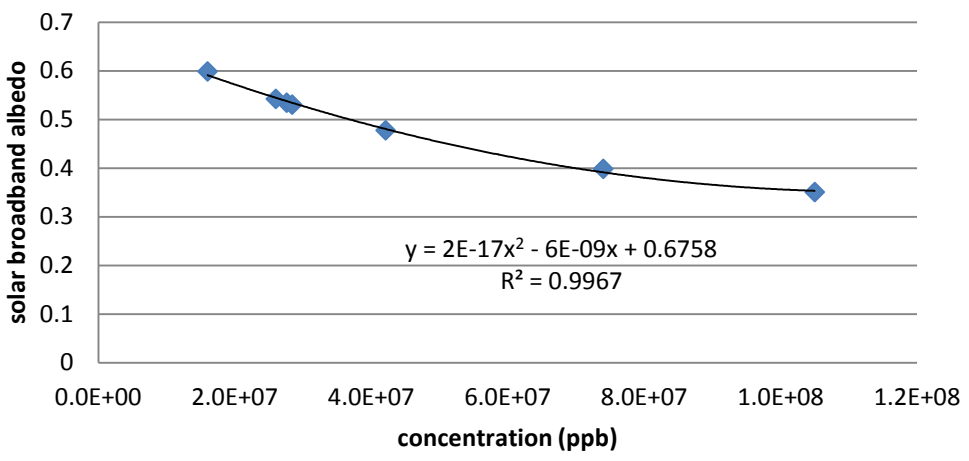

Ash radius = 15.75 μm (over new snow)

Ash radius = 31.25 μm (over new snow)

Ash radius = 15.75 μm (over old snow)

Ash radius = 31.25 μm (over old snow)