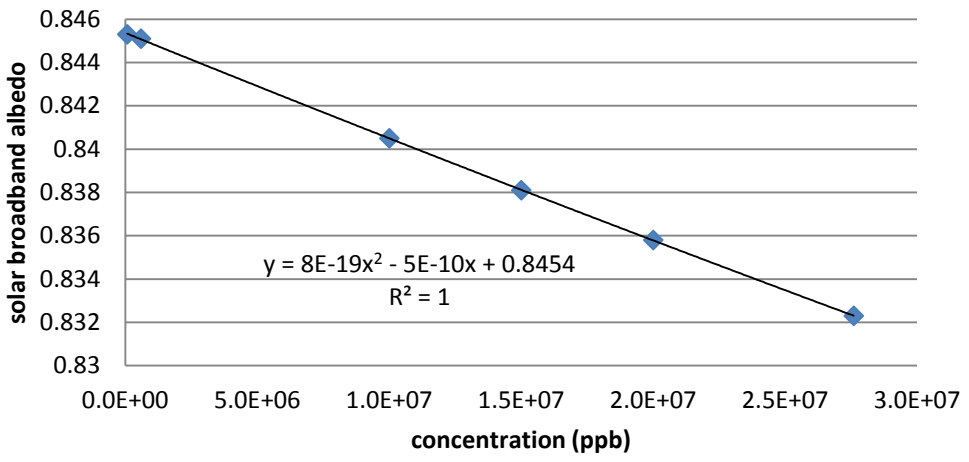

Ash radius = 15.75 μm (over new snow)

Ash radius = 31.25 μm (over new snow)

Ash radius = 15.75 μm (over old snow)

Ash radius = 31.25 μm (over old snow)