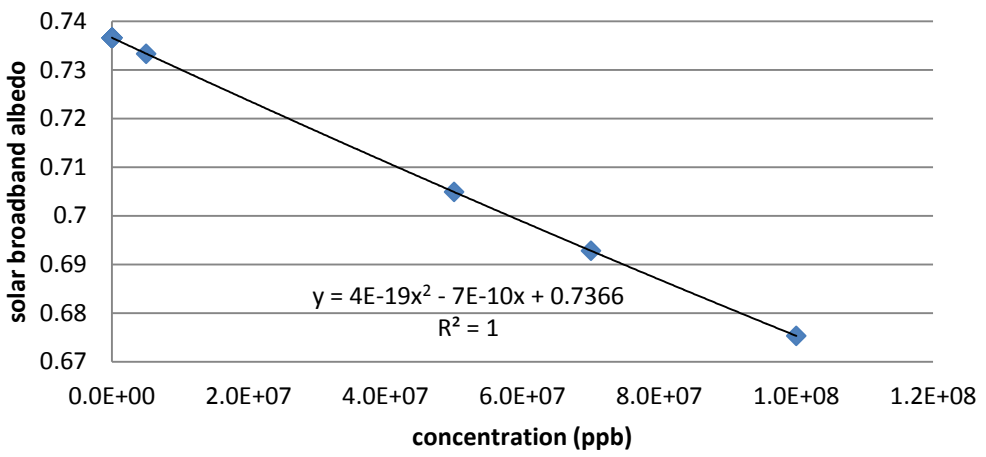

Ash radius = 15.75 μm (over new snow)

Ash radius = 31.25 μm (over new snow)

Ash radius = 15.75 μm (over old snow)

Ash radius = 31.25 μm (over old snow)