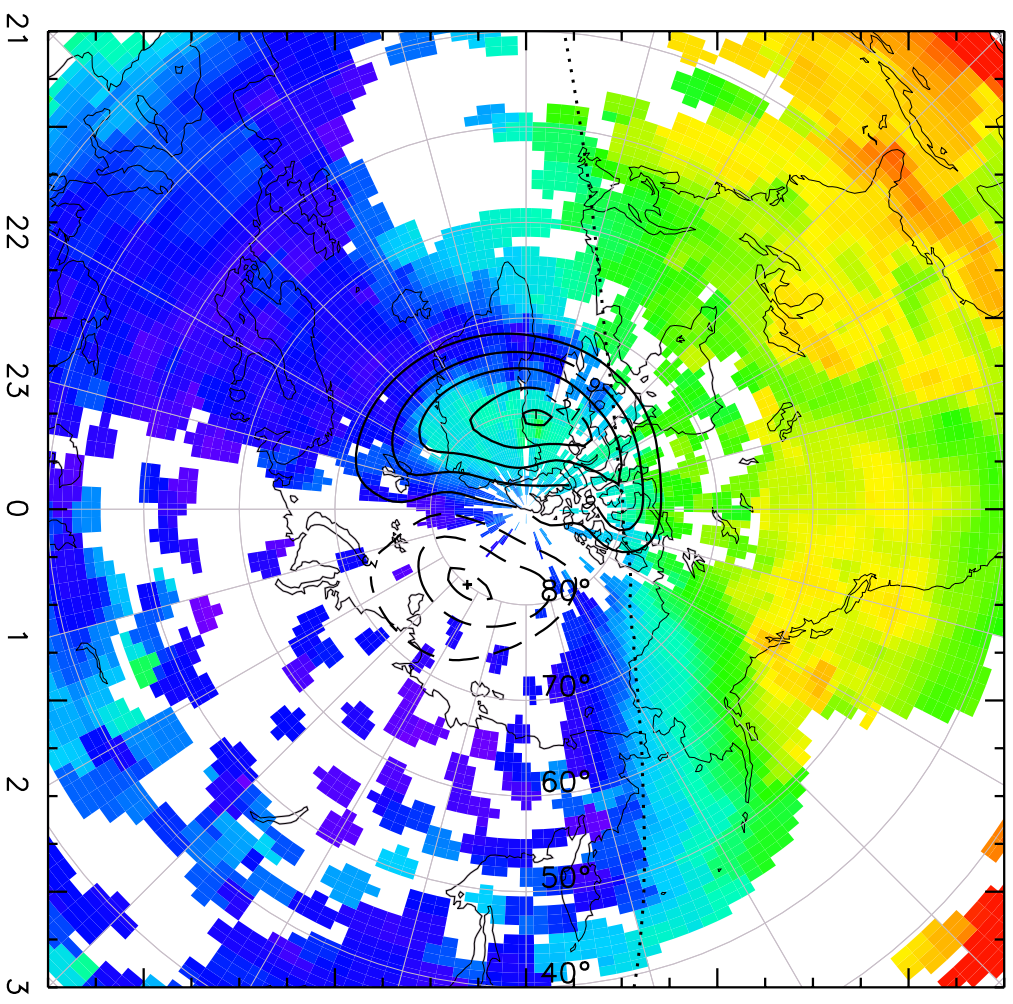

TOTAL ELECTRON CONTENT 09/Nov/2012 20:00:00.0
Median Filtered, Threshold = 0.10 09/Nov/2012 20:05:00.0