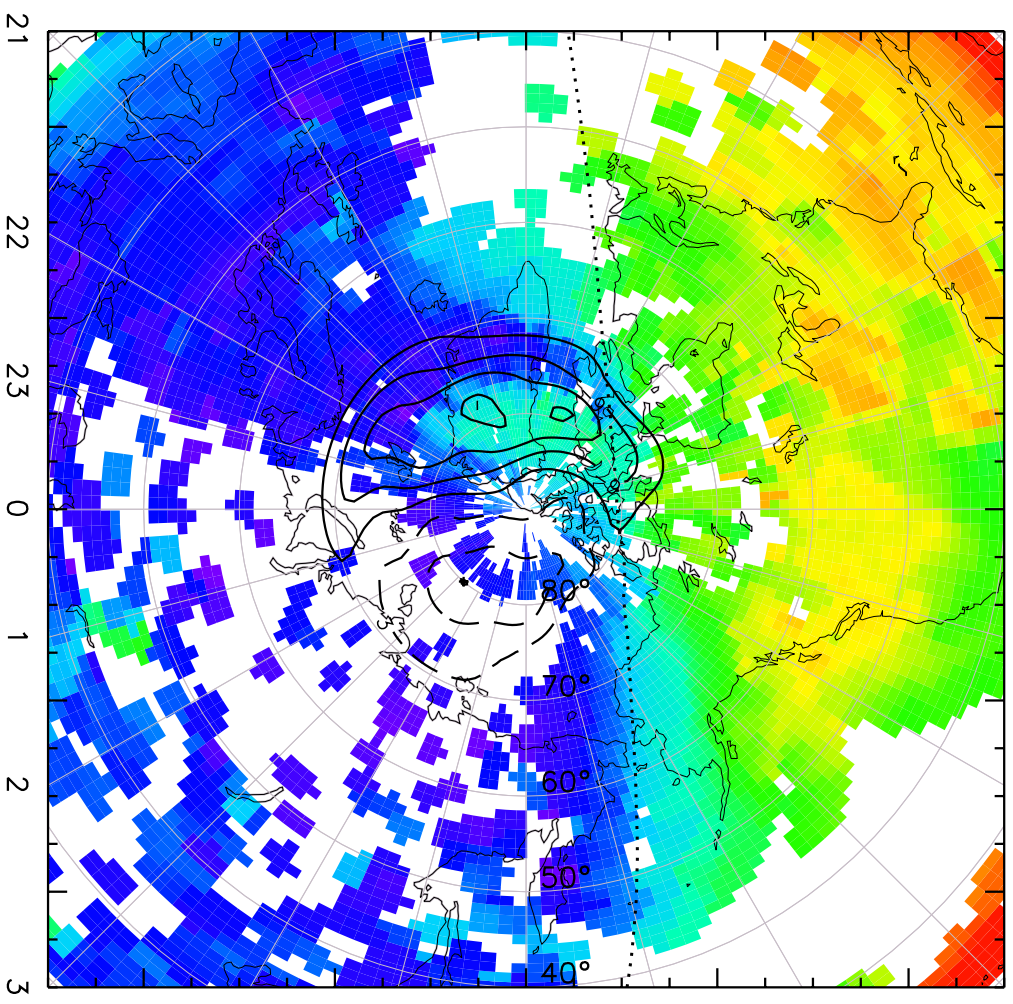

TOTAL ELECTRON CONTENT 09/Nov/2012 19:40:00.0
Median Filtered, Threshold = 0.10 to 09/Nov/2012 19:45:00.0