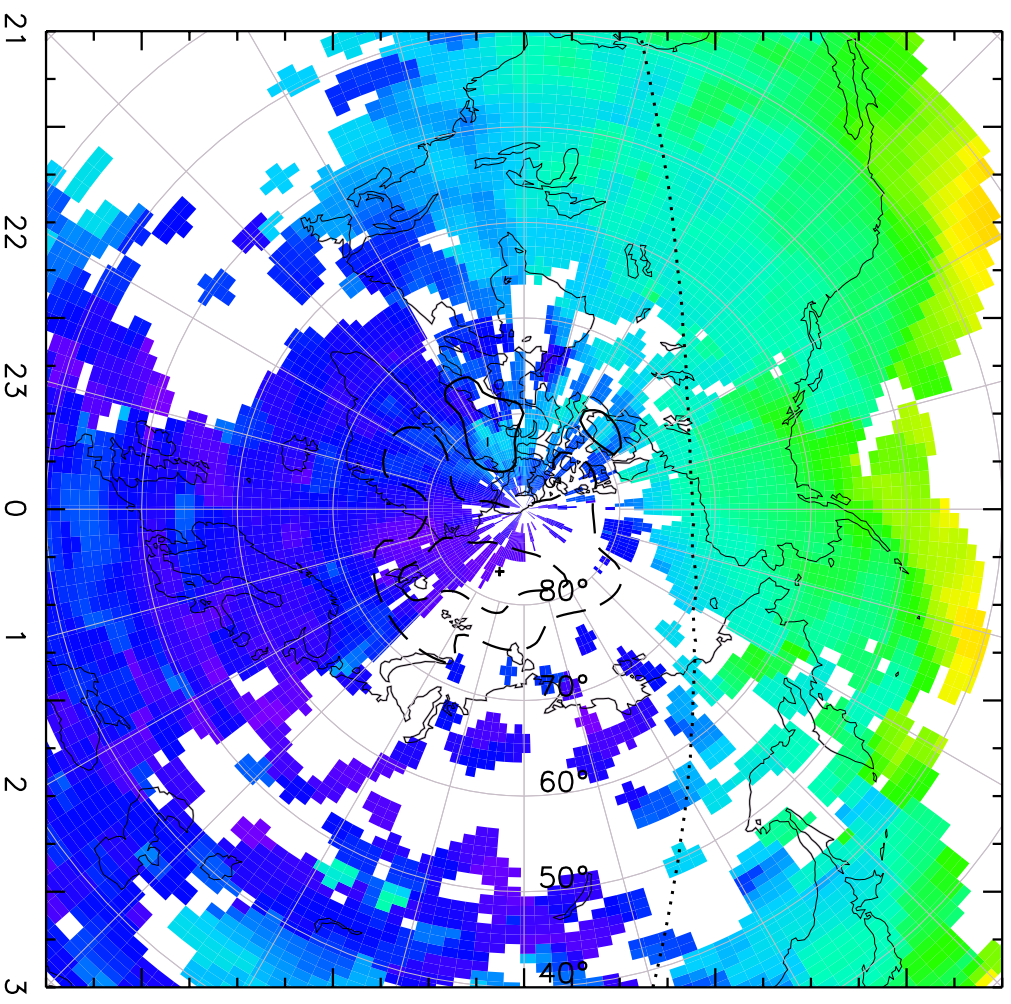

TOTAL ELECTRON CONTENT 09/Nov/2012 23:10:00.0
Median Filtered, Threshold = 0.10 09/Nov/2012 23:15:00.0