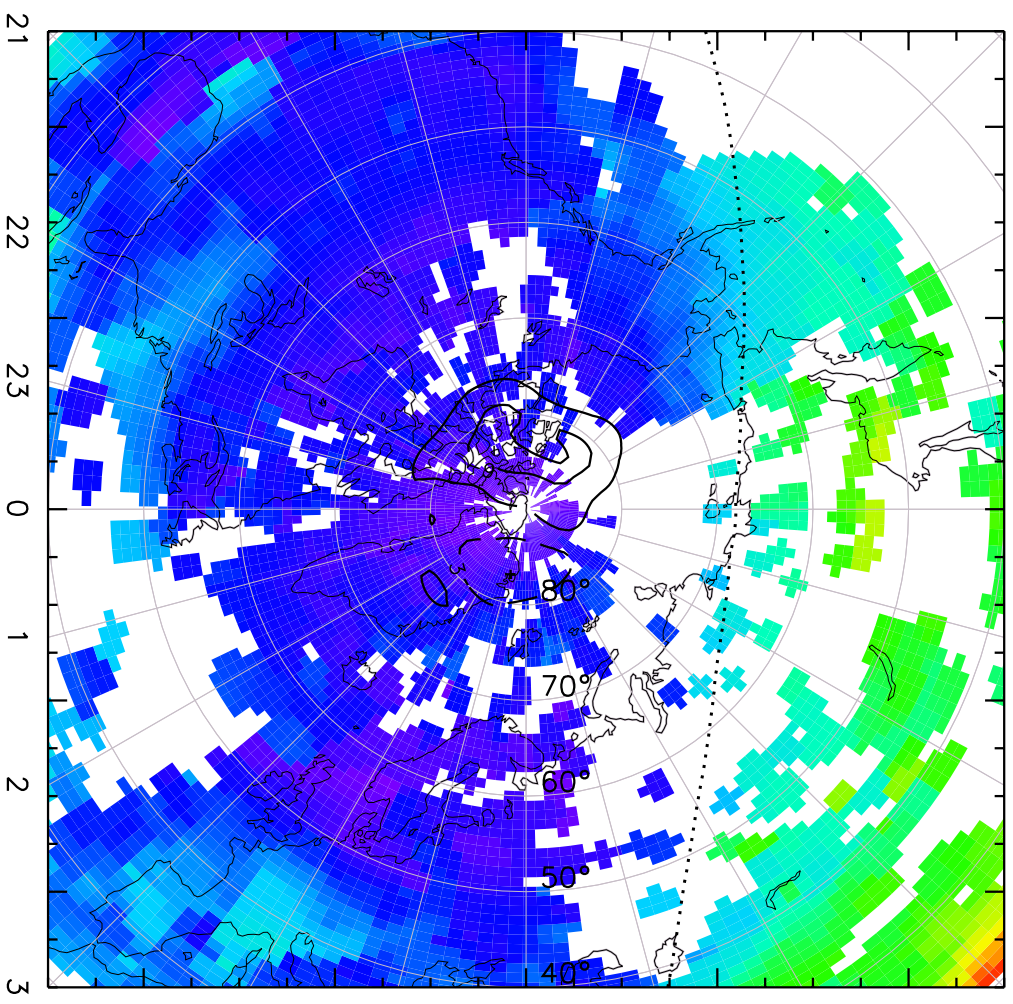

TOTAL ELECTRON CONTENT 10/Nov/2012 02:50:00.0
Median Filtered, Threshold = 0.10 10/Nov/2012 02:55:00.0