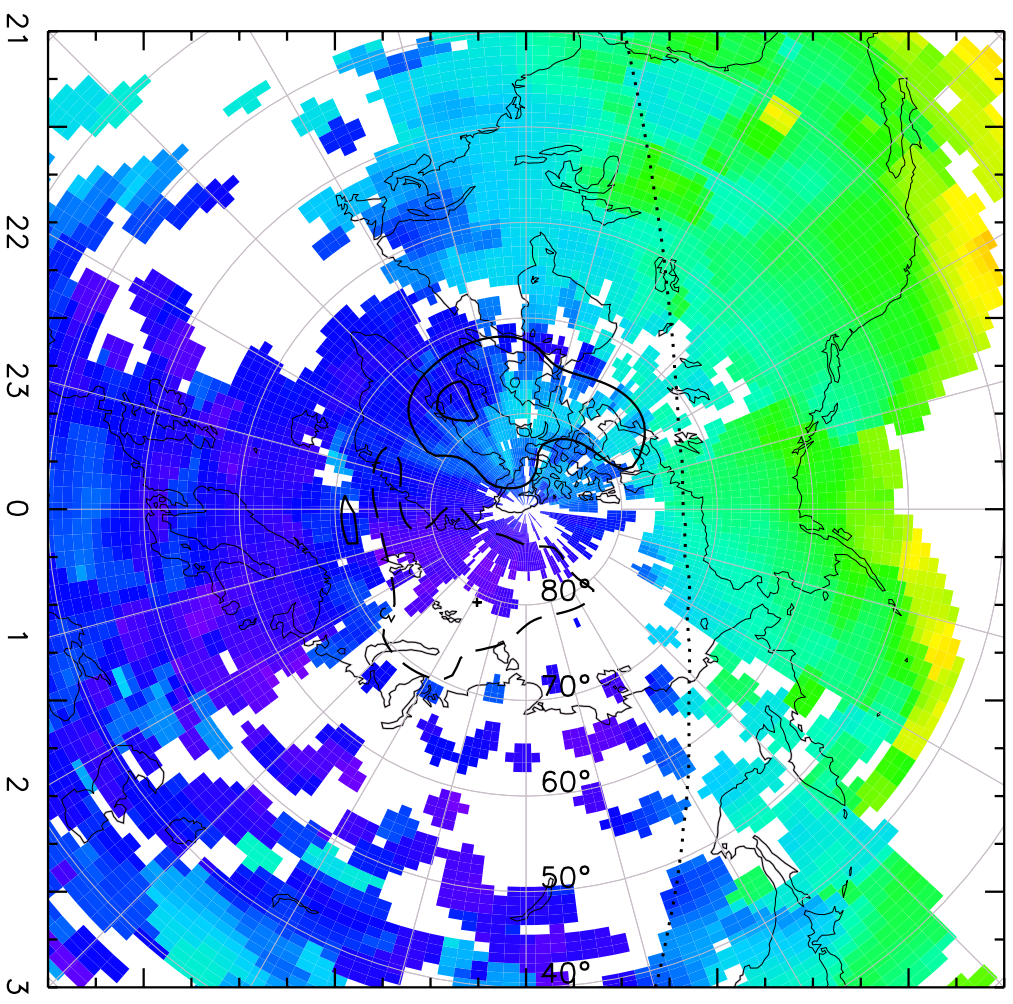

TOTAL ELECTRON CONTENT 09/Nov/2012 22:45:00.0
Median Filtered, Threshold = 0.10 to 09/Nov/2012 22:50:00.0