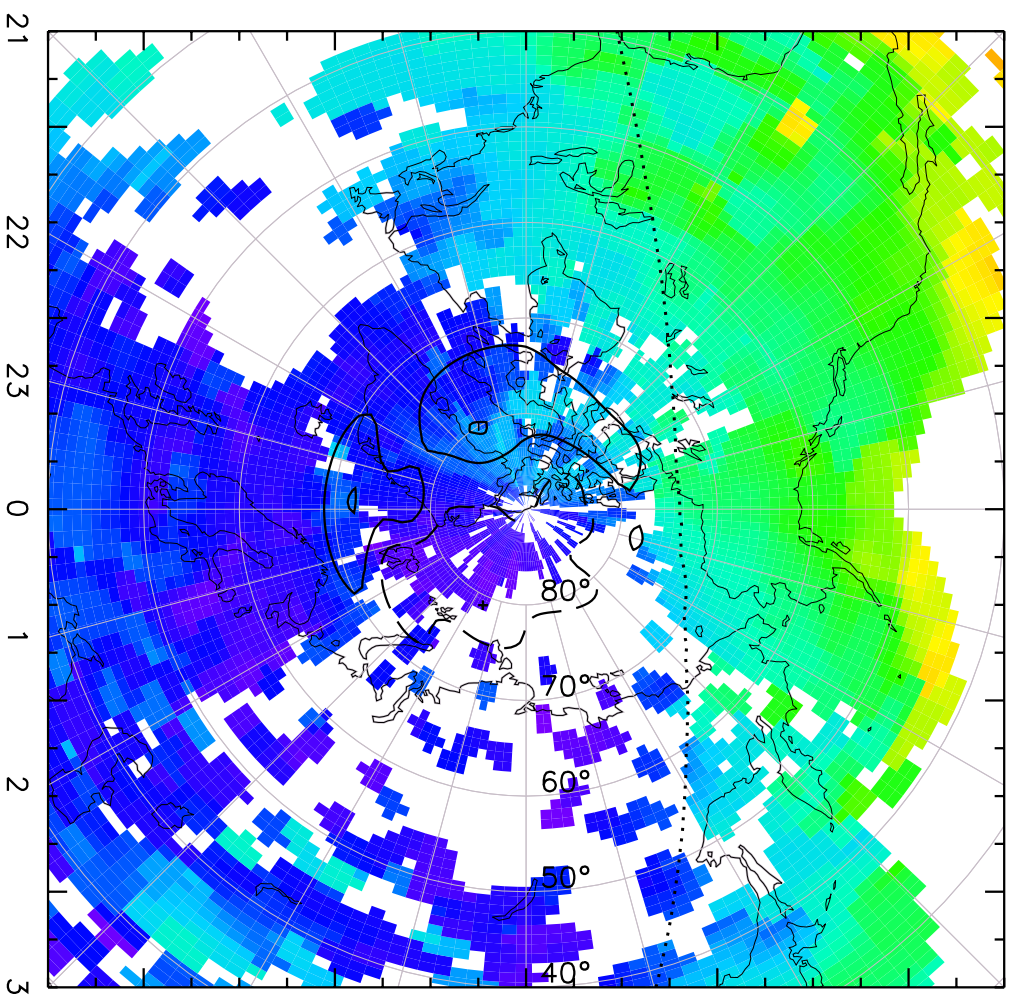

TOTAL ELECTRON CONTENT 09/Nov/2012 22:35:00.0
Median Filtered, Threshold = 0.10 to 09/Nov/2012 22:40:00.0