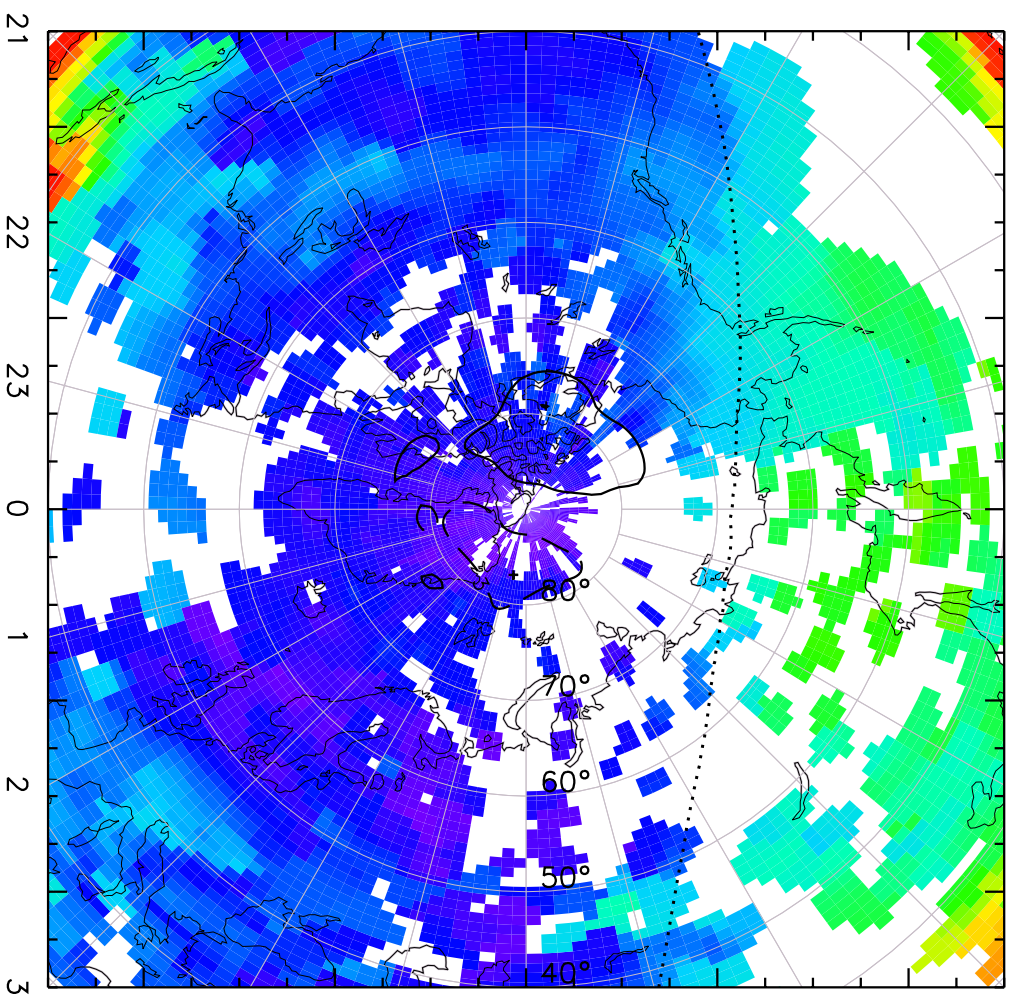

TOTAL ELECTRON CONTENT 10/Nov/2012 01:30:00.0
Median Filtered, Threshold = 0.10 10/Nov/2012 01:35:00.0