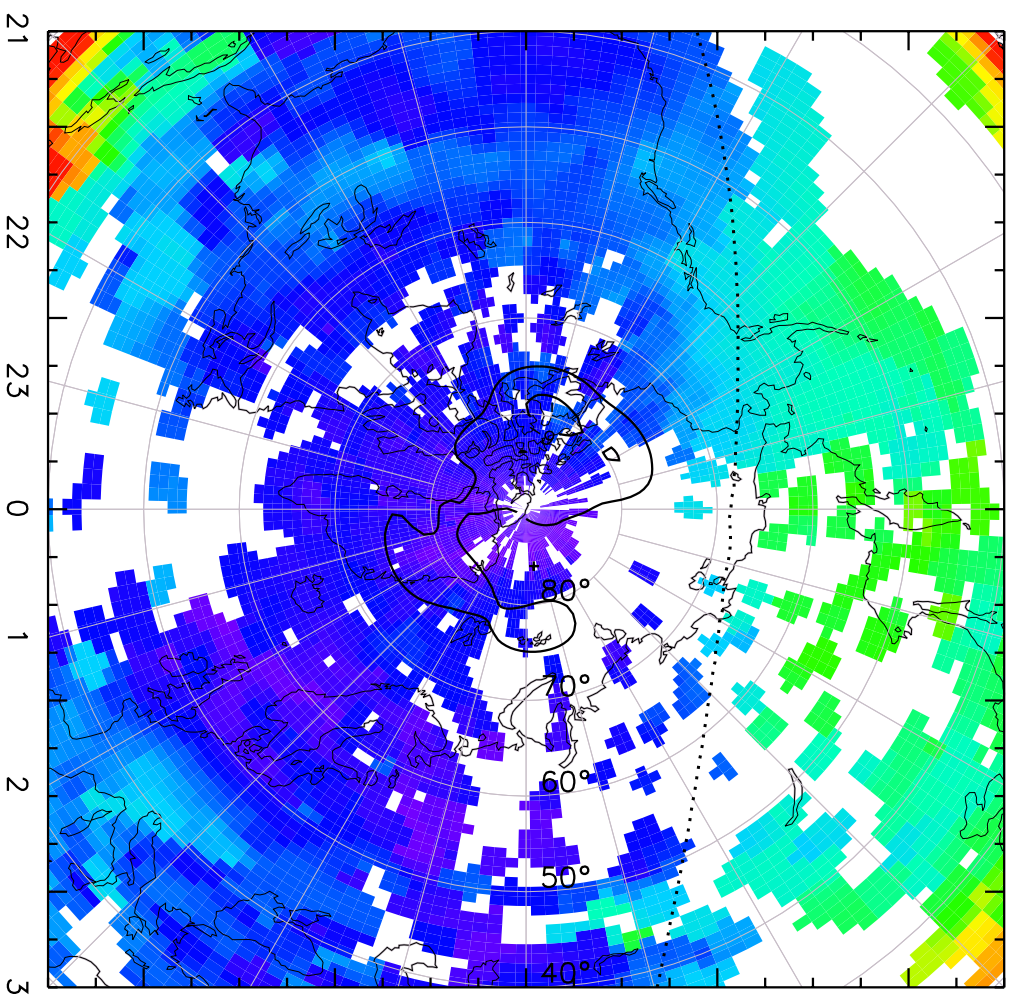

TOTAL ELECTRON CONTENT 10/Nov/2012 01:25:00.0
Median Filtered, Threshold = 0.10 10/Nov/2012 01:30:00.0