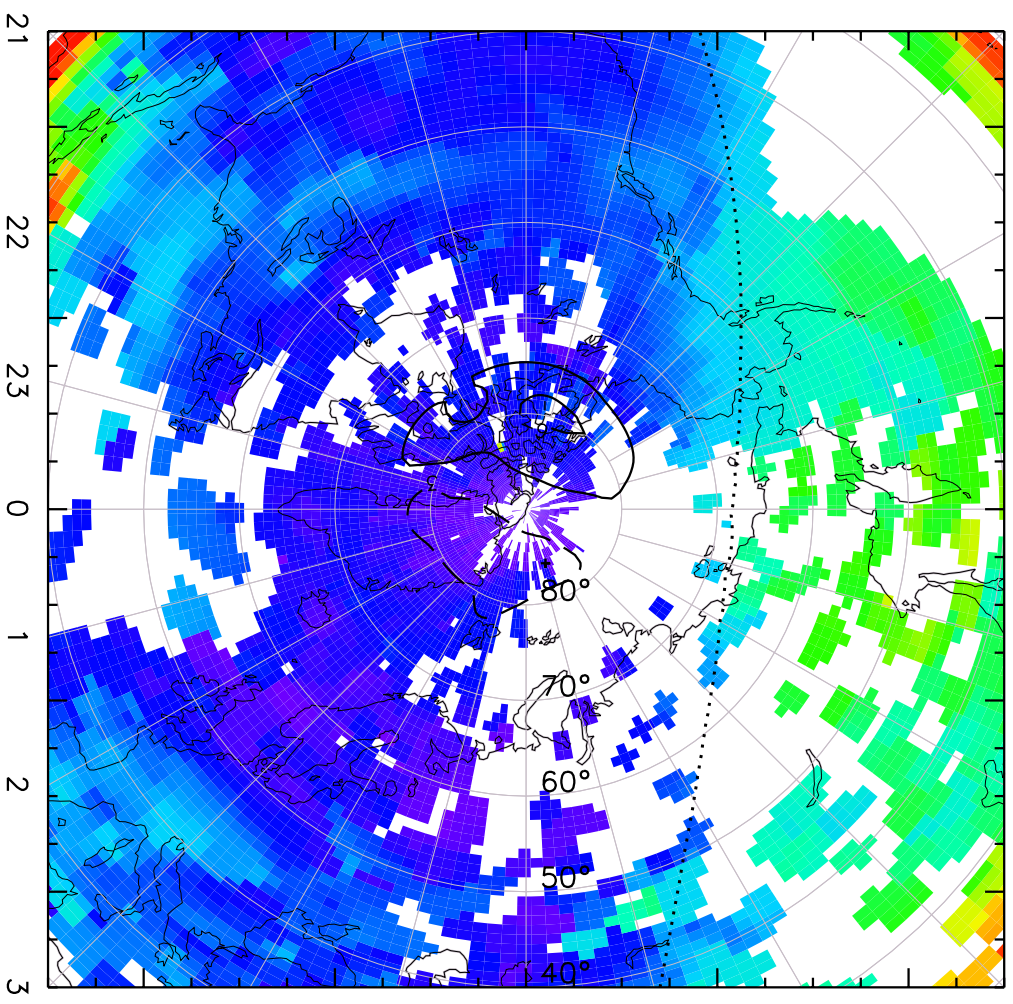

TOTAL ELECTRON CONTENT 10/Nov/2012 01:40:00.0
Median Filtered, Threshold = 0.10 10/Nov/2012 01:45:00.0