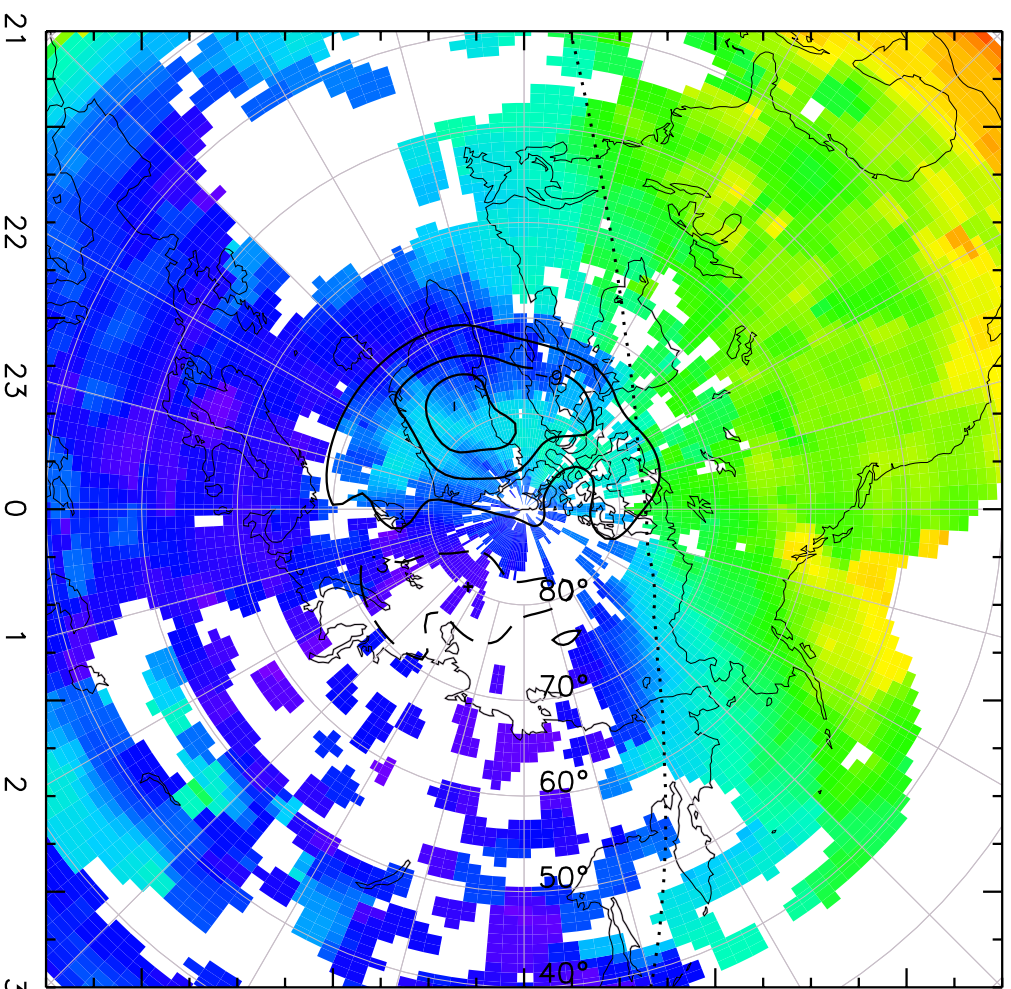

TOTAL ELECTRON CONTENT 09/Nov/2012 21:15:00.0
Median Filtered, Threshold = 0.10 to 09/Nov/2012 21:20:00.0