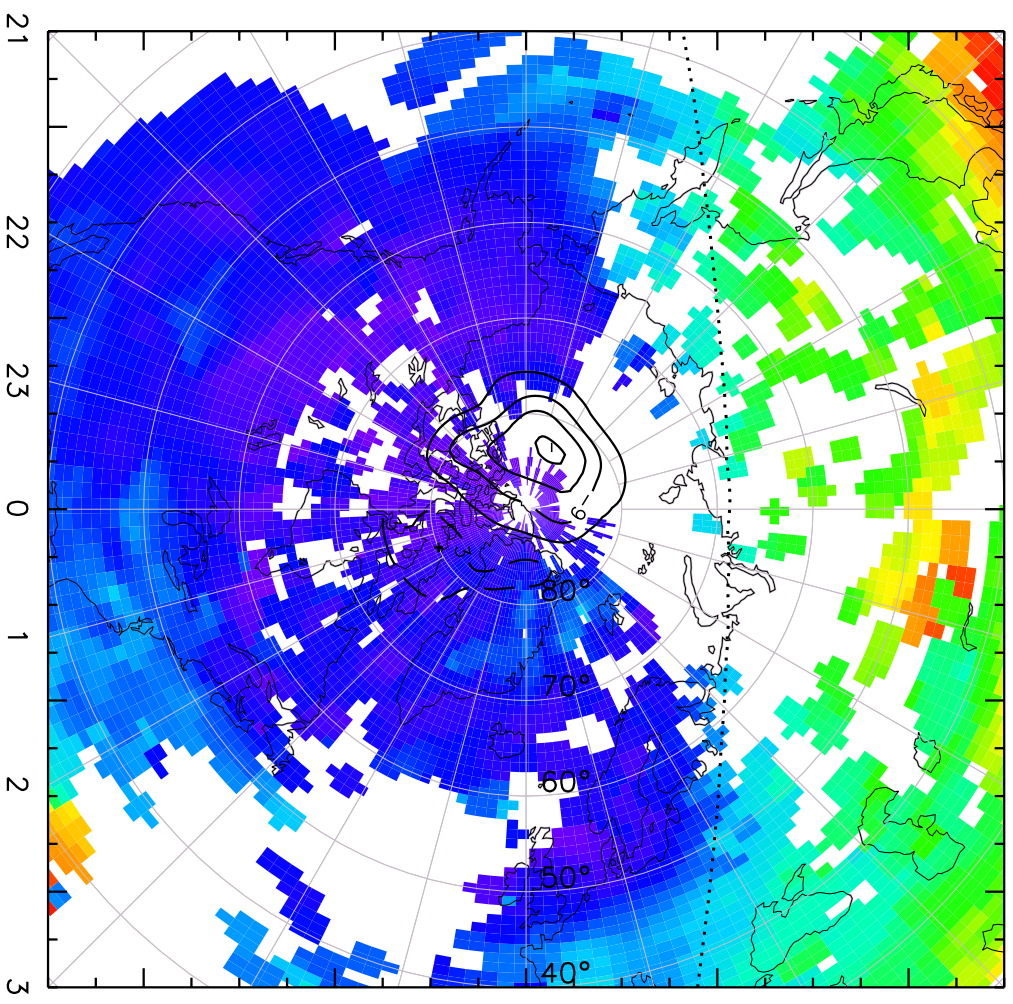

TOTAL ELECTRON CONTENT 10/Nov/2012 05:25:00.0
Median Filtered, Threshold = 0.10 10/Nov/2012 05:30:00.0