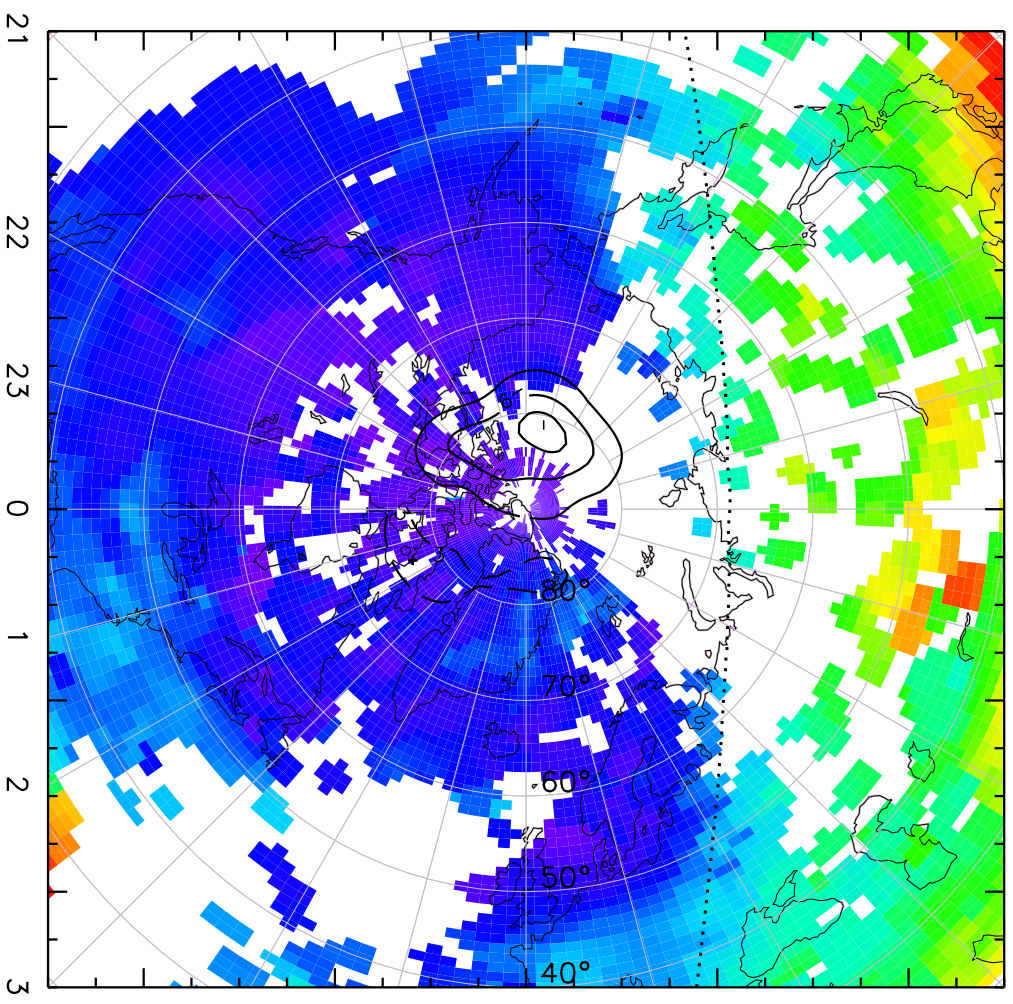

TOTAL ELECTRON CONTENT 10/Nov/2012 05:20:00.0
Median Filtered, Threshold = 0.10 10/Nov/2012 05:25:00.0

Total Electron Content [TECU]