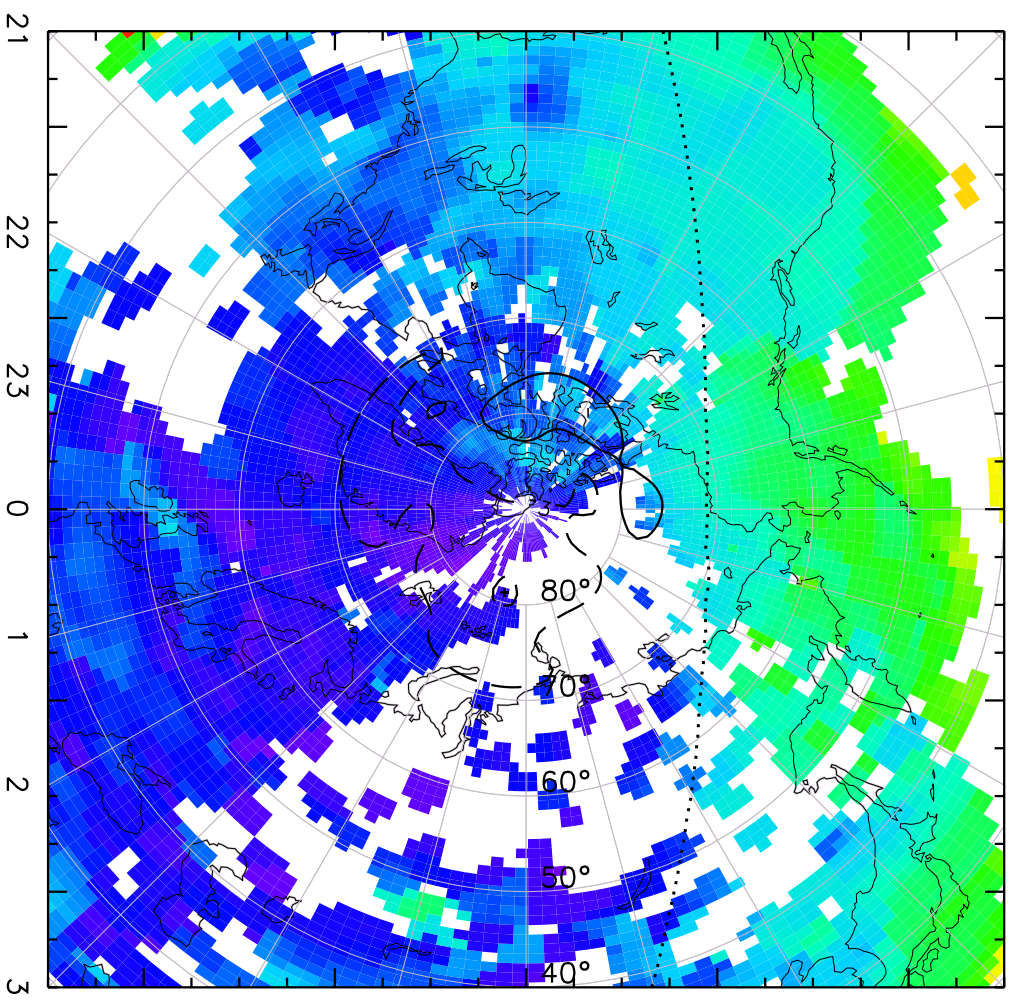

TOTAL ELECTRON CONTENT 09/Nov/2012 23:45:00.0
Median Filtered, Threshold = 0.10 09/Nov/2012 23:50:00.0