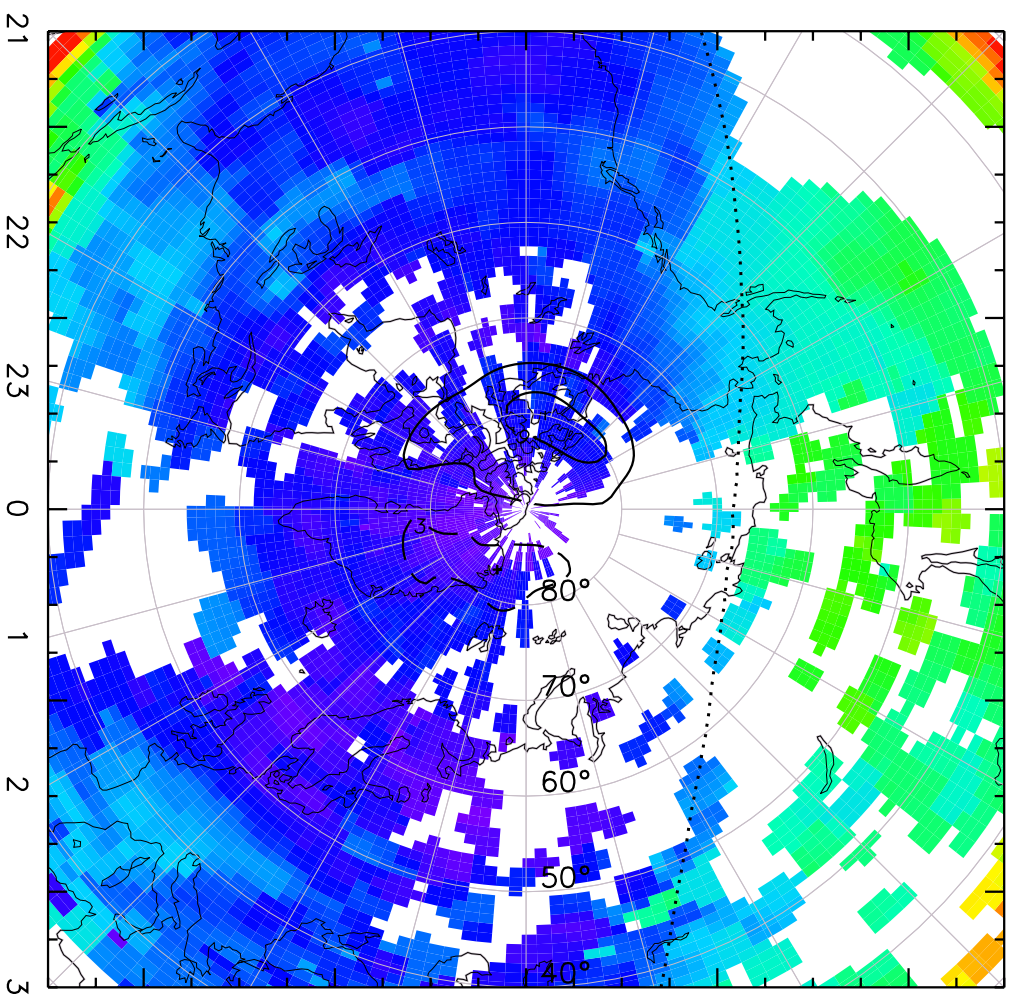

TOTAL ELECTRON CONTENT 10/Nov/2012 01:50:00.0
Median Filtered, Threshold = 0.10 10/Nov/2012 01:55:00.0