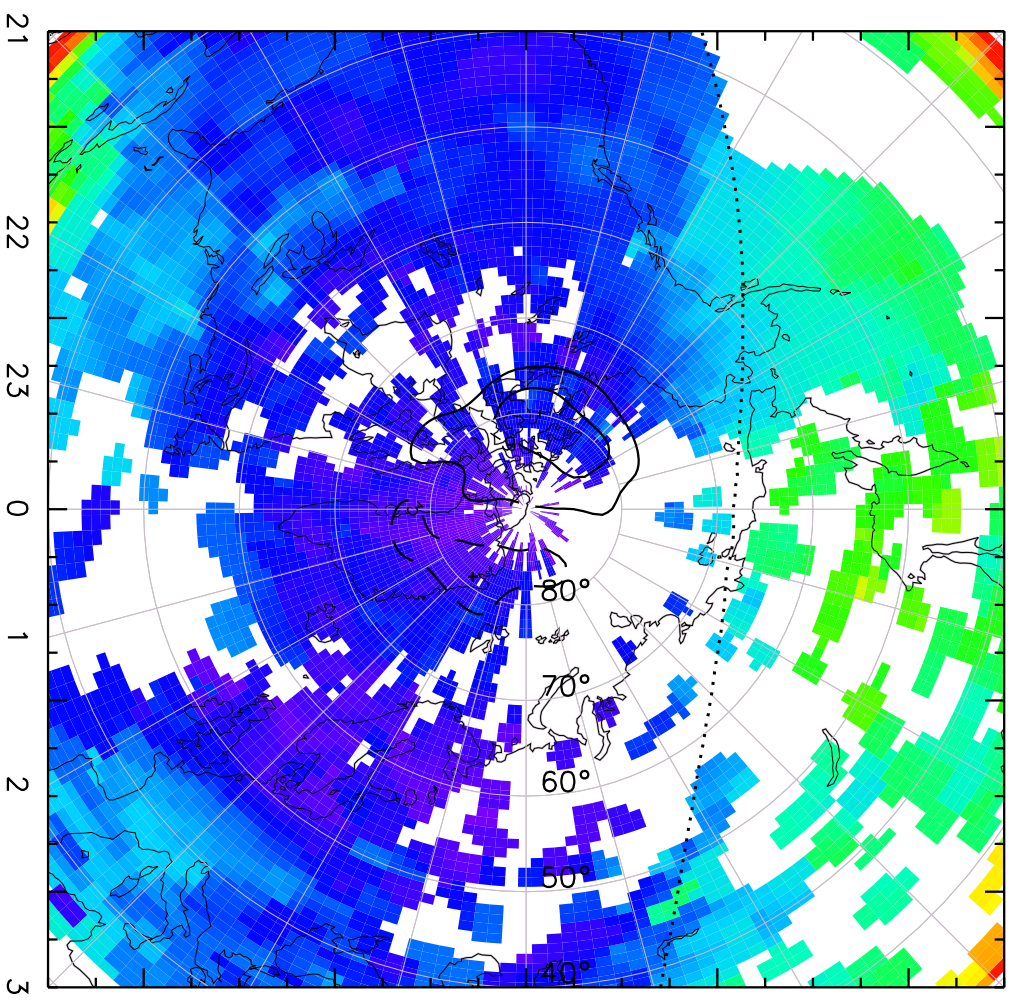

TOTAL ELECTRON CONTENT 10/Nov/2012 01:55:00.0
Median Filtered, Threshold = 0.10 10/Nov/2012 02:00:00.0