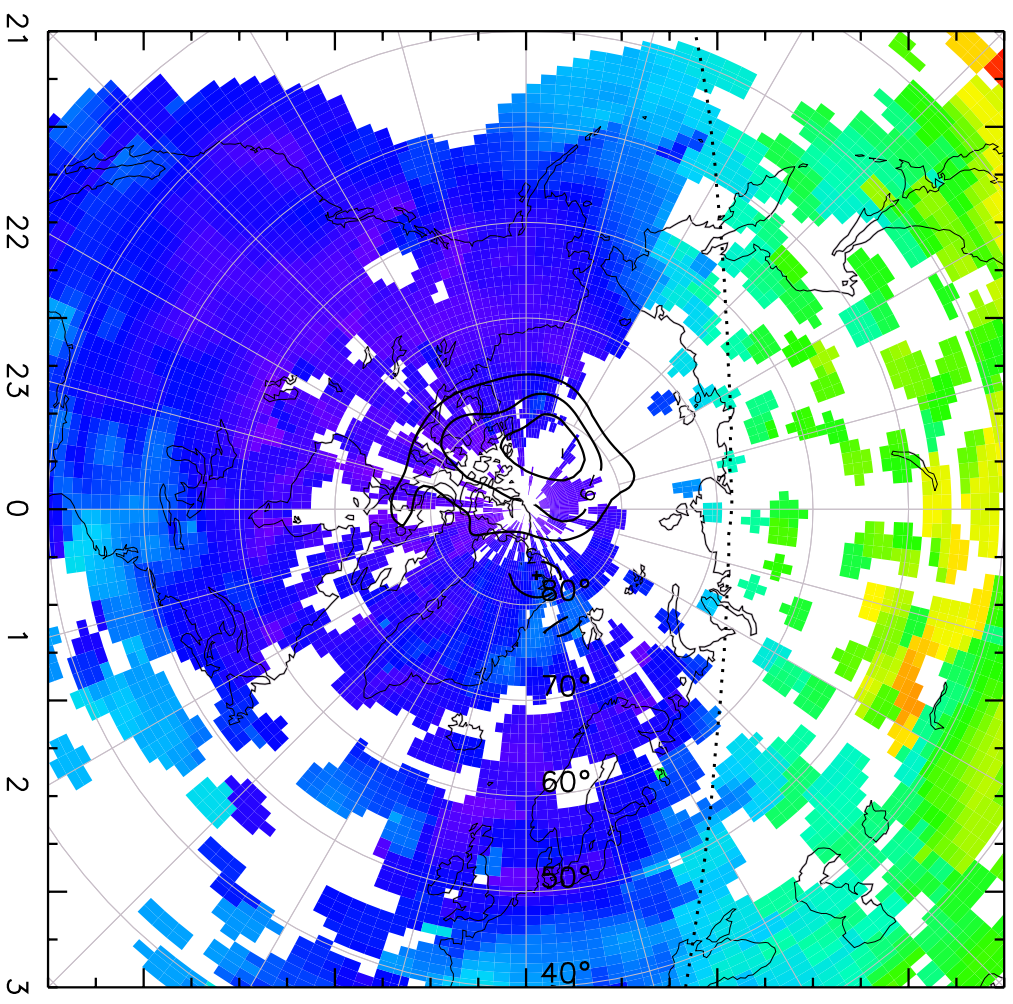

TOTAL ELECTRON CONTENT 10/Nov/2012 04:45:00.0
Median Filtered, Threshold = 0.10 10/Nov/2012 04:50:00.0