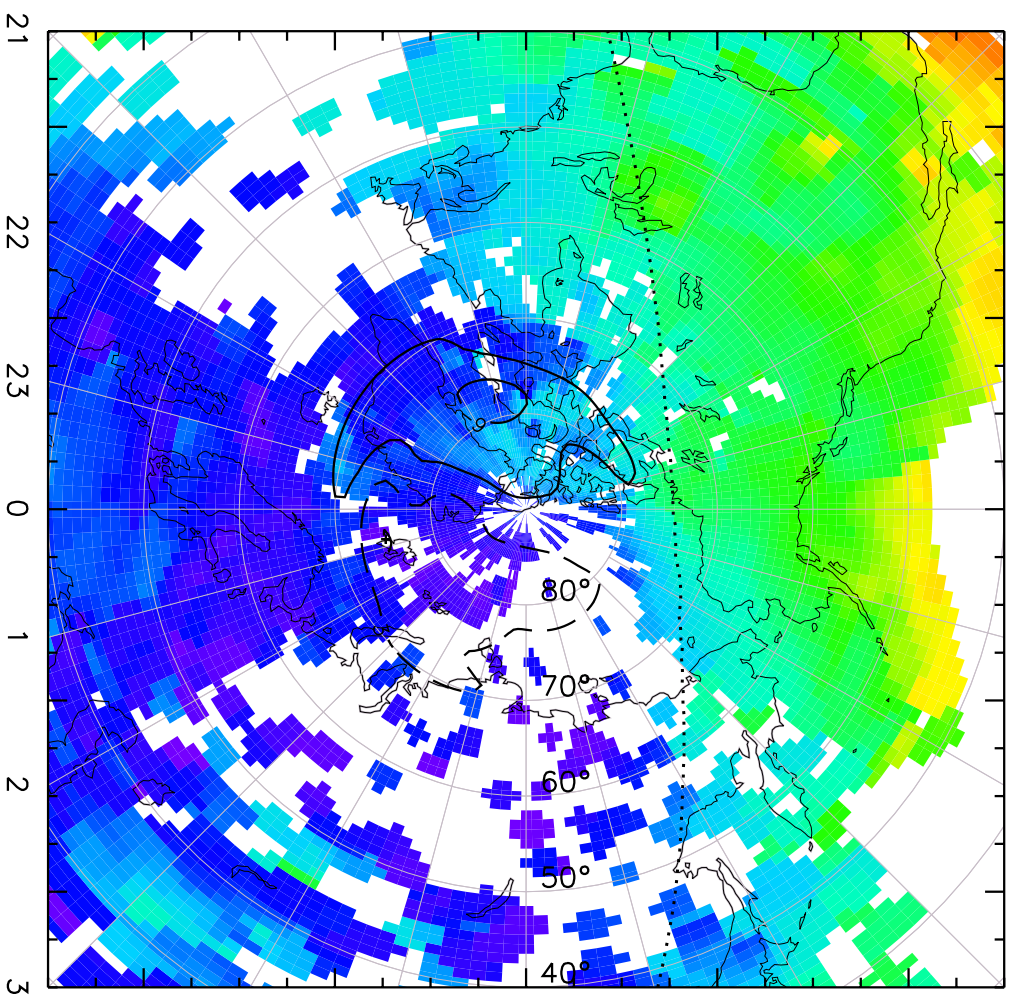

TOTAL ELECTRON CONTENT 09/Nov/2012 22:20:00.0
Median Filtered, Threshold = 0.10 to 09/Nov/2012 22:25:00.0