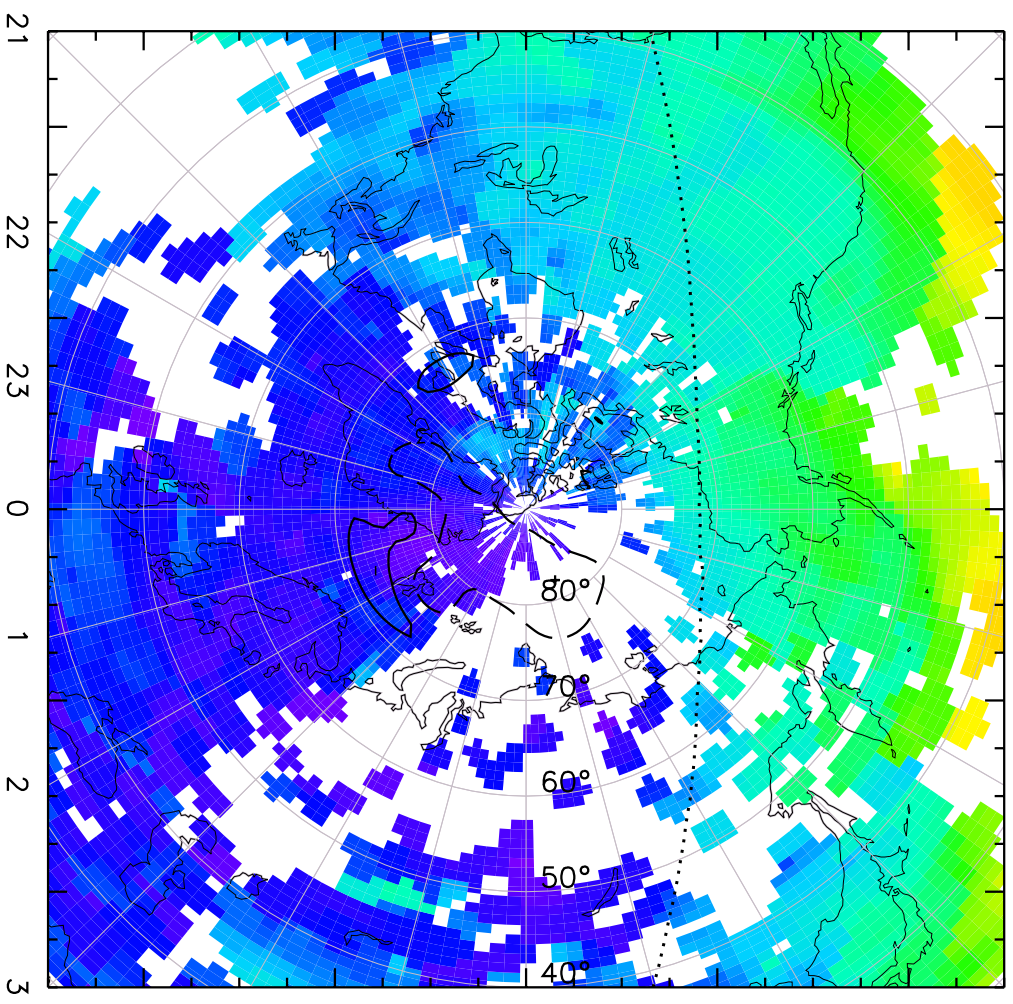

TOTAL ELECTRON CONTENT 09/Nov/2012 23:25:00.0
Median Filtered, Threshold = 0.10 to 09/Nov/2012 23:30:00.0