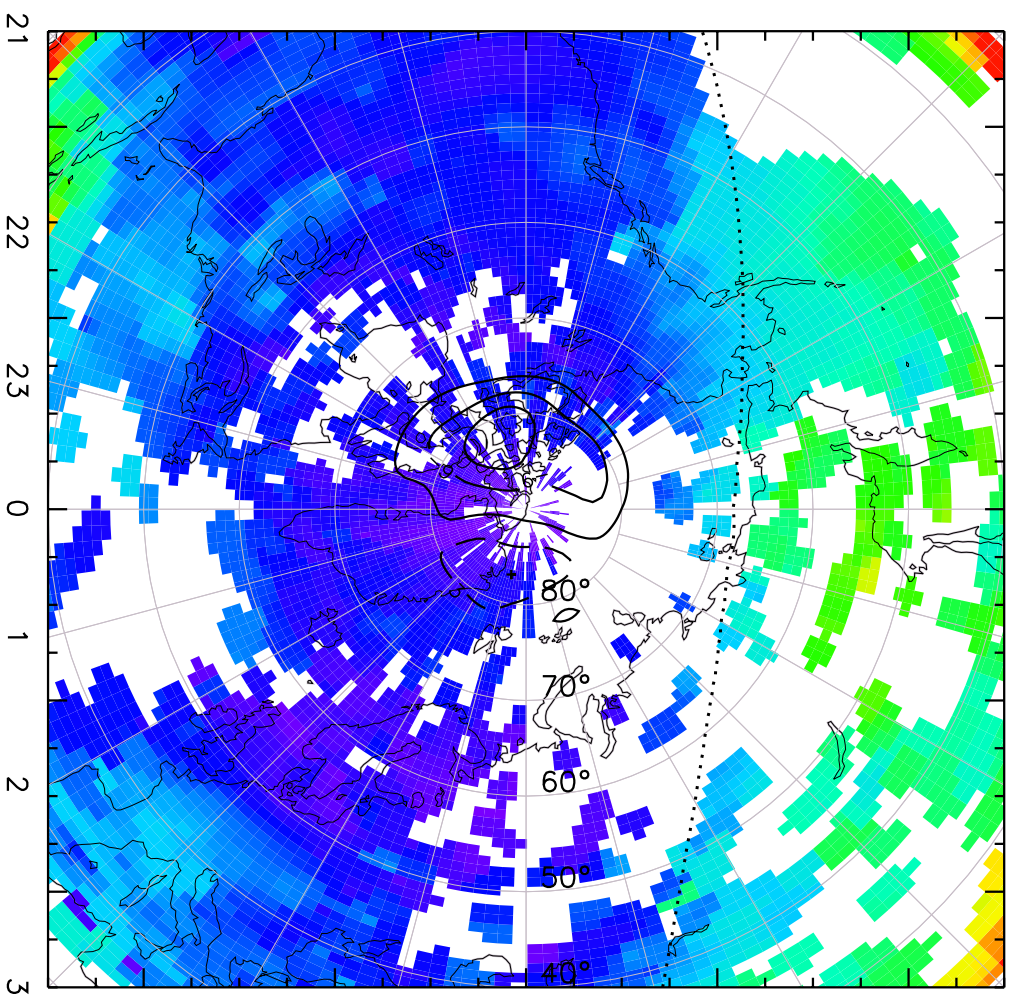

TOTAL ELECTRON CONTENT 10/Nov/2012 02:00:00.0
Median Filtered, Threshold = 0.10 10/Nov/2012 02:05:00.0