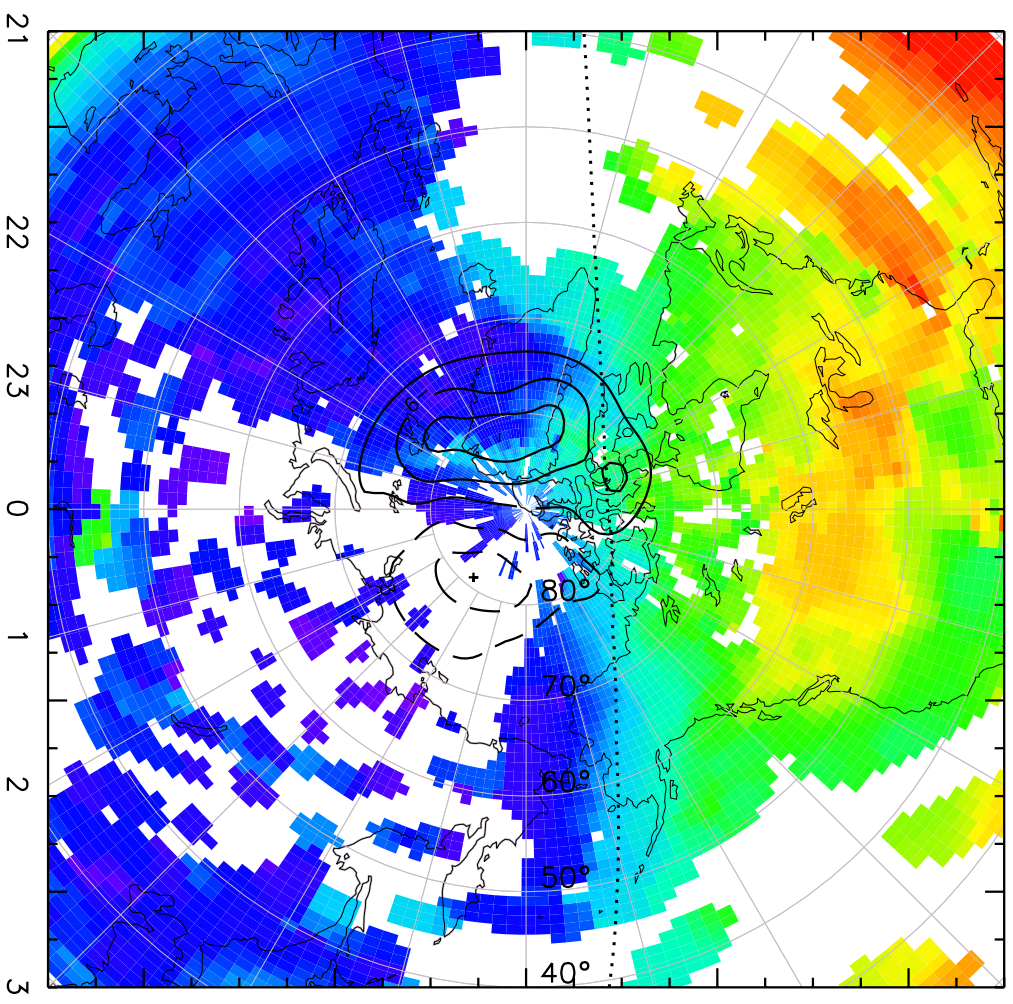

TOTAL ELECTRON CONTENT 09/Nov/2012 18:45:00.0
Median Filtered, Threshold = 0.10 09/Nov/2012 18:50:00.0