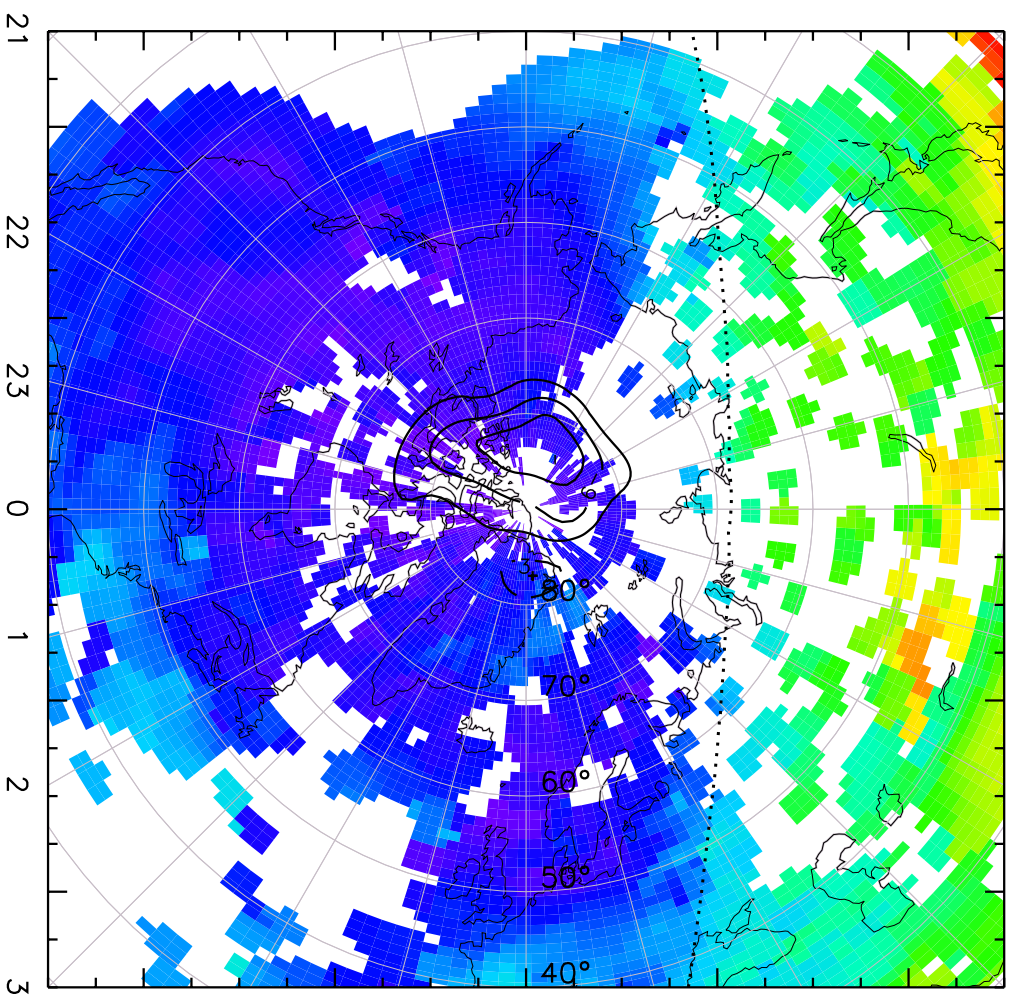

TOTAL ELECTRON CONTENT 10/Nov/2012 04:55:00.0
Median Filtered, Threshold = 0.10 10/Nov/2012 05:00:00.0