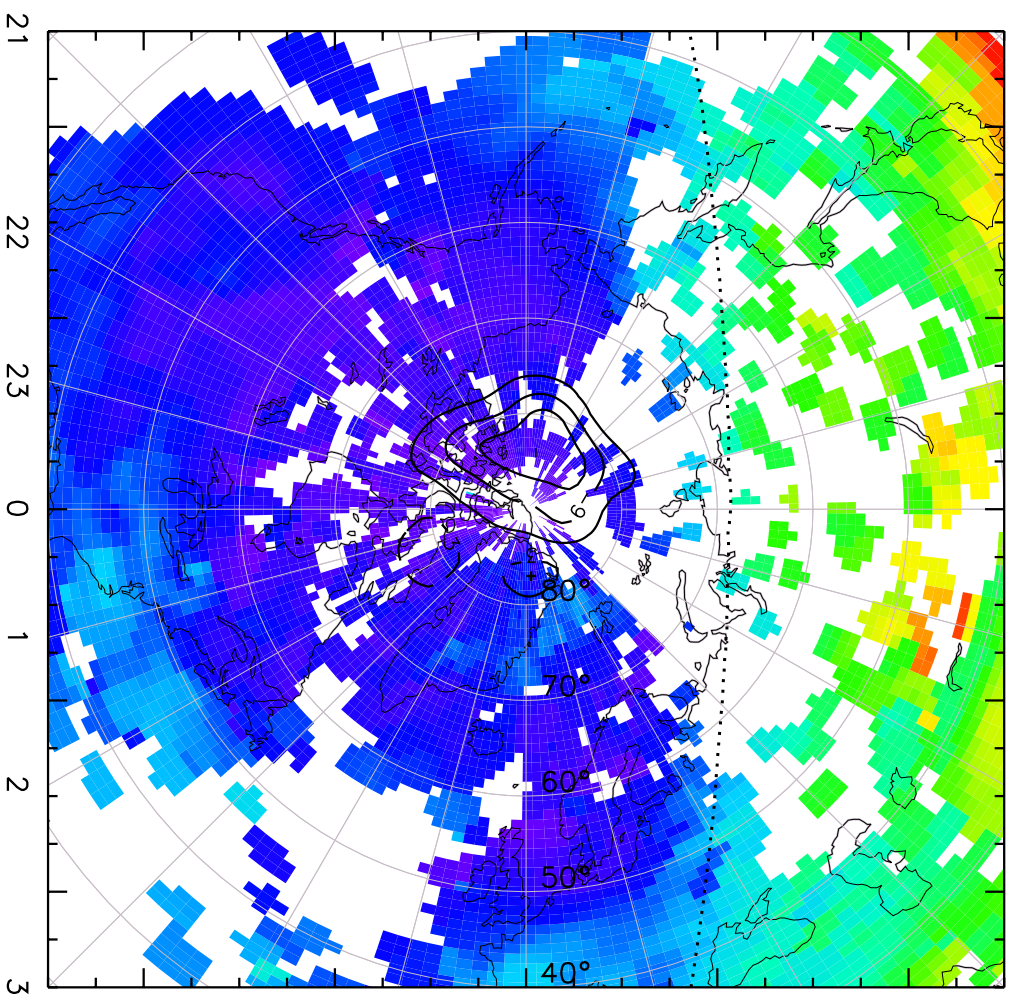

TOTAL ELECTRON CONTENT 10/Nov/2012 05:05:00.0
Median Filtered, Threshold = 0.10 10/Nov/2012 05:10:00.0