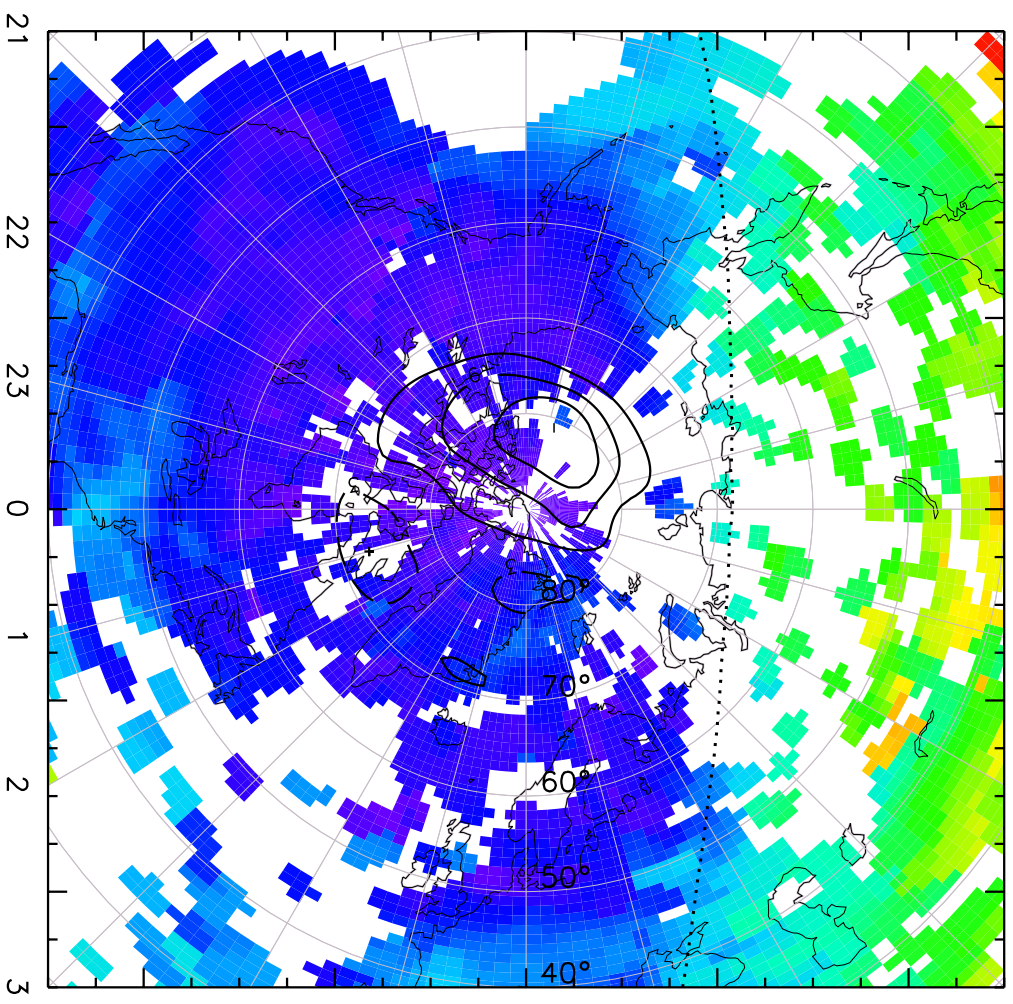

TOTAL ELECTRON CONTENT 10/Nov/2012 04:30:00.0
Median Filtered, Threshold = 0.10 10/Nov/2012 04:35:00.0