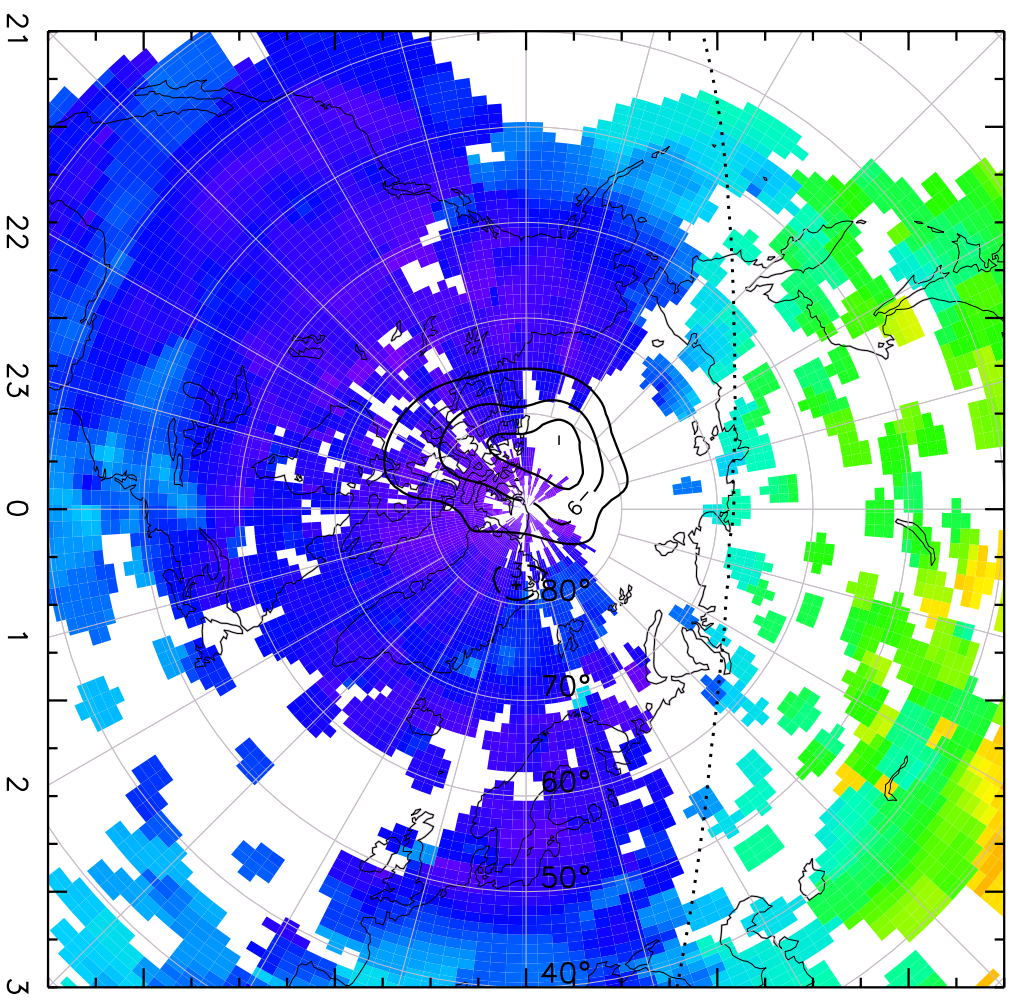

TOTAL ELECTRON CONTENT 10/Nov/2012 04:05:00.0
Median Filtered, Threshold = 0.10 10/Nov/2012 04:10:00.0