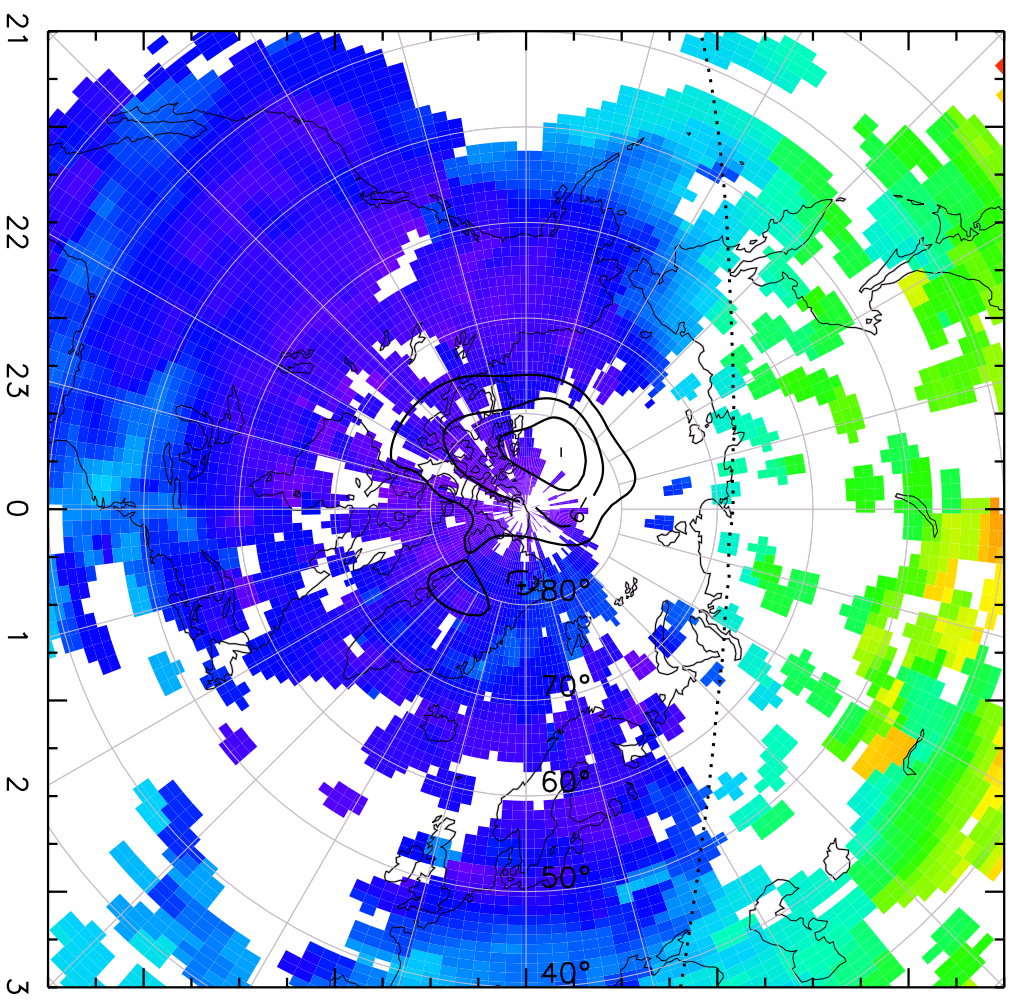

TOTAL ELECTRON CONTENT 10/Nov/2012 04:20:00.0
Median Filtered, Threshold = 0.10 10/Nov/2012 04:25:00.0