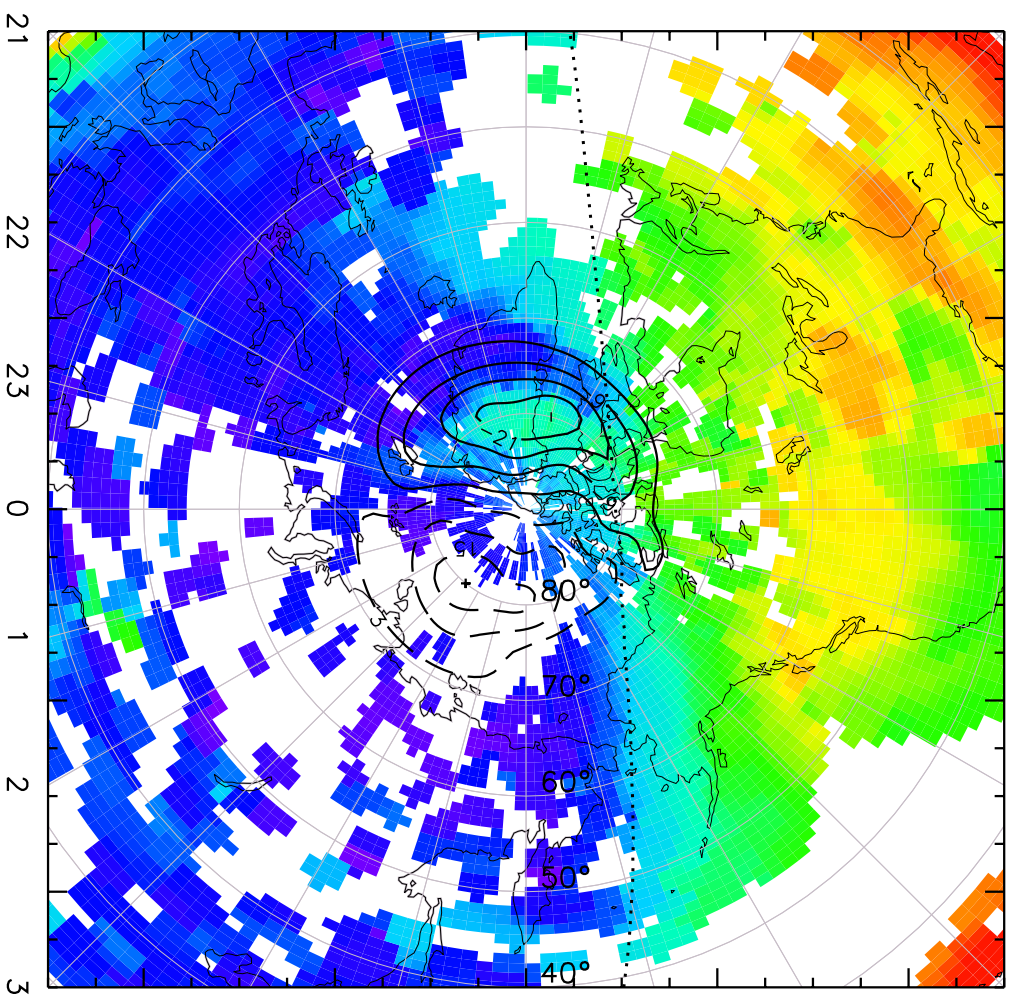

TOTAL ELECTRON CONTENT 09/Nov/2012 19:30:00.0
Median Filtered, Threshold = 0.10 09/Nov/2012 19:35:00.0