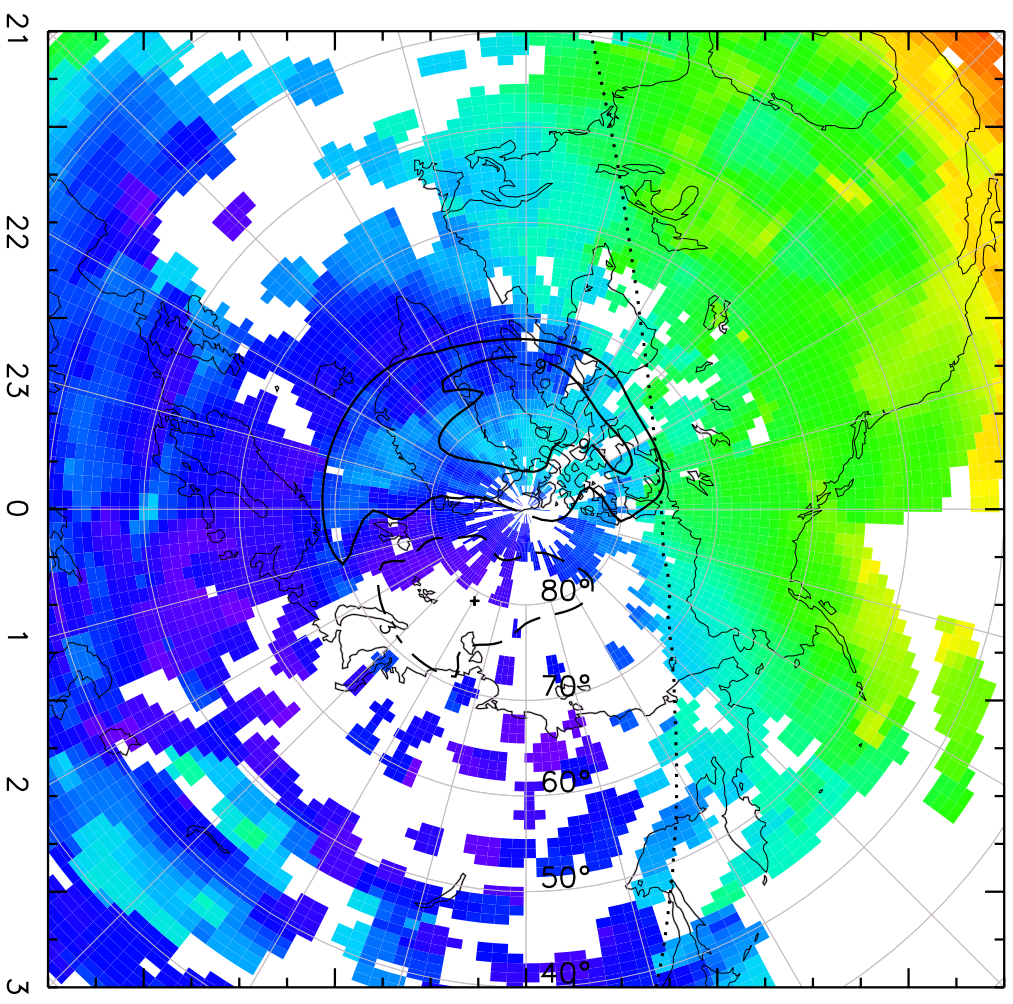

TOTAL ELECTRON CONTENT 09/Nov/2012 21:50:00.0
Median Filtered, Threshold = 0.10 to 09/Nov/2012 21:55:00.0