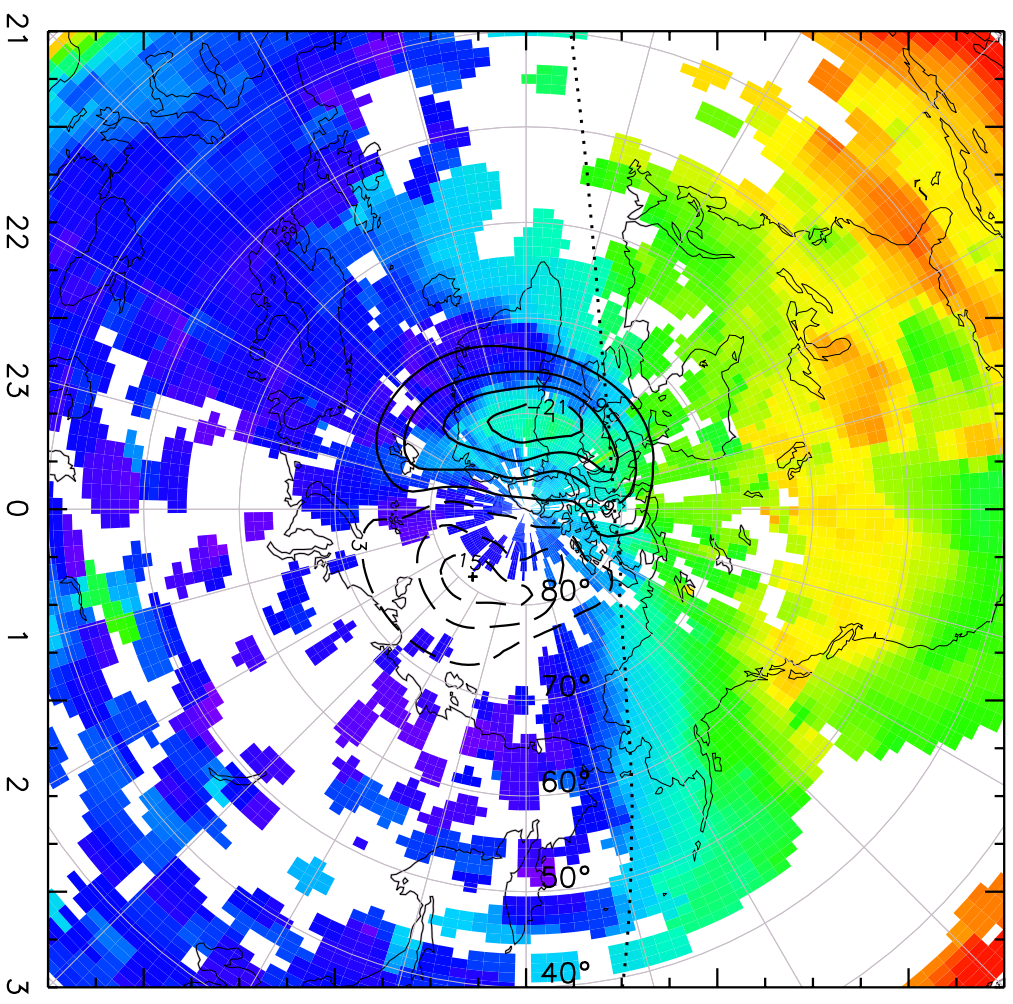

TOTAL ELECTRON CONTENT 09/Nov/2012 19:25:00.0
Median Filtered, Threshold = 0.10 09/Nov/2012 19:30:00.0