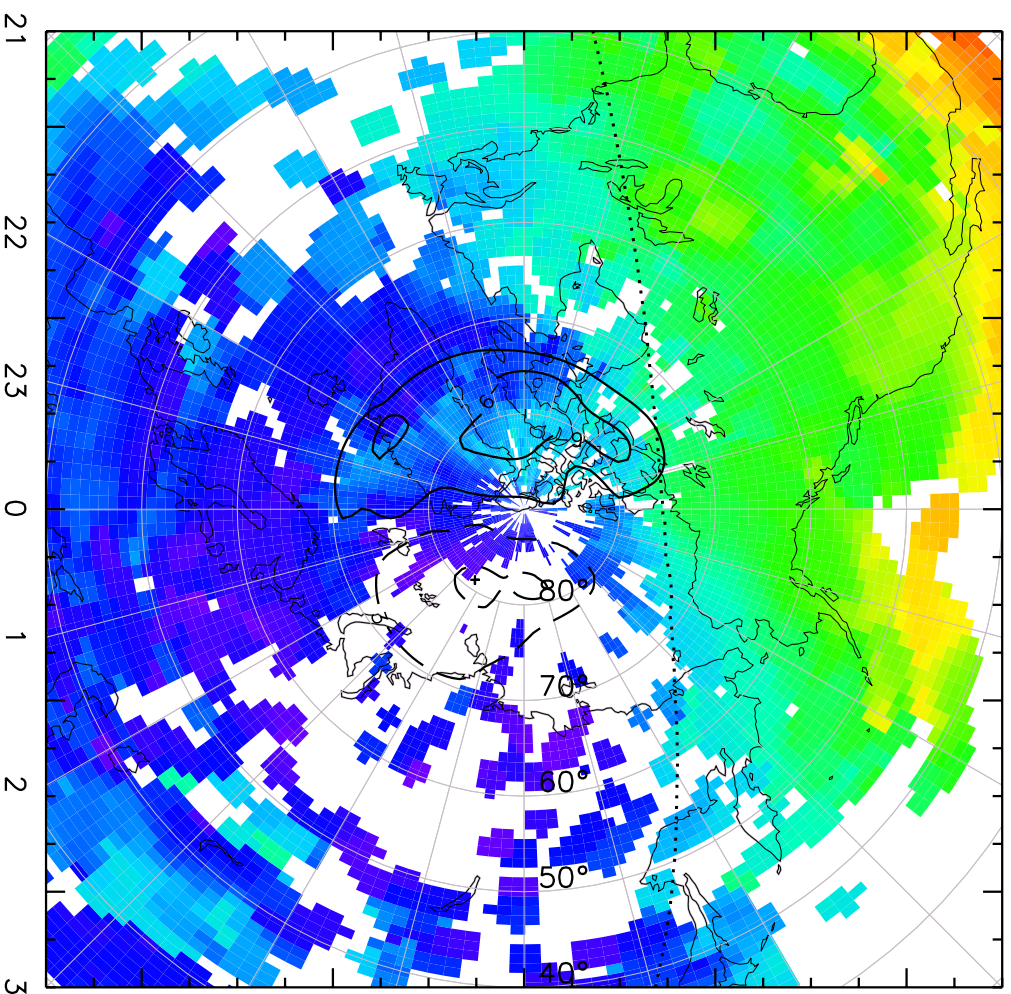

TOTAL ELECTRON CONTENT 09/Nov/2012 22:00:00.0
Median Filtered, Threshold = 0.10 09/Nov/2012 22:05:00.0