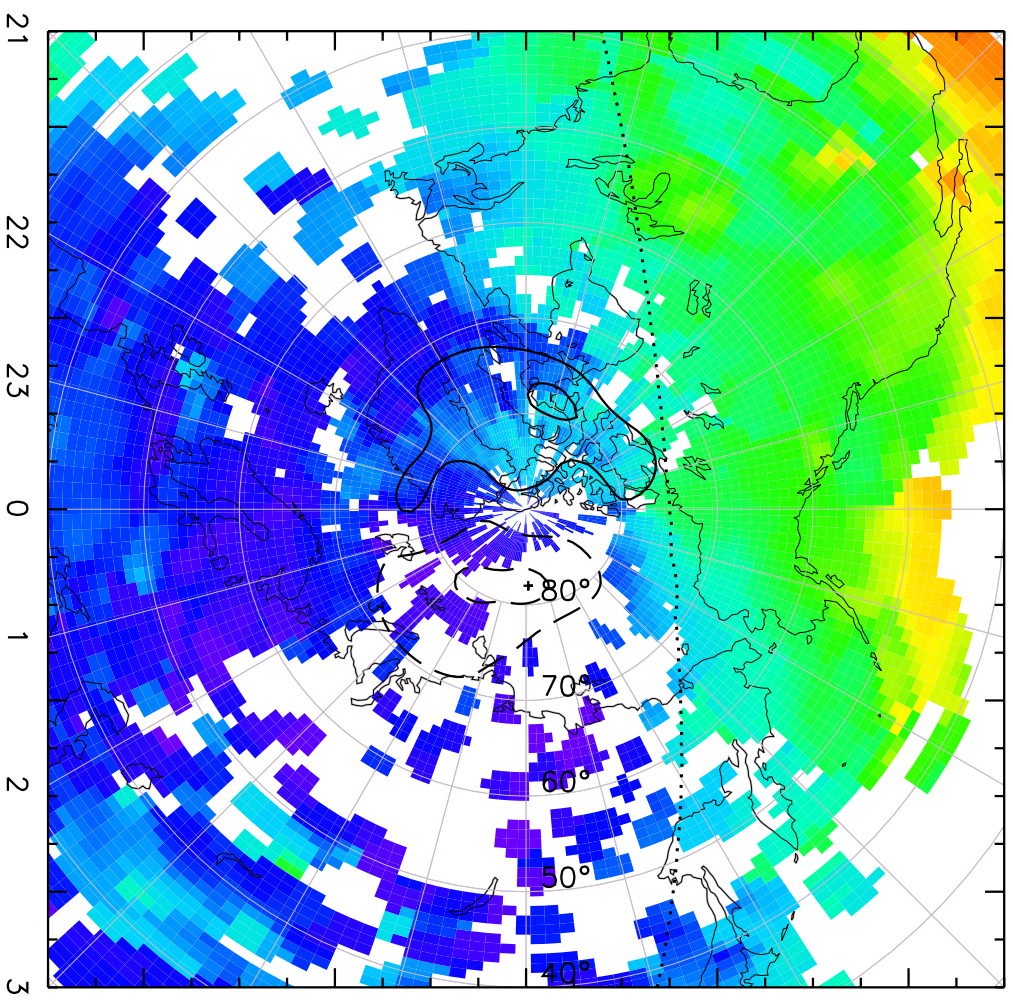

TOTAL ELECTRON CONTENT 09/Nov/2012 22:10:00.0
Median Filtered, Threshold = 0.10 09/Nov/2012 22:15:00.0