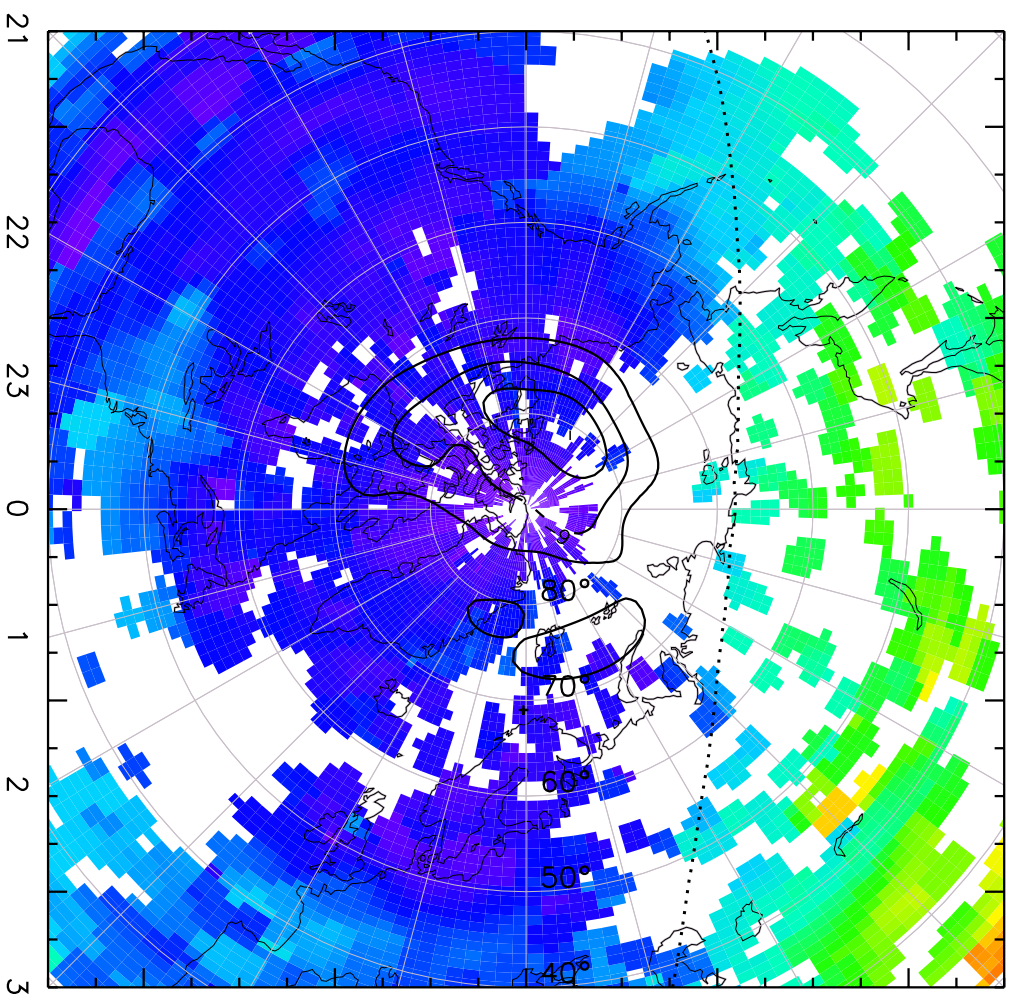

TOTAL ELECTRON CONTENT 10/Nov/2012 03:30:00.0
Median Filtered, Threshold = 0.10 10/Nov/2012 03:35:00.0