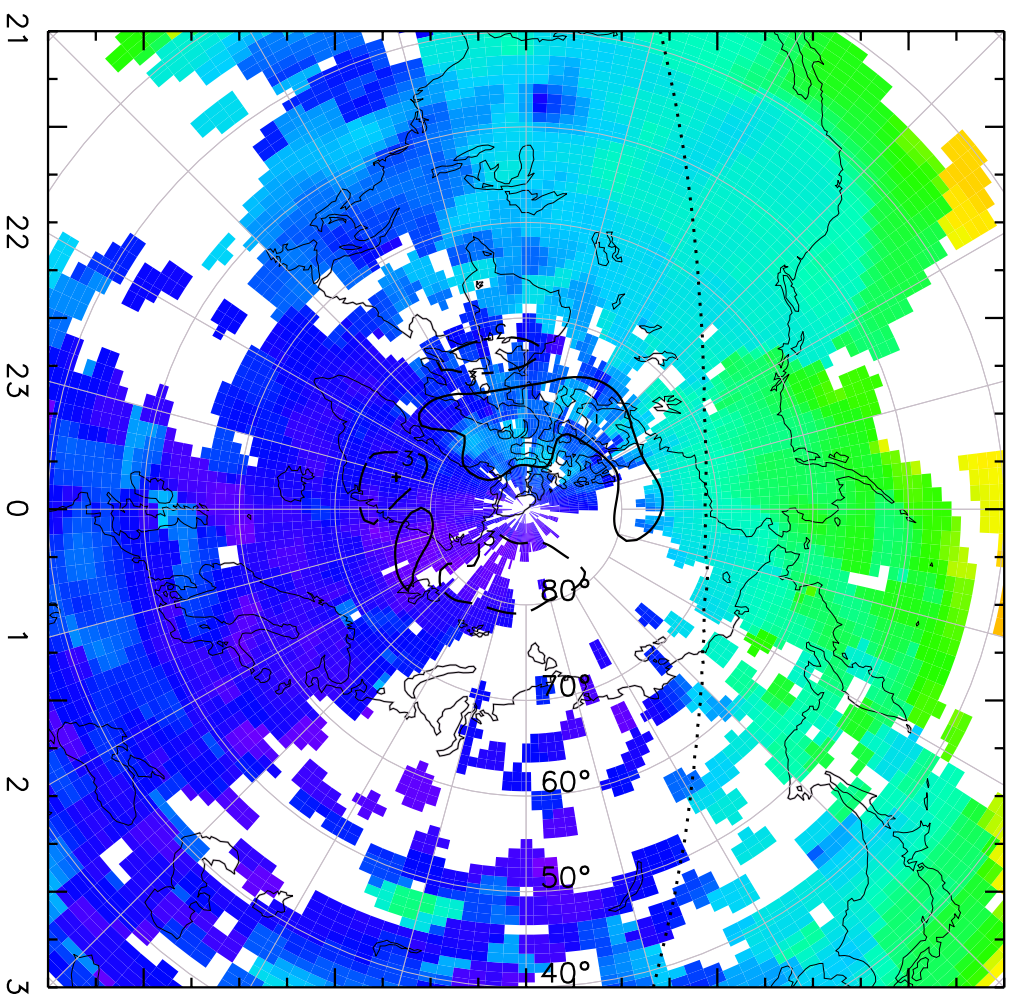

TOTAL ELECTRON CONTENT 09/Nov/2012 23:40:00.0
Median Filtered, Threshold = 0.10 to 09/Nov/2012 23:45:00.0