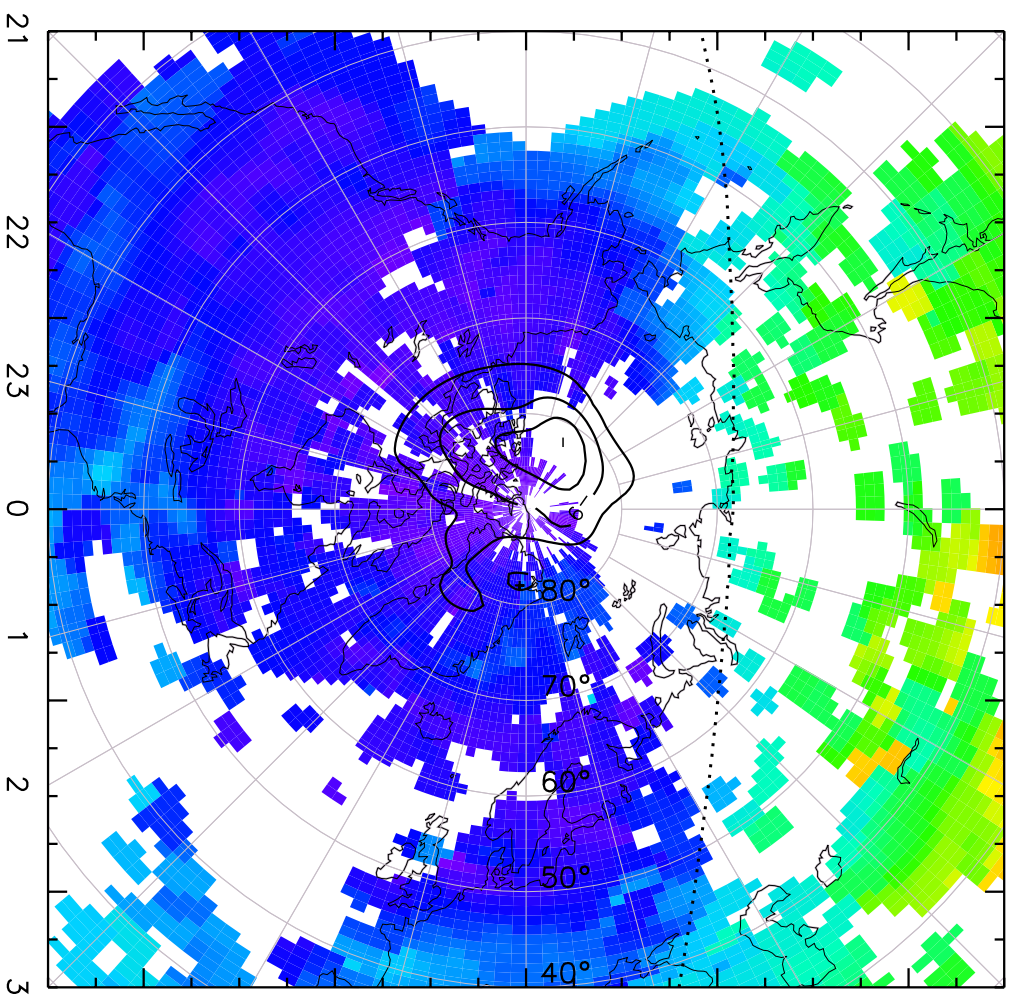

TOTAL ELECTRON CONTENT 10/Nov/2012 04:15:00.0
Median Filtered, Threshold = 0.10 10/Nov/2012 04:20:00.0