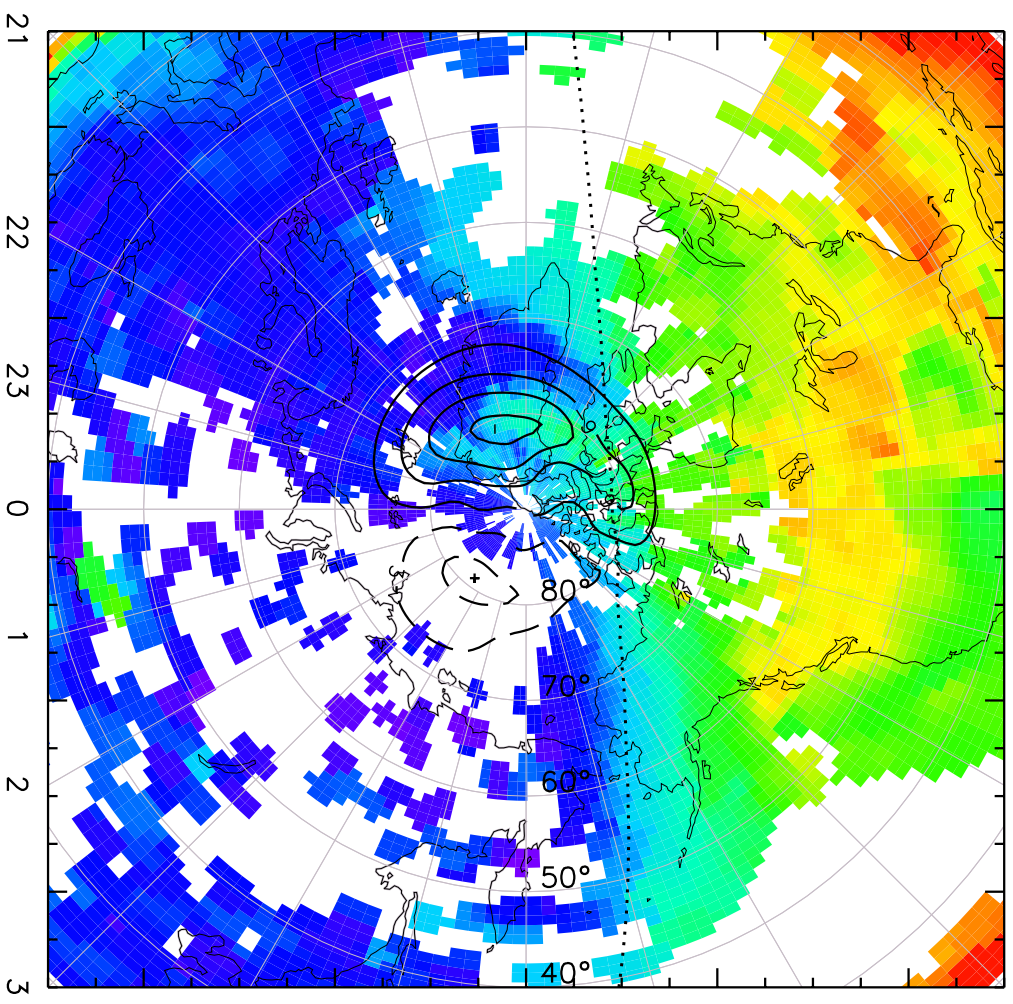

TOTAL ELECTRON CONTENT 09/Nov/2012 19:15:00.0
Median Filtered, Threshold = 0.10 to 09/Nov/2012 19:20:00.0