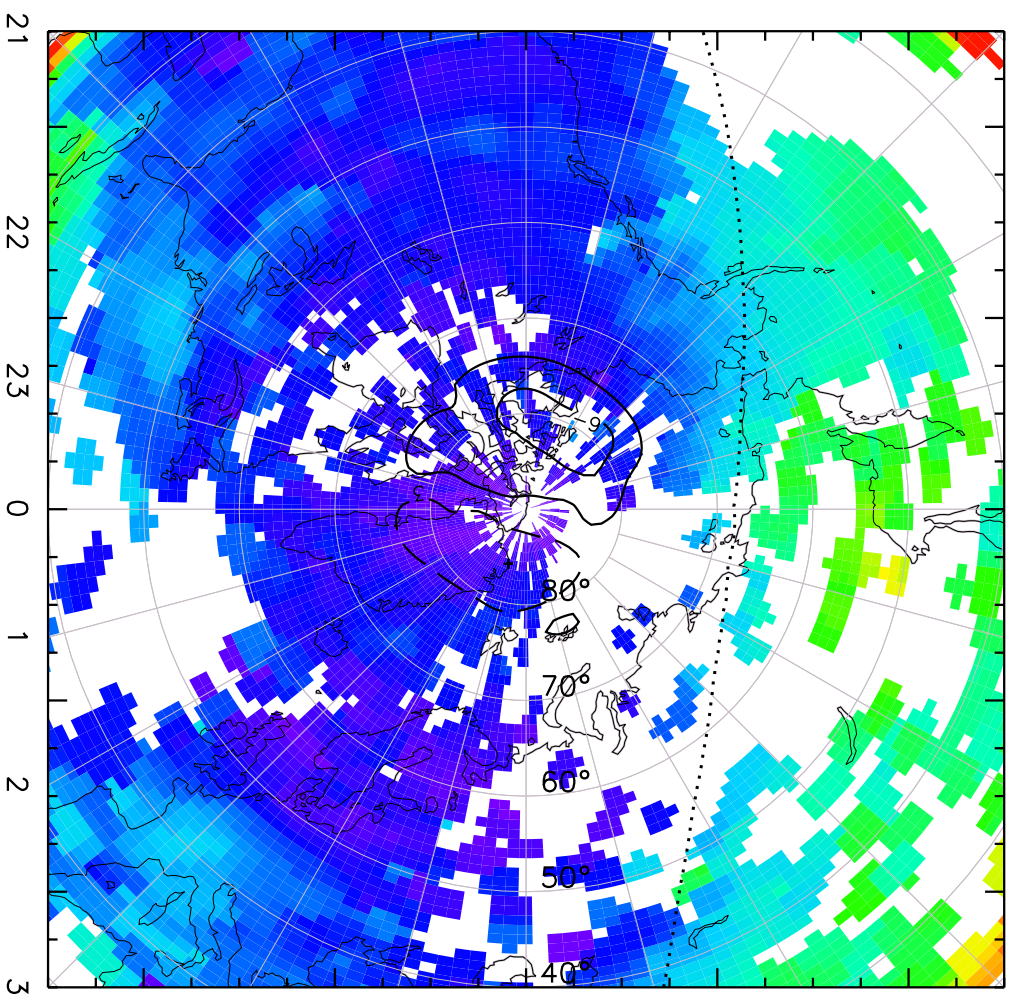

TOTAL ELECTRON CONTENT 10/Nov/2012 02:10:00.0
Median Filtered, Threshold = 0.10 10/Nov/2012 02:15:00.0