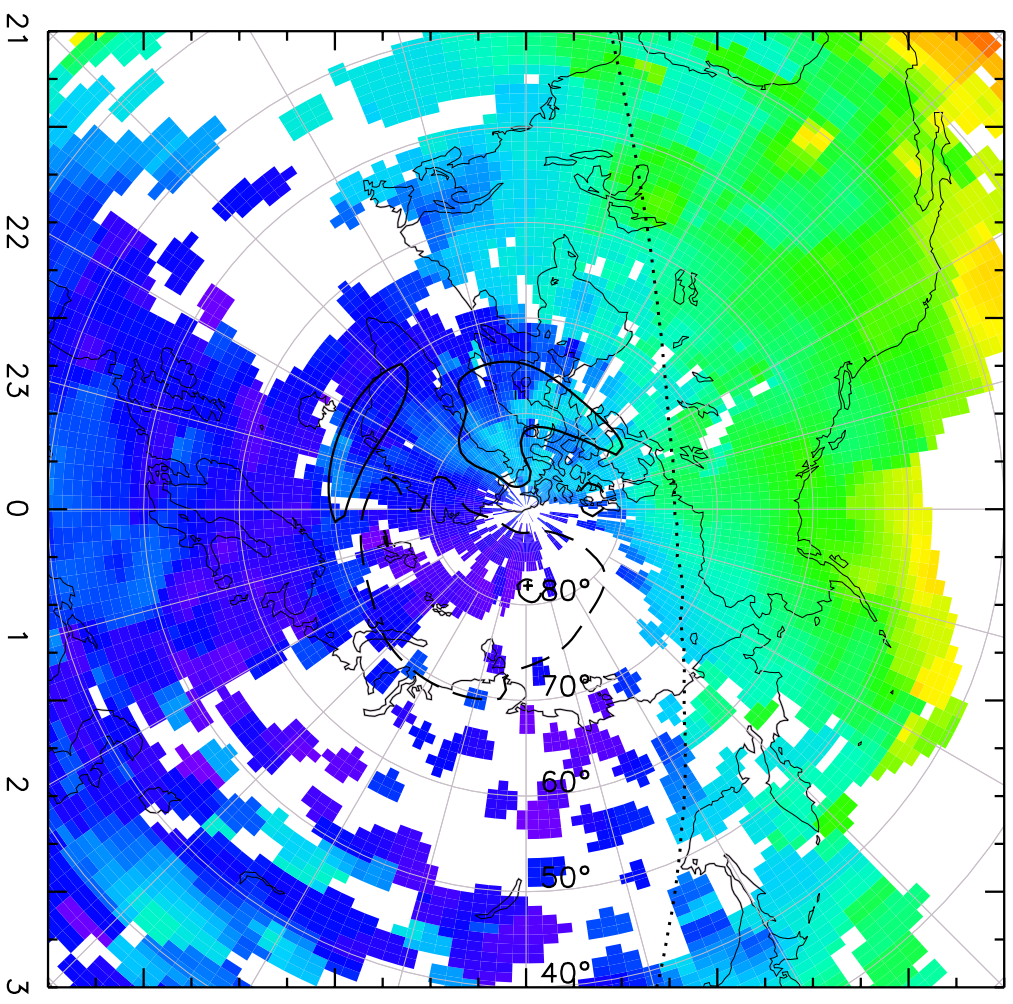

TOTAL ELECTRON CONTENT 09/Nov/2012 22:25:00.0
Median Filtered, Threshold = 0.10 09/Nov/2012 22:30:00.0