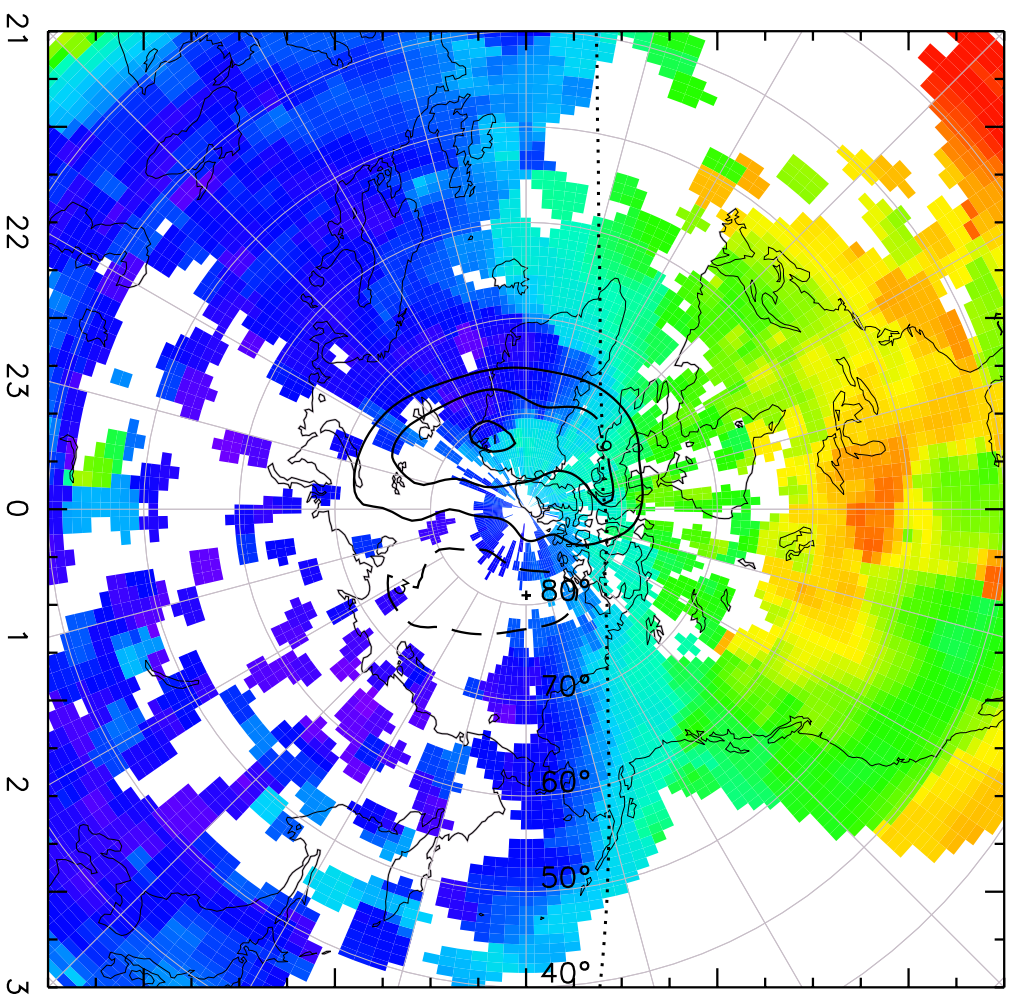

TOTAL ELECTRON CONTENT 09/Nov/2012 18:10:00.0
Median Filtered, Threshold = 0.10

09/Nov/2012 18:15:00.0

Total Electron Content [TECU]