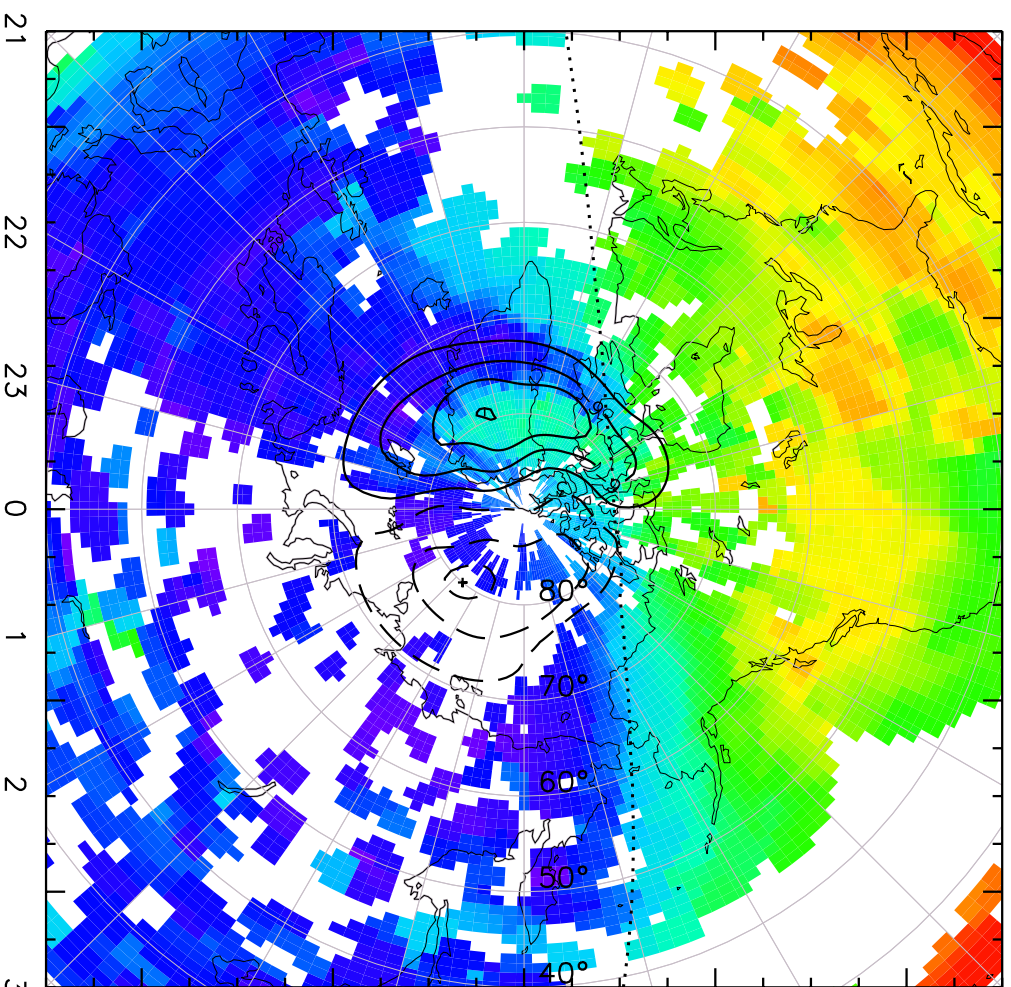

TOTAL ELECTRON CONTENT 09/Nov/2012 19:35:00.0
Median Filtered, Threshold = 0.10 09/Nov/2012 19:40:00.0