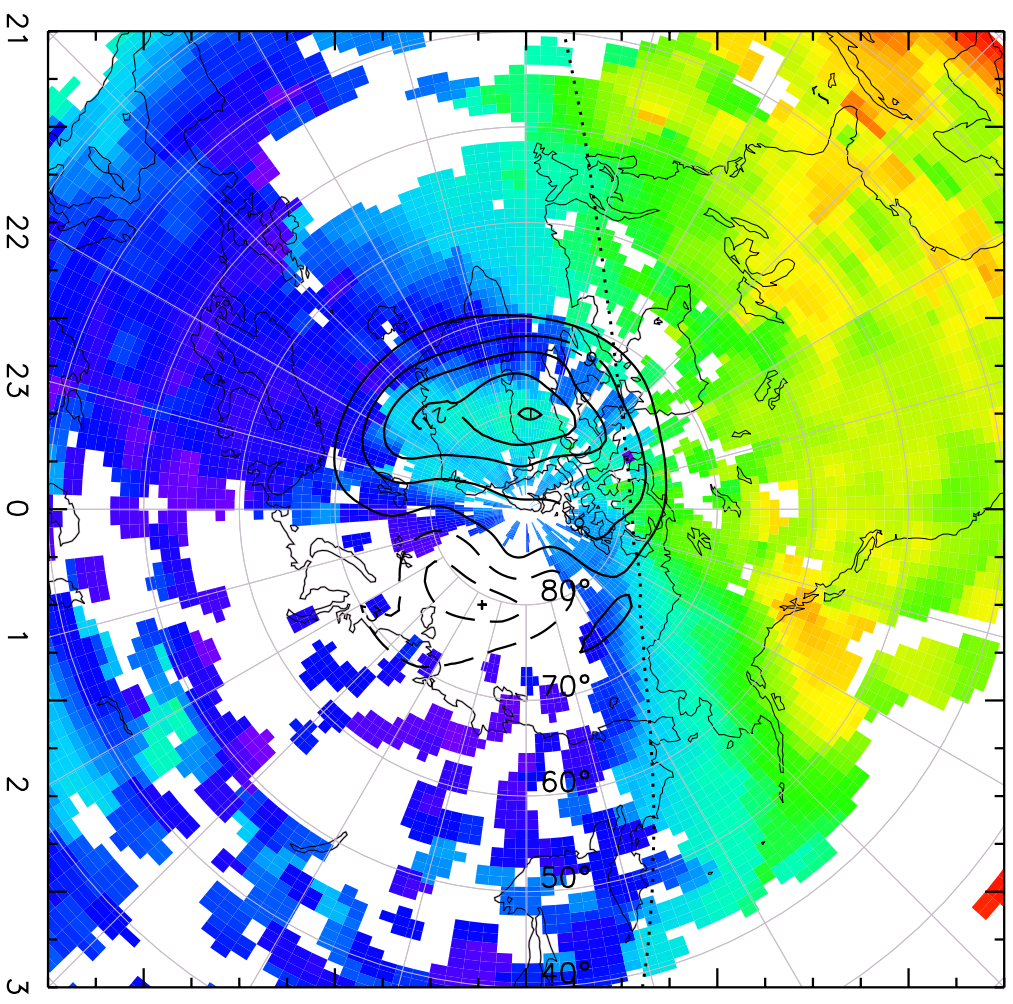

TOTAL ELECTRON CONTENT 09/Nov/2012 20:30:00.0
Median Filtered, Threshold = 0.10 to 09/Nov/2012 20:35:00.0