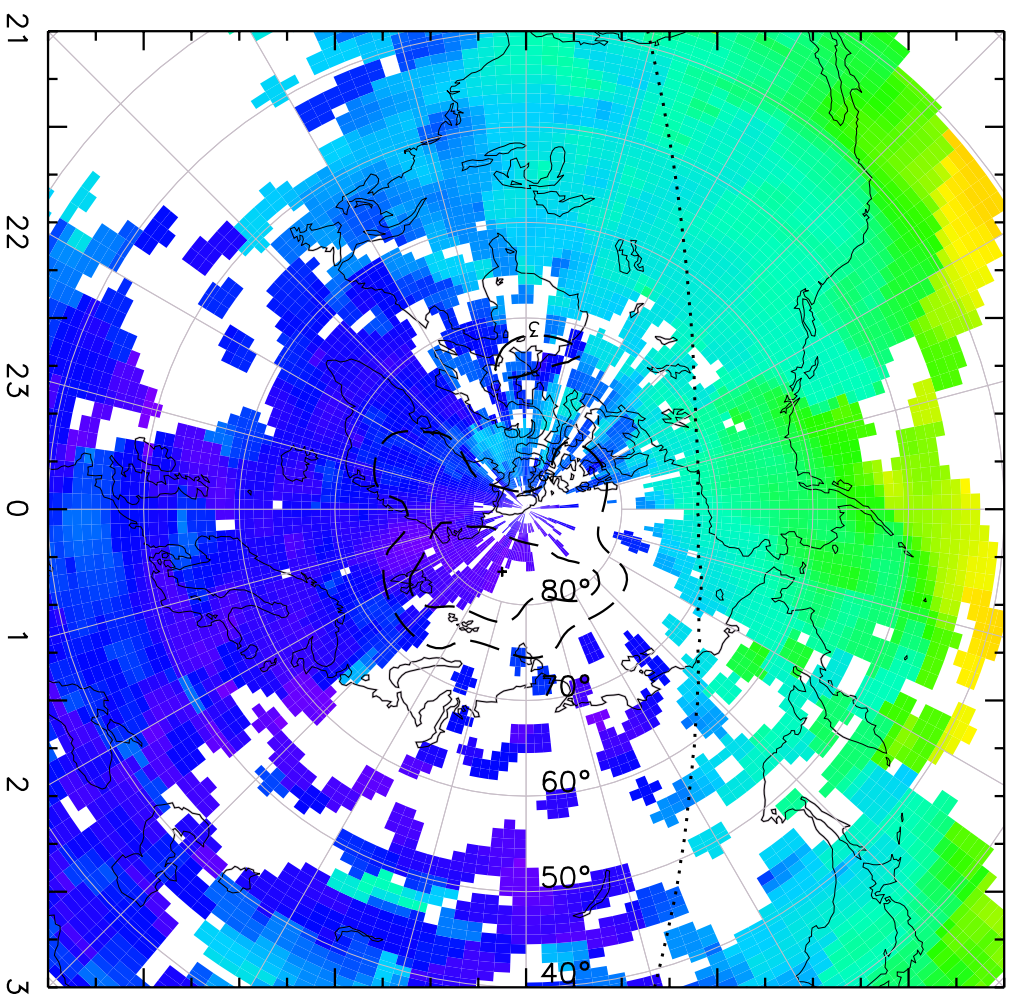

TOTAL ELECTRON CONTENT 09/Nov/2012 23:20:00.0
Median Filtered, Threshold = 0.10 to 09/Nov/2012 23:25:00.0