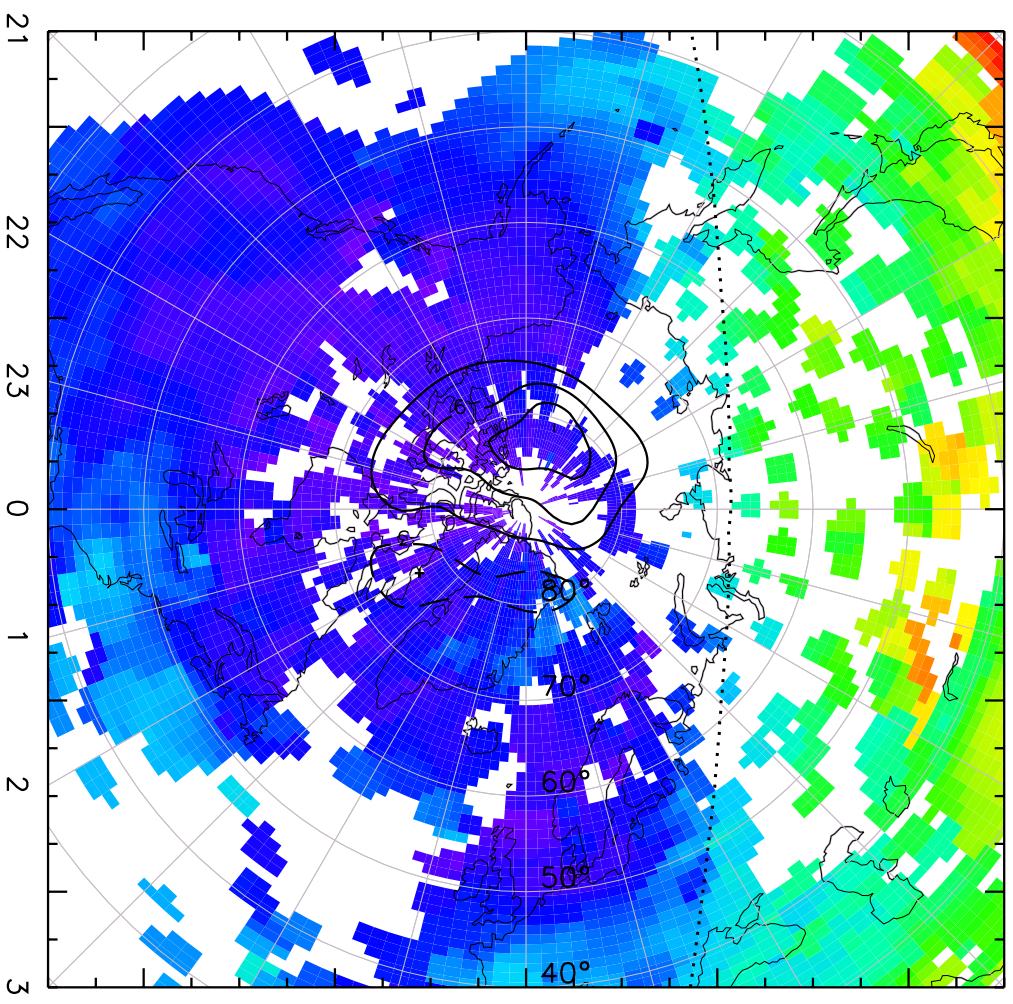

TOTAL ELECTRON CONTENT 10/Nov/2012 05:00:00.0
Median Filtered, Threshold = 0.10 10/Nov/2012 05:05:00.0