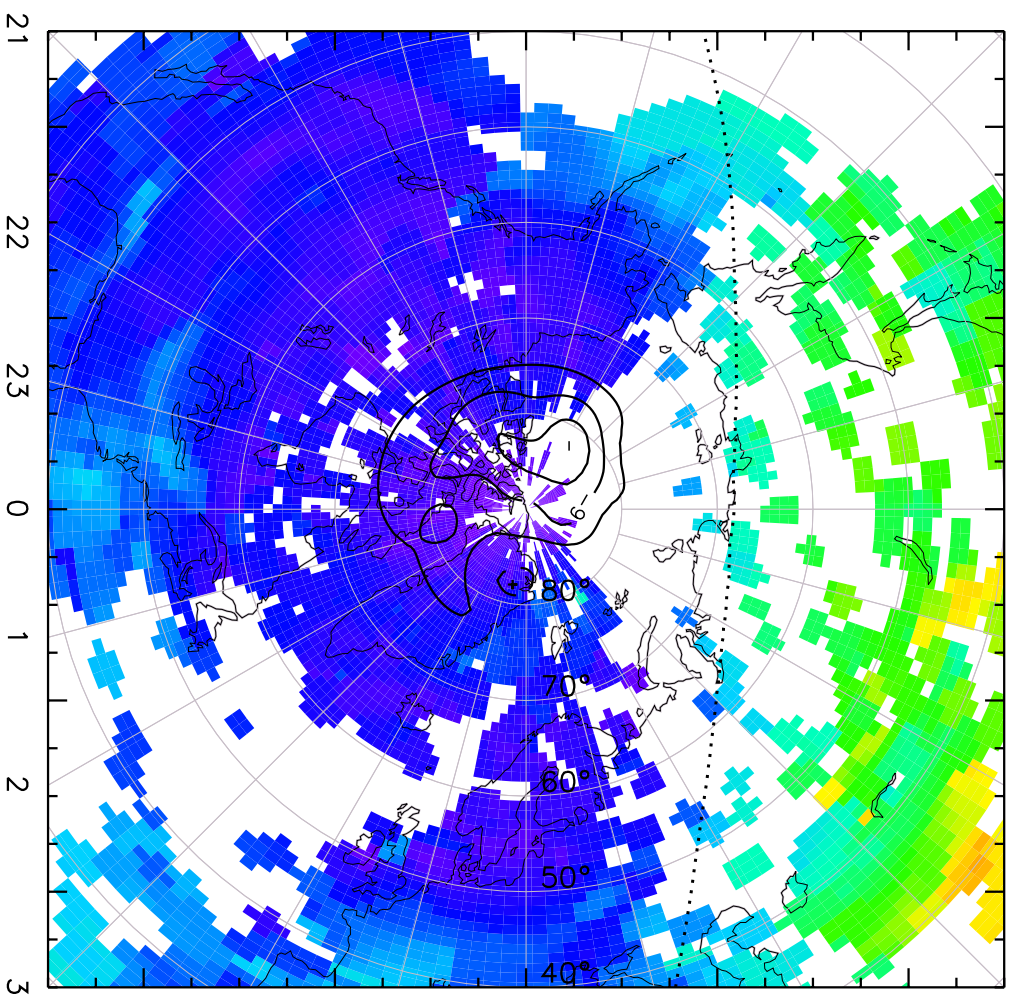

TOTAL ELECTRON CONTENT 10/Nov/2012 03:55:00.0
Median Filtered, Threshold = 0.10 10/Nov/2012 04:00:00.0