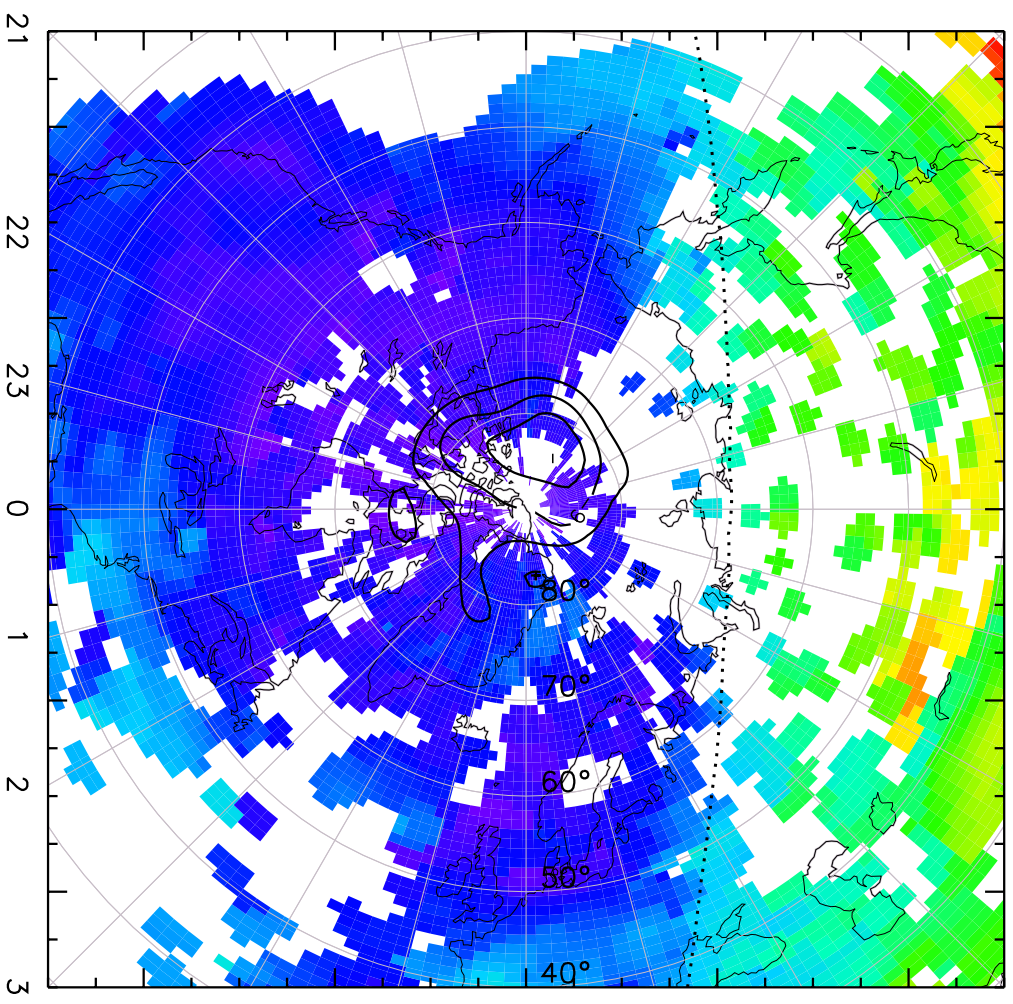

TOTAL ELECTRON CONTENT 10/Nov/2012 04:50:00.0
Median Filtered, Threshold = 0.10 10/Nov/2012 04:55:00.0