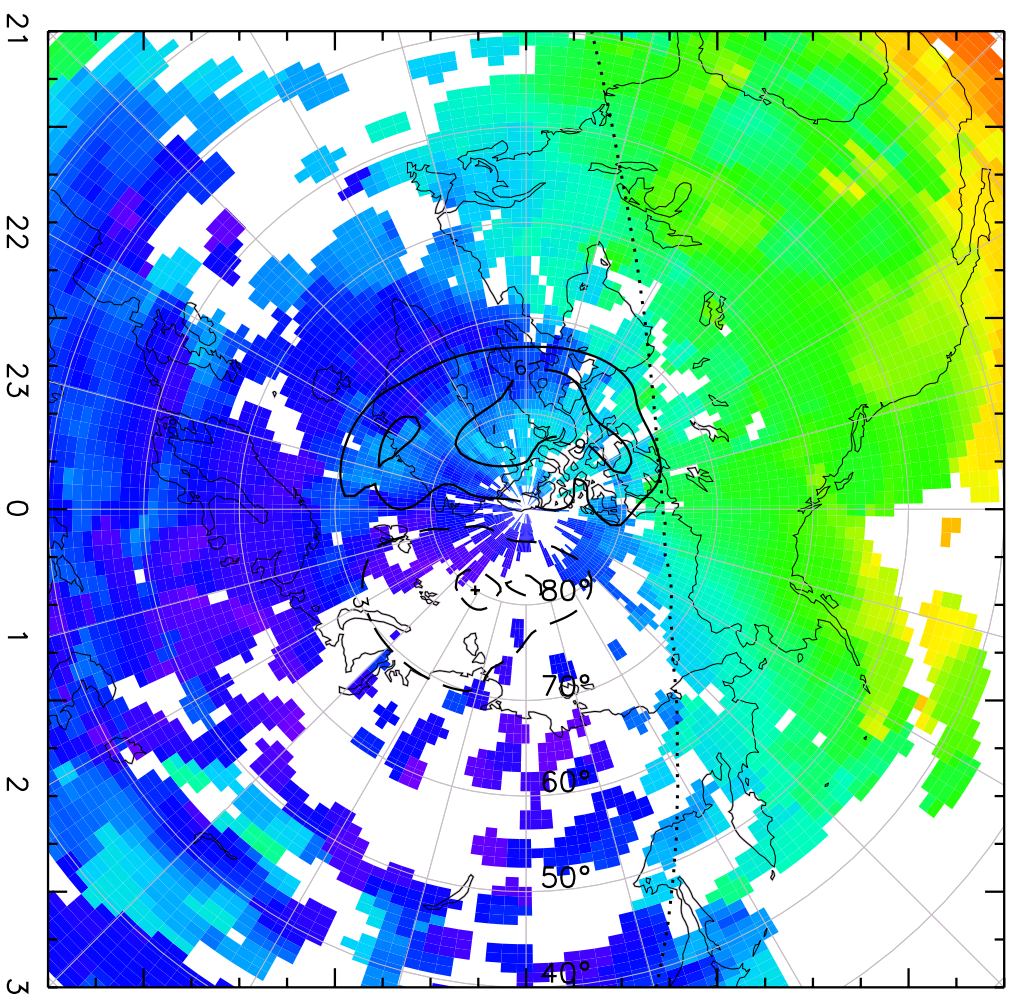

TOTAL ELECTRON CONTENT 09/Nov/2012 21:55:00.0
Median Filtered, Threshold = 0.10 to 09/Nov/2012 22:00:00.0