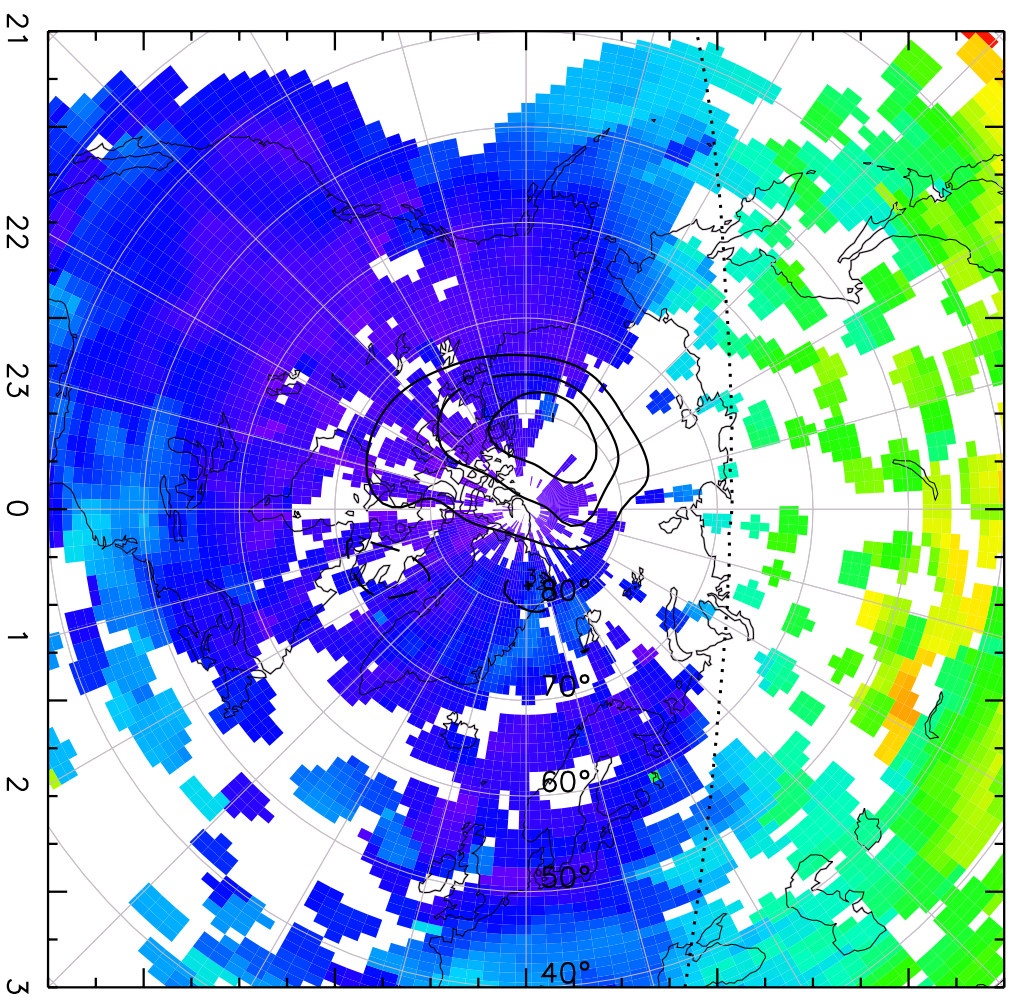

TOTAL ELECTRON CONTENT 10/Nov/2012 04:40:00.0
Median Filtered, Threshold = 0.10 10/Nov/2012 04:45:00.0