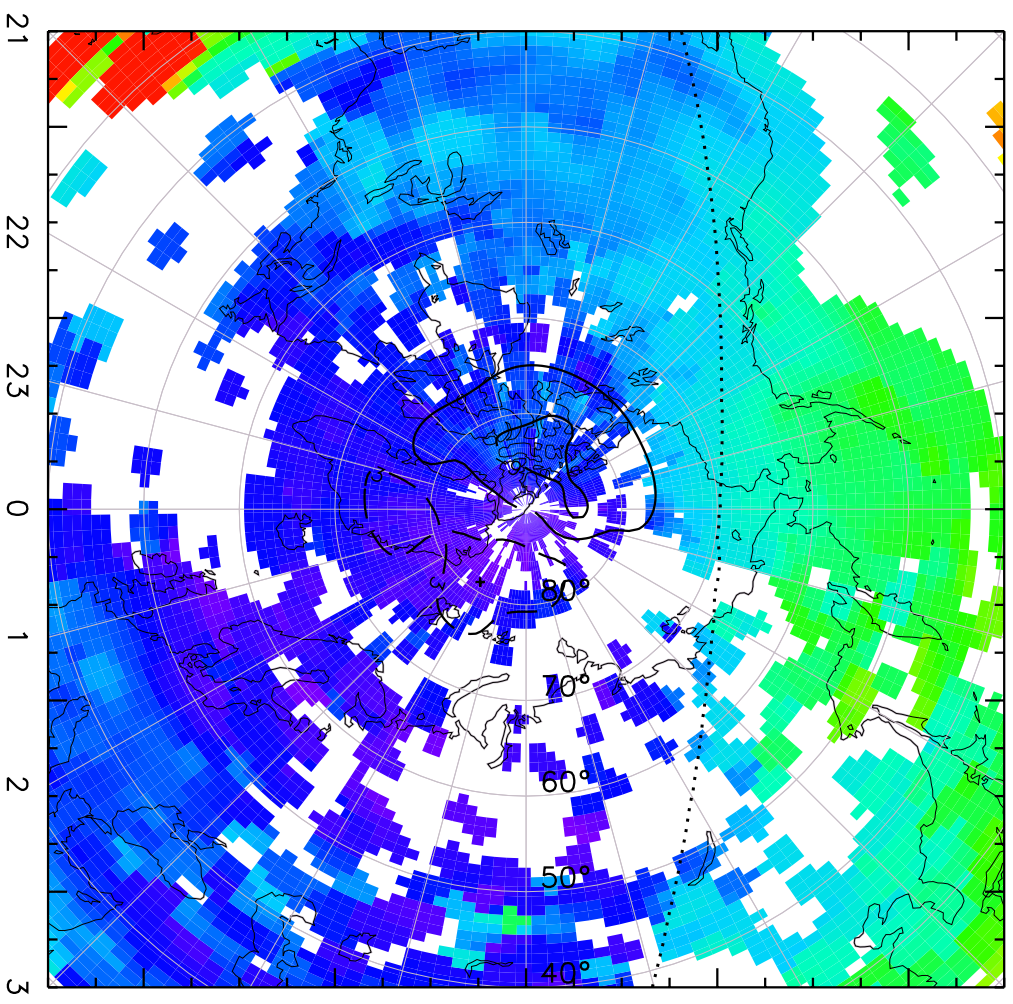

TOTAL ELECTRON CONTENT 10/Nov/2012 00:25:00.0
Median Filtered, Threshold = 0.10 10/Nov/2012 00:30:00.0