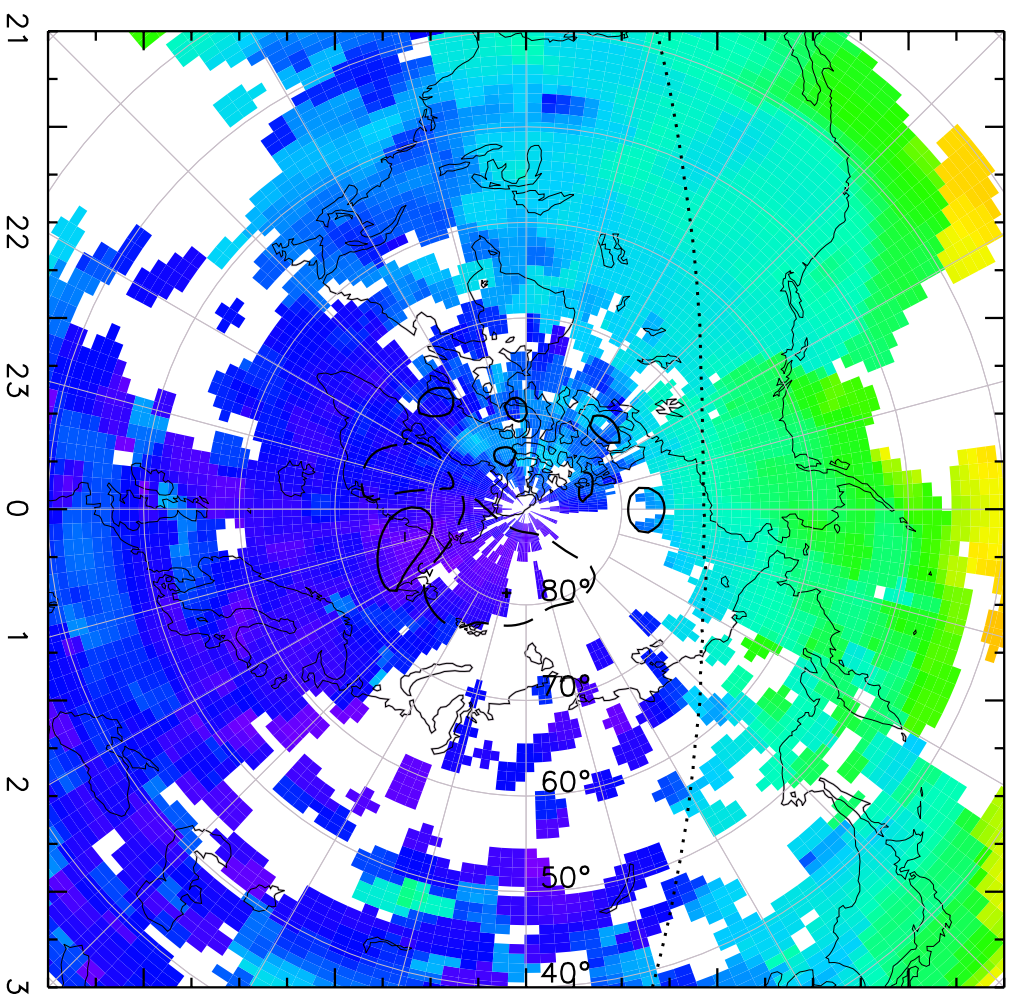

TOTAL ELECTRON CONTENT 09/Nov/2012 23:35:00.0
Median Filtered, Threshold = 0.10 to 09/Nov/2012 23:40:00.0