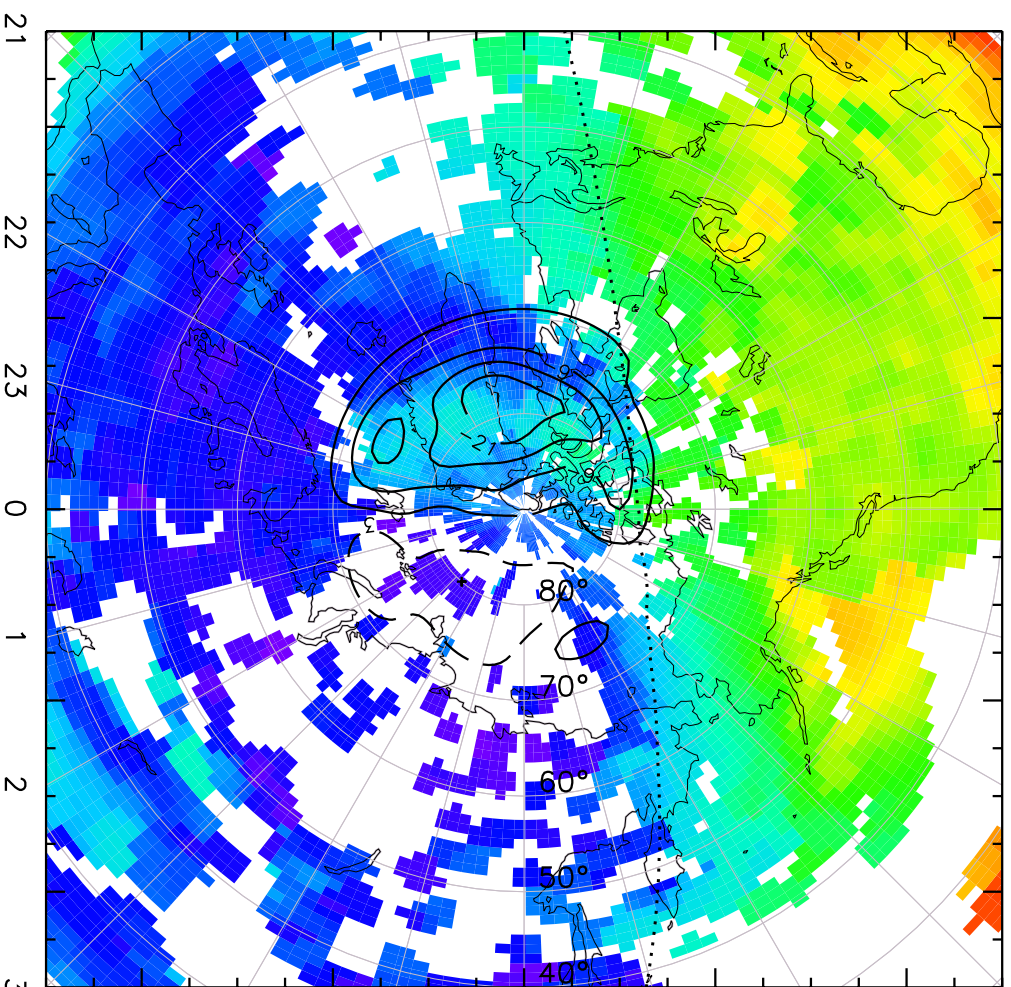

TOTAL ELECTRON CONTENT 09/Nov/2012 20:55:00.0
Median Filtered, Threshold = 0.10 09/Nov/2012 21:00:00.0