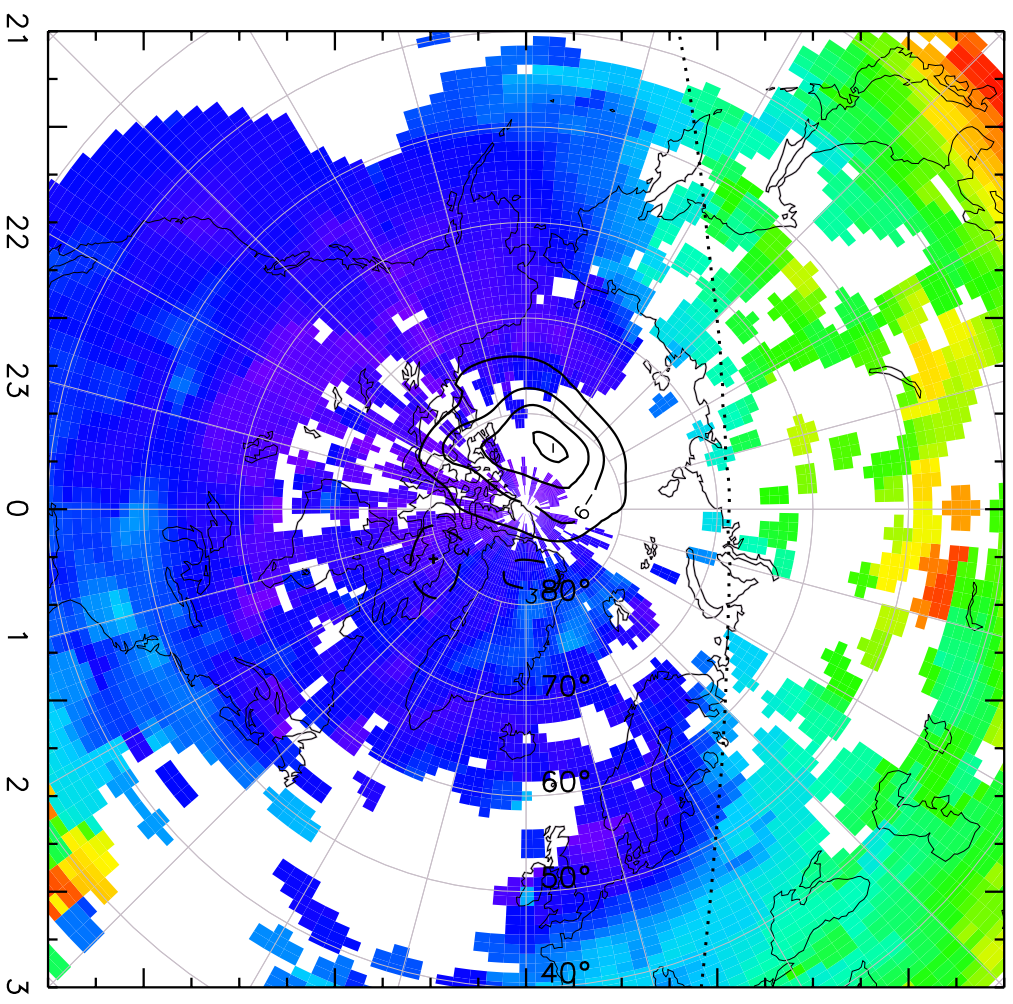

TOTAL ELECTRON CONTENT 10/Nov/2012 05:35:00.0
Median Filtered, Threshold = 0.10 10/Nov/2012 05:40:00.0

TOTAL ELECTRON CONTENT 10/Nov/2012 05:40:00.0
Median Filtered, Threshold = 0.10 10/Nov/2012 05:45:00.0