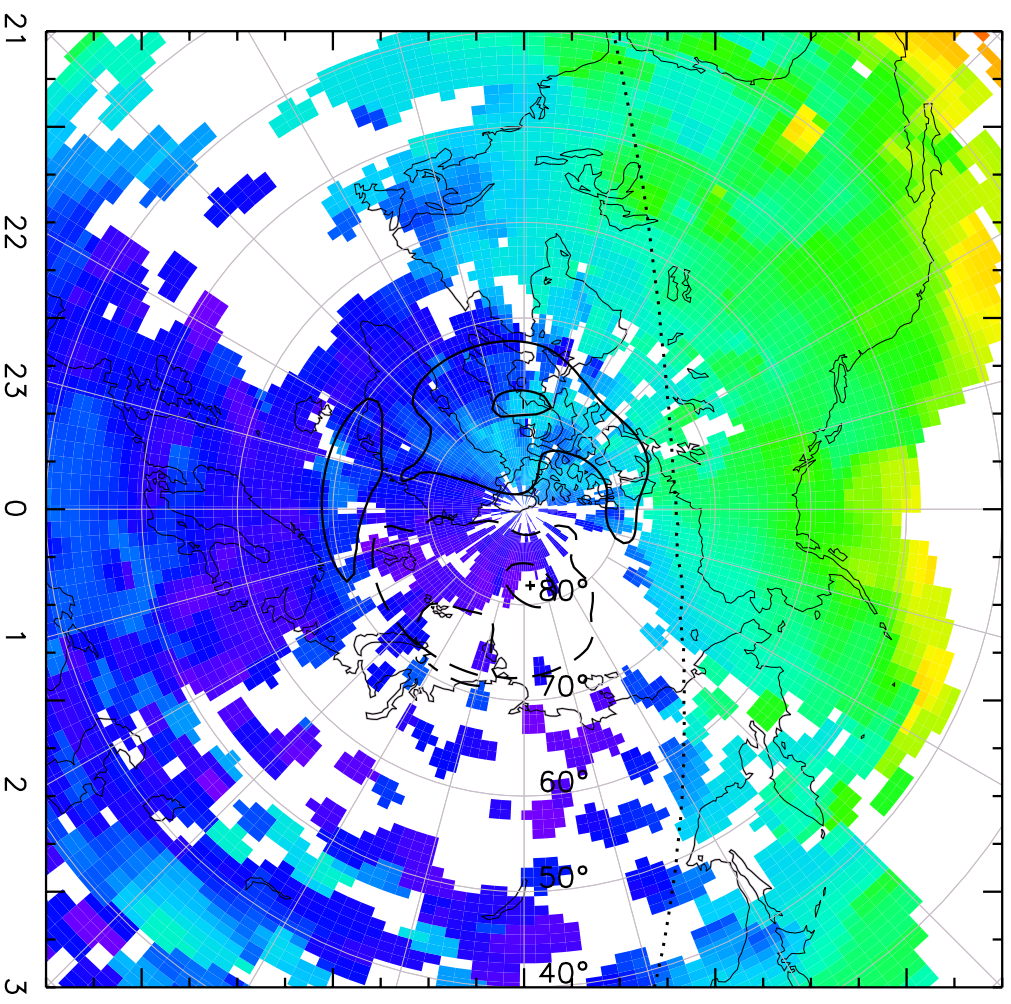

TOTAL ELECTRON CONTENT 09/Nov/2012 22:30:00.0
Median Filtered, Threshold = 0.10 09/Nov/2012 22:35:00.0