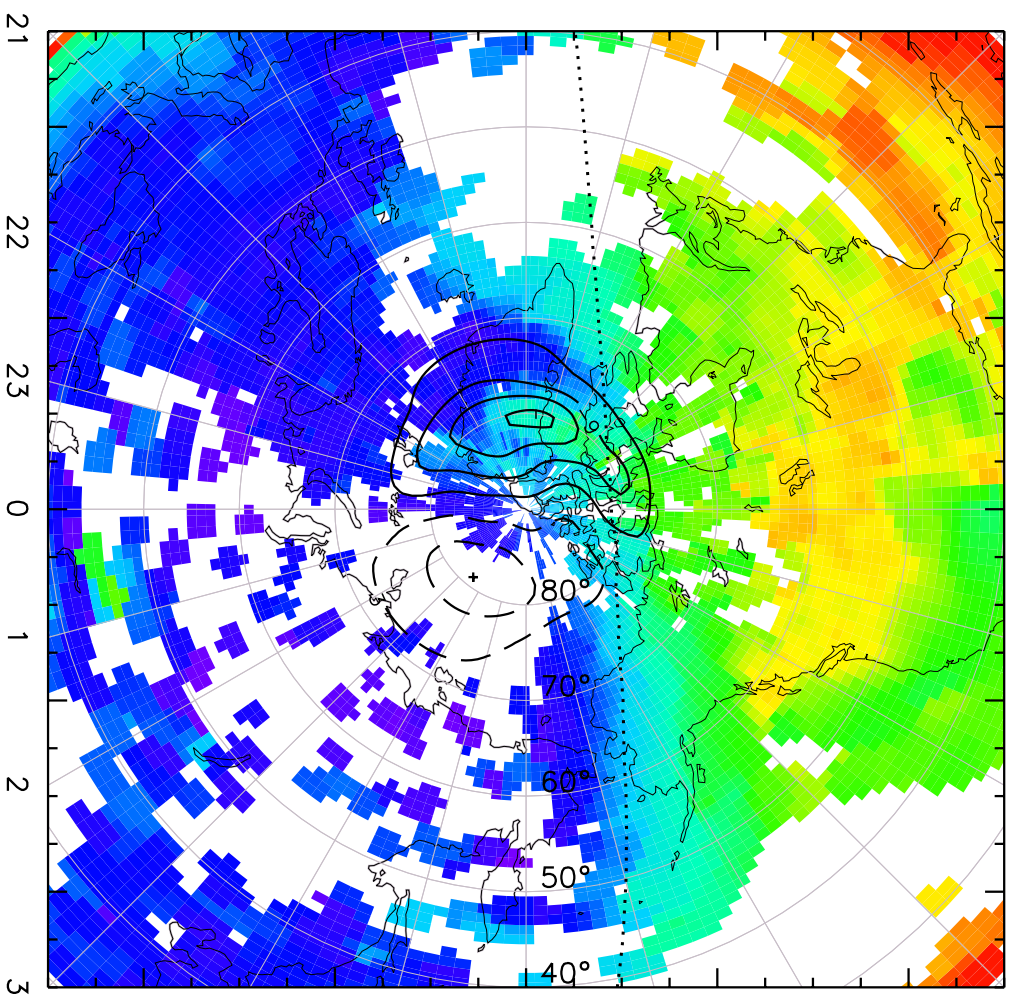

TOTAL ELECTRON CONTENT 09/Nov/2012 19:10:00.0
Median Filtered, Threshold = 0.10 09/Nov/2012 19:15:00.0