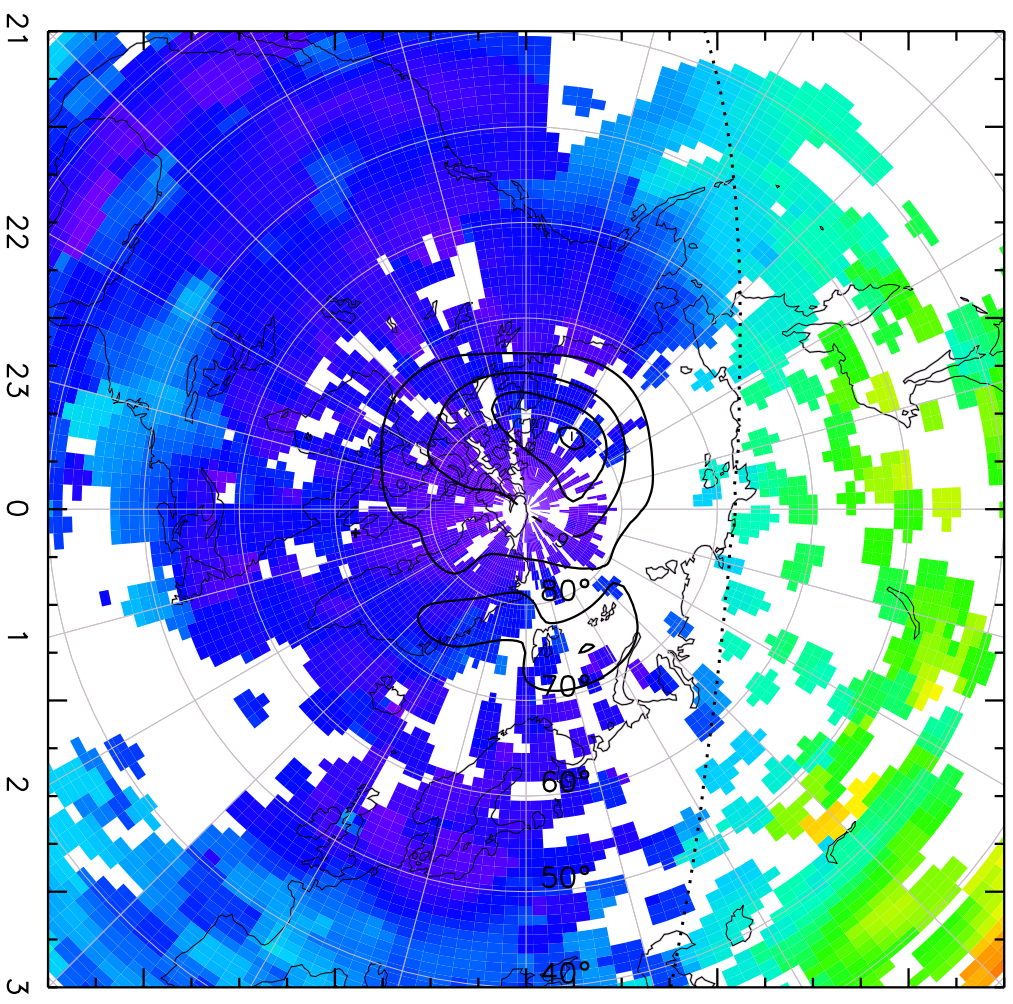

TOTAL ELECTRON CONTENT 10/Nov/2012 03:25:00.0
Median Filtered, Threshold = 0.10 10/Nov/2012 03:30:00.0