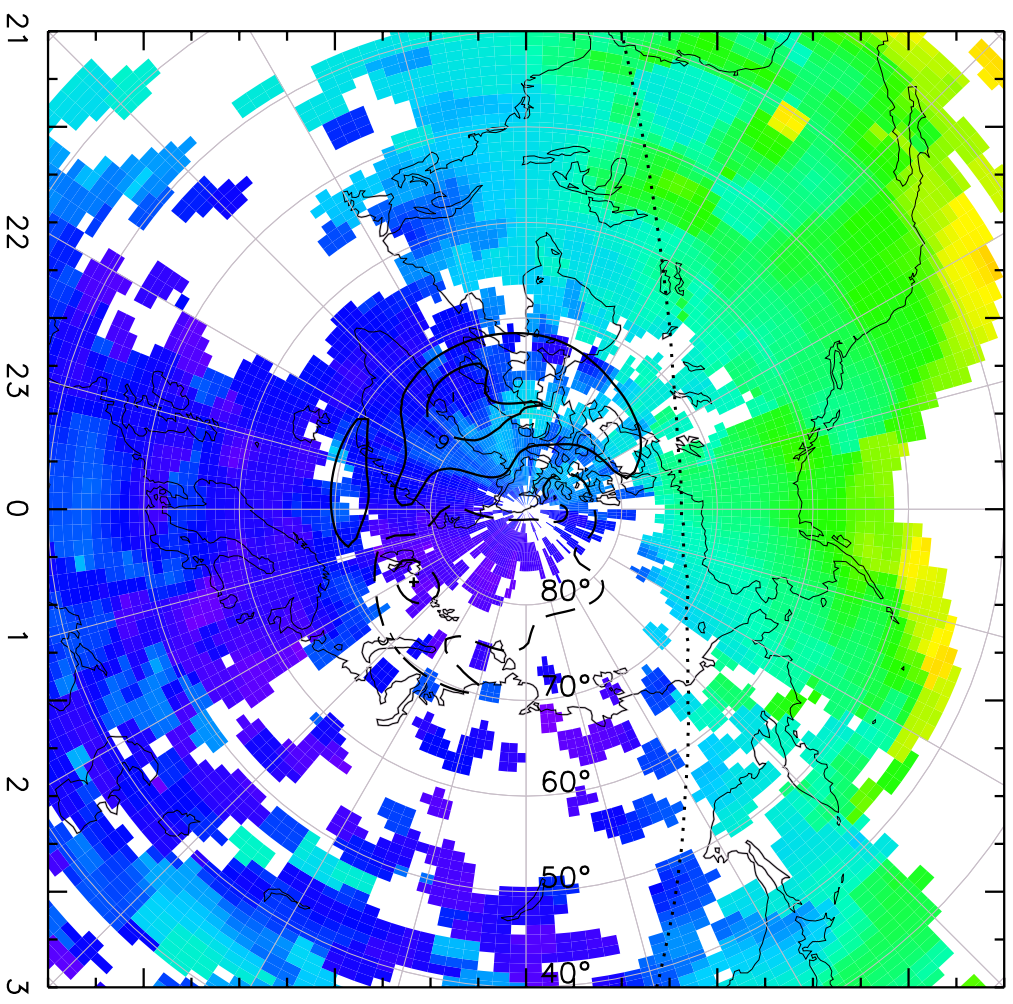

TOTAL ELECTRON CONTENT 09/Nov/2012 22:40:00.0
Median Filtered, Threshold = 0.10 to 09/Nov/2012 22:45:00.0