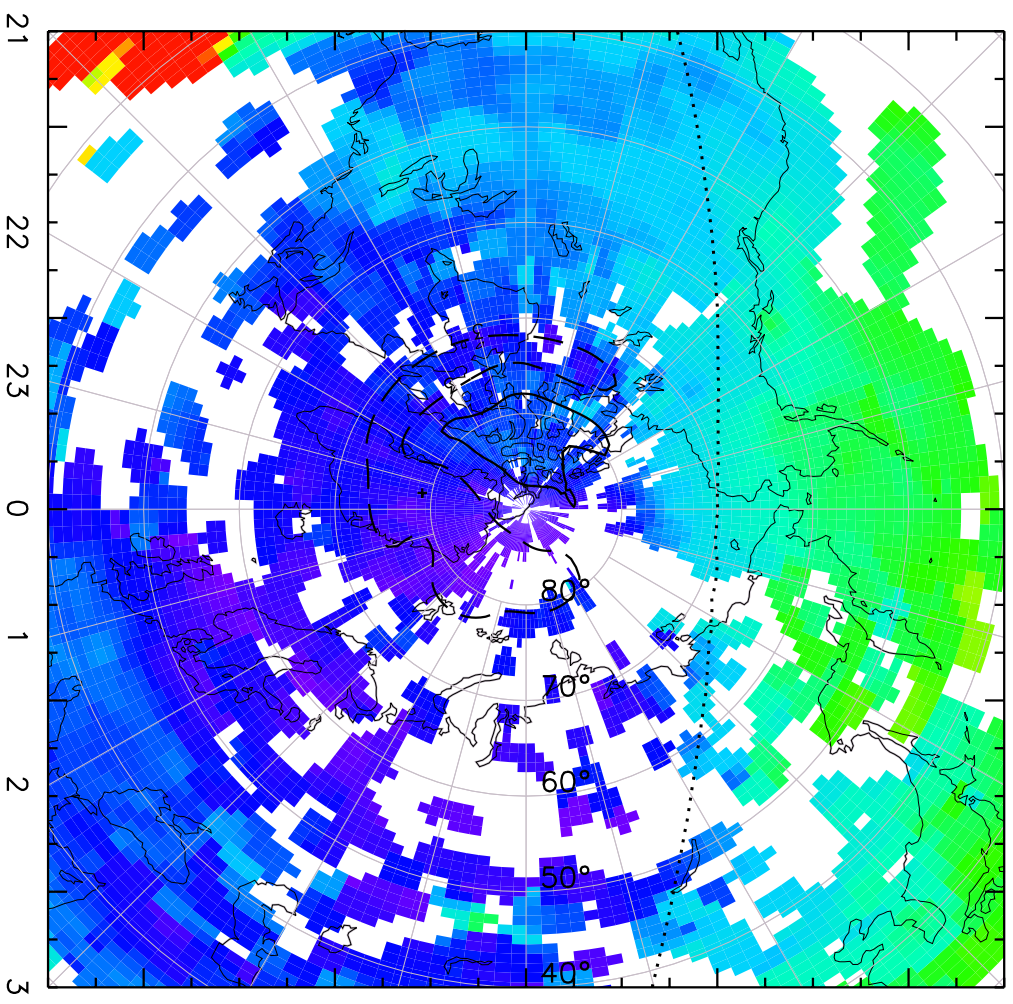

TOTAL ELECTRON CONTENT 10/Nov/2012 00:15:00.0
Median Filtered, Threshold = 0.10 to 10/Nov/2012 00:20:00.0