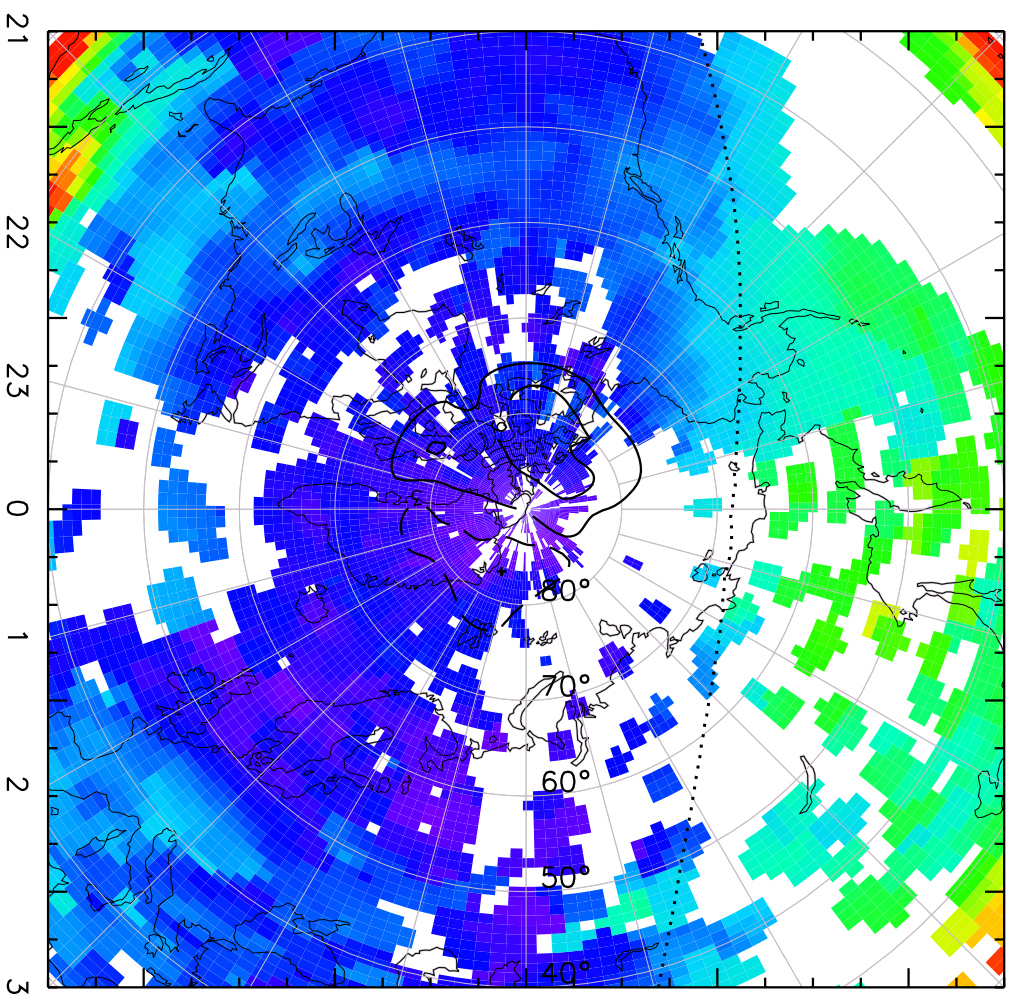

TOTAL ELECTRON CONTENT 10/Nov/2012 01:35:00.0
Median Filtered, Threshold = 0.10 10/Nov/2012 01:40:00.0