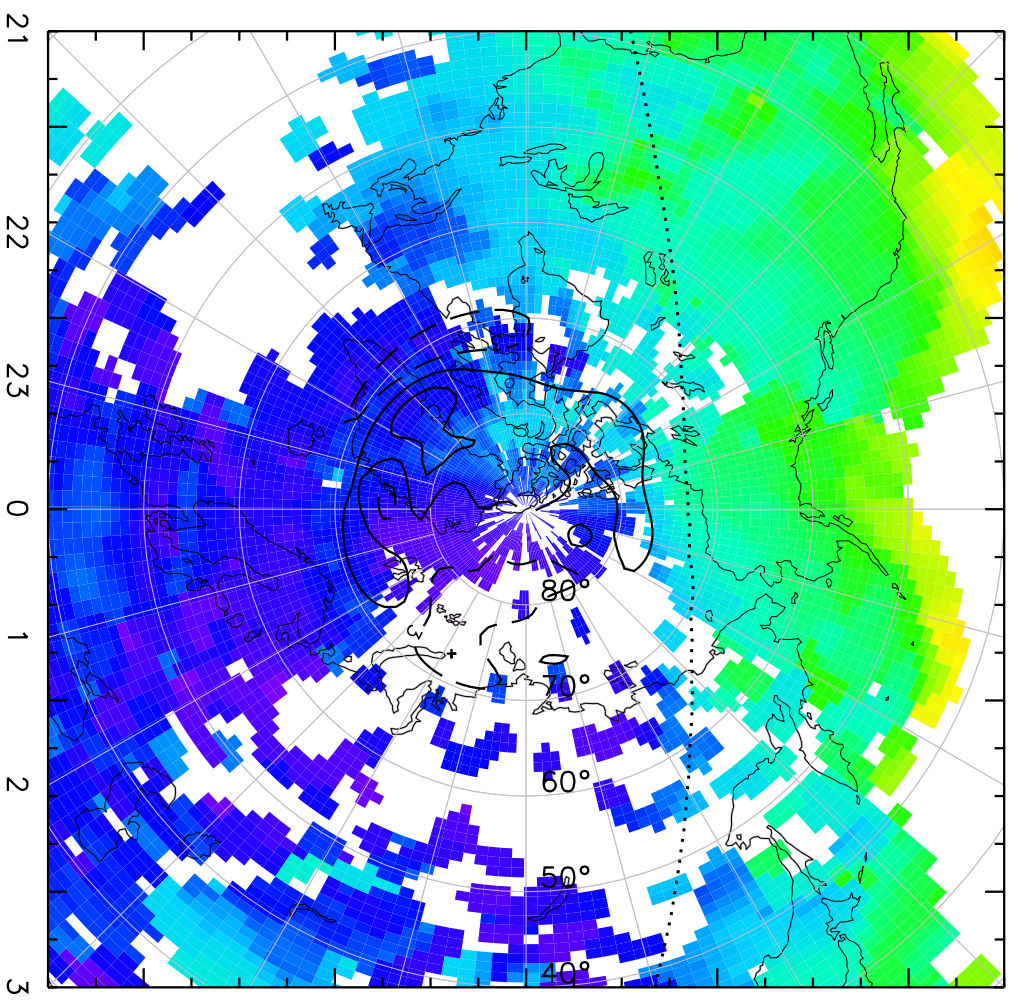

TOTAL ELECTRON CONTENT 09/Nov/2012 22:55:00.0
Median Filtered, Threshold = 0.10 to 09/Nov/2012 23:00:00.0