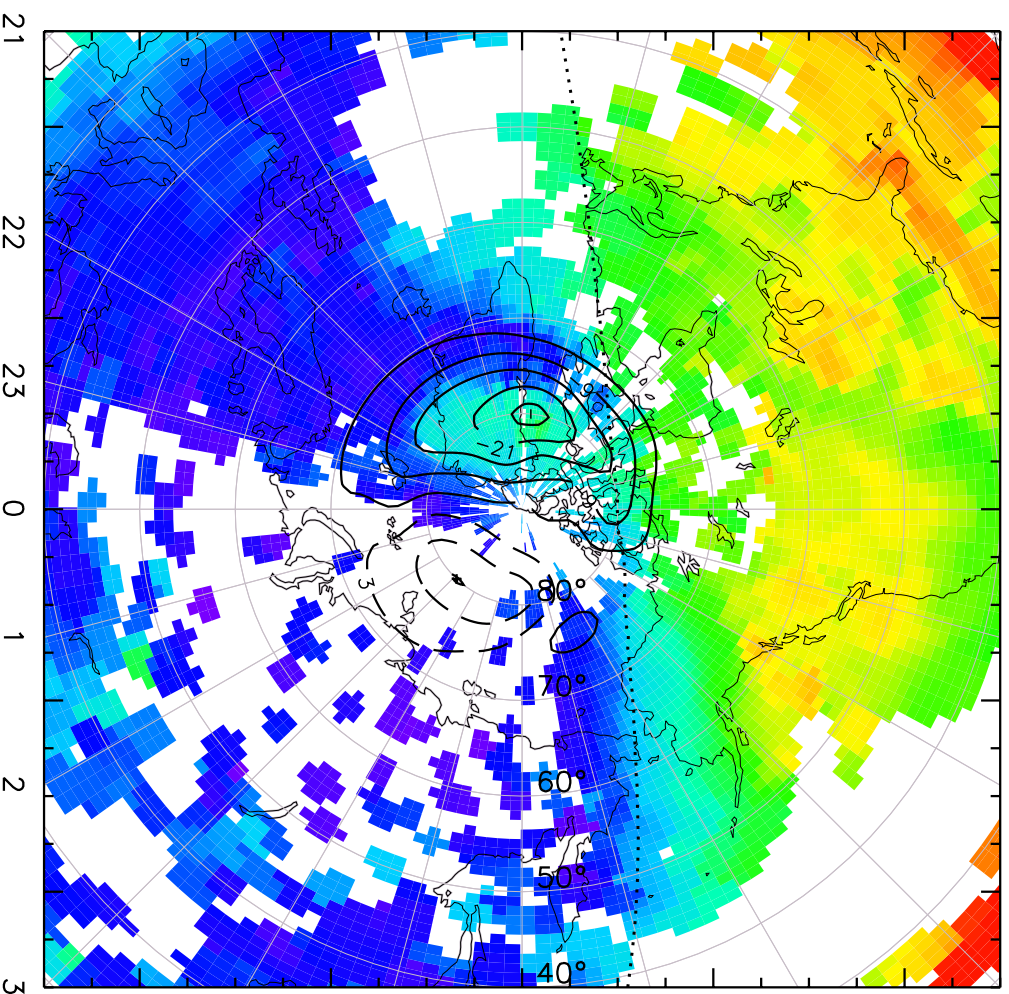

TOTAL ELECTRON CONTENT 09/Nov/2012 19:55:00.0
Median Filtered, Threshold = 0.10 09/Nov/2012 20:00:00.0