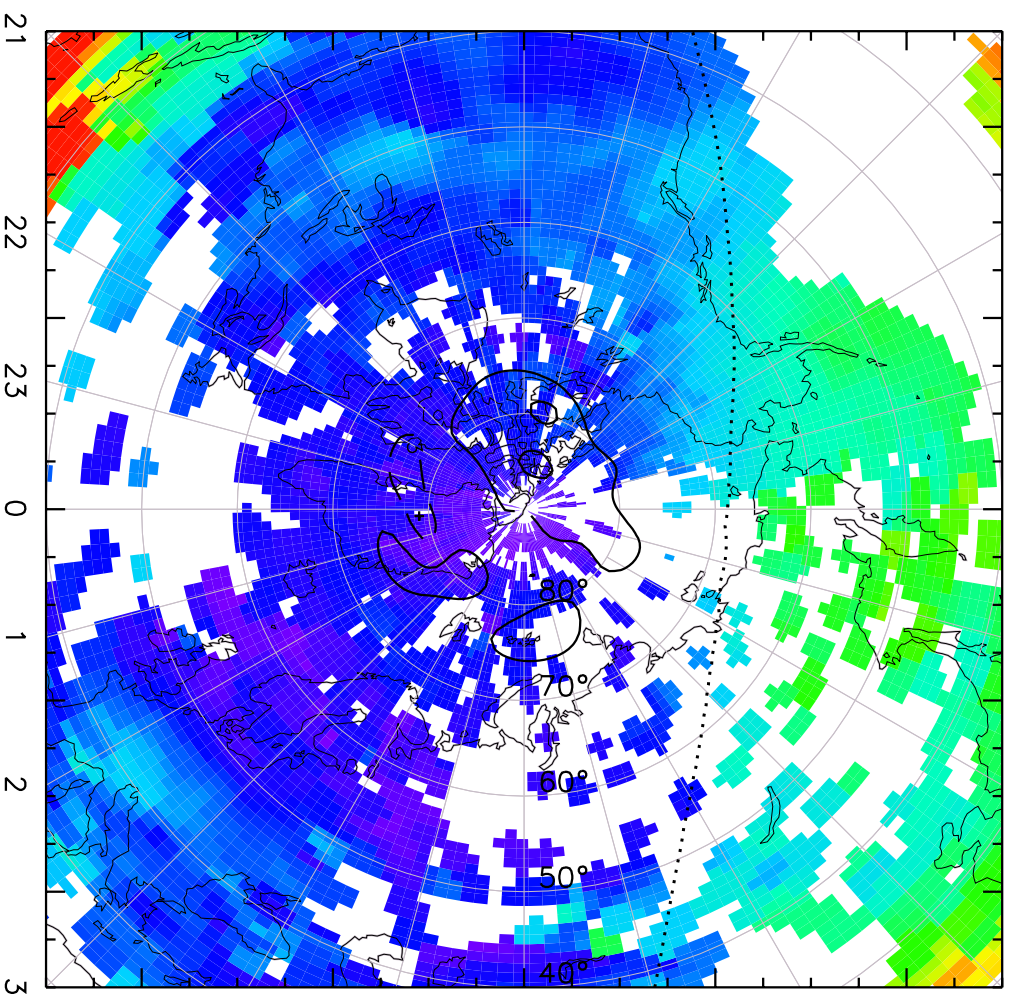

TOTAL ELECTRON CONTENT 10/Nov/2012 01:10:00.0
Median Filtered, Threshold = 0.10 10/Nov/2012 01:15:00.0