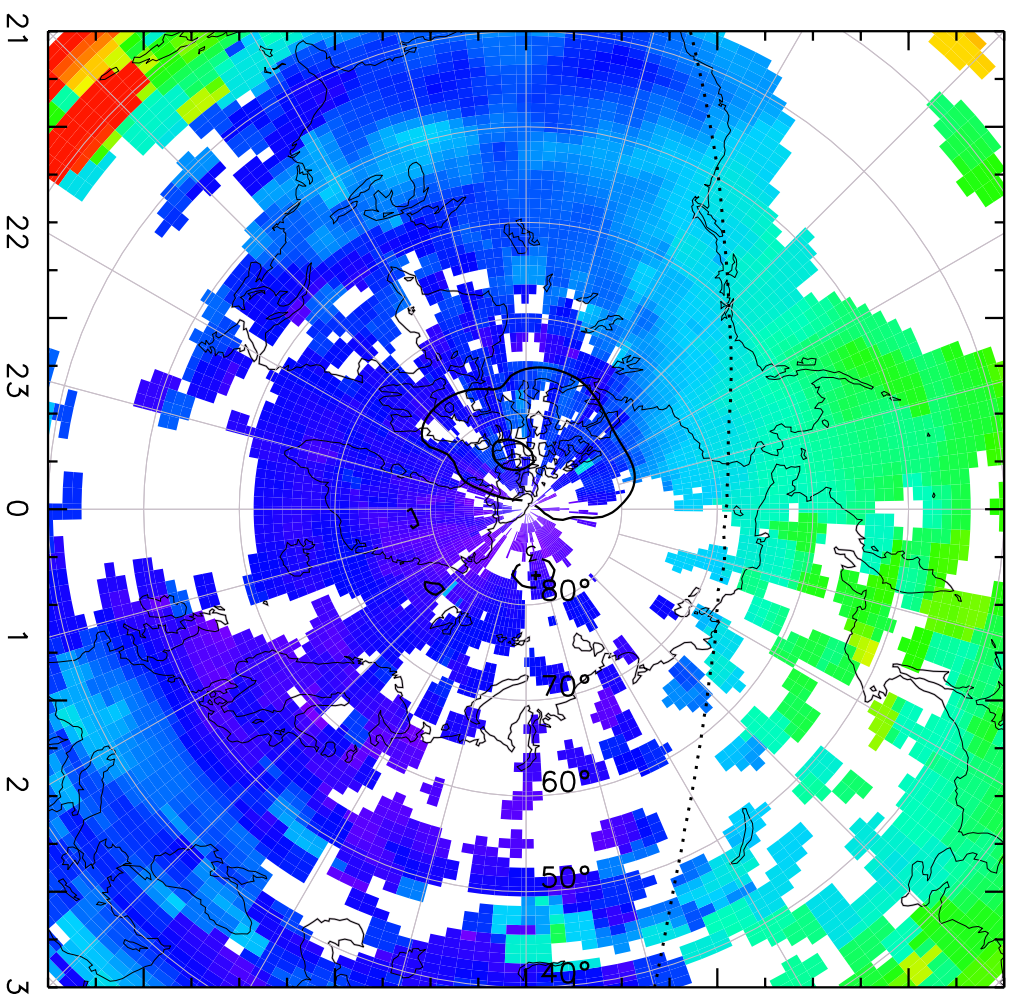

TOTAL ELECTRON CONTENT 10/Nov/2012 00:50:00.0
Median Filtered, Threshold = 0.10 10/Nov/2012 00:55:00.0