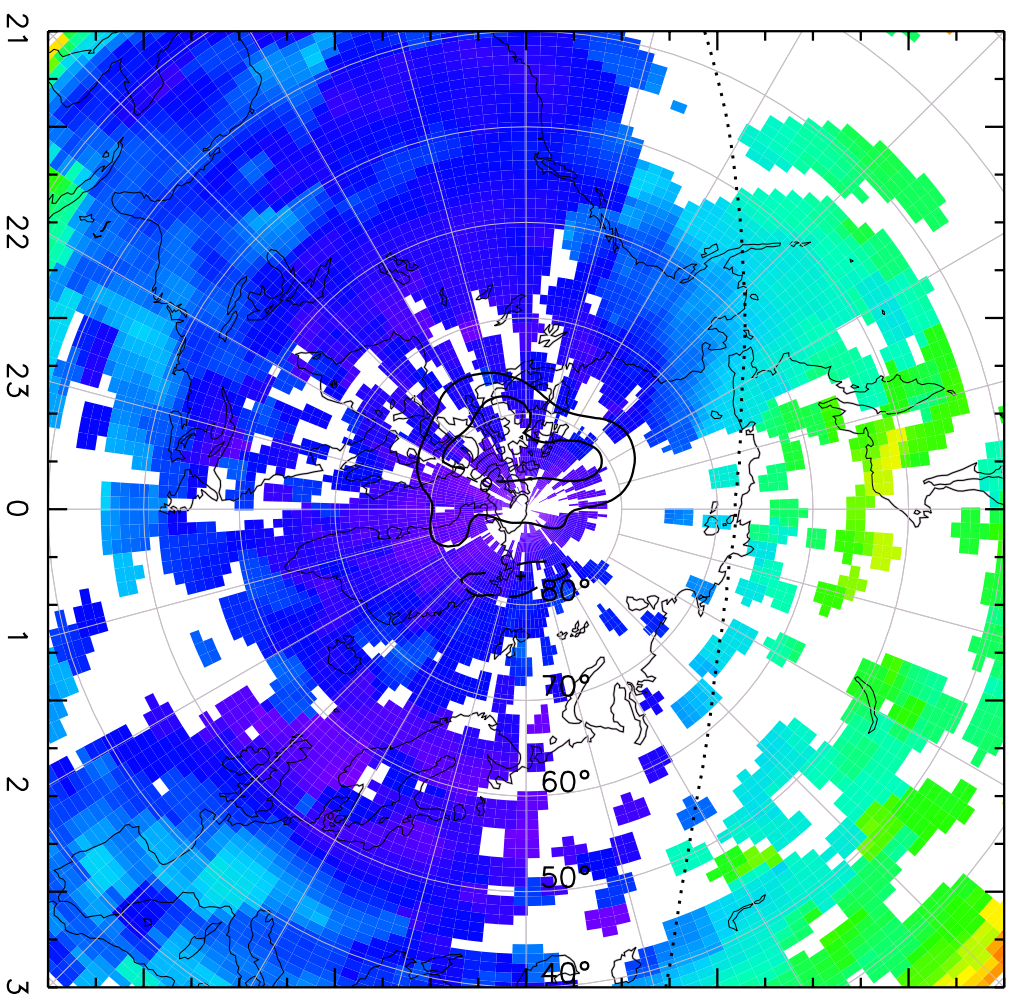

TOTAL ELECTRON CONTENT 10/Nov/2012 02:30:00.0
Median Filtered, Threshold = 0.10 to 10/Nov/2012 02:35:00.0