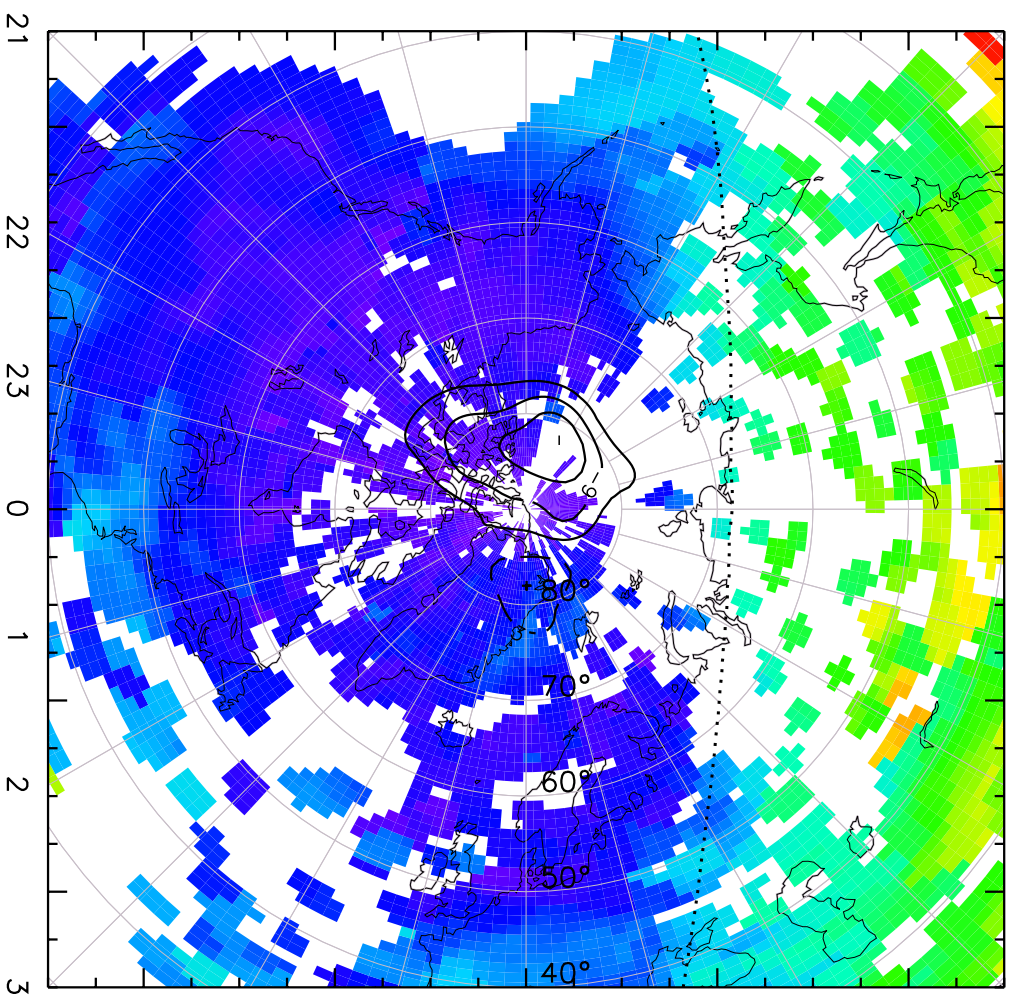

TOTAL ELECTRON CONTENT 10/Nov/2012 04:35:00.0
Median Filtered, Threshold = 0.10 10/Nov/2012 04:40:00.0