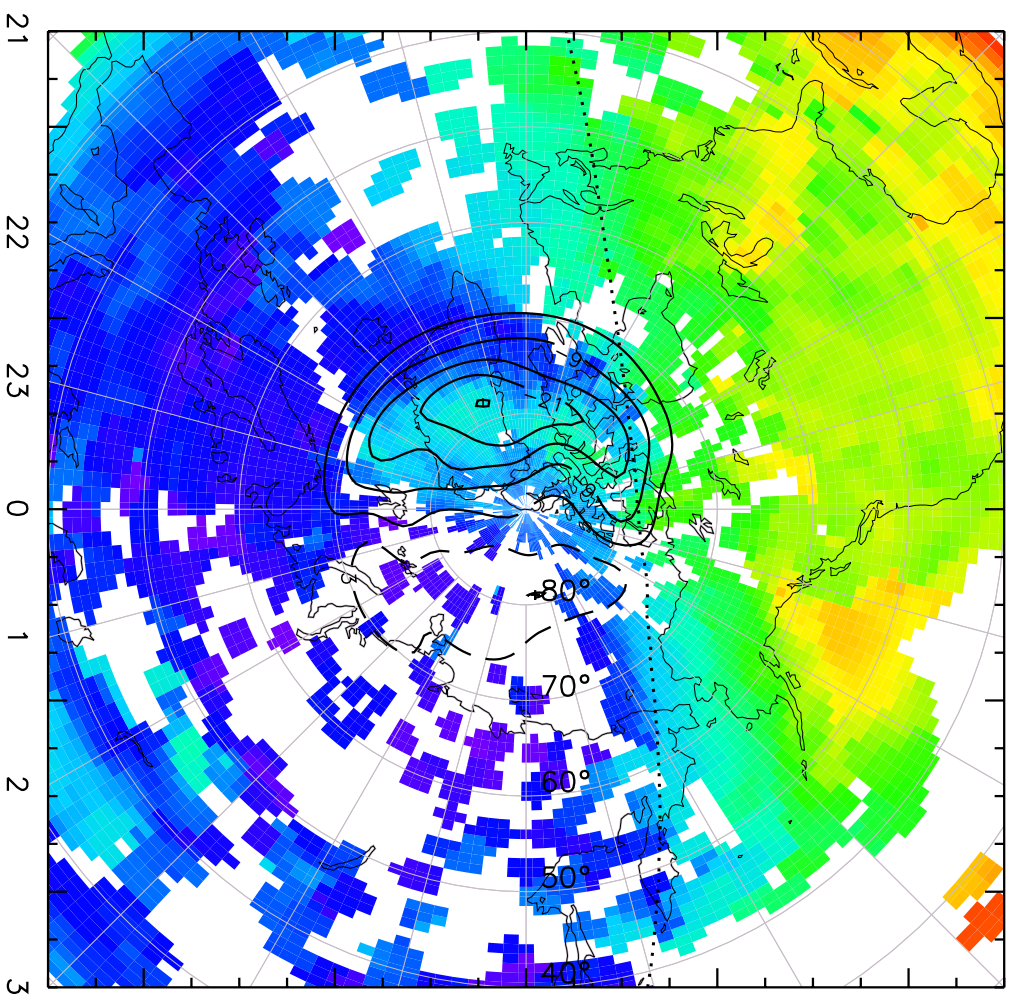

TOTAL ELECTRON CONTENT 09/Nov/2012 20:50:00.0
Median Filtered, Threshold = 0.10 09/Nov/2012 20:55:00.0