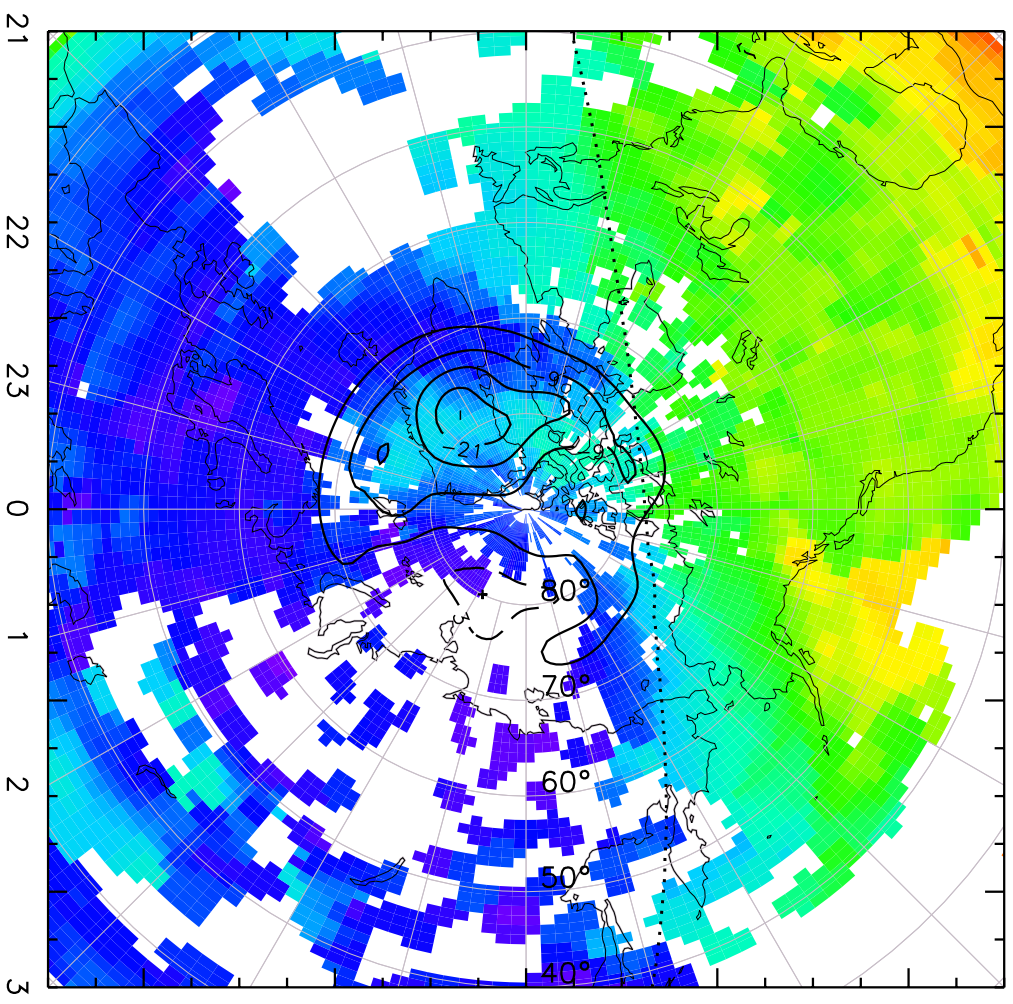

TOTAL ELECTRON CONTENT 09/Nov/2012 21:10:00.0
Median Filtered, Threshold = 0.10 to 09/Nov/2012 21:15:00.0