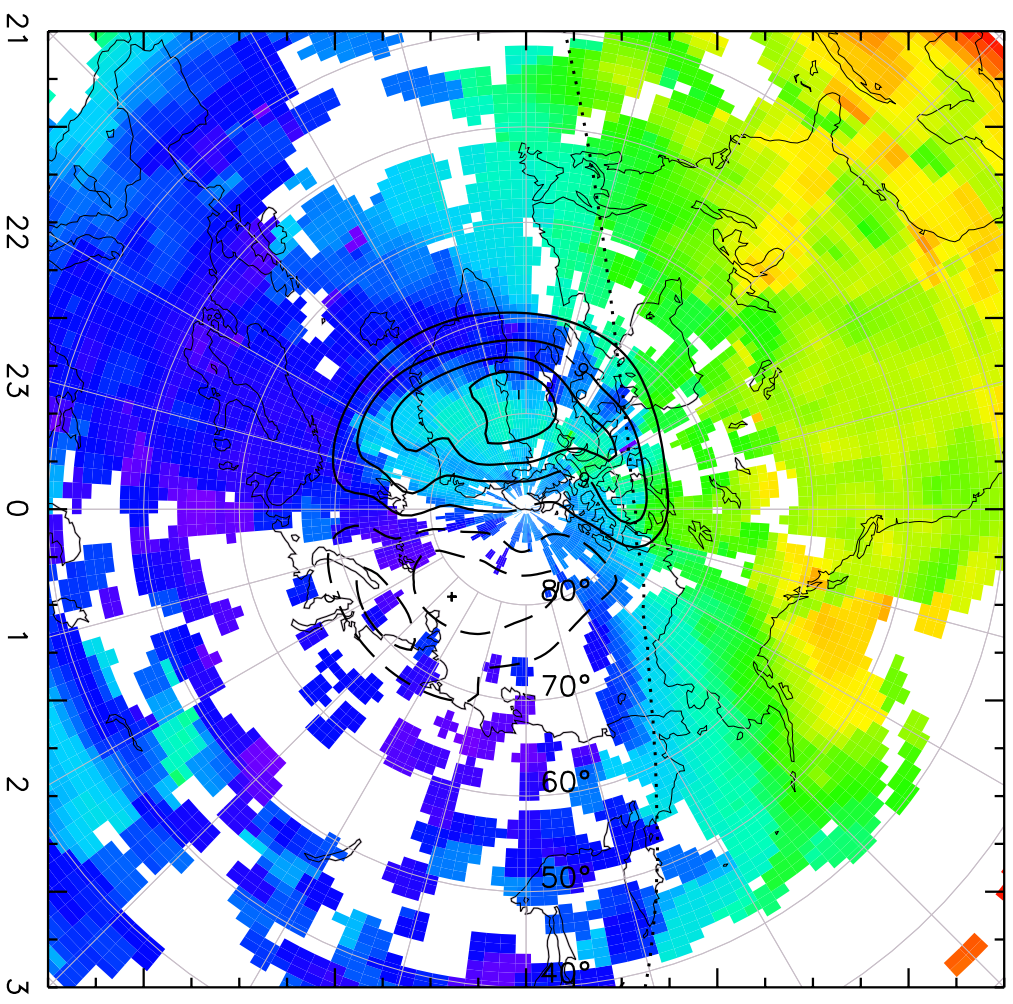

TOTAL ELECTRON CONTENT 09/Nov/2012 20:40:00.0
Median Filtered, Threshold = 0.10 to 09/Nov/2012 20:45:00.0