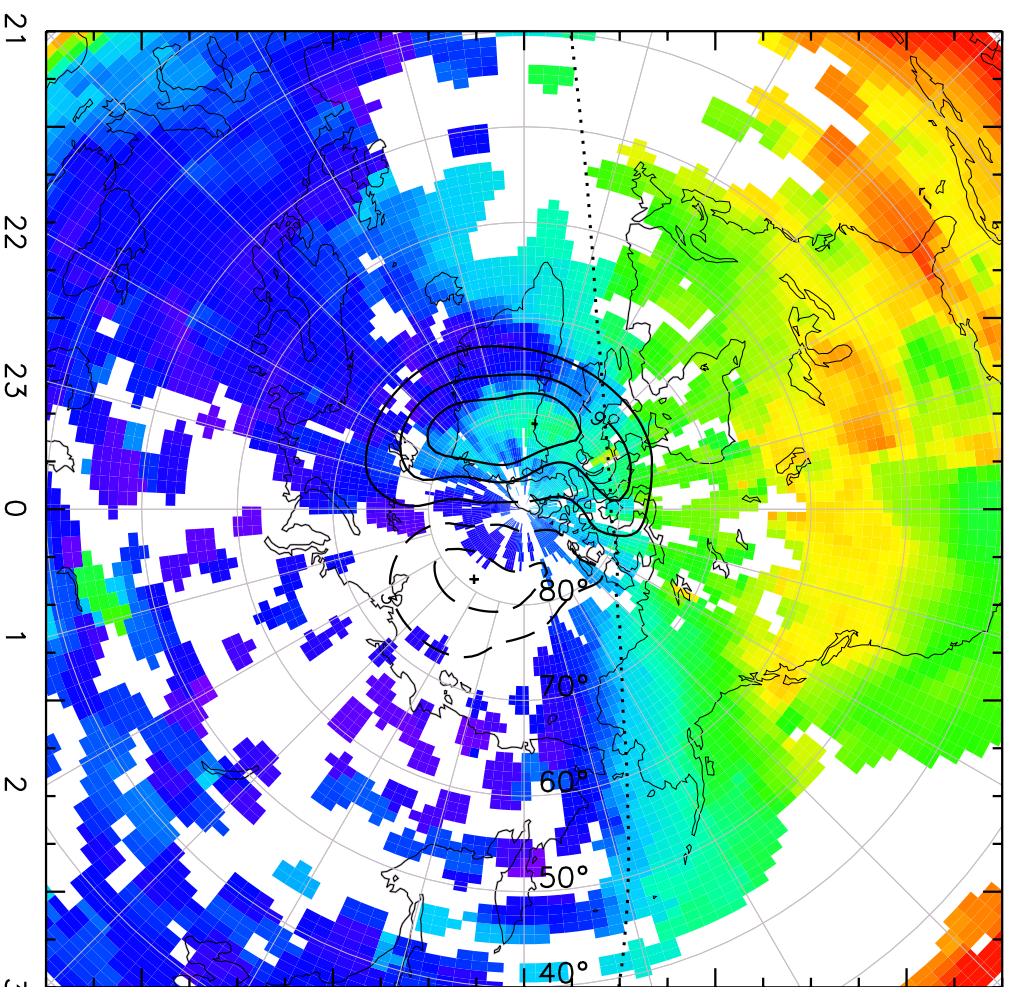

TOTAL ELECTRON CONTENT 09/Nov/2012 19:20:00.0
Median Filtered, Threshold = 0.10 09/Nov/2012 19:25:00.0