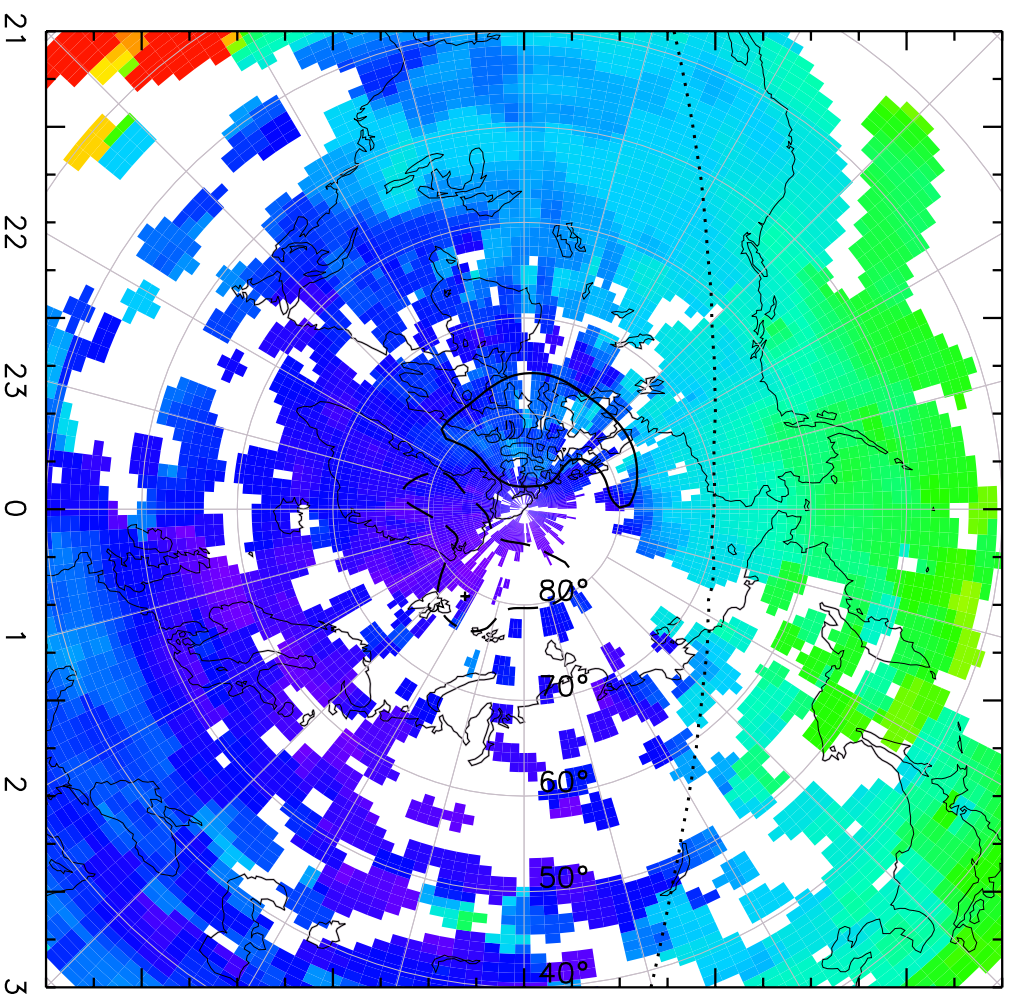

TOTAL ELECTRON CONTENT 10/Nov/2012 00:10:00.0
Median Filtered, Threshold = 0.10 10/Nov/2012 00:15:00.0