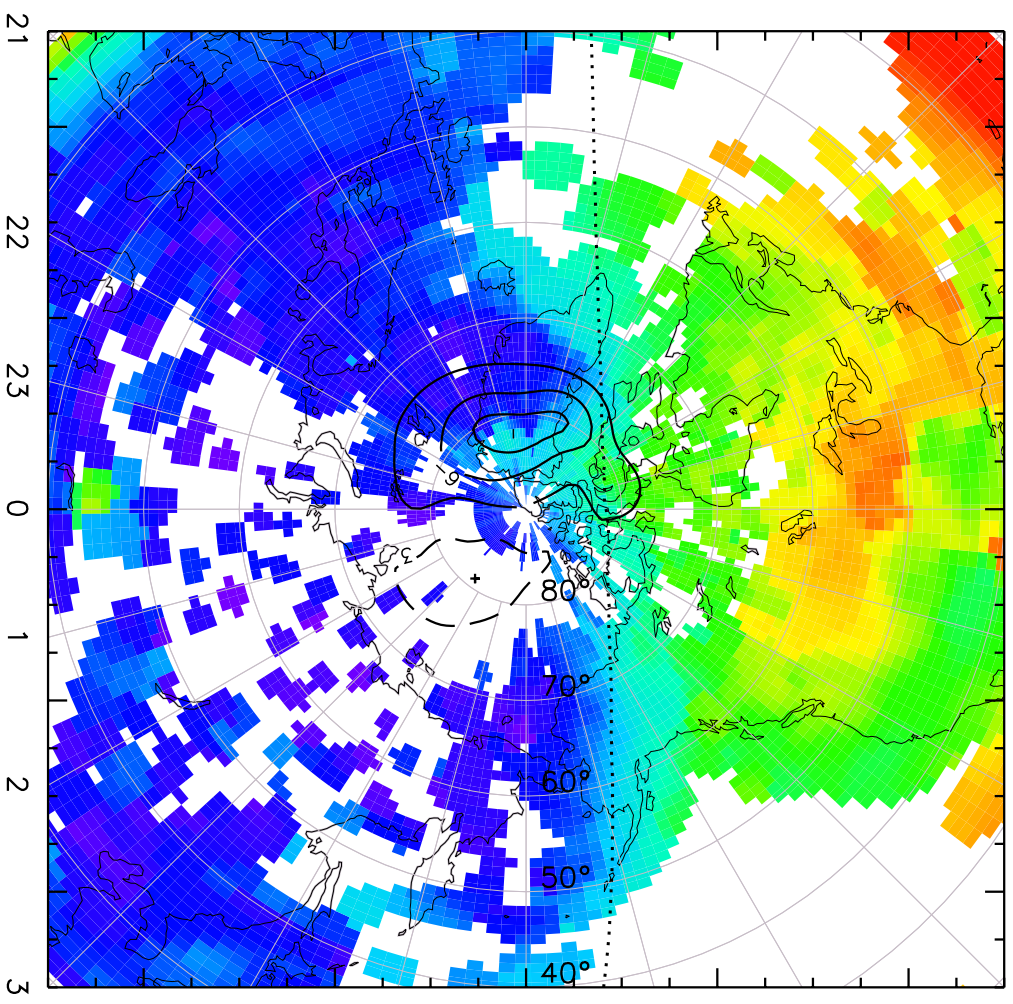

TOTAL ELECTRON CONTENT 09/Nov/2012 18:25:00.0
Median Filtered, Threshold = 0.10 09/Nov/2012 18:30:00.0