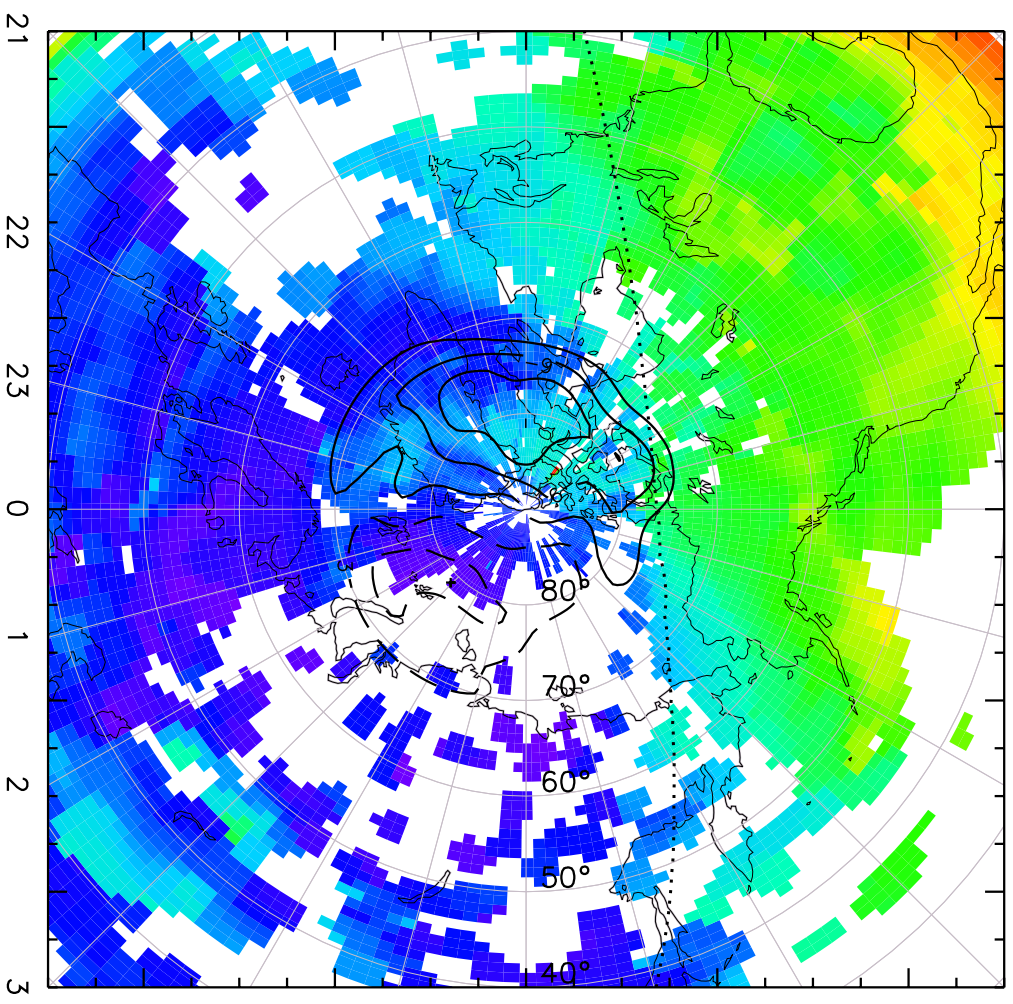

TOTAL ELECTRON CONTENT 09/Nov/2012 21:40:00.0
Median Filtered, Threshold = 0.10 to 09/Nov/2012 21:45:00.0