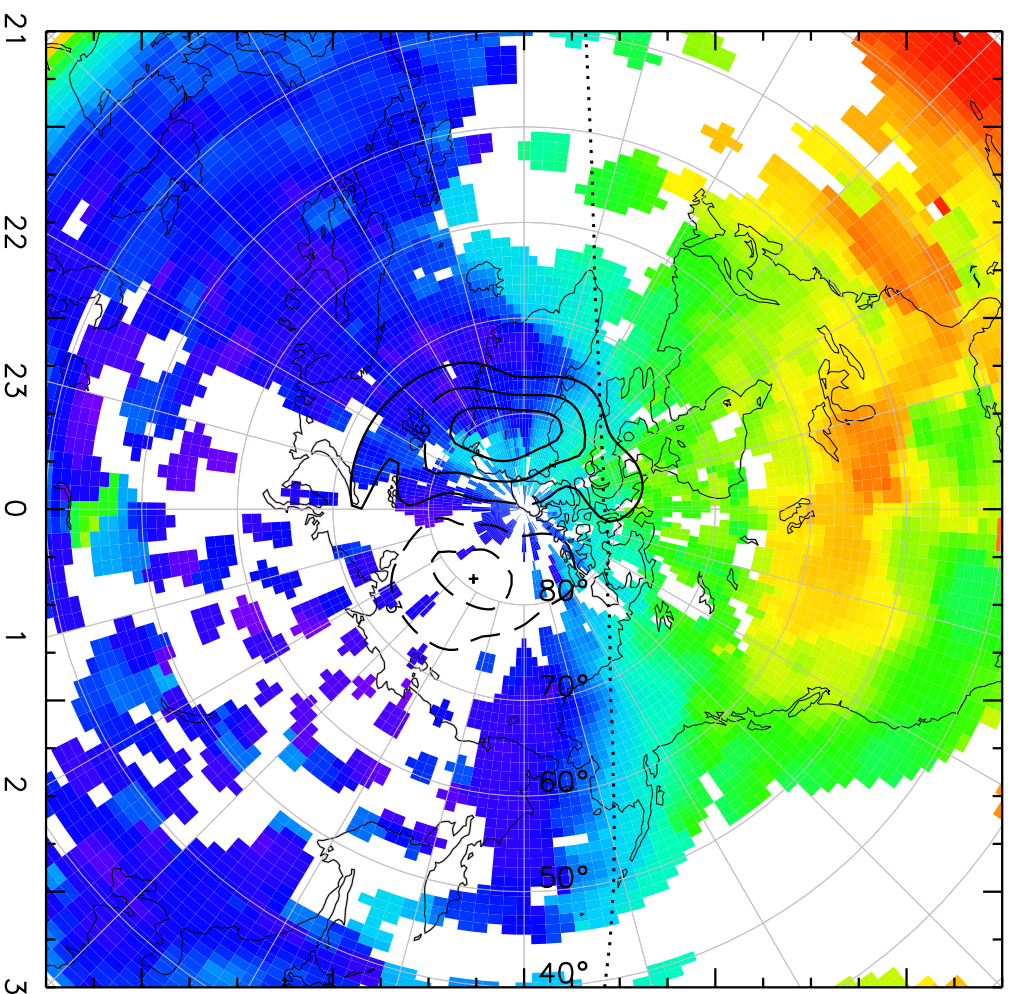

TOTAL ELECTRON CONTENT 09/Nov/2012 18:35:00.0
Median Filtered, Threshold = 0.10 09/Nov/2012 18:40:00.0