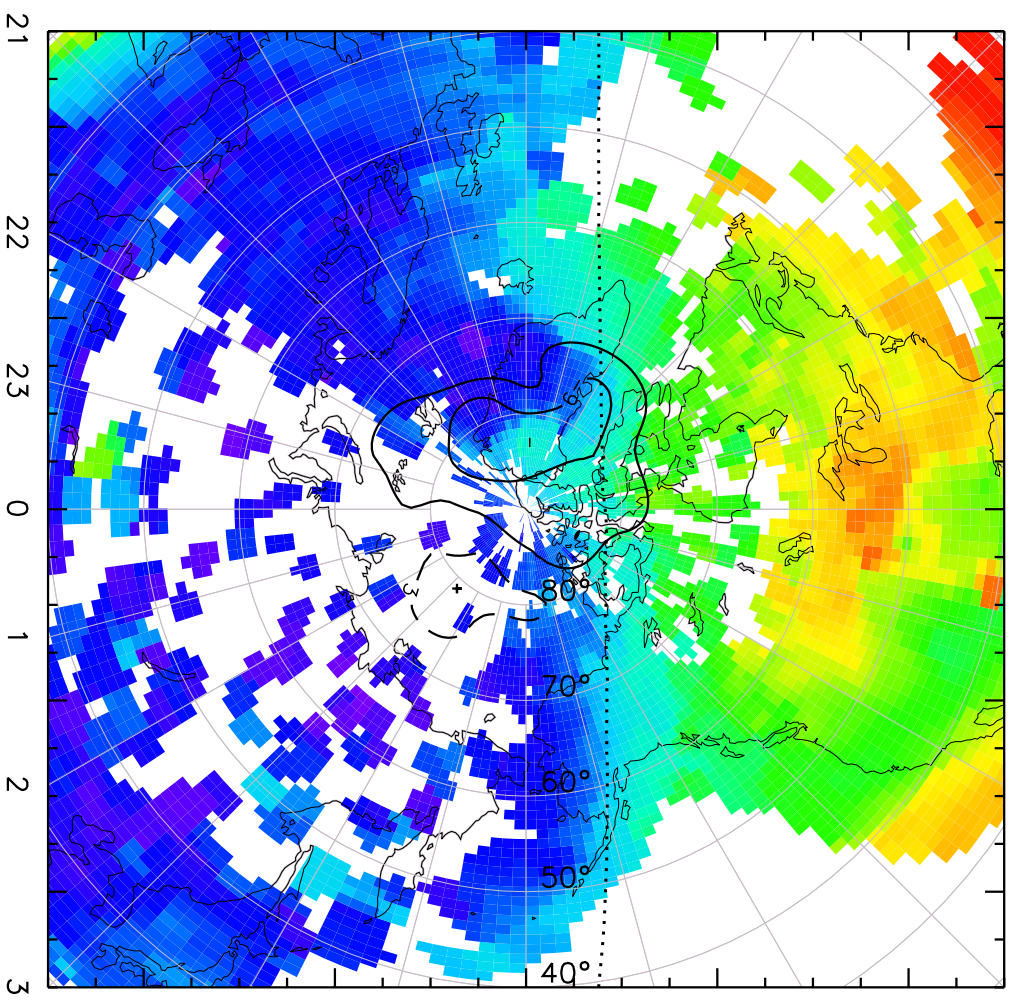

TOTAL ELECTRON CONTENT 09/Nov/2012 18:00:00.0
Median Filtered, Threshold = 0.10 to 09/Nov/2012 18:05:00.0

TOTAL ELECTRON CONTENT 09/Nov/2012 18:05:00.0
Median Filtered, Threshold = 0.10 to 09/Nov/2012 18:10:00.0