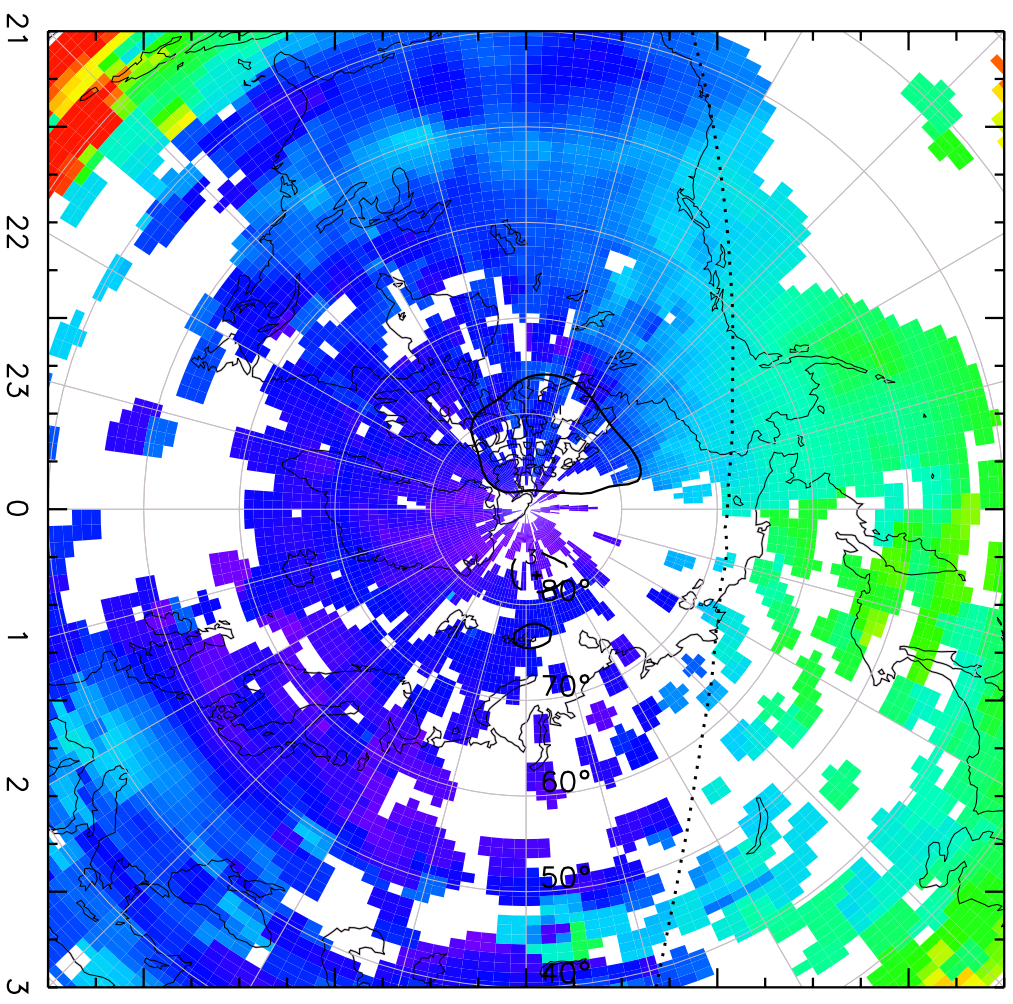

TOTAL ELECTRON CONTENT 10/Nov/2012 01:00:00.0
Median Filtered, Threshold = 0.10 10/Nov/2012 01:05:00.0