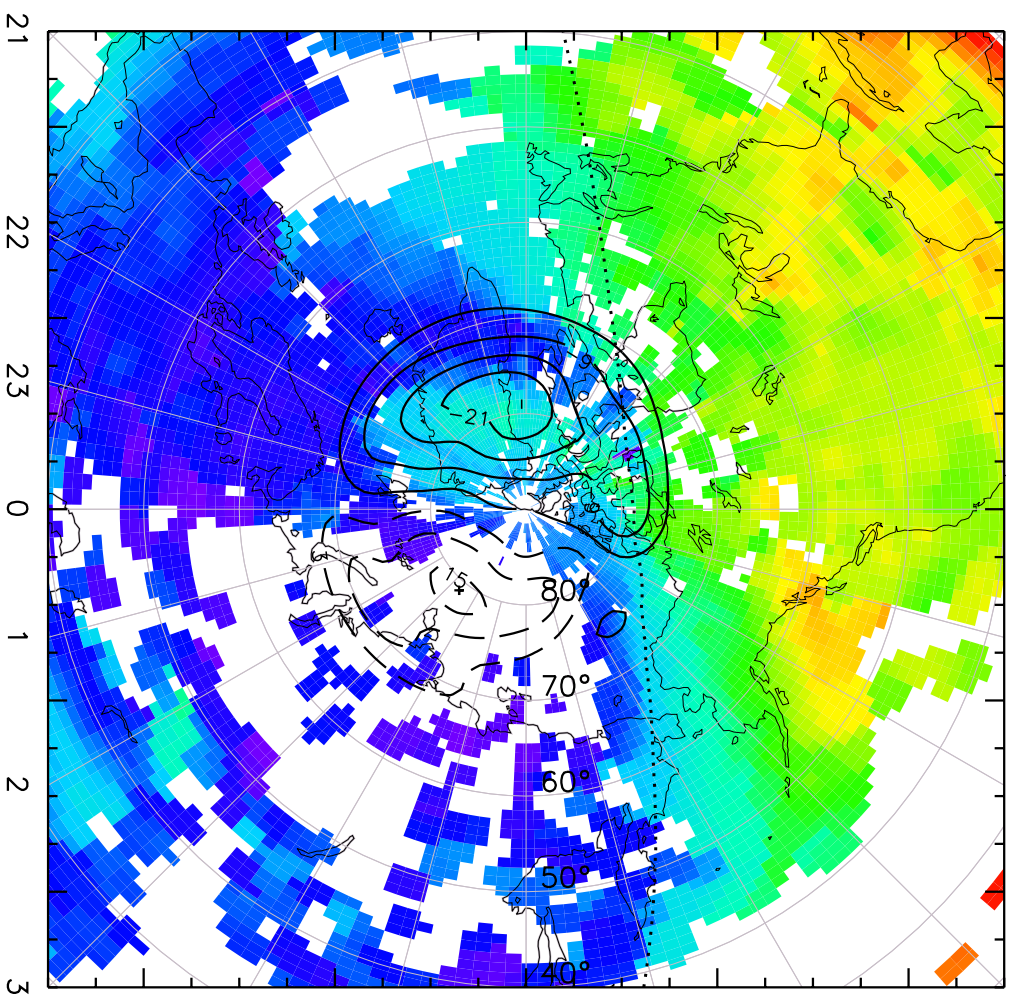

TOTAL ELECTRON CONTENT 09/Nov/2012 20:35:00.0
Median Filtered, Threshold = 0.10 to 09/Nov/2012 20:40:00.0