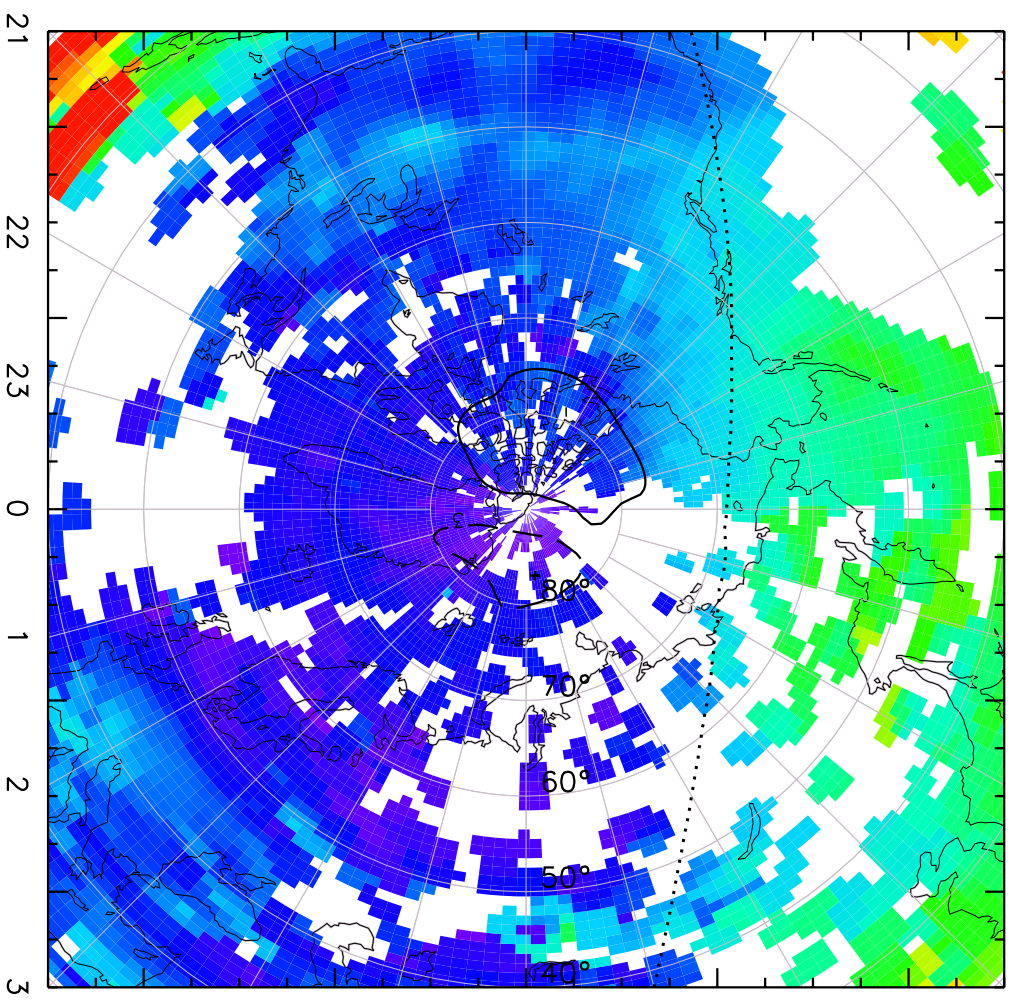

TOTAL ELECTRON CONTENT 10/Nov/2012 00:55:00.0
Median Filtered, Threshold = 0.10 10/Nov/2012 01:00:00.0