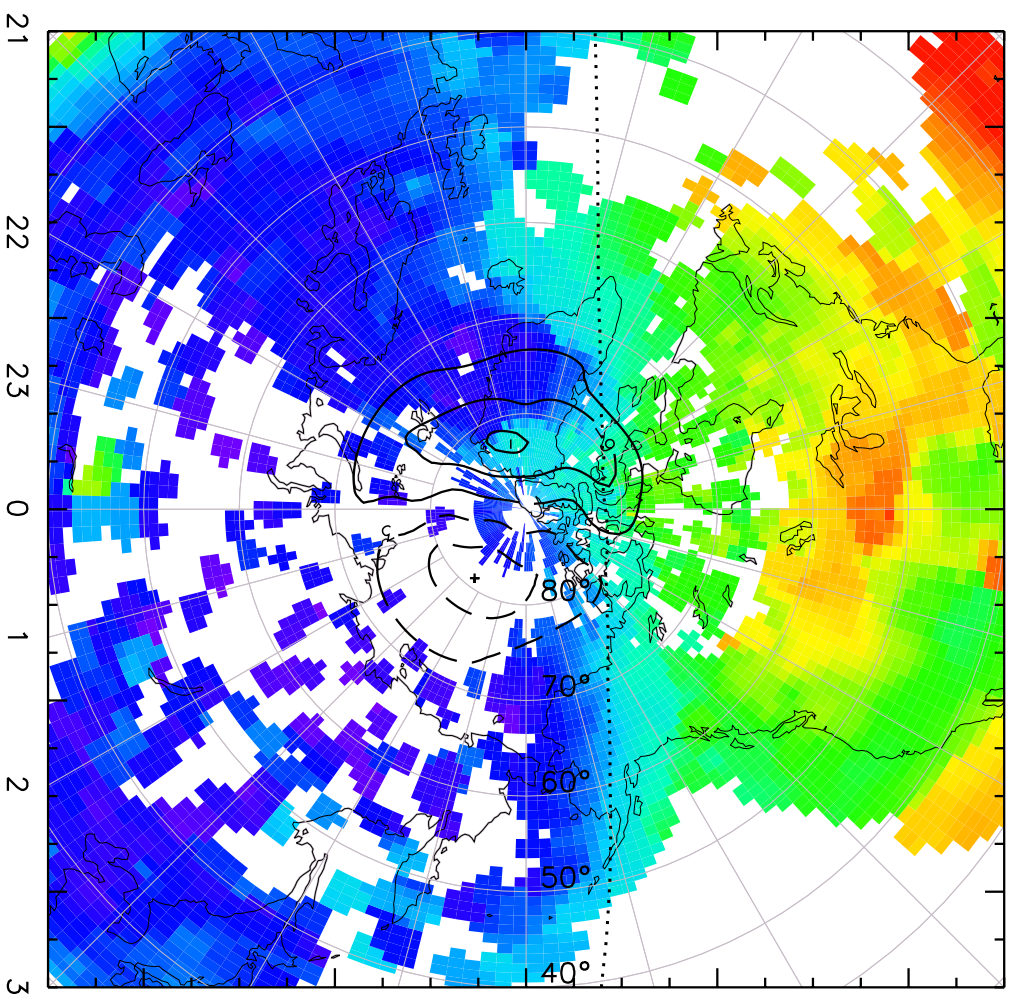

TOTAL ELECTRON CONTENT 09/Nov/2012 18:15:00.0
Median Filtered, Threshold = 0.10 09/Nov/2012 18:20:00.0