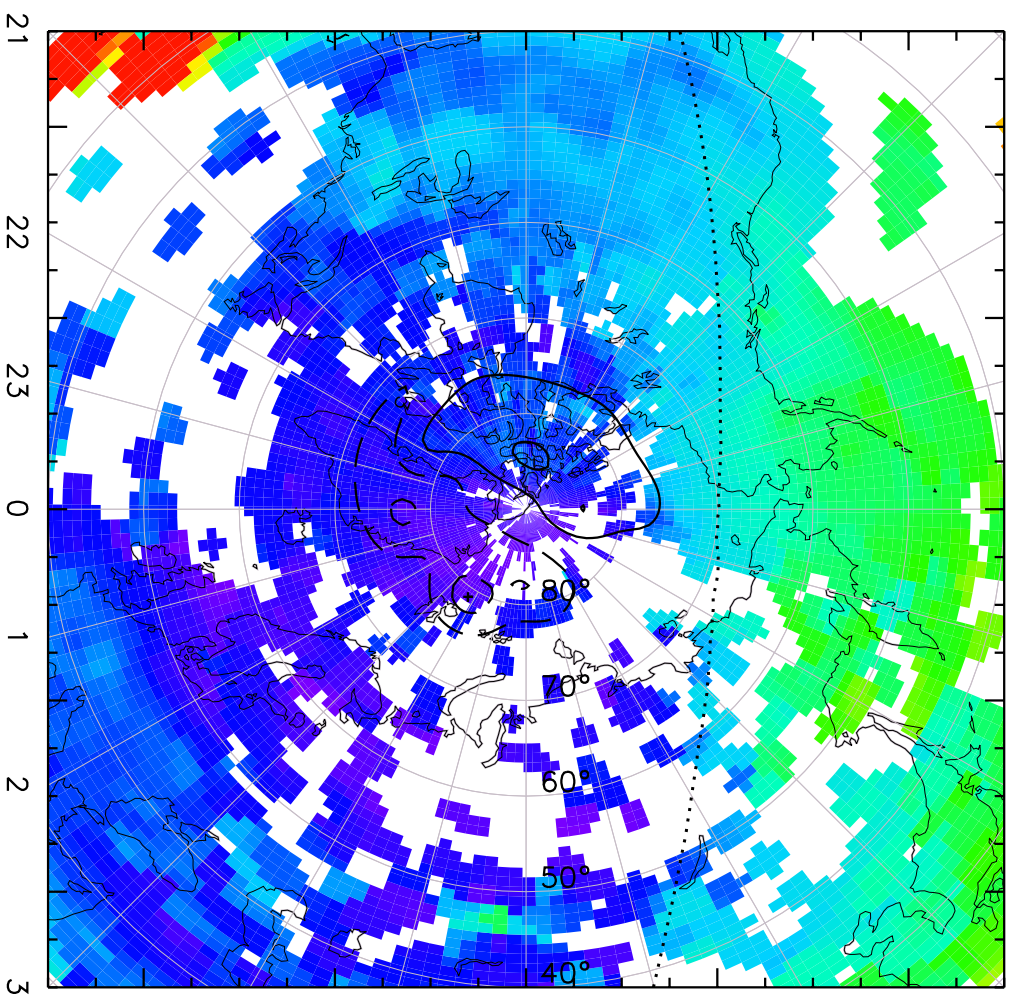

TOTAL ELECTRON CONTENT 10/Nov/2012 00:20:00.0
Median Filtered, Threshold = 0.10 10/Nov/2012 00:25:00.0