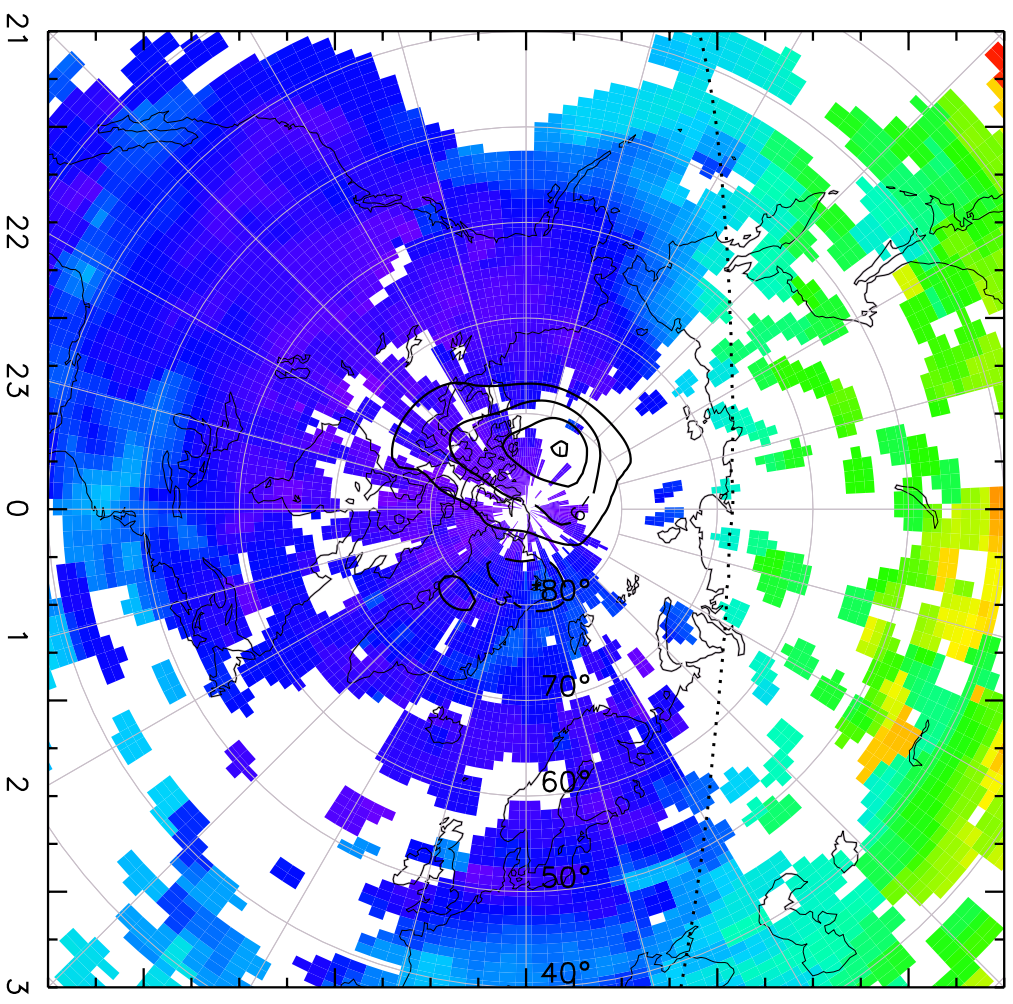

TOTAL ELECTRON CONTENT 10/Nov/2012 04:25:00.0
Median Filtered, Threshold = 0.10 10/Nov/2012 04:30:00.0