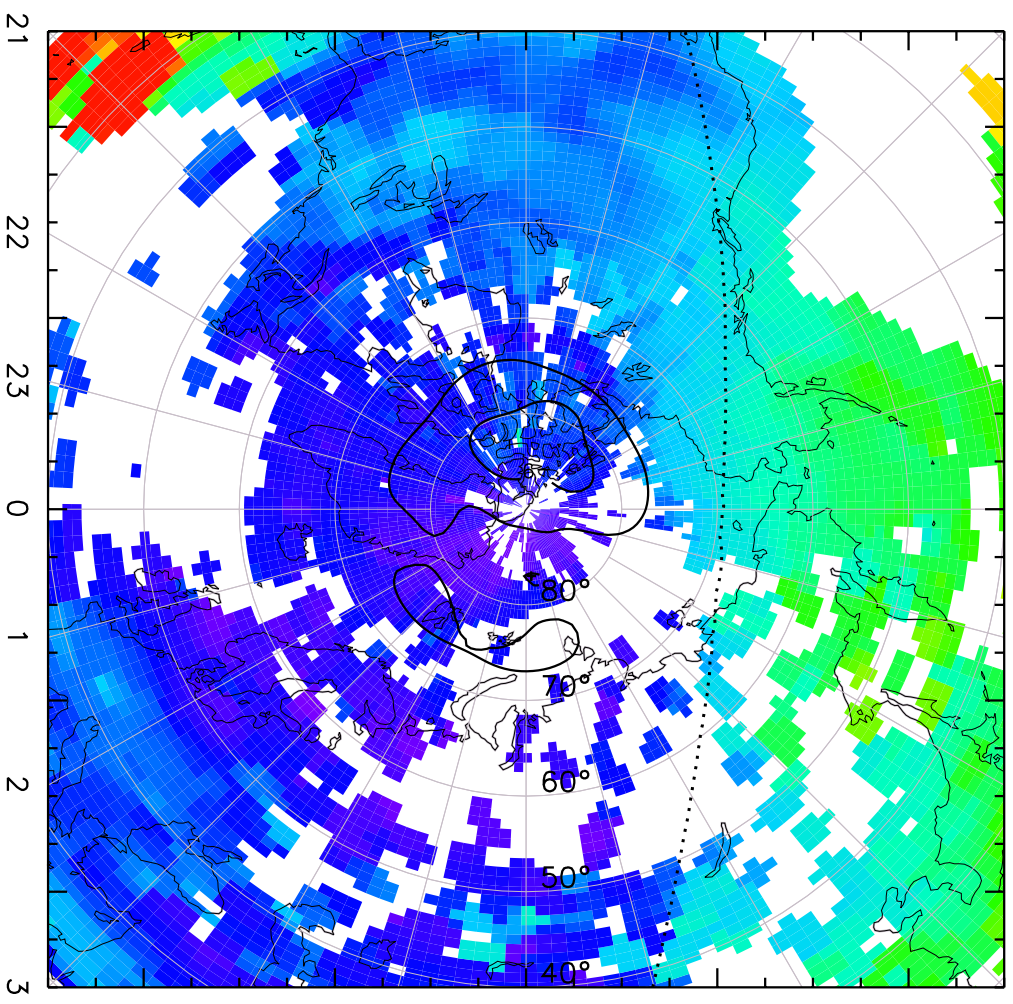

TOTAL ELECTRON CONTENT 10/Nov/2012 00:35:00.0
Median Filtered, Threshold = 0.10 10/Nov/2012 00:40:00.0