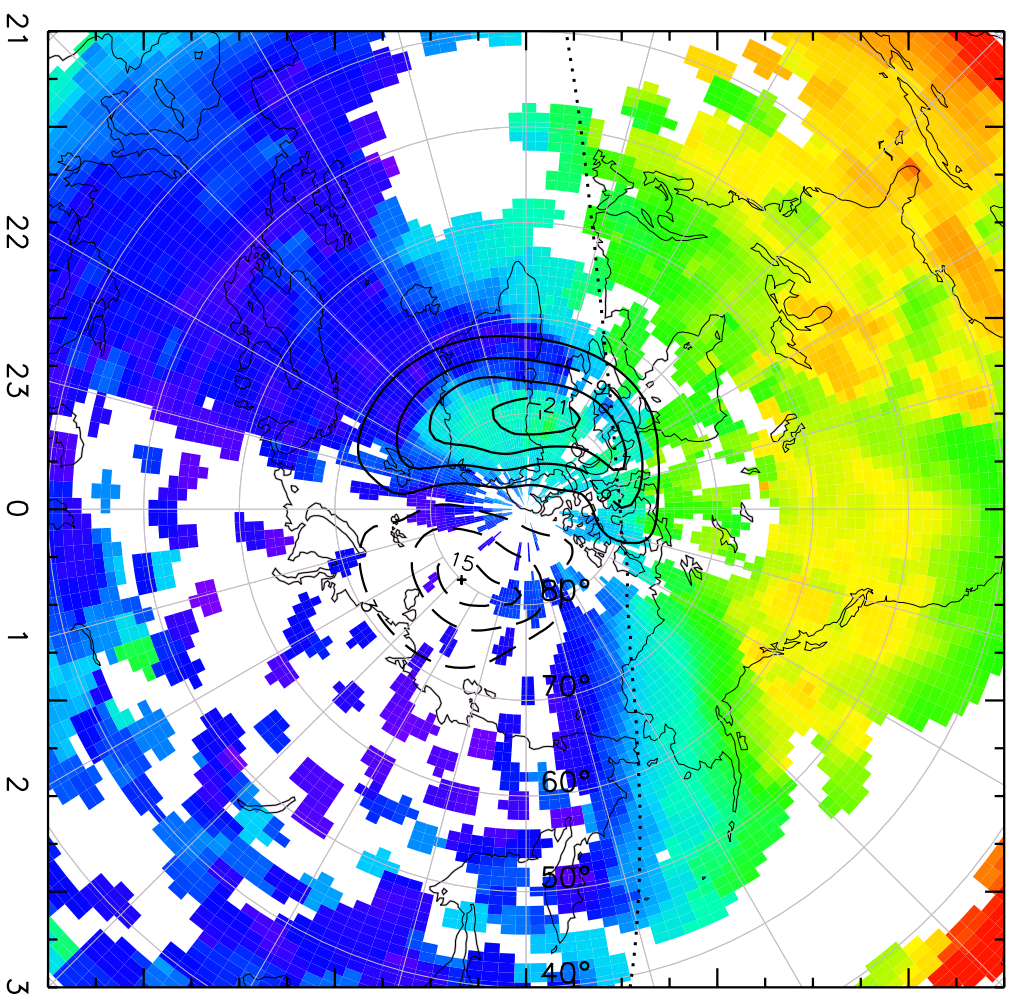

TOTAL ELECTRON CONTENT 09/Nov/2012 19:50:00.0
Median Filtered, Threshold = 0.10 09/Nov/2012 19:55:00.0