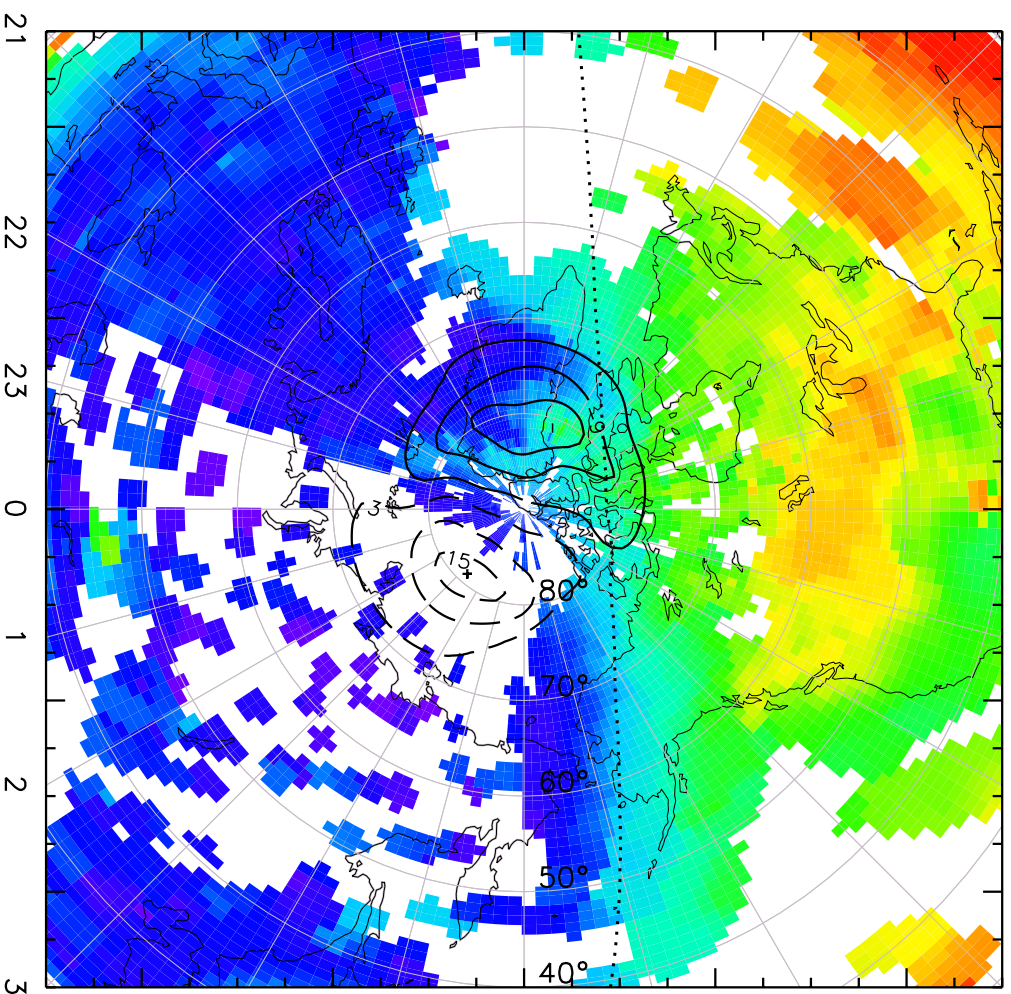

TOTAL ELECTRON CONTENT 09/Nov/2012 18:55:00.0
Median Filtered, Threshold = 0.10 09/Nov/2012 19:00:00.0