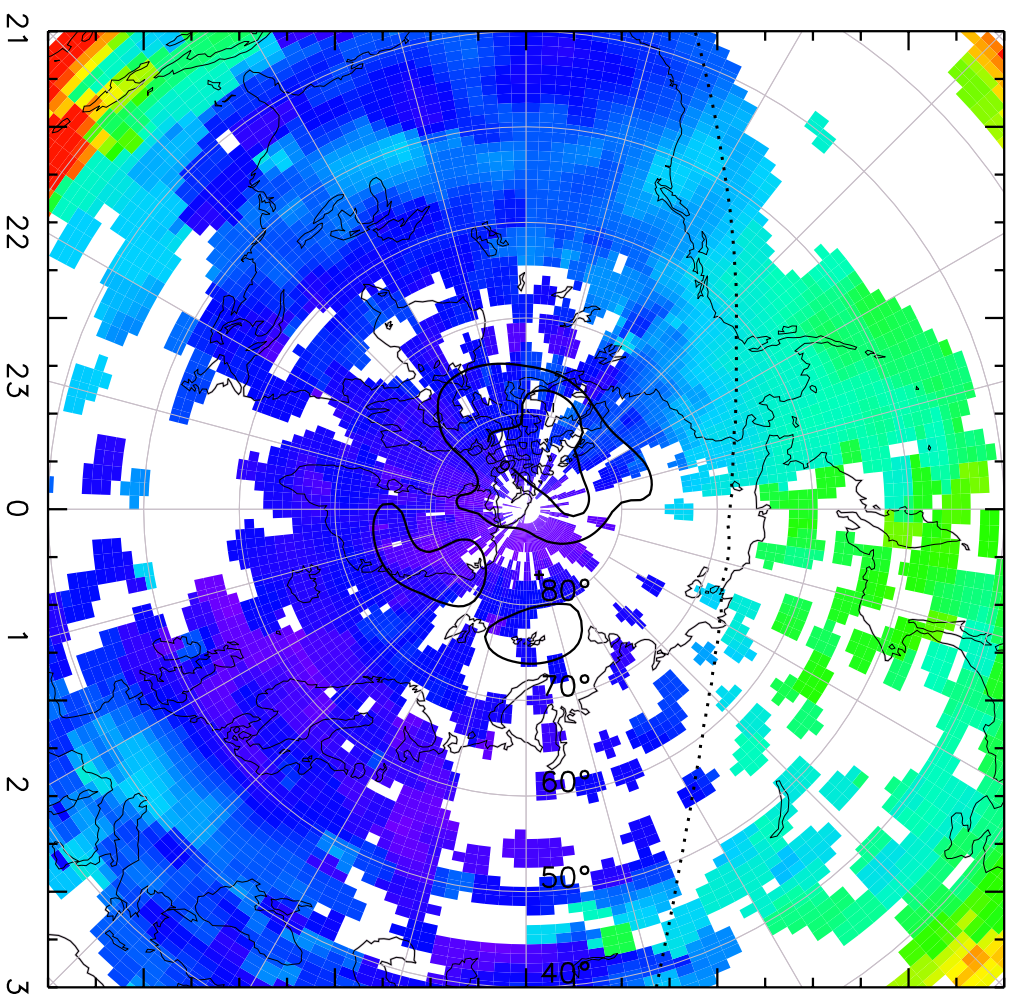

TOTAL ELECTRON CONTENT 10/Nov/2012 01:15:00.0
Median Filtered, Threshold = 0.10 to 10/Nov/2012 01:20:00.0