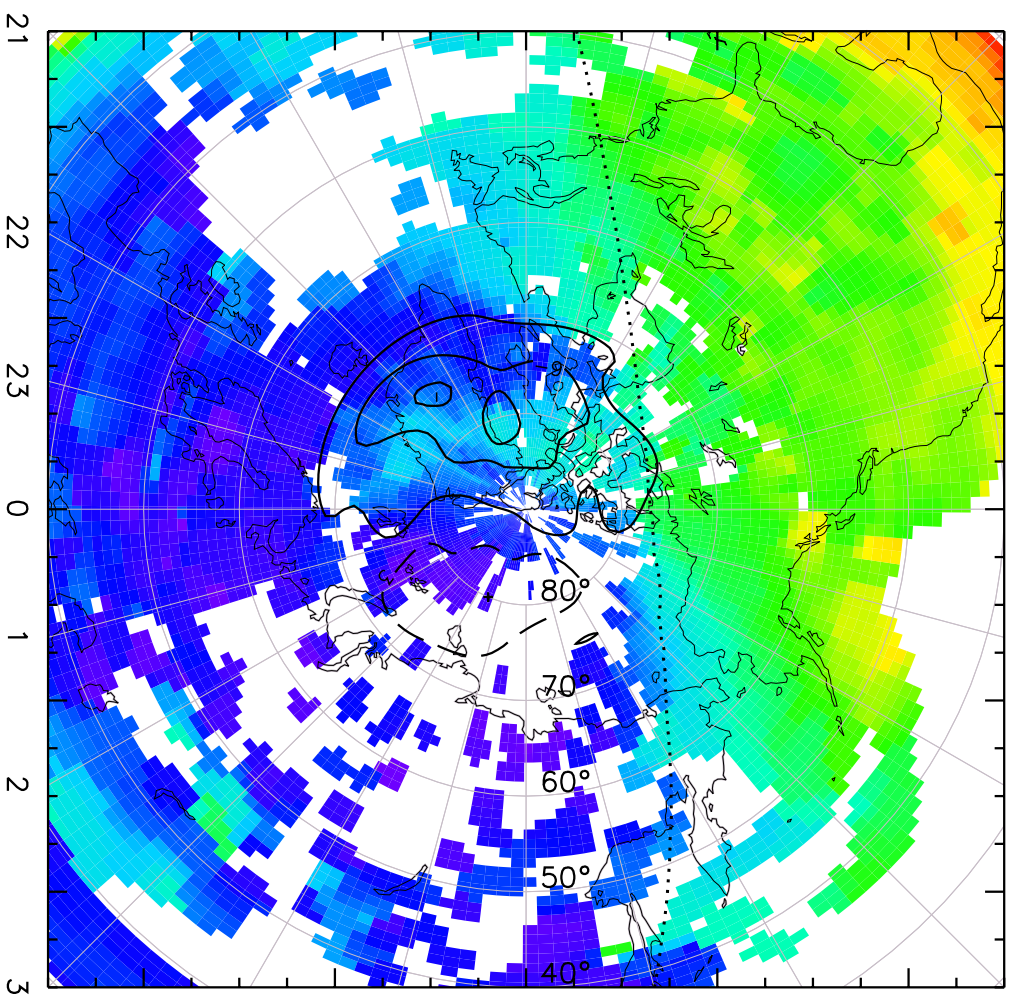

TOTAL ELECTRON CONTENT 09/Nov/2012 21:25:00.0
Median Filtered, Threshold = 0.10 09/Nov/2012 21:30:00.0