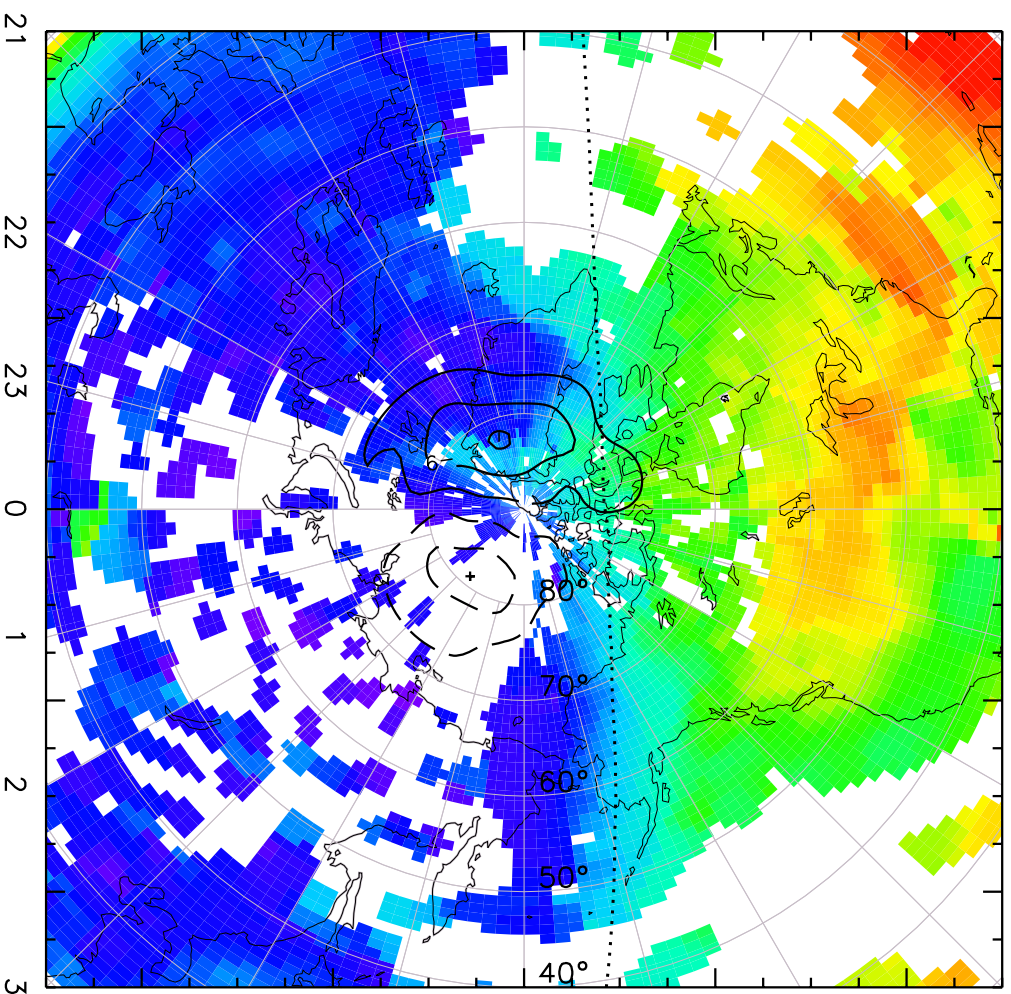

TOTAL ELECTRON CONTENT 09/Nov/2012 18:40:00.0
Median Filtered, Threshold = 0.10 09/Nov/2012 18:45:00.0