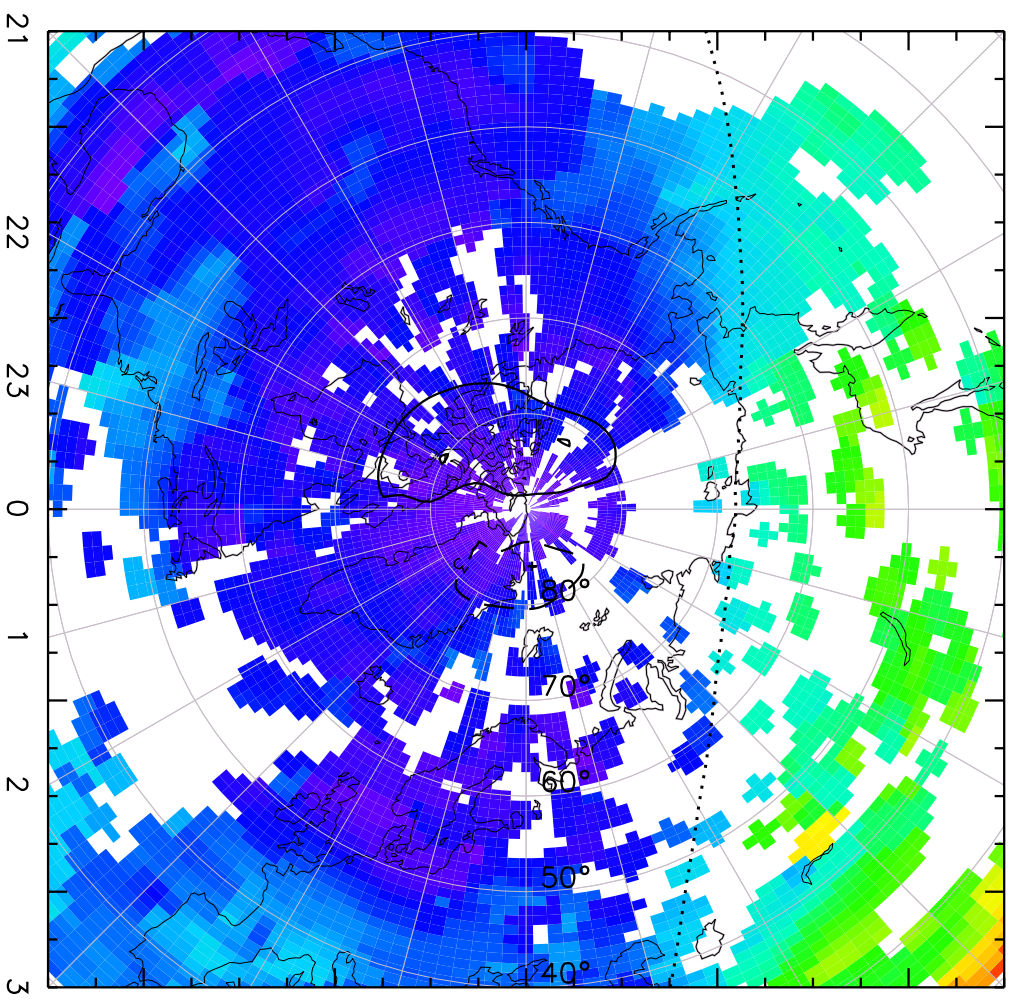

TOTAL ELECTRON CONTENT 10/Nov/2012 03:10:00.0
Median Filtered, Threshold = 0.10 10/Nov/2012 03:15:00.0