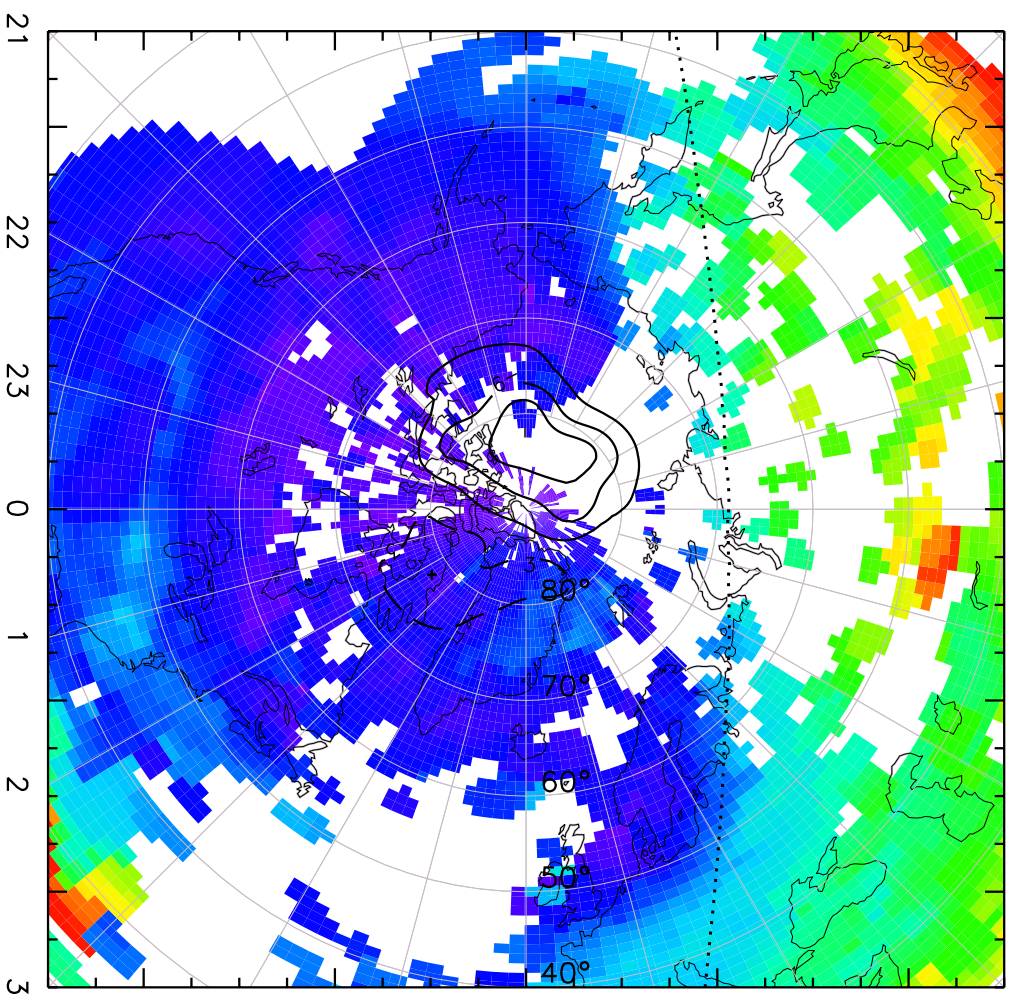

TOTAL ELECTRON CONTENT 10/Nov/2012 05:45:00.0
Median Filtered, Threshold = 0.10 10/Nov/2012 05:50:00.0