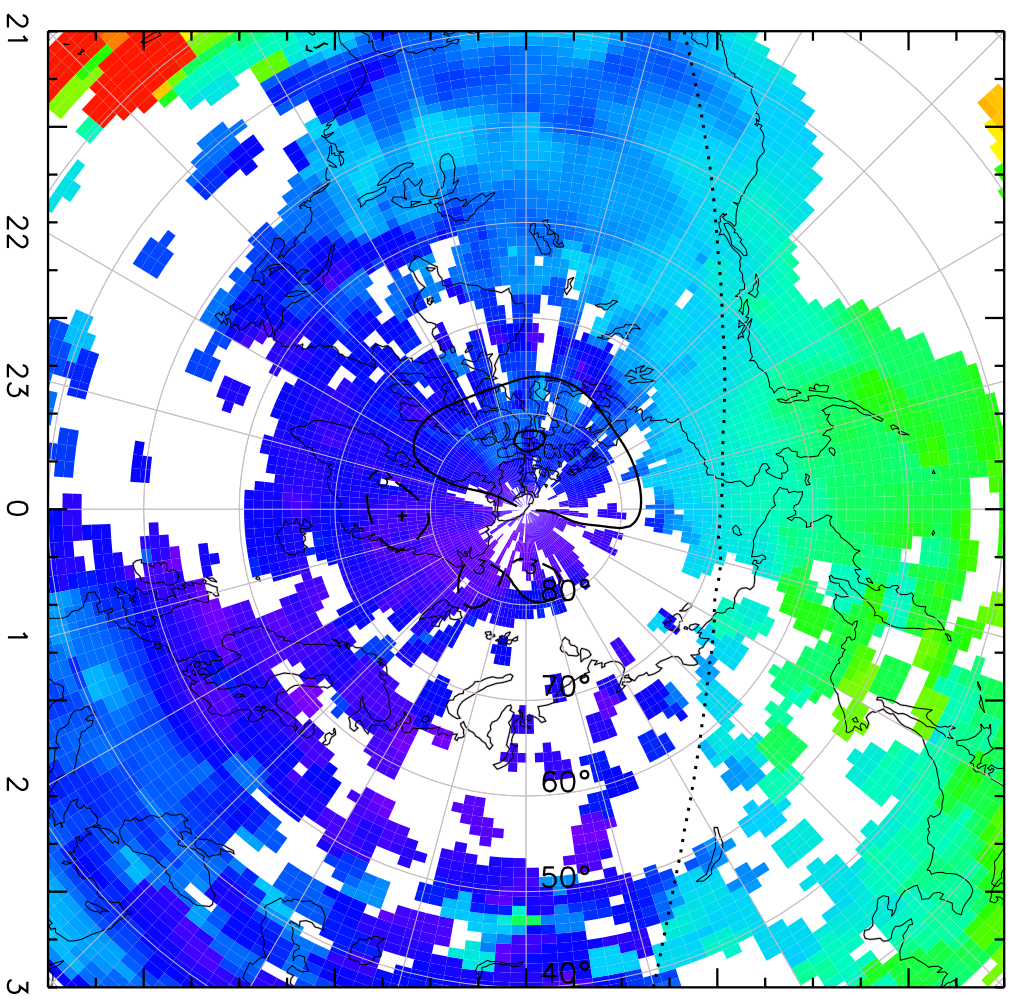

TOTAL ELECTRON CONTENT 10/Nov/2012 00:30:00.0
Median Filtered, Threshold = 0.10 10/Nov/2012 00:35:00.0