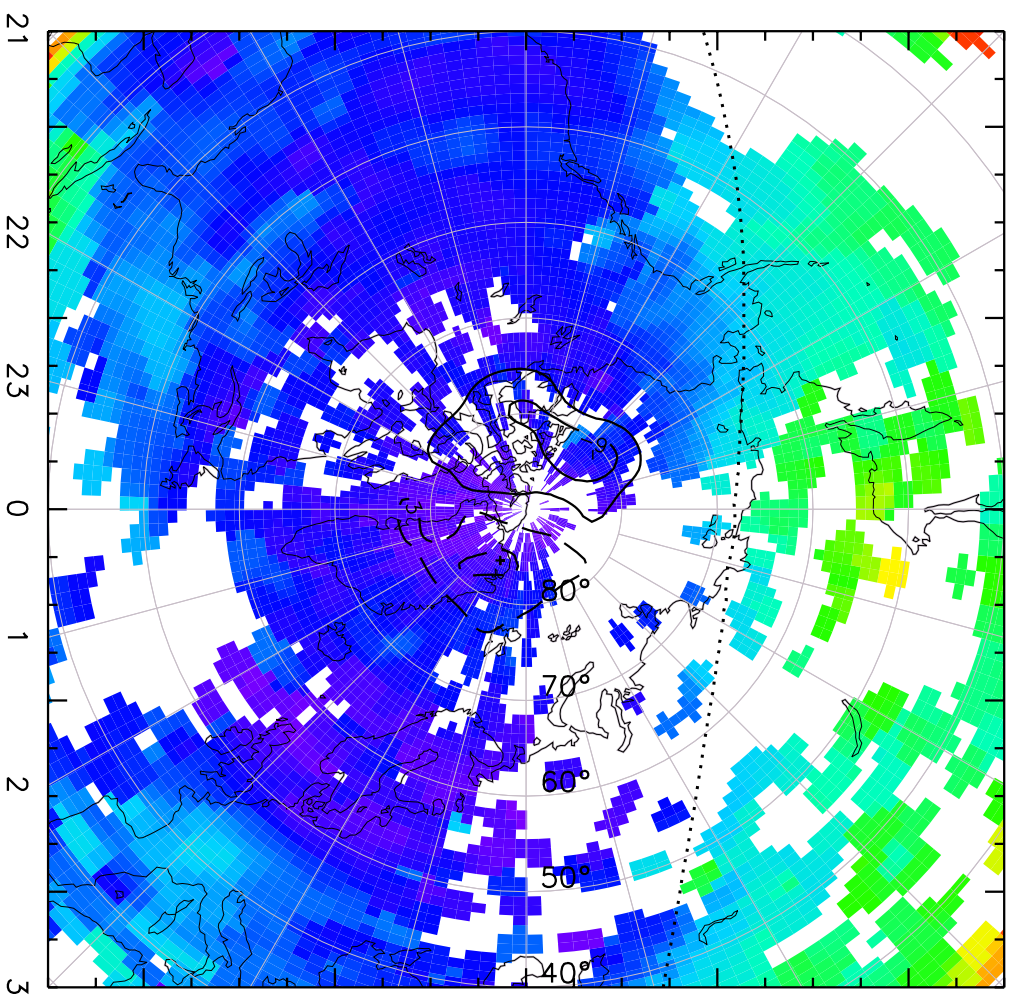

TOTAL ELECTRON CONTENT 10/Nov/2012 02:15:00.0
Median Filtered, Threshold = 0.10 10/Nov/2012 02:20:00.0