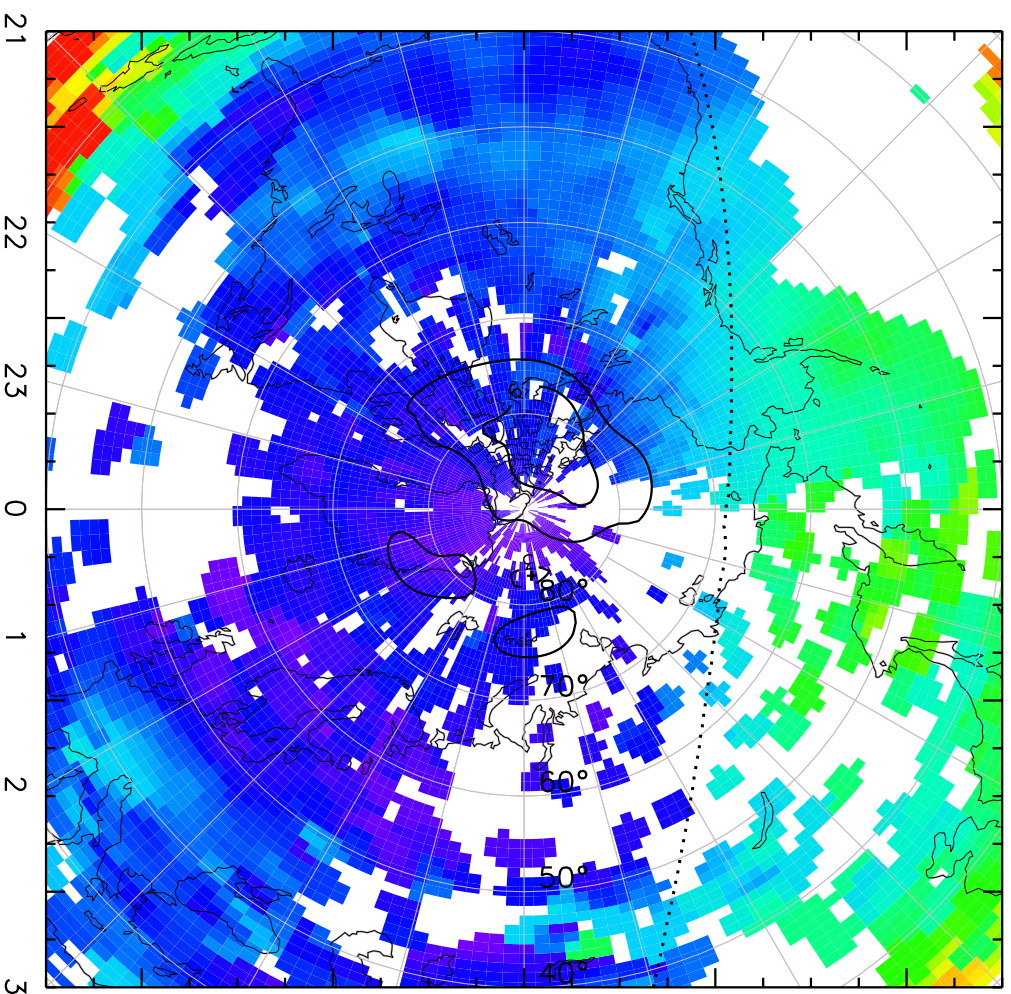

TOTAL ELECTRON CONTENT 10/Nov/2012 01:05:00.0
Median Filtered, Threshold = 0.10 10/Nov/2012 01:10:00.0