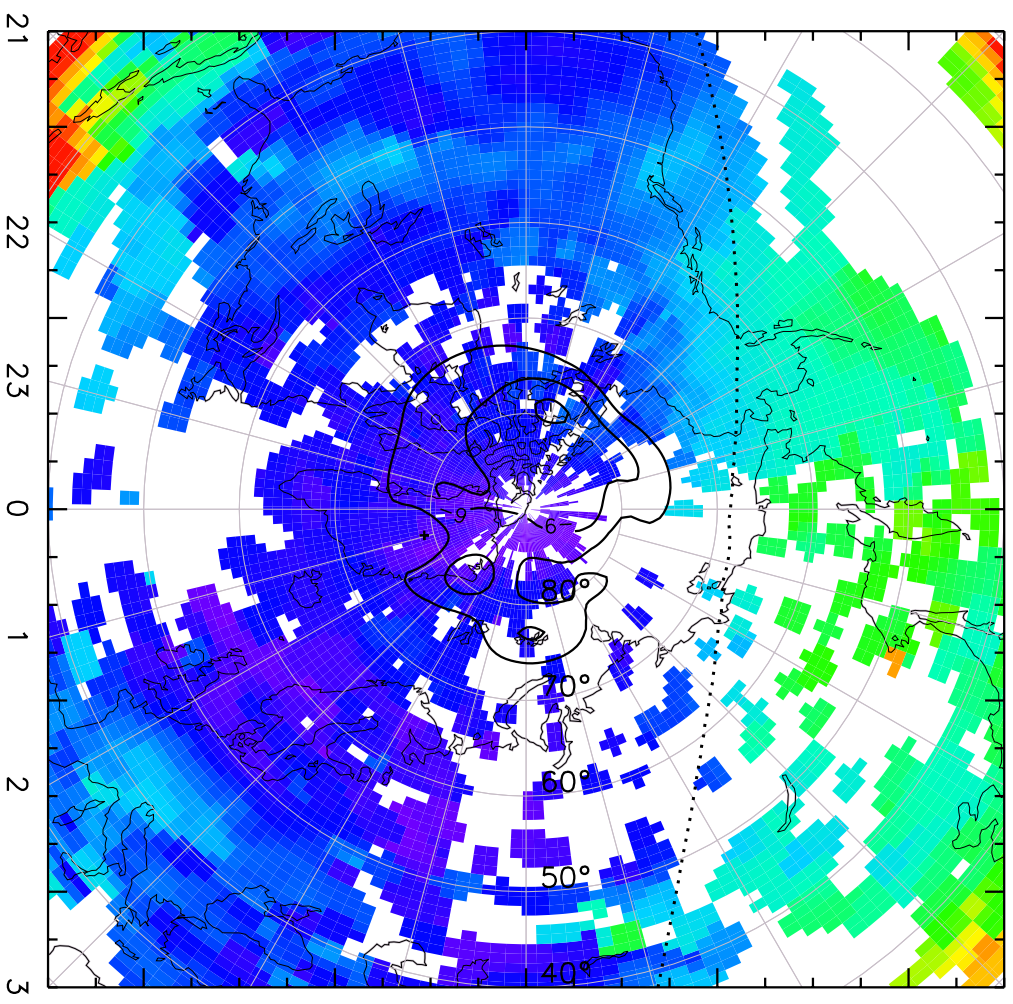

TOTAL ELECTRON CONTENT 10/Nov/2012 01:20:00.0
Median Filtered, Threshold = 0.10 10/Nov/2012 01:25:00.0