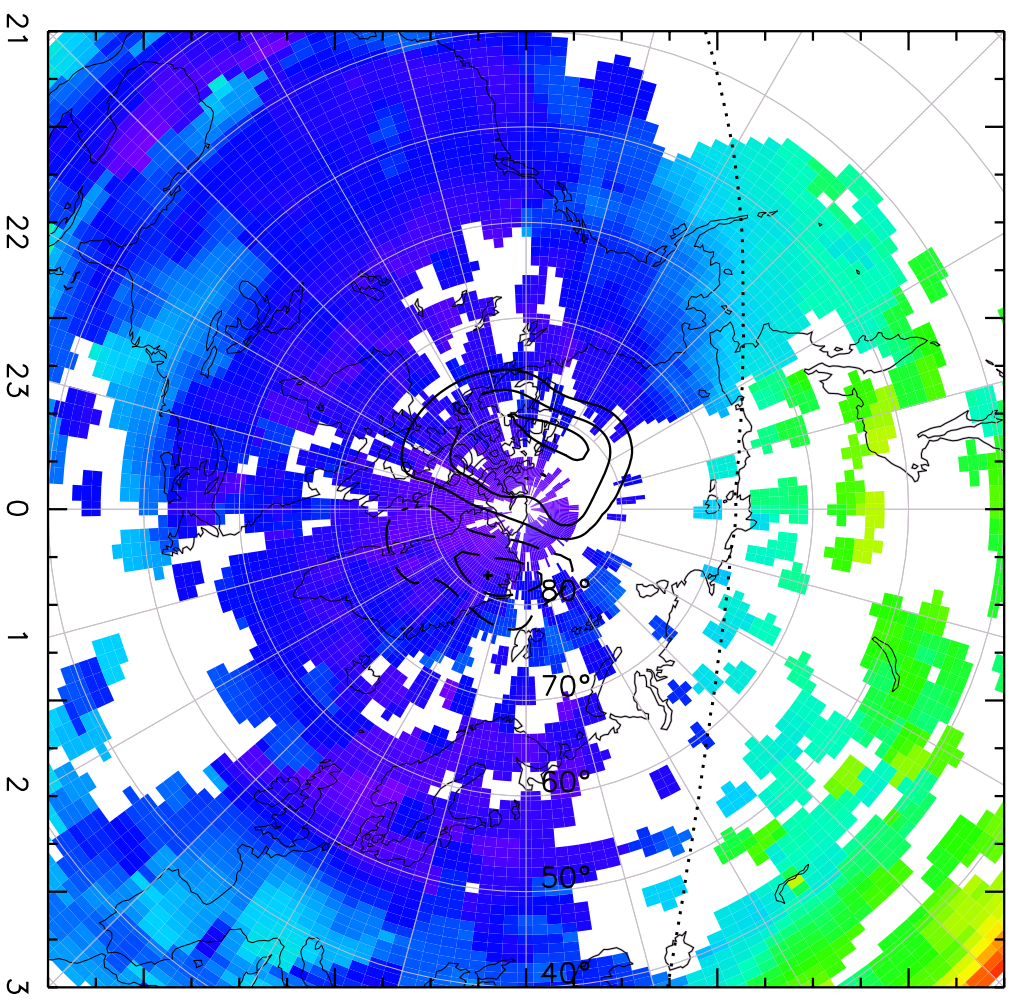

TOTAL ELECTRON CONTENT 10/Nov/2012 02:55:00.0
Median Filtered, Threshold = 0.10 10/Nov/2012 03:00:00.0