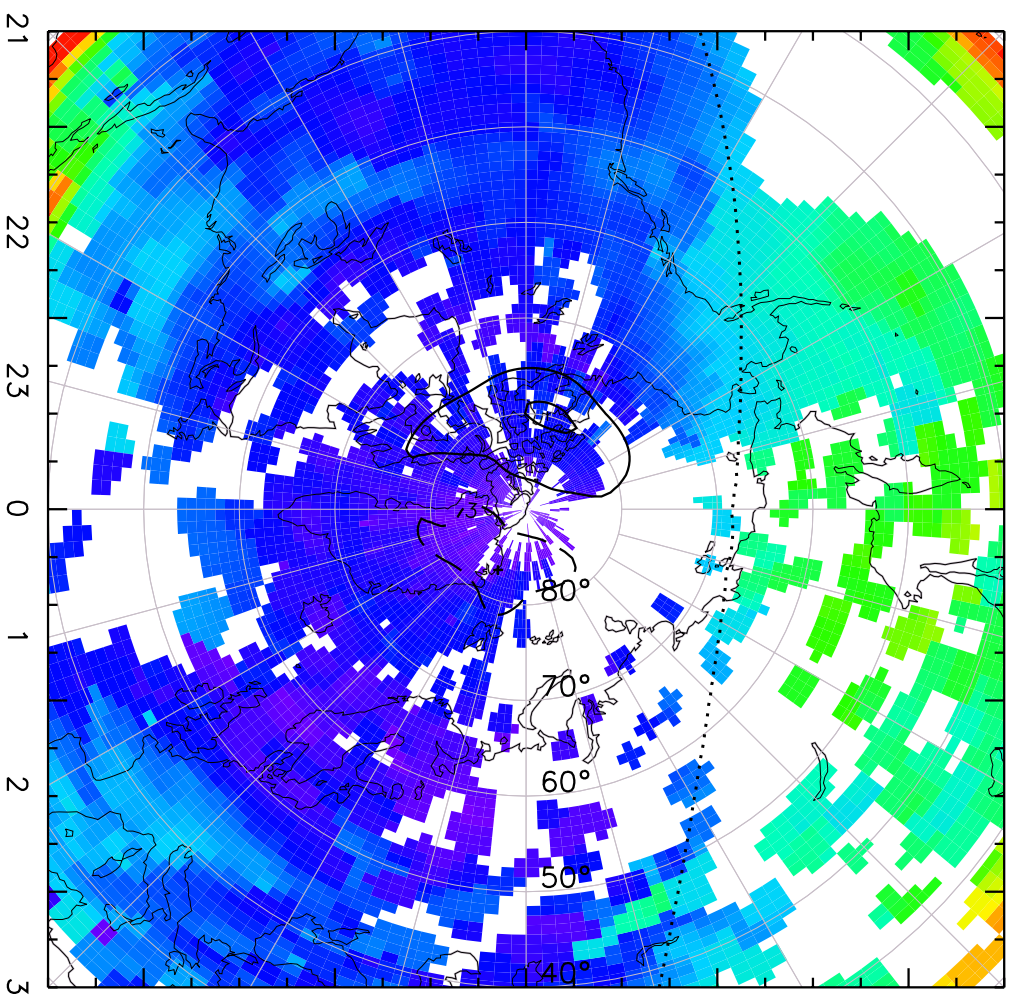

TOTAL ELECTRON CONTENT 10/Nov/2012 01:45:00.0
Median Filtered, Threshold = 0.10 10/Nov/2012 01:50:00.0