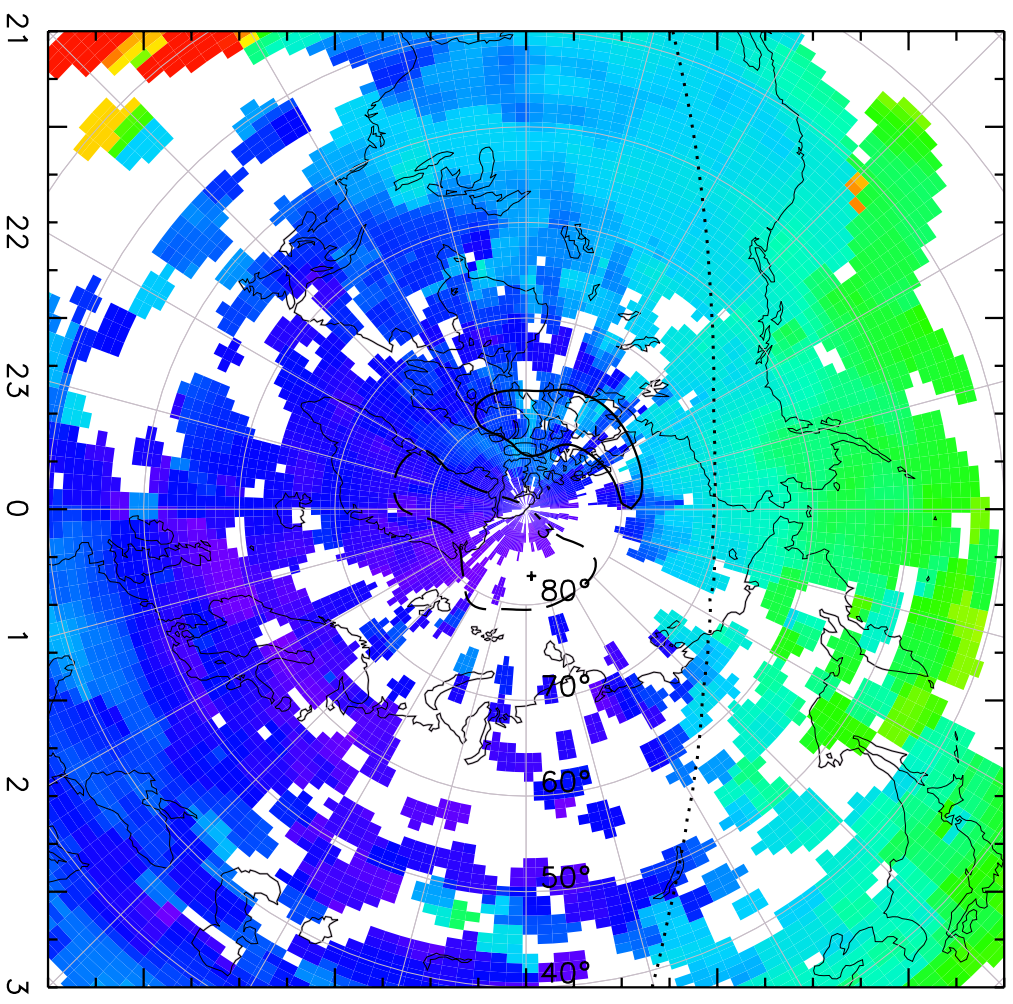

TOTAL ELECTRON CONTENT 10/Nov/2012 00:05:00.0
Median Filtered, Threshold = 0.10 10/Nov/2012 00:10:00.0