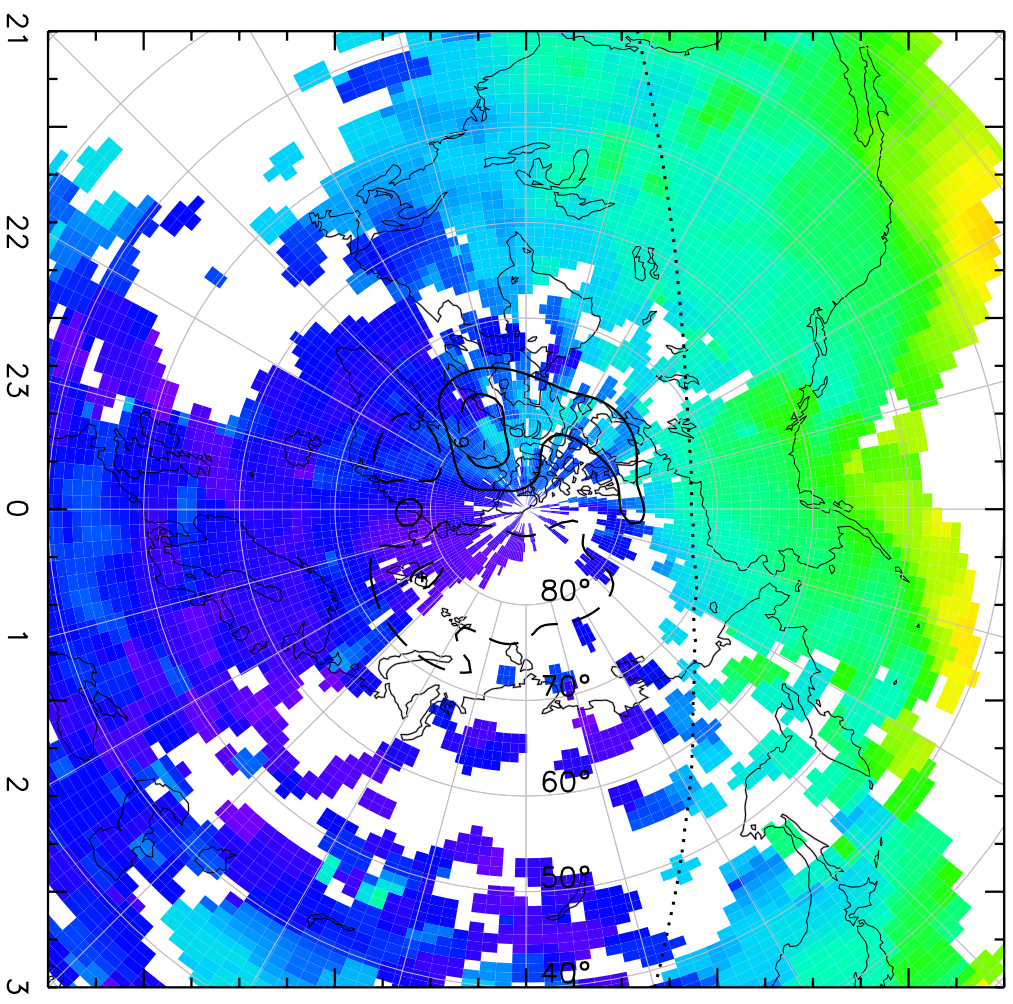

TOTAL ELECTRON CONTENT 09/Nov/2012 23:05:00.0
Median Filtered, Threshold = 0.10 to 09/Nov/2012 23:10:00.0