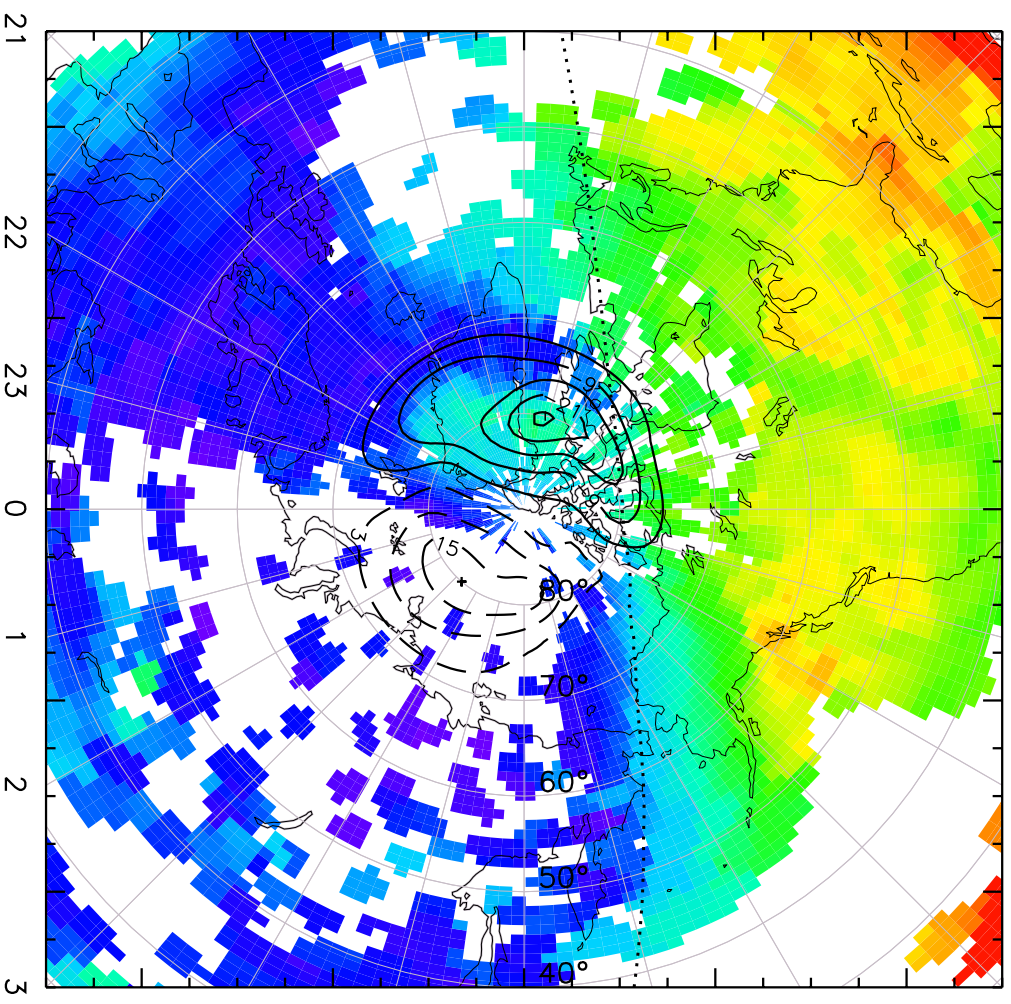

TOTAL ELECTRON CONTENT 09/Nov/2012 20:05:00.0
Median Filtered, Threshold = 0.10 09/Nov/2012 20:10:00.0