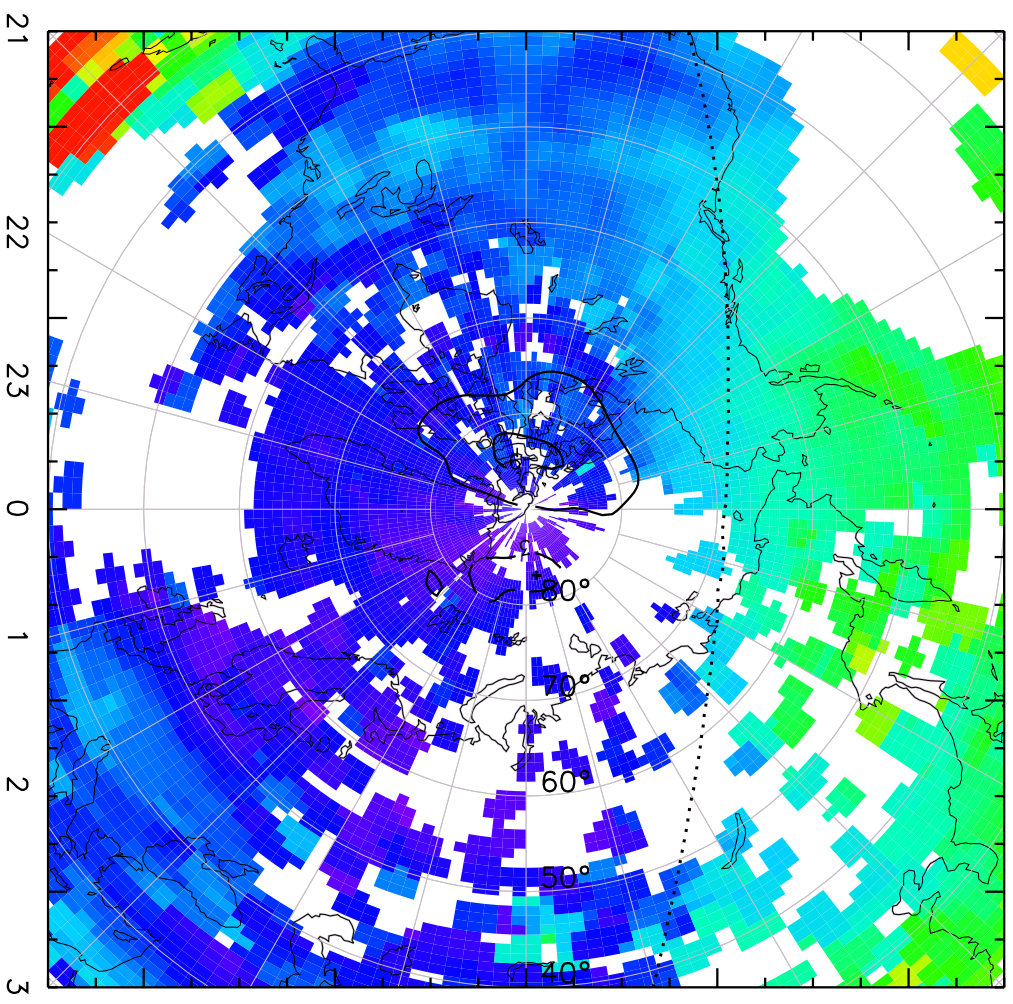

TOTAL ELECTRON CONTENT 10/Nov/2012 00:45:00.0
Median Filtered, Threshold = 0.10 10/Nov/2012 00:50:00.0