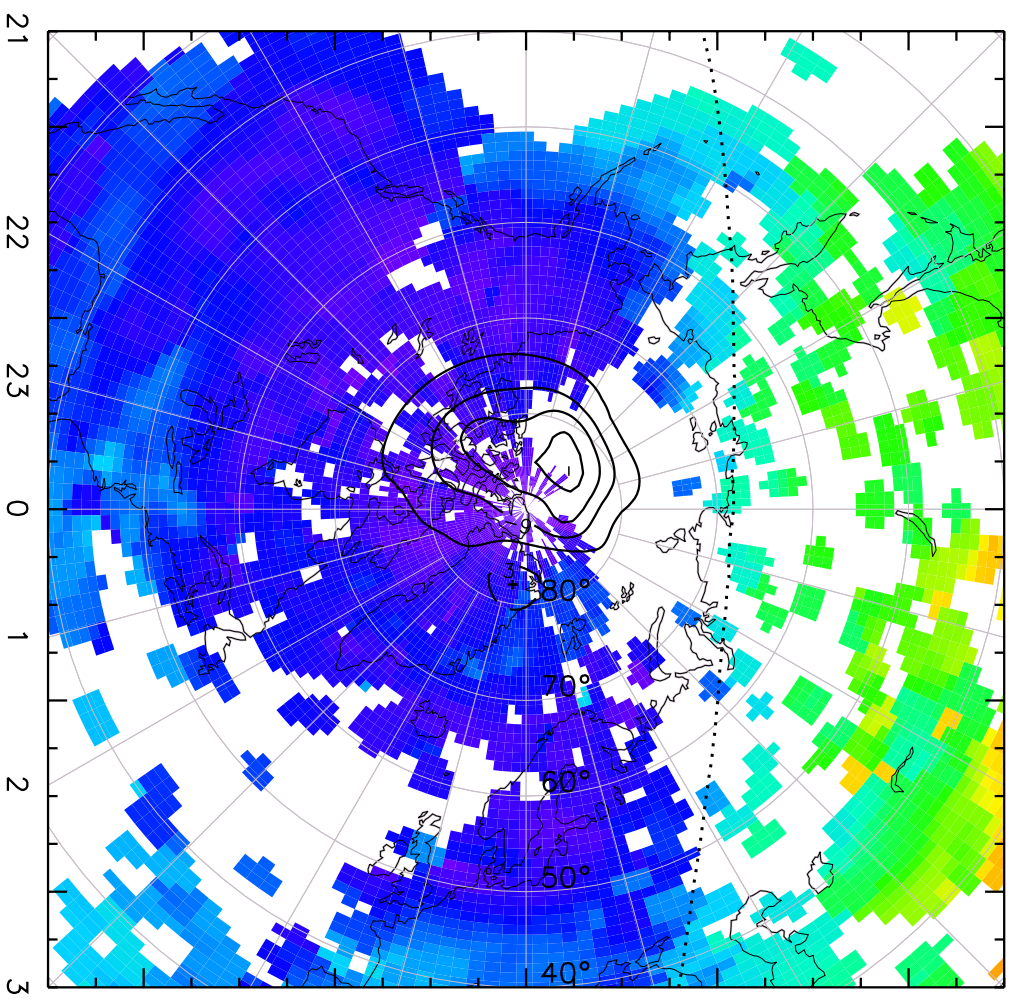

TOTAL ELECTRON CONTENT 10/Nov/2012 04:10:00.0
Median Filtered, Threshold = 0.10 10/Nov/2012 04:15:00.0