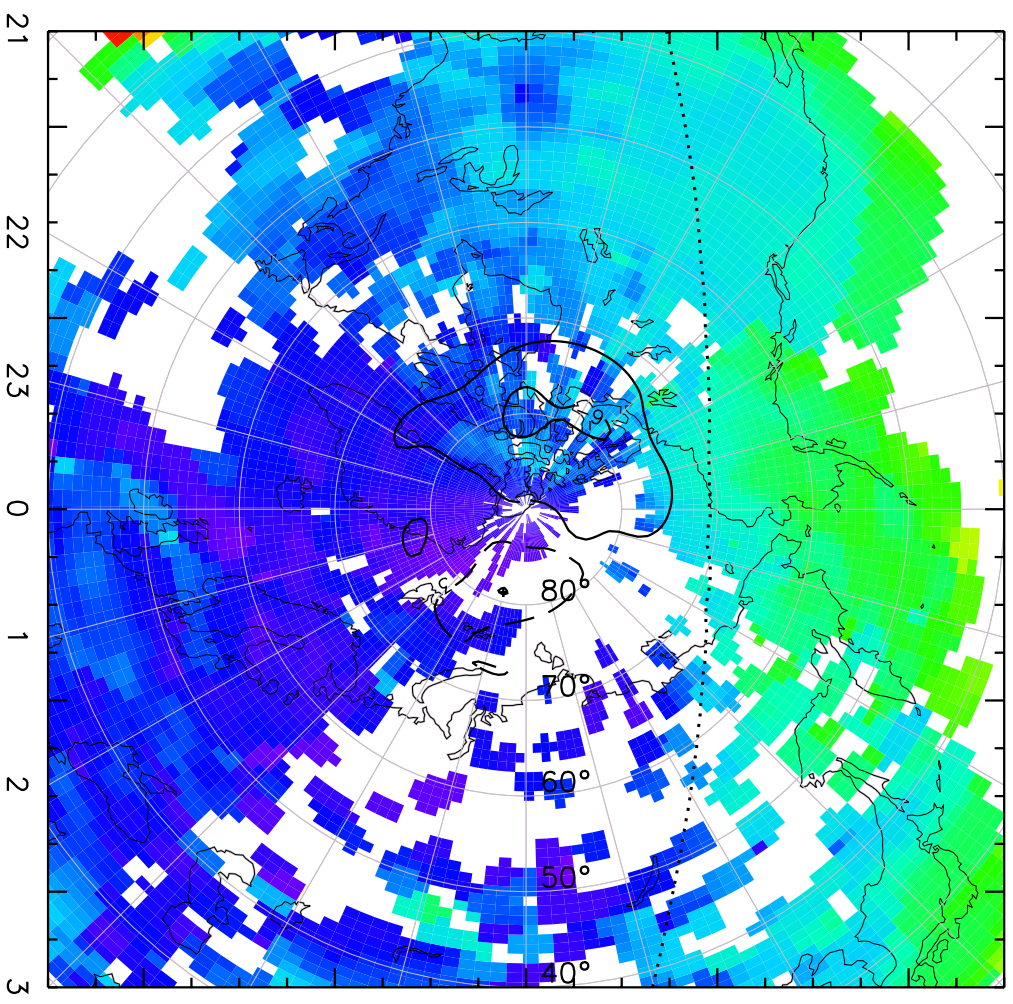

TOTAL ELECTRON CONTENT 09/Nov/2012 23:50:00.0
Median Filtered, Threshold = 0.10 09/Nov/2012 23:55:00.0