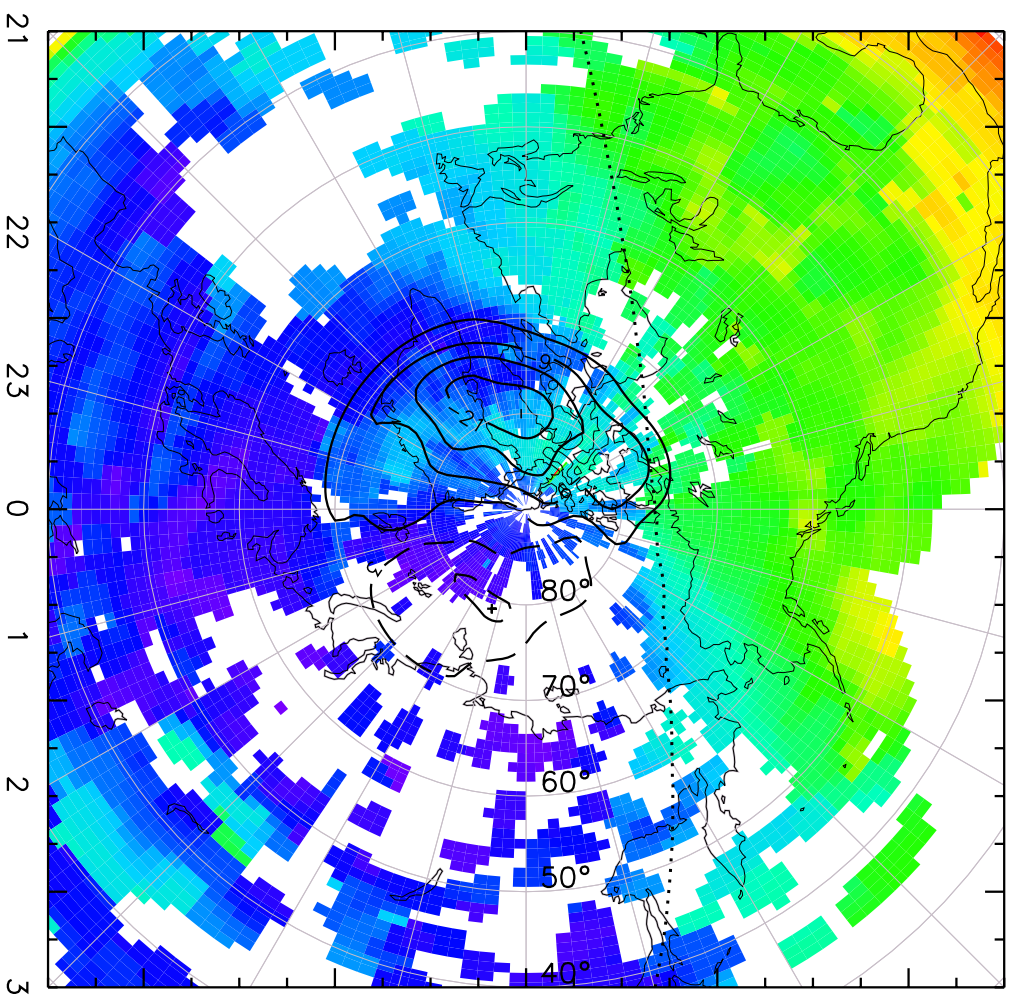

TOTAL ELECTRON CONTENT 09/Nov/2012 21:35:00.0
Median Filtered, Threshold = 0.10 to 09/Nov/2012 21:40:00.0