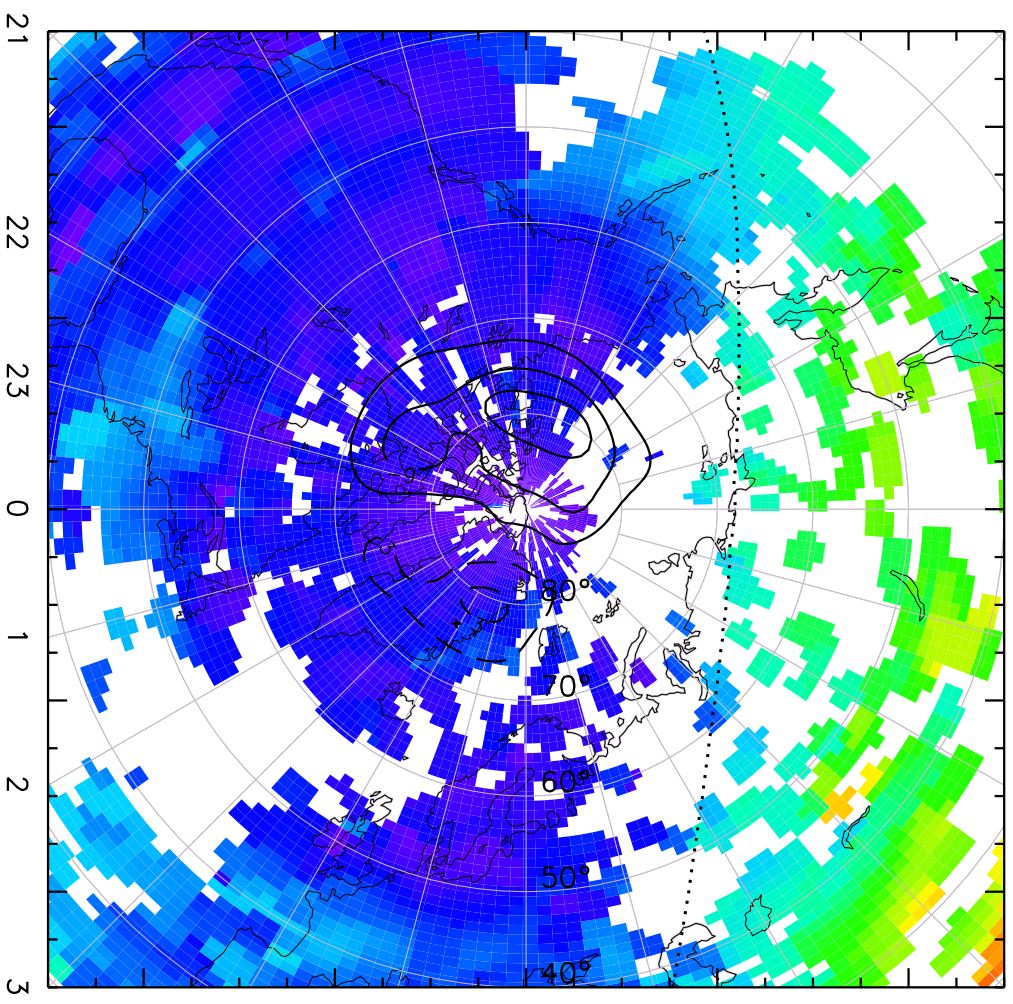

TOTAL ELECTRON CONTENT 10/Nov/2012 03:35:00.0
Median Filtered, Threshold = 0.10 10/Nov/2012 03:40:00.0