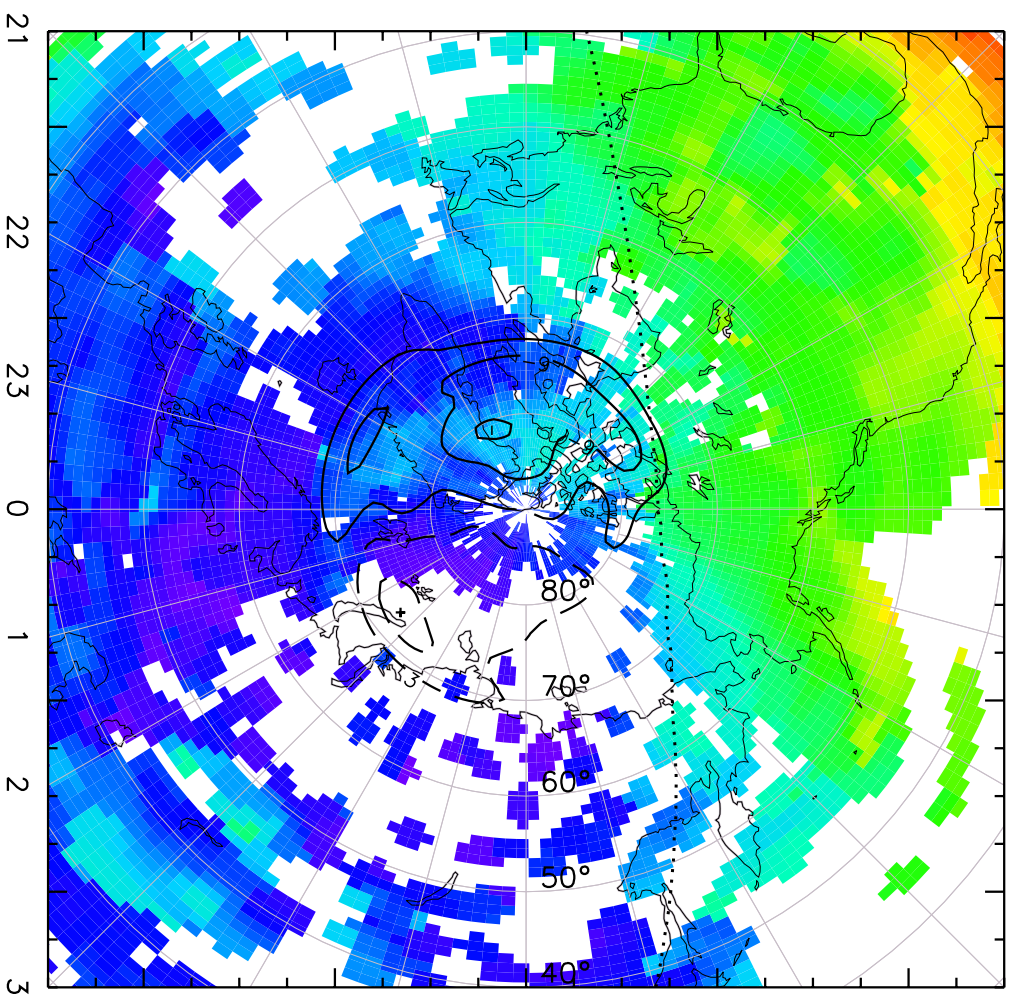

TOTAL ELECTRON CONTENT 09/Nov/2012 21:45:00.0
Median Filtered, Threshold = 0.10 09/Nov/2012 21:50:00.0