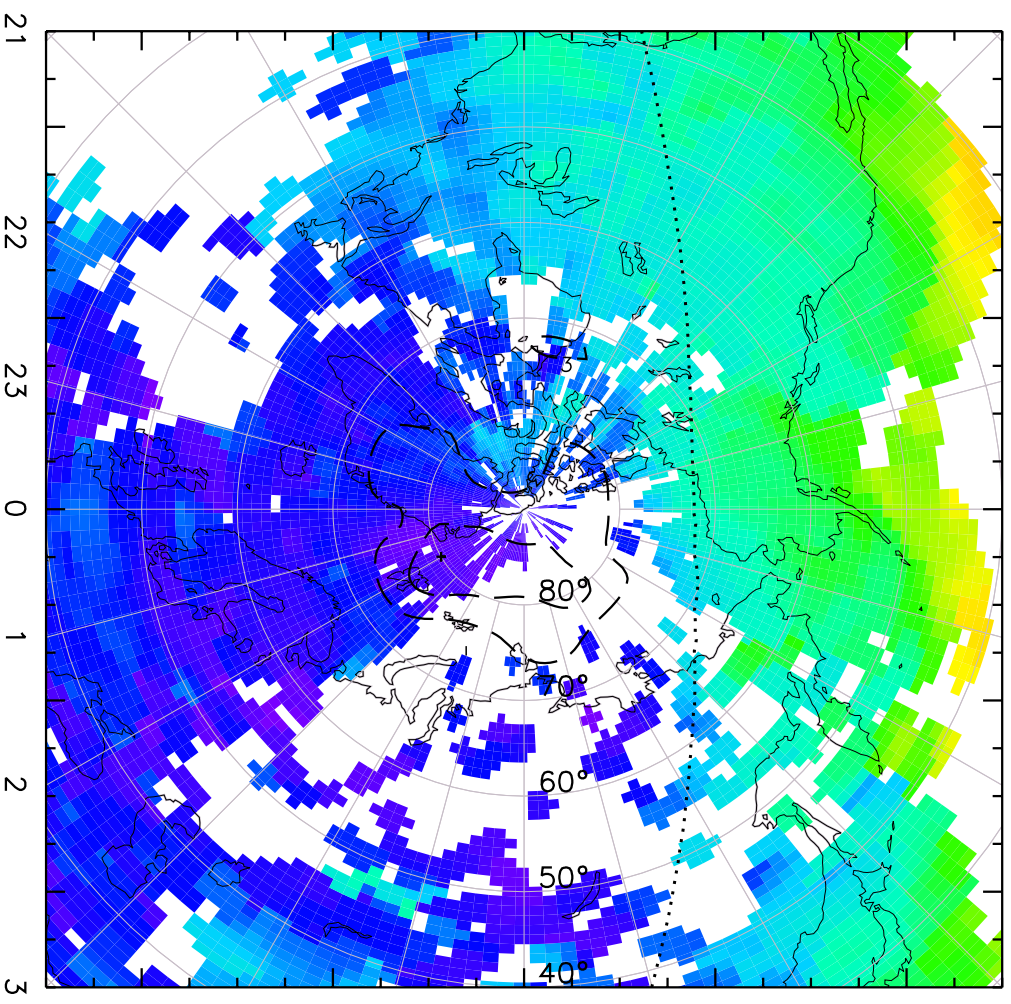

TOTAL ELECTRON CONTENT 09/Nov/2012 23:15:00.0
Median Filtered, Threshold = 0.10 to 09/Nov/2012 23:20:00.0