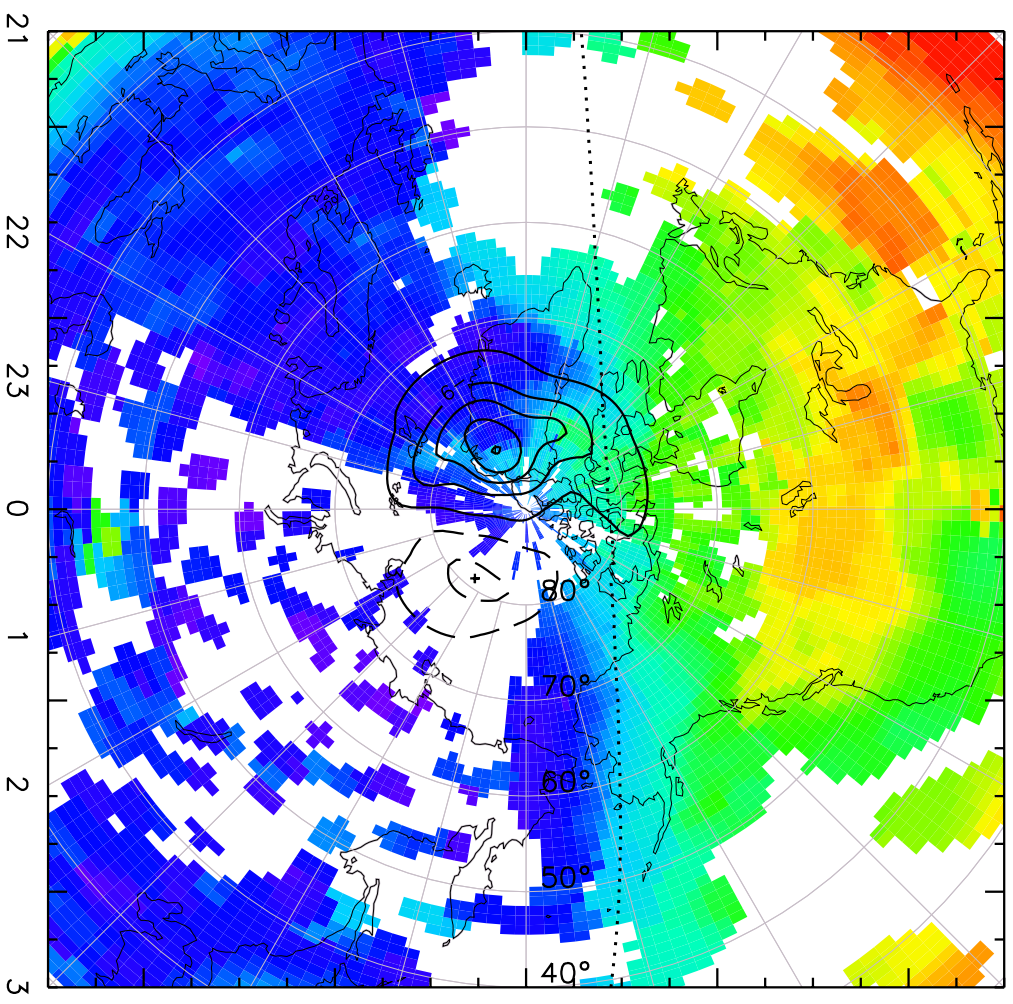

TOTAL ELECTRON CONTENT 09/Nov/2012 18:50:00.0
Median Filtered, Threshold = 0.10 09/Nov/2012 18:55:00.0