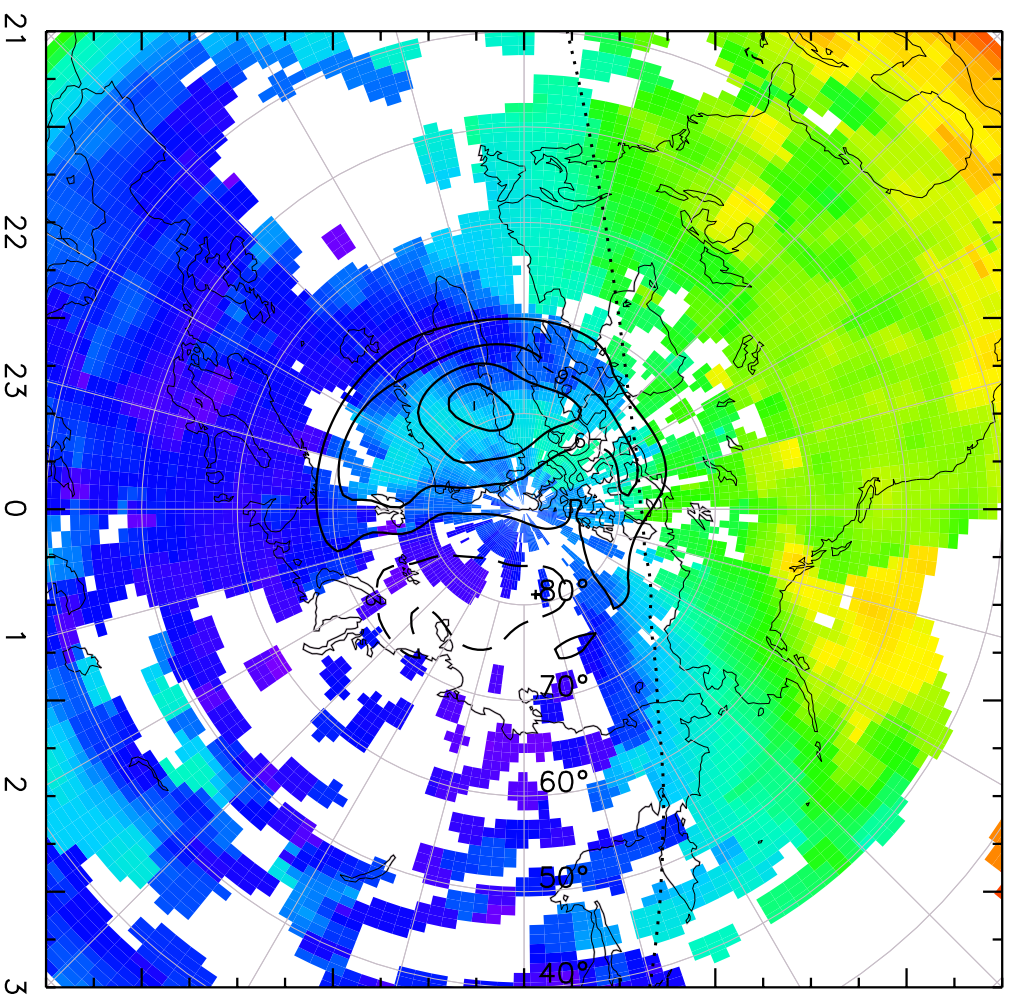

TOTAL ELECTRON CONTENT 09/Nov/2012 21:05:00.0
Median Filtered, Threshold = 0.10 09/Nov/2012 21:10:00.0