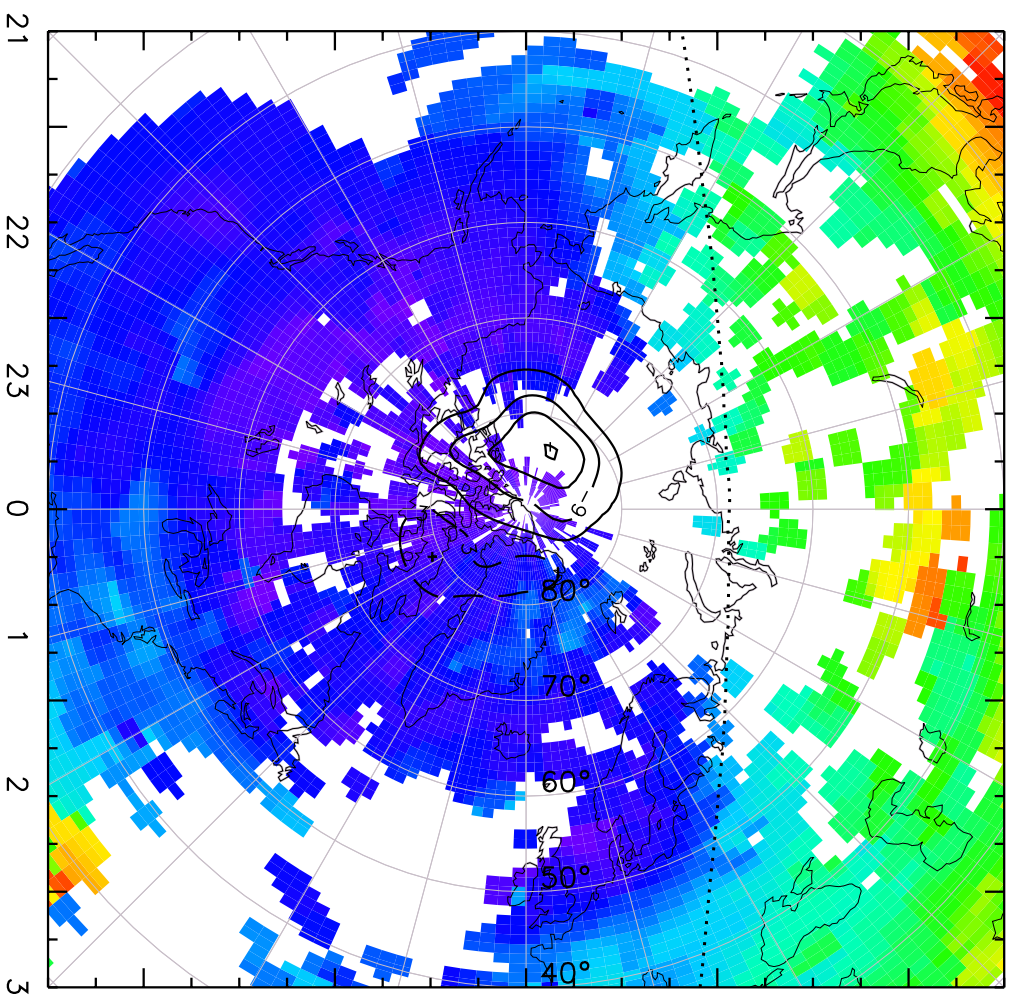

TOTAL ELECTRON CONTENT 10/Nov/2012 05:30:00.0
Median Filtered, Threshold = 0.10 10/Nov/2012 05:35:00.0