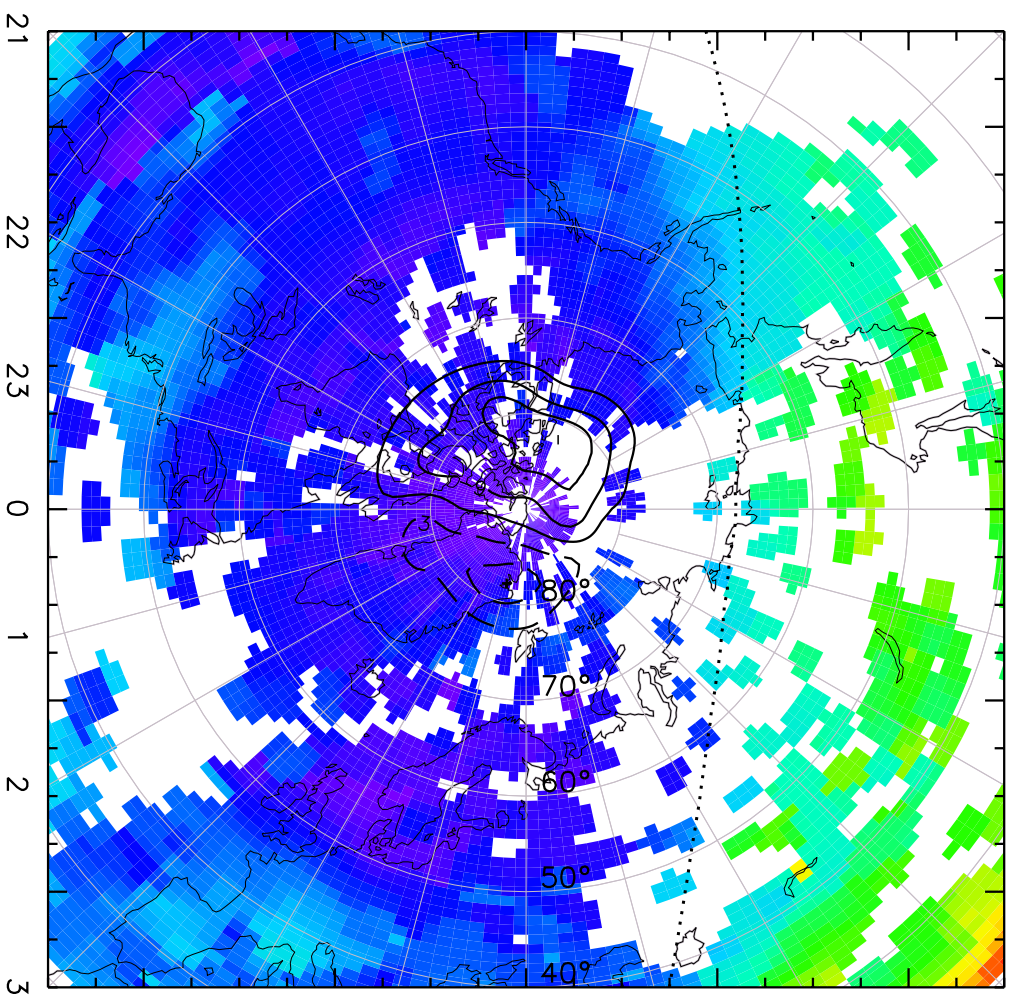

TOTAL ELECTRON CONTENT 10/Nov/2012 03:00:00.0
Median Filtered, Threshold = 0.10 10/Nov/2012 03:05:00.0