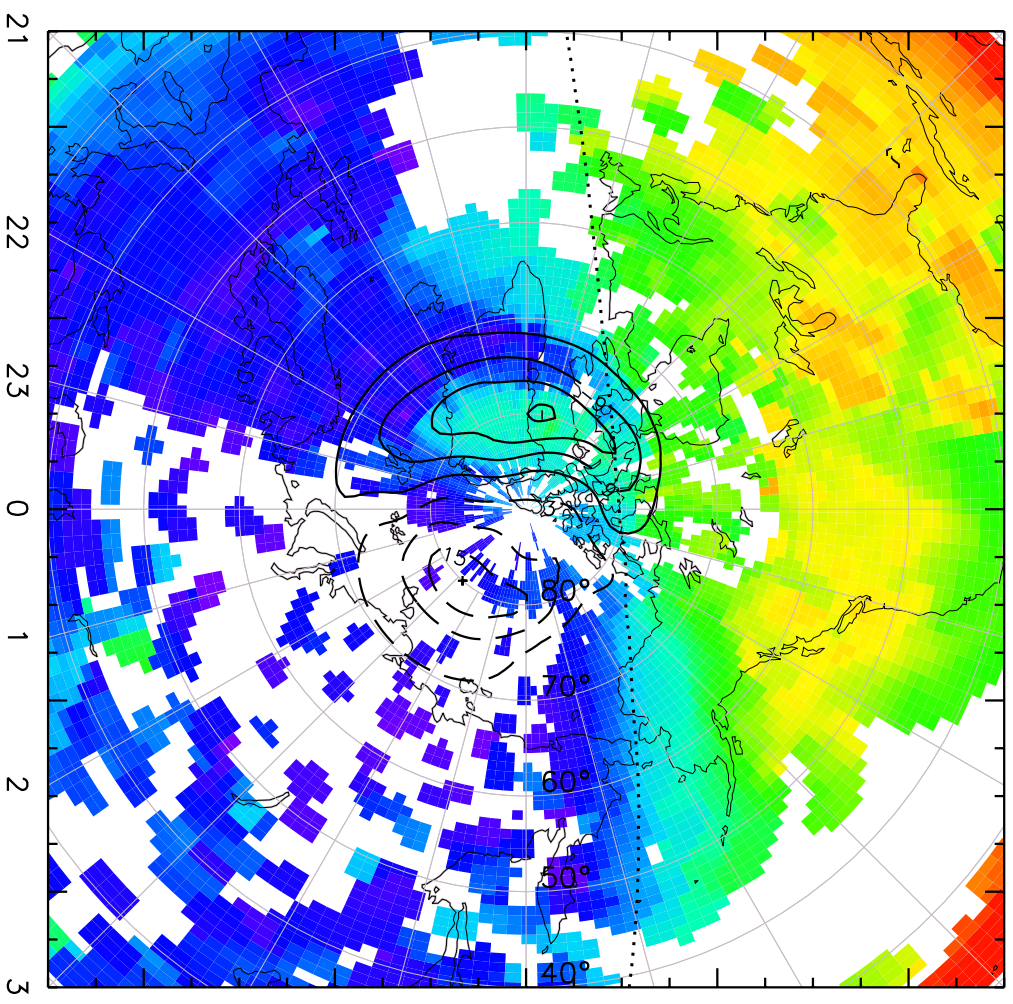

TOTAL ELECTRON CONTENT 09/Nov/2012 19:45:00.0
Median Filtered, Threshold = 0.10 09/Nov/2012 19:50:00.0