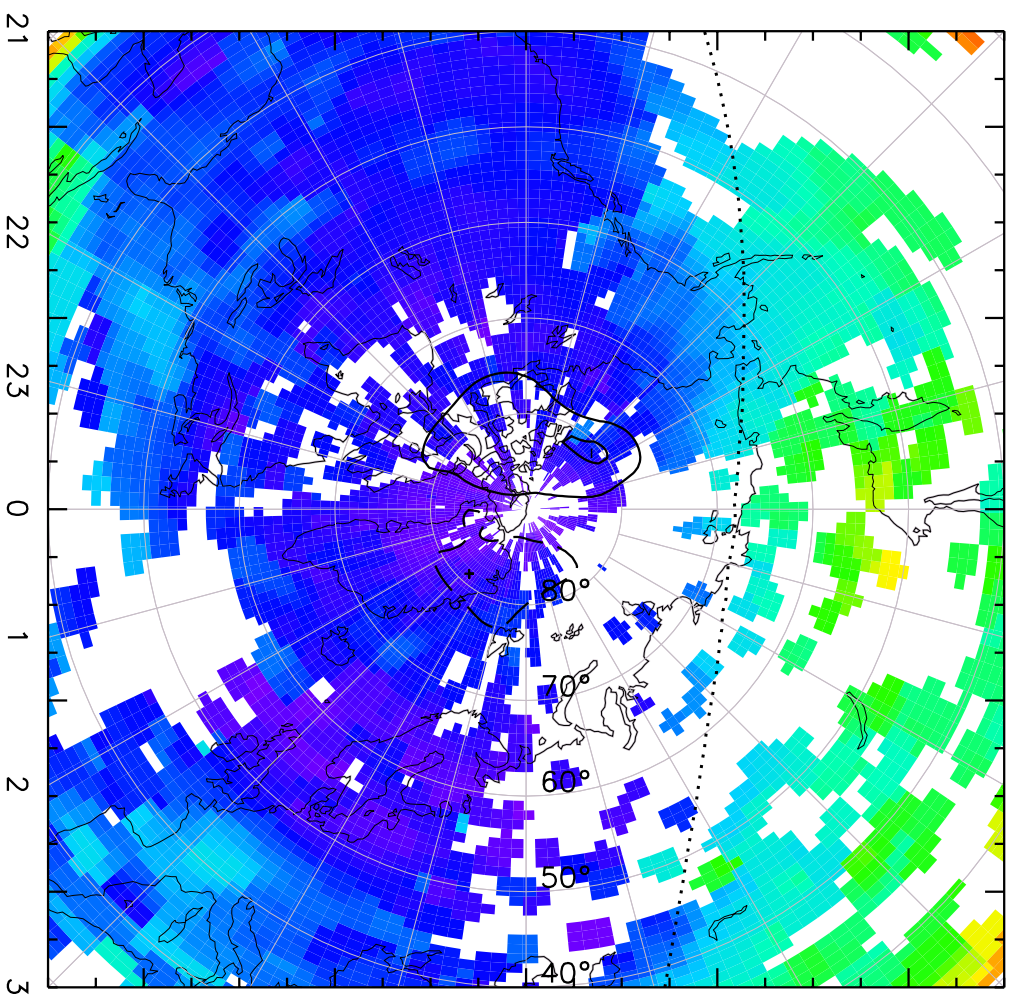

TOTAL ELECTRON CONTENT 10/Nov/2012 02:20:00.0
Median Filtered, Threshold = 0.10 10/Nov/2012 02:25:00.0