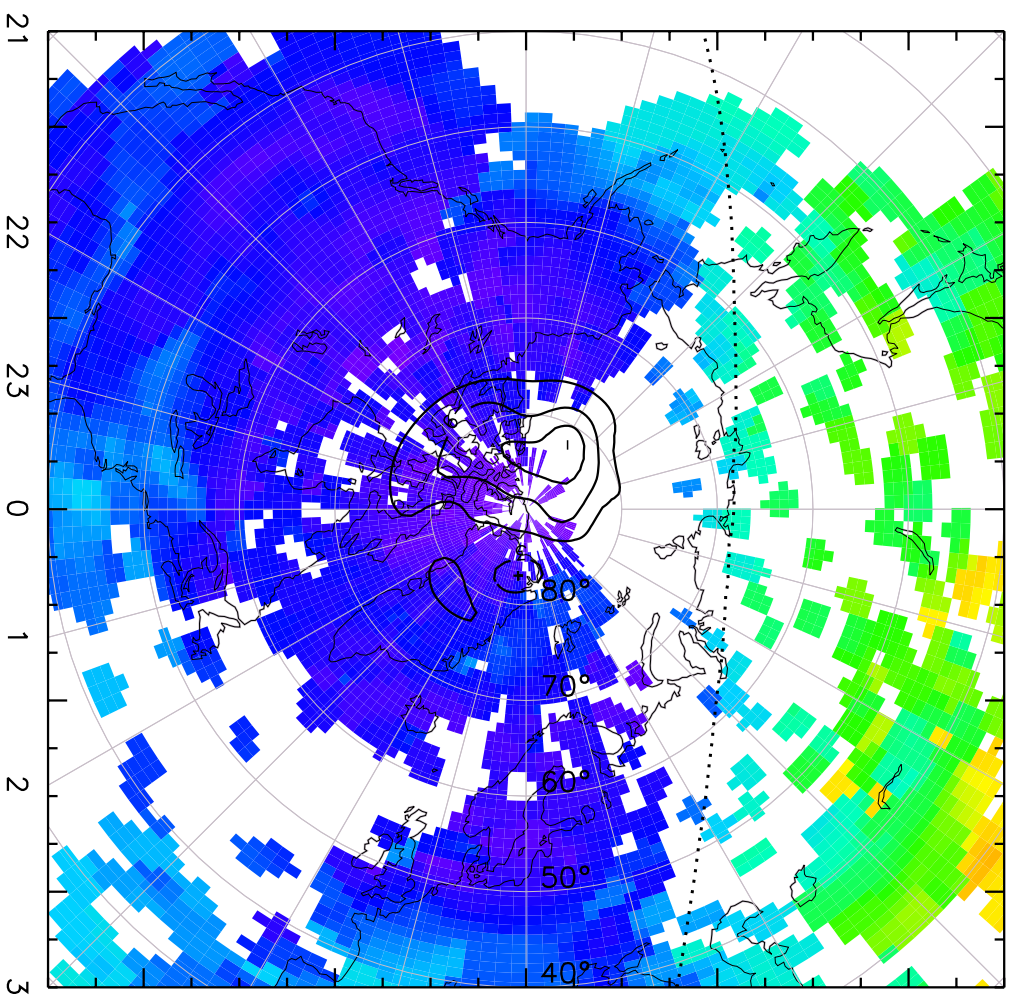

TOTAL ELECTRON CONTENT 10/Nov/2012 04:00:00.0
Median Filtered, Threshold = 0.10 10/Nov/2012 04:05:00.0