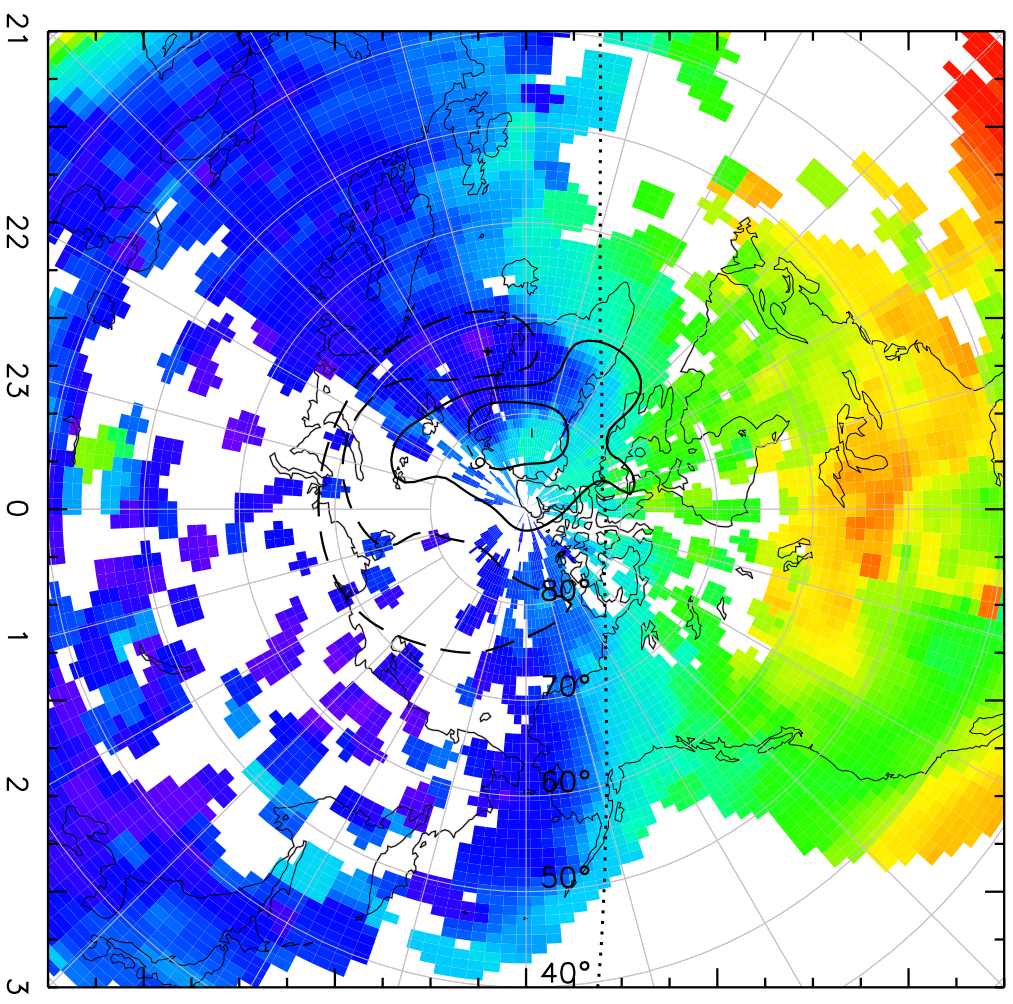

TOTAL ELECTRON CONTENT 09/Nov/2012 18:00:00.0
Median Filtered, Threshold = 0.10 to 09/Nov/2012 18:05:00.0

TOTAL ELECTRON CONTENT 09/Nov/2012 18:05:00.0
Median Filtered, Threshold = 0.10 to 09/Nov/2012 18:10:00.0