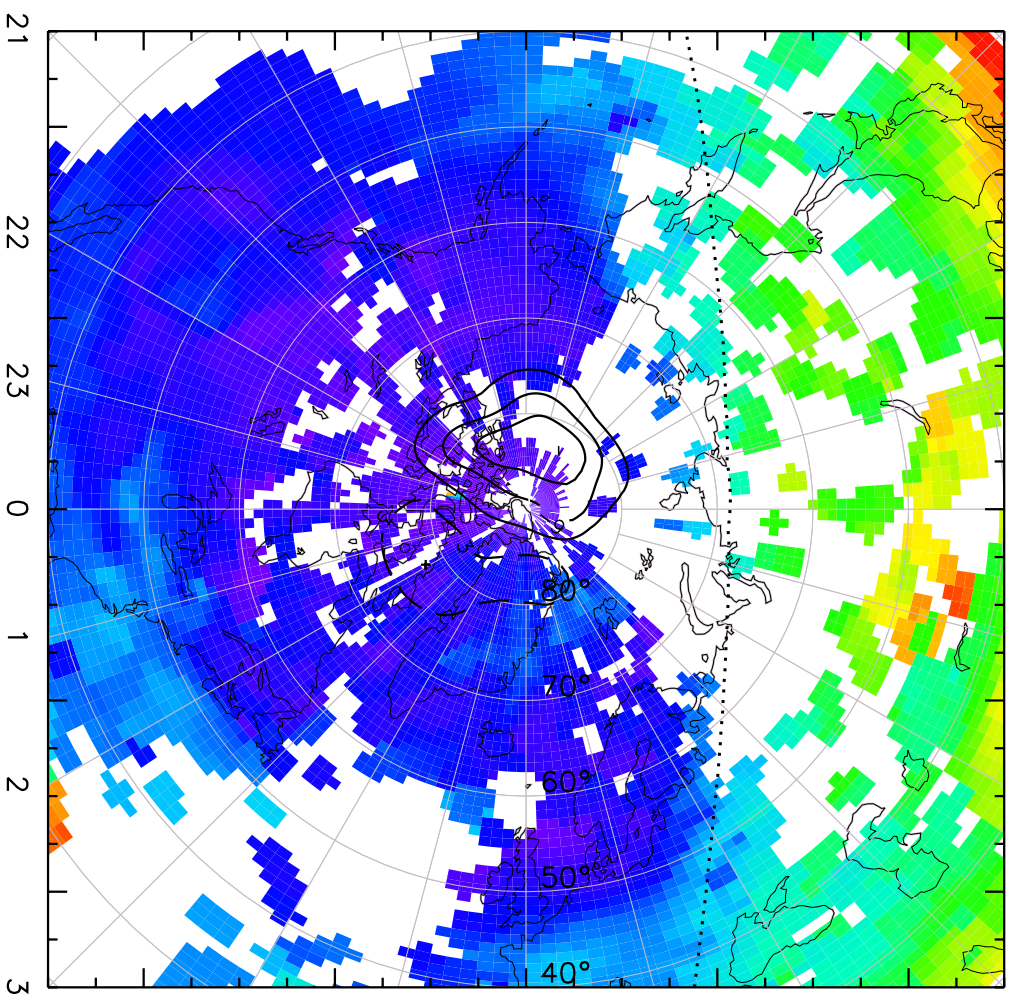

TOTAL ELECTRON CONTENT 10/Nov/2012 05:15:00.0
Median Filtered, Threshold = 0.10 10/Nov/2012 05:20:00.0