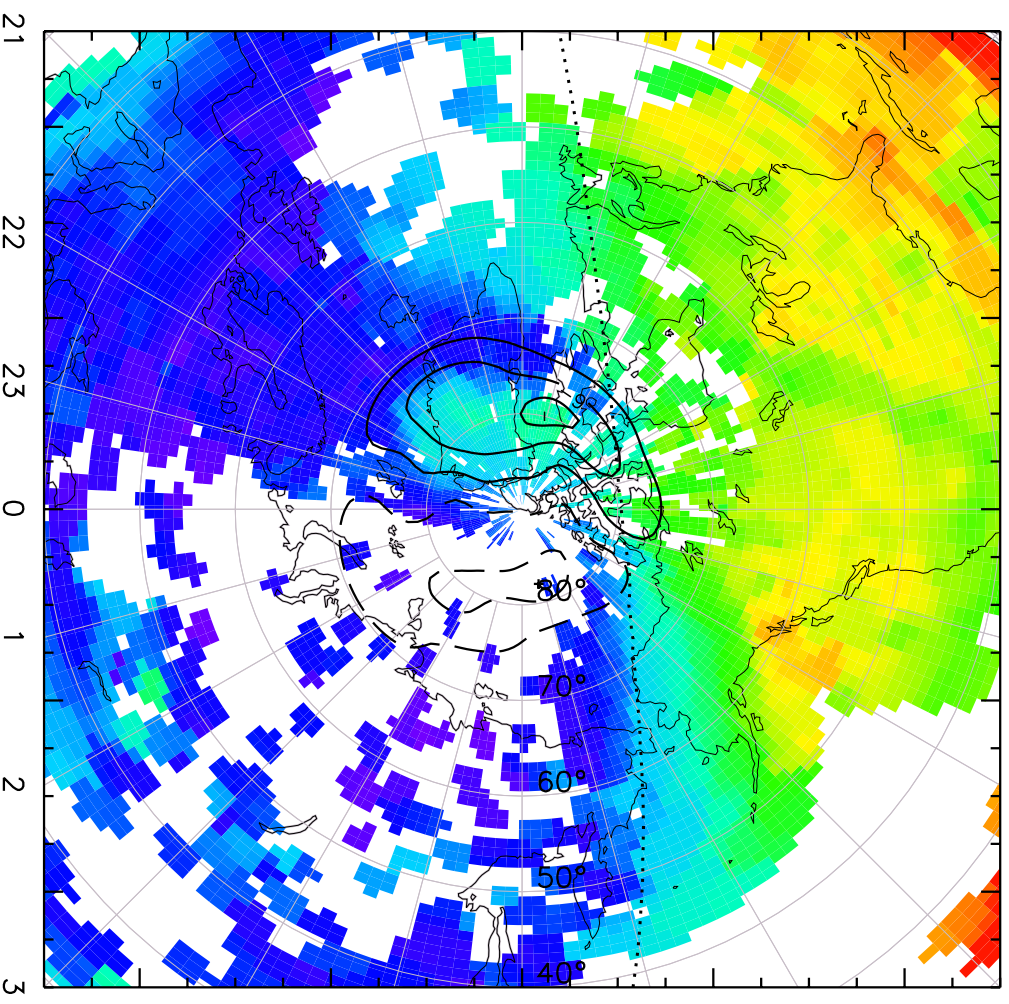

TOTAL ELECTRON CONTENT 09/Nov/2012 20:10:00.0
Median Filtered, Threshold = 0.10 to 09/Nov/2012 20:15:00.0