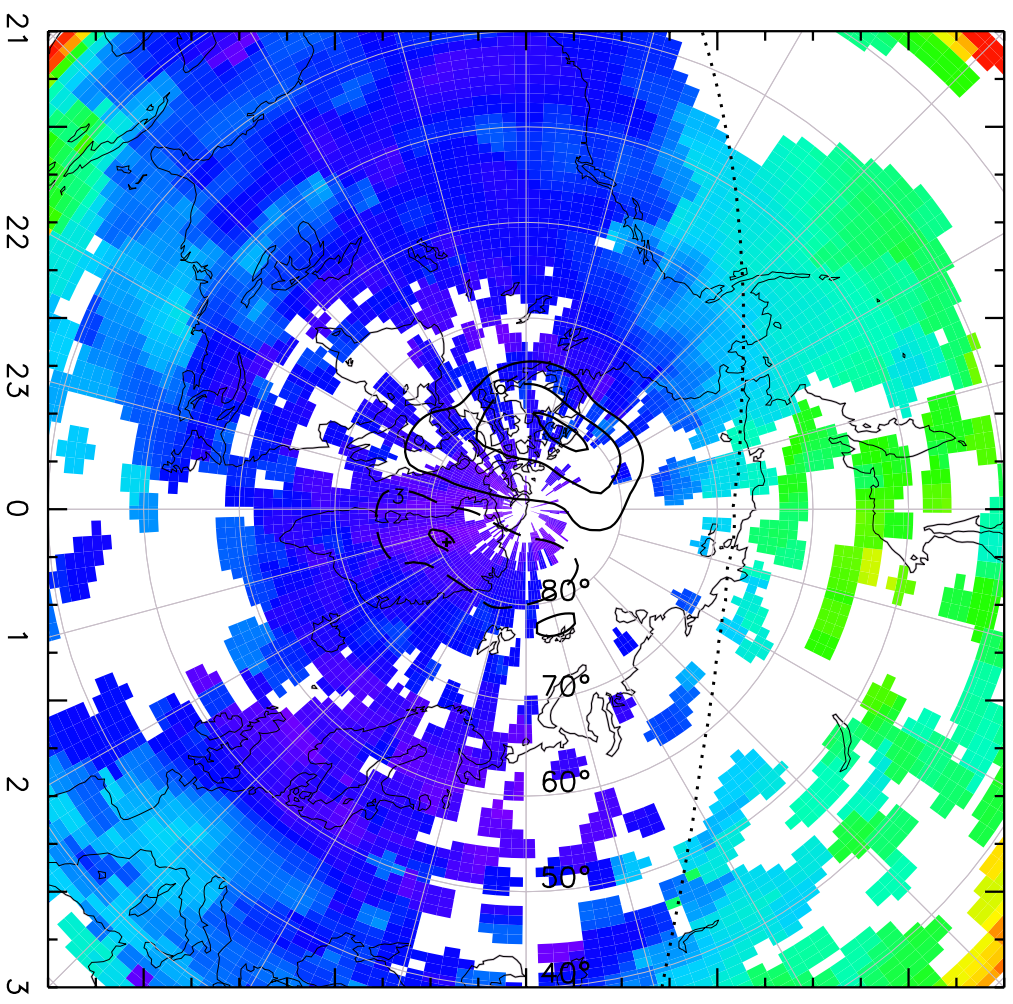

TOTAL ELECTRON CONTENT 10/Nov/2012 02:05:00.0
Median Filtered, Threshold = 0.10 10/Nov/2012 02:10:00.0