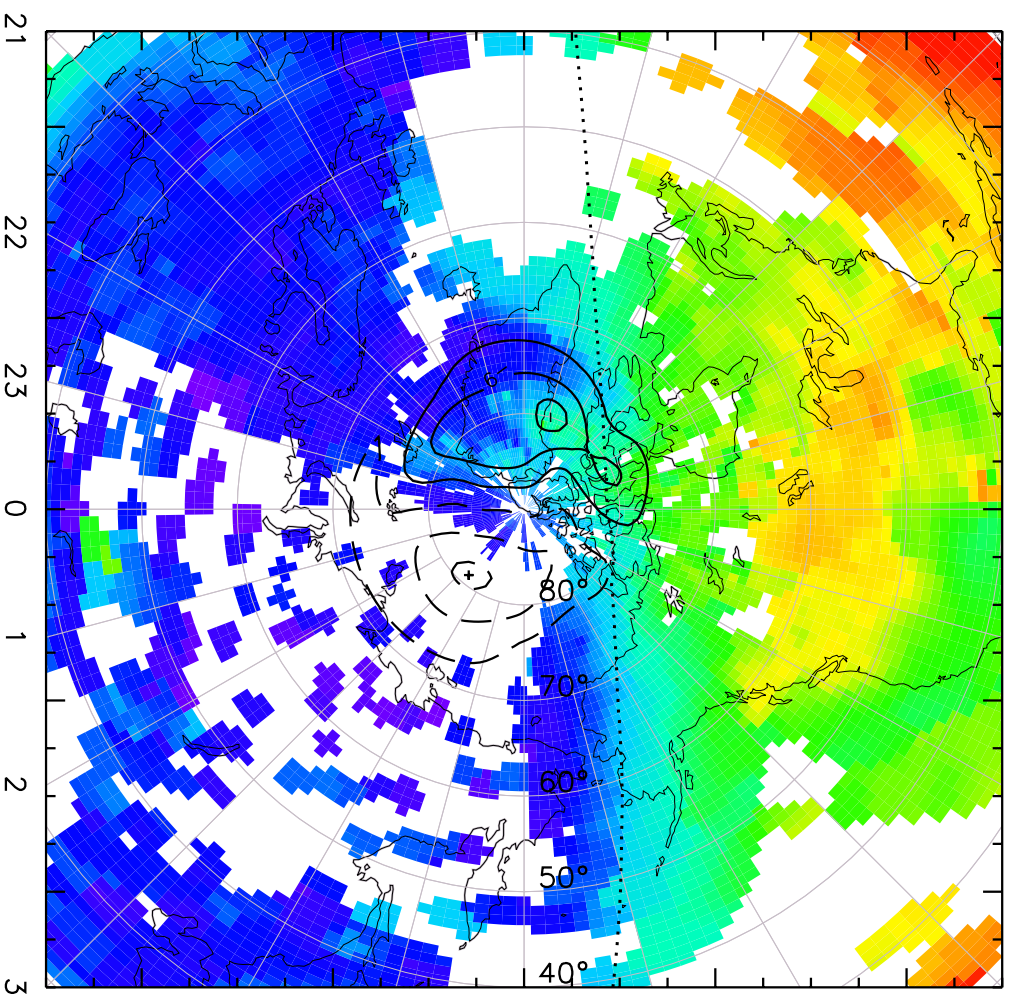

TOTAL ELECTRON CONTENT 09/Nov/2012 19:00:00.0
Median Filtered, Threshold = 0.10 09/Nov/2012 19:05:00.0