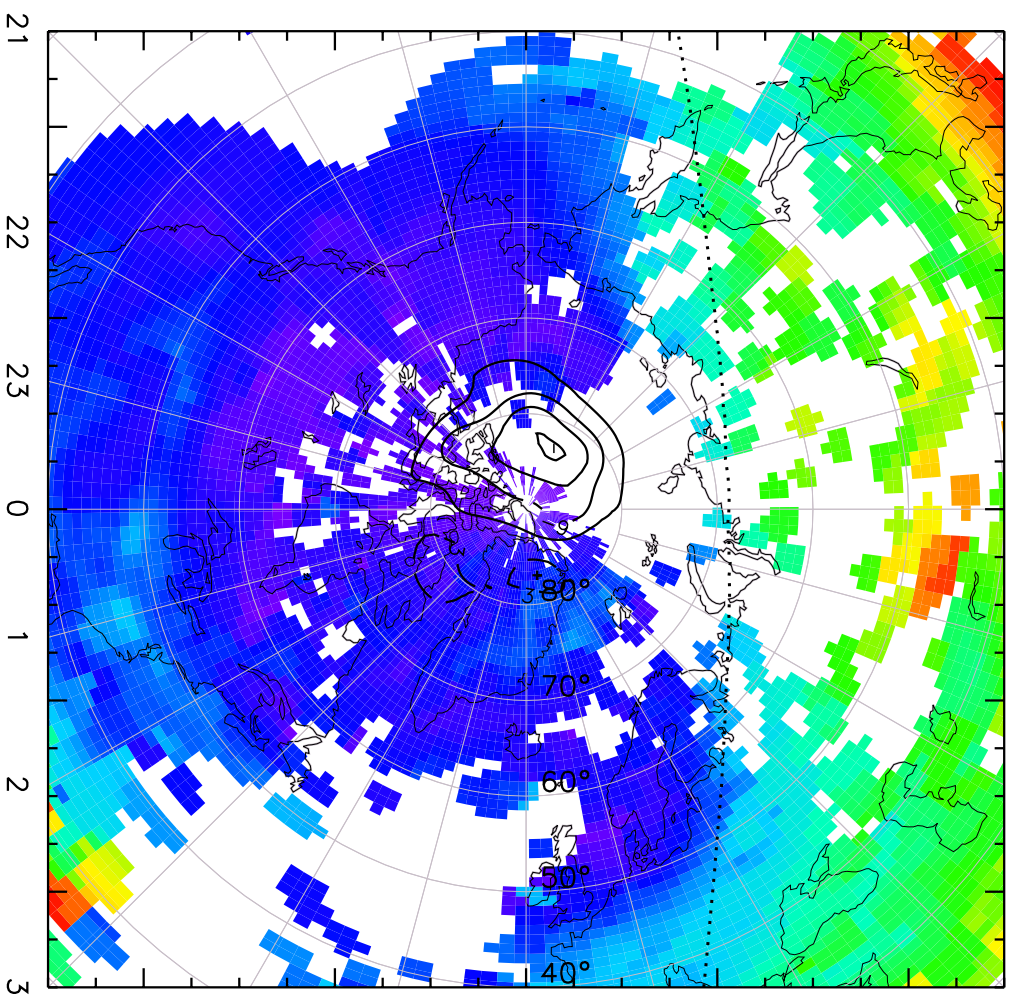

TOTAL ELECTRON CONTENT 10/Nov/2012 05:35:00.0
Median Filtered, Threshold = 0.10 10/Nov/2012 05:40:00.0

TOTAL ELECTRON CONTENT 10/Nov/2012 05:40:00.0
Median Filtered, Threshold = 0.10 10/Nov/2012 05:45:00.0