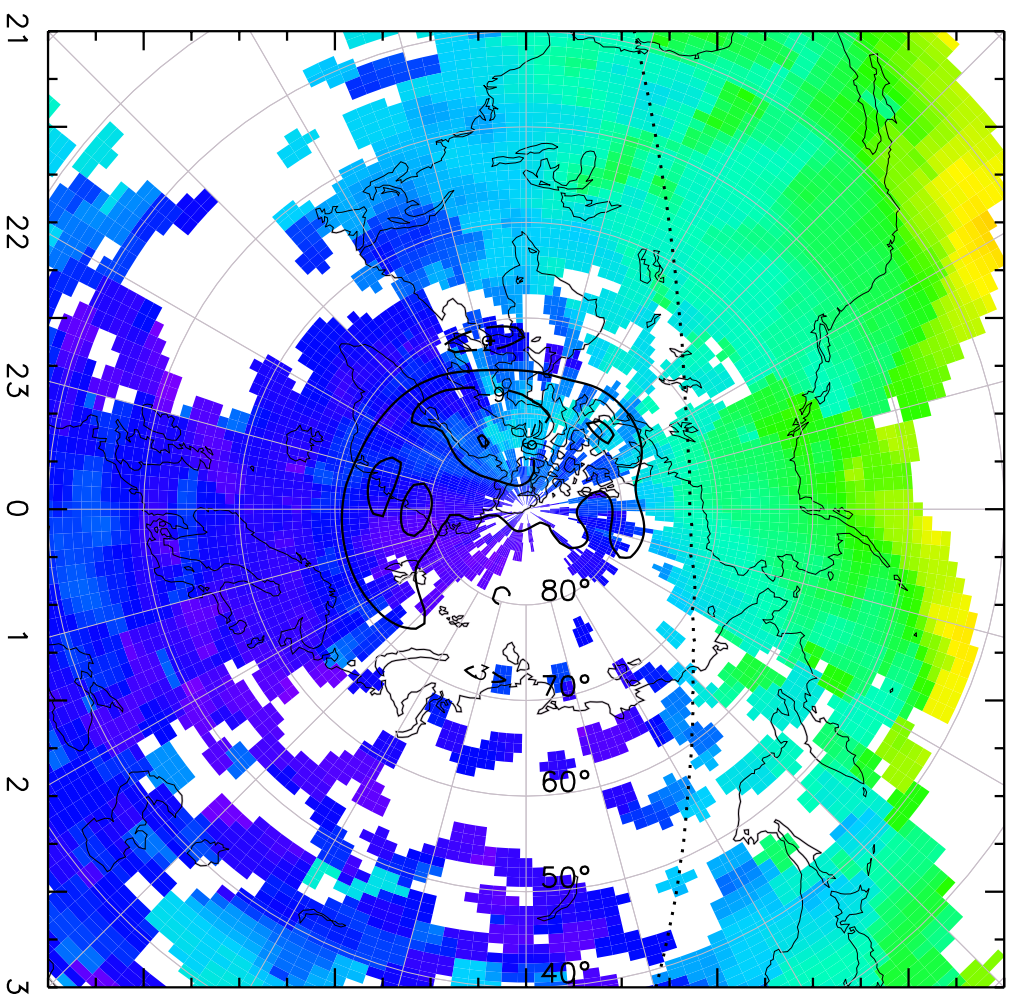

TOTAL ELECTRON CONTENT 09/Nov/2012 23:00:00.0
Median Filtered, Threshold = 0.10 to 09/Nov/2012 23:05:00.0