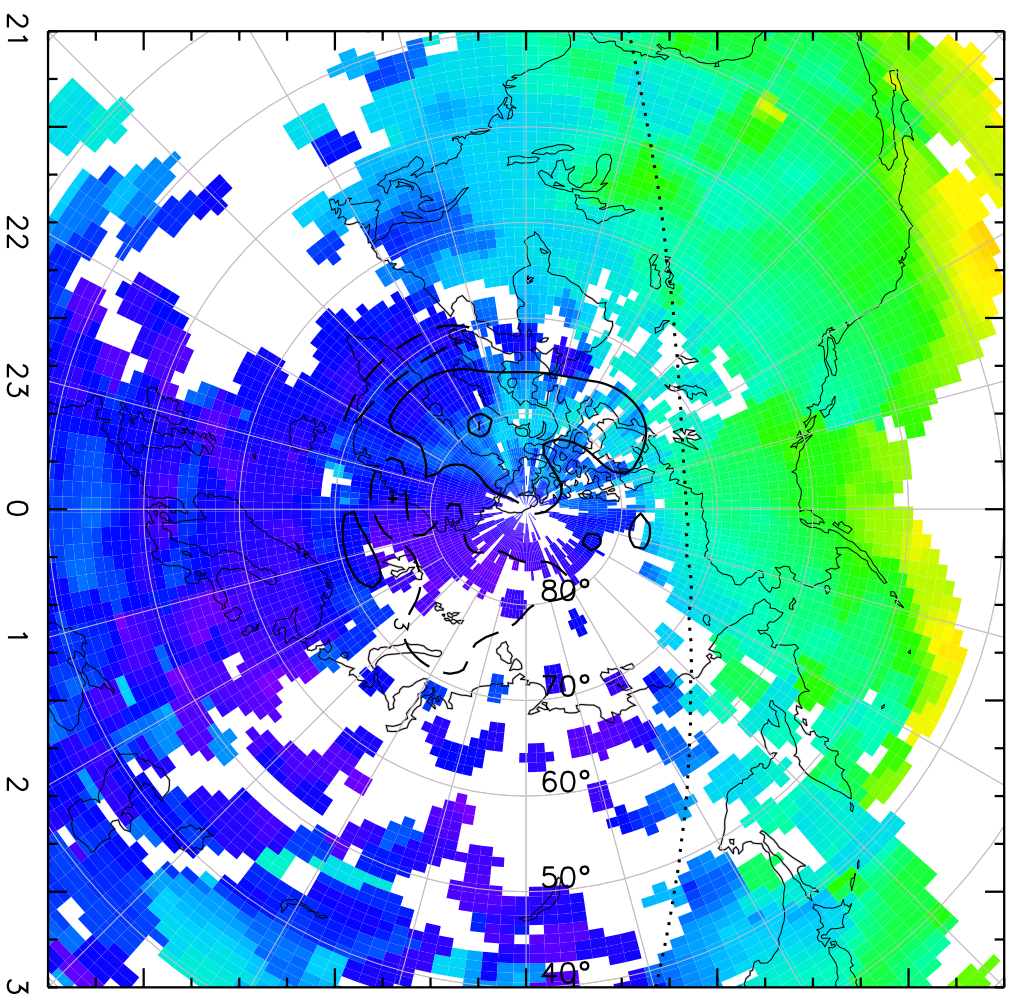

TOTAL ELECTRON CONTENT 09/Nov/2012 22:50:00.0
Median Filtered, Threshold = 0.10 to 09/Nov/2012 22:55:00.0