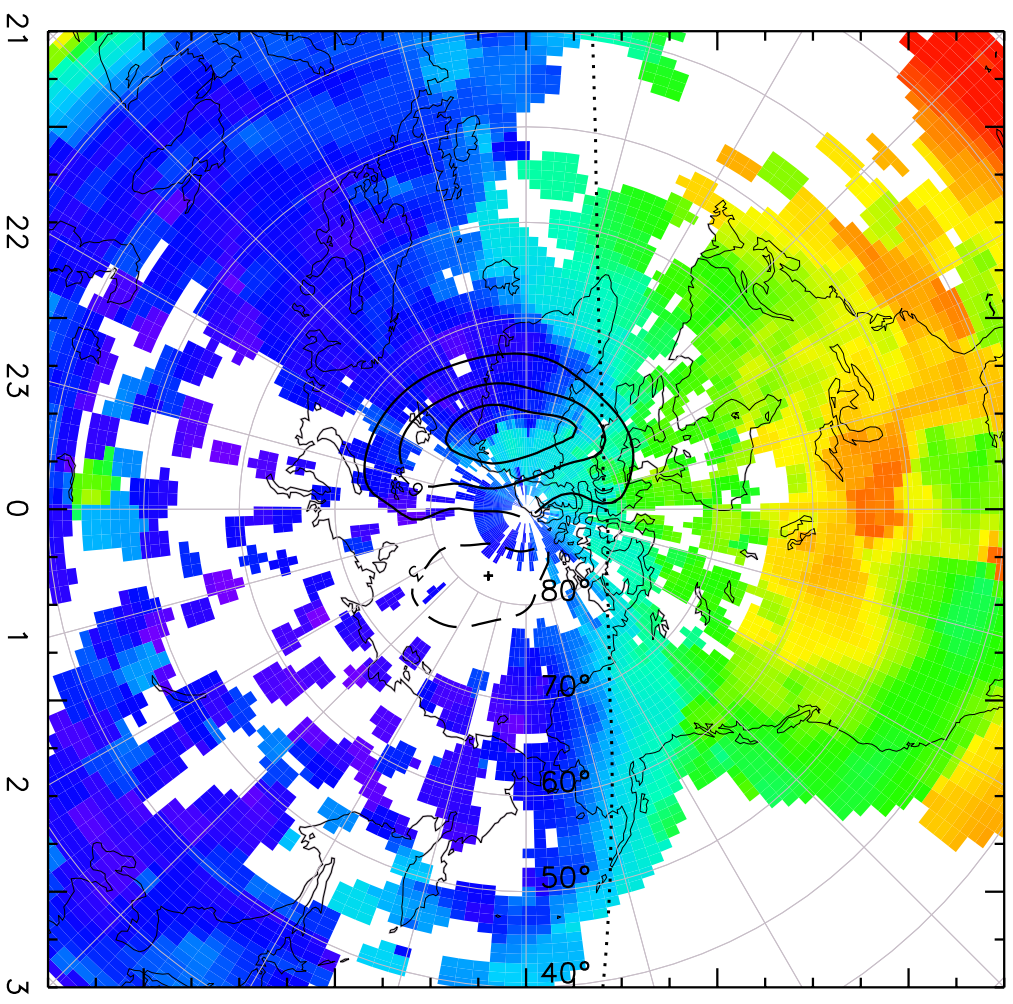

TOTAL ELECTRON CONTENT 09/Nov/2012 18:20:00.0
Median Filtered, Threshold = 0.10 09/Nov/2012 18:25:00.0