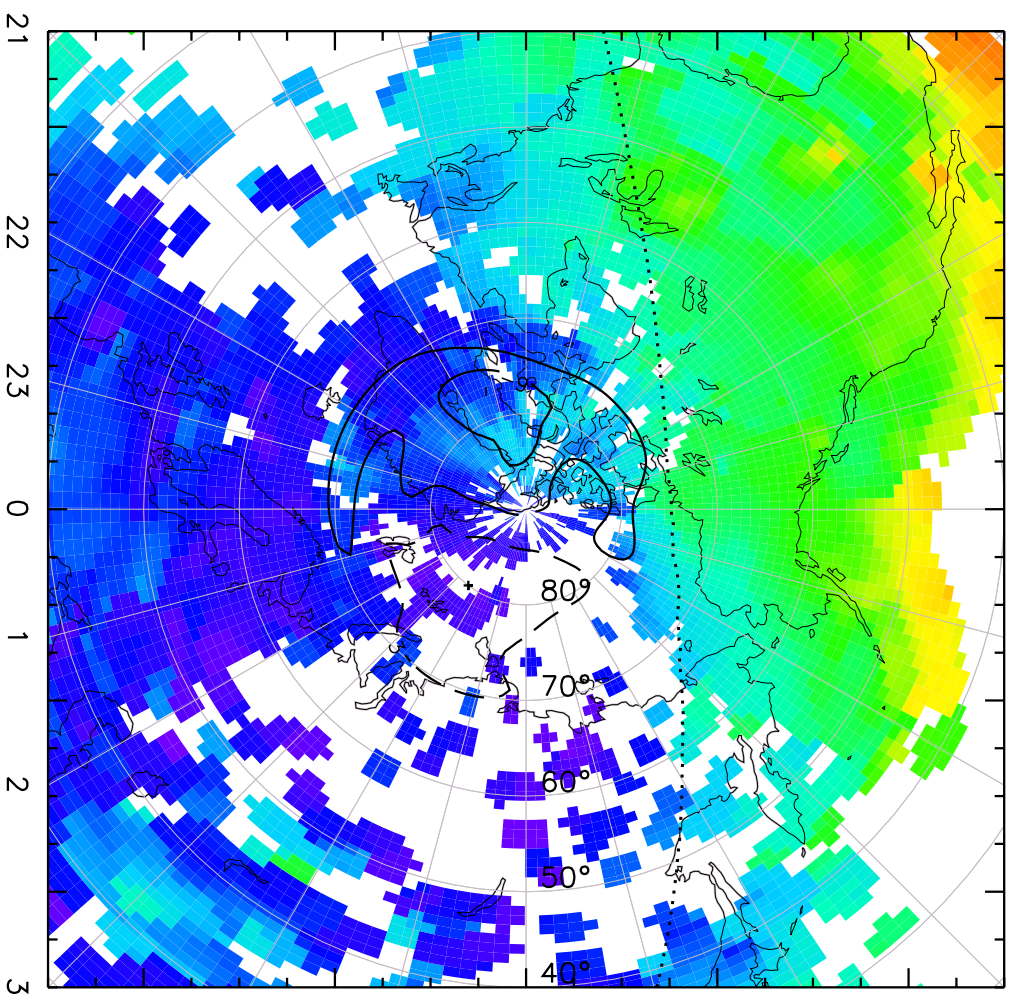

TOTAL ELECTRON CONTENT 09/Nov/2012 22:15:00.0
Median Filtered, Threshold = 0.10 09/Nov/2012 22:20:00.0