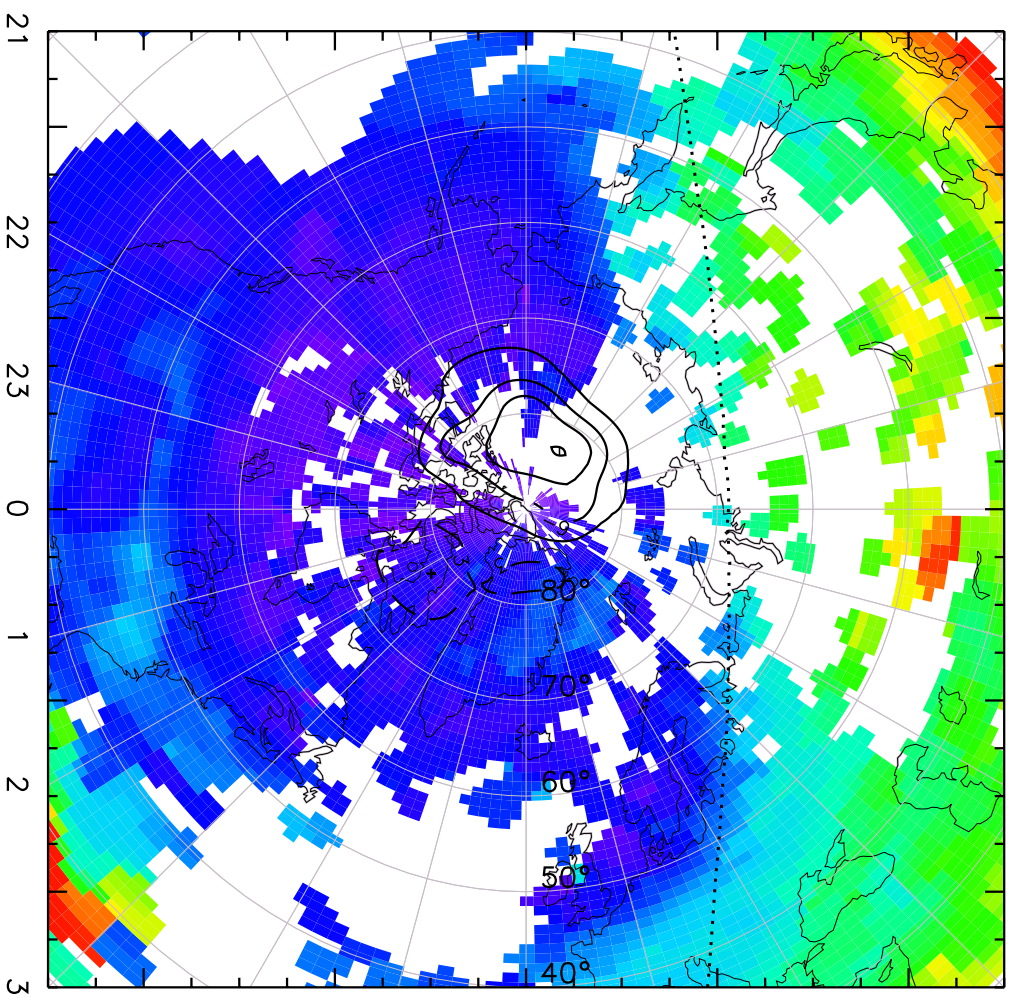

TOTAL ELECTRON CONTENT 10/Nov/2012 05:50:00.0
Median Filtered, Threshold = 0.10 10/Nov/2012 05:55:00.0