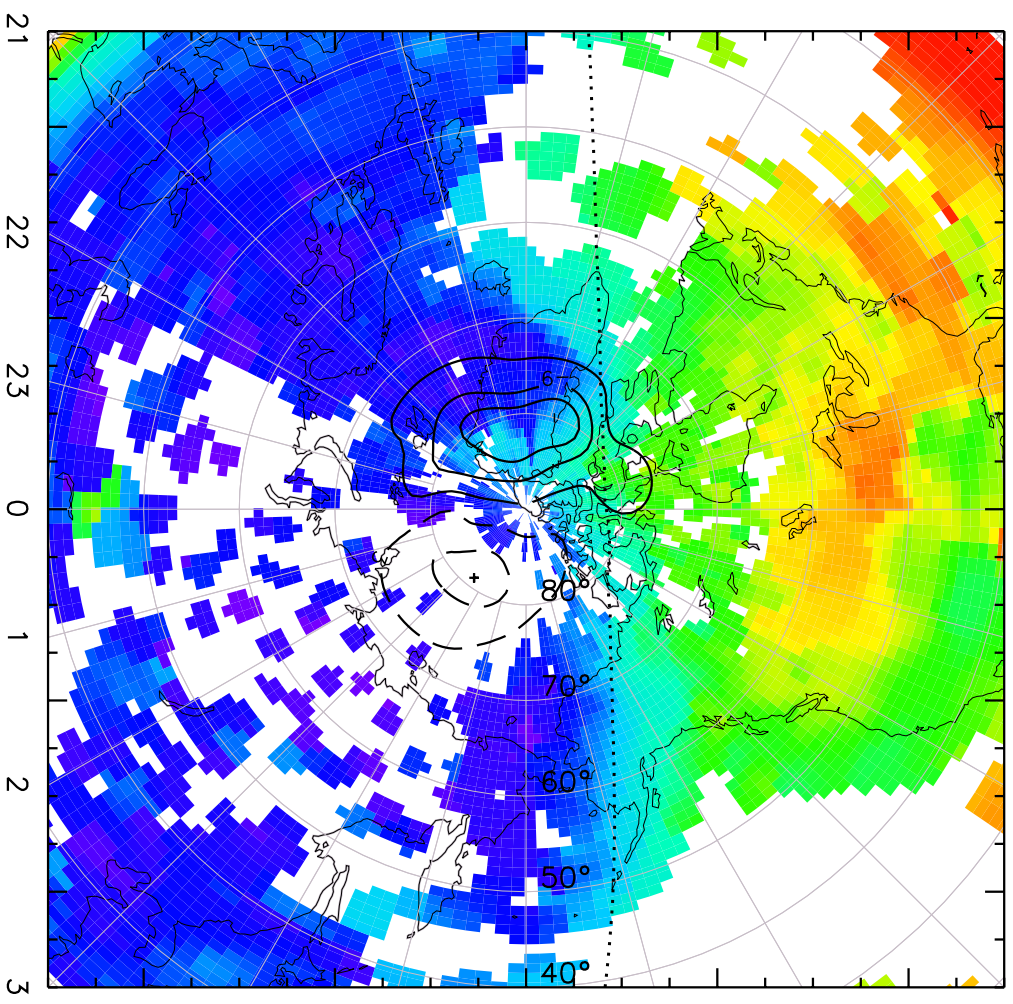

TOTAL ELECTRON CONTENT 09/Nov/2012 18:30:00.0
Median Filtered, Threshold = 0.10 to 09/Nov/2012 18:35:00.0