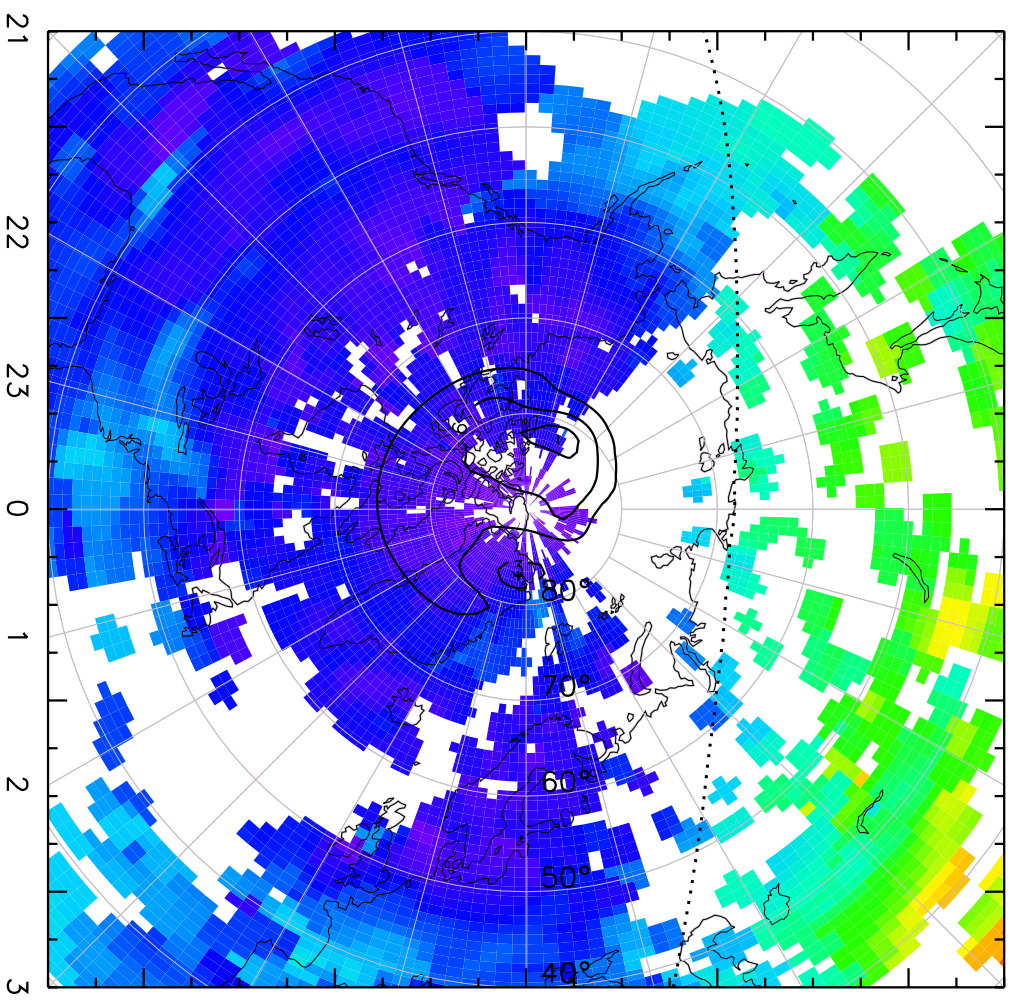

TOTAL ELECTRON CONTENT 10/Nov/2012 03:45:00.0
Median Filtered, Threshold = 0.10 10/Nov/2012 03:50:00.0