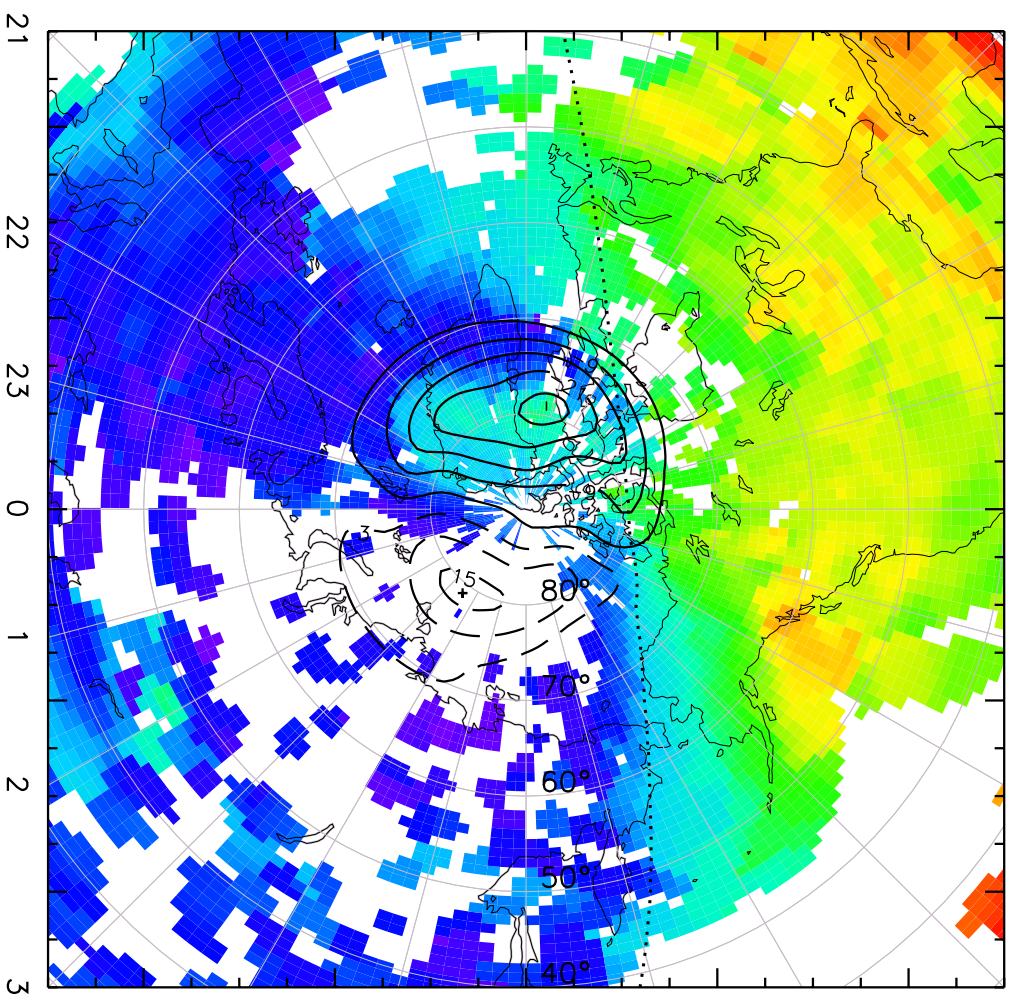

TOTAL ELECTRON CONTENT 09/Nov/2012 20:20:00.0
Median Filtered, Threshold = 0.10 09/Nov/2012 20:25:00.0