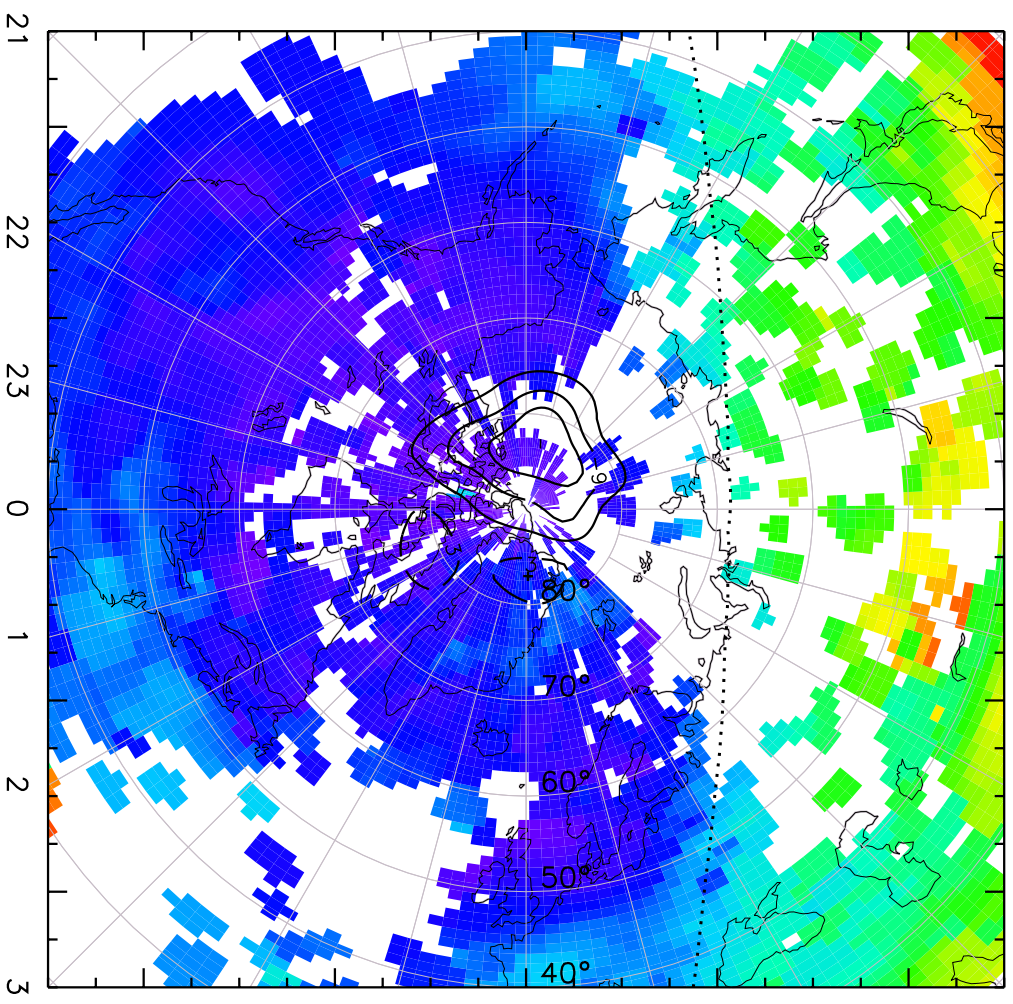

TOTAL ELECTRON CONTENT 10/Nov/2012 05:10:00.0
Median Filtered, Threshold = 0.10 10/Nov/2012 05:15:00.0