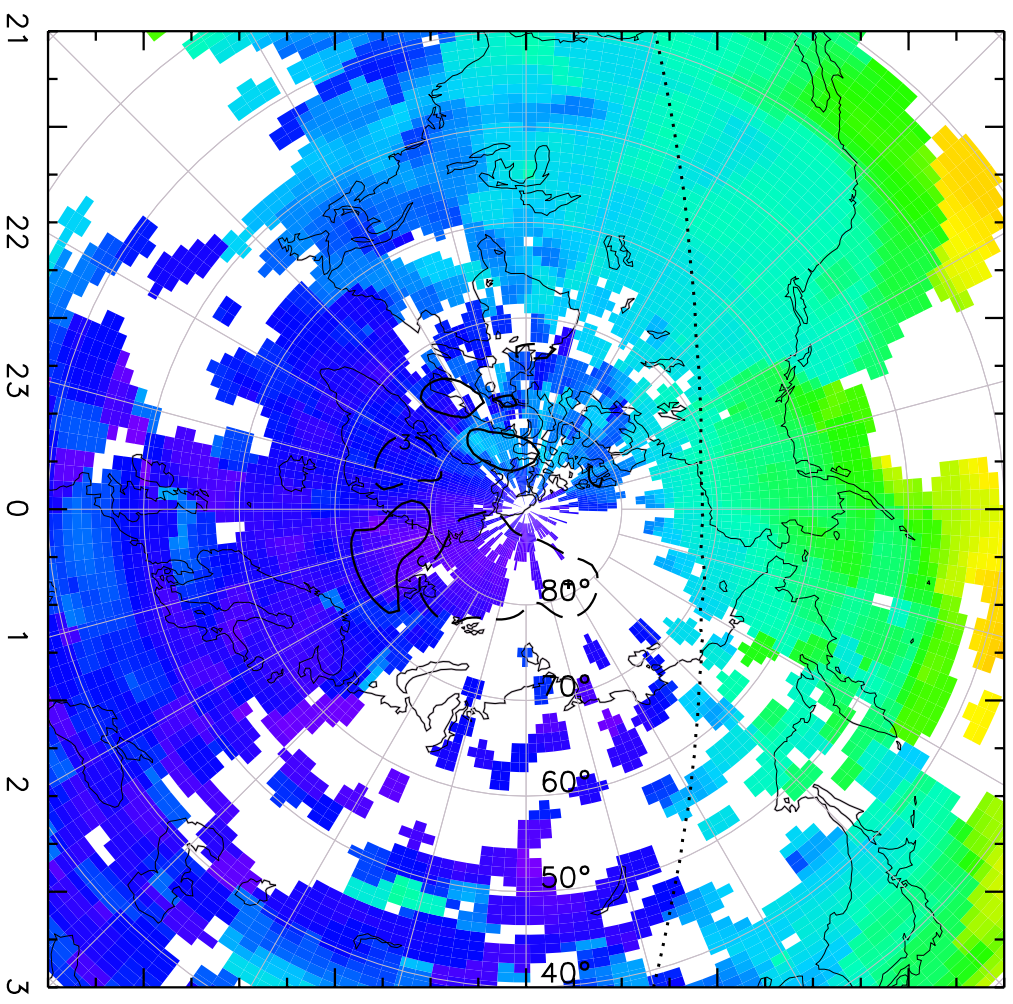

TOTAL ELECTRON CONTENT 09/Nov/2012 23:30:00.0
Median Filtered, Threshold = 0.10 to 09/Nov/2012 23:35:00.0