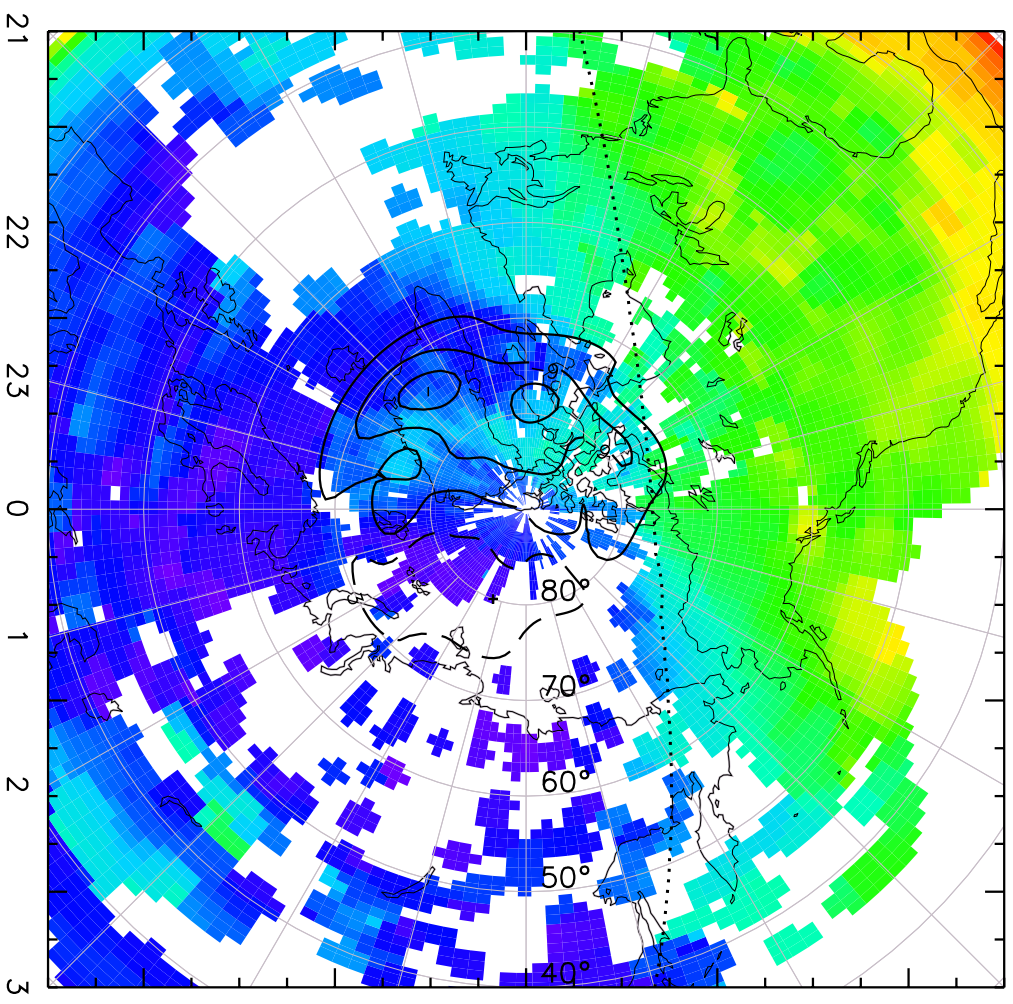

TOTAL ELECTRON CONTENT 09/Nov/2012 21:30:00.0
Median Filtered, Threshold = 0.10 09/Nov/2012 21:35:00.0