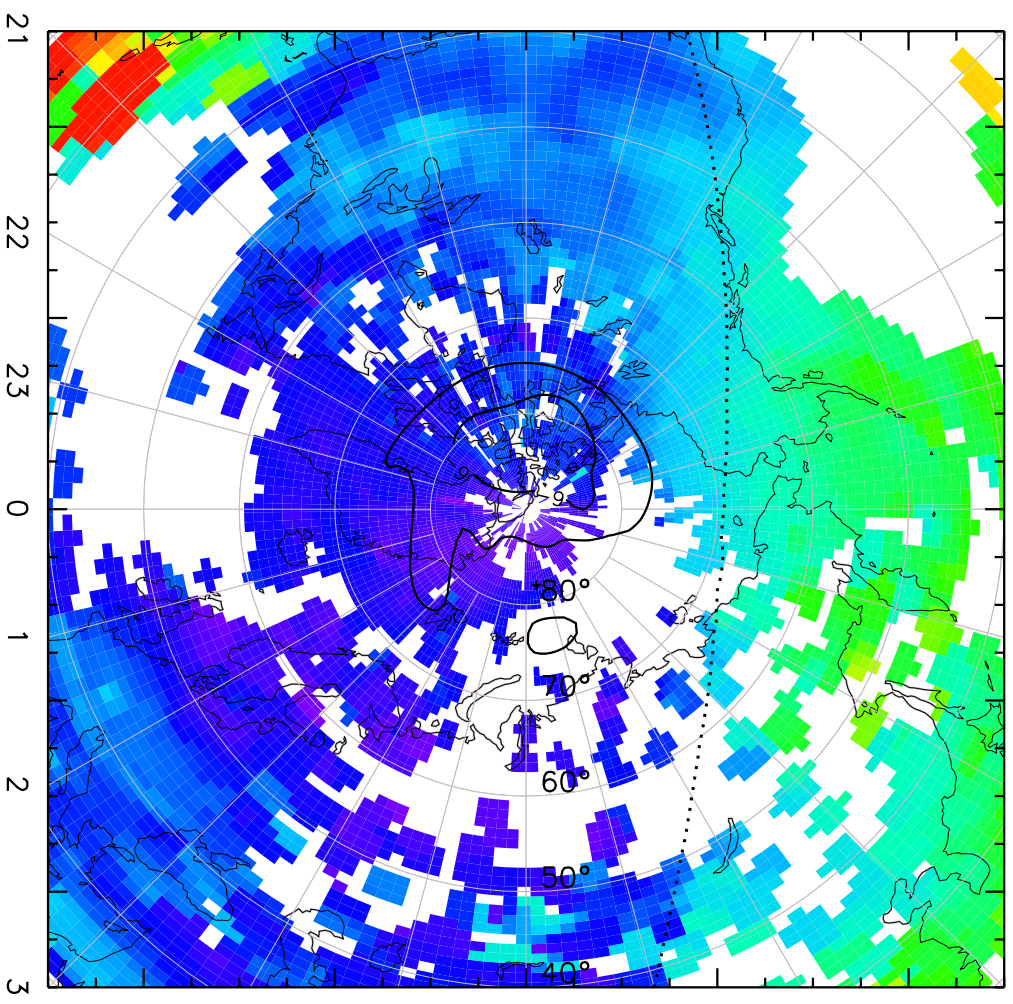

TOTAL ELECTRON CONTENT 10/Nov/2012 00:40:00.0
Median Filtered, Threshold = 0.10 10/Nov/2012 00:45:00.0