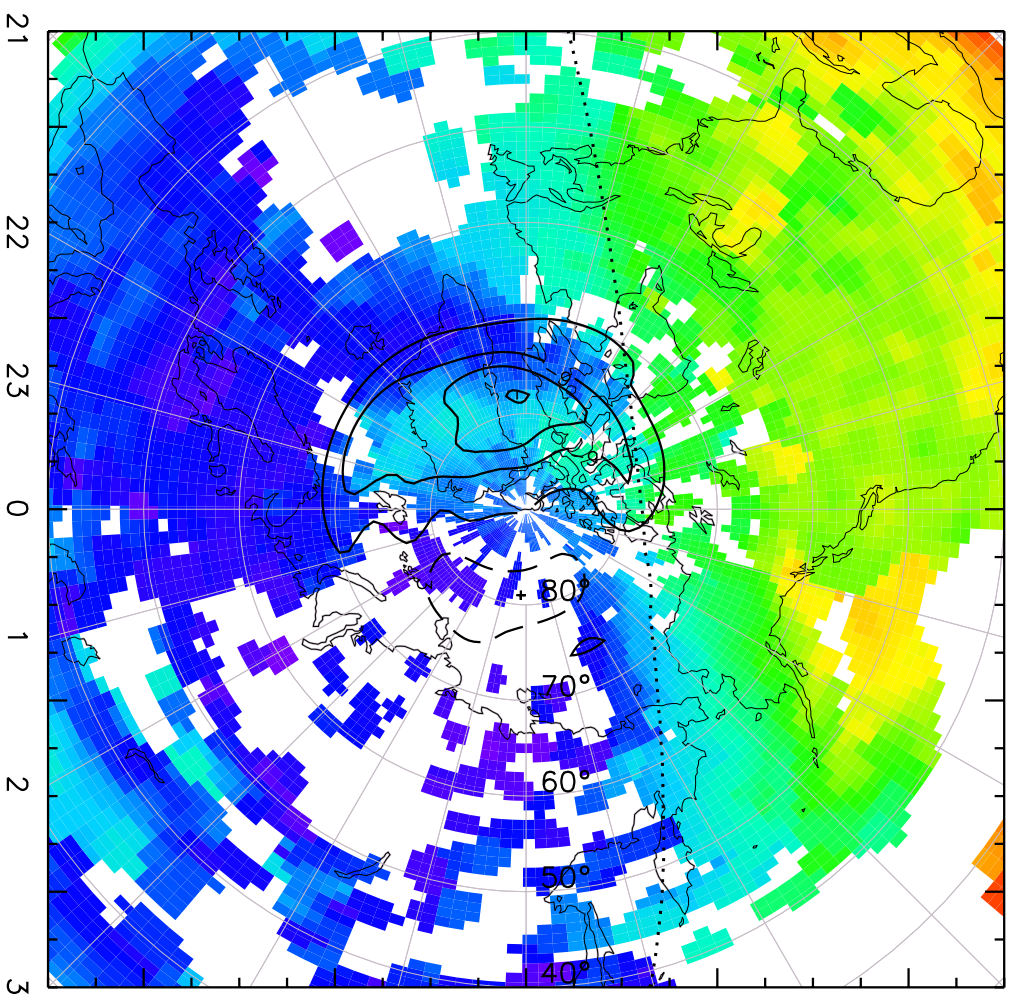

TOTAL ELECTRON CONTENT 09/Nov/2012 21:00:00.0
Median Filtered, Threshold = 0.10 to 09/Nov/2012 21:05:00.0