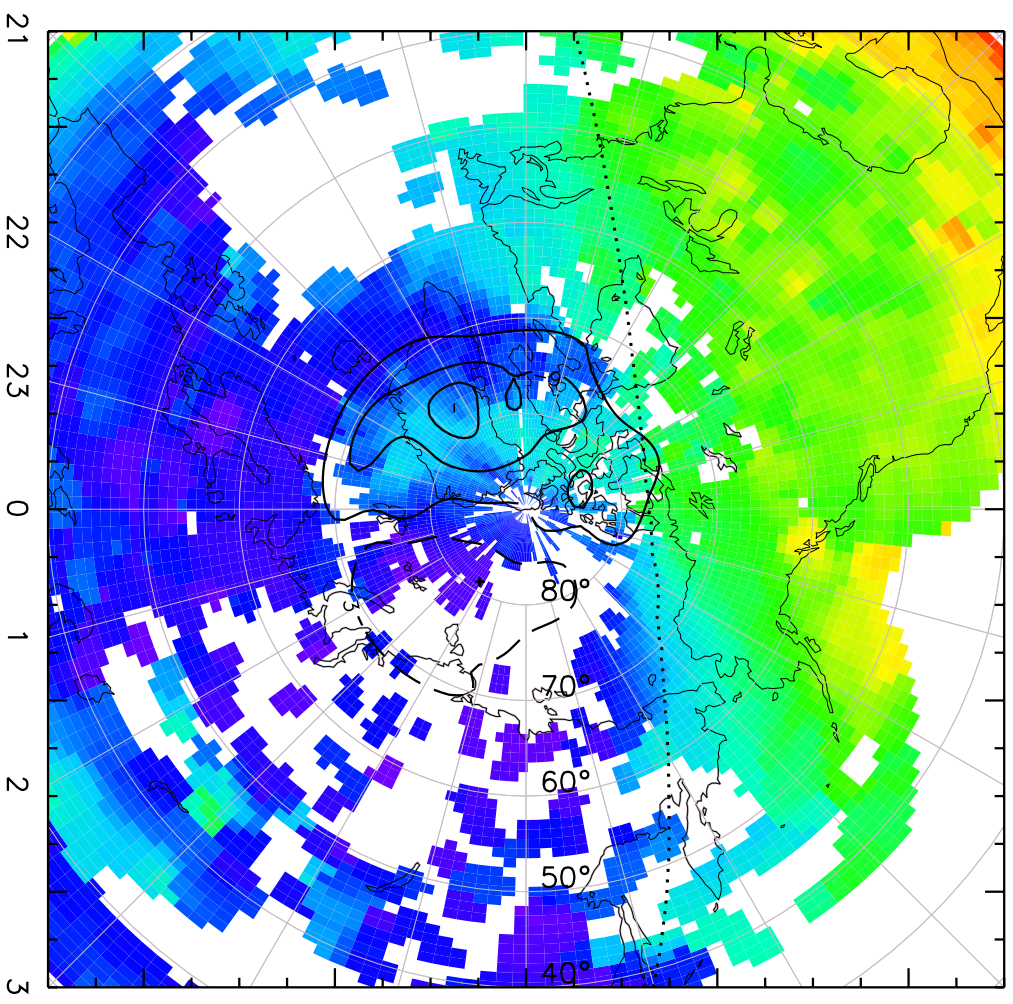

TOTAL ELECTRON CONTENT 09/Nov/2012 21:20:00.0
Median Filtered, Threshold = 0.10 to 09/Nov/2012 21:25:00.0