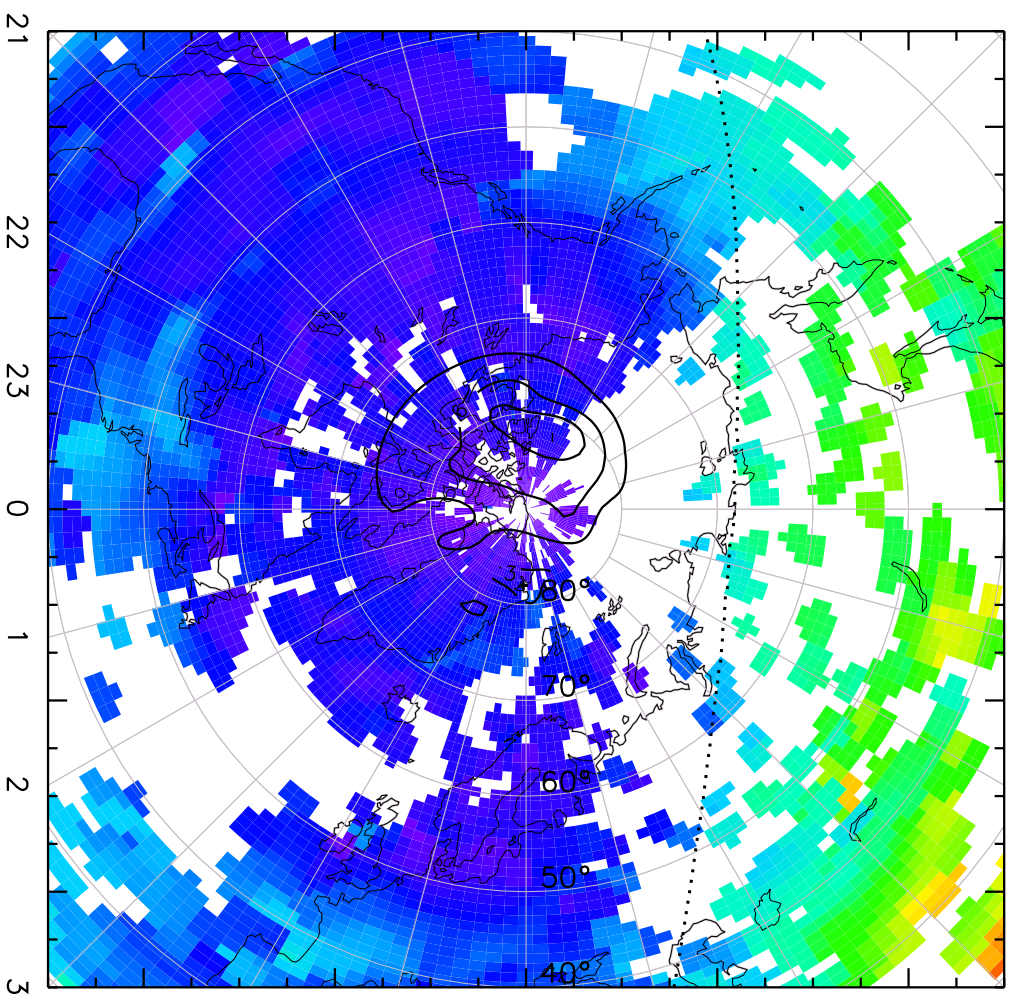

TOTAL ELECTRON CONTENT 10/Nov/2012 03:40:00.0
Median Filtered, Threshold = 0.10 10/Nov/2012 03:45:00.0