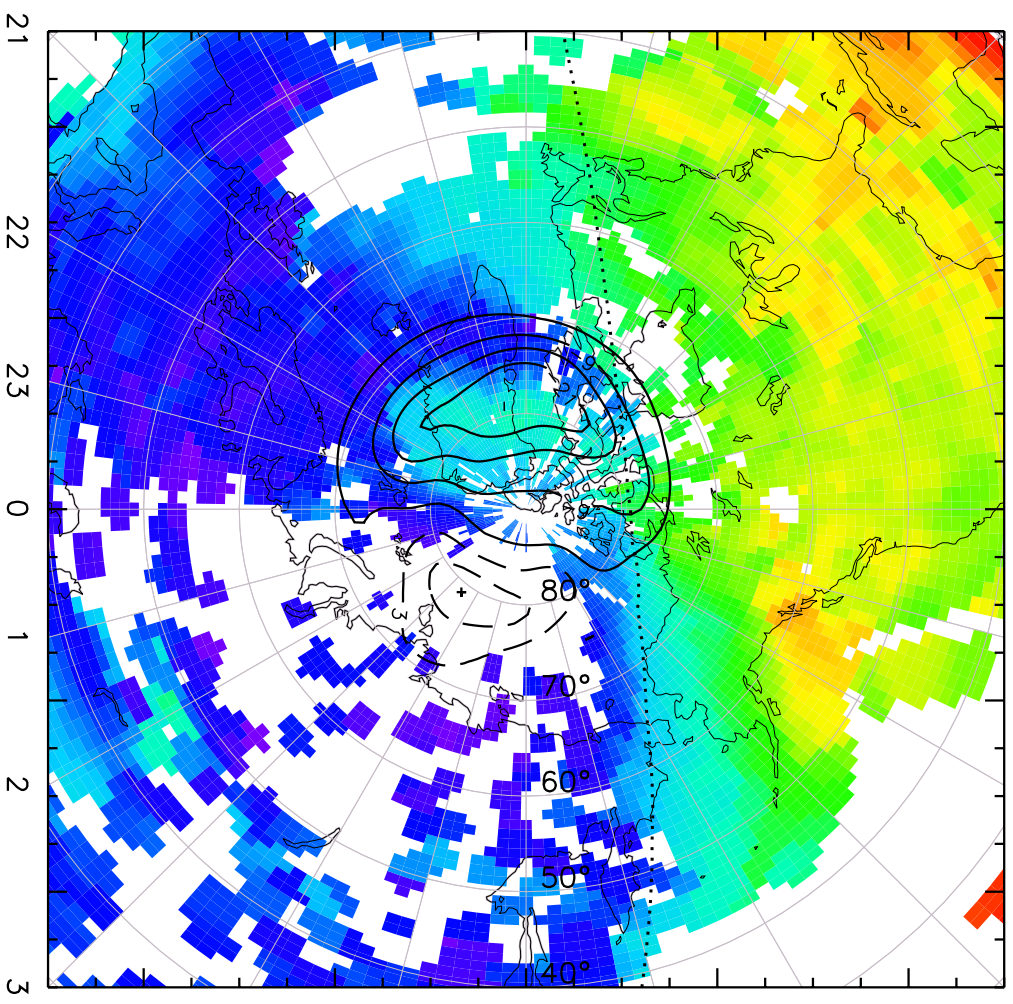

TOTAL ELECTRON CONTENT 09/Nov/2012 20:25:00.0
Median Filtered, Threshold = 0.10 09/Nov/2012 20:30:00.0