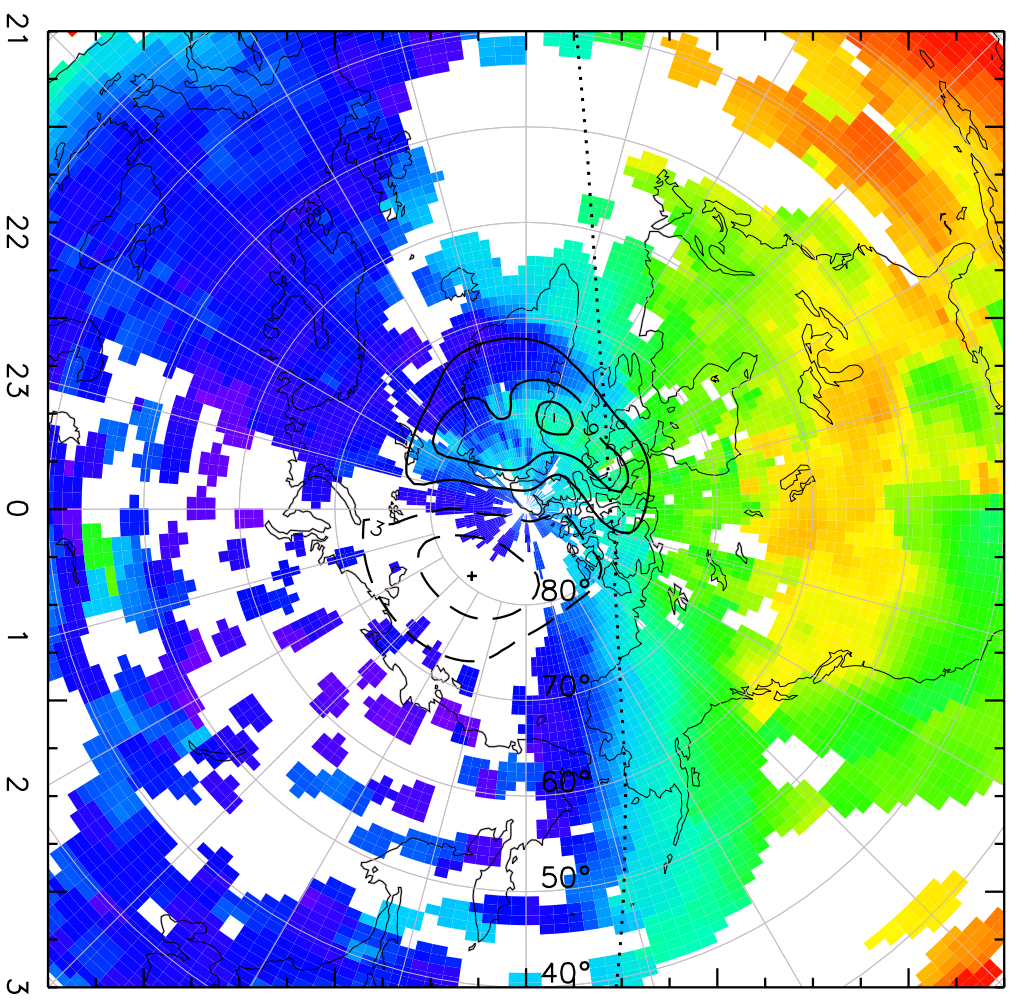

TOTAL ELECTRON CONTENT 09/Nov/2012 19:05:00.0
Median Filtered, Threshold = 0.10 09/Nov/2012 19:10:00.0