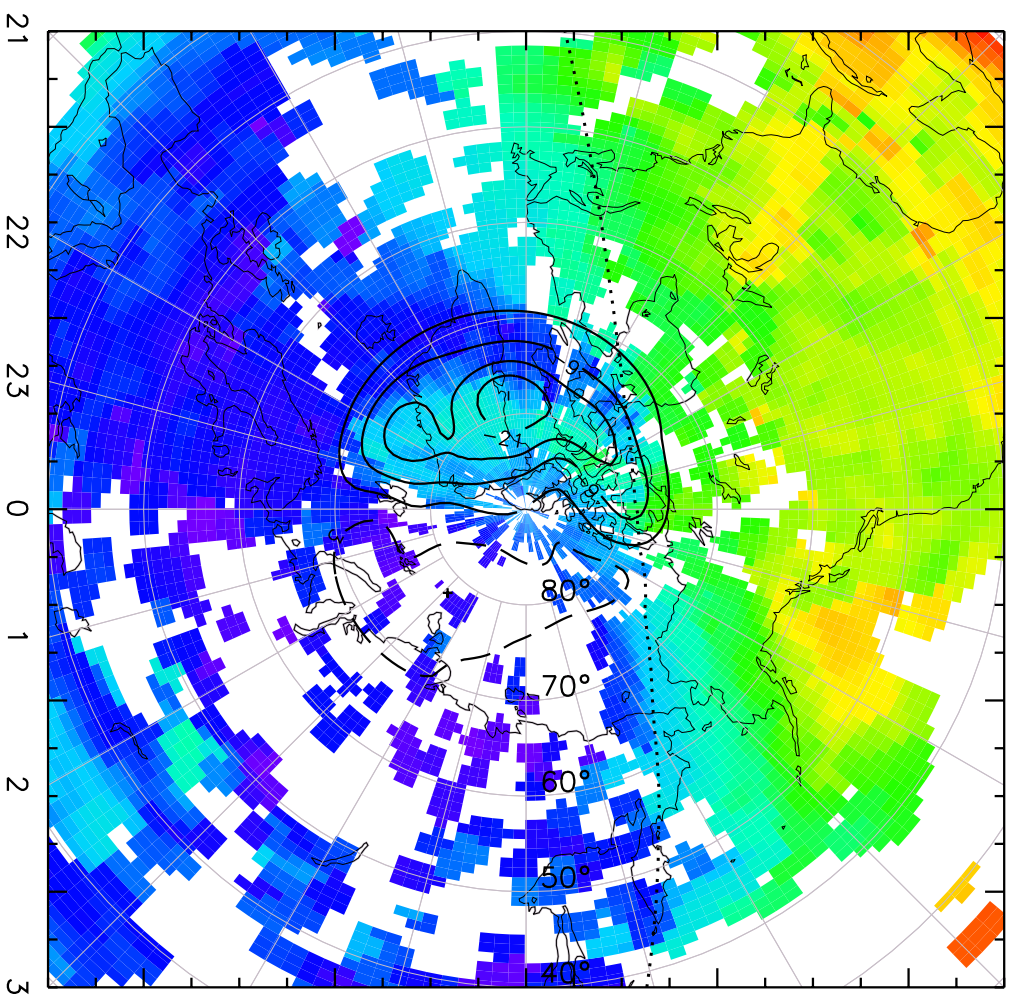

TOTAL ELECTRON CONTENT 09/Nov/2012 20:45:00.0
Median Filtered, Threshold = 0.10 09/Nov/2012 20:50:00.0