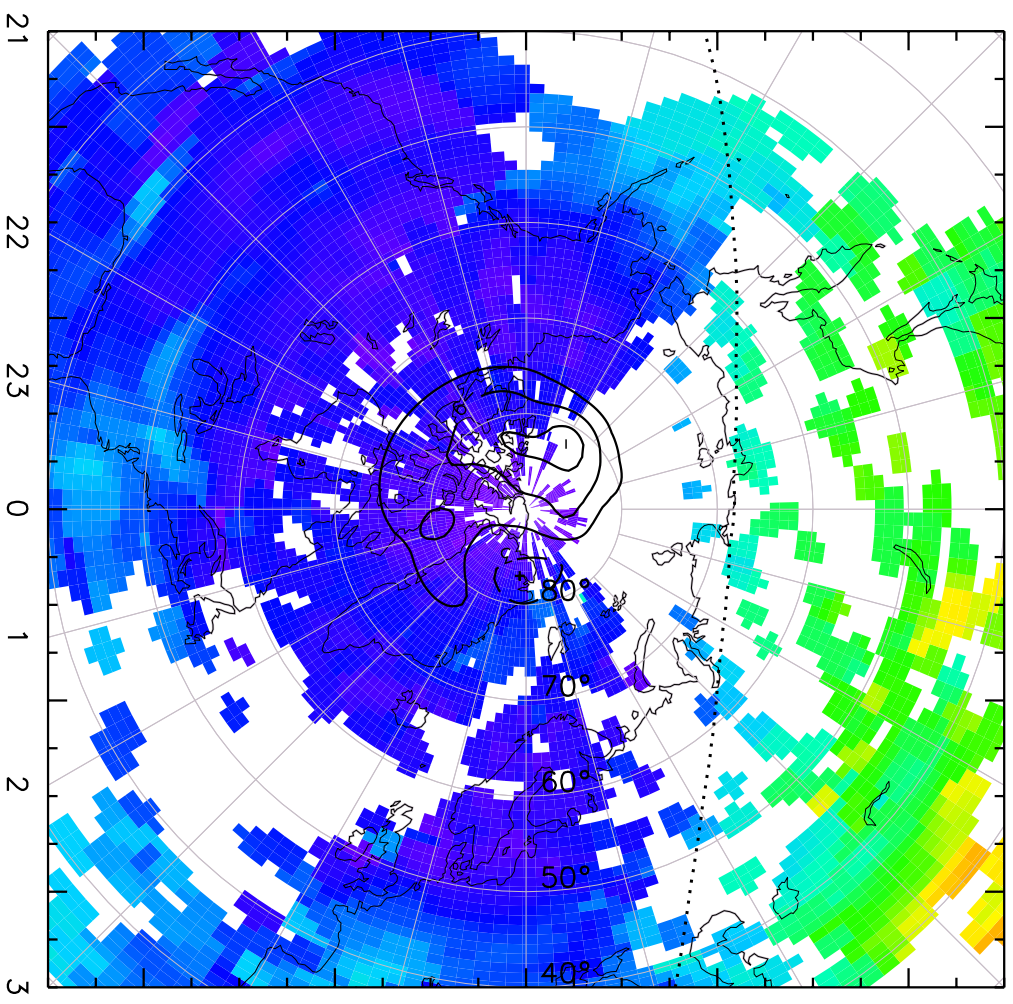

TOTAL ELECTRON CONTENT 10/Nov/2012 03:50:00.0
Median Filtered, Threshold = 0.10 10/Nov/2012 03:55:00.0