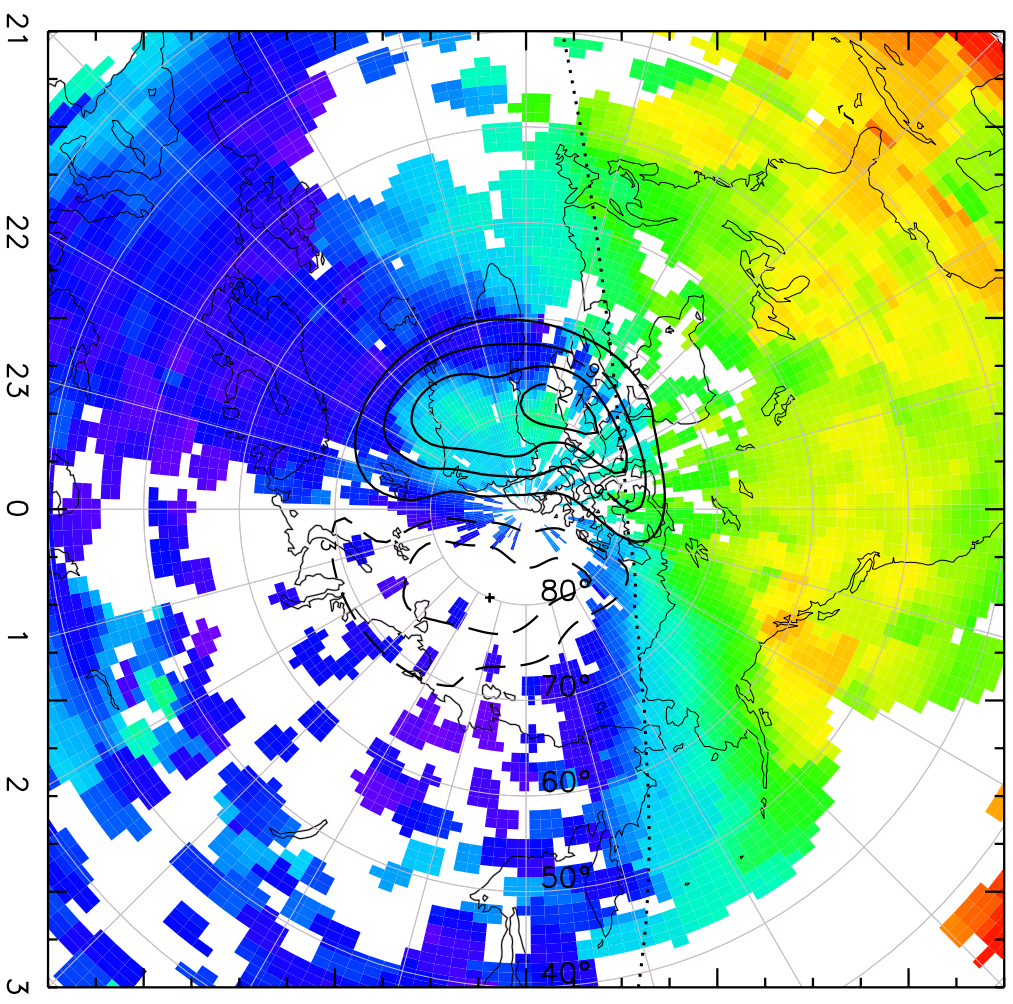

TOTAL ELECTRON CONTENT 09/Nov/2012 20:15:00.0
Median Filtered, Threshold = 0.10 to 09/Nov/2012 20:20:00.0