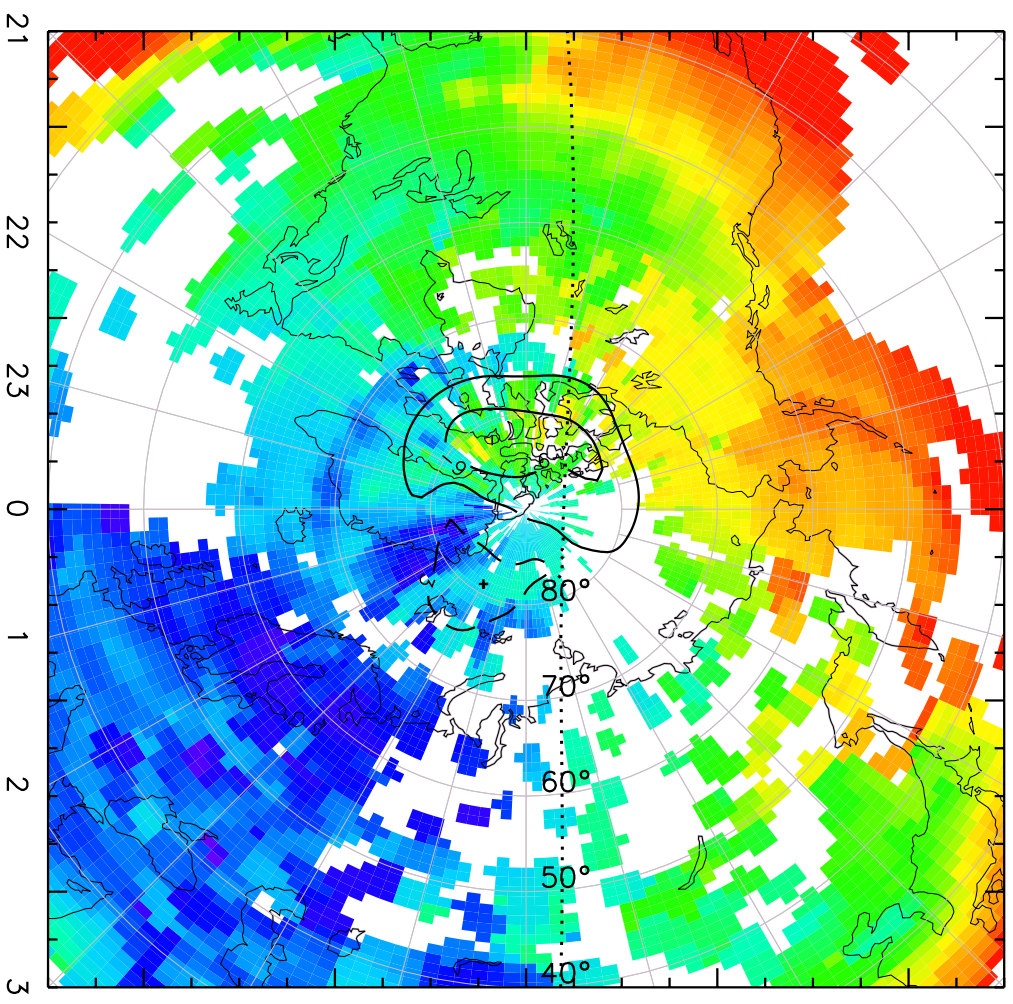

TOTAL ELECTRON CONTENT 29/Sep/2012 00:15:00.0
Median Filtered, Threshold = 0.10
to 29/Sep/2012 00:20:00.0