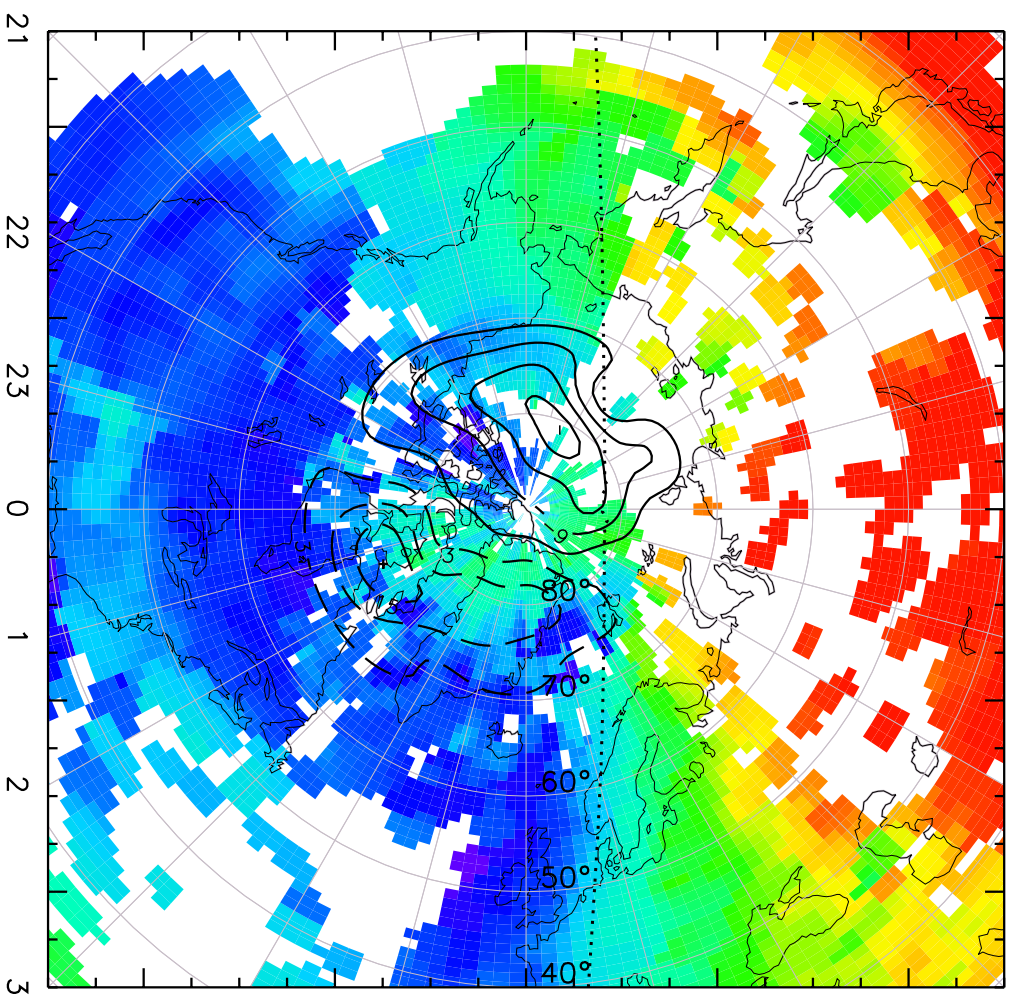

TOTAL ELECTRON CONTENT 29/Sep/2012 05:35:00.0
Median Filtered, Threshold = 0.10

to
29/Sep/2012 05:40:00.0