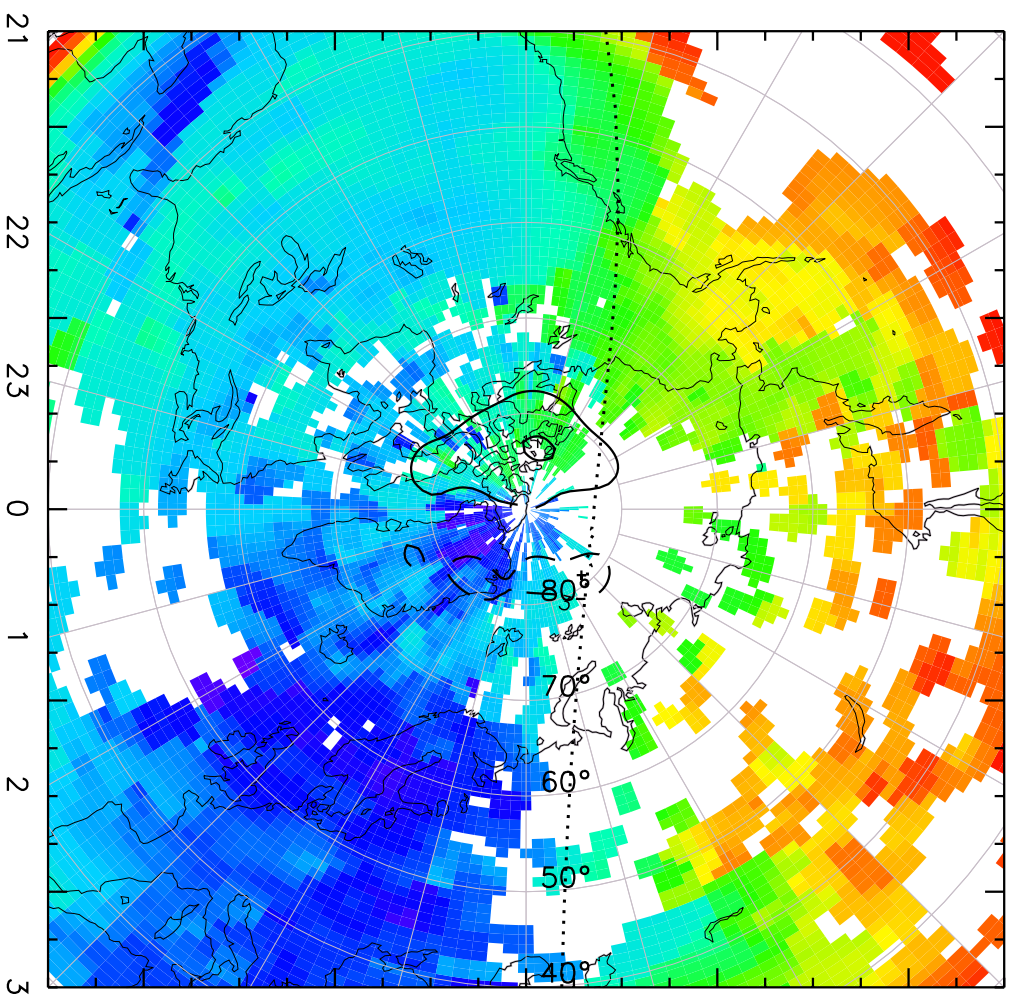

TOTAL ELECTRON CONTENT 29/Sep/2012 02:20:00.0

Median Filtered, Threshold = 0.10

to
29/Sep/2012 02:25:00.0