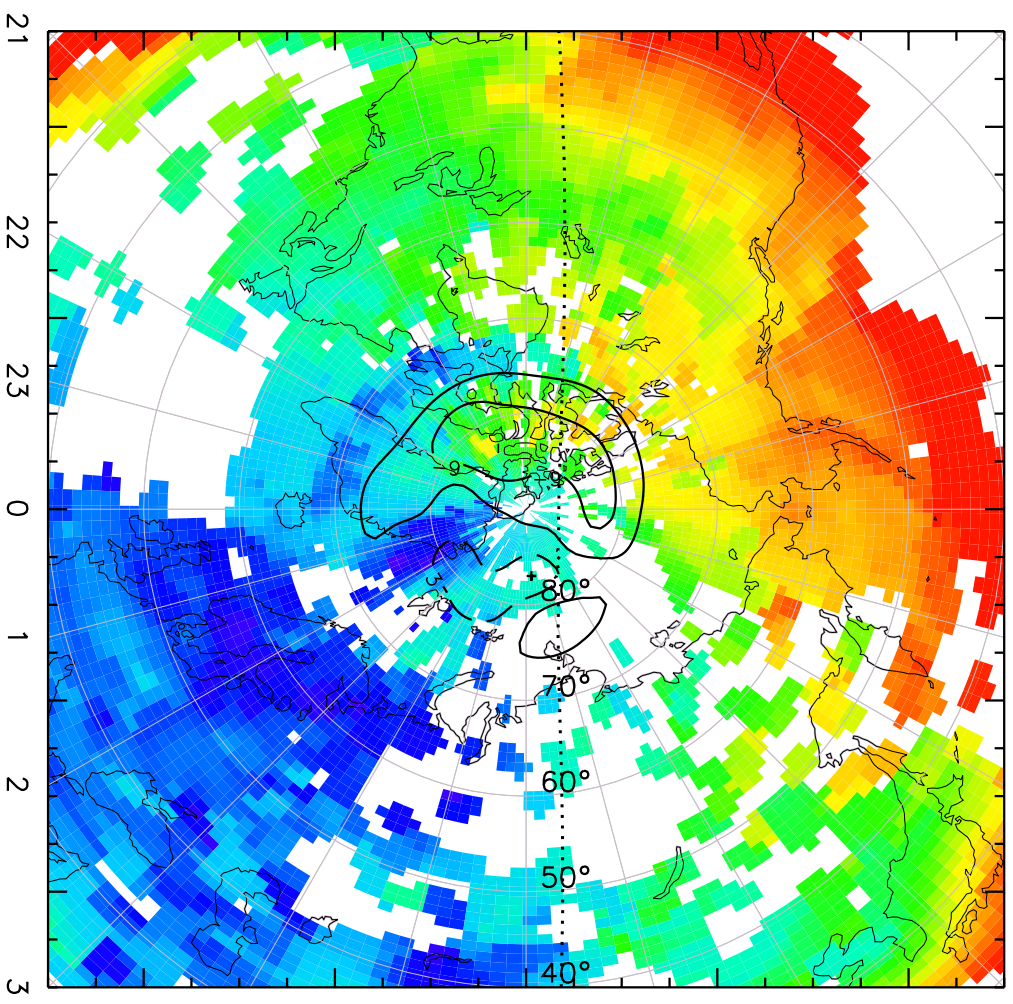

TOTAL ELECTRON CONTENT 29/Sep/2012 00:00:00.0
Median Filtered, Threshold = 0.10 to
29/Sep/2012 00:05:00.0