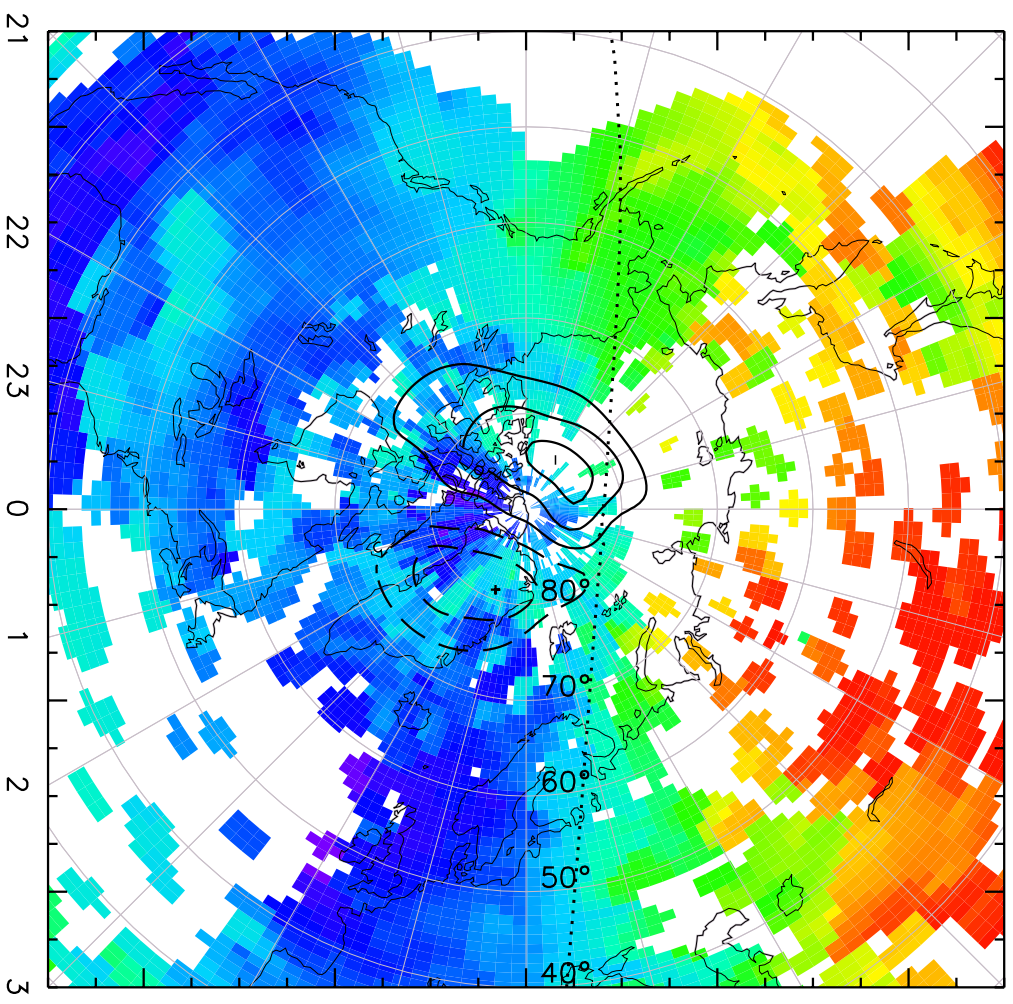

TOTAL ELECTRON CONTENT 29/Sep/2012 04:00:00.0
Median Filtered, Threshold = 0.10 to 29/Sep/2012 04:05:00.0