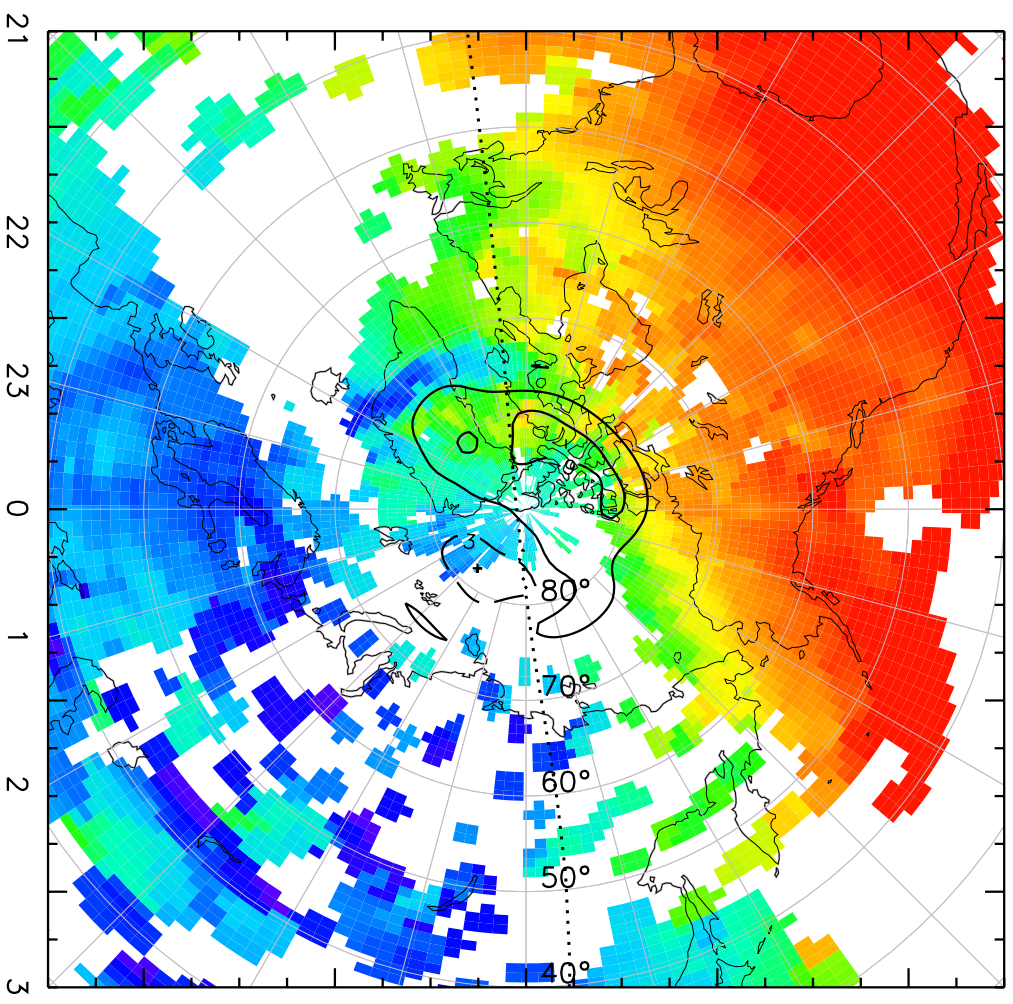

TOTAL ELECTRON CONTENT 28/Sep/2012 21:50:00.0
Median Filtered, Threshold = 0.10 to 28/Sep/2012 21:55:00.0