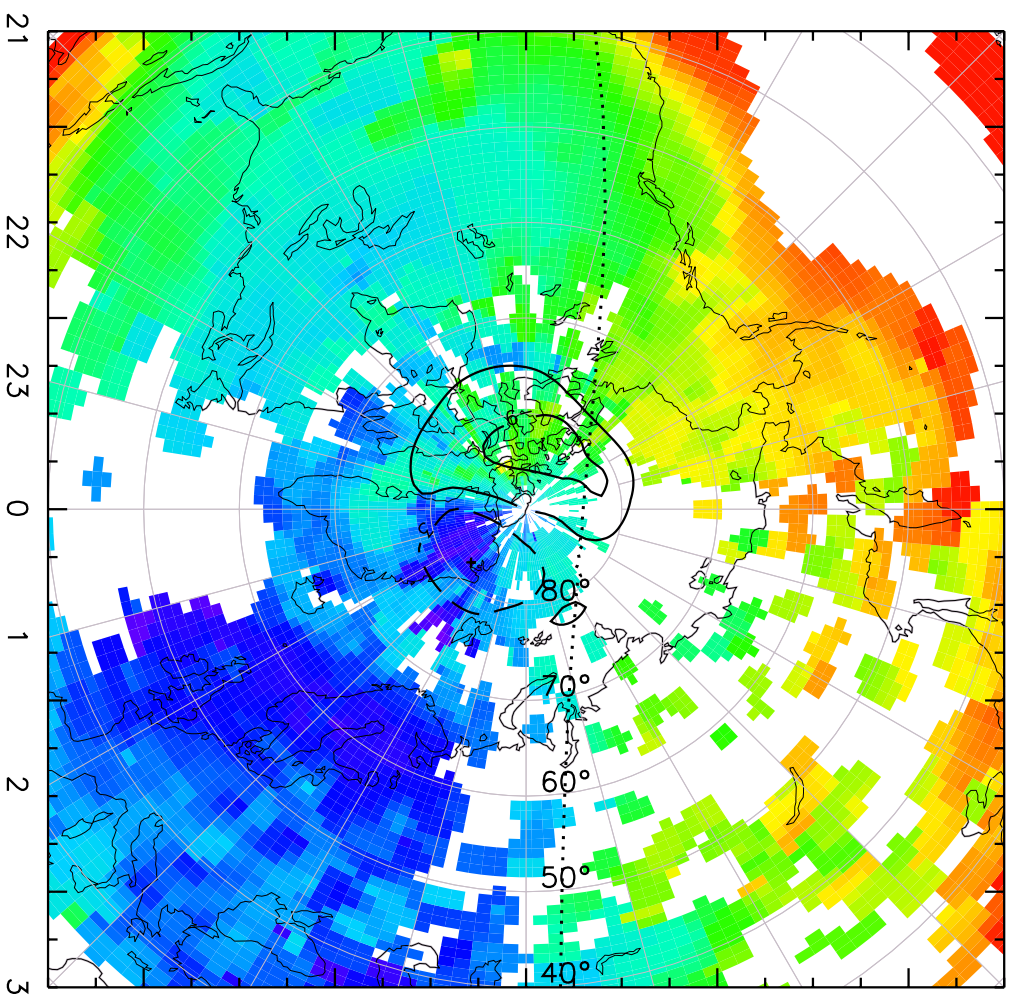

TOTAL ELECTRON CONTENT 29/Sep/2012 01:25:00.0
Median Filtered, Threshold = 0.10 to
29/Sep/2012 01:30:00.0