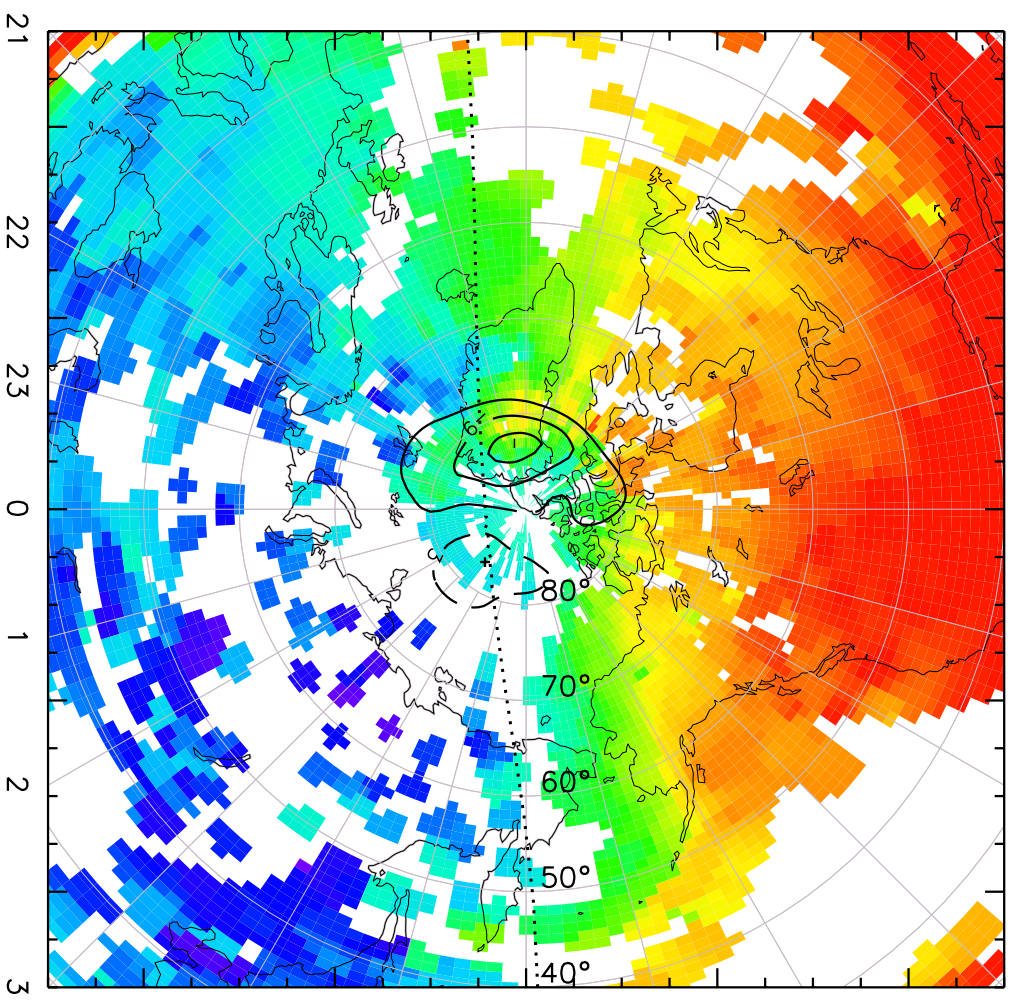

TOTAL ELECTRON CONTENT 28/Sep/2012 19:05:00.0
Median Filtered, Threshold = 0.10 to 28/Sep/2012 19:10:00.0