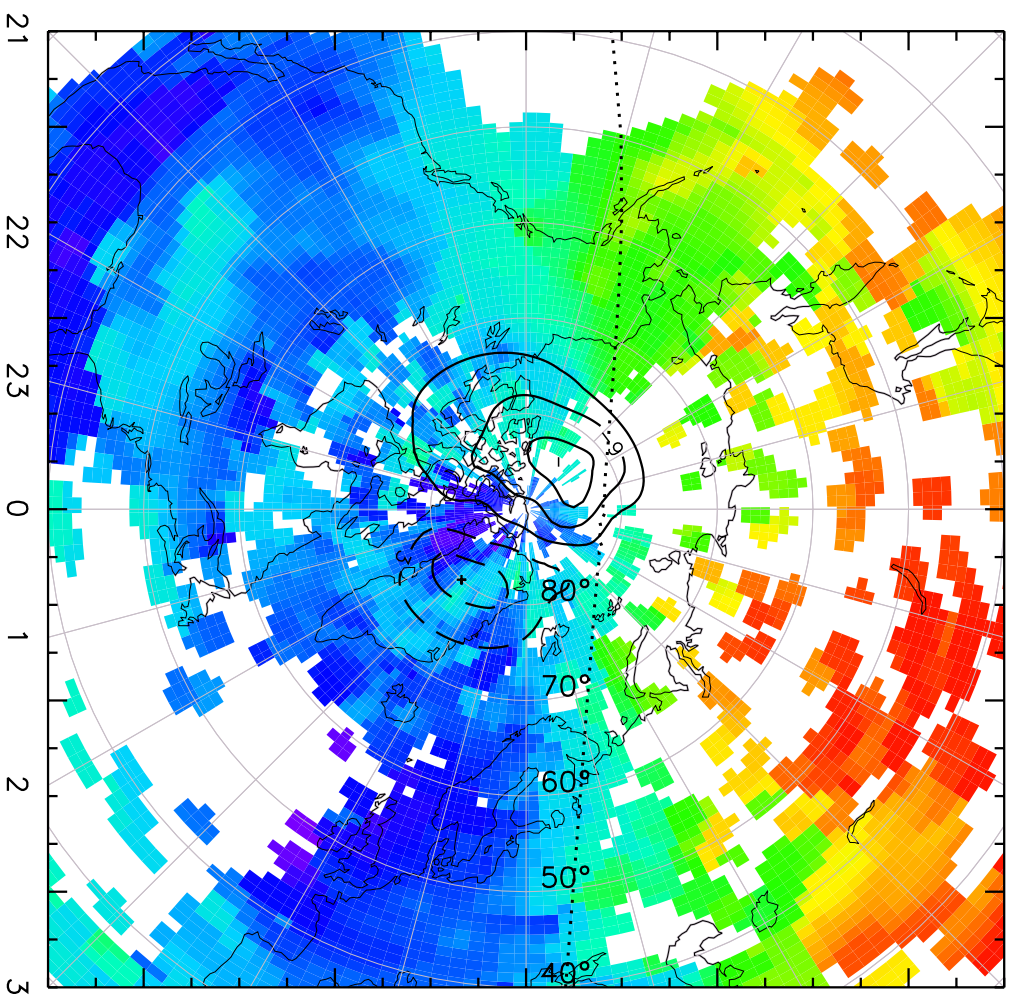

TOTAL ELECTRON CONTENT 29/Sep/2012 03:45:00.0
Median Filtered, Threshold = 0.10 to 29/Sep/2012 03:50:00.0