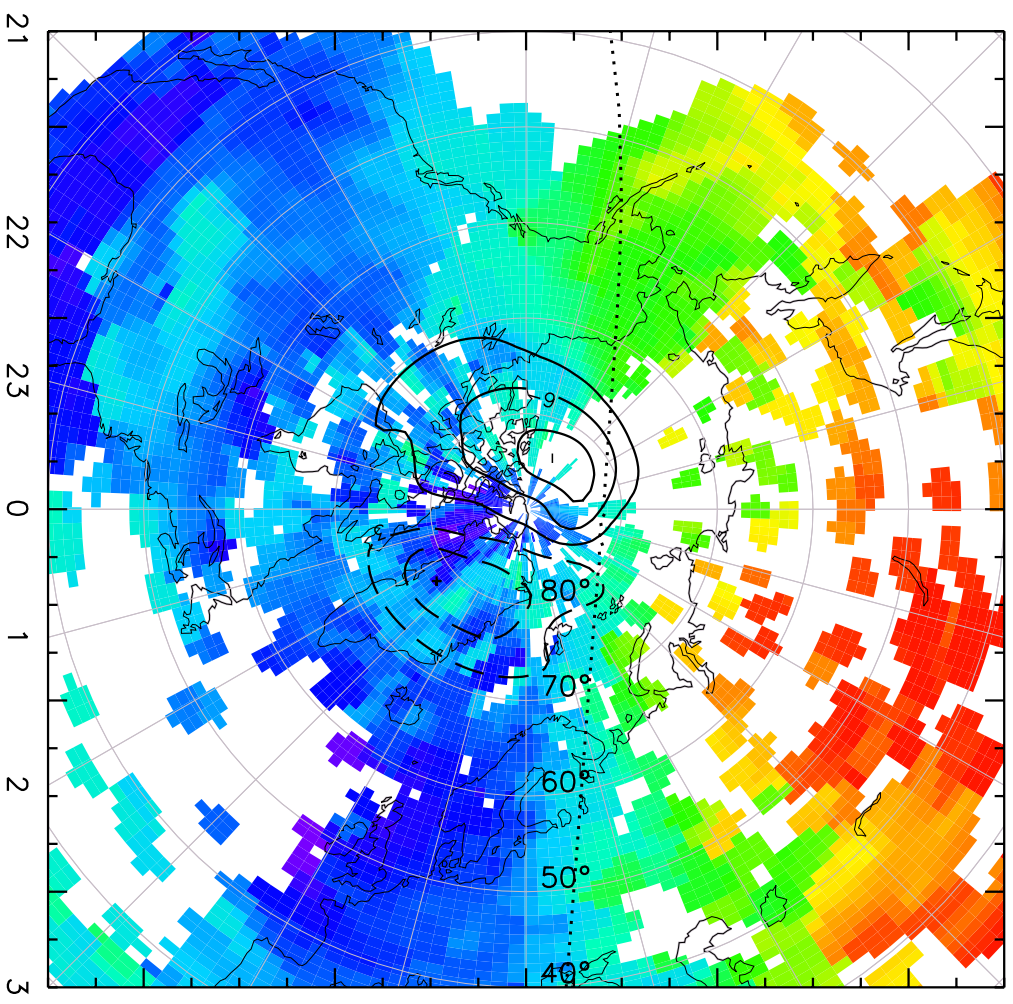

TOTAL ELECTRON CONTENT 29/Sep/2012 03:50:00.0
Median Filtered, Threshold = 0.10 to 29/Sep/2012 03:55:00.0