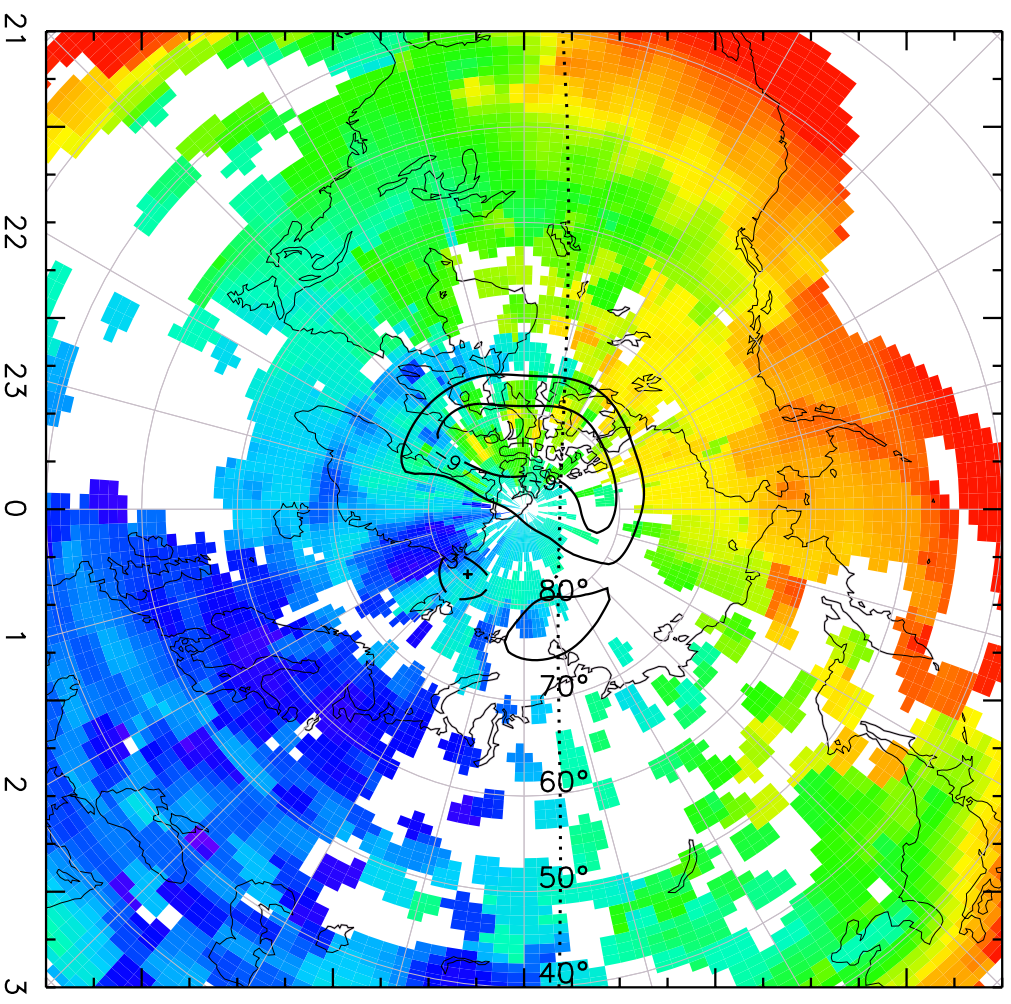

TOTAL ELECTRON CONTENT 29/Sep/2012 00:10:00.0
Median Filtered, Threshold = 0.10 to 29/Sep/2012 00:15:00.0