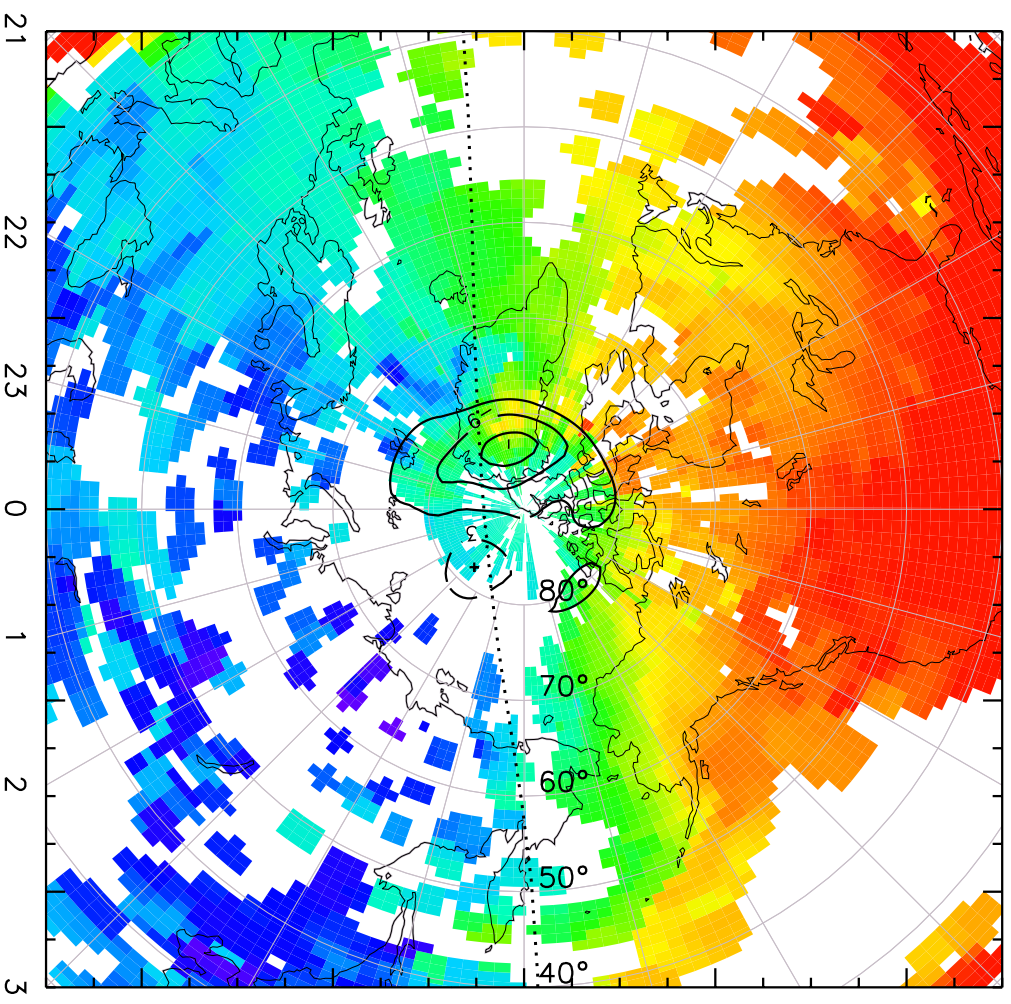

TOTAL ELECTRON CONTENT 28/Sep/2012 19:10:00.0
Median Filtered, Threshold = 0.10 to 28/Sep/2012 19:15:00.0