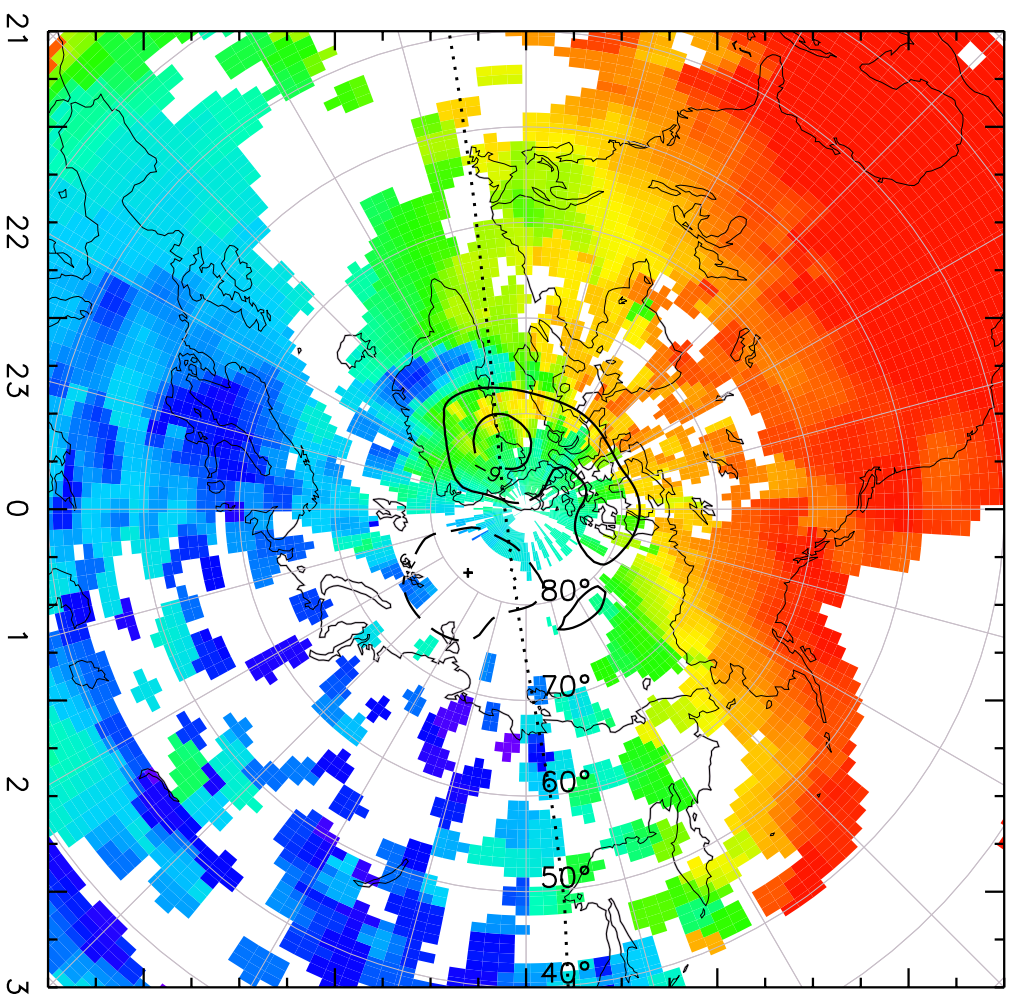

TOTAL ELECTRON CONTENT 28/Sep/2012 21:05:00.0
Median Filtered, Threshold = 0.10 to 28/Sep/2012 21:10:00.0