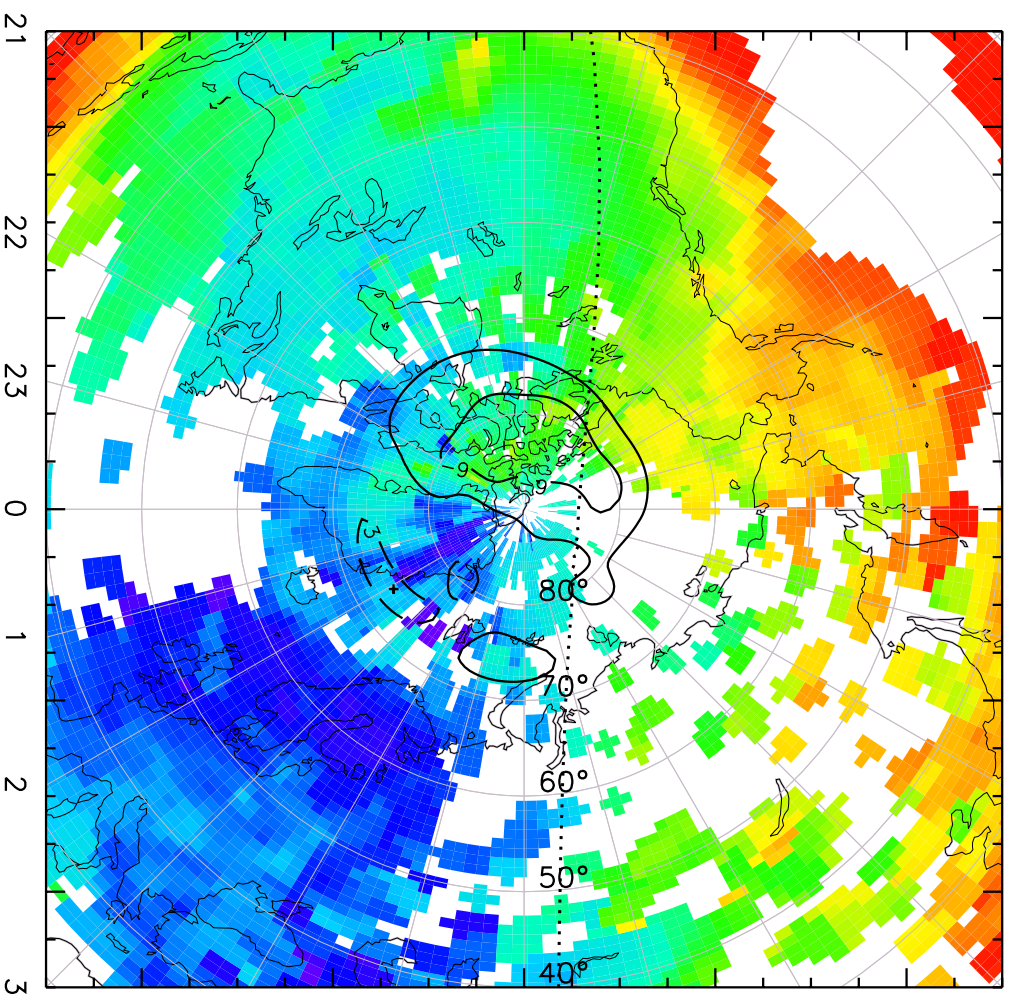

TOTAL ELECTRON CONTENT 29/Sep/2012 01:15:00.0
Median Filtered, Threshold = 0.10 to
29/Sep/2012 01:20:00.0