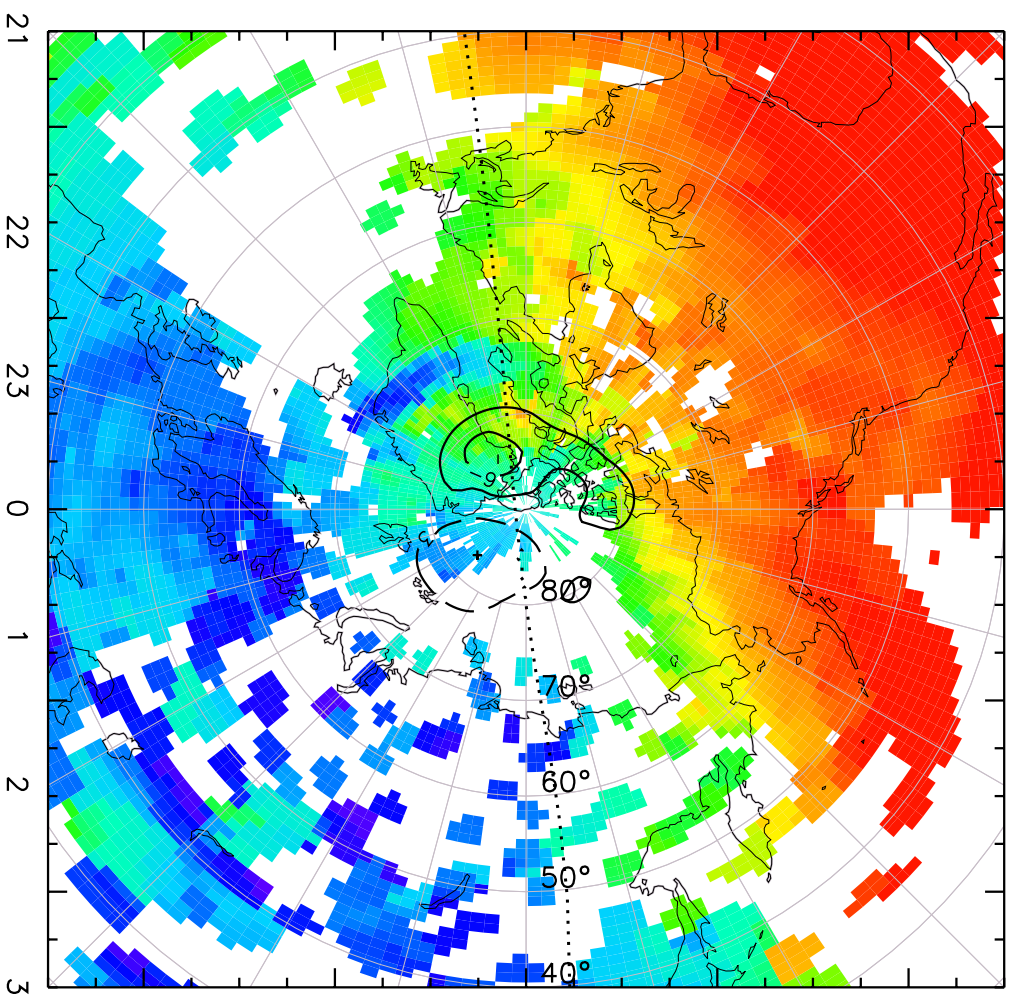

TOTAL ELECTRON CONTENT 28/Sep/2012 21:45:00.0
Median Filtered, Threshold = 0.10 to 28/Sep/2012 21:50:00.0