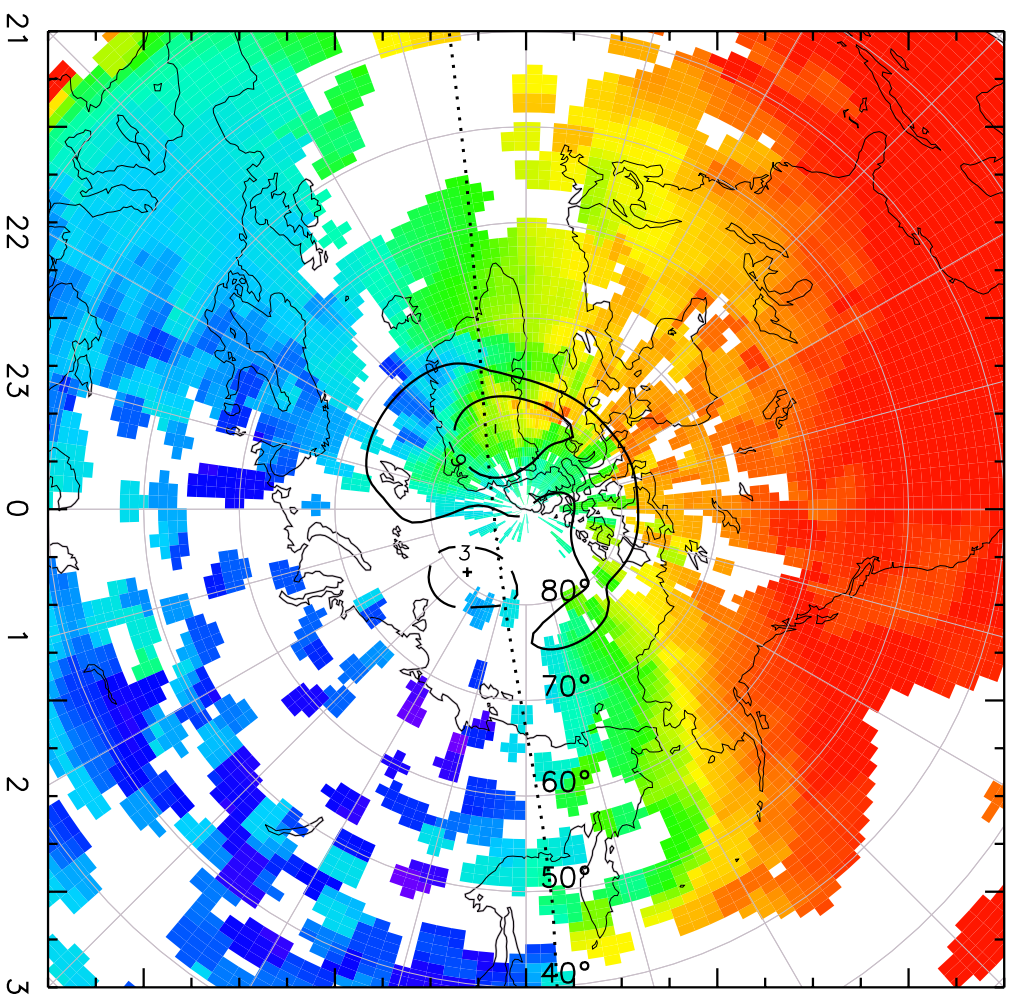

TOTAL ELECTRON CONTENT 28/Sep/2012 20:05:00.0
Median Filtered, Threshold = 0.10 to 28/Sep/2012 20:10:00.0