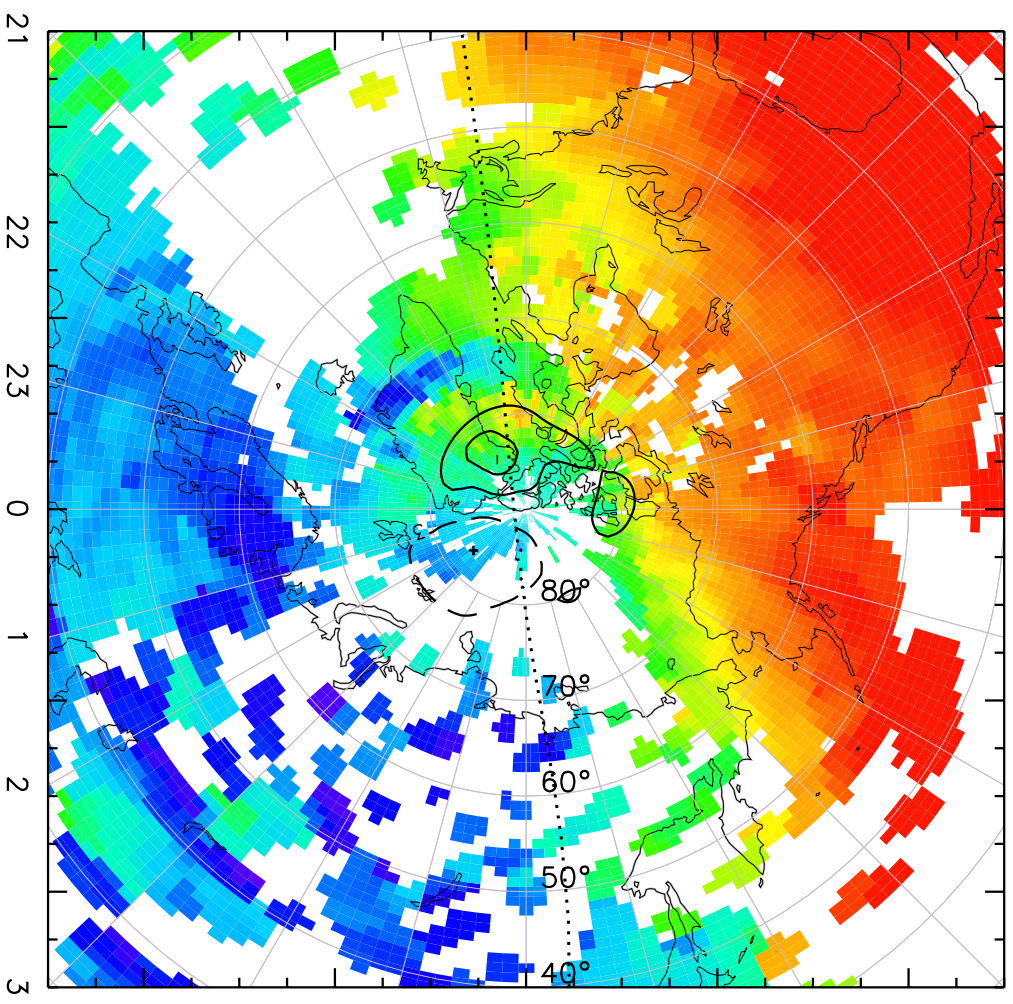

TOTAL ELECTRON CONTENT 28/Sep/2012 21:40:00.0
Median Filtered, Threshold = 0.10 to 28/Sep/2012 21:45:00.0