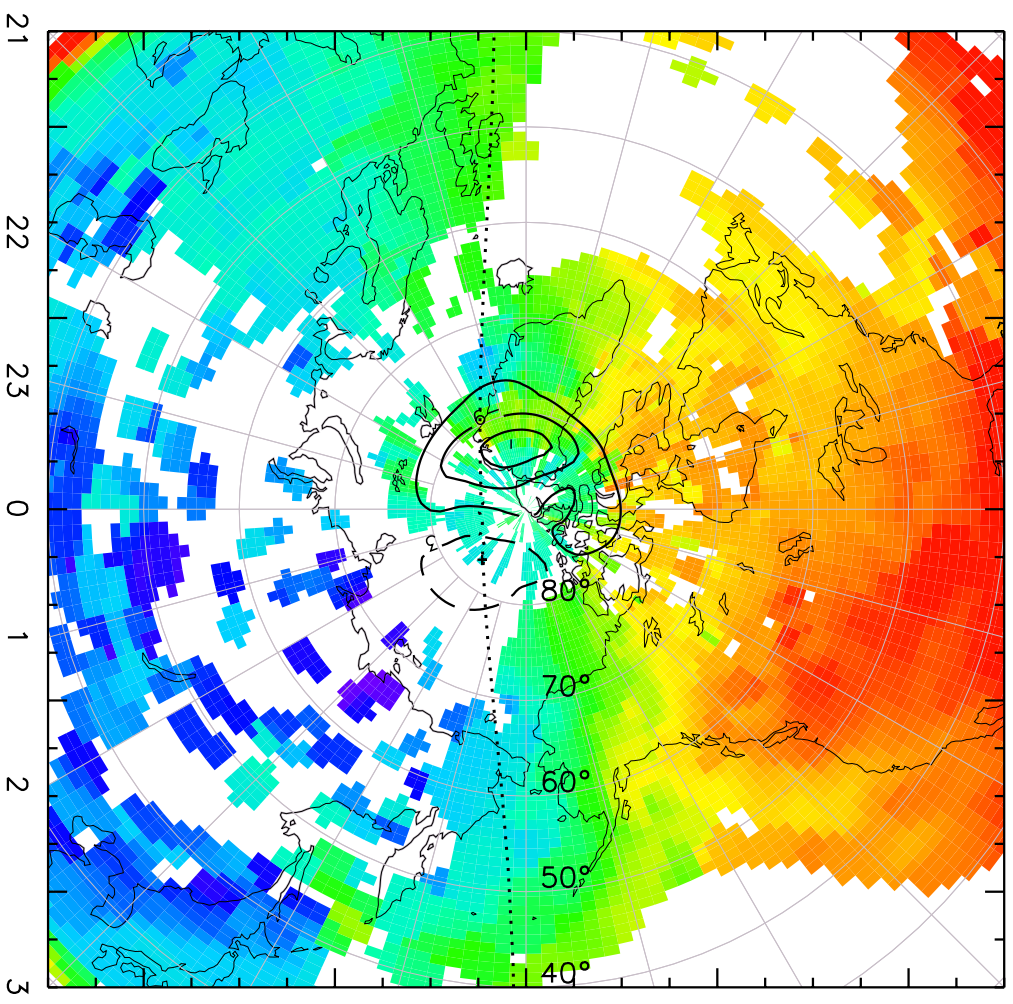

TOTAL ELECTRON CONTENT 28/Sep/2012 18:00:00.0
Median Filtered, Threshold = 0.10 to 28/Sep/2012 18:05:00.0

TOTAL ELECTRON CONTENT 28/Sep/2012 18:05:00.0
Median Filtered, Threshold = 0.10 to 28/Sep/2012 18:10:00.0