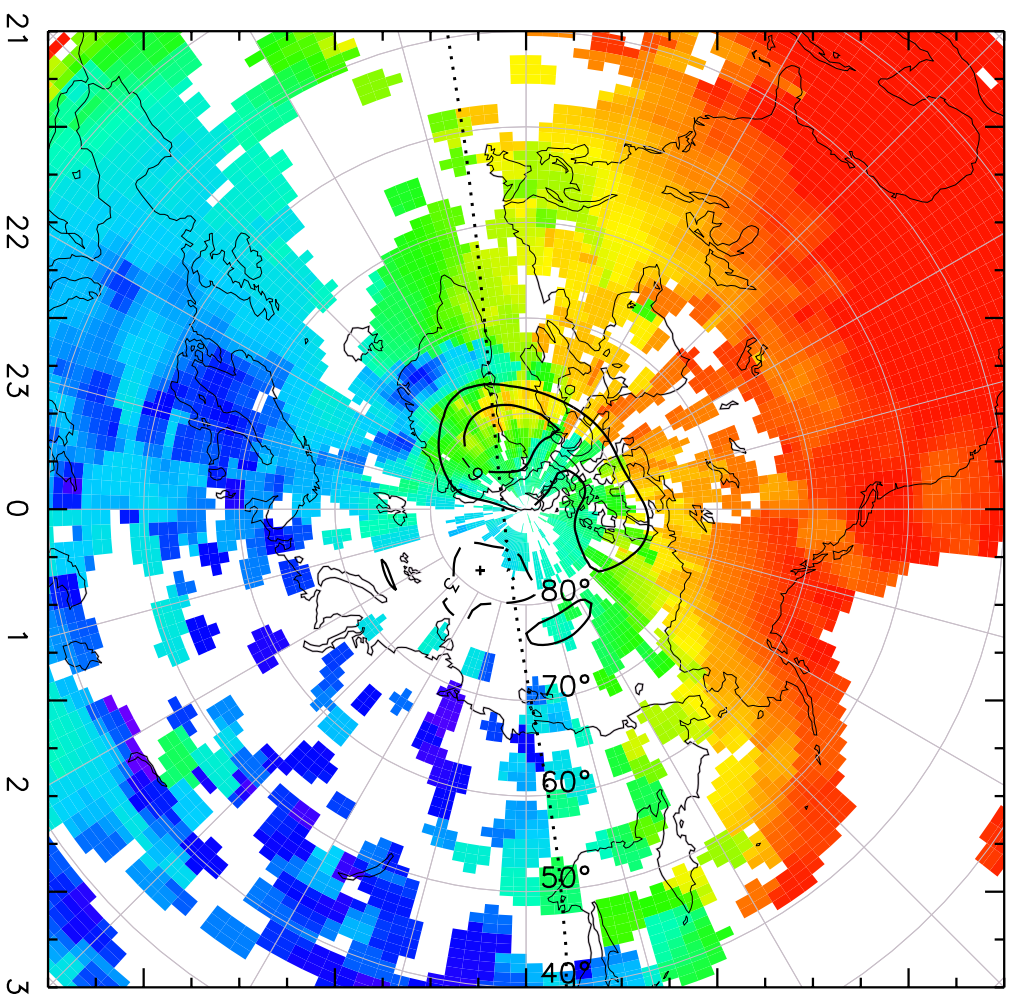

TOTAL ELECTRON CONTENT 28/Sep/2012 20:55:00.0
Median Filtered, Threshold = 0.10 to 28/Sep/2012 21:00:00.0