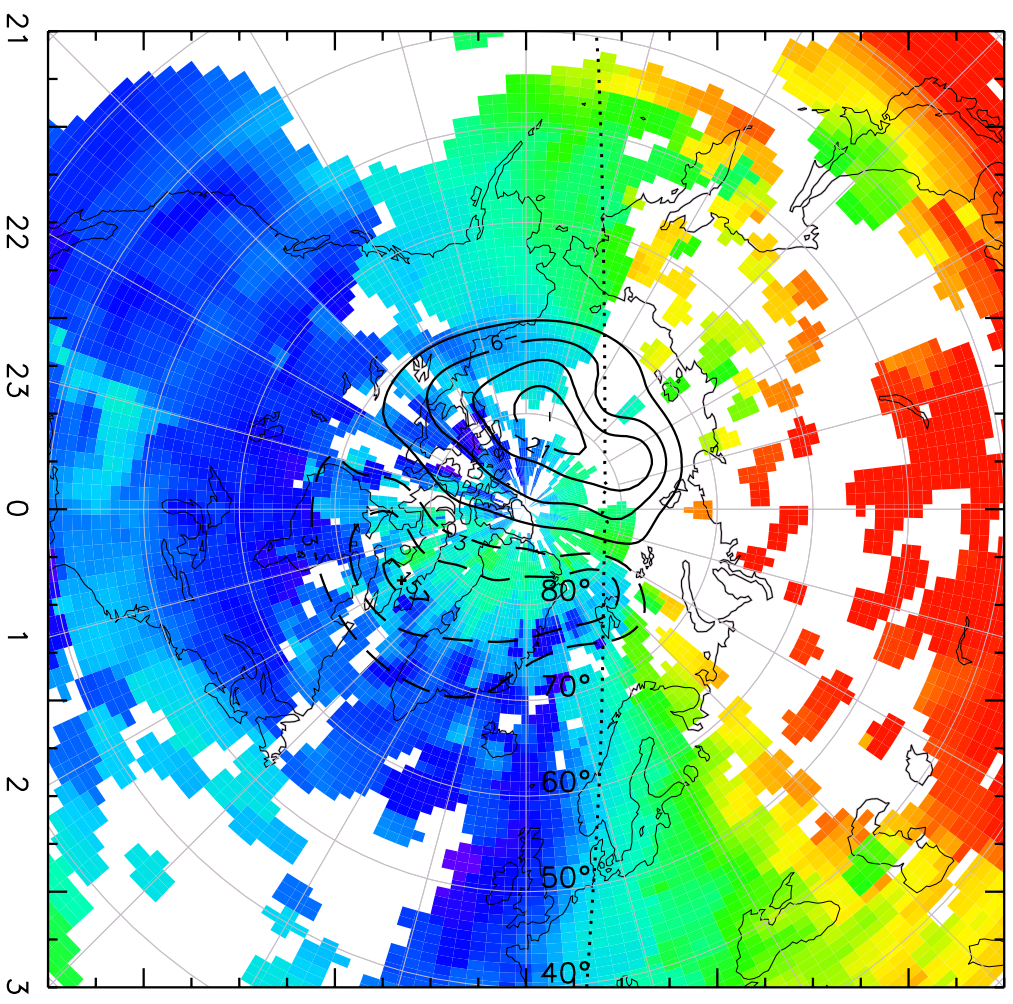

TOTAL ELECTRON CONTENT 29/Sep/2012 05:30:00.0

Median Filtered, Threshold = 0.10

to
29/Sep/2012 05:35:00.0