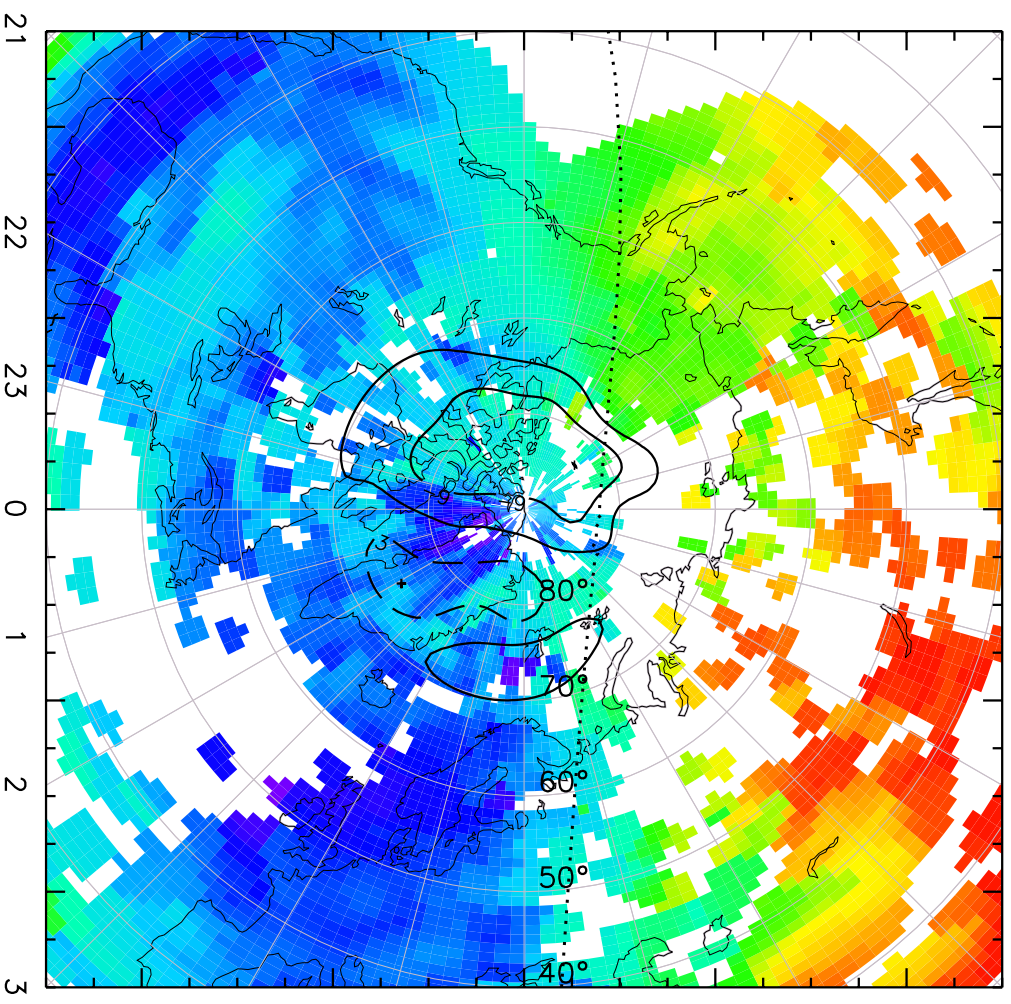

TOTAL ELECTRON CONTENT 29/Sep/2012 03:20:00.0
Median Filtered, Threshold = 0.10 to
29/Sep/2012 03:25:00.0