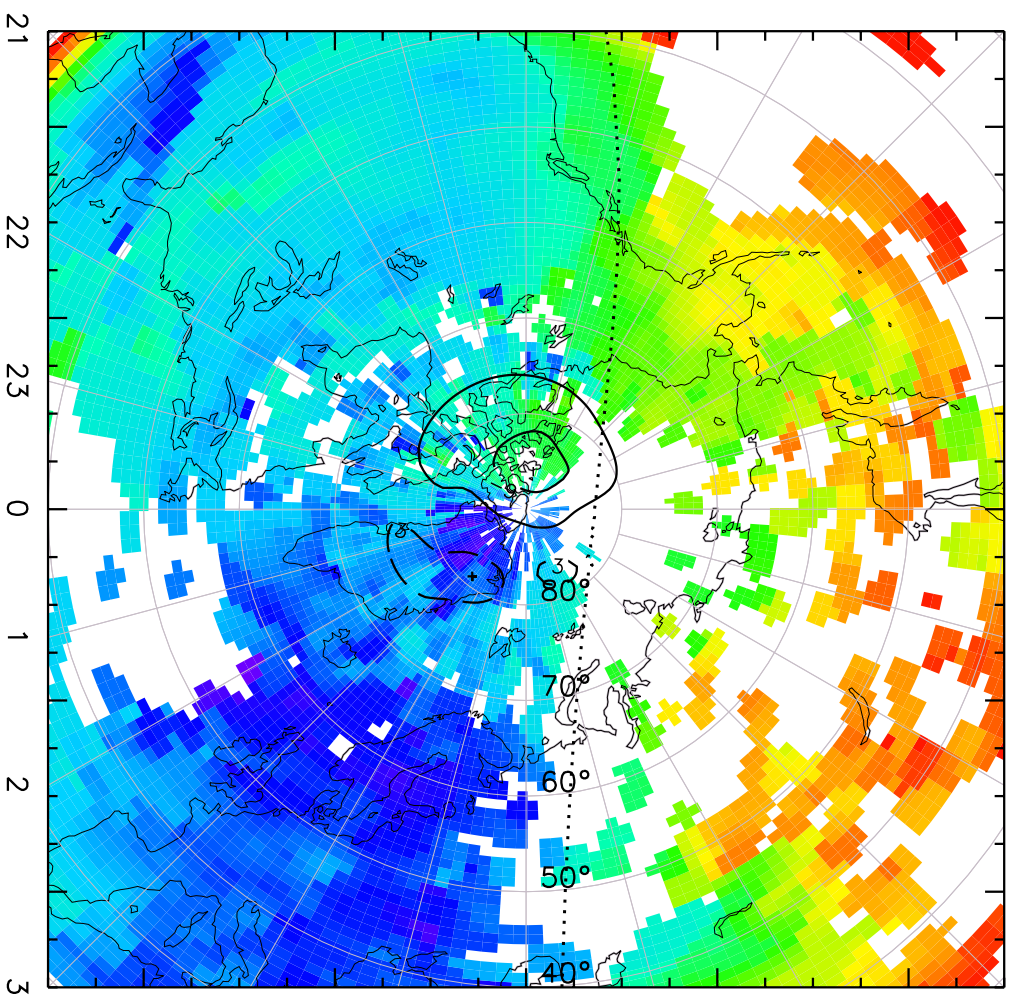

TOTAL ELECTRON CONTENT 29/Sep/2012 02:25:00.0
Median Filtered, Threshold = 0.10 to
29/Sep/2012 02:30:00.0