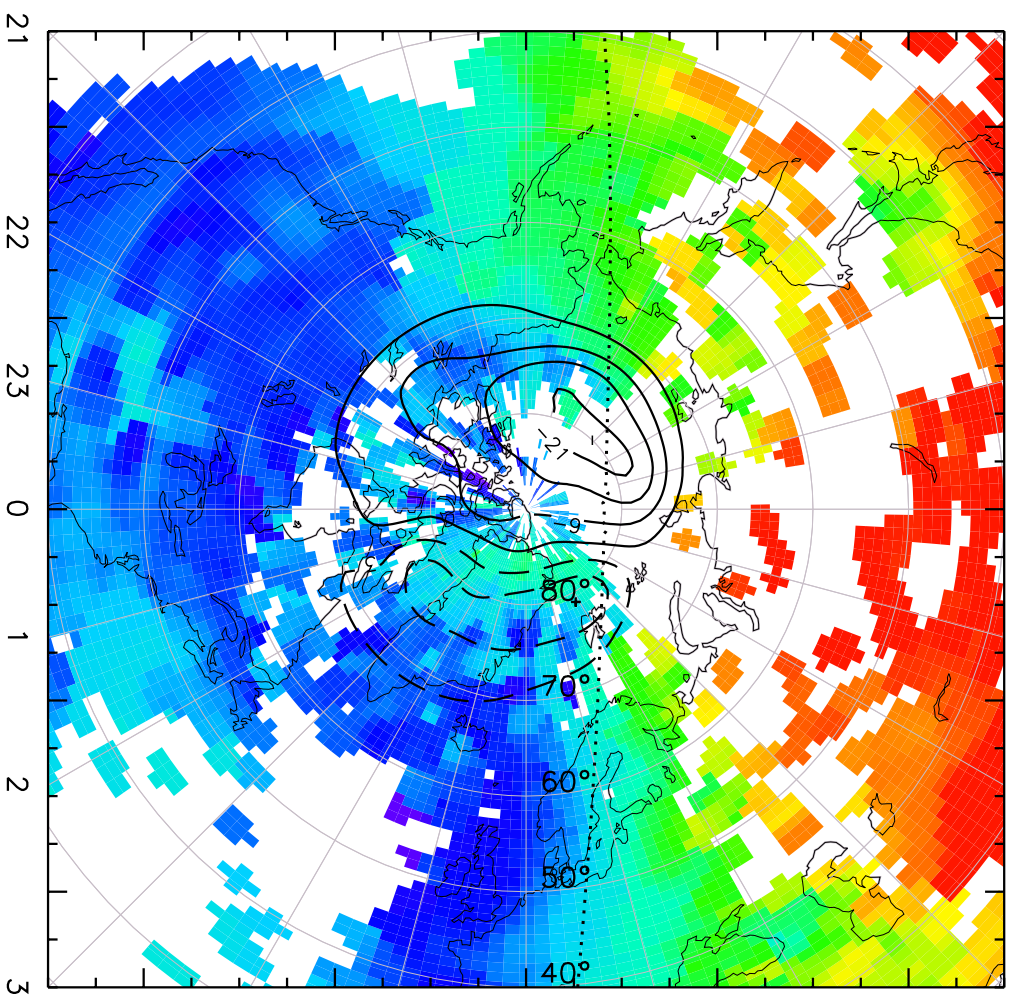

TOTAL ELECTRON CONTENT 29/Sep/2012 05:00:00.0
Median Filtered, Threshold = 0.10 to 29/Sep/2012 05:05:00.0