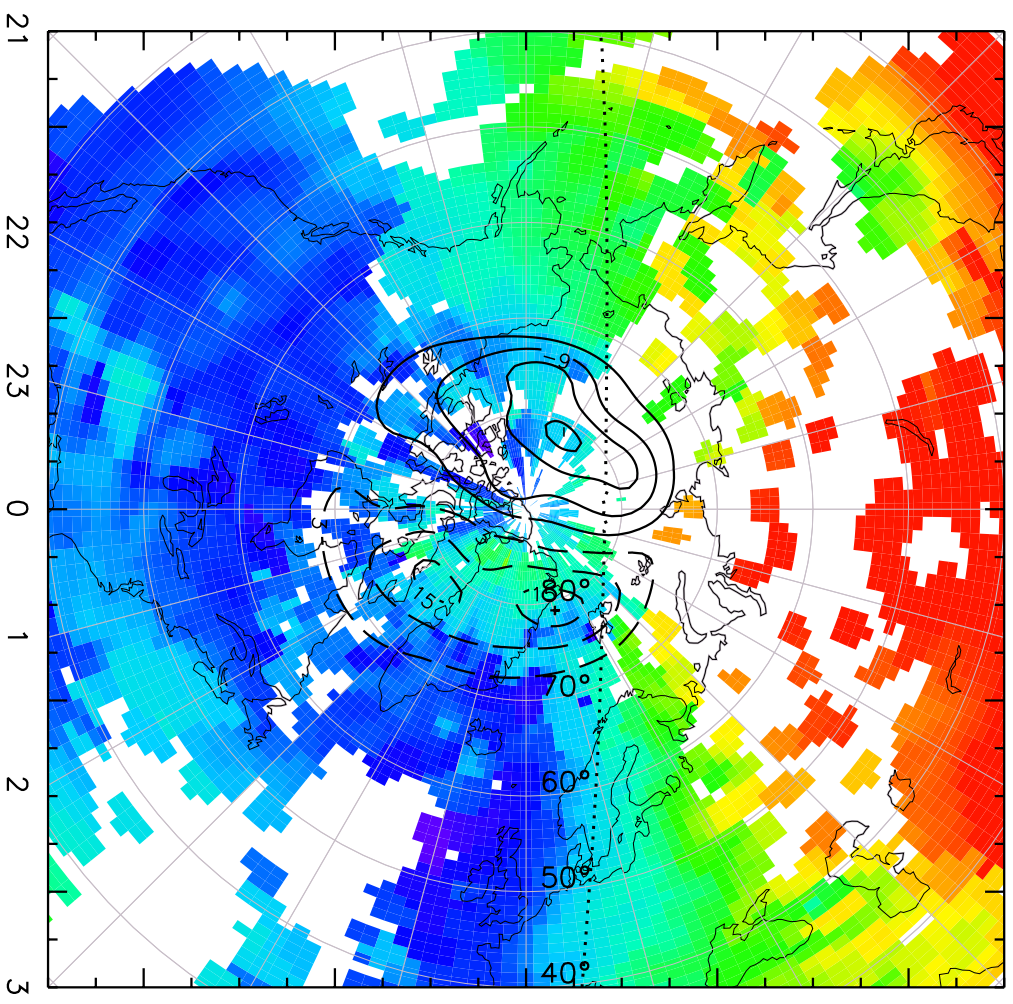

TOTAL ELECTRON CONTENT 29/Sep/2012 05:15:00.0

Median Filtered, Threshold = 0.10

to 29/Sep/2012 05:20:00.0