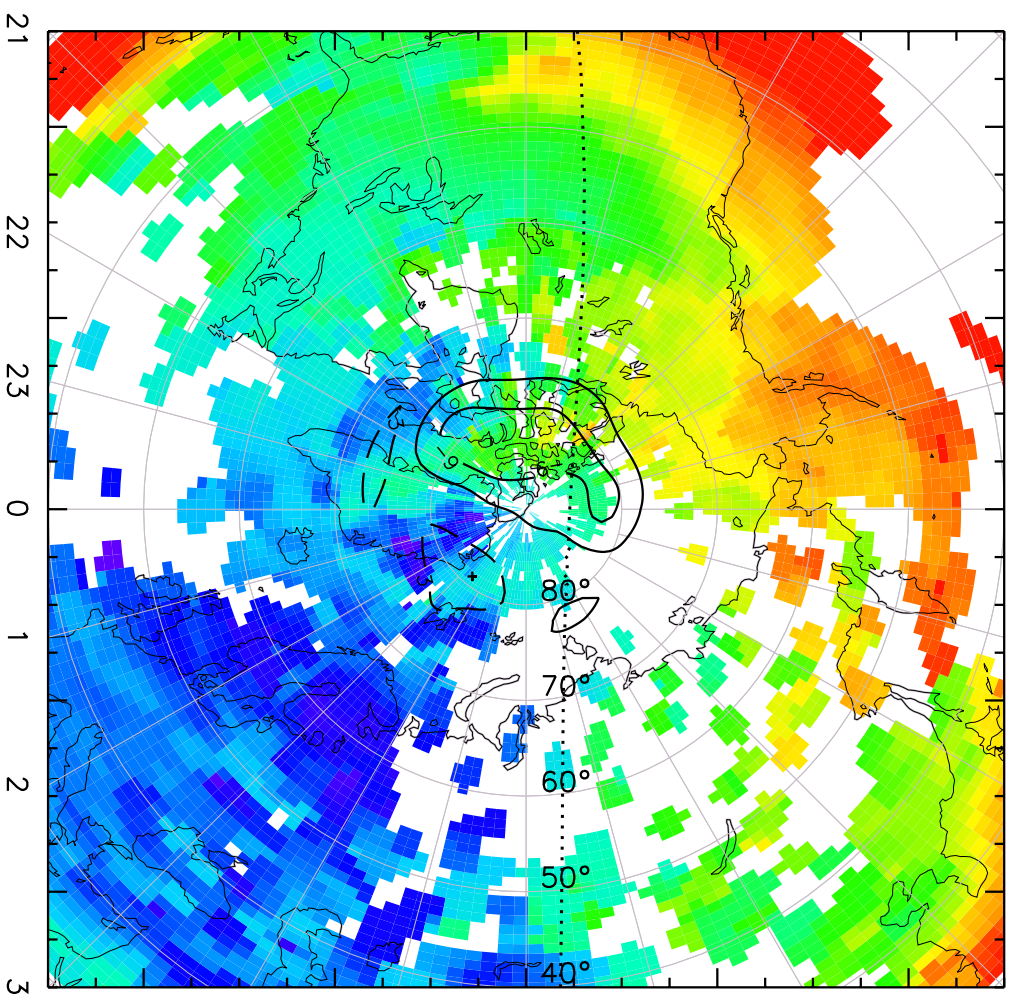

TOTAL ELECTRON CONTENT 29/Sep/2012 00:35:00.0
Median Filtered, Threshold = 0.10 to 29/Sep/2012 00:40:00.0