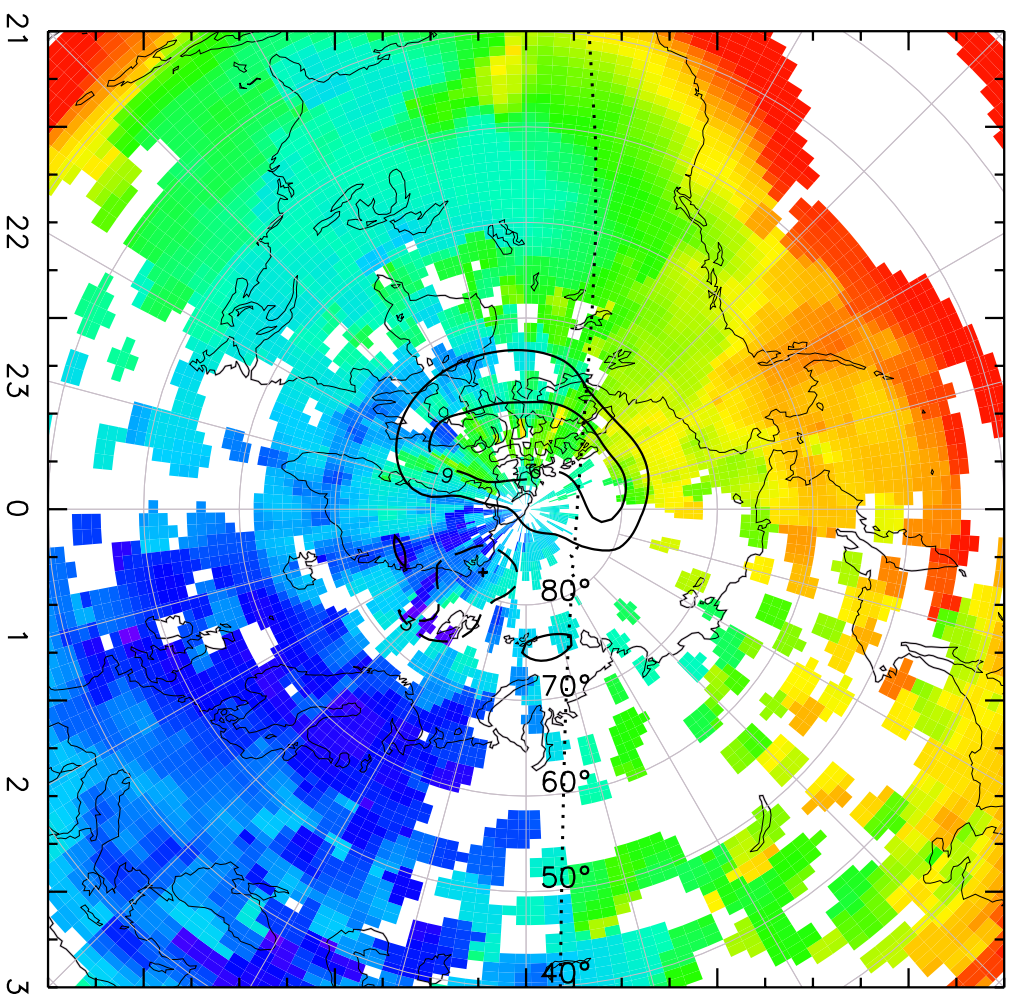

TOTAL ELECTRON CONTENT 29/Sep/2012 01:00:00.0
Median Filtered, Threshold = 0.10 to 29/Sep/2012 01:05:00.0