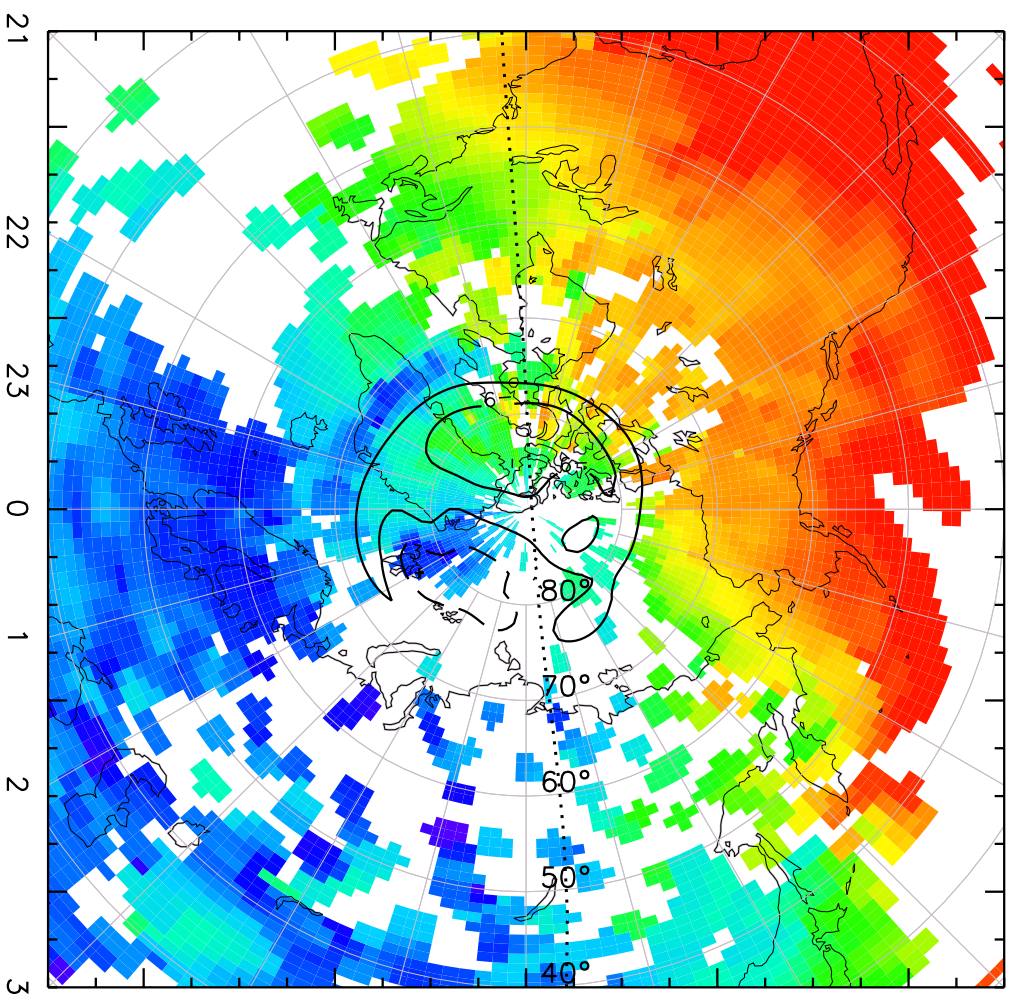

TOTAL ELECTRON CONTENT 28/Sep/2012 22:40:00.0
Median Filtered, Threshold = 0.10 to 28/Sep/2012 22:45:00.0