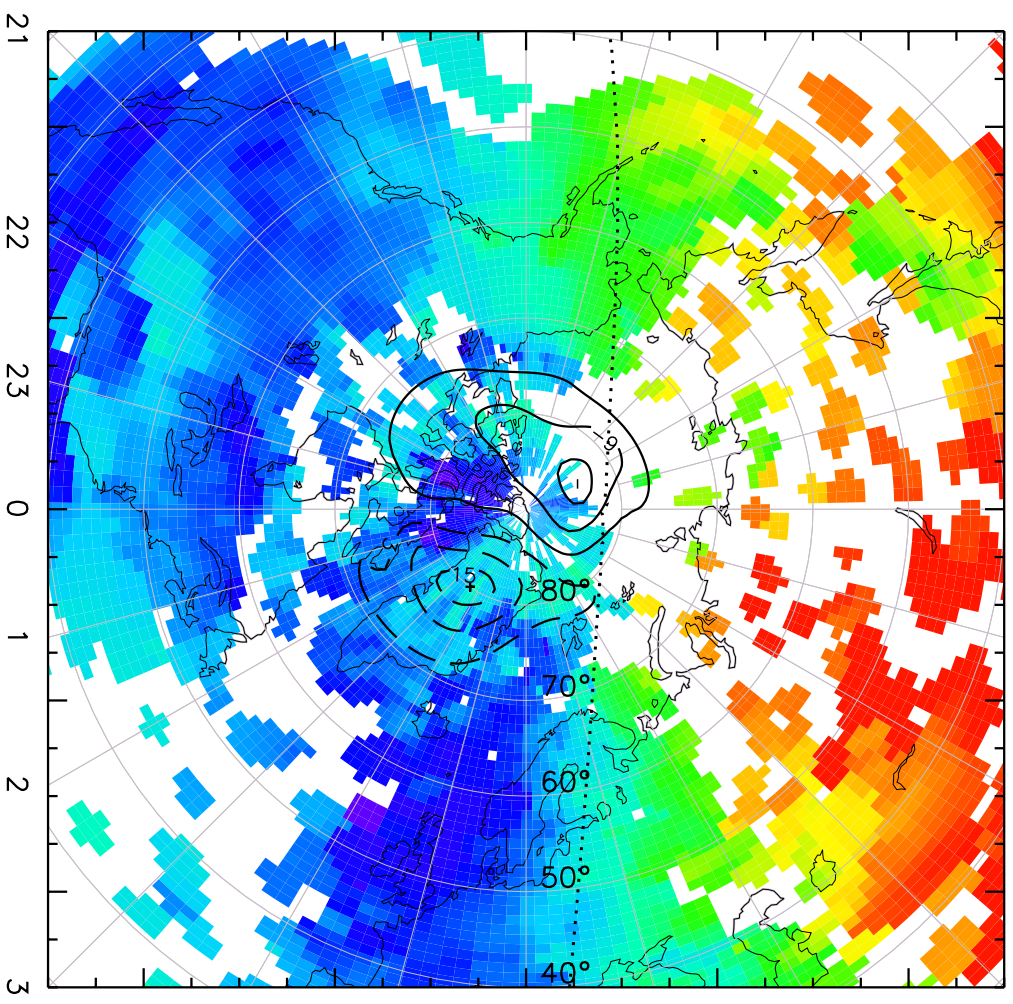

TOTAL ELECTRON CONTENT 29/Sep/2012 04:20:00.0

Median Filtered, Threshold = 0.10 29/Sep/2012 04:25:00.0