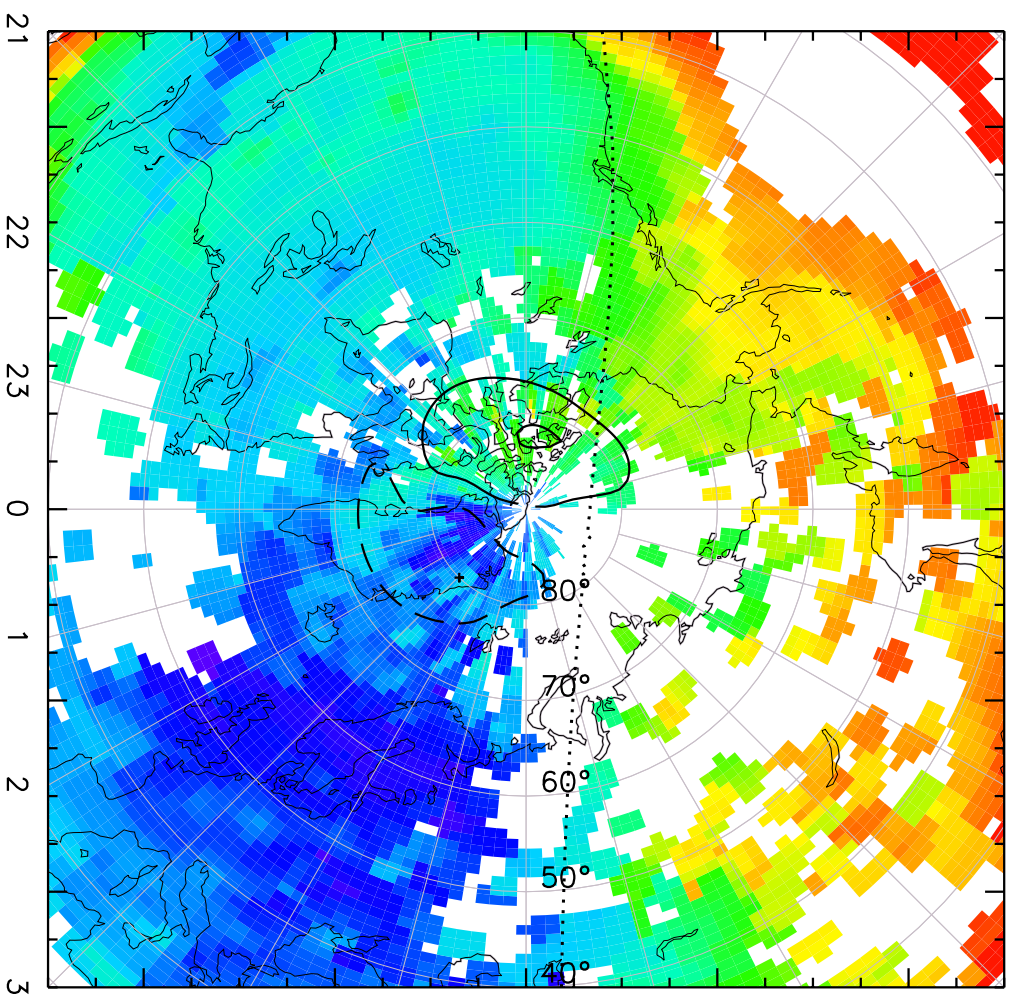

TOTAL ELECTRON CONTENT 29/Sep/2012 01:55:00.0
Median Filtered, Threshold = 0.10 to 29/Sep/2012 02:00:00.0