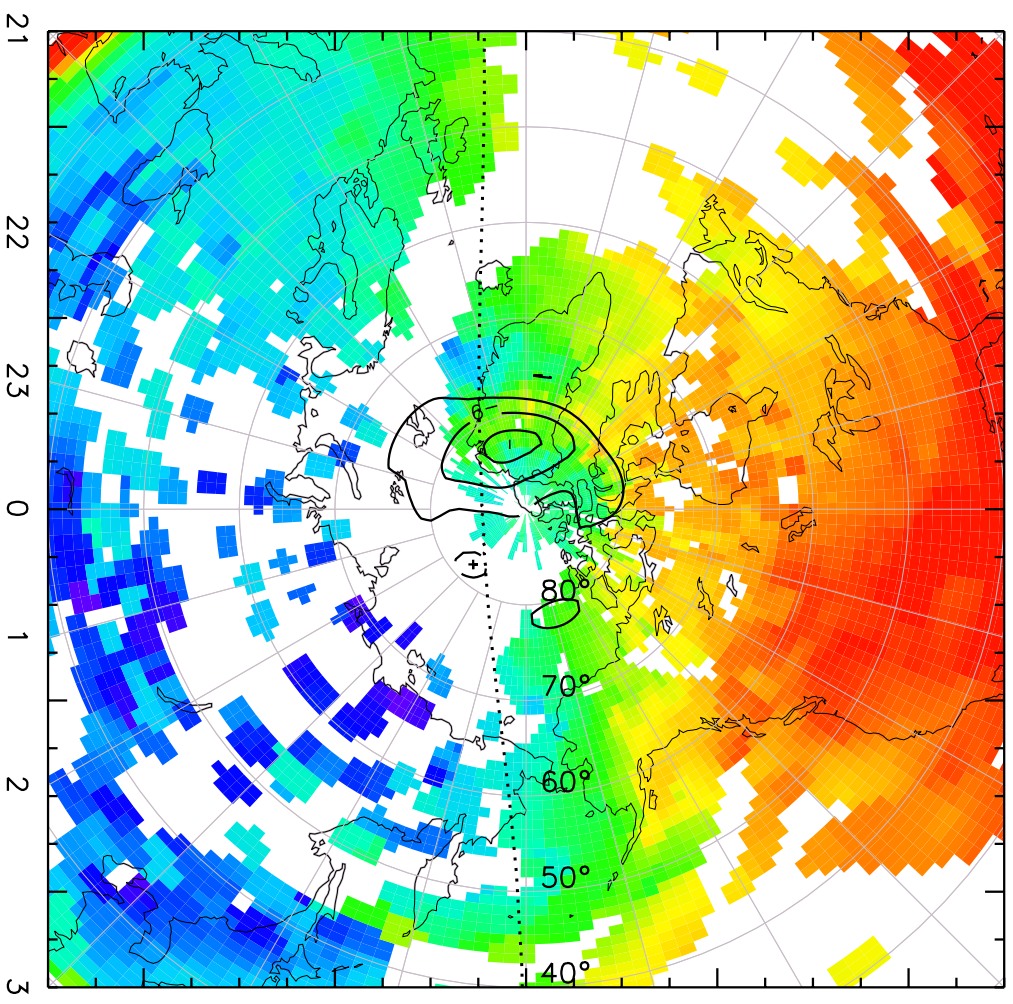

TOTAL ELECTRON CONTENT 28/Sep/2012 18:25:00.0
Median Filtered, Threshold = 0.10
to 28/Sep/2012 18:30:00.0