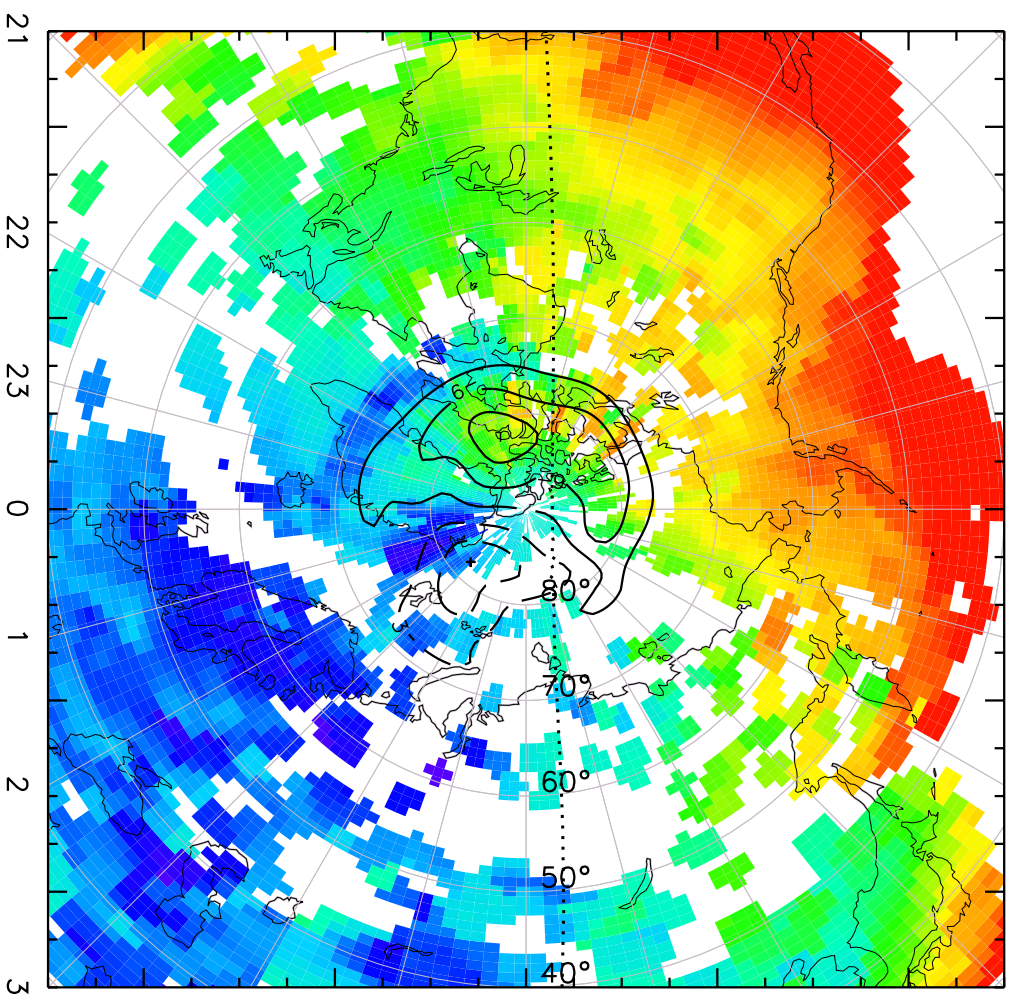

TOTAL ELECTRON CONTENT 28/Sep/2012 23:40:00.0
Median Filtered, Threshold = 0.10 to 28/Sep/2012 23:45:00.0