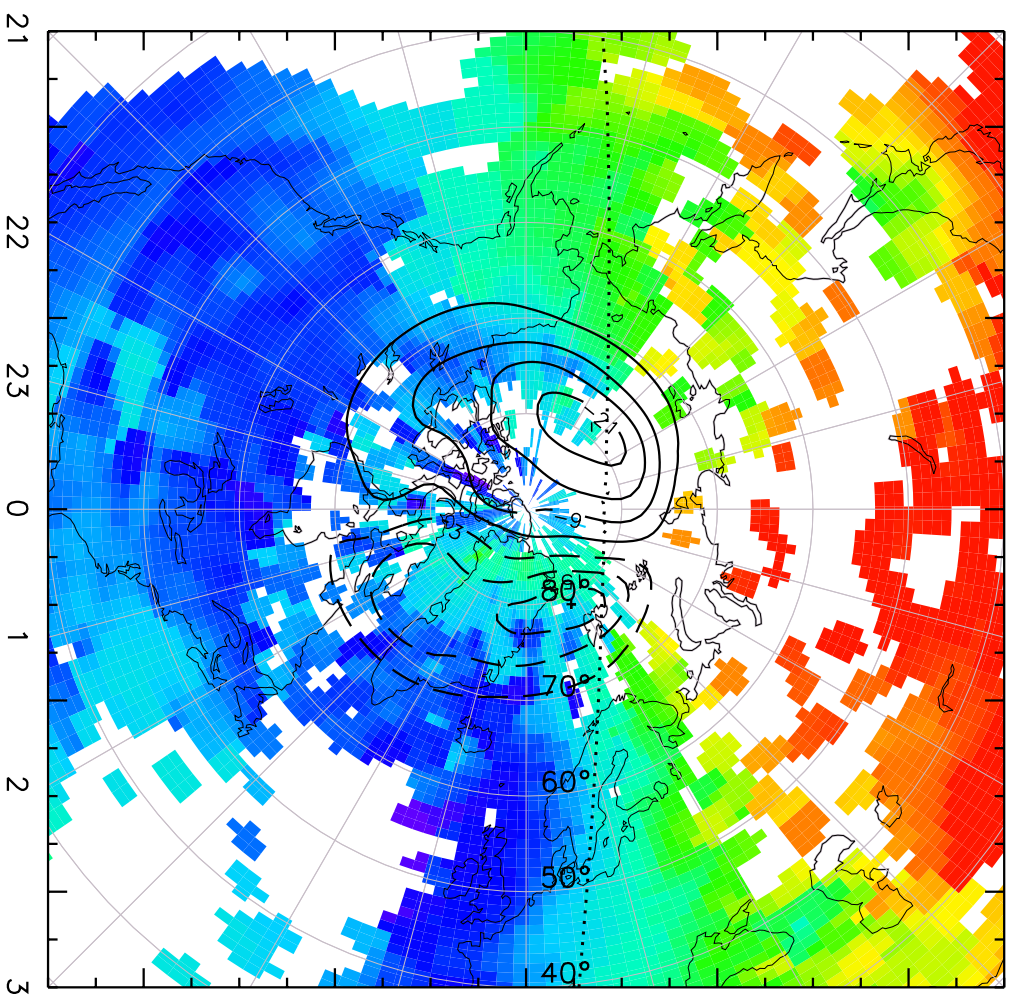

TOTAL ELECTRON CONTENT 29/Sep/2012 05:05:00.0

Median Filtered, Threshold = 0.10

to
29/Sep/2012 05:10:00.0