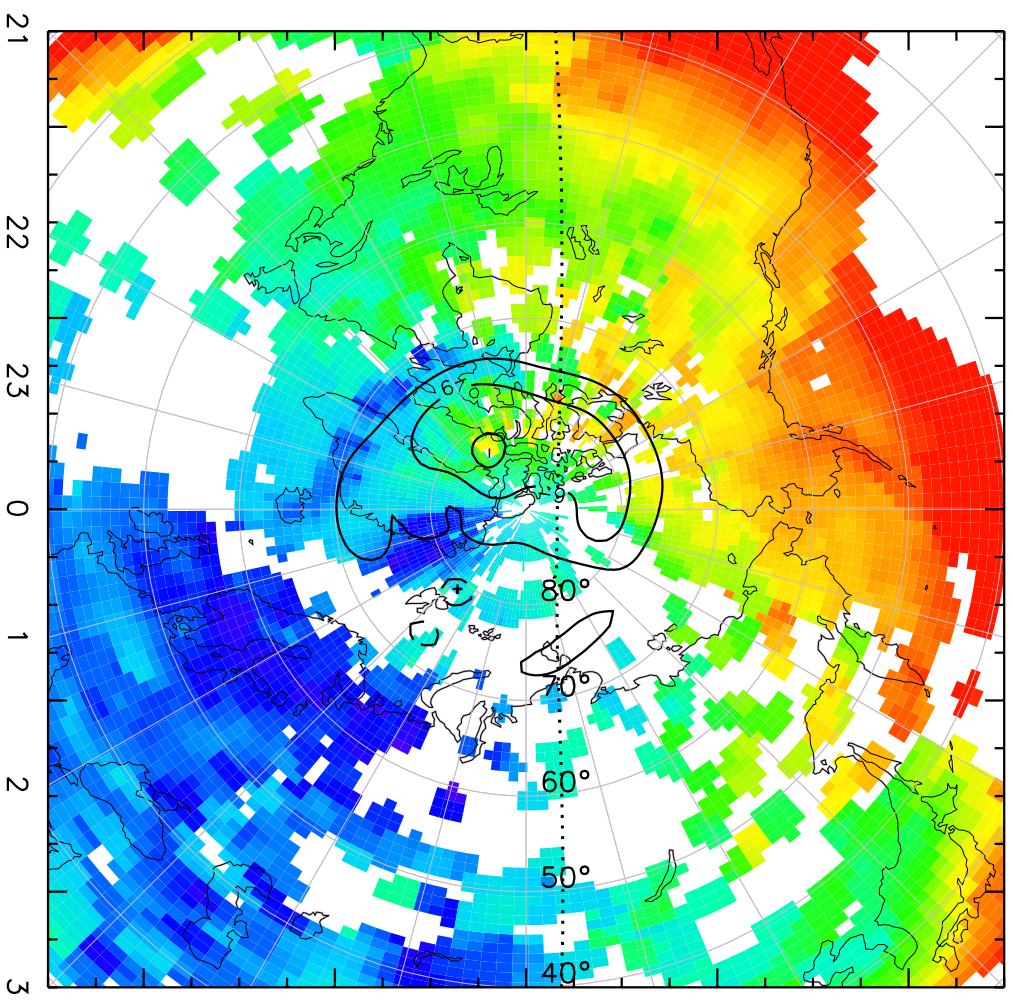

TOTAL ELECTRON CONTENT 28/Sep/2012 23:55:00.0
Median Filtered, Threshold = 0.10 to 29/Sep/2012 00:00:00.0