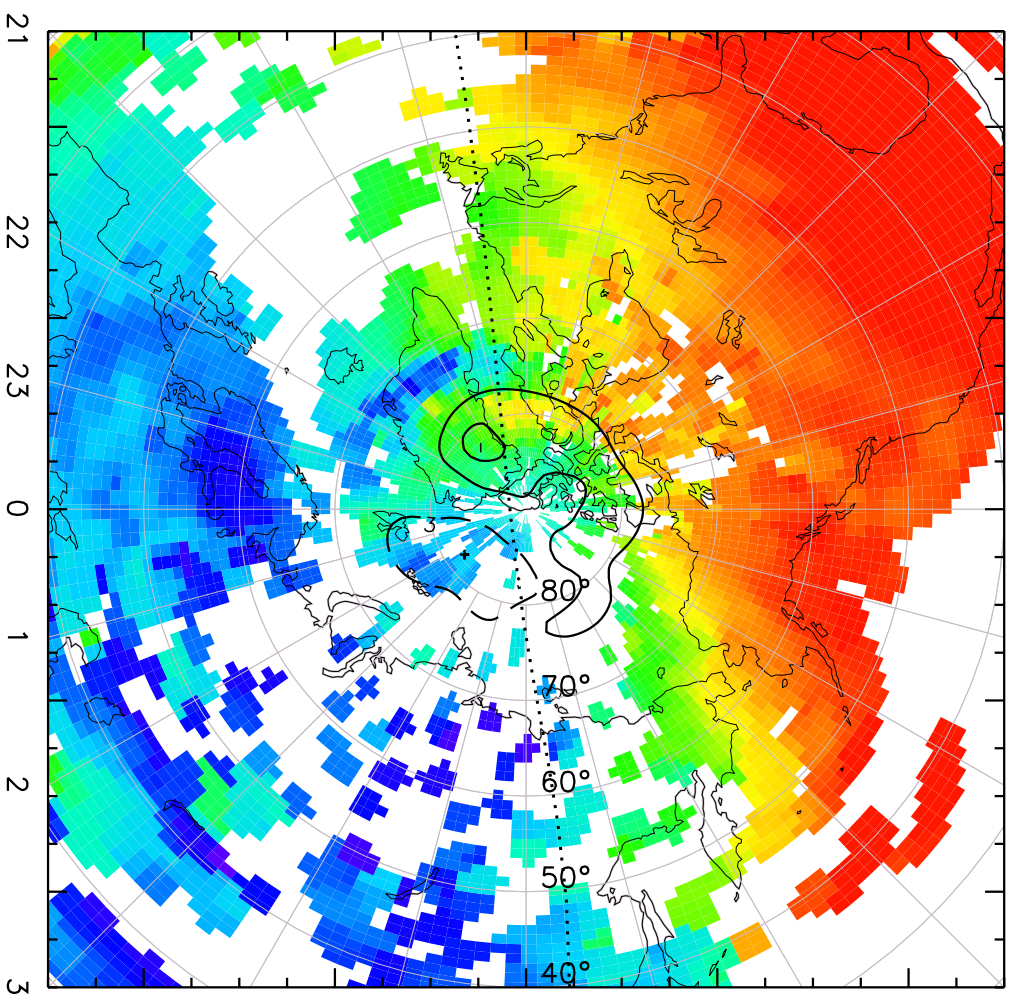

TOTAL ELECTRON CONTENT 28/Sep/2012 21:25:00.0
Median Filtered, Threshold = 0.10 to
28/Sep/2012 21:30:00.0