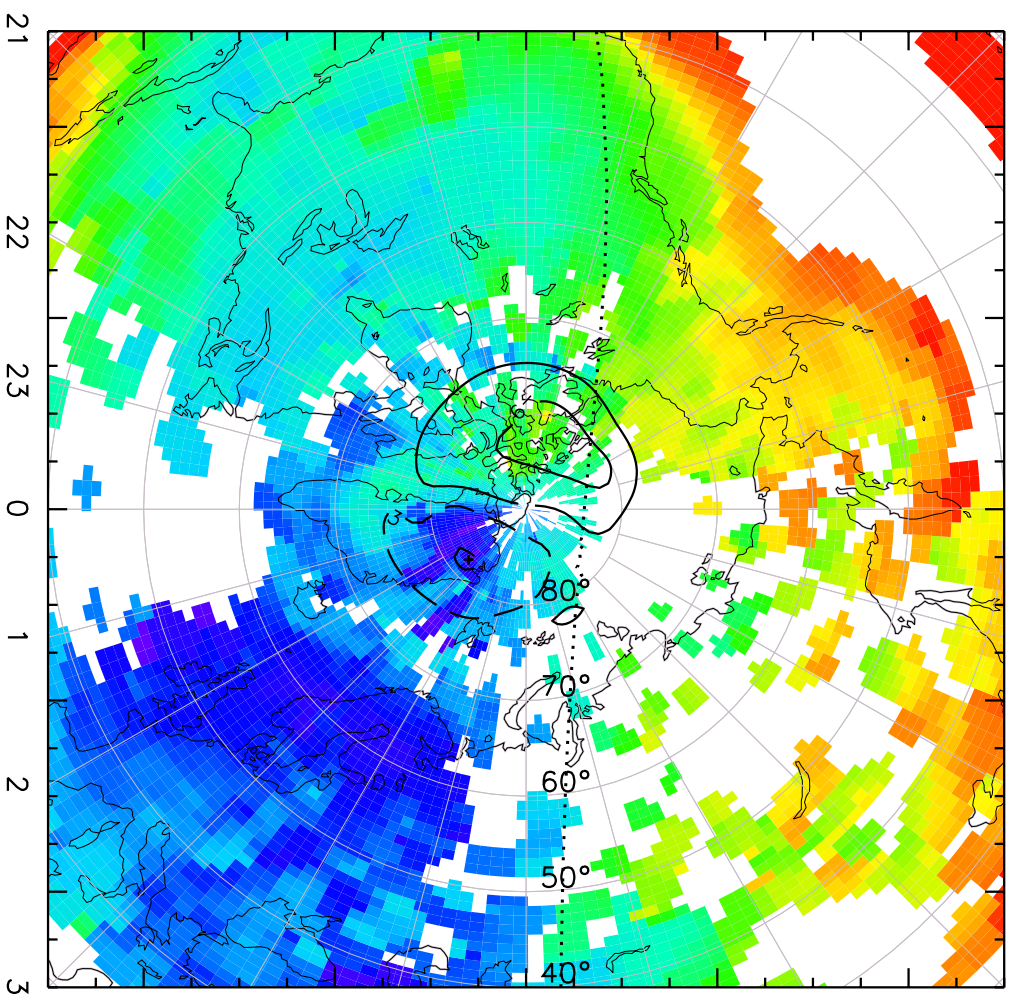

TOTAL ELECTRON CONTENT 29/Sep/2012 01:30:00.0
Median Filtered, Threshold = 0.10 to
29/Sep/2012 01:35:00.0