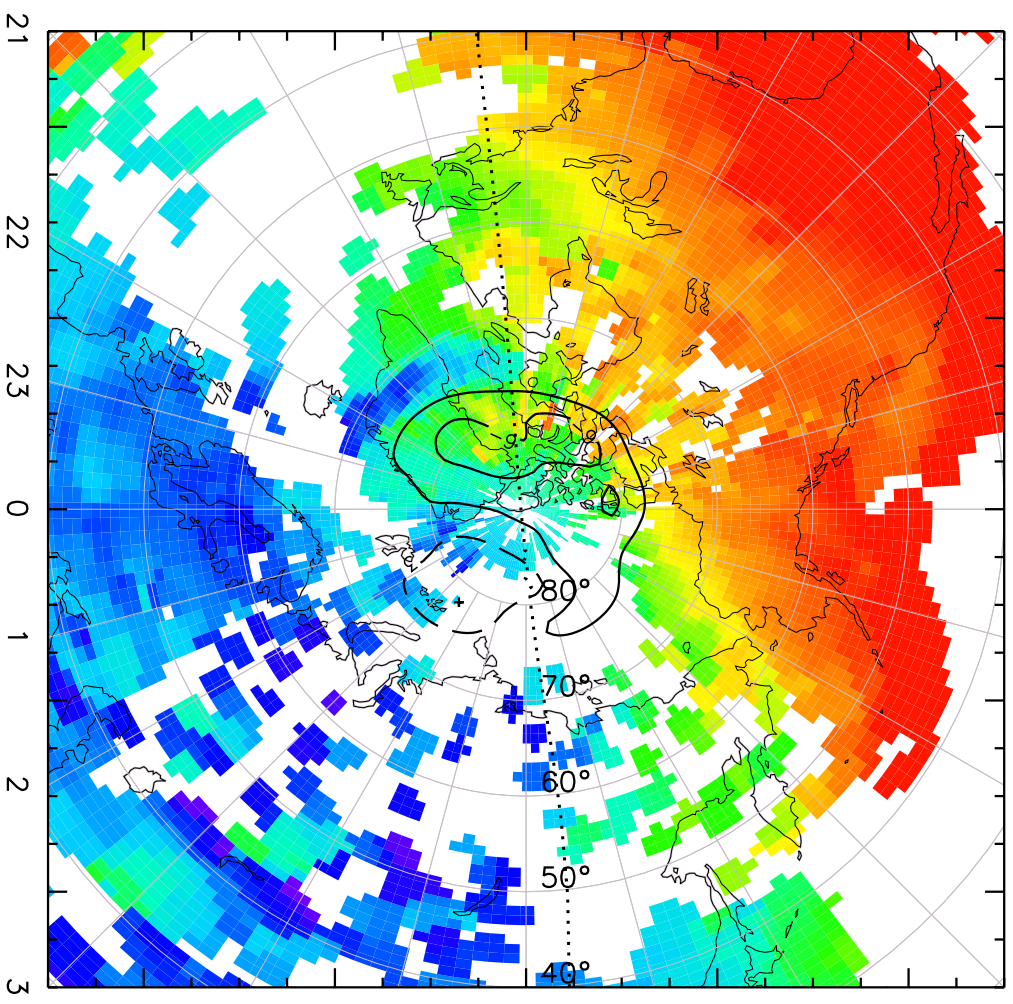

TOTAL ELECTRON CONTENT 28/Sep/2012 22:05:00.0
Median Filtered, Threshold = 0.10 to 28/Sep/2012 22:10:00.0