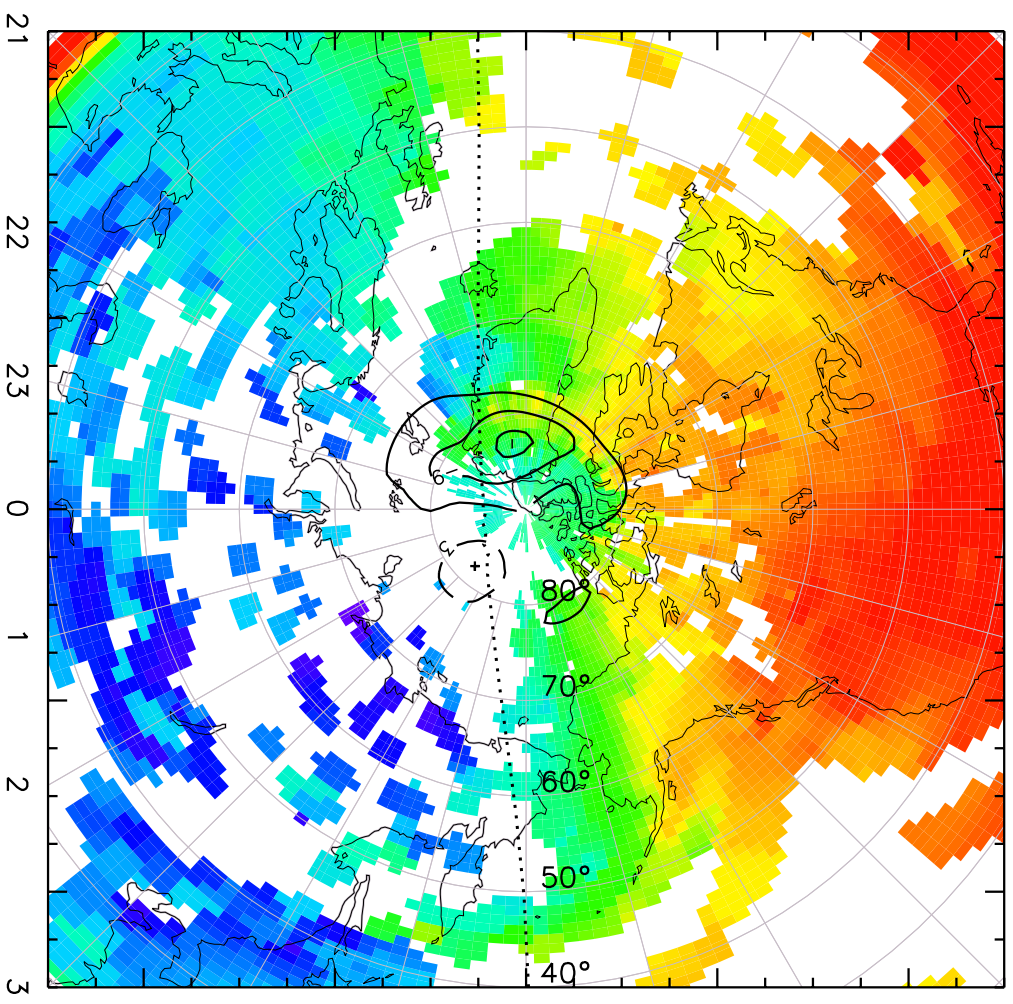

TOTAL ELECTRON CONTENT 28/Sep/2012 18:40:00.0
Median Filtered, Threshold = 0.10 to 28/Sep/2012 18:45:00.0