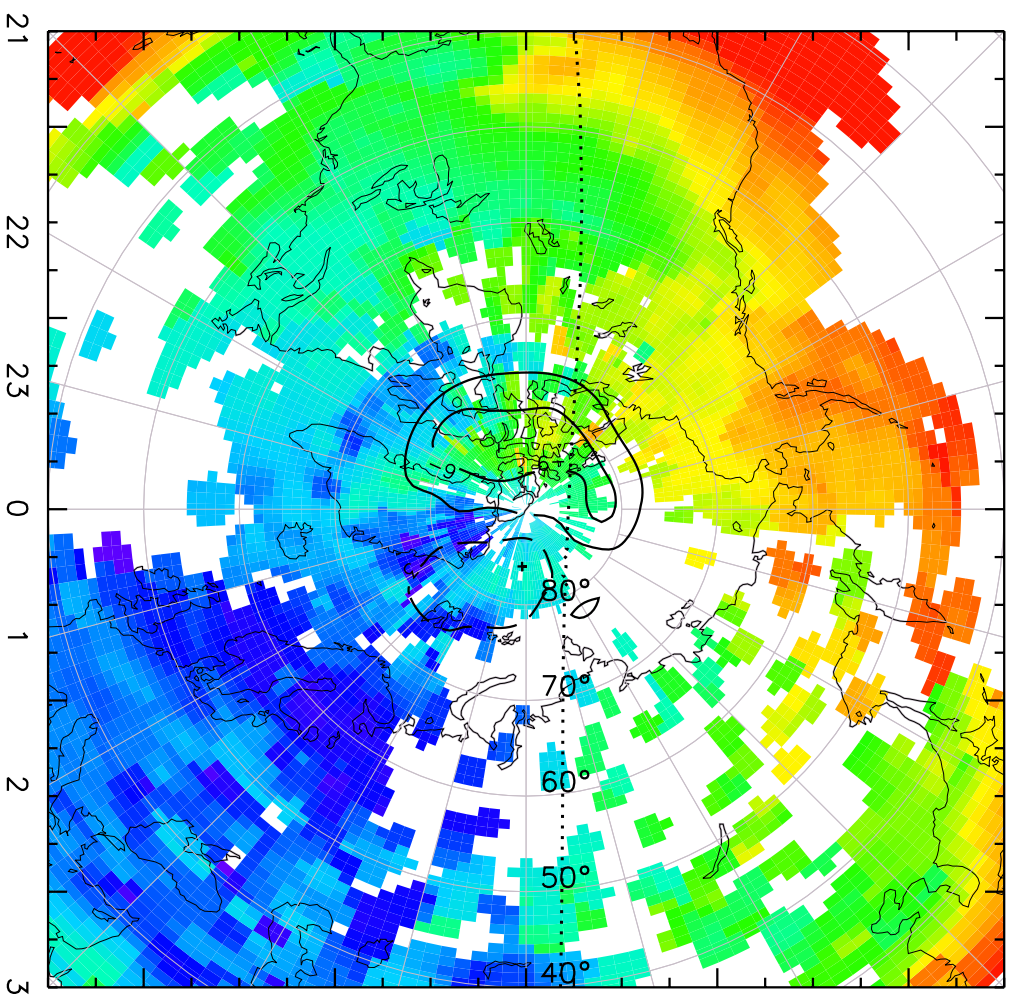

TOTAL ELECTRON CONTENT 29/Sep/2012 00:30:00.0
Median Filtered, Threshold = 0.10 to 29/Sep/2012 00:35:00.0