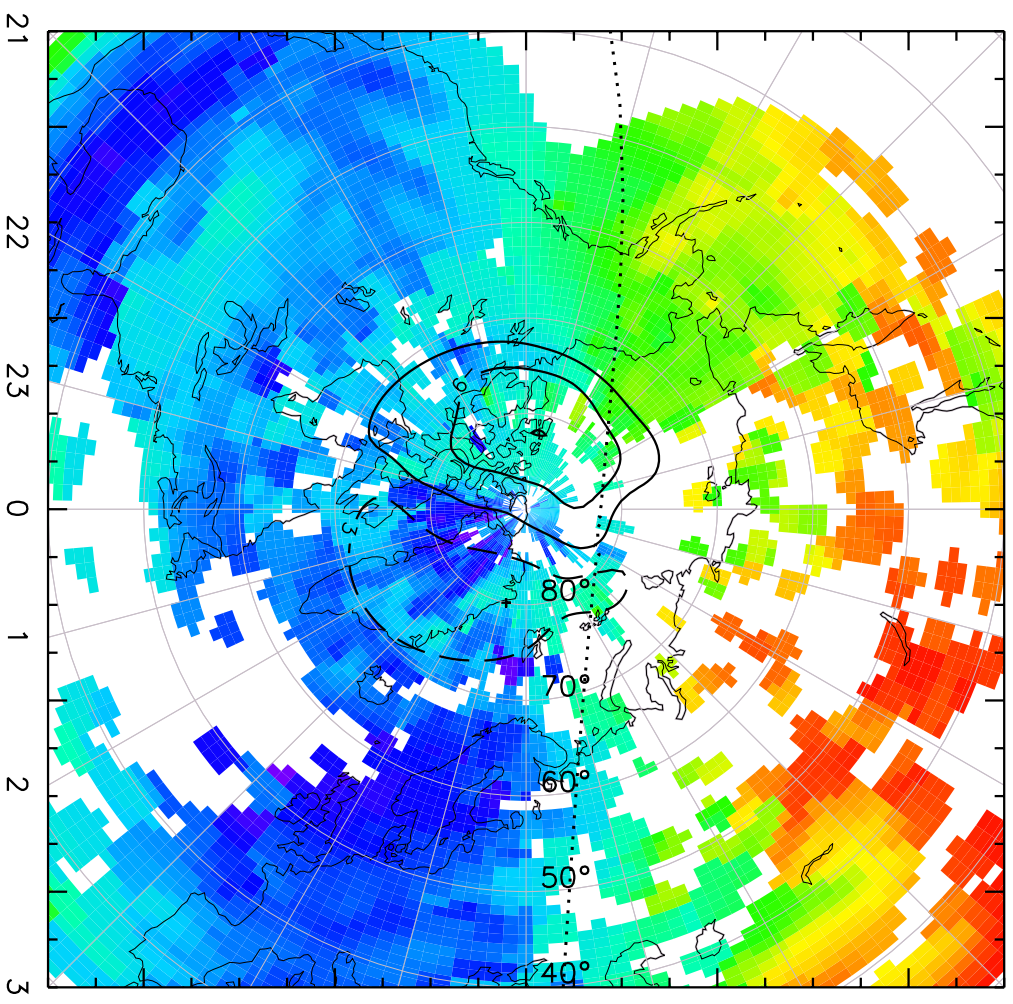

TOTAL ELECTRON CONTENT 29/Sep/2012 03:15:00.0

Median Filtered, Threshold = 0.10
to 29/Sep/2012 03:20:00.0