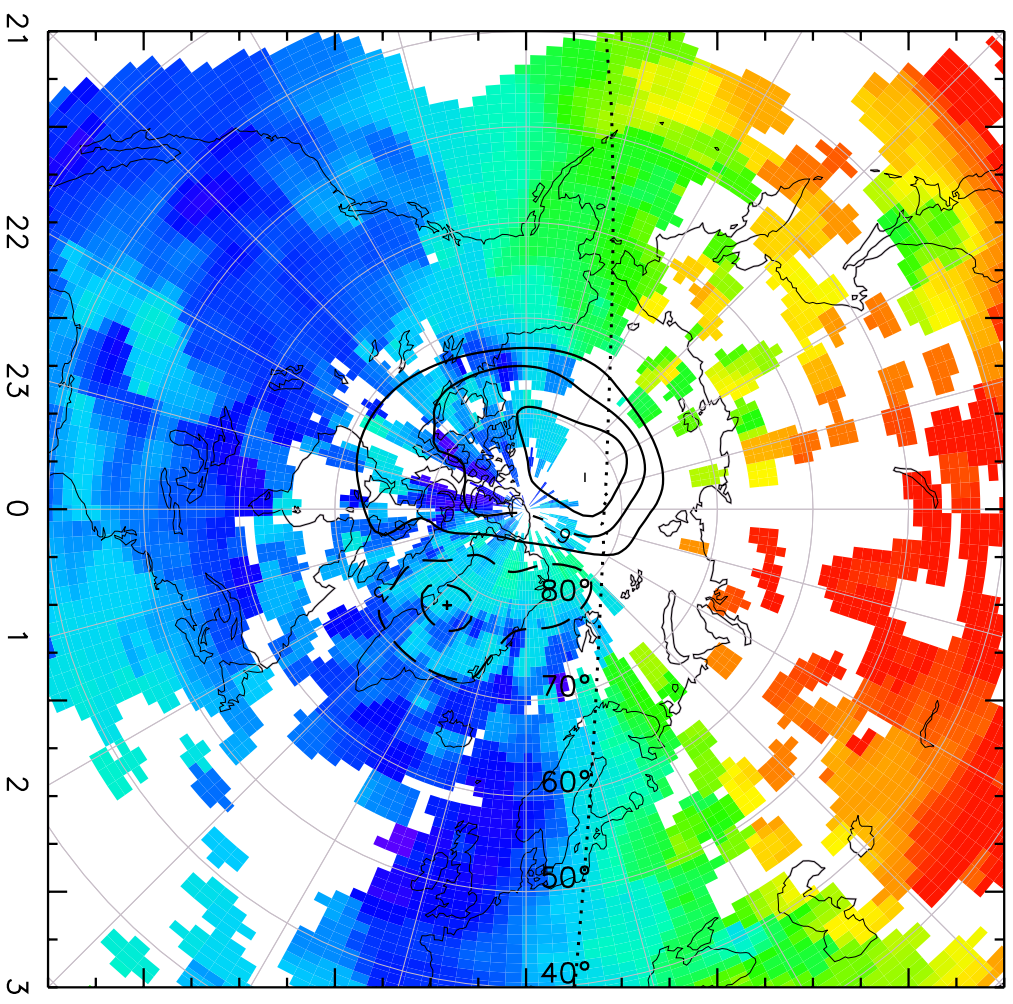

TOTAL ELECTRON CONTENT 29/Sep/2012 04:45:00.0
Median Filtered, Threshold = 0.10
to
29/Sep/2012 04:50:00.0