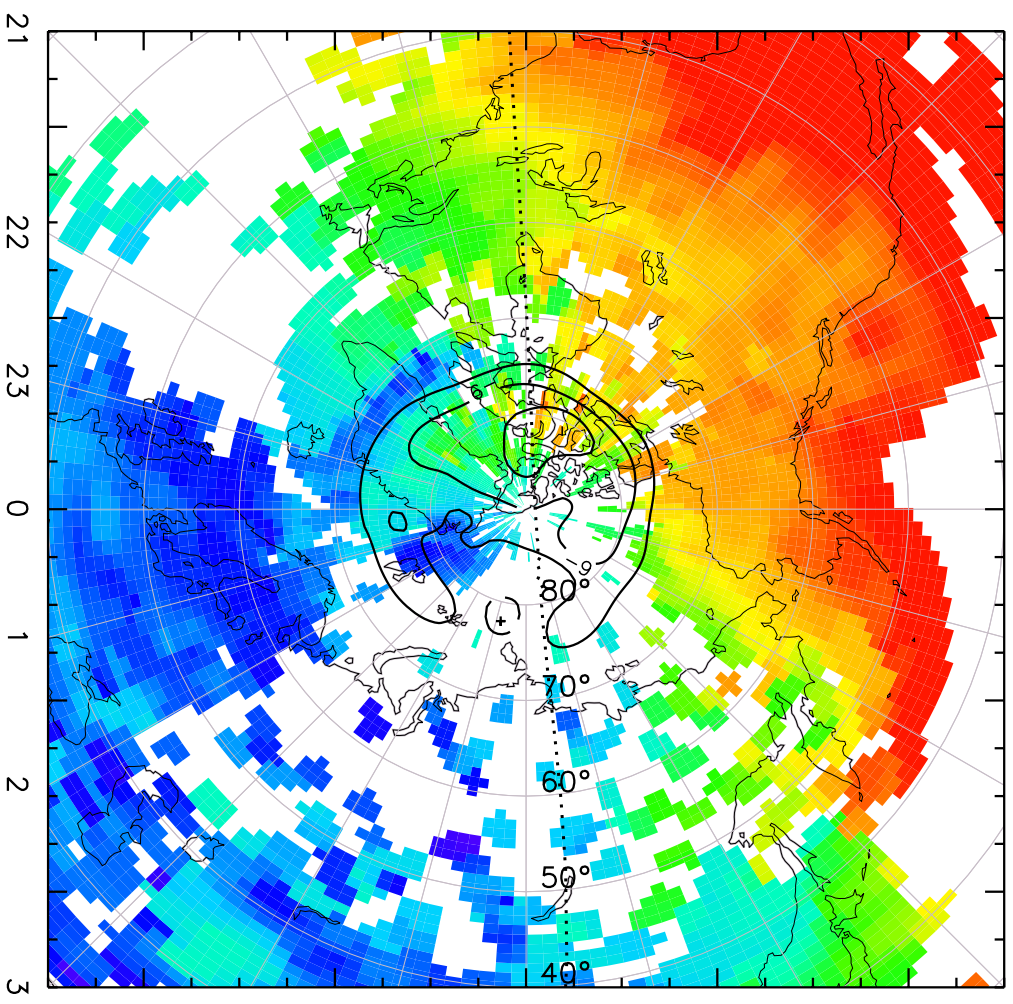

TOTAL ELECTRON CONTENT 28/Sep/2012 22:50:00.0
Median Filtered, Threshold = 0.10 to 28/Sep/2012 22:55:00.0