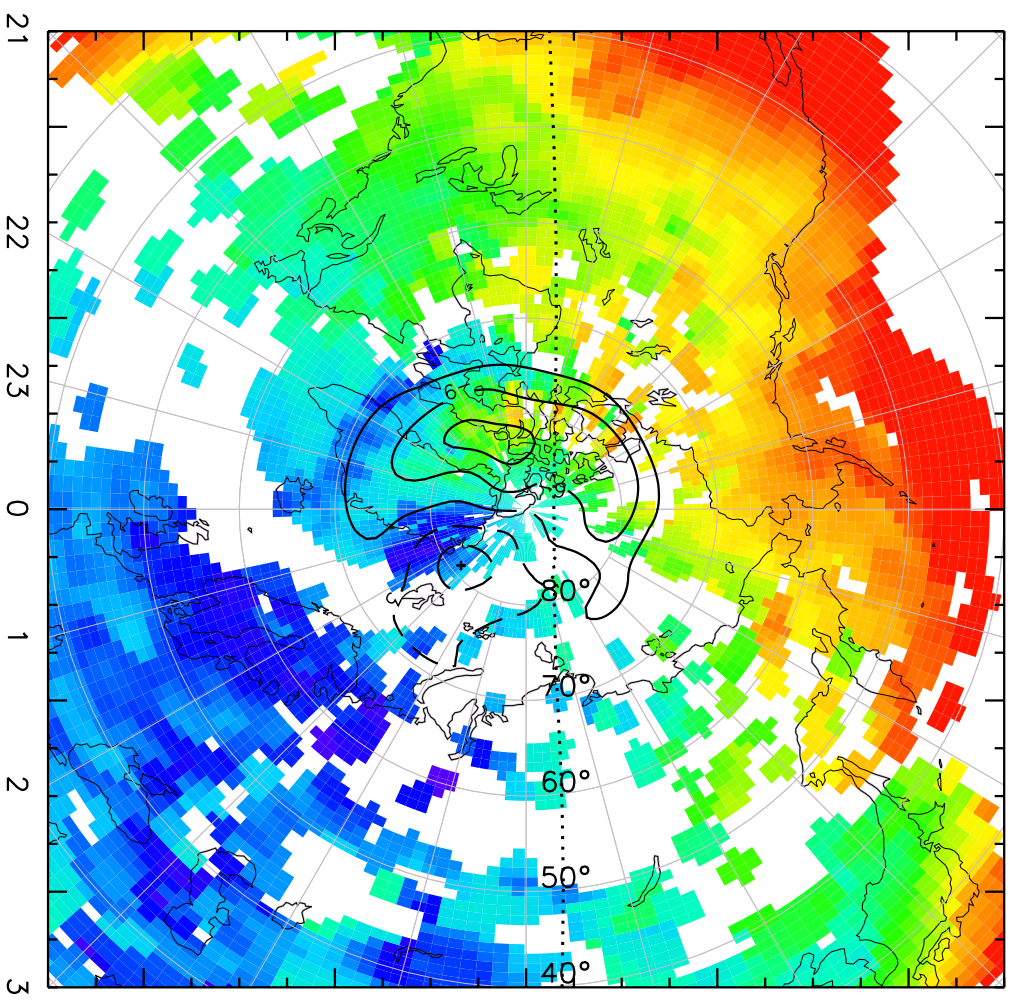

TOTAL ELECTRON CONTENT 28/Sep/2012 23:45:00.0
Median Filtered, Threshold = 0.10 to 28/Sep/2012 23:50:00.0