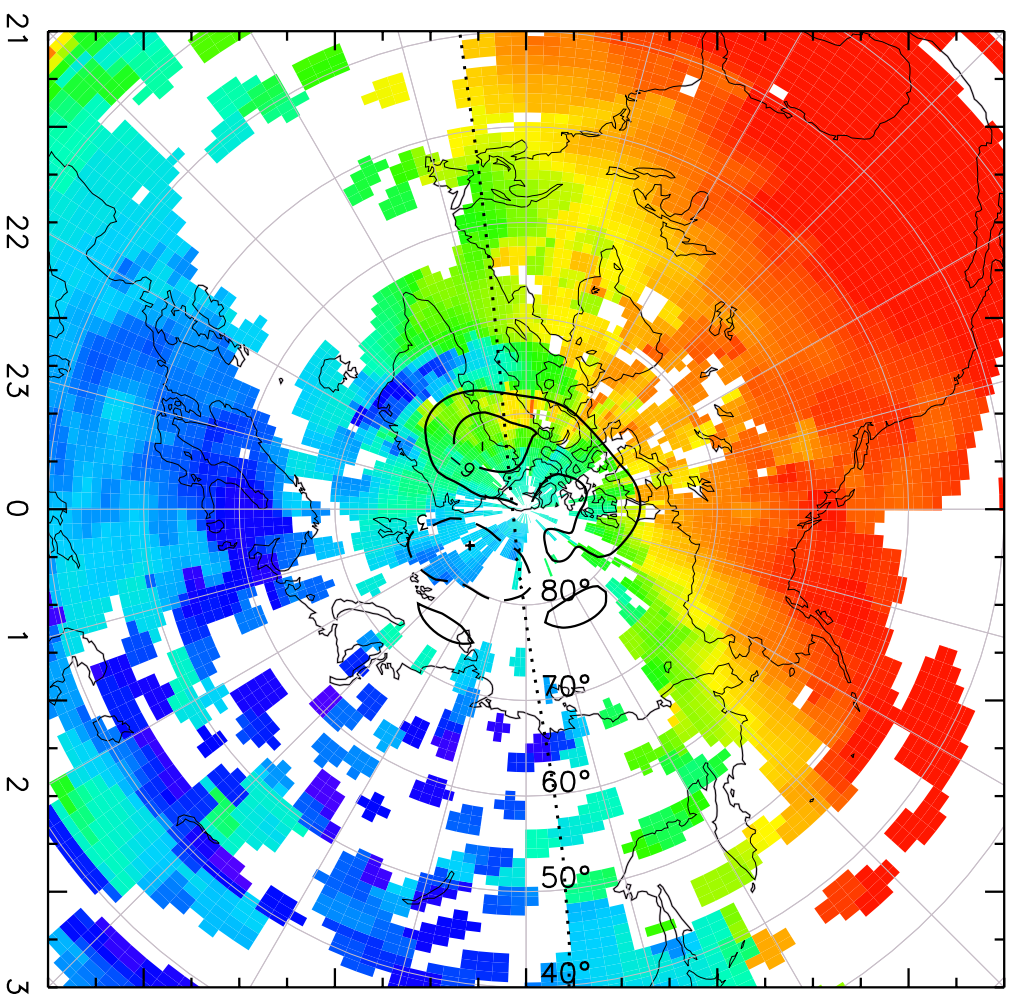

TOTAL ELECTRON CONTENT 28/Sep/2012 21:35:00.0
Median Filtered, Threshold = 0.10 to 28/Sep/2012 21:40:00.0