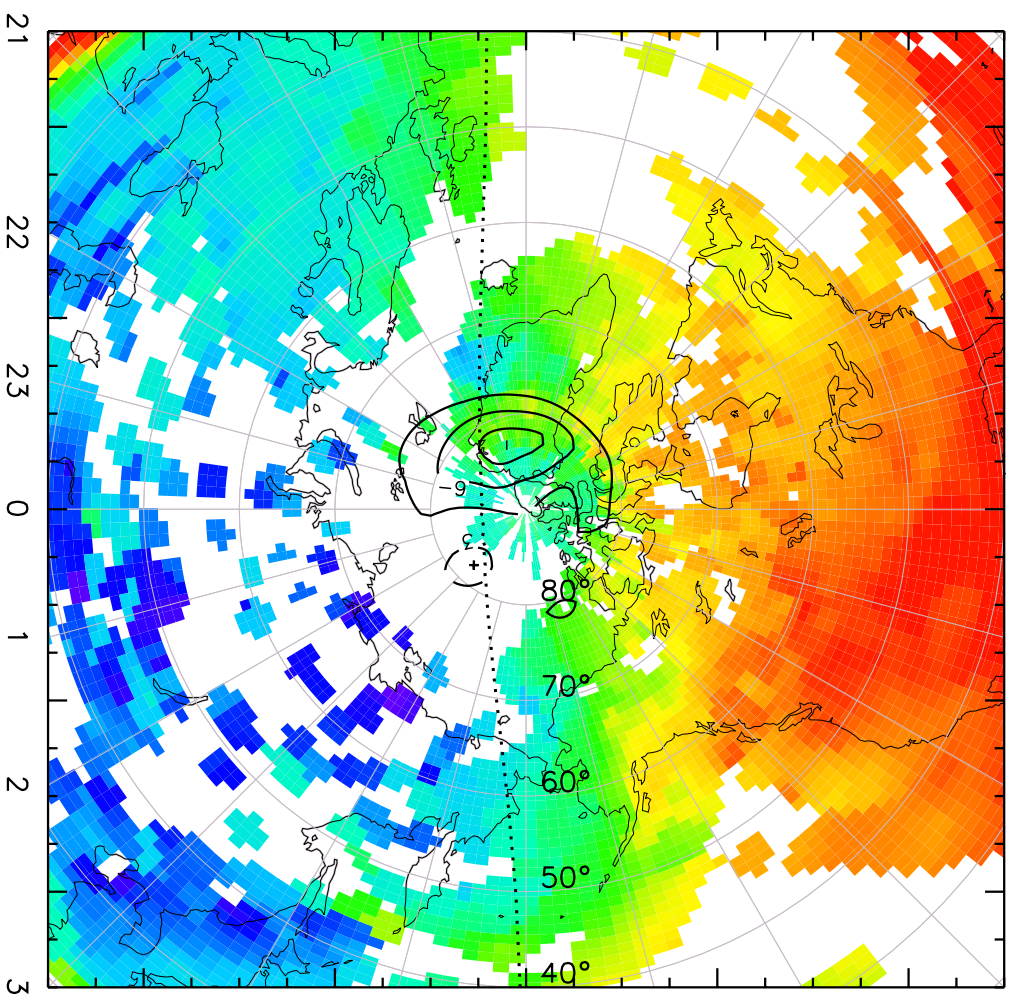

TOTAL ELECTRON CONTENT 28/Sep/2012 18:20:00.0
Median Filtered, Threshold = 0.10 to 28/Sep/2012 18:25:00.0