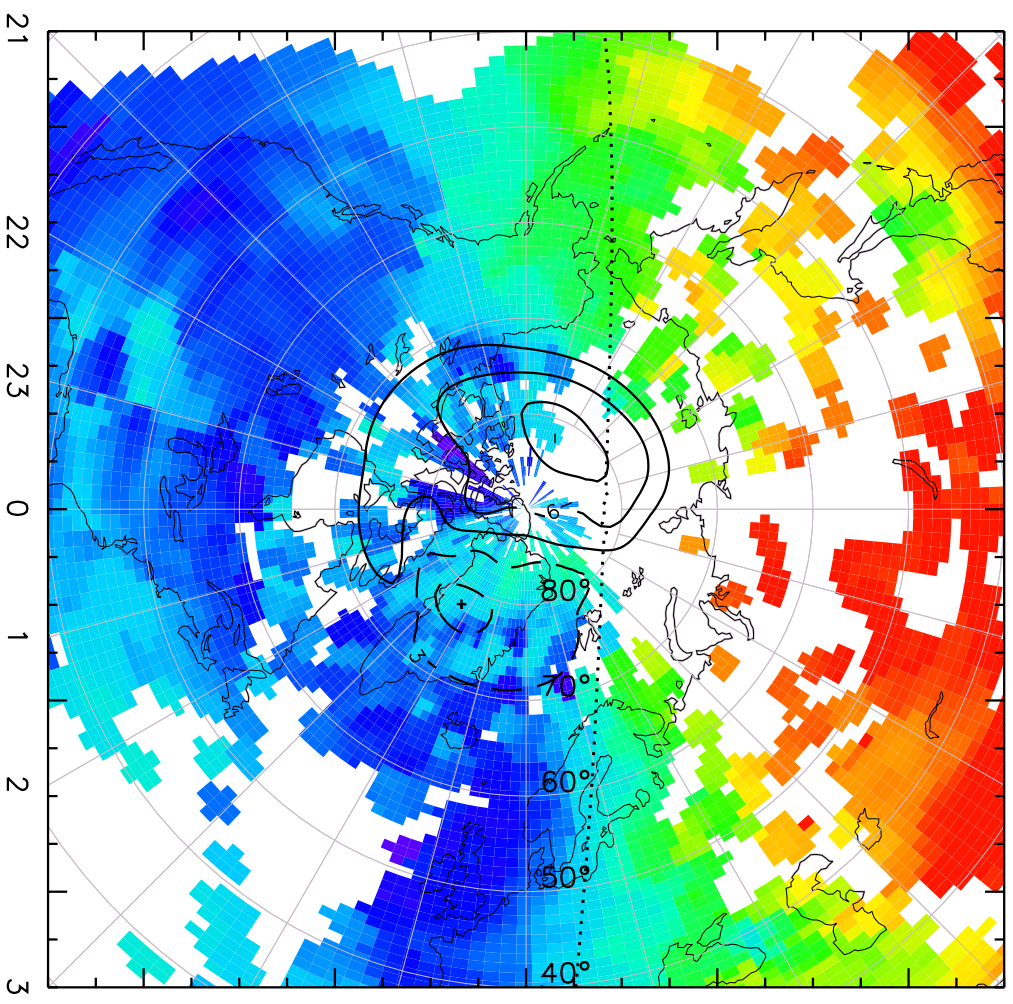

TOTAL ELECTRON CONTENT 29/Sep/2012 04:50:00.0
Median Filtered, Threshold = 0.10

to
29/Sep/2012 04:55:00.0