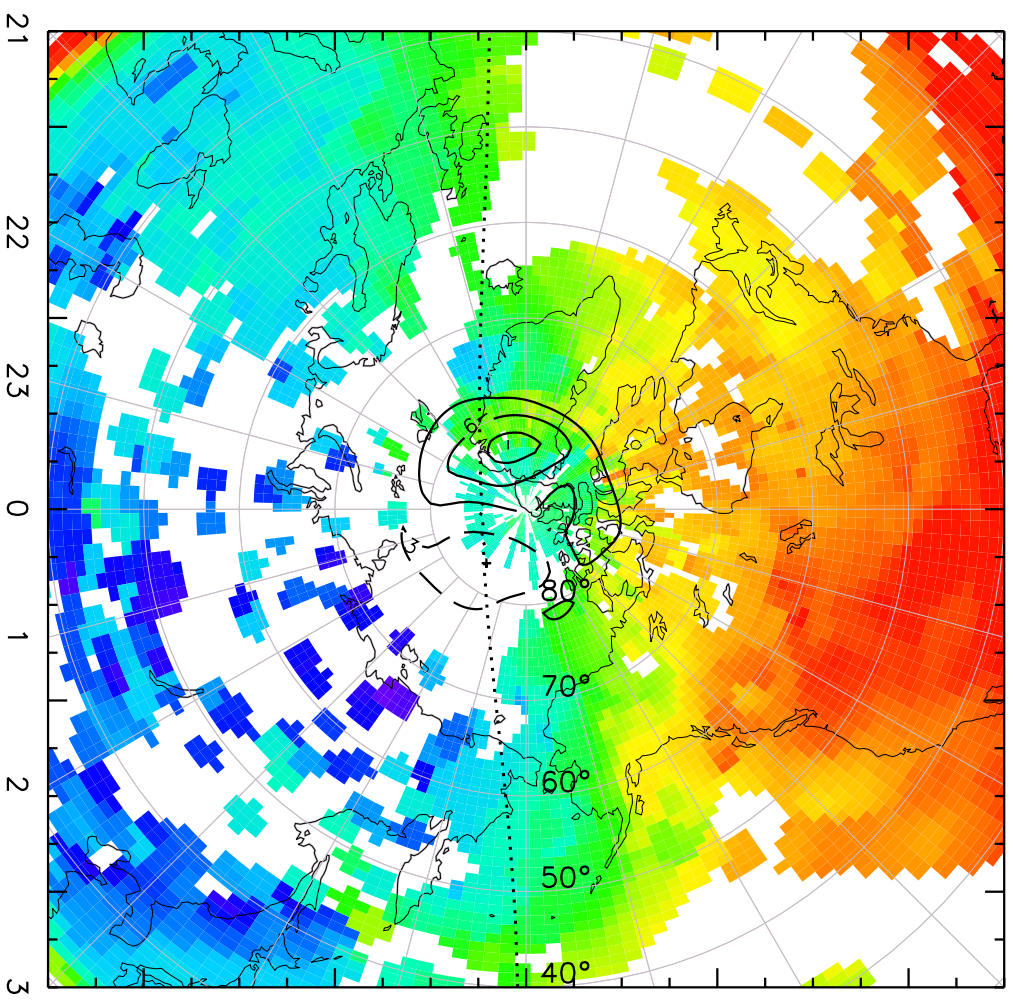

TOTAL ELECTRON CONTENT 28/Sep/2012 18:15:00.0
Median Filtered, Threshold = 0.10 to 28/Sep/2012 18:20:00.0