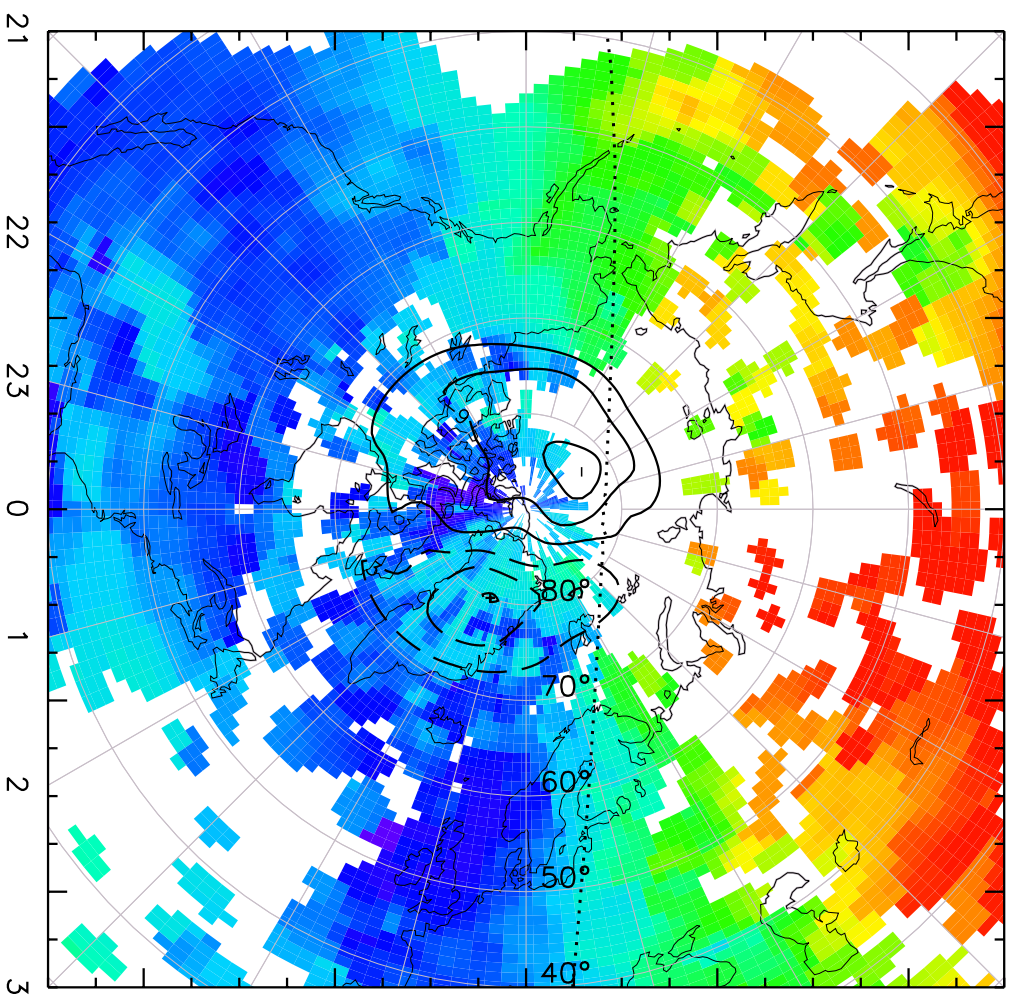

TOTAL ELECTRON CONTENT 29/Sep/2012 04:35:00.0
Median Filtered, Threshold = 0.10
to
29/Sep/2012 04:40:00.0