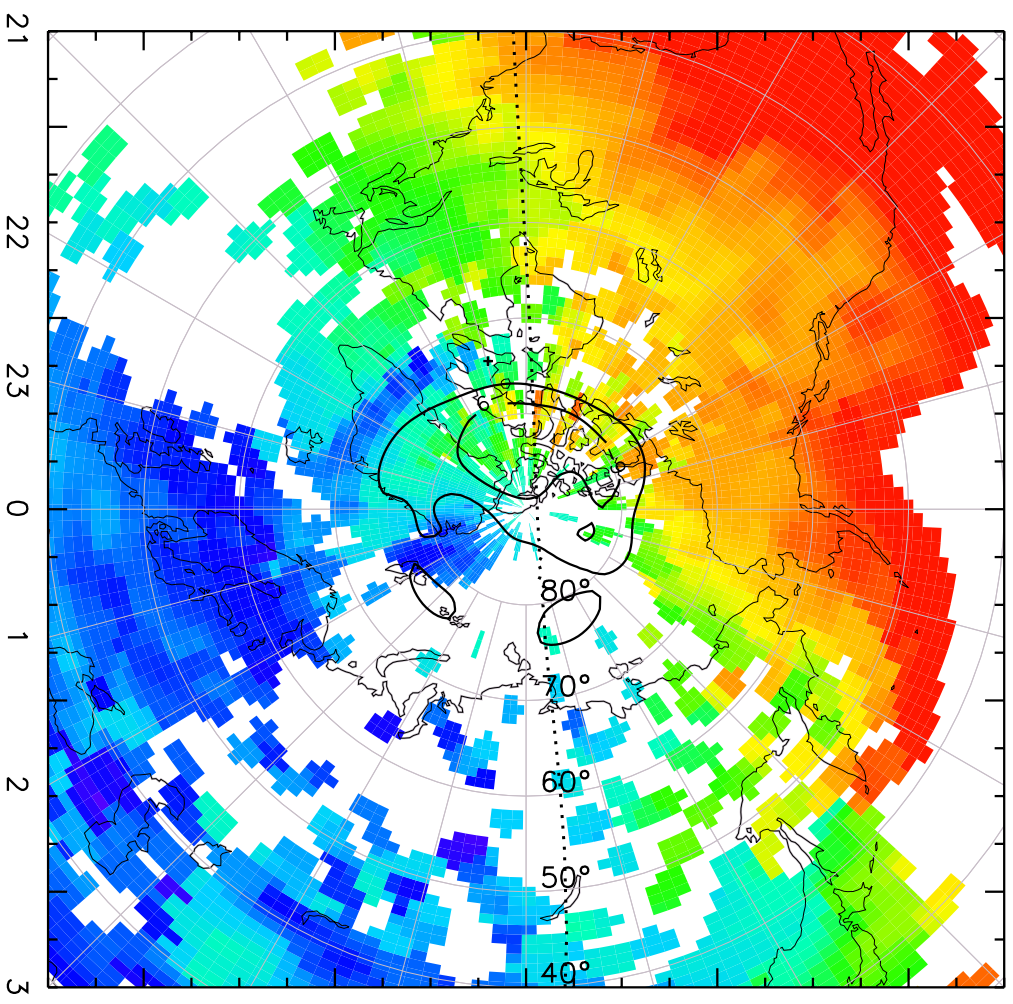

TOTAL ELECTRON CONTENT 28/Sep/2012 22:55:00.0
Median Filtered, Threshold = 0.10 to 28/Sep/2012 23:00:00.0