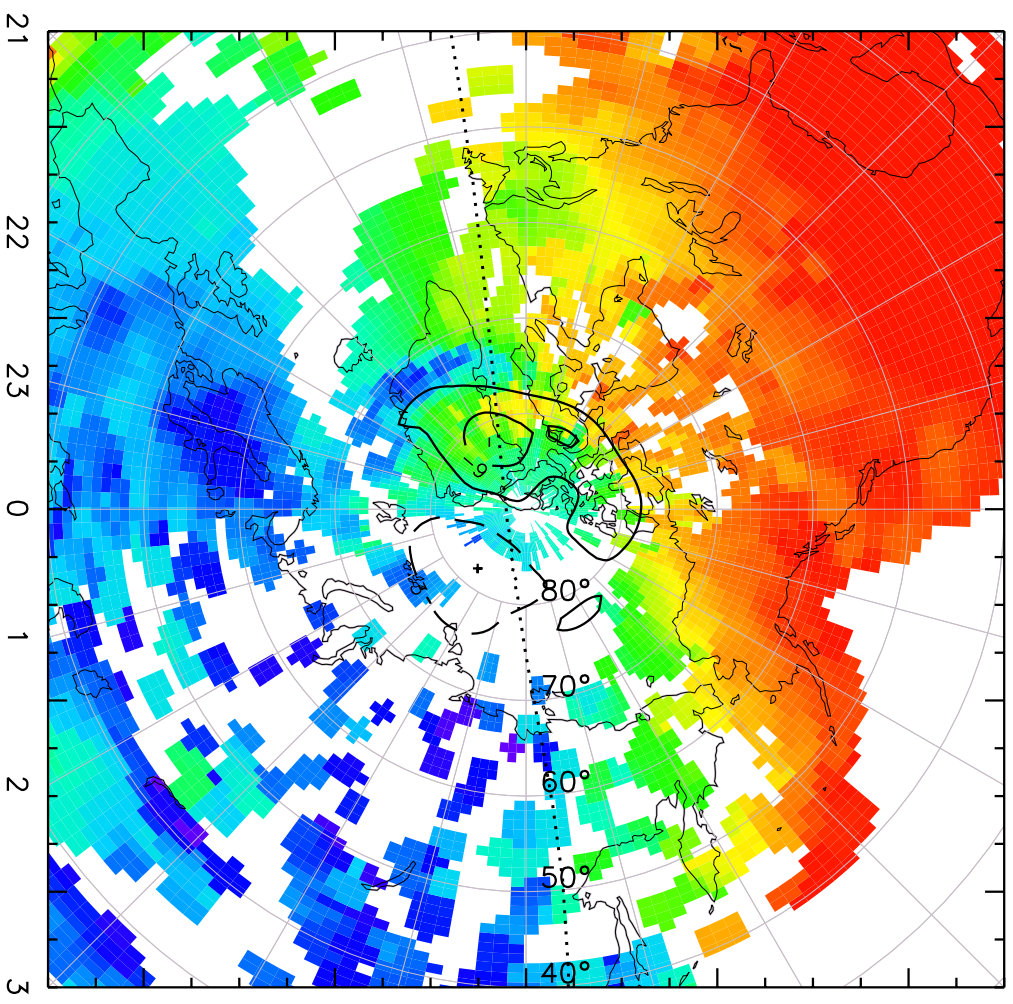

TOTAL ELECTRON CONTENT 28/Sep/2012 21:10:00.0
Median Filtered, Threshold = 0.10 to 28/Sep/2012 21:15:00.0