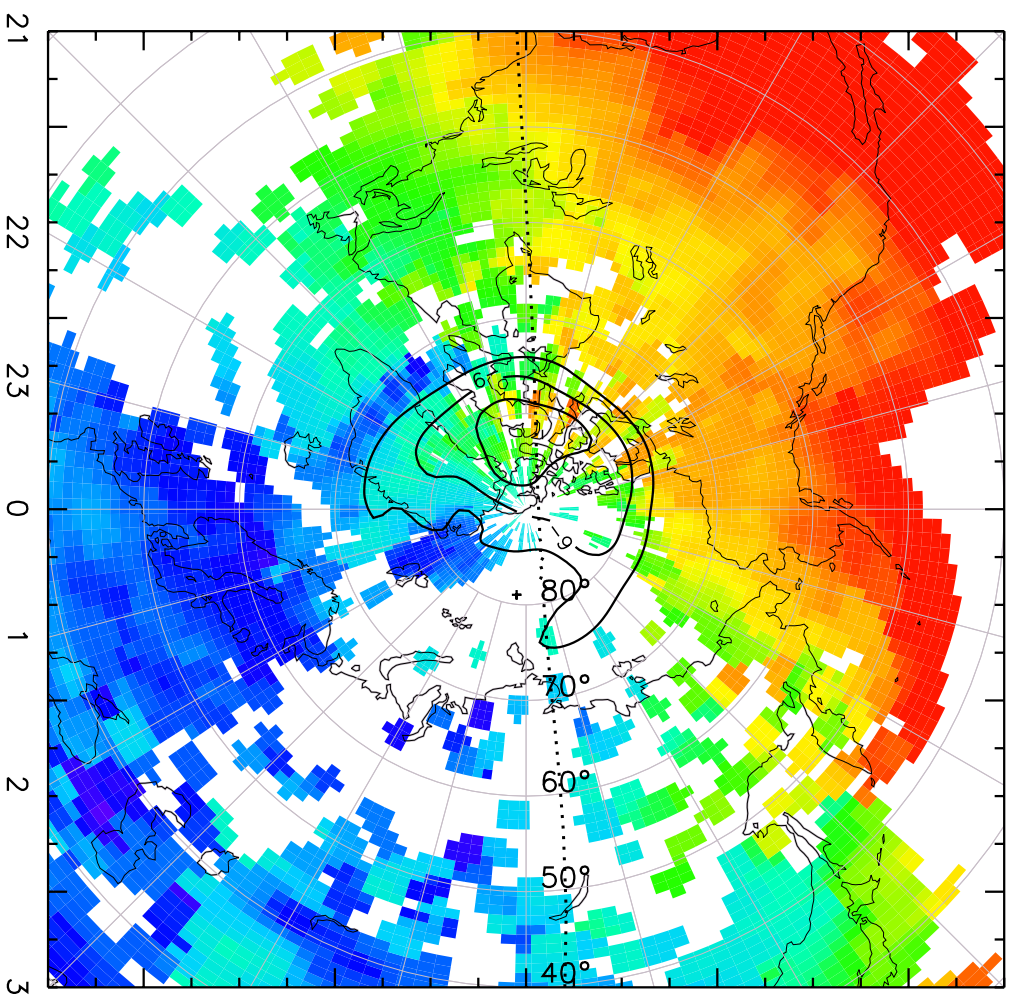

TOTAL ELECTRON CONTENT 28/Sep/2012 23:00:00.0
Median Filtered, Threshold = 0.10 to 28/Sep/2012 23:05:00.0