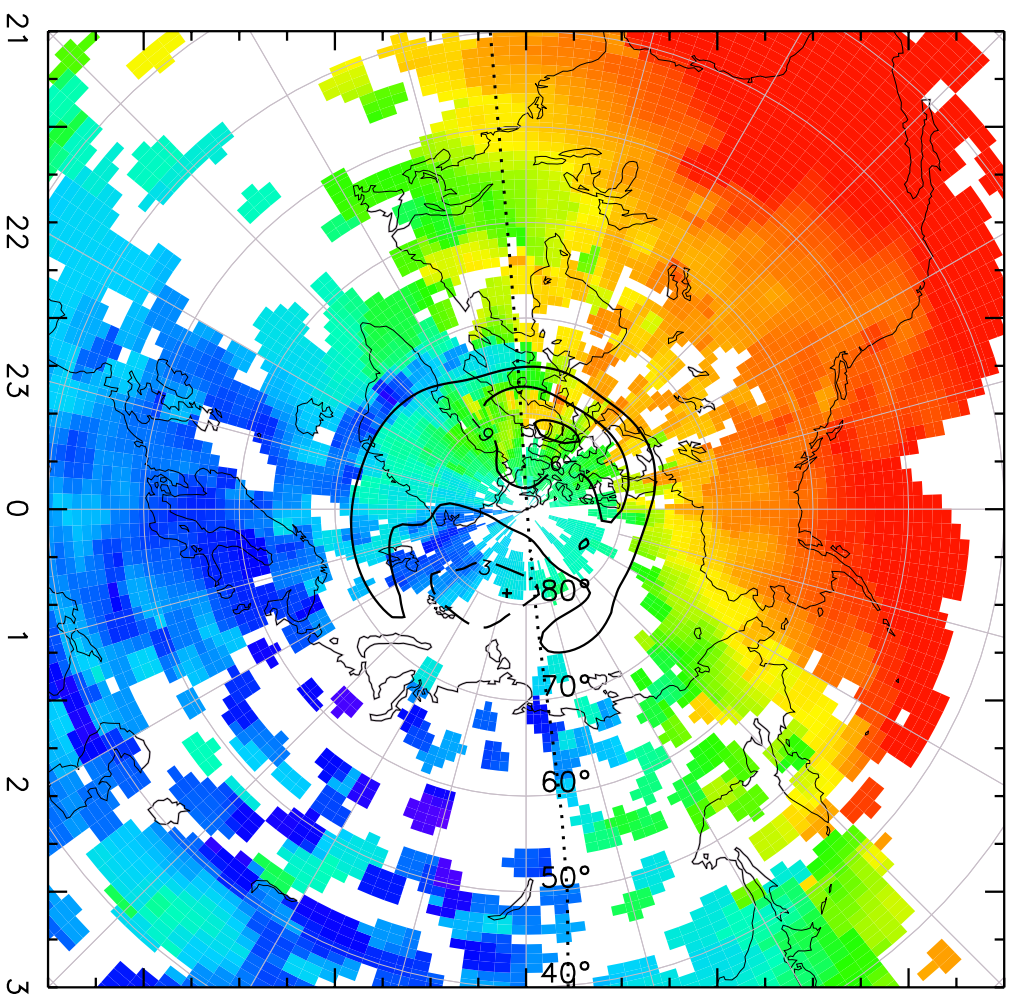

TOTAL ELECTRON CONTENT 28/Sep/2012 22:25:00.0
Median Filtered, Threshold = 0.10 to 28/Sep/2012 22:30:00.0