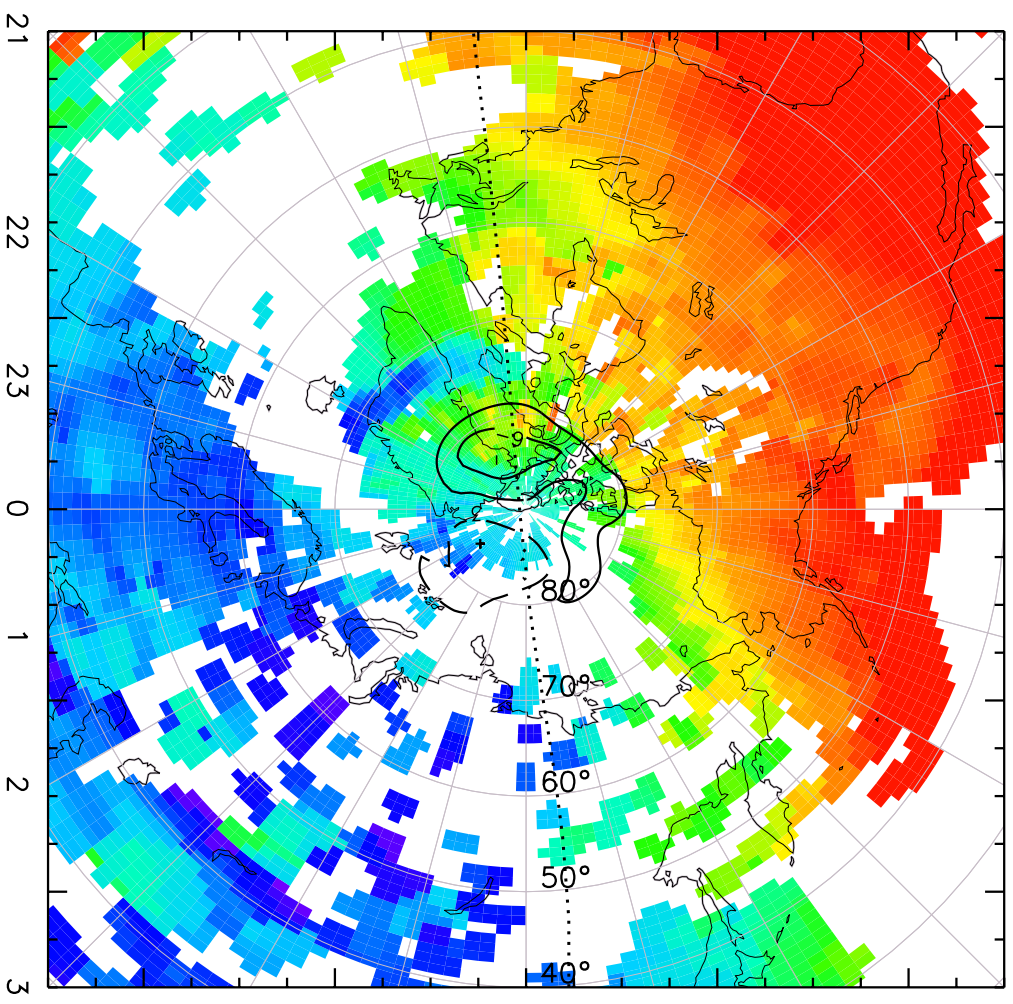

TOTAL ELECTRON CONTENT 28/Sep/2012 22:00:00.0
Median Filtered, Threshold = 0.10 to 28/Sep/2012 22:05:00.0