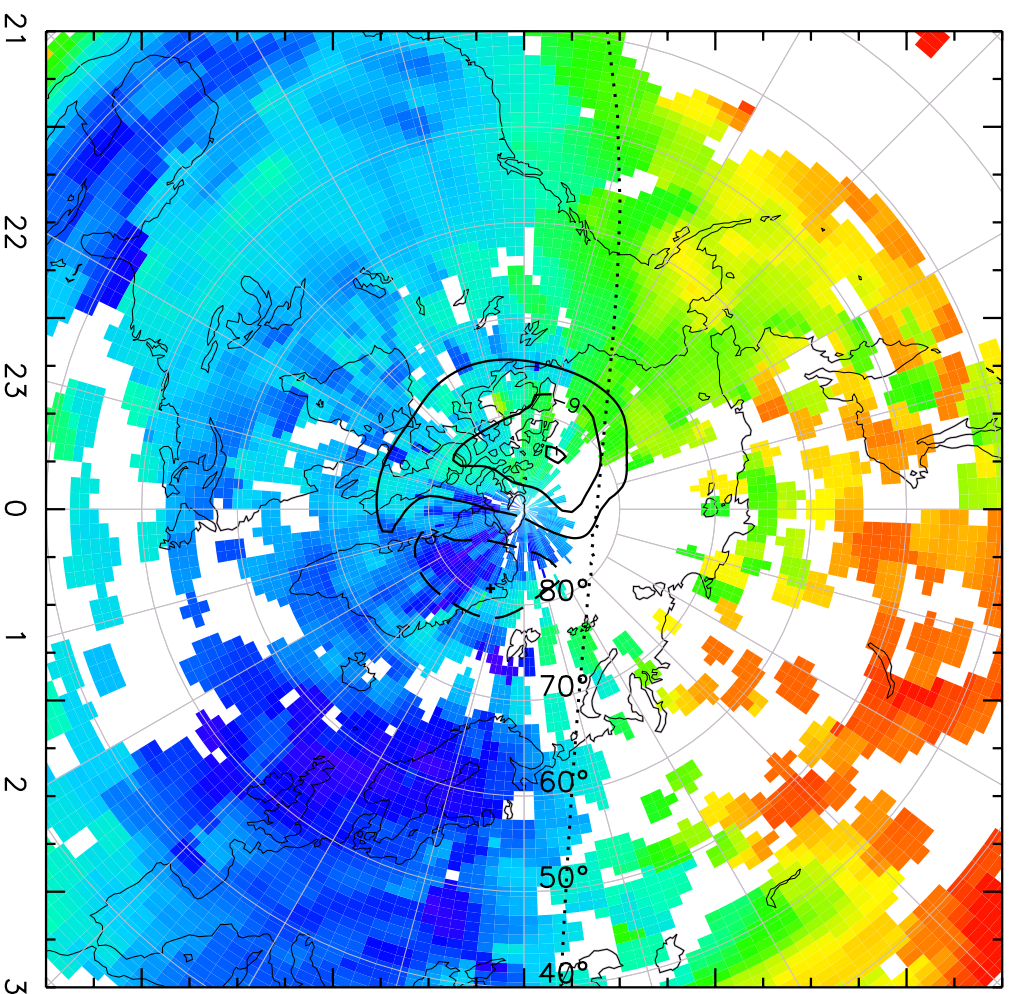

TOTAL ELECTRON CONTENT 29/Sep/2012 02:55:00.0

Median Filtered, Threshold = 0.10

to
29/Sep/2012 03:00:00.0