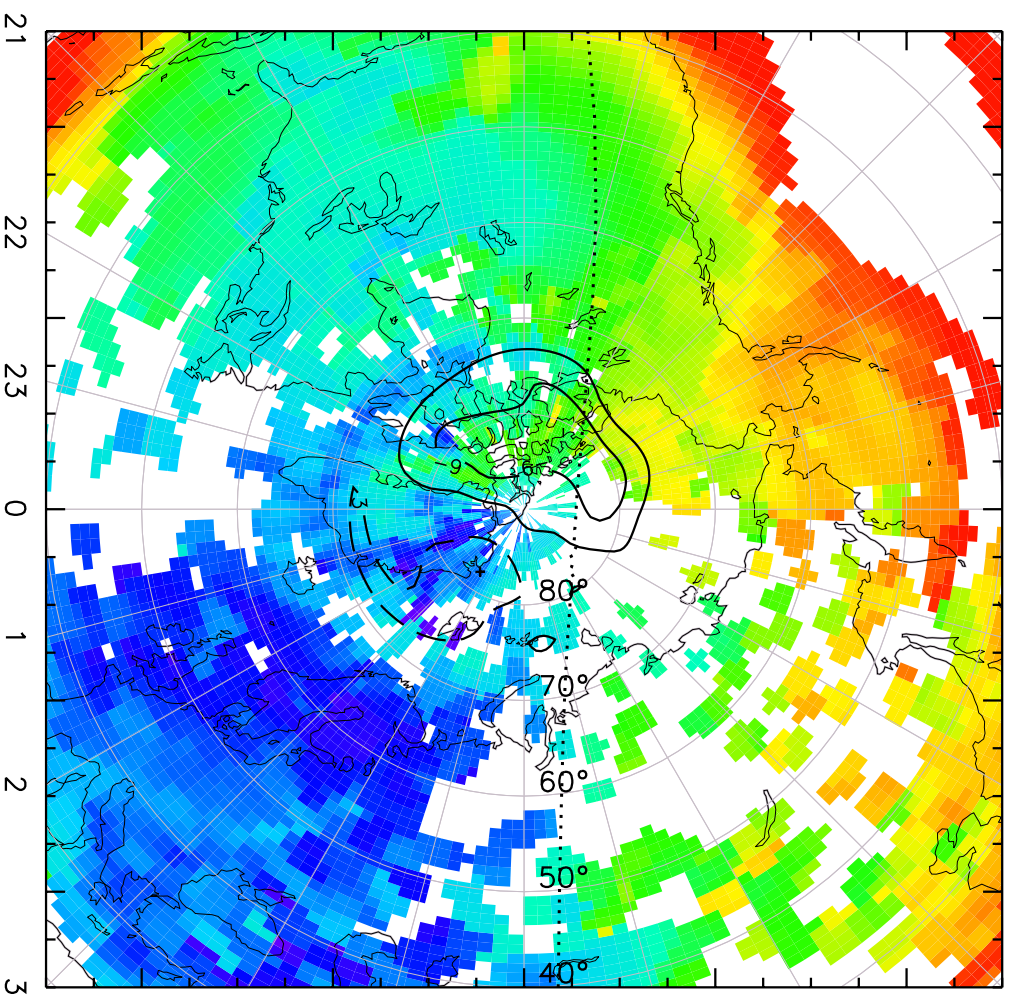

TOTAL ELECTRON CONTENT 29/Sep/2012 01:05:00.0
Median Filtered, Threshold = 0.10 to
29/Sep/2012 01:10:00.0