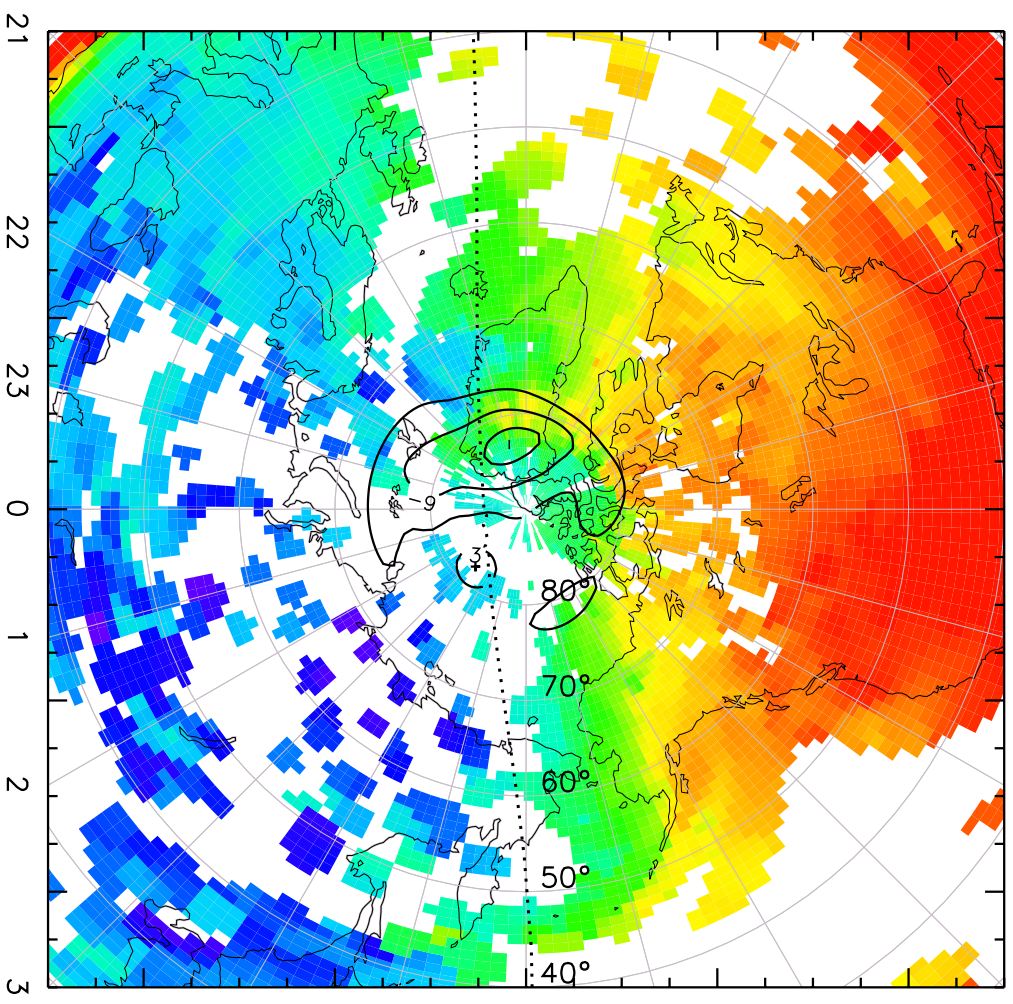

TOTAL ELECTRON CONTENT 28/Sep/2012 18:50:00.0
Median Filtered, Threshold = 0.10 to 28/Sep/2012 18:55:00.0