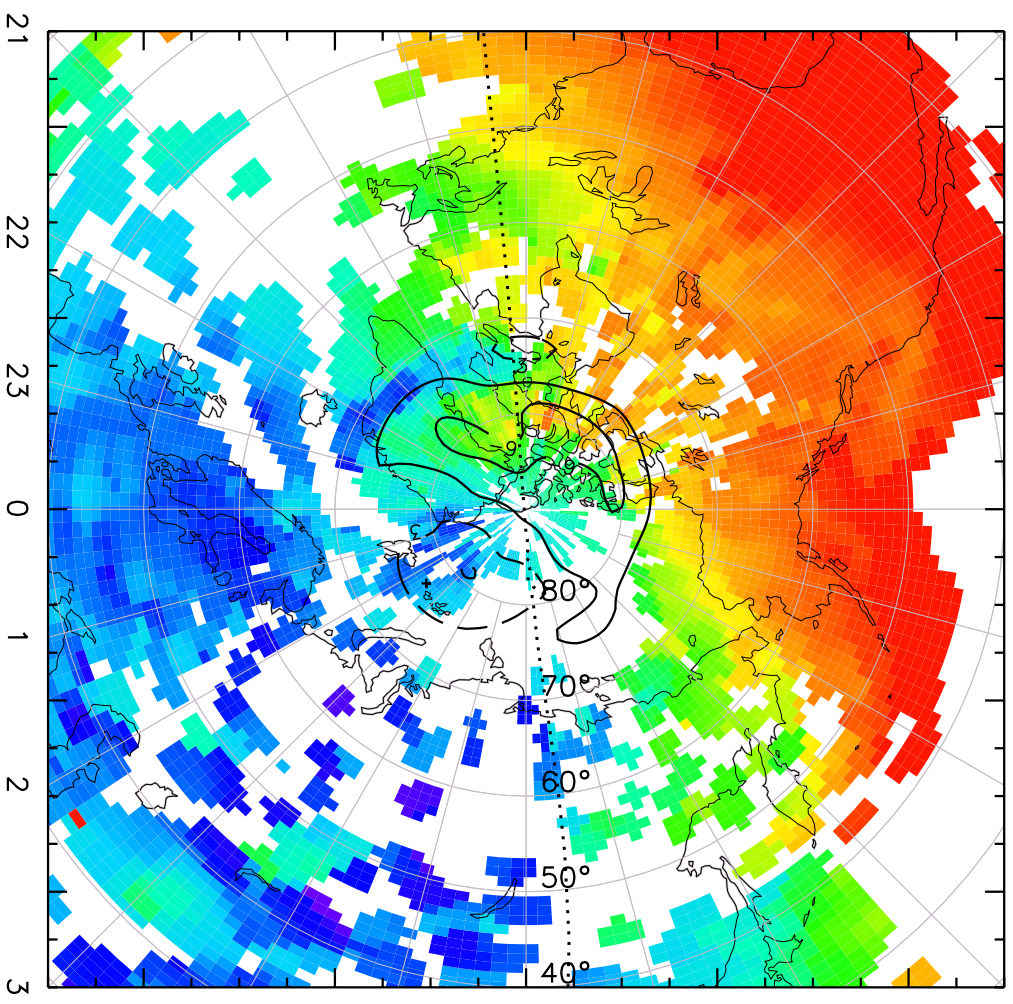

TOTAL ELECTRON CONTENT 28/Sep/2012 22:15:00.0
Median Filtered, Threshold = 0.10 to 28/Sep/2012 22:20:00.0