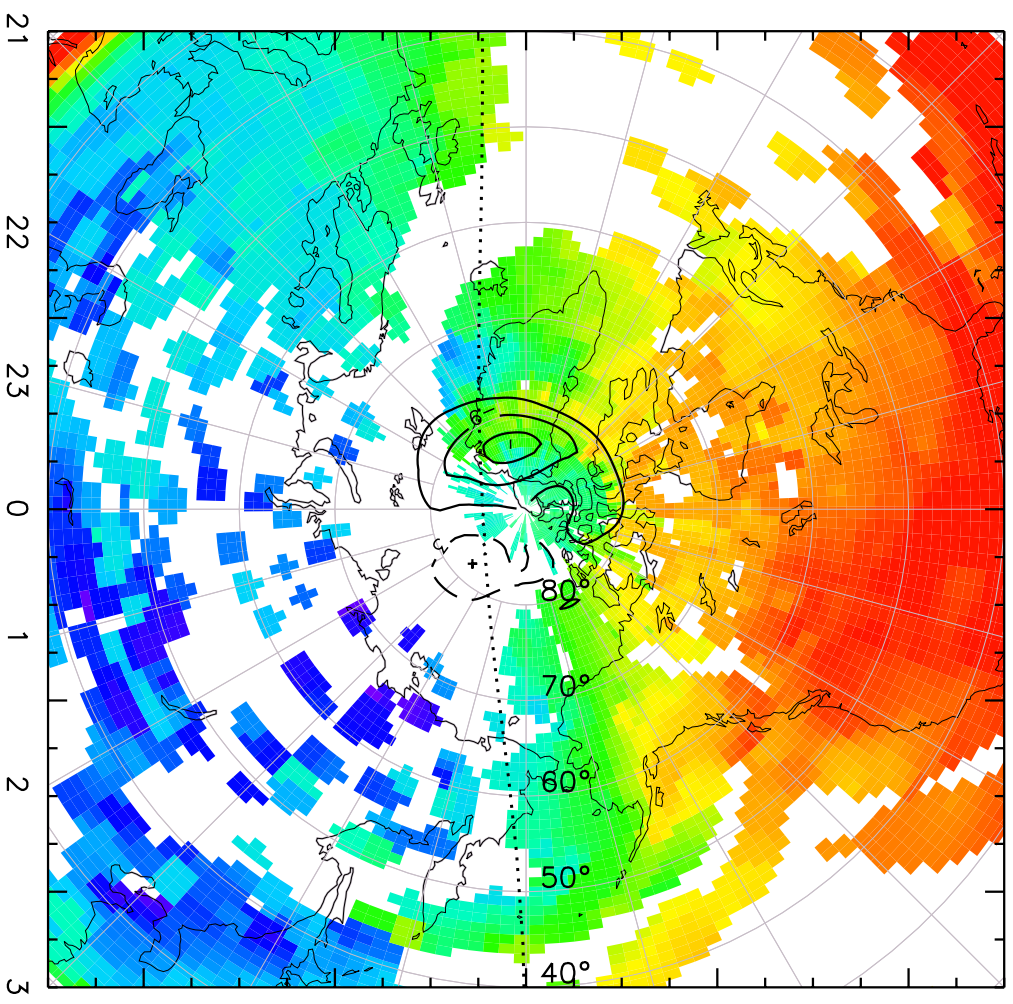

TOTAL ELECTRON CONTENT 28/Sep/2012 18:30:00.0
Median Filtered, Threshold = 0.10 to 28/Sep/2012 18:35:00.0