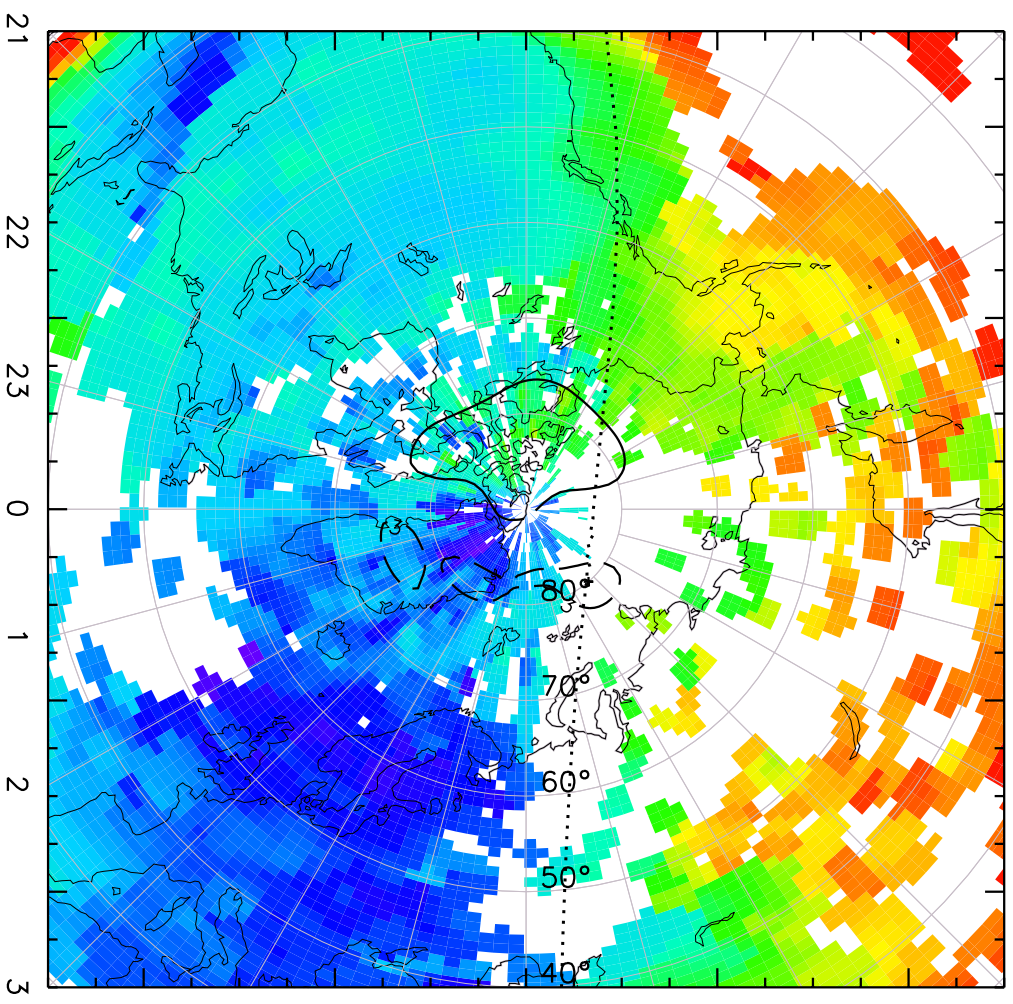

TOTAL ELECTRON CONTENT 29/Sep/2012 02:15:00.0

Median Filtered, Threshold = 0.10

to
29/Sep/2012 02:20:00.0