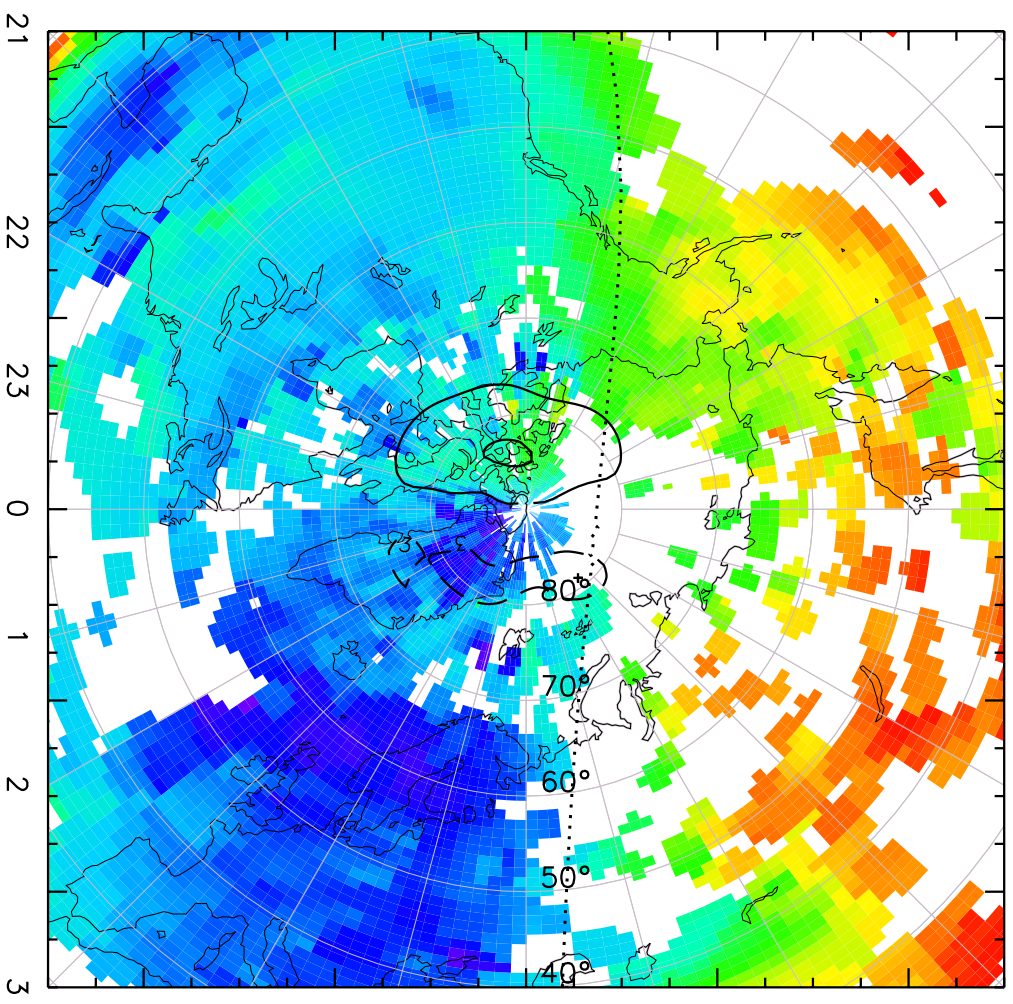

TOTAL ELECTRON CONTENT 29/Sep/2012 02:40:00.0

Median Filtered, Threshold = 0.10
to 29/Sep/2012 02:45:00.0