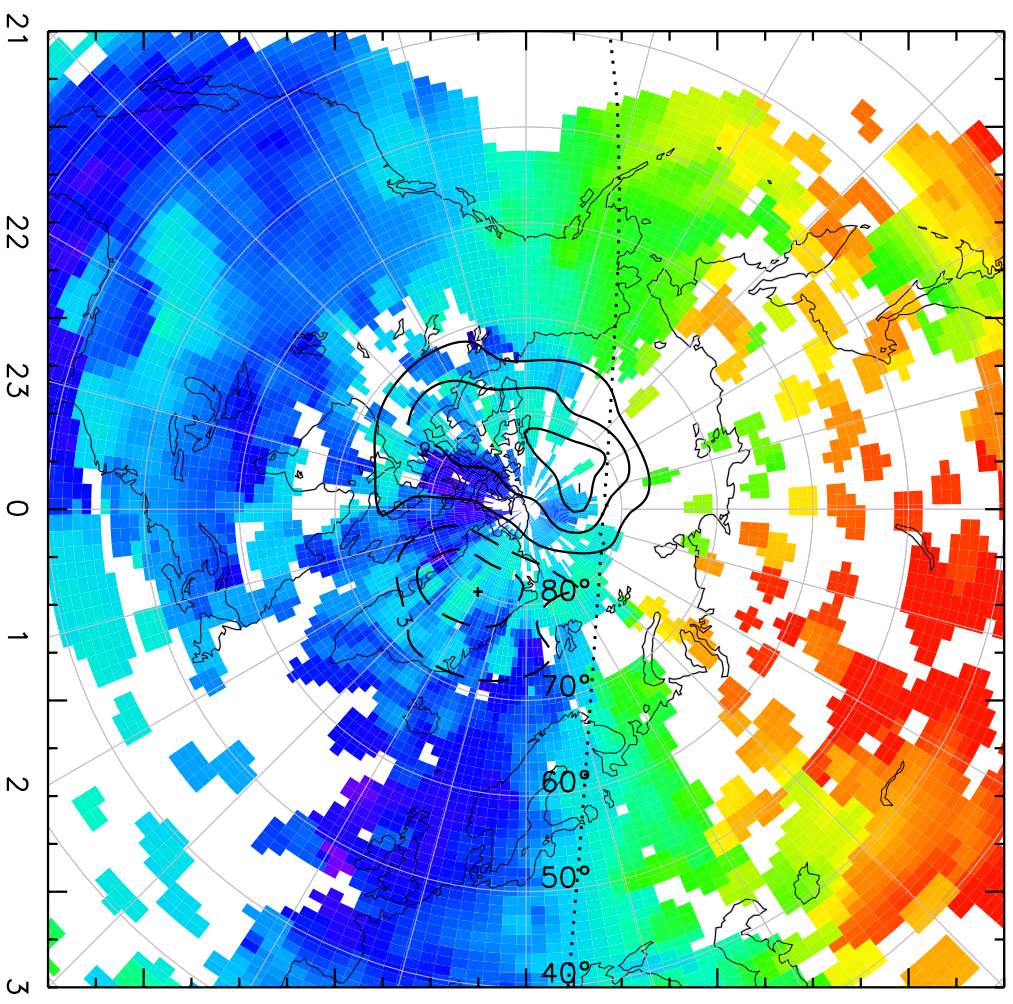

TOTAL ELECTRON CONTENT 29/Sep/2012 04:10:00.0
Median Filtered, Threshold = 0.10 to 29/Sep/2012 04:15:00.0