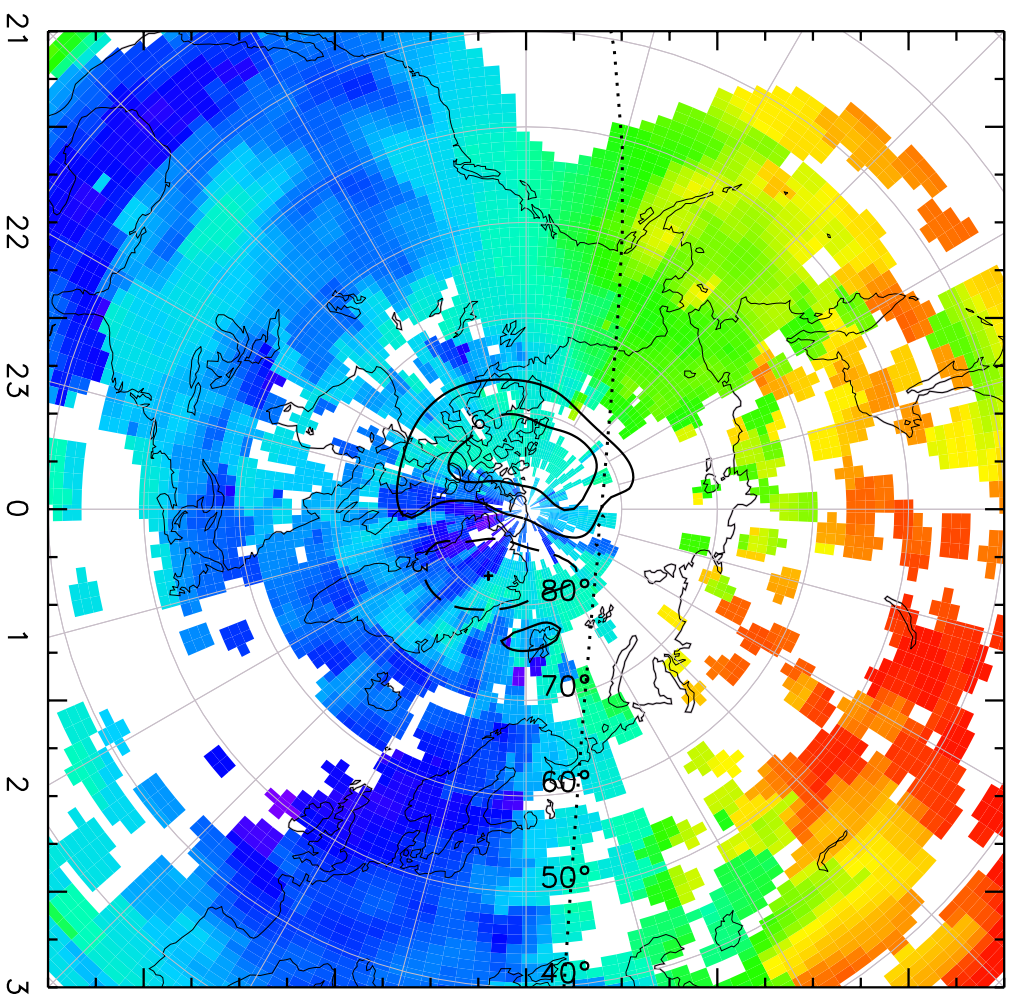

TOTAL ELECTRON CONTENT 29/Sep/2012 03:25:00.0
Median Filtered, Threshold = 0.10
to 29/Sep/2012 03:30:00.0