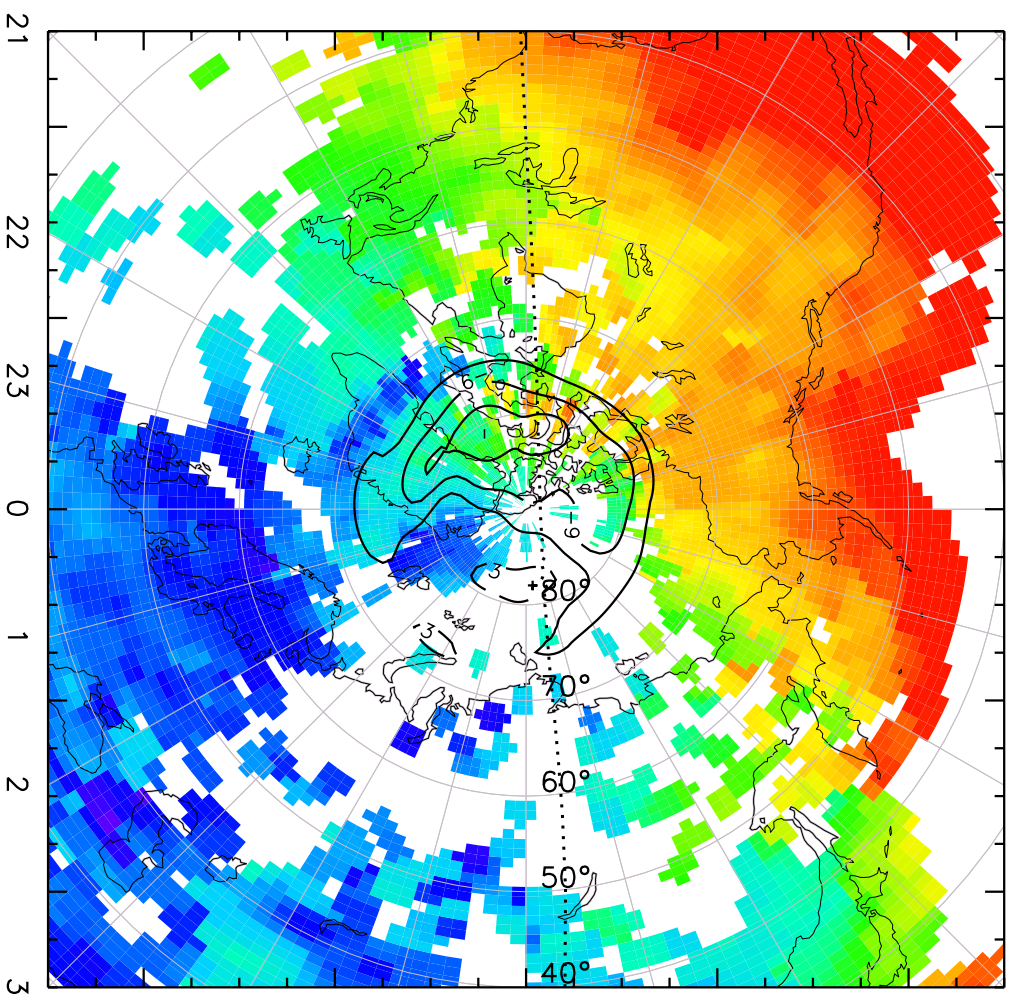

TOTAL ELECTRON CONTENT 28/Sep/2012 23:05:00.0
Median Filtered, Threshold = 0.10 to 28/Sep/2012 23:10:00.0