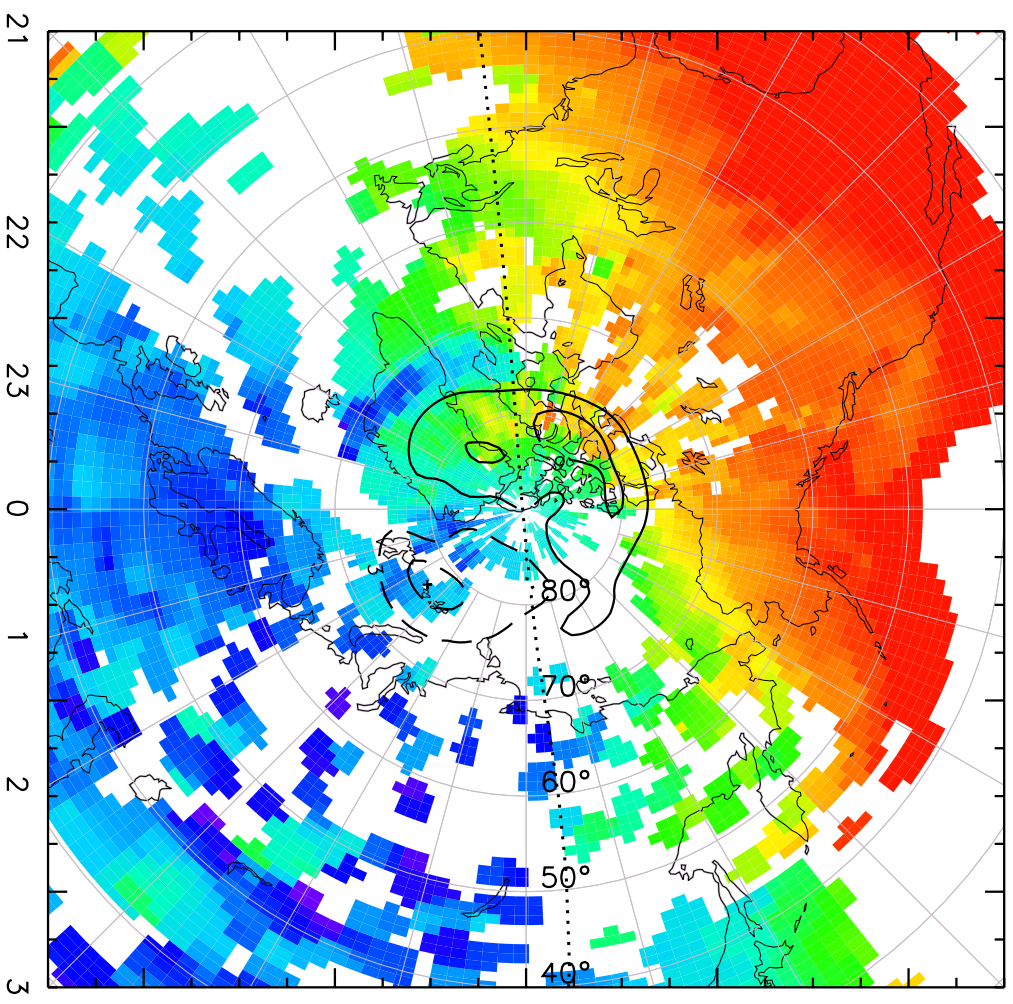

TOTAL ELECTRON CONTENT 28/Sep/2012 22:10:00.0
Median Filtered, Threshold = 0.10 to 28/Sep/2012 22:15:00.0