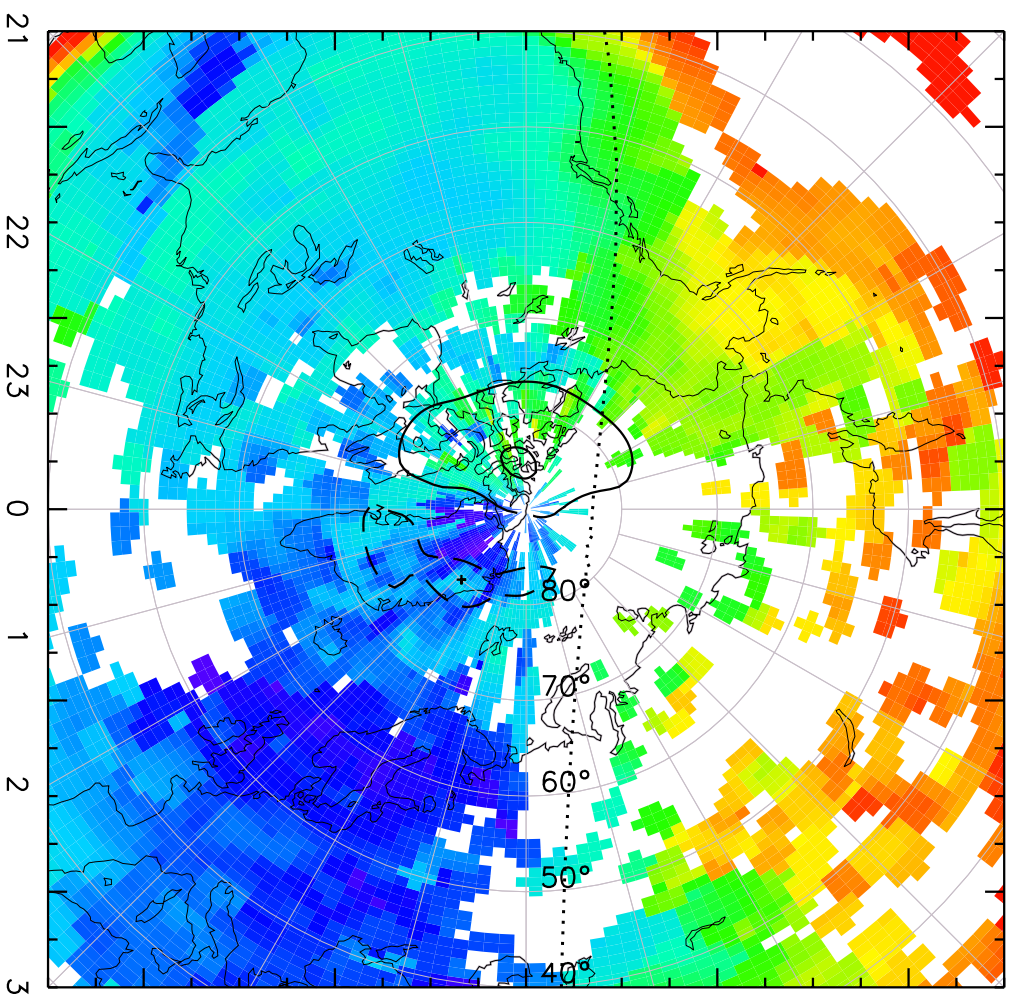

TOTAL ELECTRON CONTENT 29/Sep/2012 02:10:00.0
Median Filtered, Threshold = 0.10 to
29/Sep/2012 02:15:00.0