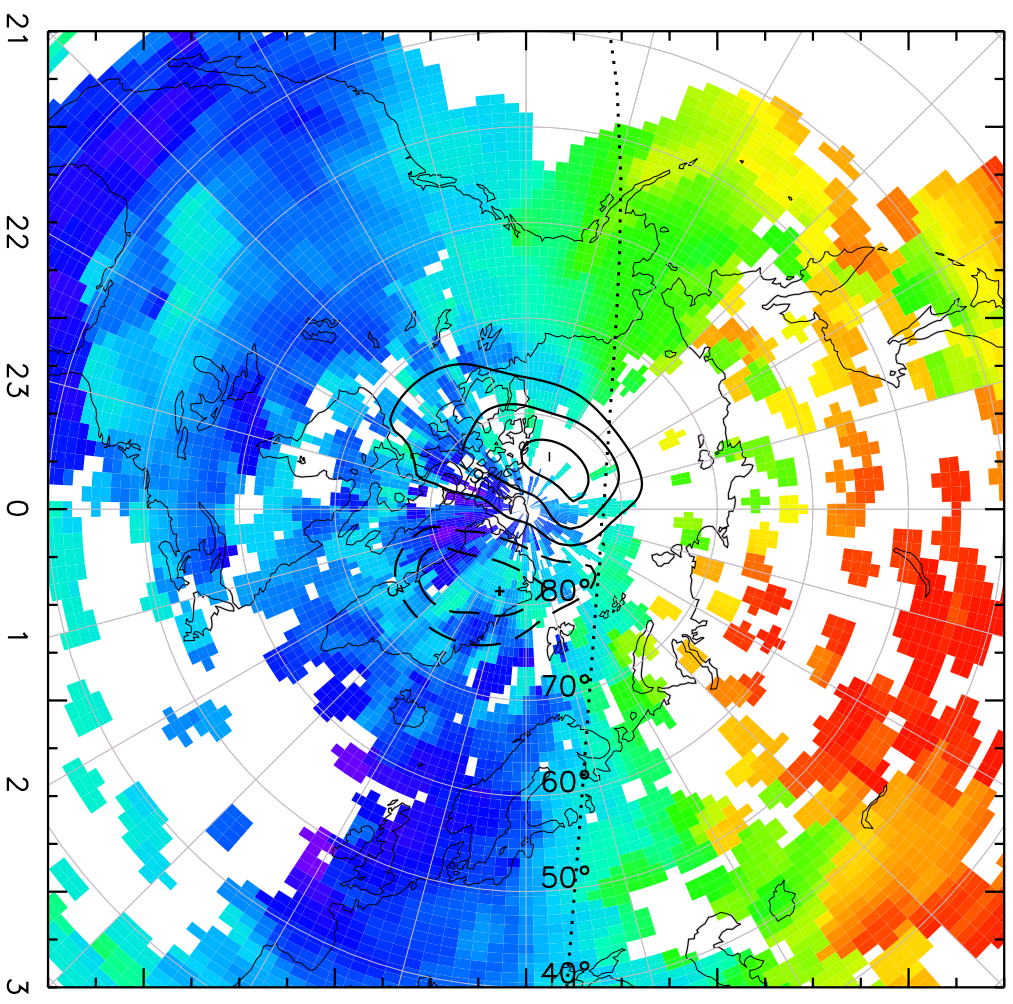

TOTAL ELECTRON CONTENT 29/Sep/2012 03:55:00.0
Median Filtered, Threshold = 0.10 to
29/Sep/2012 04:00:00.0