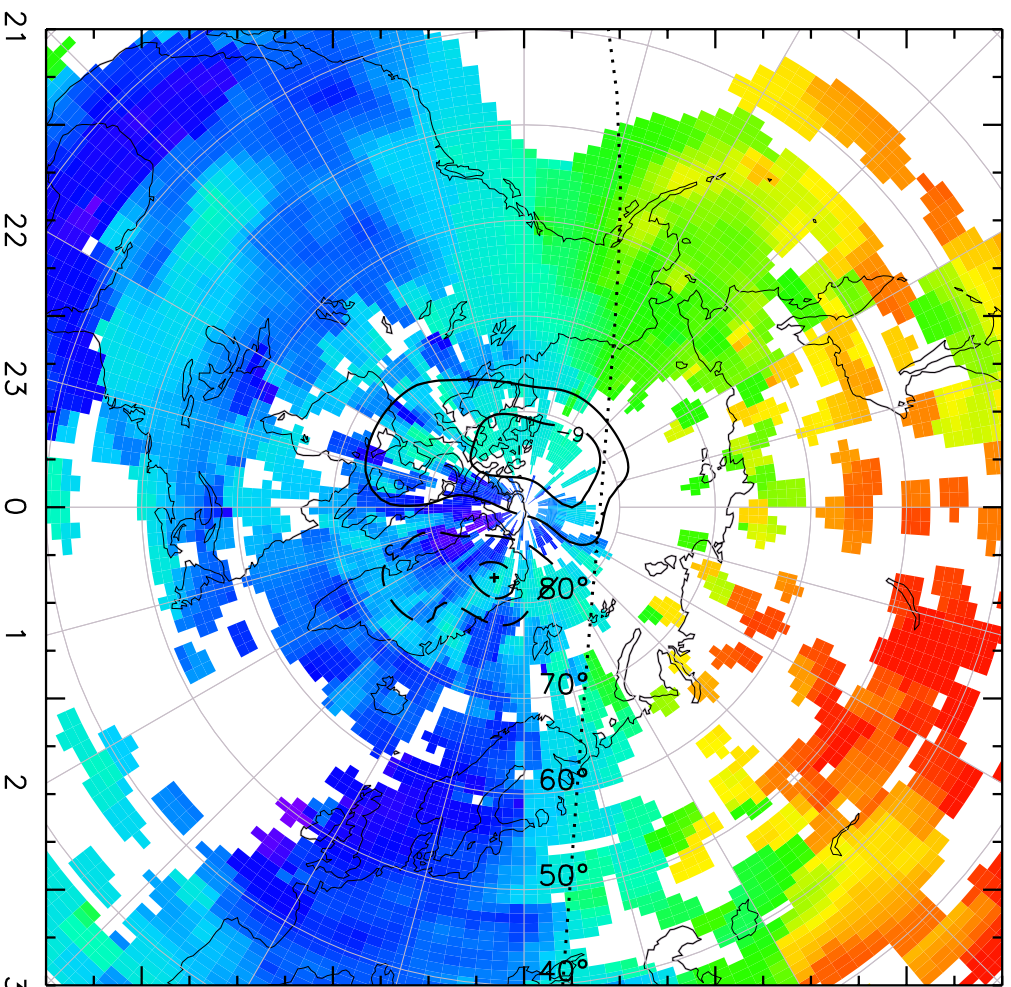

TOTAL ELECTRON CONTENT 29/Sep/2012 03:35:00.0

Median Filtered, Threshold = 0.10

to
29/Sep/2012 03:40:00.0