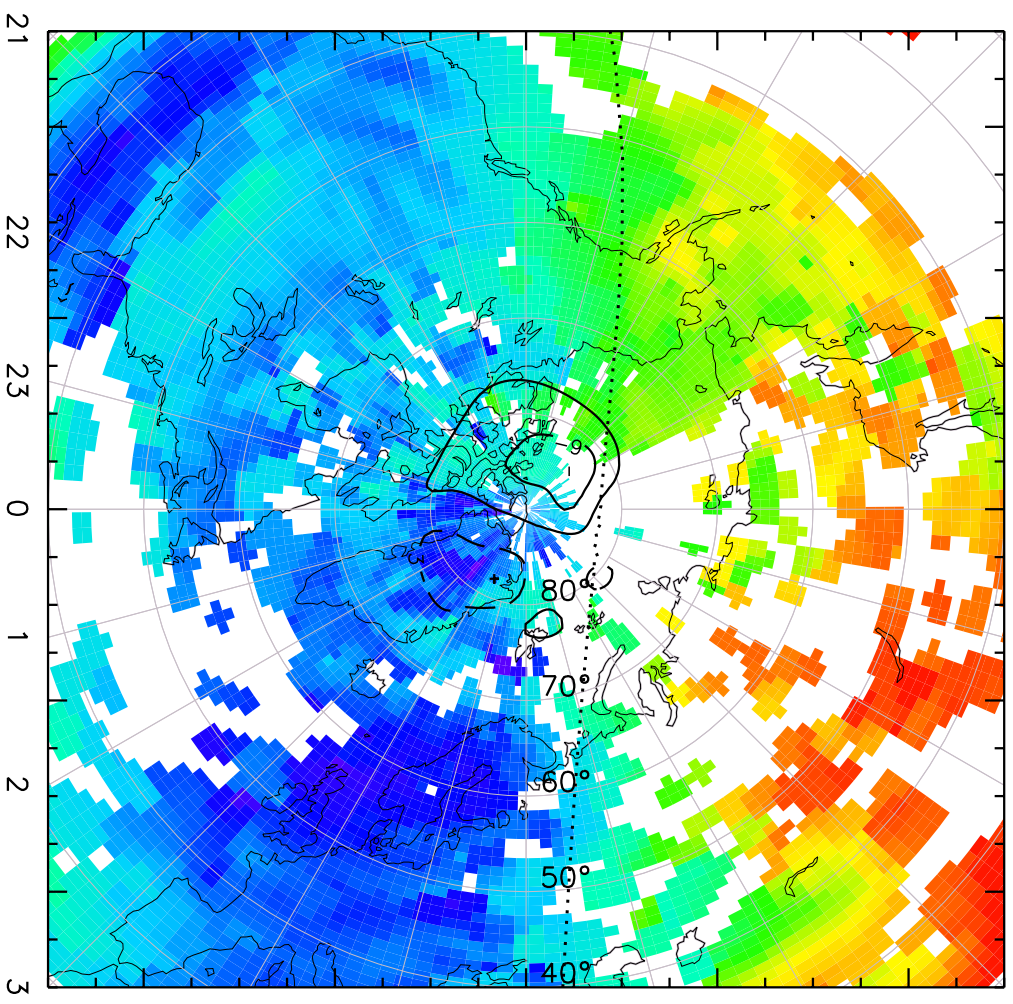

TOTAL ELECTRON CONTENT 29/Sep/2012 03:05:00.0
Median Filtered, Threshold = 0.10 to
29/Sep/2012 03:10:00.0