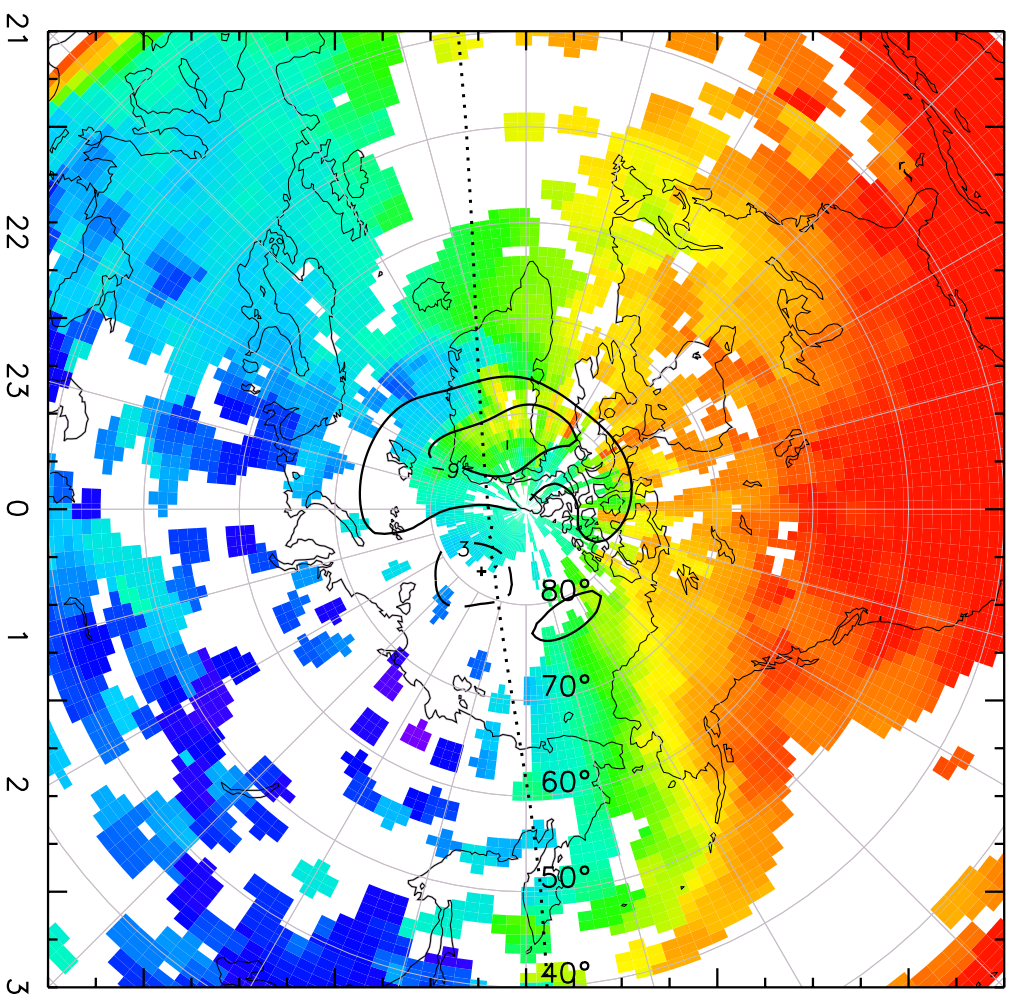

TOTAL ELECTRON CONTENT 28/Sep/2012 19:30:00.0
Median Filtered, Threshold = 0.10
to 28/Sep/2012 19:35:00.0