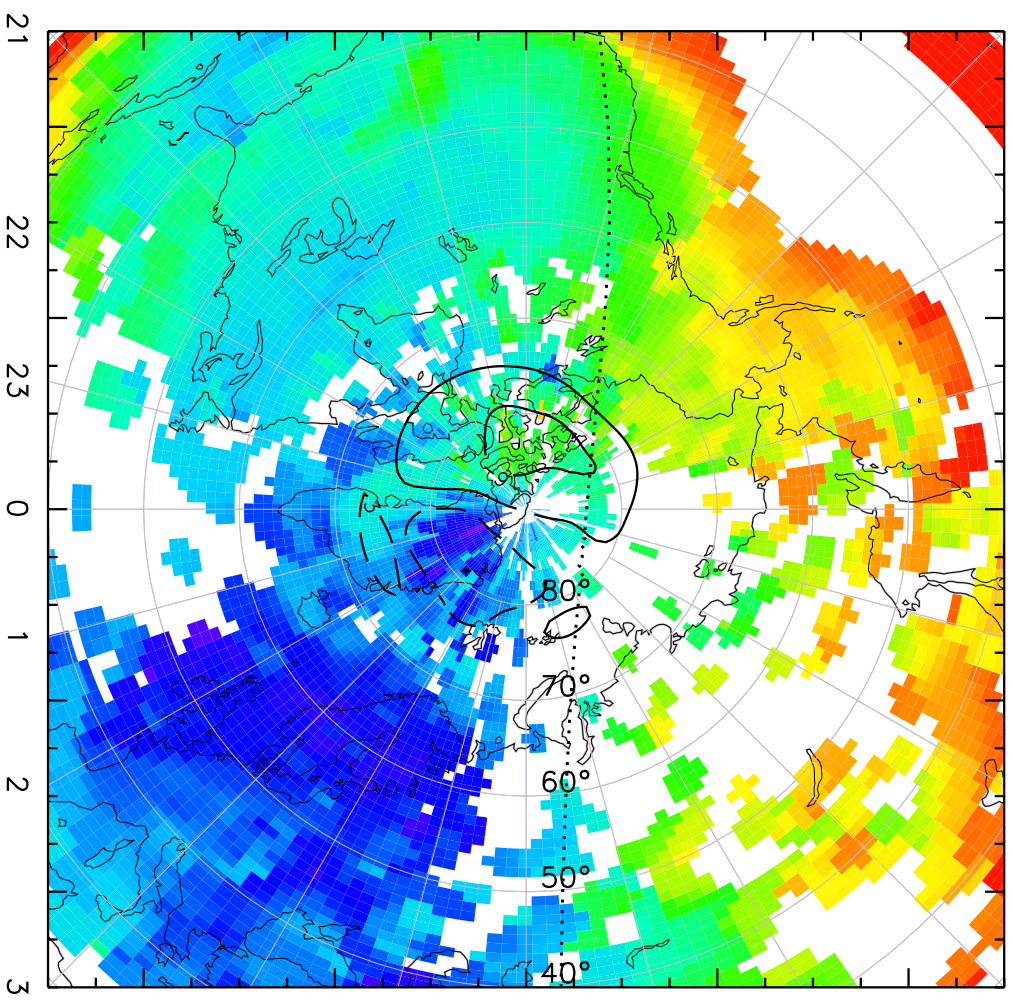

TOTAL ELECTRON CONTENT 29/Sep/2012 01:40:00.0
Median Filtered, Threshold = 0.10 to 29/Sep/2012 01:45:00.0