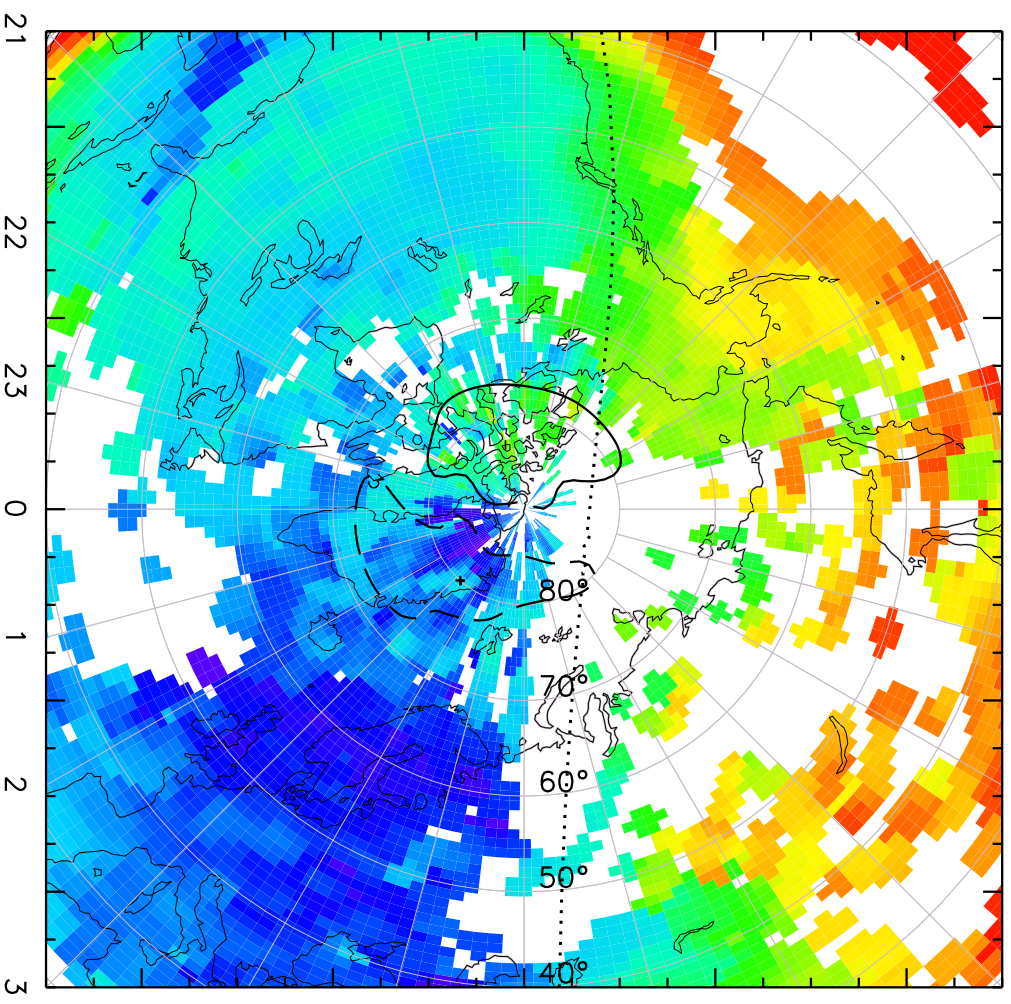

TOTAL ELECTRON CONTENT 29/Sep/2012 02:05:00.0
Median Filtered, Threshold = 0.10 to
29/Sep/2012 02:10:00.0