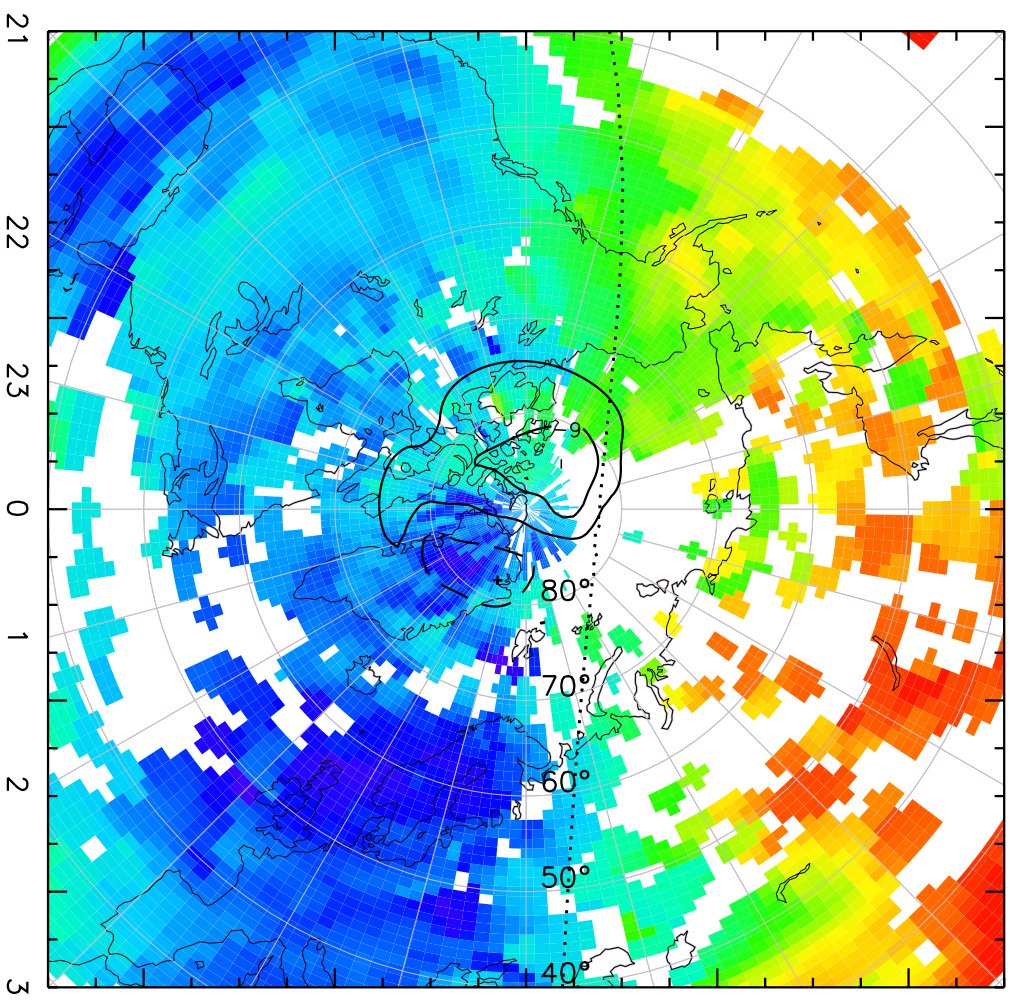

TOTAL ELECTRON CONTENT 29/Sep/2012 03:00:00.0
Median Filtered, Threshold = 0.10 to 29/Sep/2012 03:05:00.0