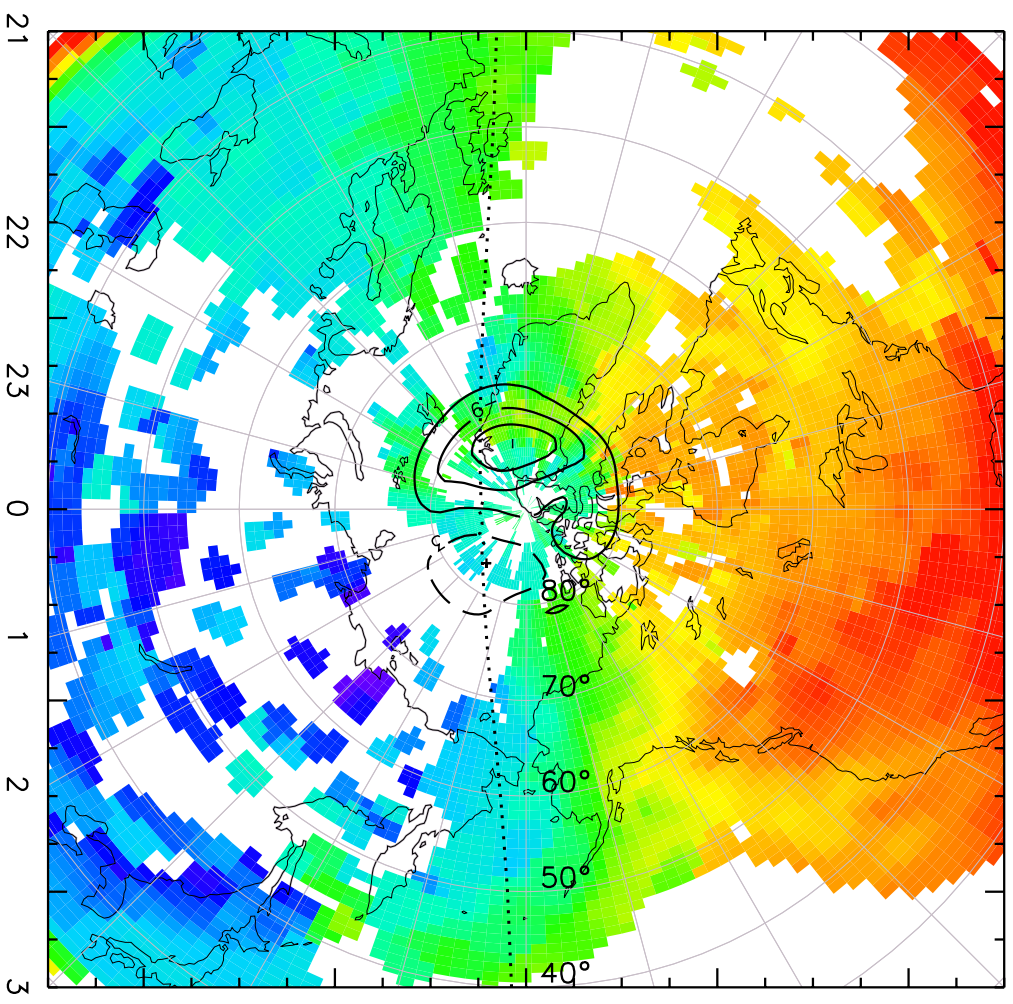

TOTAL ELECTRON CONTENT 28/Sep/2012 18:00:00.0
Median Filtered, Threshold = 0.10 to 28/Sep/2012 18:05:00.0

TOTAL ELECTRON CONTENT 28/Sep/2012 18:05:00.0
Median Filtered, Threshold = 0.10 to 28/Sep/2012 18:10:00.0