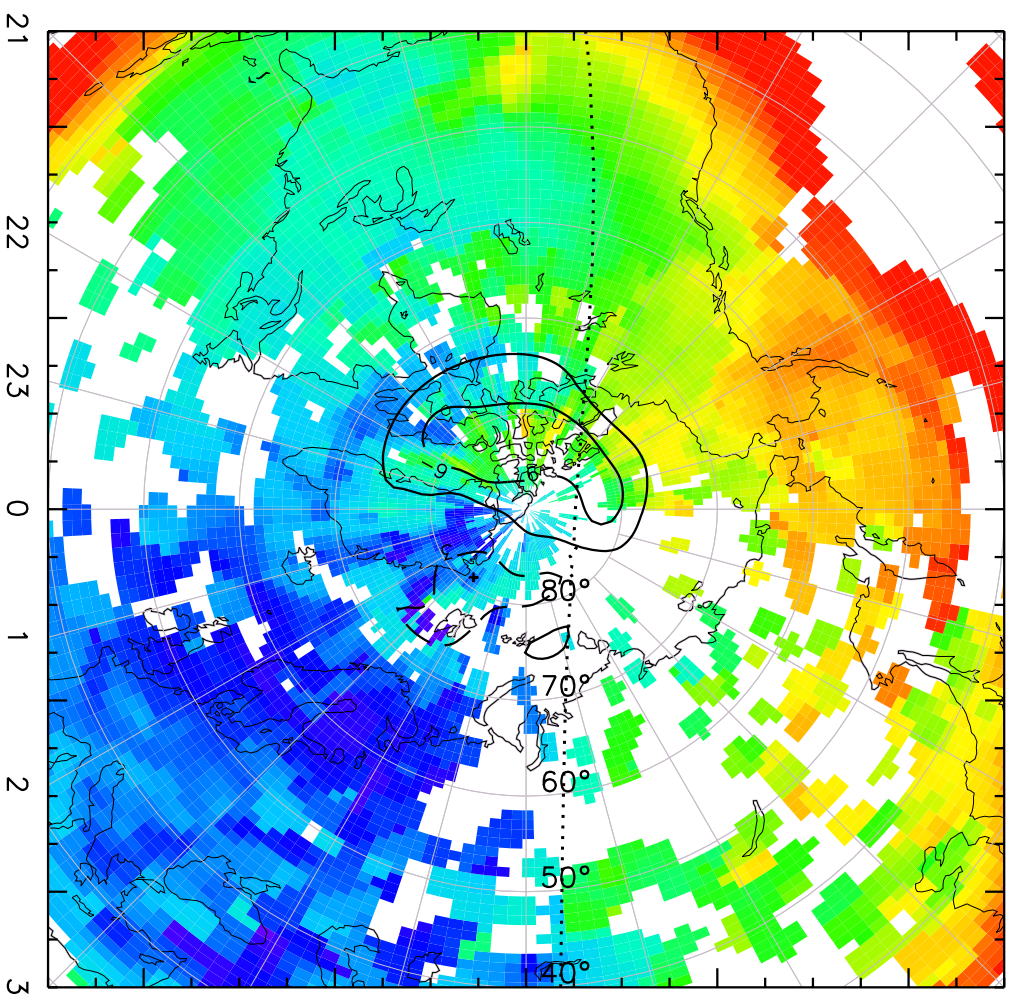

TOTAL ELECTRON CONTENT 29/Sep/2012 00:55:00.0
Median Filtered, Threshold = 0.10 to
29/Sep/2012 01:00:00.0