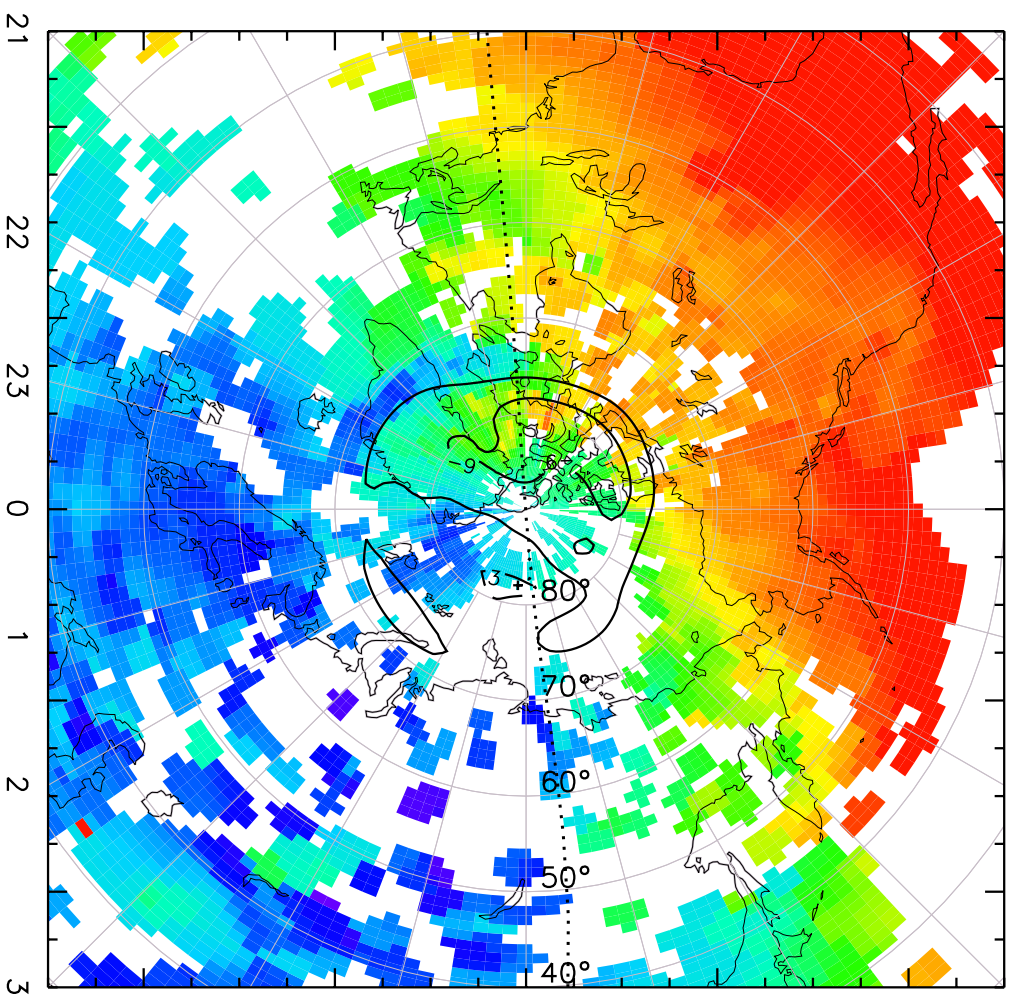

TOTAL ELECTRON CONTENT 28/Sep/2012 22:20:00.0
Median Filtered, Threshold = 0.10 to 28/Sep/2012 22:25:00.0