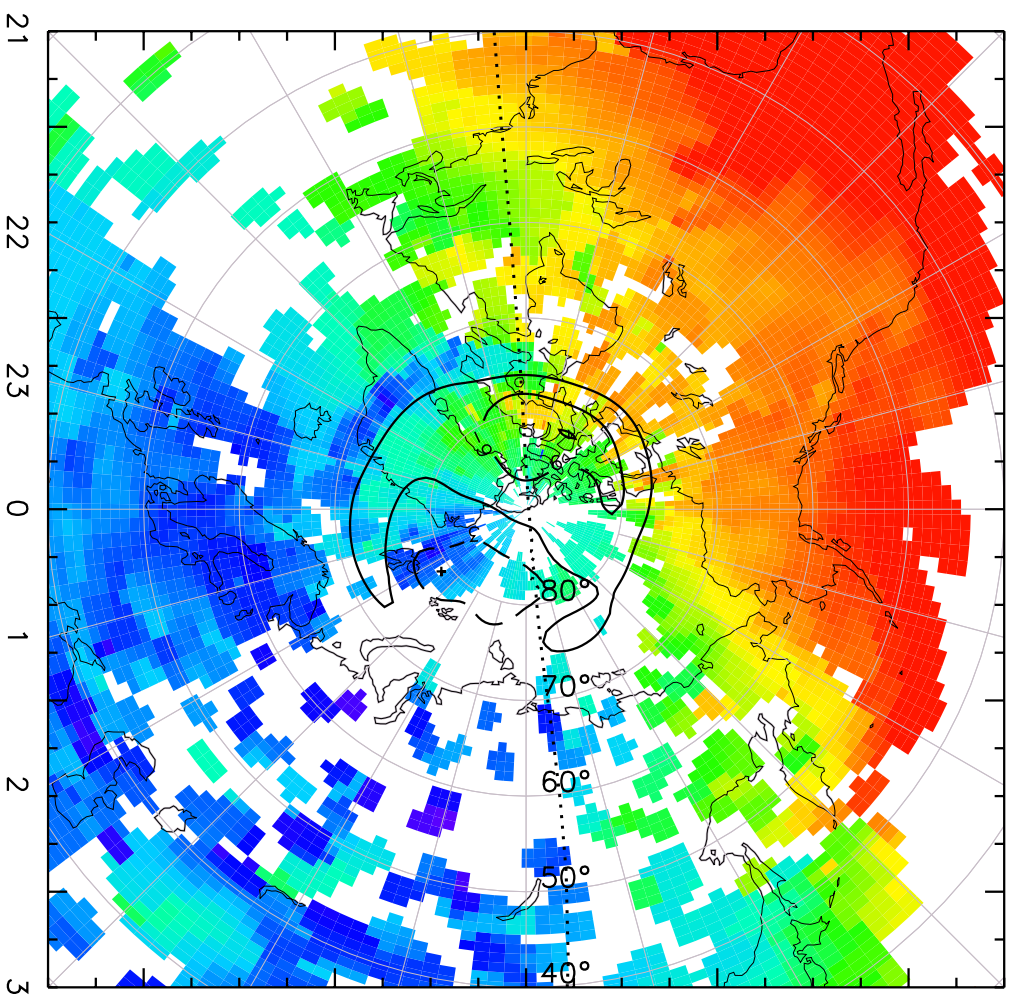

TOTAL ELECTRON CONTENT 28/Sep/2012 22:30:00.0
Median Filtered, Threshold = 0.10 to 28/Sep/2012 22:35:00.0