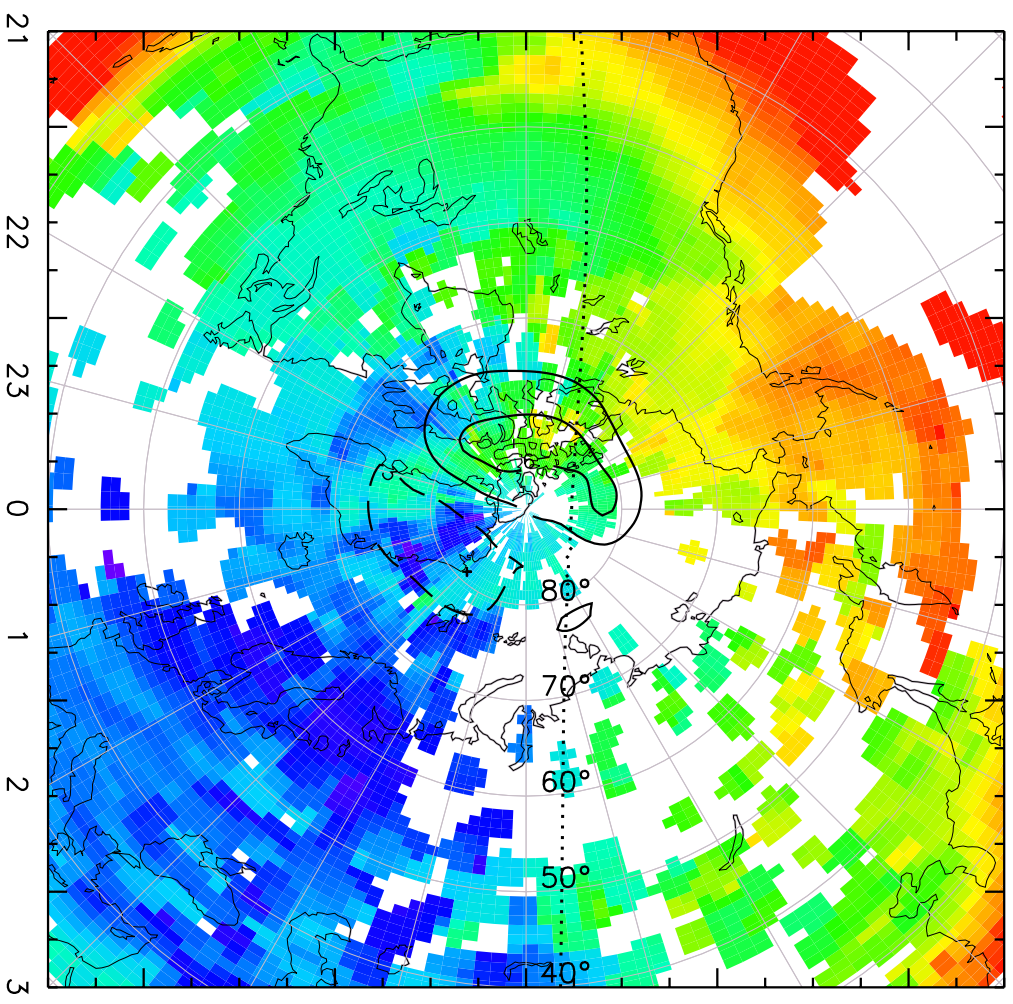

TOTAL ELECTRON CONTENT 29/Sep/2012 00:40:00.0
Median Filtered, Threshold = 0.10 to
29/Sep/2012 00:45:00.0