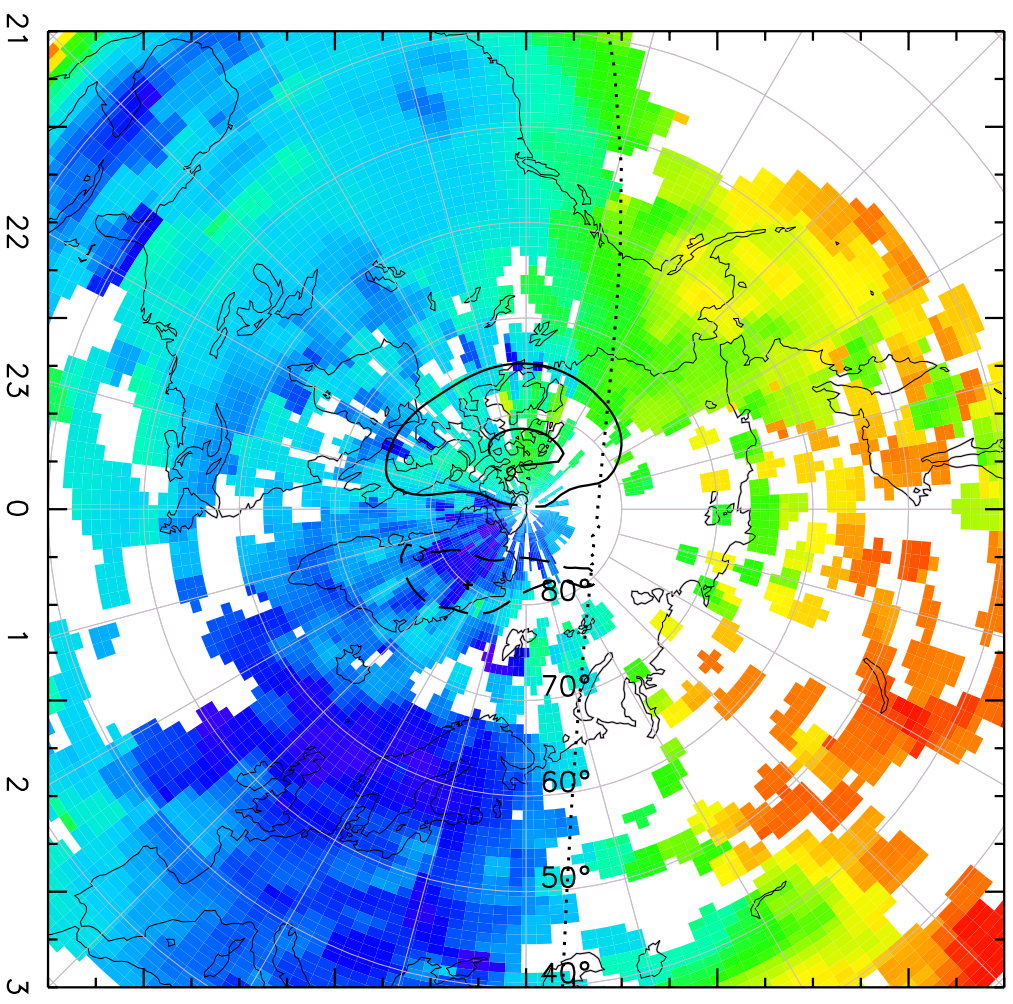

TOTAL ELECTRON CONTENT 29/Sep/2012 02:45:00.0
Median Filtered, Threshold = 0.10
to 29/Sep/2012 02:50:00.0