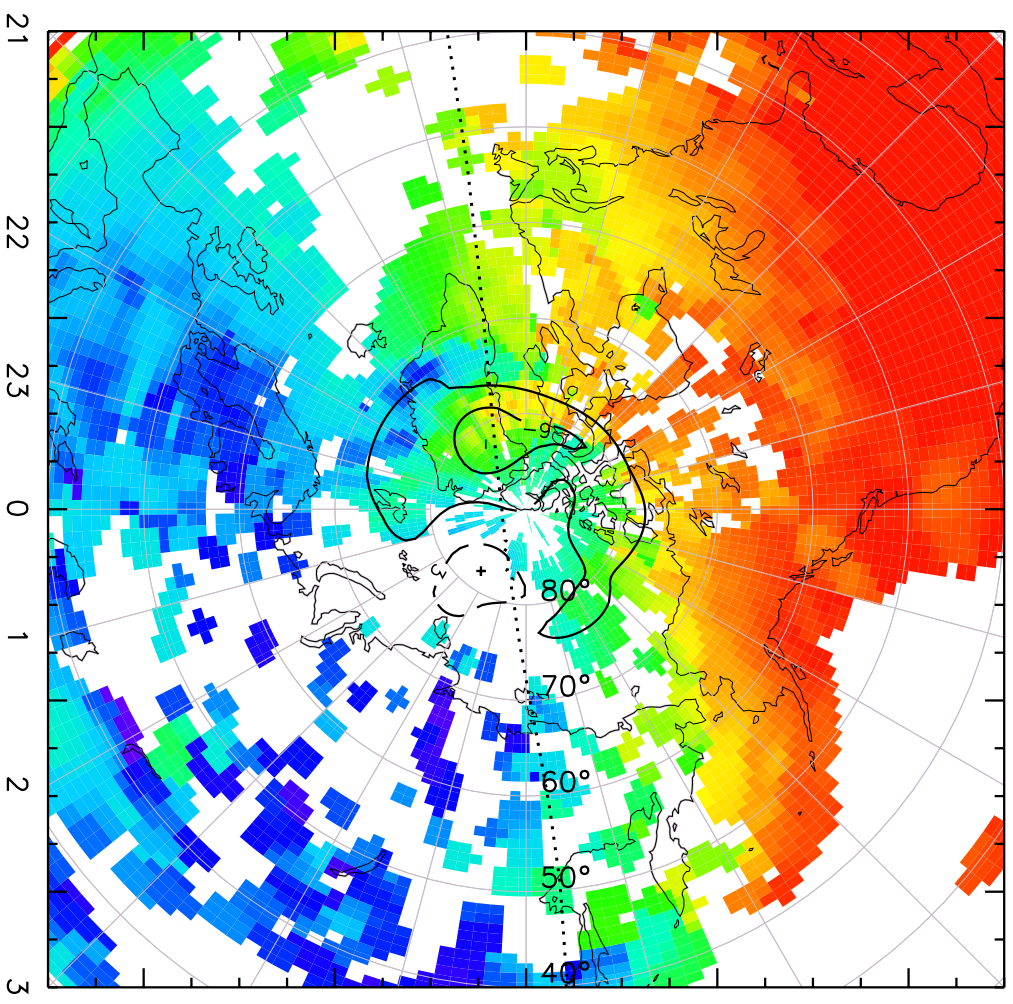

TOTAL ELECTRON CONTENT 28/Sep/2012 20:50:00.0
Median Filtered, Threshold = 0.10 to
28/Sep/2012 20:55:00.0