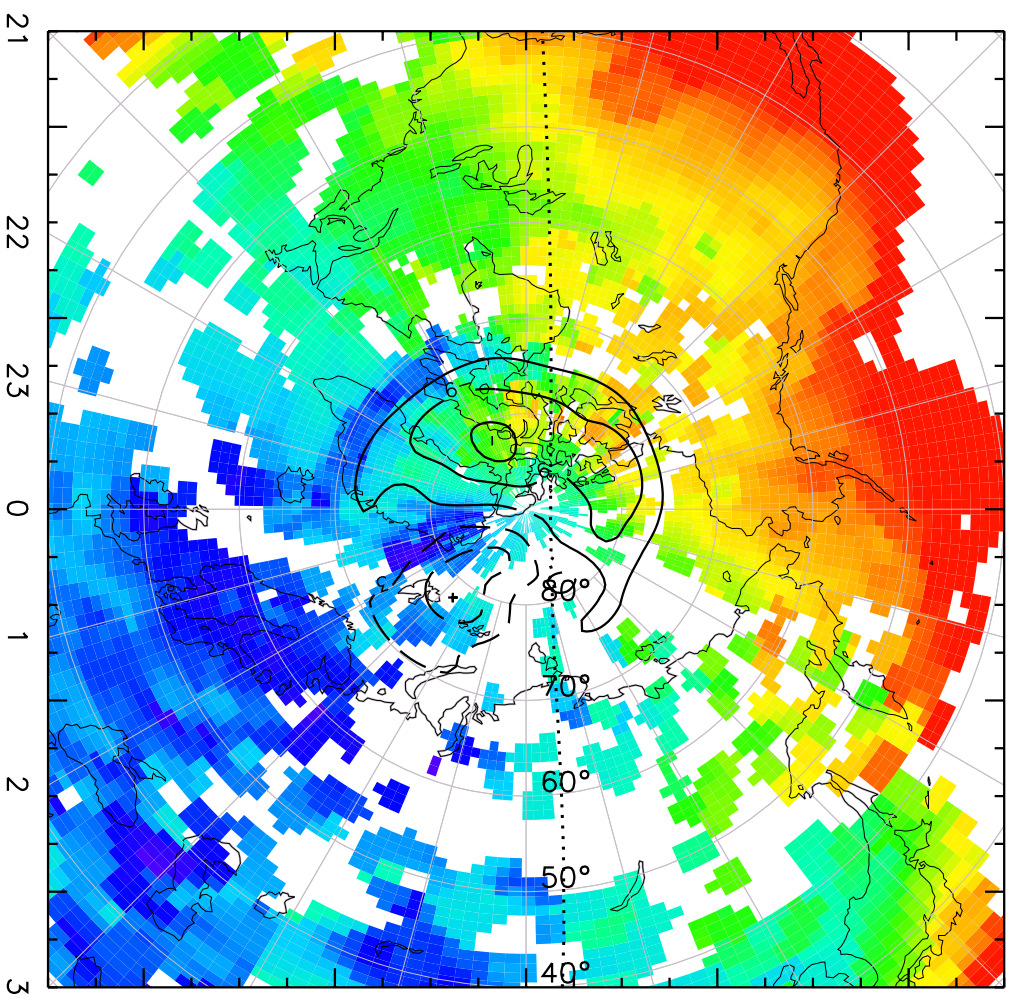

TOTAL ELECTRON CONTENT 28/Sep/2012 23:35:00.0
Median Filtered, Threshold = 0.10 to 28/Sep/2012 23:40:00.0