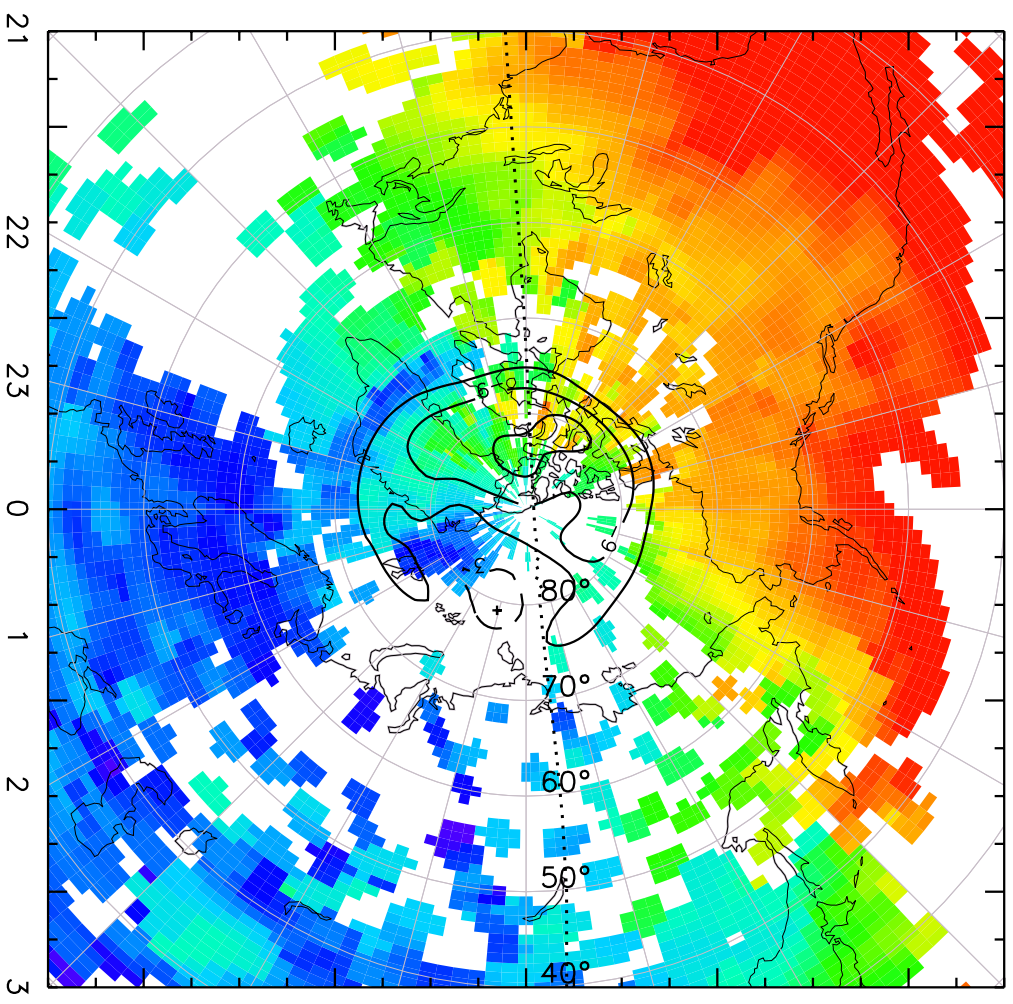

TOTAL ELECTRON CONTENT 28/Sep/2012 22:45:00.0
Median Filtered, Threshold = 0.10 to 28/Sep/2012 22:50:00.0