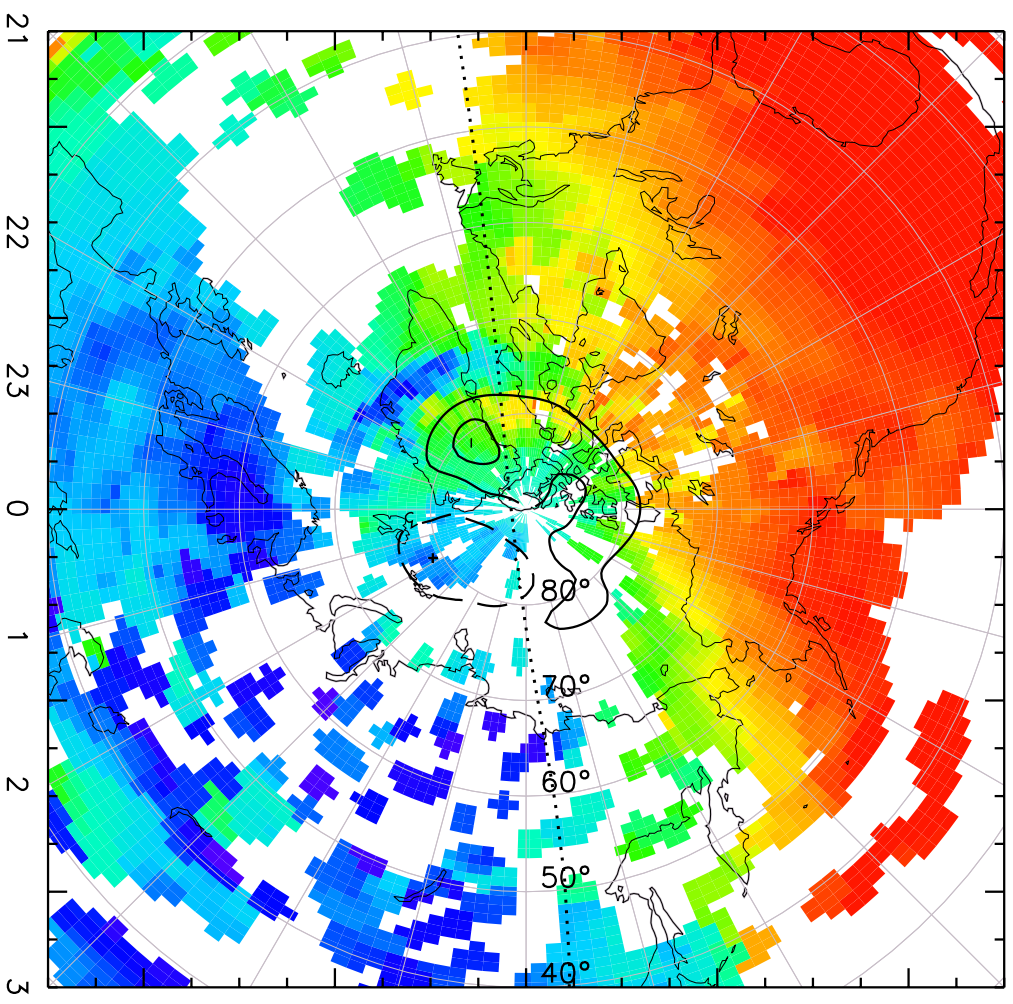

TOTAL ELECTRON CONTENT 28/Sep/2012 21:30:00.0
Median Filtered, Threshold = 0.10 to 28/Sep/2012 21:35:00.0