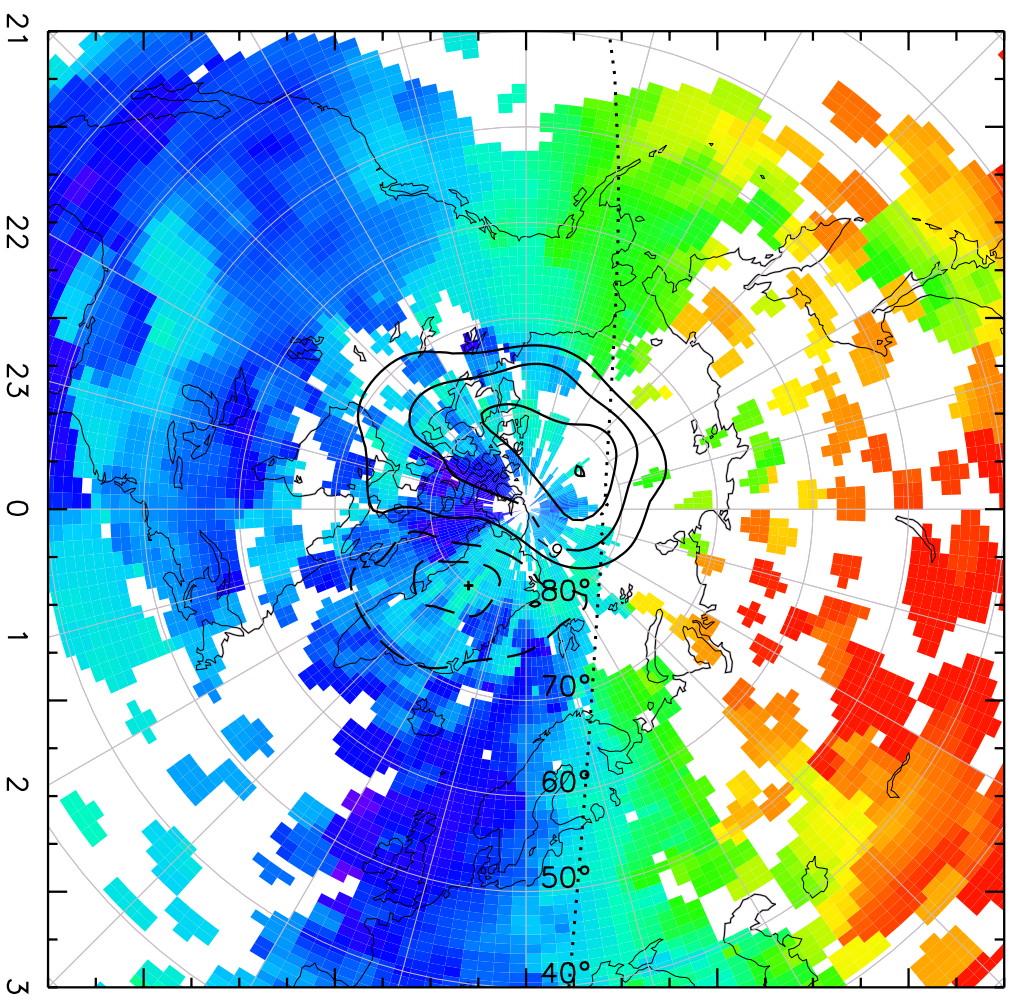

TOTAL ELECTRON CONTENT 29/Sep/2012 04:15:00.0
Median Filtered, Threshold = 0.10

to
29/Sep/2012 04:20:00.0