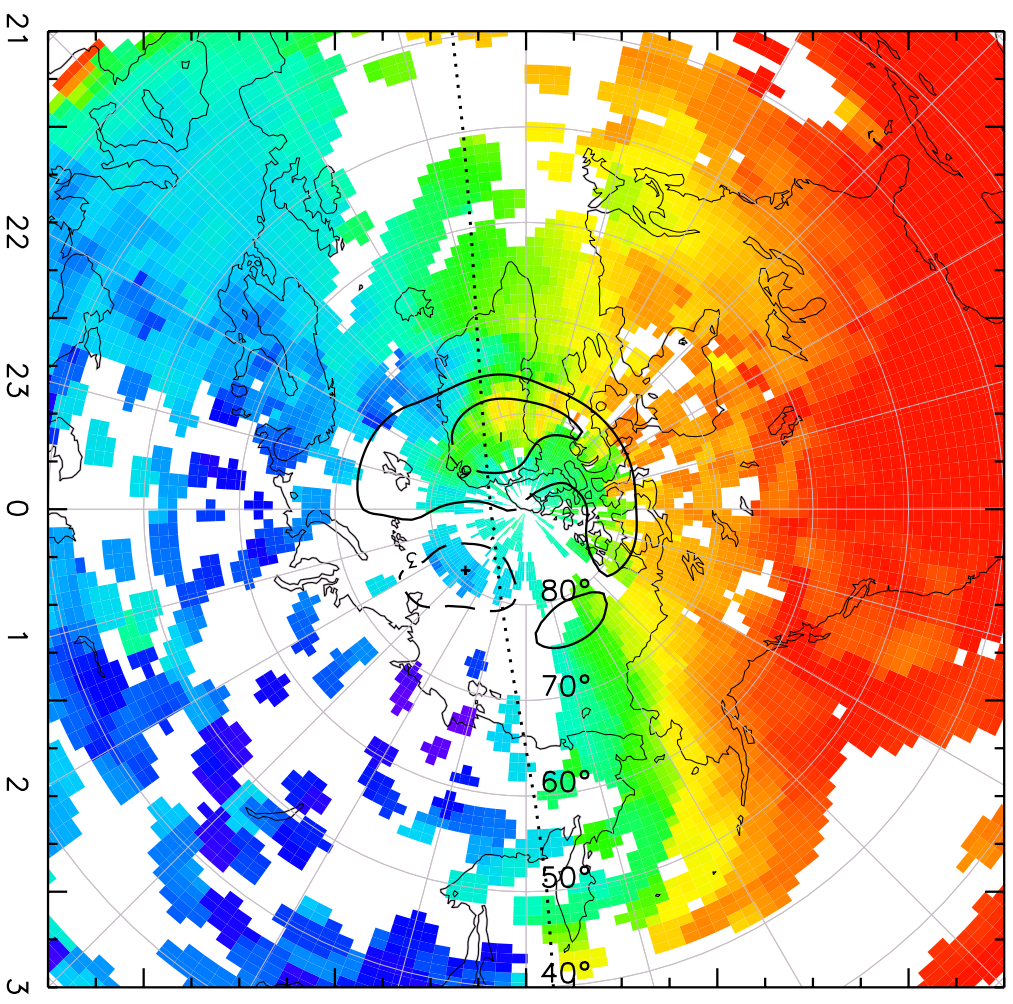

TOTAL ELECTRON CONTENT 28/Sep/2012 19:50:00.0
Median Filtered, Threshold = 0.10 to 28/Sep/2012 19:55:00.0