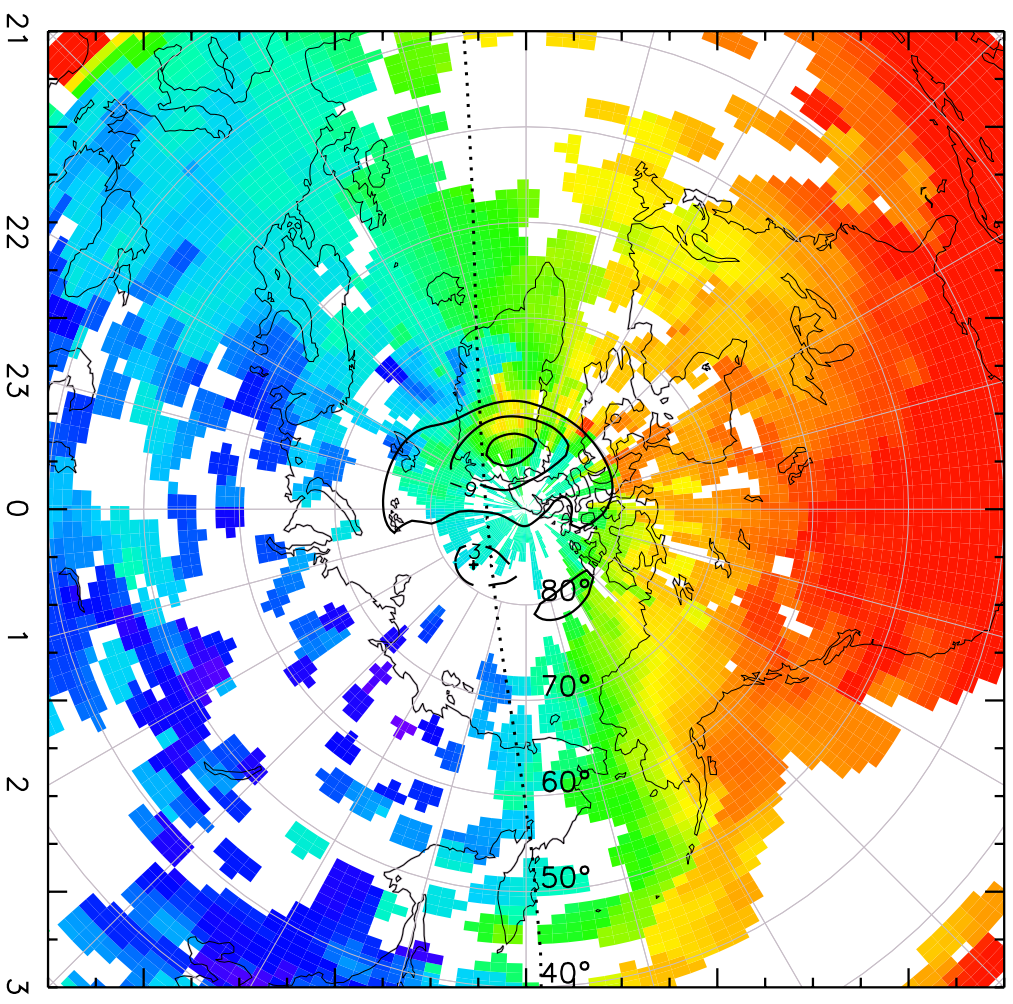

TOTAL ELECTRON CONTENT 28/Sep/2012 19:15:00.0
Median Filtered, Threshold = 0.10 to 28/Sep/2012 19:20:00.0