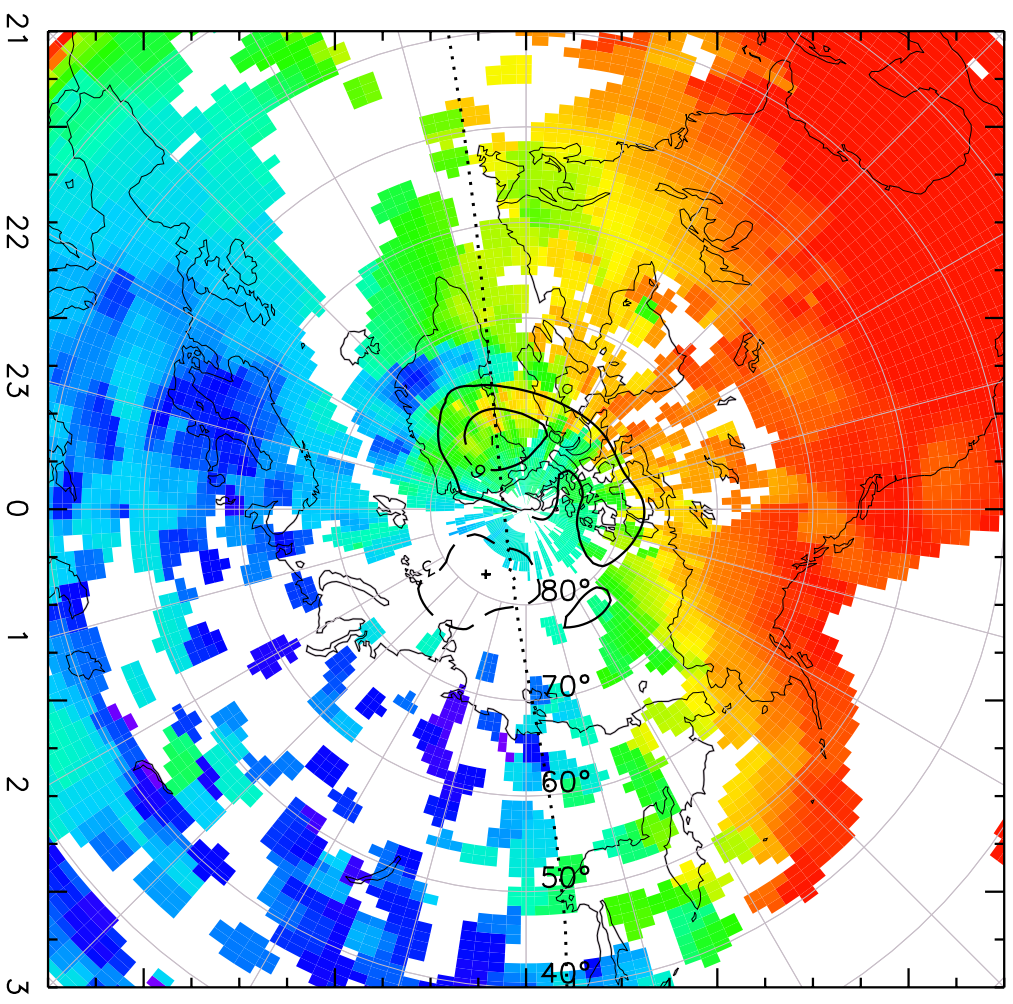

TOTAL ELECTRON CONTENT 28/Sep/2012 21:00:00.0
Median Filtered, Threshold = 0.10 to 28/Sep/2012 21:05:00.0