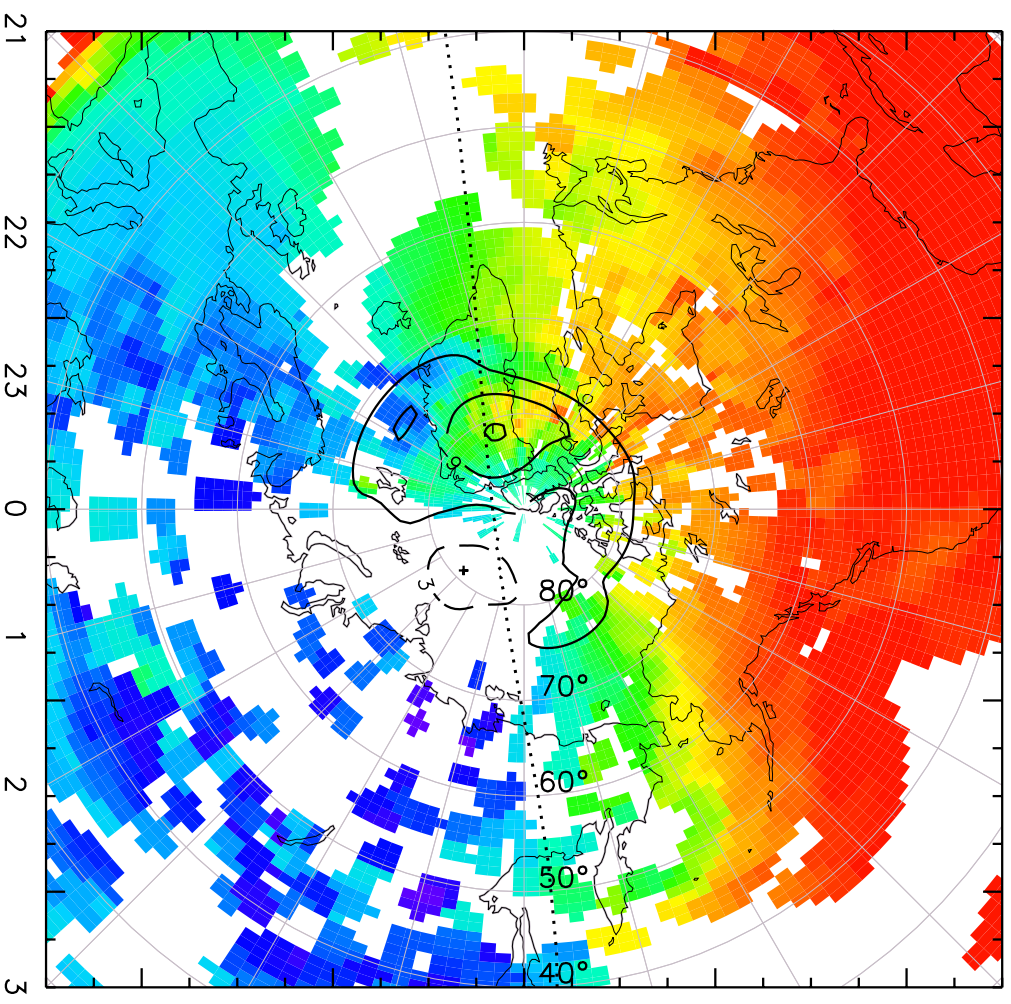

TOTAL ELECTRON CONTENT 28/Sep/2012 20:15:00.0
Median Filtered, Threshold = 0.10 to
28/Sep/2012 20:20:00.0