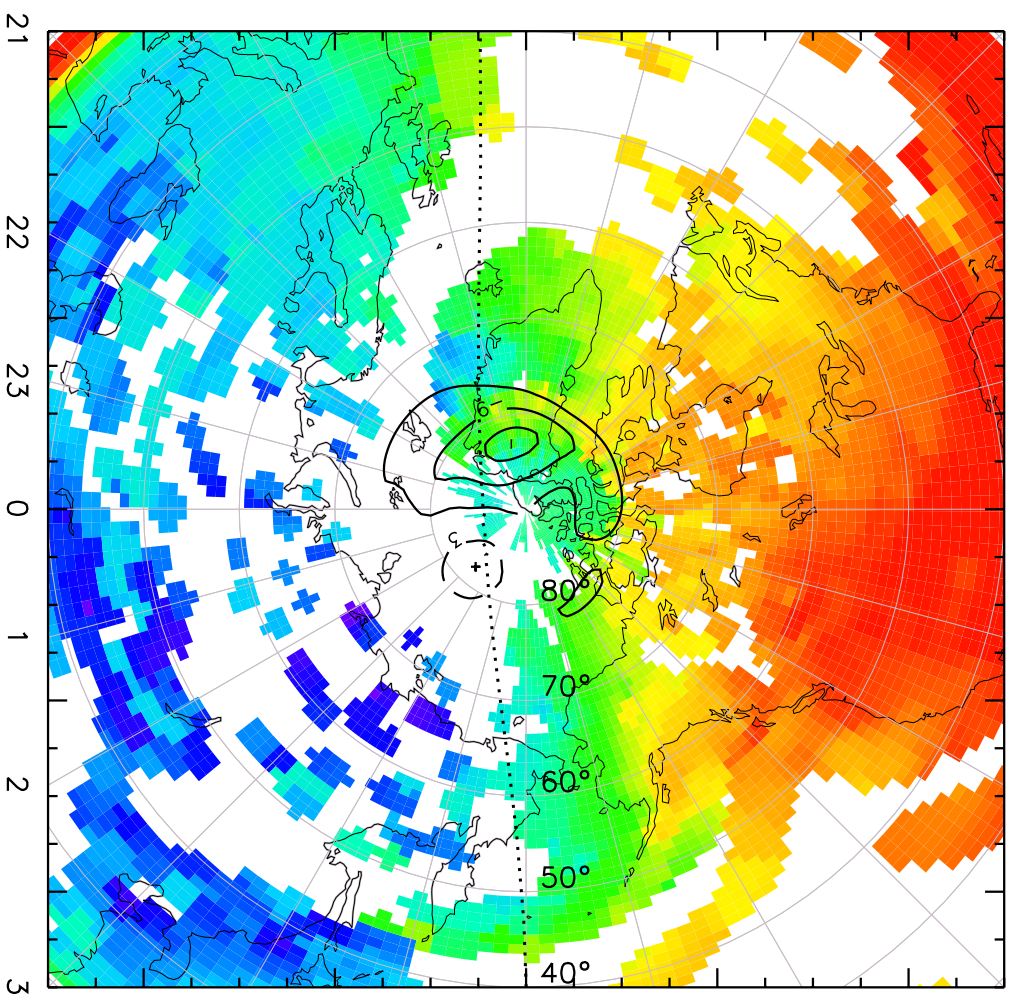

TOTAL ELECTRON CONTENT 28/Sep/2012 18:35:00.0
Median Filtered, Threshold = 0.10 28/Sep/2012 18:40:00.0