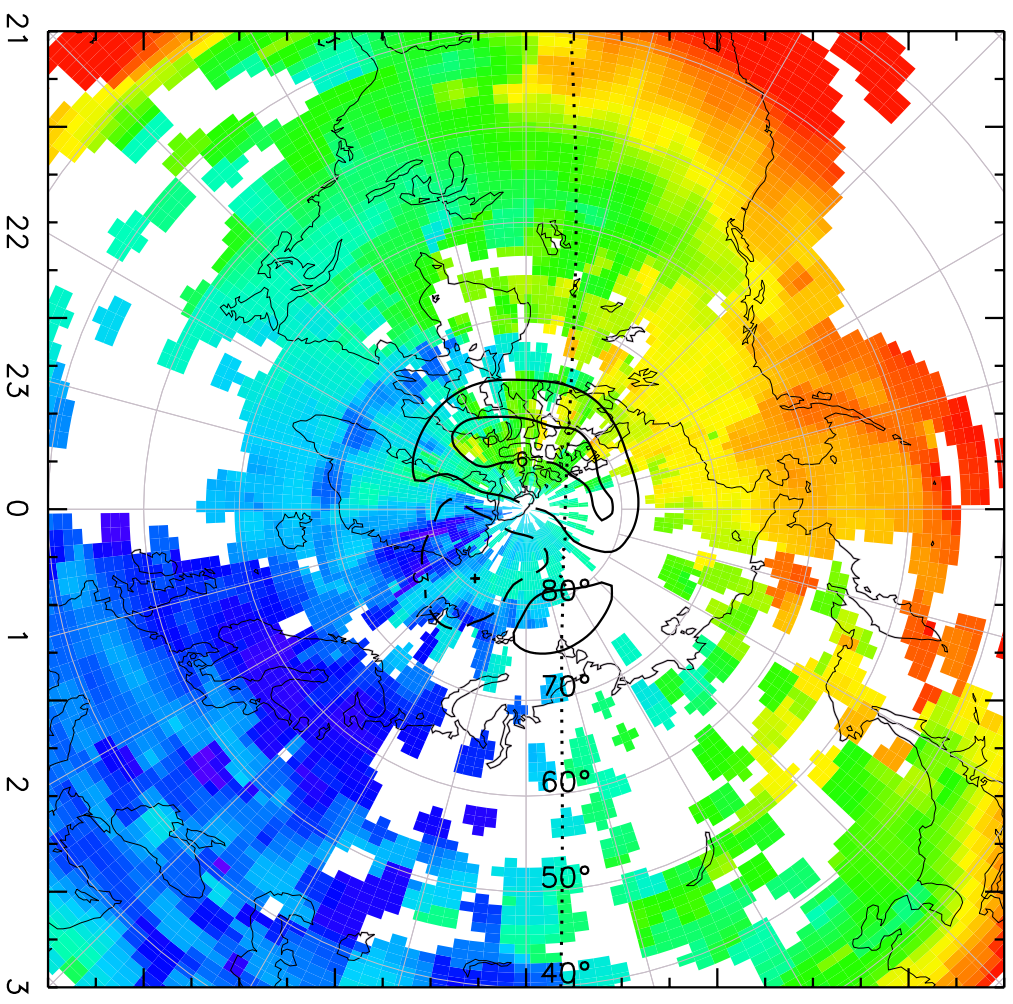

TOTAL ELECTRON CONTENT 29/Sep/2012 00:20:00.0
Median Filtered, Threshold = 0.10 to 29/Sep/2012 00:25:00.0