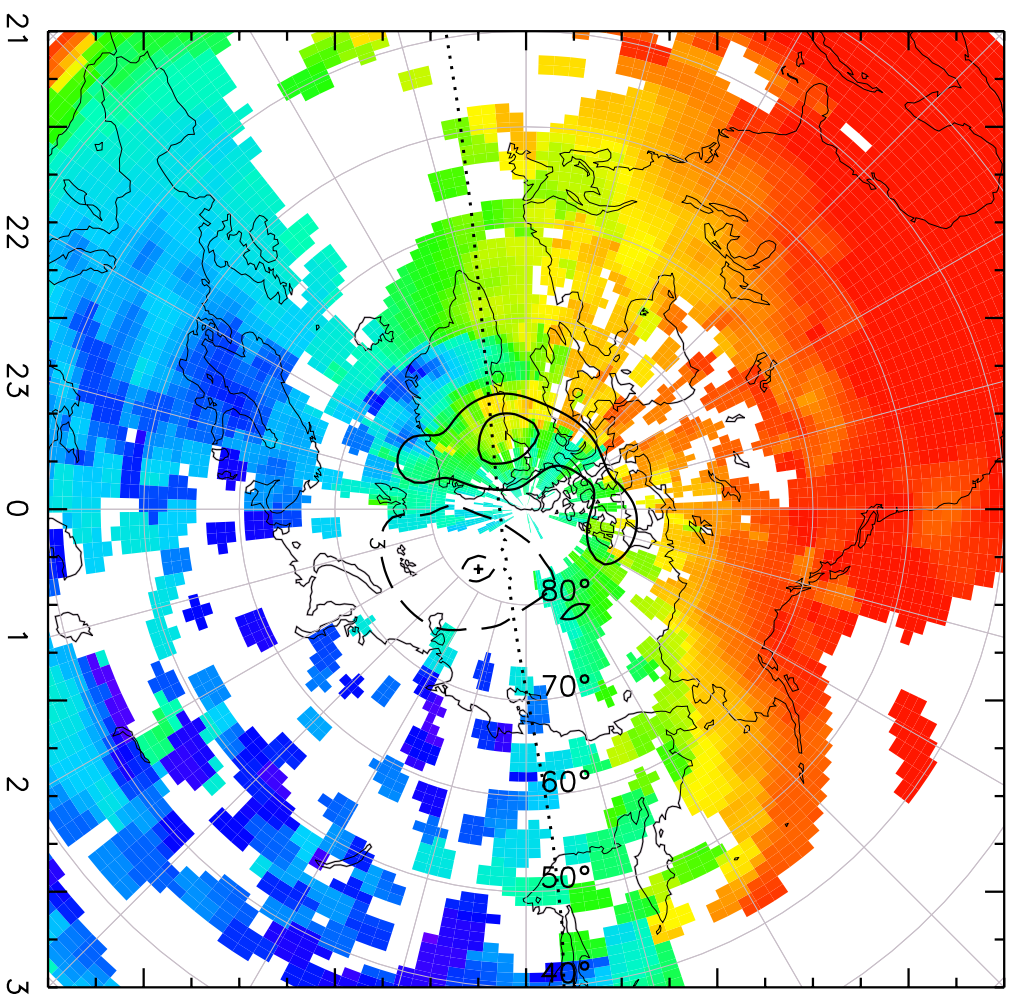

TOTAL ELECTRON CONTENT 28/Sep/2012 20:40:00.0
Median Filtered, Threshold = 0.10 to
28/Sep/2012 20:45:00.0