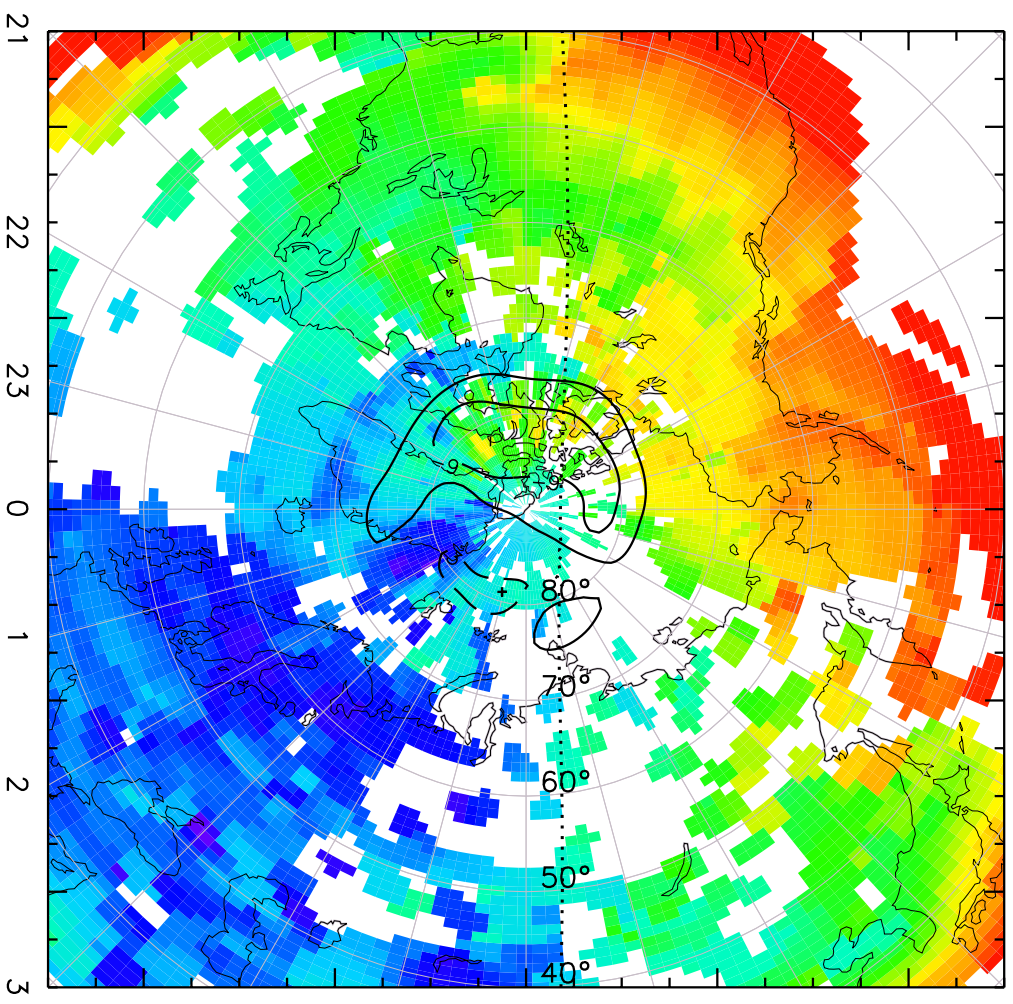

TOTAL ELECTRON CONTENT 29/Sep/2012 00:05:00.0
Median Filtered, Threshold = 0.10 to
29/Sep/2012 00:10:00.0