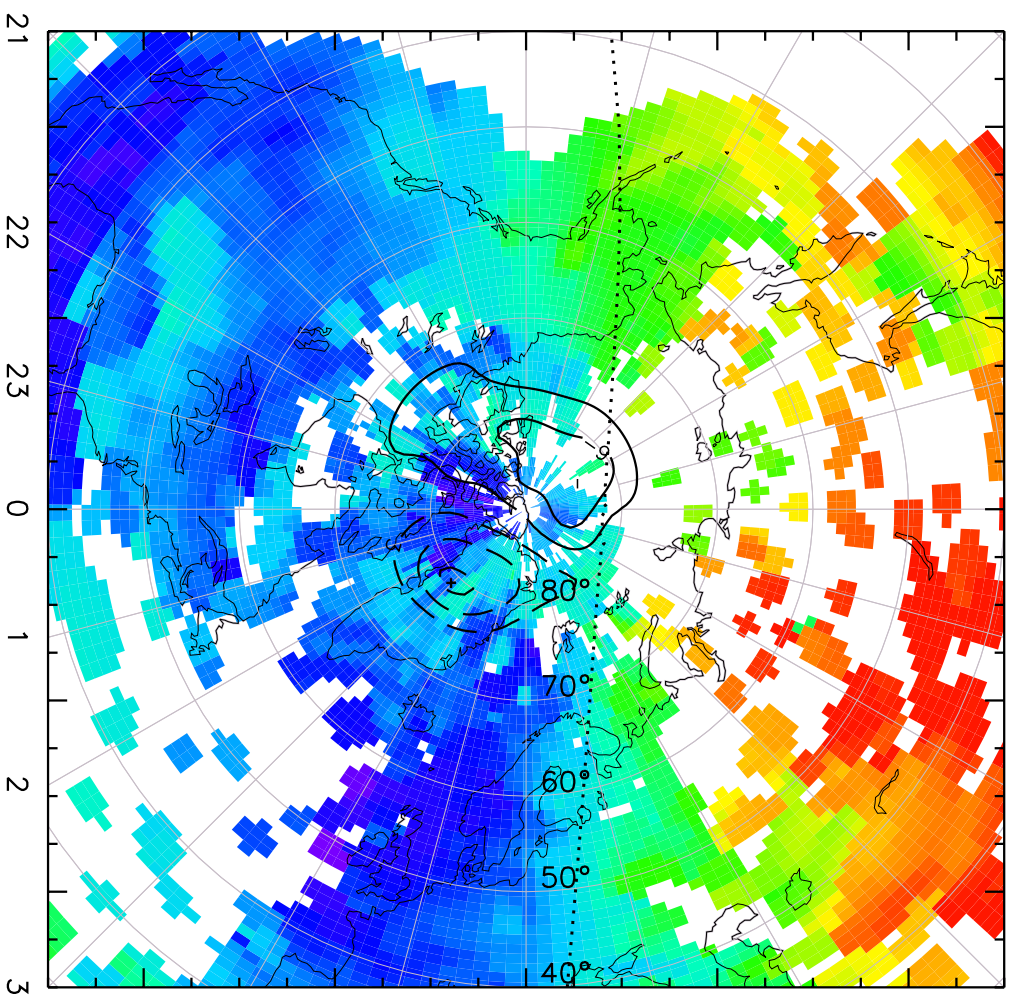

TOTAL ELECTRON CONTENT 29/Sep/2012 04:05:00.0
Median Filtered, Threshold = 0.10 to
29/Sep/2012 04:10:00.0