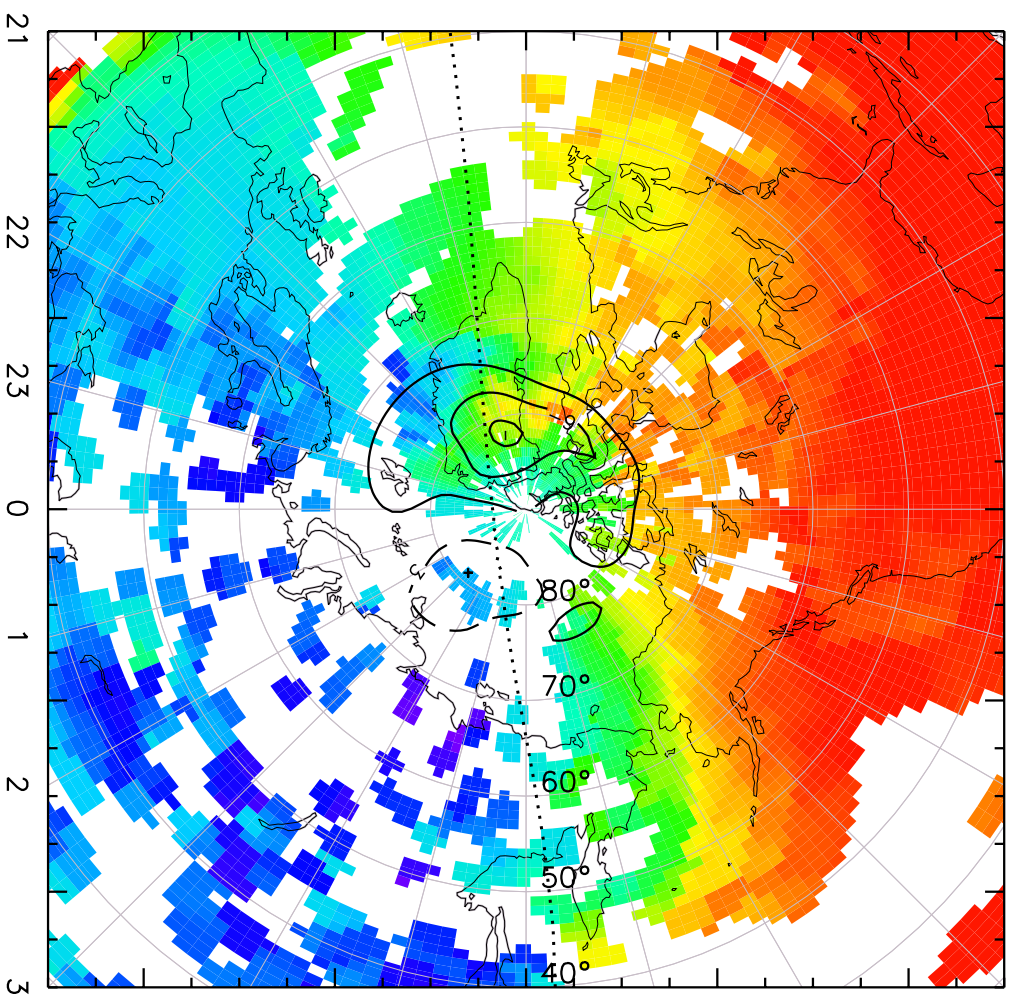

TOTAL ELECTRON CONTENT 28/Sep/2012 20:00:00.0
Median Filtered, Threshold = 0.10
to
28/Sep/2012 20:05:00.0