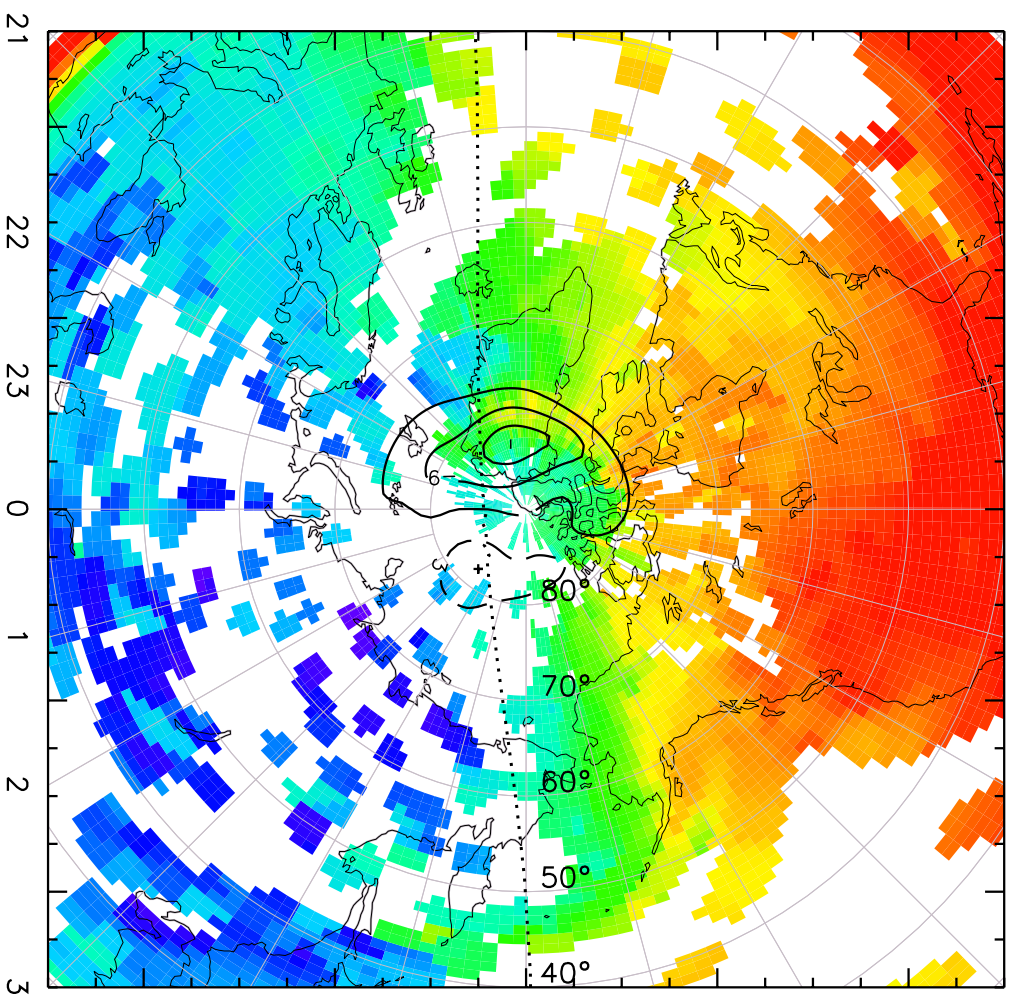

TOTAL ELECTRON CONTENT 28/Sep/2012 18:45:00.0
Median Filtered, Threshold = 0.10 to 28/Sep/2012 18:50:00.0