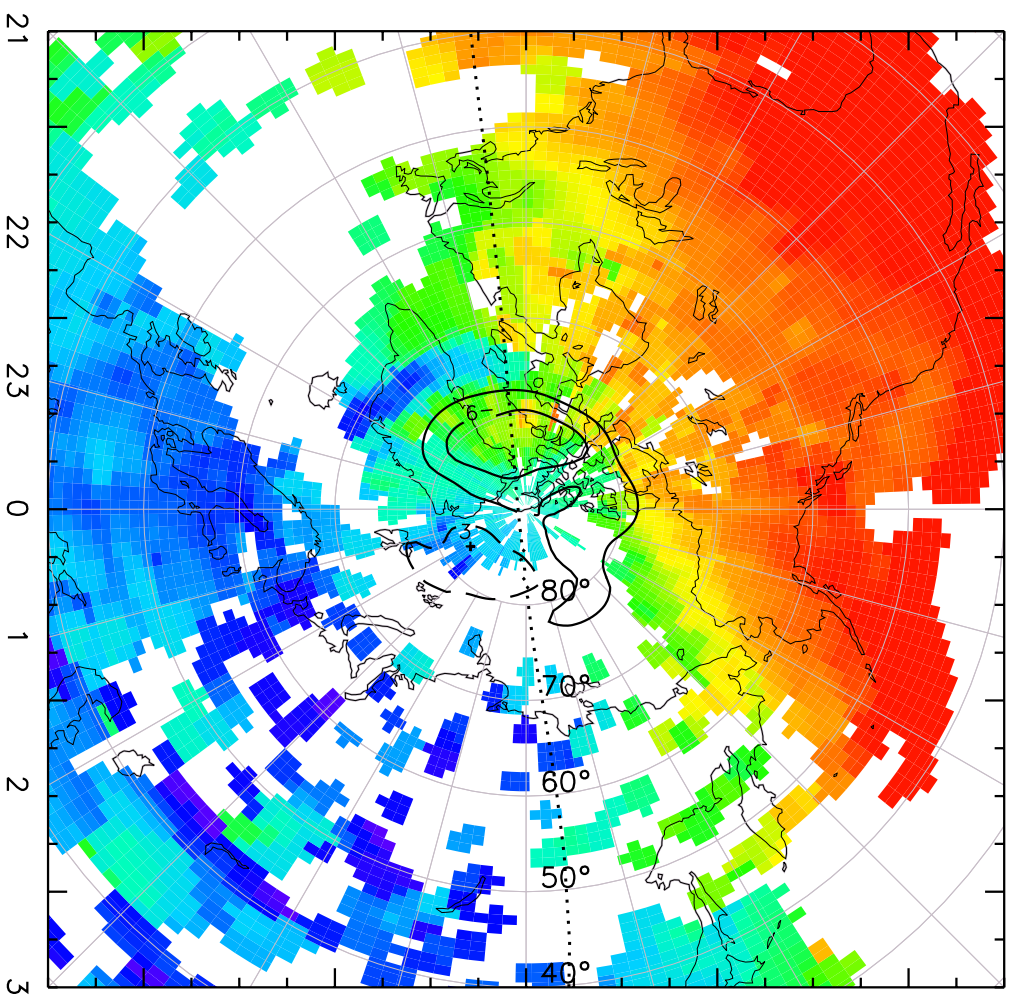

TOTAL ELECTRON CONTENT 28/Sep/2012 21:55:00.0
Median Filtered, Threshold = 0.10 to 28/Sep/2012 22:00:00.0