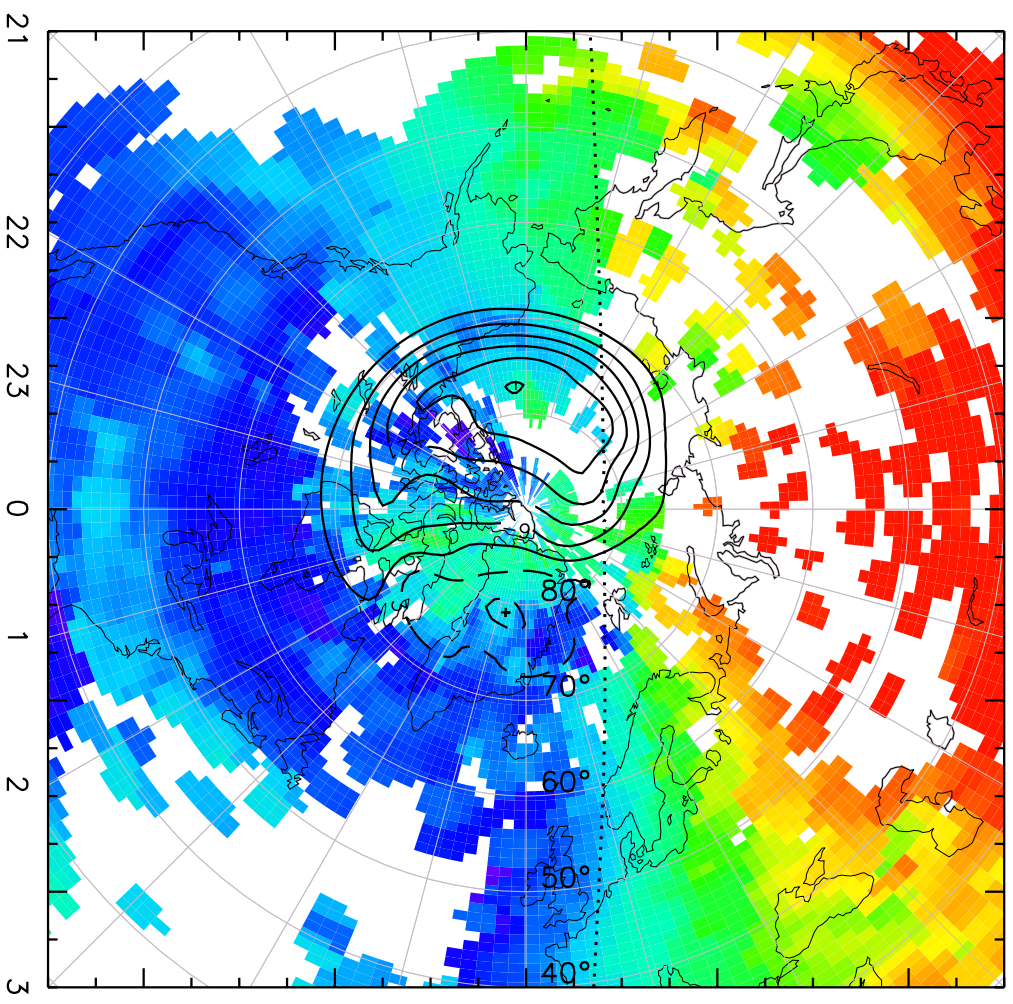

TOTAL ELECTRON CONTENT 29/Sep/2012 05:50:00.0
Median Filtered, Threshold = 0.10 to 29/Sep/2012 05:55:00.0