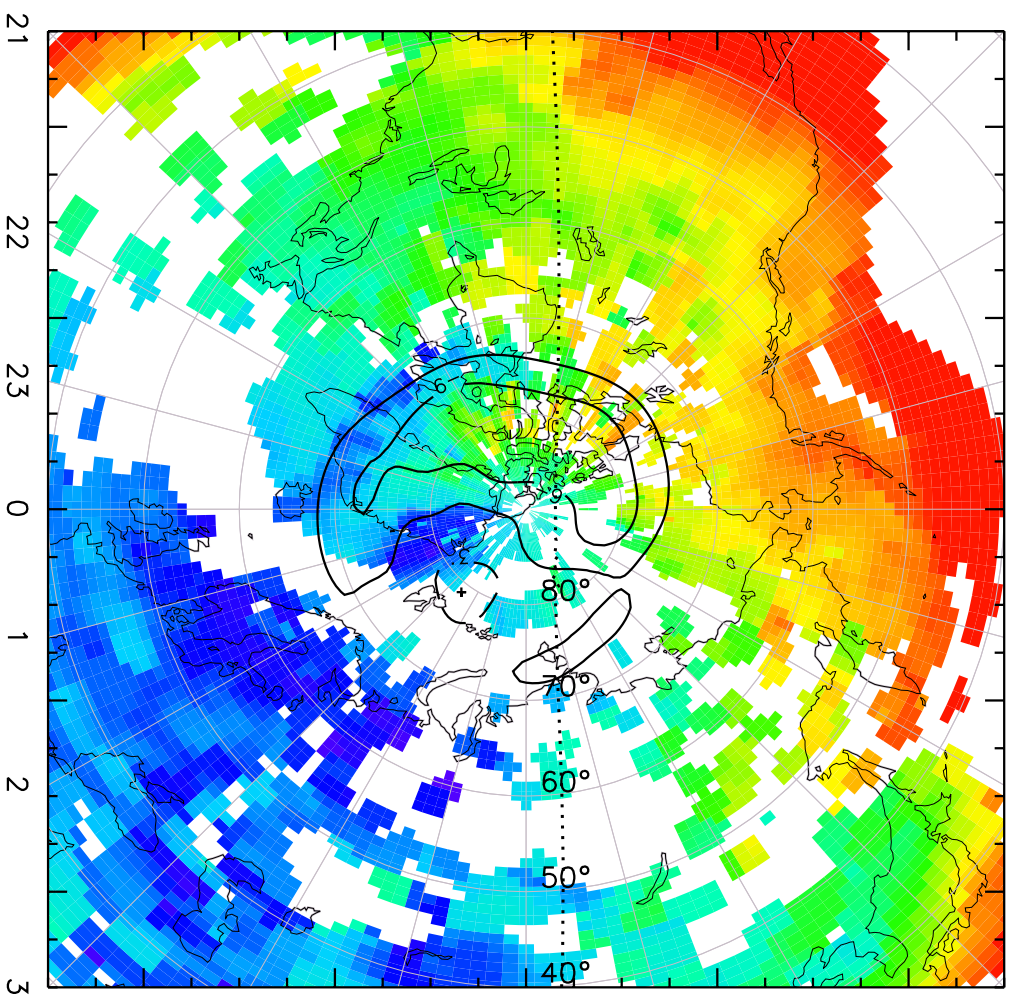

TOTAL ELECTRON CONTENT 28/Sep/2012 23:50:00.0
Median Filtered, Threshold = 0.10 to 28/Sep/2012 23:55:00.0