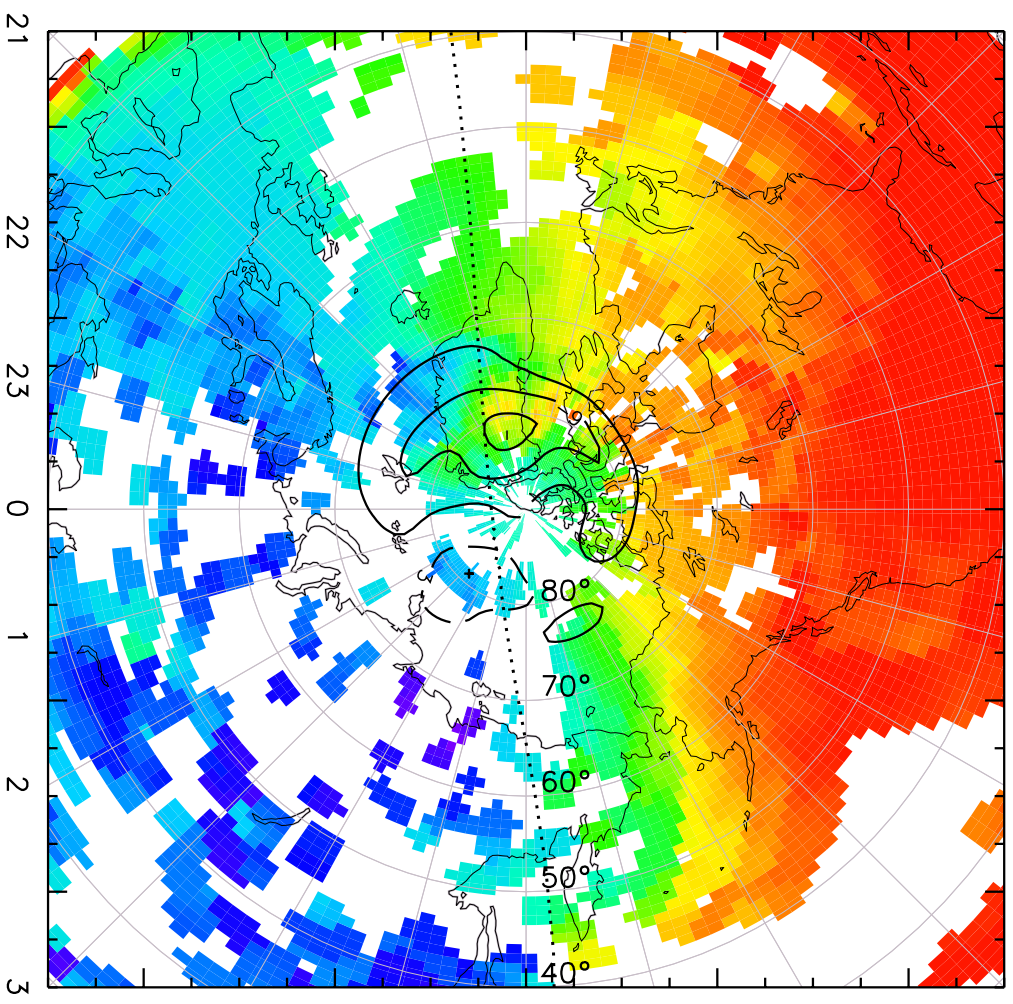

TOTAL ELECTRON CONTENT 28/Sep/2012 19:55:00.0
Median Filtered, Threshold = 0.10 to
28/Sep/2012 20:00:00.0