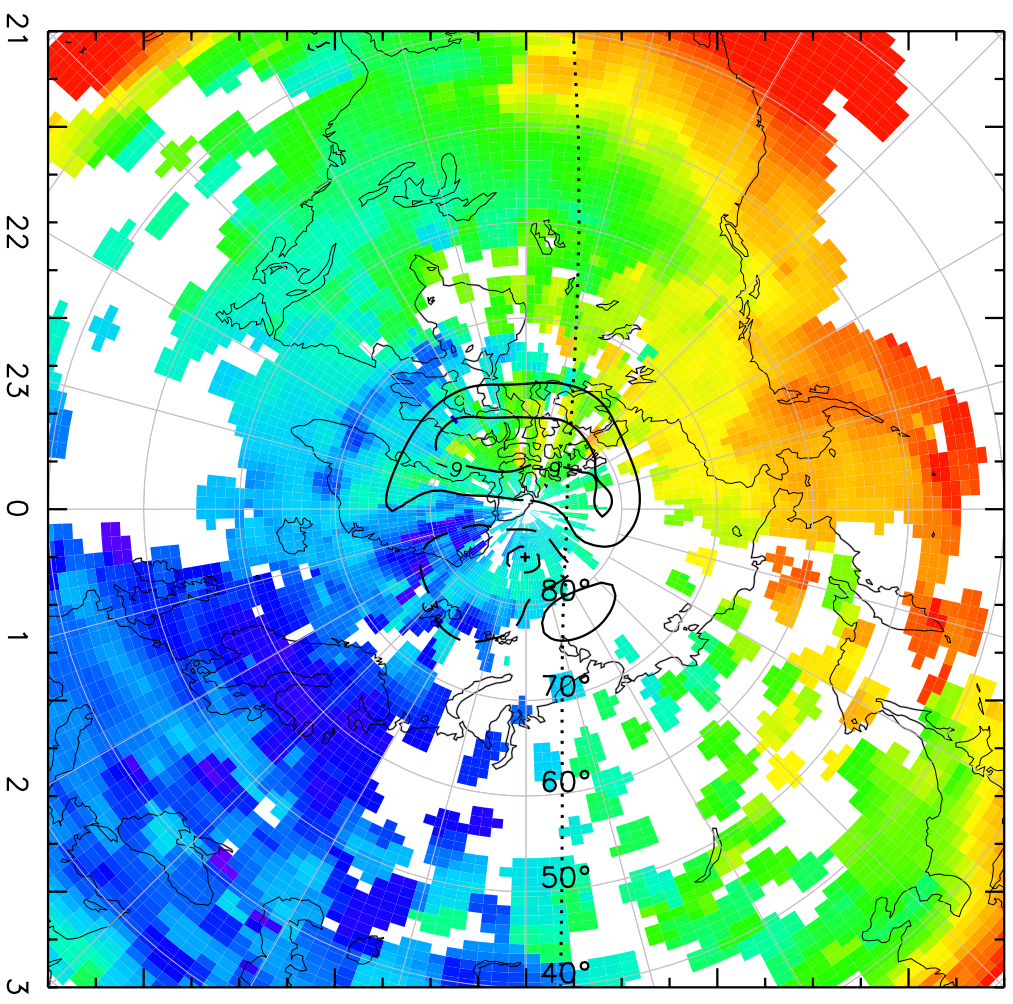

TOTAL ELECTRON CONTENT 29/Sep/2012 00:25:00.0
Median Filtered, Threshold = 0.10 to 29/Sep/2012 00:30:00.0