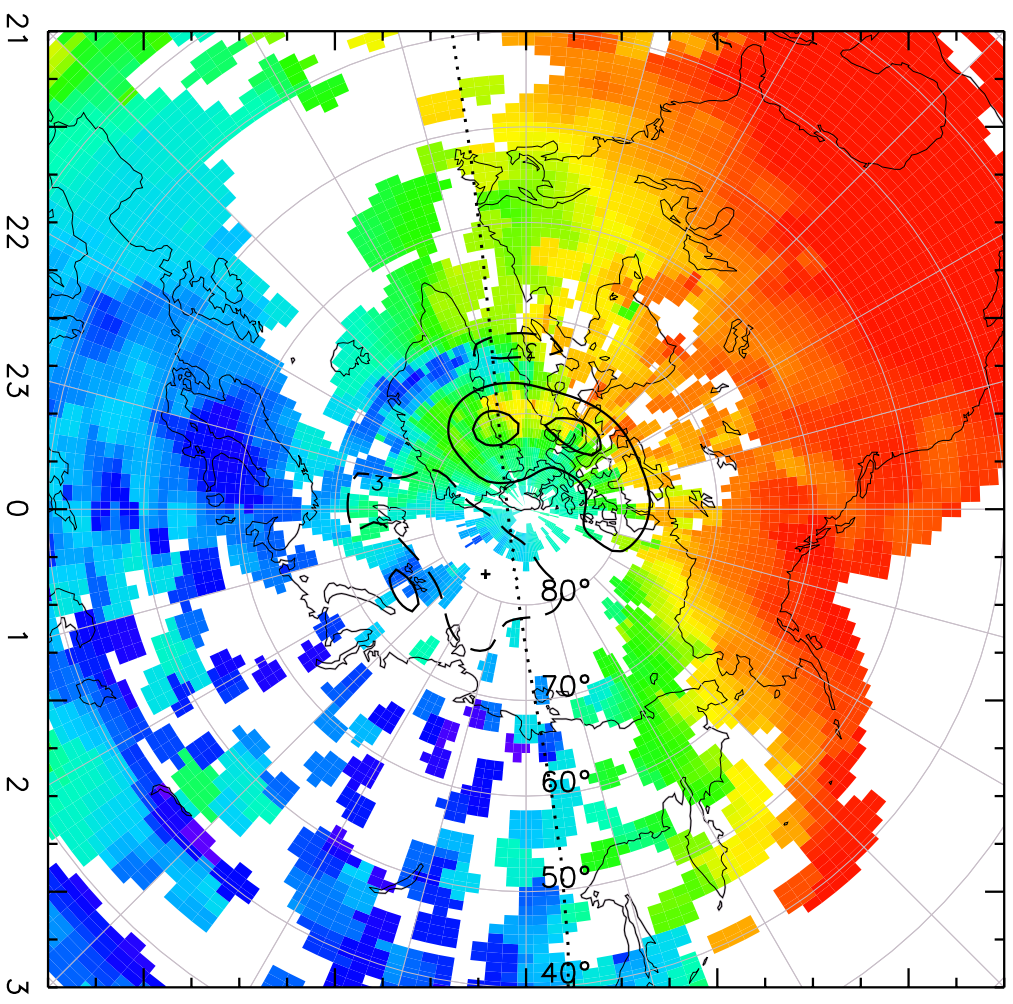

TOTAL ELECTRON CONTENT 28/Sep/2012 21:15:00.0
Median Filtered, Threshold = 0.10 to 28/Sep/2012 21:20:00.0