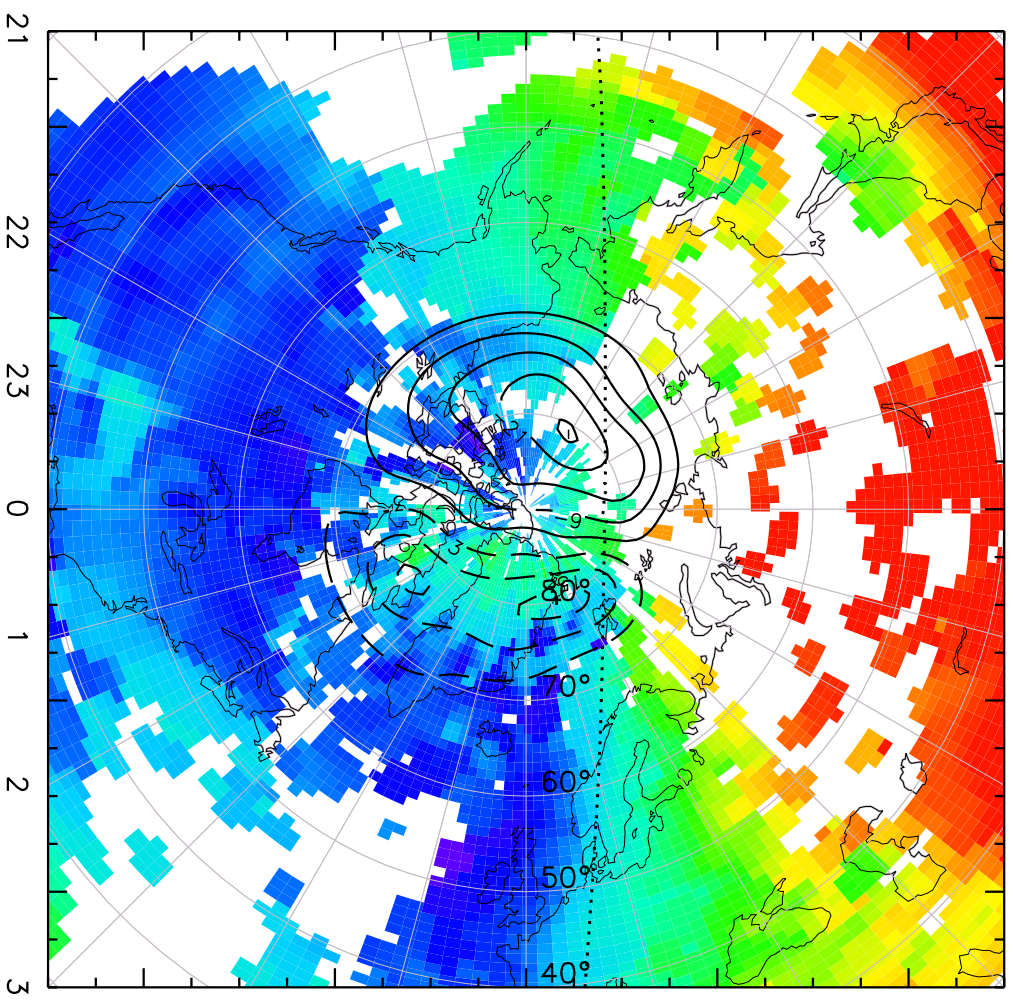

TOTAL ELECTRON CONTENT 29/Sep/2012 05:25:00.0

Median Filtered, Threshold = 0.10

to
29/Sep/2012 05:30:00.0