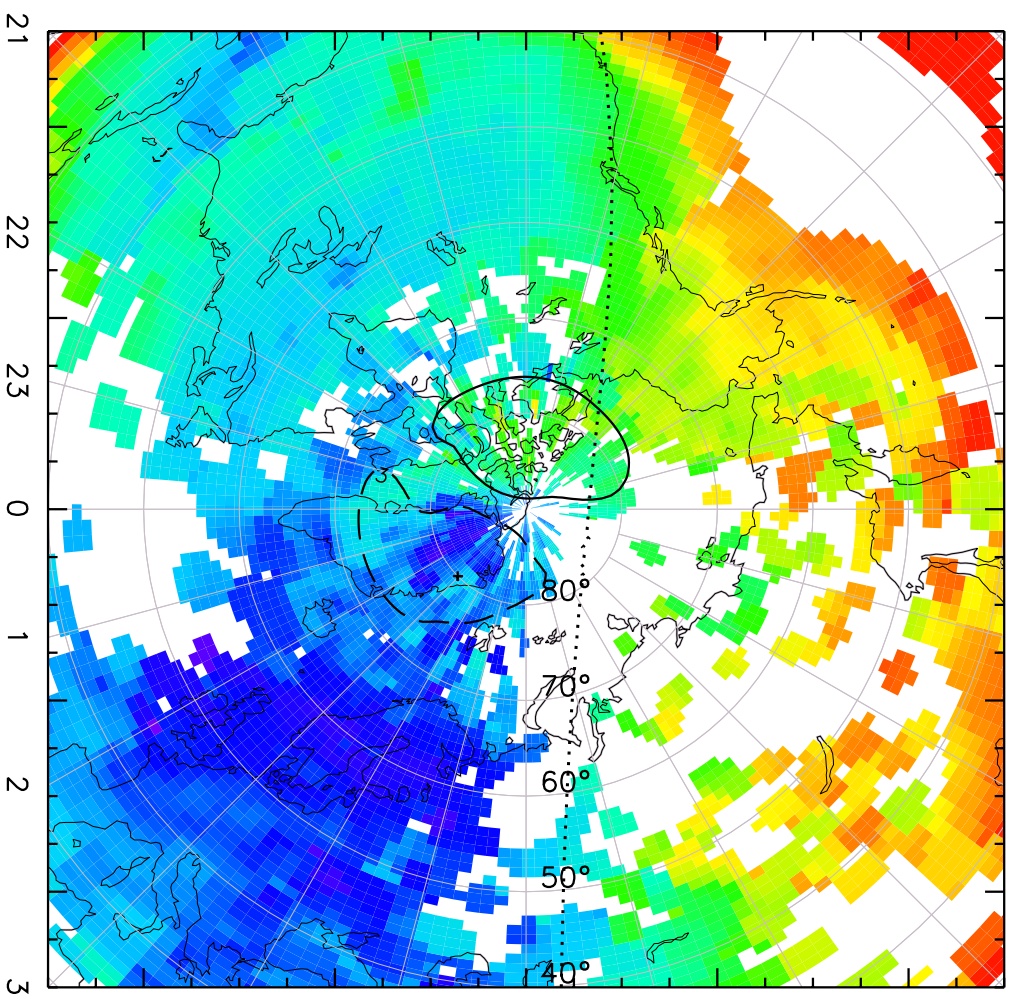

TOTAL ELECTRON CONTENT 29/Sep/2012 01:50:00.0
Median Filtered, Threshold = 0.10 to 29/Sep/2012 01:55:00.0