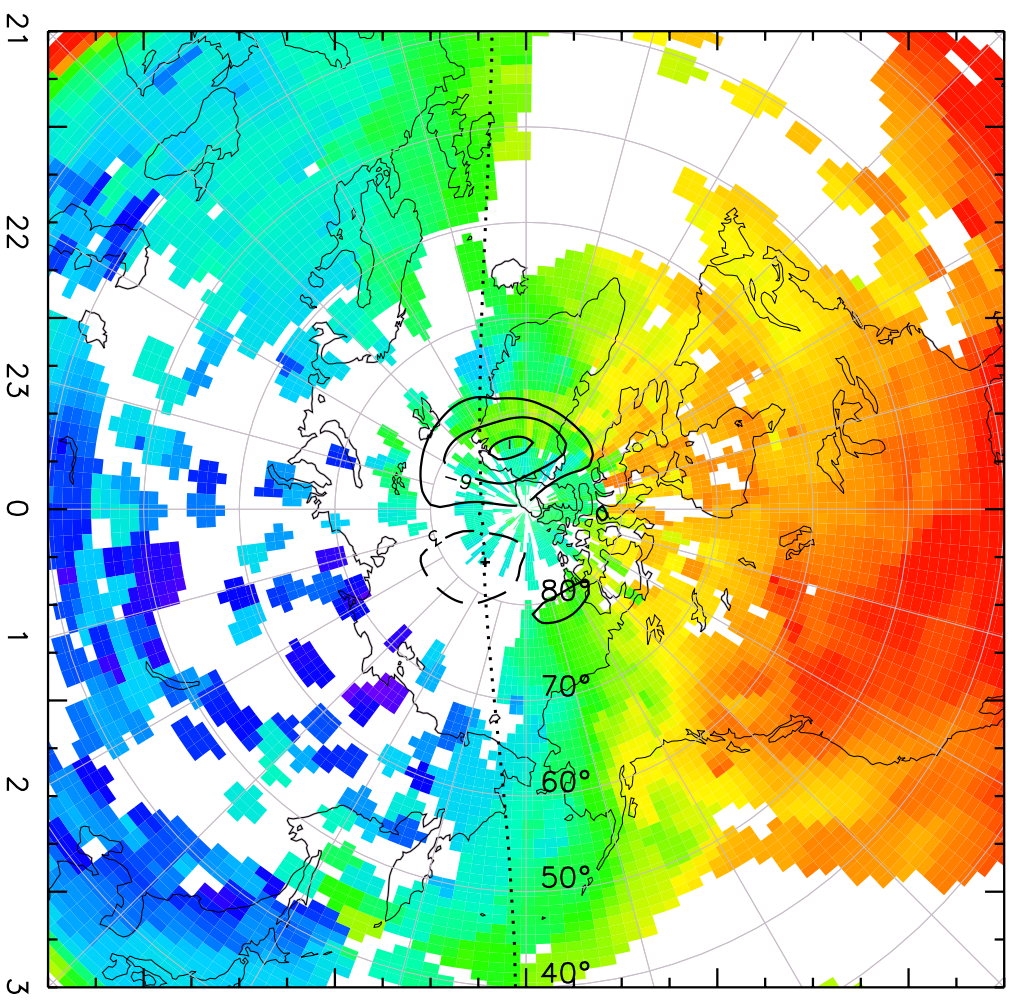

TOTAL ELECTRON CONTENT 28/Sep/2012 18:10:00.0
Median Filtered, Threshold = 0.10 to 28/Sep/2012 18:15:00.0