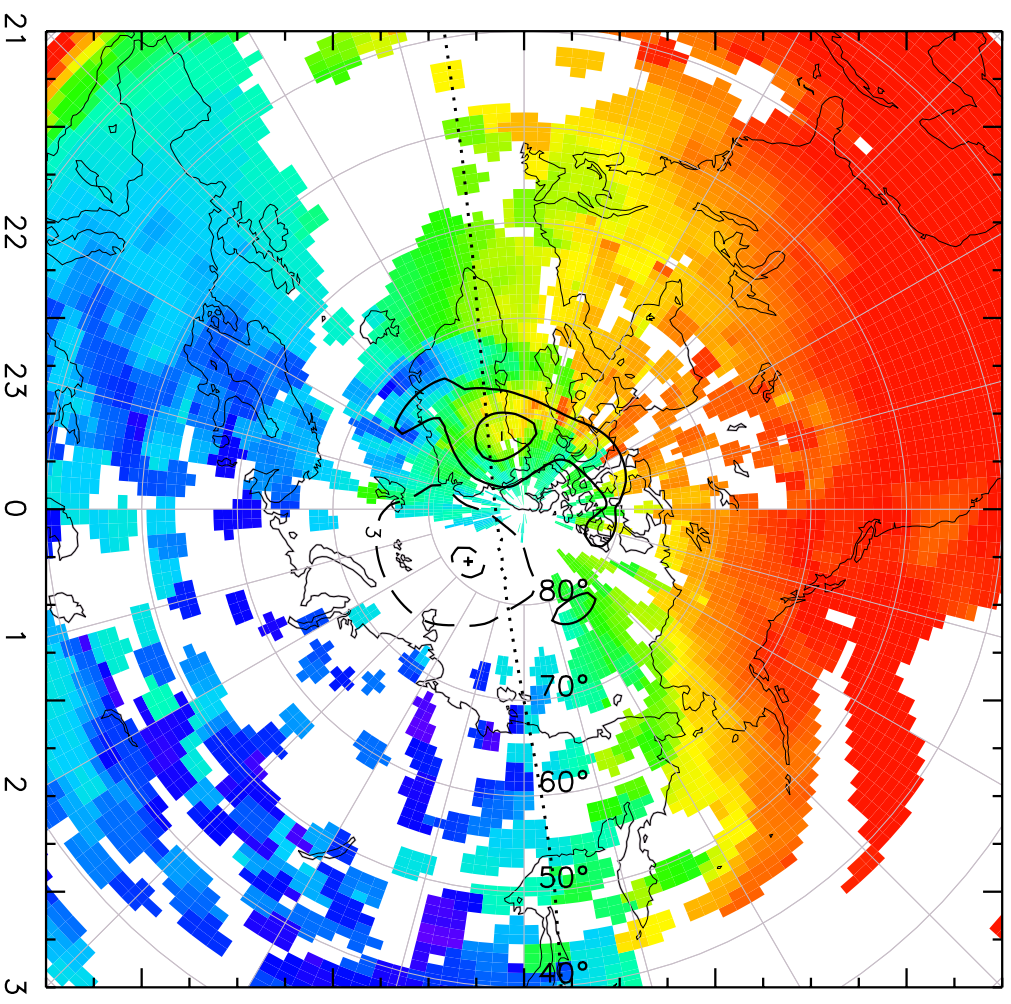

TOTAL ELECTRON CONTENT 28/Sep/2012 20:30:00.0
Median Filtered, Threshold = 0.10 to 28/Sep/2012 20:35:00.0