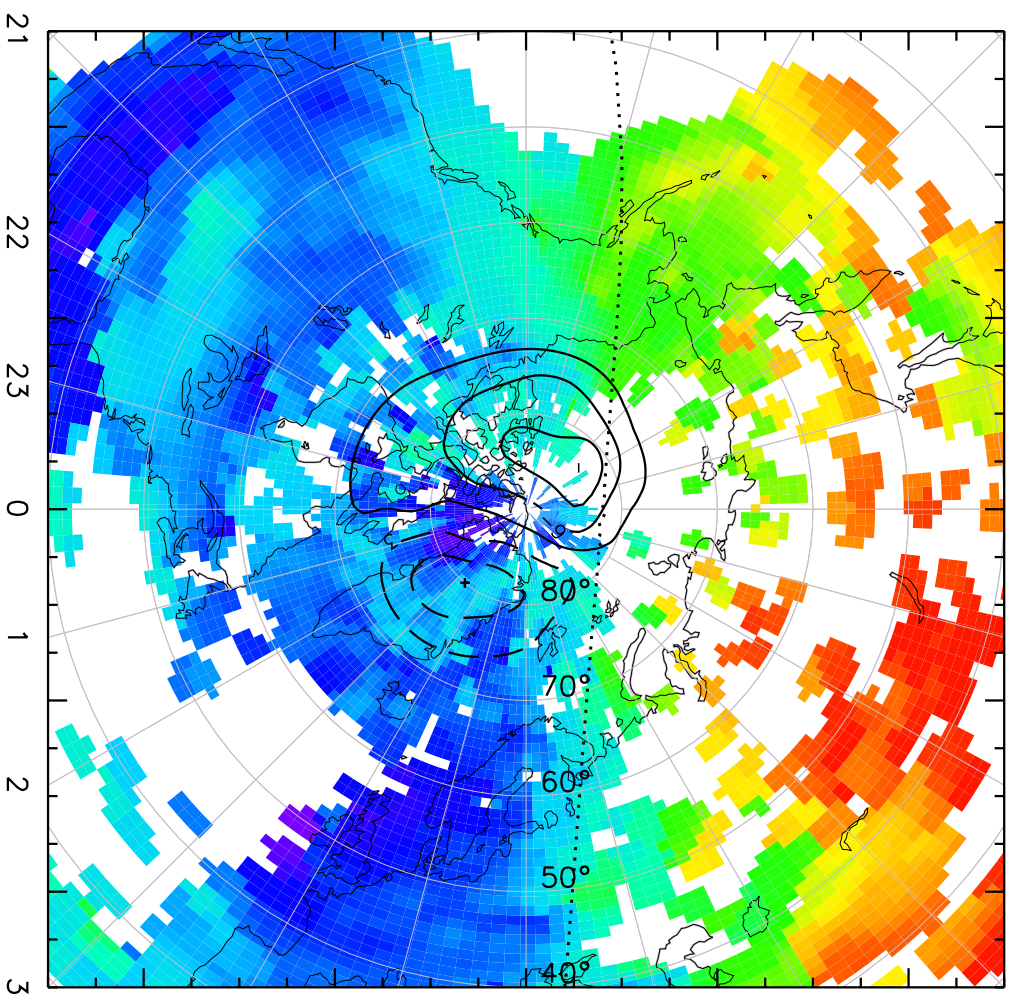

TOTAL ELECTRON CONTENT 29/Sep/2012 03:40:00.0
Median Filtered, Threshold = 0.10 to 29/Sep/2012 03:45:00.0