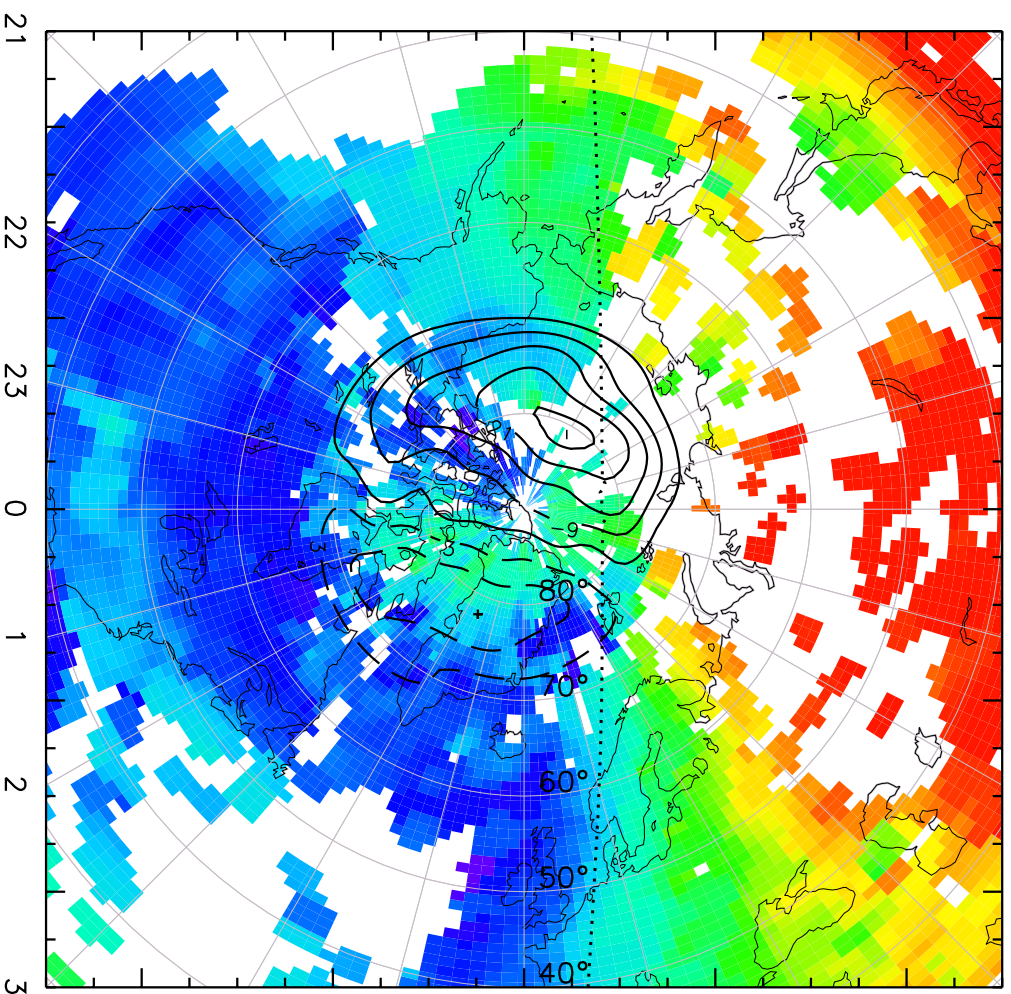

TOTAL ELECTRON CONTENT 29/Sep/2012 05:40:00.0

Median Filtered, Threshold = 0.10

to
29/Sep/2012 05:45:00.0