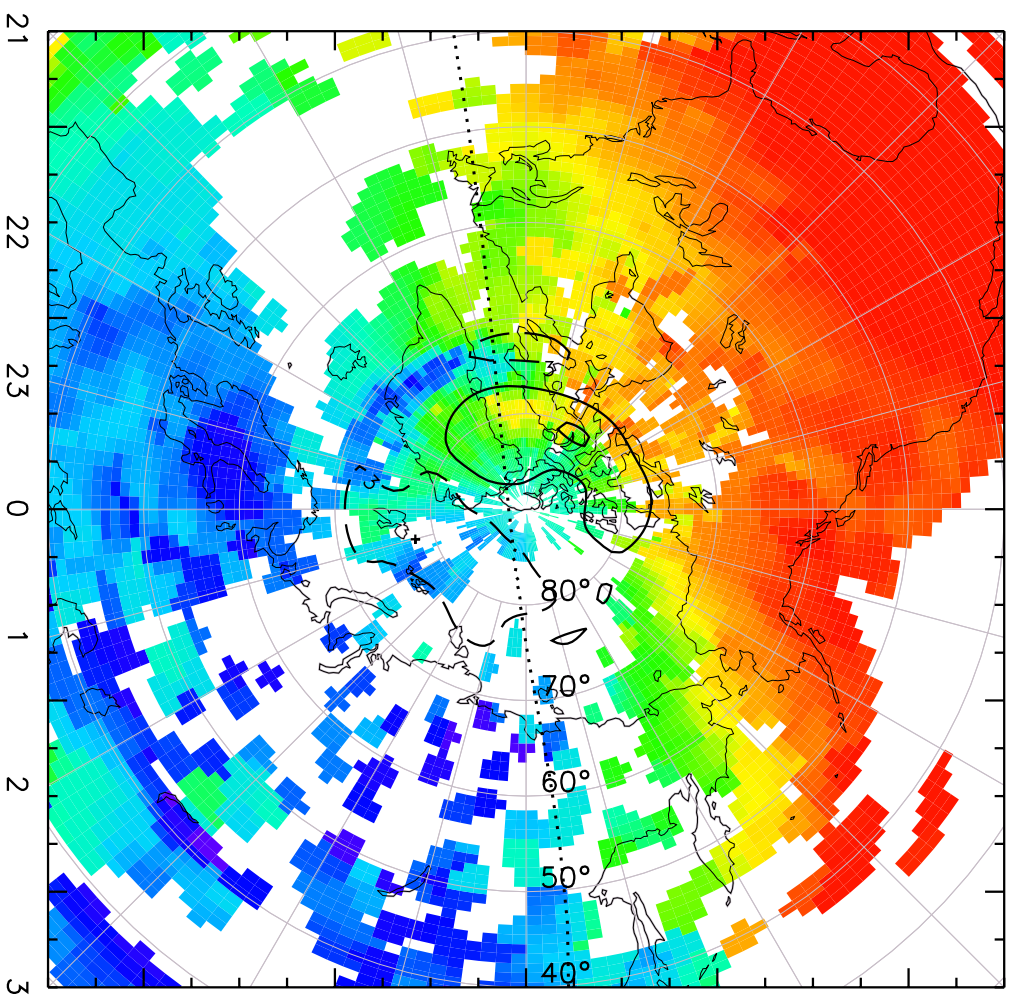

TOTAL ELECTRON CONTENT 28/Sep/2012 21:20:00.0
Median Filtered, Threshold = 0.10 to 28/Sep/2012 21:25:00.0