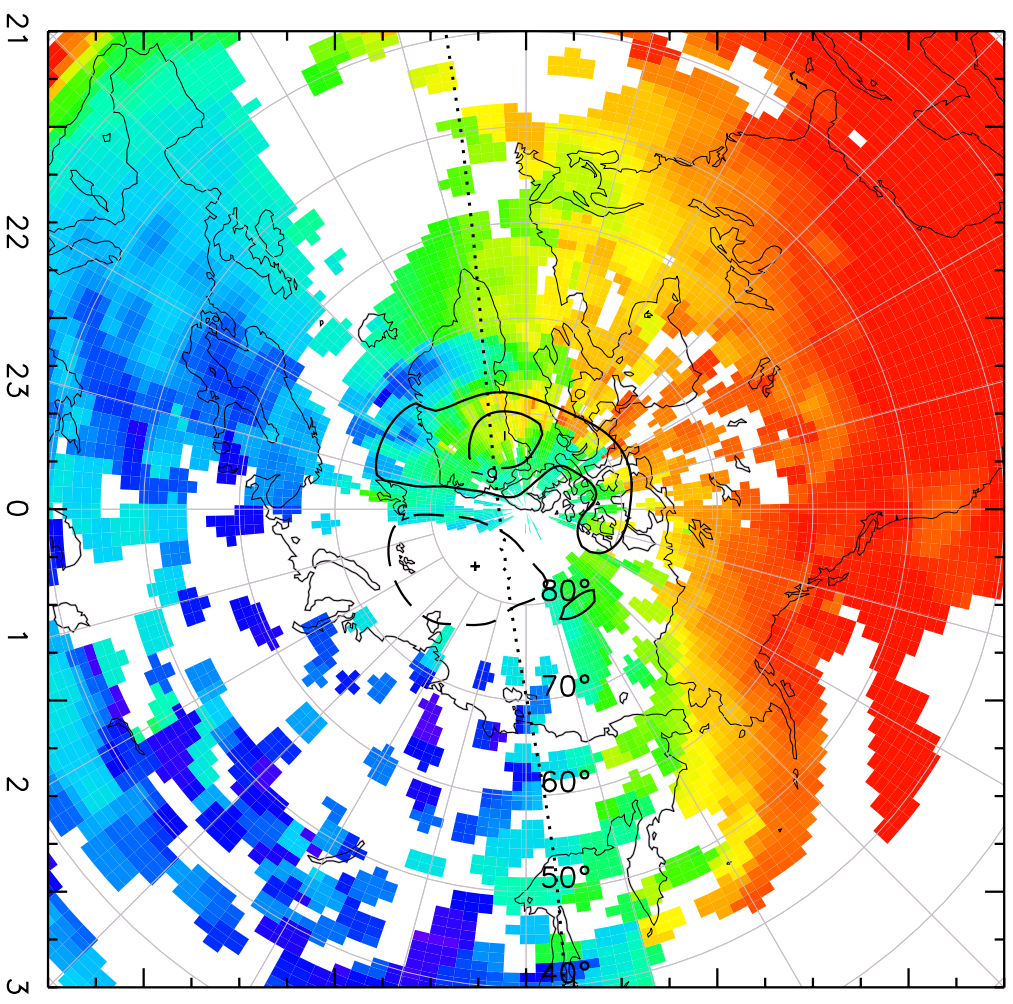

TOTAL ELECTRON CONTENT 28/Sep/2012 20:35:00.0
Median Filtered, Threshold = 0.10 to 28/Sep/2012 20:40:00.0