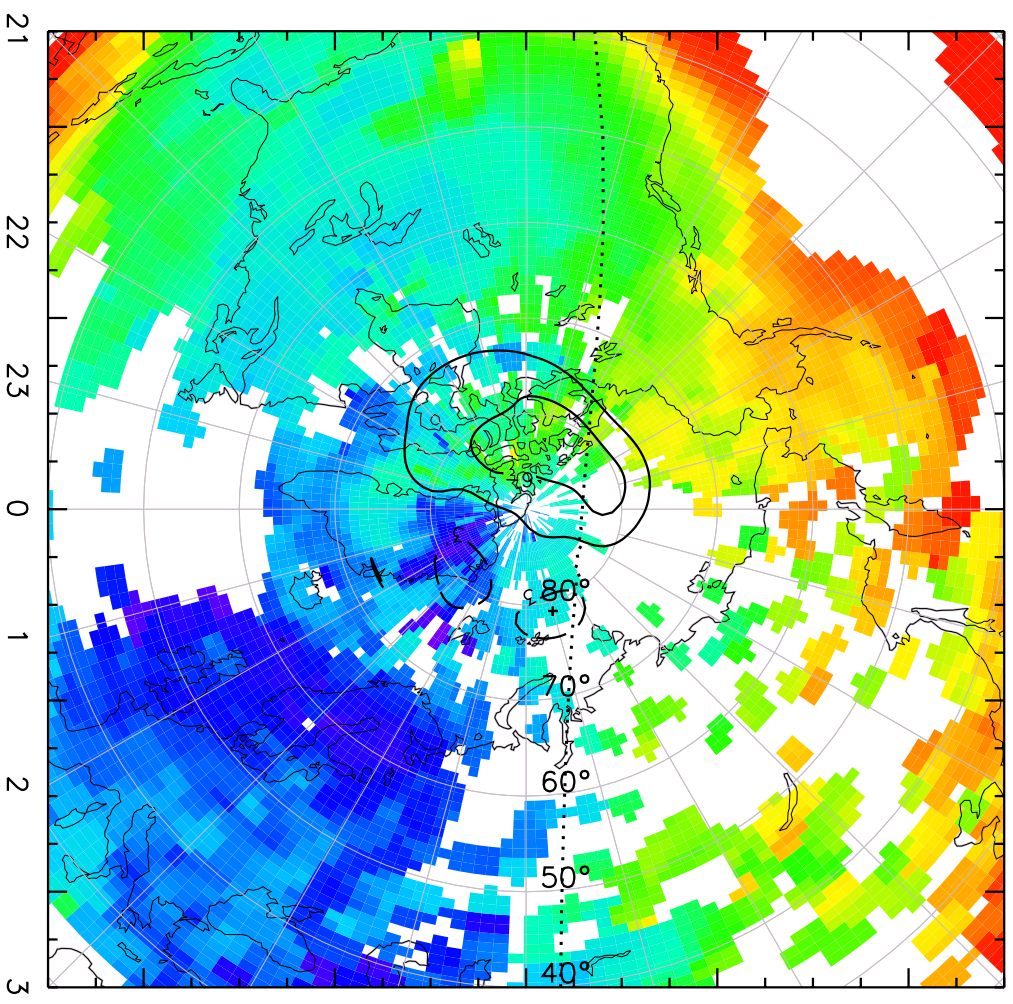

TOTAL ELECTRON CONTENT 29/Sep/2012 01:20:00.0
Median Filtered, Threshold = 0.10 to 29/Sep/2012 01:25:00.0