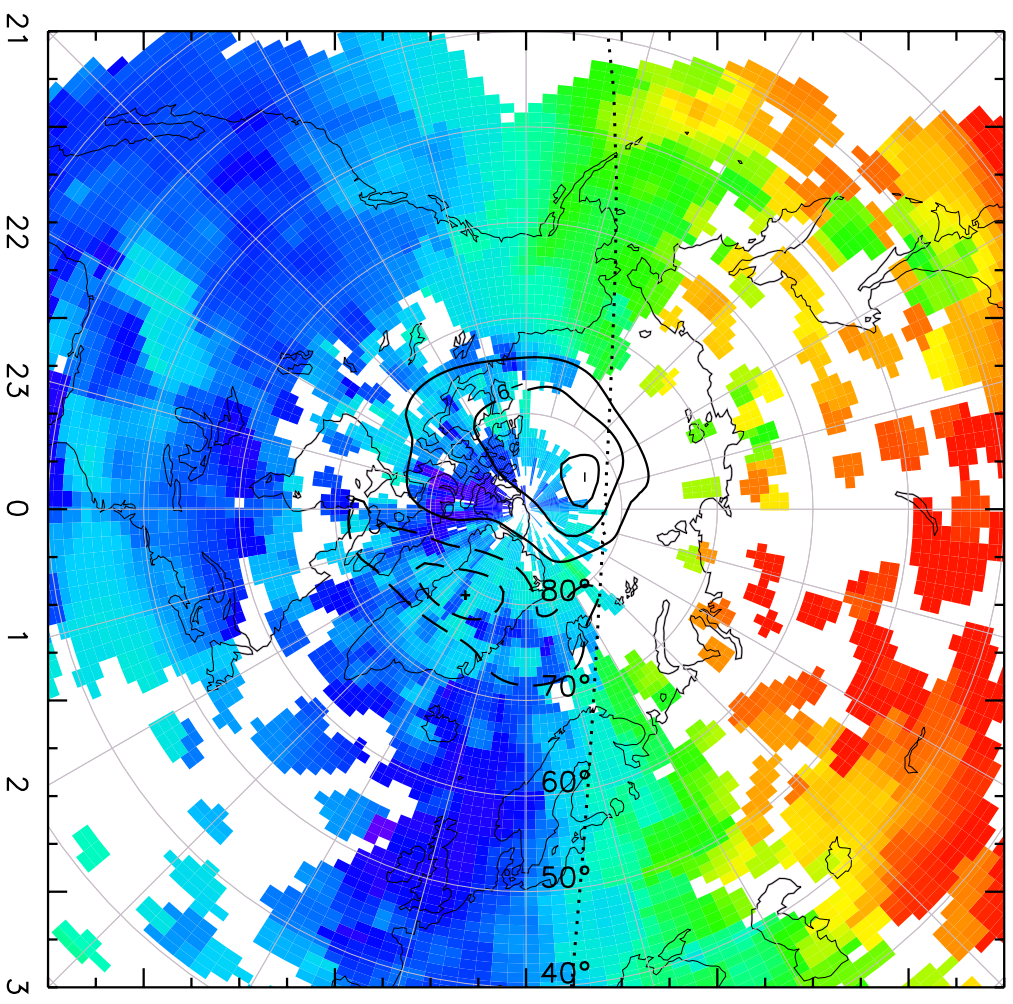

TOTAL ELECTRON CONTENT 29/Sep/2012 04:30:00.0
Median Filtered, Threshold = 0.10 to 29/Sep/2012 04:35:00.0