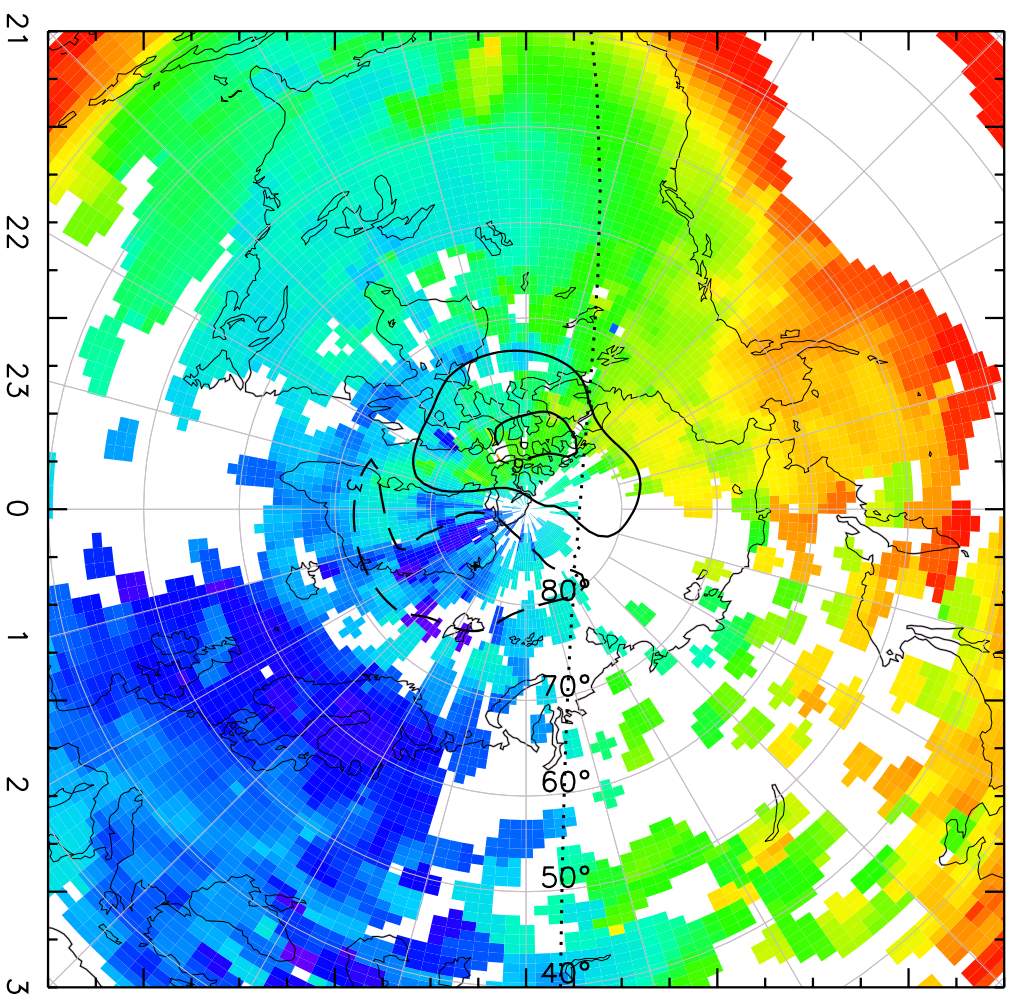

TOTAL ELECTRON CONTENT 29/Sep/2012 01:10:00.0
Median Filtered, Threshold = 0.10 to
29/Sep/2012 01:15:00.0