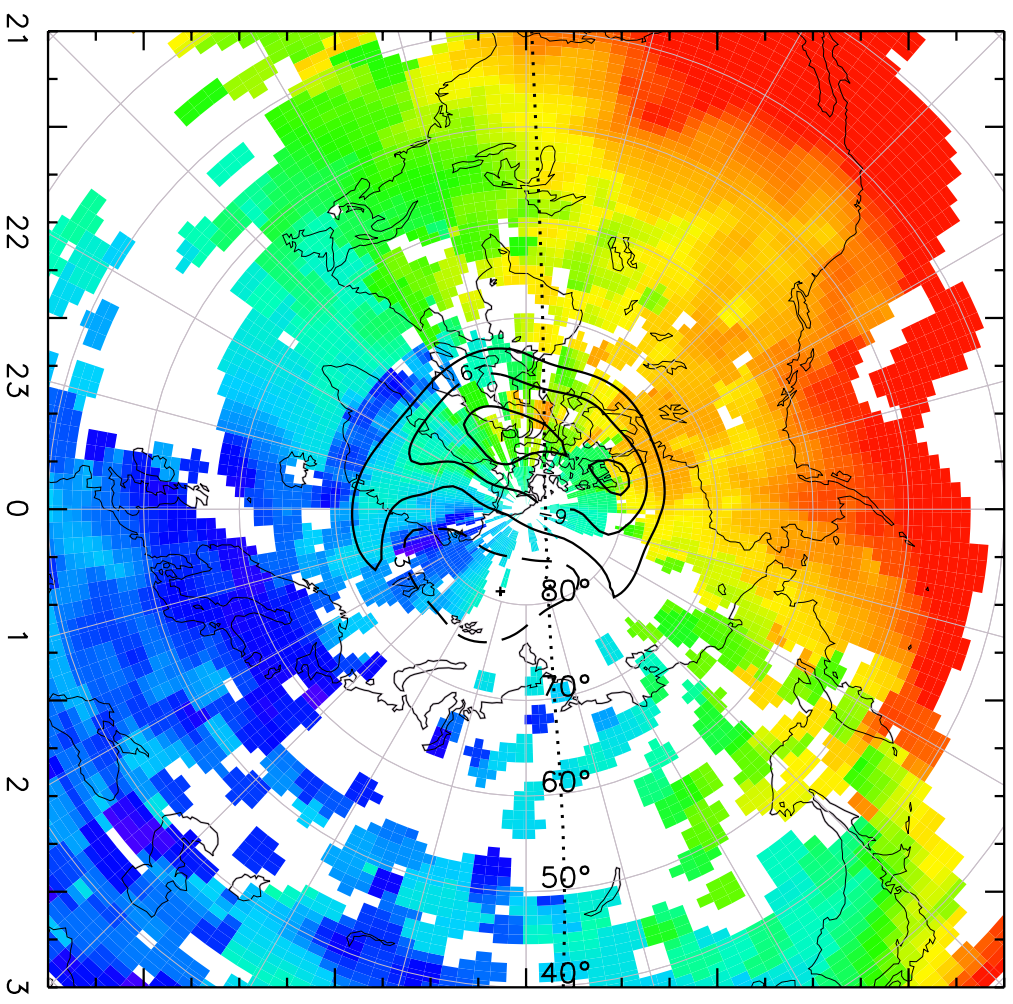

TOTAL ELECTRON CONTENT 28/Sep/2012 23:20:00.0
Median Filtered, Threshold = 0.10 to 28/Sep/2012 23:25:00.0