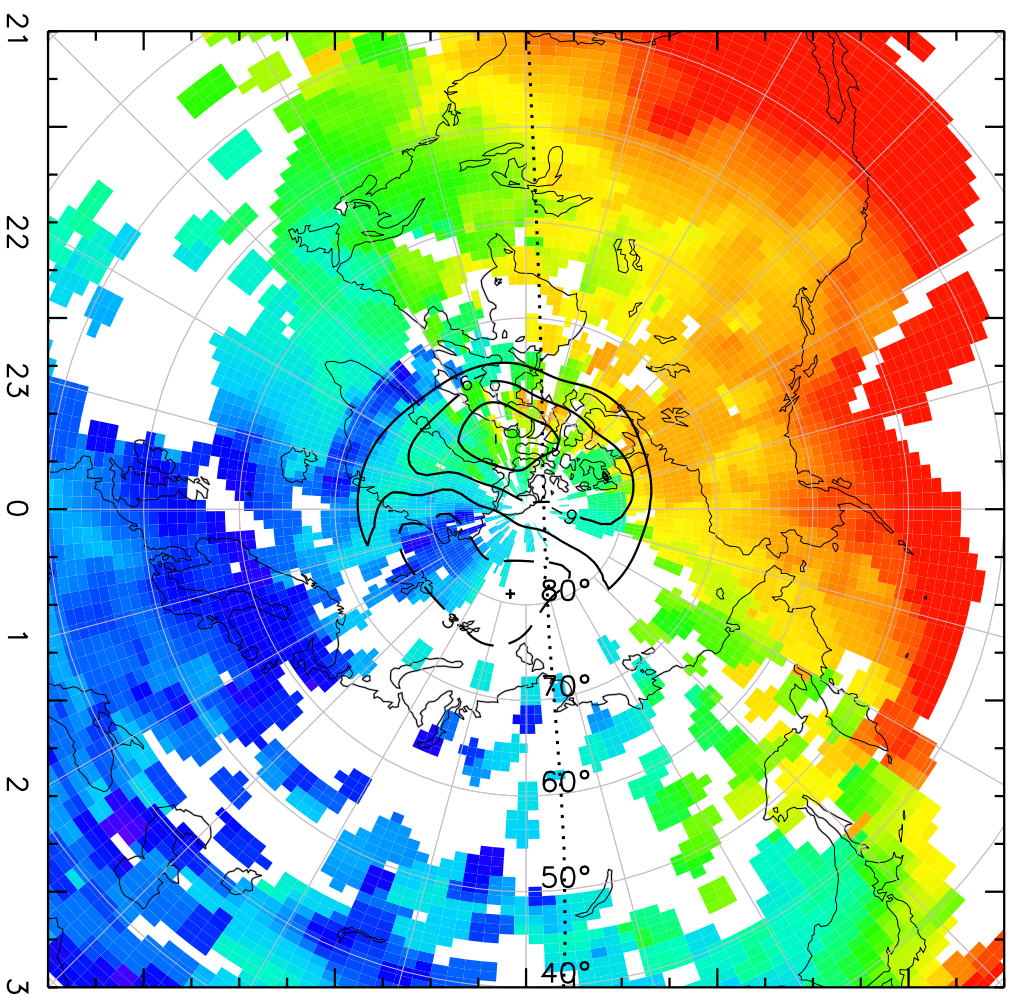

TOTAL ELECTRON CONTENT 28/Sep/2012 23:15:00.0
Median Filtered, Threshold = 0.10 to 28/Sep/2012 23:20:00.0