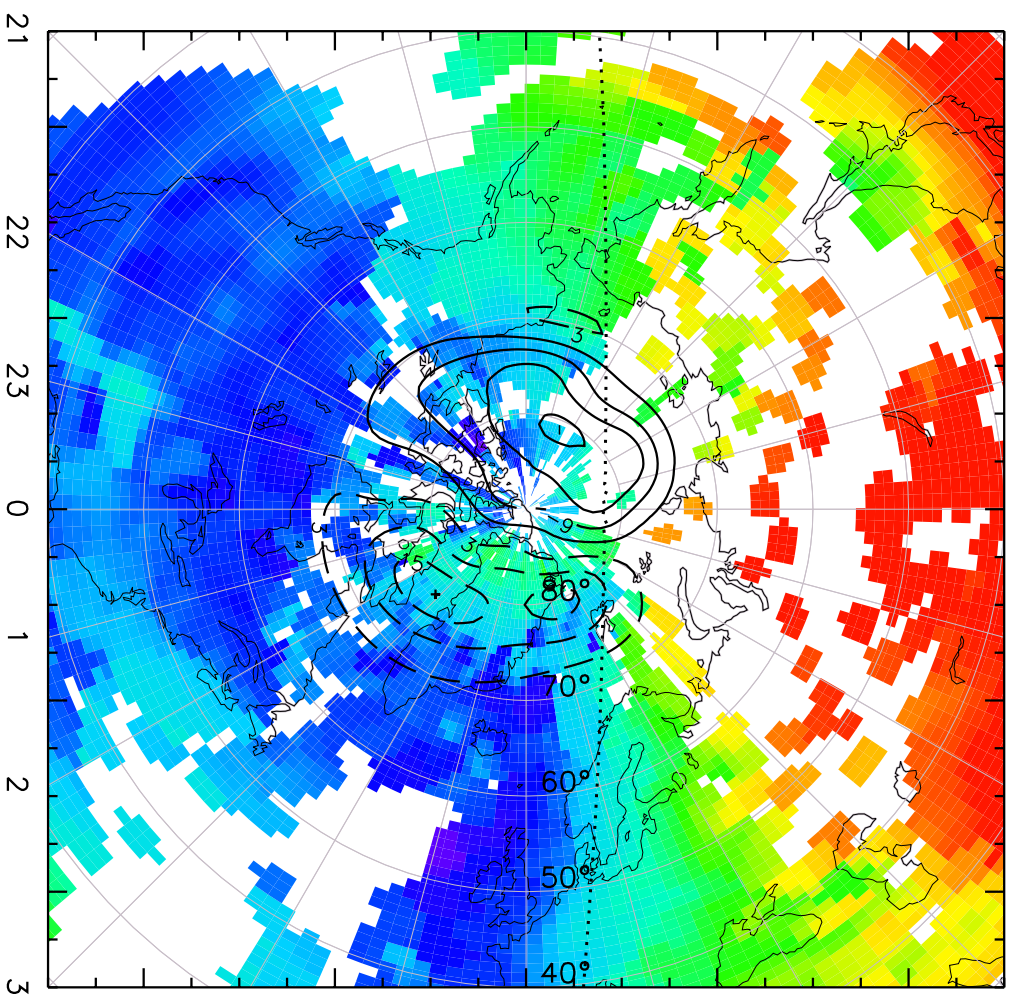

TOTAL ELECTRON CONTENT 29/Sep/2012 05:20:00.0
Median Filtered, Threshold = 0.10 to 29/Sep/2012 05:25:00.0