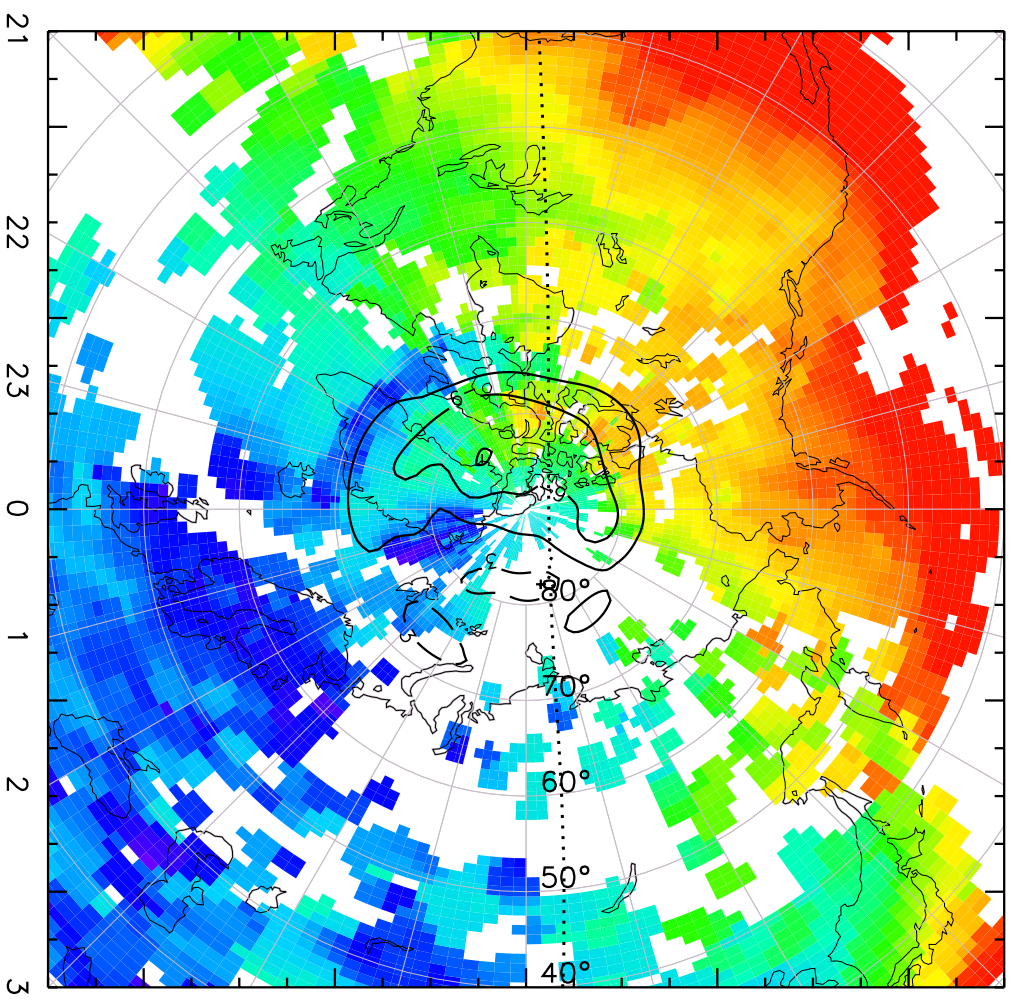

TOTAL ELECTRON CONTENT 28/Sep/2012 23:30:00.0
Median Filtered, Threshold = 0.10 to 28/Sep/2012 23:35:00.0