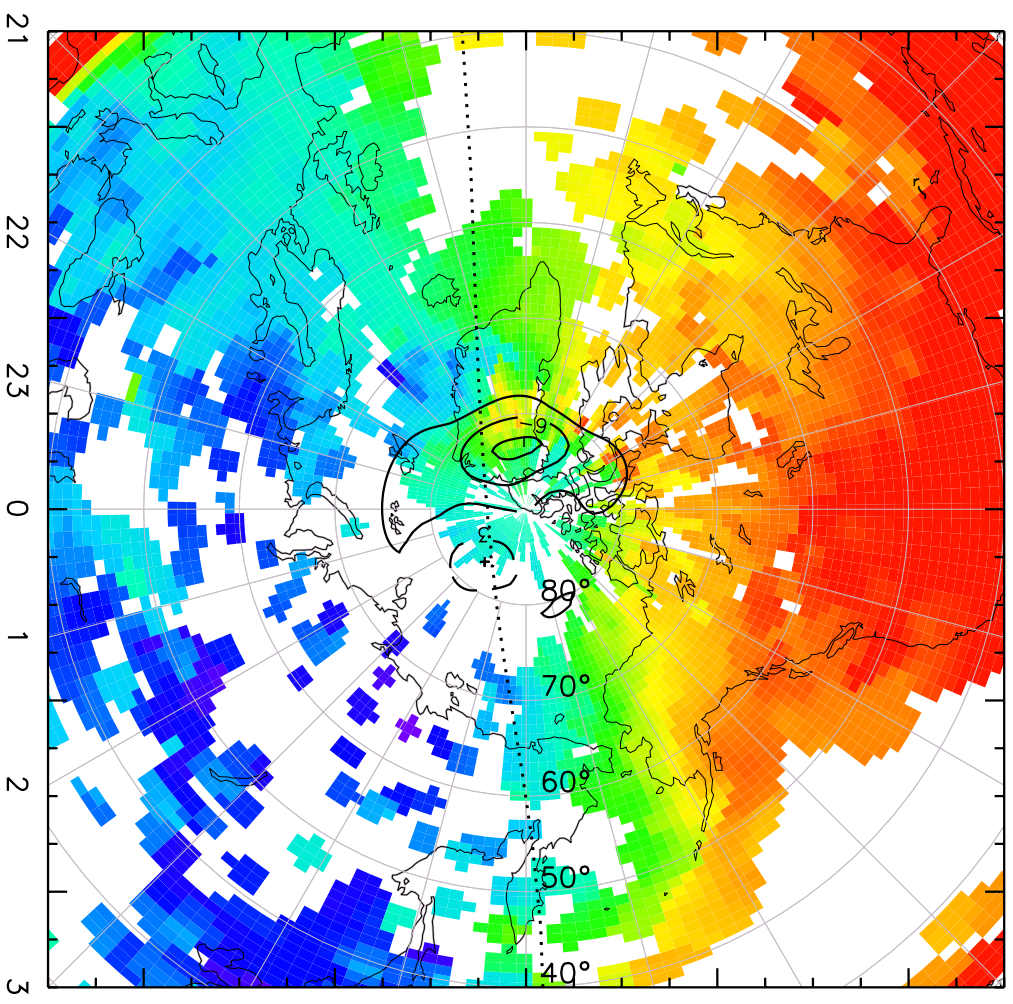

TOTAL ELECTRON CONTENT 28/Sep/2012 19:20:00.0
Median Filtered, Threshold = 0.10
to 28/Sep/2012 19:25:00.0