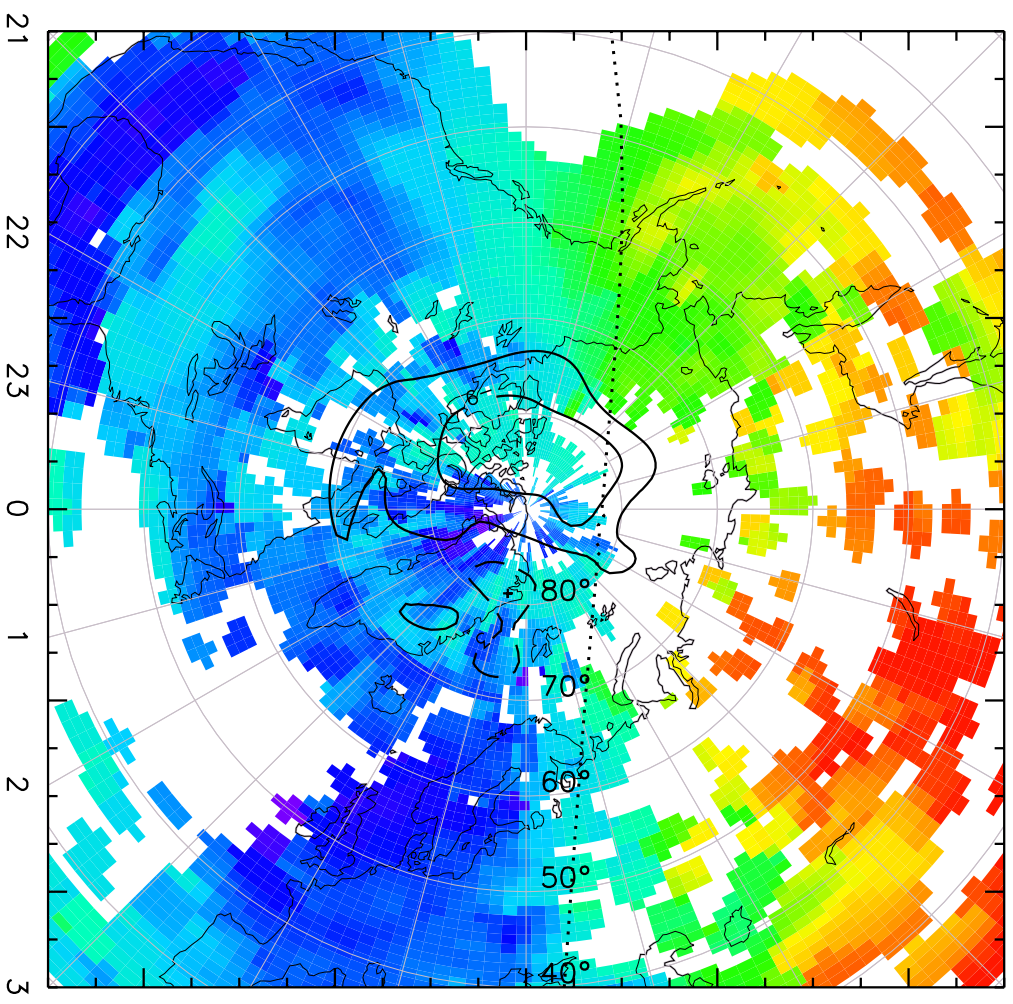

TOTAL ELECTRON CONTENT 29/Sep/2012 03:30:00.0
Median Filtered, Threshold = 0.10
to 29/Sep/2012 03:35:00.0