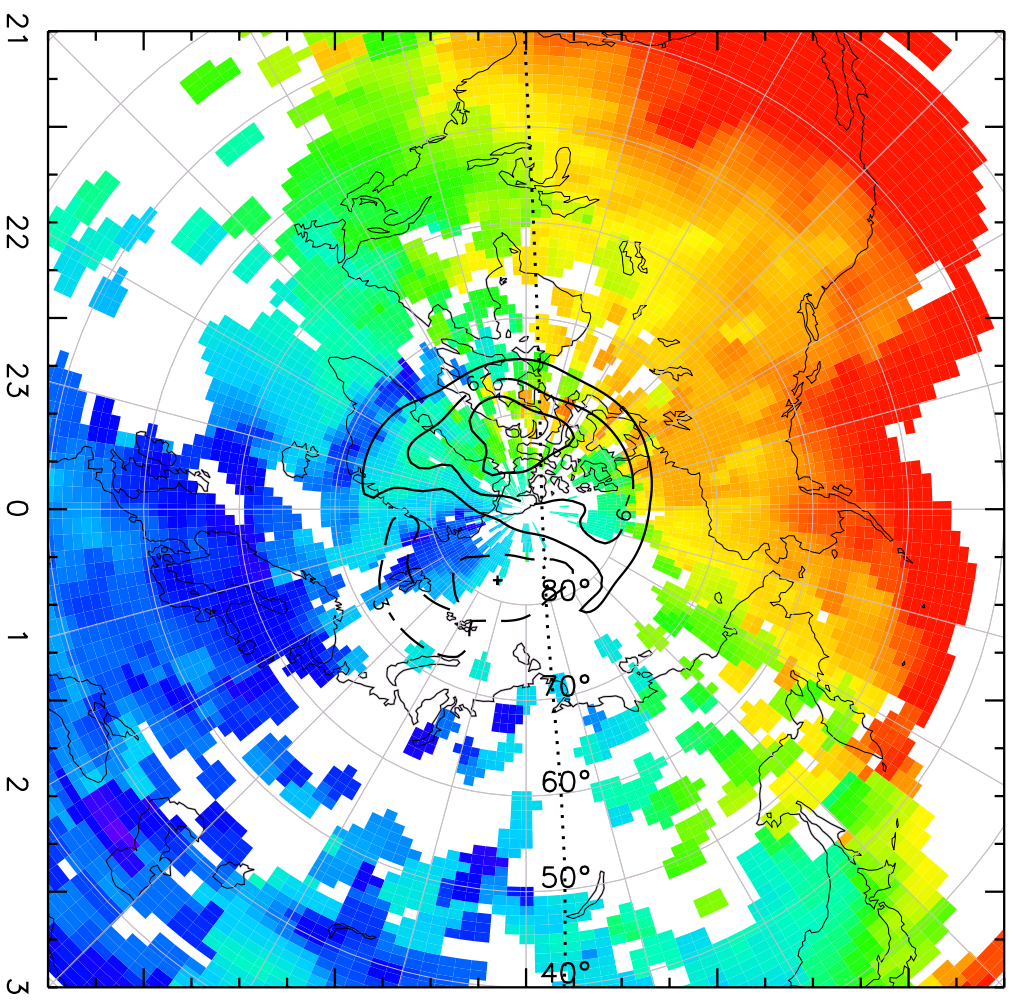

TOTAL ELECTRON CONTENT 28/Sep/2012 23:10:00.0
Median Filtered, Threshold = 0.10 to 28/Sep/2012 23:15:00.0