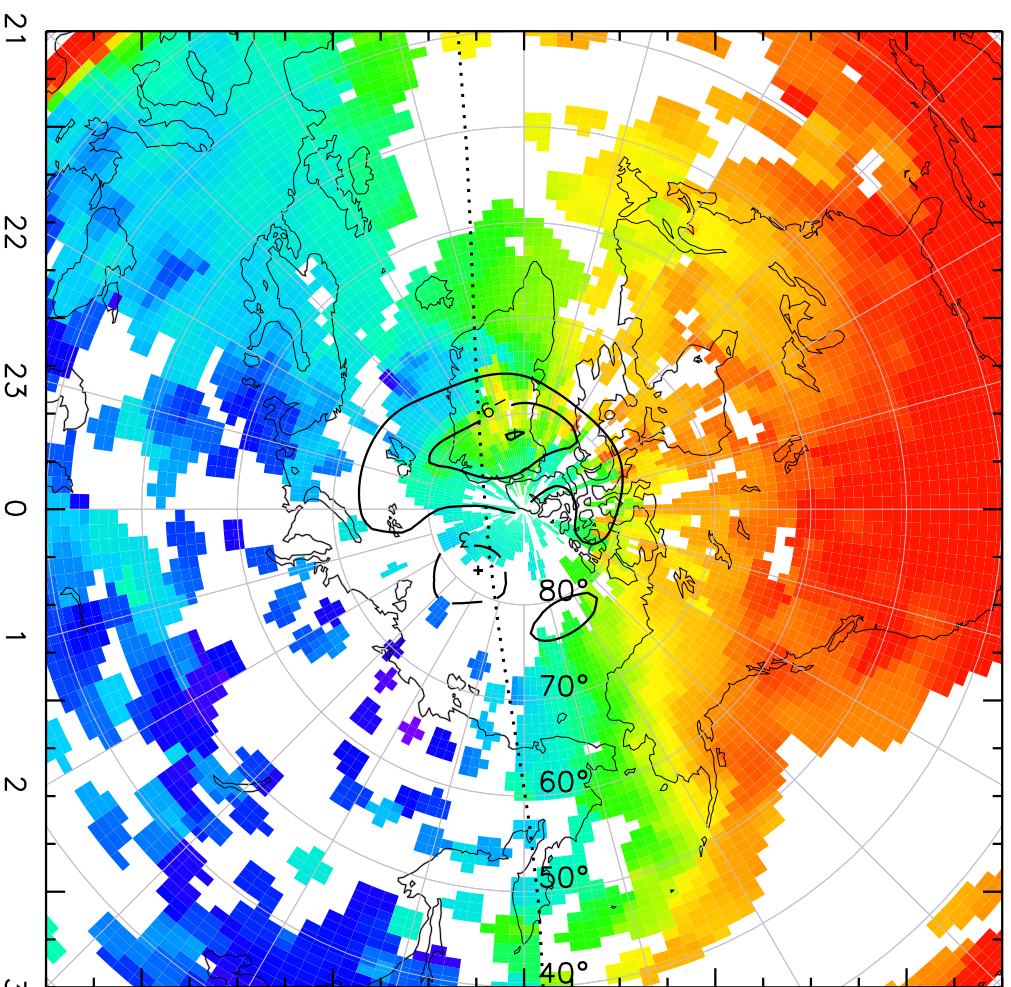

TOTAL ELECTRON CONTENT 28/Sep/2012 19:25:00.0
Median Filtered, Threshold = 0.10
to
28/Sep/2012 19:30:00.0