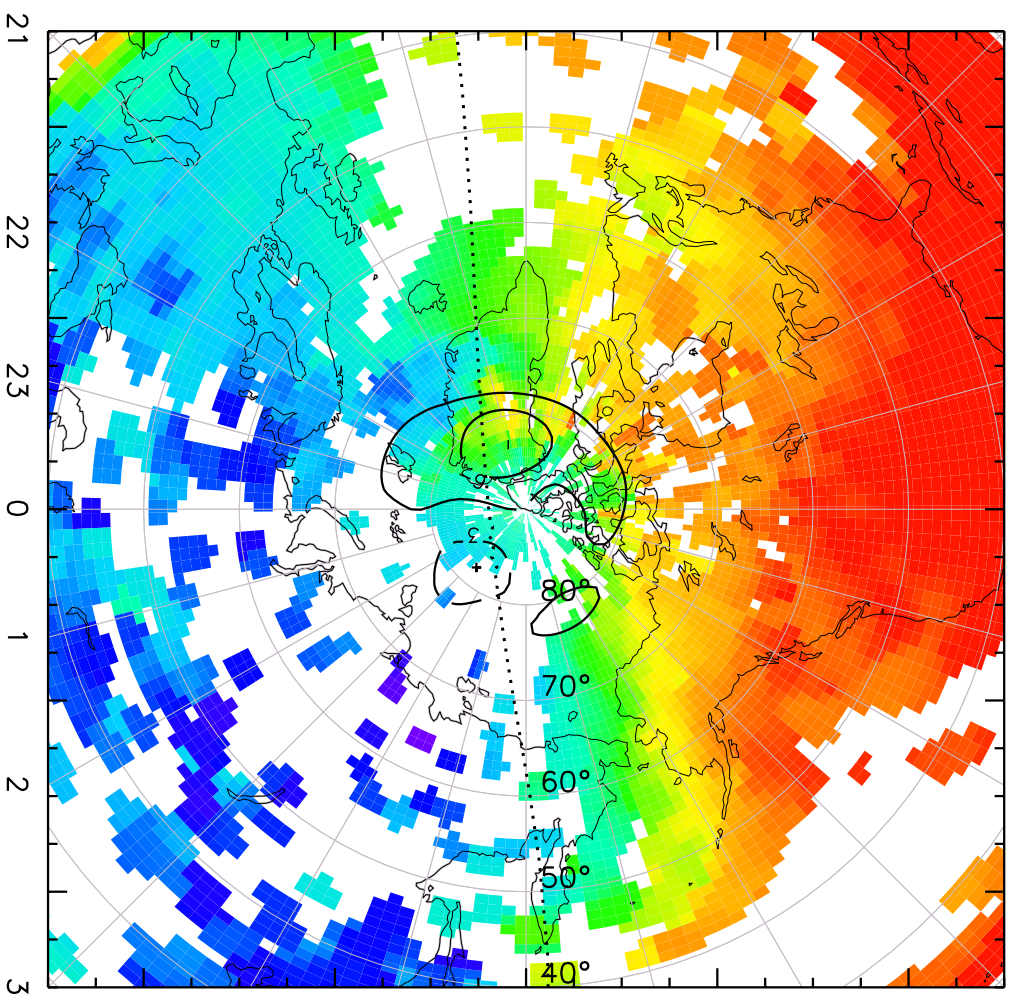

TOTAL ELECTRON CONTENT 28/Sep/2012 19:35:00.0
Median Filtered, Threshold = 0.10 to
28/Sep/2012 19:40:00.0