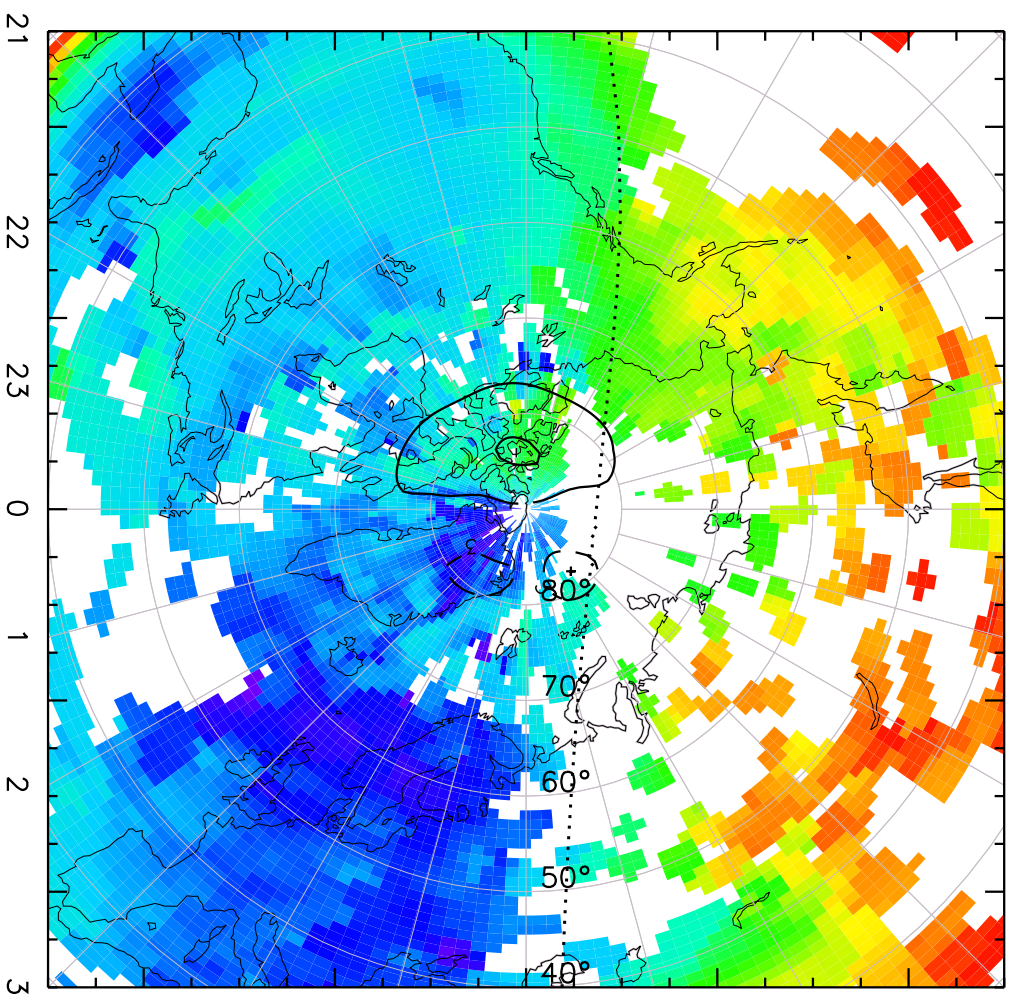

TOTAL ELECTRON CONTENT 29/Sep/2012 02:35:00.0
Median Filtered, Threshold = 0.10 to
29/Sep/2012 02:40:00.0