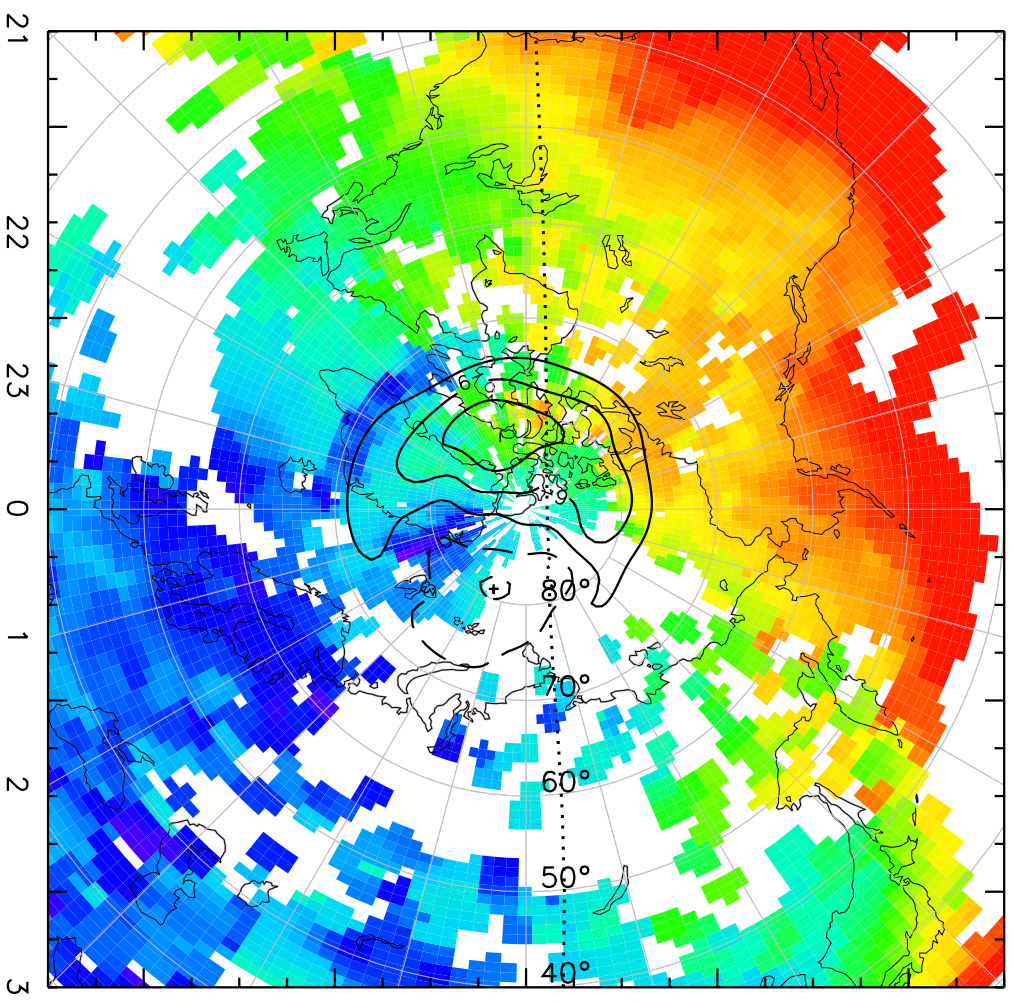

TOTAL ELECTRON CONTENT 28/Sep/2012 23:25:00.0
Median Filtered, Threshold = 0.10 to 28/Sep/2012 23:30:00.0