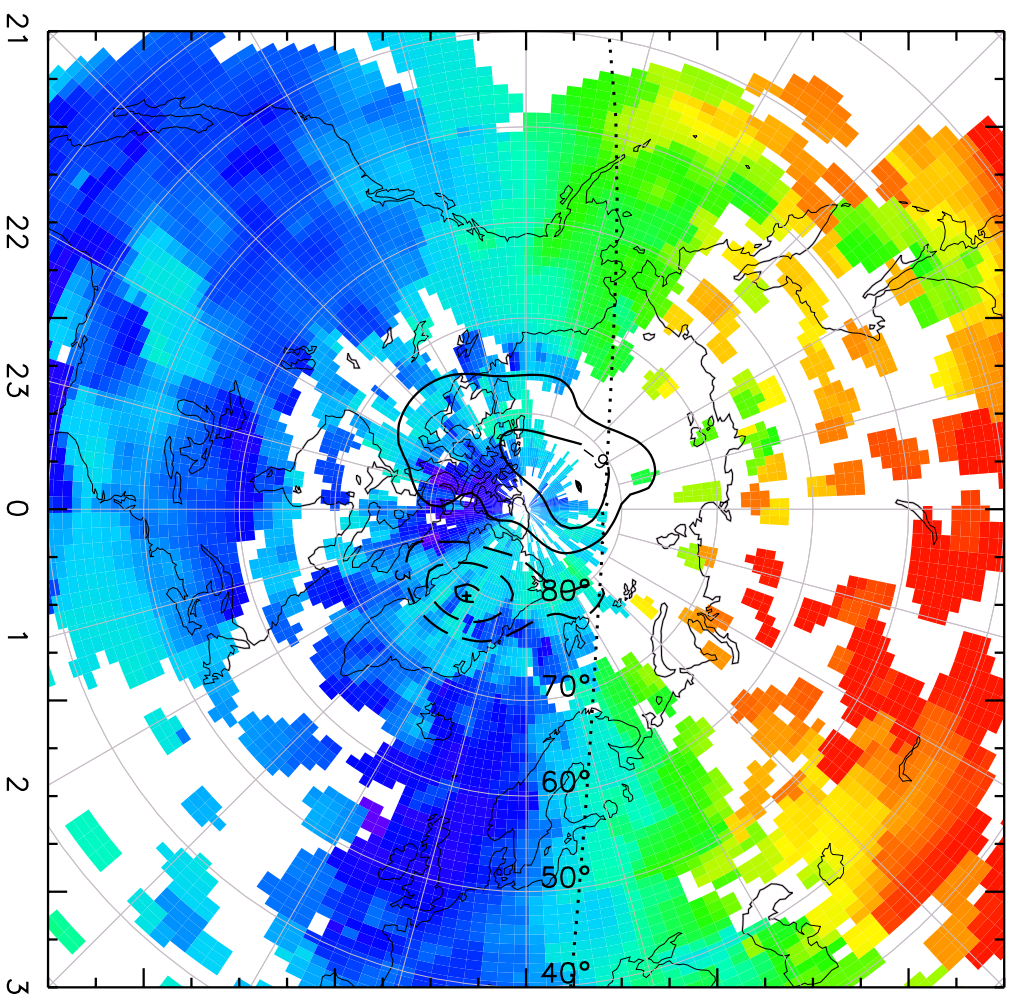

TOTAL ELECTRON CONTENT 29/Sep/2012 04:25:00.0
Median Filtered, Threshold = 0.10

to
29/Sep/2012 04:30:00.0