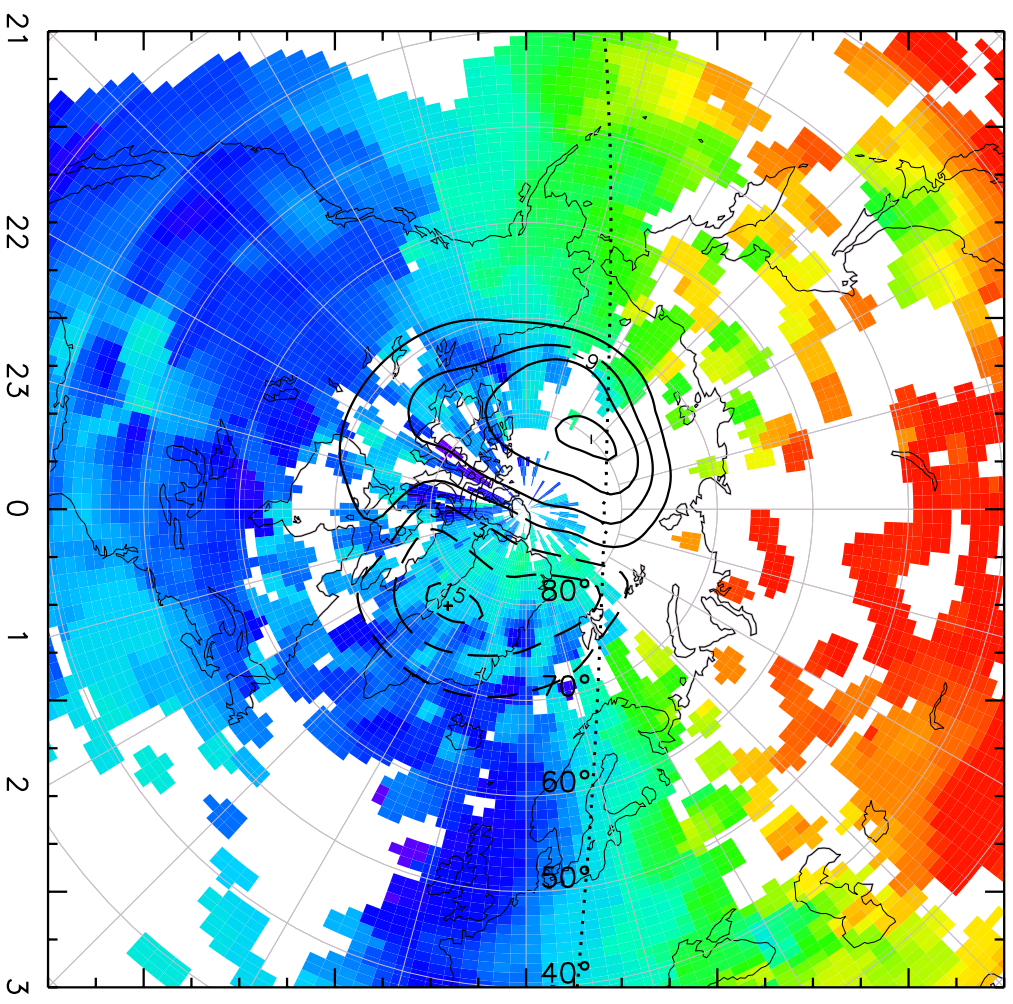

TOTAL ELECTRON CONTENT 29/Sep/2012 04:55:00.0
Median Filtered, Threshold = 0.10 to 29/Sep/2012 05:00:00.0