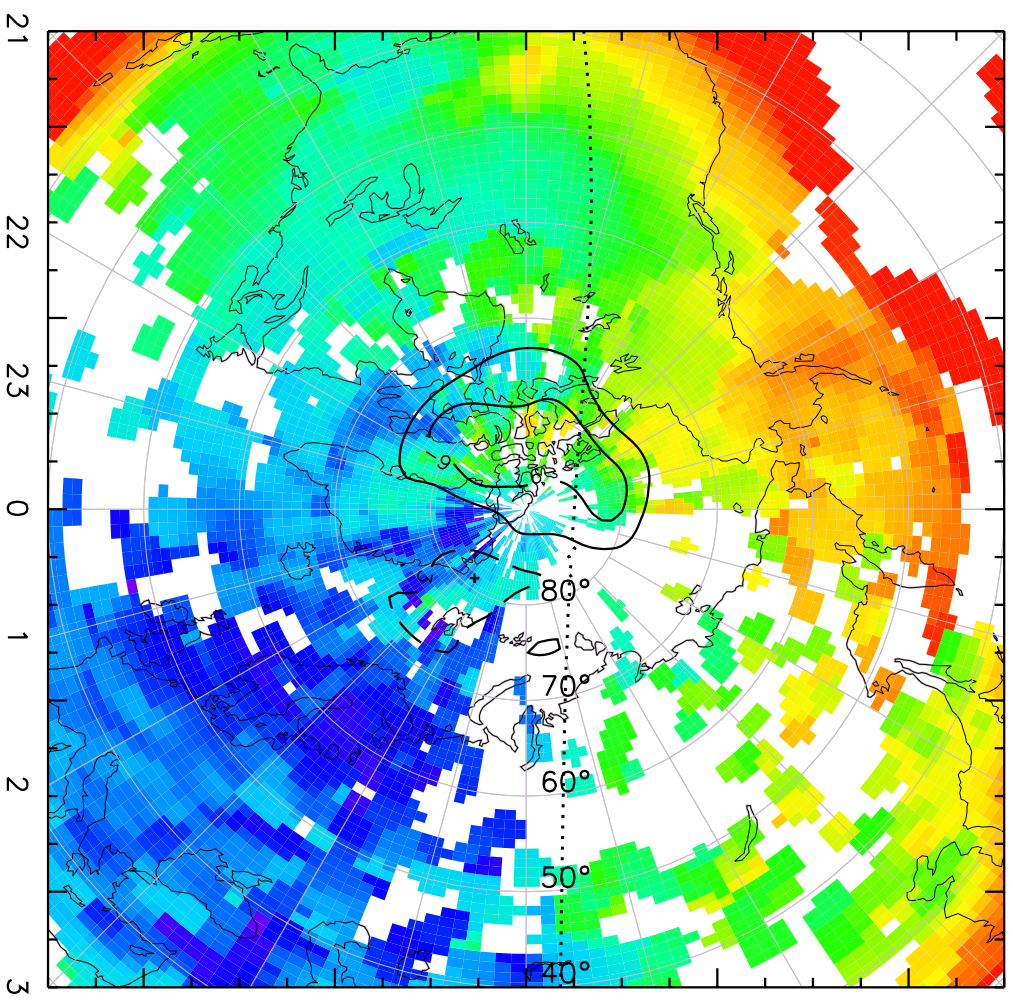

TOTAL ELECTRON CONTENT 29/Sep/2012 00:50:00.0
Median Filtered, Threshold = 0.10 to 29/Sep/2012 00:55:00.0