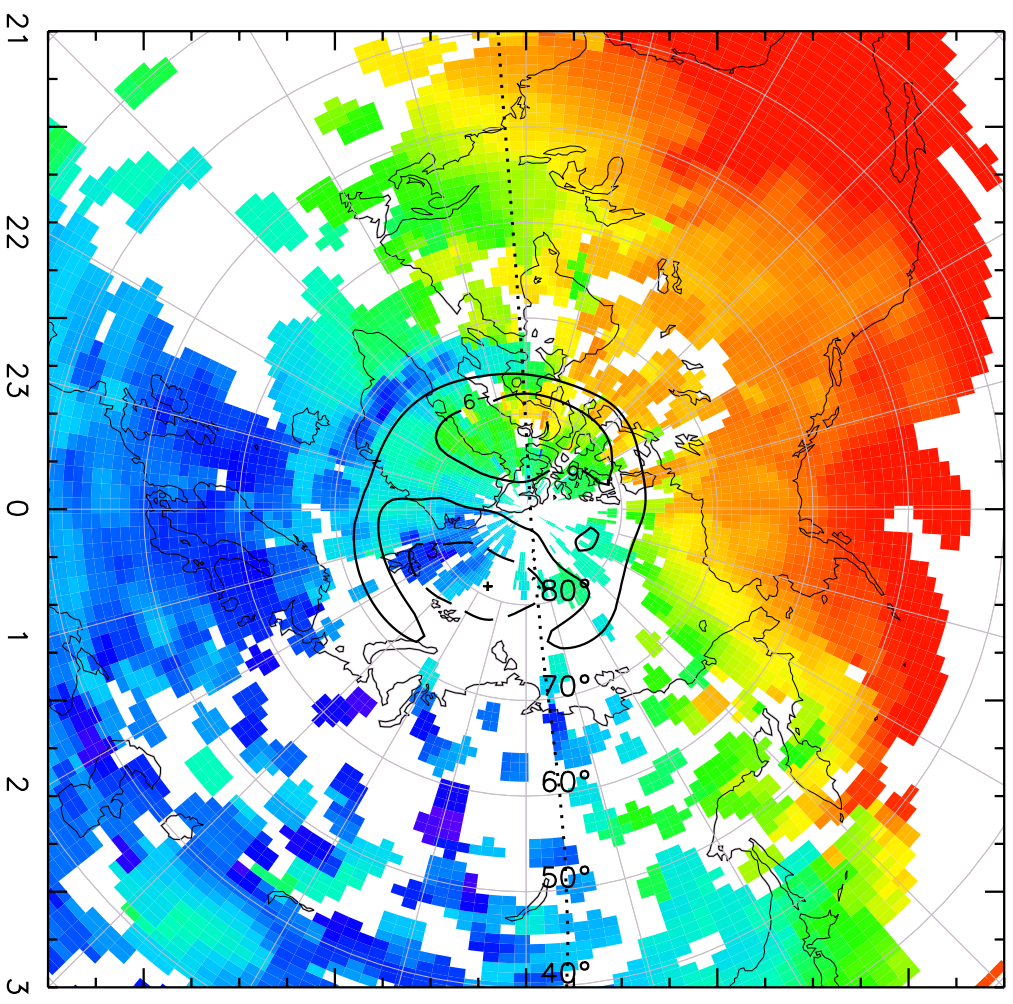

TOTAL ELECTRON CONTENT 28/Sep/2012 22:35:00.0
Median Filtered, Threshold = 0.10 to 28/Sep/2012 22:40:00.0