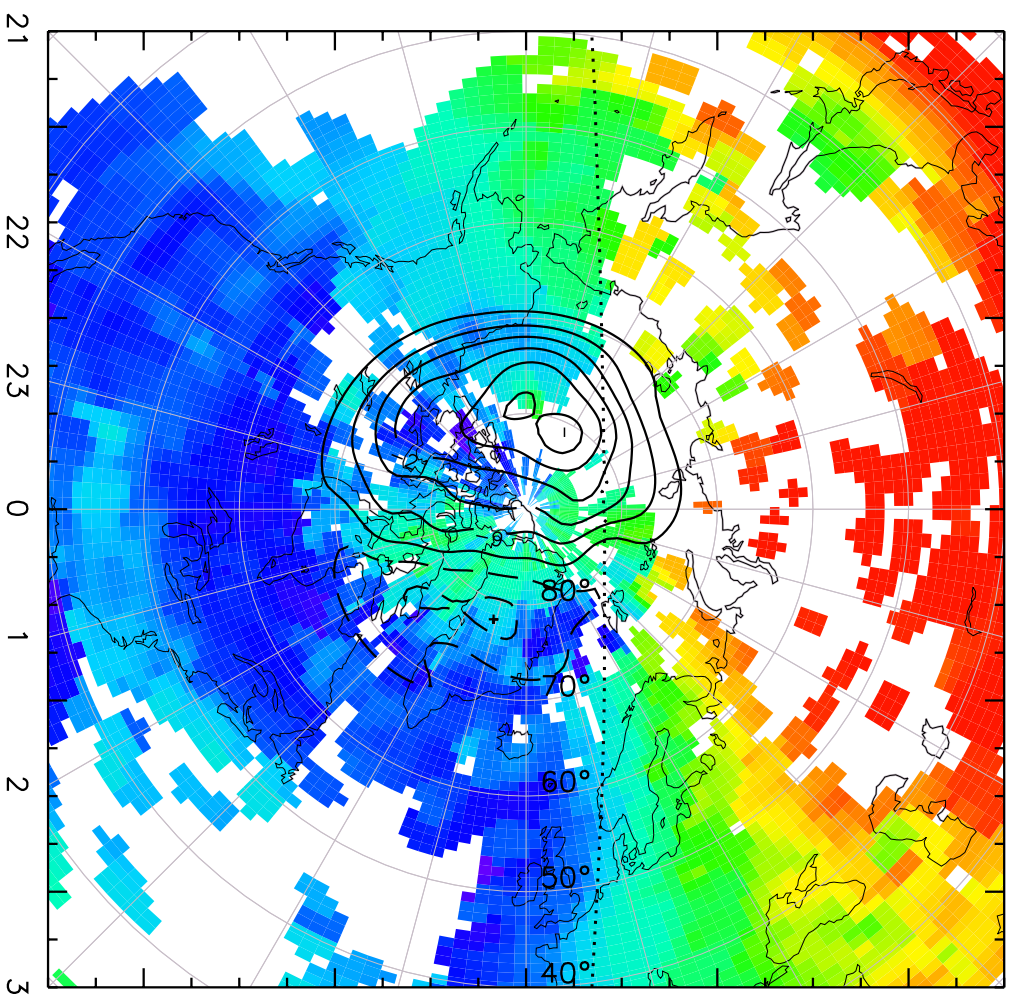

to
29/Sep/2012 05:40:00.0

TOTAL ELECTRON CONTENT 29/Sep/2012 05:40:00.0

Median Filtered, Threshold = 0.10

to
29/Sep/2012 05:45:00.0

TOTAL ELECTRON CONTENT 29/Sep/2012 05:45:00.0
Median Filtered, Threshold = 0.10
to 29/Sep/2012 05:50:00.0