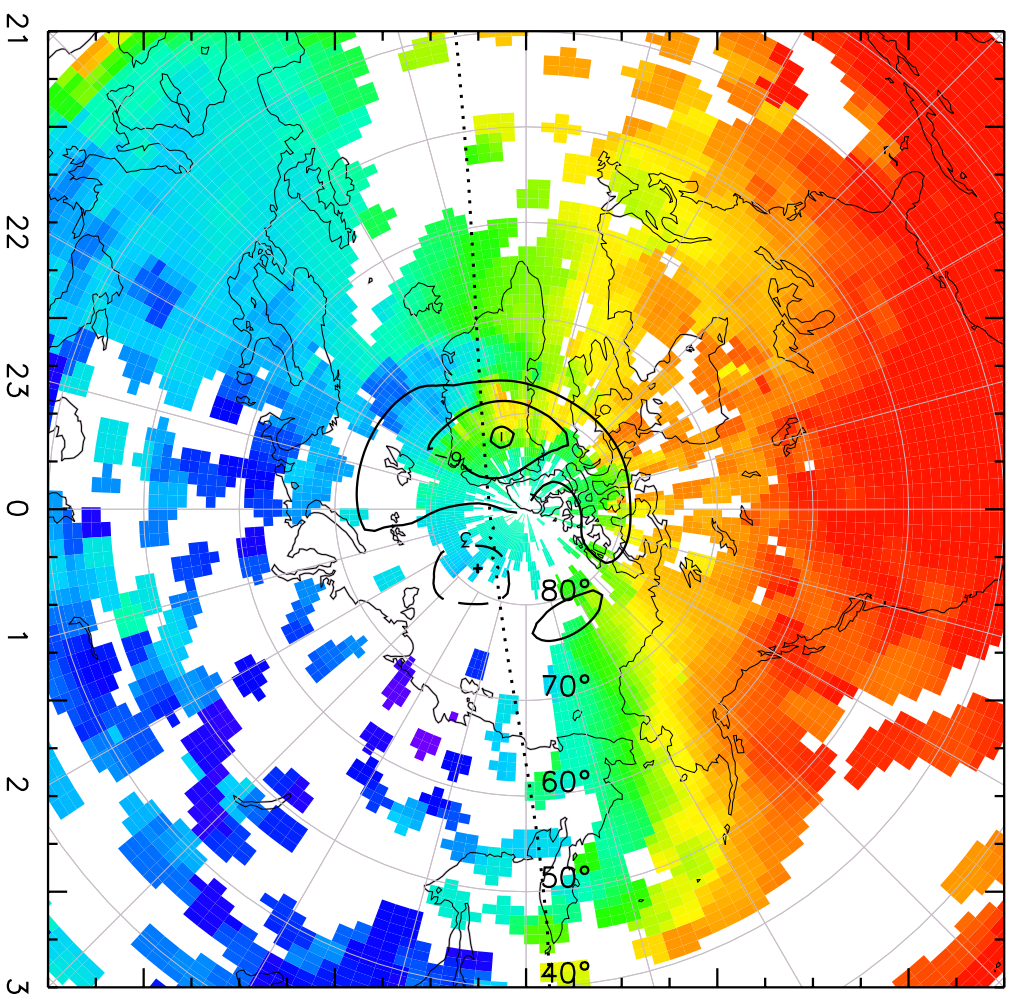

TOTAL ELECTRON CONTENT 28/Sep/2012 19:40:00.0
Median Filtered, Threshold = 0.10
to 28/Sep/2012 19:45:00.0