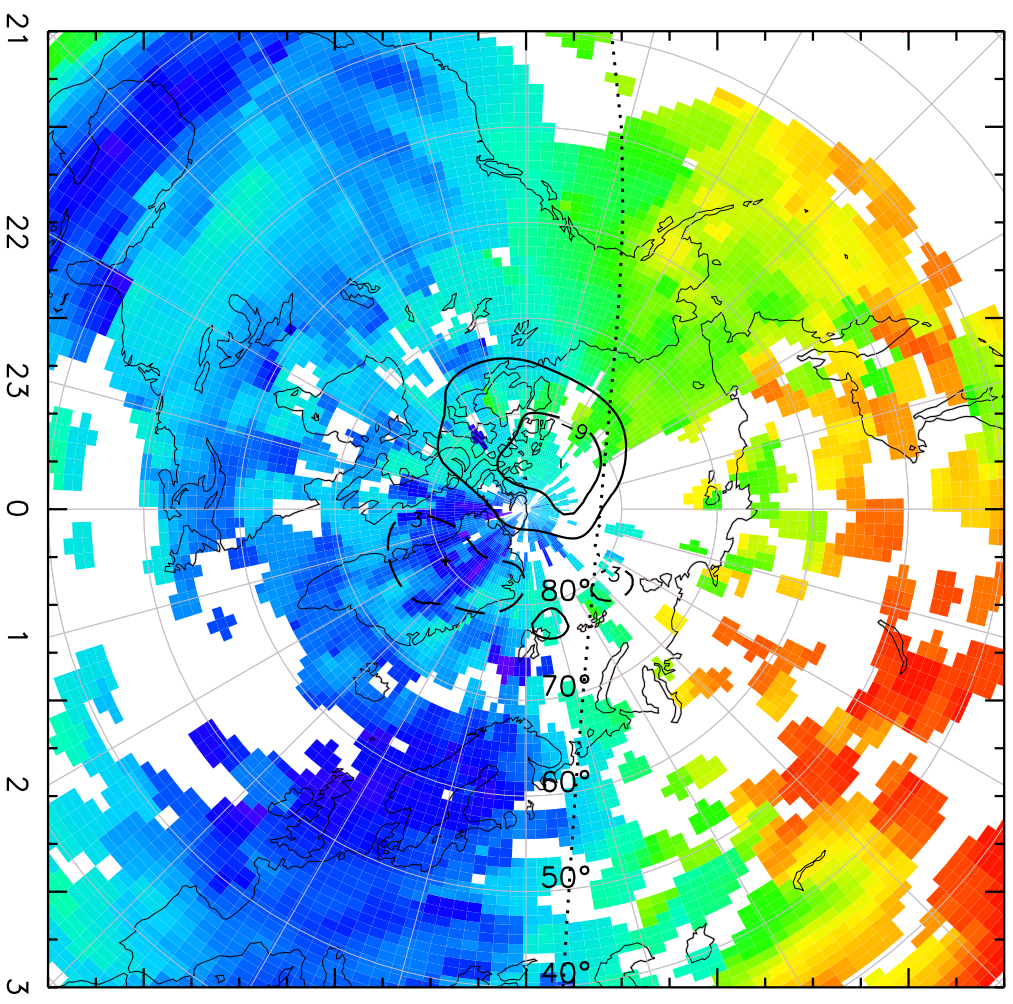

TOTAL ELECTRON CONTENT 29/Sep/2012 03:10:00.0
Median Filtered, Threshold = 0.10 to 29/Sep/2012 03:15:00.0