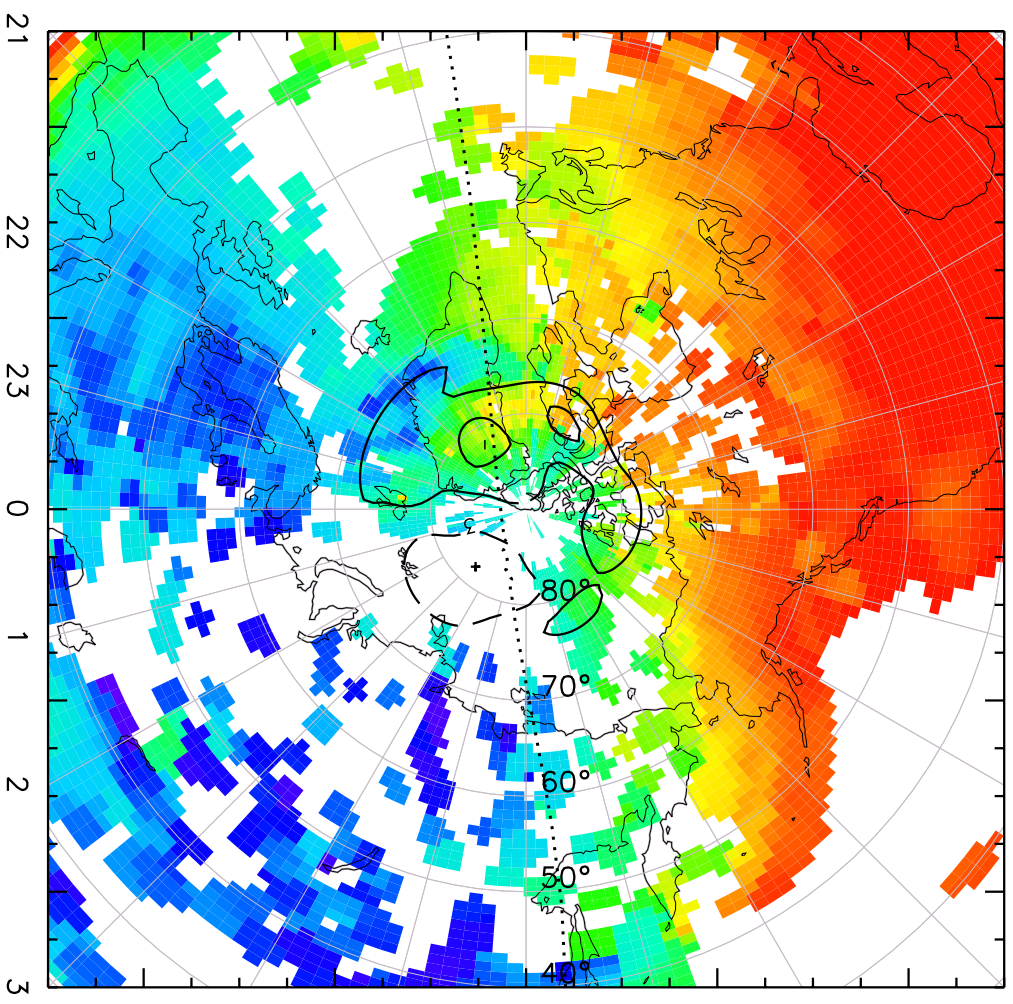

TOTAL ELECTRON CONTENT 28/Sep/2012 20:45:00.0
Median Filtered, Threshold = 0.10 to 28/Sep/2012 20:50:00.0