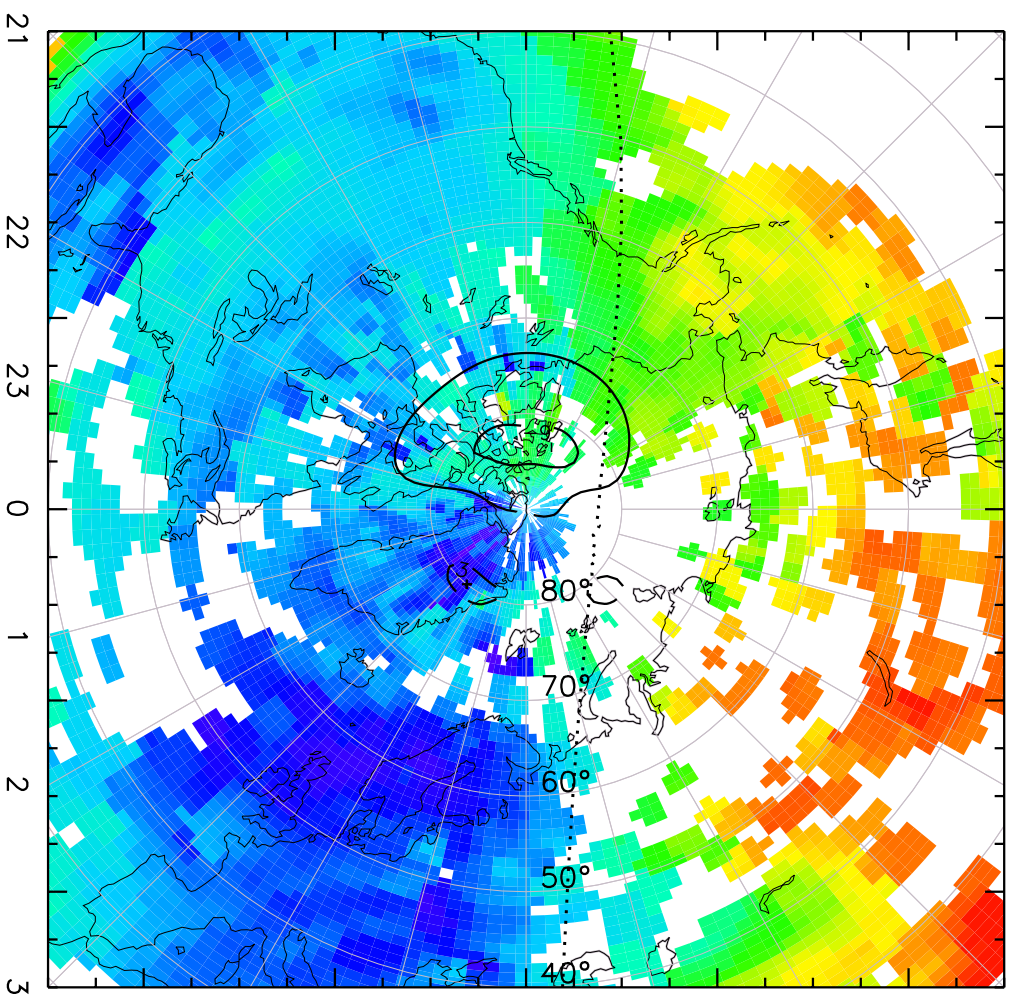

TOTAL ELECTRON CONTENT 29/Sep/2012 02:50:00.0
Median Filtered, Threshold = 0.10 to 29/Sep/2012 02:55:00.0