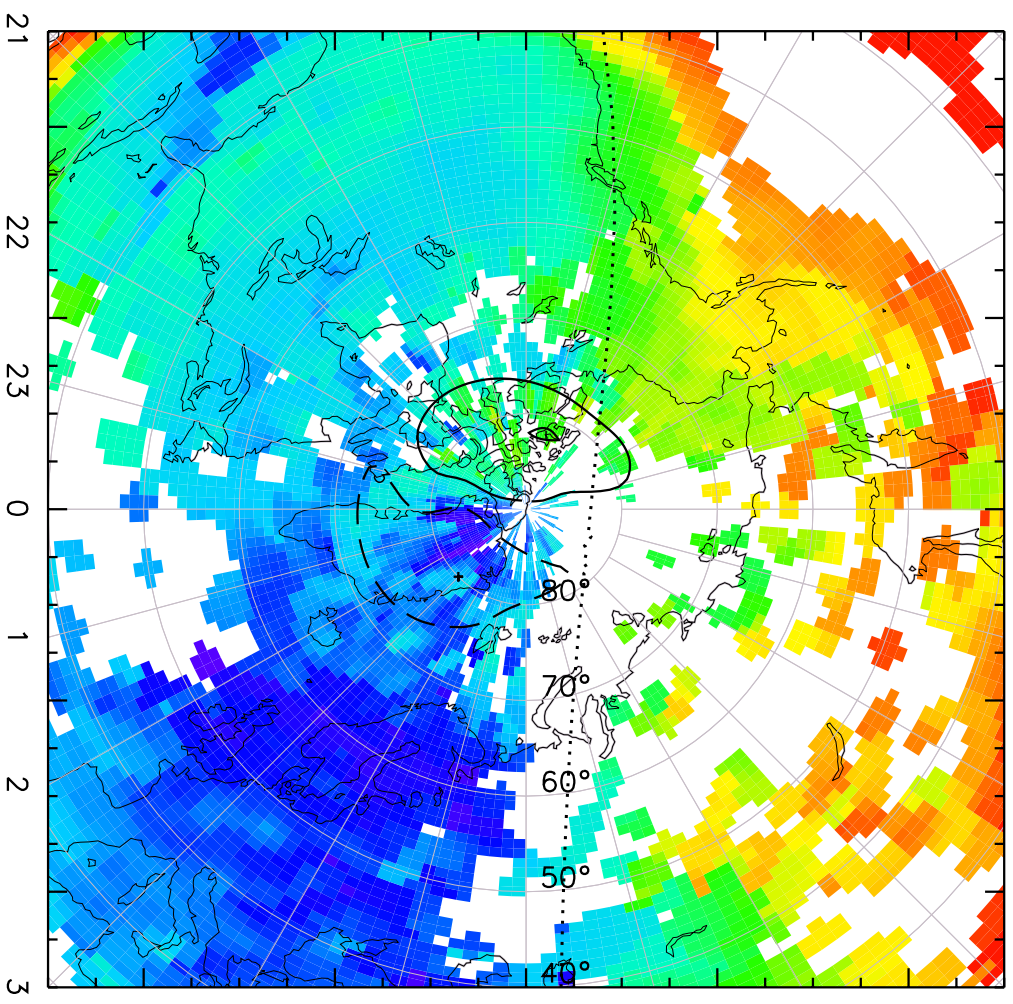

TOTAL ELECTRON CONTENT 29/Sep/2012 02:00:00.0
Median Filtered, Threshold = 0.10 to 29/Sep/2012 02:05:00.0