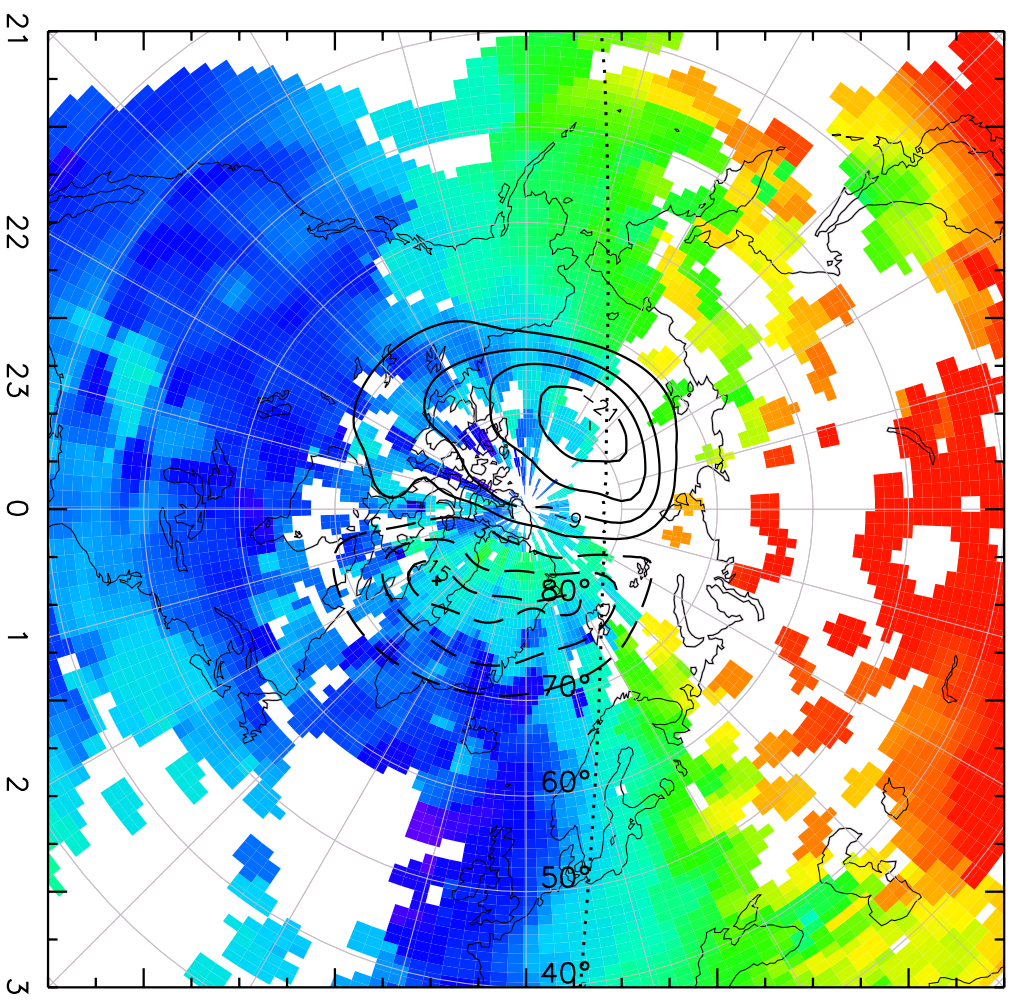

TOTAL ELECTRON CONTENT 29/Sep/2012 05:10:00.0
Median Filtered, Threshold = 0.10

to
29/Sep/2012 05:15:00.0

Total Electron Content [TECU]