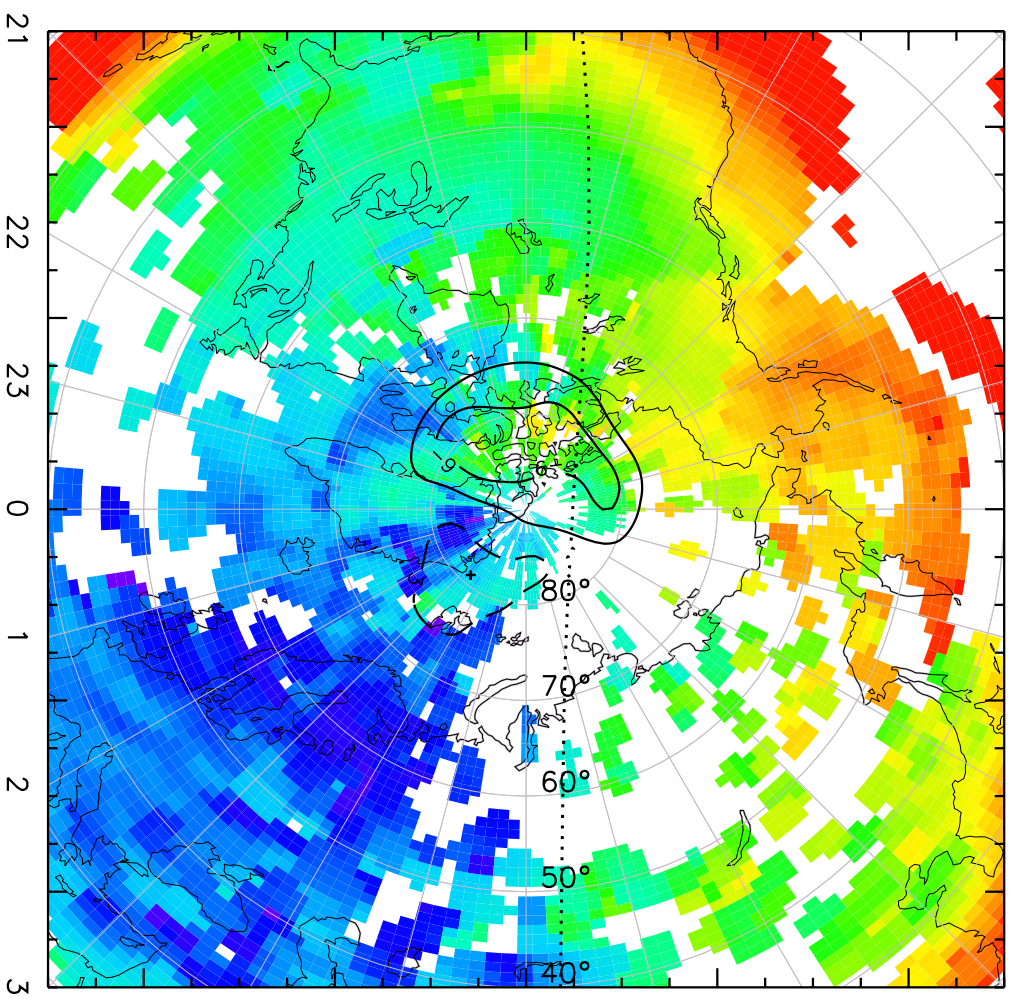

TOTAL ELECTRON CONTENT 29/Sep/2012 00:45:00.0
Median Filtered, Threshold = 0.10 to 29/Sep/2012 00:50:00.0