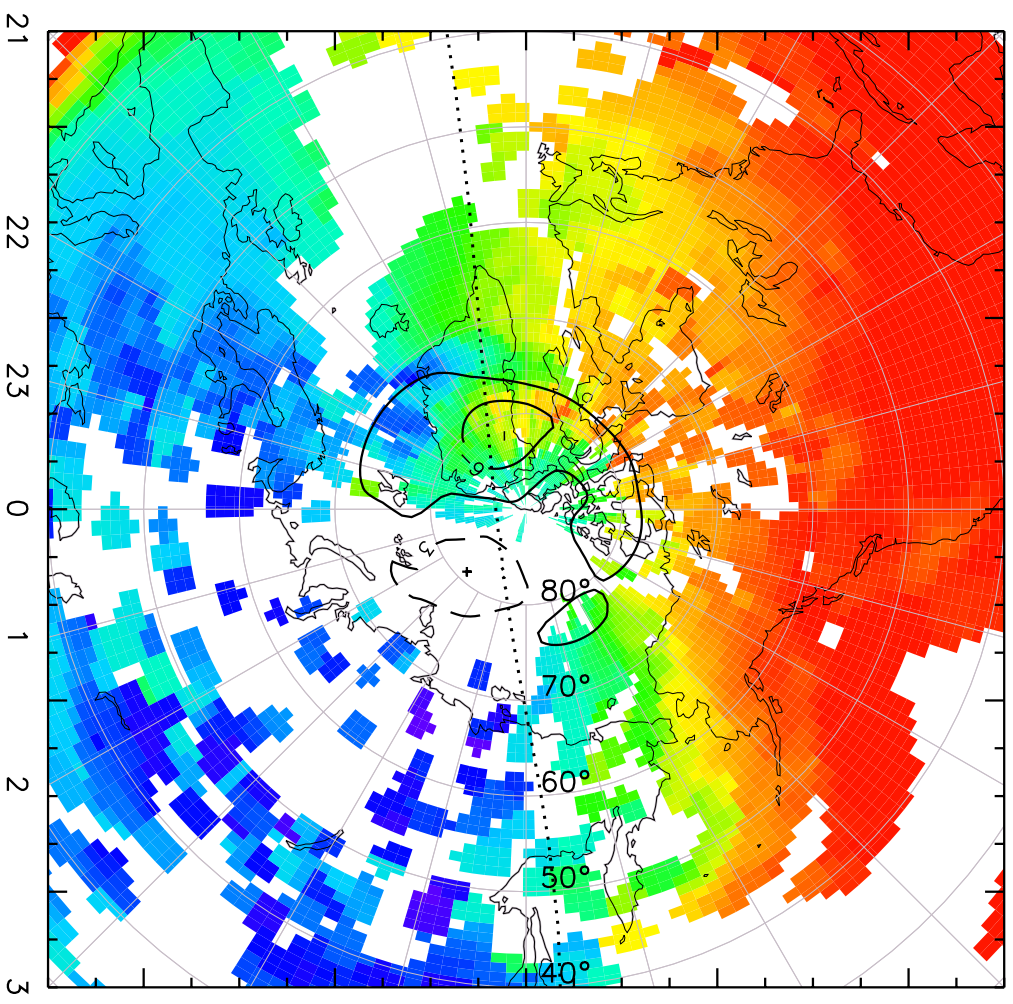

TOTAL ELECTRON CONTENT 28/Sep/2012 20:20:00.0
Median Filtered, Threshold = 0.10 to 28/Sep/2012 20:25:00.0