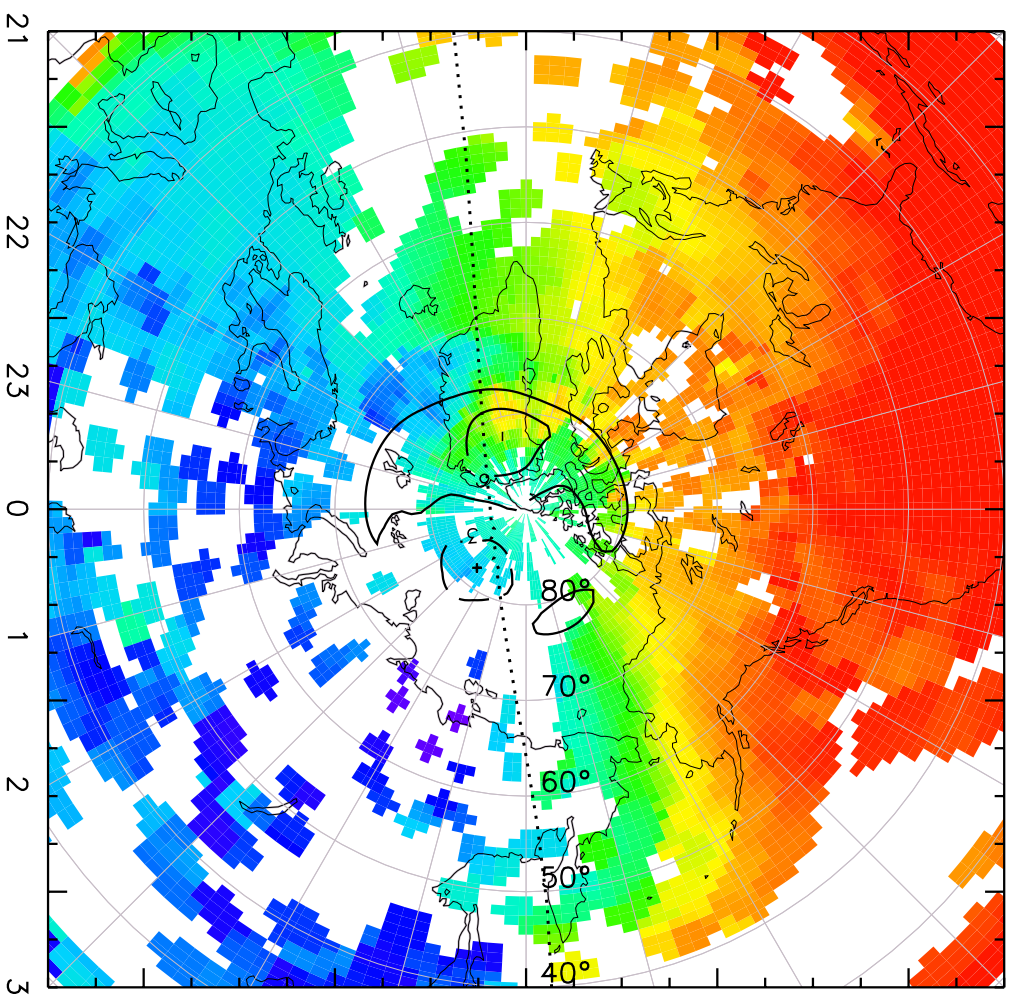

TOTAL ELECTRON CONTENT 28/Sep/2012 19:45:00.0
Median Filtered, Threshold = 0.10
to 28/Sep/2012 19:50:00.0