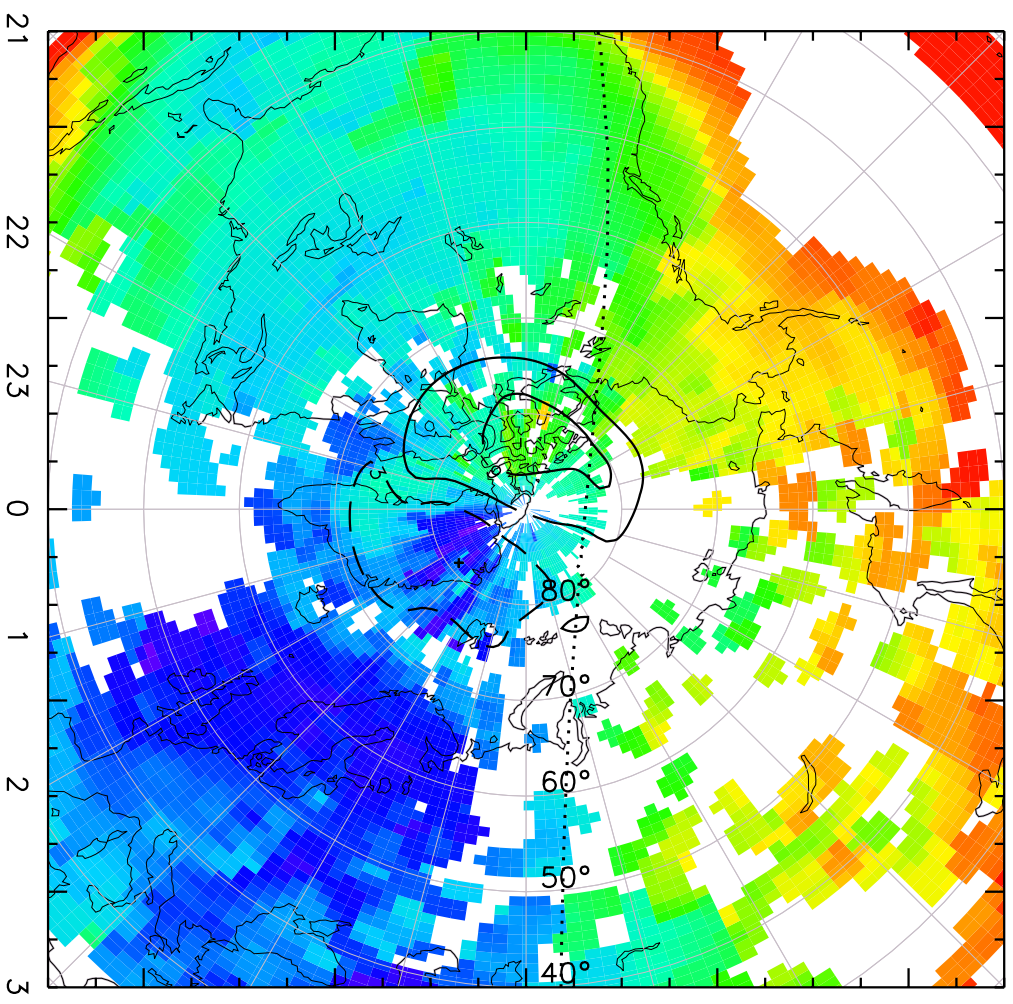

TOTAL ELECTRON CONTENT 29/Sep/2012 01:35:00.0
Median Filtered, Threshold = 0.10 to
29/Sep/2012 01:40:00.0