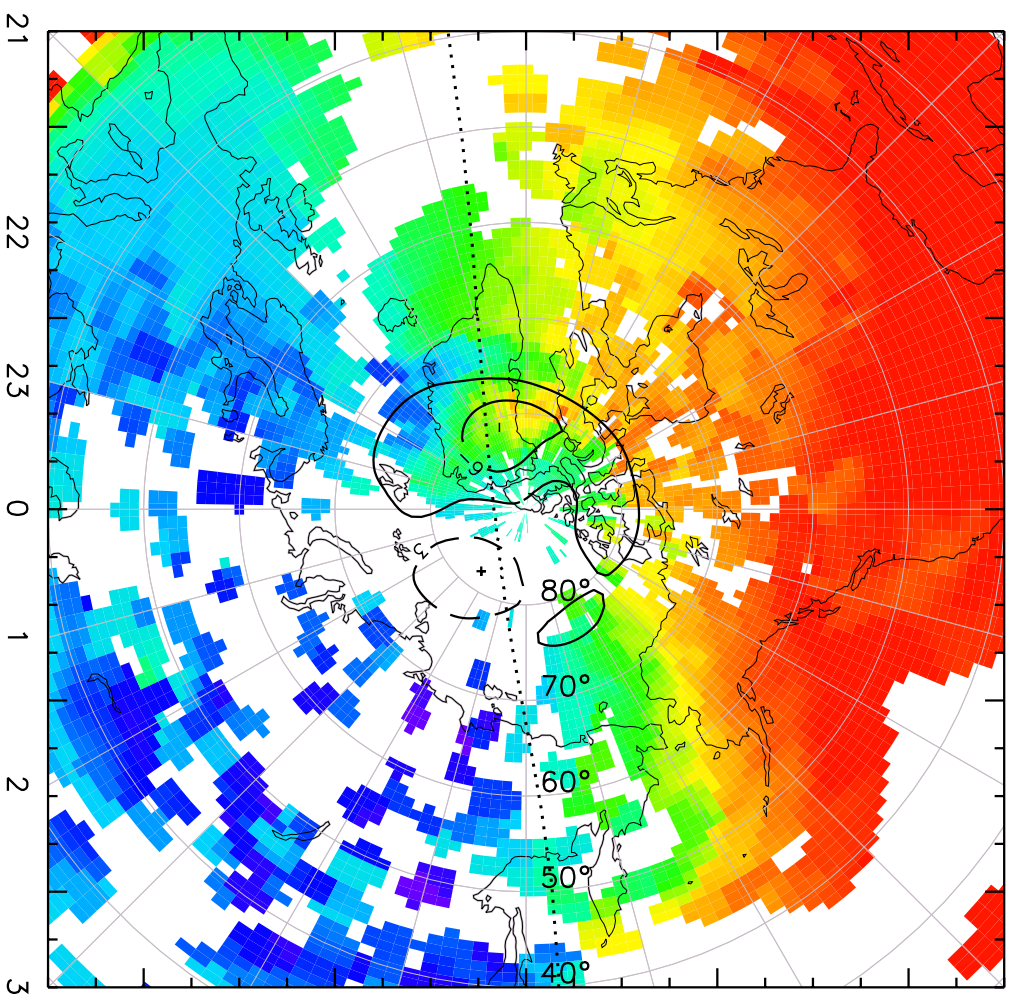

TOTAL ELECTRON CONTENT 28/Sep/2012 20:10:00.0
Median Filtered, Threshold = 0.10 to 28/Sep/2012 20:15:00.0