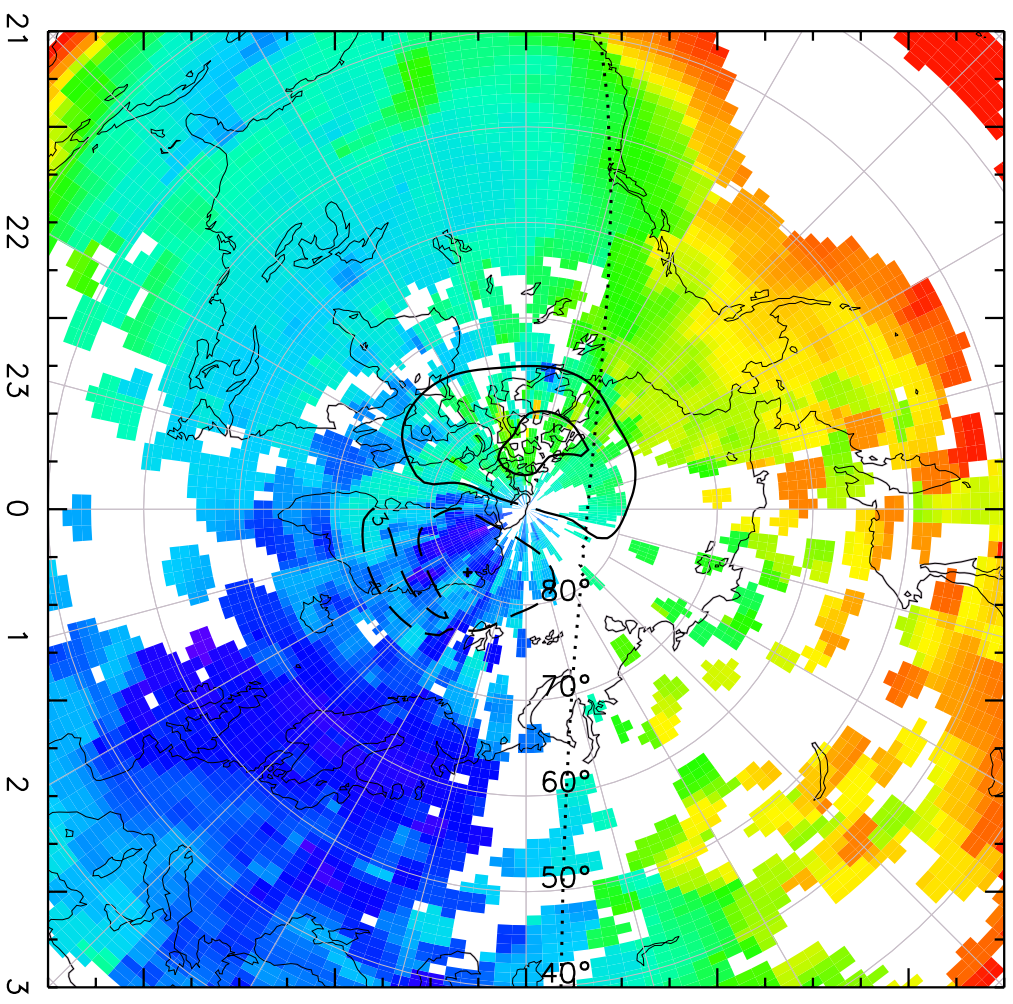

TOTAL ELECTRON CONTENT 29/Sep/2012 01:45:00.0
Median Filtered, Threshold = 0.10 to 29/Sep/2012 01:50:00.0