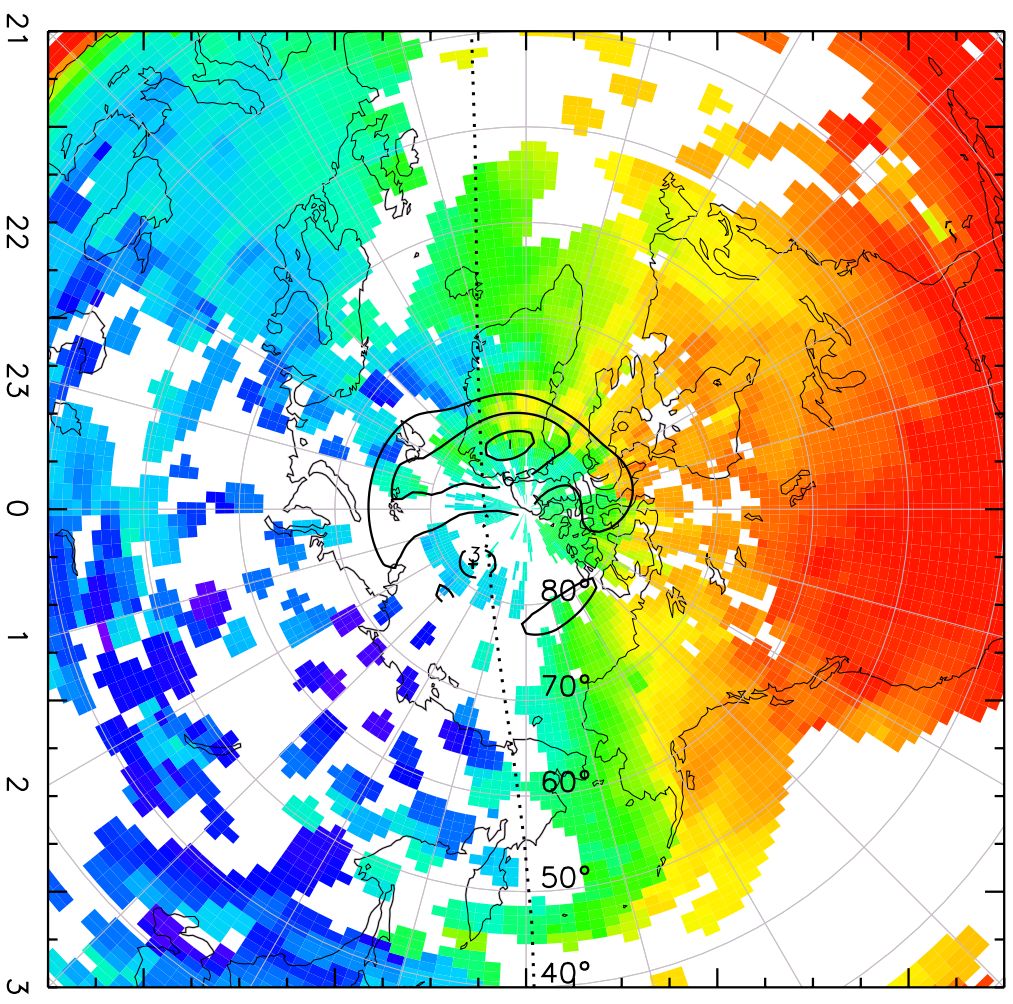

TOTAL ELECTRON CONTENT 28/Sep/2012 18:55:00.0
Median Filtered, Threshold = 0.10 to 28/Sep/2012 19:00:00.0