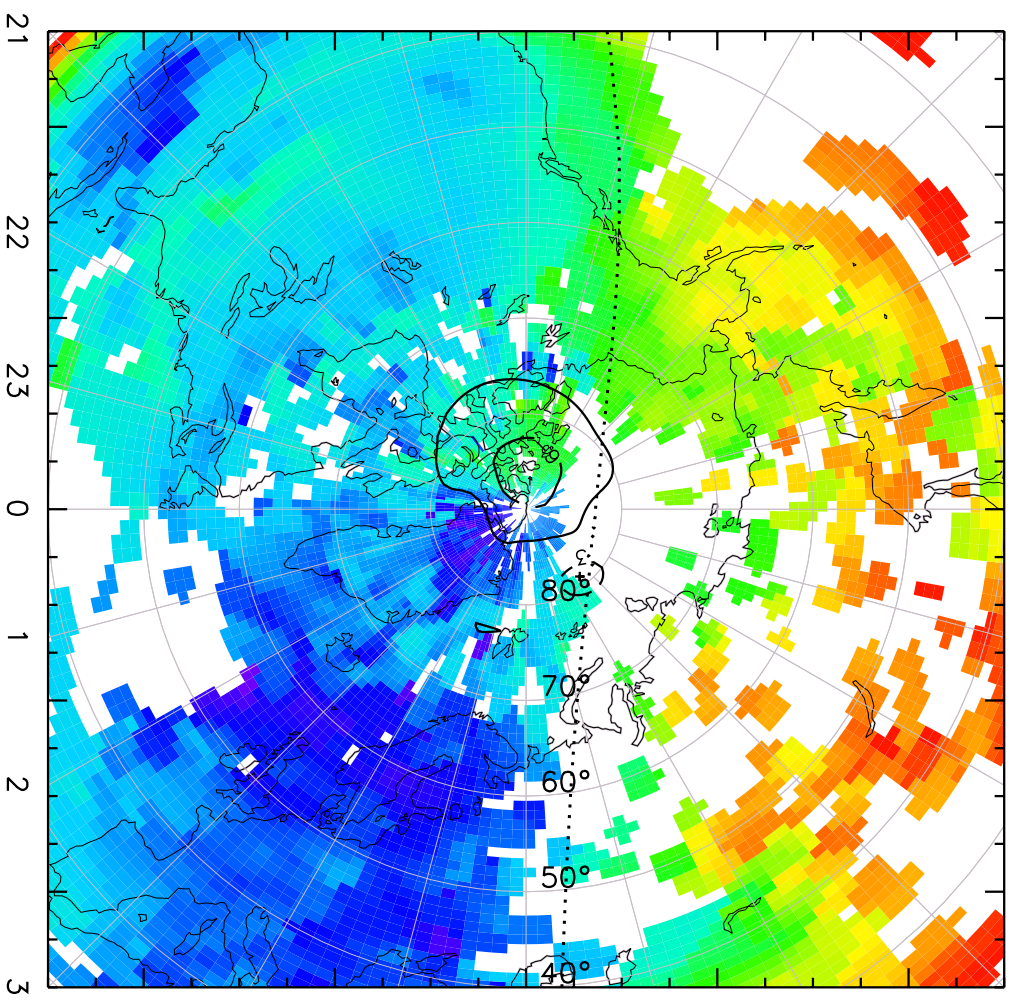

TOTAL ELECTRON CONTENT 29/Sep/2012 02:30:00.0
Median Filtered, Threshold = 0.10

to
29/Sep/2012 02:35:00.0