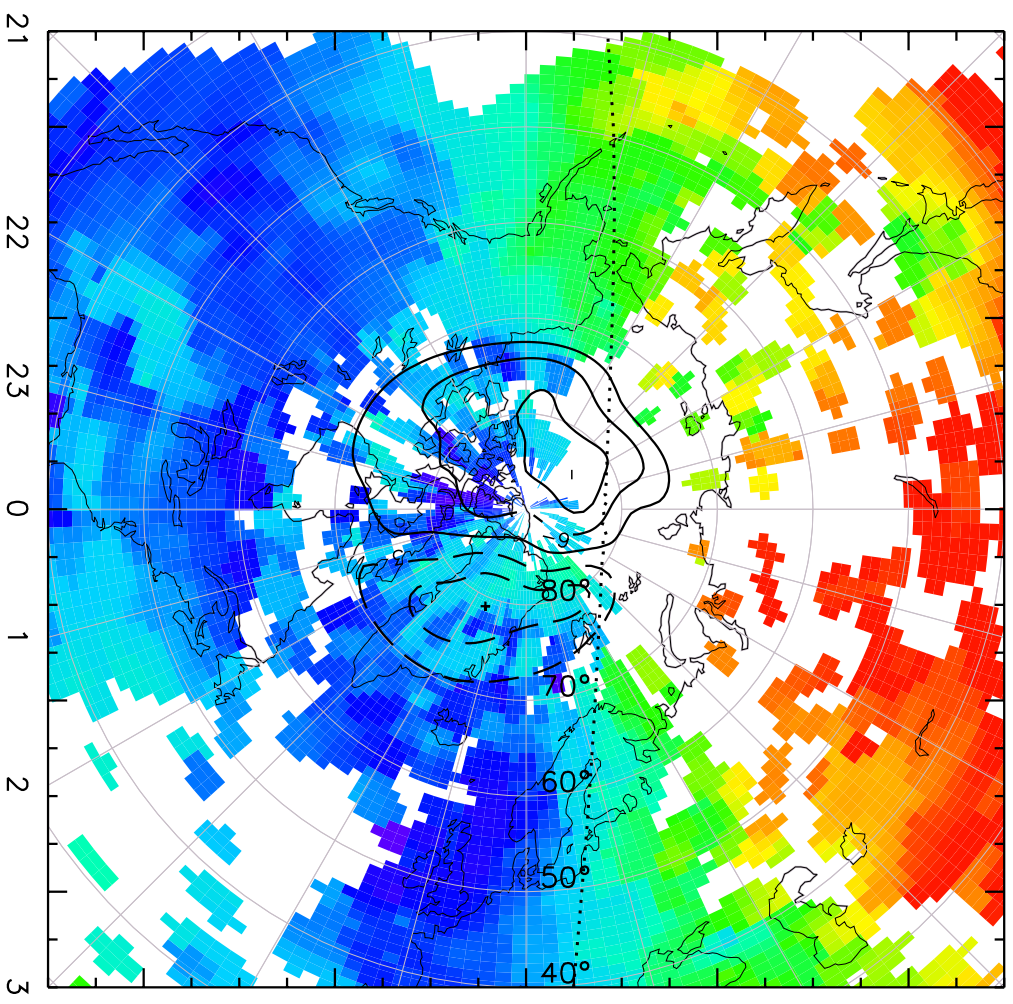

TOTAL ELECTRON CONTENT 29/Sep/2012 04:40:00.0

Median Filtered, Threshold = 0.10

to
29/Sep/2012 04:45:00.0