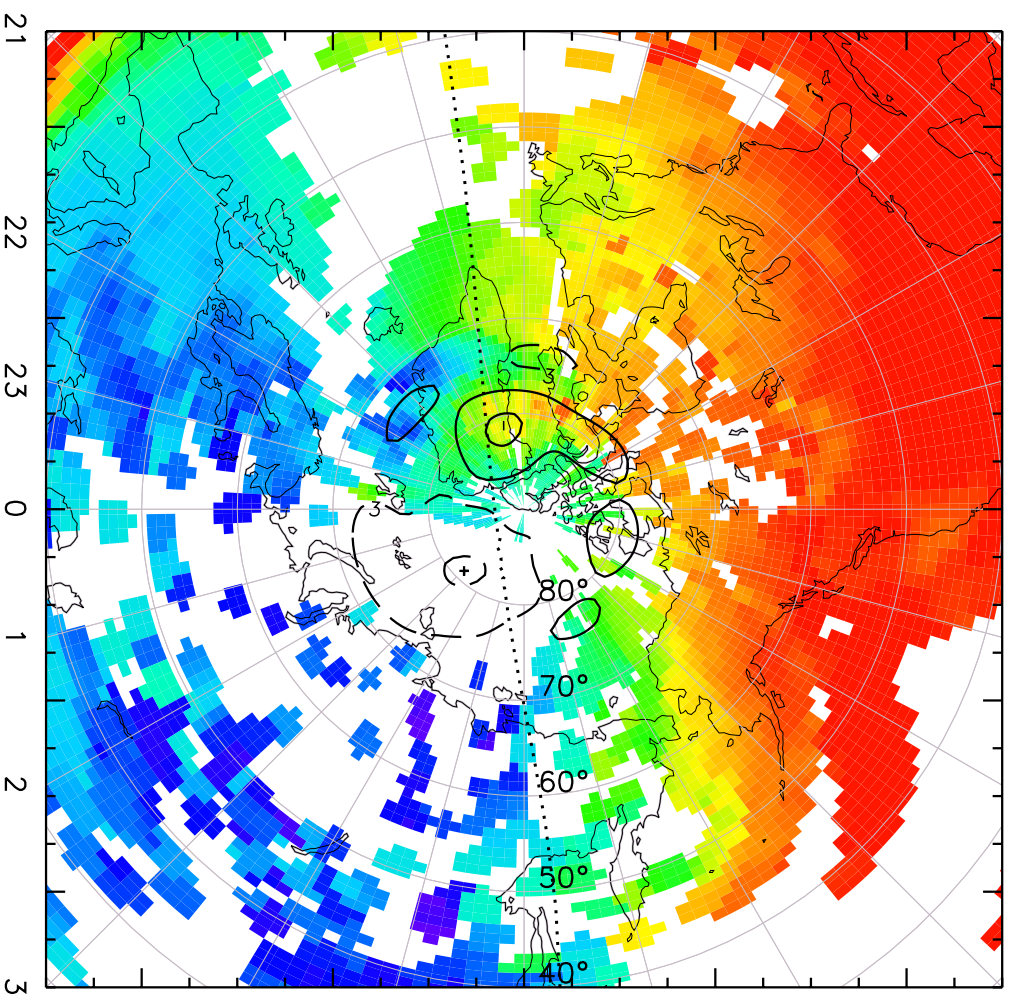

TOTAL ELECTRON CONTENT 28/Sep/2012 20:25:00.0
Median Filtered, Threshold = 0.10 to 28/Sep/2012 20:30:00.0