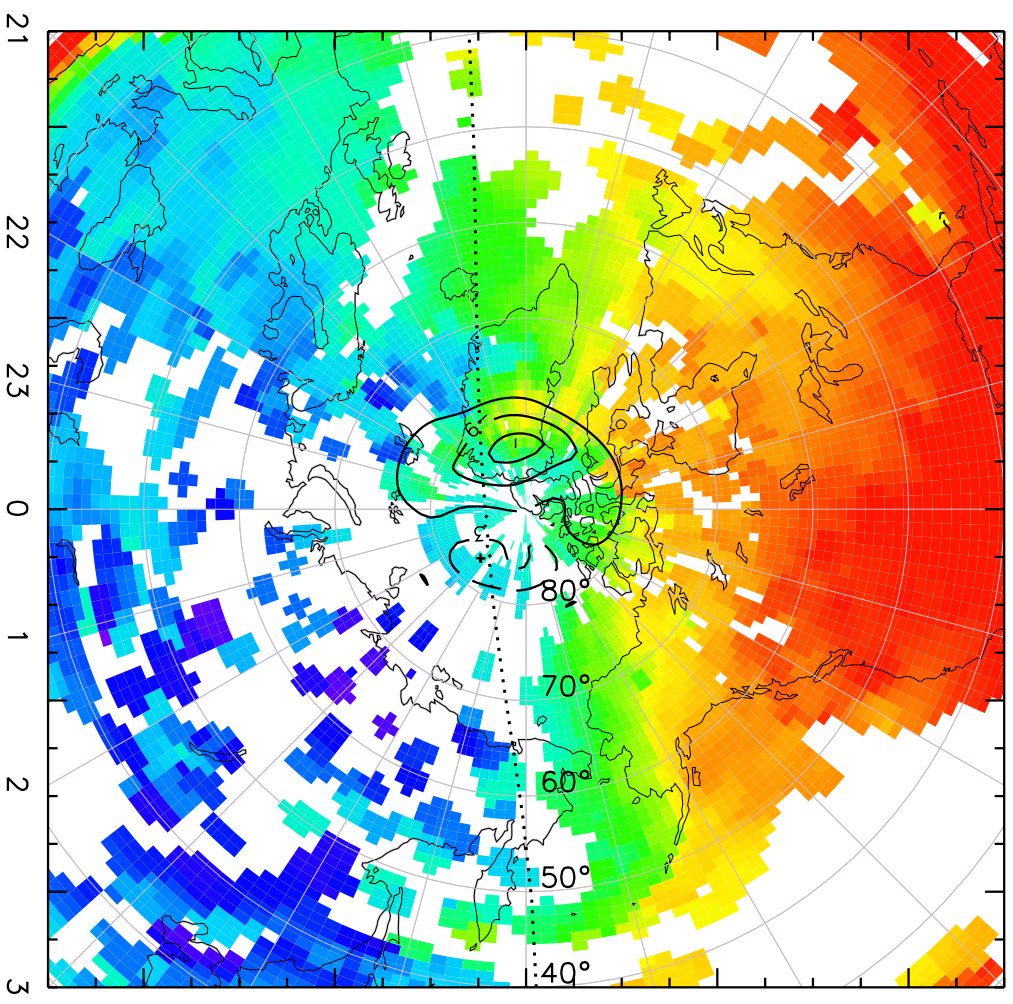

TOTAL ELECTRON CONTENT 28/Sep/2012 19:00:00.0
Median Filtered, Threshold = 0.10 to 28/Sep/2012 19:05:00.0