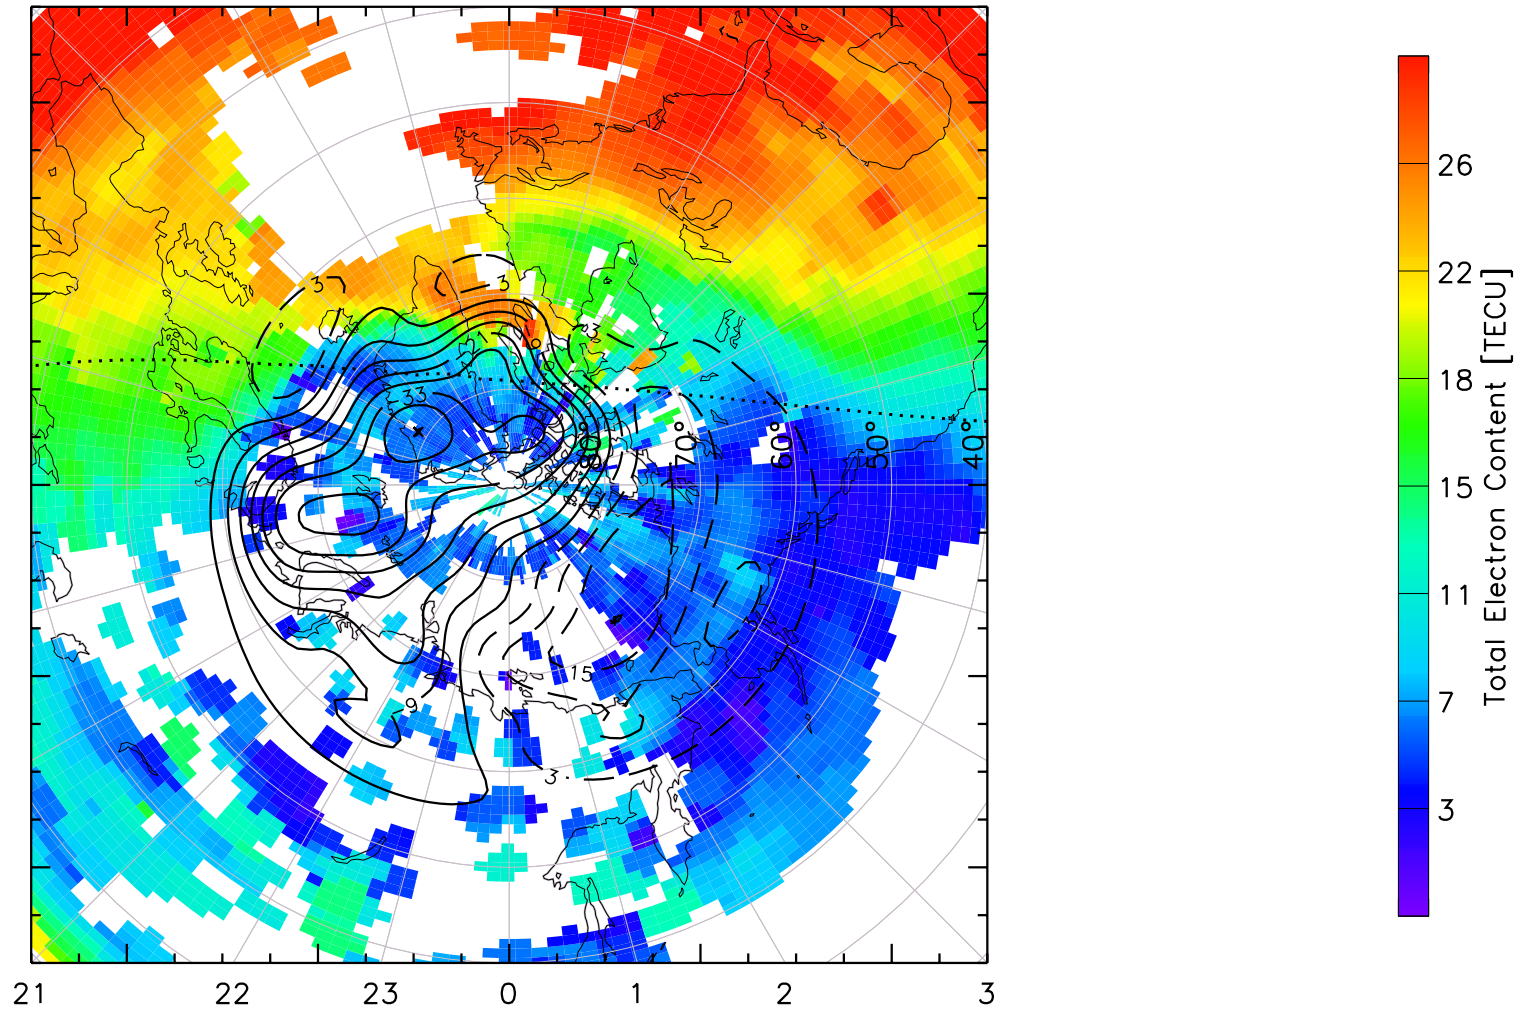

TOTAL ELECTRON CONTENT 13/Nov/2012 14:50:00.0
Median Filtered, Threshold = 0.10 to
13/Nov/2012 14:55:00.0