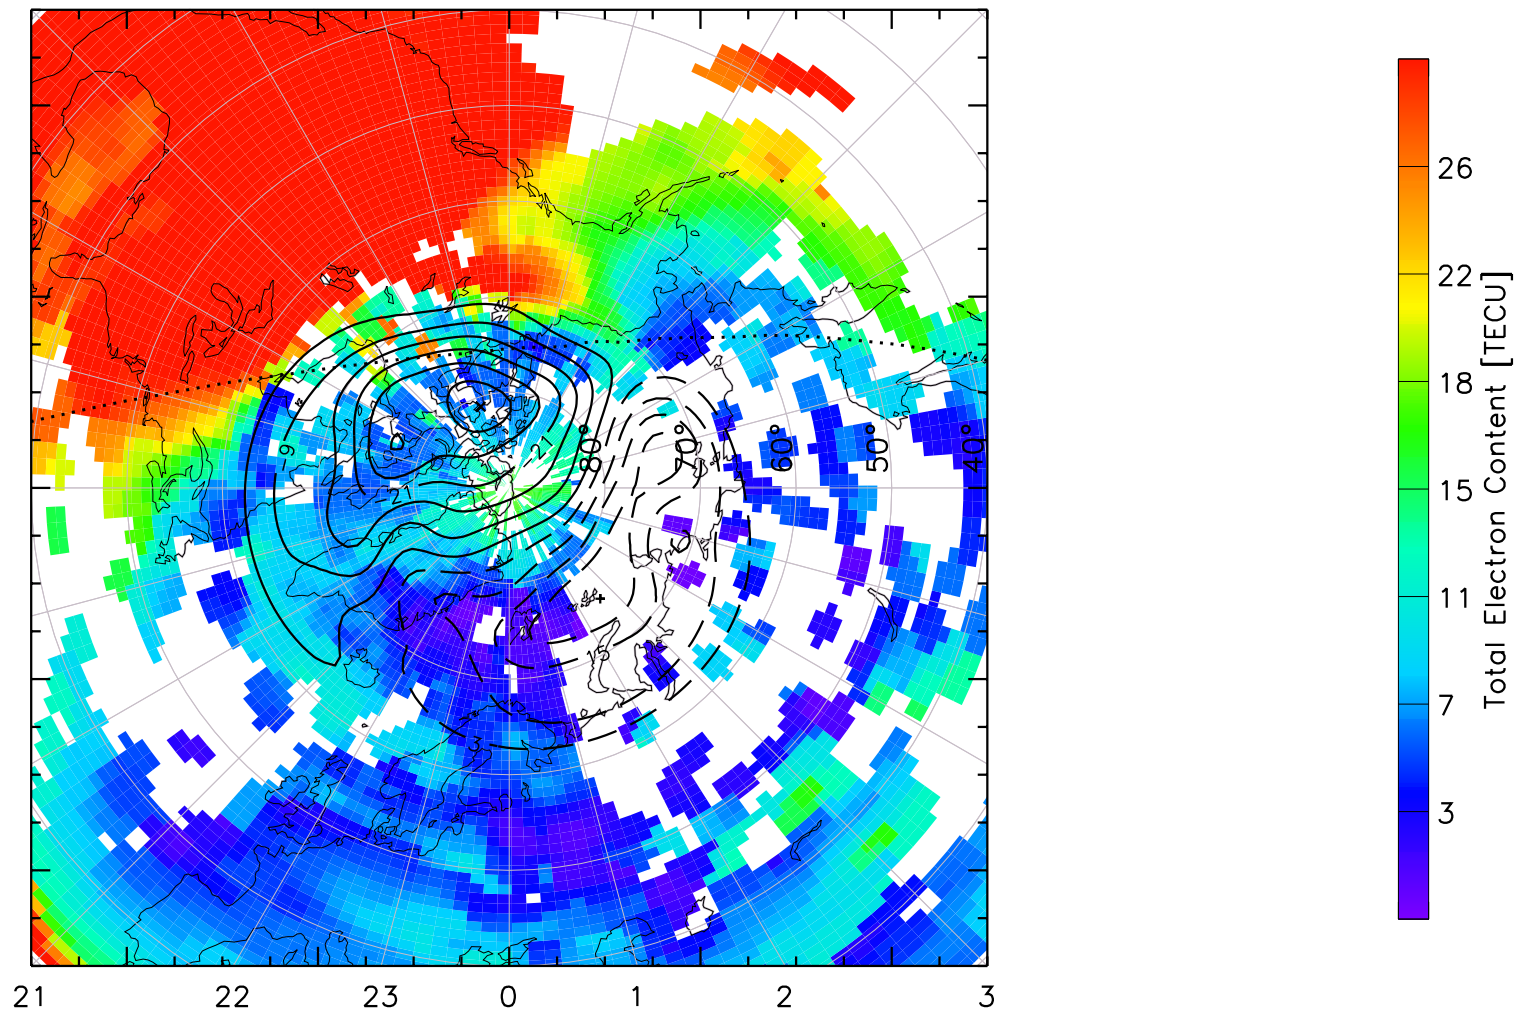

TOTAL ELECTRON CONTENT 13/Nov/2012 21:30:00.0
Median Filtered, Threshold = 0.10 to
13/Nov/2012 21:35:00.0