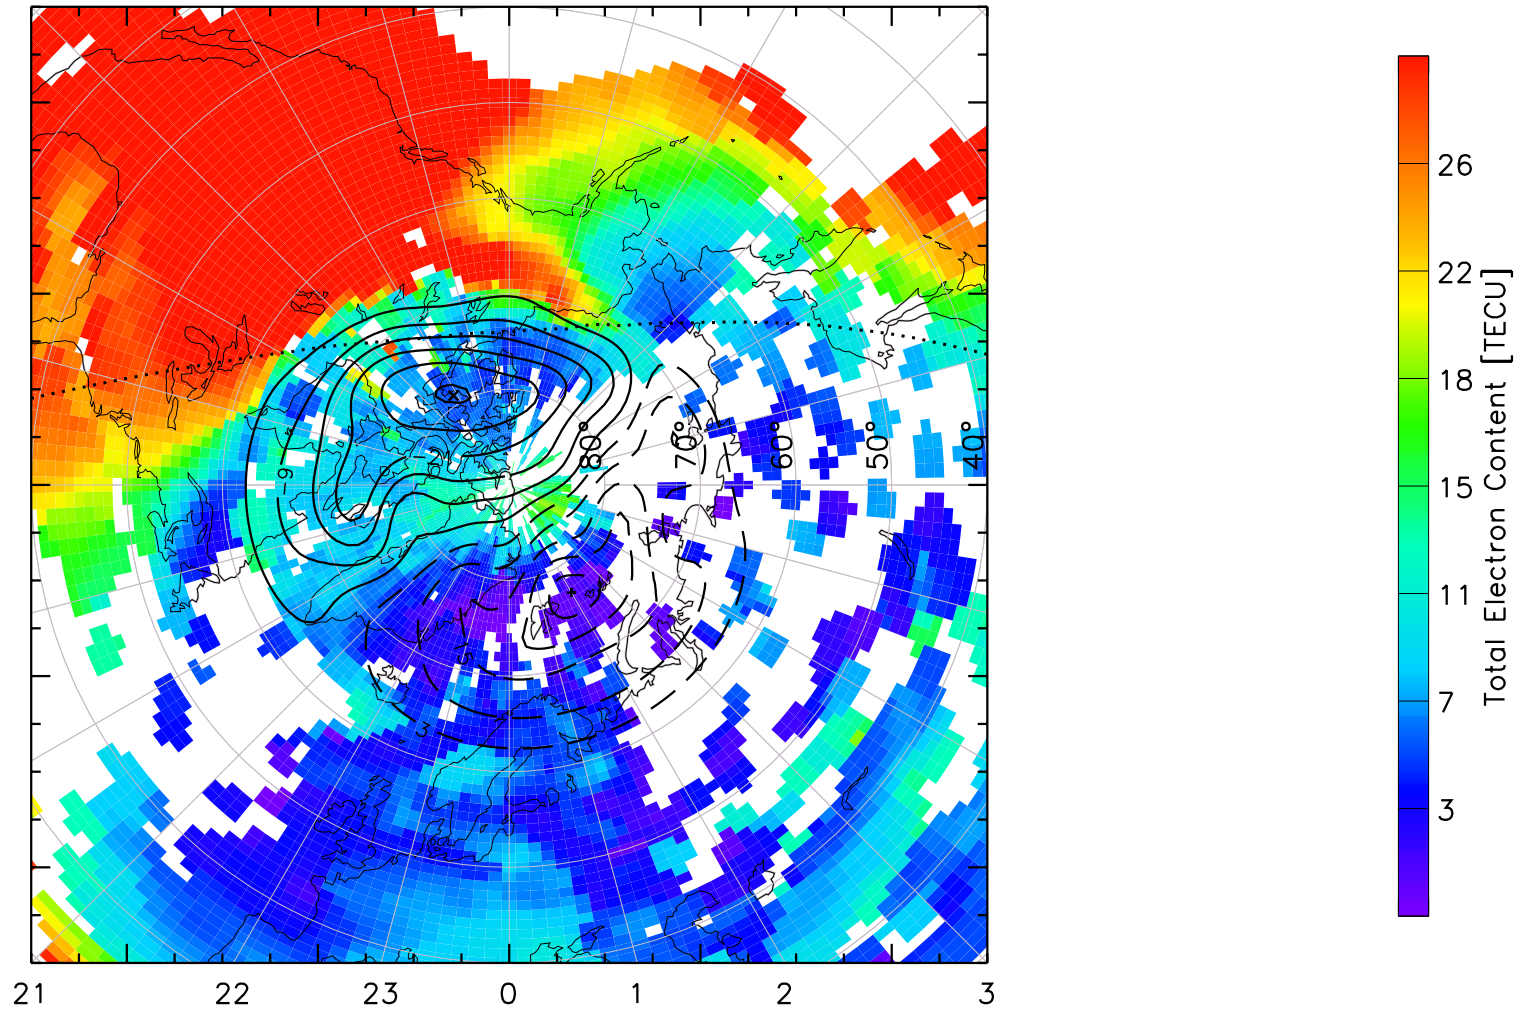

TOTAL ELECTRON CONTENT 13/Nov/2012 22:05:00.0
Median Filtered, Threshold = 0.10 to
13/Nov/2012 22:10:00.0