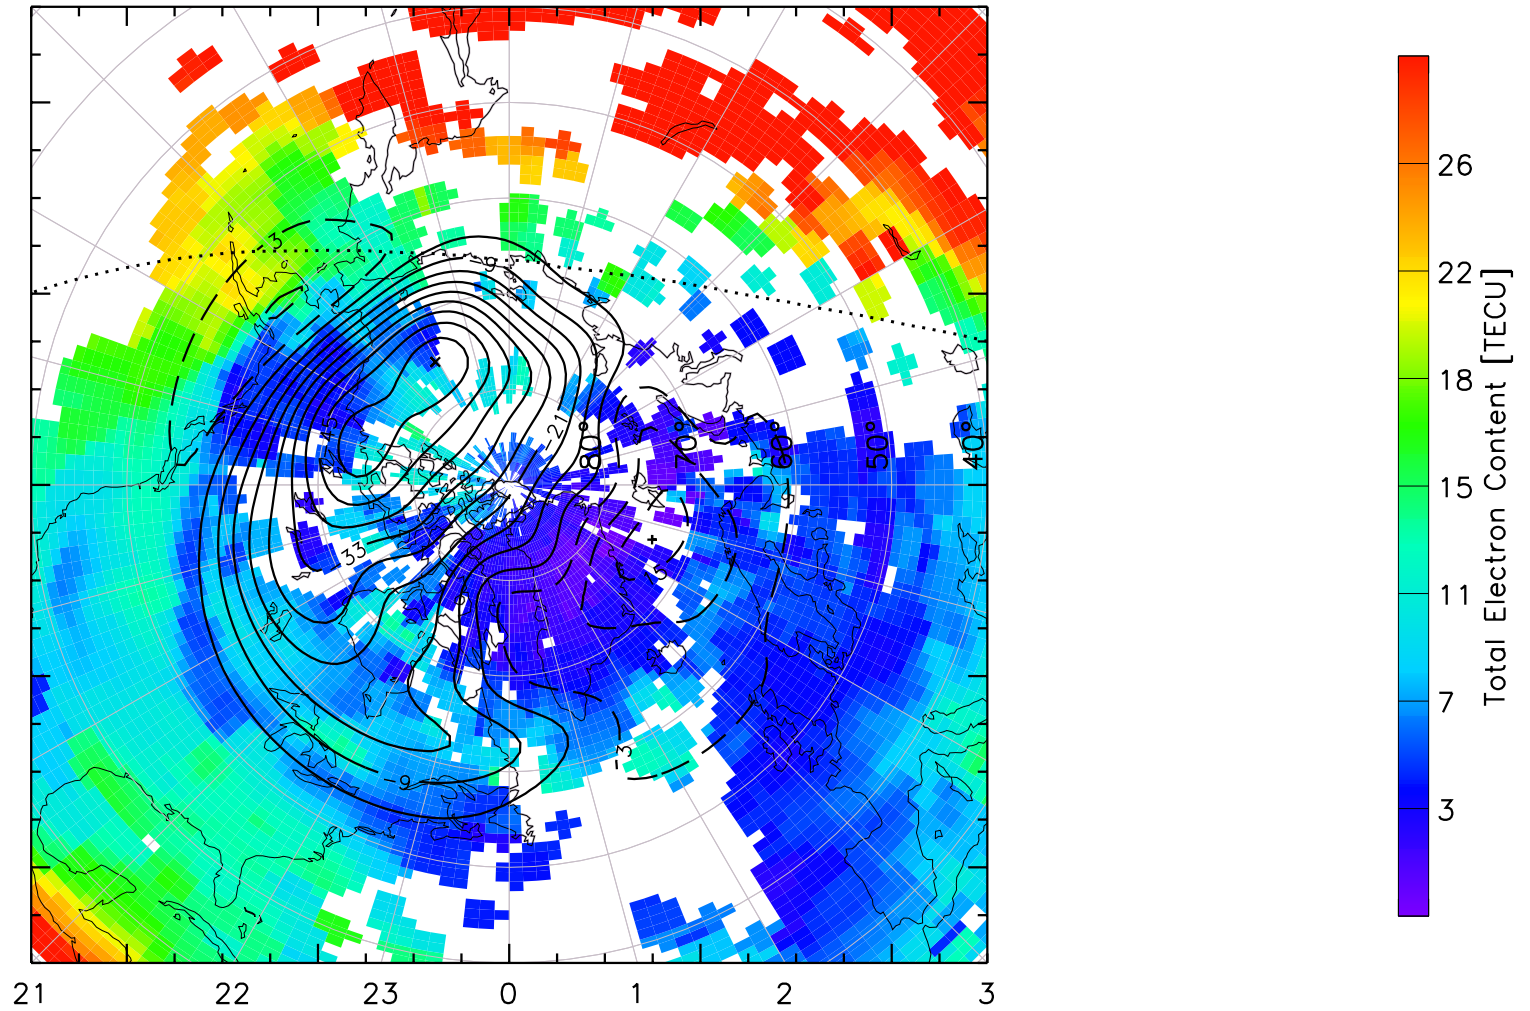

TOTAL ELECTRON CONTENT 14/Nov/2012 02:45:00.0
Median Filtered, Threshold = 0.10 to
14/Nov/2012 02:50:00.0