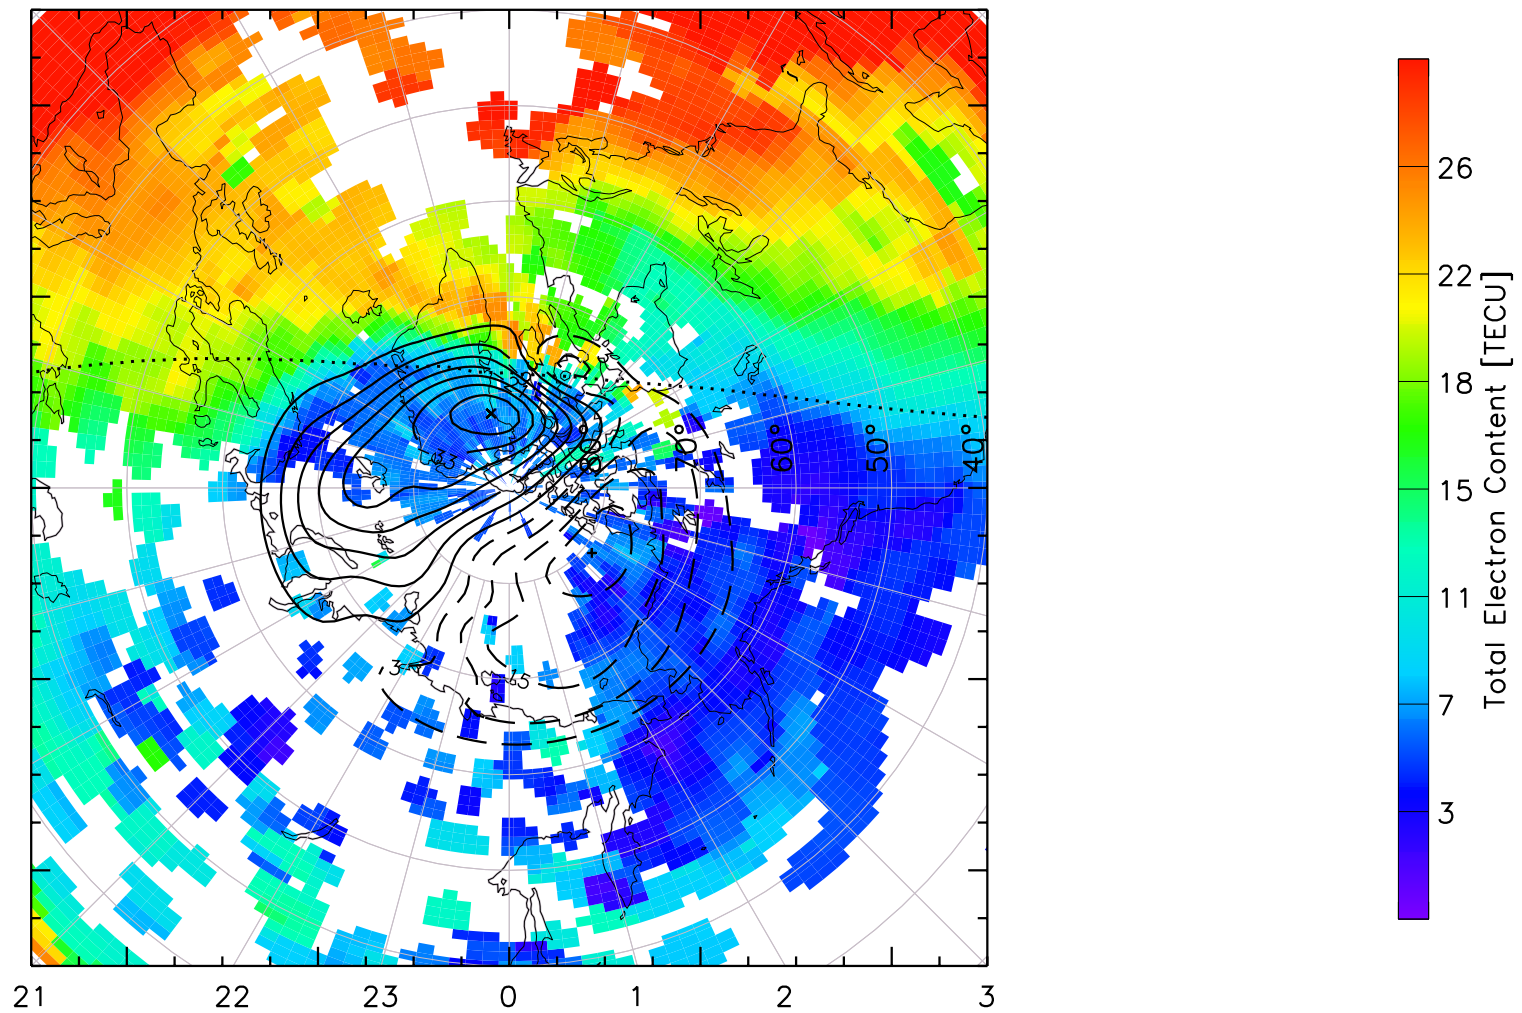

TOTAL ELECTRON CONTENT 13/Nov/2012 14:15:00.0
Median Filtered, Threshold = 0.10 to
13/Nov/2012 14:20:00.0