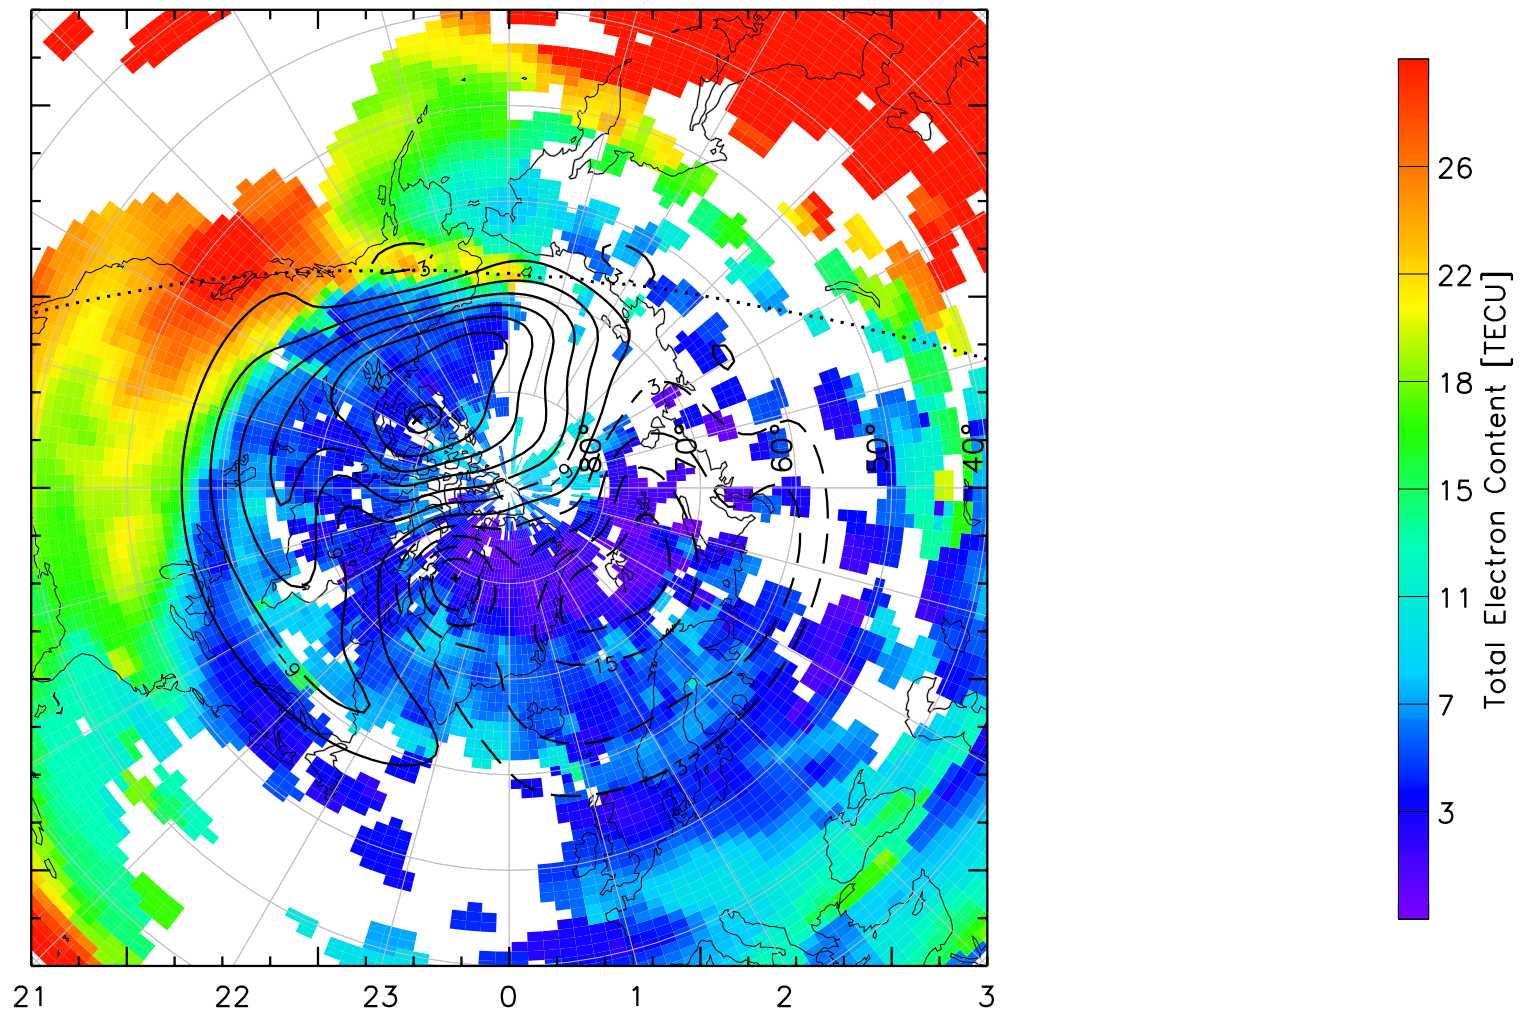

TOTAL ELECTRON CONTENT 14/Nov/2012 00:40:00.0
Median Filtered, Threshold = 0.10 to
14/Nov/2012 00:45:00.0