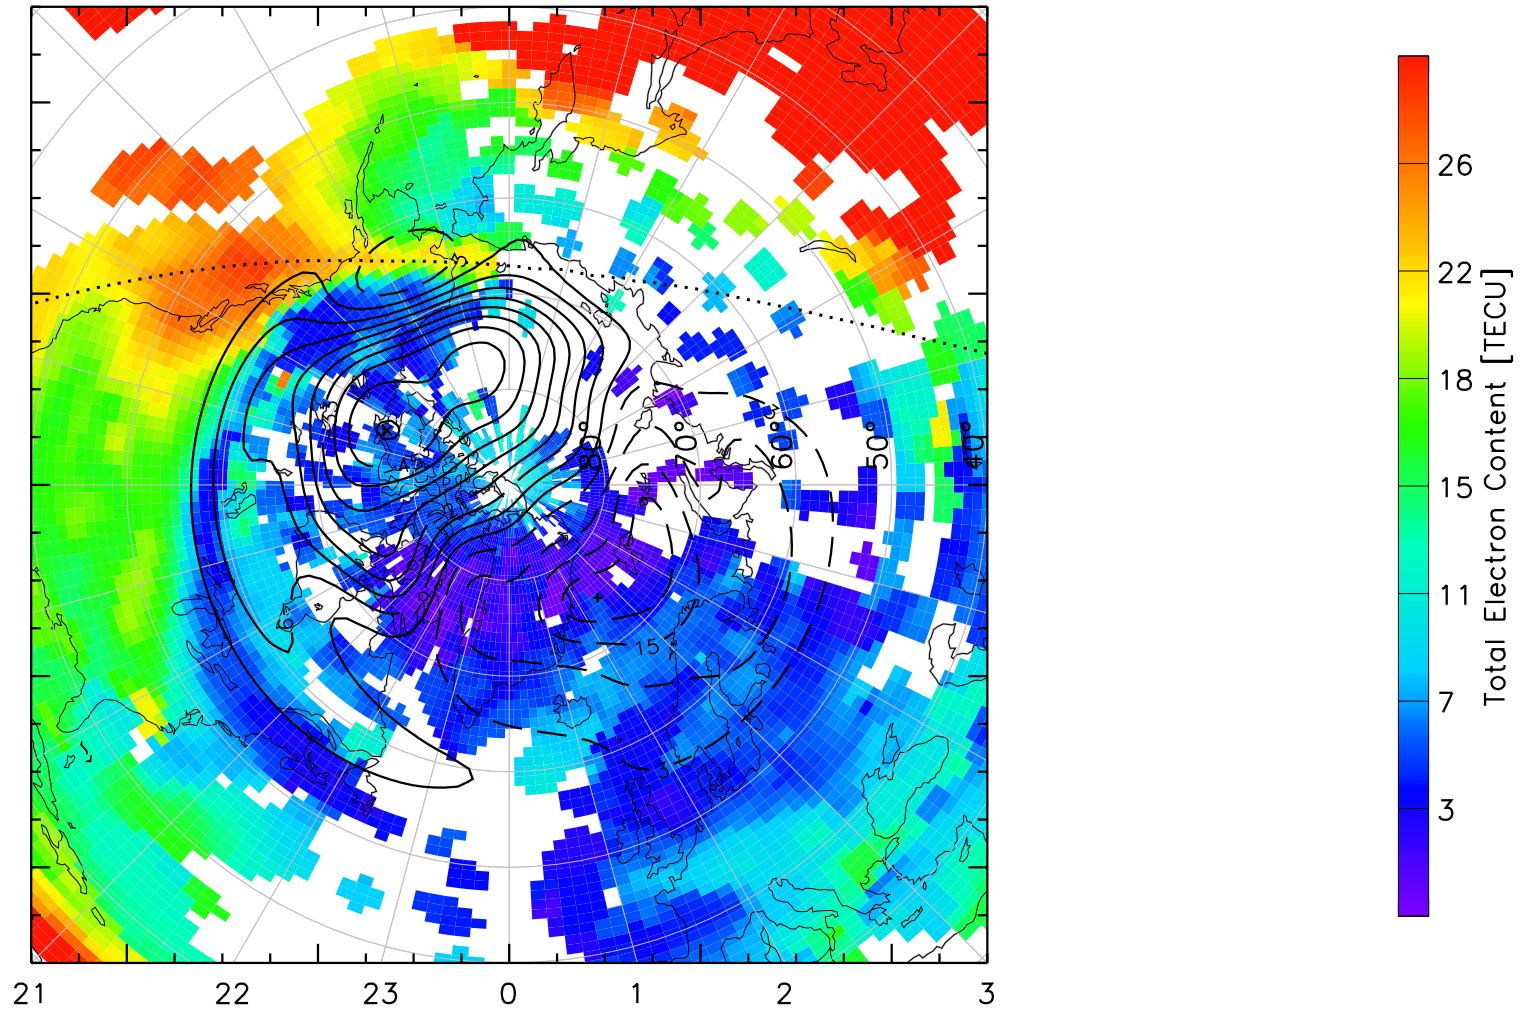

TOTAL ELECTRON CONTENT 14/Nov/2012 01:05:00.0
Median Filtered, Threshold = 0.10 to
14/Nov/2012 01:10:00.0