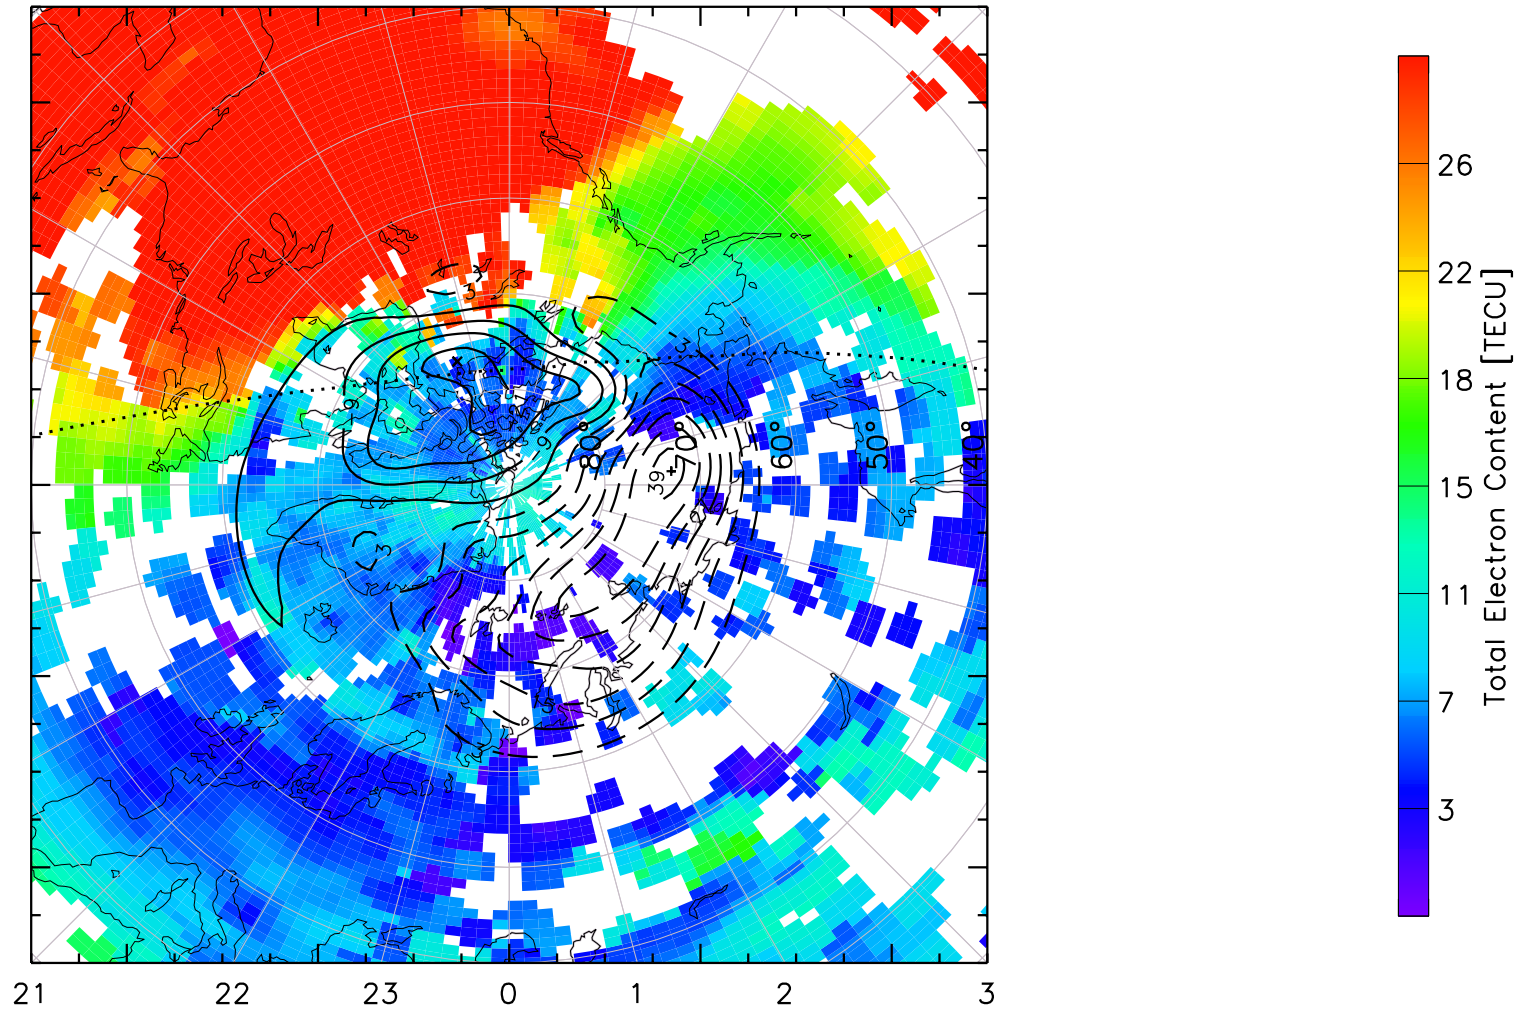

TOTAL ELECTRON CONTENT 13/Nov/2012 20:30:00.0
Median Filtered, Threshold = 0.10 to
13/Nov/2012 20:35:00.0