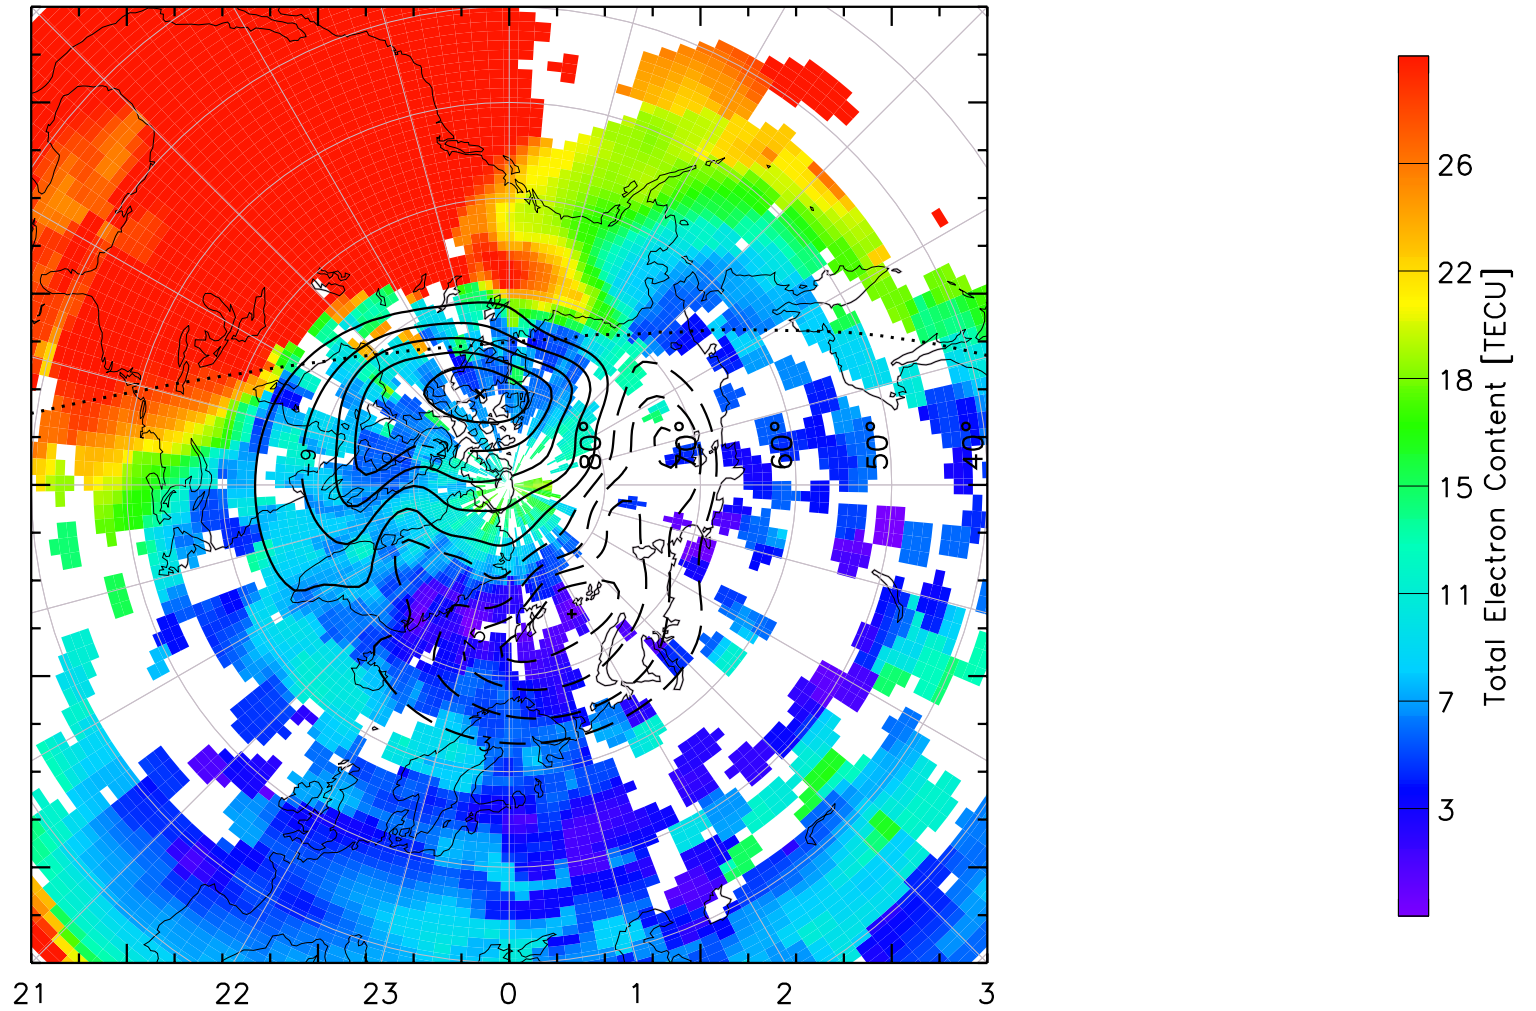

TOTAL ELECTRON CONTENT 13/Nov/2012 21:40:00.0
Median Filtered, Threshold = 0.10 to
13/Nov/2012 21:45:00.0