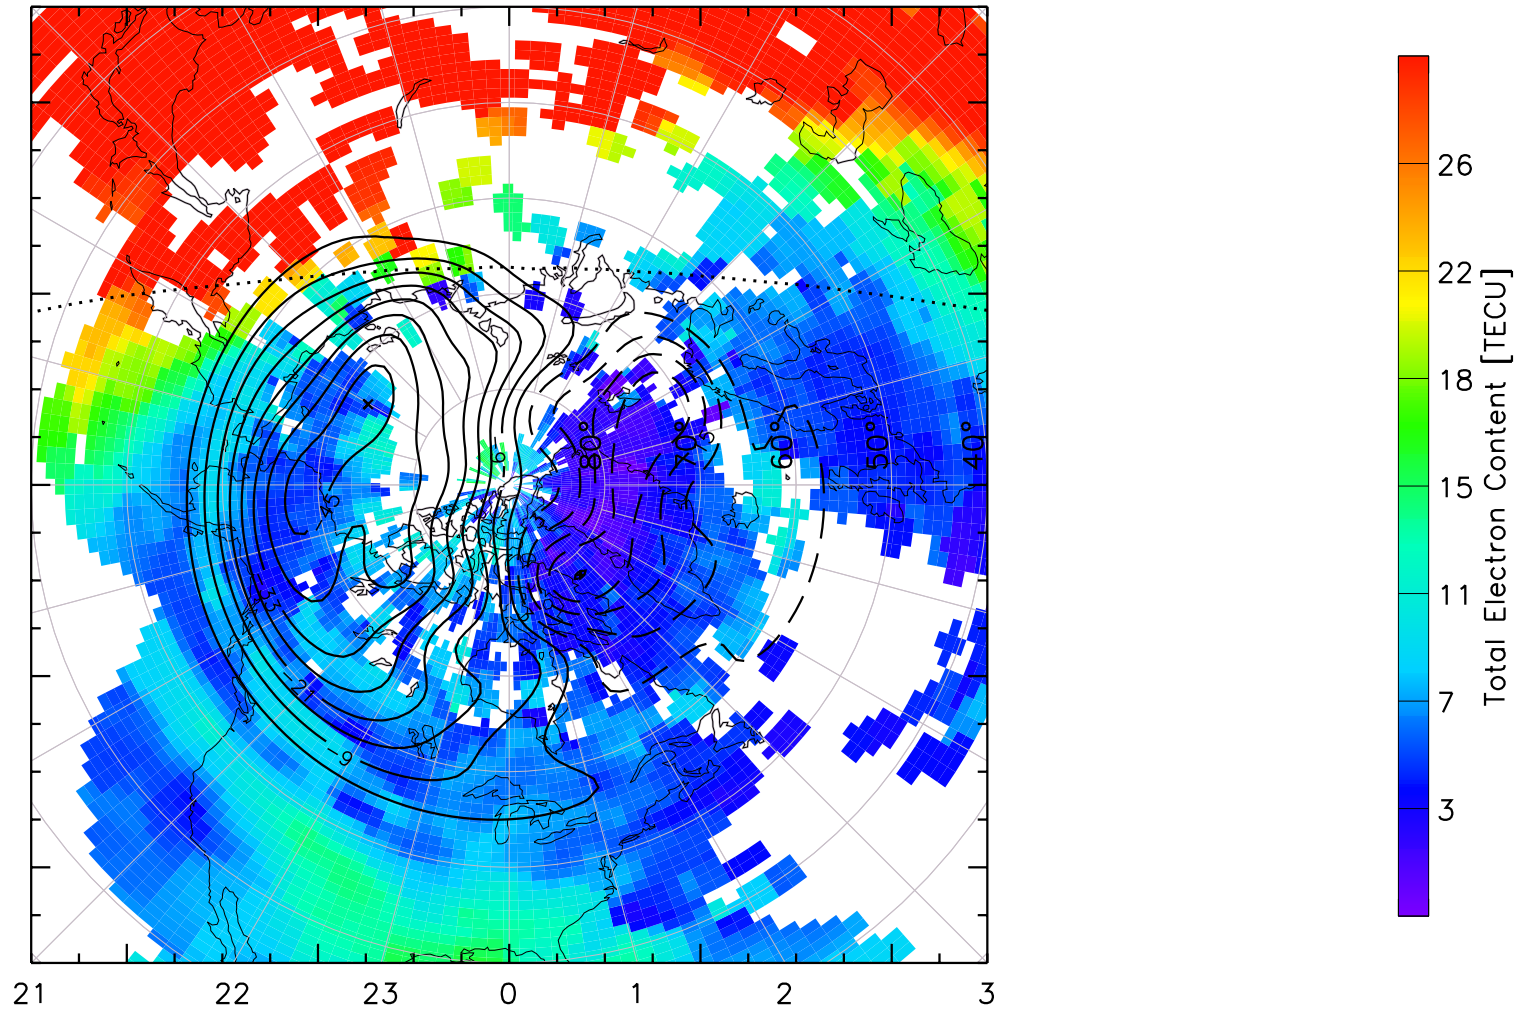

TOTAL ELECTRON CONTENT 14/Nov/2012 05:20:00.0
Median Filtered, Threshold = 0.10 to
14/Nov/2012 05:25:00.0