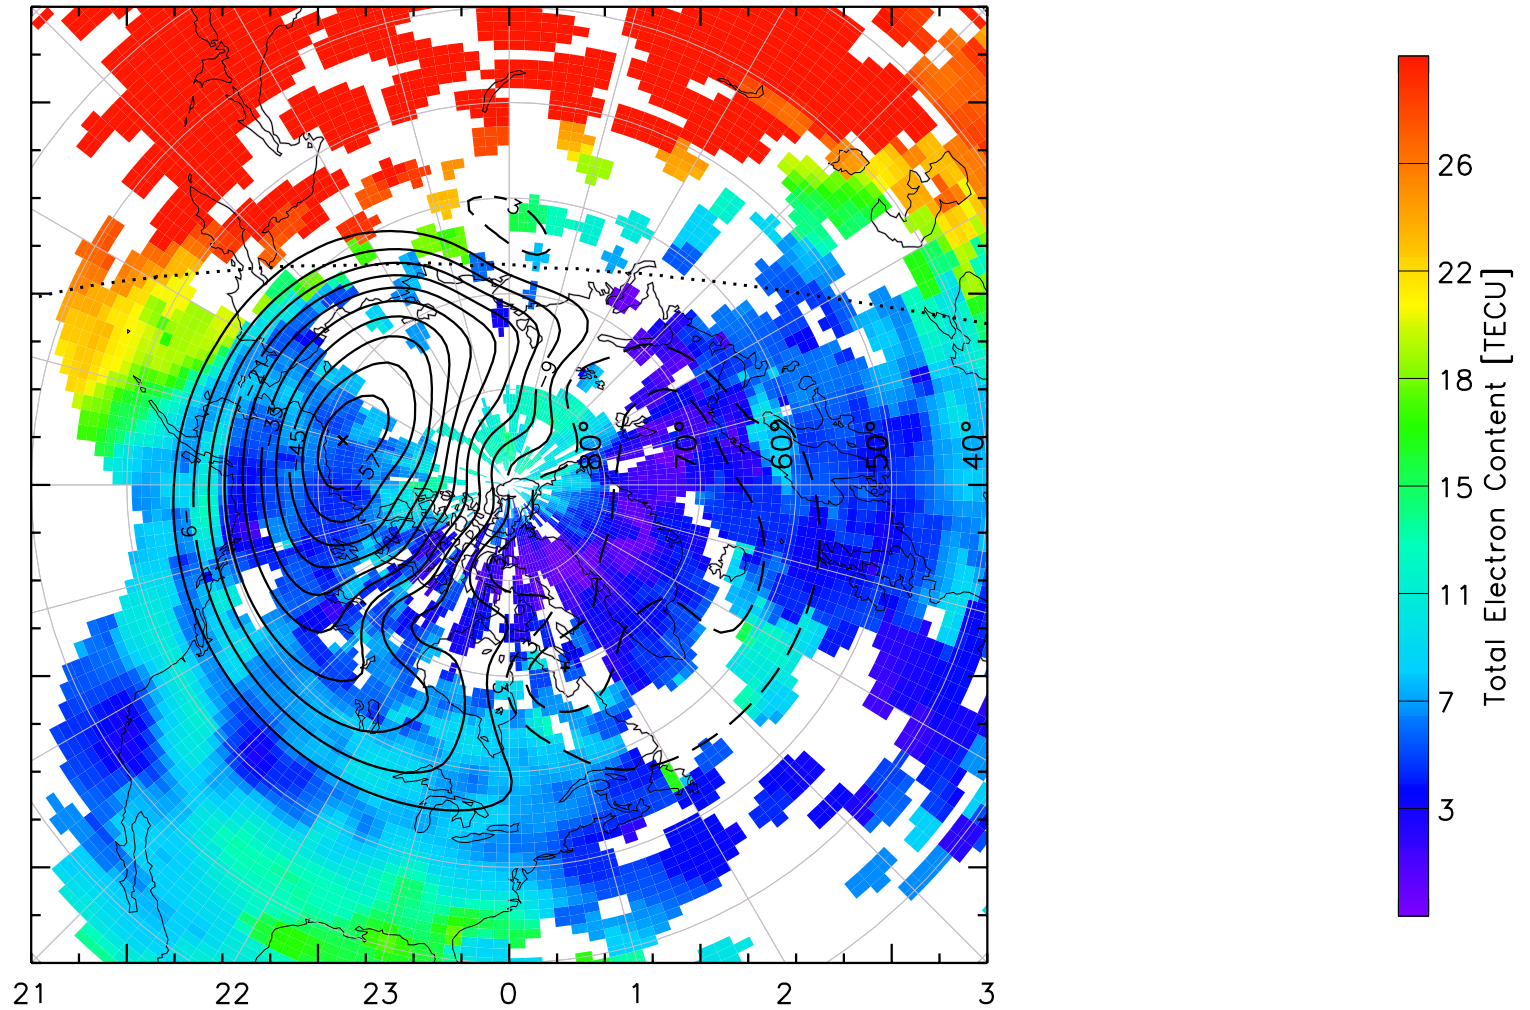

TOTAL ELECTRON CONTENT 14/Nov/2012 04:30:00.0
Median Filtered, Threshold = 0.10 to
14/Nov/2012 04:35:00.0