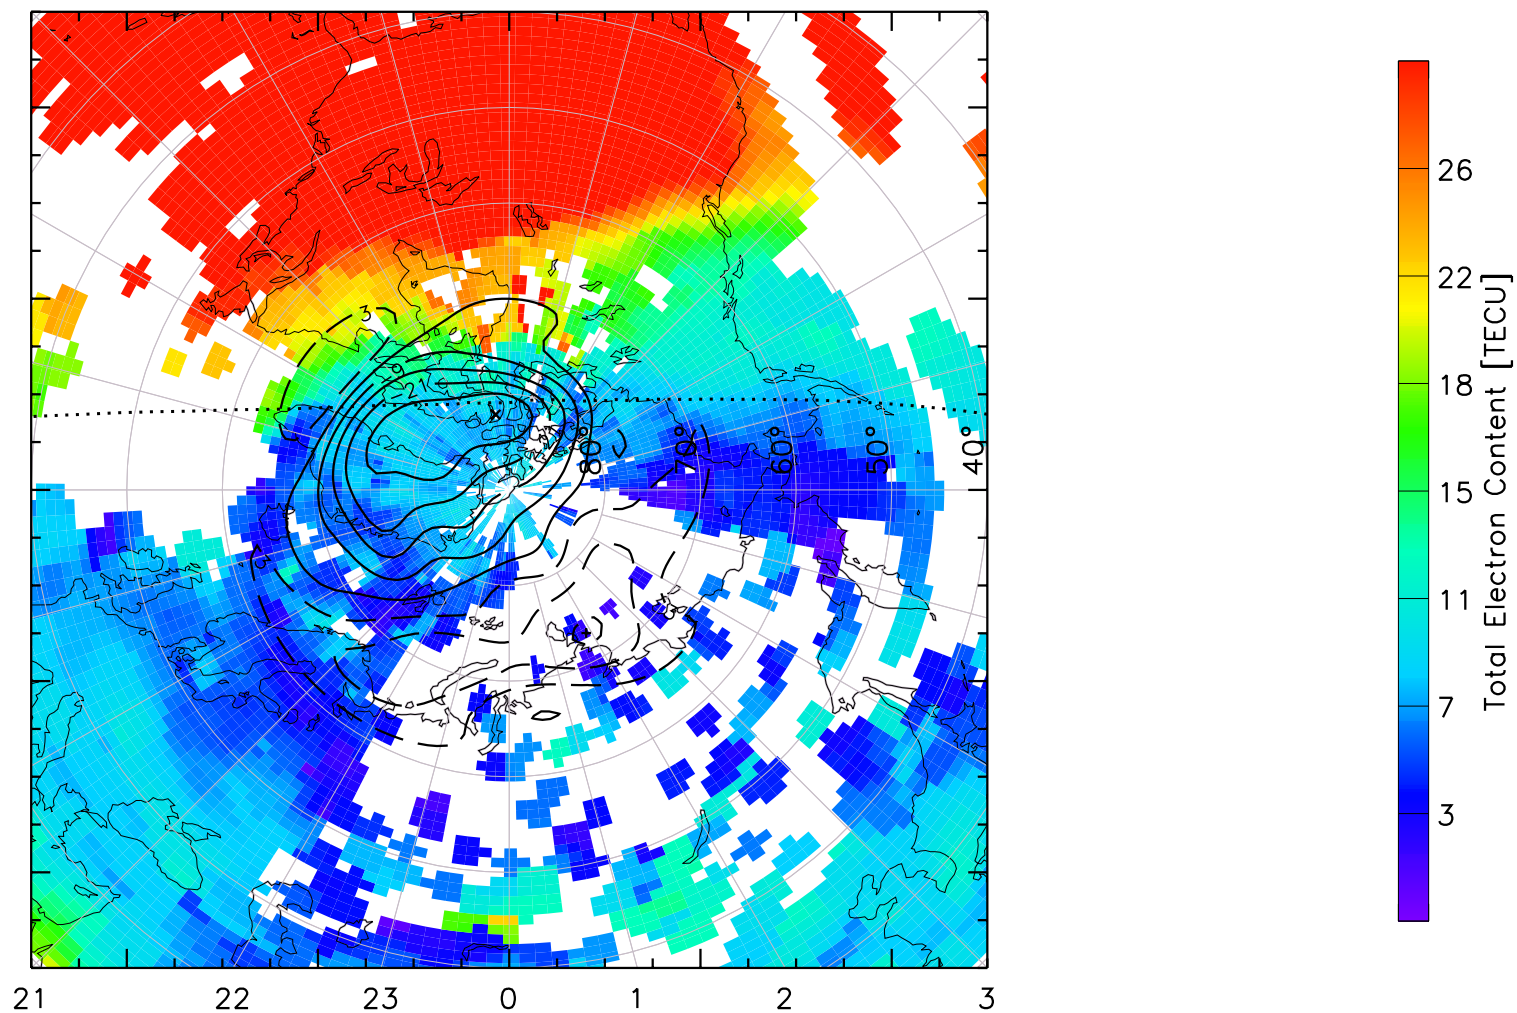

TOTAL ELECTRON CONTENT 13/Nov/2012 18:30:00.0
Median Filtered, Threshold = 0.10 to
13/Nov/2012 18:35:00.0