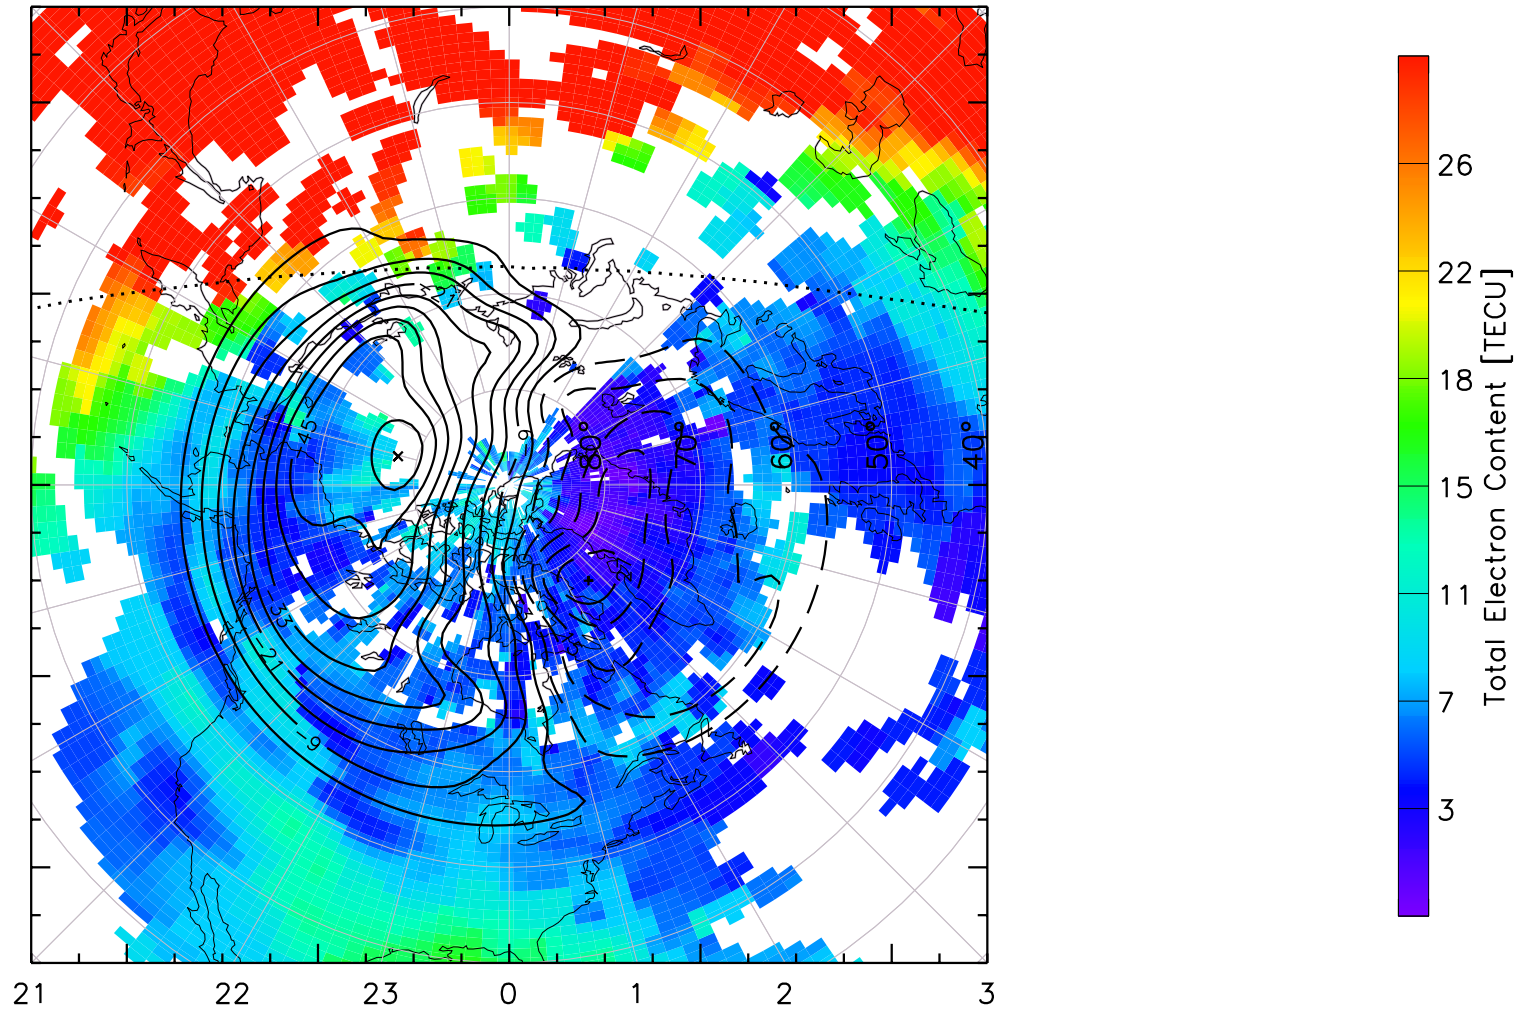

TOTAL ELECTRON CONTENT 14/Nov/2012 05:10:00.0
Median Filtered, Threshold = 0.10 to
14/Nov/2012 05:15:00.0