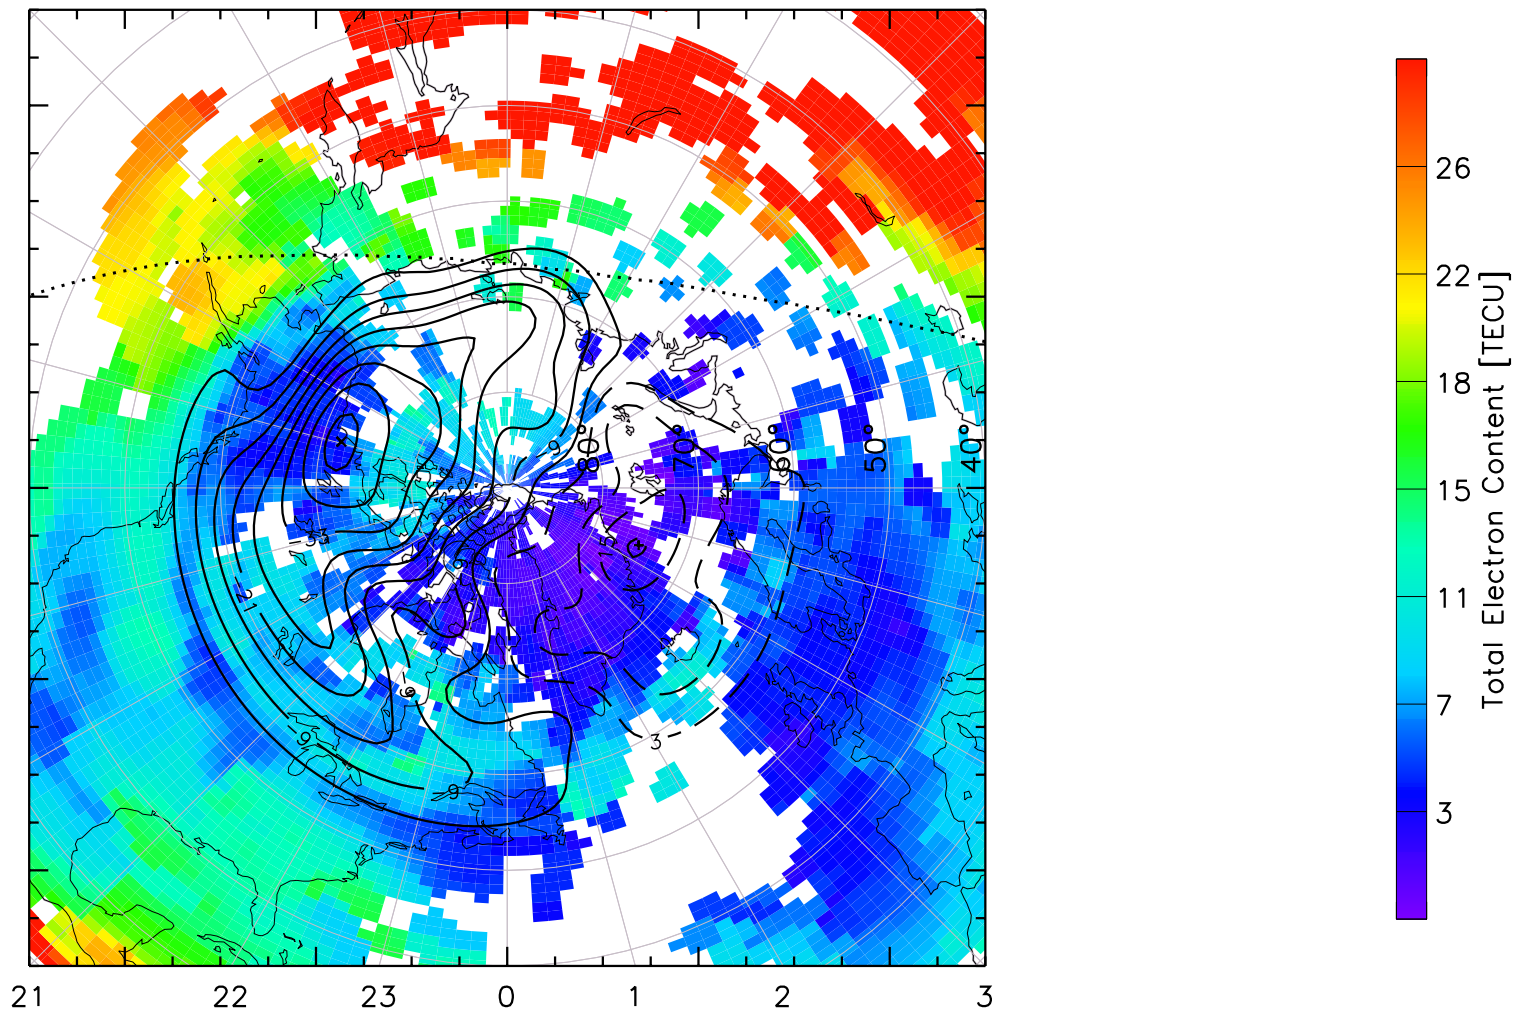

TOTAL ELECTRON CONTENT 14/Nov/2012 03:05:00.0
Median Filtered, Threshold = 0.10 to
14/Nov/2012 03:10:00.0