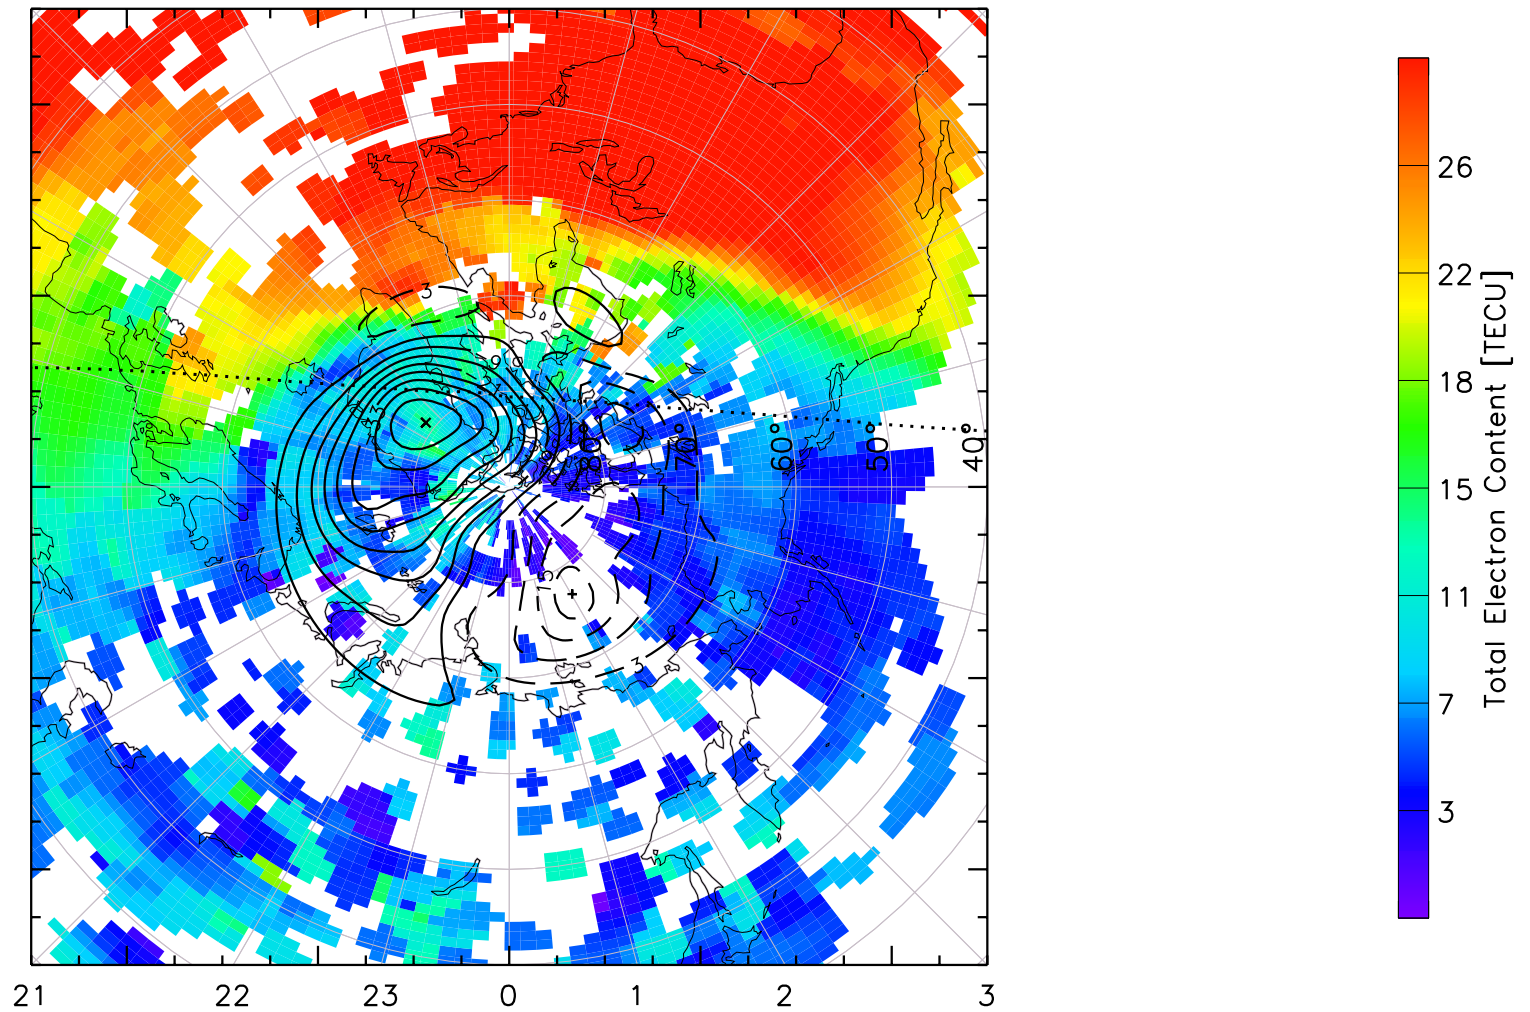

TOTAL ELECTRON CONTENT 13/Nov/2012 15:55:00.0
Median Filtered, Threshold = 0.10 to
13/Nov/2012 16:00:00.0