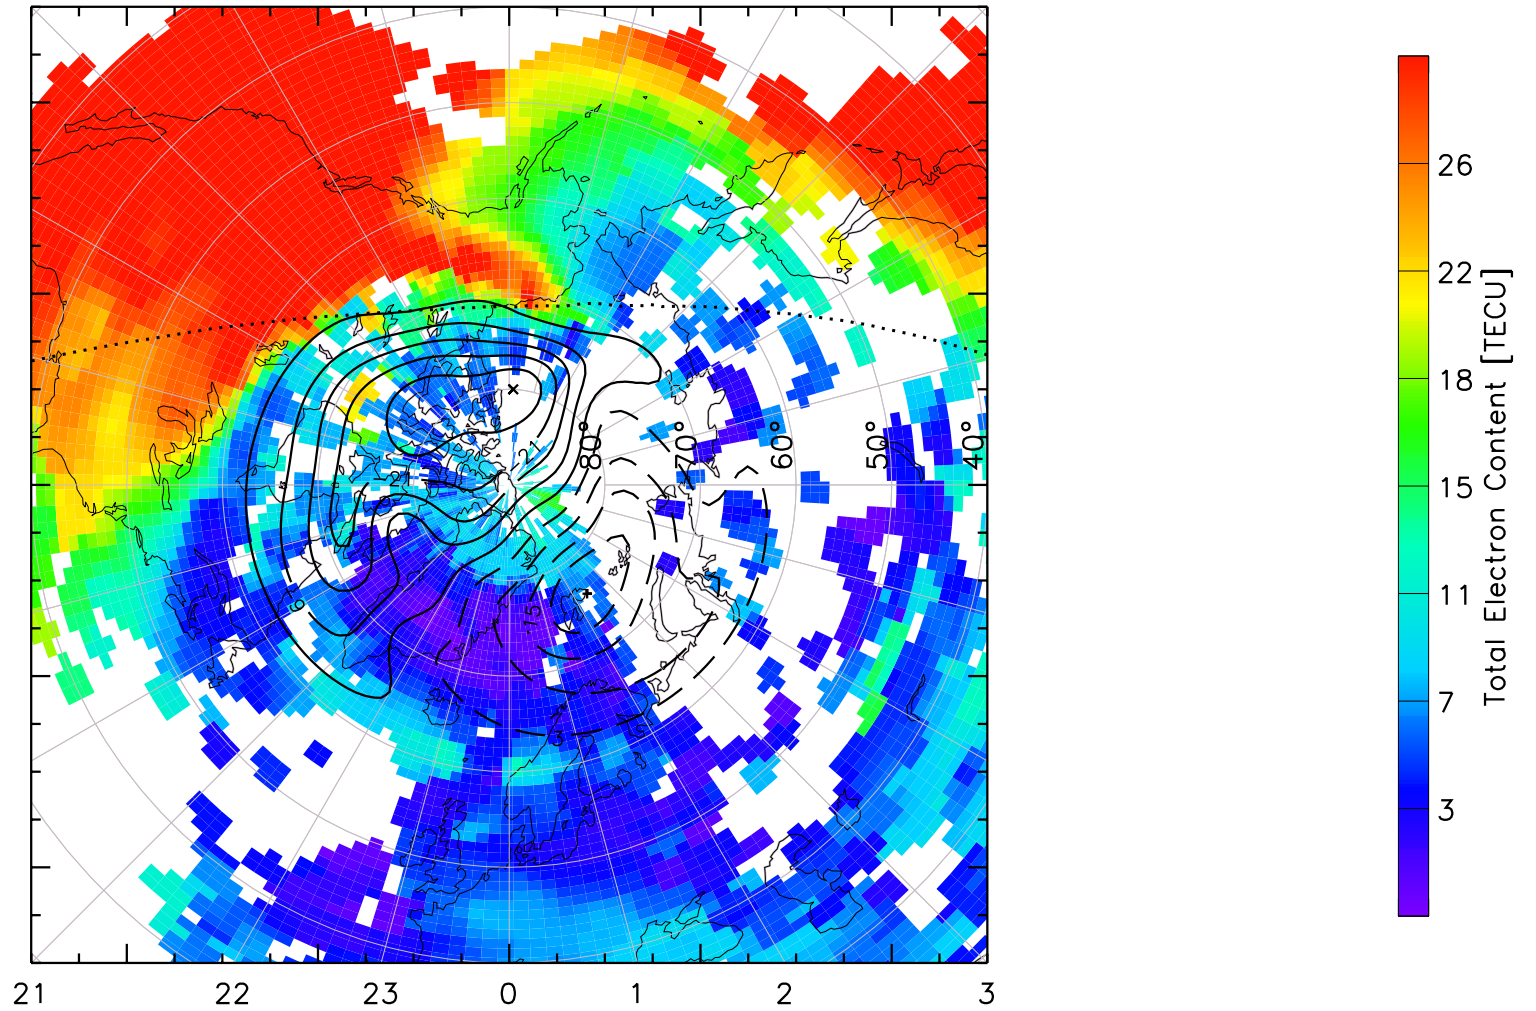

TOTAL ELECTRON CONTENT 13/Nov/2012 23:00:00.0
Median Filtered, Threshold = 0.10 to
13/Nov/2012 23:05:00.0