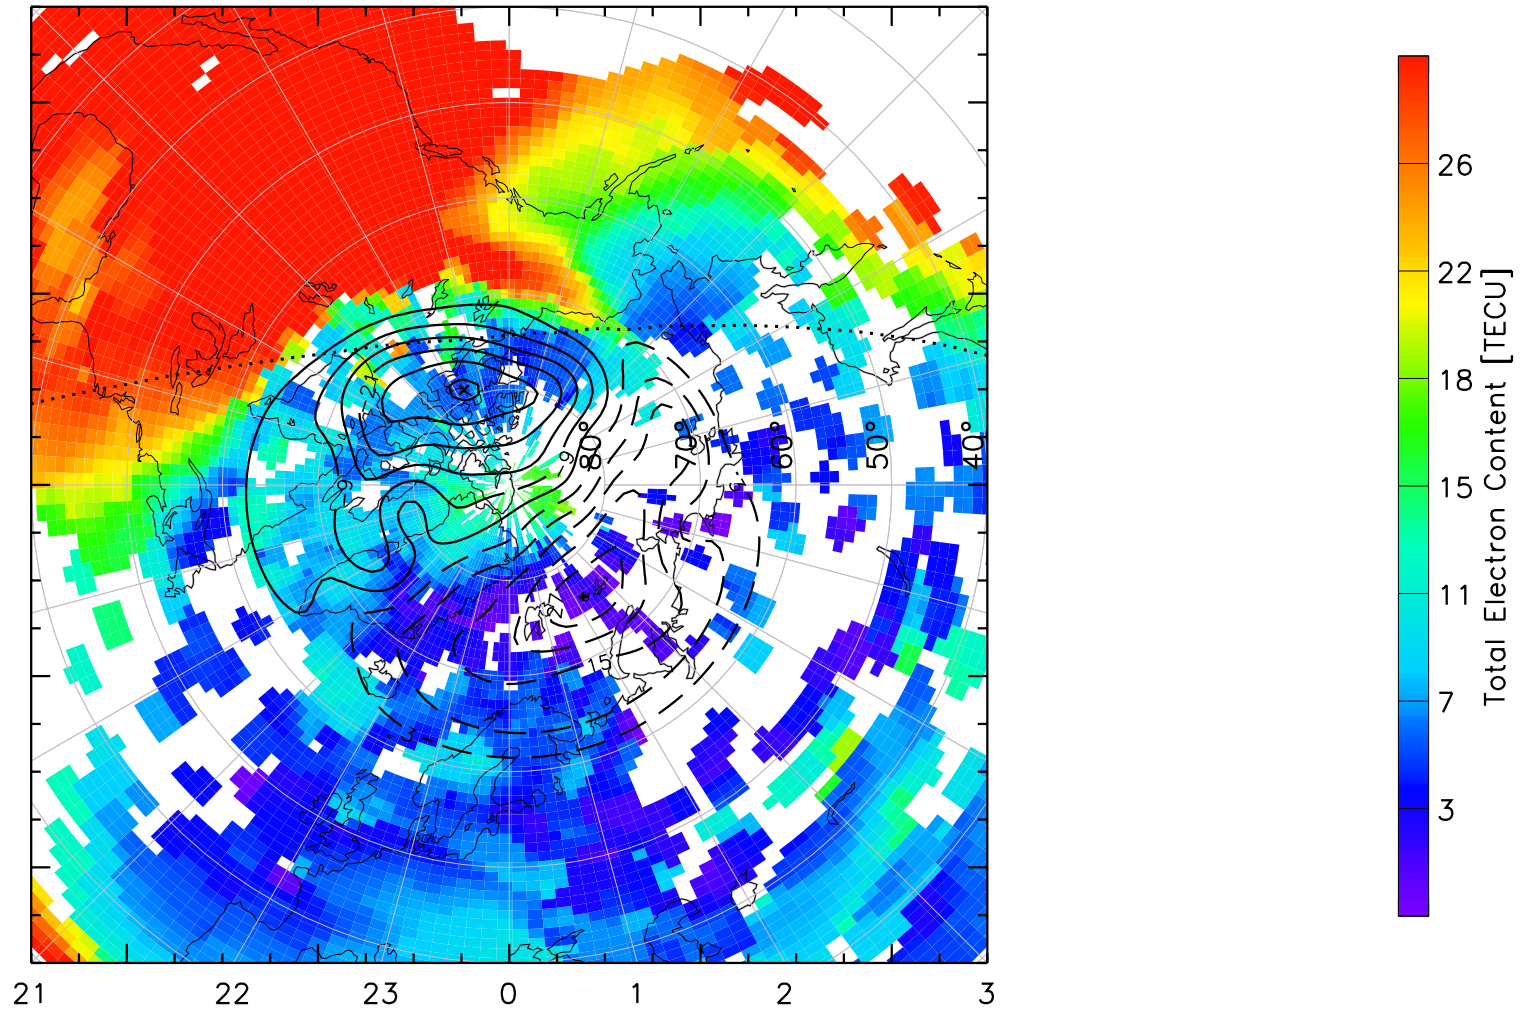

TOTAL ELECTRON CONTENT 13/Nov/2012 21:55:00.0
Median Filtered, Threshold = 0.10 to
13/Nov/2012 22:00:00.0