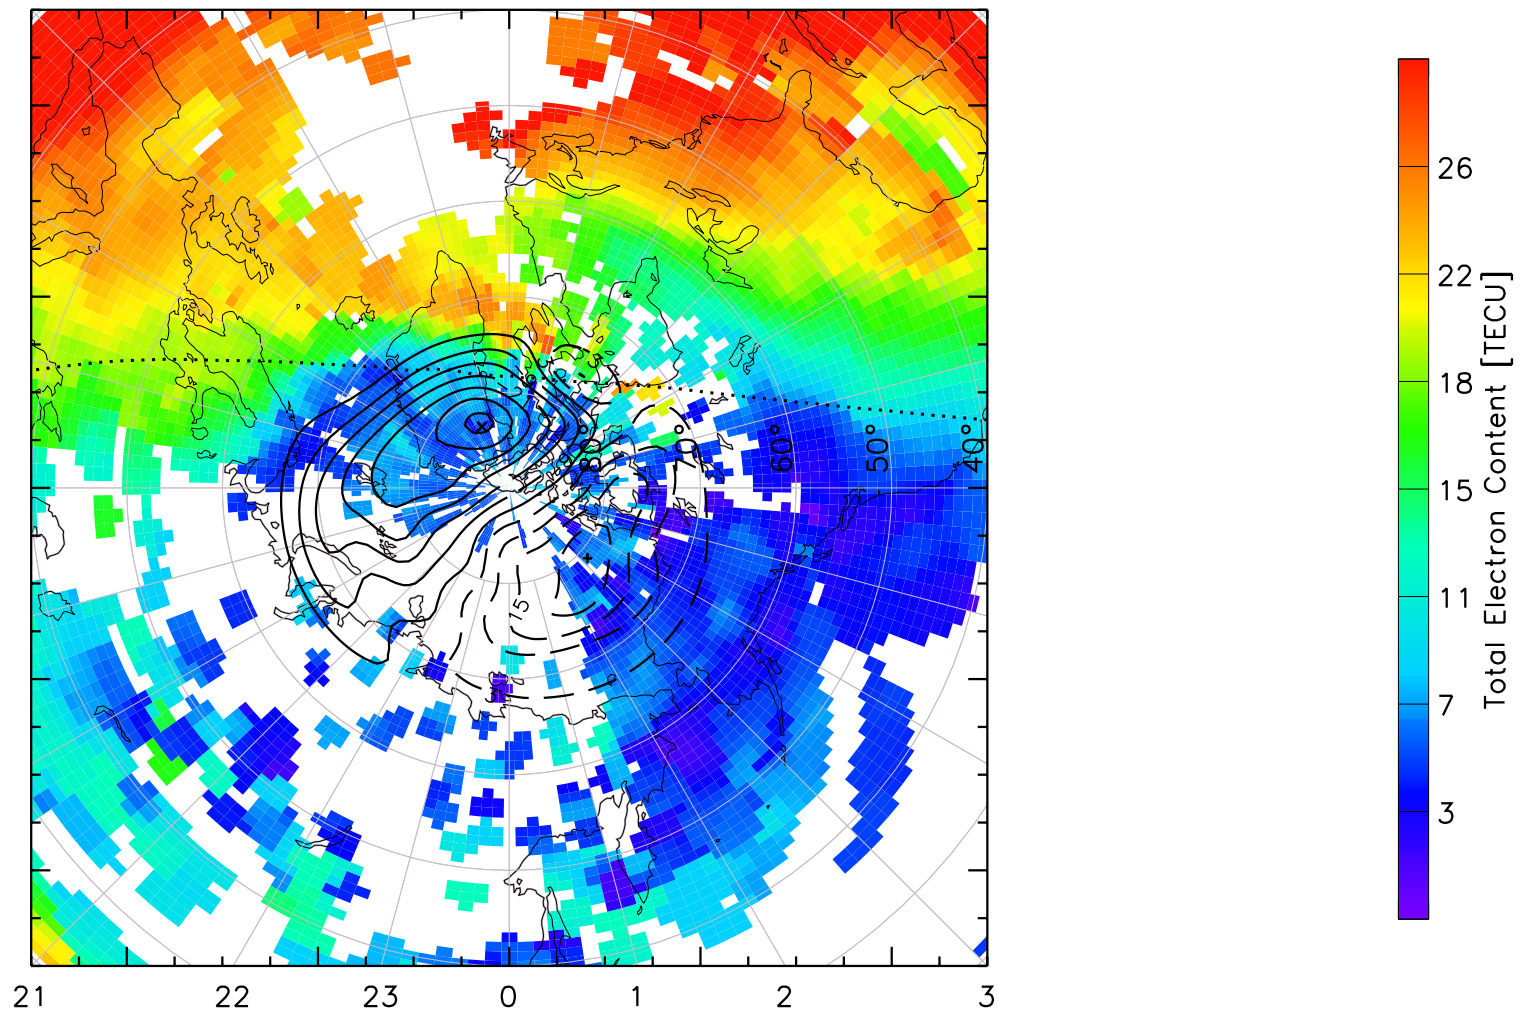

TOTAL ELECTRON CONTENT 13/Nov/2012 14:25:00.0
Median Filtered, Threshold = 0.10 to
13/Nov/2012 14:30:00.0