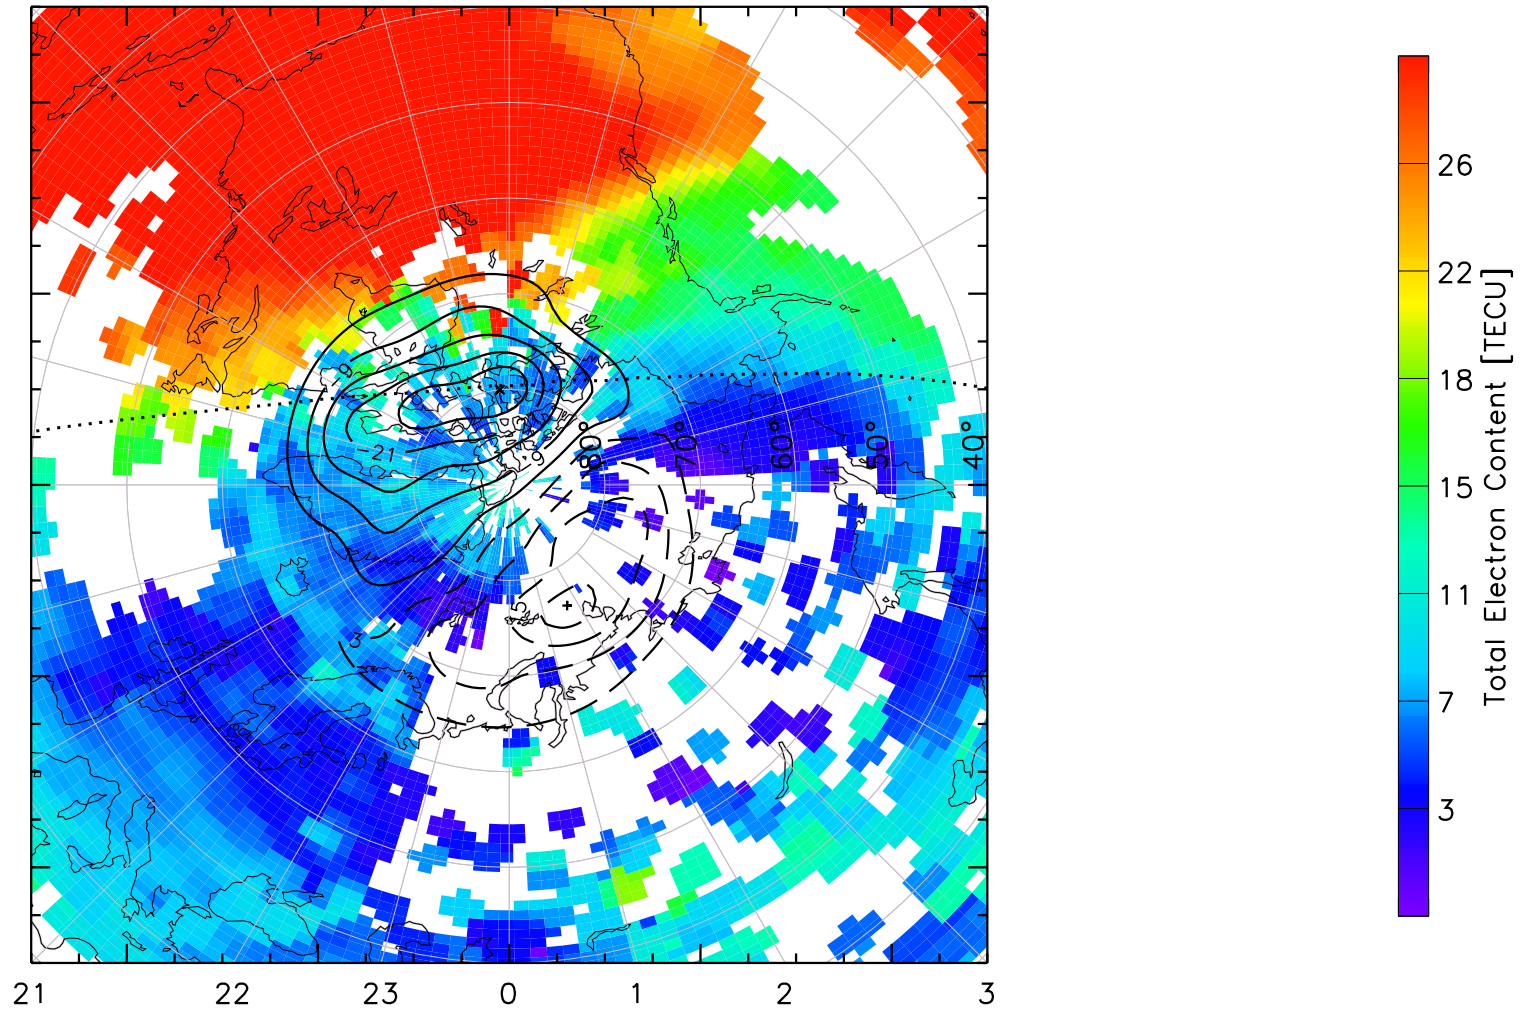

TOTAL ELECTRON CONTENT 13/Nov/2012 19:35:00.0
Median Filtered, Threshold = 0.10 to
13/Nov/2012 19:40:00.0