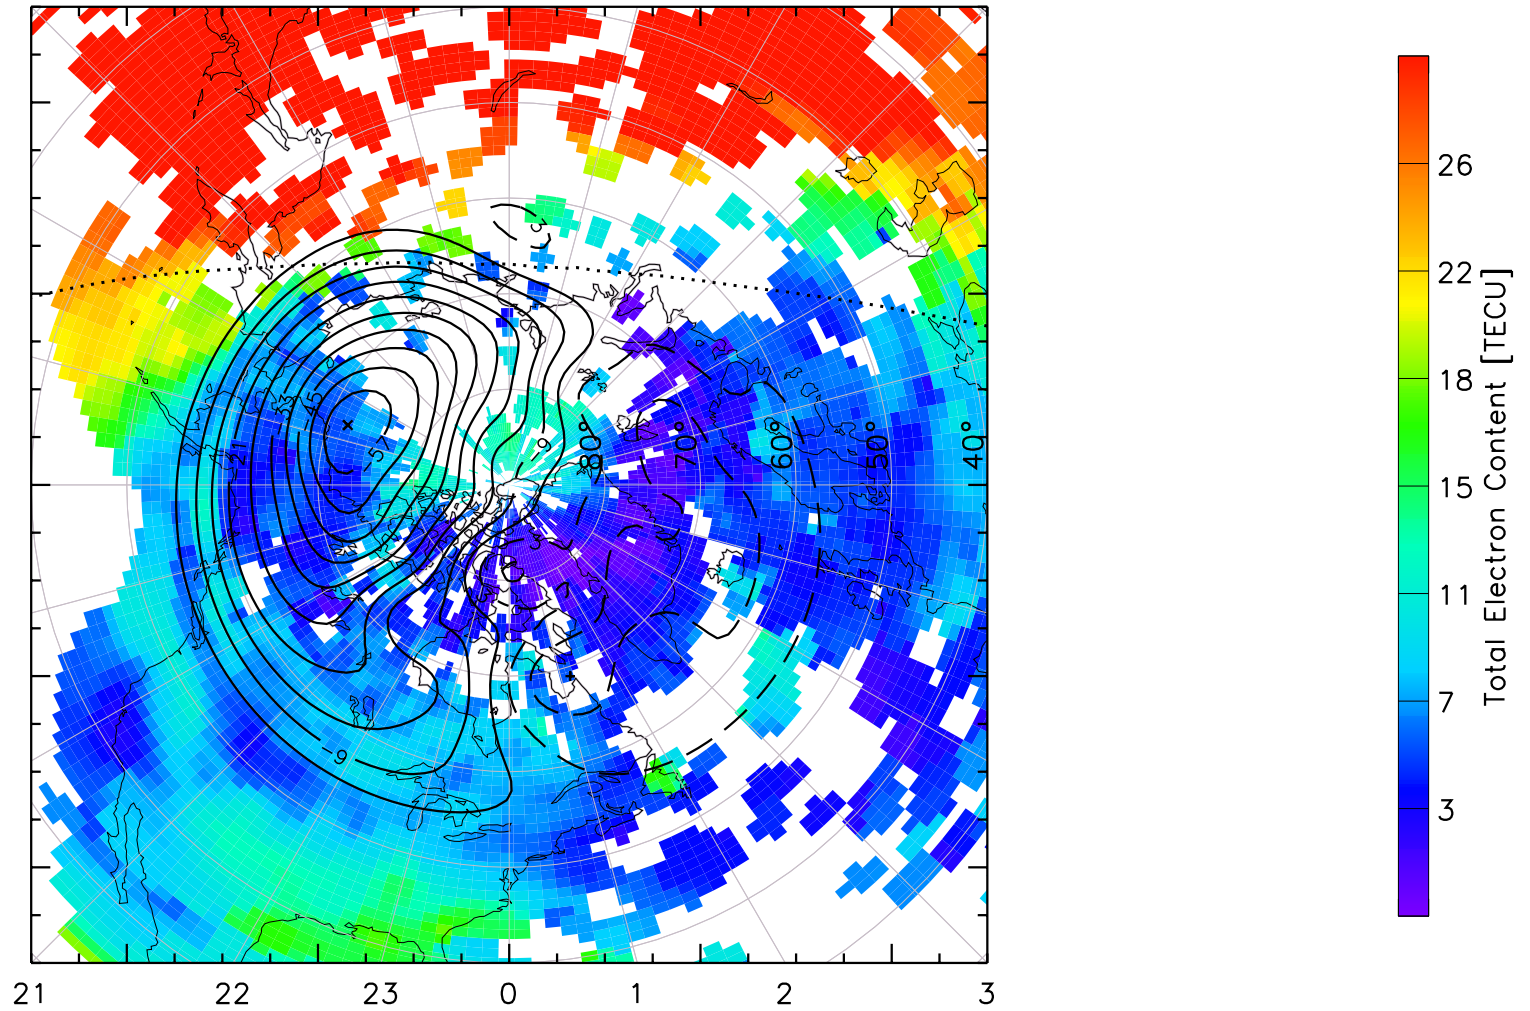

TOTAL ELECTRON CONTENT 14/Nov/2012 04:25:00.0
Median Filtered, Threshold = 0.10 to
14/Nov/2012 04:30:00.0