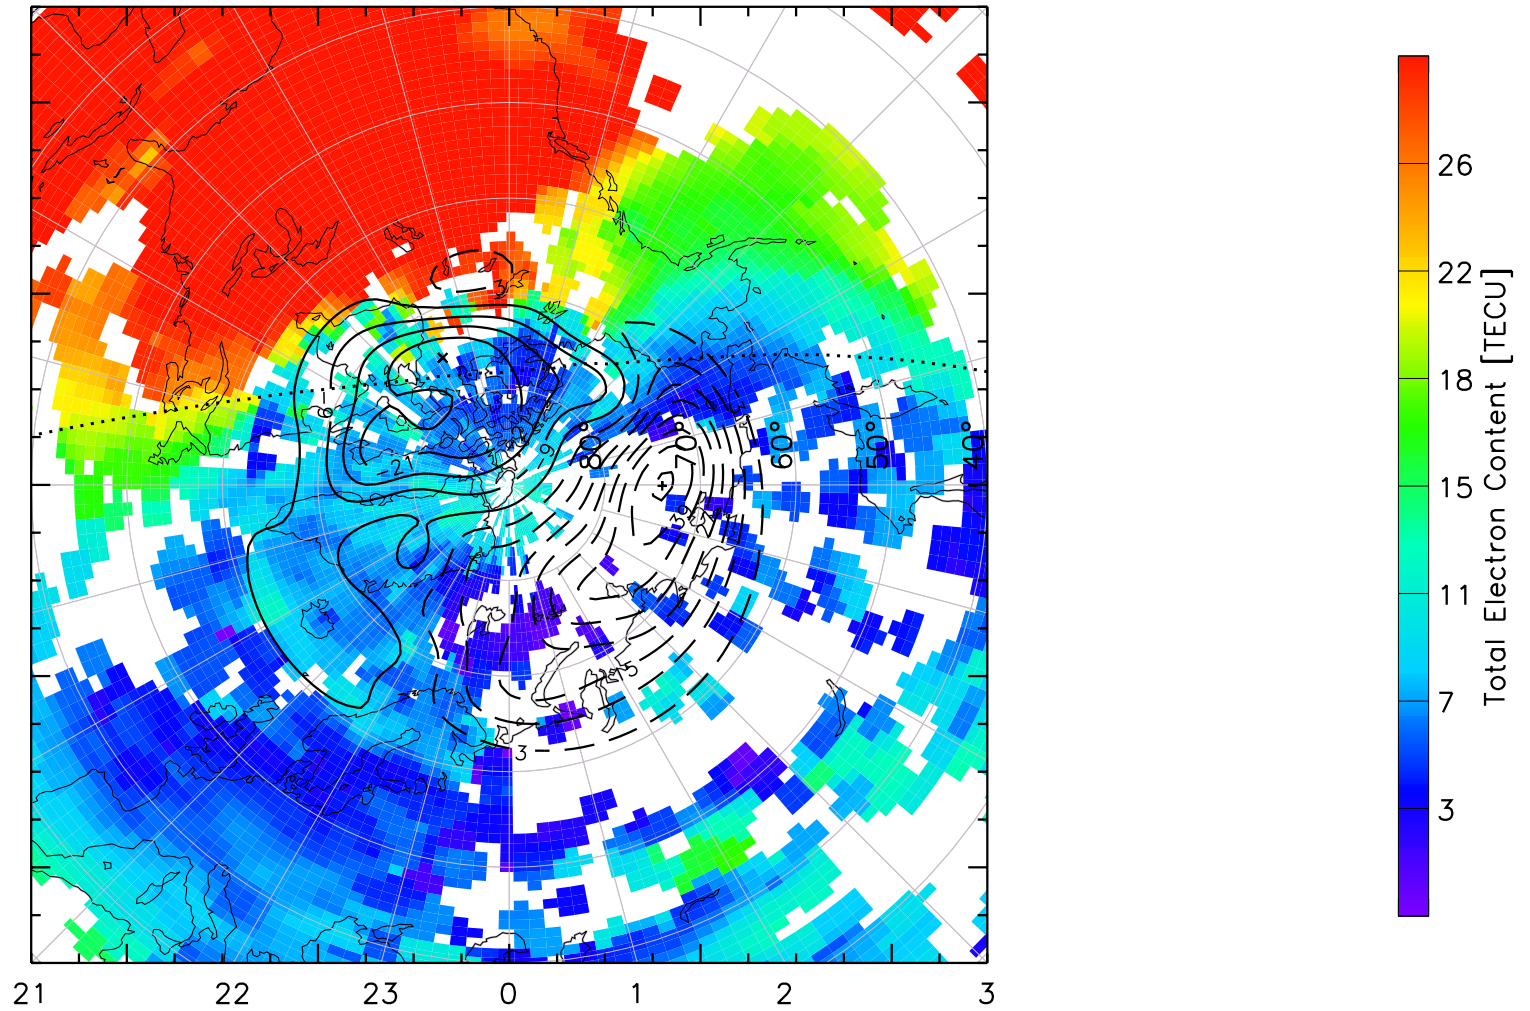

TOTAL ELECTRON CONTENT 13/Nov/2012 20:25:00.0
Median Filtered, Threshold = 0.10 to
13/Nov/2012 20:30:00.0