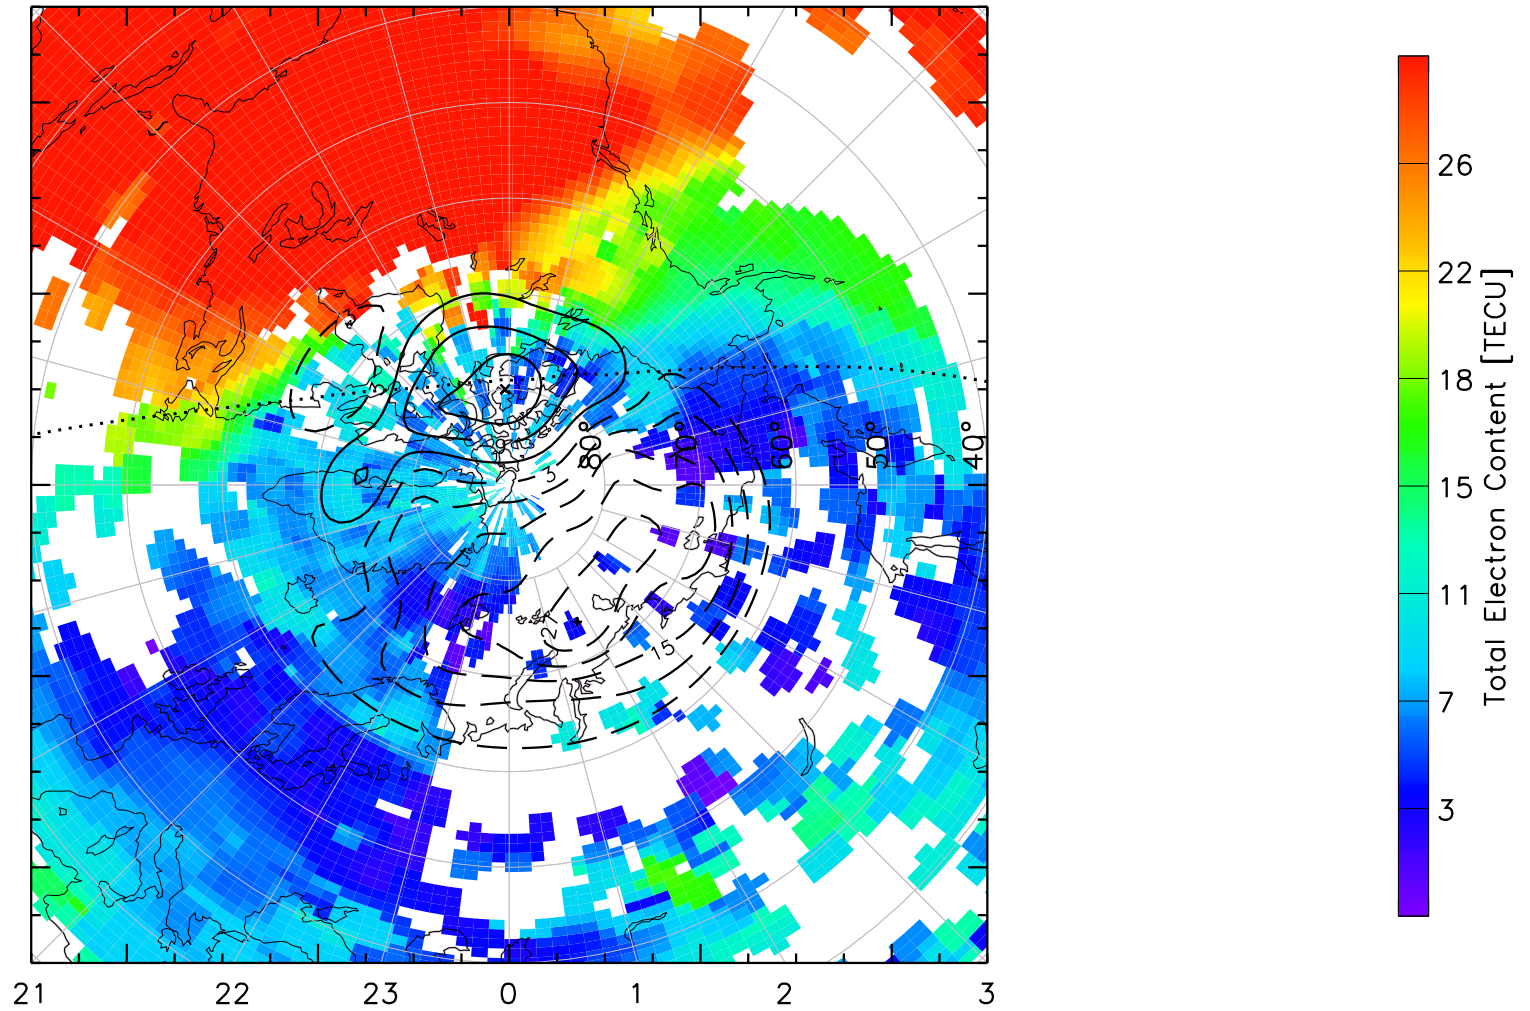

TOTAL ELECTRON CONTENT 13/Nov/2012 19:55:00.0
Median Filtered, Threshold = 0.10 to
13/Nov/2012 20:00:00.0