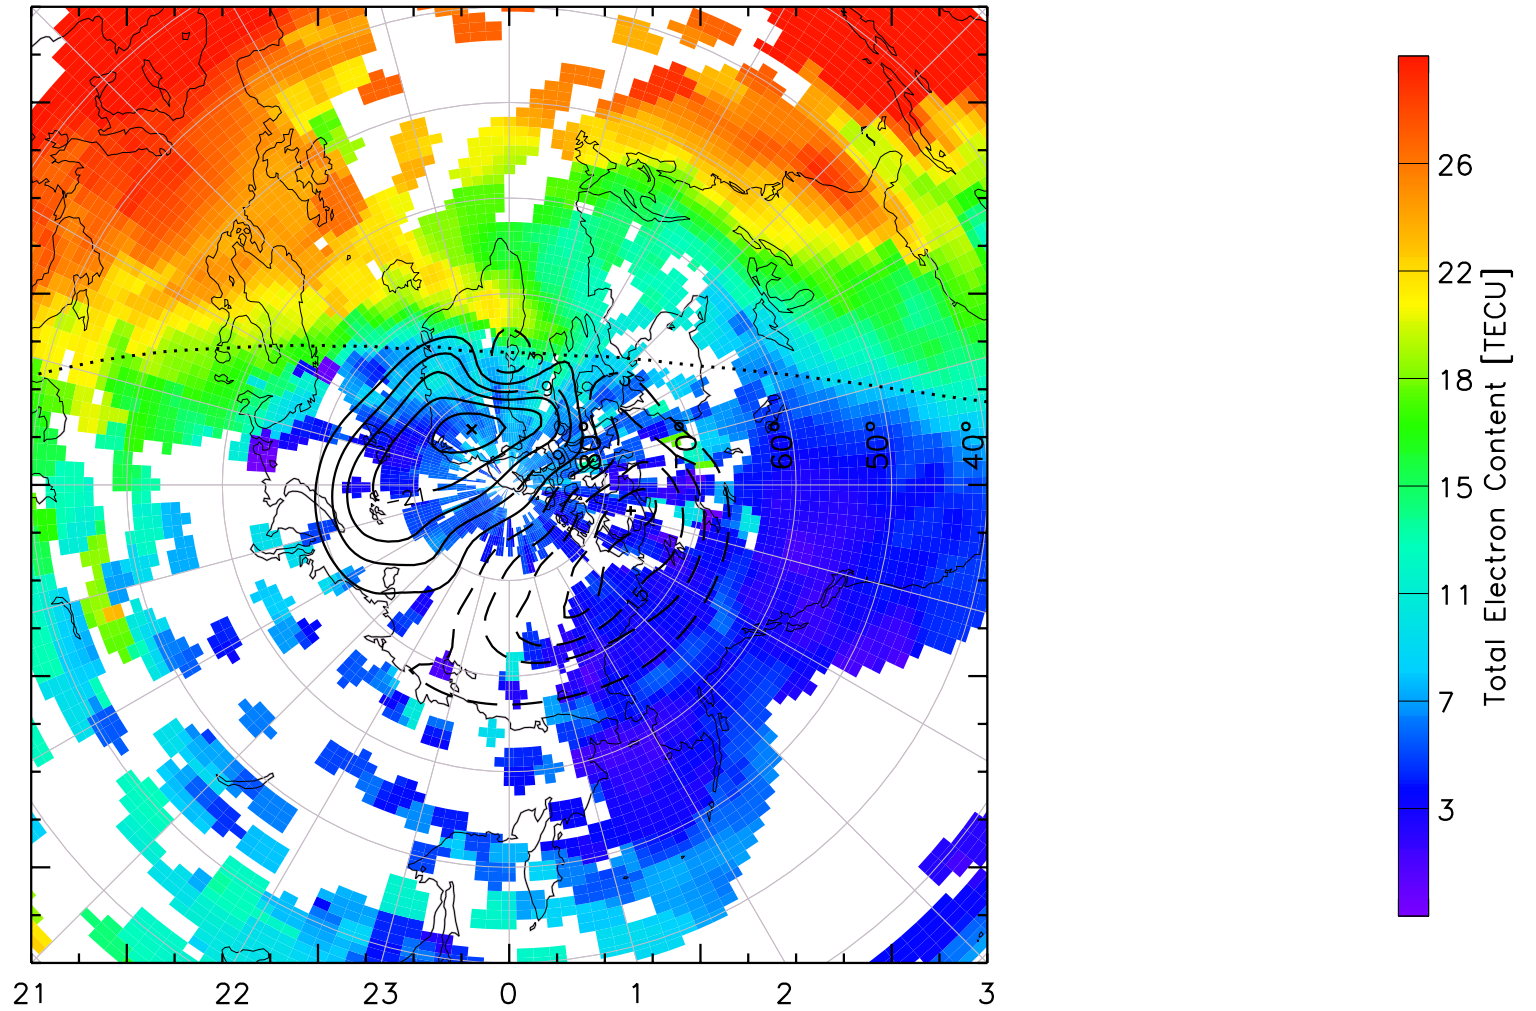

TOTAL ELECTRON CONTENT 13/Nov/2012 13:25:00.0
Median Filtered, Threshold = 0.10 to
13/Nov/2012 13:30:00.0