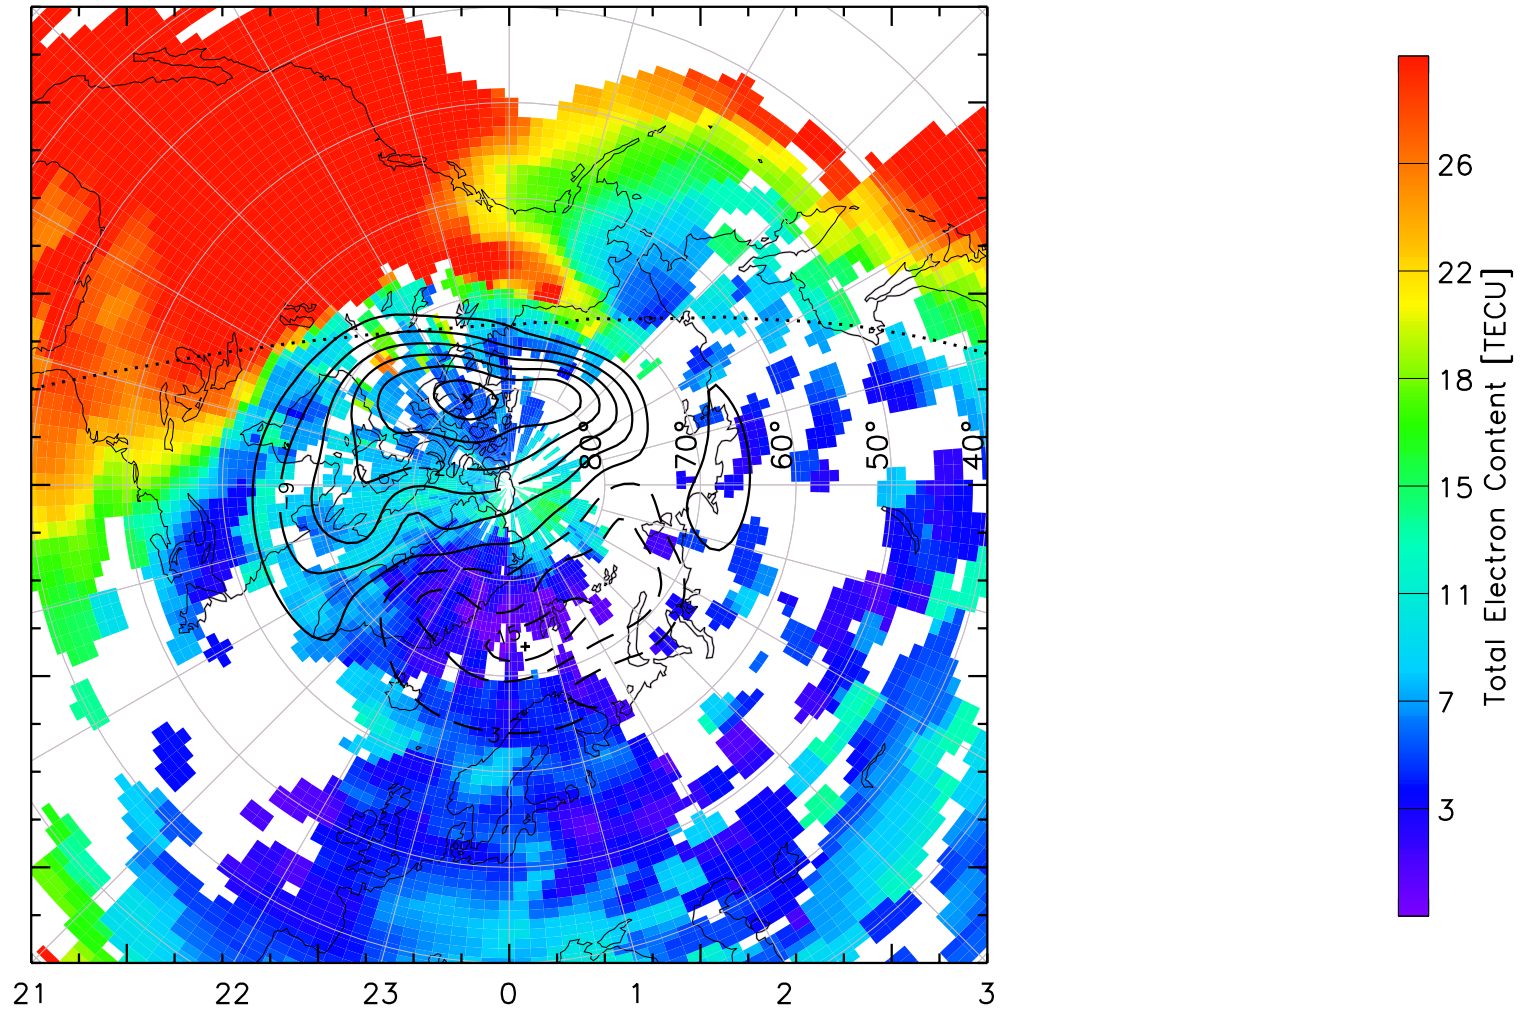

TOTAL ELECTRON CONTENT 13/Nov/2012 22:20:00.0
Median Filtered, Threshold = 0.10 to
13/Nov/2012 22:25:00.0