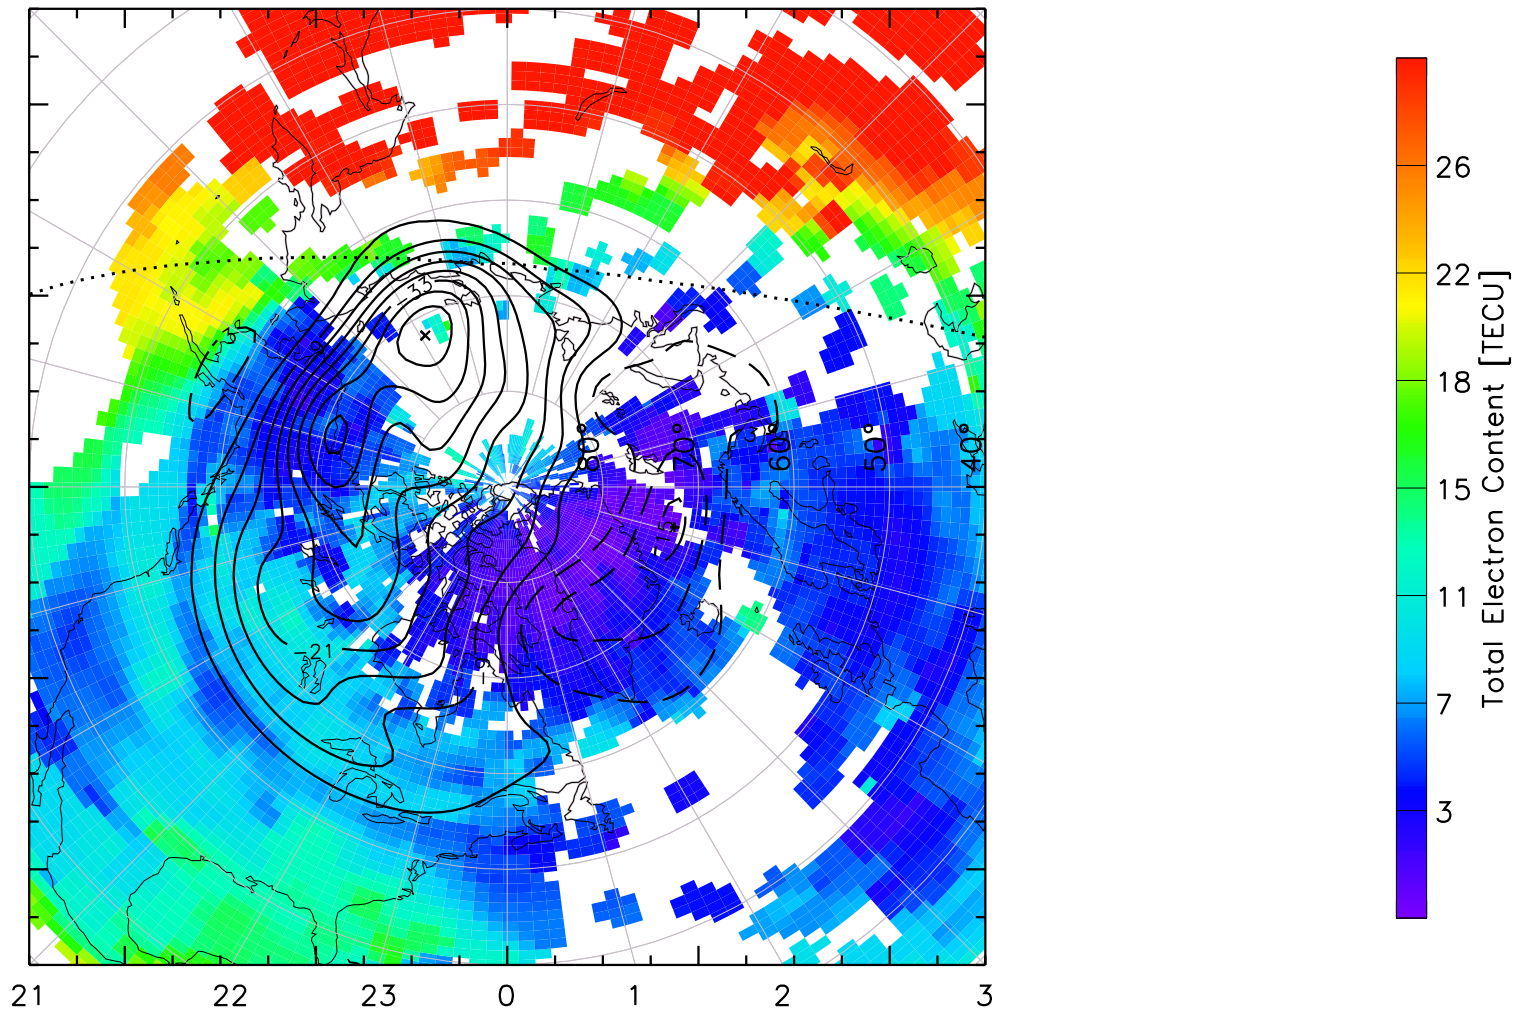

TOTAL ELECTRON CONTENT 14/Nov/2012 03:35:00.0
Median Filtered, Threshold = 0.10 to
14/Nov/2012 03:40:00.0