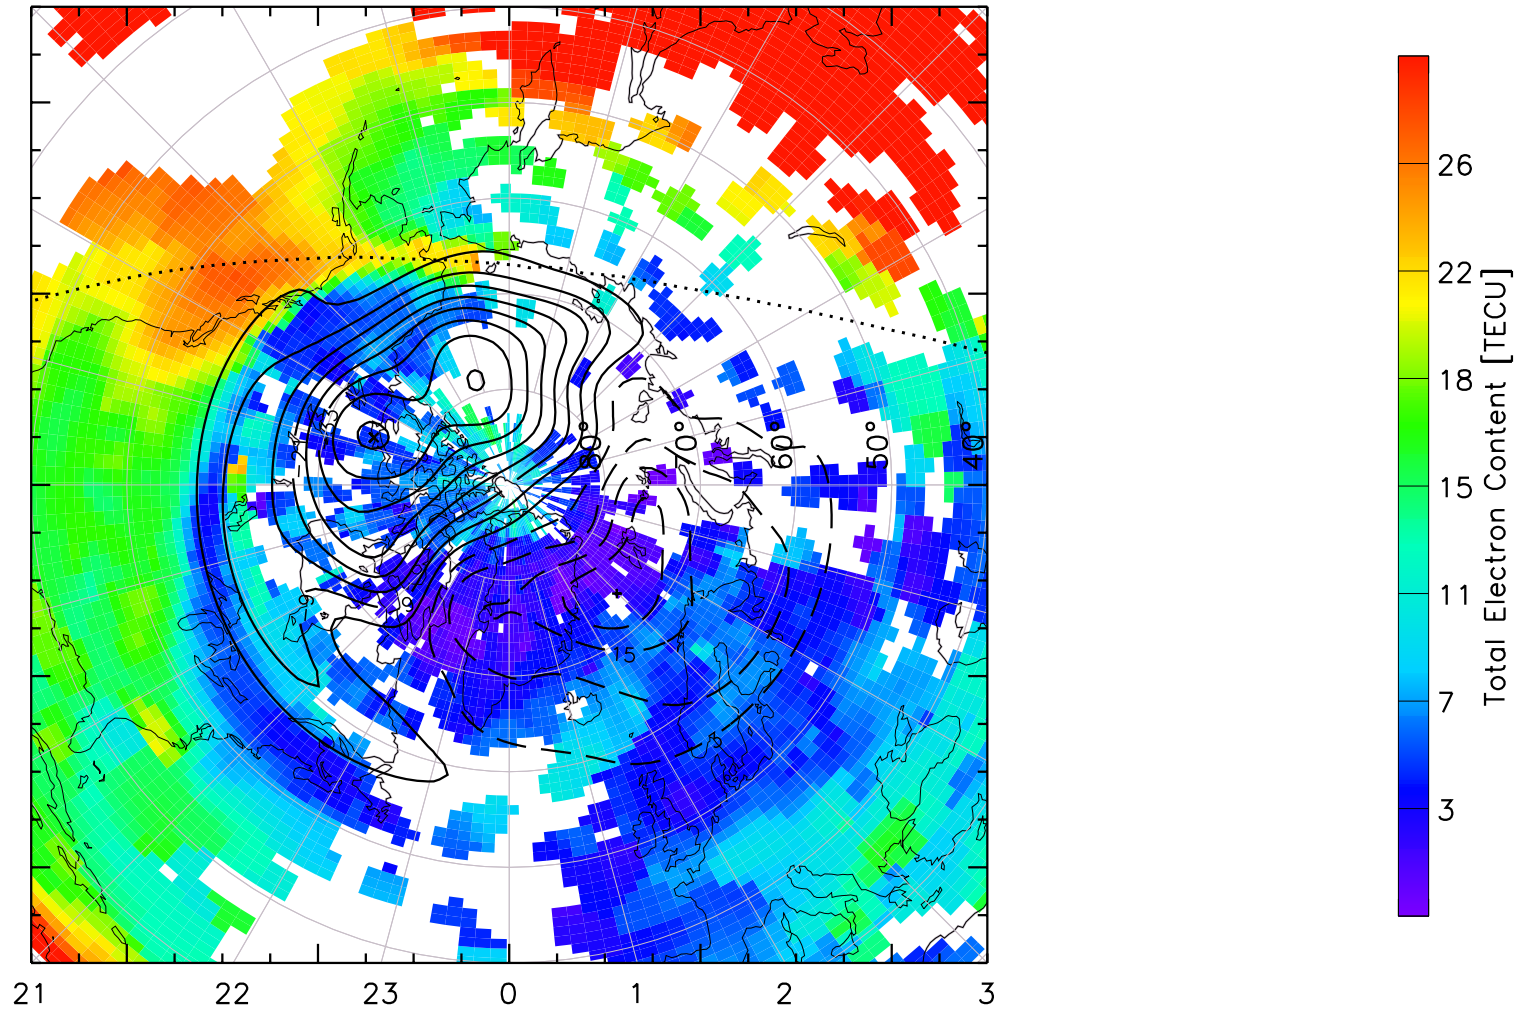

TOTAL ELECTRON CONTENT 14/Nov/2012 01:15:00.0
Median Filtered, Threshold = 0.10 to
14/Nov/2012 01:20:00.0