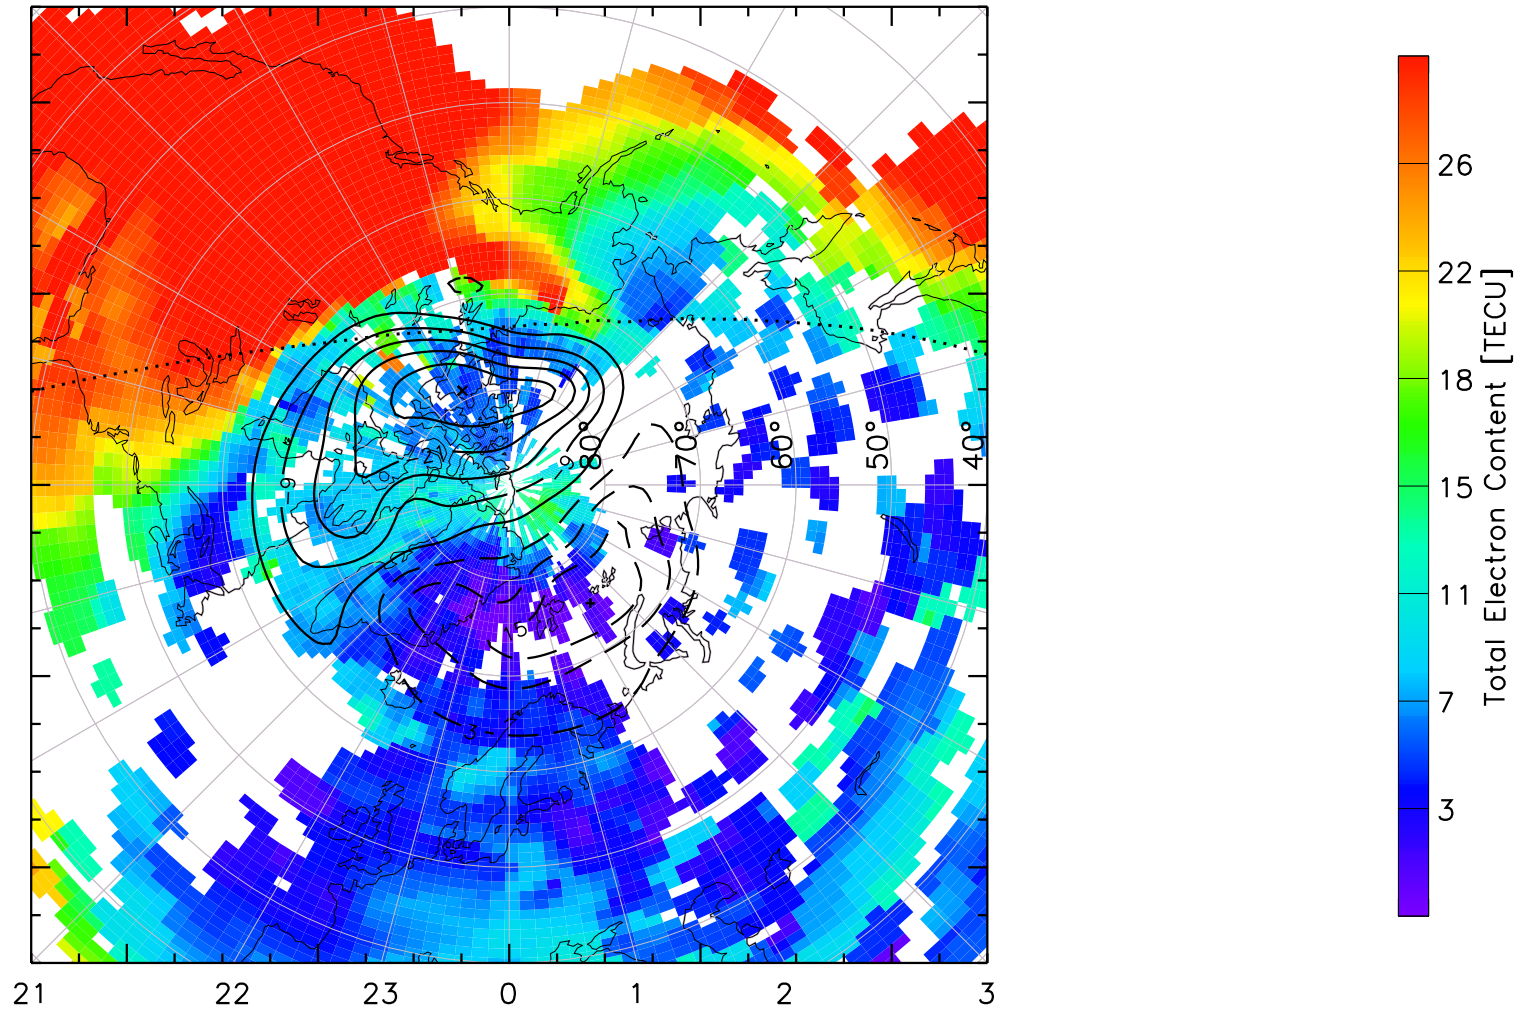

TOTAL ELECTRON CONTENT 13/Nov/2012 22:15:00.0
Median Filtered, Threshold = 0.10 to
13/Nov/2012 22:20:00.0