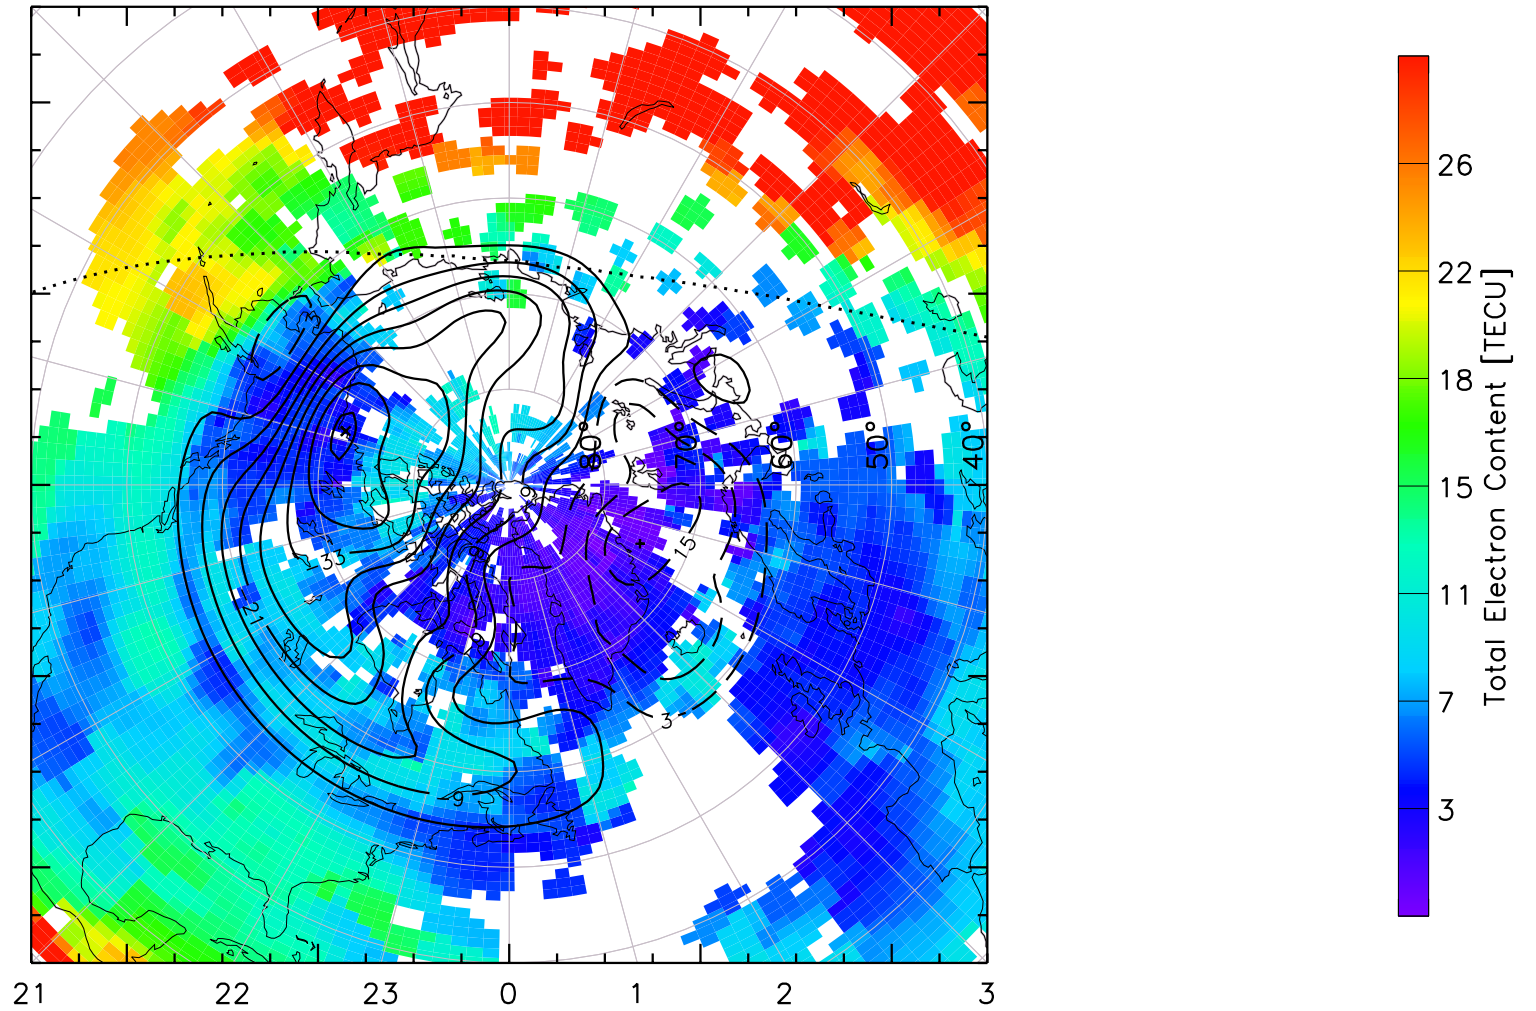

TOTAL ELECTRON CONTENT 14/Nov/2012 03:10:00.0
Median Filtered, Threshold = 0.10 to
14/Nov/2012 03:15:00.0