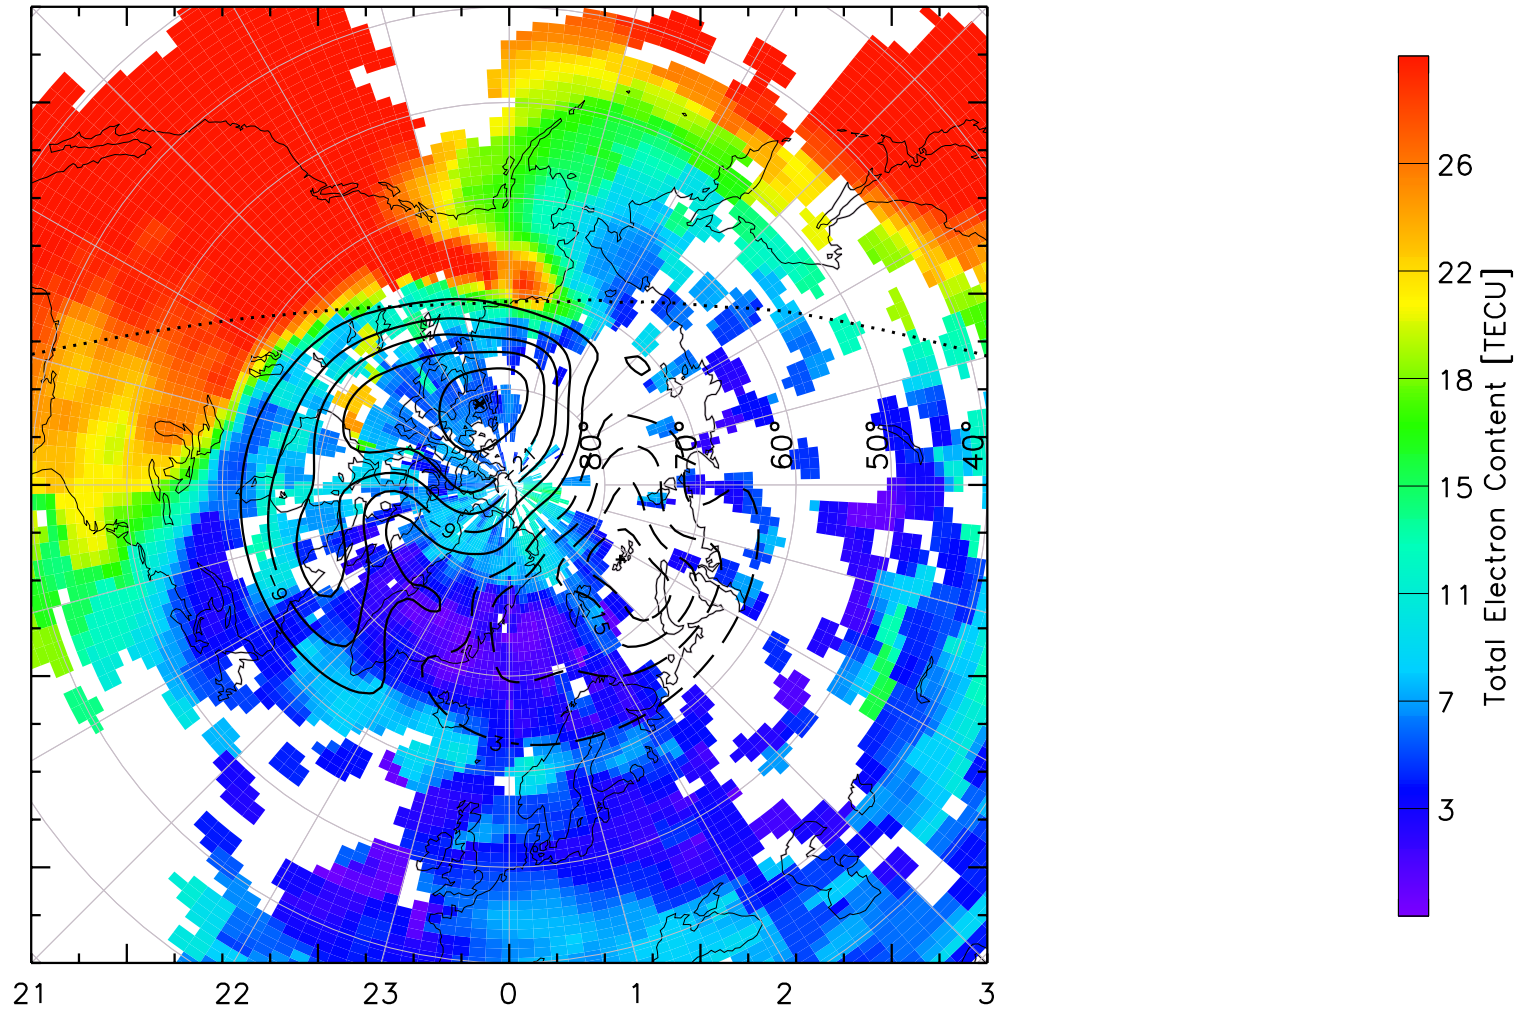

TOTAL ELECTRON CONTENT 13/Nov/2012 23:10:00.0
Median Filtered, Threshold = 0.10 to
13/Nov/2012 23:15:00.0