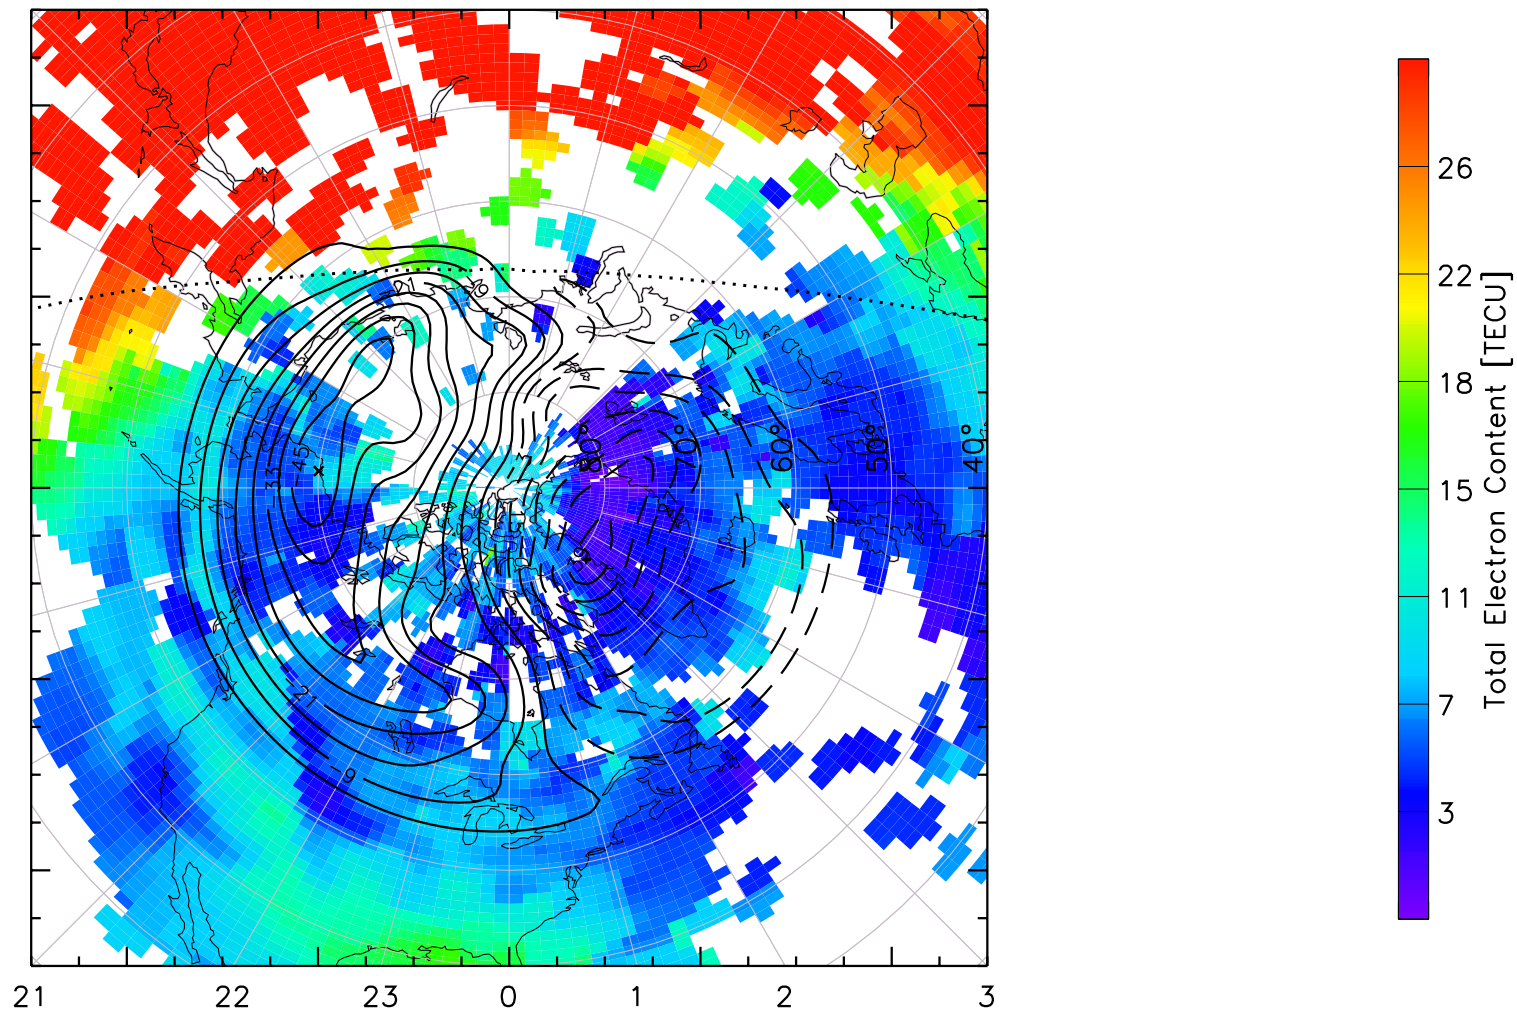

TOTAL ELECTRON CONTENT 14/Nov/2012 05:00:00.0
Median Filtered, Threshold = 0.10 to
14/Nov/2012 05:05:00.0