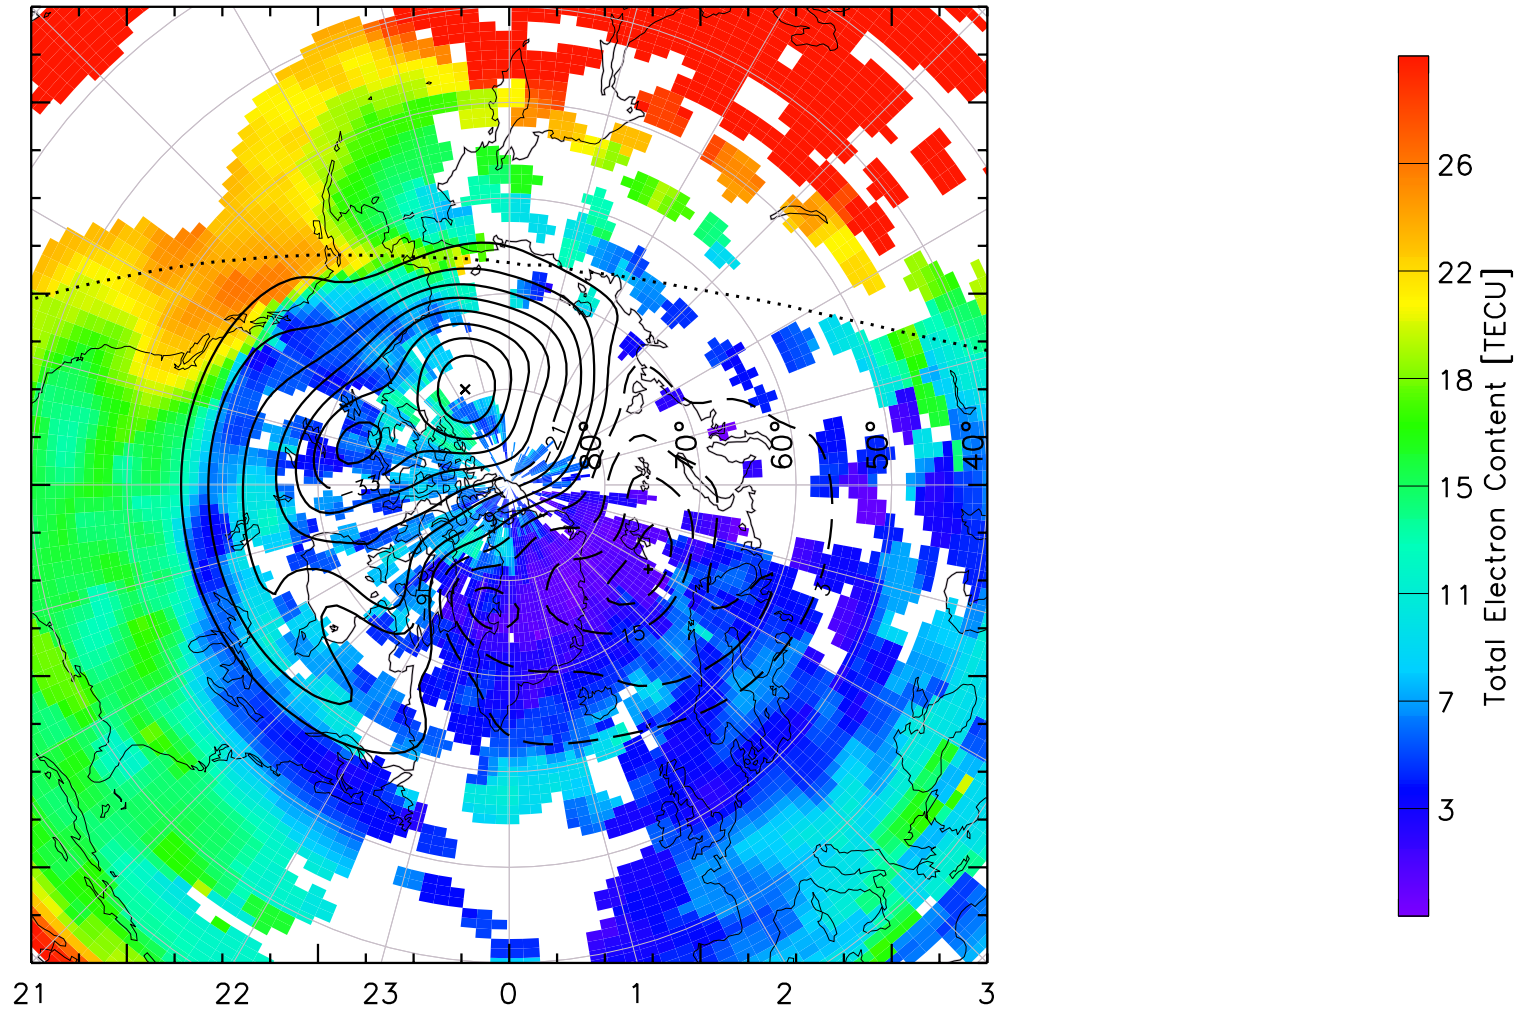

TOTAL ELECTRON CONTENT 14/Nov/2012 01:30:00.0
Median Filtered, Threshold = 0.10 to
14/Nov/2012 01:35:00.0