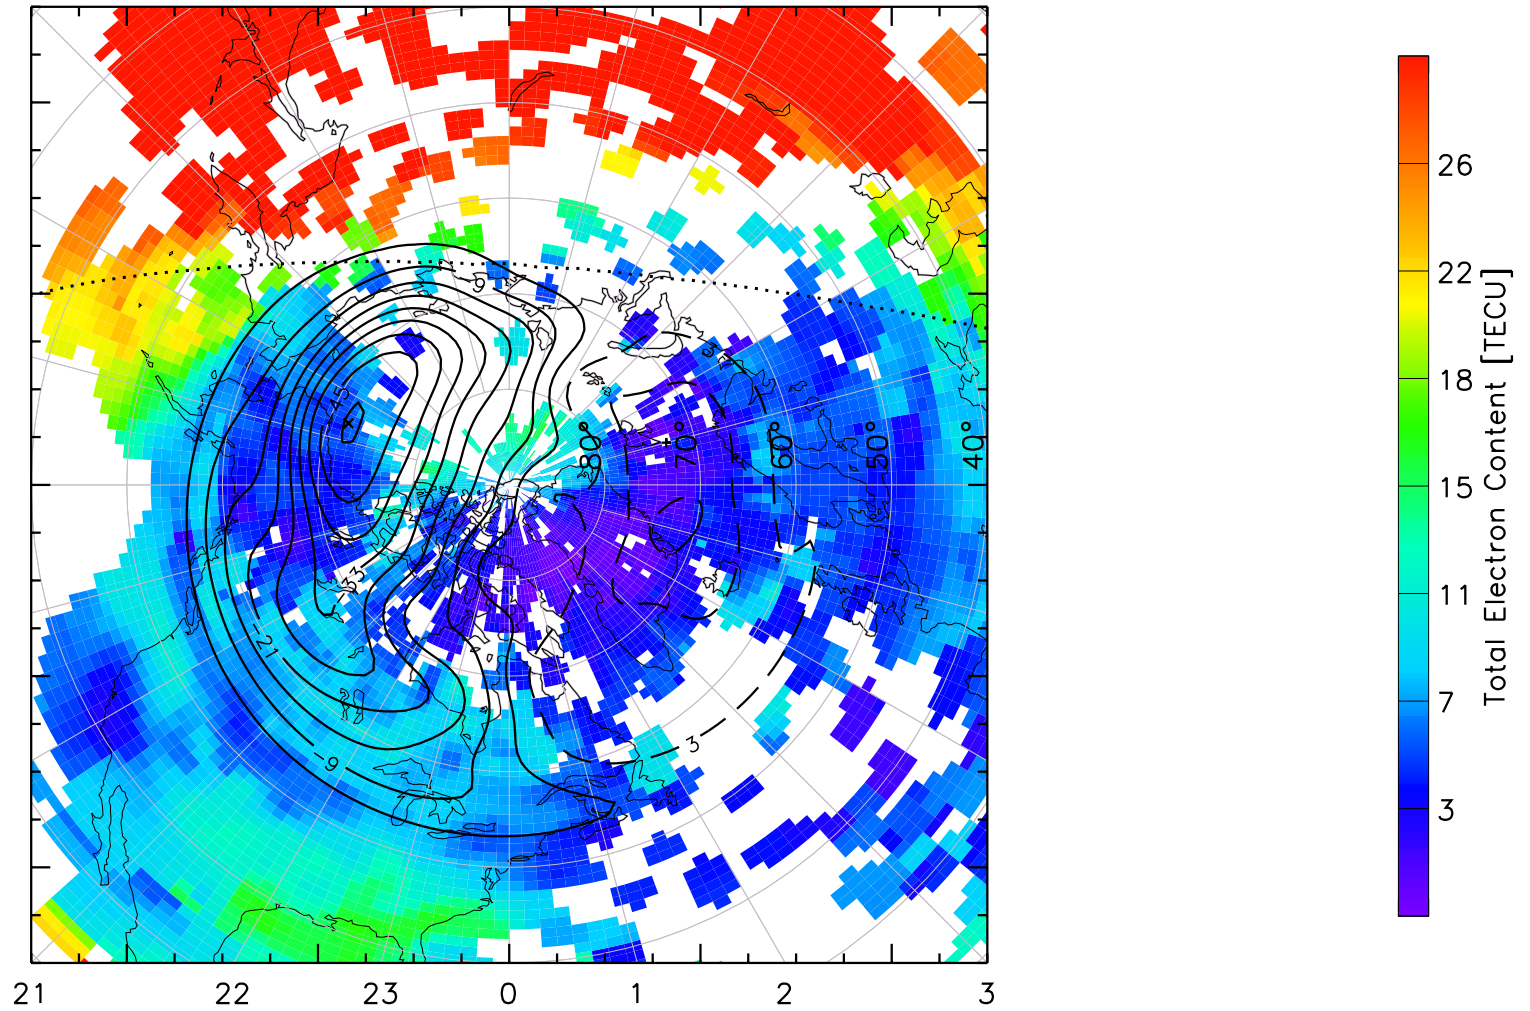

TOTAL ELECTRON CONTENT 14/Nov/2012 04:15:00.0
Median Filtered, Threshold = 0.10 to
14/Nov/2012 04:20:00.0