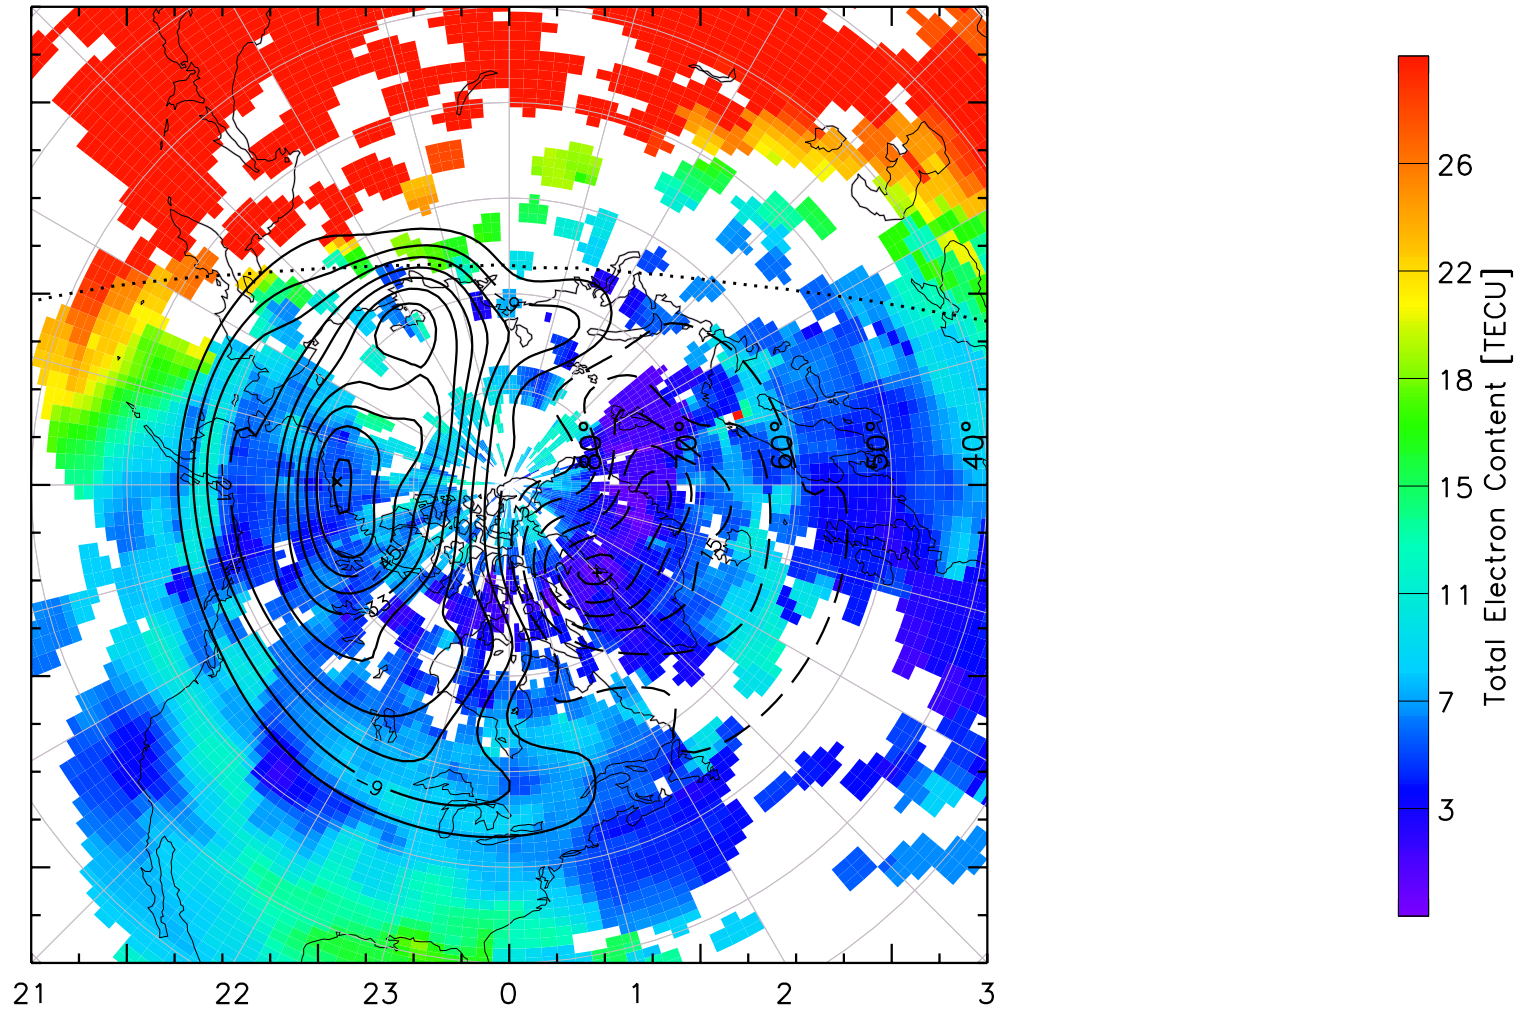

TOTAL ELECTRON CONTENT 14/Nov/2012 04:45:00.0
Median Filtered, Threshold = 0.10 to
14/Nov/2012 04:50:00.0