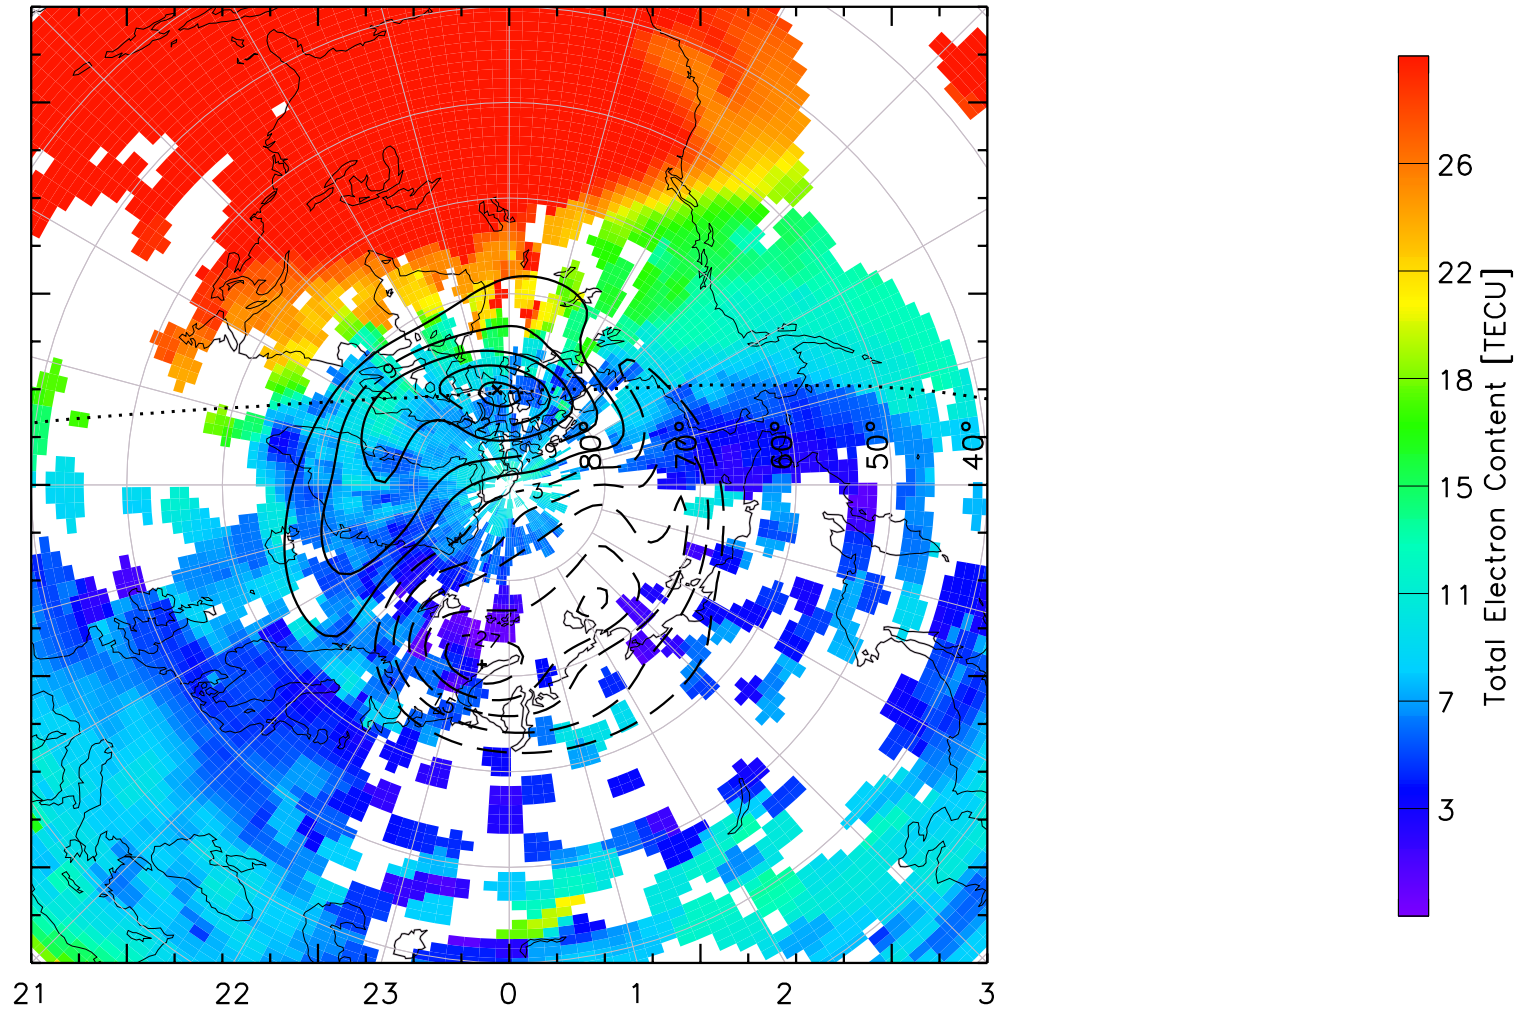

TOTAL ELECTRON CONTENT 13/Nov/2012 19:00:00.0
Median Filtered, Threshold = 0.10 to
13/Nov/2012 19:05:00.0