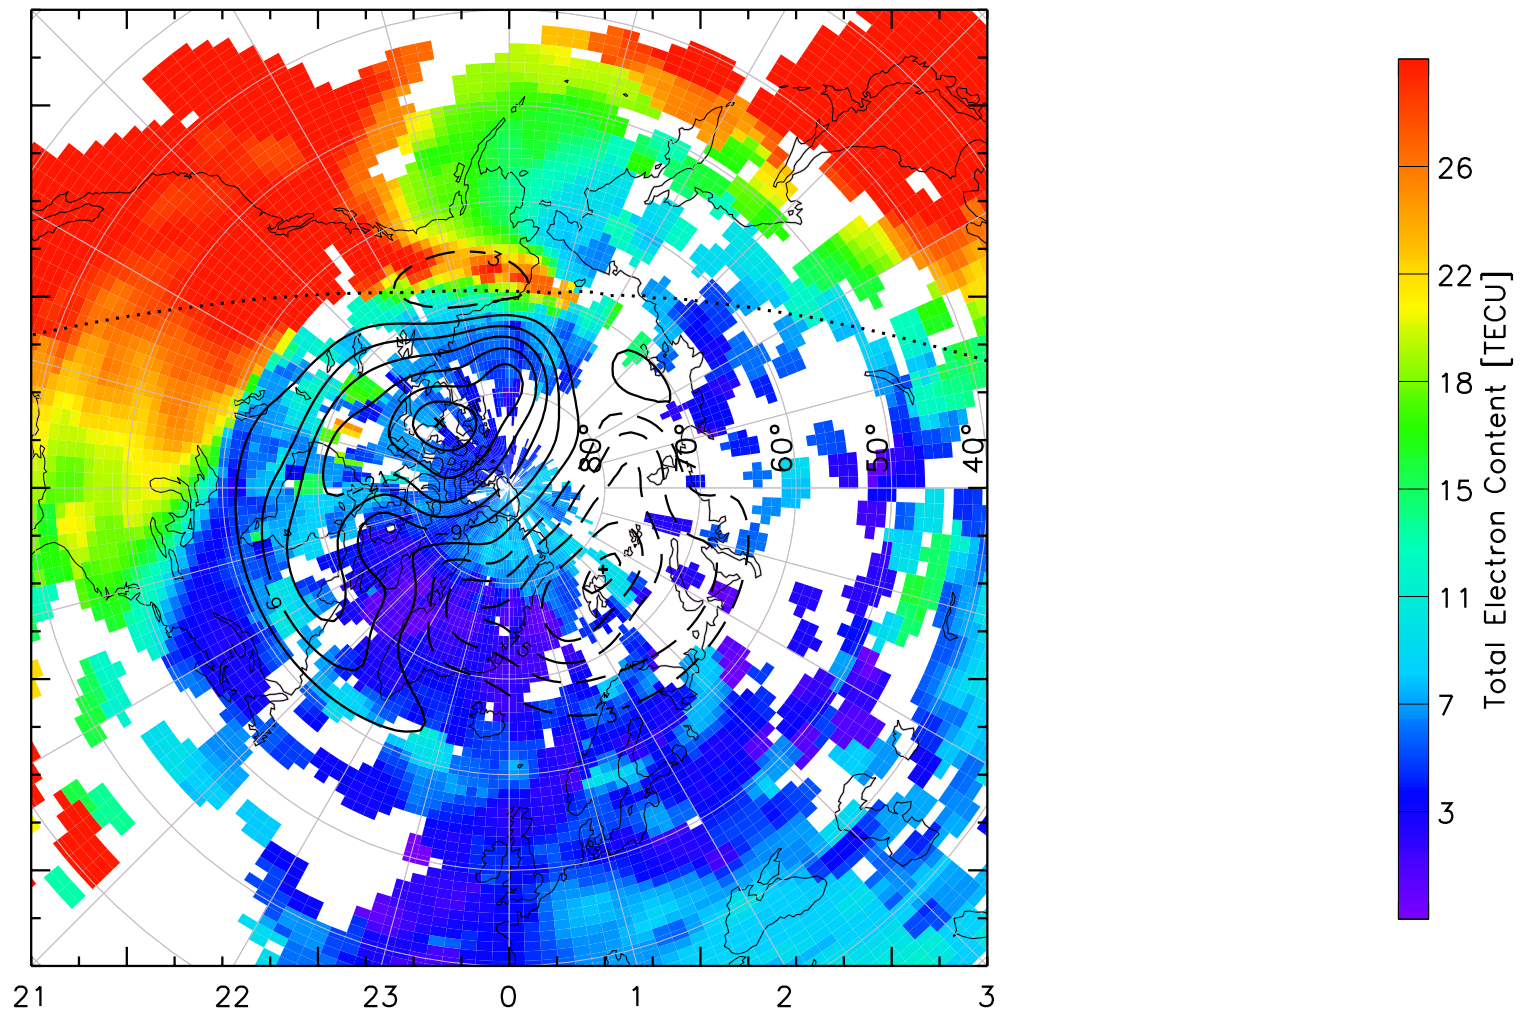

TOTAL ELECTRON CONTENT 13/Nov/2012 23:45:00.0
Median Filtered, Threshold = 0.10 to
13/Nov/2012 23:50:00.0