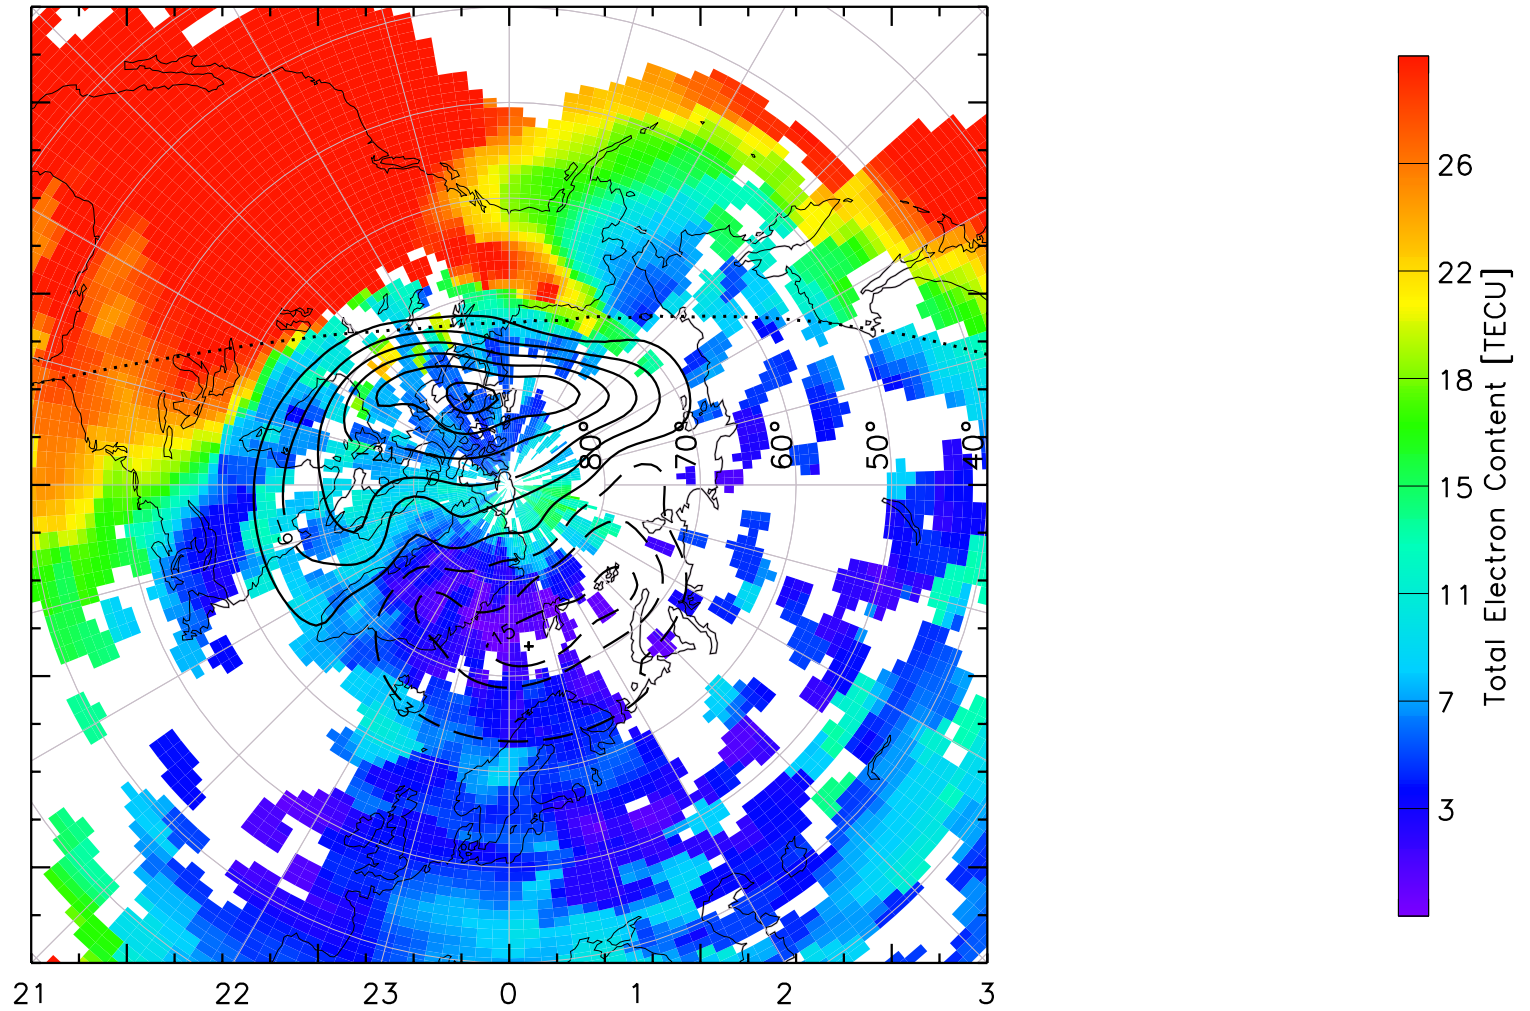

TOTAL ELECTRON CONTENT 13/Nov/2012 22:25:00.0
Median Filtered, Threshold = 0.10 to
13/Nov/2012 22:30:00.0