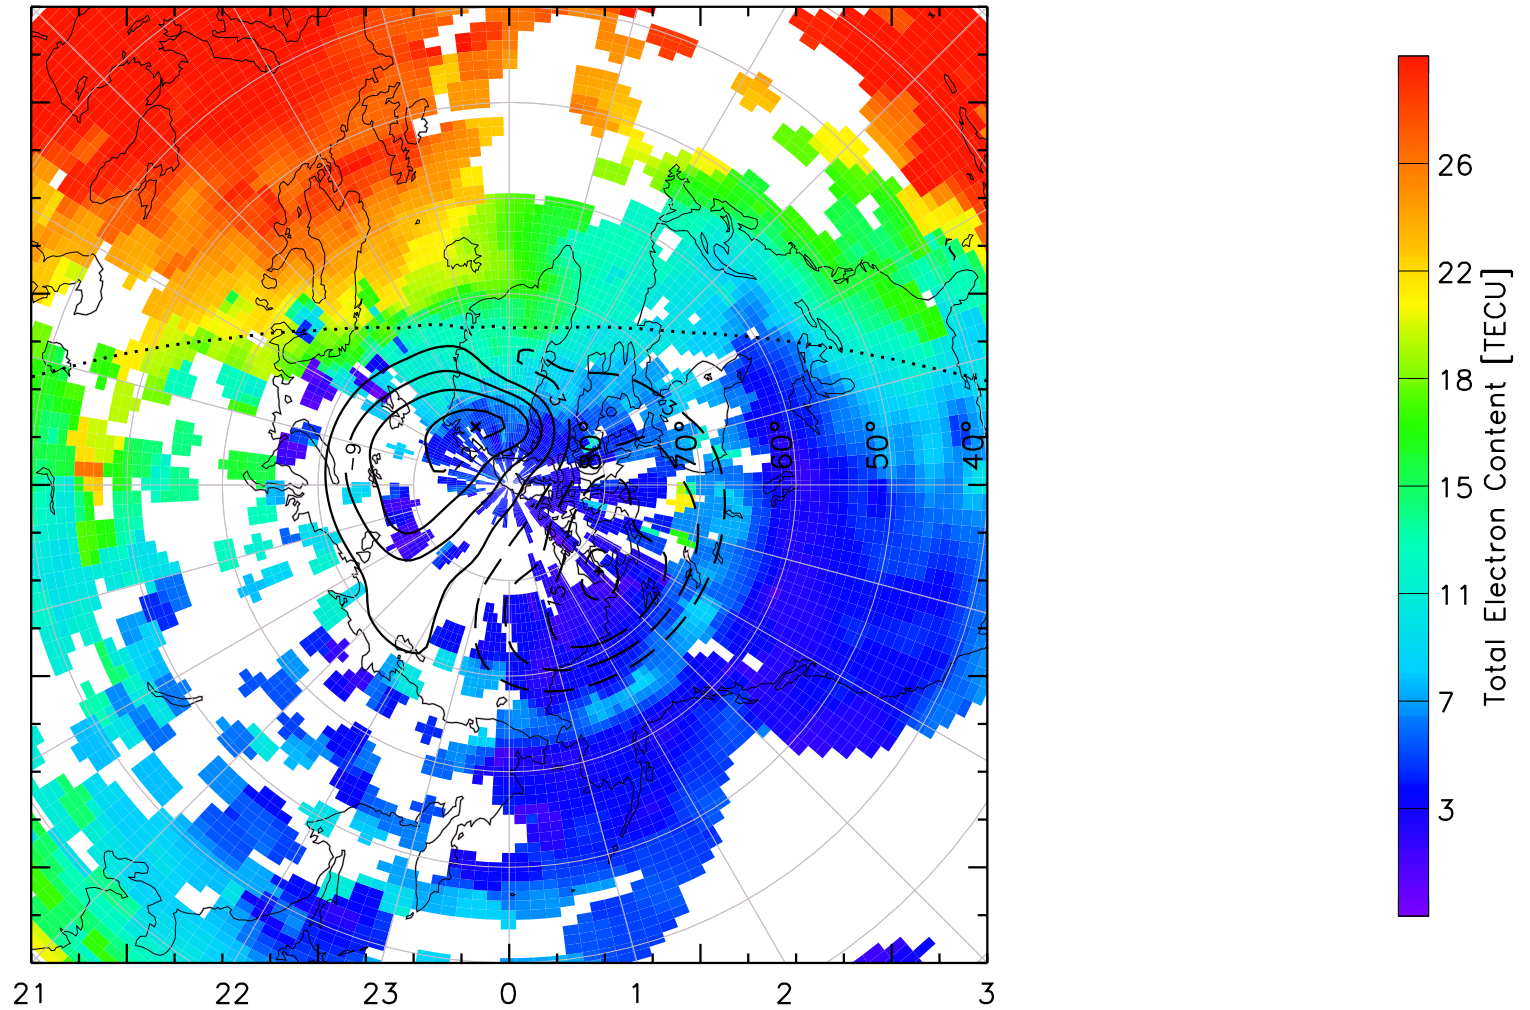

TOTAL ELECTRON CONTENT 13/Nov/2012 12:20:00.0
Median Filtered, Threshold = 0.10 to
13/Nov/2012 12:25:00.0

1200 0600
[Empty box]