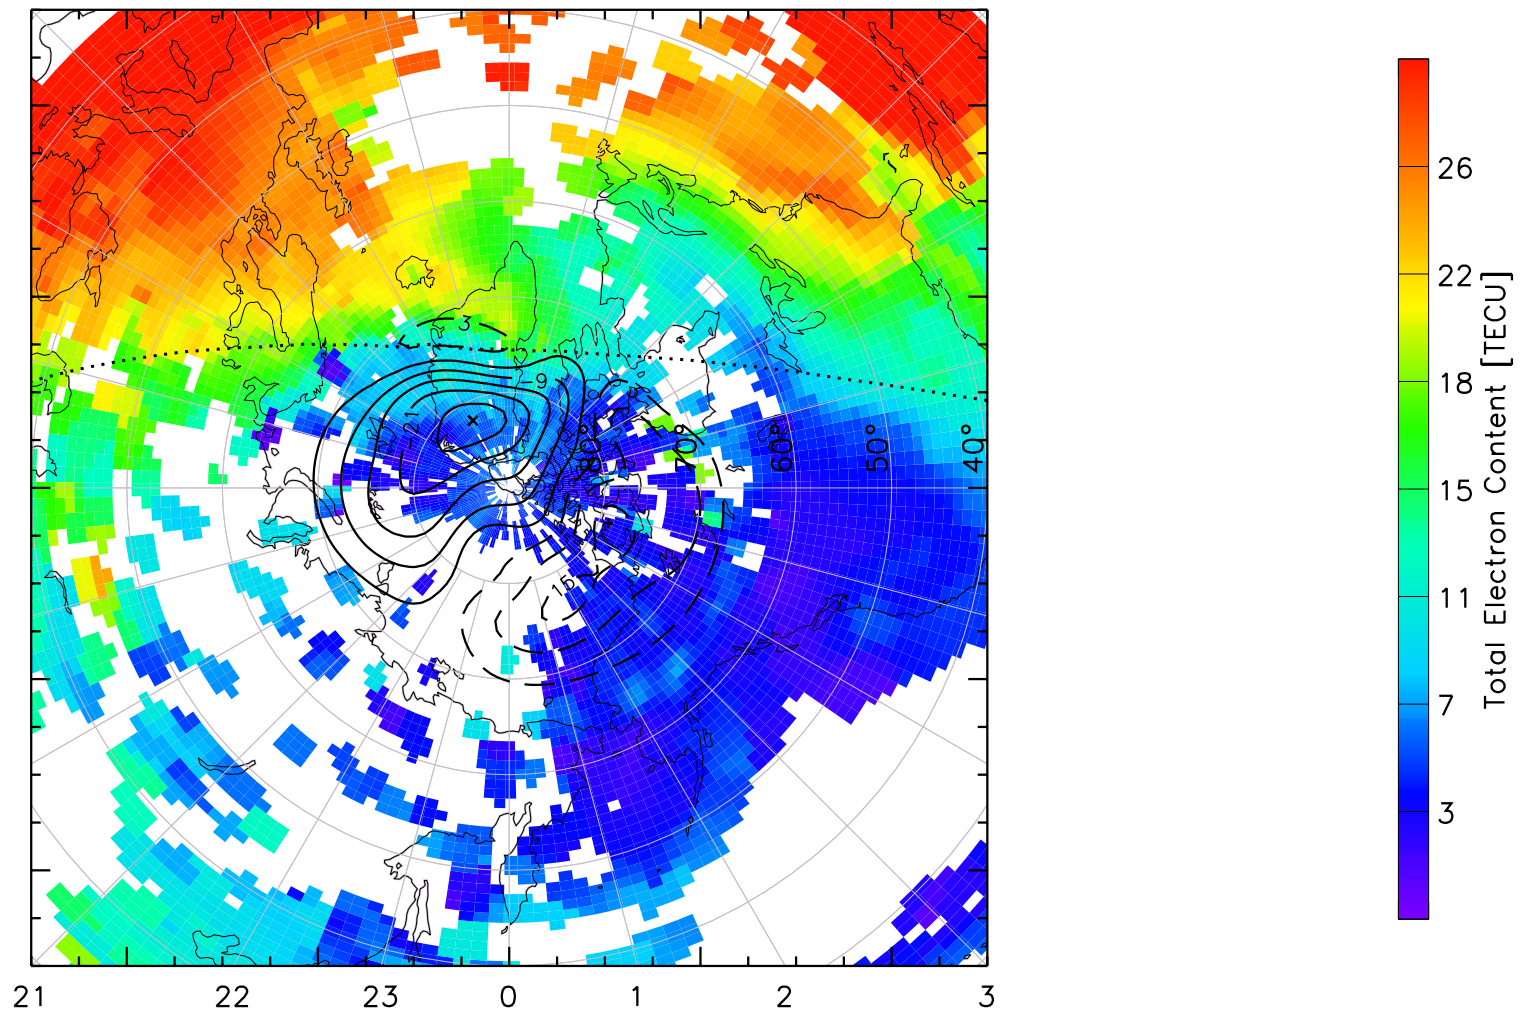

TOTAL ELECTRON CONTENT 13/Nov/2012 13:10:00.0
Median Filtered, Threshold = 0.10 to
13/Nov/2012 13:15:00.0

1200 0600