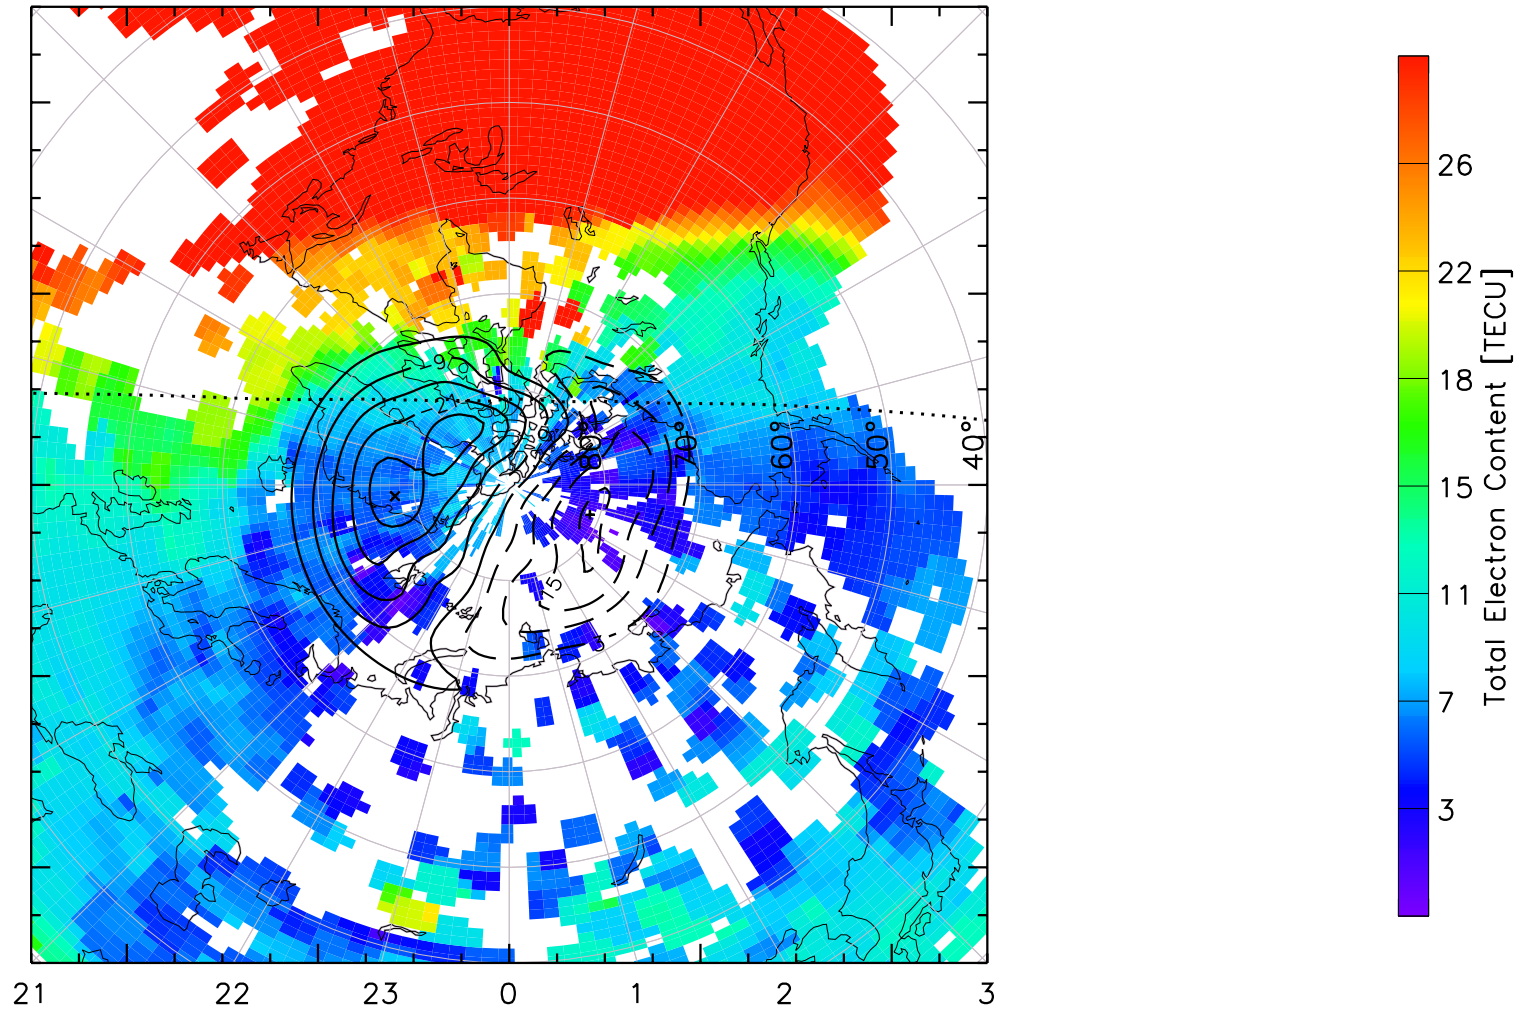

TOTAL ELECTRON CONTENT 13/Nov/2012 17:45:00.0
Median Filtered, Threshold = 0.10 to
13/Nov/2012 17:50:00.0