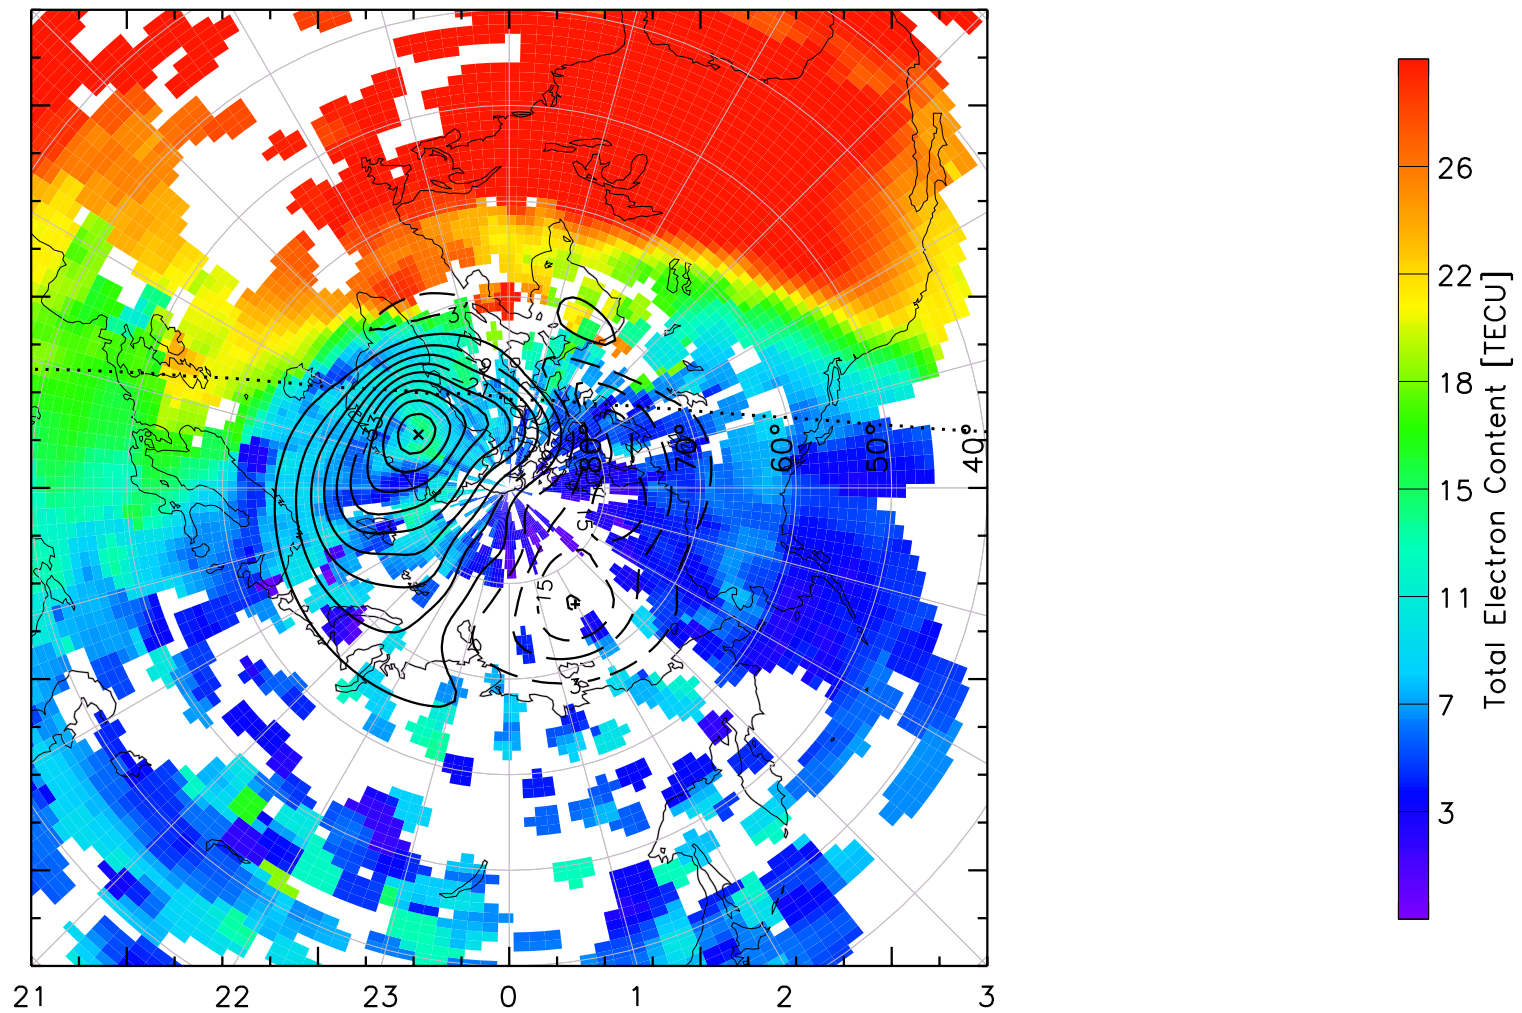

TOTAL ELECTRON CONTENT 13/Nov/2012 16:00:00.0
Median Filtered, Threshold = 0.10 to
13/Nov/2012 16:05:00.0