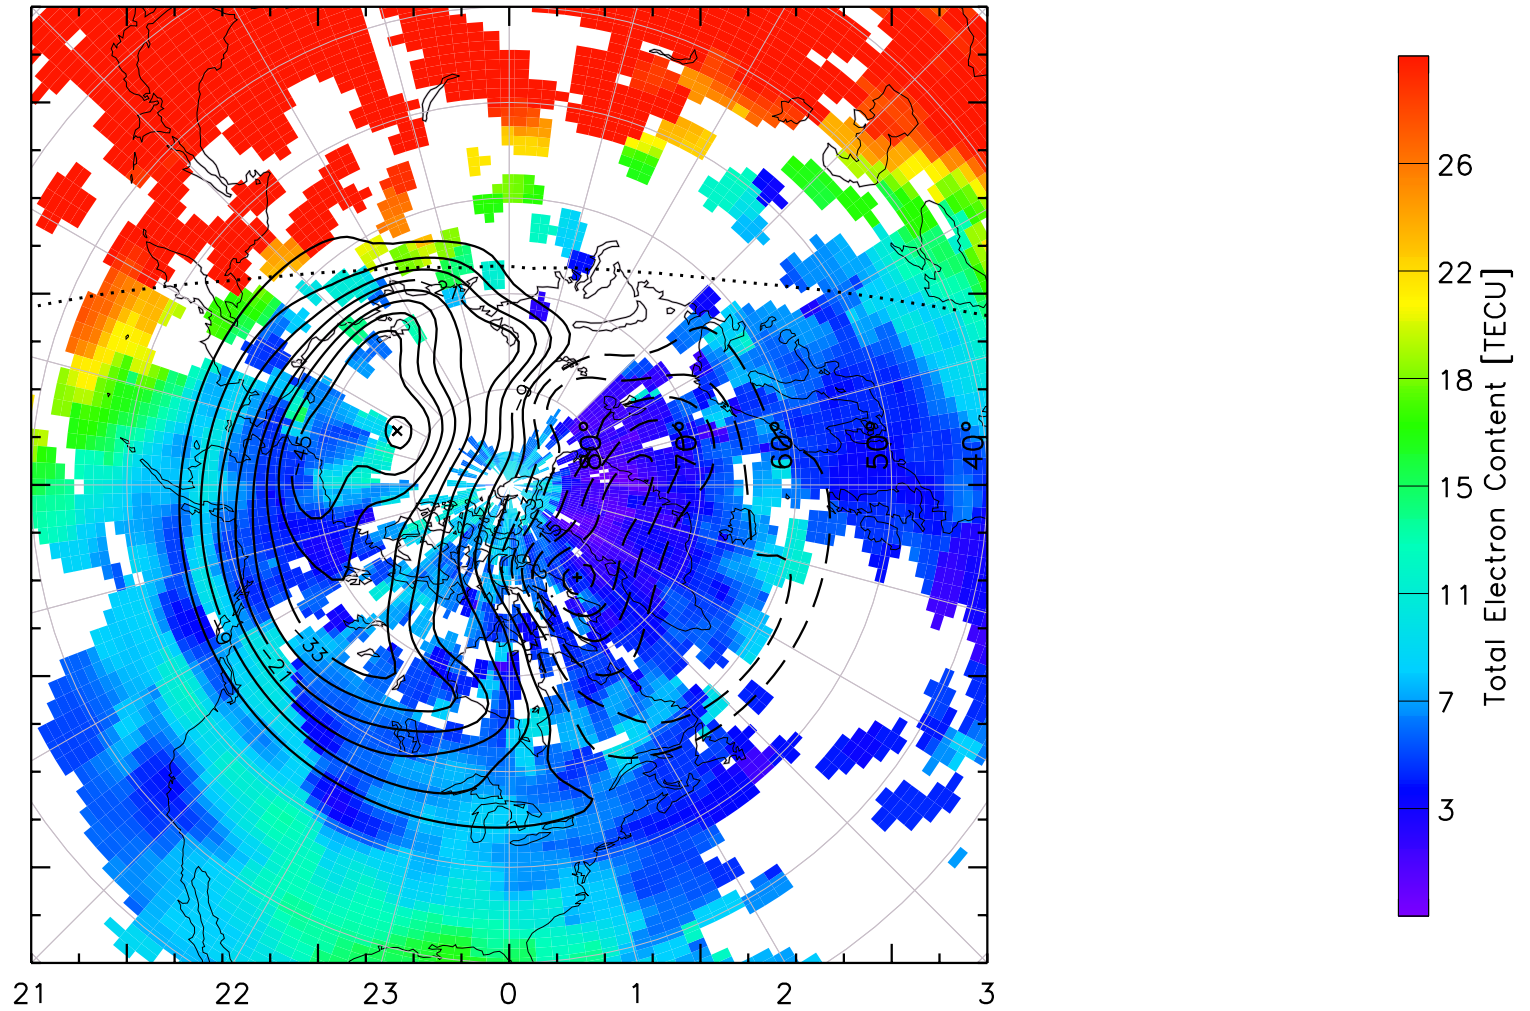

TOTAL ELECTRON CONTENT 14/Nov/2012 05:05:00.0
Median Filtered, Threshold = 0.10 to
14/Nov/2012 05:10:00.0