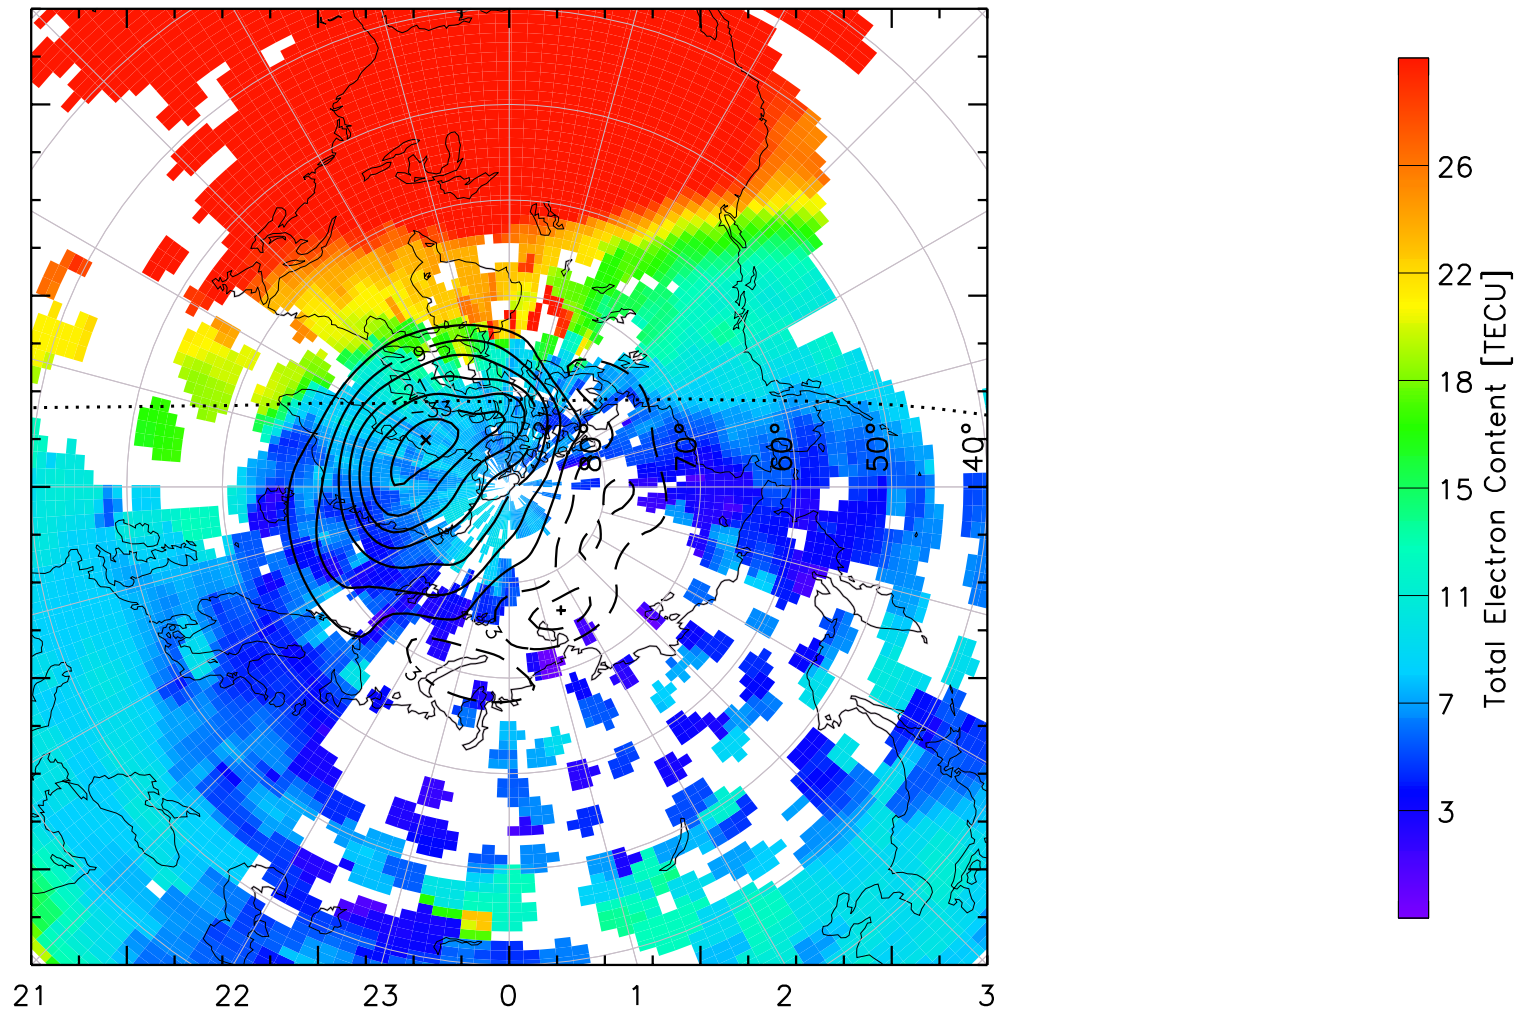

TOTAL ELECTRON CONTENT 13/Nov/2012 18:15:00.0
Median Filtered, Threshold = 0.10 to
13/Nov/2012 18:20:00.0