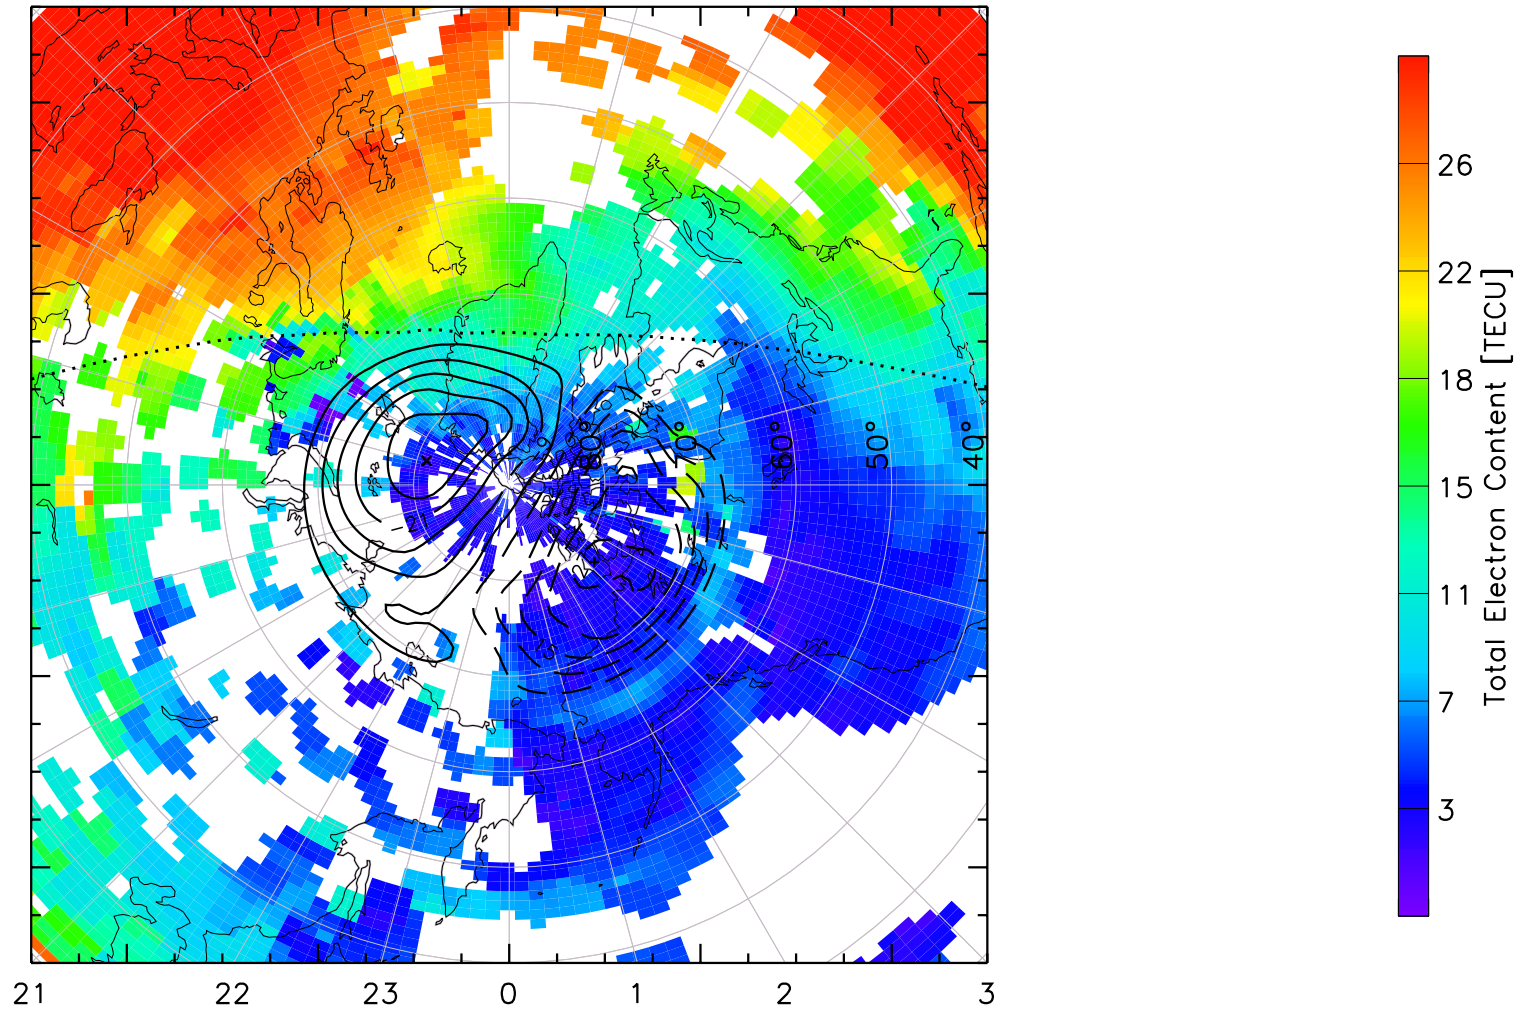

1200 0600
[Empty box]

TOTAL ELECTRON CONTENT 13/Nov/2012 12:30:00.0
Median Filtered, Threshold = 0.10 to
13/Nov/2012 12:35:00.0

1200 0600
[Empty box]

TOTAL ELECTRON CONTENT 13/Nov/2012 12:35:00.0
Median Filtered, Threshold = 0.10 to
13/Nov/2012 12:40:00.0