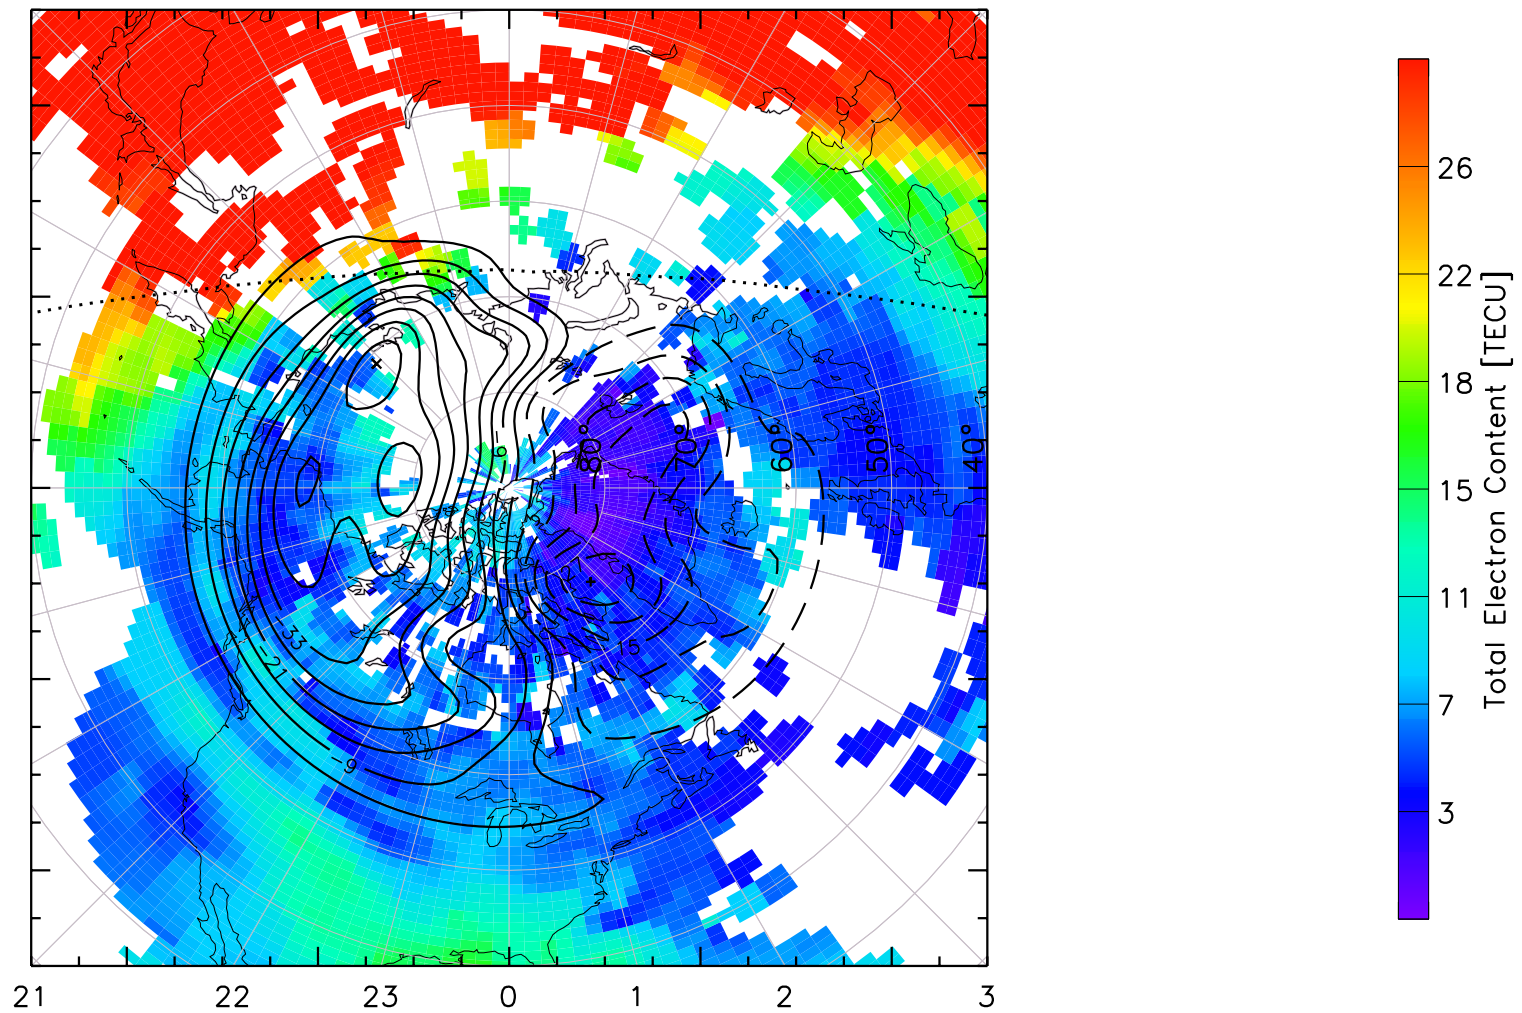

TOTAL ELECTRON CONTENT 14/Nov/2012 05:15:00.0
Median Filtered, Threshold = 0.10 to
14/Nov/2012 05:20:00.0

1200 0600