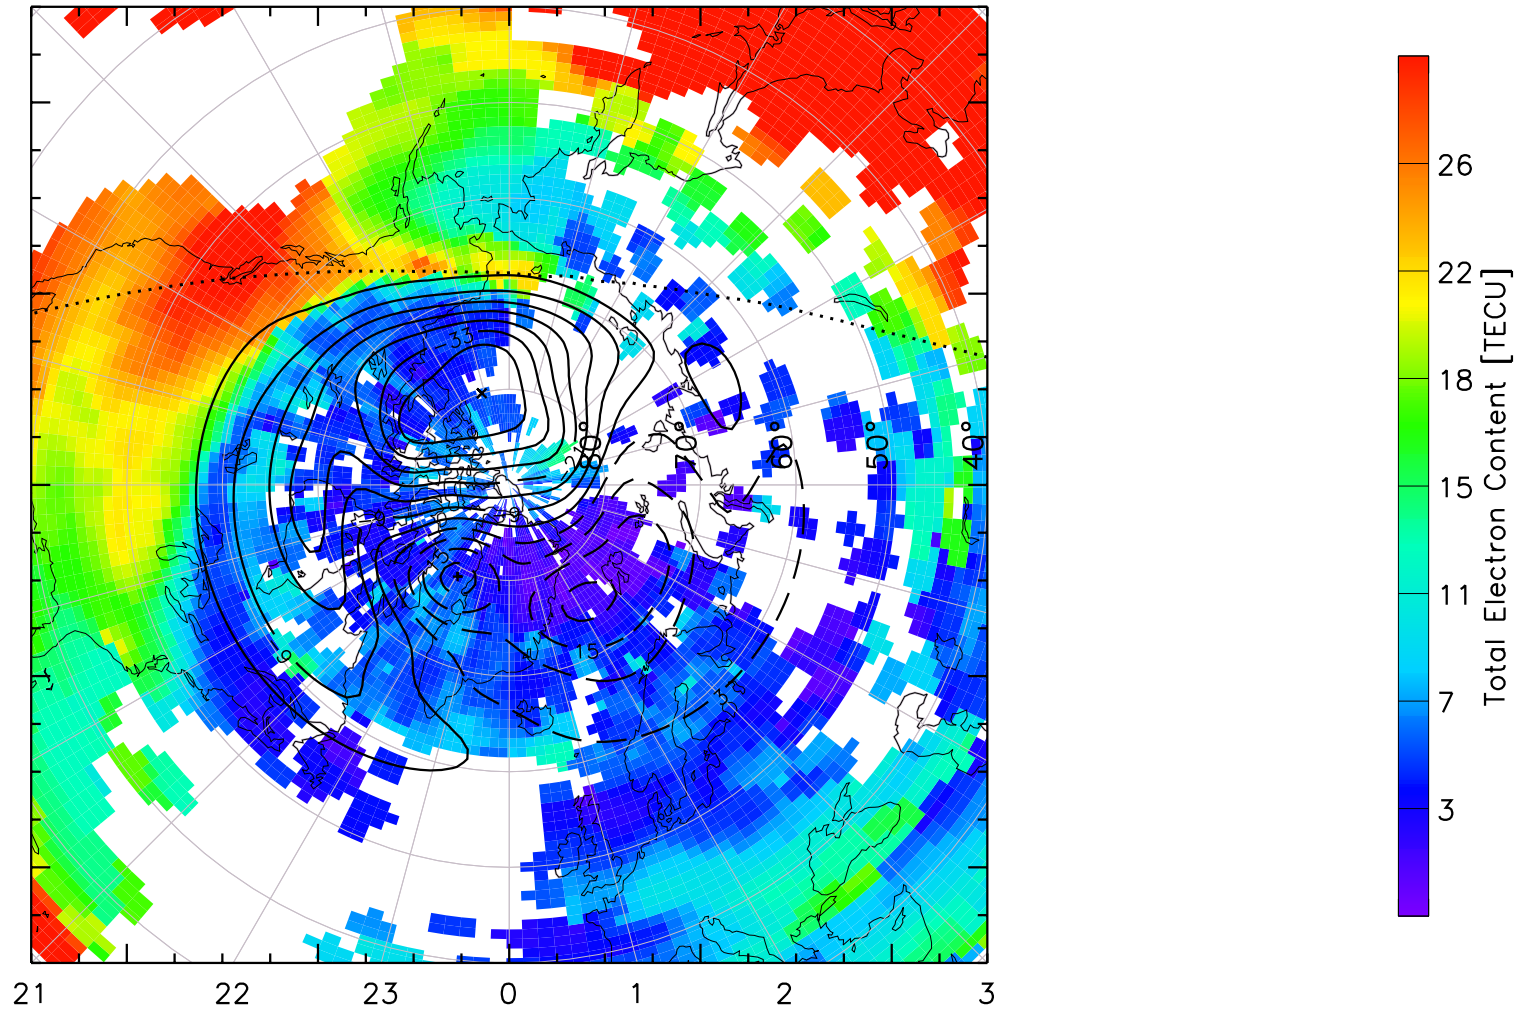

TOTAL ELECTRON CONTENT 14/Nov/2012 00:30:00.0
Median Filtered, Threshold = 0.10 to
14/Nov/2012 00:35:00.0