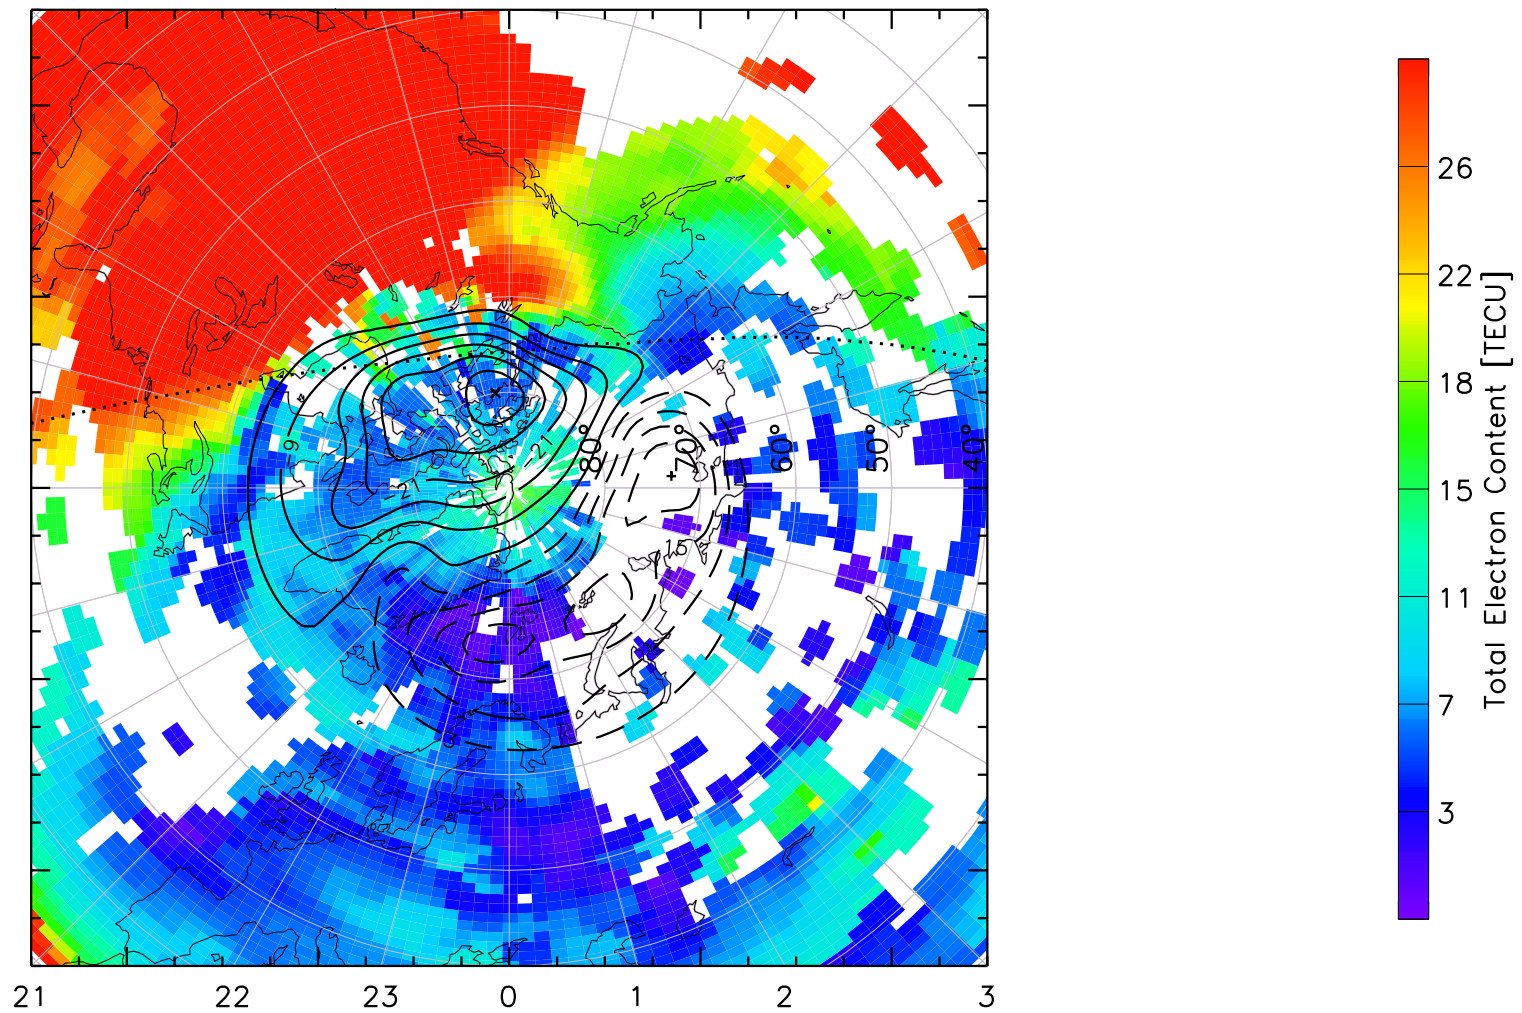

TOTAL ELECTRON CONTENT 13/Nov/2012 21:25:00.0
Median Filtered, Threshold = 0.10 to
13/Nov/2012 21:30:00.0