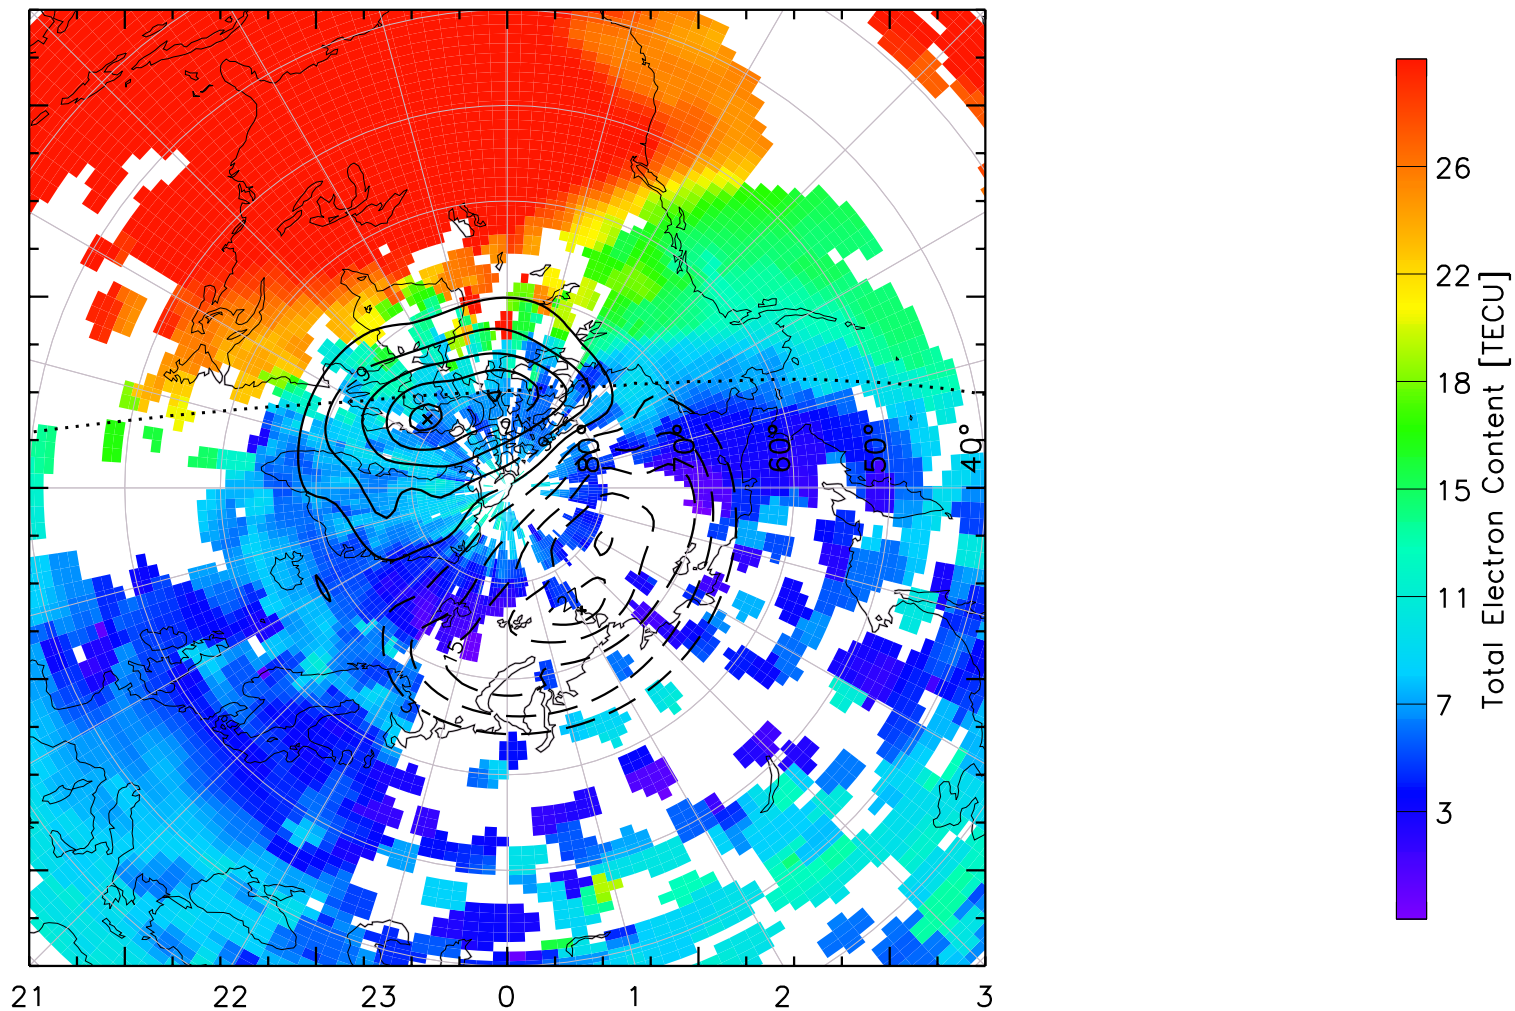

TOTAL ELECTRON CONTENT 13/Nov/2012 19:25:00.0
Median Filtered, Threshold = 0.10 to
13/Nov/2012 19:30:00.0