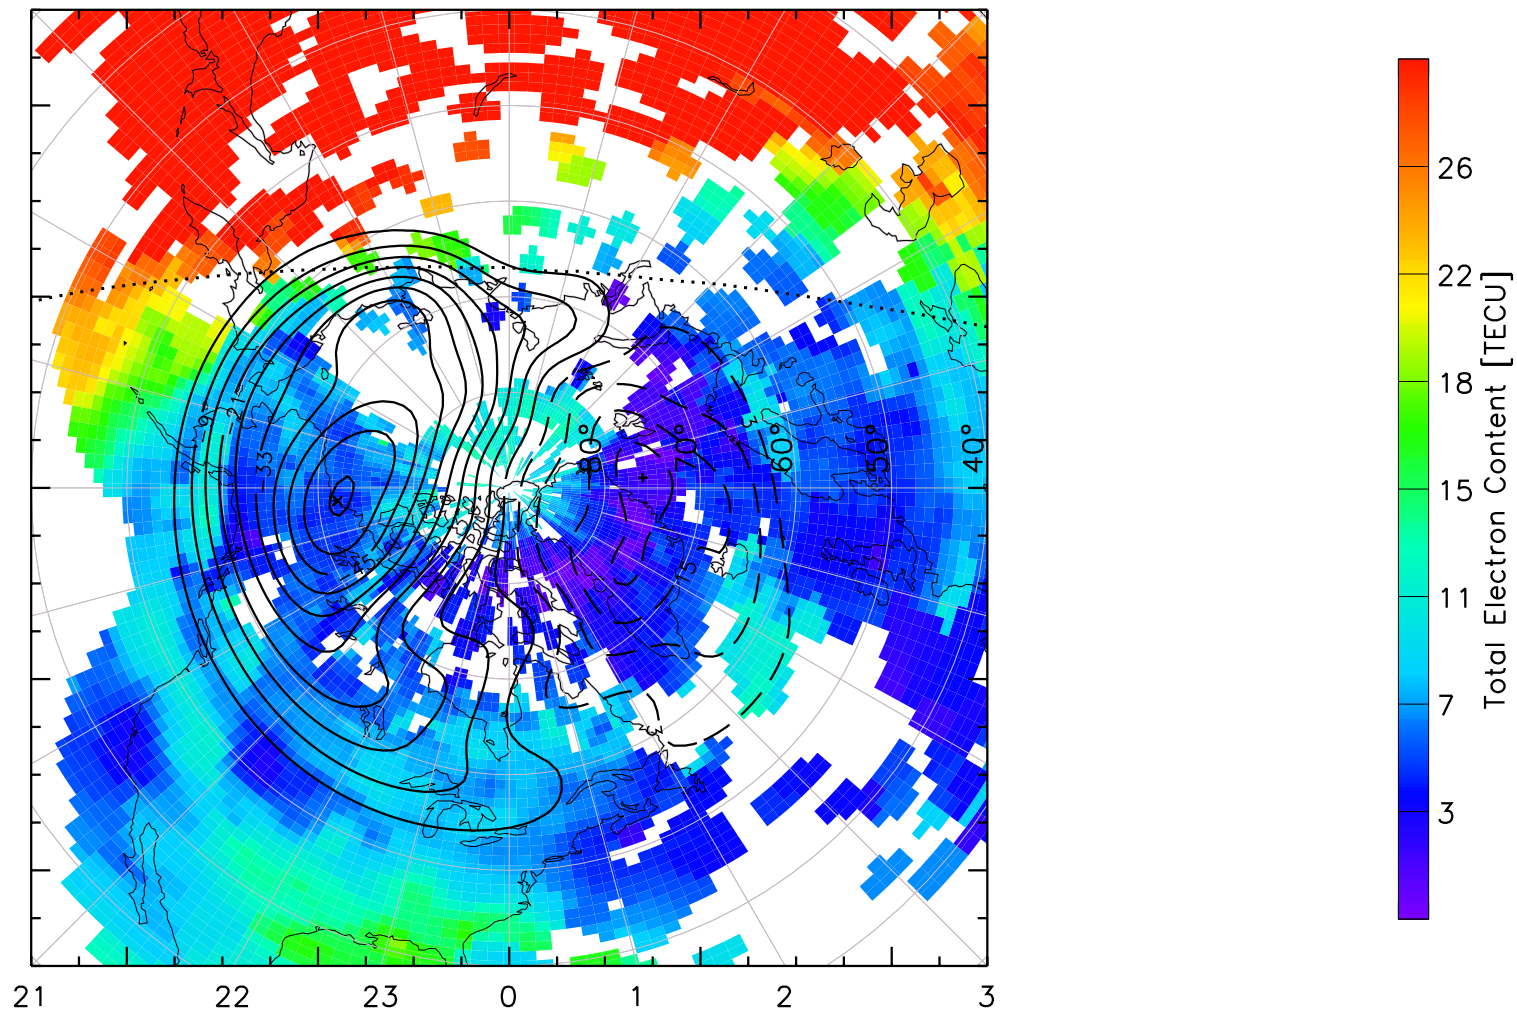

TOTAL ELECTRON CONTENT 14/Nov/2012 04:35:00.0
Median Filtered, Threshold = 0.10 to
14/Nov/2012 04:40:00.0