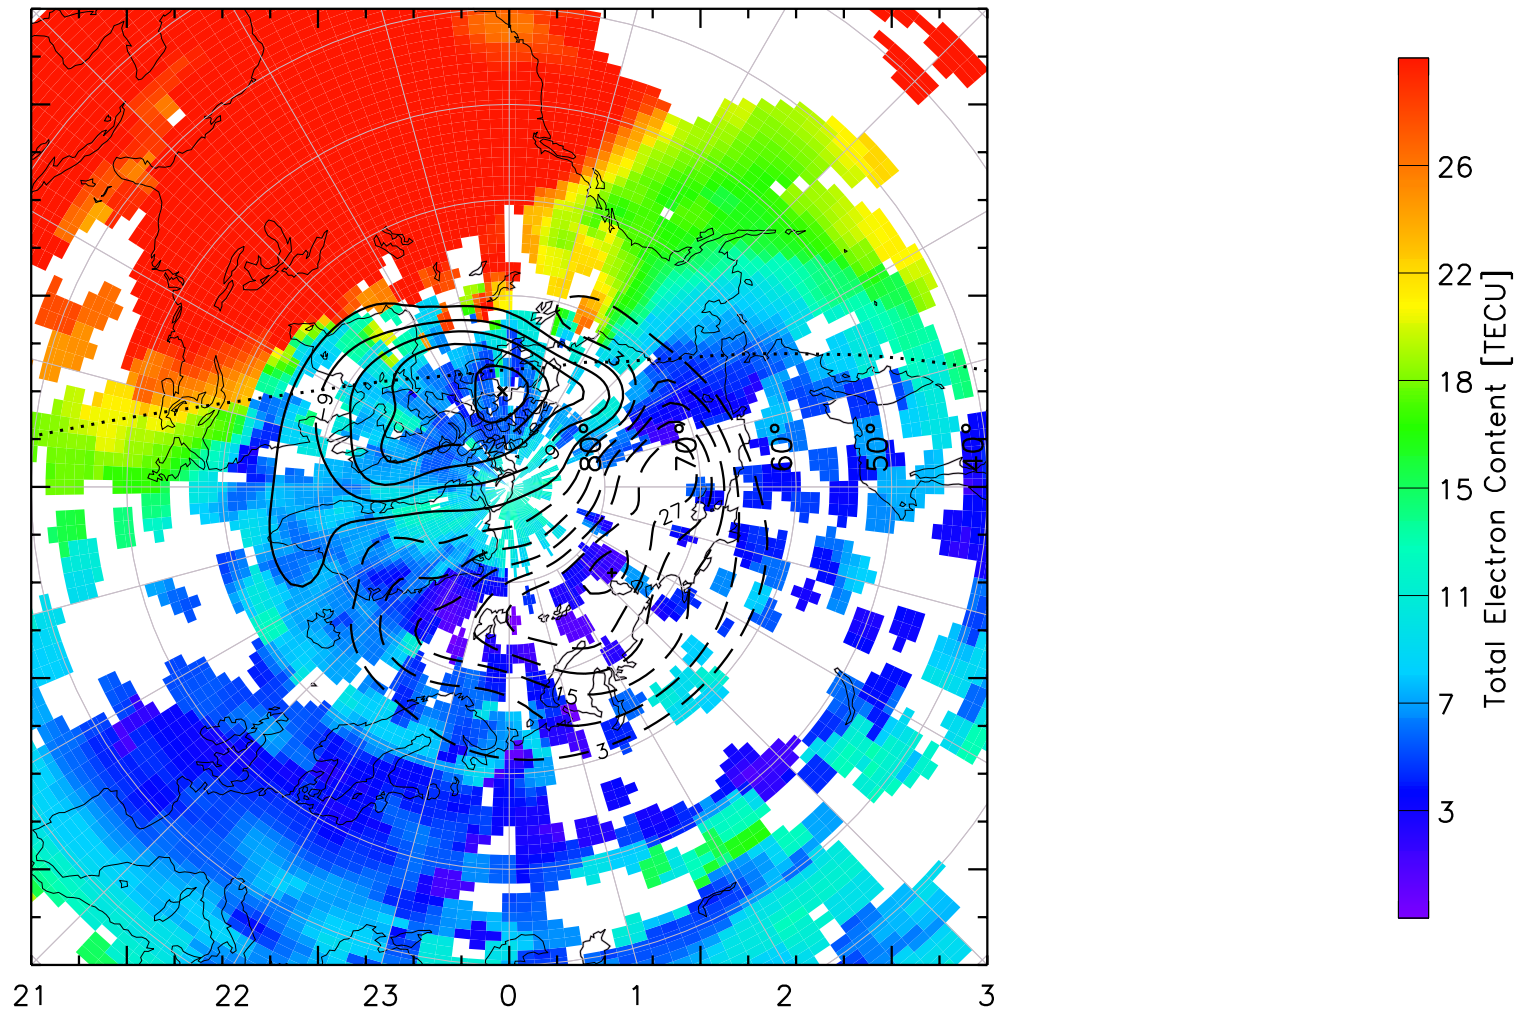

TOTAL ELECTRON CONTENT 13/Nov/2012 20:35:00.0
Median Filtered, Threshold = 0.10 to
13/Nov/2012 20:40:00.0