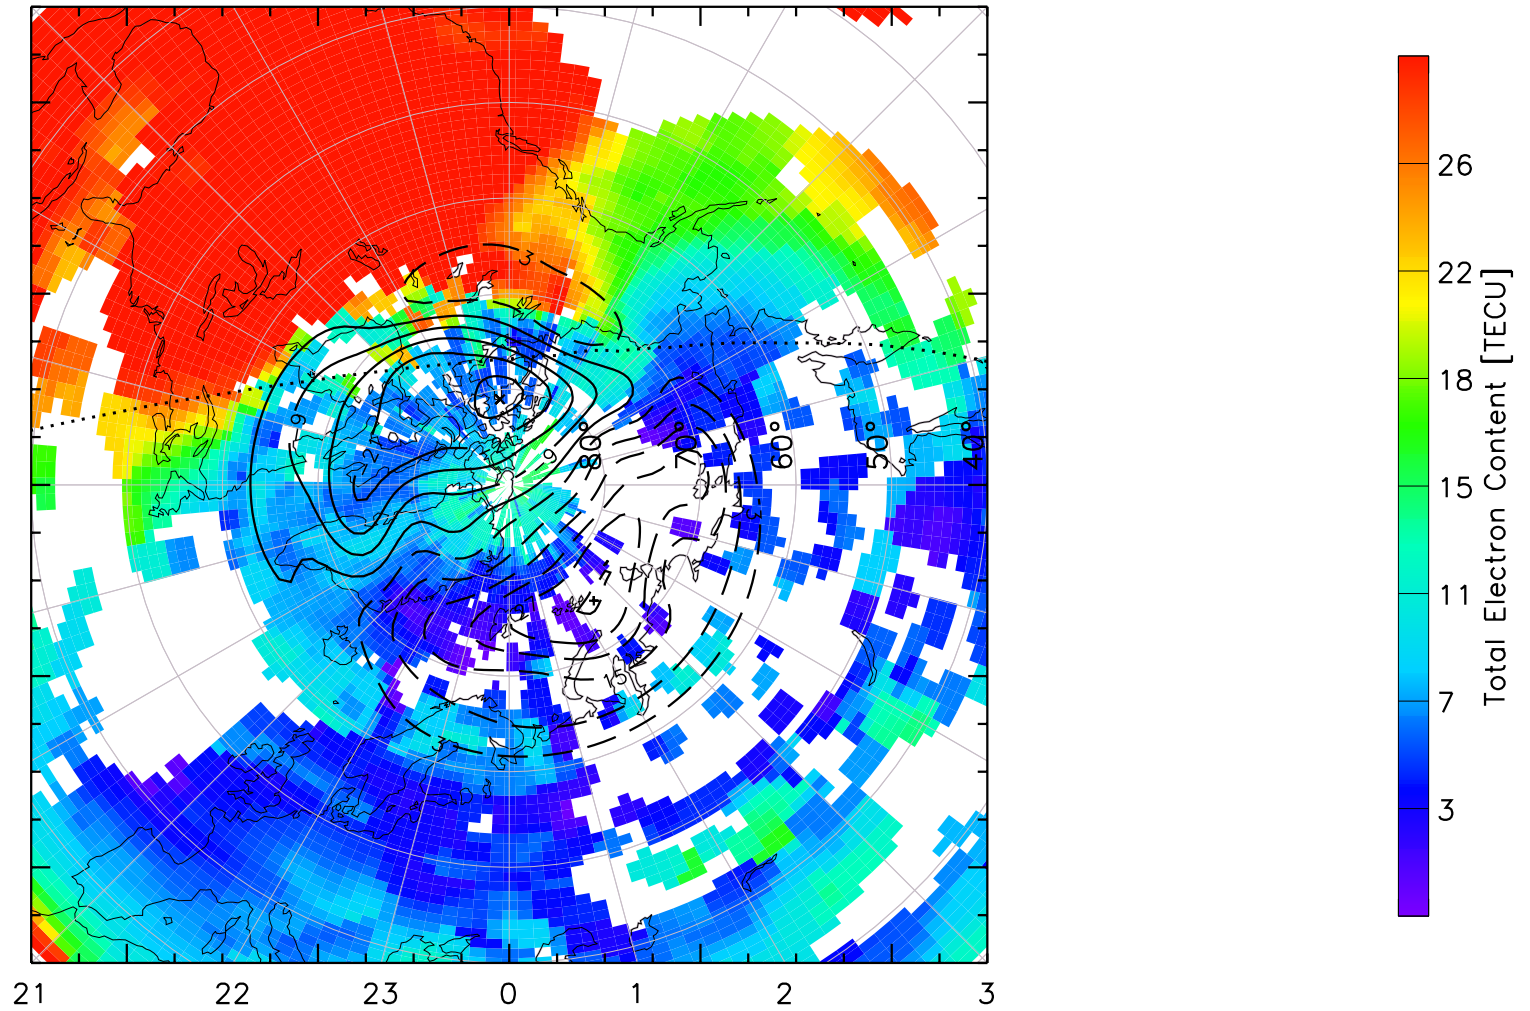

TOTAL ELECTRON CONTENT 13/Nov/2012 21:00:00.0
Median Filtered, Threshold = 0.10 to
13/Nov/2012 21:05:00.0