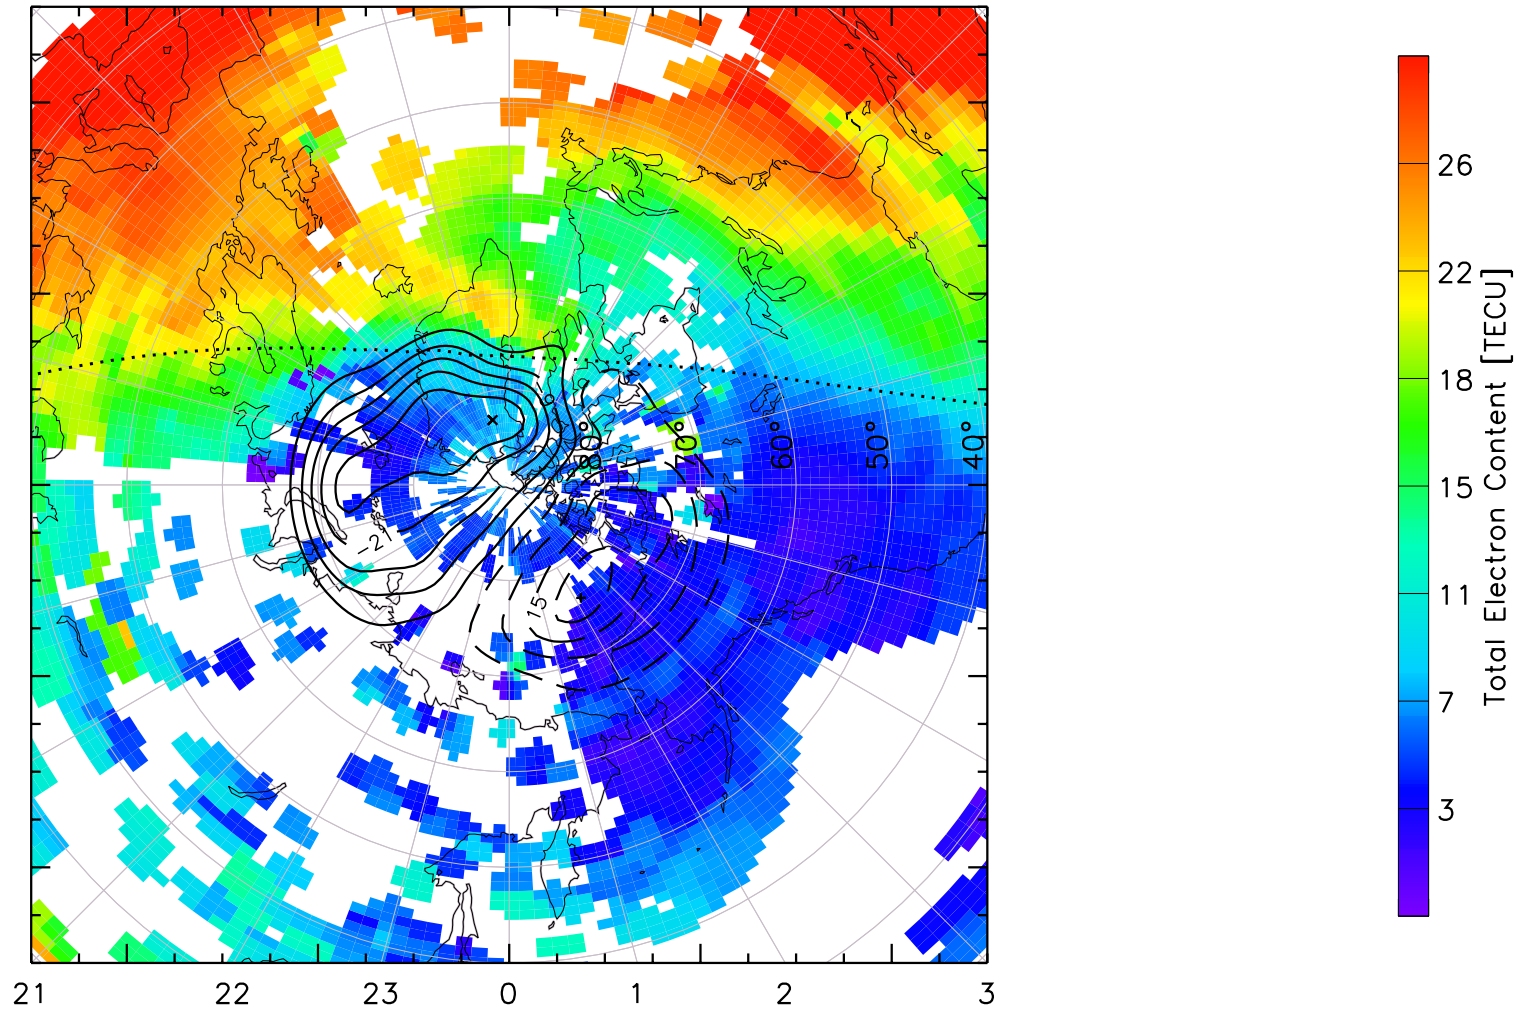

TOTAL ELECTRON CONTENT 13/Nov/2012 13:35:00.0
Median Filtered, Threshold = 0.10 to
13/Nov/2012 13:40:00.0