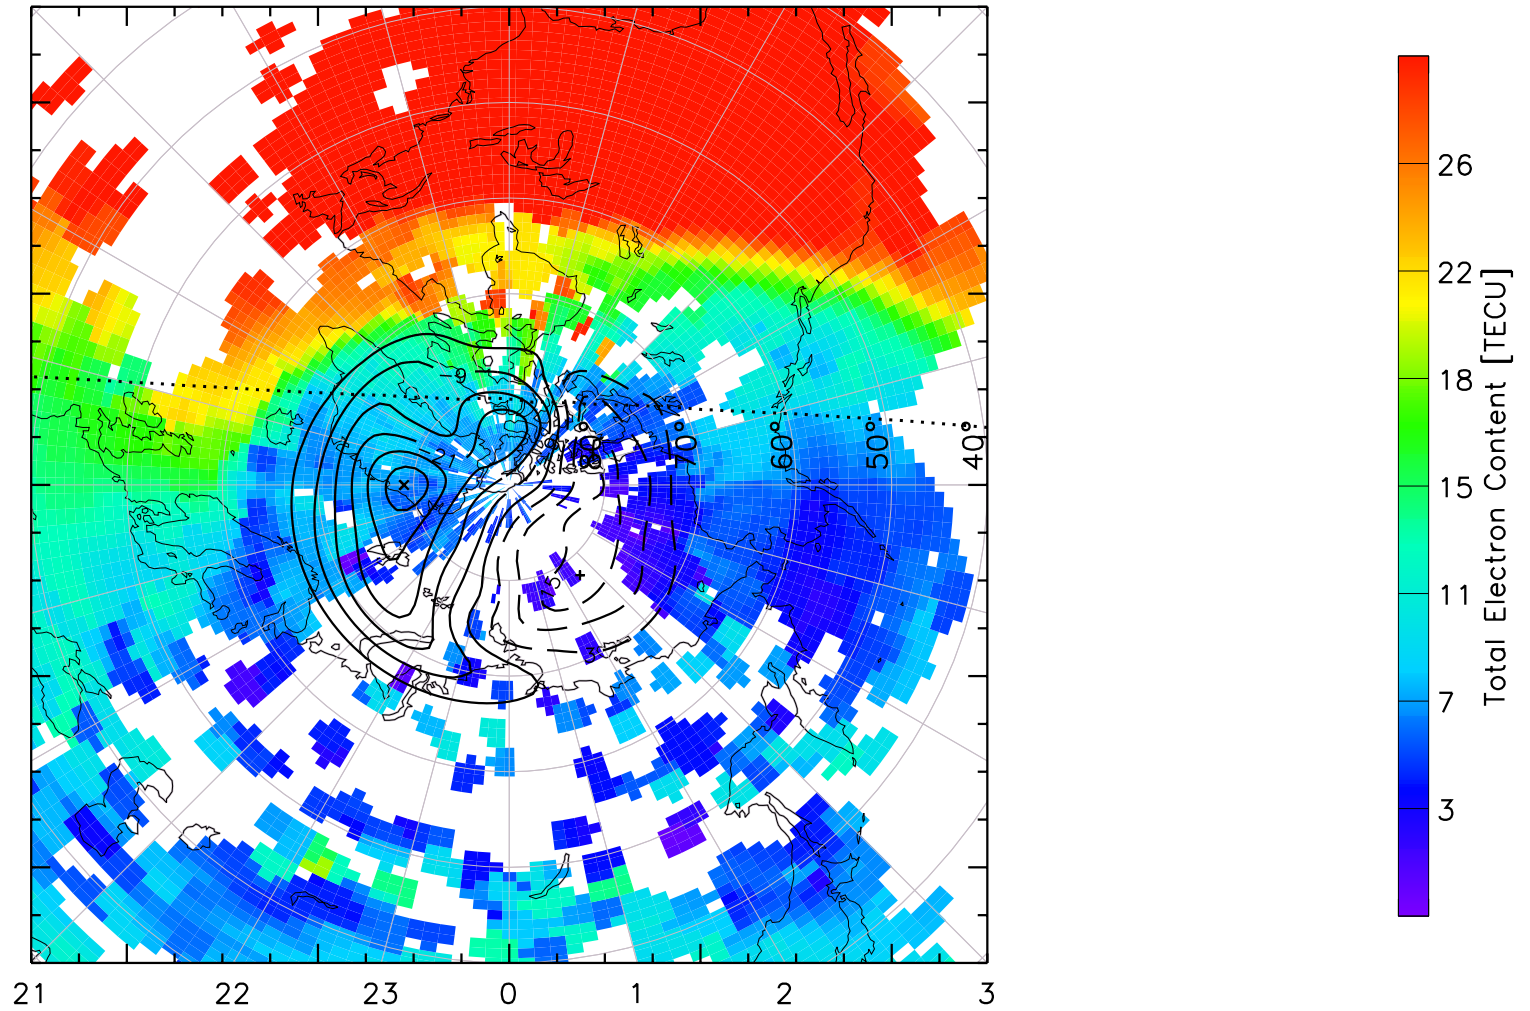

TOTAL ELECTRON CONTENT 13/Nov/2012 16:55:00.0
Median Filtered, Threshold = 0.10 to
13/Nov/2012 17:00:00.0