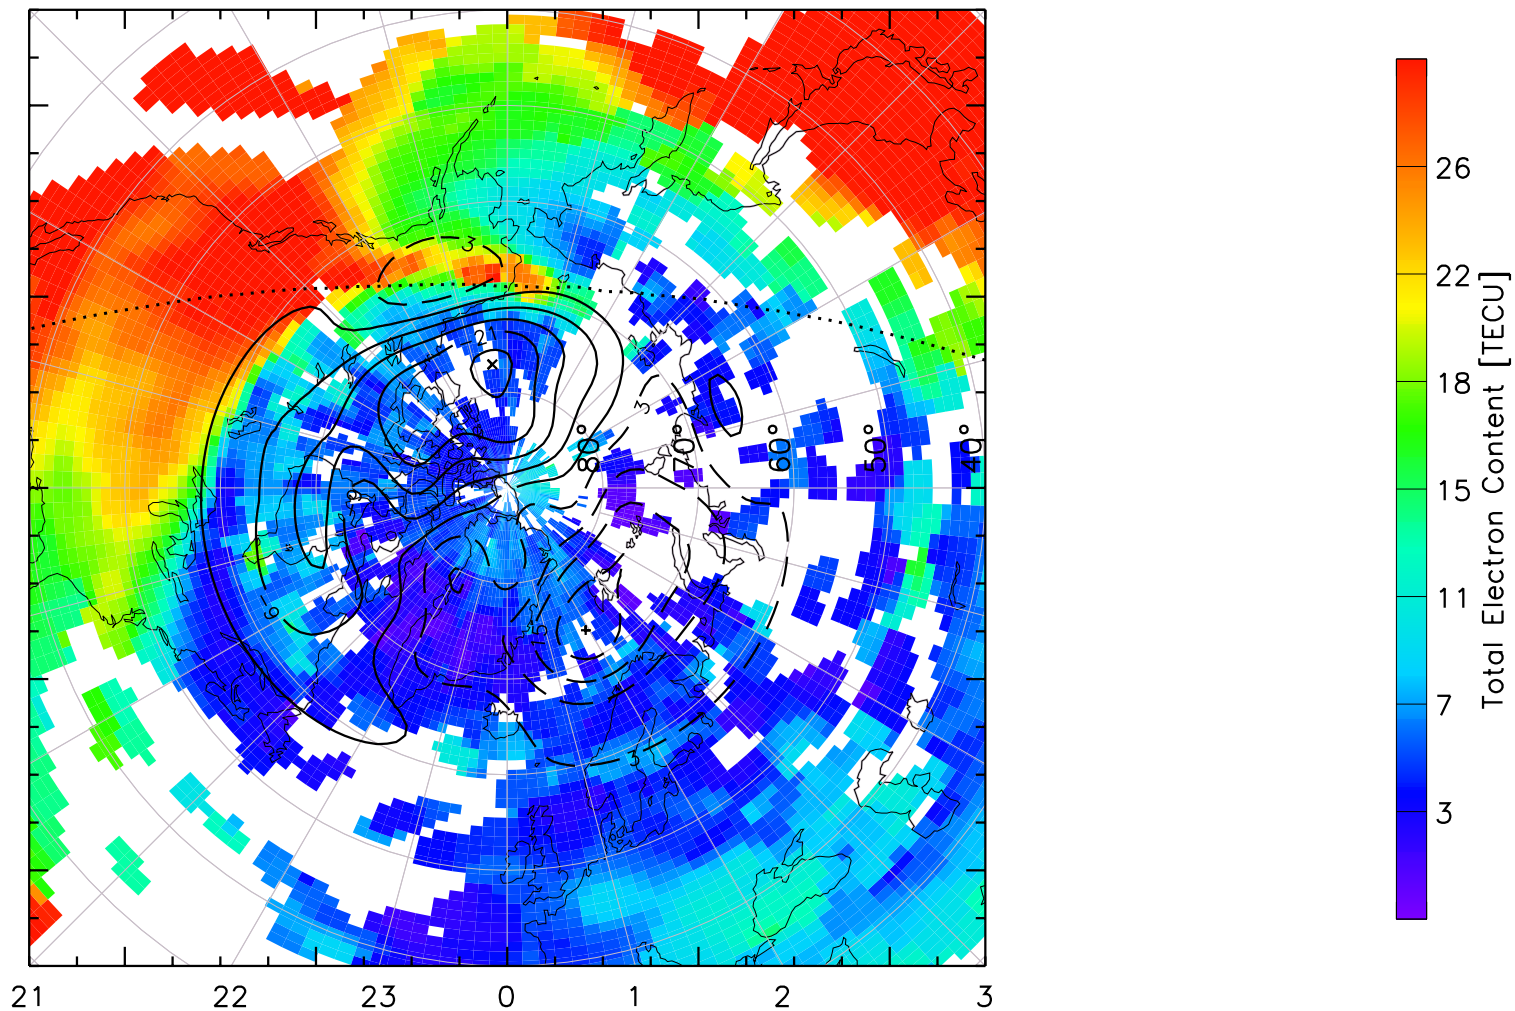

TOTAL ELECTRON CONTENT 14/Nov/2012 00:00:00.0
Median Filtered, Threshold = 0.10 to
14/Nov/2012 00:05:00.0