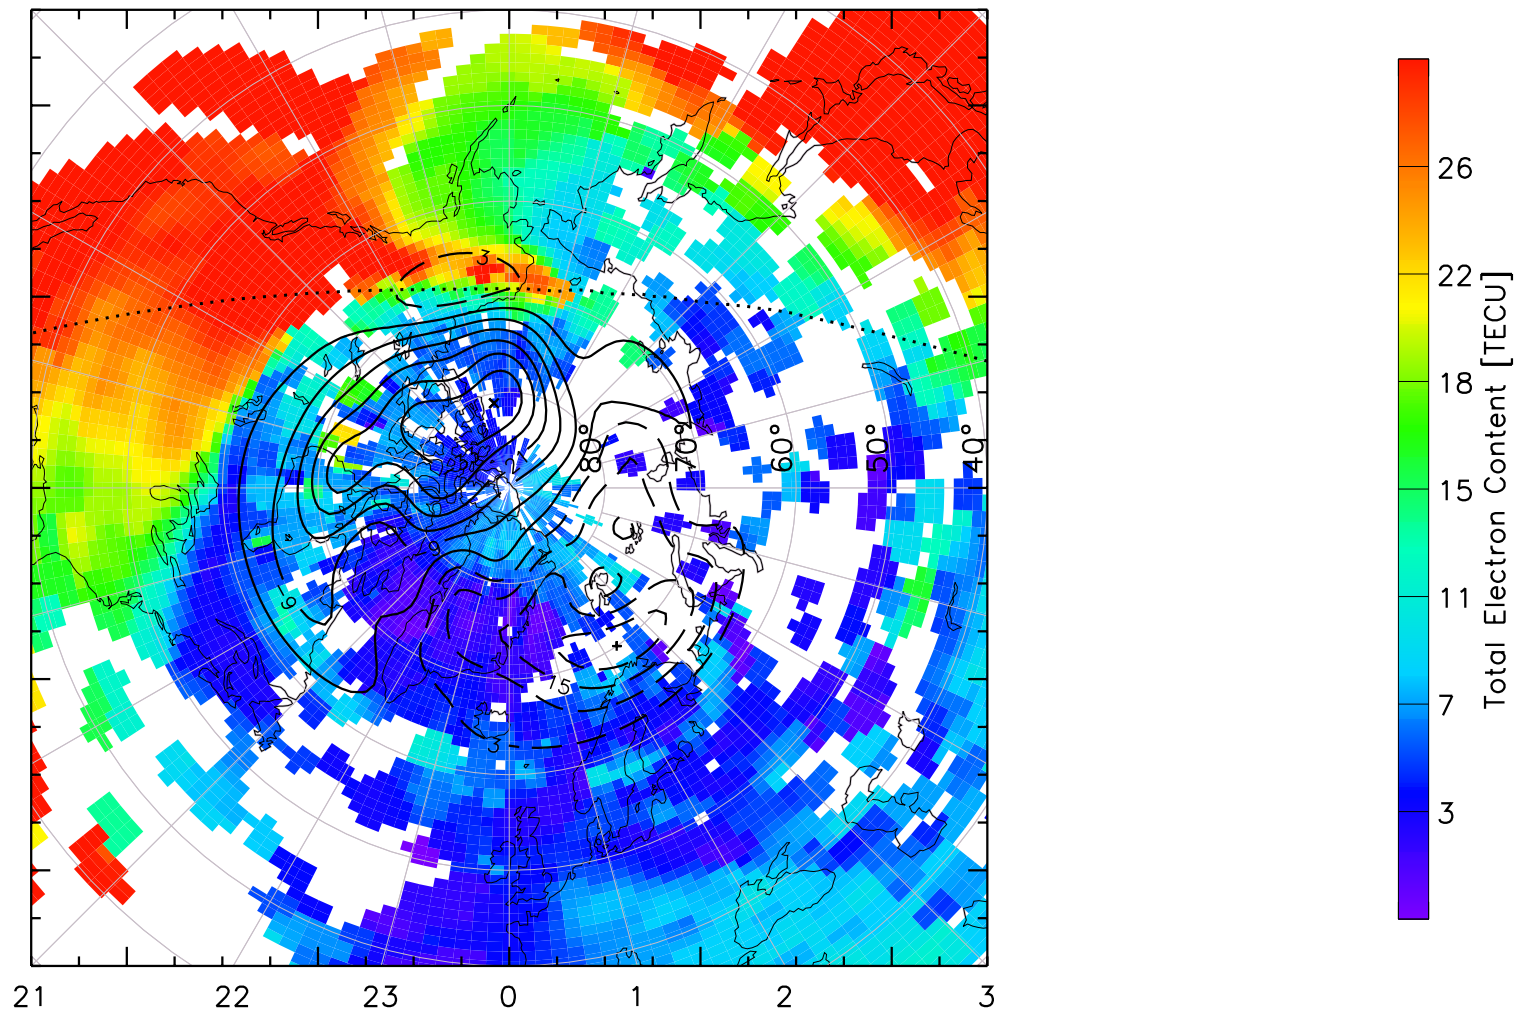

TOTAL ELECTRON CONTENT 13/Nov/2012 23:50:00.0
Median Filtered, Threshold = 0.10 to
13/Nov/2012 23:55:00.0