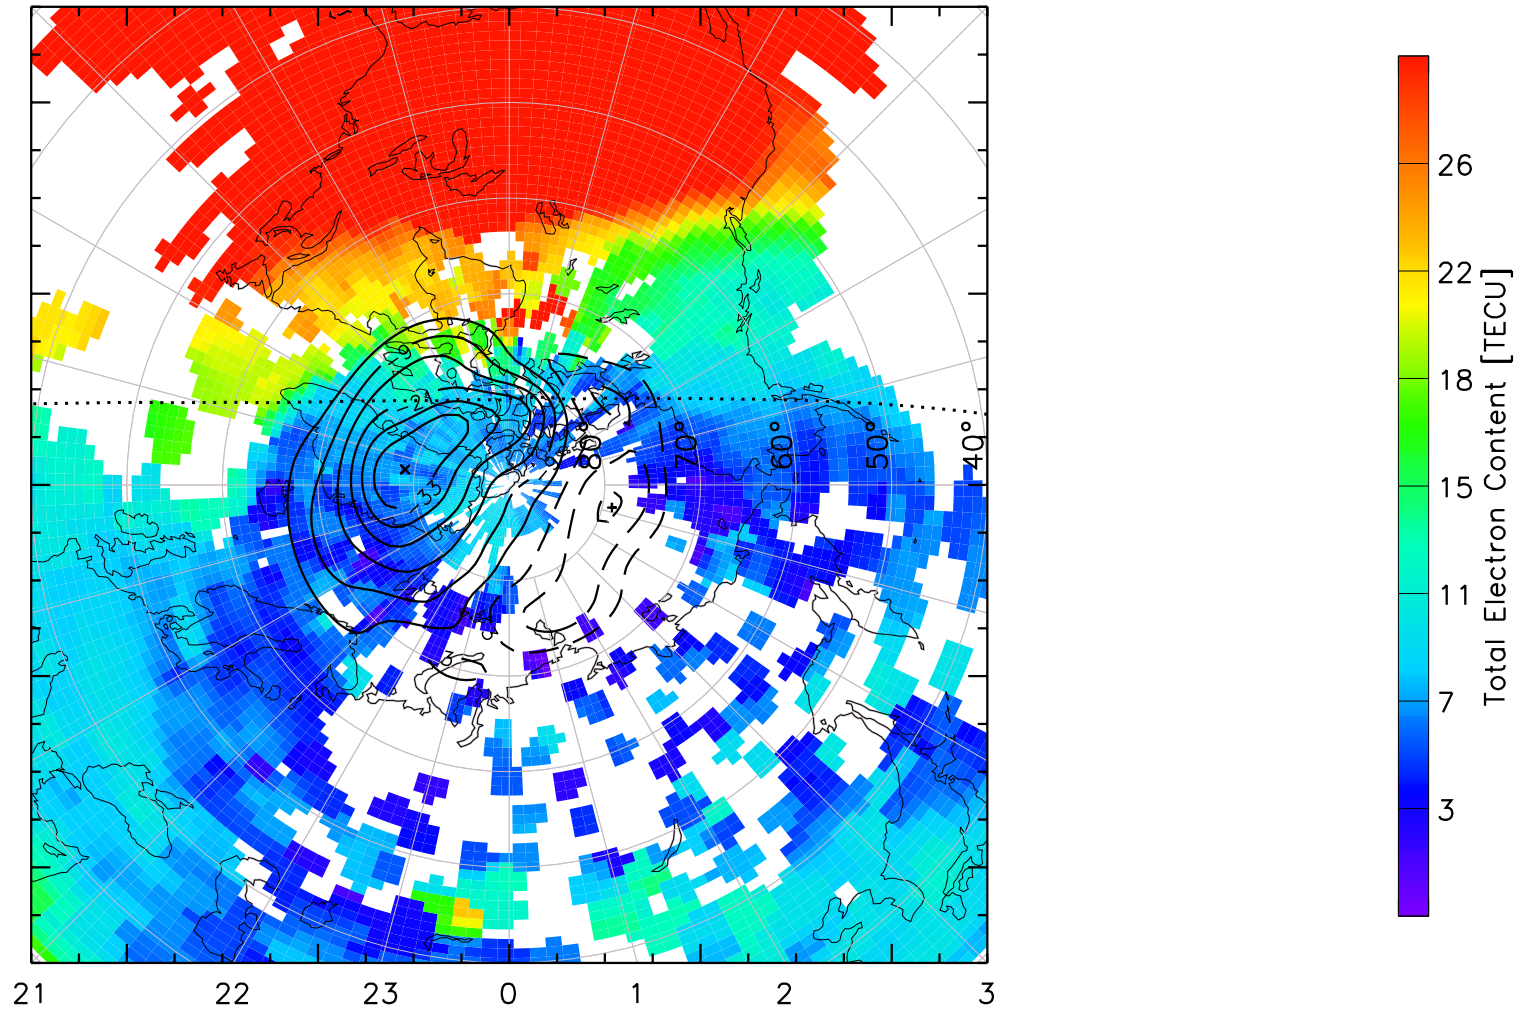

TOTAL ELECTRON CONTENT 13/Nov/2012 18:10:00.0
Median Filtered, Threshold = 0.10 to
13/Nov/2012 18:15:00.0