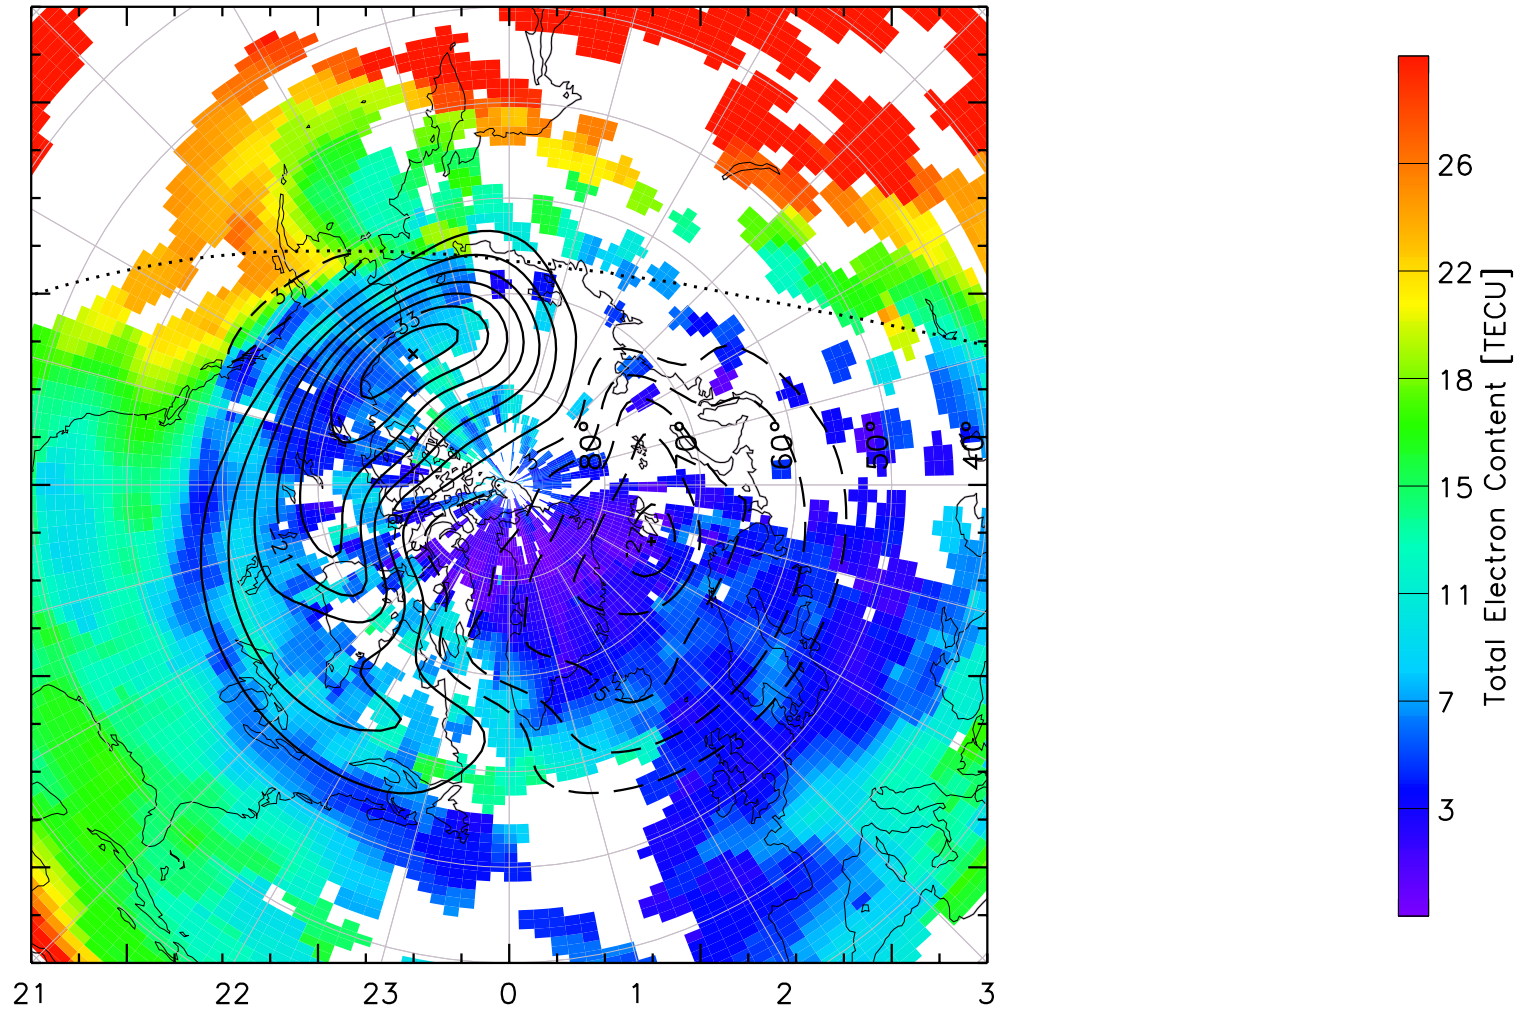

TOTAL ELECTRON CONTENT 14/Nov/2012 02:05:00.0
Median Filtered, Threshold = 0.10 to
14/Nov/2012 02:10:00.0