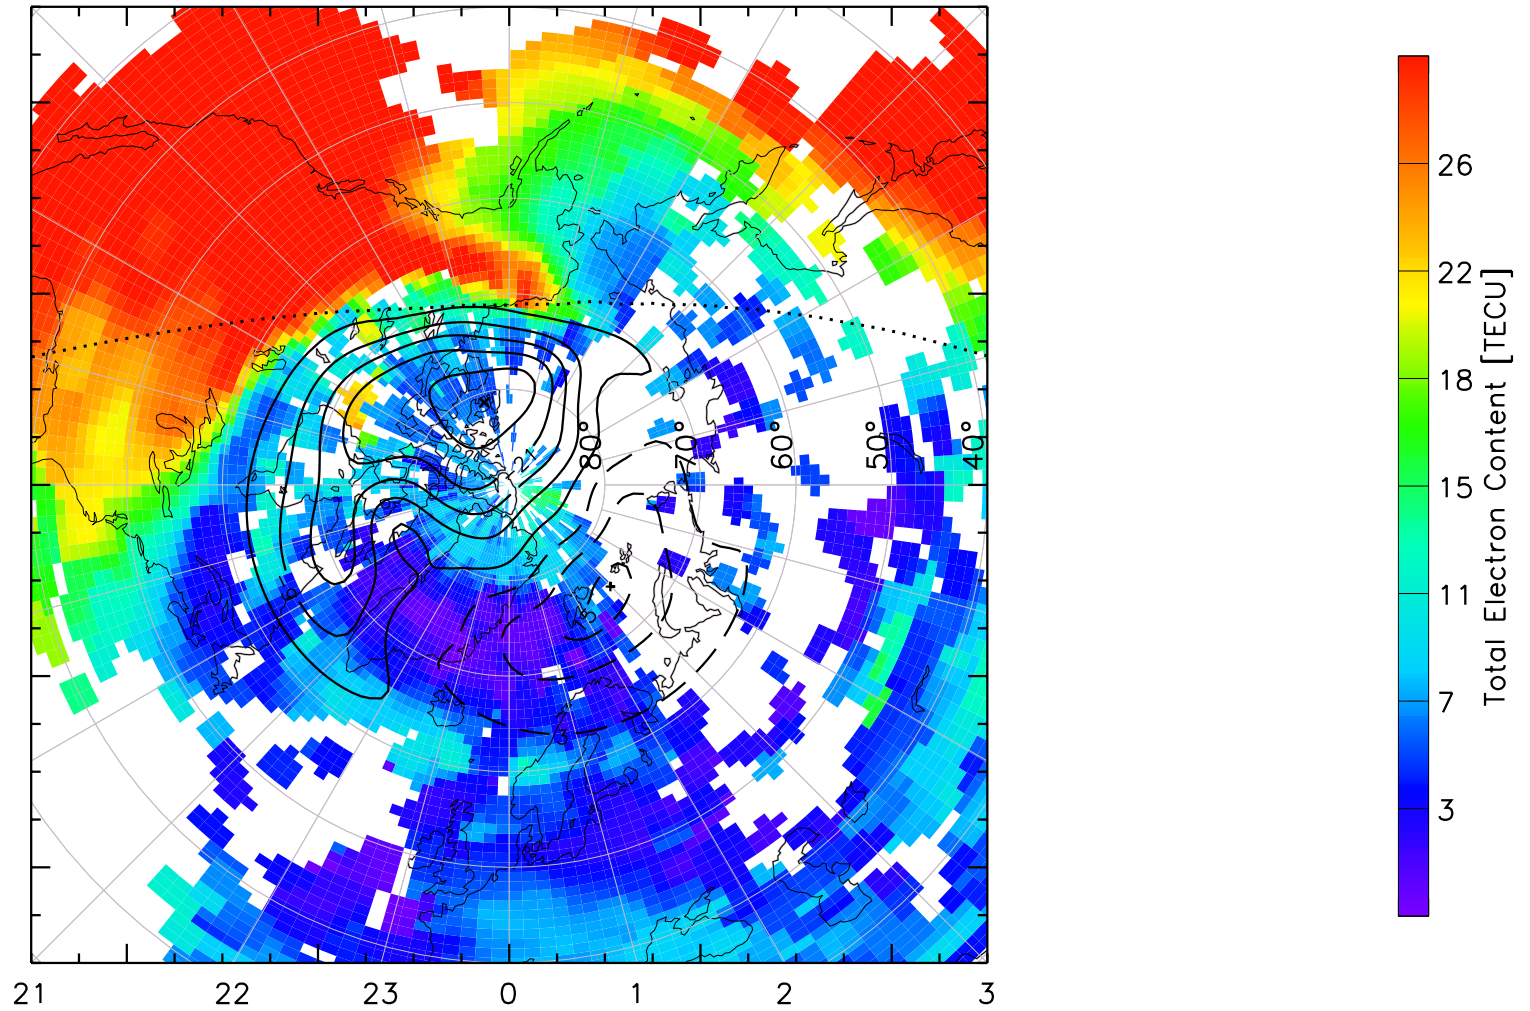

TOTAL ELECTRON CONTENT 13/Nov/2012 23:05:00.0
Median Filtered, Threshold = 0.10 to
13/Nov/2012 23:10:00.0