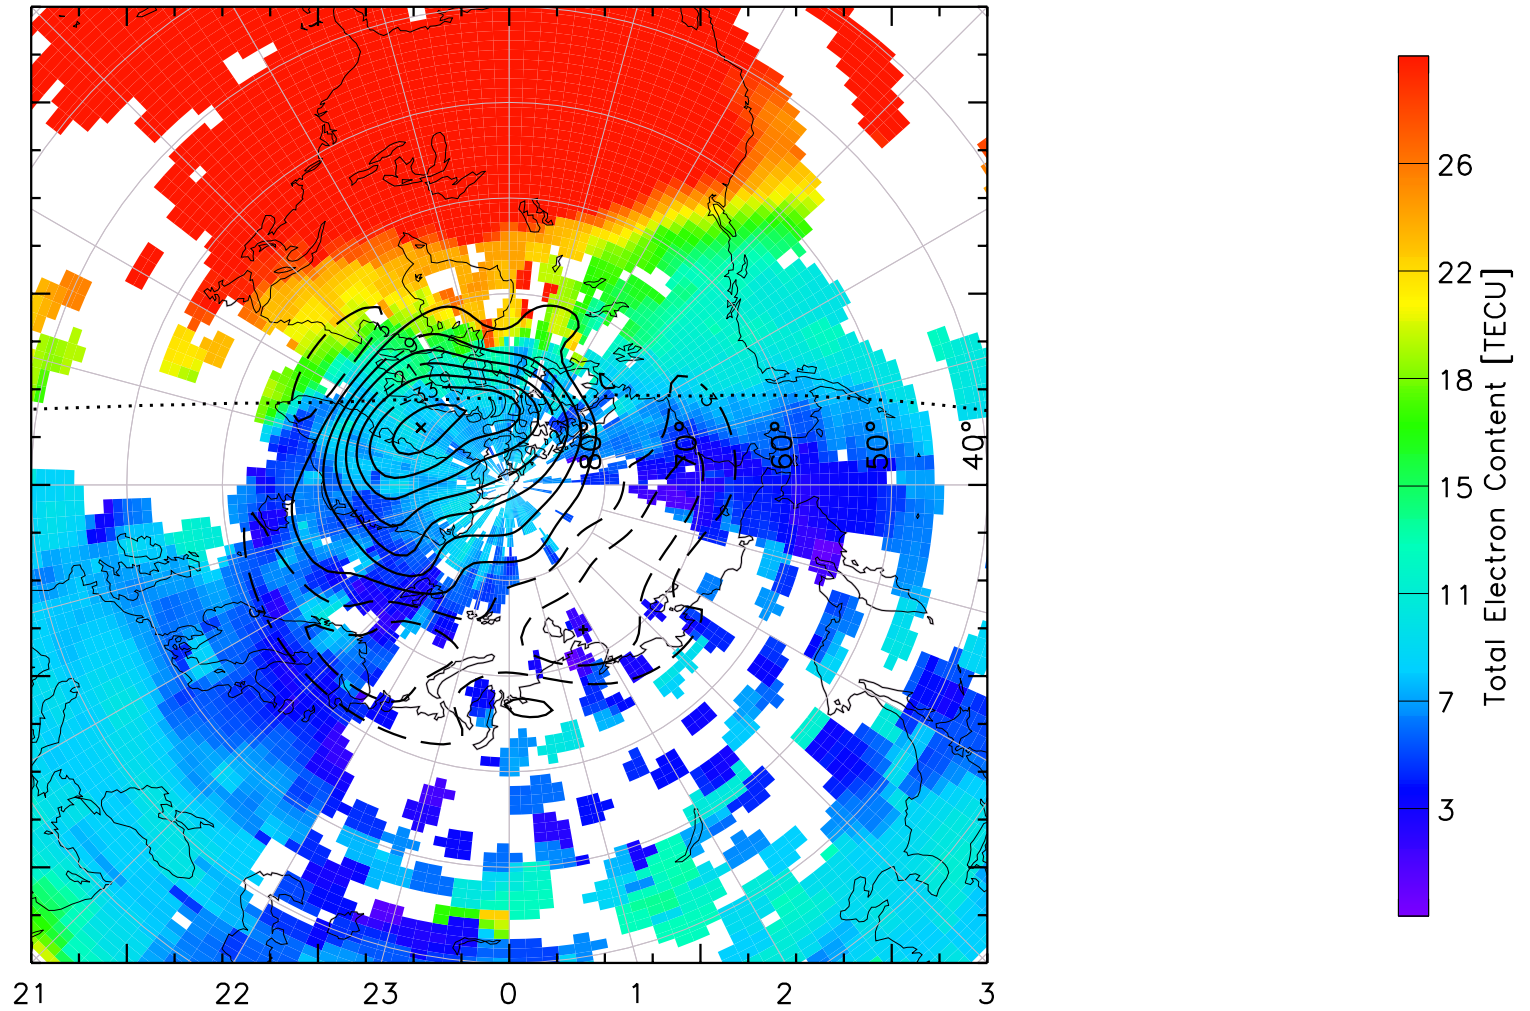

TOTAL ELECTRON CONTENT 13/Nov/2012 18:25:00.0
Median Filtered, Threshold = 0.10 to
13/Nov/2012 18:30:00.0