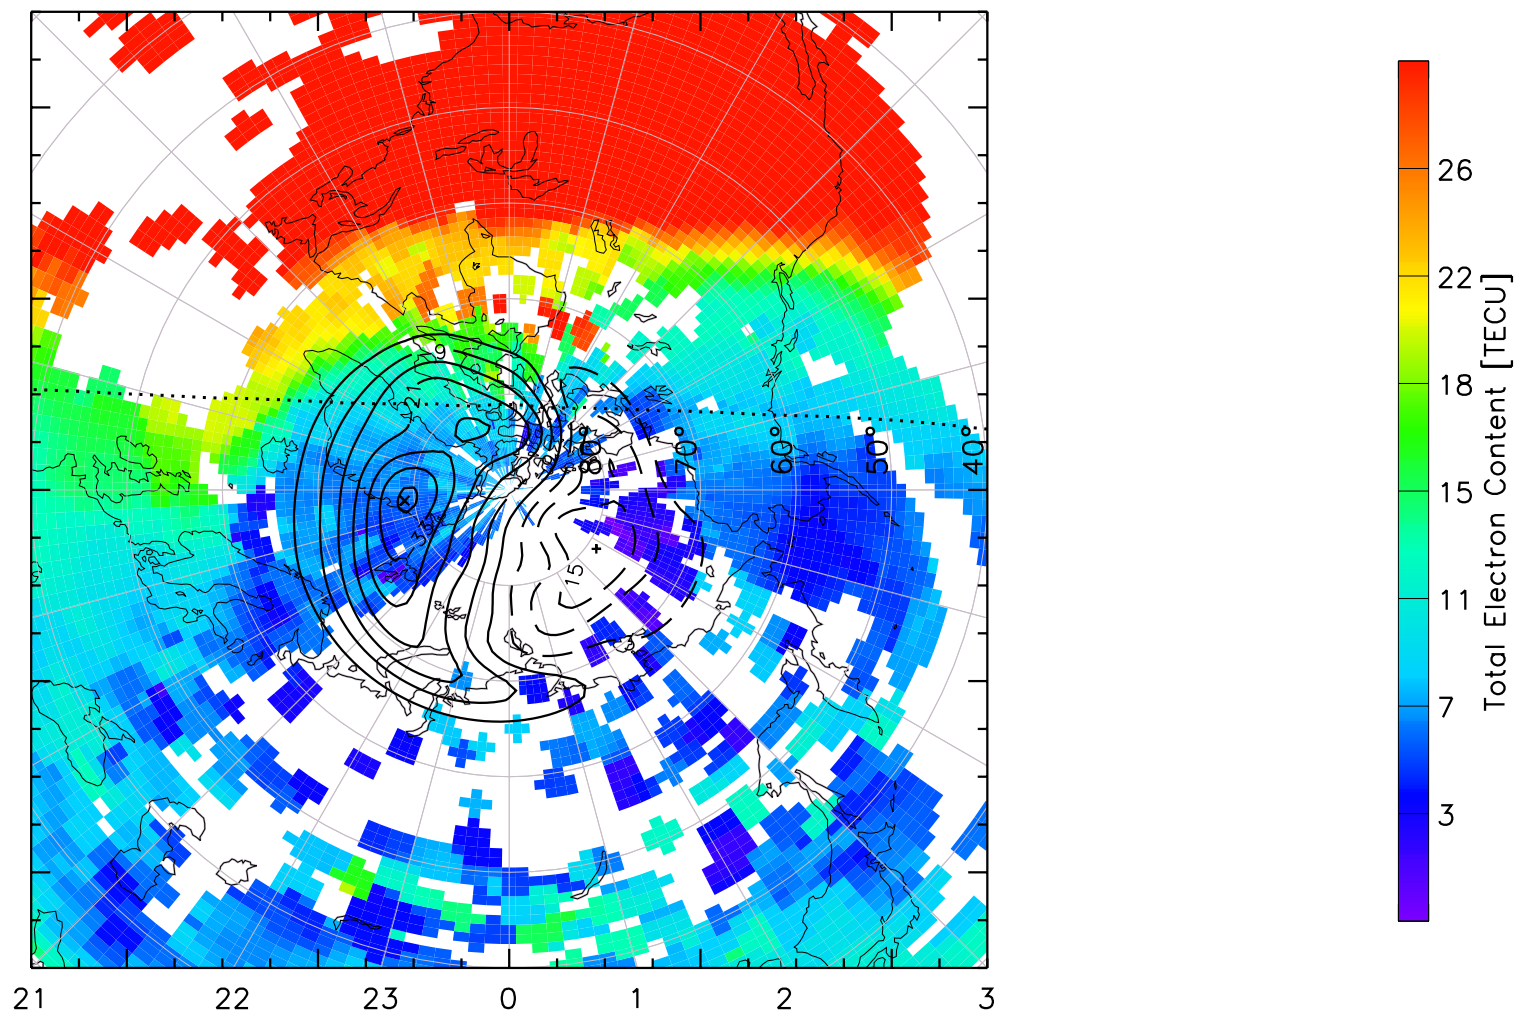

TOTAL ELECTRON CONTENT 13/Nov/2012 17:20:00.0
Median Filtered, Threshold = 0.10 to
13/Nov/2012 17:25:00.0