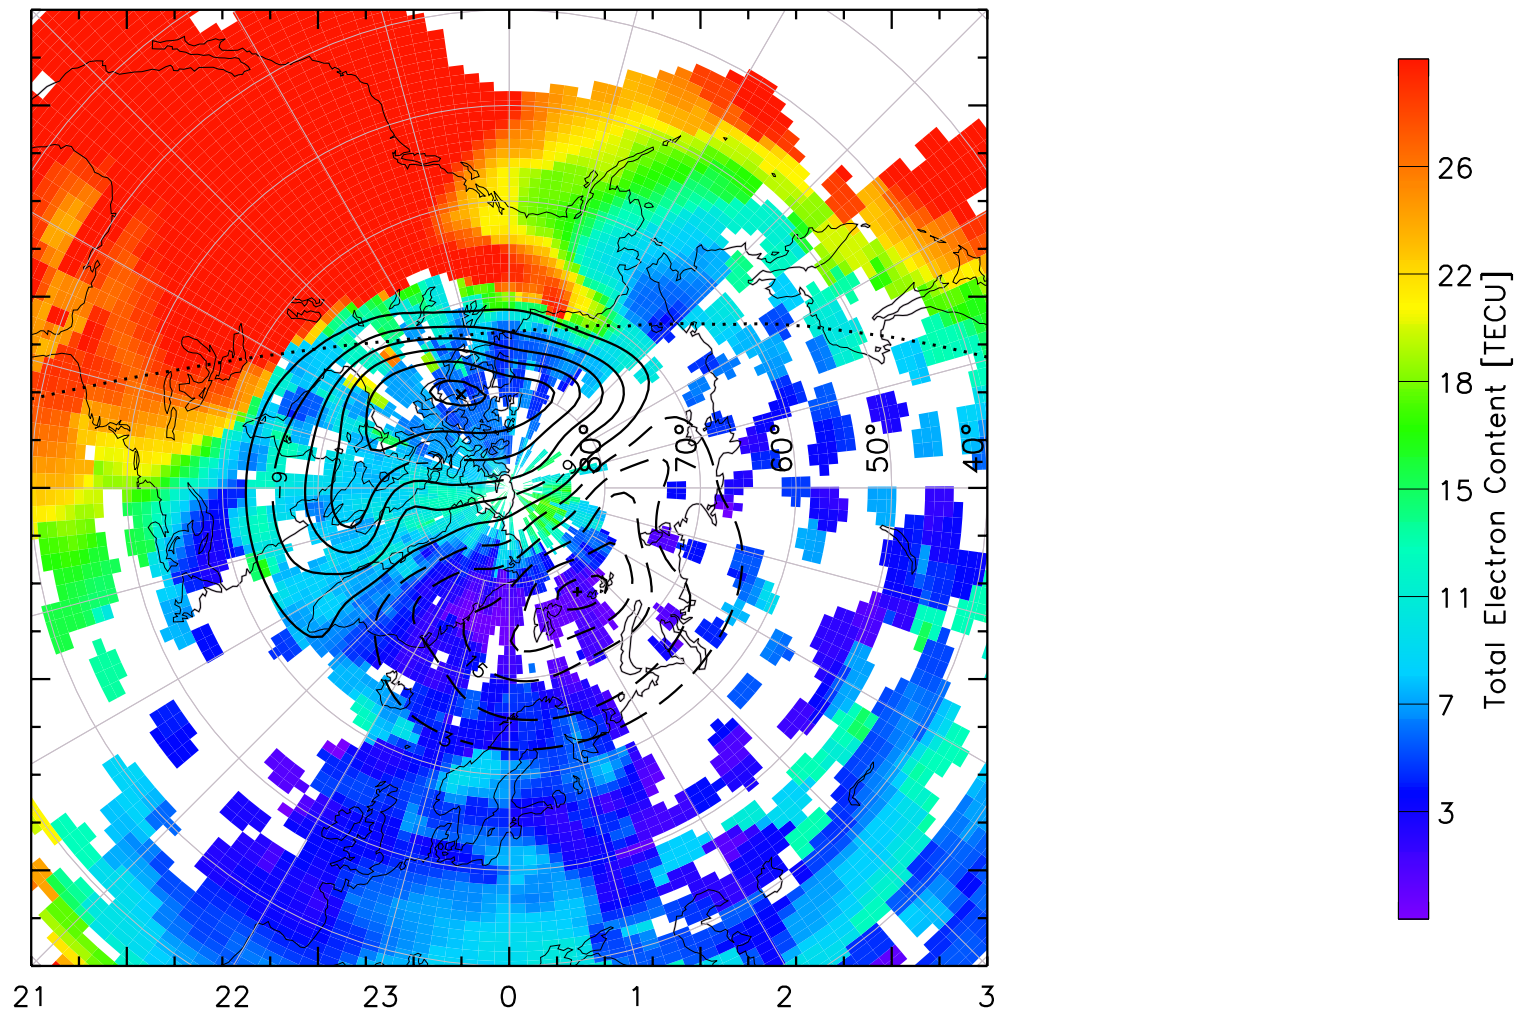

TOTAL ELECTRON CONTENT 13/Nov/2012 22:10:00.0
Median Filtered, Threshold = 0.10 to
13/Nov/2012 22:15:00.0