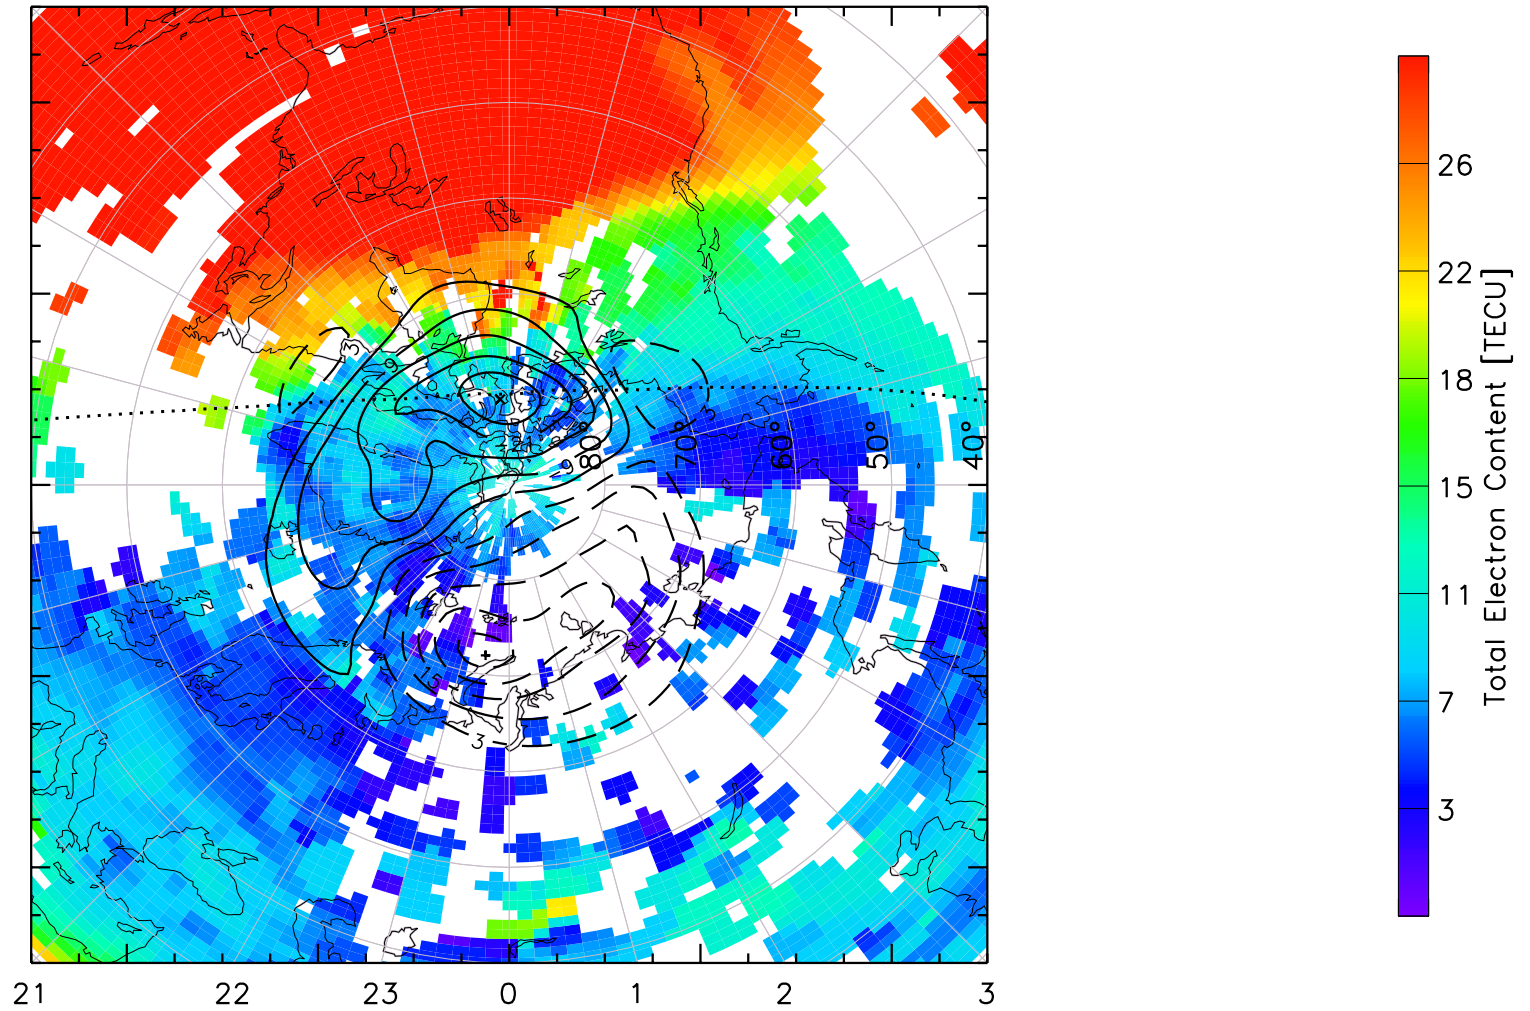

TOTAL ELECTRON CONTENT 13/Nov/2012 18:55:00.0
Median Filtered, Threshold = 0.10 to
13/Nov/2012 19:00:00.0