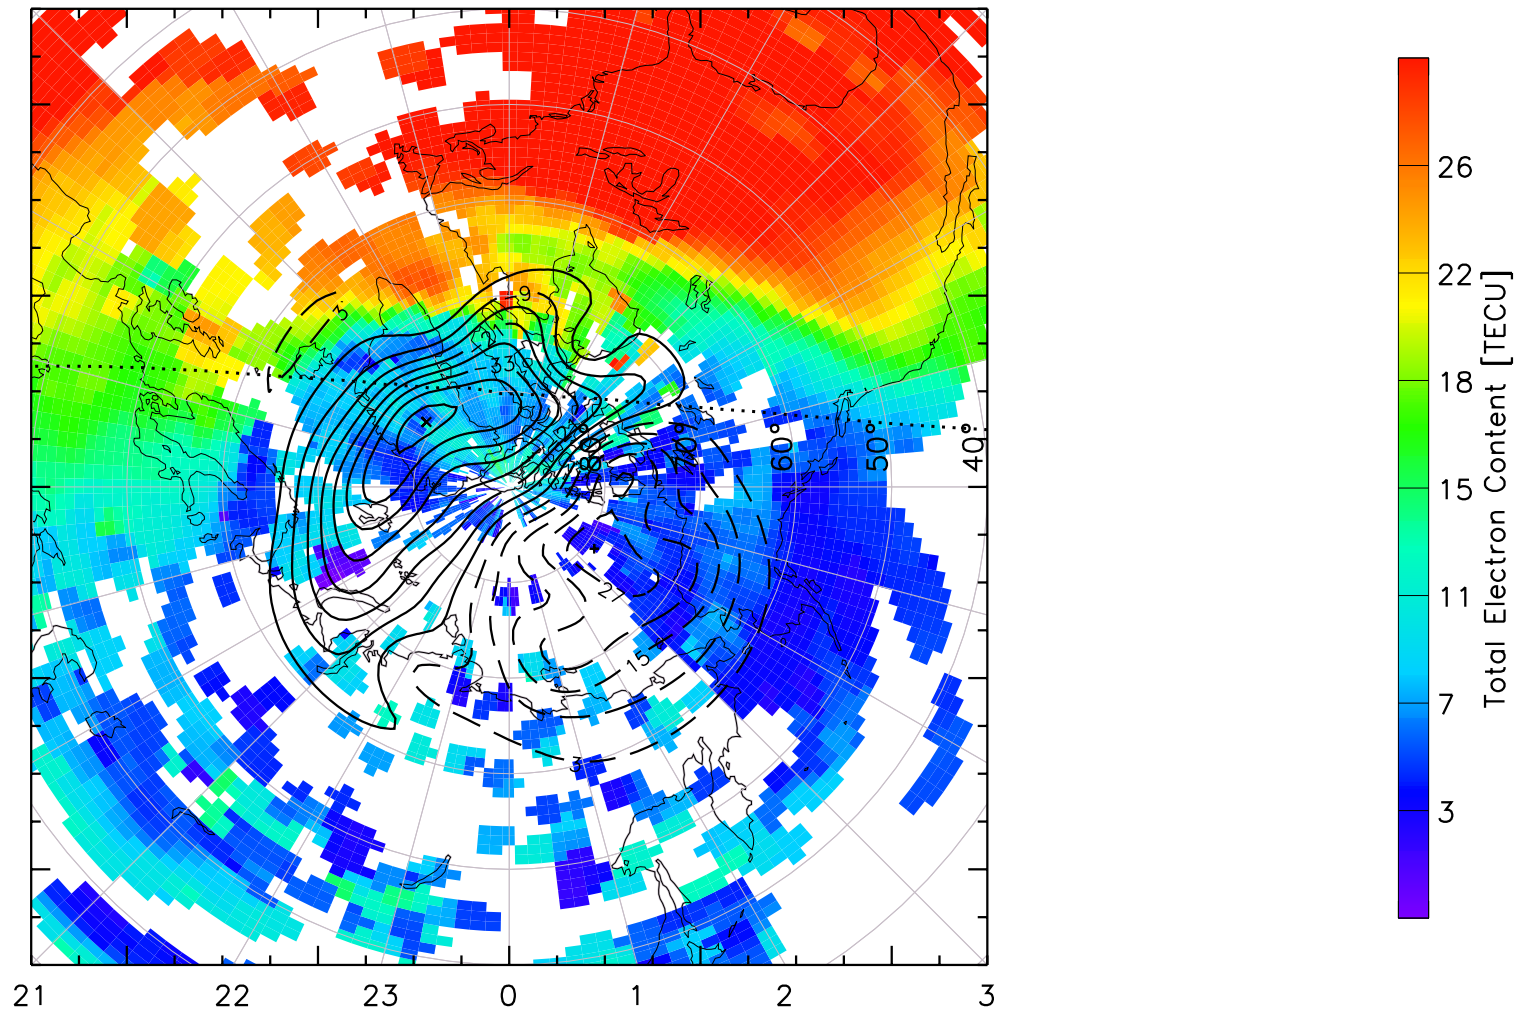

TOTAL ELECTRON CONTENT 13/Nov/2012 15:35:00.0
Median Filtered, Threshold = 0.10 to
13/Nov/2012 15:40:00.0