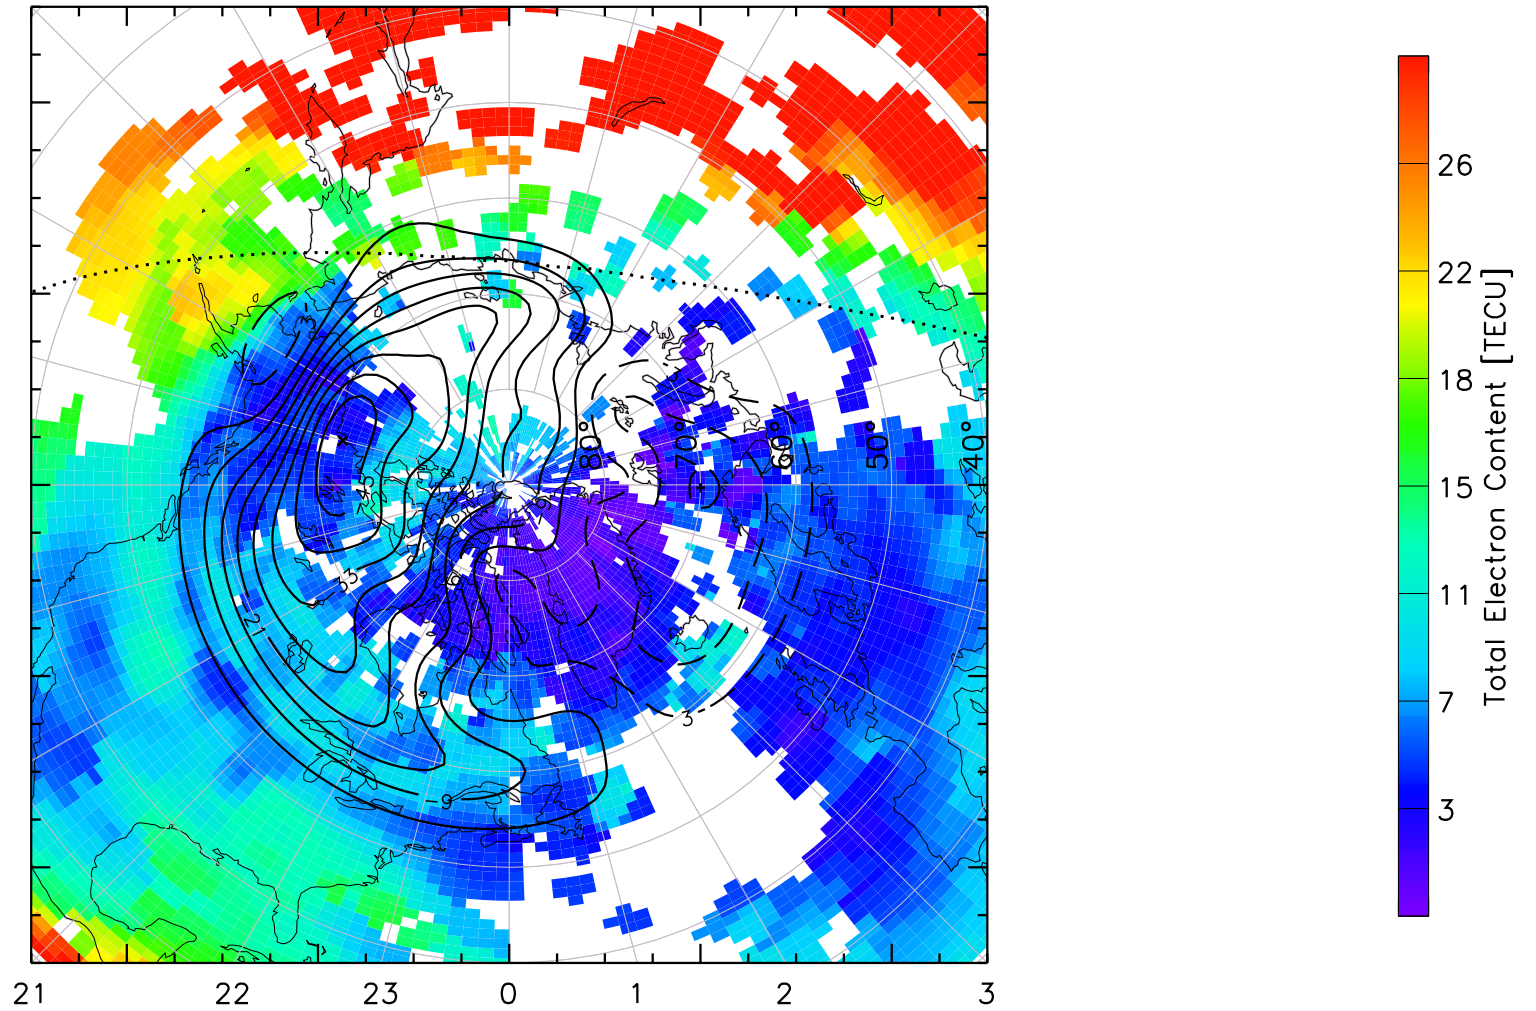

TOTAL ELECTRON CONTENT 14/Nov/2012 03:15:00.0
Median Filtered, Threshold = 0.10 to
14/Nov/2012 03:20:00.0