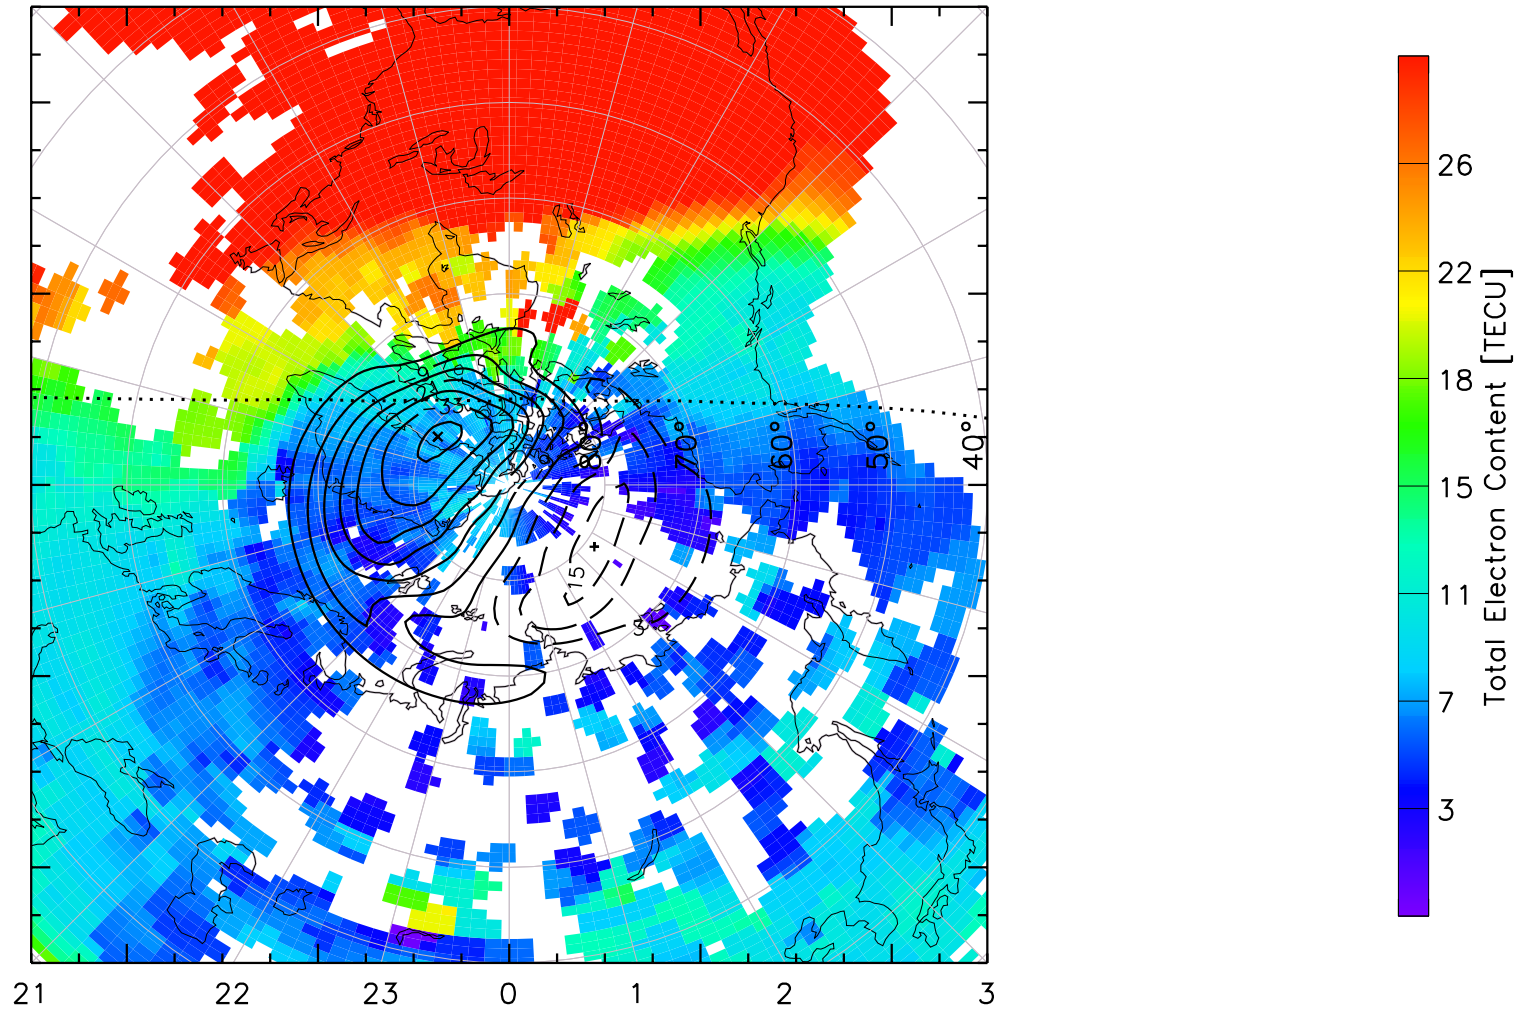

TOTAL ELECTRON CONTENT 13/Nov/2012 17:55:00.0
Median Filtered, Threshold = 0.10 to
13/Nov/2012 18:00:00.0