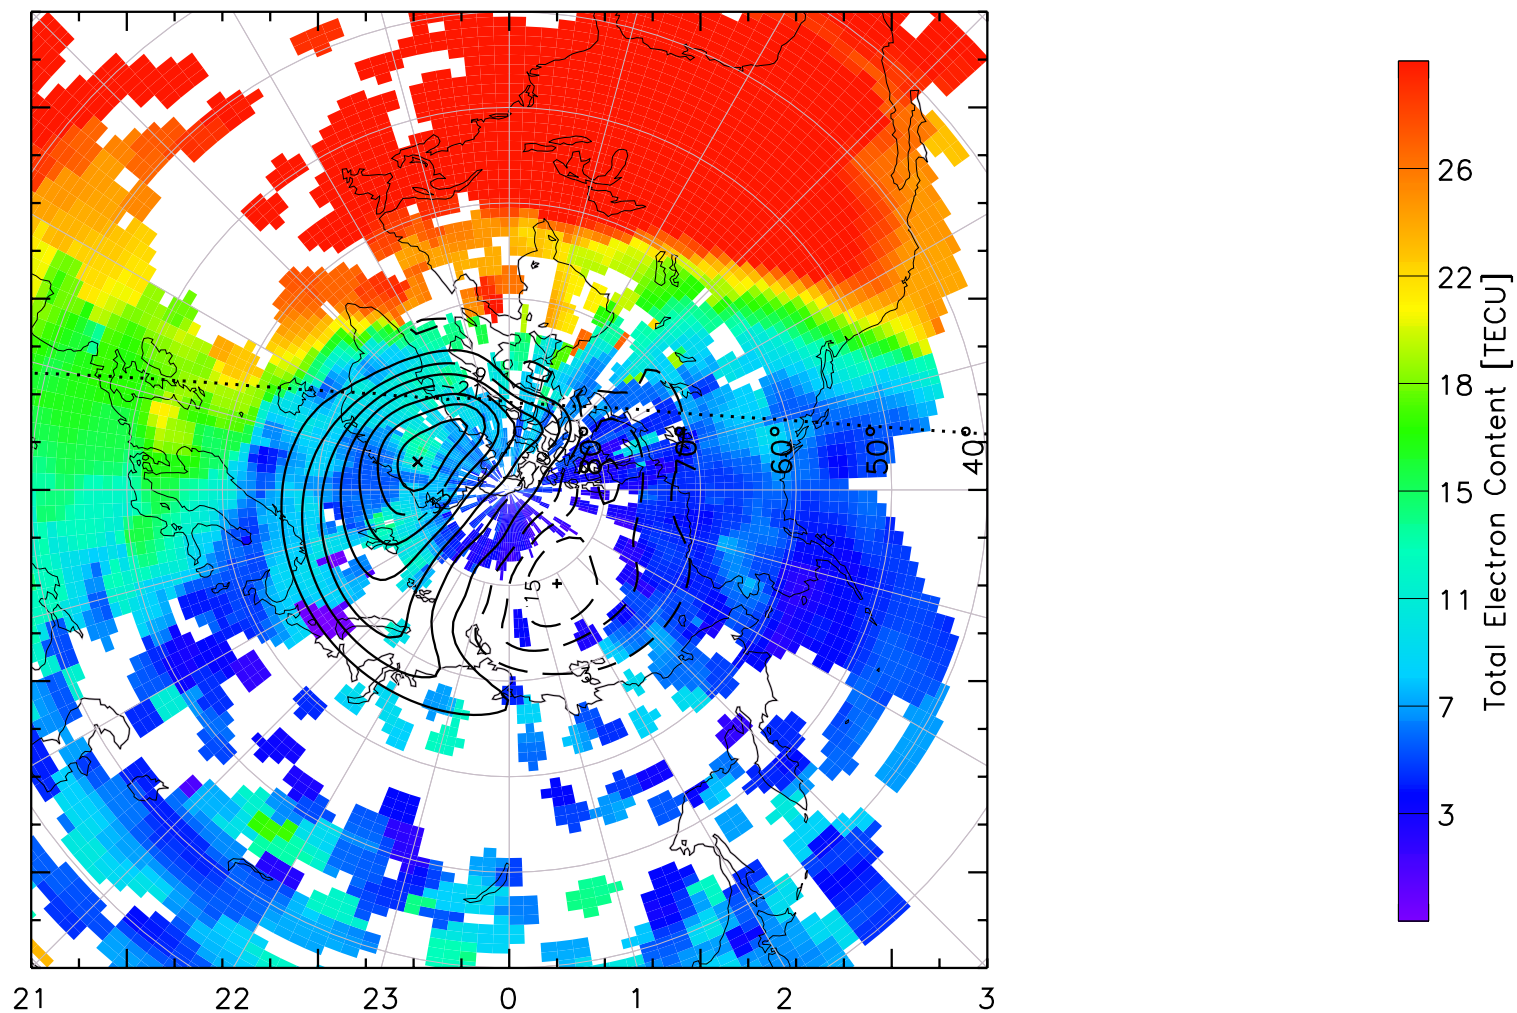

TOTAL ELECTRON CONTENT 13/Nov/2012 16:15:00.0
Median Filtered, Threshold = 0.10 to
13/Nov/2012 16:20:00.0