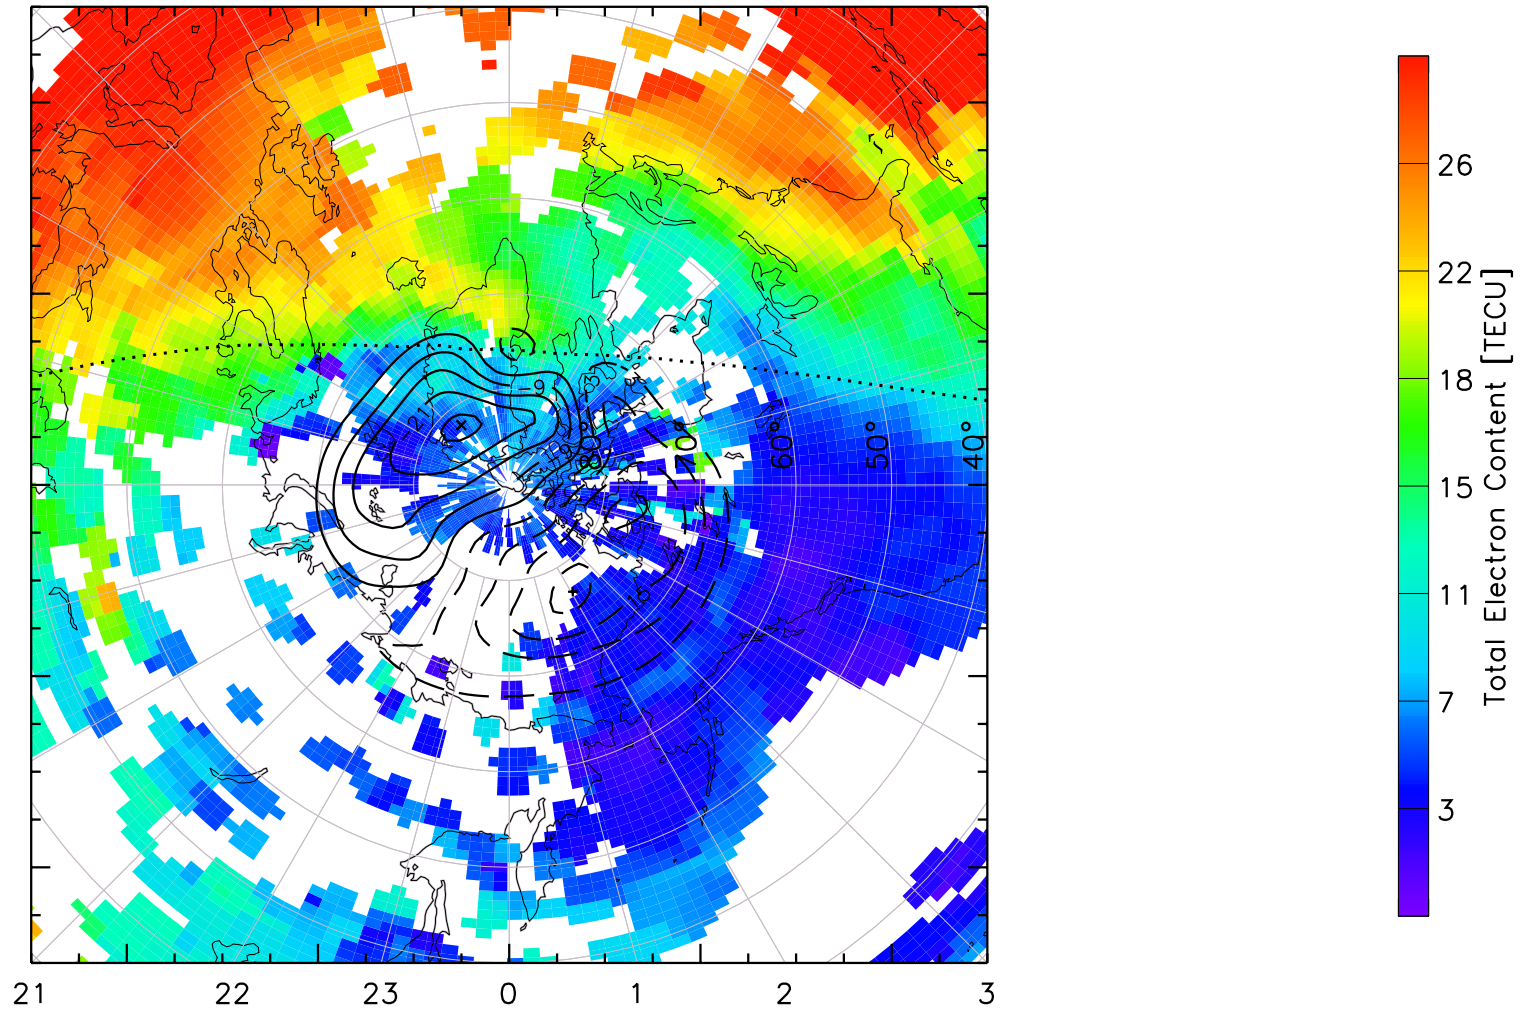

TOTAL ELECTRON CONTENT 13/Nov/2012 13:20:00.0
Median Filtered, Threshold = 0.10 to
13/Nov/2012 13:25:00.0