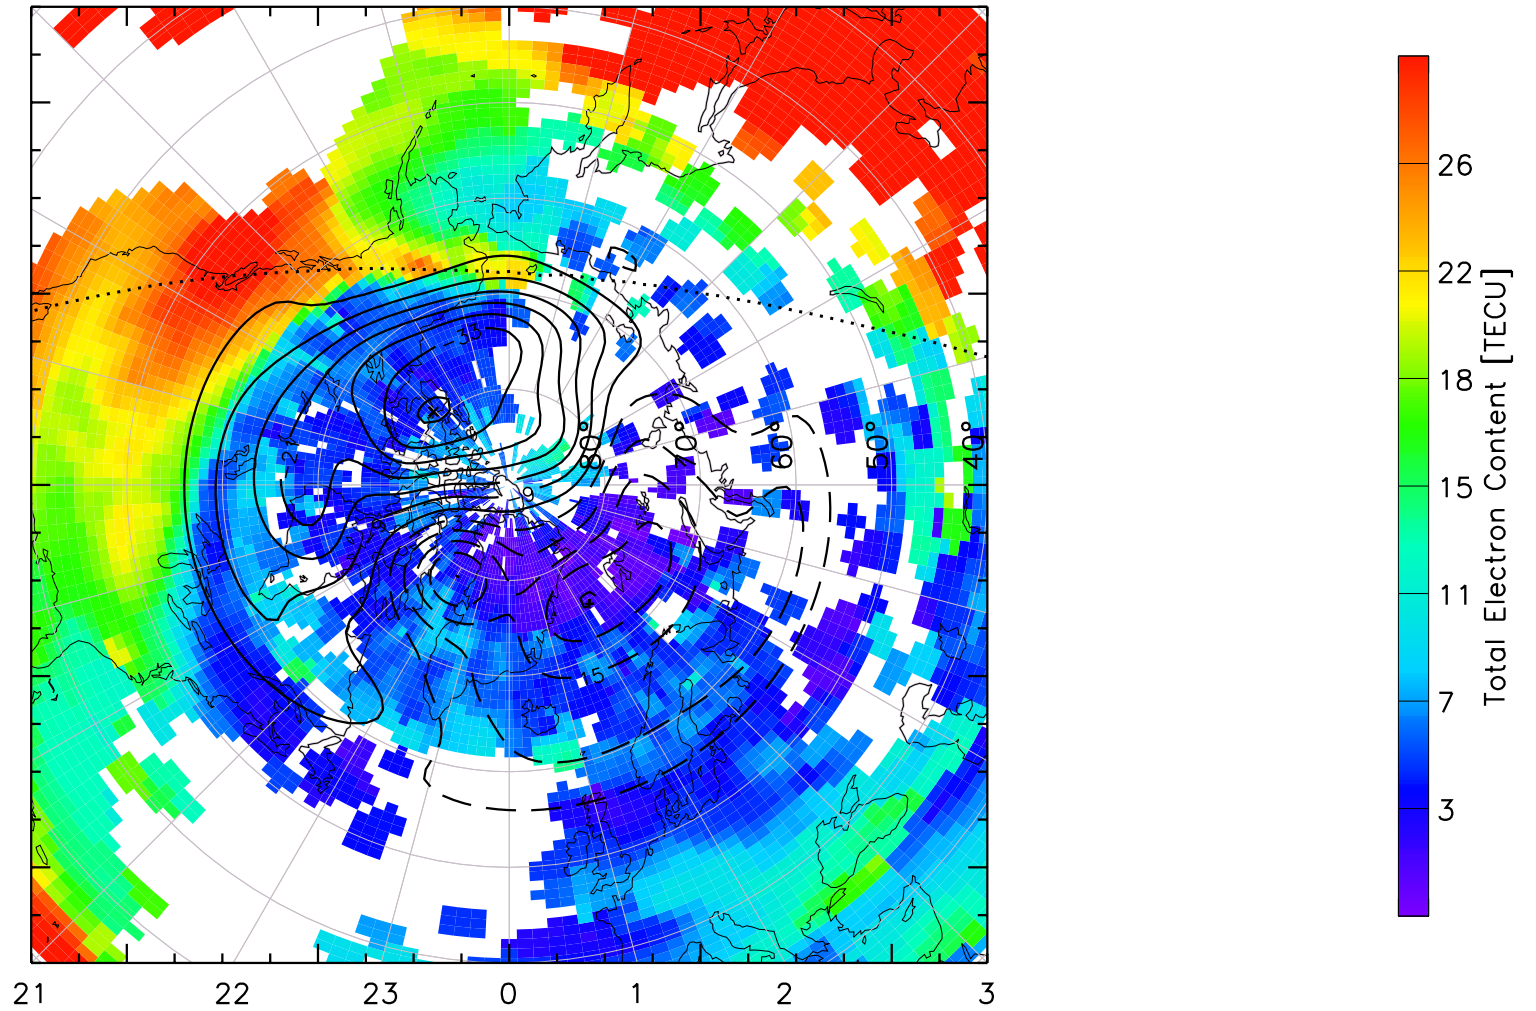

TOTAL ELECTRON CONTENT 14/Nov/2012 00:35:00.0
Median Filtered, Threshold = 0.10 to
14/Nov/2012 00:40:00.0