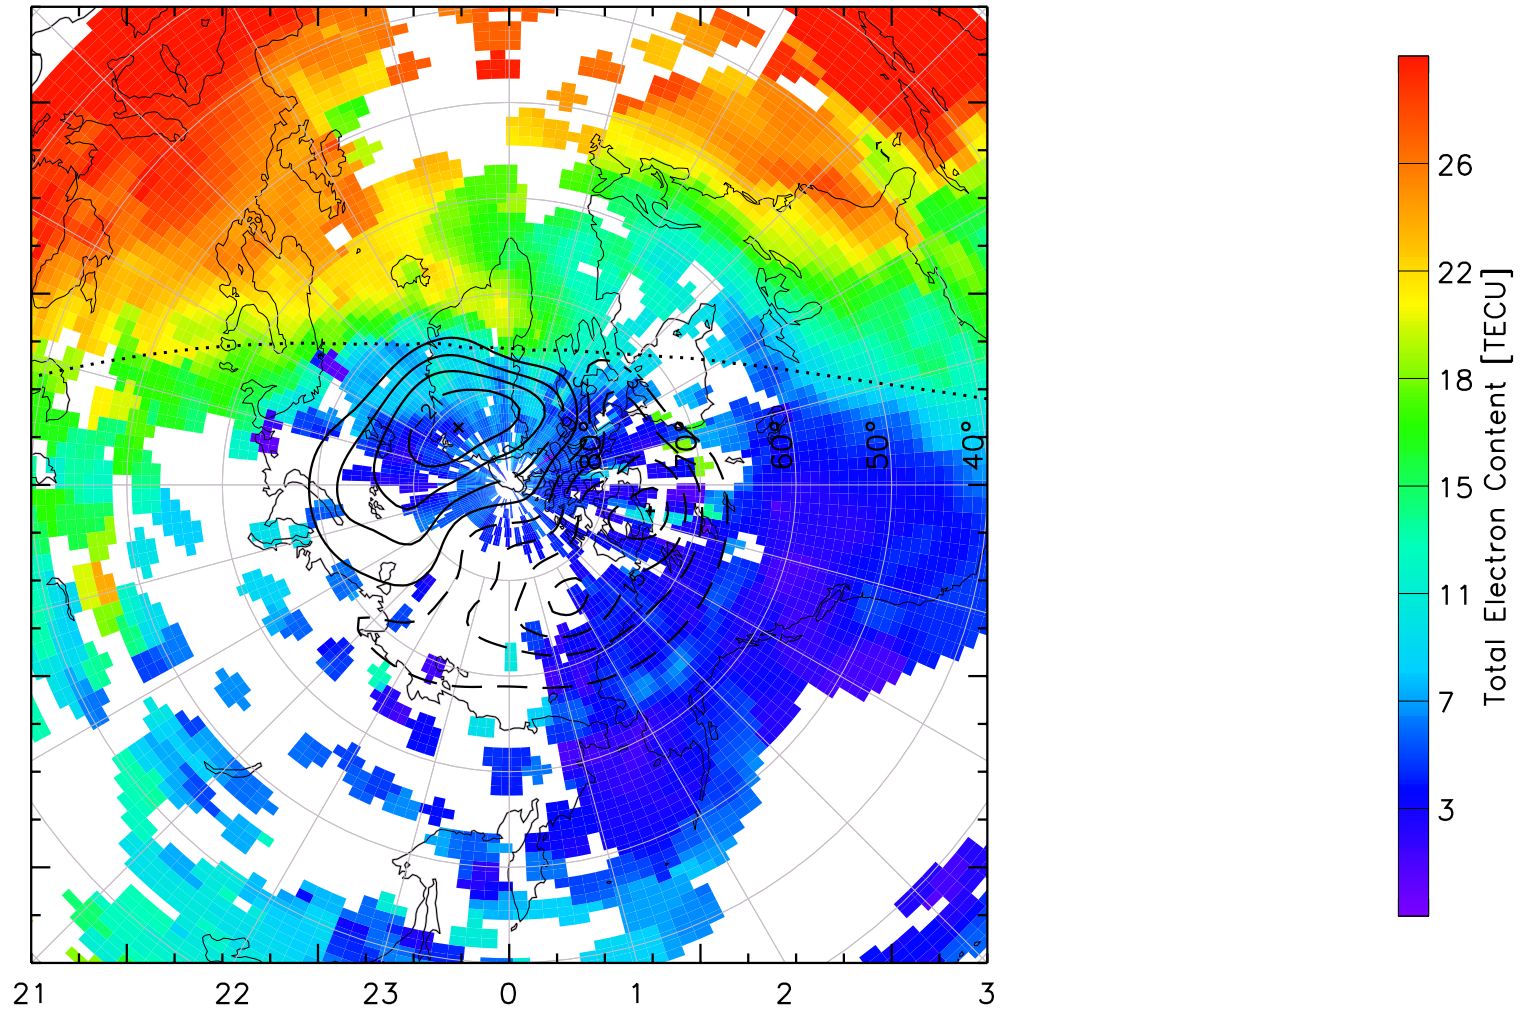

1200 0600

TOTAL ELECTRON CONTENT 13/Nov/2012 13:10:00.0
Median Filtered, Threshold = 0.10 to
13/Nov/2012 13:15:00.0

1200 0600

TOTAL ELECTRON CONTENT 13/Nov/2012 13:15:00.0
Median Filtered, Threshold = 0.10 to
13/Nov/2012 13:20:00.0