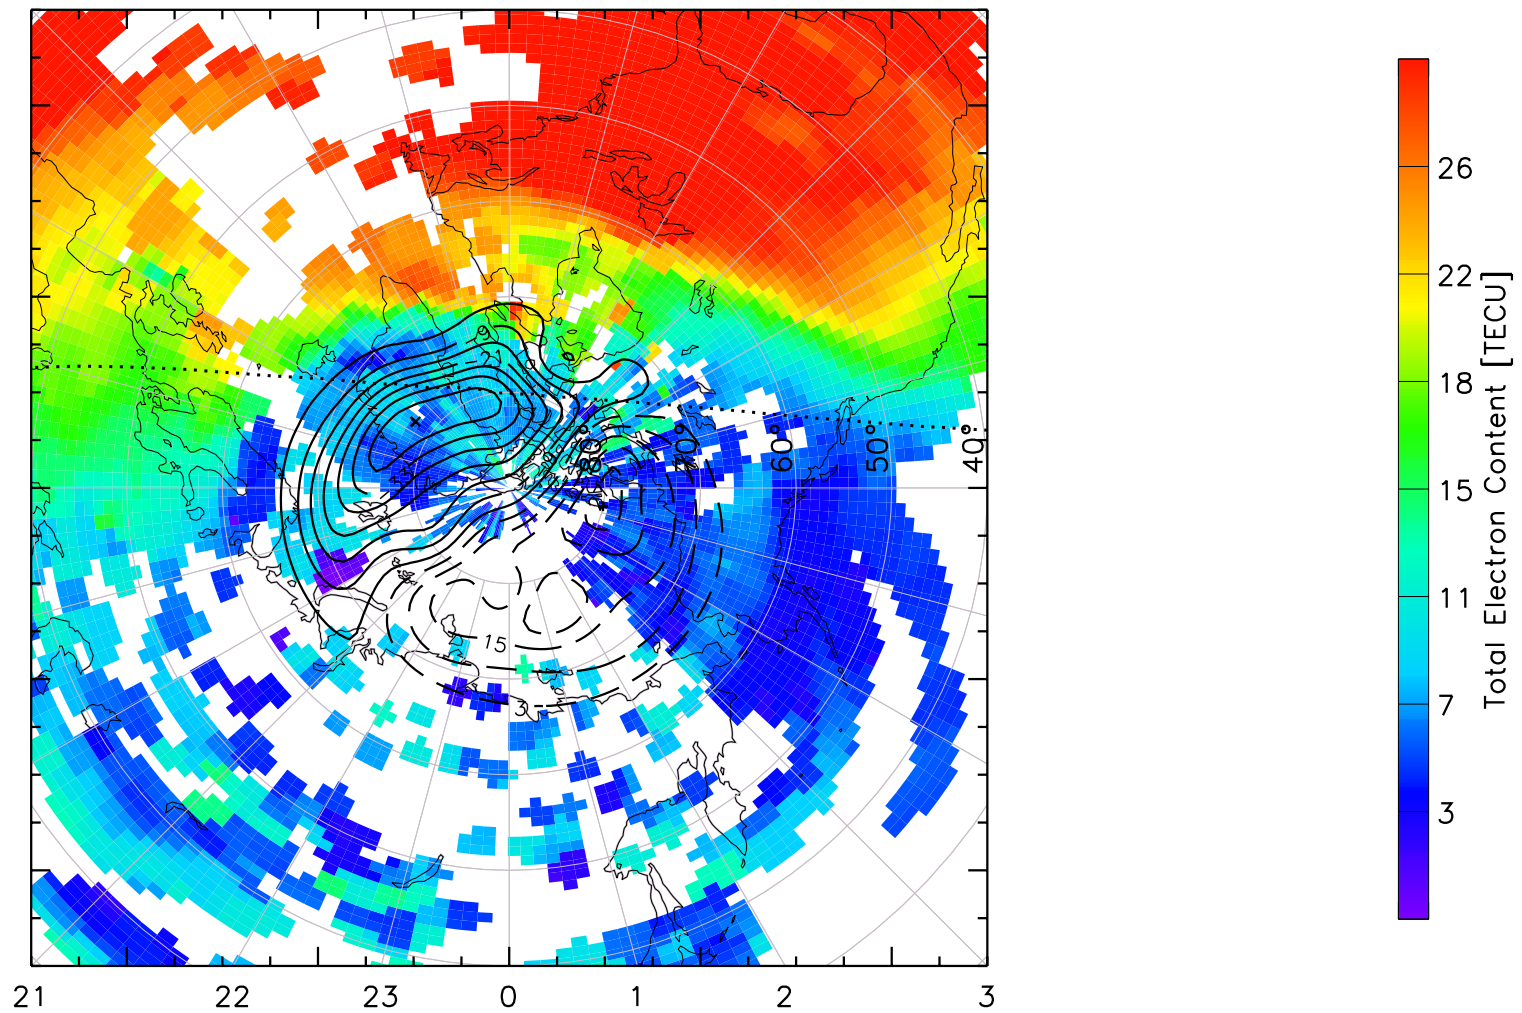

TOTAL ELECTRON CONTENT 13/Nov/2012 15:30:00.0
Median Filtered, Threshold = 0.10 to
13/Nov/2012 15:35:00.0