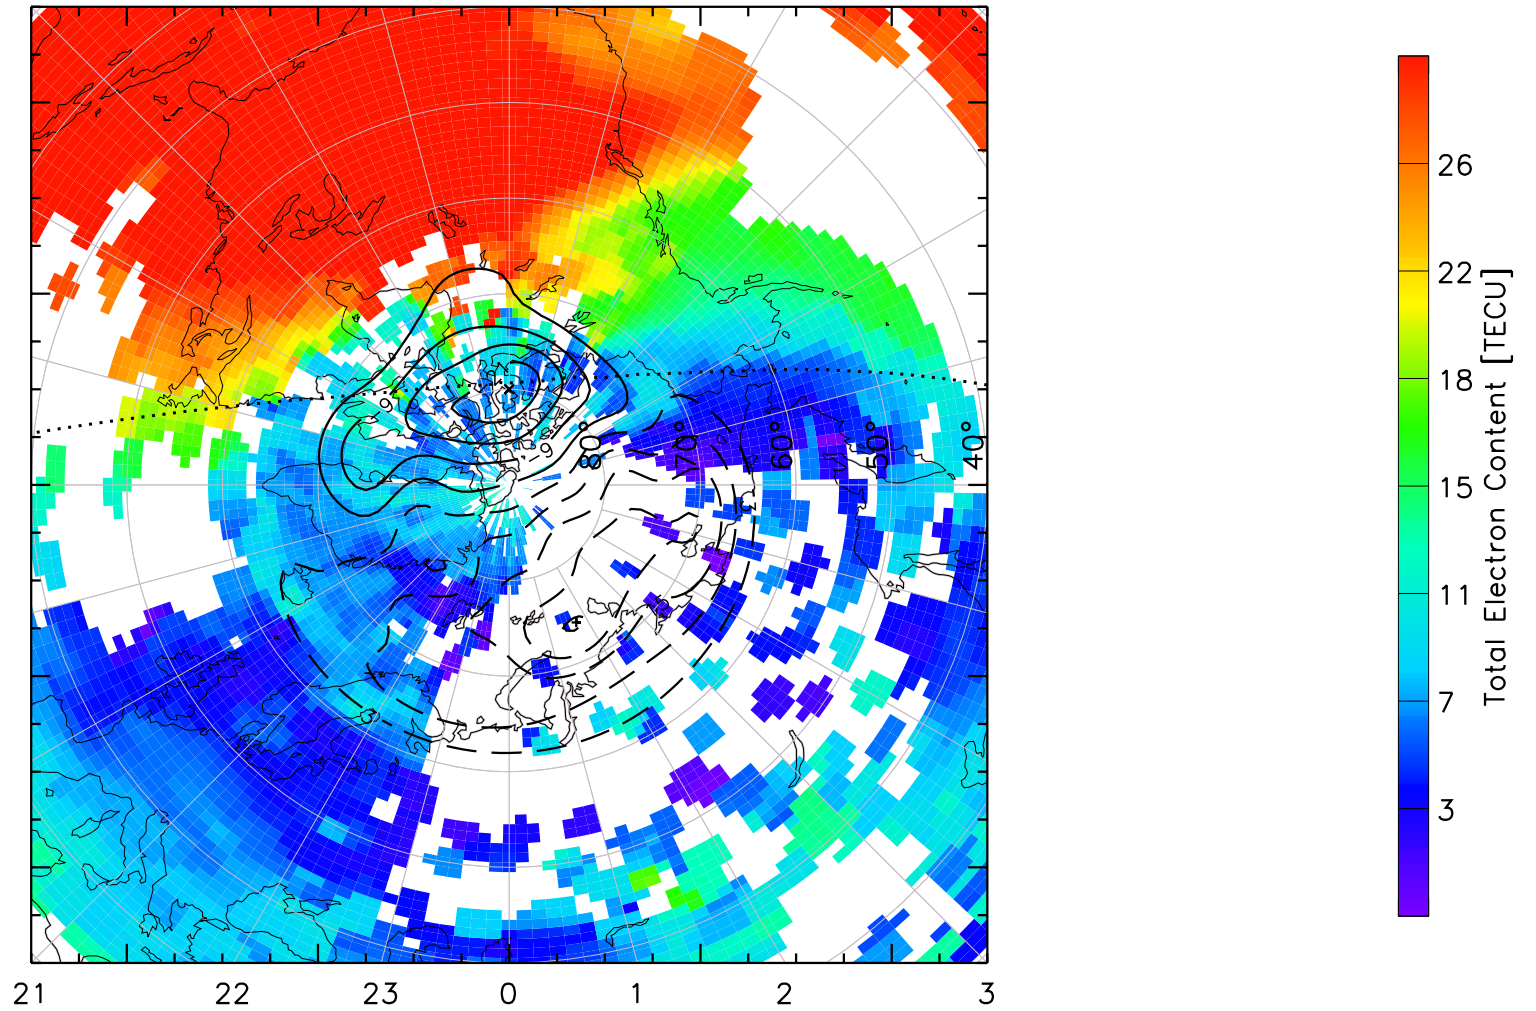

TOTAL ELECTRON CONTENT 13/Nov/2012 19:45:00.0
Median Filtered, Threshold = 0.10 to
13/Nov/2012 19:50:00.0