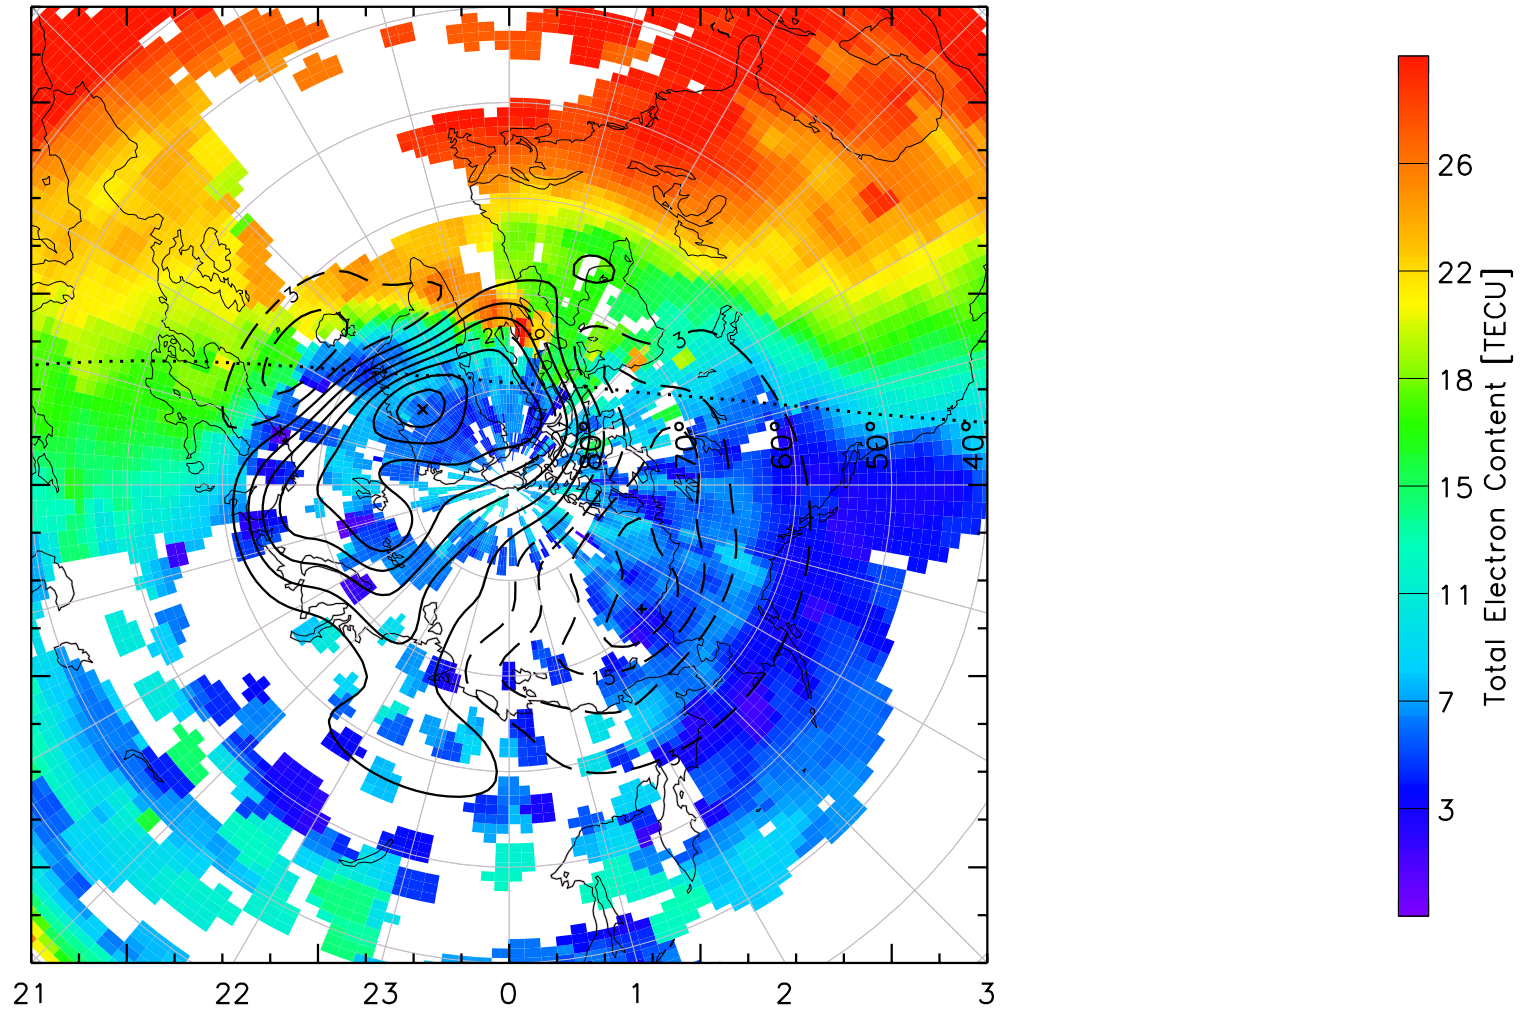

TOTAL ELECTRON CONTENT 13/Nov/2012 14:55:00.0
Median Filtered, Threshold = 0.10 to
13/Nov/2012 15:00:00.0