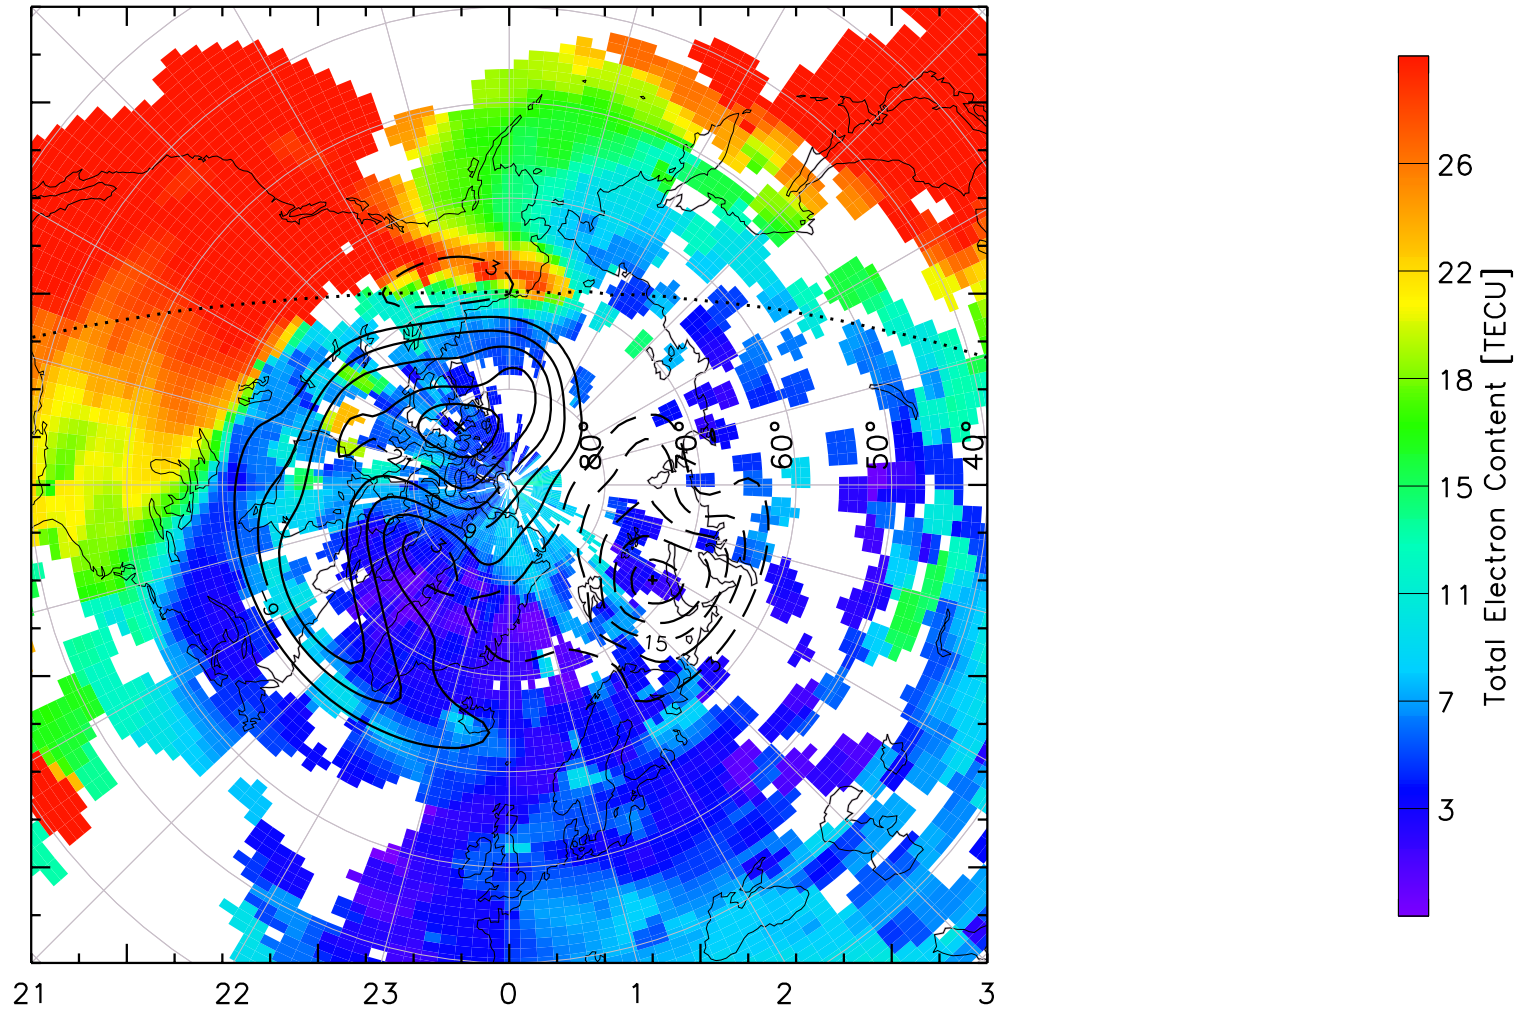

TOTAL ELECTRON CONTENT 13/Nov/2012 23:35:00.0
Median Filtered, Threshold = 0.10 to
13/Nov/2012 23:40:00.0