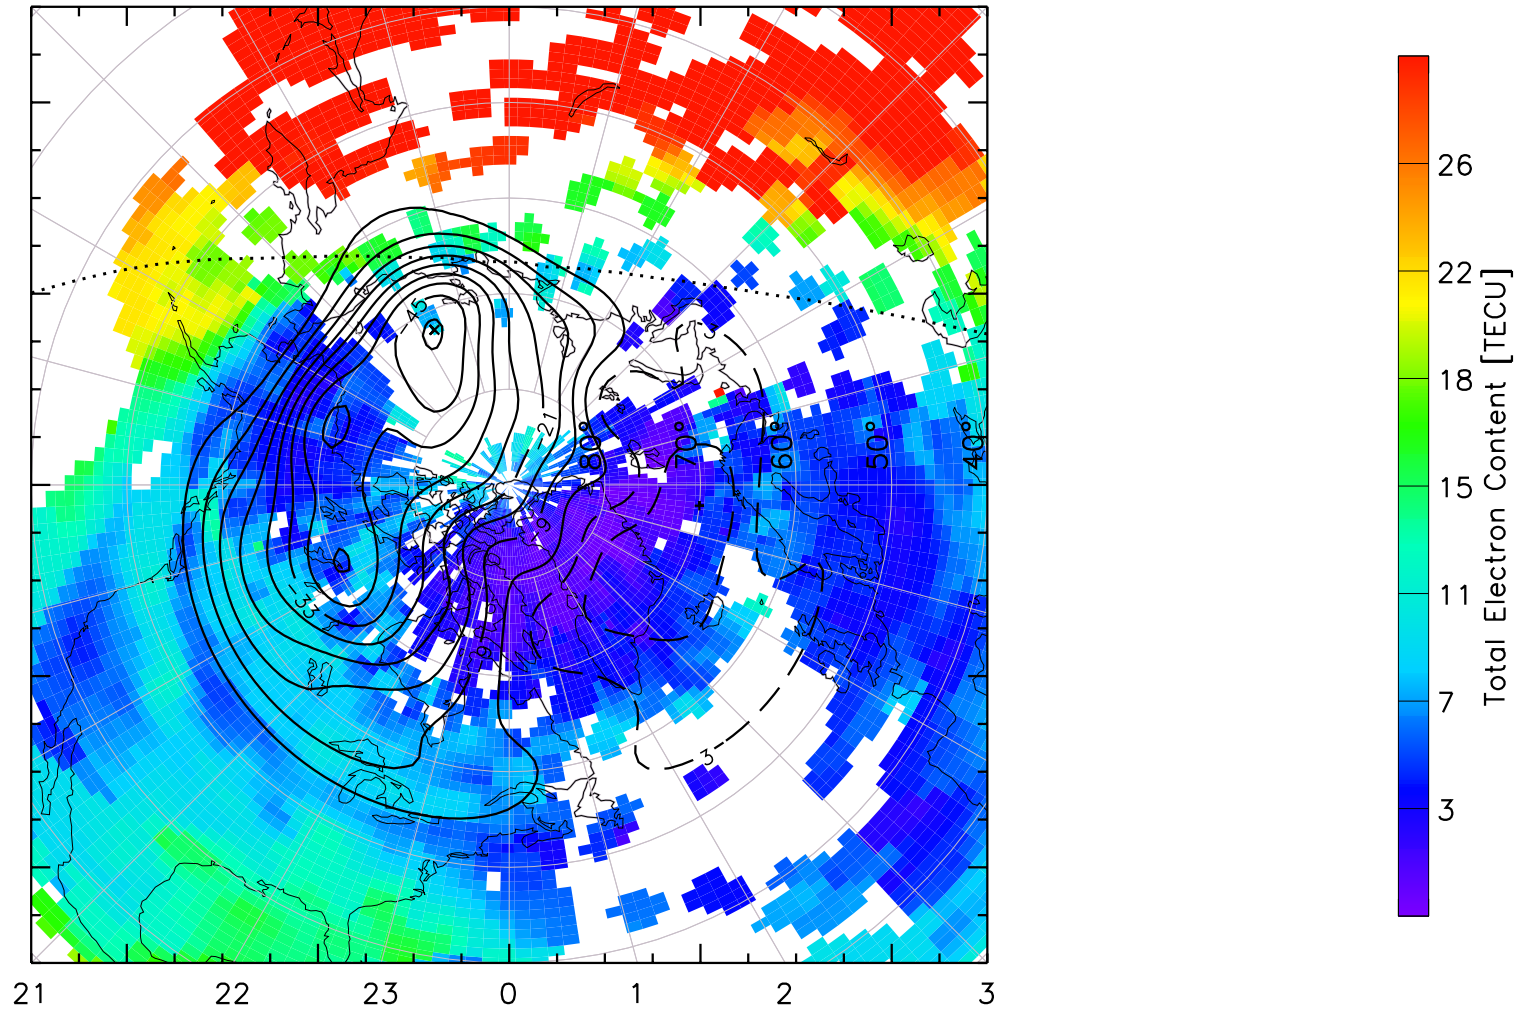

TOTAL ELECTRON CONTENT 14/Nov/2012 03:40:00.0
Median Filtered, Threshold = 0.10 to
14/Nov/2012 03:45:00.0