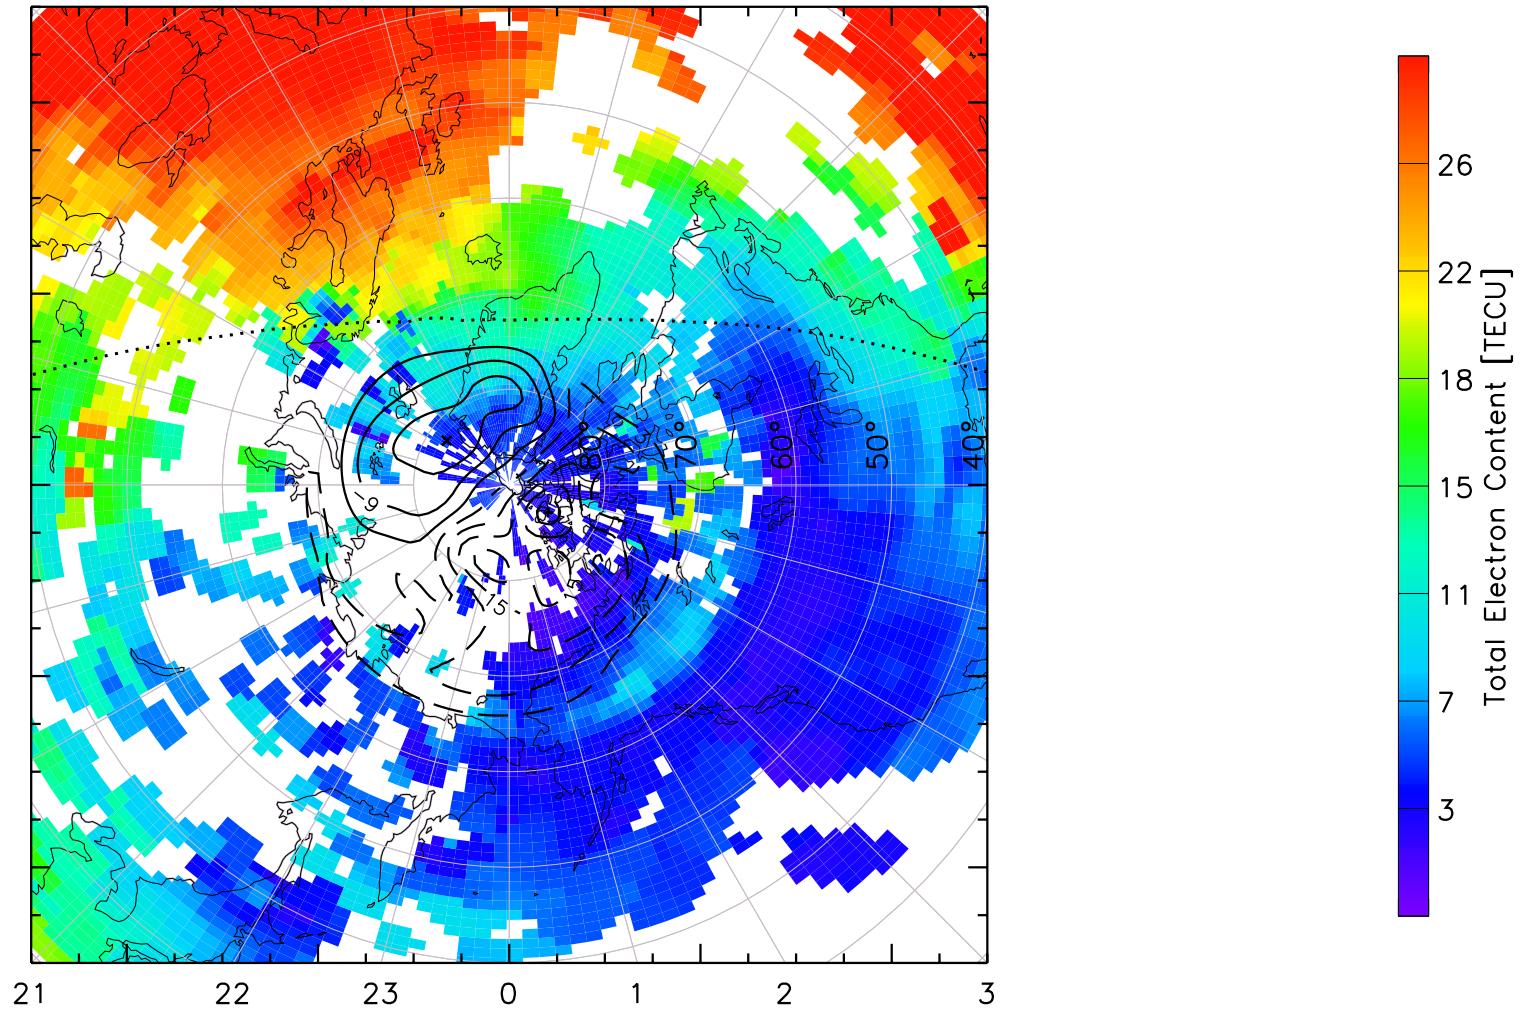

TOTAL ELECTRON CONTENT 13/Nov/2012 12:00:00.0
Median Filtered, Threshold = 0.10 to
13/Nov/2012 12:05:00.0

1200 0600
[Empty box]

TOTAL ELECTRON CONTENT 13/Nov/2012 12:05:00.0
Median Filtered, Threshold = 0.10 to
13/Nov/2012 12:10:00.0