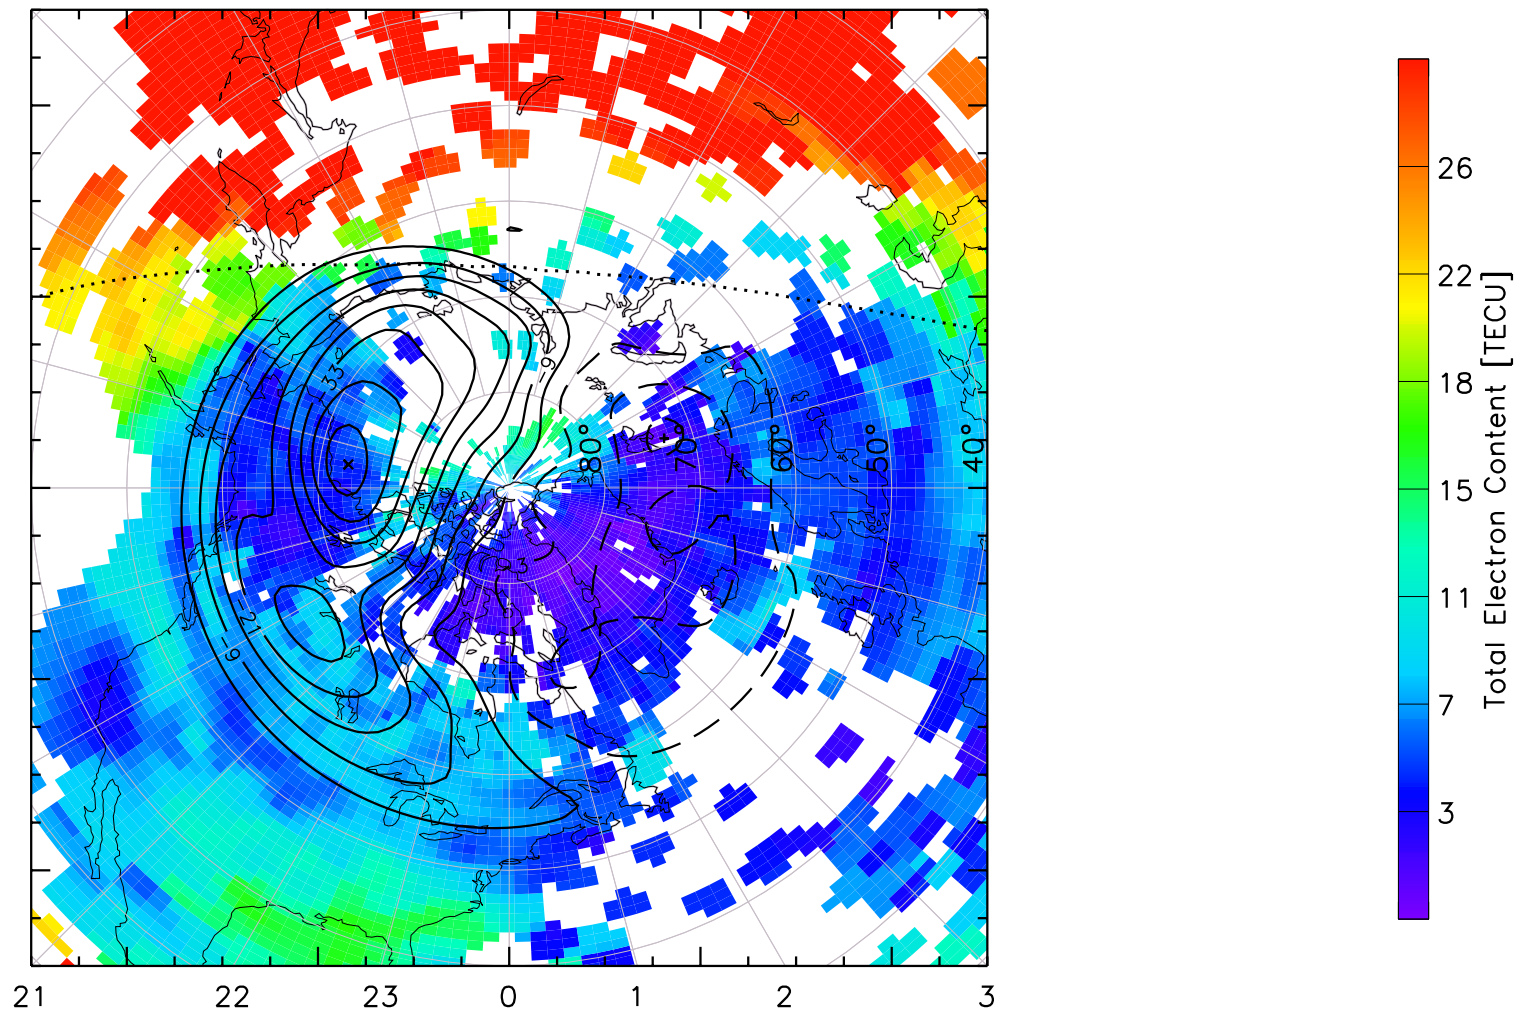

TOTAL ELECTRON CONTENT 14/Nov/2012 04:10:00.0
Median Filtered, Threshold = 0.10 to
14/Nov/2012 04:15:00.0