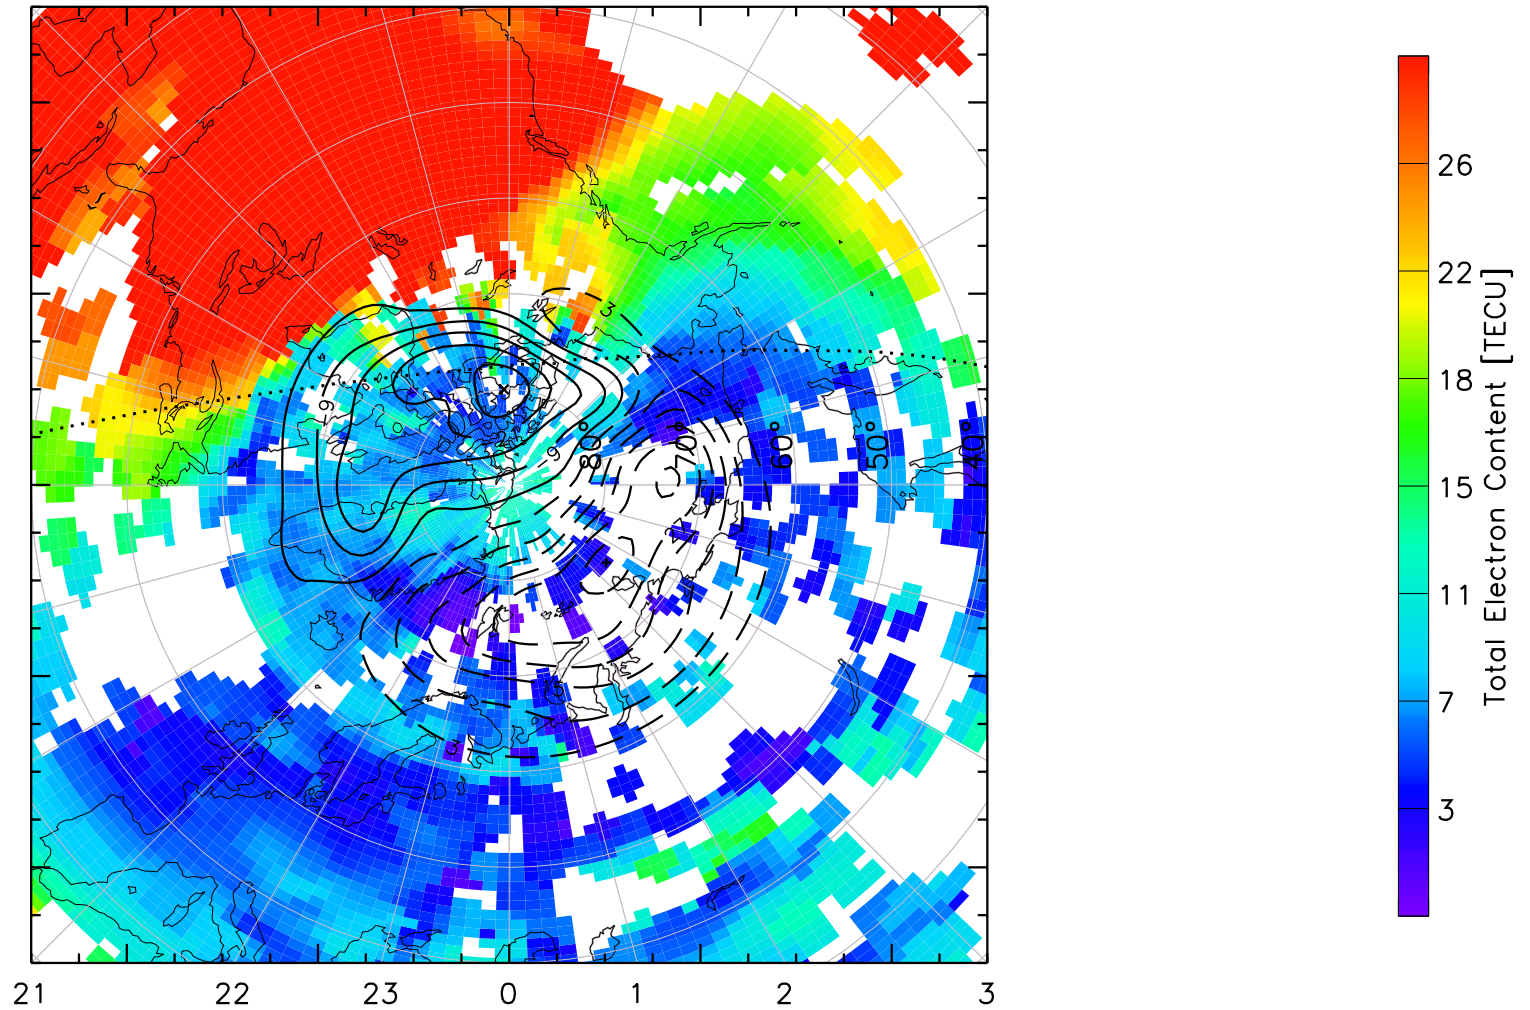

TOTAL ELECTRON CONTENT 13/Nov/2012 20:40:00.0
Median Filtered, Threshold = 0.10 to
13/Nov/2012 20:45:00.0