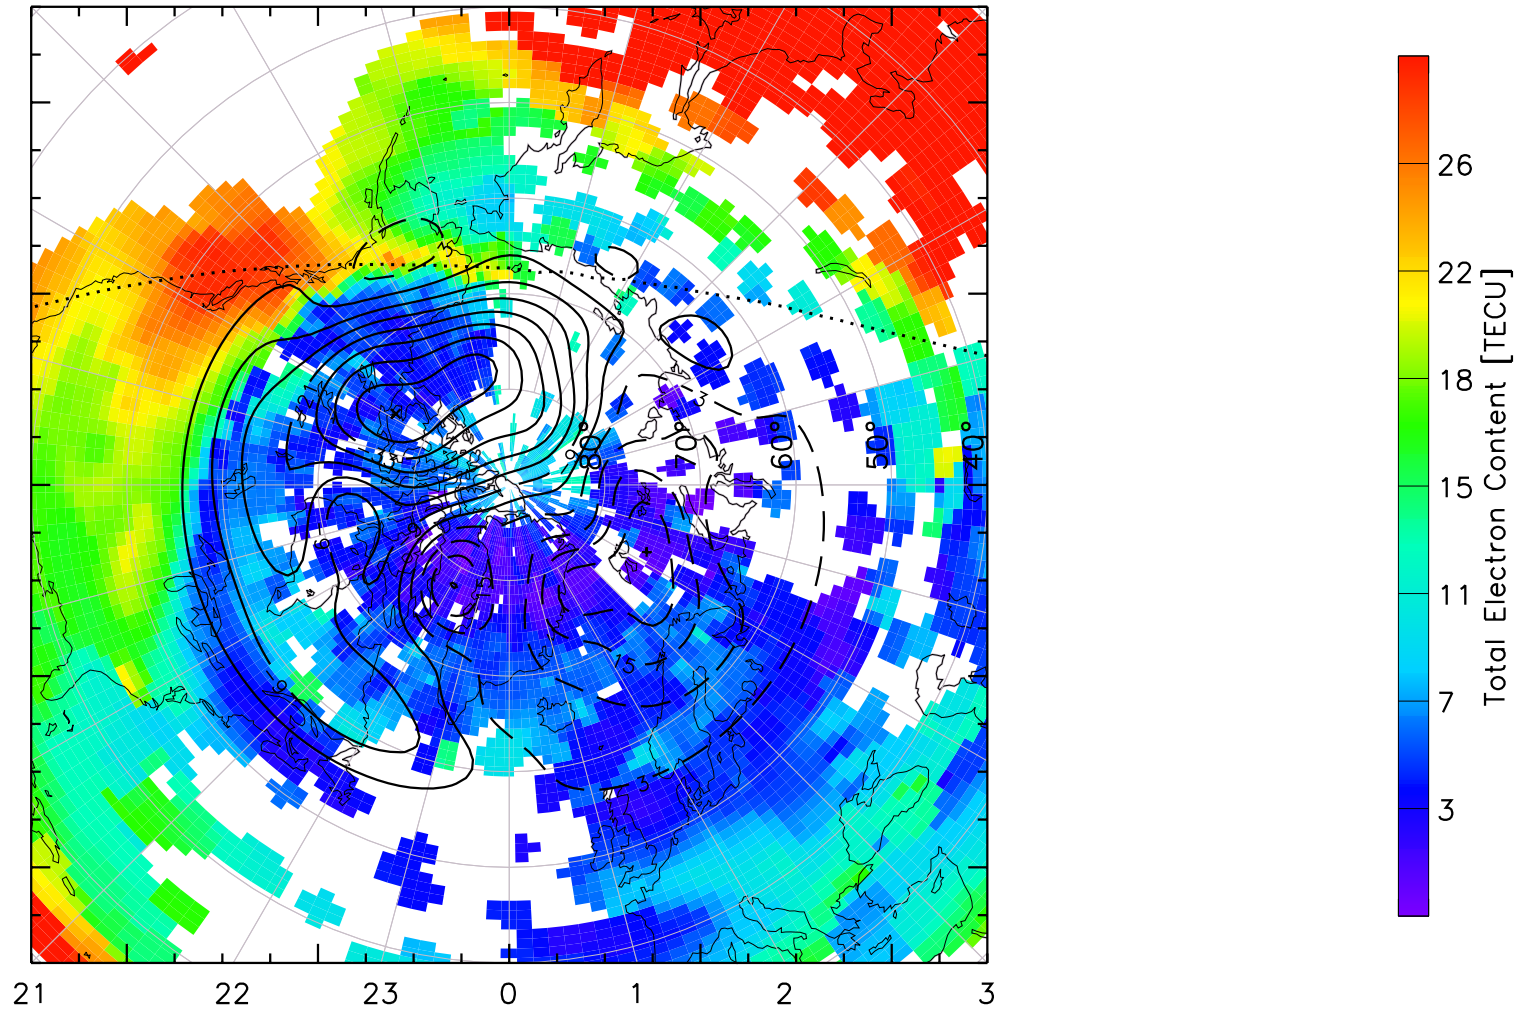

TOTAL ELECTRON CONTENT 14/Nov/2012 00:50:00.0
Median Filtered, Threshold = 0.10 to
14/Nov/2012 00:55:00.0