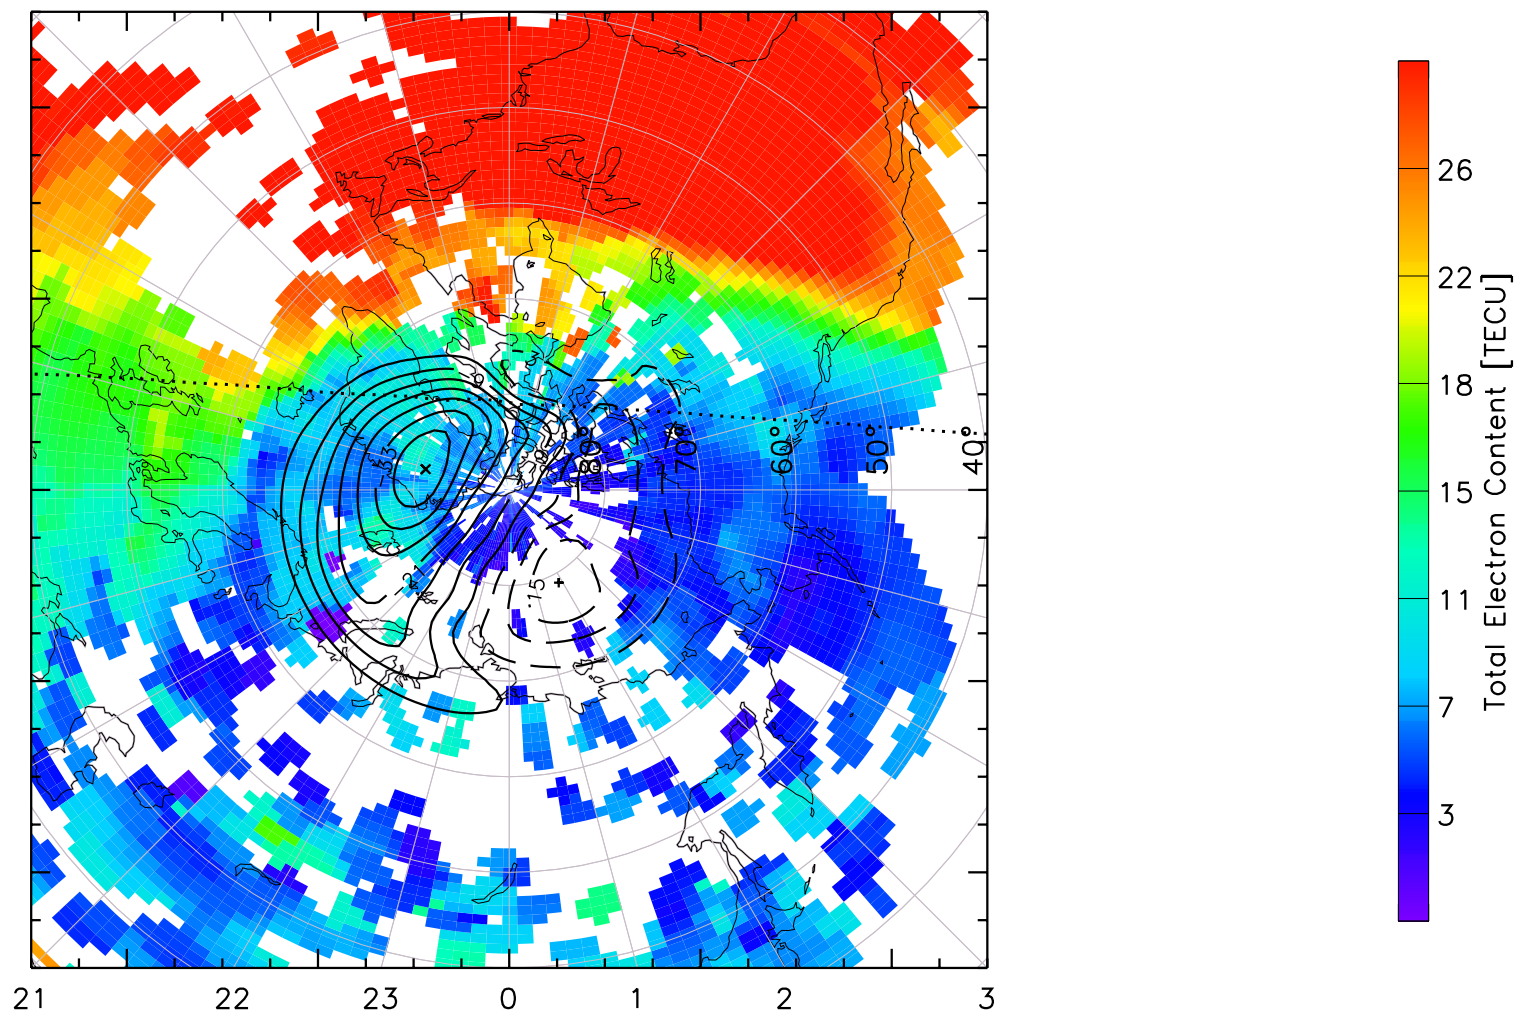

TOTAL ELECTRON CONTENT 13/Nov/2012 16:20:00.0
Median Filtered, Threshold = 0.10 to
13/Nov/2012 16:25:00.0