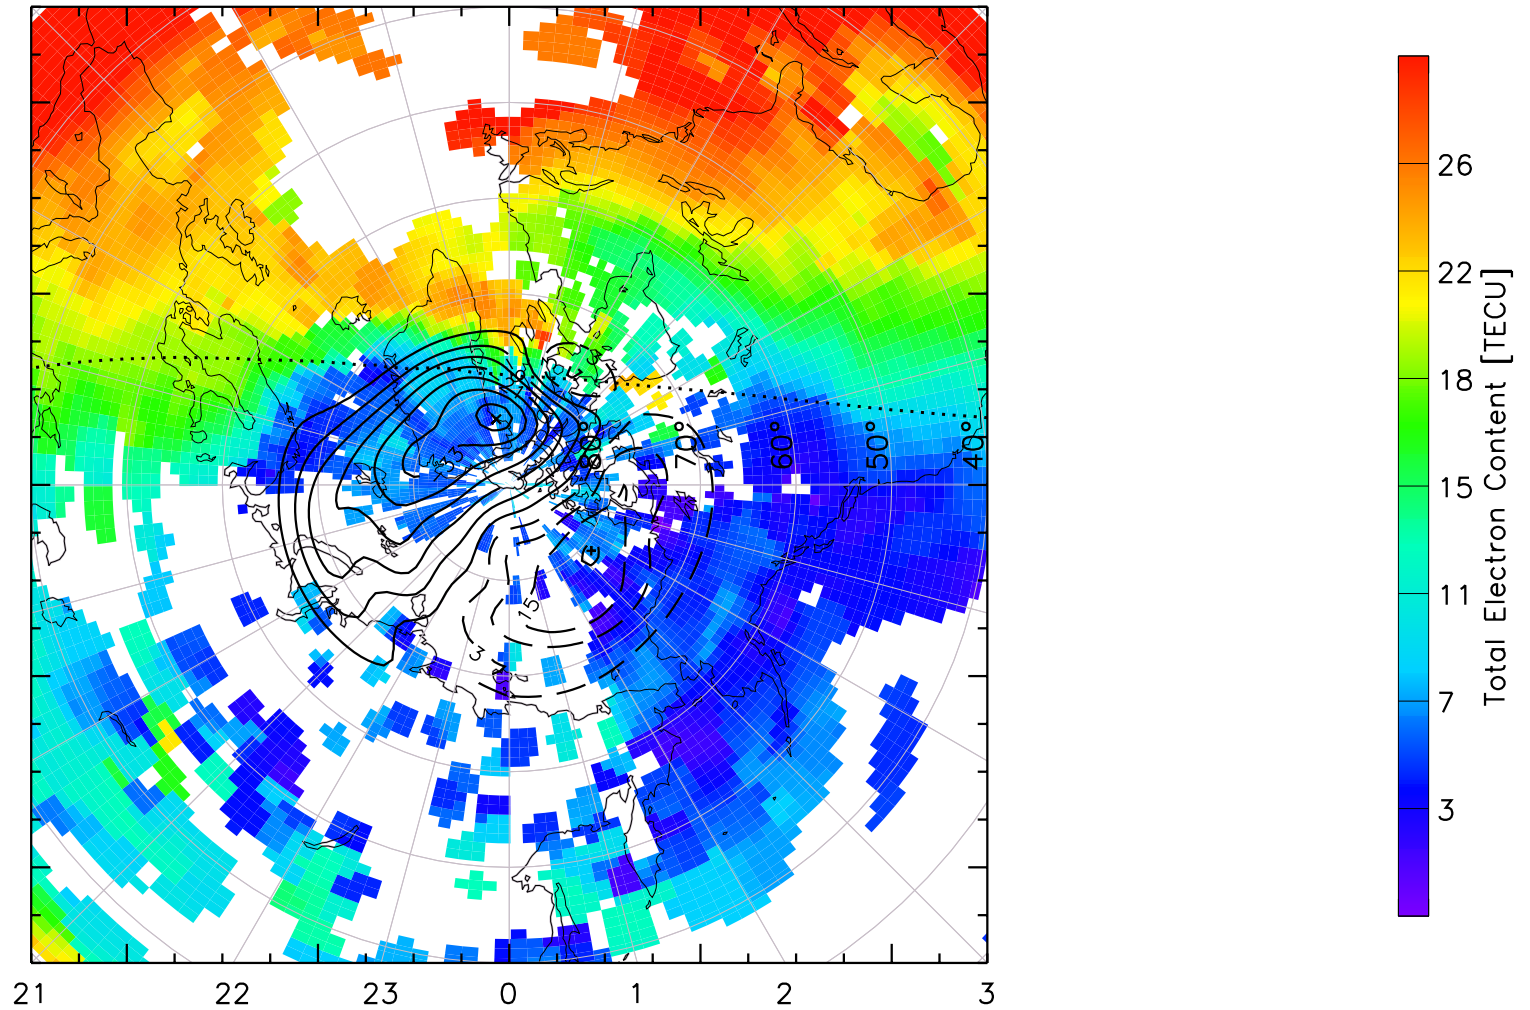

TOTAL ELECTRON CONTENT 13/Nov/2012 14:30:00.0
Median Filtered, Threshold = 0.10 to
13/Nov/2012 14:35:00.0