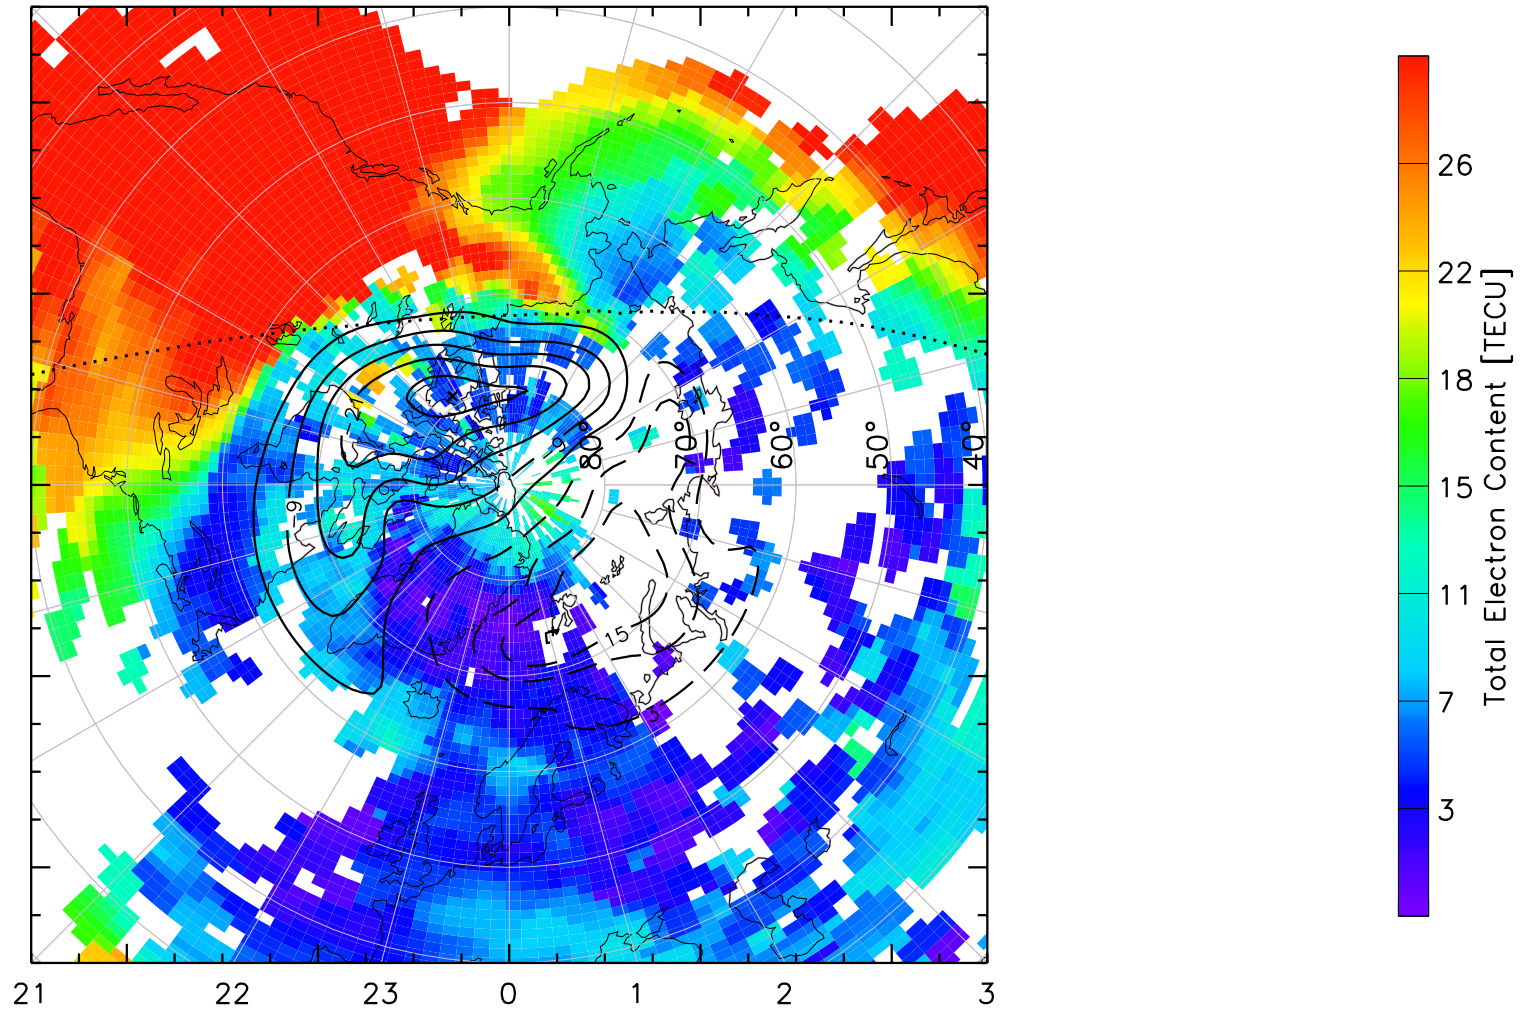

TOTAL ELECTRON CONTENT 13/Nov/2012 22:40:00.0
Median Filtered, Threshold = 0.10 to
13/Nov/2012 22:45:00.0