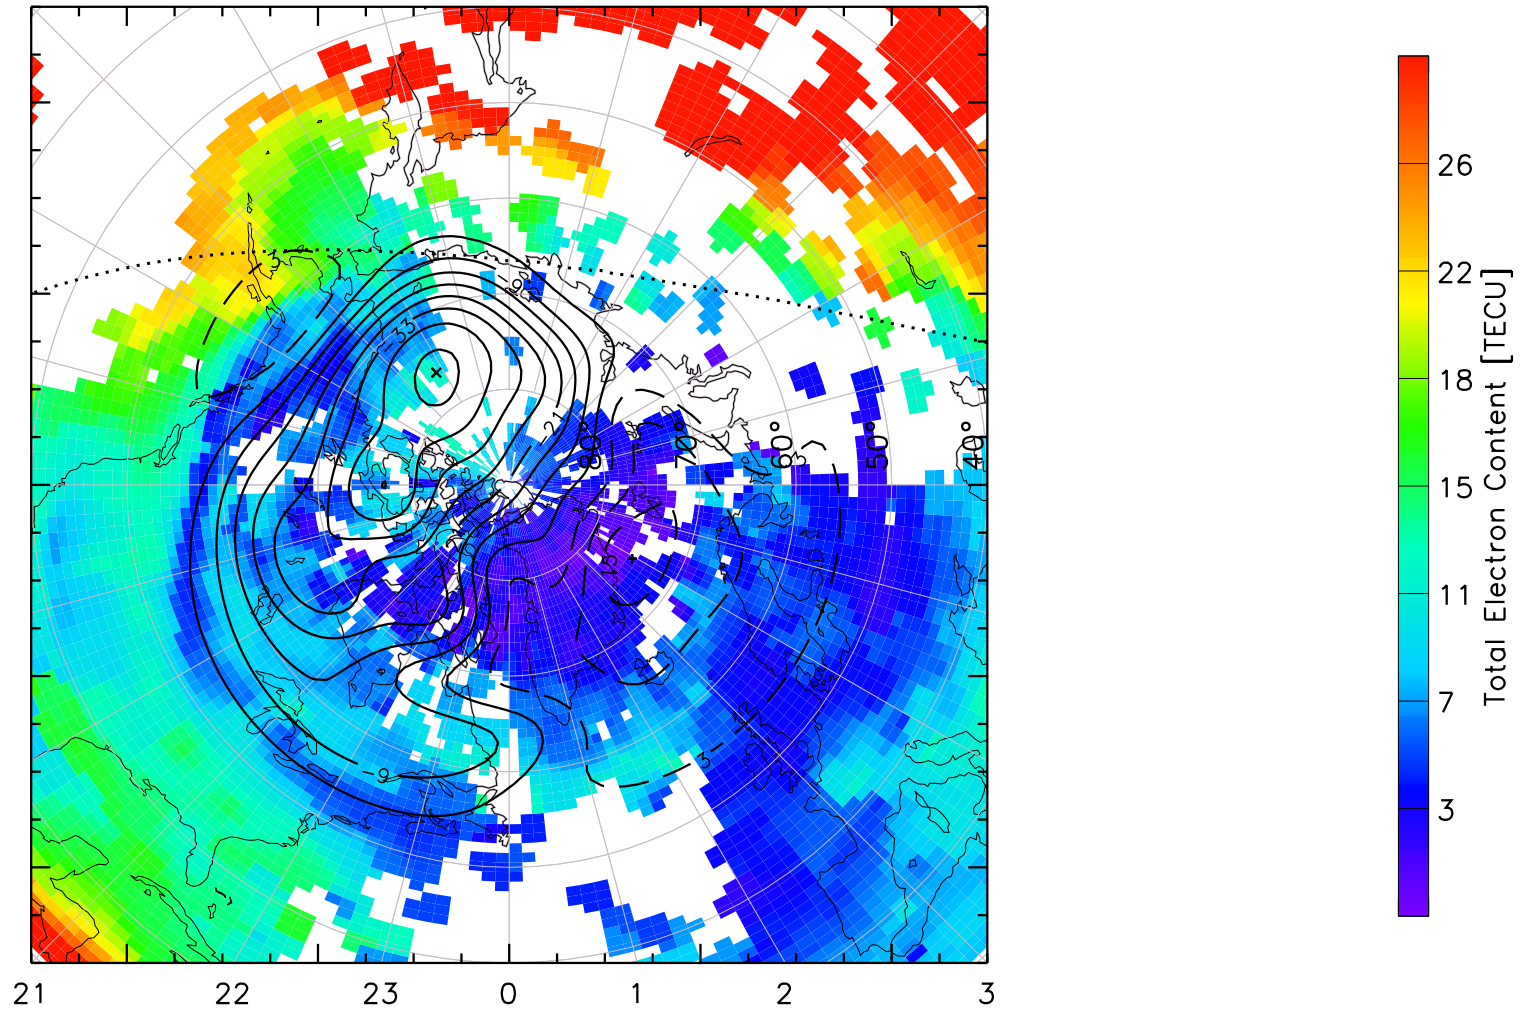

TOTAL ELECTRON CONTENT 14/Nov/2012 02:30:00.0
Median Filtered, Threshold = 0.10 to
14/Nov/2012 02:35:00.0