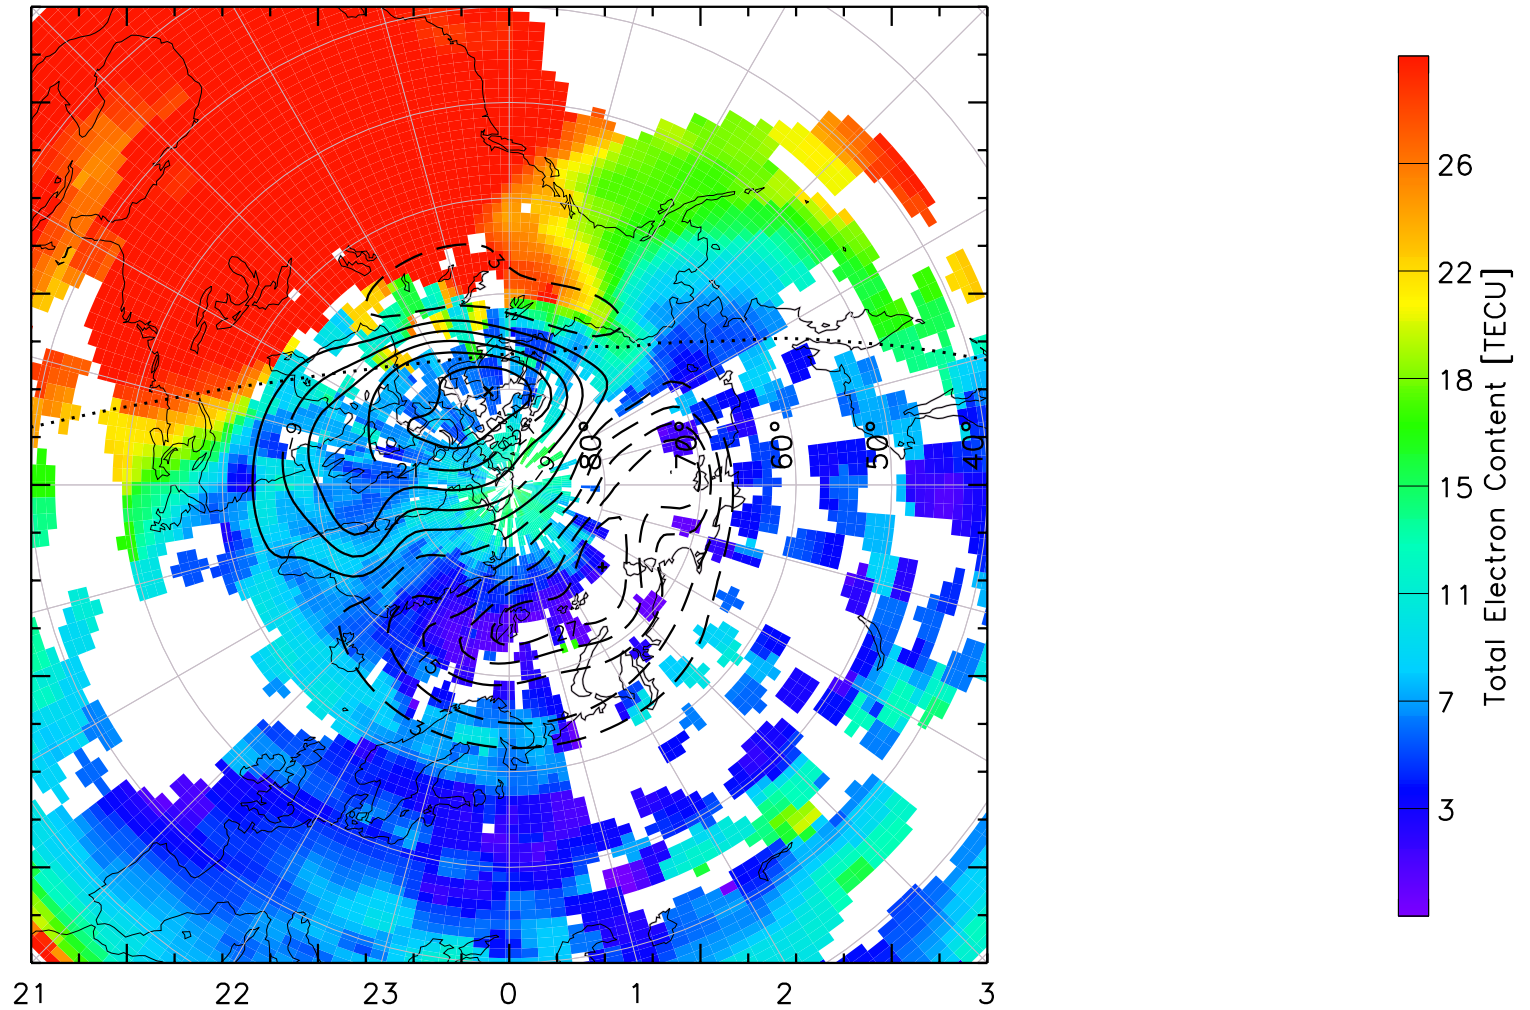

TOTAL ELECTRON CONTENT 13/Nov/2012 21:10:00.0
Median Filtered, Threshold = 0.10 to
13/Nov/2012 21:15:00.0