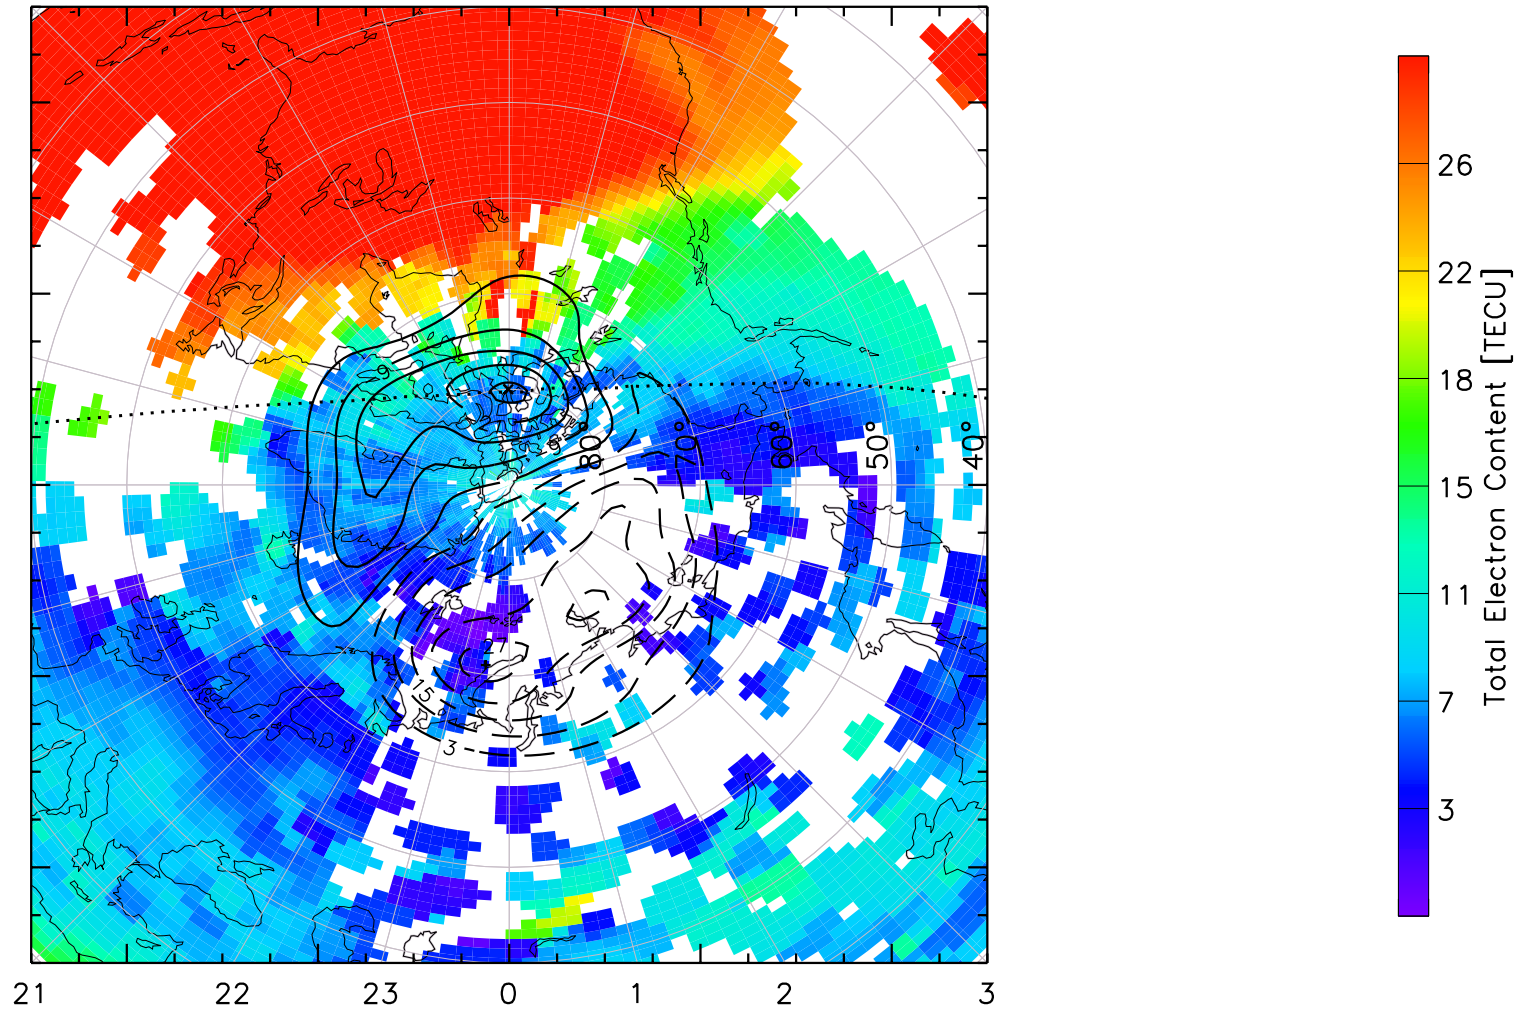

TOTAL ELECTRON CONTENT 13/Nov/2012 19:05:00.0
Median Filtered, Threshold = 0.10 to
13/Nov/2012 19:10:00.0