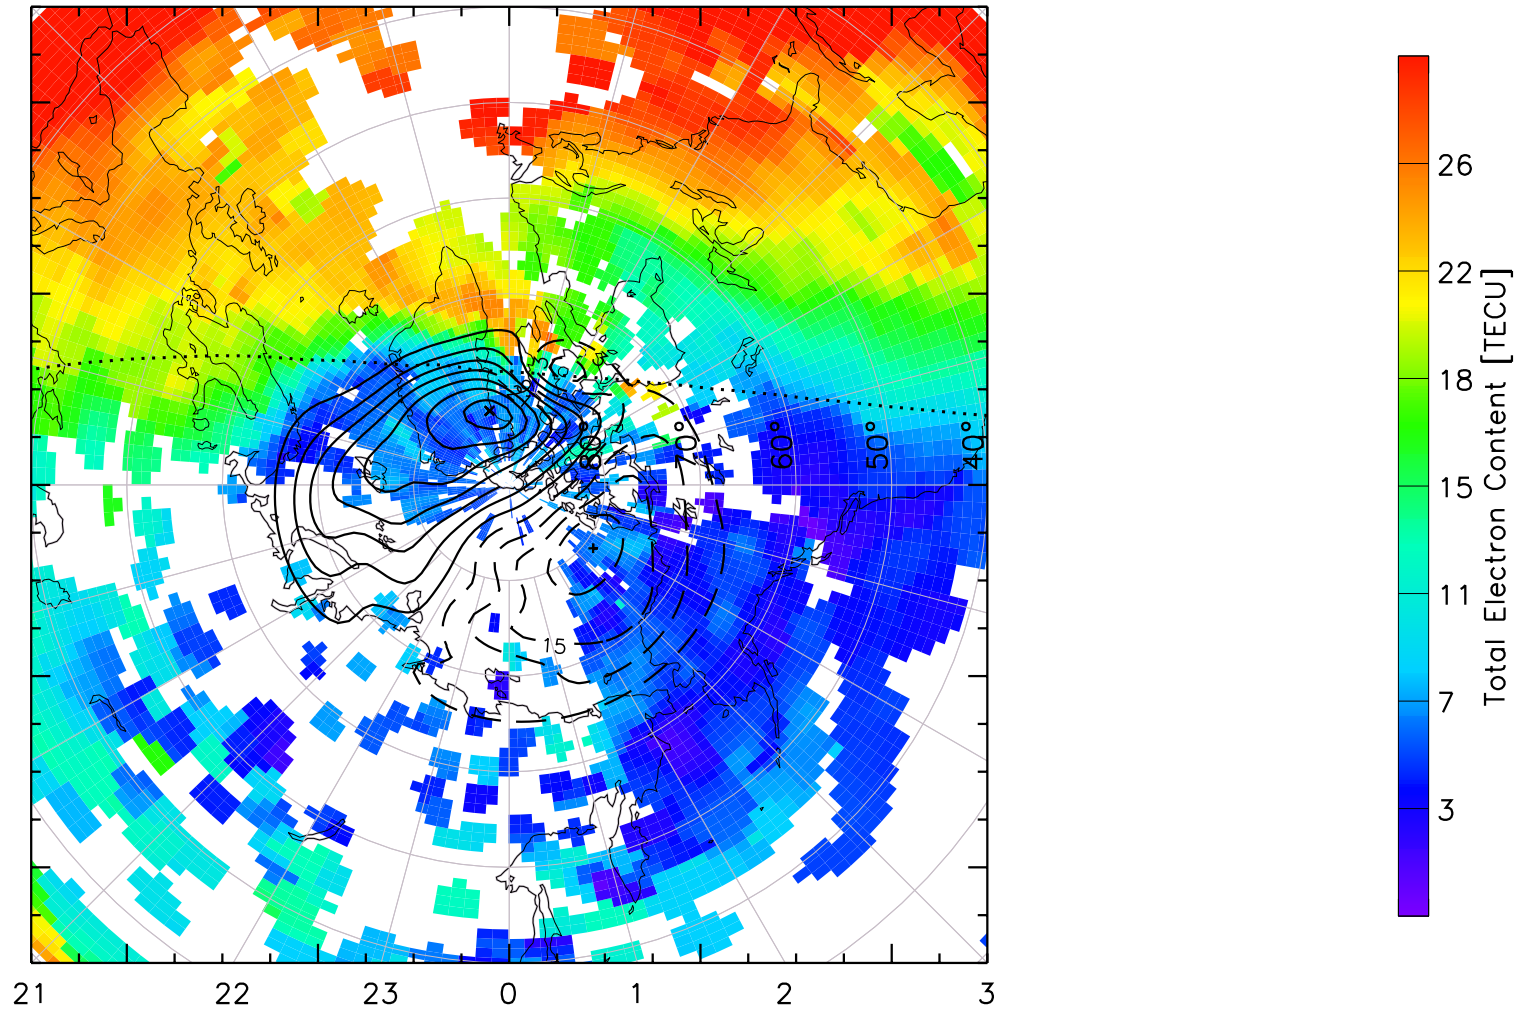

TOTAL ELECTRON CONTENT 13/Nov/2012 14:20:00.0
Median Filtered, Threshold = 0.10 to
13/Nov/2012 14:25:00.0