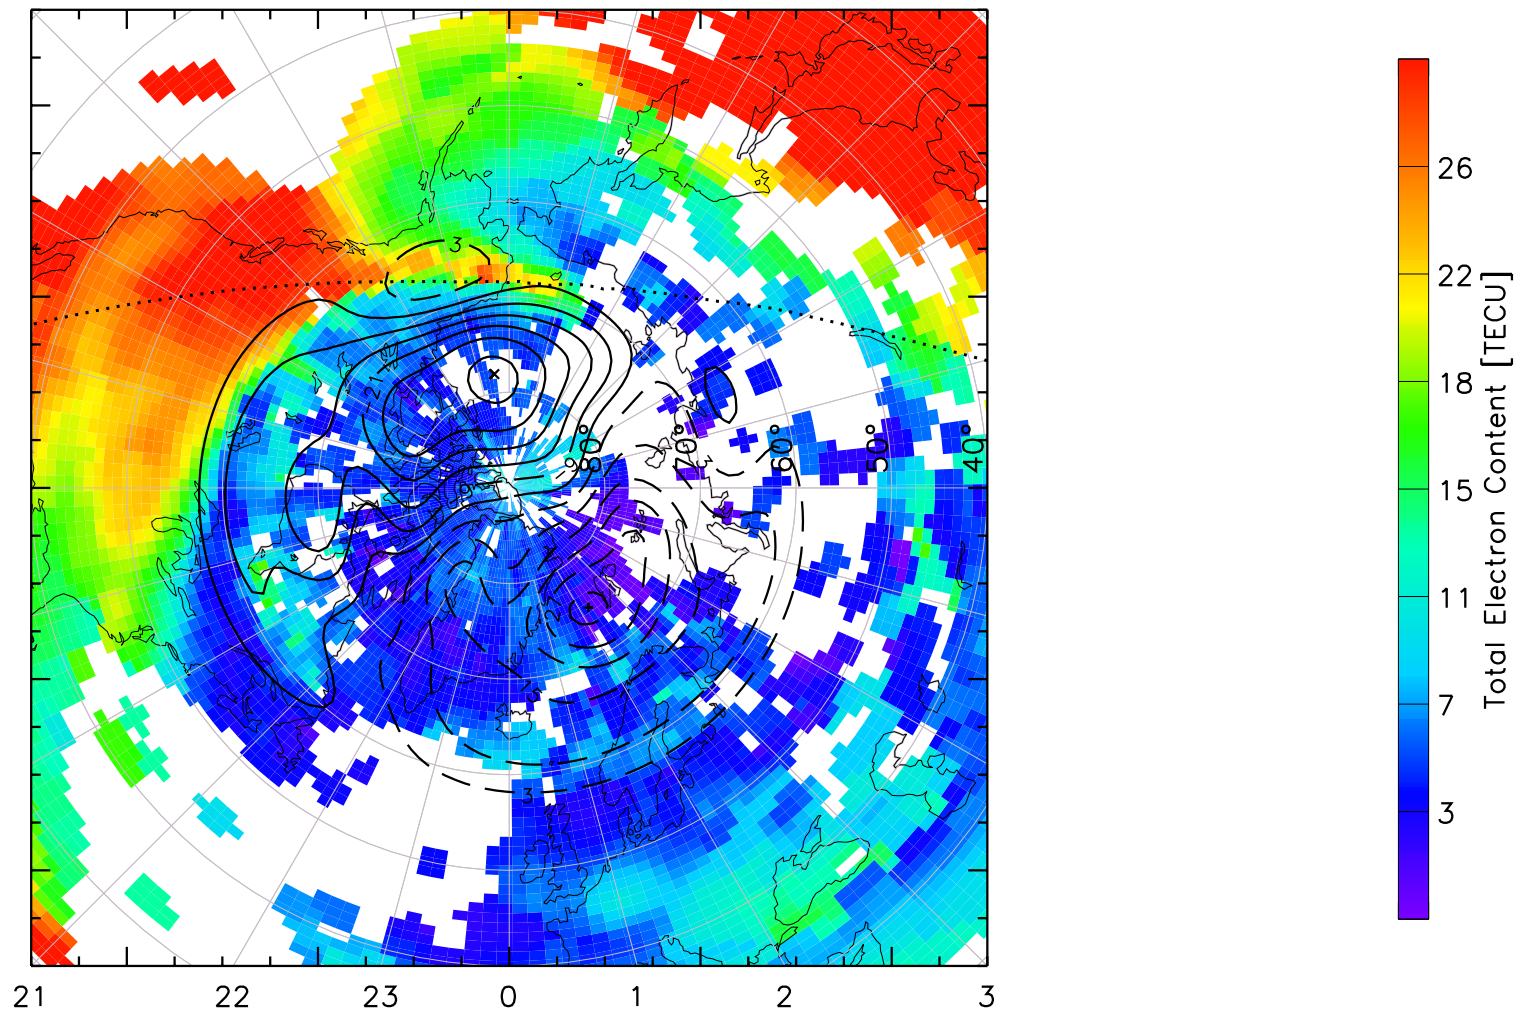

TOTAL ELECTRON CONTENT 14/Nov/2012 00:10:00.0
Median Filtered, Threshold = 0.10 to
14/Nov/2012 00:15:00.0