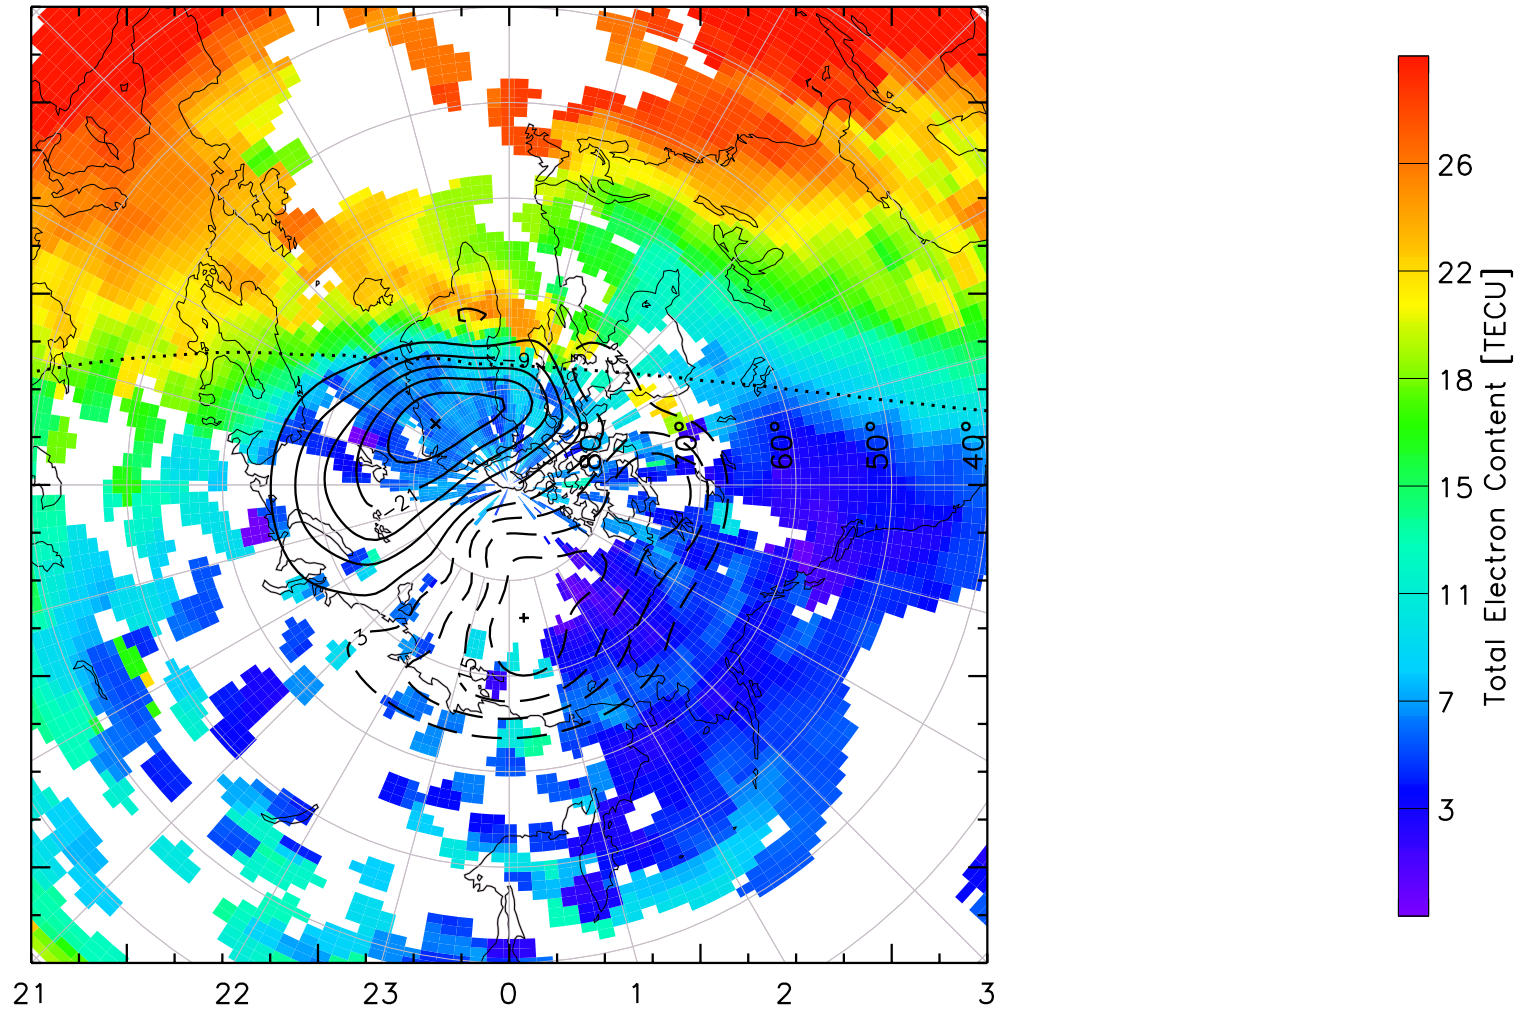

TOTAL ELECTRON CONTENT 13/Nov/2012 14:00:00.0
Median Filtered, Threshold = 0.10 to
13/Nov/2012 14:05:00.0