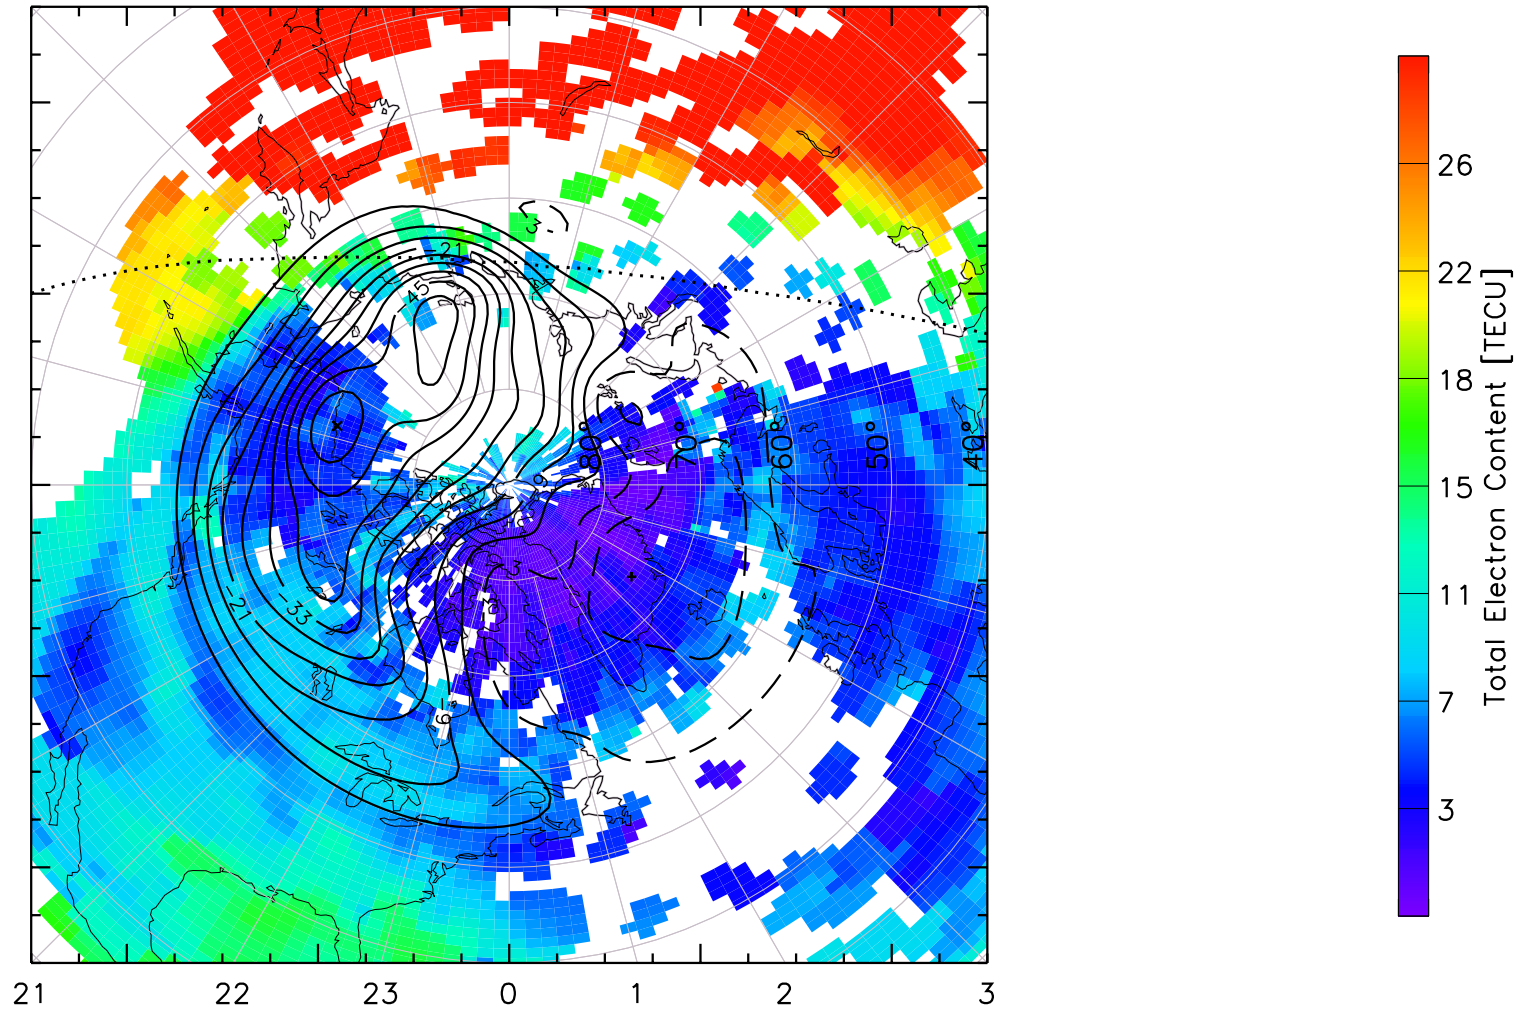

TOTAL ELECTRON CONTENT 14/Nov/2012 03:45:00.0
Median Filtered, Threshold = 0.10 to
14/Nov/2012 03:50:00.0