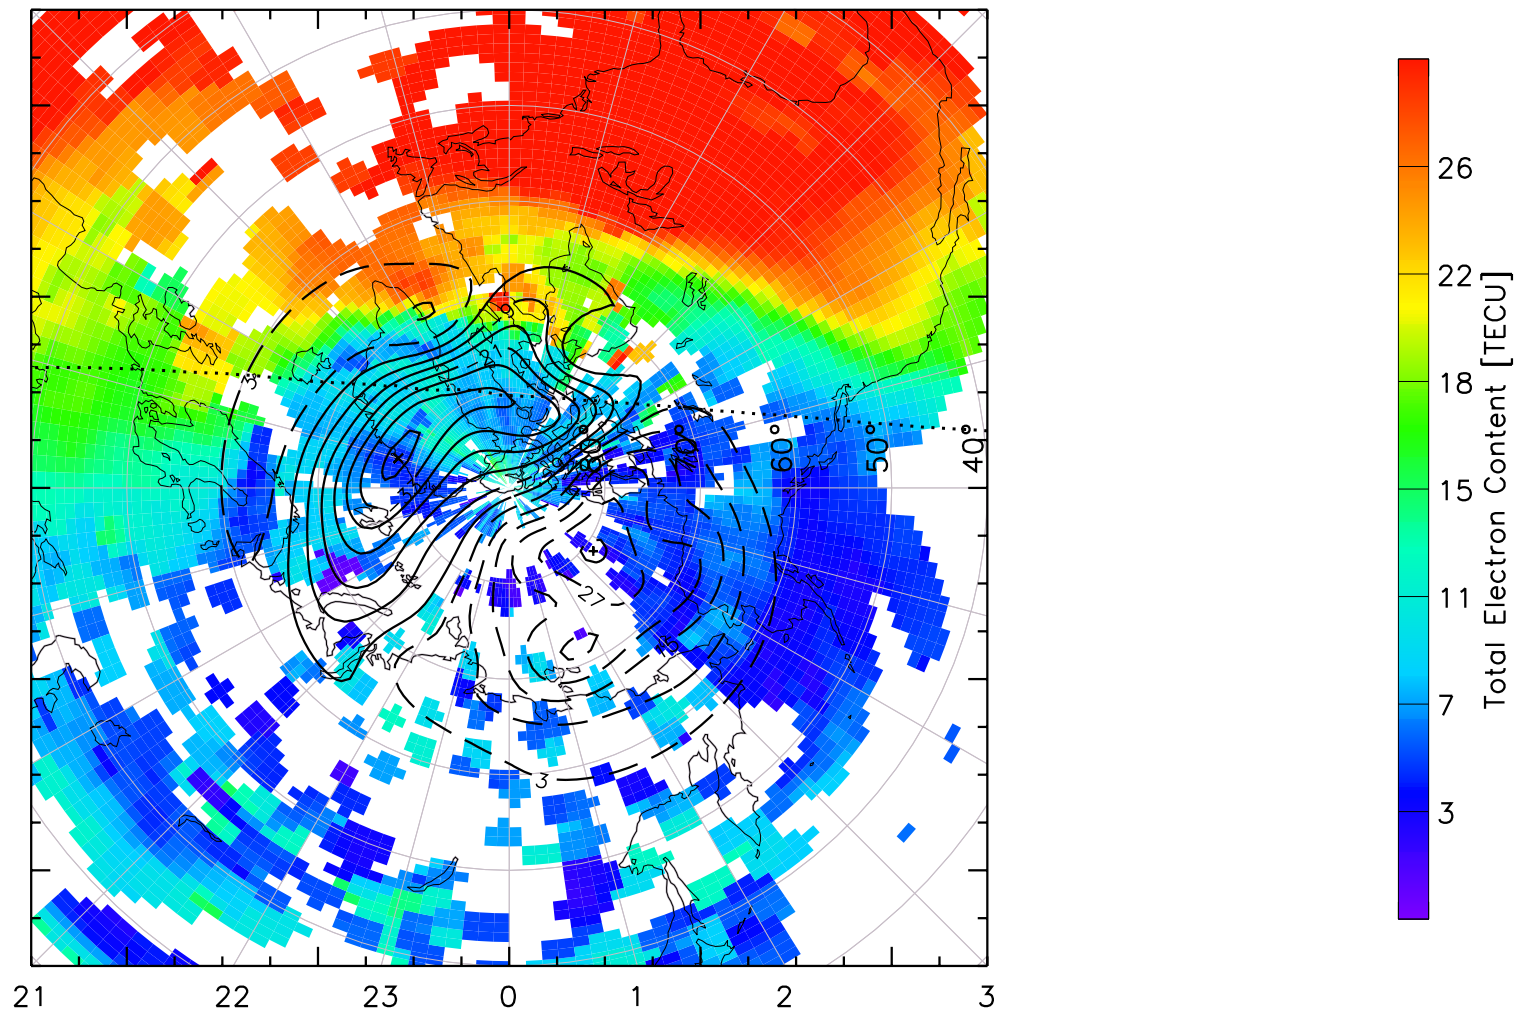

TOTAL ELECTRON CONTENT 13/Nov/2012 15:40:00.0
Median Filtered, Threshold = 0.10 to
13/Nov/2012 15:45:00.0