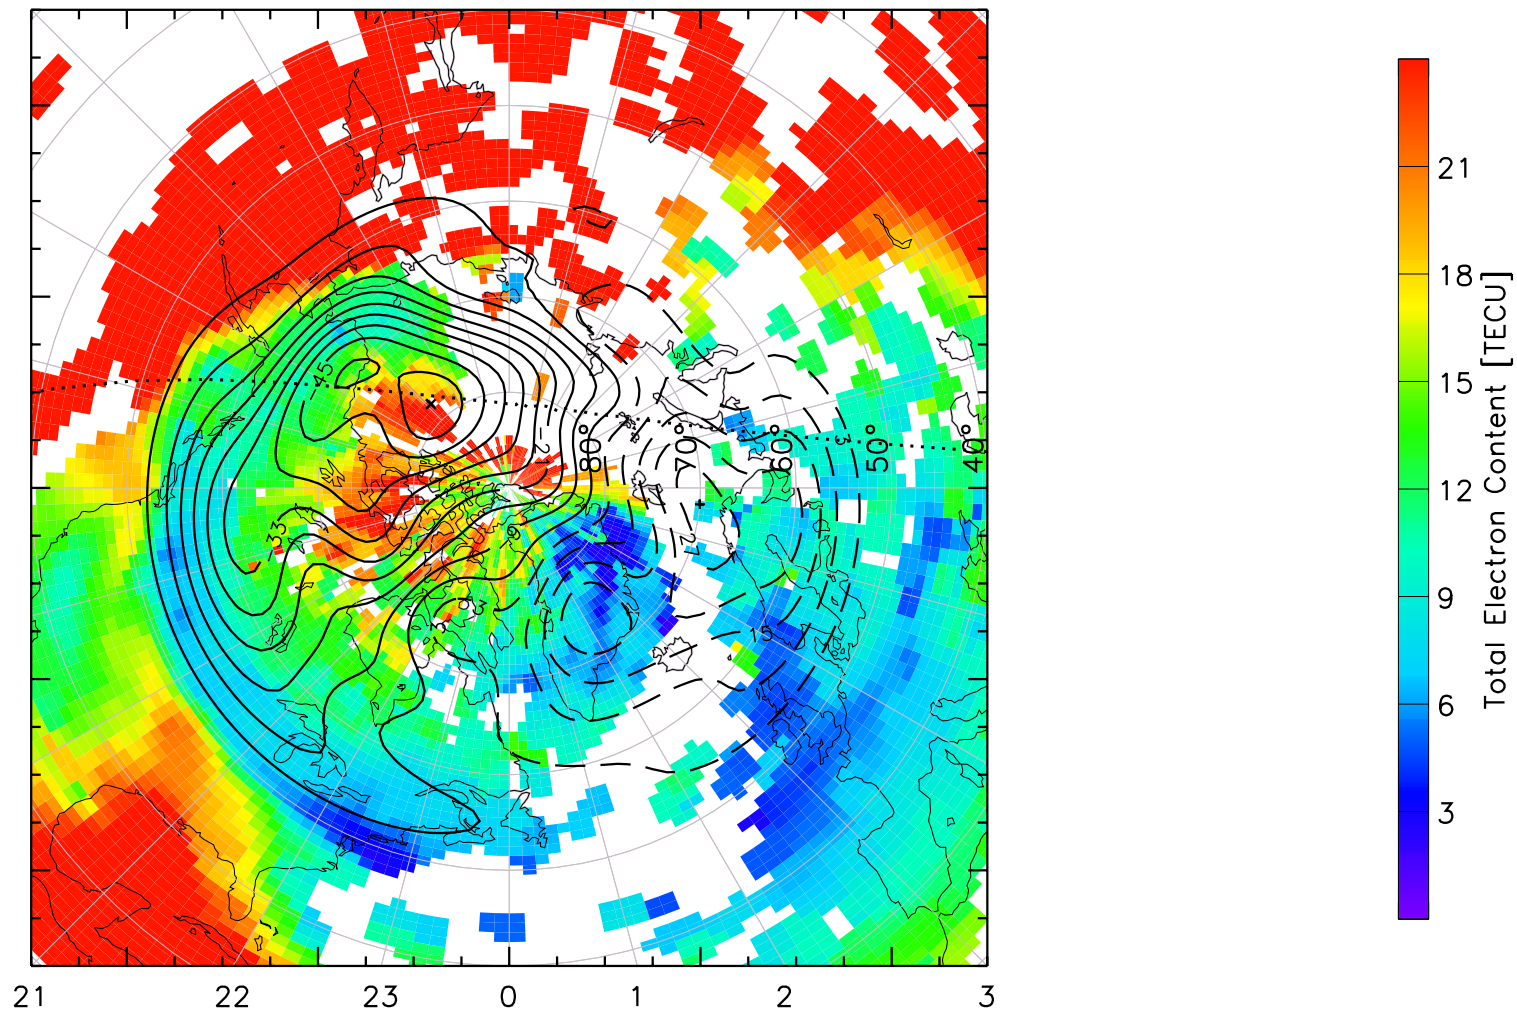

TOTAL ELECTRON CONTENT 01/Oct/2012 02:55:00.0
Median Filtered, Threshold = 0.10 to
01/Oct/2012 03:00:00.0