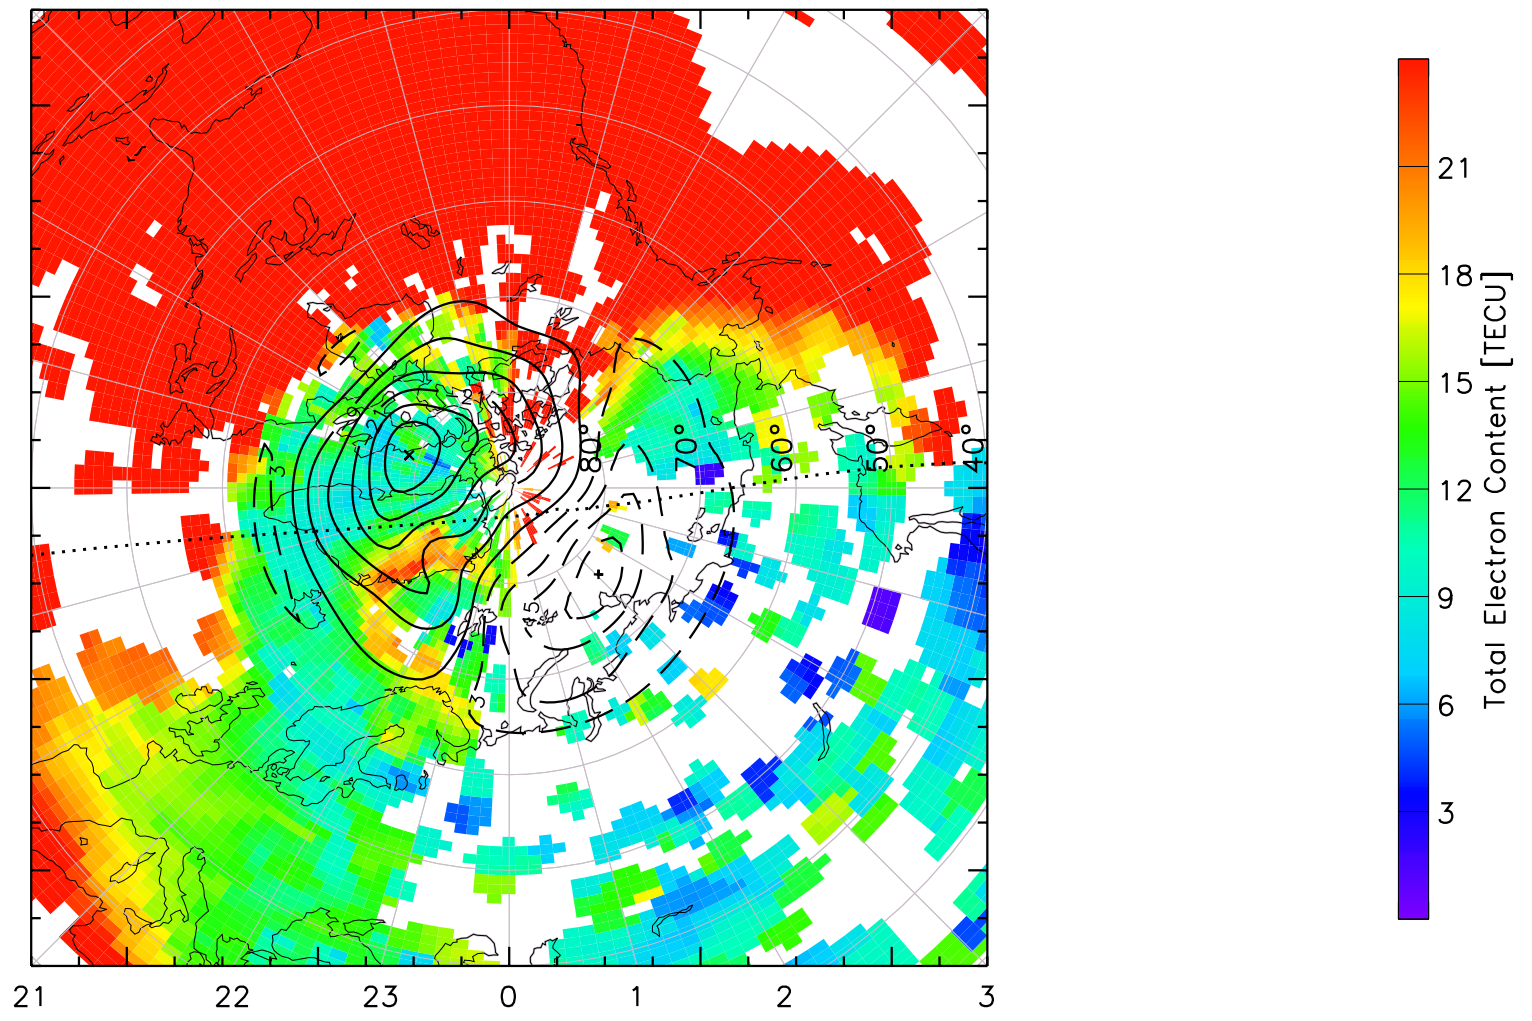

TOTAL ELECTRON CONTENT 30/Sep/2012 20:00:00.0
Median Filtered, Threshold = 0.10 to
30/Sep/2012 20:05:00.0