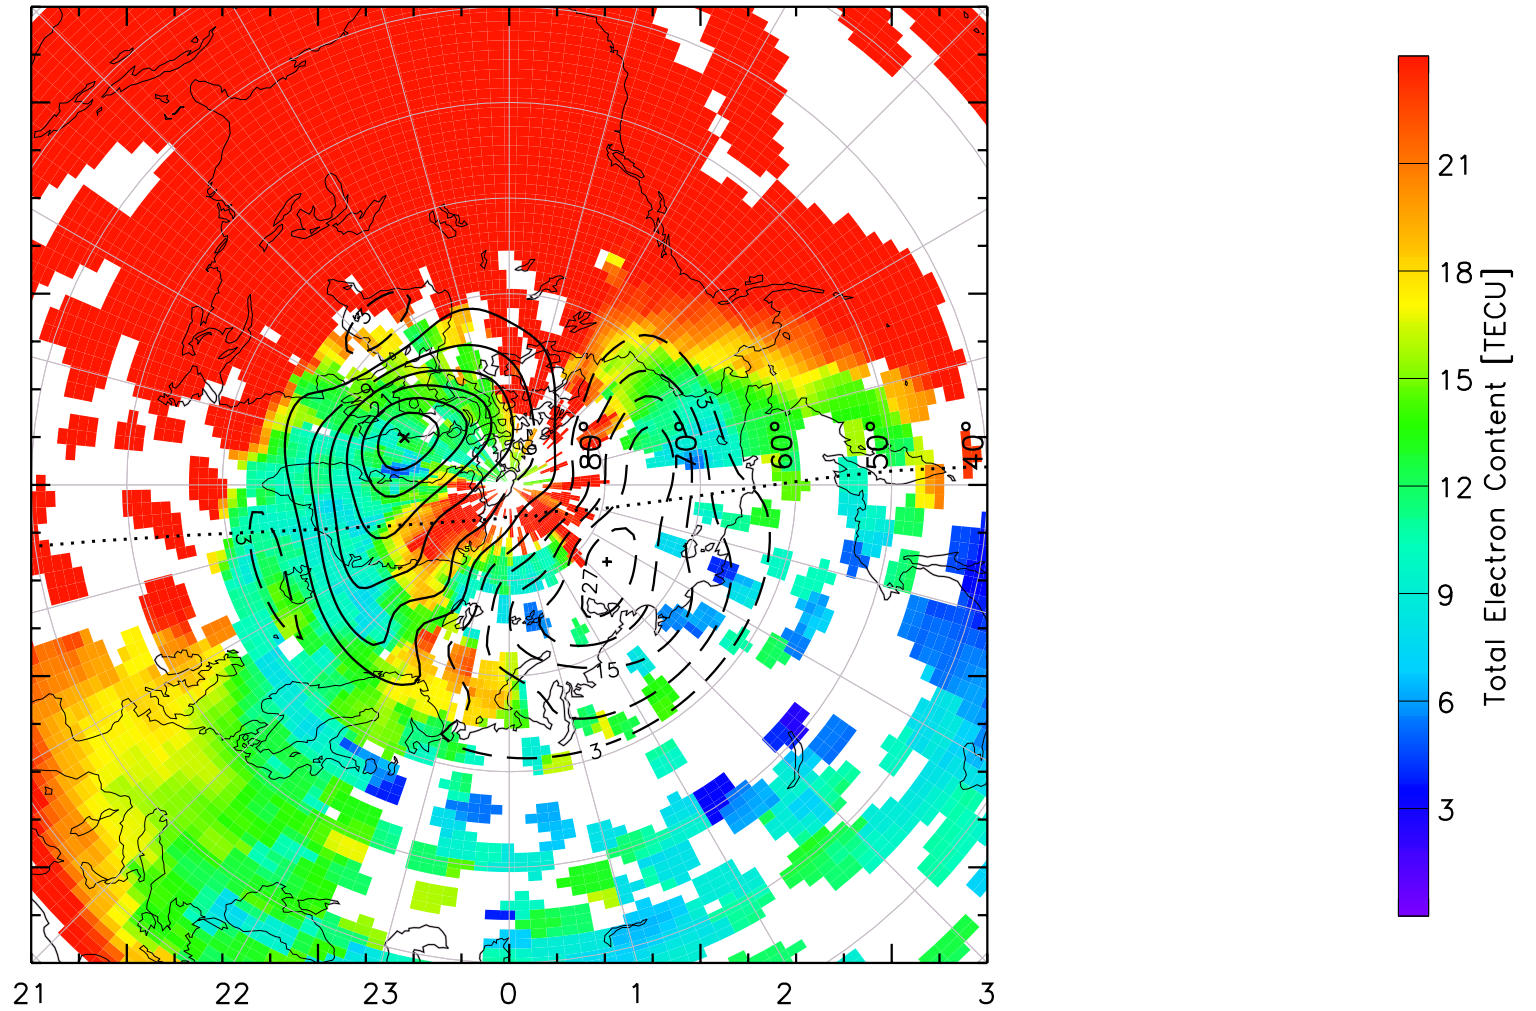

1900 0500

TOTAL ELECTRON CONTENT 30/Sep/2012 19:30:00.0
Median Filtered, Threshold = 0.10 to
30/Sep/2012 19:35:00.0

1900 0500

TOTAL ELECTRON CONTENT 30/Sep/2012 19:35:00.0
Median Filtered, Threshold = 0.10 to
30/Sep/2012 19:40:00.0