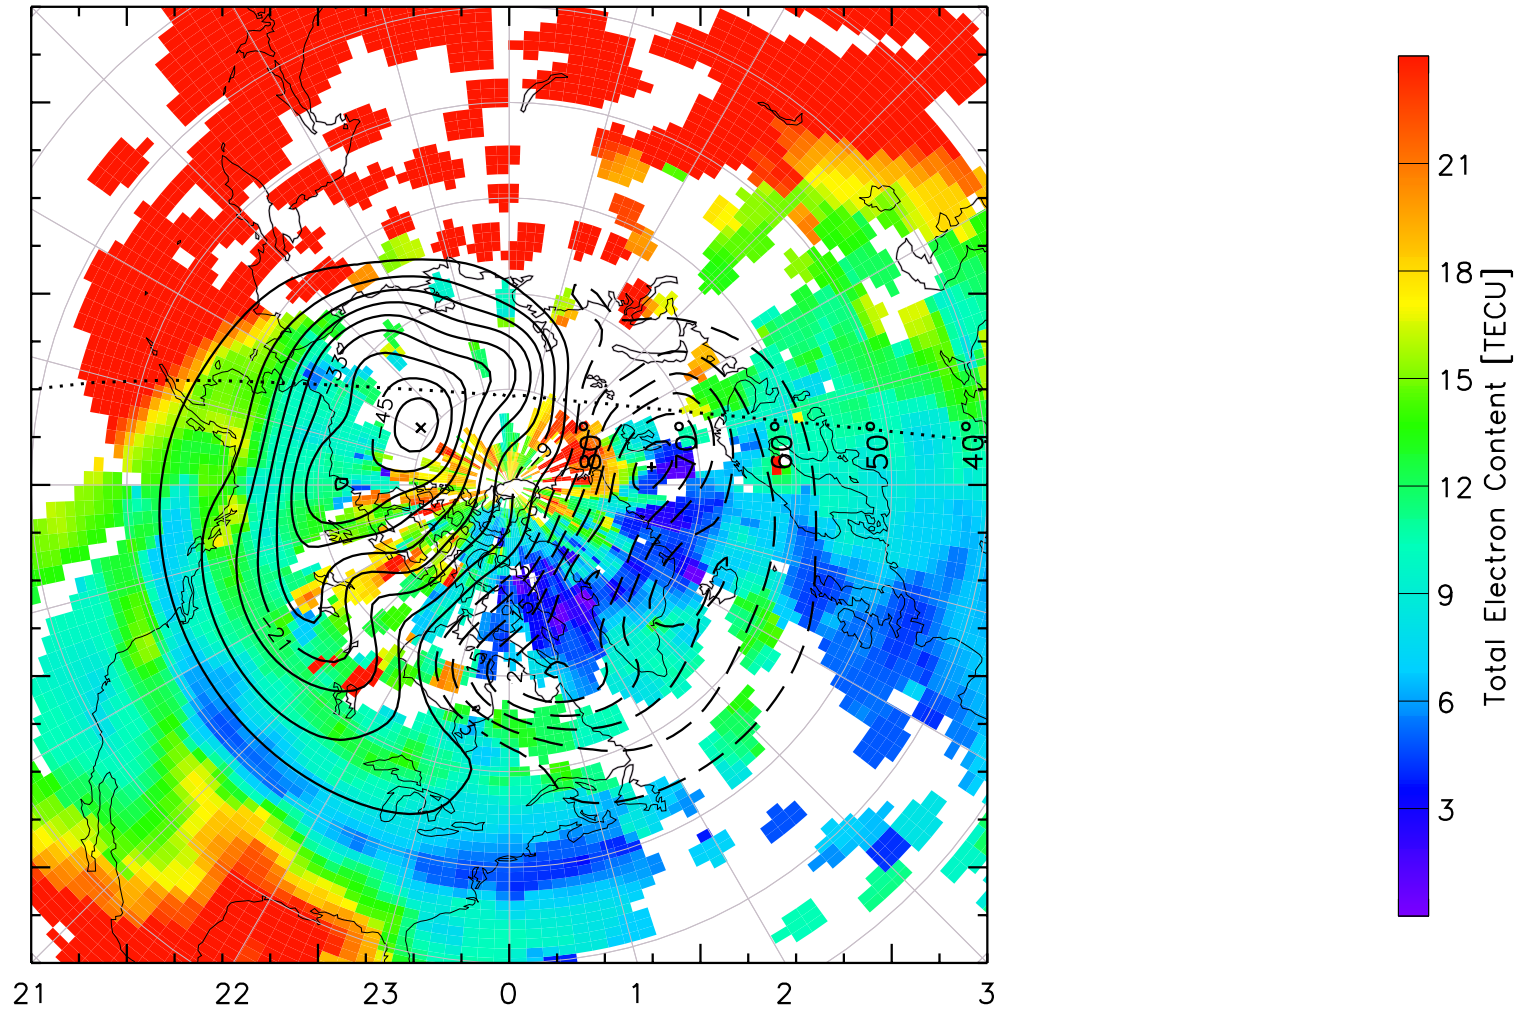

TOTAL ELECTRON CONTENT 01/Oct/2012 04:15:00.0
Median Filtered, Threshold = 0.10 to
01/Oct/2012 04:20:00.0