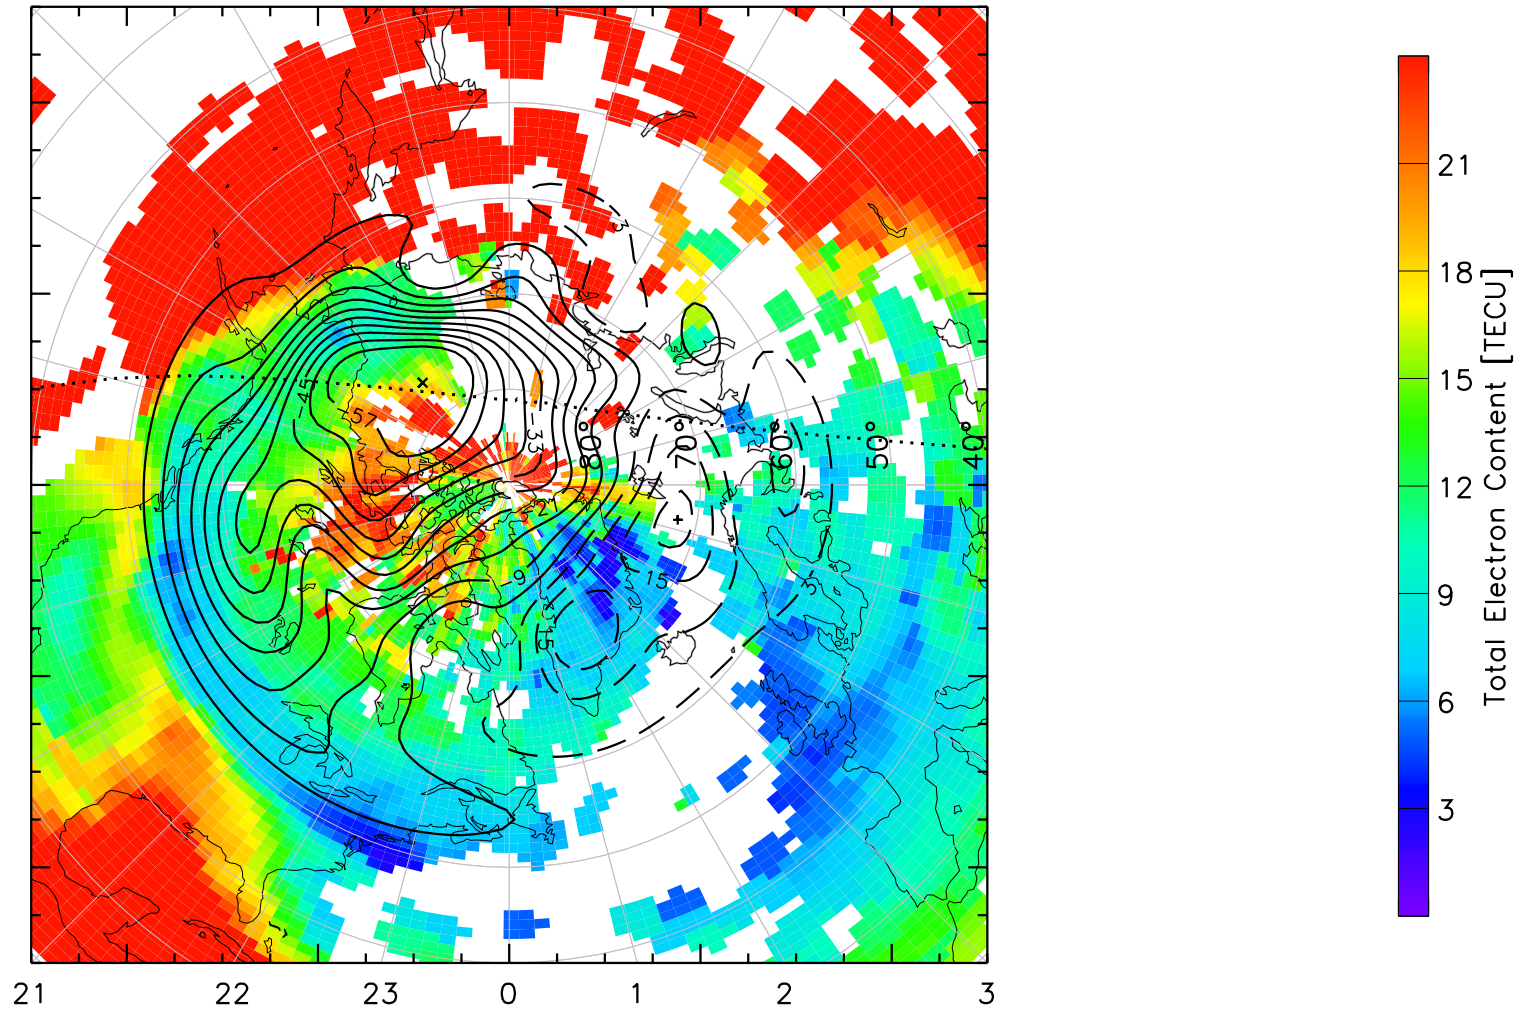

TOTAL ELECTRON CONTENT 01/Oct/2012 03:00:00.0
Median Filtered, Threshold = 0.10 to
01/Oct/2012 03:05:00.0