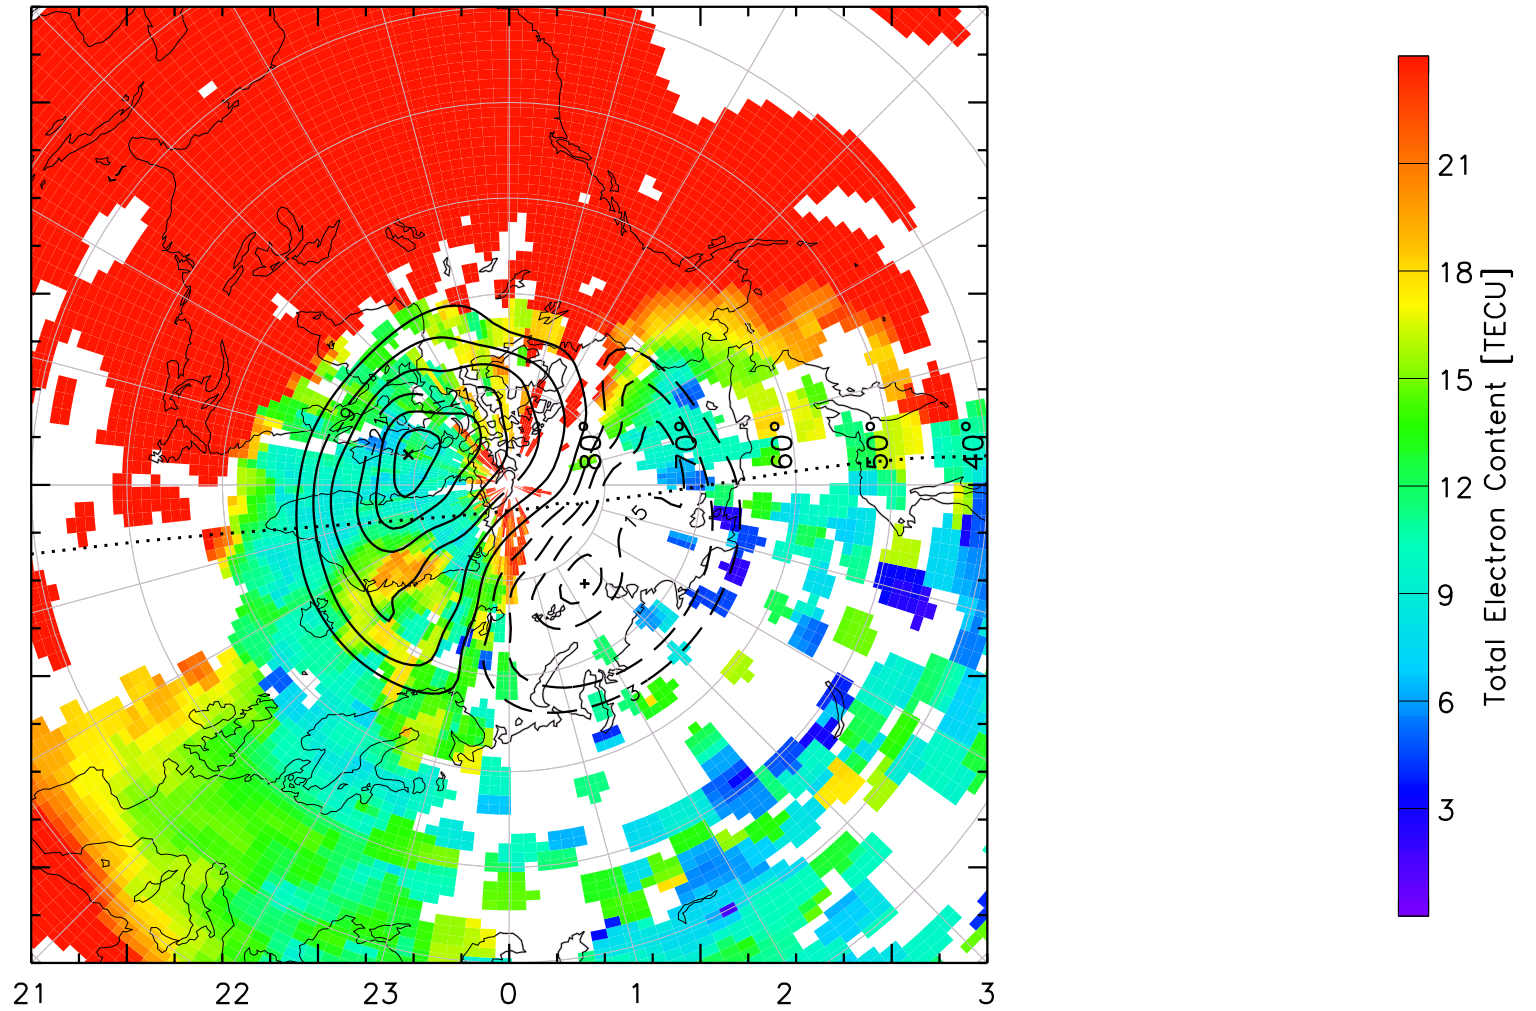

TOTAL ELECTRON CONTENT 30/Sep/2012 20:15:00.0
Median Filtered, Threshold = 0.10 to
30/Sep/2012 20:20:00.0