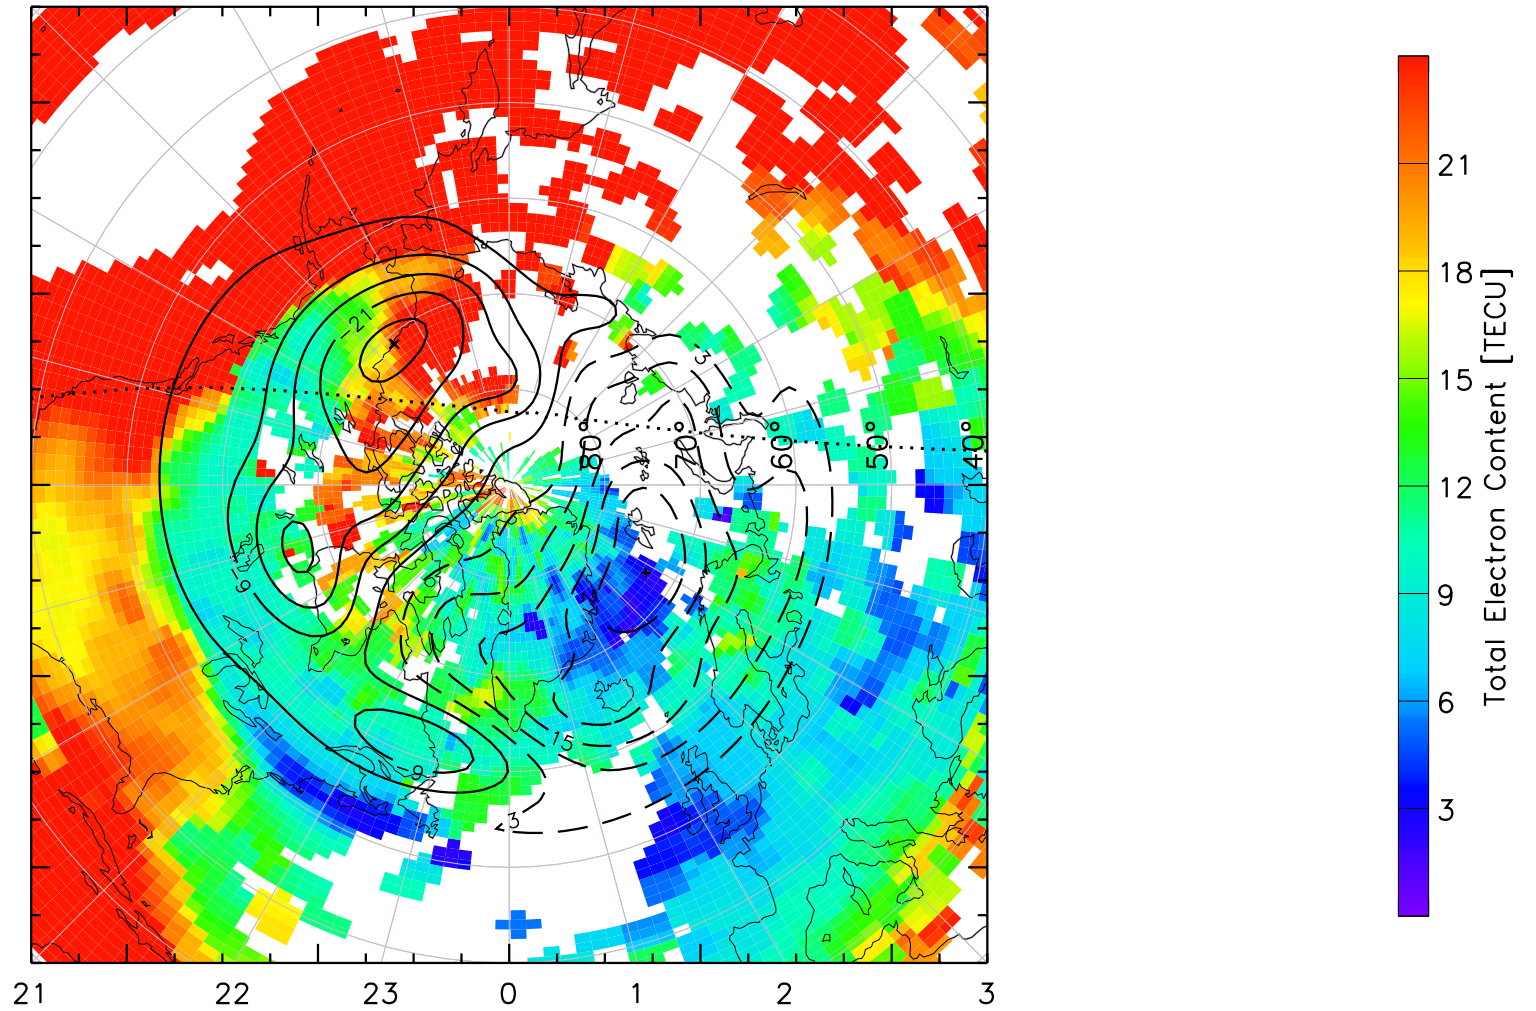

TOTAL ELECTRON CONTENT 01/Oct/2012 01:45:00.0
Median Filtered, Threshold = 0.10 to
01/Oct/2012 01:50:00.0