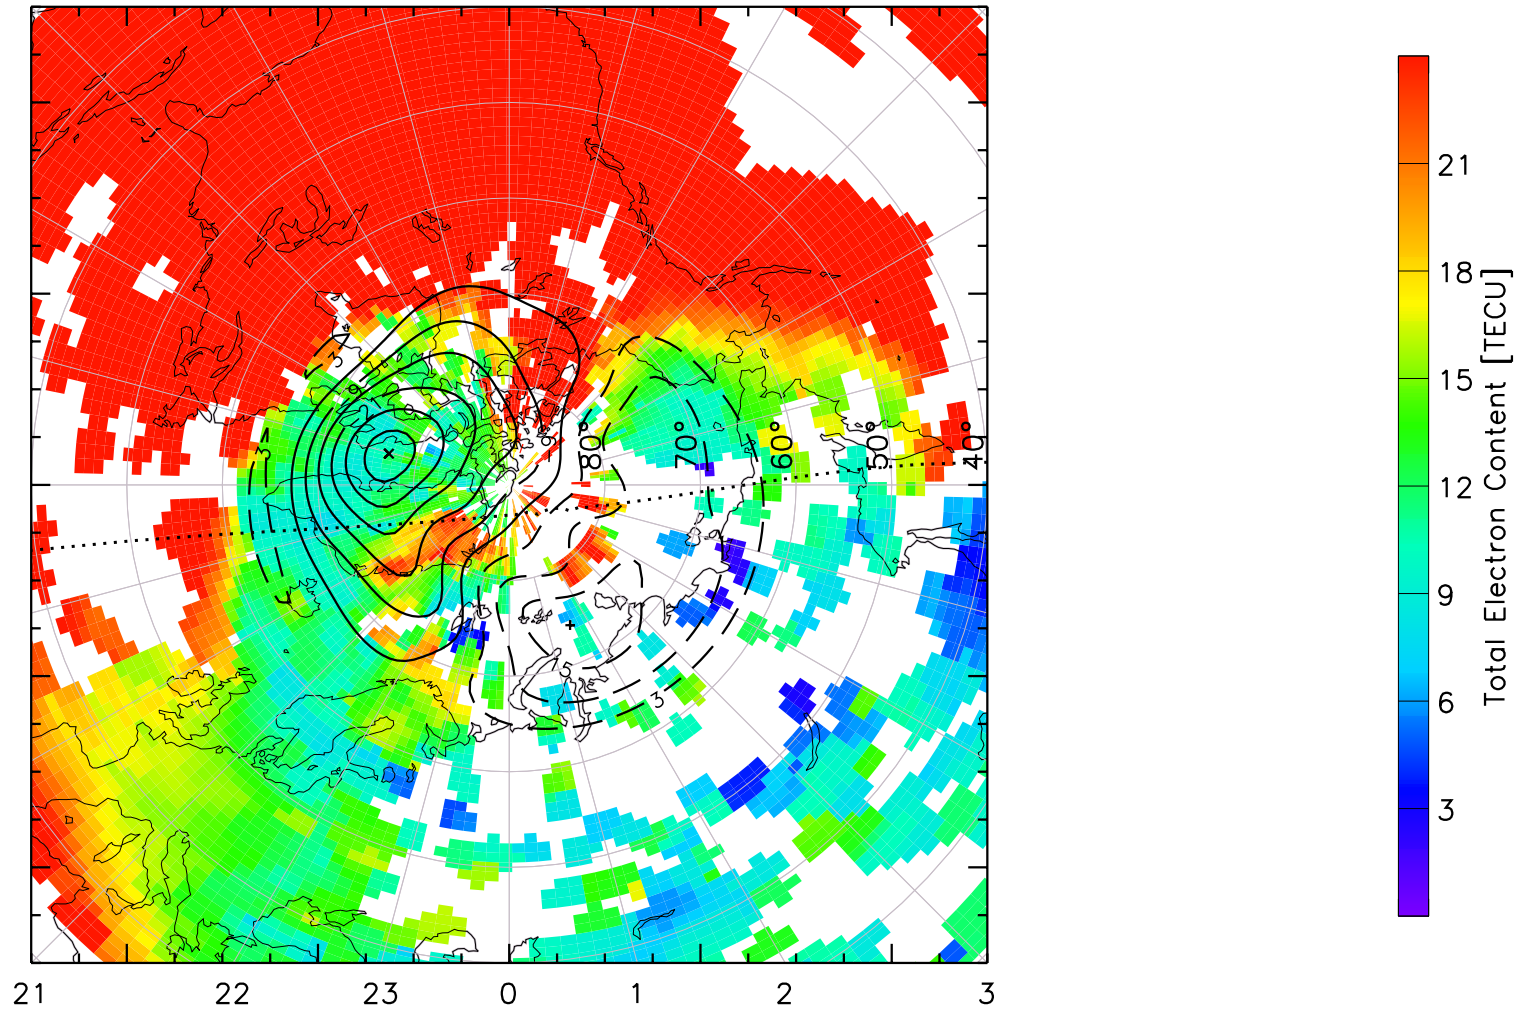

TOTAL ELECTRON CONTENT 30/Sep/2012 19:50:00.0
Median Filtered, Threshold = 0.10 to
30/Sep/2012 19:55:00.0