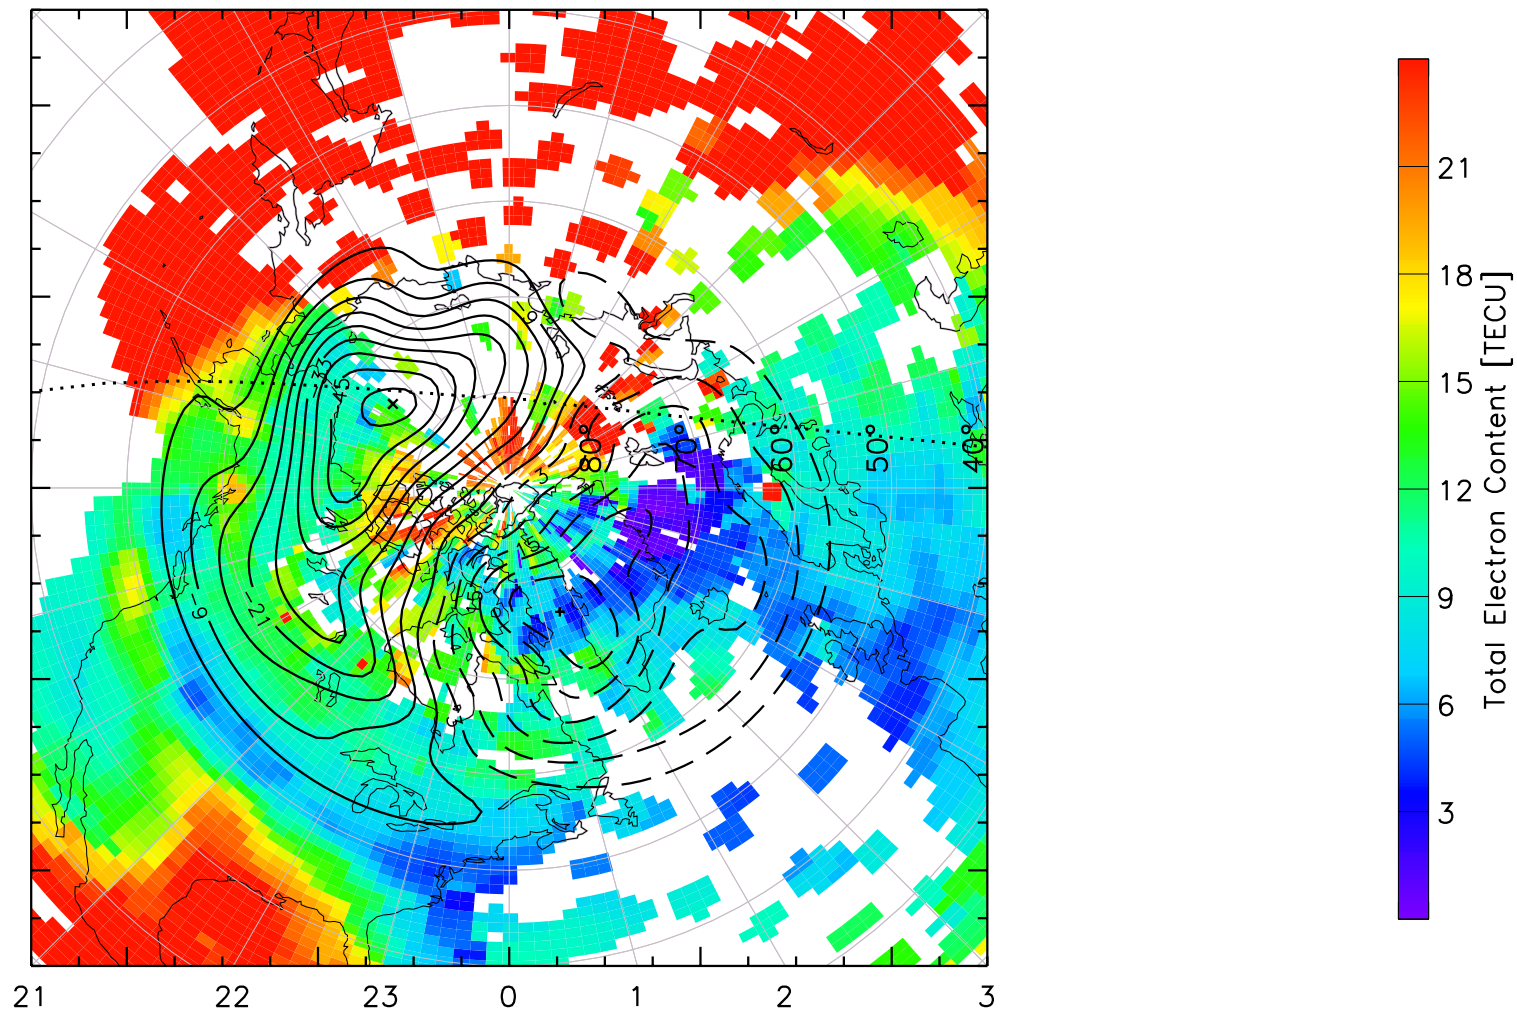

TOTAL ELECTRON CONTENT 01/Oct/2012 03:55:00.0
Median Filtered, Threshold = 0.10 to
01/Oct/2012 04:00:00.0