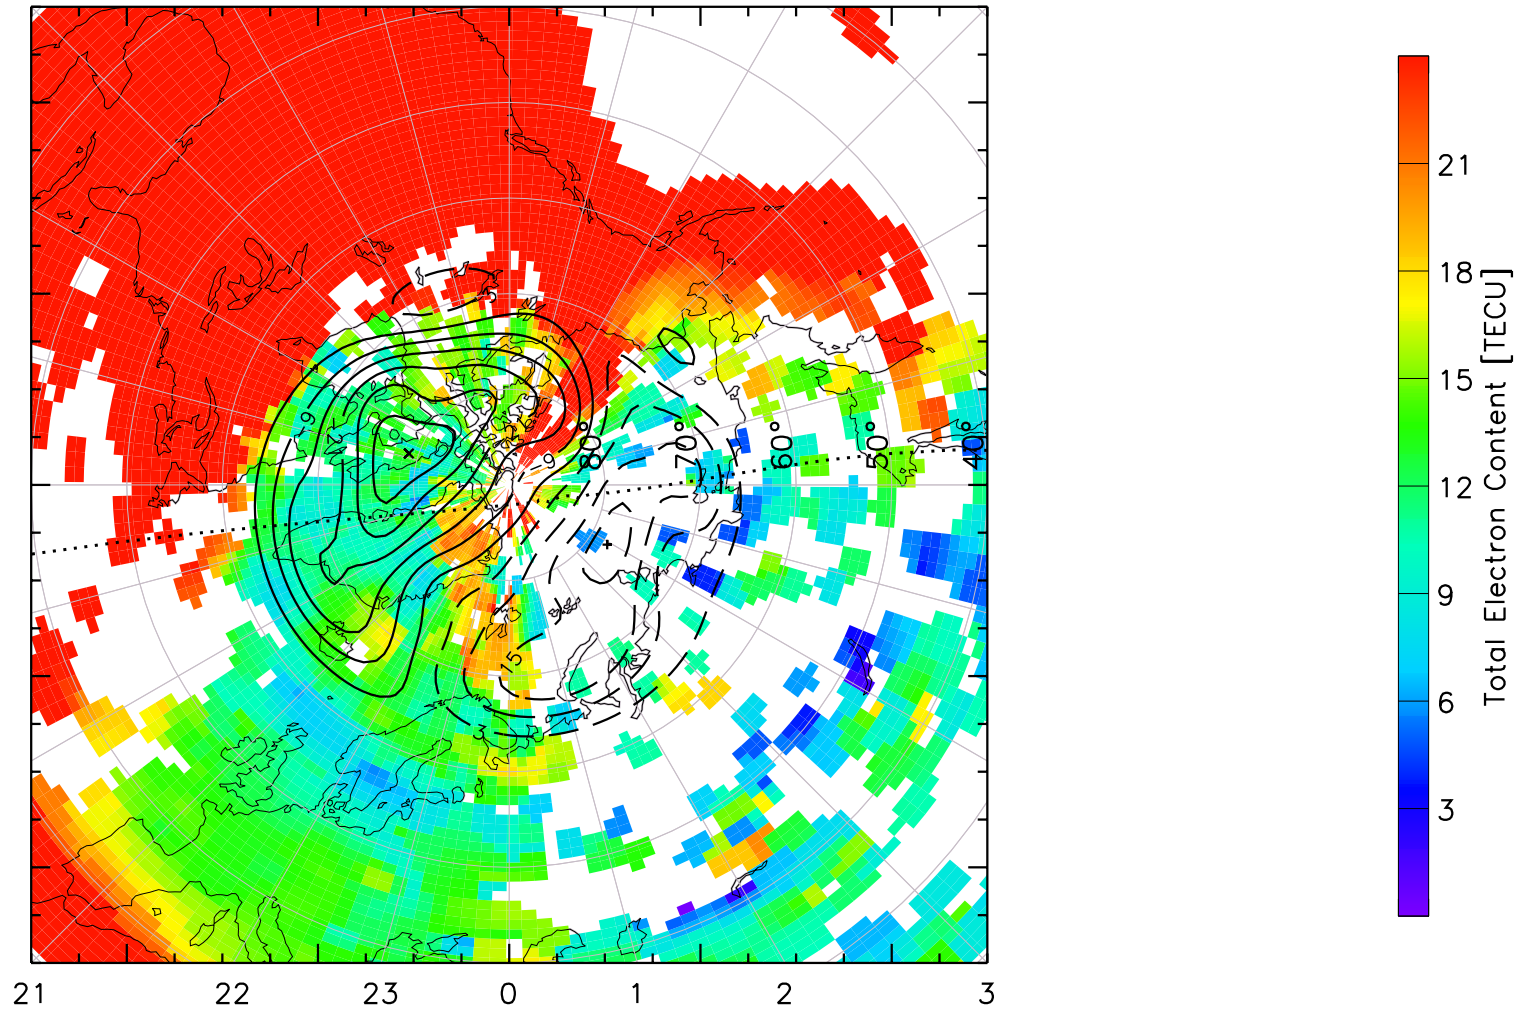

TOTAL ELECTRON CONTENT 30/Sep/2012 20:45:00.0
Median Filtered, Threshold = 0.10 to
30/Sep/2012 20:50:00.0