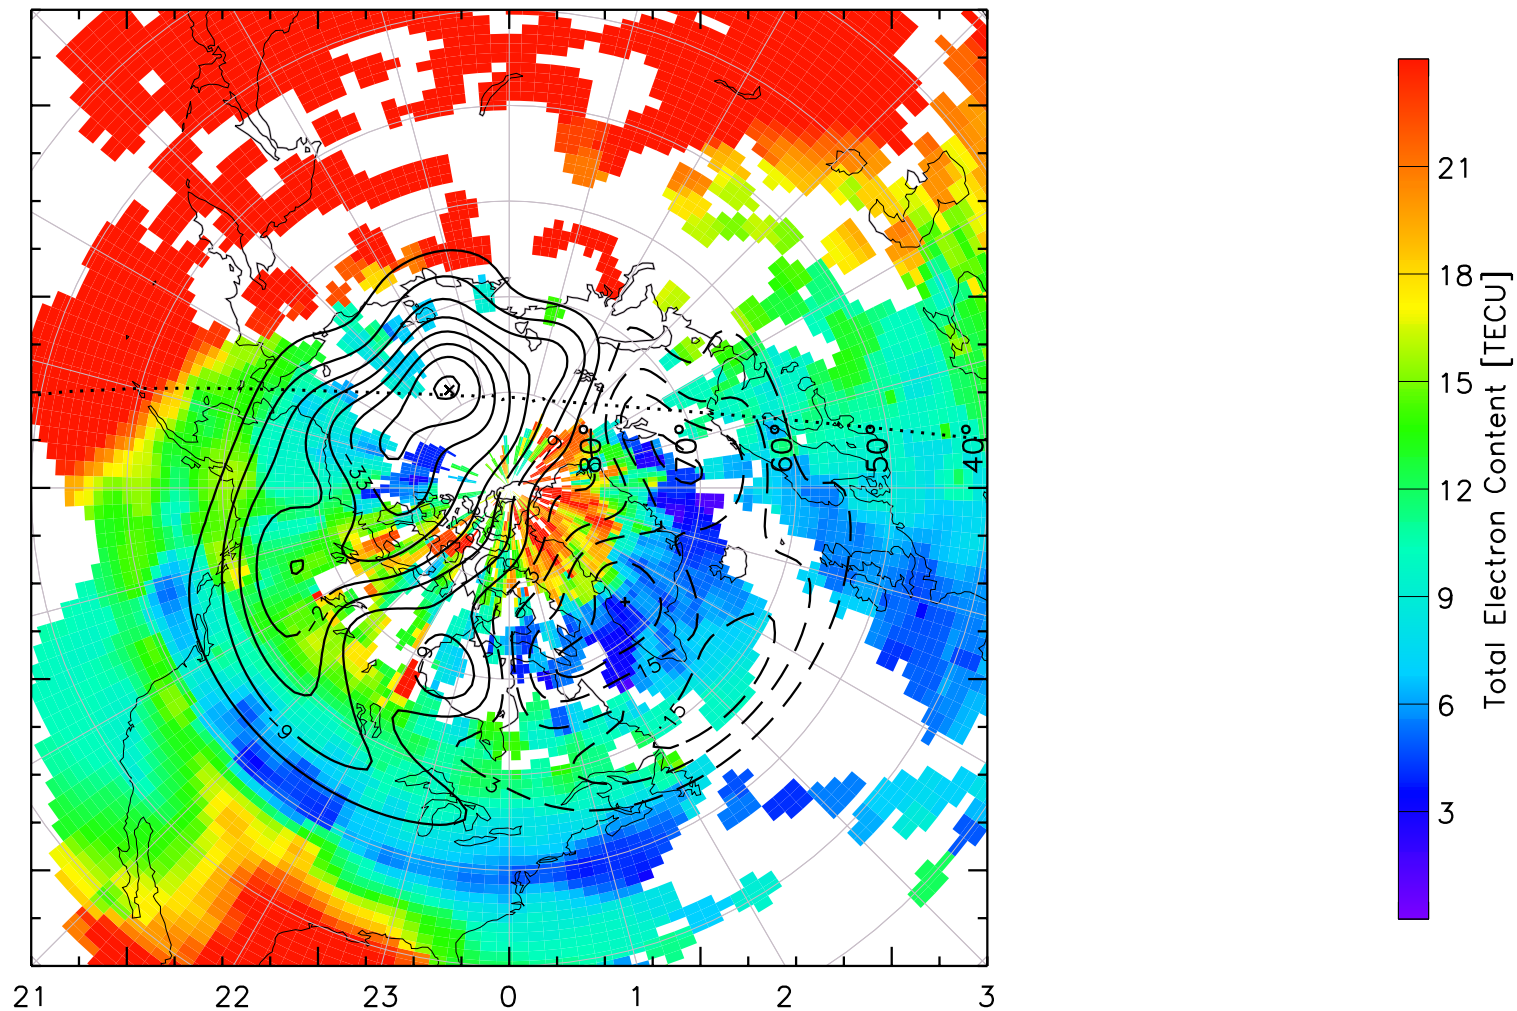

TOTAL ELECTRON CONTENT 01/Oct/2012 04:40:00.0
Median Filtered, Threshold = 0.10 to
01/Oct/2012 04:45:00.0