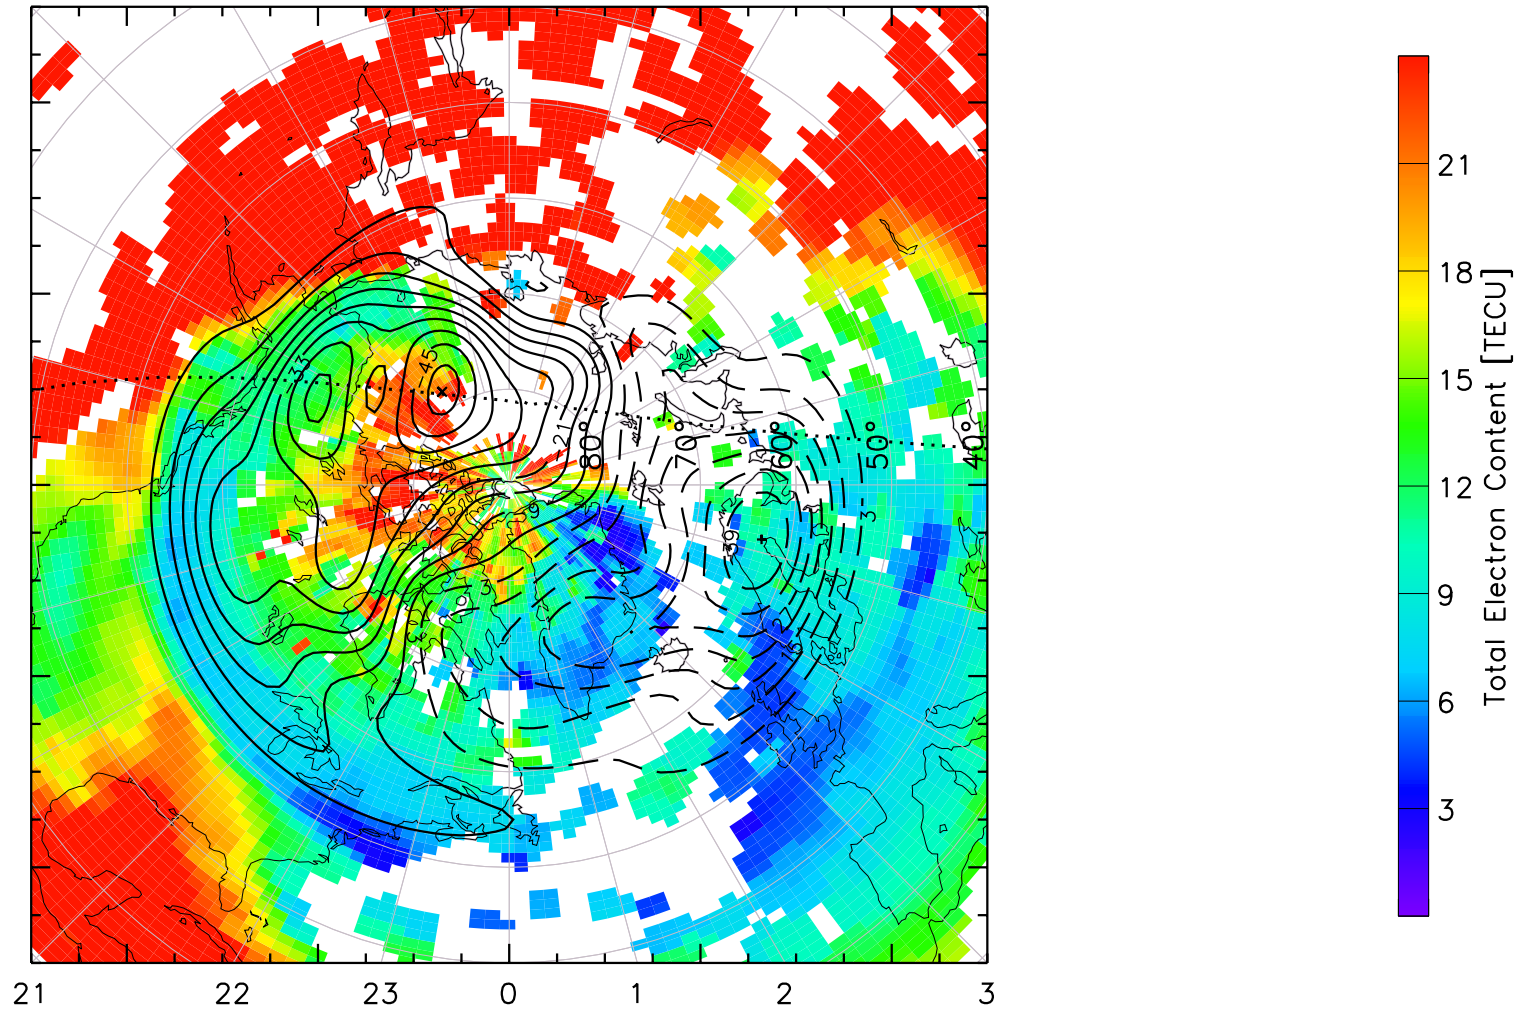

TOTAL ELECTRON CONTENT 01/Oct/2012 02:50:00.0
Median Filtered, Threshold = 0.10 to
01/Oct/2012 02:55:00.0