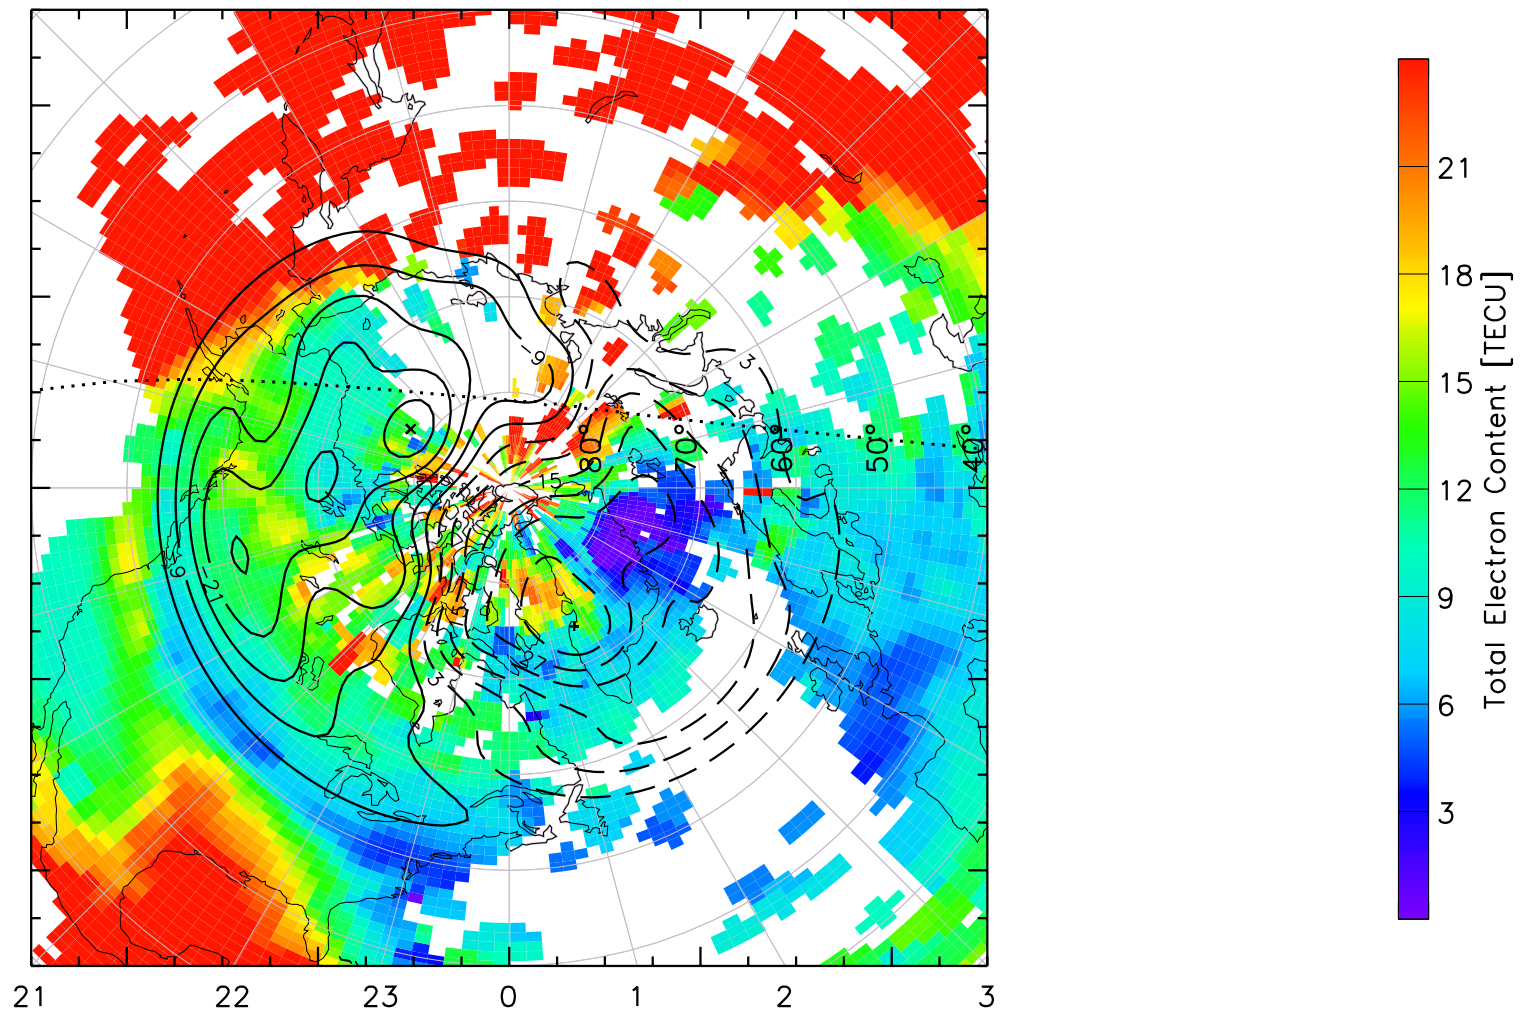

TOTAL ELECTRON CONTENT 01/Oct/2012 03:35:00.0
Median Filtered, Threshold = 0.10 to
01/Oct/2012 03:40:00.0