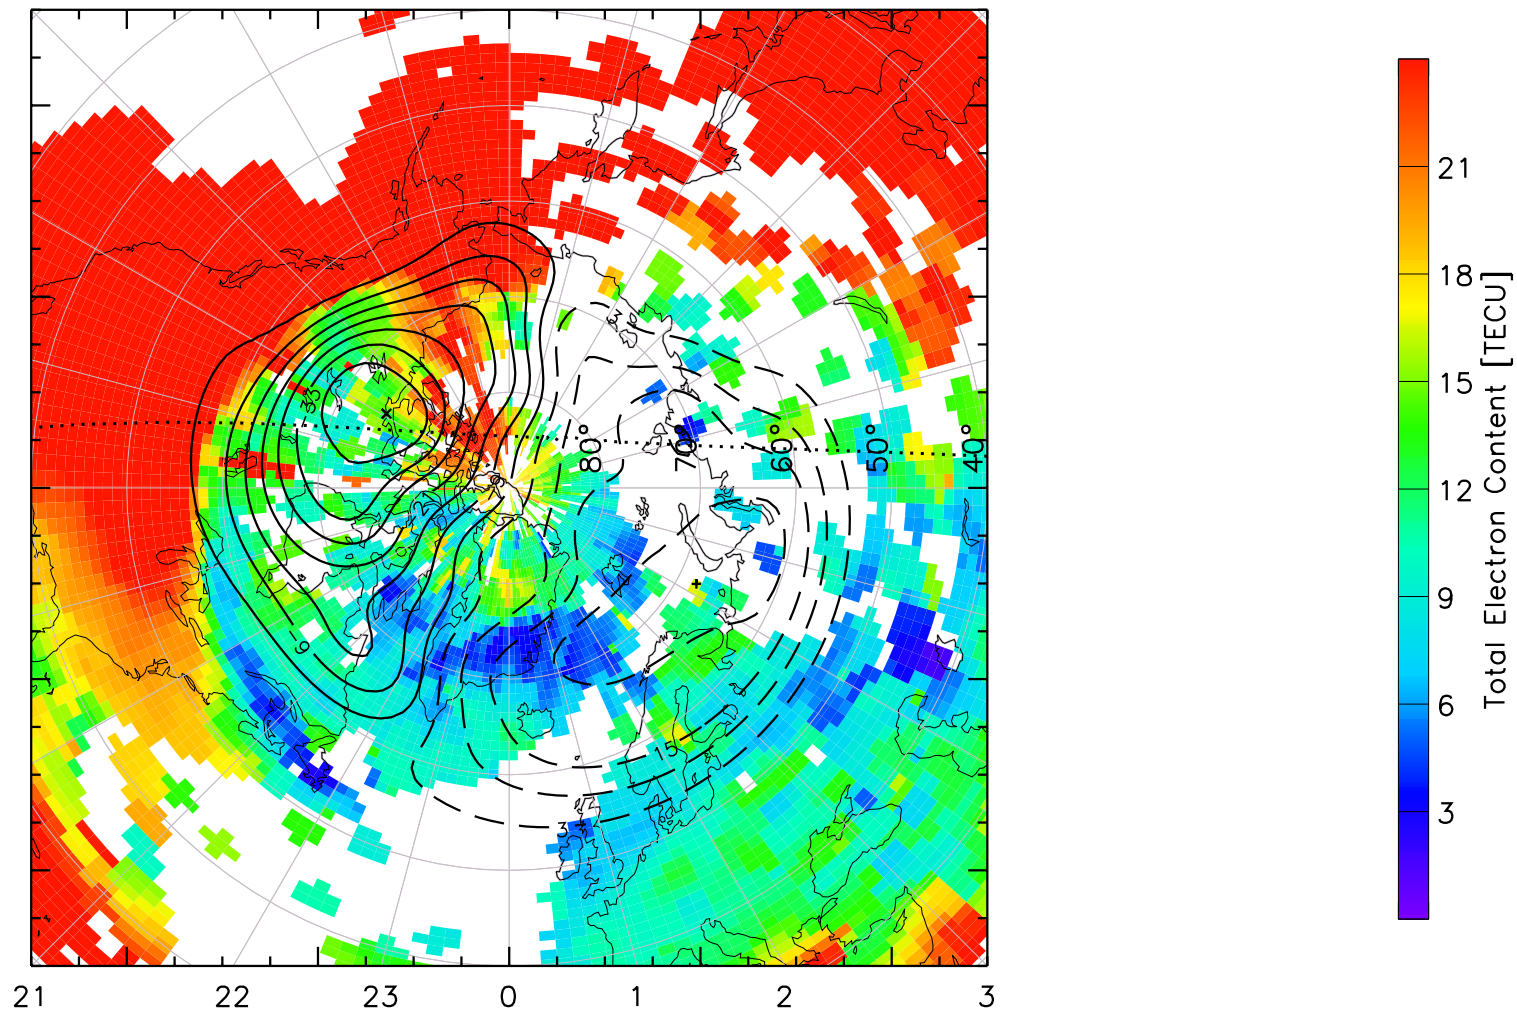

TOTAL ELECTRON CONTENT 01/Oct/2012 00:25:00.0
Median Filtered, Threshold = 0.10 to
01/Oct/2012 00:30:00.0