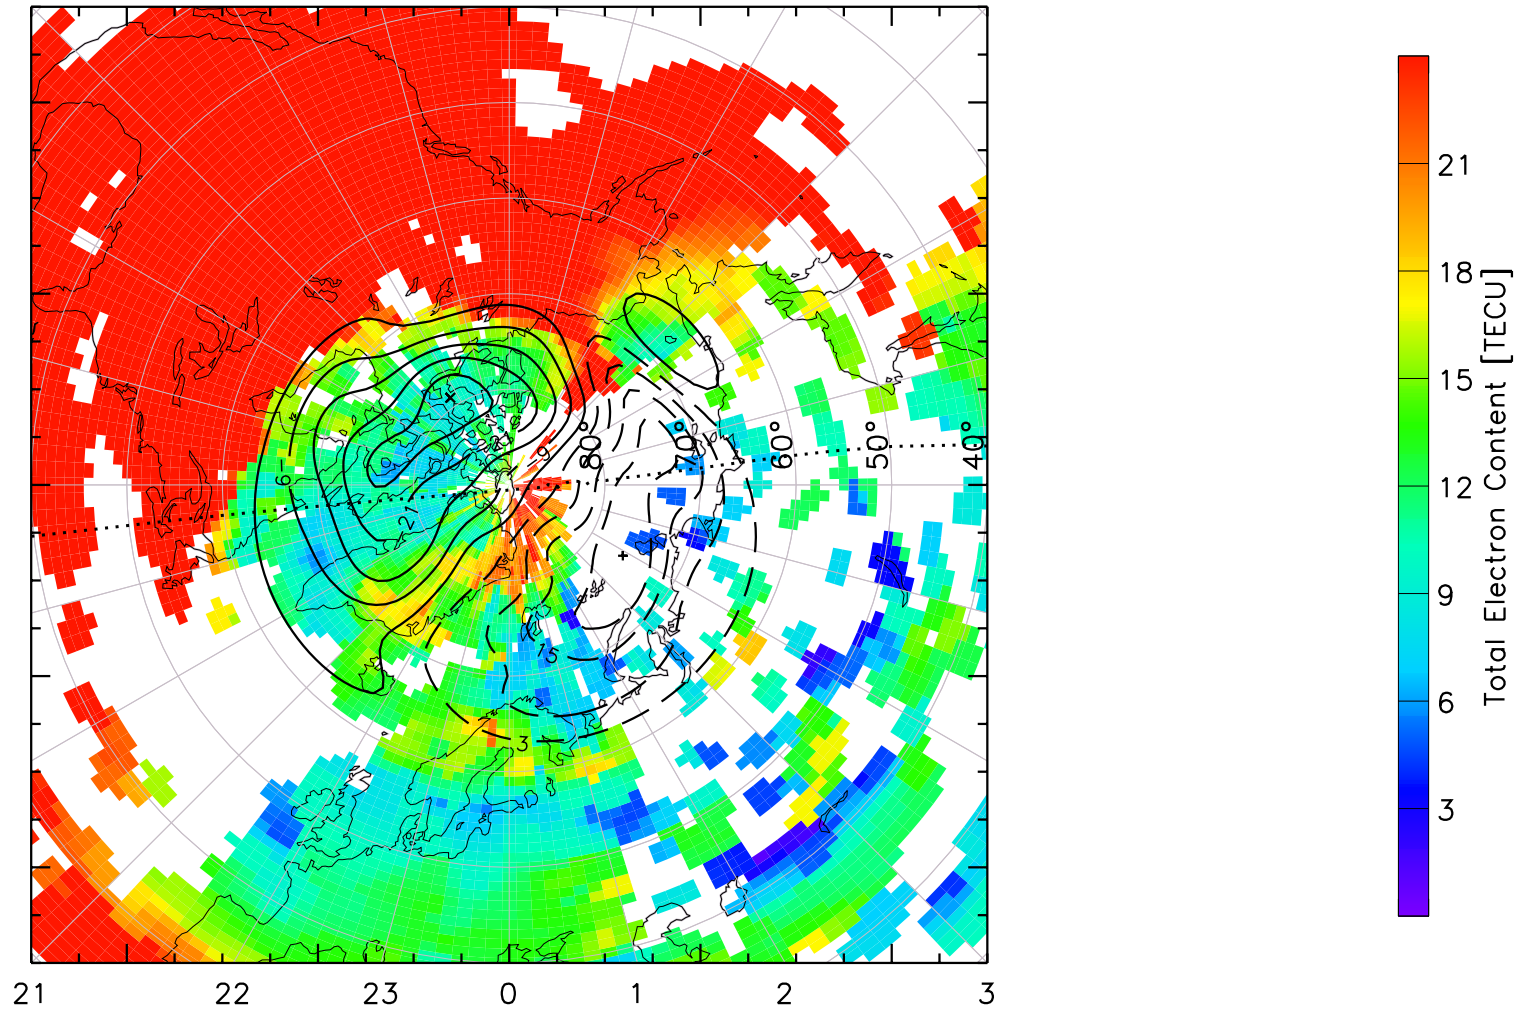

TOTAL ELECTRON CONTENT 30/Sep/2012 21:40:00.0
Median Filtered, Threshold = 0.10 to
30/Sep/2012 21:45:00.0