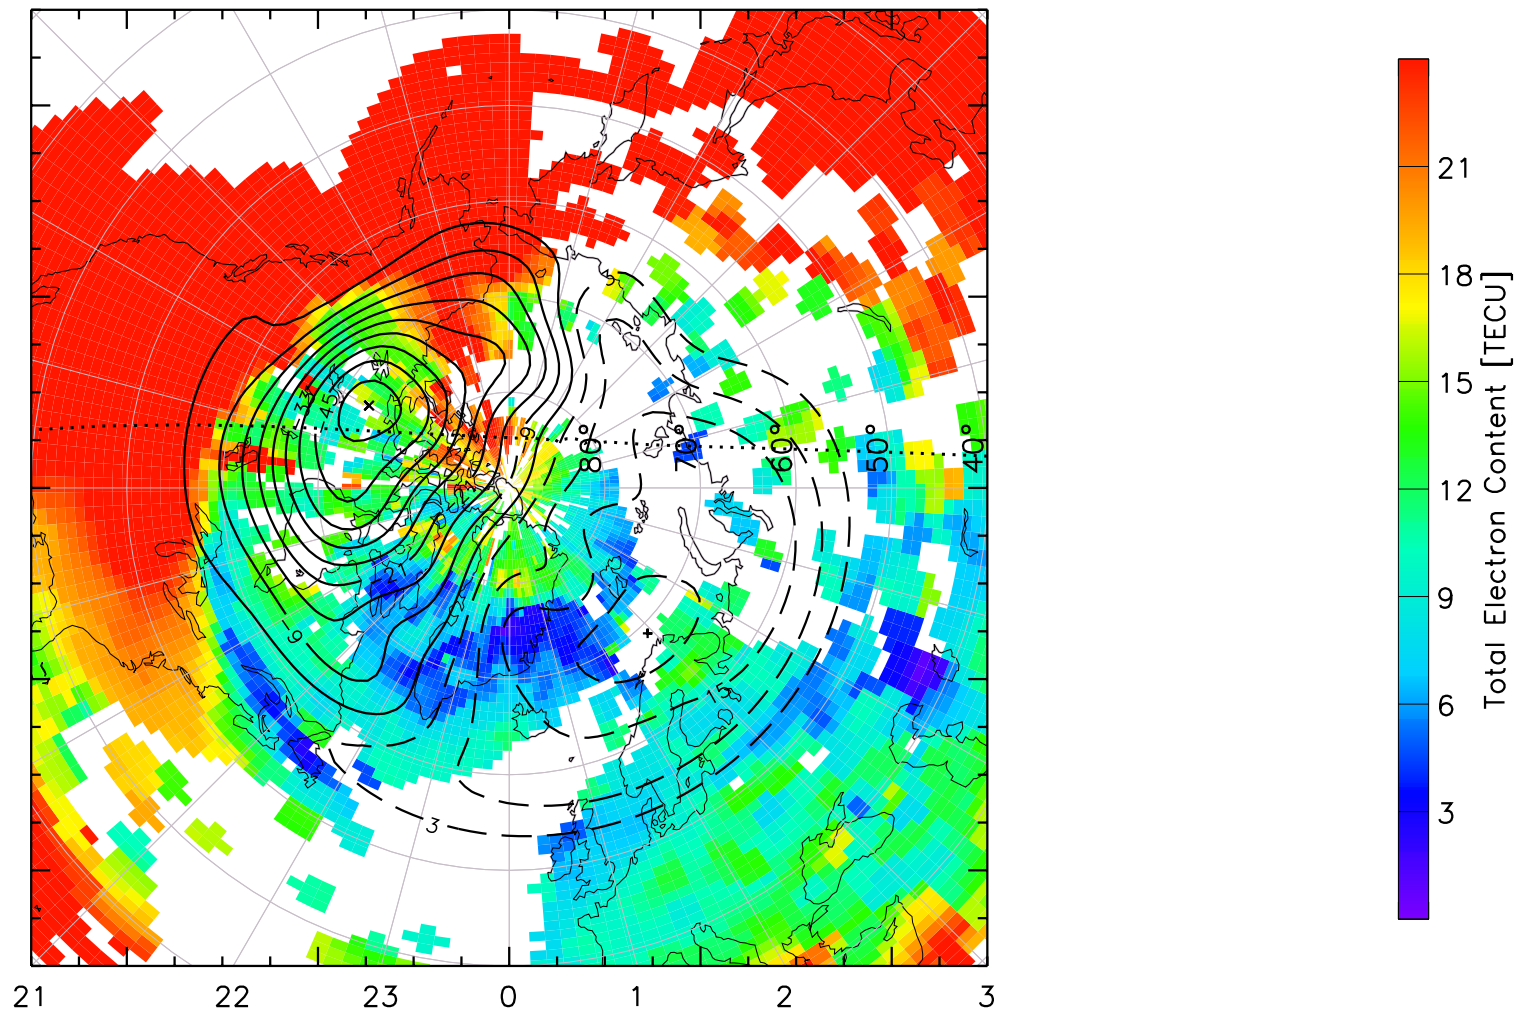

TOTAL ELECTRON CONTENT 01/Oct/2012 00:20:00.0
Median Filtered, Threshold = 0.10 to
01/Oct/2012 00:25:00.0