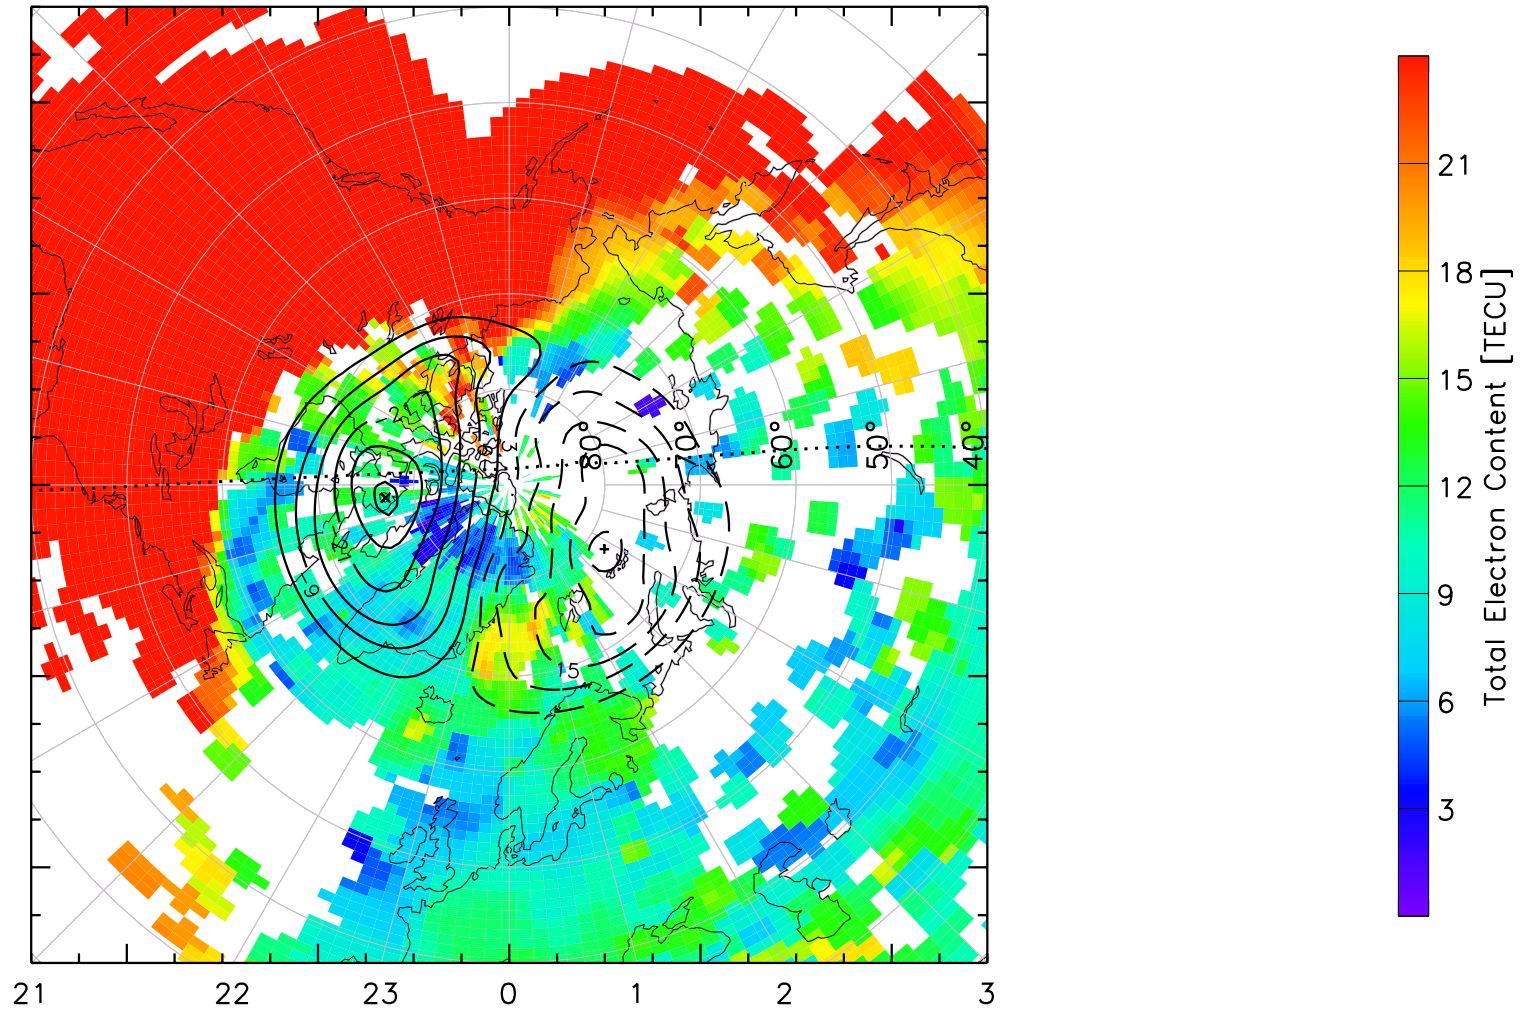

TOTAL ELECTRON CONTENT 30/Sep/2012 22:45:00.0
Median Filtered, Threshold = 0.10 to
30/Sep/2012 22:50:00.0