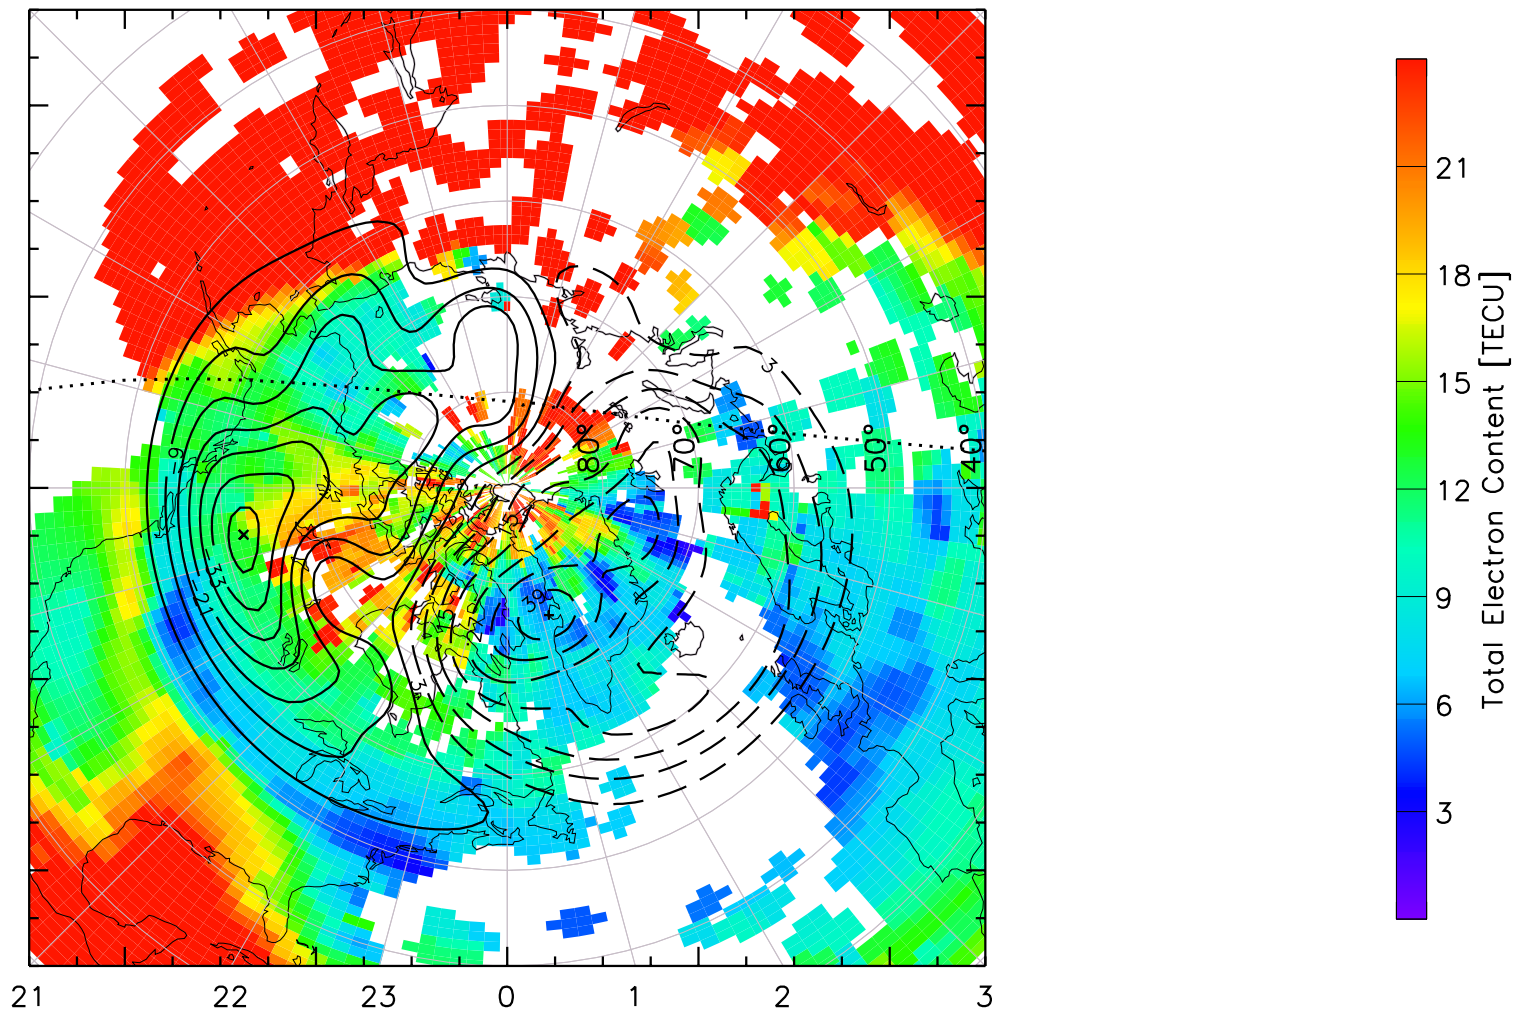

TOTAL ELECTRON CONTENT 01/Oct/2012 03:15:00.0
Median Filtered, Threshold = 0.10 to
01/Oct/2012 03:20:00.0