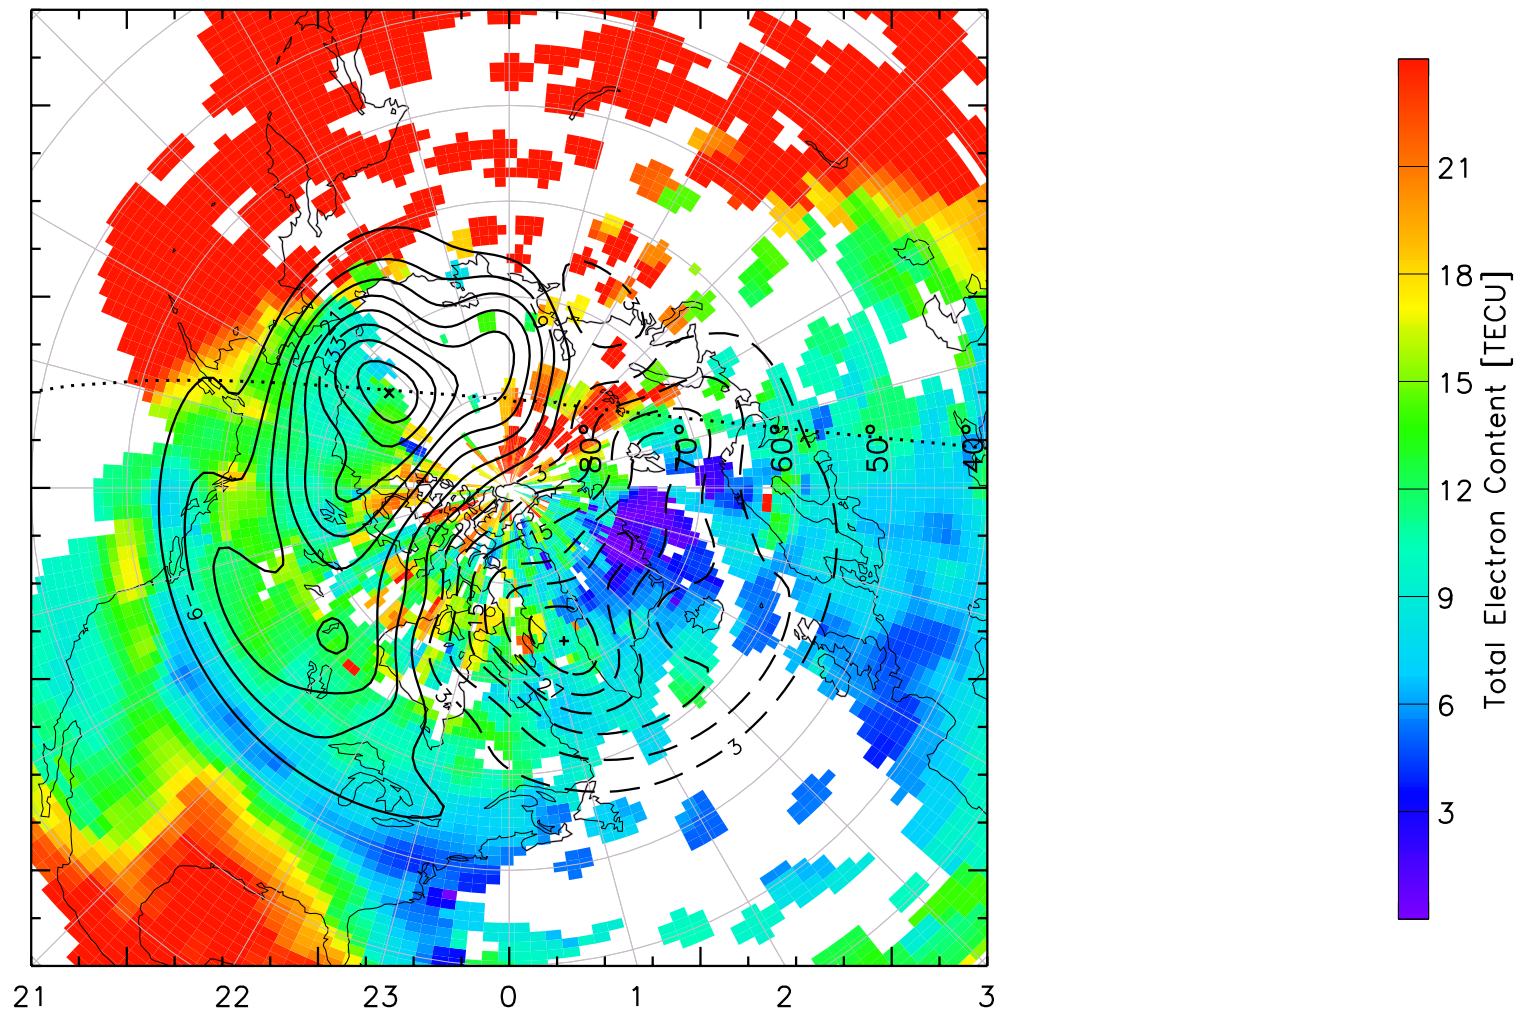

TOTAL ELECTRON CONTENT 01/Oct/2012 03:45:00.0
Median Filtered, Threshold = 0.10 to
01/Oct/2012 03:50:00.0