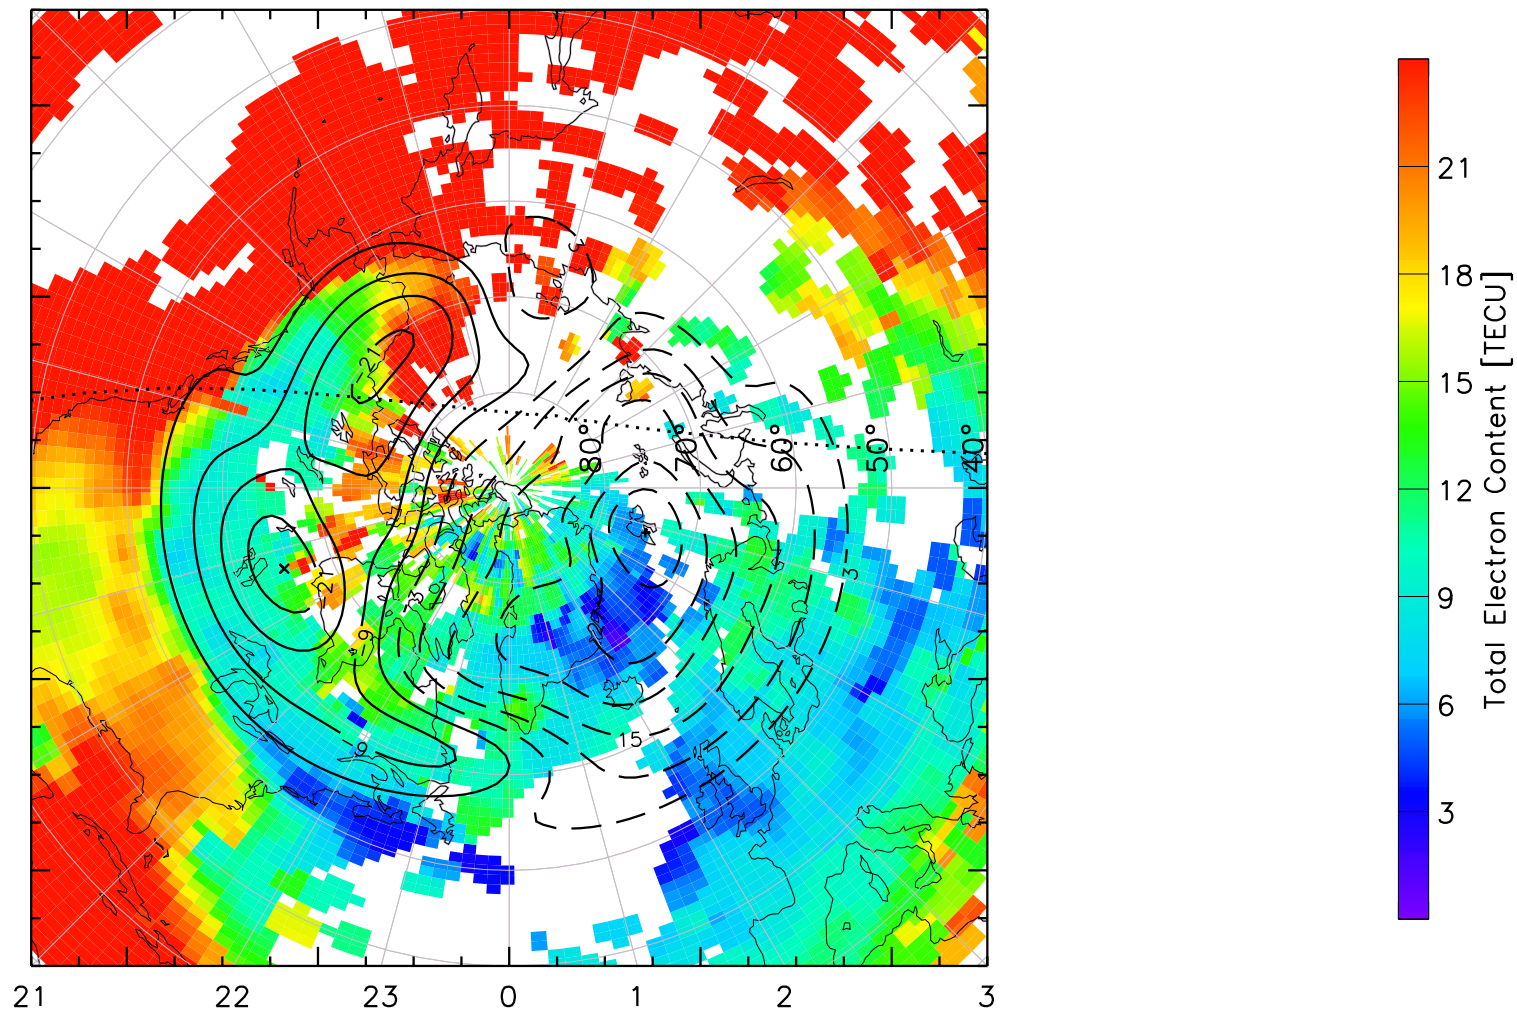

TOTAL ELECTRON CONTENT 01/Oct/2012 01:55:00.0
Median Filtered, Threshold = 0.10 to
01/Oct/2012 02:00:00.0