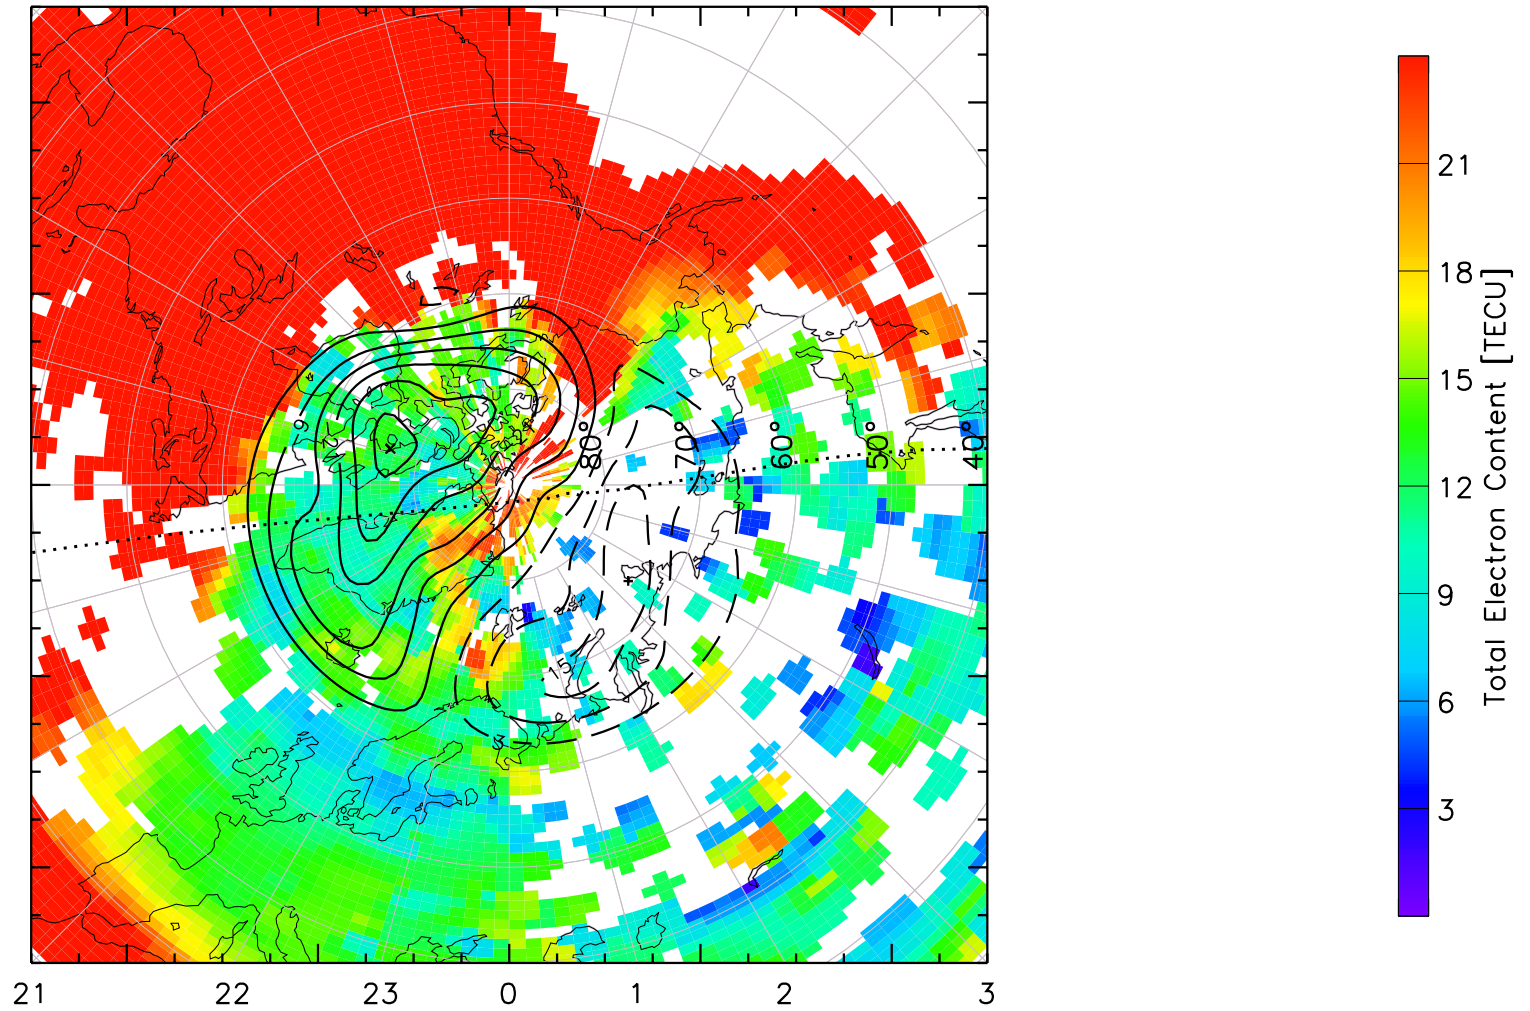

TOTAL ELECTRON CONTENT 30/Sep/2012 20:55:00.0
Median Filtered, Threshold = 0.10 to
30/Sep/2012 21:00:00.0