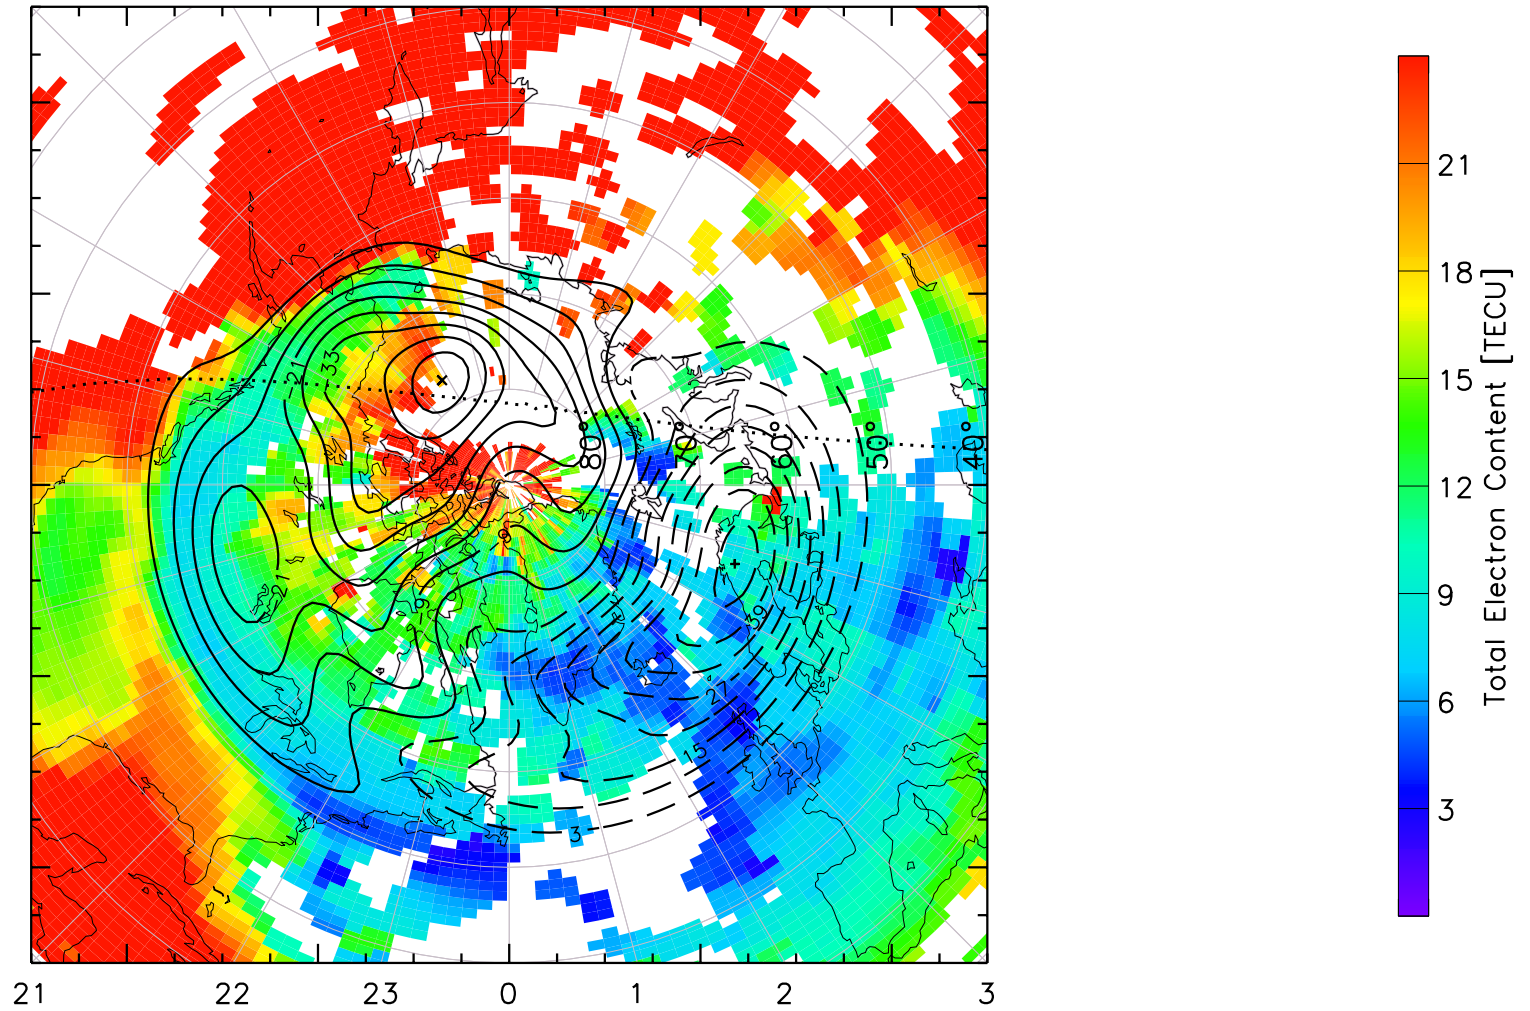

TOTAL ELECTRON CONTENT 01/Oct/2012 02:30:00.0
Median Filtered, Threshold = 0.10 to
01/Oct/2012 02:35:00.0