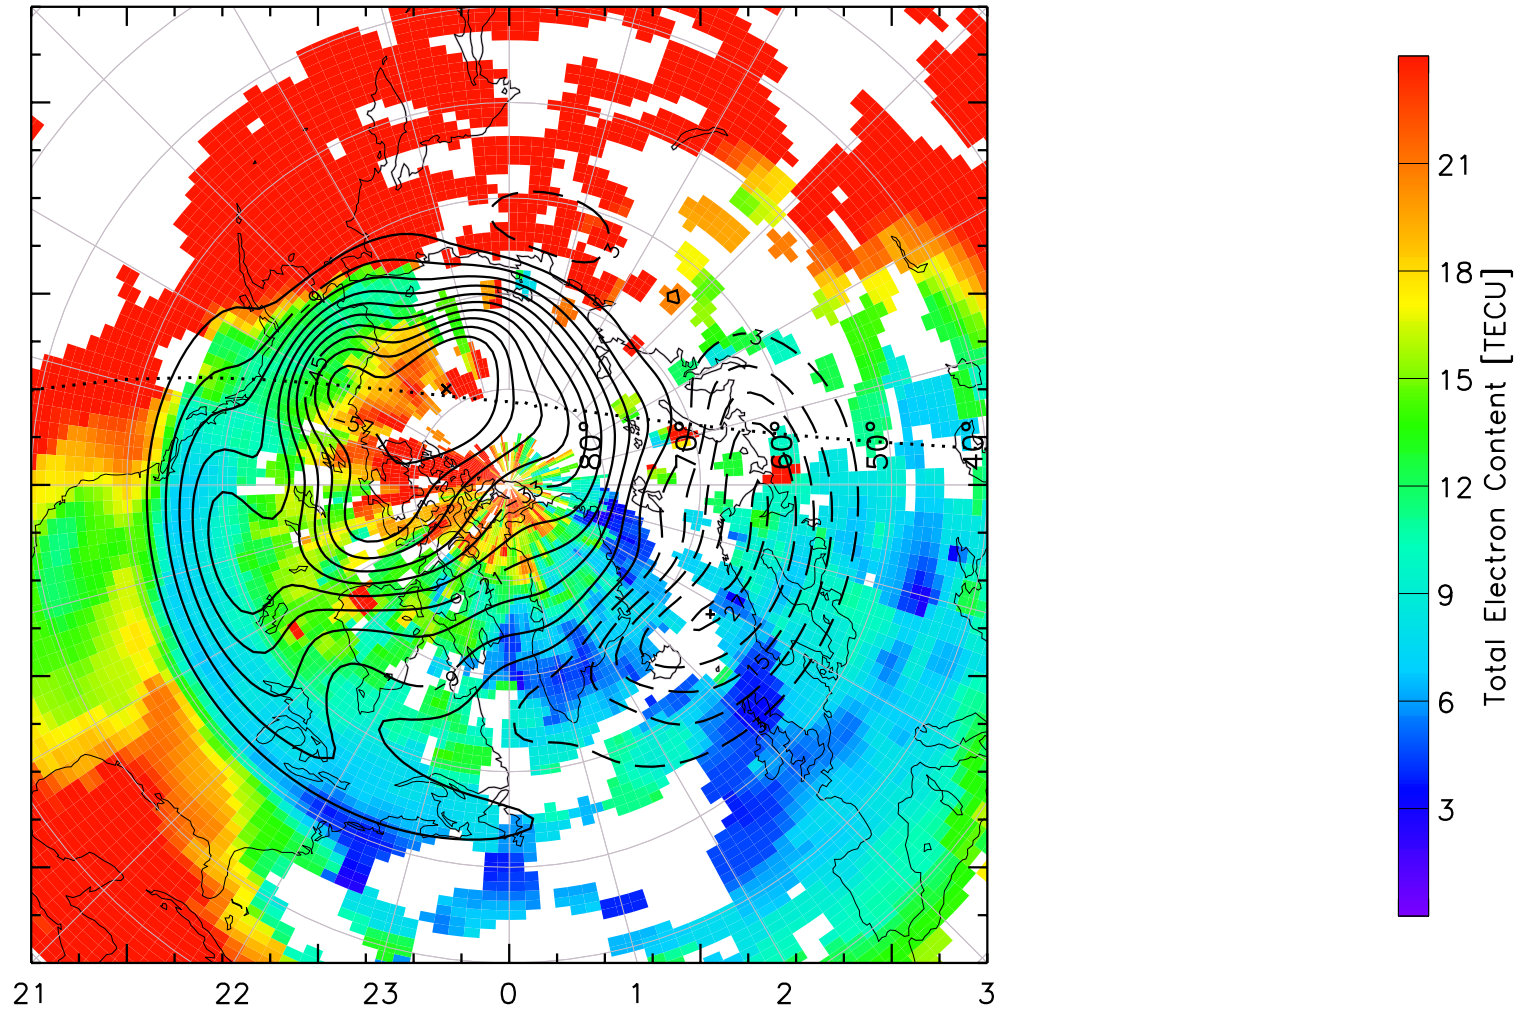

TOTAL ELECTRON CONTENT 01/Oct/2012 02:40:00.0
Median Filtered, Threshold = 0.10 to
01/Oct/2012 02:45:00.0