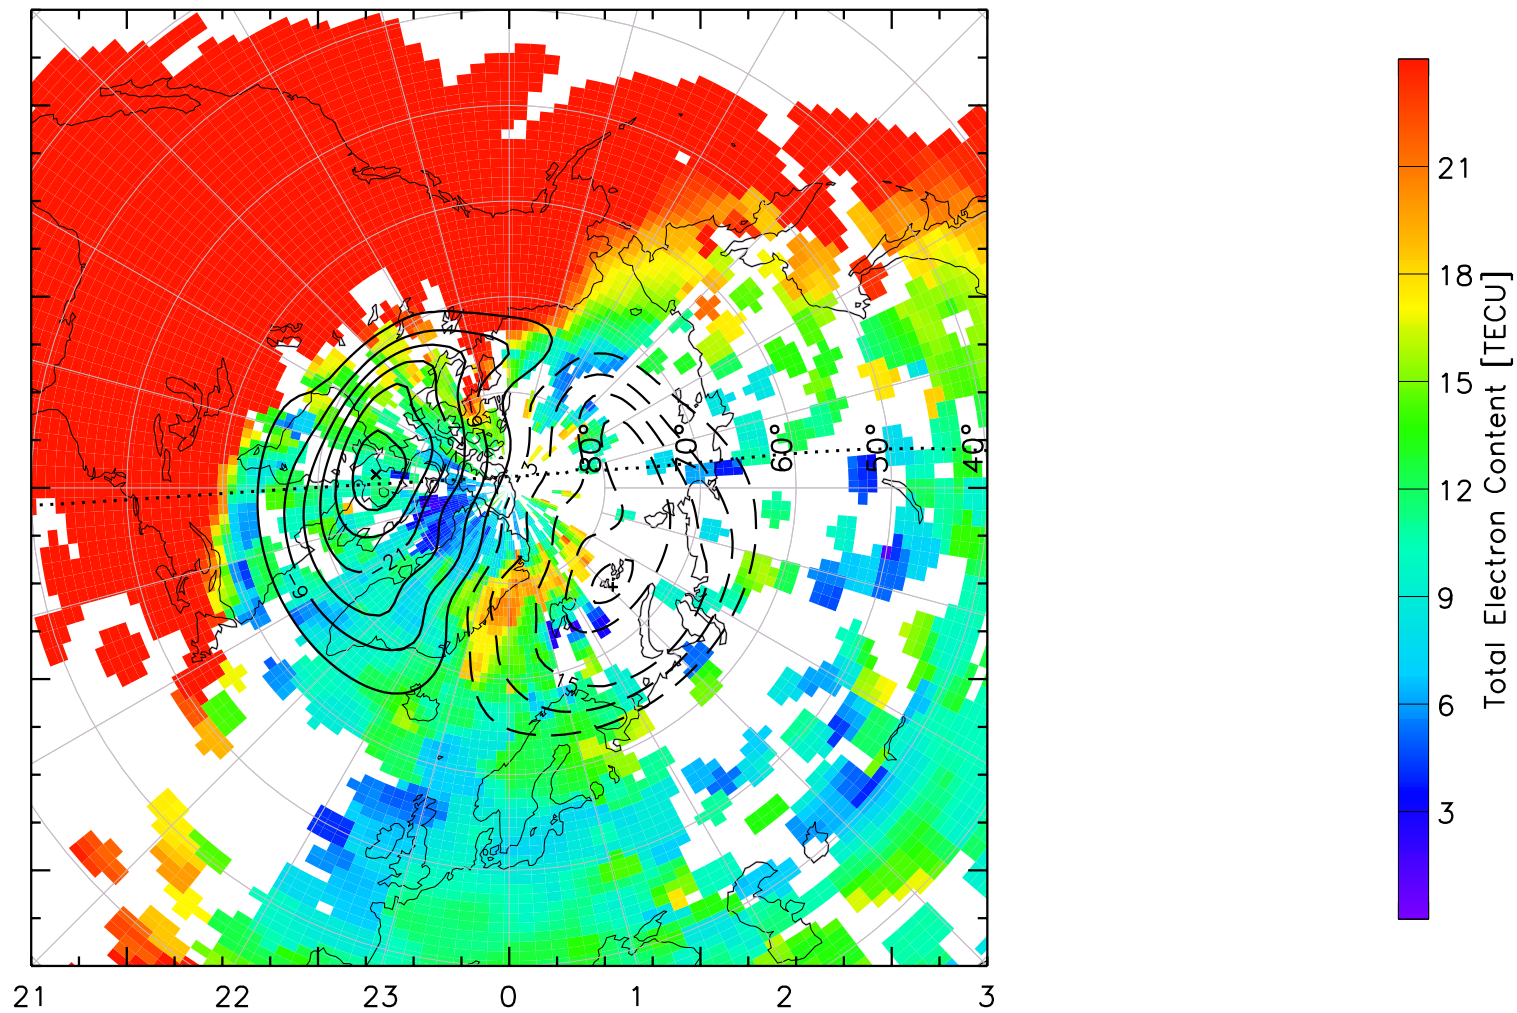

TOTAL ELECTRON CONTENT 30/Sep/2012 22:30:00.0
Median Filtered, Threshold = 0.10 to
30/Sep/2012 22:35:00.0