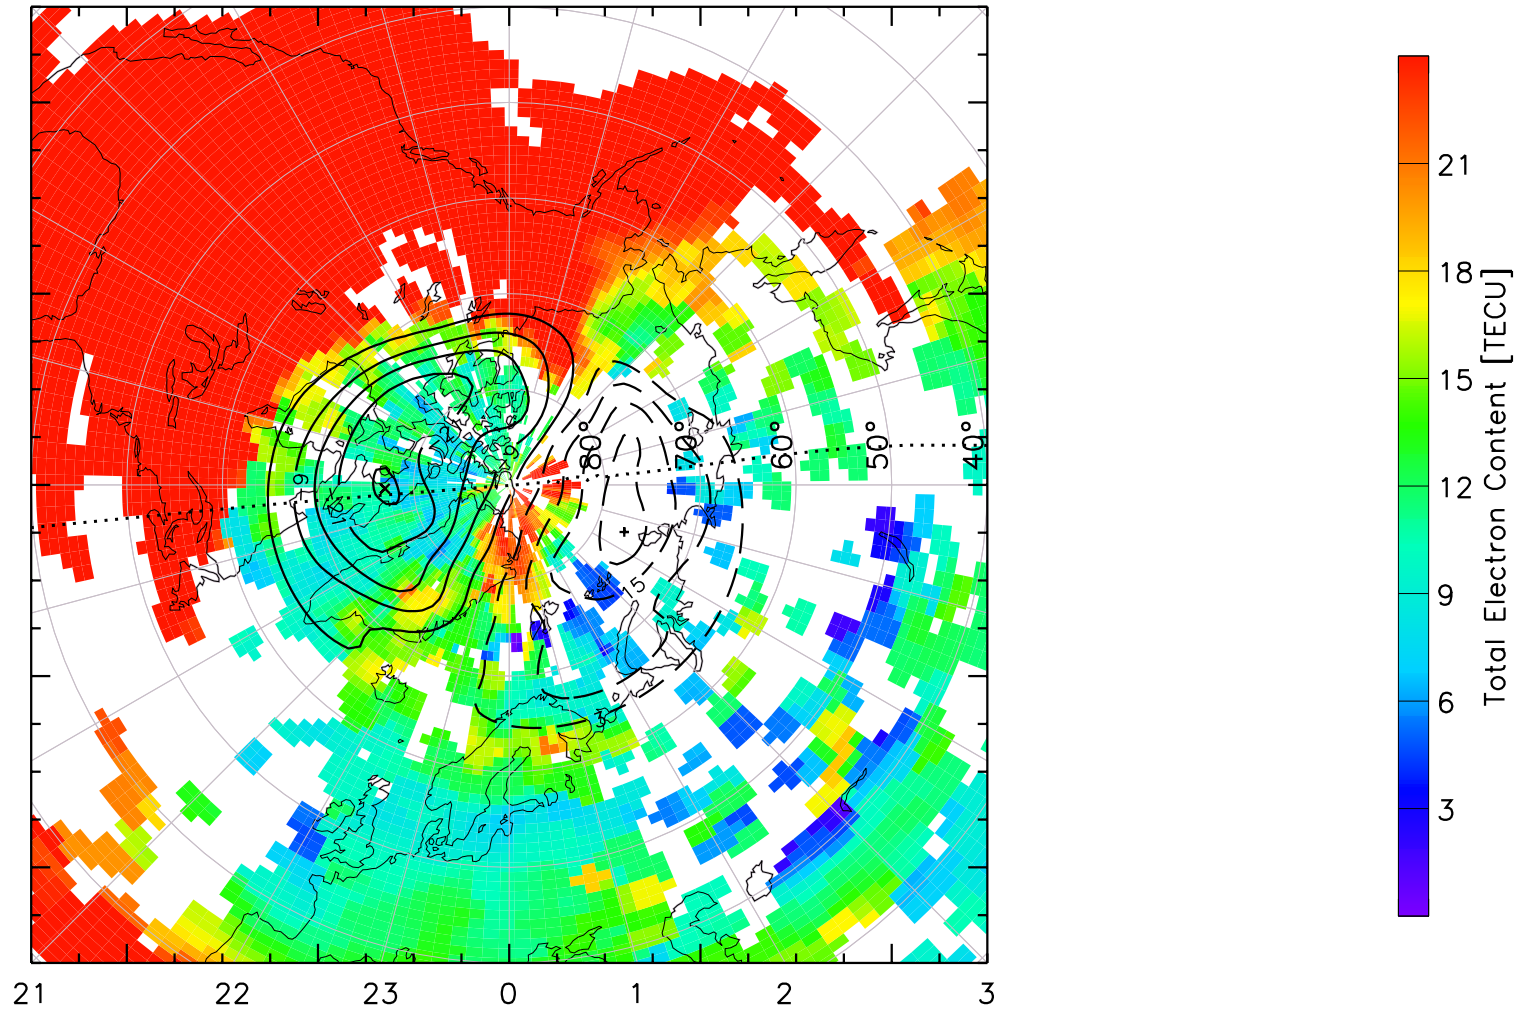

TOTAL ELECTRON CONTENT 30/Sep/2012 21:55:00.0
Median Filtered, Threshold = 0.10 to
30/Sep/2012 22:00:00.0