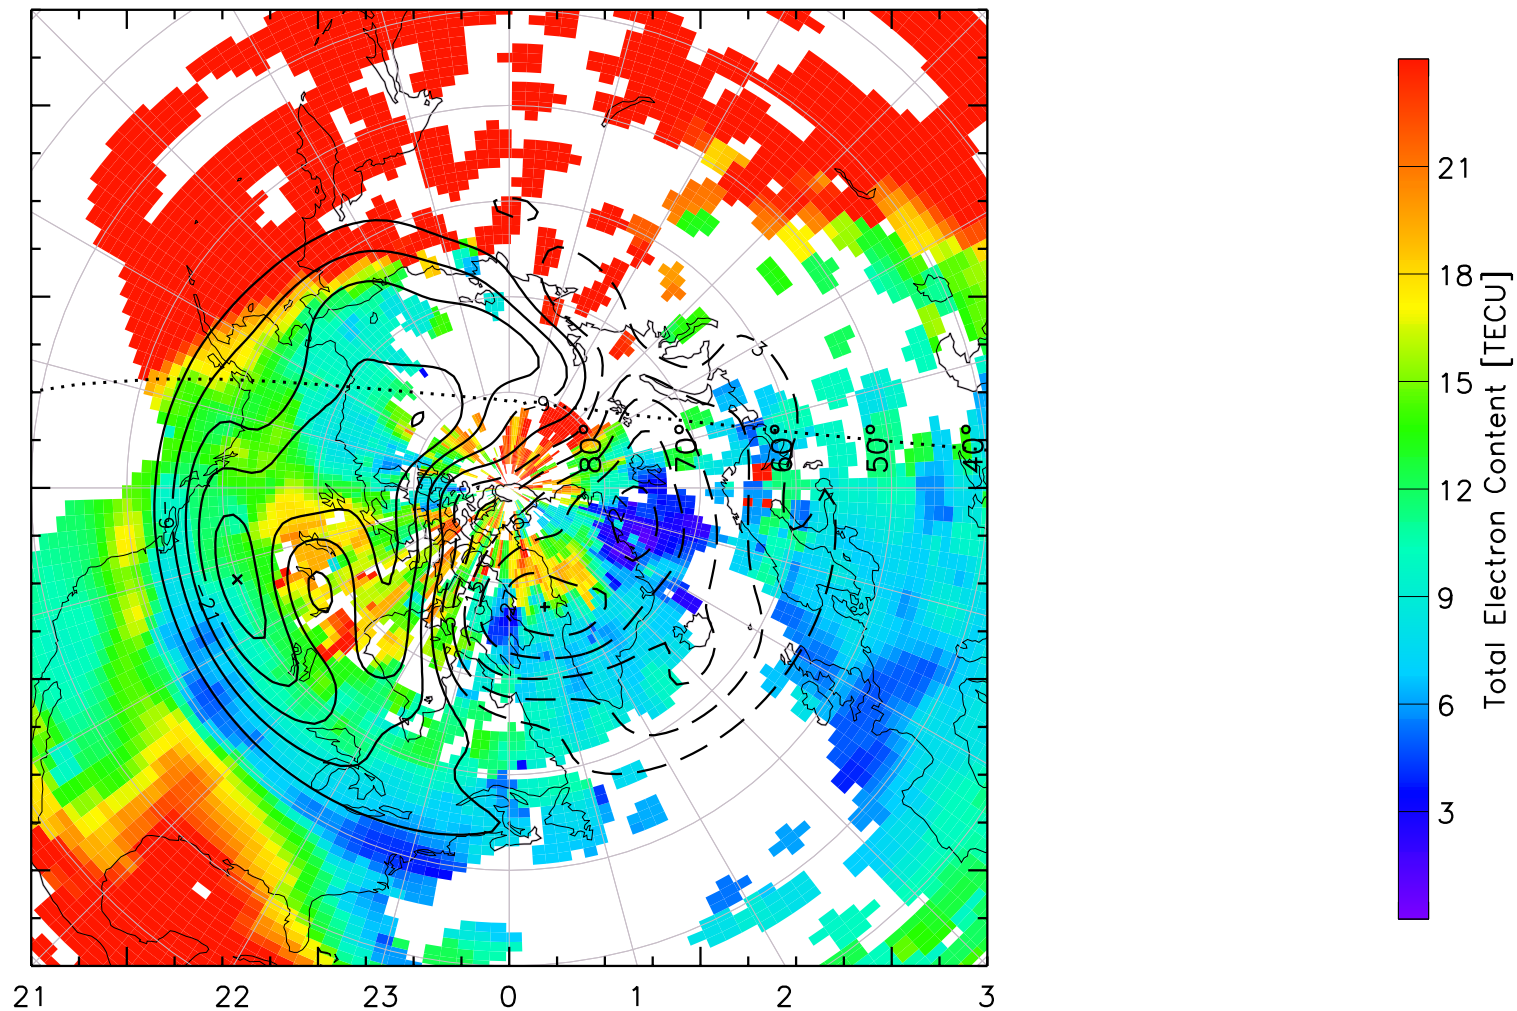

TOTAL ELECTRON CONTENT 01/Oct/2012 03:25:00.0
Median Filtered, Threshold = 0.10 to
01/Oct/2012 03:30:00.0