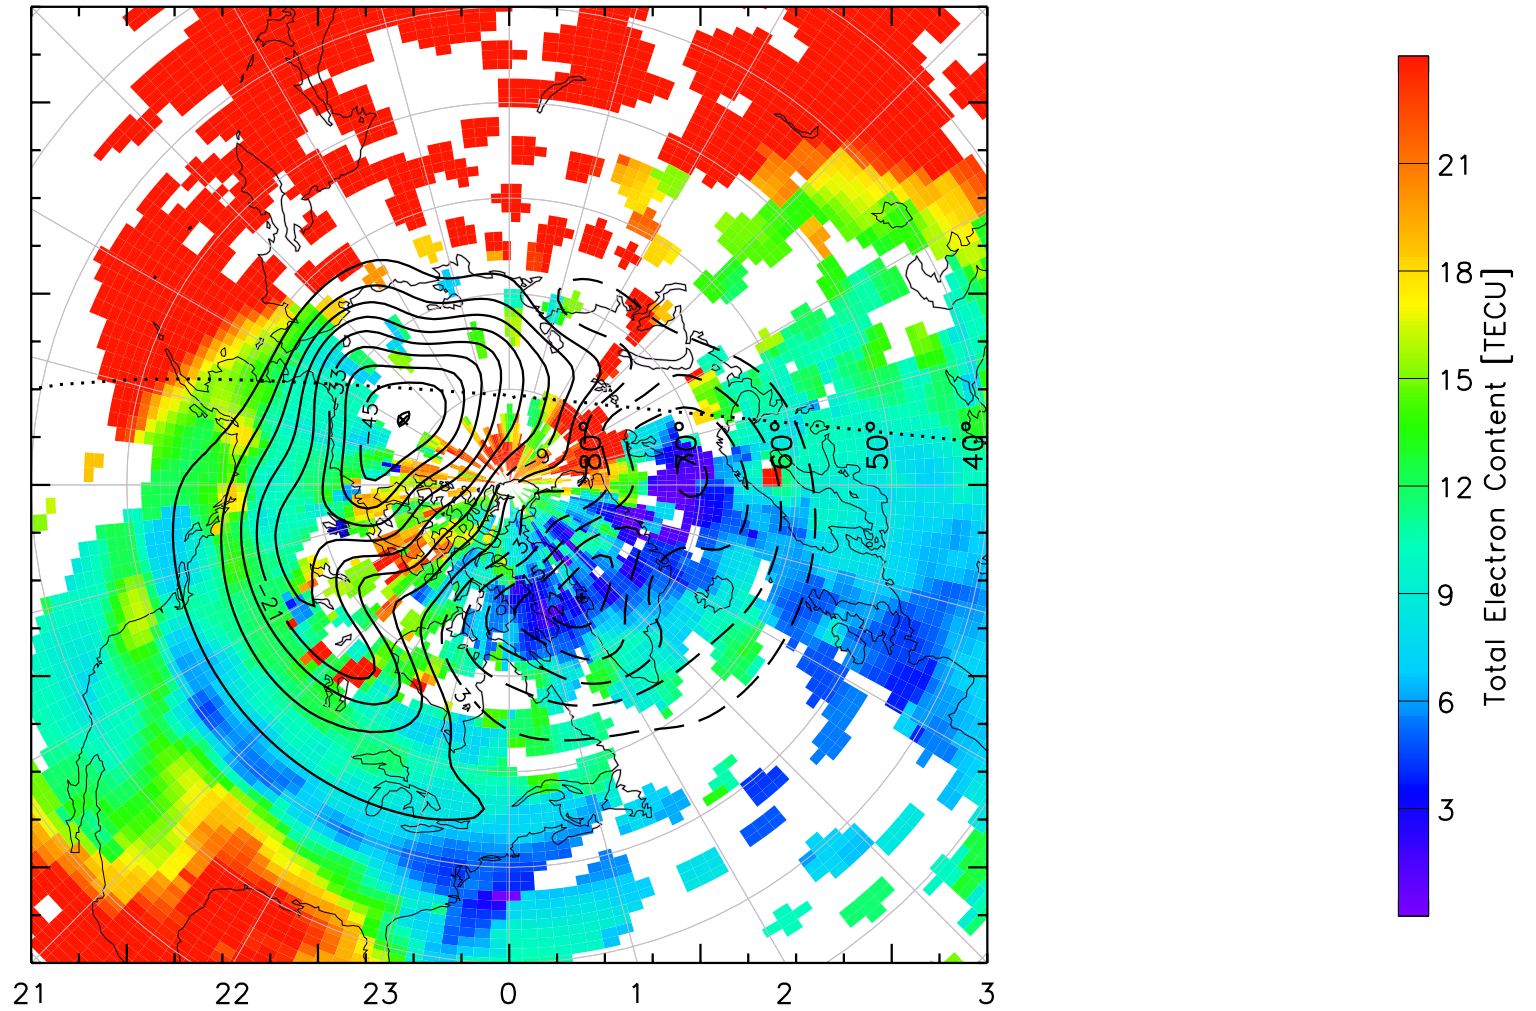

TOTAL ELECTRON CONTENT 01/Oct/2012 04:05:00.0
Median Filtered, Threshold = 0.10 to
01/Oct/2012 04:10:00.0