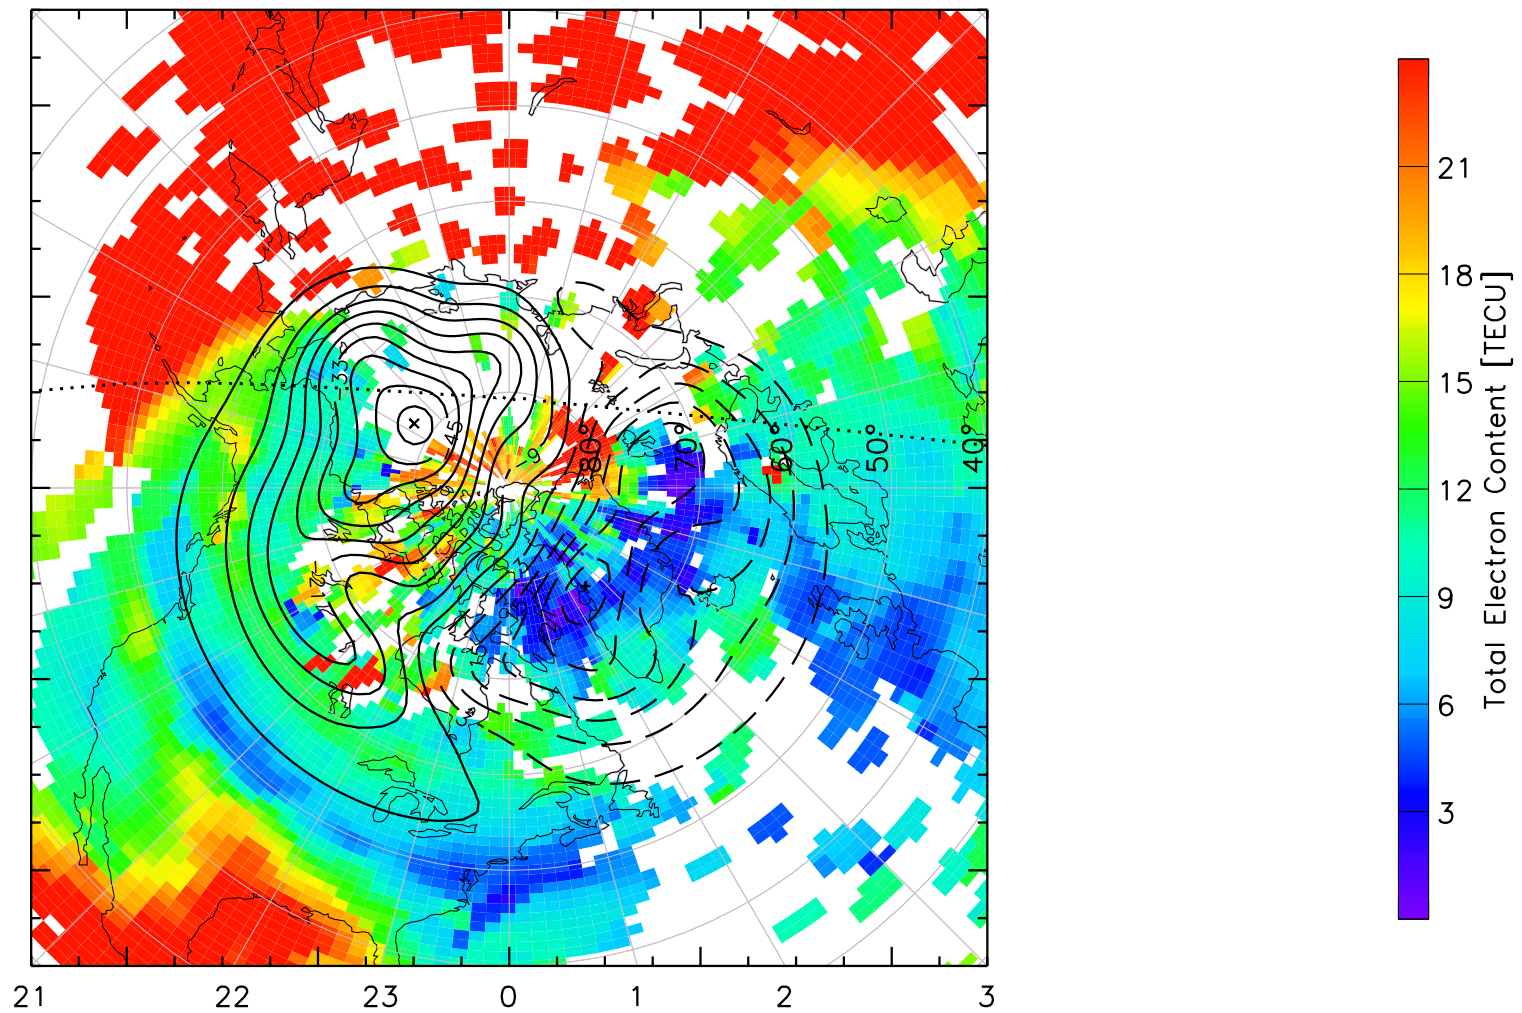

TOTAL ELECTRON CONTENT 01/Oct/2012 04:10:00.0
Median Filtered, Threshold = 0.10 to
01/Oct/2012 04:15:00.0