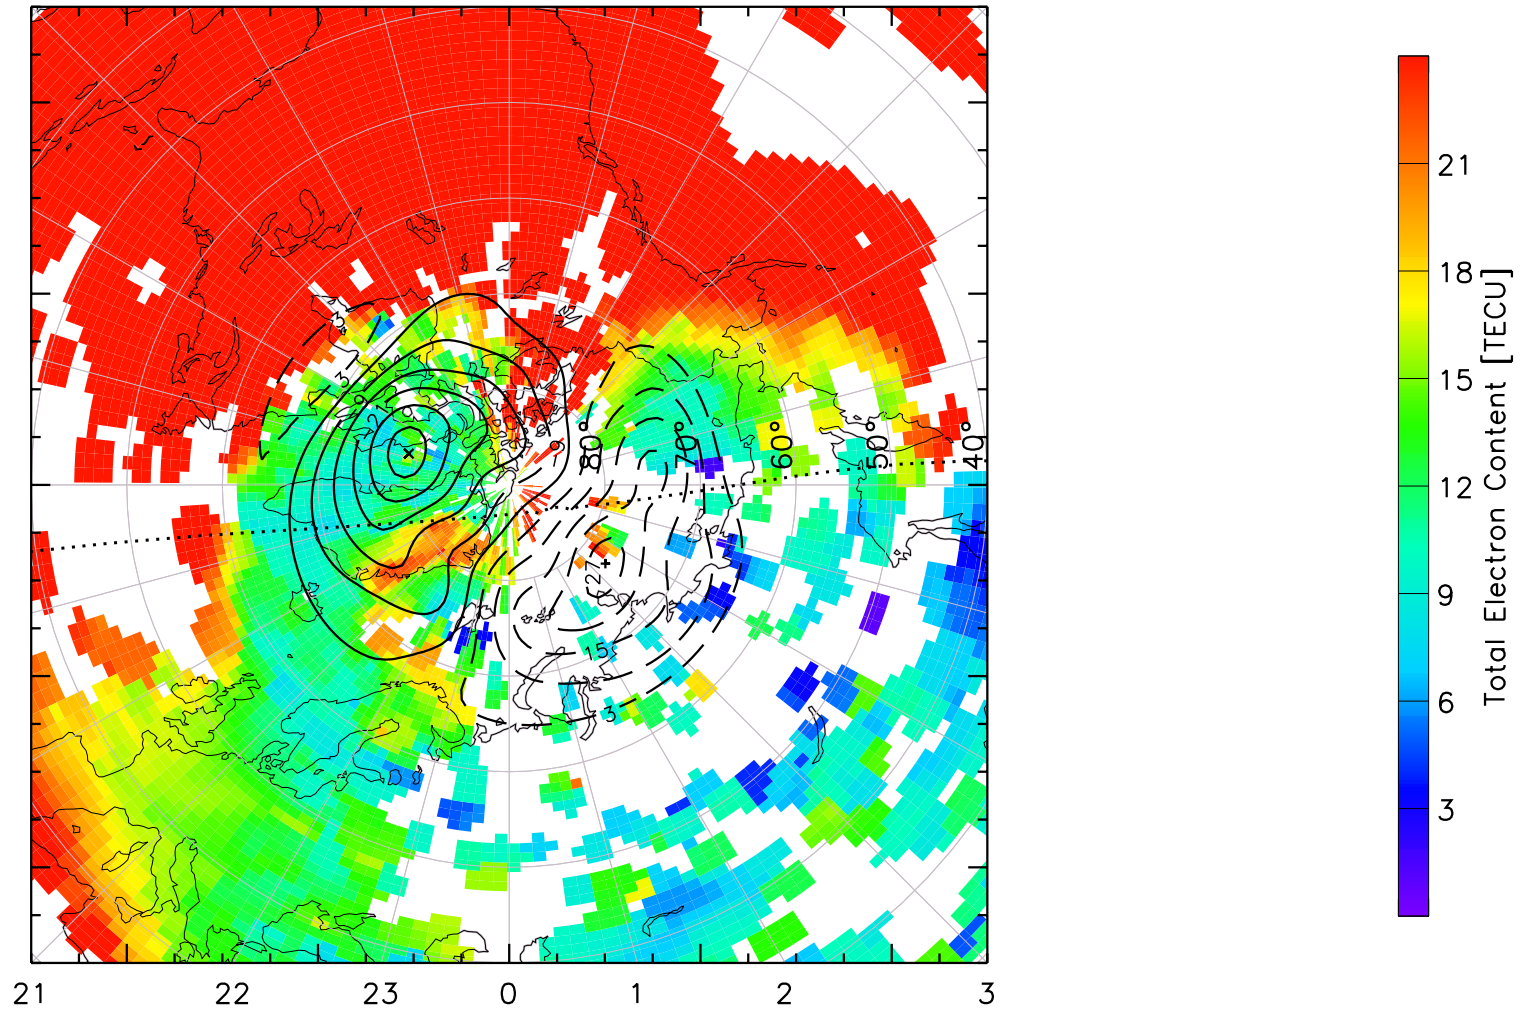

TOTAL ELECTRON CONTENT 30/Sep/2012 19:55:00.0
Median Filtered, Threshold = 0.10 to
30/Sep/2012 20:00:00.0