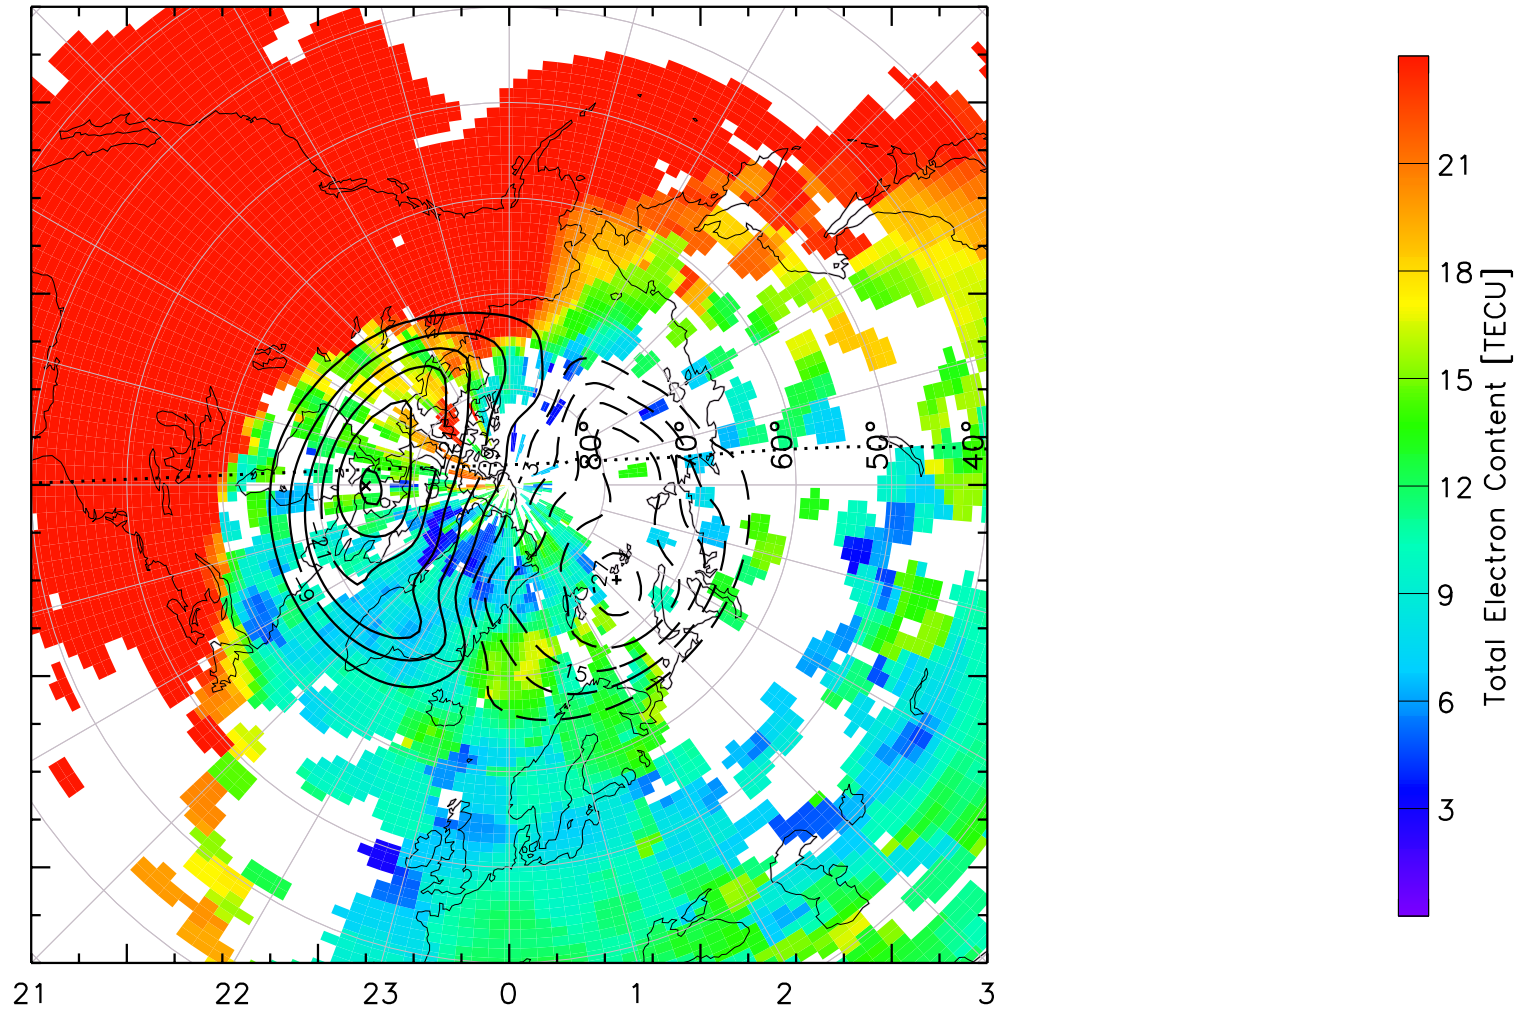

TOTAL ELECTRON CONTENT 30/Sep/2012 22:55:00.0
Median Filtered, Threshold = 0.10 to
30/Sep/2012 23:00:00.0