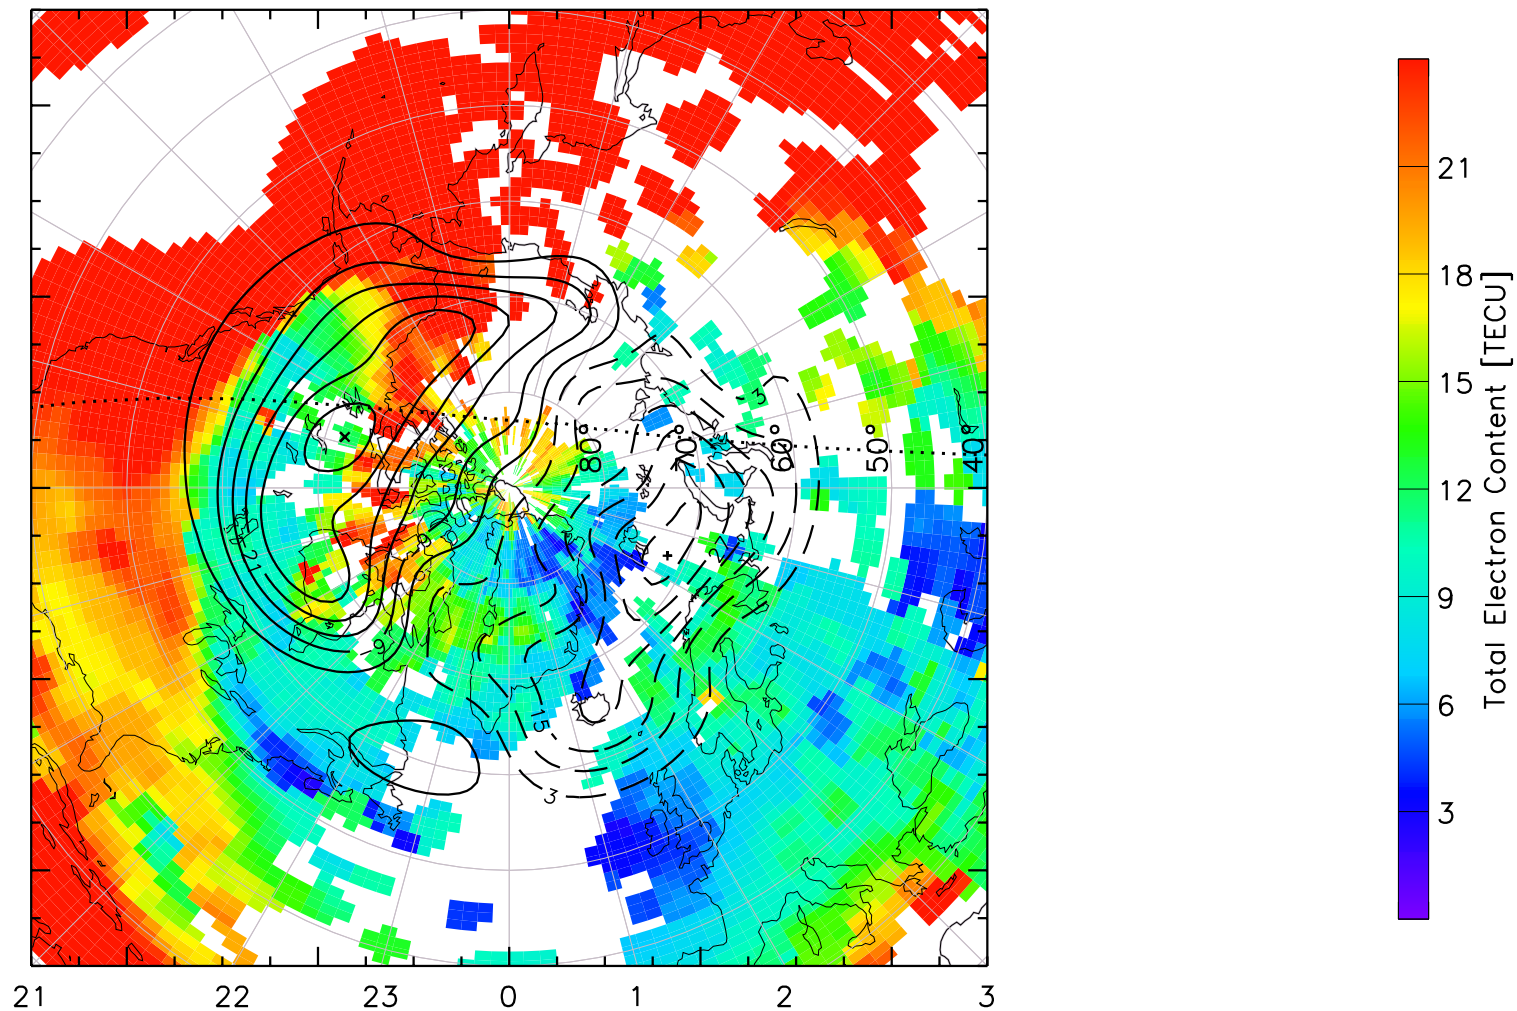

TOTAL ELECTRON CONTENT 01/Oct/2012 01:20:00.0
Median Filtered, Threshold = 0.10 to
01/Oct/2012 01:25:00.0