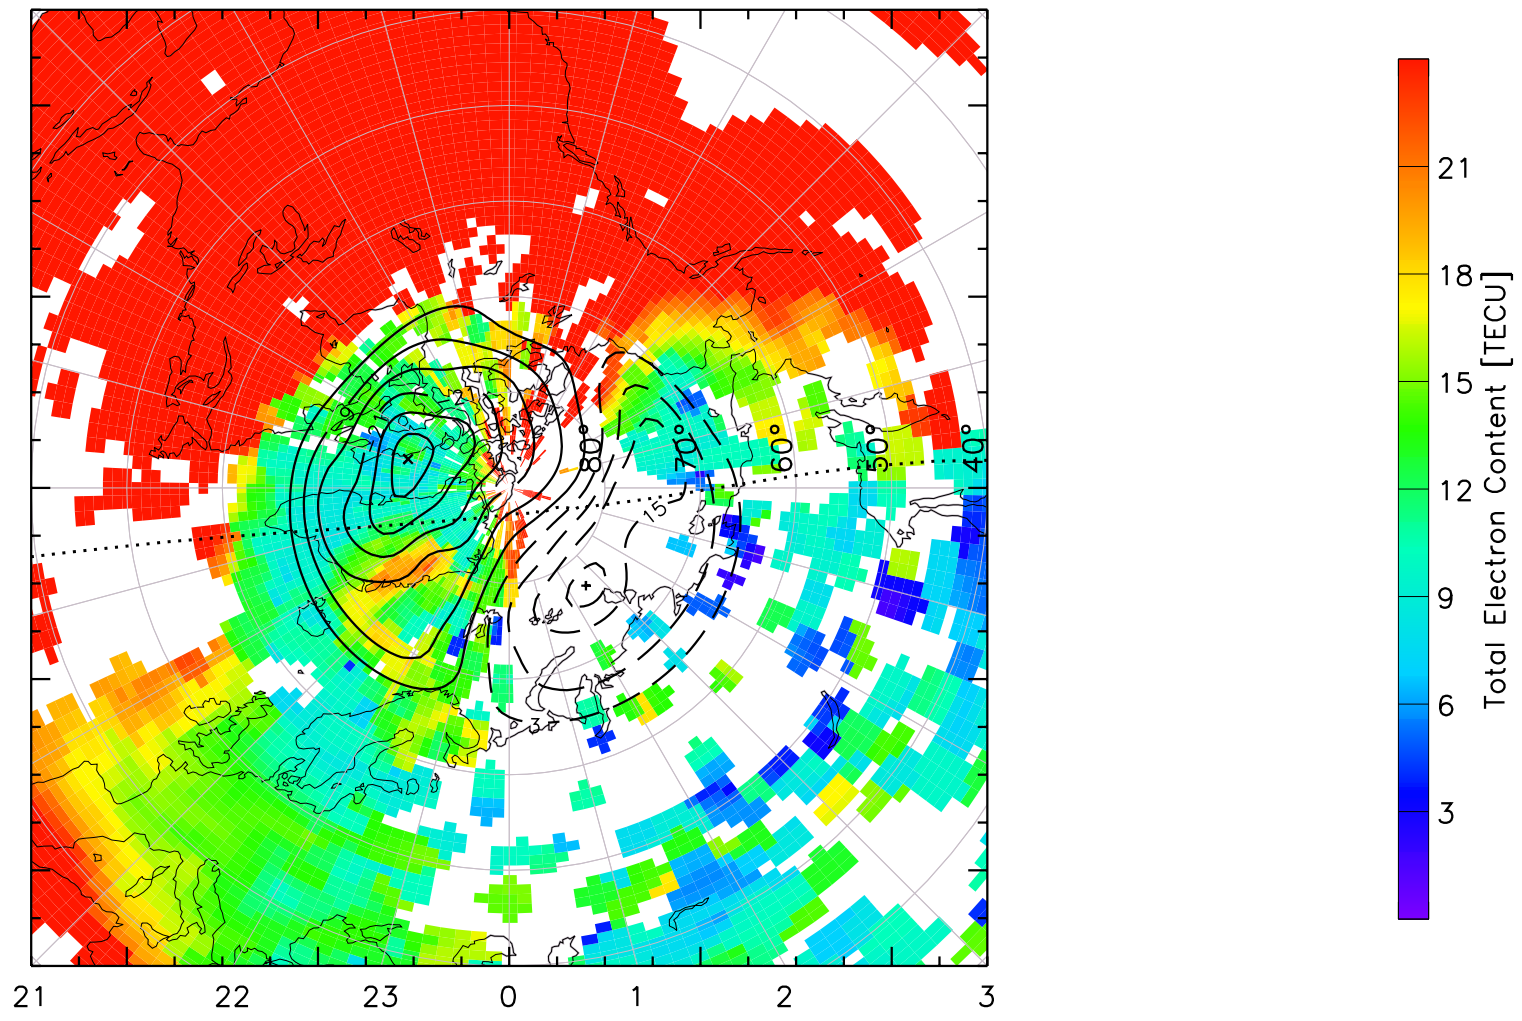

TOTAL ELECTRON CONTENT 30/Sep/2012 20:10:00.0
Median Filtered, Threshold = 0.10 to
30/Sep/2012 20:15:00.0