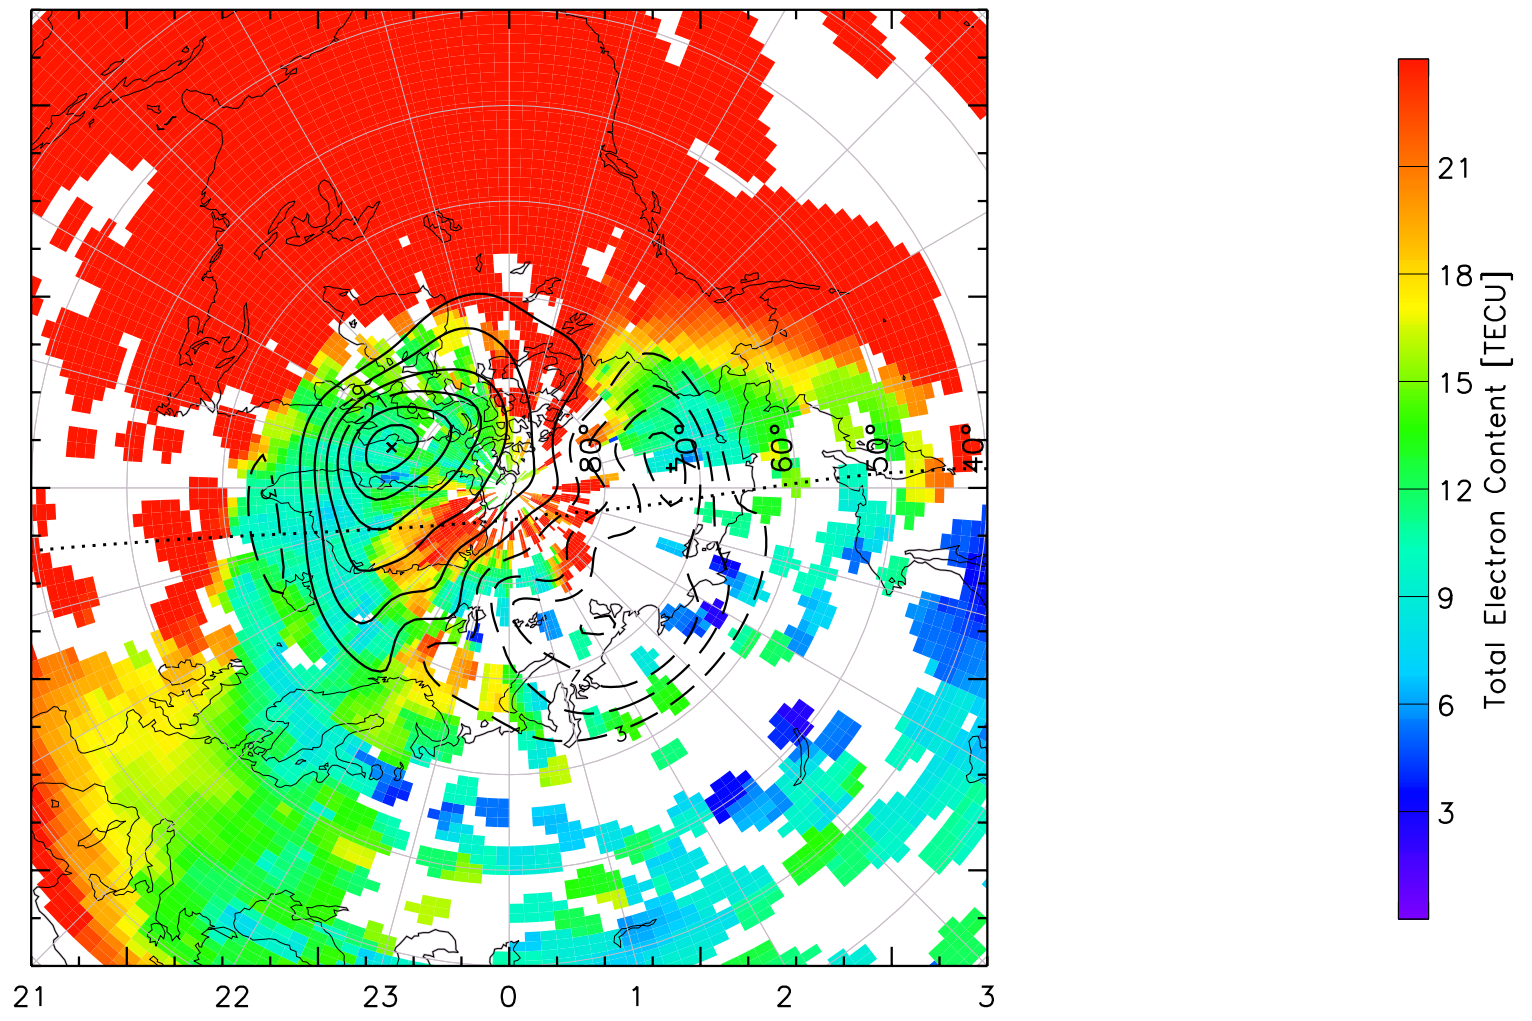

TOTAL ELECTRON CONTENT 30/Sep/2012 19:40:00.0
Median Filtered, Threshold = 0.10 to
30/Sep/2012 19:45:00.0

1900 0500