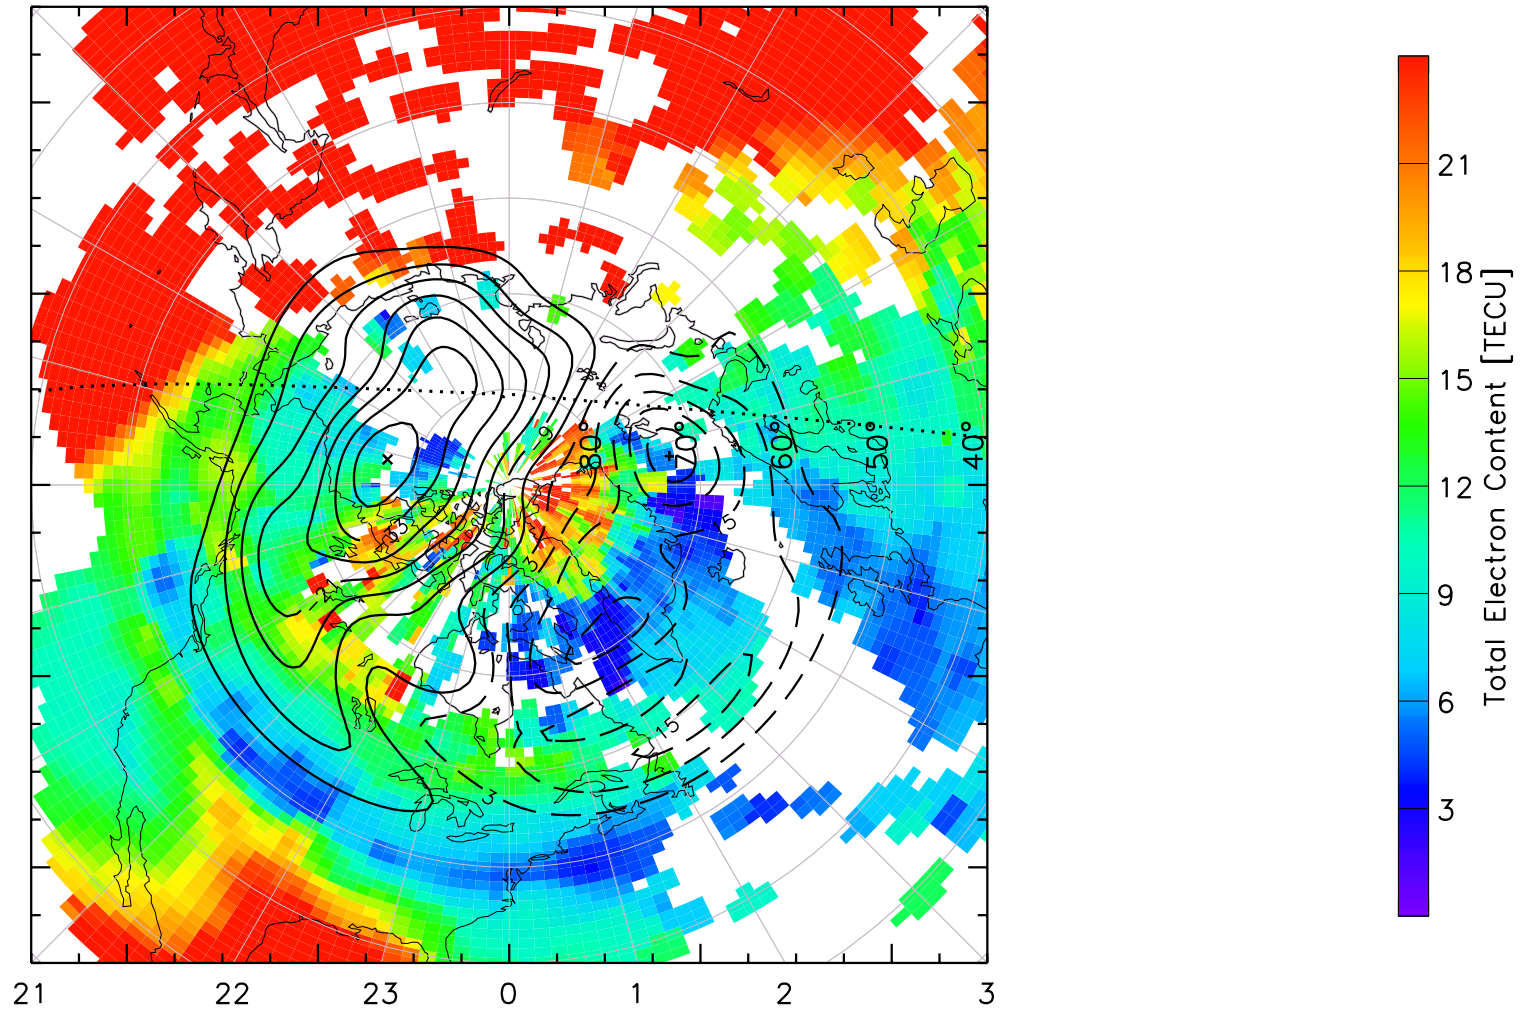

TOTAL ELECTRON CONTENT 01/Oct/2012 04:35:00.0
Median Filtered, Threshold = 0.10 to
01/Oct/2012 04:40:00.0