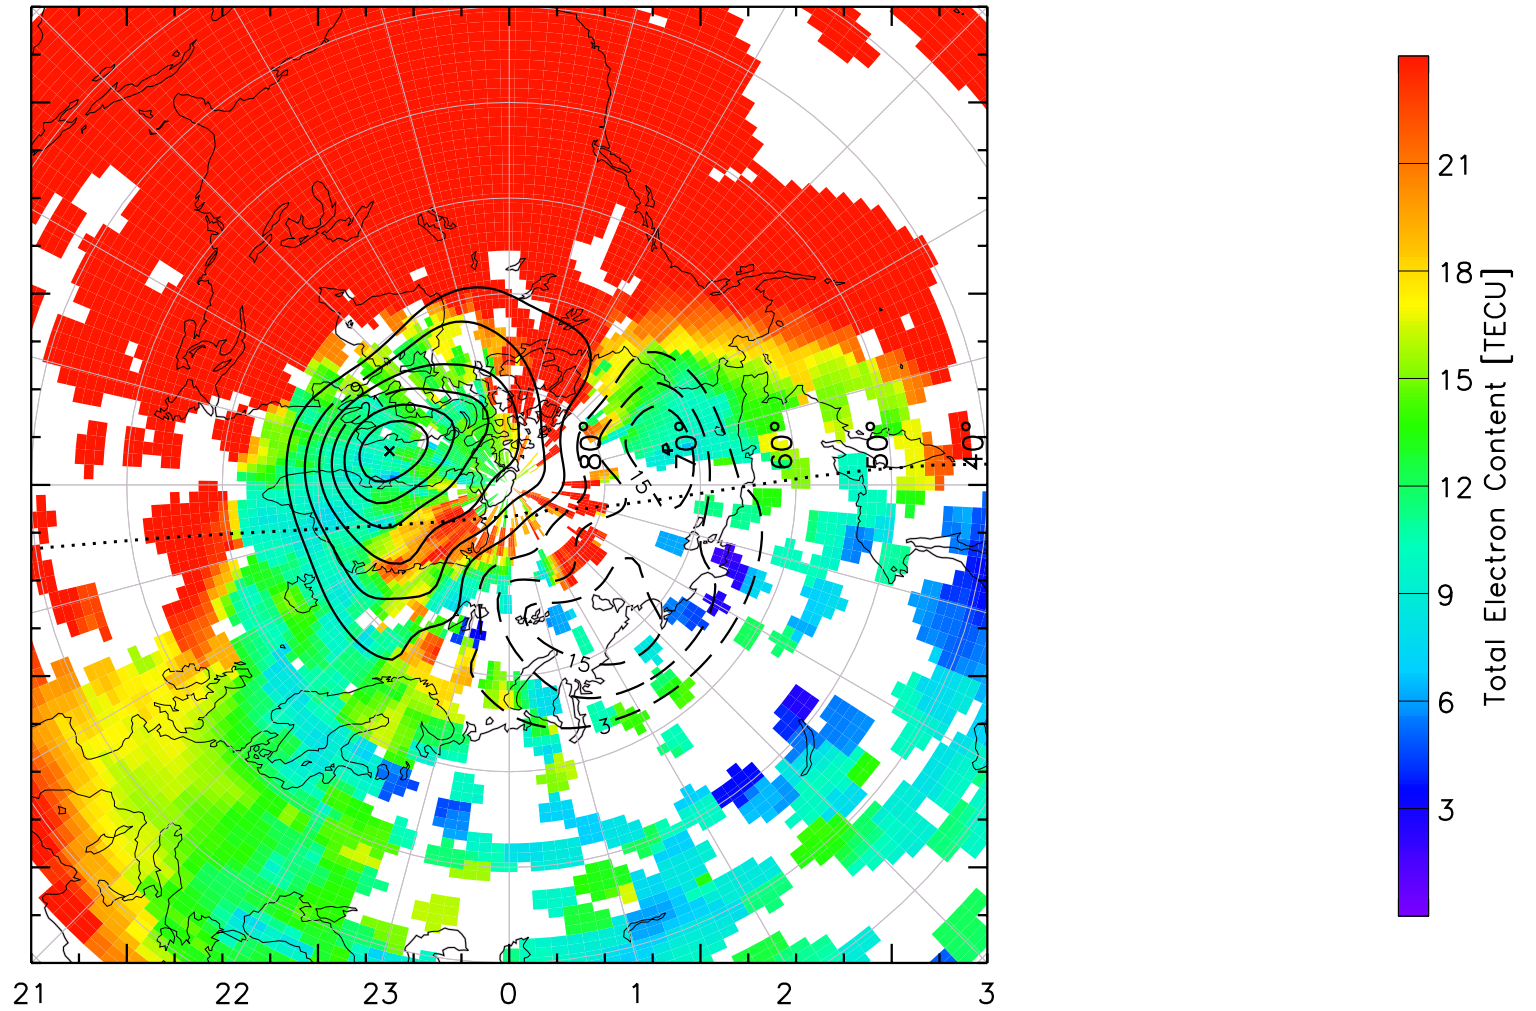

TOTAL ELECTRON CONTENT 30/Sep/2012 19:45:00.0
Median Filtered, Threshold = 0.10 to
30/Sep/2012 19:50:00.0