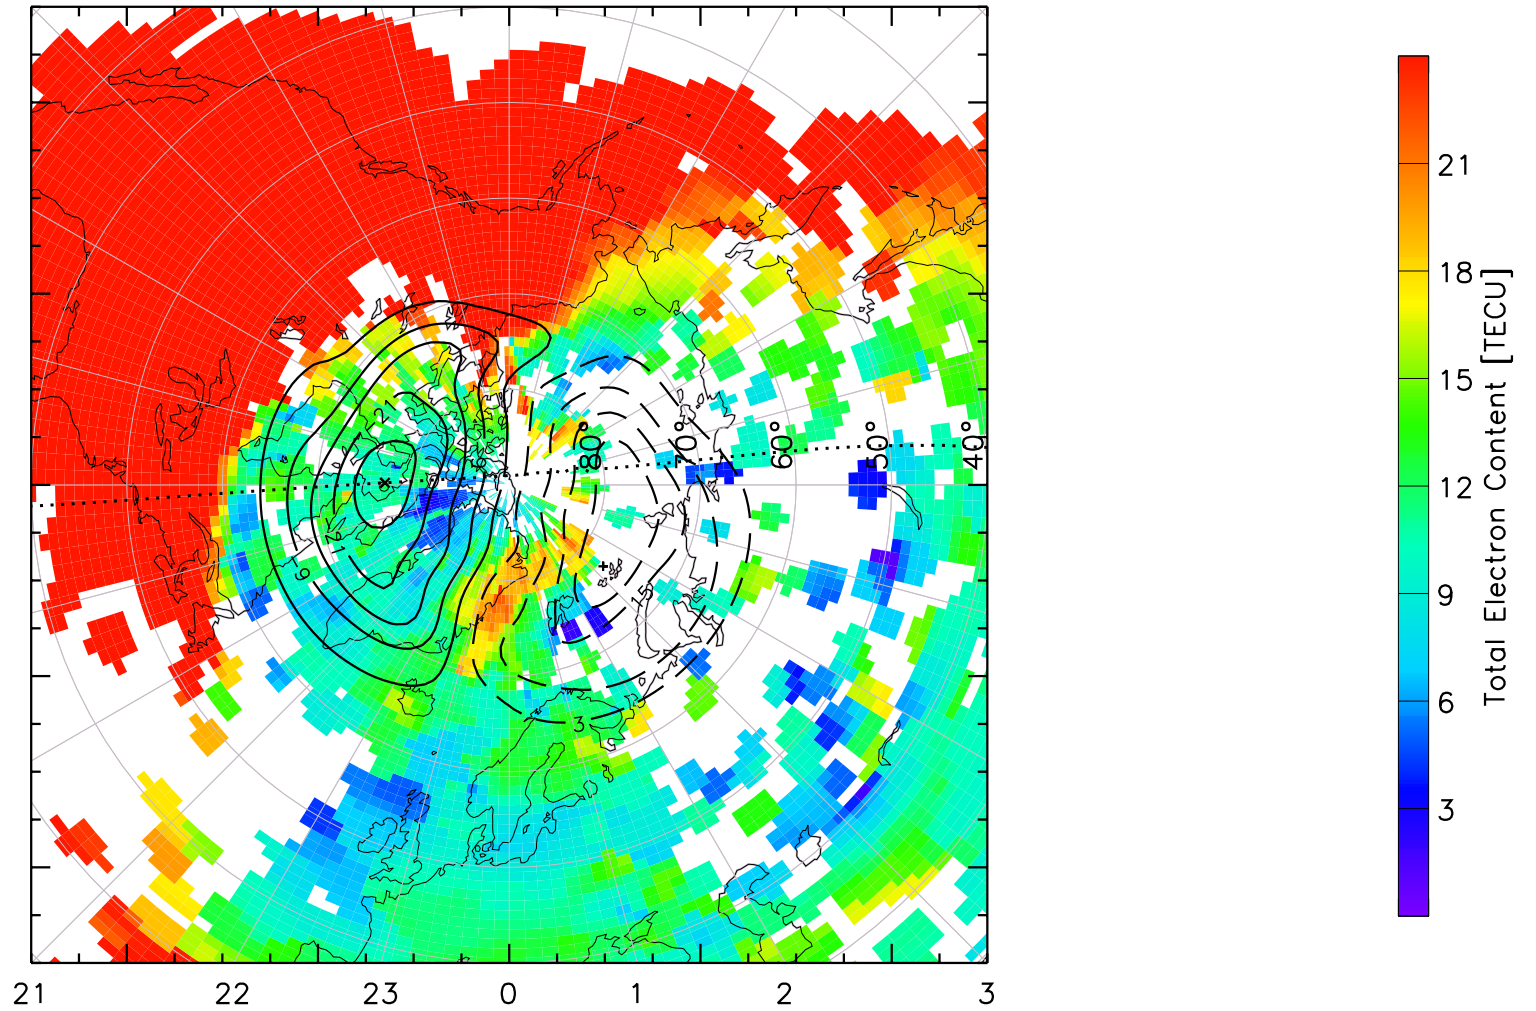

TOTAL ELECTRON CONTENT 30/Sep/2012 22:25:00.0
Median Filtered, Threshold = 0.10 to
30/Sep/2012 22:30:00.0