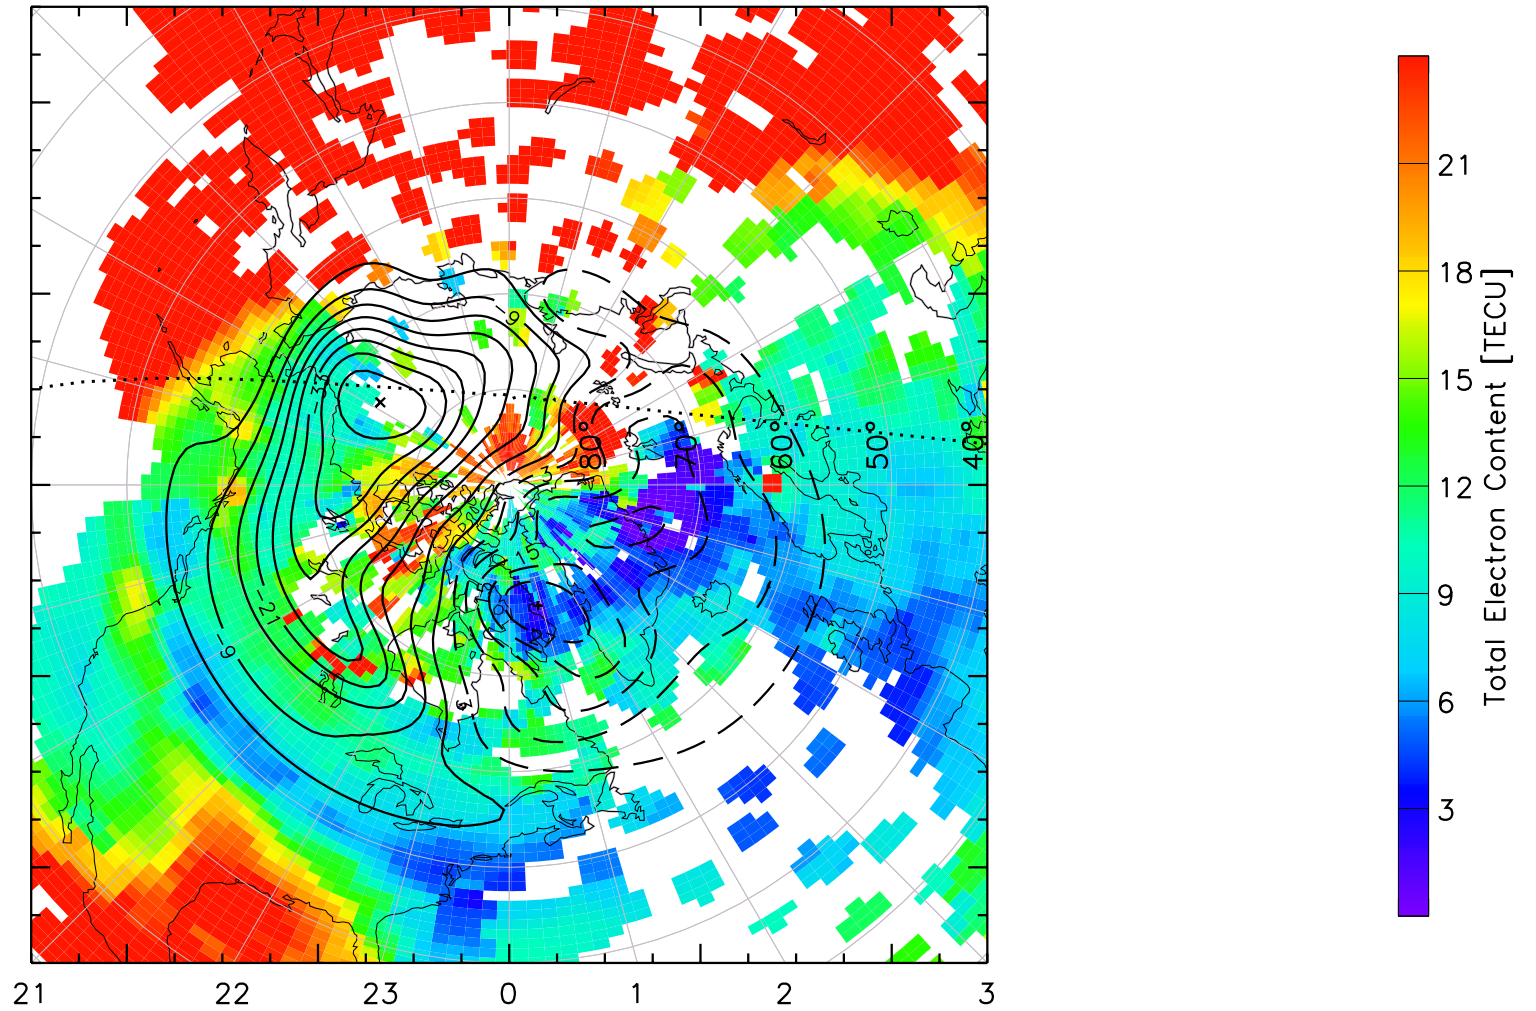

TOTAL ELECTRON CONTENT 01/Oct/2012 04:00:00.0
Median Filtered, Threshold = 0.10 to
01/Oct/2012 04:05:00.0