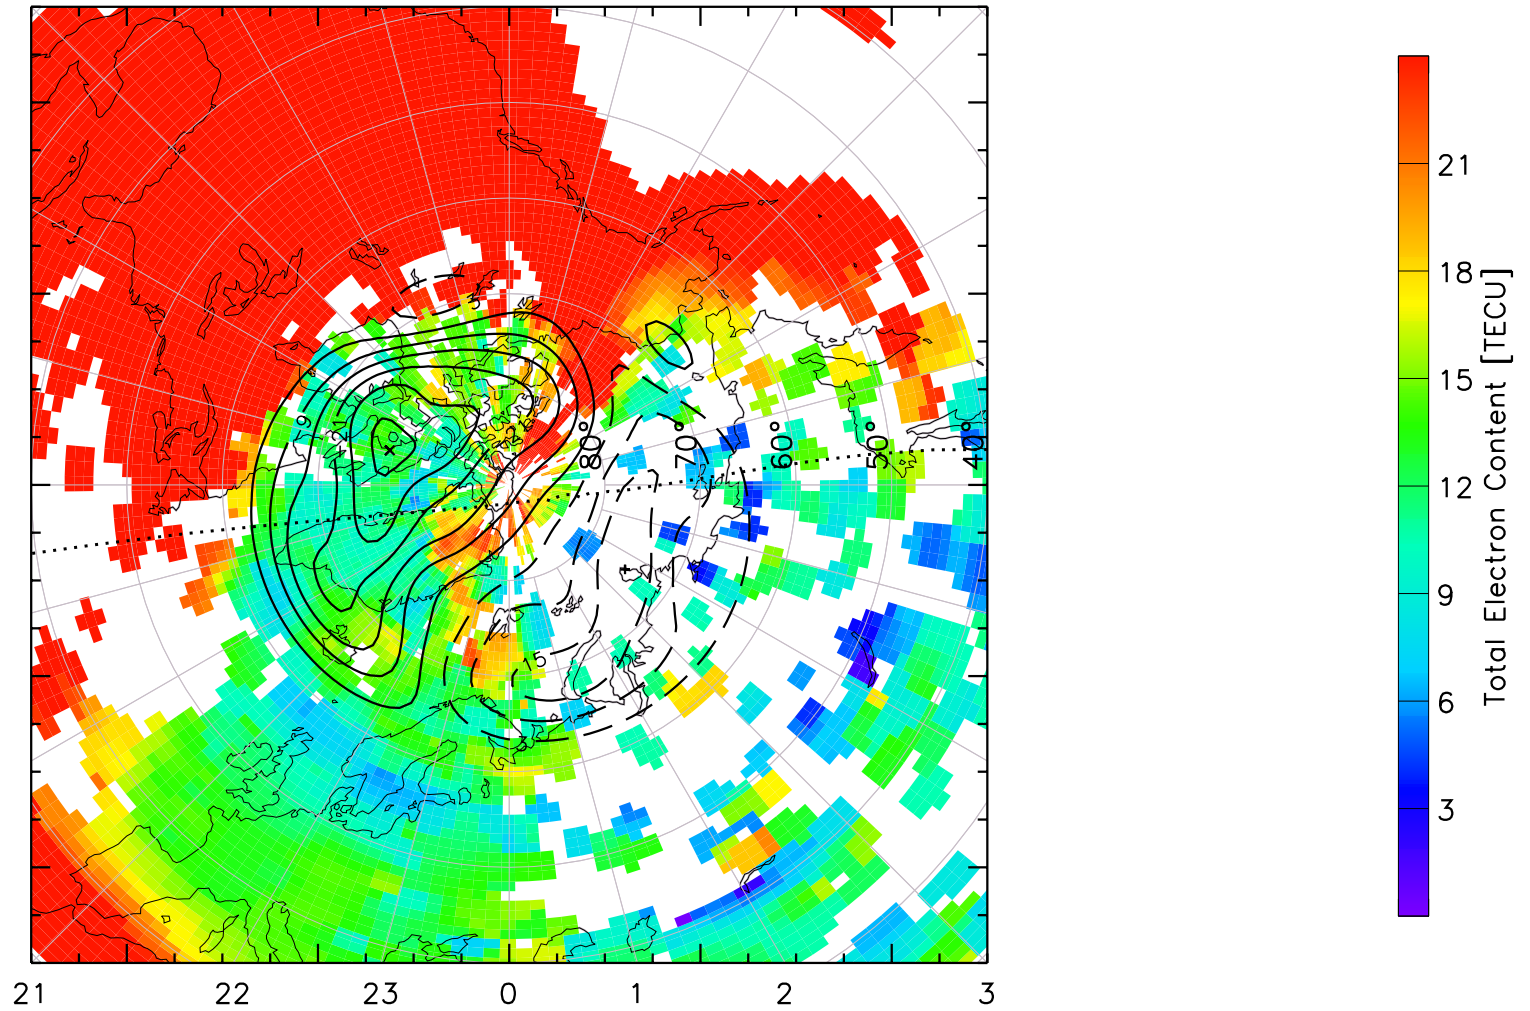

TOTAL ELECTRON CONTENT 30/Sep/2012 20:50:00.0
Median Filtered, Threshold = 0.10 to
30/Sep/2012 20:55:00.0