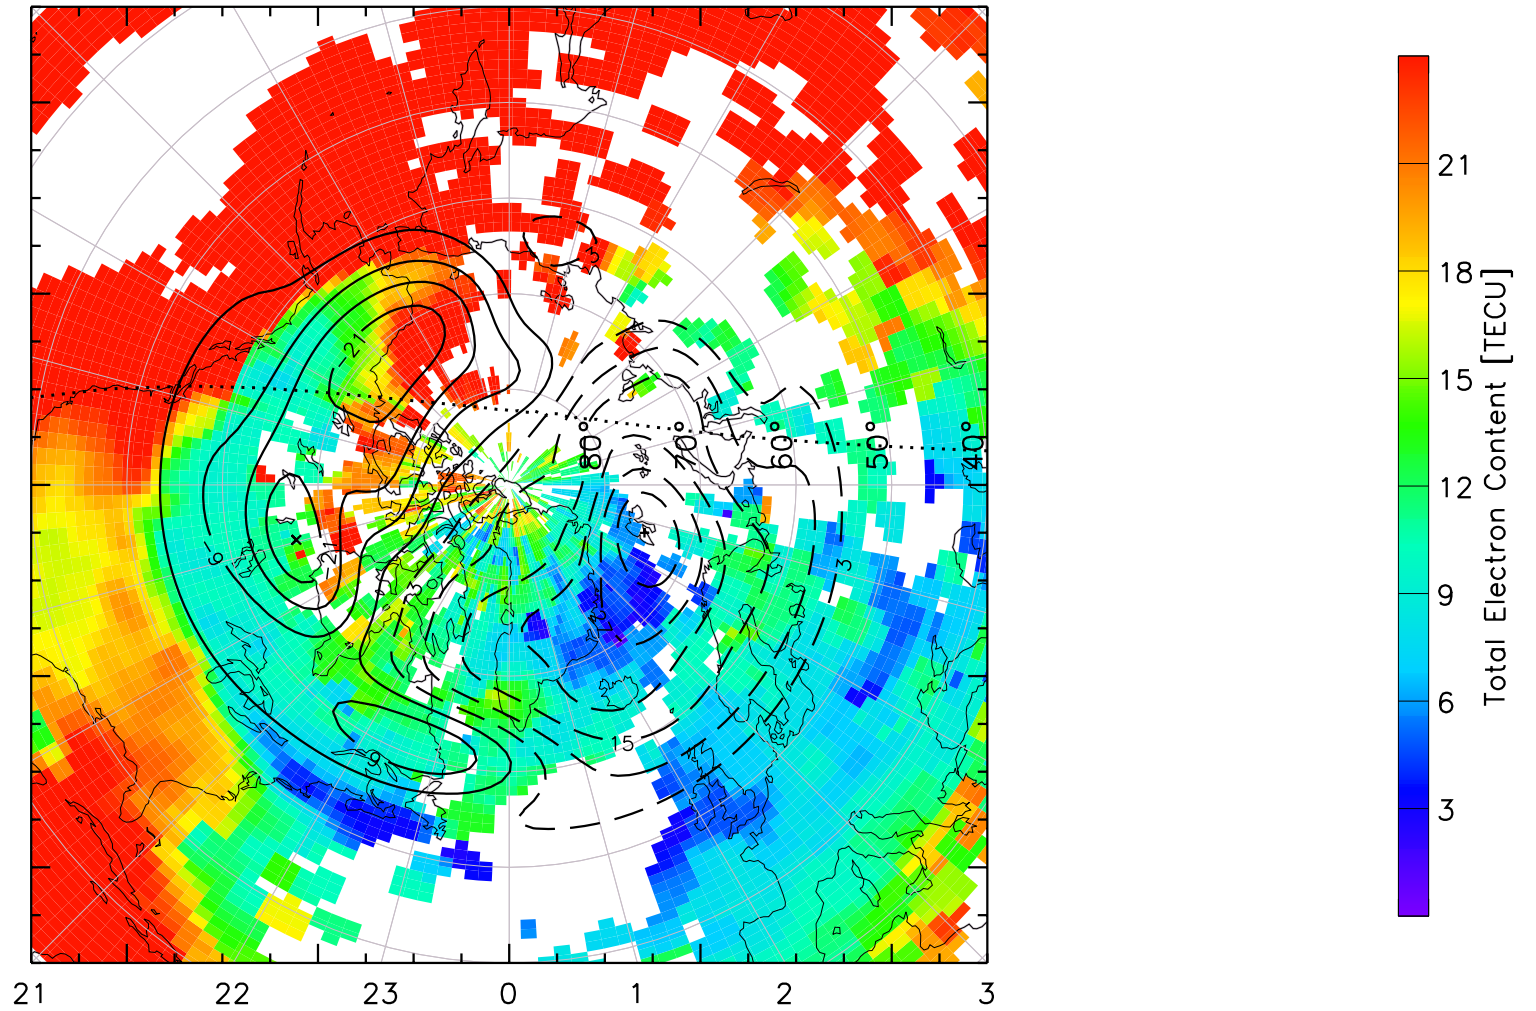

TOTAL ELECTRON CONTENT 01/Oct/2012 01:50:00.0
Median Filtered, Threshold = 0.10 to
01/Oct/2012 01:55:00.0