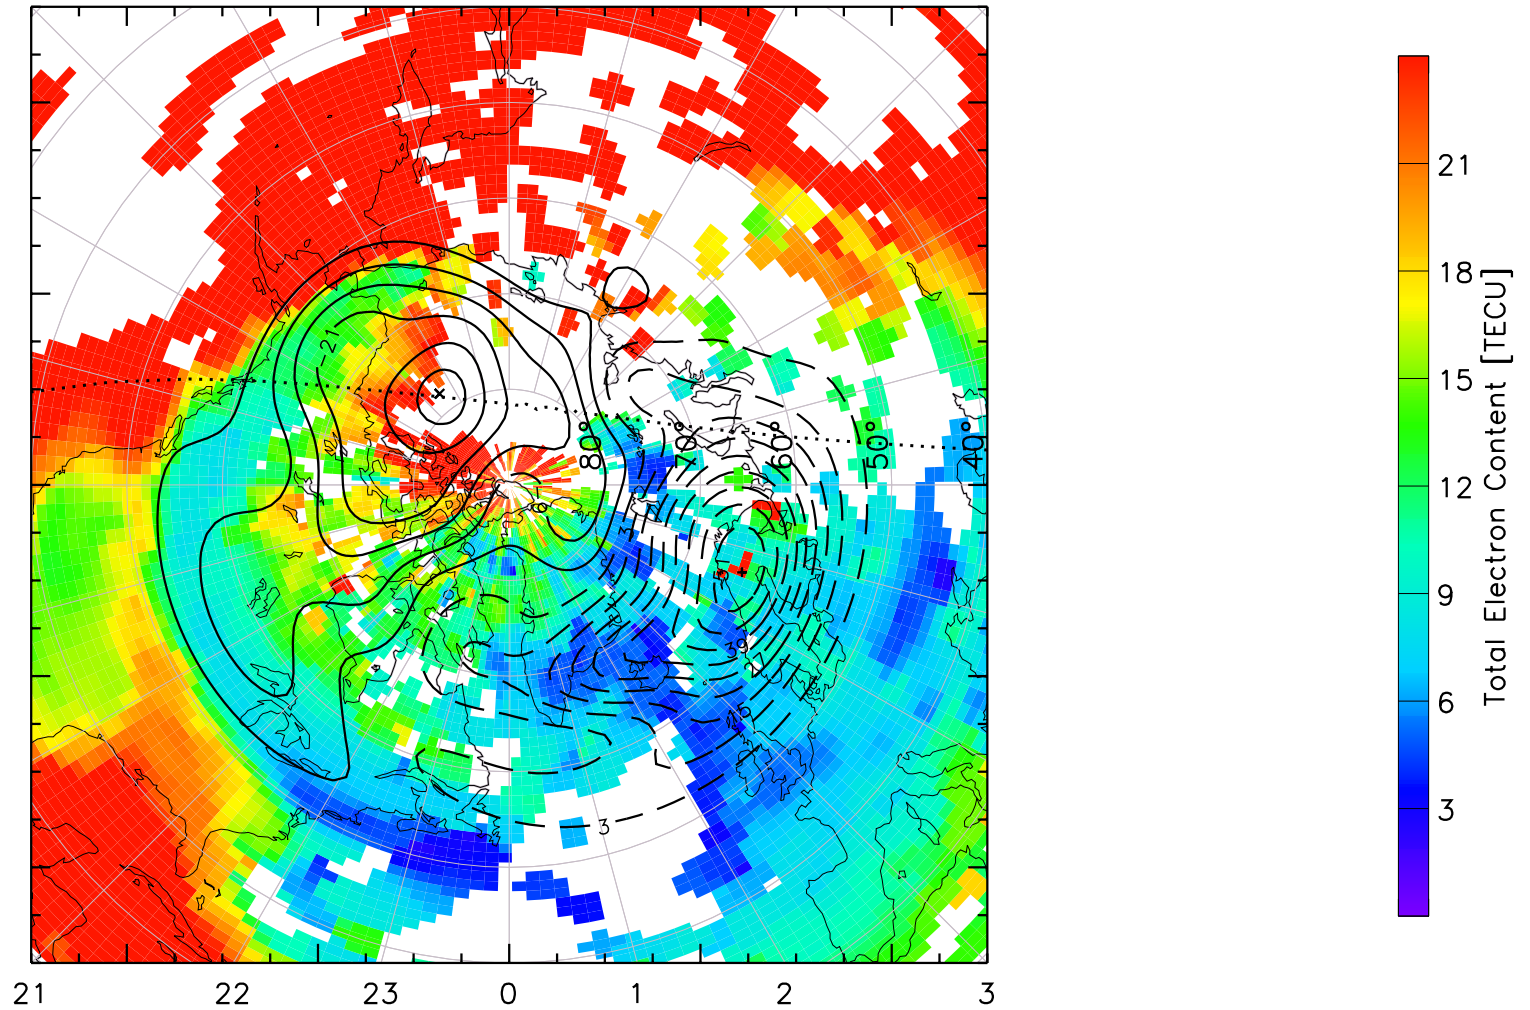

TOTAL ELECTRON CONTENT 01/Oct/2012 02:25:00.0
Median Filtered, Threshold = 0.10 to
01/Oct/2012 02:30:00.0