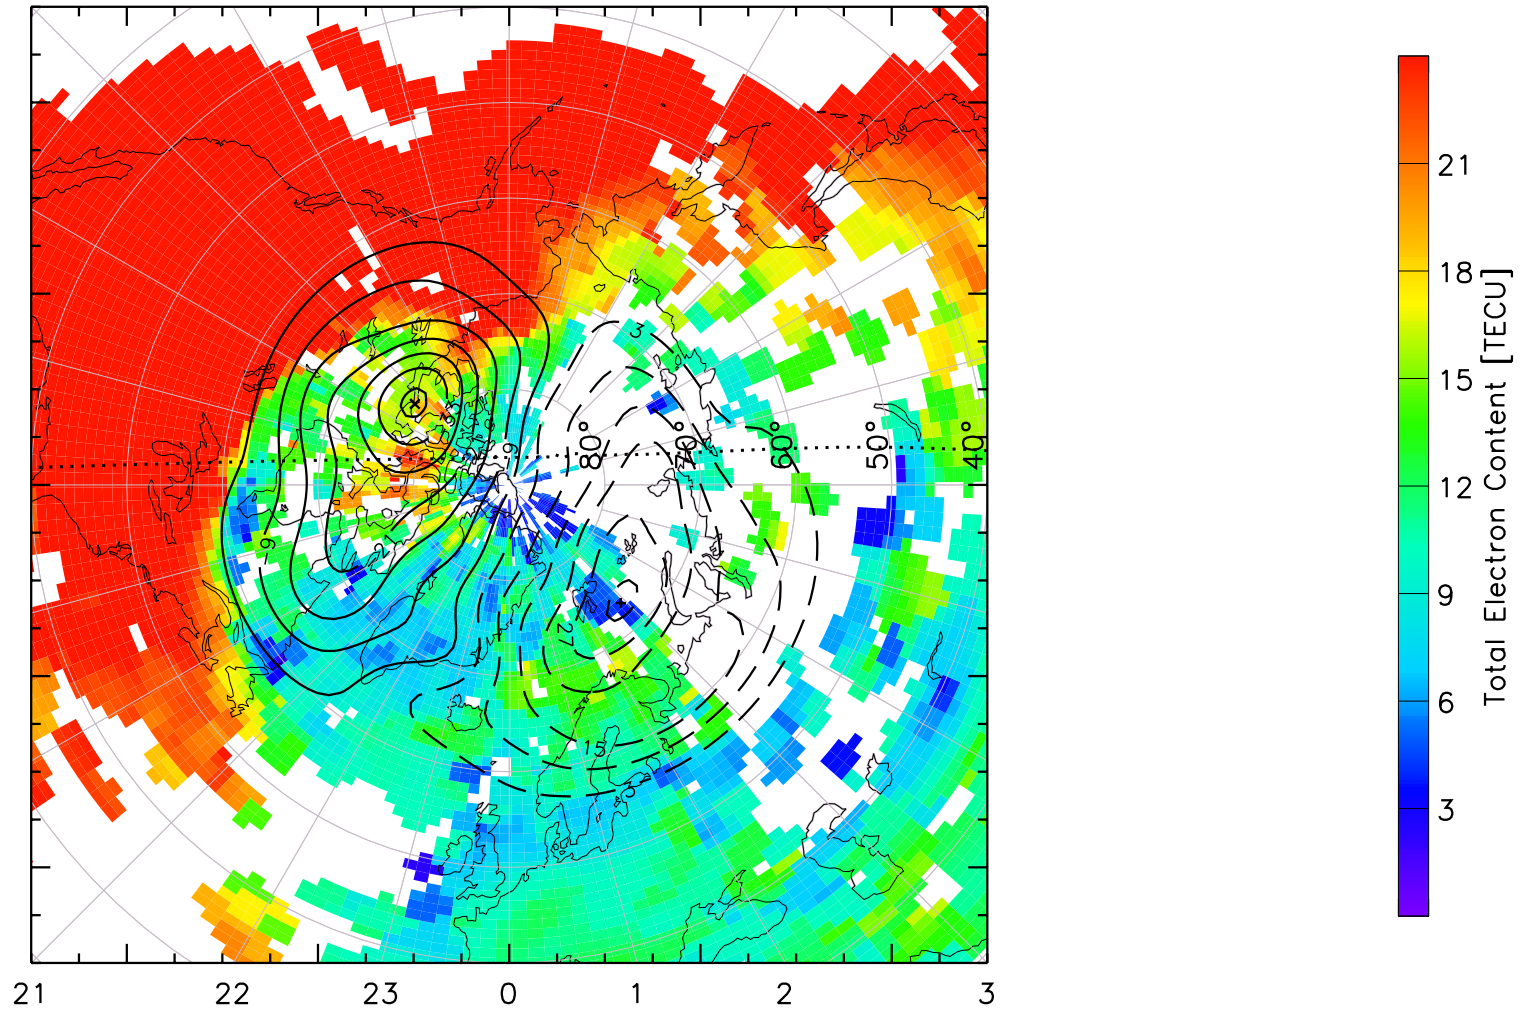

TOTAL ELECTRON CONTENT 30/Sep/2012 23:15:00.0
Median Filtered, Threshold = 0.10 to
30/Sep/2012 23:20:00.0