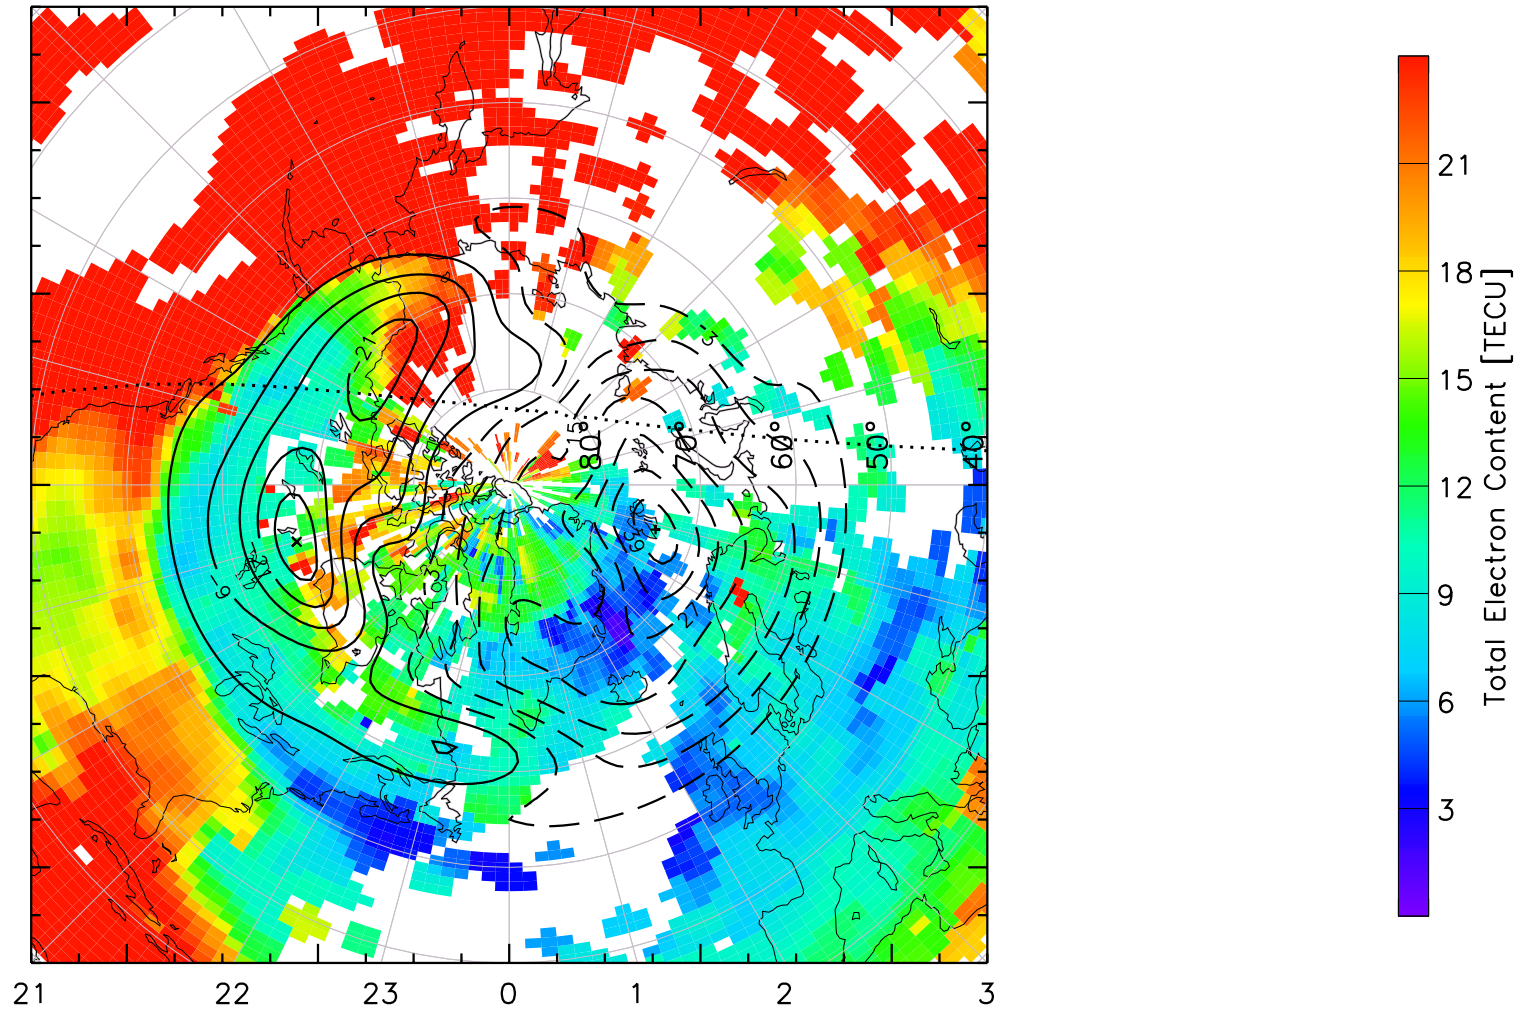

TOTAL ELECTRON CONTENT 01/Oct/2012 02:00:00.0
Median Filtered, Threshold = 0.10 to
01/Oct/2012 02:05:00.0