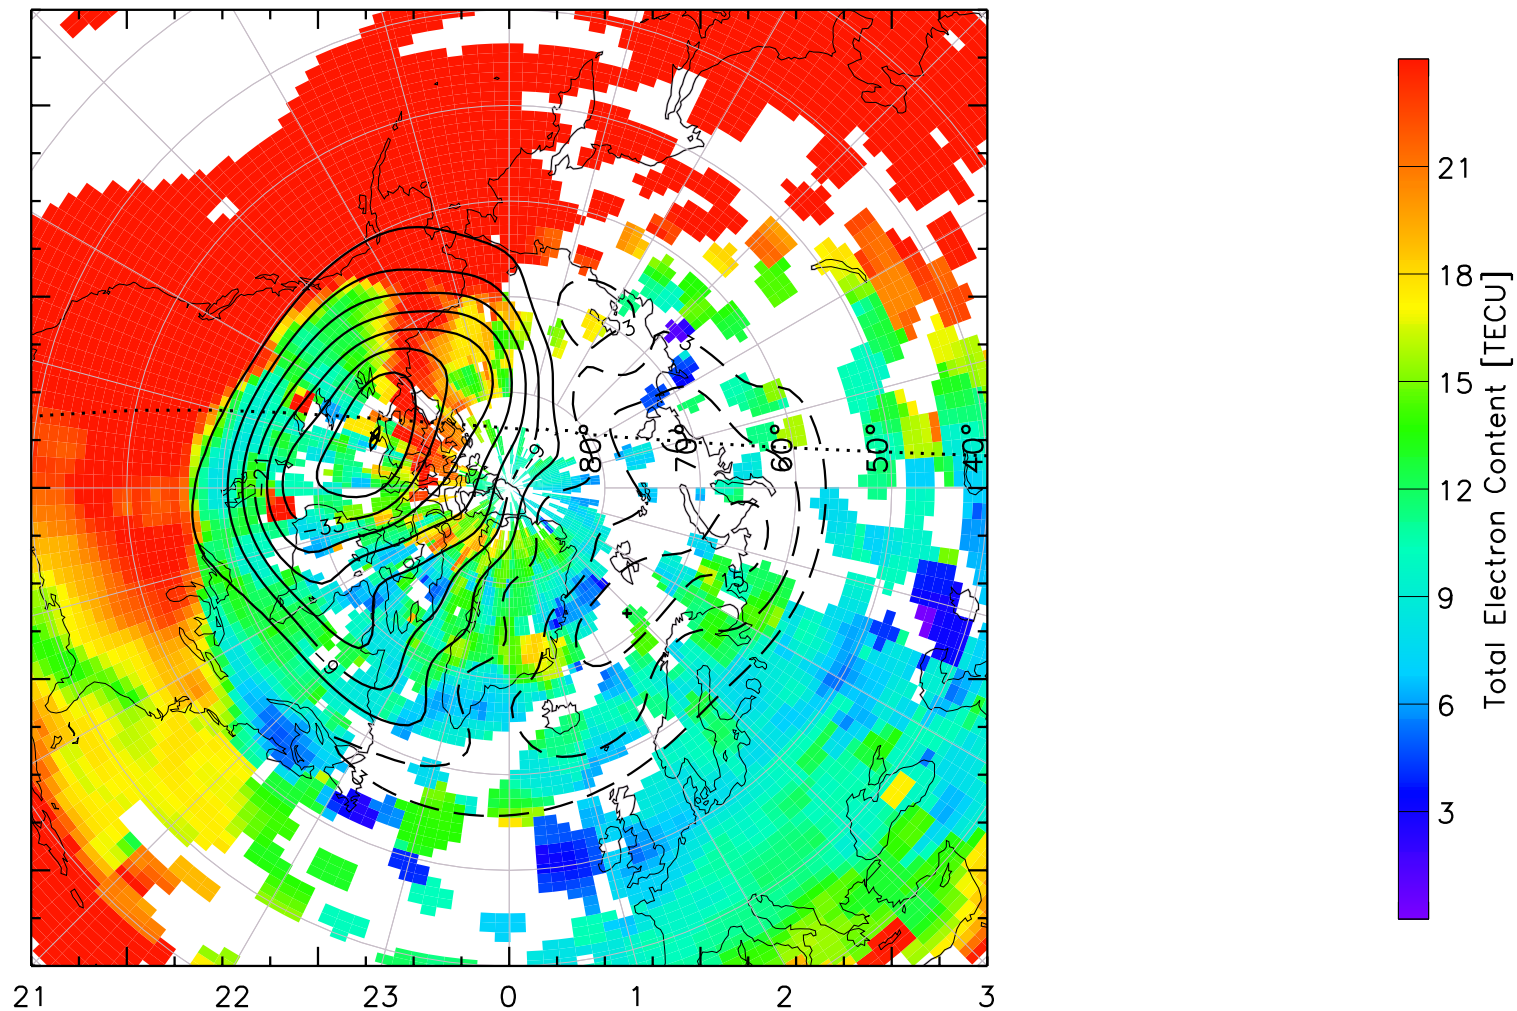

TOTAL ELECTRON CONTENT 01/Oct/2012 00:50:00.0
Median Filtered, Threshold = 0.10 to
01/Oct/2012 00:55:00.0