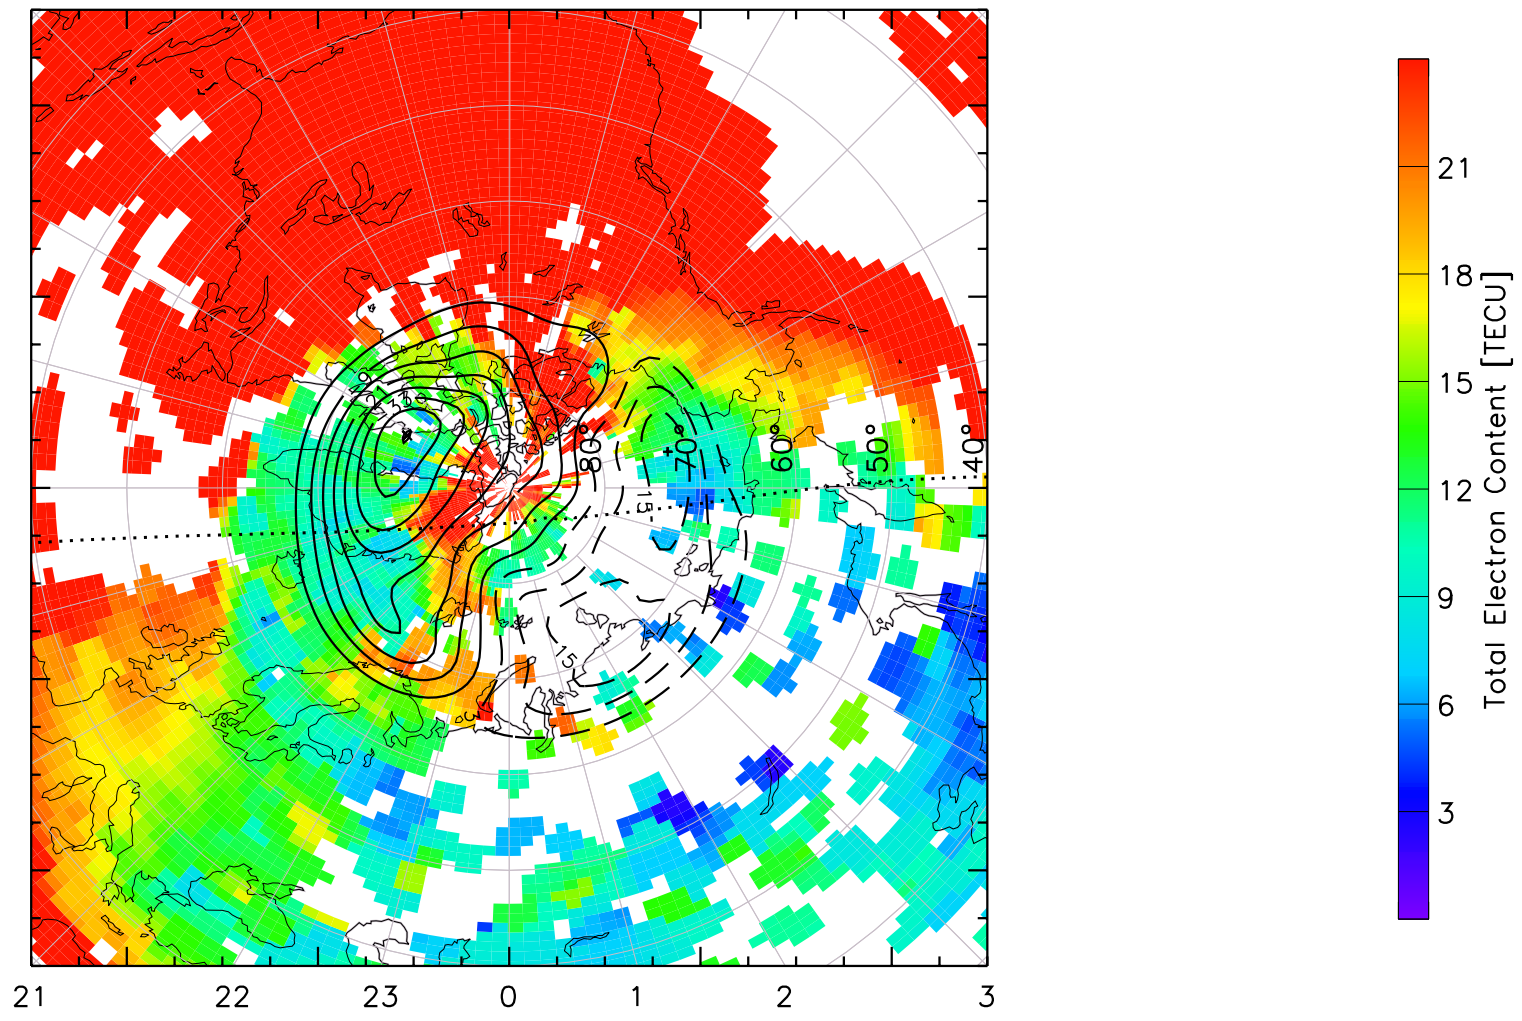

TOTAL ELECTRON CONTENT 30/Sep/2012 19:15:00.0
Median Filtered, Threshold = 0.10 to
30/Sep/2012 19:20:00.0

1900 0500
[Empty box]