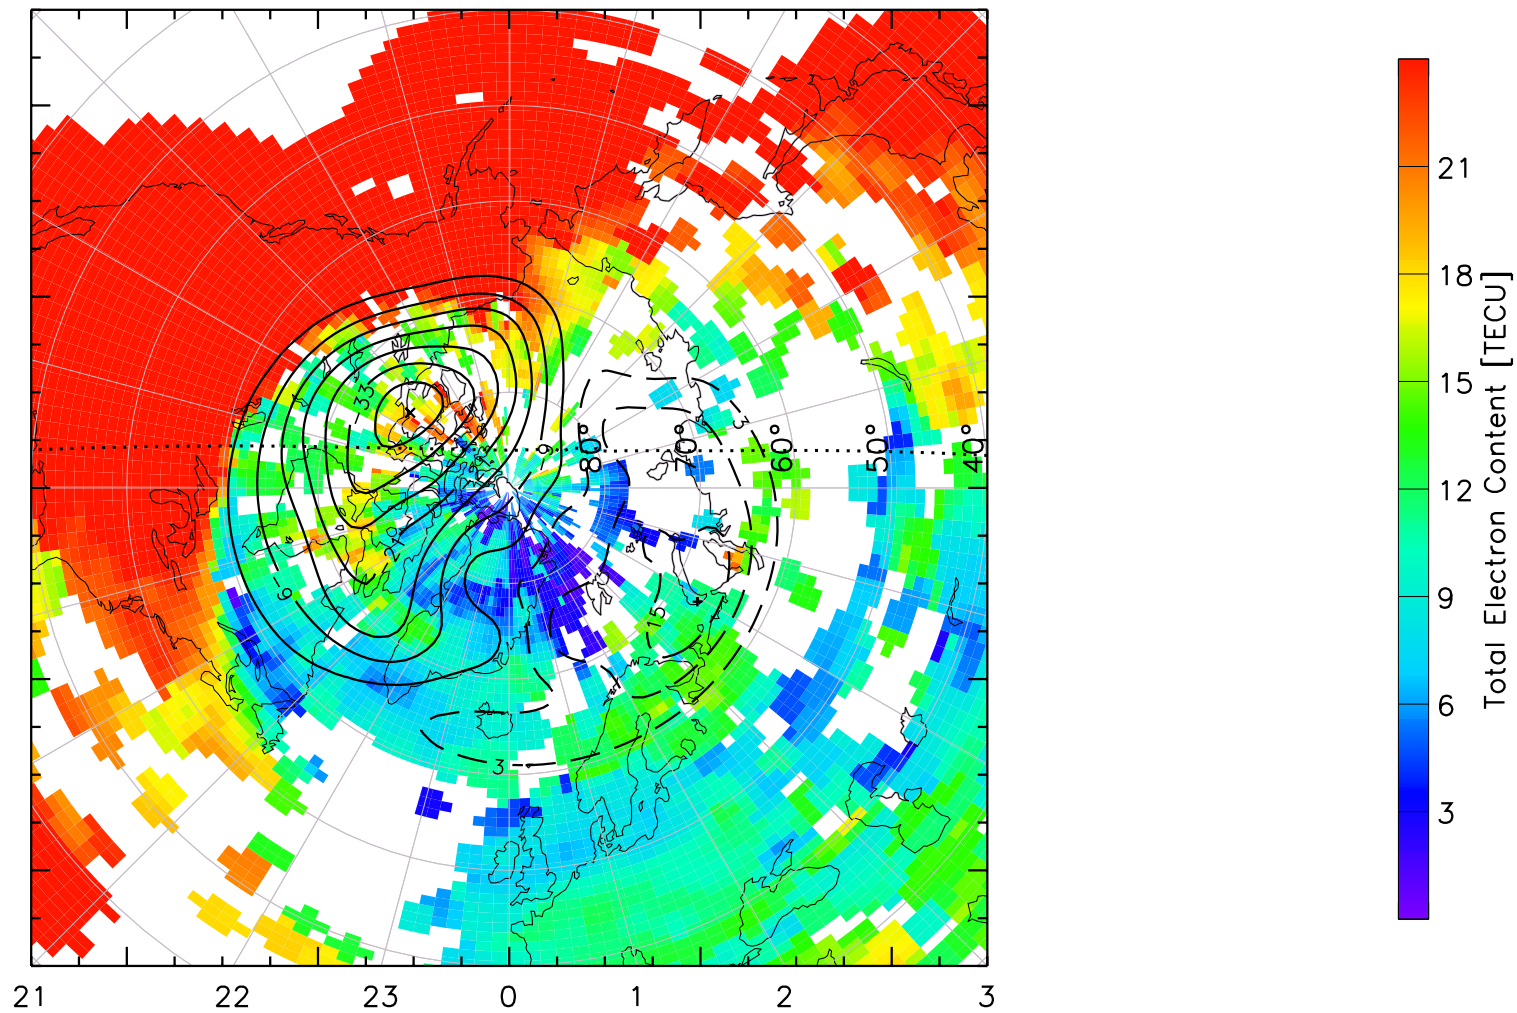

TOTAL ELECTRON CONTENT 30/Sep/2012 23:45:00.0
Median Filtered, Threshold = 0.10 to
30/Sep/2012 23:50:00.0