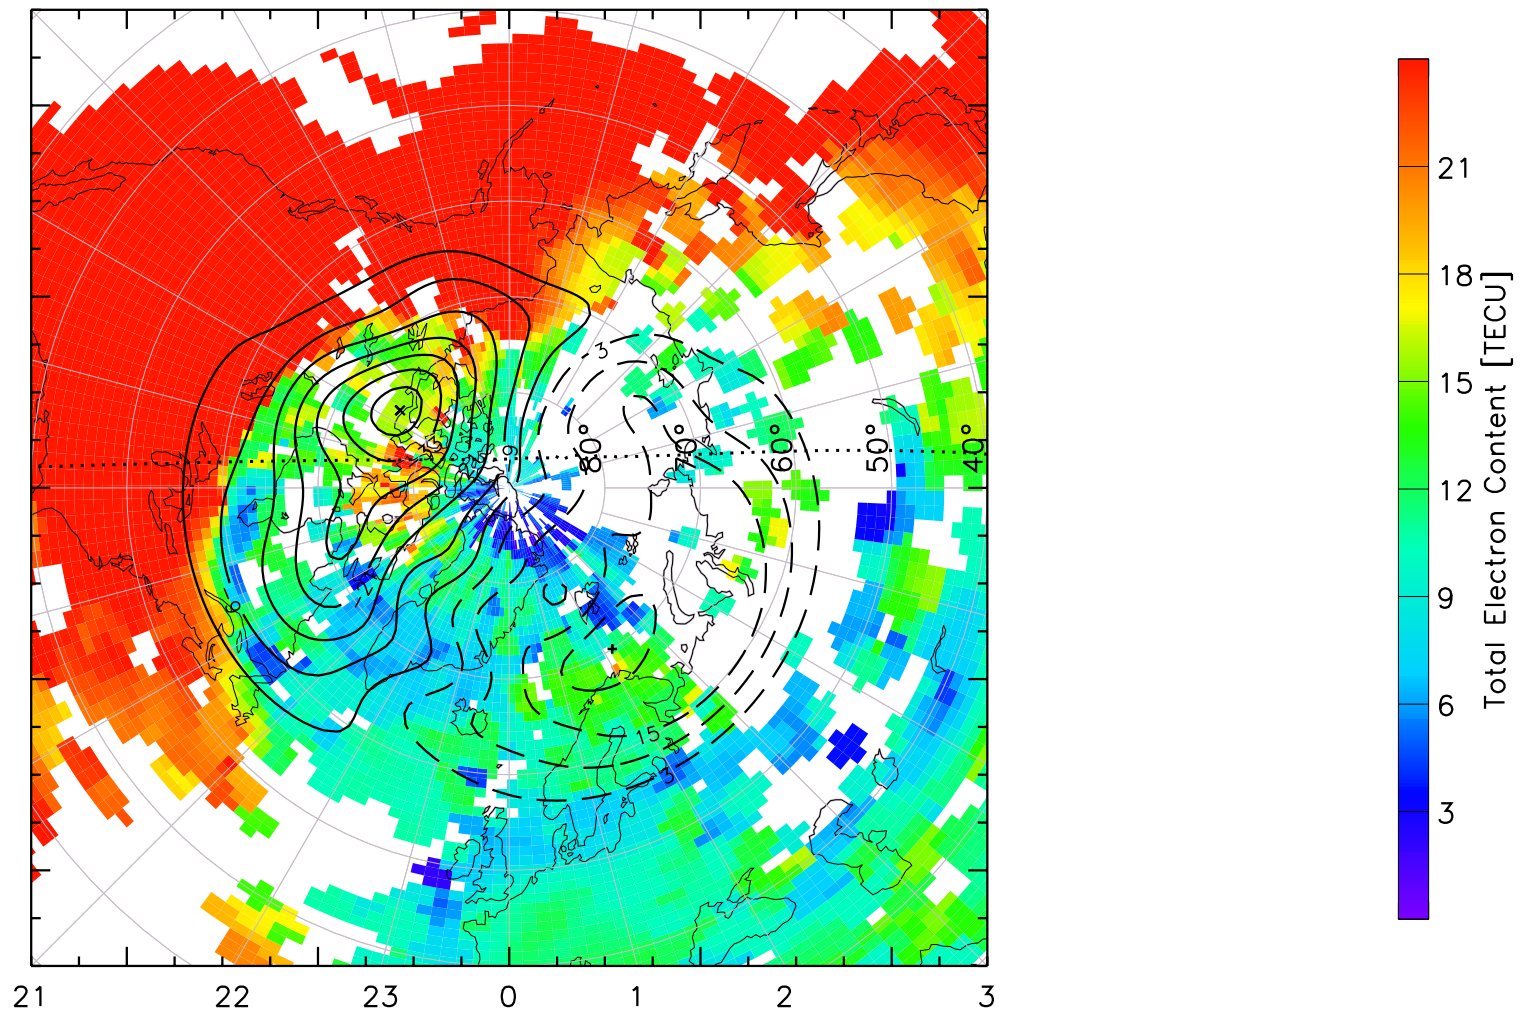

TOTAL ELECTRON CONTENT 30/Sep/2012 23:20:00.0
Median Filtered, Threshold = 0.10 to
30/Sep/2012 23:25:00.0