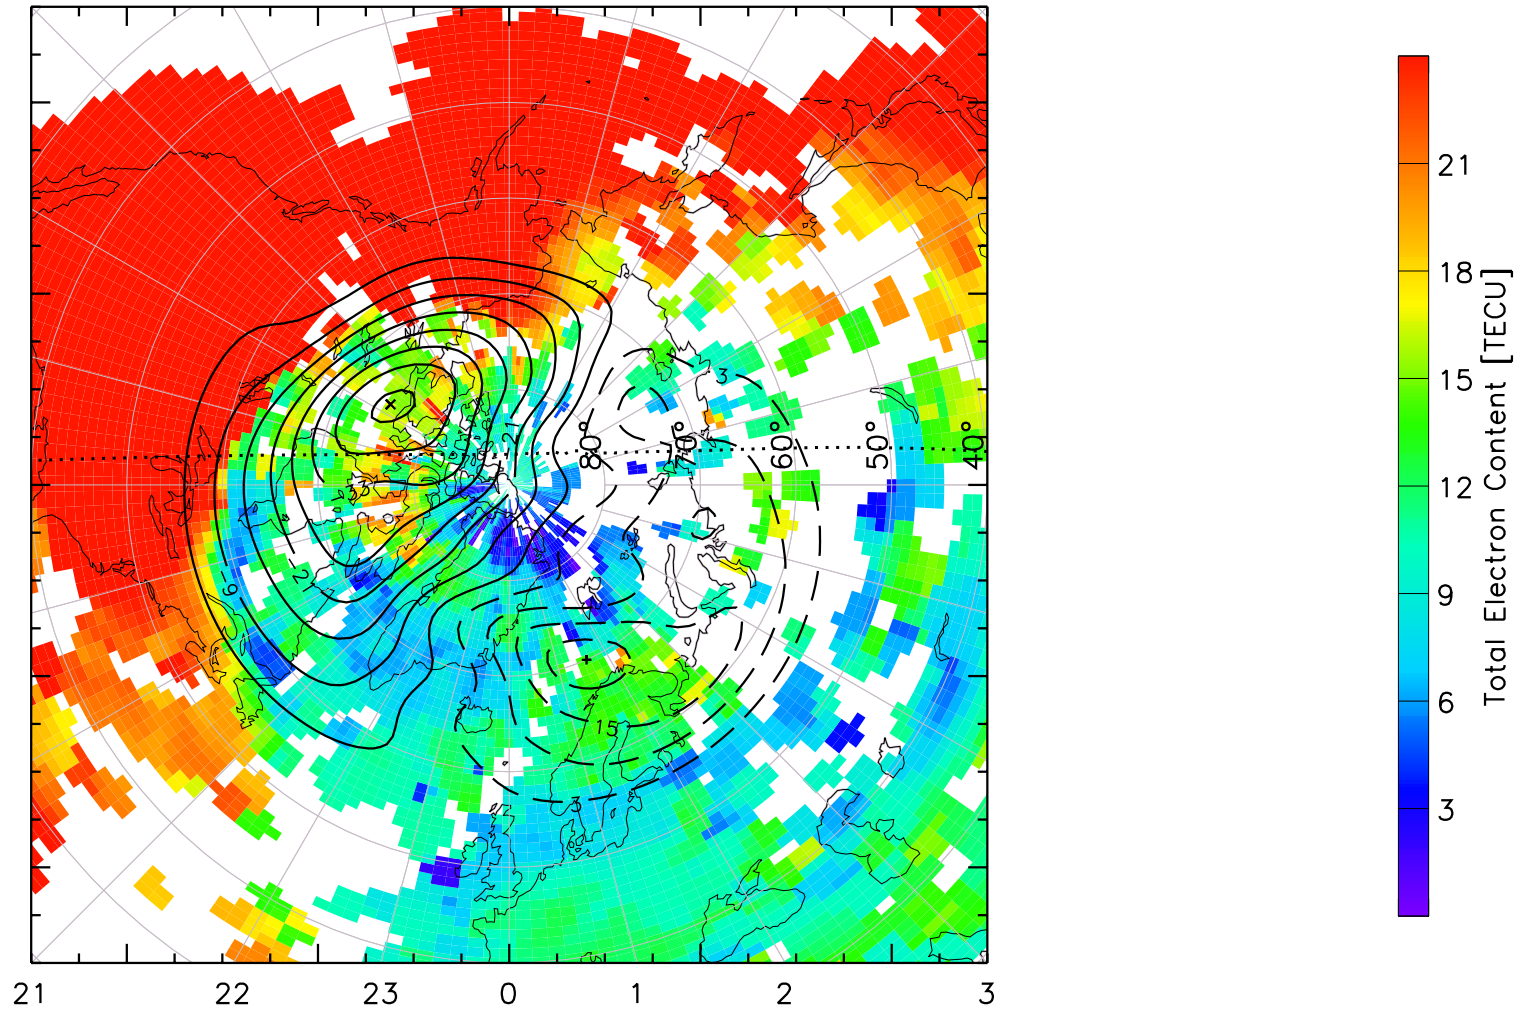

TOTAL ELECTRON CONTENT 30/Sep/2012 23:25:00.0
Median Filtered, Threshold = 0.10 to
30/Sep/2012 23:30:00.0