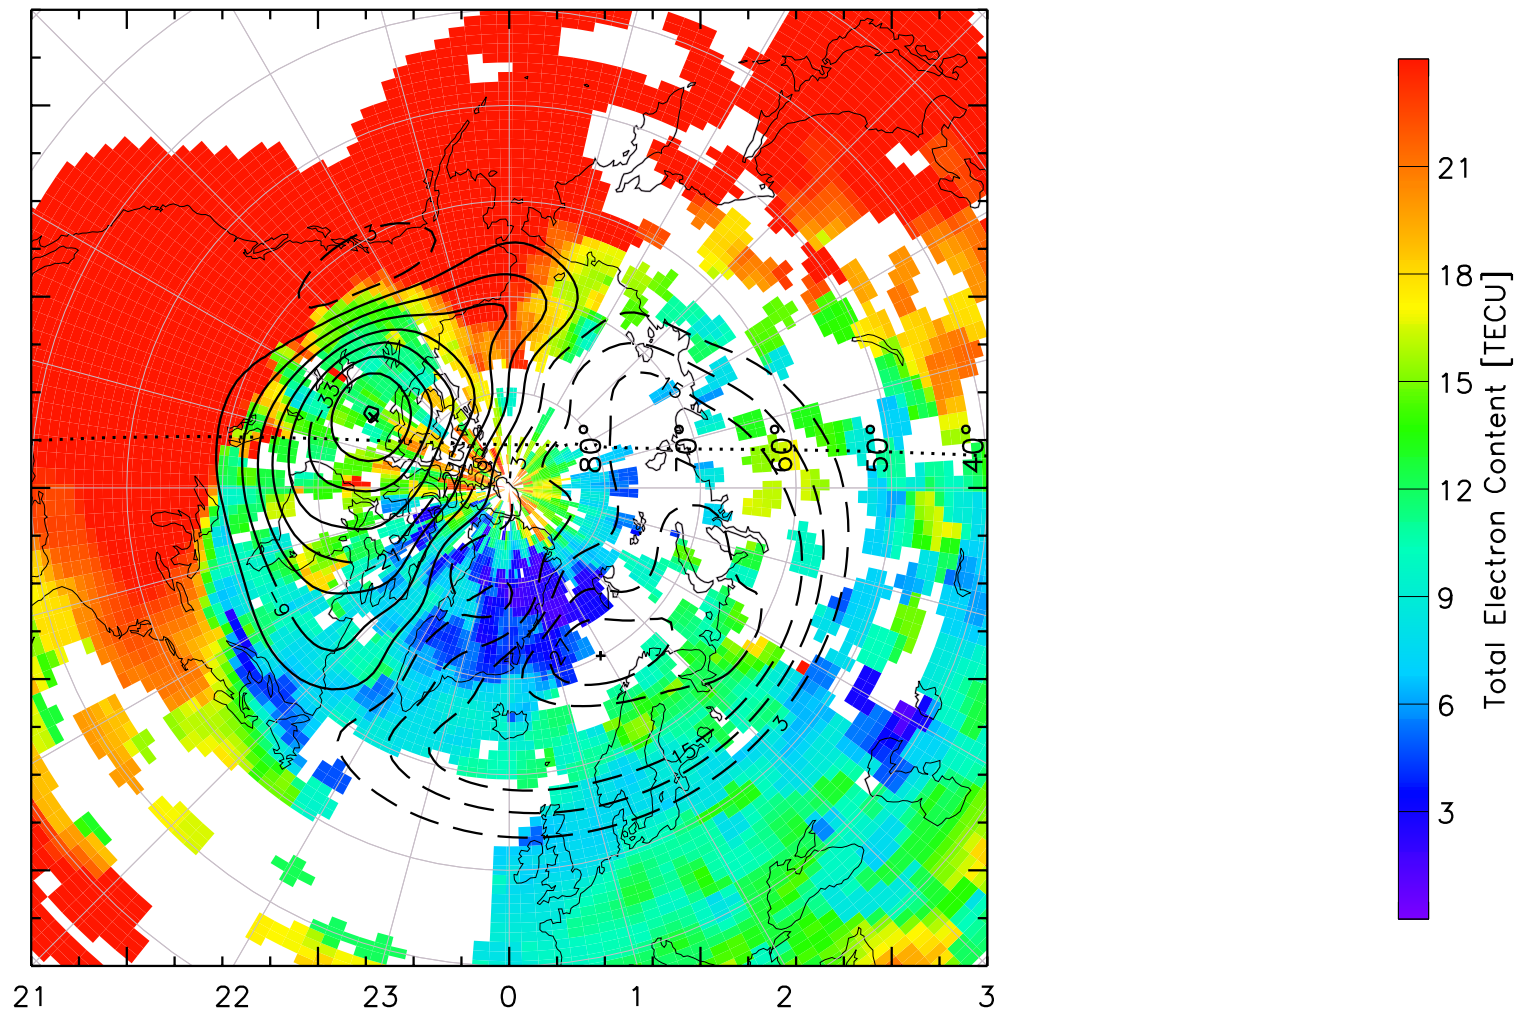

TOTAL ELECTRON CONTENT 01/Oct/2012 00:00:00.0
Median Filtered, Threshold = 0.10 to
01/Oct/2012 00:05:00.0