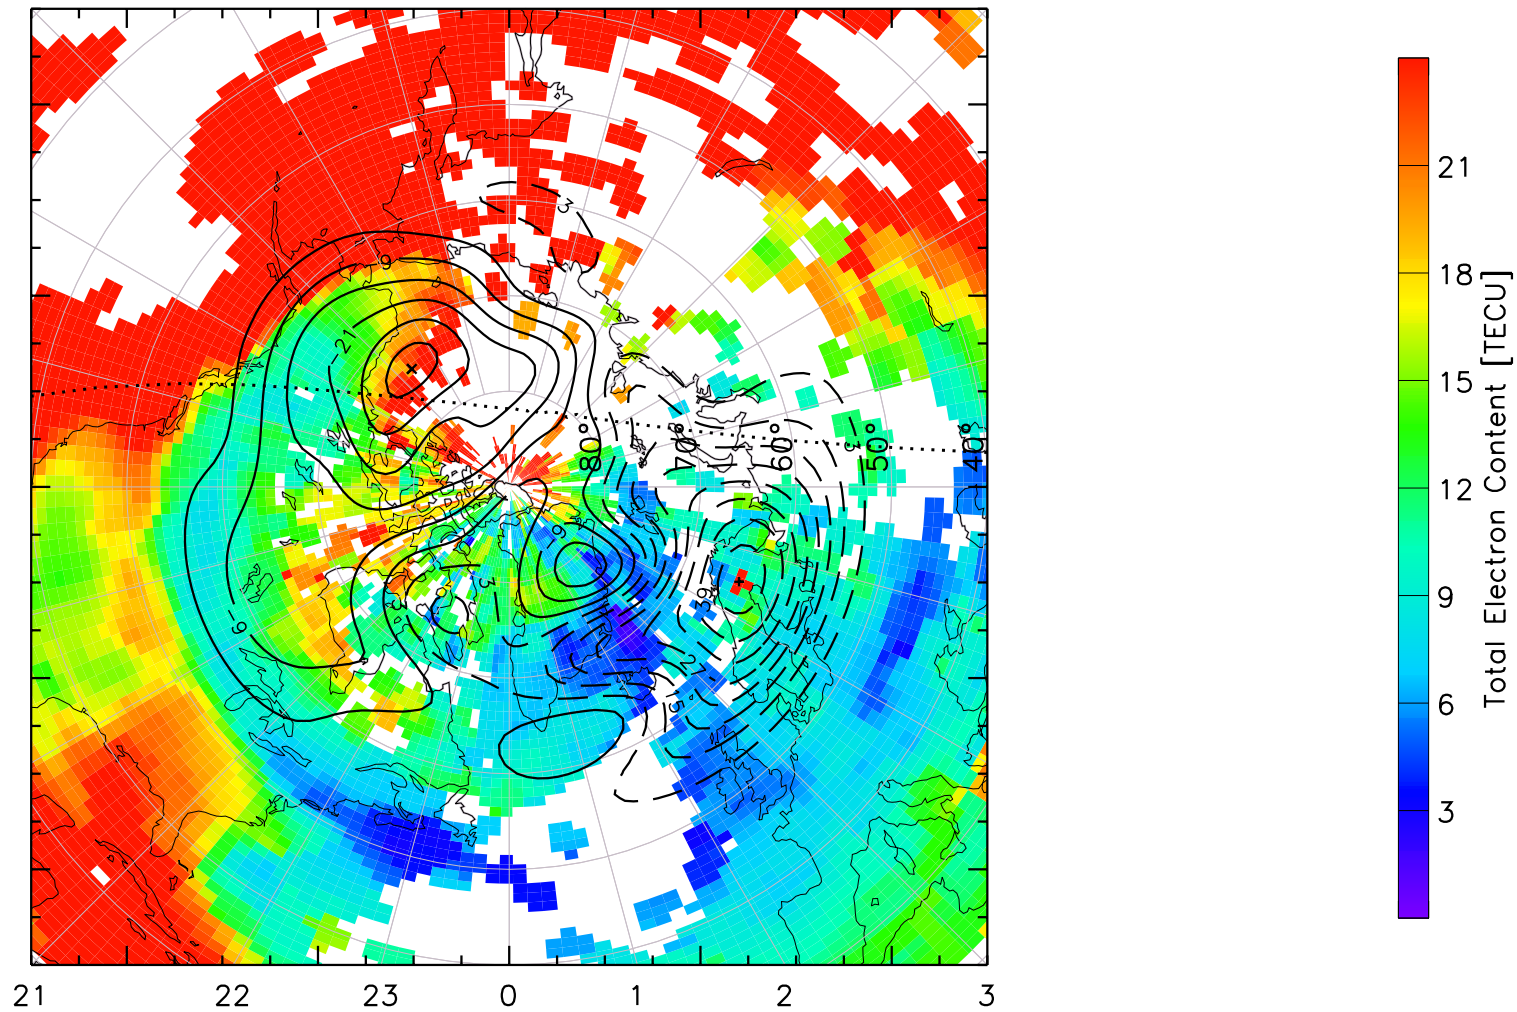

TOTAL ELECTRON CONTENT 01/Oct/2012 02:10:00.0
Median Filtered, Threshold = 0.10 to
01/Oct/2012 02:15:00.0