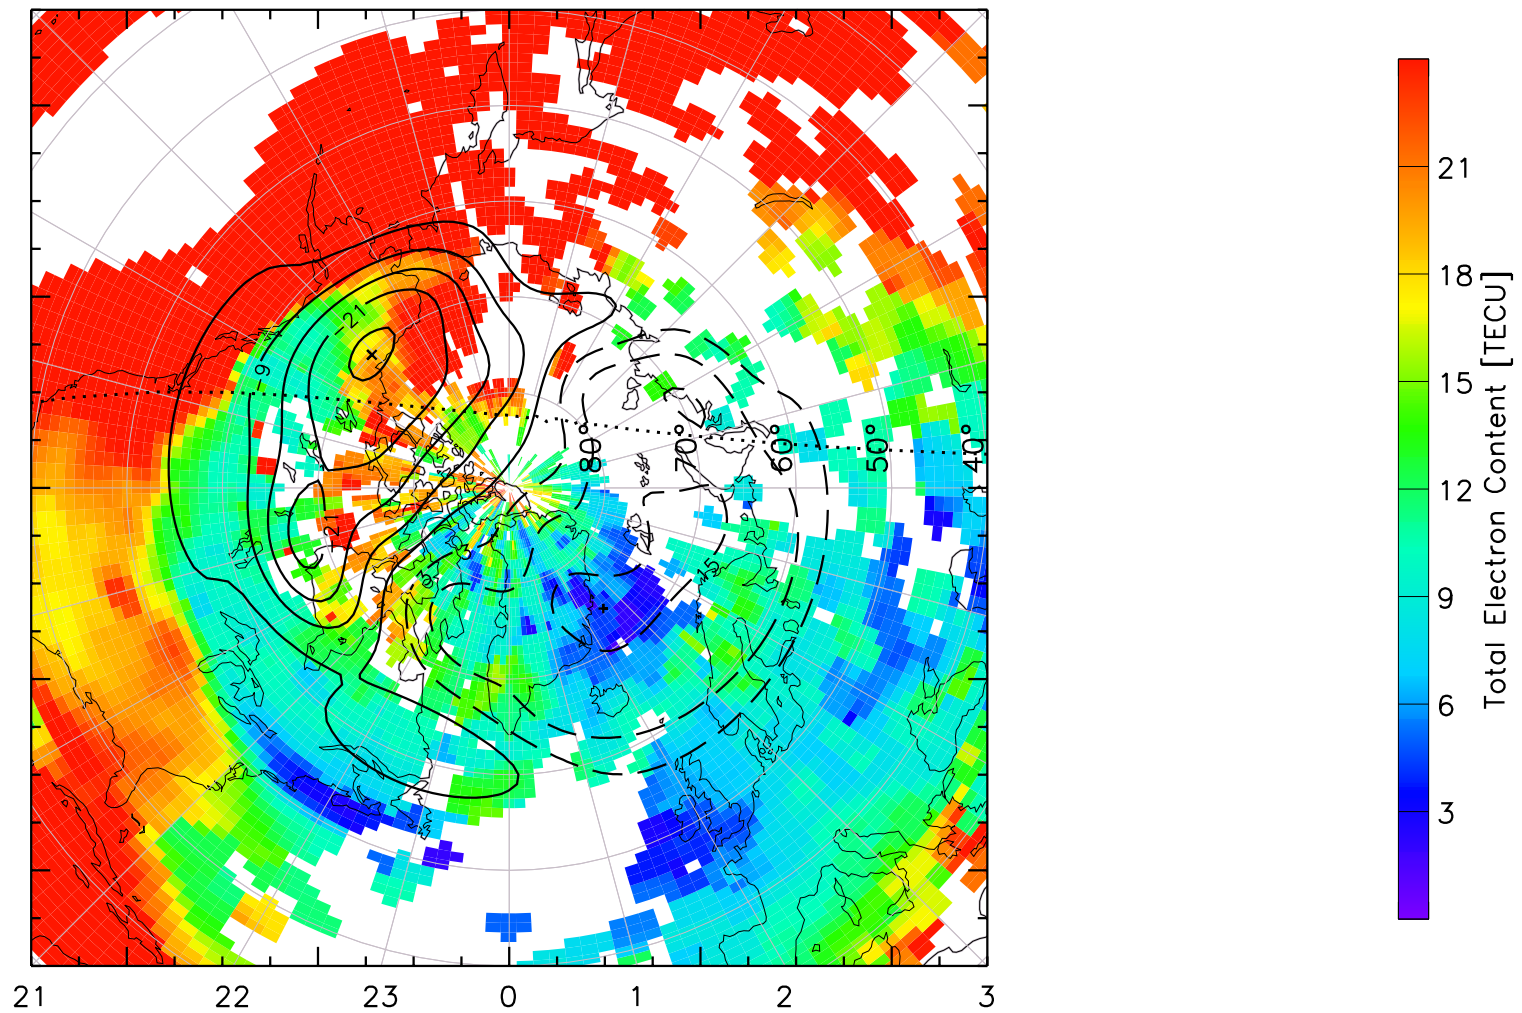

TOTAL ELECTRON CONTENT 01/Oct/2012 01:40:00.0
Median Filtered, Threshold = 0.10 to
01/Oct/2012 01:45:00.0