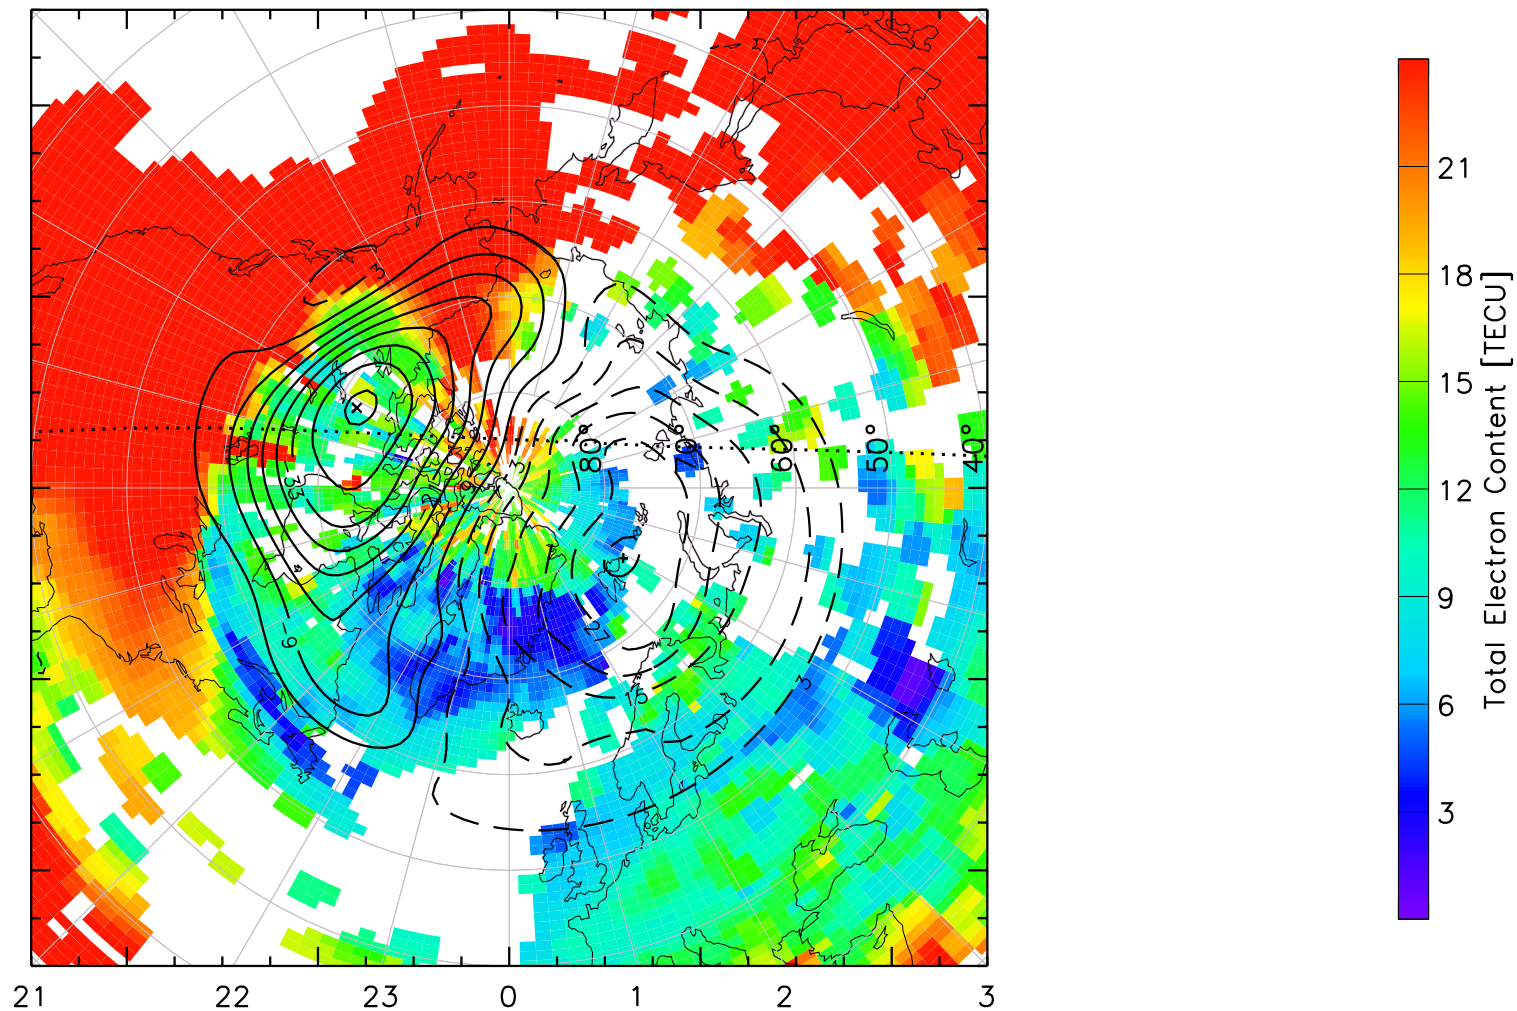

TOTAL ELECTRON CONTENT 01/Oct/2012 00:15:00.0
Median Filtered, Threshold = 0.10 to
01/Oct/2012 00:20:00.0