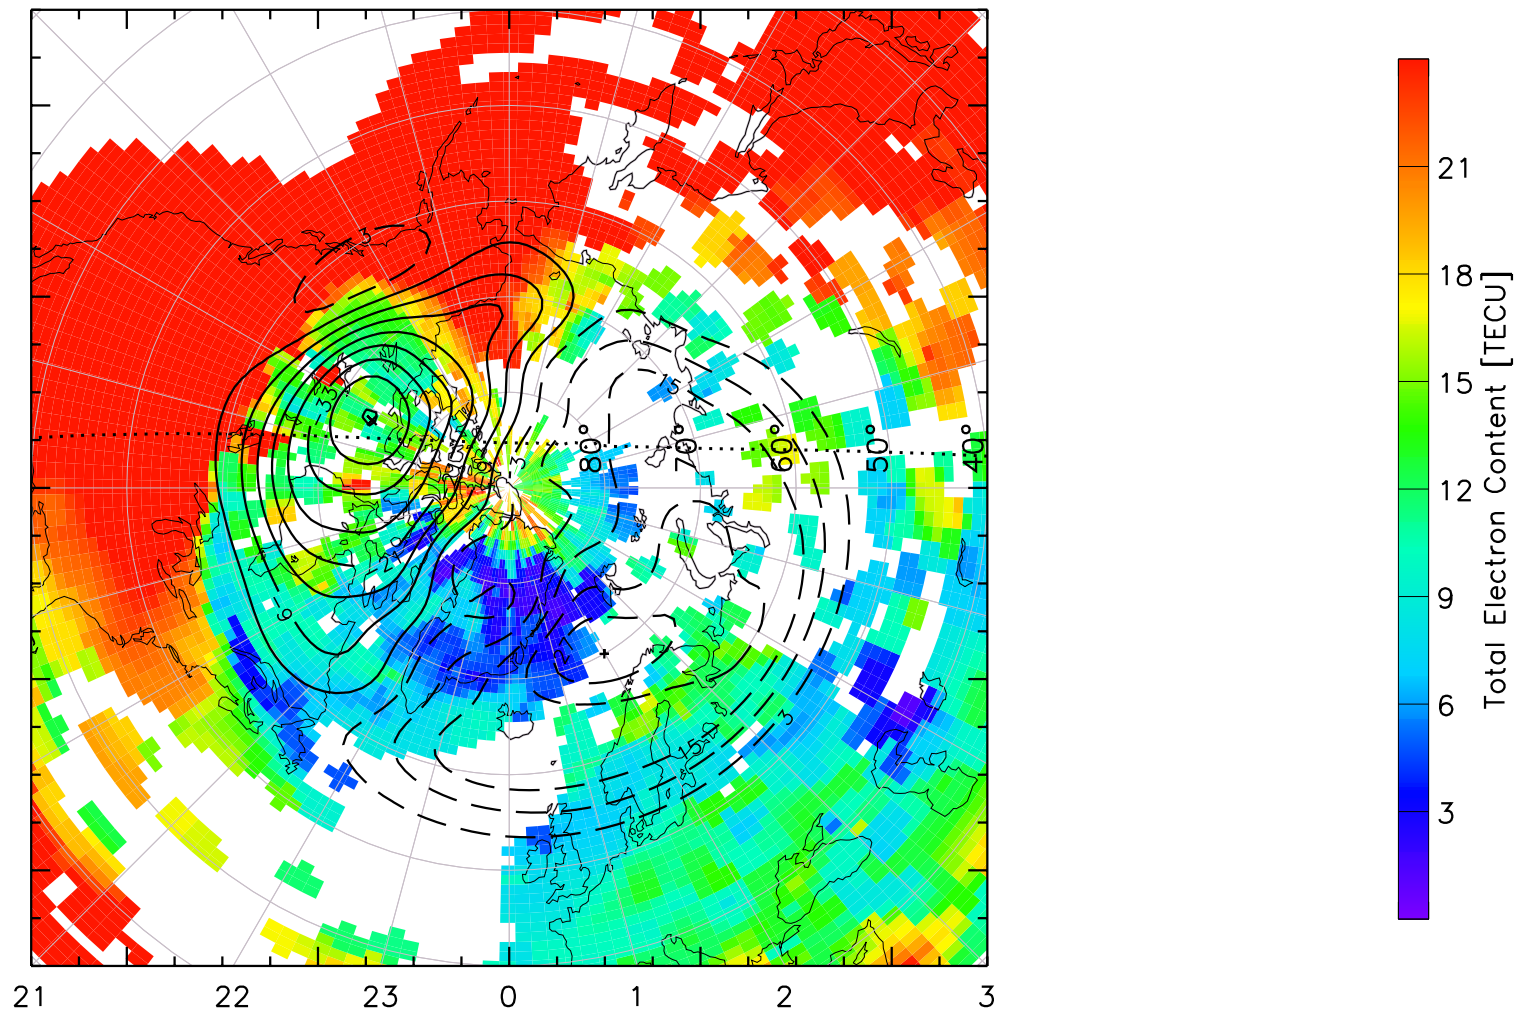

TOTAL ELECTRON CONTENT 01/Oct/2012 00:05:00.0
Median Filtered, Threshold = 0.10 to
01/Oct/2012 00:10:00.0