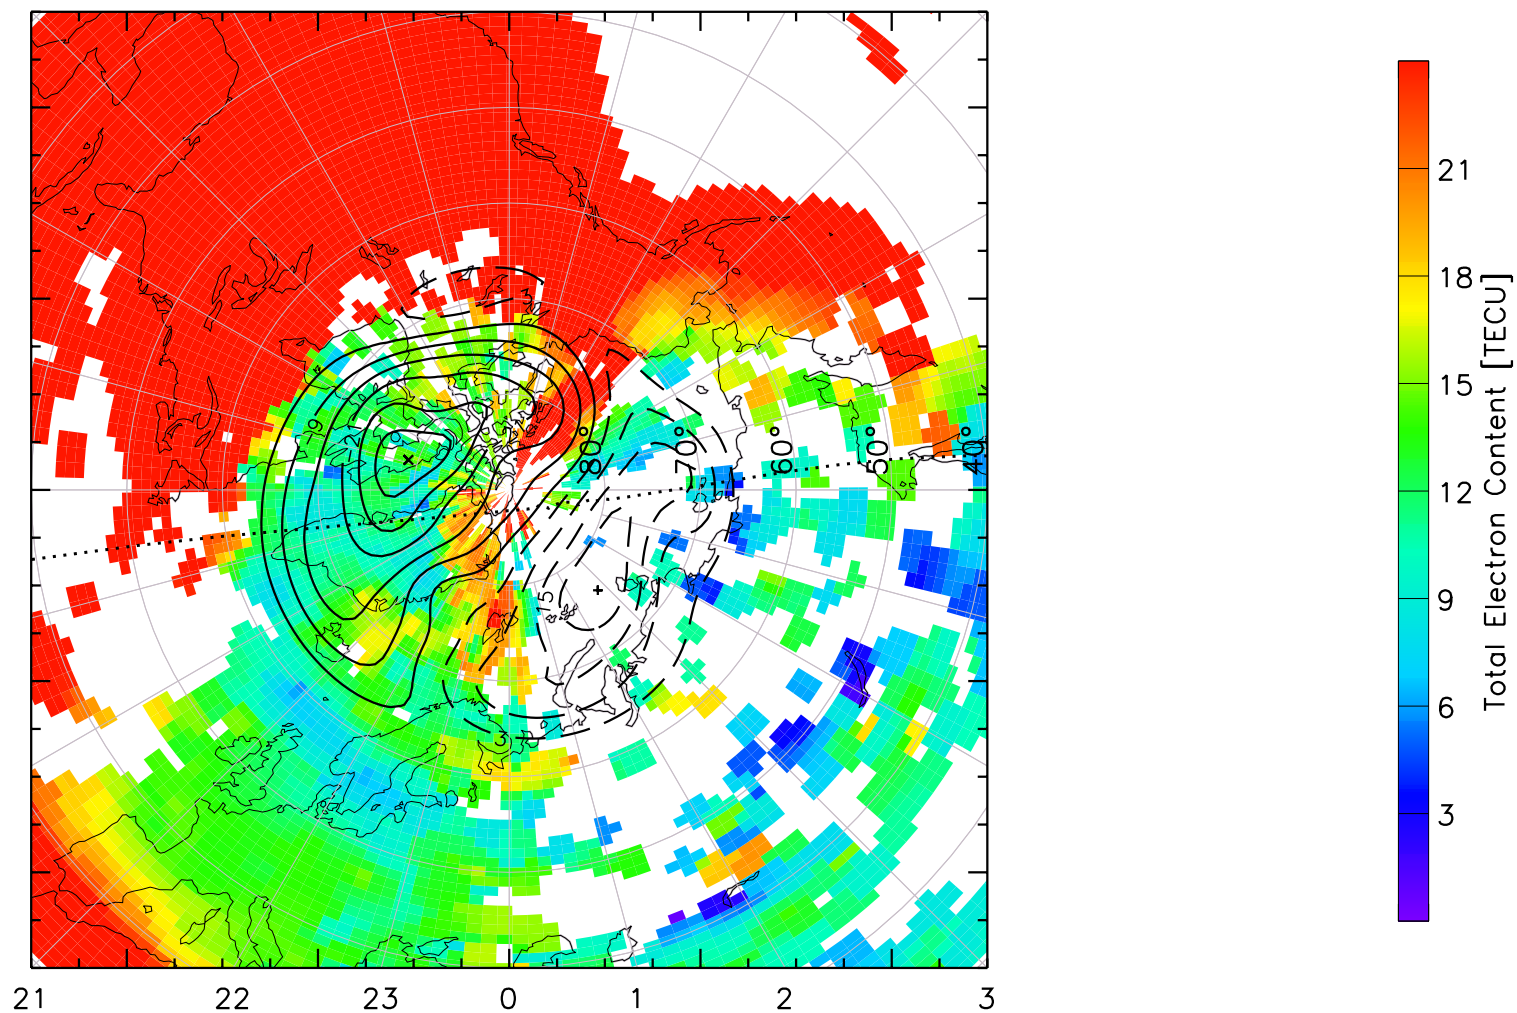

TOTAL ELECTRON CONTENT 30/Sep/2012 20:40:00.0
Median Filtered, Threshold = 0.10 to
30/Sep/2012 20:45:00.0