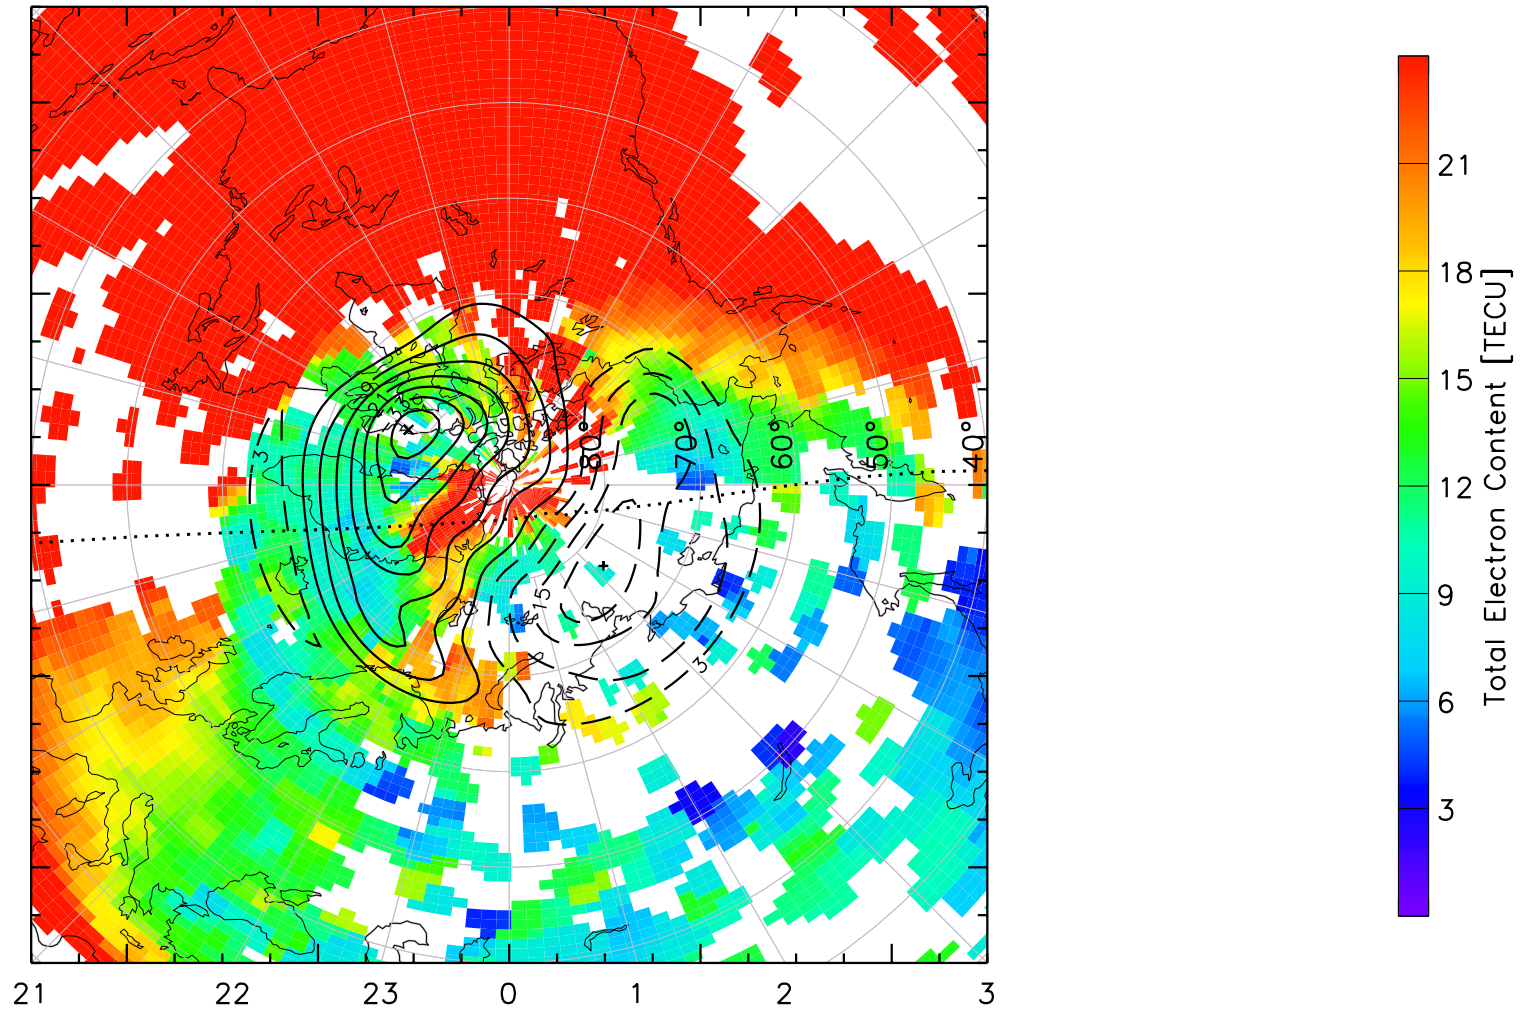

TOTAL ELECTRON CONTENT 30/Sep/2012 19:25:00.0
Median Filtered, Threshold = 0.10 to
30/Sep/2012 19:30:00.0

1900 0500