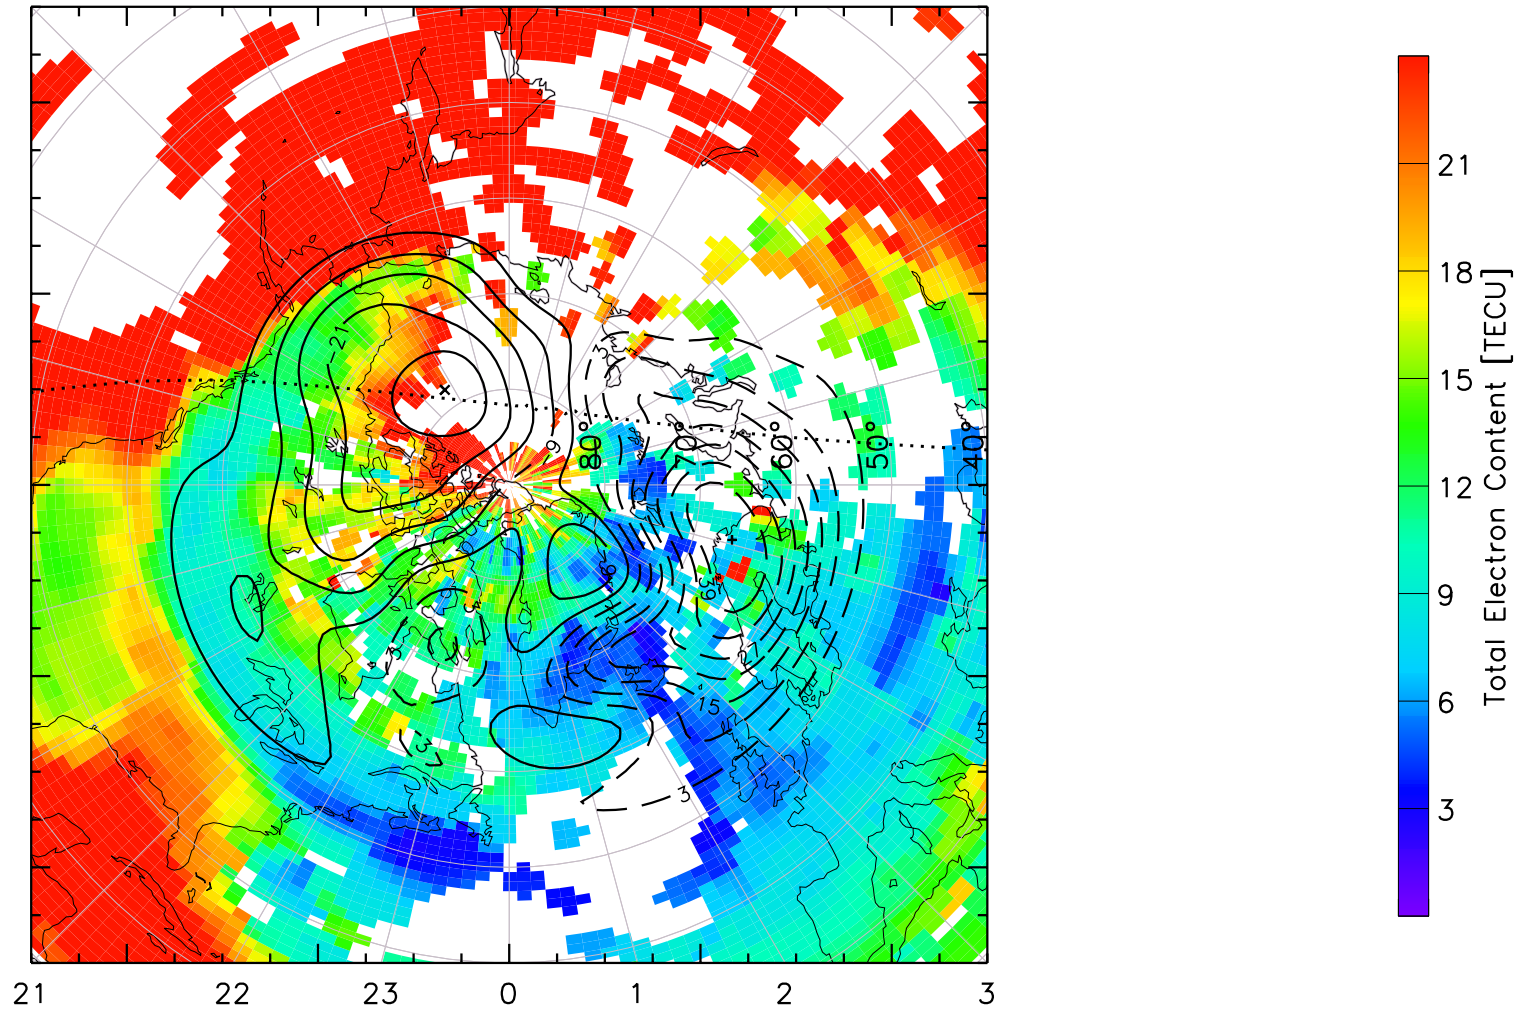

TOTAL ELECTRON CONTENT 01/Oct/2012 02:20:00.0
Median Filtered, Threshold = 0.10 to
01/Oct/2012 02:25:00.0