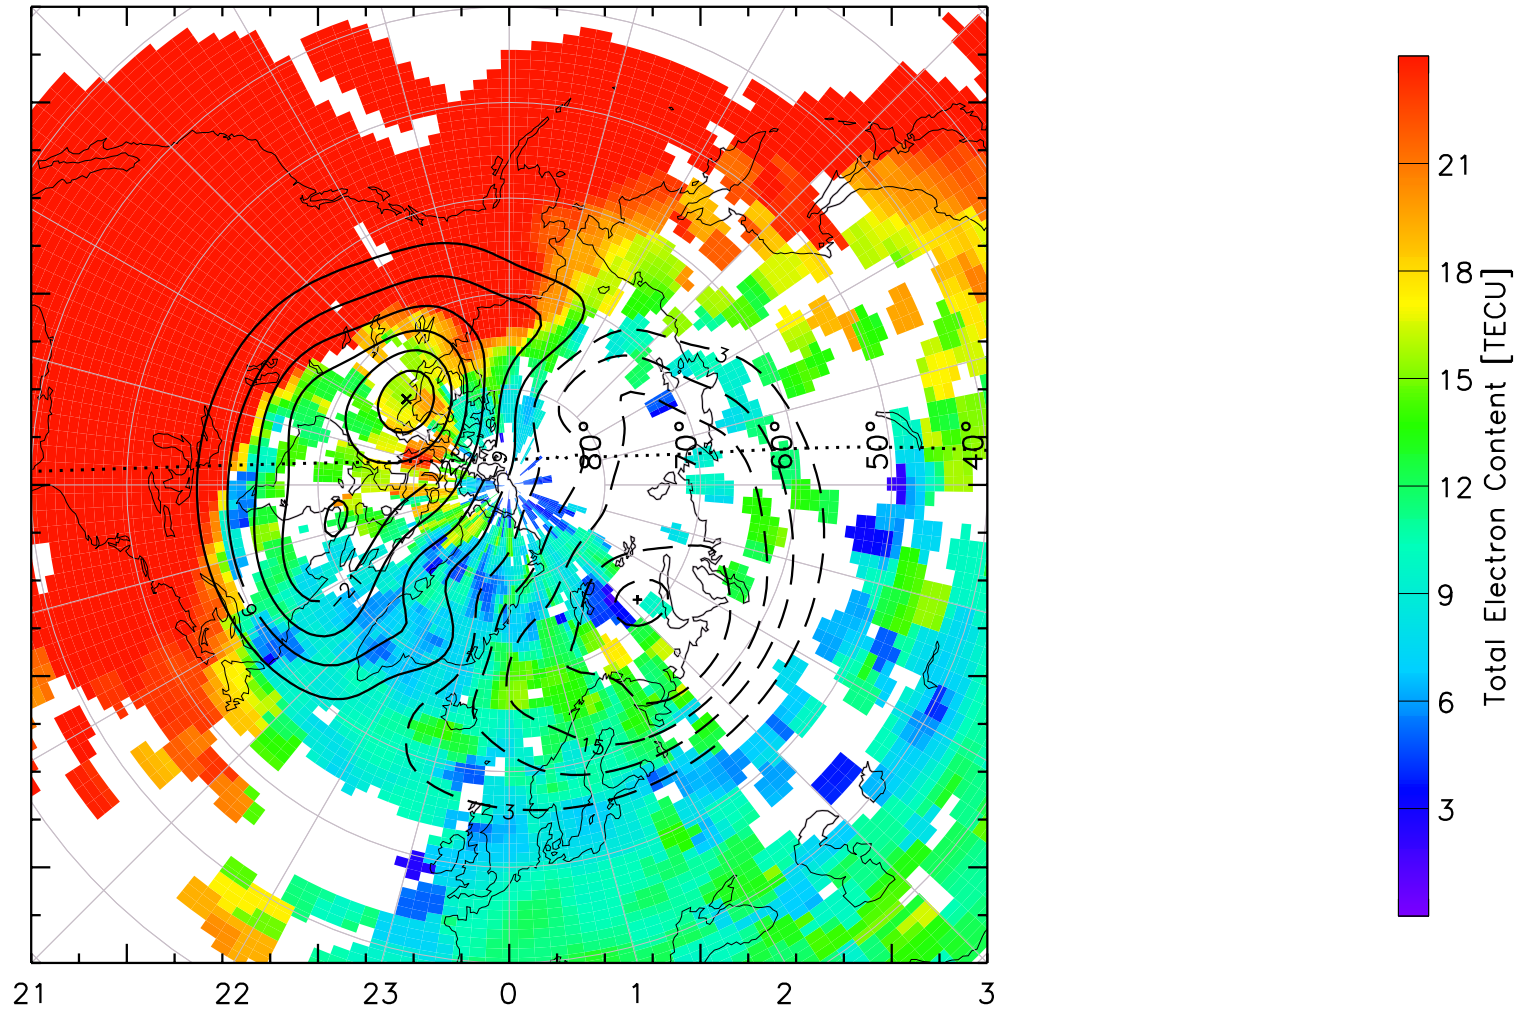

TOTAL ELECTRON CONTENT 30/Sep/2012 23:10:00.0
Median Filtered, Threshold = 0.10 to
30/Sep/2012 23:15:00.0