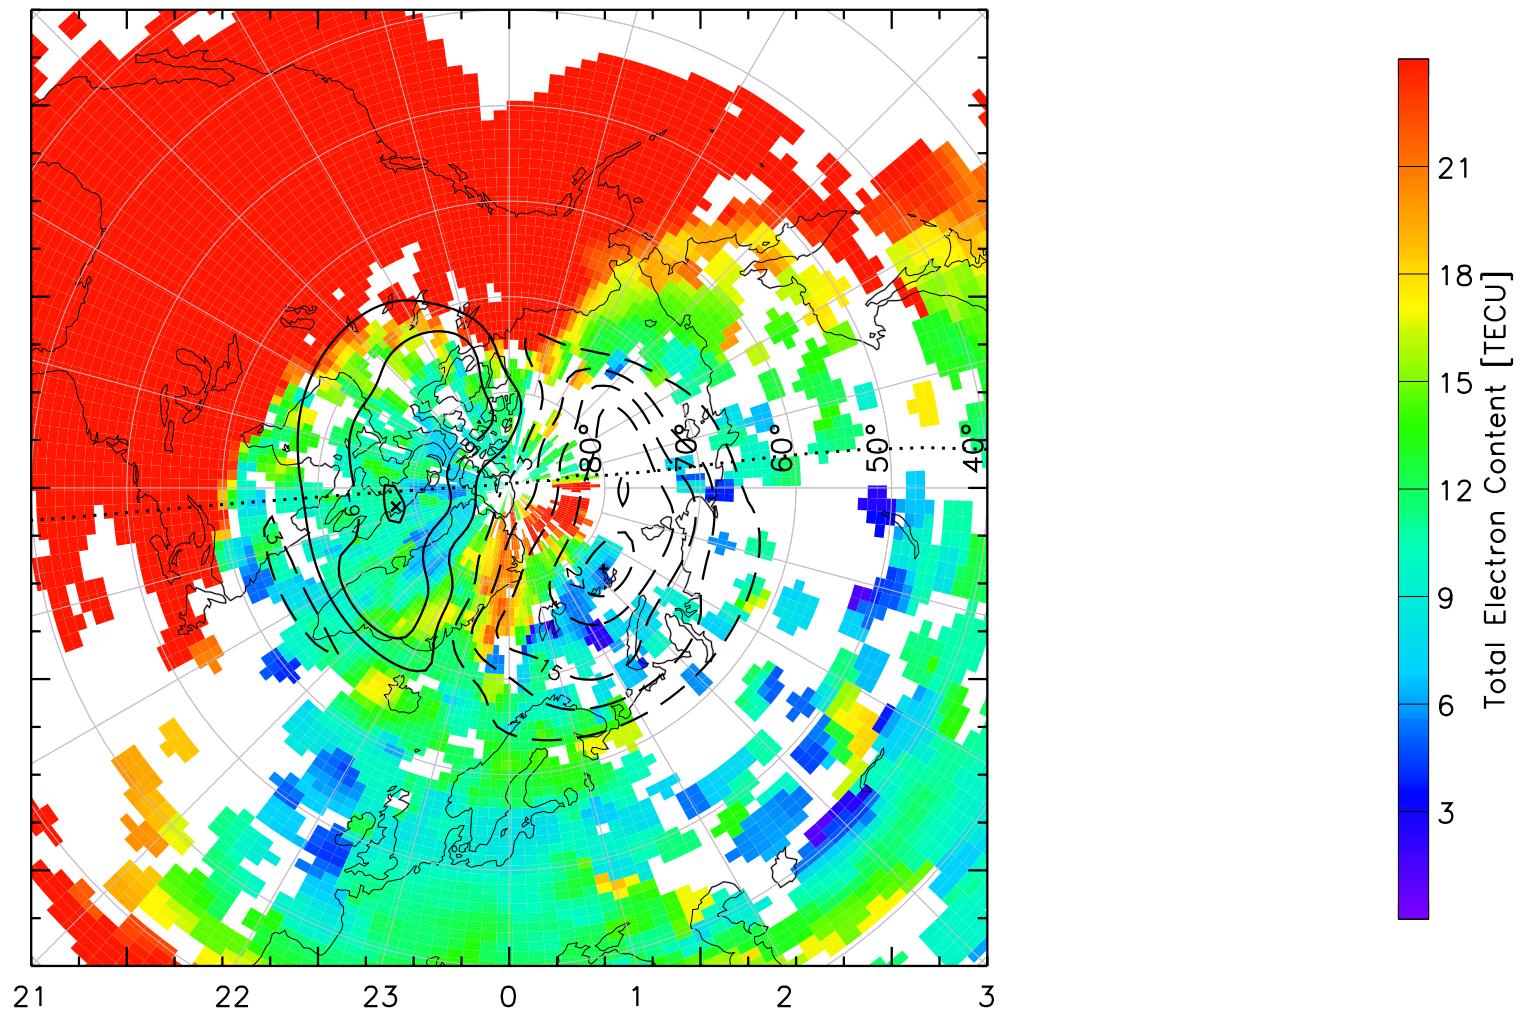

TOTAL ELECTRON CONTENT 30/Sep/2012 22:10:00.0
Median Filtered, Threshold = 0.10 to
30/Sep/2012 22:15:00.0