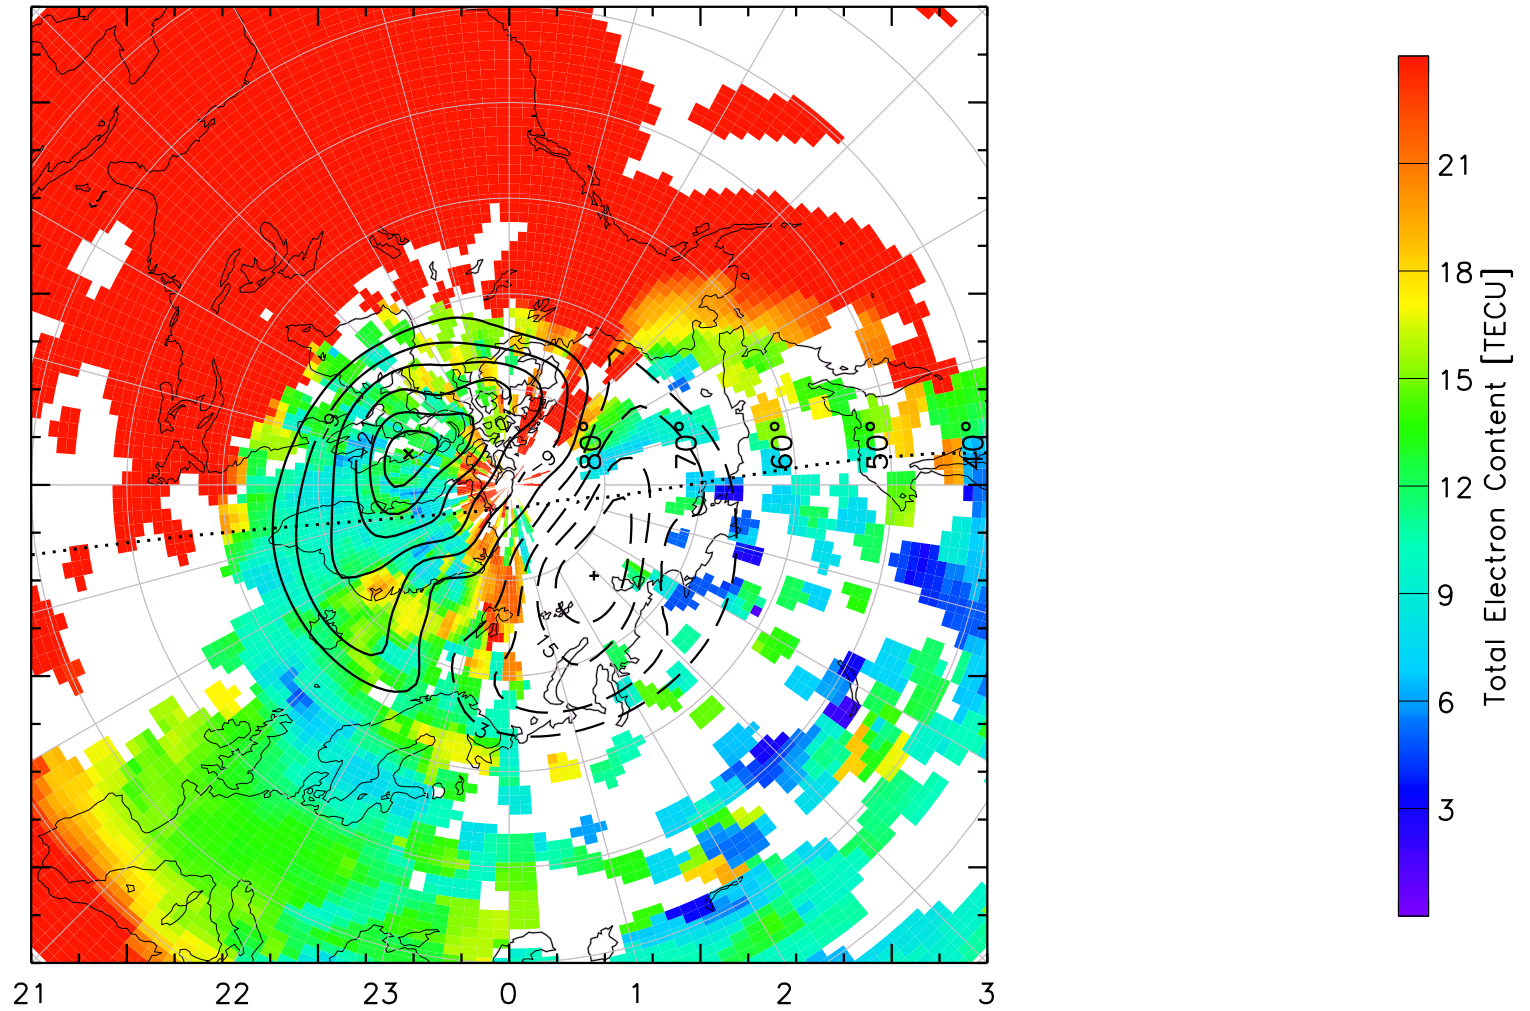

TOTAL ELECTRON CONTENT 30/Sep/2012 20:30:00.0
Median Filtered, Threshold = 0.10 to
30/Sep/2012 20:35:00.0