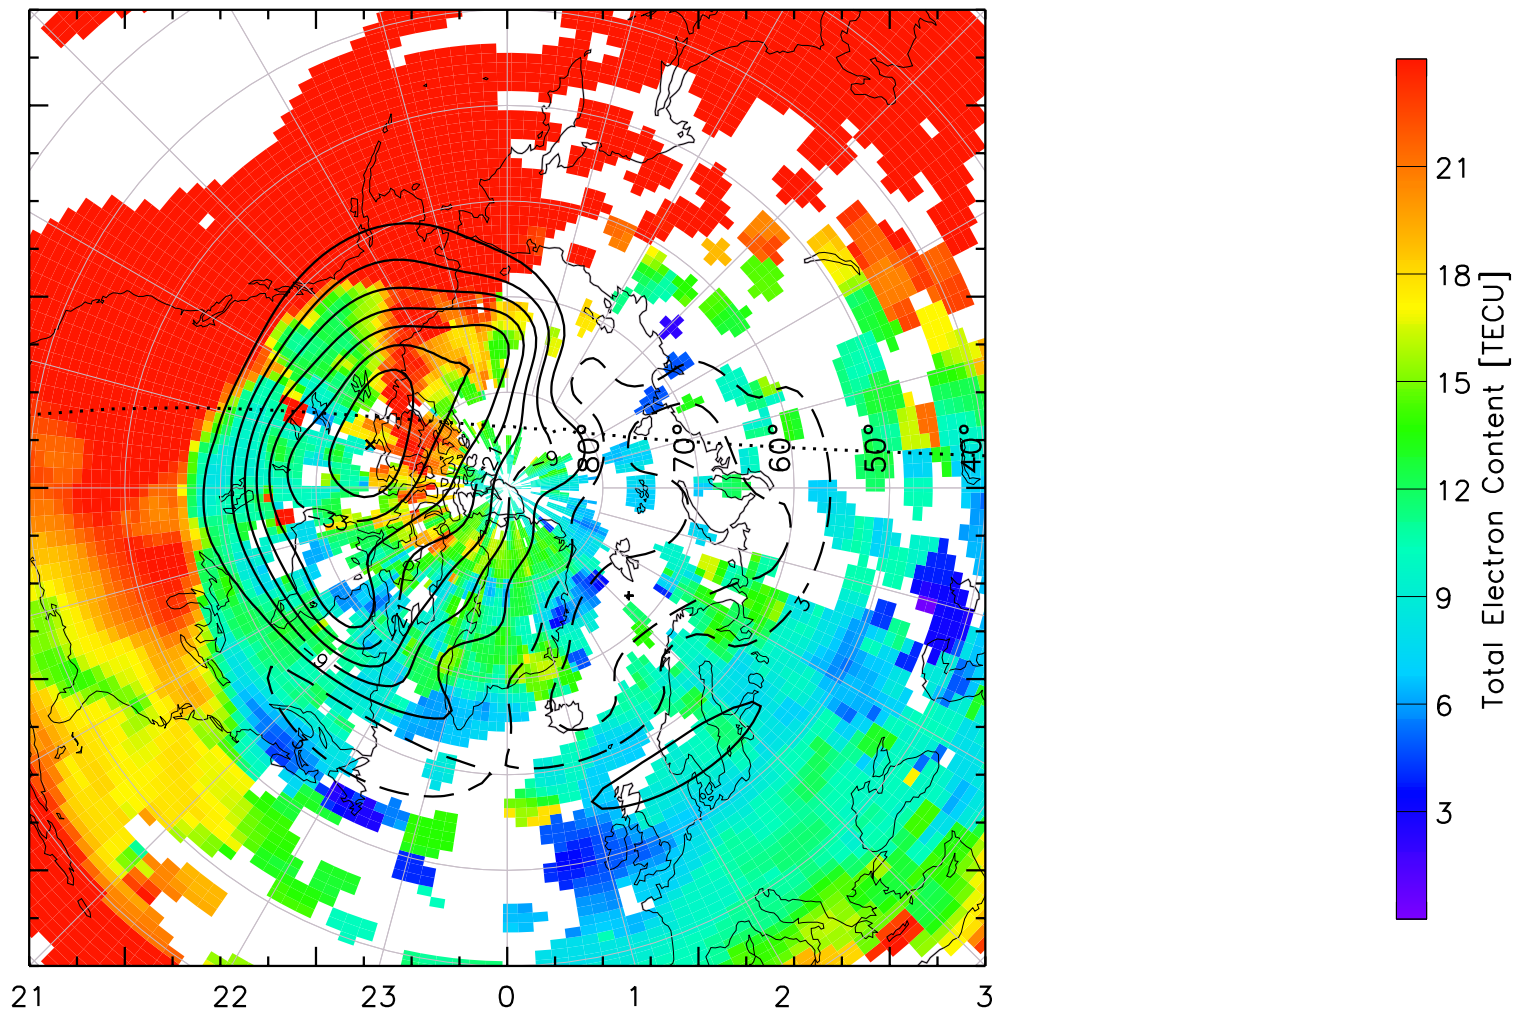

TOTAL ELECTRON CONTENT 01/Oct/2012 00:55:00.0
Median Filtered, Threshold = 0.10 to
01/Oct/2012 01:00:00.0