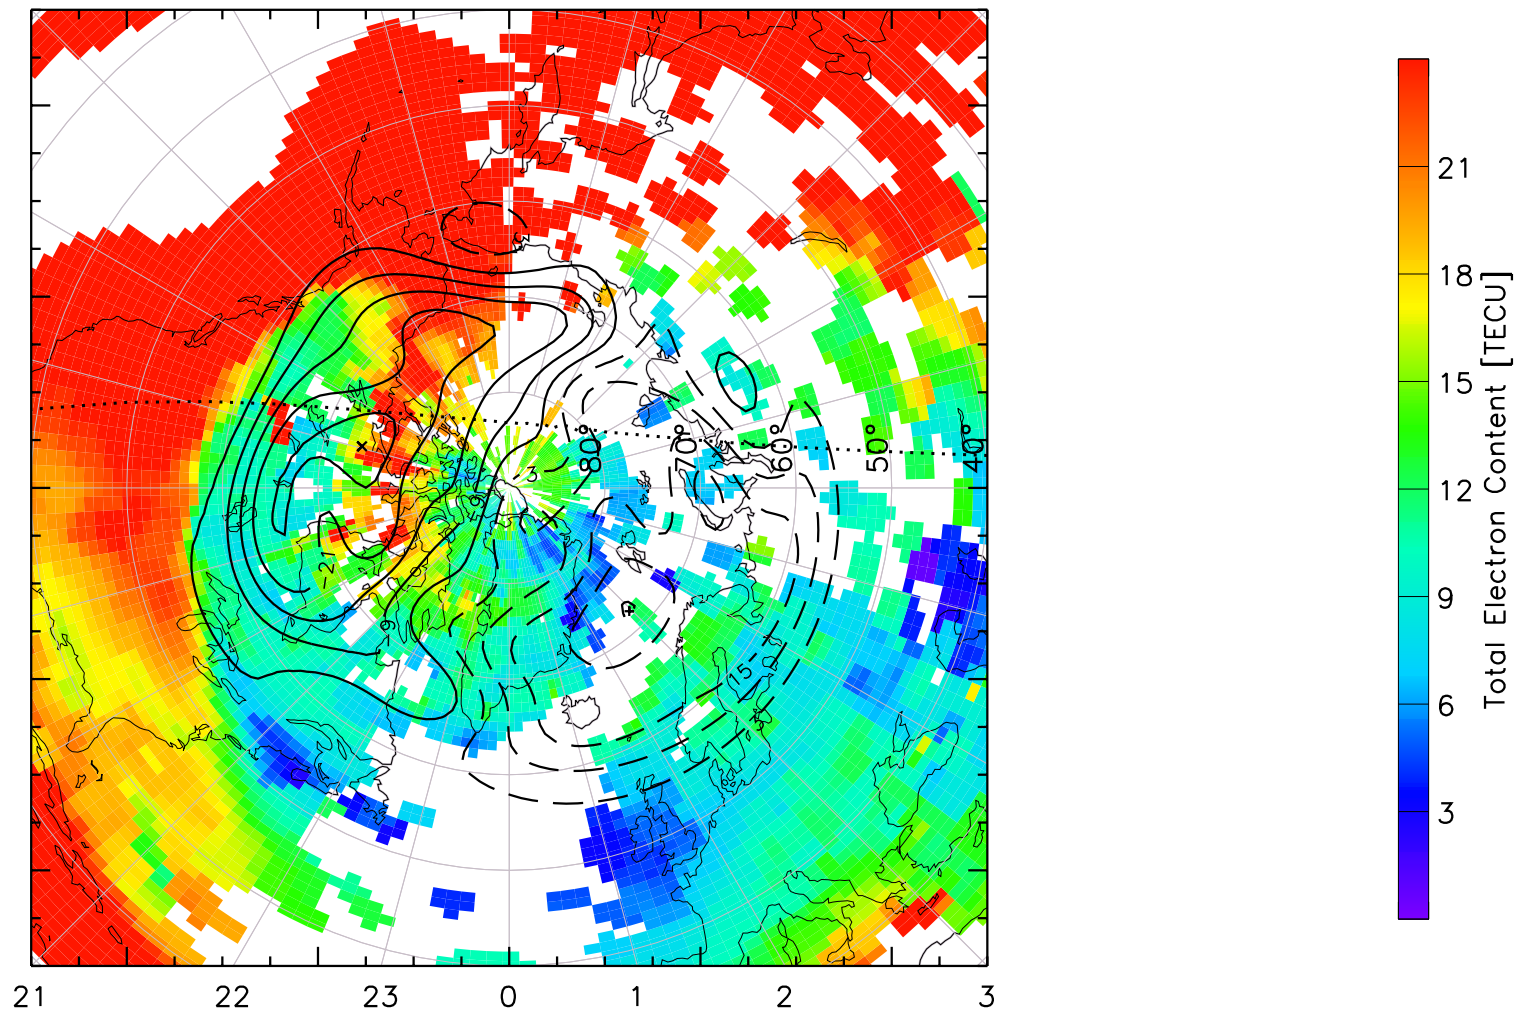

TOTAL ELECTRON CONTENT 01/Oct/2012 01:10:00.0
Median Filtered, Threshold = 0.10 to
01/Oct/2012 01:15:00.0