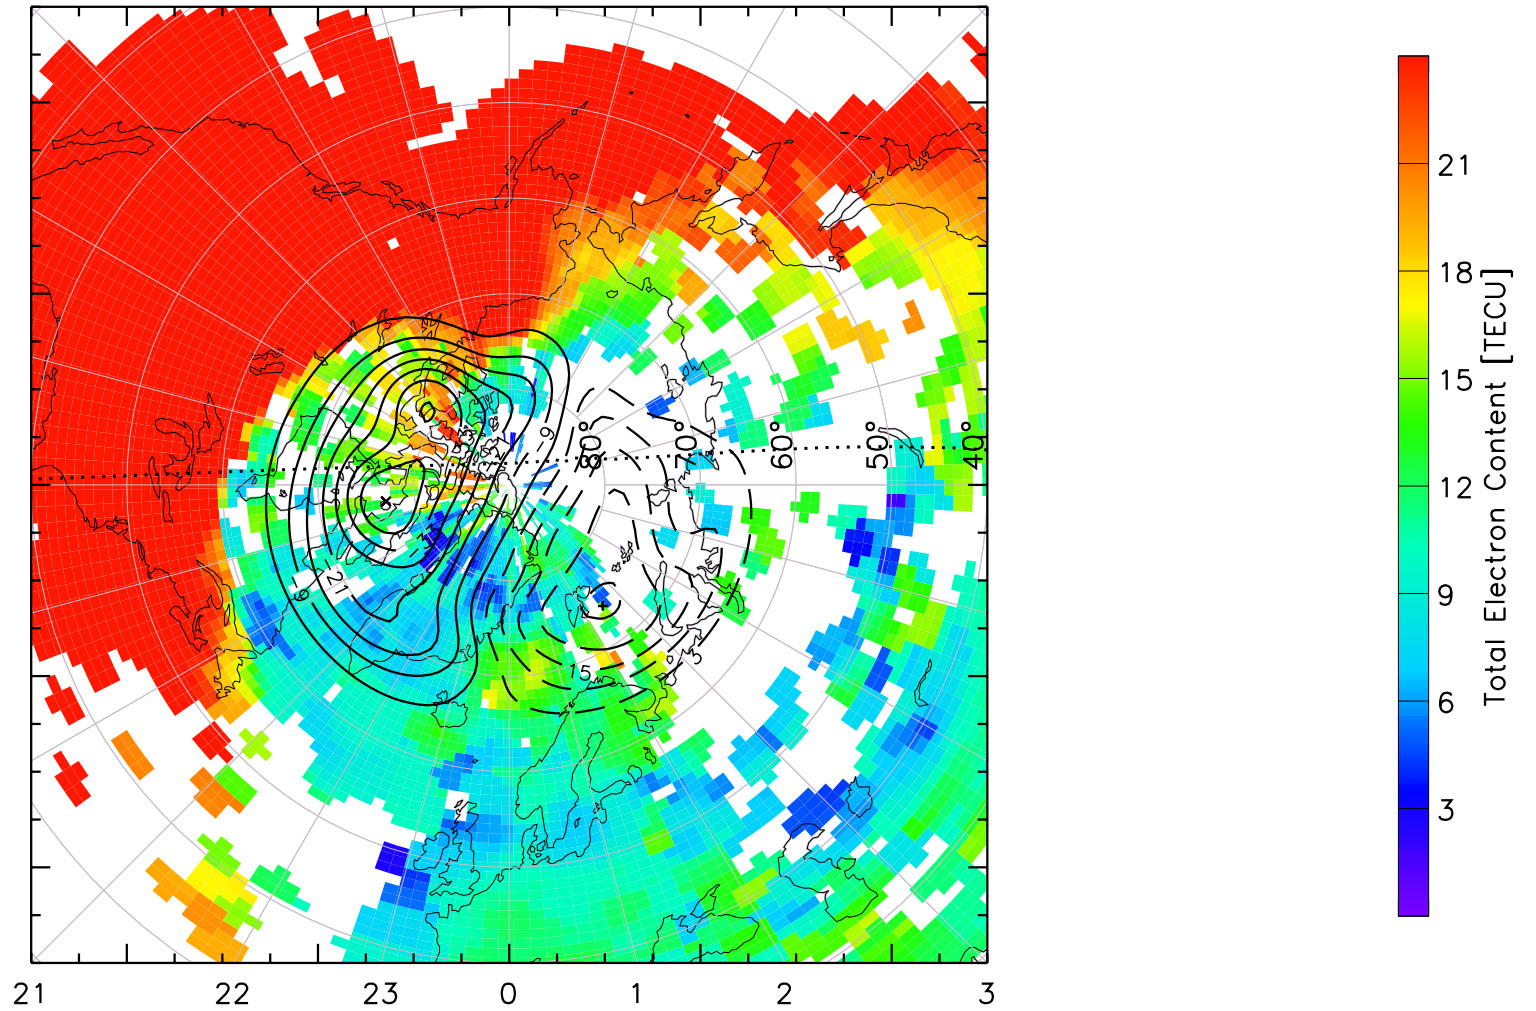

TOTAL ELECTRON CONTENT 30/Sep/2012 23:00:00.0
Median Filtered, Threshold = 0.10 to
30/Sep/2012 23:05:00.0