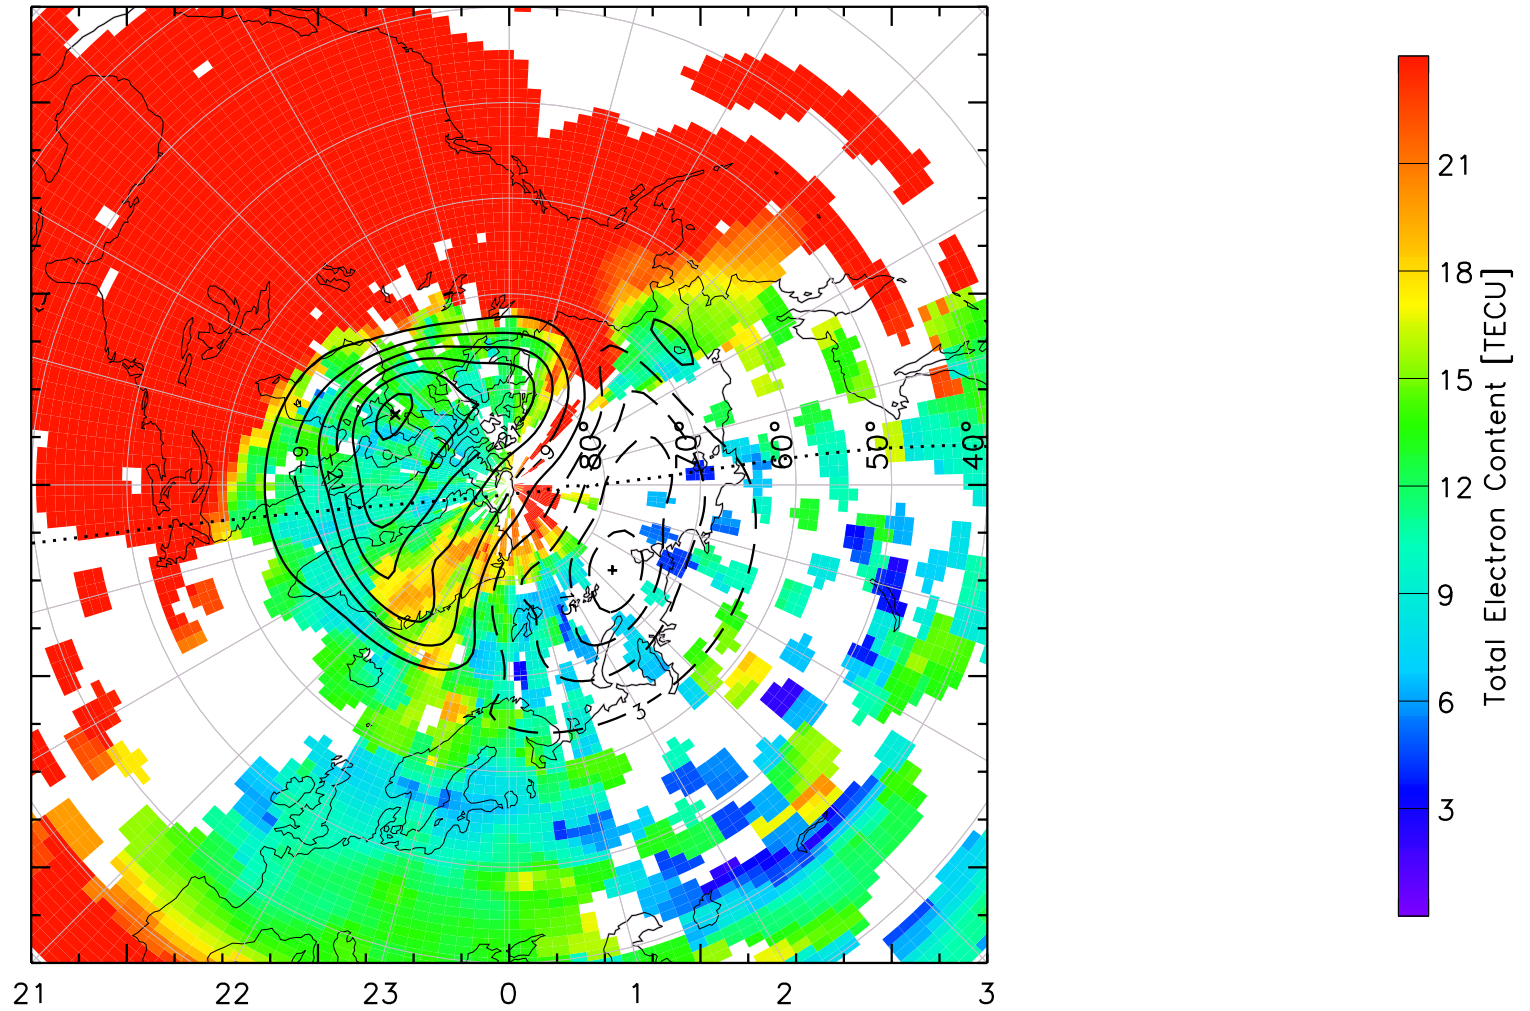

TOTAL ELECTRON CONTENT 30/Sep/2012 21:25:00.0
Median Filtered, Threshold = 0.10 to
30/Sep/2012 21:30:00.0