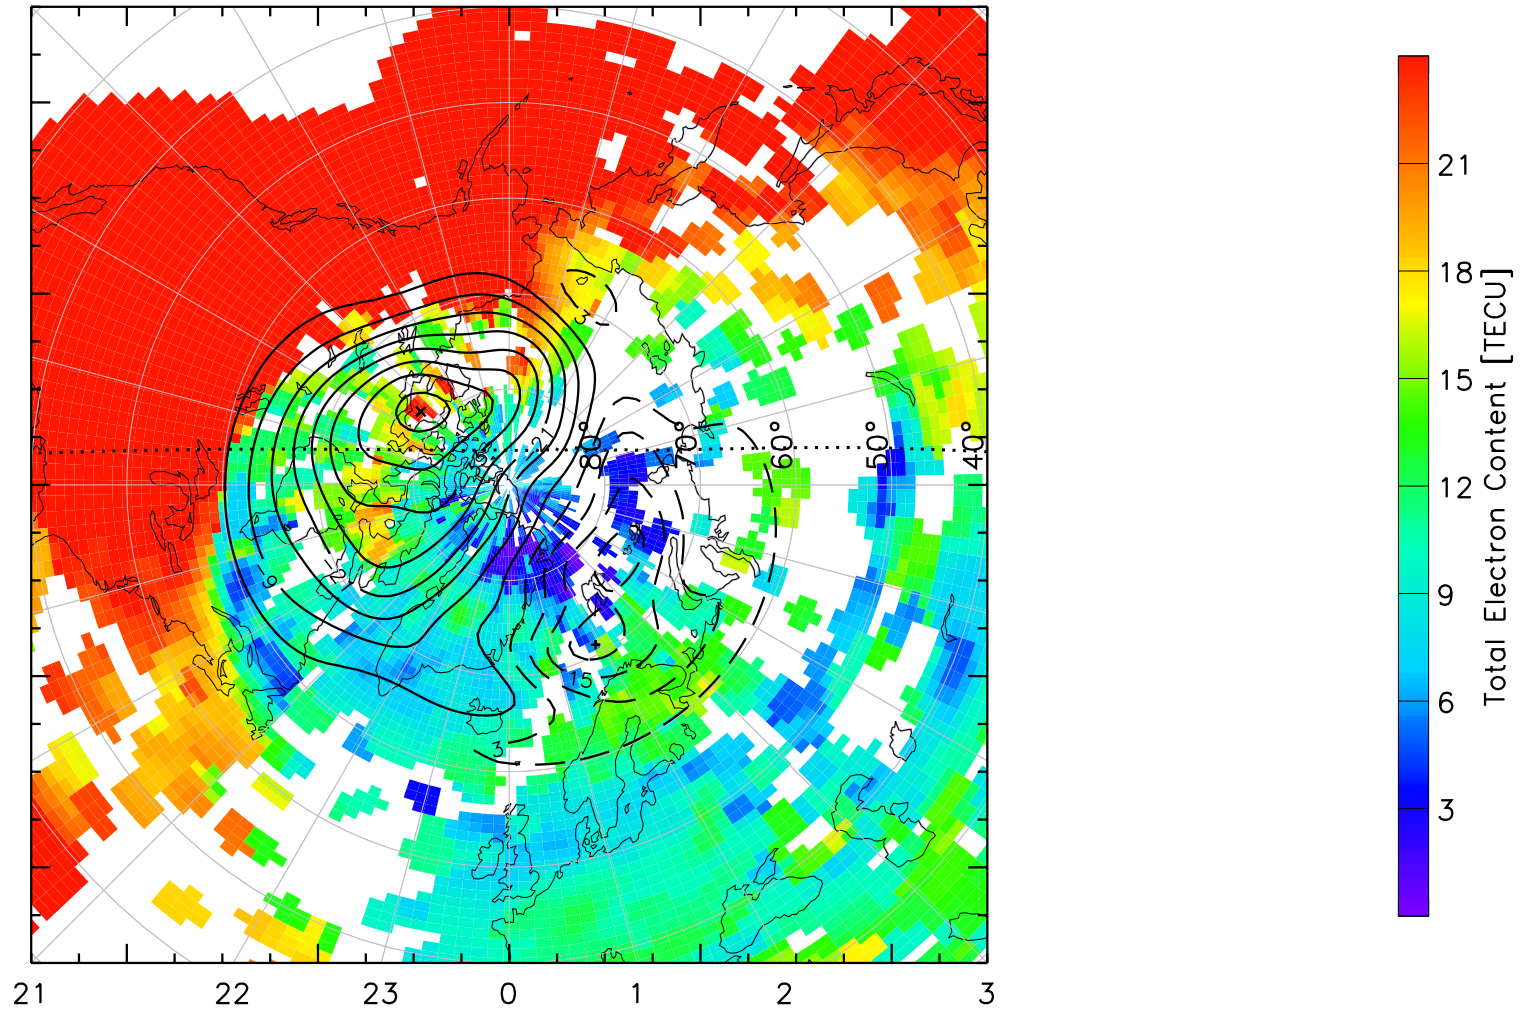

TOTAL ELECTRON CONTENT 30/Sep/2012 23:35:00.0
Median Filtered, Threshold = 0.10 to
30/Sep/2012 23:40:00.0