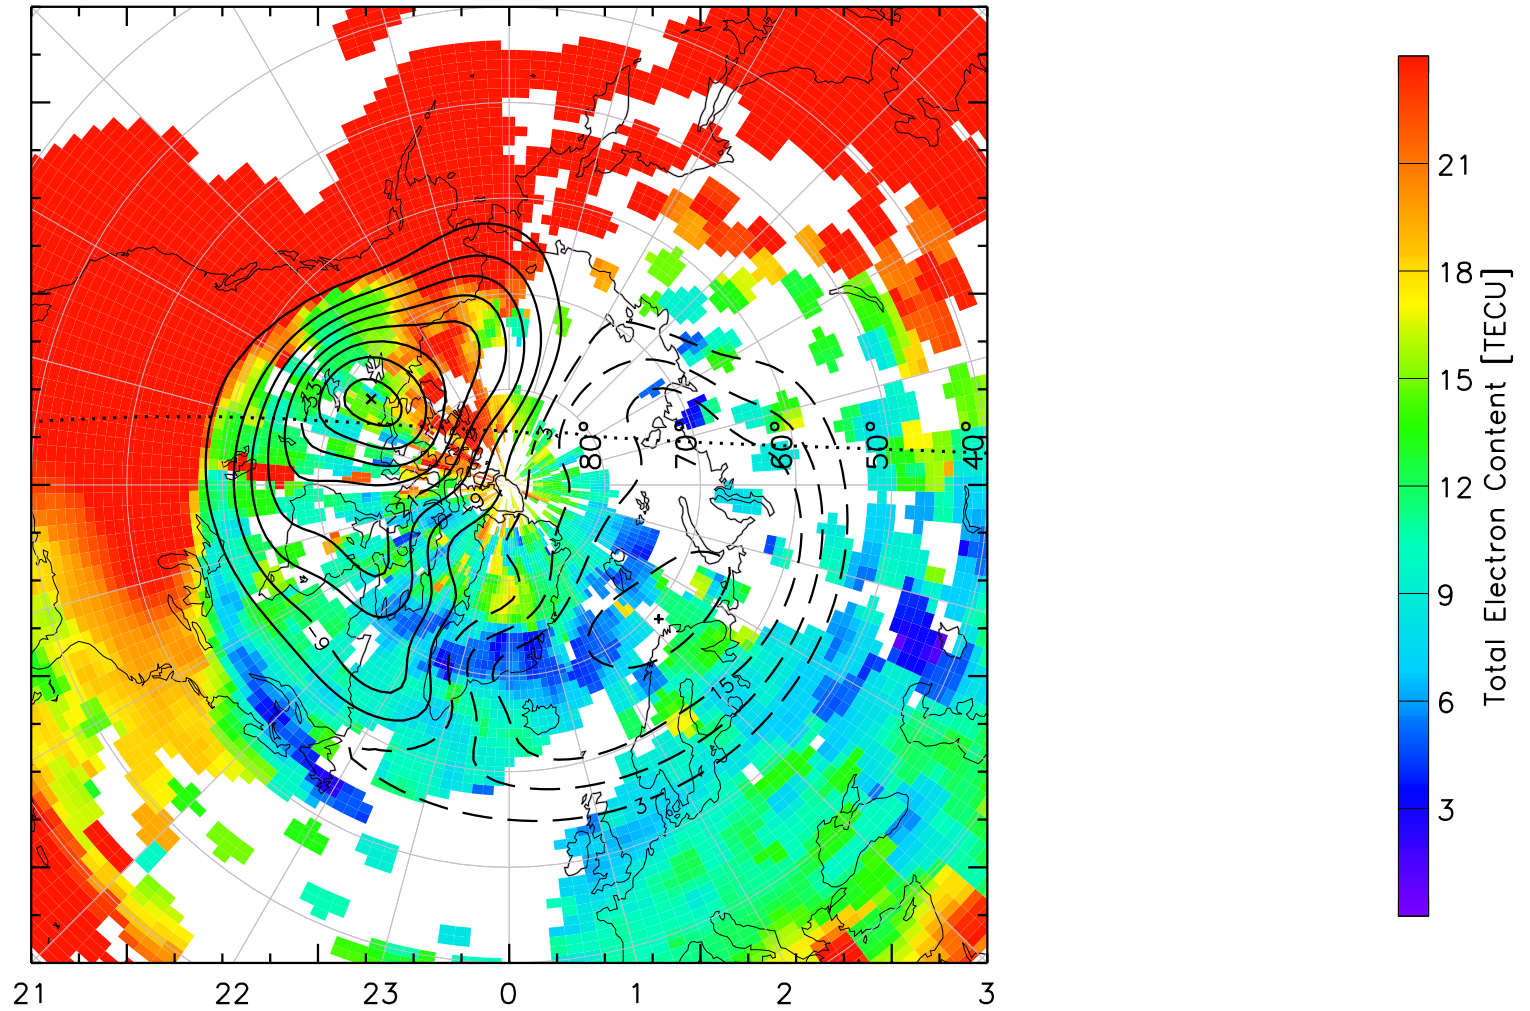

TOTAL ELECTRON CONTENT 01/Oct/2012 00:30:00.0
Median Filtered, Threshold = 0.10 to
01/Oct/2012 00:35:00.0