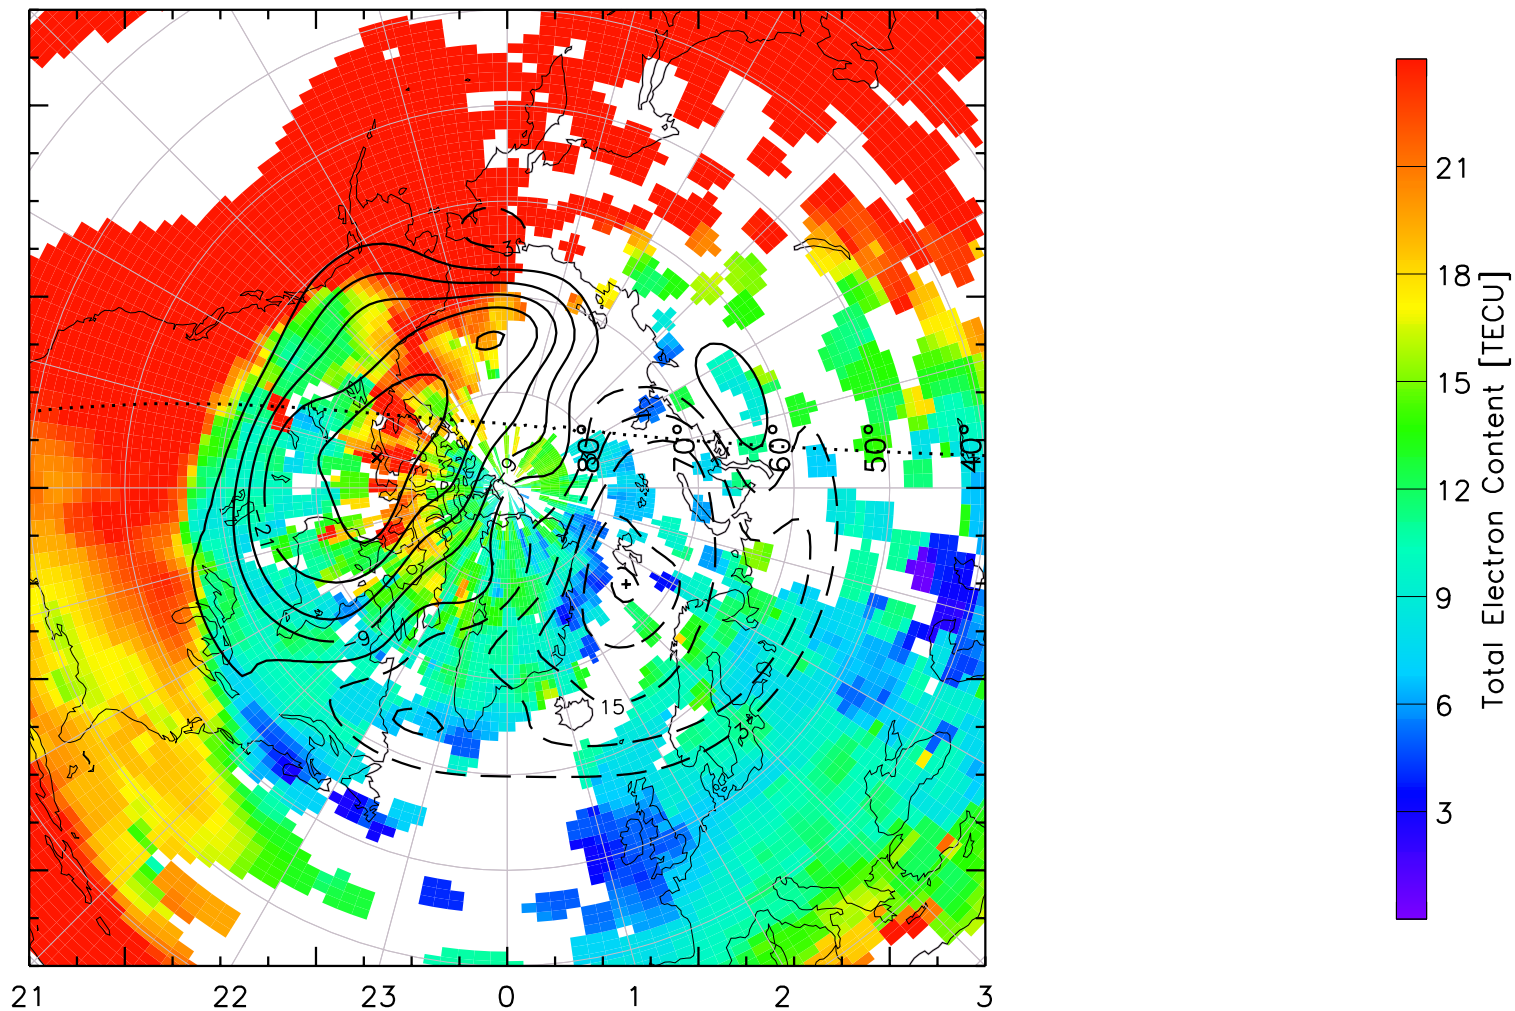

TOTAL ELECTRON CONTENT 01/Oct/2012 01:05:00.0
Median Filtered, Threshold = 0.10 to
01/Oct/2012 01:10:00.0