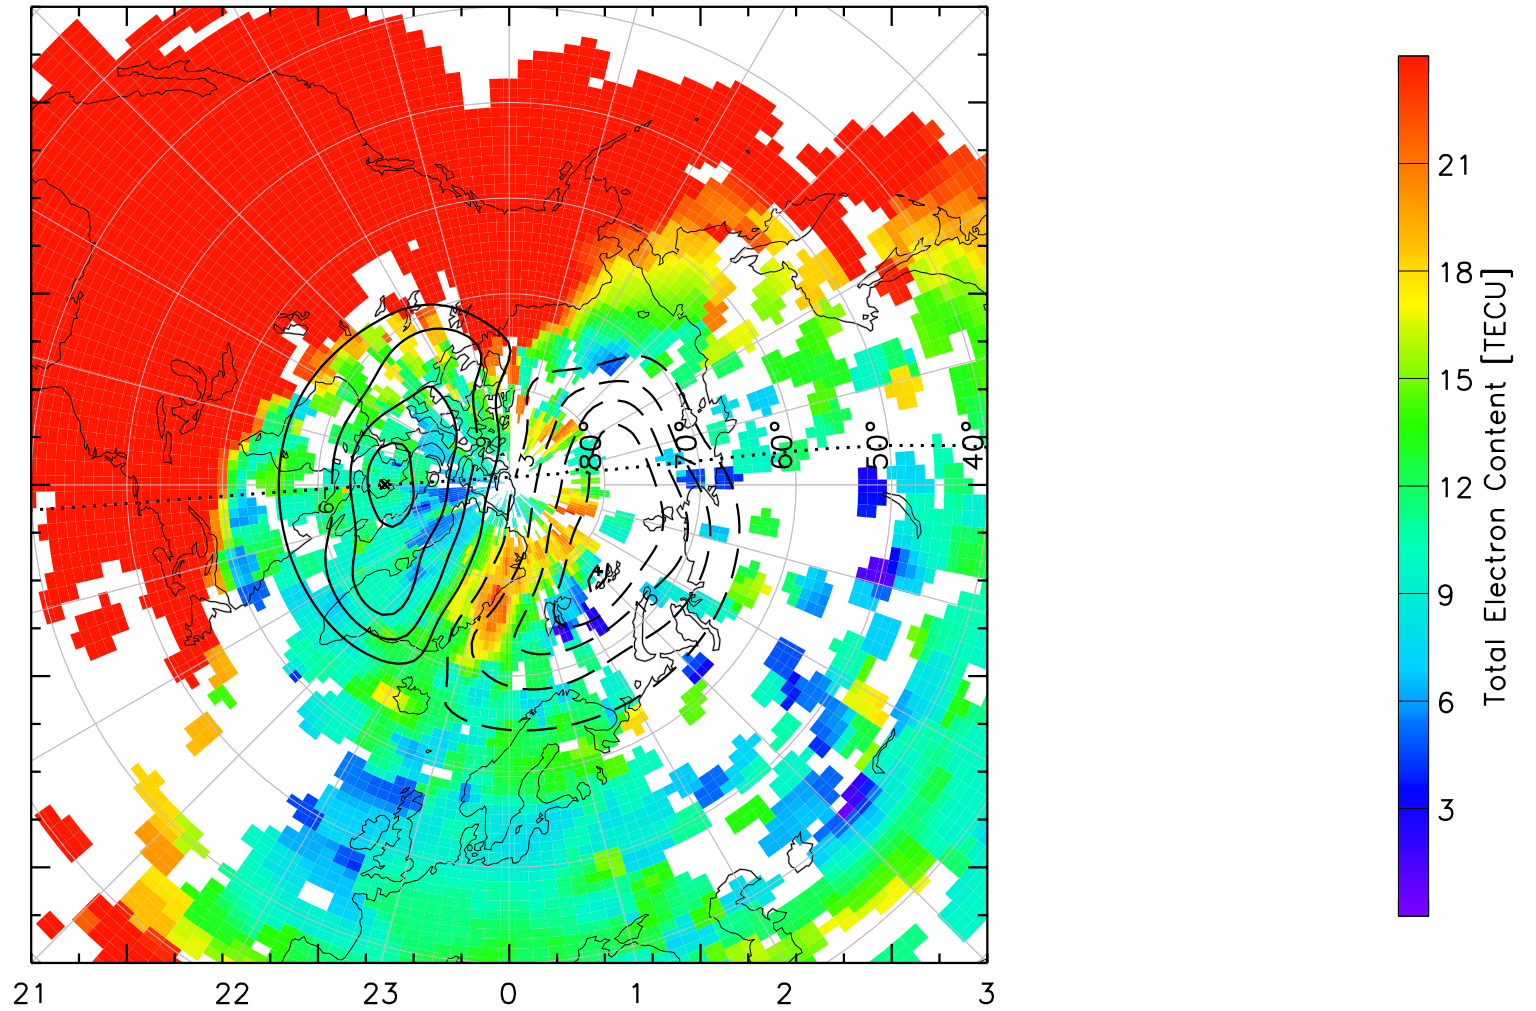

TOTAL ELECTRON CONTENT 30/Sep/2012 22:20:00.0
Median Filtered, Threshold = 0.10 to
30/Sep/2012 22:25:00.0