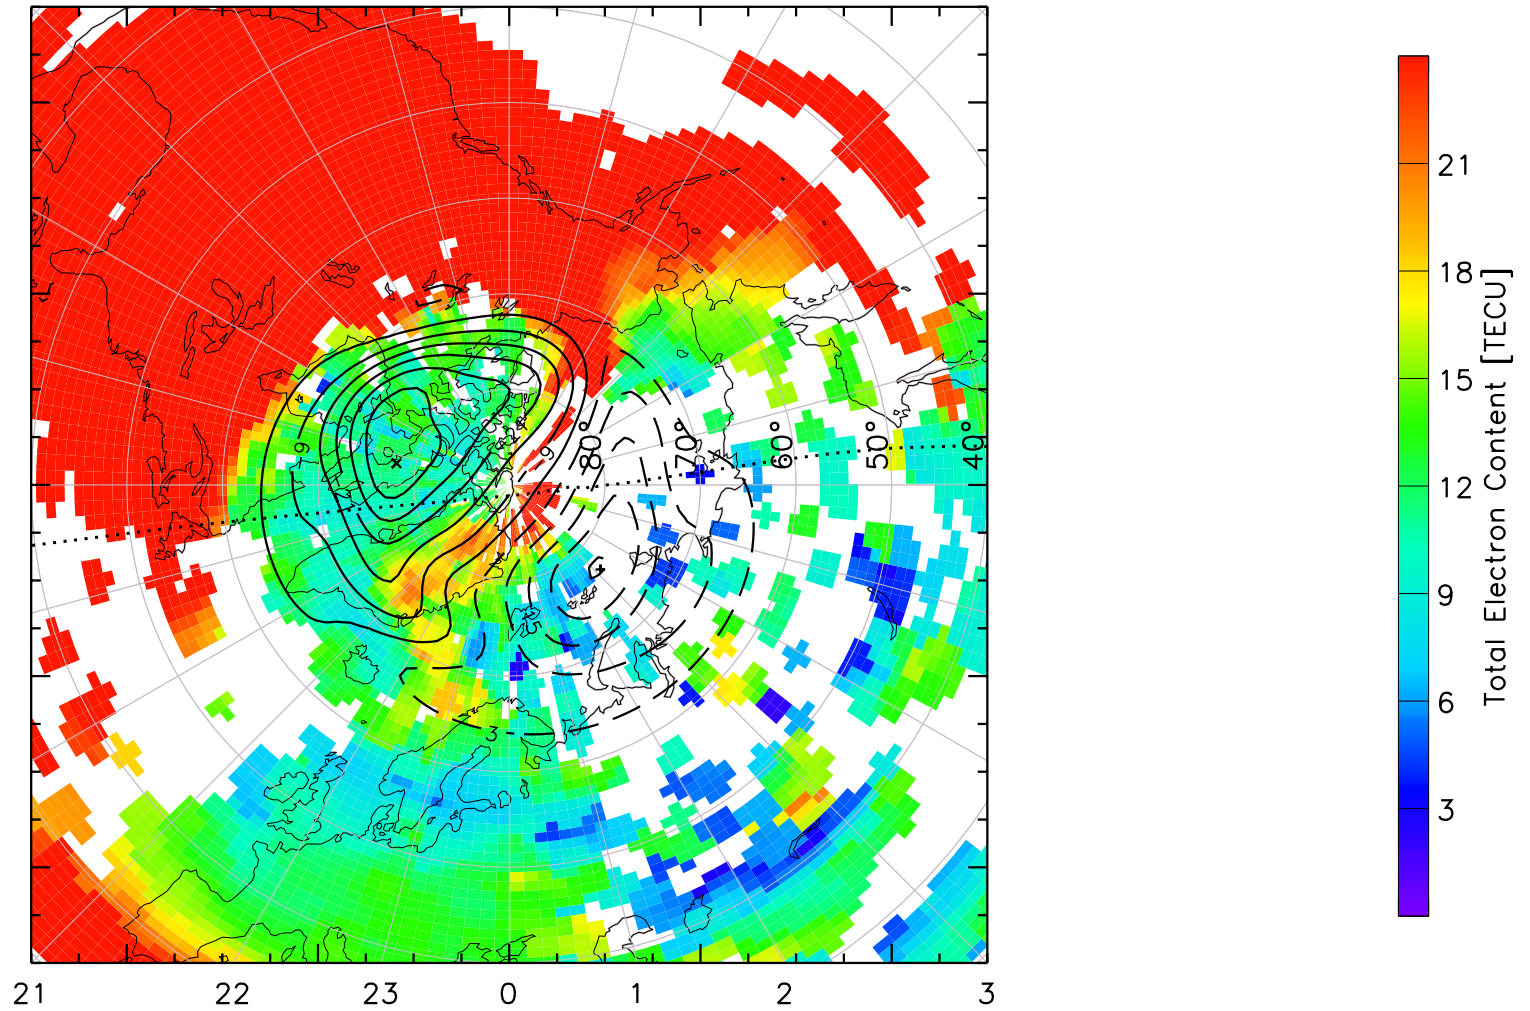

TOTAL ELECTRON CONTENT 30/Sep/2012 21:20:00.0
Median Filtered, Threshold = 0.10 to
30/Sep/2012 21:25:00.0