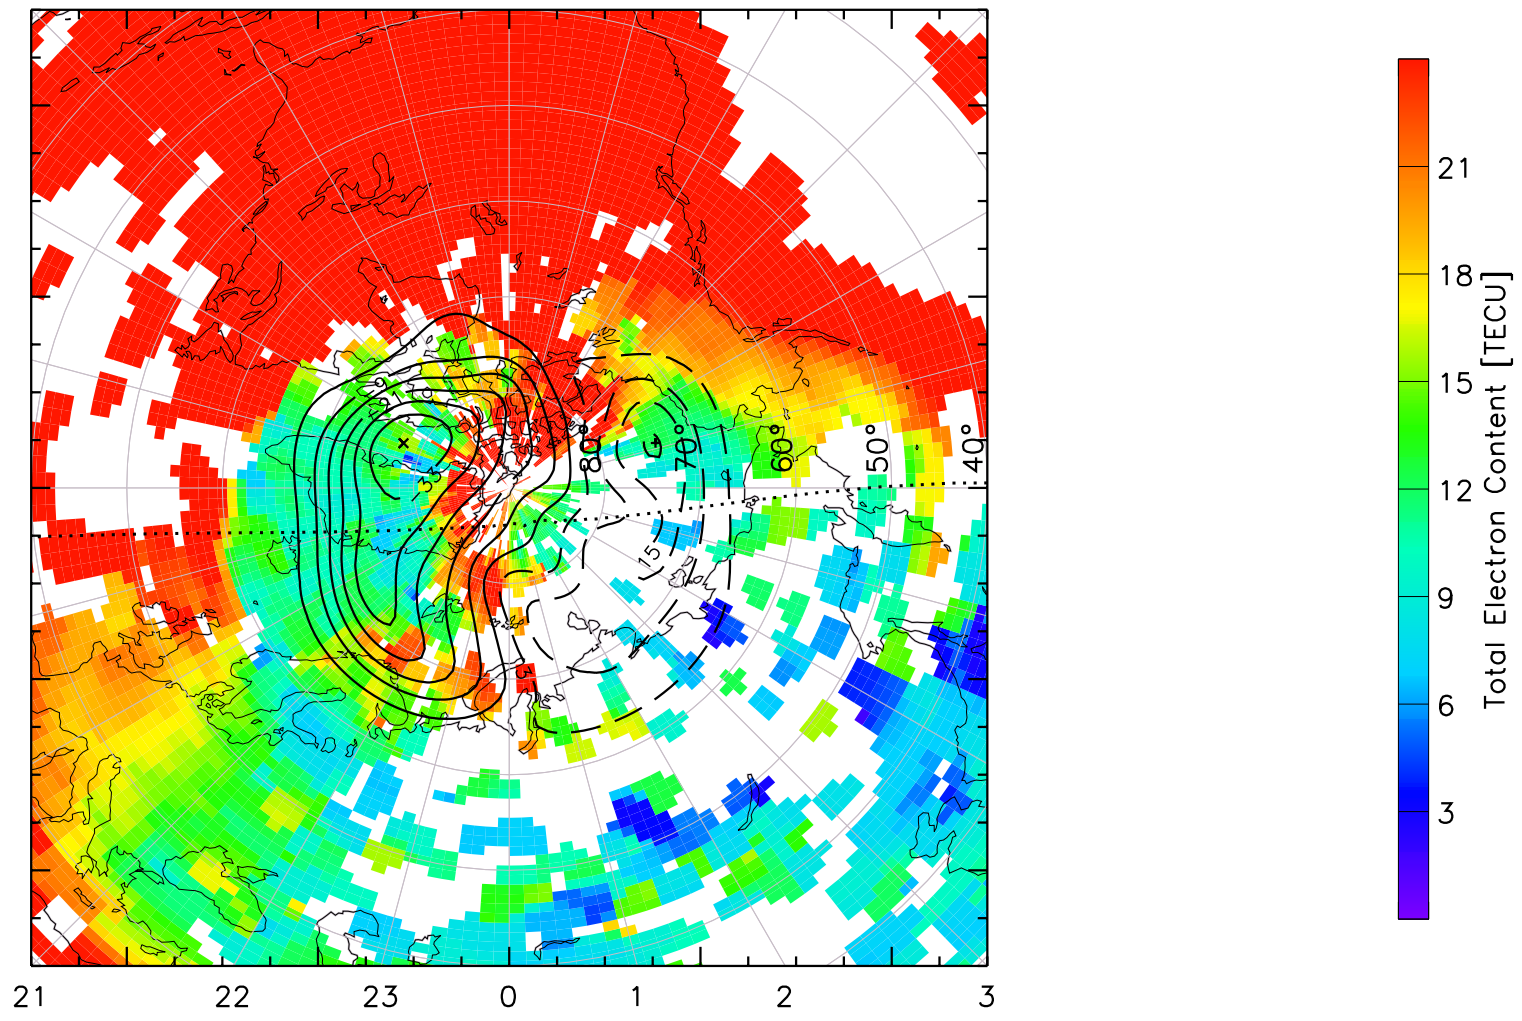

TOTAL ELECTRON CONTENT 30/Sep/2012 19:00:00.0
Median Filtered, Threshold = 0.10 to
30/Sep/2012 19:05:00.0

1900 0500
[Empty box]

TOTAL ELECTRON CONTENT 30/Sep/2012 19:05:00.0
Median Filtered, Threshold = 0.10 to
30/Sep/2012 19:10:00.0