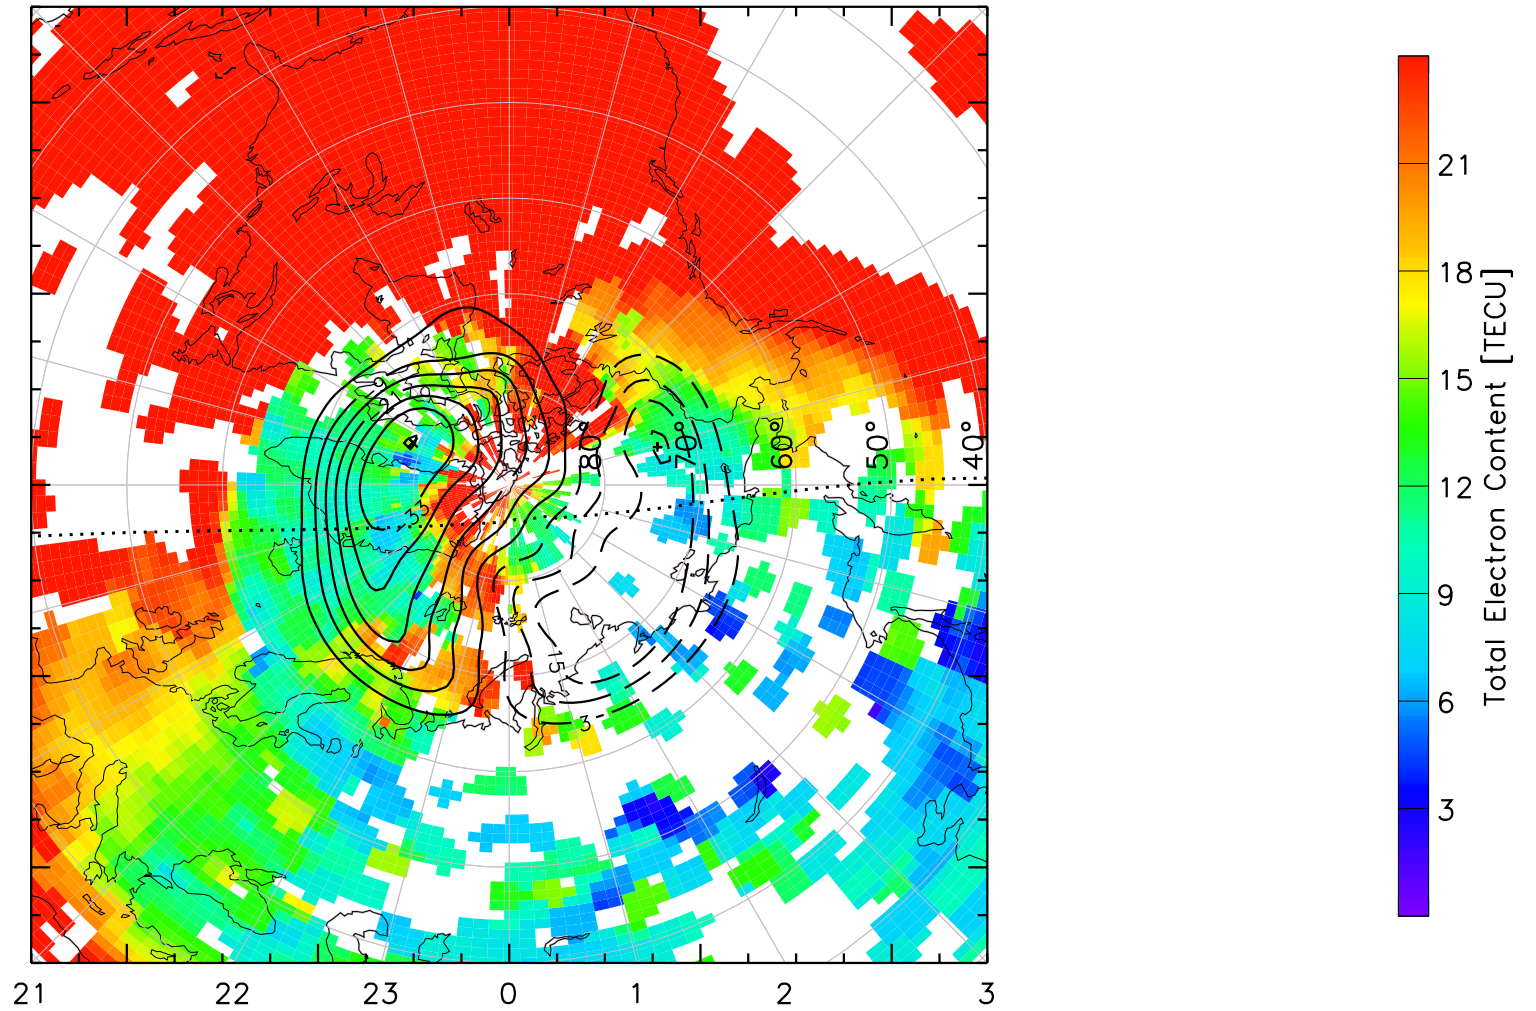

TOTAL ELECTRON CONTENT 30/Sep/2012 19:05:00.0
Median Filtered, Threshold = 0.10 to
30/Sep/2012 19:10:00.0

1900 0500
[Empty box]