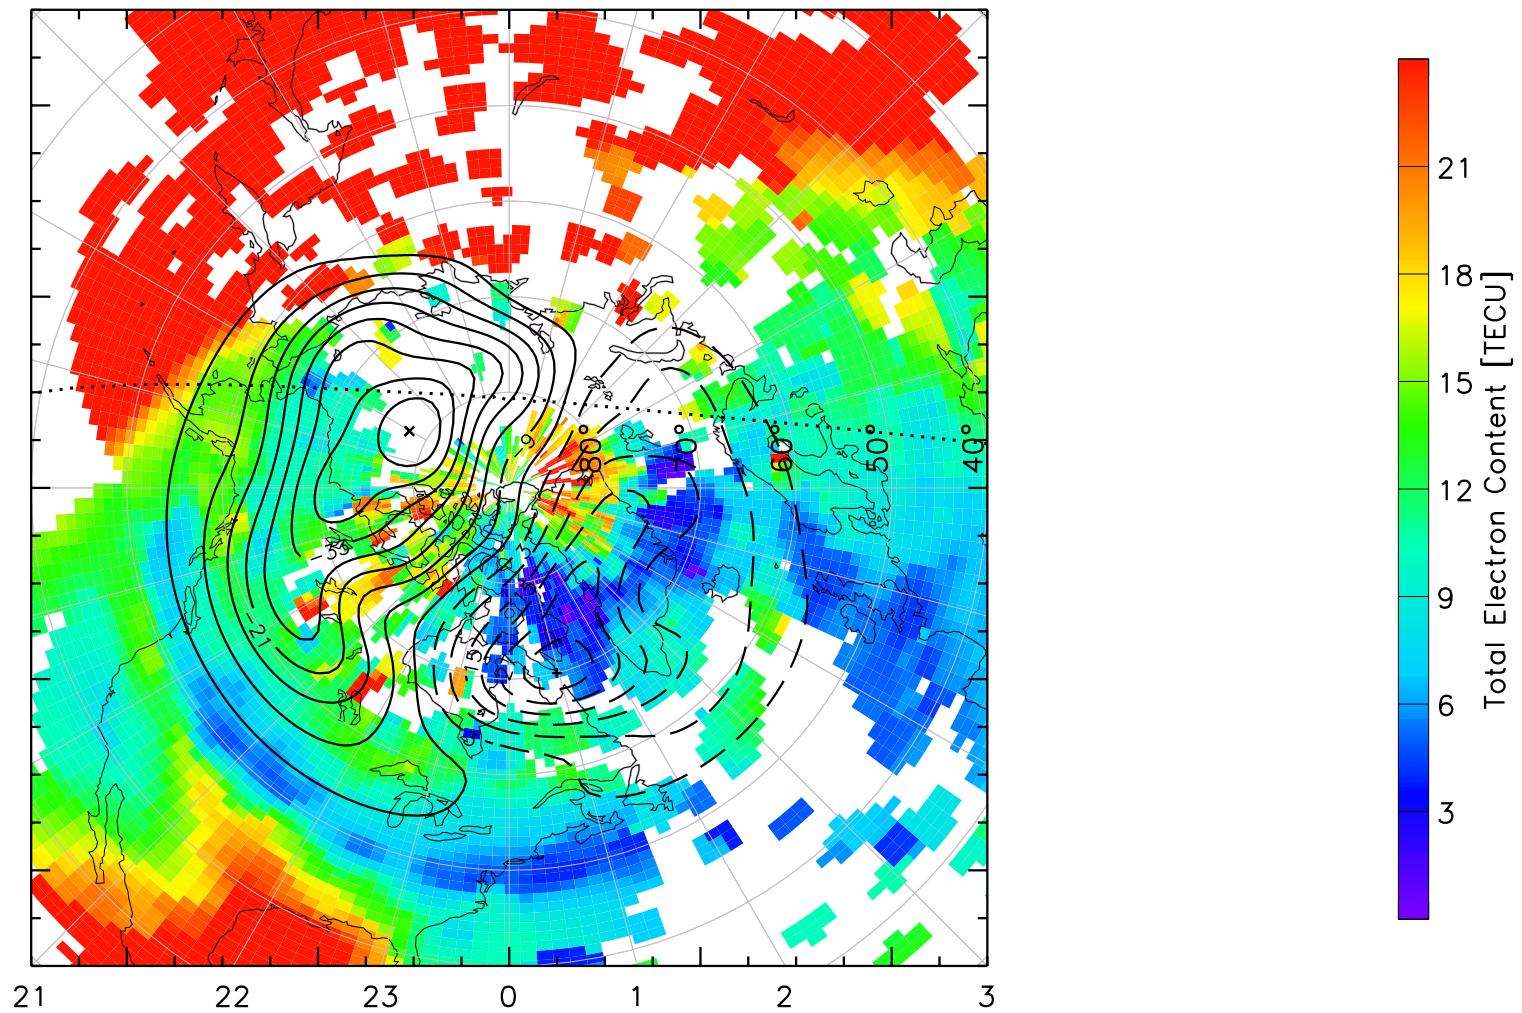

TOTAL ELECTRON CONTENT 01/Oct/2012 04:20:00.0
Median Filtered, Threshold = 0.10 to
01/Oct/2012 04:25:00.0