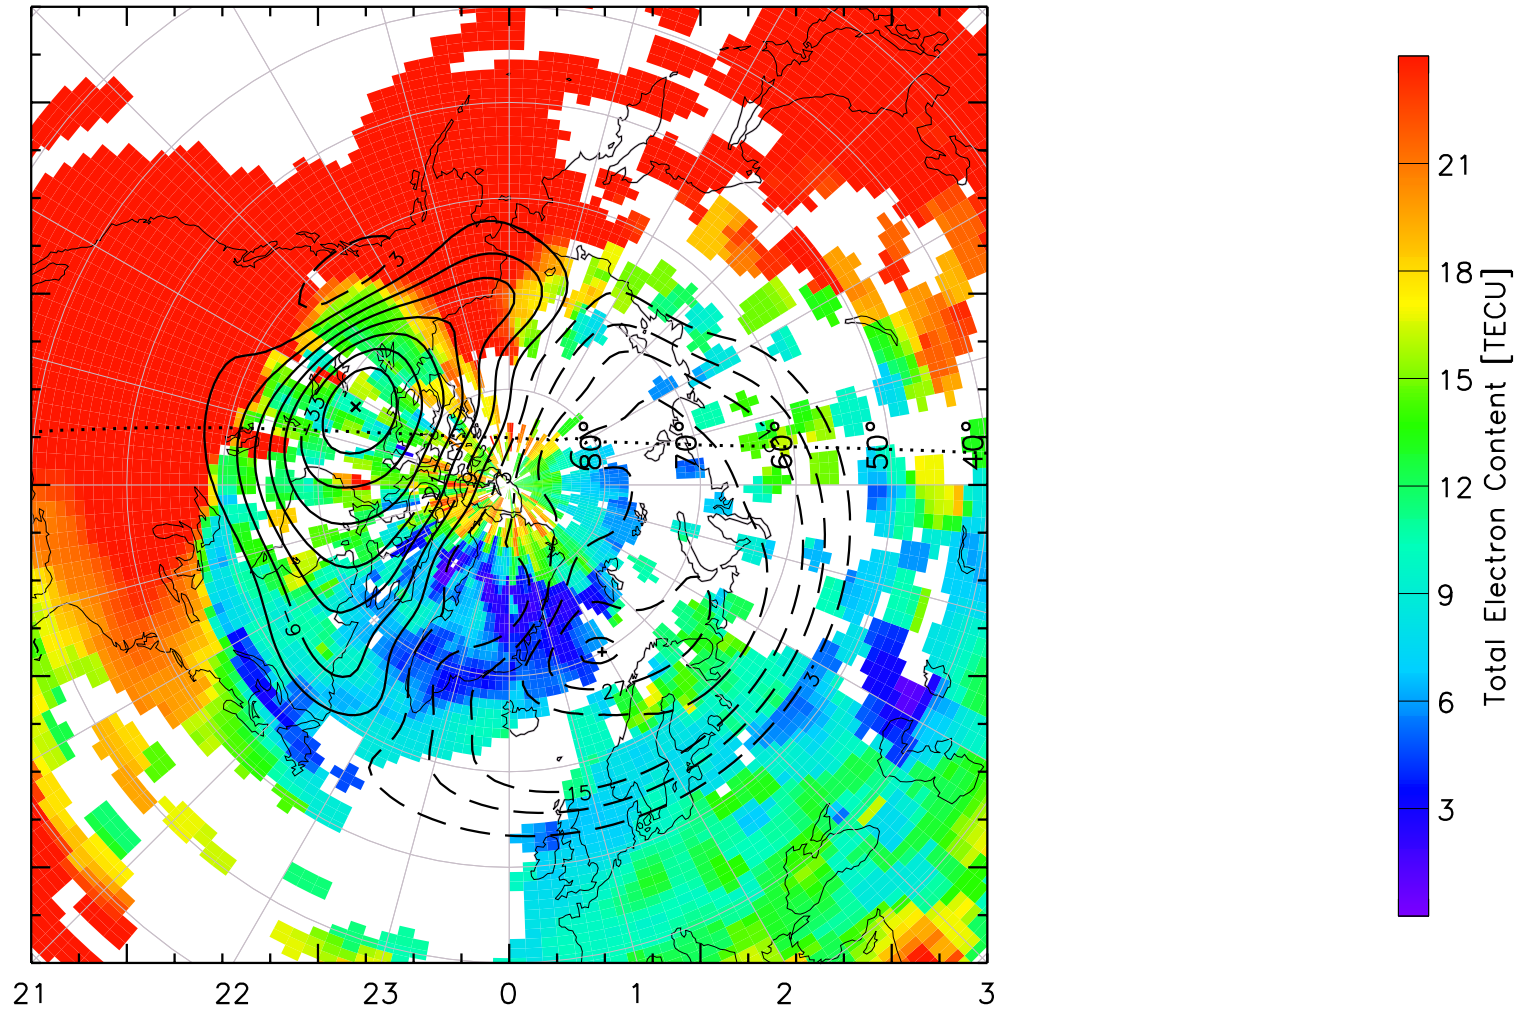

TOTAL ELECTRON CONTENT 01/Oct/2012 00:10:00.0
Median Filtered, Threshold = 0.10 to
01/Oct/2012 00:15:00.0