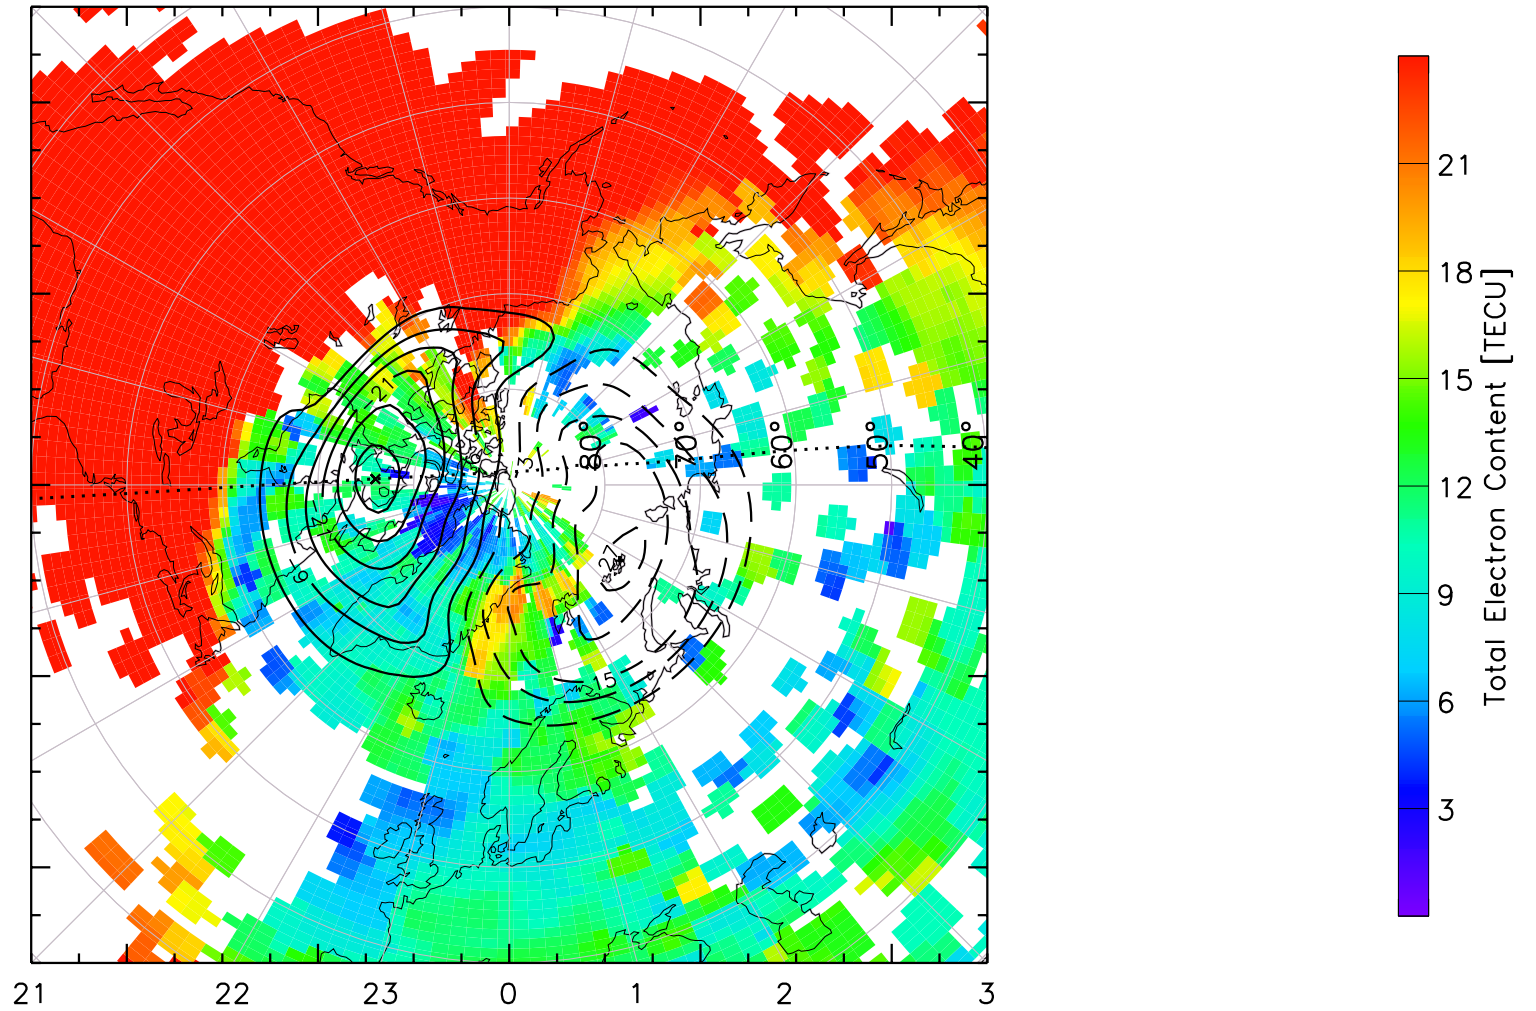

TOTAL ELECTRON CONTENT 30/Sep/2012 22:35:00.0
Median Filtered, Threshold = 0.10 to
30/Sep/2012 22:40:00.0