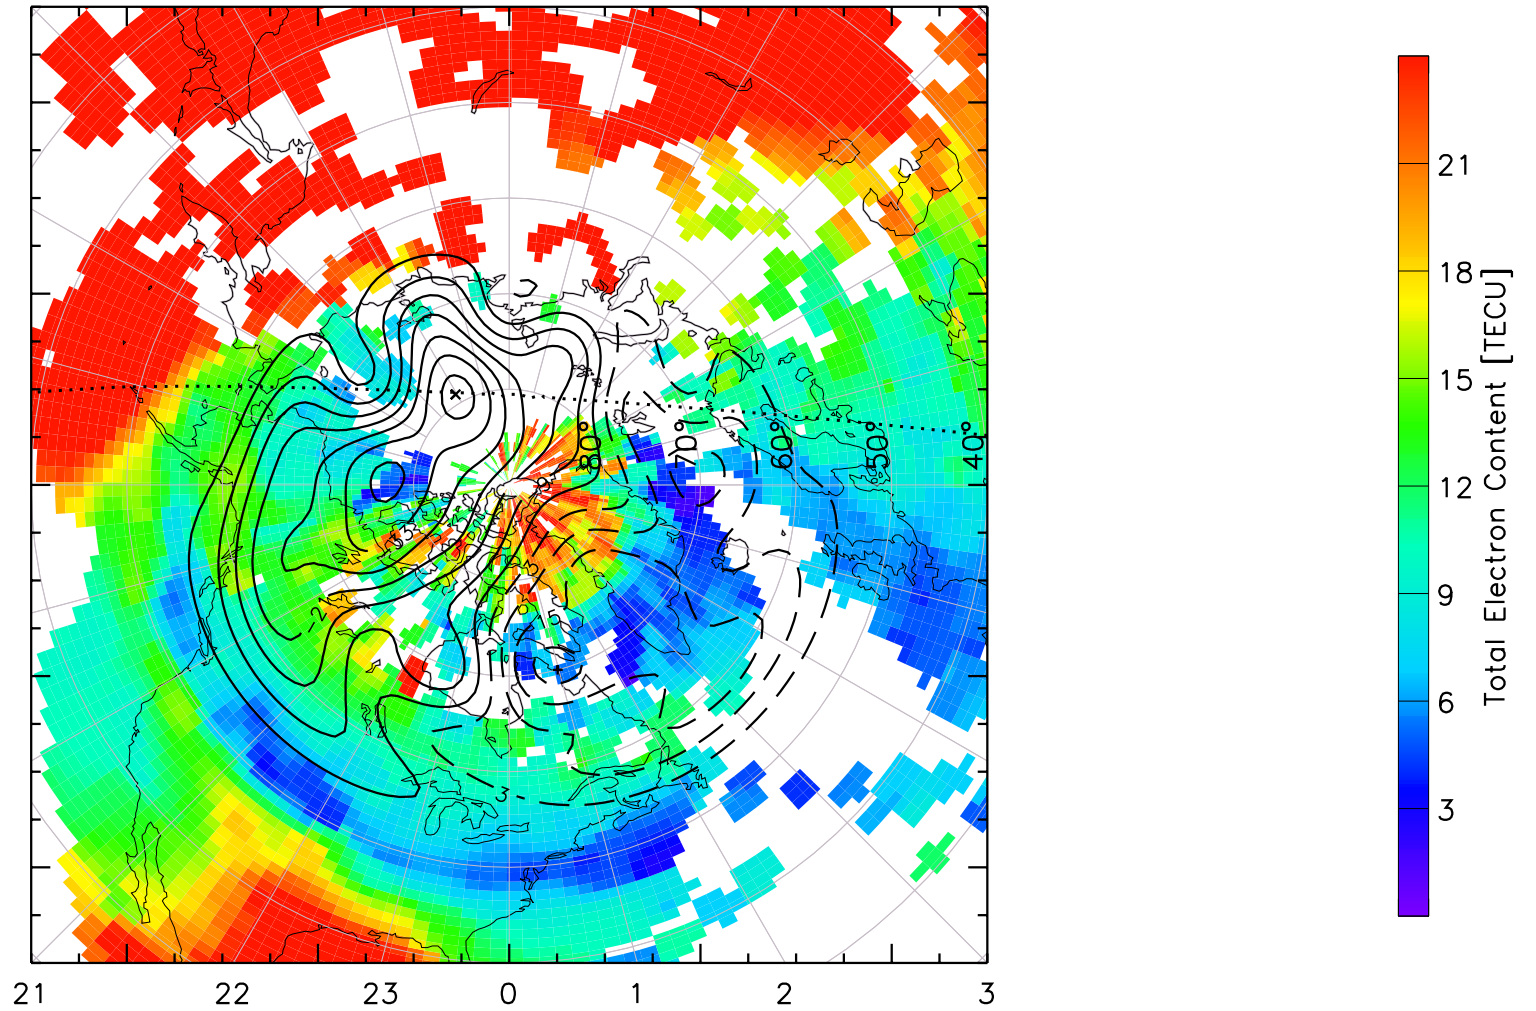

TOTAL ELECTRON CONTENT 01/Oct/2012 04:45:00.0
Median Filtered, Threshold = 0.10 to
01/Oct/2012 04:50:00.0