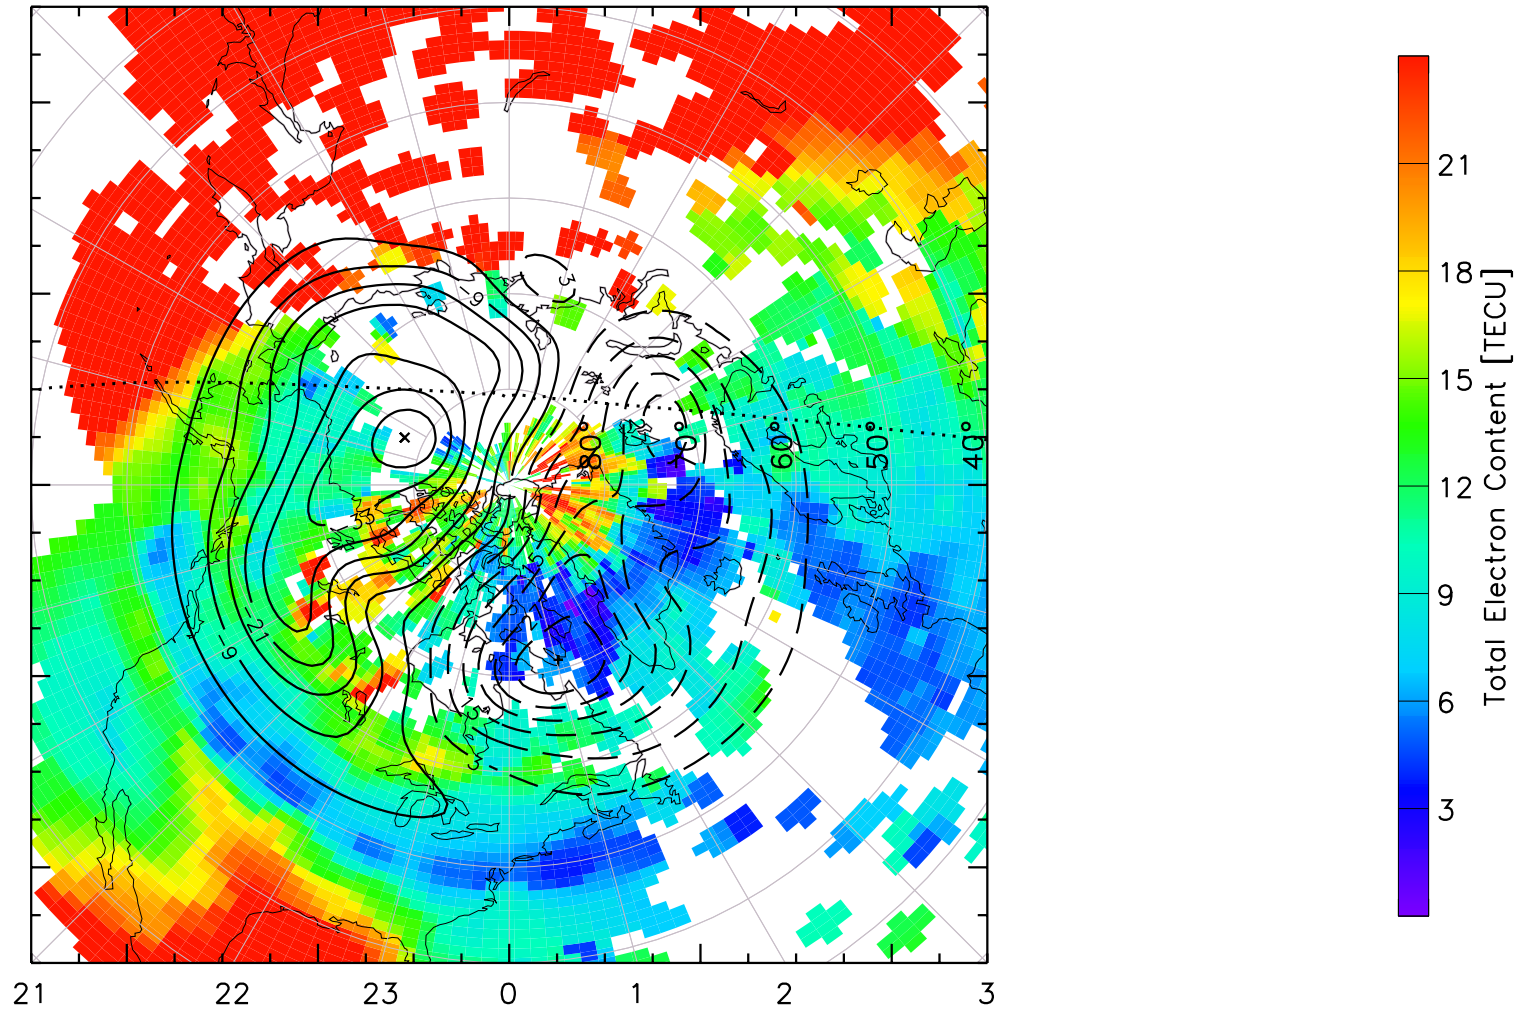

TOTAL ELECTRON CONTENT 01/Oct/2012 04:25:00.0
Median Filtered, Threshold = 0.10 to
01/Oct/2012 04:30:00.0