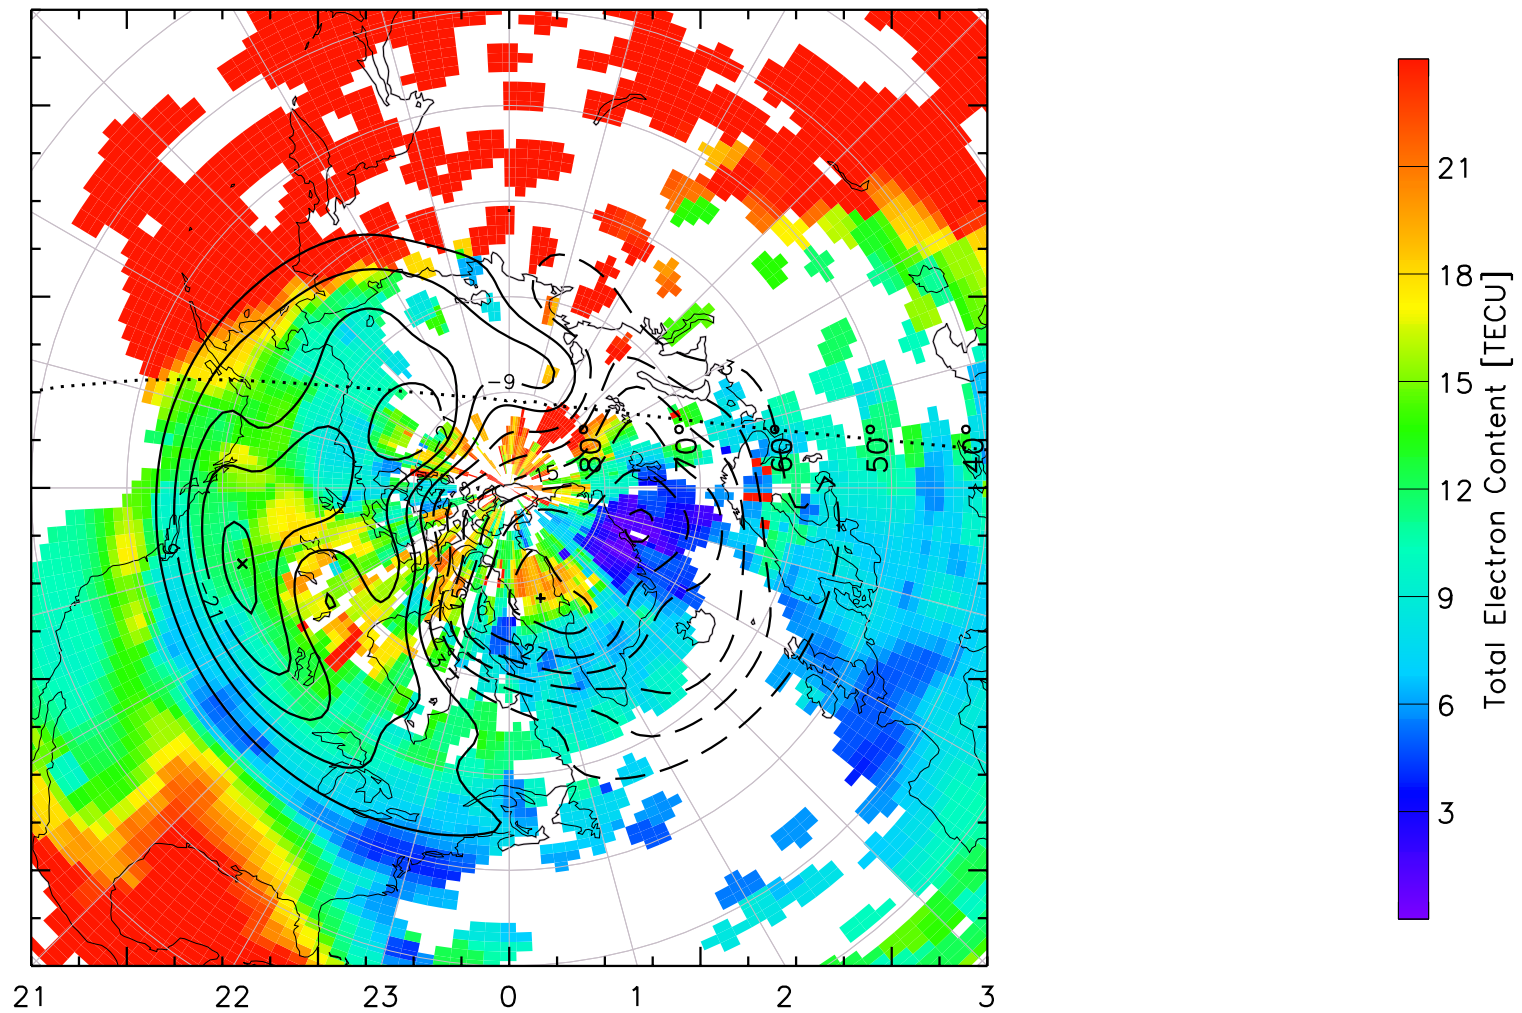

TOTAL ELECTRON CONTENT 01/Oct/2012 03:30:00.0
Median Filtered, Threshold = 0.10 to
01/Oct/2012 03:35:00.0