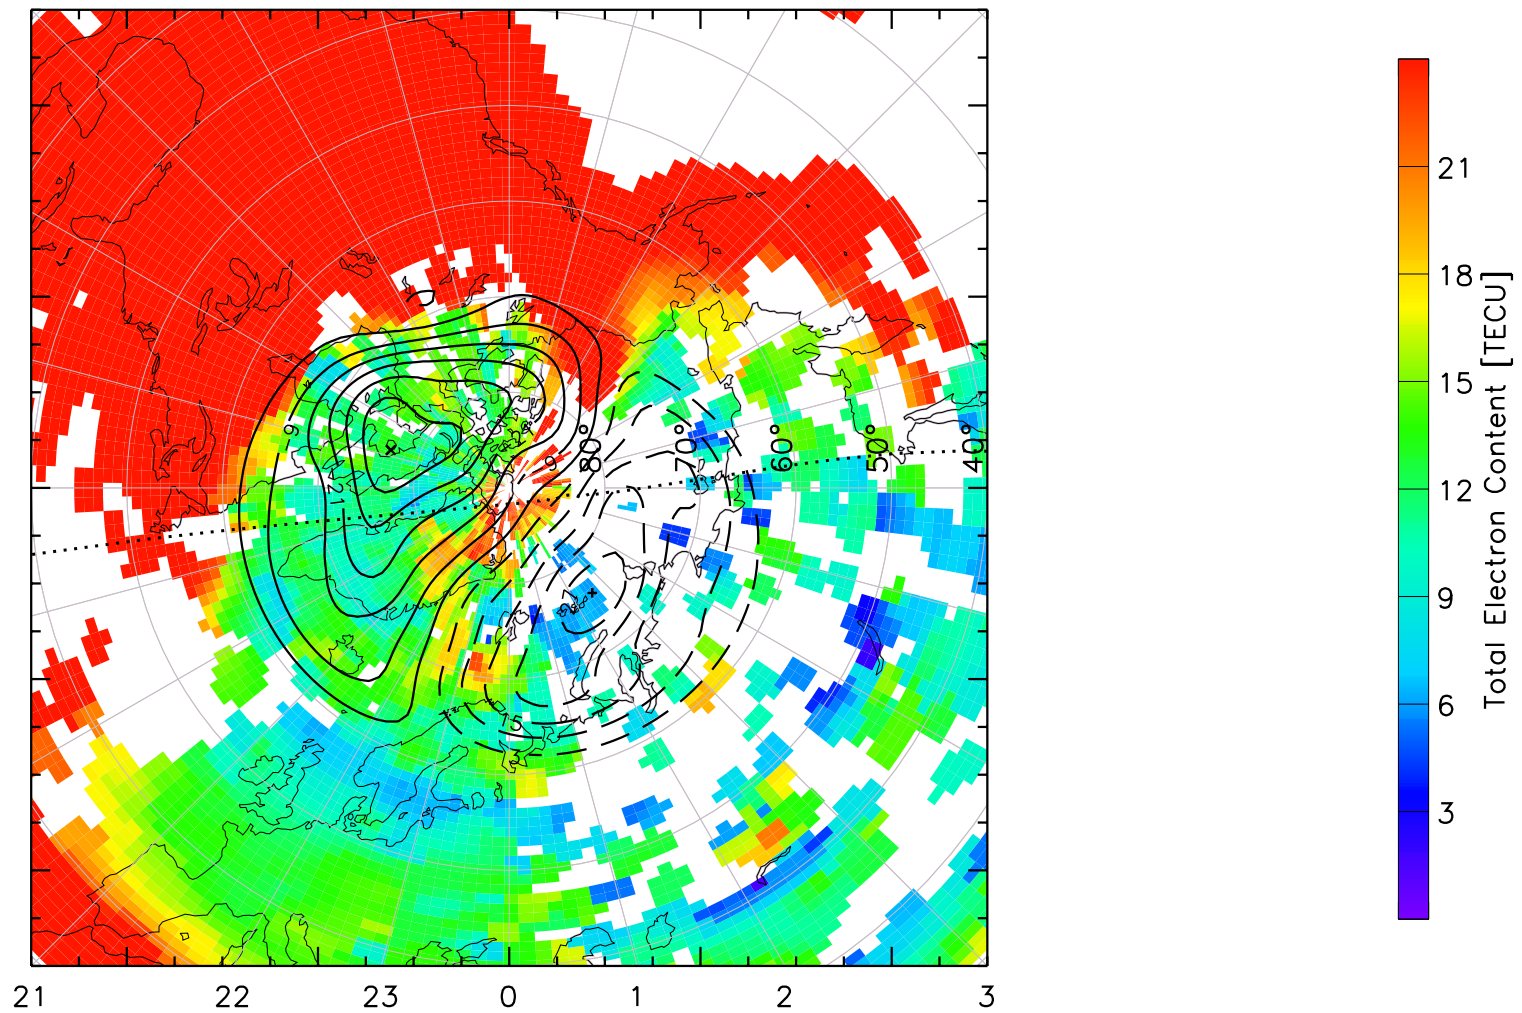

TOTAL ELECTRON CONTENT 30/Sep/2012 21:00:00.0
Median Filtered, Threshold = 0.10 to
30/Sep/2012 21:05:00.0