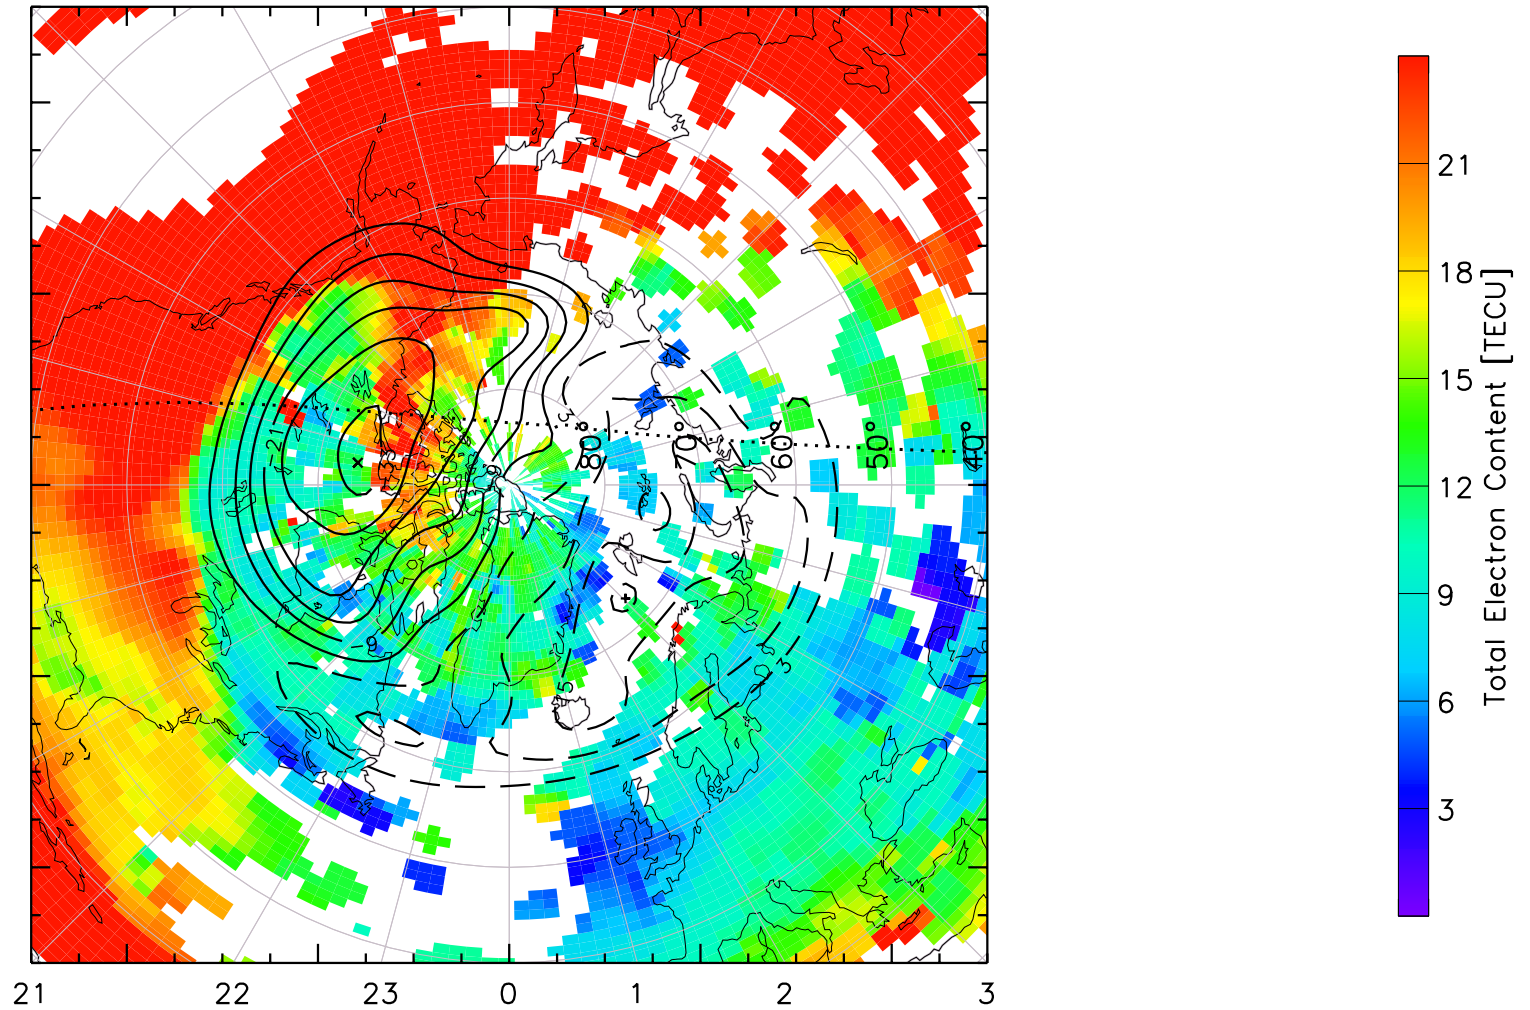

TOTAL ELECTRON CONTENT 01/Oct/2012 01:00:00.0
Median Filtered, Threshold = 0.10 to
01/Oct/2012 01:05:00.0