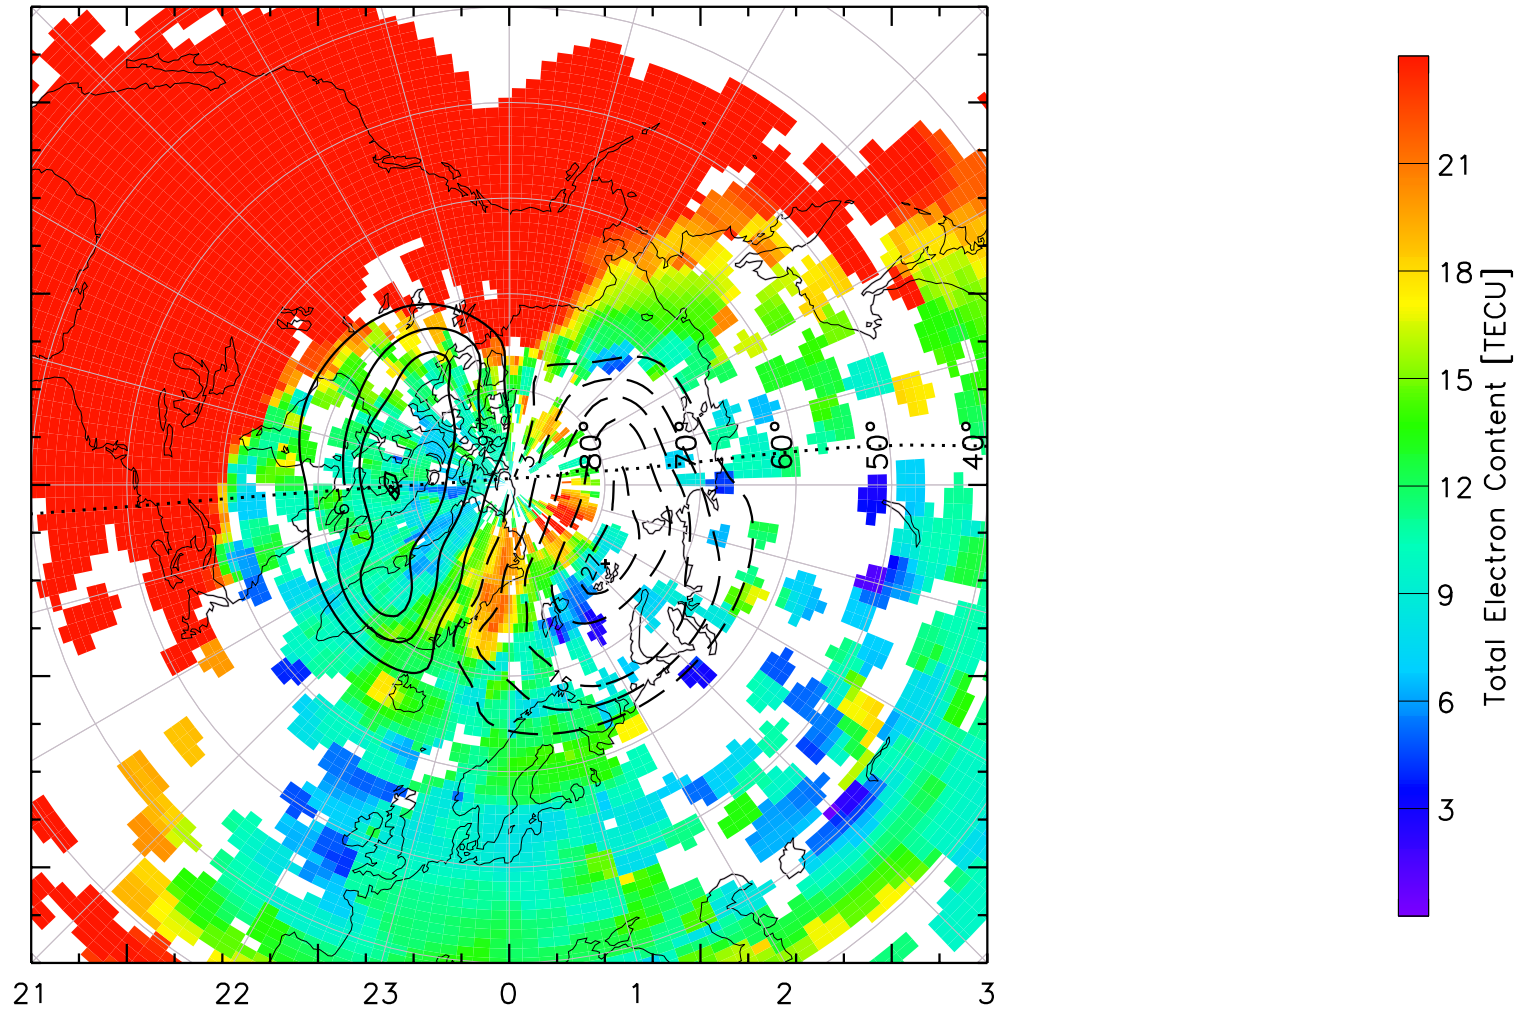

TOTAL ELECTRON CONTENT 30/Sep/2012 22:15:00.0
Median Filtered, Threshold = 0.10 to
30/Sep/2012 22:20:00.0