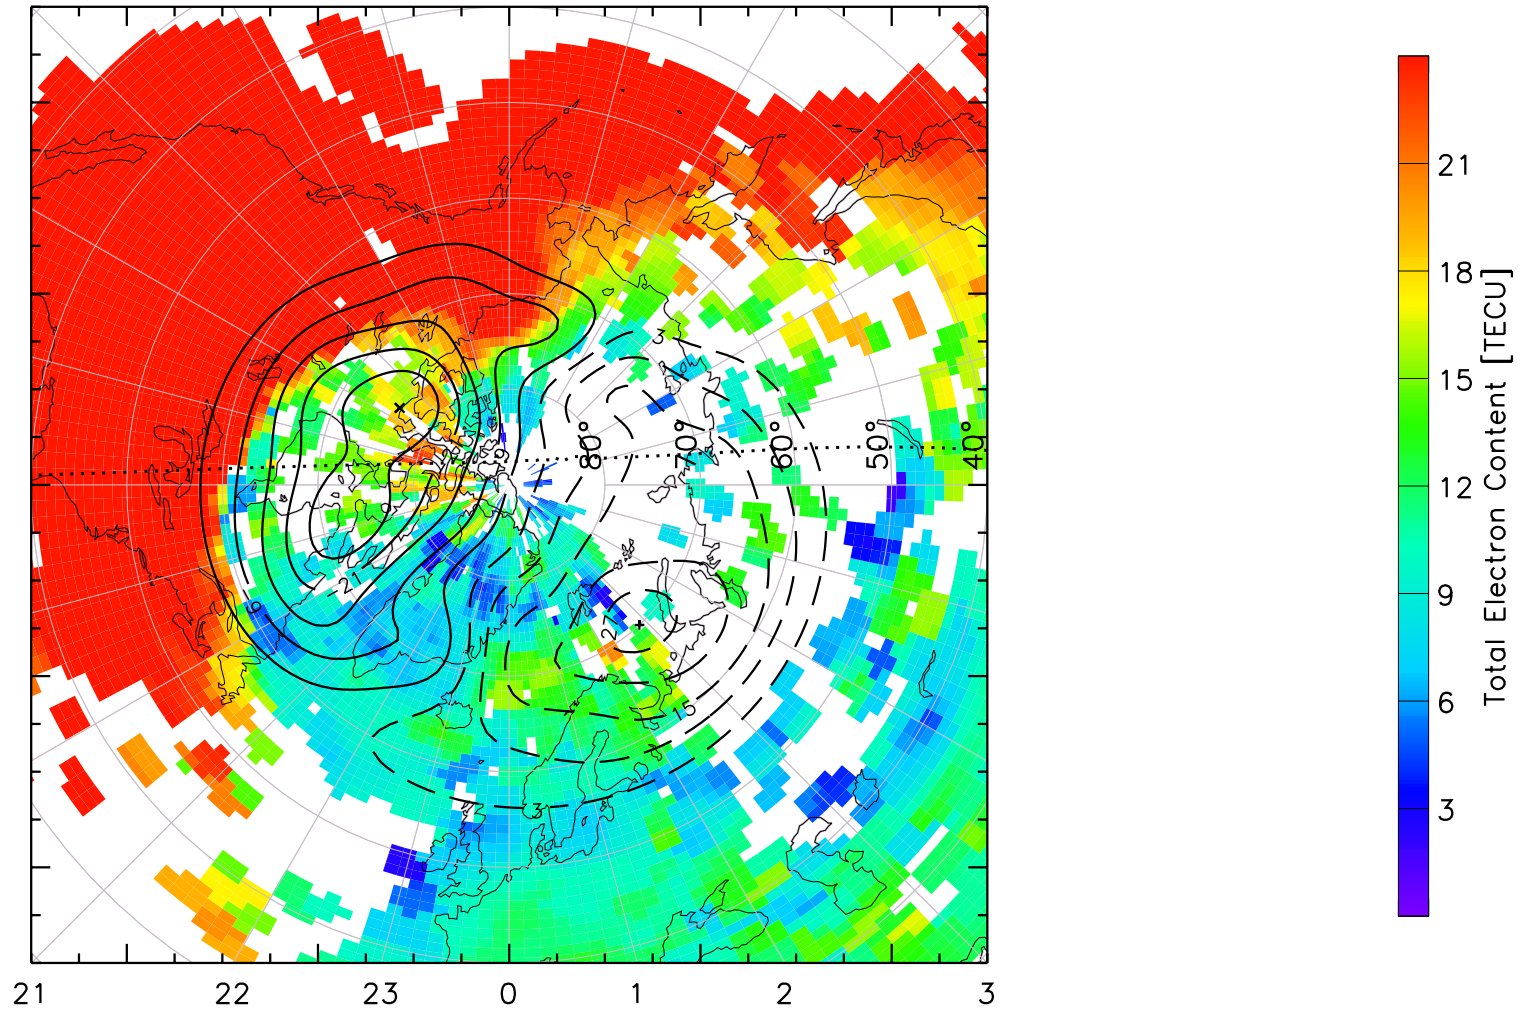

TOTAL ELECTRON CONTENT 30/Sep/2012 23:05:00.0
Median Filtered, Threshold = 0.10 to
30/Sep/2012 23:10:00.0