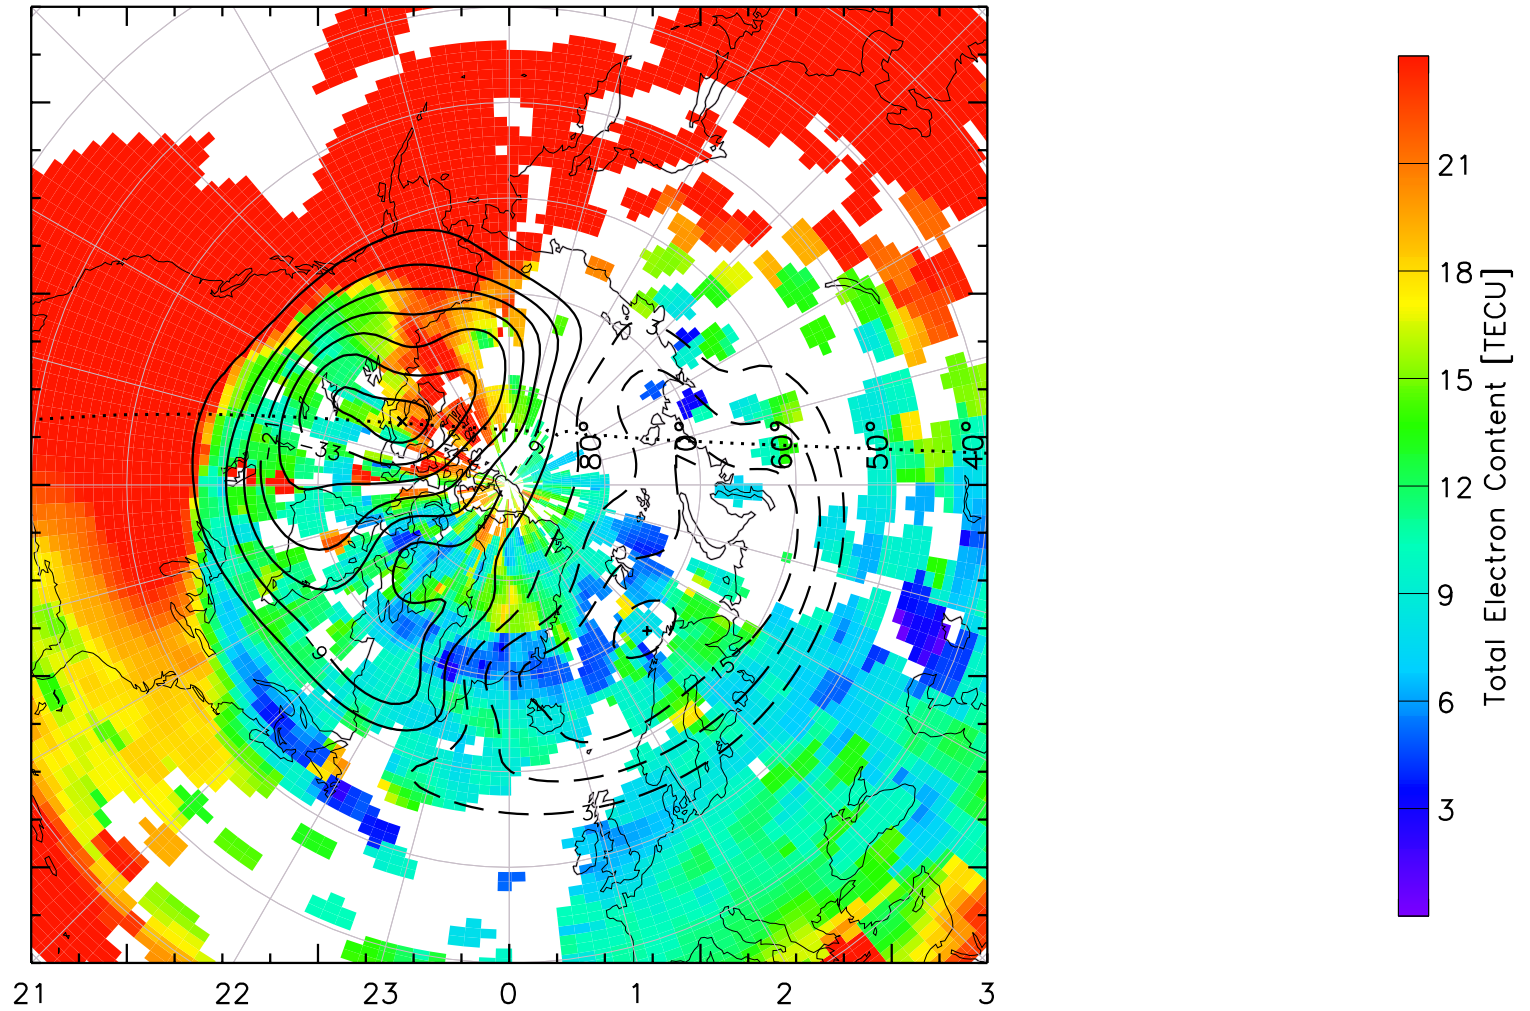

TOTAL ELECTRON CONTENT 01/Oct/2012 00:35:00.0
Median Filtered, Threshold = 0.10 to
01/Oct/2012 00:40:00.0