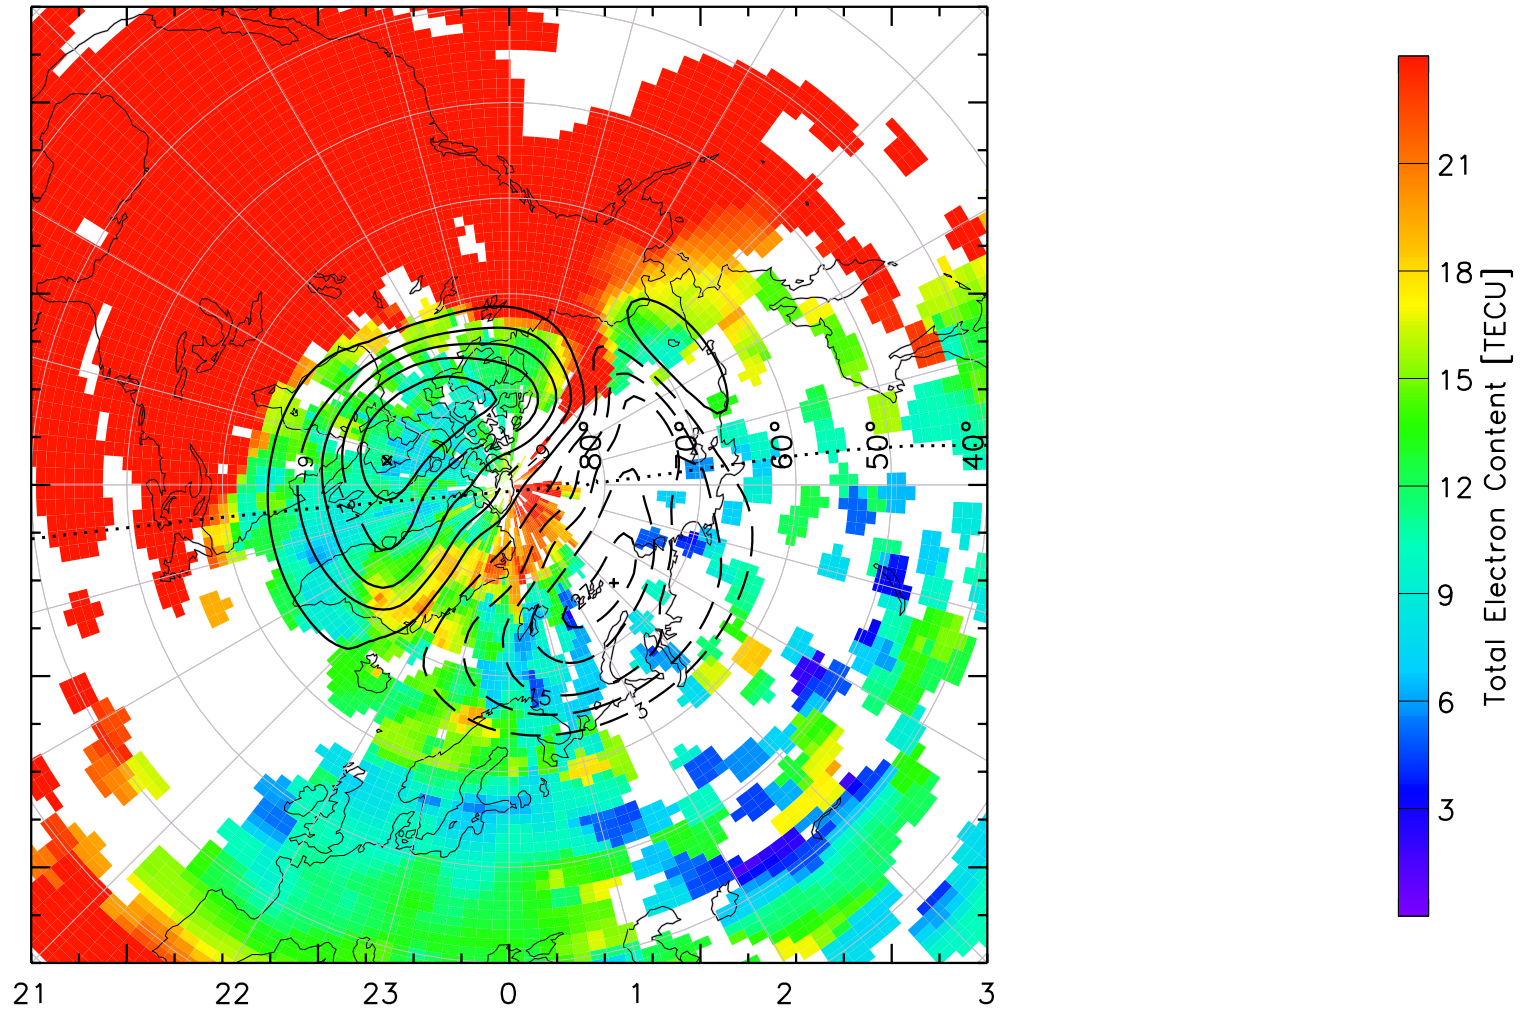

TOTAL ELECTRON CONTENT 30/Sep/2012 21:35:00.0
Median Filtered, Threshold = 0.10 to
30/Sep/2012 21:40:00.0