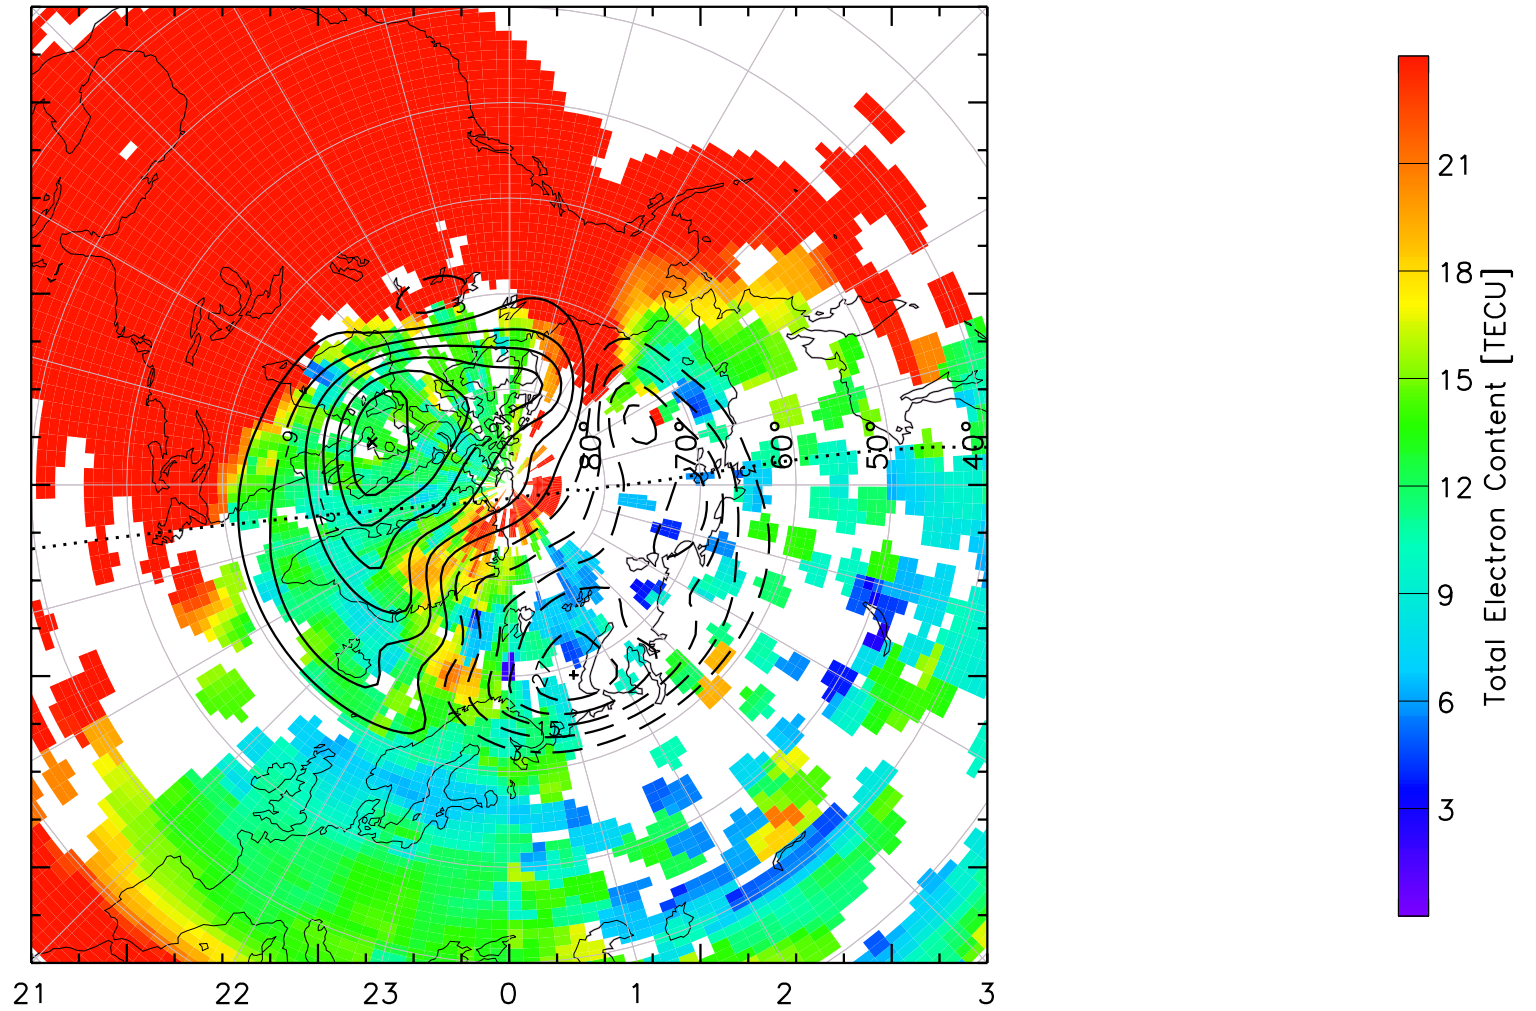

TOTAL ELECTRON CONTENT 30/Sep/2012 21:10:00.0
Median Filtered, Threshold = 0.10 to
30/Sep/2012 21:15:00.0