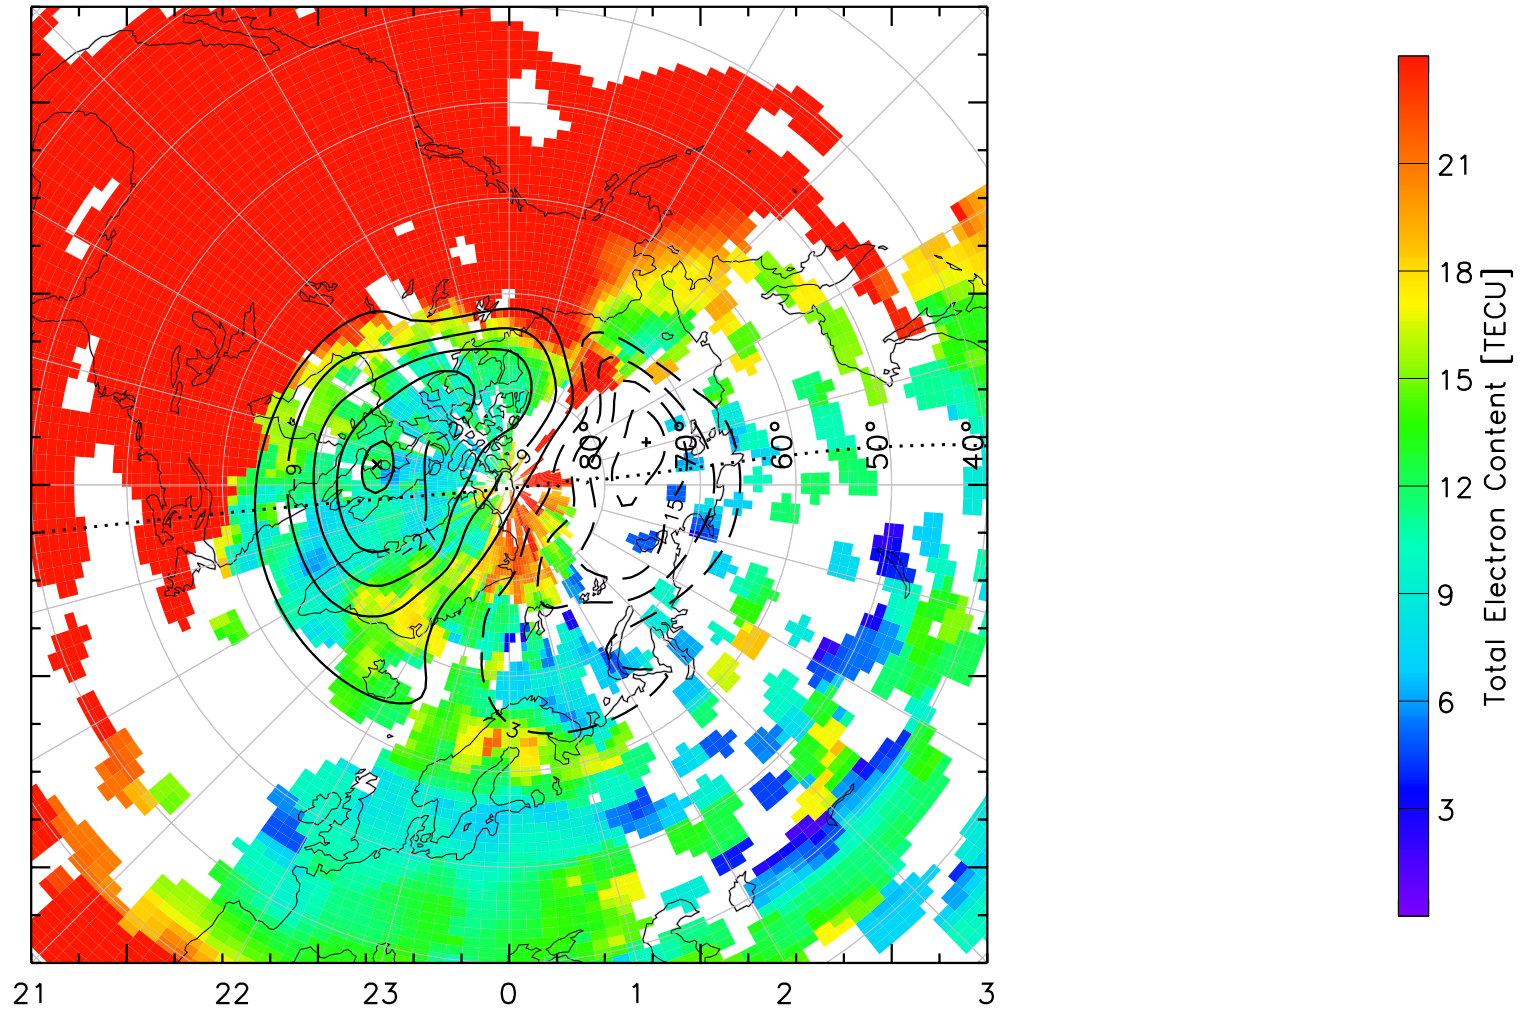

TOTAL ELECTRON CONTENT 30/Sep/2012 21:45:00.0
Median Filtered, Threshold = 0.10 to
30/Sep/2012 21:50:00.0