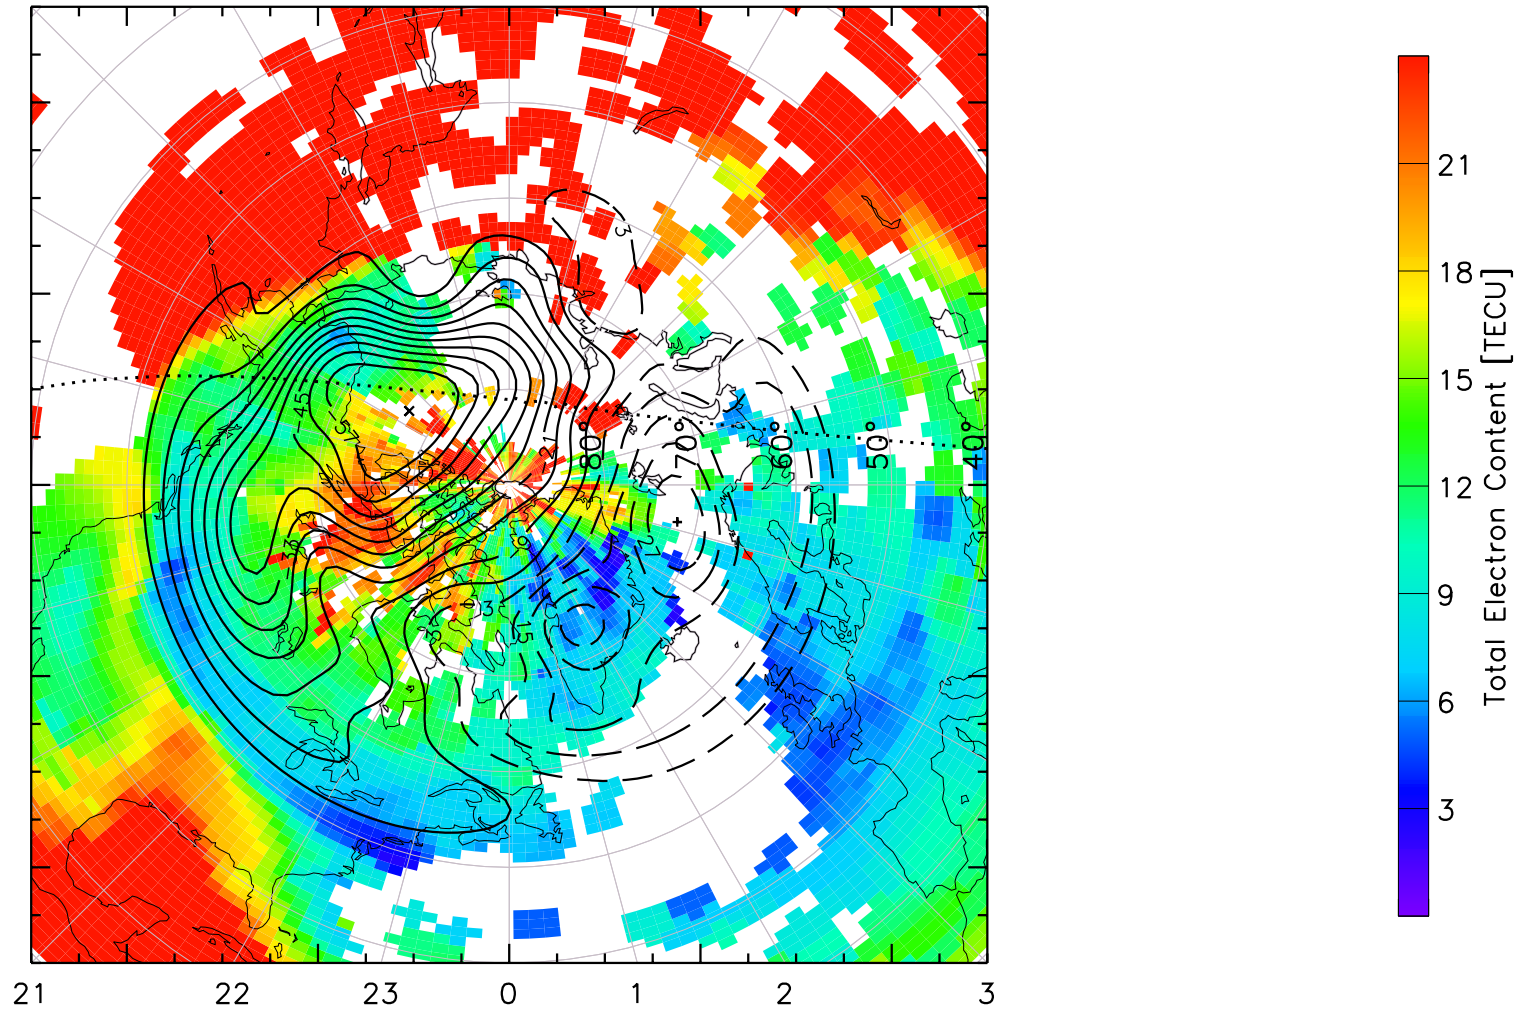

TOTAL ELECTRON CONTENT 01/Oct/2012 03:05:00.0
Median Filtered, Threshold = 0.10 to
01/Oct/2012 03:10:00.0