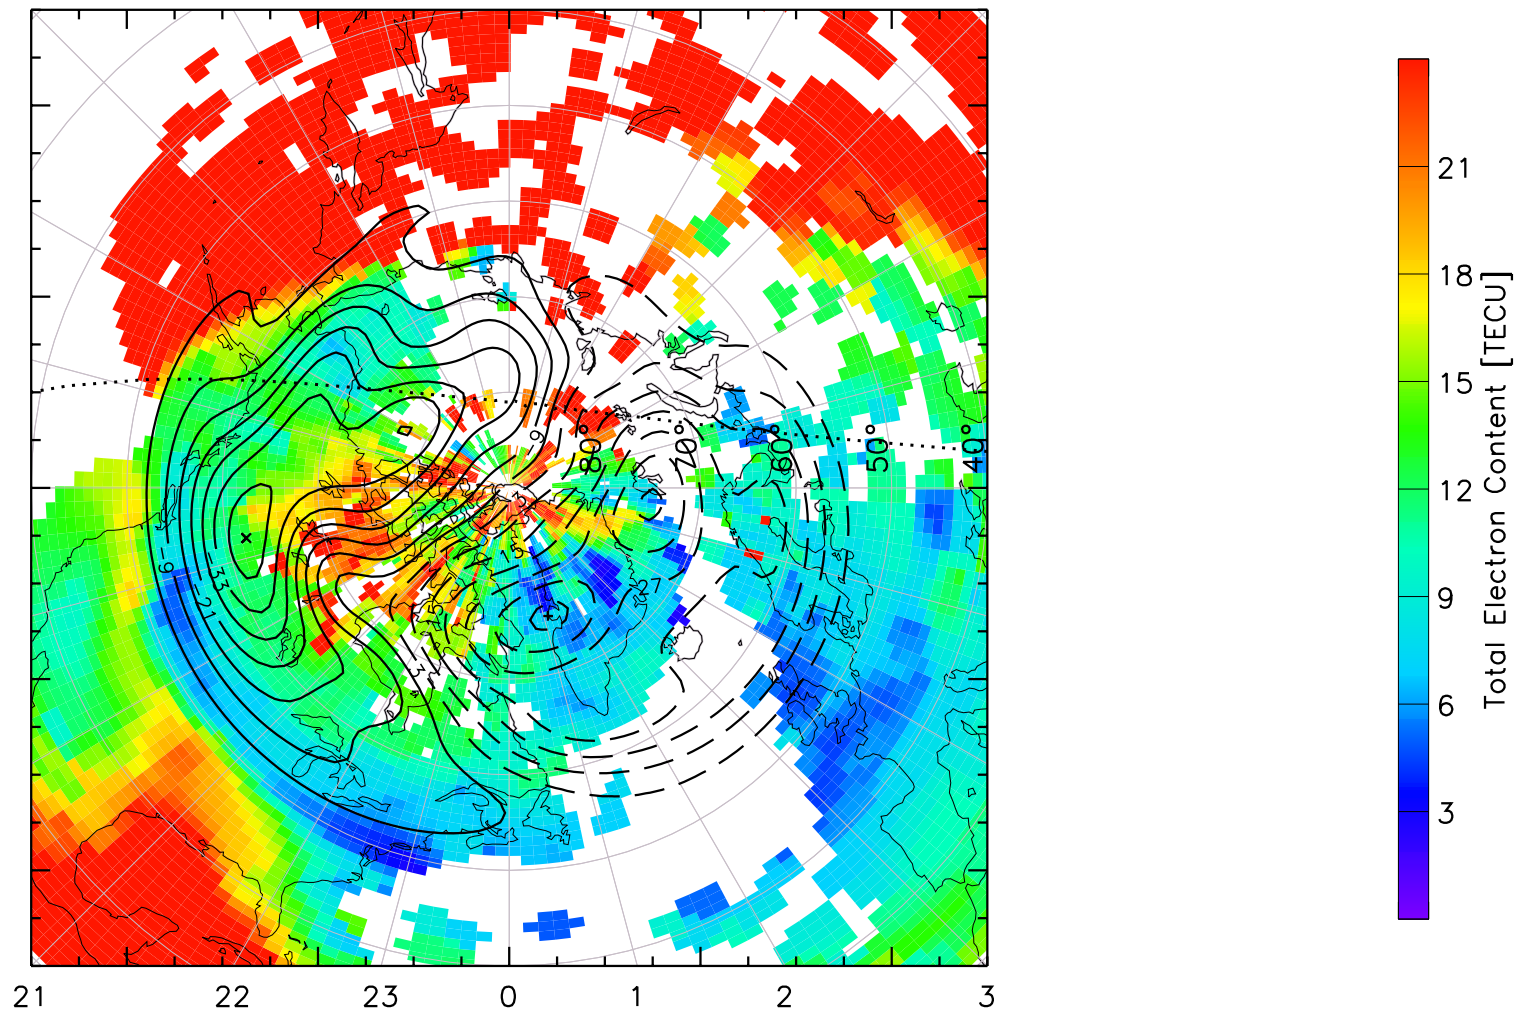

TOTAL ELECTRON CONTENT 01/Oct/2012 03:10:00.0
Median Filtered, Threshold = 0.10 to
01/Oct/2012 03:15:00.0