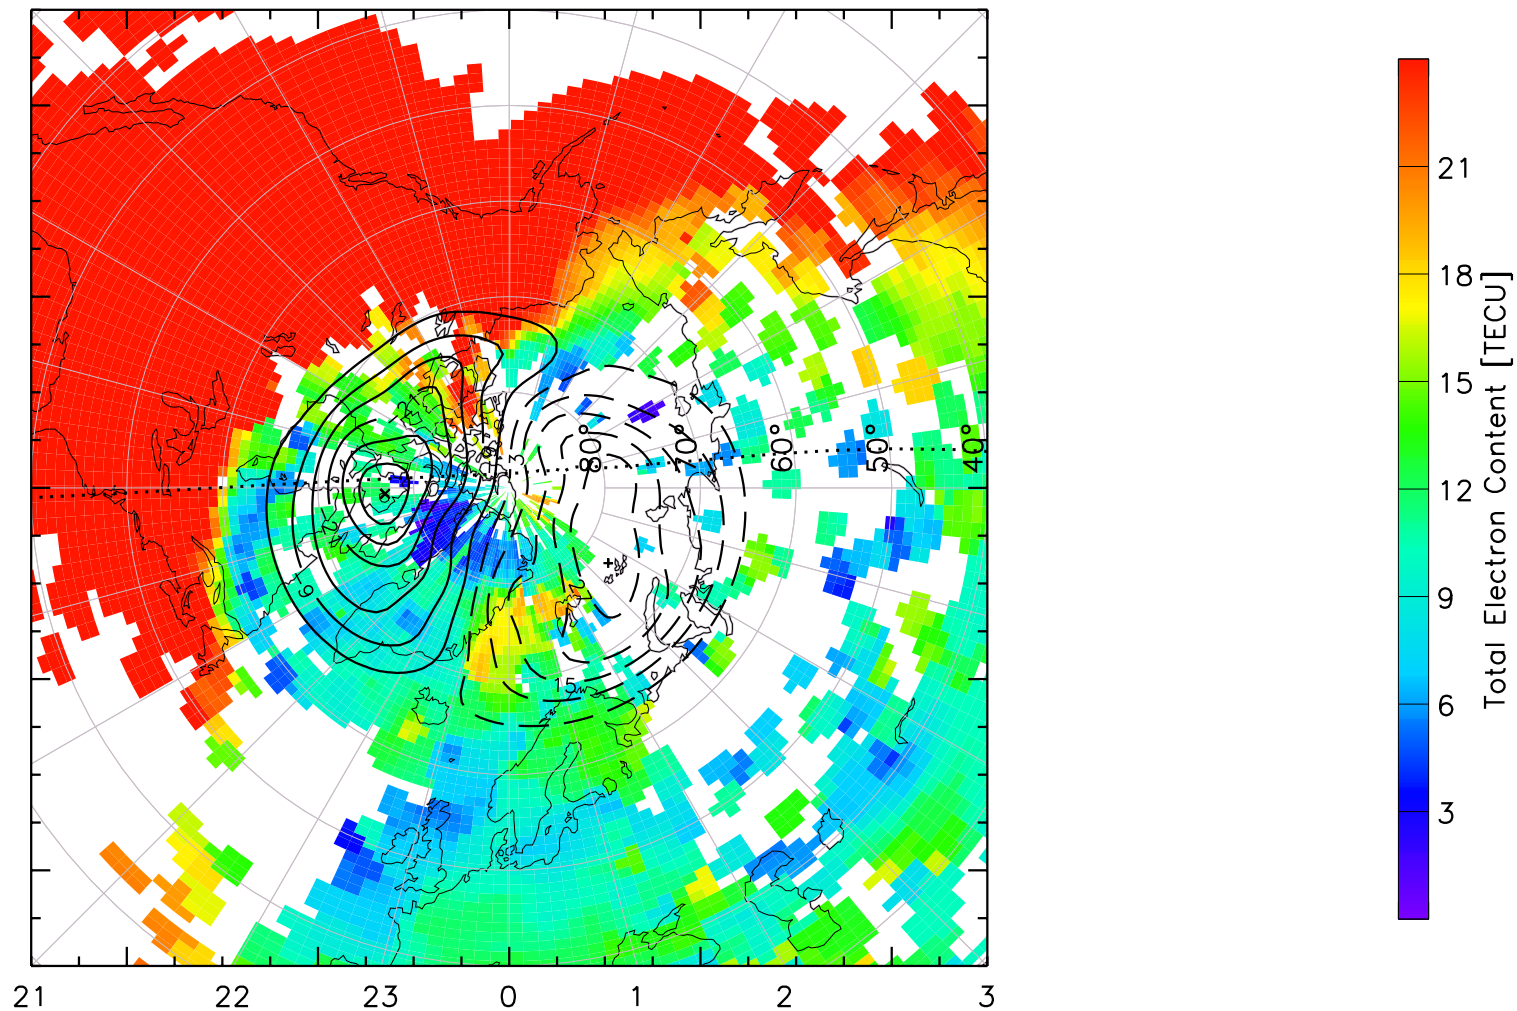

TOTAL ELECTRON CONTENT 30/Sep/2012 22:40:00.0
Median Filtered, Threshold = 0.10 to
30/Sep/2012 22:45:00.0