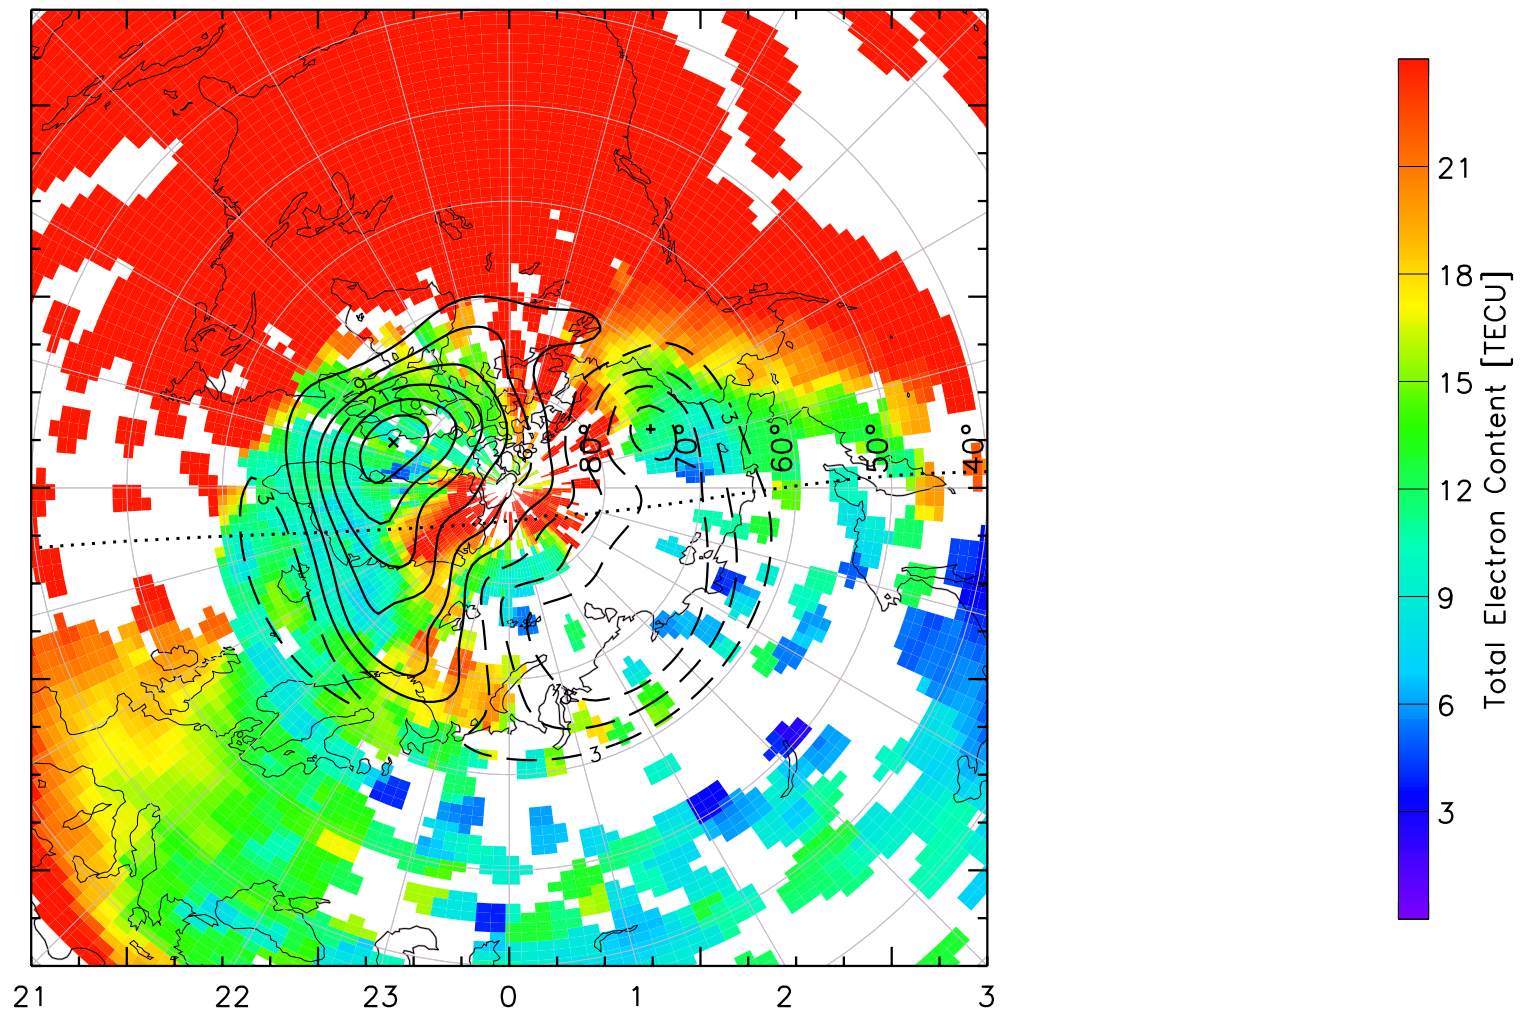

TOTAL ELECTRON CONTENT 30/Sep/2012 19:30:00.0
Median Filtered, Threshold = 0.10 to
30/Sep/2012 19:35:00.0

1900 0500