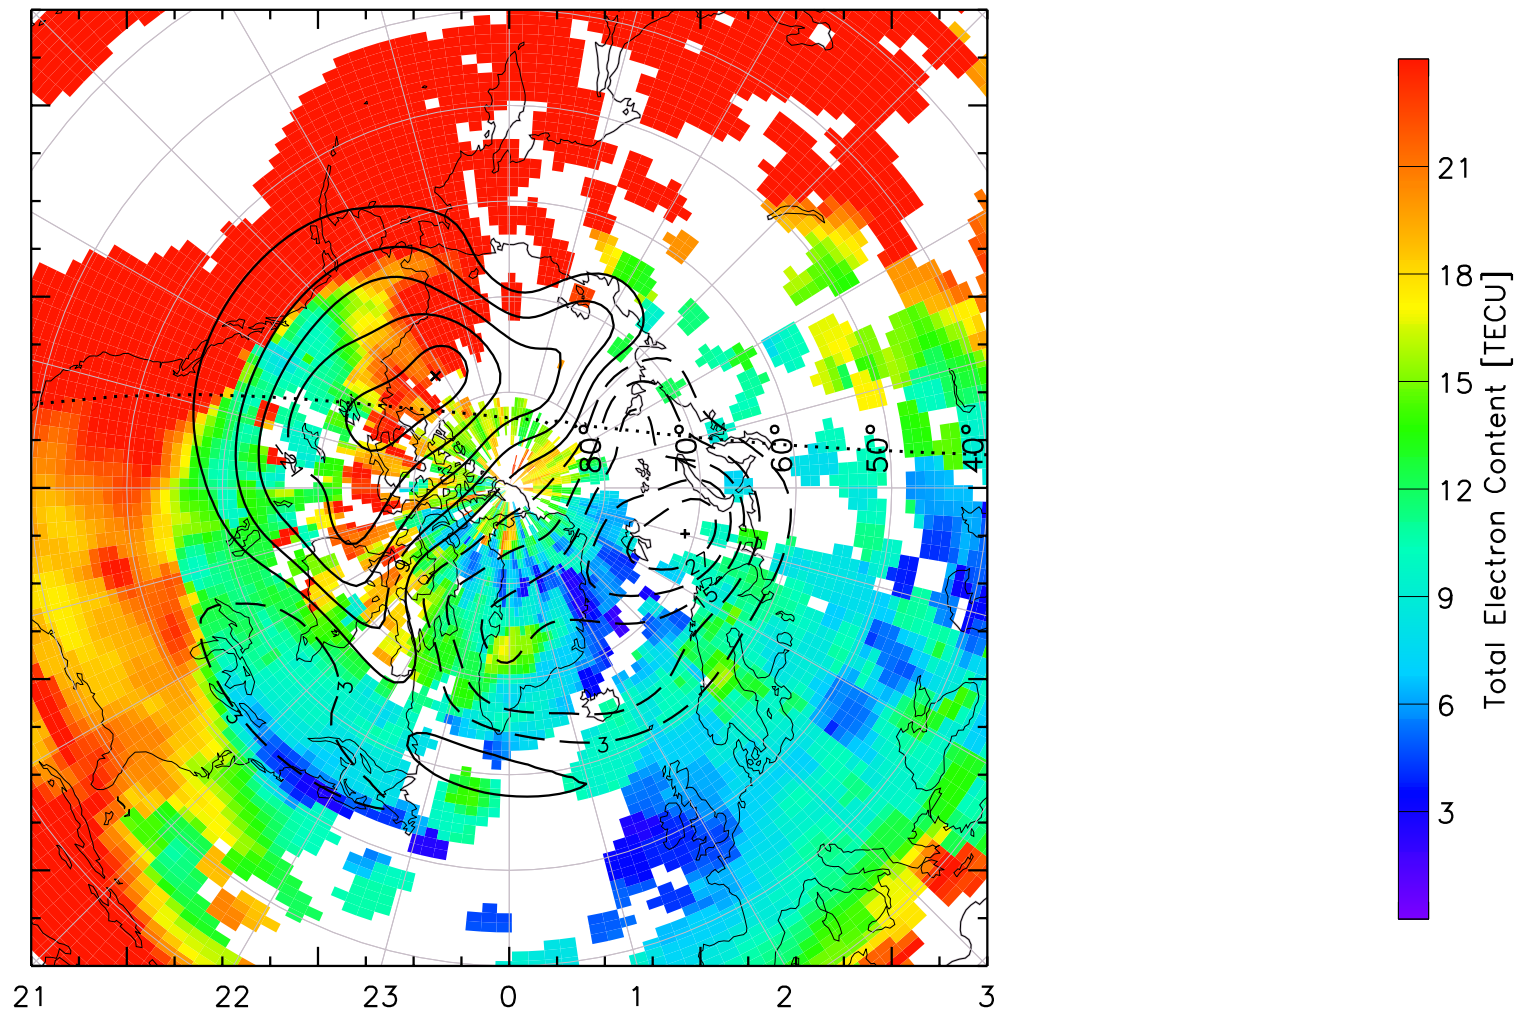

TOTAL ELECTRON CONTENT 01/Oct/2012 01:30:00.0
Median Filtered, Threshold = 0.10 to
01/Oct/2012 01:35:00.0