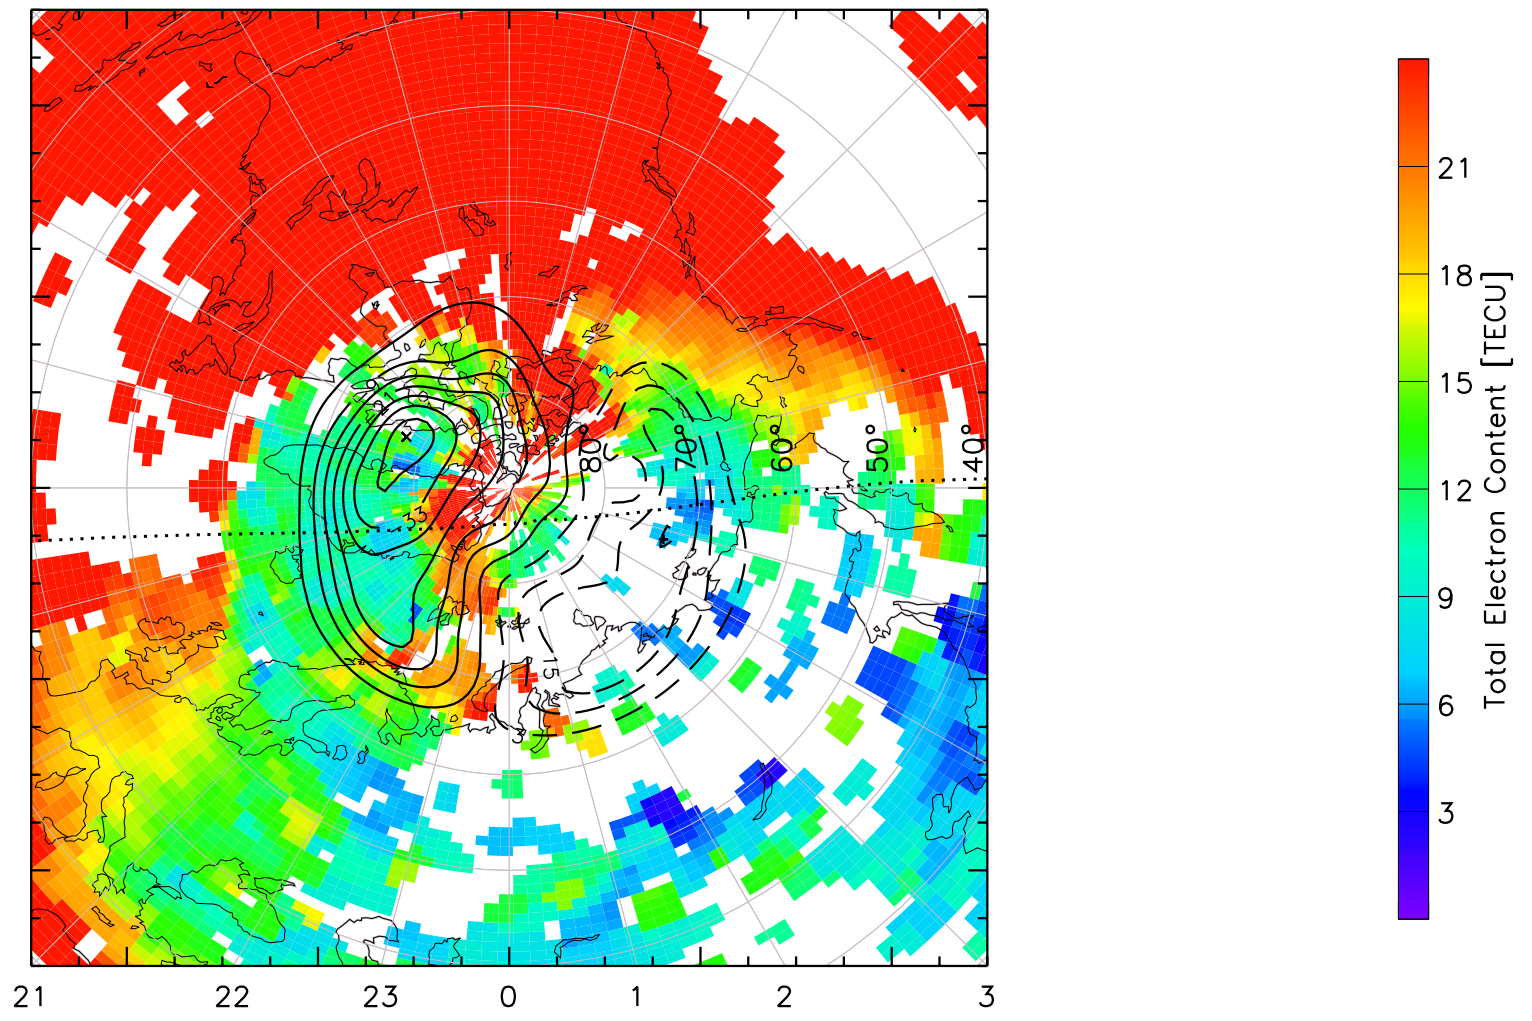

TOTAL ELECTRON CONTENT 30/Sep/2012 19:10:00.0
Median Filtered, Threshold = 0.10 to
30/Sep/2012 19:15:00.0

1900 0500
[Empty box]