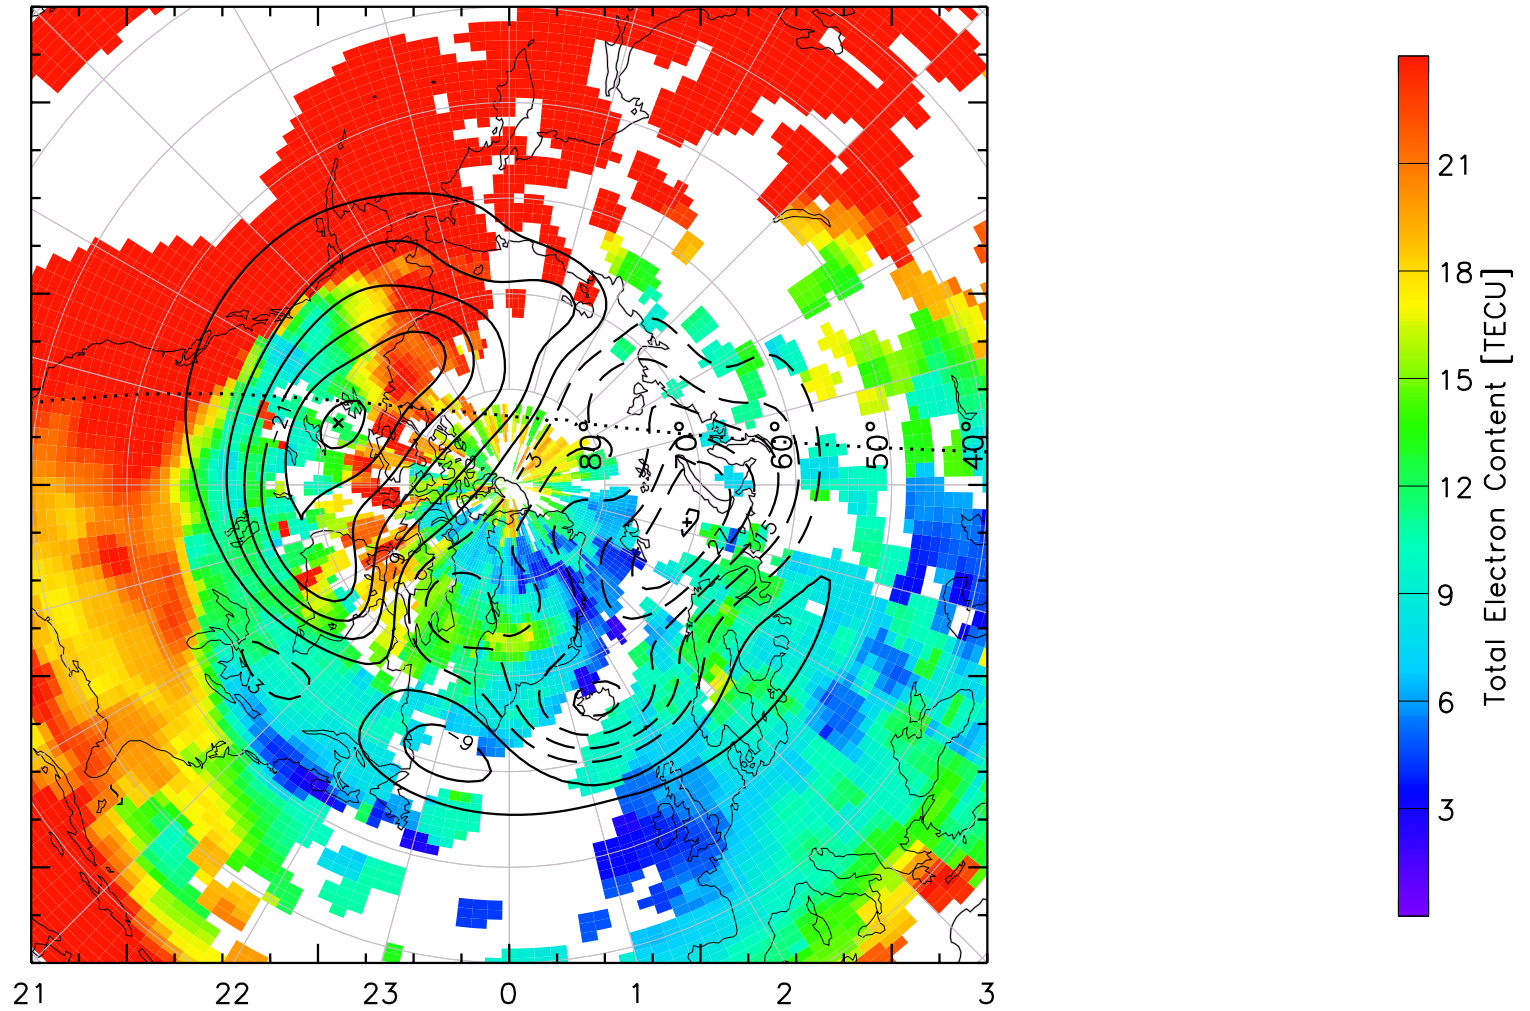

TOTAL ELECTRON CONTENT 01/Oct/2012 01:25:00.0
Median Filtered, Threshold = 0.10 to
01/Oct/2012 01:30:00.0