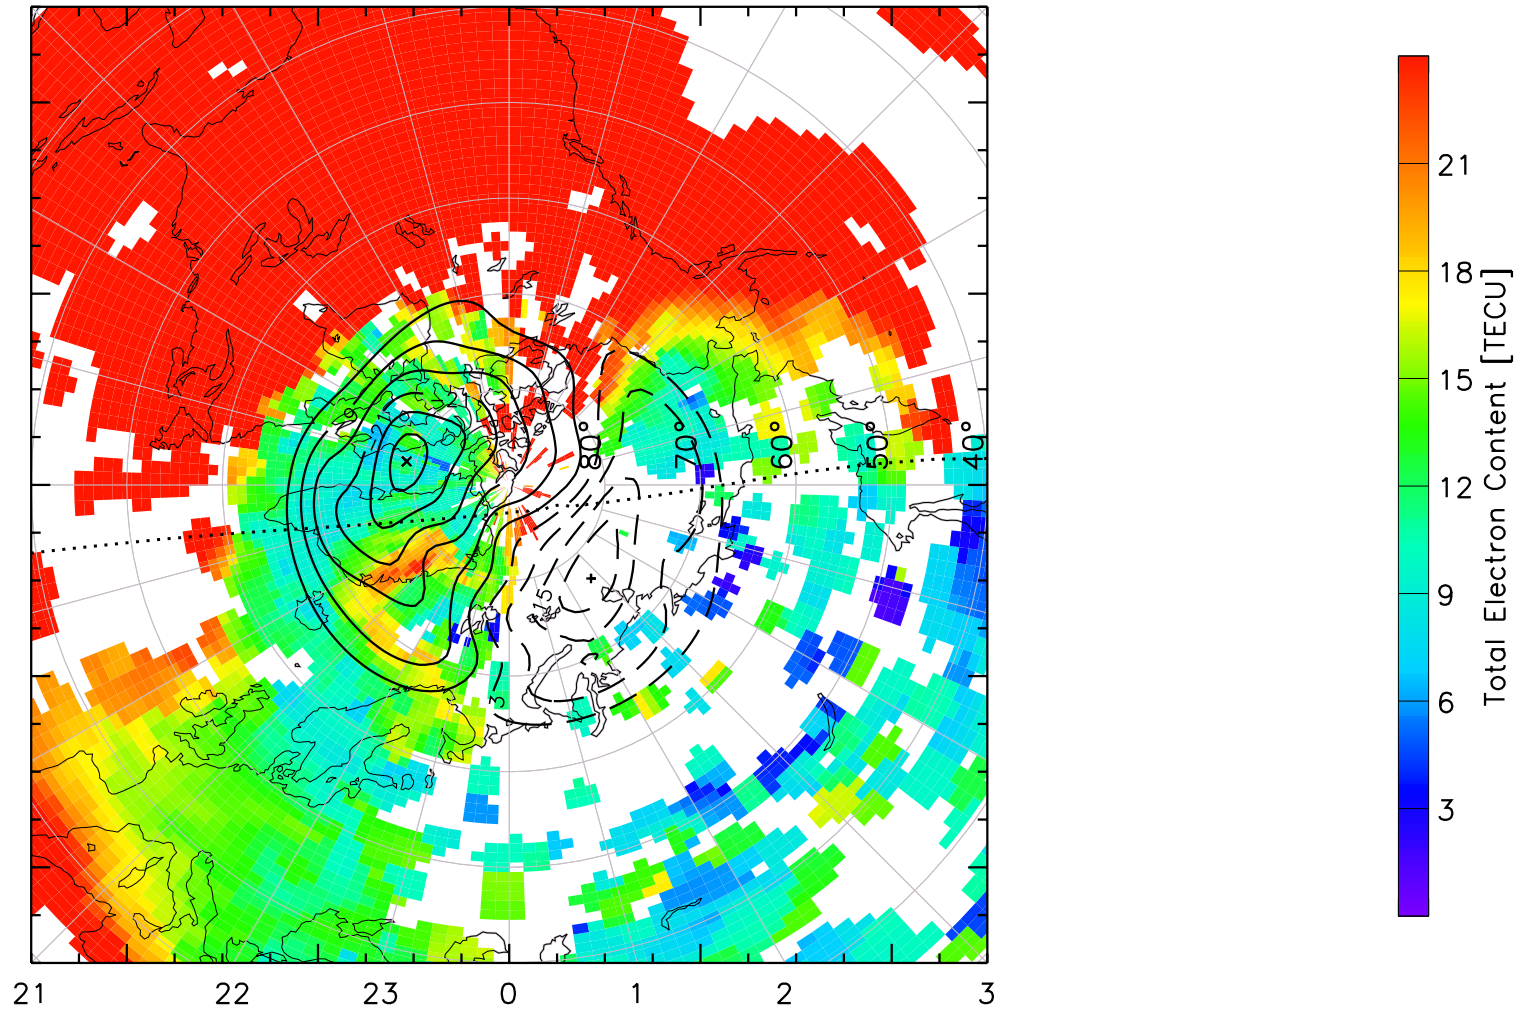

TOTAL ELECTRON CONTENT 30/Sep/2012 20:05:00.0
Median Filtered, Threshold = 0.10 to
30/Sep/2012 20:10:00.0