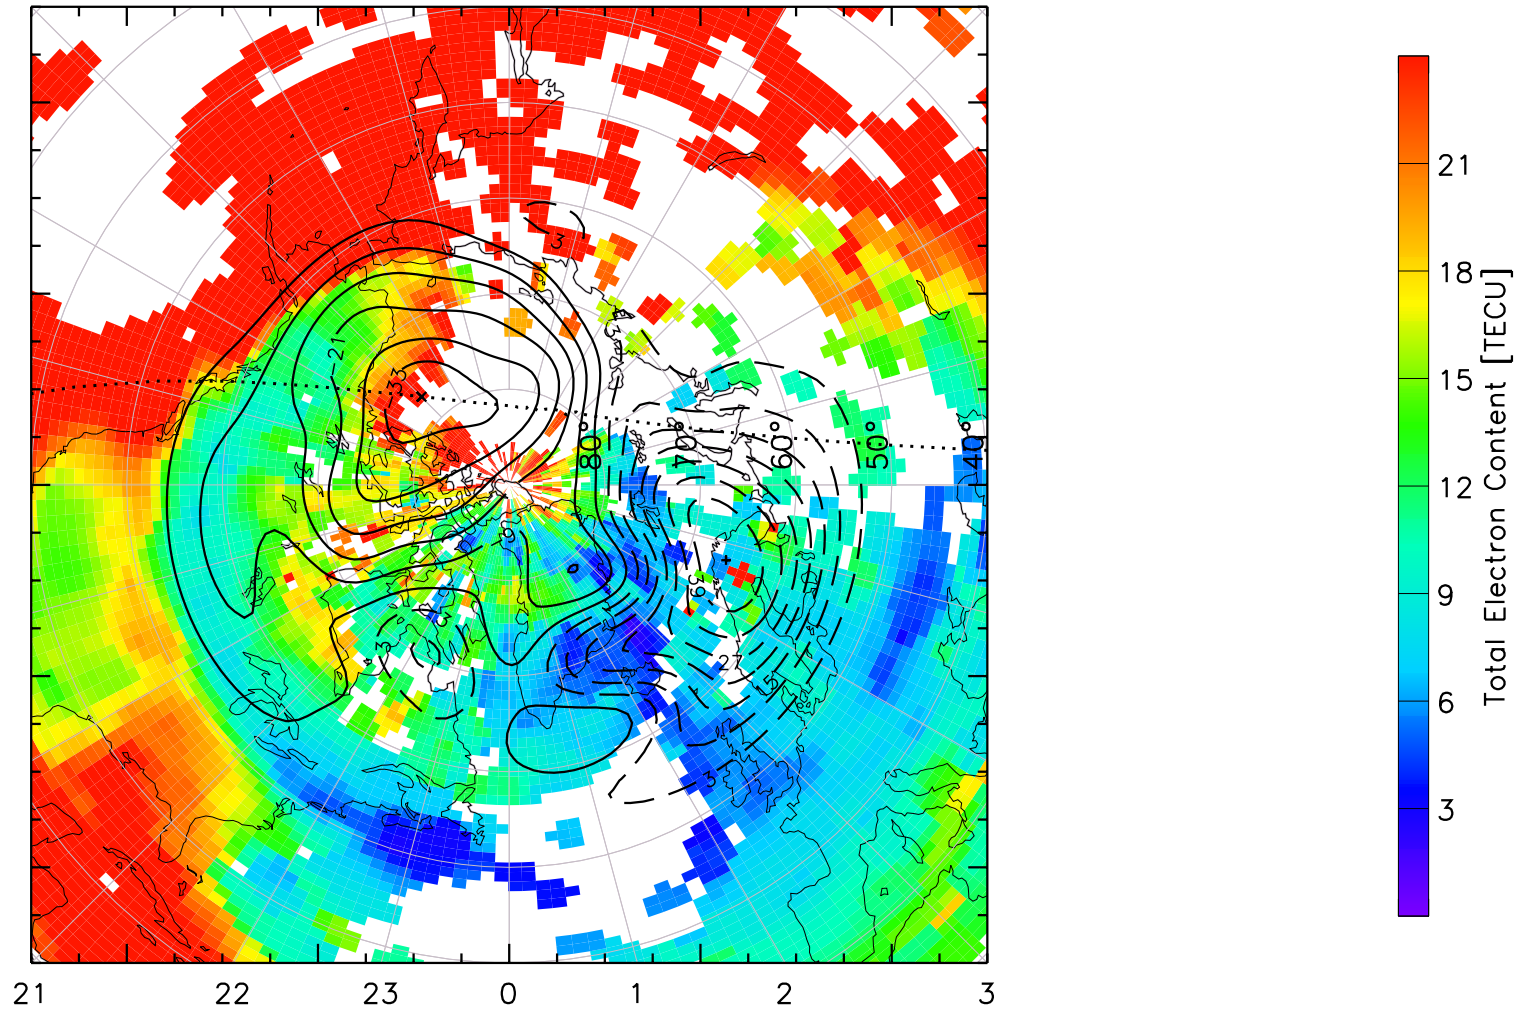

TOTAL ELECTRON CONTENT 01/Oct/2012 02:15:00.0
Median Filtered, Threshold = 0.10 to
01/Oct/2012 02:20:00.0