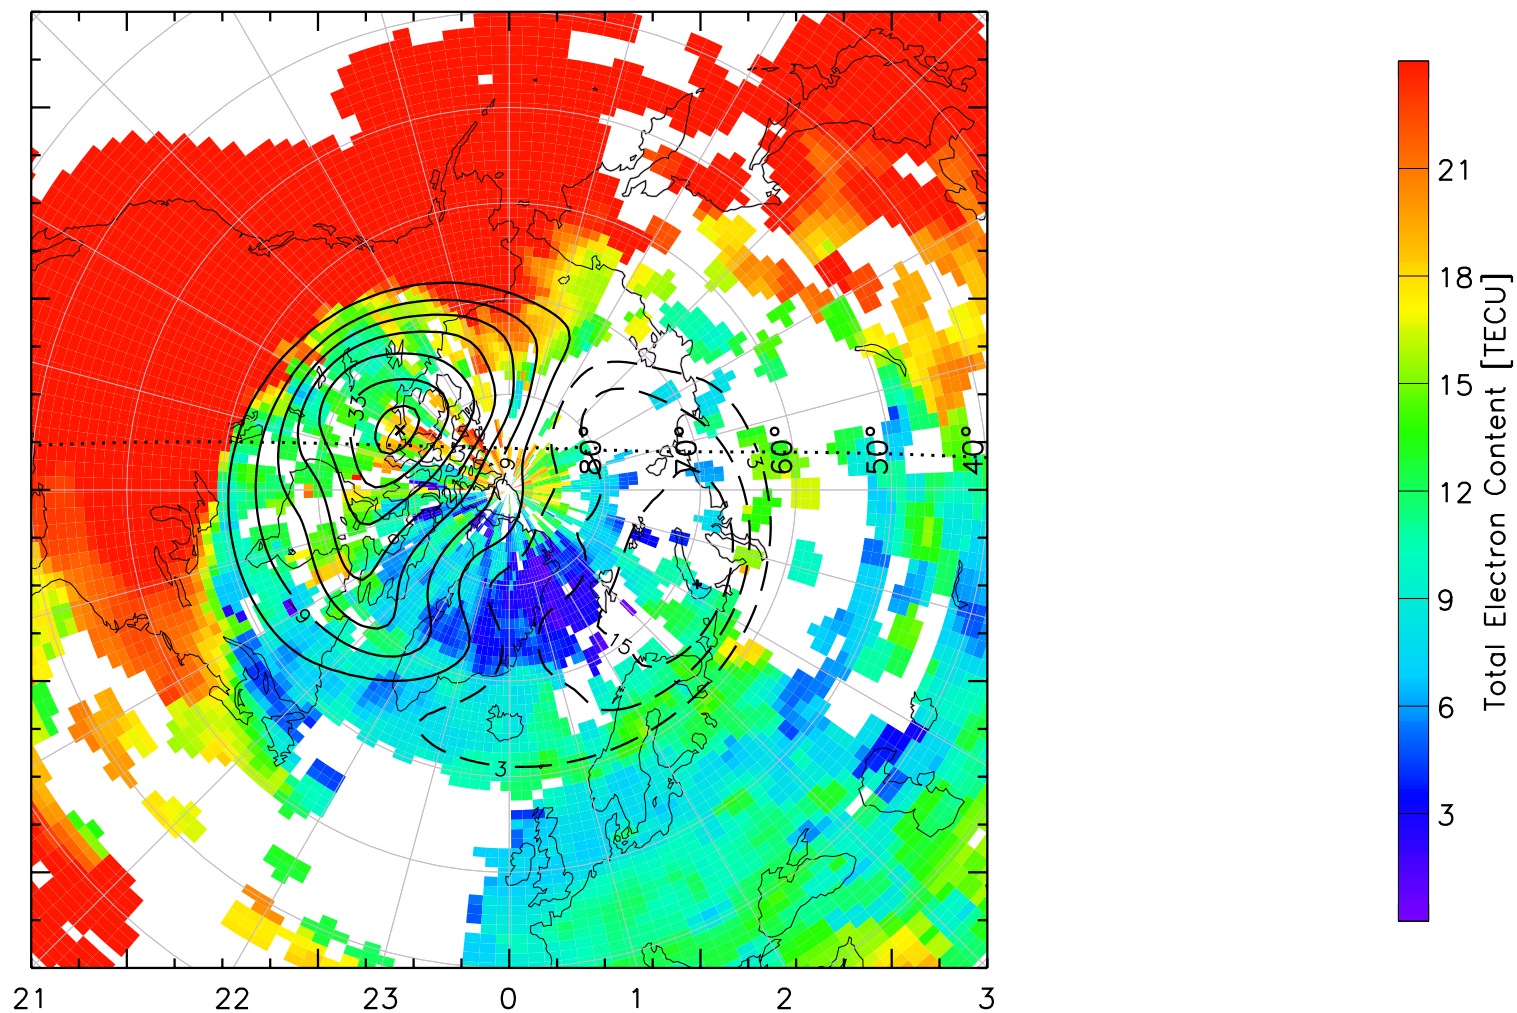

TOTAL ELECTRON CONTENT 30/Sep/2012 23:55:00.0
Median Filtered, Threshold = 0.10 to
01/Oct/2012 00:00:00.0