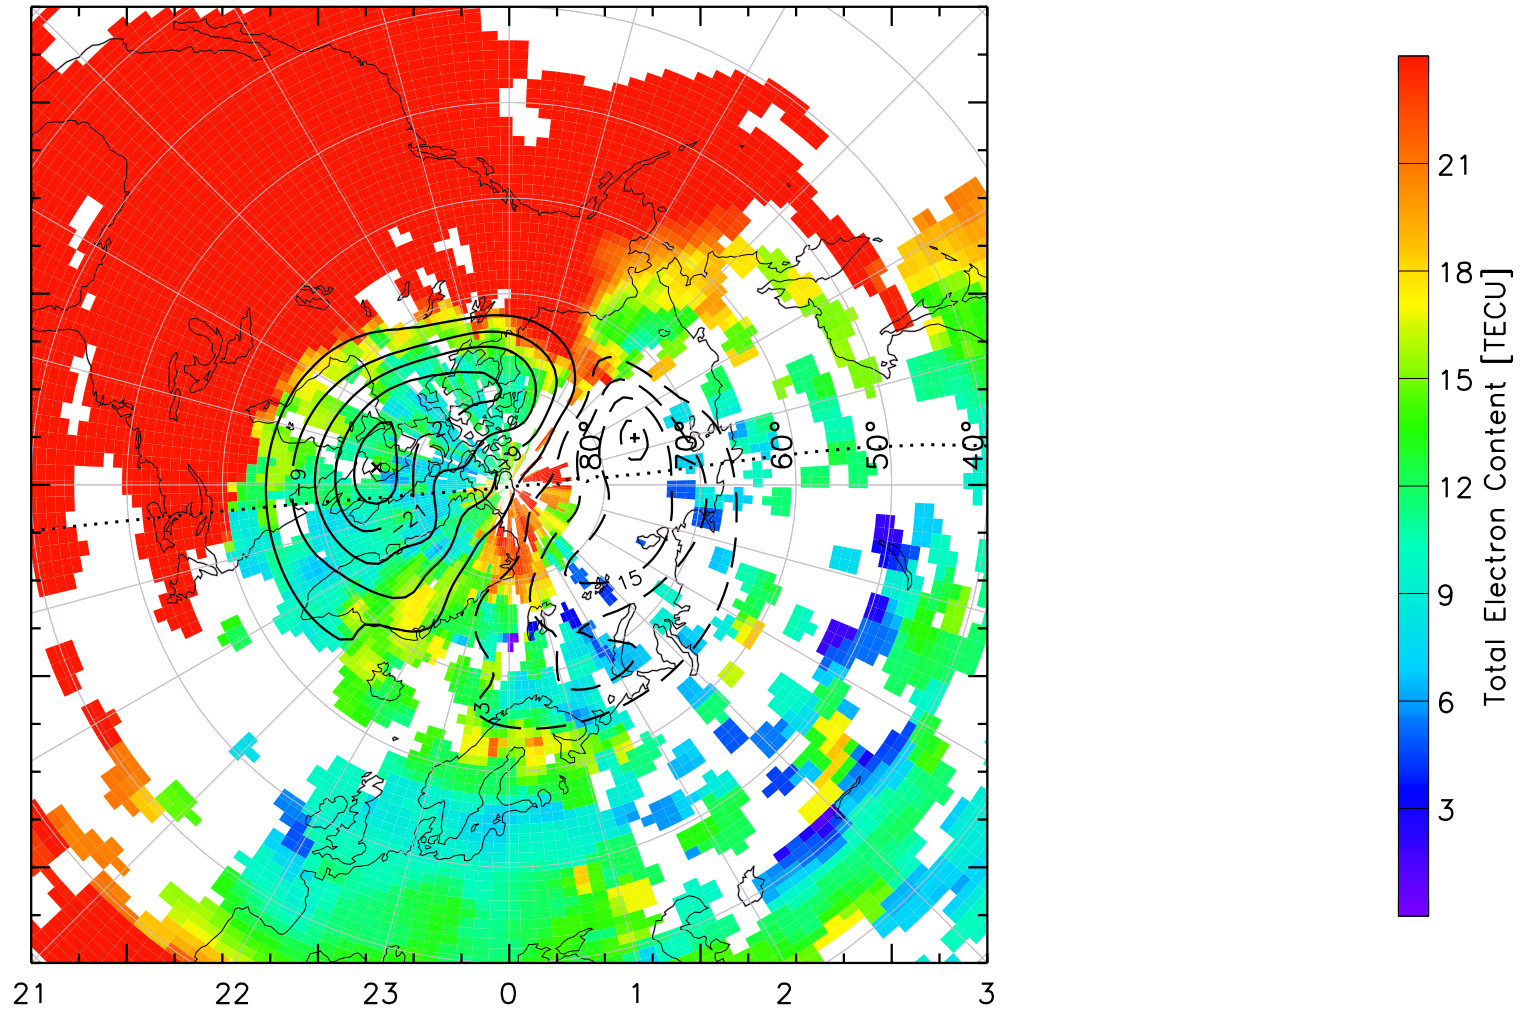

TOTAL ELECTRON CONTENT 30/Sep/2012 21:50:00.0
Median Filtered, Threshold = 0.10 to
30/Sep/2012 21:55:00.0