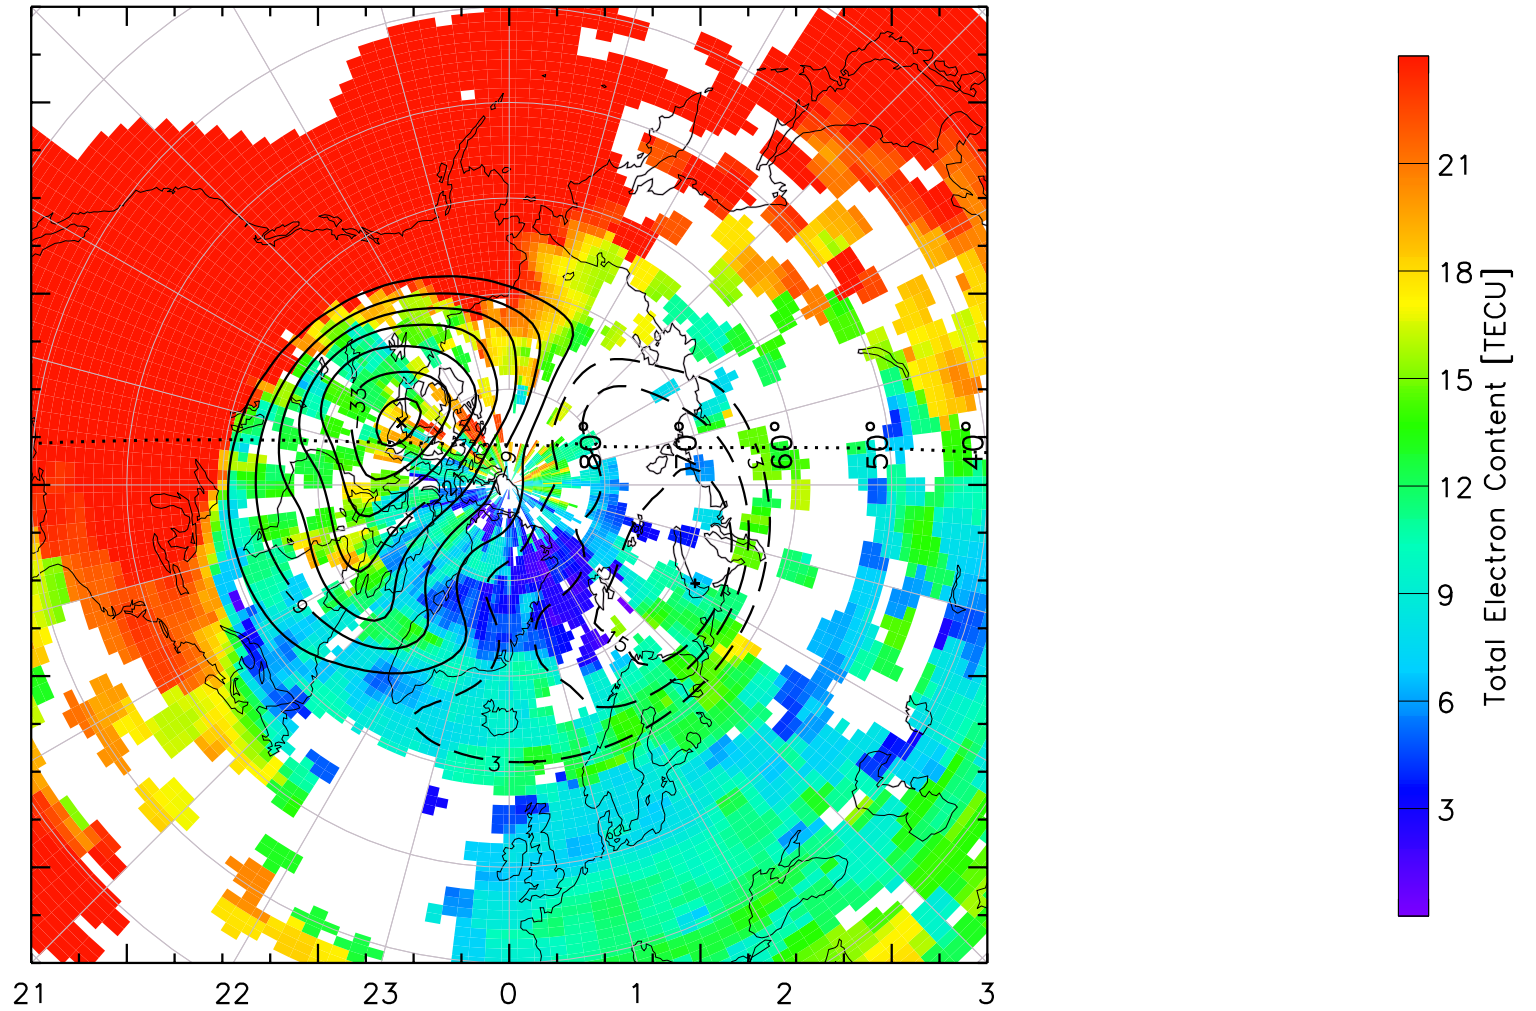

TOTAL ELECTRON CONTENT 30/Sep/2012 23:50:00.0
Median Filtered, Threshold = 0.10 to
30/Sep/2012 23:55:00.0