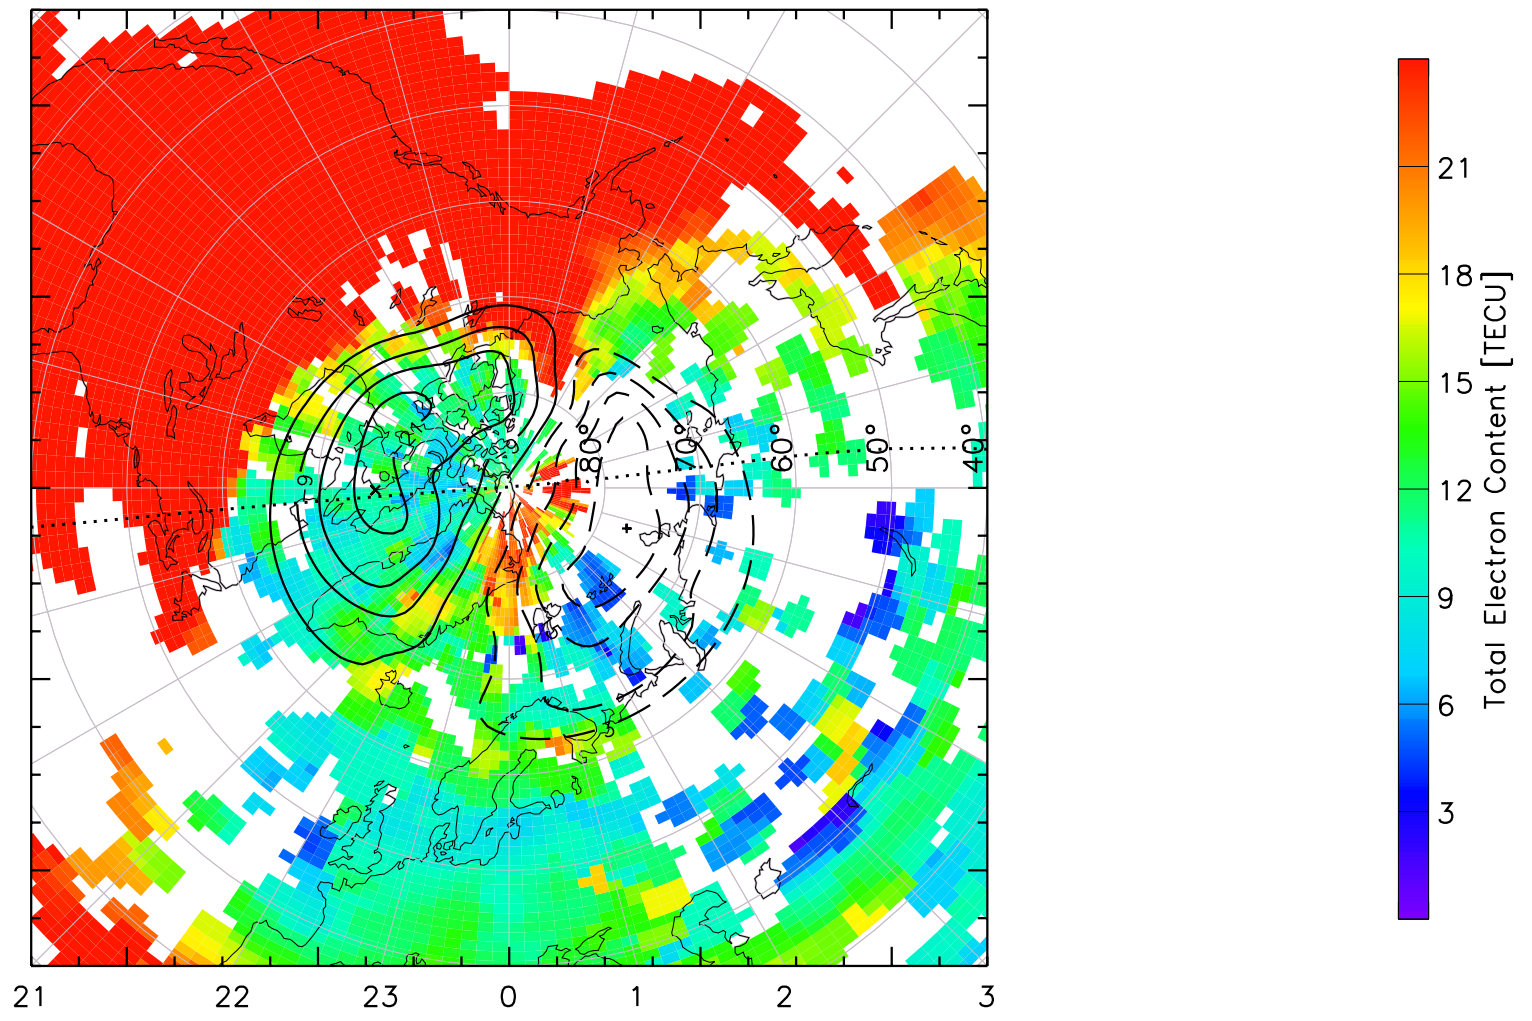

TOTAL ELECTRON CONTENT 30/Sep/2012 22:00:00.0
Median Filtered, Threshold = 0.10 to
30/Sep/2012 22:05:00.0