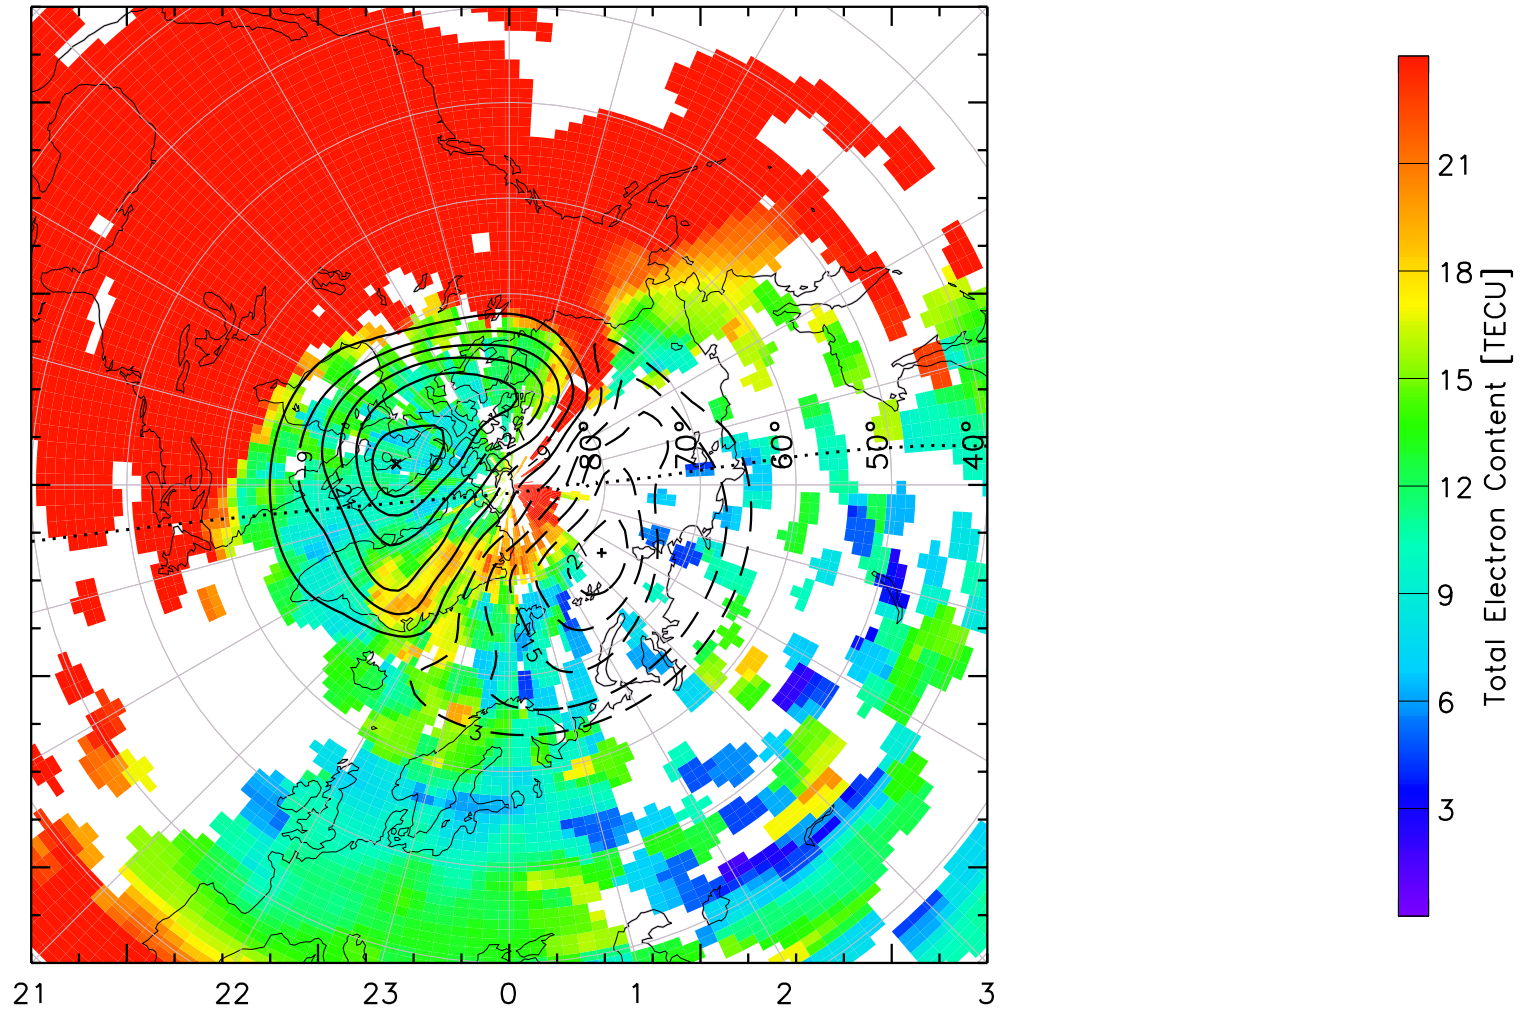

TOTAL ELECTRON CONTENT 30/Sep/2012 21:30:00.0
Median Filtered, Threshold = 0.10 to
30/Sep/2012 21:35:00.0