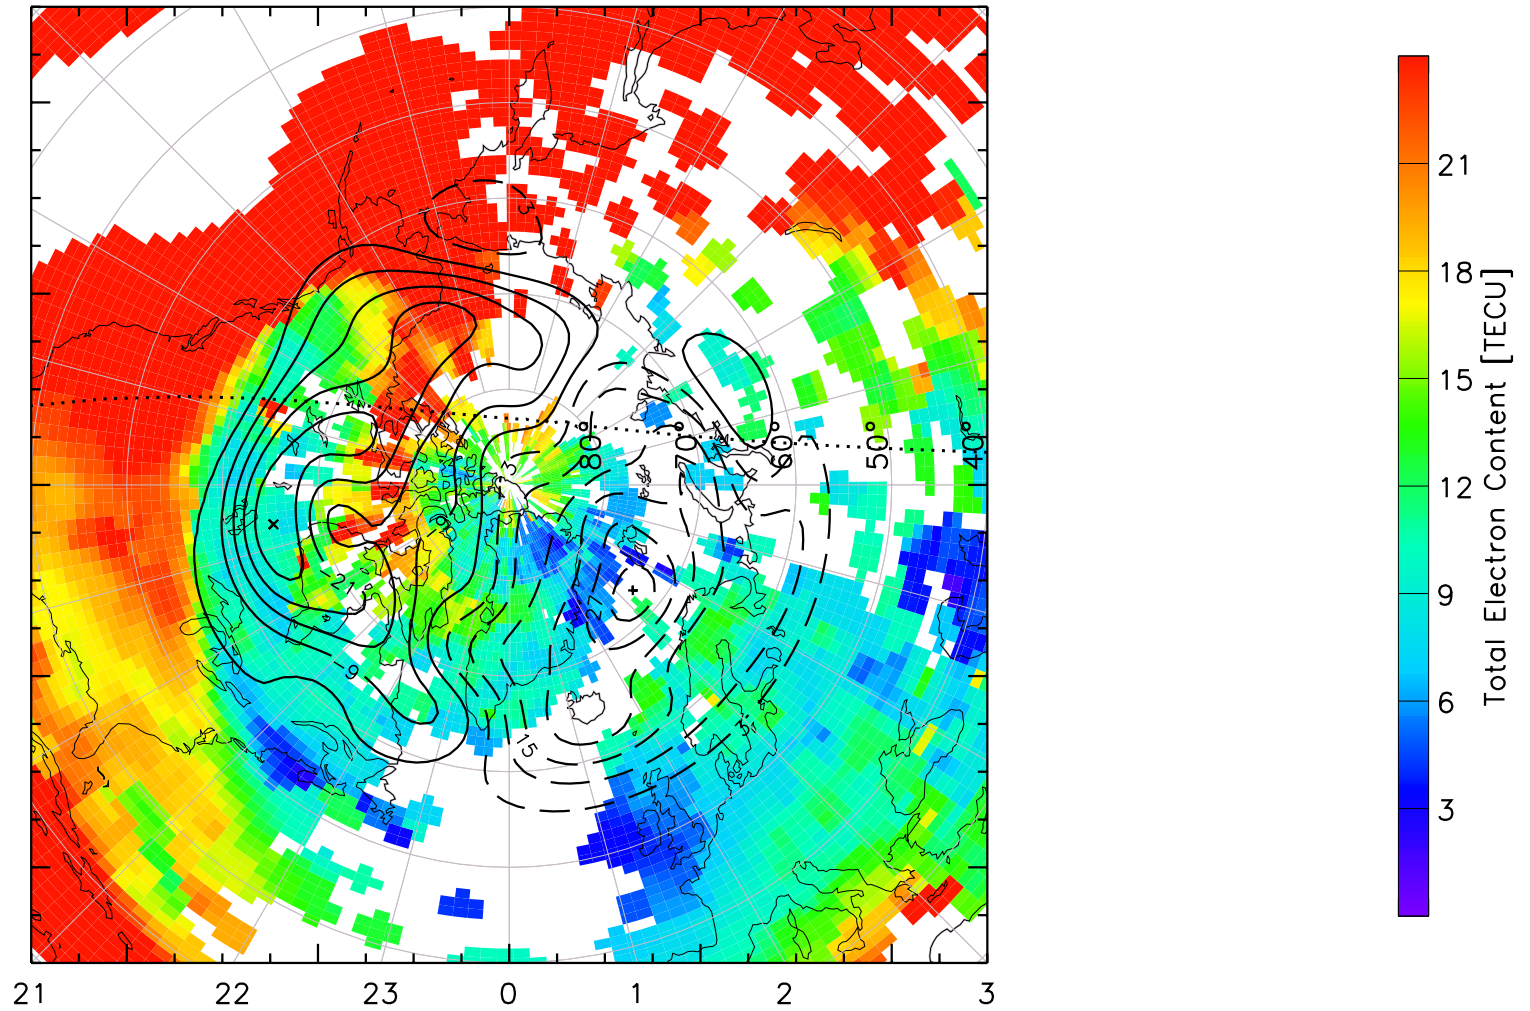

TOTAL ELECTRON CONTENT 01/Oct/2012 01:15:00.0
Median Filtered, Threshold = 0.10 to
01/Oct/2012 01:20:00.0