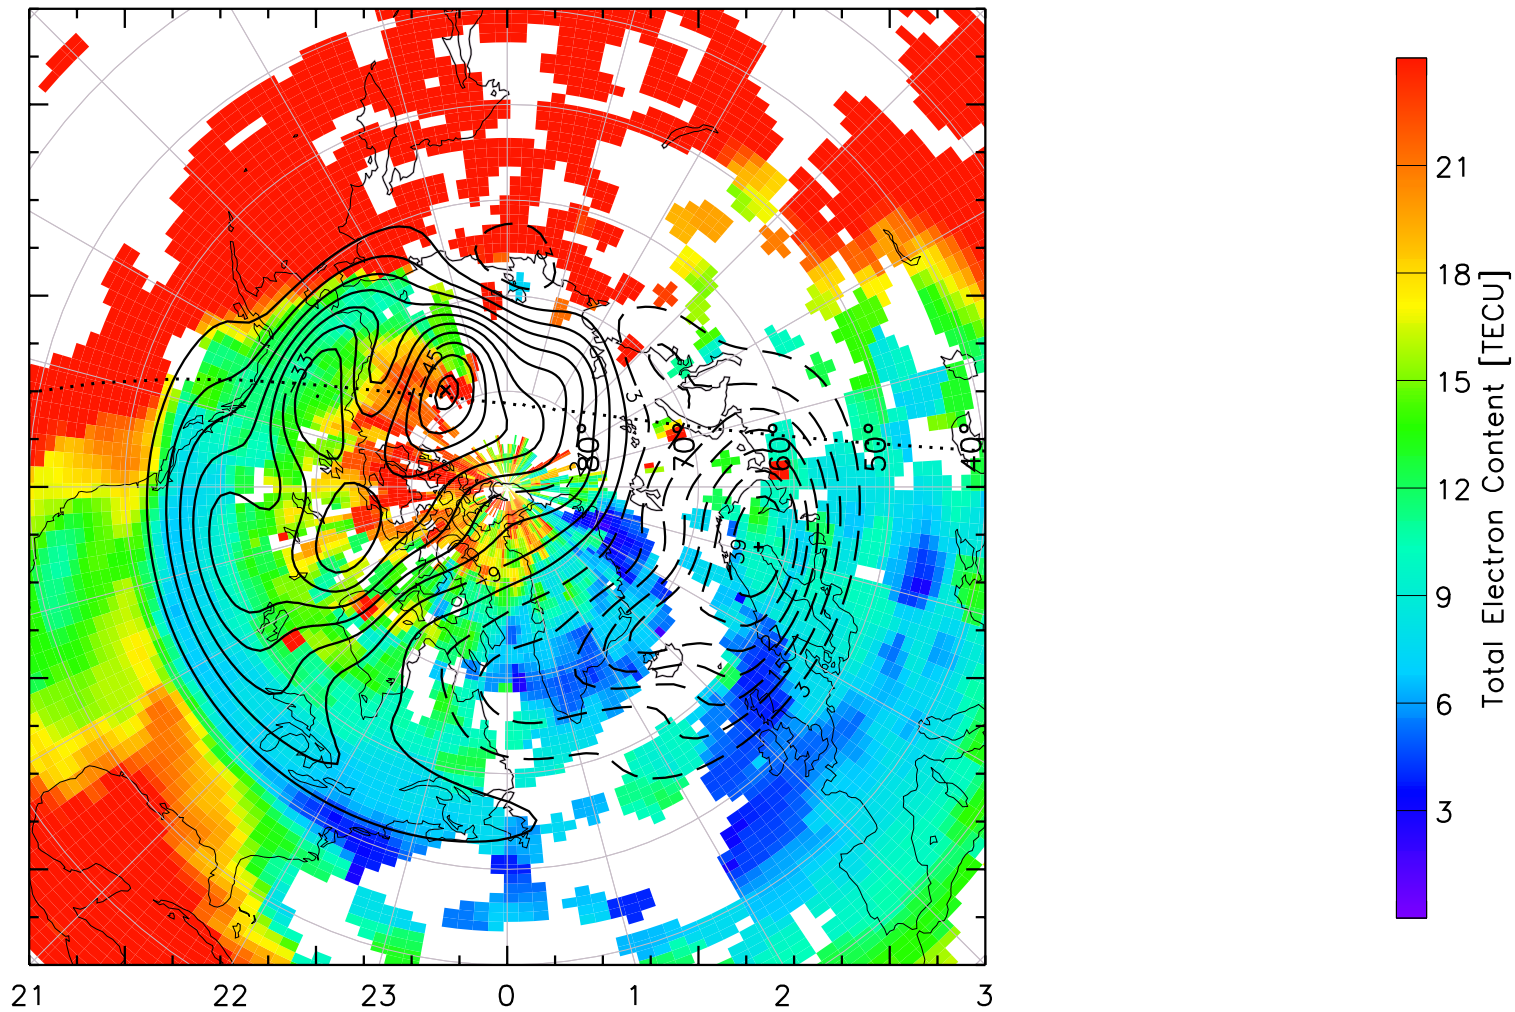

TOTAL ELECTRON CONTENT 01/Oct/2012 02:45:00.0
Median Filtered, Threshold = 0.10 to
01/Oct/2012 02:50:00.0