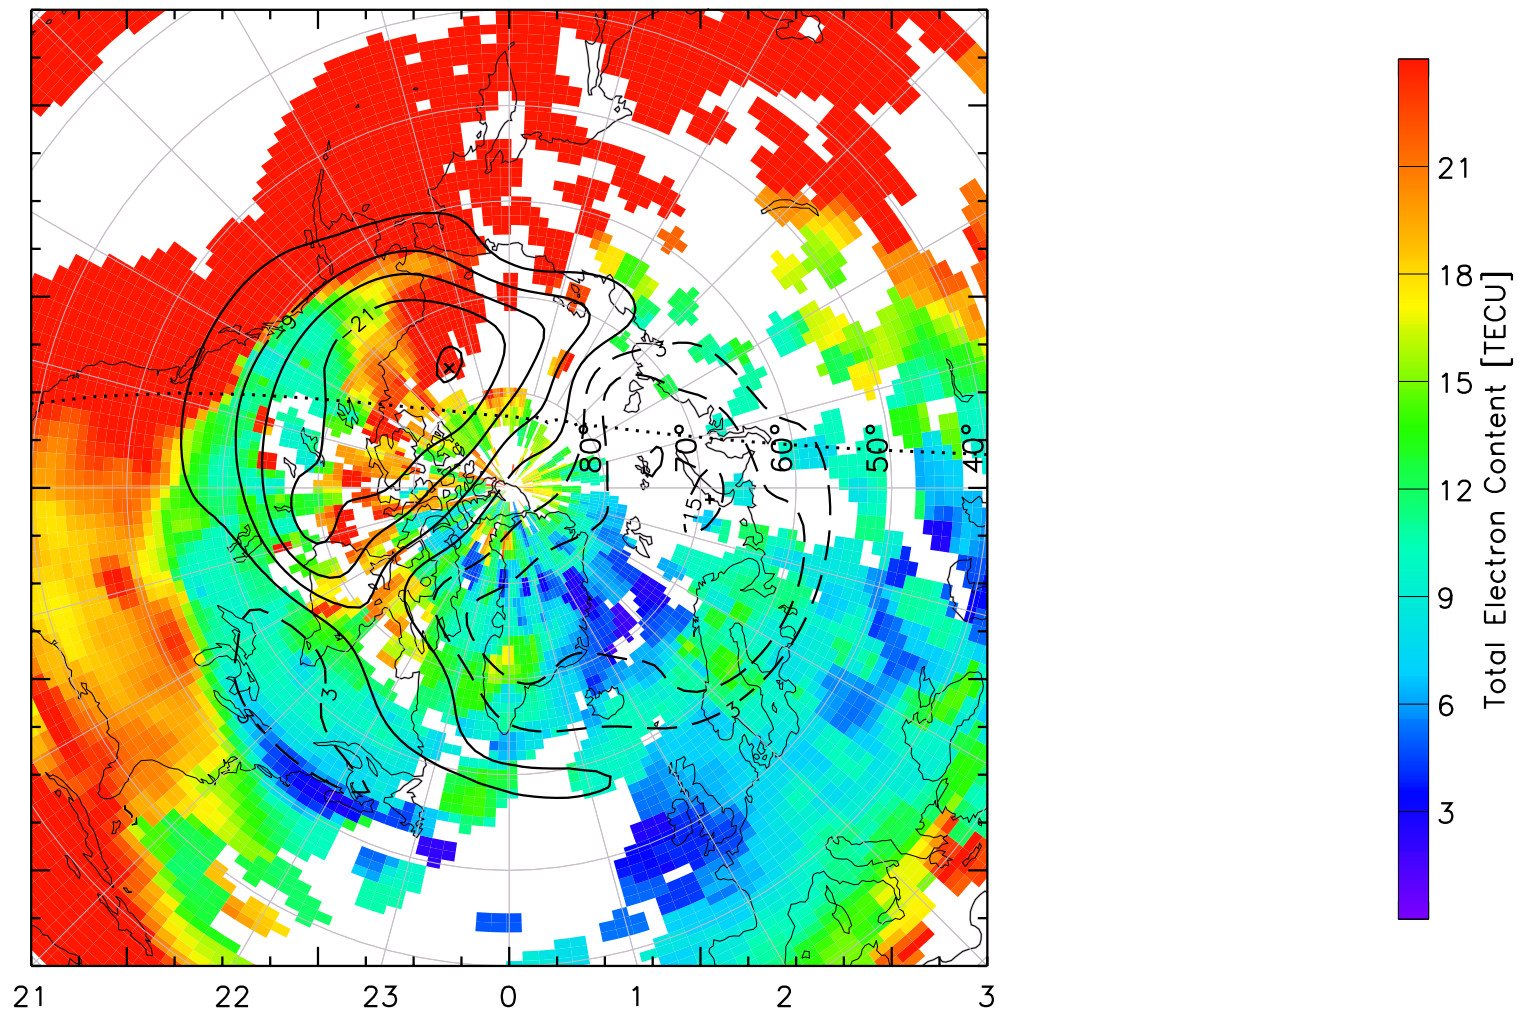

TOTAL ELECTRON CONTENT 01/Oct/2012 01:35:00.0
Median Filtered, Threshold = 0.10 to
01/Oct/2012 01:40:00.0