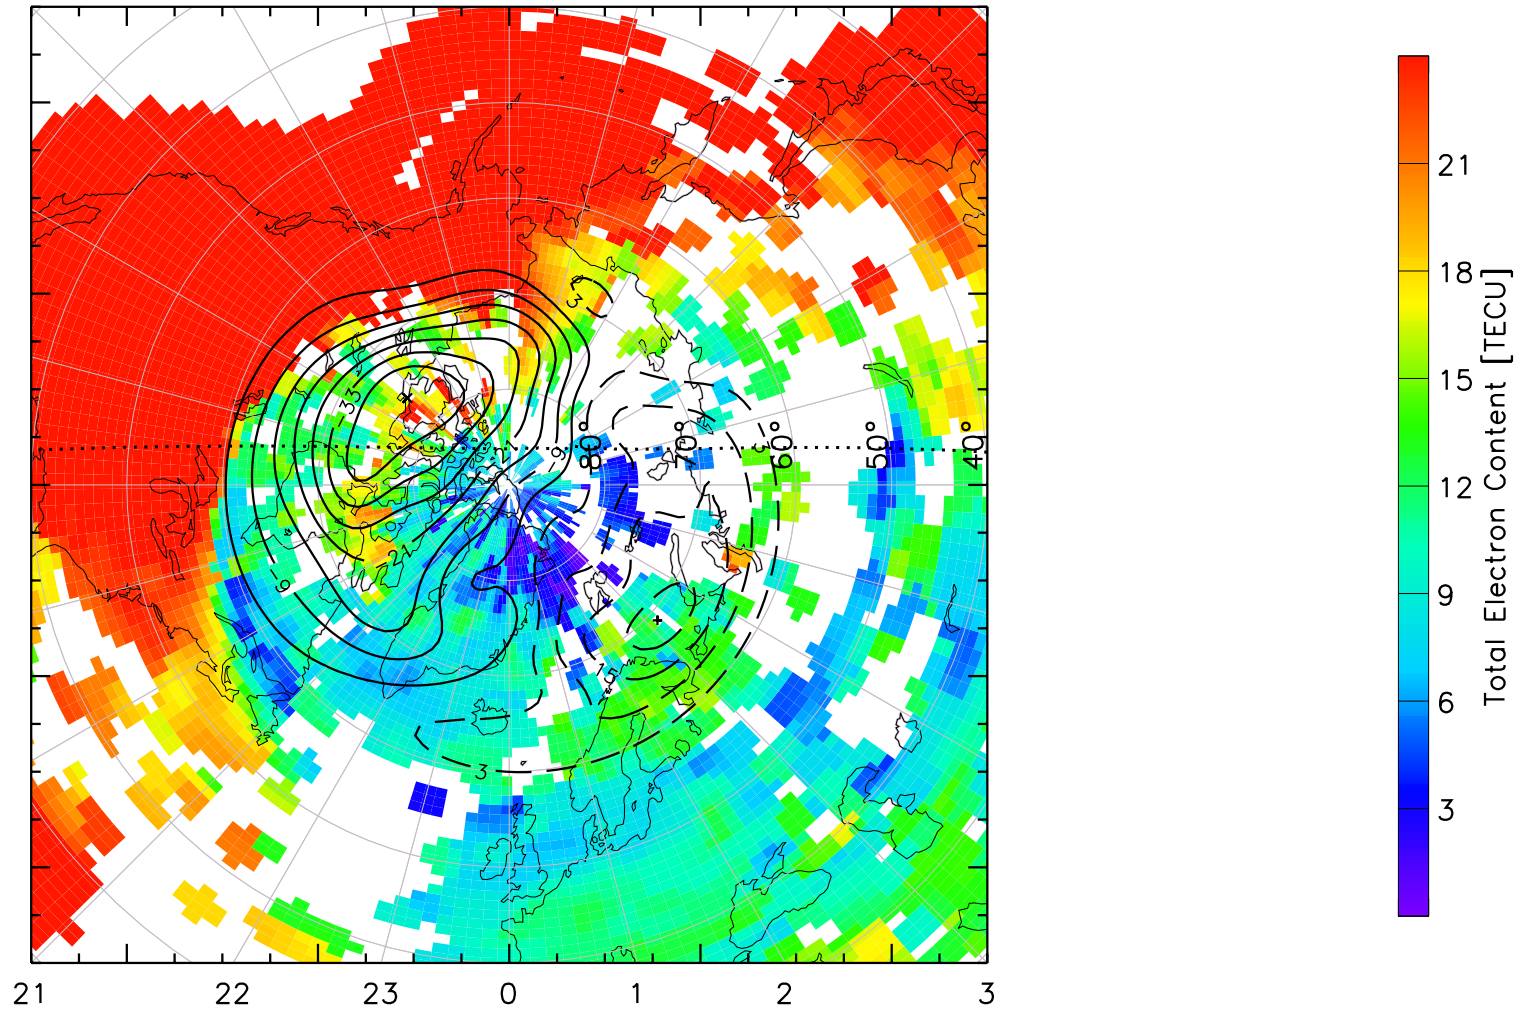

TOTAL ELECTRON CONTENT 30/Sep/2012 23:40:00.0
Median Filtered, Threshold = 0.10 to
30/Sep/2012 23:45:00.0