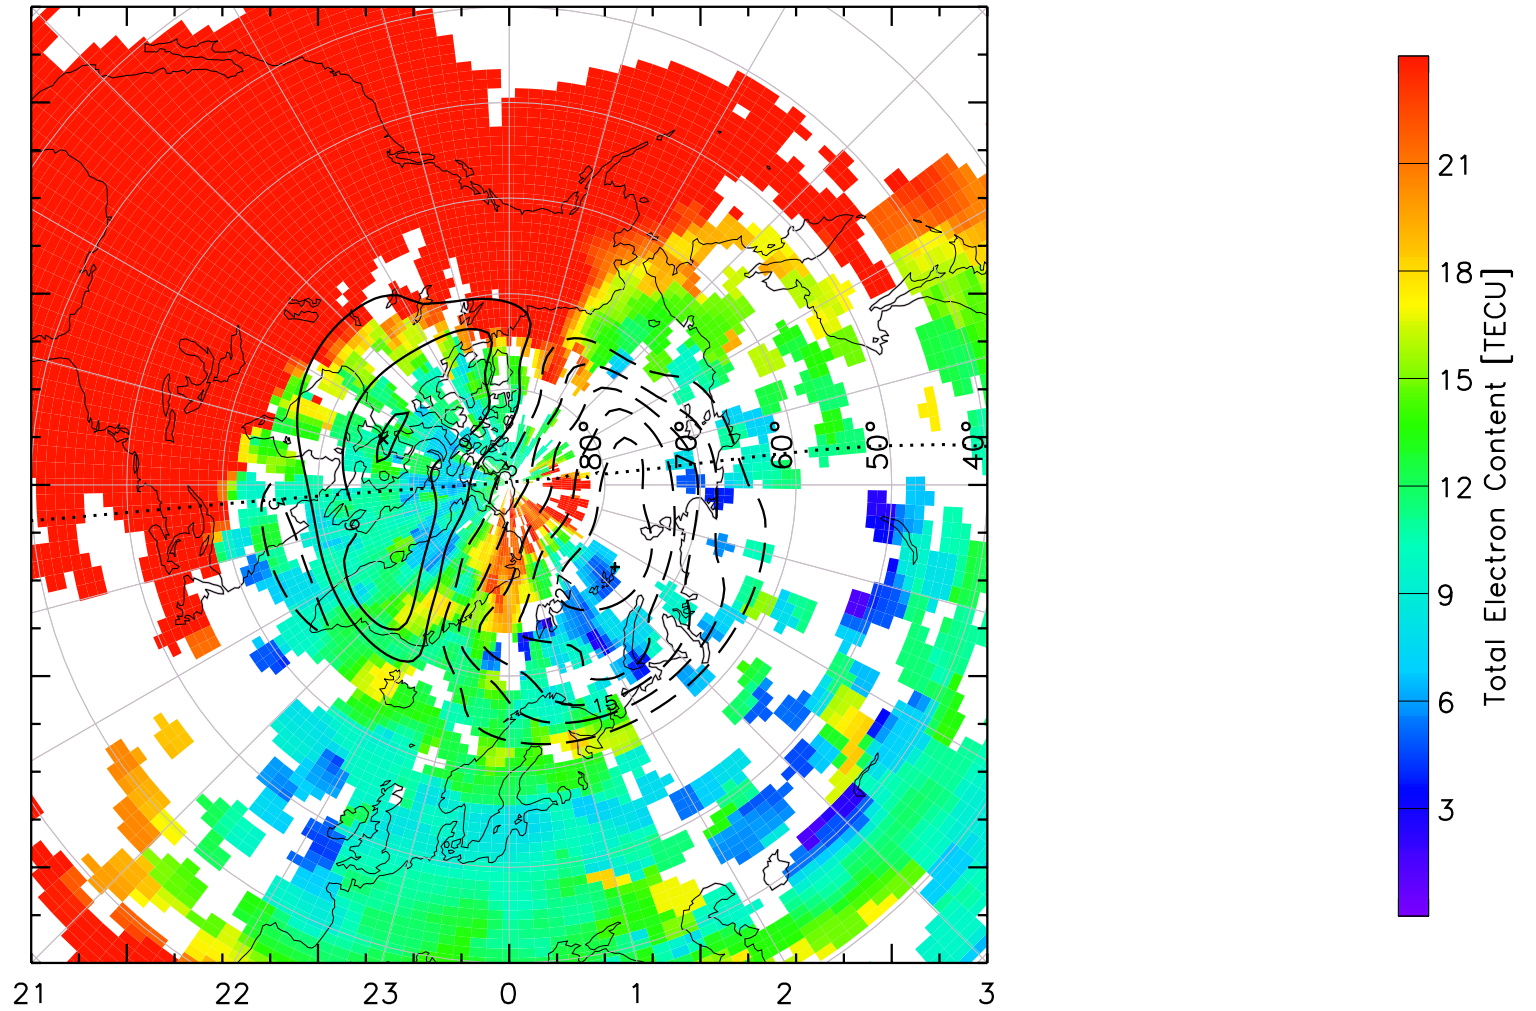

TOTAL ELECTRON CONTENT 30/Sep/2012 22:05:00.0
Median Filtered, Threshold = 0.10 to
30/Sep/2012 22:10:00.0