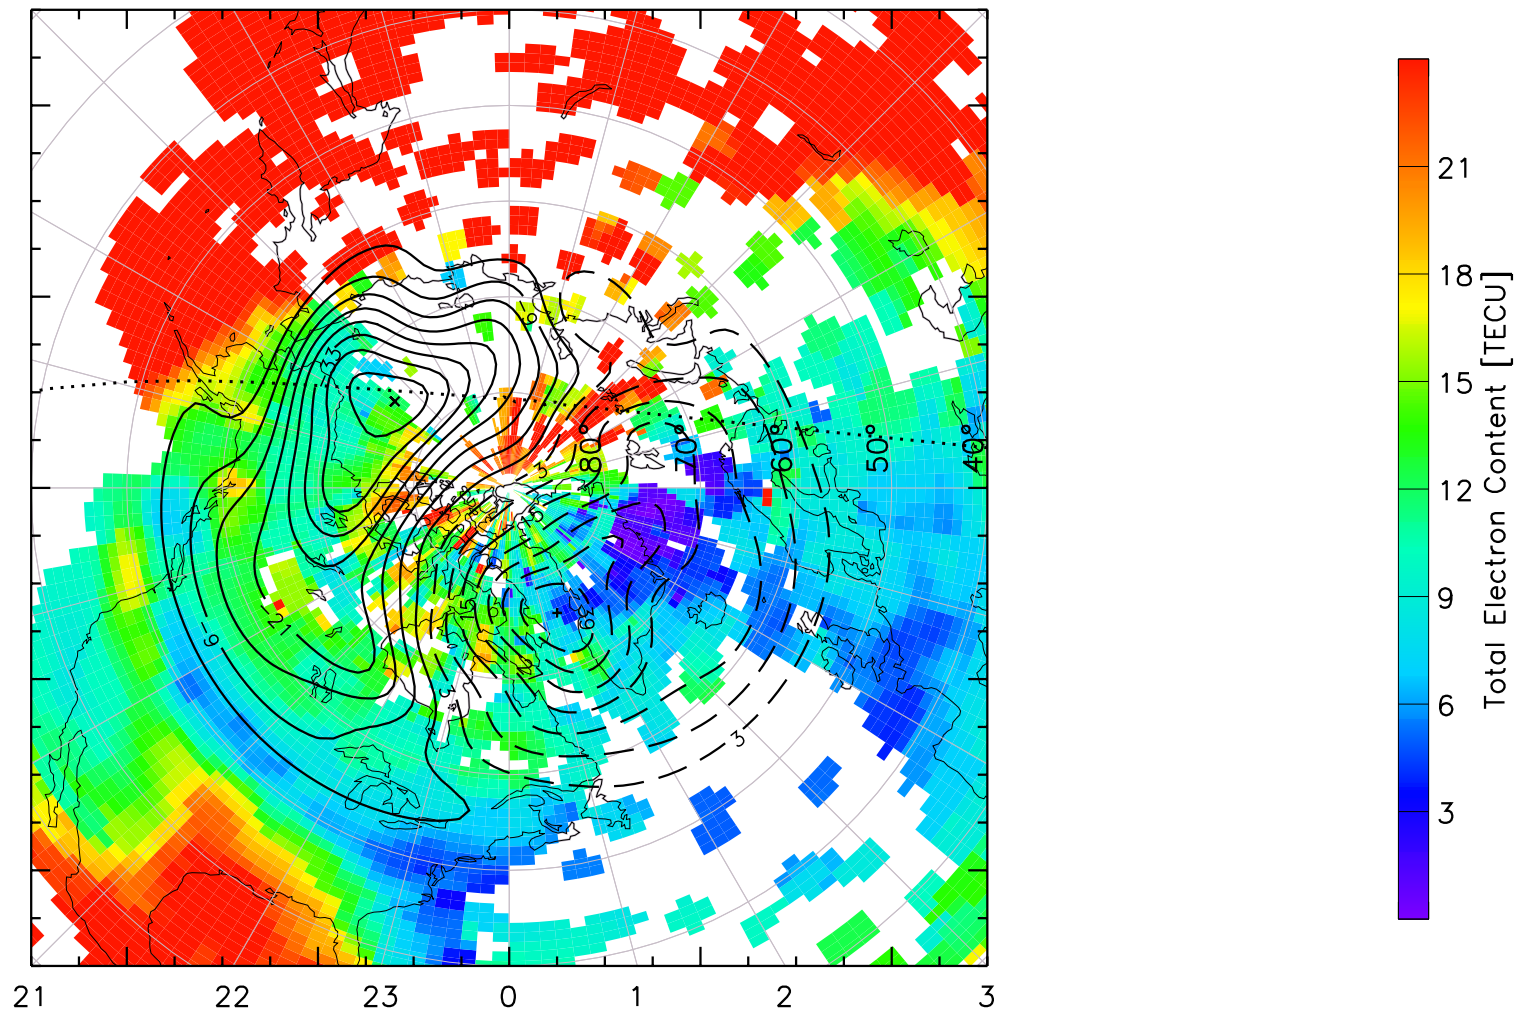

TOTAL ELECTRON CONTENT 01/Oct/2012 03:50:00.0
Median Filtered, Threshold = 0.10 to
01/Oct/2012 03:55:00.0