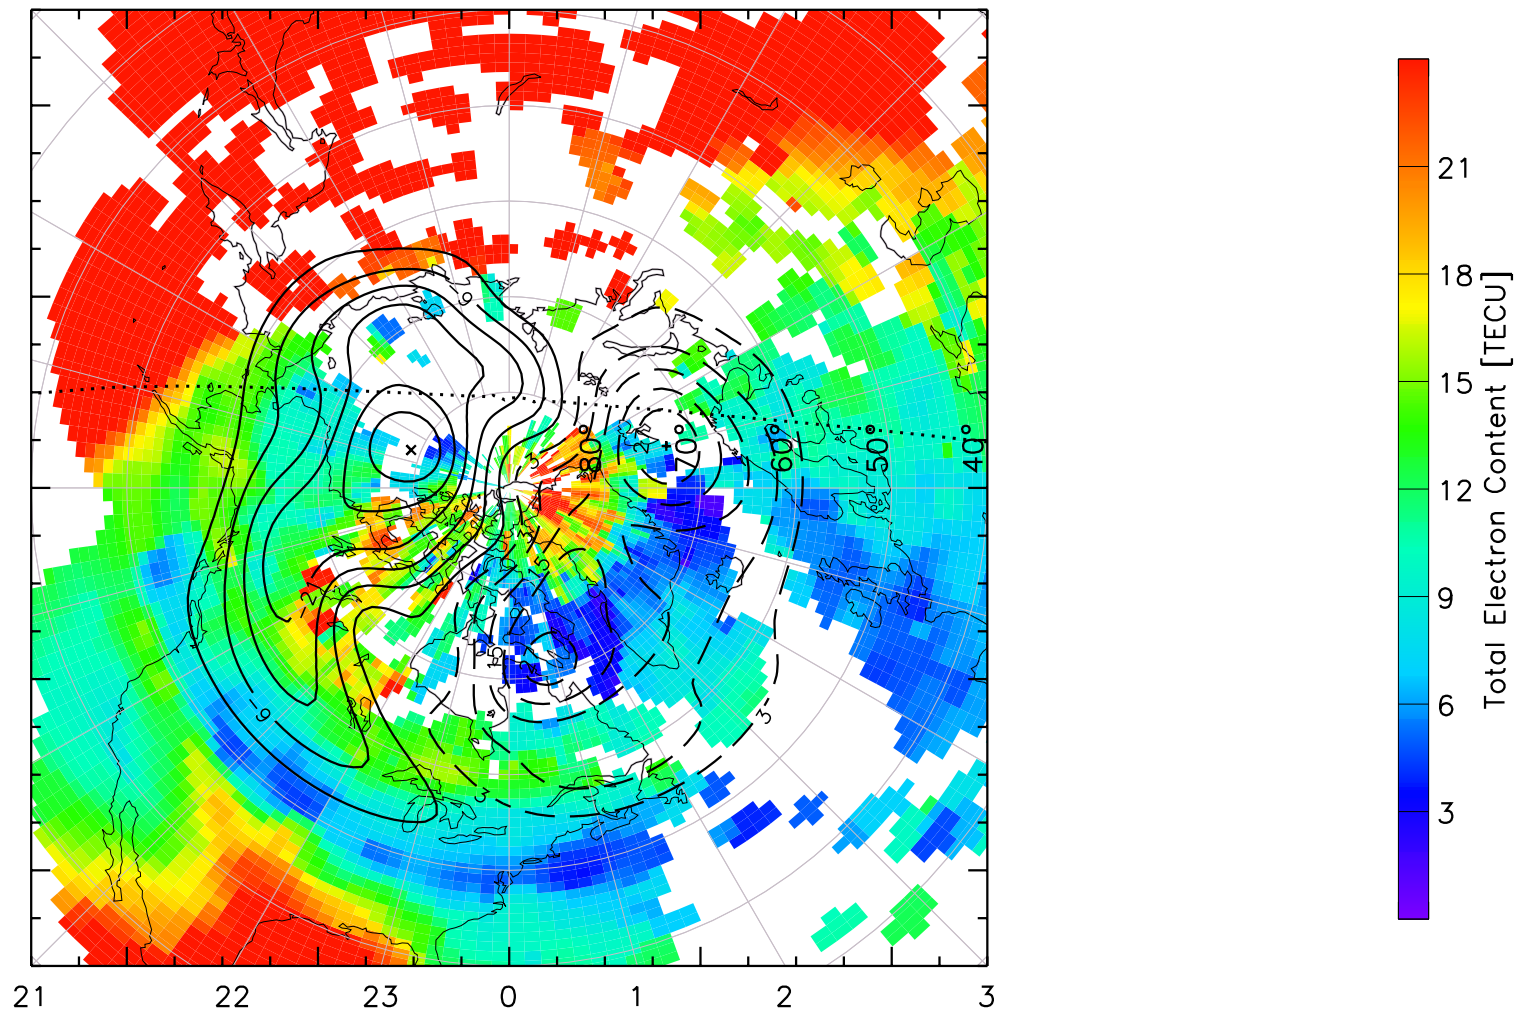

TOTAL ELECTRON CONTENT 01/Oct/2012 04:30:00.0
Median Filtered, Threshold = 0.10 to
01/Oct/2012 04:35:00.0

1900 0500