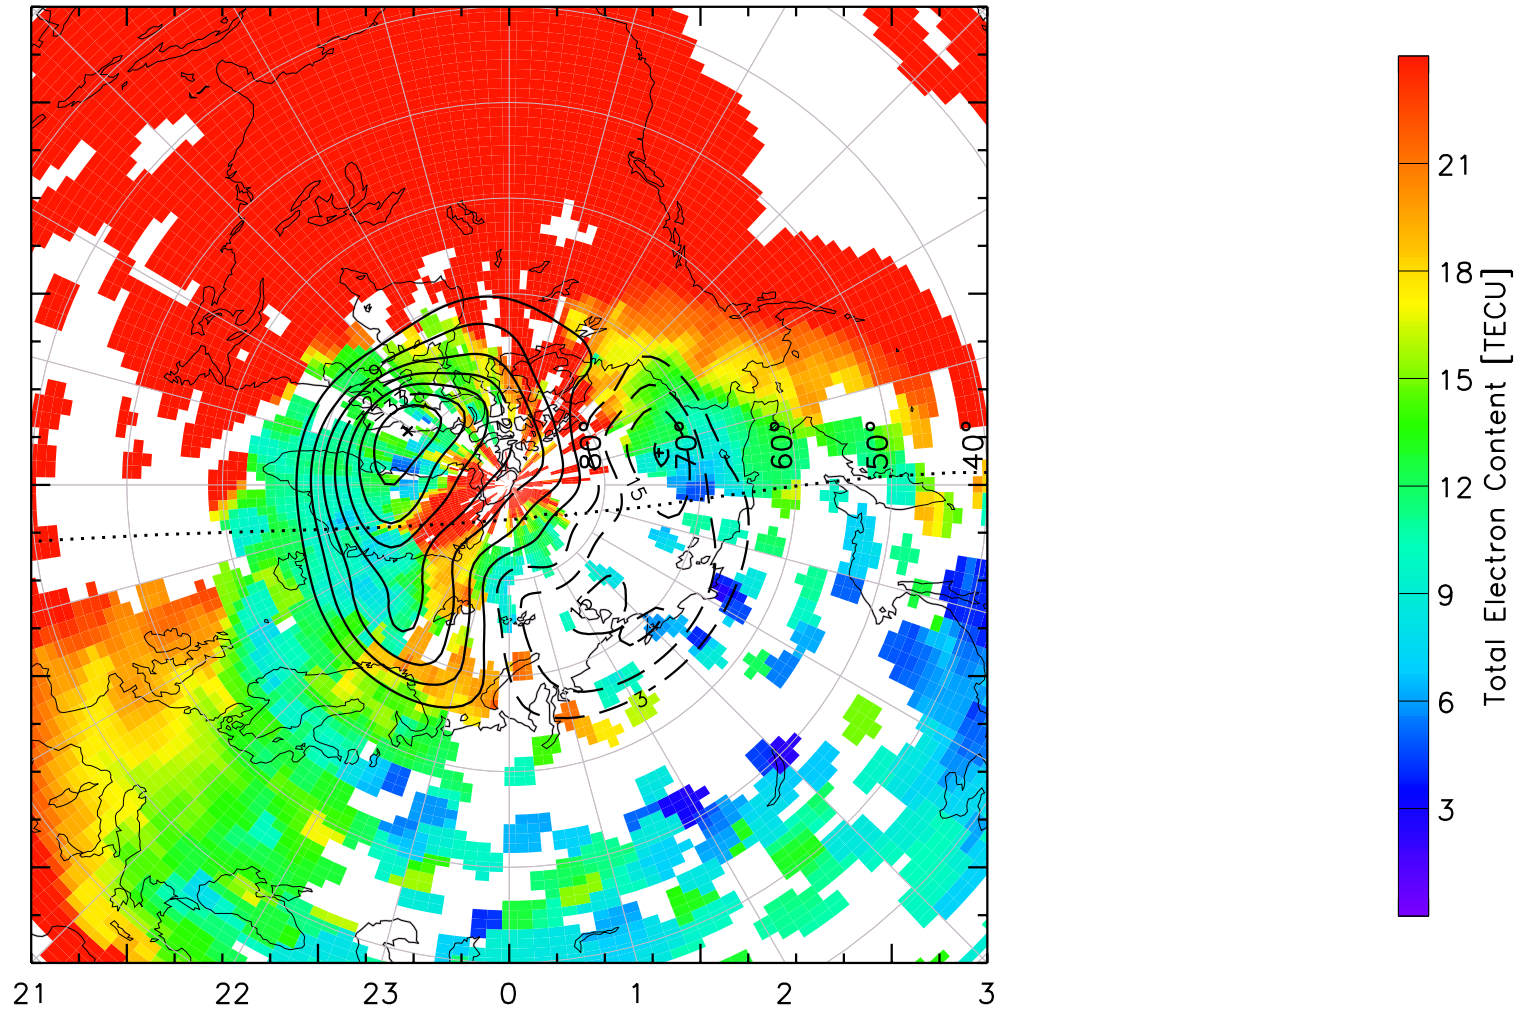

TOTAL ELECTRON CONTENT 30/Sep/2012 19:20:00.0
Median Filtered, Threshold = 0.10 to
30/Sep/2012 19:25:00.0

1900 0500