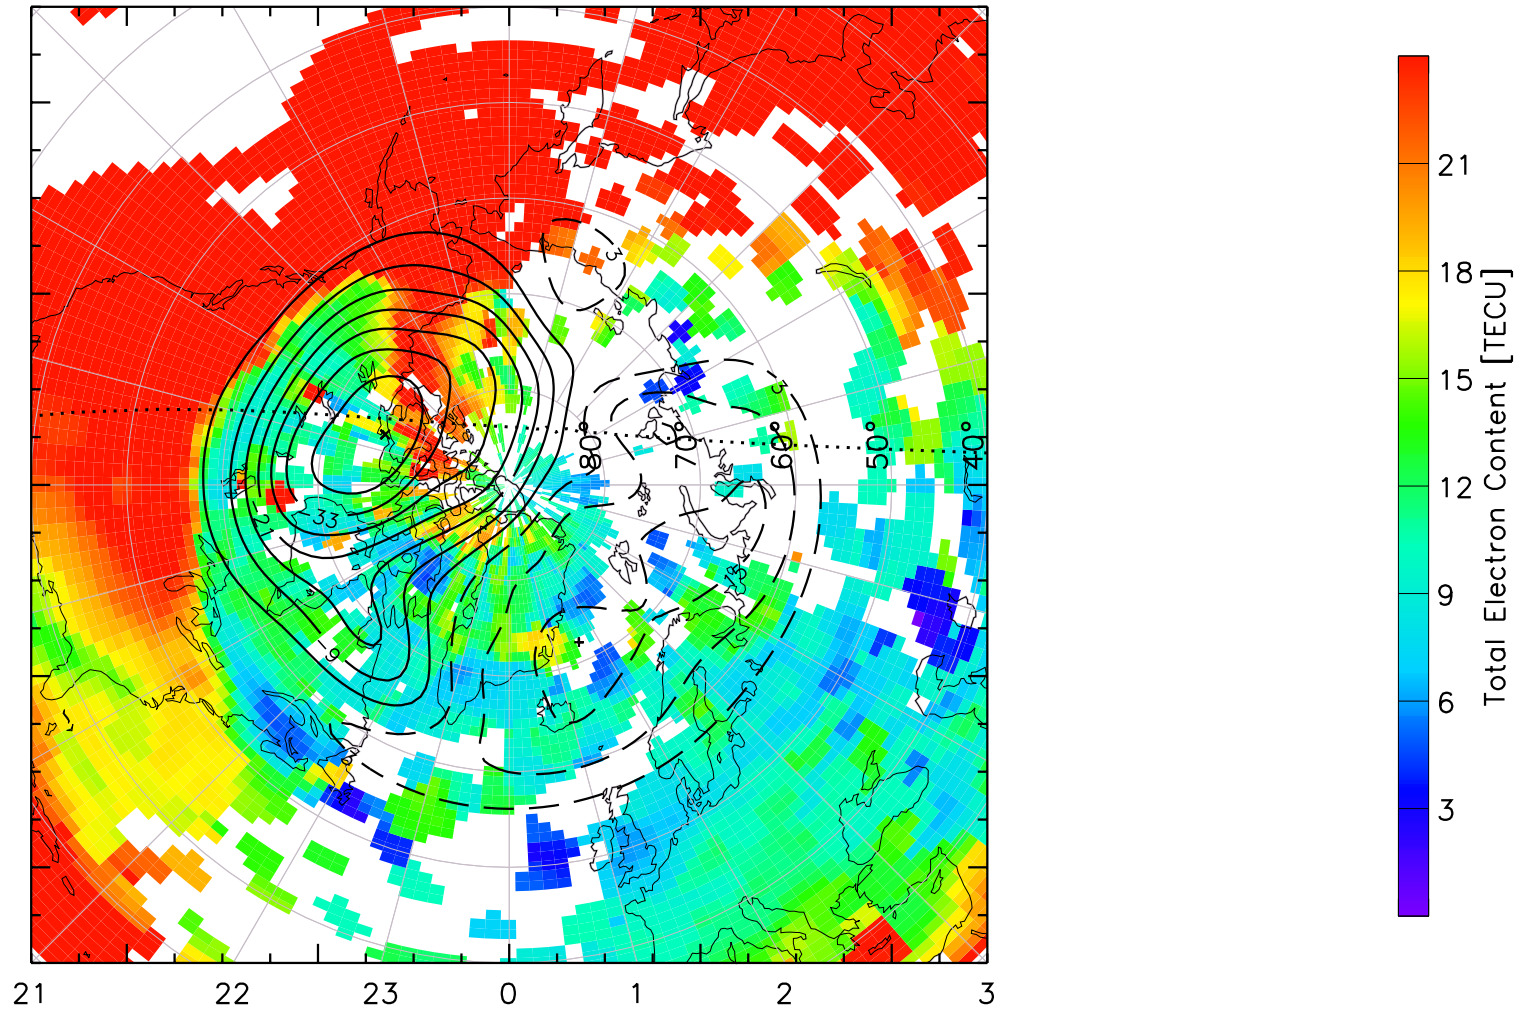

TOTAL ELECTRON CONTENT 01/Oct/2012 00:45:00.0
Median Filtered, Threshold = 0.10 to
01/Oct/2012 00:50:00.0