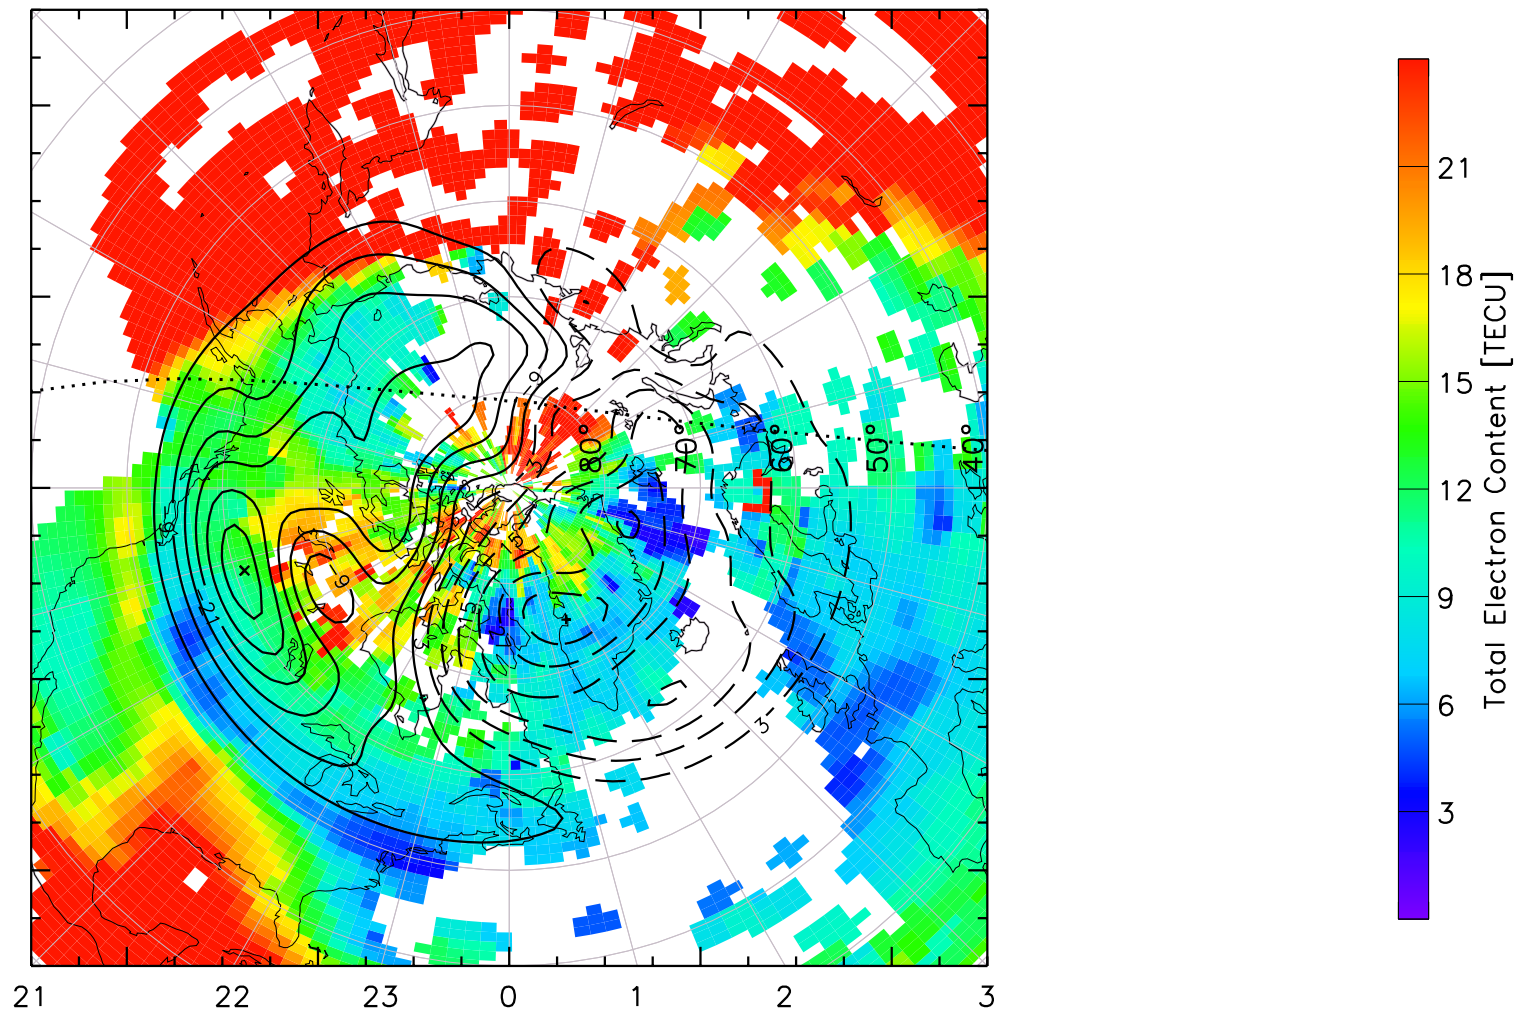

TOTAL ELECTRON CONTENT 01/Oct/2012 03:20:00.0
Median Filtered, Threshold = 0.10 to
01/Oct/2012 03:25:00.0