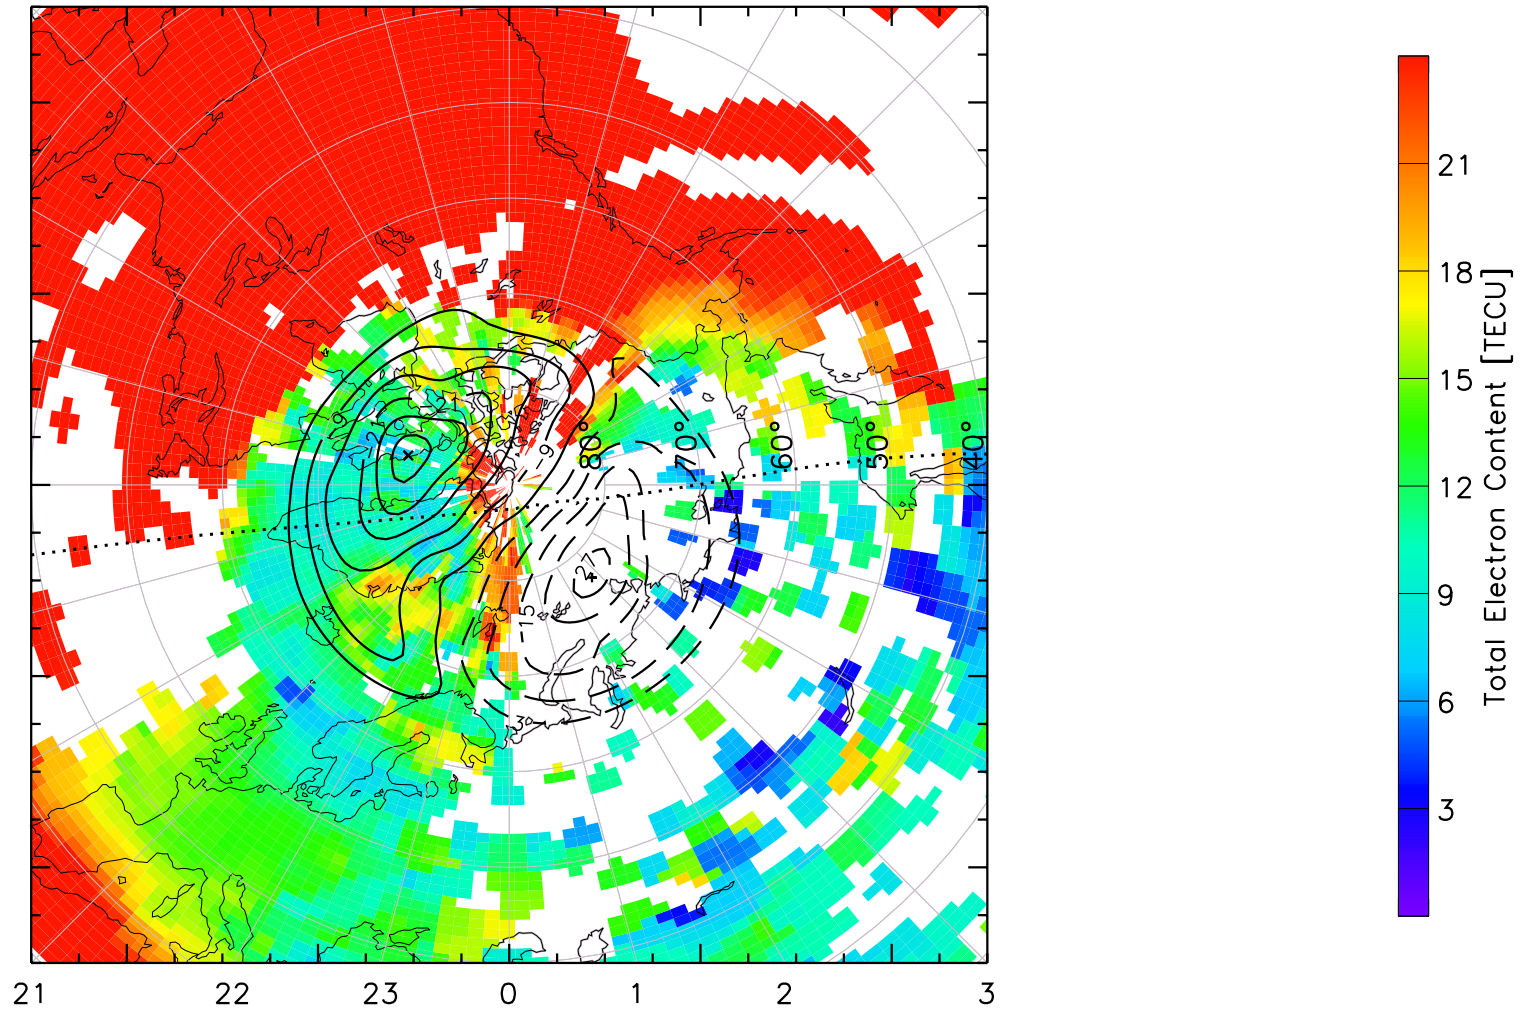

TOTAL ELECTRON CONTENT 30/Sep/2012 20:25:00.0
Median Filtered, Threshold = 0.10 to
30/Sep/2012 20:30:00.0