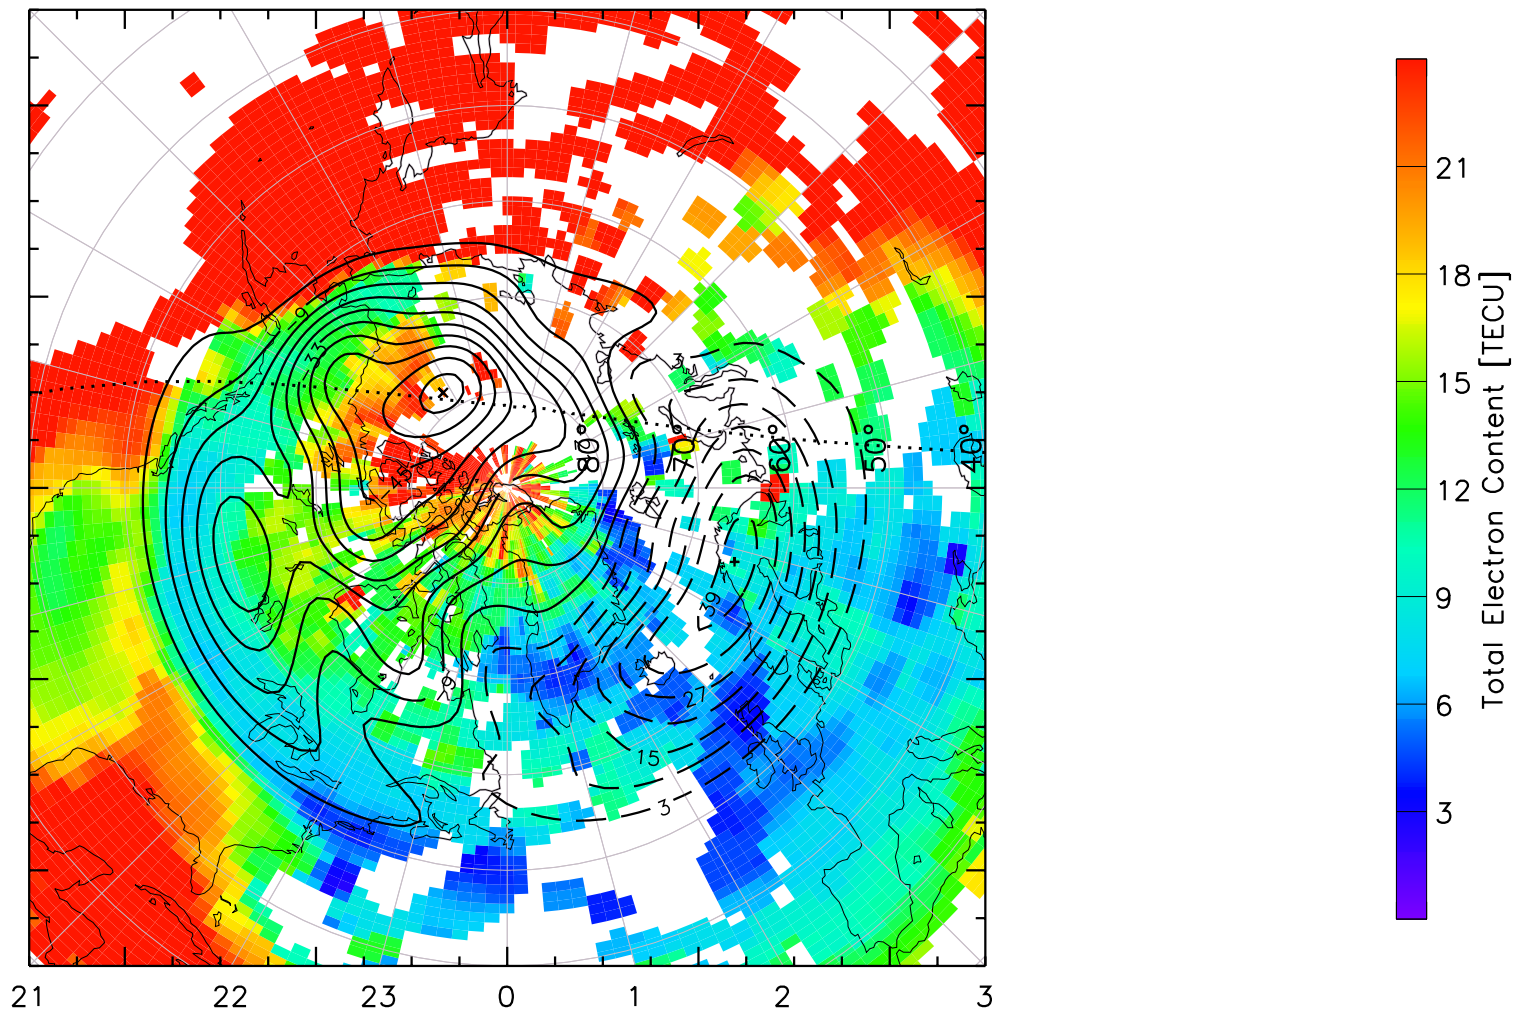

TOTAL ELECTRON CONTENT 01/Oct/2012 02:35:00.0
Median Filtered, Threshold = 0.10 to
01/Oct/2012 02:40:00.0