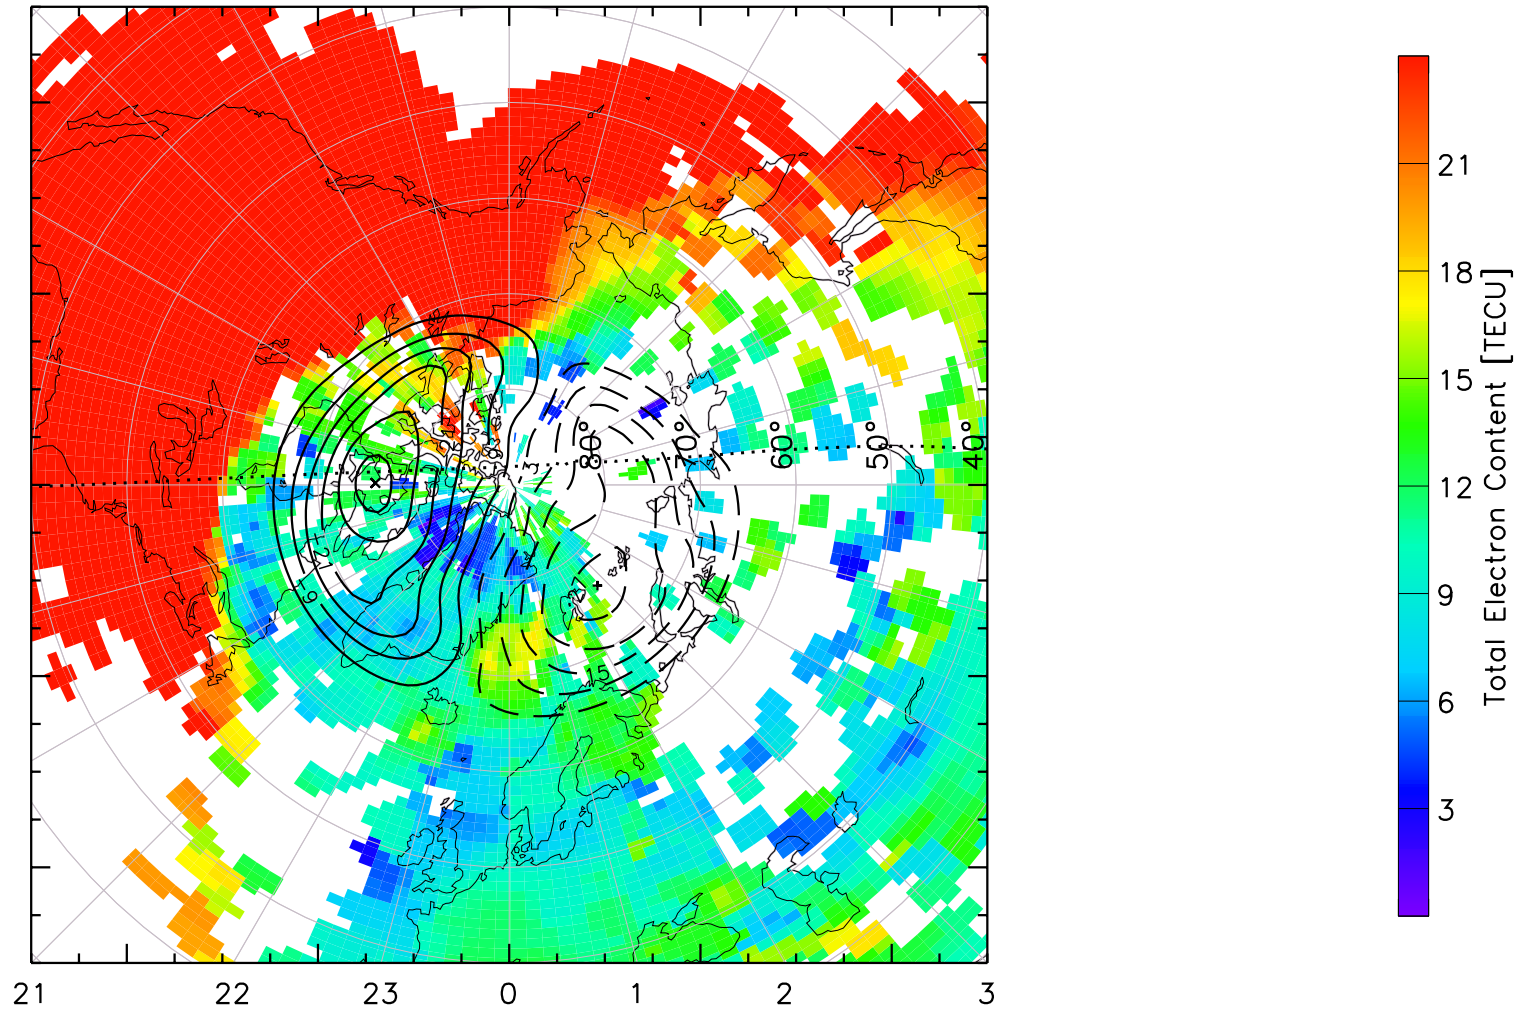

TOTAL ELECTRON CONTENT 30/Sep/2012 22:50:00.0
Median Filtered, Threshold = 0.10 to
30/Sep/2012 22:55:00.0