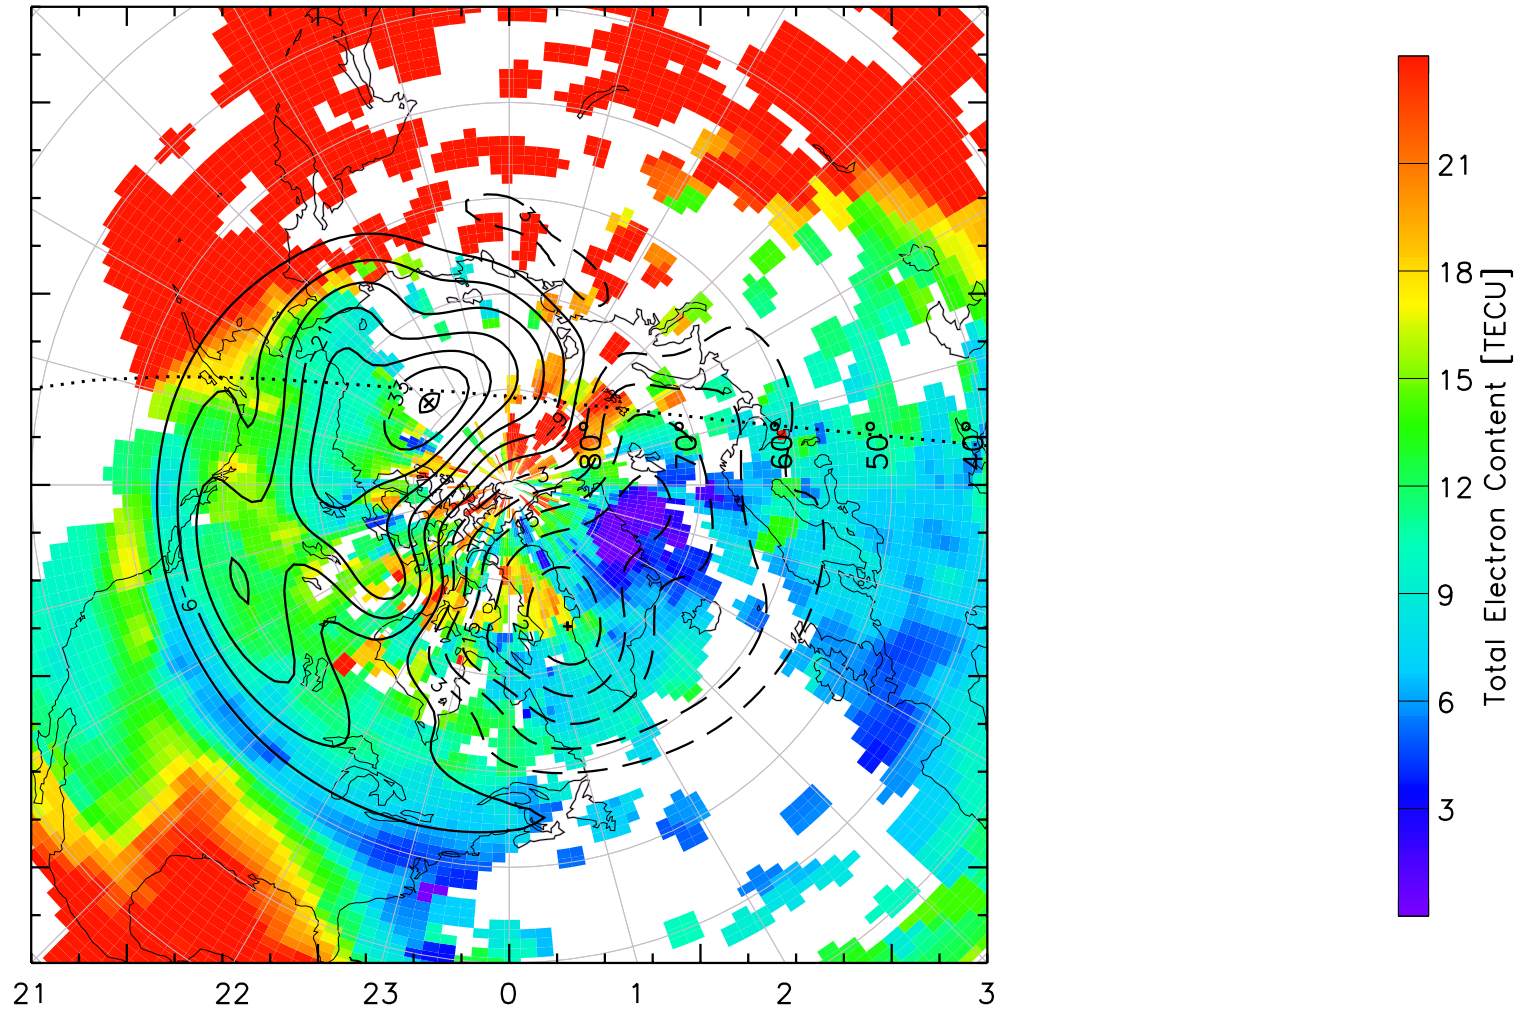

TOTAL ELECTRON CONTENT 01/Oct/2012 03:40:00.0
Median Filtered, Threshold = 0.10 to
01/Oct/2012 03:45:00.0