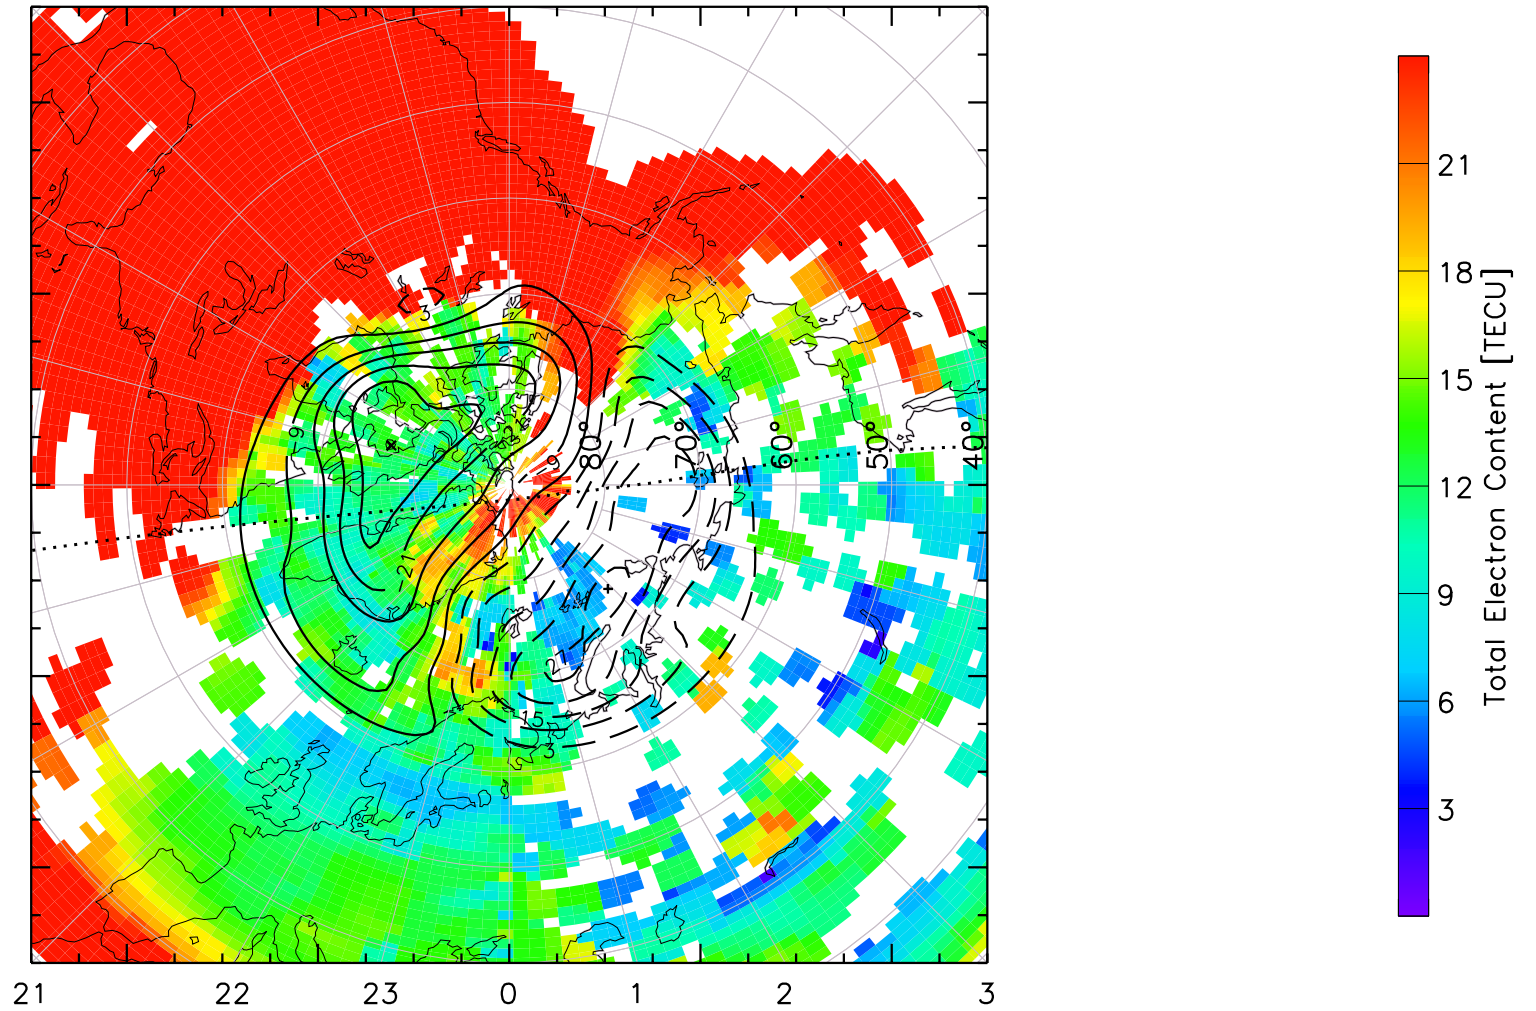

TOTAL ELECTRON CONTENT 30/Sep/2012 21:05:00.0
Median Filtered, Threshold = 0.10 to
30/Sep/2012 21:10:00.0