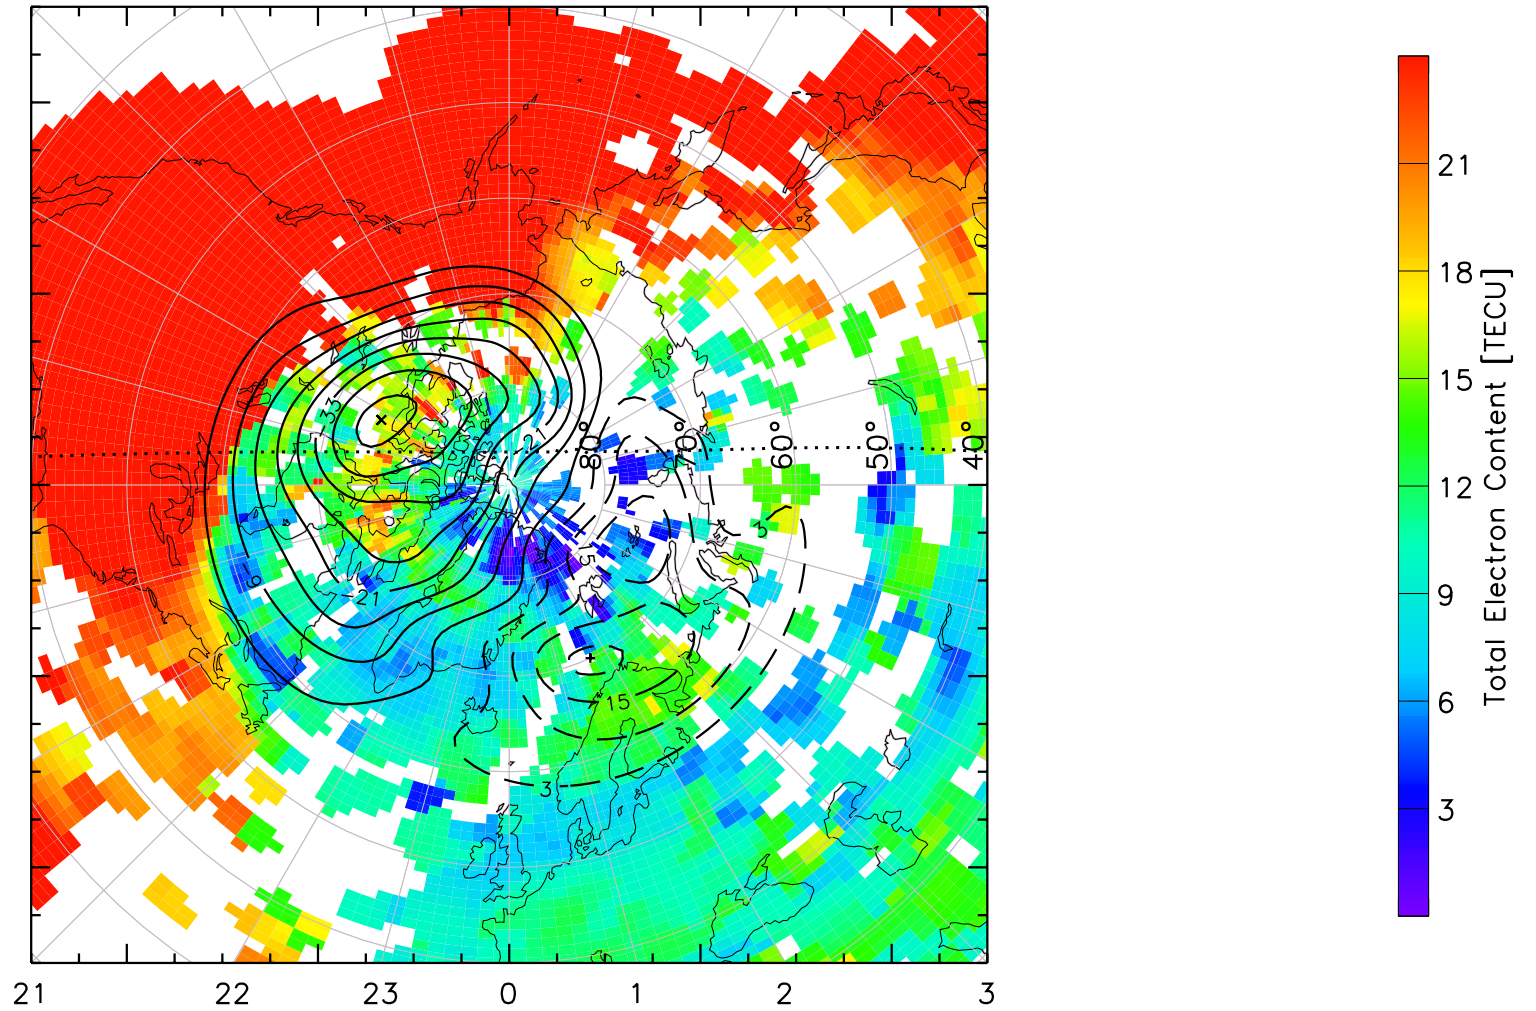

TOTAL ELECTRON CONTENT 30/Sep/2012 23:30:00.0
Median Filtered, Threshold = 0.10 to
30/Sep/2012 23:35:00.0