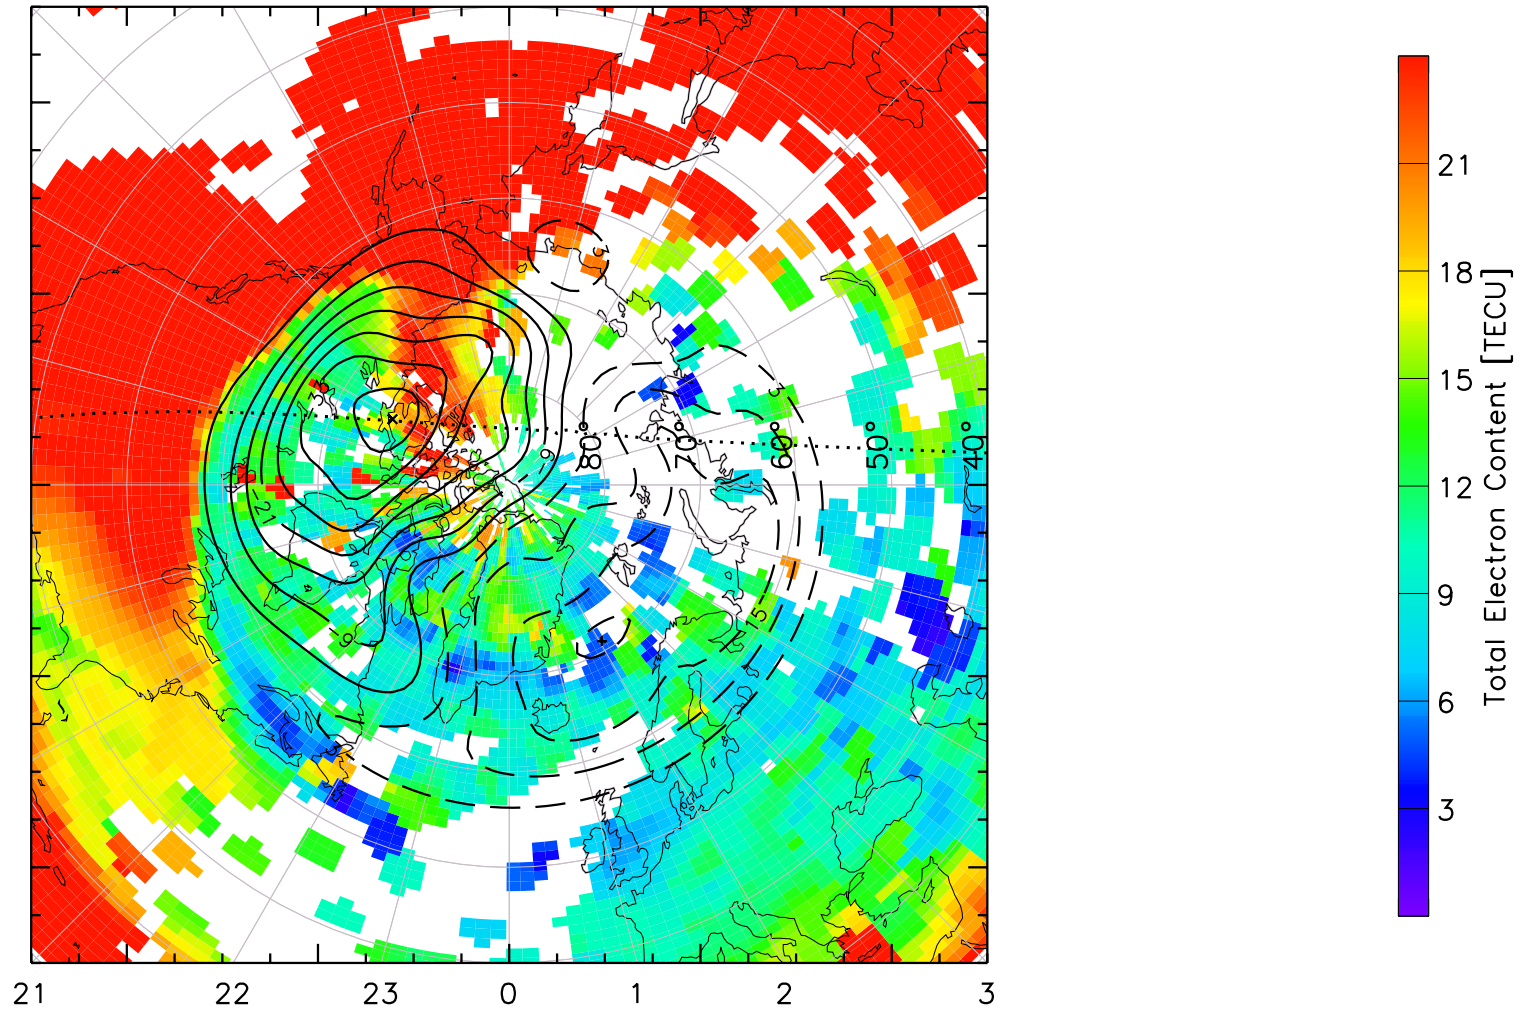

TOTAL ELECTRON CONTENT 01/Oct/2012 00:40:00.0
Median Filtered, Threshold = 0.10 to
01/Oct/2012 00:45:00.0