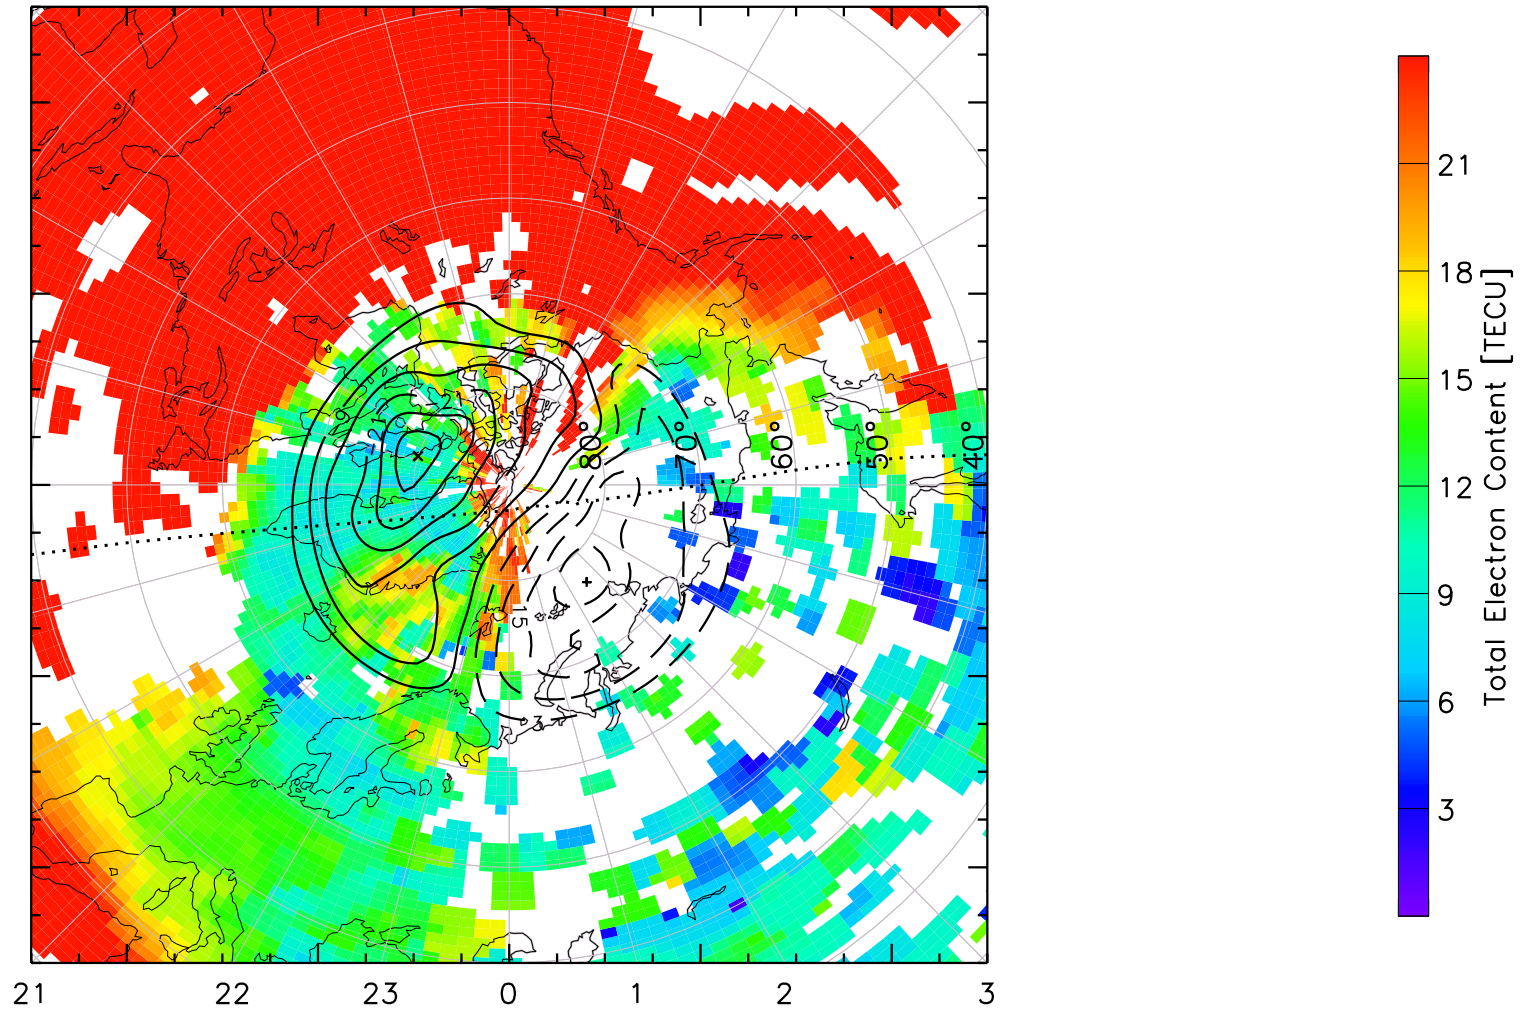

TOTAL ELECTRON CONTENT 30/Sep/2012 20:20:00.0
Median Filtered, Threshold = 0.10 to
30/Sep/2012 20:25:00.0