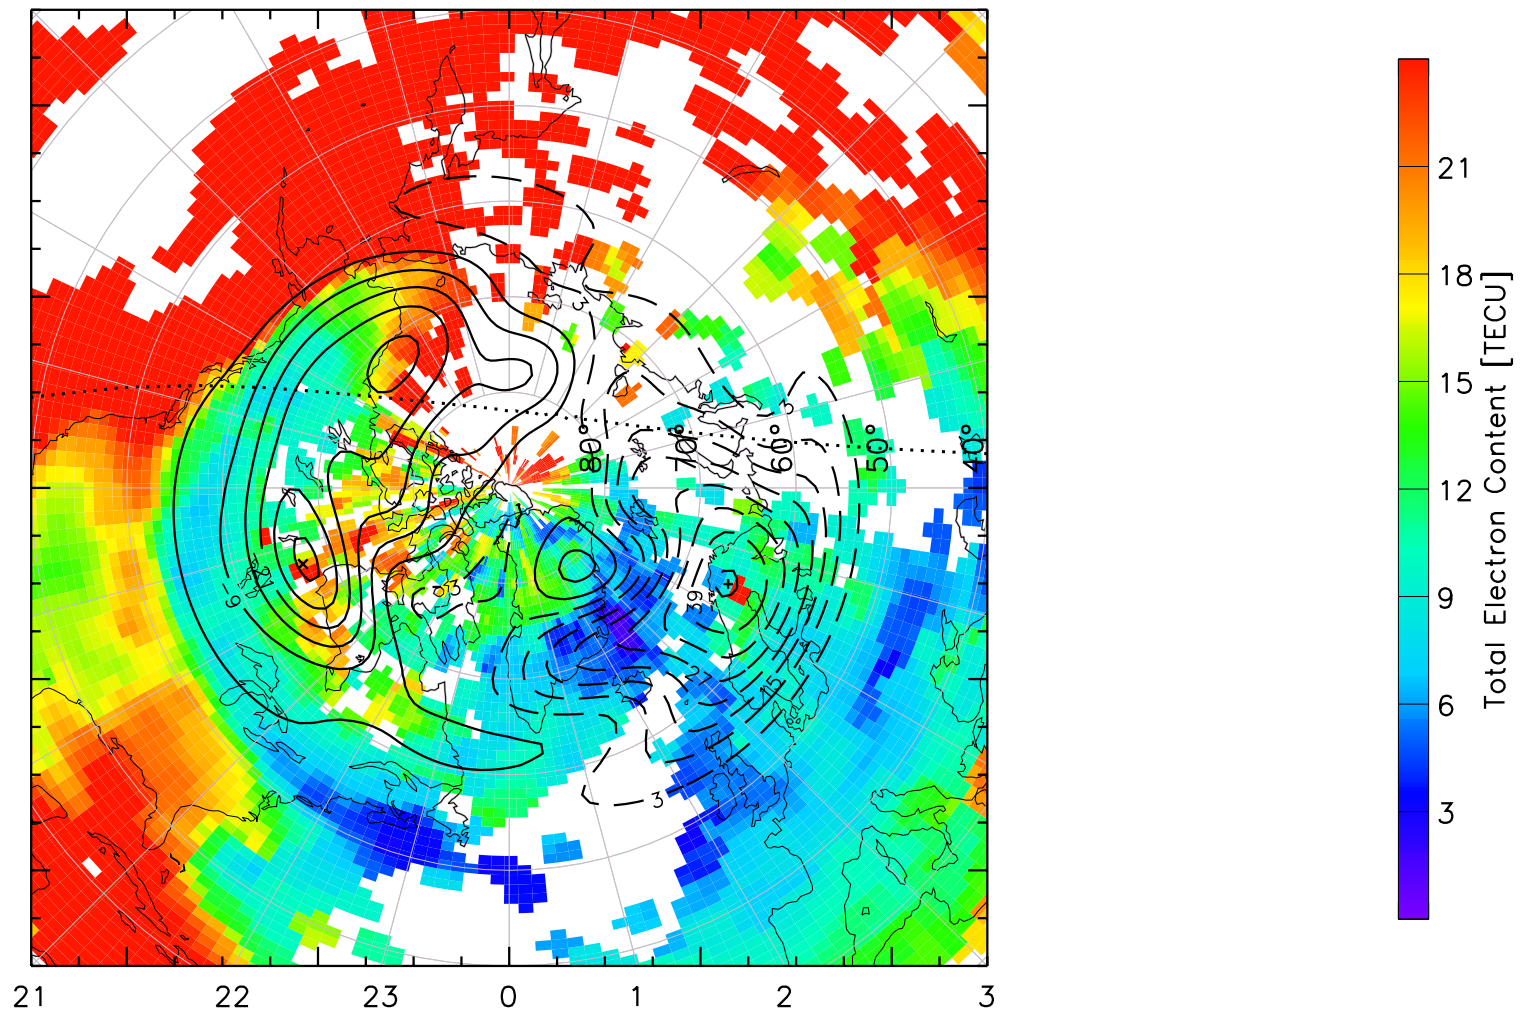

TOTAL ELECTRON CONTENT 01/Oct/2012 02:05:00.0
Median Filtered, Threshold = 0.10 to
01/Oct/2012 02:10:00.0