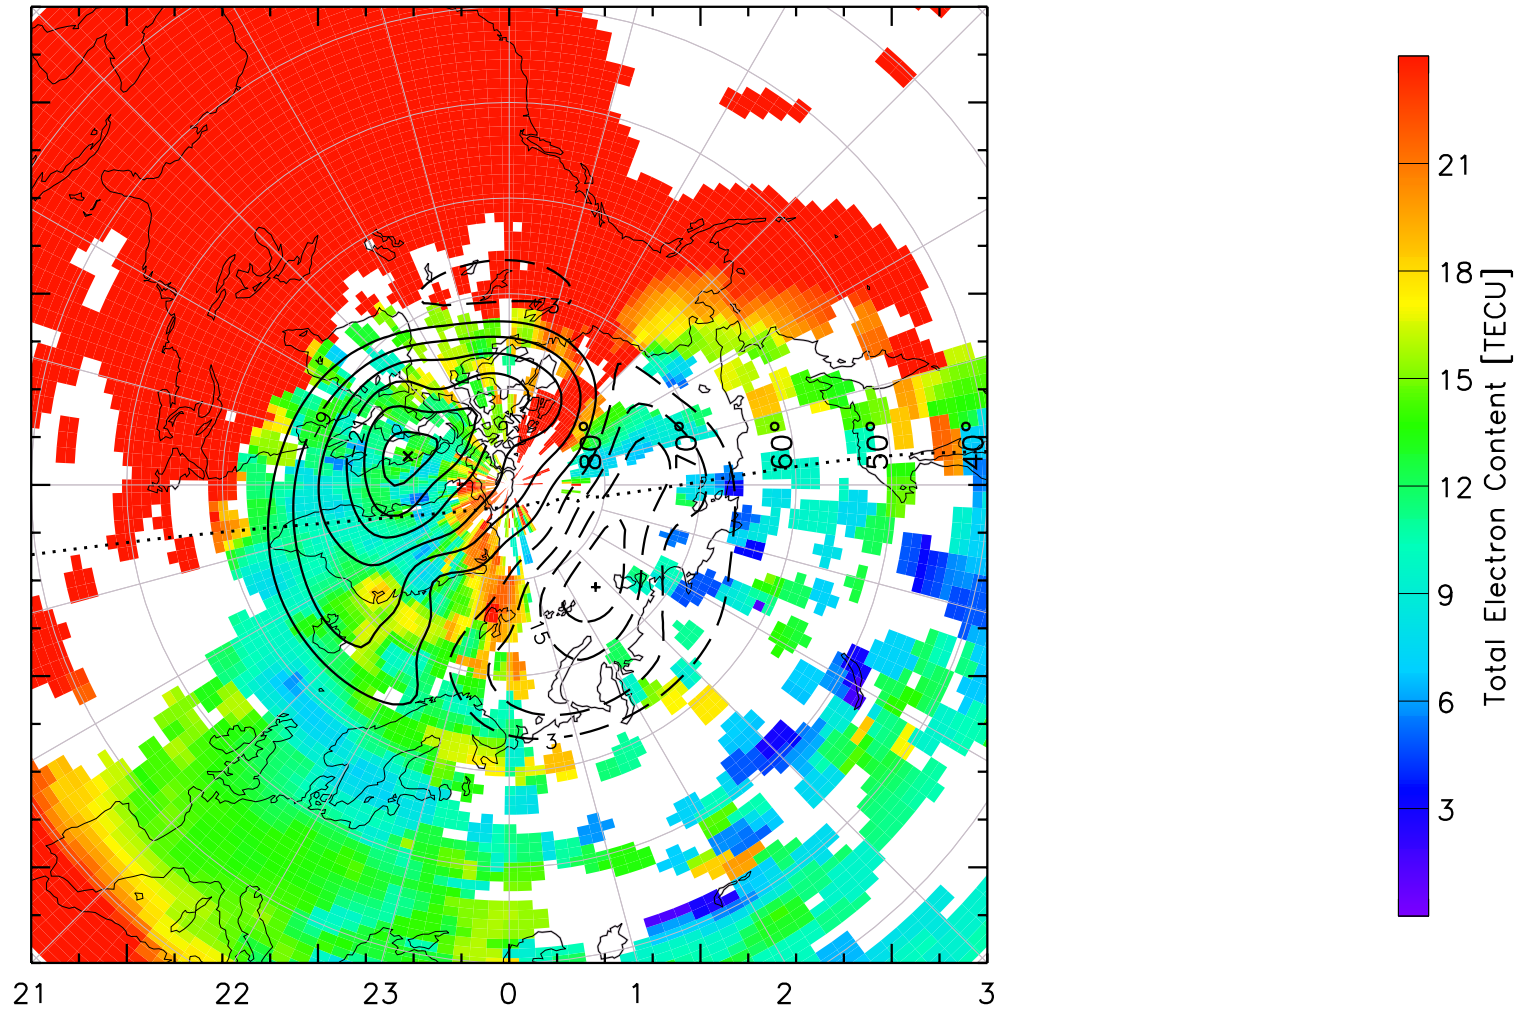

TOTAL ELECTRON CONTENT 30/Sep/2012 20:35:00.0
Median Filtered, Threshold = 0.10 to
30/Sep/2012 20:40:00.0