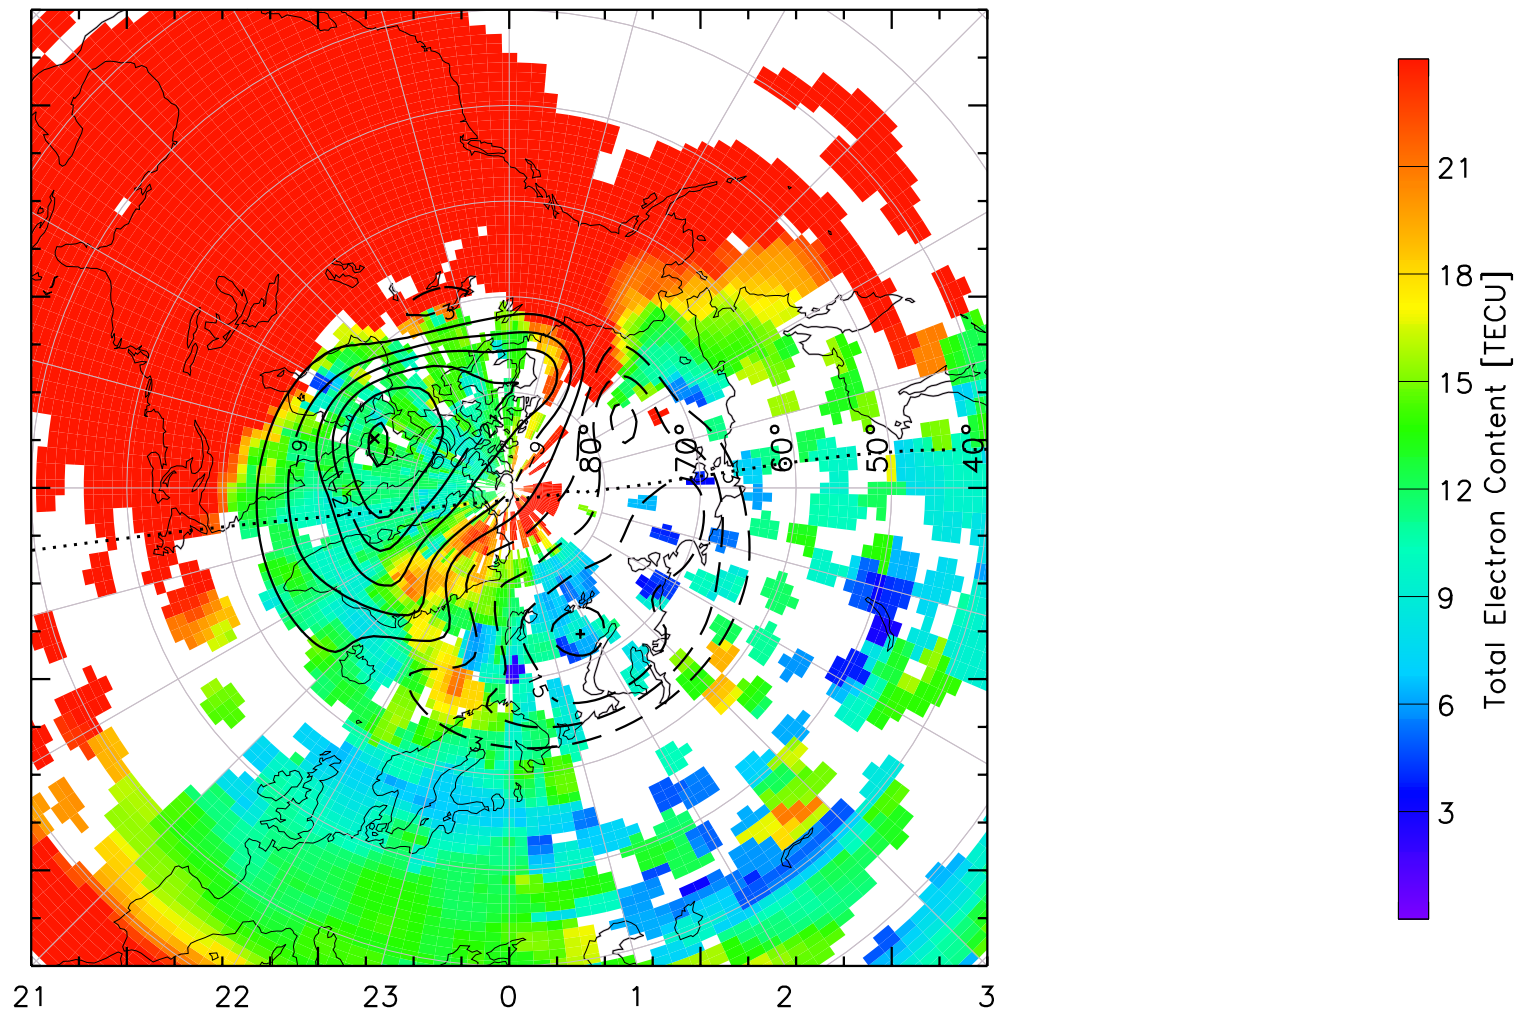

TOTAL ELECTRON CONTENT 30/Sep/2012 21:15:00.0
Median Filtered, Threshold = 0.10 to
30/Sep/2012 21:20:00.0