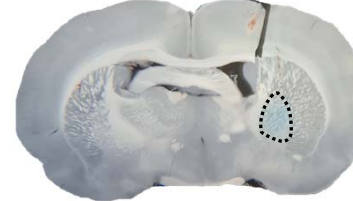

Bregma -1.1 mm

Bregma -1.30 mm

Bregma -1.50 mm

Bregma -1.70 mm

Bregma -1.80 mm

Time: 30 min after injection

Bregma 0.30mm

Bregma 0.20mm

Bregma -0.10mm

Bregma -0.20mm

Bregma -0.30mm

Bregma -0.50mm

Bregma -0.70mm

Bregma 0.80mm

Bregma -0.90mm

Bregma -1.00mm

Bregma -1.10mm

Bregma -1.20mm

Bregma -1.30mm

Bregma -1.40mm

Bregma -1.60mm

Bregma -1.80mm