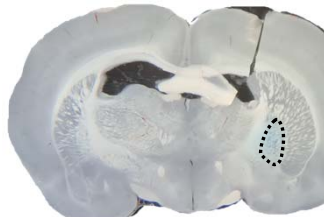

Bregma -1.1 mm

Bregma -1.30 mm

Bregma -1.50 mm

Bregma -1.70 mm

Bregma -1.80 mm

Time: 30 min after injection

Bregma 0.30mm

Bregma 0.20mm

Bregma -0.10mm

Bregma -0.20mm

Bregma -0.30mm

Bregma -0.50mm

Bregma -0.70mm

Bregma 0.80mm

Bregma -0.90mm

Bregma -1.00mm

Bregma -1.10mm

Bregma -1.20mm

Bregma -1.30mm

Bregma -1.40mm

Bregma -1.60mm

Bregma -1.80mm