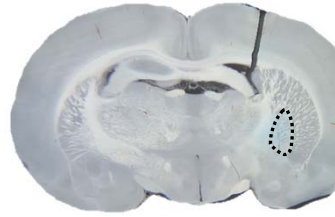

Bregma -1.1 mm

Bregma -1.30 mm

Bregma -1.50 mm

Bregma -1.70 mm

Bregma -1.80 mm

Time: 30 min after injection

Bregma 0.30mm

Bregma 0.20mm

Bregma -0.10mm

Bregma -0.20mm

Bregma -0.30mm

Bregma -0.50mm

Bregma -0.70mm

Bregma 0.80mm

Bregma -0.90mm

Bregma -1.00mm

Bregma -1.10mm

Bregma -1.20mm

Bregma -1.30mm

Bregma -1.40mm

Bregma -1.60mm

Bregma -1.80mm