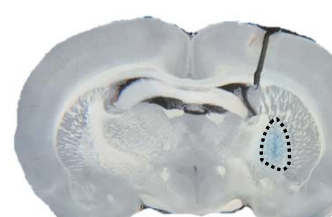

Bregma -1.1 mm

Bregma -1.30 mm

Bregma -1.50 mm

Bregma -1.70 mm

Bregma -1.80 mm

Time: 30 min after injection

Bregma 0.30mm

Bregma 0.20mm

Bregma -0.10mm

Bregma -0.20mm

Bregma -0.30mm

Bregma -0.50mm

Bregma -0.70mm

Bregma 0.80mm

Bregma -0.90mm

Bregma -1.00mm

Bregma -1.10mm

Bregma -1.20mm

Bregma -1.30mm

Bregma -1.40mm

Bregma -1.60mm

Bregma -1.80mm