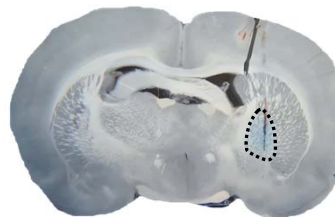

Bregma -1.1 mm

Bregma -1.30 mm

Bregma -1.50 mm

Bregma -1.70 mm

Bregma -1.80 mm

Time: 30 min after injection

Bregma 0.30mm

Bregma 0.20mm

Bregma -0.10mm

Bregma -0.20mm

Bregma -0.30mm

Bregma -0.50mm

Bregma -0.70mm

Bregma 0.80mm

Bregma -0.90mm

Bregma -1.00mm

Bregma -1.10mm

Bregma -1.20mm

Bregma -1.30mm

Bregma -1.40mm

Bregma -1.60mm

Bregma -1.80mm