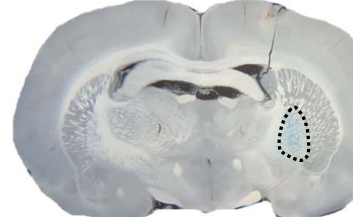

Bregma -1.1 mm

Bregma -1.30 mm

Bregma -1.50 mm

Bregma -1.70 mm

Bregma -1.80 mm

Time: 30 min after injection

Bregma 0.30mm

Bregma 0.20mm

Bregma -0.10mm

Bregma -0.20mm

Bregma -0.30mm

Bregma -0.50mm

Bregma -0.70mm

Bregma 0.80mm

Bregma -0.90mm

Bregma -1.00mm

Bregma -1.10mm

Bregma -1.20mm

Bregma -1.30mm

Bregma -1.40mm

Bregma -1.60mm

Bregma -1.80mm