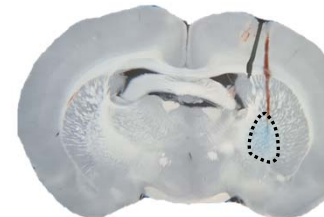

Bregma -1.1 mm

Bregma -1.30 mm

Bregma -1.50 mm

Bregma -1.70 mm

Bregma -1.80 mm

Time: 30 min after injection

Bregma 0.30mm

Bregma 0.20mm

Bregma -0.10mm

Bregma -0.20mm

Bregma -0.30mm

Bregma -0.50mm

Bregma -0.70mm

Bregma 0.80mm

Bregma -0.90mm

Bregma -1.00mm

Bregma -1.10mm

Bregma -1.20mm

Bregma -1.30mm

Bregma -1.40mm

Bregma -1.60mm

Bregma -1.80mm