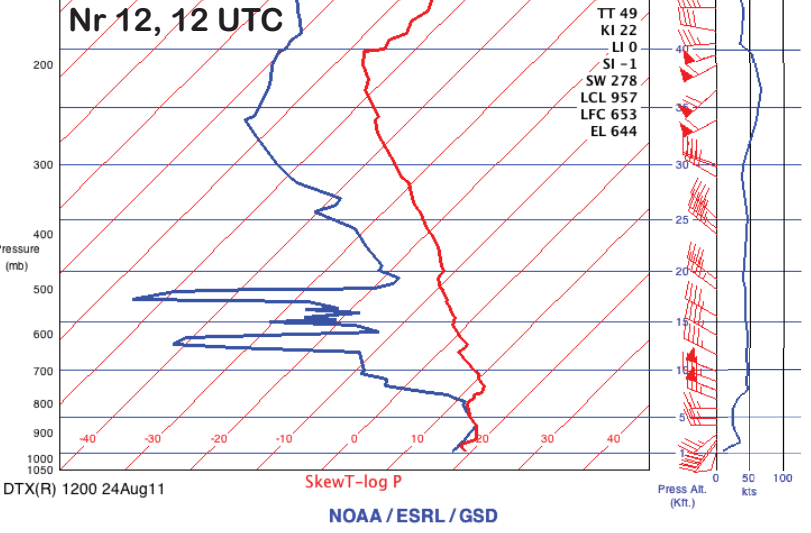

RAOB, valid 15-May-2011 12:00:00 (-9999.0nm/0° from DTX)

Supplementary Figure 7

RAOB, valid 29-Jul-2011 00:00:00 (-9999.0nm/0° from DTX)

RAOB, valid 24-Aug-2011 00:00:00 (-9999.0nm/0° from DTX)

RAOB, valid 29-Jul-2011 12:00:00 (-9999.0nm/0° from DTX)

RAOB, valid 24-Aug-2011 12:00:00 (-9999.0nm/0° from DTX)

RAOB, valid 15-Aug-2011 00:00:00 (-9999.0nm/0° from DTX)