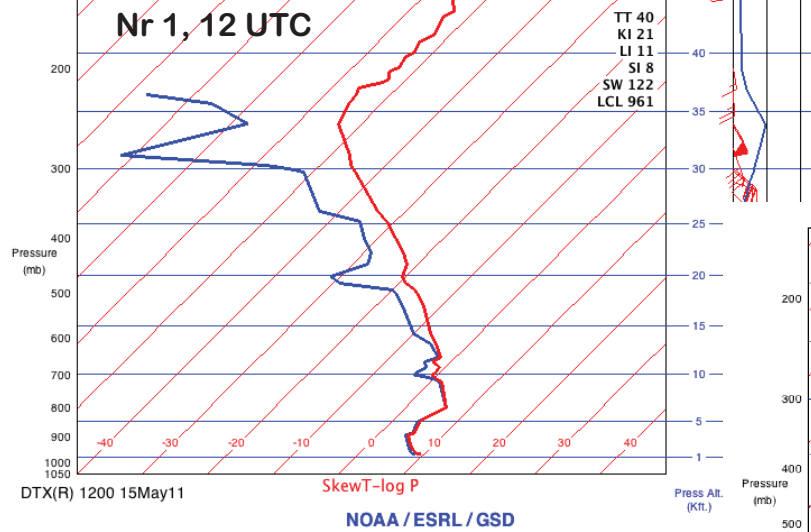

RAOB, valid 15-May-2011 12:00:00 (-9999.0nm/0° from DTX)

Supplementary Figure 7

RAOB, valid 29-Jul-2011 00:00:00 (-9999.0nm/0° from DTX)

RAOB, valid 24-Aug-2011 00:00:00 (-9999.0nm/0° from DTX)

RAOB, valid 29-Jul-2011 12:00:00 (-9999.0nm/0° from DTX)

RAOB, valid 24-Aug-2011 12:00:00 (-9999.0nm/0° from DTX)

RAOB, valid 15-Aug-2011 00:00:00 (-9999.0nm/0° from DTX)