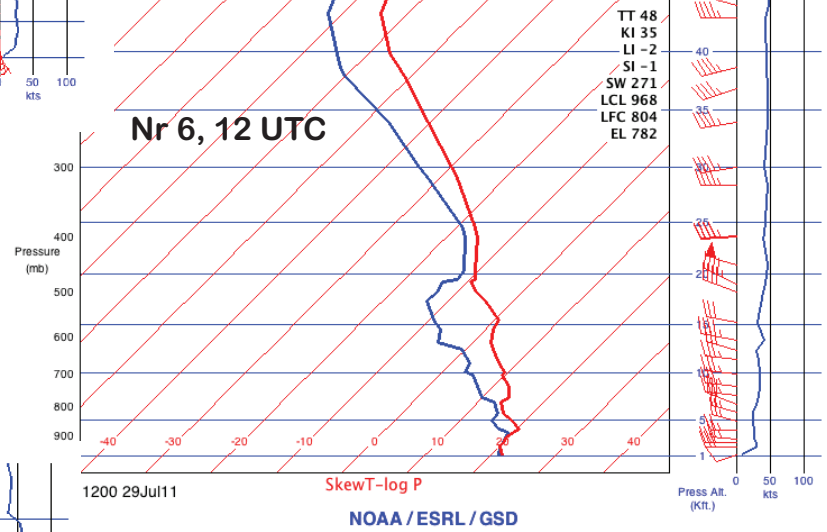

RAOB, valid 15-May-2011 12:00:00 (-9999.0nm/0° from DTX)

Supplementary Figure 7

RAOB, valid 29-Jul-2011 00:00:00 (-9999.0nm/0° from DTX)

RAOB, valid 24-Aug-2011 00:00:00 (-9999.0nm/0° from DTX)

RAOB, valid 29-Jul-2011 12:00:00 (-9999.0nm/0° from DTX)

RAOB, valid 24-Aug-2011 12:00:00 (-9999.0nm/0° from DTX)

RAOB, valid 15-Aug-2011 00:00:00 (-9999.0nm/0° from DTX)