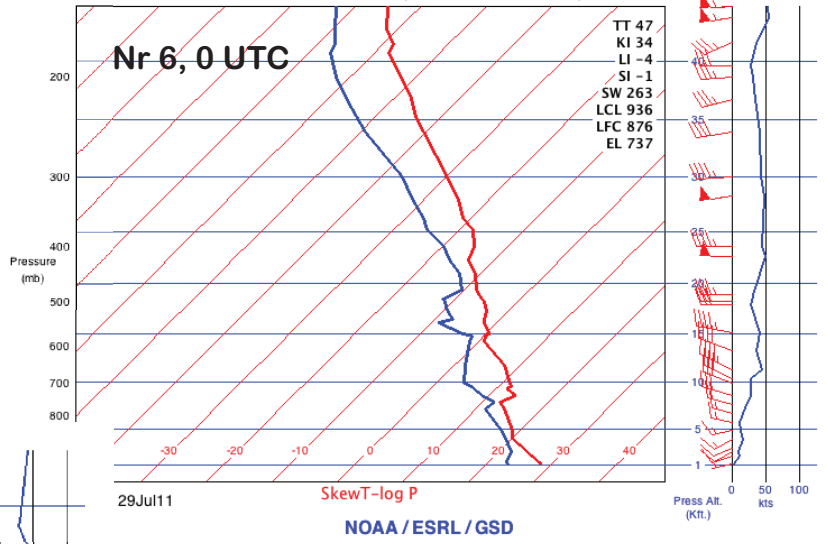

RAOB, valid 15-May-2011 12:00:00 (-9999.0nm/0° from DTX)

Supplementary Figure 7

RAOB, valid 29-Jul-2011 00:00:00 (-9999.0nm/0° from DTX)

RAOB, valid 24-Aug-2011 00:00:00 (-9999.0nm/0° from DTX)

RAOB, valid 29-Jul-2011 12:00:00 (-9999.0nm/0° from DTX)

RAOB, valid 24-Aug-2011 12:00:00 (-9999.0nm/0° from DTX)

RAOB, valid 15-Aug-2011 00:00:00 (-9999.0nm/0° from DTX)