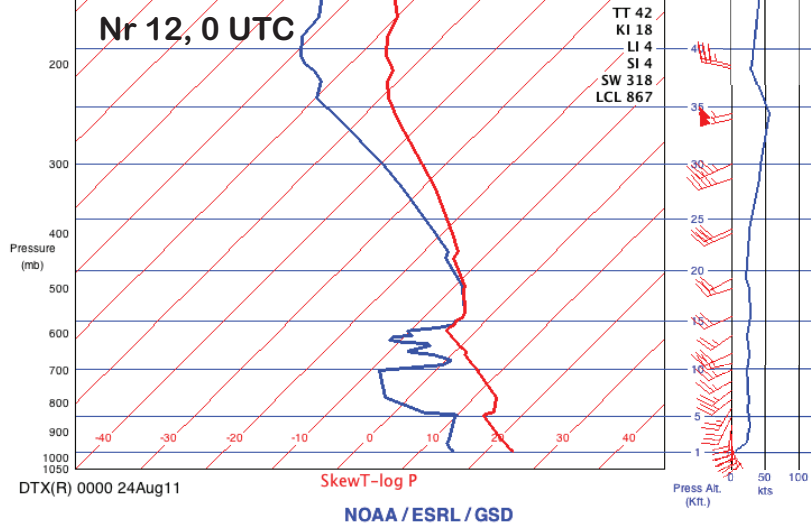

RAOB, valid 15-May-2011 12:00:00 (-9999.0nm/0° from DTX)

Supplementary Figure 7

RAOB, valid 29-Jul-2011 00:00:00 (-9999.0nm/0° from DTX)

RAOB, valid 24-Aug-2011 00:00:00 (-9999.0nm/0° from DTX)

RAOB, valid 29-Jul-2011 12:00:00 (-9999.0nm/0° from DTX)

RAOB, valid 24-Aug-2011 12:00:00 (-9999.0nm/0° from DTX)

RAOB, valid 15-Aug-2011 00:00:00 (-9999.0nm/0° from DTX)