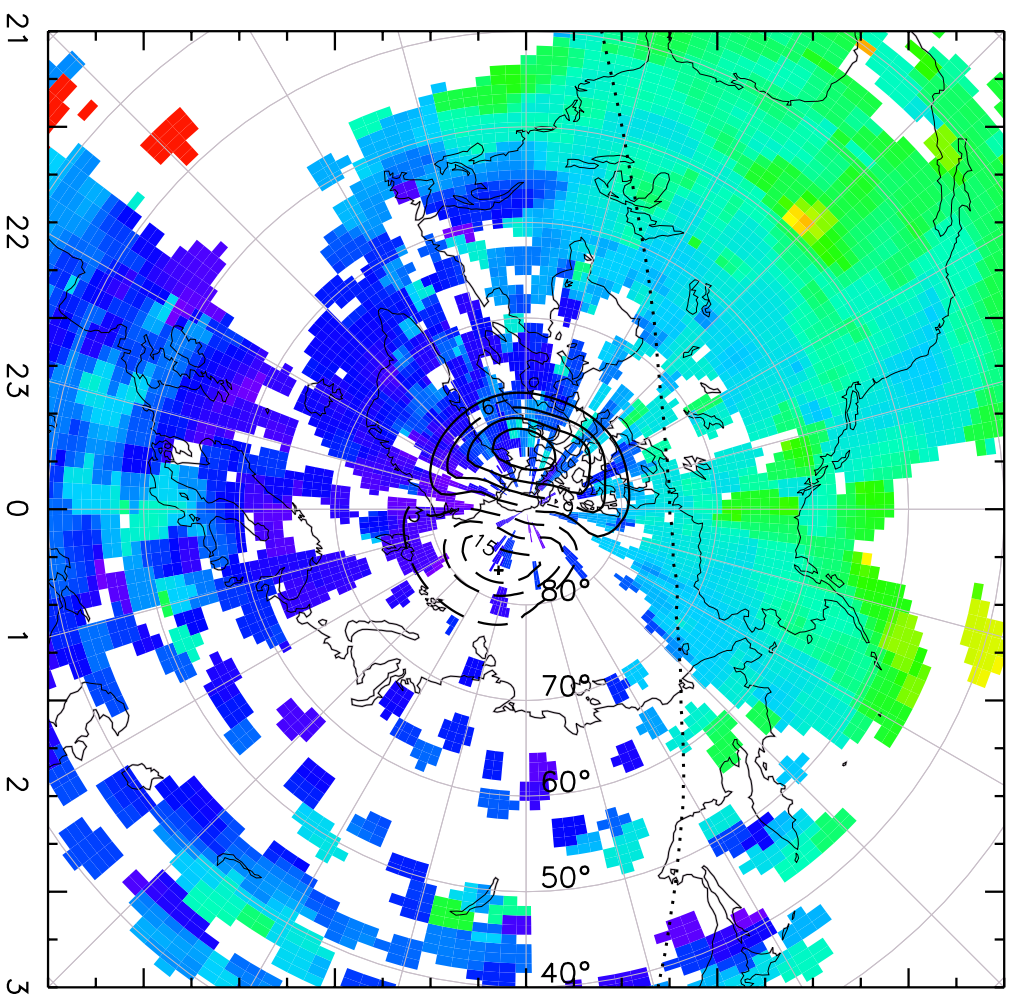

TOTAL ELECTRON CONTENT 03/Feb/2011 22:40:00.0
Median Filtered, Threshold = 0.10 03/Feb/2011 22:45:00.0