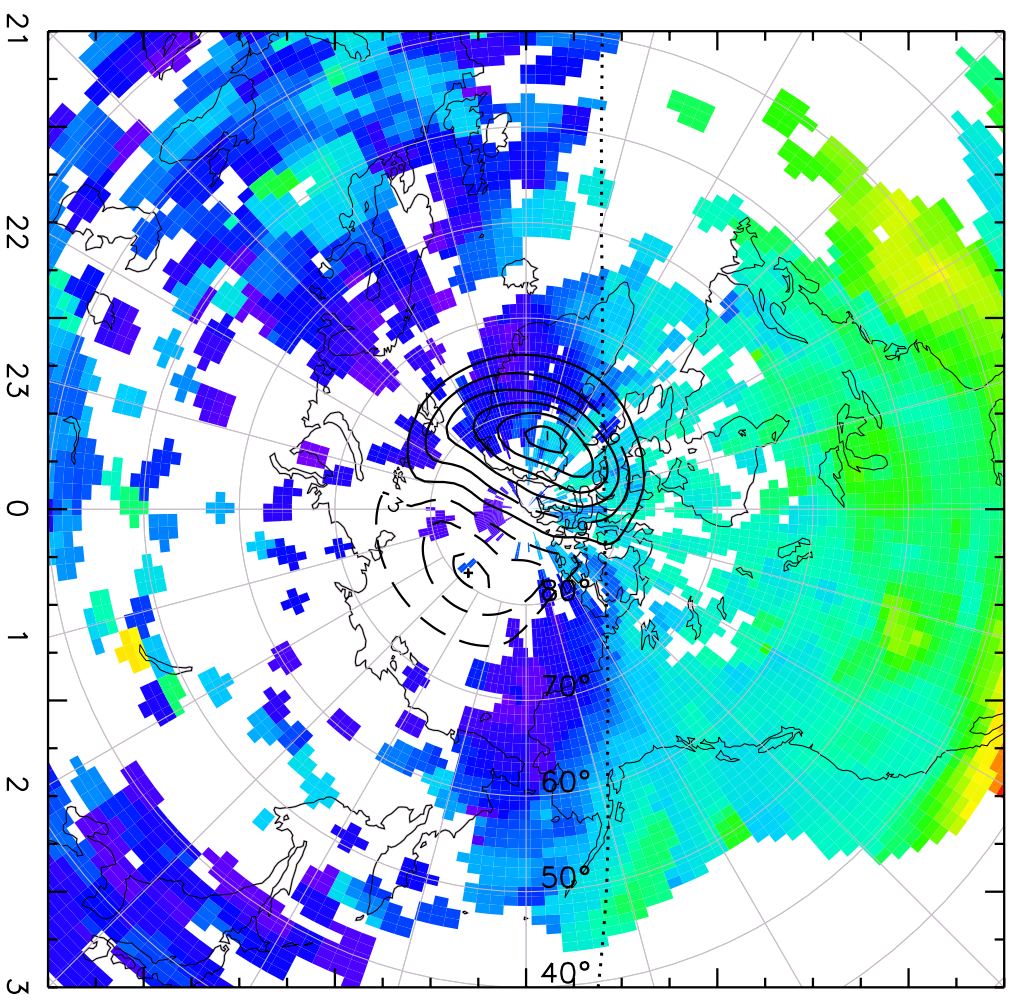

TOTAL ELECTRON CONTENT 03/Feb/2011 18:30:00.0

Median Filtered, Threshold = 0.10 03/Feb/2011 18:35:00.0