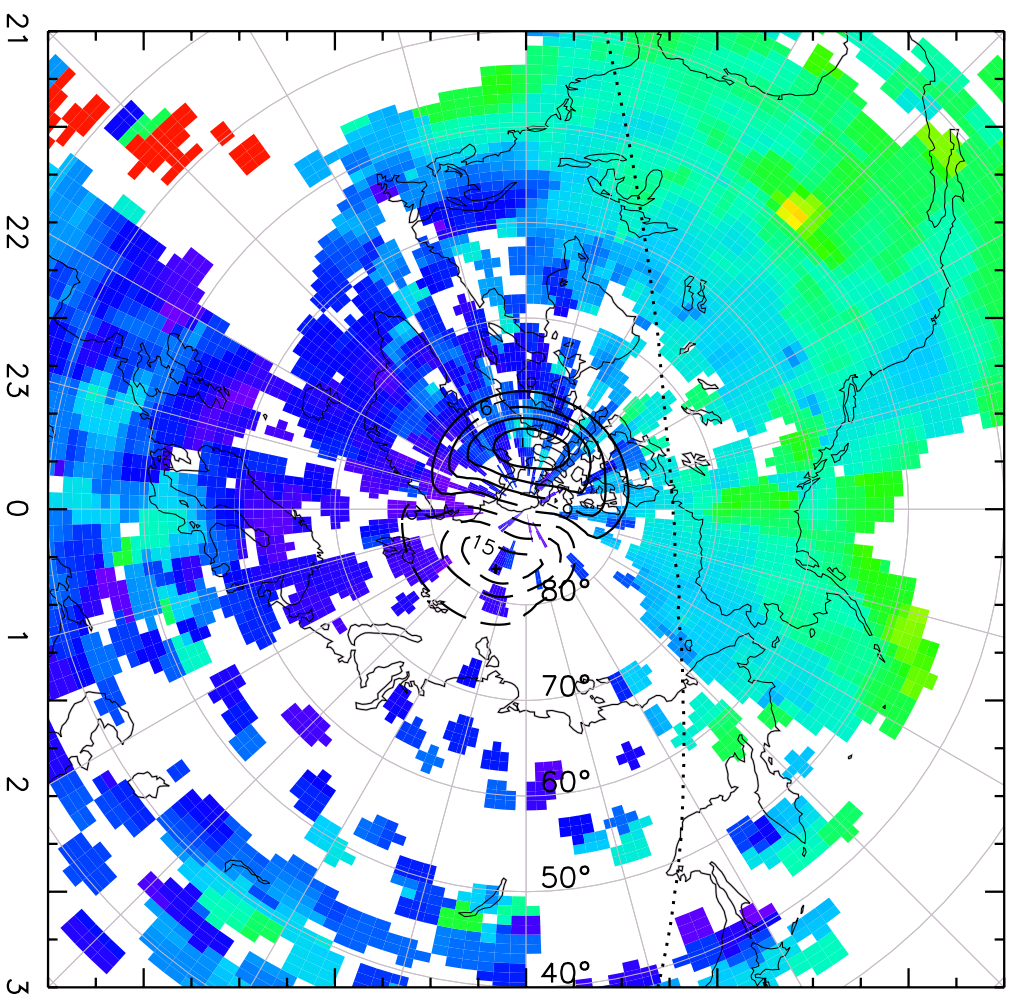

TOTAL ELECTRON CONTENT 03/Feb/2011 22:45:00.0
Median Filtered, Threshold = 0.10 03/Feb/2011 22:50:00.0