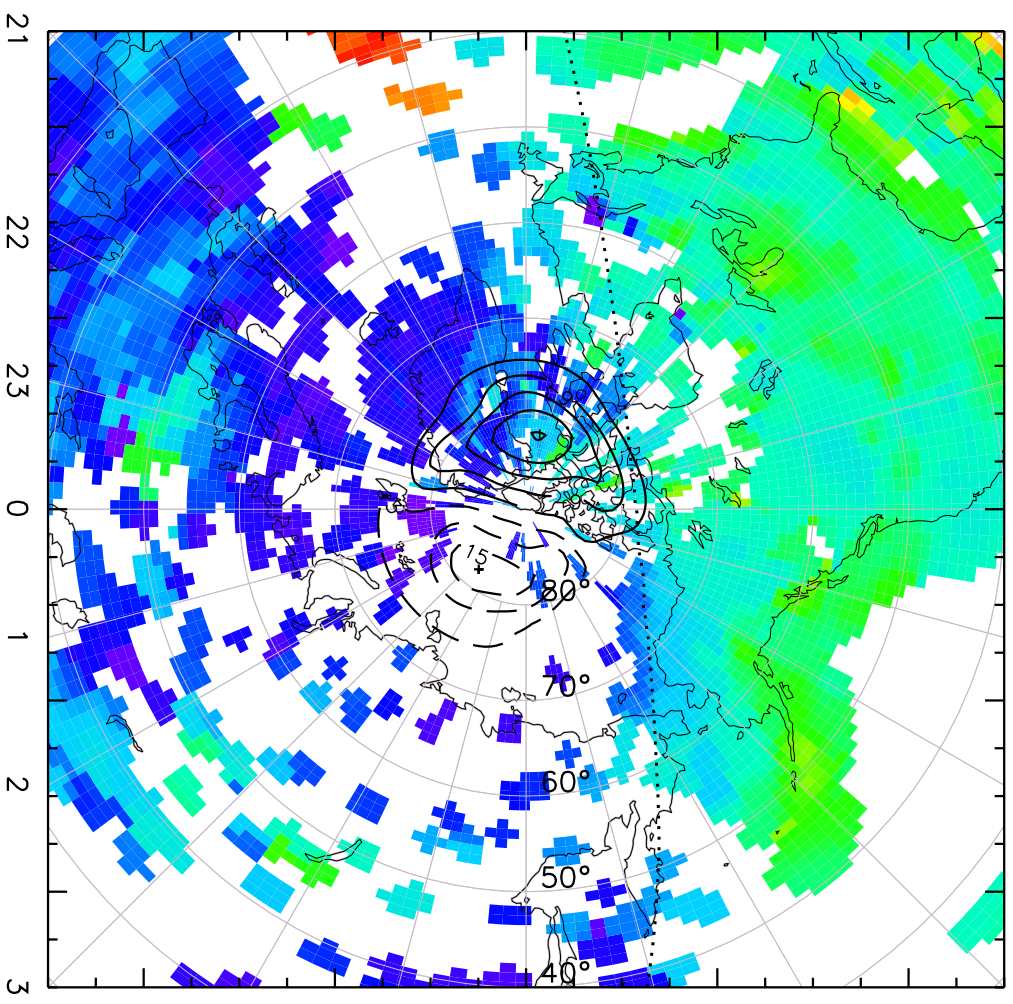

TOTAL ELECTRON CONTENT 03/Feb/2011 21:10:00.0
Median Filtered, Threshold = 0.10 03/Feb/2011 21:15:00.0