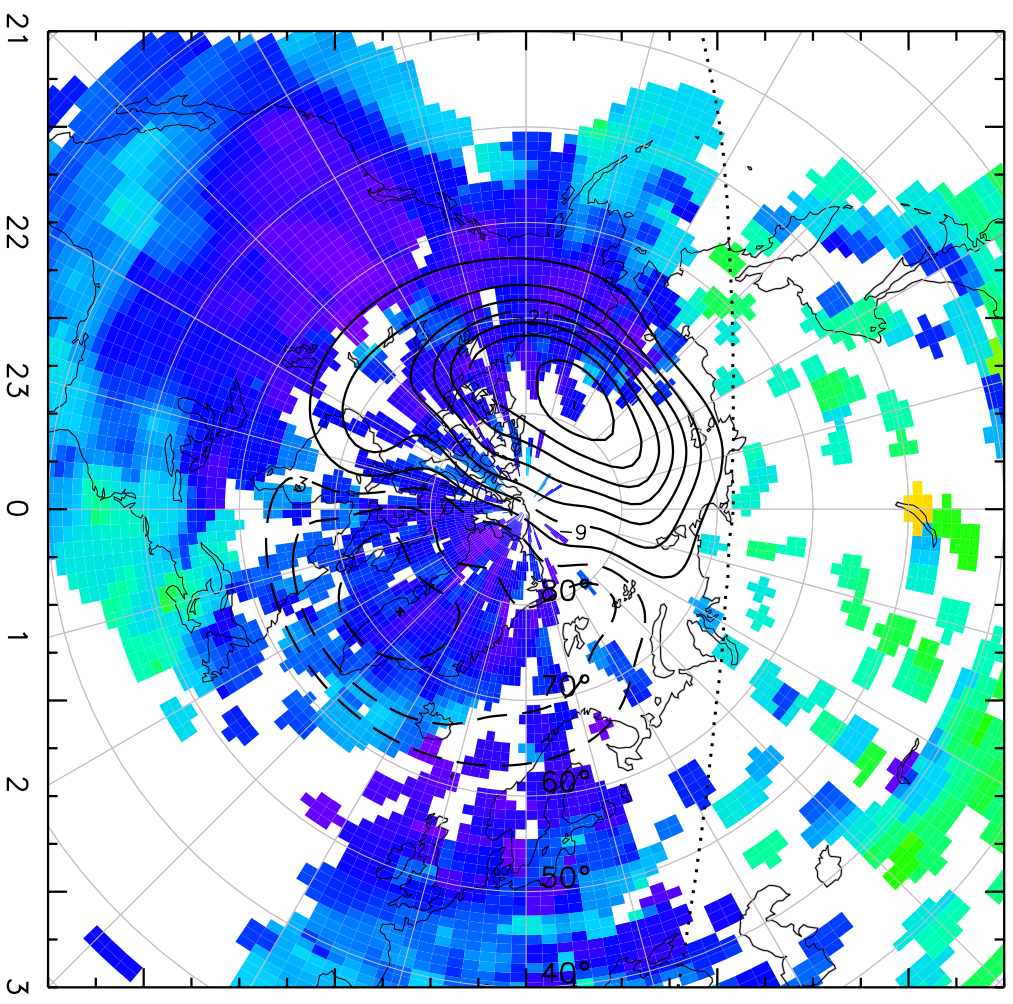

TOTAL ELECTRON CONTENT 04/Feb/2011 04:45:00.0

Median Filtered, Threshold = 0.10

04/Feb/2011 04:50:00.0