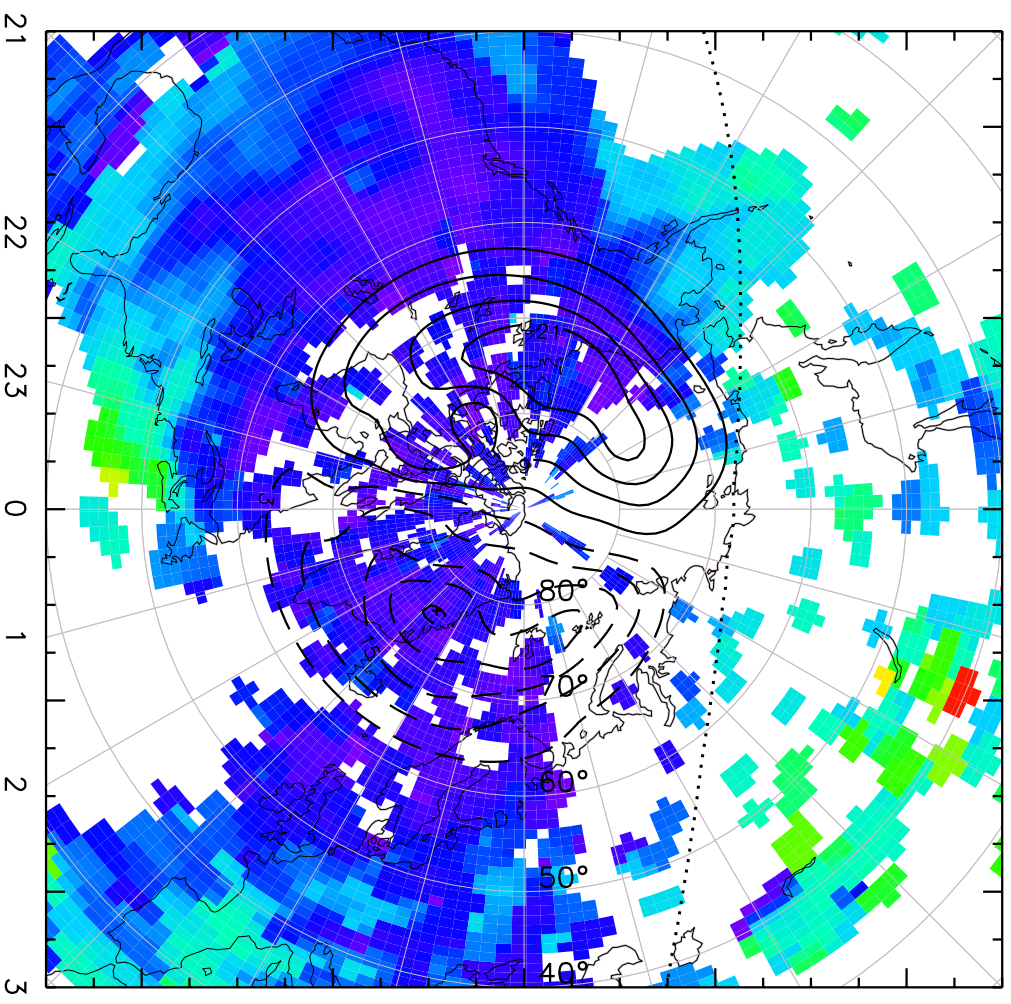

TOTAL ELECTRON CONTENT 04/Feb/2011 03:30:00.0
Median Filtered, Threshold = 0.10 04/Feb/2011 03:35:00.0