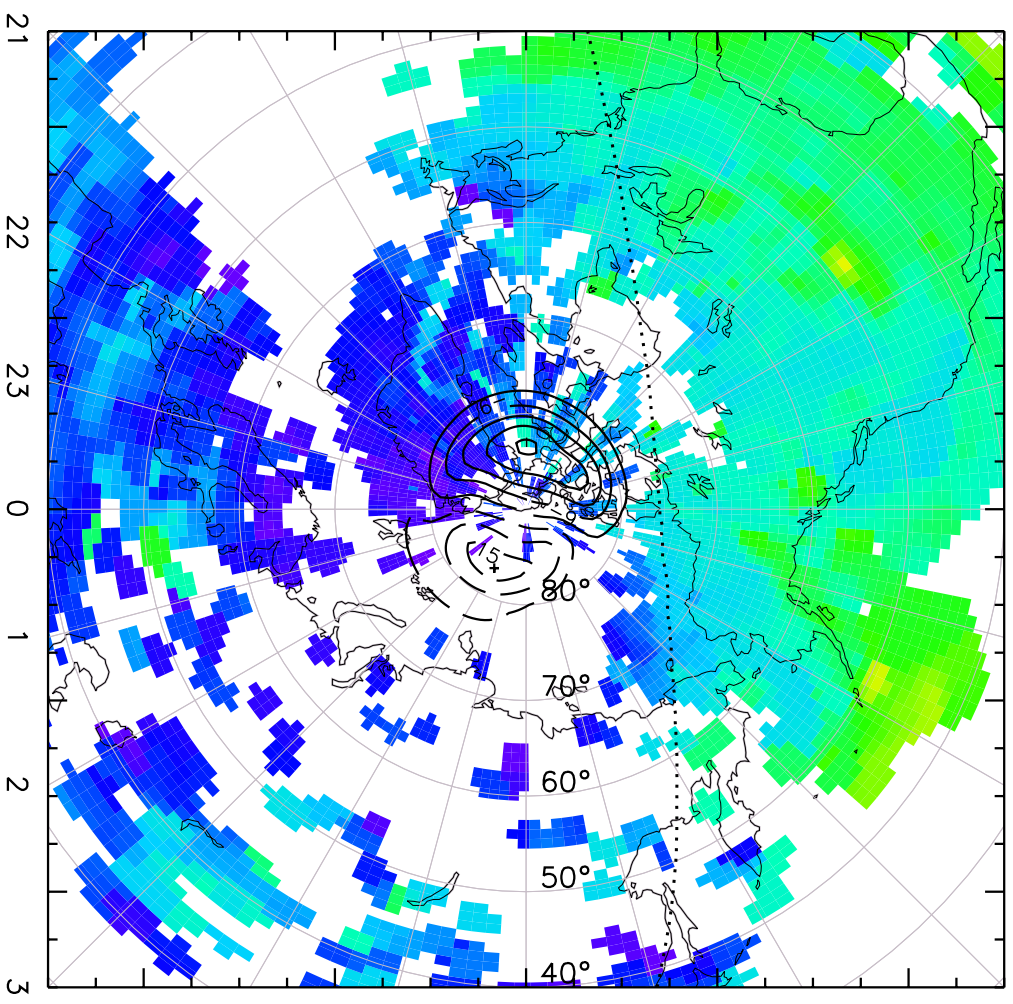

TOTAL ELECTRON CONTENT 03/Feb/2011 22:15:00.0
Median Filtered, Threshold = 0.10 03/Feb/2011 22:20:00.0