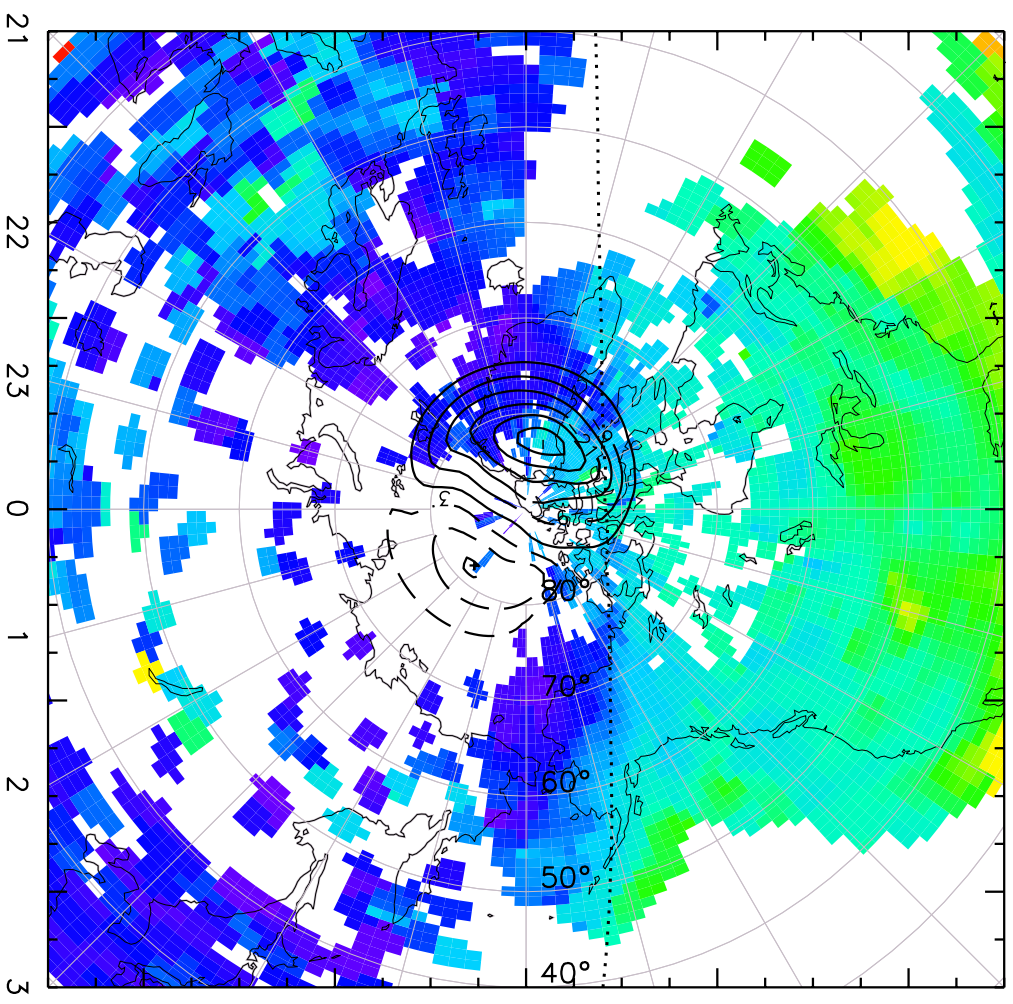

TOTAL ELECTRON CONTENT 03/Feb/2011 18:45:00.0
Median Filtered, Threshold = 0.10 03/Feb/2011 18:50:00.0