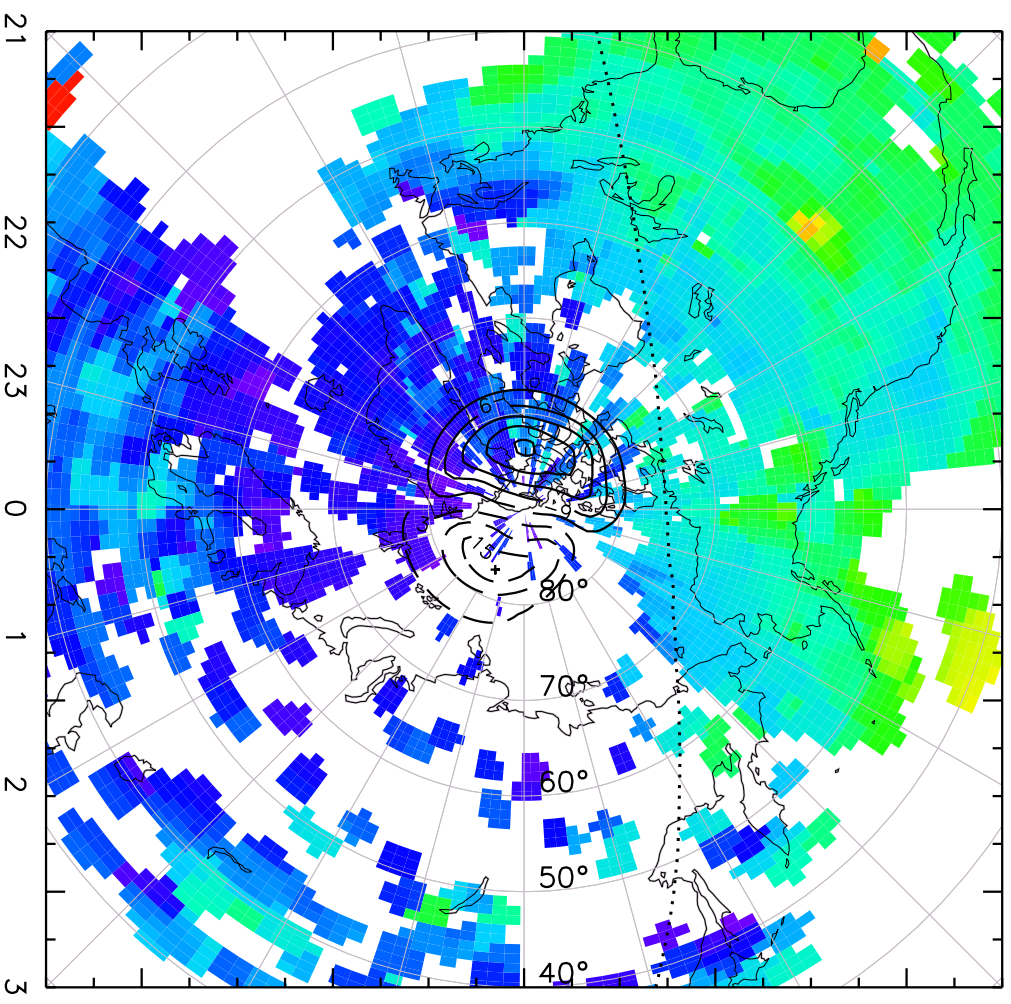

TOTAL ELECTRON CONTENT 03/Feb/2011 22:35:00.0
Median Filtered, Threshold = 0.10 03/Feb/2011 22:40:00.0