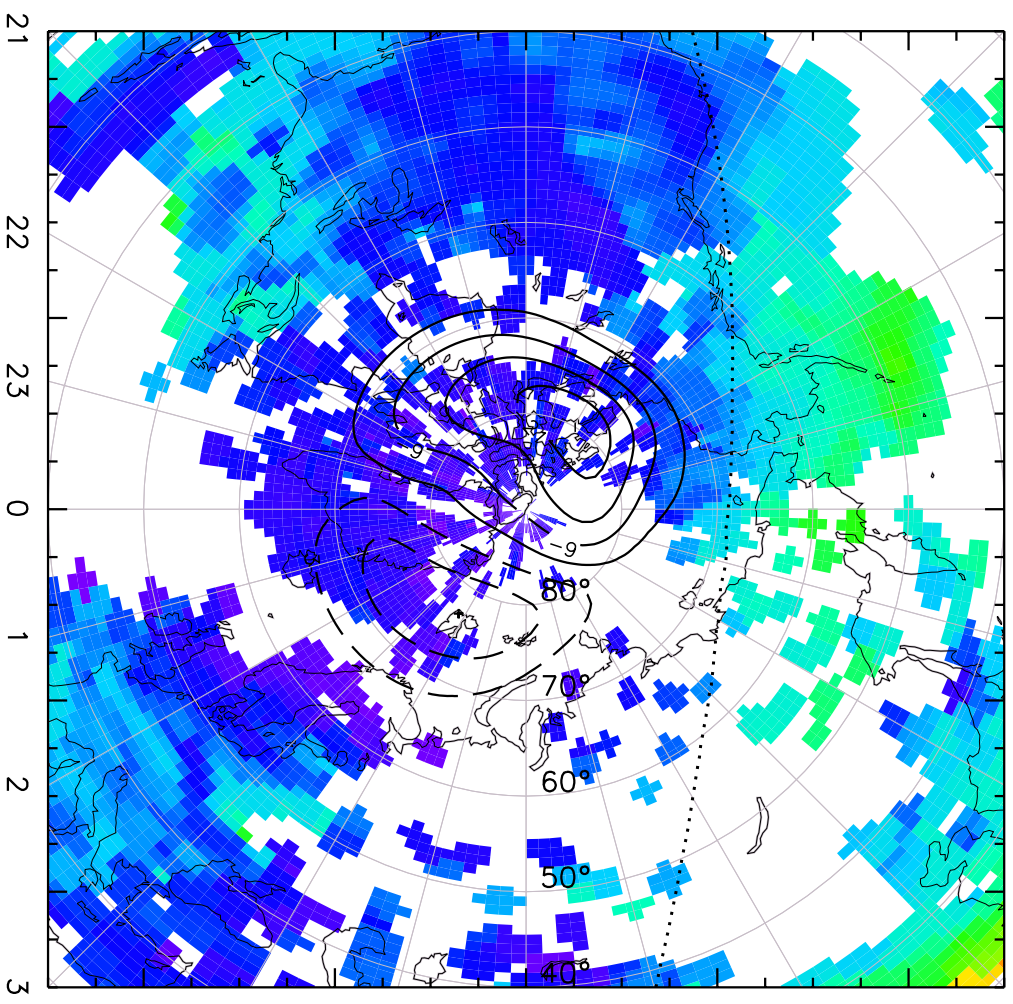

TOTAL ELECTRON CONTENT 04/Feb/2011 01:30:00.0

Median Filtered, Threshold = 0.10

04/Feb/2011 01:35:00.0