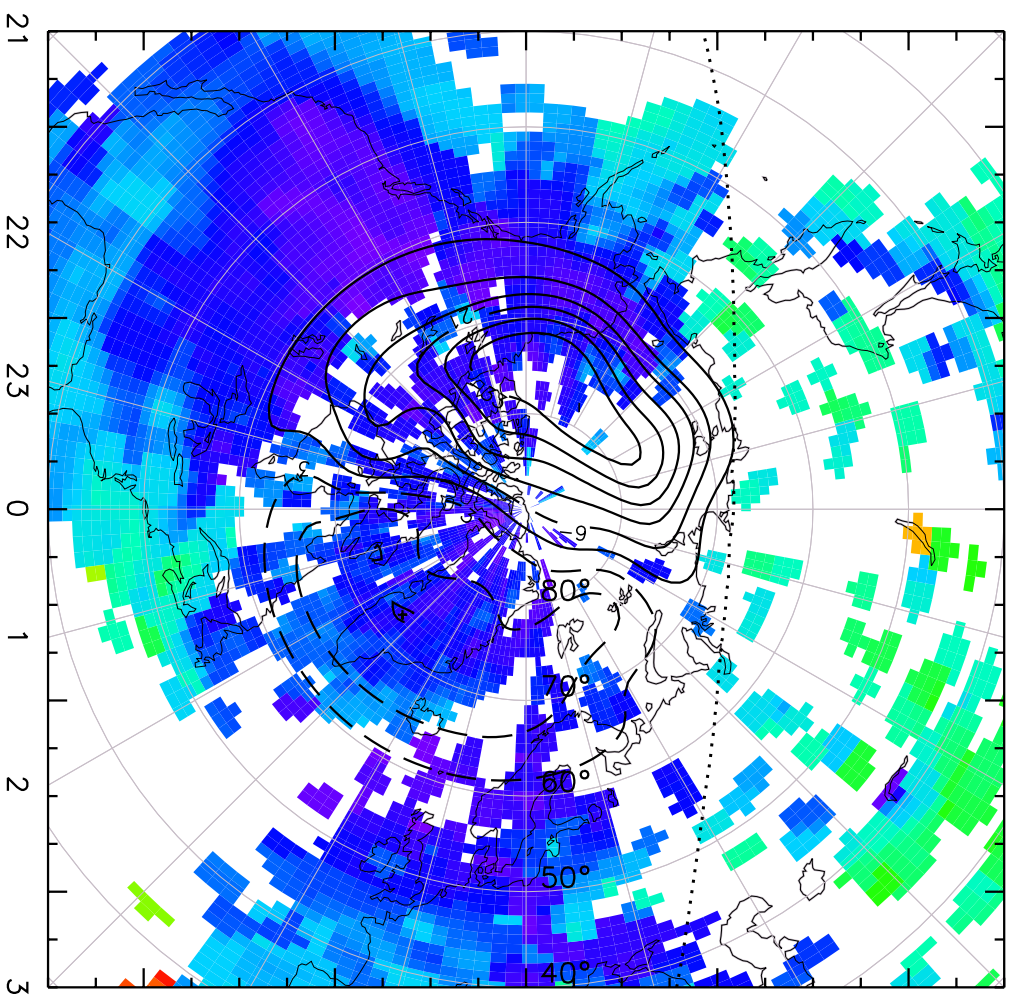

TOTAL ELECTRON CONTENT 04/Feb/2011 04:35:00.0
Median Filtered, Threshold = 0.10 04/Feb/2011 04:40:00.0