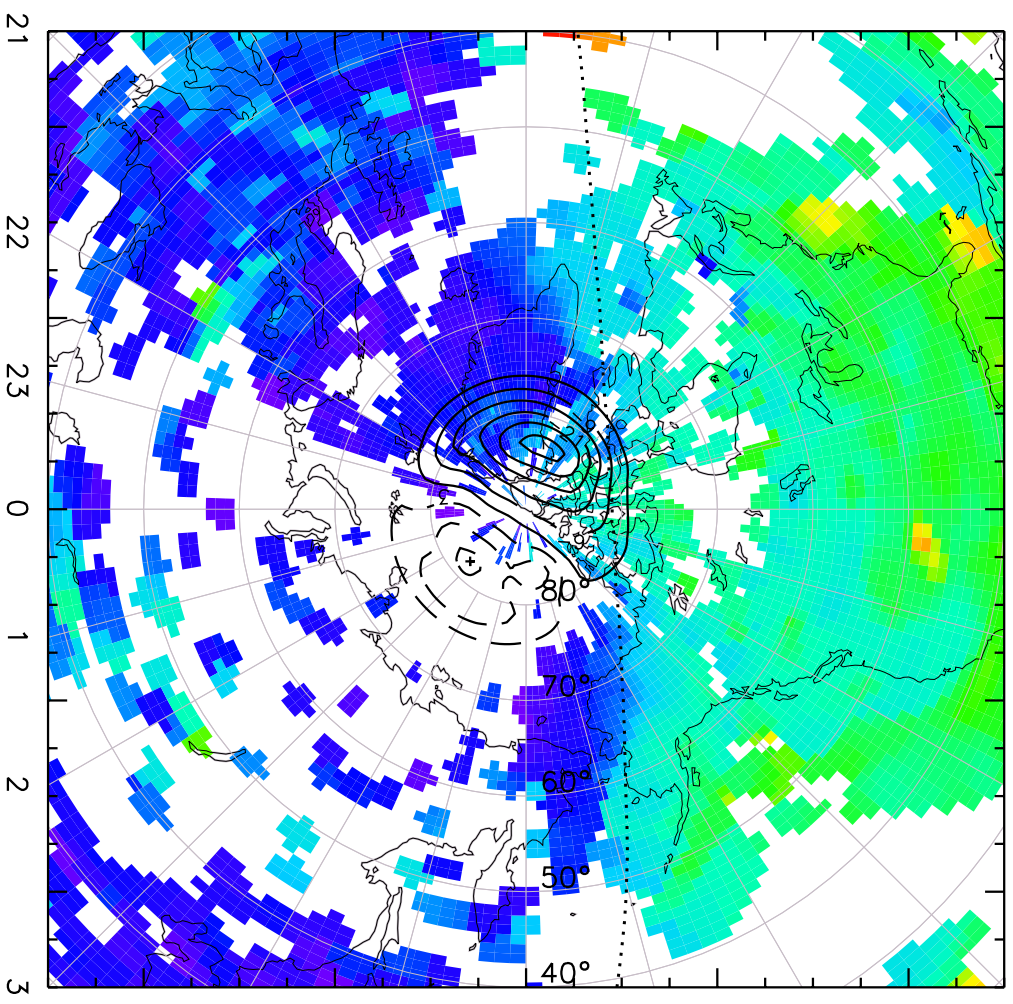

TOTAL ELECTRON CONTENT 03/Feb/2011 19:35:00.0
Median Filtered, Threshold = 0.10 03/Feb/2011 19:40:00.0