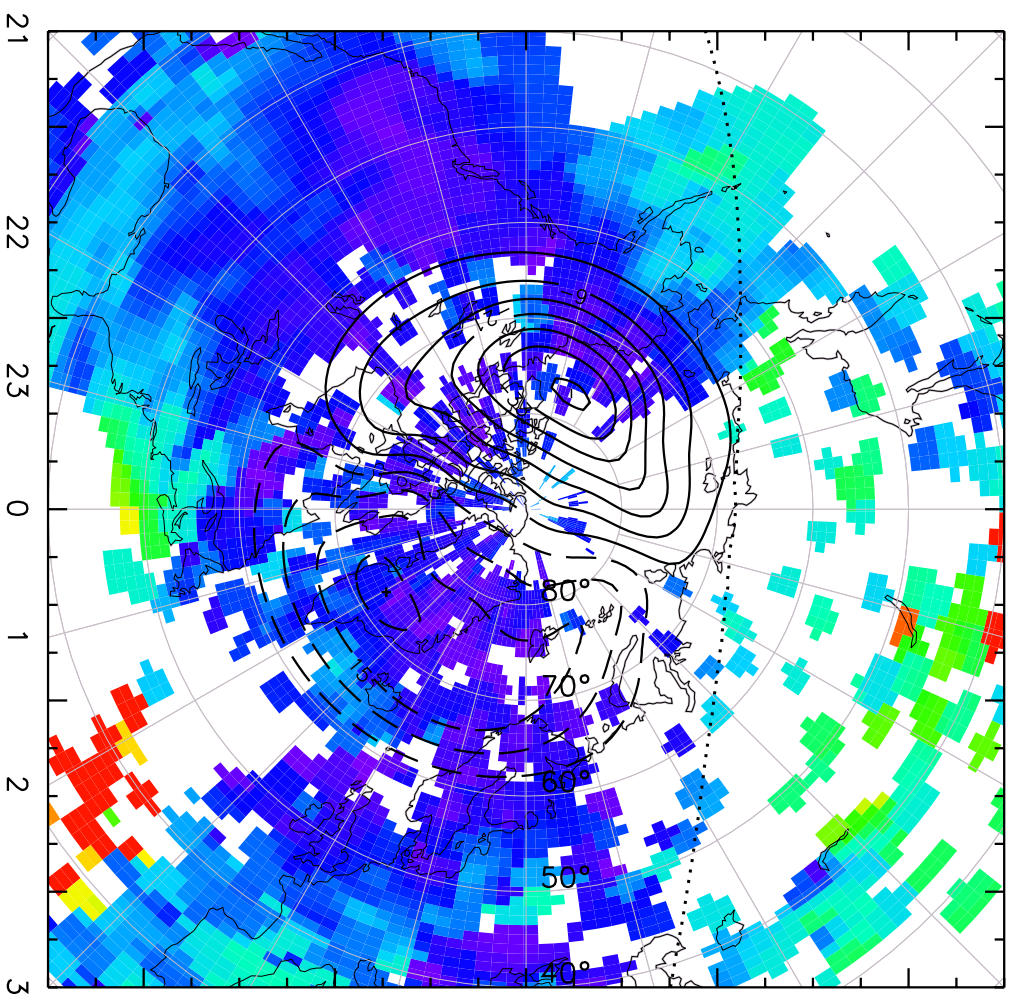

TOTAL ELECTRON CONTENT 04/Feb/2011 03:50:00.0
Median Filtered, Threshold = 0.10 04/Feb/2011 03:55:00.0