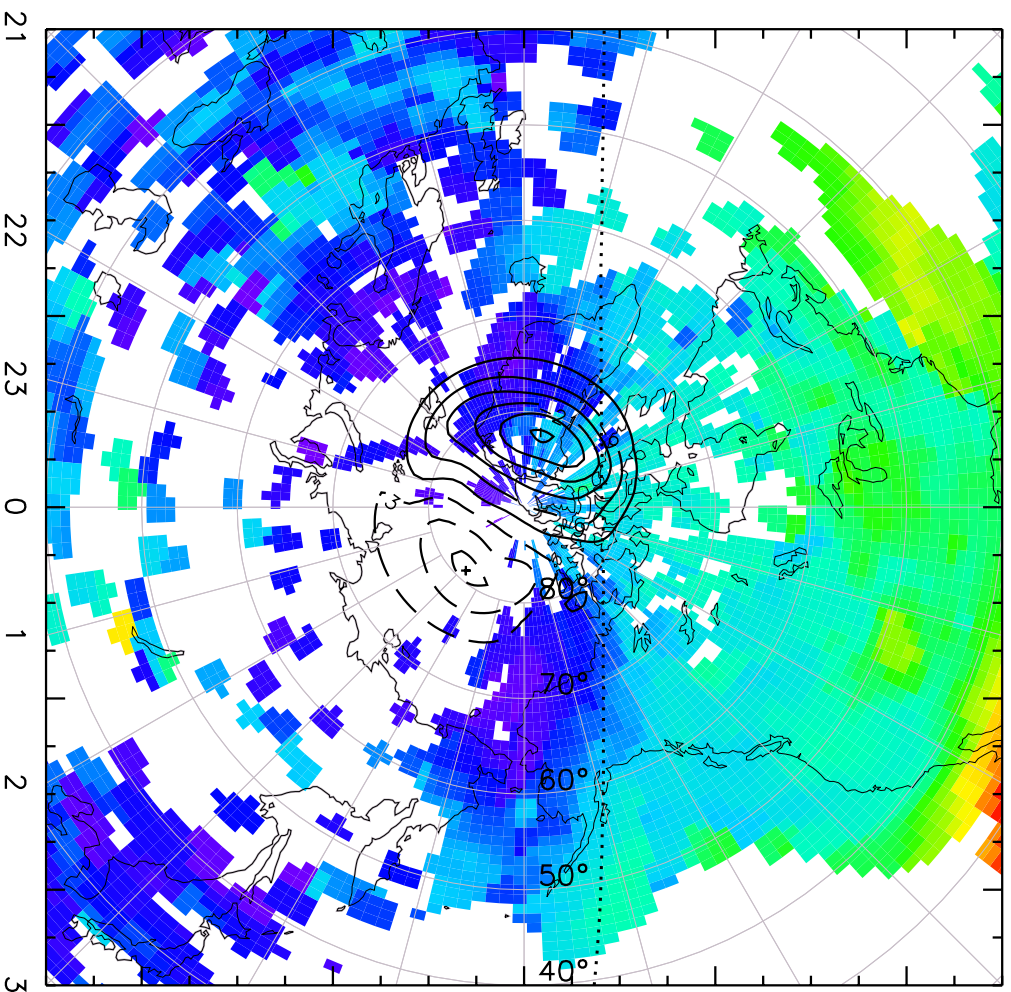

TOTAL ELECTRON CONTENT 03/Feb/2011 18:20:00.0
Median Filtered, Threshold = 0.10 03/Feb/2011 18:25:00.0