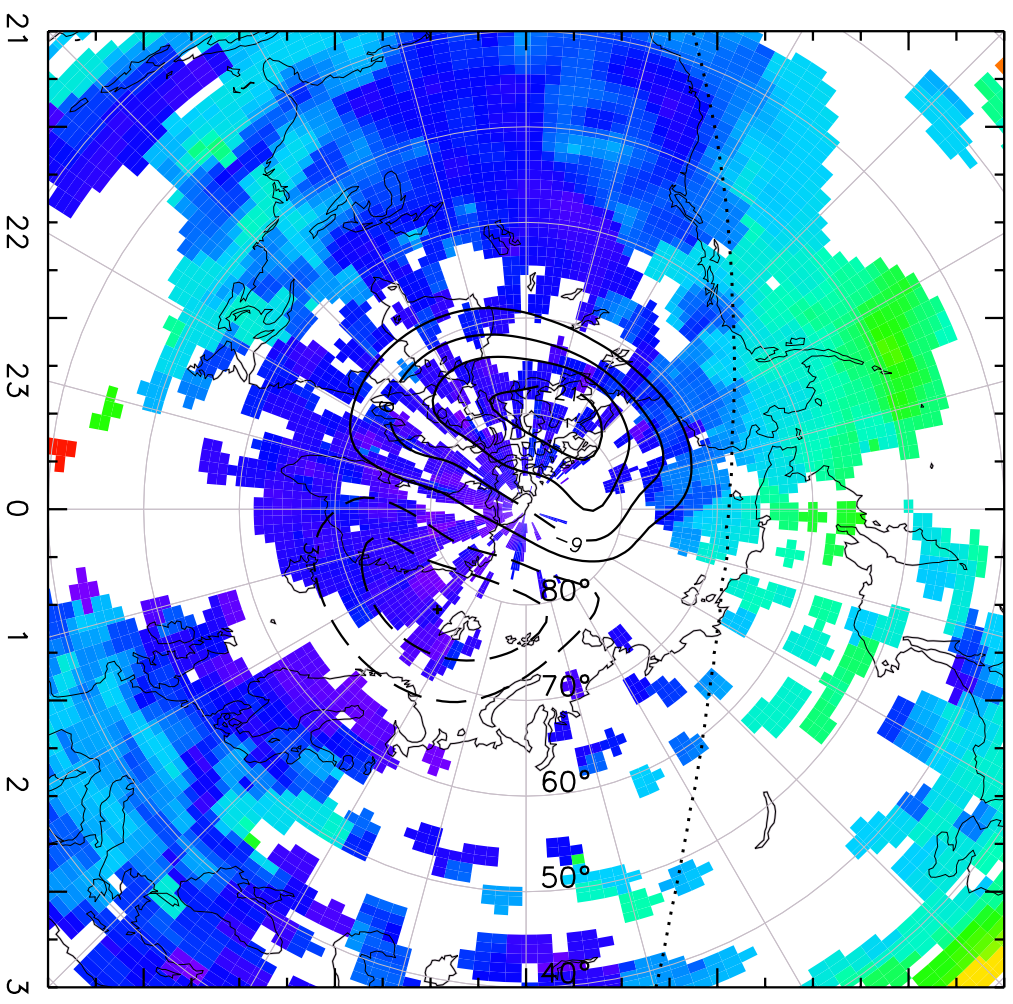

TOTAL ELECTRON CONTENT 04/Feb/2011 01:35:00.0
Median Filtered, Threshold = 0.10 04/Feb/2011 01:40:00.0