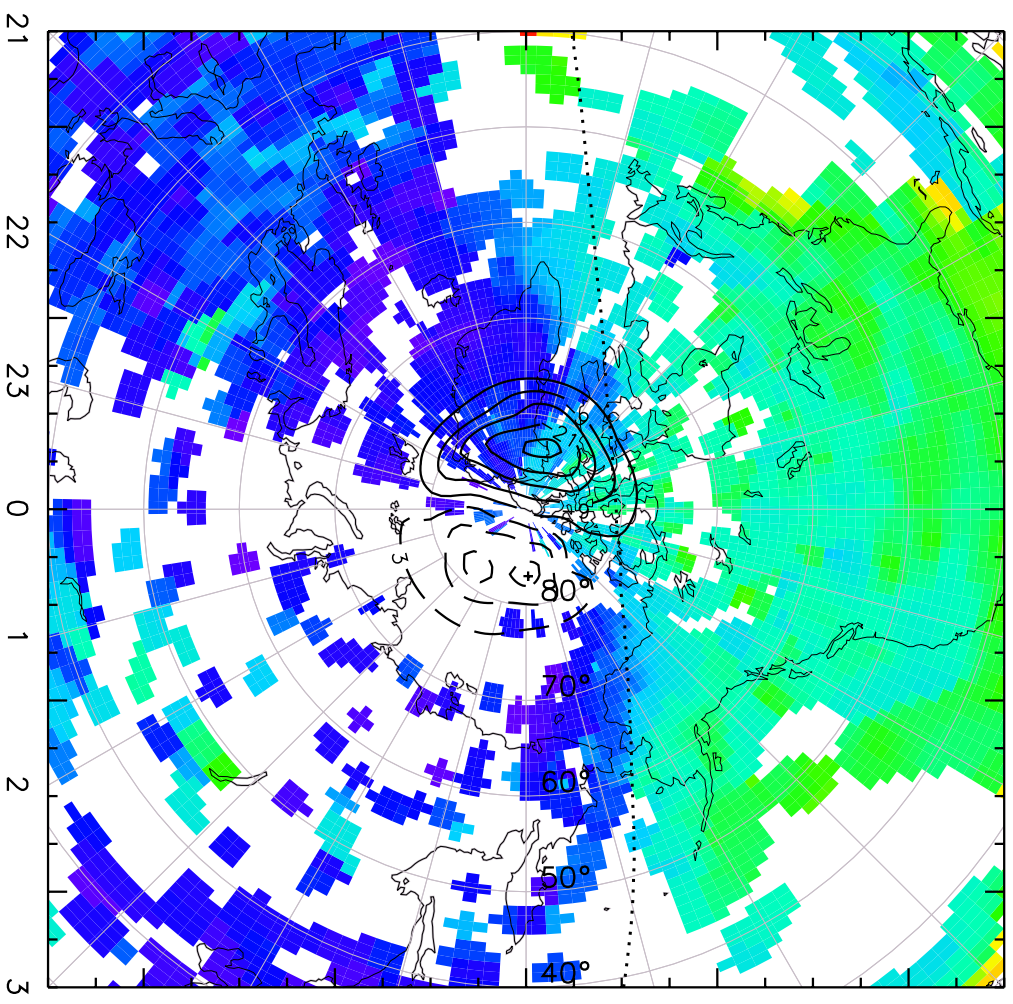

TOTAL ELECTRON CONTENT 03/Feb/2011 19:55:00.0
Median Filtered, Threshold = 0.10 03/Feb/2011 20:00:00.0