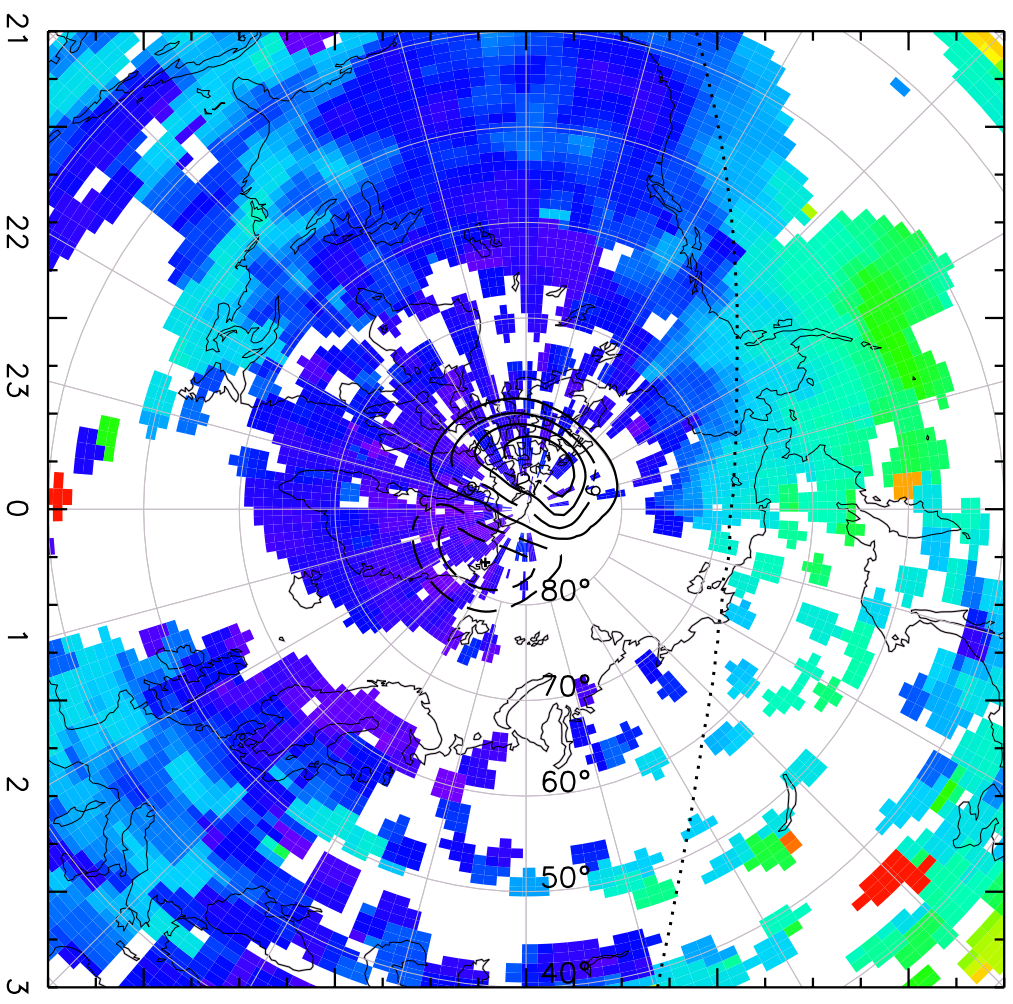

TOTAL ELECTRON CONTENT 04/Feb/2011 01:50:00.0
Median Filtered, Threshold = 0.10 04/Feb/2011 01:55:00.0