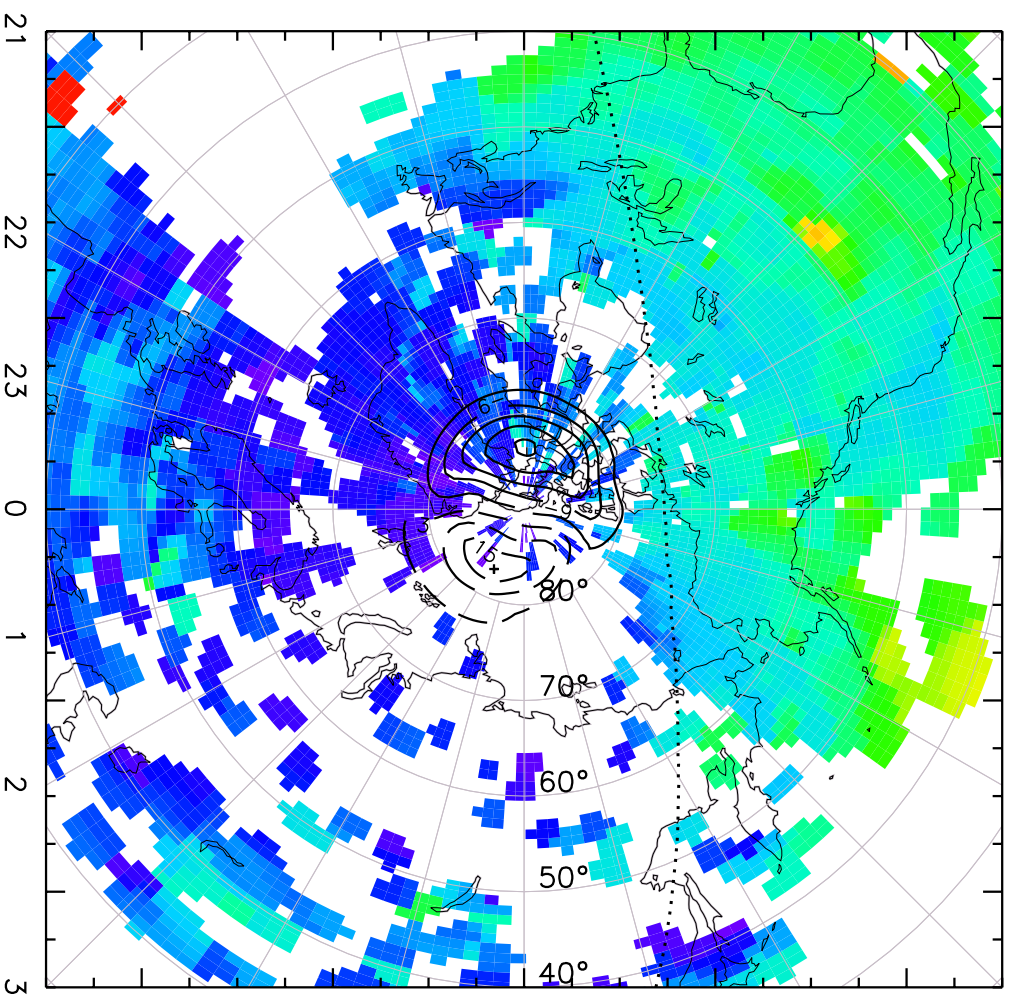

TOTAL ELECTRON CONTENT 03/Feb/2011 22:30:00.0
Median Filtered, Threshold = 0.10 03/Feb/2011 22:35:00.0