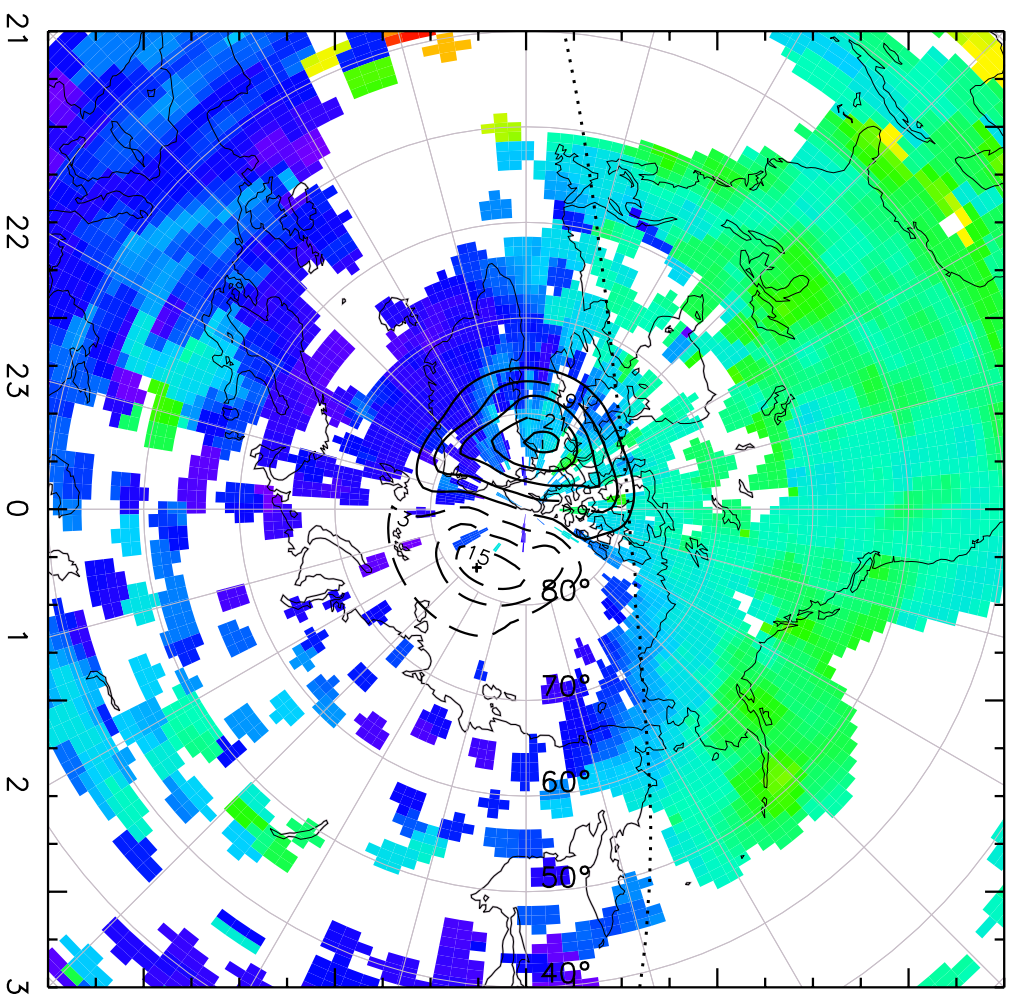

TOTAL ELECTRON CONTENT 03/Feb/2011 20:45:00.0
Median Filtered, Threshold = 0.10 03/Feb/2011 20:50:00.0