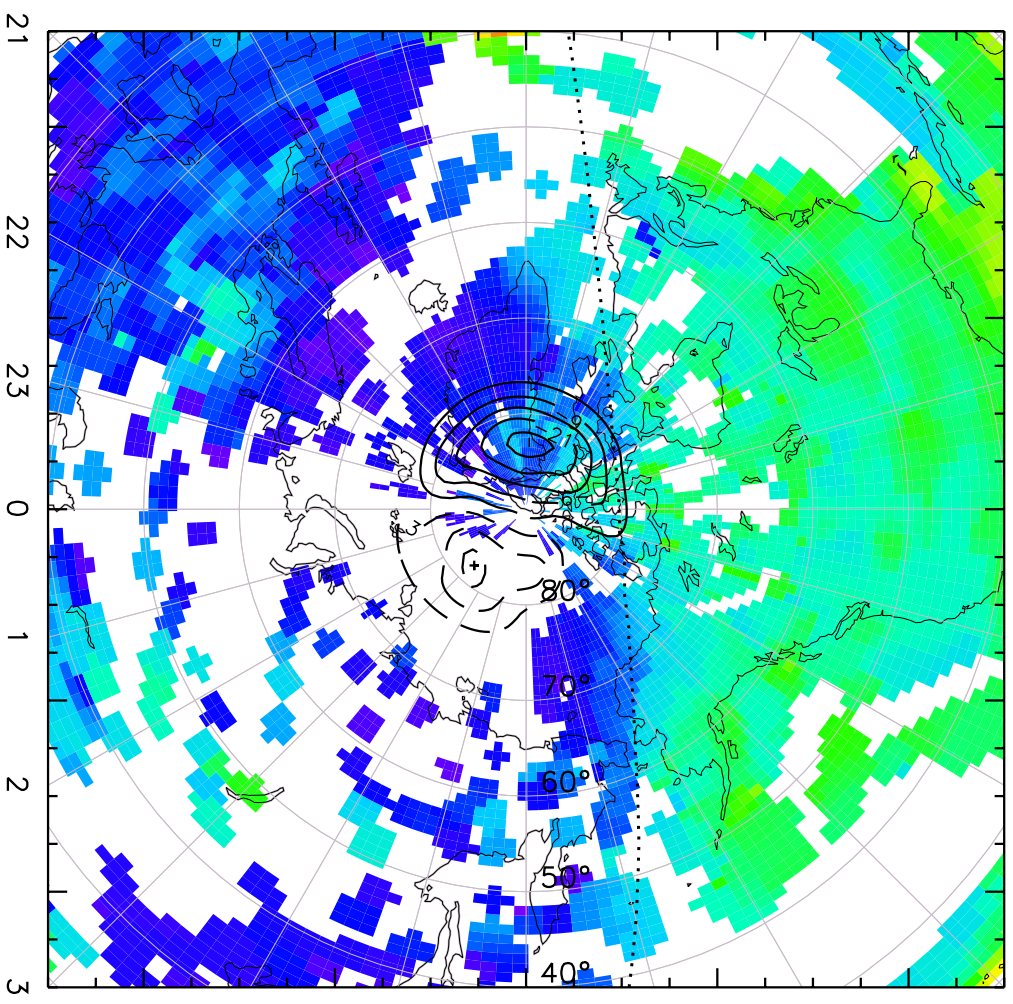

TOTAL ELECTRON CONTENT 03/Feb/2011 20:10:00.0
Median Filtered, Threshold = 0.10 03/Feb/2011 20:15:00.0