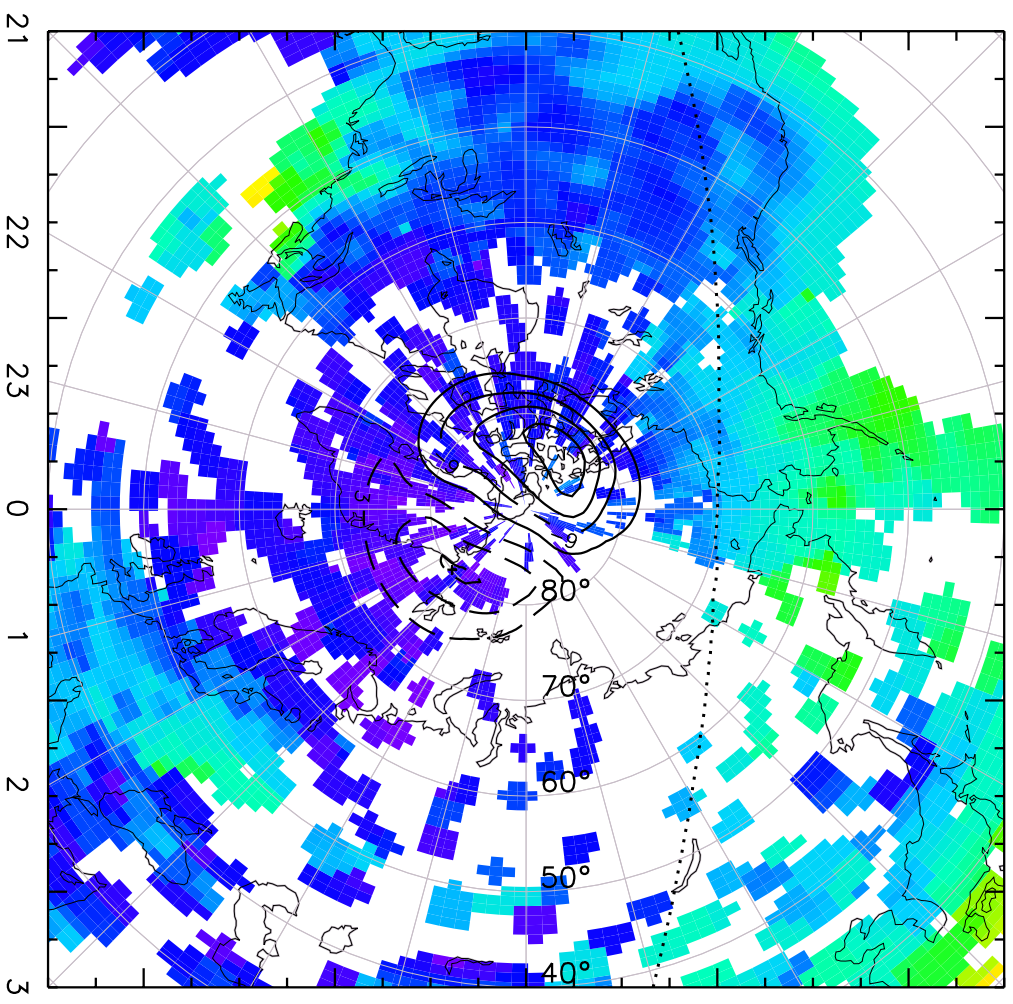

TOTAL ELECTRON CONTENT 04/Feb/2011 00:45:00.0
Median Filtered, Threshold = 0.10 04/Feb/2011 00:50:00.0