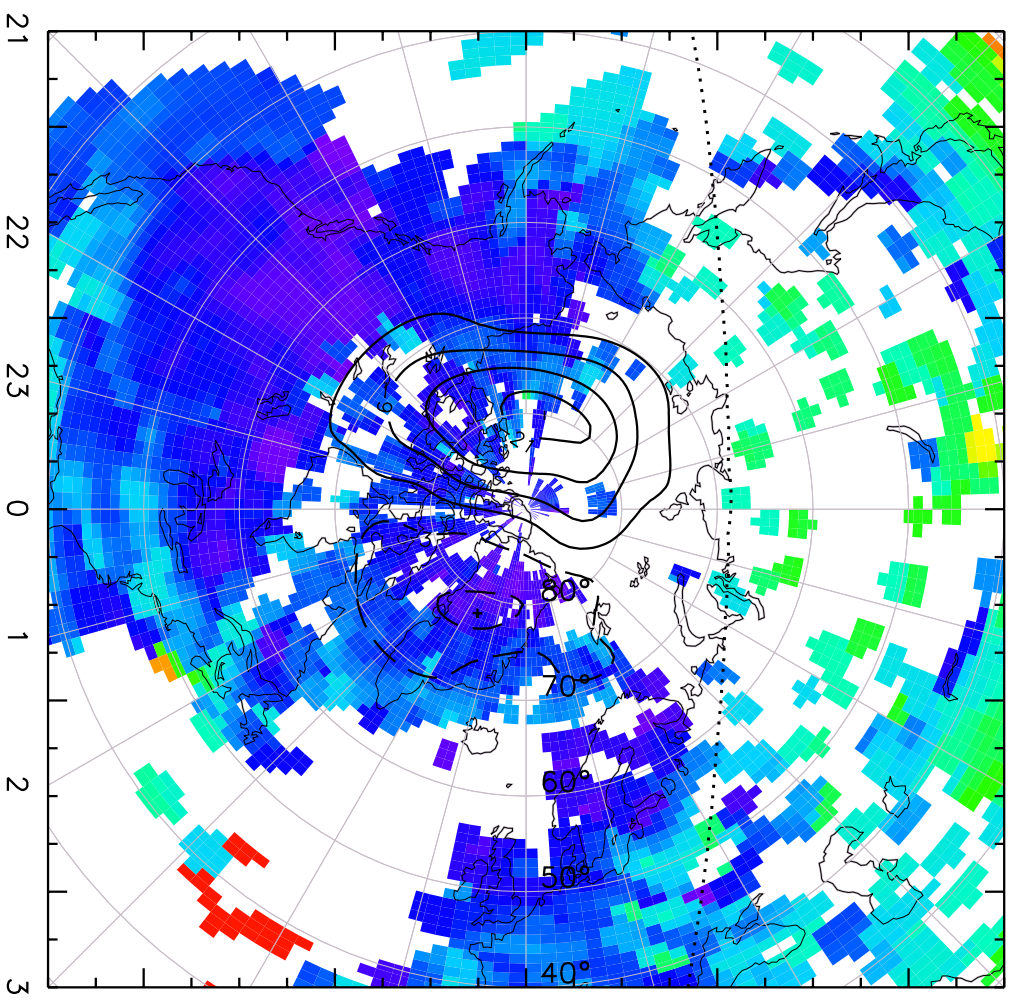

TOTAL ELECTRON CONTENT 04/Feb/2011 05:30:00.0
Median Filtered, Threshold = 0.10 04/Feb/2011 05:35:00.0