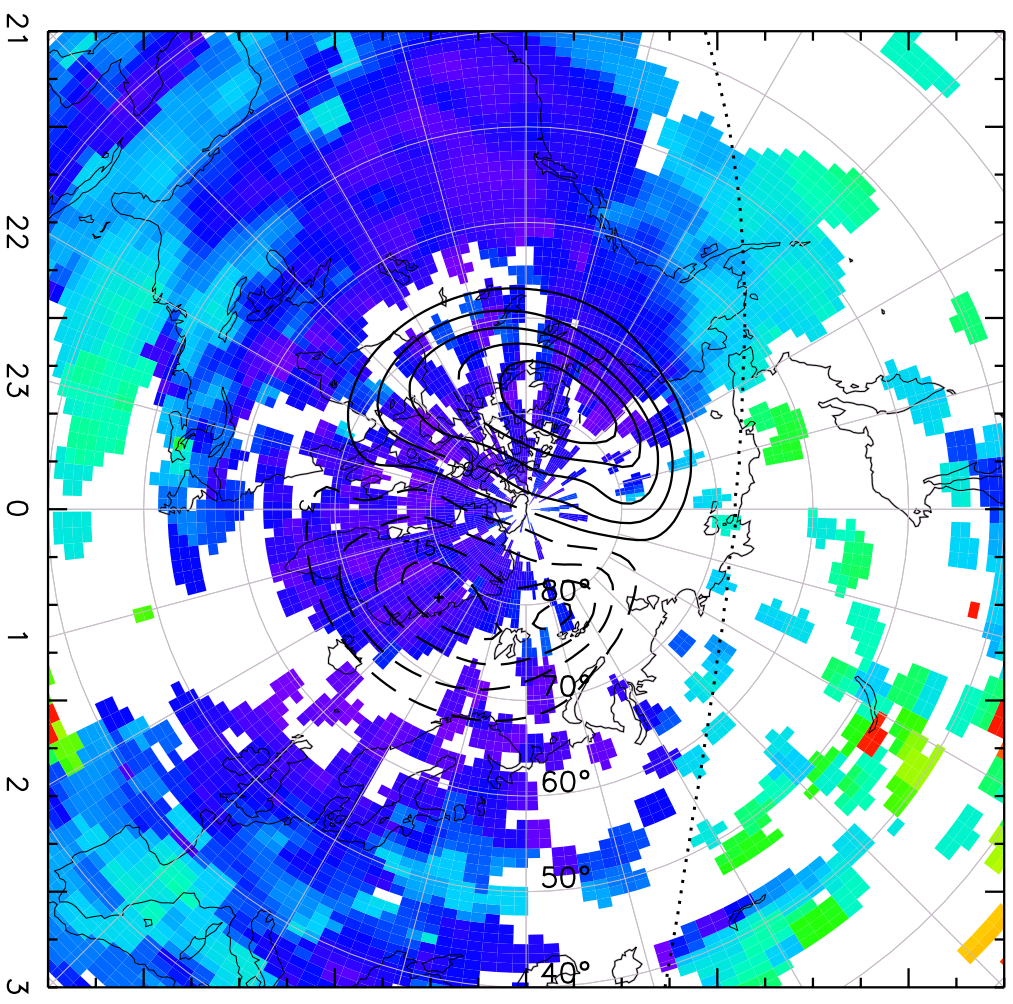

TOTAL ELECTRON CONTENT 04/Feb/2011 03:00:00.0
Median Filtered, Threshold = 0.10 04/Feb/2011 03:05:00.0