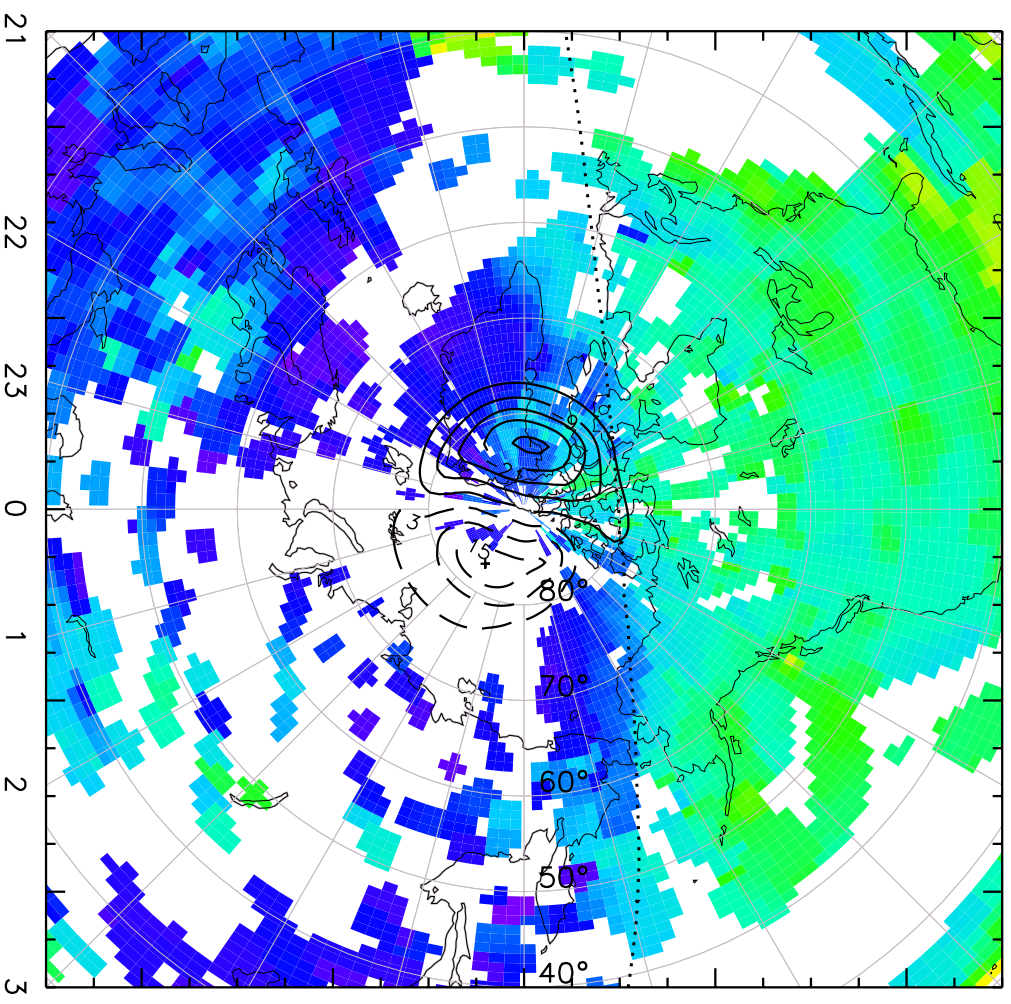

TOTAL ELECTRON CONTENT 03/Feb/2011 20:15:00.0
Median Filtered, Threshold = 0.10 03/Feb/2011 20:20:00.0