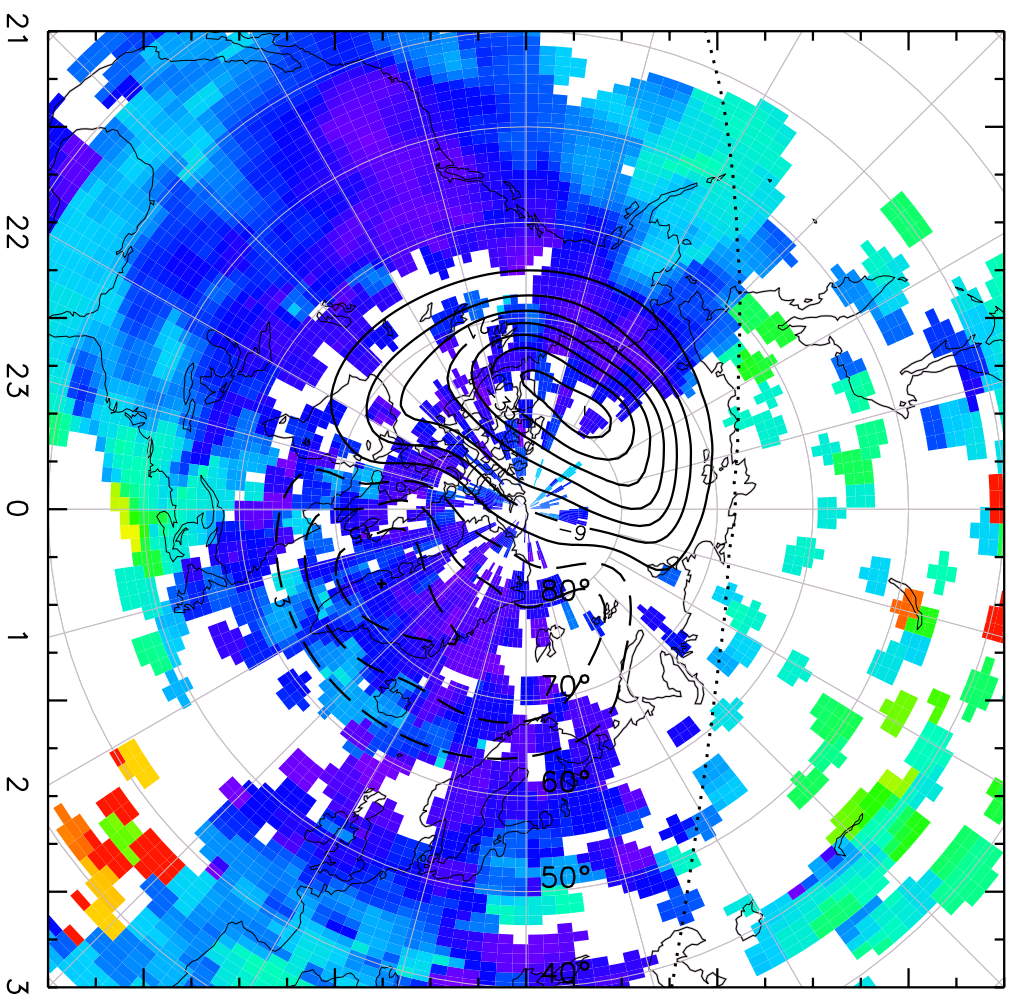

TOTAL ELECTRON CONTENT 04/Feb/2011 04:00:00.0
Median Filtered, Threshold = 0.10 04/Feb/2011 04:05:00.0