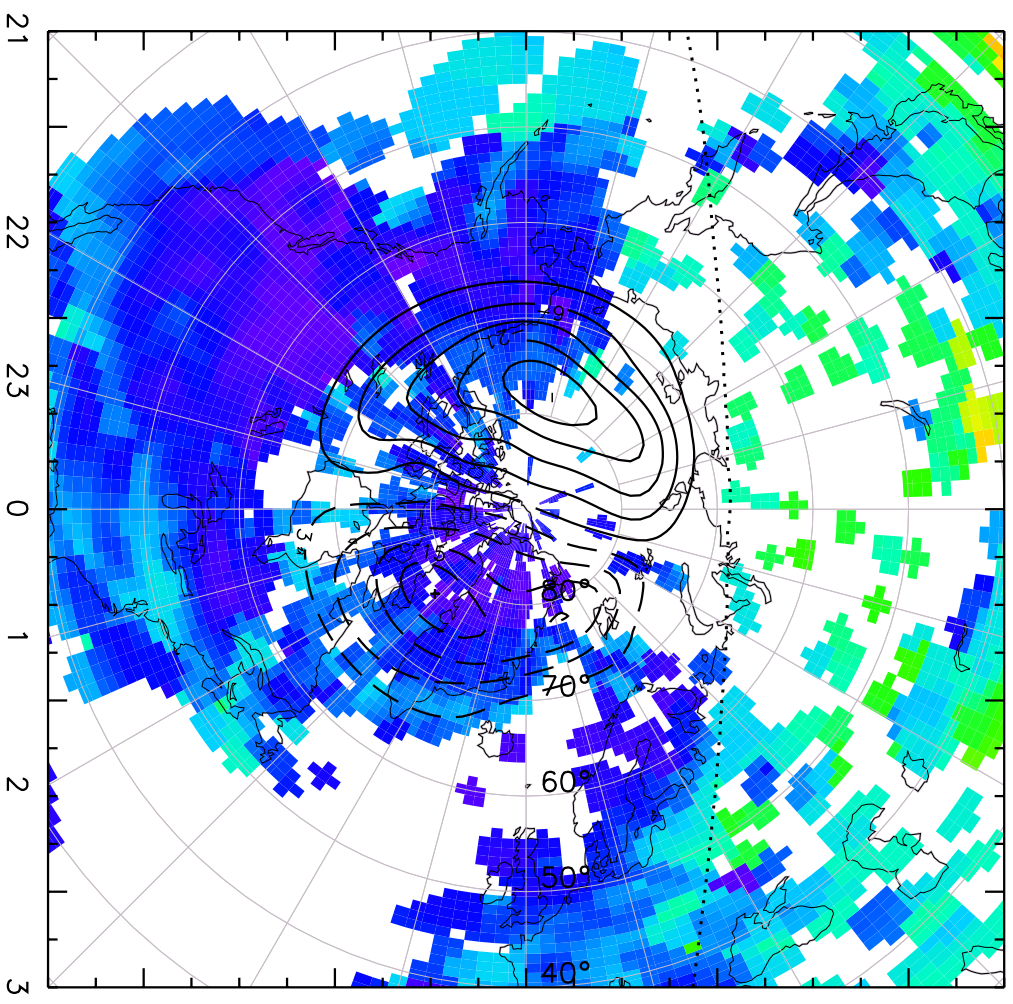

TOTAL ELECTRON CONTENT 04/Feb/2011 05:45:00.0
Median Filtered, Threshold = 0.10 04/Feb/2011 05:50:00.0