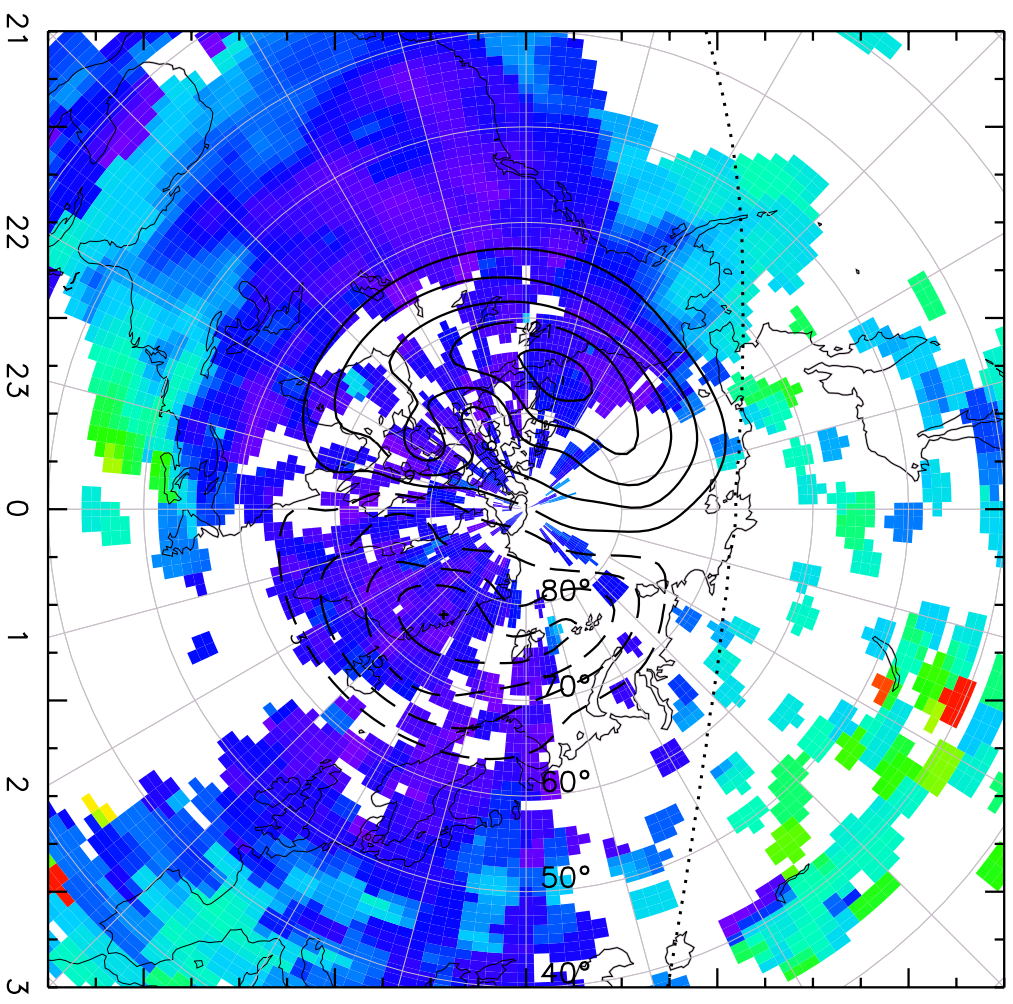

TOTAL ELECTRON CONTENT 04/Feb/2011 03:25:00.0
Median Filtered, Threshold = 0.10 04/Feb/2011 03:30:00.0