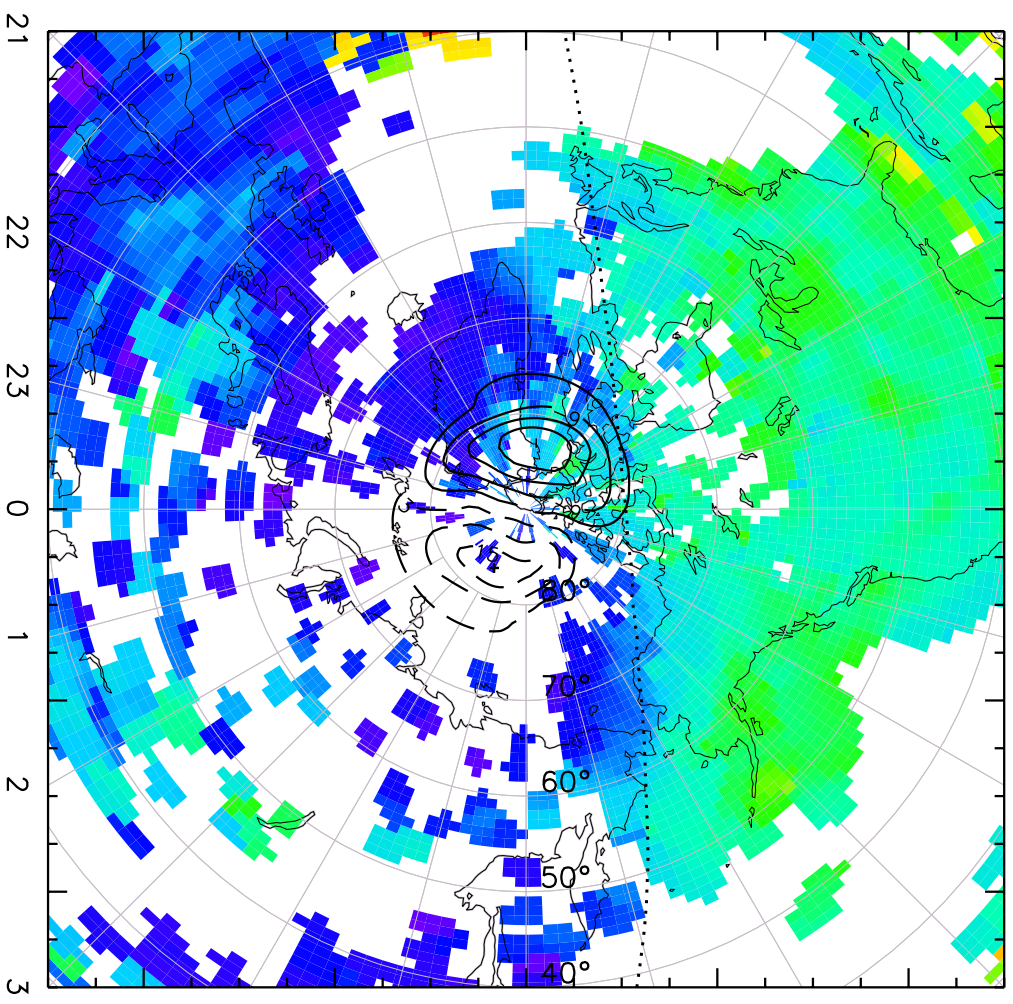

TOTAL ELECTRON CONTENT 03/Feb/2011 20:35:00.0
Median Filtered, Threshold = 0.10 03/Feb/2011 20:40:00.0