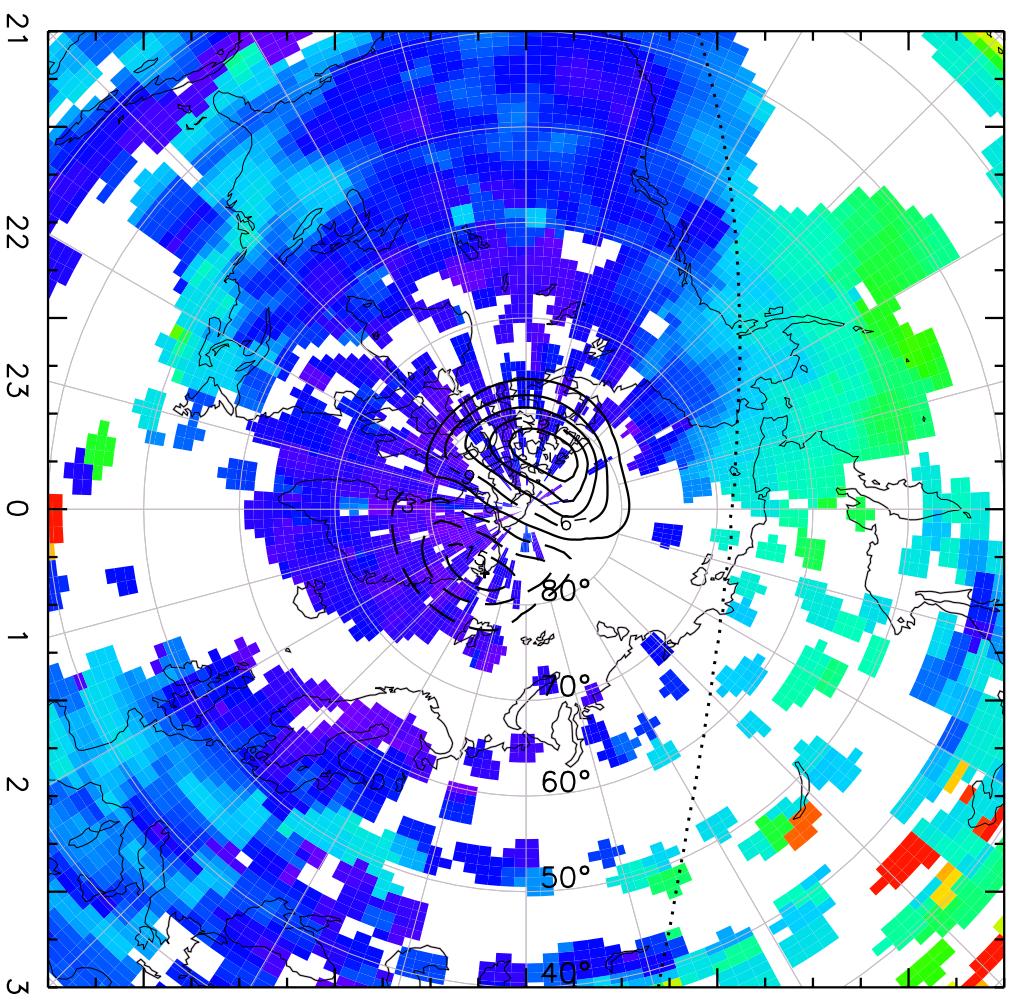

TOTAL ELECTRON CONTENT 04/Feb/2011 02:00:00.0
Median Filtered, Threshold = 0.10 04/Feb/2011 02:05:00.0