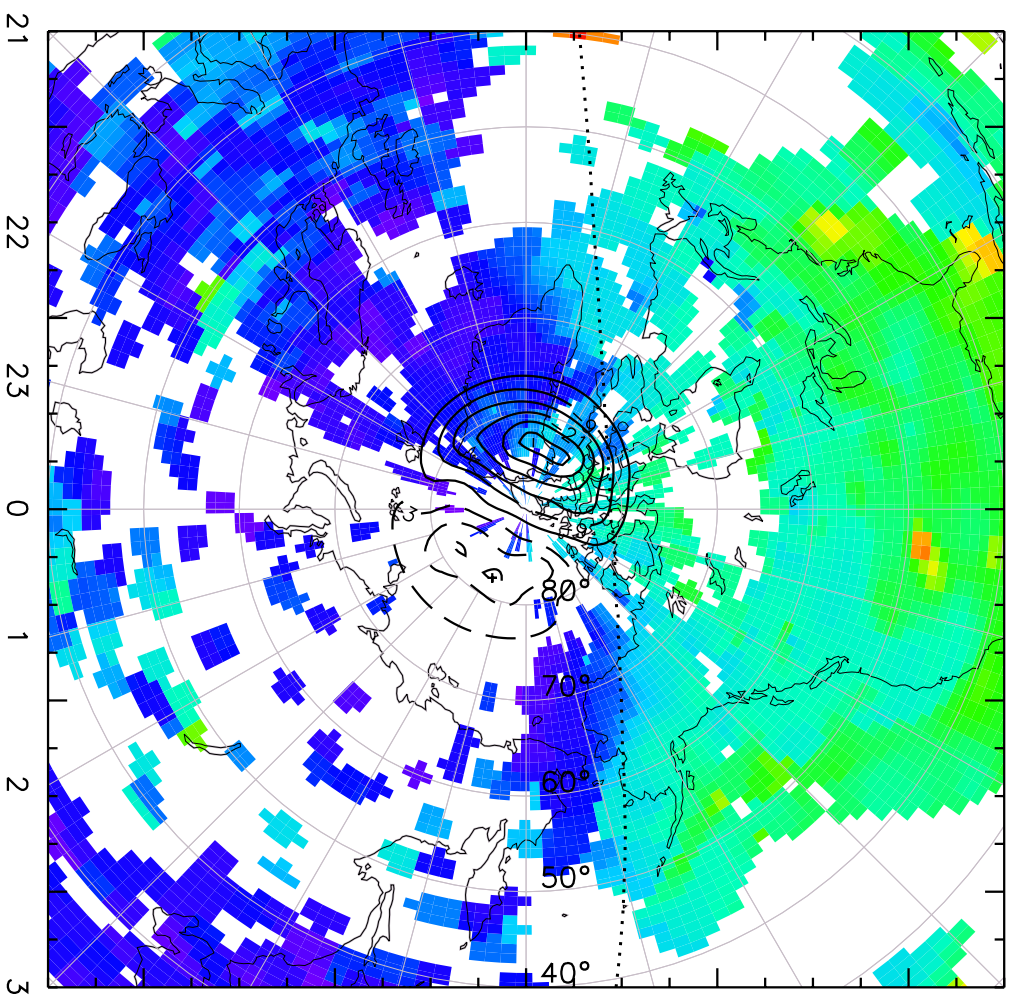

TOTAL ELECTRON CONTENT 03/Feb/2011 19:30:00.0
Median Filtered, Threshold = 0.10 03/Feb/2011 19:35:00.0