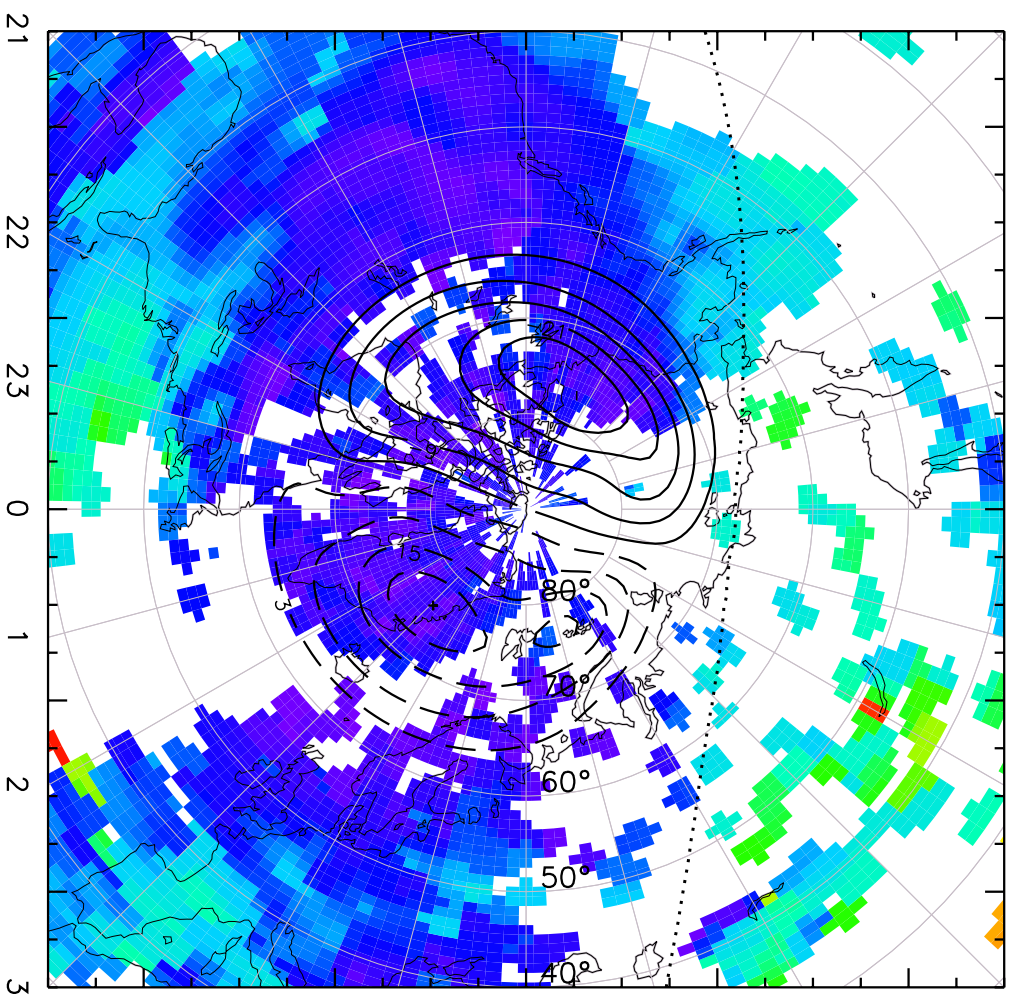

TOTAL ELECTRON CONTENT 04/Feb/2011 03:10:00.0
Median Filtered, Threshold = 0.10 04/Feb/2011 03:15:00.0