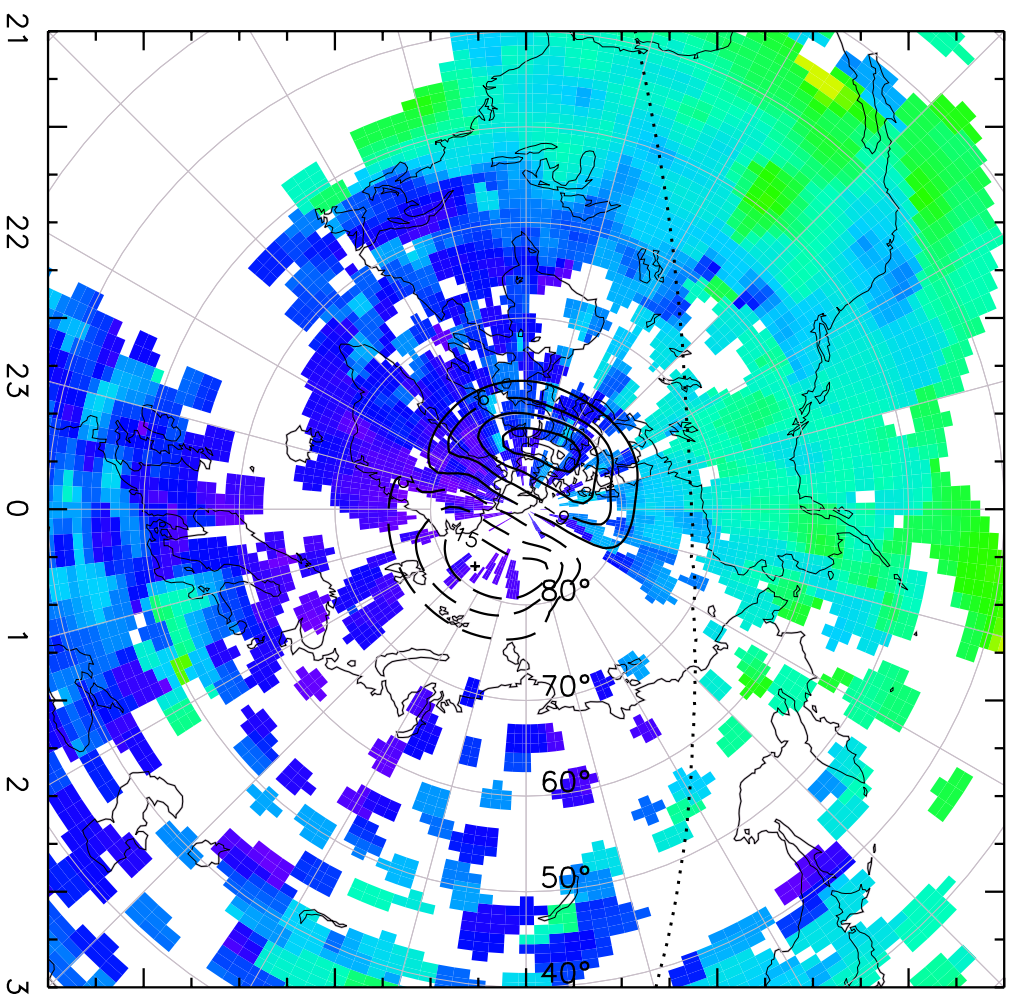

TOTAL ELECTRON CONTENT 03/Feb/2011 23:30:00.0
Median Filtered, Threshold = 0.10 03/Feb/2011 23:35:00.0