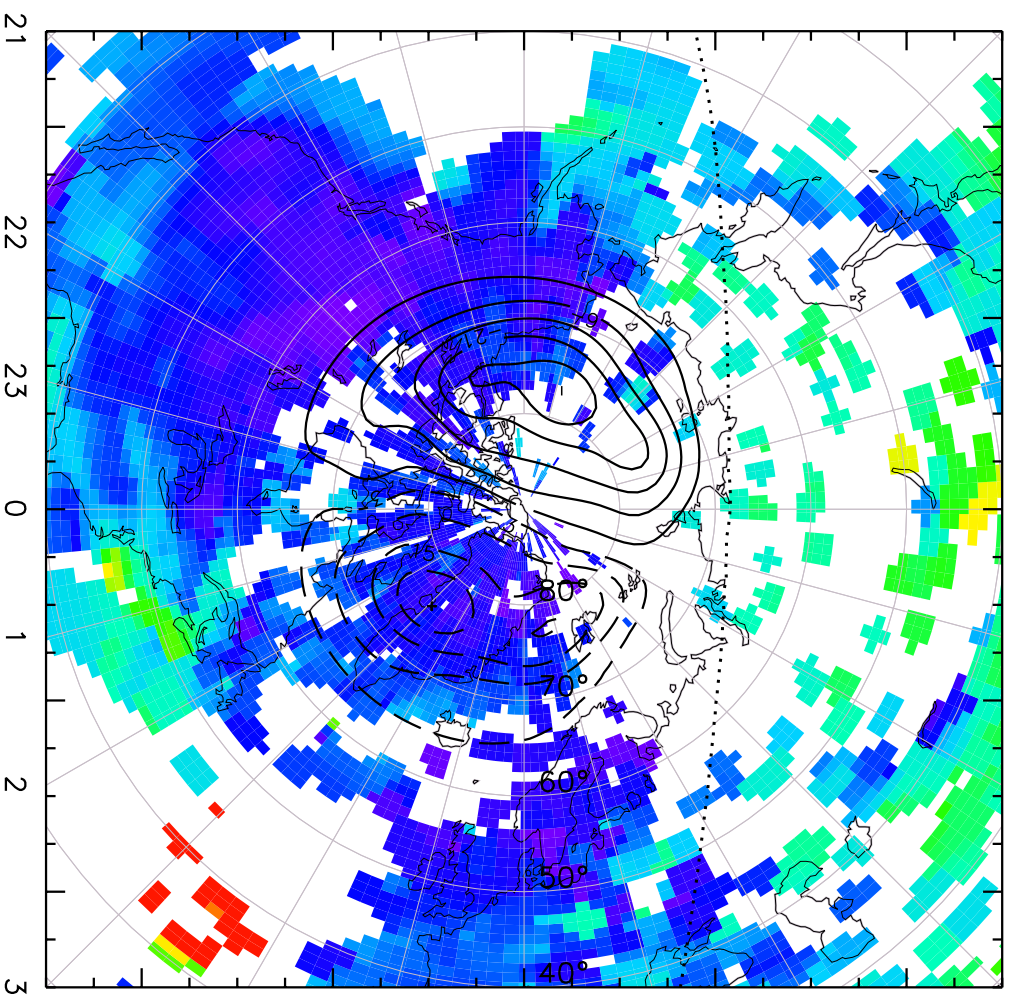

TOTAL ELECTRON CONTENT 04/Feb/2011 05:05:00.0
Median Filtered, Threshold = 0.10 04/Feb/2011 05:10:00.0