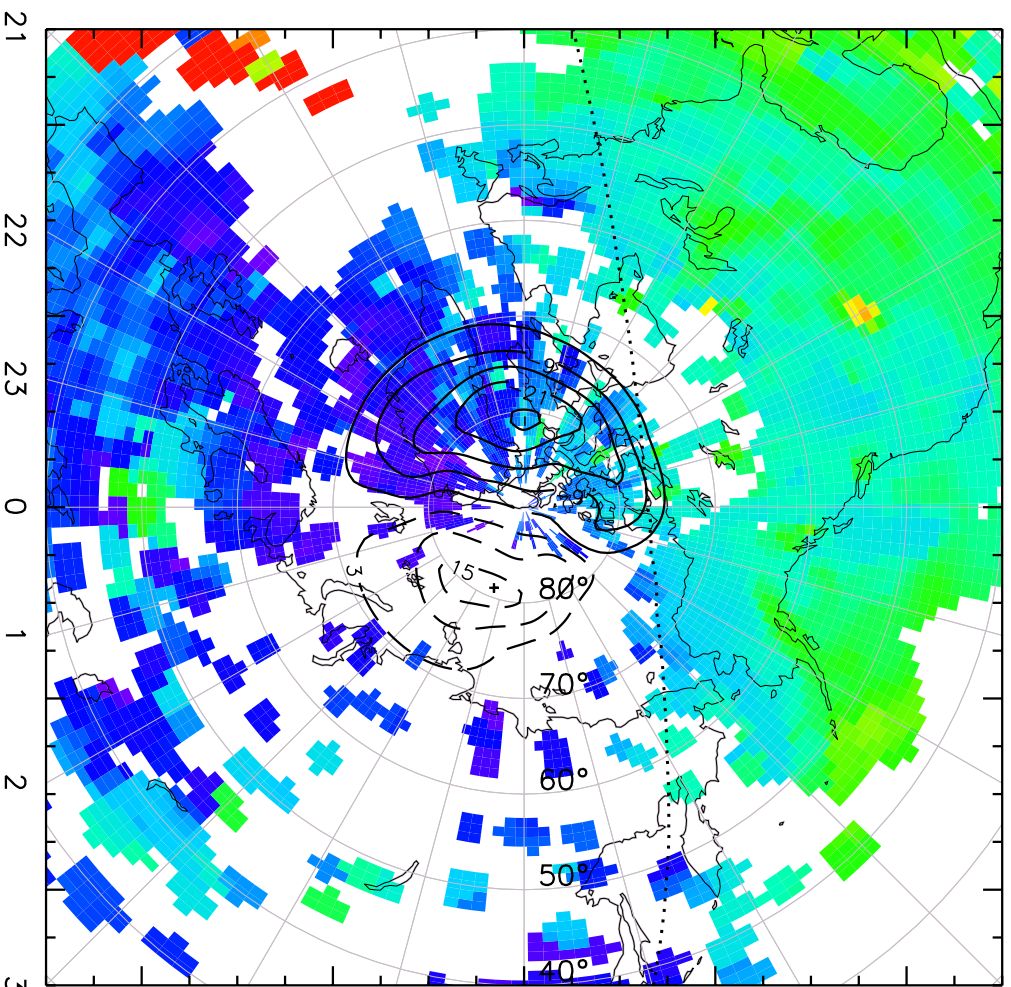

TOTAL ELECTRON CONTENT 03/Feb/2011 21:50:00.0
Median Filtered, Threshold = 0.10 03/Feb/2011 21:55:00.0