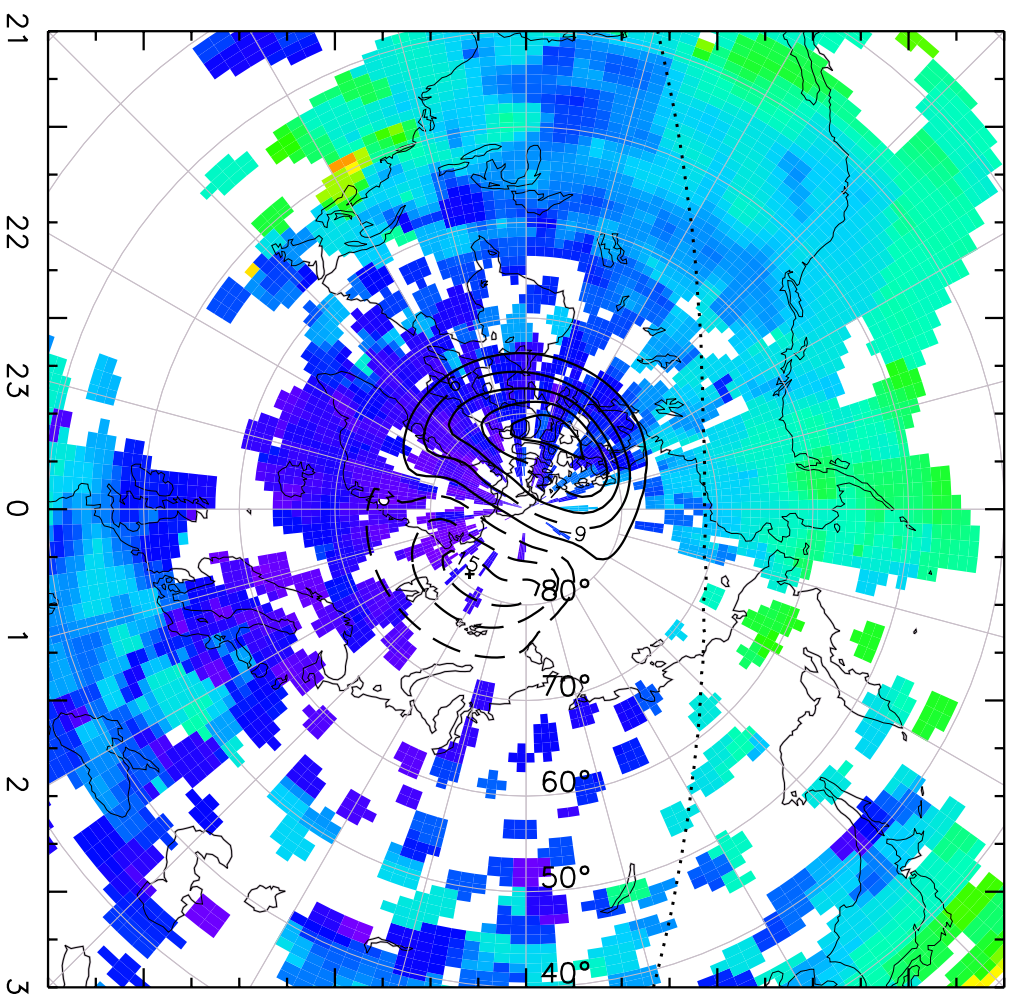

TOTAL ELECTRON CONTENT 04/Feb/2011 00:05:00.0
Median Filtered, Threshold = 0.10 04/Feb/2011 00:10:00.0