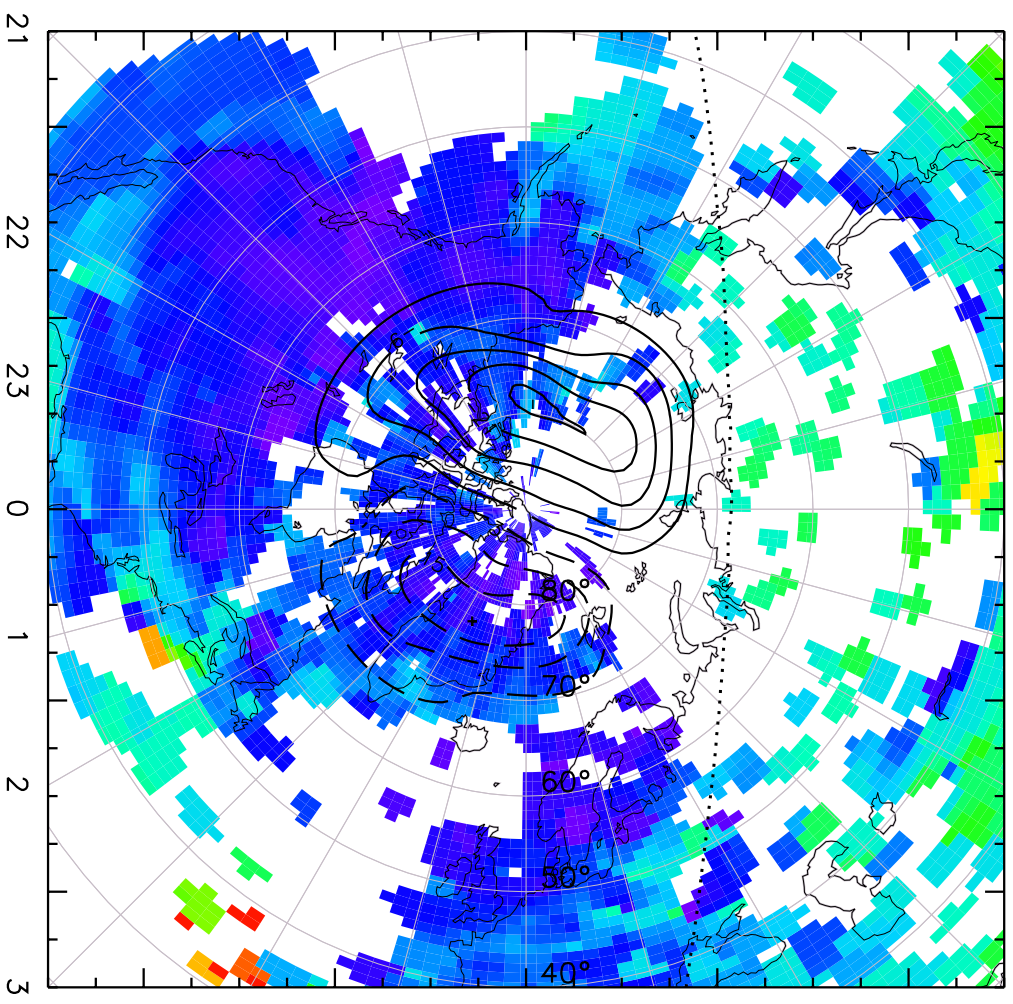

TOTAL ELECTRON CONTENT 04/Feb/2011 05:20:00.0
Median Filtered, Threshold = 0.10 04/Feb/2011 05:25:00.0