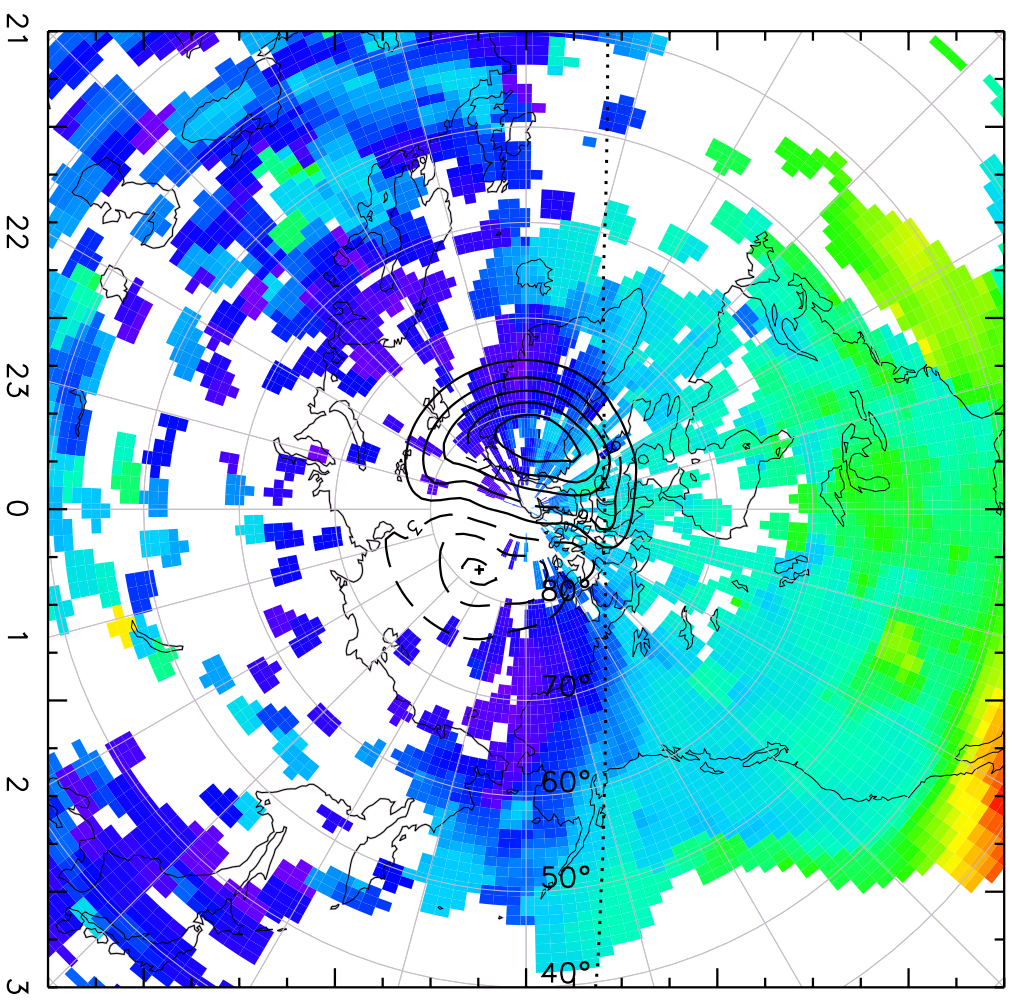

TOTAL ELECTRON CONTENT 03/Feb/2011 18:15:00.0
Median Filtered, Threshold = 0.10

03/Feb/2011 18:20:00.0