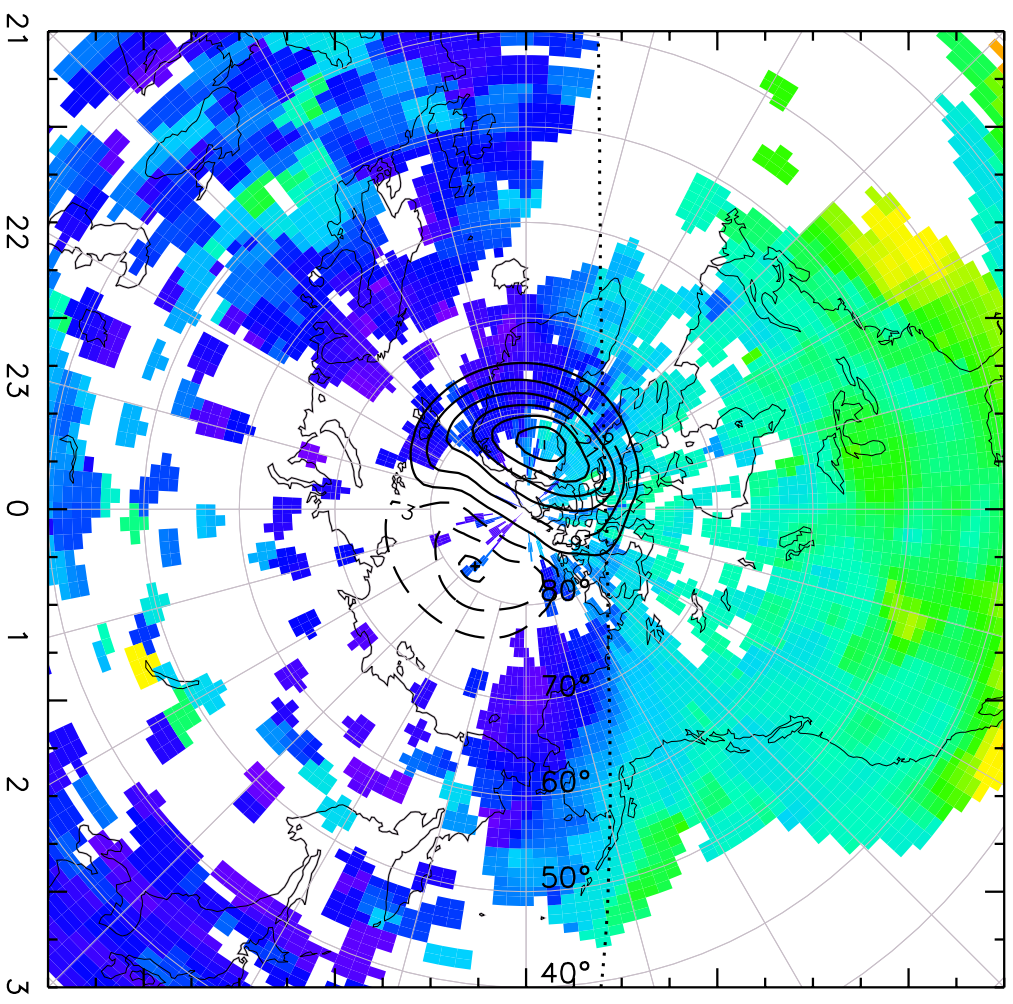

TOTAL ELECTRON CONTENT 03/Feb/2011 18:40:00.0
Median Filtered, Threshold = 0.10 03/Feb/2011 18:45:00.0