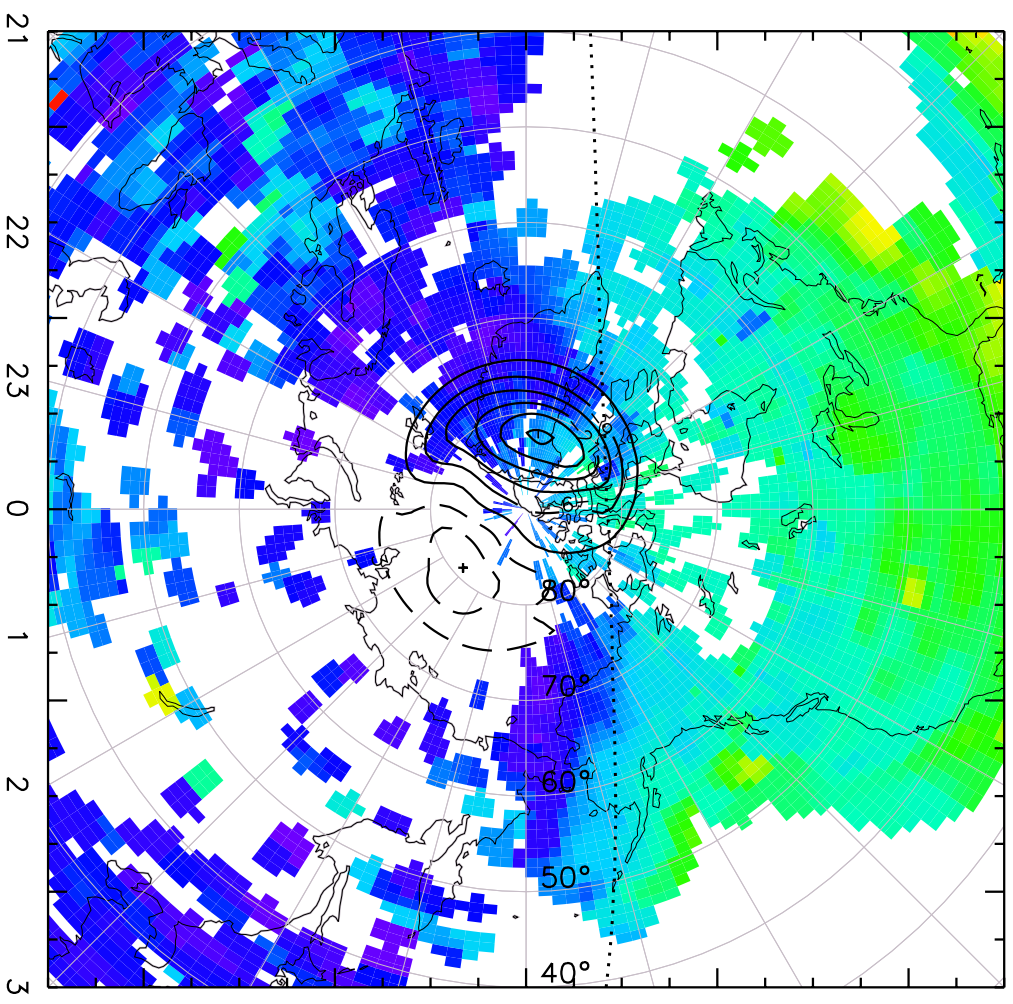

TOTAL ELECTRON CONTENT 03/Feb/2011 19:00:00.0
Median Filtered, Threshold = 0.10 03/Feb/2011 19:05:00.0