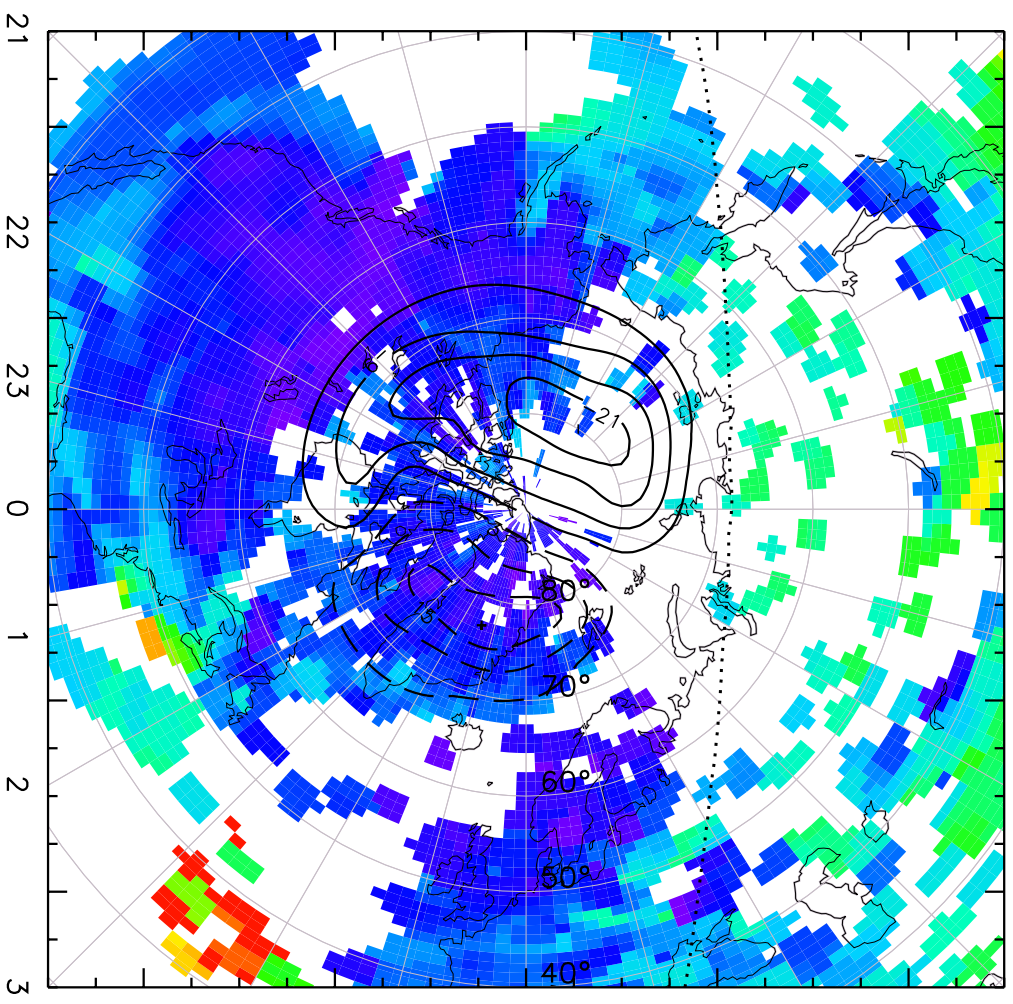

TOTAL ELECTRON CONTENT 04/Feb/2011 05:15:00.0
Median Filtered, Threshold = 0.10 04/Feb/2011 05:20:00.0