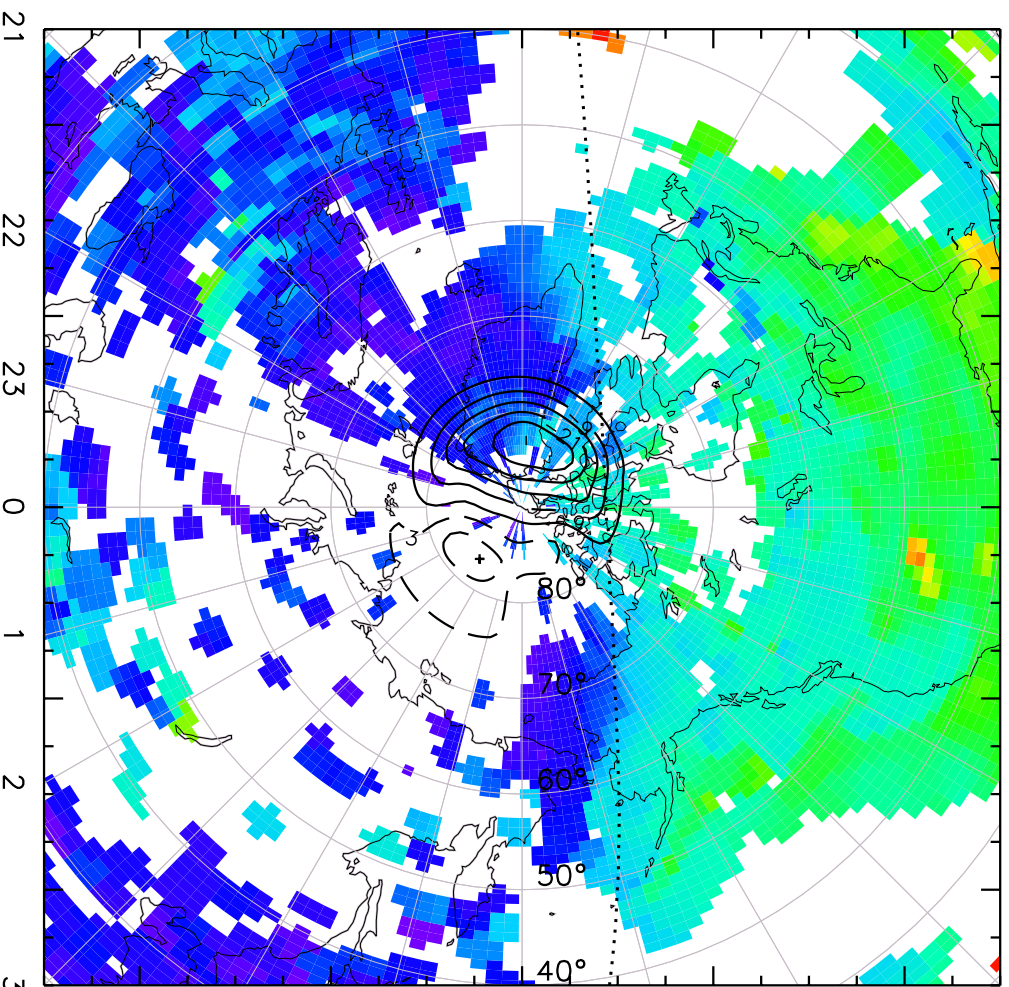

TOTAL ELECTRON CONTENT 03/Feb/2011 19:25:00.0
Median Filtered, Threshold = 0.10 03/Feb/2011 19:30:00.0