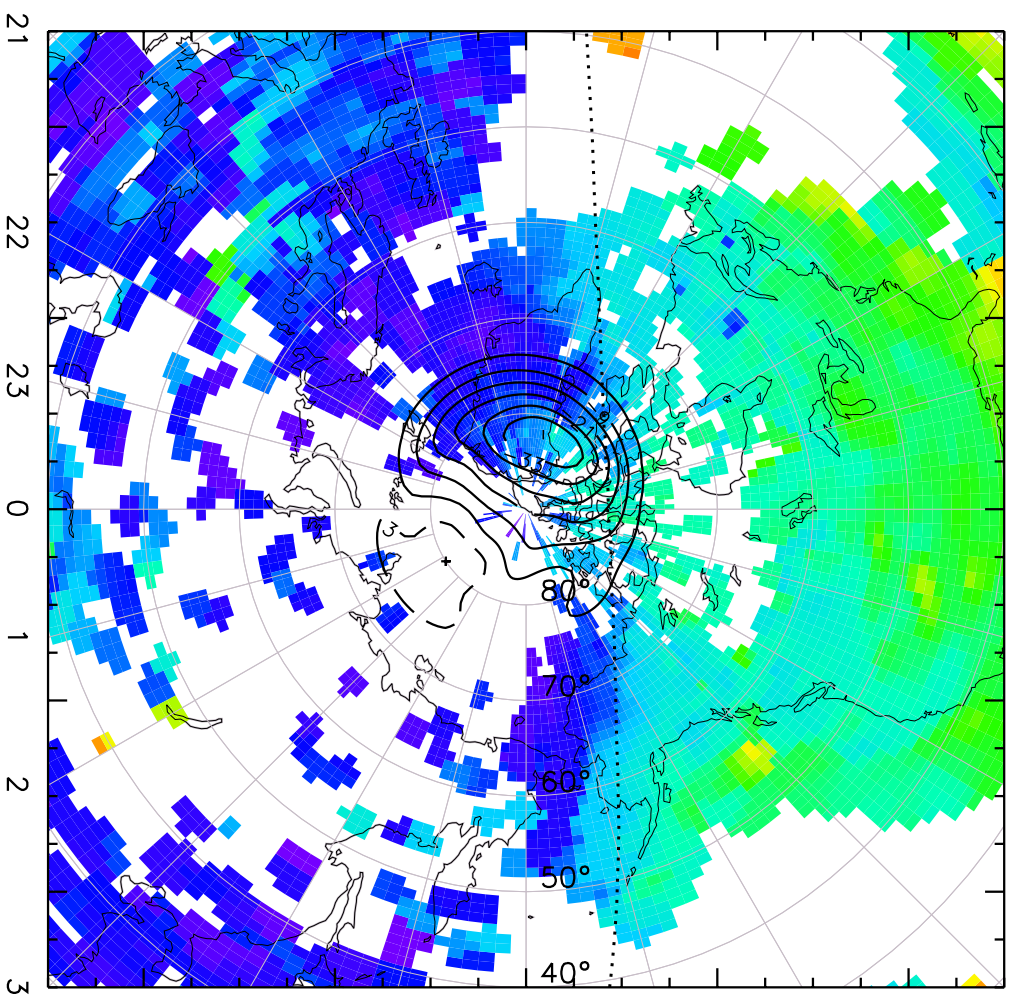

TOTAL ELECTRON CONTENT 03/Feb/2011 19:10:00.0
Median Filtered, Threshold = 0.10 03/Feb/2011 19:15:00.0