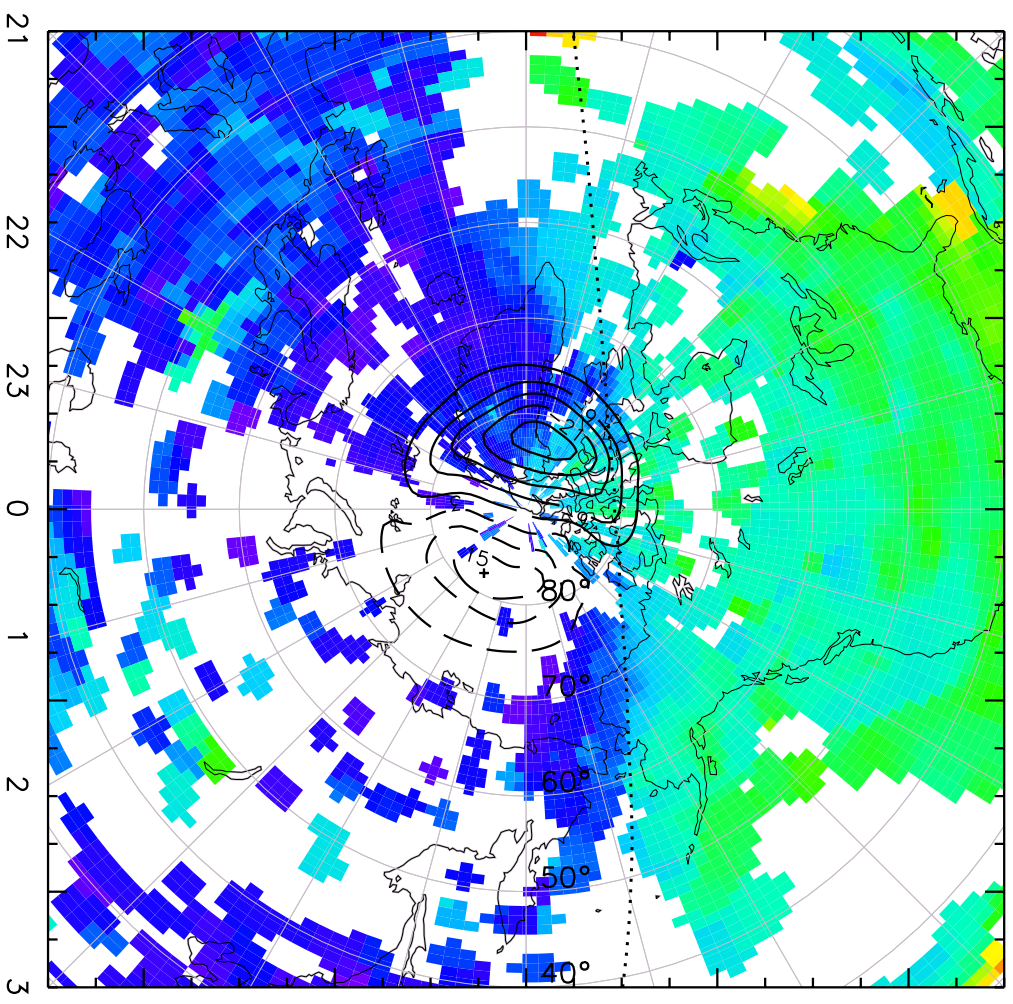

TOTAL ELECTRON CONTENT 03/Feb/2011 19:50:00.0
Median Filtered, Threshold = 0.10 03/Feb/2011 19:55:00.0