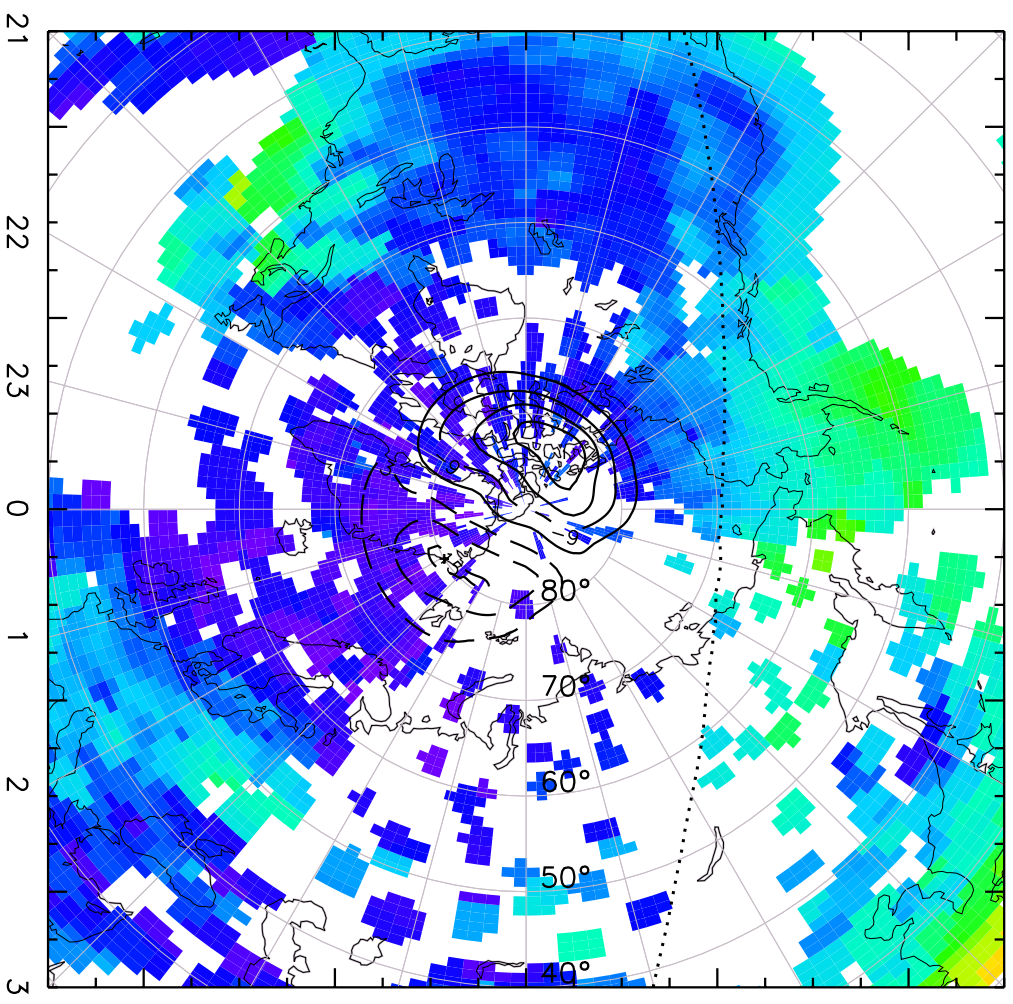

TOTAL ELECTRON CONTENT 04/Feb/2011 01:00:00.0
Median Filtered, Threshold = 0.10 04/Feb/2011 01:05:00.0