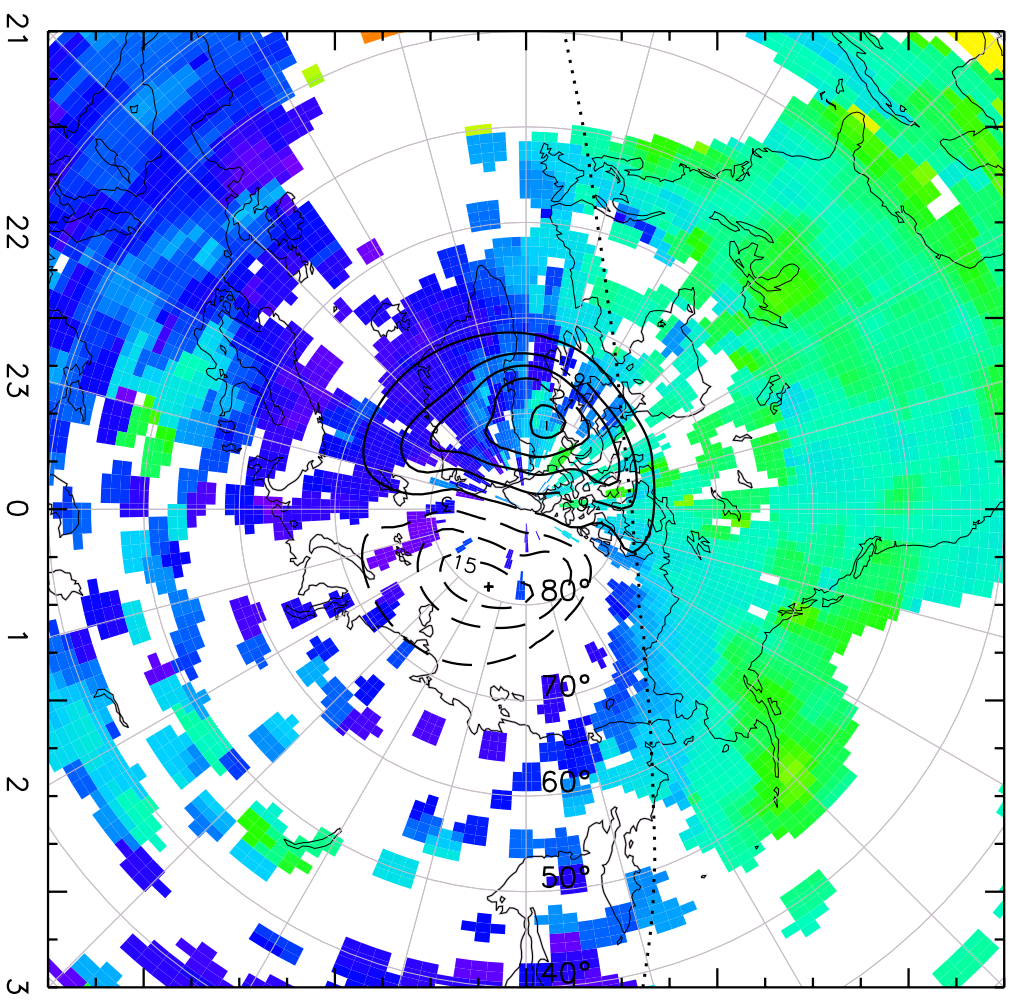

TOTAL ELECTRON CONTENT 03/Feb/2011 20:55:00.0
Median Filtered, Threshold = 0.10 03/Feb/2011 21:00:00.0