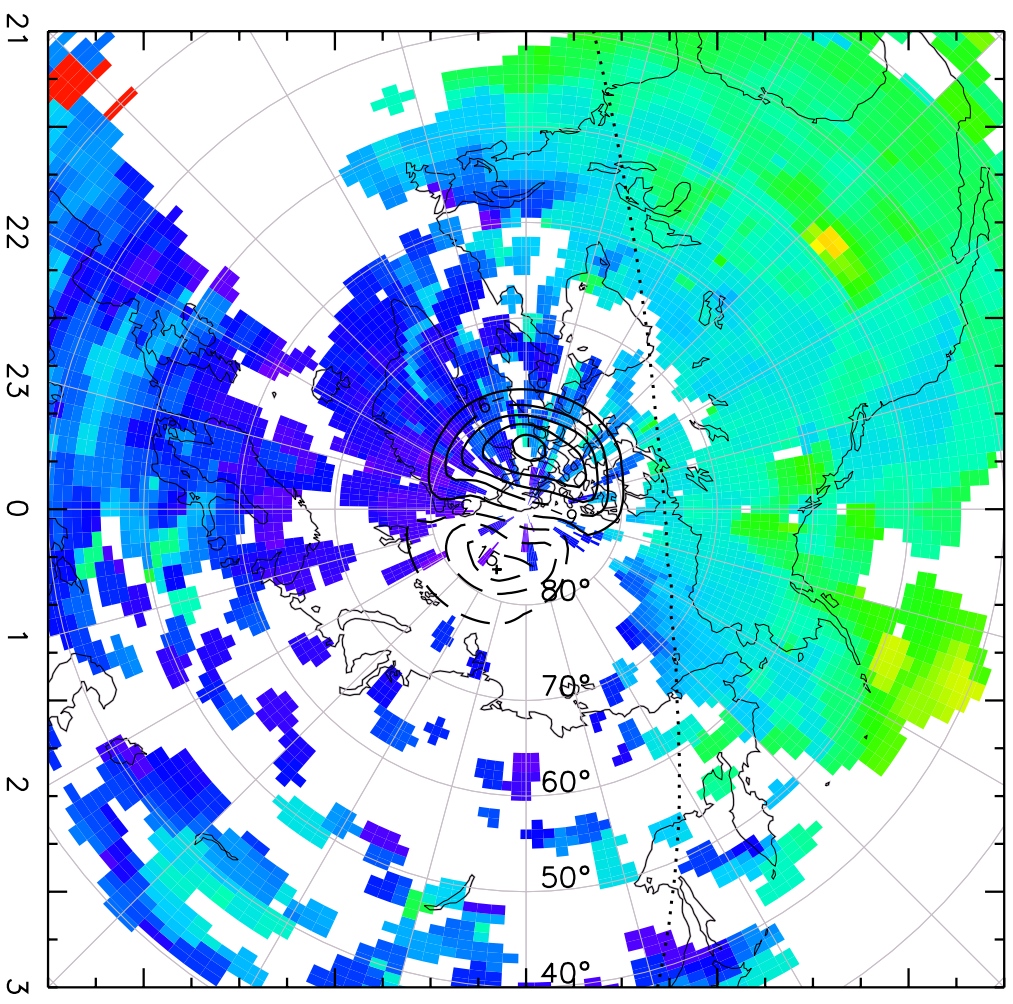

TOTAL ELECTRON CONTENT 03/Feb/2011 22:25:00.0
Median Filtered, Threshold = 0.10 03/Feb/2011 22:30:00.0