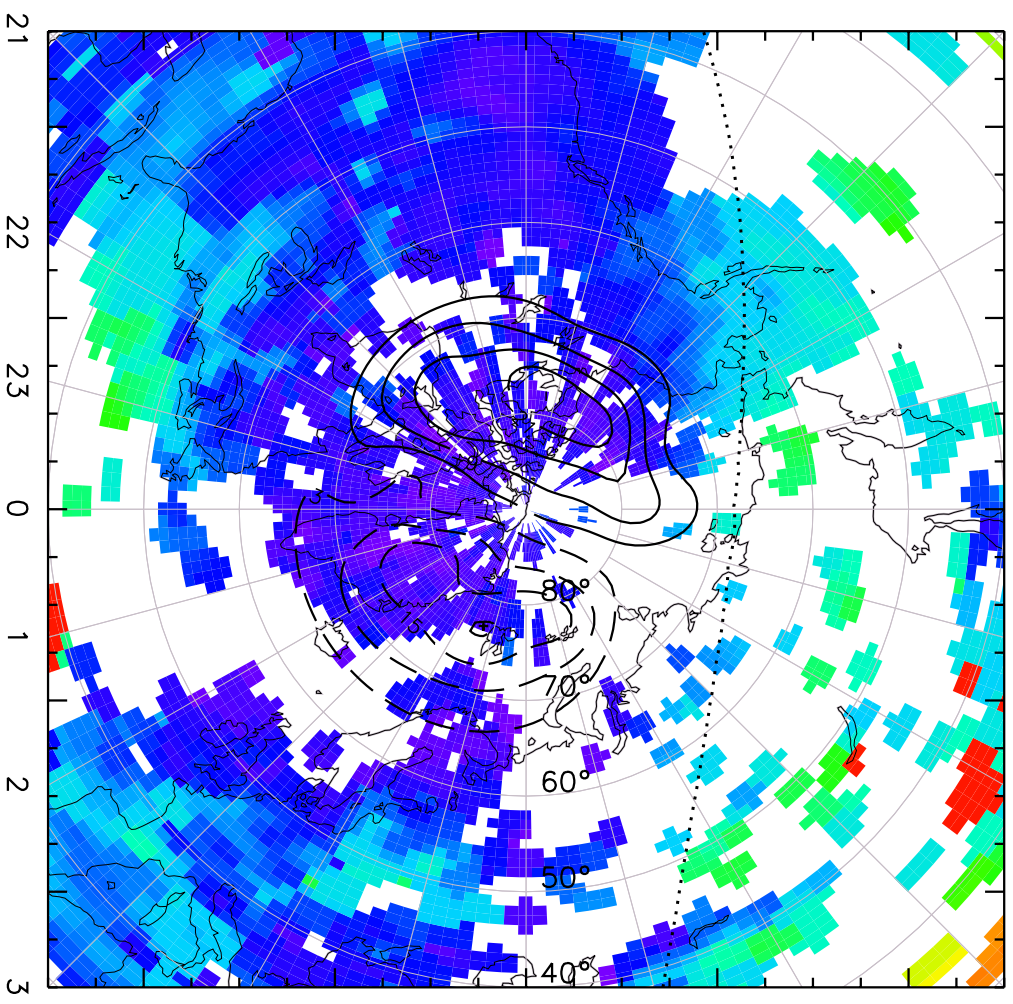

TOTAL ELECTRON CONTENT 04/Feb/2011 02:40:00.0
Median Filtered, Threshold = 0.10 04/Feb/2011 02:45:00.0