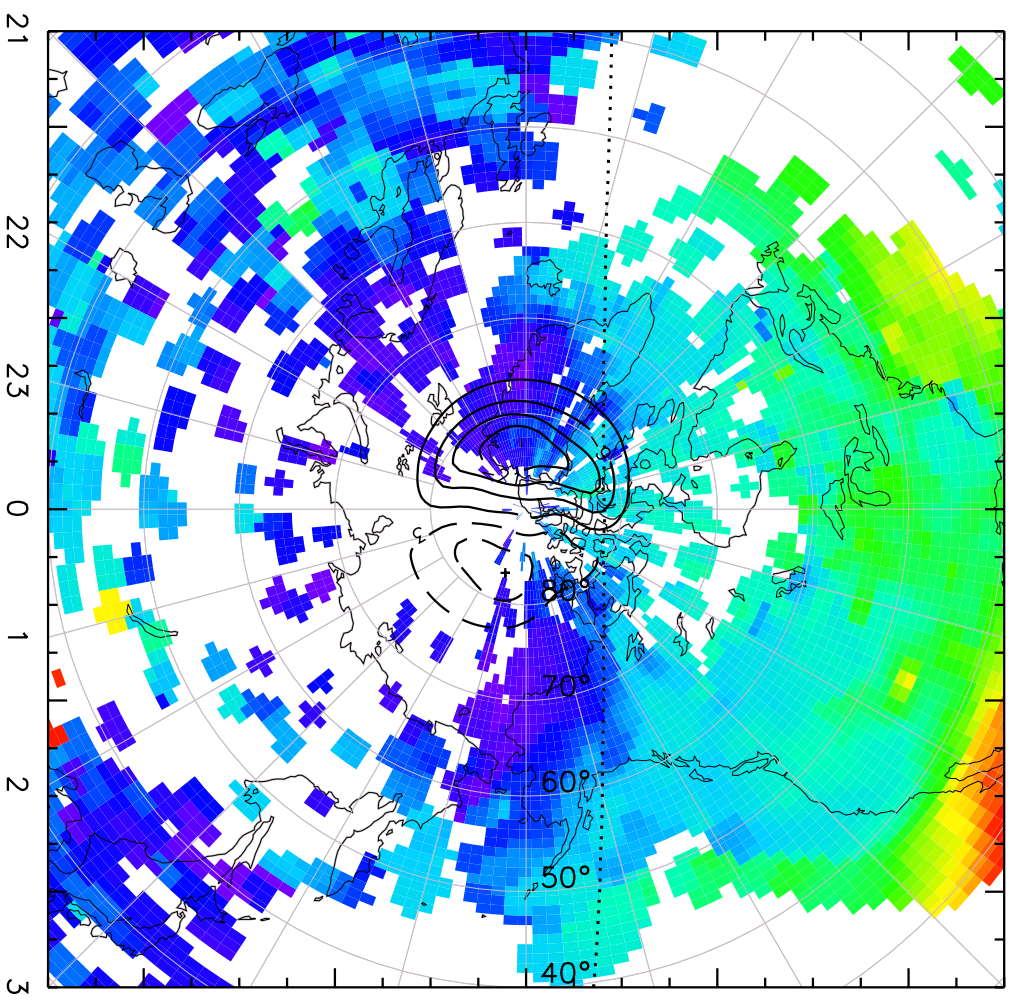

TOTAL ELECTRON CONTENT 03/Feb/2011 18:00:00.0  
Median Filtered, Threshold = 0.10 03/Feb/2011 18:05:00.0

TOTAL ELECTRON CONTENT 03/Feb/2011 18:05:00.0  
Median Filtered, Threshold = 0.10

03/Feb/2011 18:10:00.0