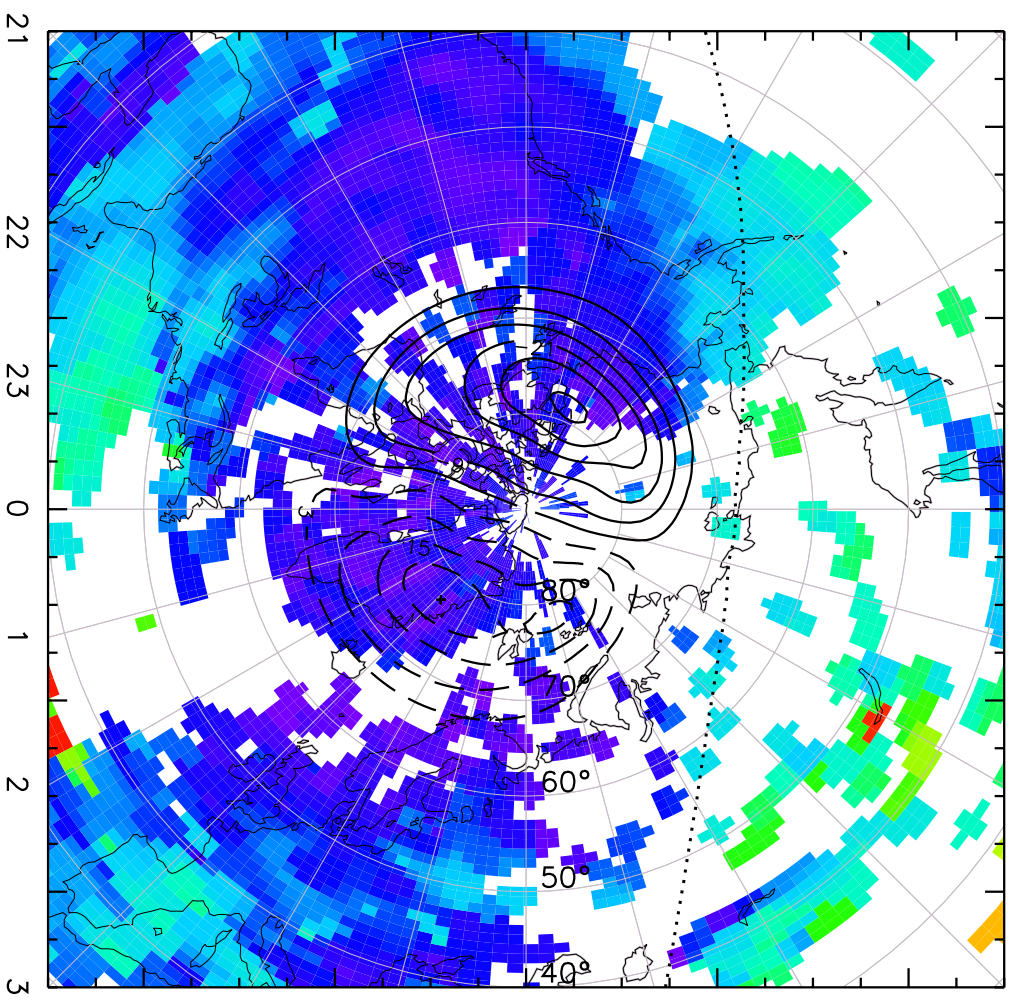

TOTAL ELECTRON CONTENT 04/Feb/2011 03:05:00.0
Median Filtered, Threshold = 0.10 04/Feb/2011 03:10:00.0