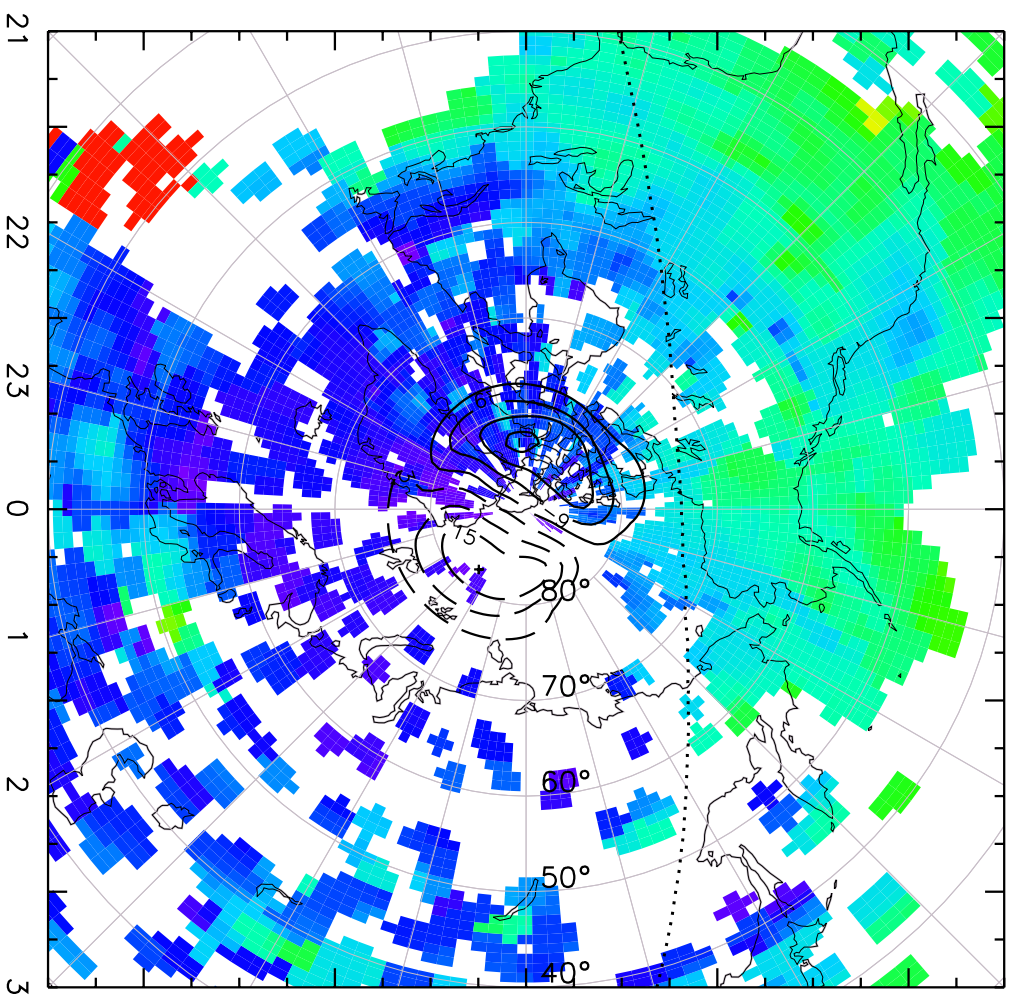

TOTAL ELECTRON CONTENT 03/Feb/2011 23:05:00.0
Median Filtered, Threshold = 0.10 03/Feb/2011 23:10:00.0