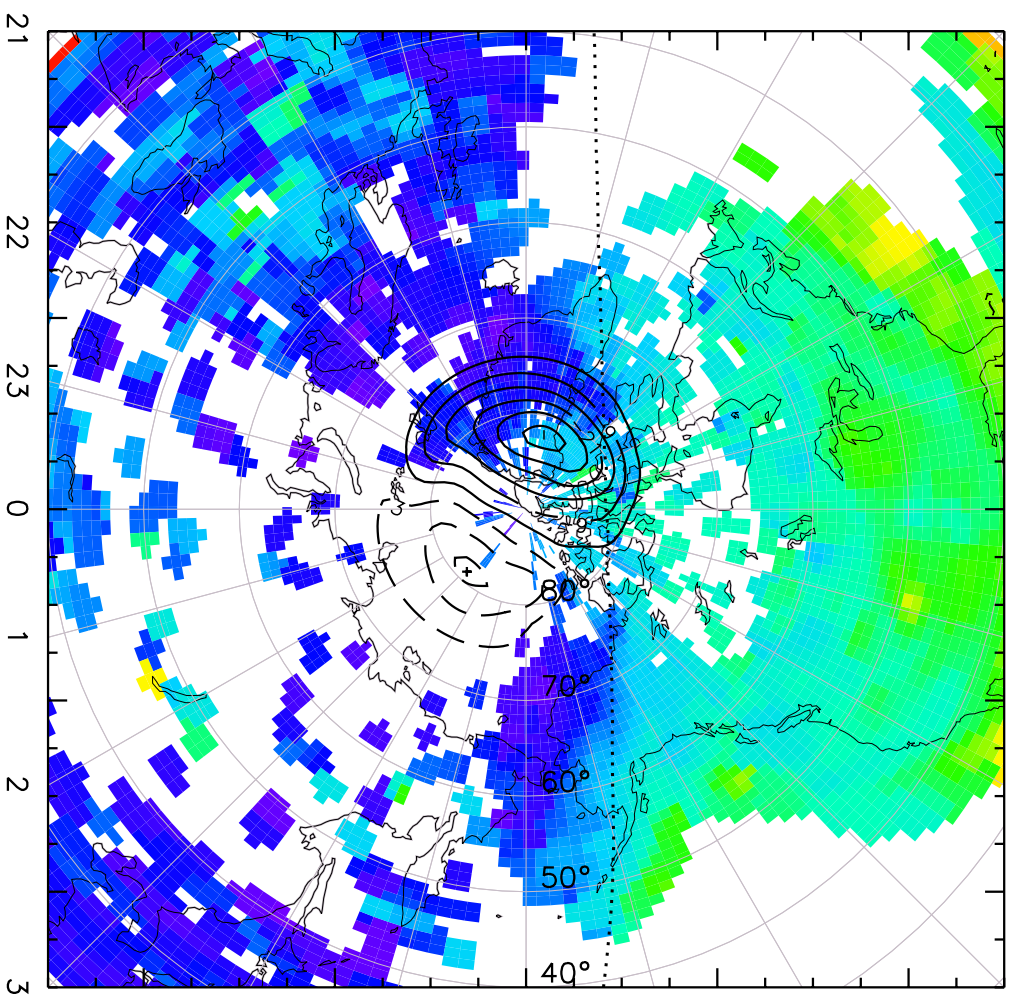

TOTAL ELECTRON CONTENT 03/Feb/2011 18:50:00.0
Median Filtered, Threshold = 0.10 03/Feb/2011 18:55:00.0