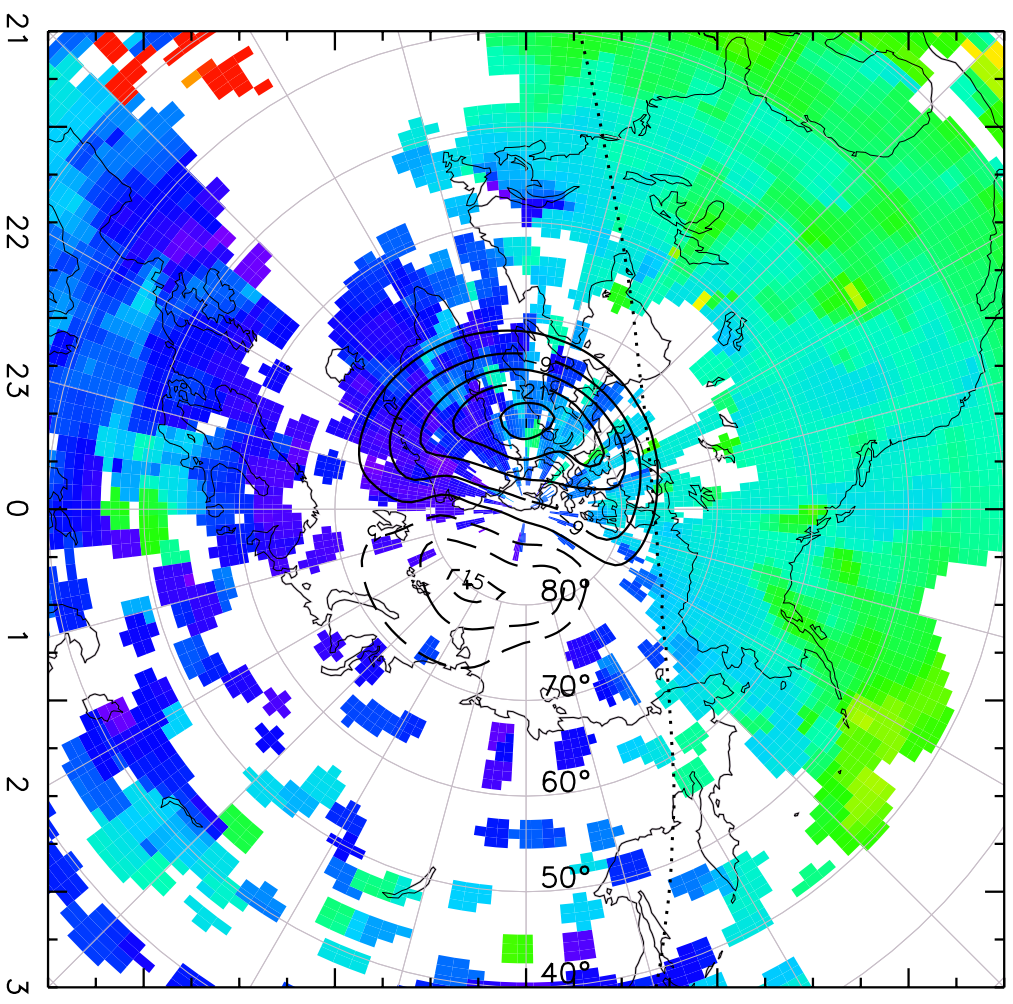

TOTAL ELECTRON CONTENT 03/Feb/2011 22:00:00.0
Median Filtered, Threshold = 0.10 03/Feb/2011 22:05:00.0