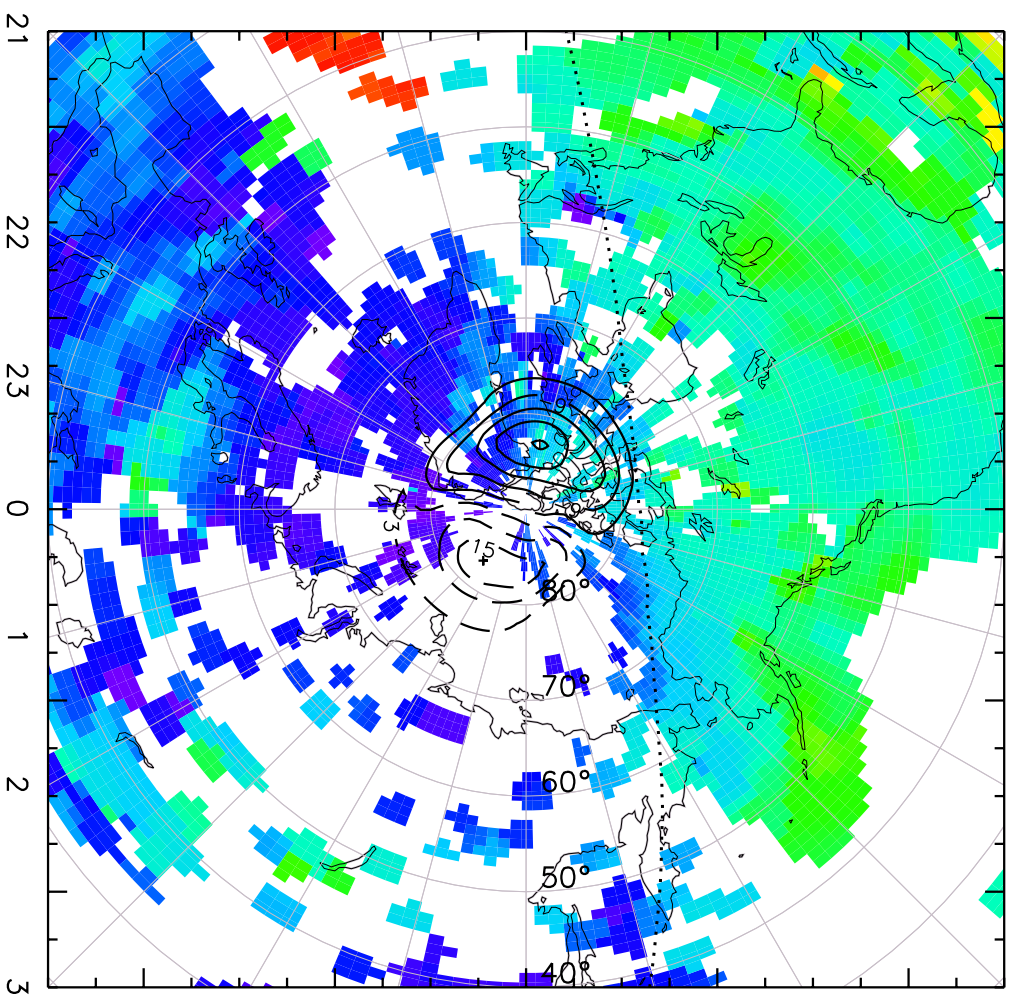

TOTAL ELECTRON CONTENT 03/Feb/2011 21:20:00.0
Median Filtered, Threshold = 0.10 03/Feb/2011 21:25:00.0