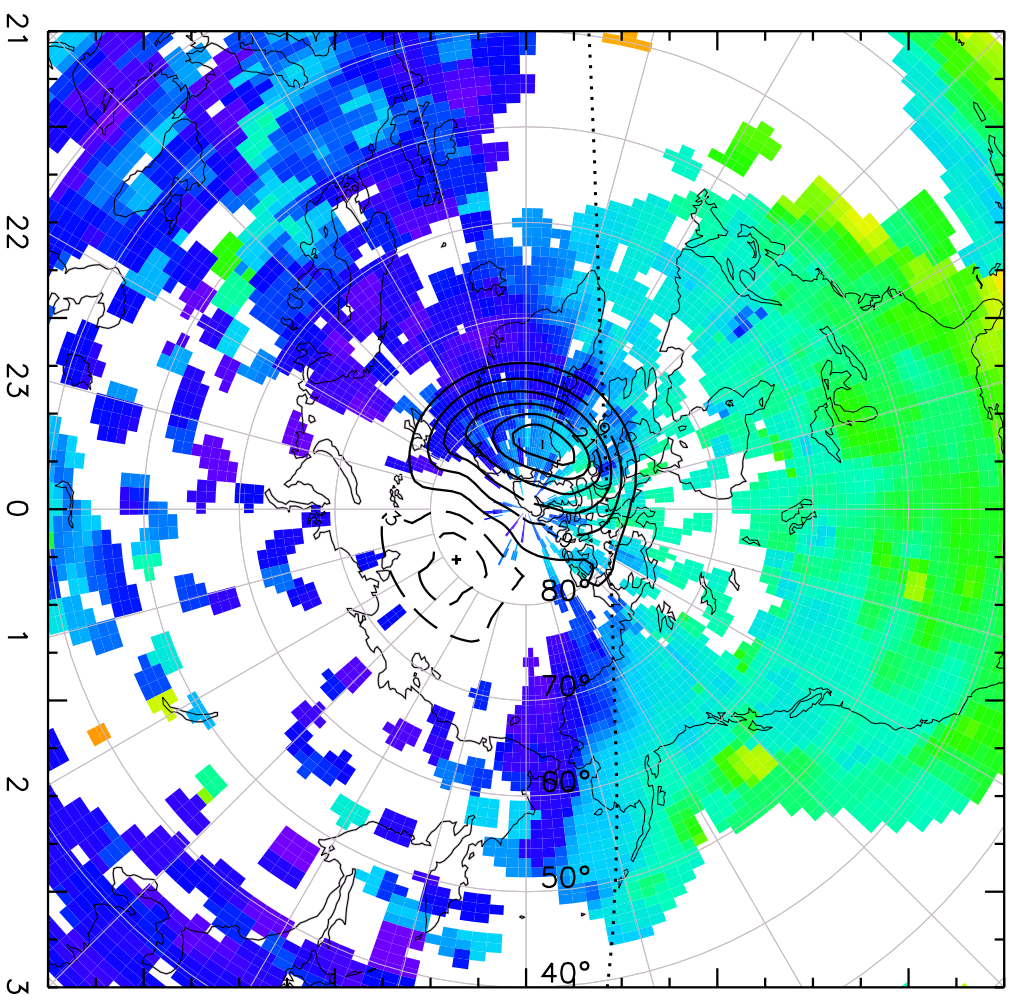

TOTAL ELECTRON CONTENT 03/Feb/2011 19:05:00.0
Median Filtered, Threshold = 0.10 03/Feb/2011 19:10:00.0