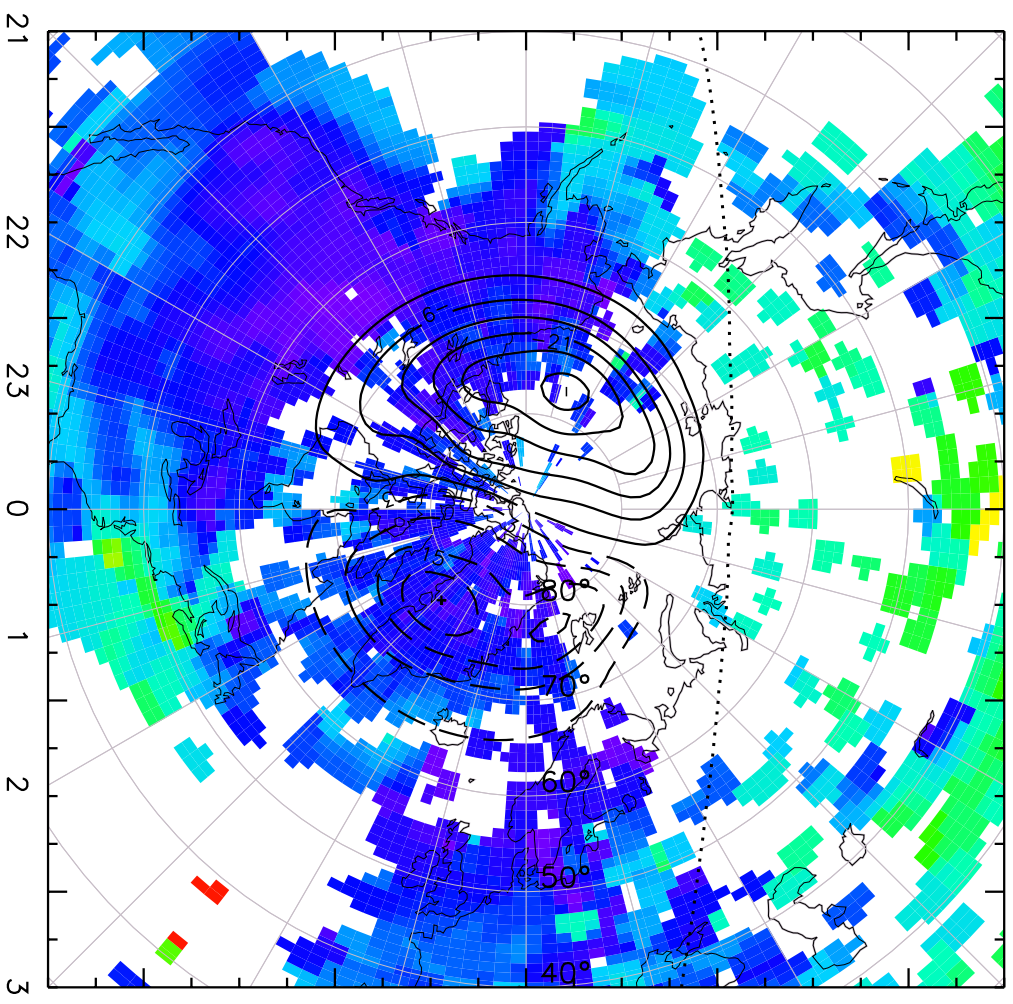

TOTAL ELECTRON CONTENT 04/Feb/2011 05:00:00.0
Median Filtered, Threshold = 0.10 04/Feb/2011 05:05:00.0

Total Electron Content [TECU]