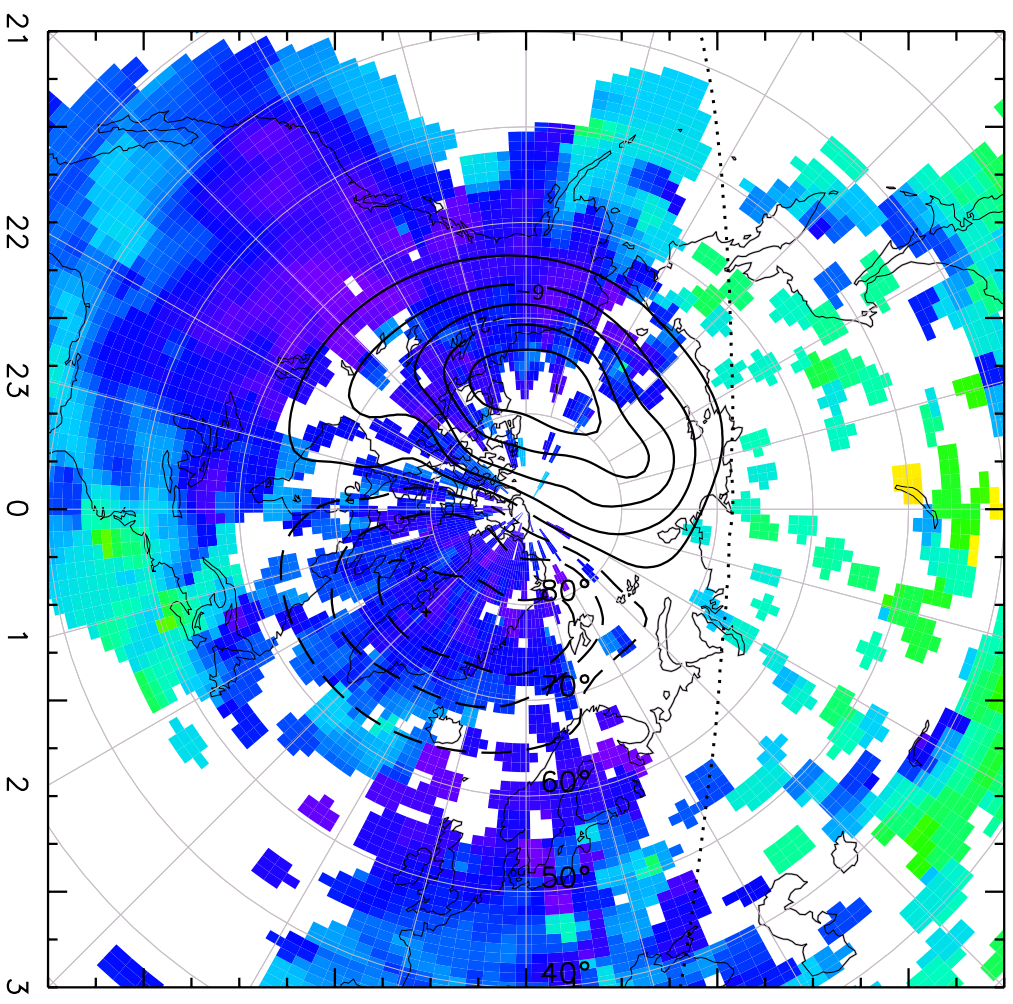

TOTAL ELECTRON CONTENT 04/Feb/2011 04:55:00.0
Median Filtered, Threshold = 0.10 04/Feb/2011 05:00:00.0