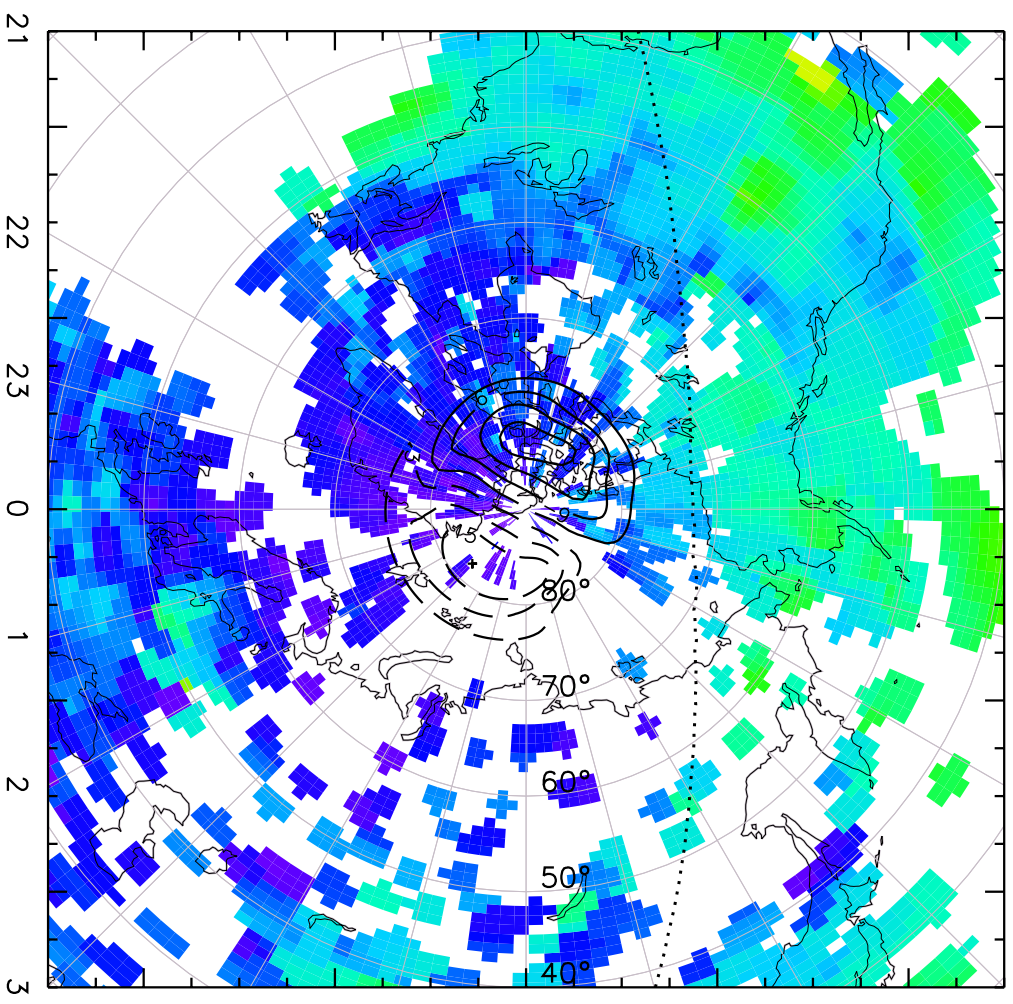

TOTAL ELECTRON CONTENT 03/Feb/2011 23:35:00.0
Median Filtered, Threshold = 0.10 03/Feb/2011 23:40:00.0