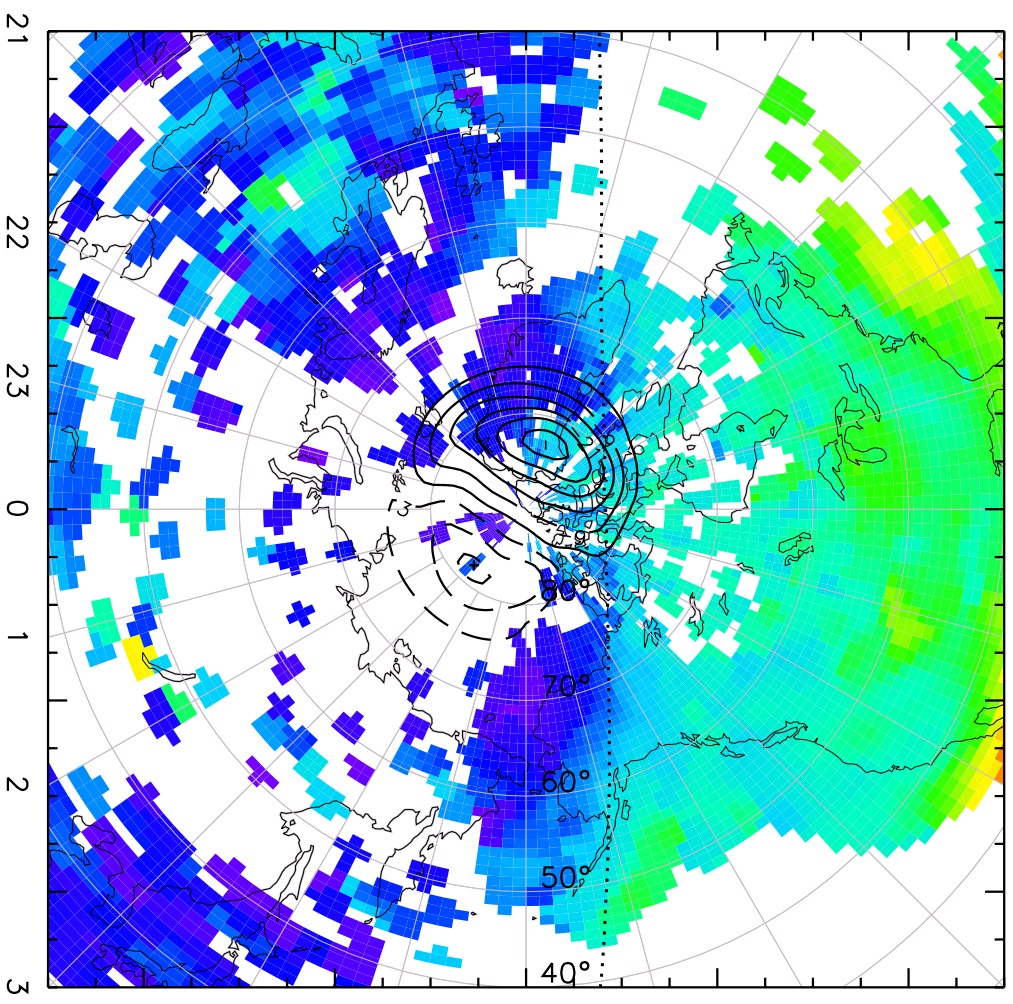

TOTAL ELECTRON CONTENT 03/Feb/2011 18:35:00.0
Median Filtered, Threshold = 0.10 03/Feb/2011 18:40:00.0