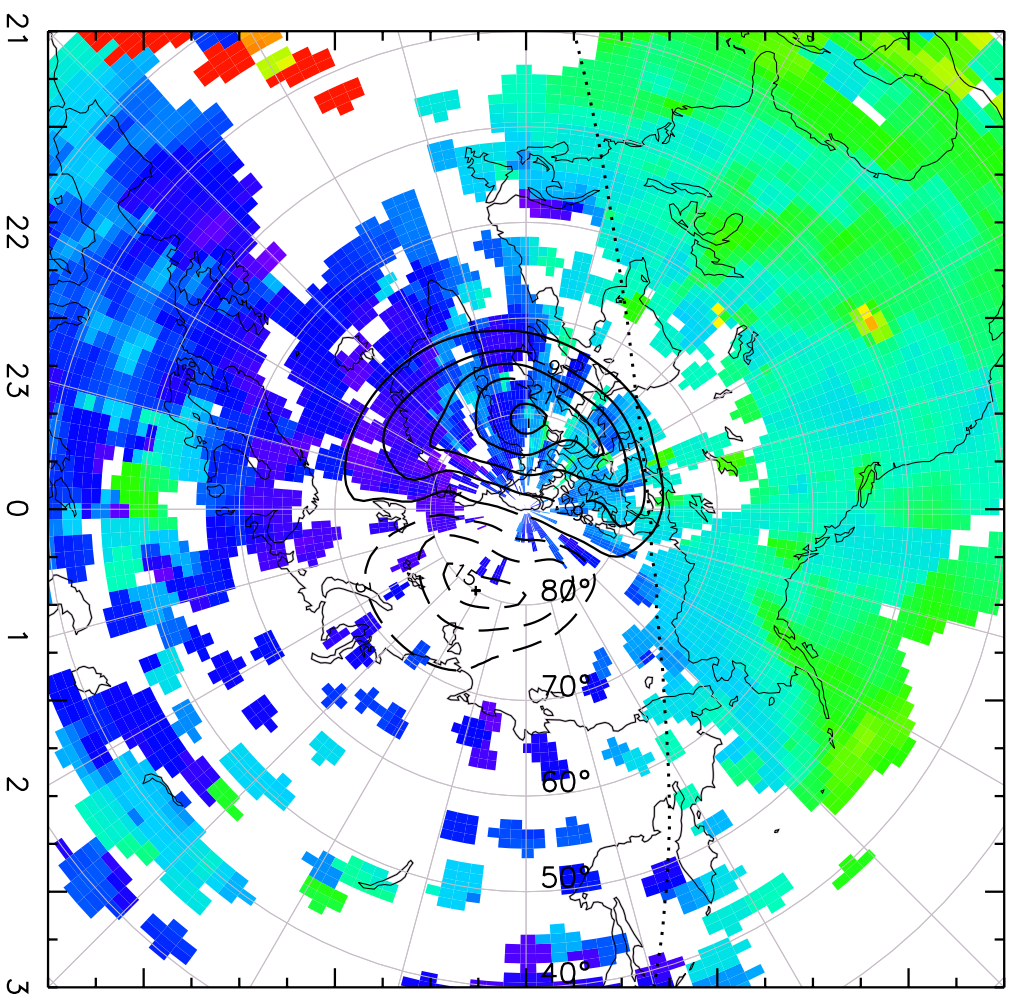

TOTAL ELECTRON CONTENT 03/Feb/2011 21:45:00.0
Median Filtered, Threshold = 0.10 03/Feb/2011 21:50:00.0