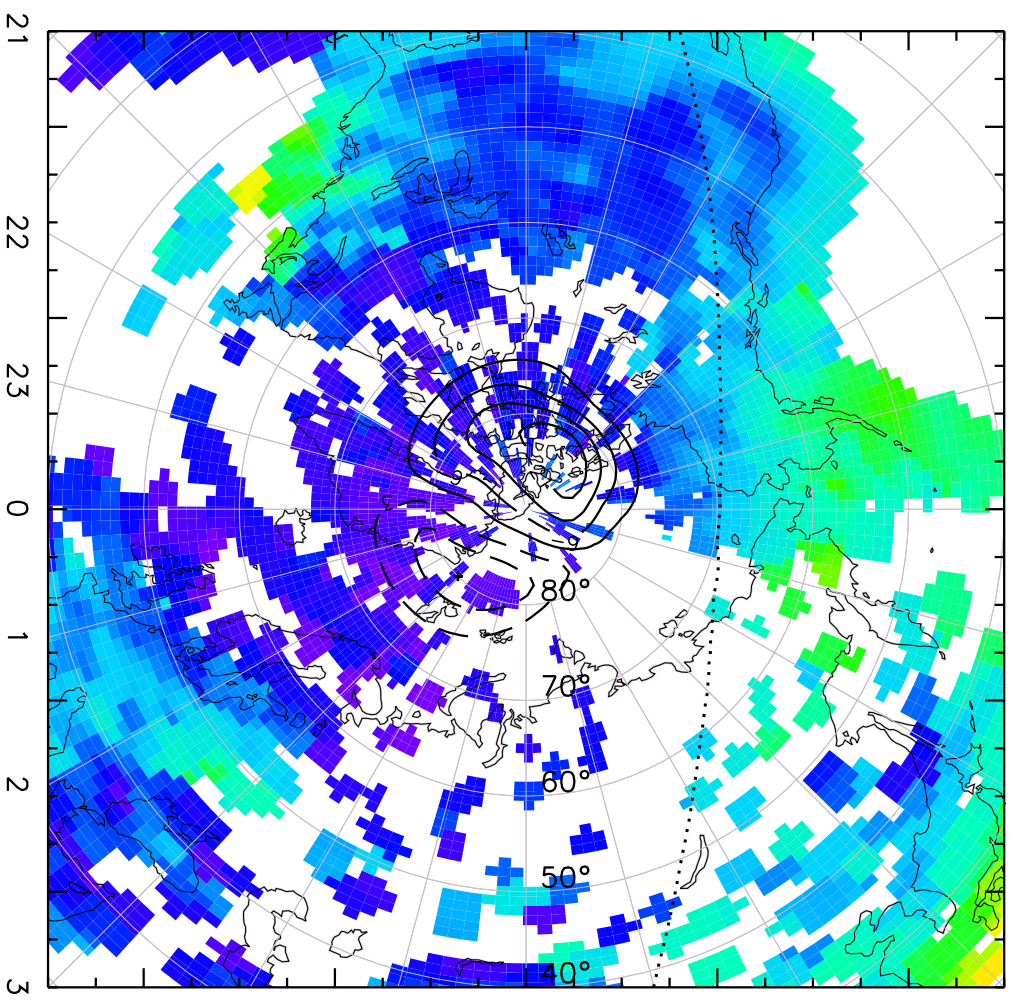

TOTAL ELECTRON CONTENT 04/Feb/2011 00:50:00.0
Median Filtered, Threshold = 0.10 04/Feb/2011 00:55:00.0