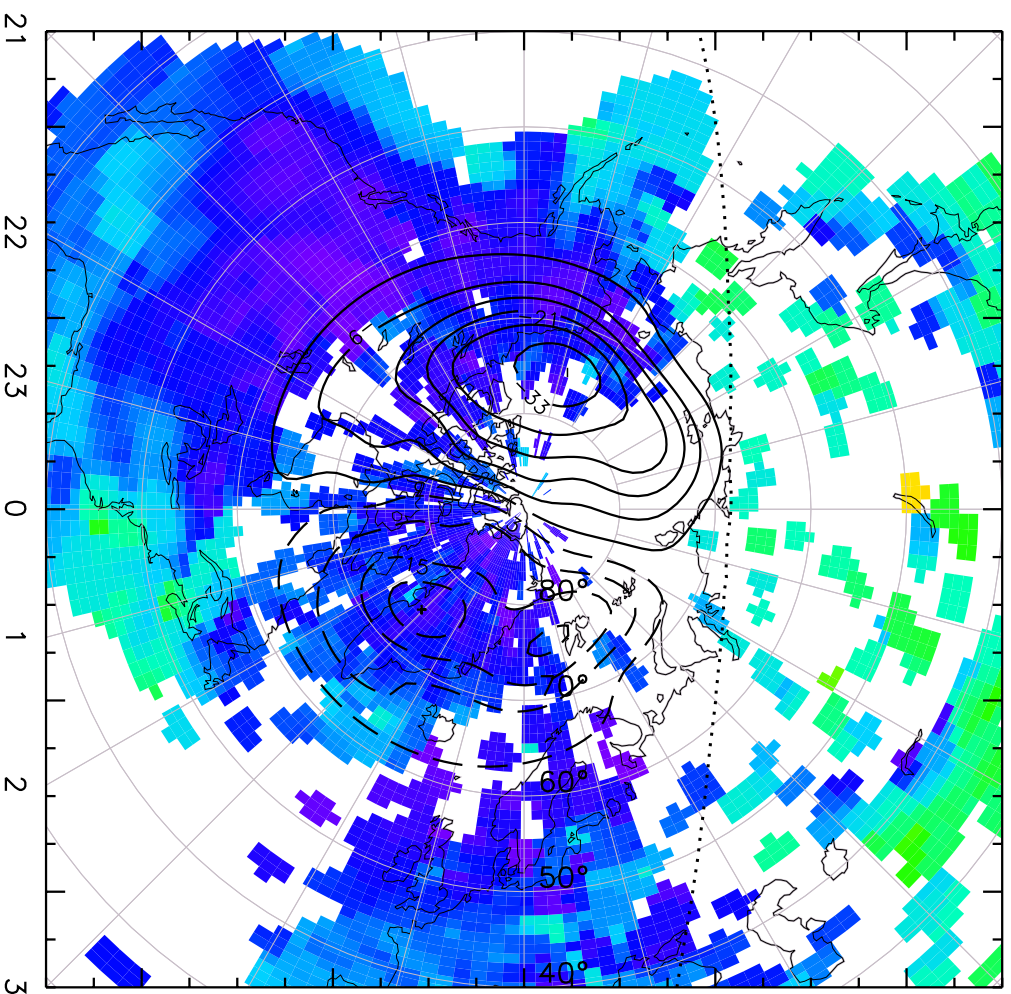

TOTAL ELECTRON CONTENT 04/Feb/2011 04:50:00.0
Median Filtered, Threshold = 0.10 04/Feb/2011 04:55:00.0

Total Electron Content [TECU]