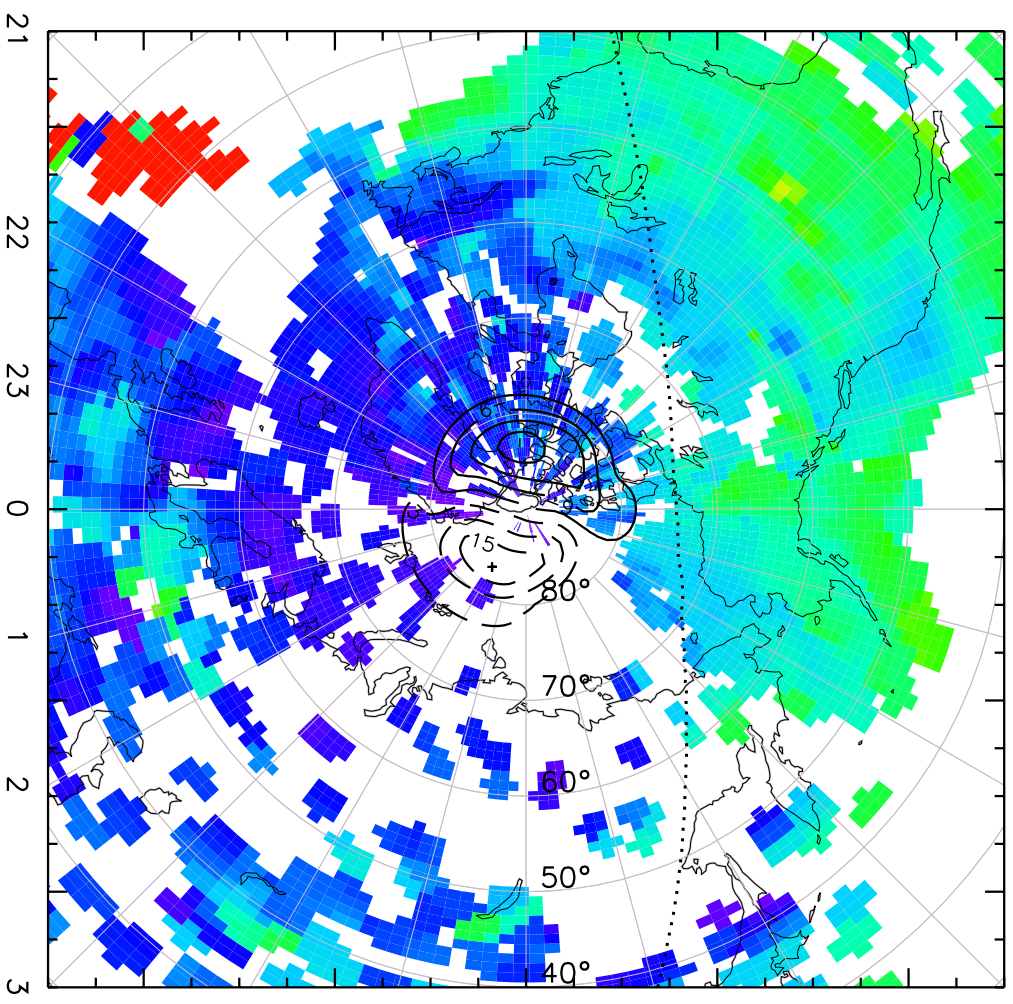

TOTAL ELECTRON CONTENT 03/Feb/2011 22:55:00.0
Median Filtered, Threshold = 0.10 03/Feb/2011 23:00:00.0