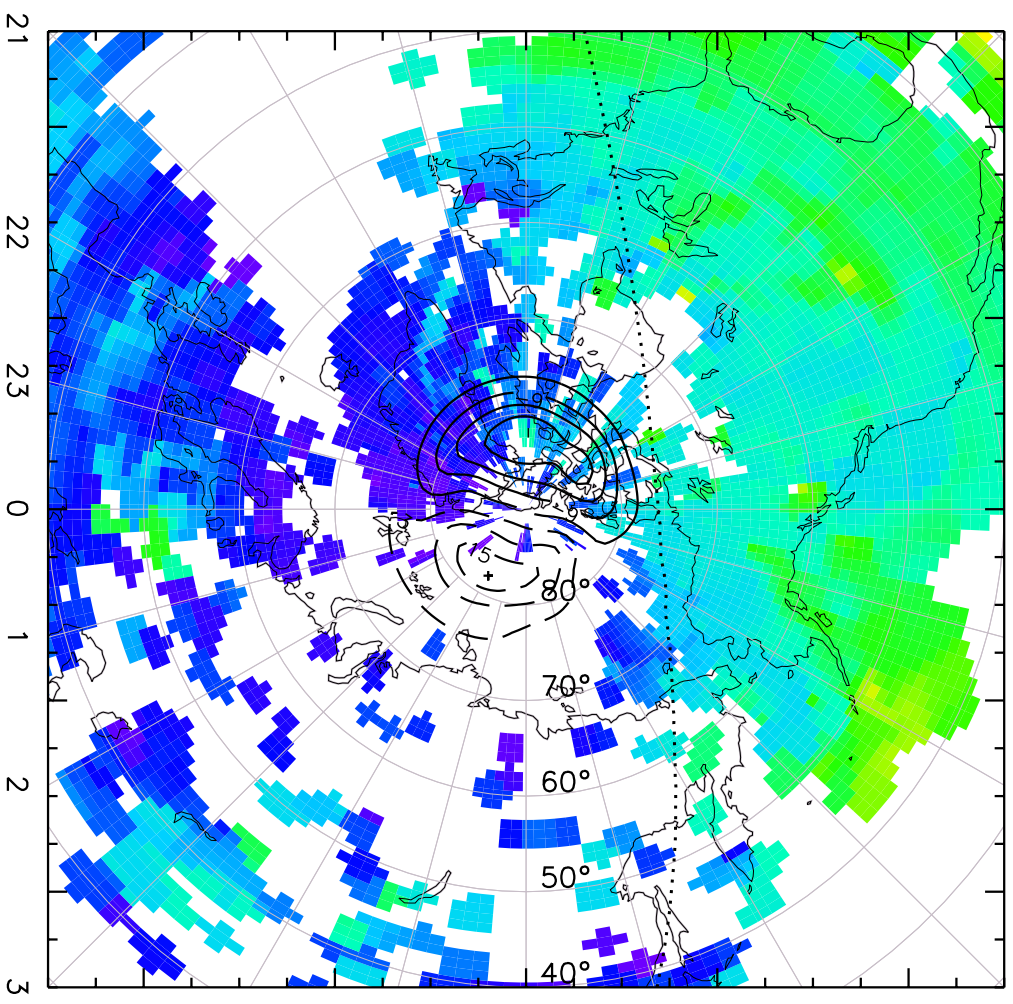

TOTAL ELECTRON CONTENT 03/Feb/2011 22:10:00.0
Median Filtered, Threshold = 0.10 03/Feb/2011 22:15:00.0