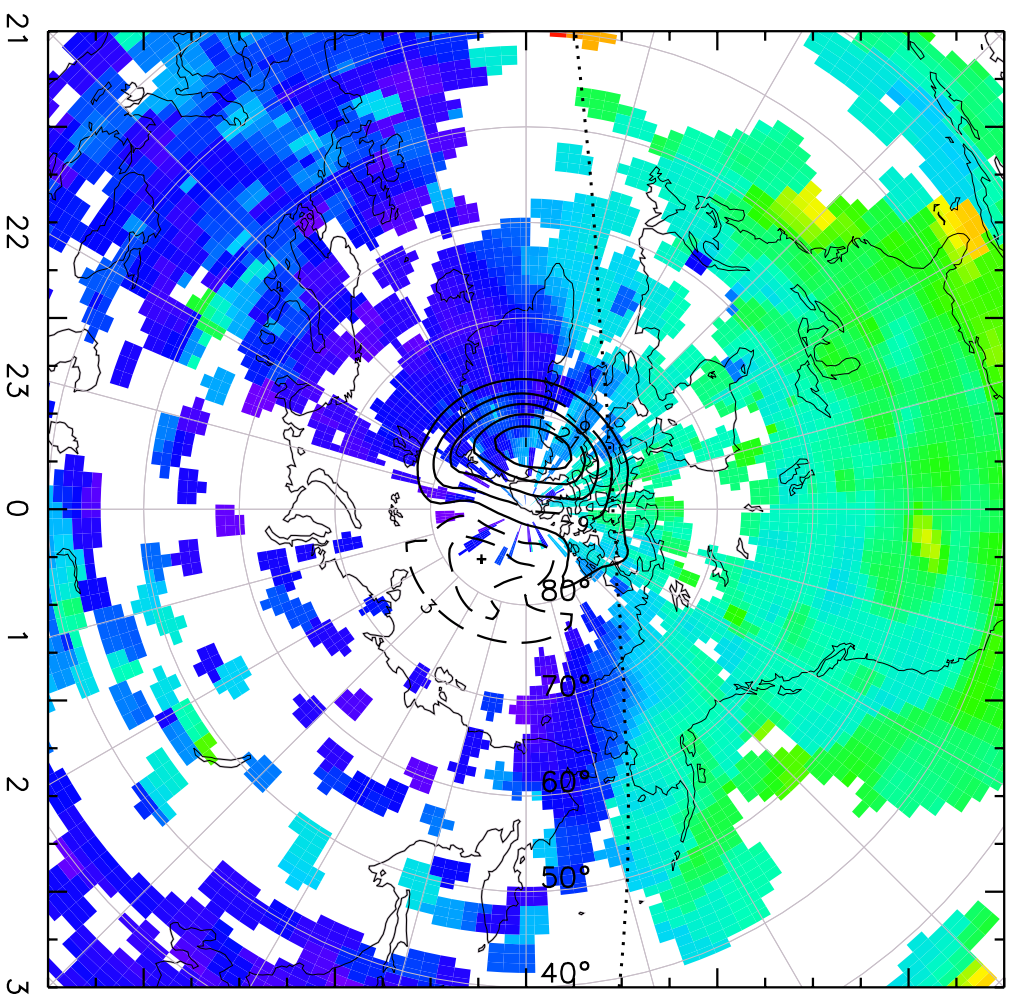

TOTAL ELECTRON CONTENT 03/Feb/2011 19:40:00.0

Median Filtered, Threshold = 0.10 03/Feb/2011 19:45:00.0