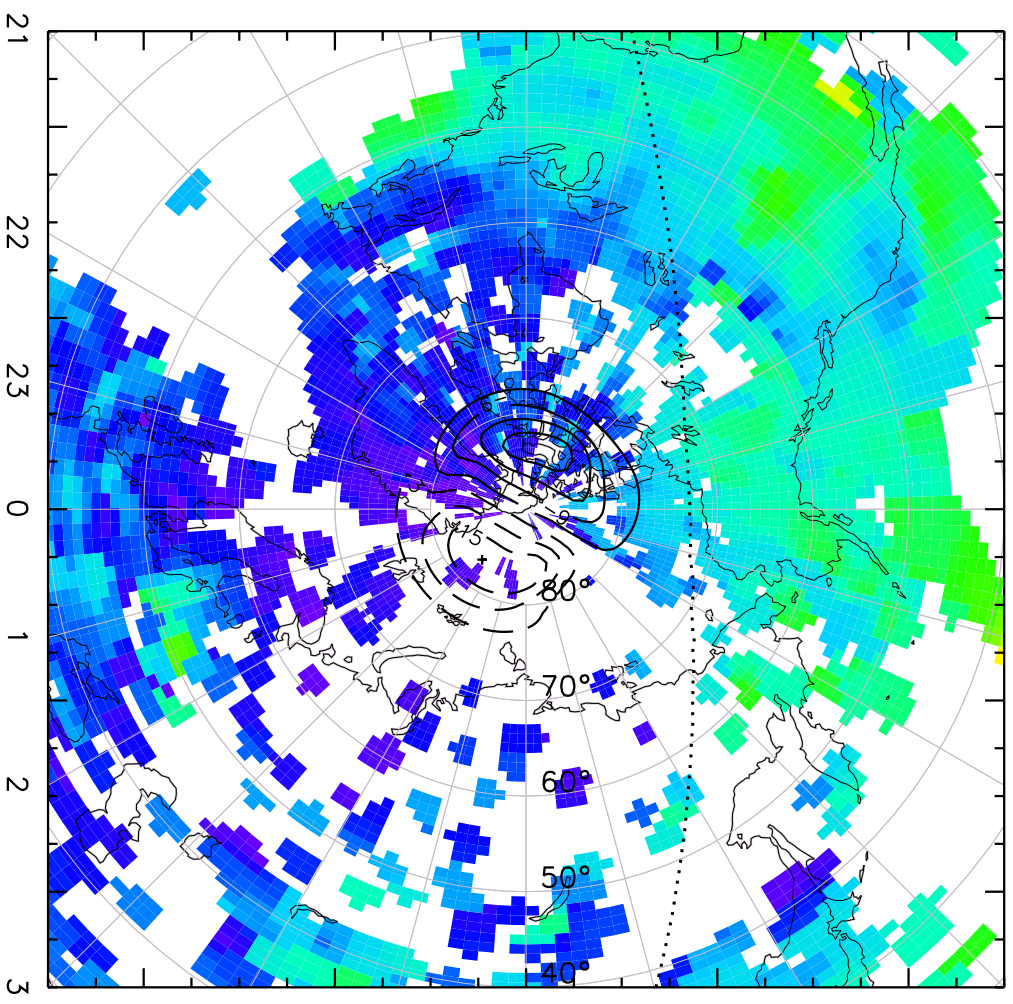

TOTAL ELECTRON CONTENT 03/Feb/2011 23:25:00.0
Median Filtered, Threshold = 0.10 03/Feb/2011 23:30:00.0