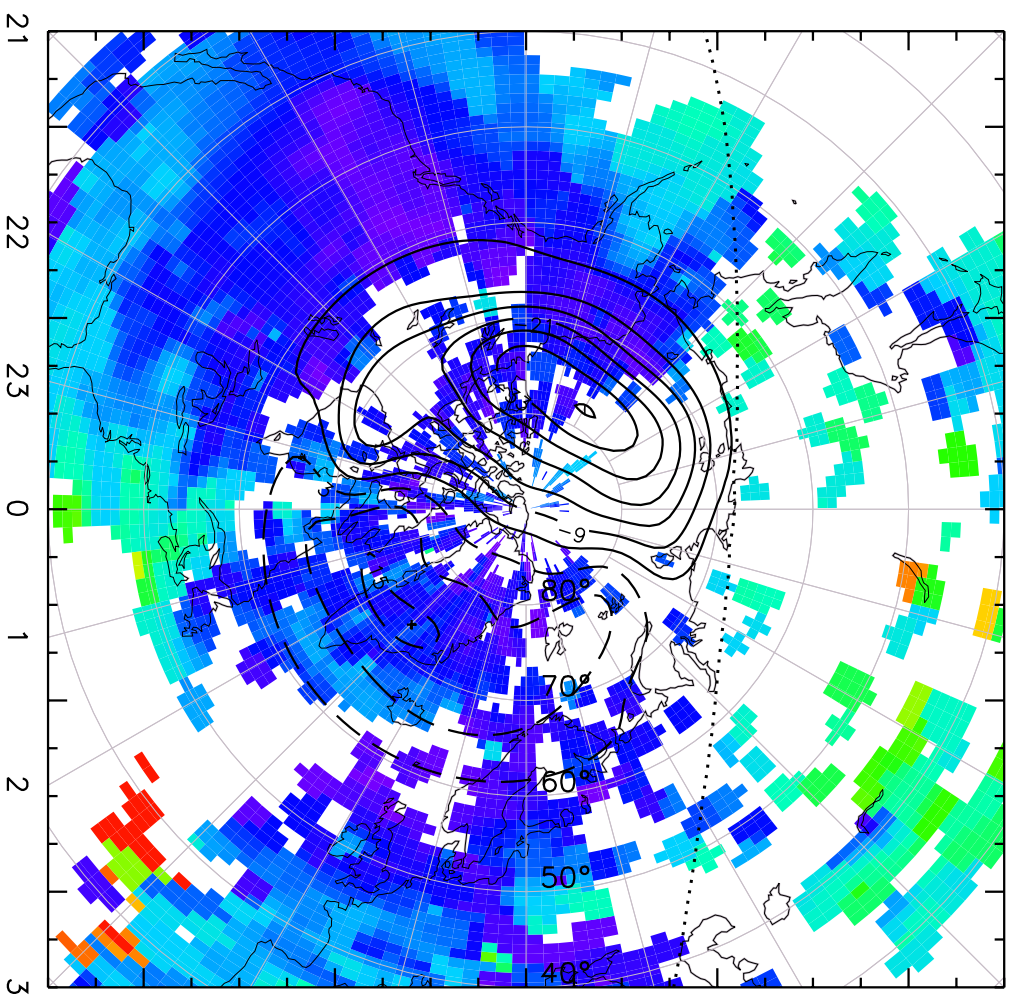

TOTAL ELECTRON CONTENT 04/Feb/2011 04:15:00.0
Median Filtered, Threshold = 0.10

04/Feb/2011 04:20:00.0