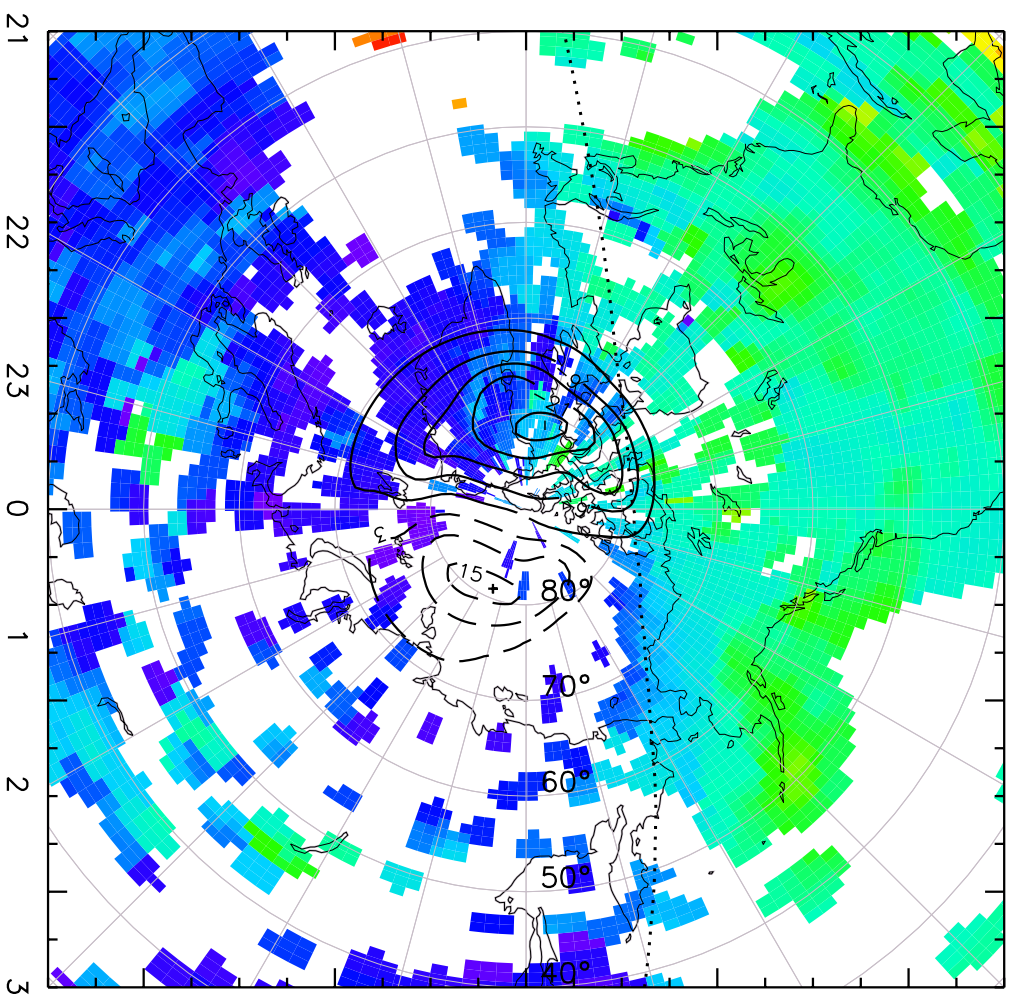

TOTAL ELECTRON CONTENT 03/Feb/2011 21:00:00.0
Median Filtered, Threshold = 0.10 03/Feb/2011 21:05:00.0