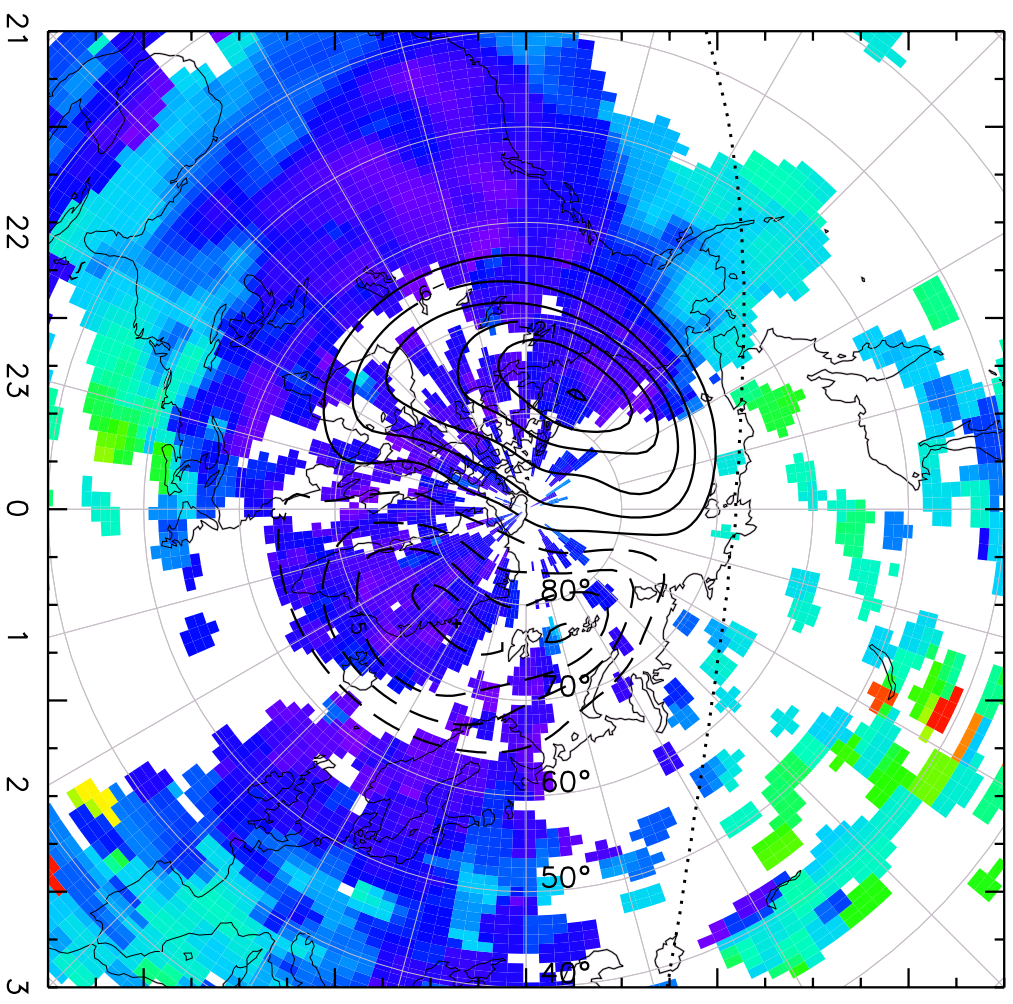

TOTAL ELECTRON CONTENT 04/Feb/2011 03:20:00.0
Median Filtered, Threshold = 0.10 04/Feb/2011 03:25:00.0