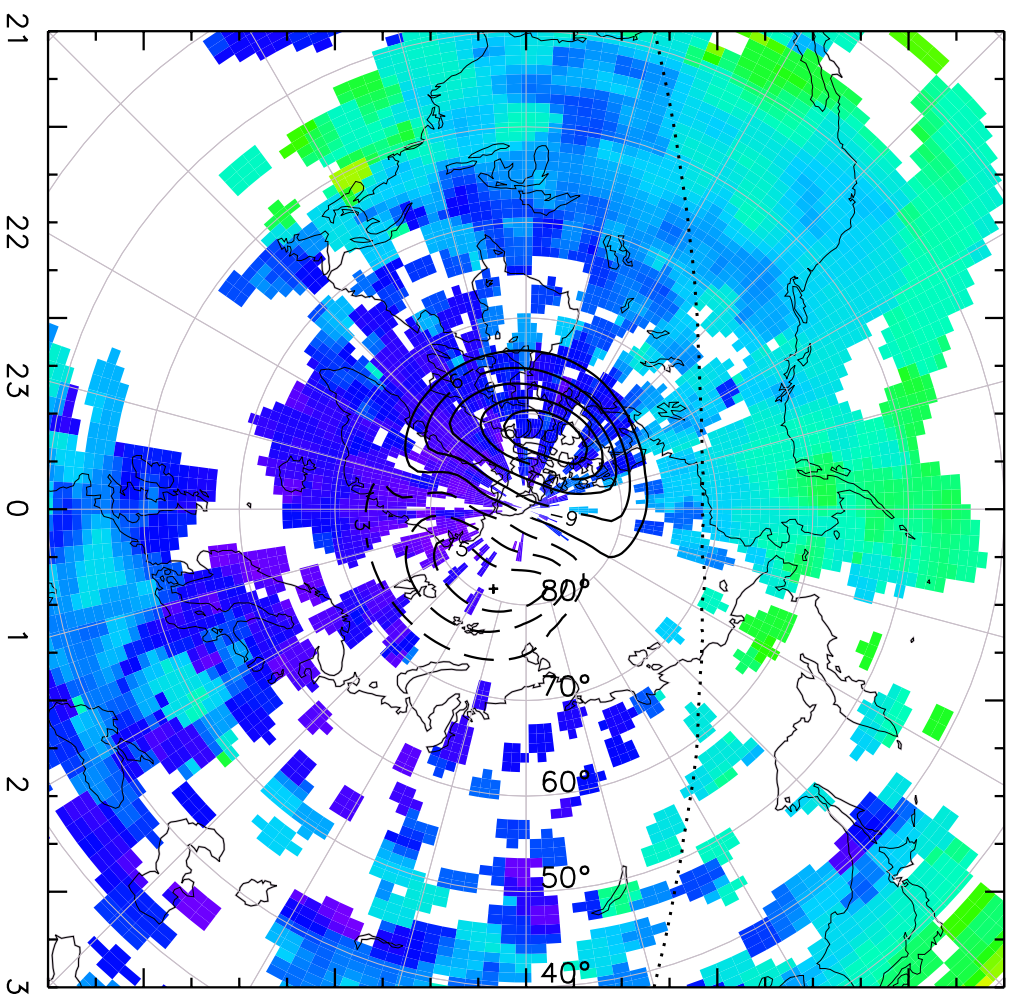

TOTAL ELECTRON CONTENT 04/Feb/2011 00:00:00.0
Median Filtered, Threshold = 0.10 04/Feb/2011 00:05:00.0