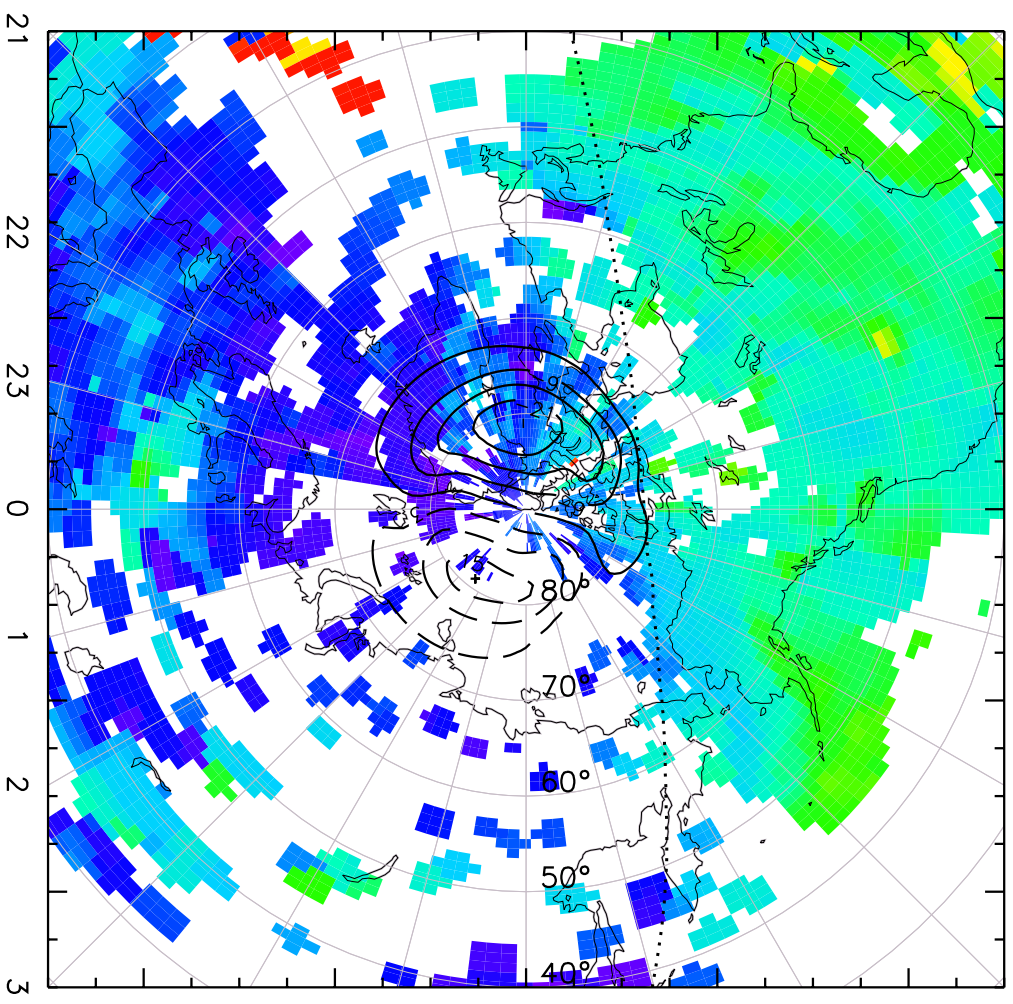

TOTAL ELECTRON CONTENT 03/Feb/2011 21:35:00.0
Median Filtered, Threshold = 0.10 03/Feb/2011 21:40:00.0