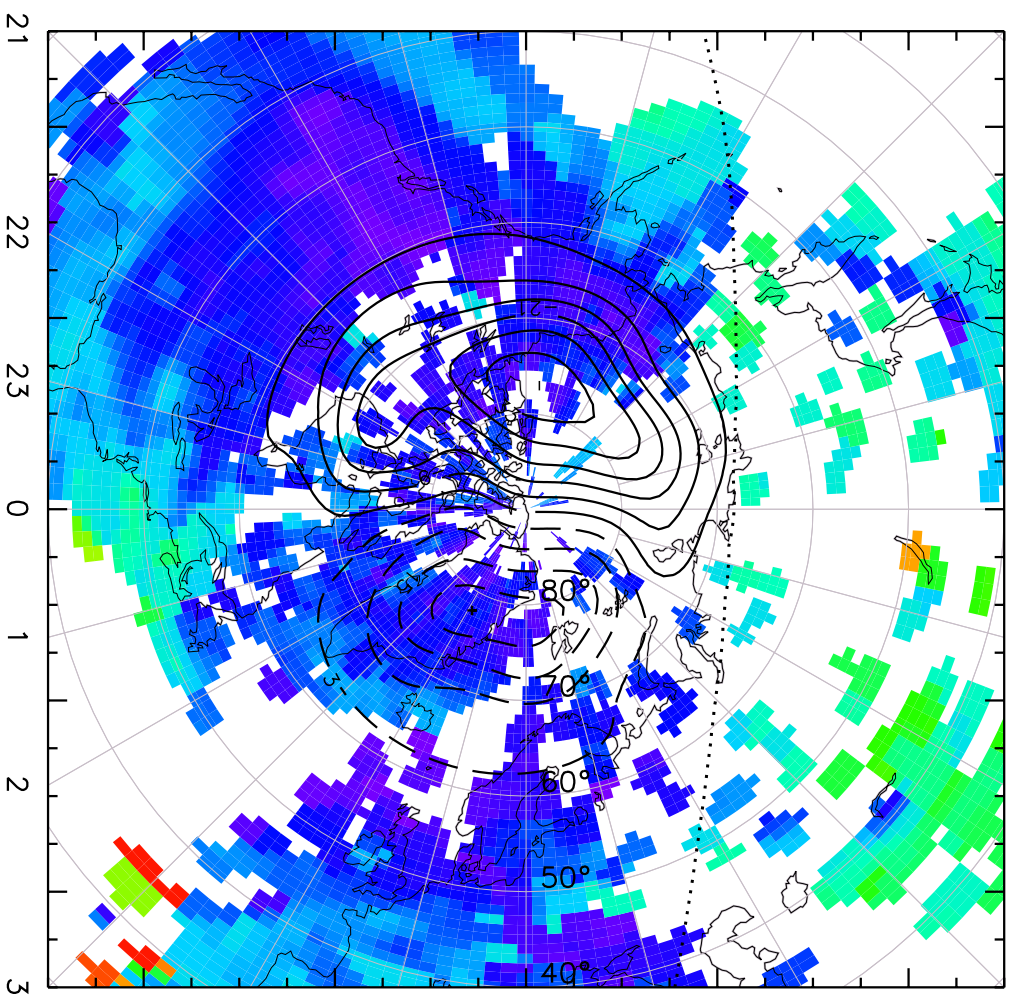

TOTAL ELECTRON CONTENT 04/Feb/2011 04:25:00.0
Median Filtered, Threshold = 0.10 04/Feb/2011 04:30:00.0