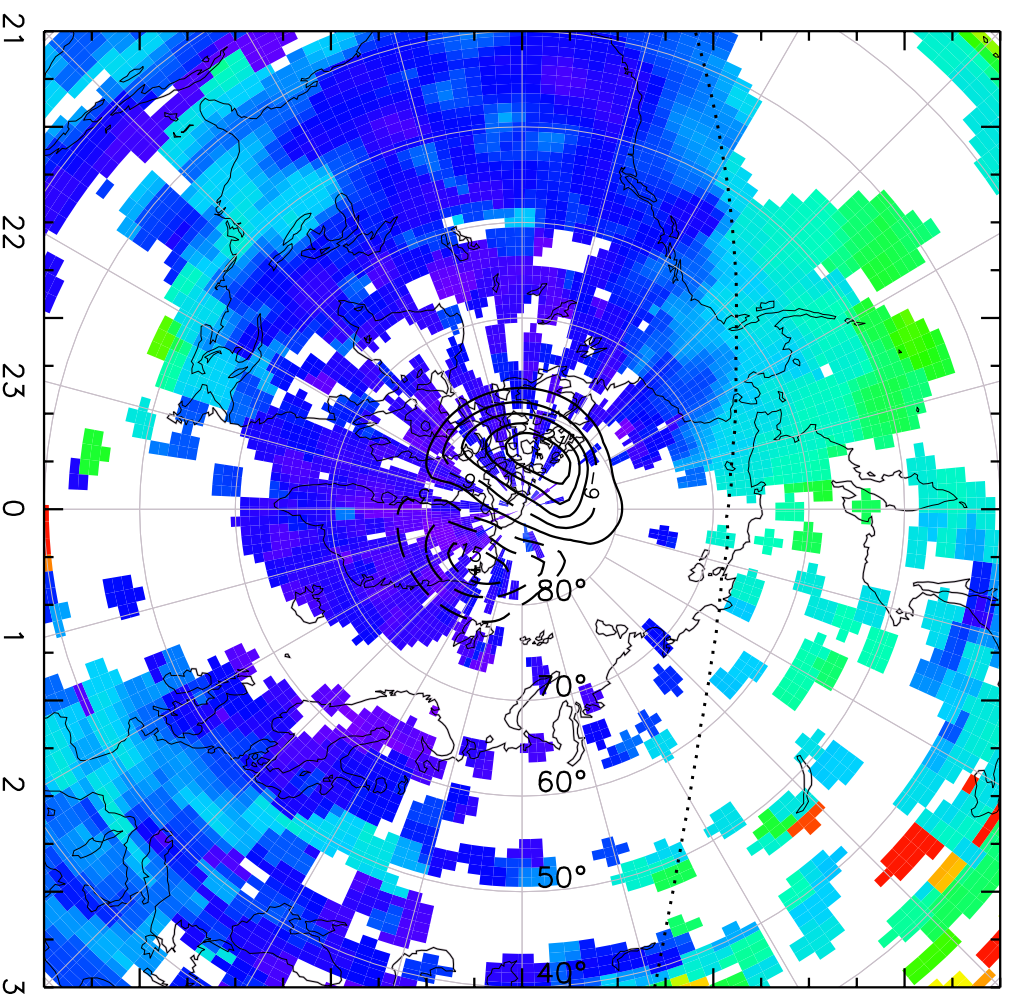

TOTAL ELECTRON CONTENT 04/Feb/2011 02:05:00.0
Median Filtered, Threshold = 0.10 04/Feb/2011 02:10:00.0