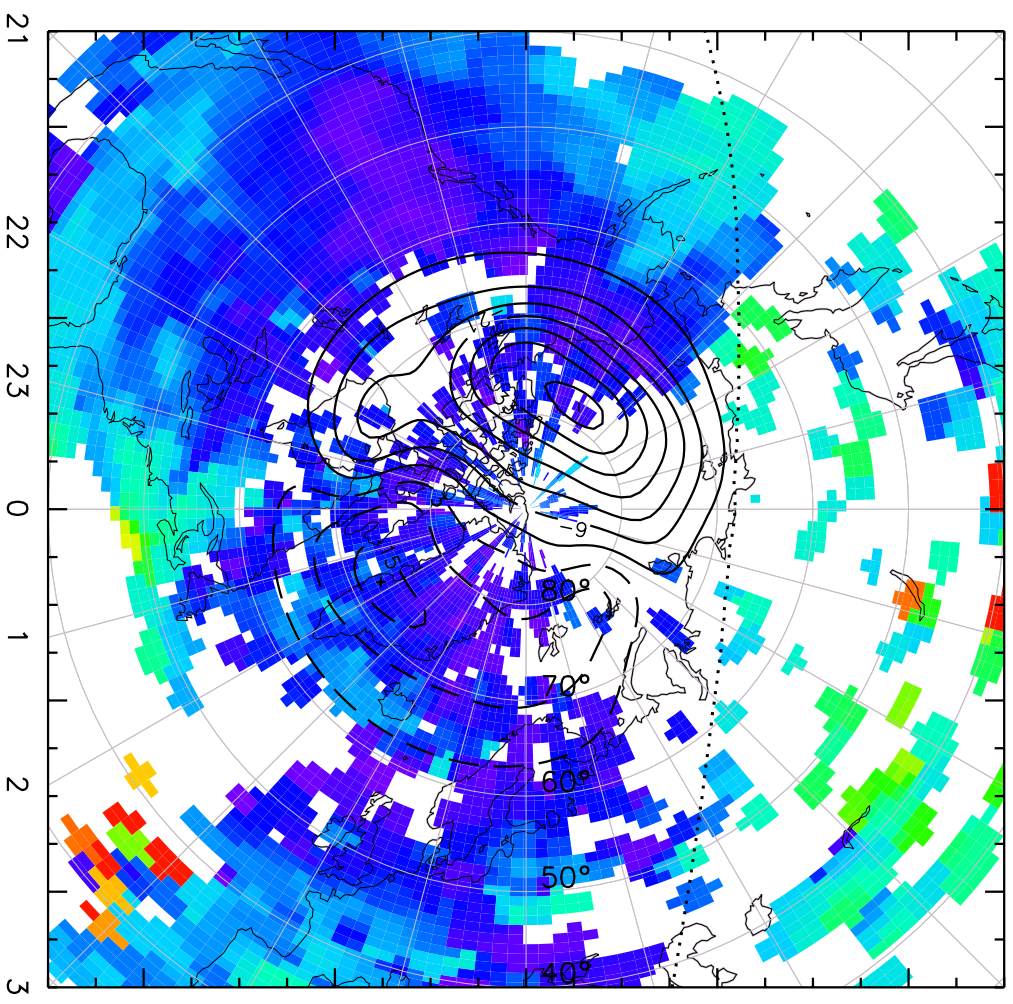

TOTAL ELECTRON CONTENT 04/Feb/2011 04:05:00.0
Median Filtered, Threshold = 0.10 04/Feb/2011 04:10:00.0