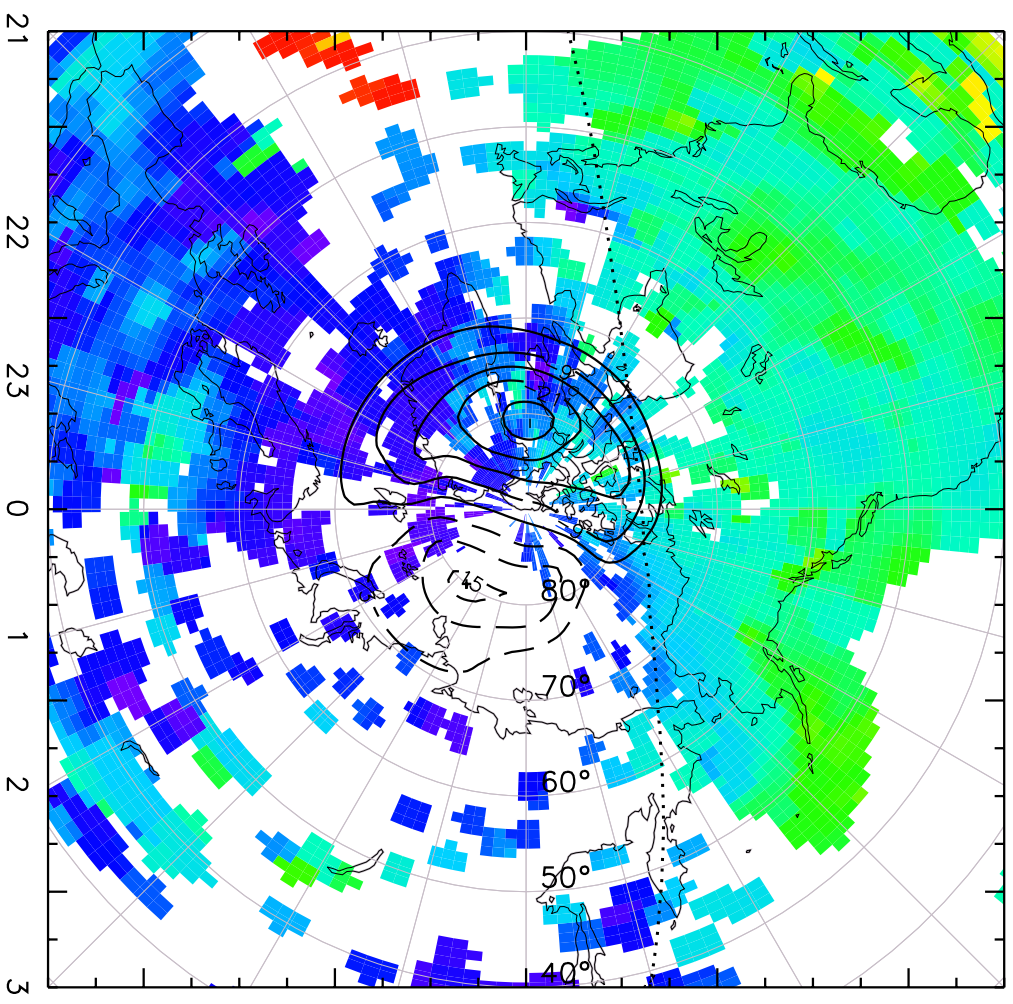

TOTAL ELECTRON CONTENT 03/Feb/2011 21:25:00.0
Median Filtered, Threshold = 0.10 03/Feb/2011 21:30:00.0

Total Electron Content [TECU]