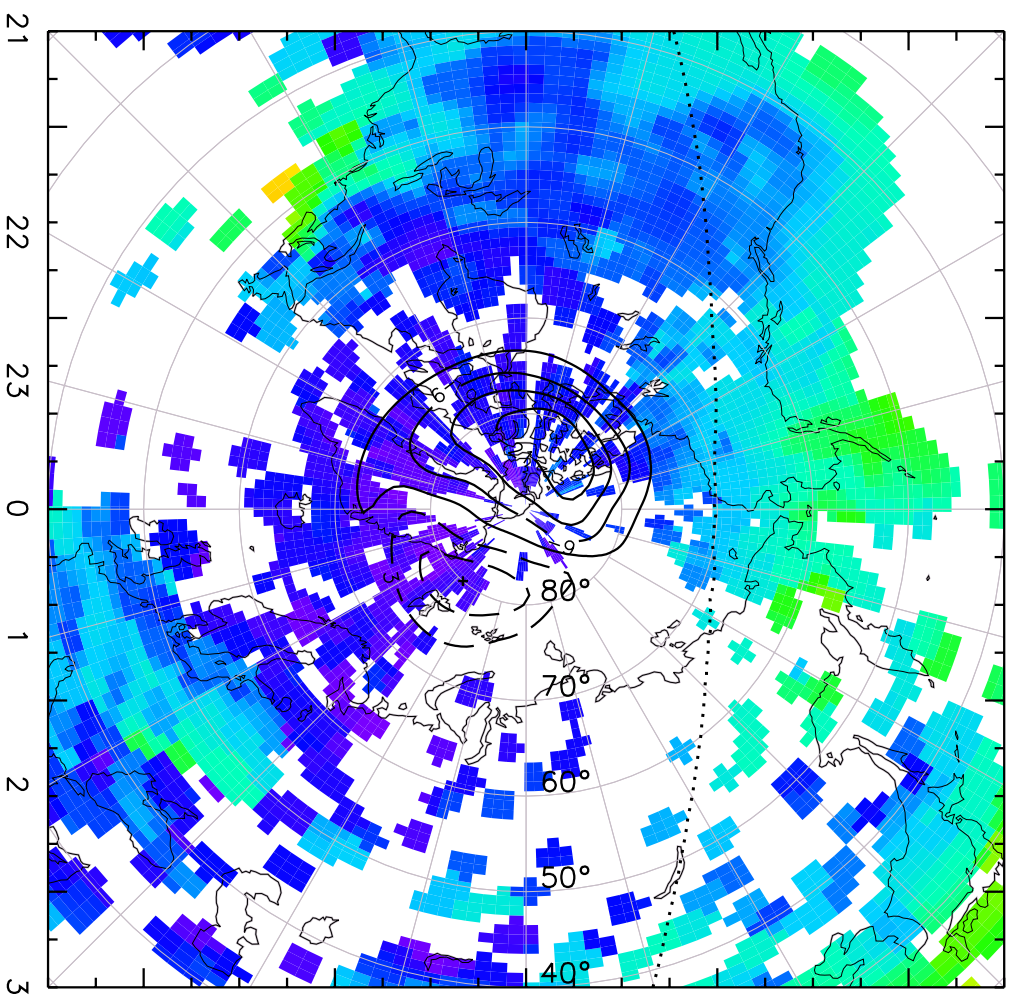

TOTAL ELECTRON CONTENT 04/Feb/2011 00:35:00.0
Median Filtered, Threshold = 0.10 04/Feb/2011 00:40:00.0