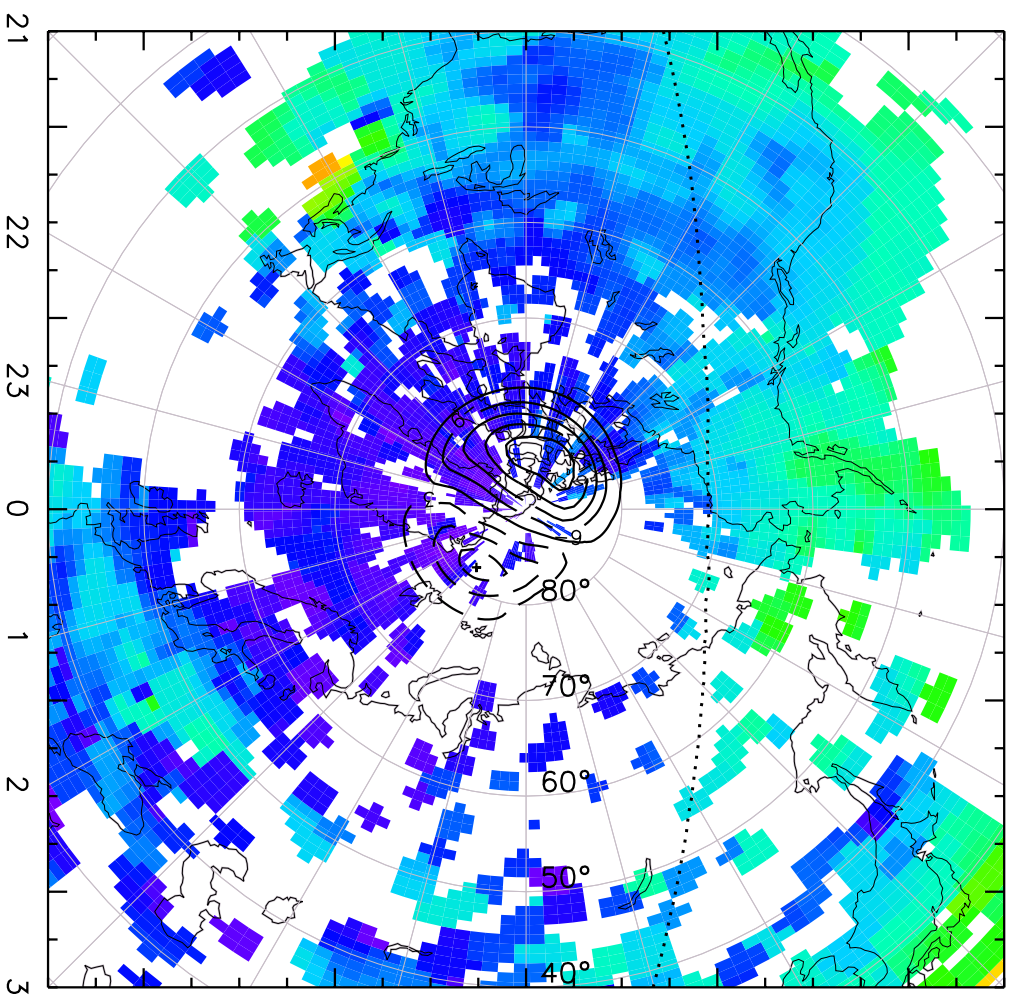

TOTAL ELECTRON CONTENT 04/Feb/2011 00:15:00.0
Median Filtered, Threshold = 0.10 04/Feb/2011 00:20:00.0