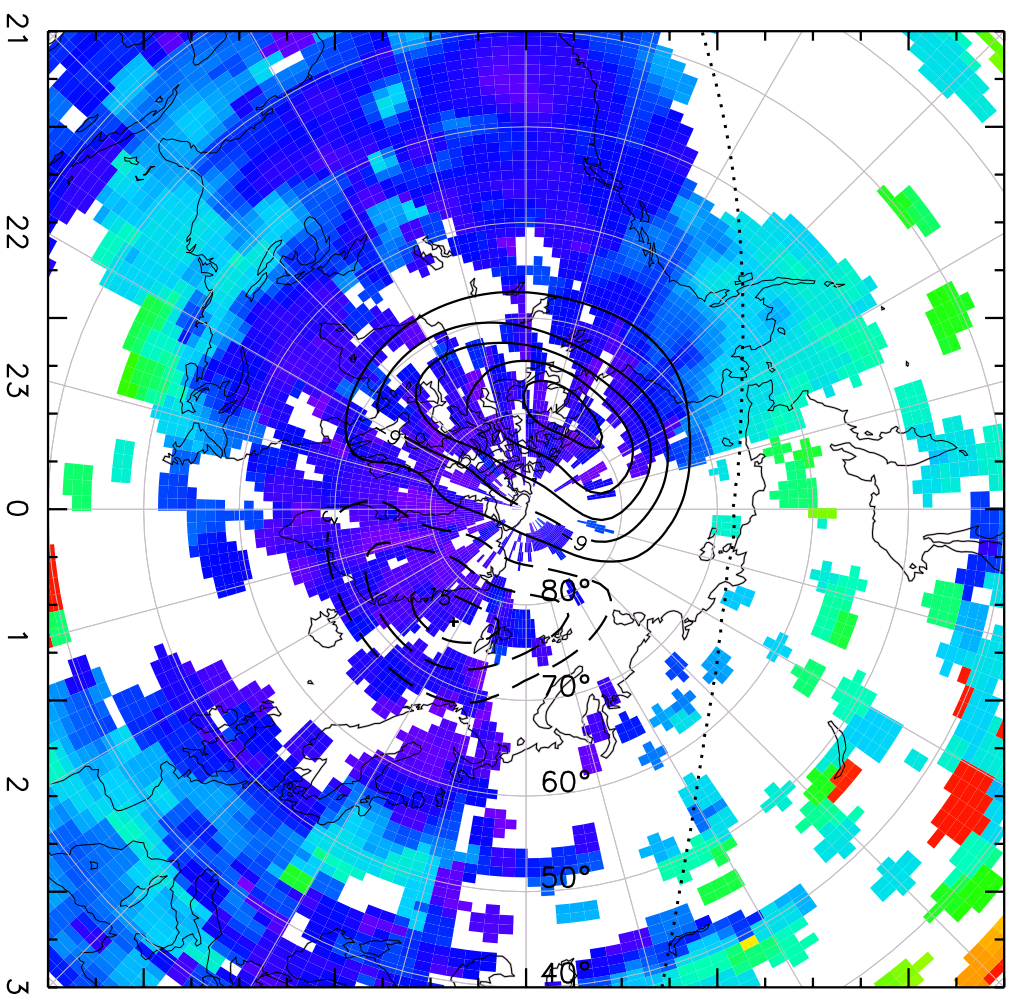

TOTAL ELECTRON CONTENT 04/Feb/2011 02:30:00.0
Median Filtered, Threshold = 0.10 04/Feb/2011 02:35:00.0