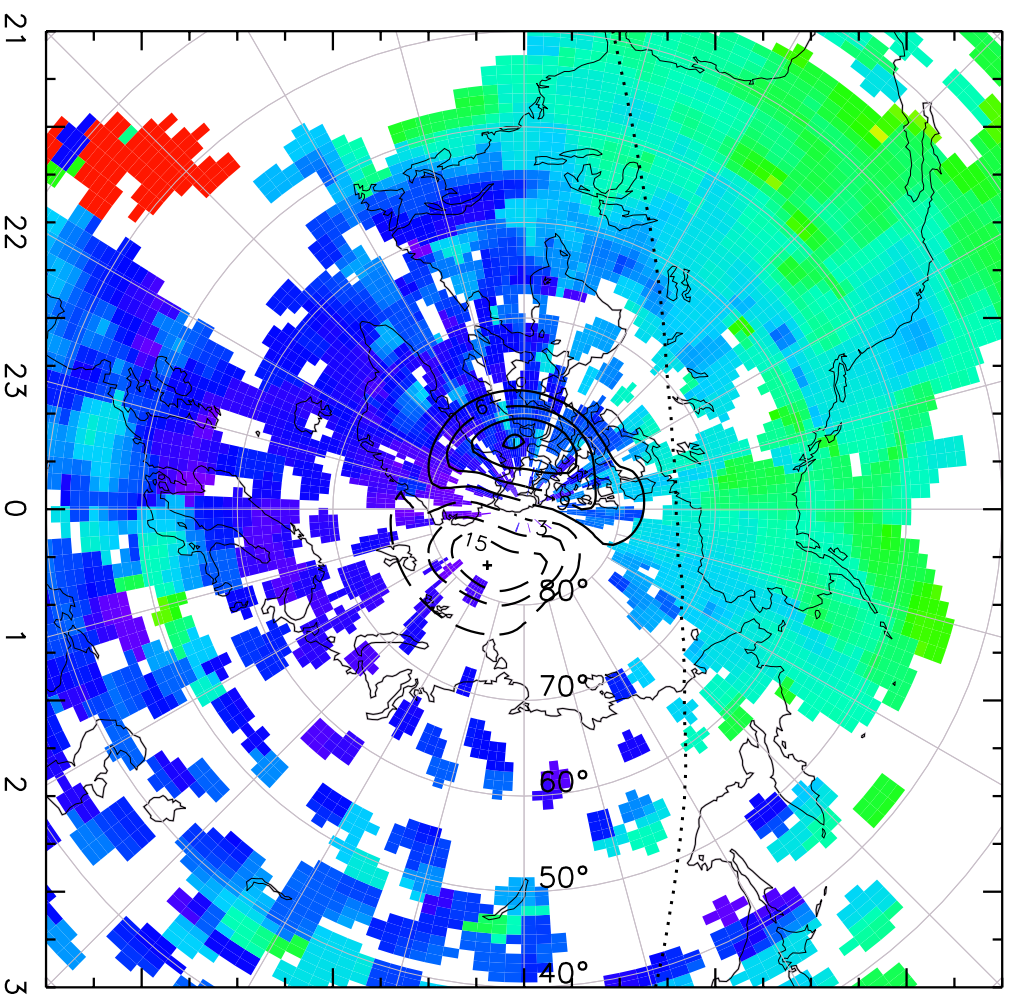

TOTAL ELECTRON CONTENT 03/Feb/2011 23:00:00.0
Median Filtered, Threshold = 0.10 03/Feb/2011 23:05:00.0