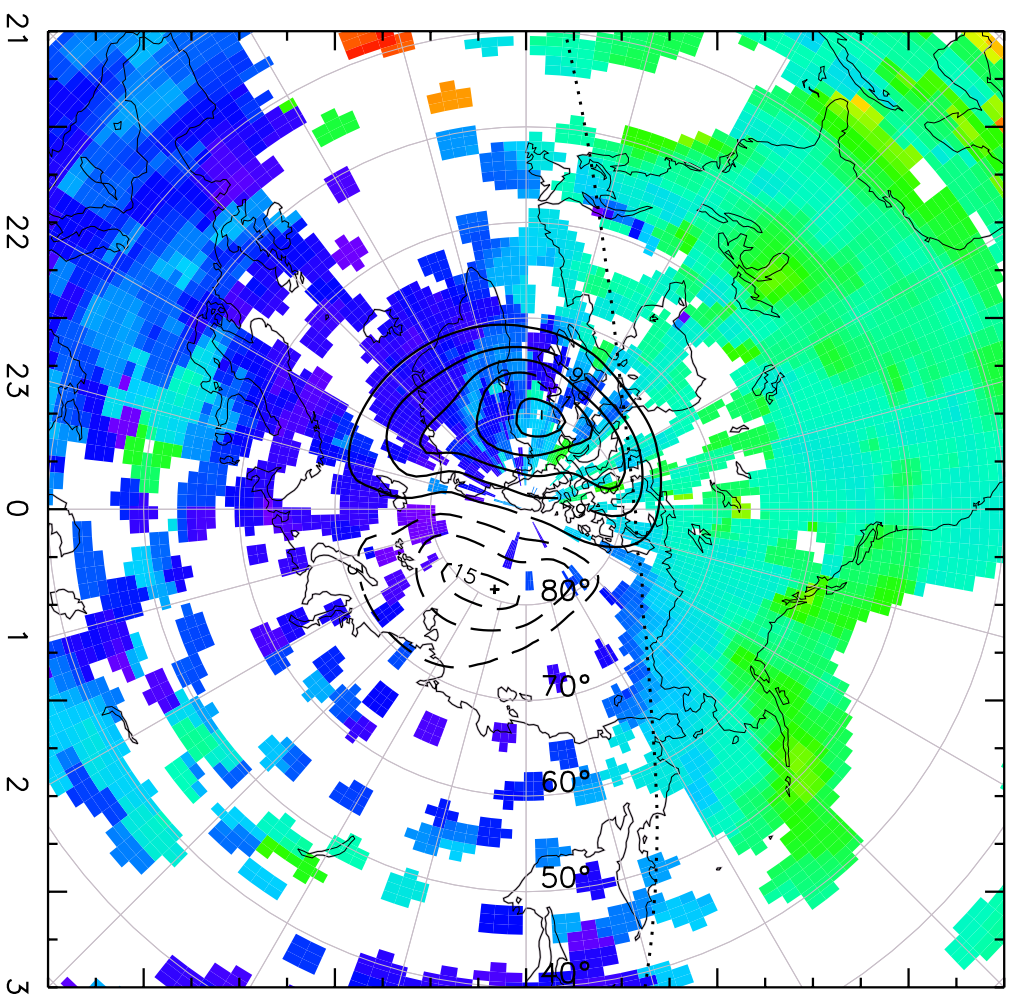

TOTAL ELECTRON CONTENT 03/Feb/2011 21:05:00.0
Median Filtered, Threshold = 0.10 03/Feb/2011 21:10:00.0