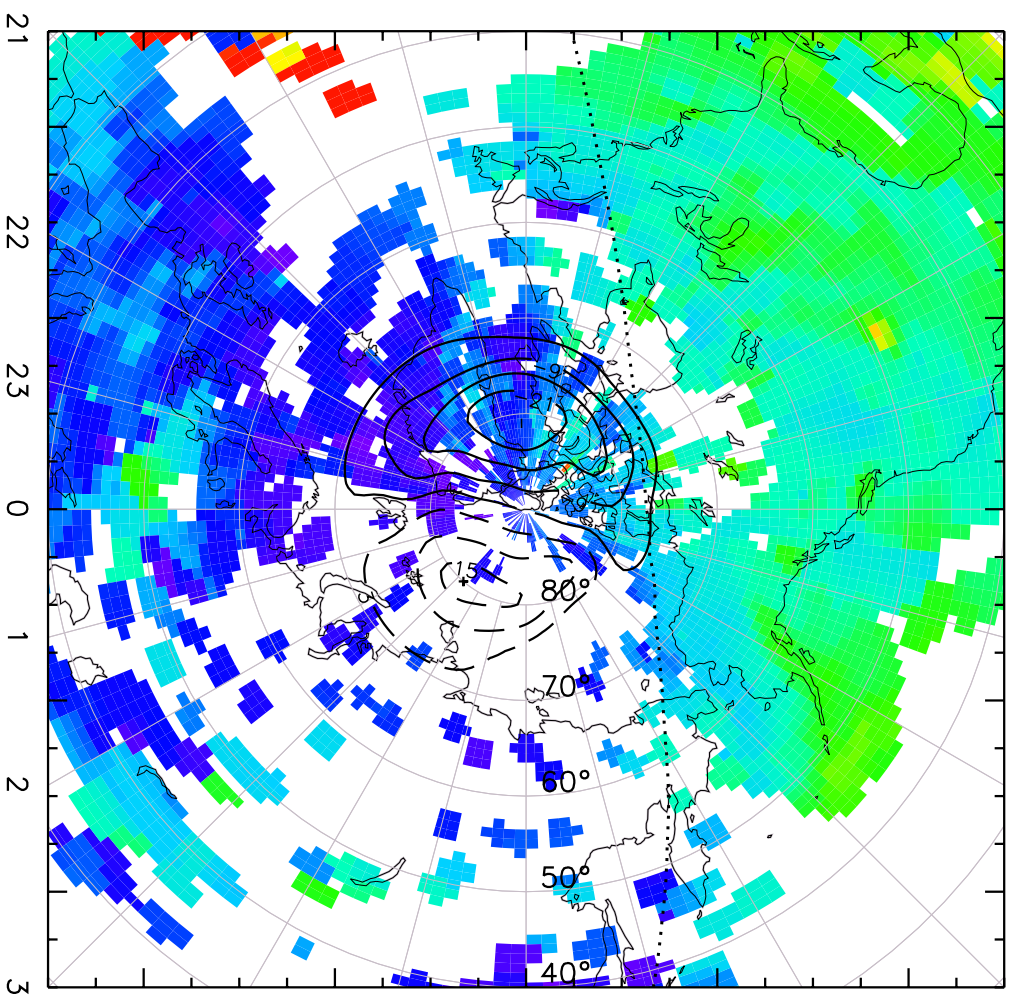

TOTAL ELECTRON CONTENT 03/Feb/2011 21:40:00.0
Median Filtered, Threshold = 0.10 03/Feb/2011 21:45:00.0