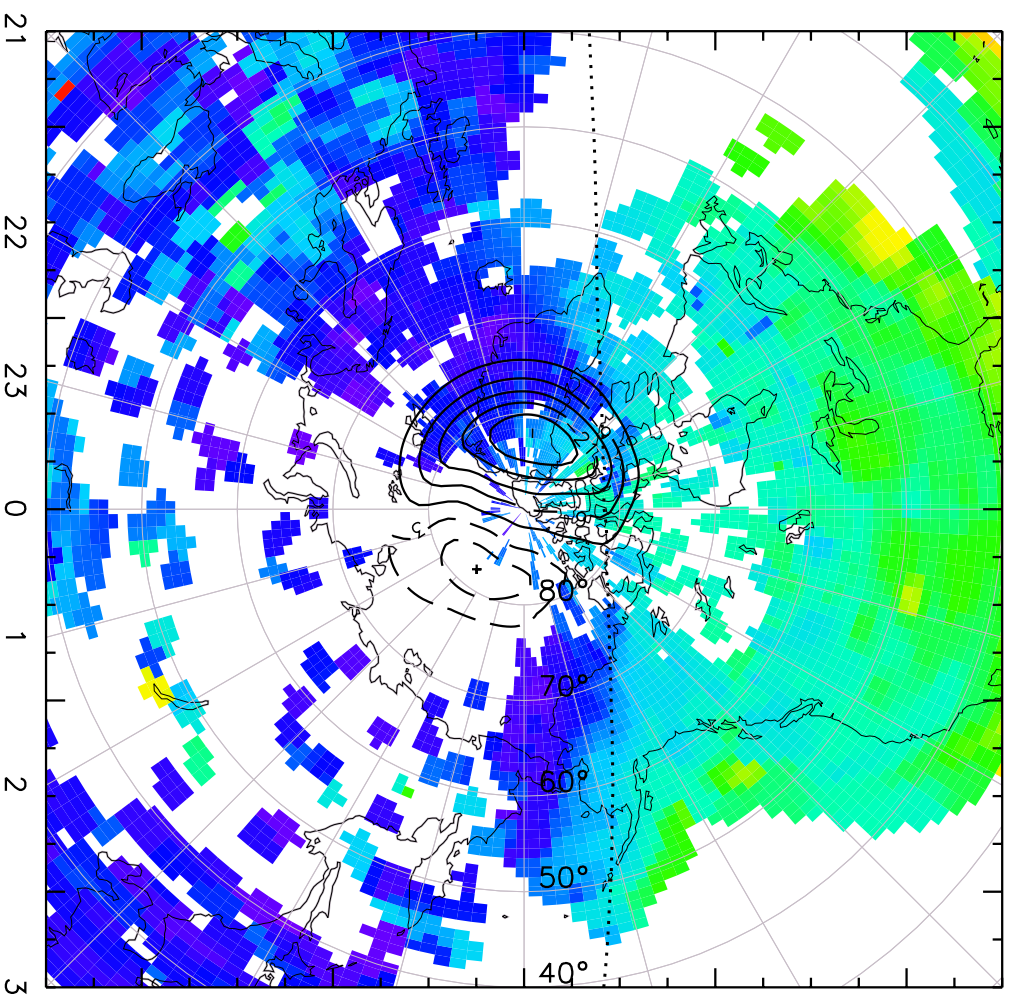

TOTAL ELECTRON CONTENT 03/Feb/2011 18:55:00.0
Median Filtered, Threshold = 0.10 03/Feb/2011 19:00:00.0

Total Electron Content [TECU]