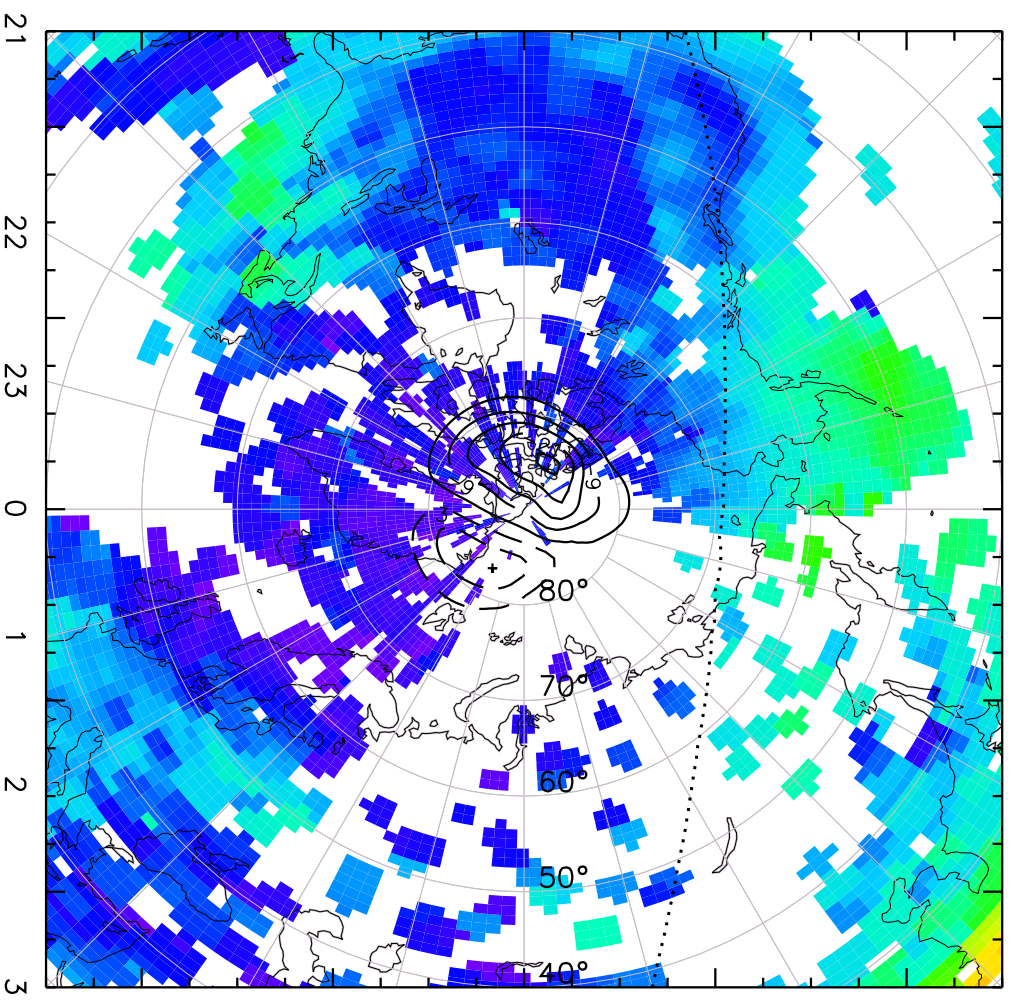

TOTAL ELECTRON CONTENT 04/Feb/2011 01:10:00.0
Median Filtered, Threshold = 0.10 04/Feb/2011 01:15:00.0