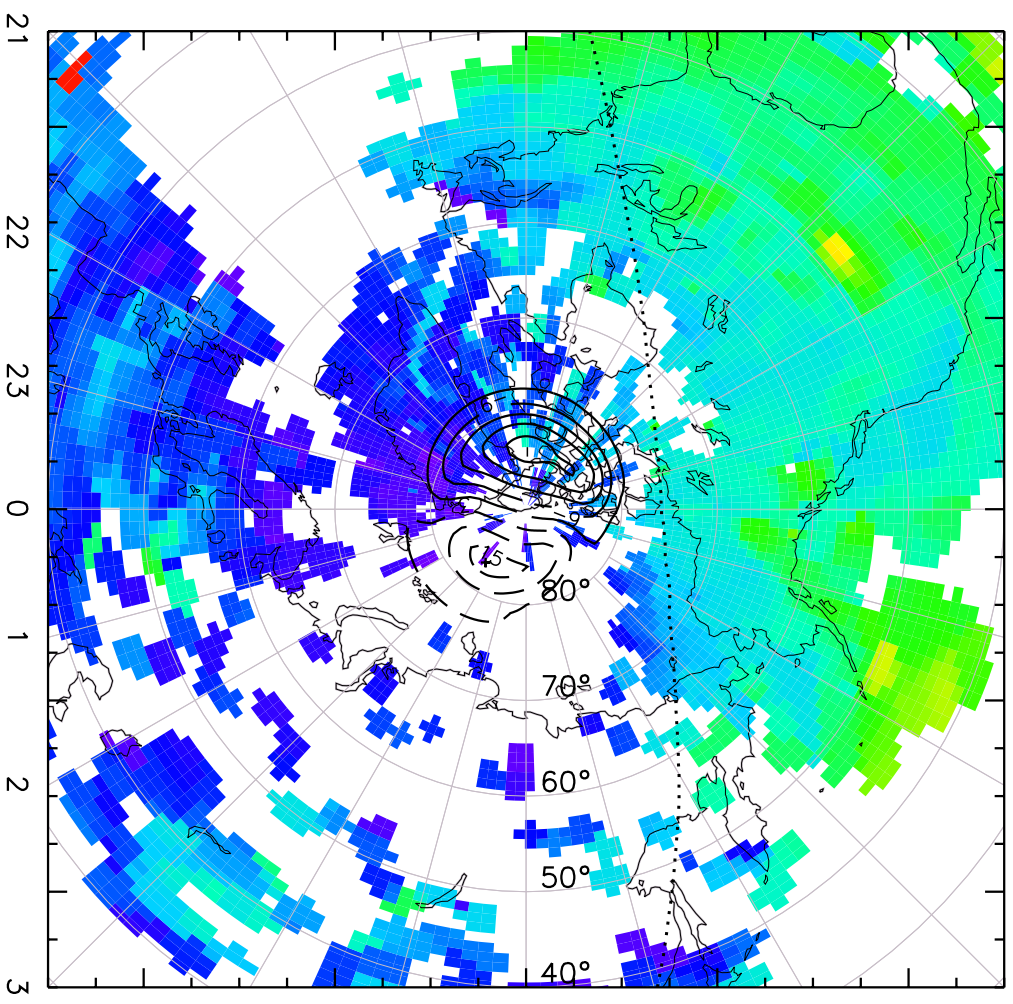

TOTAL ELECTRON CONTENT 03/Feb/2011 22:20:00.0
Median Filtered, Threshold = 0.10 03/Feb/2011 22:25:00.0