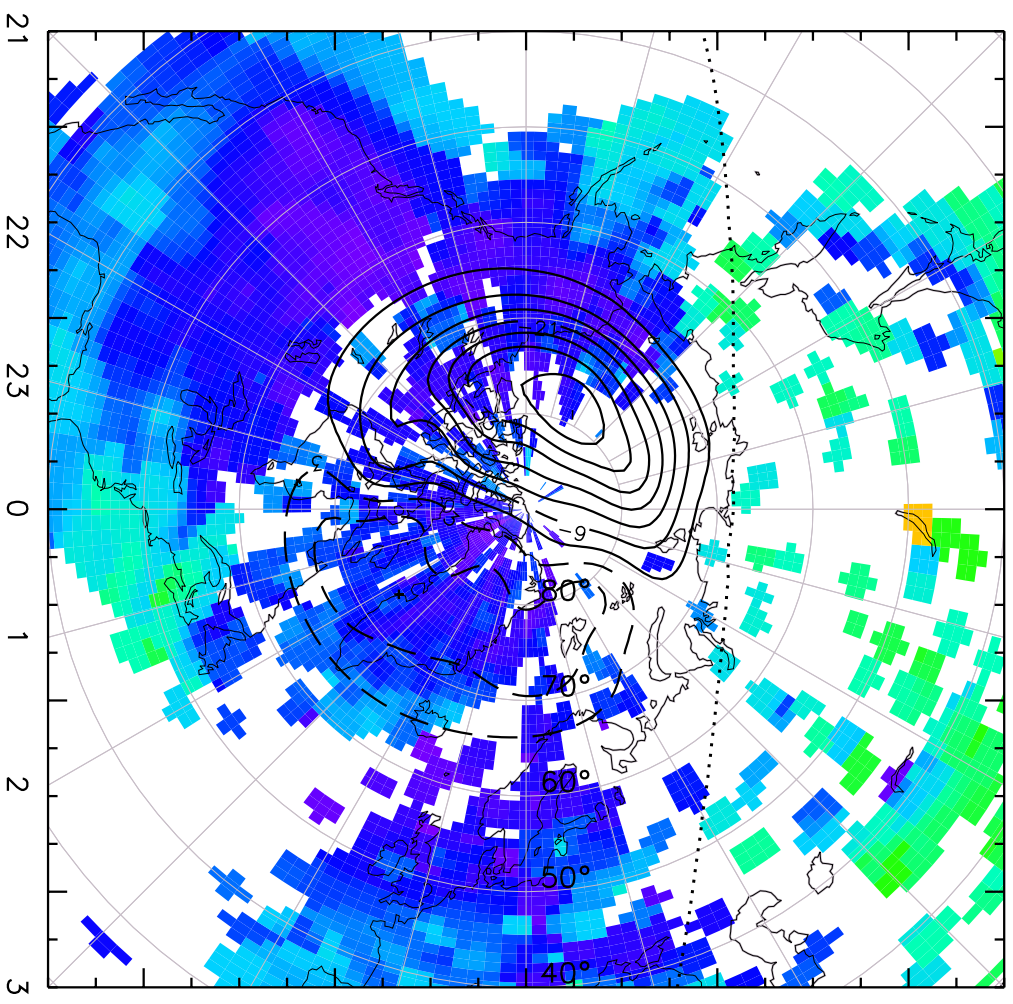

TOTAL ELECTRON CONTENT 04/Feb/2011 04:40:00.0
Median Filtered, Threshold = 0.10 04/Feb/2011 04:45:00.0