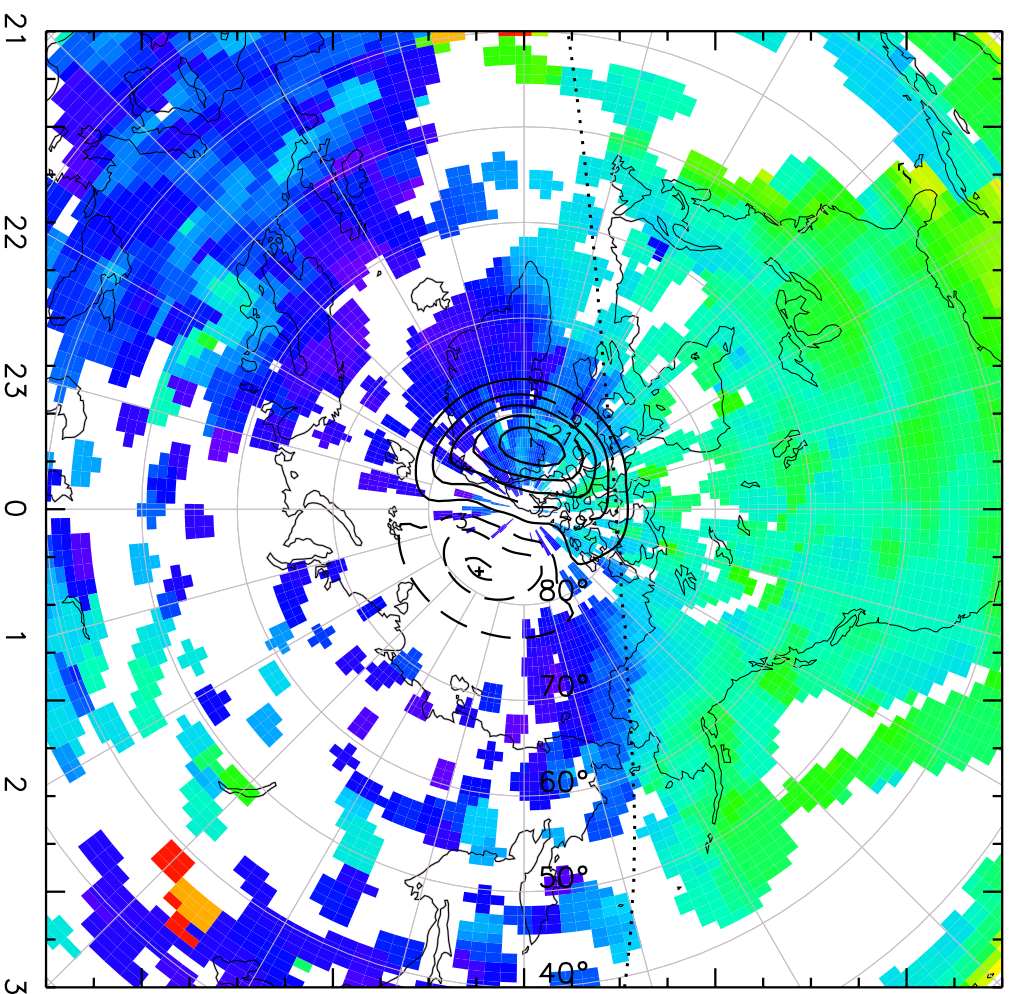

TOTAL ELECTRON CONTENT 03/Feb/2011 20:05:00.0
Median Filtered, Threshold = 0.10 03/Feb/2011 20:10:00.0