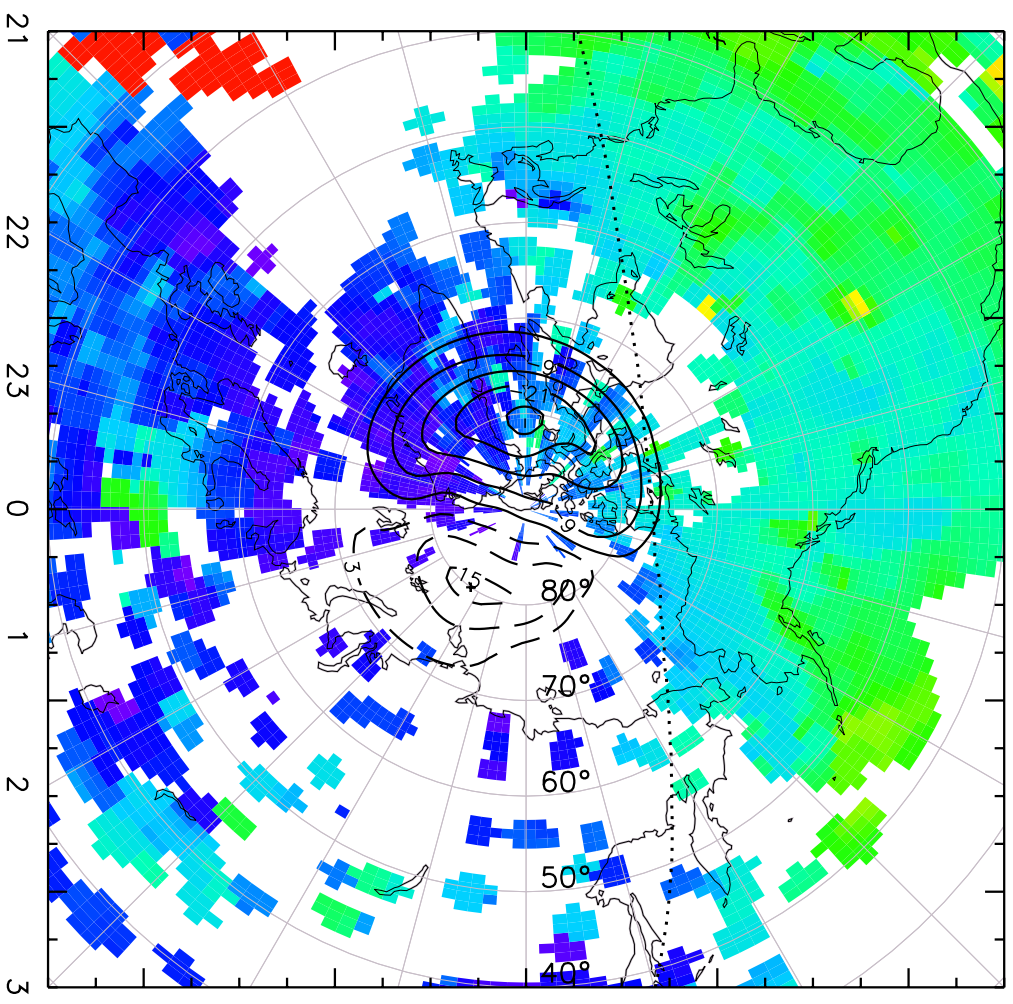

TOTAL ELECTRON CONTENT 03/Feb/2011 21:55:00.0
Median Filtered, Threshold = 0.10 03/Feb/2011 22:00:00.0