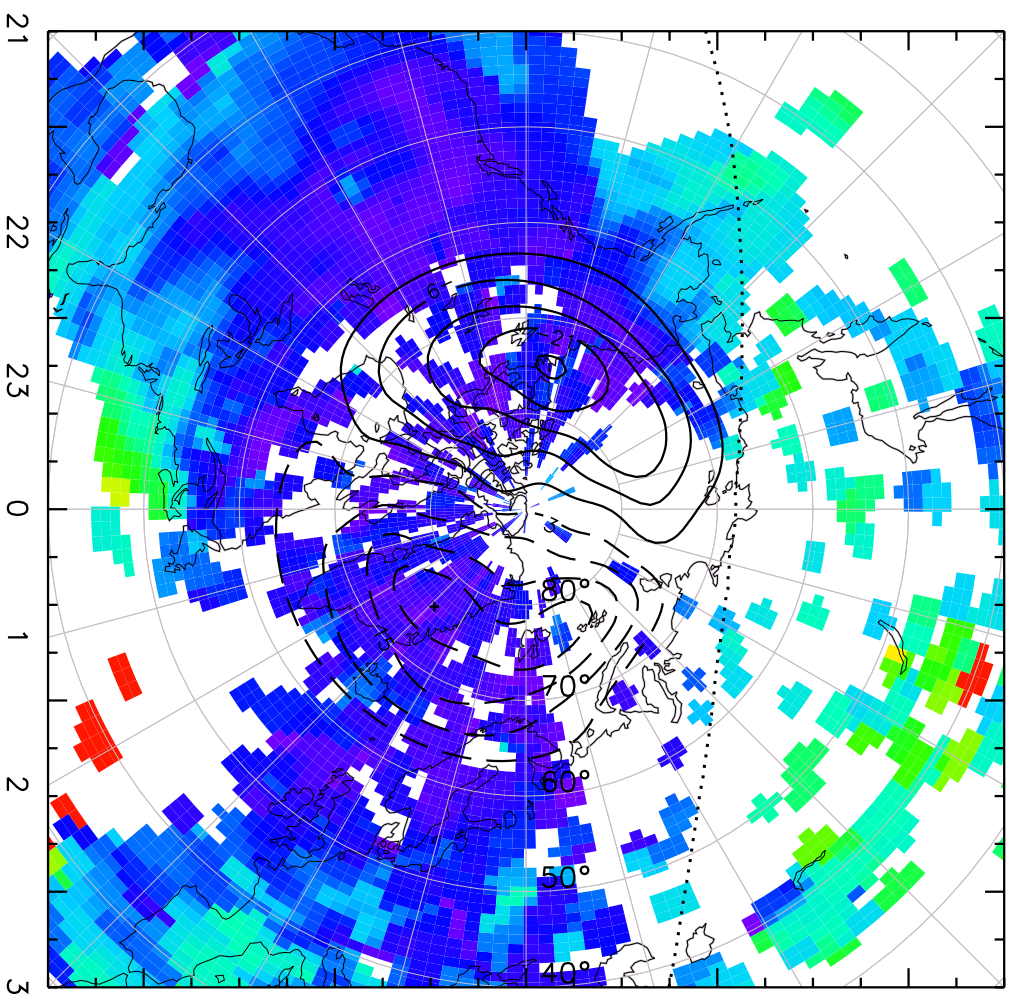

TOTAL ELECTRON CONTENT 04/Feb/2011 03:35:00.0
Median Filtered, Threshold = 0.10 04/Feb/2011 03:40:00.0