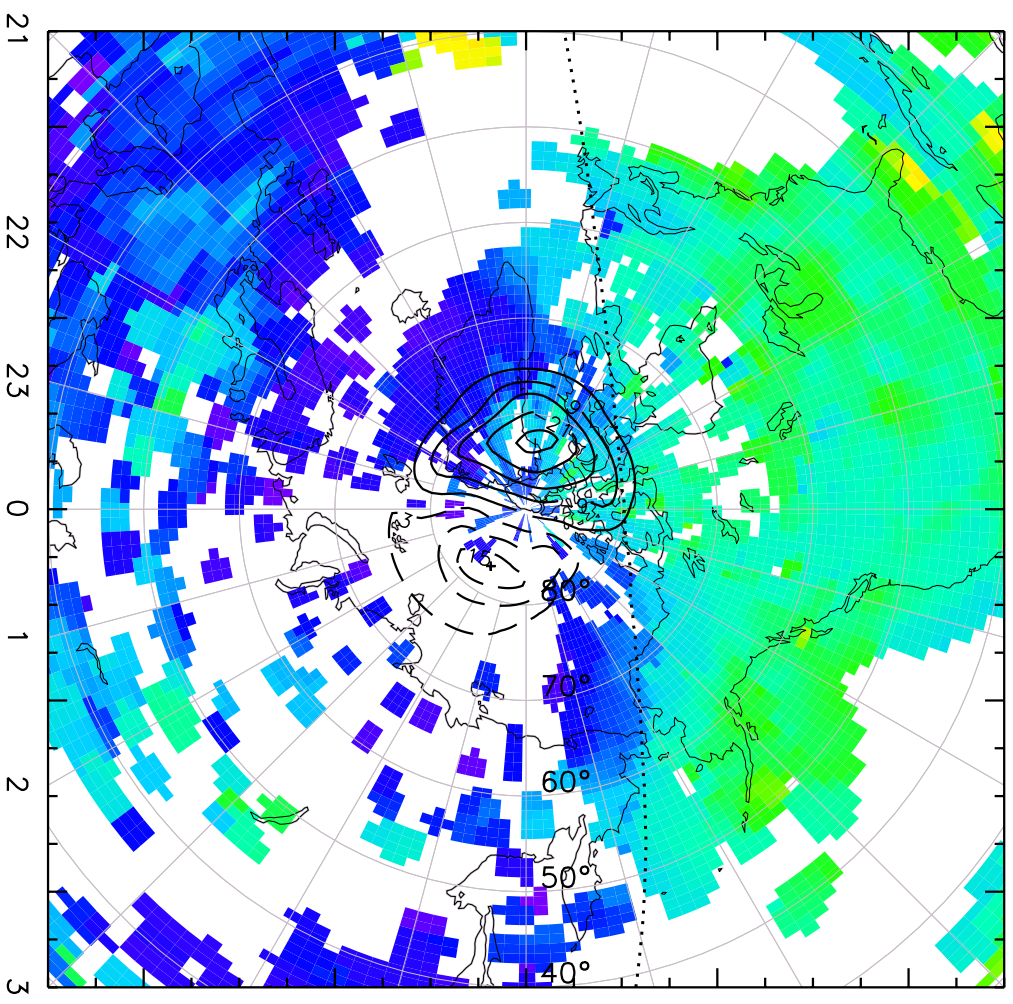

TOTAL ELECTRON CONTENT 03/Feb/2011 20:30:00.0
Median Filtered, Threshold = 0.10 03/Feb/2011 20:35:00.0