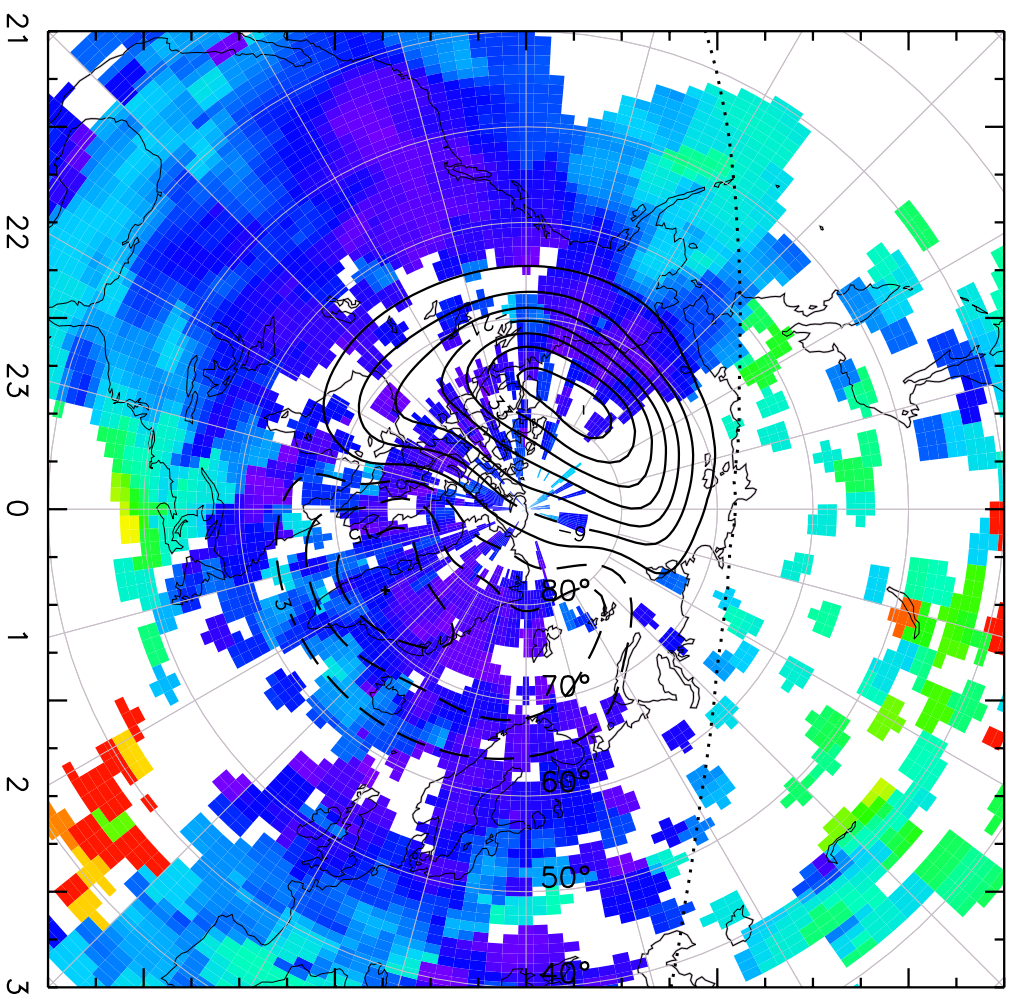

TOTAL ELECTRON CONTENT 04/Feb/2011 03:55:00.0
Median Filtered, Threshold = 0.10 04/Feb/2011 04:00:00.0