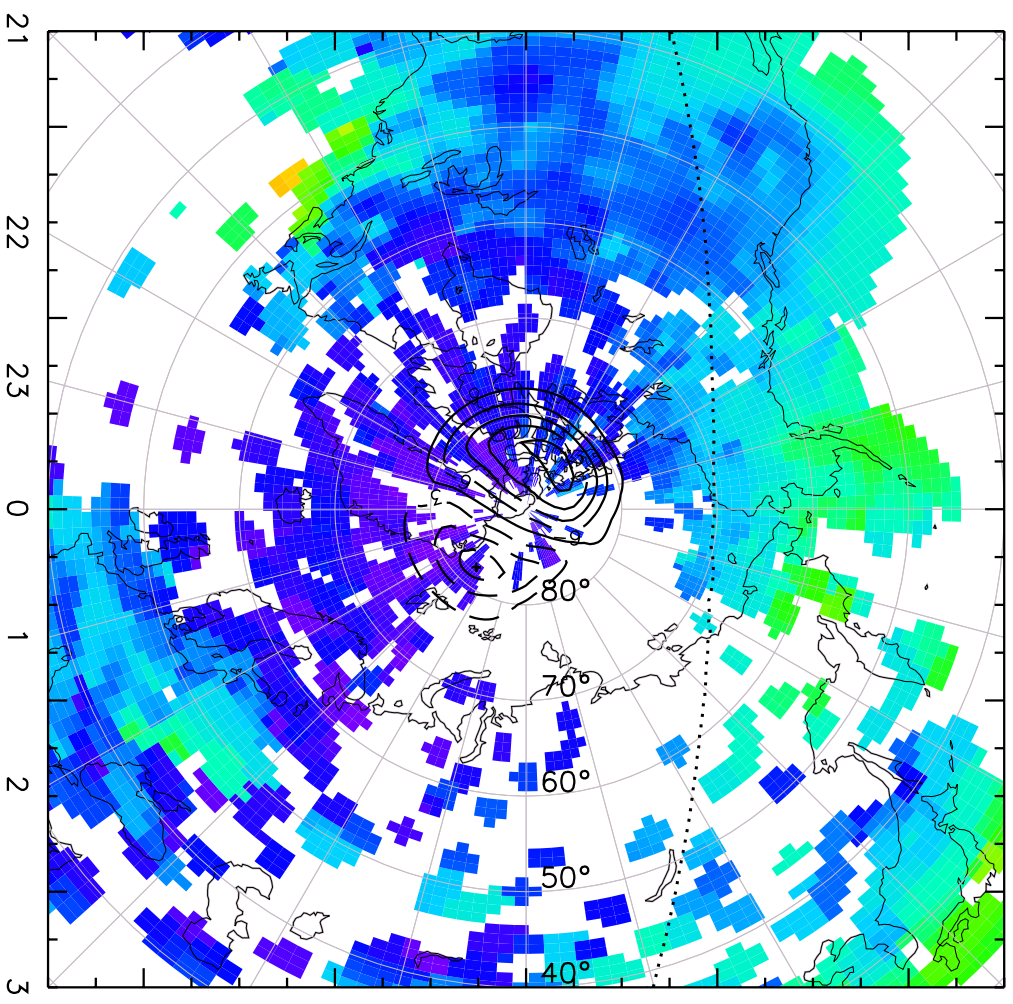

TOTAL ELECTRON CONTENT 04/Feb/2011 00:30:00.0
Median Filtered, Threshold = 0.10 04/Feb/2011 00:35:00.0