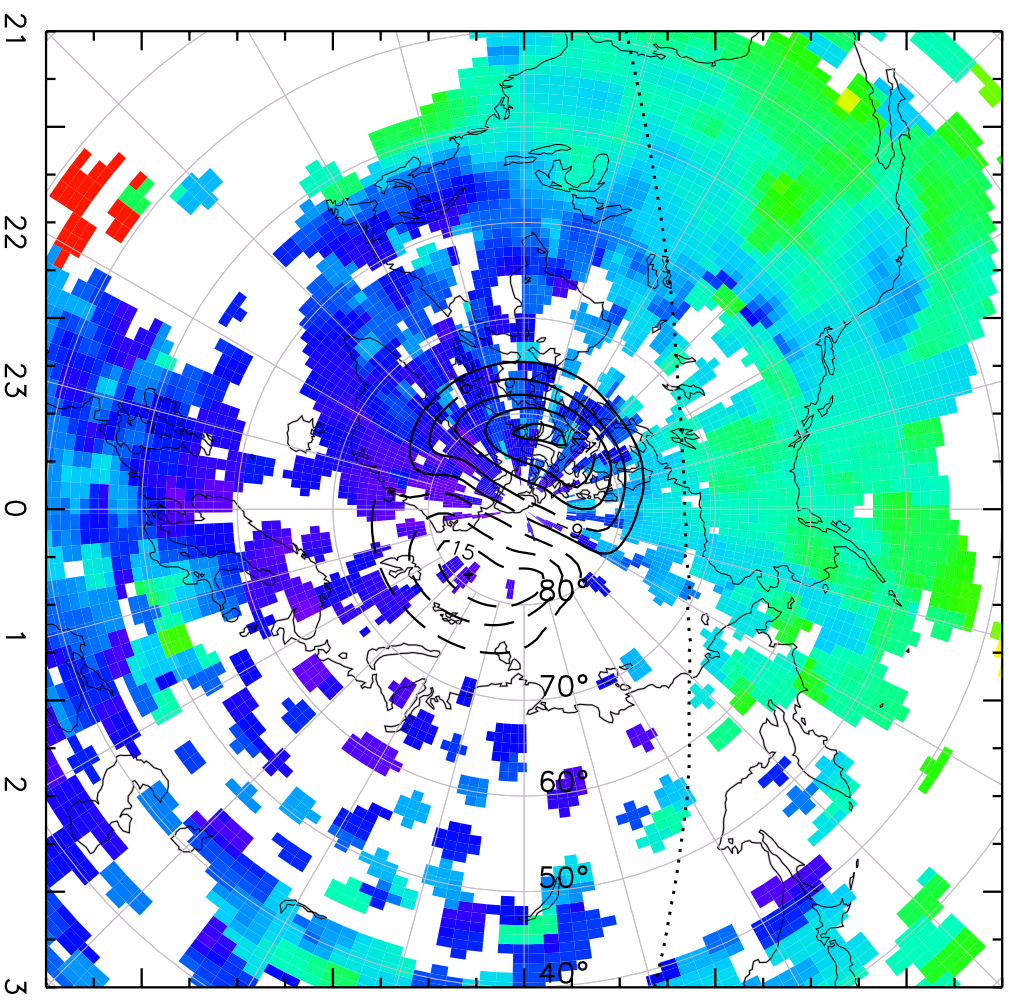

TOTAL ELECTRON CONTENT 03/Feb/2011 23:20:00.0
Median Filtered, Threshold = 0.10 03/Feb/2011 23:25:00.0

Total Electron Content [TECU]