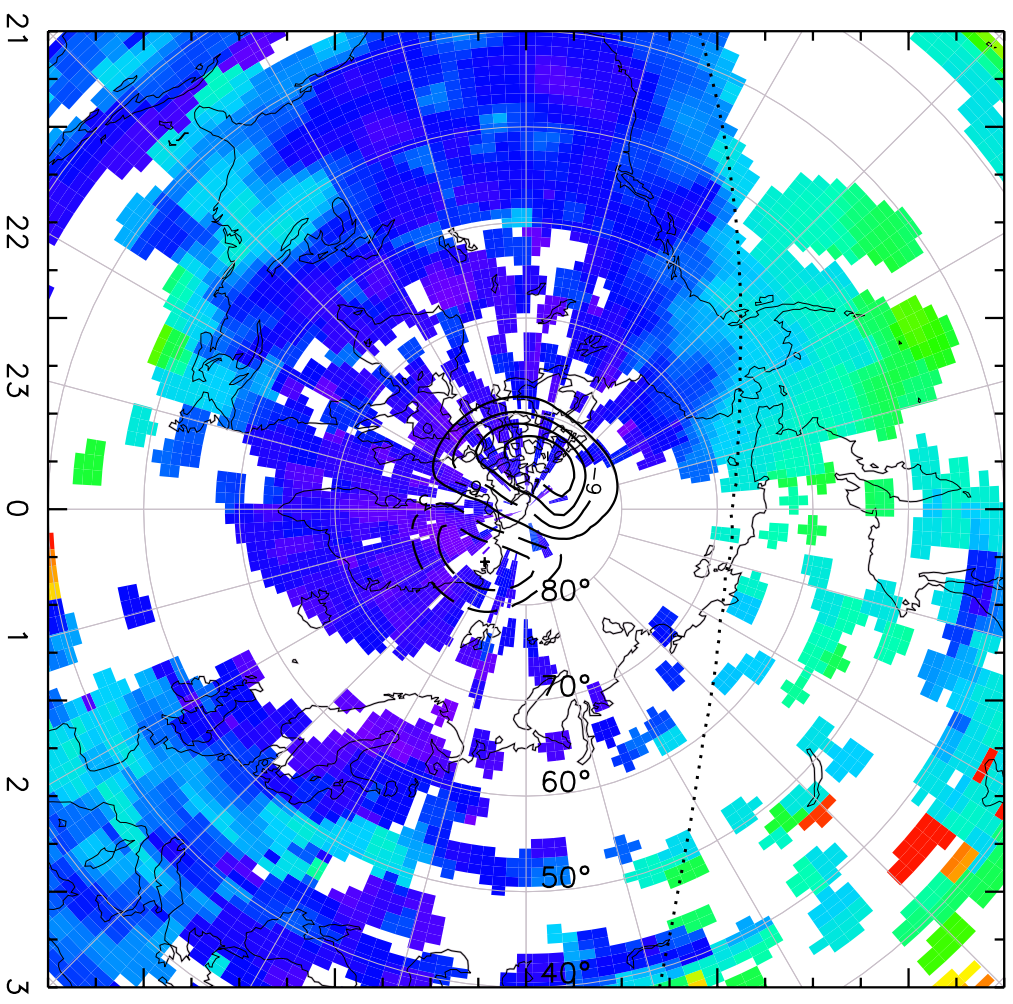

TOTAL ELECTRON CONTENT 04/Feb/2011 02:10:00.0

Median Filtered, Threshold = 0.10

04/Feb/2011 02:15:00.0