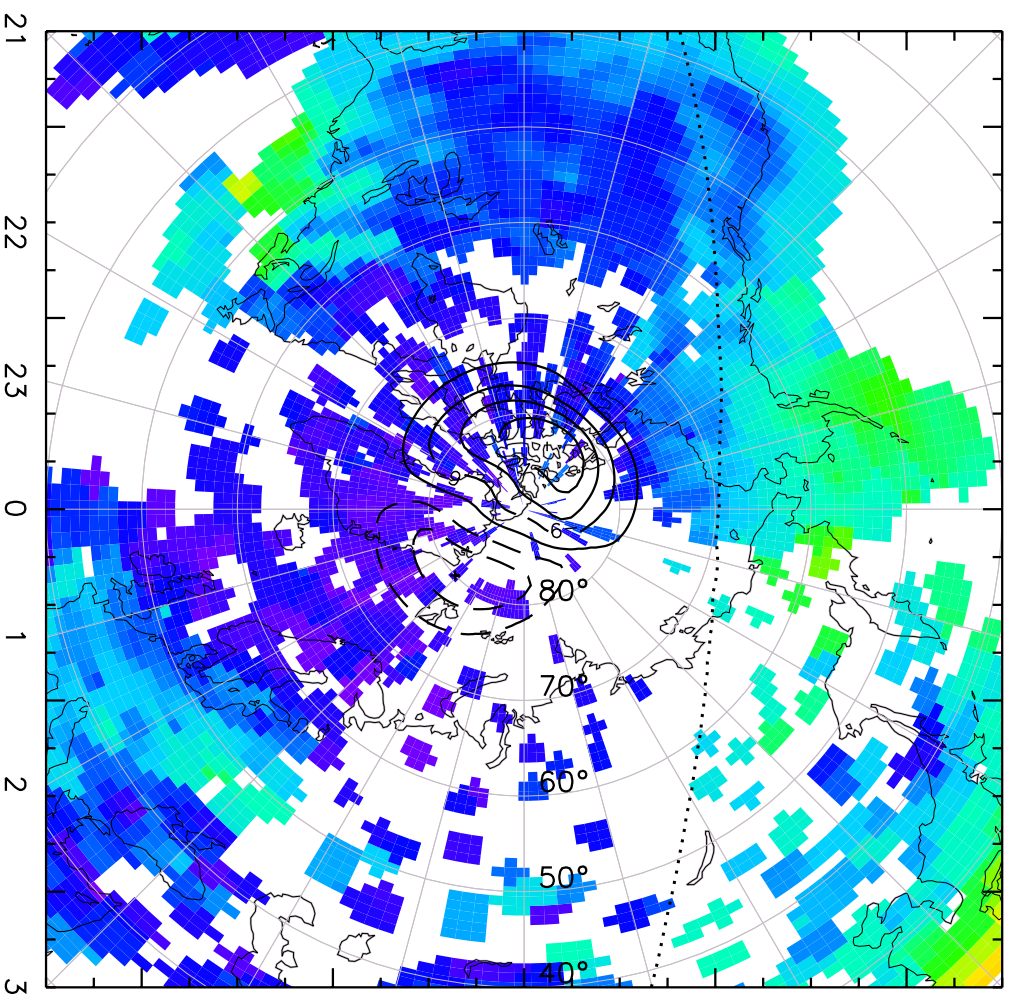

TOTAL ELECTRON CONTENT 04/Feb/2011 00:55:00.0
Median Filtered, Threshold = 0.10 04/Feb/2011 01:00:00.0