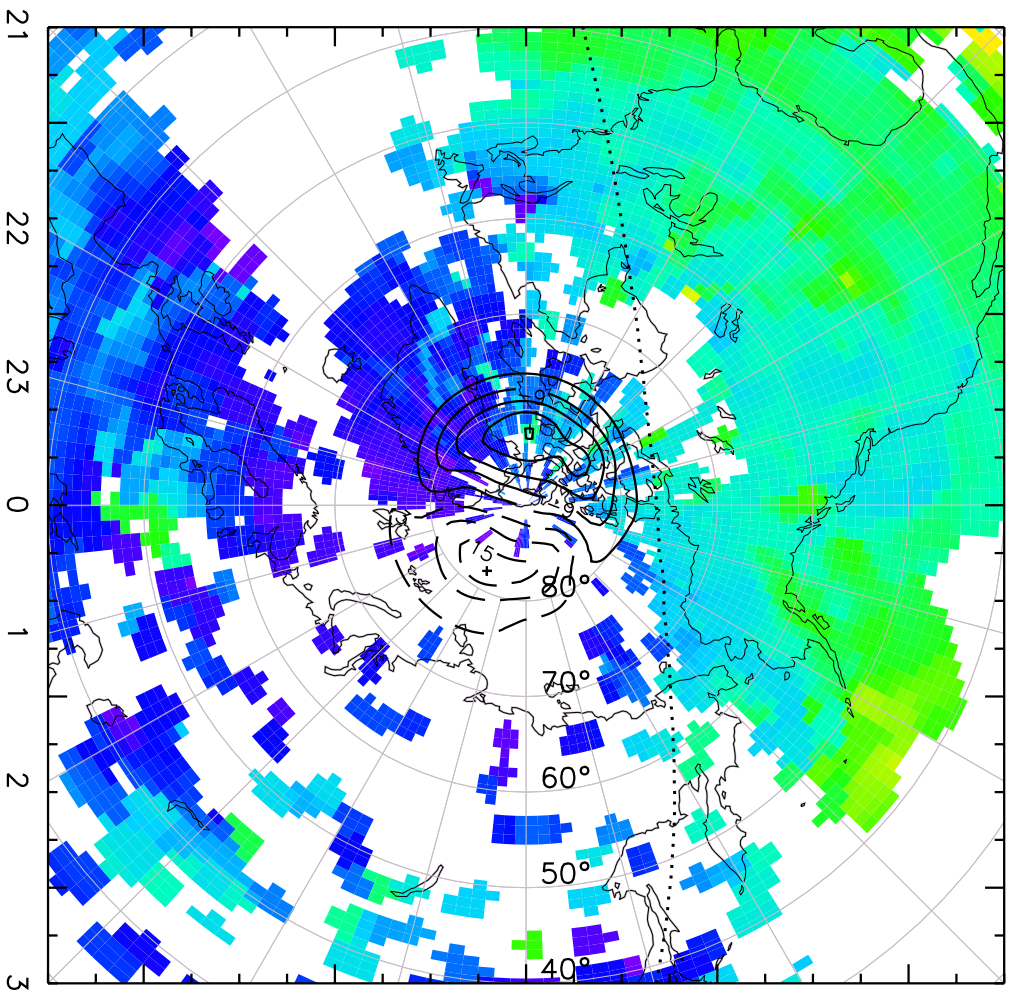

TOTAL ELECTRON CONTENT 03/Feb/2011 22:05:00.0
Median Filtered, Threshold = 0.10 03/Feb/2011 22:10:00.0