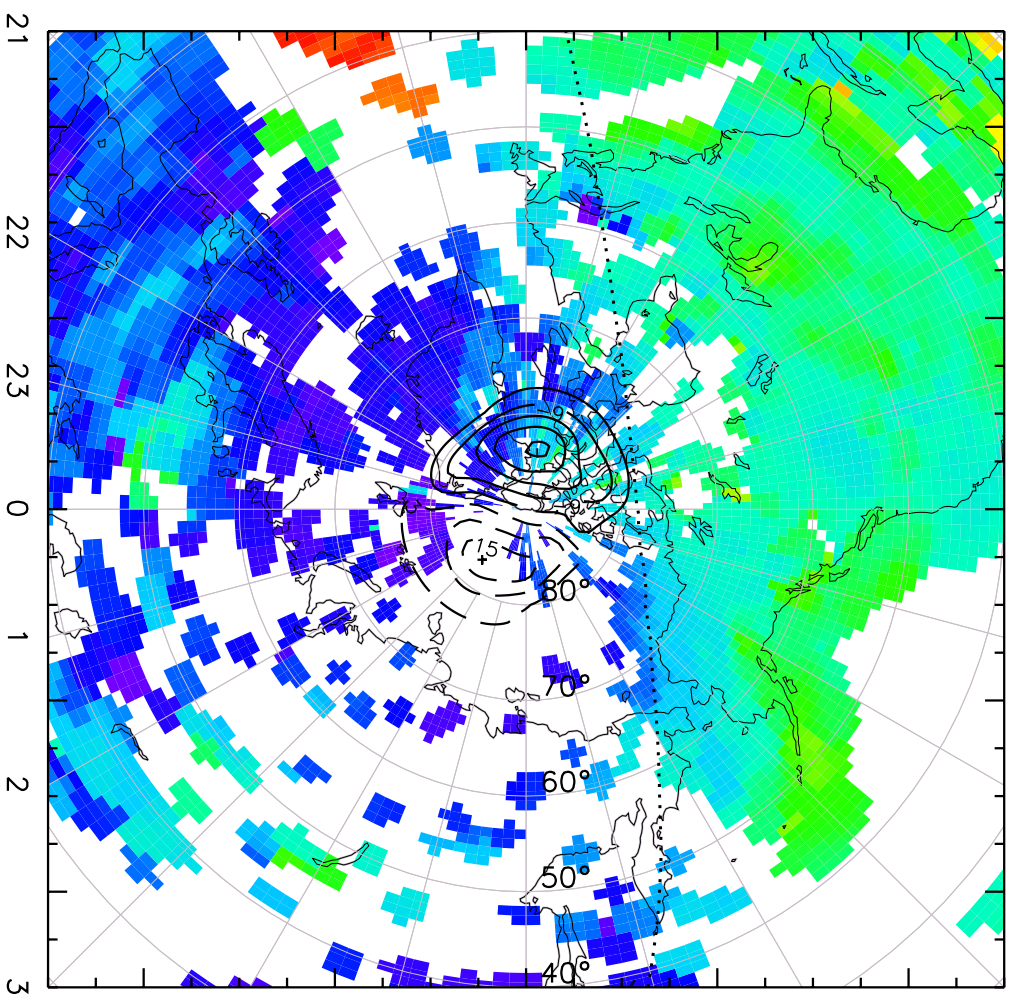

TOTAL ELECTRON CONTENT 03/Feb/2011 21:15:00.0
Median Filtered, Threshold = 0.10 03/Feb/2011 21:20:00.0