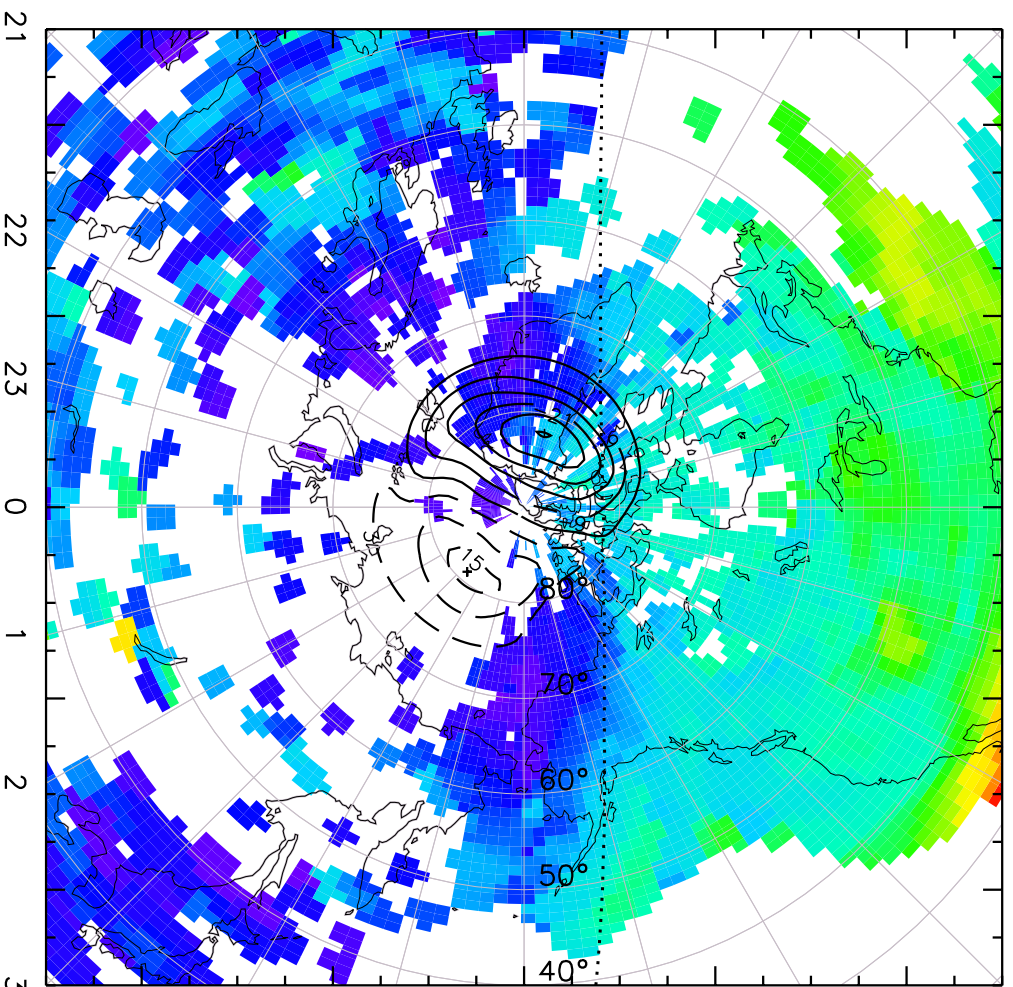

TOTAL ELECTRON CONTENT 03/Feb/2011 18:25:00.0
Median Filtered, Threshold = 0.10 03/Feb/2011 18:30:00.0