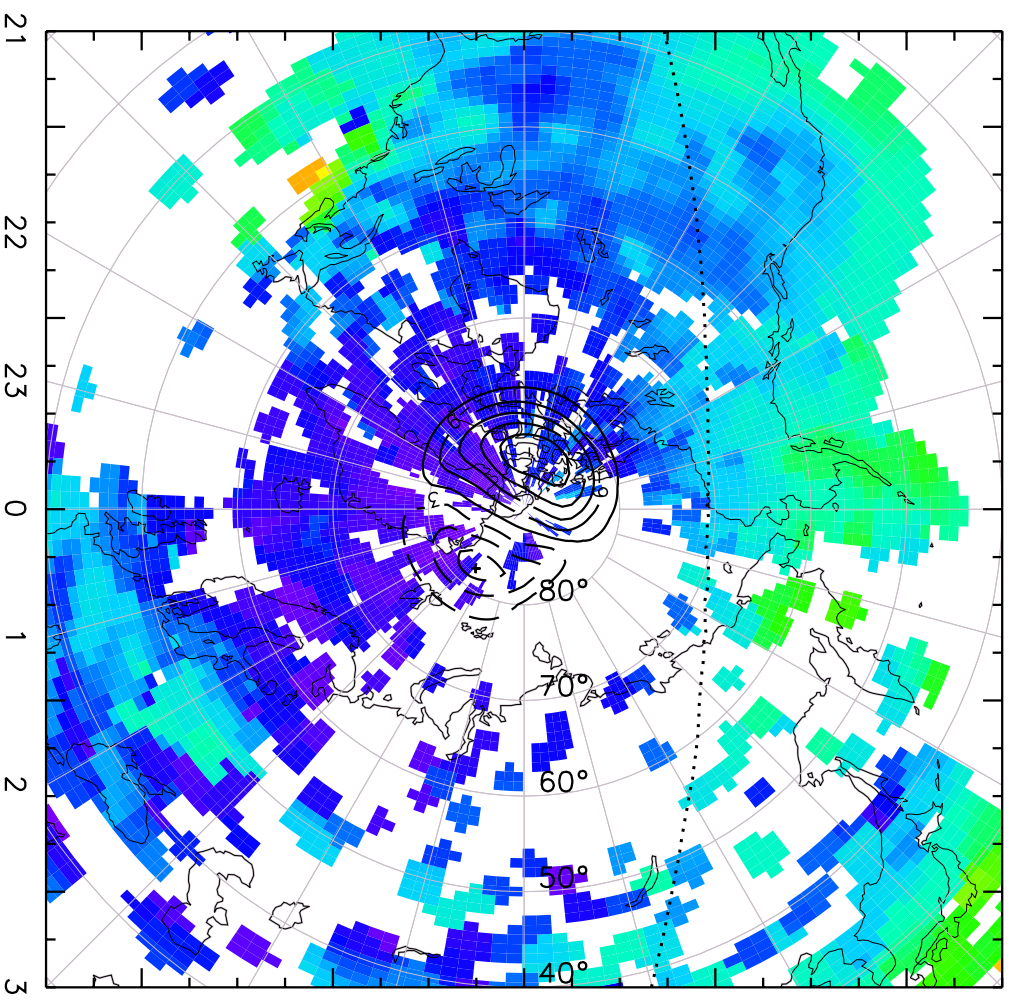

TOTAL ELECTRON CONTENT 04/Feb/2011 00:20:00.0
Median Filtered, Threshold = 0.10 04/Feb/2011 00:25:00.0