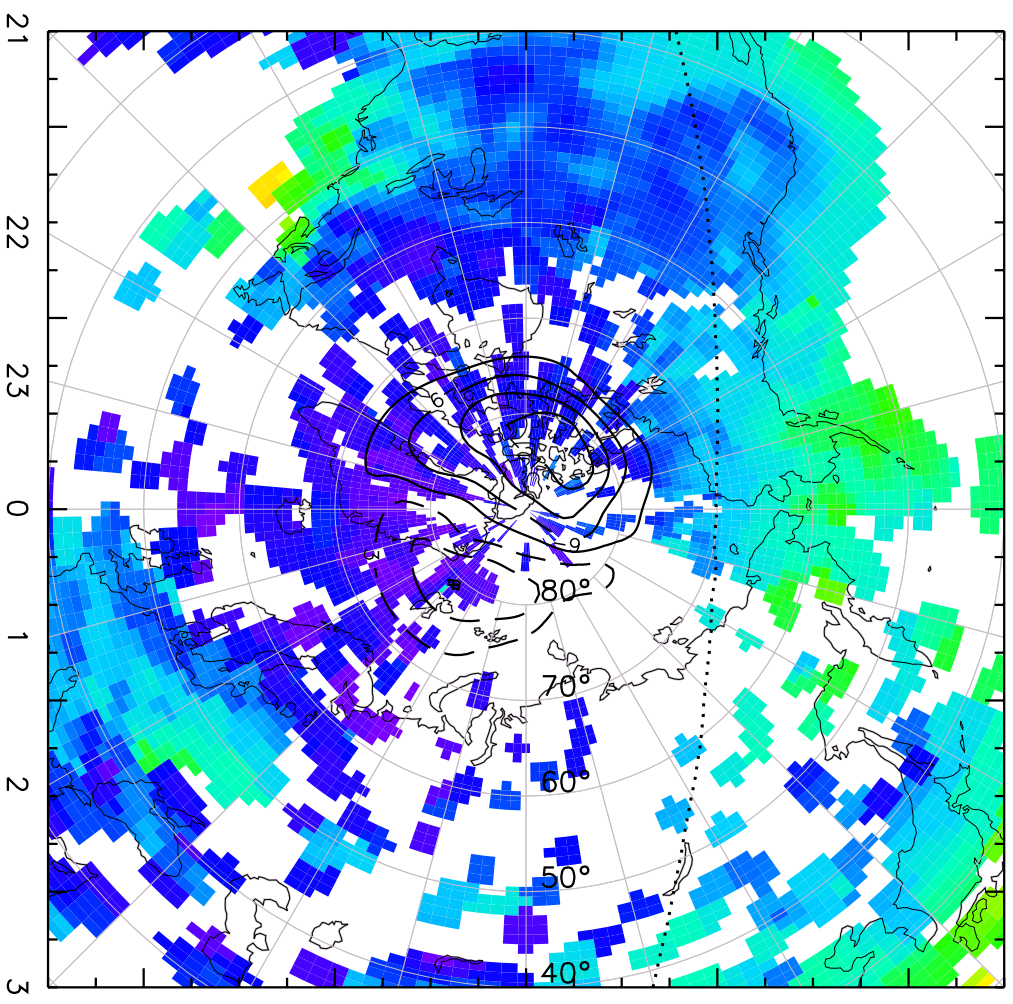

TOTAL ELECTRON CONTENT 04/Feb/2011 00:40:00.0
Median Filtered, Threshold = 0.10 04/Feb/2011 00:45:00.0