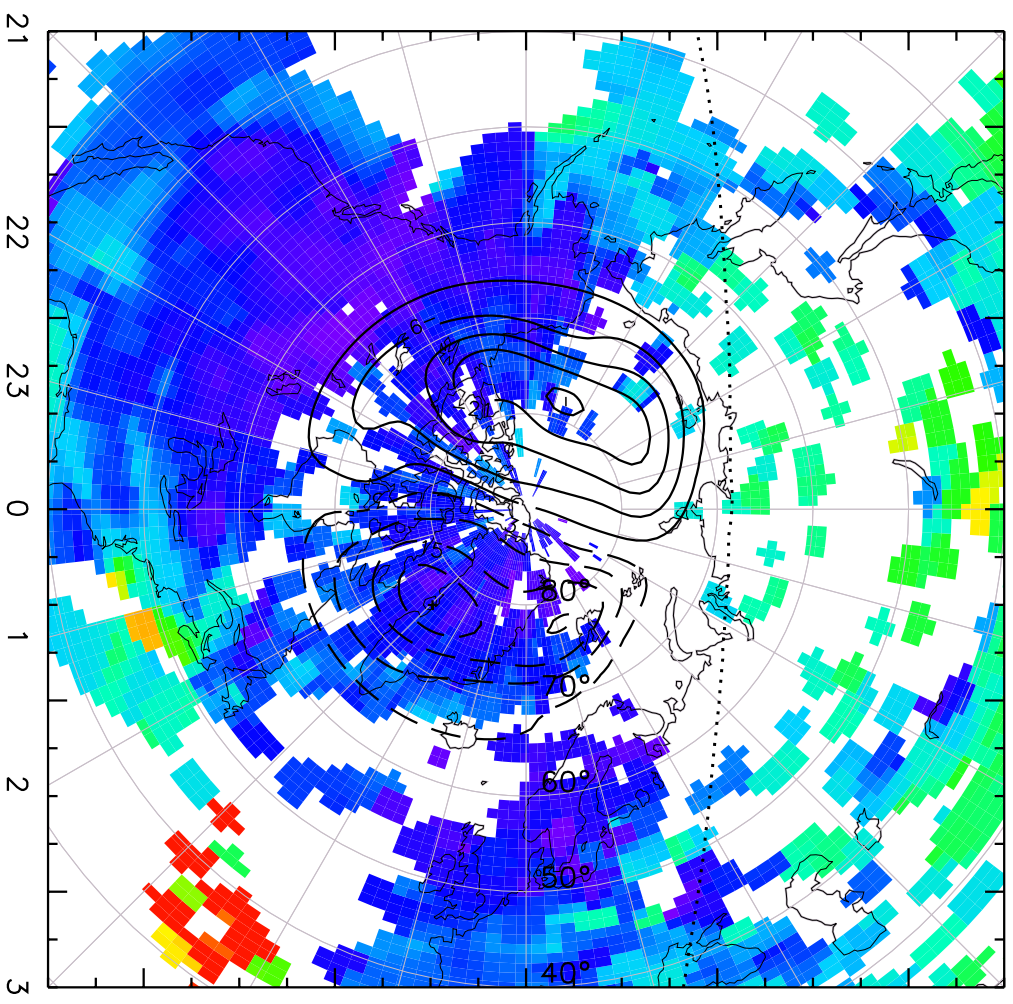

TOTAL ELECTRON CONTENT 04/Feb/2011 05:10:00.0
Median Filtered, Threshold = 0.10 04/Feb/2011 05:15:00.0