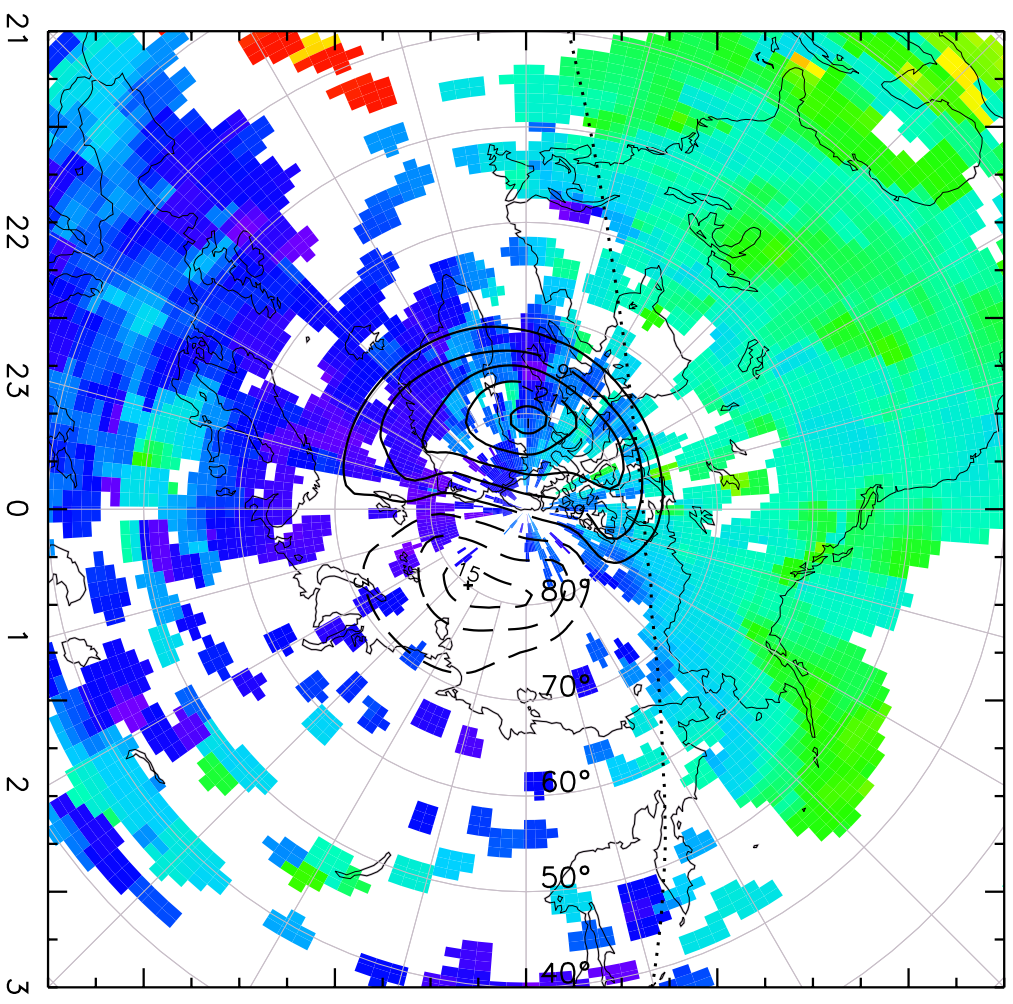

TOTAL ELECTRON CONTENT 03/Feb/2011 21:30:00.0
Median Filtered, Threshold = 0.10 03/Feb/2011 21:35:00.0