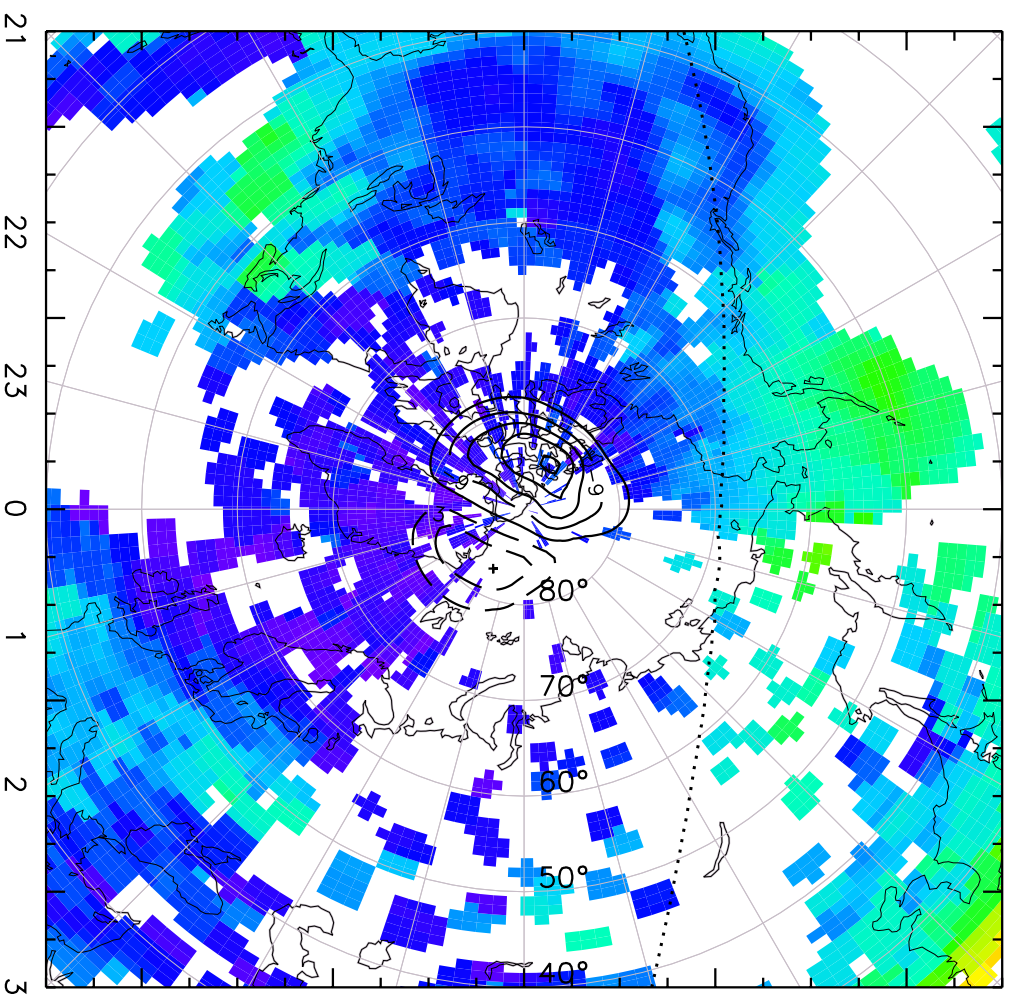

TOTAL ELECTRON CONTENT 04/Feb/2011 01:05:00.0
Median Filtered, Threshold = 0.10 04/Feb/2011 01:10:00.0