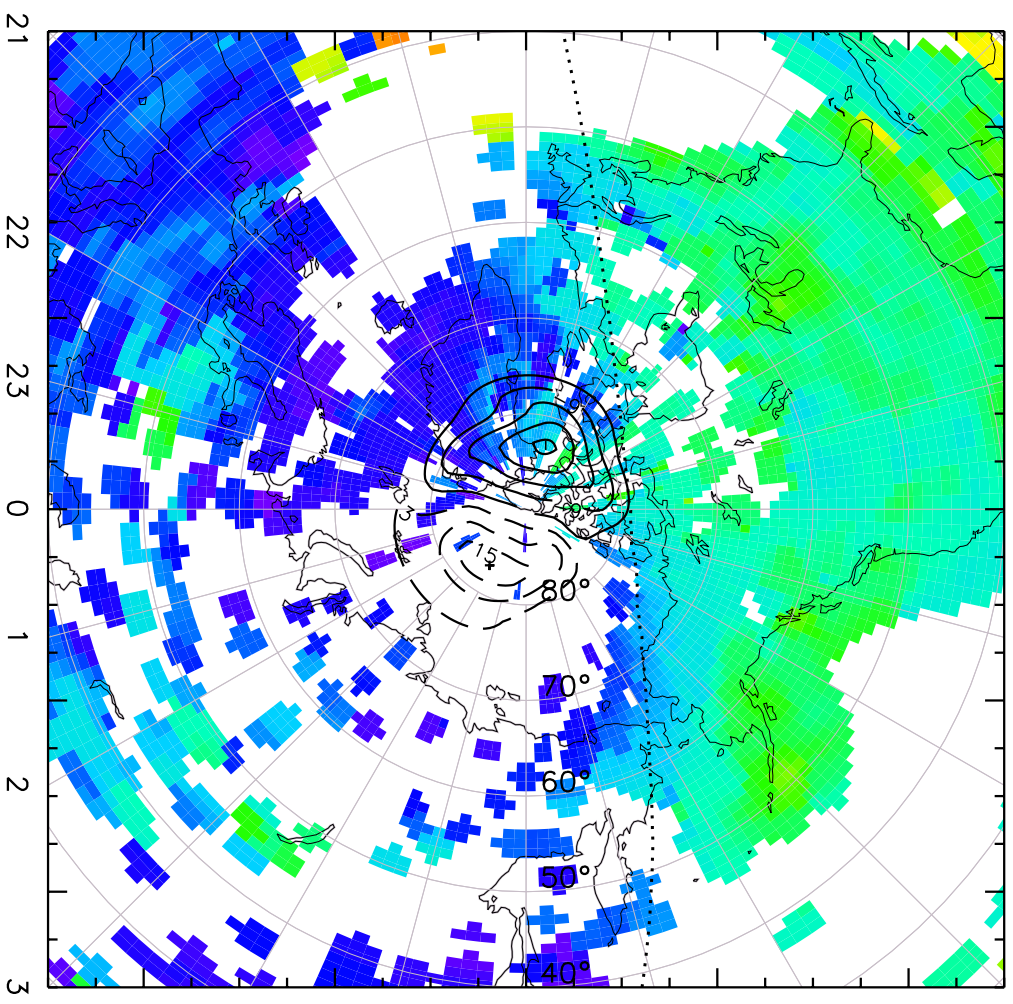

TOTAL ELECTRON CONTENT 03/Feb/2011 20:50:00.0
Median Filtered, Threshold = 0.10 03/Feb/2011 20:55:00.0