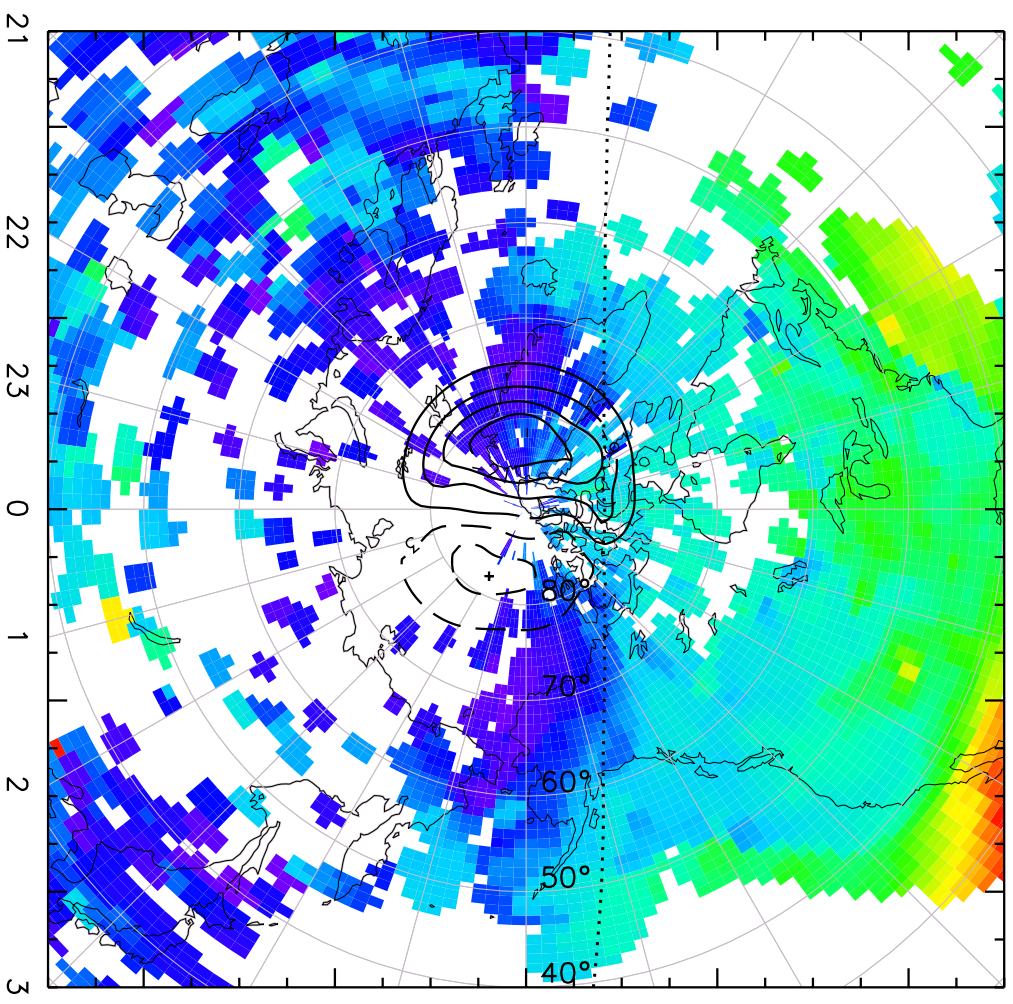

TOTAL ELECTRON CONTENT 03/Feb/2011 18:10:00.0
Median Filtered, Threshold = 0.10 03/Feb/2011 18:15:00.0