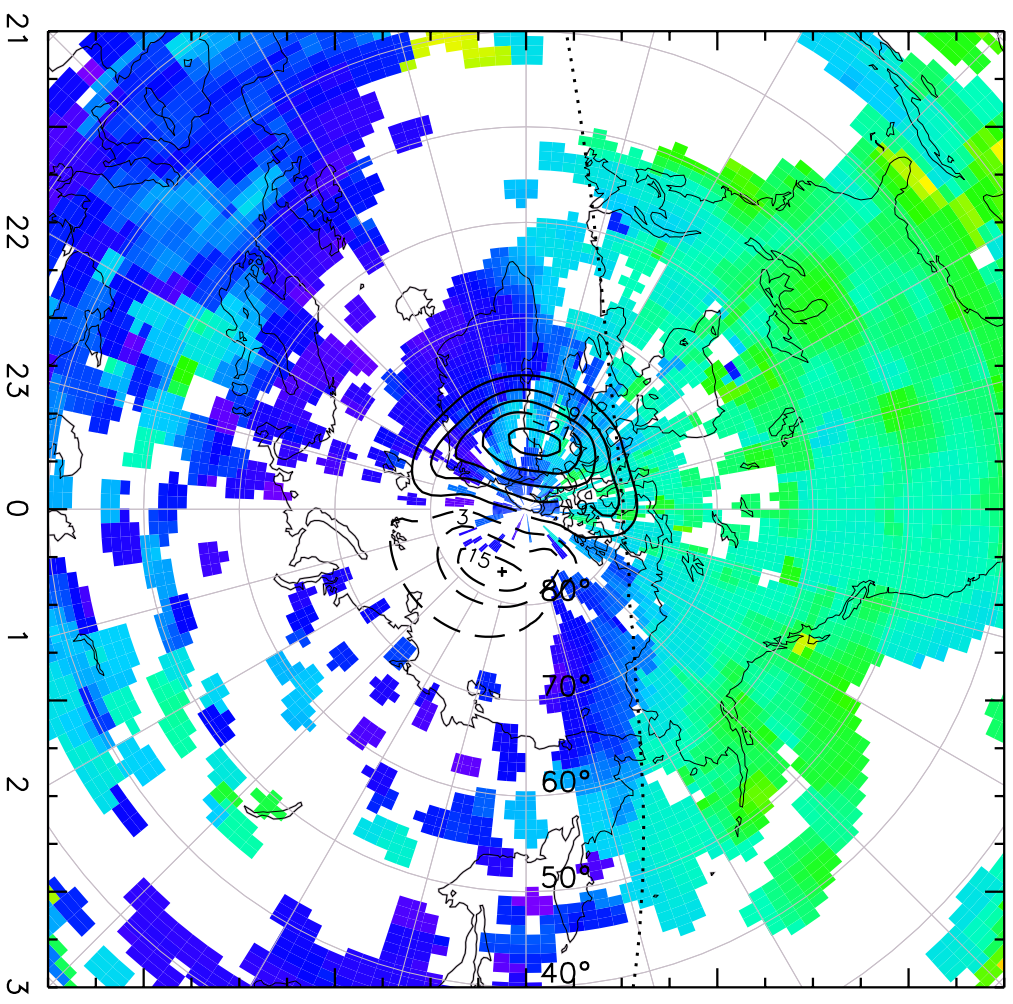

TOTAL ELECTRON CONTENT 03/Feb/2011 20:25:00.0
Median Filtered, Threshold = 0.10 03/Feb/2011 20:30:00.0