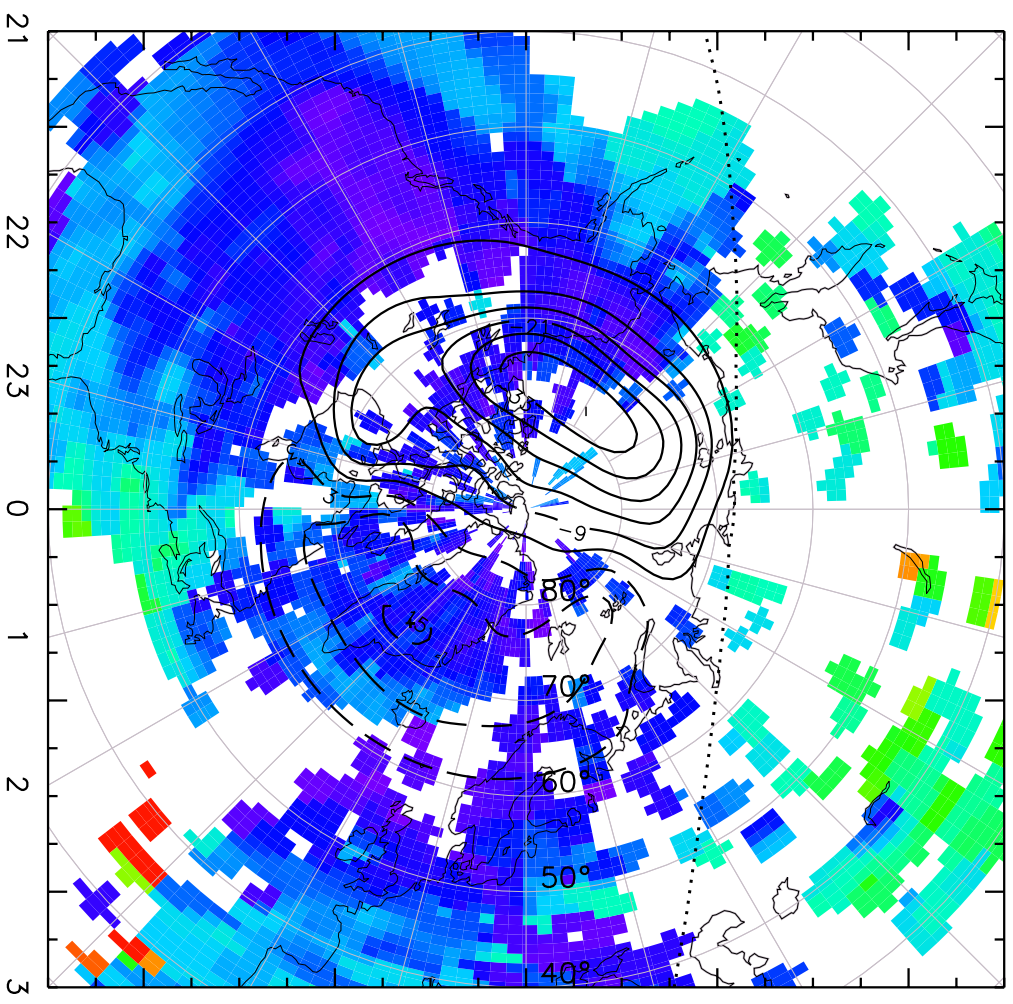

TOTAL ELECTRON CONTENT 04/Feb/2011 04:20:00.0
Median Filtered, Threshold = 0.10 04/Feb/2011 04:25:00.0