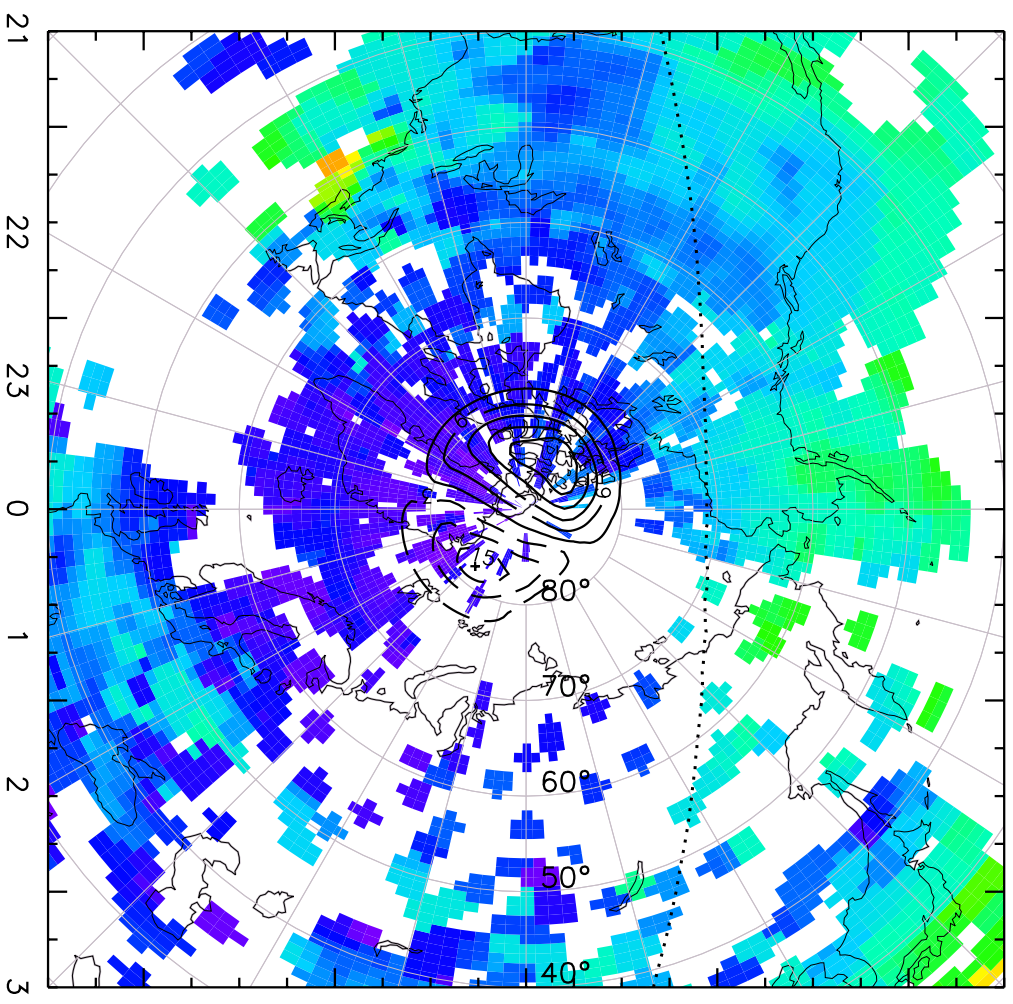

TOTAL ELECTRON CONTENT 04/Feb/2011 00:10:00.0
Median Filtered, Threshold = 0.10 04/Feb/2011 00:15:00.0