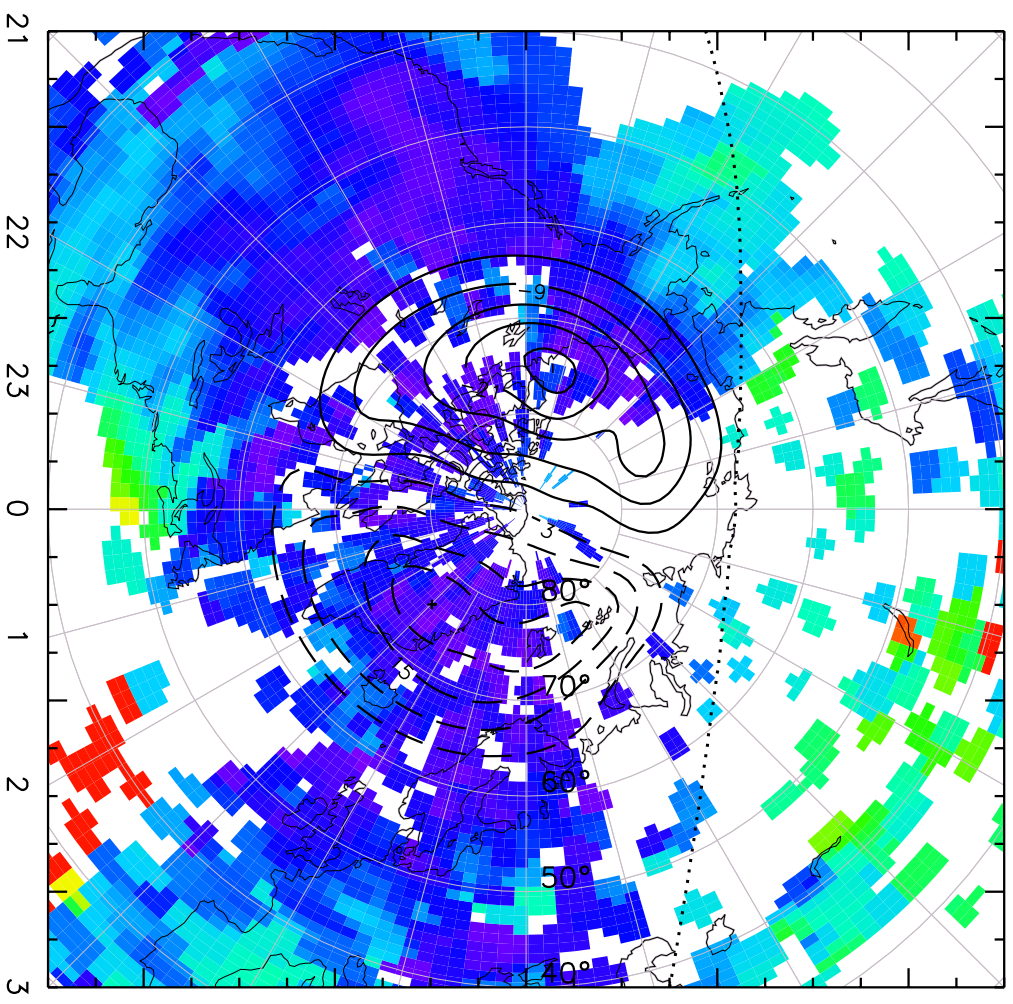

TOTAL ELECTRON CONTENT 04/Feb/2011 03:45:00.0
Median Filtered, Threshold = 0.10 04/Feb/2011 03:50:00.0