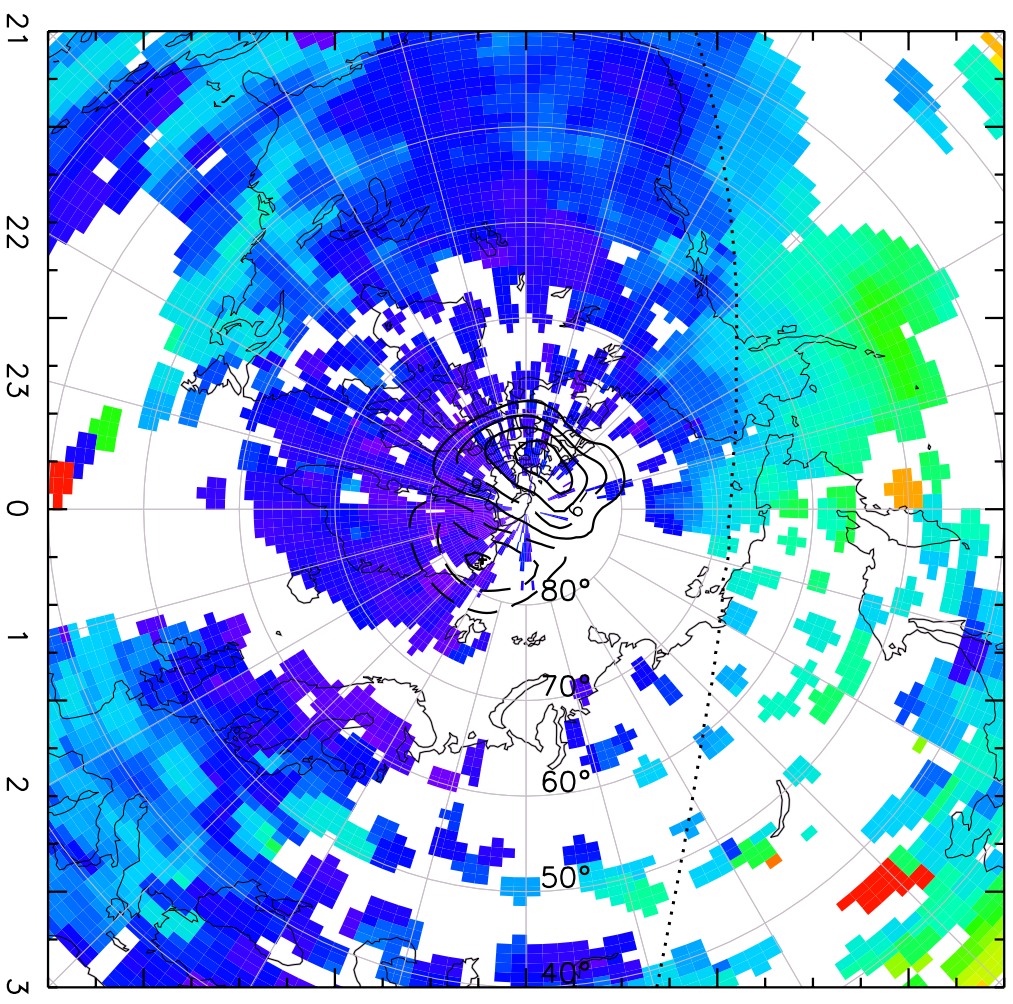

TOTAL ELECTRON CONTENT 04/Feb/2011 01:45:00.0
Median Filtered, Threshold = 0.10 04/Feb/2011 01:50:00.0