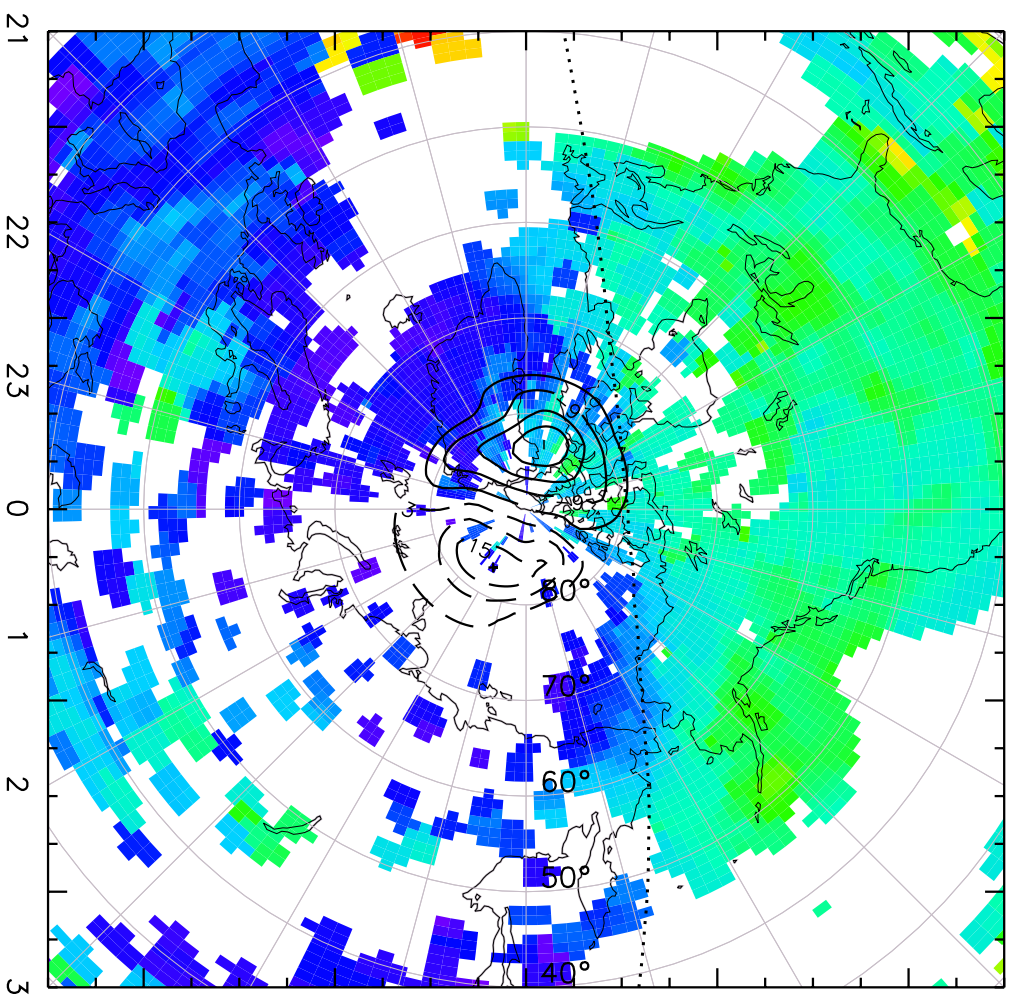

TOTAL ELECTRON CONTENT 03/Feb/2011 20:40:00.0
Median Filtered, Threshold = 0.10 03/Feb/2011 20:45:00.0