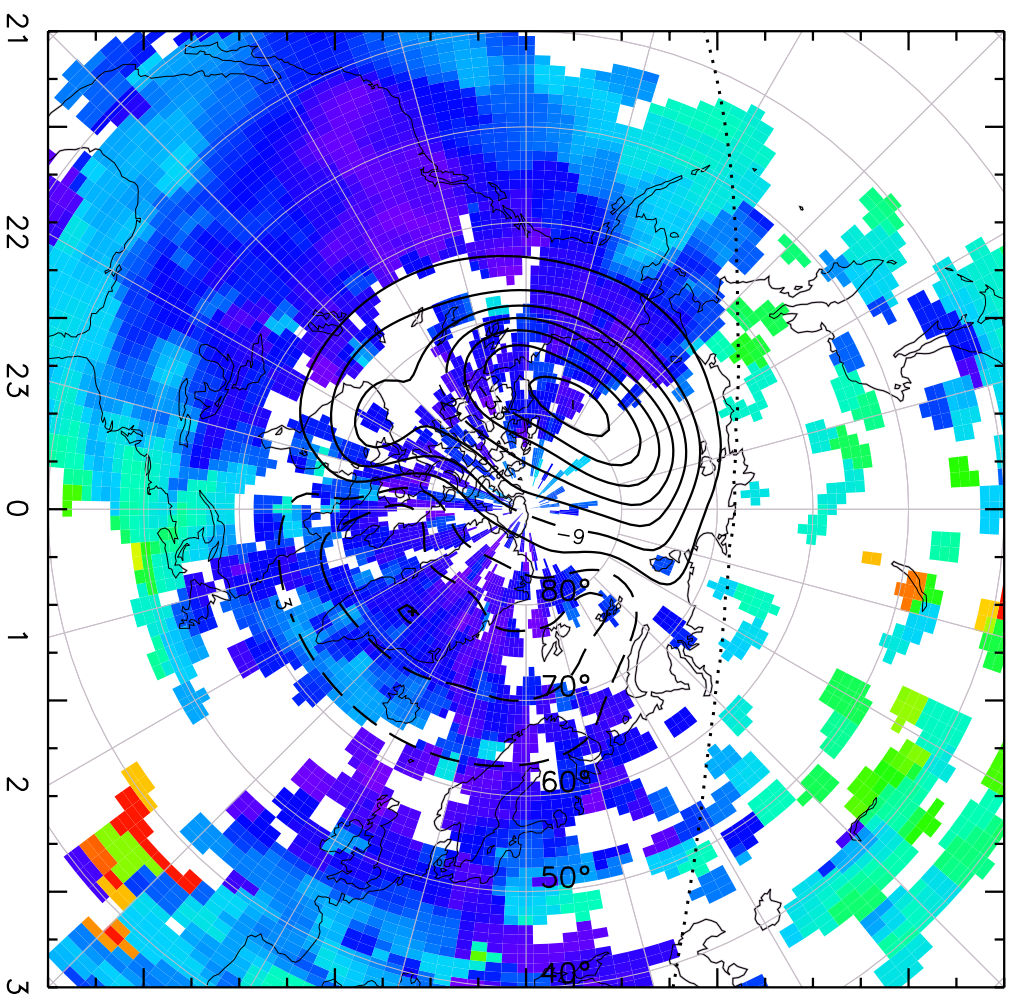

TOTAL ELECTRON CONTENT 04/Feb/2011 04:10:00.0
Median Filtered, Threshold = 0.10

04/Feb/2011 04:15:00.0