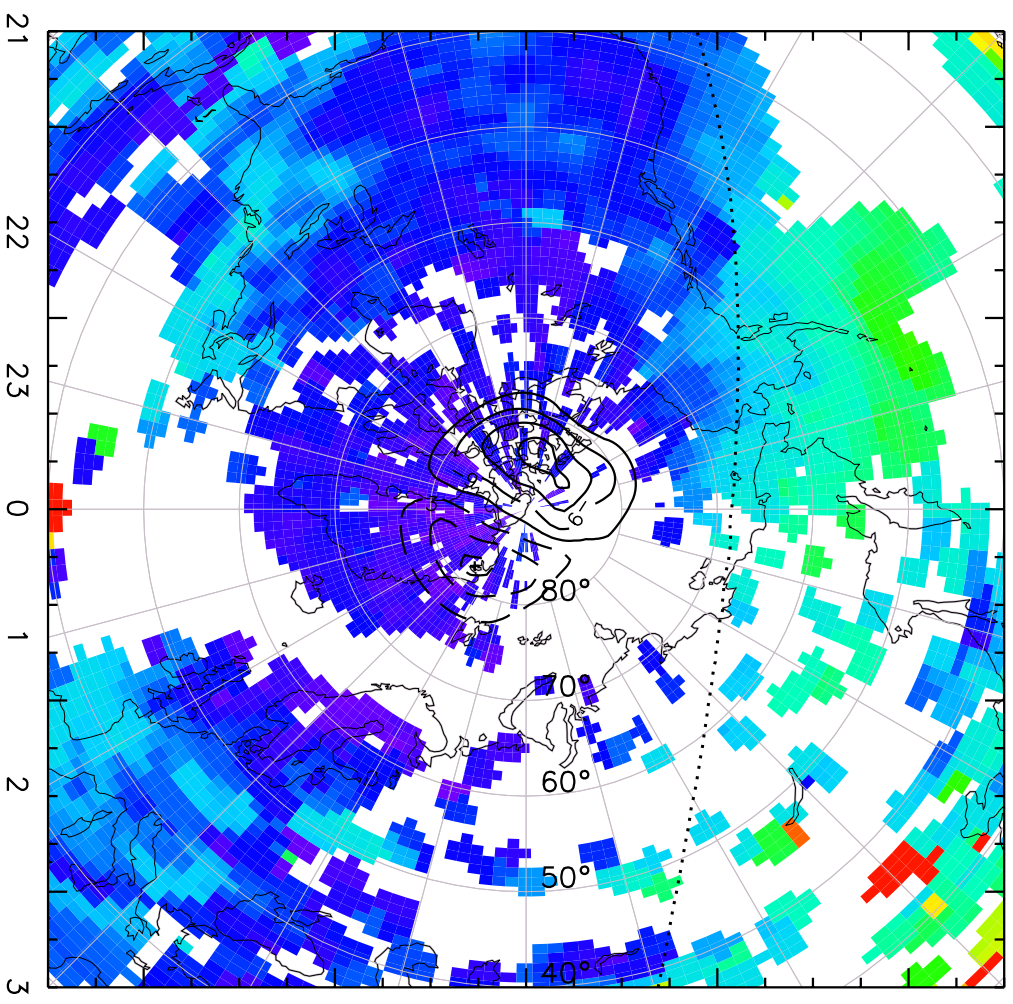

TOTAL ELECTRON CONTENT 04/Feb/2011 01:55:00.0
Median Filtered, Threshold = 0.10 04/Feb/2011 02:00:00.0