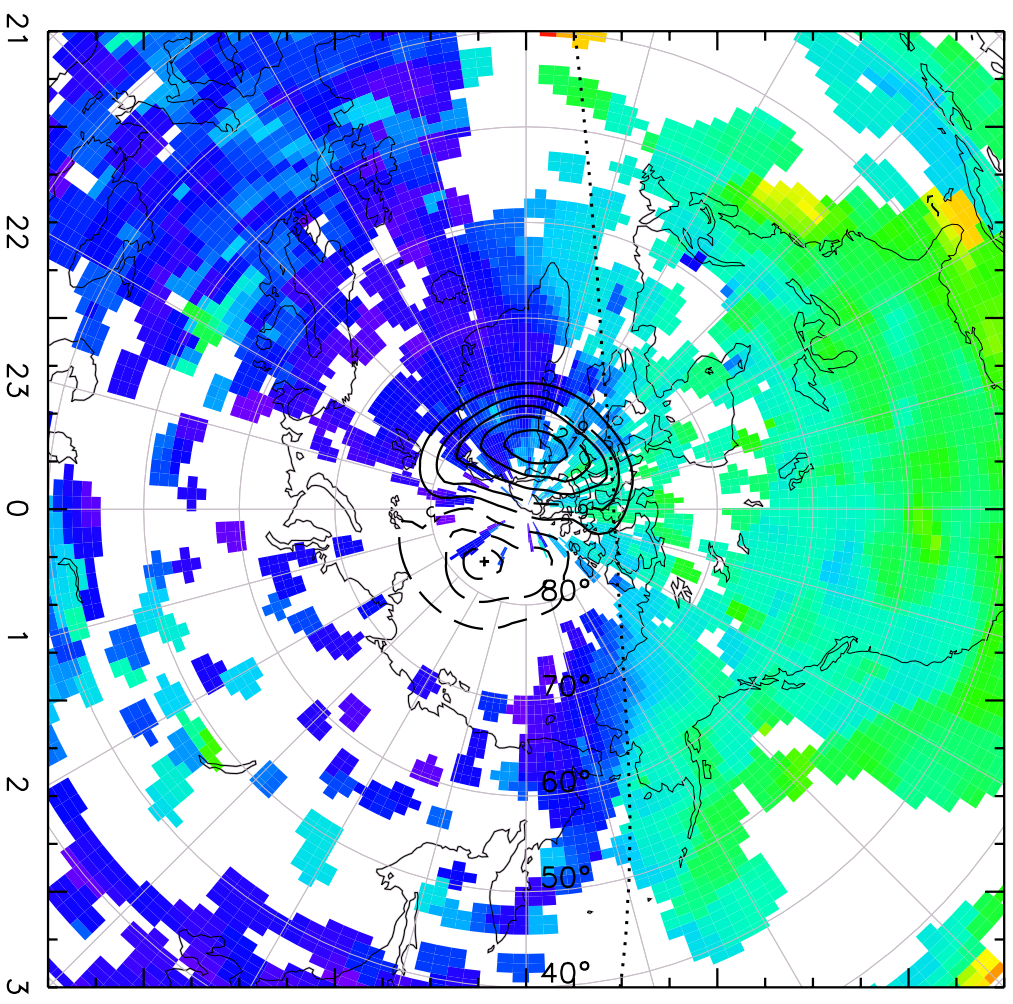

TOTAL ELECTRON CONTENT 03/Feb/2011 19:45:00.0
Median Filtered, Threshold = 0.10 03/Feb/2011 19:50:00.0