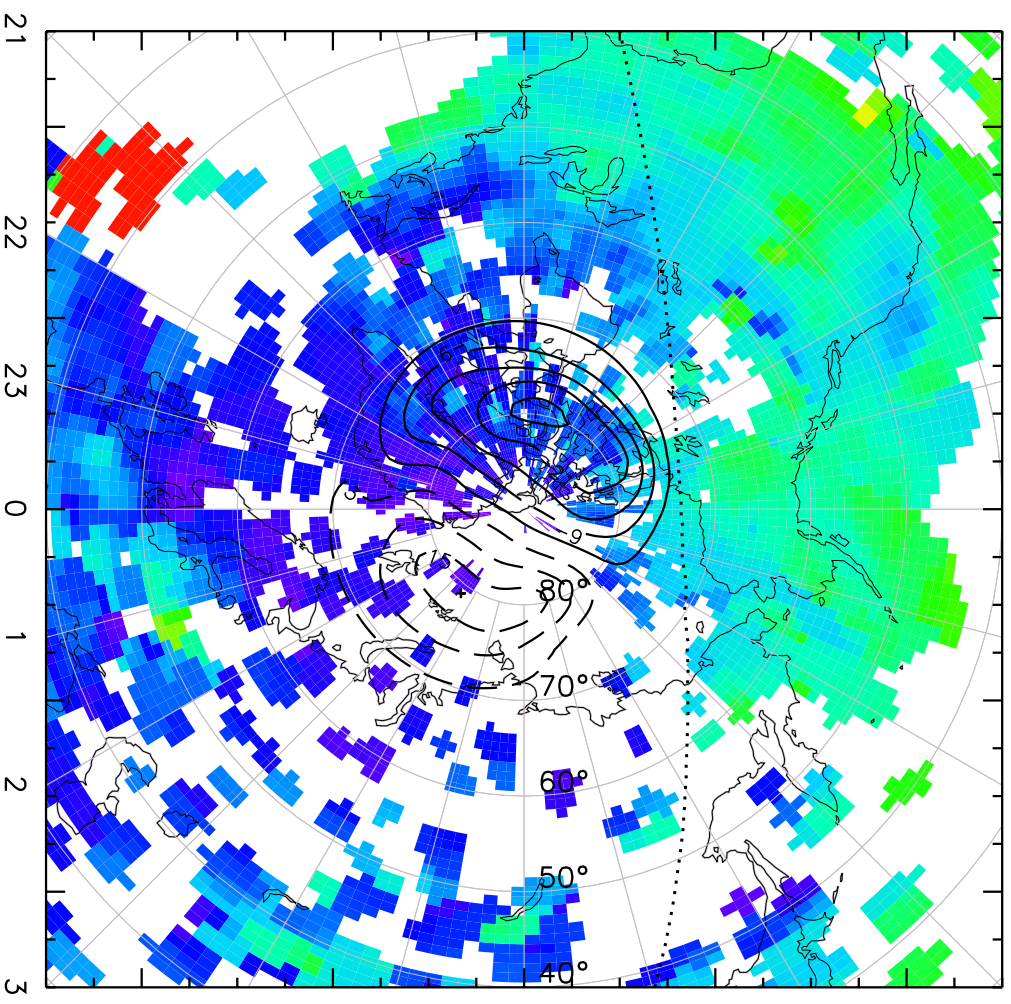

TOTAL ELECTRON CONTENT 03/Feb/2011 23:10:00.0
Median Filtered, Threshold = 0.10 03/Feb/2011 23:15:00.0

Total Electron Content [TECU]