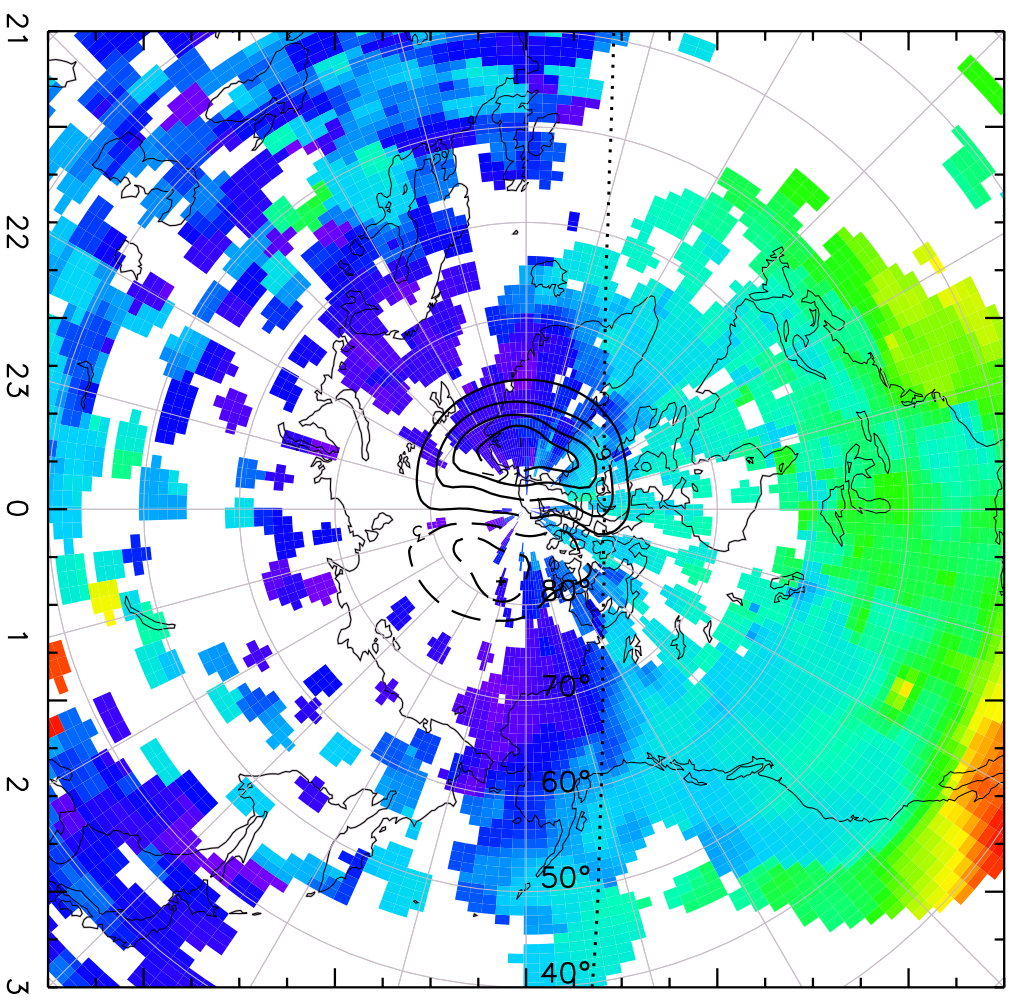

TOTAL ELECTRON CONTENT 03/Feb/2011 18:00:00.0  
Median Filtered, Threshold = 0.10 03/Feb/2011 18:05:00.0

TOTAL ELECTRON CONTENT 03/Feb/2011 18:05:00.0  
Median Filtered, Threshold = 0.10

03/Feb/2011 18:10:00.0