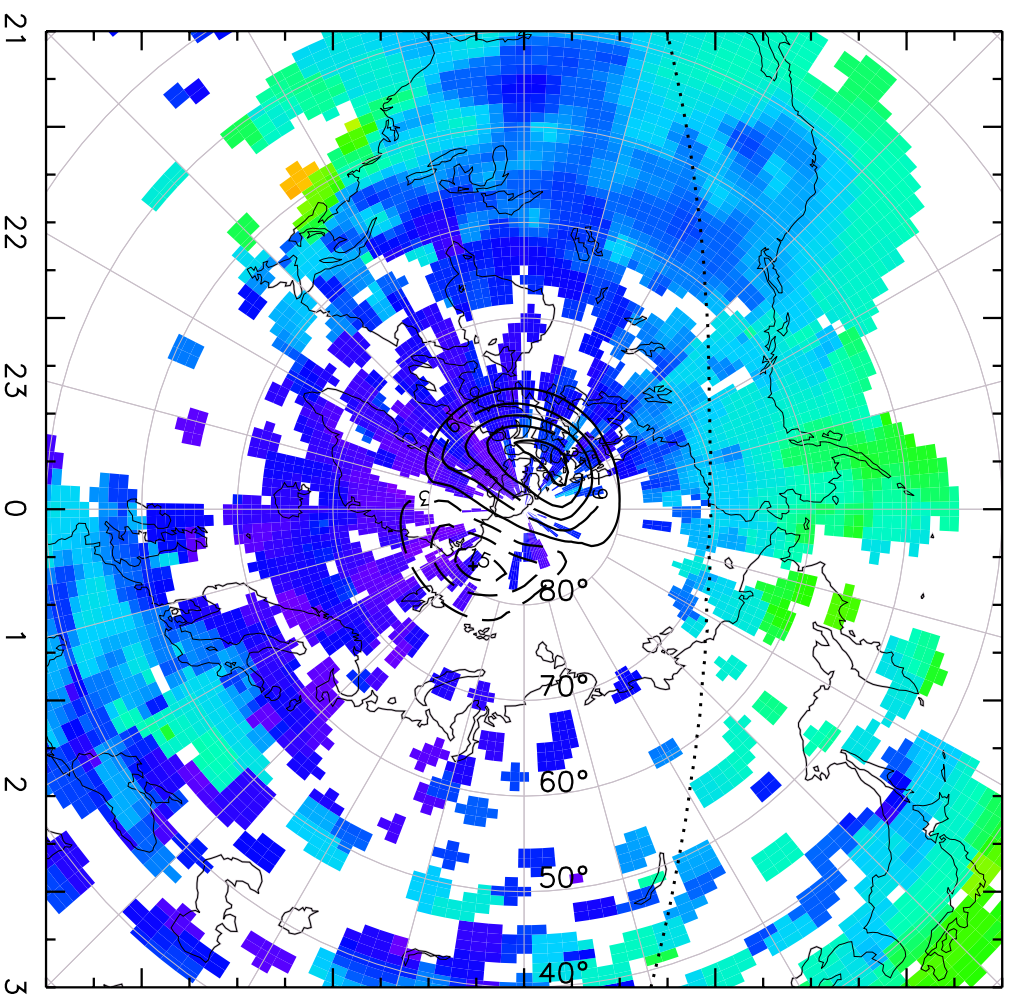

TOTAL ELECTRON CONTENT 04/Feb/2011 00:25:00.0
Median Filtered, Threshold = 0.10 04/Feb/2011 00:30:00.0