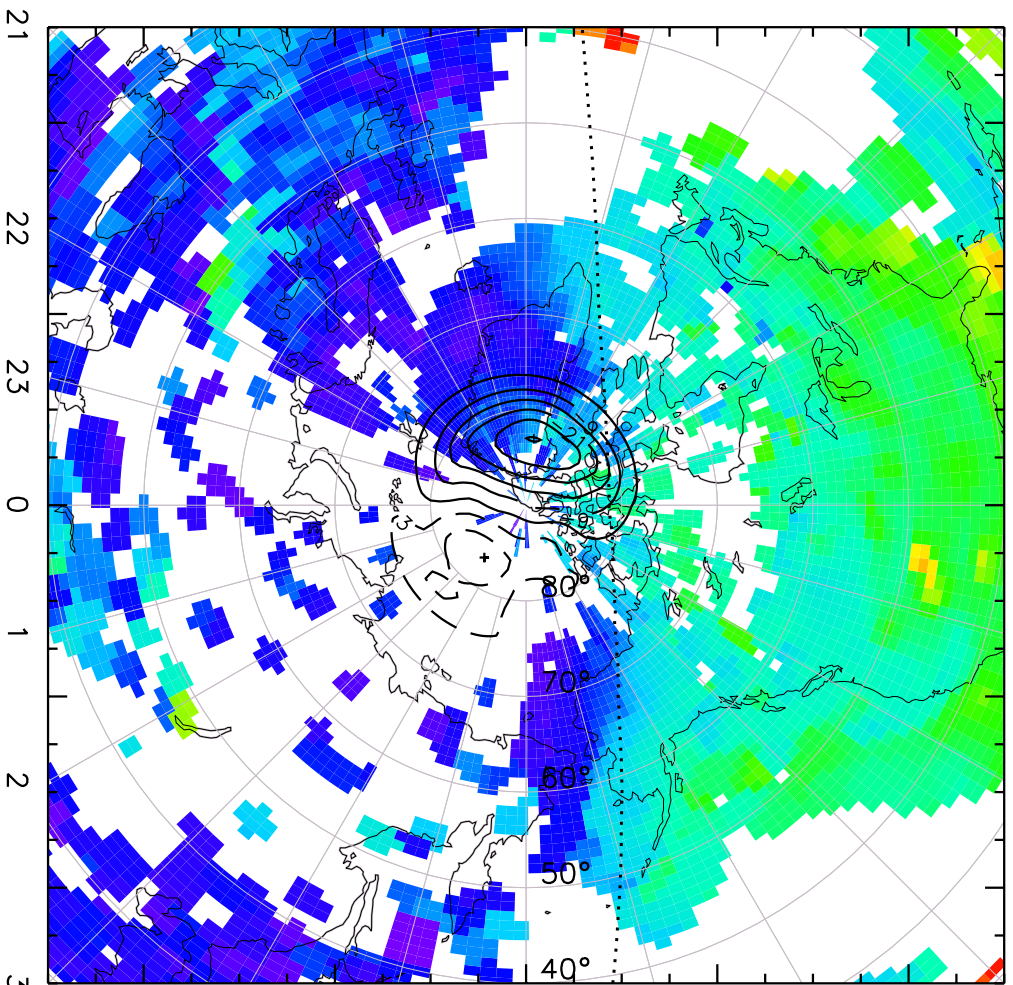

TOTAL ELECTRON CONTENT 03/Feb/2011 19:20:00.0
Median Filtered, Threshold = 0.10 03/Feb/2011 19:25:00.0