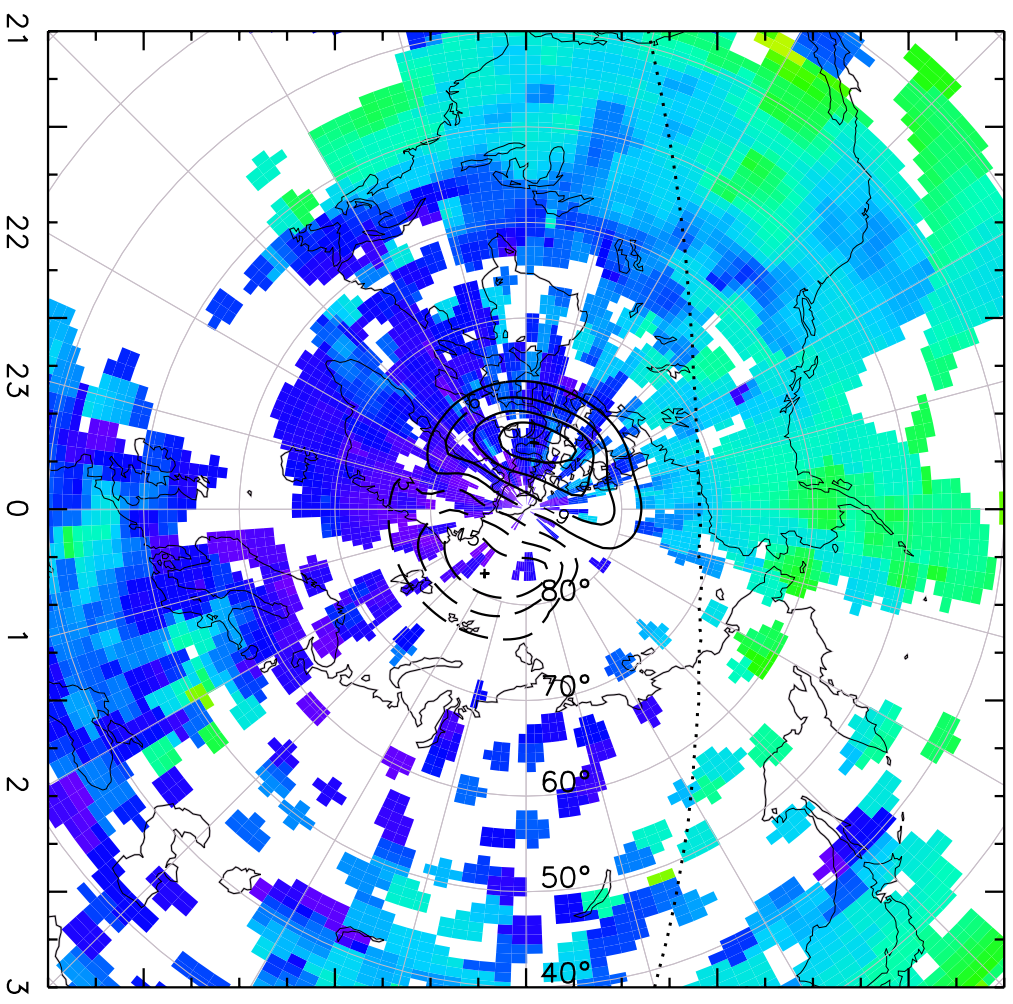

TOTAL ELECTRON CONTENT 03/Feb/2011 23:50:00.0
Median Filtered, Threshold = 0.10 03/Feb/2011 23:55:00.0