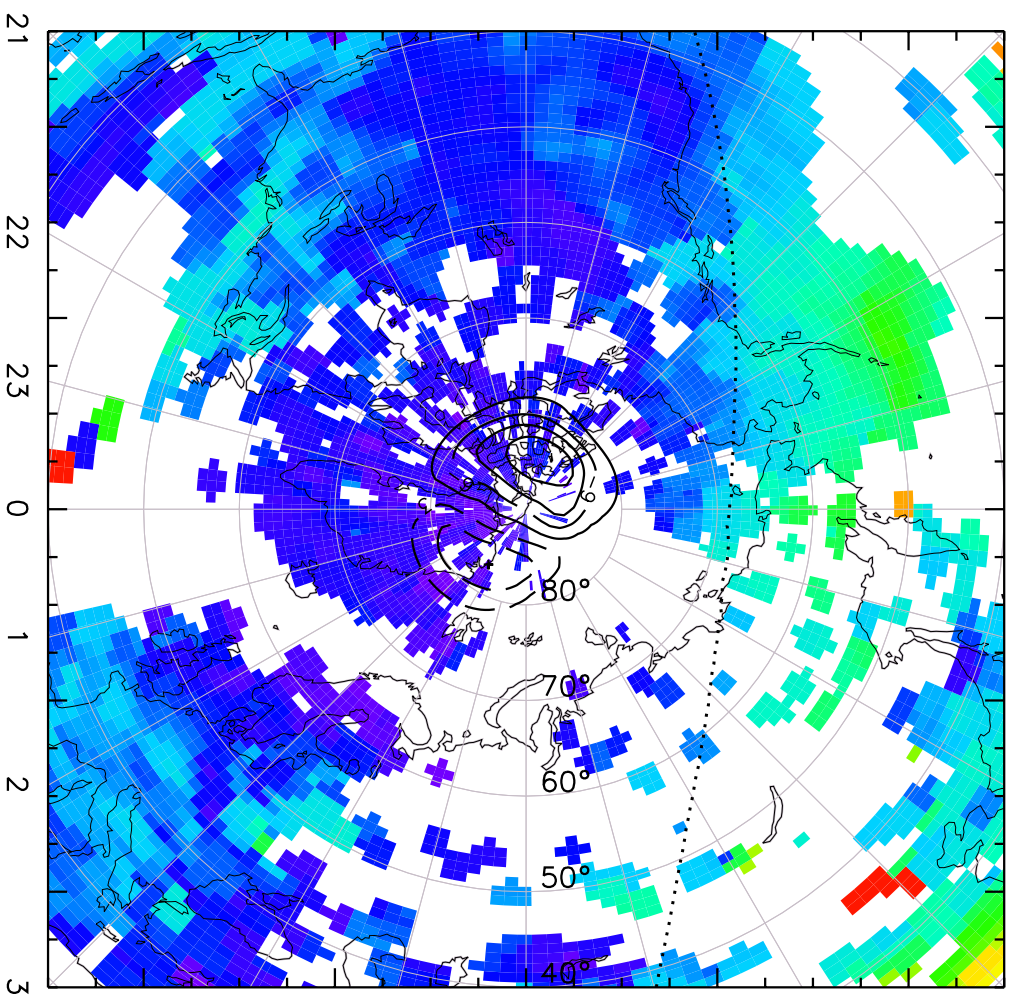

TOTAL ELECTRON CONTENT 04/Feb/2011 01:40:00.0
Median Filtered, Threshold = 0.10 04/Feb/2011 01:45:00.0