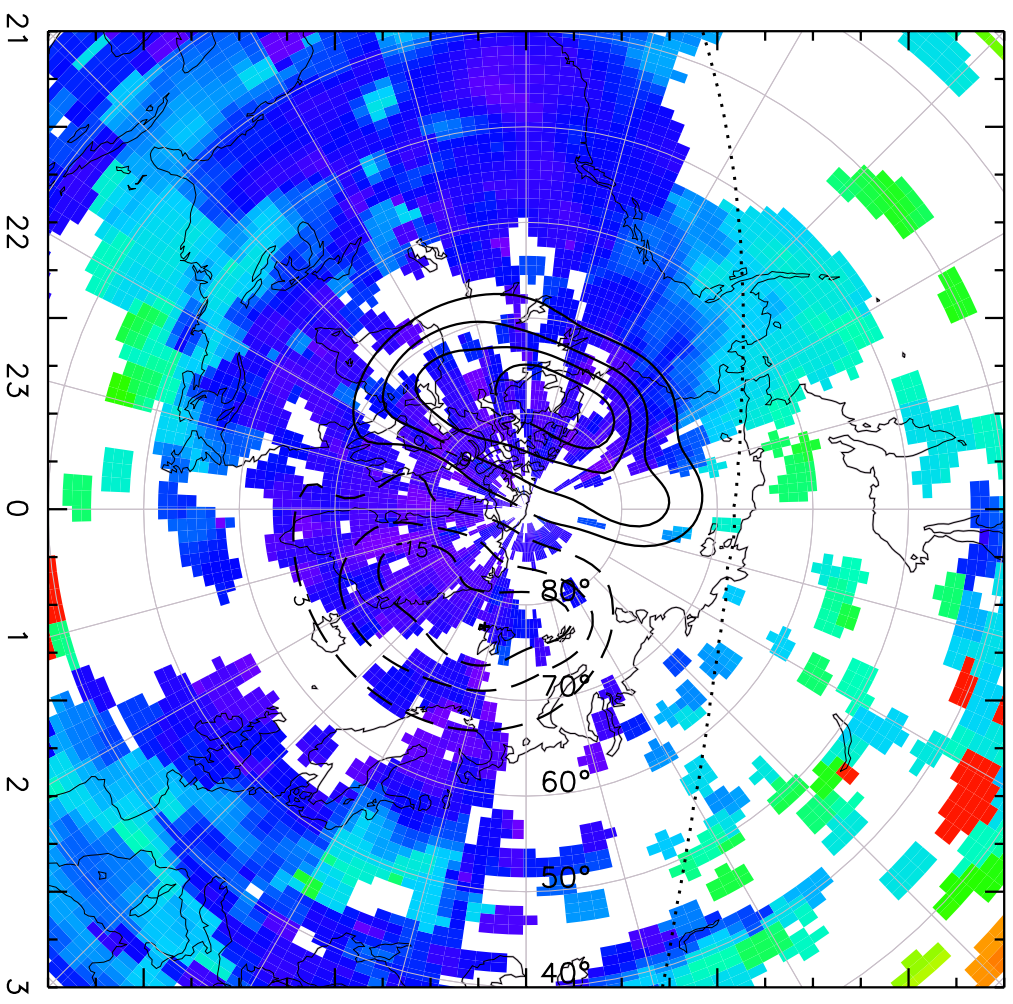

TOTAL ELECTRON CONTENT 04/Feb/2011 02:35:00.0
Median Filtered, Threshold = 0.10 04/Feb/2011 02:40:00.0