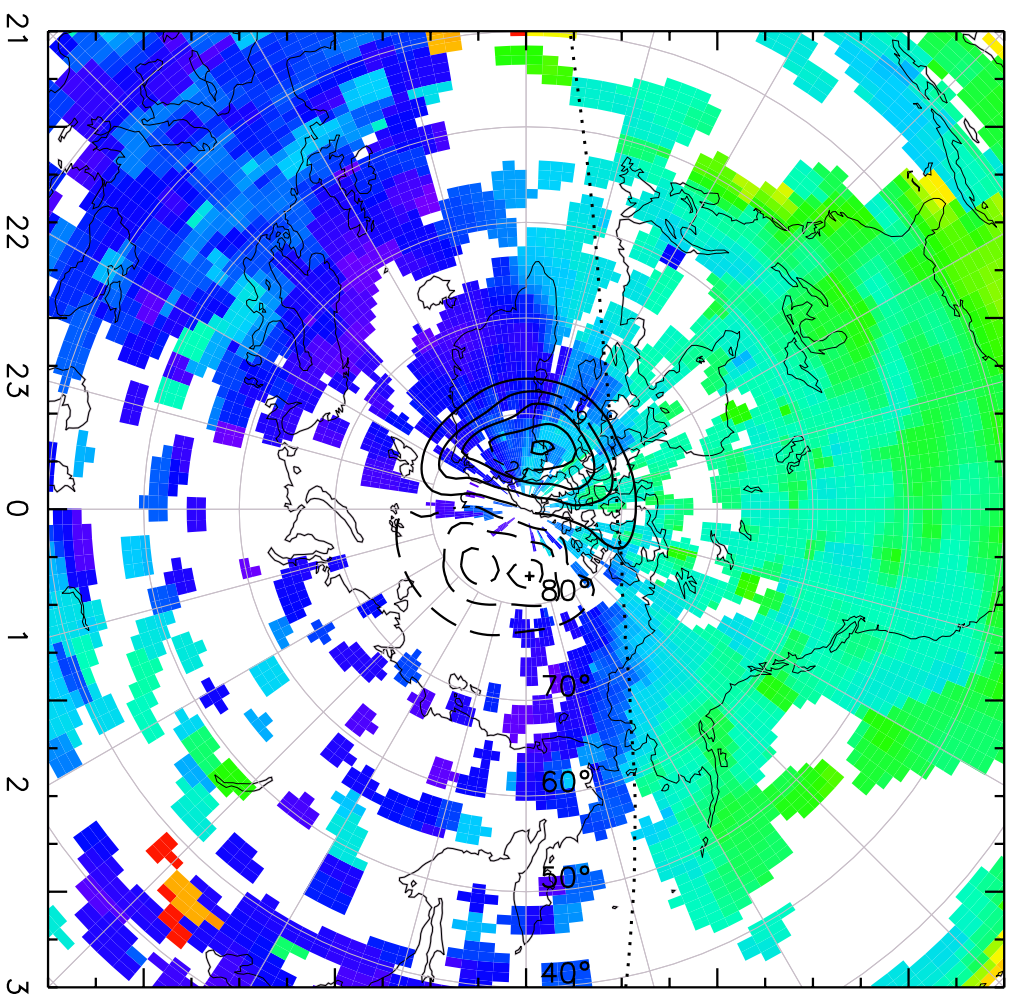

TOTAL ELECTRON CONTENT 03/Feb/2011 20:00:00.0
Median Filtered, Threshold = 0.10 03/Feb/2011 20:05:00.0