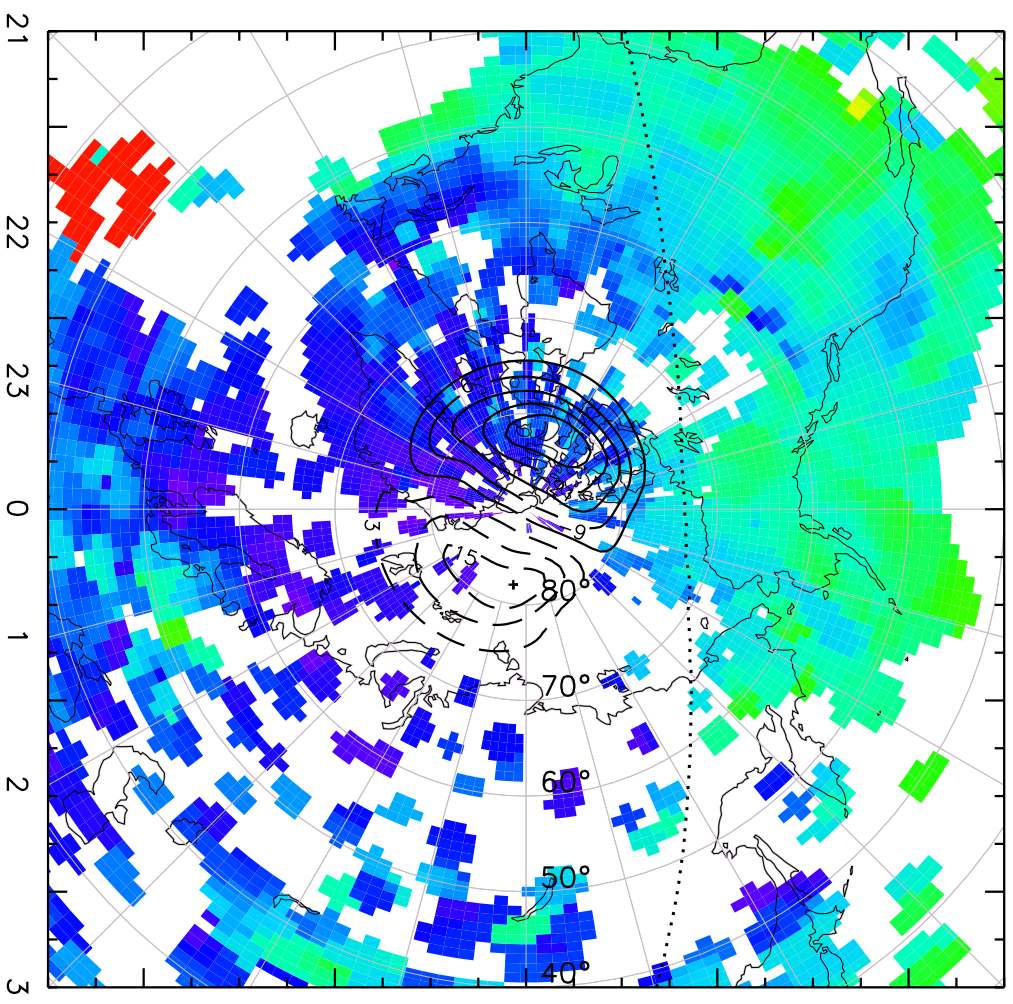

TOTAL ELECTRON CONTENT 03/Feb/2011 23:15:00.0
Median Filtered, Threshold = 0.10 03/Feb/2011 23:20:00.0