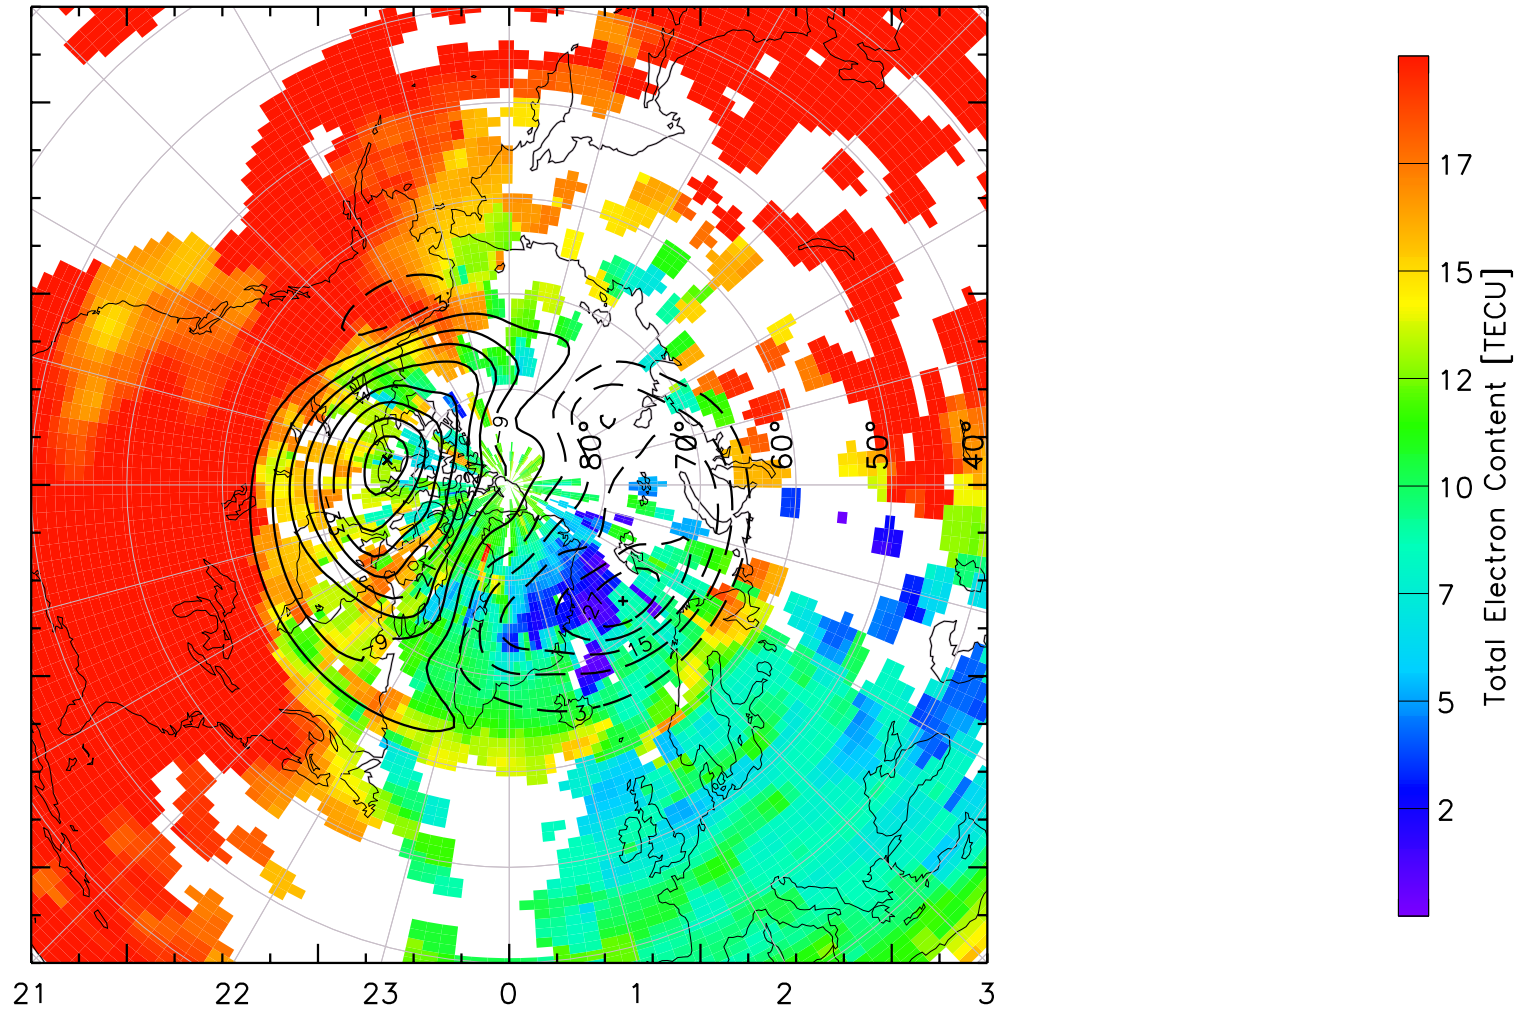

TOTAL ELECTRON CONTENT 24/Apr/2013 01:05:00.0
Median Filtered, Threshold = 0.10 to
24/Apr/2013 01:10:00.0