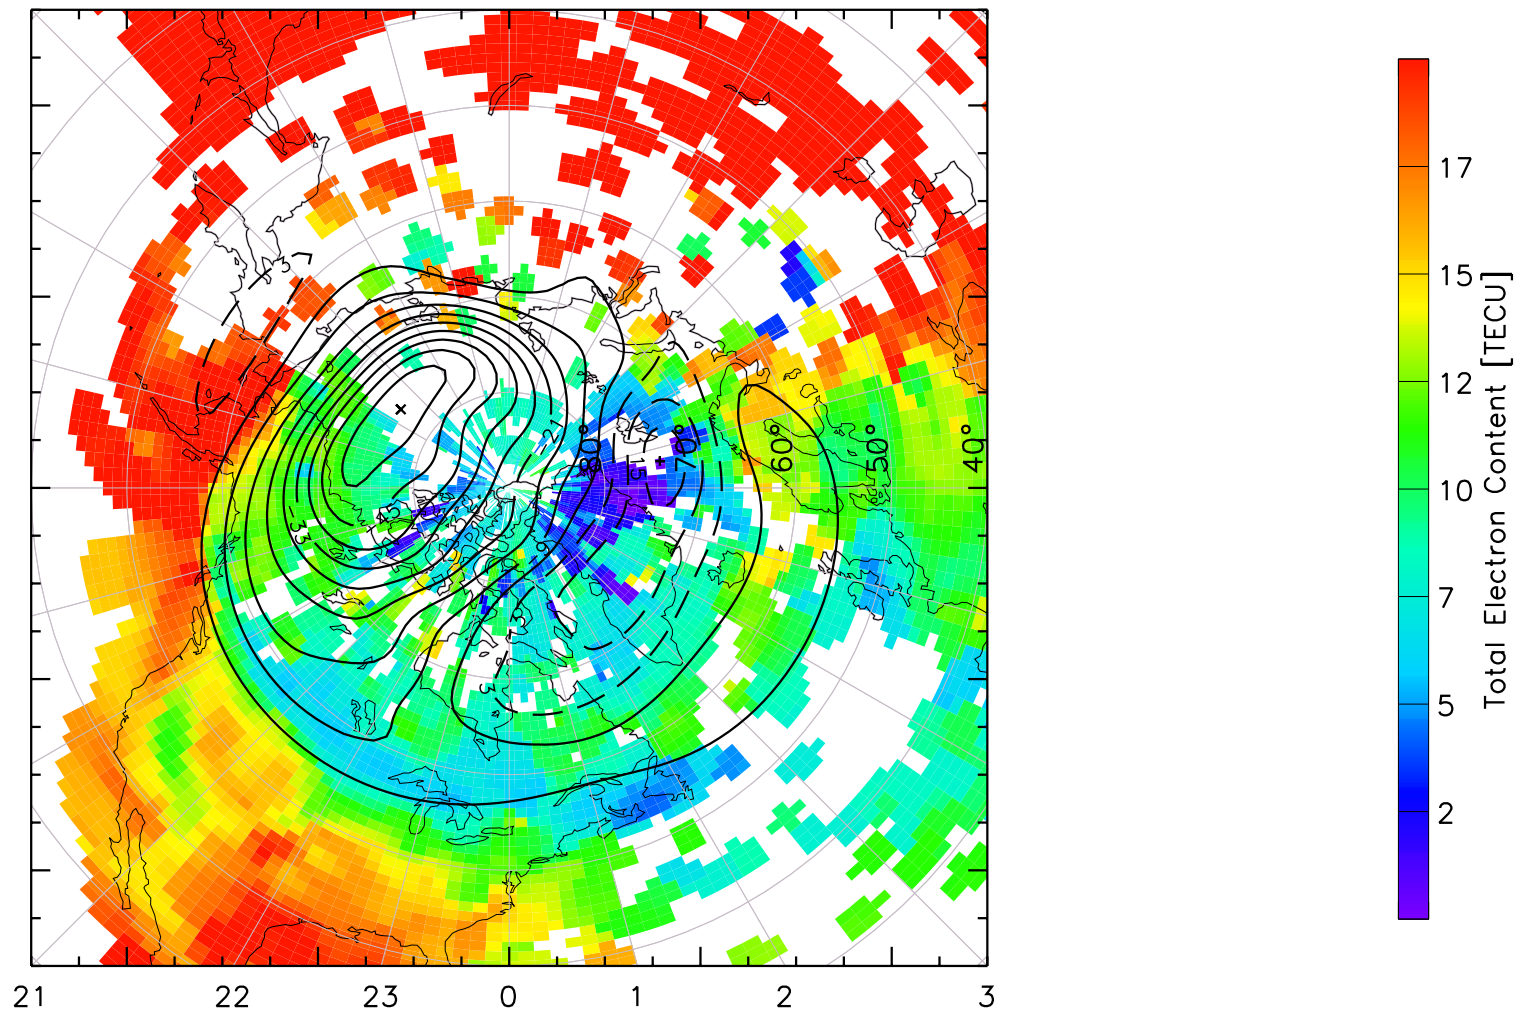

TOTAL ELECTRON CONTENT 24/Apr/2013 04:45:00.0
Median Filtered, Threshold = 0.10 to
24/Apr/2013 04:50:00.0