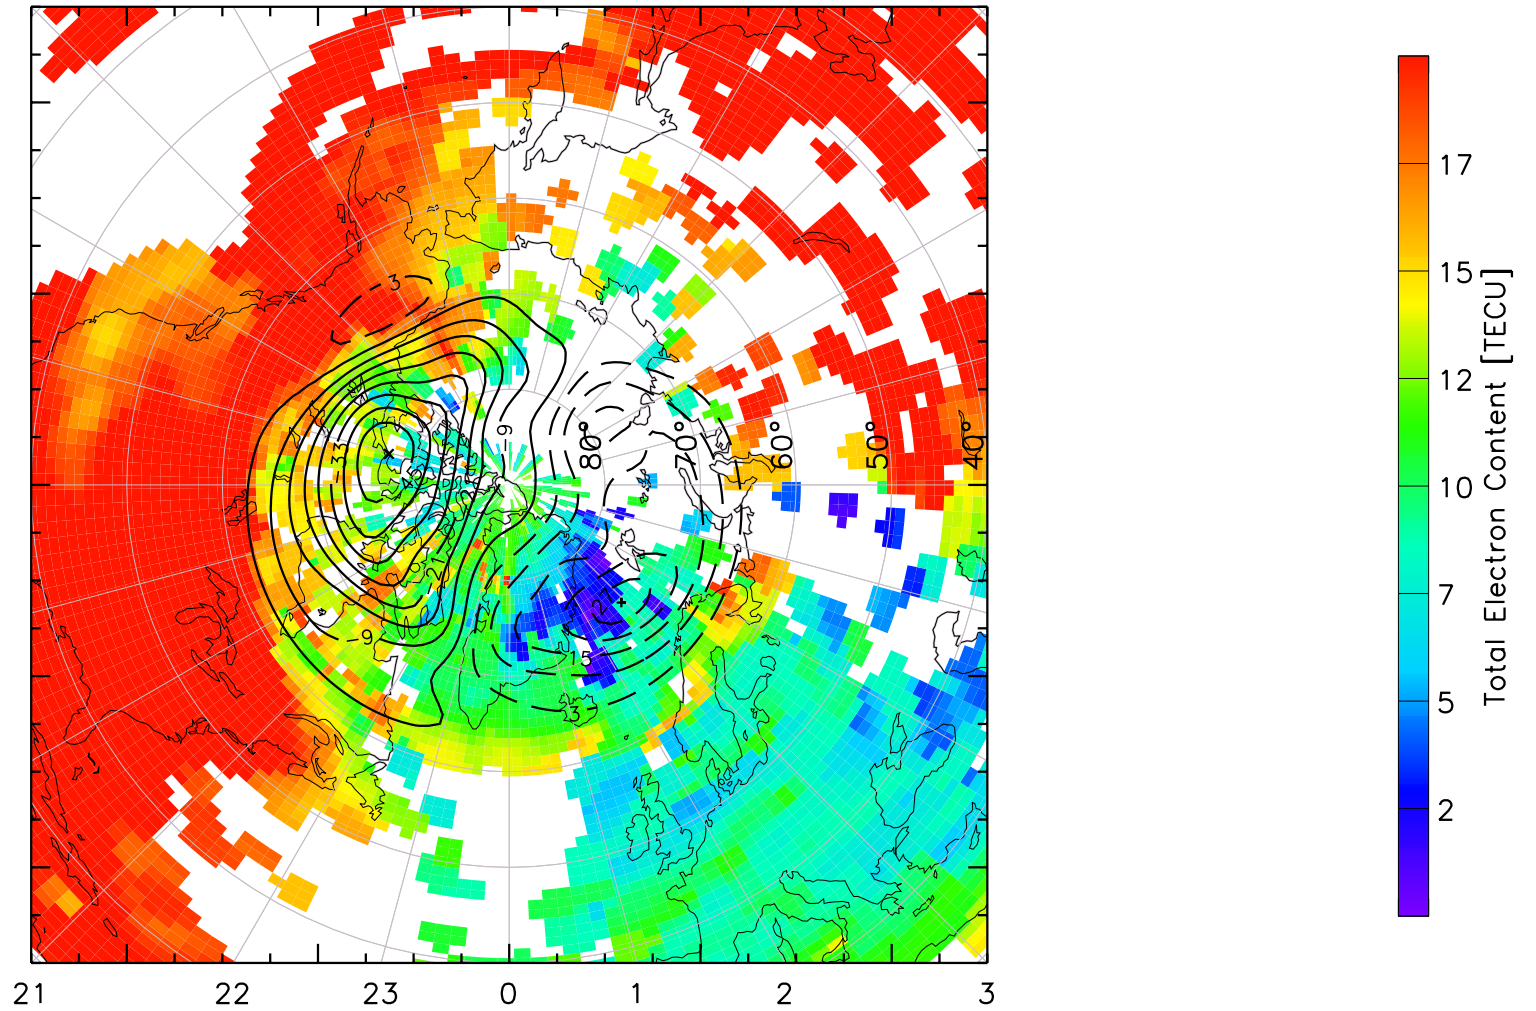

TOTAL ELECTRON CONTENT 24/Apr/2013 01:10:00.0
Median Filtered, Threshold = 0.10 to
24/Apr/2013 01:15:00.0