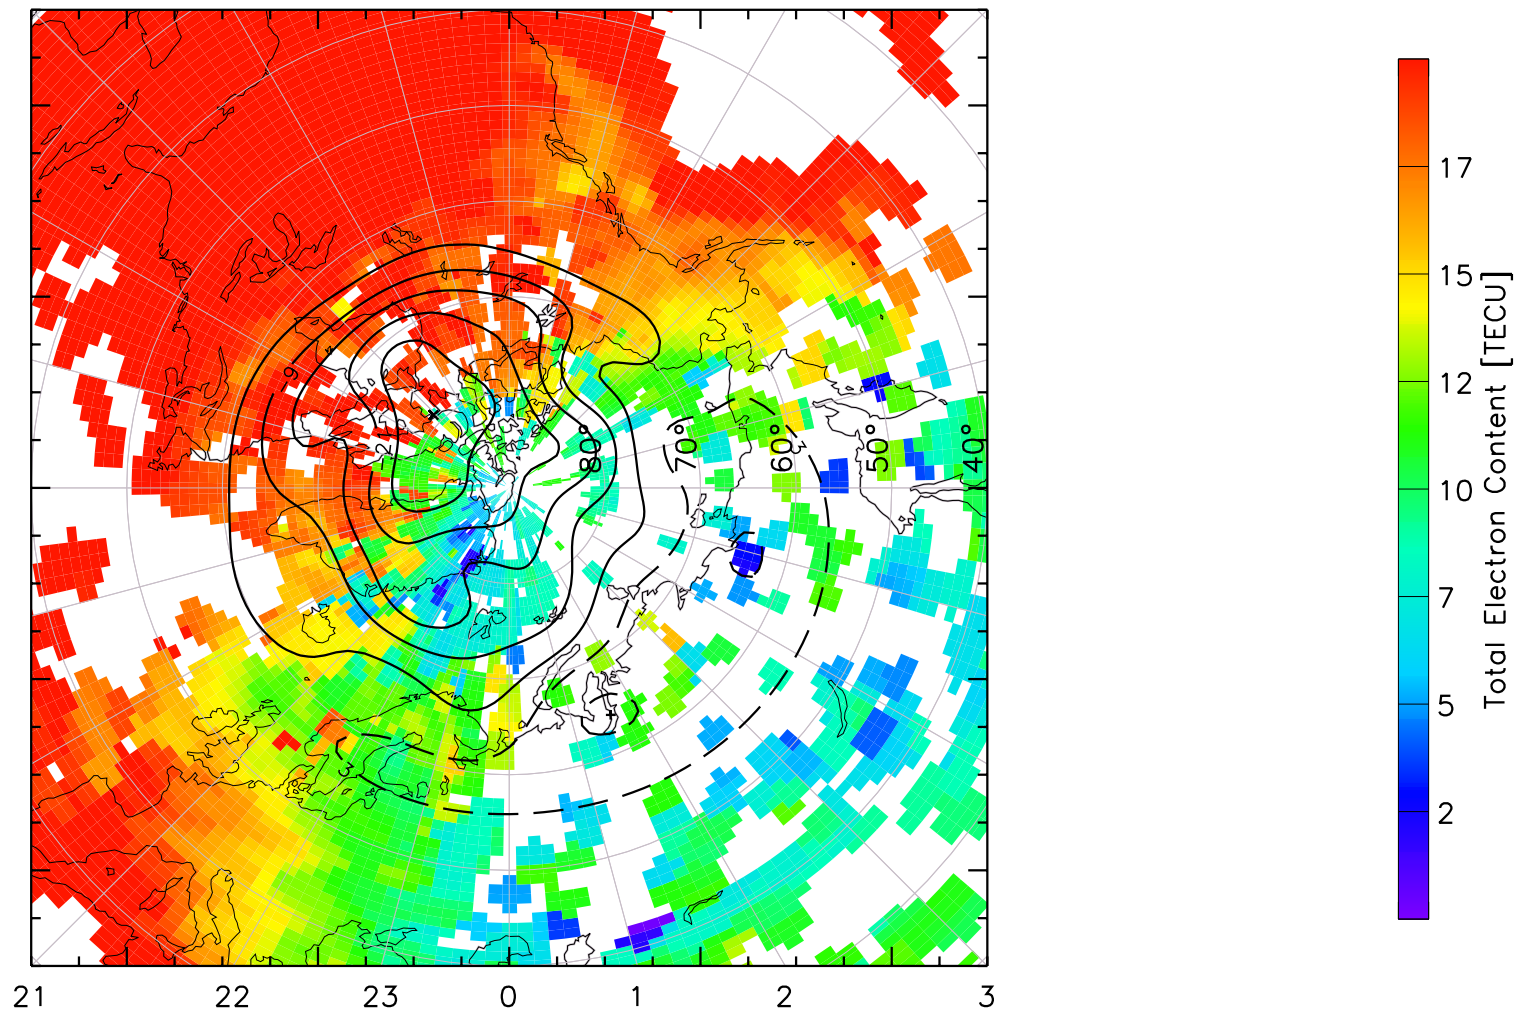

TOTAL ELECTRON CONTENT 23/Apr/2013 20:15:00.0
Median Filtered, Threshold = 0.10 to
23/Apr/2013 20:20:00.0