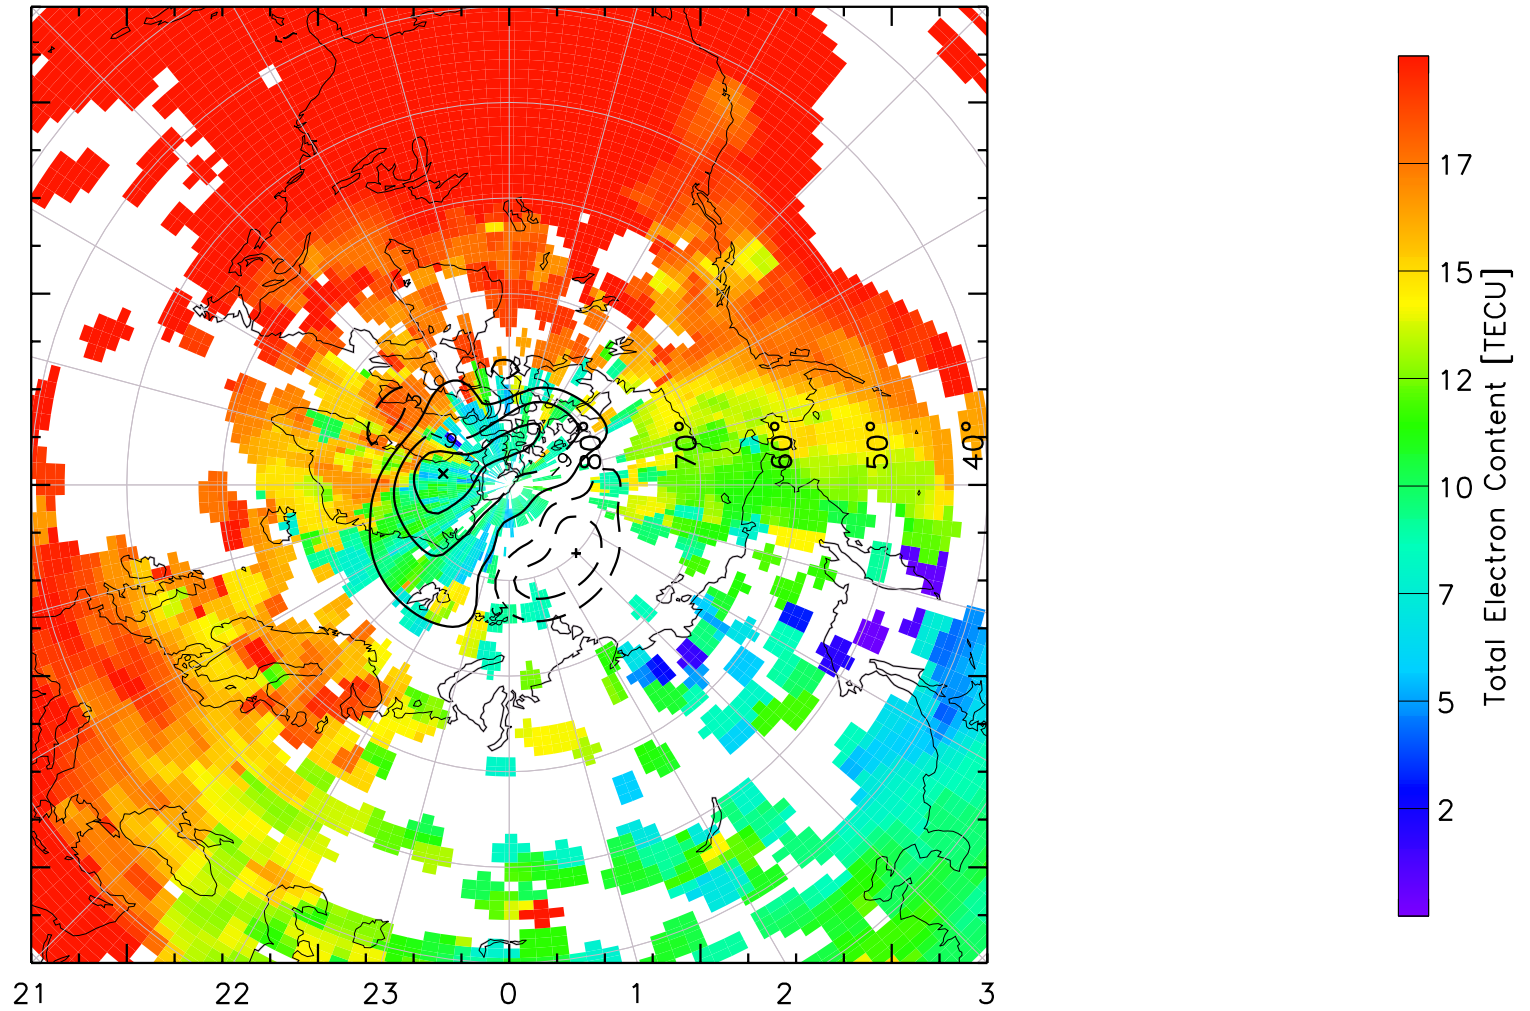

TOTAL ELECTRON CONTENT 23/Apr/2013 18:35:00.0
Median Filtered, Threshold = 0.10 to
23/Apr/2013 18:40:00.0