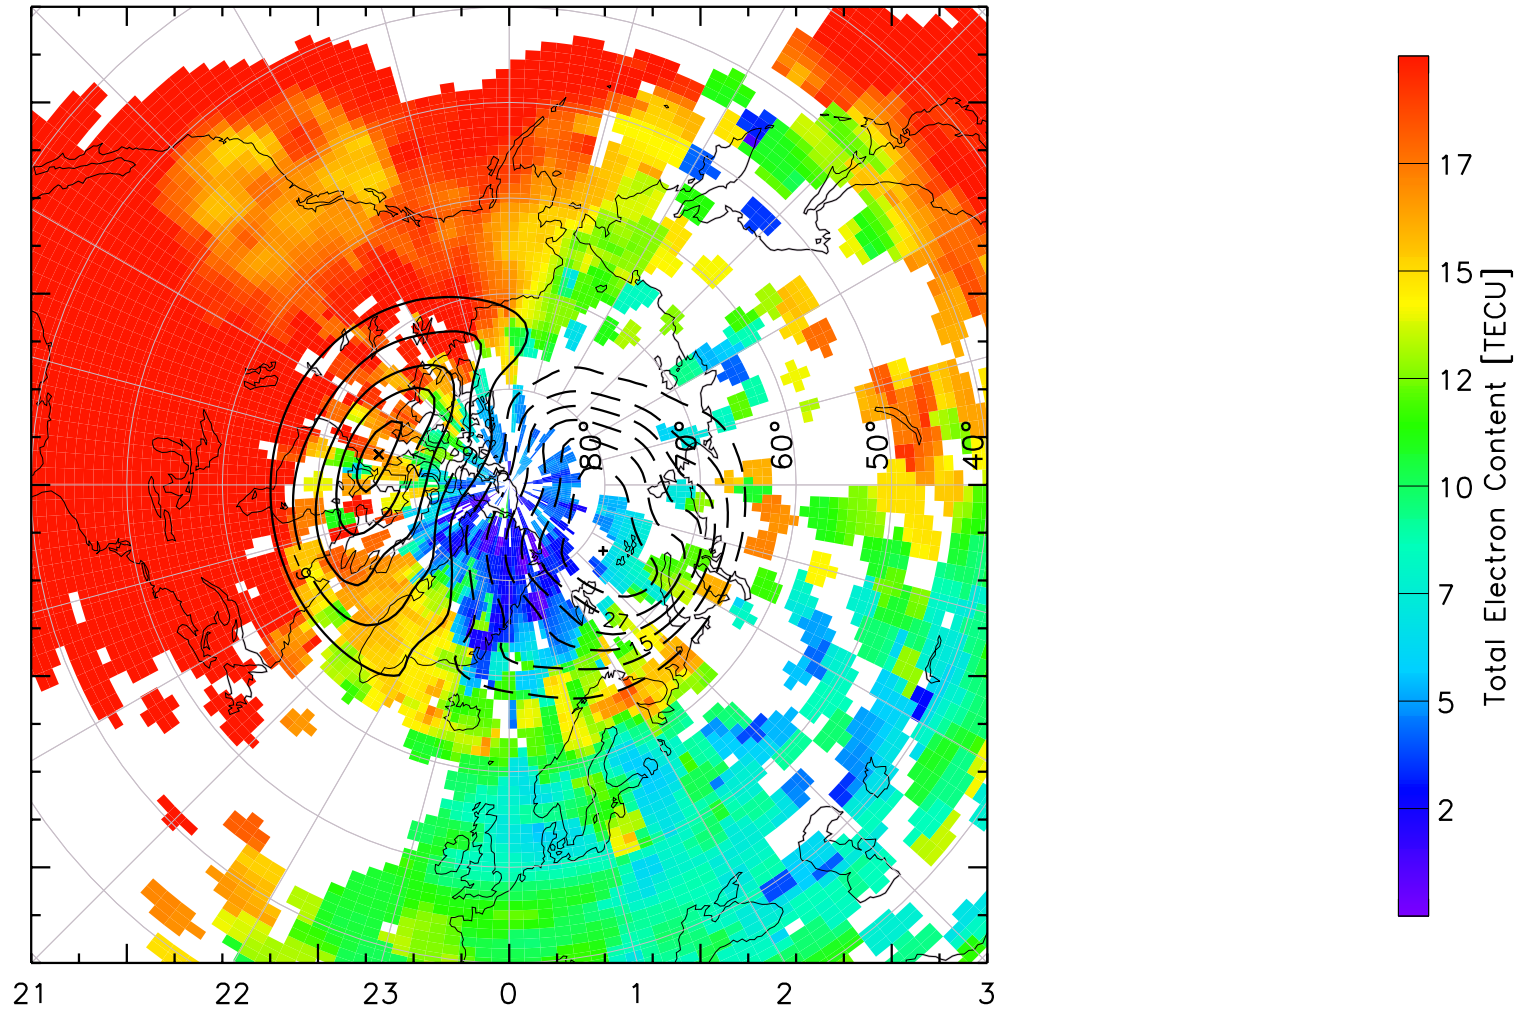

TOTAL ELECTRON CONTENT 23/Apr/2013 23:10:00.0
Median Filtered, Threshold = 0.10 to
23/Apr/2013 23:15:00.0