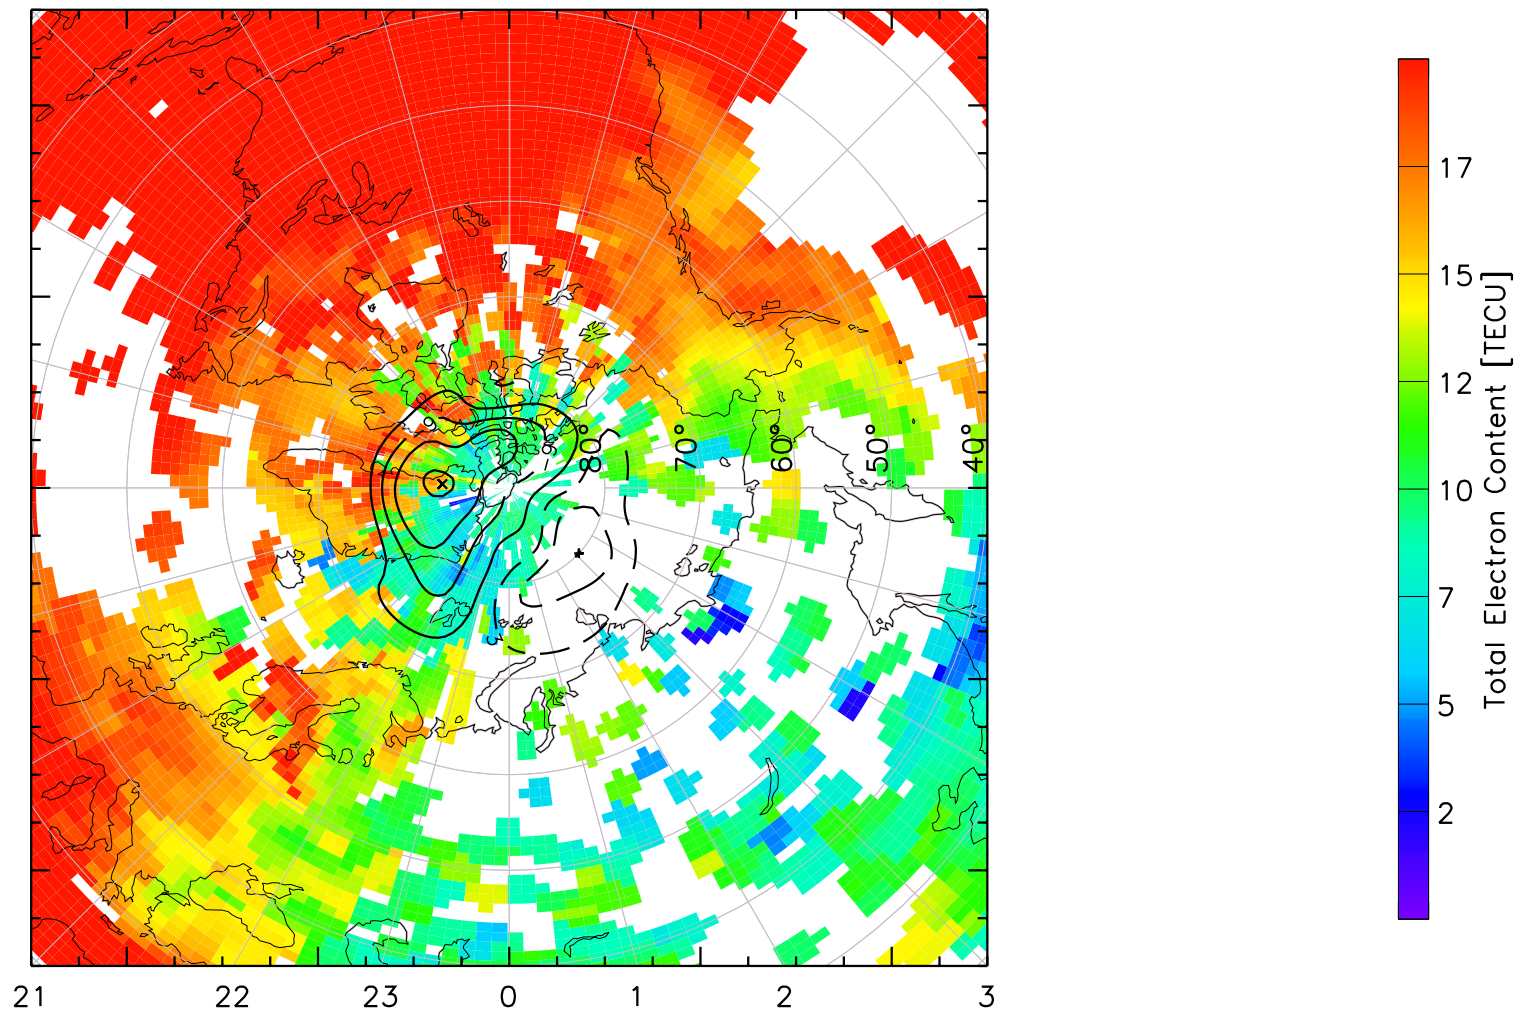

TOTAL ELECTRON CONTENT 23/Apr/2013 19:15:00.0
Median Filtered, Threshold = 0.10 to
23/Apr/2013 19:20:00.0