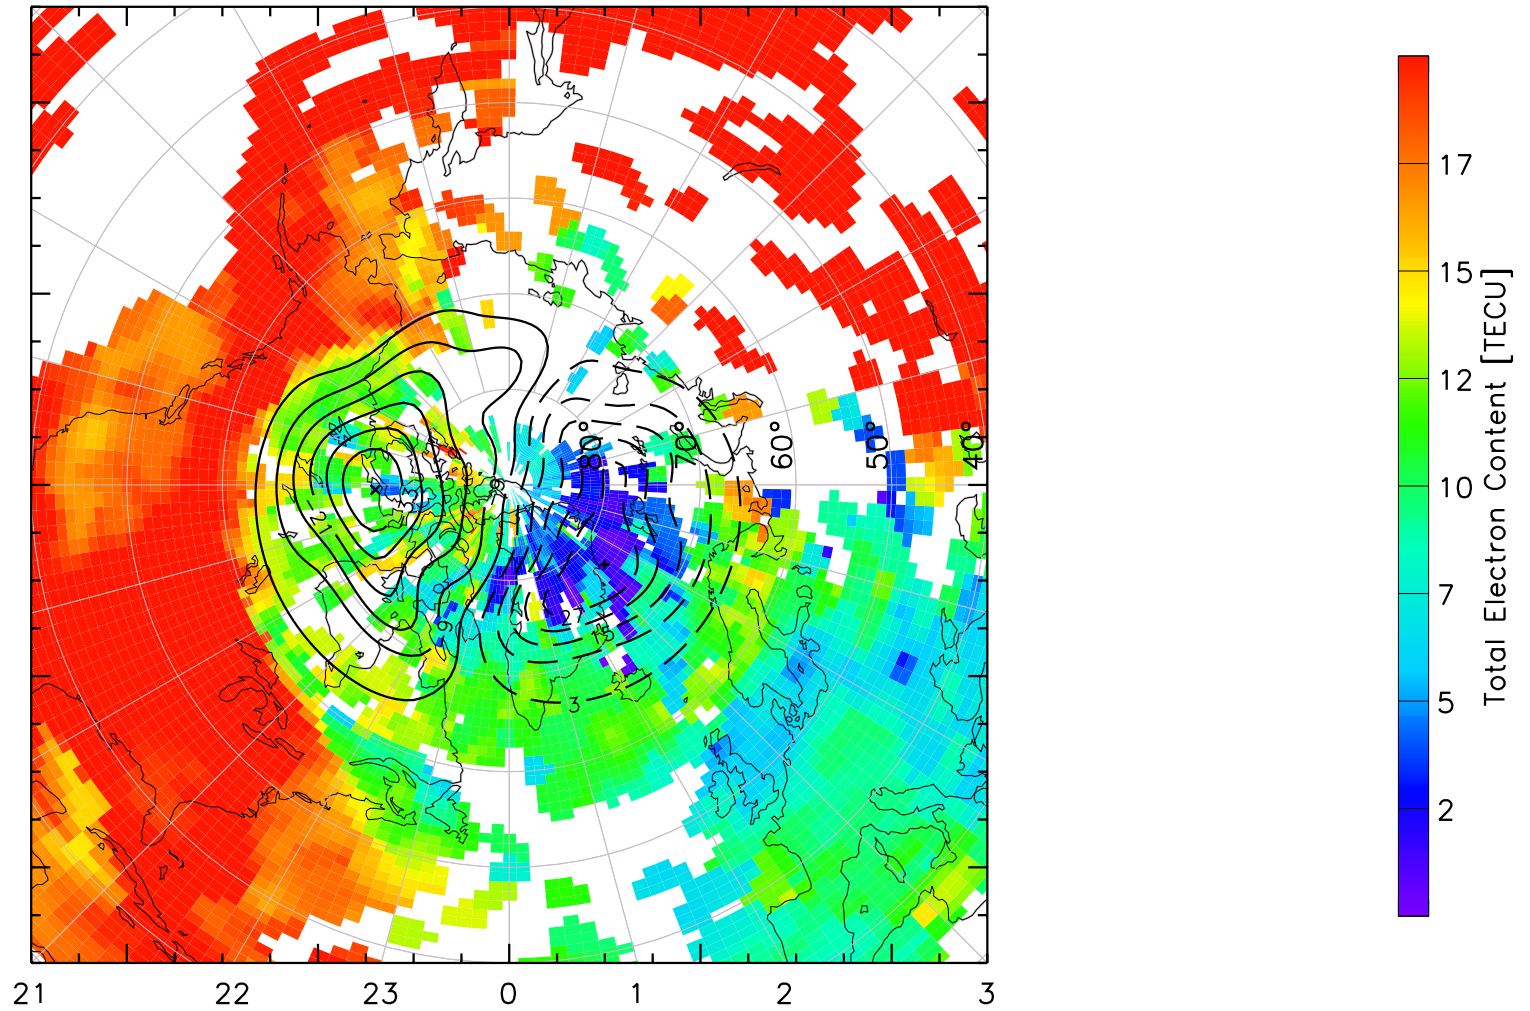

TOTAL ELECTRON CONTENT 24/Apr/2013 02:10:00.0
Median Filtered, Threshold = 0.10 to
24/Apr/2013 02:15:00.0