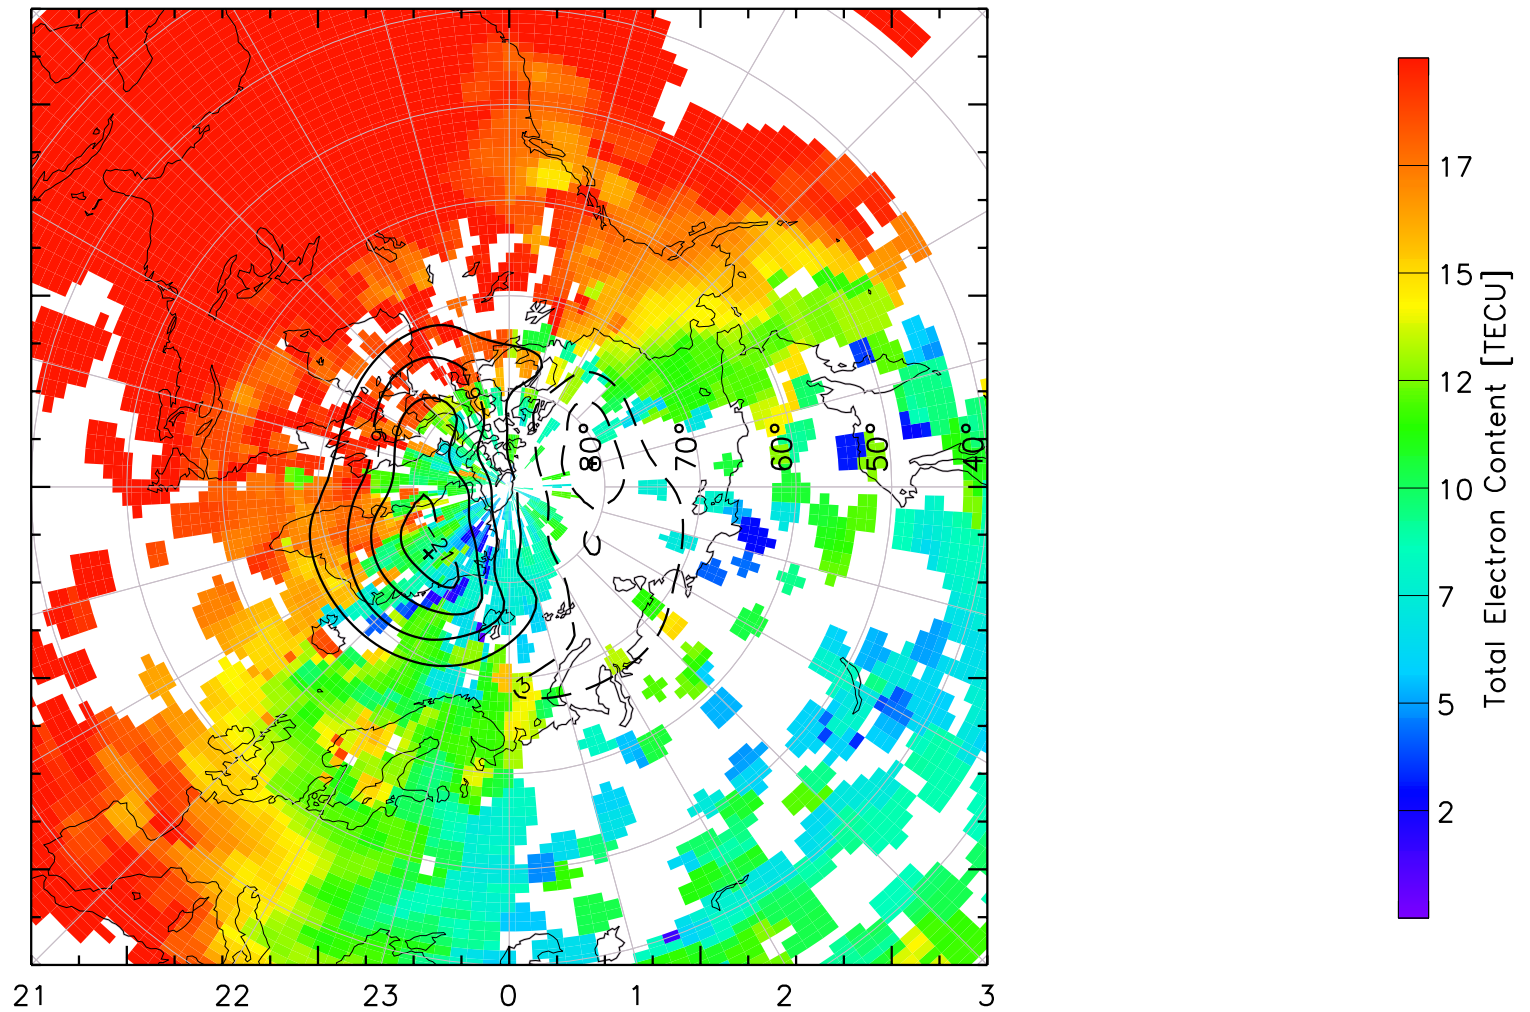

TOTAL ELECTRON CONTENT 23/Apr/2013 20:30:00.0
Median Filtered, Threshold = 0.10 to
23/Apr/2013 20:35:00.0