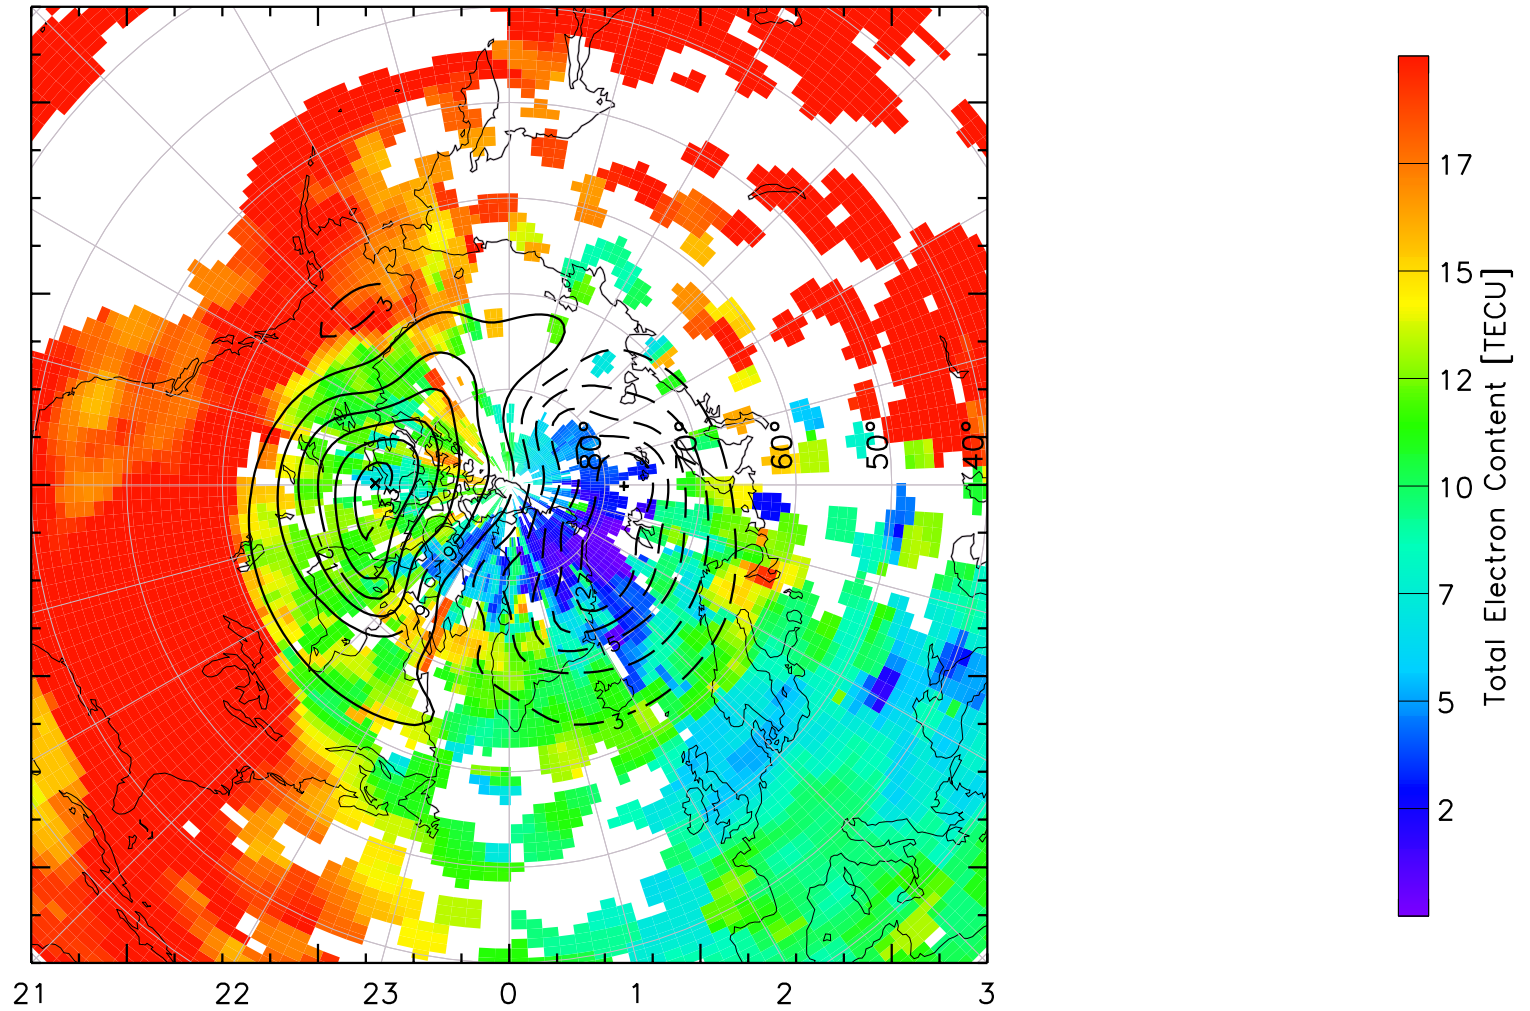

TOTAL ELECTRON CONTENT 24/Apr/2013 01:50:00.0
Median Filtered, Threshold = 0.10 to
24/Apr/2013 01:55:00.0