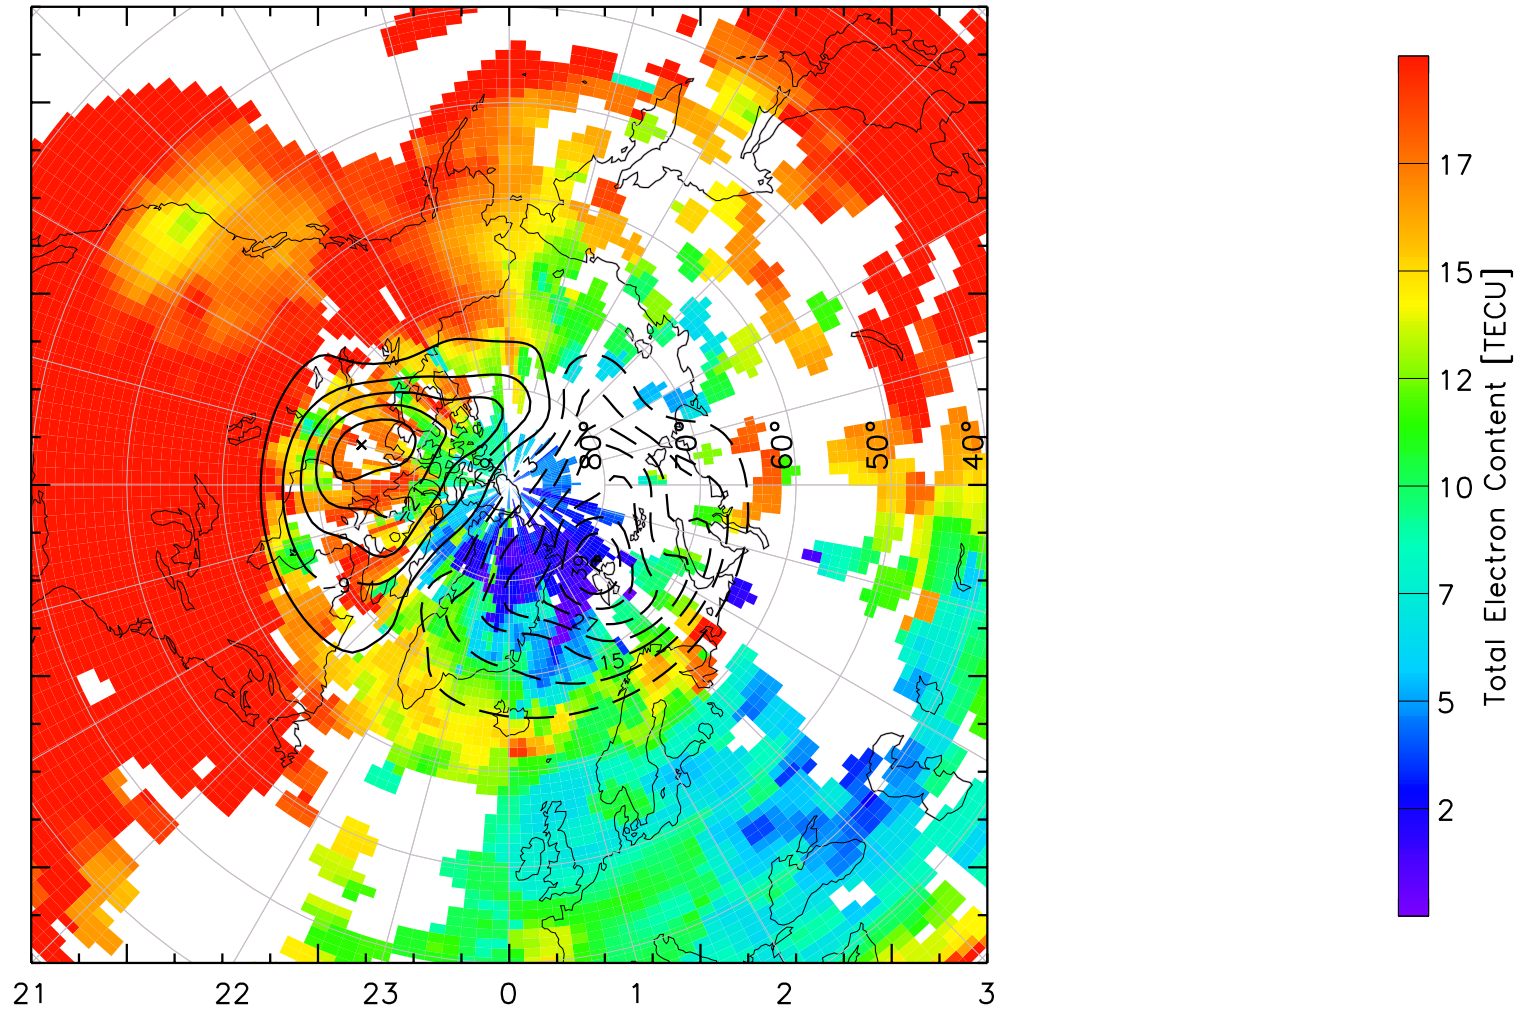

TOTAL ELECTRON CONTENT 24/Apr/2013 00:00:00.0
Median Filtered, Threshold = 0.10 to
24/Apr/2013 00:05:00.0