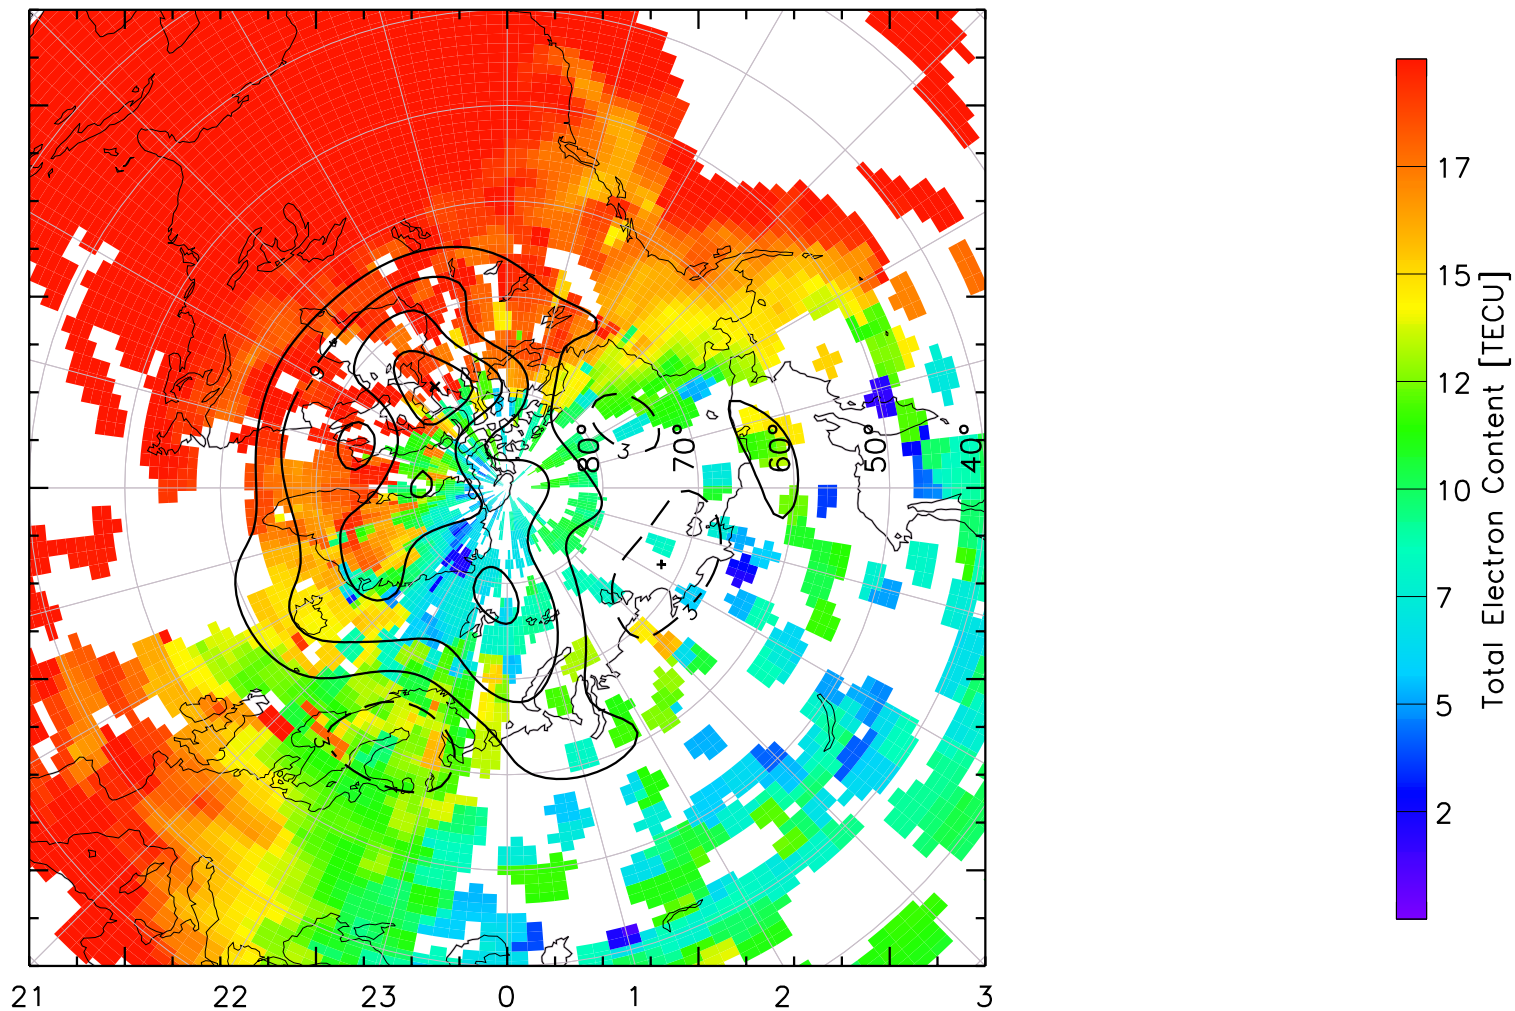

TOTAL ELECTRON CONTENT 23/Apr/2013 20:05:00.0
Median Filtered, Threshold = 0.10 to
23/Apr/2013 20:10:00.0