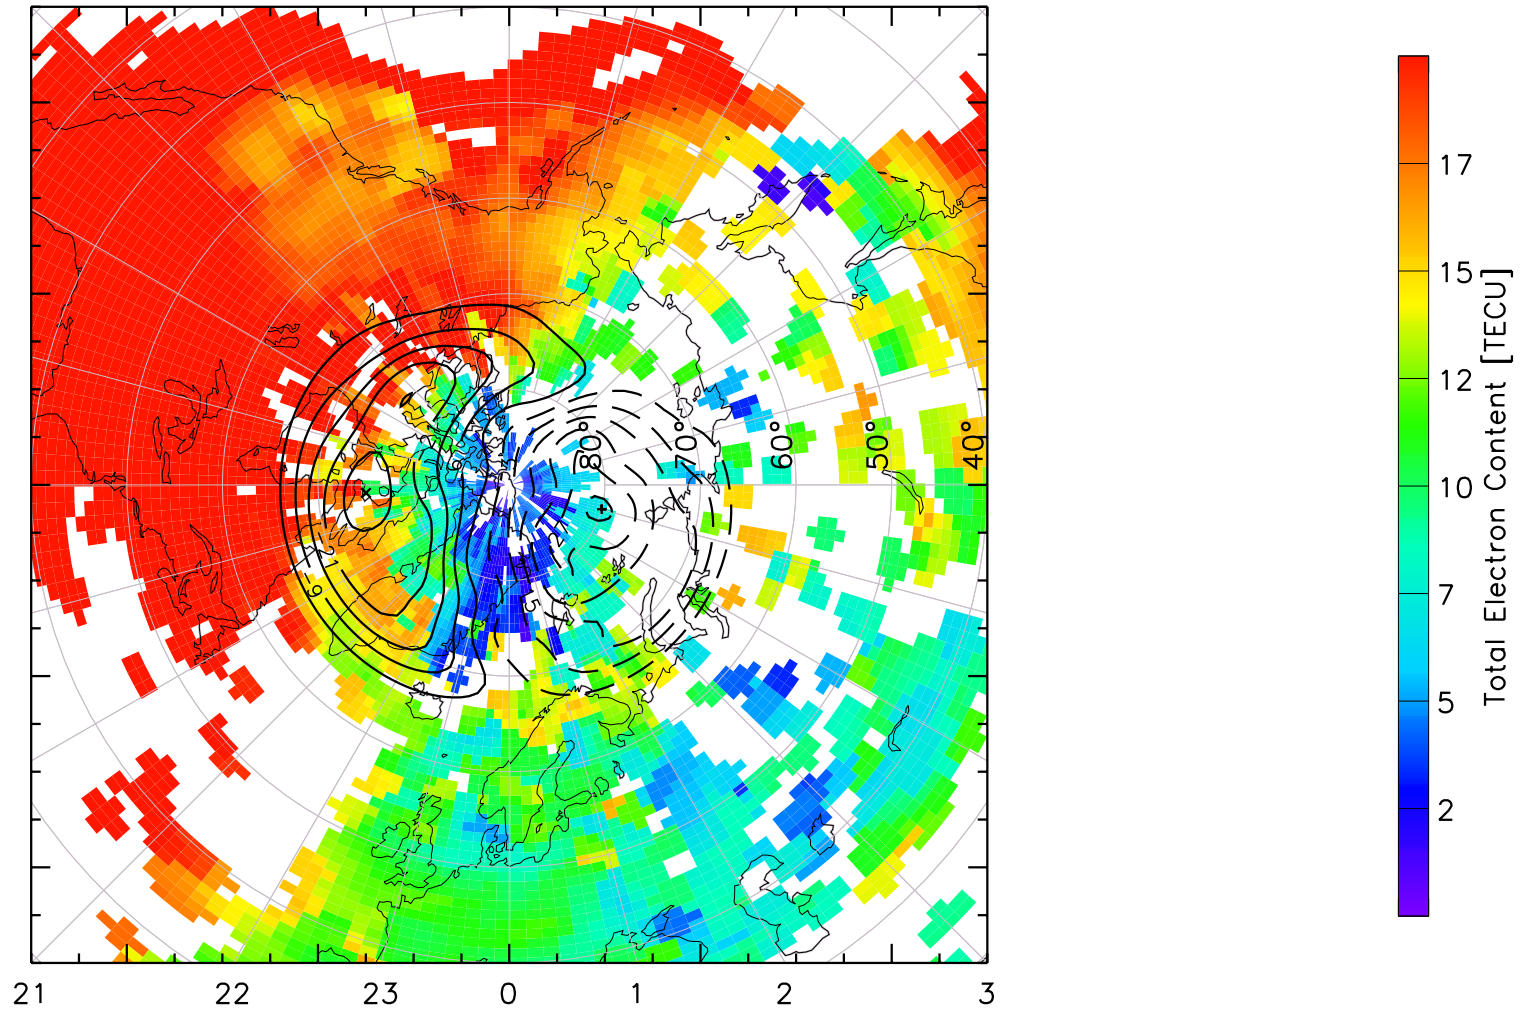

TOTAL ELECTRON CONTENT 23/Apr/2013 22:30:00.0
Median Filtered, Threshold = 0.10 to
23/Apr/2013 22:35:00.0