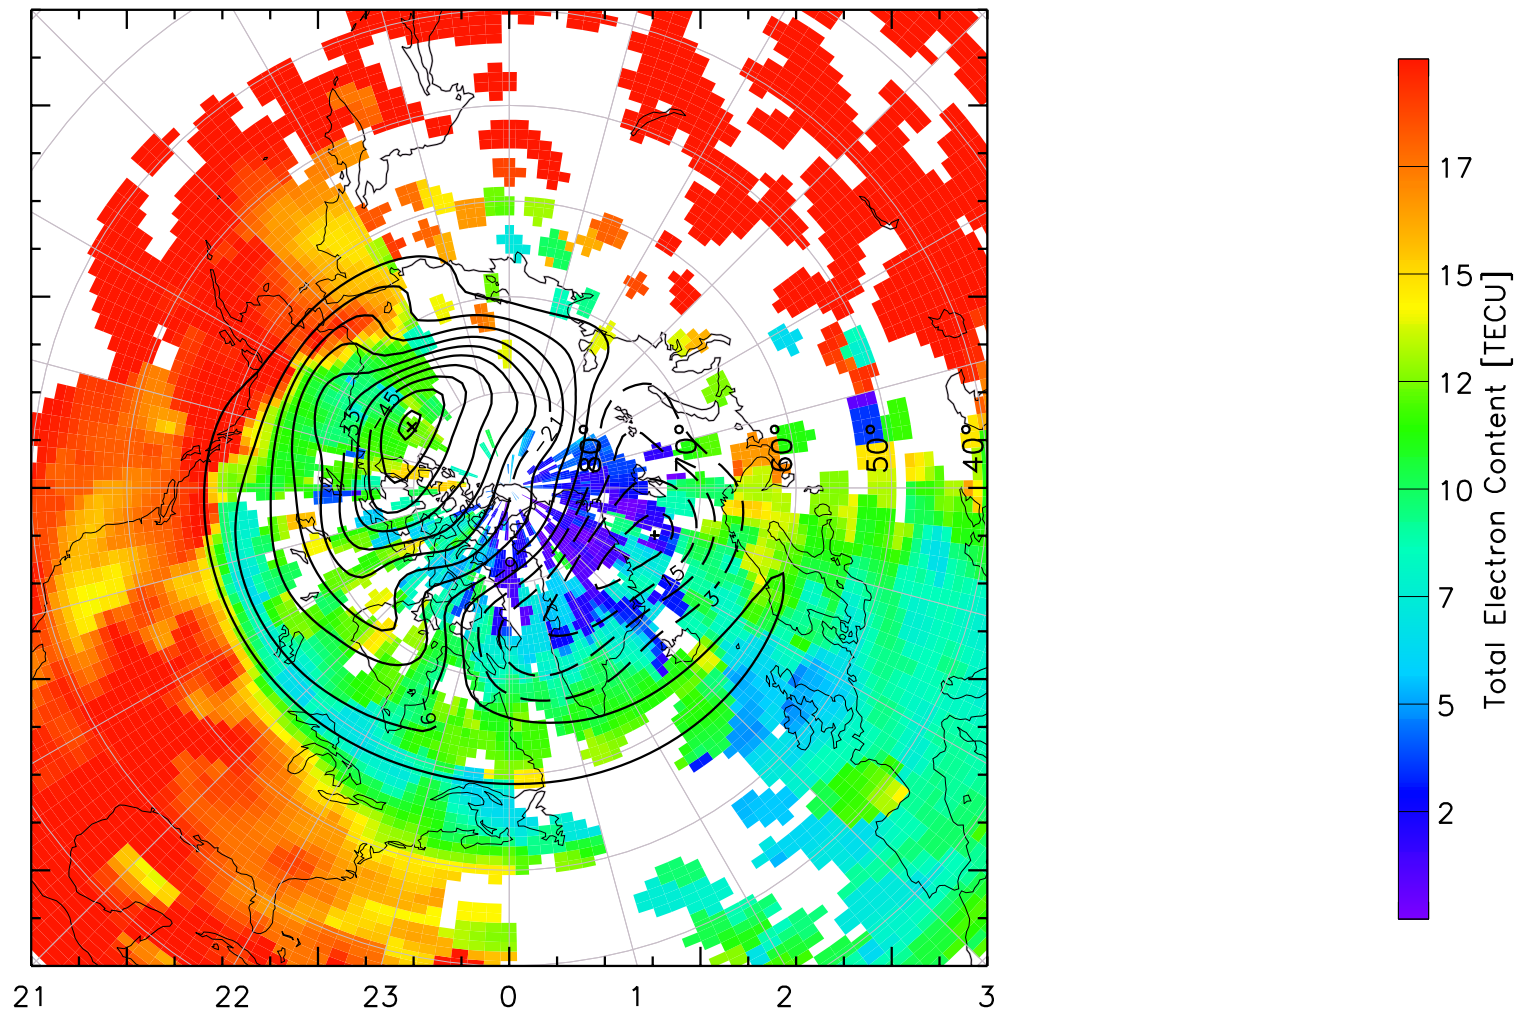

TOTAL ELECTRON CONTENT 24/Apr/2013 03:15:00.0
Median Filtered, Threshold = 0.10 to
24/Apr/2013 03:20:00.0