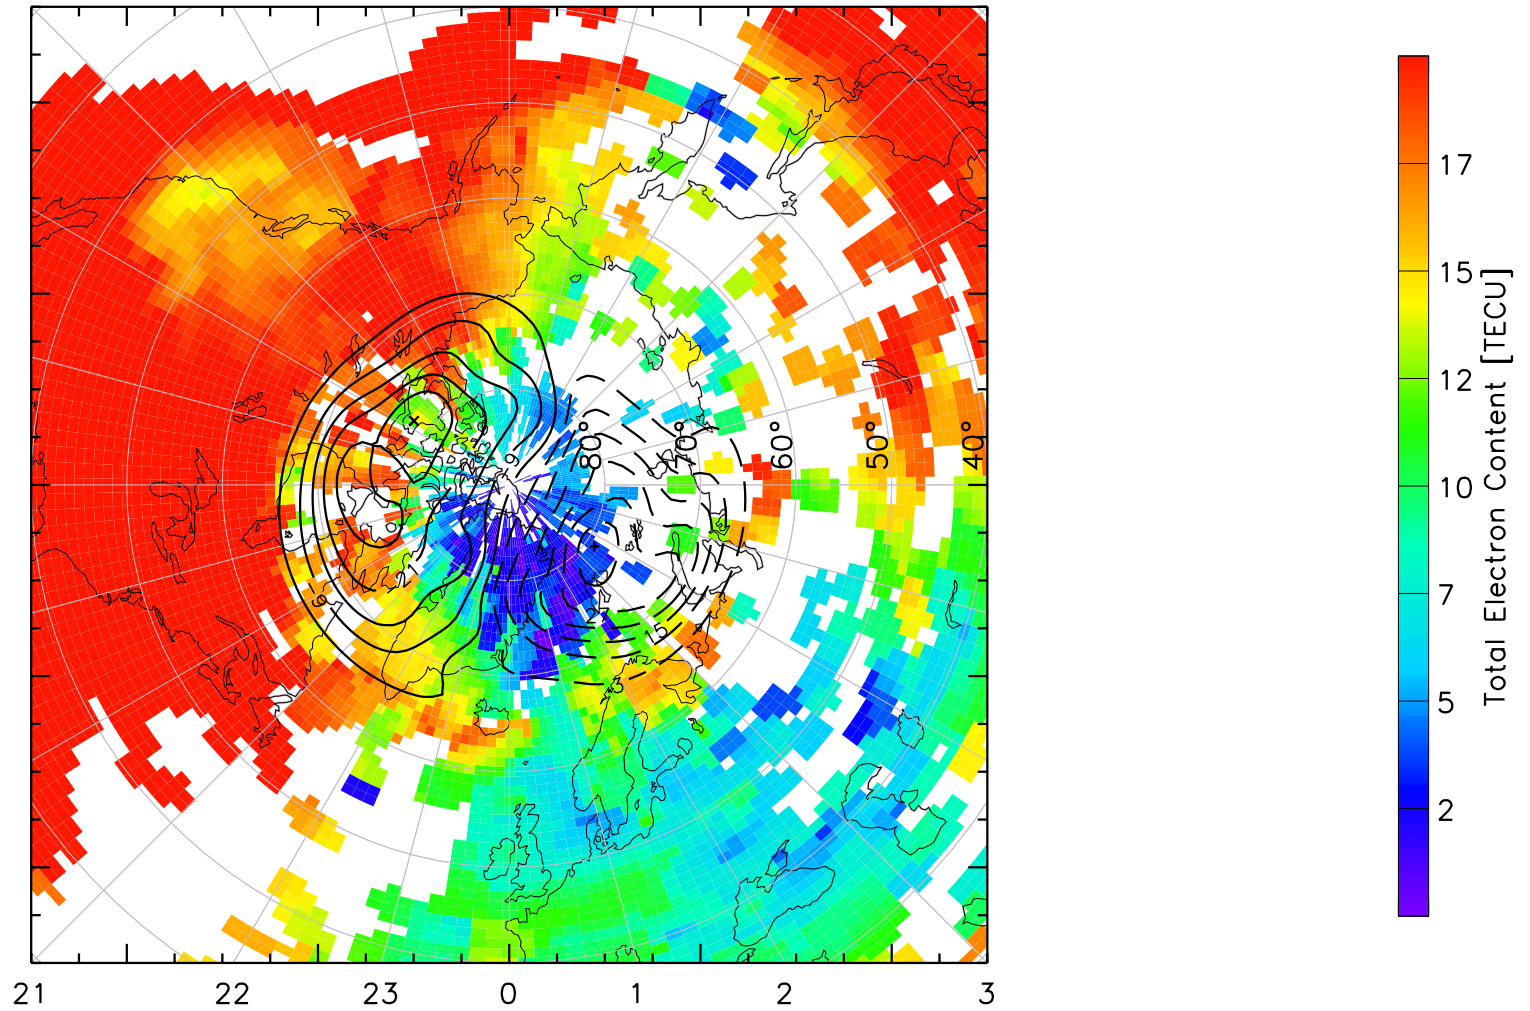

TOTAL ELECTRON CONTENT 23/Apr/2013 23:40:00.0
Median Filtered, Threshold = 0.10 to
23/Apr/2013 23:45:00.0