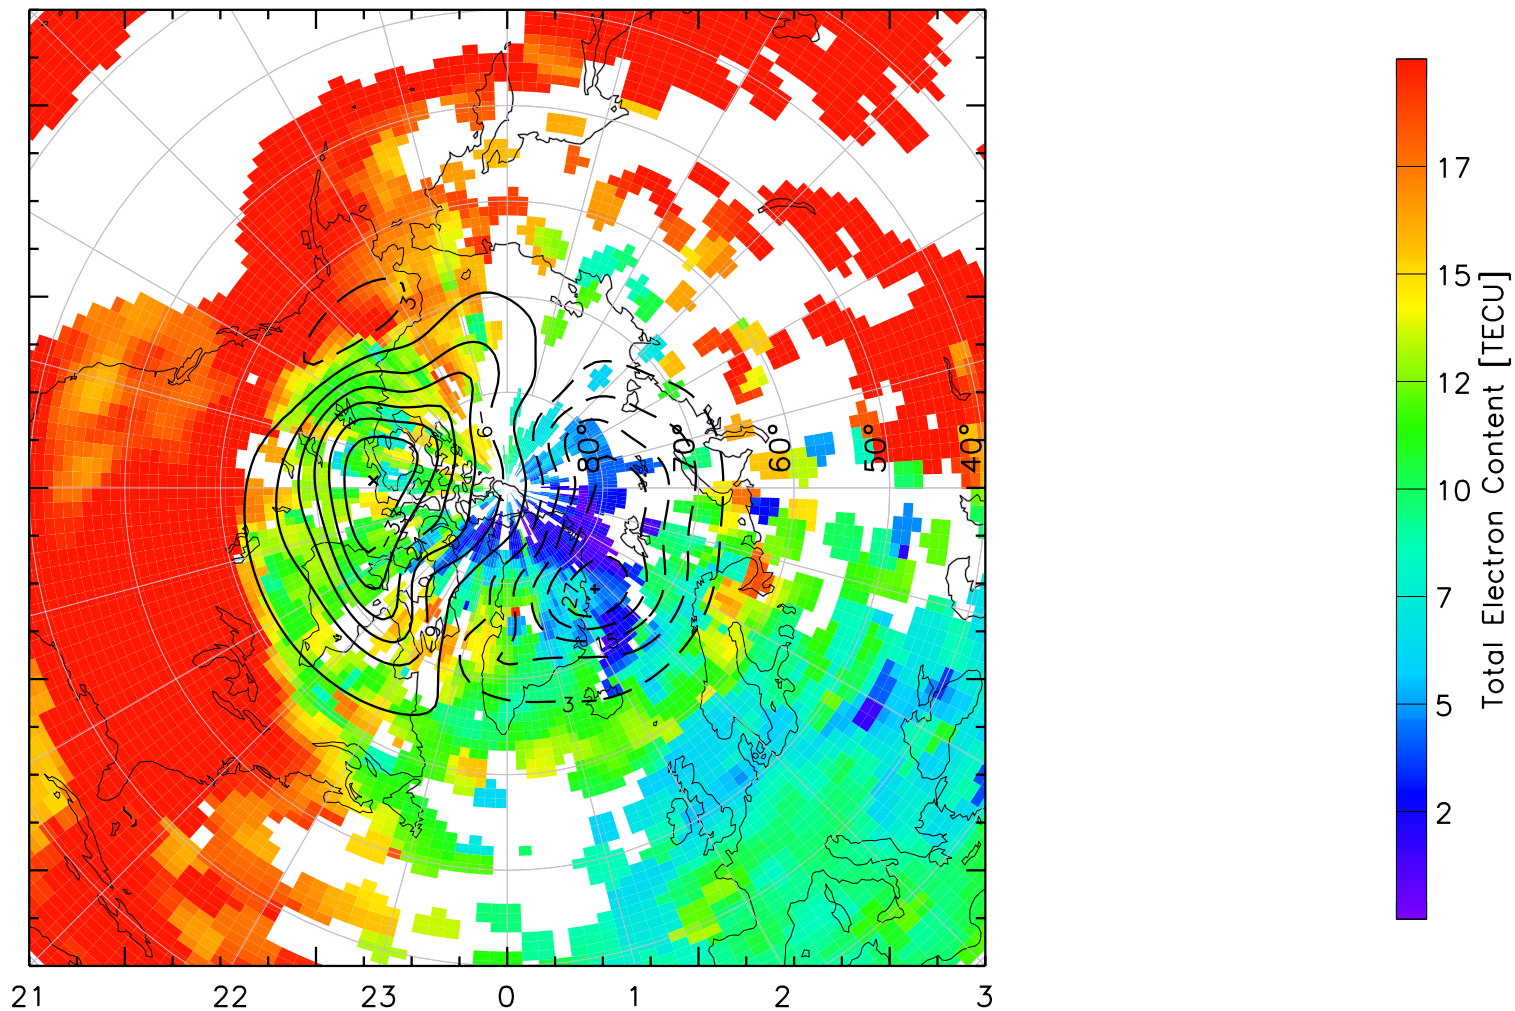

TOTAL ELECTRON CONTENT 24/Apr/2013 01:40:00.0
Median Filtered, Threshold = 0.10 to
24/Apr/2013 01:45:00.0