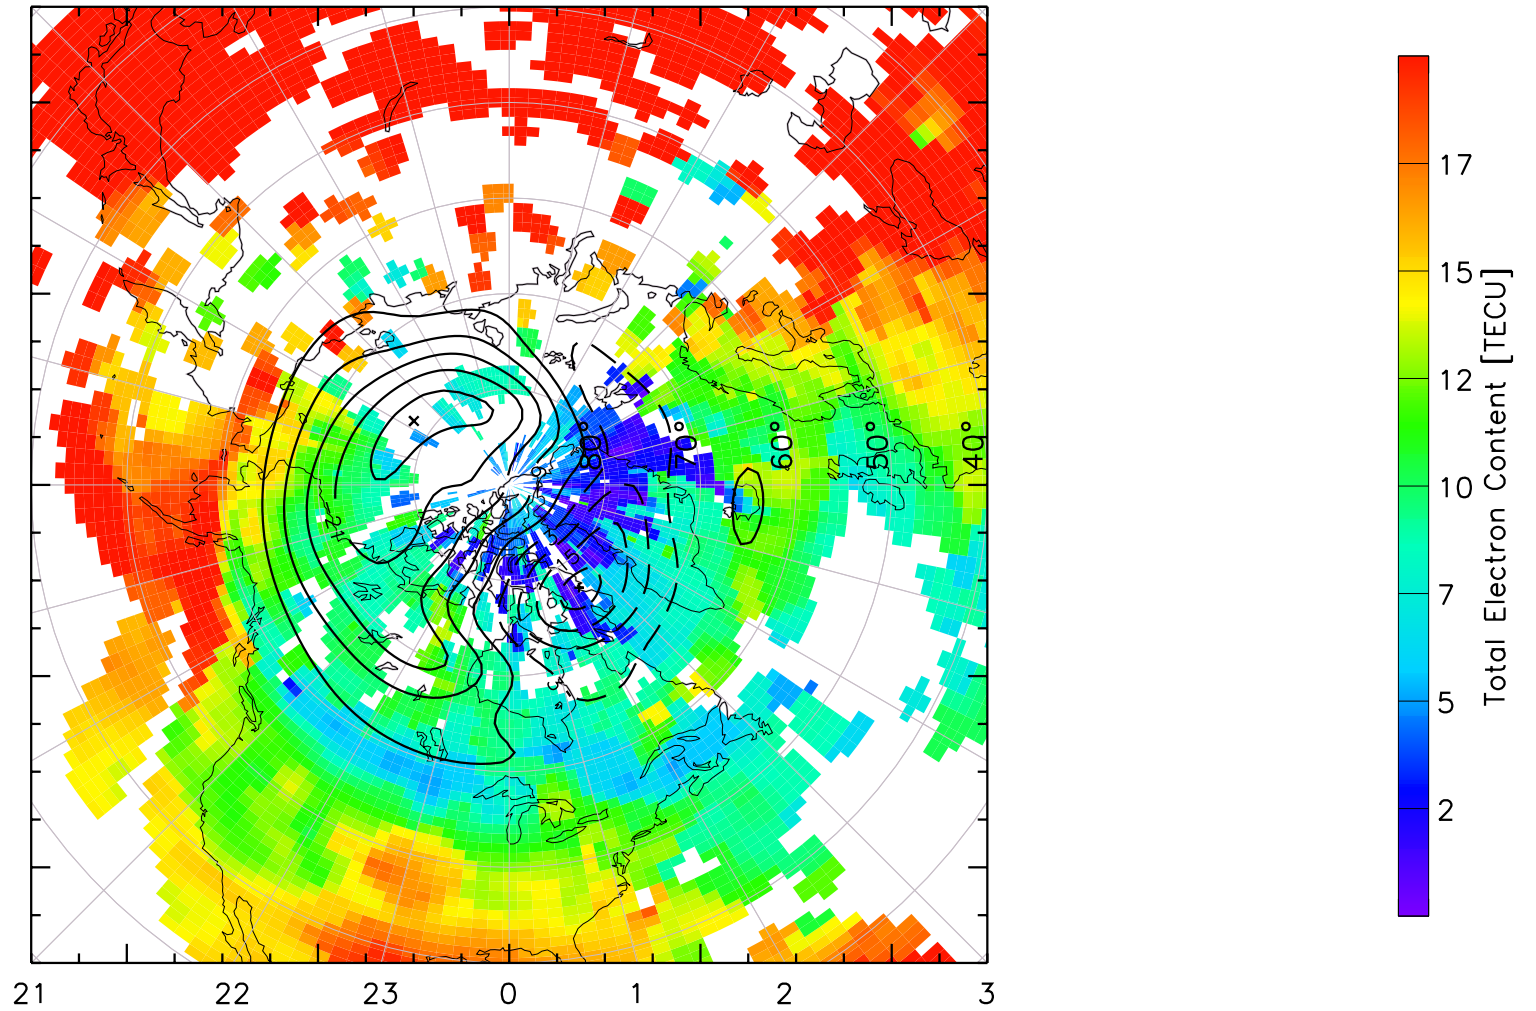

TOTAL ELECTRON CONTENT 24/Apr/2013 05:50:00.0
Median Filtered, Threshold = 0.10 to
24/Apr/2013 05:55:00.0

1800 0600