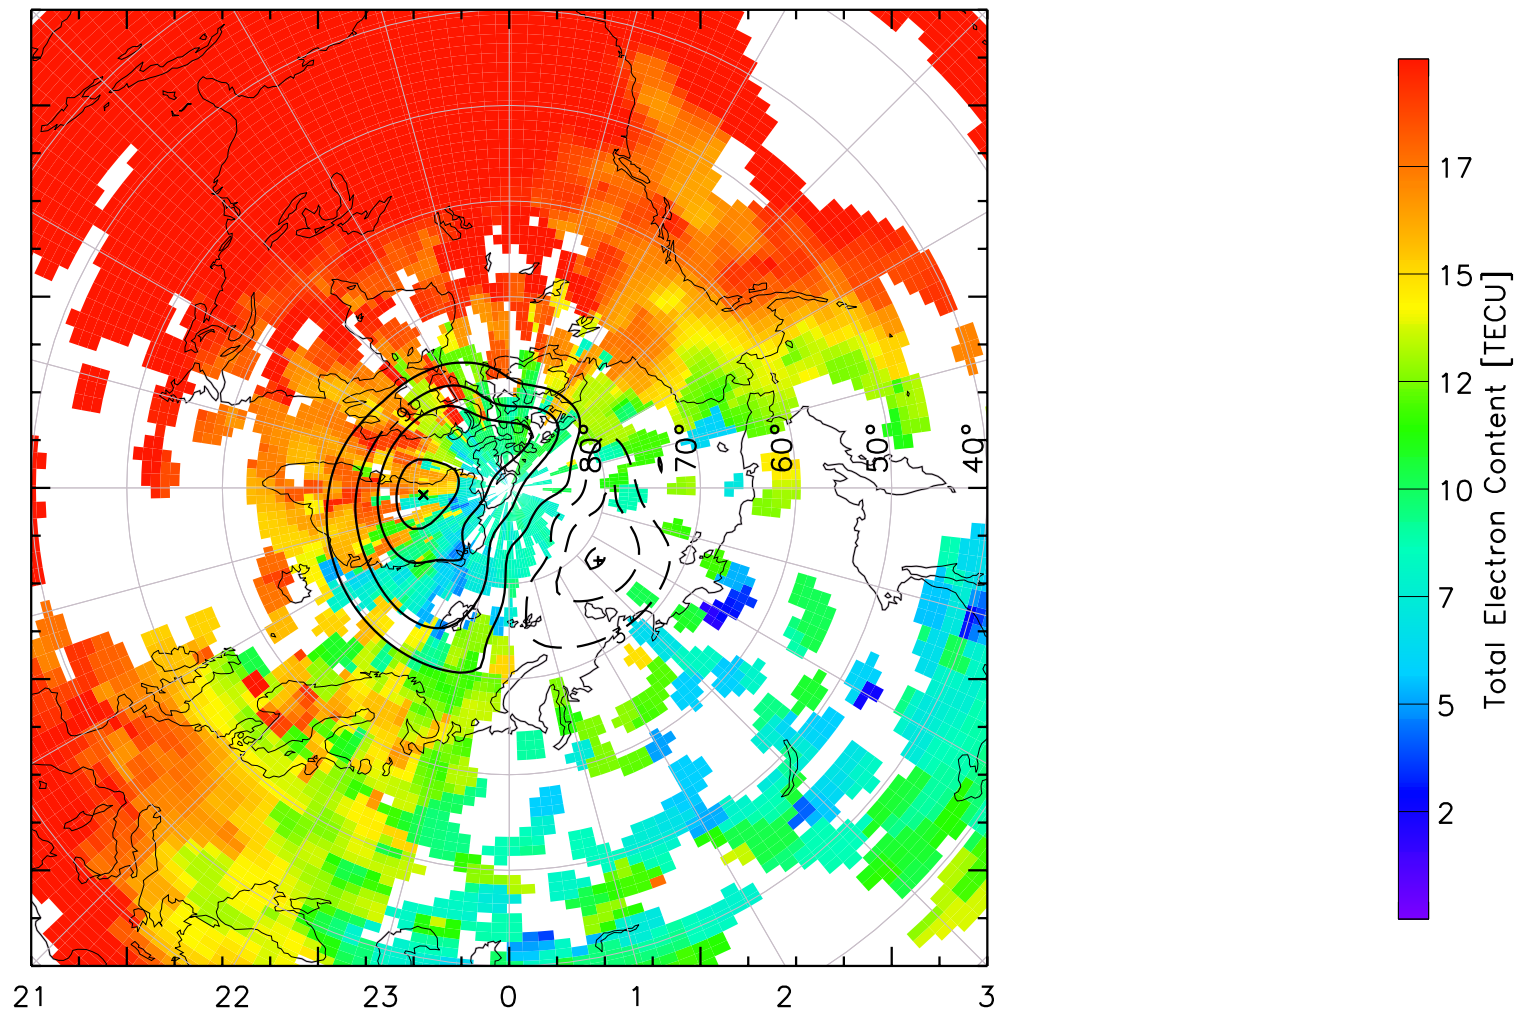

TOTAL ELECTRON CONTENT 23/Apr/2013 19:30:00.0
Median Filtered, Threshold = 0.10 to
23/Apr/2013 19:35:00.0