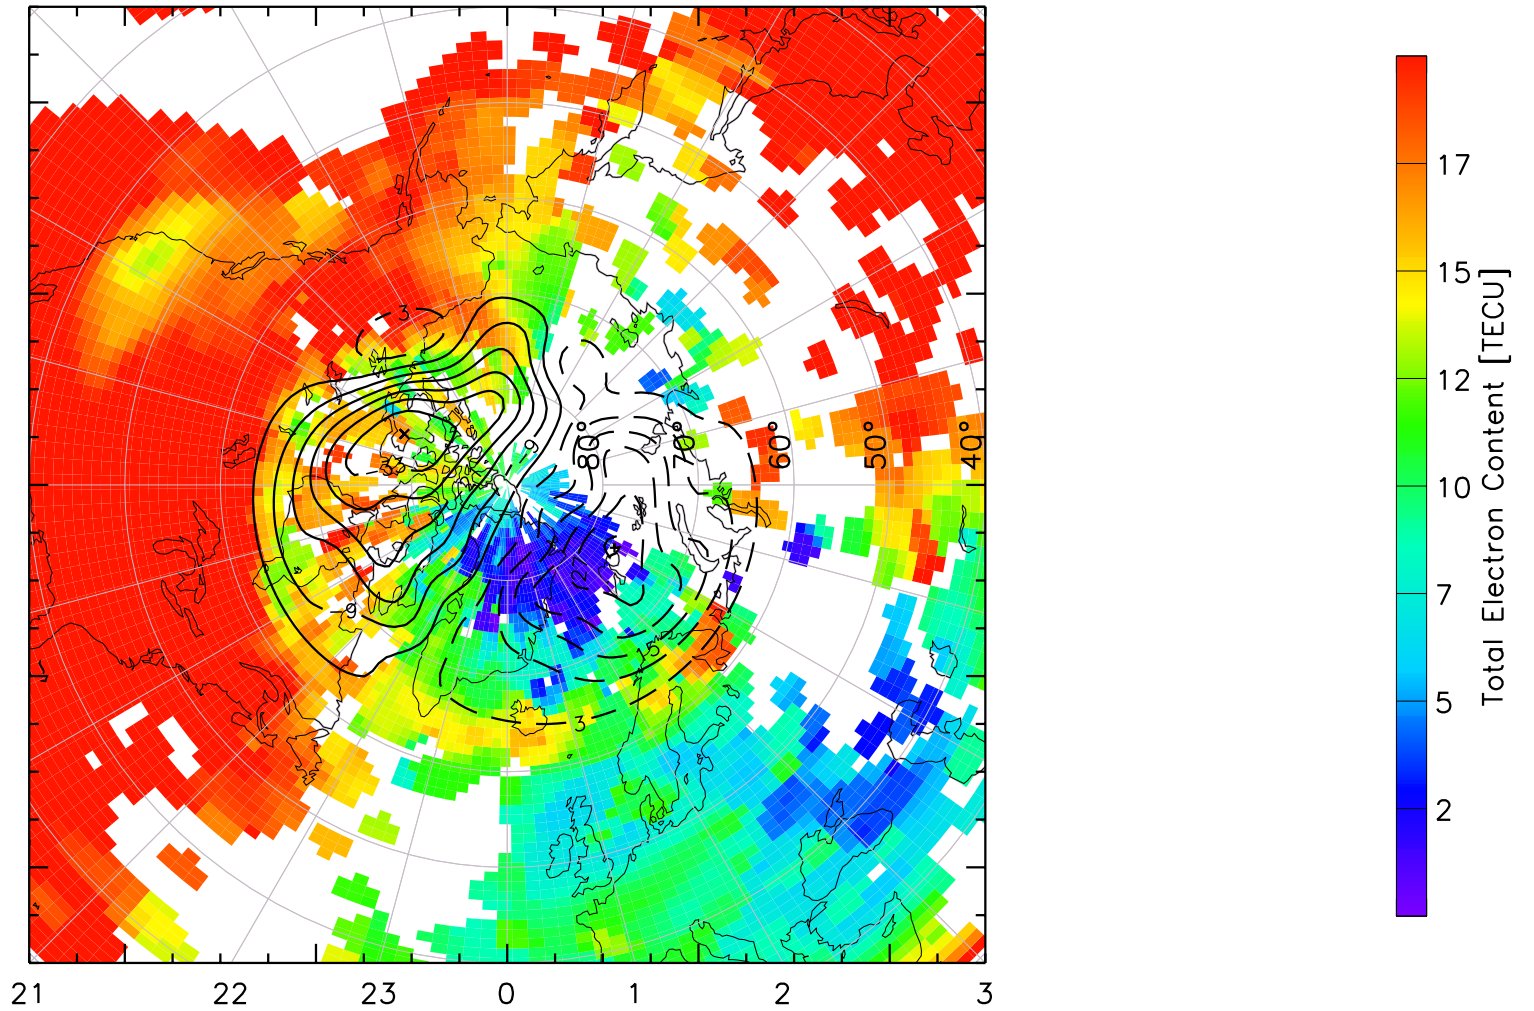

TOTAL ELECTRON CONTENT 24/Apr/2013 00:20:00.0
Median Filtered, Threshold = 0.10 to
24/Apr/2013 00:25:00.0