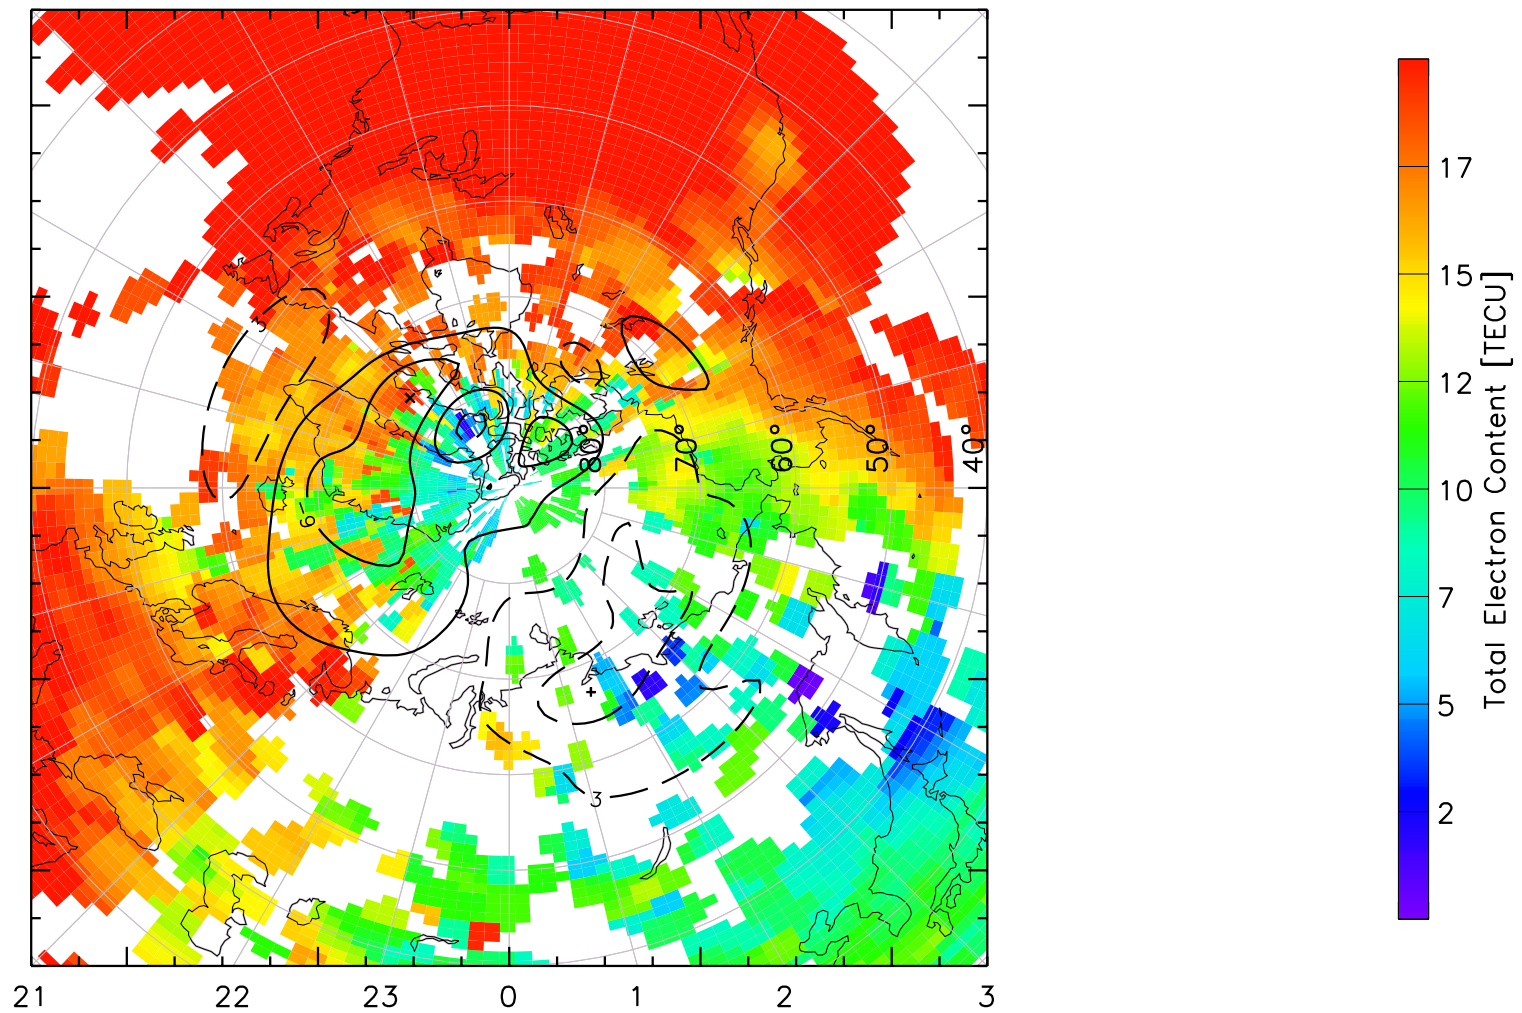

TOTAL ELECTRON CONTENT 23/Apr/2013 18:05:00.0
Median Filtered, Threshold = 0.10 to
23/Apr/2013 18:10:00.0

1800 0600
[Empty box]