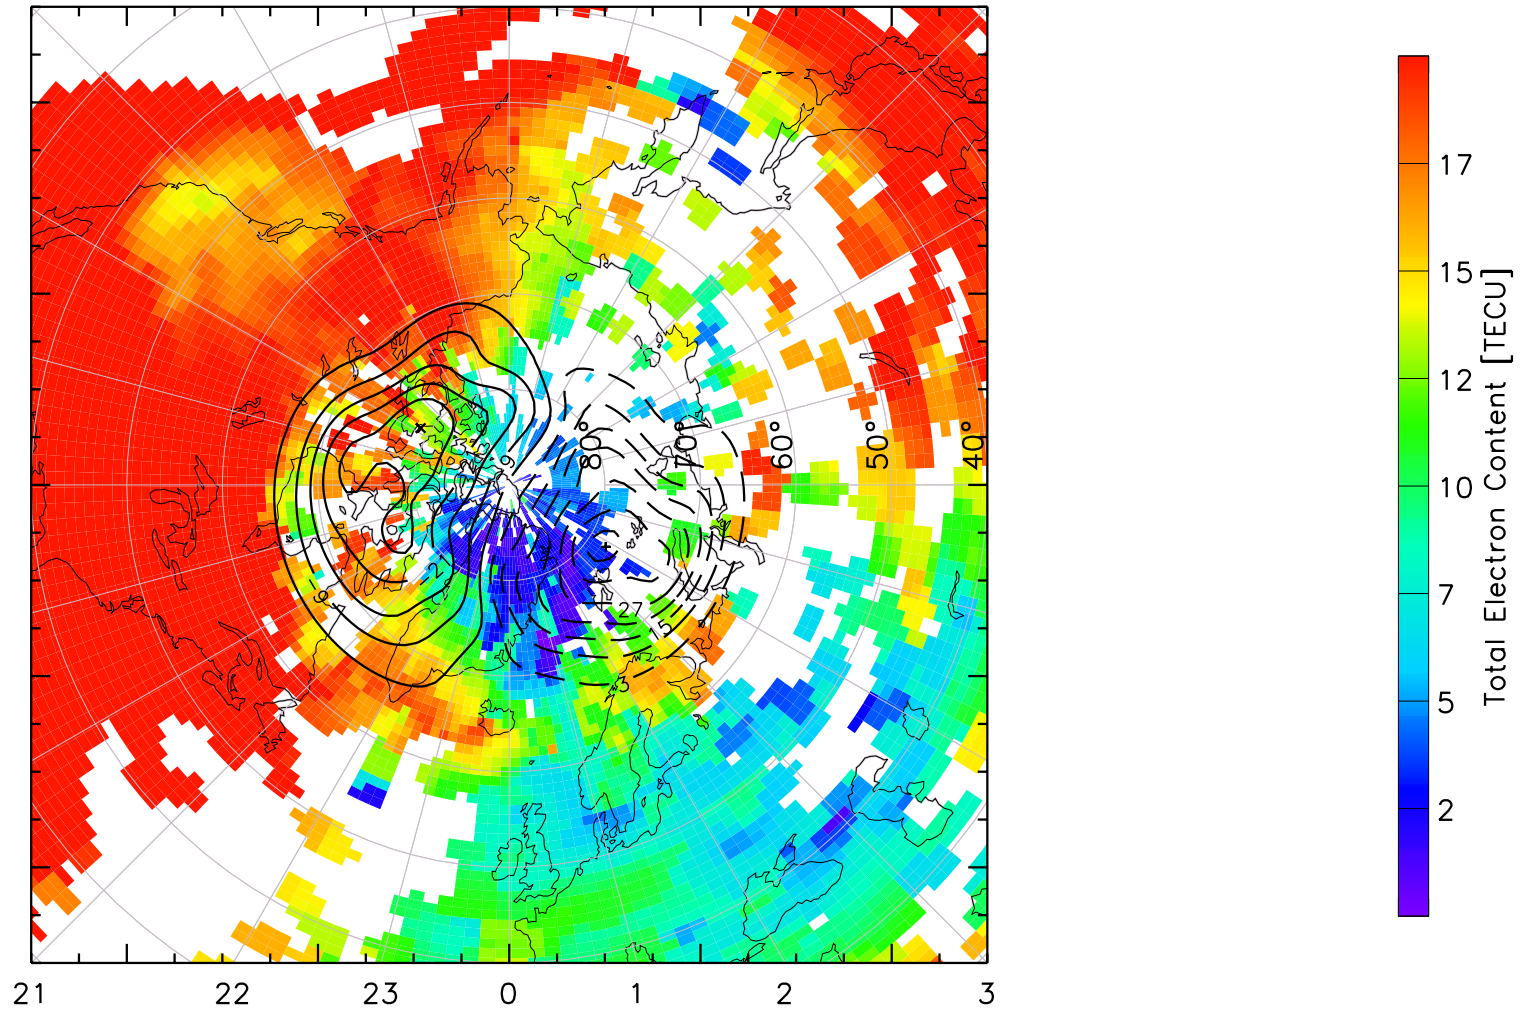

TOTAL ELECTRON CONTENT 23/Apr/2013 23:45:00.0
Median Filtered, Threshold = 0.10 to
23/Apr/2013 23:50:00.0