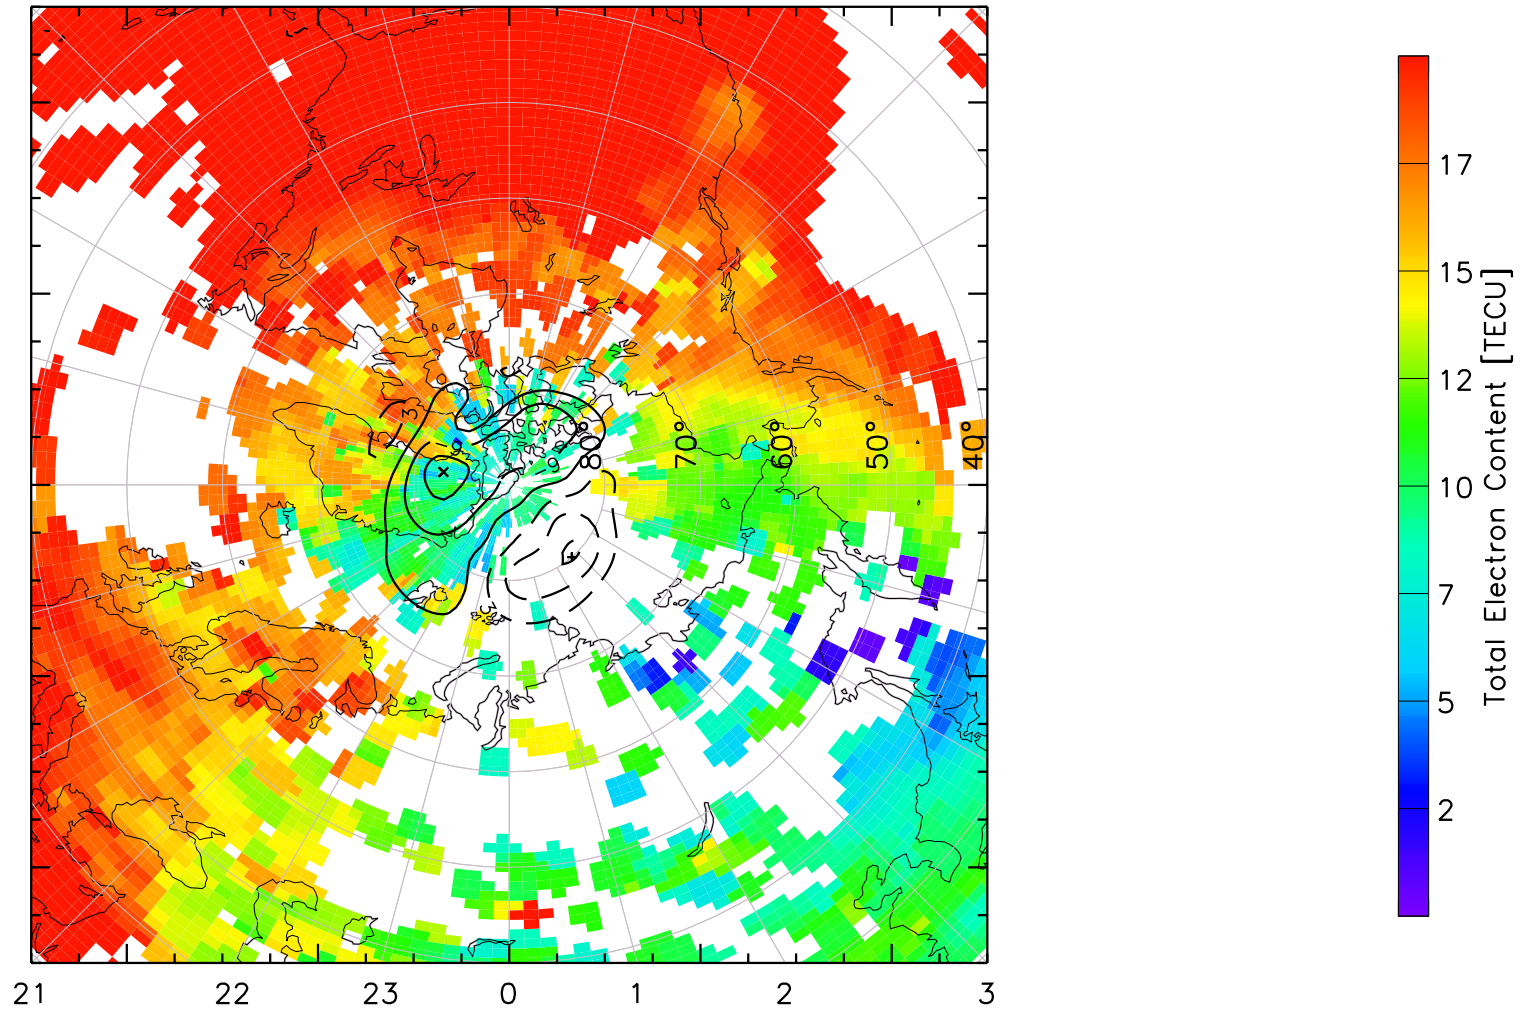

TOTAL ELECTRON CONTENT 23/Apr/2013 18:30:00.0
Median Filtered, Threshold = 0.10 to
23/Apr/2013 18:35:00.0