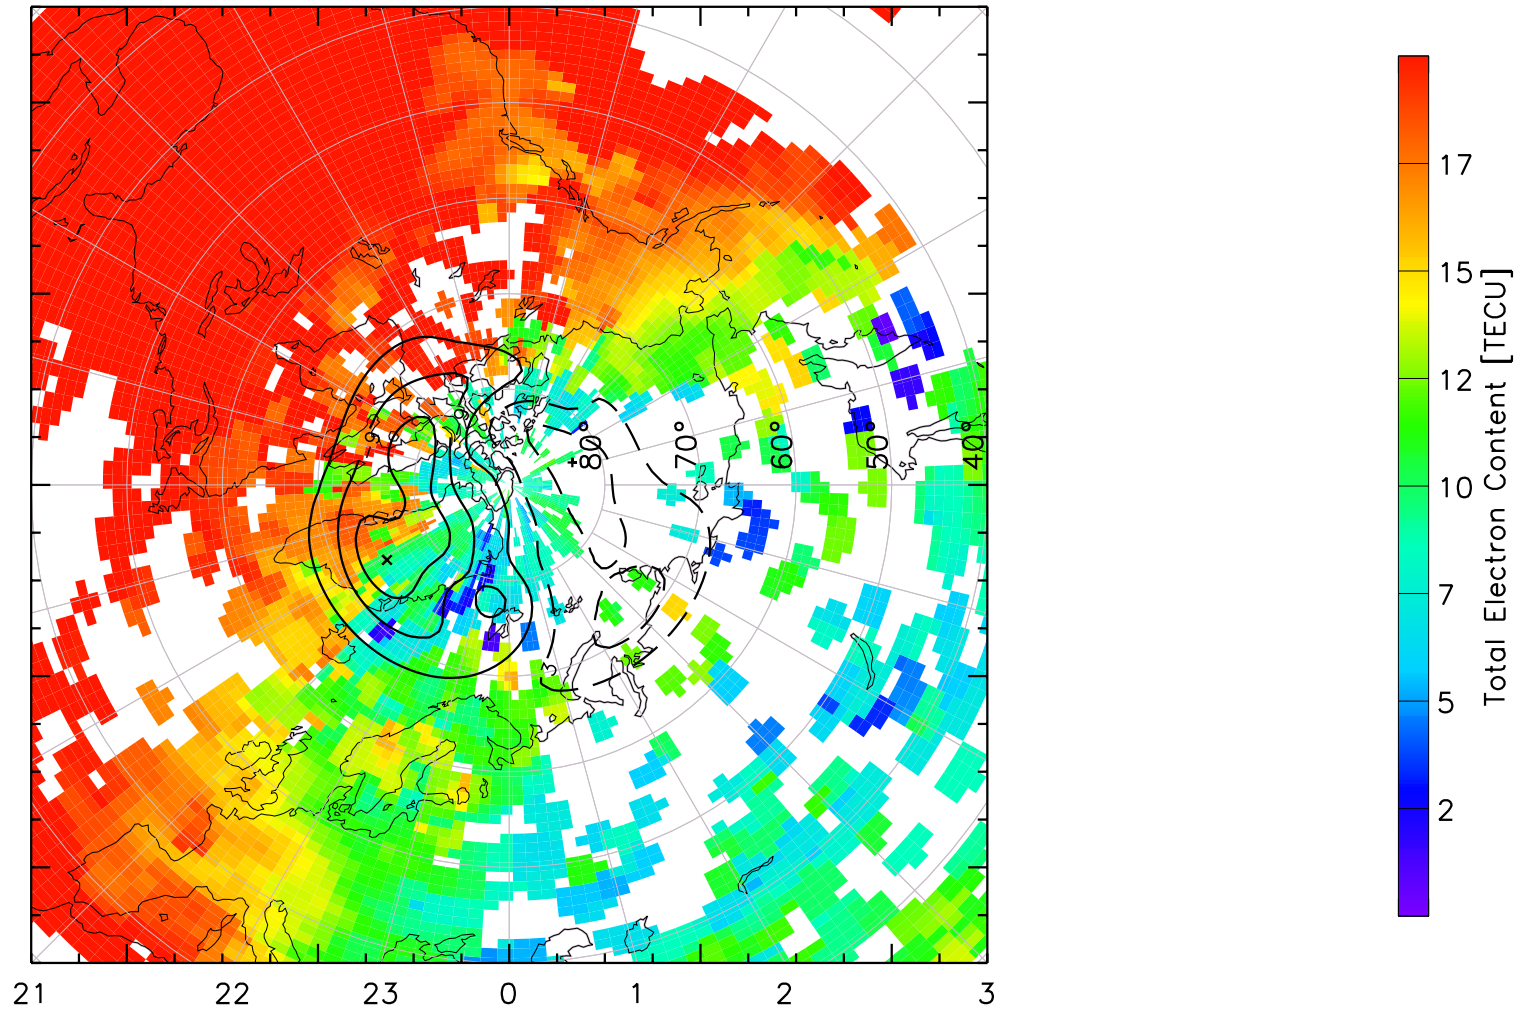

TOTAL ELECTRON CONTENT 23/Apr/2013 20:45:00.0
Median Filtered, Threshold = 0.10 to
23/Apr/2013 20:50:00.0