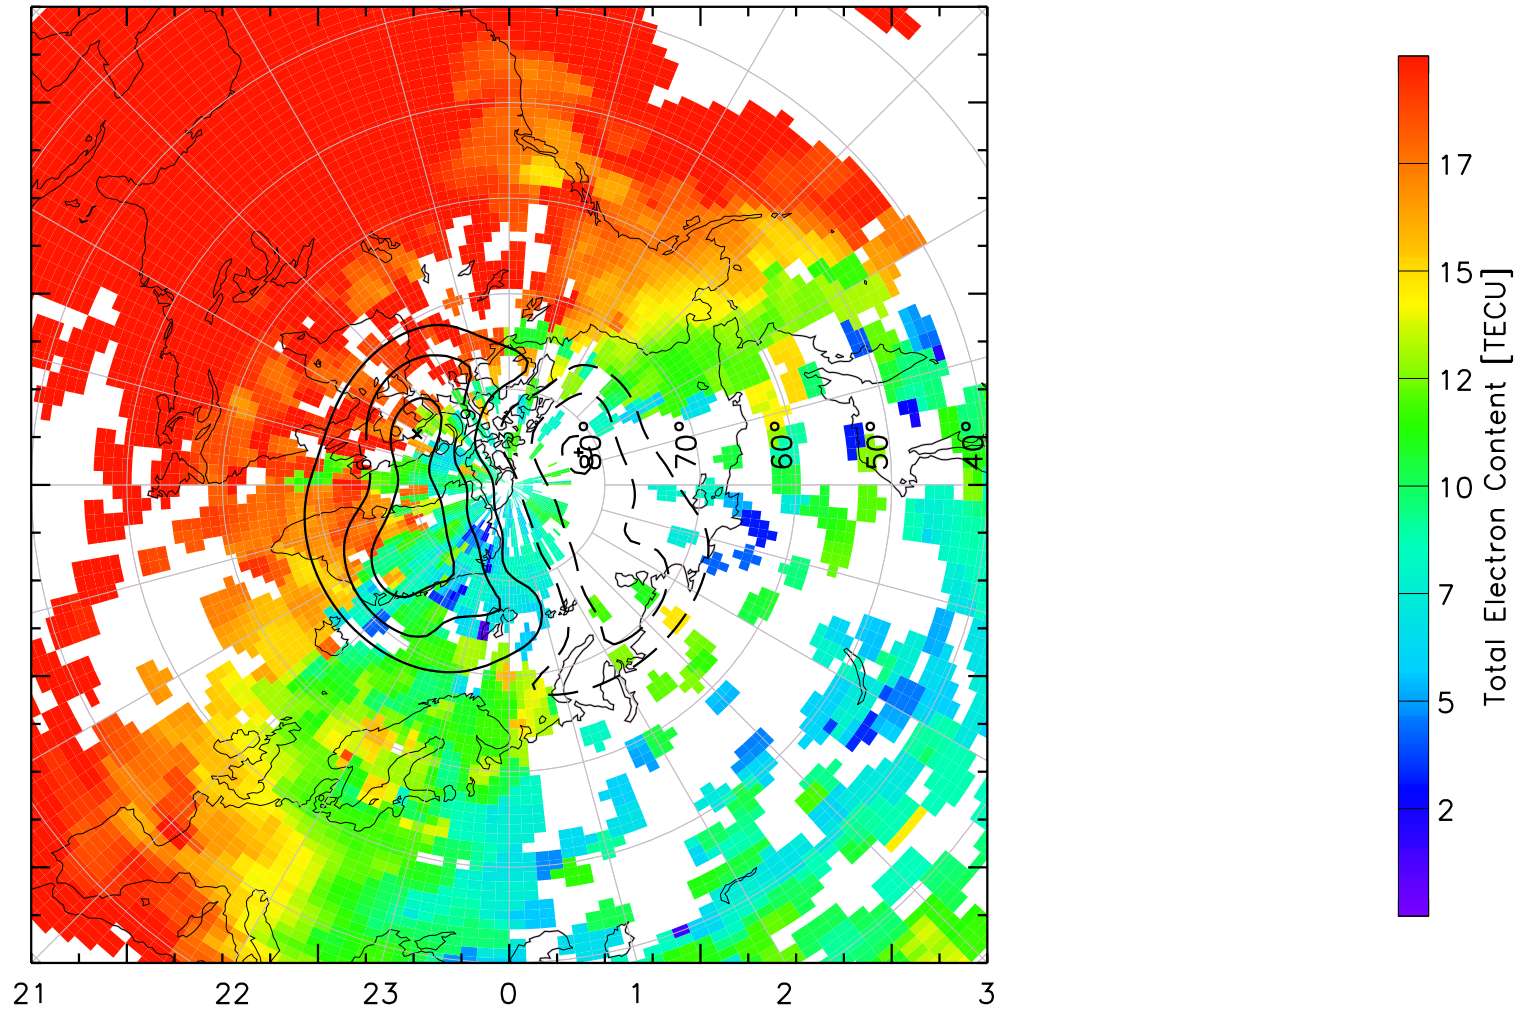

TOTAL ELECTRON CONTENT 23/Apr/2013 20:35:00.0
Median Filtered, Threshold = 0.10 to
23/Apr/2013 20:40:00.0