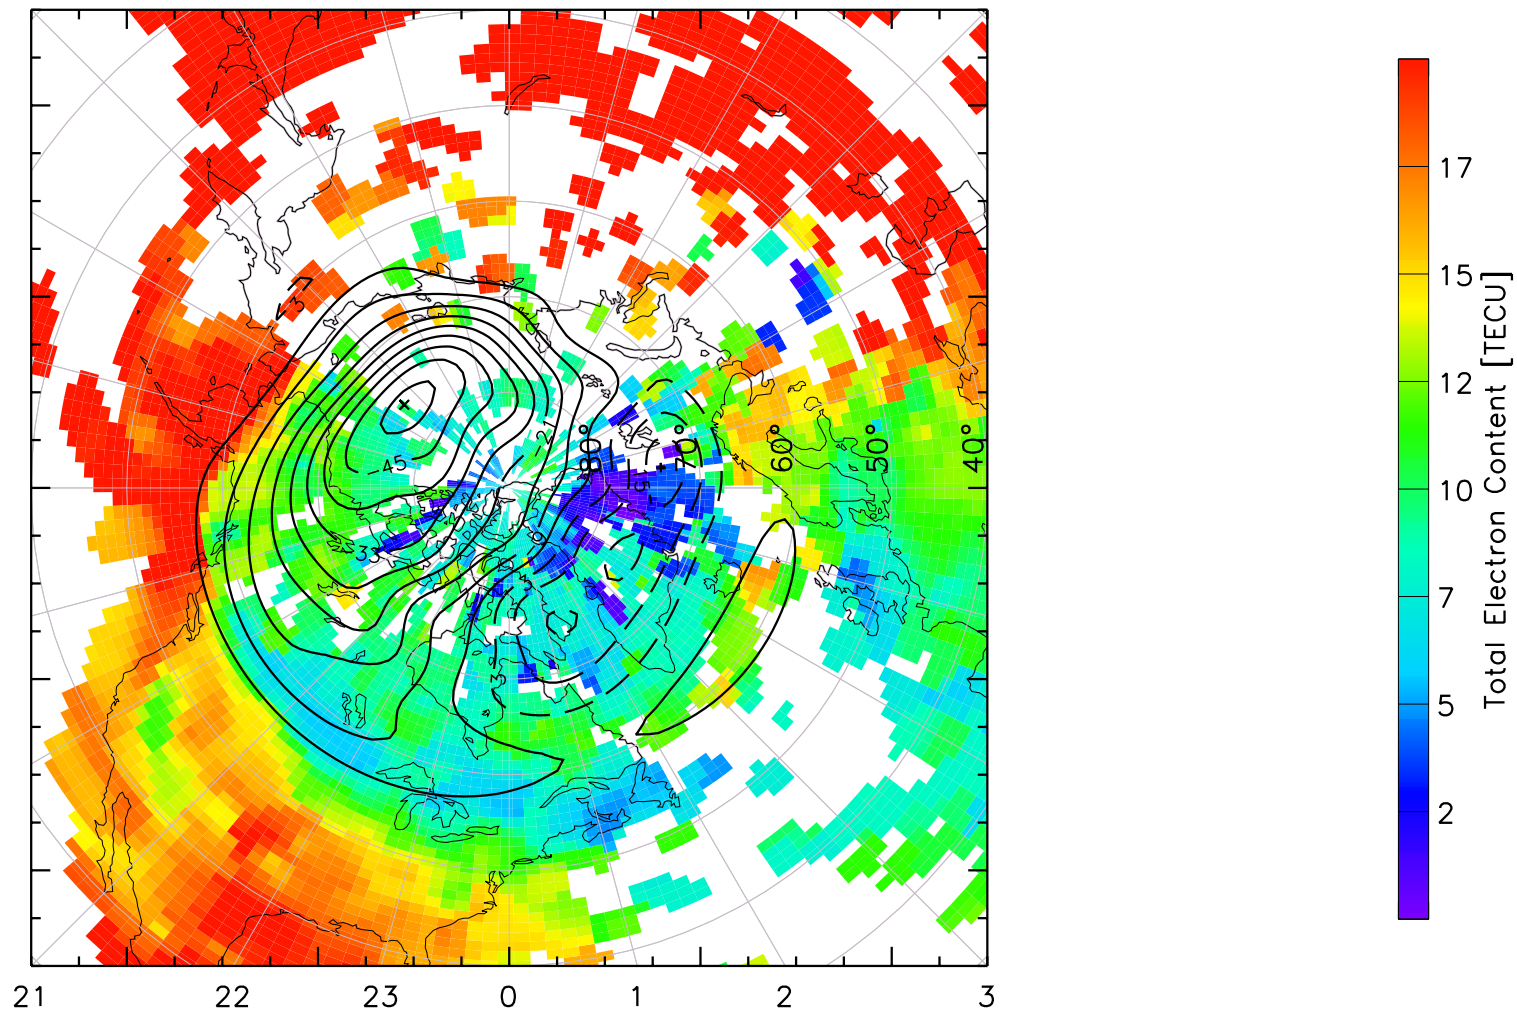

TOTAL ELECTRON CONTENT 24/Apr/2013 04:35:00.0
Median Filtered, Threshold = 0.10 to
24/Apr/2013 04:40:00.0