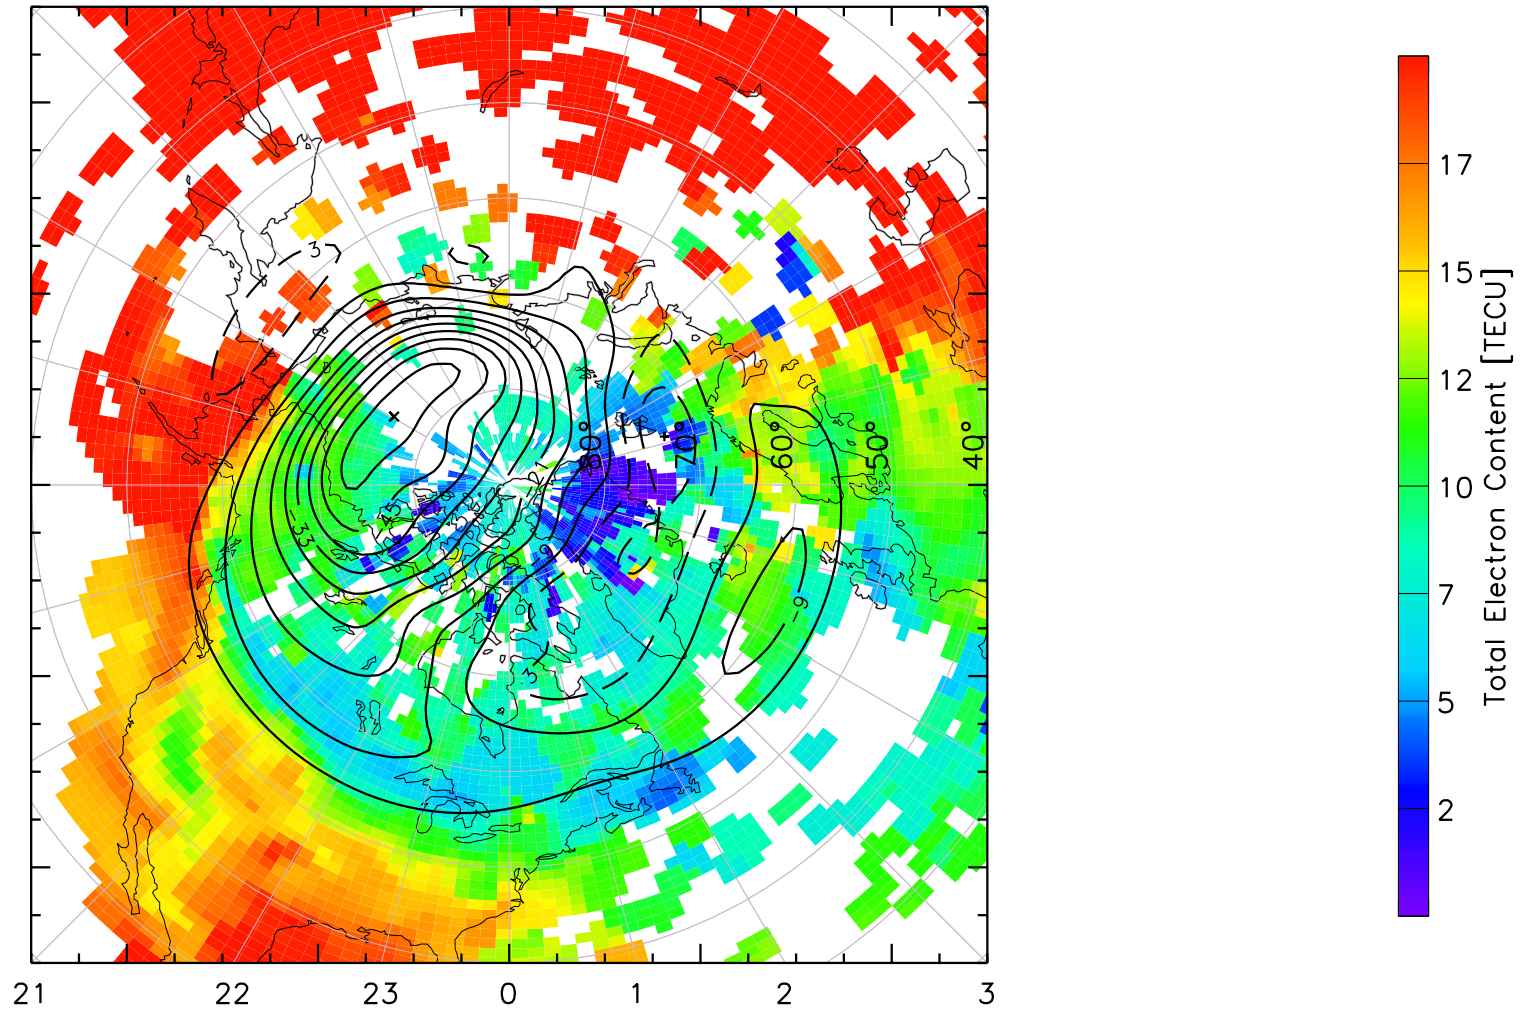

TOTAL ELECTRON CONTENT 24/Apr/2013 04:50:00.0
Median Filtered, Threshold = 0.10 to
24/Apr/2013 04:55:00.0