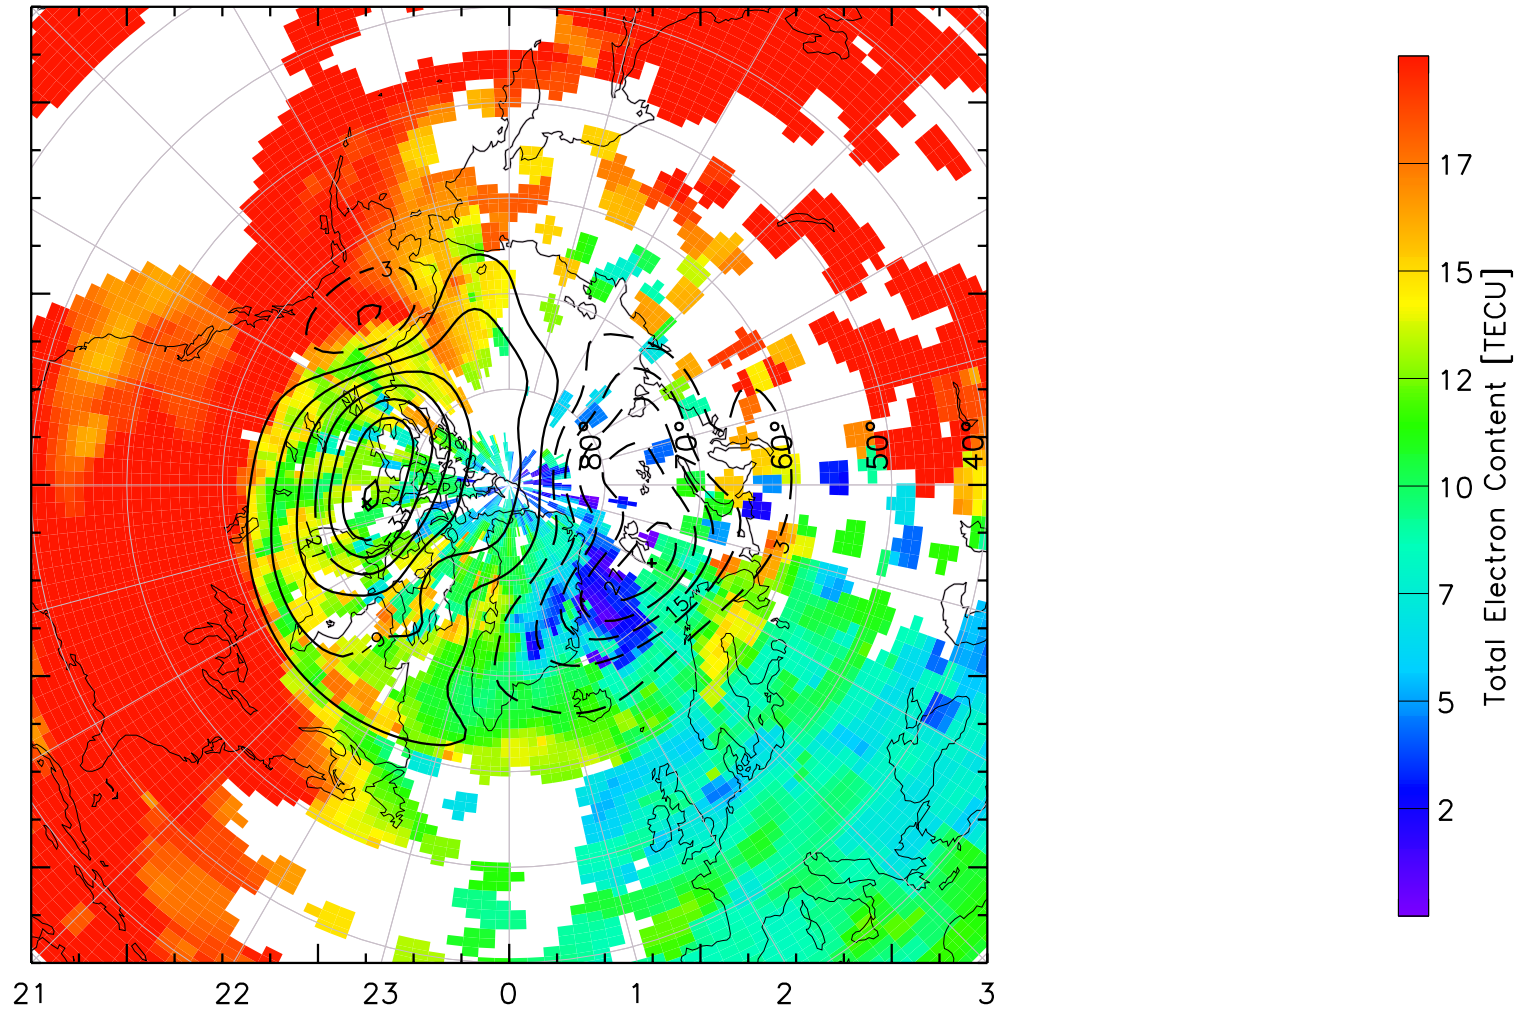

TOTAL ELECTRON CONTENT 24/Apr/2013 01:25:00.0
Median Filtered, Threshold = 0.10 to
24/Apr/2013 01:30:00.0