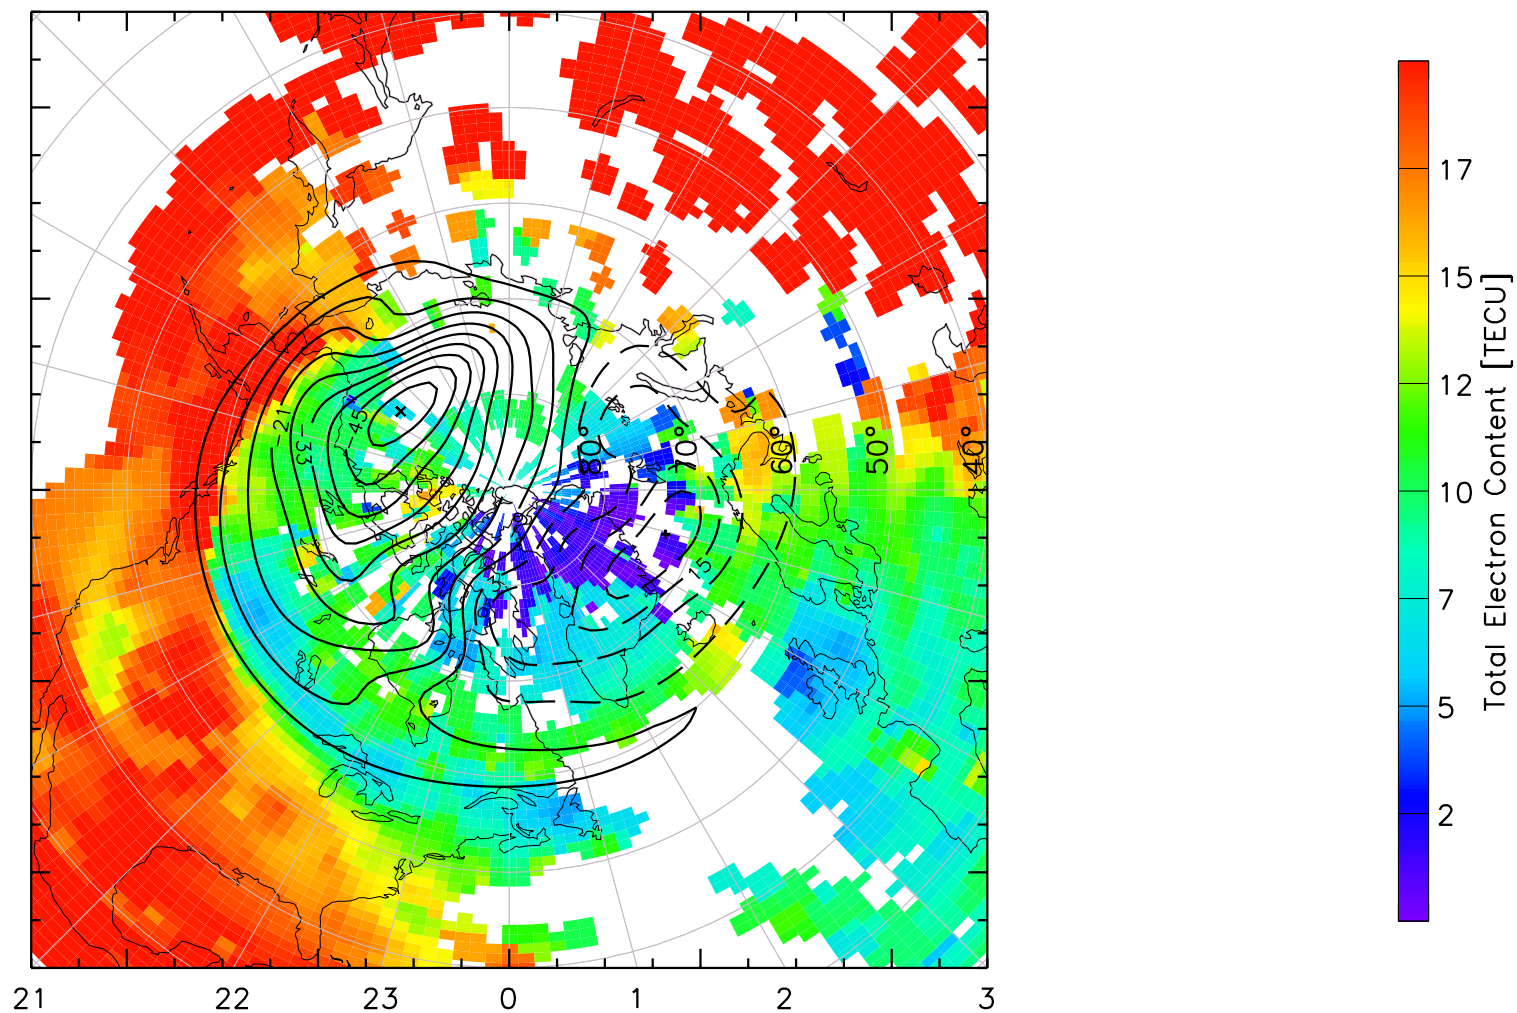

TOTAL ELECTRON CONTENT 24/Apr/2013 03:40:00.0
Median Filtered, Threshold = 0.10 to
24/Apr/2013 03:45:00.0