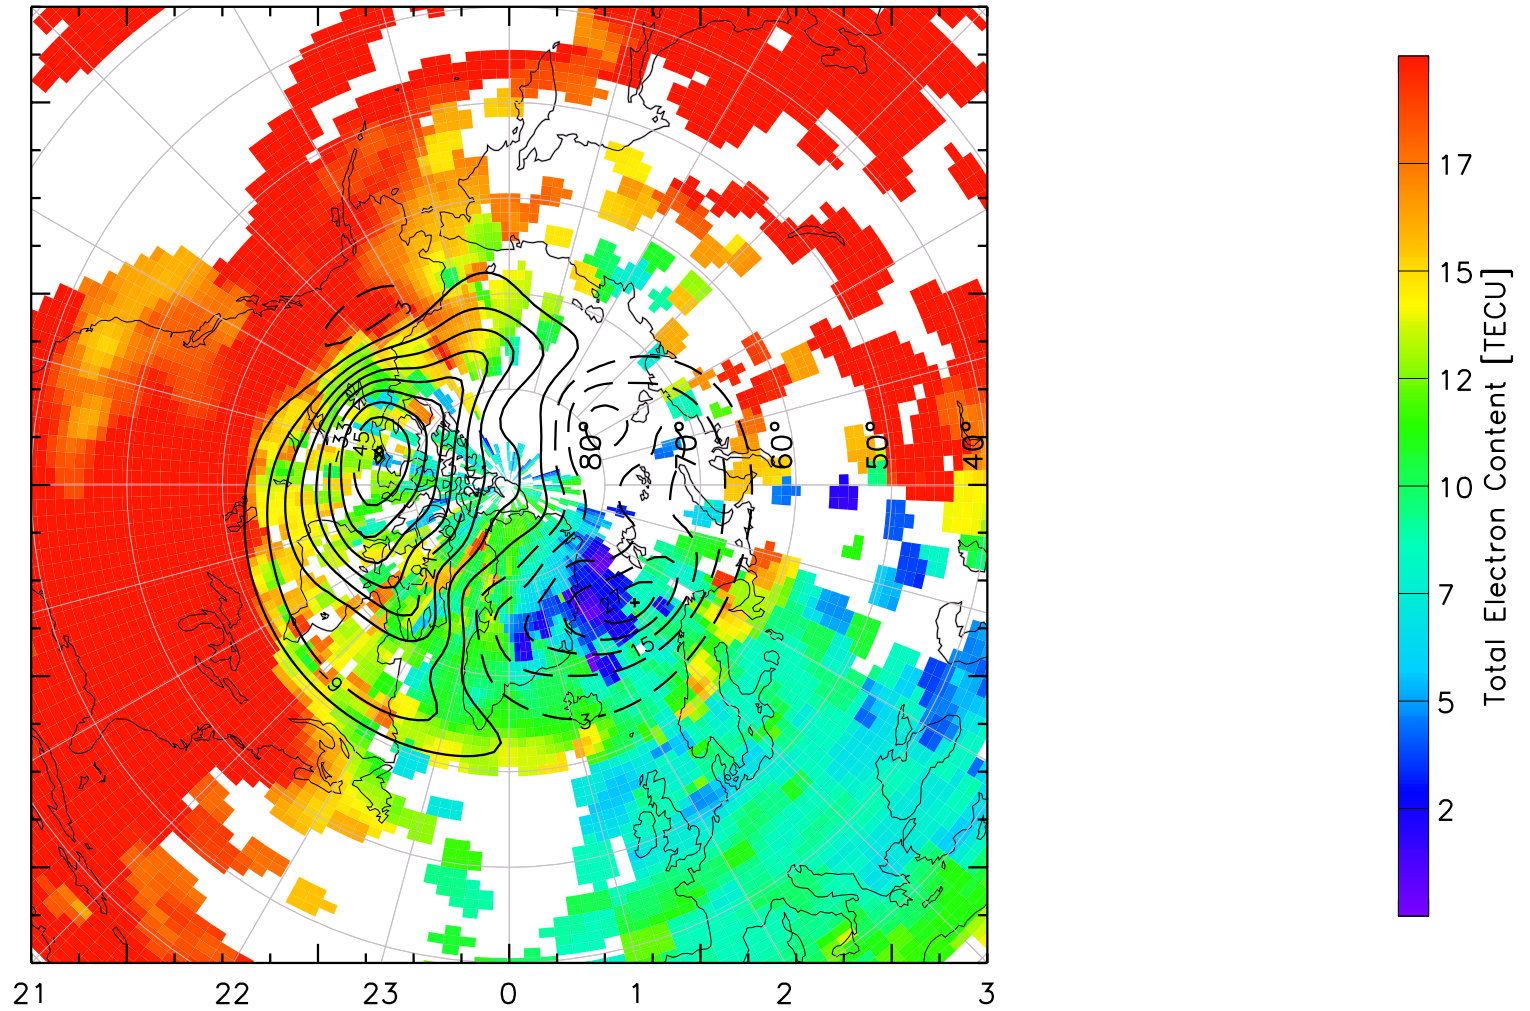

TOTAL ELECTRON CONTENT 24/Apr/2013 01:15:00.0
Median Filtered, Threshold = 0.10 to
24/Apr/2013 01:20:00.0