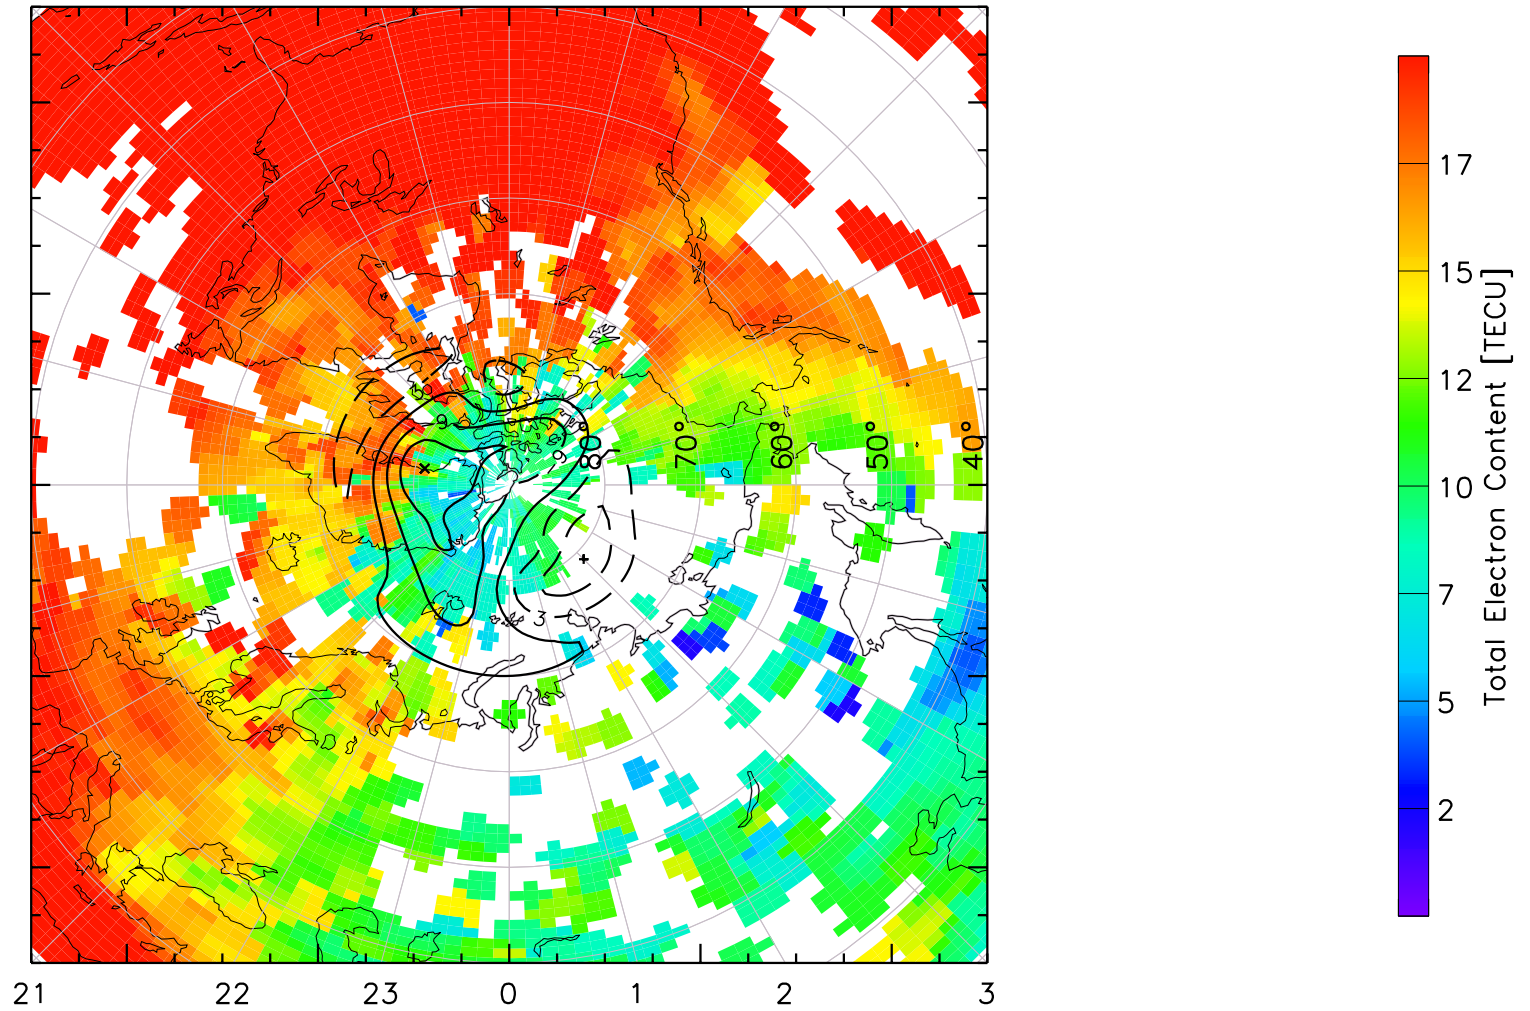

TOTAL ELECTRON CONTENT 23/Apr/2013 19:00:00.0
Median Filtered, Threshold = 0.10 to
23/Apr/2013 19:05:00.0