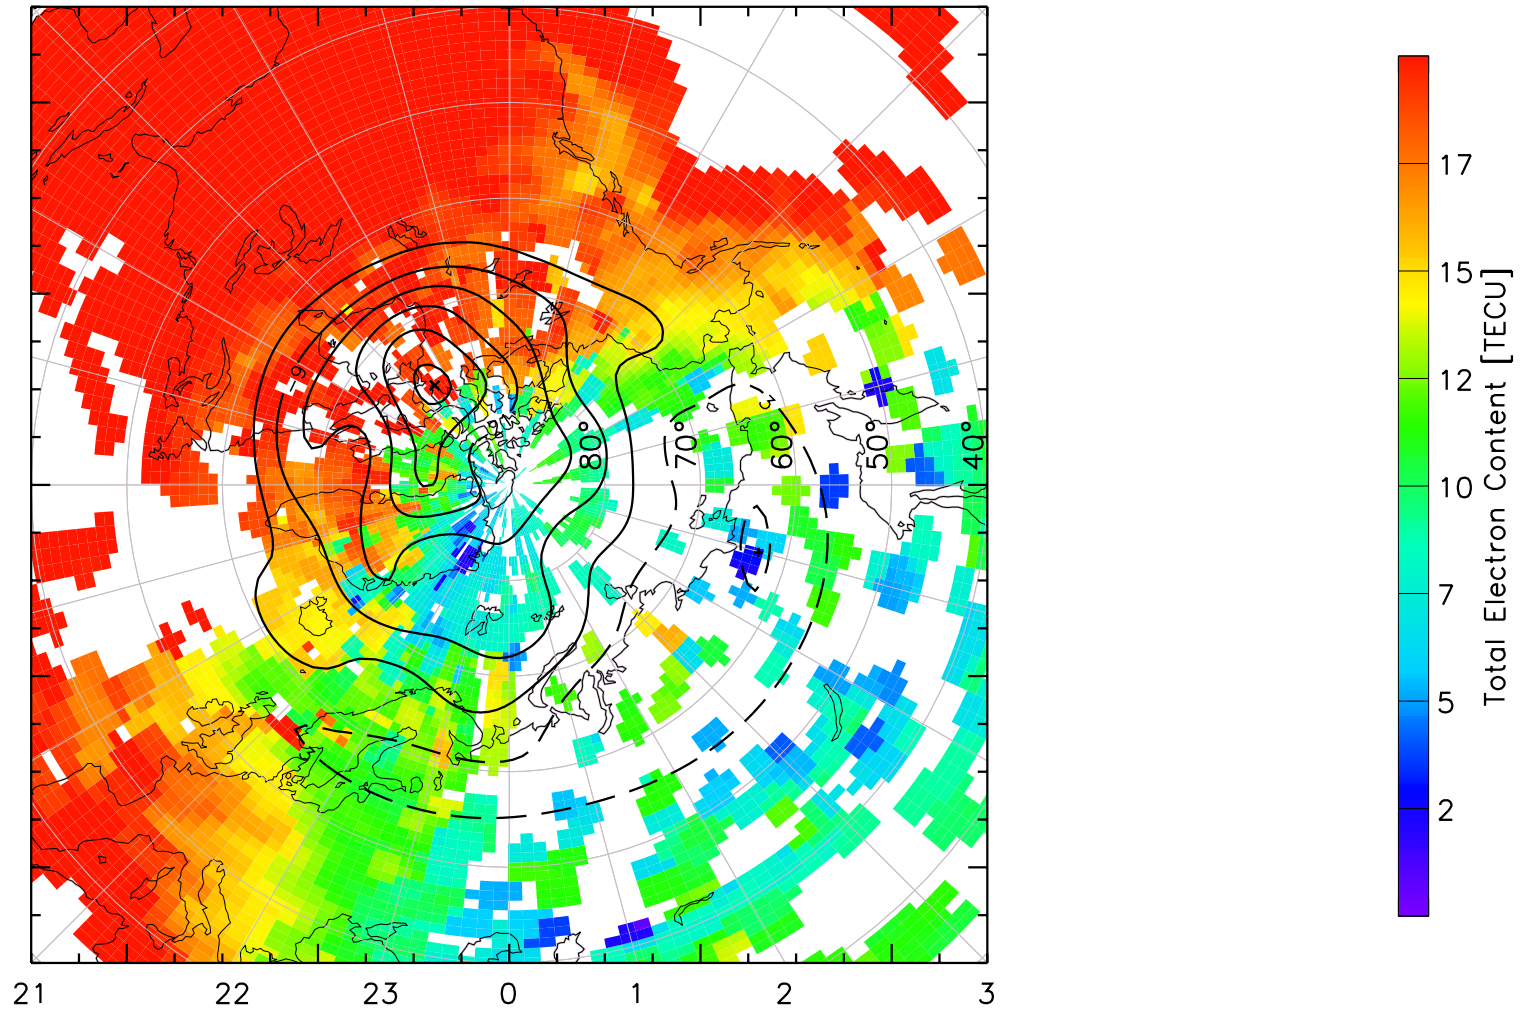

TOTAL ELECTRON CONTENT 23/Apr/2013 20:10:00.0
Median Filtered, Threshold = 0.10 to
23/Apr/2013 20:15:00.0