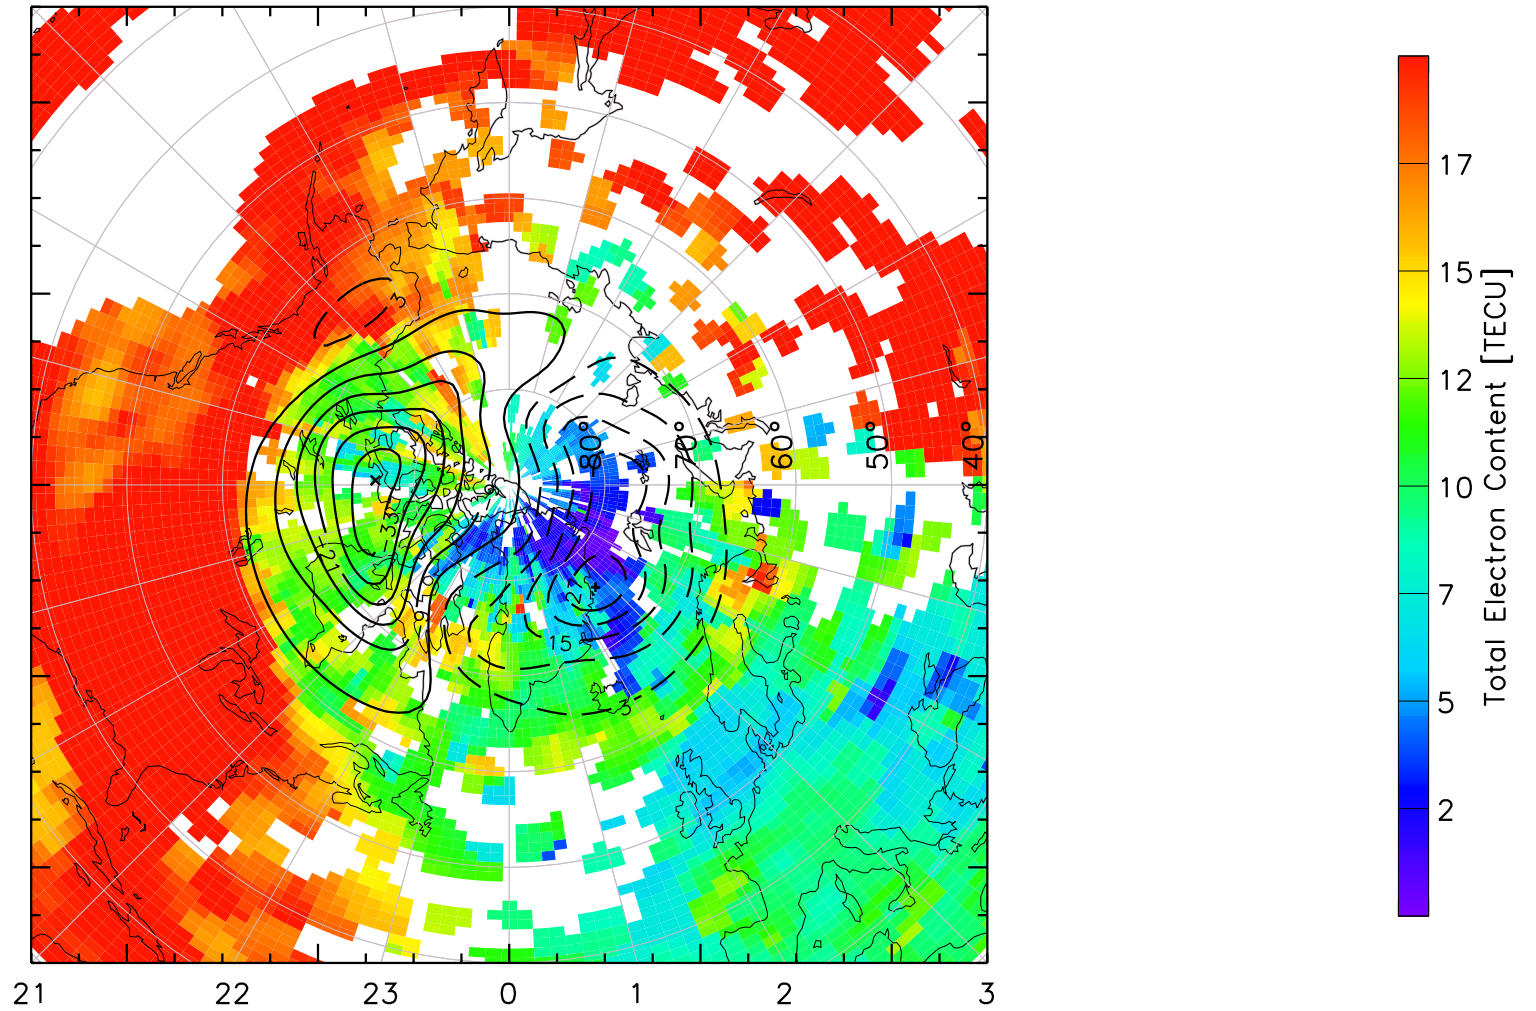

TOTAL ELECTRON CONTENT 24/Apr/2013 01:45:00.0
Median Filtered, Threshold = 0.10 to
24/Apr/2013 01:50:00.0