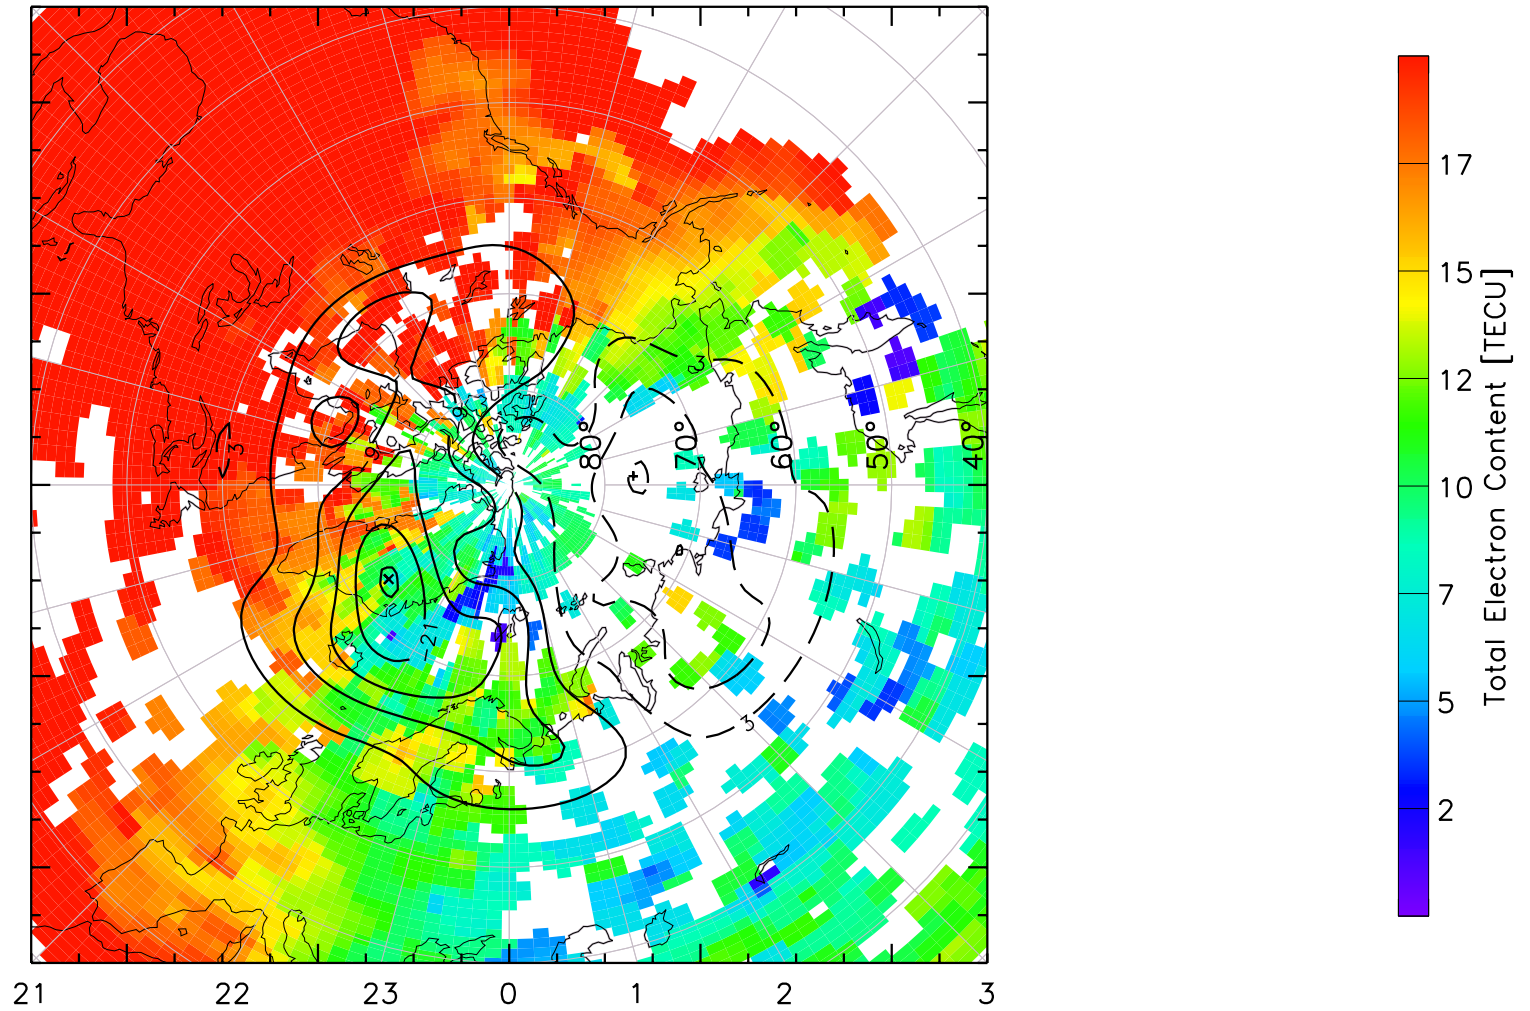

TOTAL ELECTRON CONTENT 23/Apr/2013 20:55:00.0
Median Filtered, Threshold = 0.10 to
23/Apr/2013 21:00:00.0