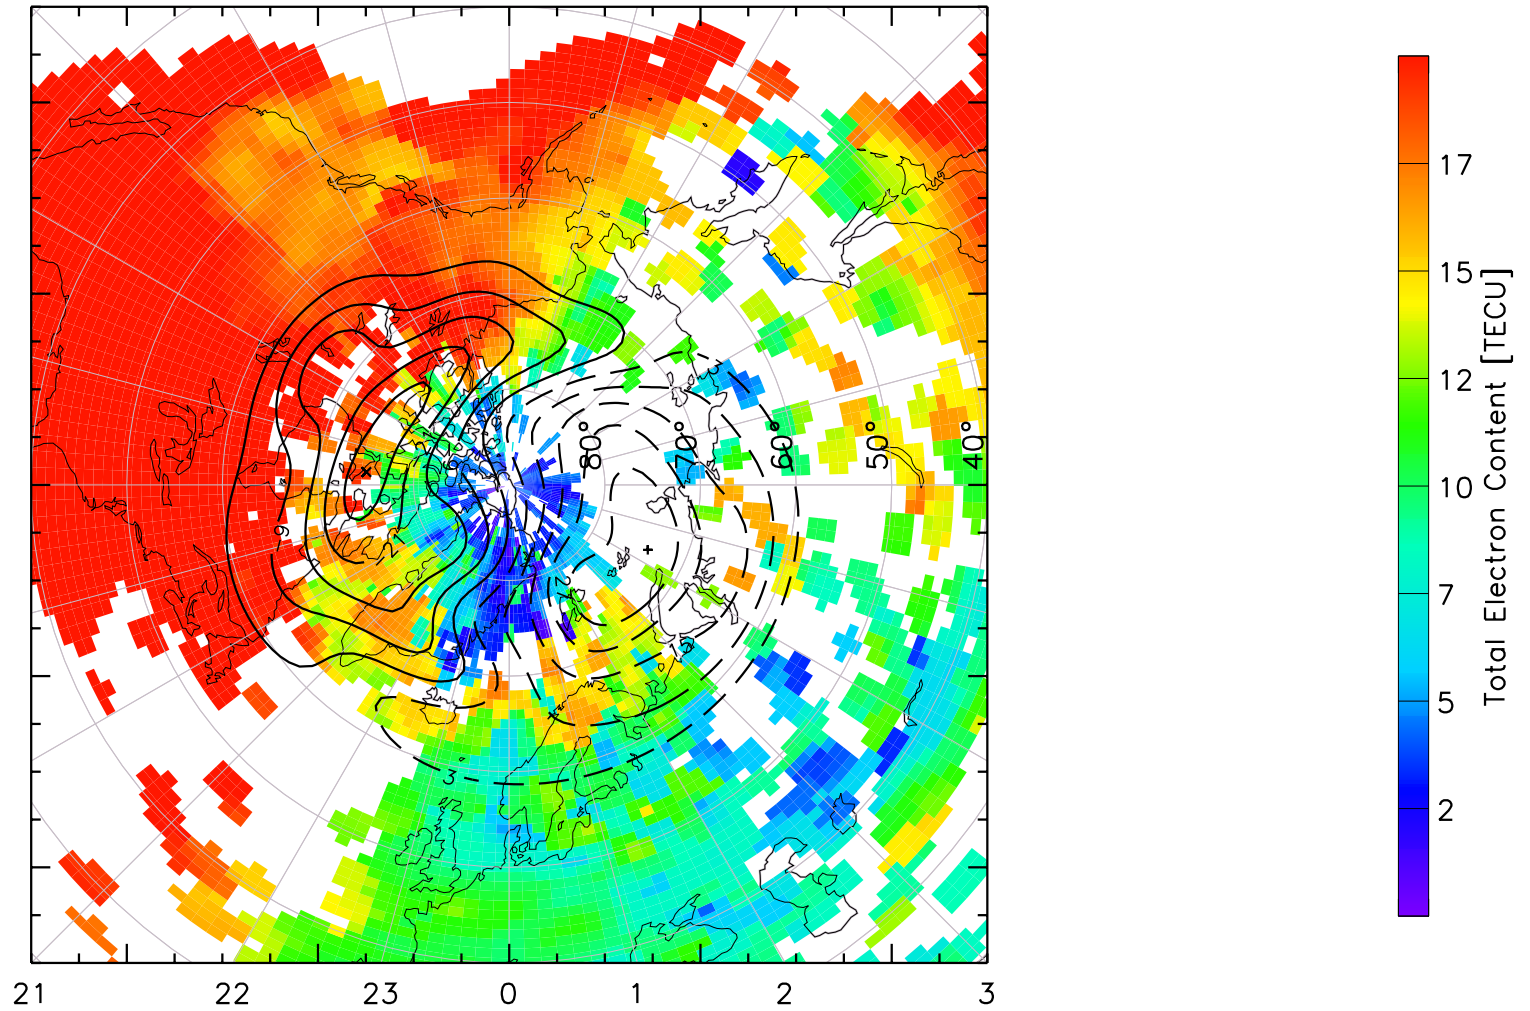

TOTAL ELECTRON CONTENT 23/Apr/2013 22:45:00.0
Median Filtered, Threshold = 0.10 to
23/Apr/2013 22:50:00.0