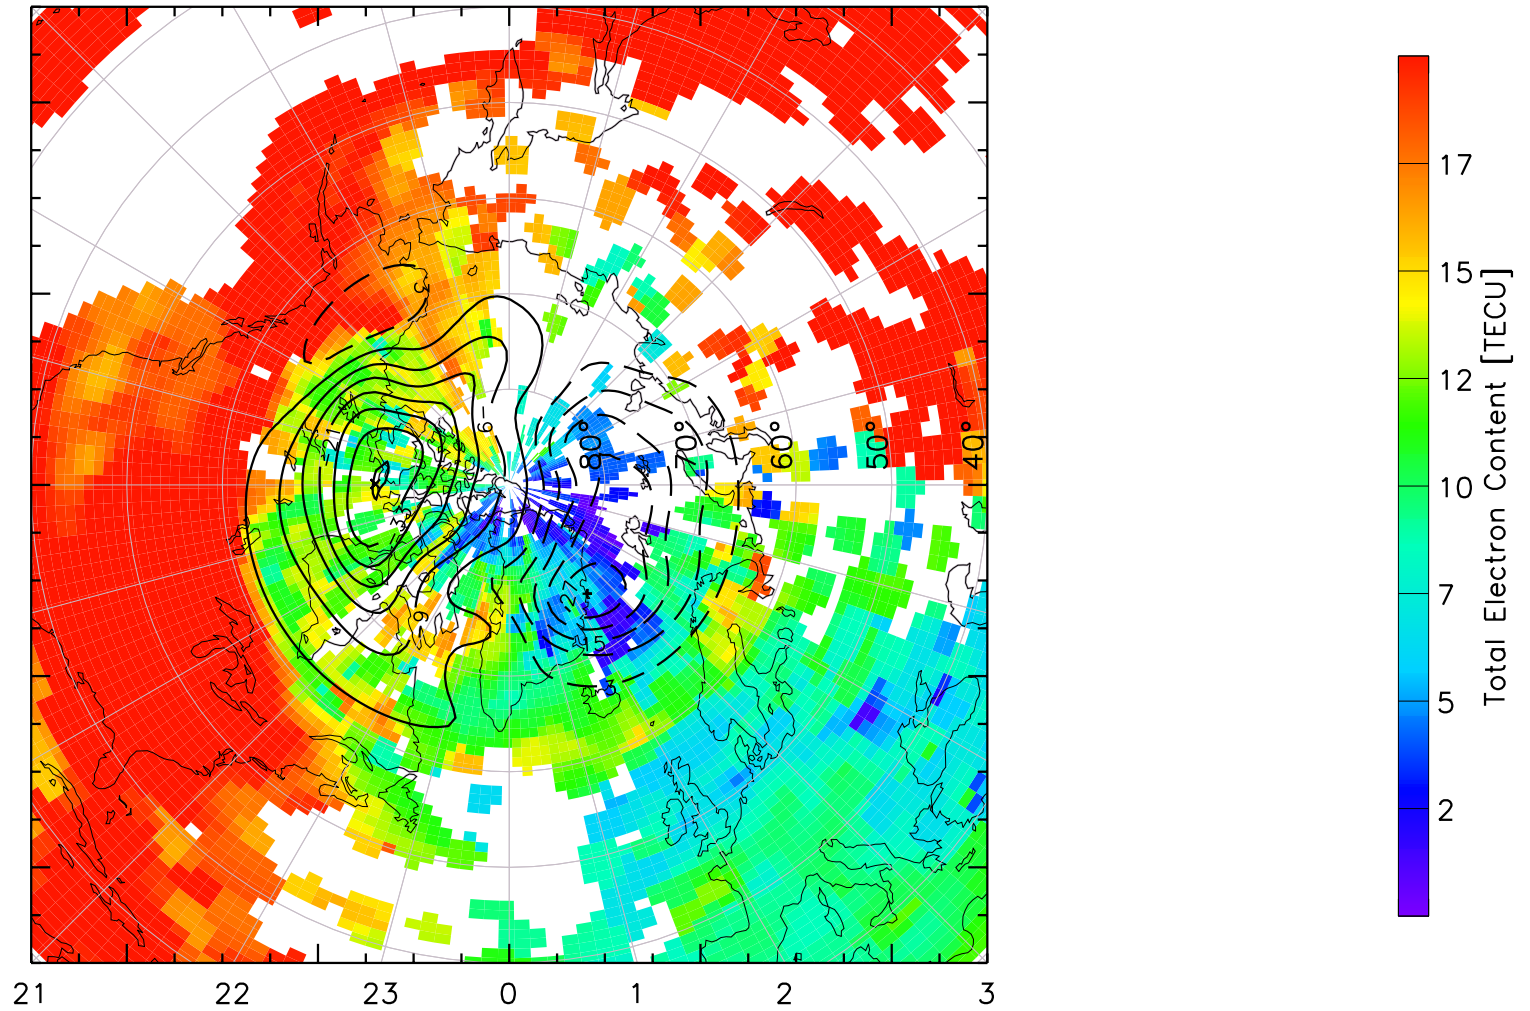

TOTAL ELECTRON CONTENT 24/Apr/2013 01:35:00.0
Median Filtered, Threshold = 0.10 to
24/Apr/2013 01:40:00.0