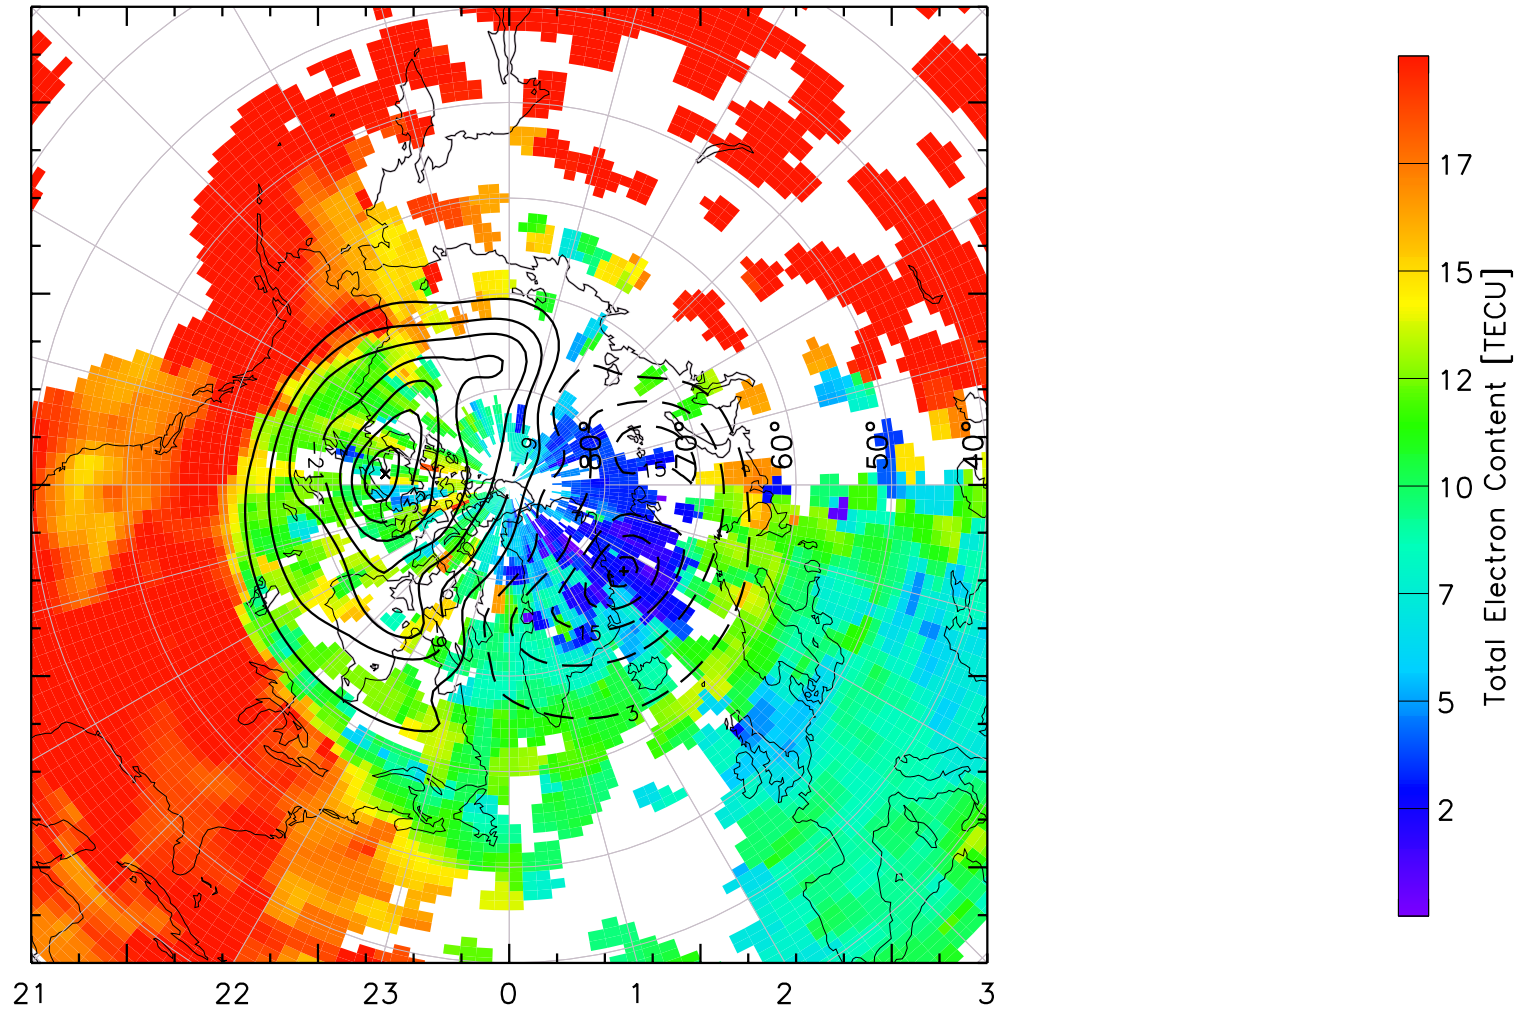

TOTAL ELECTRON CONTENT 24/Apr/2013 02:30:00.0
Median Filtered, Threshold = 0.10 to
24/Apr/2013 02:35:00.0