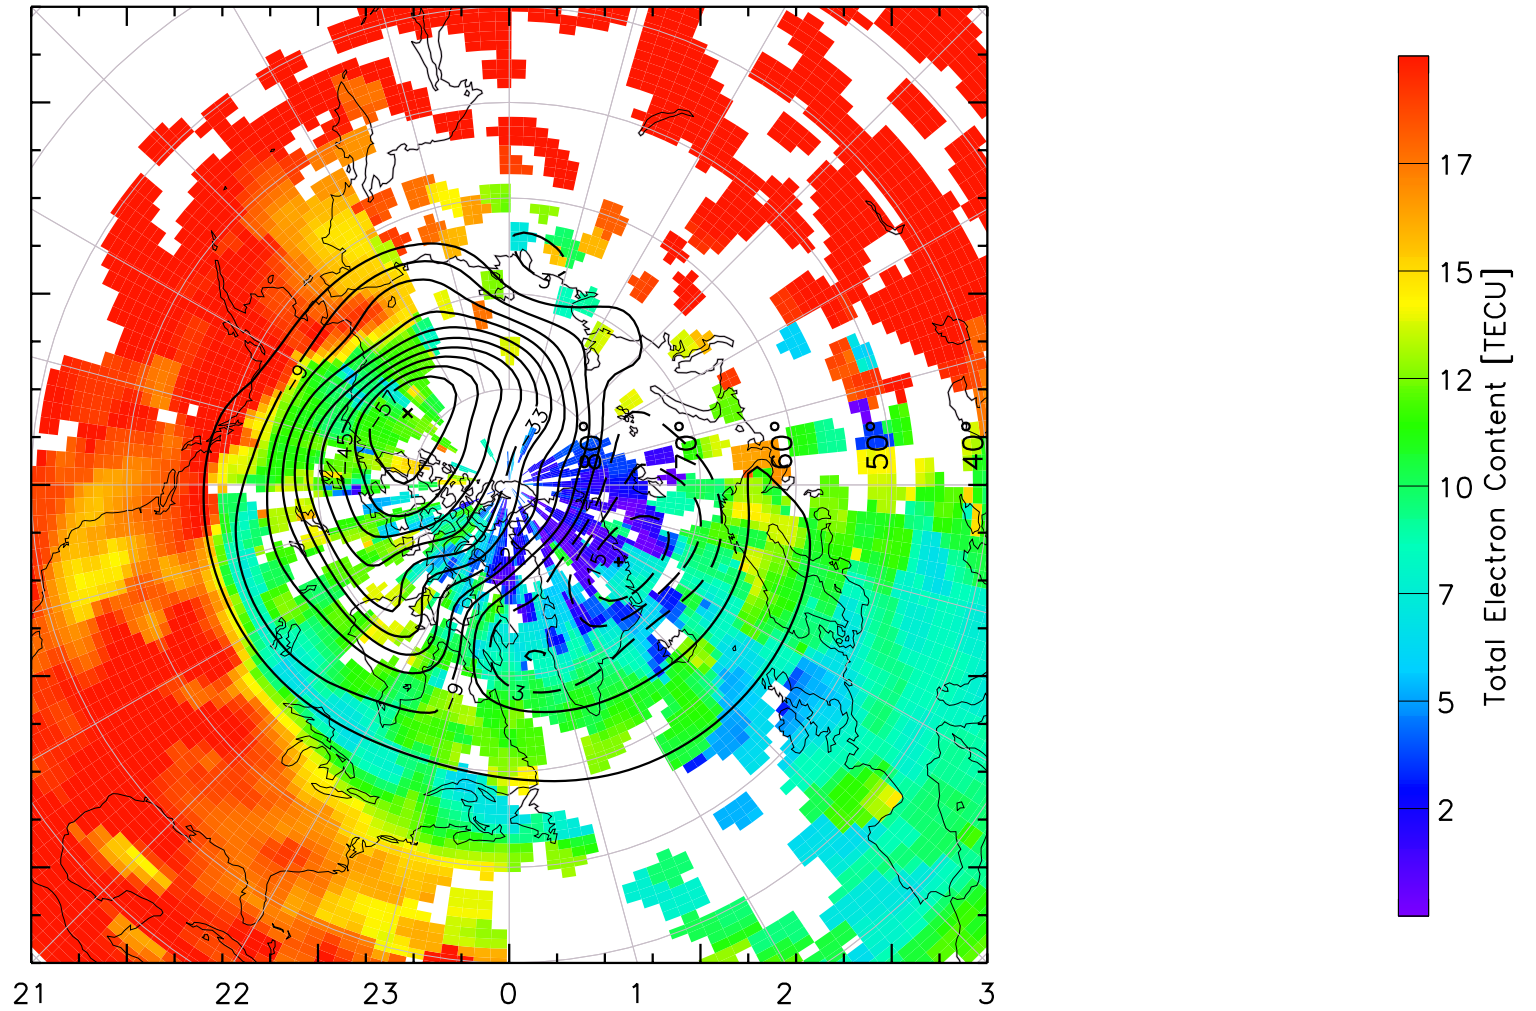

TOTAL ELECTRON CONTENT 24/Apr/2013 03:10:00.0
Median Filtered, Threshold = 0.10 to
24/Apr/2013 03:15:00.0