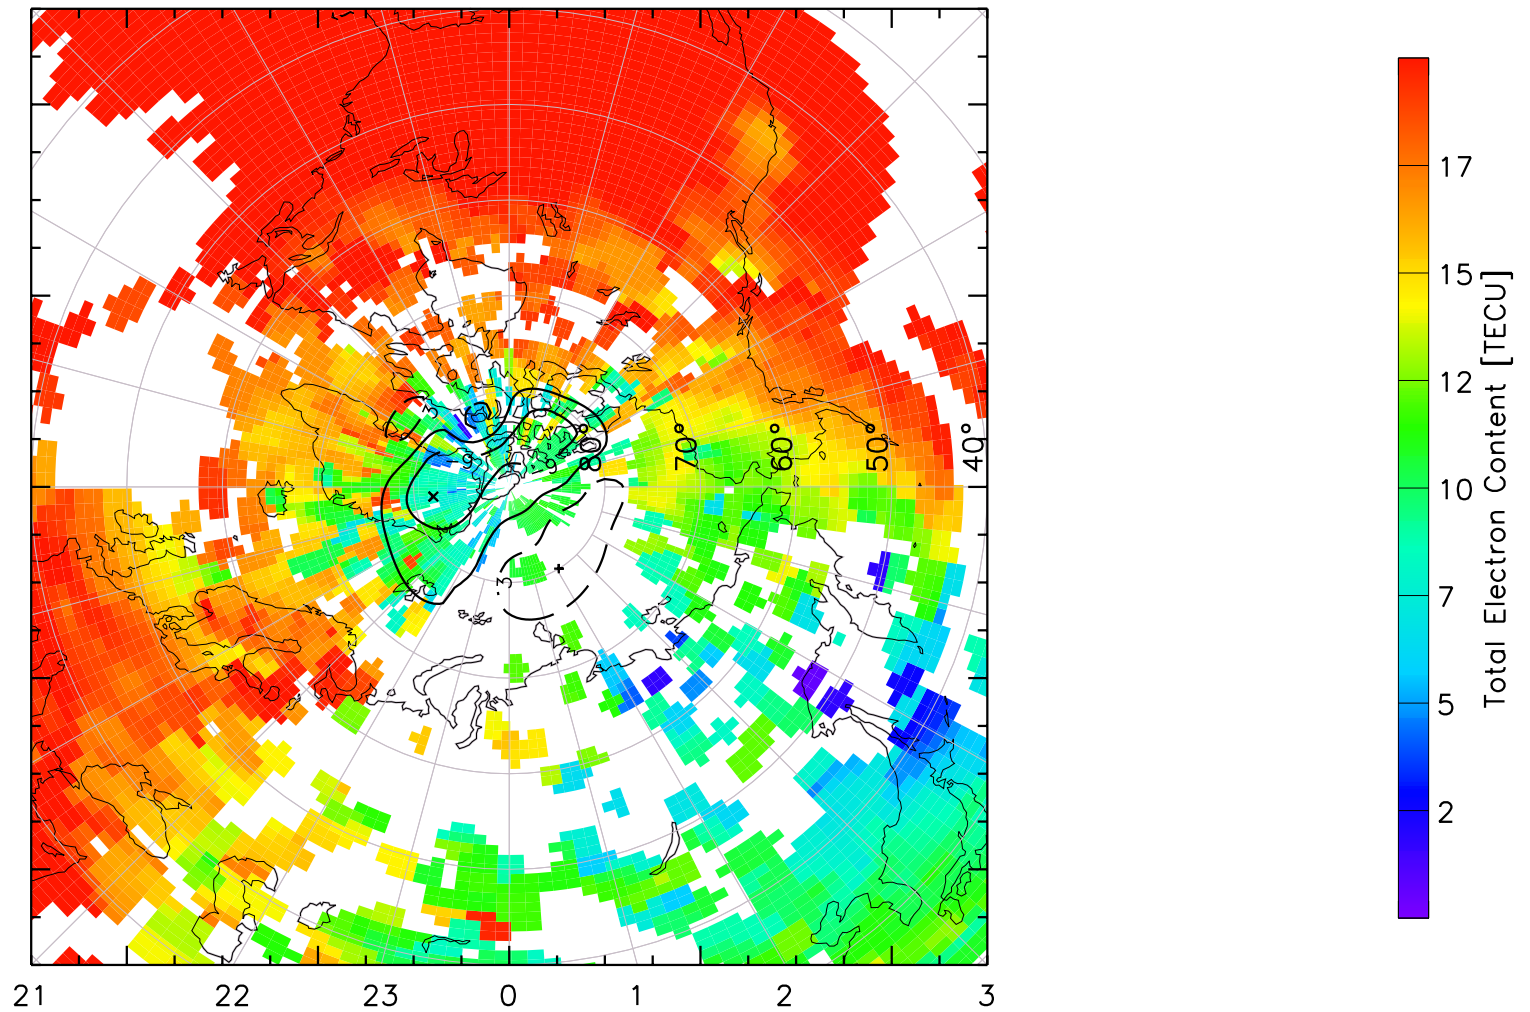

TOTAL ELECTRON CONTENT 23/Apr/2013 18:10:00.0
Median Filtered, Threshold = 0.10 to
23/Apr/2013 18:15:00.0

1800 0600
[Empty box]