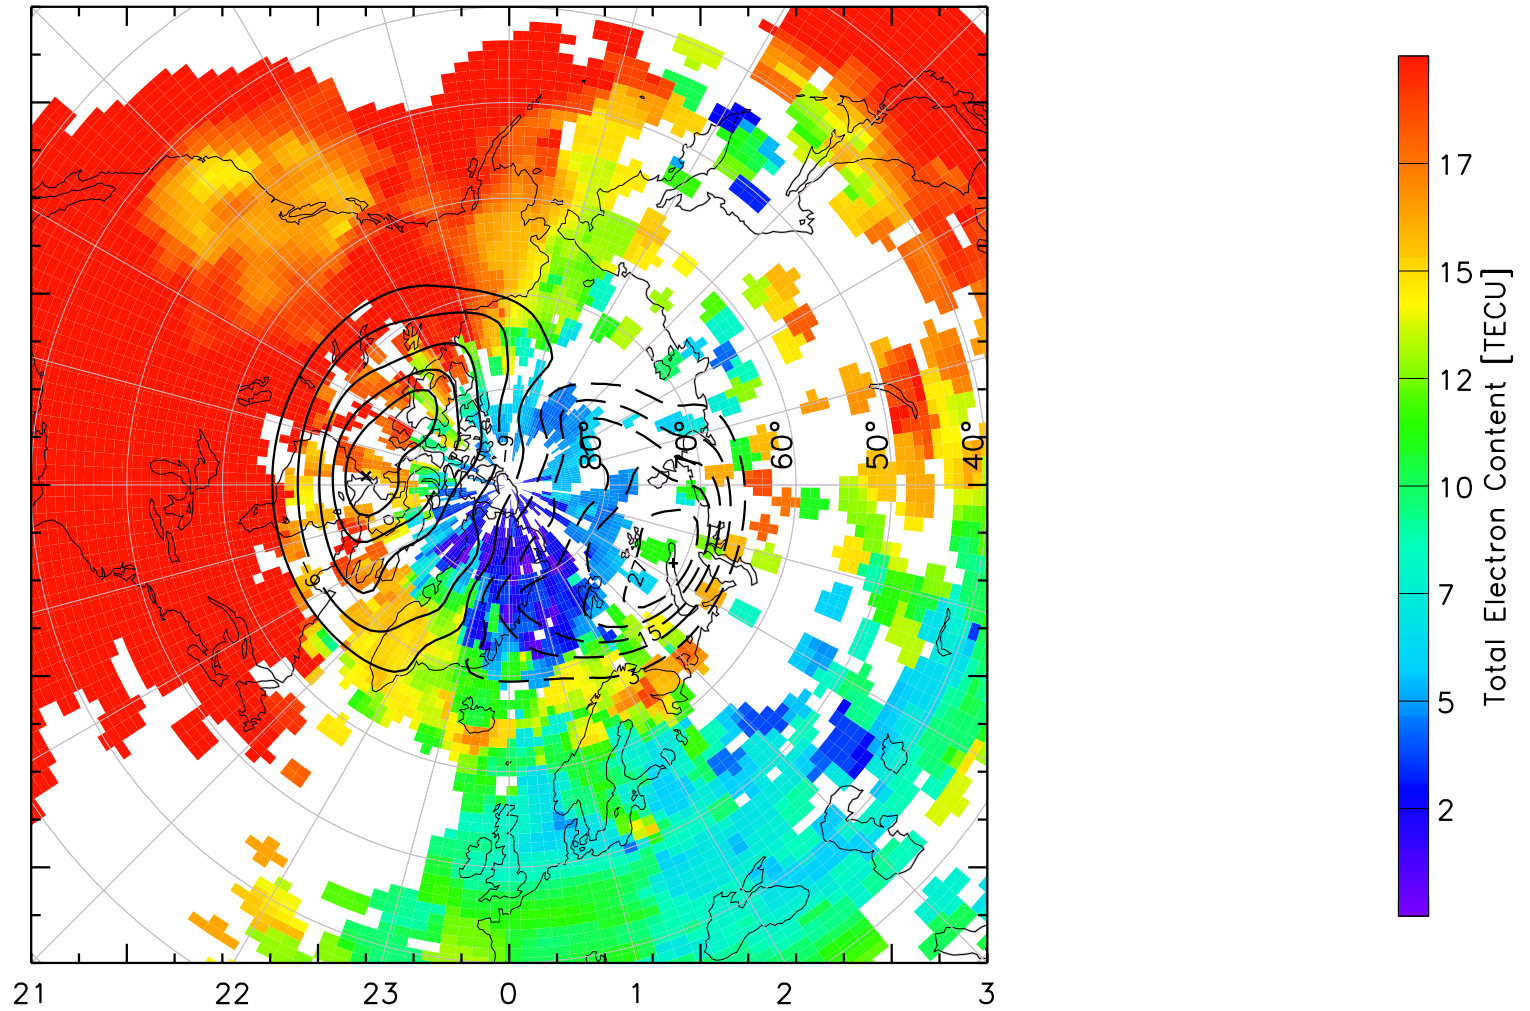

TOTAL ELECTRON CONTENT 23/Apr/2013 23:25:00.0
Median Filtered, Threshold = 0.10 to
23/Apr/2013 23:30:00.0