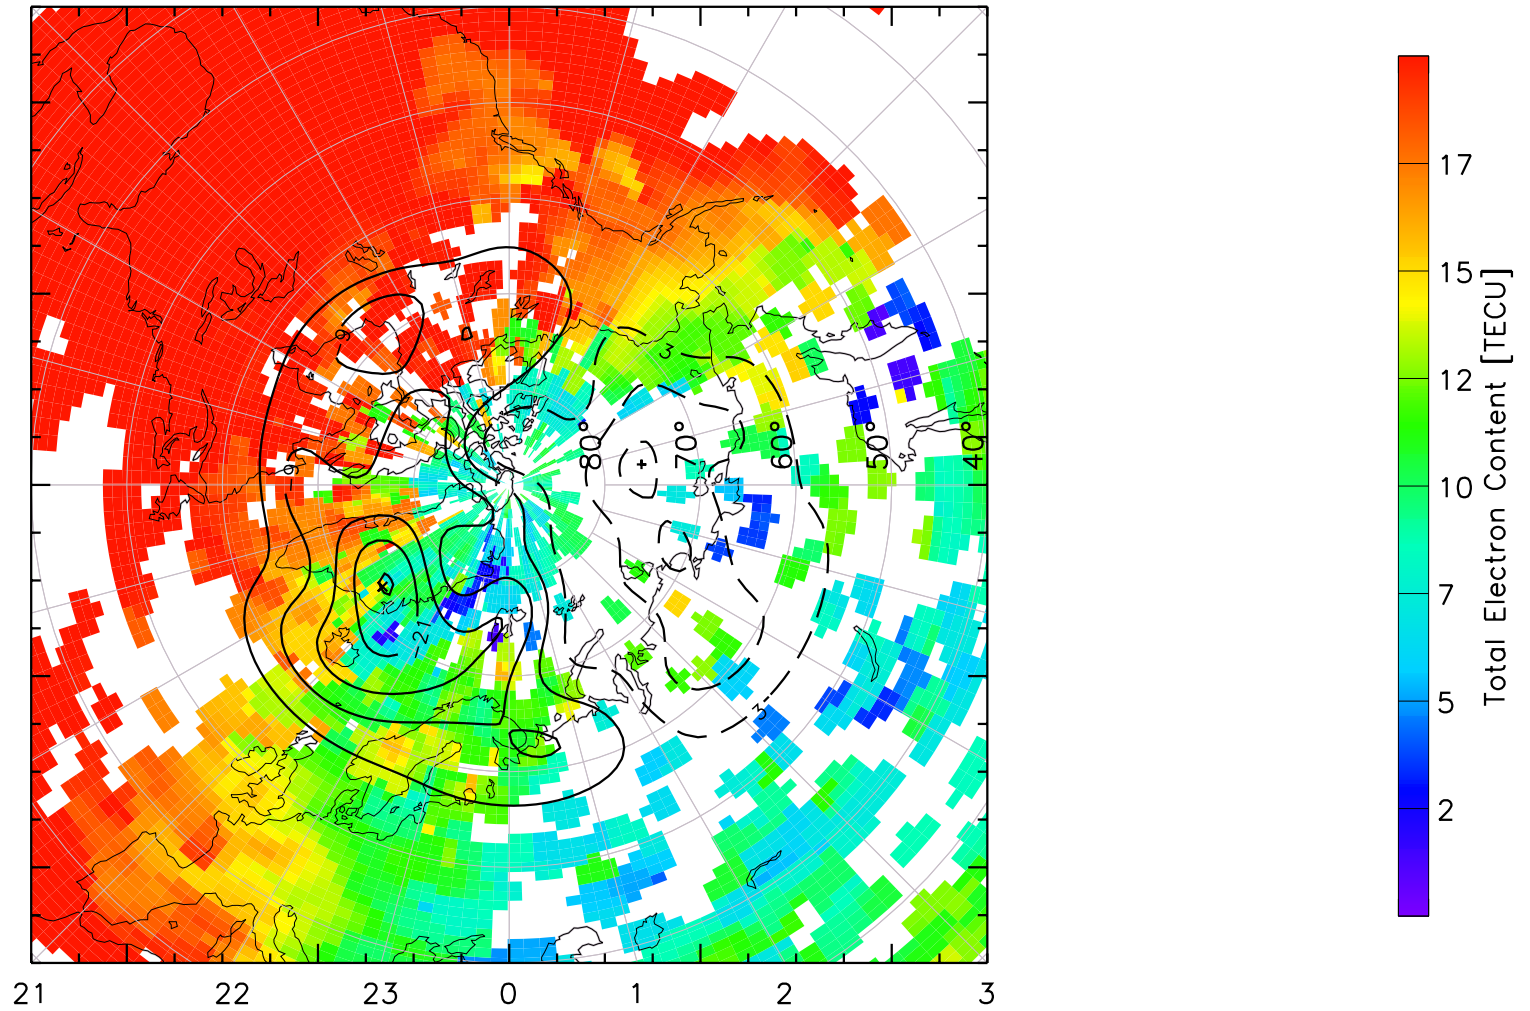

TOTAL ELECTRON CONTENT 23/Apr/2013 20:50:00.0
Median Filtered, Threshold = 0.10 to
23/Apr/2013 20:55:00.0