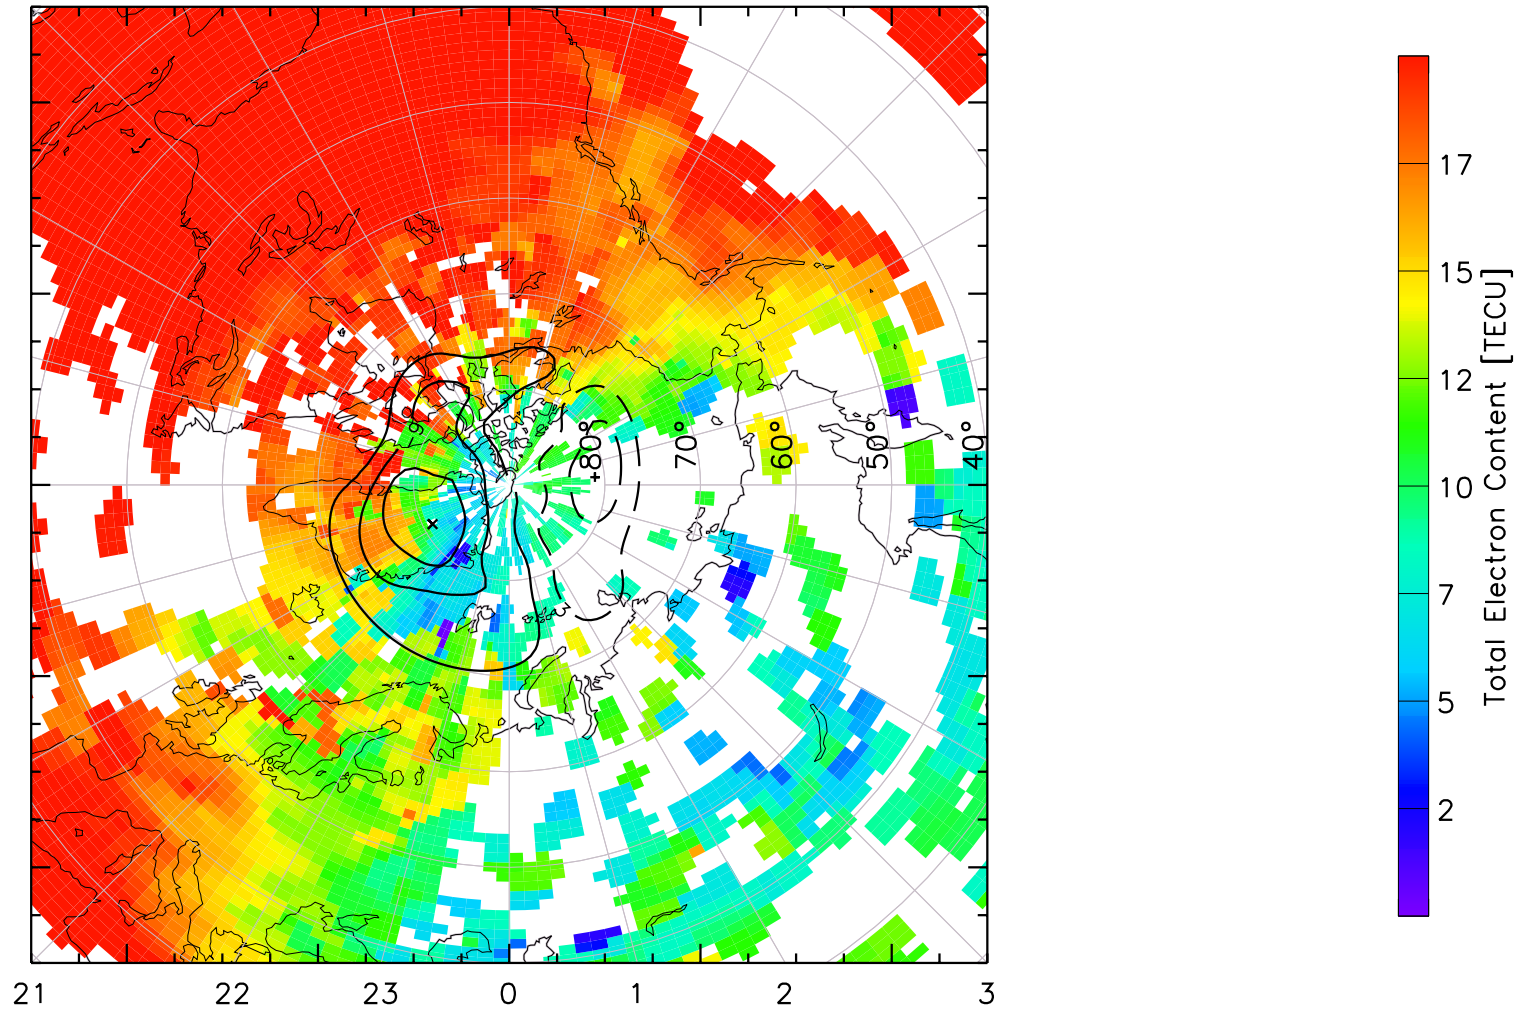

TOTAL ELECTRON CONTENT 23/Apr/2013 19:55:00.0
Median Filtered, Threshold = 0.10 to
23/Apr/2013 20:00:00.0