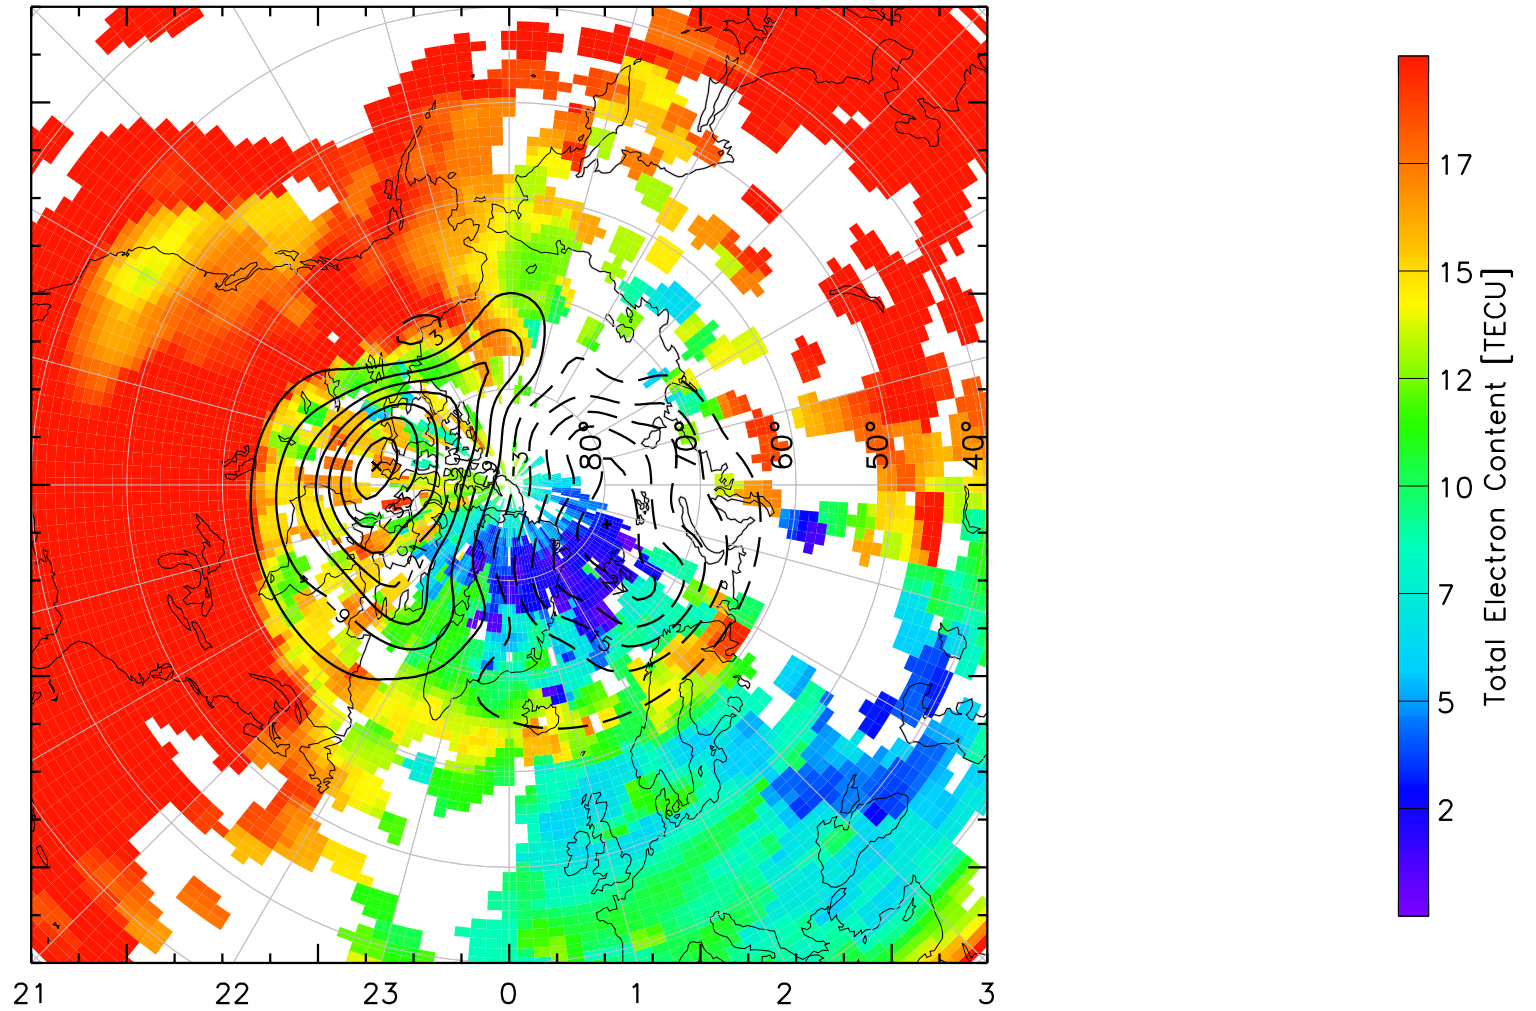

TOTAL ELECTRON CONTENT 24/Apr/2013 00:30:00.0
Median Filtered, Threshold = 0.10 to
24/Apr/2013 00:35:00.0