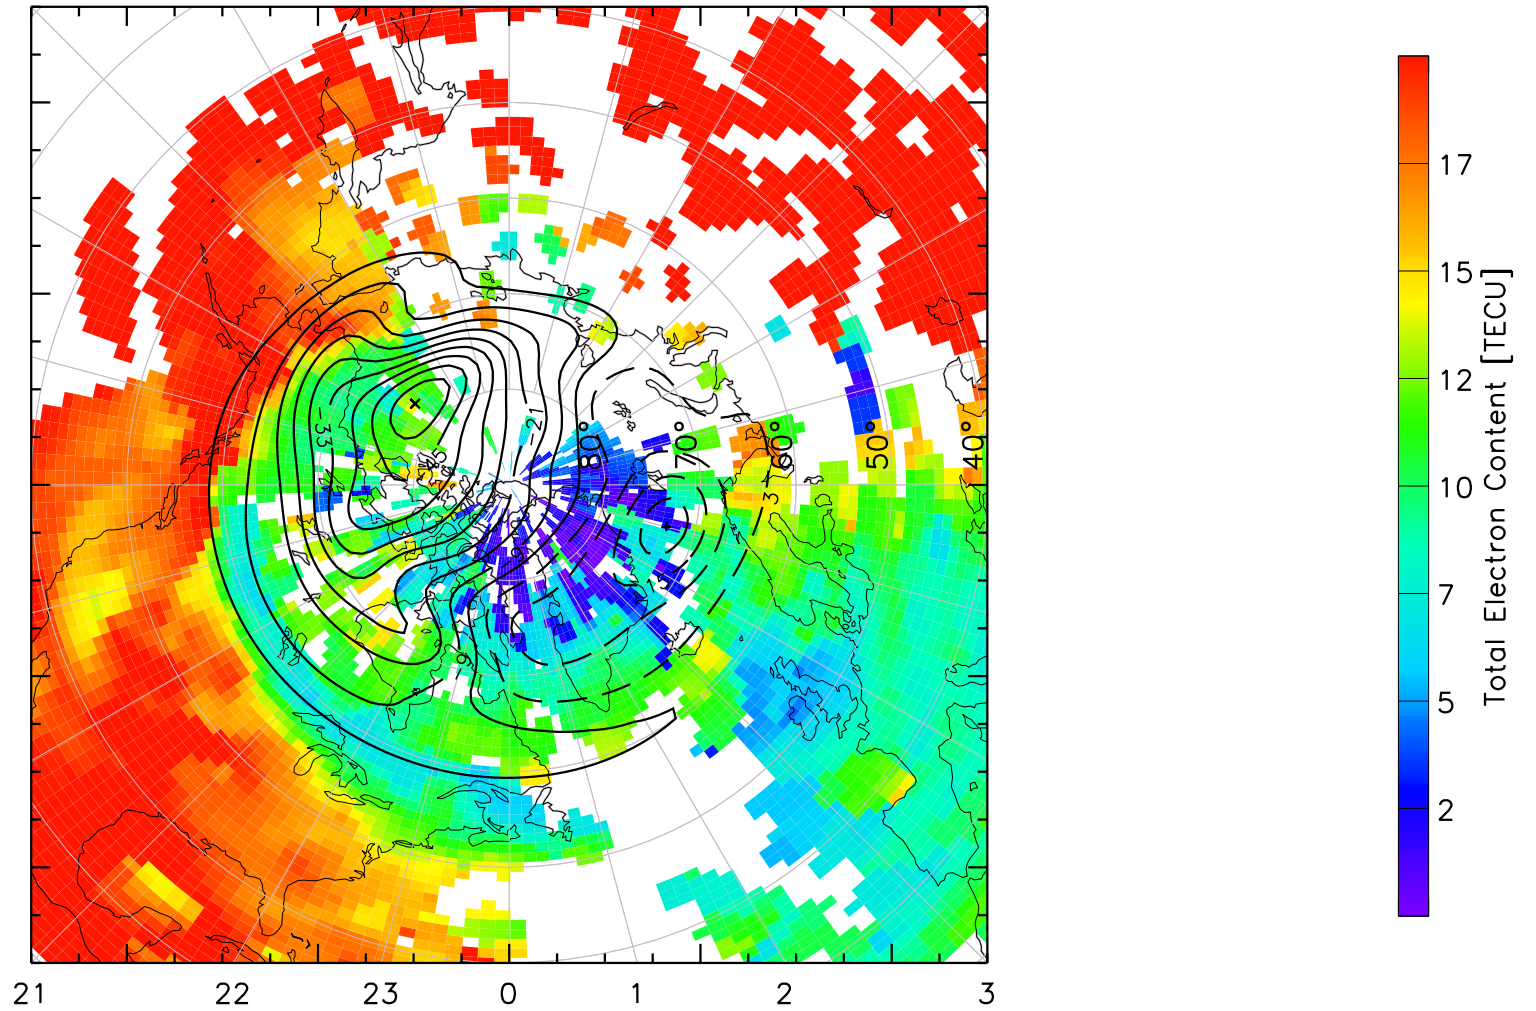

TOTAL ELECTRON CONTENT 24/Apr/2013 03:20:00.0
Median Filtered, Threshold = 0.10 to
24/Apr/2013 03:25:00.0