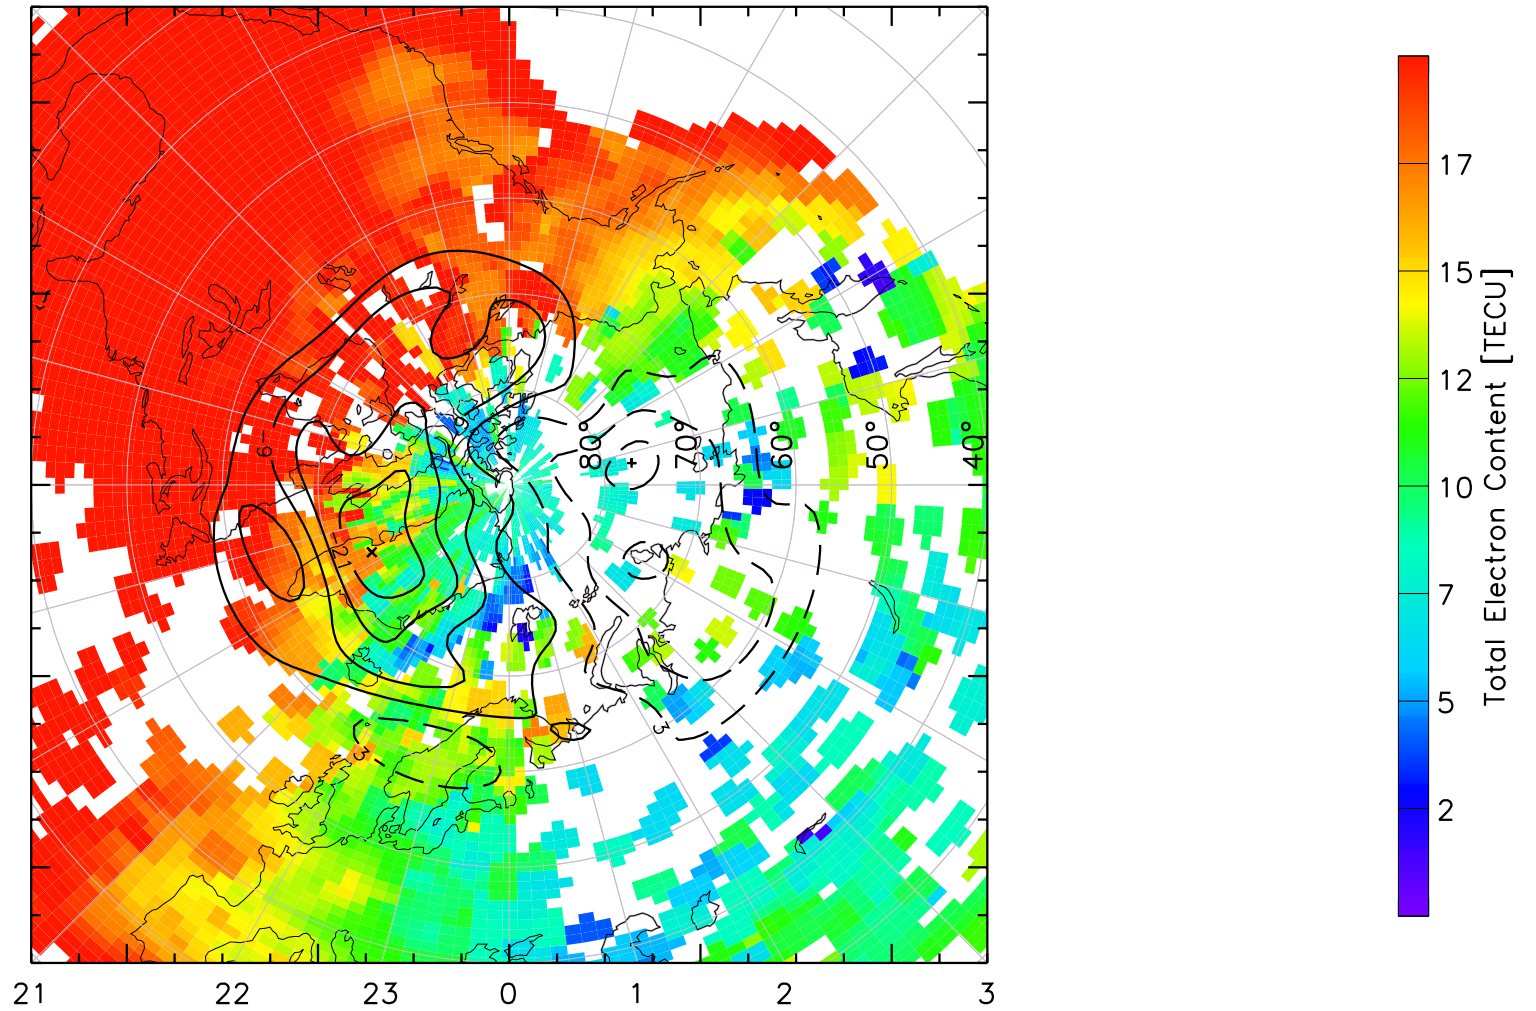

TOTAL ELECTRON CONTENT 23/Apr/2013 21:20:00.0
Median Filtered, Threshold = 0.10 to
23/Apr/2013 21:25:00.0