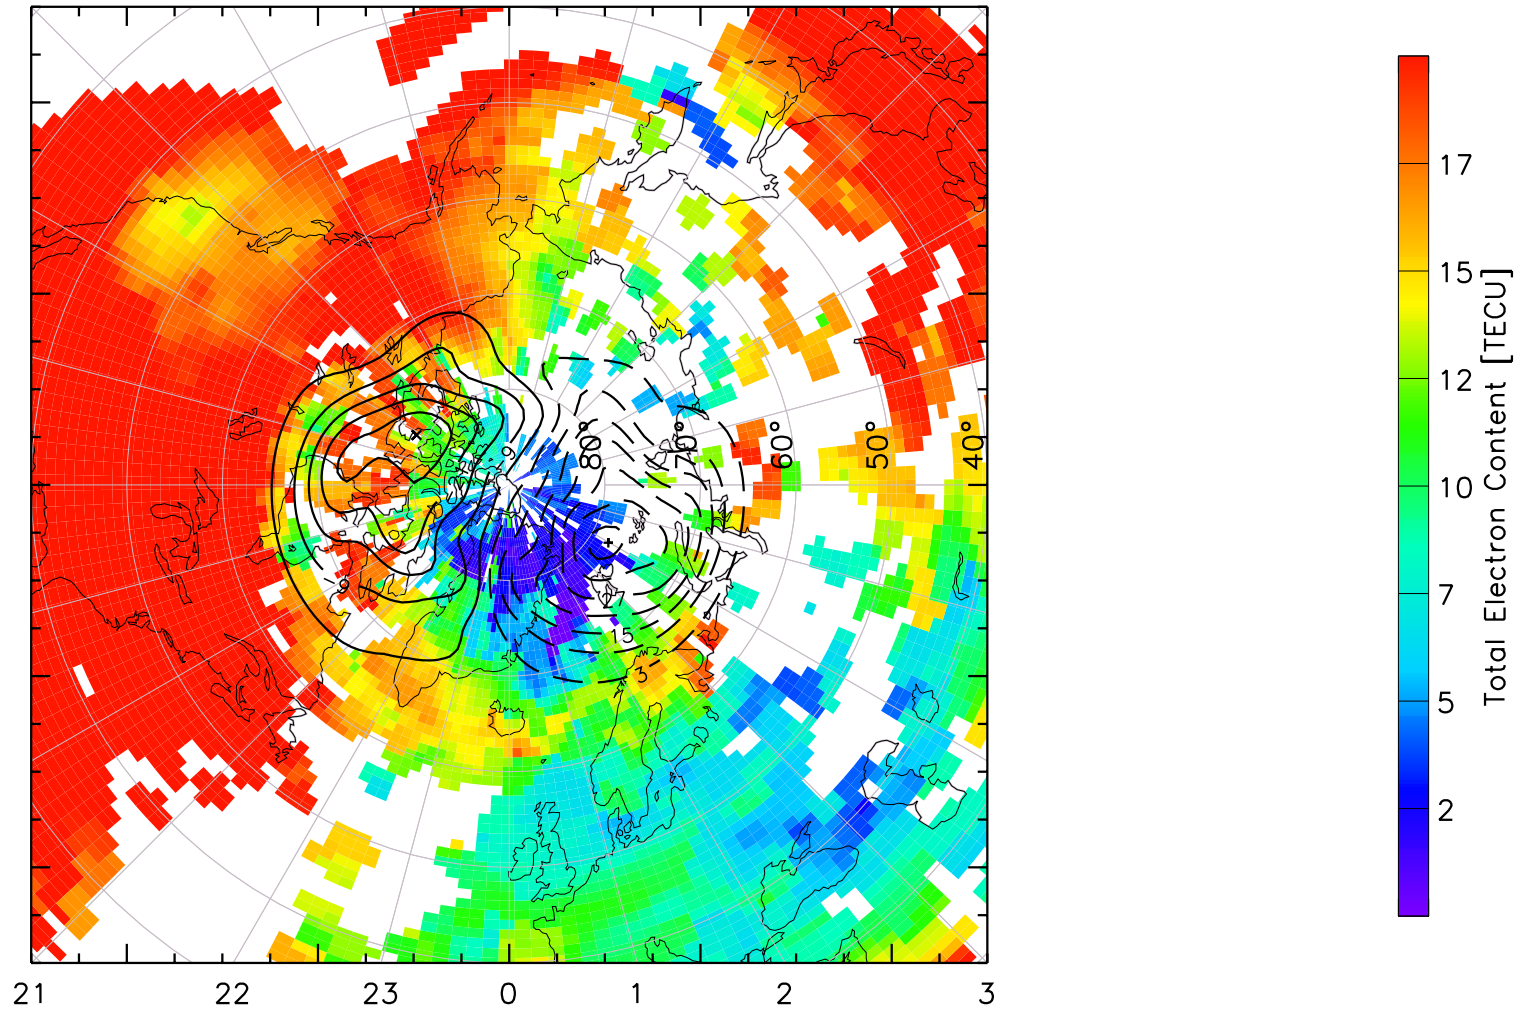

TOTAL ELECTRON CONTENT 23/Apr/2013 23:55:00.0
Median Filtered, Threshold = 0.10 to
24/Apr/2013 00:00:00.0