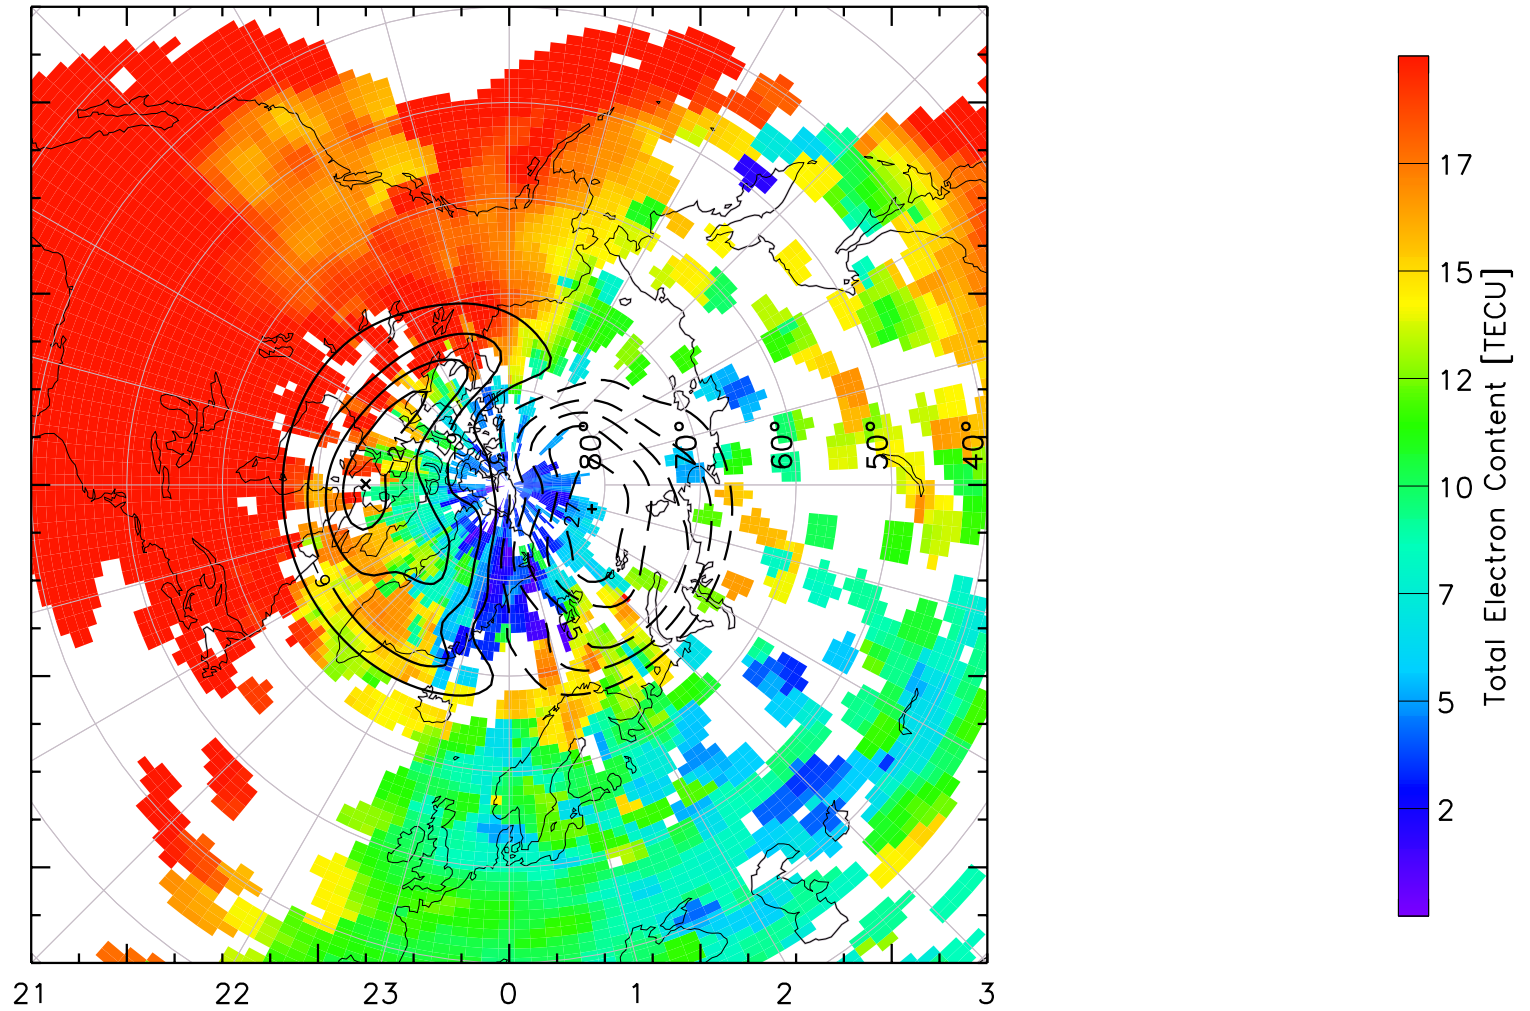

TOTAL ELECTRON CONTENT 23/Apr/2013 22:40:00.0
Median Filtered, Threshold = 0.10 to
23/Apr/2013 22:45:00.0