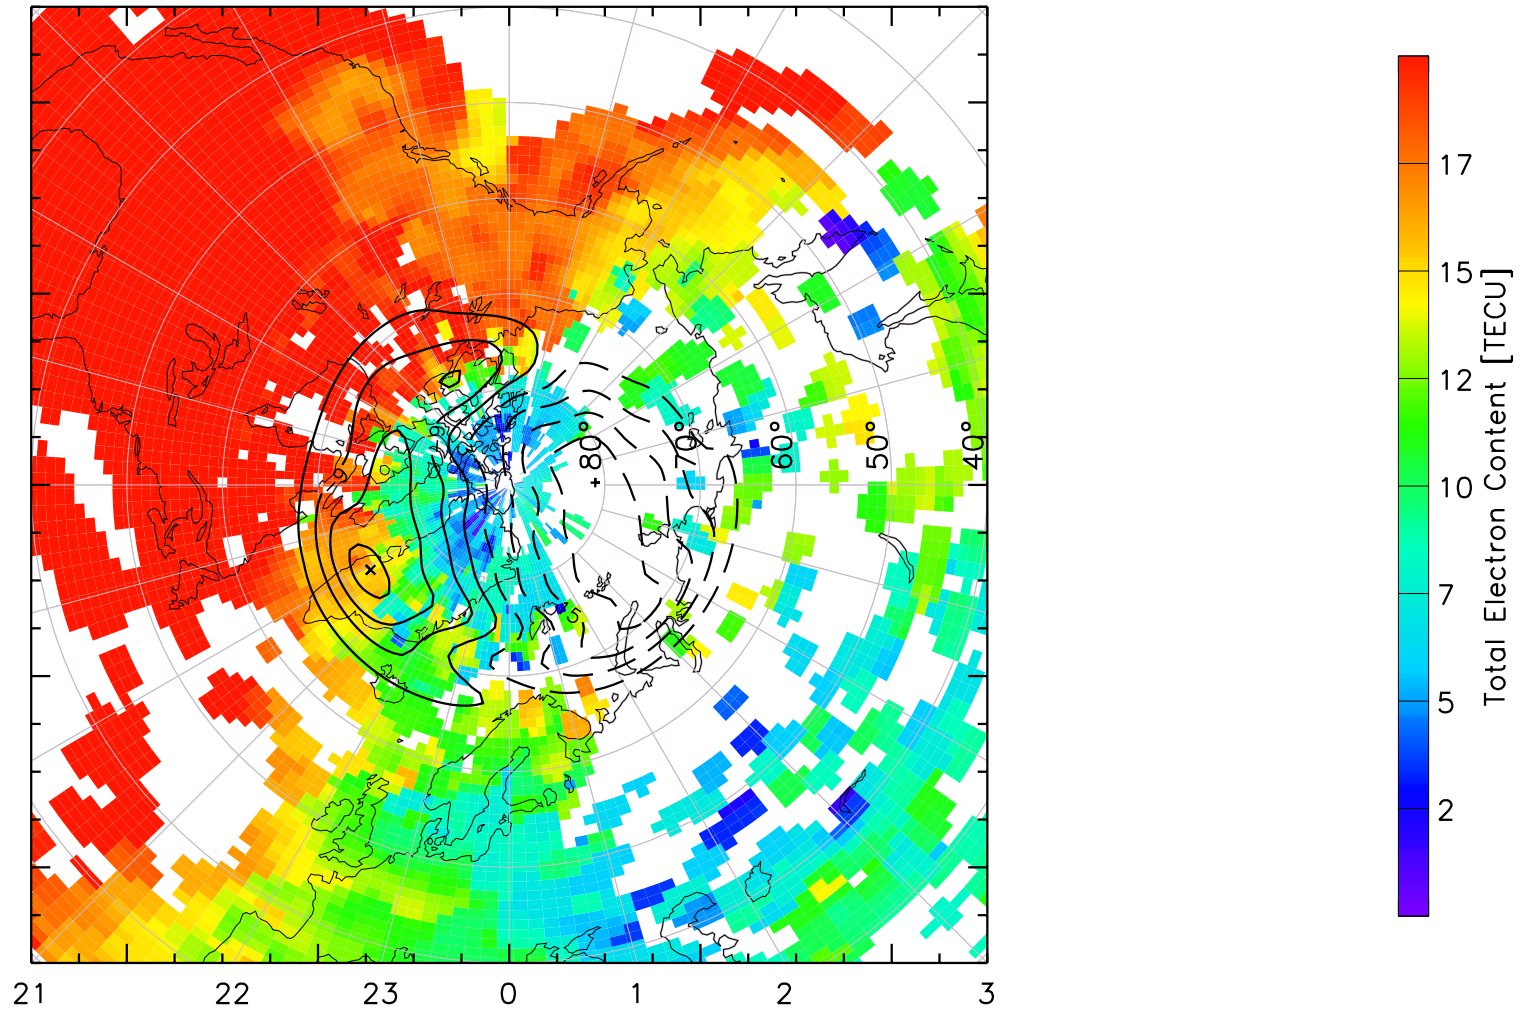

TOTAL ELECTRON CONTENT 23/Apr/2013 21:50:00.0
Median Filtered, Threshold = 0.10 to
23/Apr/2013 21:55:00.0