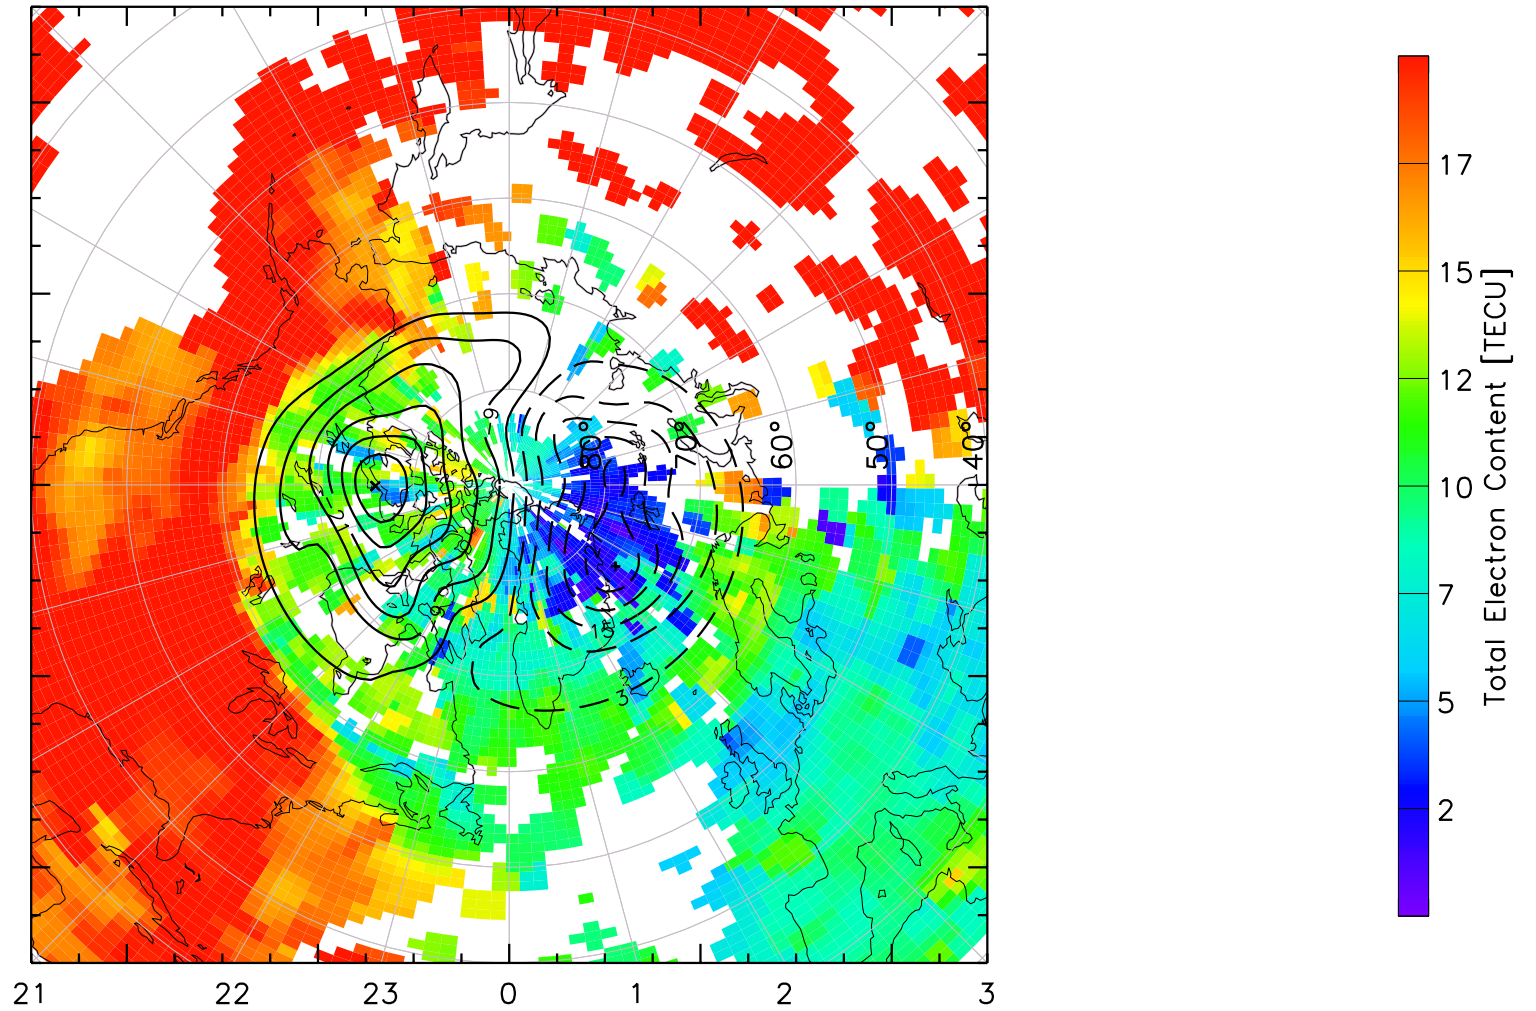

TOTAL ELECTRON CONTENT 24/Apr/2013 02:20:00.0
Median Filtered, Threshold = 0.10 to
24/Apr/2013 02:25:00.0