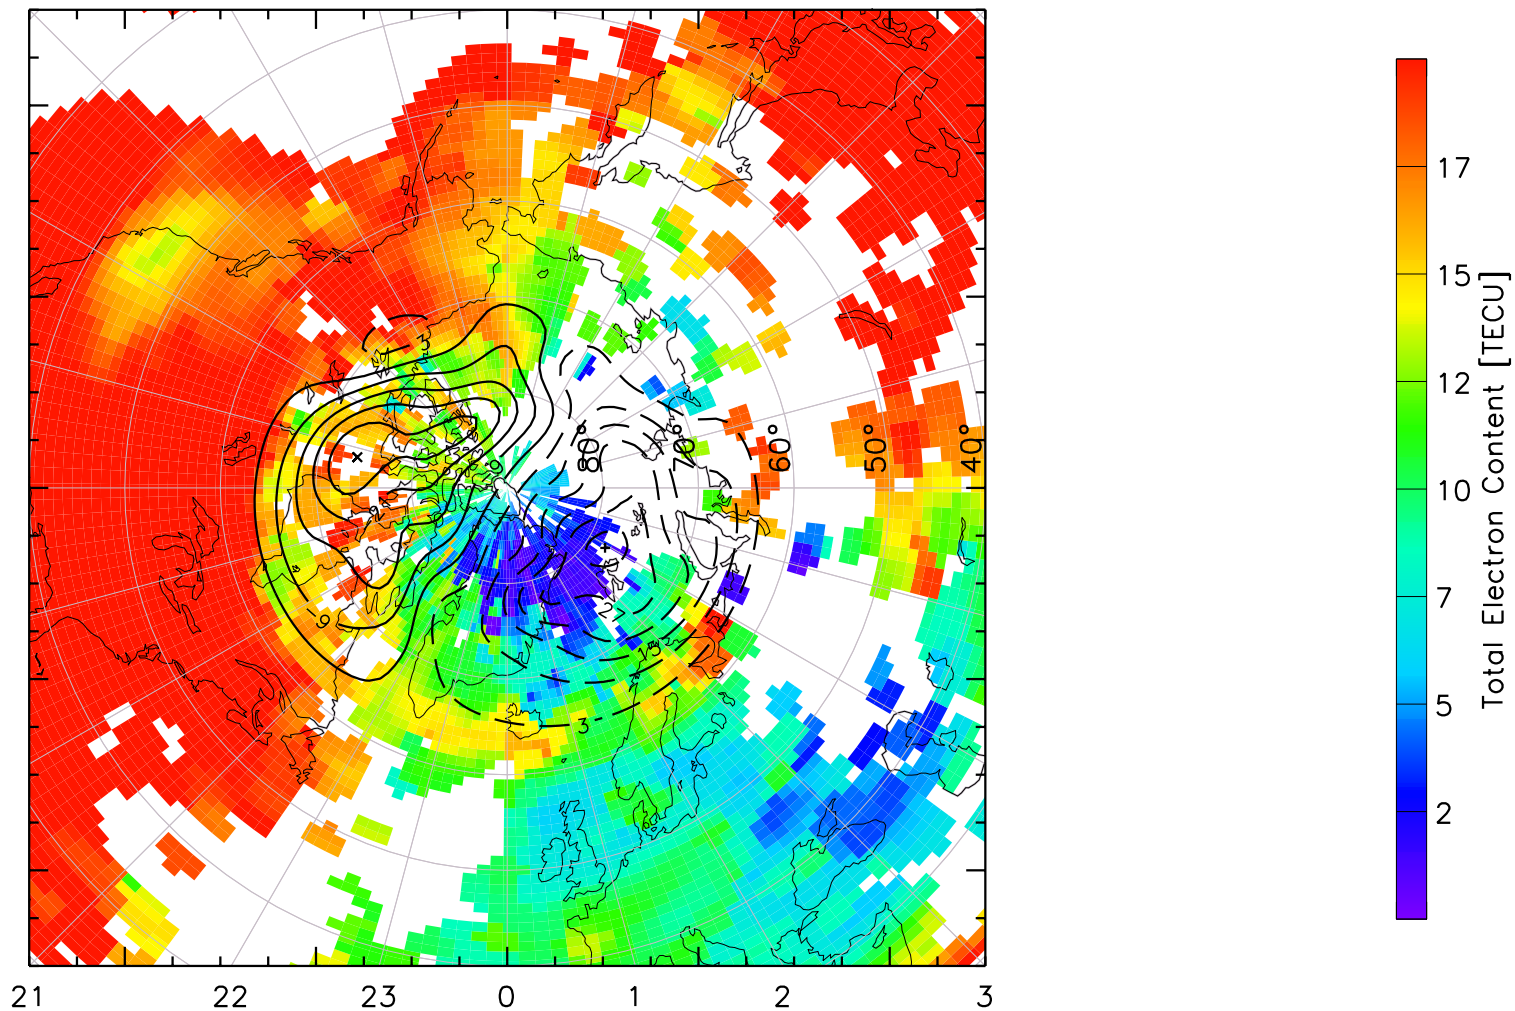

TOTAL ELECTRON CONTENT 24/Apr/2013 00:15:00.0
Median Filtered, Threshold = 0.10 to
24/Apr/2013 00:20:00.0