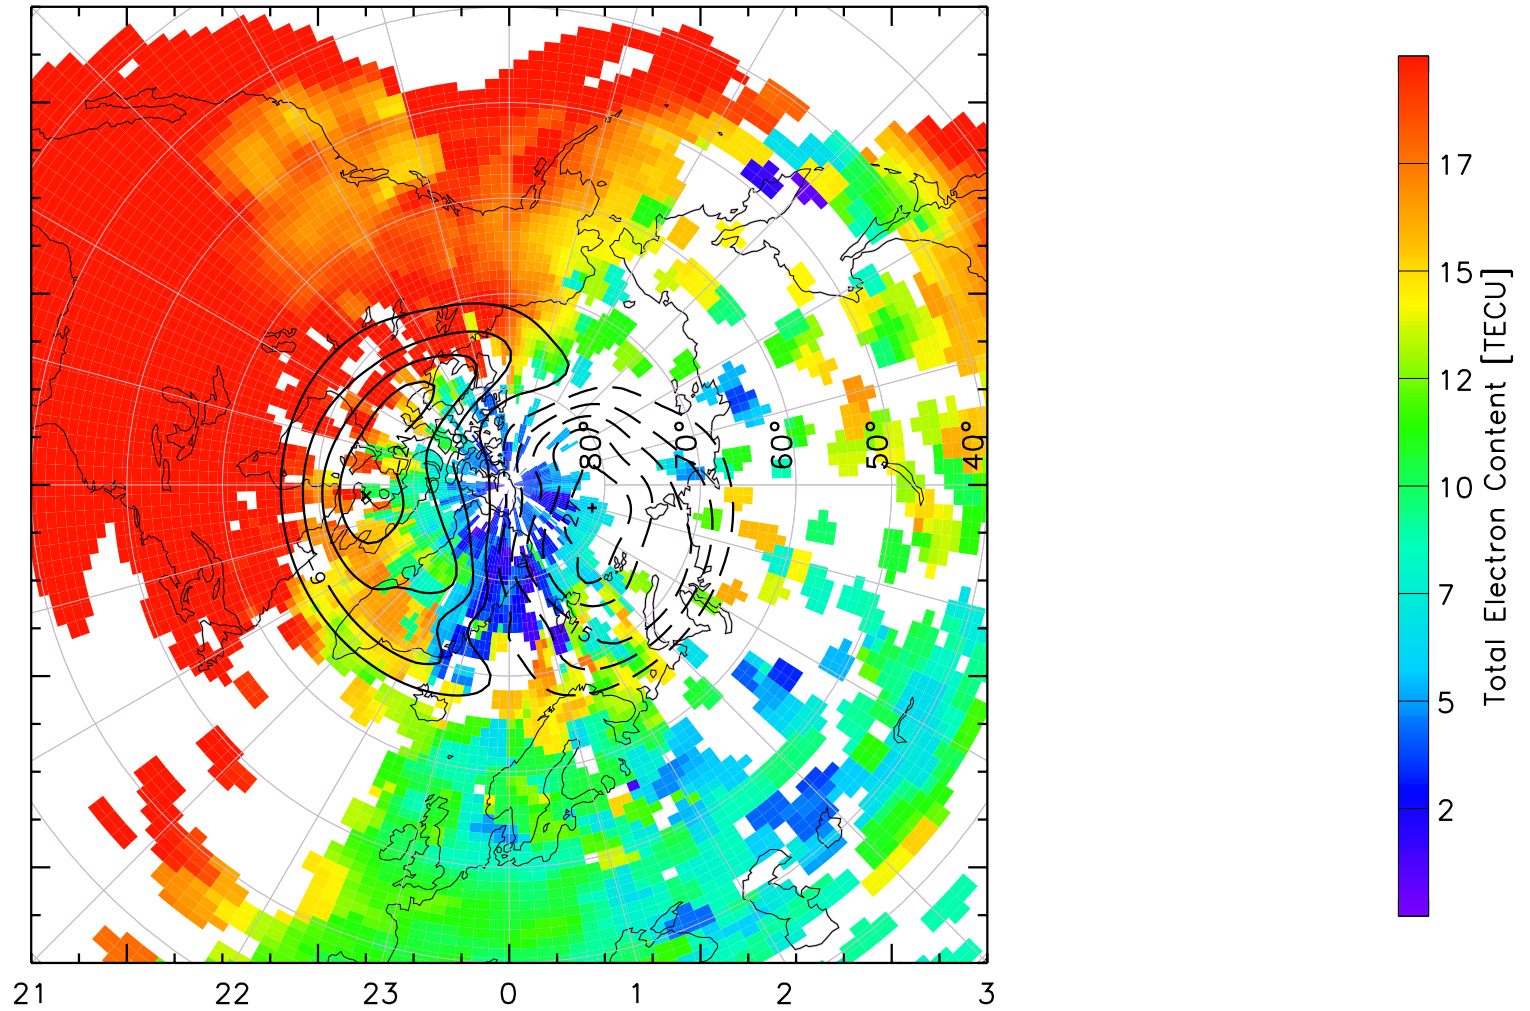

TOTAL ELECTRON CONTENT 23/Apr/2013 22:35:00.0
Median Filtered, Threshold = 0.10 to
23/Apr/2013 22:40:00.0