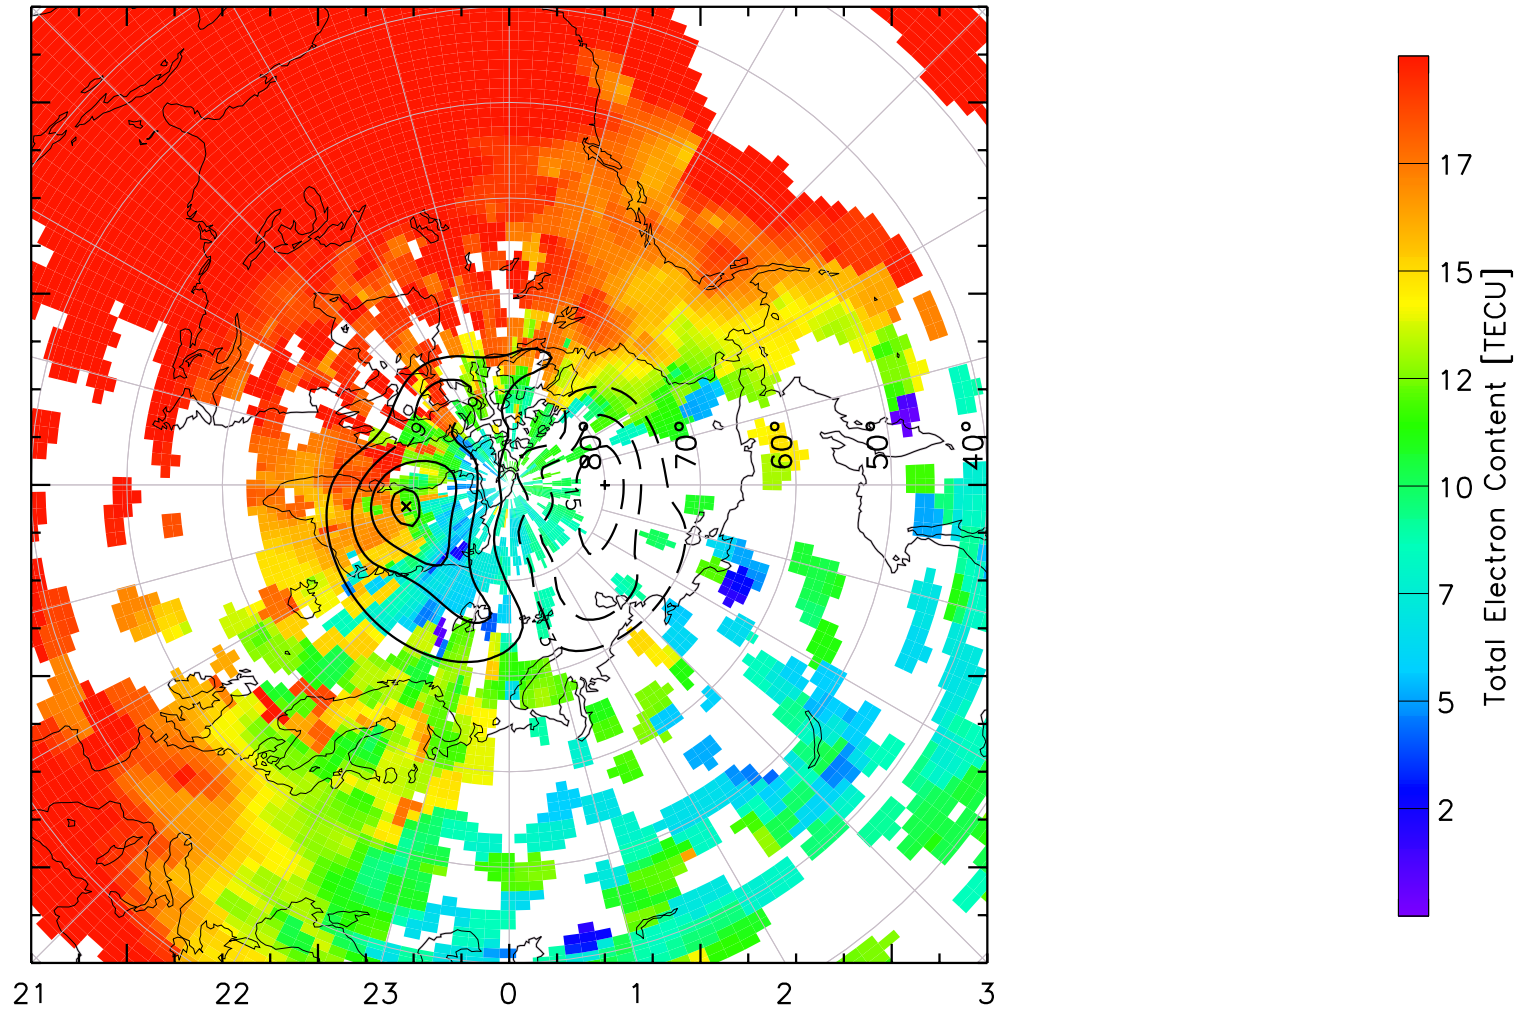

TOTAL ELECTRON CONTENT 23/Apr/2013 19:50:00.0
Median Filtered, Threshold = 0.10 to
23/Apr/2013 19:55:00.0