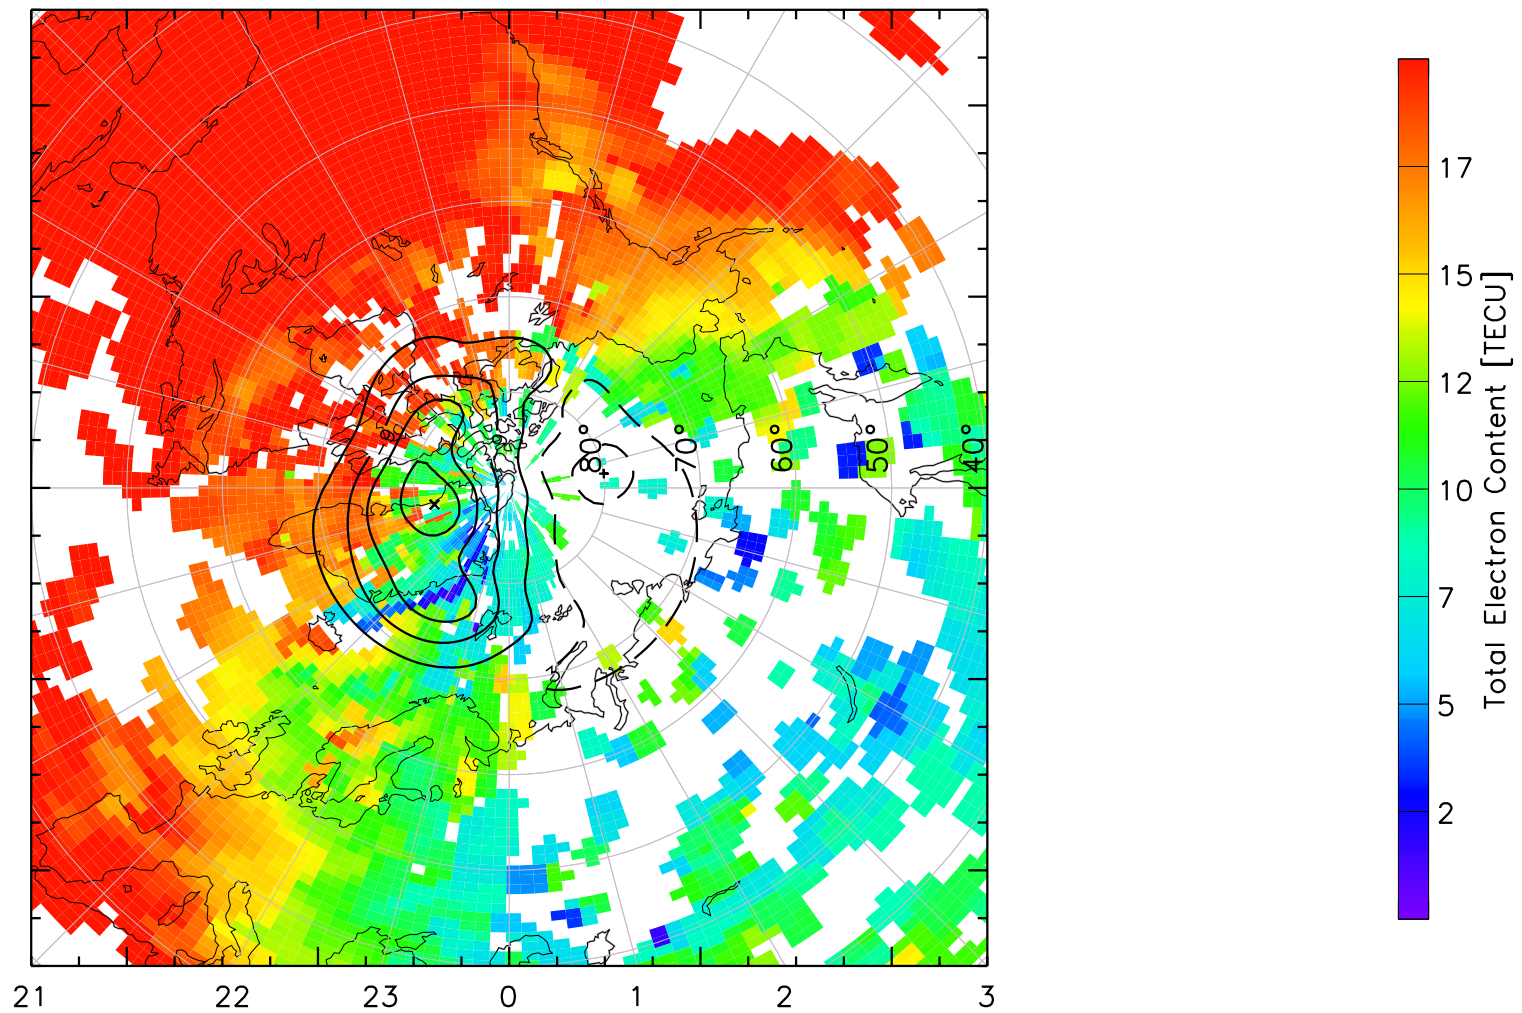

TOTAL ELECTRON CONTENT 23/Apr/2013 20:25:00.0
Median Filtered, Threshold = 0.10 to
23/Apr/2013 20:30:00.0