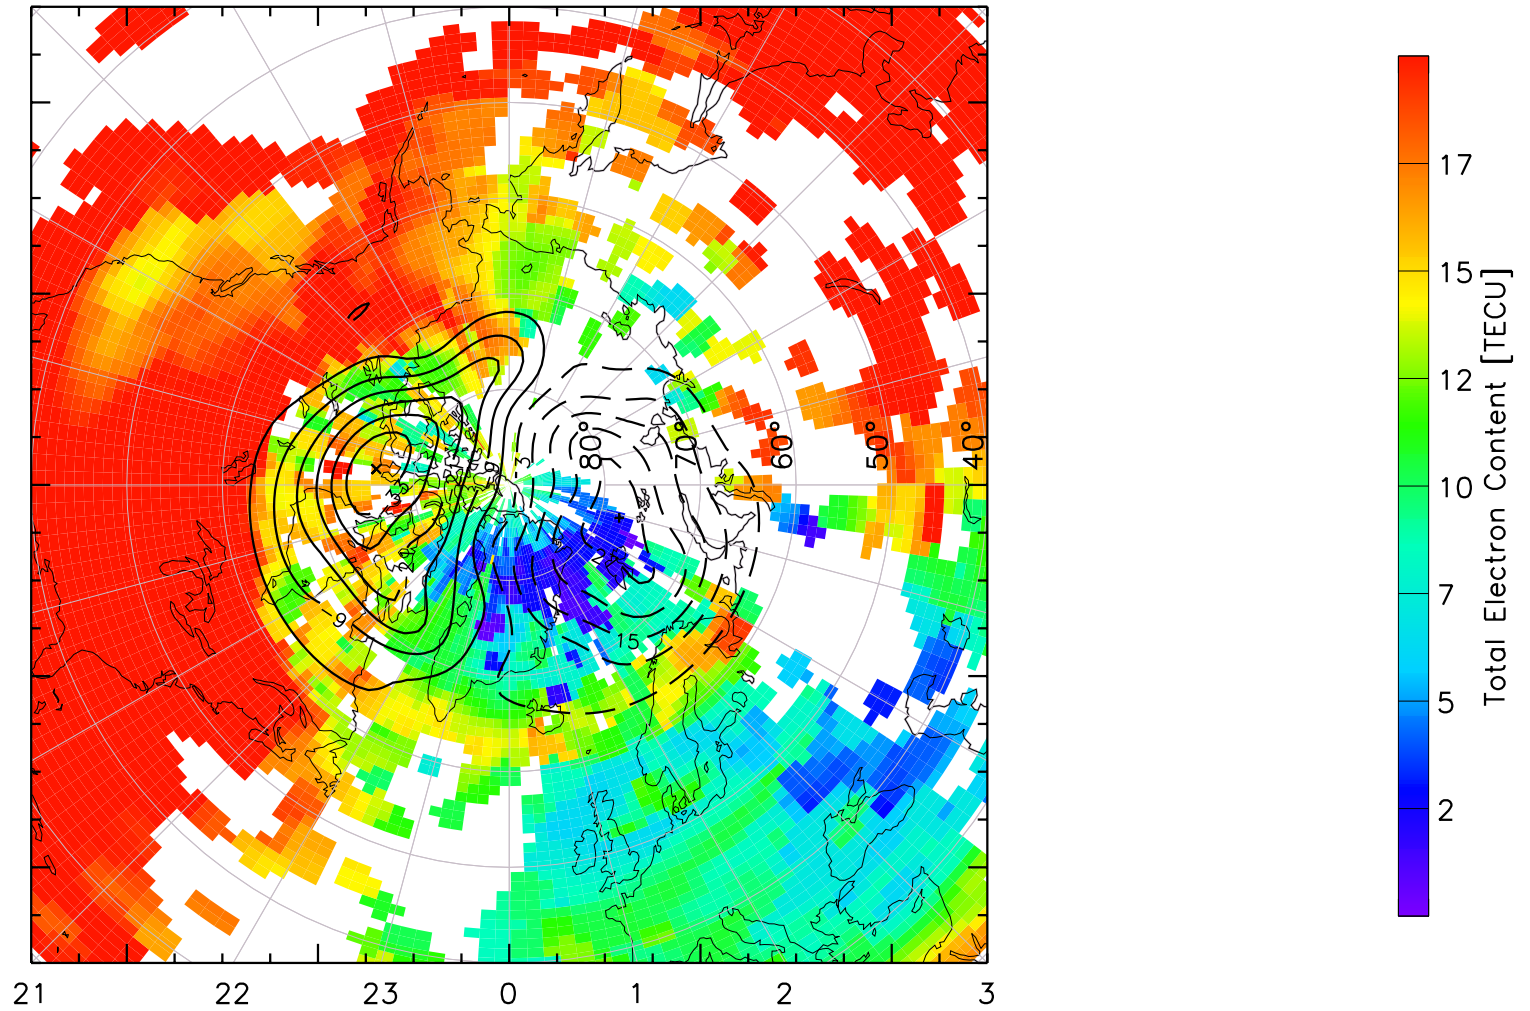

TOTAL ELECTRON CONTENT 24/Apr/2013 00:35:00.0
Median Filtered, Threshold = 0.10 to
24/Apr/2013 00:40:00.0