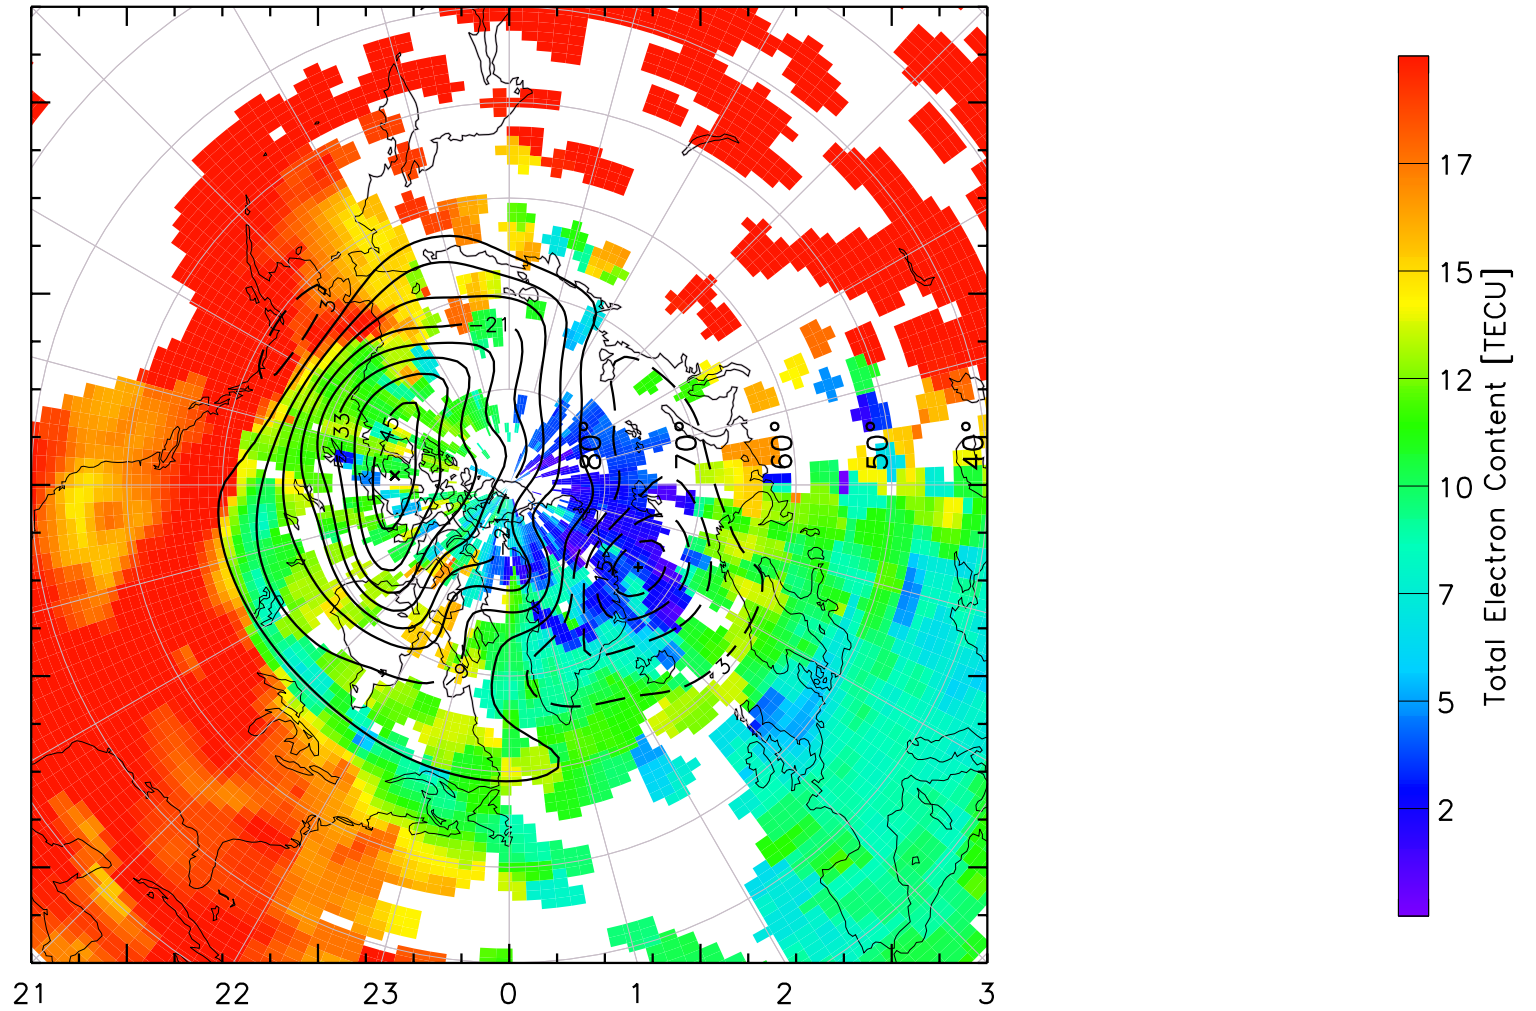

TOTAL ELECTRON CONTENT 24/Apr/2013 02:40:00.0
Median Filtered, Threshold = 0.10 to
24/Apr/2013 02:45:00.0