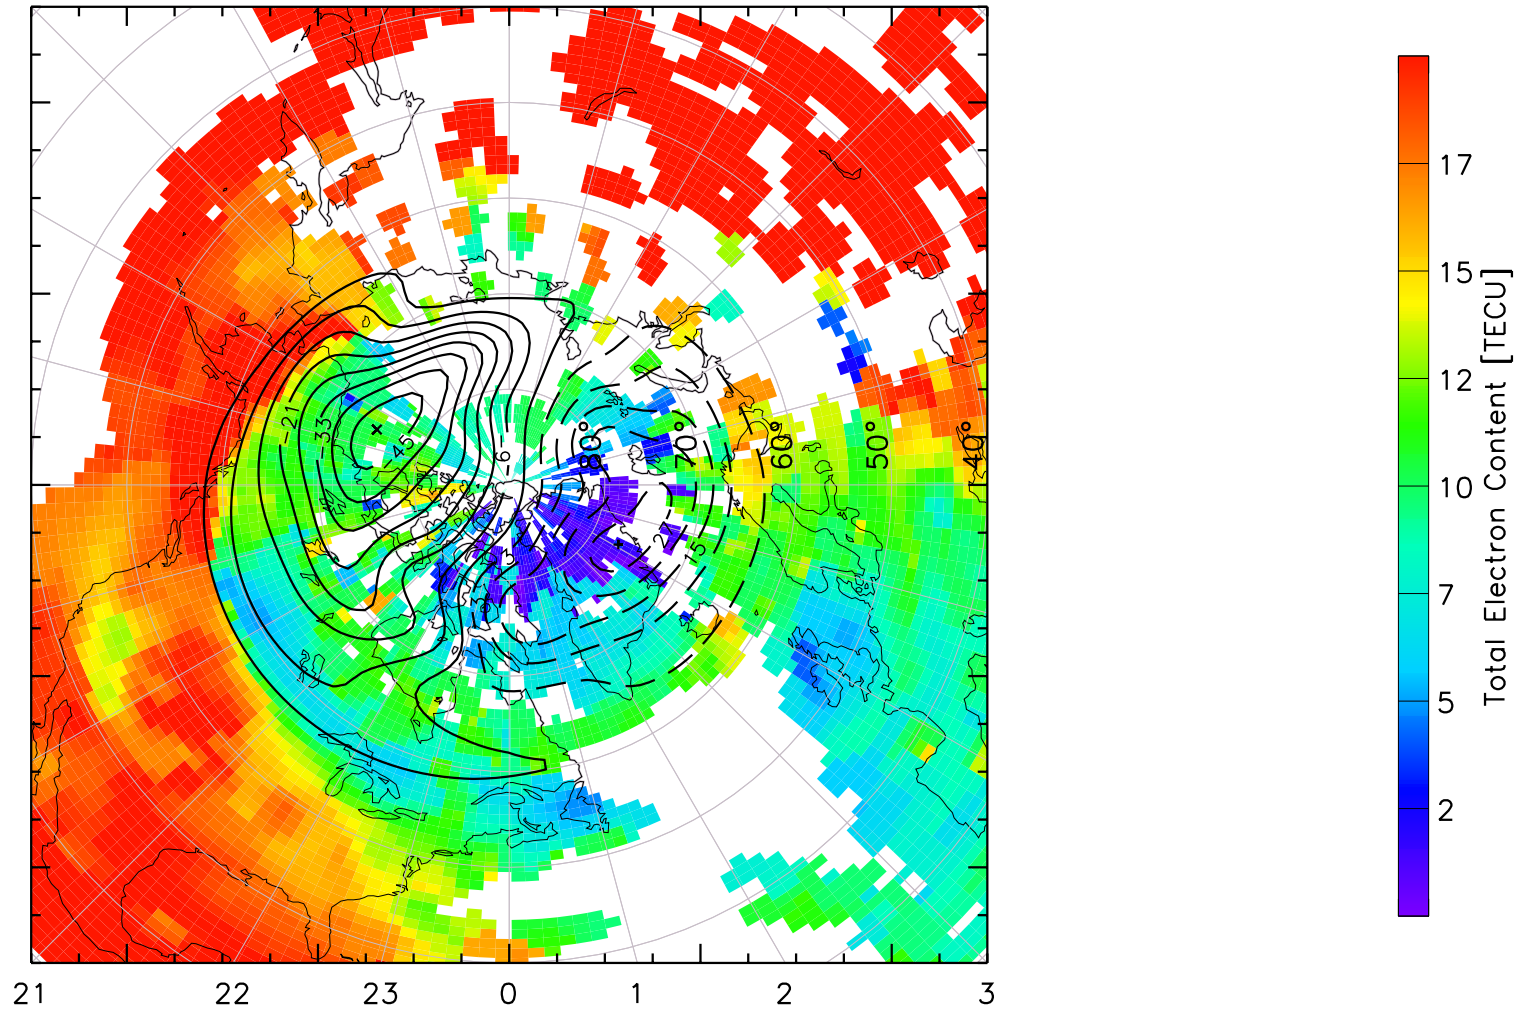

TOTAL ELECTRON CONTENT 24/Apr/2013 03:45:00.0
Median Filtered, Threshold = 0.10 to
24/Apr/2013 03:50:00.0