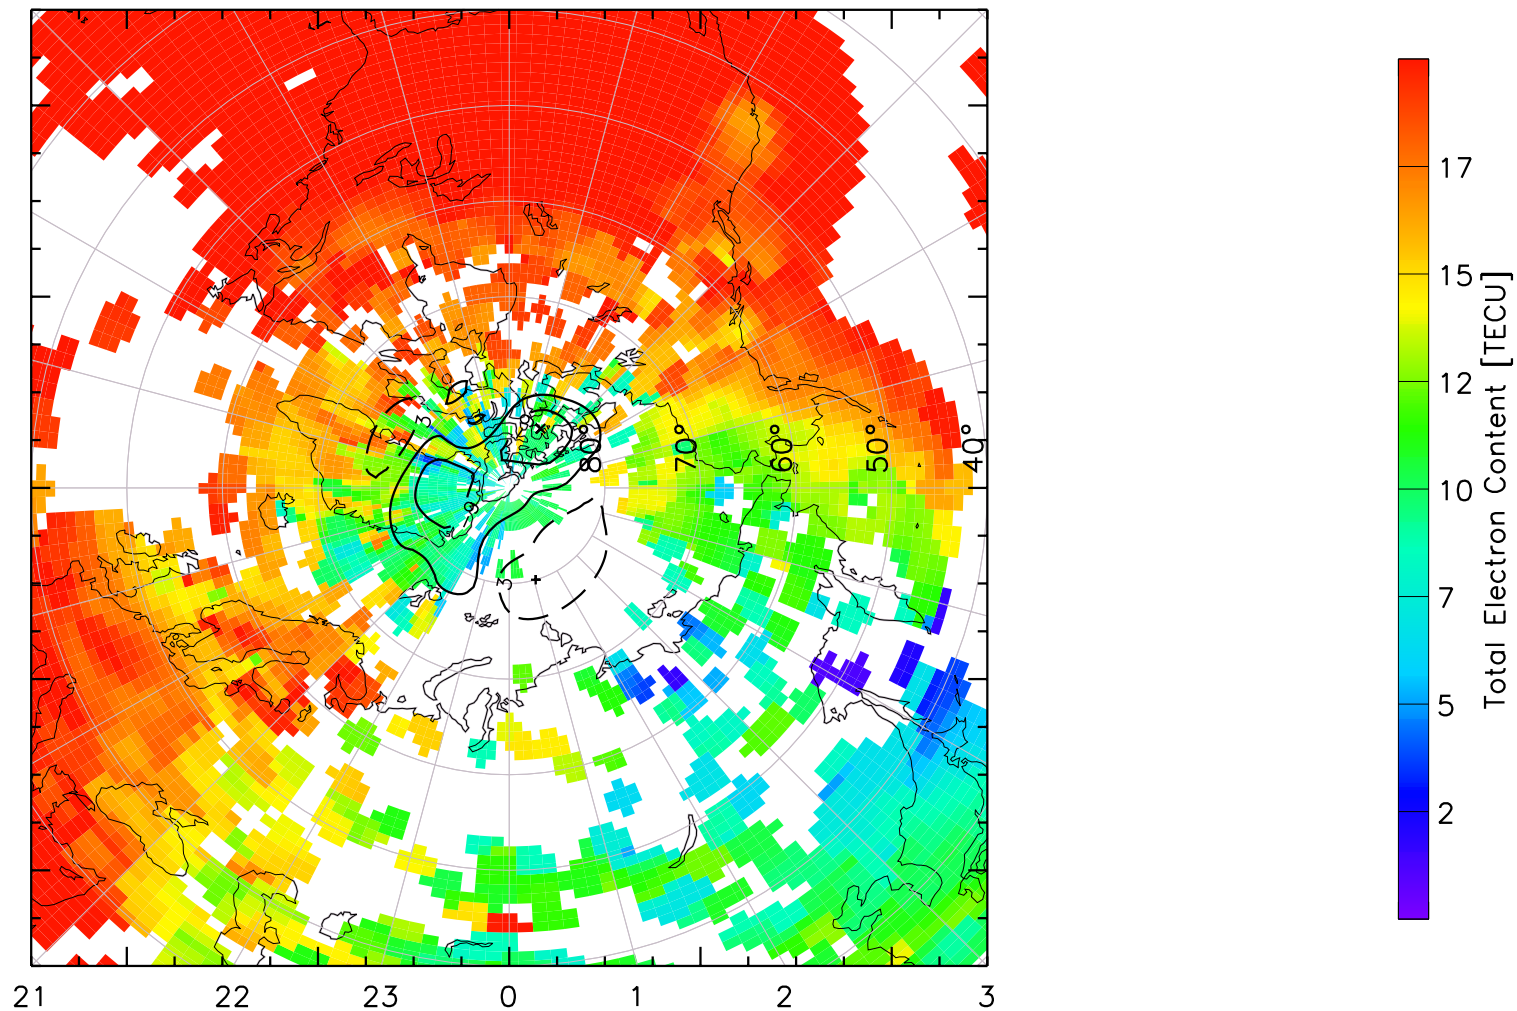

TOTAL ELECTRON CONTENT 23/Apr/2013 18:20:00.0
Median Filtered, Threshold = 0.10 to
23/Apr/2013 18:25:00.0