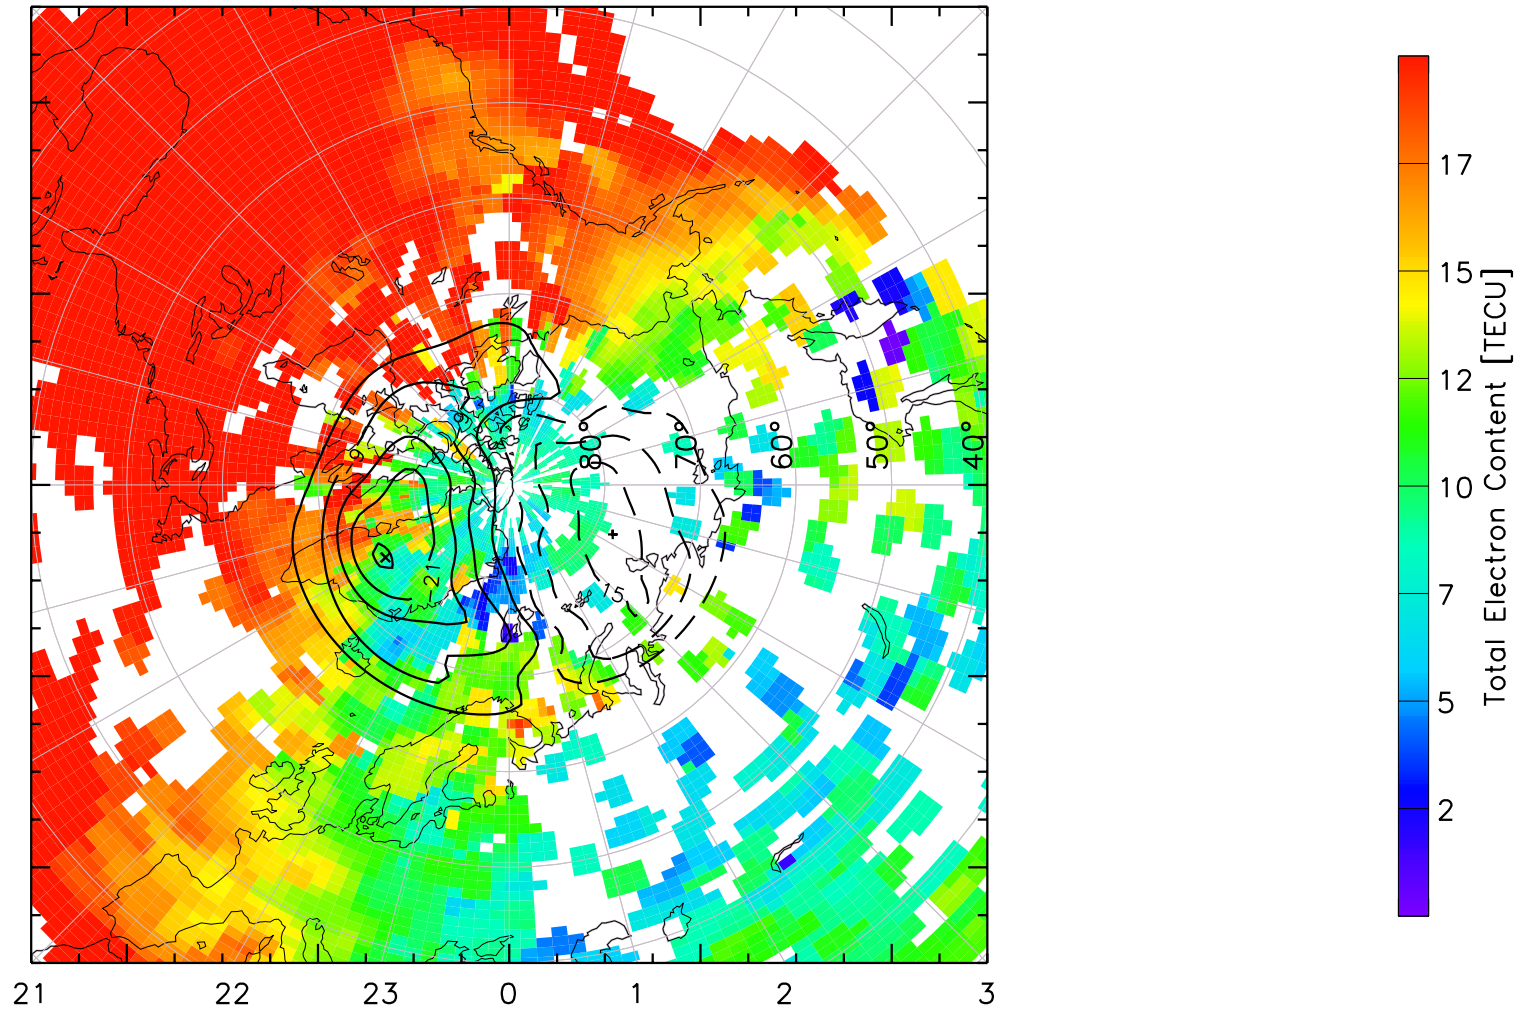

TOTAL ELECTRON CONTENT 23/Apr/2013 21:05:00.0
Median Filtered, Threshold = 0.10 to
23/Apr/2013 21:10:00.0