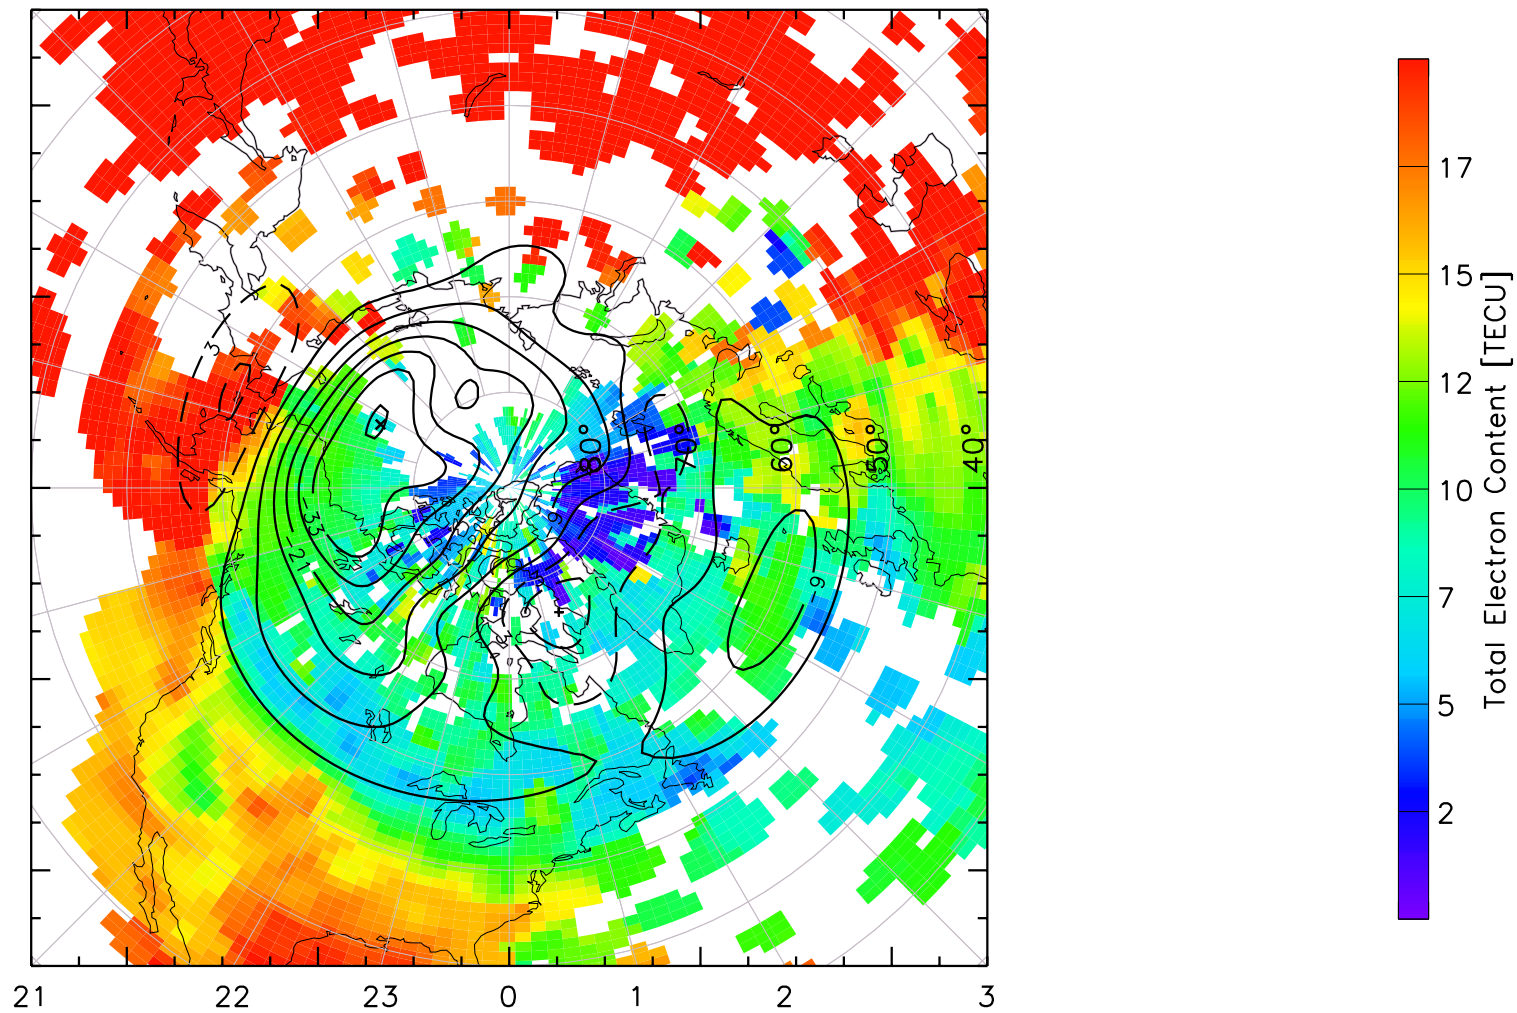

TOTAL ELECTRON CONTENT 24/Apr/2013 05:00:00.0
Median Filtered, Threshold = 0.10 to
24/Apr/2013 05:05:00.0