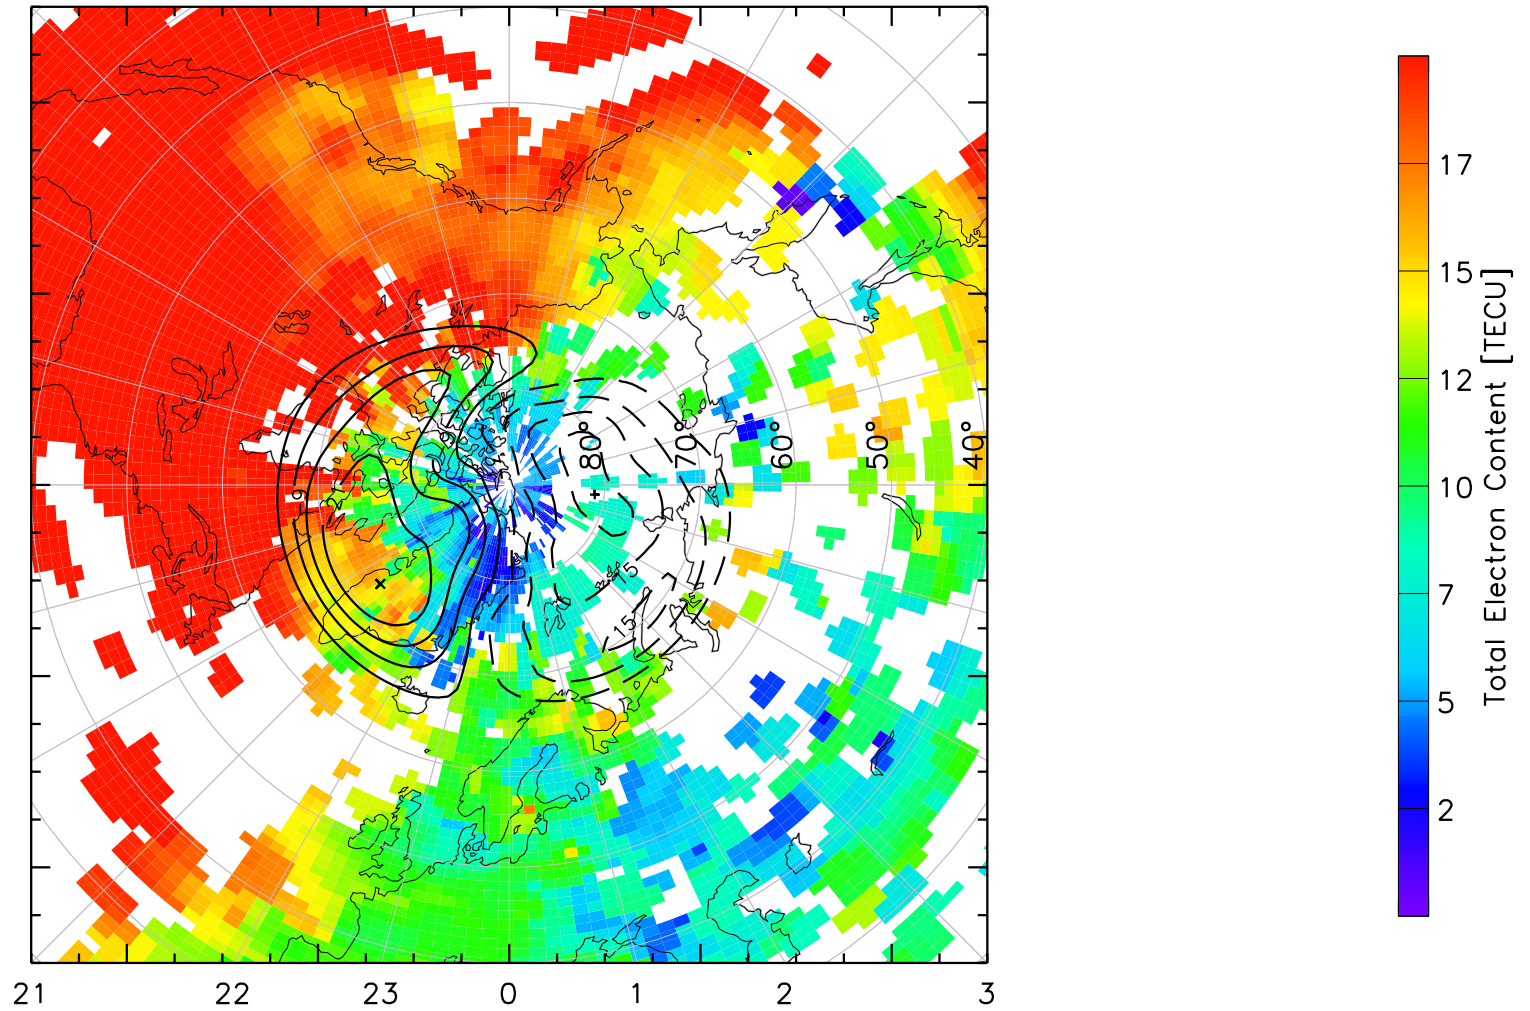

TOTAL ELECTRON CONTENT 23/Apr/2013 22:15:00.0
Median Filtered, Threshold = 0.10 to
23/Apr/2013 22:20:00.0