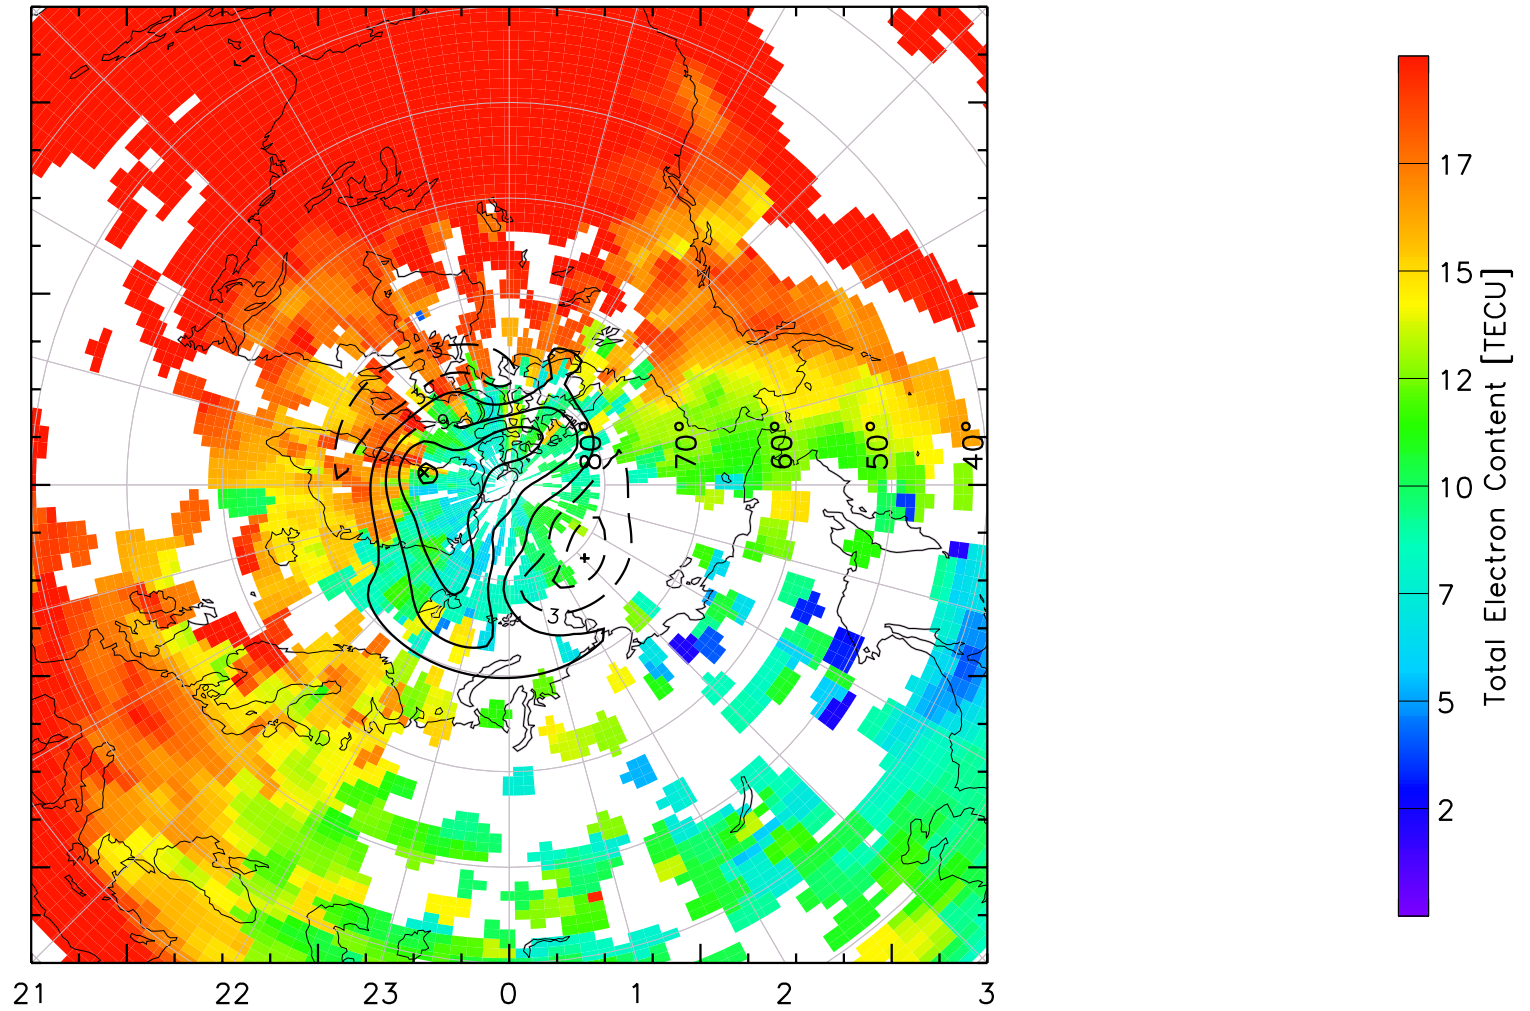

TOTAL ELECTRON CONTENT 23/Apr/2013 18:55:00.0
Median Filtered, Threshold = 0.10 to
23/Apr/2013 19:00:00.0