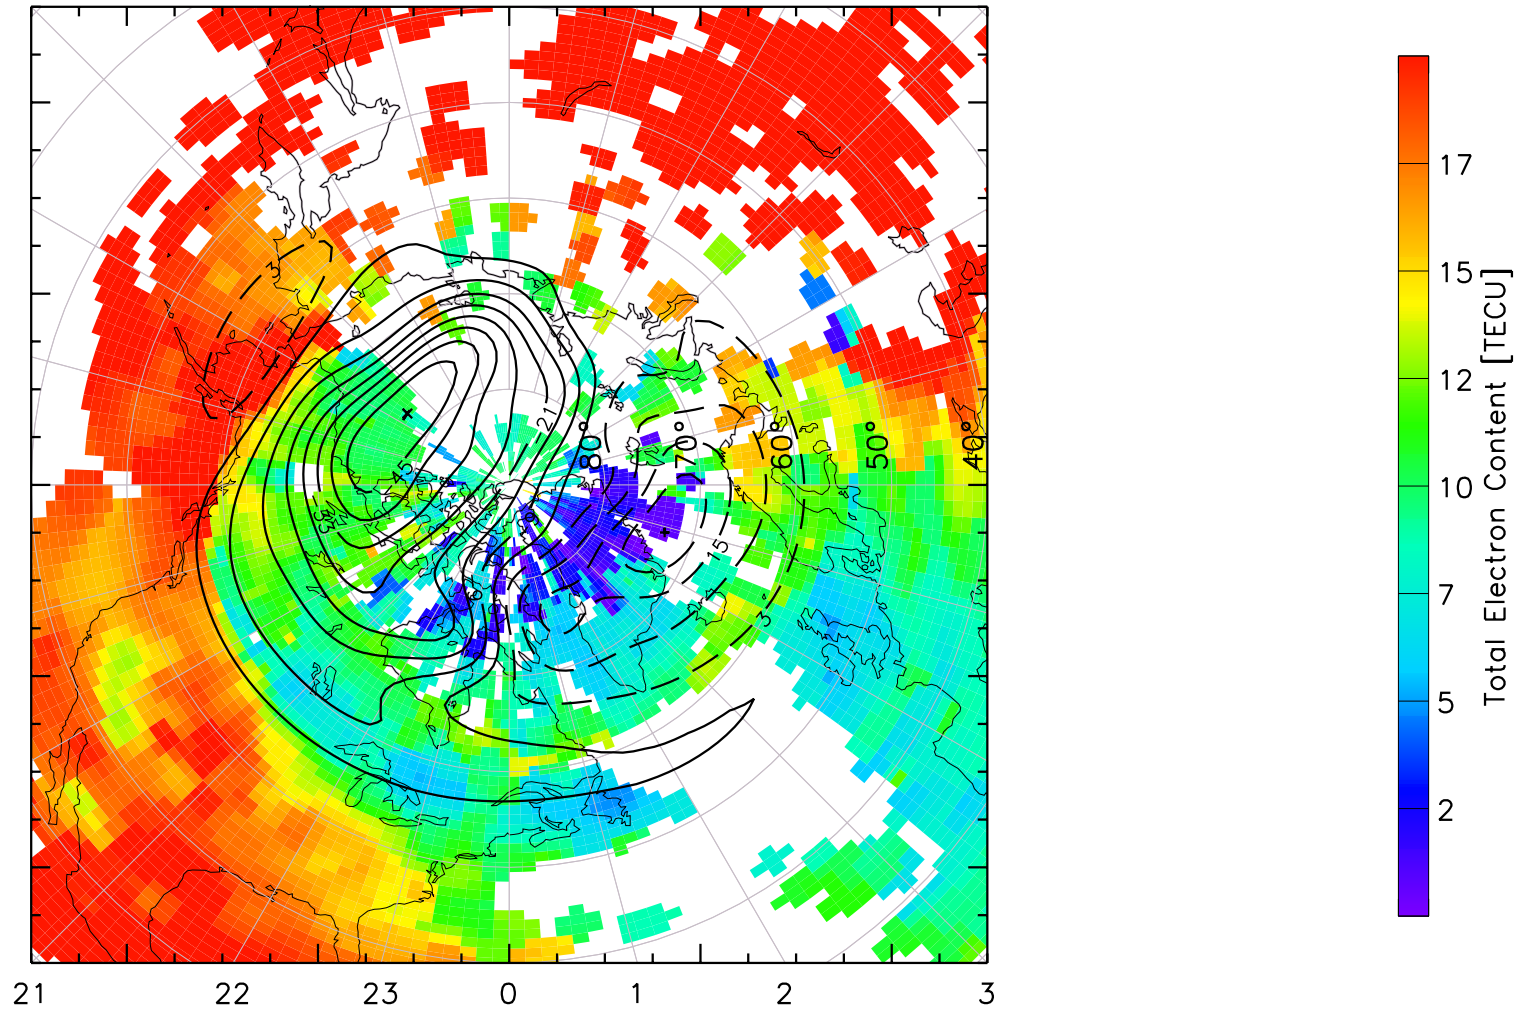

TOTAL ELECTRON CONTENT 24/Apr/2013 04:00:00.0
Median Filtered, Threshold = 0.10 to
24/Apr/2013 04:05:00.0