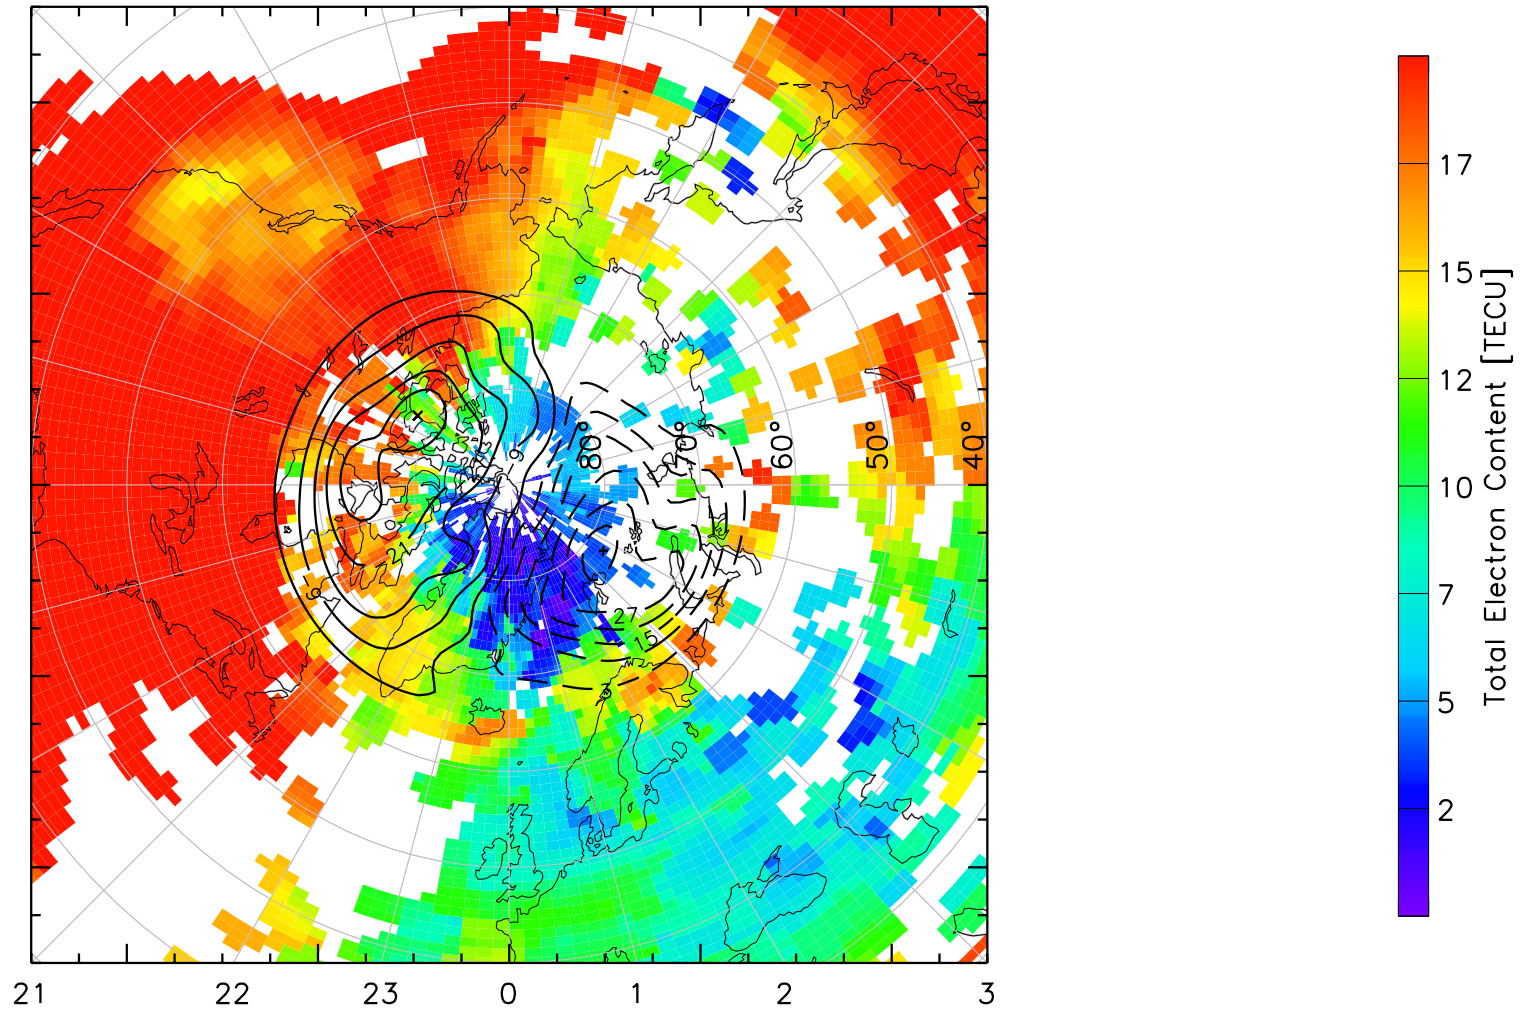

TOTAL ELECTRON CONTENT 23/Apr/2013 23:35:00.0
Median Filtered, Threshold = 0.10 to
23/Apr/2013 23:40:00.0