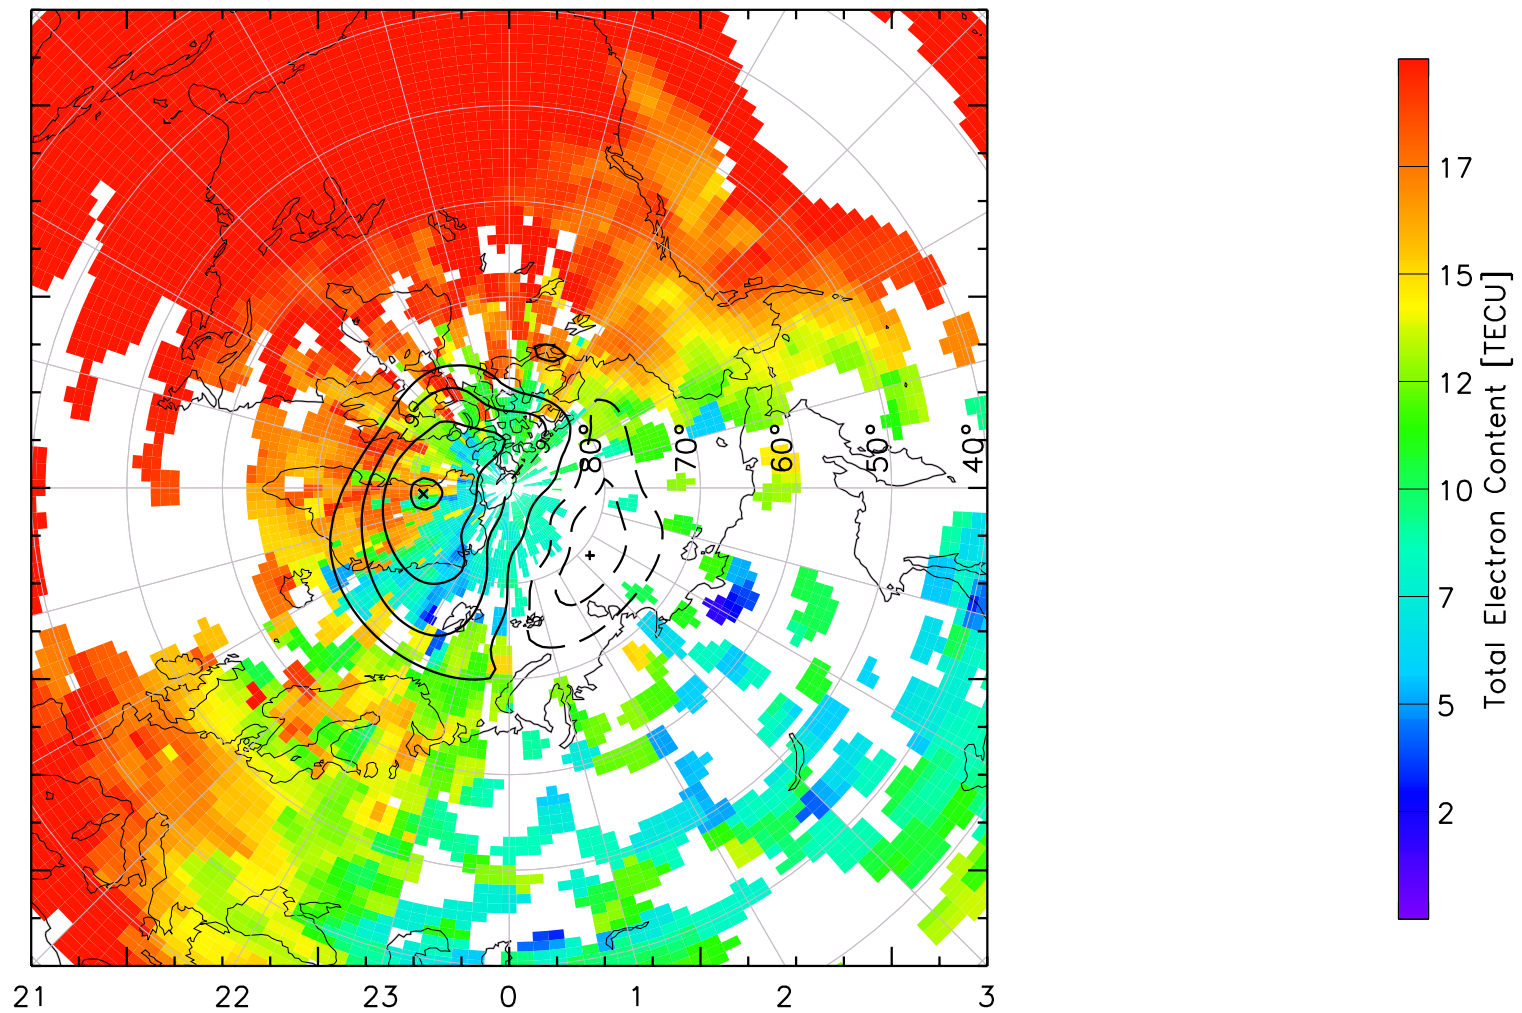

TOTAL ELECTRON CONTENT 23/Apr/2013 19:35:00.0
Median Filtered, Threshold = 0.10 to
23/Apr/2013 19:40:00.0