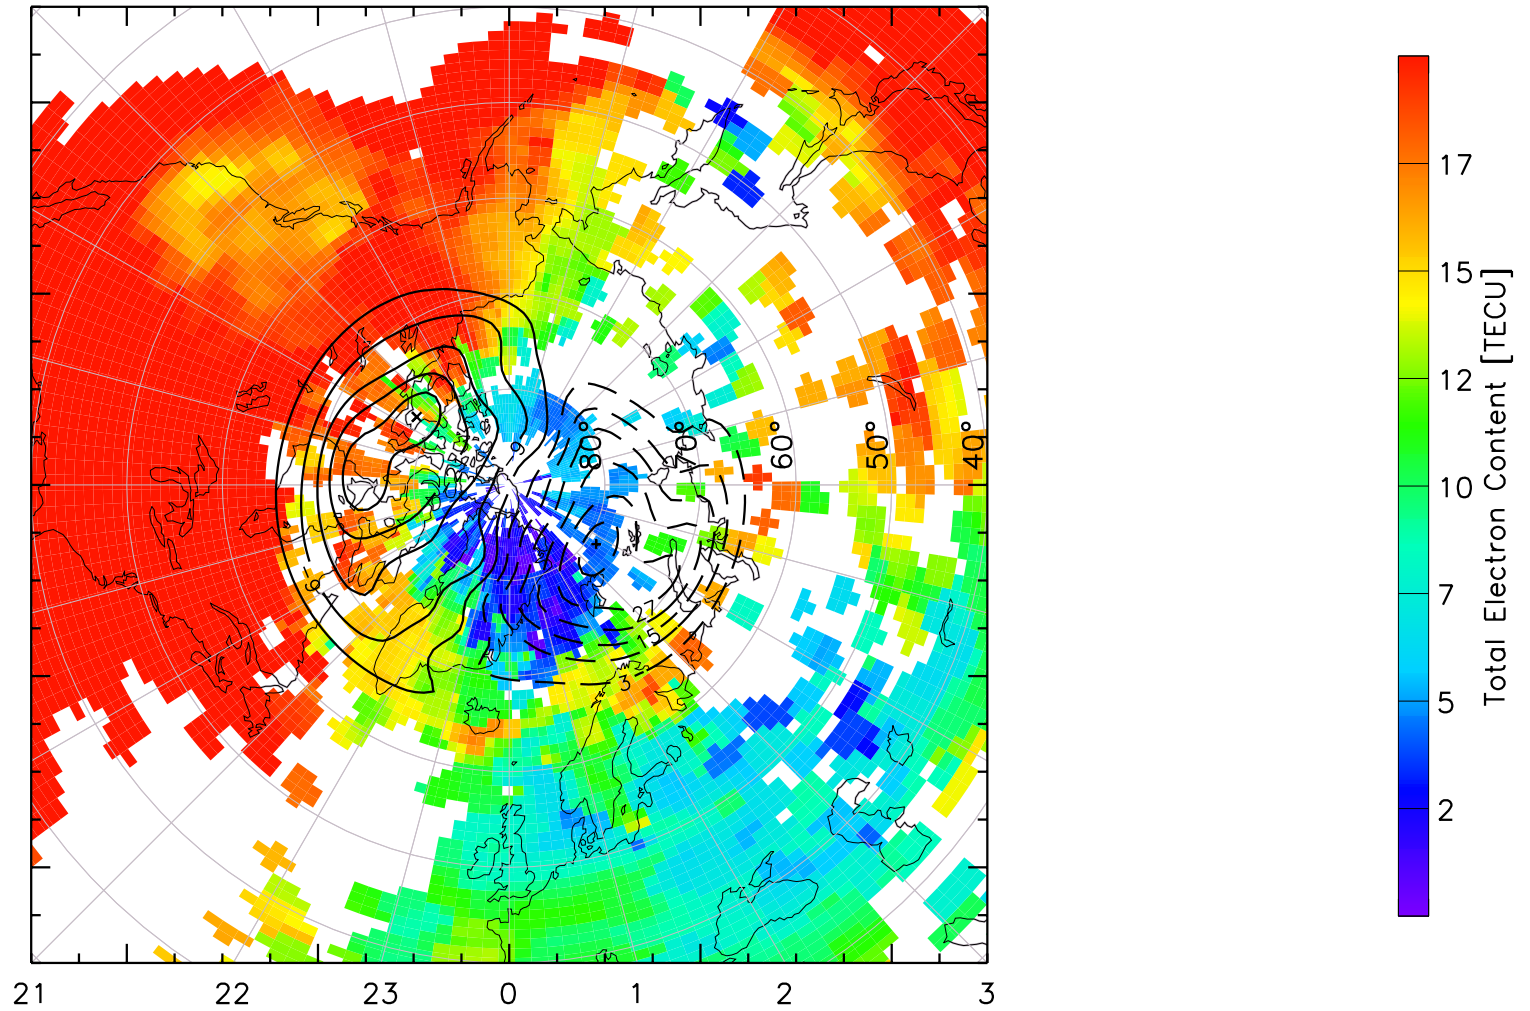

TOTAL ELECTRON CONTENT 23/Apr/2013 23:30:00.0
Median Filtered, Threshold = 0.10 to
23/Apr/2013 23:35:00.0