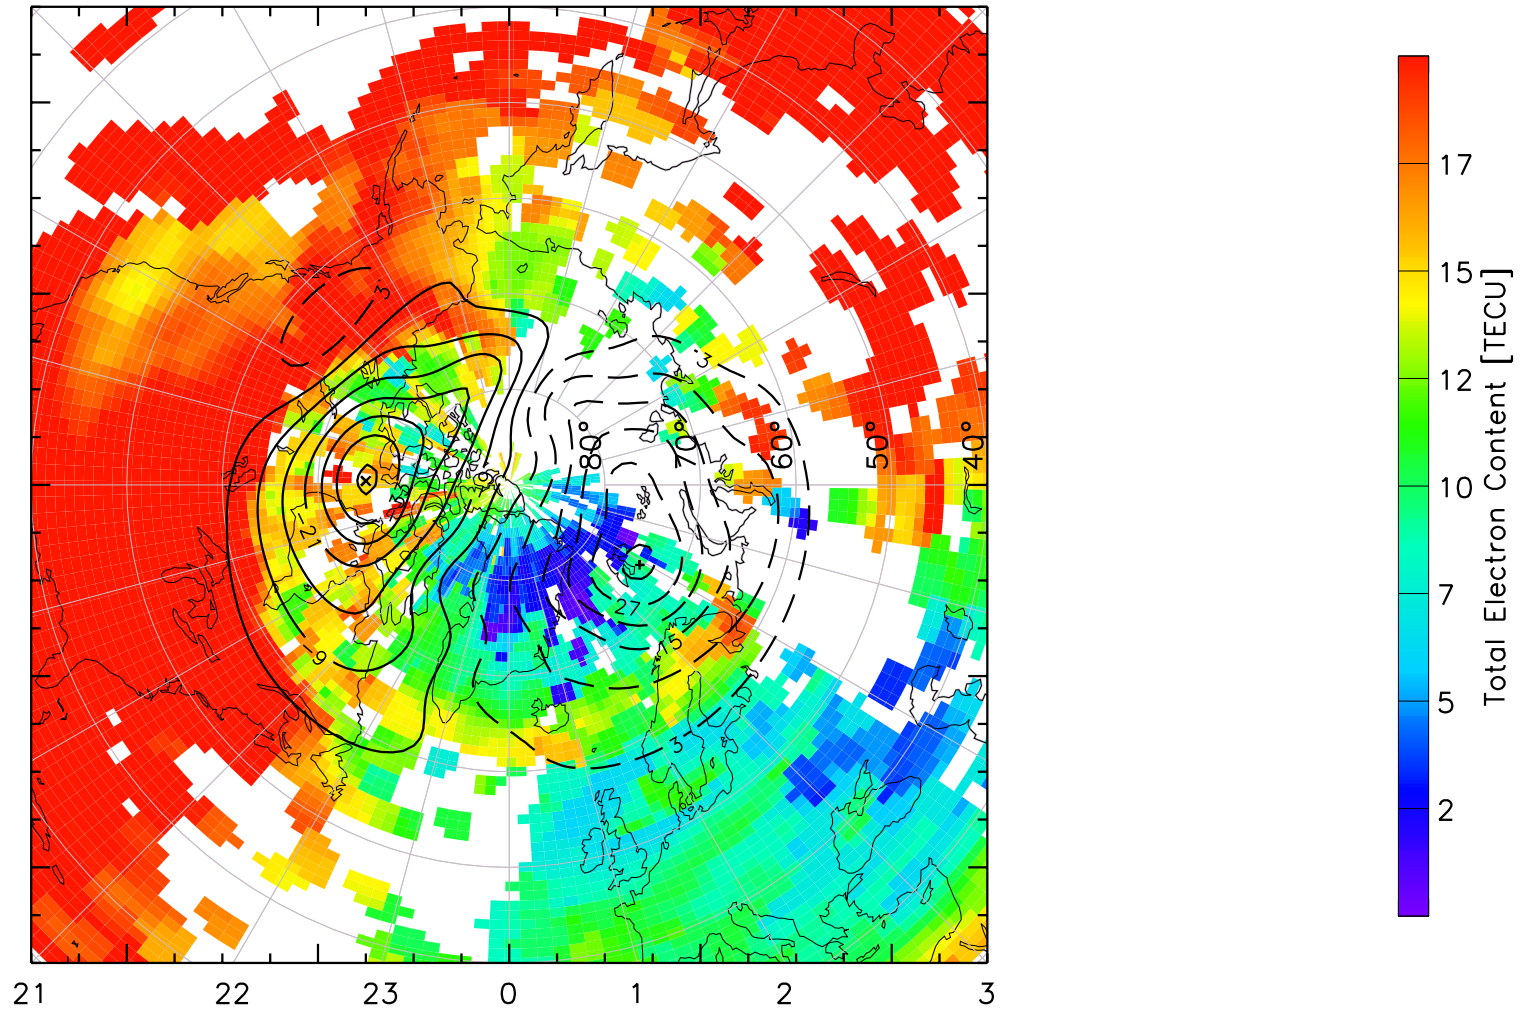

TOTAL ELECTRON CONTENT 24/Apr/2013 00:40:00.0
Median Filtered, Threshold = 0.10 to
24/Apr/2013 00:45:00.0