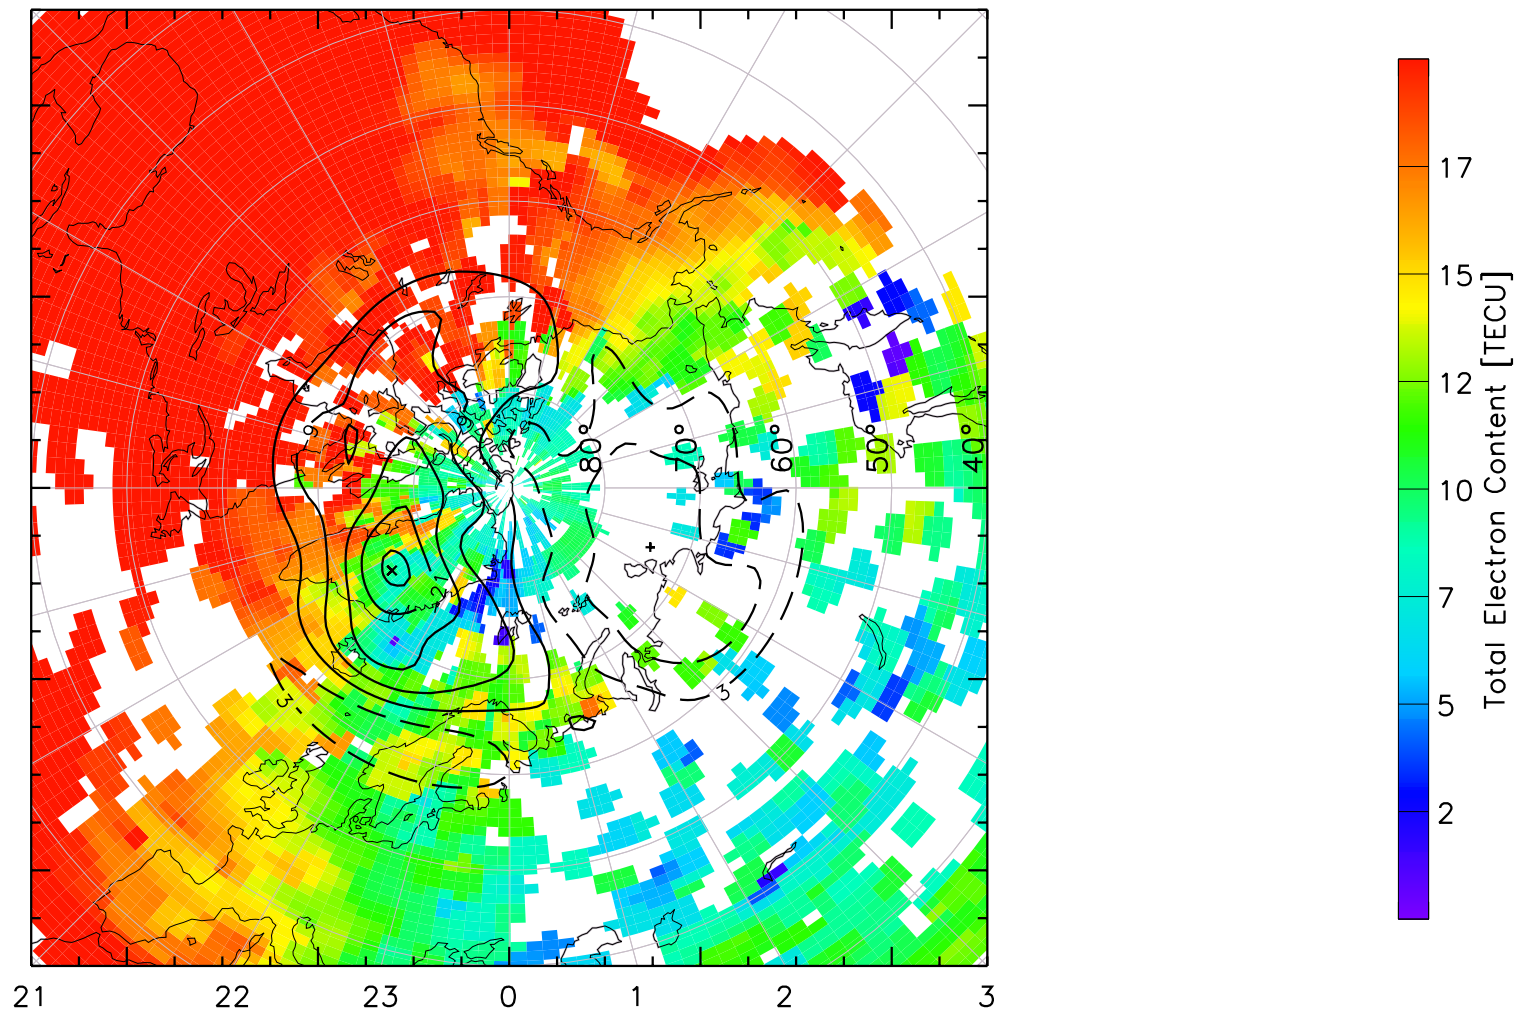

TOTAL ELECTRON CONTENT 23/Apr/2013 21:00:00.0
Median Filtered, Threshold = 0.10 to
23/Apr/2013 21:05:00.0