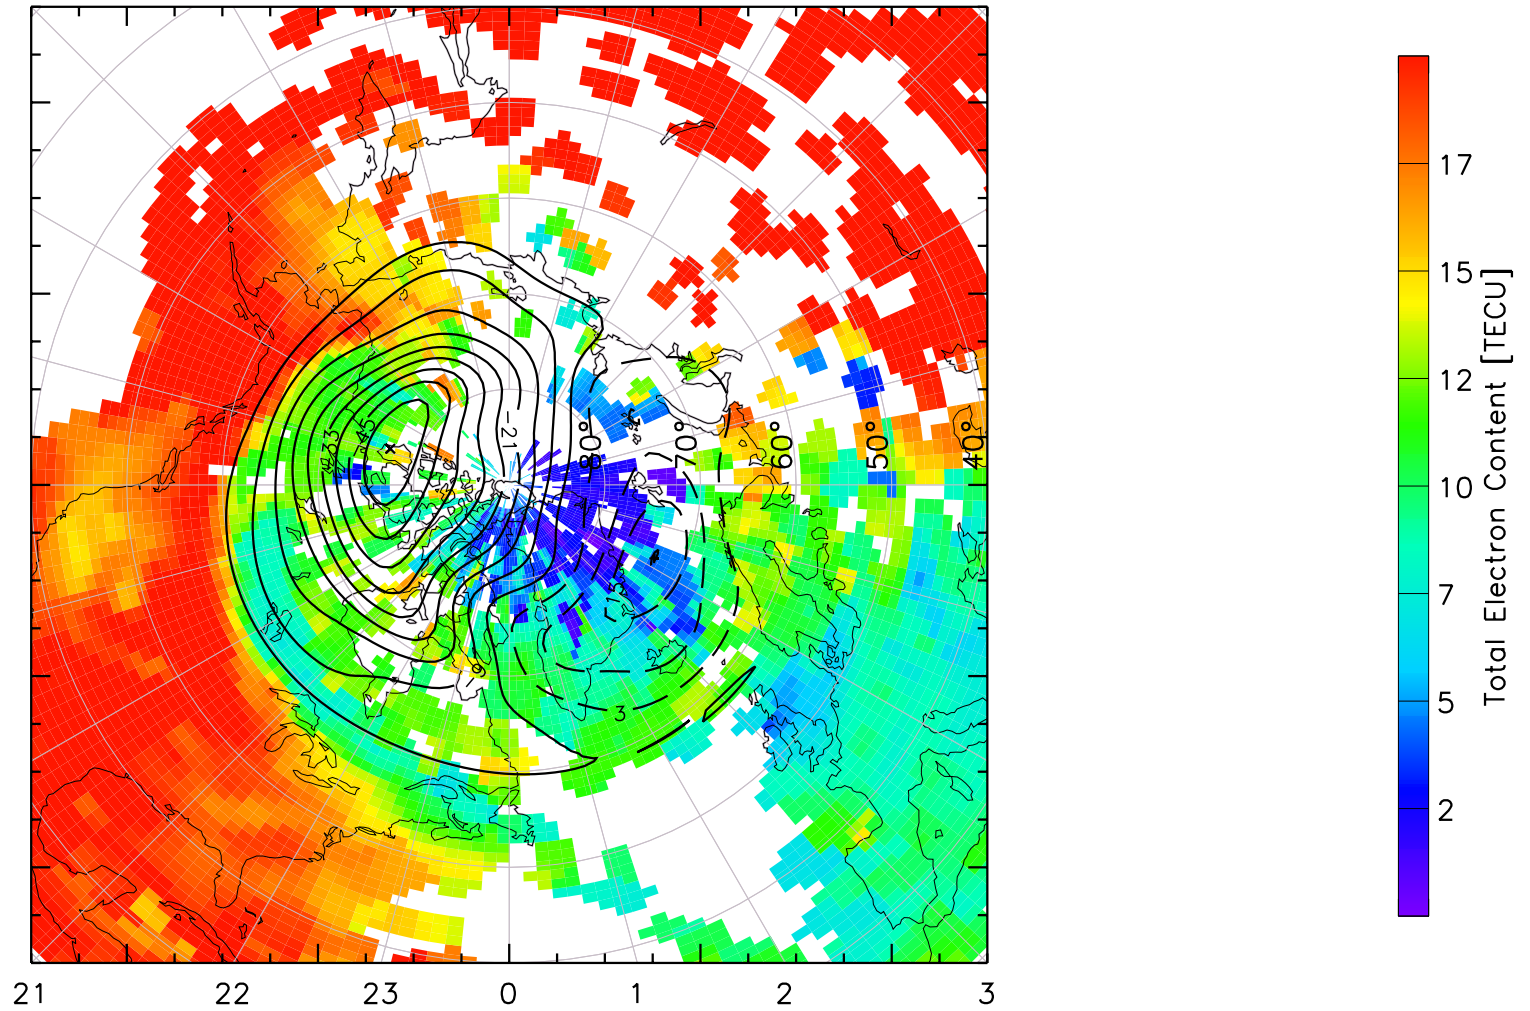

TOTAL ELECTRON CONTENT 24/Apr/2013 02:55:00.0
Median Filtered, Threshold = 0.10 to
24/Apr/2013 03:00:00.0