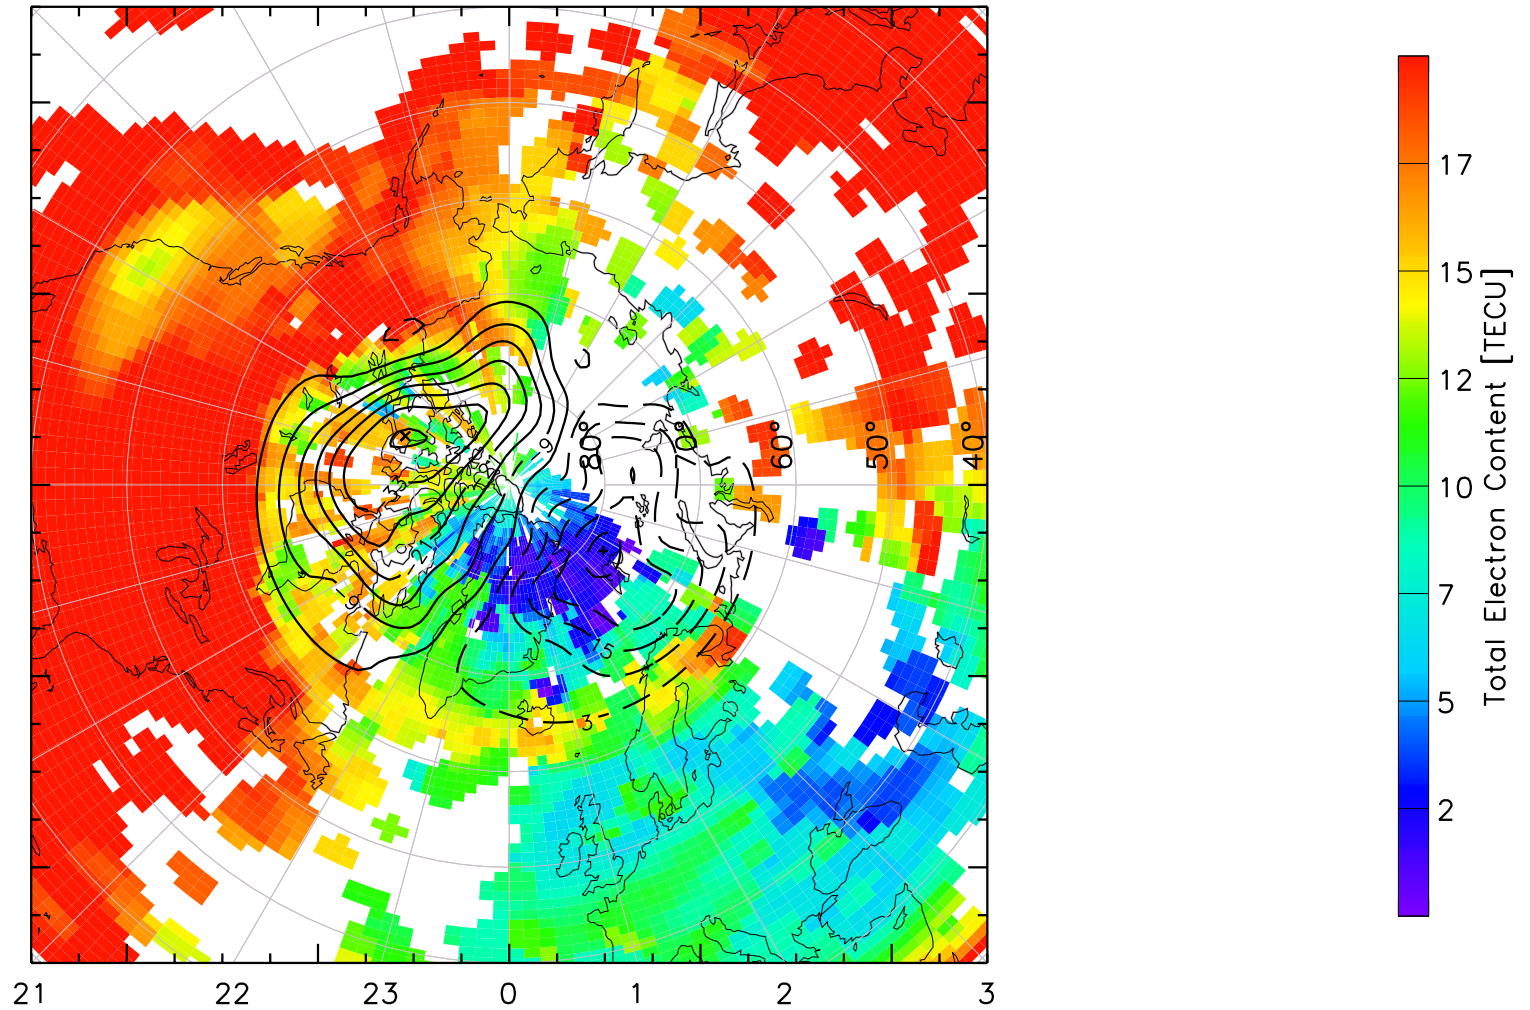

TOTAL ELECTRON CONTENT 24/Apr/2013 00:25:00.0
Median Filtered, Threshold = 0.10 to
24/Apr/2013 00:30:00.0