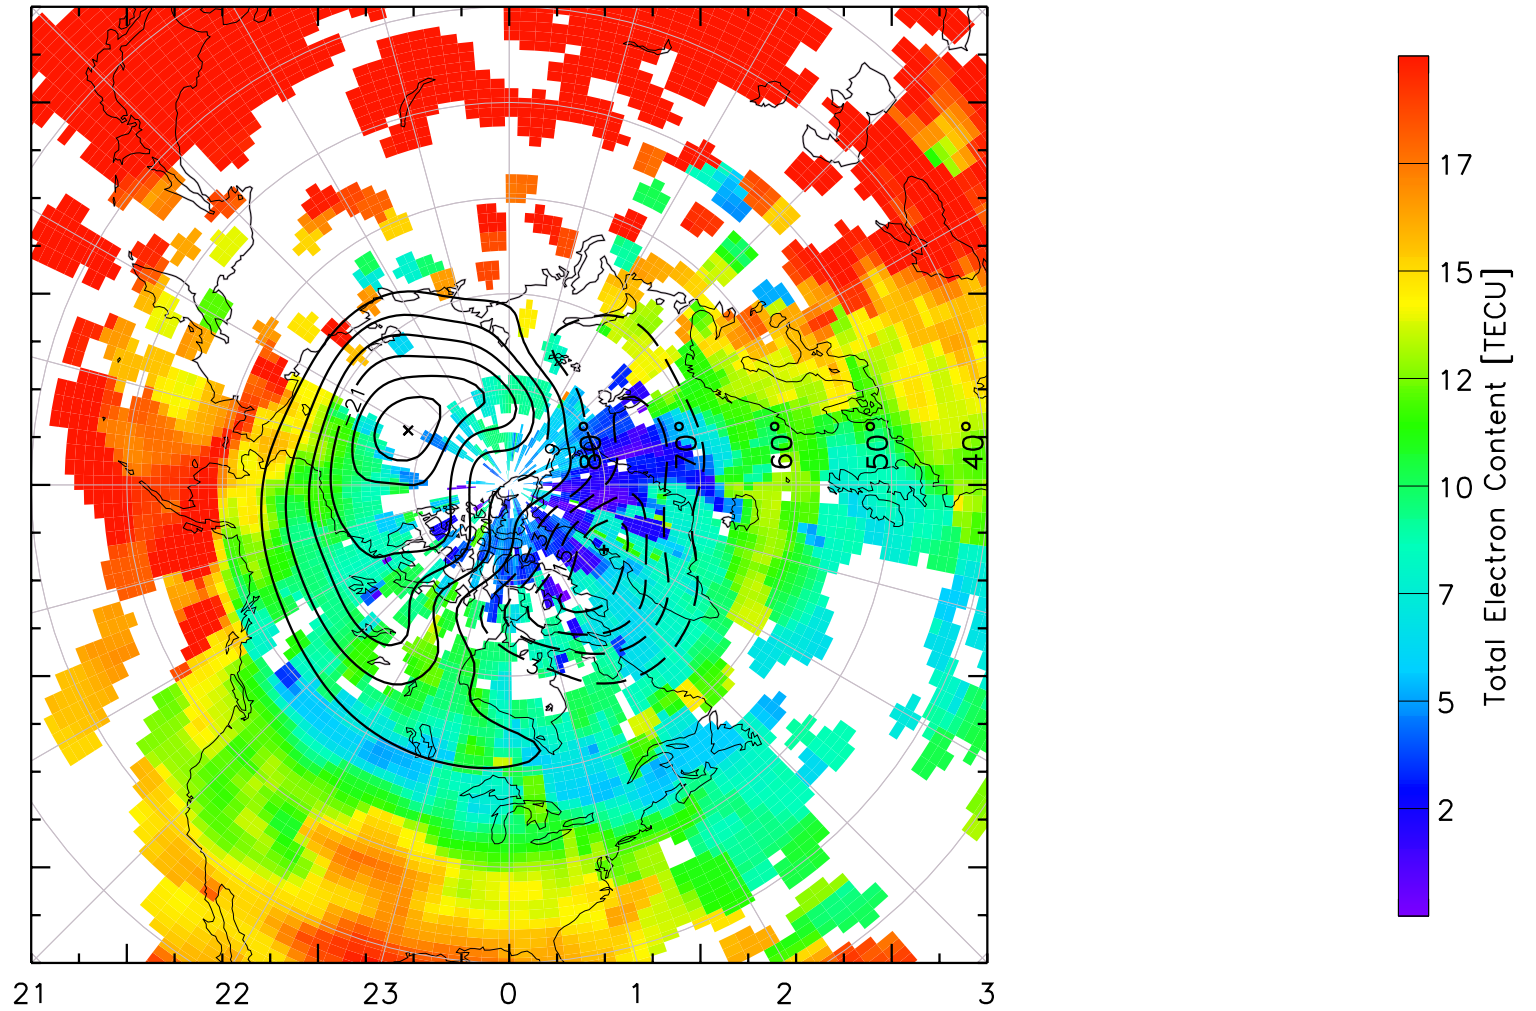

TOTAL ELECTRON CONTENT 24/Apr/2013 05:40:00.0
Median Filtered, Threshold = 0.10 to
24/Apr/2013 05:45:00.0