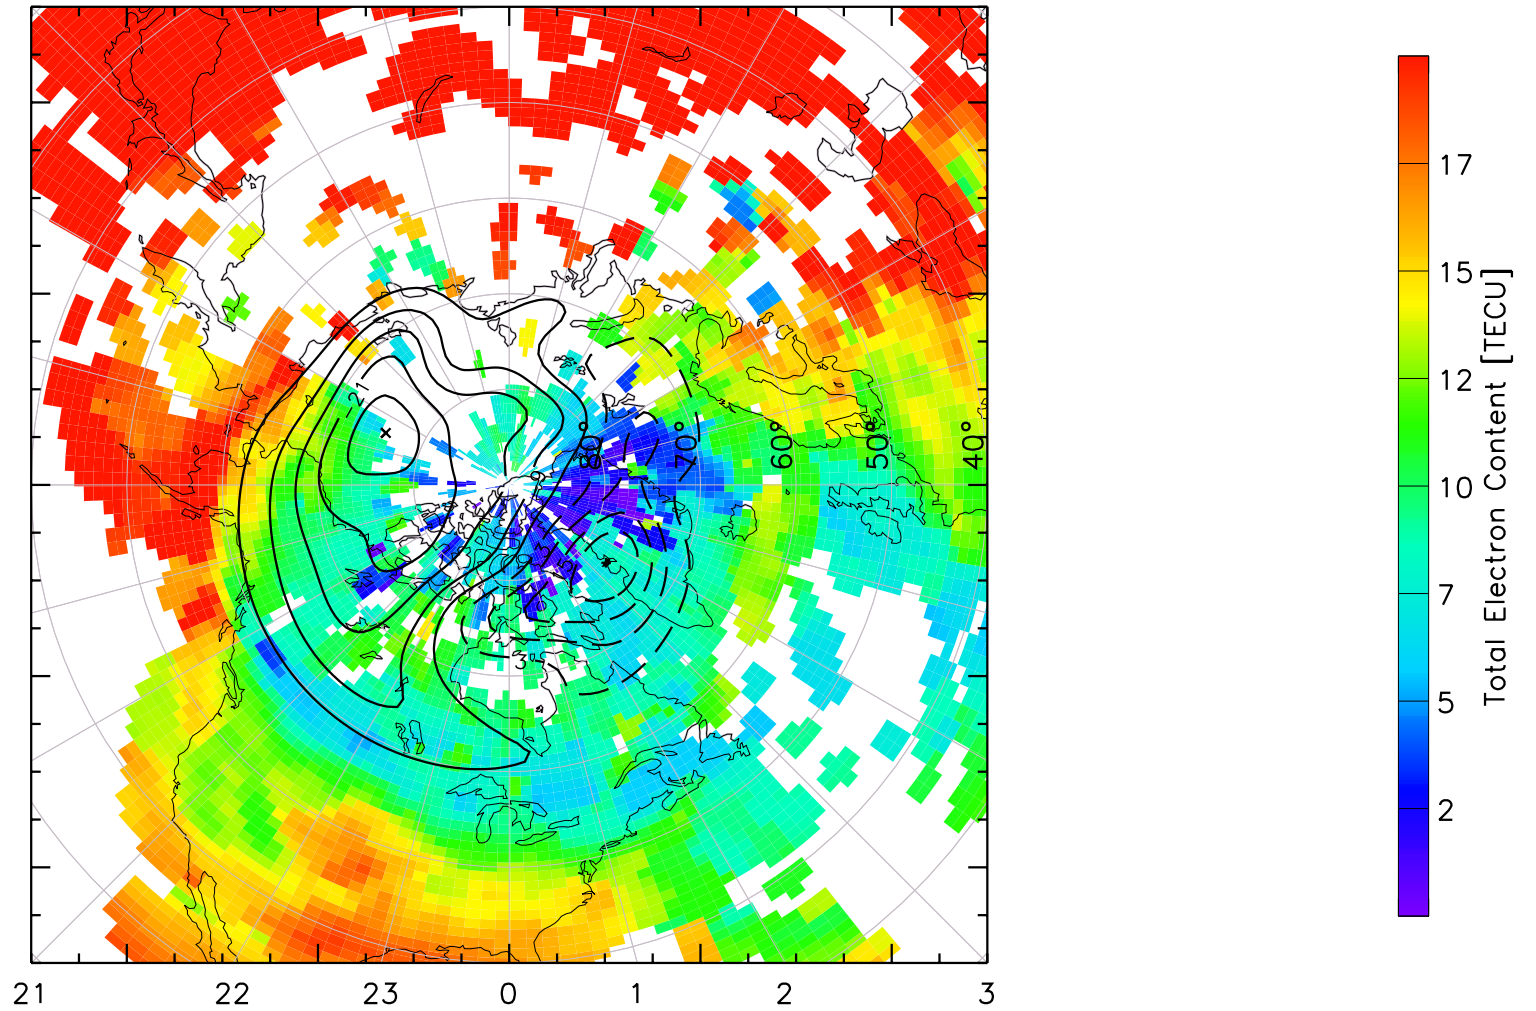

TOTAL ELECTRON CONTENT 24/Apr/2013 05:30:00.0
Median Filtered, Threshold = 0.10 to
24/Apr/2013 05:35:00.0