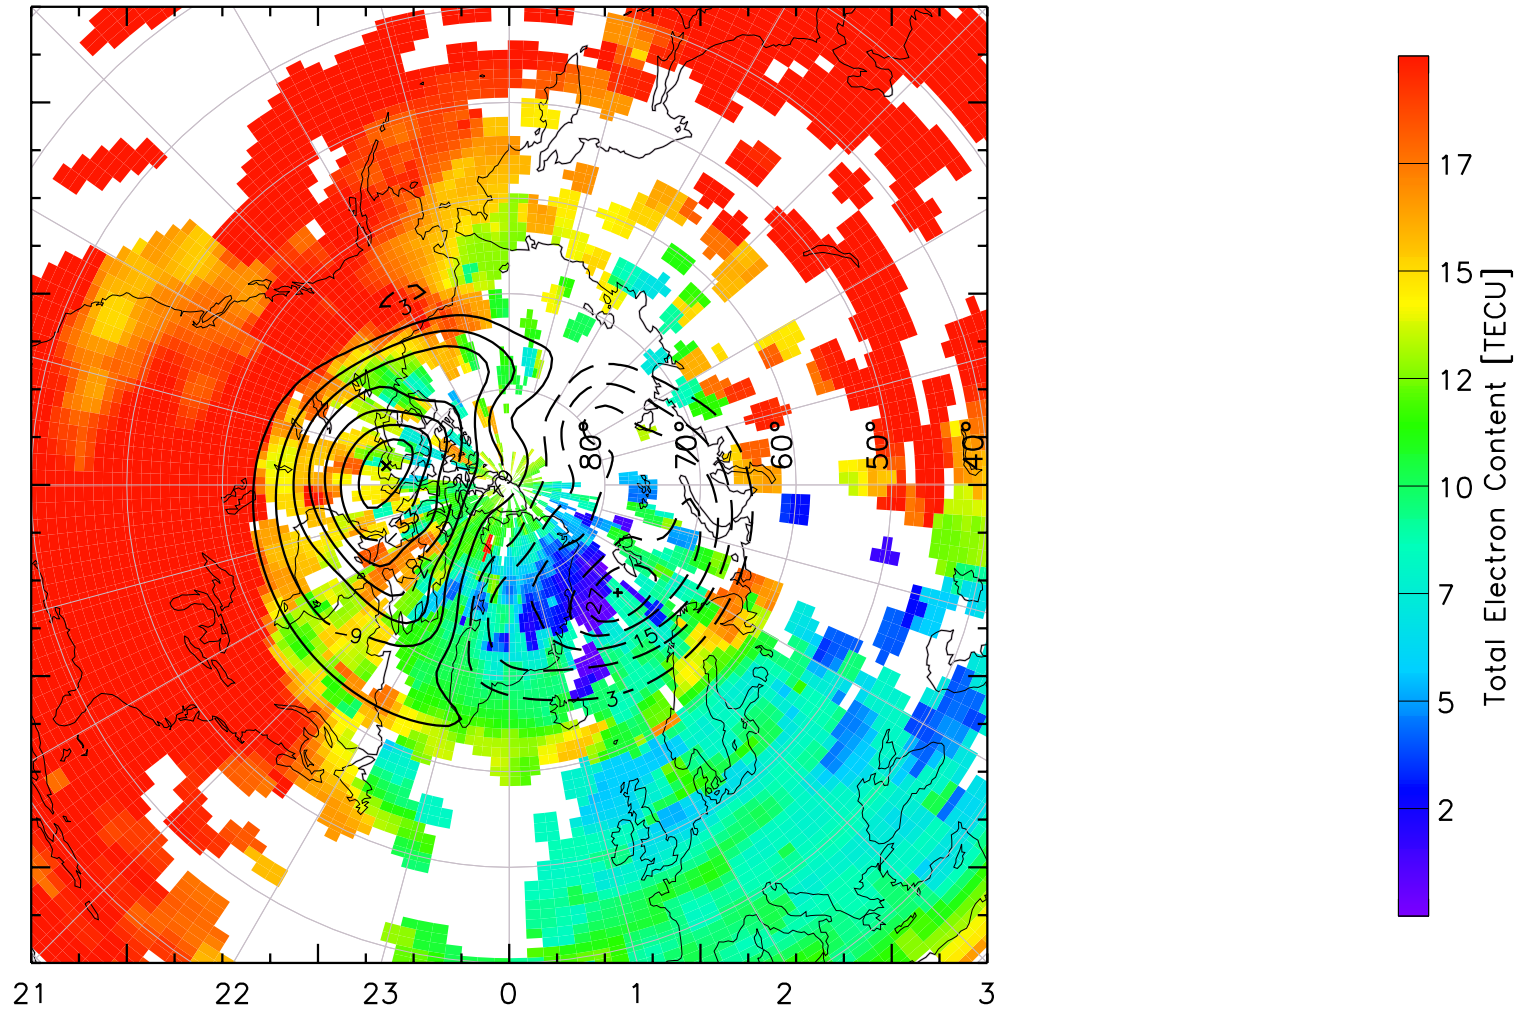

TOTAL ELECTRON CONTENT 24/Apr/2013 01:00:00.0
Median Filtered, Threshold = 0.10 to
24/Apr/2013 01:05:00.0