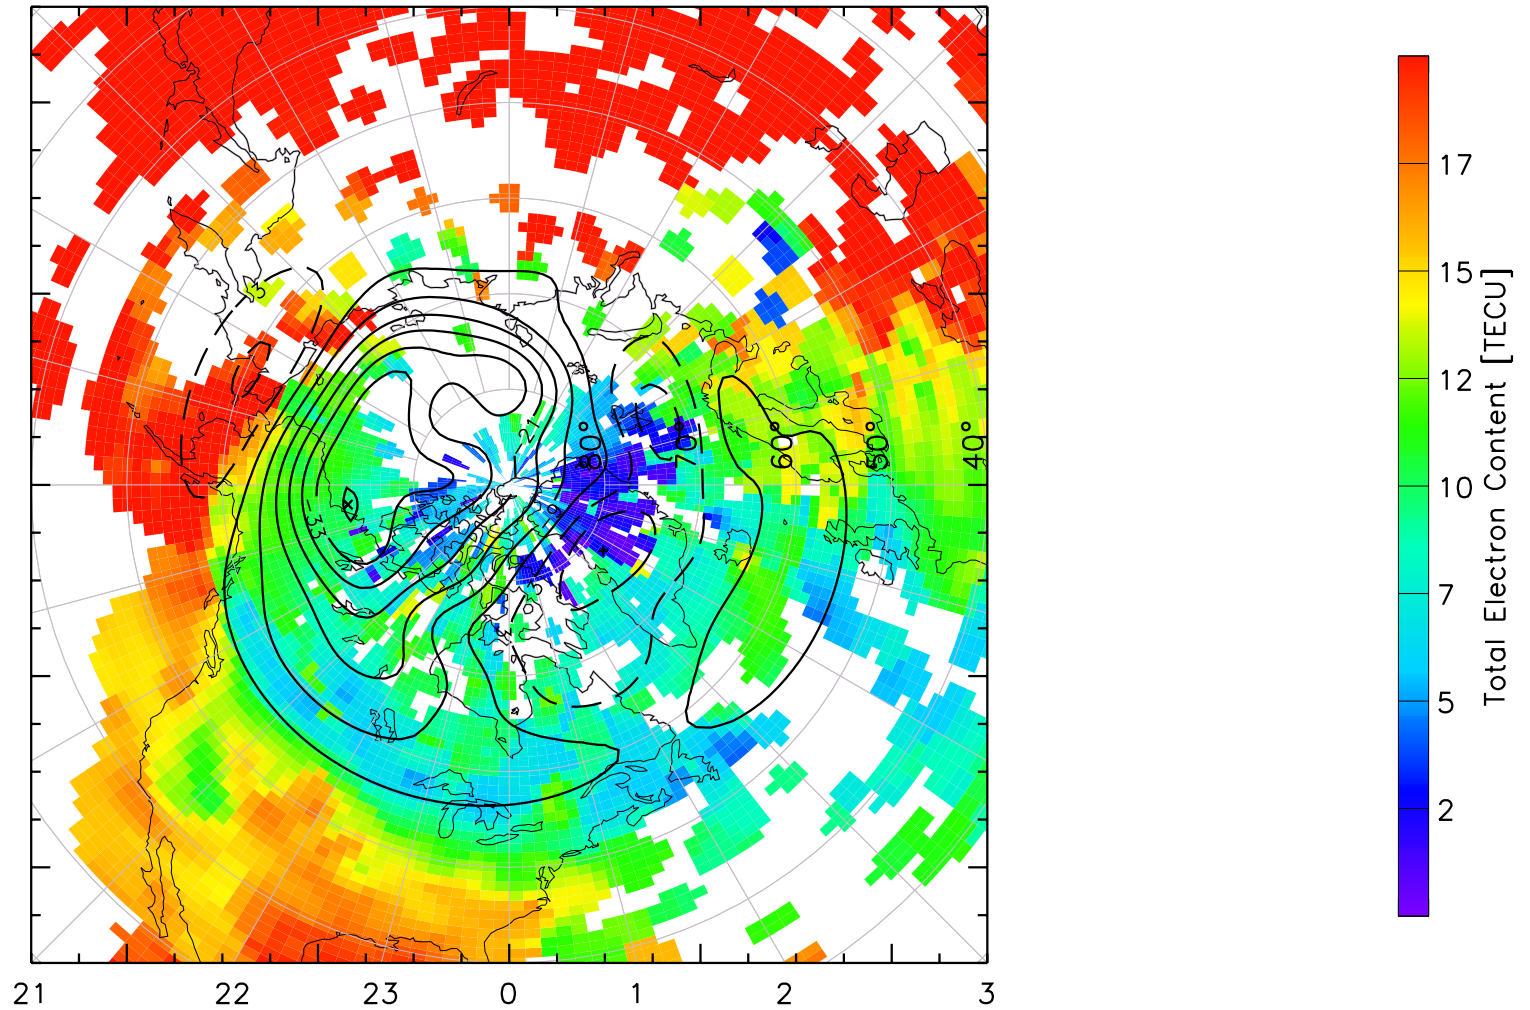

TOTAL ELECTRON CONTENT 24/Apr/2013 05:05:00.0
Median Filtered, Threshold = 0.10 to
24/Apr/2013 05:10:00.0