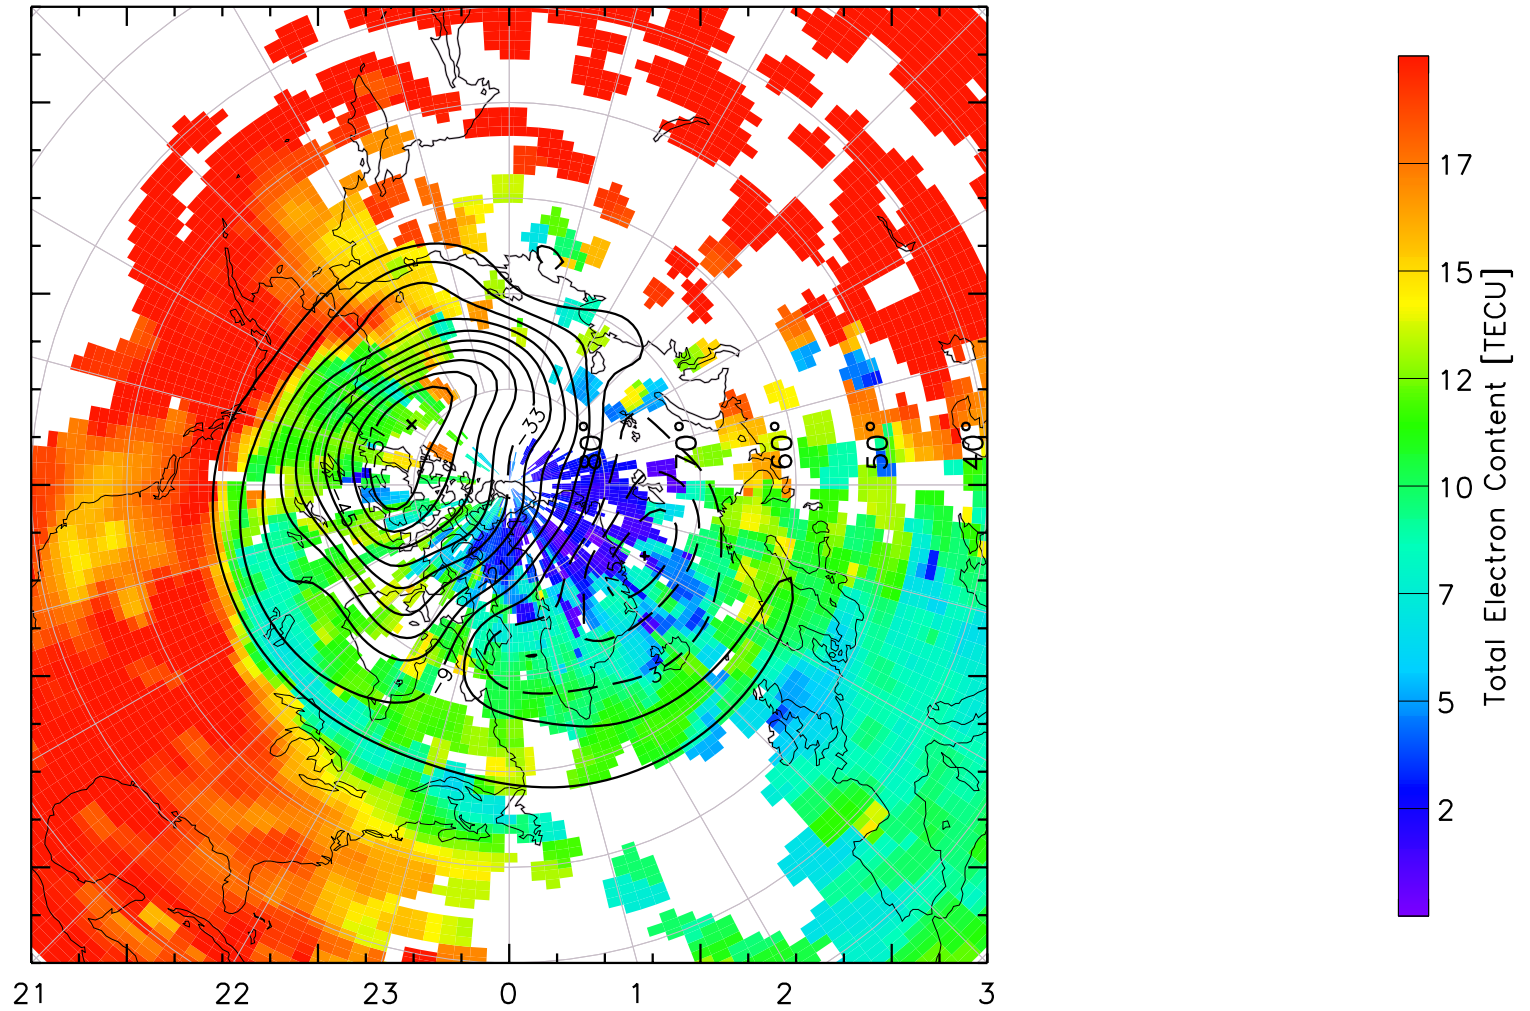

TOTAL ELECTRON CONTENT 24/Apr/2013 03:00:00.0
Median Filtered, Threshold = 0.10 to
24/Apr/2013 03:05:00.0