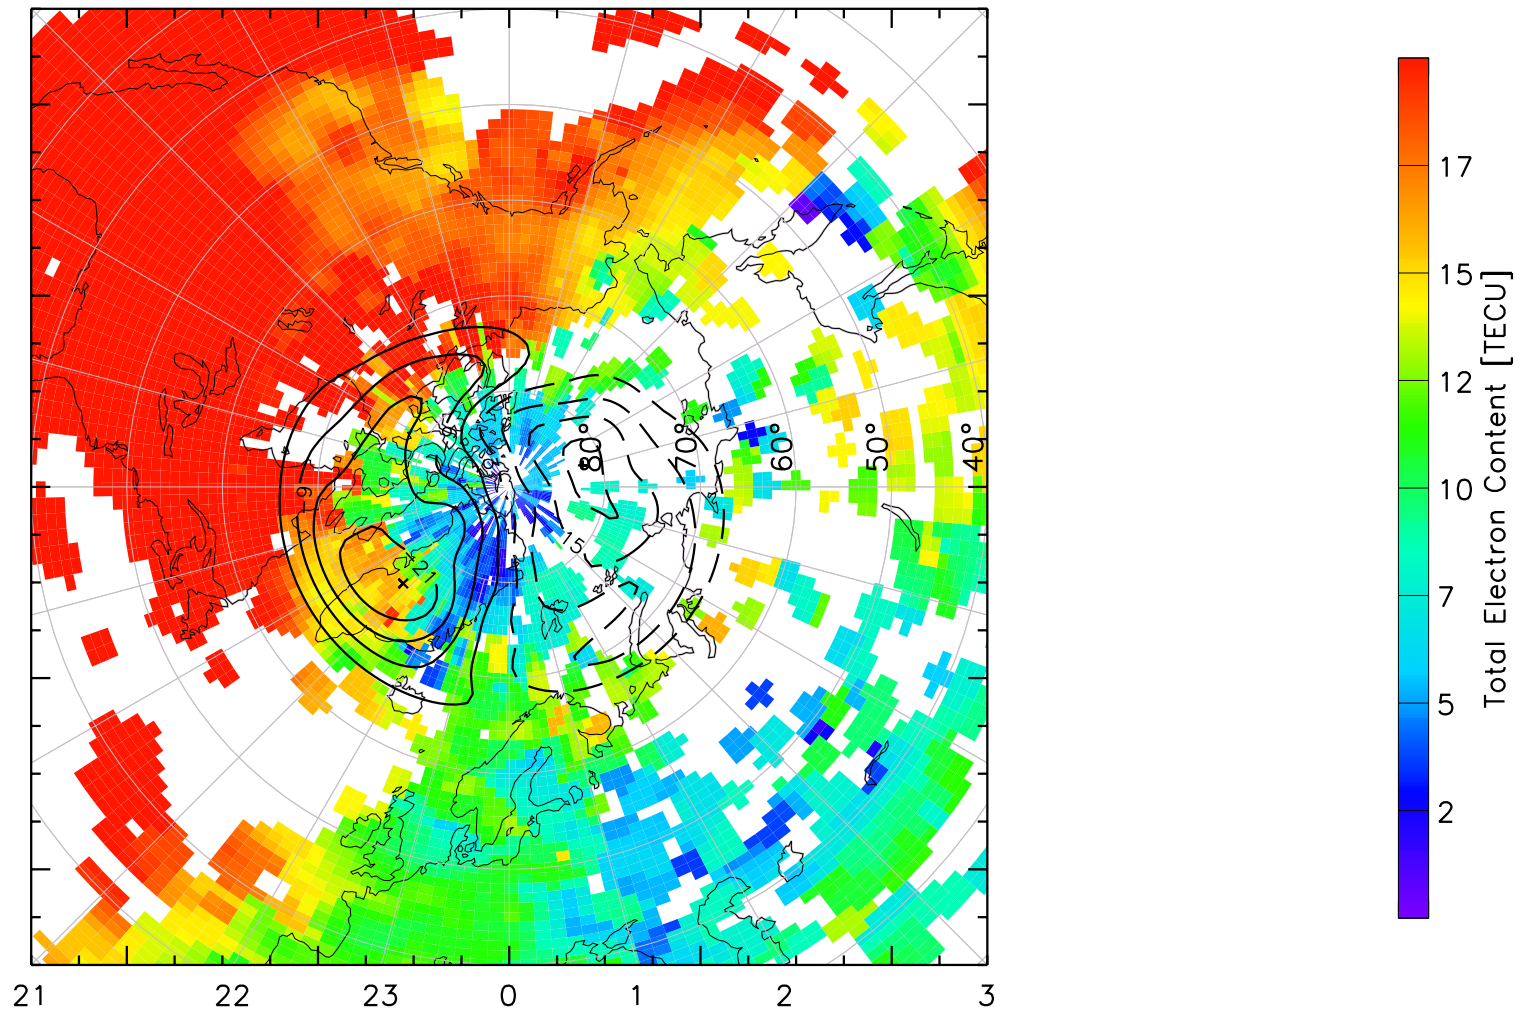

TOTAL ELECTRON CONTENT 23/Apr/2013 22:10:00.0
Median Filtered, Threshold = 0.10 to
23/Apr/2013 22:15:00.0