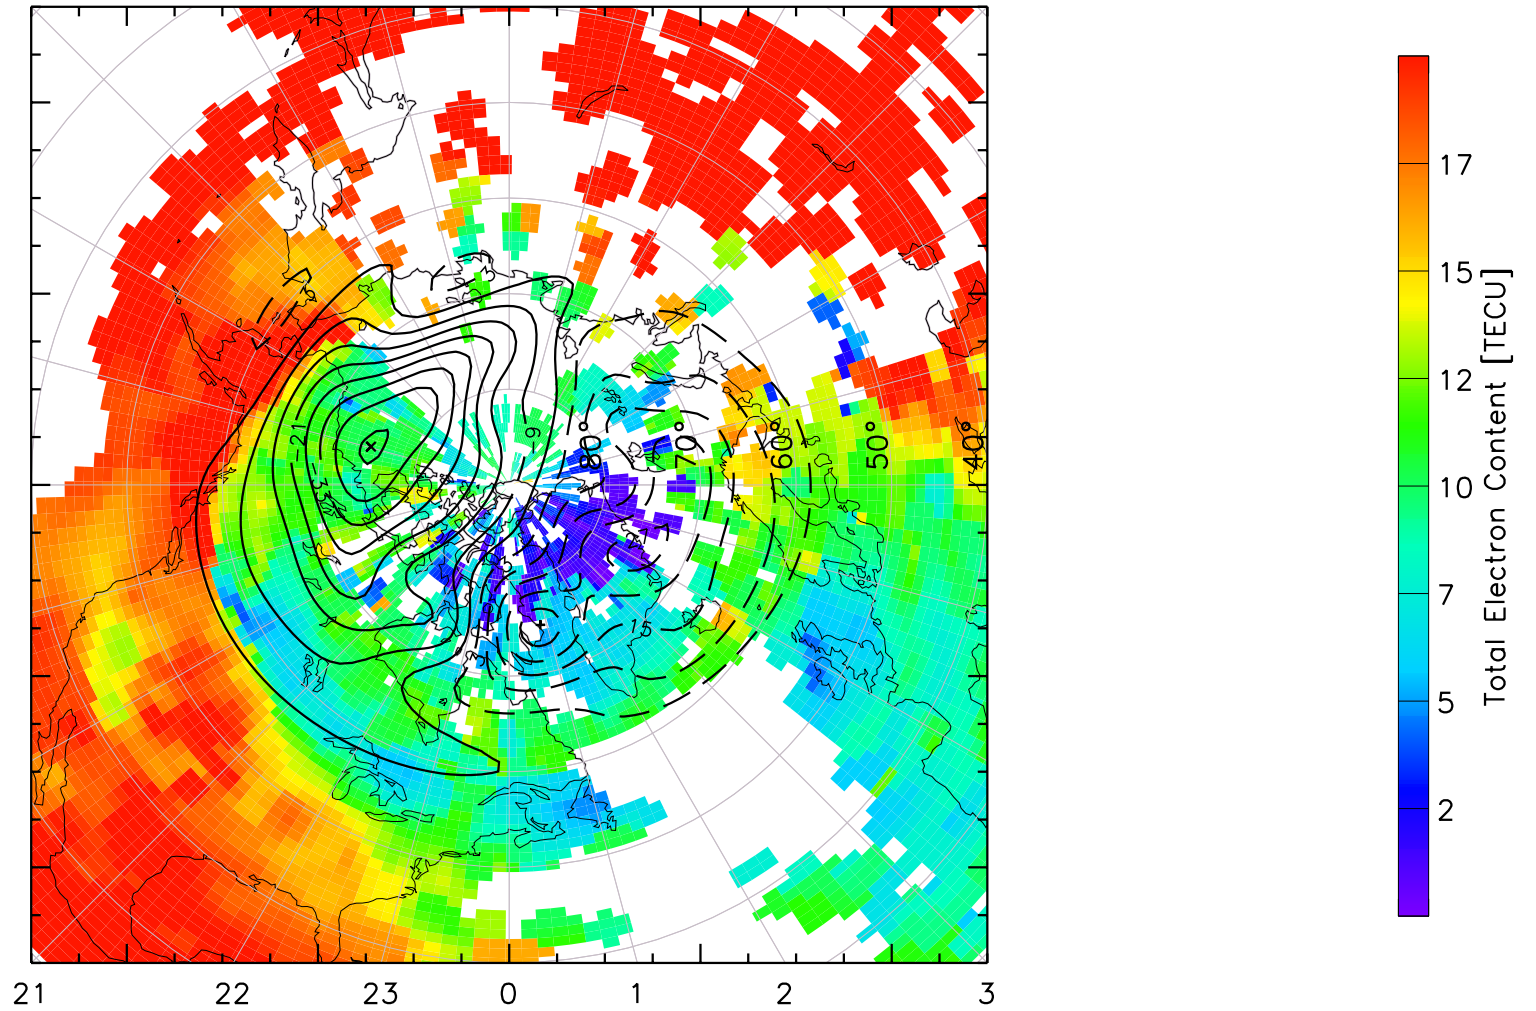

TOTAL ELECTRON CONTENT 24/Apr/2013 03:50:00.0
Median Filtered, Threshold = 0.10 to
24/Apr/2013 03:55:00.0