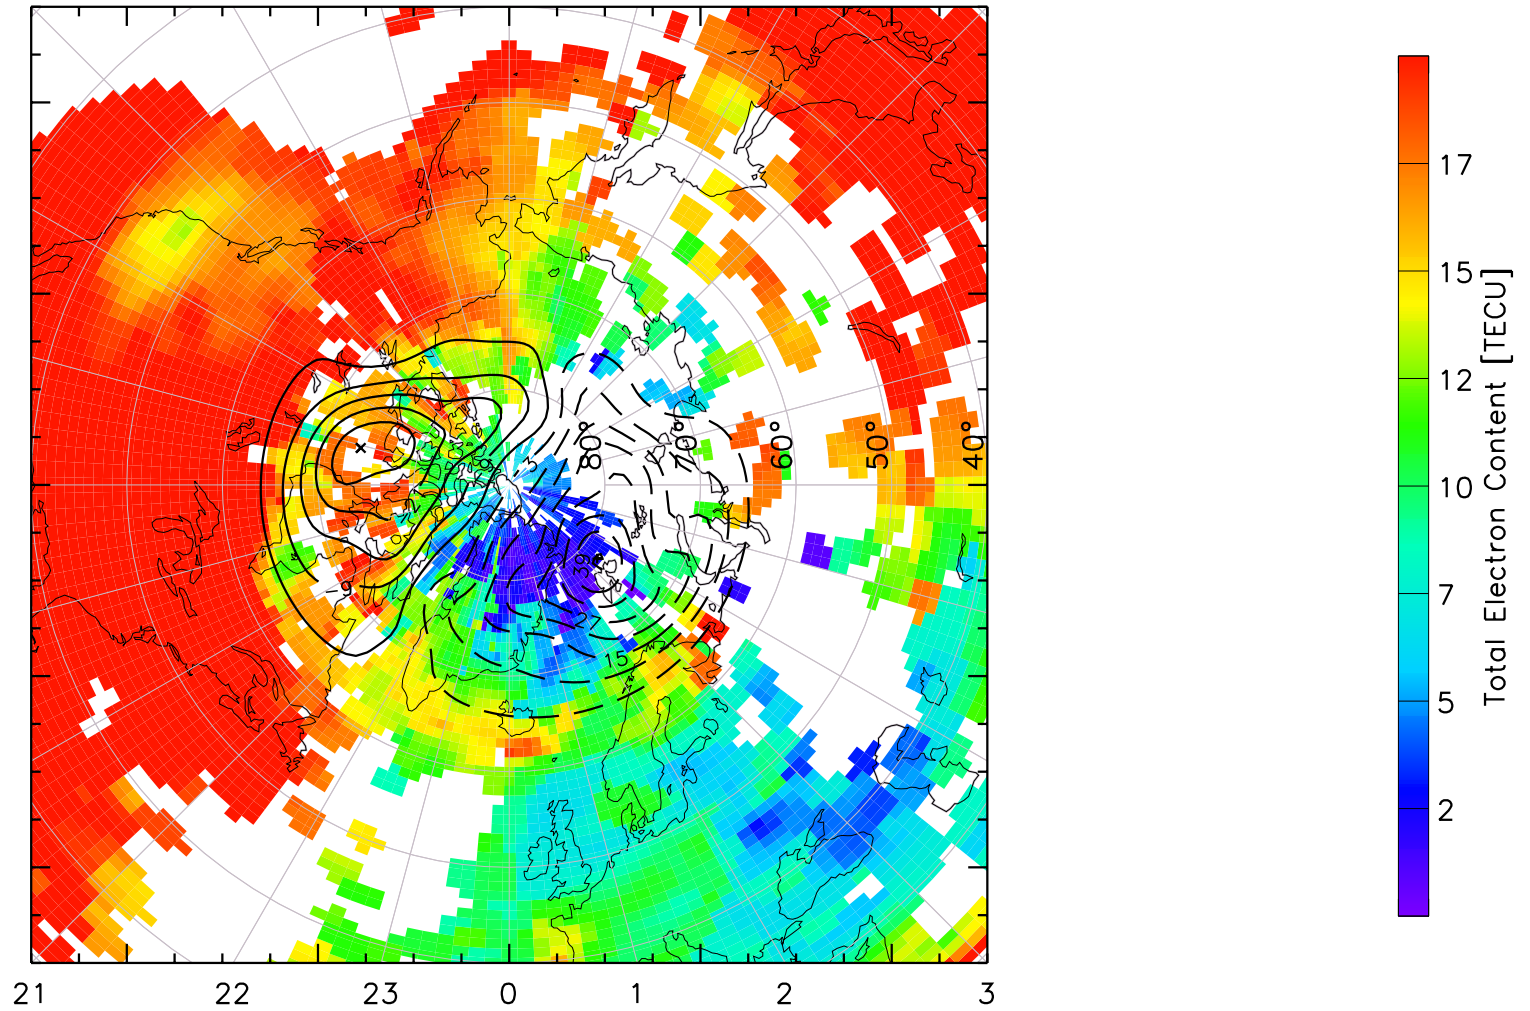

TOTAL ELECTRON CONTENT 24/Apr/2013 00:05:00.0
Median Filtered, Threshold = 0.10 to
24/Apr/2013 00:10:00.0