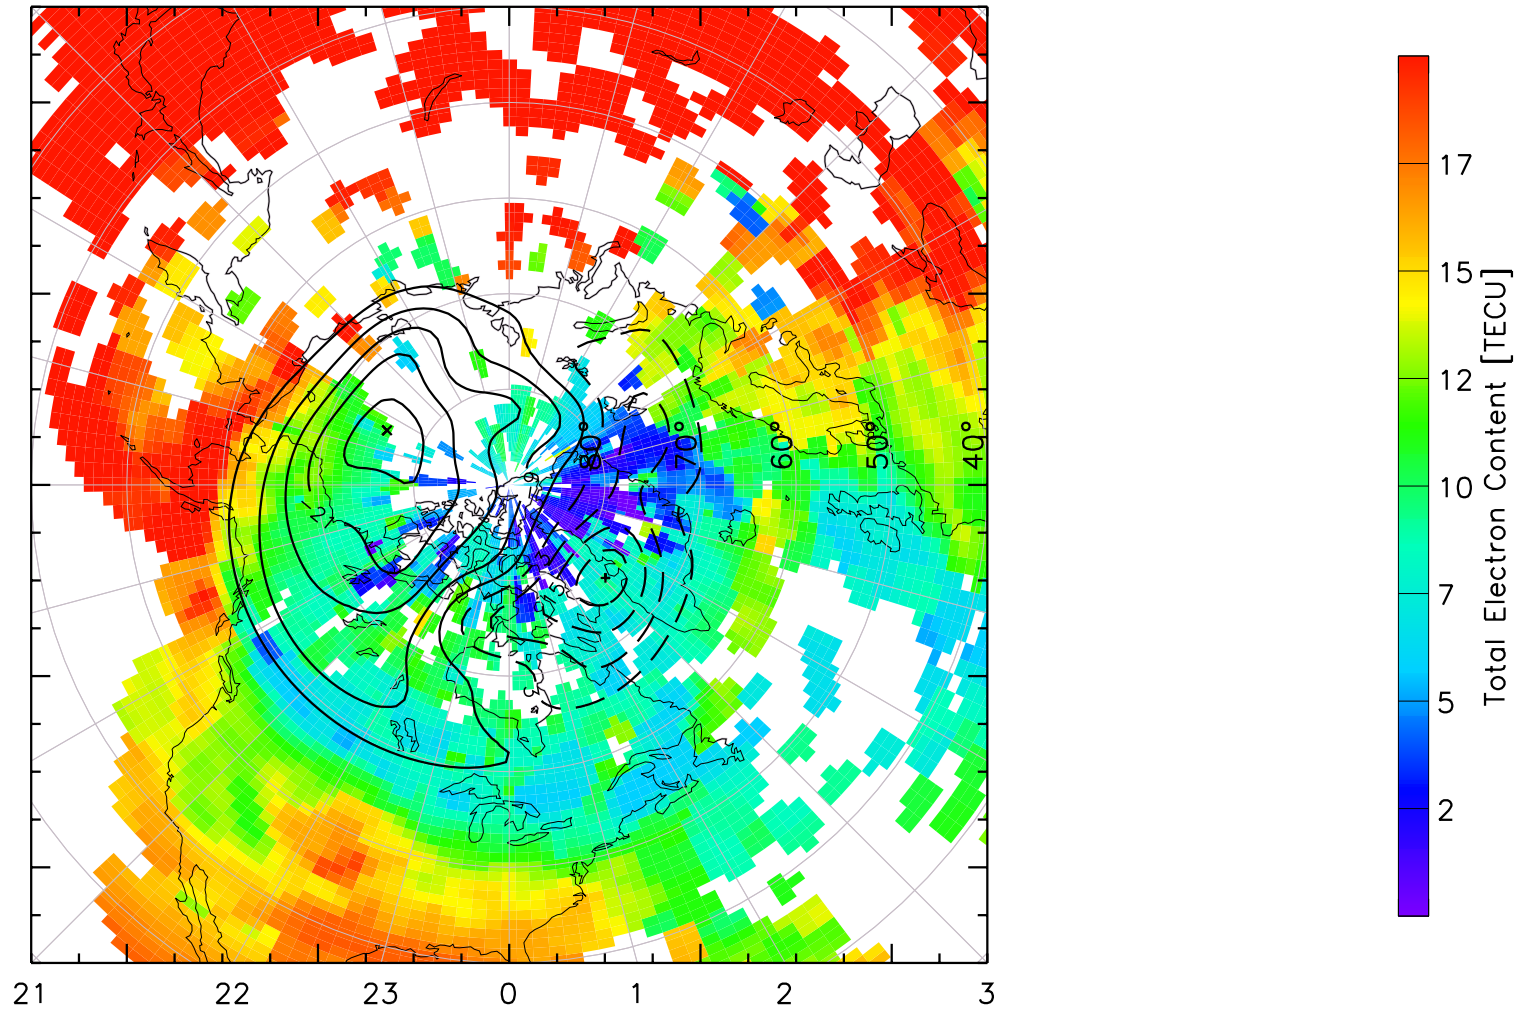

TOTAL ELECTRON CONTENT 24/Apr/2013 05:25:00.0
Median Filtered, Threshold = 0.10 to
24/Apr/2013 05:30:00.0