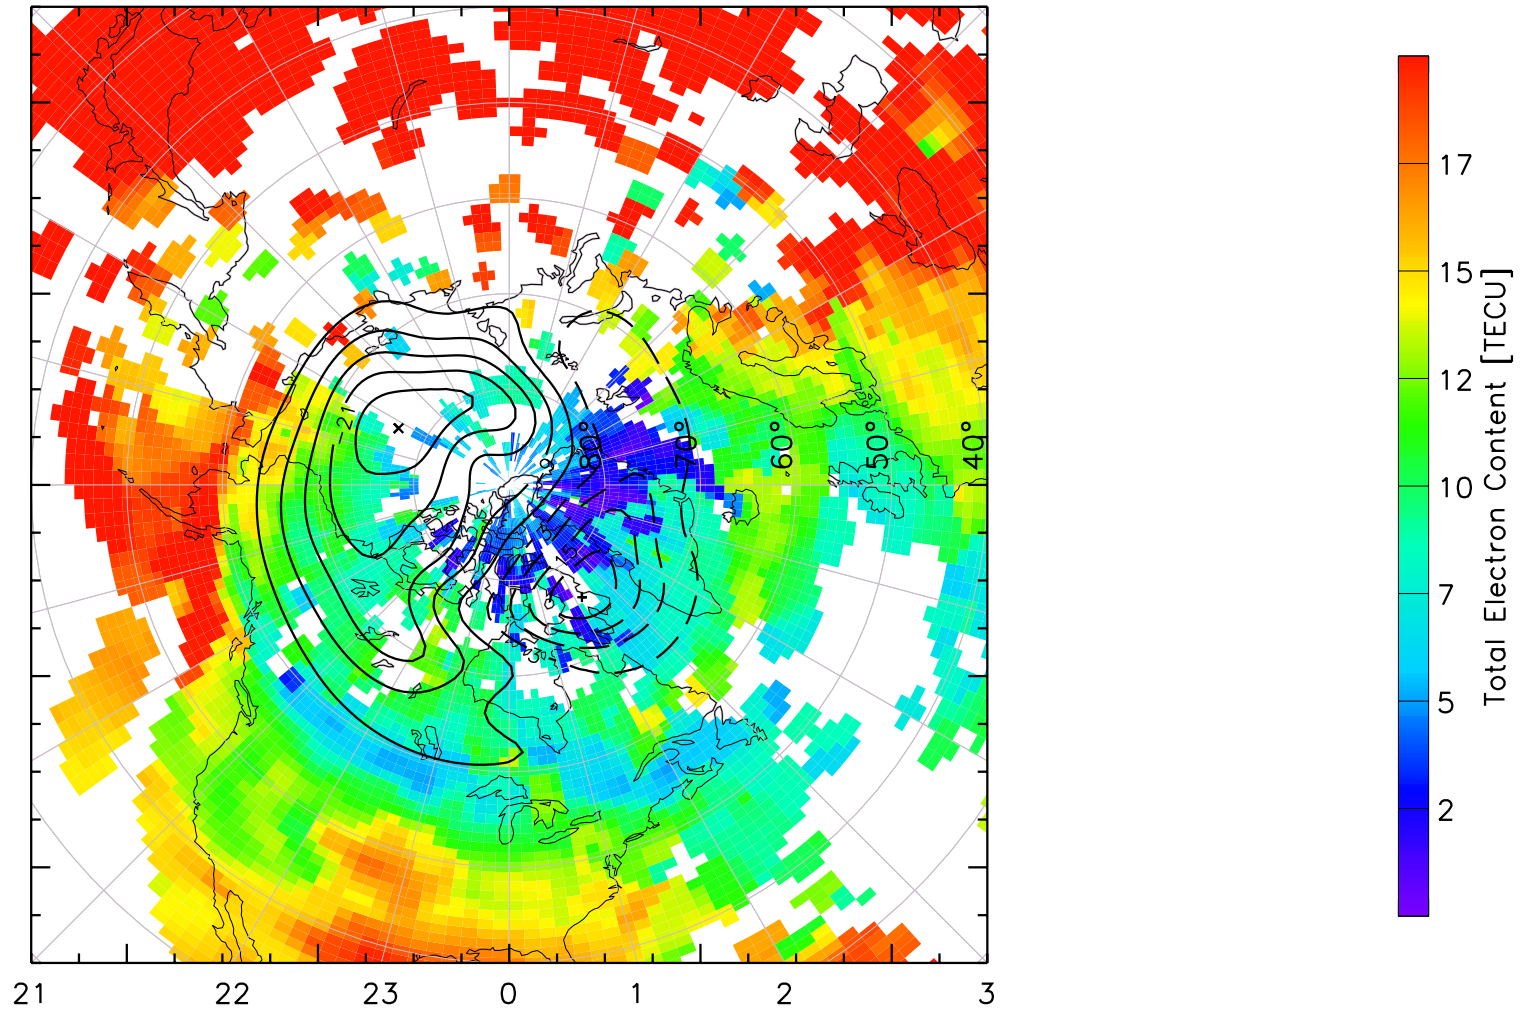

TOTAL ELECTRON CONTENT 24/Apr/2013 05:45:00.0
Median Filtered, Threshold = 0.10 to
24/Apr/2013 05:50:00.0