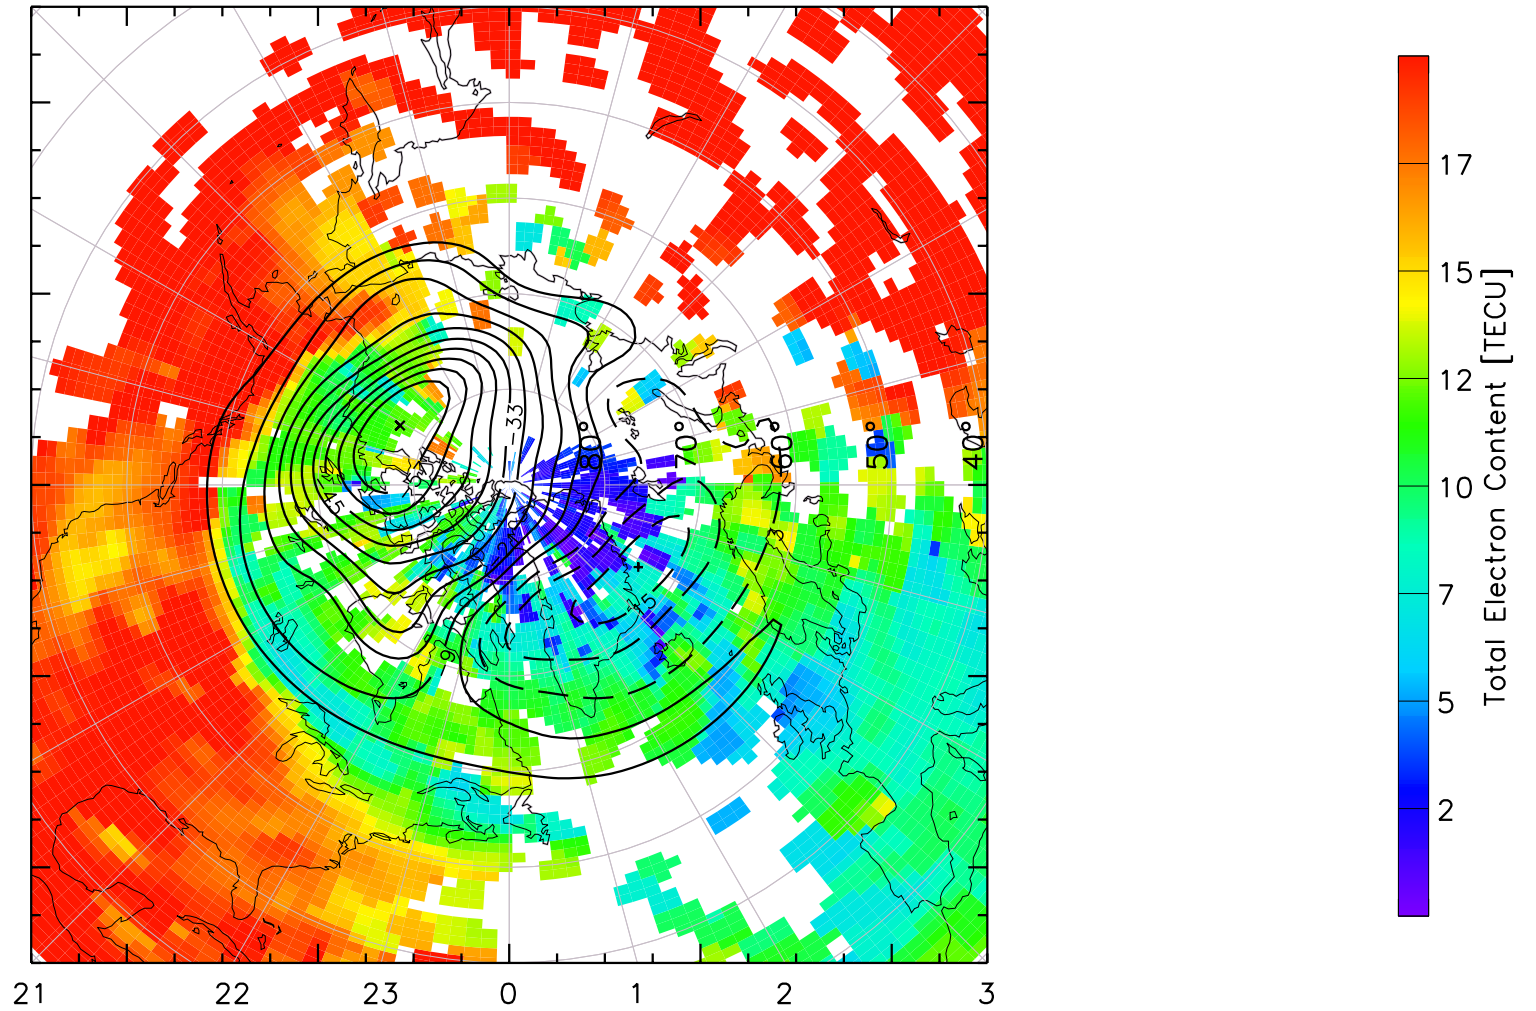

TOTAL ELECTRON CONTENT 24/Apr/2013 03:05:00.0
Median Filtered, Threshold = 0.10 to
24/Apr/2013 03:10:00.0