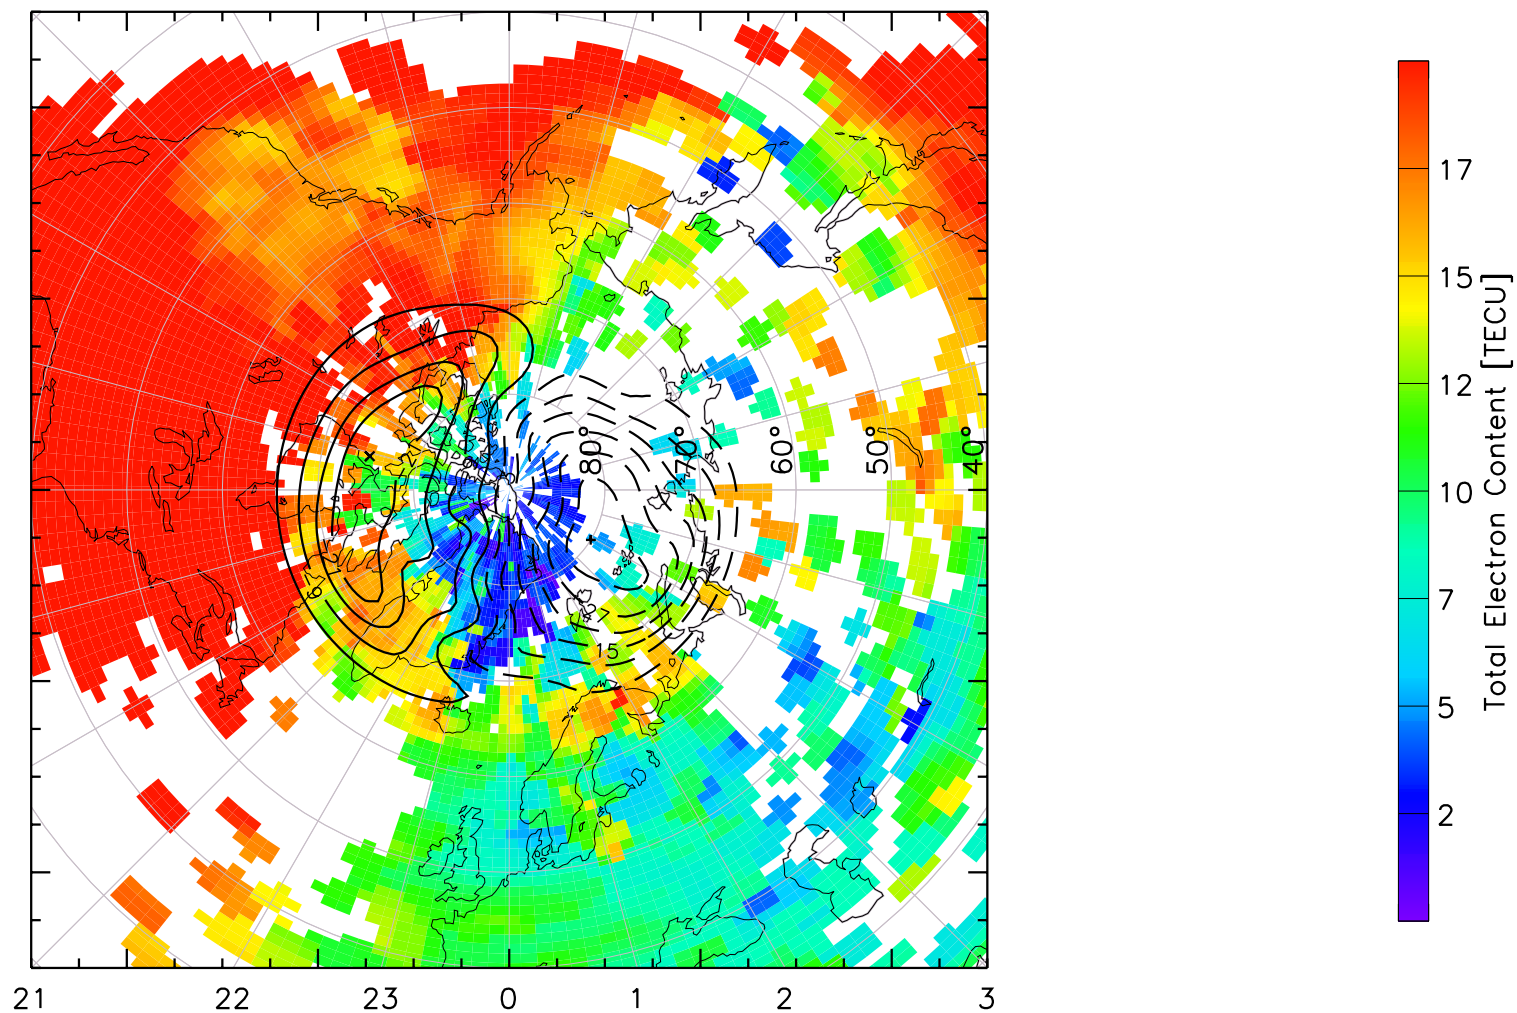

TOTAL ELECTRON CONTENT 23/Apr/2013 23:00:00.0
Median Filtered, Threshold = 0.10 to
23/Apr/2013 23:05:00.0