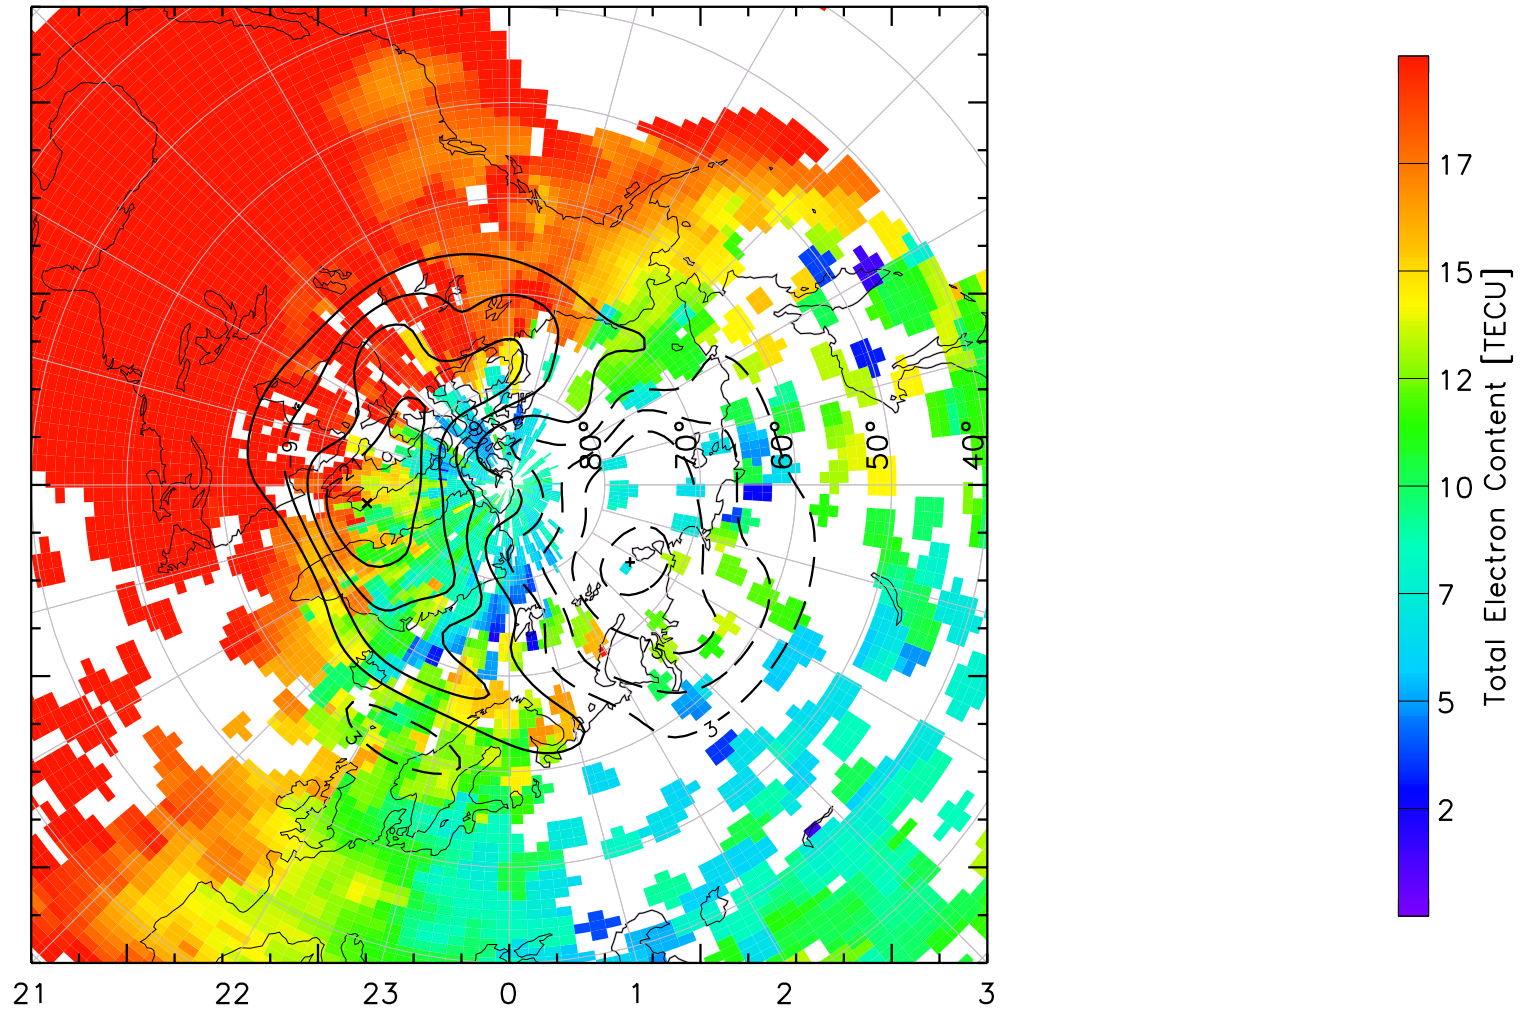

TOTAL ELECTRON CONTENT 23/Apr/2013 21:25:00.0
Median Filtered, Threshold = 0.10 to
23/Apr/2013 21:30:00.0