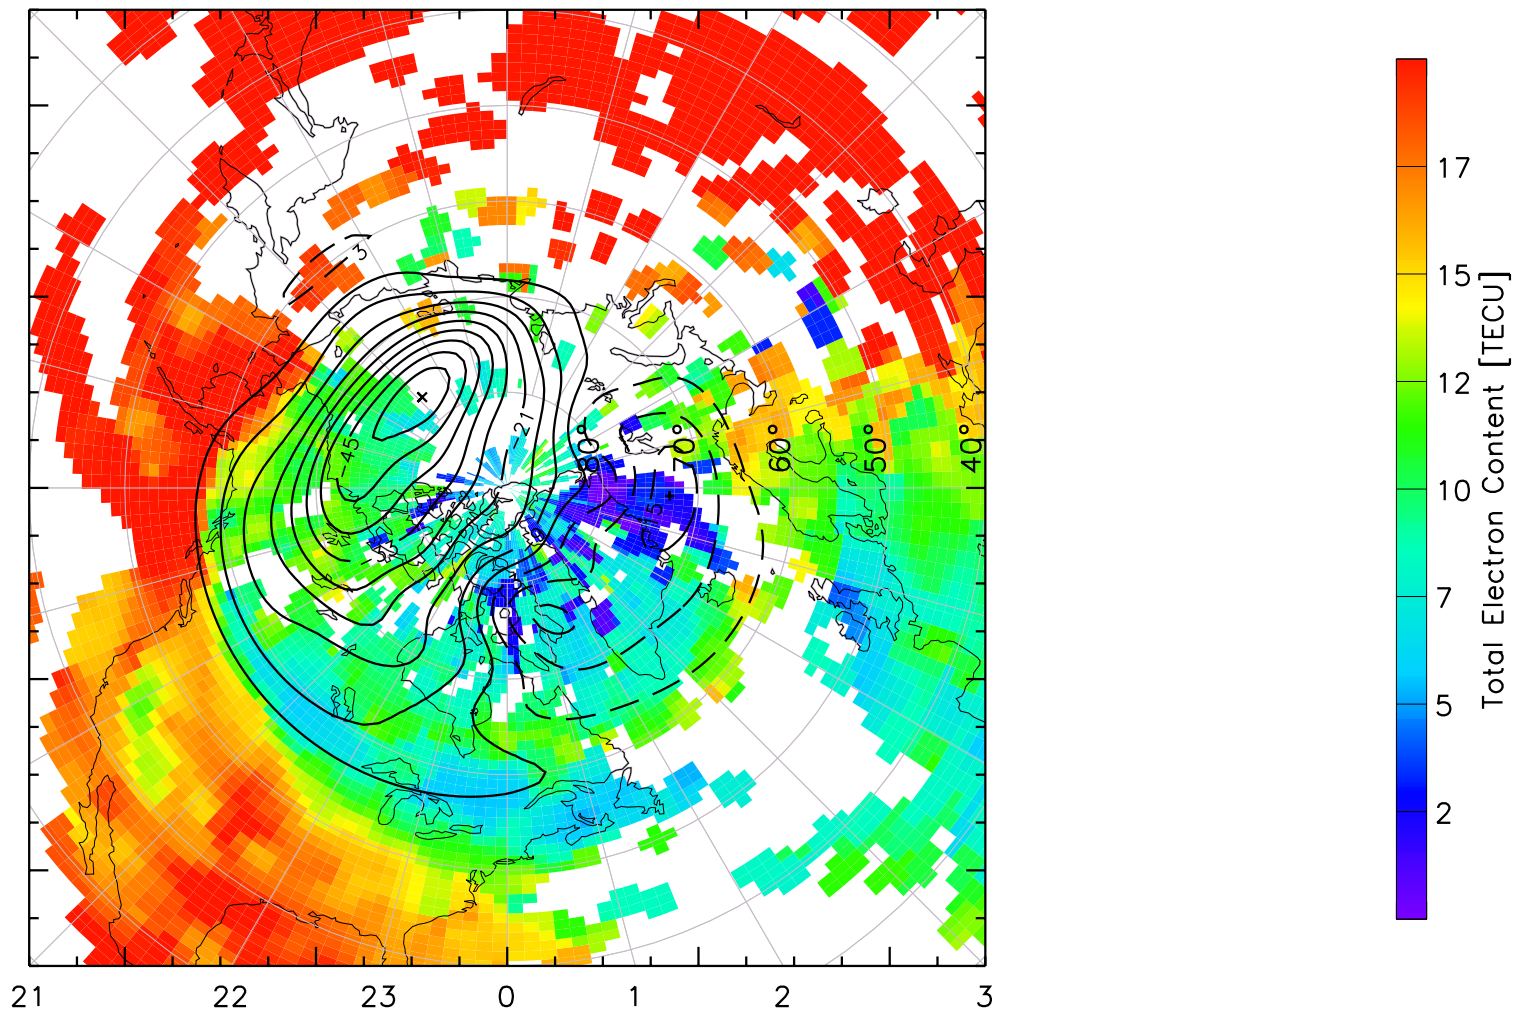

TOTAL ELECTRON CONTENT 24/Apr/2013 04:25:00.0
Median Filtered, Threshold = 0.10 to
24/Apr/2013 04:30:00.0