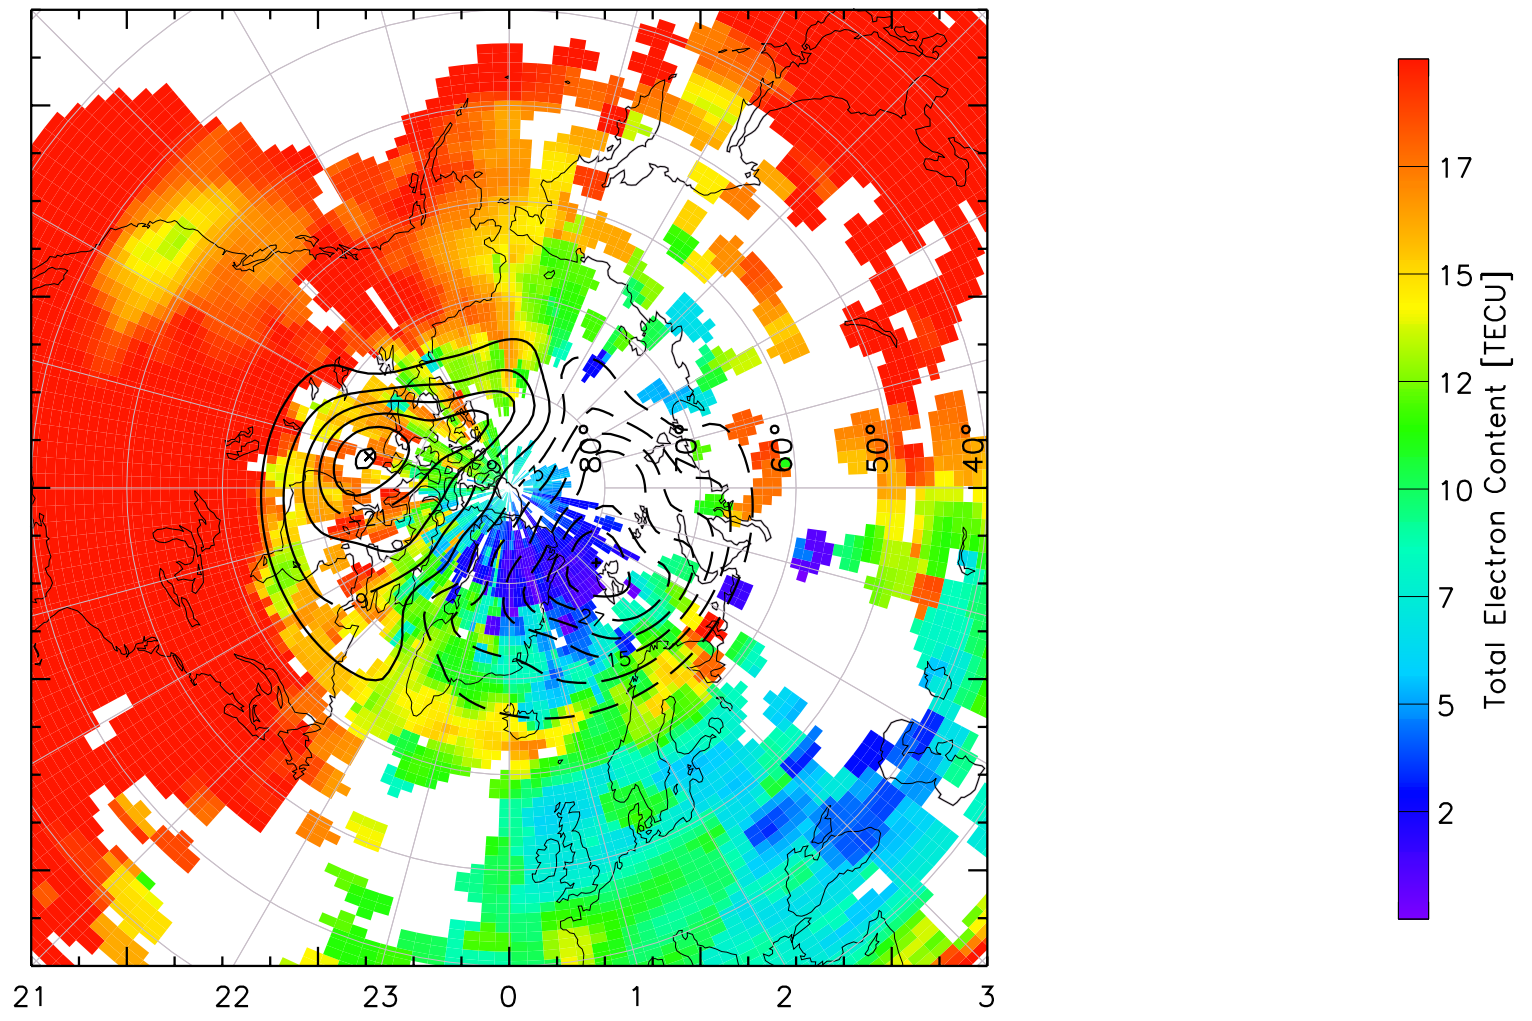

TOTAL ELECTRON CONTENT 24/Apr/2013 00:10:00.0
Median Filtered, Threshold = 0.10 to
24/Apr/2013 00:15:00.0