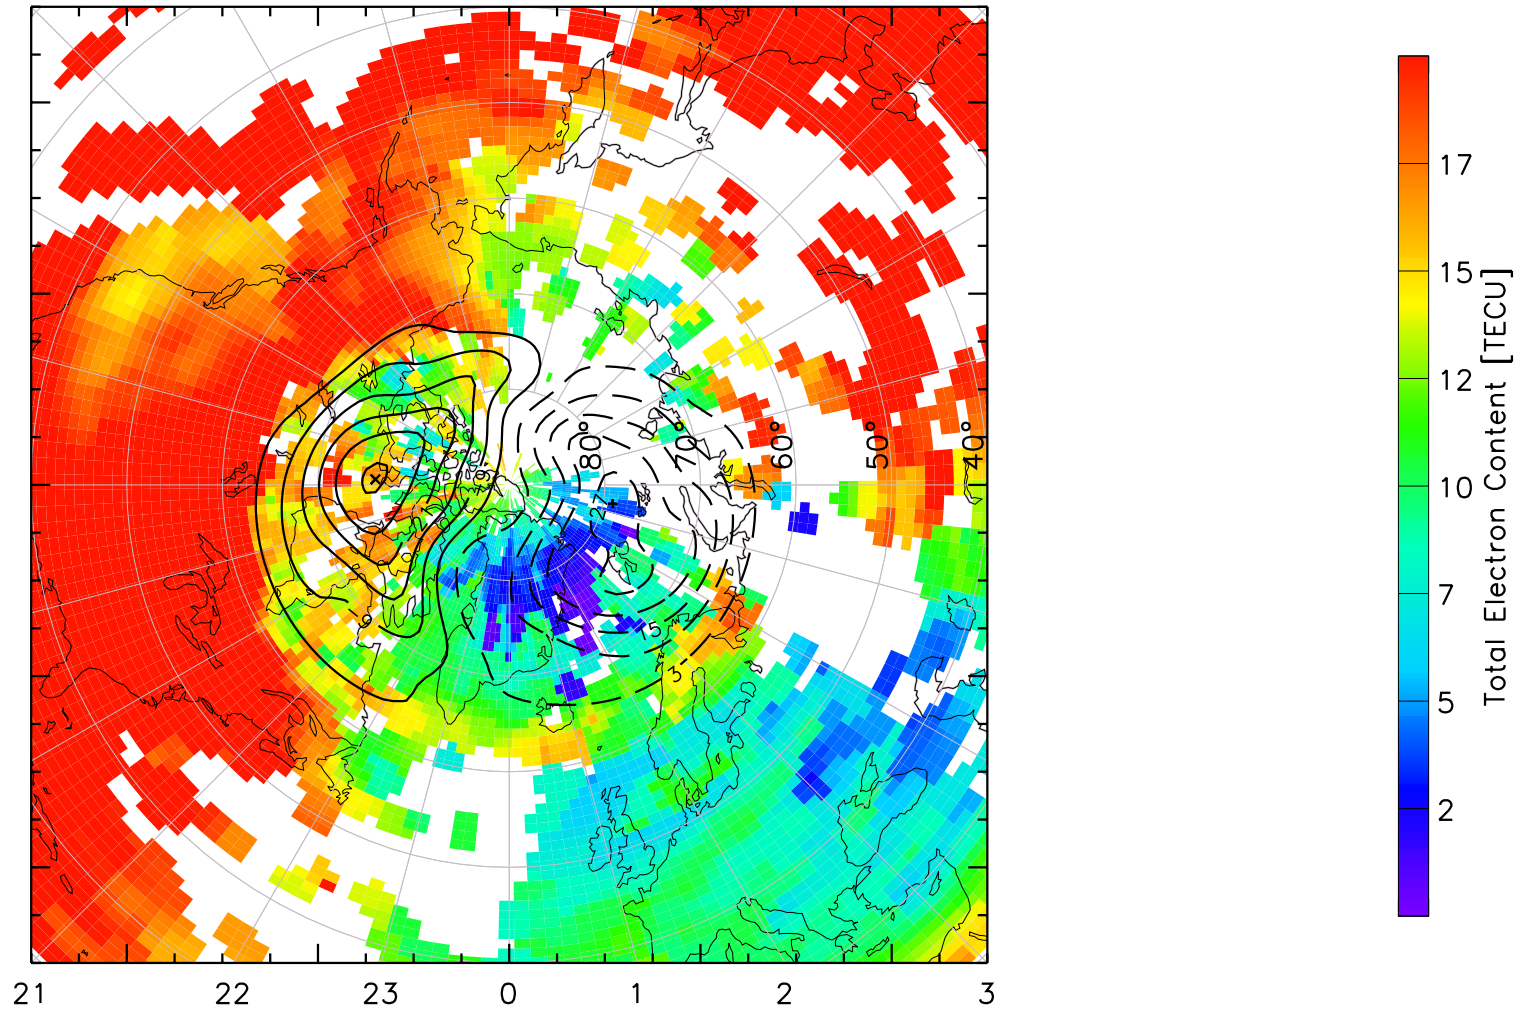

TOTAL ELECTRON CONTENT 24/Apr/2013 00:45:00.0
Median Filtered, Threshold = 0.10 to
24/Apr/2013 00:50:00.0