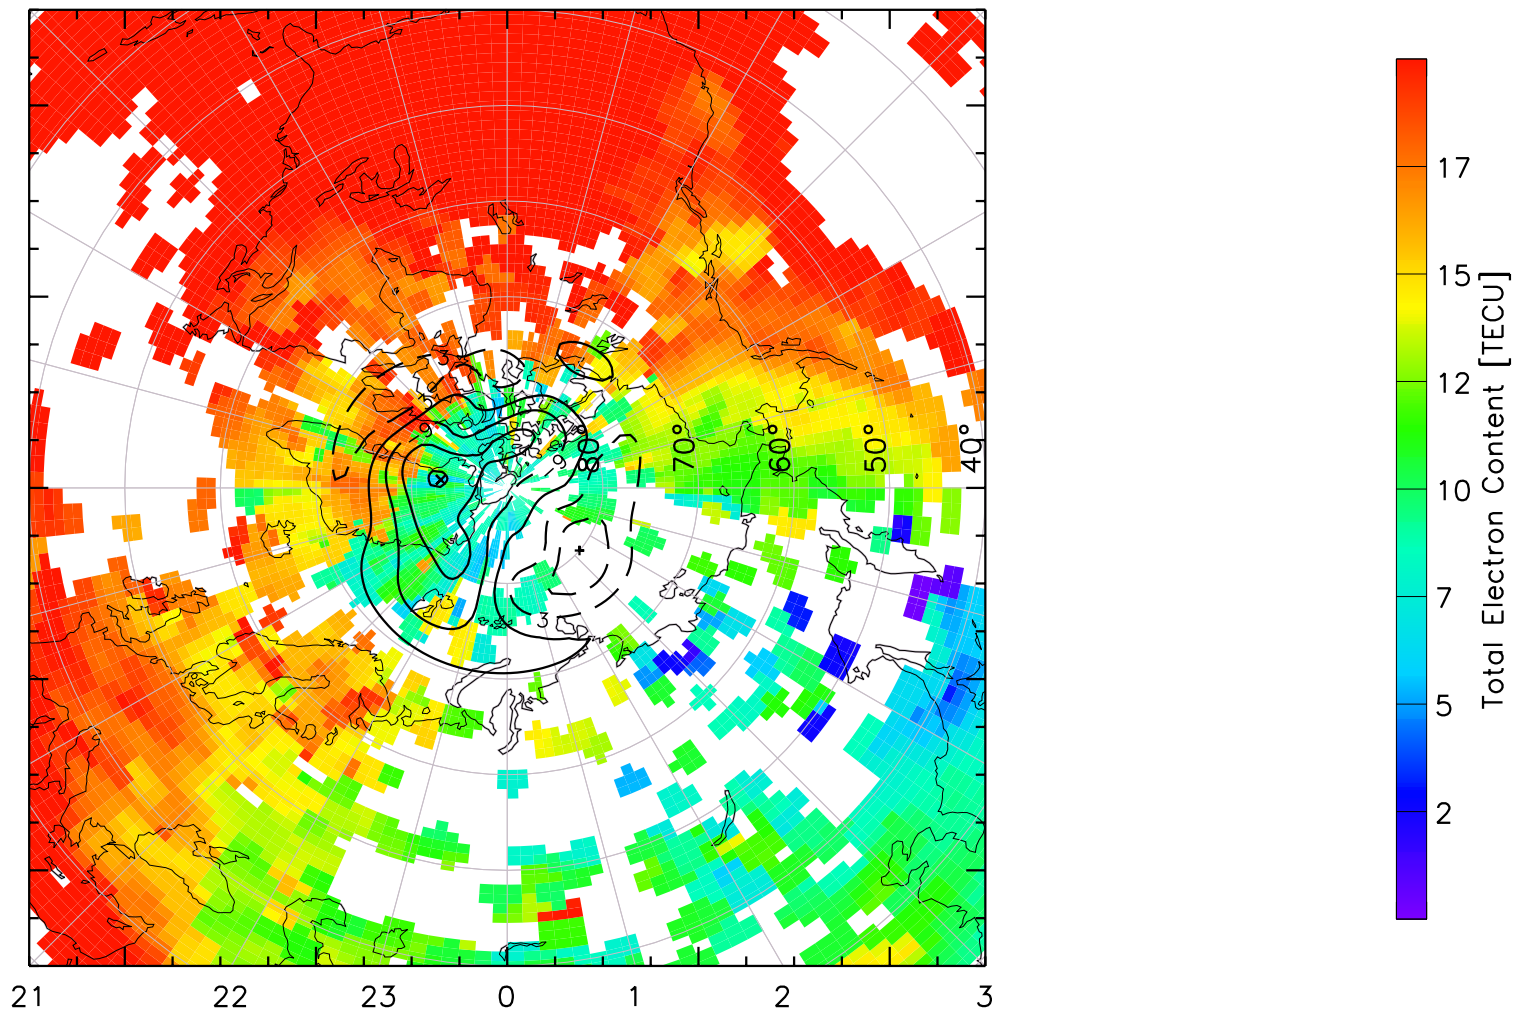

TOTAL ELECTRON CONTENT 23/Apr/2013 18:45:00.0
Median Filtered, Threshold = 0.10 to
23/Apr/2013 18:50:00.0