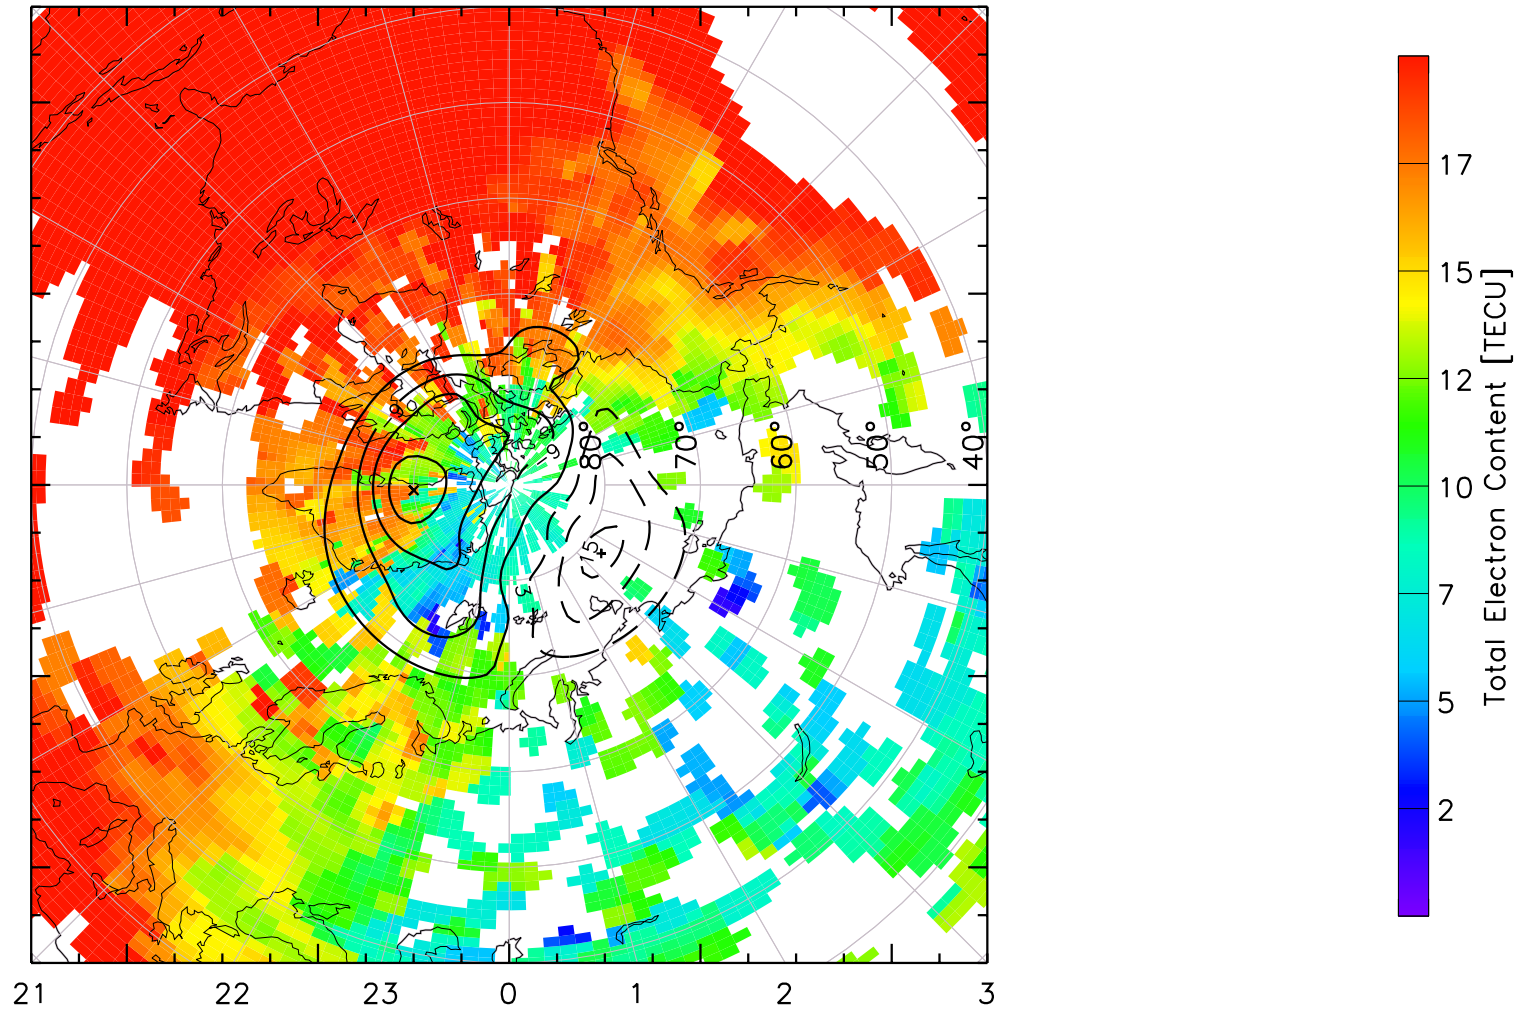

TOTAL ELECTRON CONTENT 23/Apr/2013 19:40:00.0
Median Filtered, Threshold = 0.10 to
23/Apr/2013 19:45:00.0