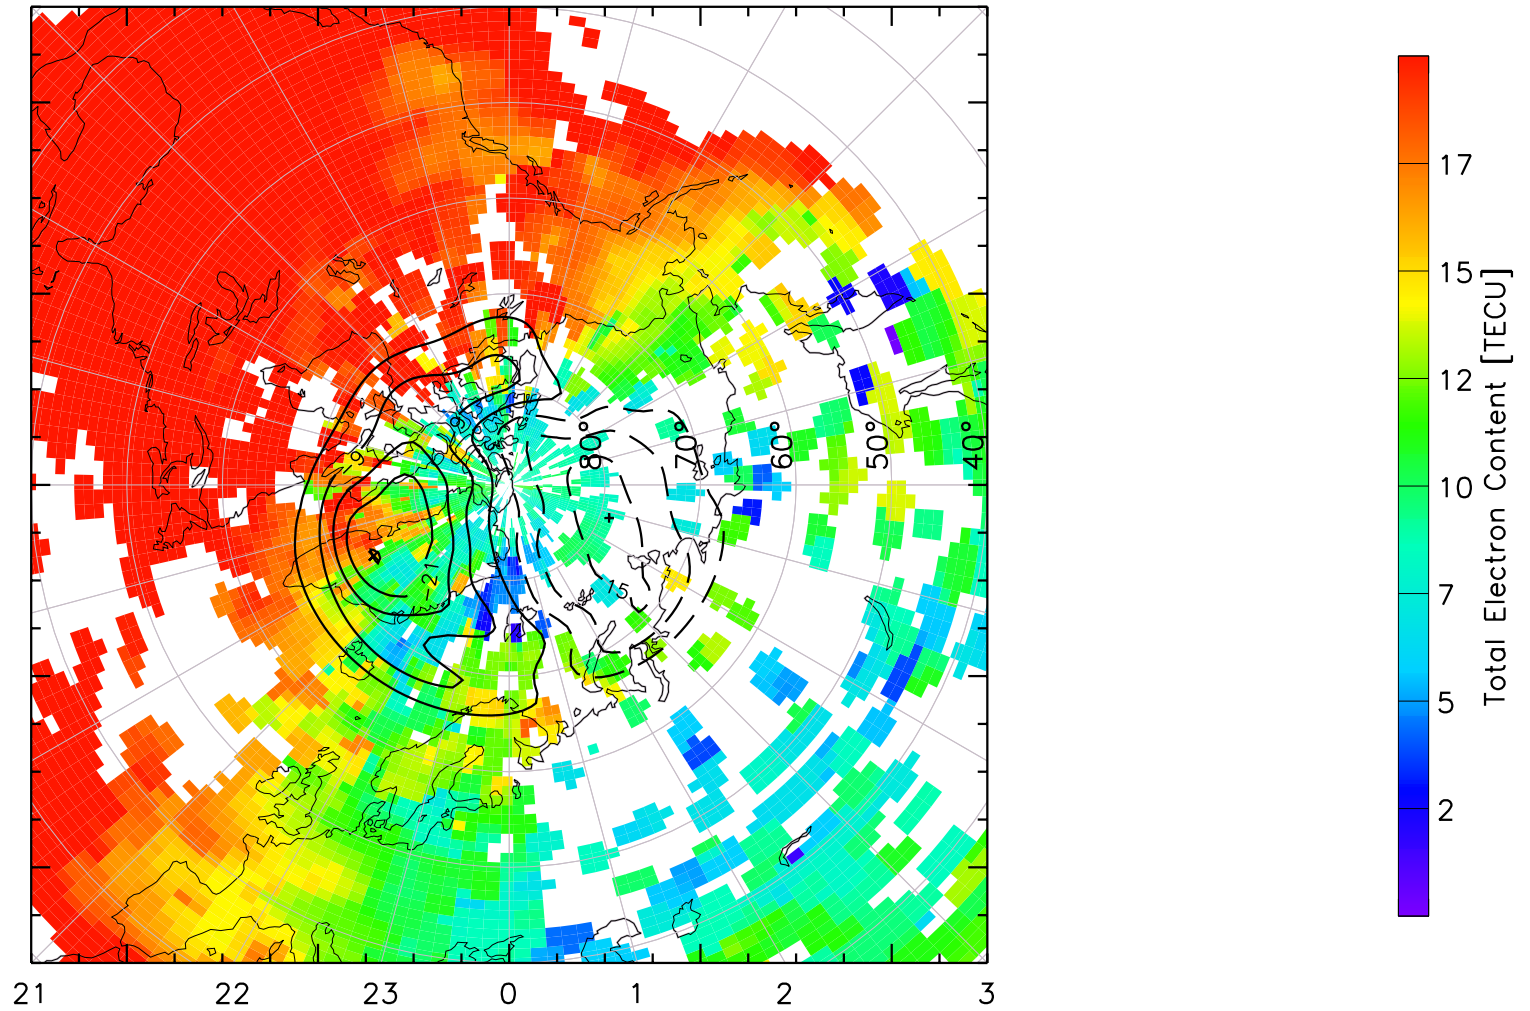

TOTAL ELECTRON CONTENT 23/Apr/2013 21:10:00.0
Median Filtered, Threshold = 0.10 to
23/Apr/2013 21:15:00.0