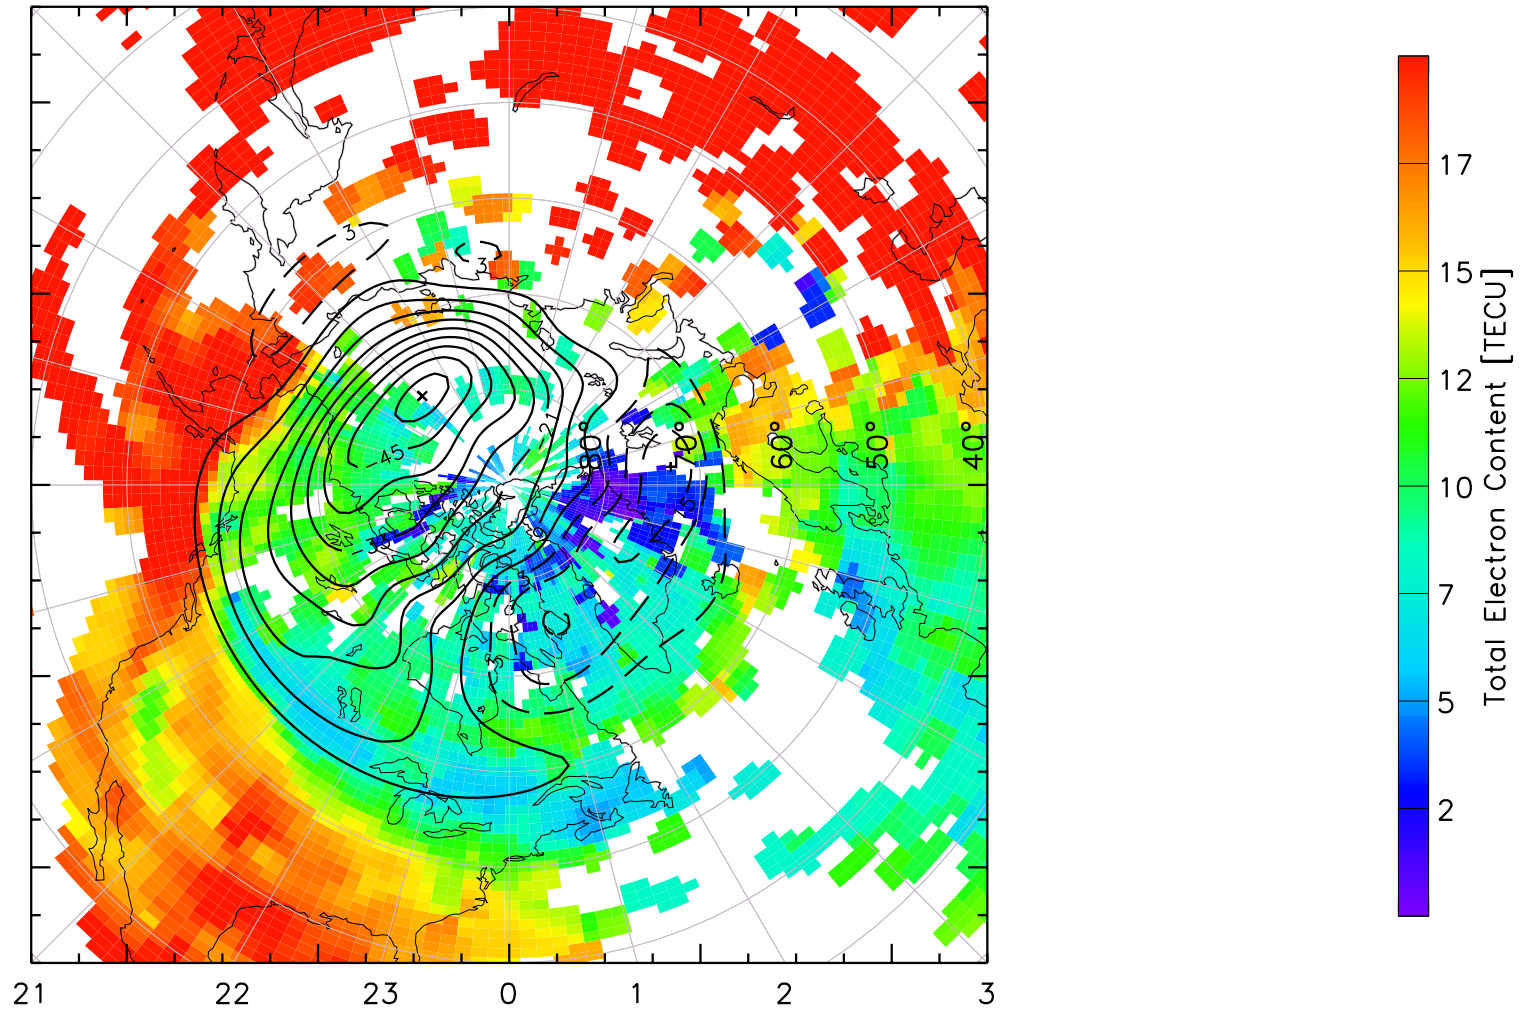

TOTAL ELECTRON CONTENT 24/Apr/2013 04:30:00.0
Median Filtered, Threshold = 0.10 to
24/Apr/2013 04:35:00.0