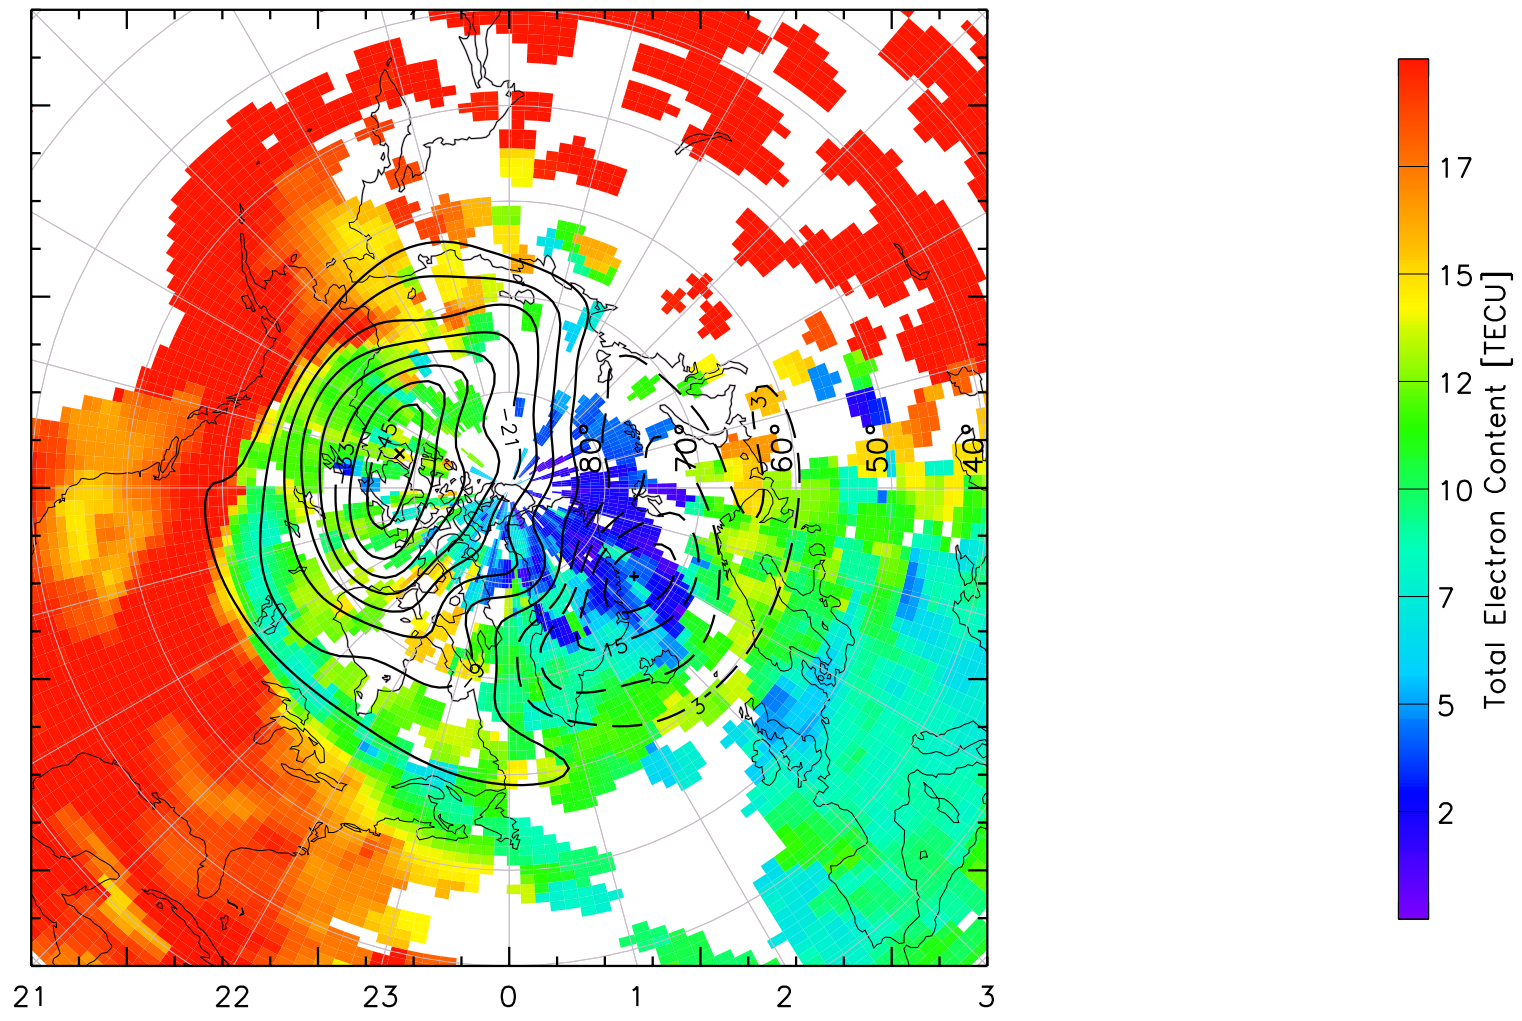

TOTAL ELECTRON CONTENT 24/Apr/2013 02:45:00.0
Median Filtered, Threshold = 0.10 to
24/Apr/2013 02:50:00.0