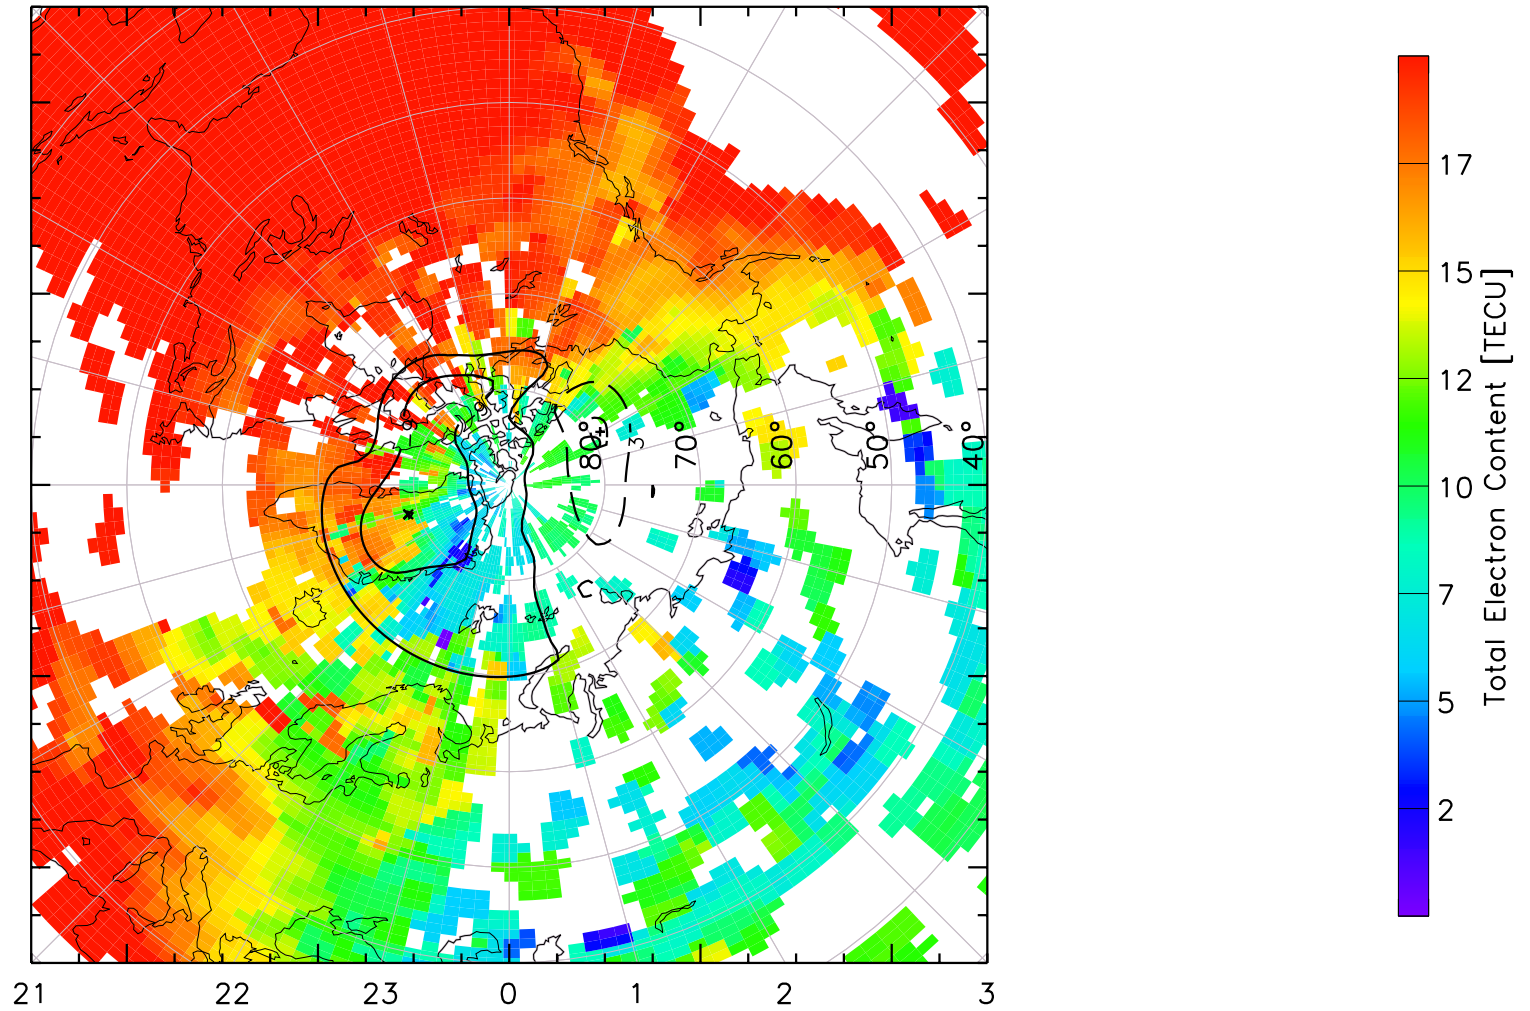

TOTAL ELECTRON CONTENT 23/Apr/2013 20:00:00.0
Median Filtered, Threshold = 0.10 to
23/Apr/2013 20:05:00.0