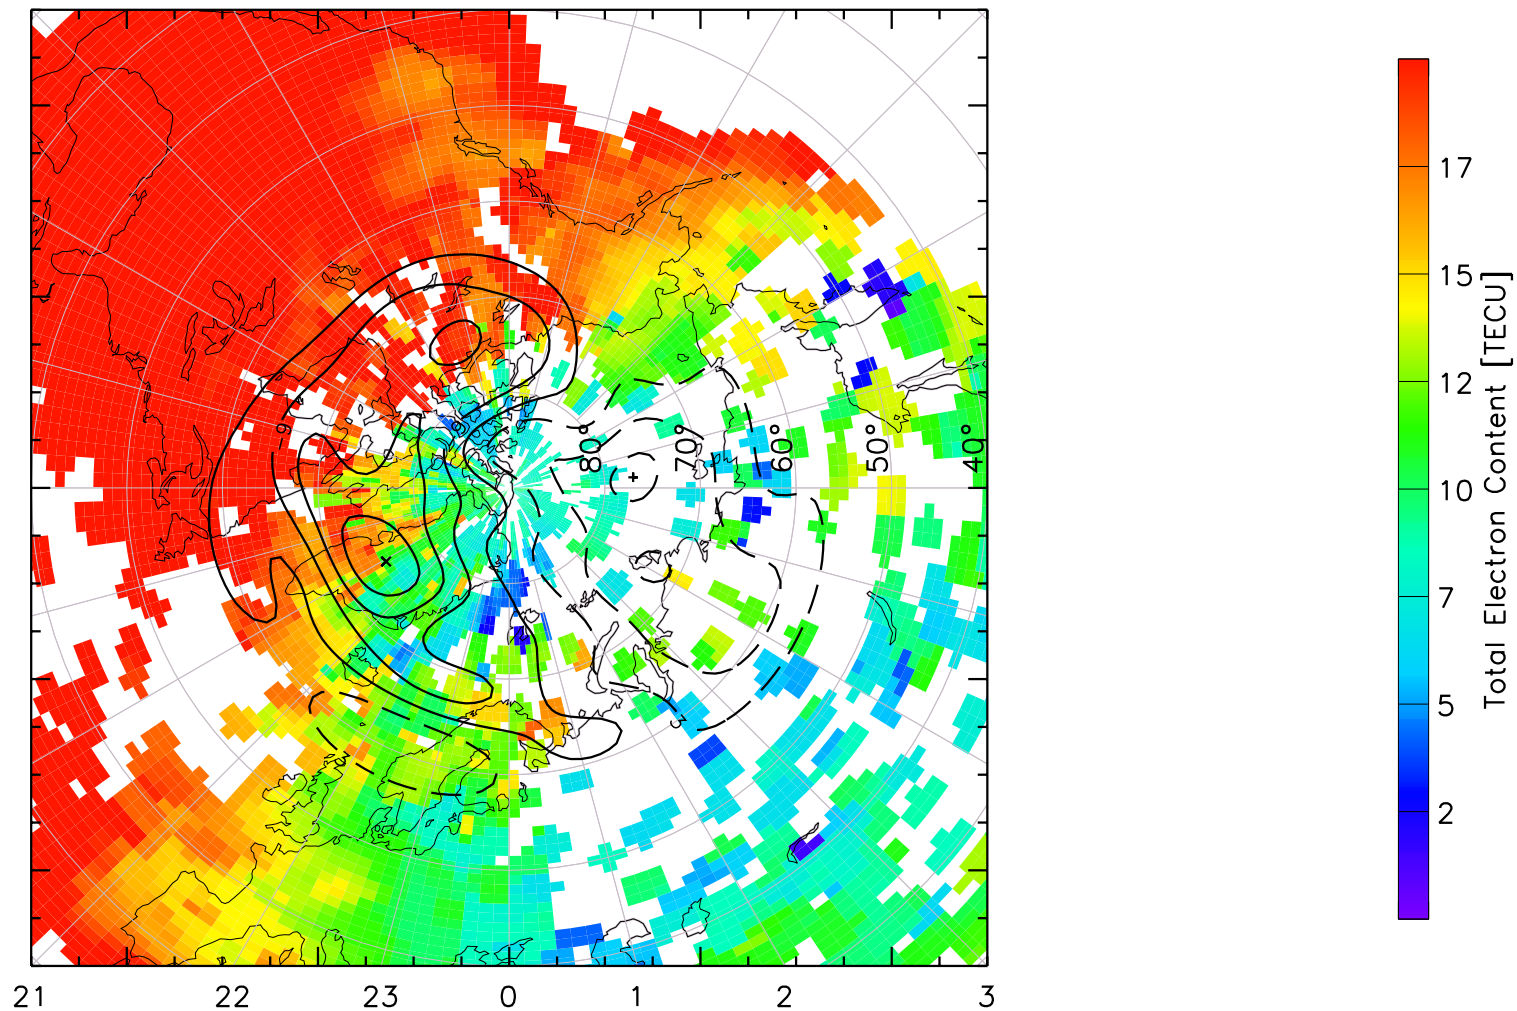

TOTAL ELECTRON CONTENT 23/Apr/2013 21:15:00.0
Median Filtered, Threshold = 0.10 to
23/Apr/2013 21:20:00.0