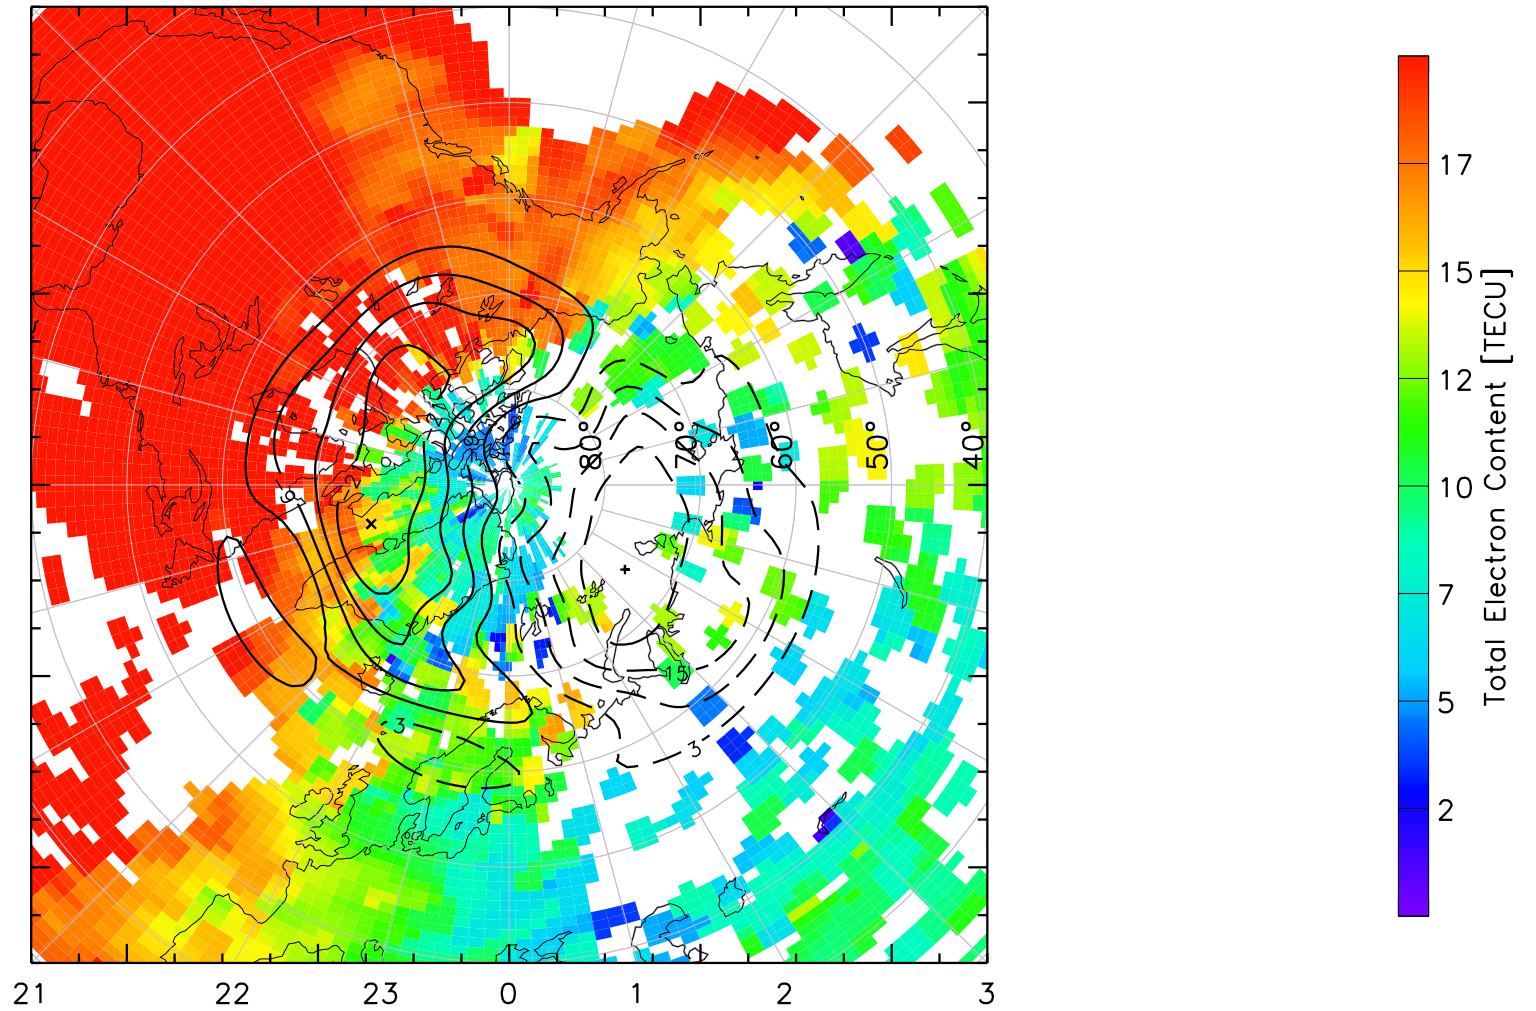

TOTAL ELECTRON CONTENT 23/Apr/2013 21:35:00.0
Median Filtered, Threshold = 0.10 to
23/Apr/2013 21:40:00.0