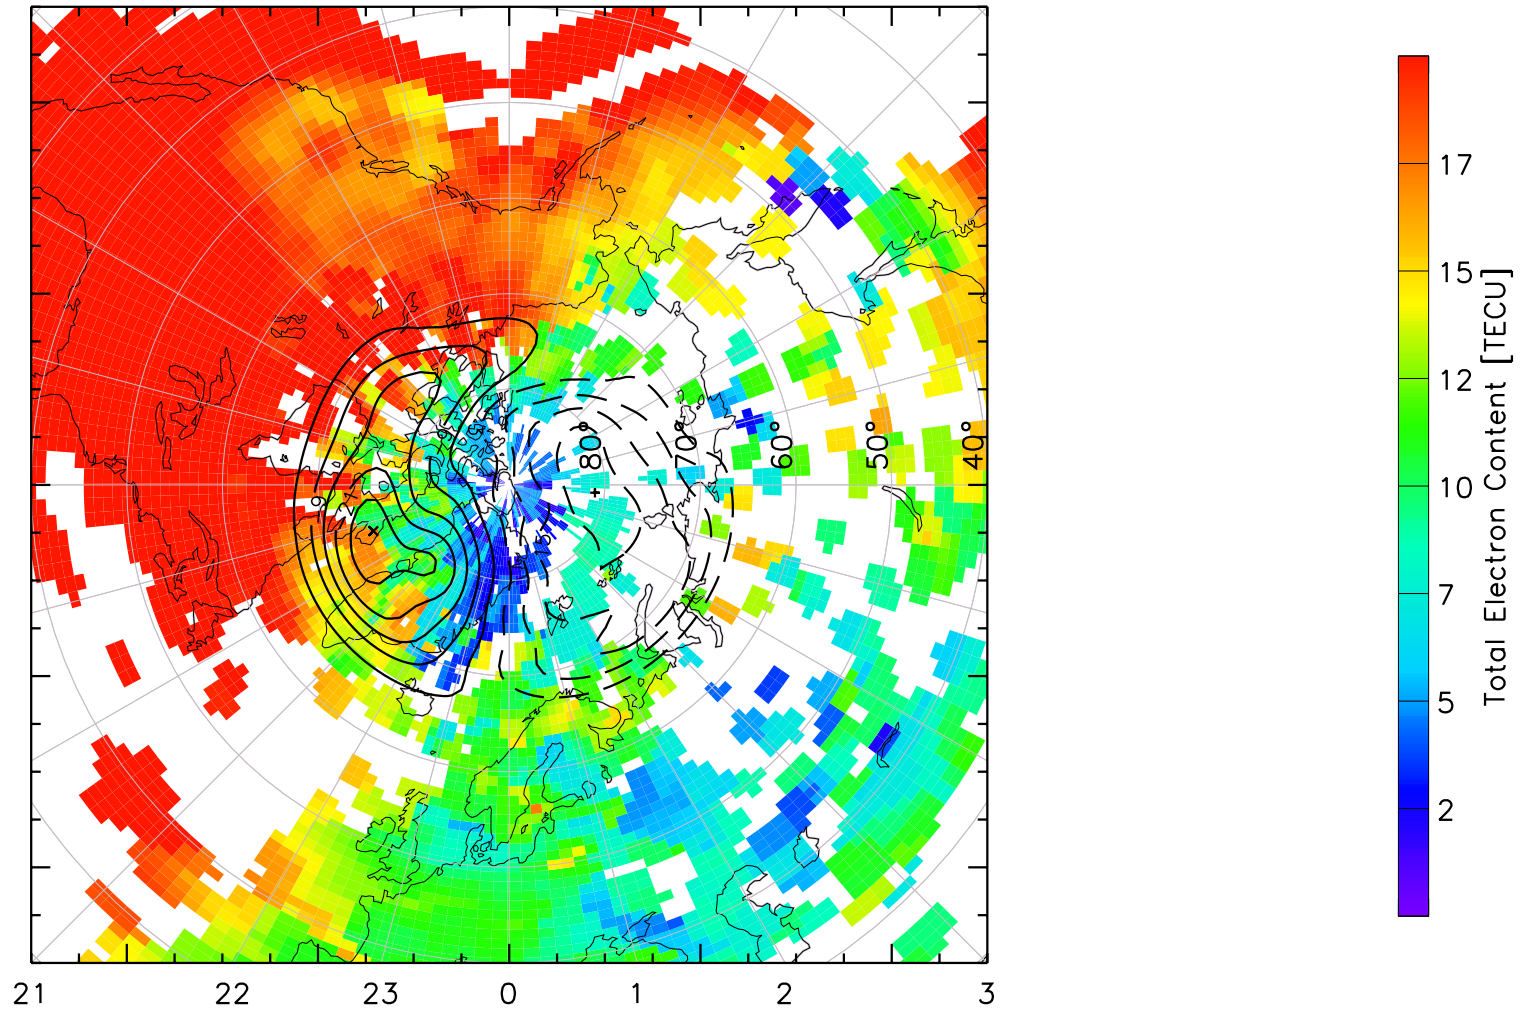

TOTAL ELECTRON CONTENT 23/Apr/2013 22:20:00.0
Median Filtered, Threshold = 0.10 to
23/Apr/2013 22:25:00.0