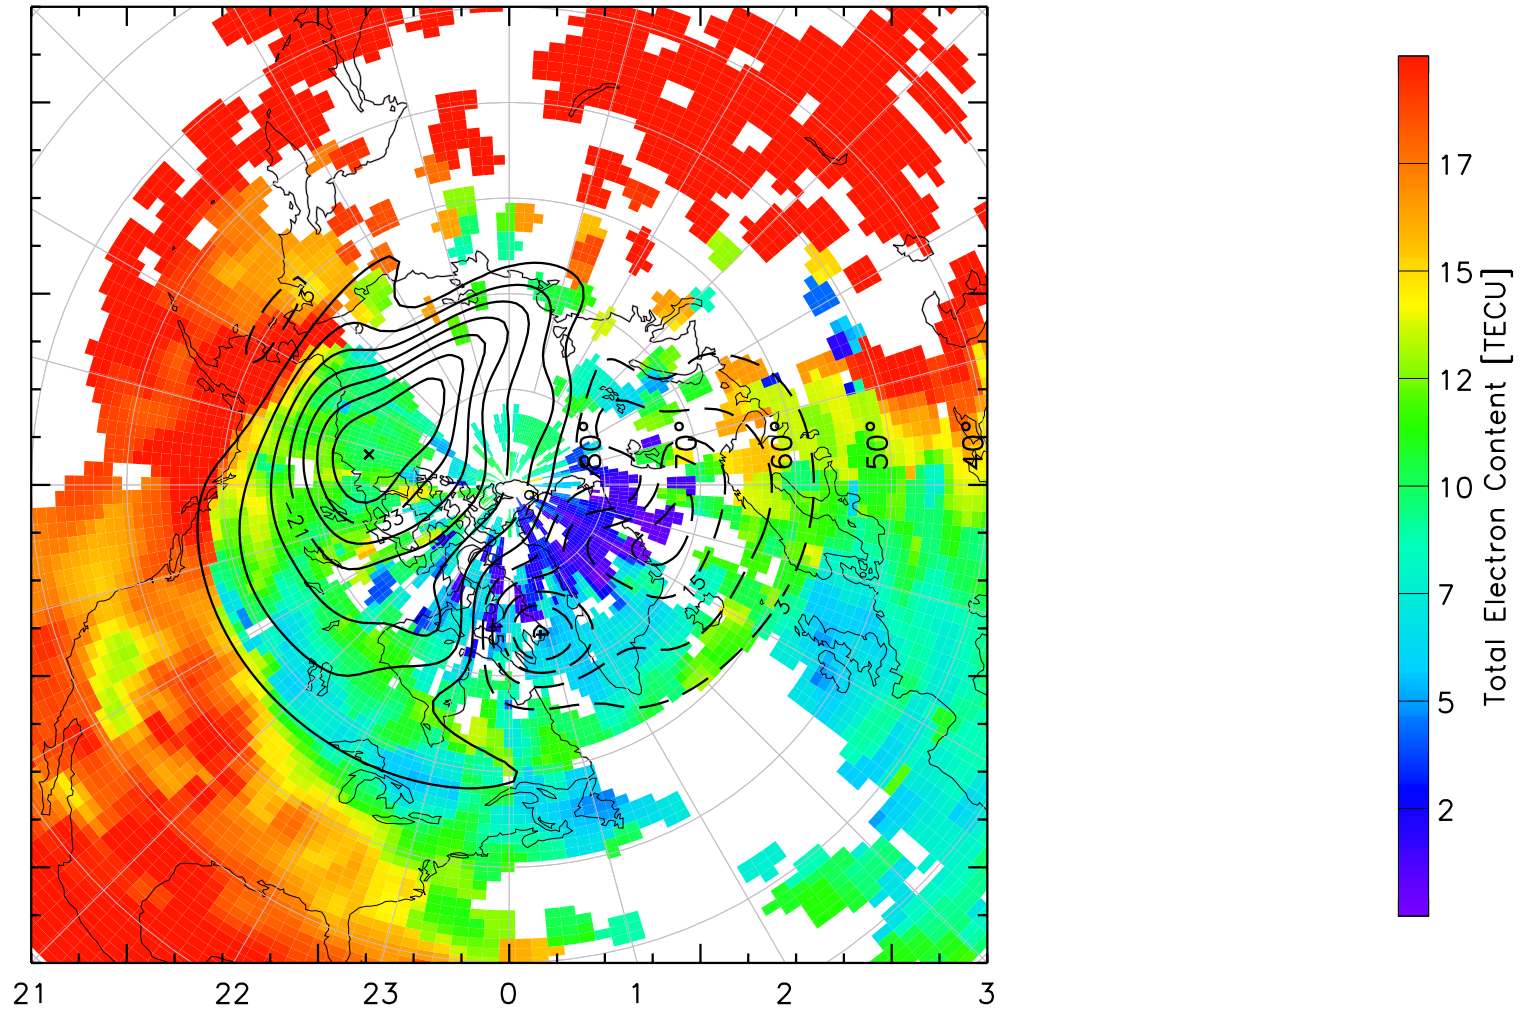

TOTAL ELECTRON CONTENT 24/Apr/2013 03:55:00.0
Median Filtered, Threshold = 0.10 to
24/Apr/2013 04:00:00.0