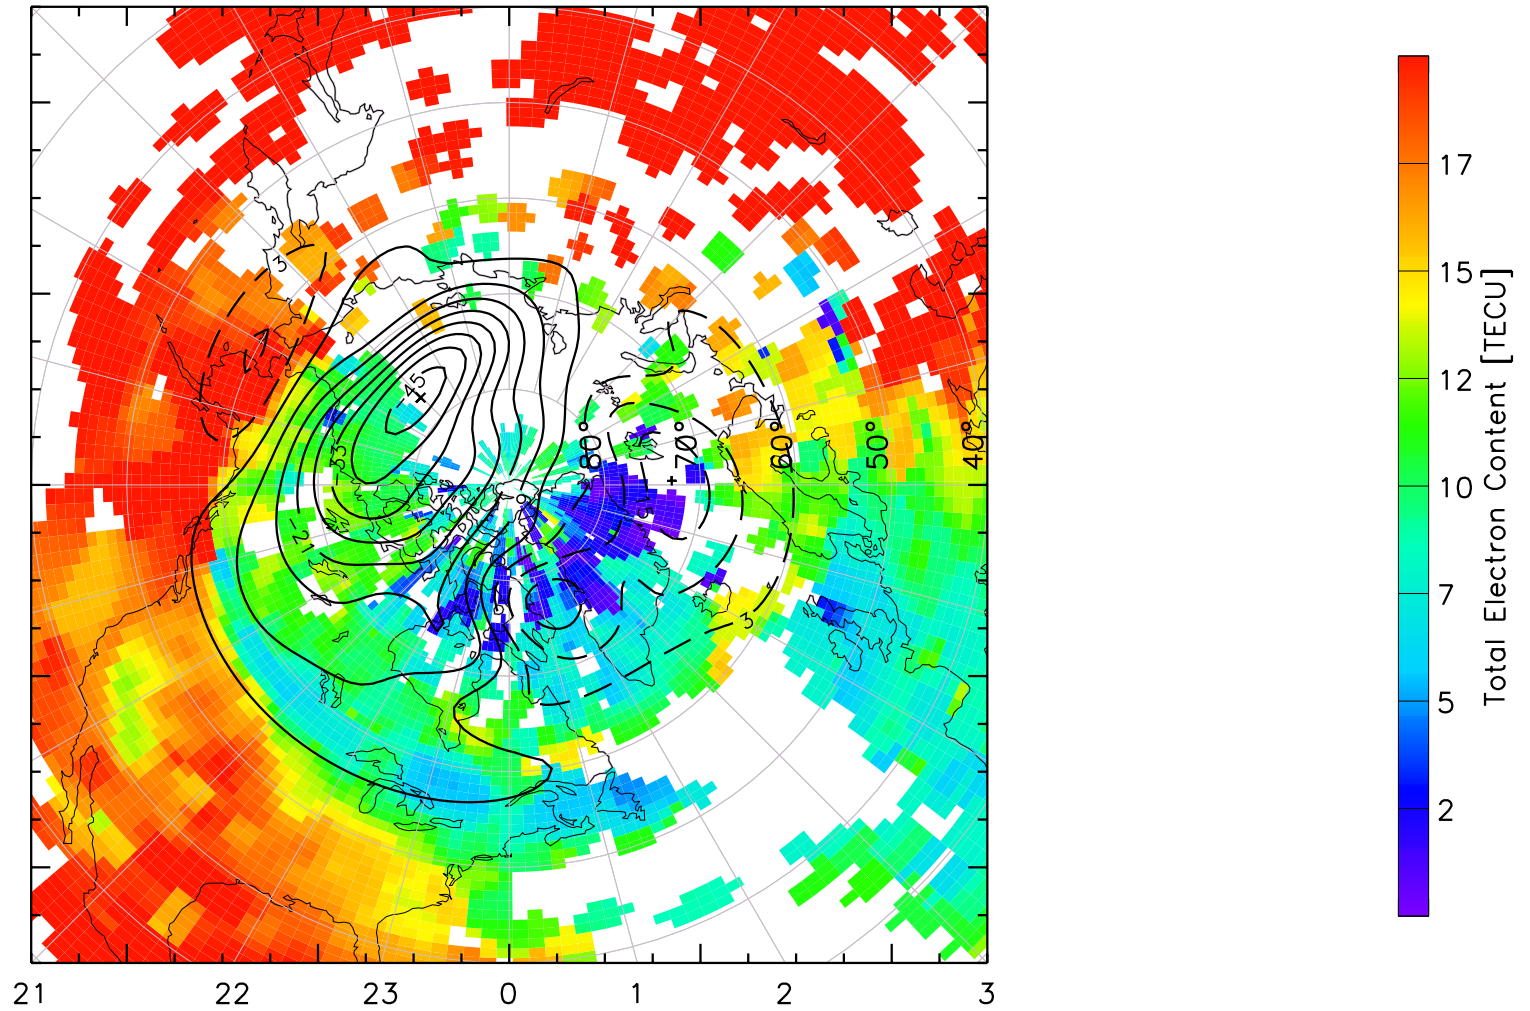

TOTAL ELECTRON CONTENT 24/Apr/2013 04:10:00.0
Median Filtered, Threshold = 0.10 to
24/Apr/2013 04:15:00.0