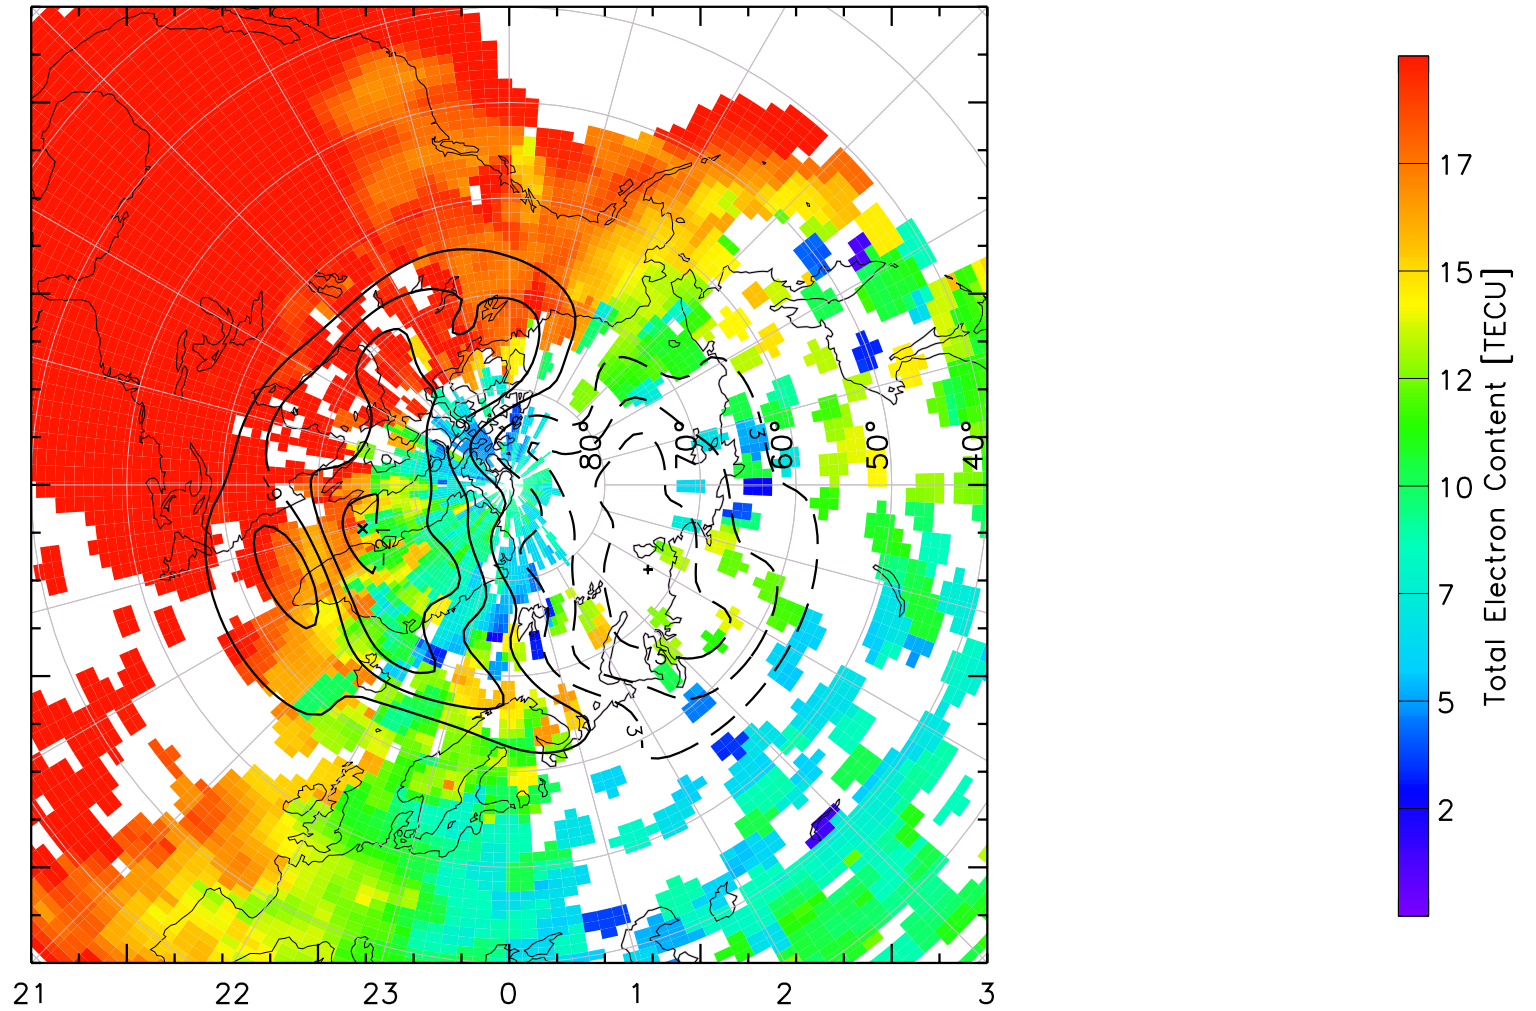

TOTAL ELECTRON CONTENT 23/Apr/2013 21:30:00.0
Median Filtered, Threshold = 0.10 to
23/Apr/2013 21:35:00.0