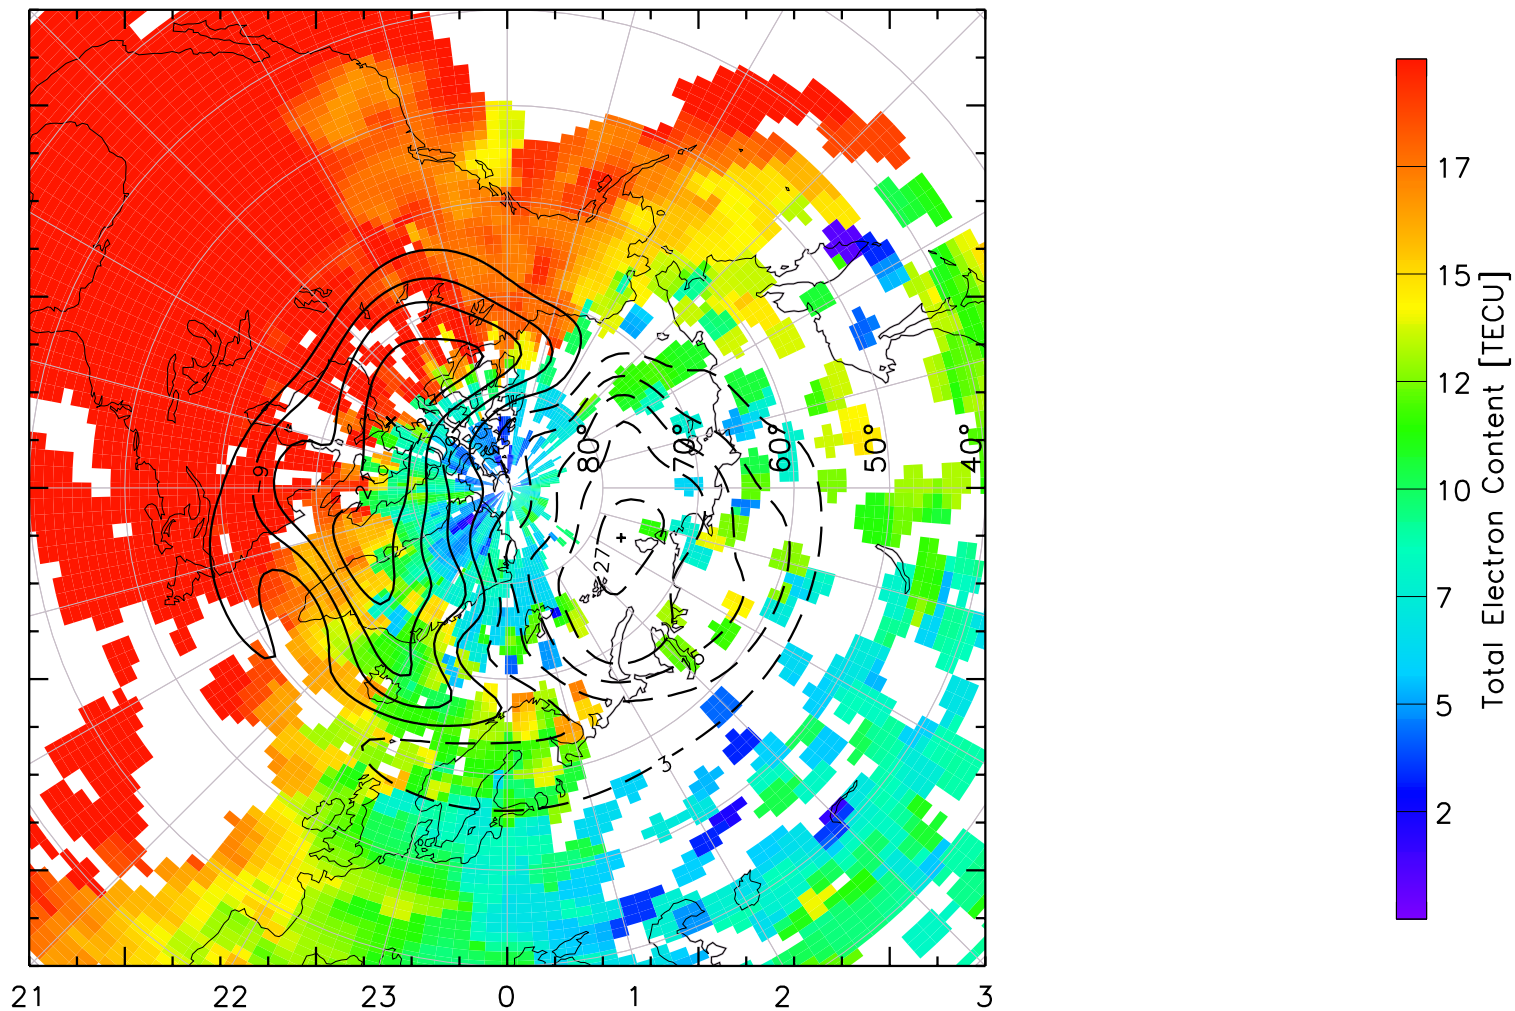

TOTAL ELECTRON CONTENT 23/Apr/2013 21:45:00.0
Median Filtered, Threshold = 0.10 to
23/Apr/2013 21:50:00.0