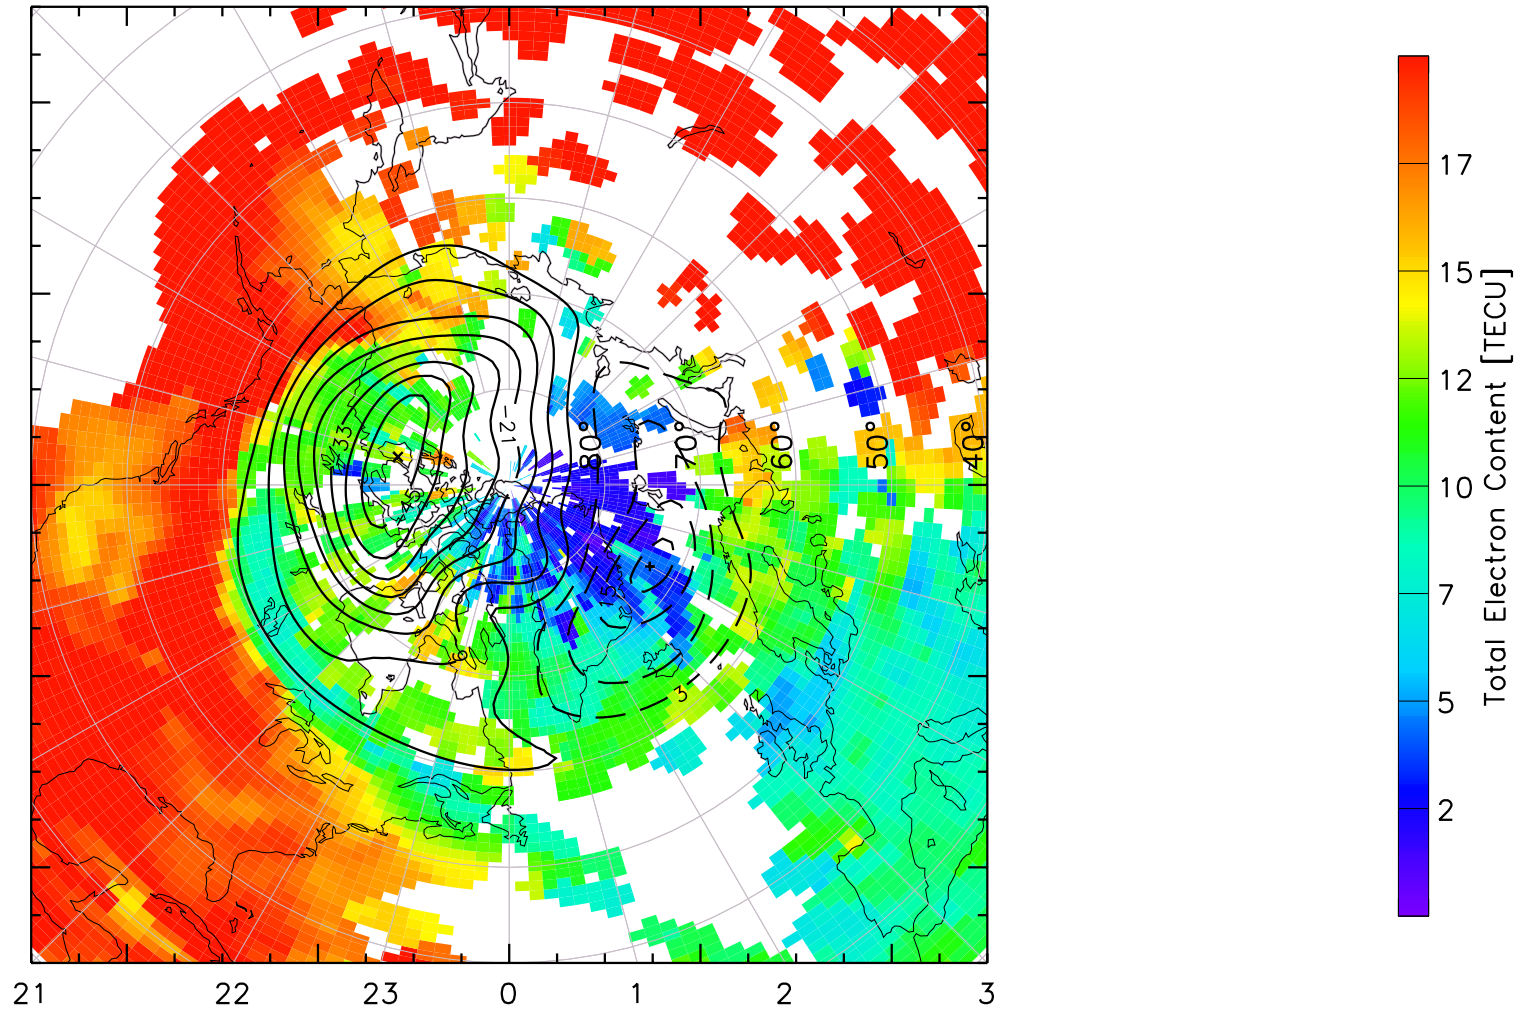

TOTAL ELECTRON CONTENT 24/Apr/2013 02:50:00.0
Median Filtered, Threshold = 0.10 to
24/Apr/2013 02:55:00.0