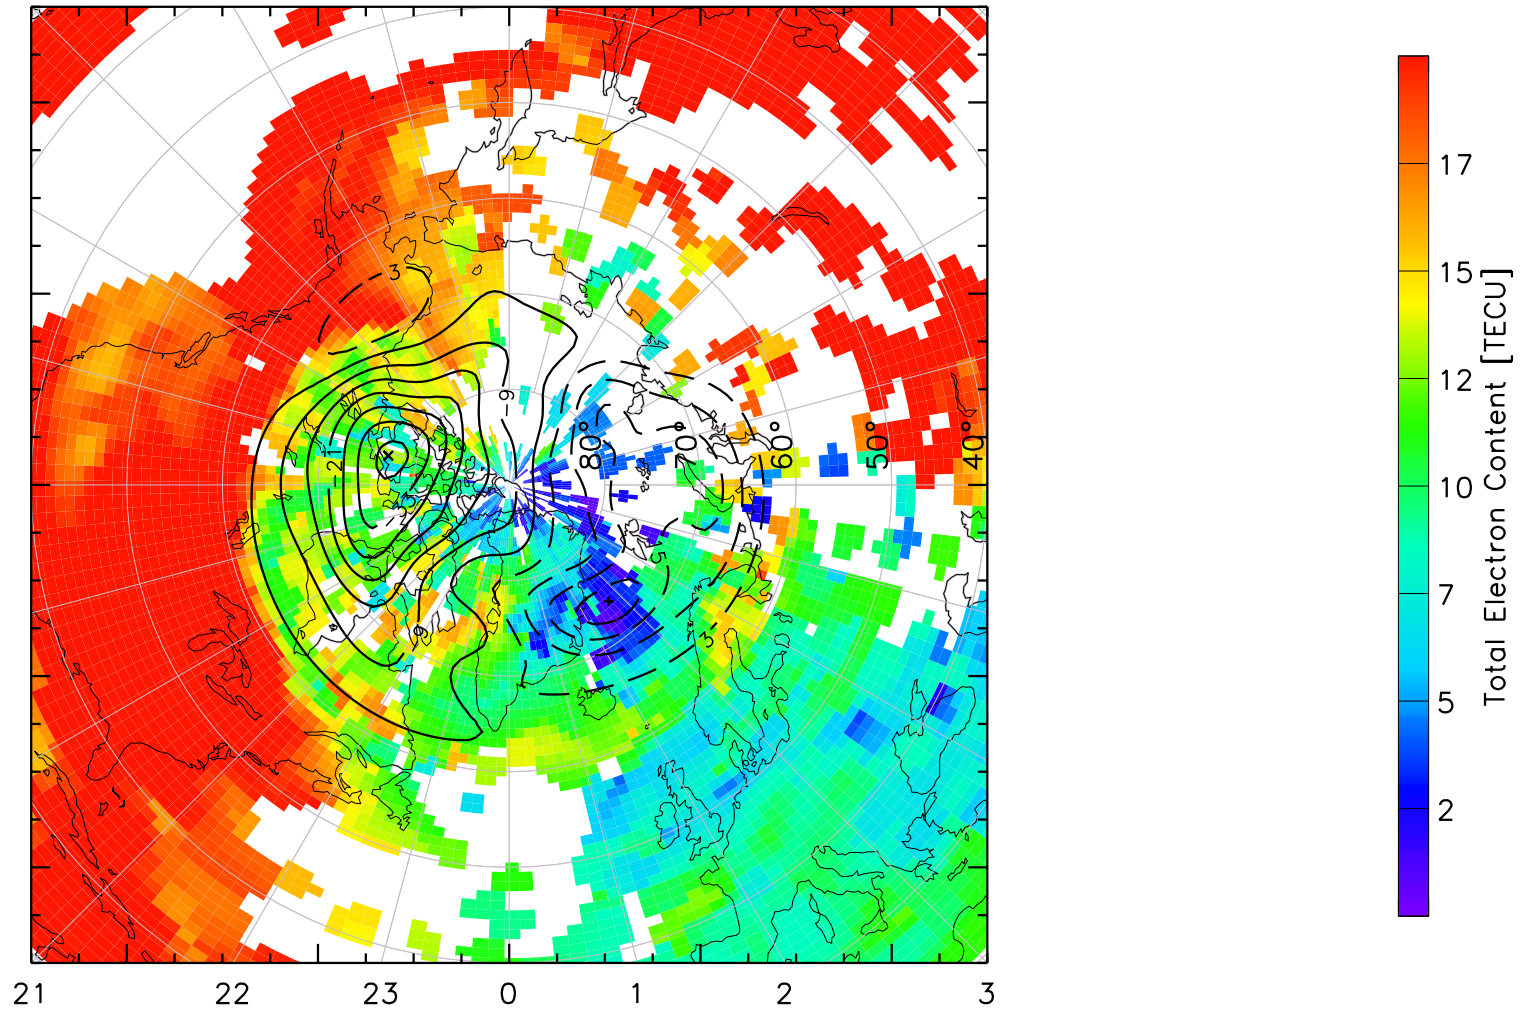

TOTAL ELECTRON CONTENT 24/Apr/2013 01:30:00.0
Median Filtered, Threshold = 0.10 to
24/Apr/2013 01:35:00.0