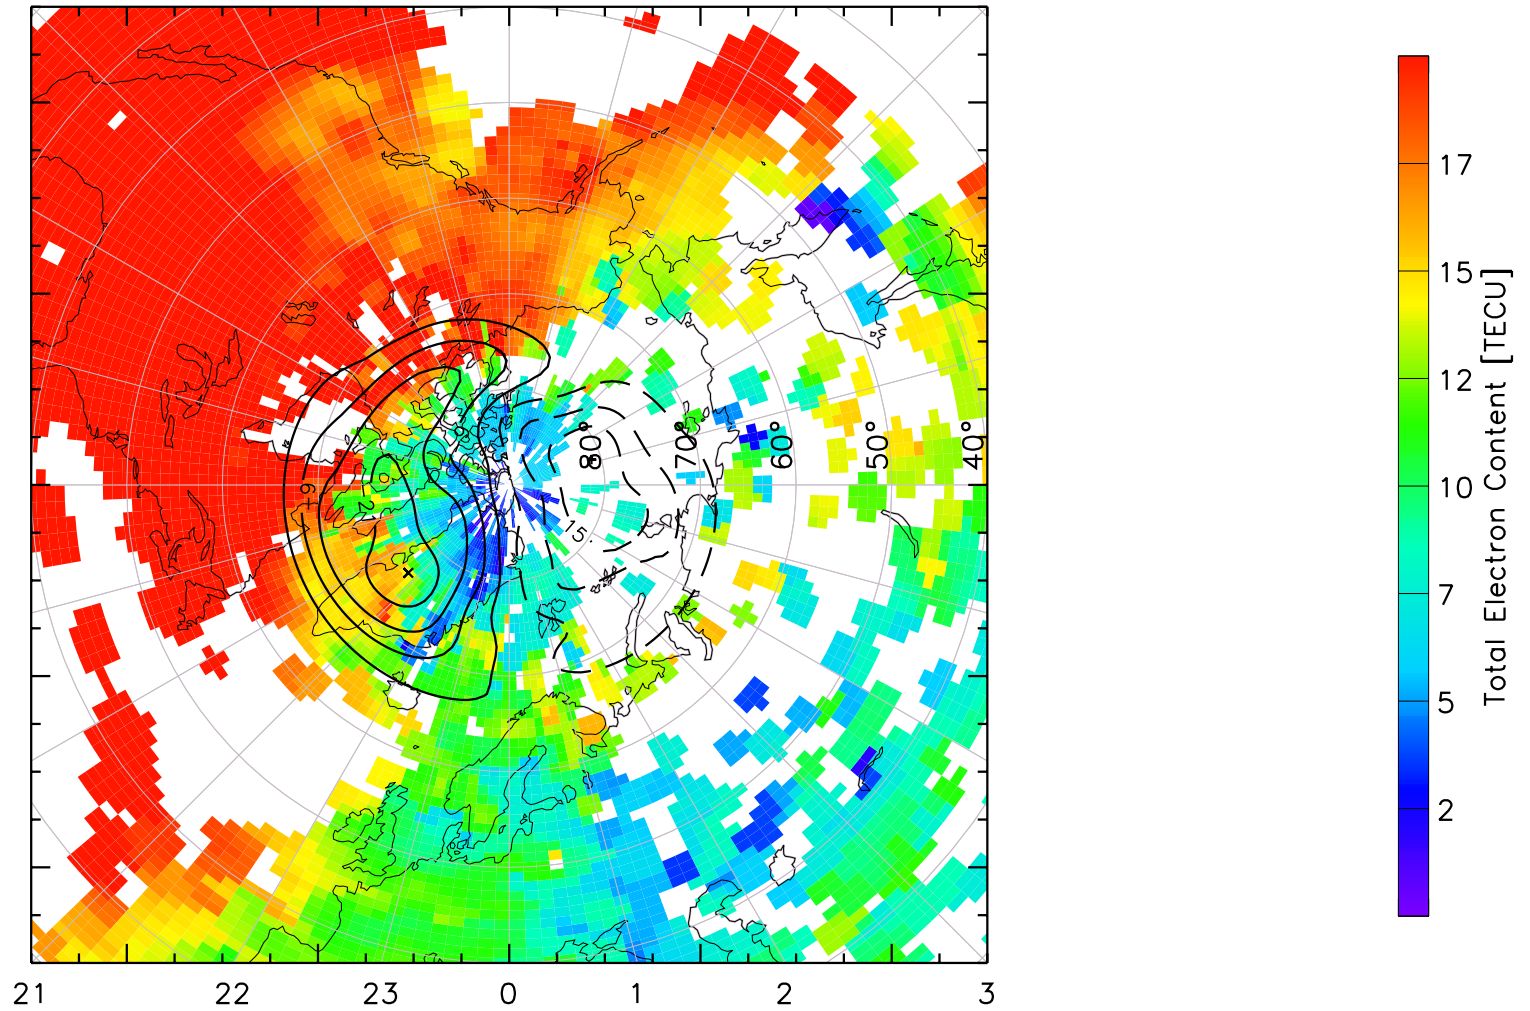

TOTAL ELECTRON CONTENT 23/Apr/2013 22:05:00.0
Median Filtered, Threshold = 0.10 to
23/Apr/2013 22:10:00.0