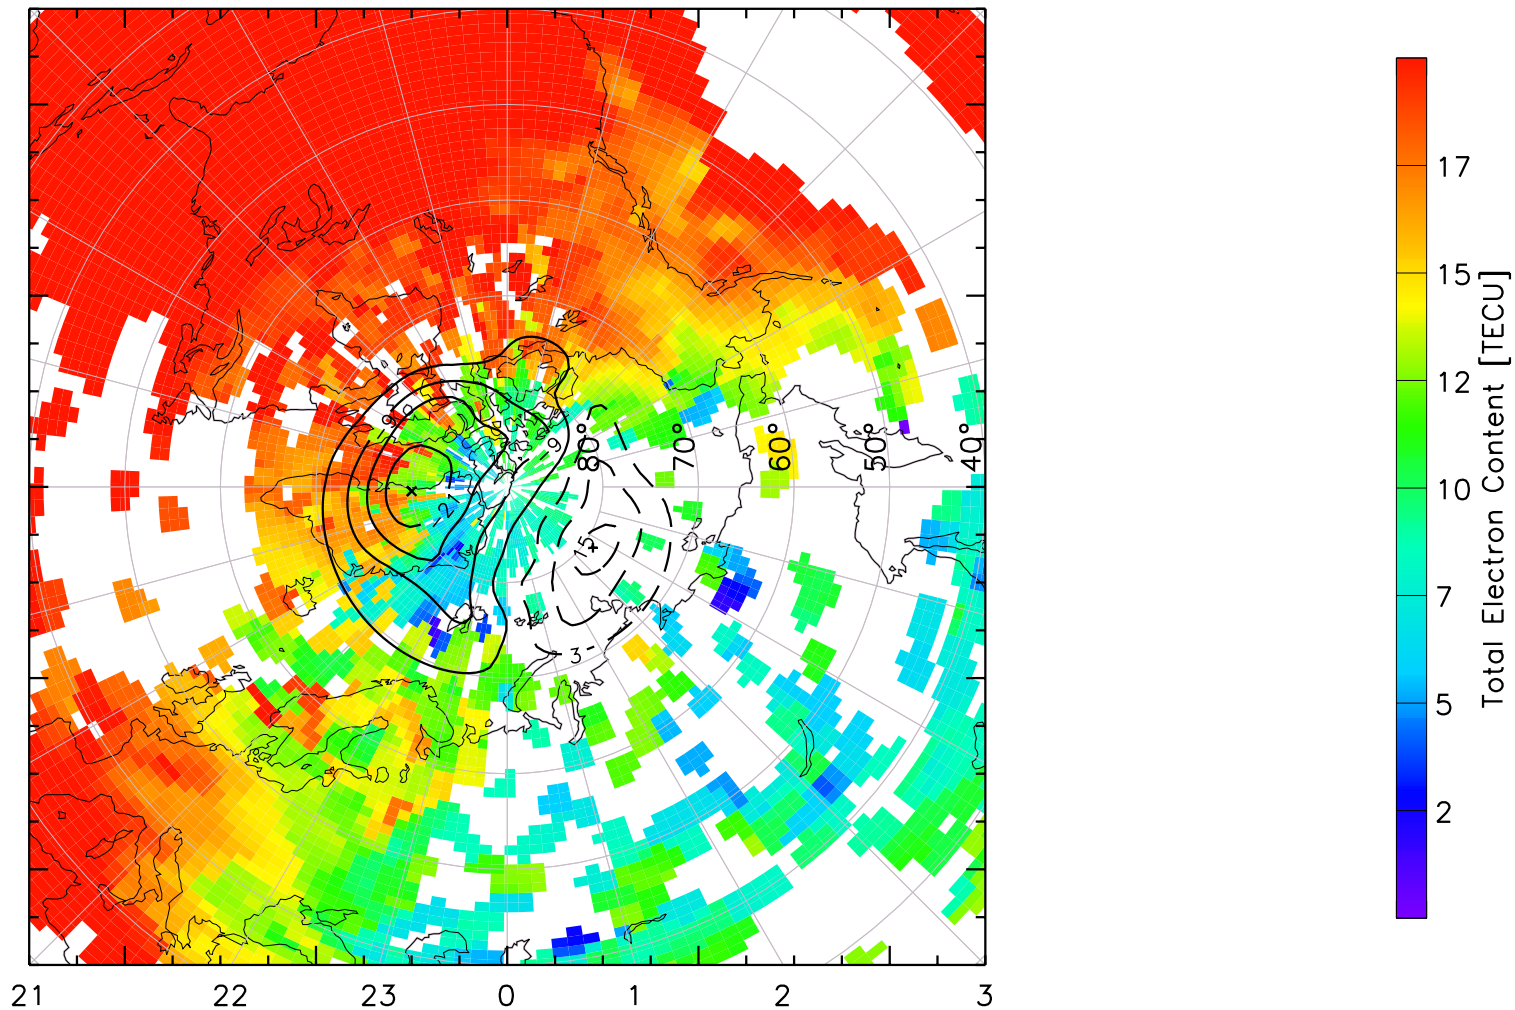

TOTAL ELECTRON CONTENT 23/Apr/2013 19:45:00.0
Median Filtered, Threshold = 0.10 to
23/Apr/2013 19:50:00.0