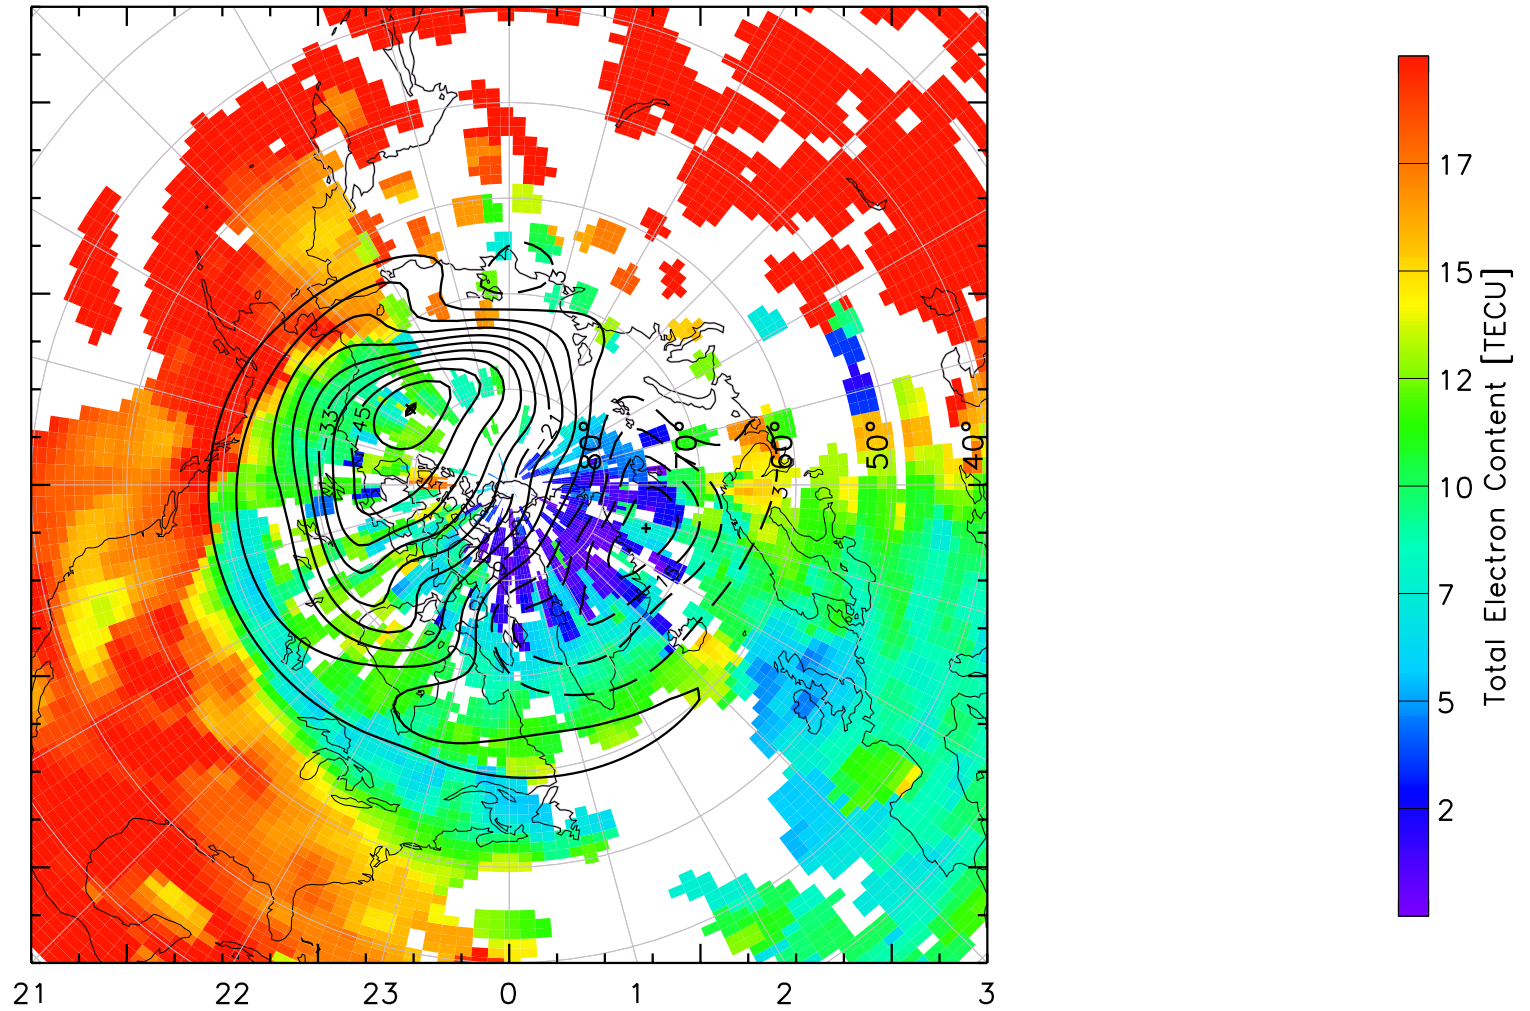

TOTAL ELECTRON CONTENT 24/Apr/2013 03:25:00.0
Median Filtered, Threshold = 0.10 to
24/Apr/2013 03:30:00.0