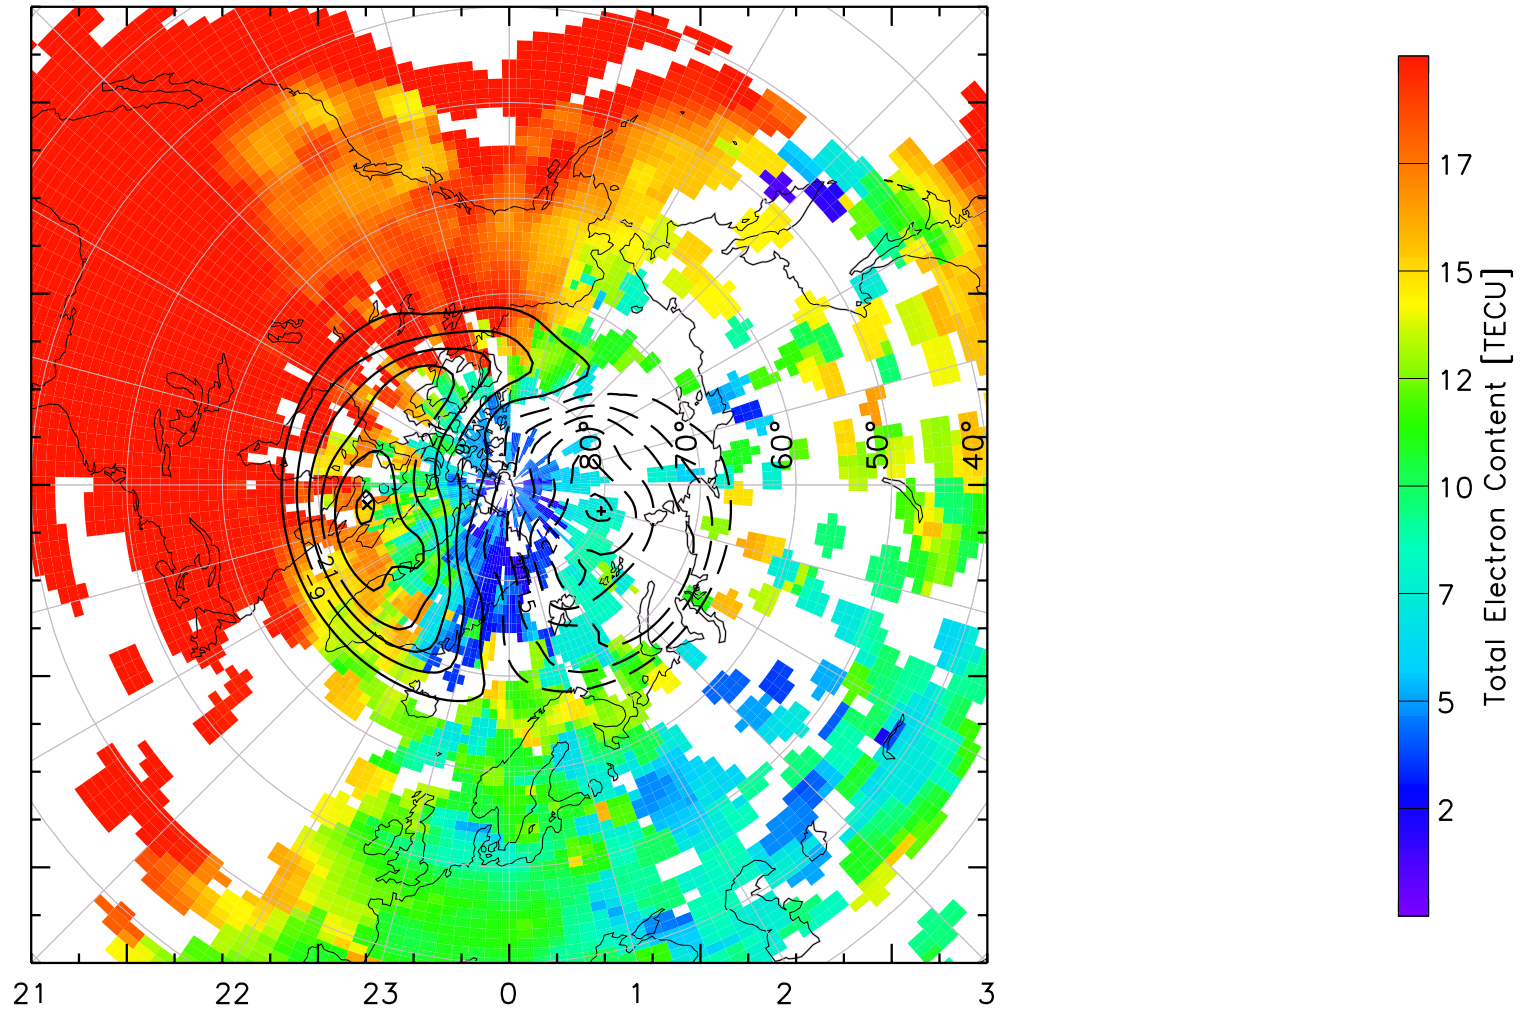

TOTAL ELECTRON CONTENT 23/Apr/2013 22:25:00.0
Median Filtered, Threshold = 0.10 to
23/Apr/2013 22:30:00.0