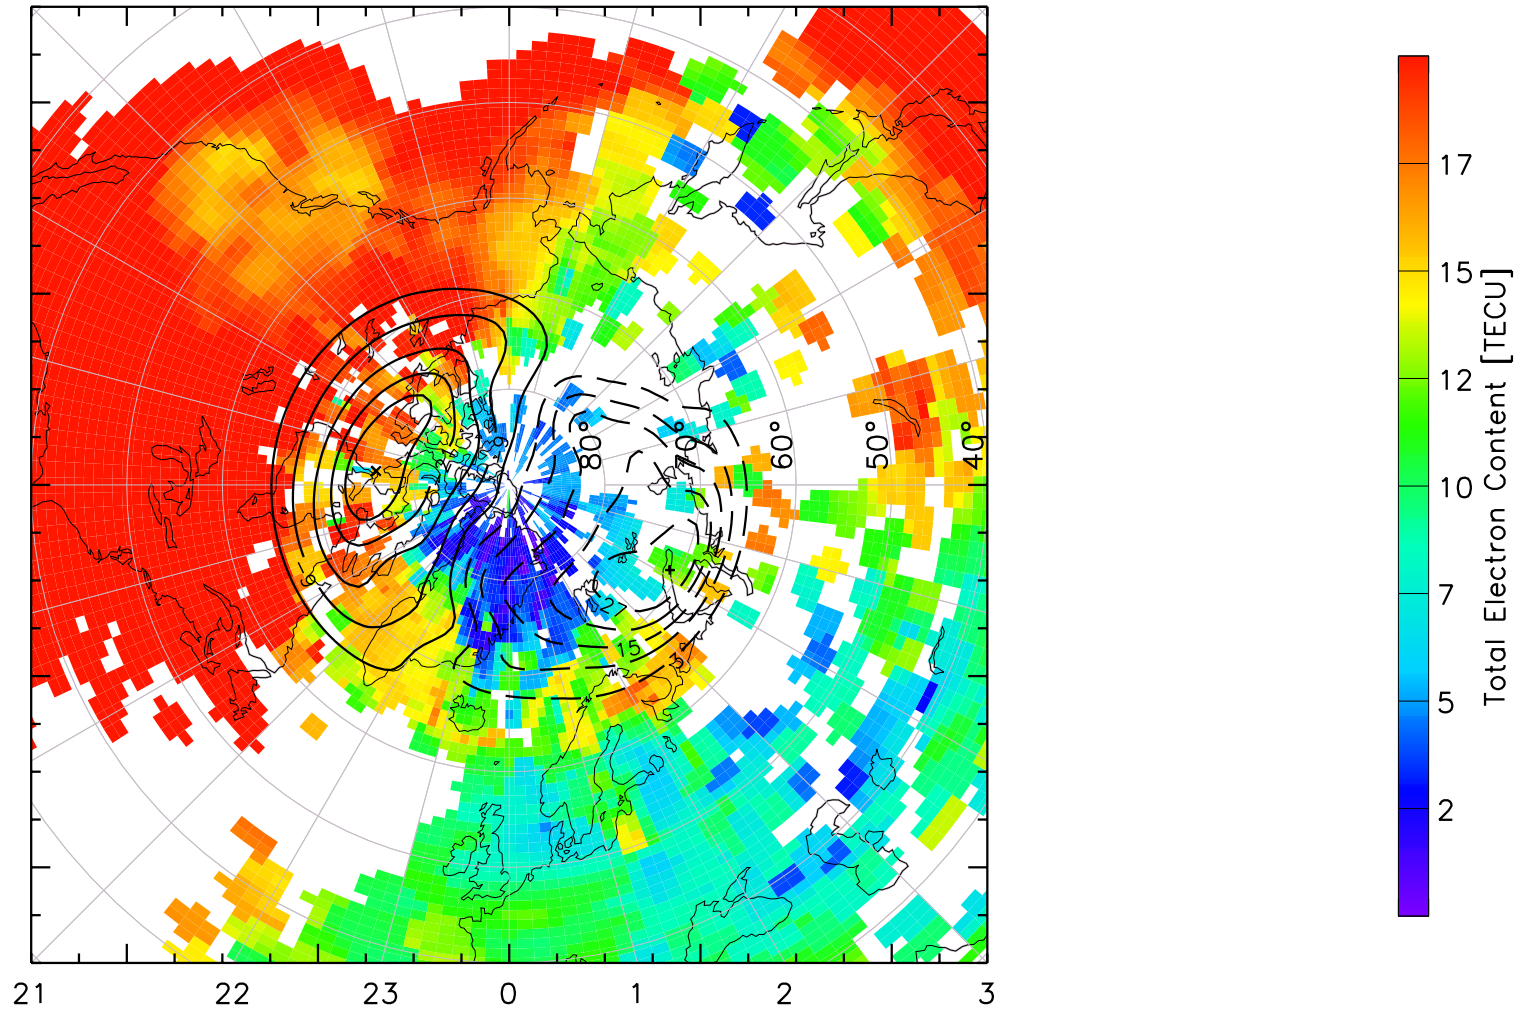

TOTAL ELECTRON CONTENT 23/Apr/2013 23:15:00.0
Median Filtered, Threshold = 0.10 to
23/Apr/2013 23:20:00.0