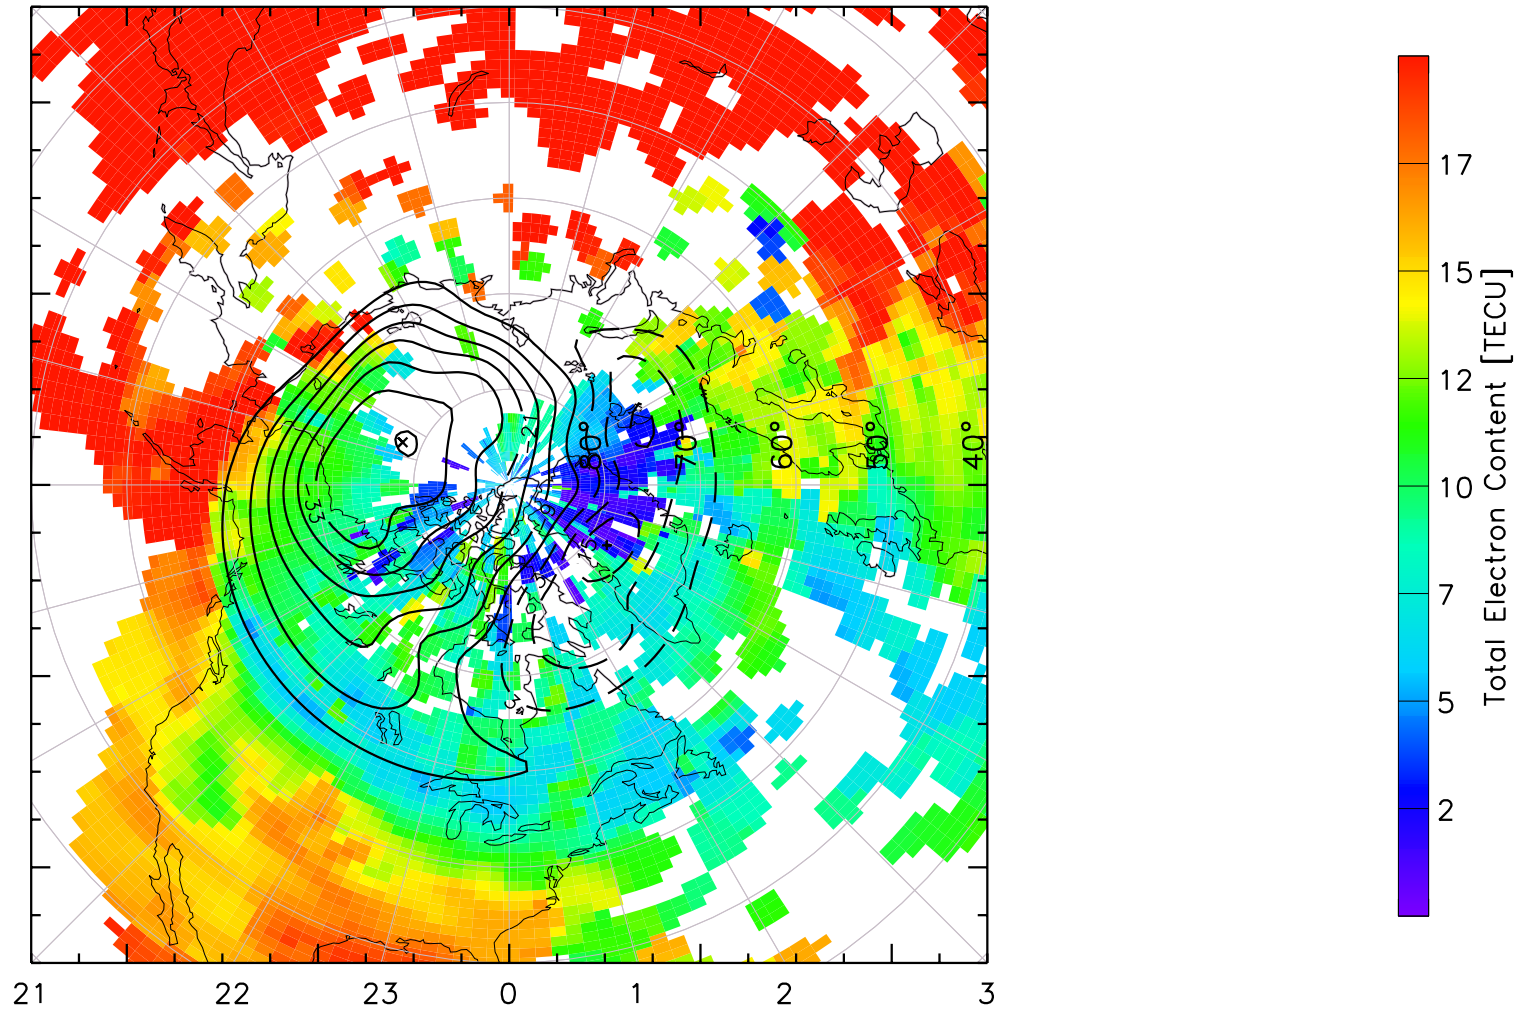

TOTAL ELECTRON CONTENT 24/Apr/2013 05:10:00.0
Median Filtered, Threshold = 0.10 to
24/Apr/2013 05:15:00.0