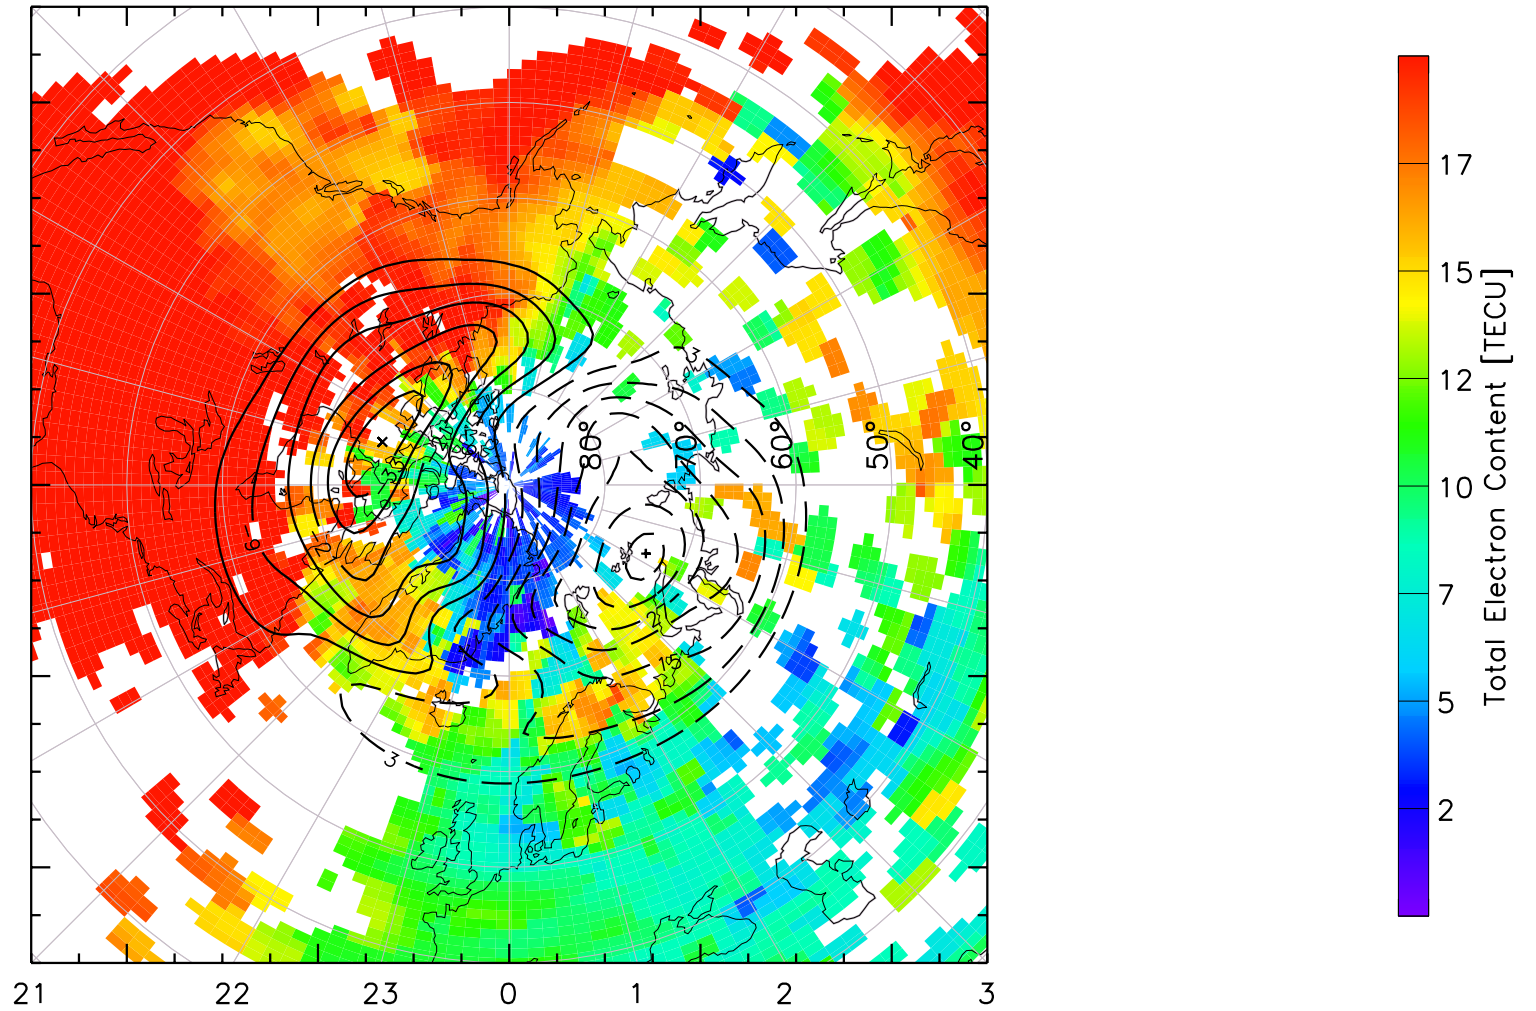

TOTAL ELECTRON CONTENT 23/Apr/2013 22:55:00.0
Median Filtered, Threshold = 0.10 to
23/Apr/2013 23:00:00.0