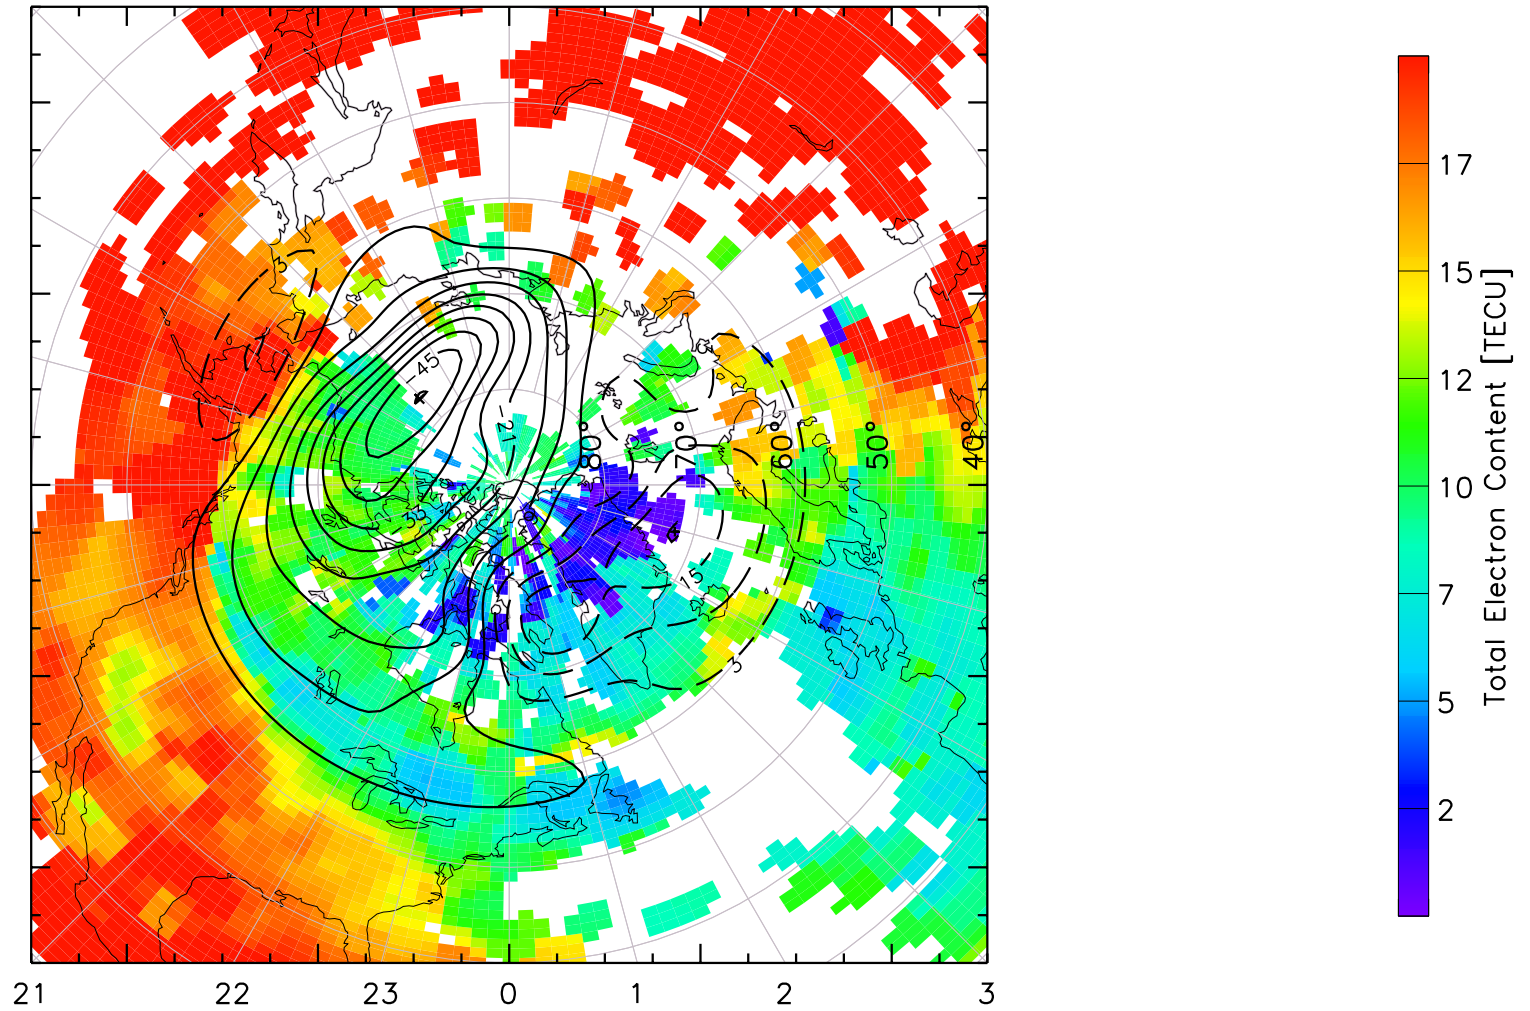

TOTAL ELECTRON CONTENT 24/Apr/2013 04:05:00.0
Median Filtered, Threshold = 0.10 to
24/Apr/2013 04:10:00.0