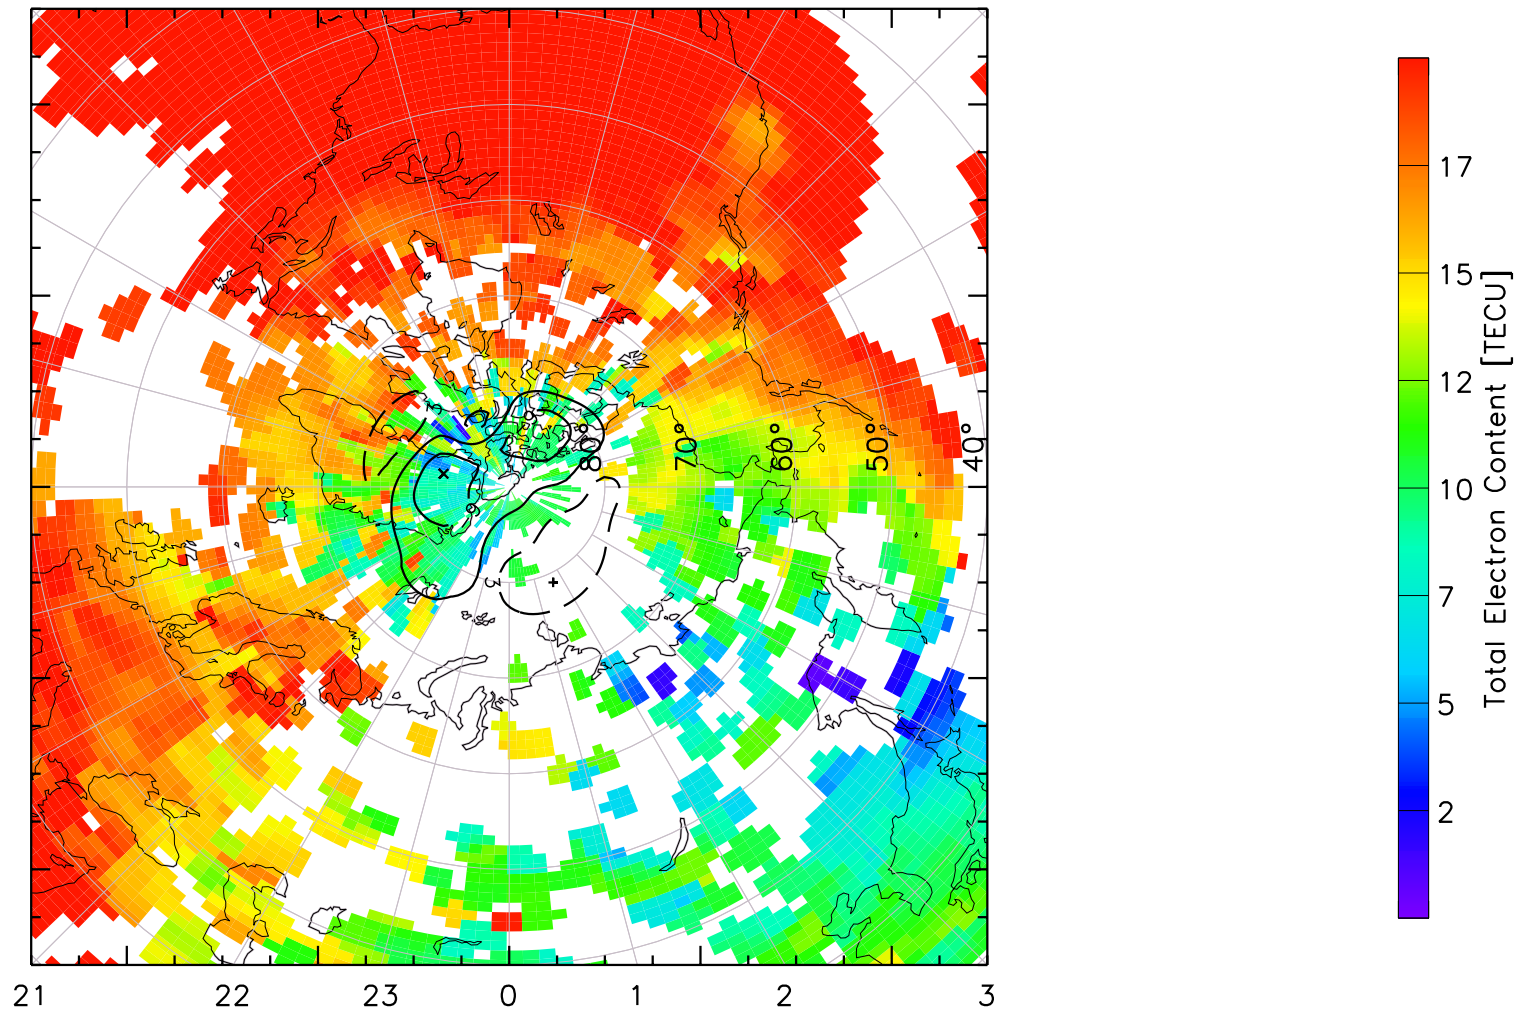

TOTAL ELECTRON CONTENT 23/Apr/2013 18:15:00.0
Median Filtered, Threshold = 0.10 to
23/Apr/2013 18:20:00.0

1800 0600
[Empty box]