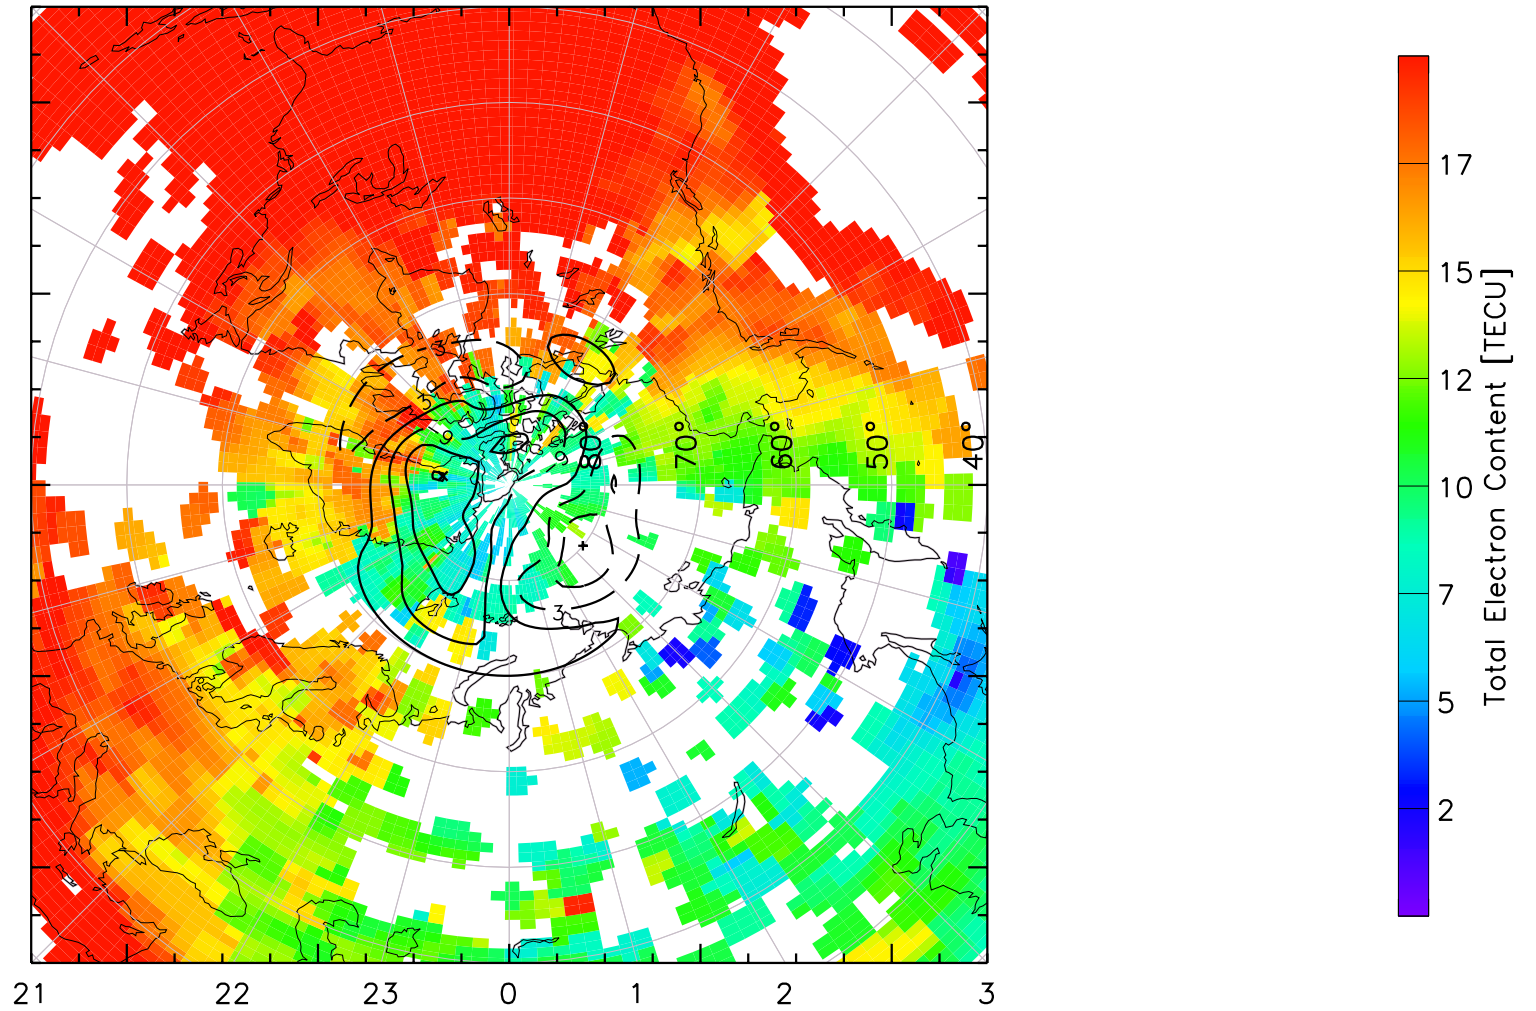

TOTAL ELECTRON CONTENT 23/Apr/2013 18:50:00.0
Median Filtered, Threshold = 0.10 to
23/Apr/2013 18:55:00.0