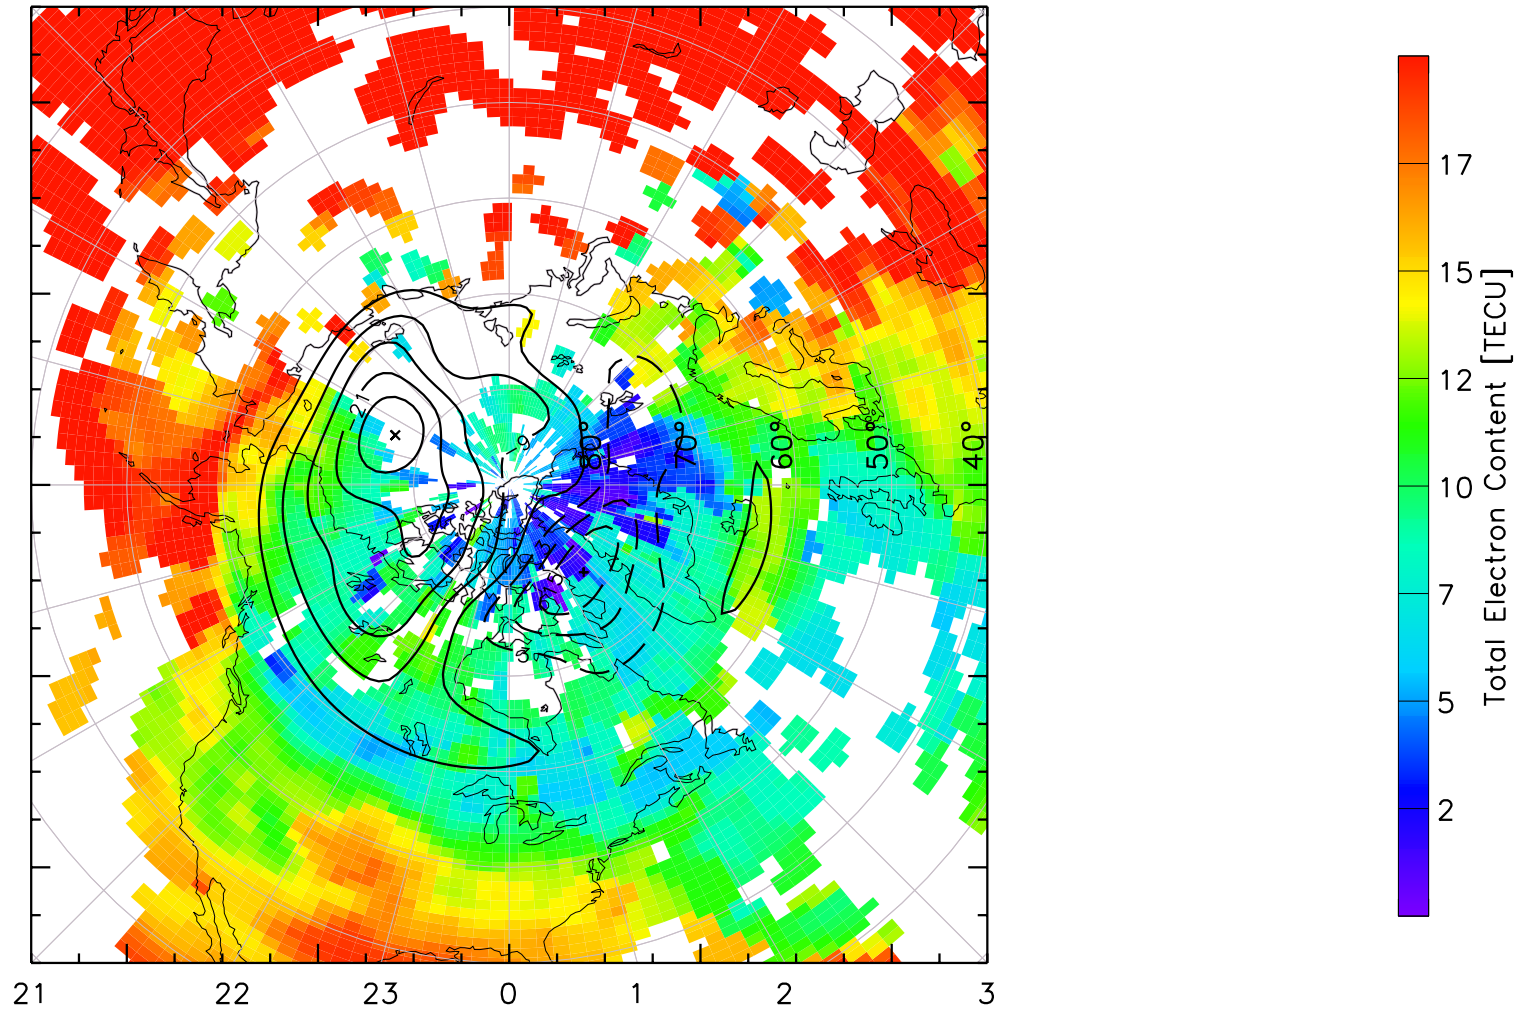

TOTAL ELECTRON CONTENT 24/Apr/2013 05:35:00.0
Median Filtered, Threshold = 0.10 to
24/Apr/2013 05:40:00.0