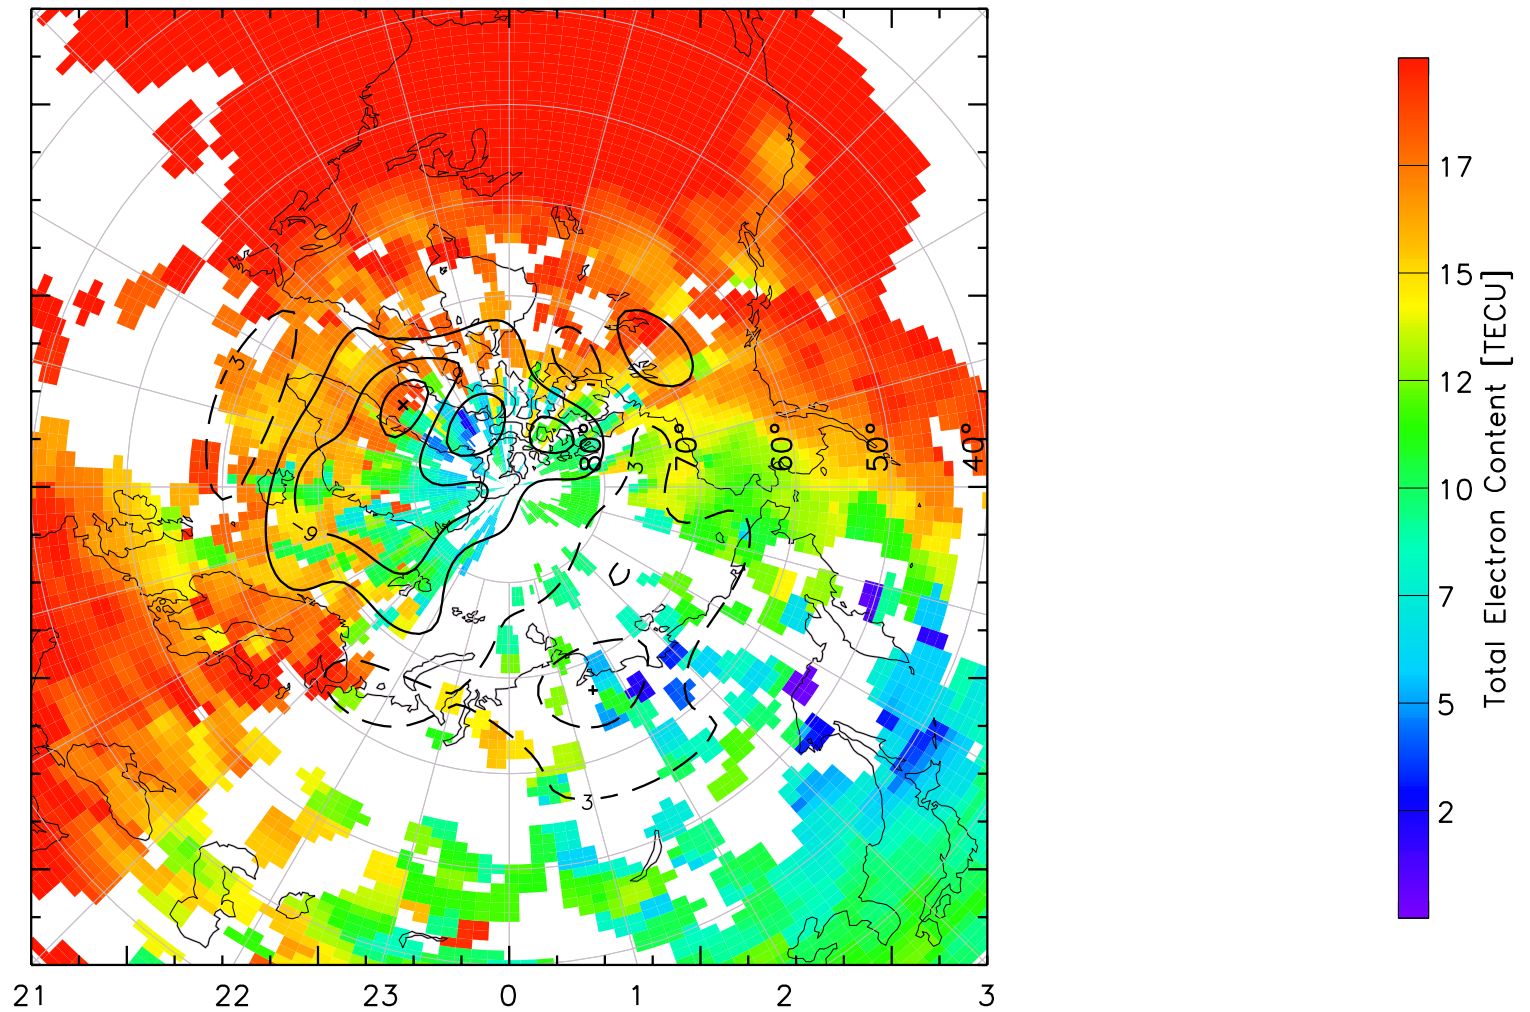

TOTAL ELECTRON CONTENT 23/Apr/2013 18:00:00.0
Median Filtered, Threshold = 0.10 to
23/Apr/2013 18:05:00.0

1800 0600
[Empty box]

TOTAL ELECTRON CONTENT 23/Apr/2013 18:05:00.0
Median Filtered, Threshold = 0.10 to
23/Apr/2013 18:10:00.0