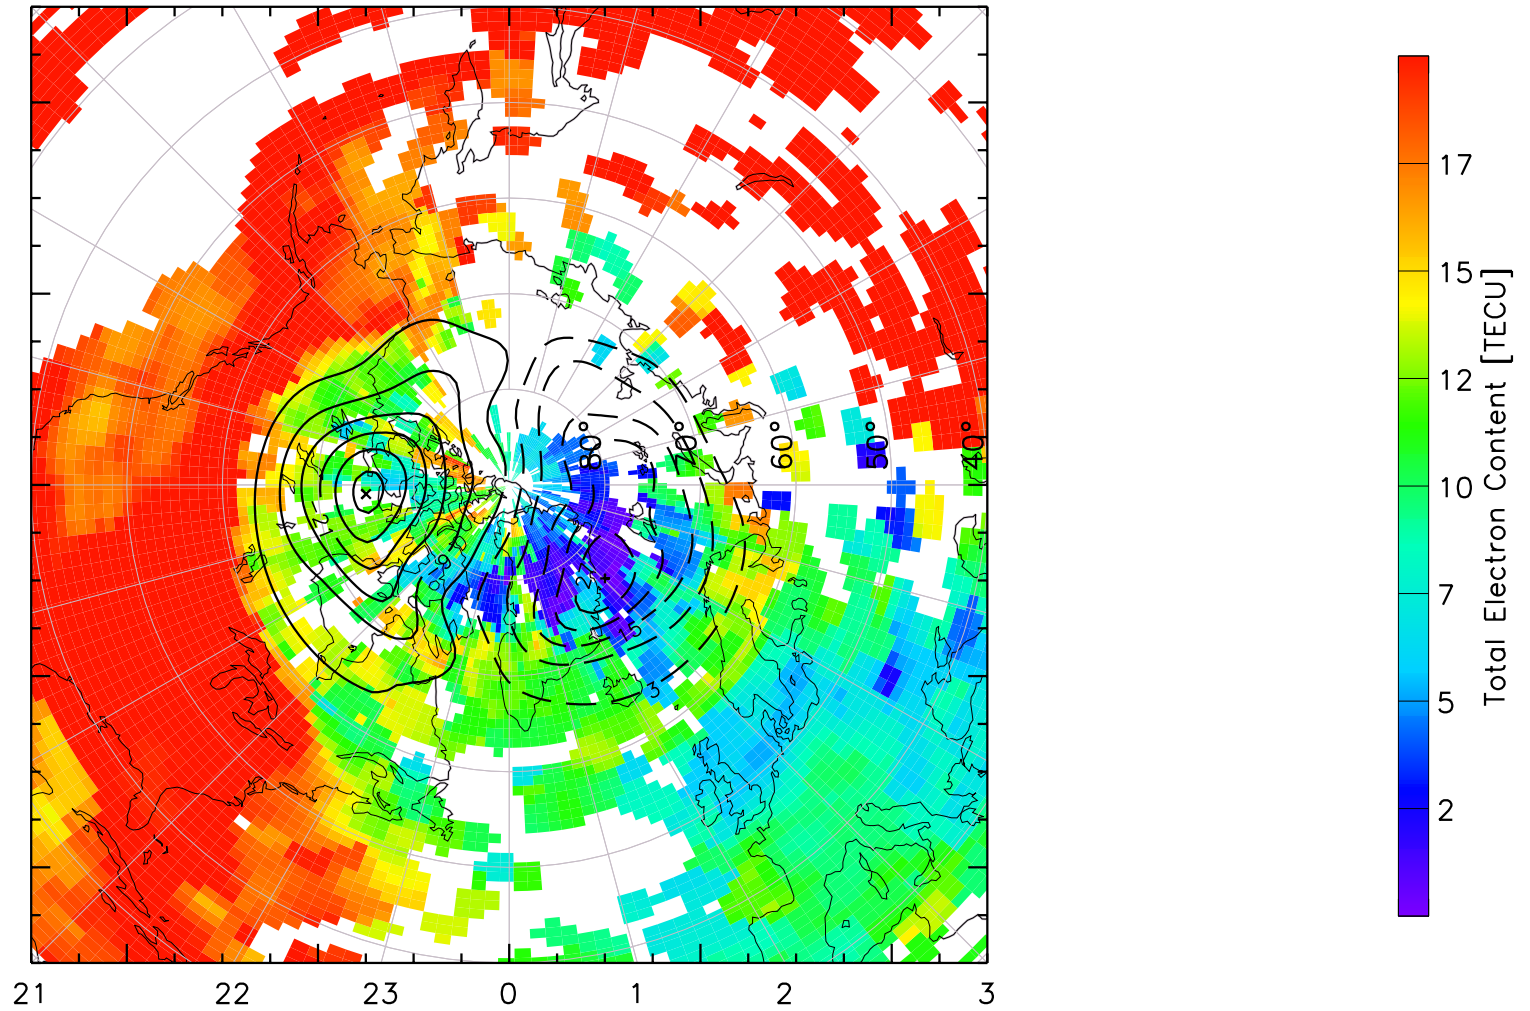

TOTAL ELECTRON CONTENT 24/Apr/2013 02:00:00.0
Median Filtered, Threshold = 0.10 to
24/Apr/2013 02:05:00.0