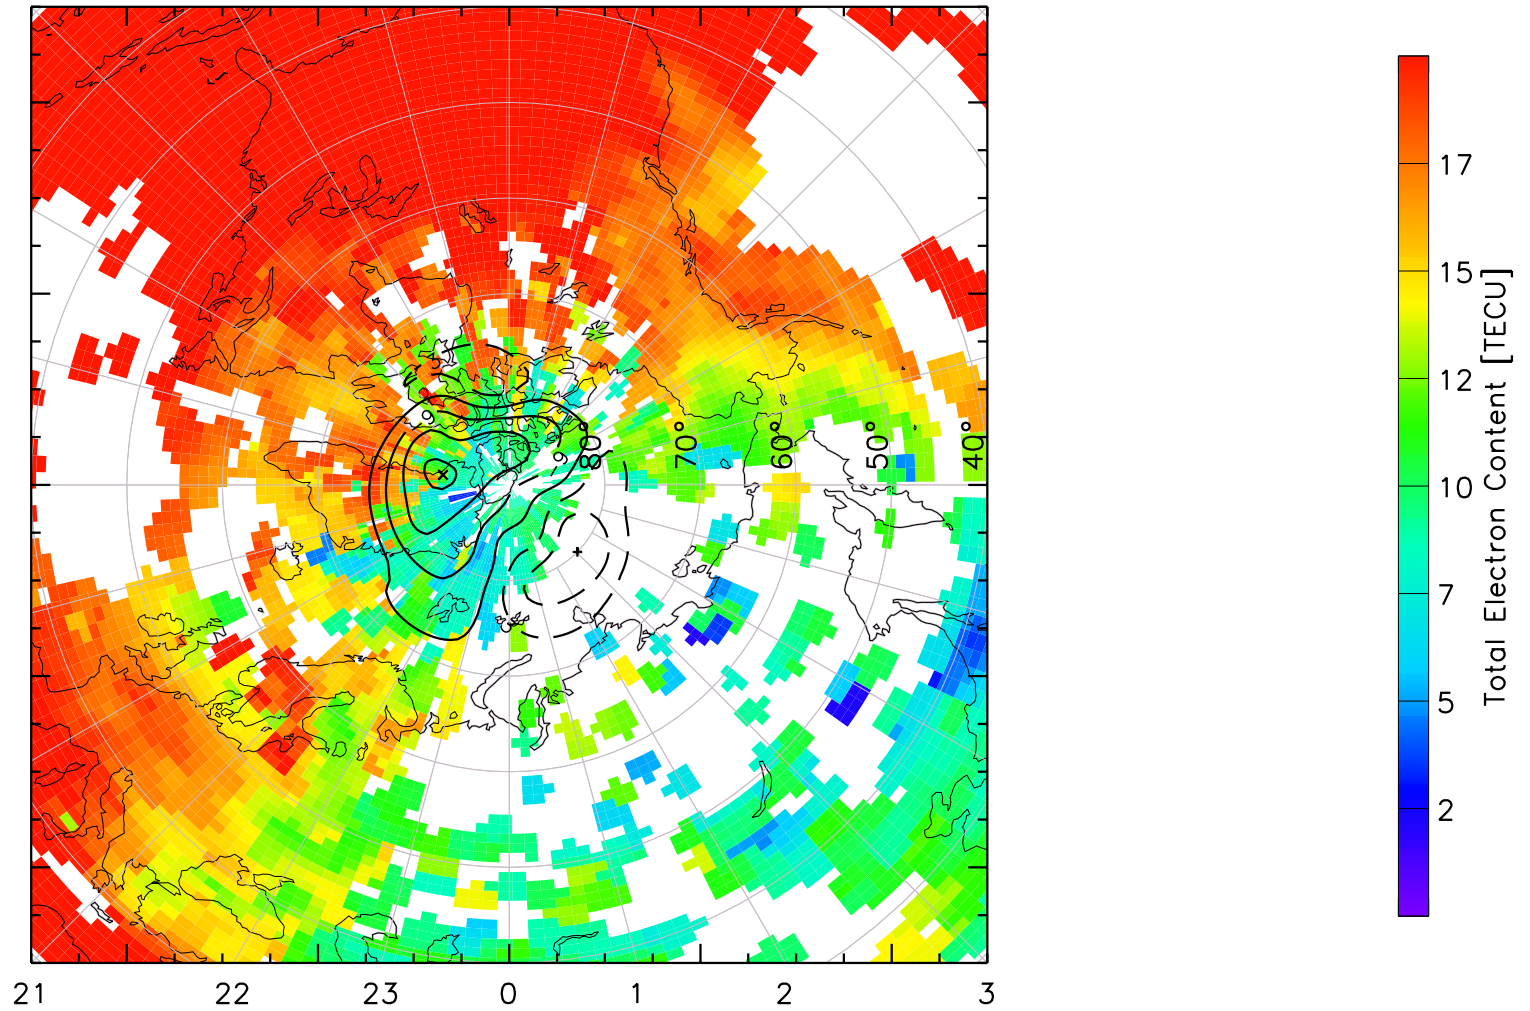

TOTAL ELECTRON CONTENT 23/Apr/2013 19:10:00.0
Median Filtered, Threshold = 0.10 to
23/Apr/2013 19:15:00.0