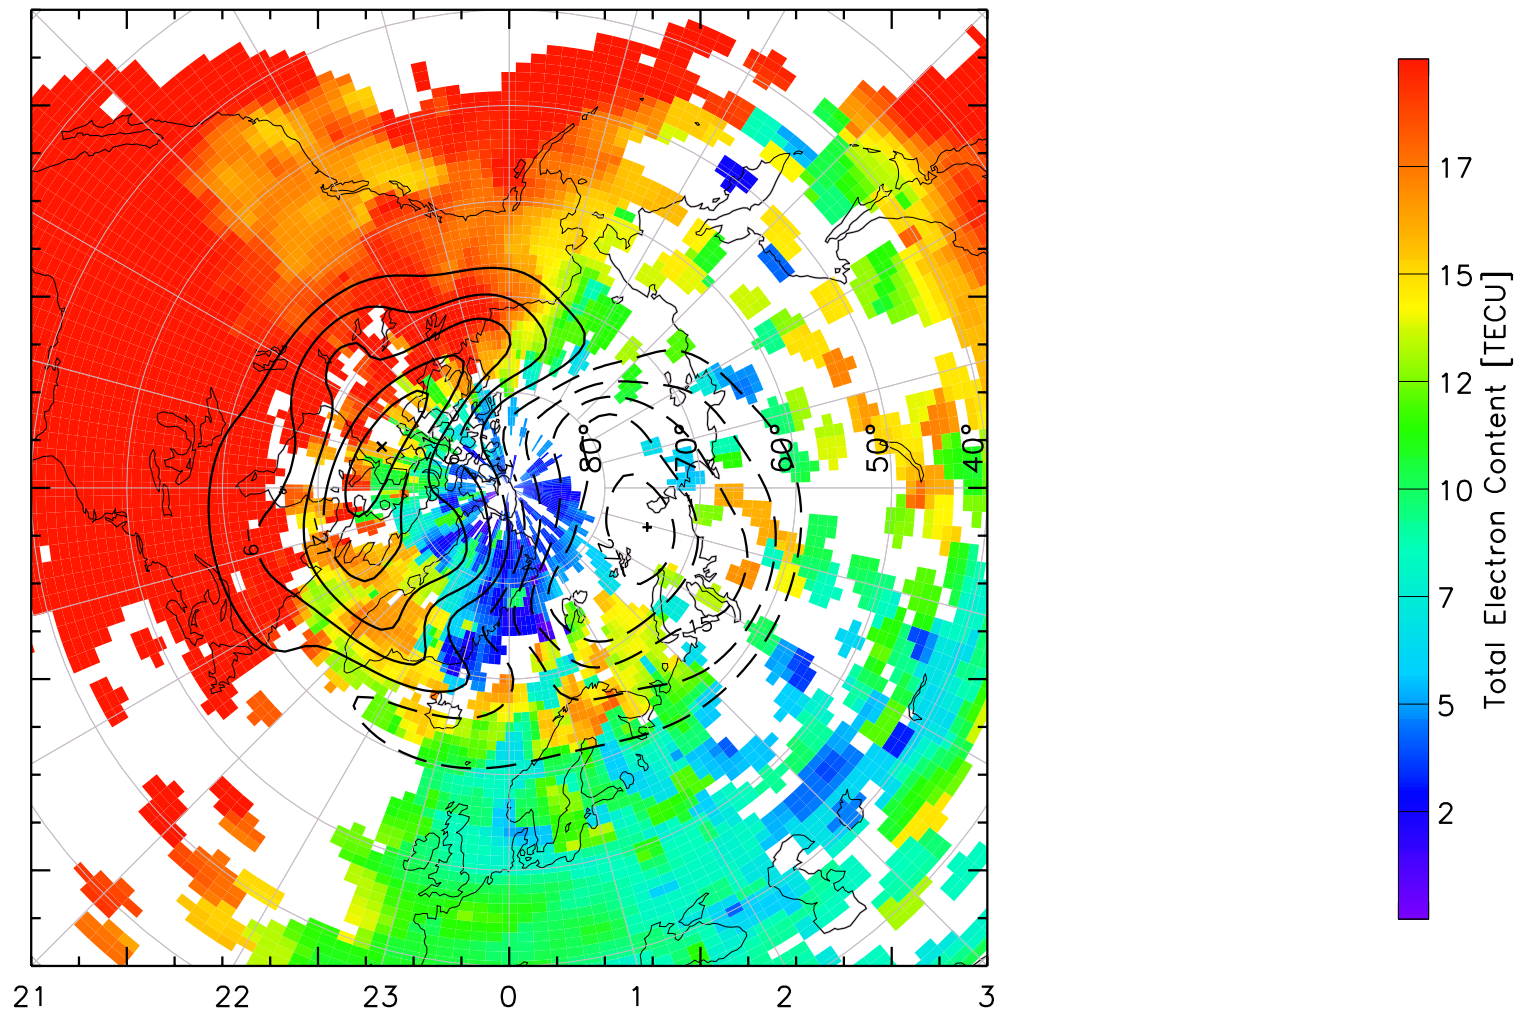

TOTAL ELECTRON CONTENT 23/Apr/2013 22:50:00.0
Median Filtered, Threshold = 0.10 to
23/Apr/2013 22:55:00.0