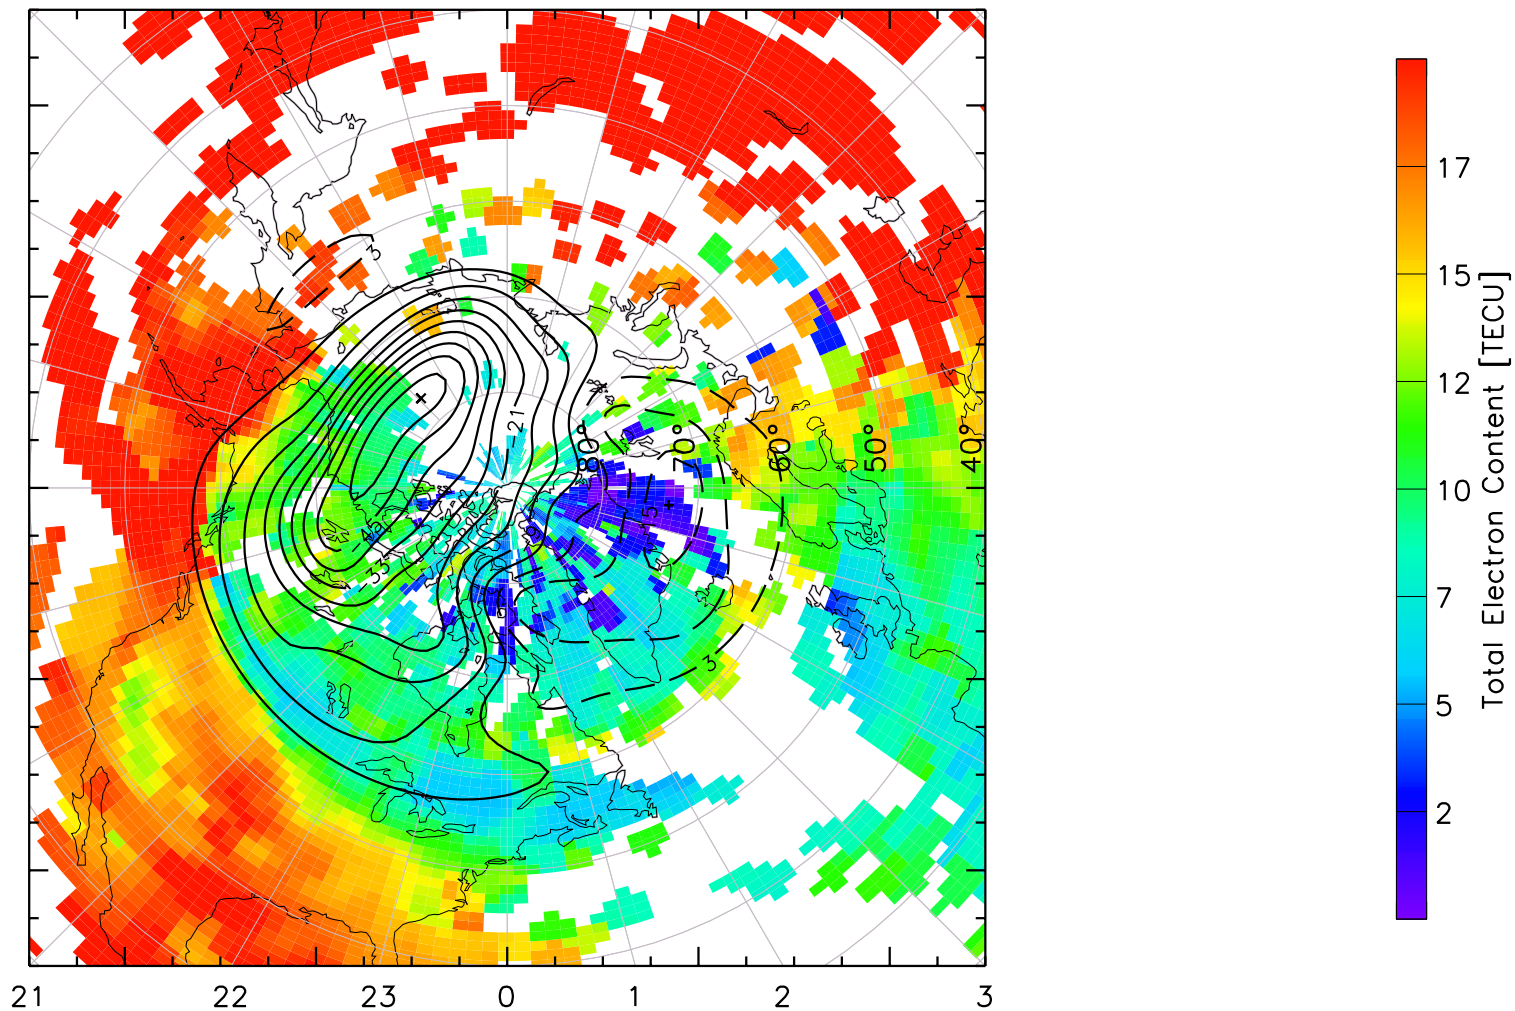

TOTAL ELECTRON CONTENT 24/Apr/2013 04:20:00.0
Median Filtered, Threshold = 0.10 to
24/Apr/2013 04:25:00.0