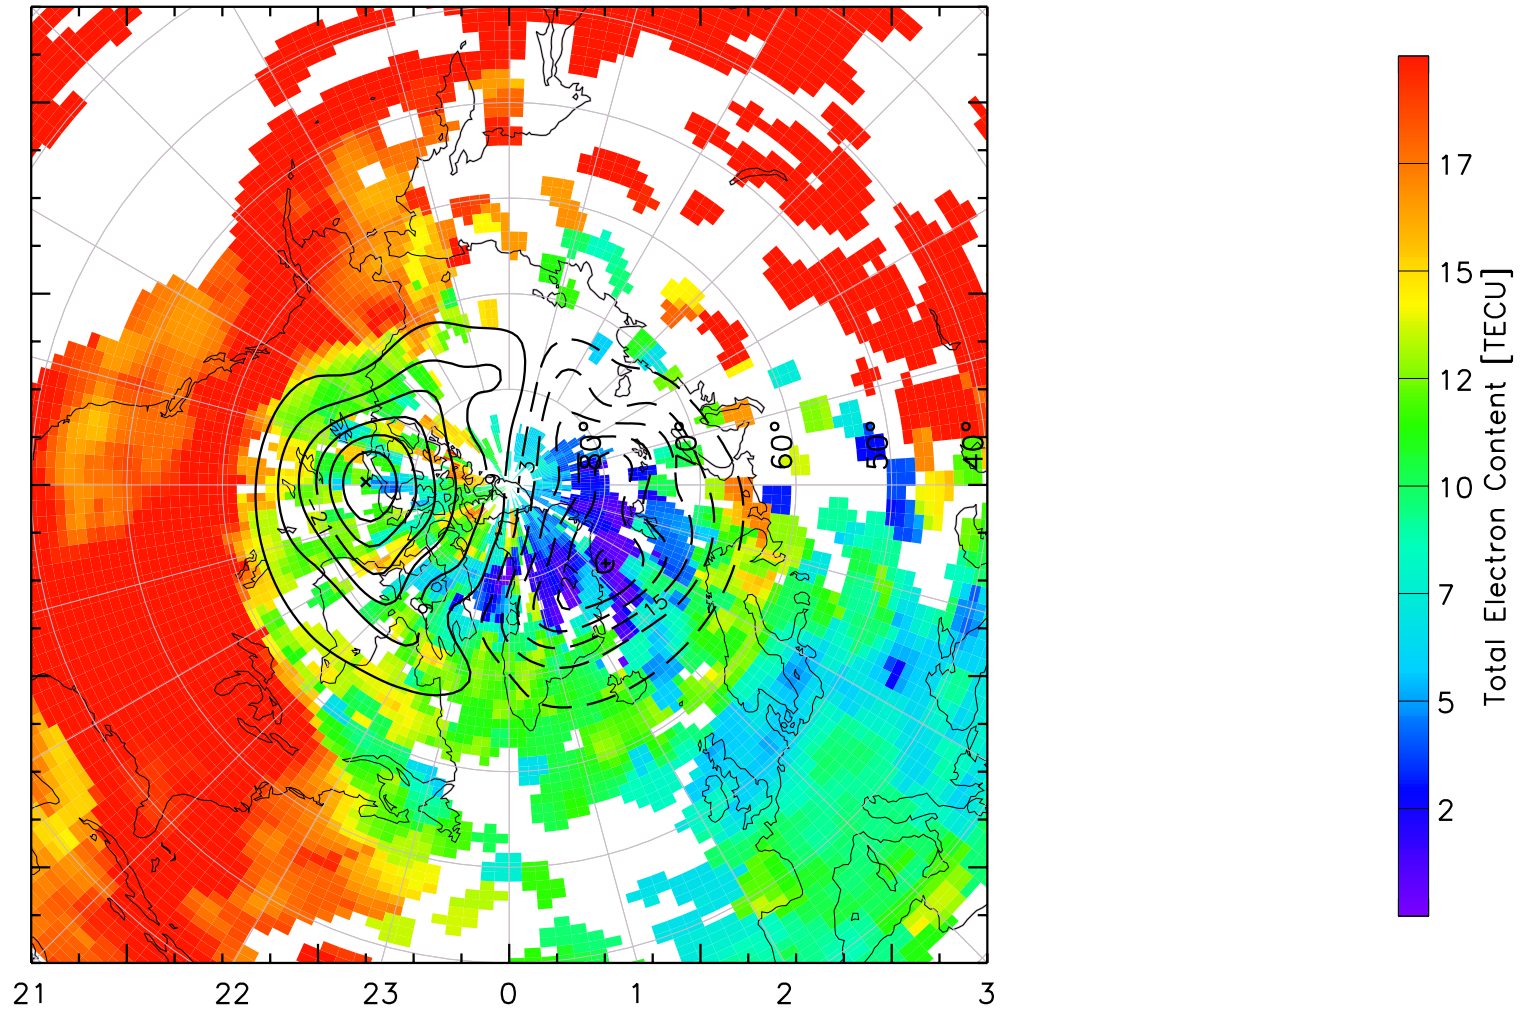

TOTAL ELECTRON CONTENT 24/Apr/2013 02:05:00.0
Median Filtered, Threshold = 0.10 to
24/Apr/2013 02:10:00.0