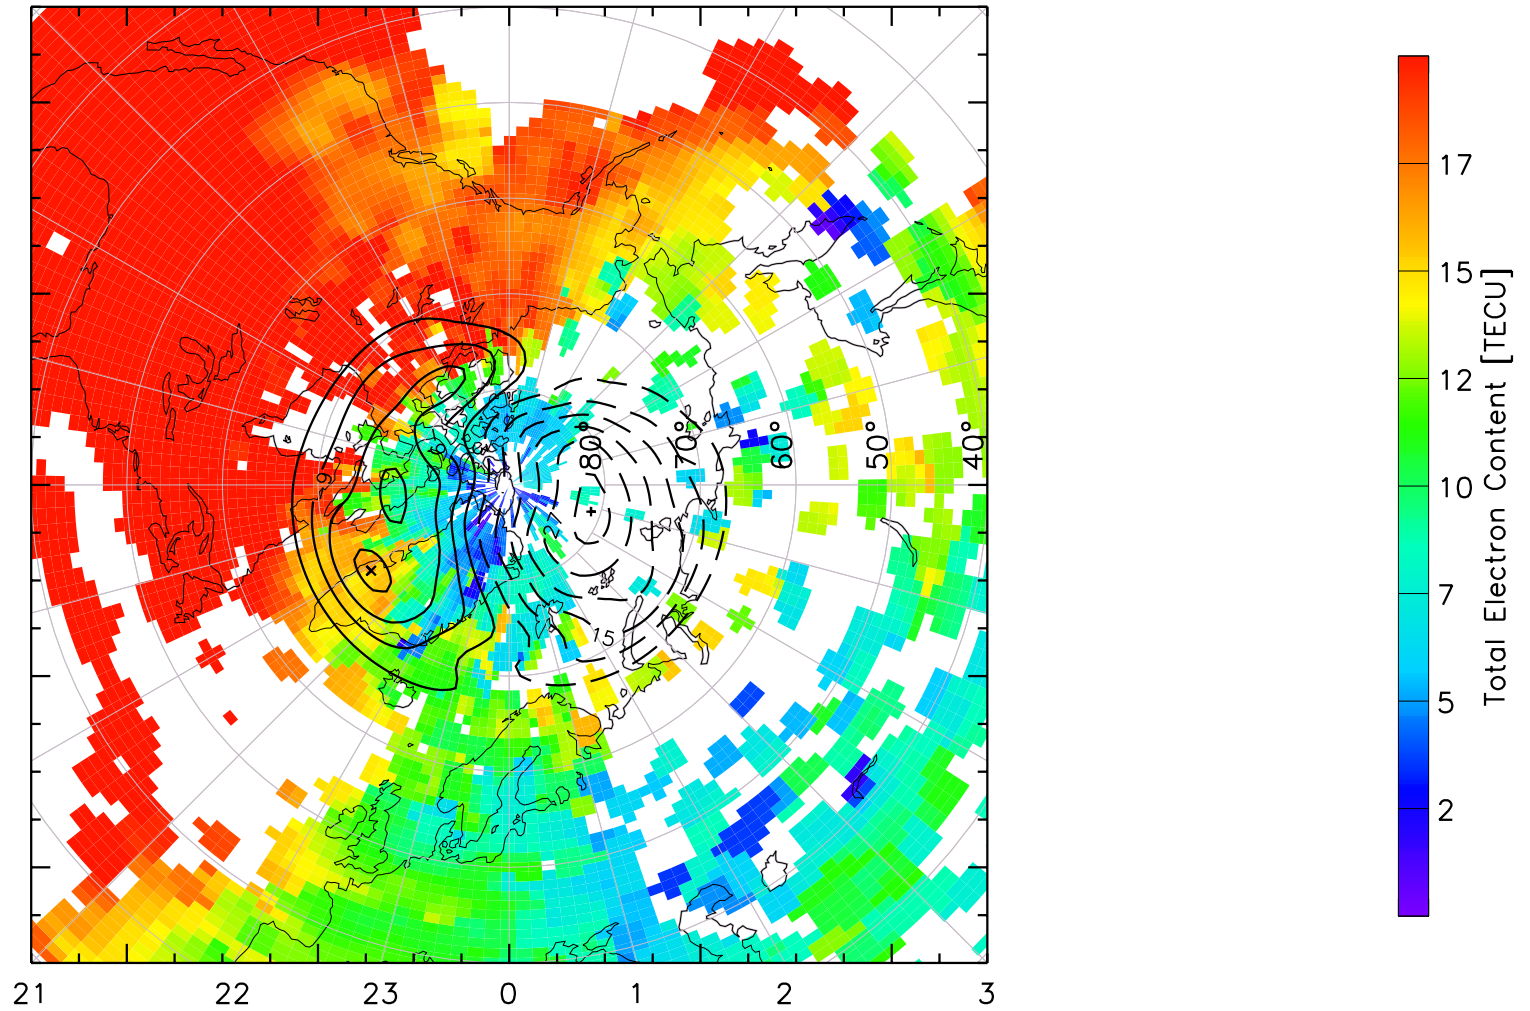

TOTAL ELECTRON CONTENT 23/Apr/2013 22:00:00.0
Median Filtered, Threshold = 0.10 to
23/Apr/2013 22:05:00.0