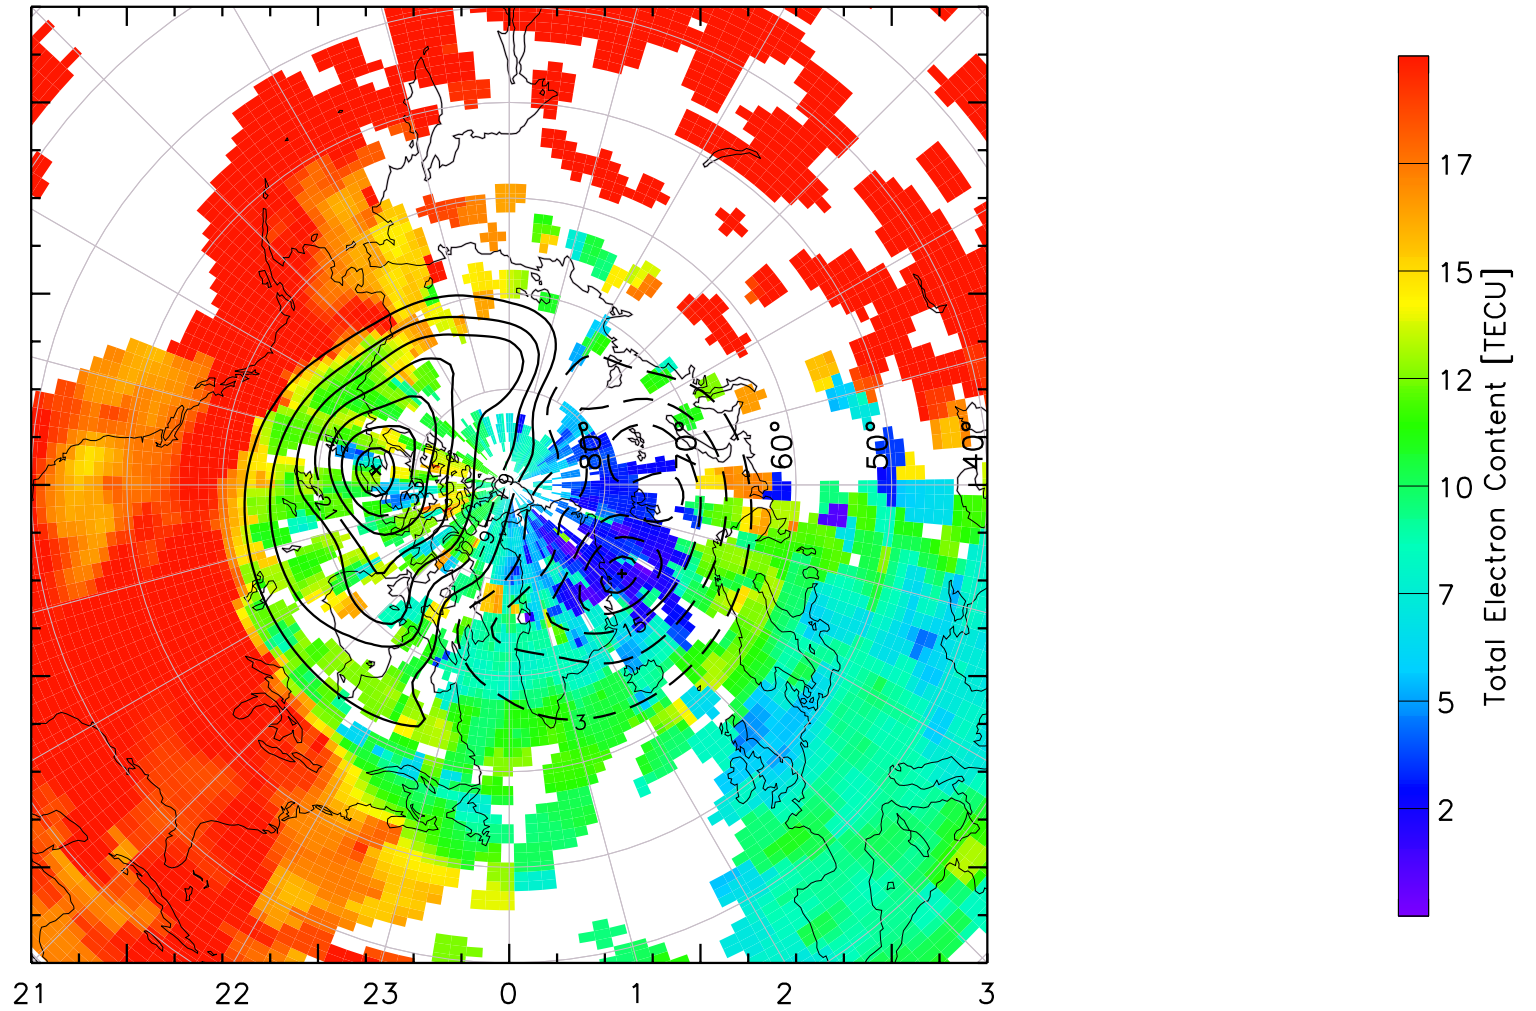

TOTAL ELECTRON CONTENT 24/Apr/2013 02:25:00.0
Median Filtered, Threshold = 0.10 to
24/Apr/2013 02:30:00.0