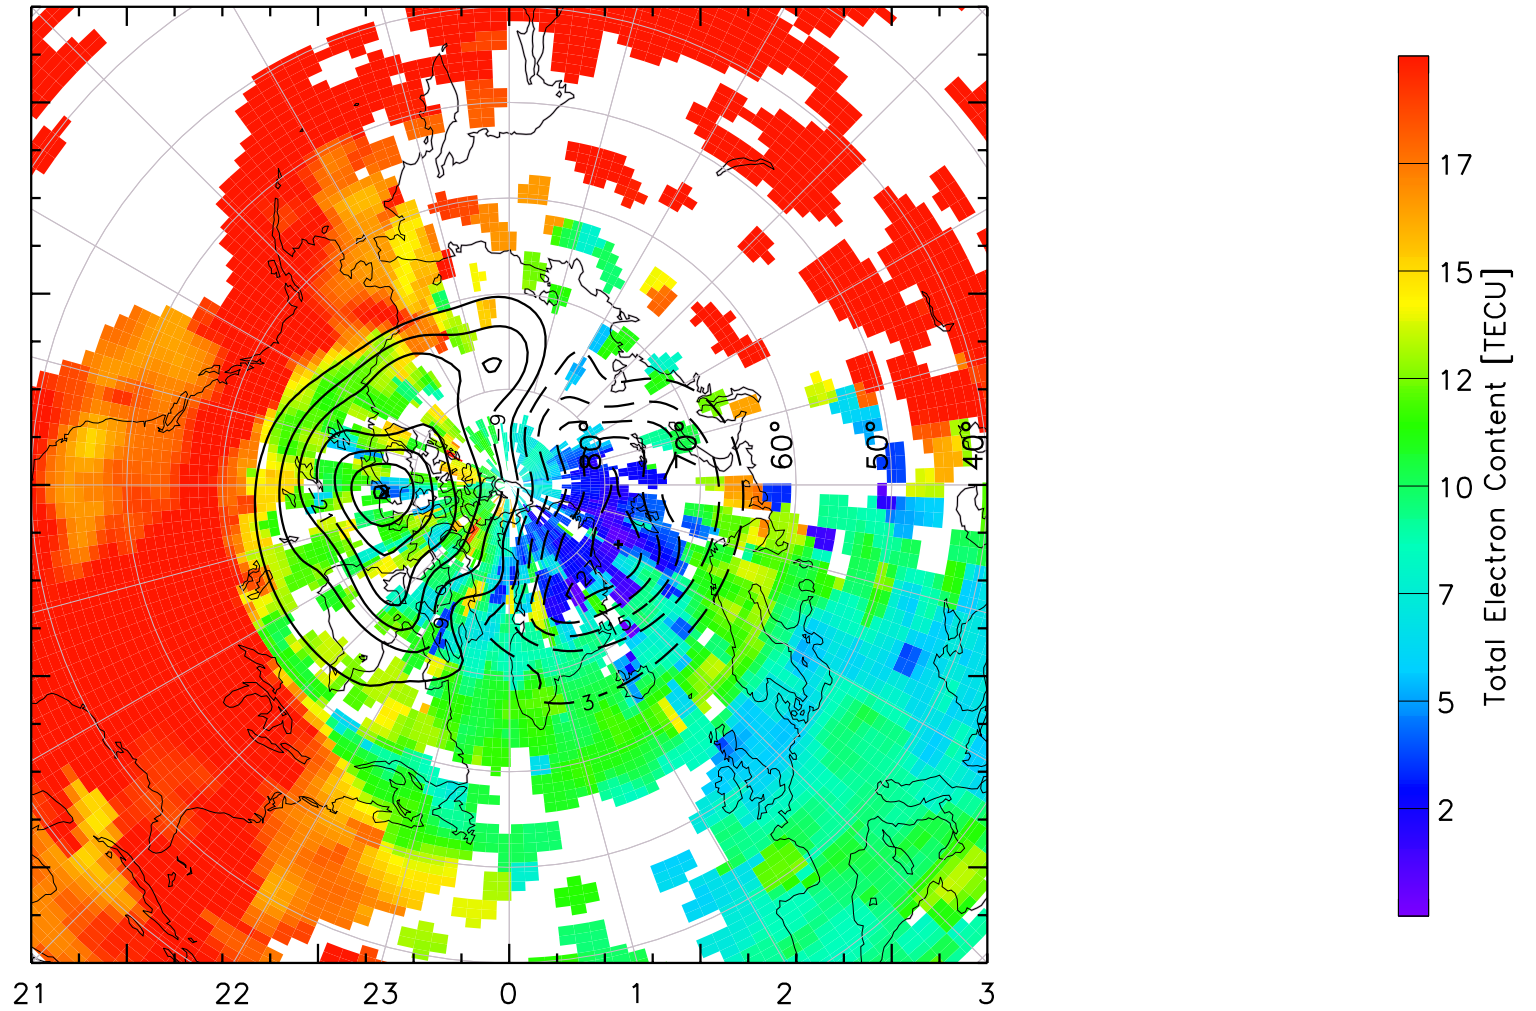

TOTAL ELECTRON CONTENT 24/Apr/2013 02:15:00.0
Median Filtered, Threshold = 0.10 to
24/Apr/2013 02:20:00.0