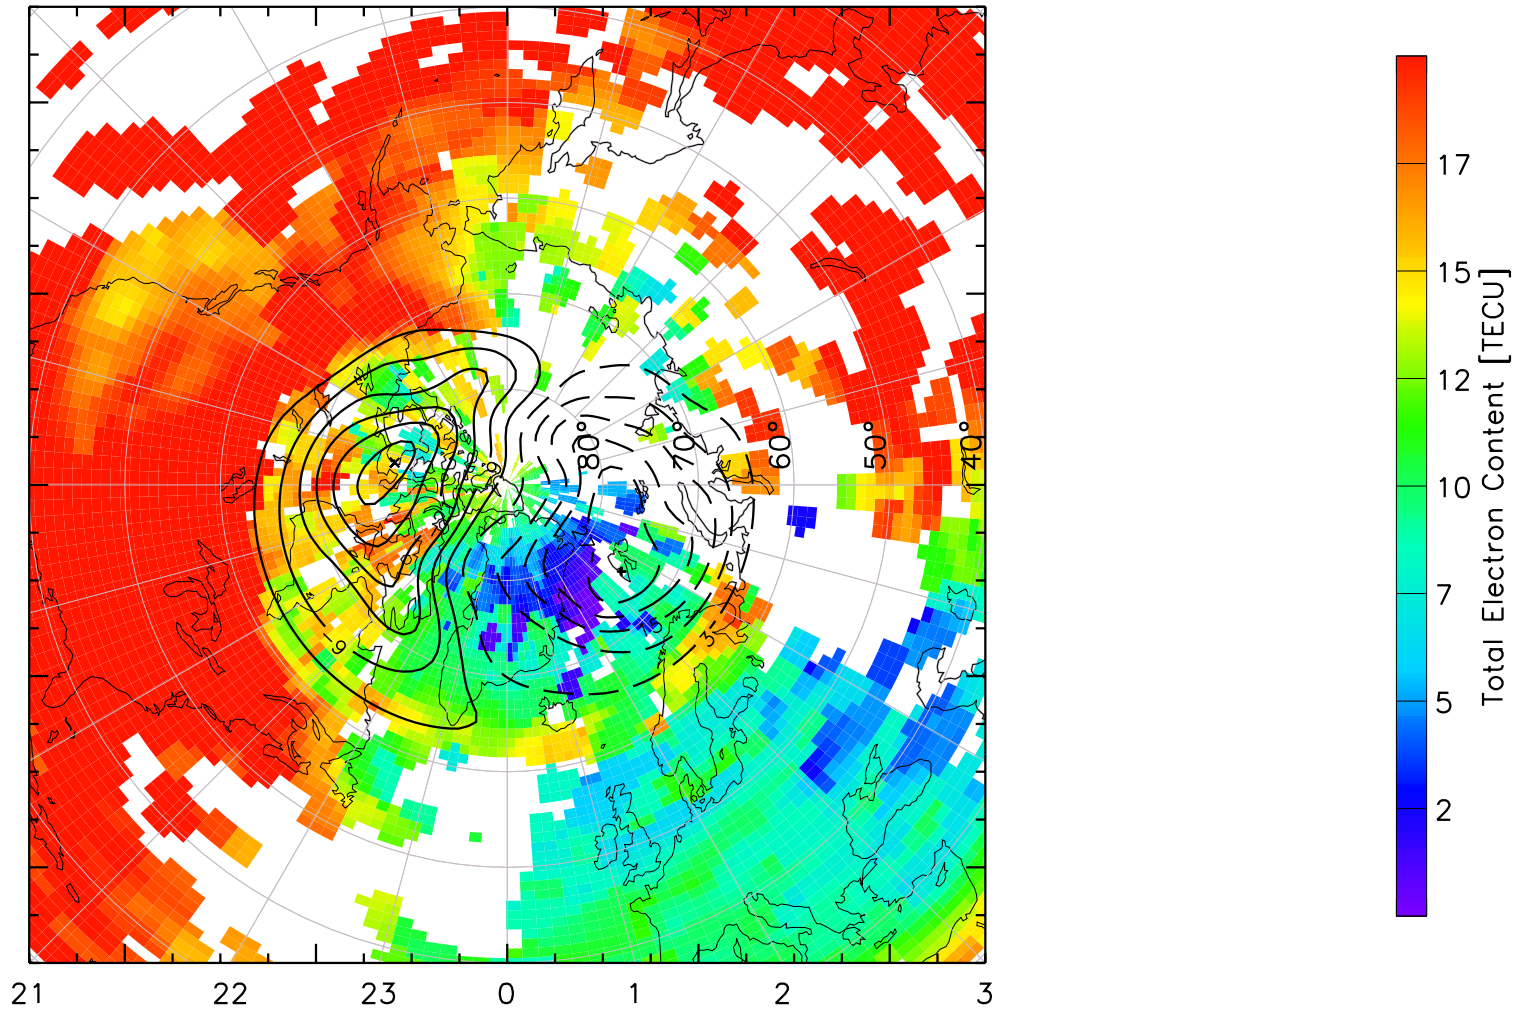

TOTAL ELECTRON CONTENT 24/Apr/2013 00:50:00.0
Median Filtered, Threshold = 0.10 to
24/Apr/2013 00:55:00.0