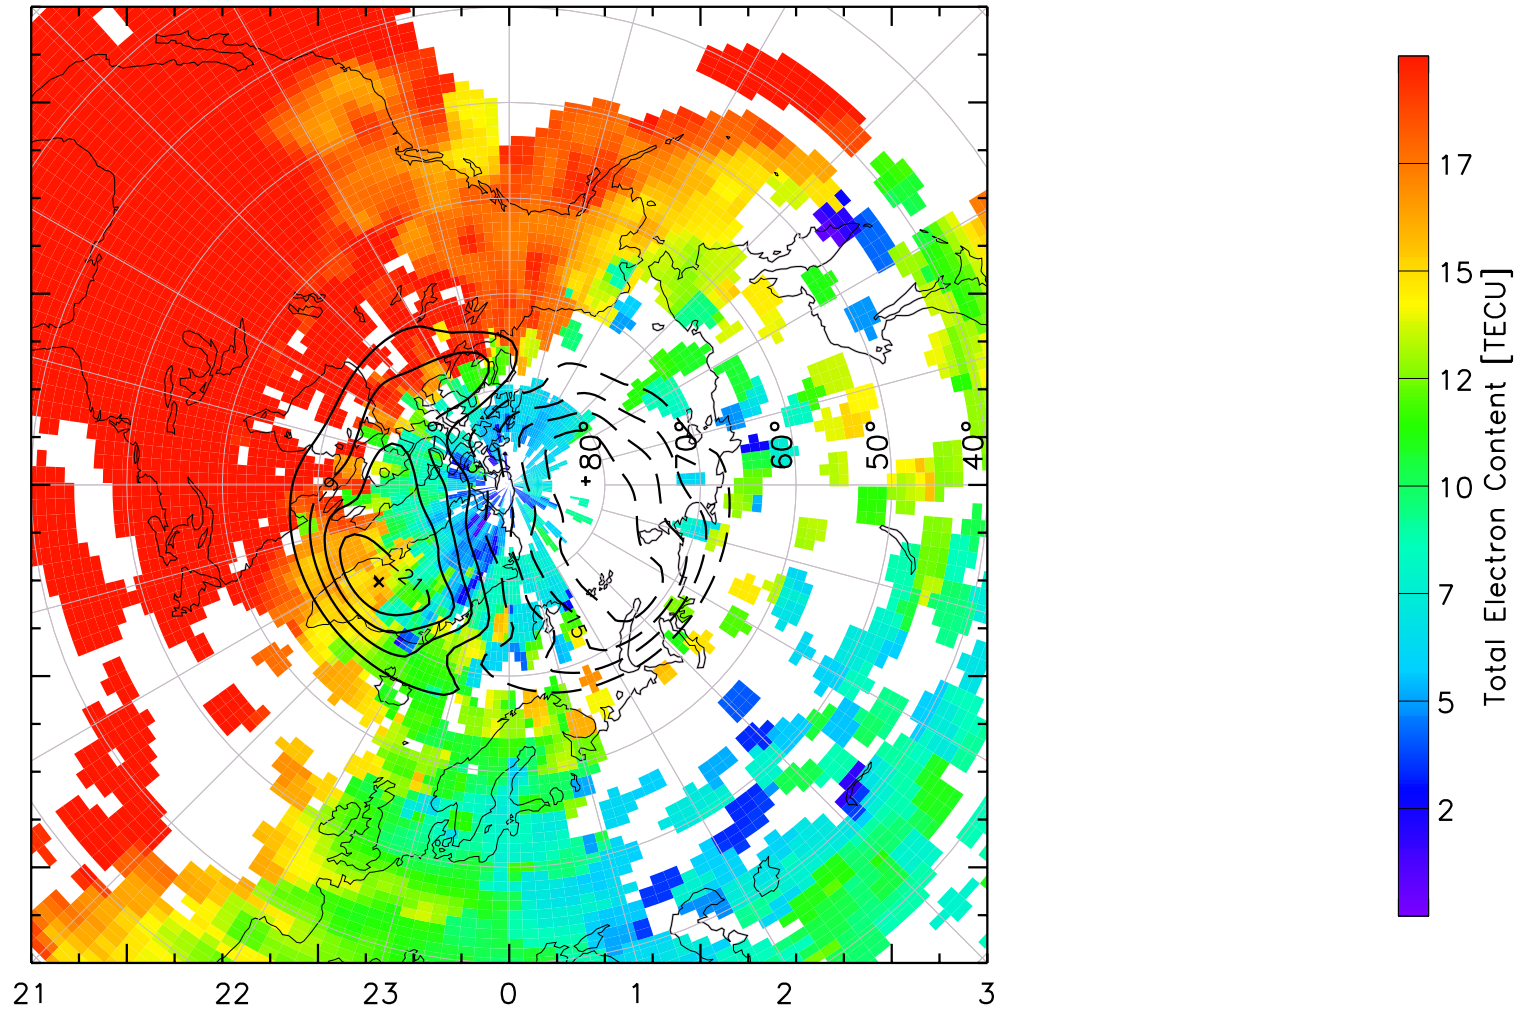

TOTAL ELECTRON CONTENT 23/Apr/2013 21:55:00.0
Median Filtered, Threshold = 0.10 to
23/Apr/2013 22:00:00.0