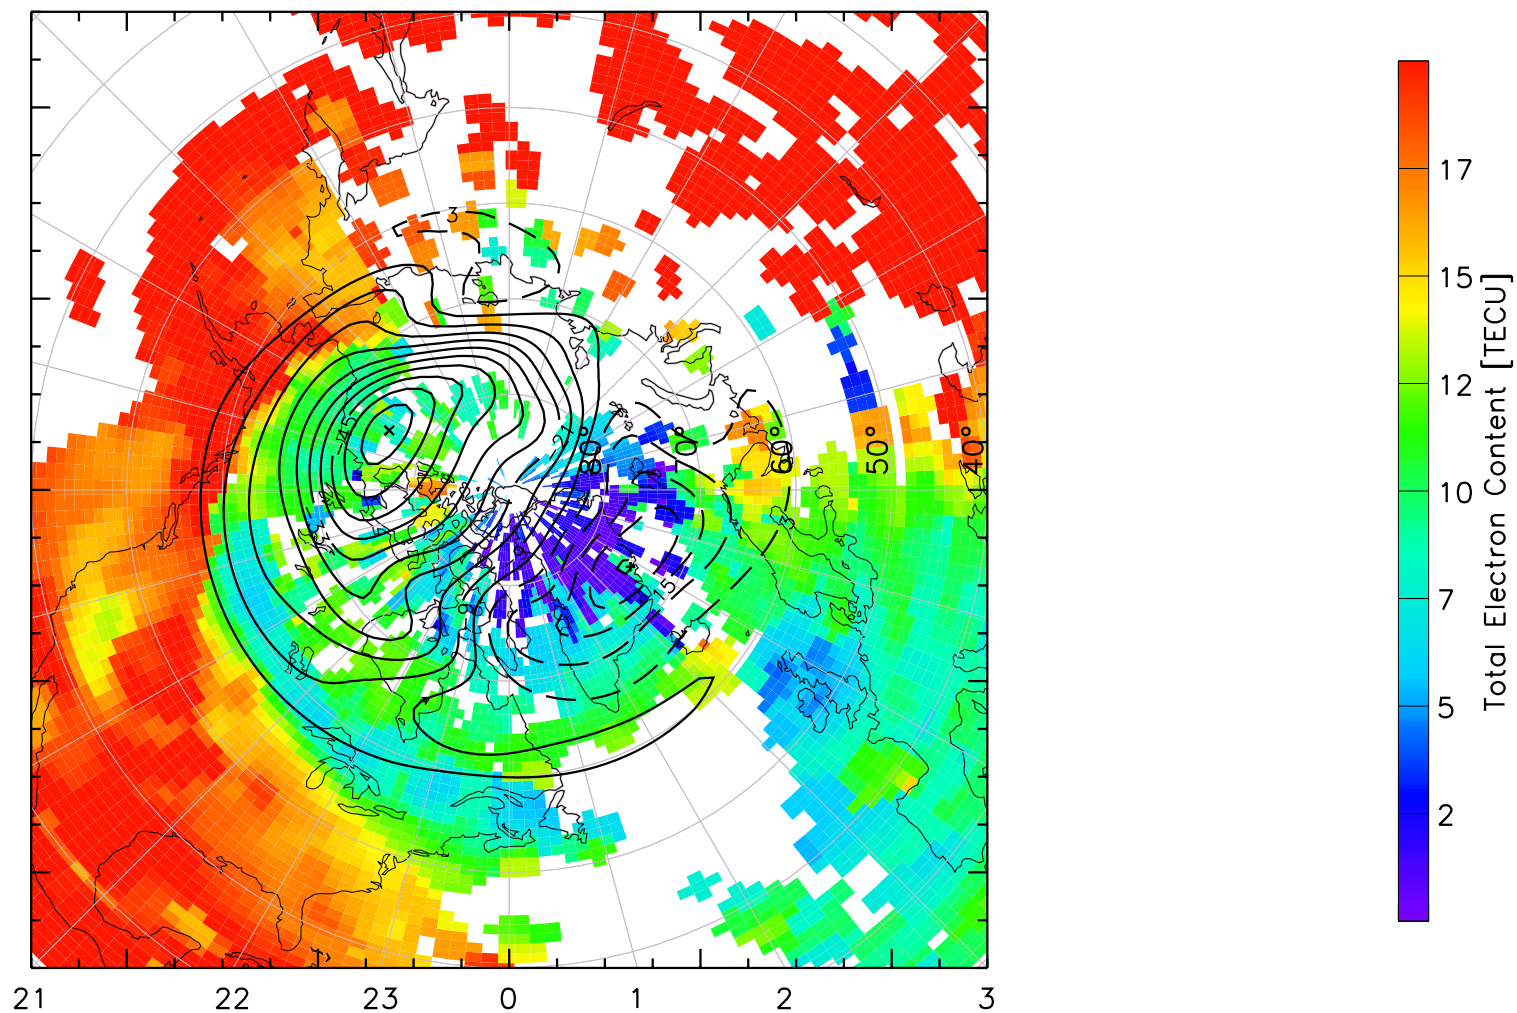

TOTAL ELECTRON CONTENT 24/Apr/2013 03:30:00.0
Median Filtered, Threshold = 0.10 to
24/Apr/2013 03:35:00.0