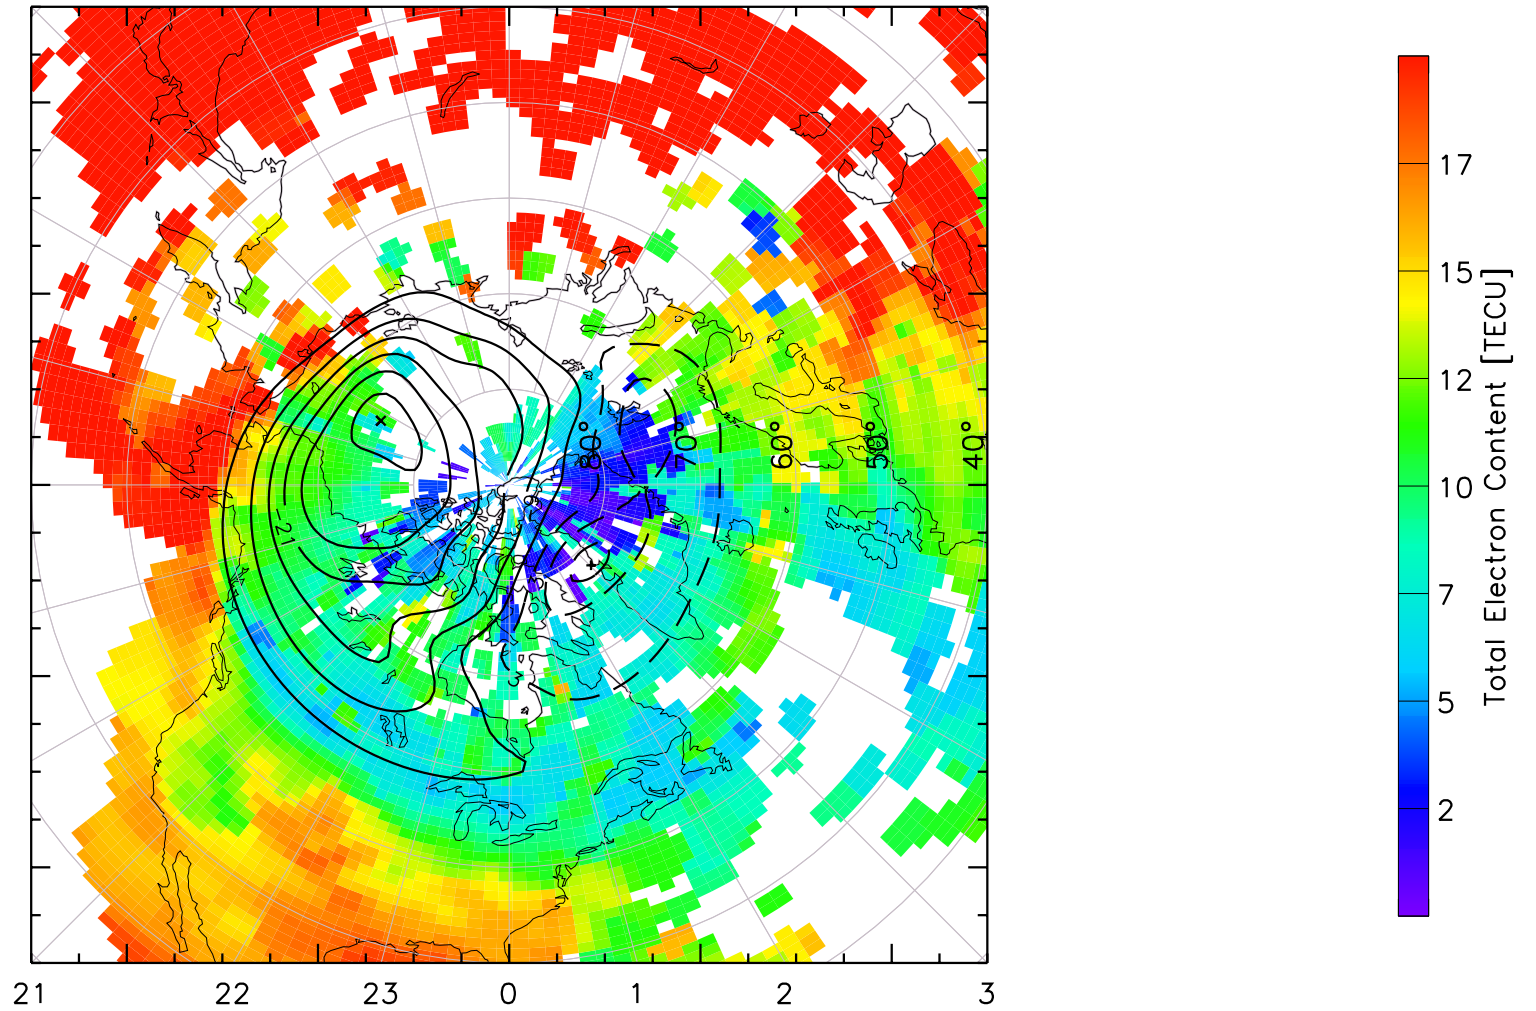

TOTAL ELECTRON CONTENT 24/Apr/2013 05:15:00.0
Median Filtered, Threshold = 0.10 to
24/Apr/2013 05:20:00.0