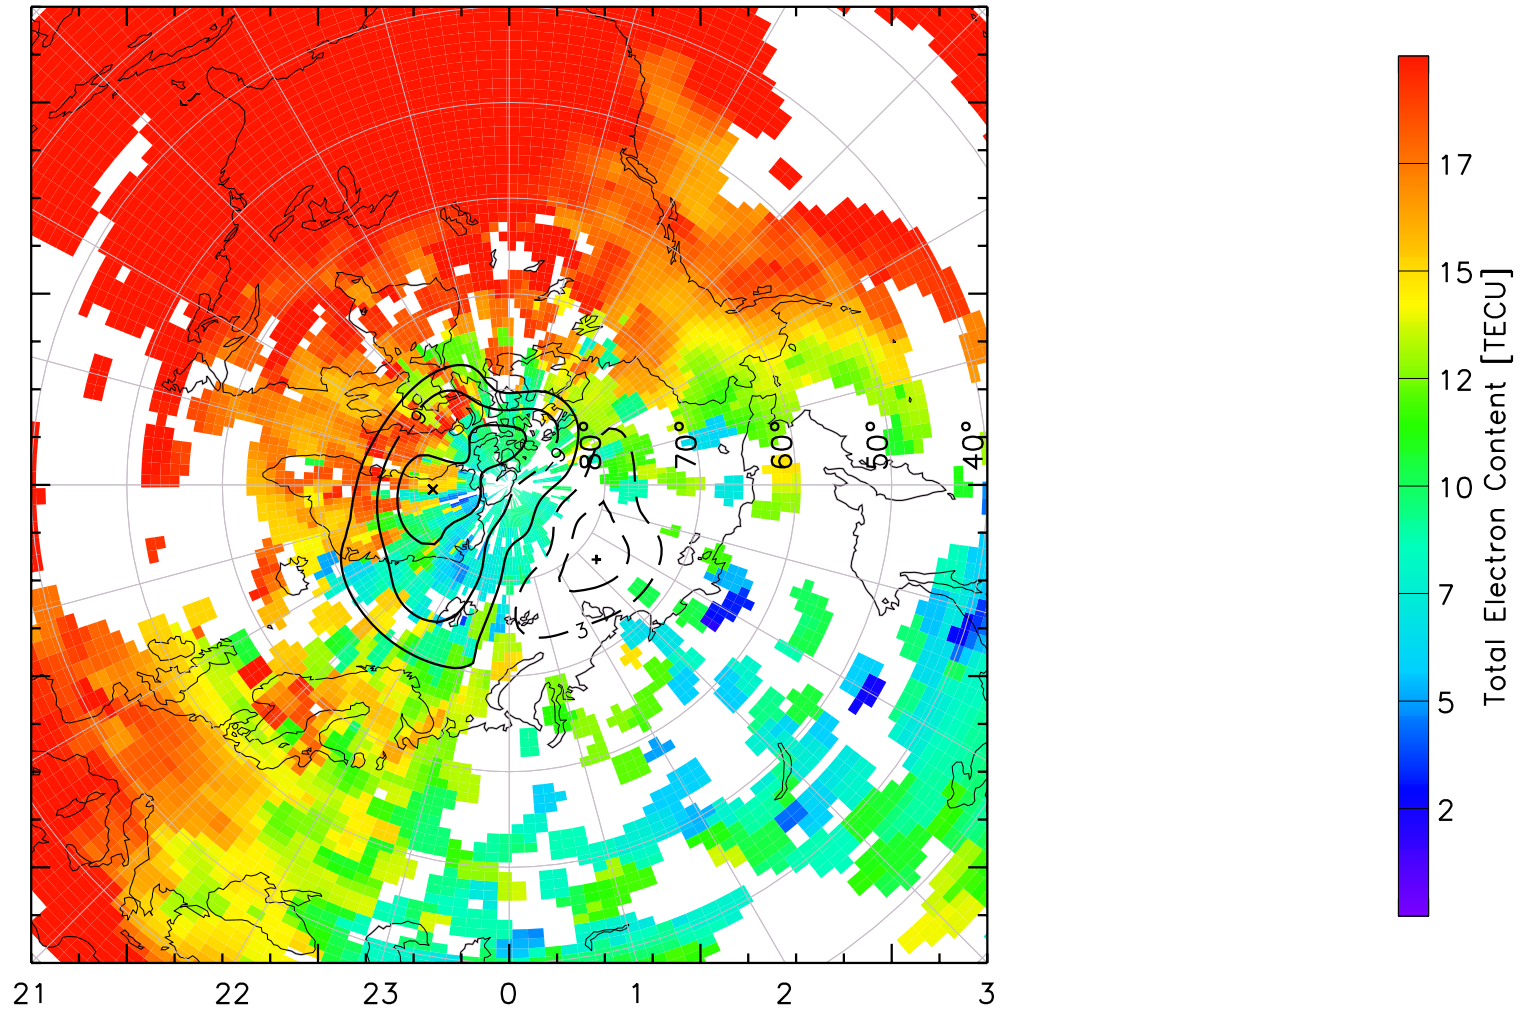

TOTAL ELECTRON CONTENT 23/Apr/2013 19:25:00.0
Median Filtered, Threshold = 0.10 to
23/Apr/2013 19:30:00.0