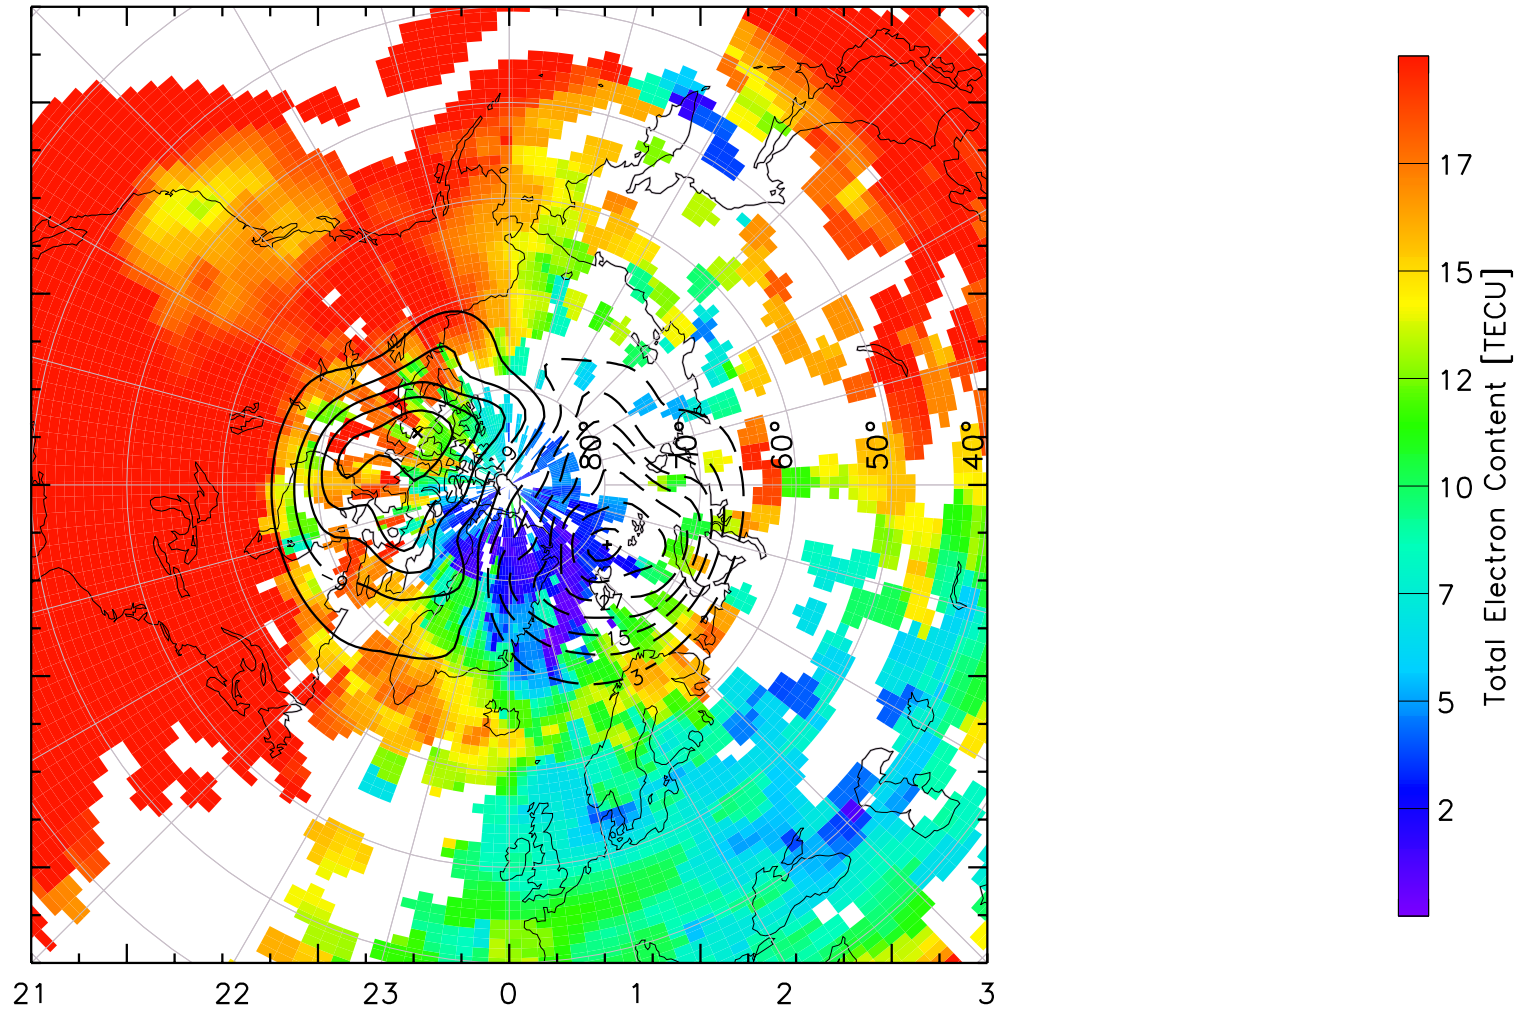

TOTAL ELECTRON CONTENT 23/Apr/2013 23:50:00.0
Median Filtered, Threshold = 0.10 to
23/Apr/2013 23:55:00.0