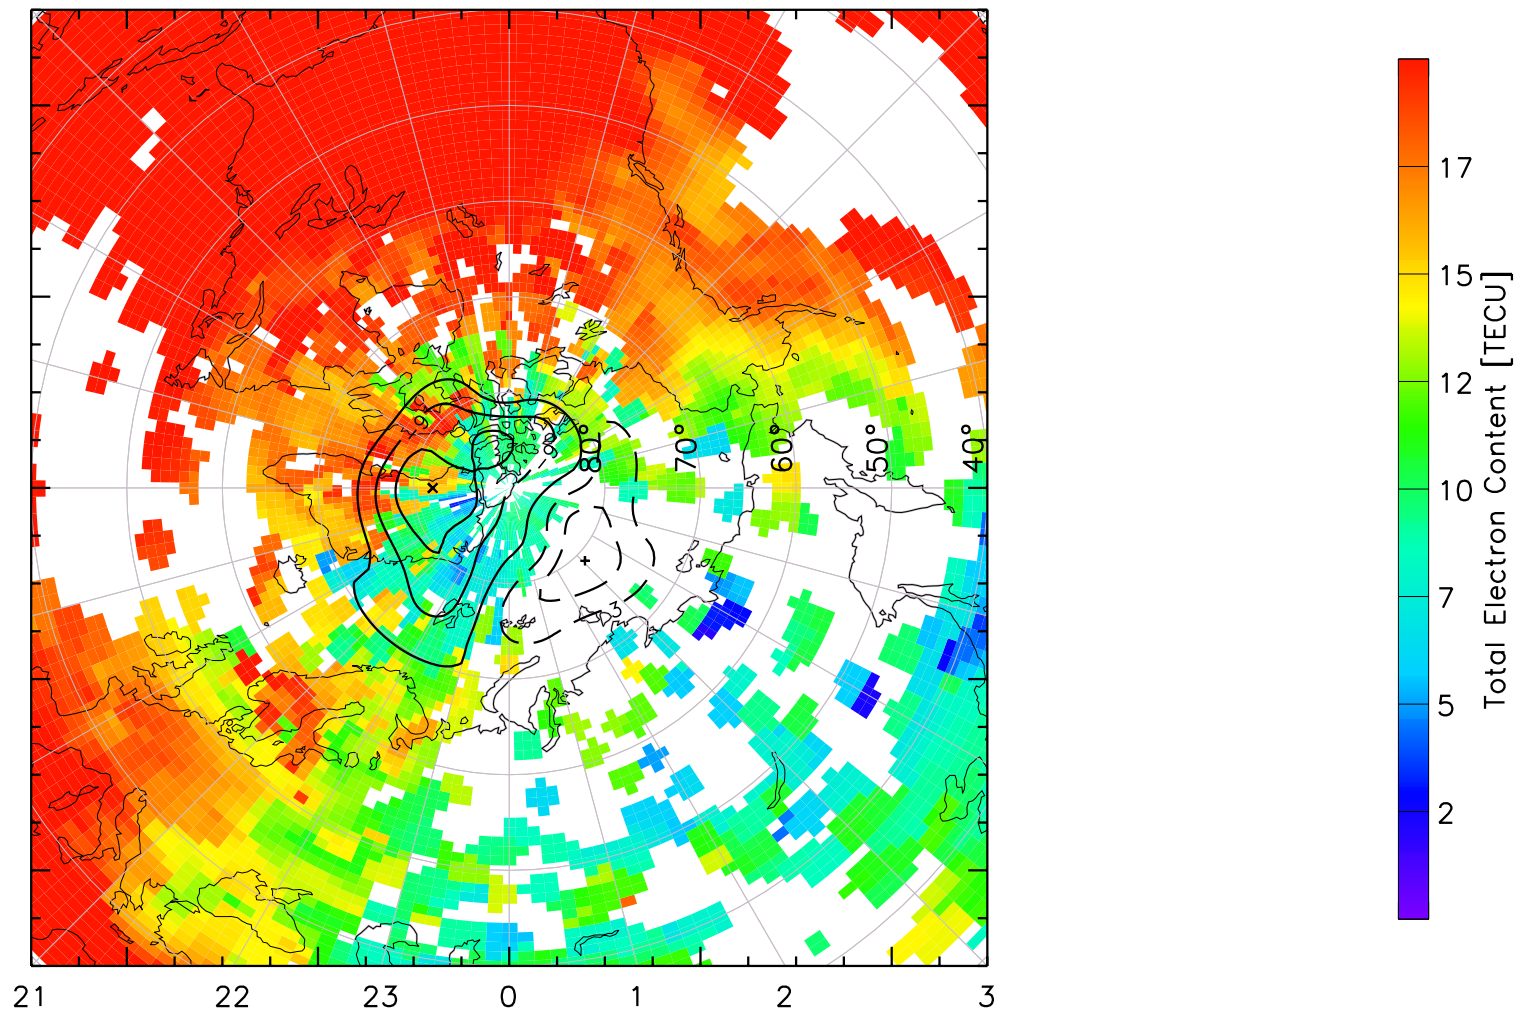

TOTAL ELECTRON CONTENT 23/Apr/2013 19:20:00.0
Median Filtered, Threshold = 0.10 to
23/Apr/2013 19:25:00.0