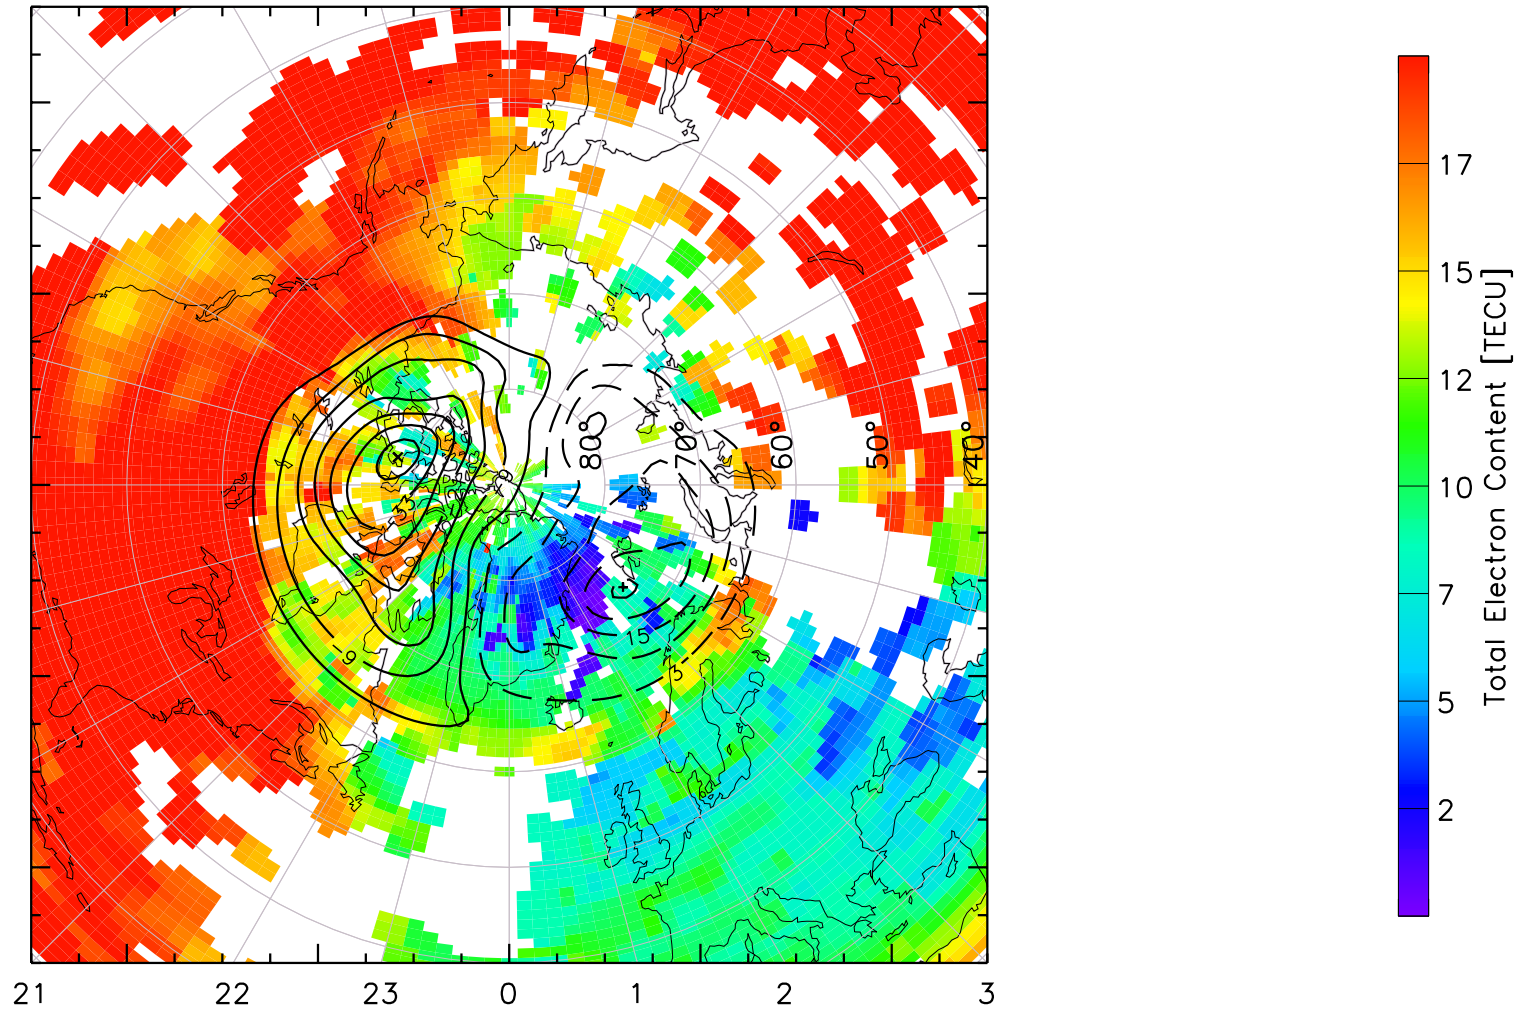

TOTAL ELECTRON CONTENT 24/Apr/2013 00:55:00.0
Median Filtered, Threshold = 0.10 to
24/Apr/2013 01:00:00.0