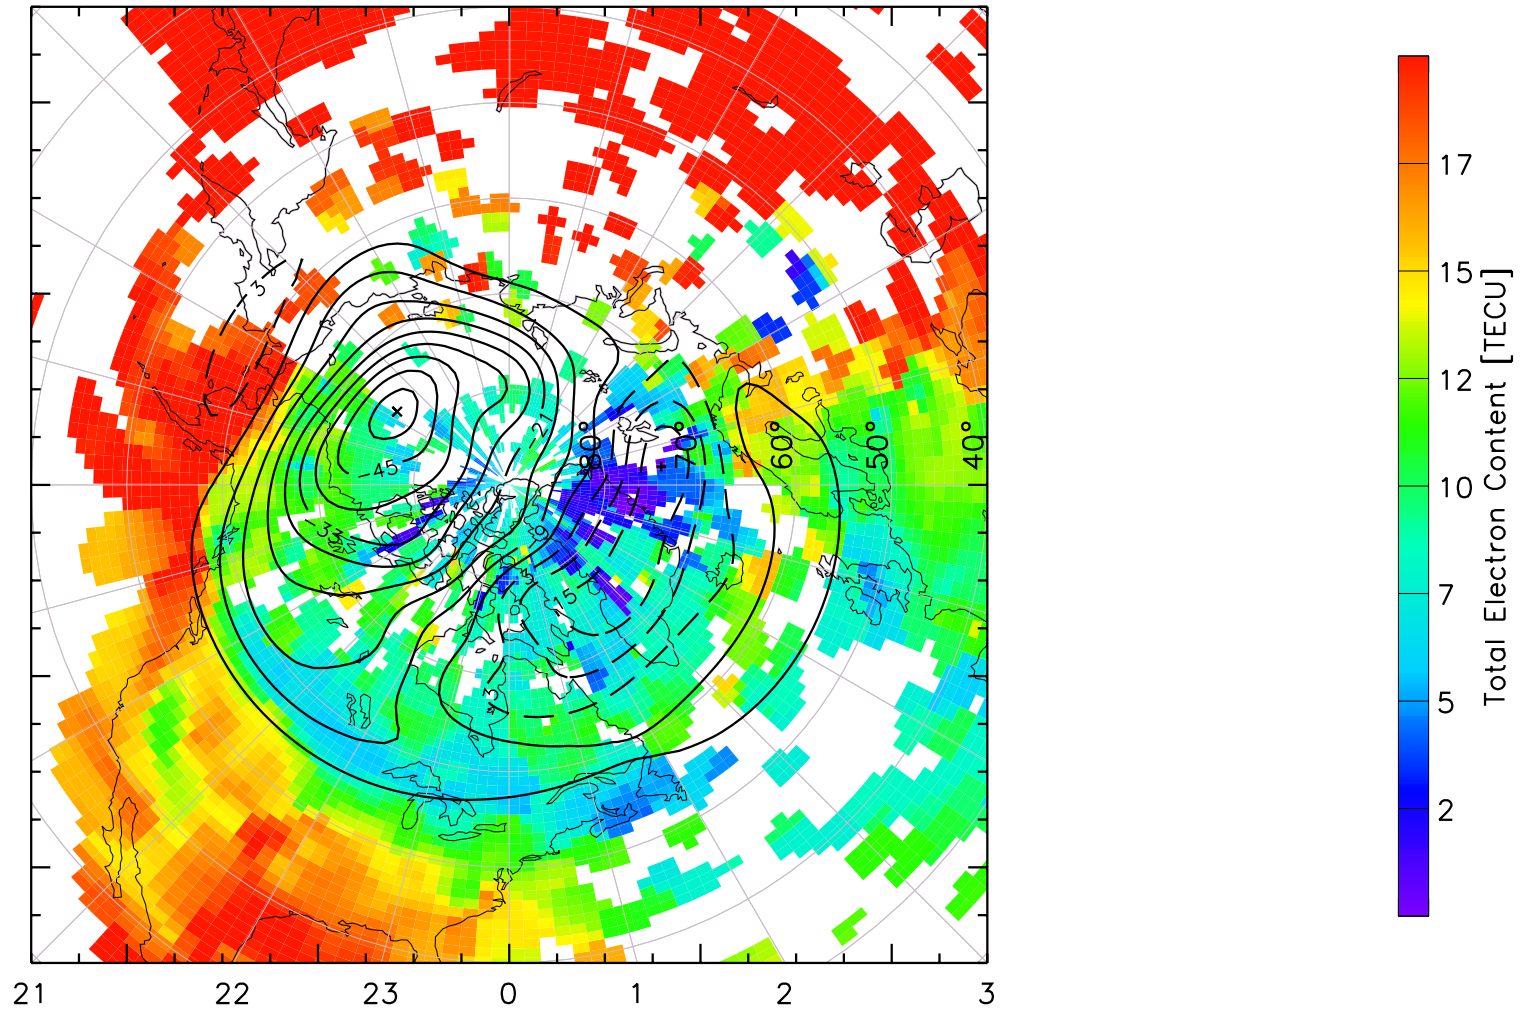

TOTAL ELECTRON CONTENT 24/Apr/2013 04:40:00.0
Median Filtered, Threshold = 0.10 to
24/Apr/2013 04:45:00.0