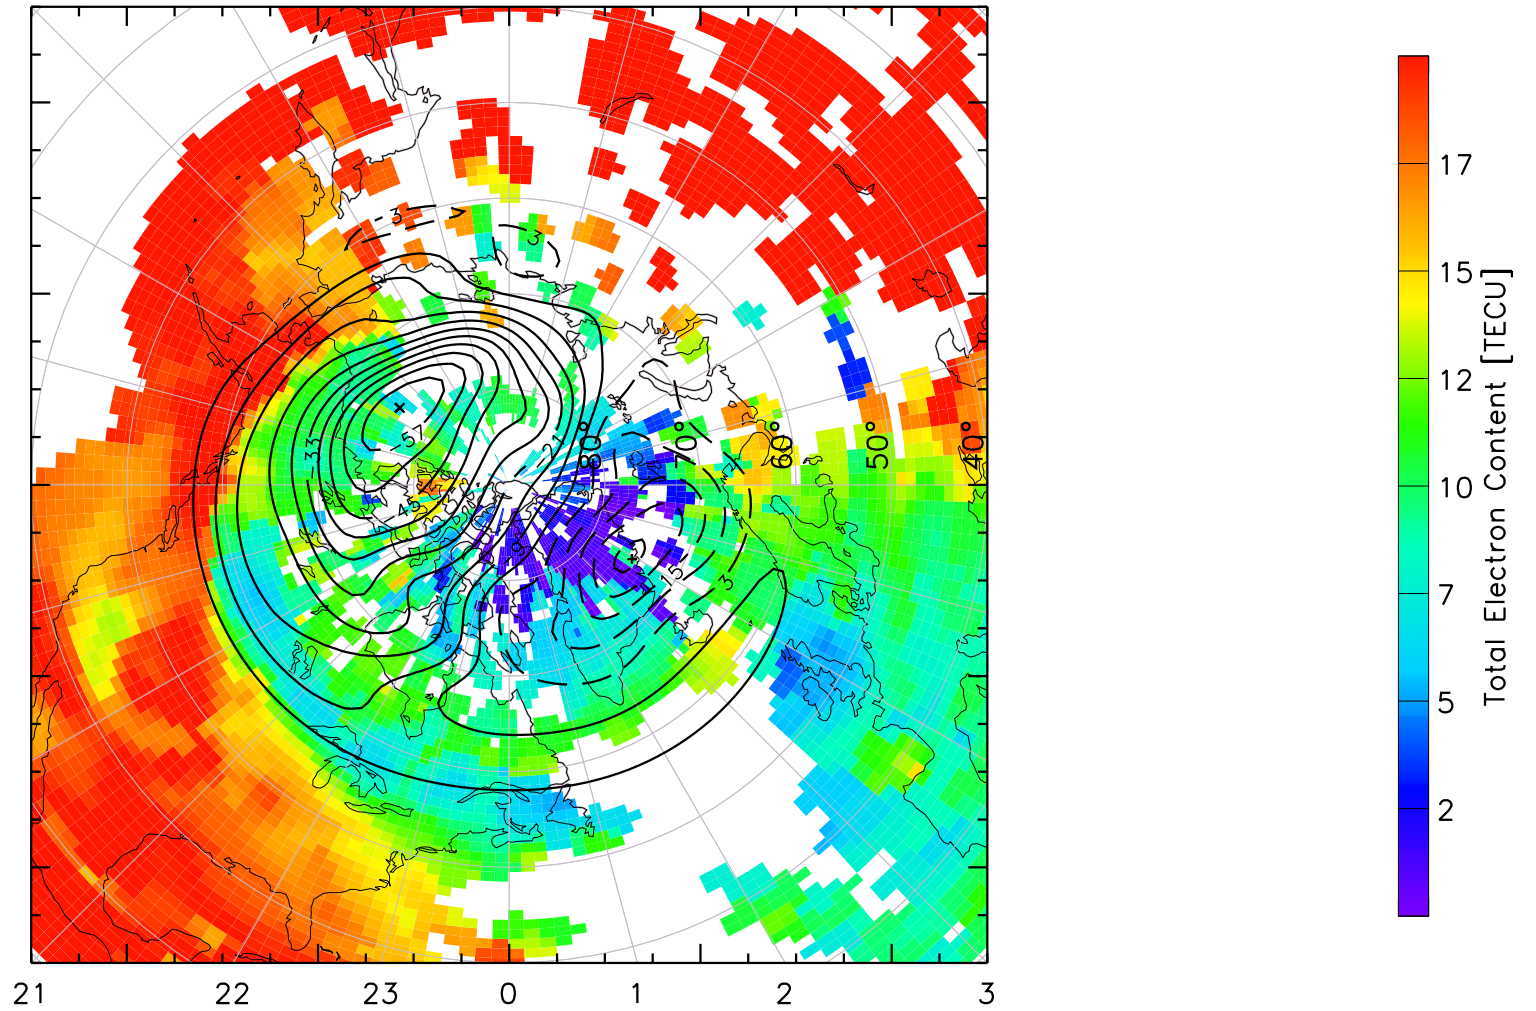

TOTAL ELECTRON CONTENT 24/Apr/2013 03:35:00.0
Median Filtered, Threshold = 0.10 to
24/Apr/2013 03:40:00.0