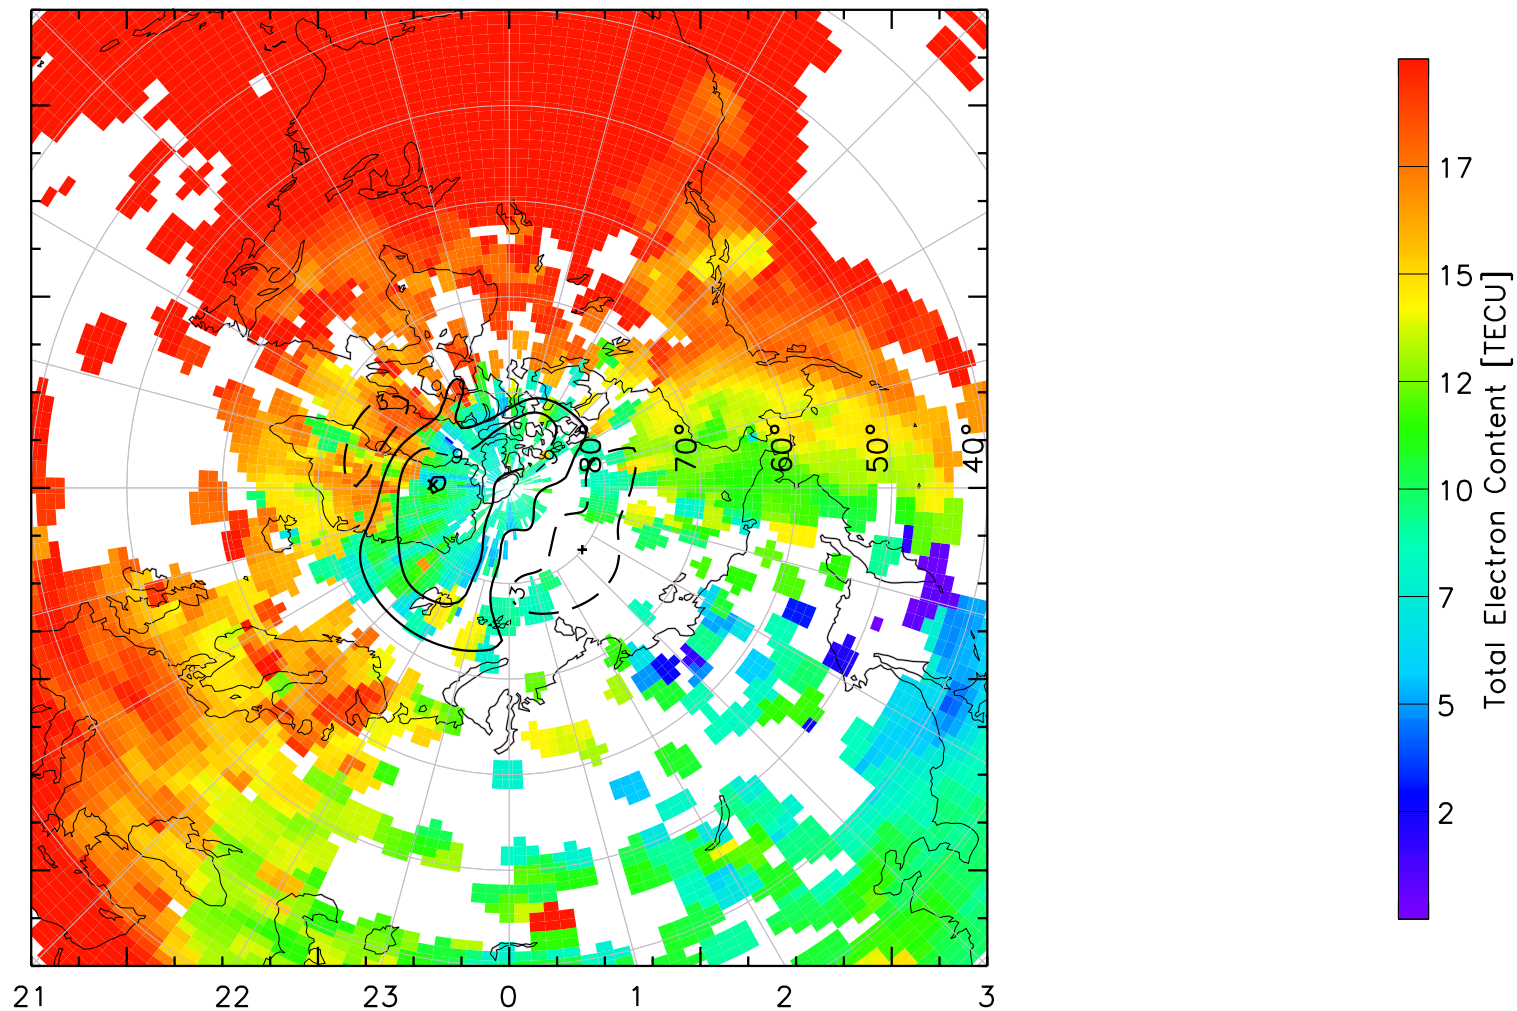

TOTAL ELECTRON CONTENT 23/Apr/2013 18:40:00.0
Median Filtered, Threshold = 0.10 to
23/Apr/2013 18:45:00.0