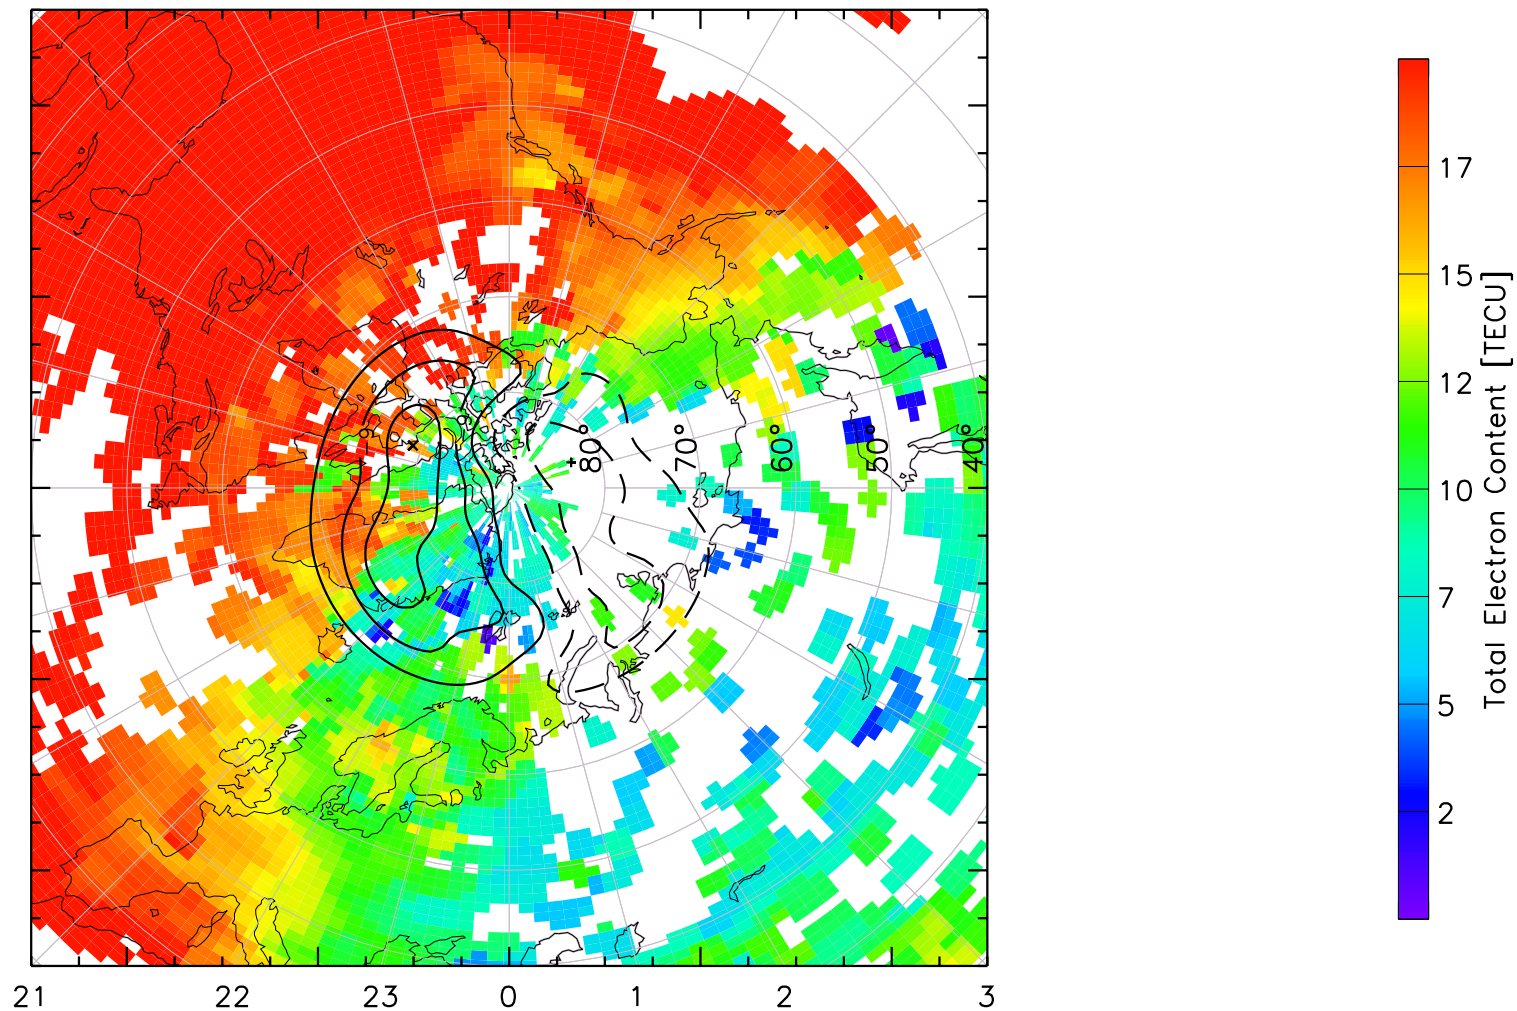

TOTAL ELECTRON CONTENT 23/Apr/2013 20:40:00.0
Median Filtered, Threshold = 0.10 to
23/Apr/2013 20:45:00.0