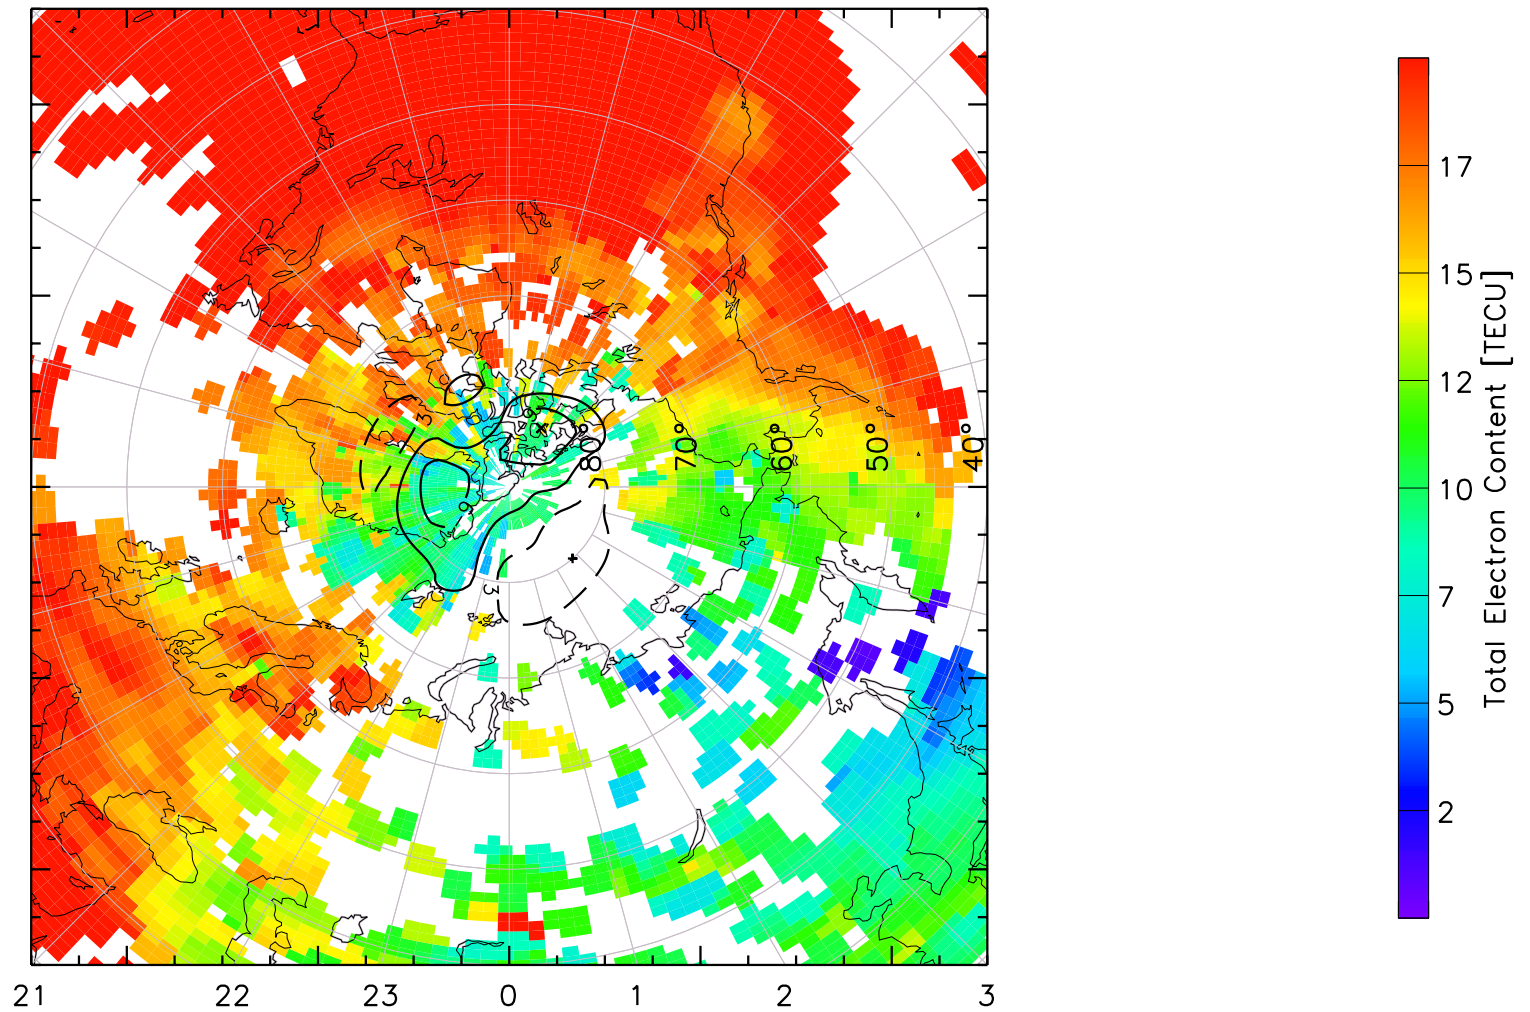

TOTAL ELECTRON CONTENT 23/Apr/2013 18:25:00.0
Median Filtered, Threshold = 0.10 to
23/Apr/2013 18:30:00.0