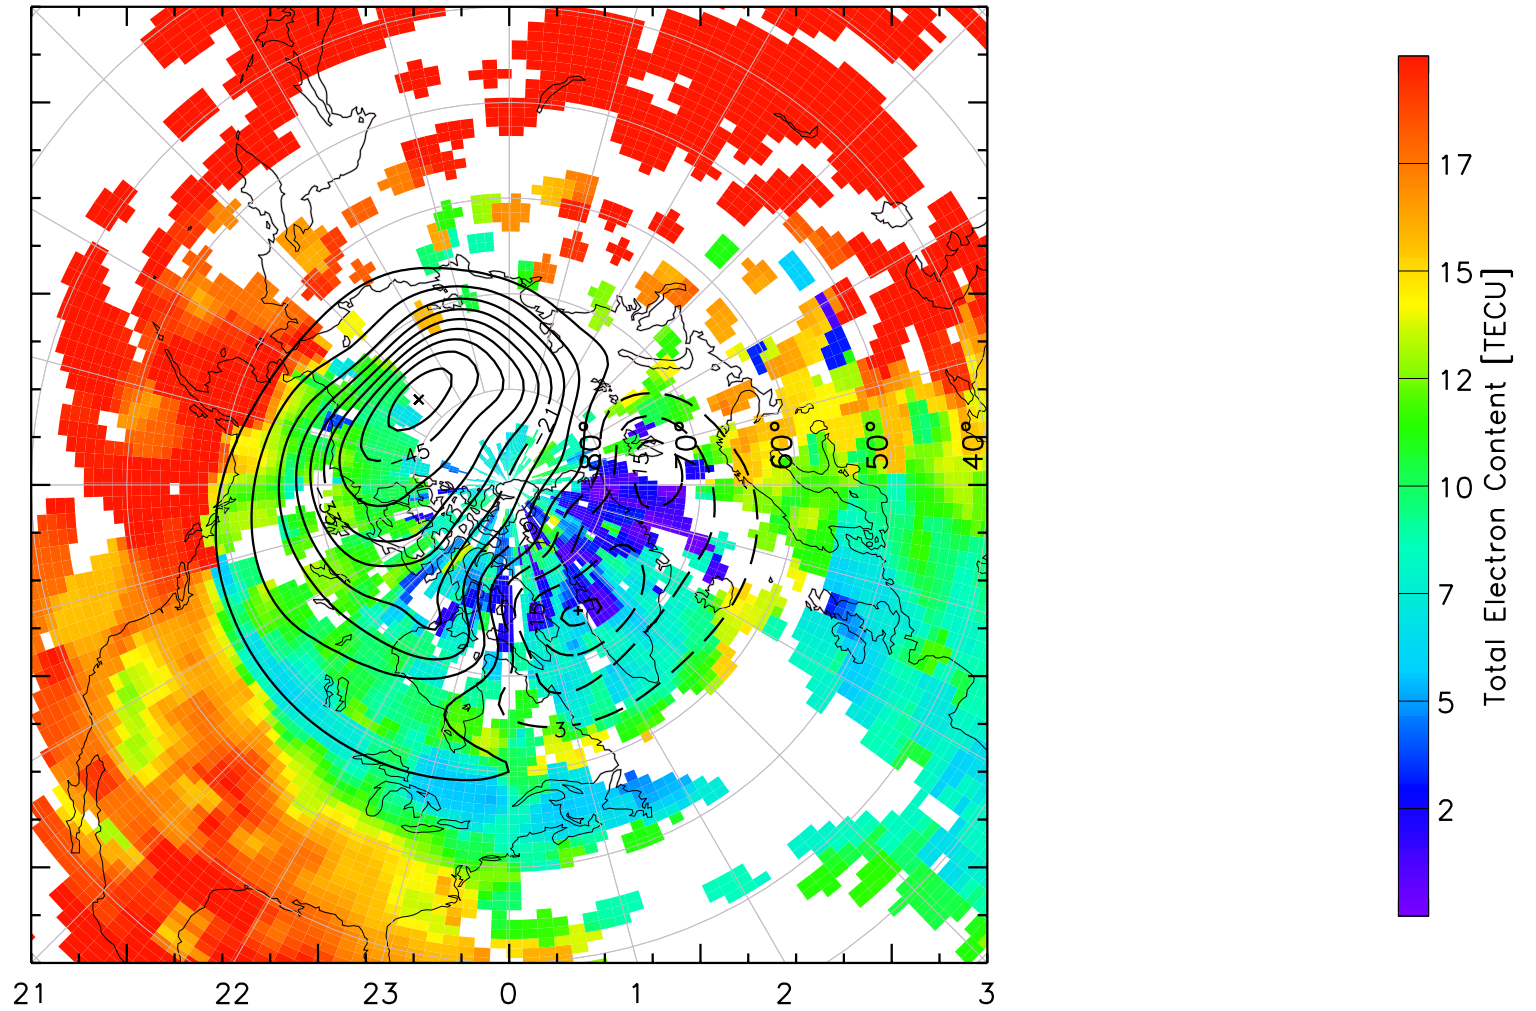

TOTAL ELECTRON CONTENT 24/Apr/2013 04:15:00.0
Median Filtered, Threshold = 0.10 to
24/Apr/2013 04:20:00.0