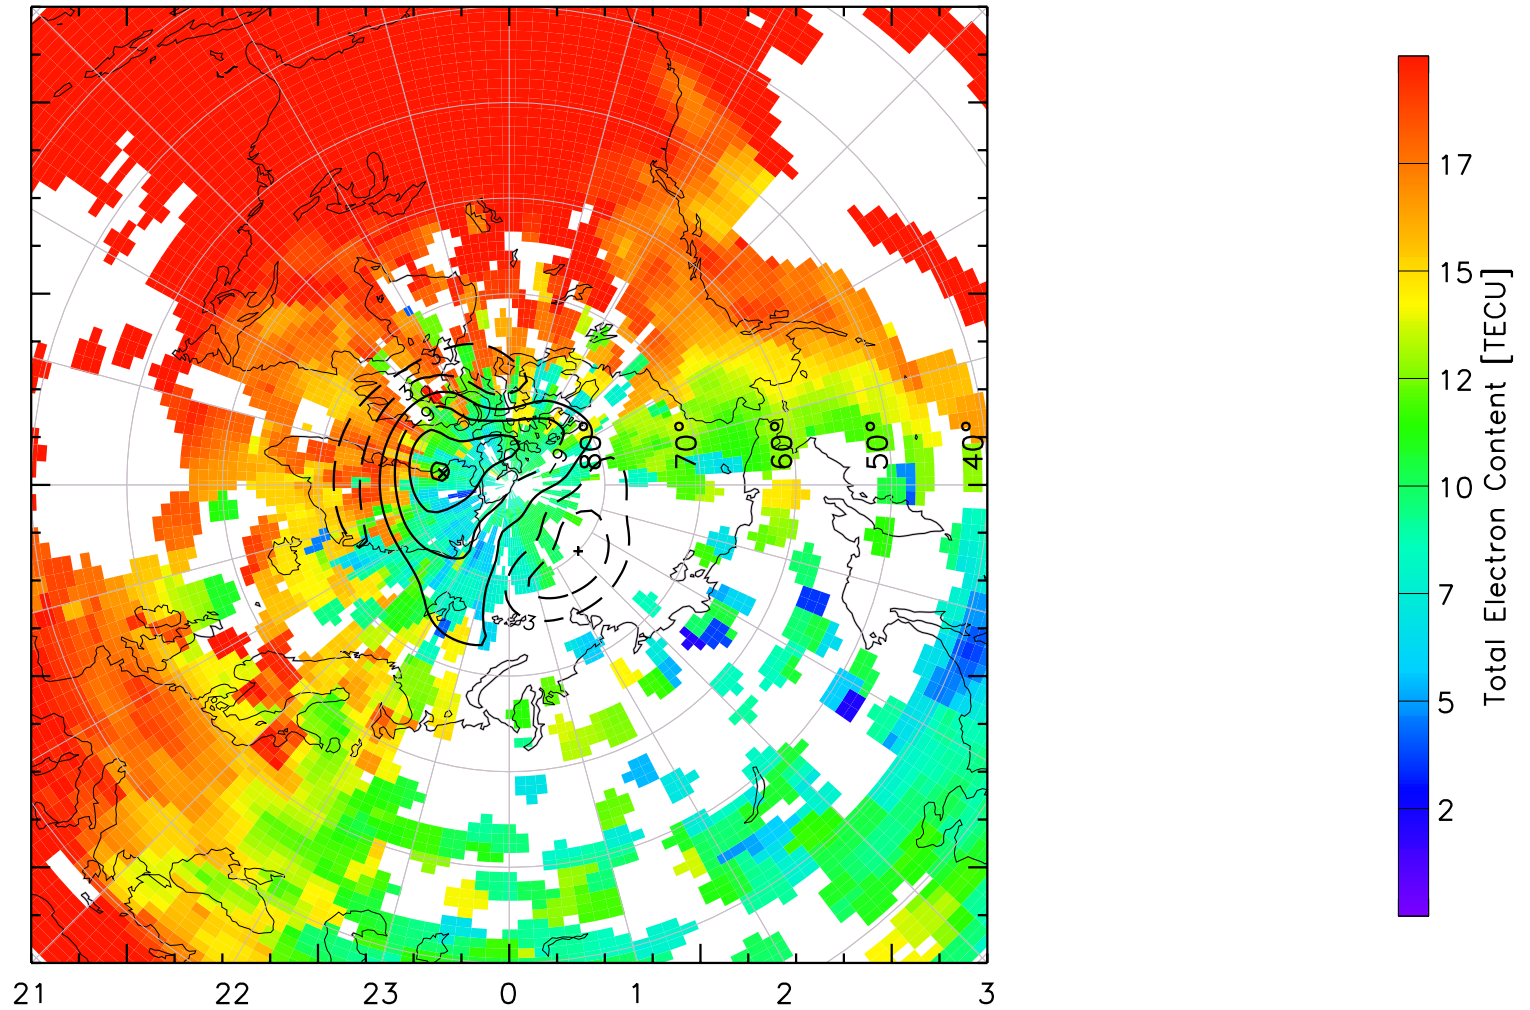

TOTAL ELECTRON CONTENT 23/Apr/2013 19:05:00.0
Median Filtered, Threshold = 0.10 to
23/Apr/2013 19:10:00.0