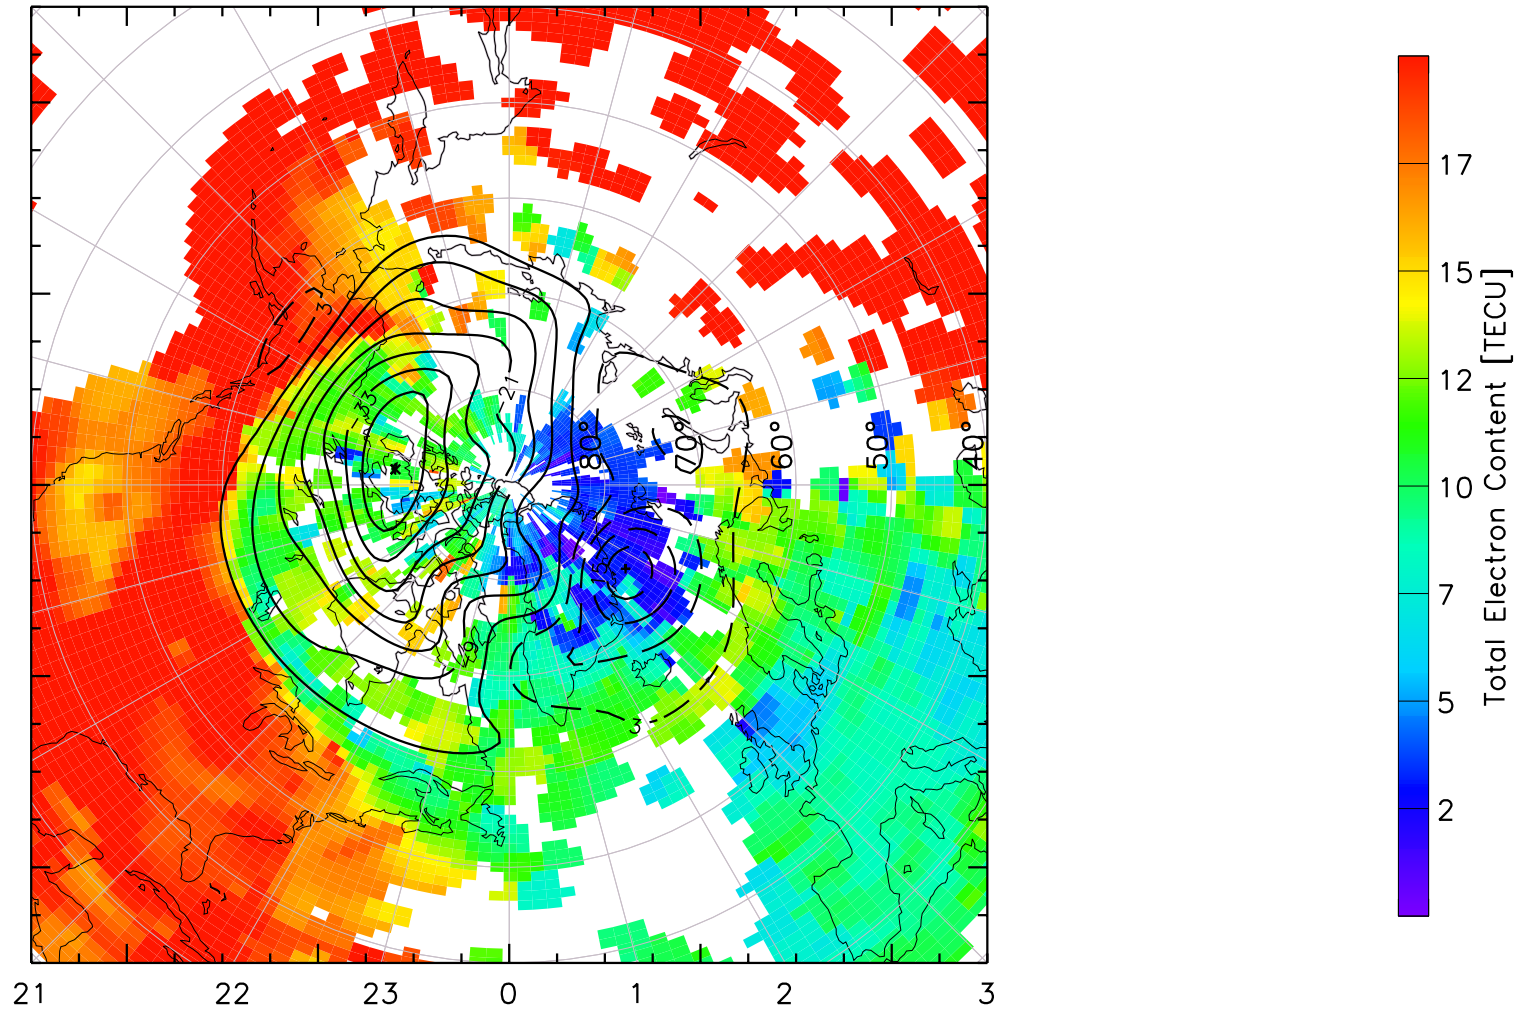

TOTAL ELECTRON CONTENT 24/Apr/2013 02:35:00.0
Median Filtered, Threshold = 0.10 to
24/Apr/2013 02:40:00.0