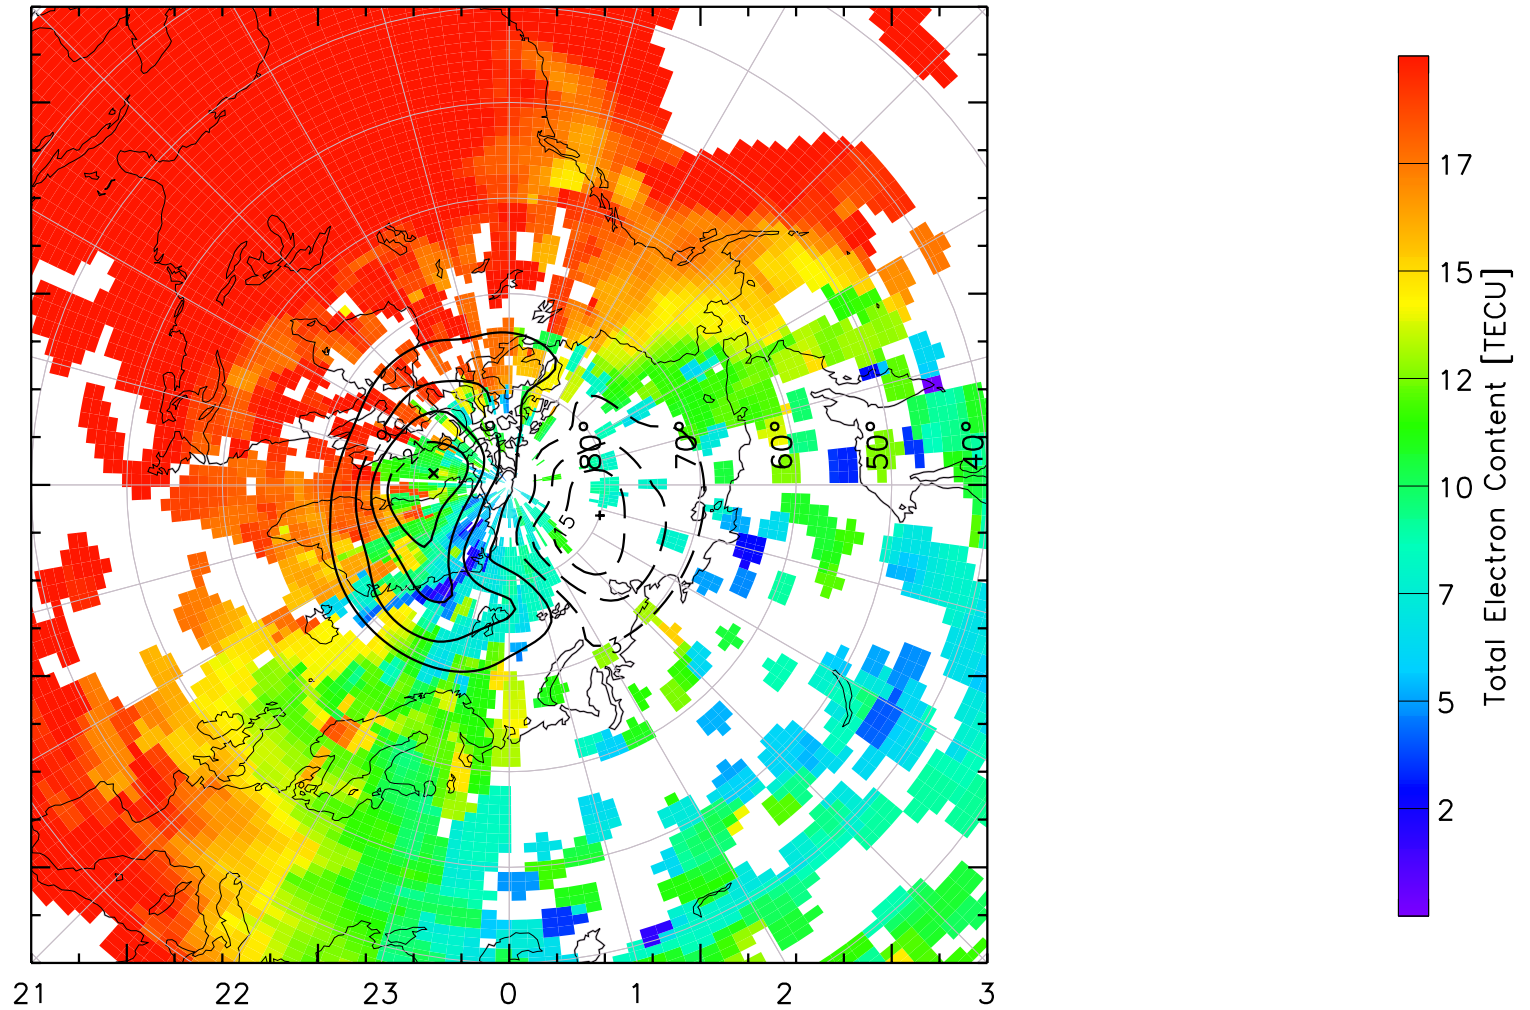

TOTAL ELECTRON CONTENT 23/Apr/2013 20:20:00.0
Median Filtered, Threshold = 0.10 to
23/Apr/2013 20:25:00.0