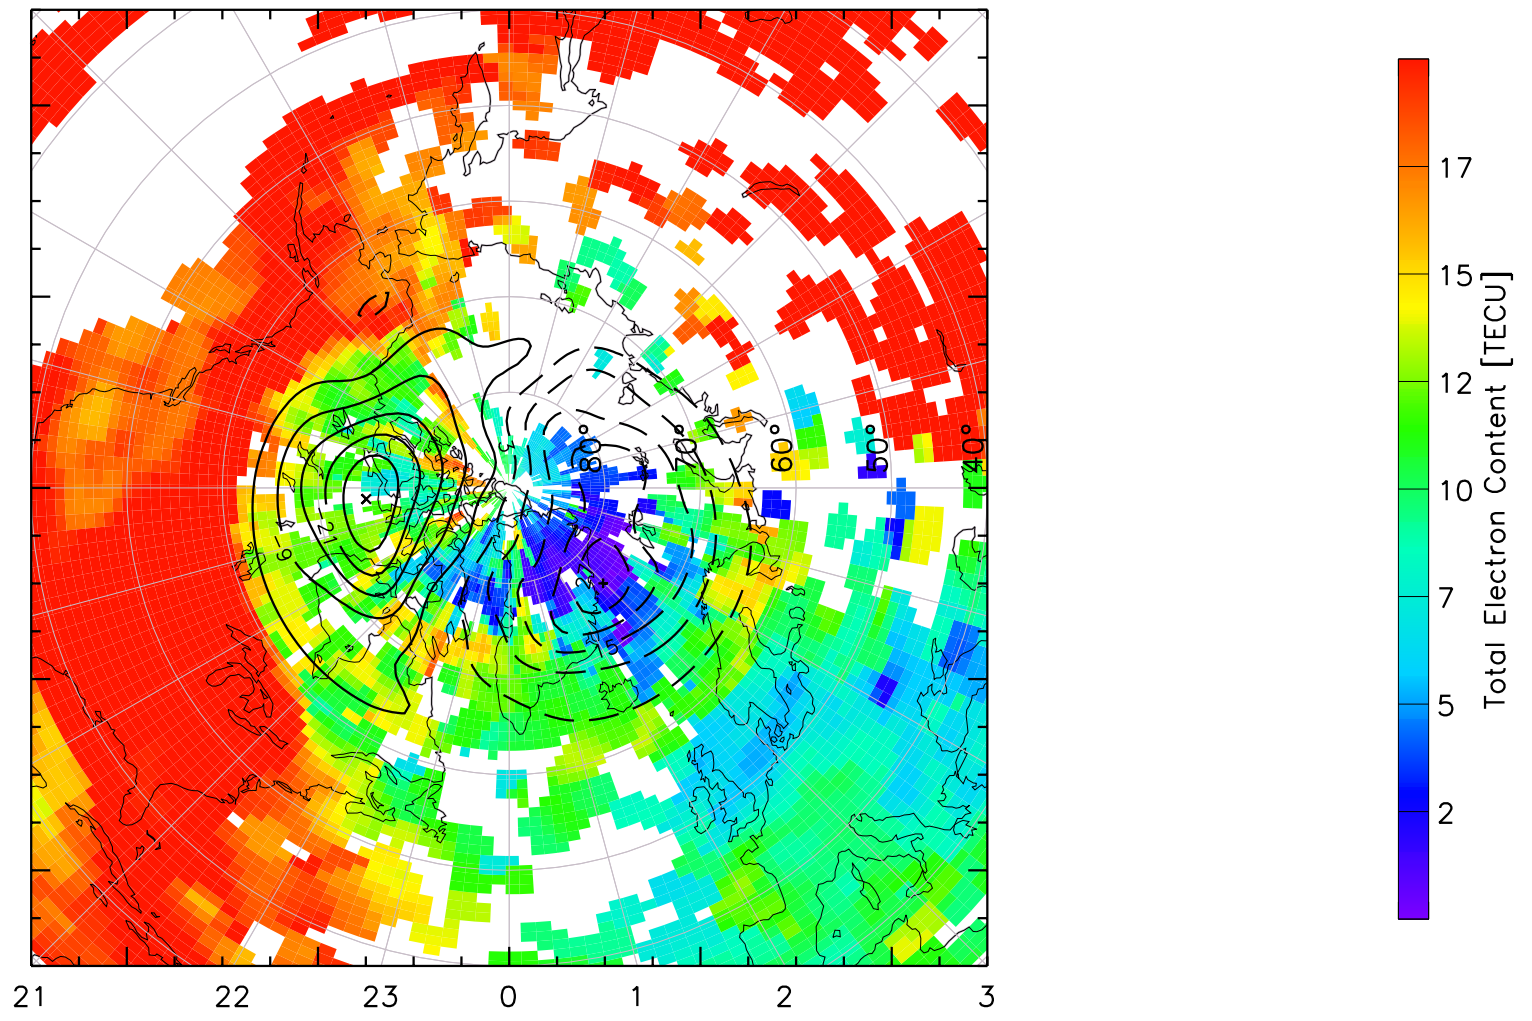

TOTAL ELECTRON CONTENT 24/Apr/2013 01:55:00.0
Median Filtered, Threshold = 0.10 to
24/Apr/2013 02:00:00.0