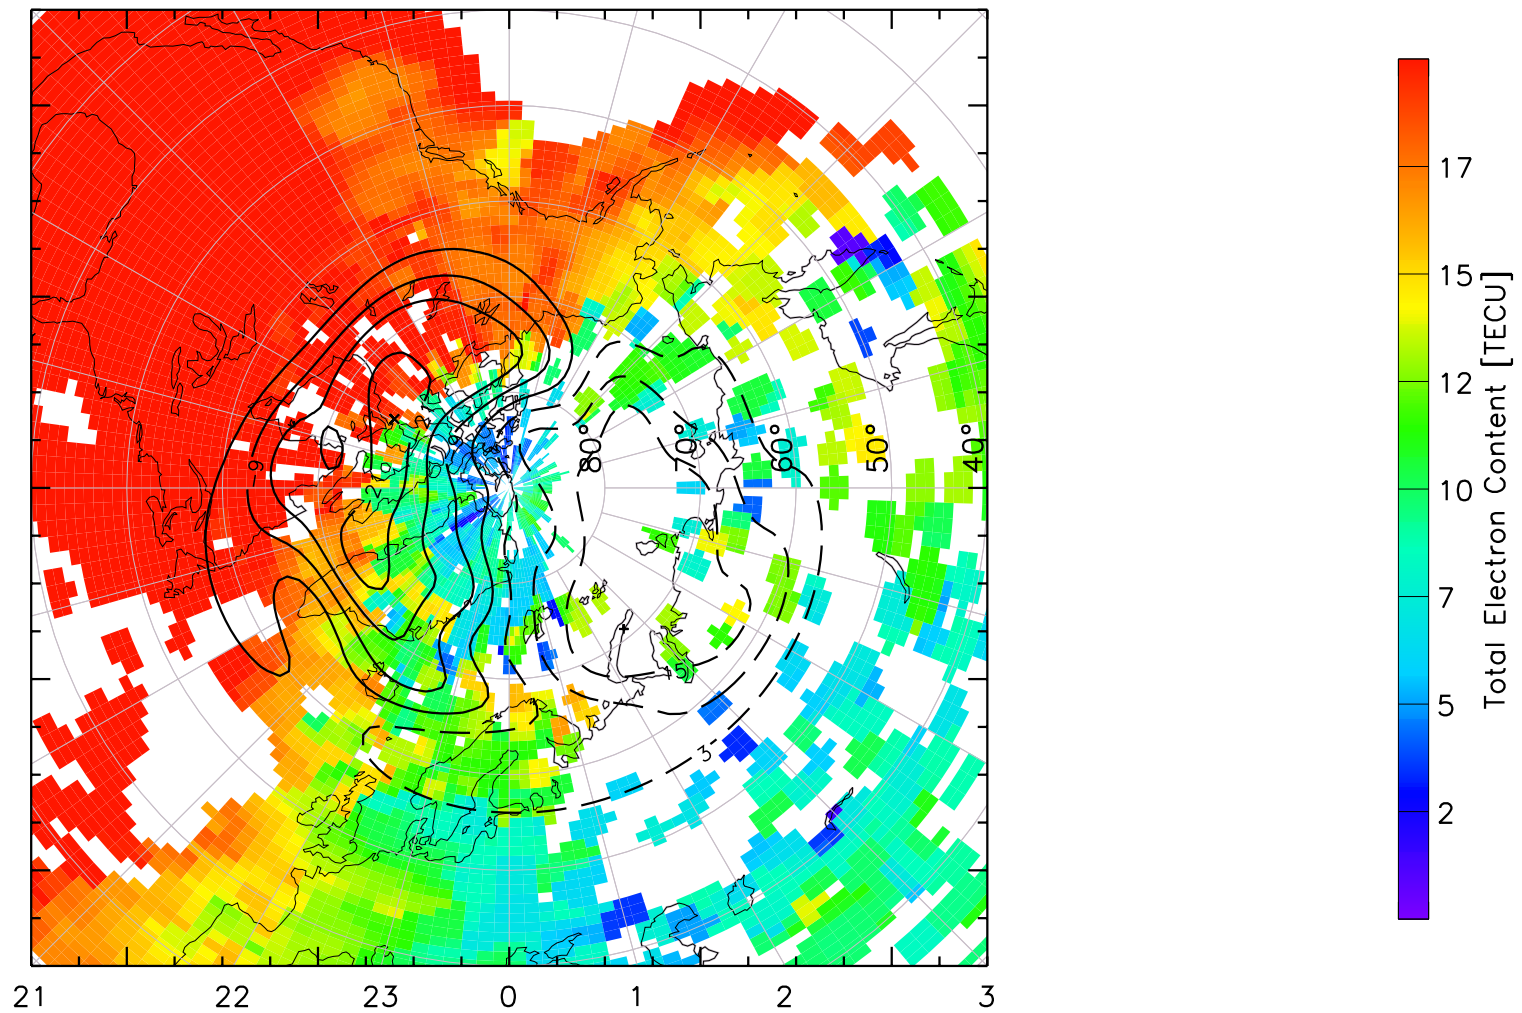

TOTAL ELECTRON CONTENT 23/Apr/2013 21:40:00.0
Median Filtered, Threshold = 0.10 to
23/Apr/2013 21:45:00.0