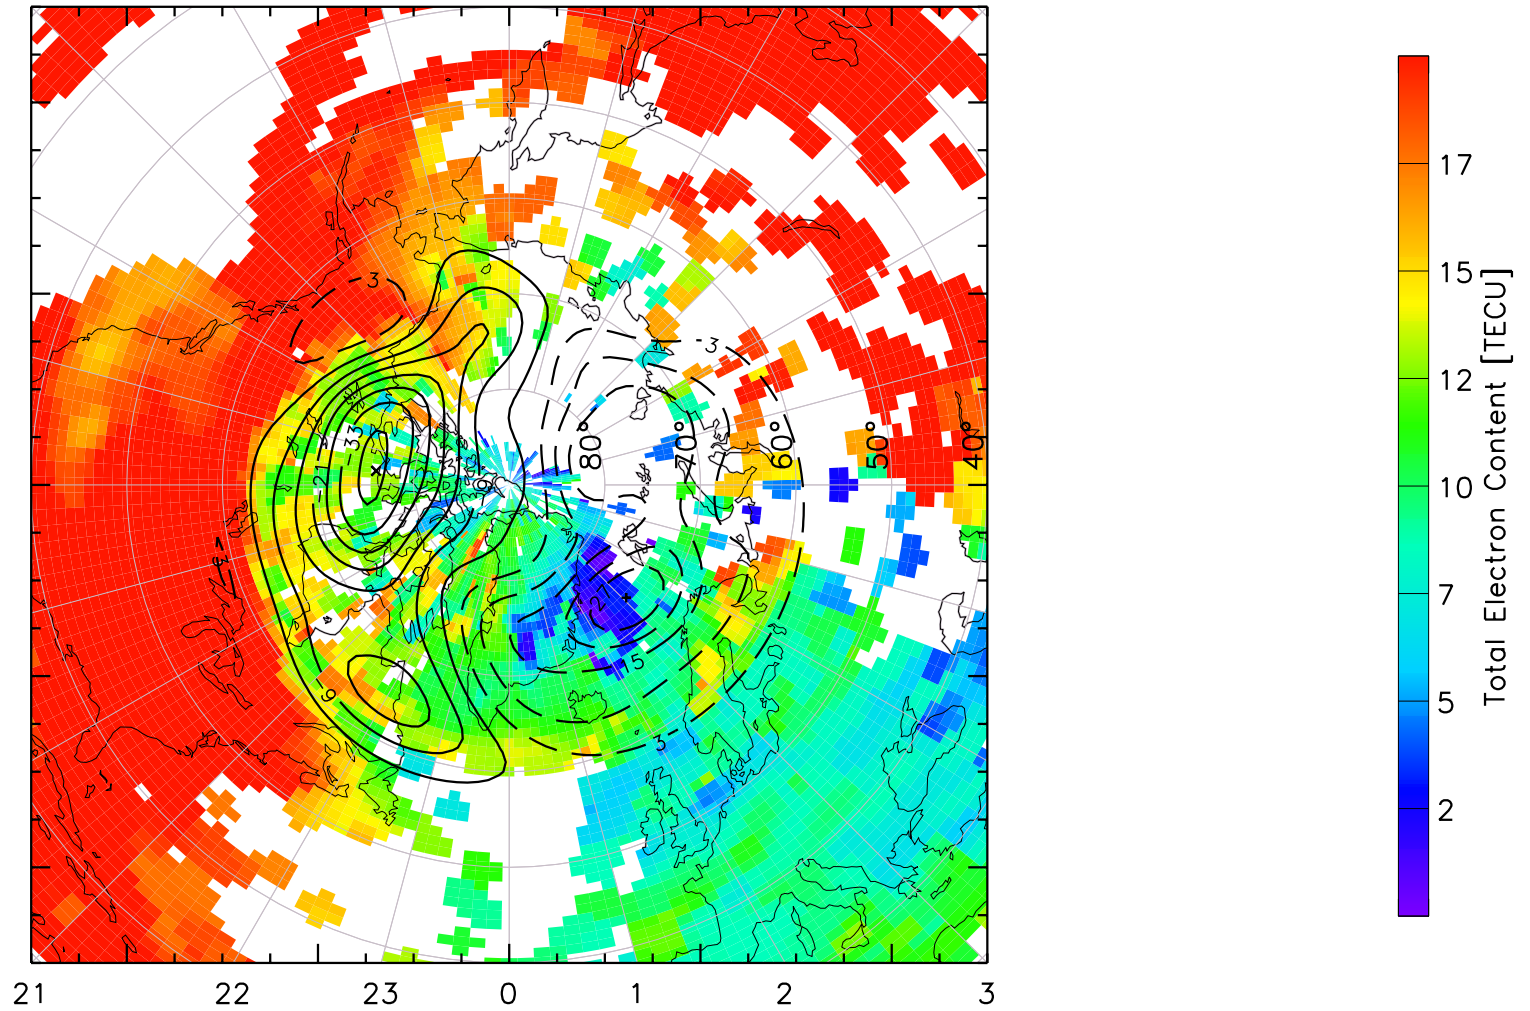

TOTAL ELECTRON CONTENT 24/Apr/2013 01:20:00.0
Median Filtered, Threshold = 0.10 to
24/Apr/2013 01:25:00.0