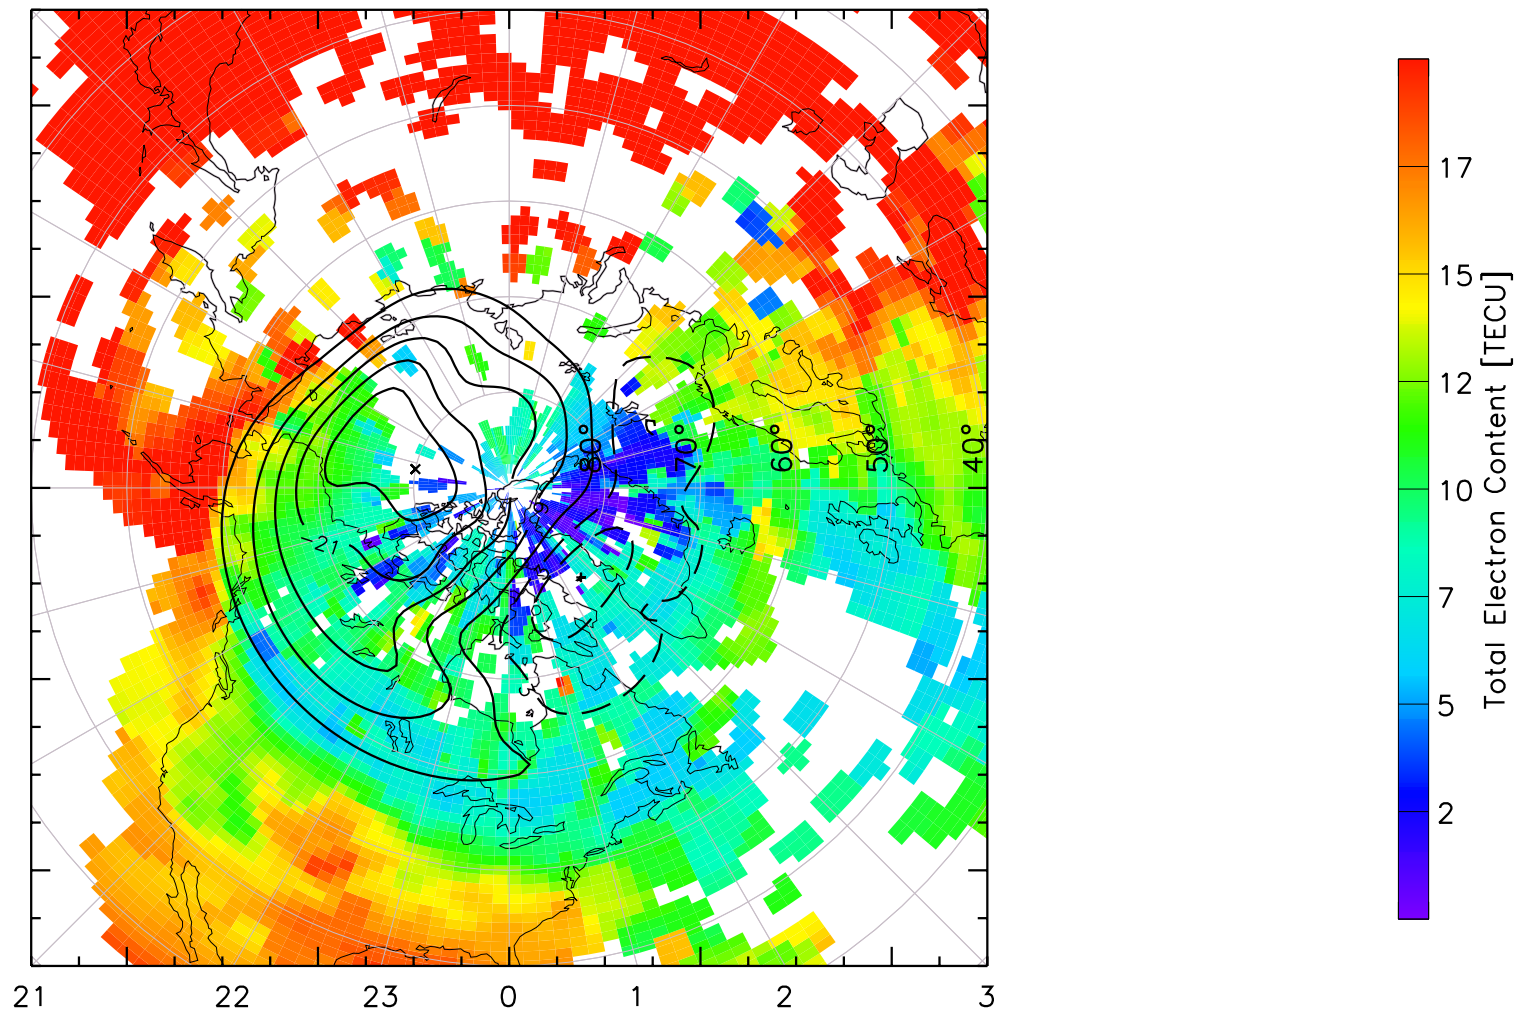

TOTAL ELECTRON CONTENT 24/Apr/2013 05:20:00.0
Median Filtered, Threshold = 0.10 to
24/Apr/2013 05:25:00.0