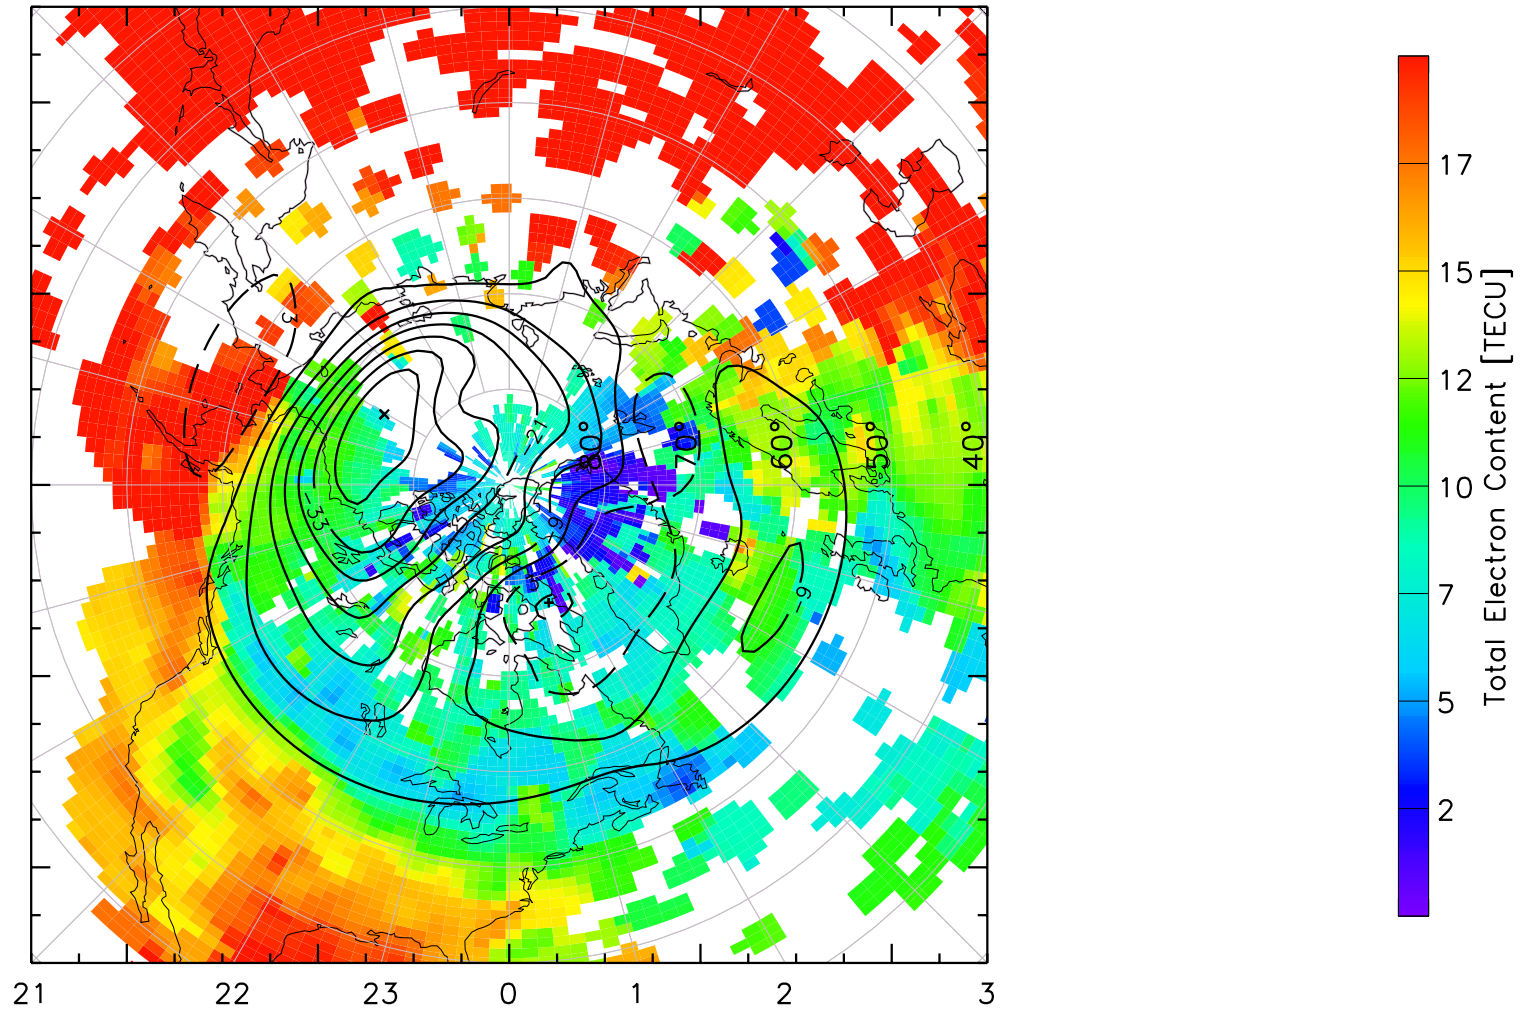

TOTAL ELECTRON CONTENT 24/Apr/2013 04:55:00.0
Median Filtered, Threshold = 0.10 to
24/Apr/2013 05:00:00.0