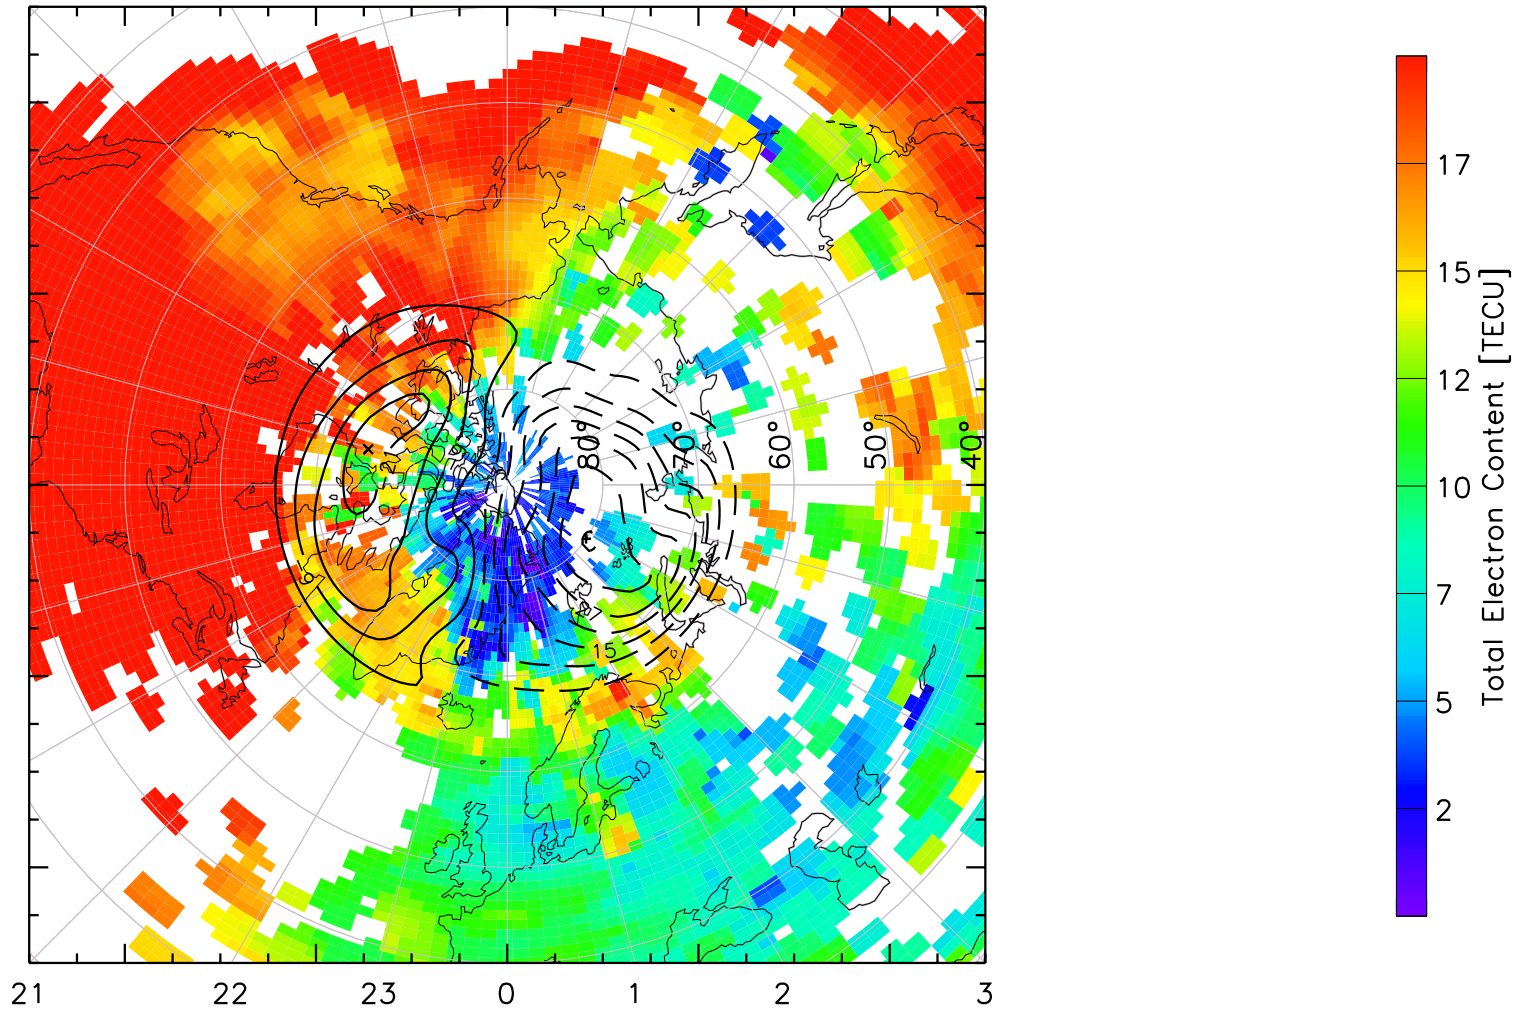

TOTAL ELECTRON CONTENT 23/Apr/2013 23:05:00.0
Median Filtered, Threshold = 0.10 to
23/Apr/2013 23:10:00.0