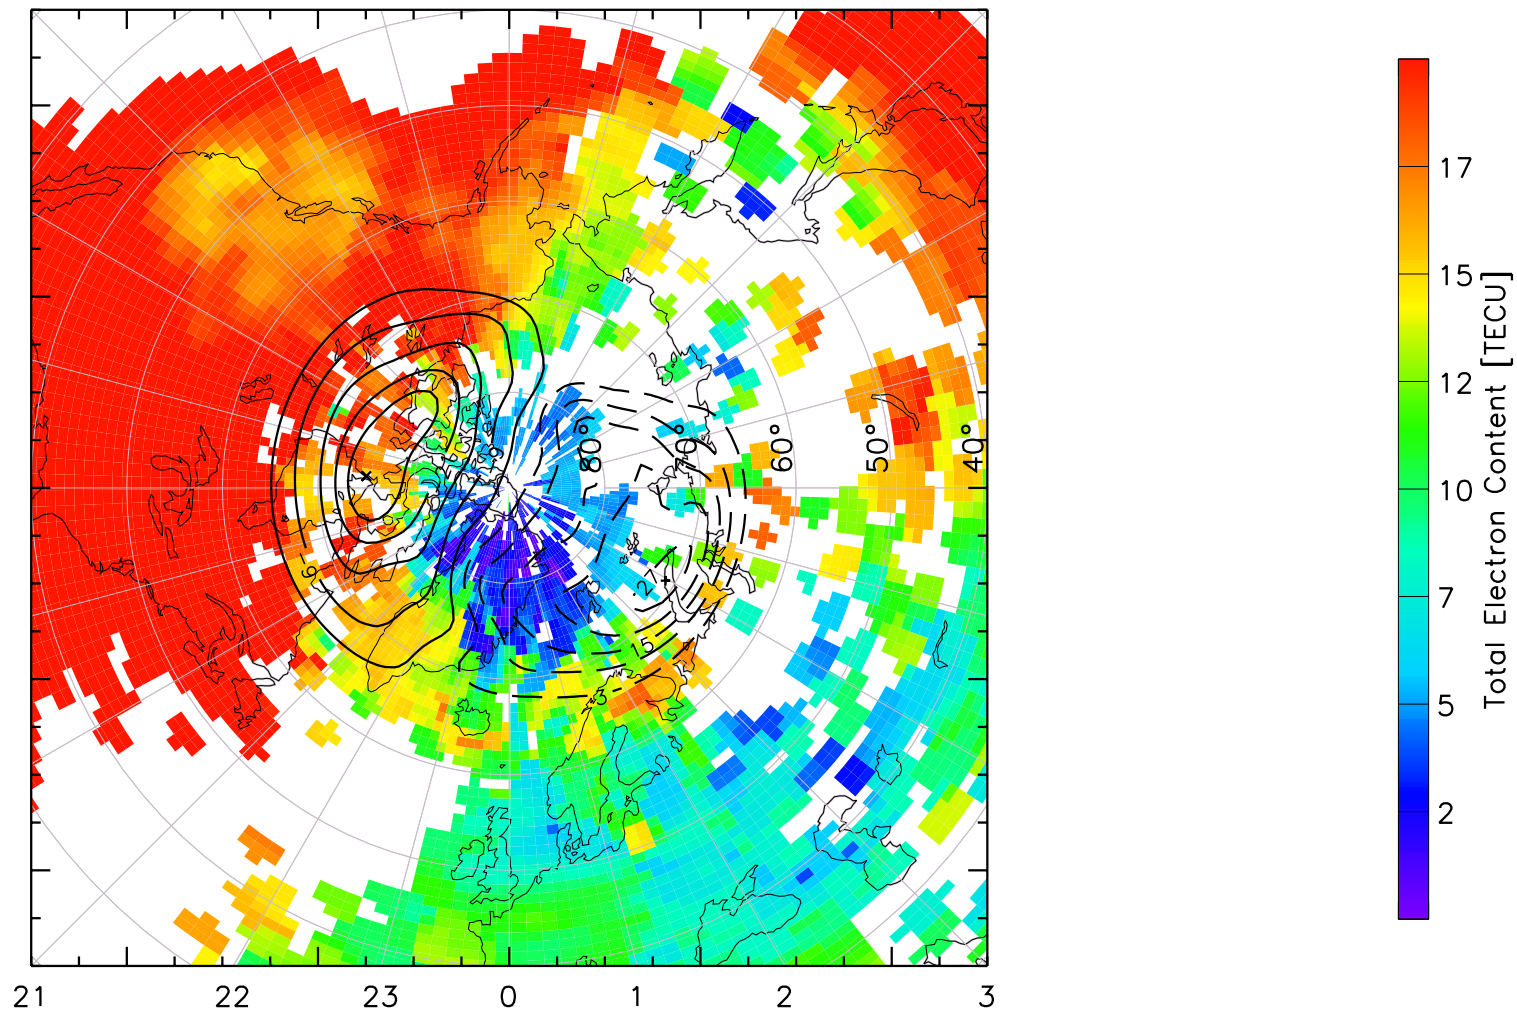

TOTAL ELECTRON CONTENT 23/Apr/2013 23:20:00.0
Median Filtered, Threshold = 0.10 to
23/Apr/2013 23:25:00.0