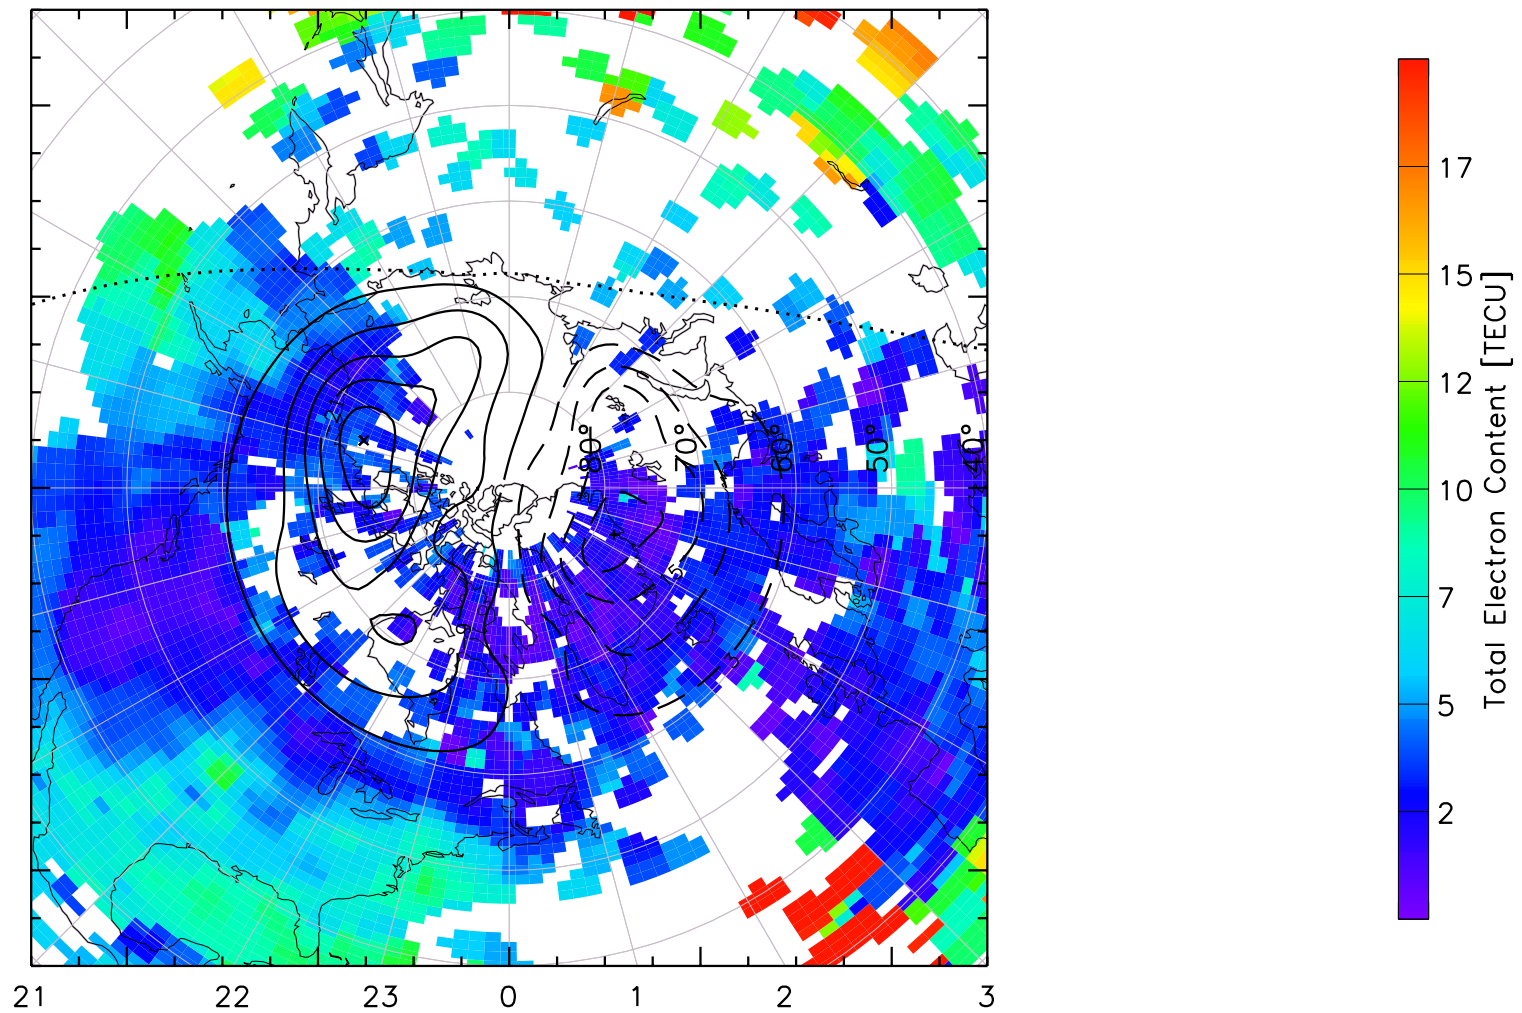

TOTAL ELECTRON CONTENT 05/Feb/2011 03:55:00.0
Median Filtered, Threshold = 0.10 to
05/Feb/2011 04:00:00.0