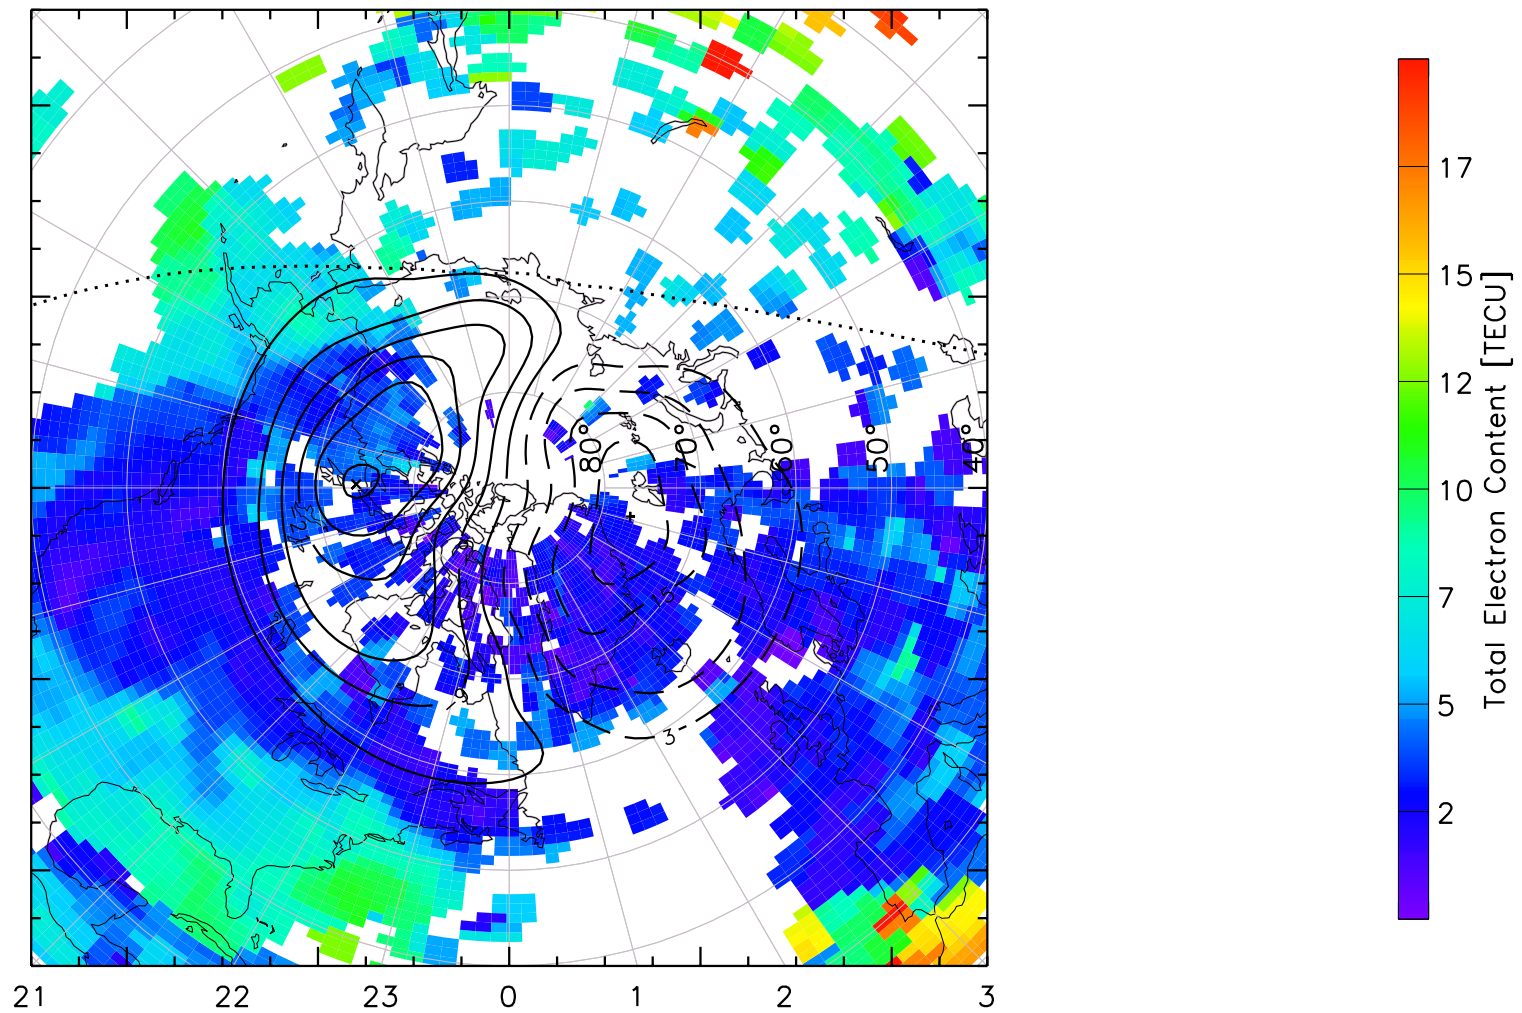

TOTAL ELECTRON CONTENT 05/Feb/2011 03:20:00.0
Median Filtered, Threshold = 0.10 to
05/Feb/2011 03:25:00.0