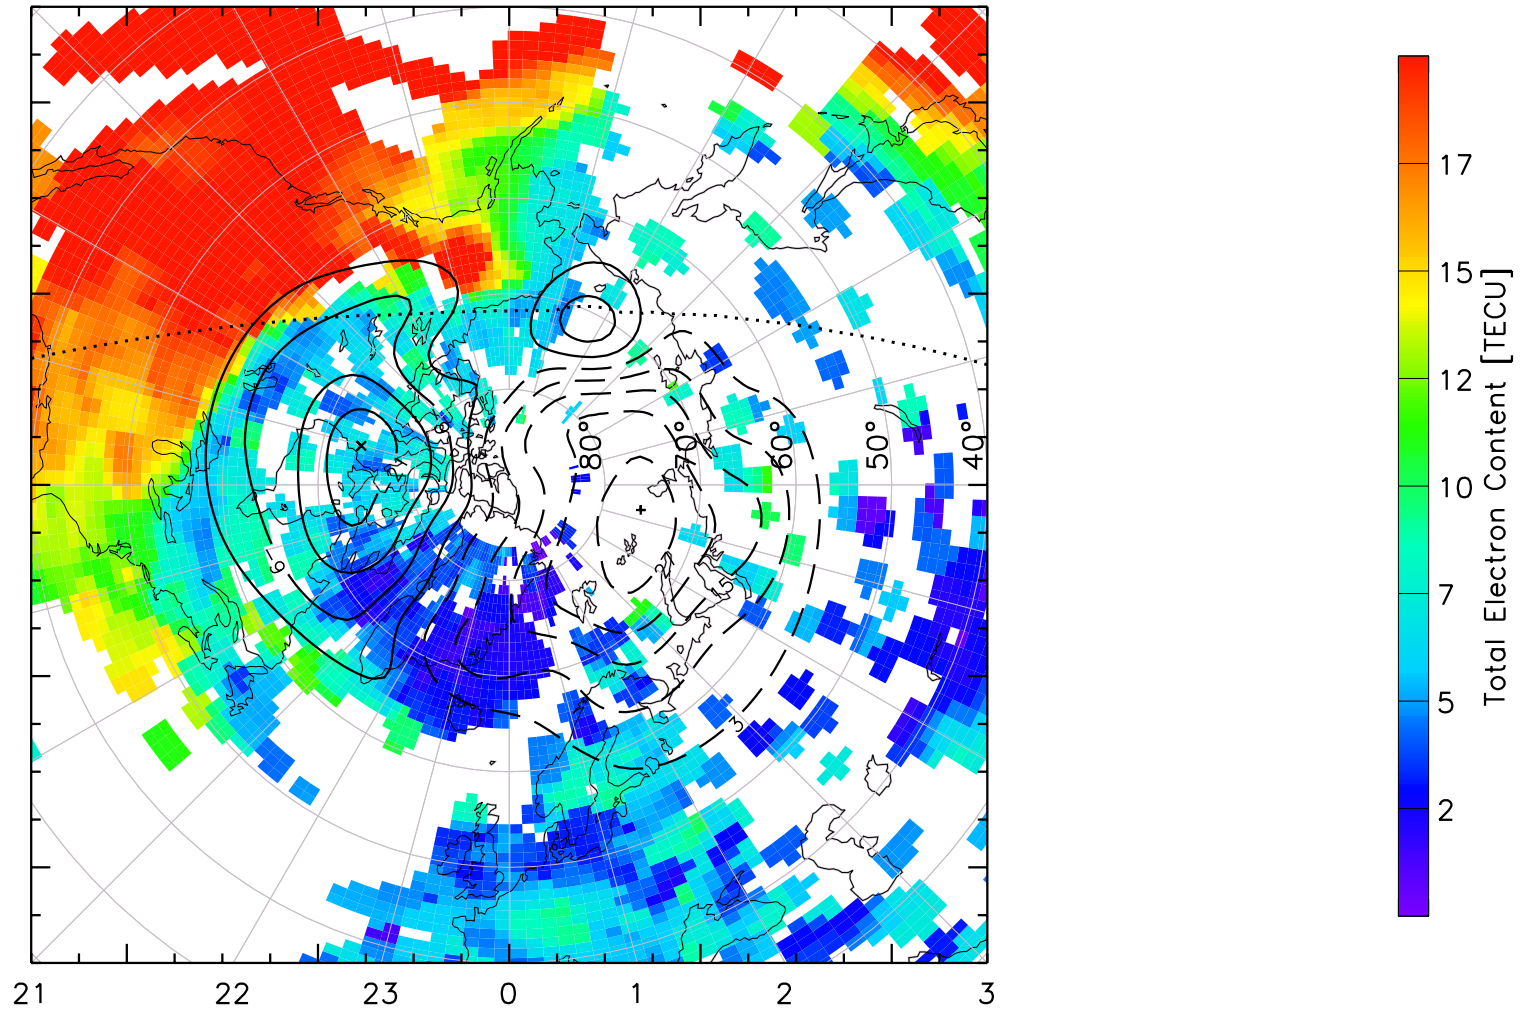

TOTAL ELECTRON CONTENT 04/Feb/2011 23:50:00.0
Median Filtered, Threshold = 0.10 to
04/Feb/2011 23:55:00.0

1400 2400