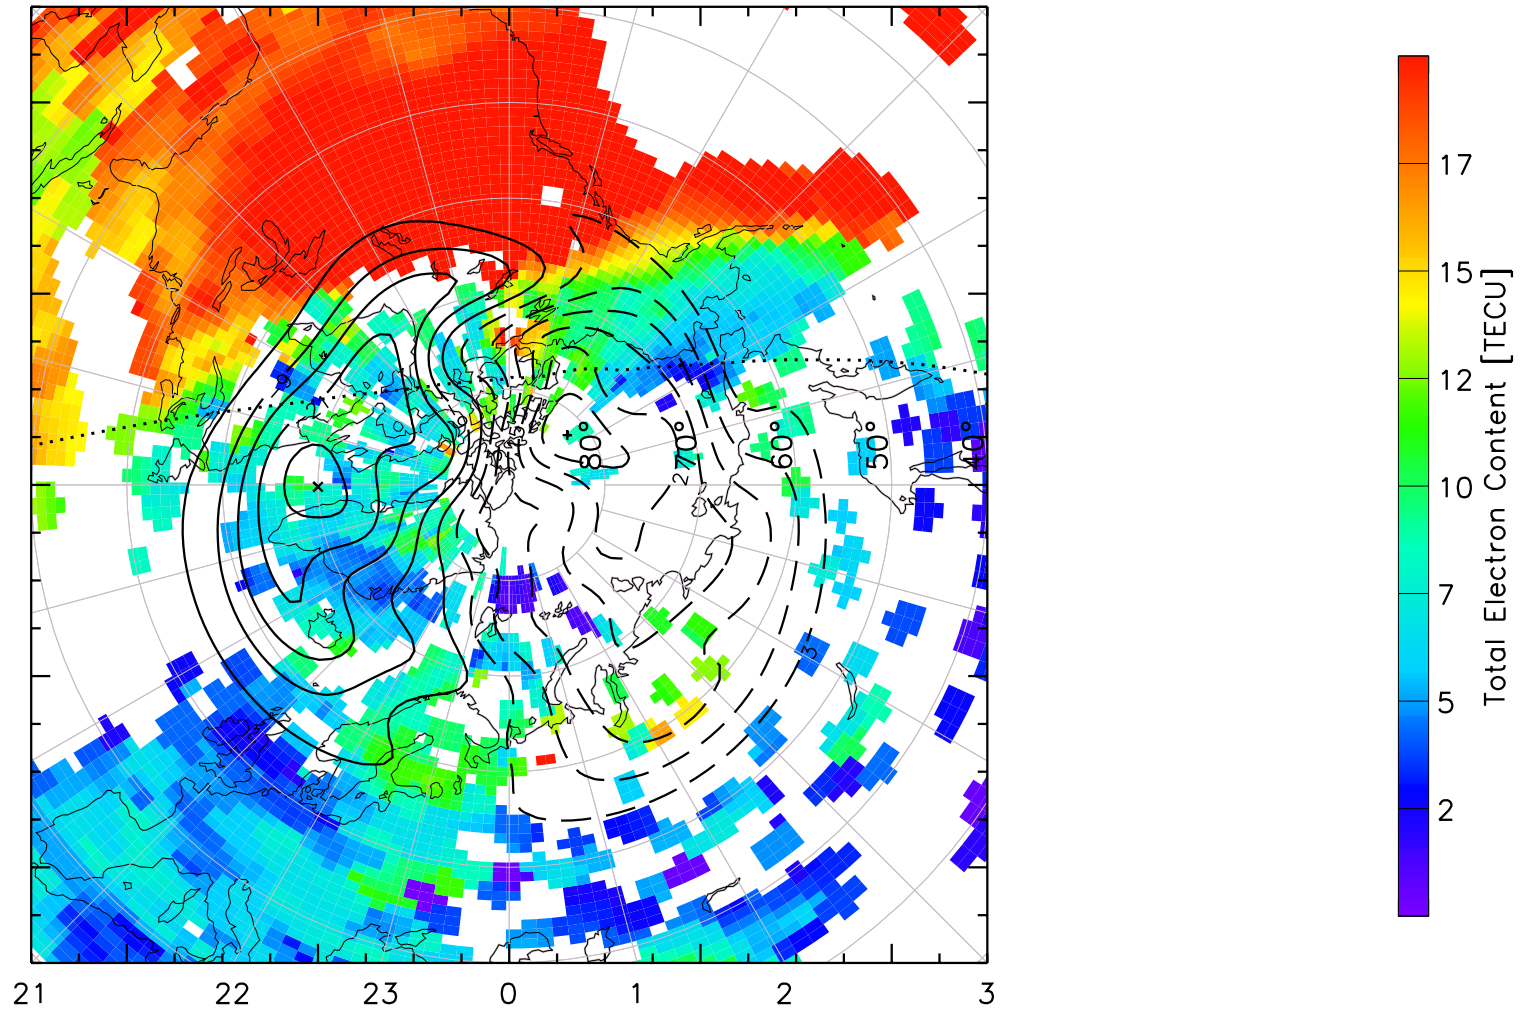

TOTAL ELECTRON CONTENT 04/Feb/2011 21:05:00.0
Median Filtered, Threshold = 0.10 to
04/Feb/2011 21:10:00.0