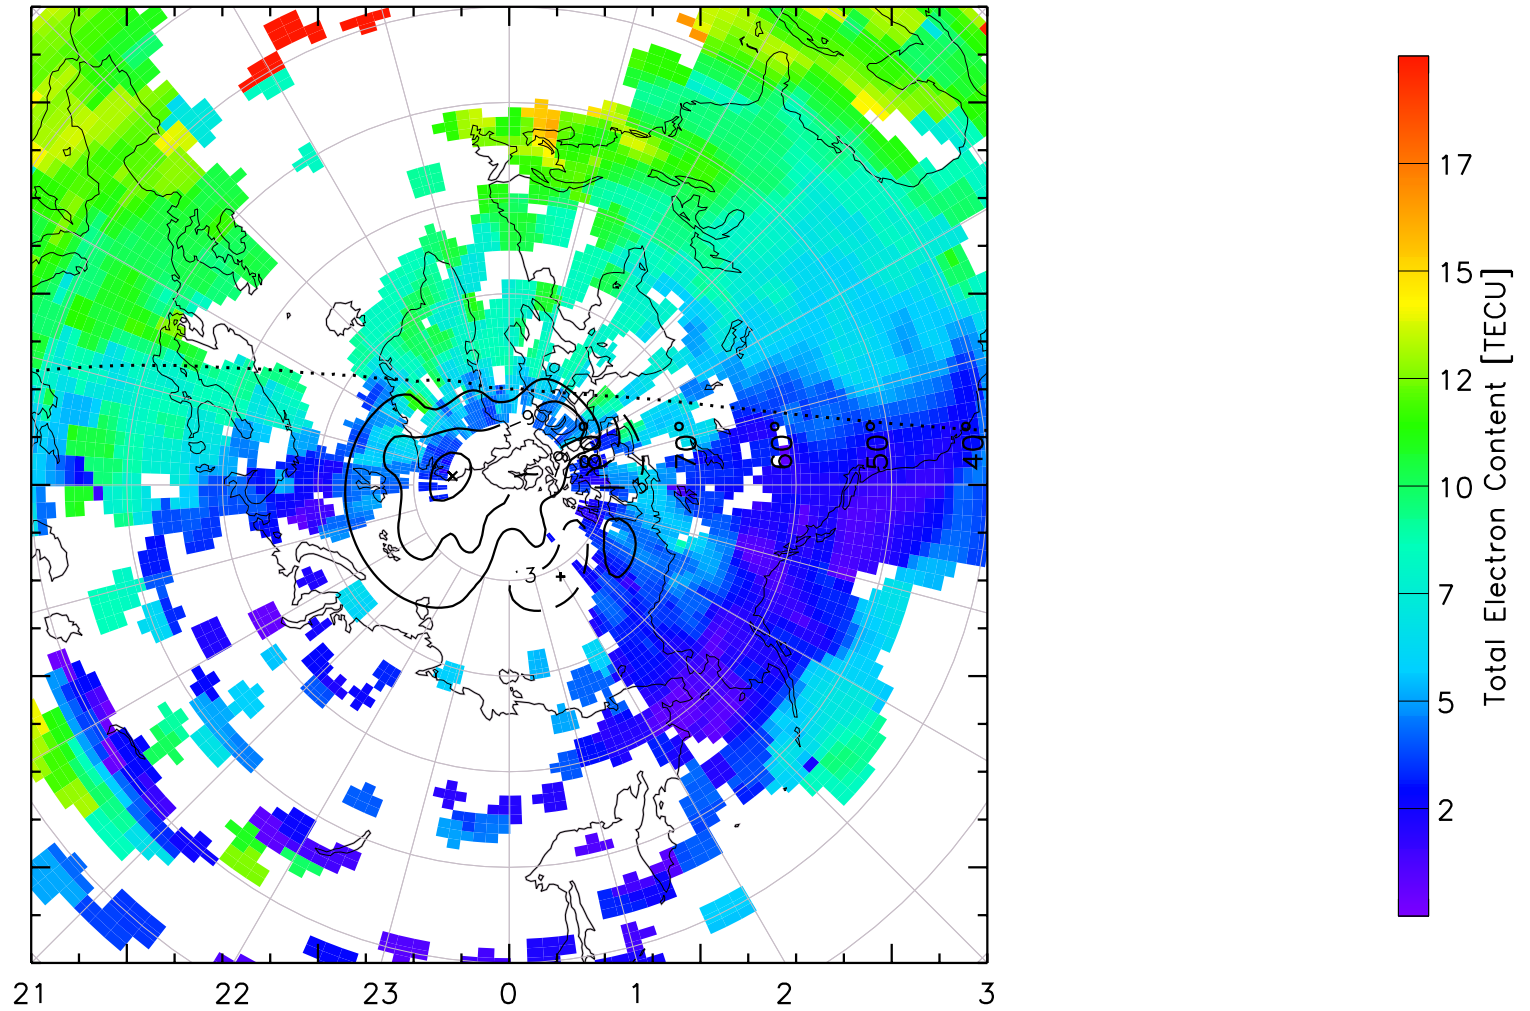

TOTAL ELECTRON CONTENT 04/Feb/2011 15:10:00.0
Median Filtered, Threshold = 0.10 to
04/Feb/2011 15:15:00.0