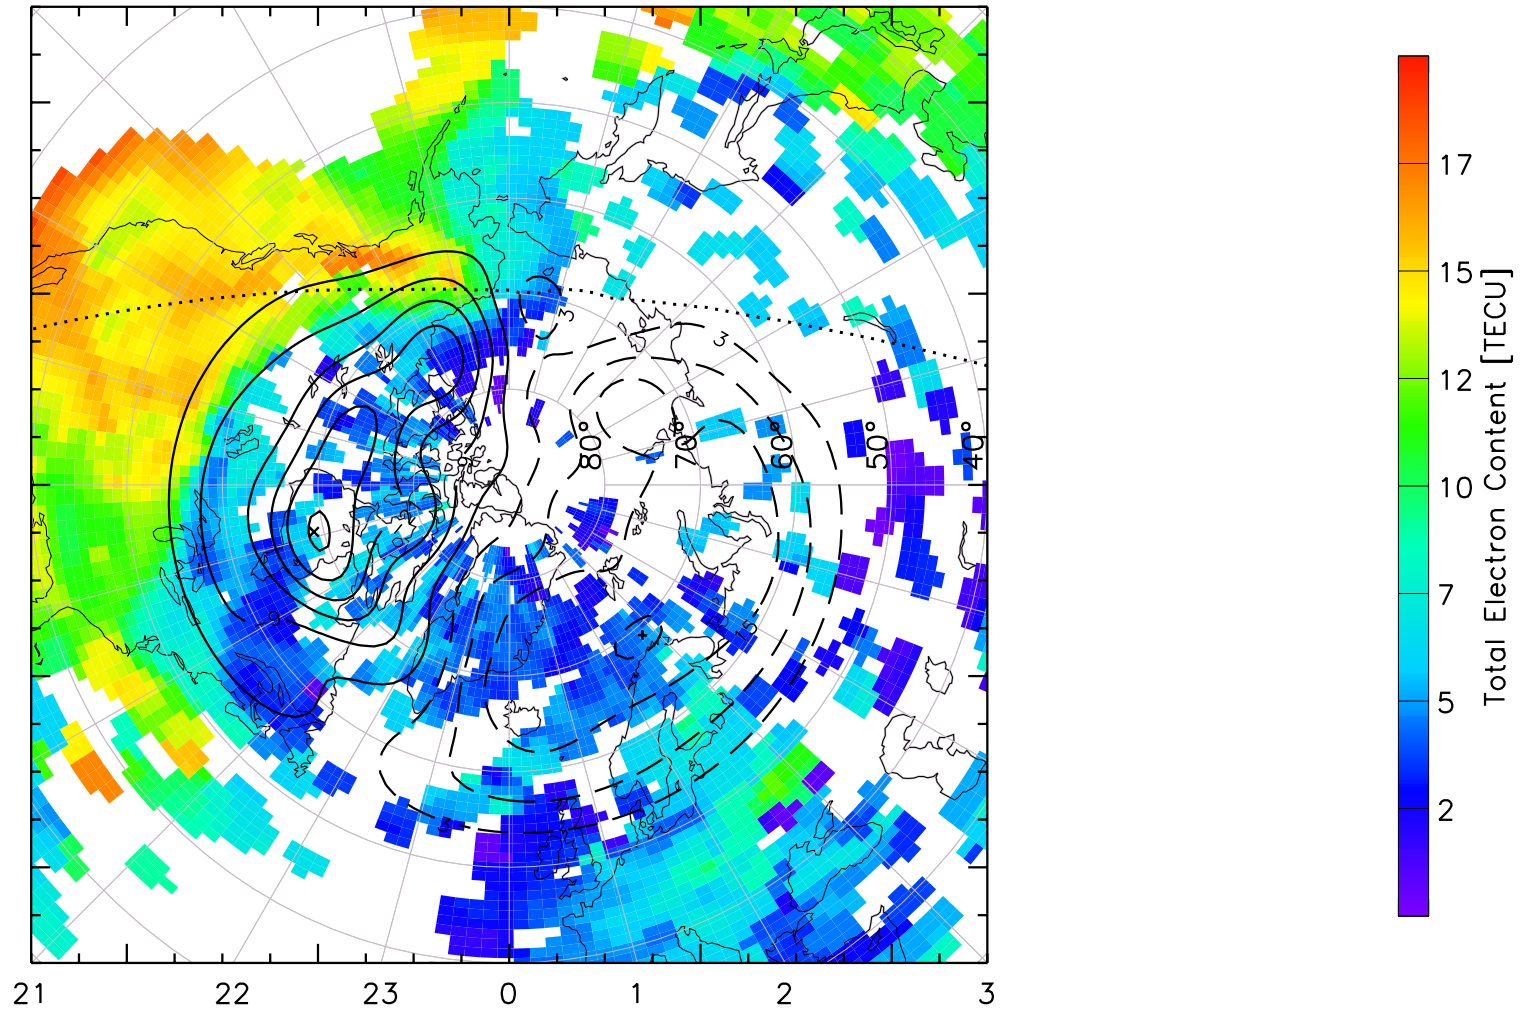

TOTAL ELECTRON CONTENT 05/Feb/2011 00:45:00.0
Median Filtered, Threshold = 0.10 to
05/Feb/2011 00:50:00.0