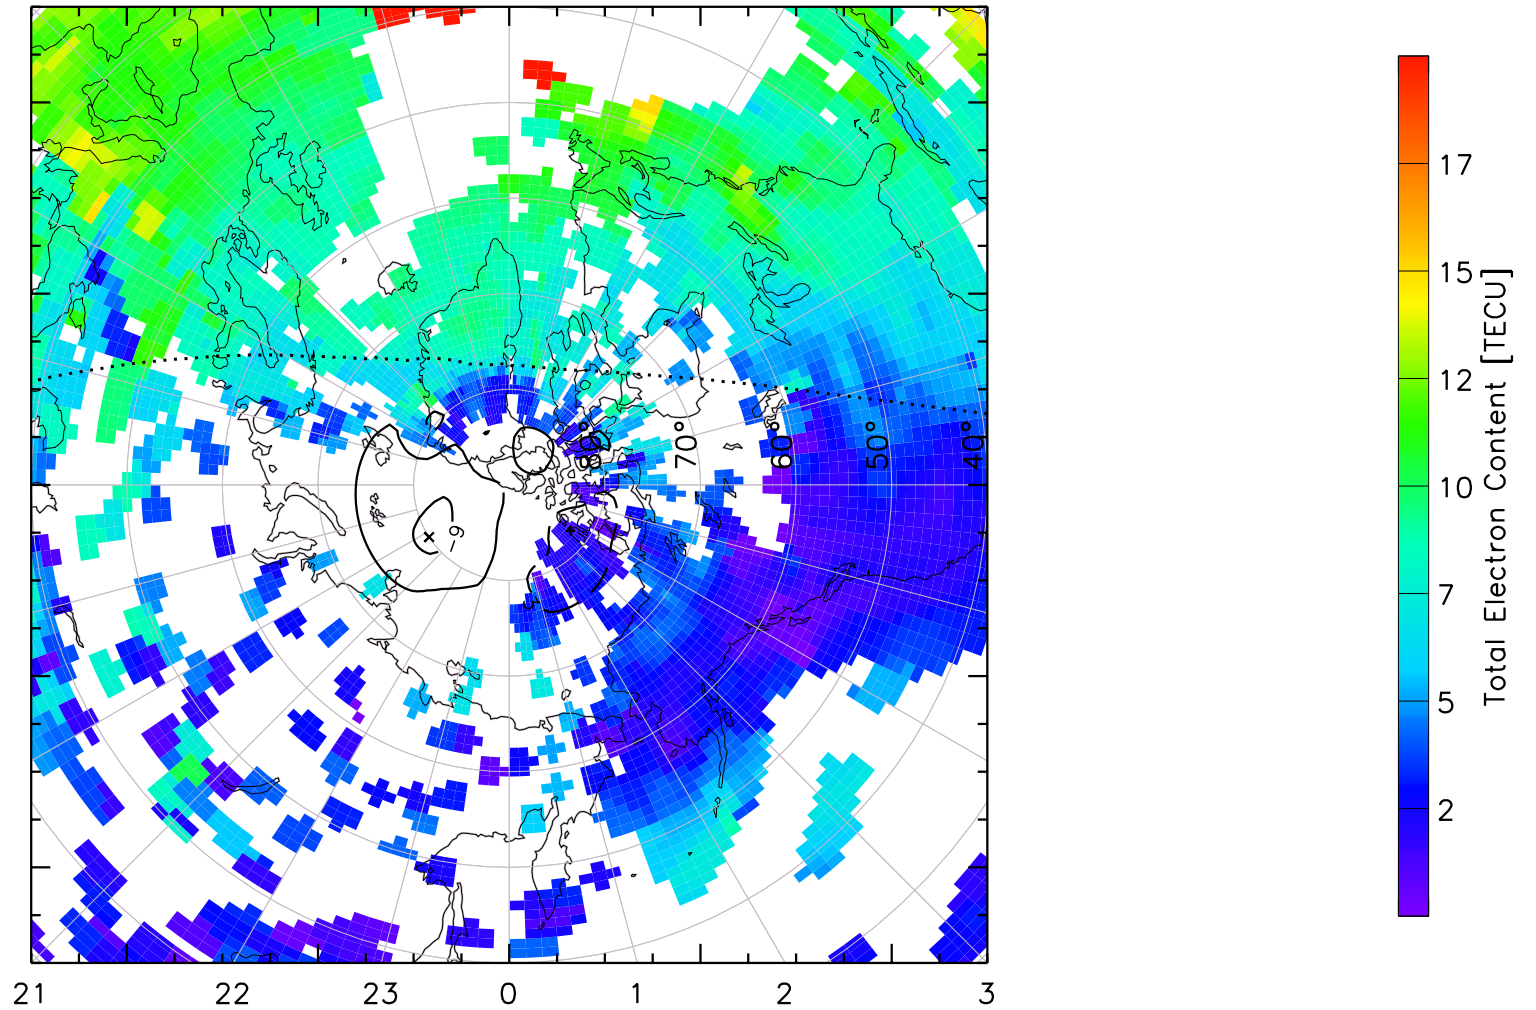

TOTAL ELECTRON CONTENT 04/Feb/2011 14:00:00.0
Median Filtered, Threshold = 0.10 to
04/Feb/2011 14:05:00.0

TOTAL ELECTRON CONTENT 04/Feb/2011 14:05:00.0
Median Filtered, Threshold = 0.10 to
04/Feb/2011 14:10:00.0