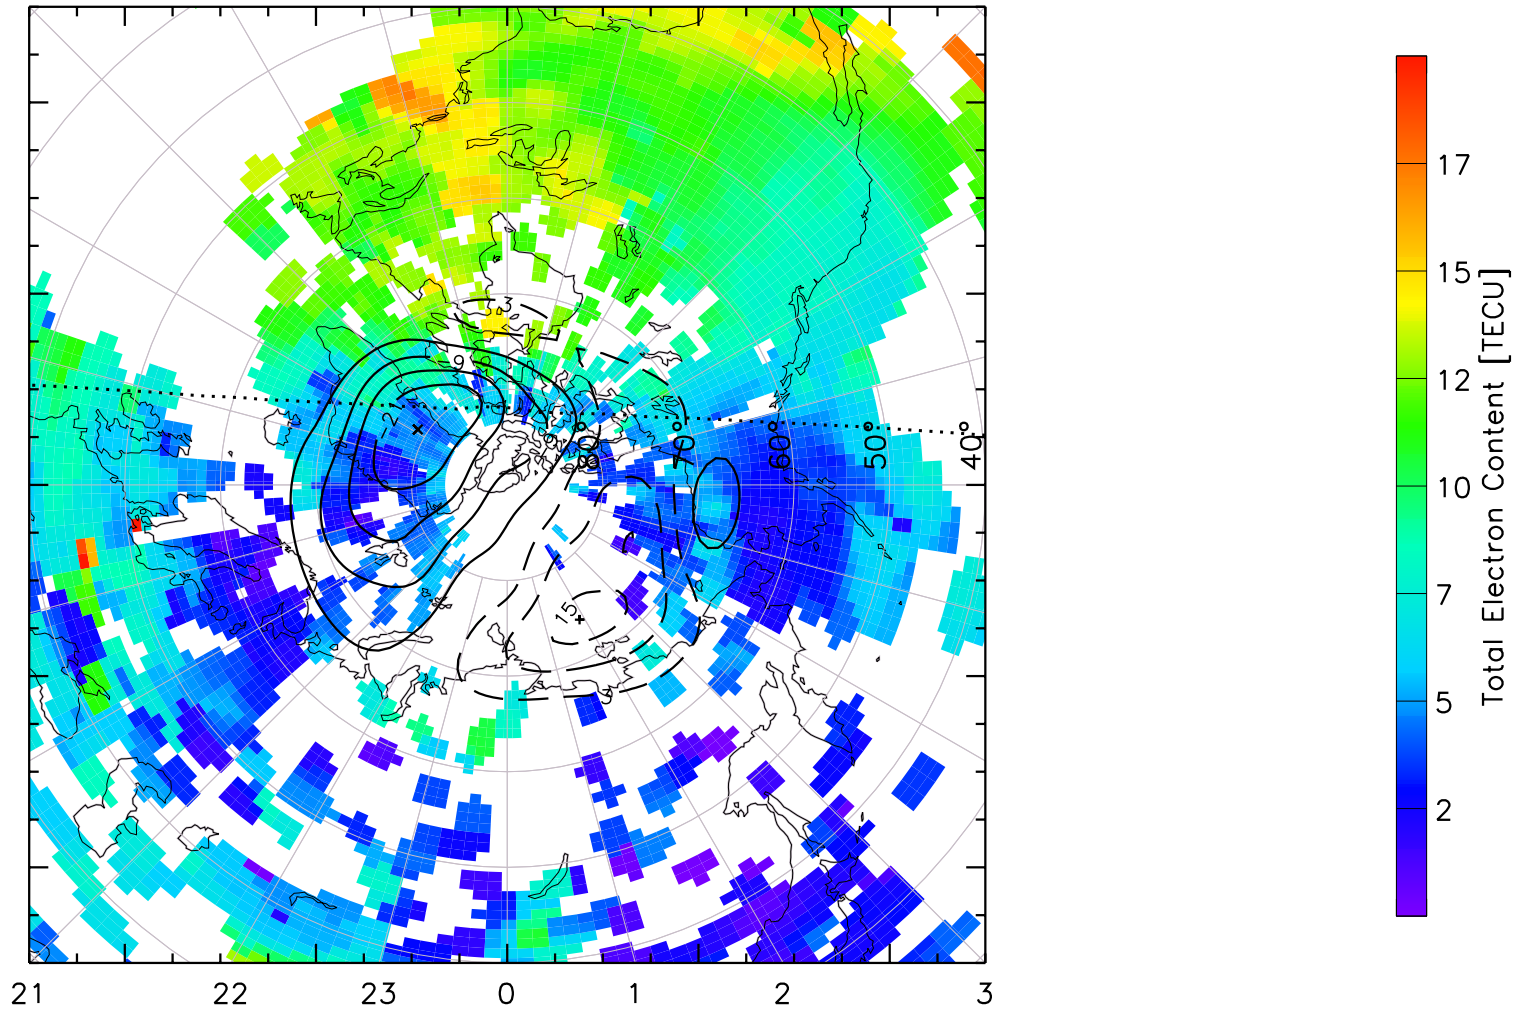

TOTAL ELECTRON CONTENT 04/Feb/2011 17:25:00.0
Median Filtered, Threshold = 0.10 to
04/Feb/2011 17:30:00.0