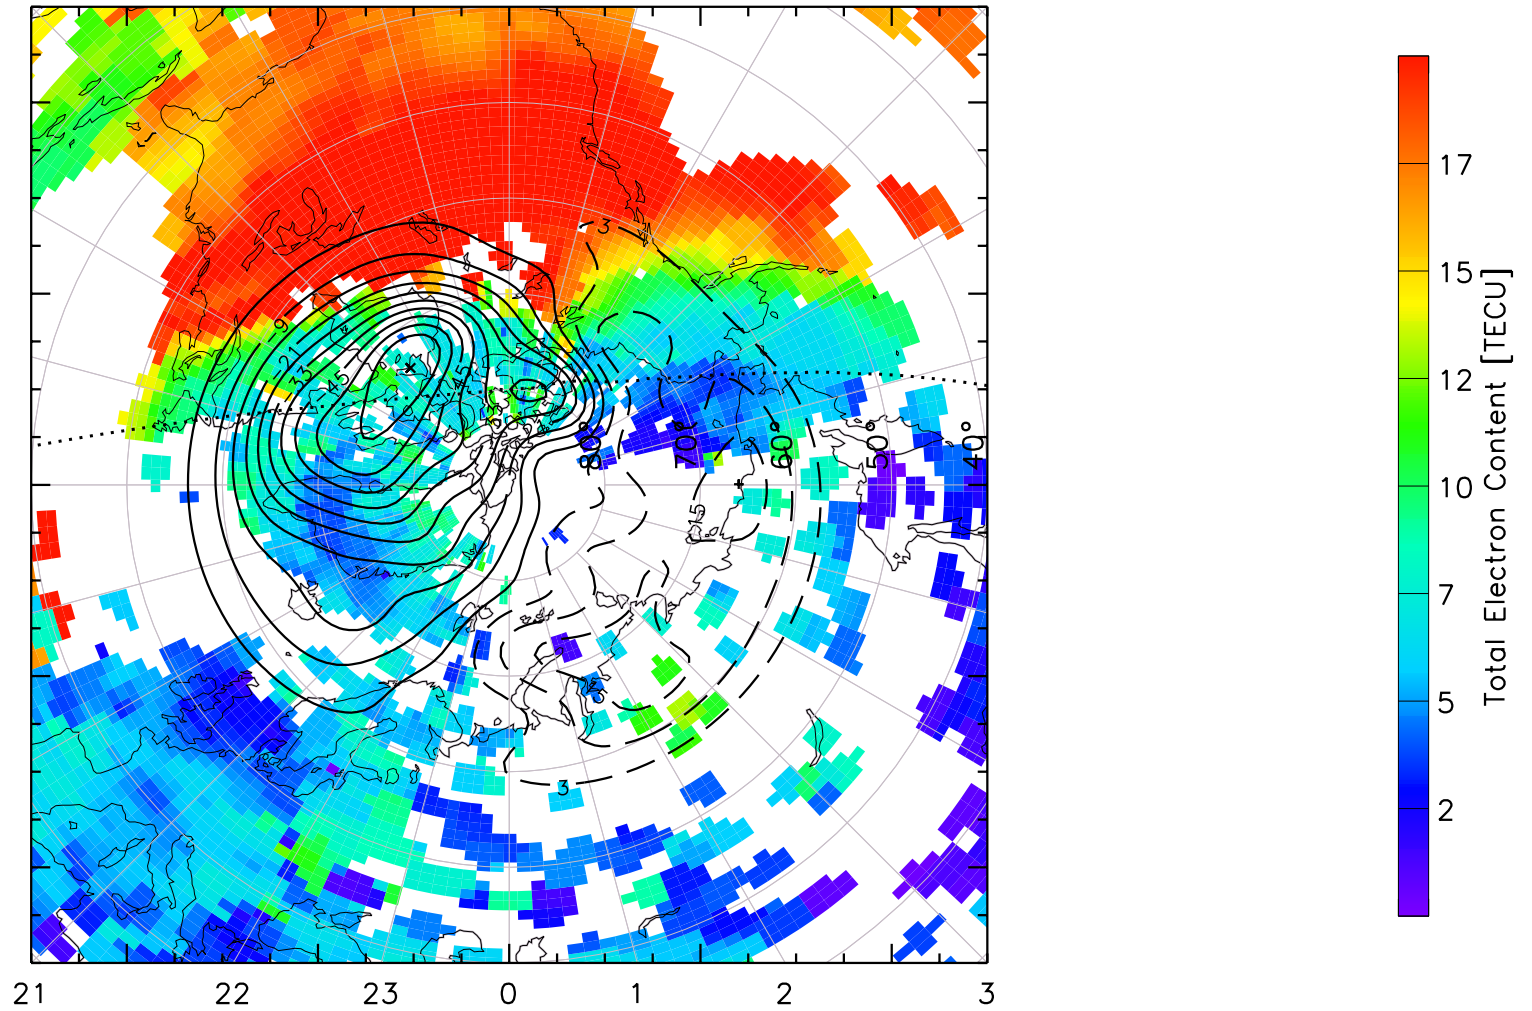

TOTAL ELECTRON CONTENT 04/Feb/2011 20:30:00.0
Median Filtered, Threshold = 0.10 to
04/Feb/2011 20:35:00.0