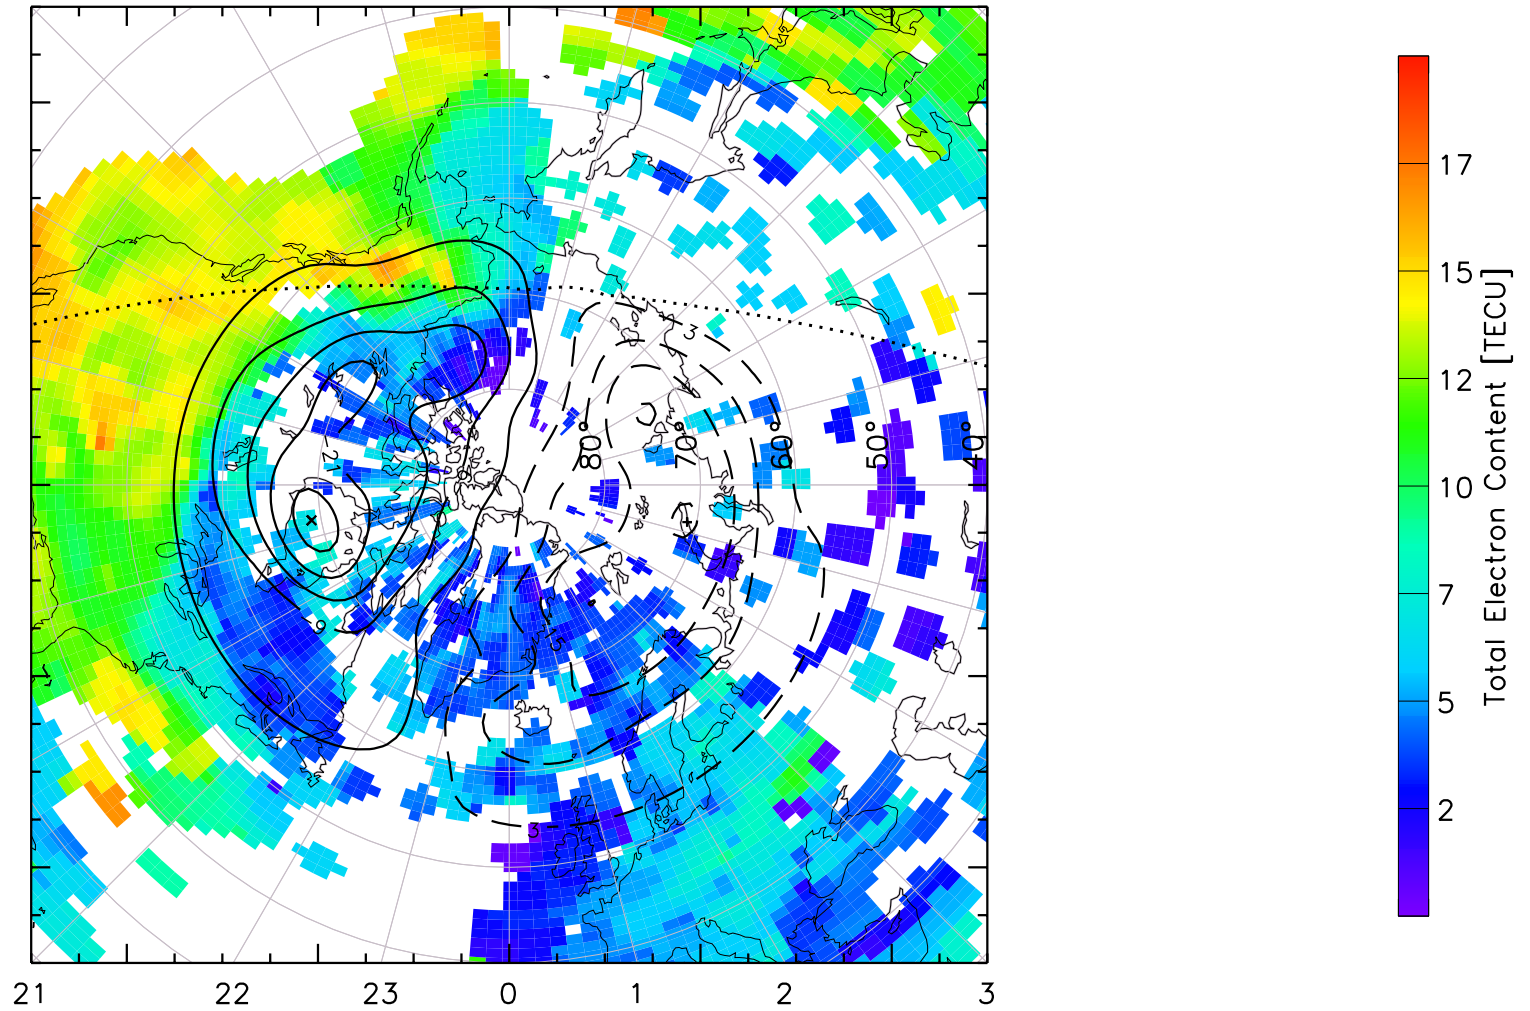

TOTAL ELECTRON CONTENT 05/Feb/2011 00:55:00.0
Median Filtered, Threshold = 0.10 to
05/Feb/2011 01:00:00.0