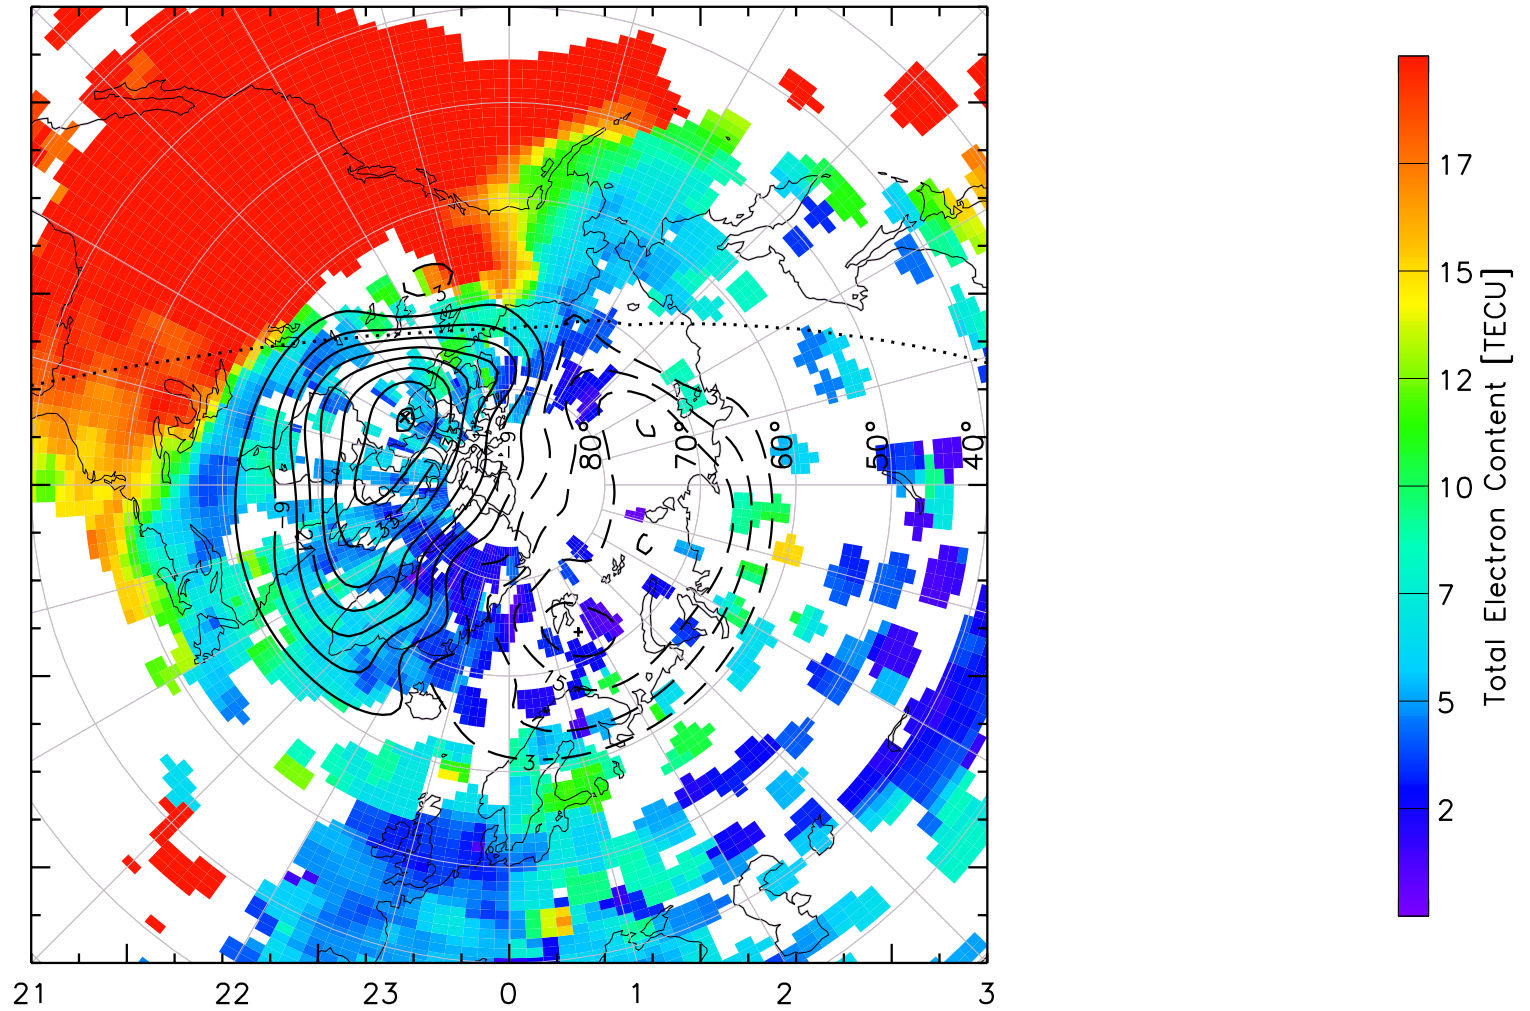

TOTAL ELECTRON CONTENT 04/Feb/2011 23:10:00.0
Median Filtered, Threshold = 0.10 to
04/Feb/2011 23:15:00.0