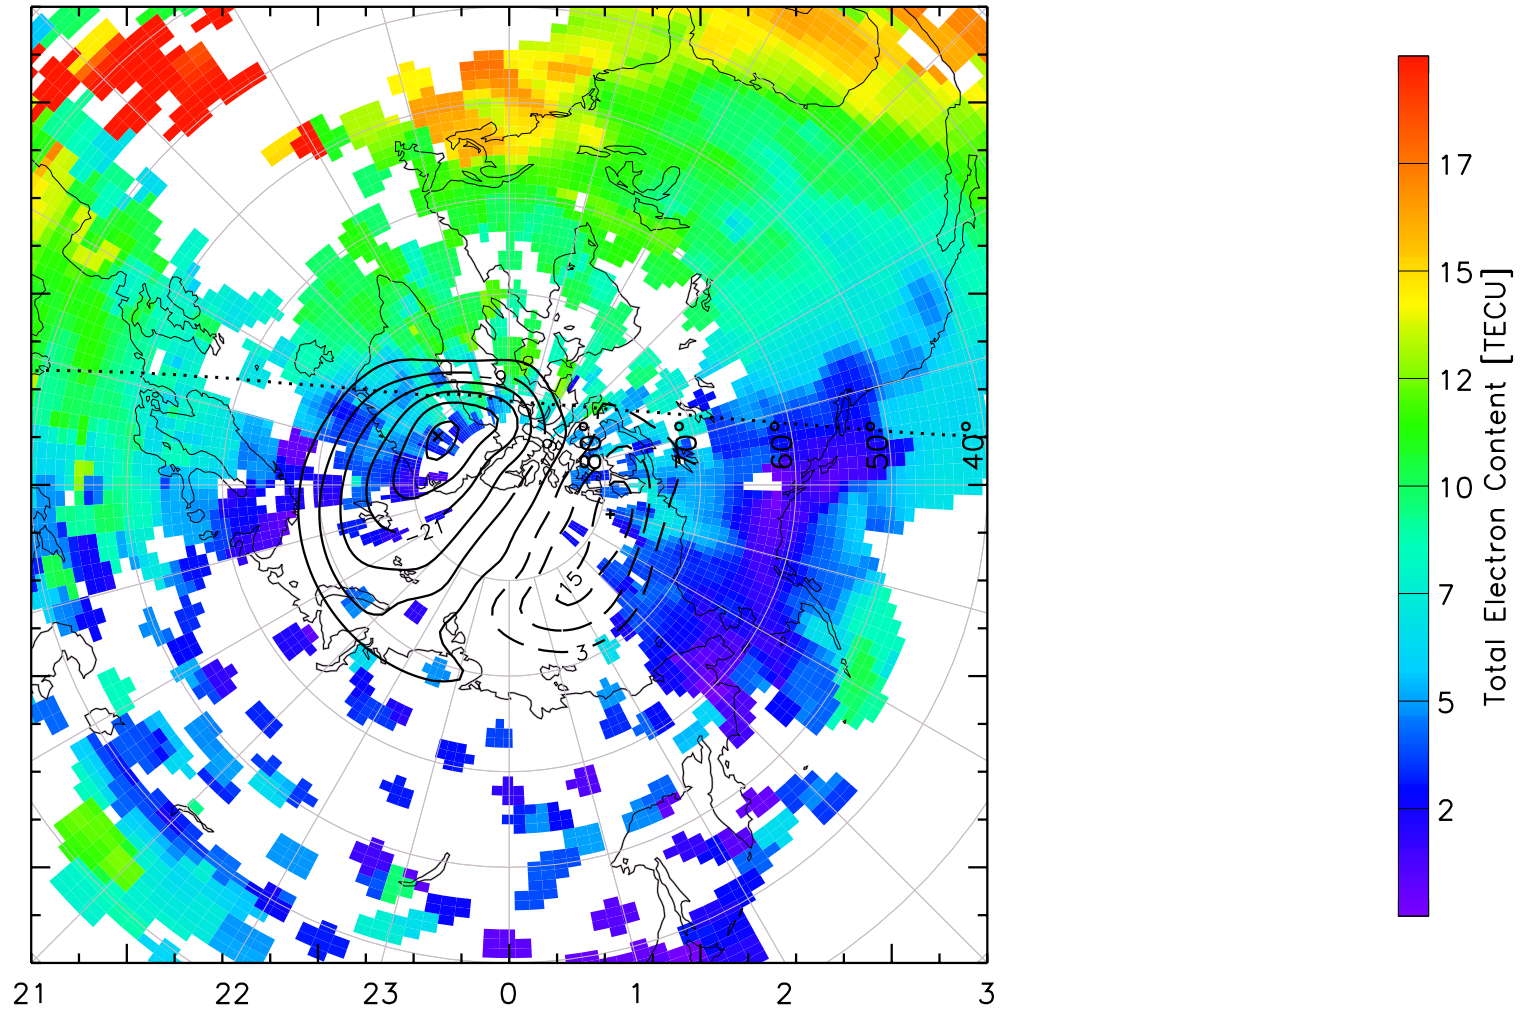

TOTAL ELECTRON CONTENT 04/Feb/2011 16:05:00.0
Median Filtered, Threshold = 0.10 to
04/Feb/2011 16:10:00.0