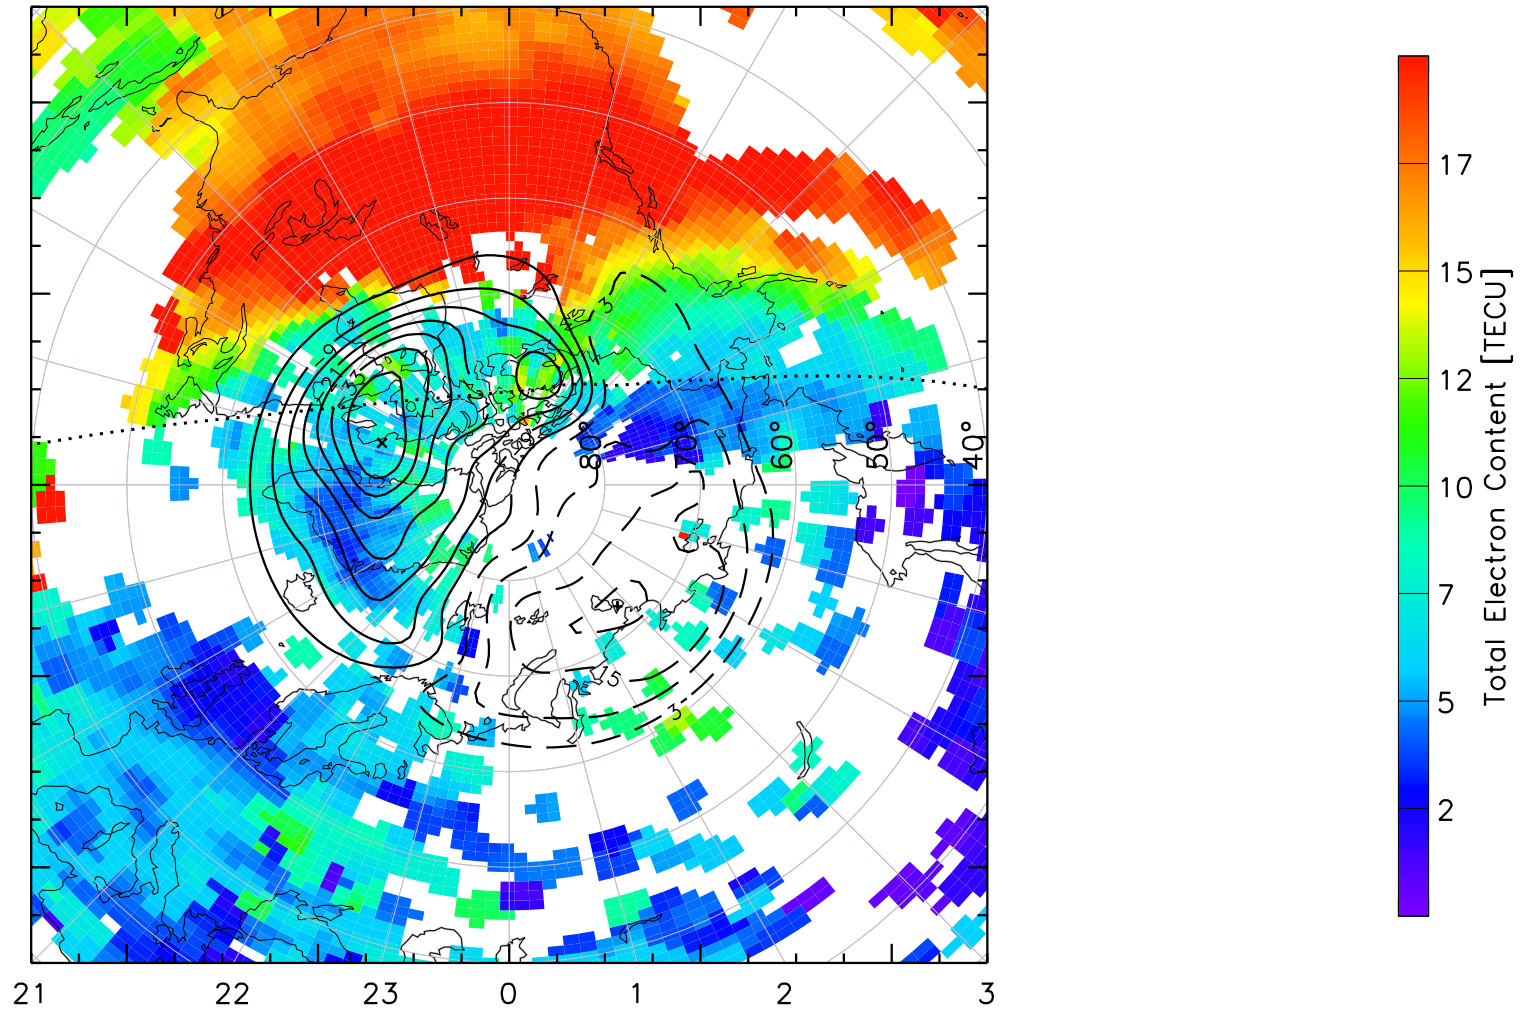

TOTAL ELECTRON CONTENT 04/Feb/2011 20:20:00.0
Median Filtered, Threshold = 0.10 to
04/Feb/2011 20:25:00.0