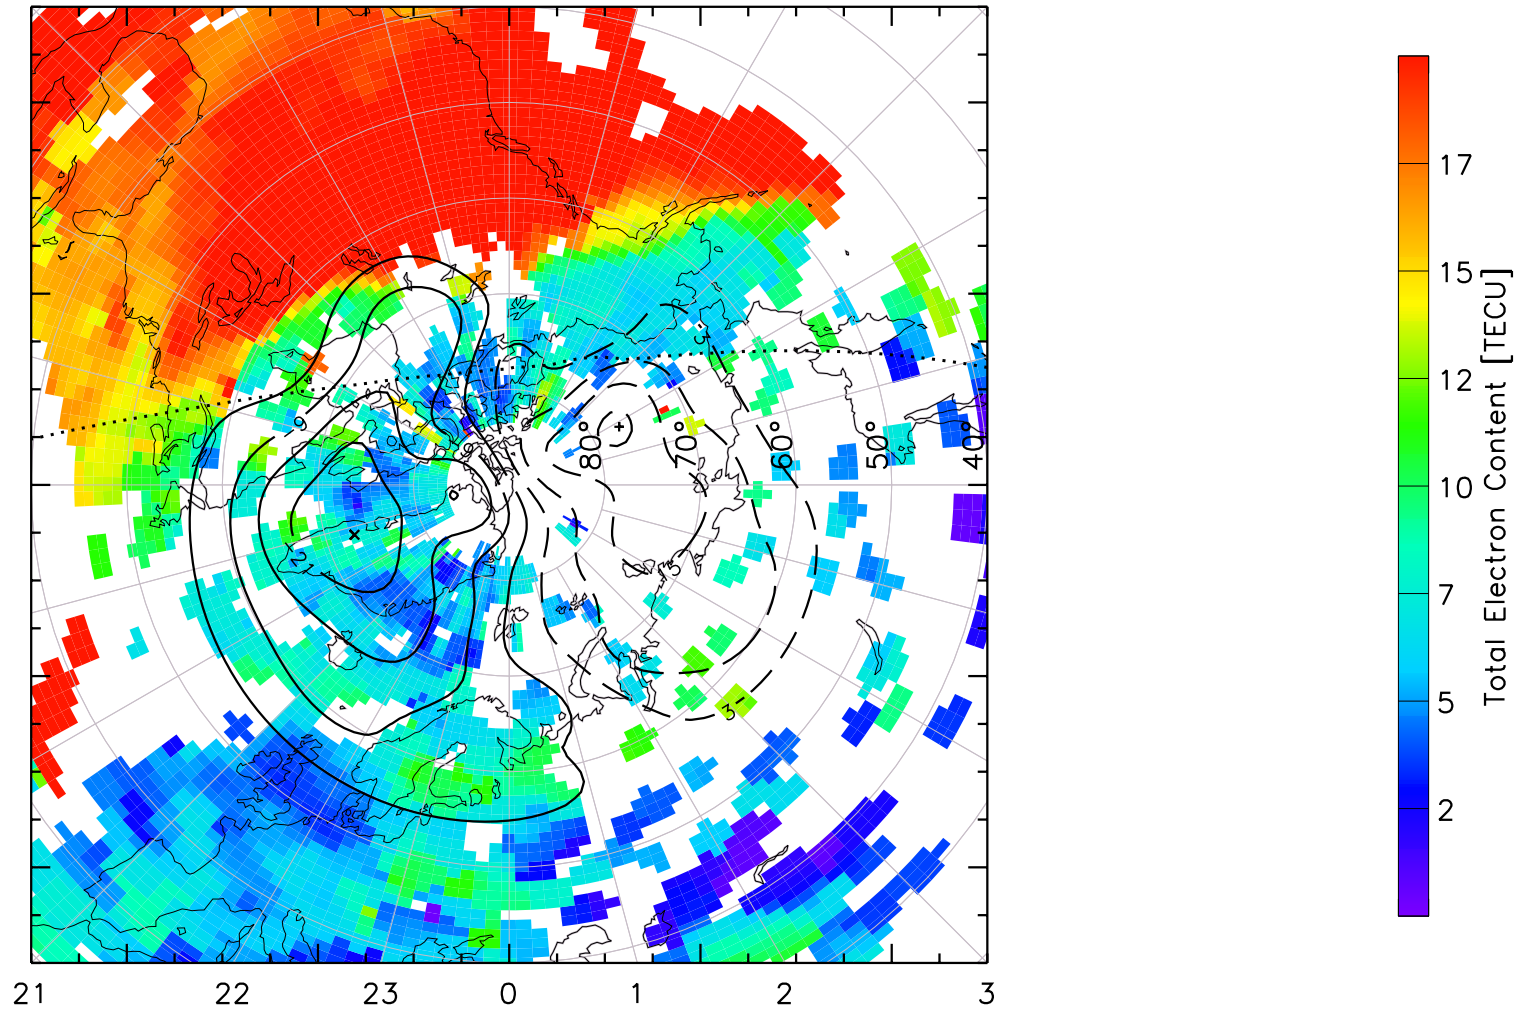

TOTAL ELECTRON CONTENT 04/Feb/2011 21:35:00.0
Median Filtered, Threshold = 0.10 to
04/Feb/2011 21:40:00.0