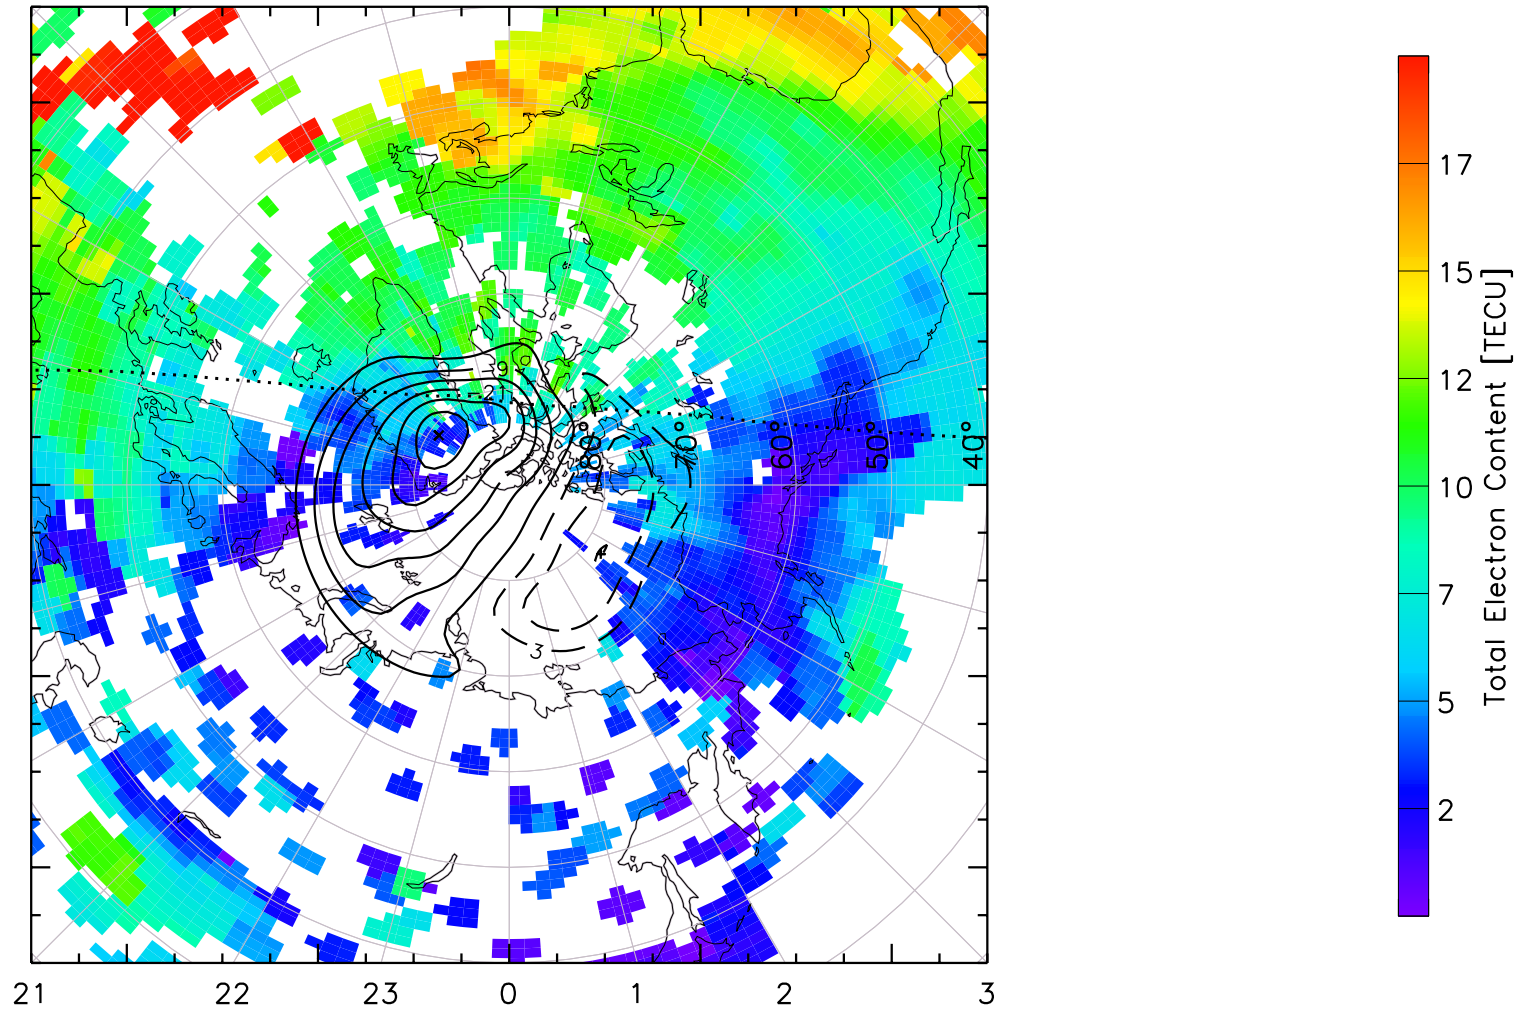

TOTAL ELECTRON CONTENT 04/Feb/2011 16:10:00.0
Median Filtered, Threshold = 0.10 to
04/Feb/2011 16:15:00.0