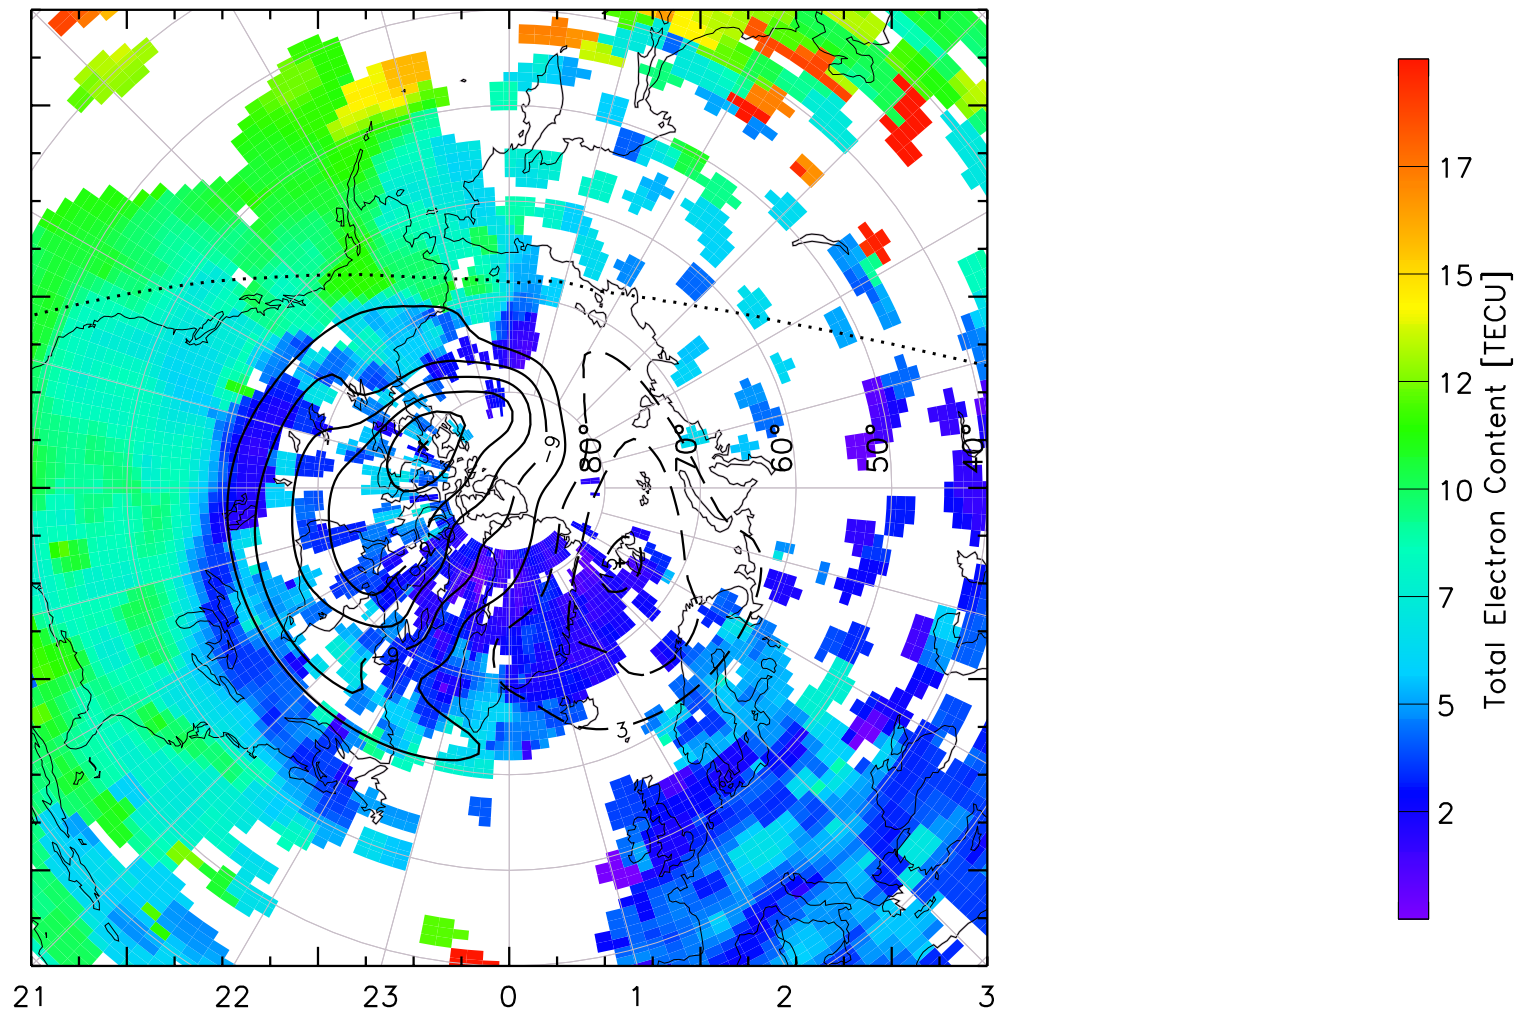

TOTAL ELECTRON CONTENT 05/Feb/2011 01:40:00.0
Median Filtered, Threshold = 0.10 to
05/Feb/2011 01:45:00.0