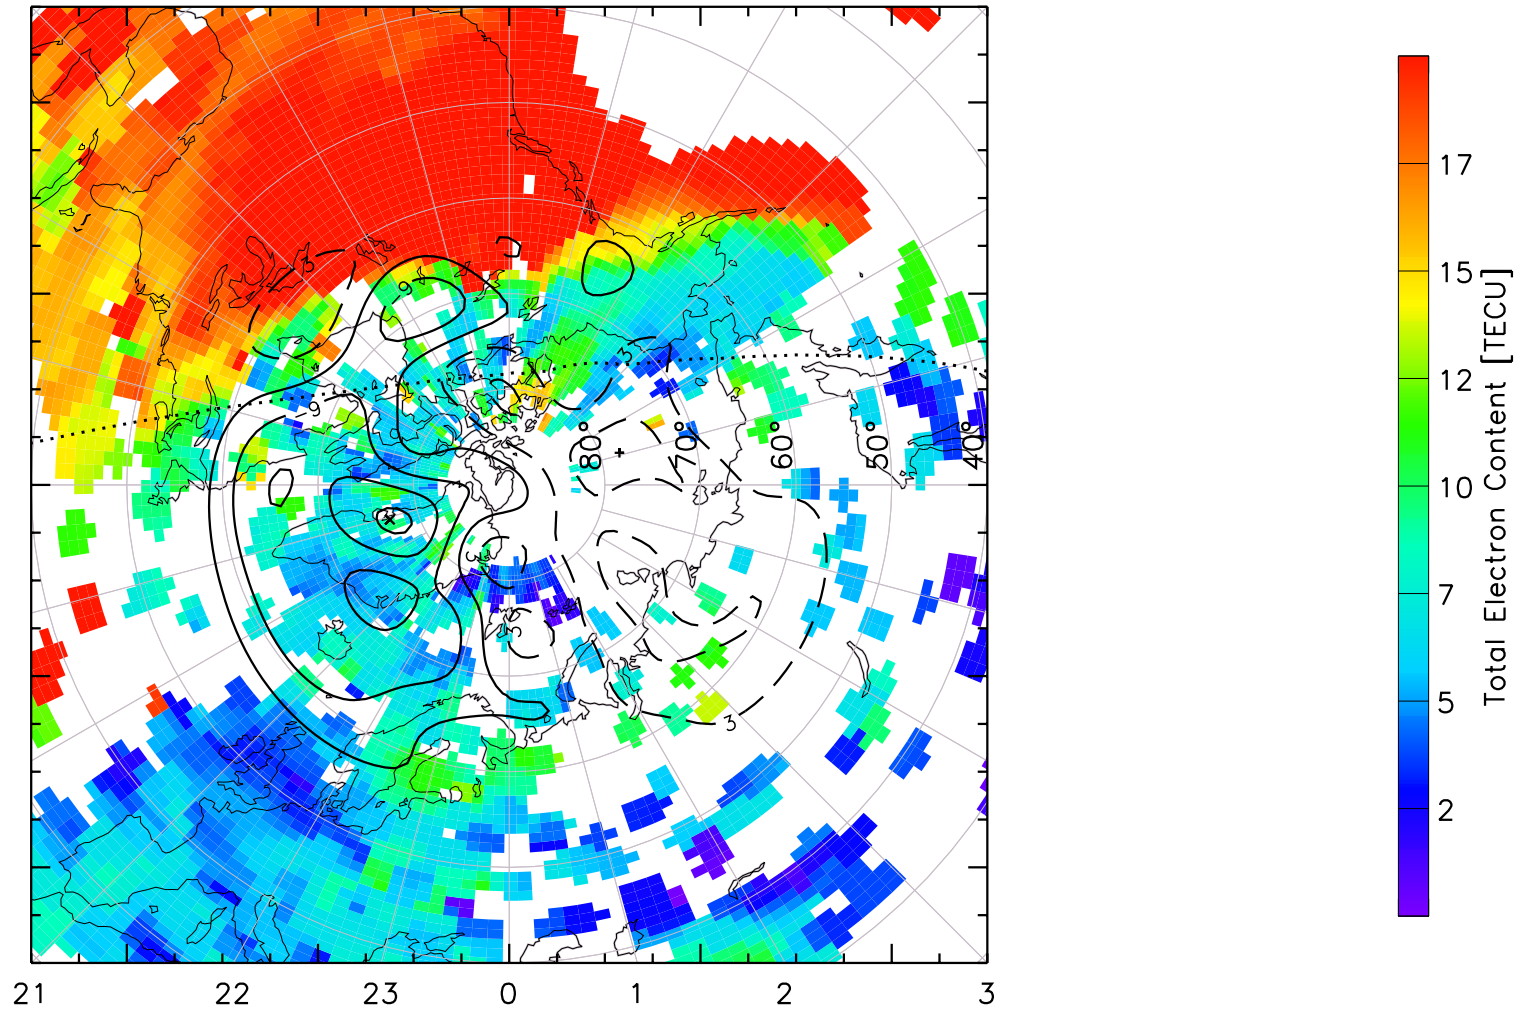

TOTAL ELECTRON CONTENT 04/Feb/2011 21:20:00.0
Median Filtered, Threshold = 0.10 to
04/Feb/2011 21:25:00.0