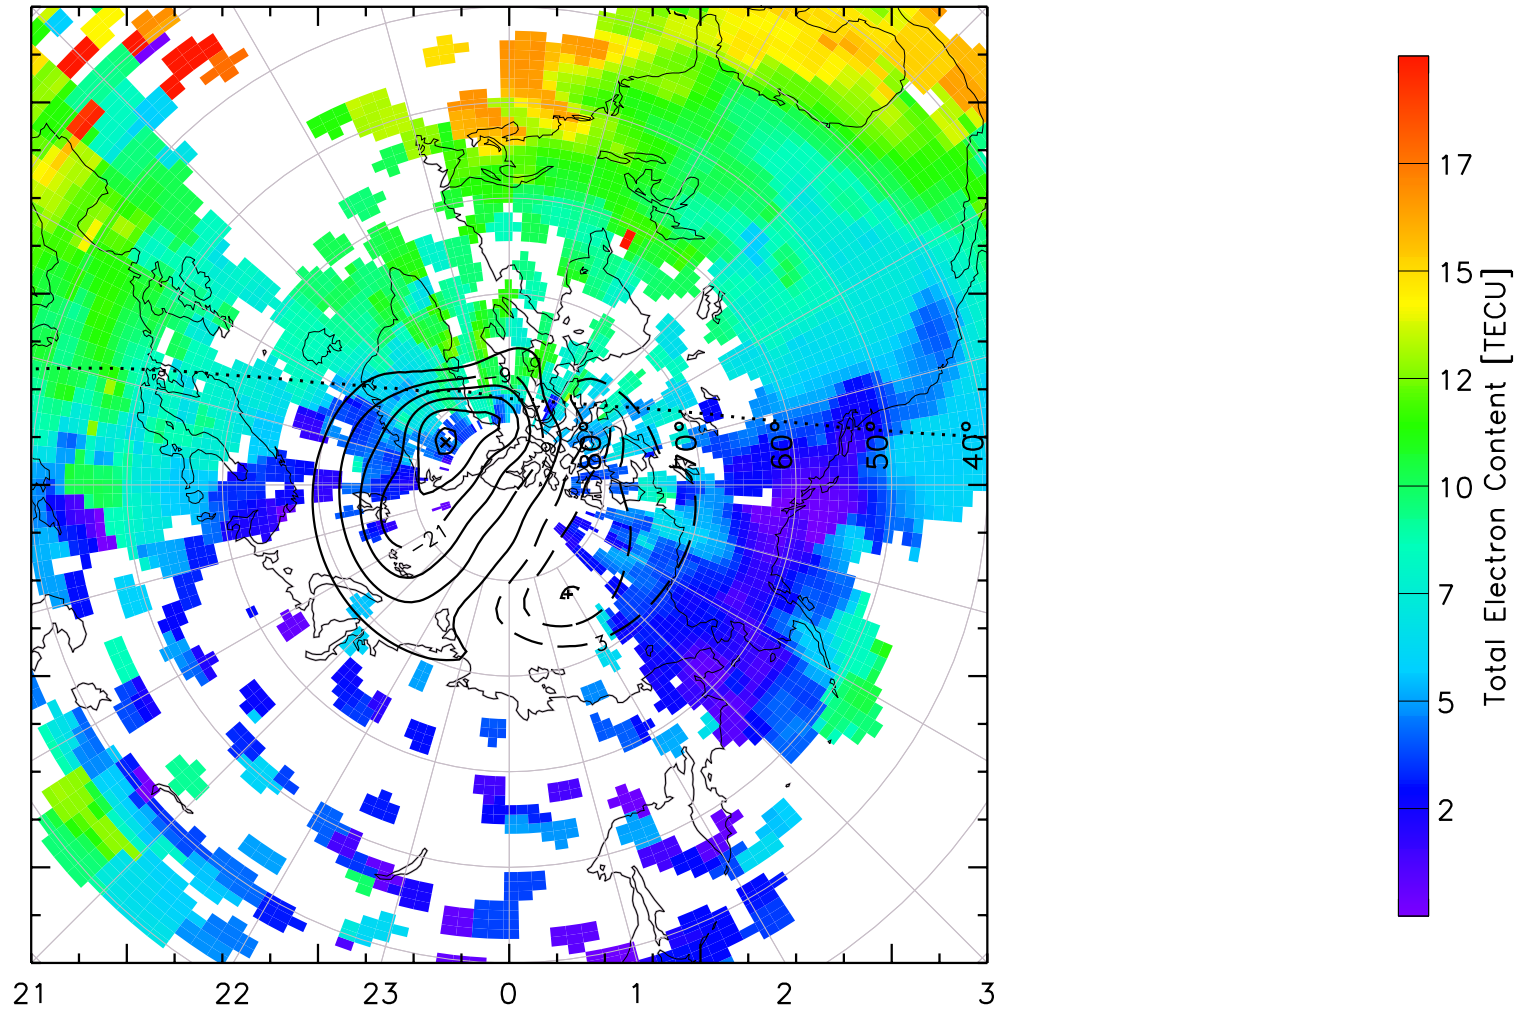

TOTAL ELECTRON CONTENT 04/Feb/2011 15:50:00.0
Median Filtered, Threshold = 0.10 to
04/Feb/2011 15:55:00.0