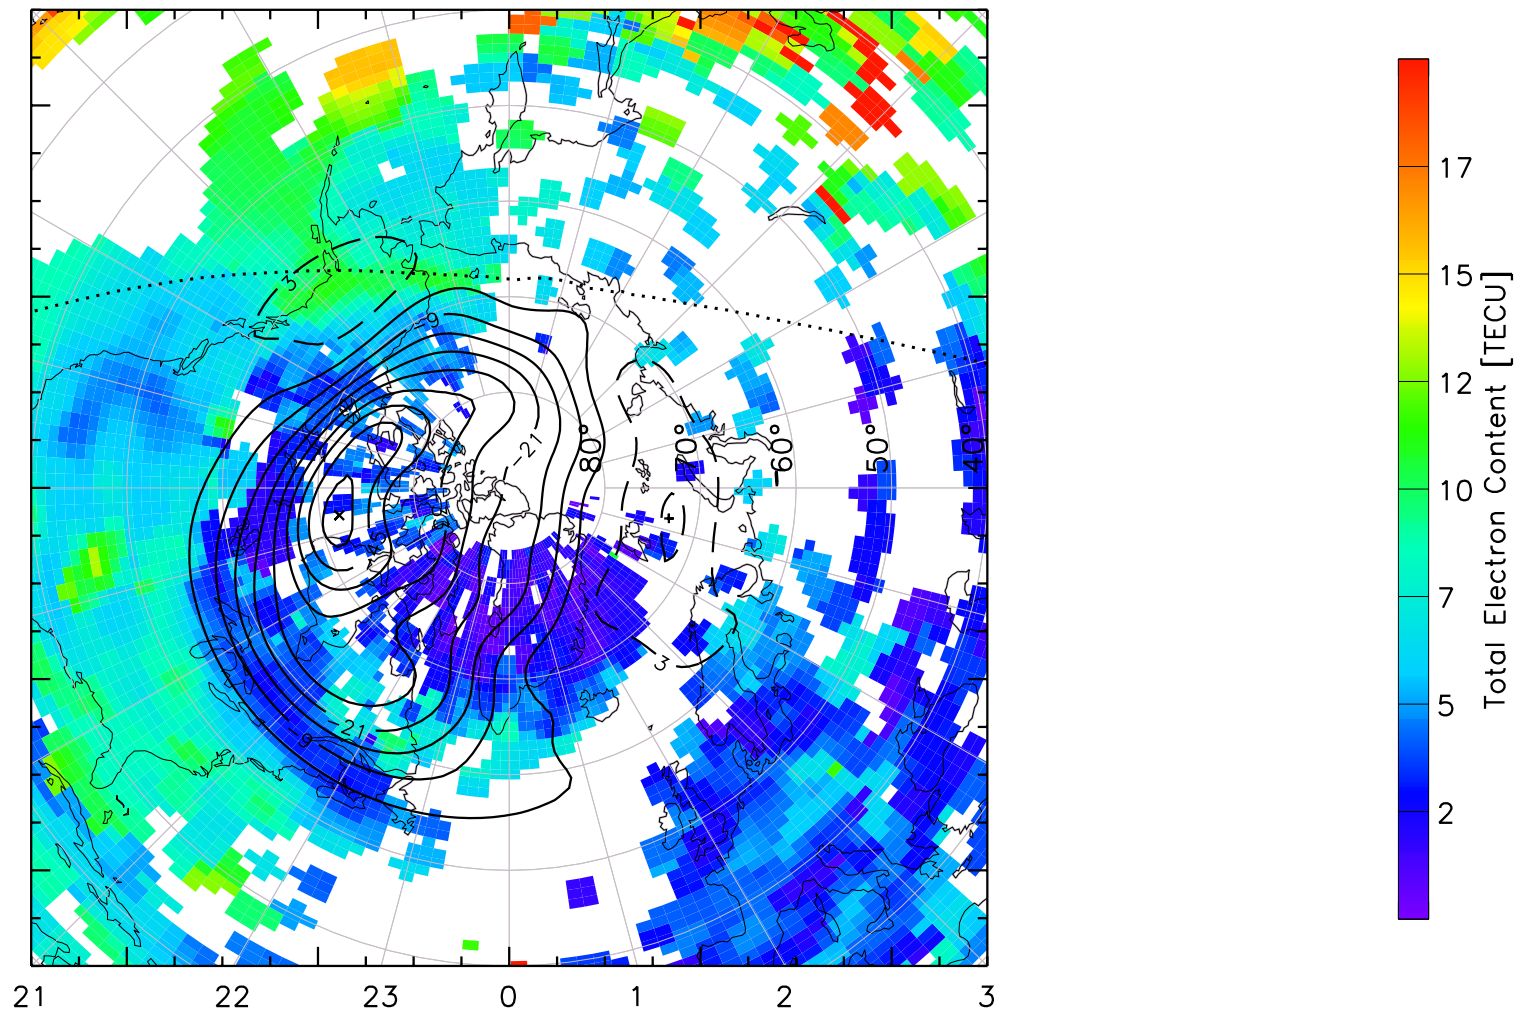

TOTAL ELECTRON CONTENT 05/Feb/2011 02:00:00.0
Median Filtered, Threshold = 0.10 to
05/Feb/2011 02:05:00.0