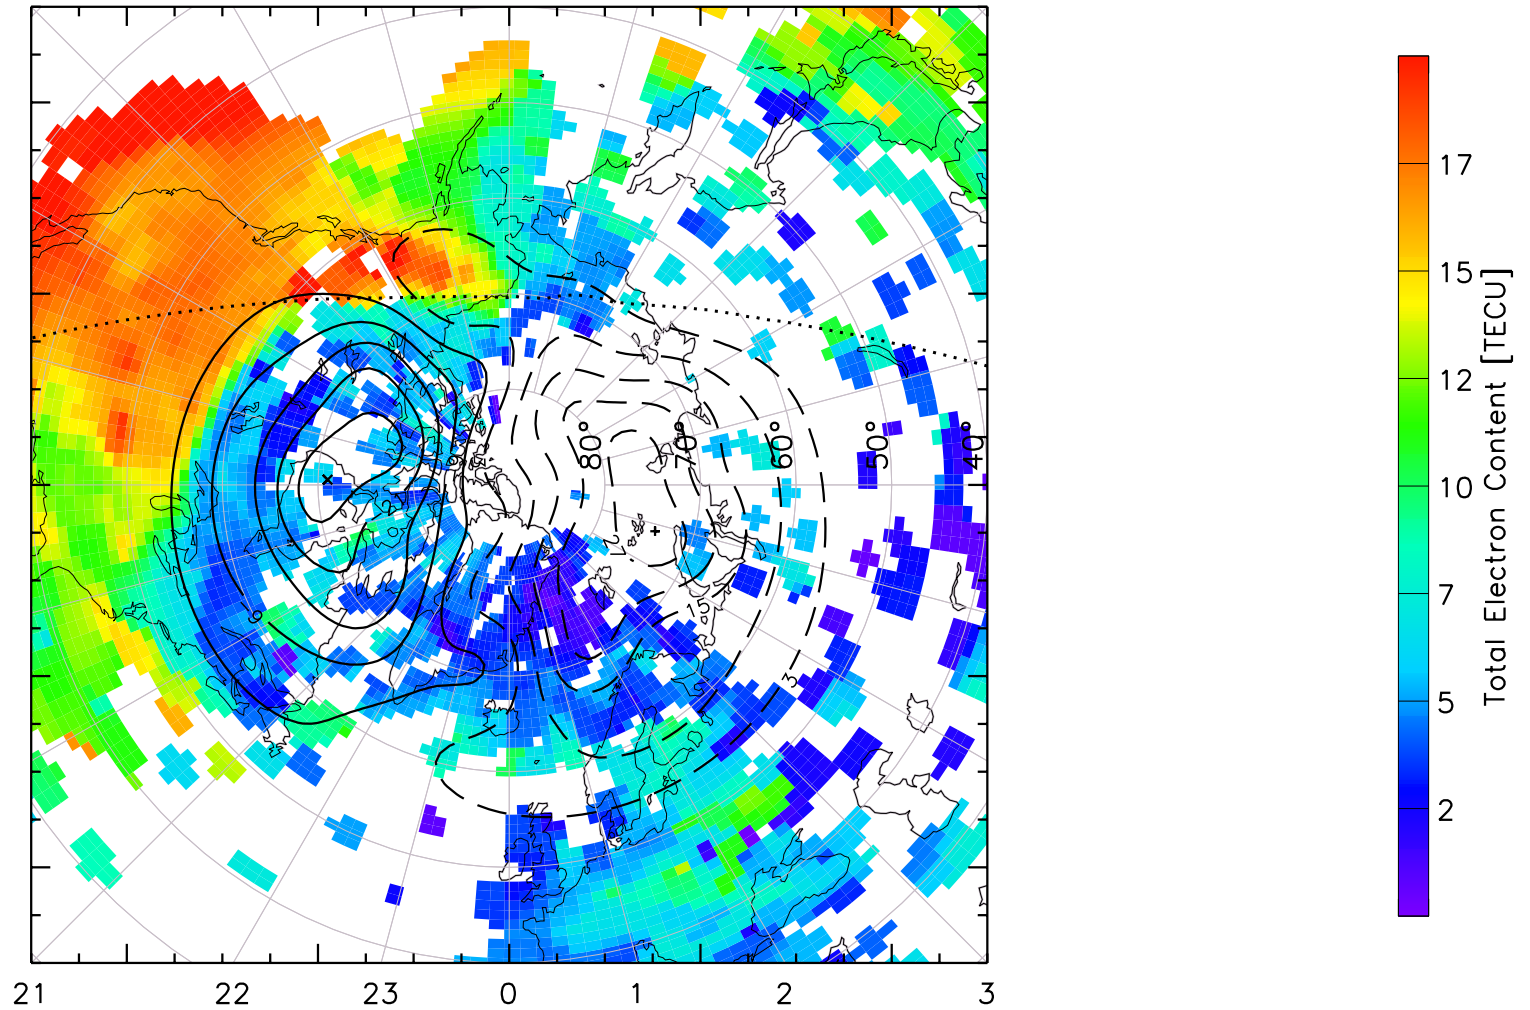

TOTAL ELECTRON CONTENT 05/Feb/2011 00:25:00.0
Median Filtered, Threshold = 0.10 to
05/Feb/2011 00:30:00.0