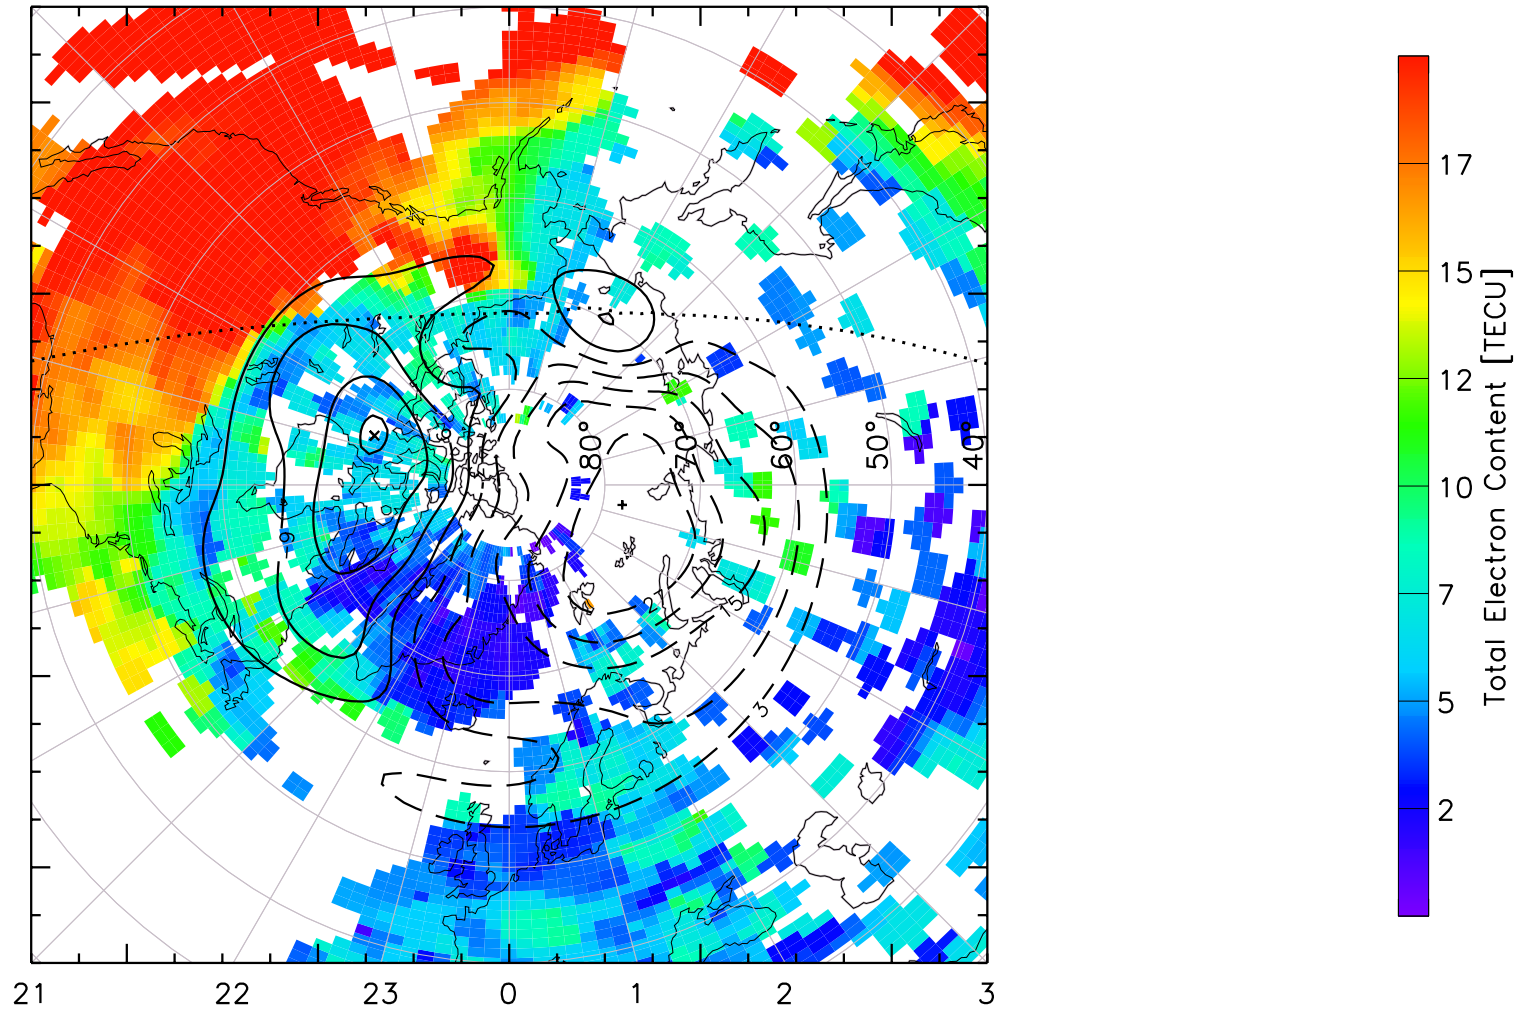

TOTAL ELECTRON CONTENT 04/Feb/2011 23:45:00.0
Median Filtered, Threshold = 0.10 to
04/Feb/2011 23:50:00.0