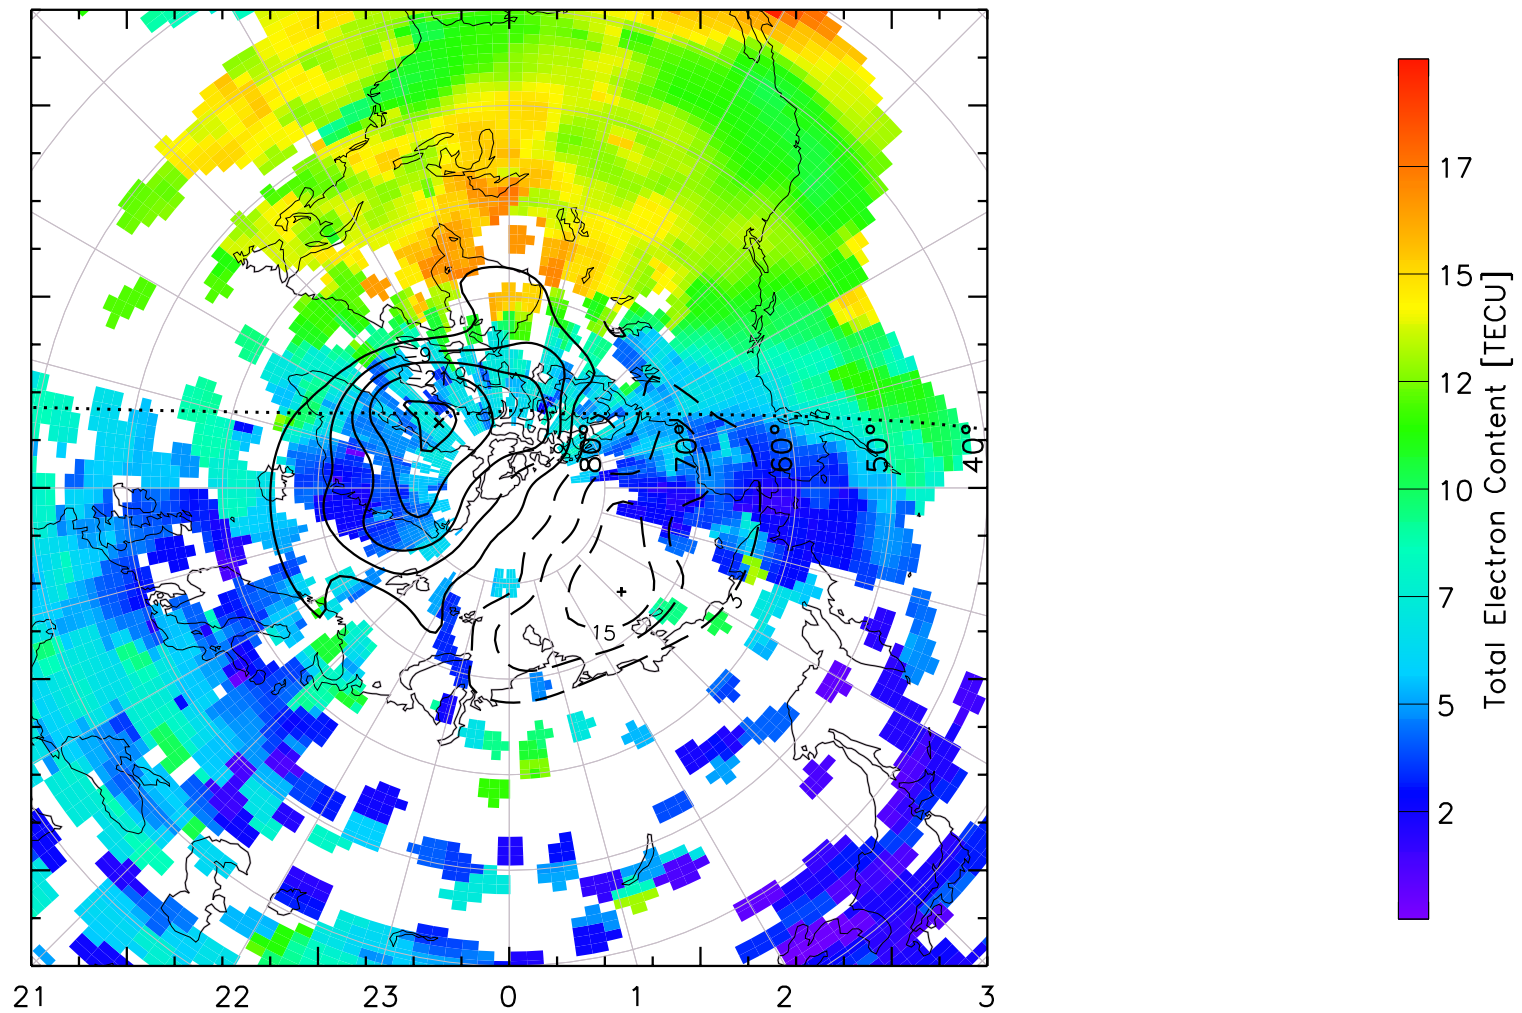

TOTAL ELECTRON CONTENT 04/Feb/2011 18:20:00.0
Median Filtered, Threshold = 0.10 to
04/Feb/2011 18:25:00.0