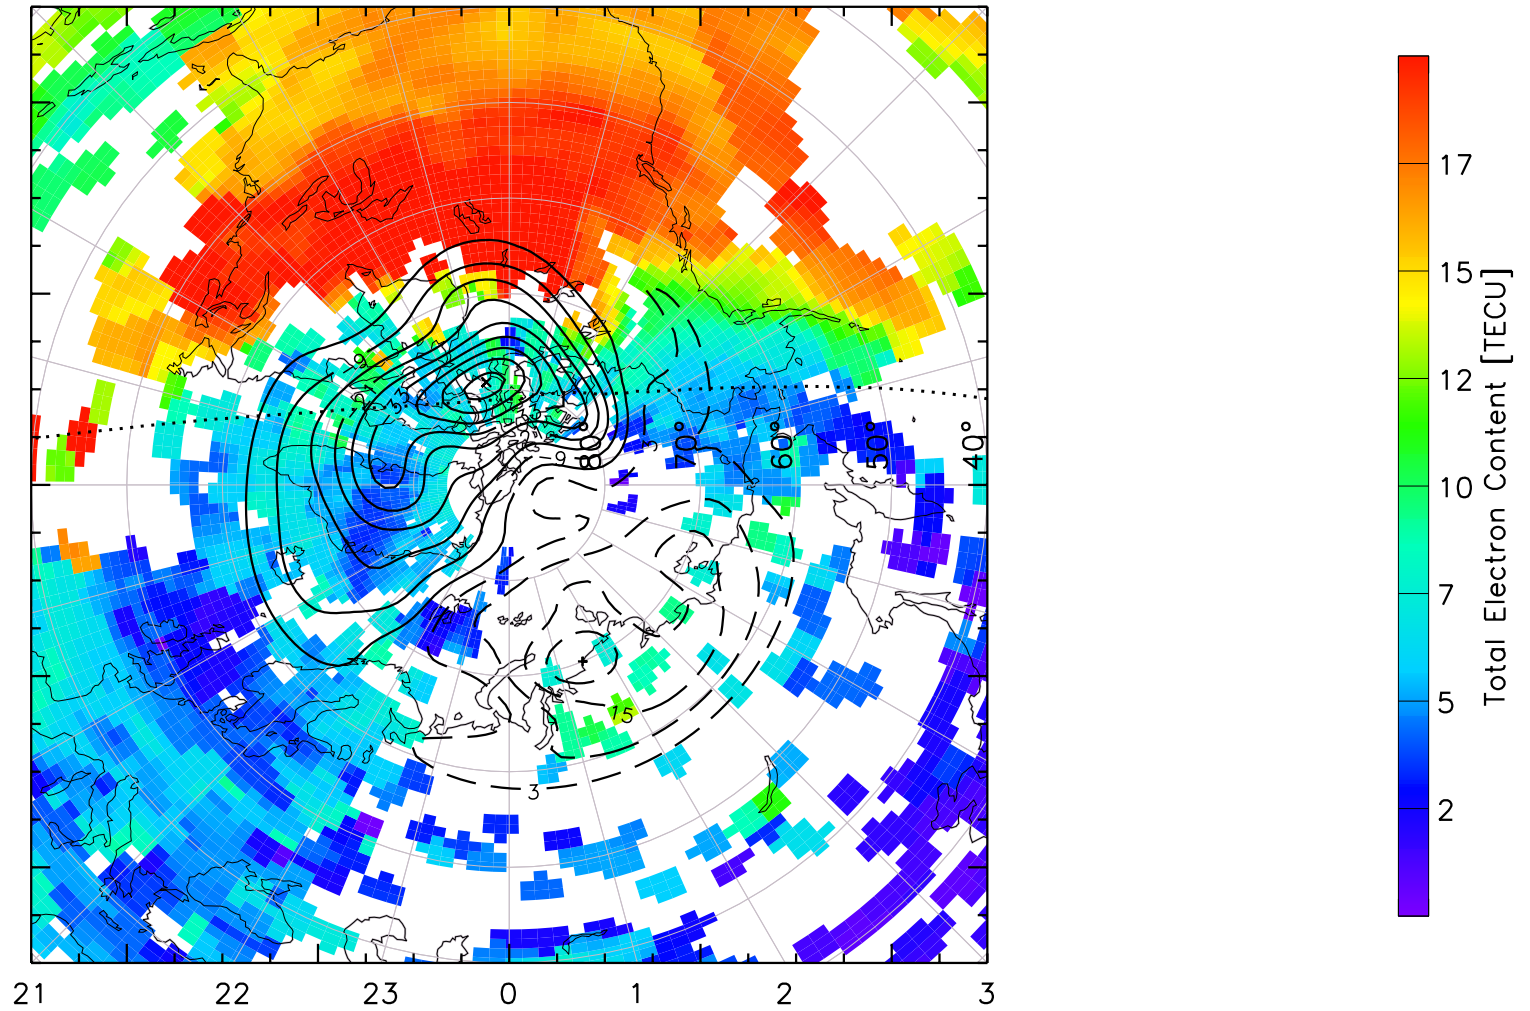

TOTAL ELECTRON CONTENT 04/Feb/2011 19:50:00.0
Median Filtered, Threshold = 0.10 to
04/Feb/2011 19:55:00.0