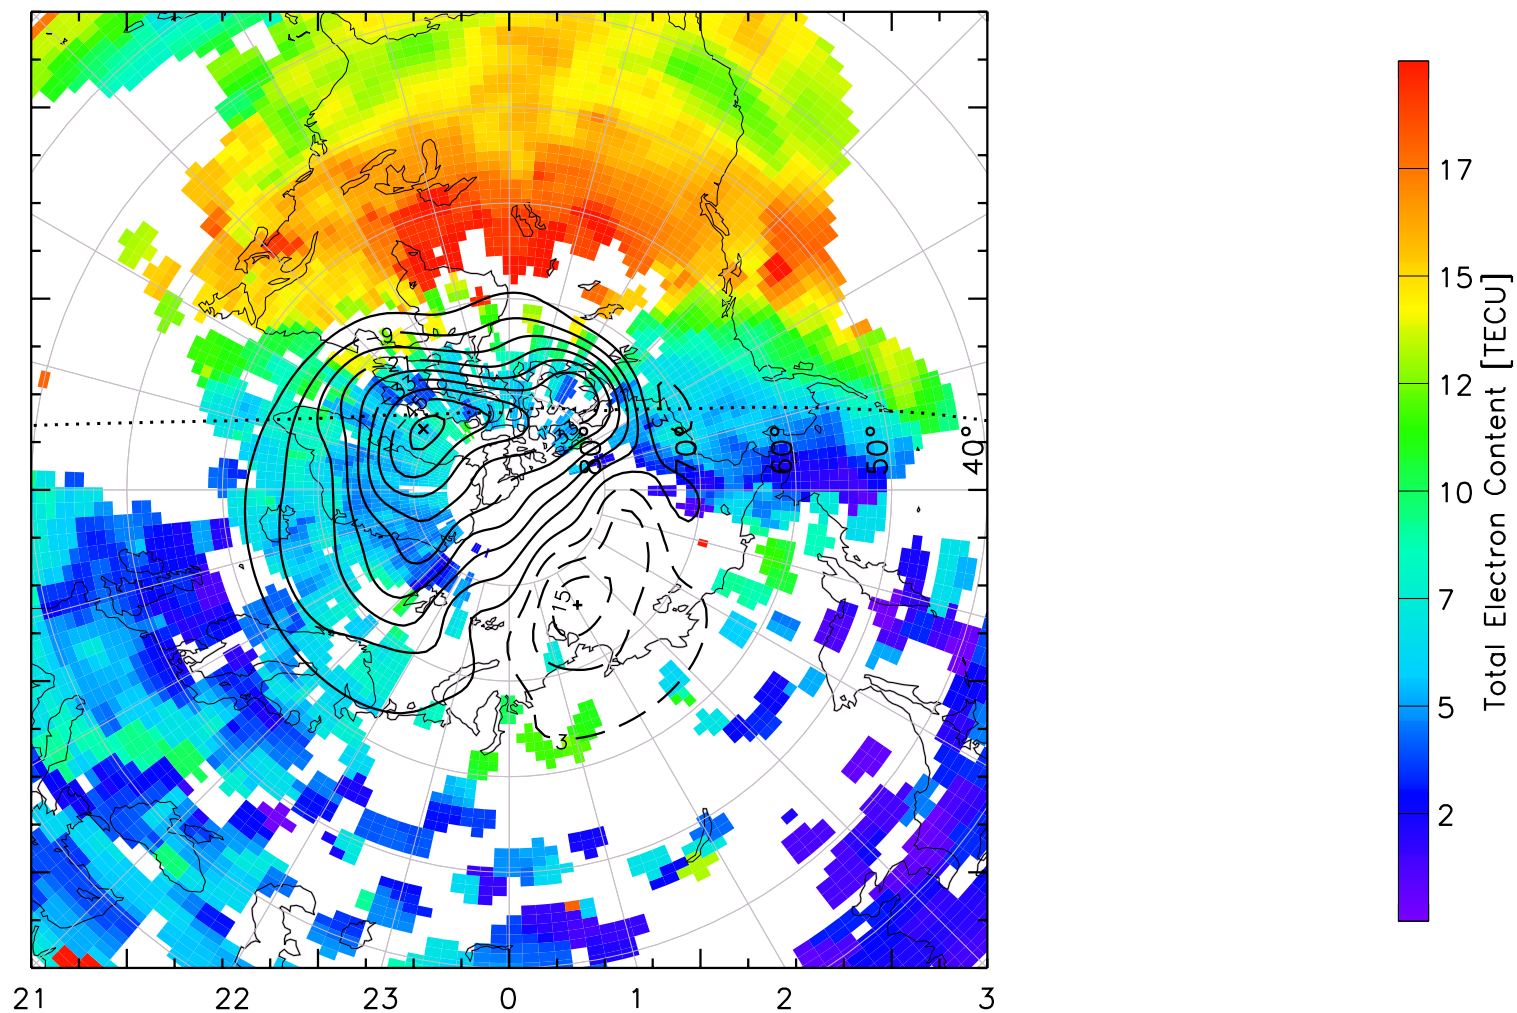

TOTAL ELECTRON CONTENT 04/Feb/2011 19:00:00.0
Median Filtered, Threshold = 0.10 to
04/Feb/2011 19:05:00.0