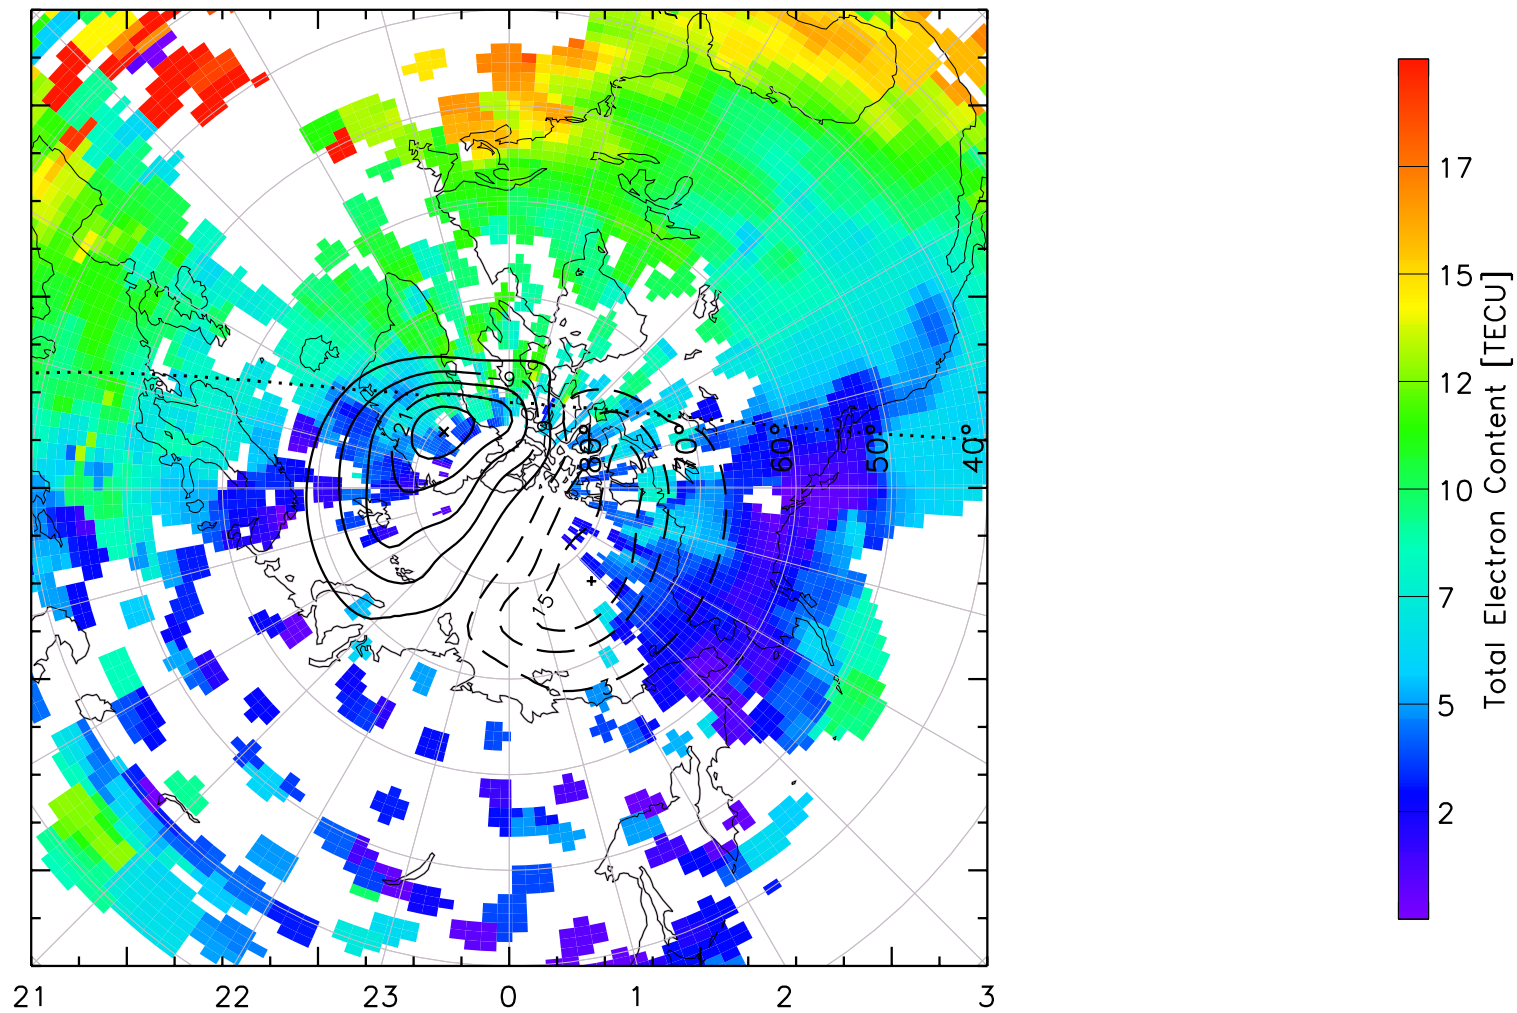

TOTAL ELECTRON CONTENT 04/Feb/2011 15:55:00.0
Median Filtered, Threshold = 0.10 to
04/Feb/2011 16:00:00.0