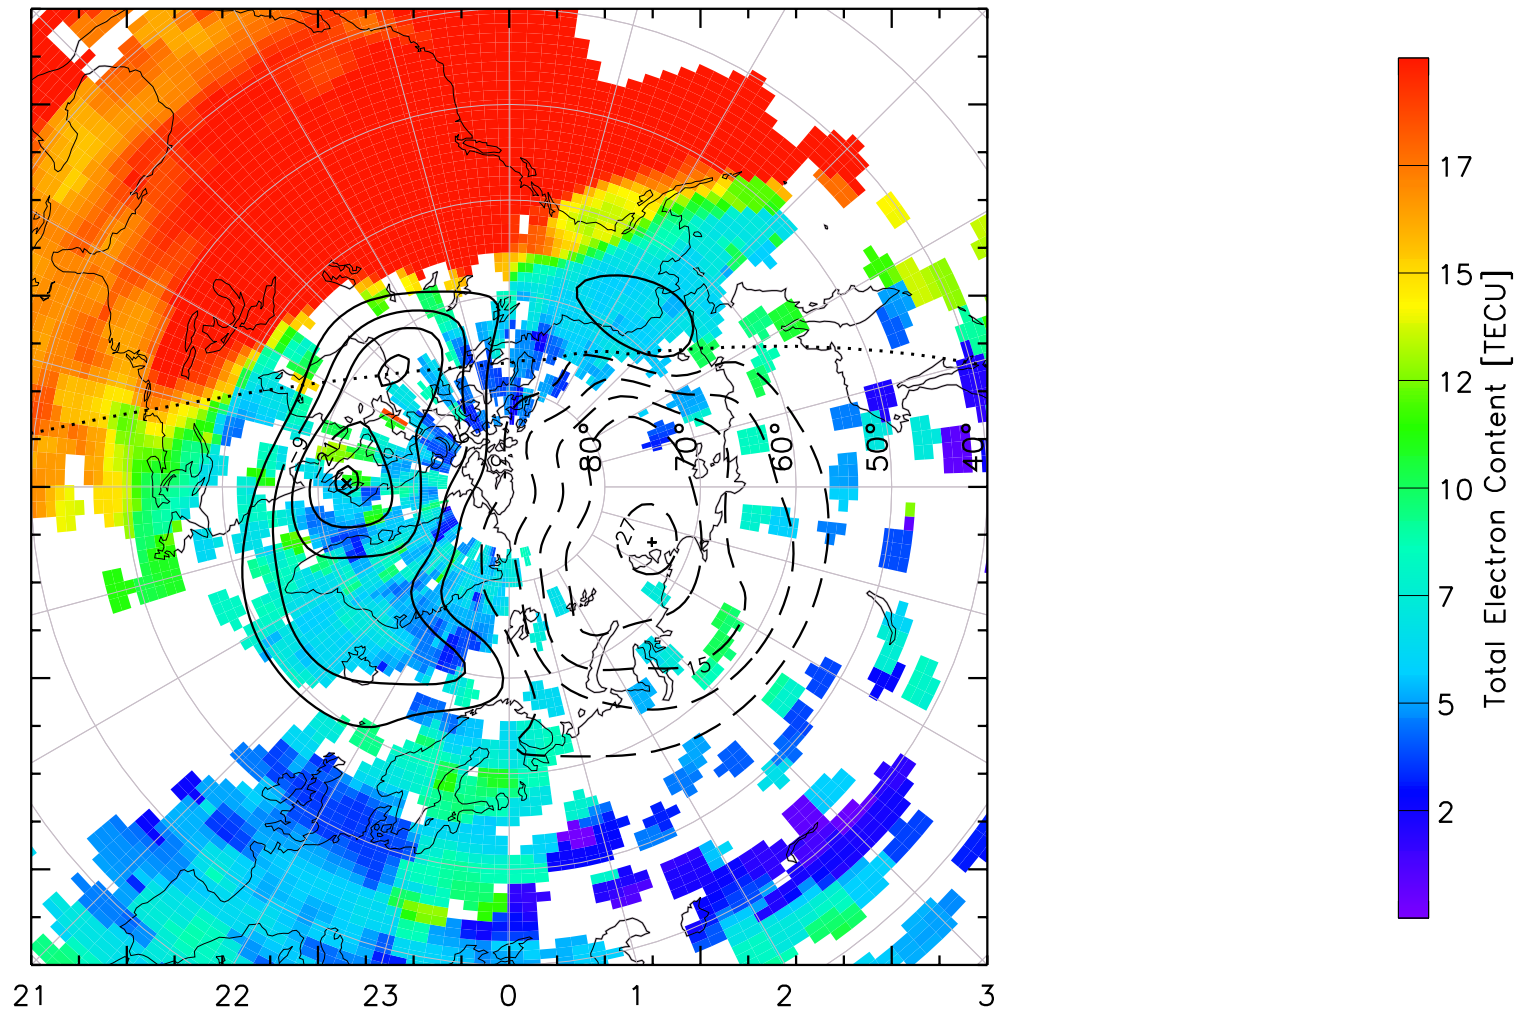

TOTAL ELECTRON CONTENT 04/Feb/2011 21:55:00.0
Median Filtered, Threshold = 0.10 to
04/Feb/2011 22:00:00.0