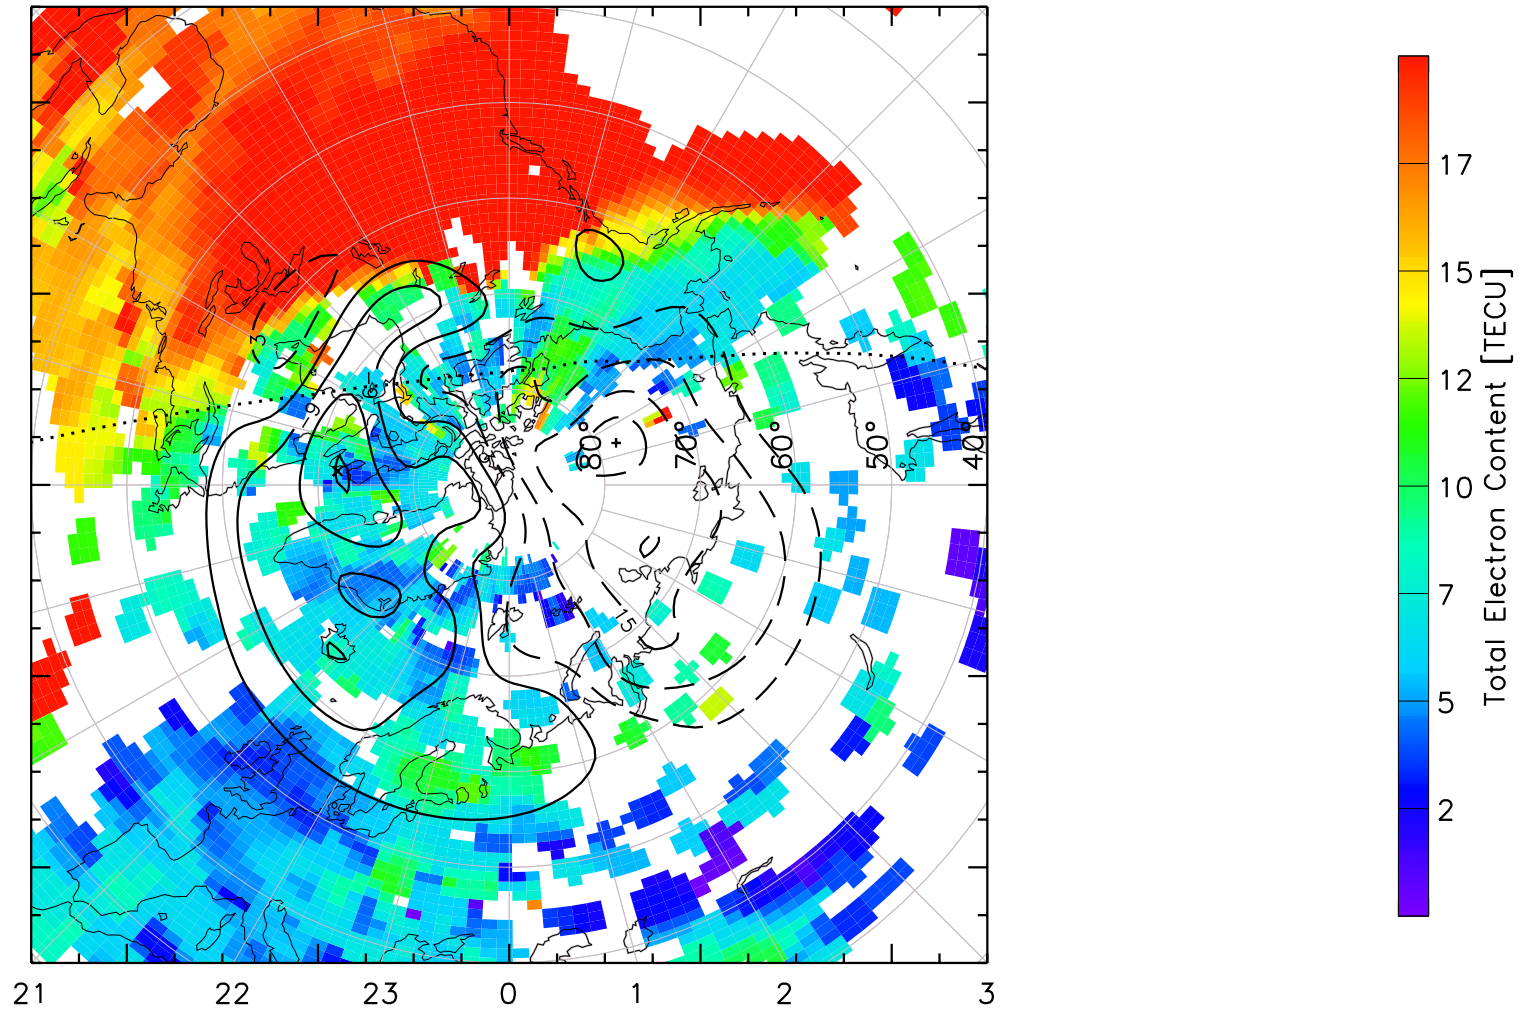

TOTAL ELECTRON CONTENT 04/Feb/2011 21:25:00.0
Median Filtered, Threshold = 0.10 to
04/Feb/2011 21:30:00.0