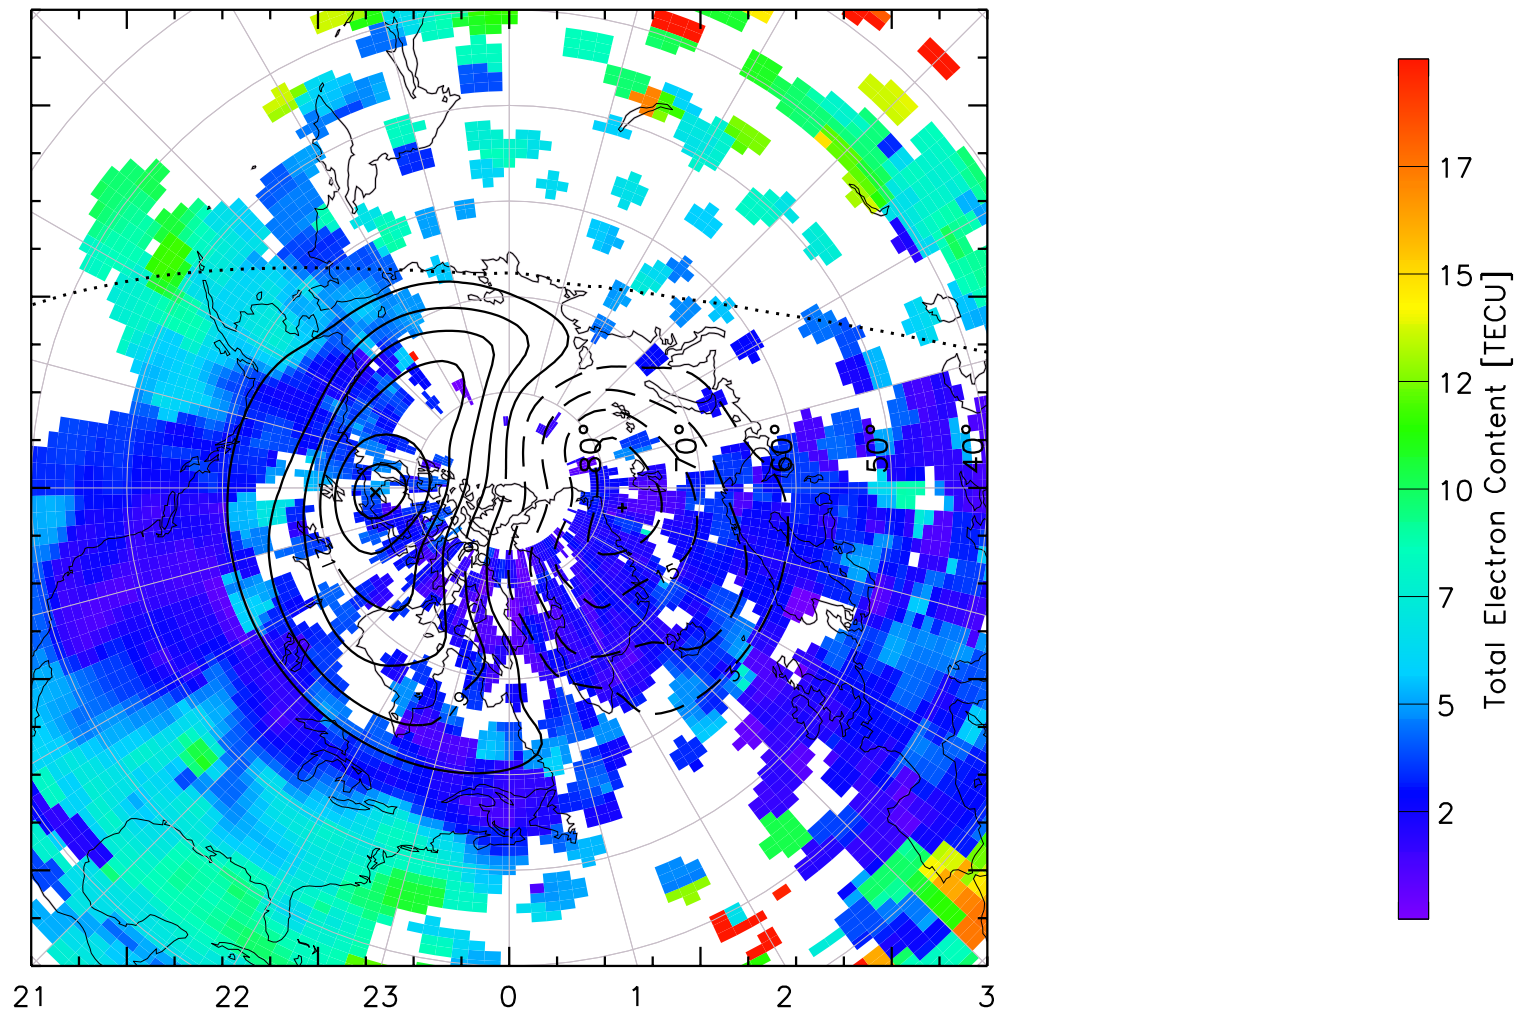

TOTAL ELECTRON CONTENT 05/Feb/2011 03:40:00.0
Median Filtered, Threshold = 0.10 to
05/Feb/2011 03:45:00.0