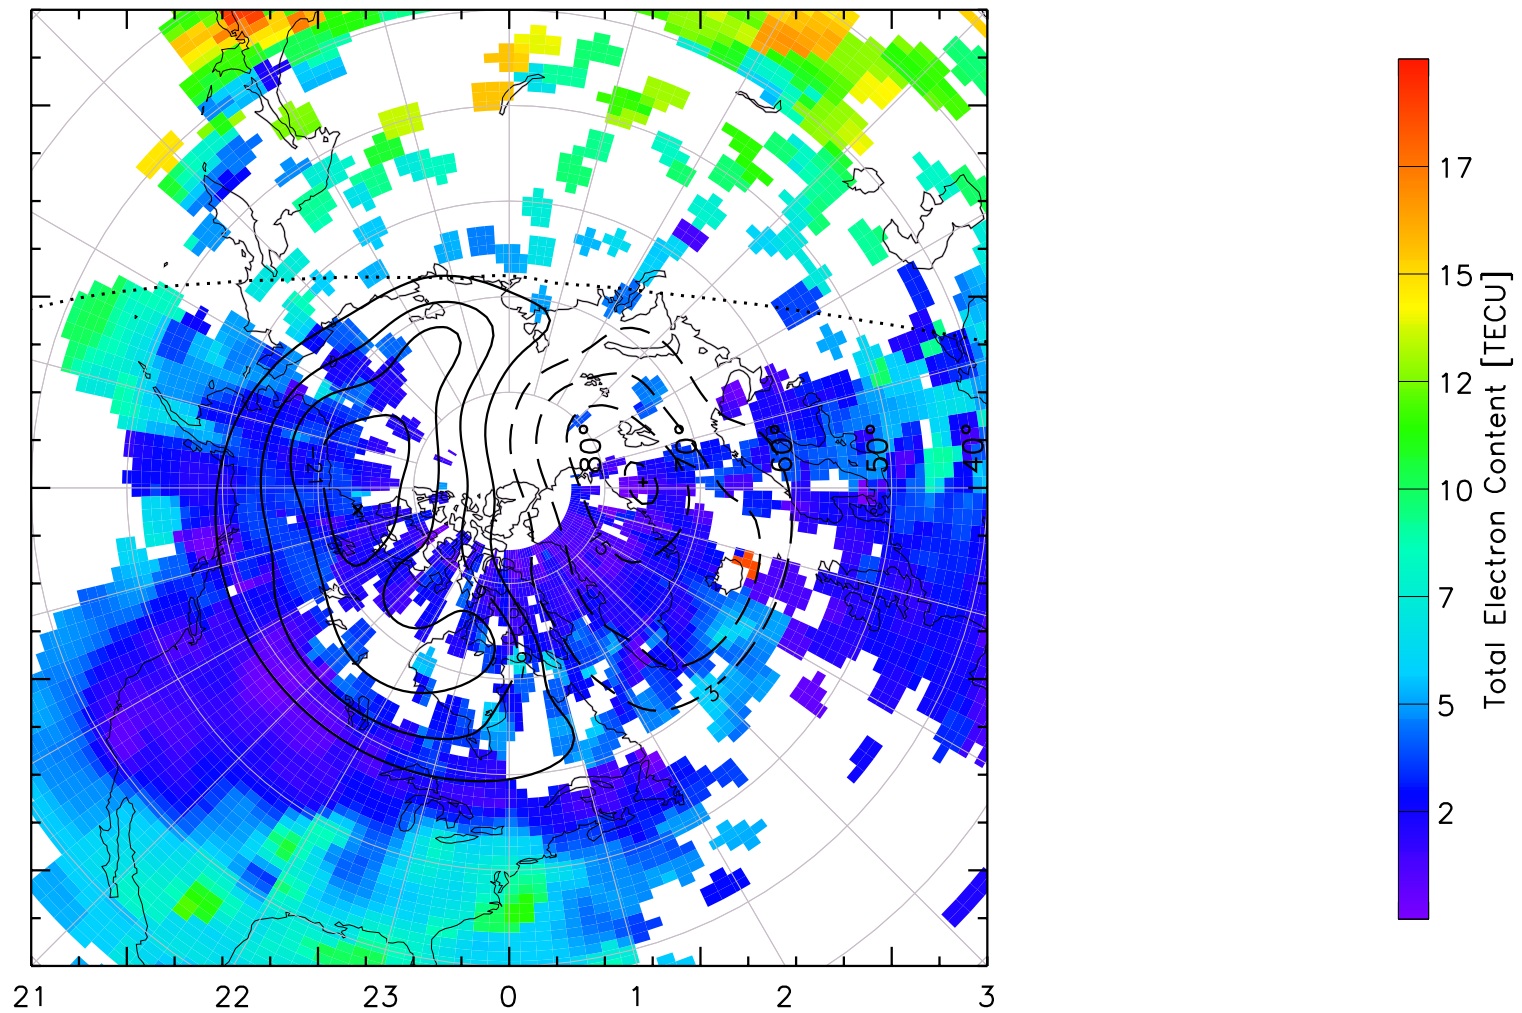

TOTAL ELECTRON CONTENT 05/Feb/2011 04:50:00.0
Median Filtered, Threshold = 0.10 to
05/Feb/2011 04:55:00.0

0000 0500