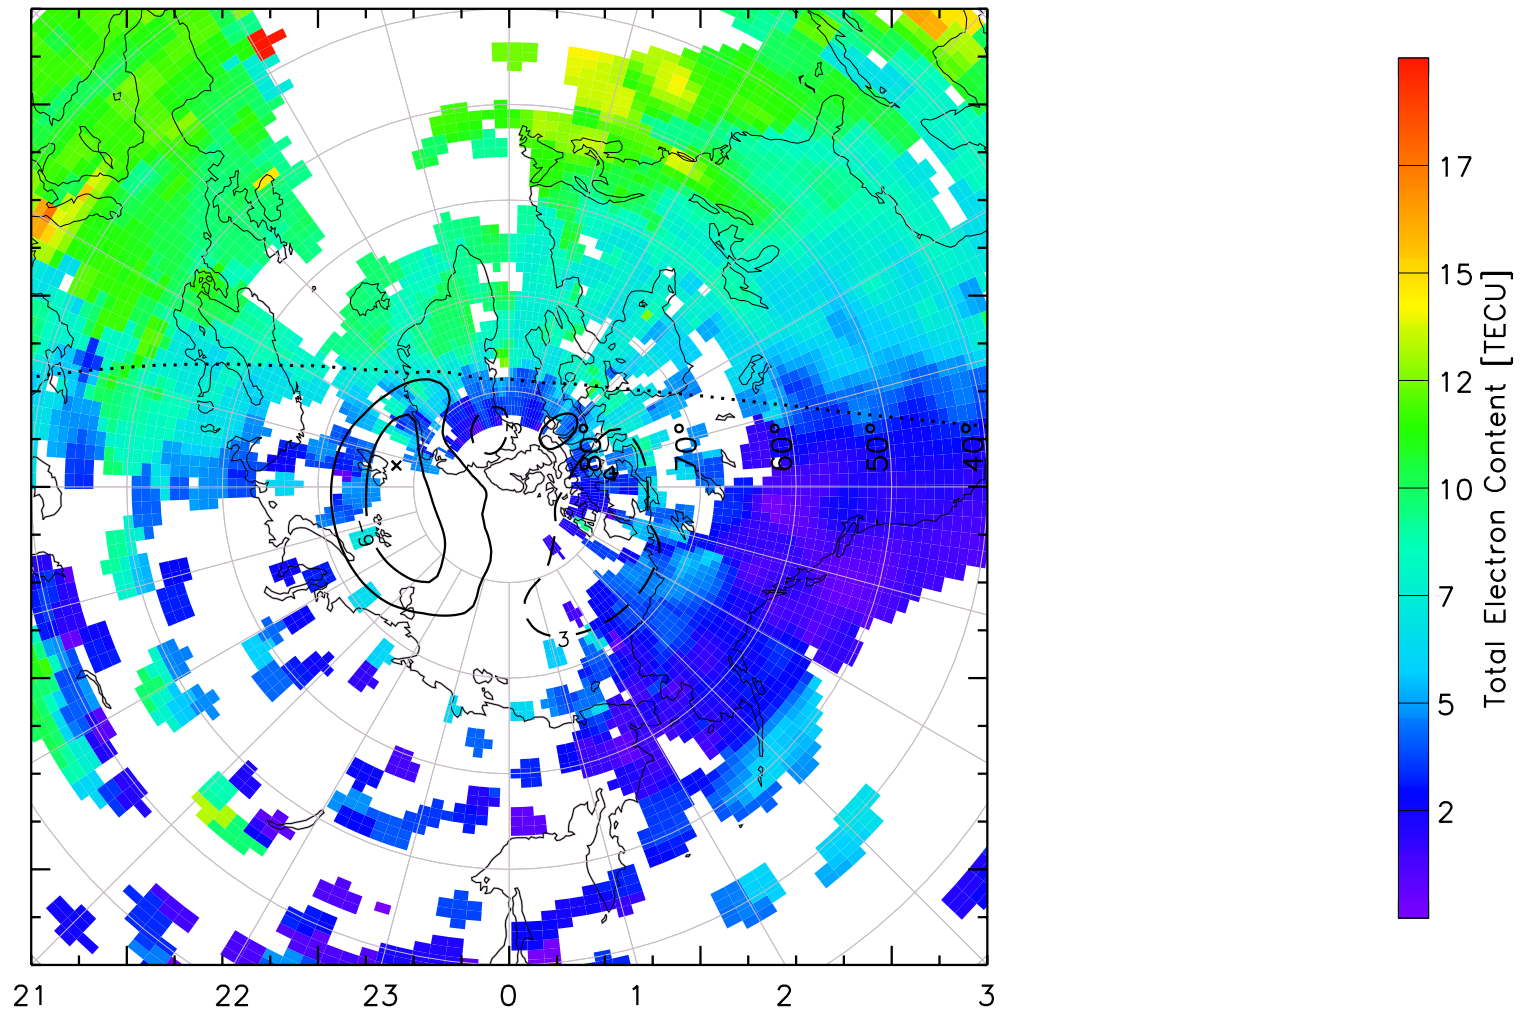

TOTAL ELECTRON CONTENT 04/Feb/2011 14:35:00.0
Median Filtered, Threshold = 0.10 to
04/Feb/2011 14:40:00.0