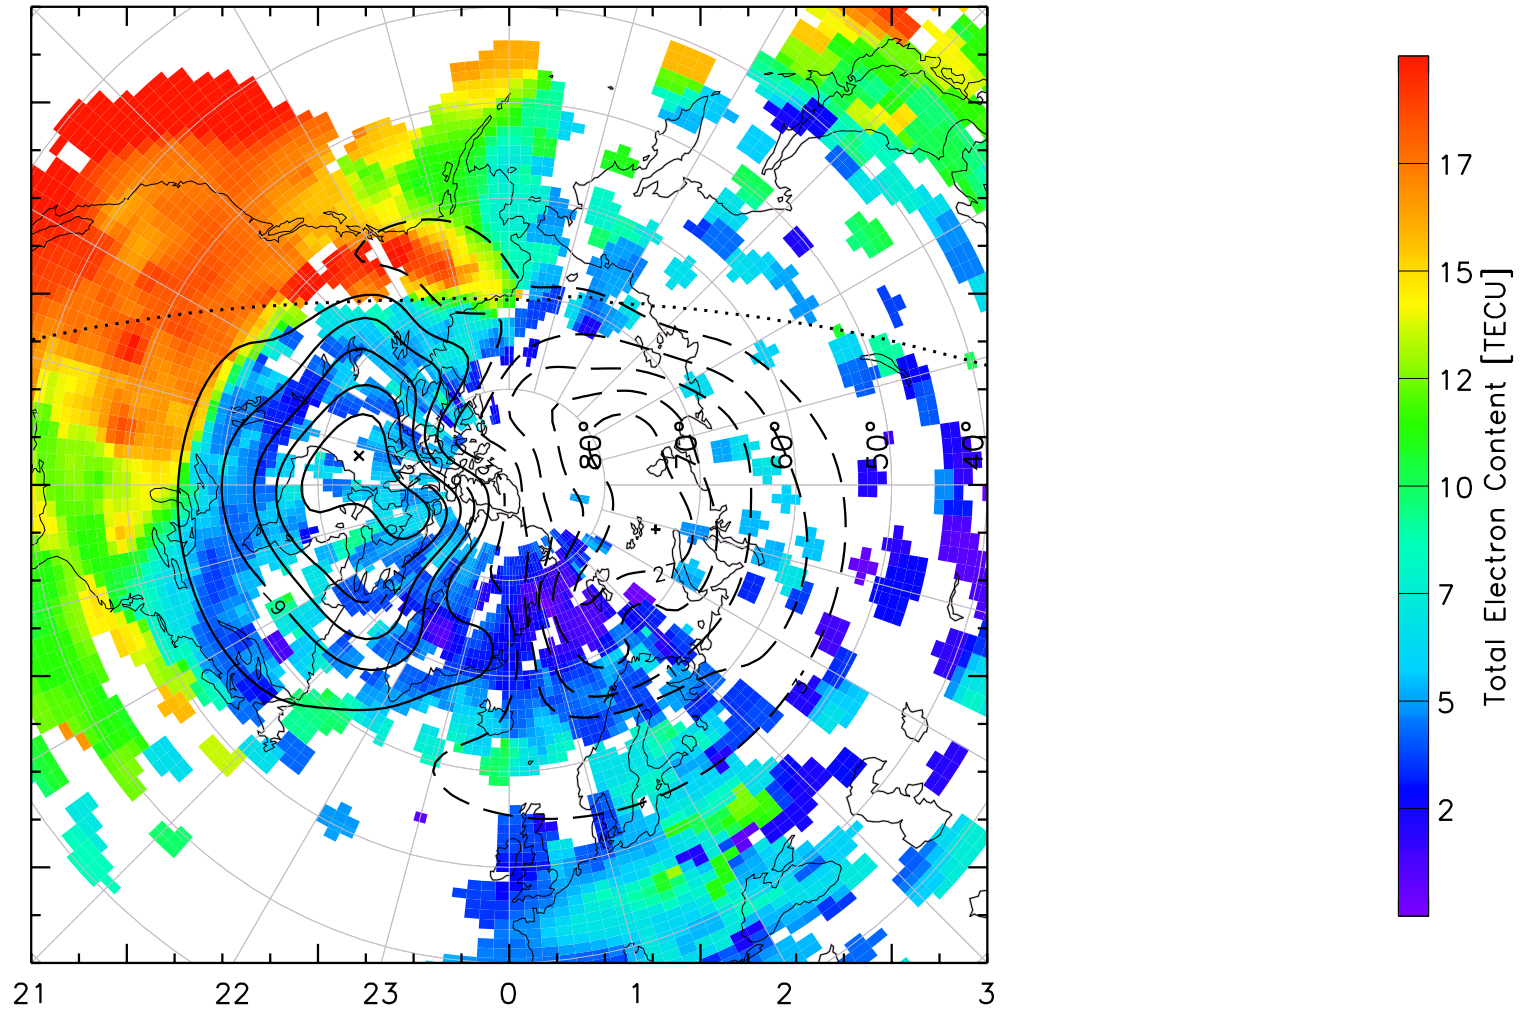

TOTAL ELECTRON CONTENT 05/Feb/2011 00:20:00.0
Median Filtered, Threshold = 0.10 to
05/Feb/2011 00:25:00.0