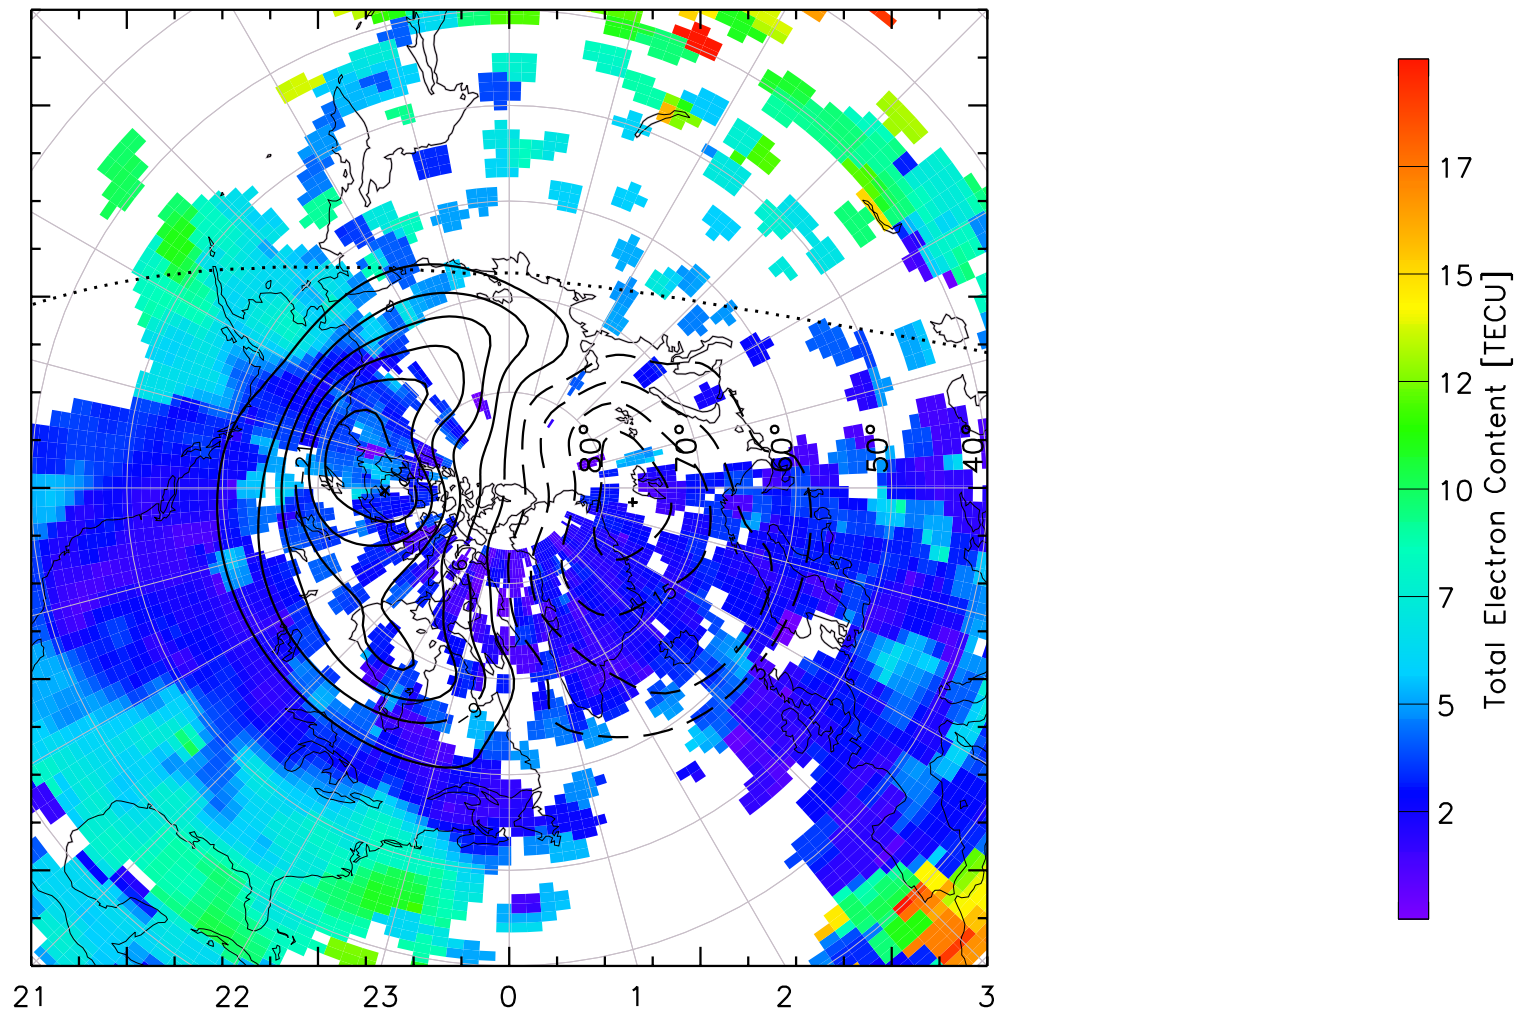

TOTAL ELECTRON CONTENT 05/Feb/2011 03:30:00.0
Median Filtered, Threshold = 0.10 to
05/Feb/2011 03:35:00.0