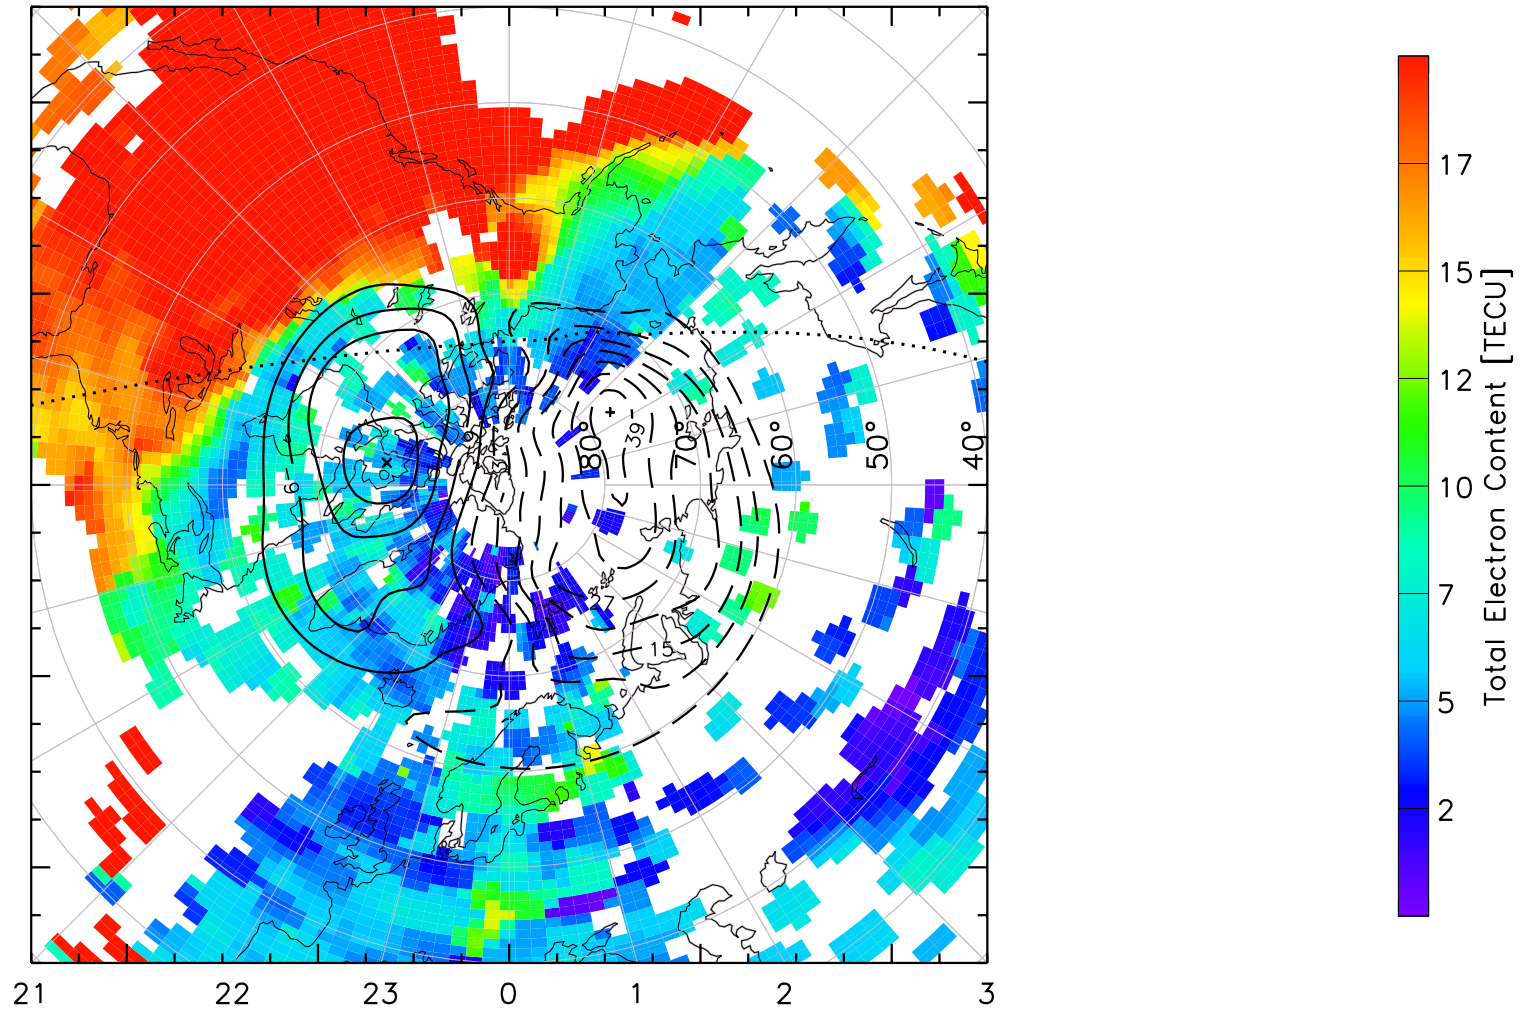

TOTAL ELECTRON CONTENT 04/Feb/2011 22:40:00.0
Median Filtered, Threshold = 0.10 to
04/Feb/2011 22:45:00.0