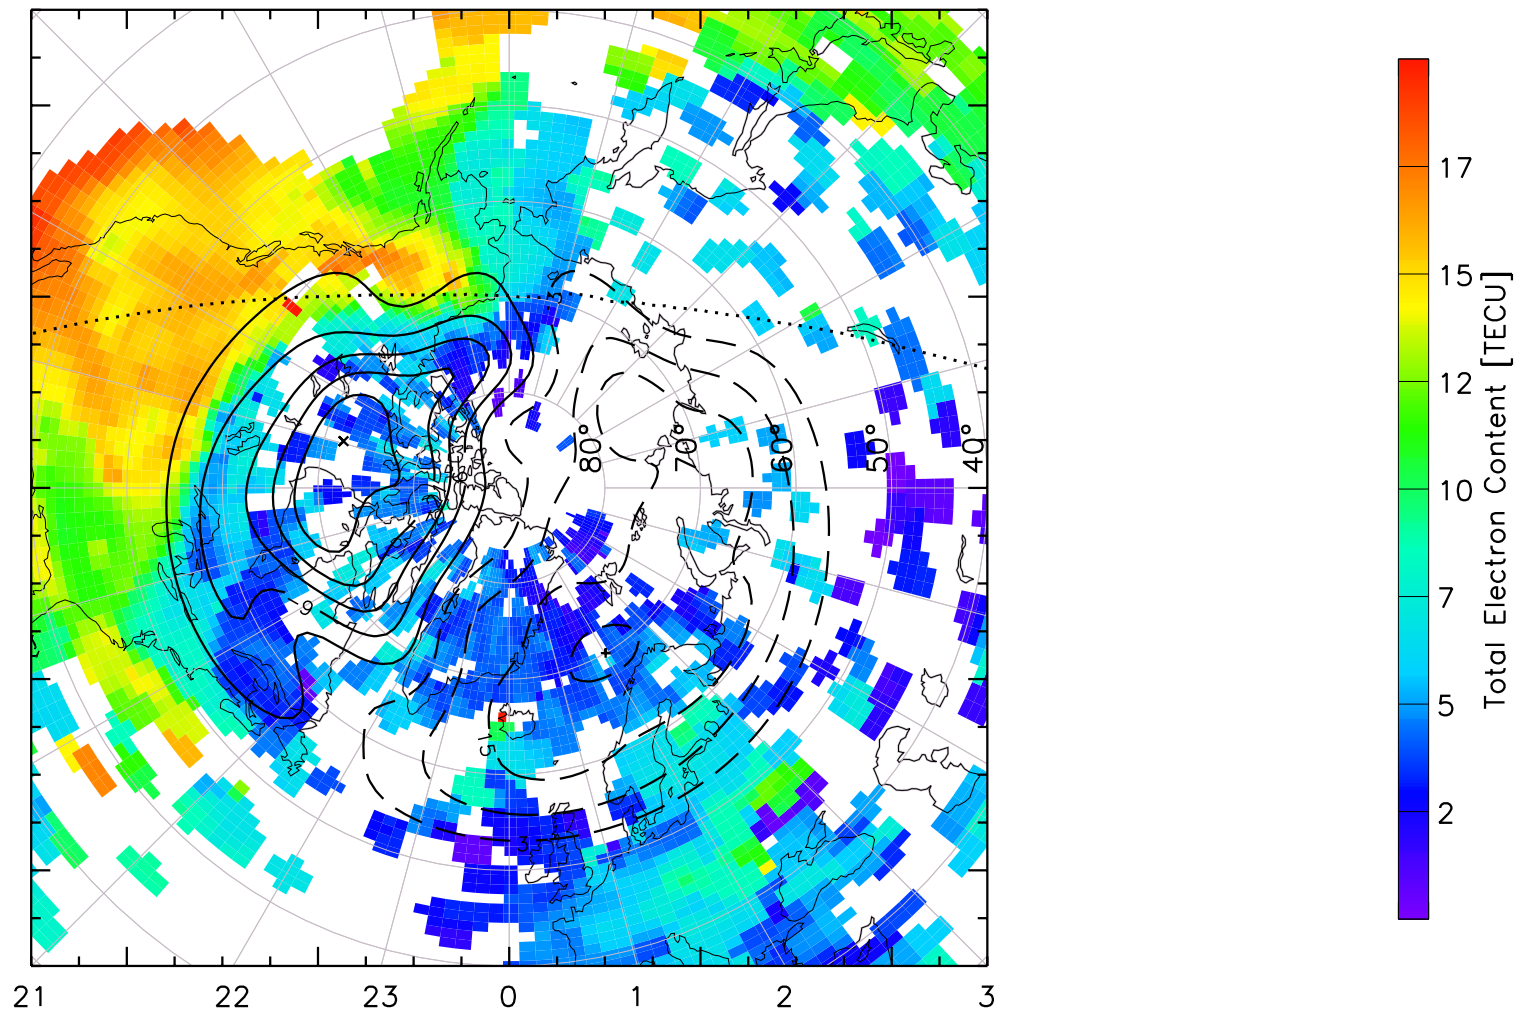

TOTAL ELECTRON CONTENT 05/Feb/2011 00:40:00.0
Median Filtered, Threshold = 0.10 to
05/Feb/2011 00:45:00.0