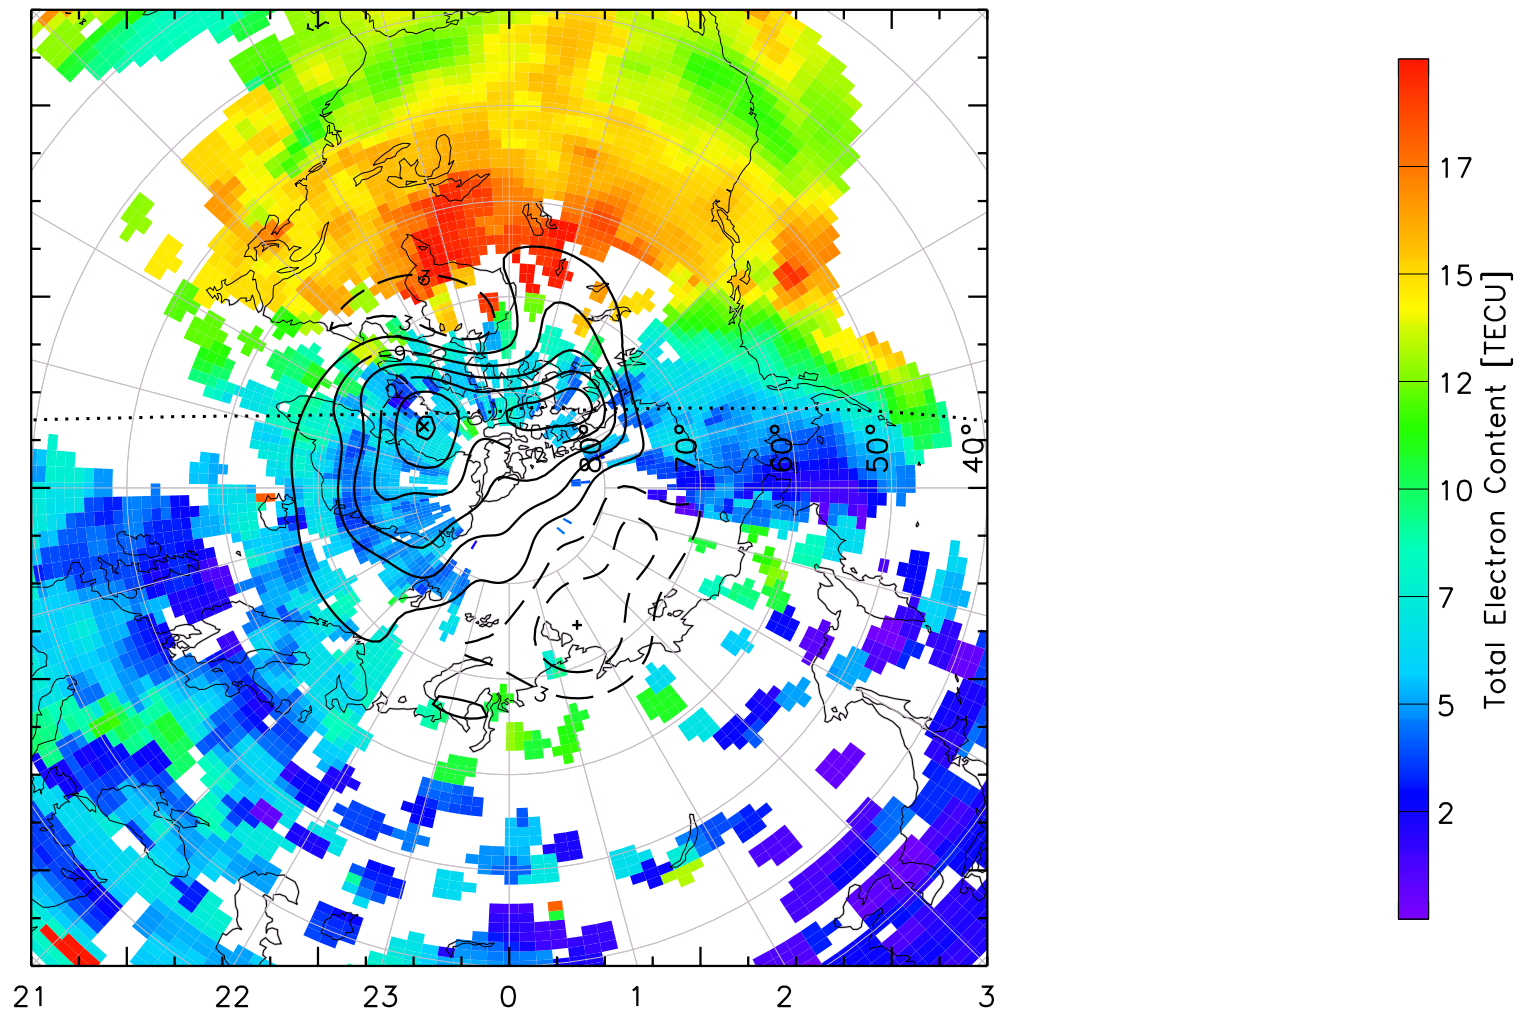

TOTAL ELECTRON CONTENT 04/Feb/2011 18:50:00.0
Median Filtered, Threshold = 0.10 to
04/Feb/2011 18:55:00.0