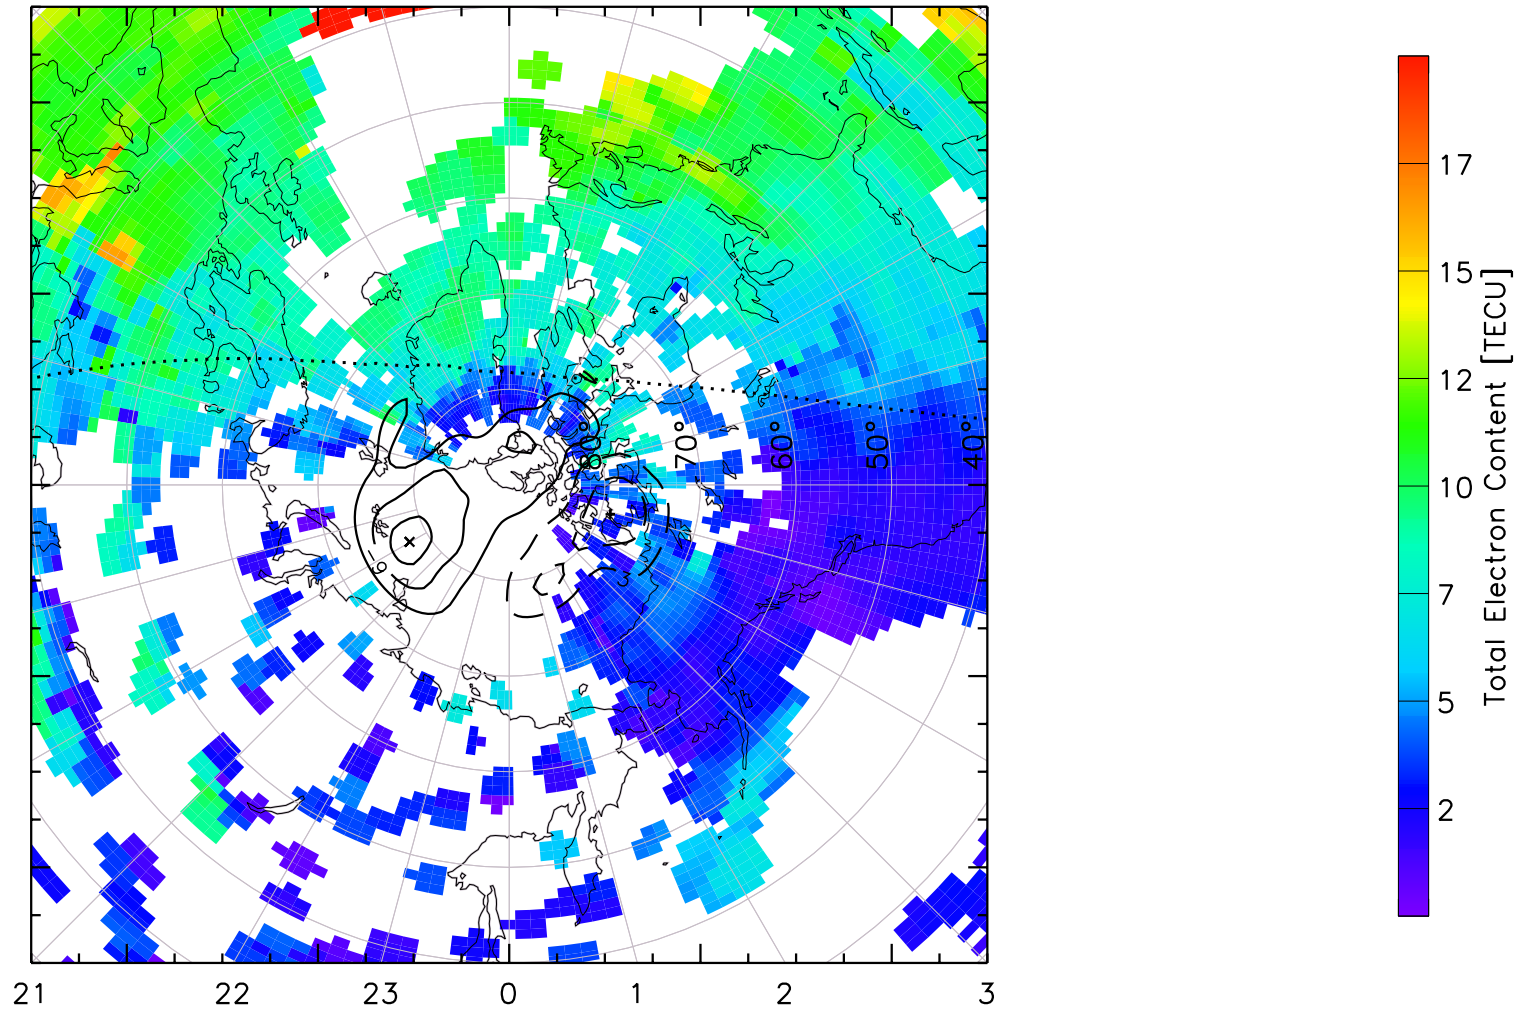

TOTAL ELECTRON CONTENT 04/Feb/2011 14:20:00.0
Median Filtered, Threshold = 0.10 to
04/Feb/2011 14:25:00.0