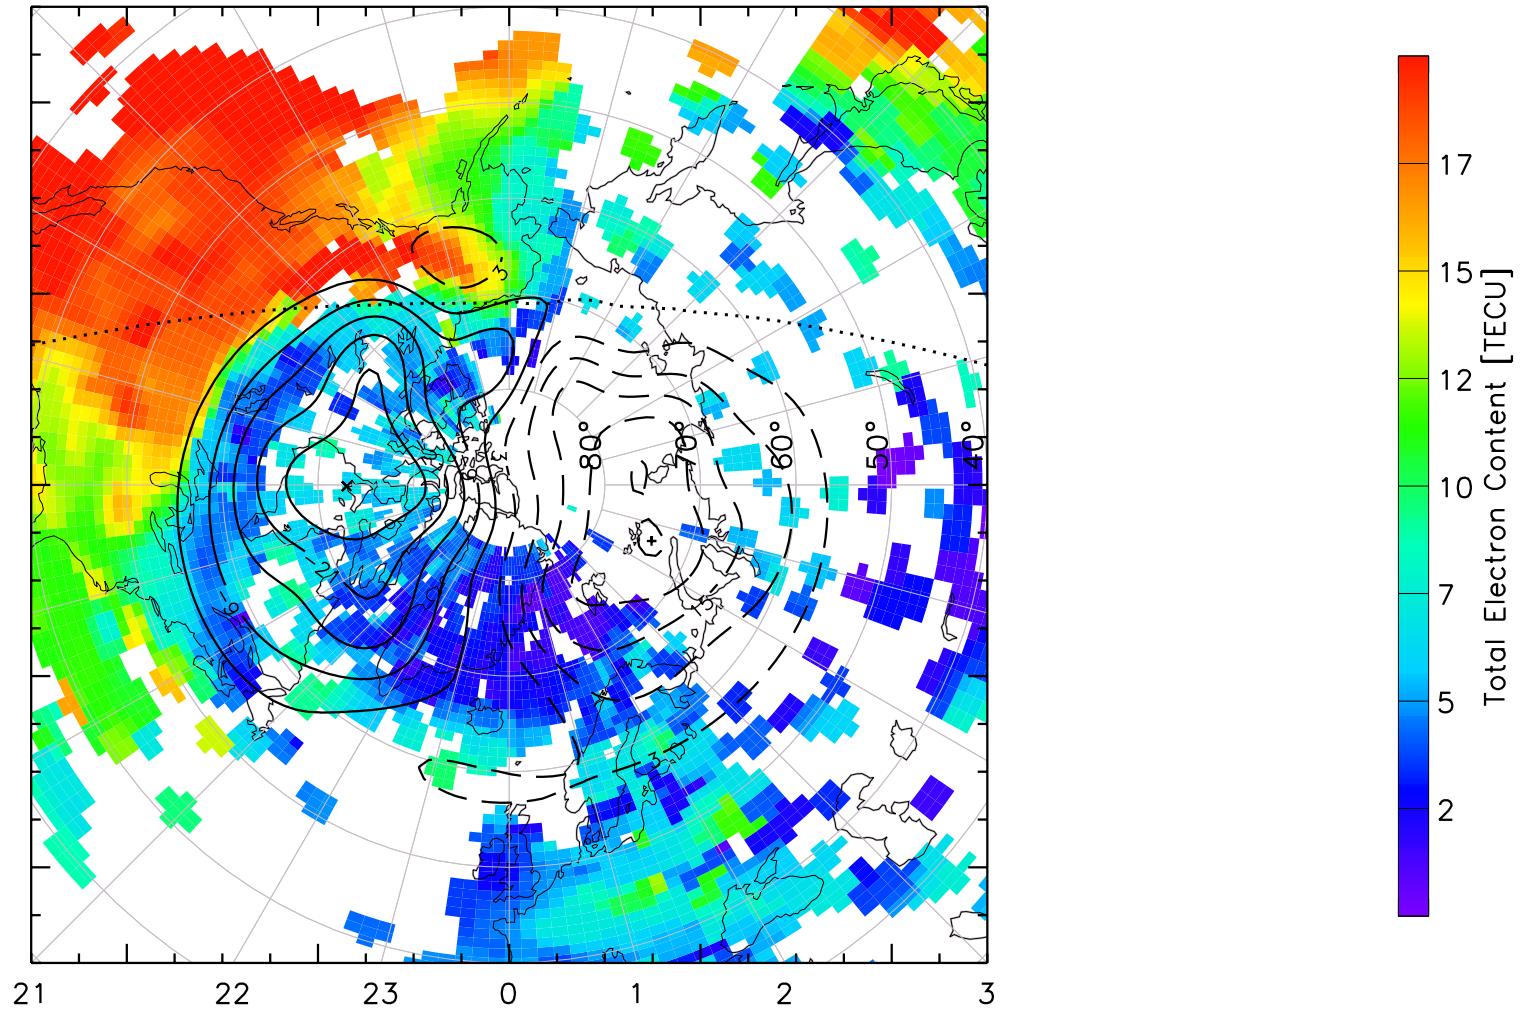

0000 0500
[Empty box]

TOTAL ELECTRON CONTENT 05/Feb/2011 00:05:00.0
Median Filtered, Threshold = 0.10 to
05/Feb/2011 00:10:00.0

0000 0500
[Empty box]

TOTAL ELECTRON CONTENT 05/Feb/2011 00:10:00.0
Median Filtered, Threshold = 0.10 to
05/Feb/2011 00:15:00.0