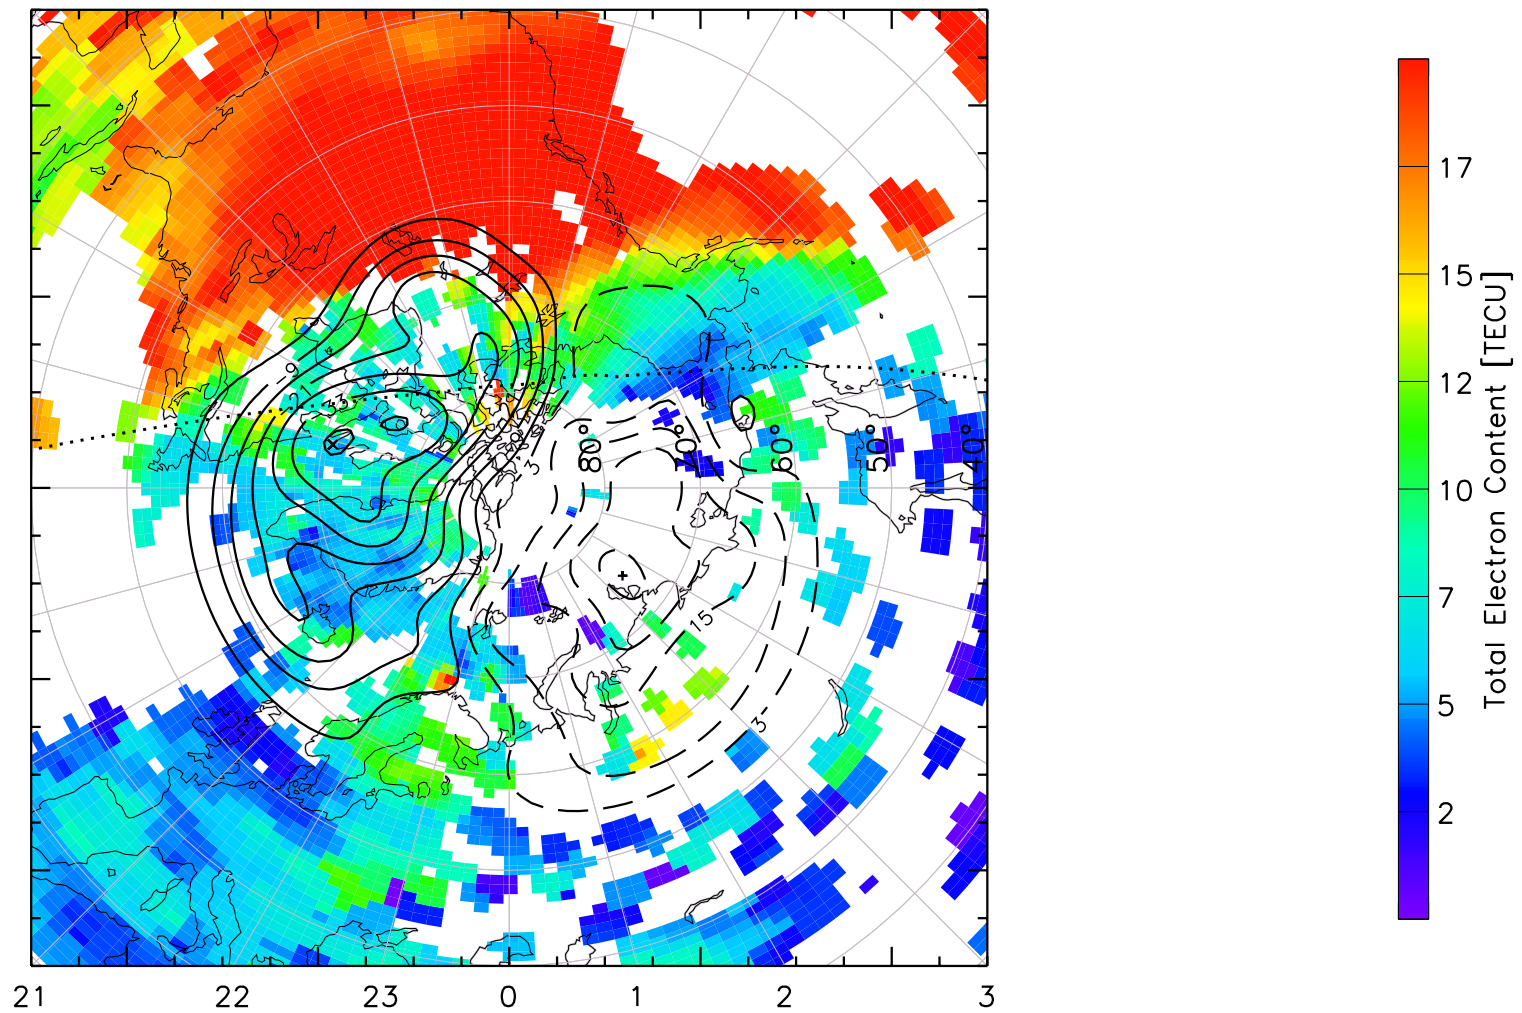

TOTAL ELECTRON CONTENT 04/Feb/2011 20:55:00.0
Median Filtered, Threshold = 0.10 to
04/Feb/2011 21:00:00.0