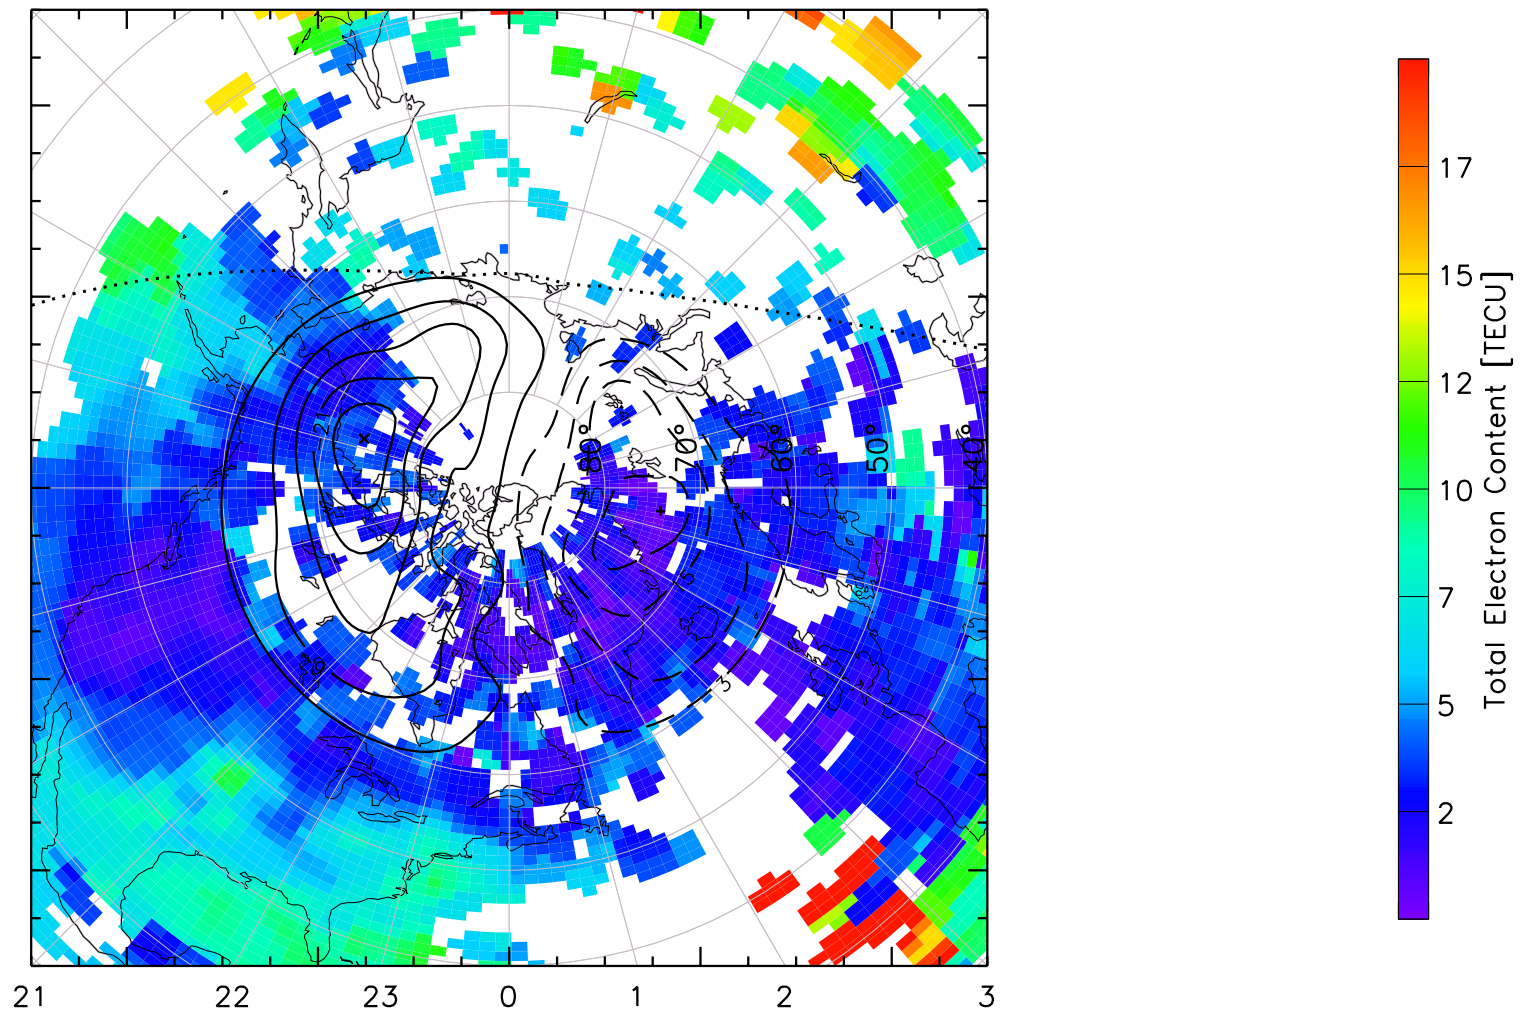

TOTAL ELECTRON CONTENT 05/Feb/2011 04:00:00.0
Median Filtered, Threshold = 0.10 to
05/Feb/2011 04:05:00.0