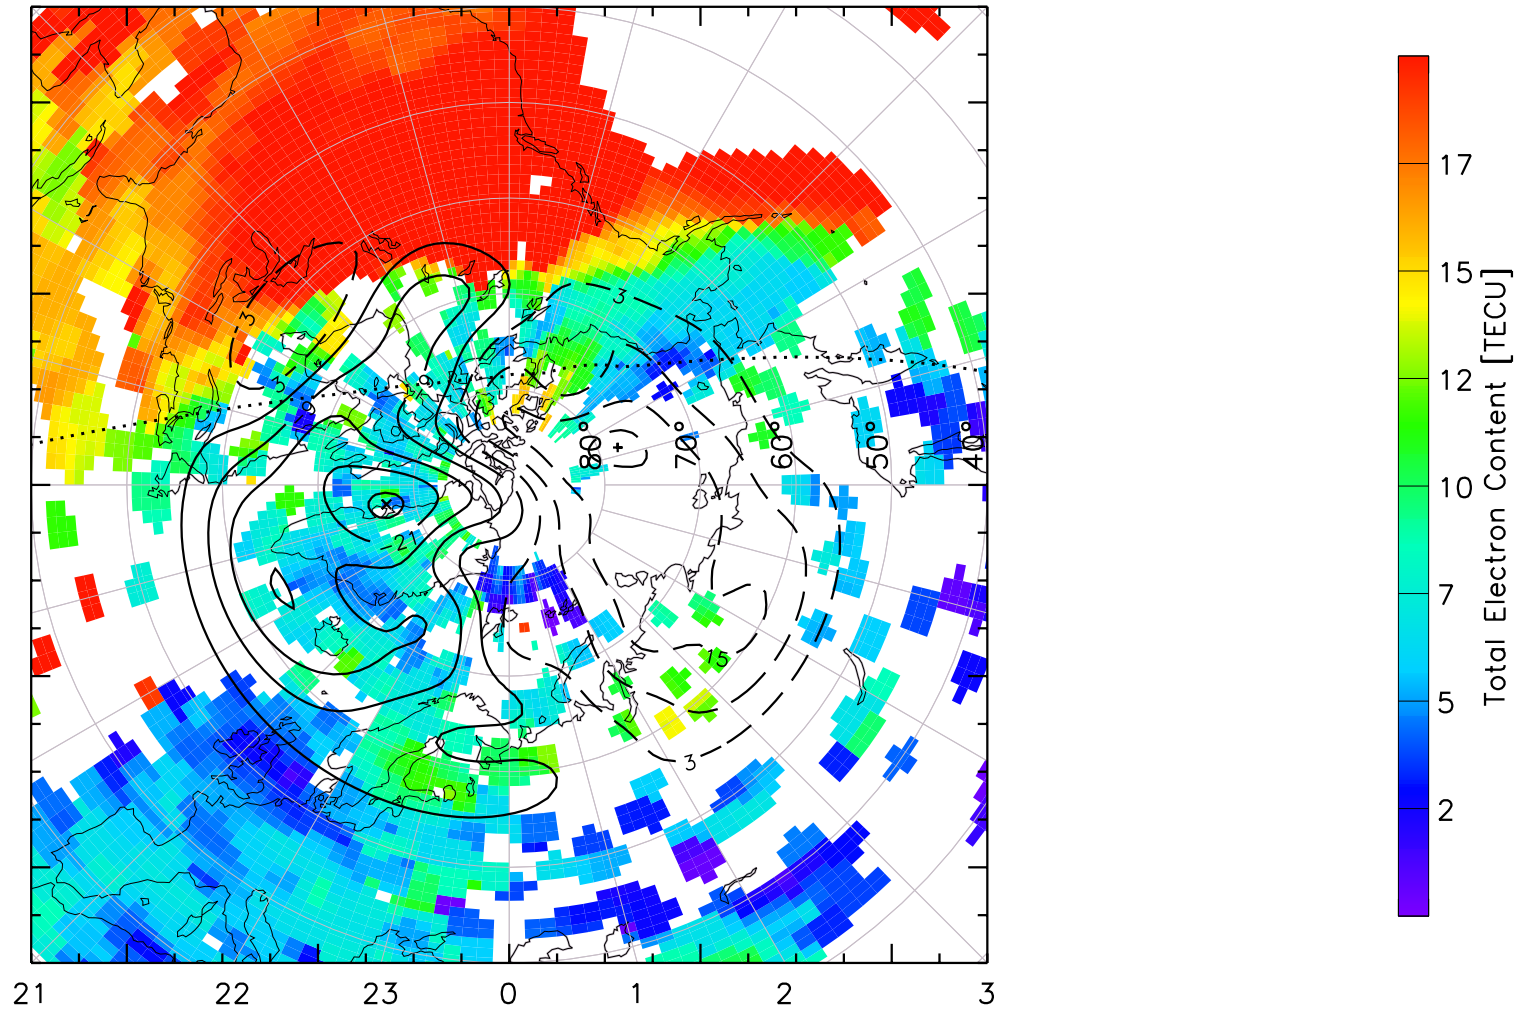

TOTAL ELECTRON CONTENT 04/Feb/2011 21:15:00.0
Median Filtered, Threshold = 0.10 to
04/Feb/2011 21:20:00.0