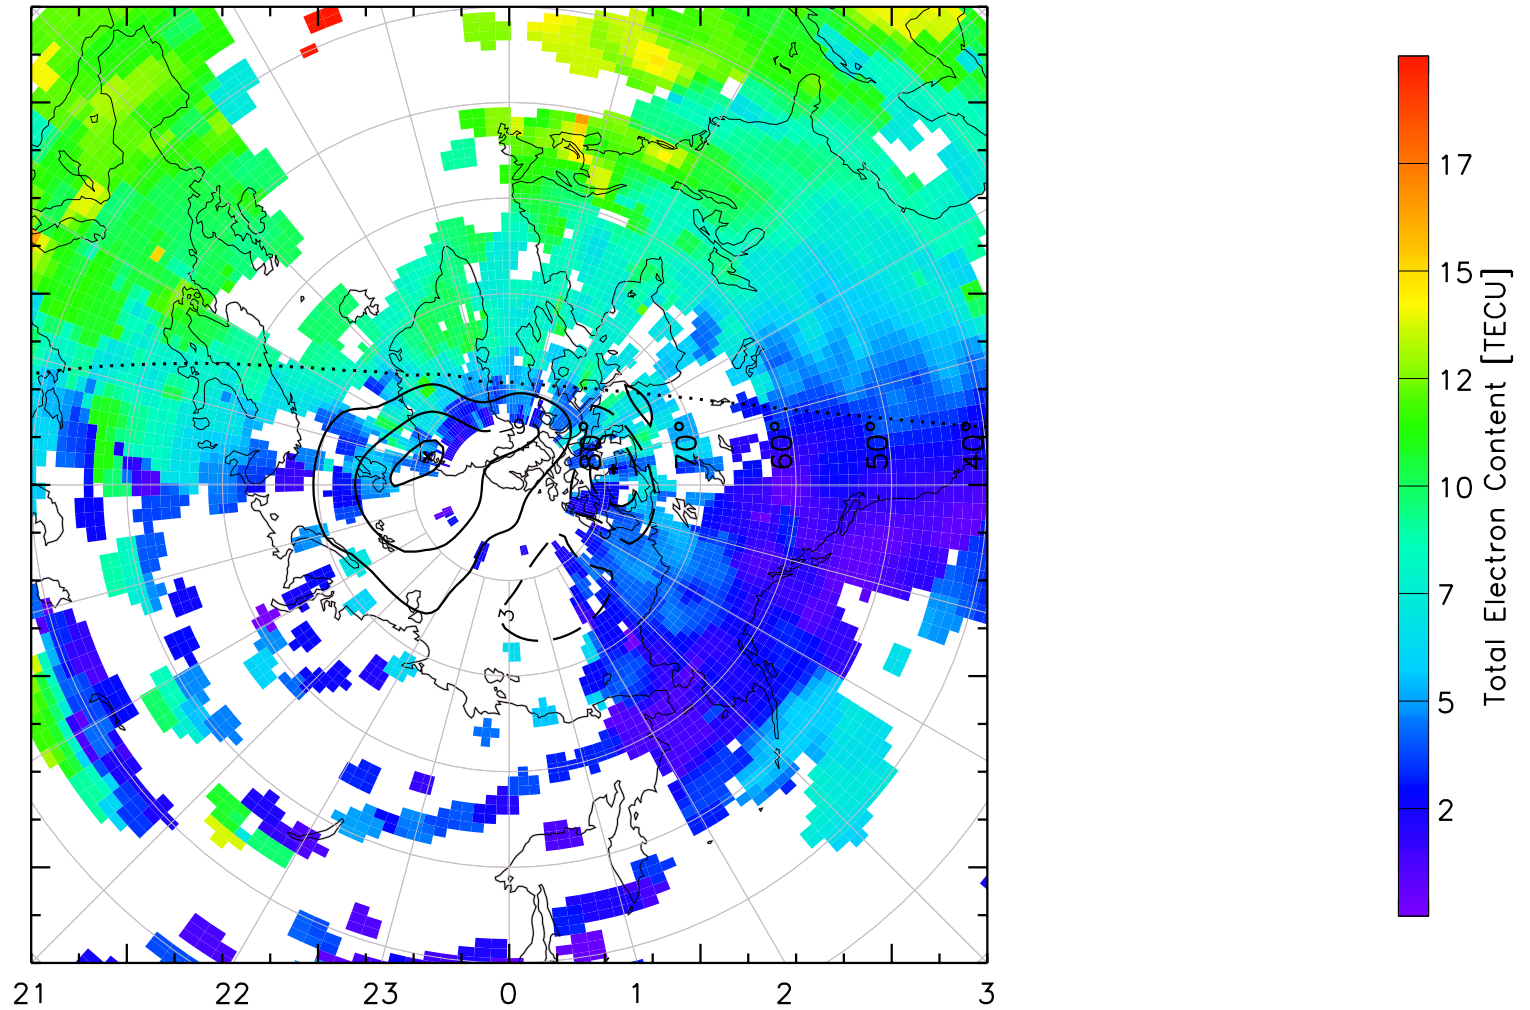

TOTAL ELECTRON CONTENT 04/Feb/2011 14:50:00.0
Median Filtered, Threshold = 0.10 to
04/Feb/2011 14:55:00.0