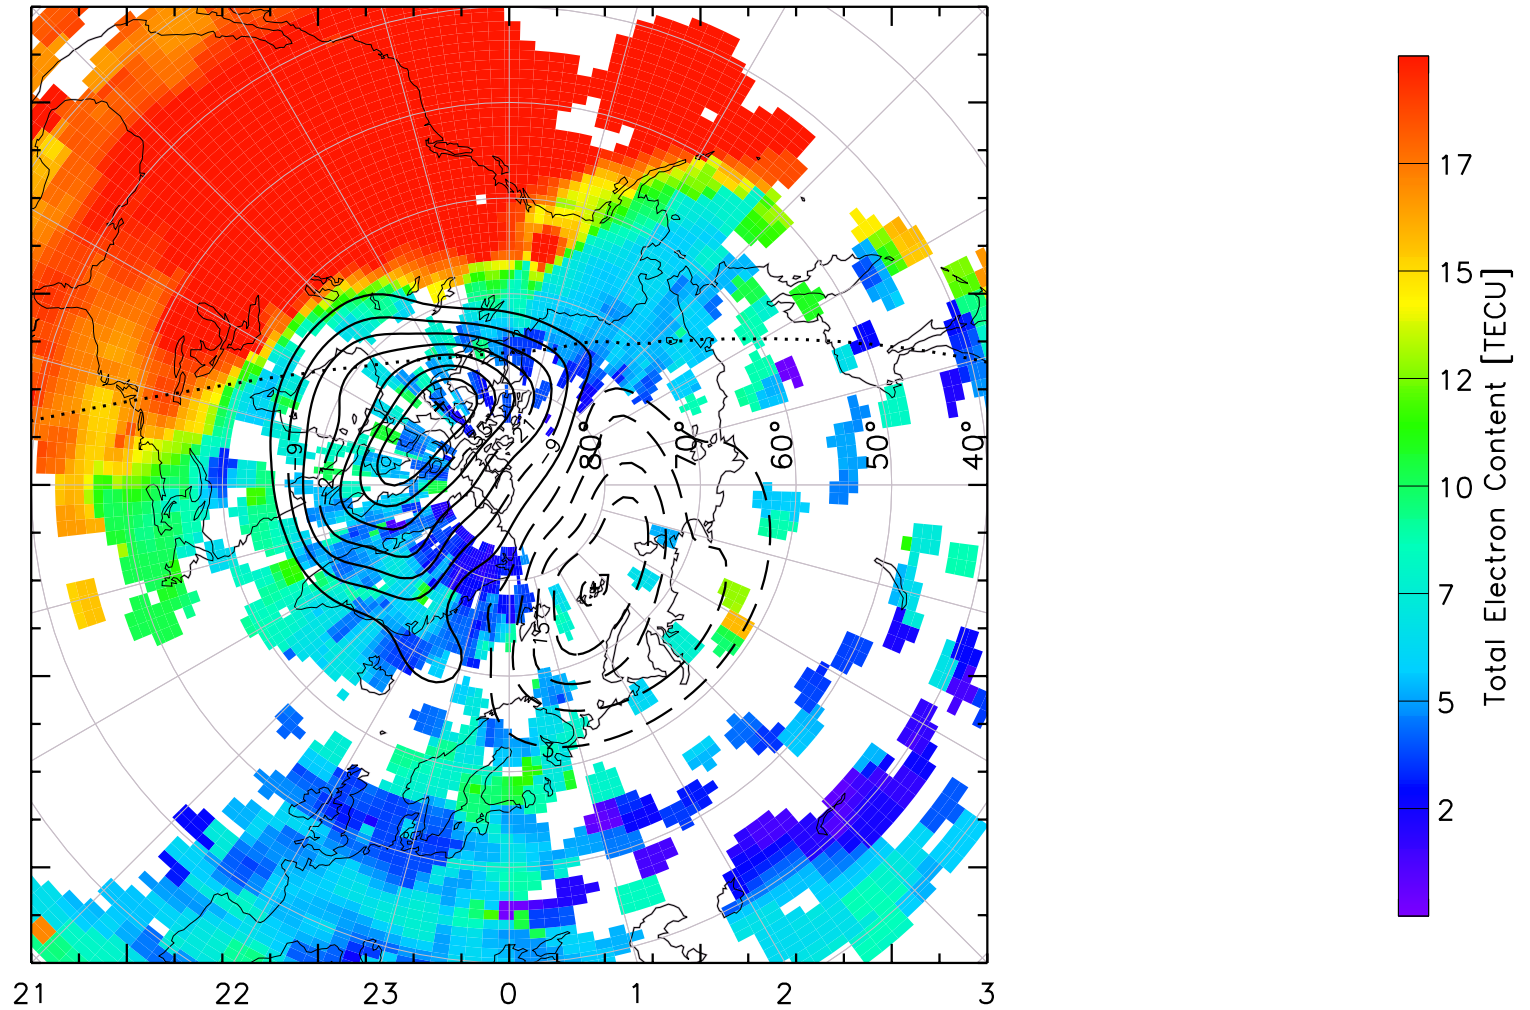

TOTAL ELECTRON CONTENT 04/Feb/2011 22:15:00.0
Median Filtered, Threshold = 0.10 to
04/Feb/2011 22:20:00.0