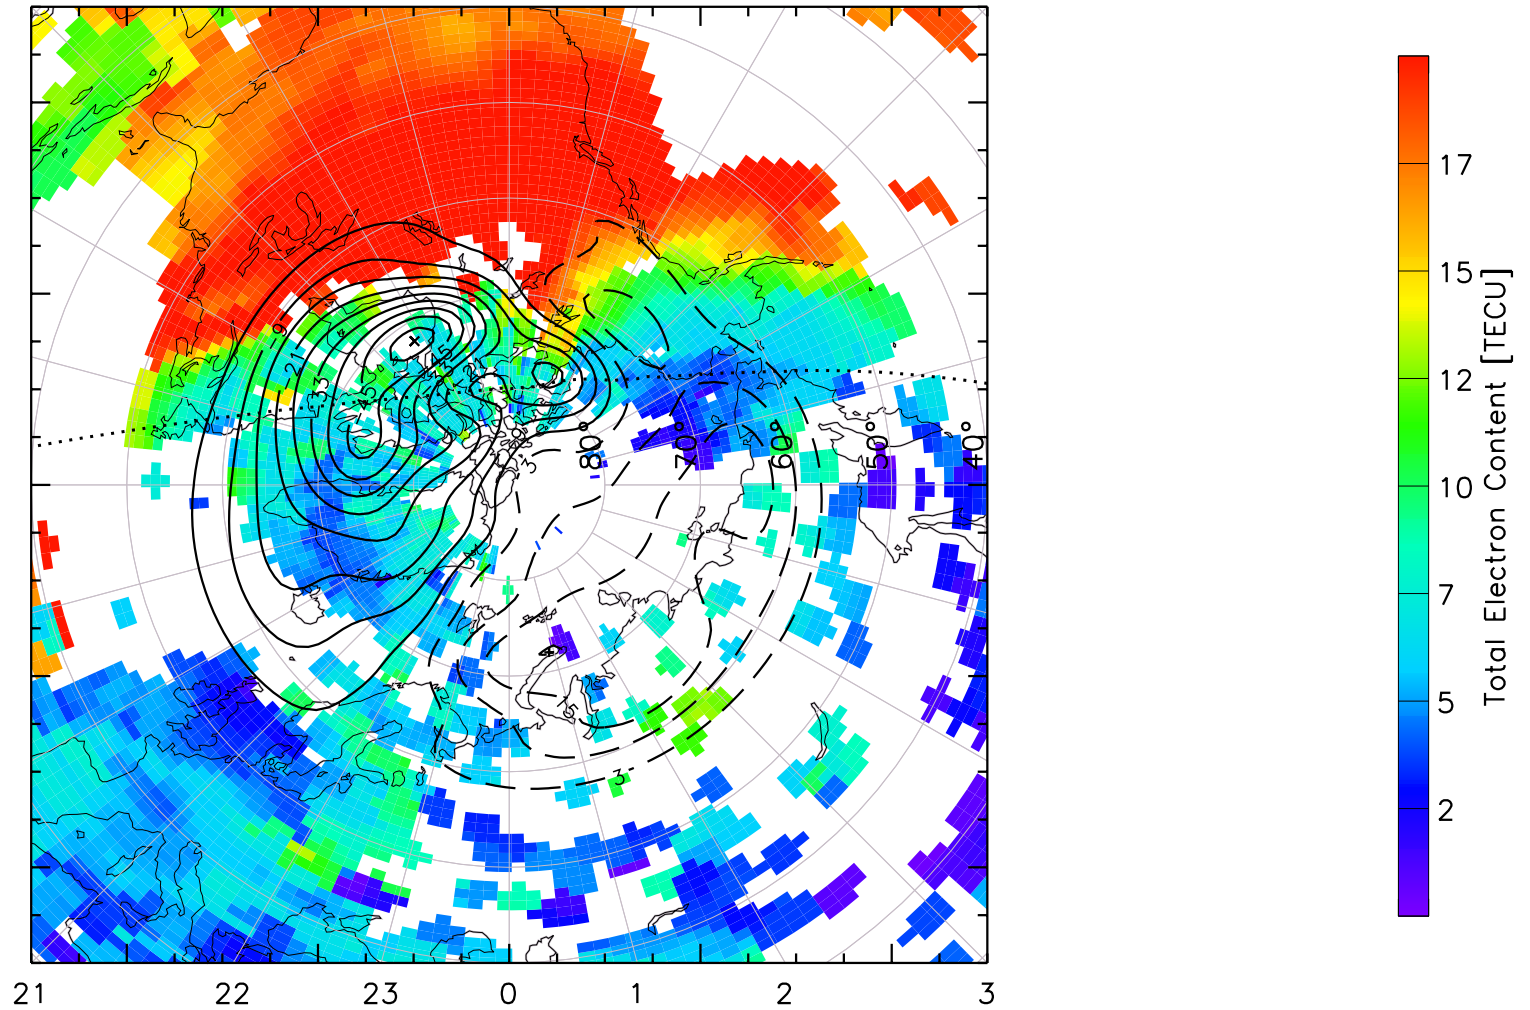

TOTAL ELECTRON CONTENT 04/Feb/2011 20:35:00.0
Median Filtered, Threshold = 0.10 to
04/Feb/2011 20:40:00.0