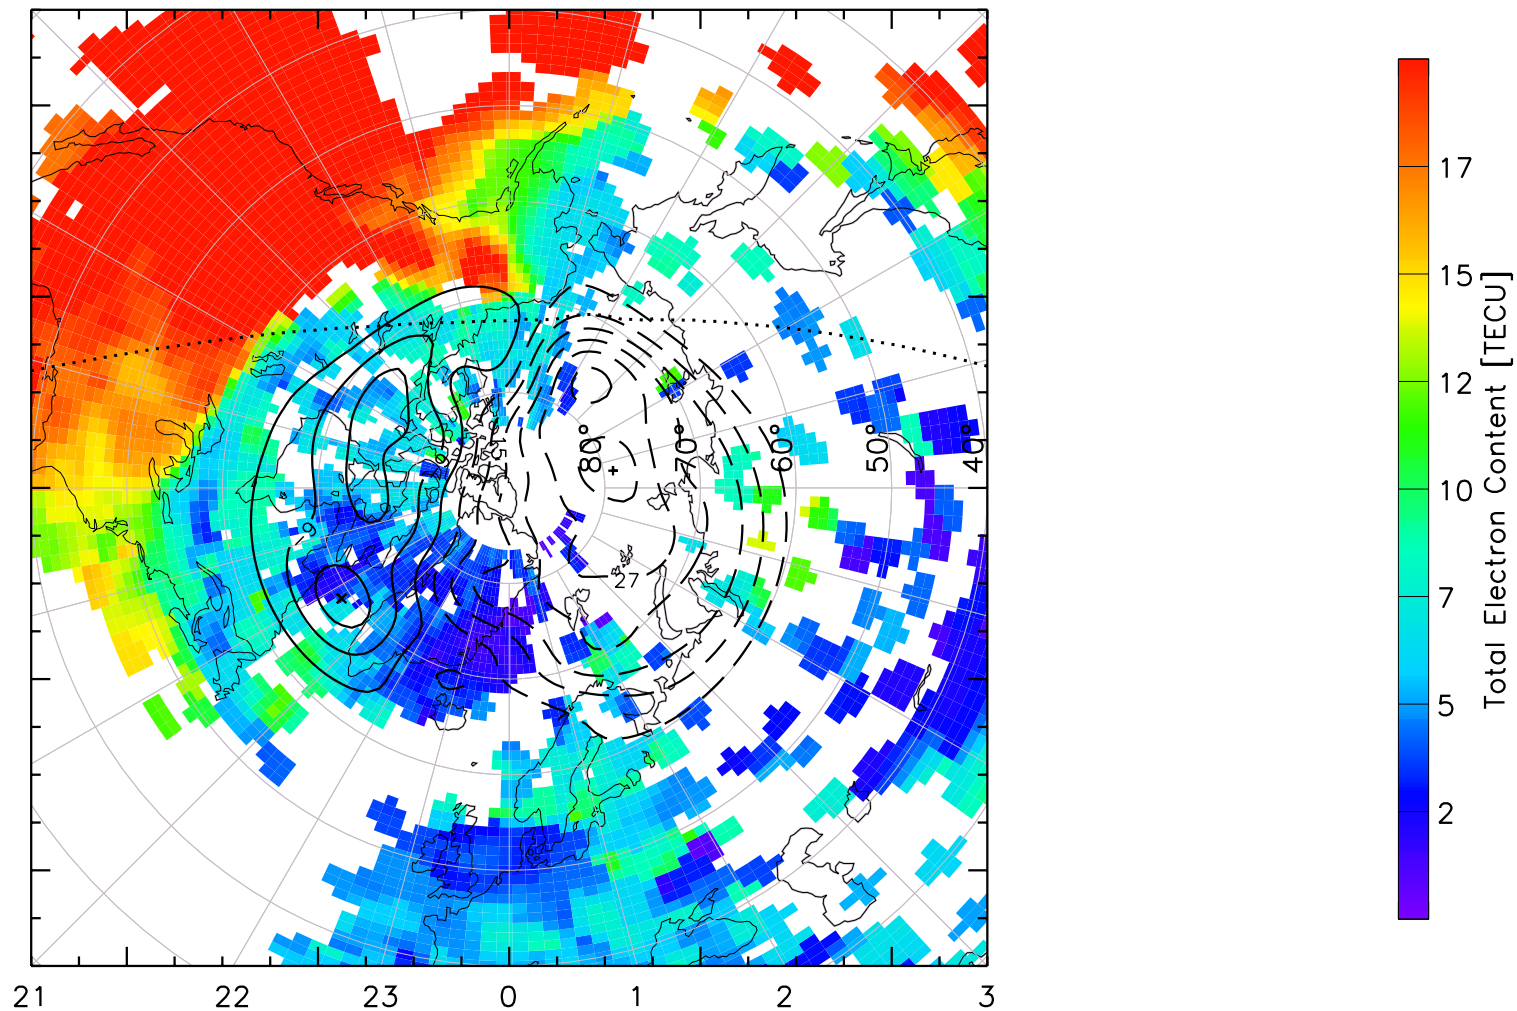

TOTAL ELECTRON CONTENT 04/Feb/2011 23:35:00.0
Median Filtered, Threshold = 0.10 to
04/Feb/2011 23:40:00.0