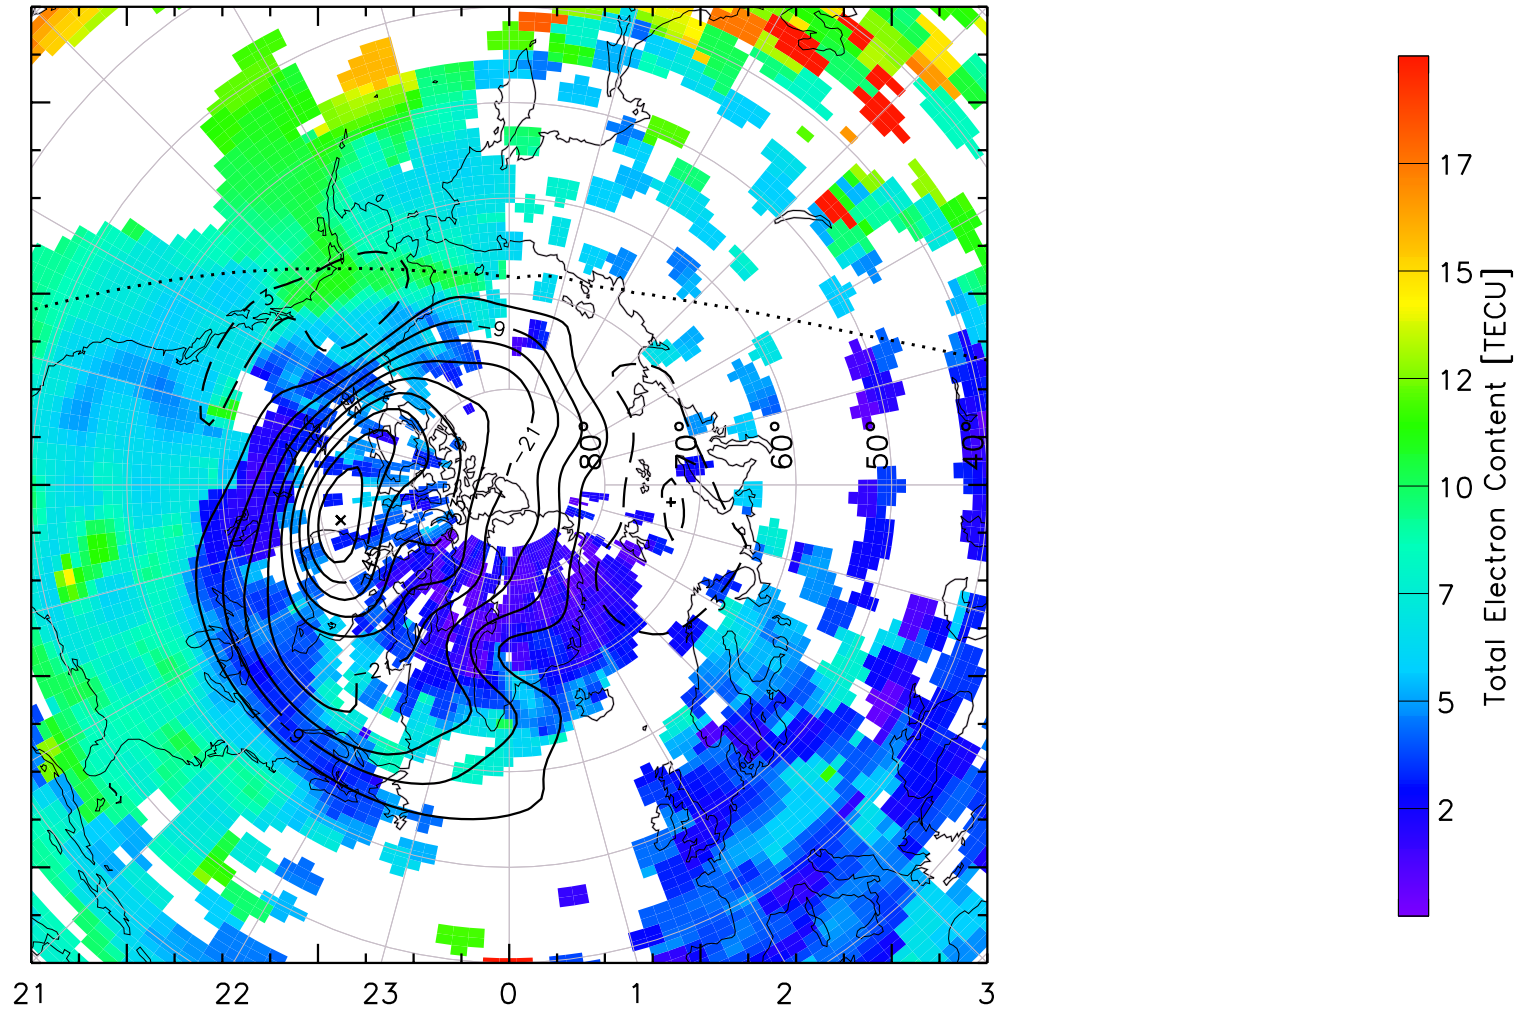

TOTAL ELECTRON CONTENT 05/Feb/2011 01:55:00.0
Median Filtered, Threshold = 0.10 to
05/Feb/2011 02:00:00.0