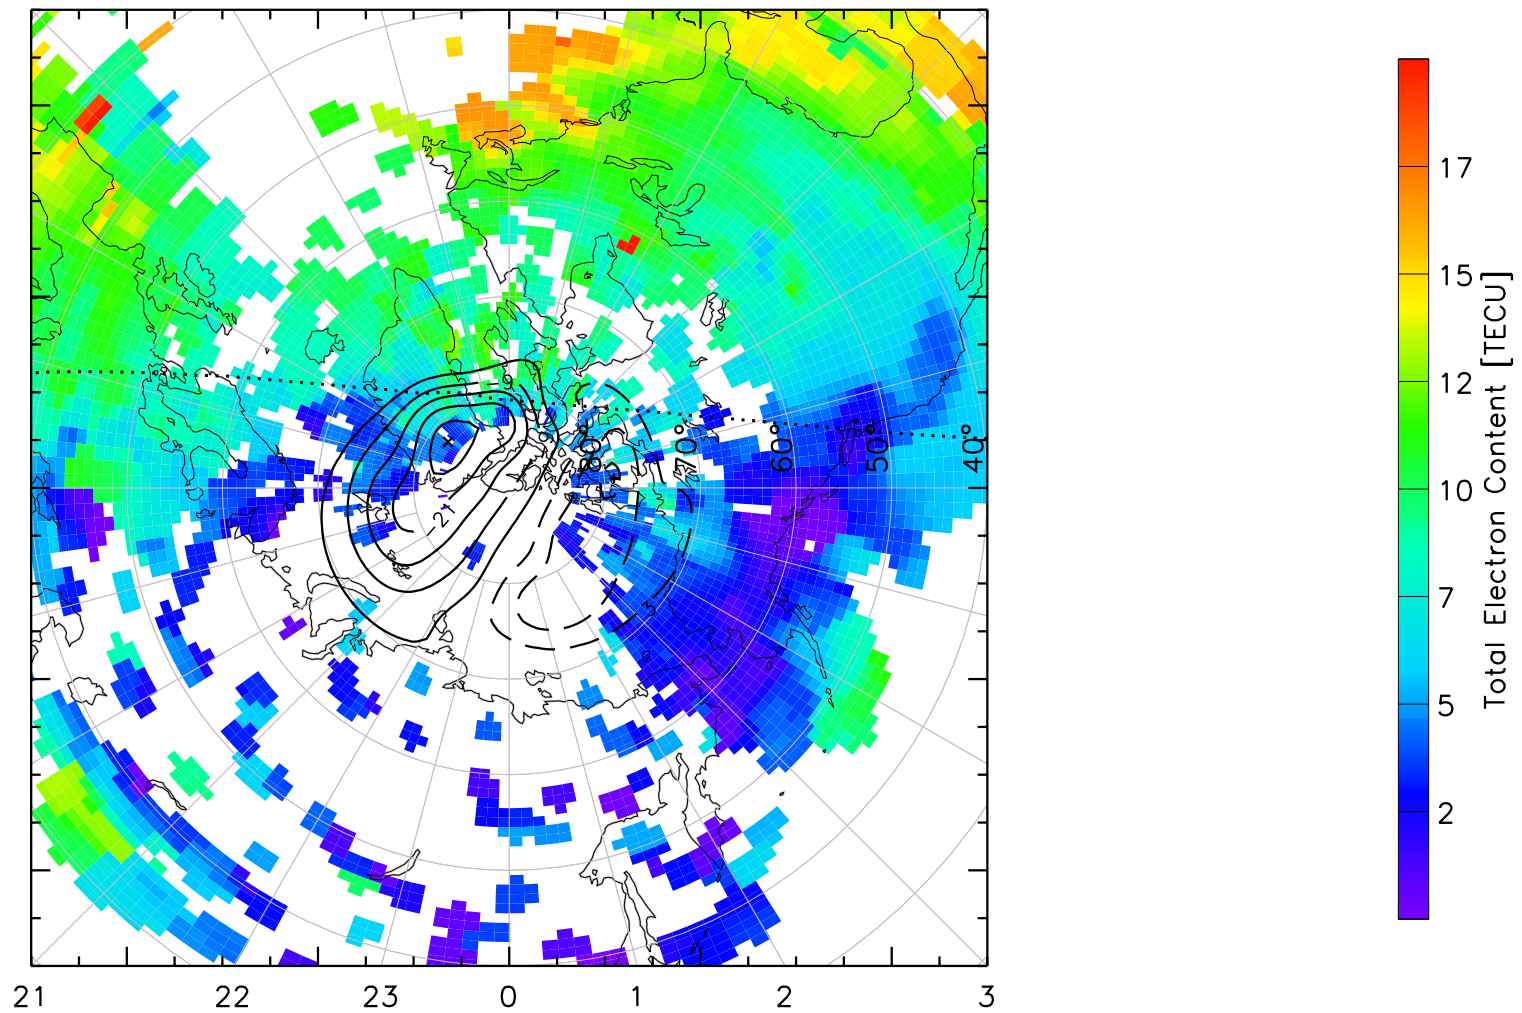

TOTAL ELECTRON CONTENT 04/Feb/2011 15:45:00.0
Median Filtered, Threshold = 0.10 to
04/Feb/2011 15:50:00.0