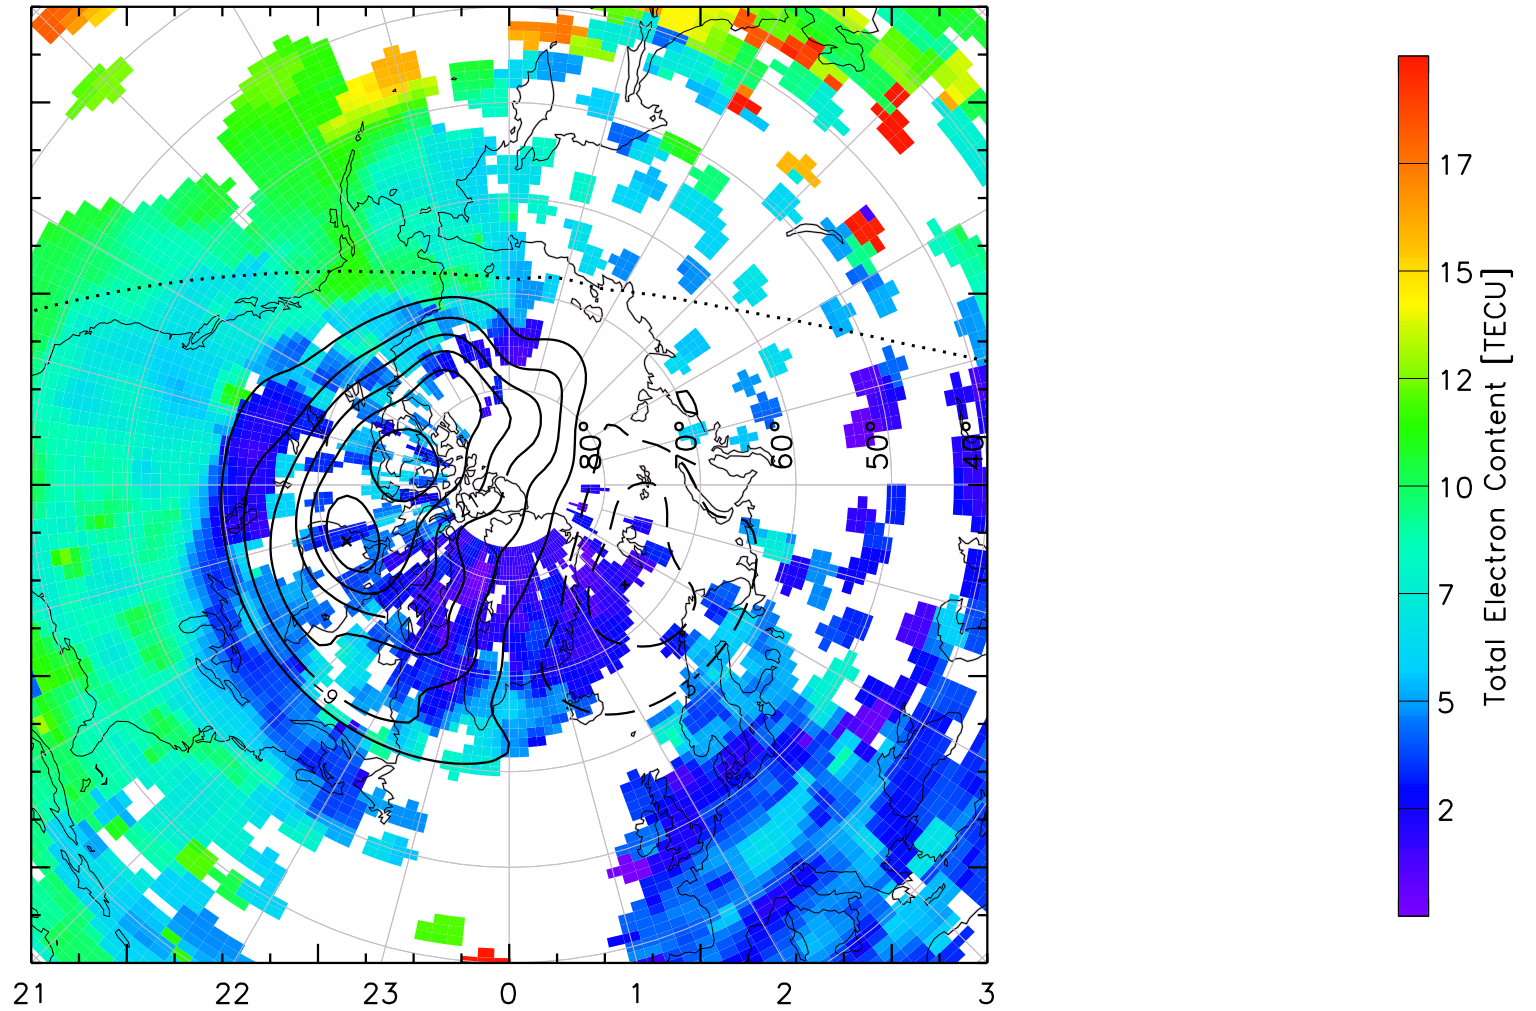

TOTAL ELECTRON CONTENT 05/Feb/2011 01:45:00.0
Median Filtered, Threshold = 0.10 to
05/Feb/2011 01:50:00.0