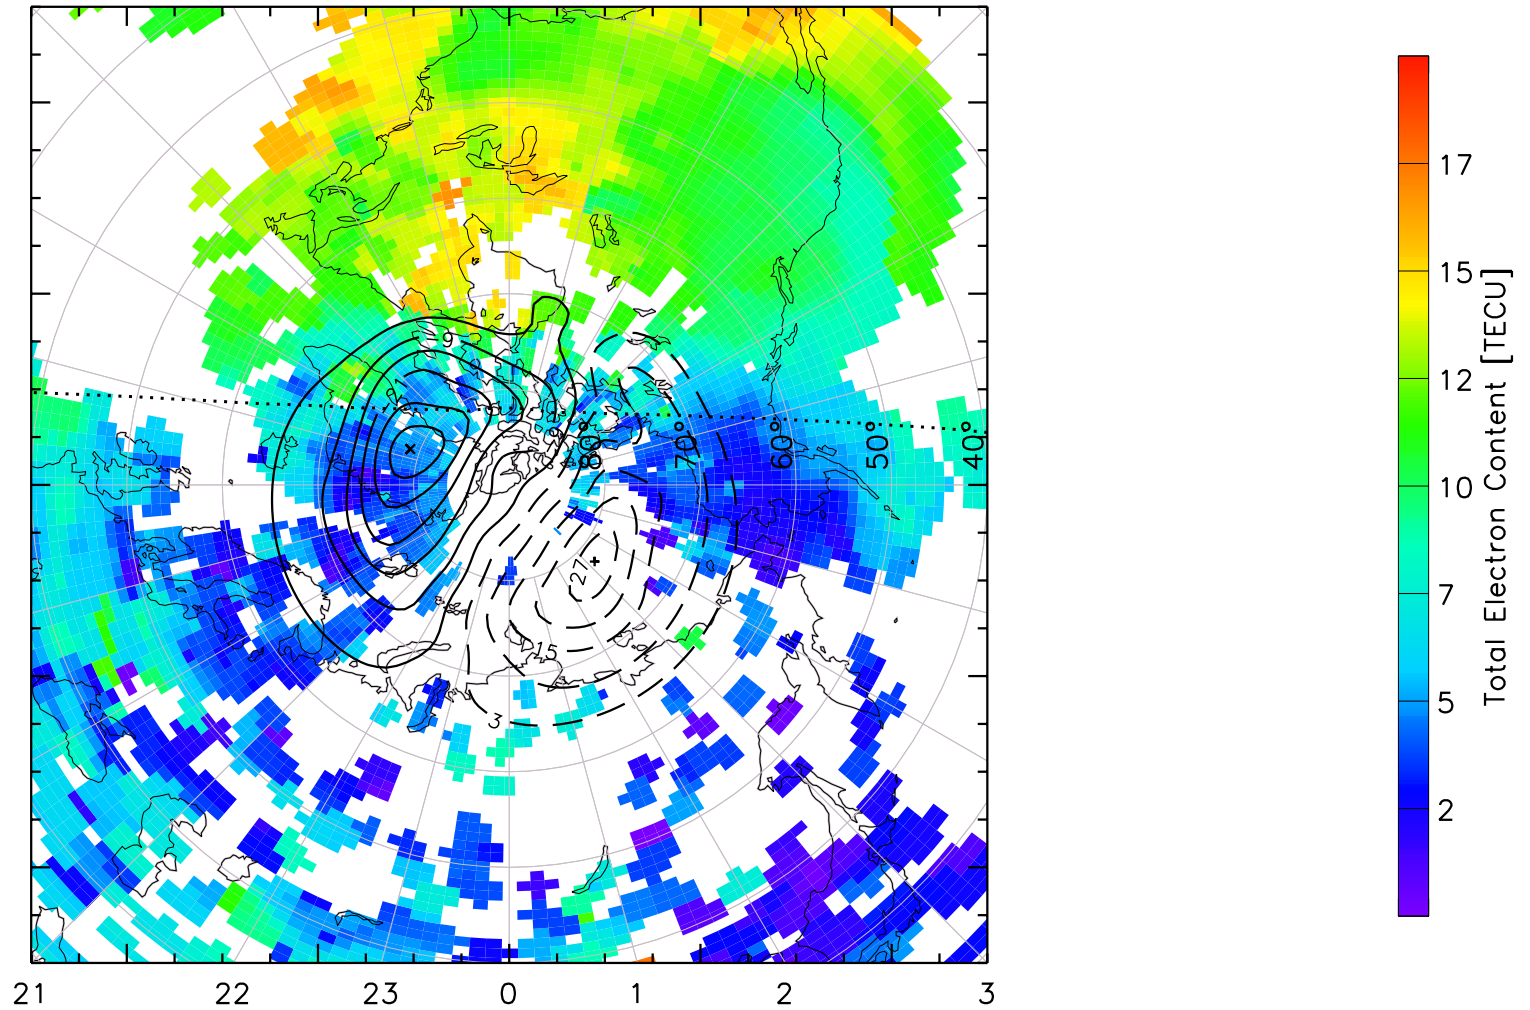

TOTAL ELECTRON CONTENT 04/Feb/2011 17:50:00.0
Median Filtered, Threshold = 0.10 to
04/Feb/2011 17:55:00.0