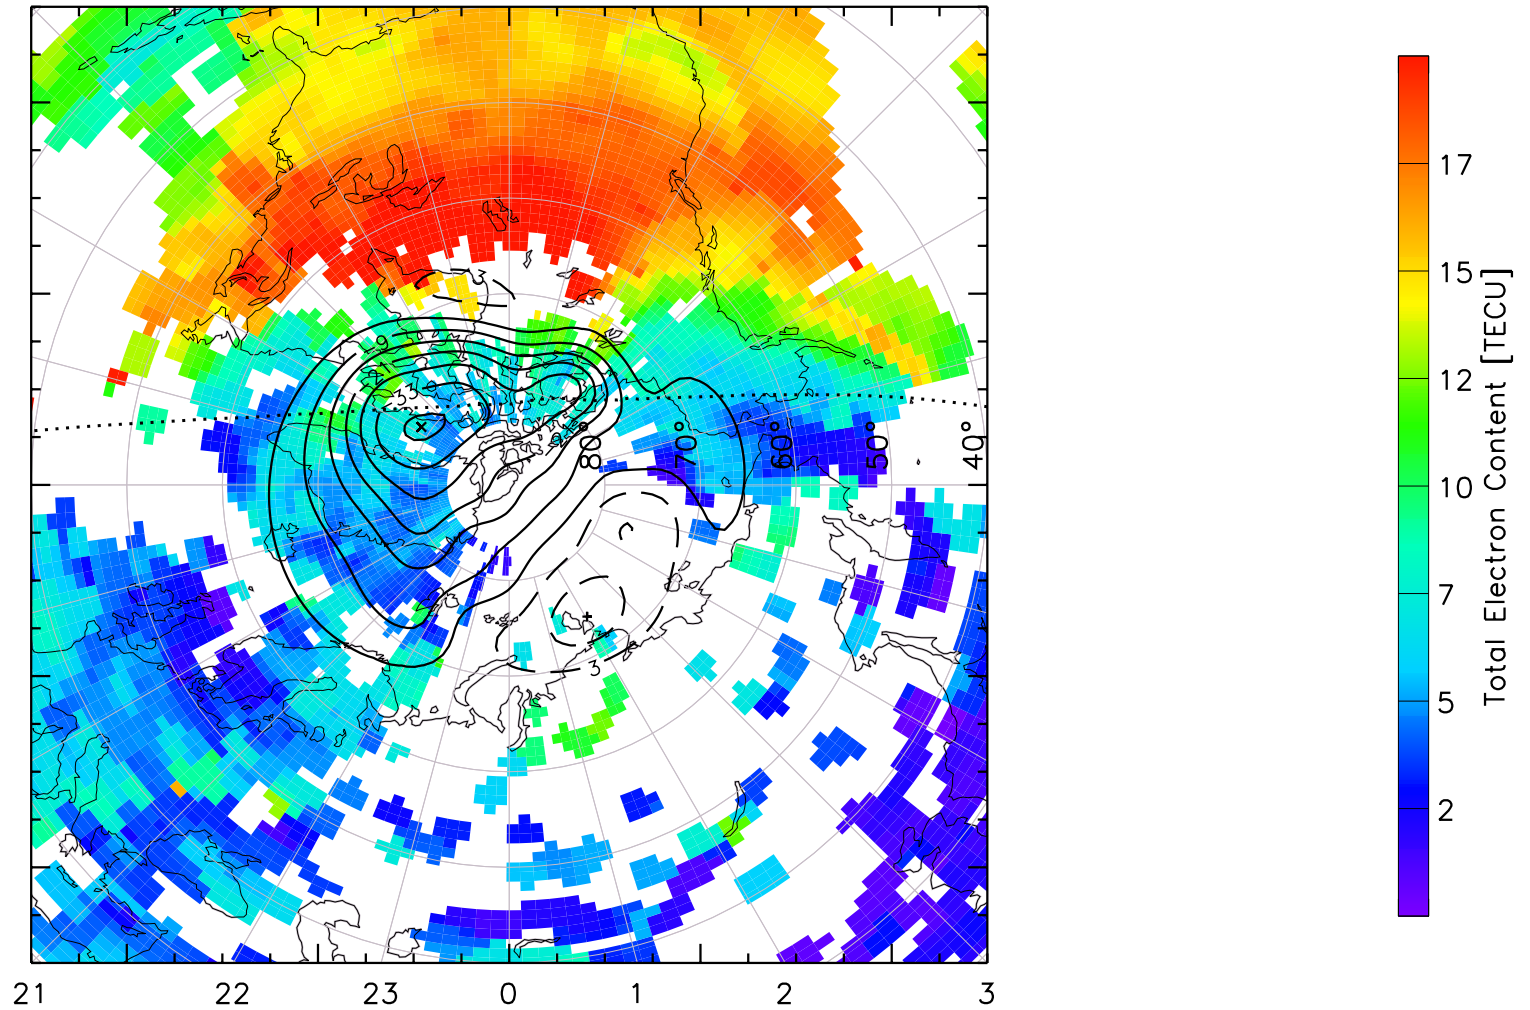

TOTAL ELECTRON CONTENT 04/Feb/2011 19:25:00.0
Median Filtered, Threshold = 0.10 to
04/Feb/2011 19:30:00.0