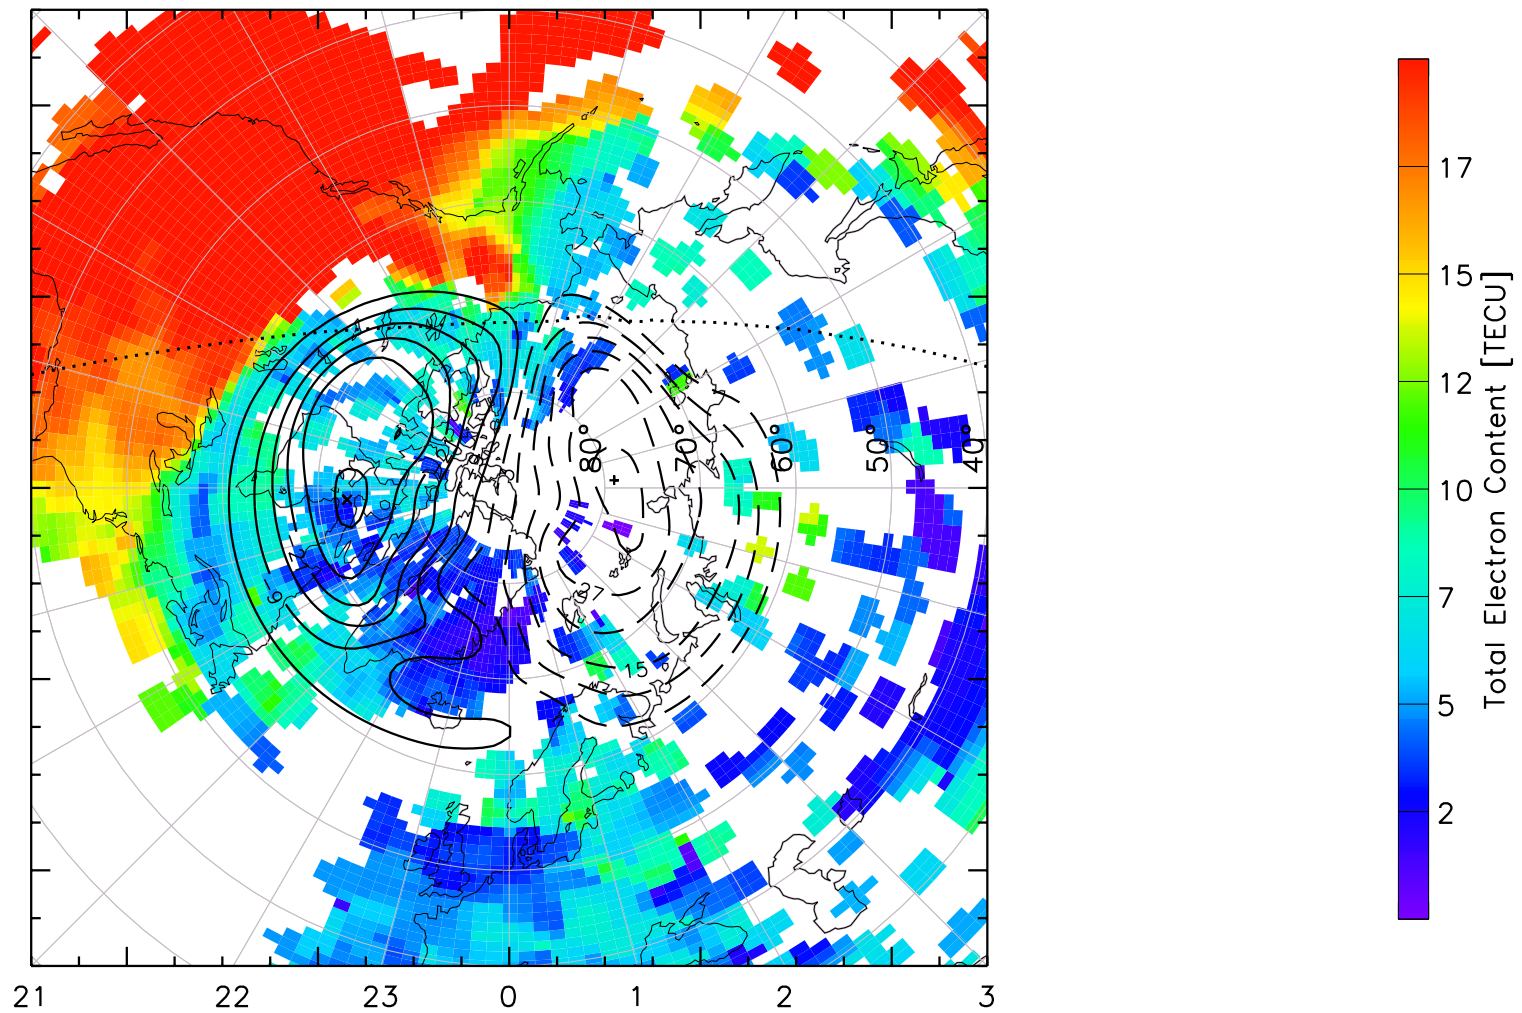

TOTAL ELECTRON CONTENT 04/Feb/2011 23:30:00.0
Median Filtered, Threshold = 0.10 to
04/Feb/2011 23:35:00.0