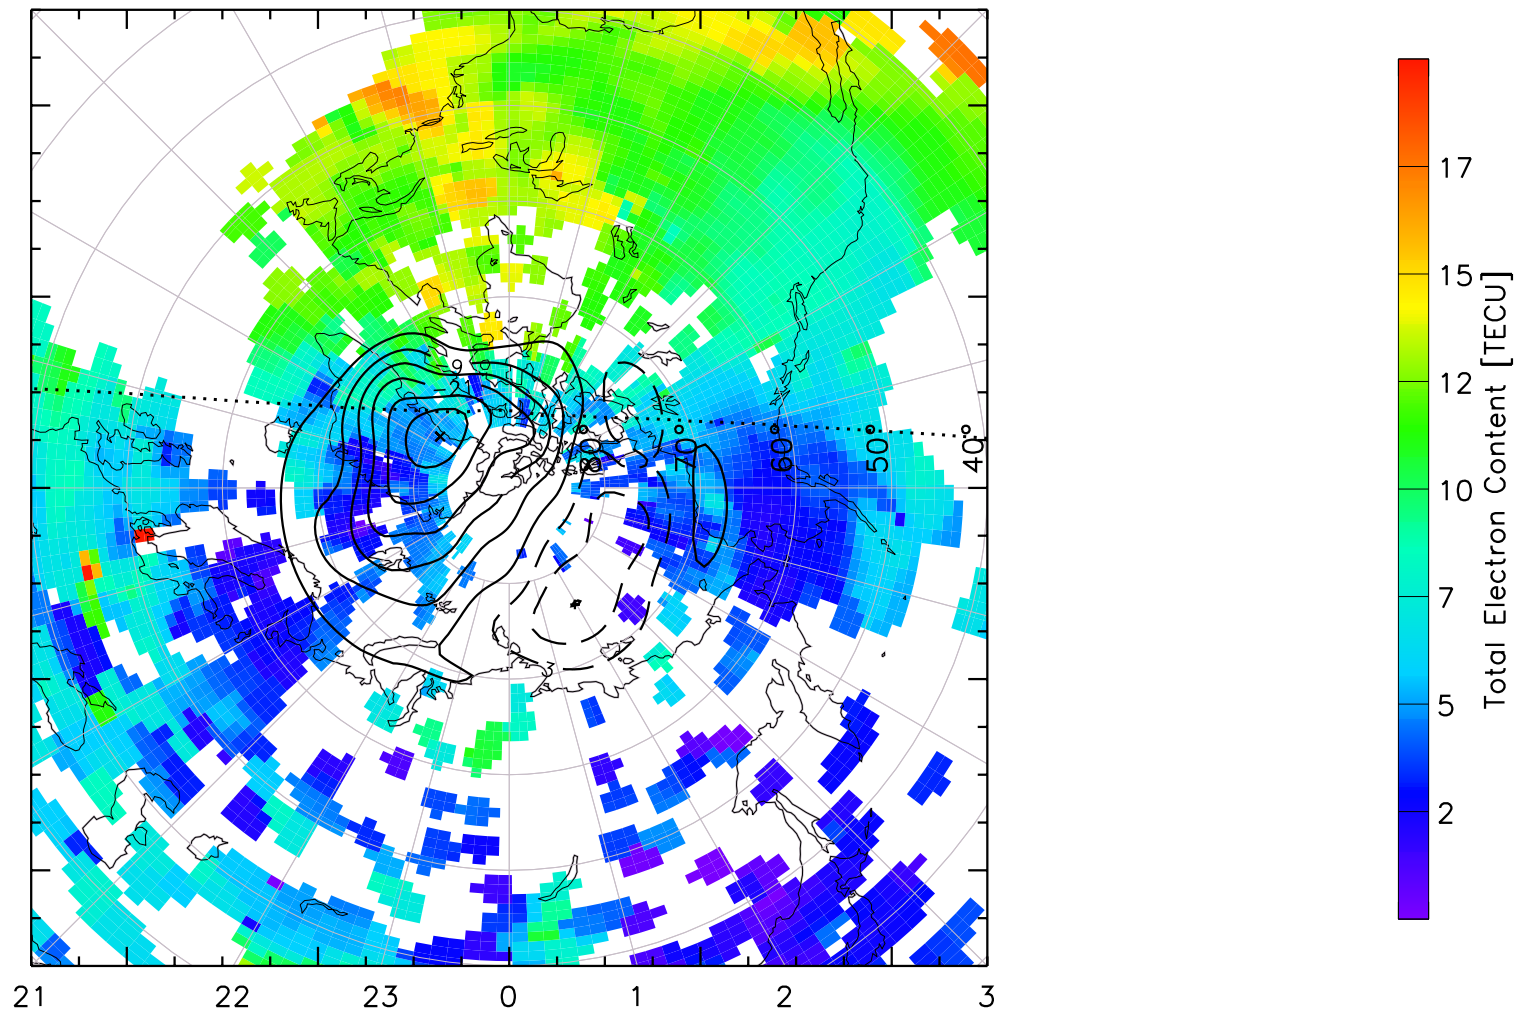

TOTAL ELECTRON CONTENT 04/Feb/2011 17:30:00.0
Median Filtered, Threshold = 0.10 to
04/Feb/2011 17:35:00.0