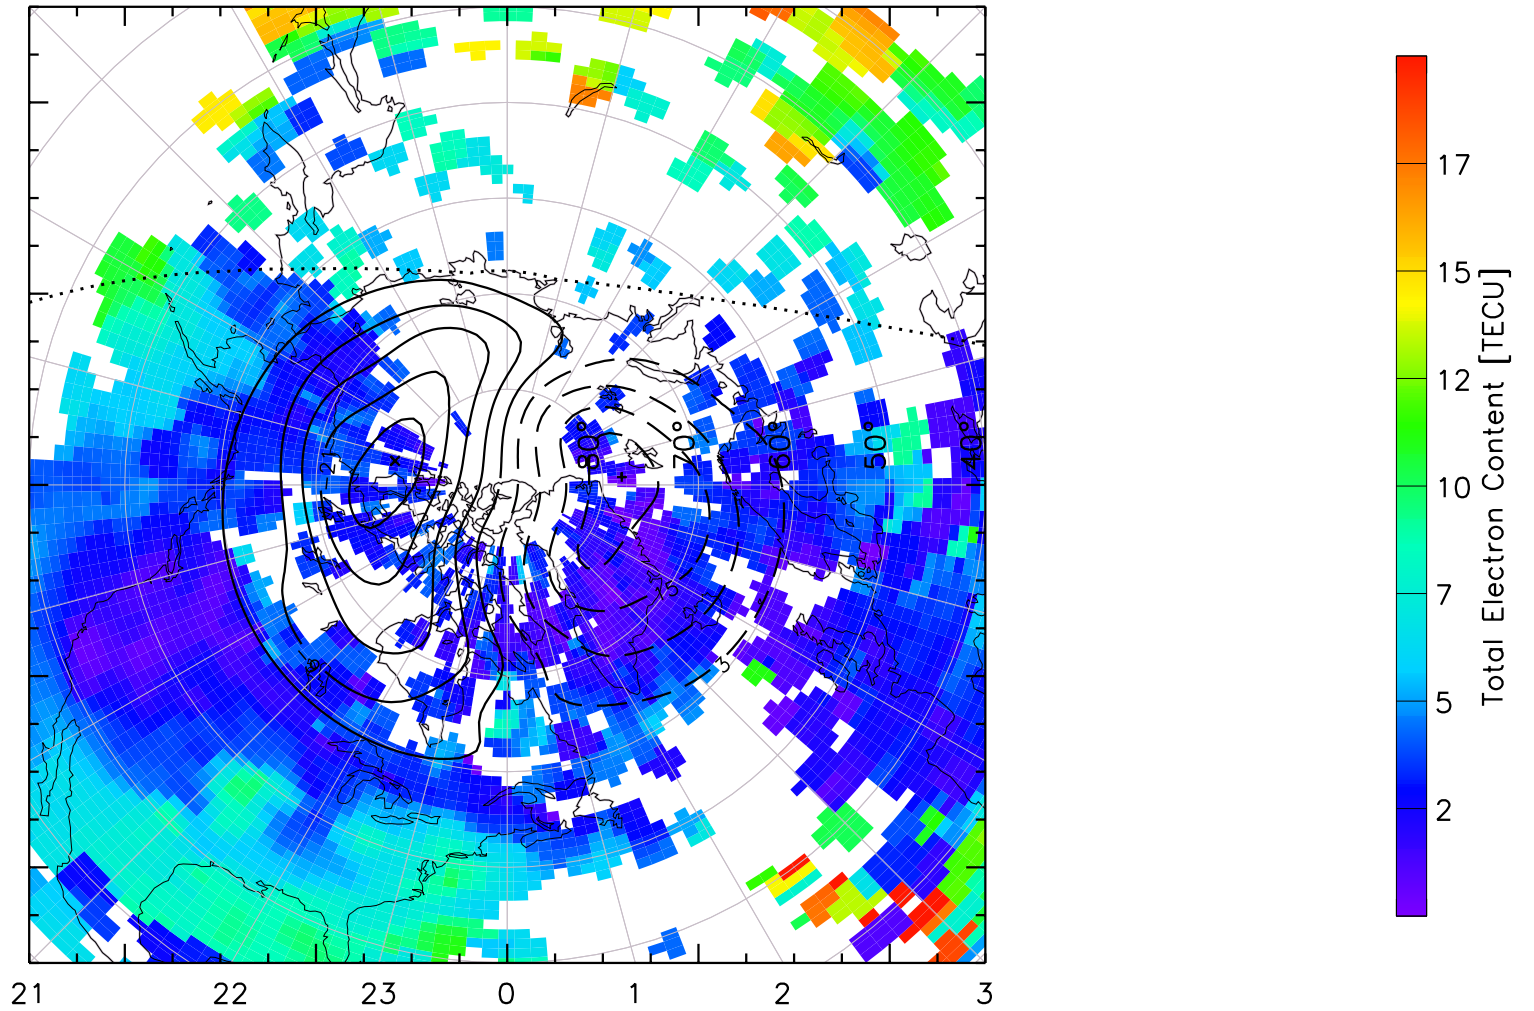

TOTAL ELECTRON CONTENT 05/Feb/2011 04:10:00.0
Median Filtered, Threshold = 0.10 to
05/Feb/2011 04:15:00.0