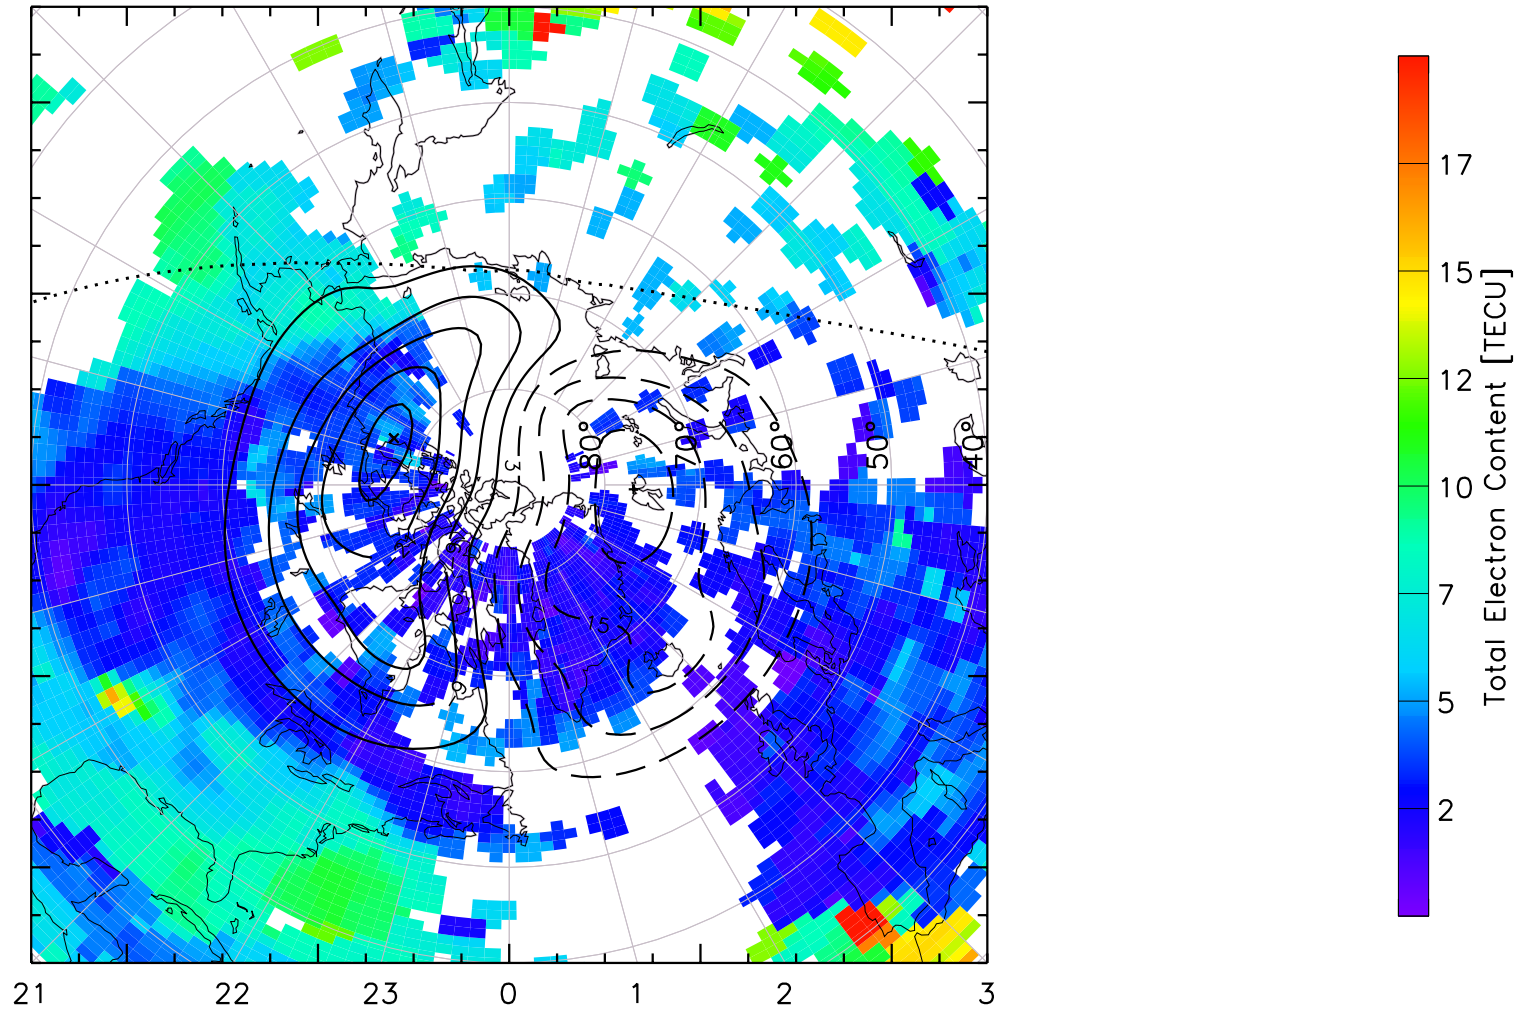

TOTAL ELECTRON CONTENT 05/Feb/2011 03:10:00.0
Median Filtered, Threshold = 0.10 to
05/Feb/2011 03:15:00.0