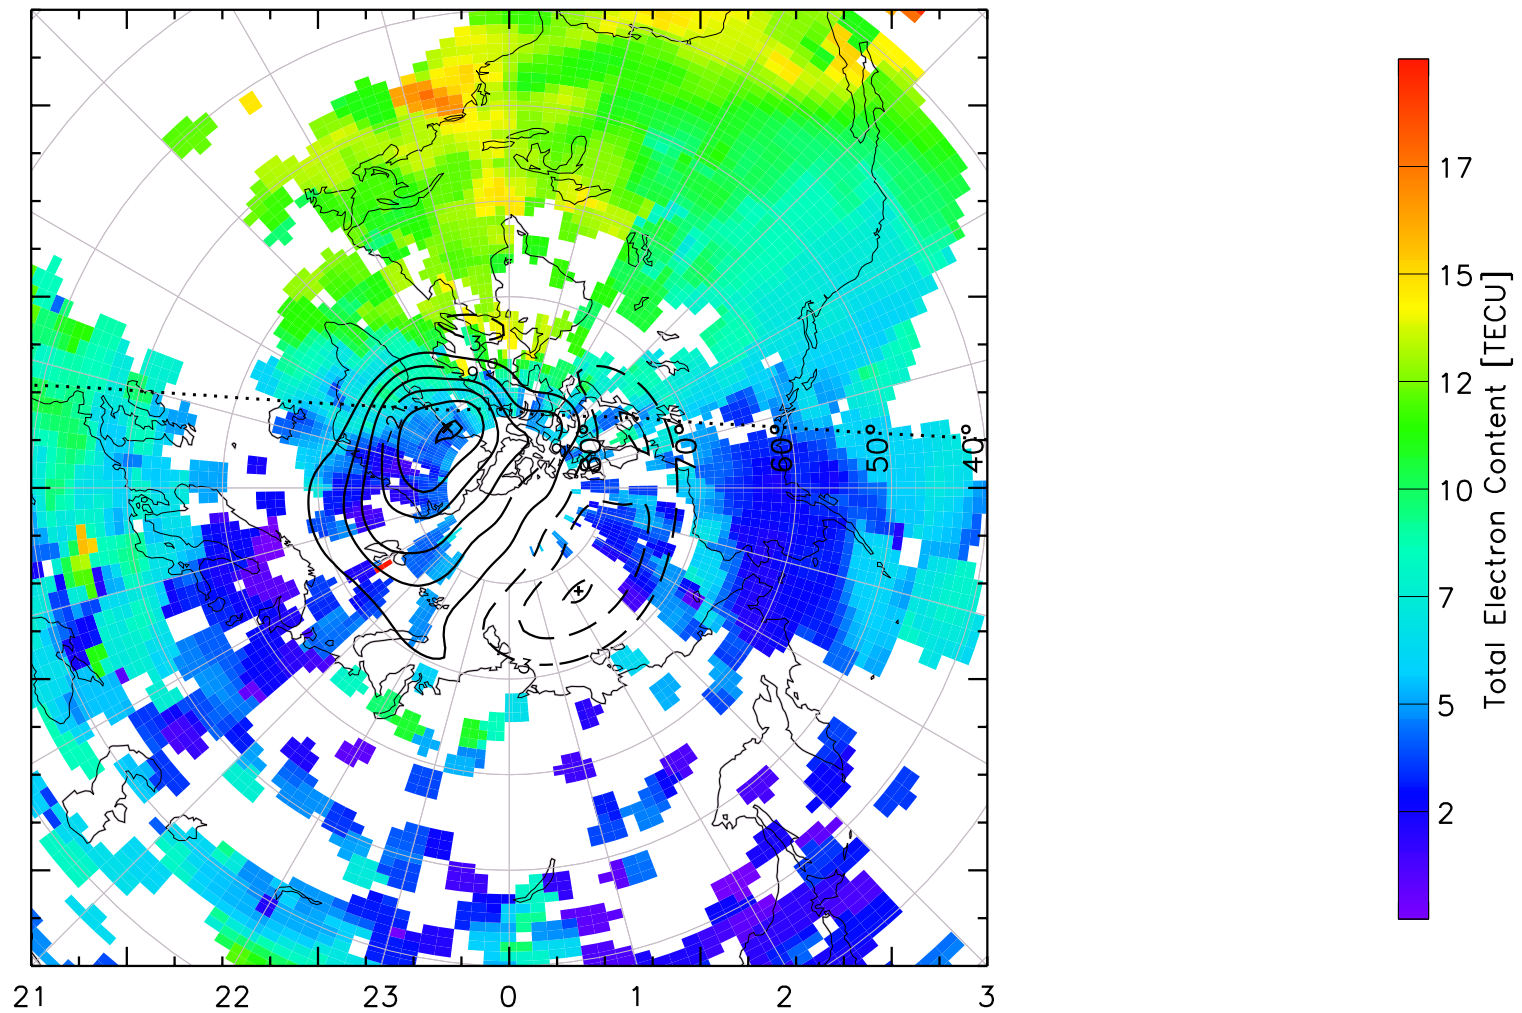

TOTAL ELECTRON CONTENT 04/Feb/2011 17:15:00.0
Median Filtered, Threshold = 0.10 to
04/Feb/2011 17:20:00.0