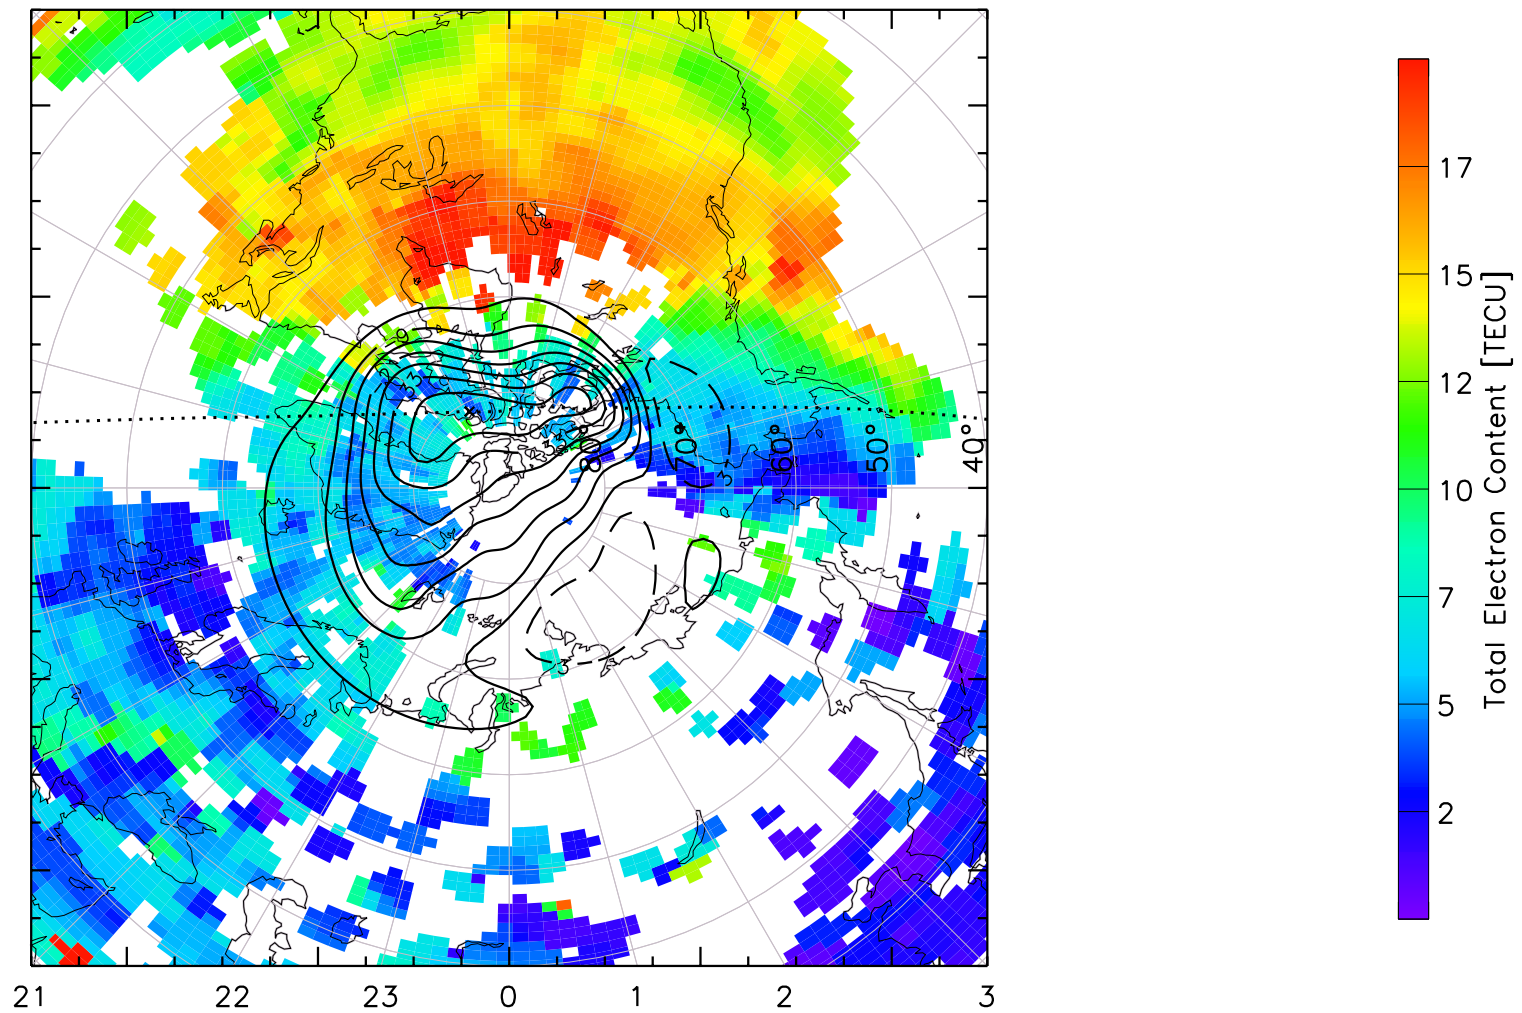

TOTAL ELECTRON CONTENT 04/Feb/2011 18:55:00.0
Median Filtered, Threshold = 0.10 to
04/Feb/2011 19:00:00.0