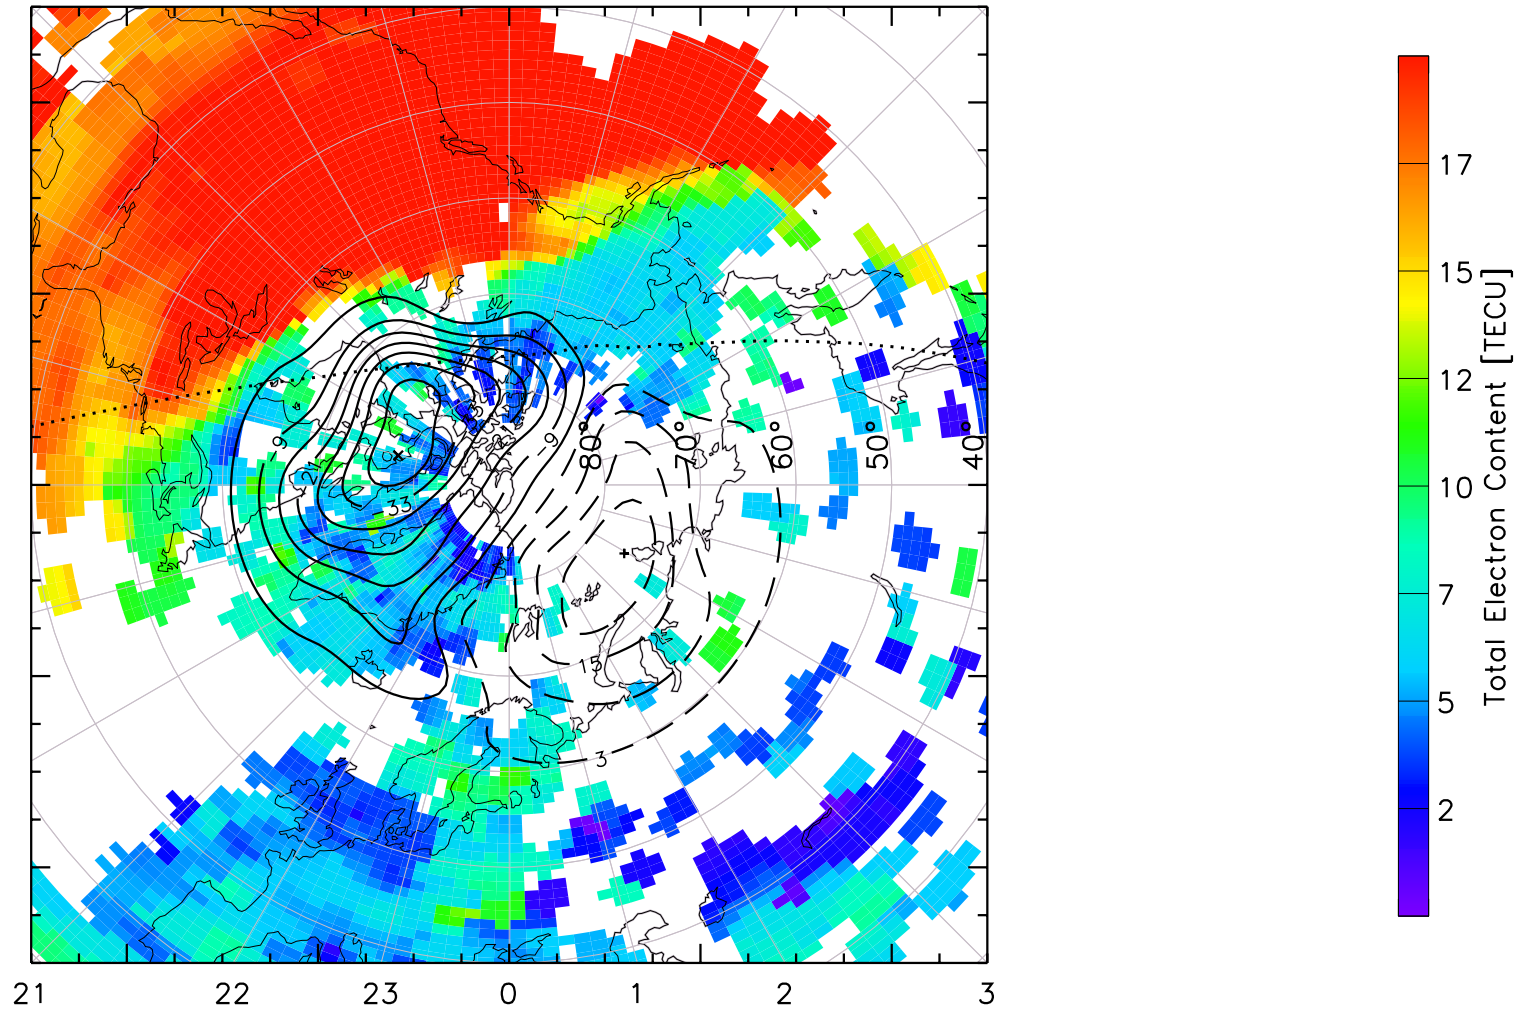

TOTAL ELECTRON CONTENT 04/Feb/2011 22:05:00.0
Median Filtered, Threshold = 0.10 to
04/Feb/2011 22:10:00.0