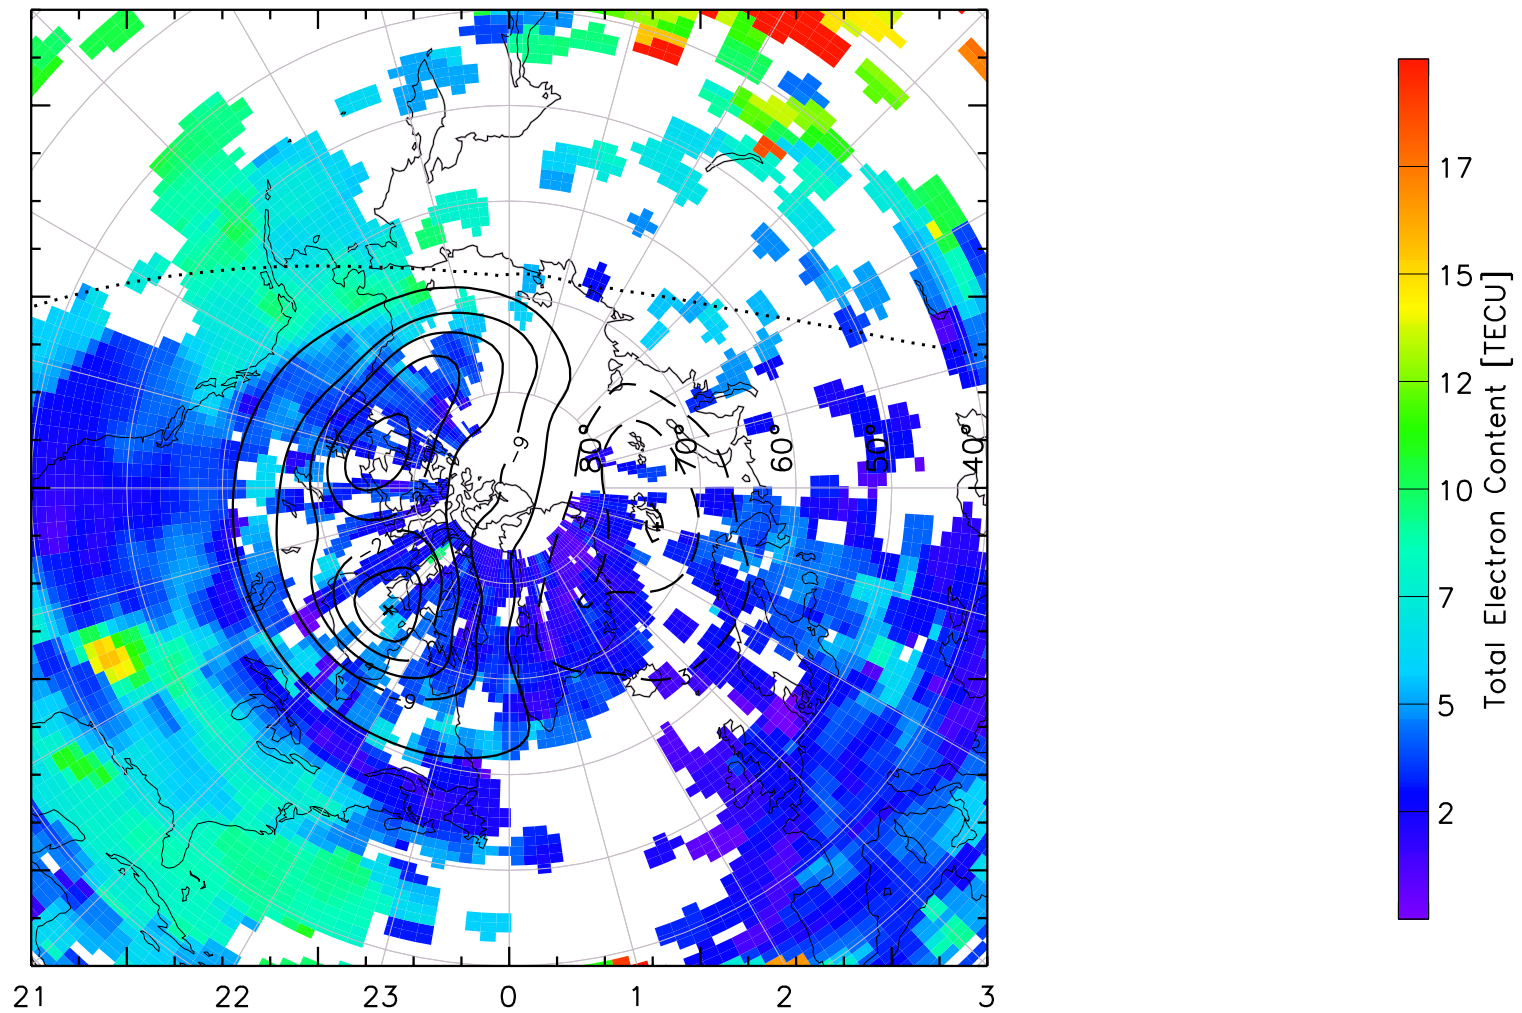

TOTAL ELECTRON CONTENT 05/Feb/2011 02:45:00.0
Median Filtered, Threshold = 0.10 to
05/Feb/2011 02:50:00.0