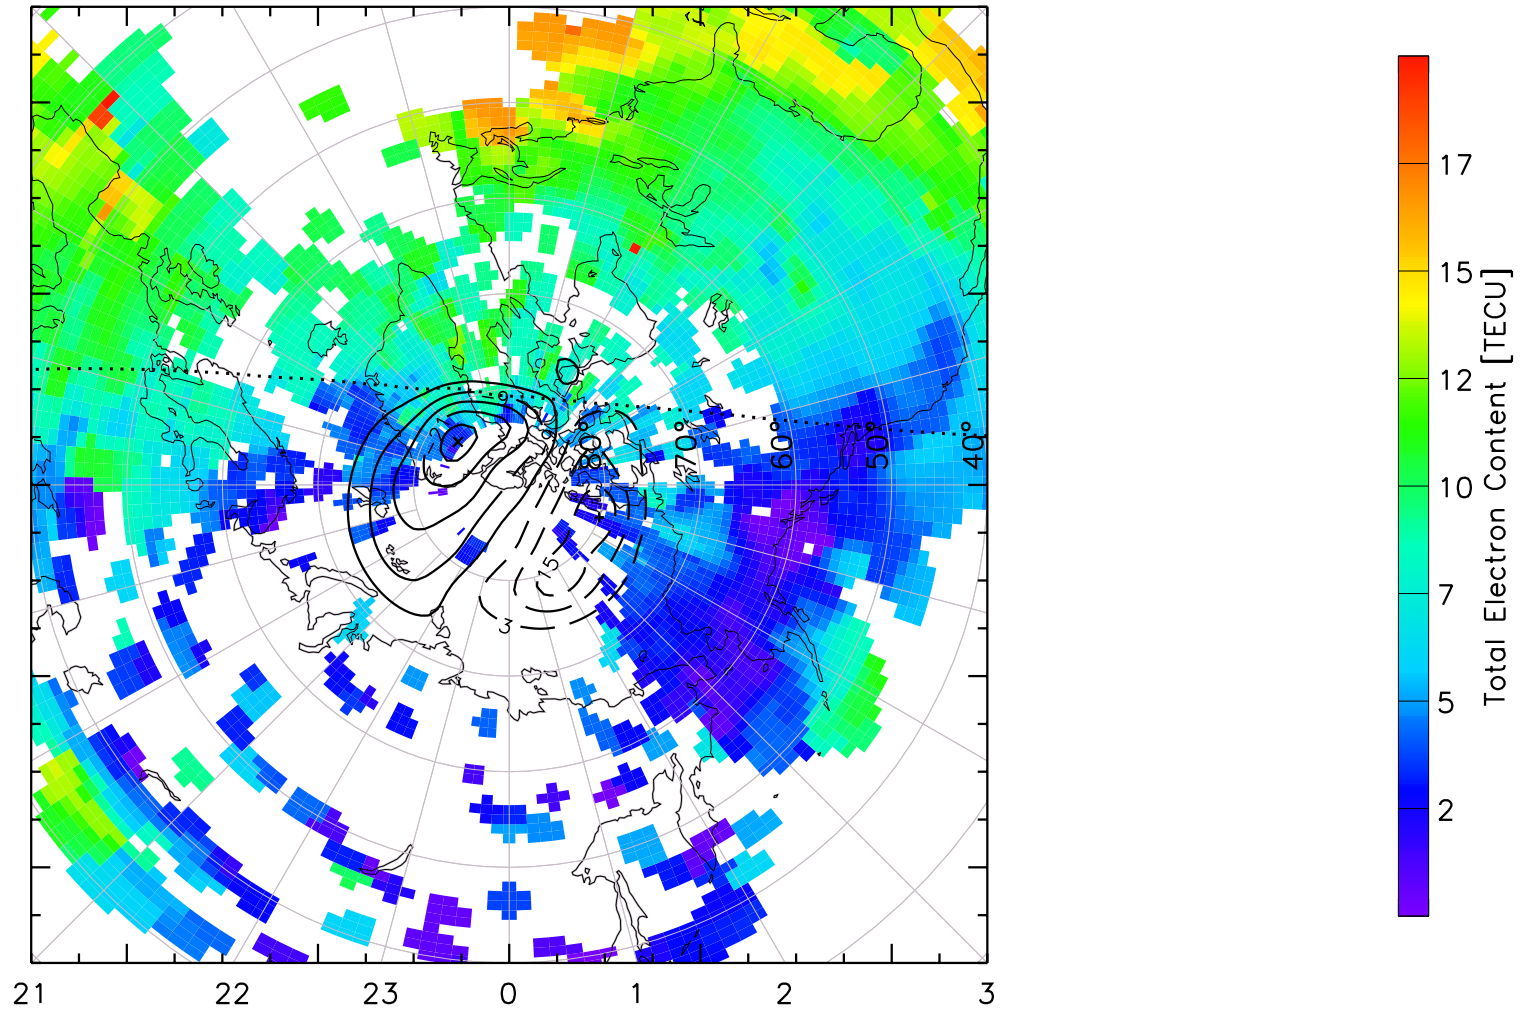

TOTAL ELECTRON CONTENT 04/Feb/2011 15:40:00.0
Median Filtered, Threshold = 0.10 to
04/Feb/2011 15:45:00.0