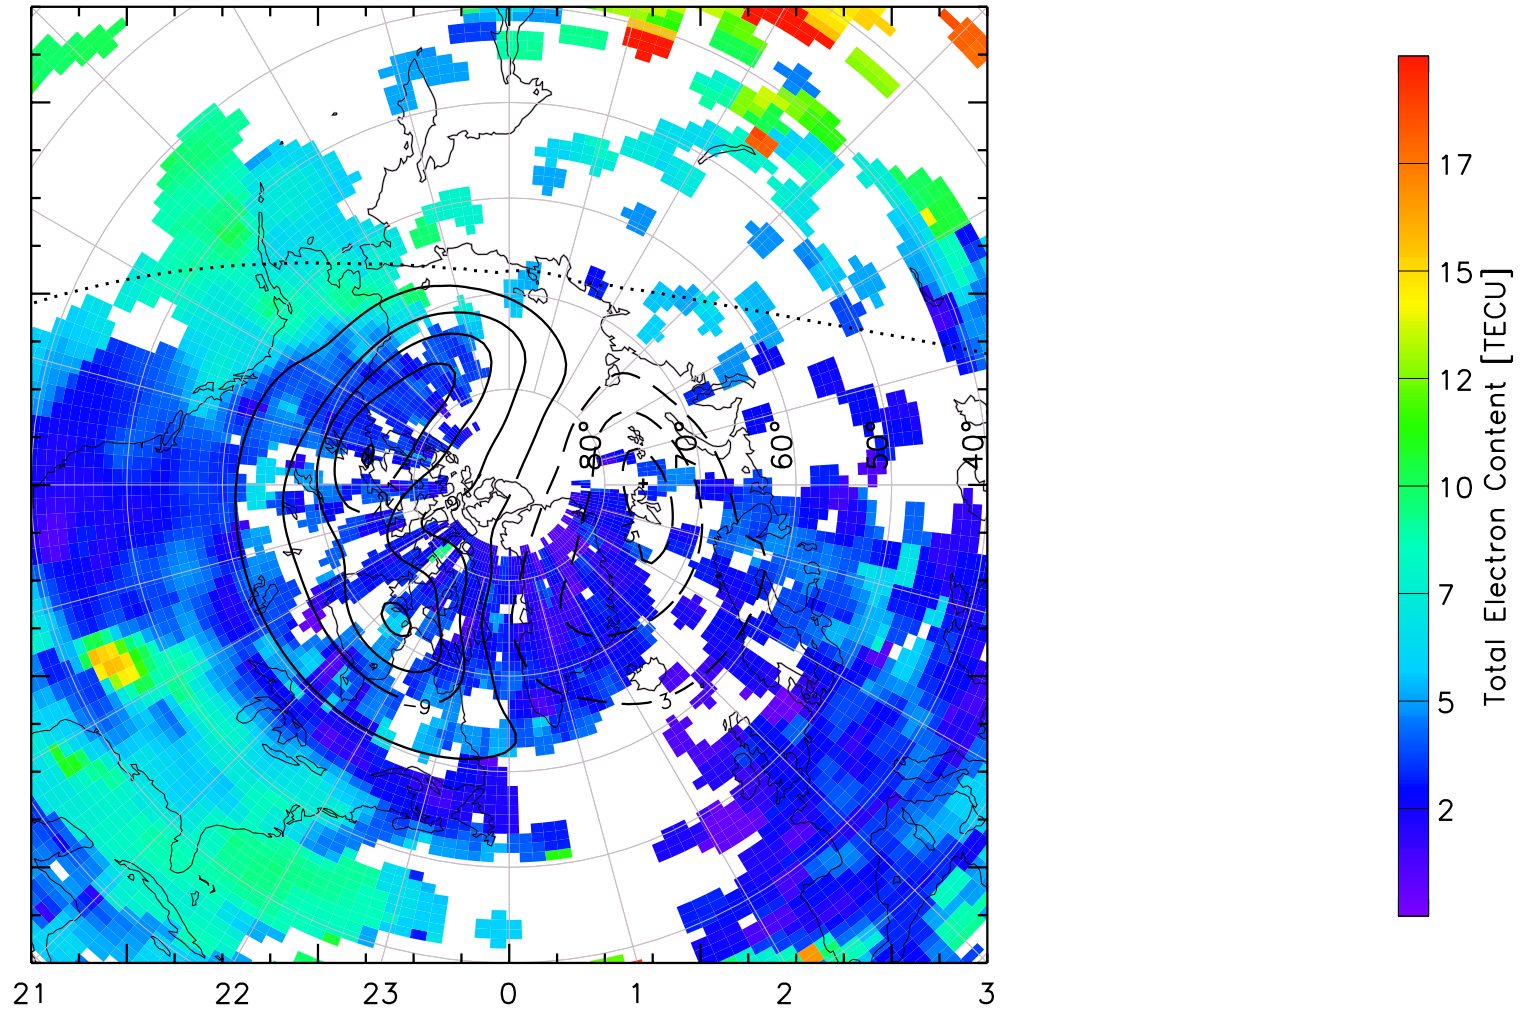

TOTAL ELECTRON CONTENT 05/Feb/2011 02:50:00.0
Median Filtered, Threshold = 0.10 to
05/Feb/2011 02:55:00.0