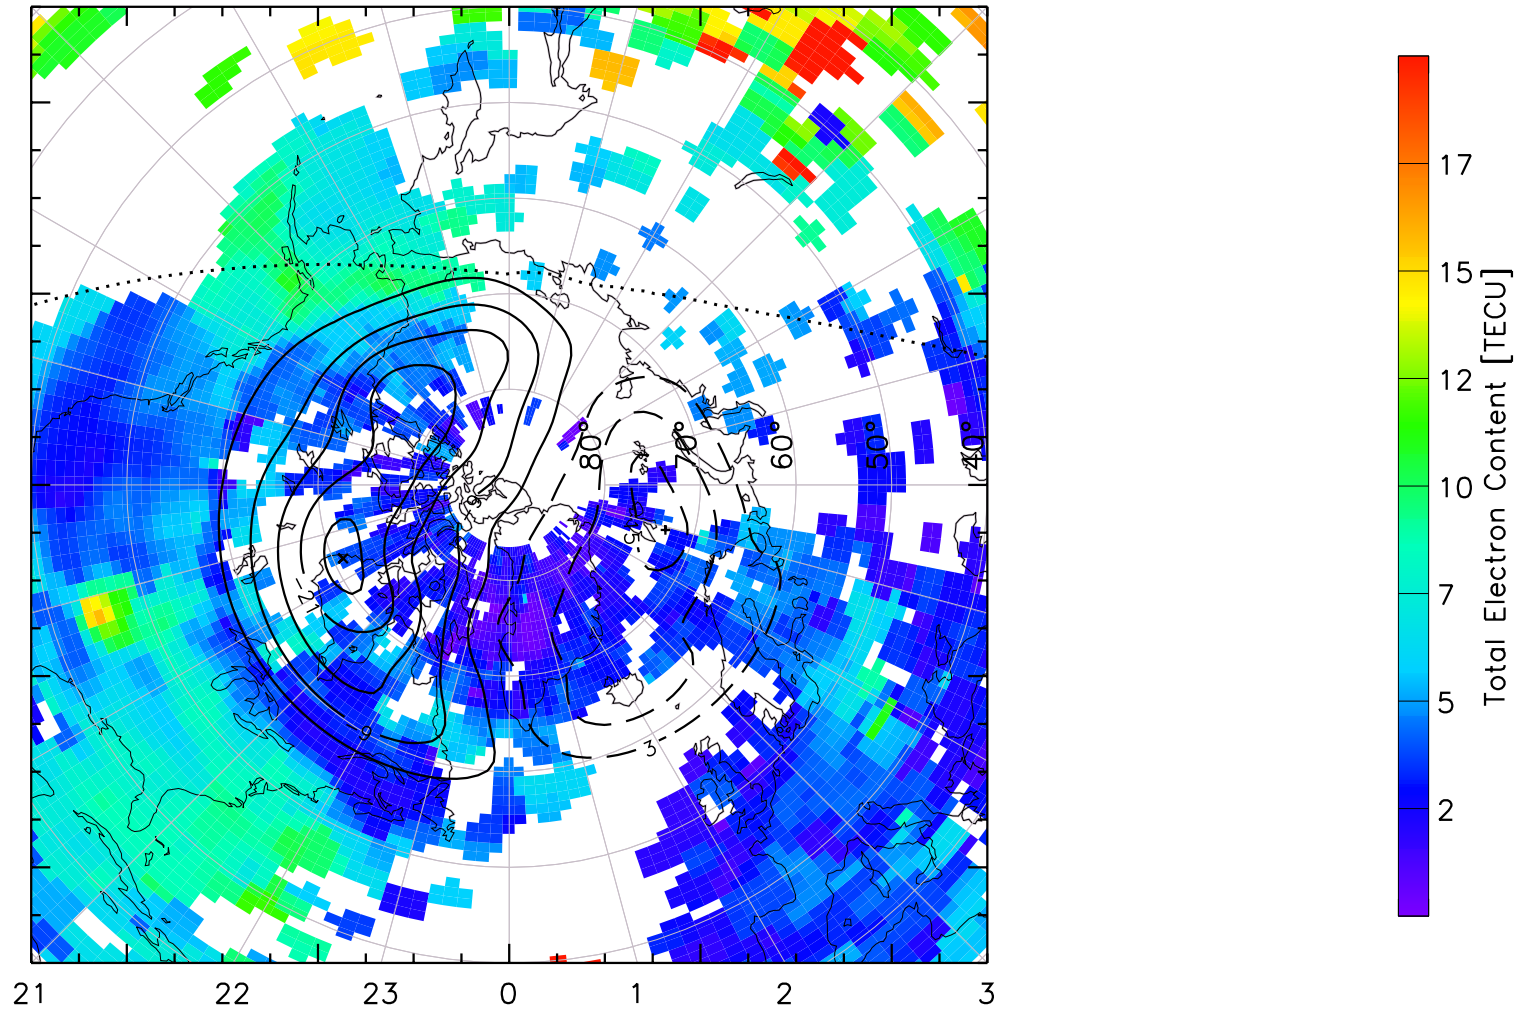

TOTAL ELECTRON CONTENT 05/Feb/2011 02:25:00.0
Median Filtered, Threshold = 0.10 to
05/Feb/2011 02:30:00.0