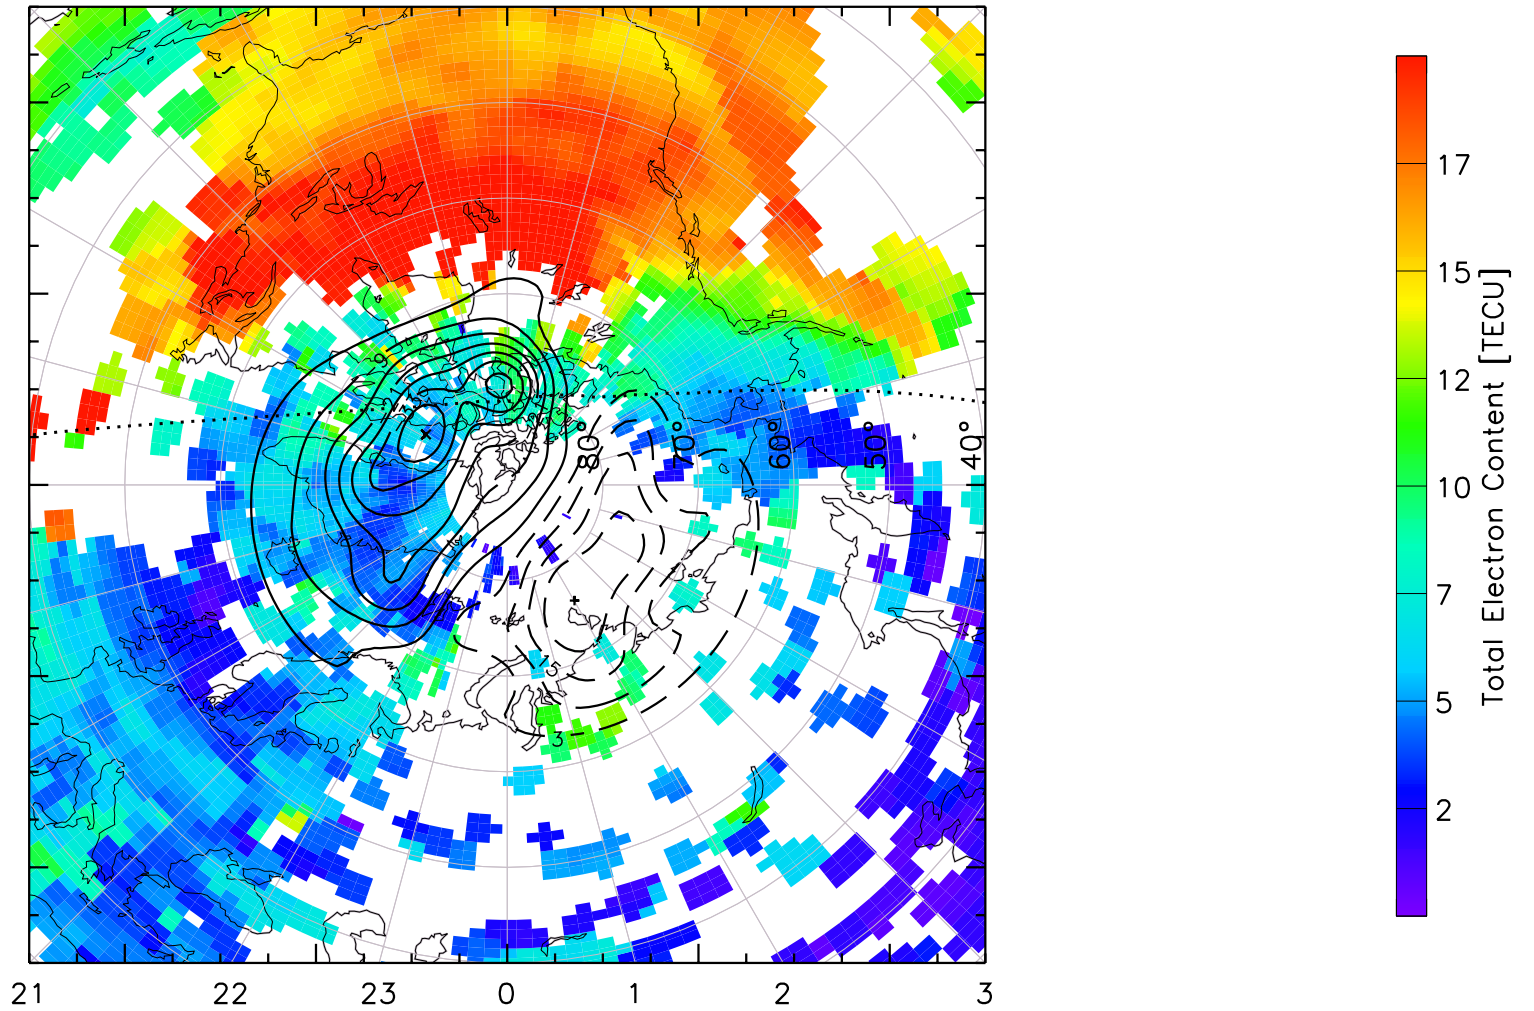

TOTAL ELECTRON CONTENT 04/Feb/2011 19:40:00.0
Median Filtered, Threshold = 0.10 to
04/Feb/2011 19:45:00.0