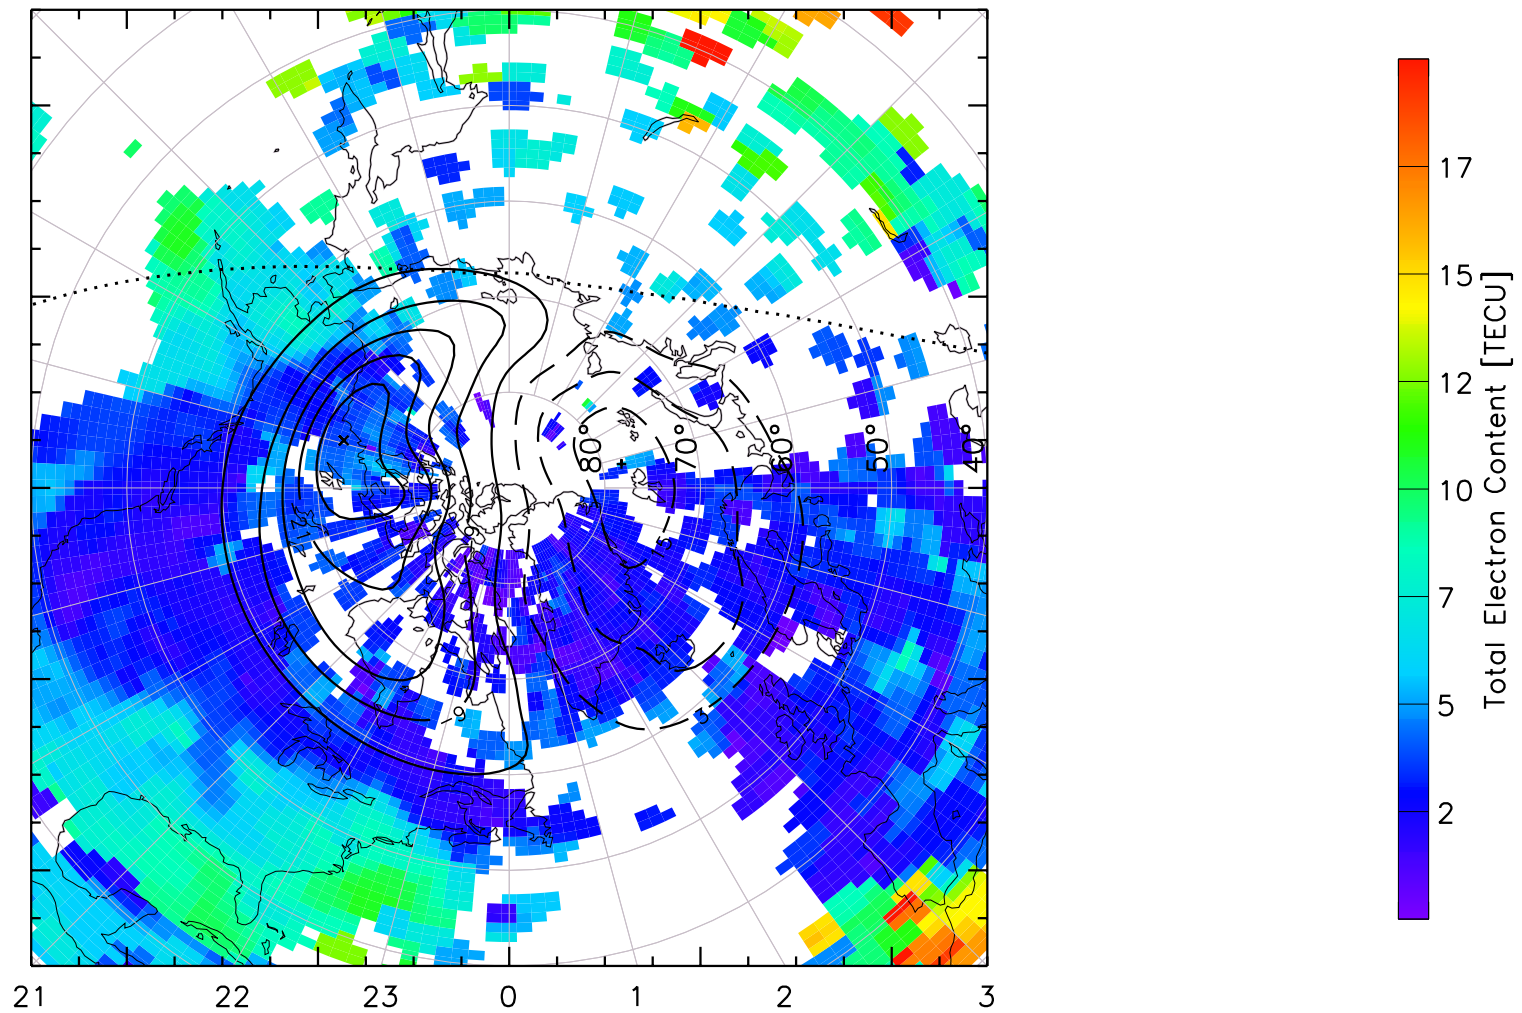

TOTAL ELECTRON CONTENT 05/Feb/2011 03:25:00.0
Median Filtered, Threshold = 0.10 to
05/Feb/2011 03:30:00.0