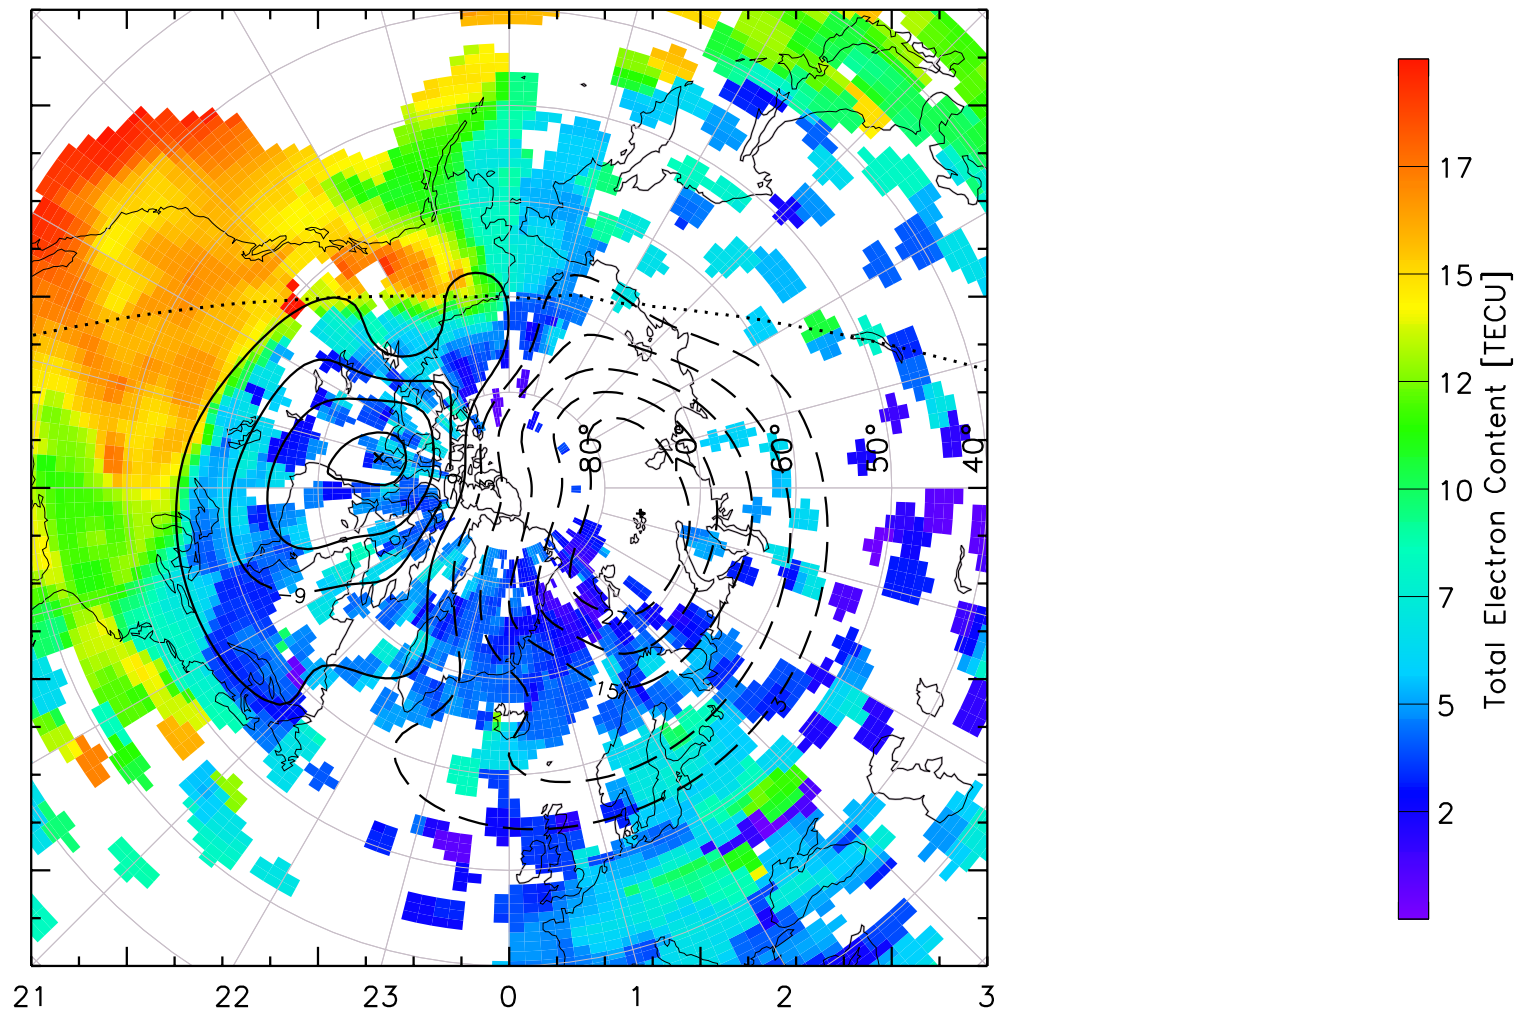

TOTAL ELECTRON CONTENT 05/Feb/2011 00:35:00.0
Median Filtered, Threshold = 0.10 to
05/Feb/2011 00:40:00.0