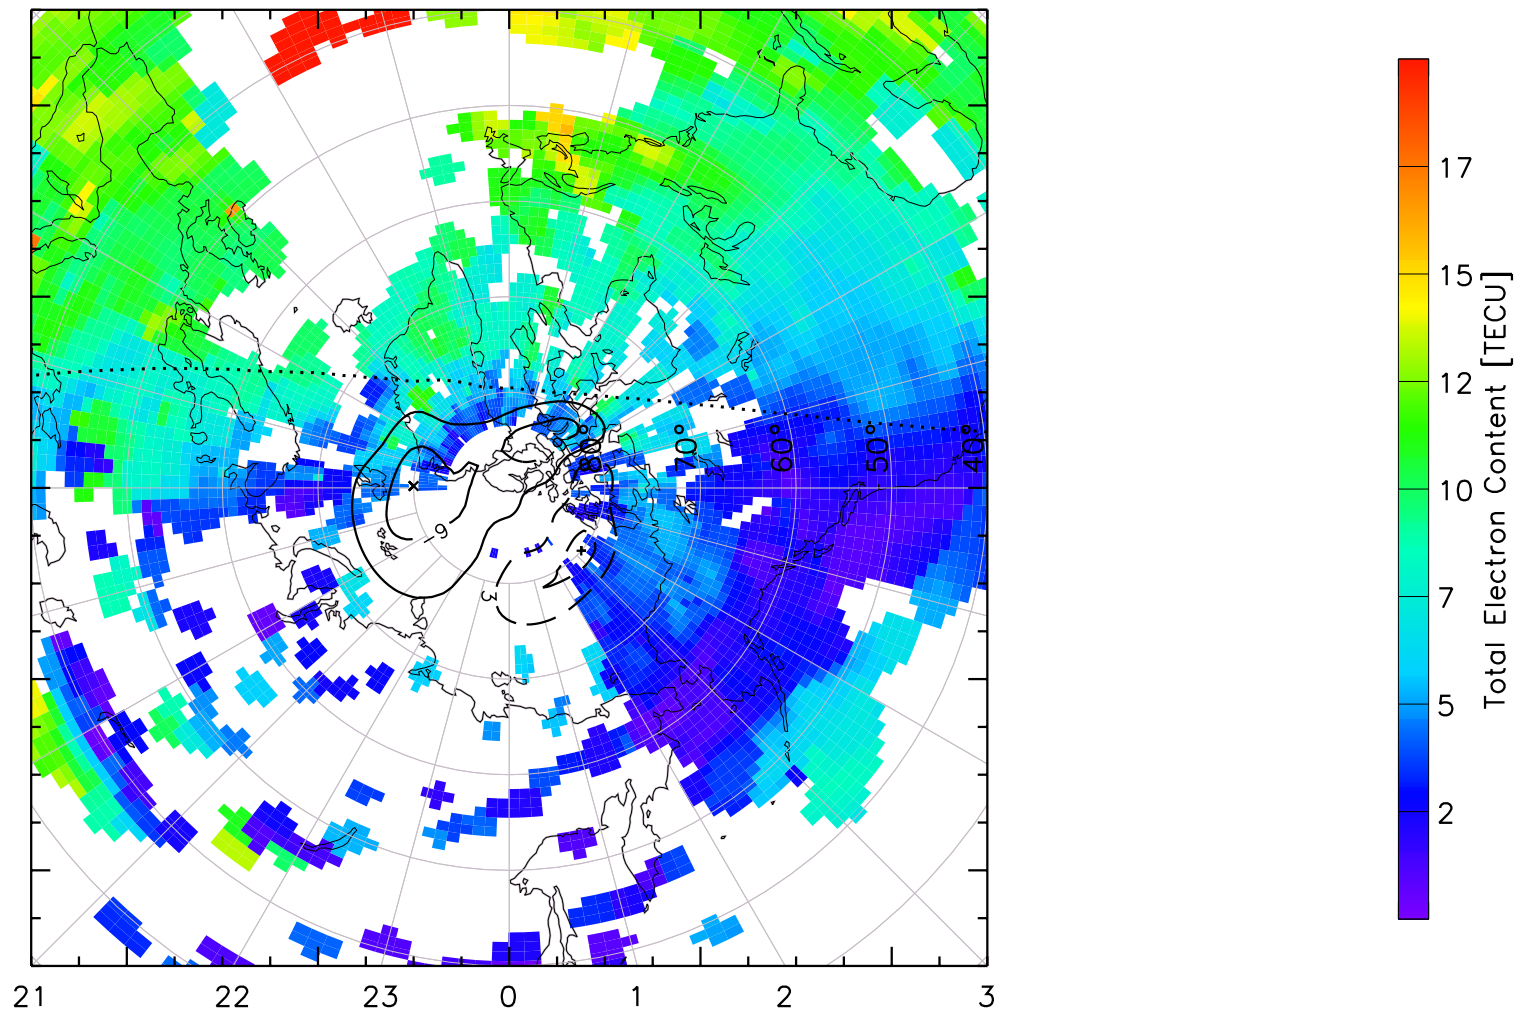

TOTAL ELECTRON CONTENT 04/Feb/2011 15:00:00.0
Median Filtered, Threshold = 0.10 to
04/Feb/2011 15:05:00.0