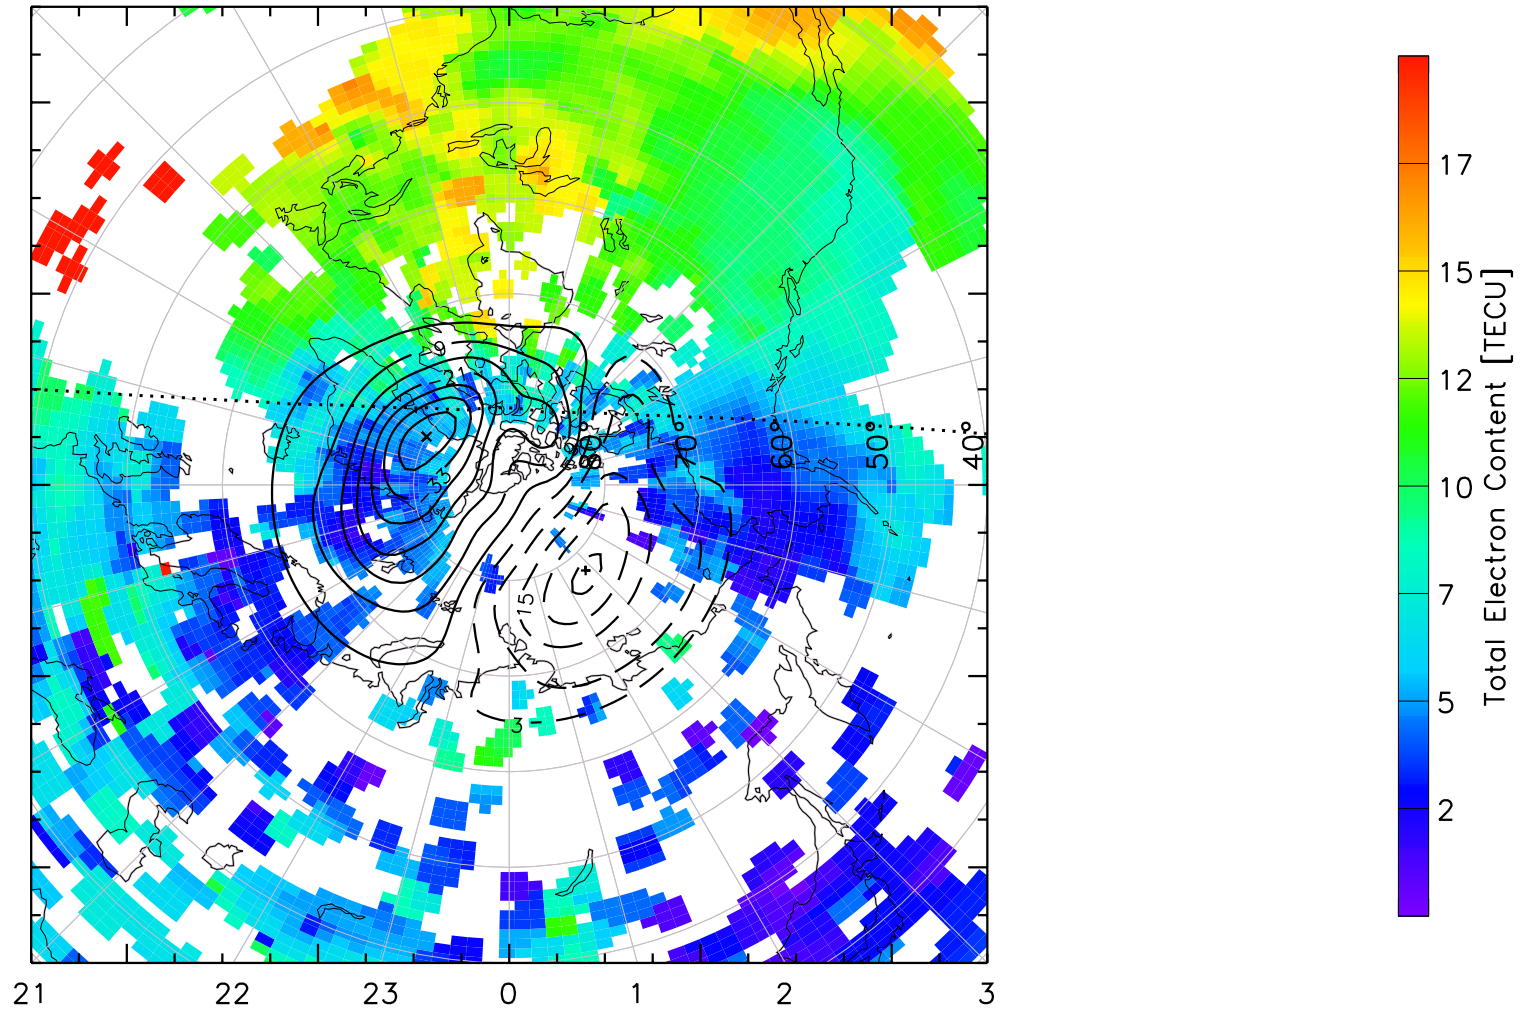

TOTAL ELECTRON CONTENT 04/Feb/2011 17:40:00.0
Median Filtered, Threshold = 0.10 to
04/Feb/2011 17:45:00.0