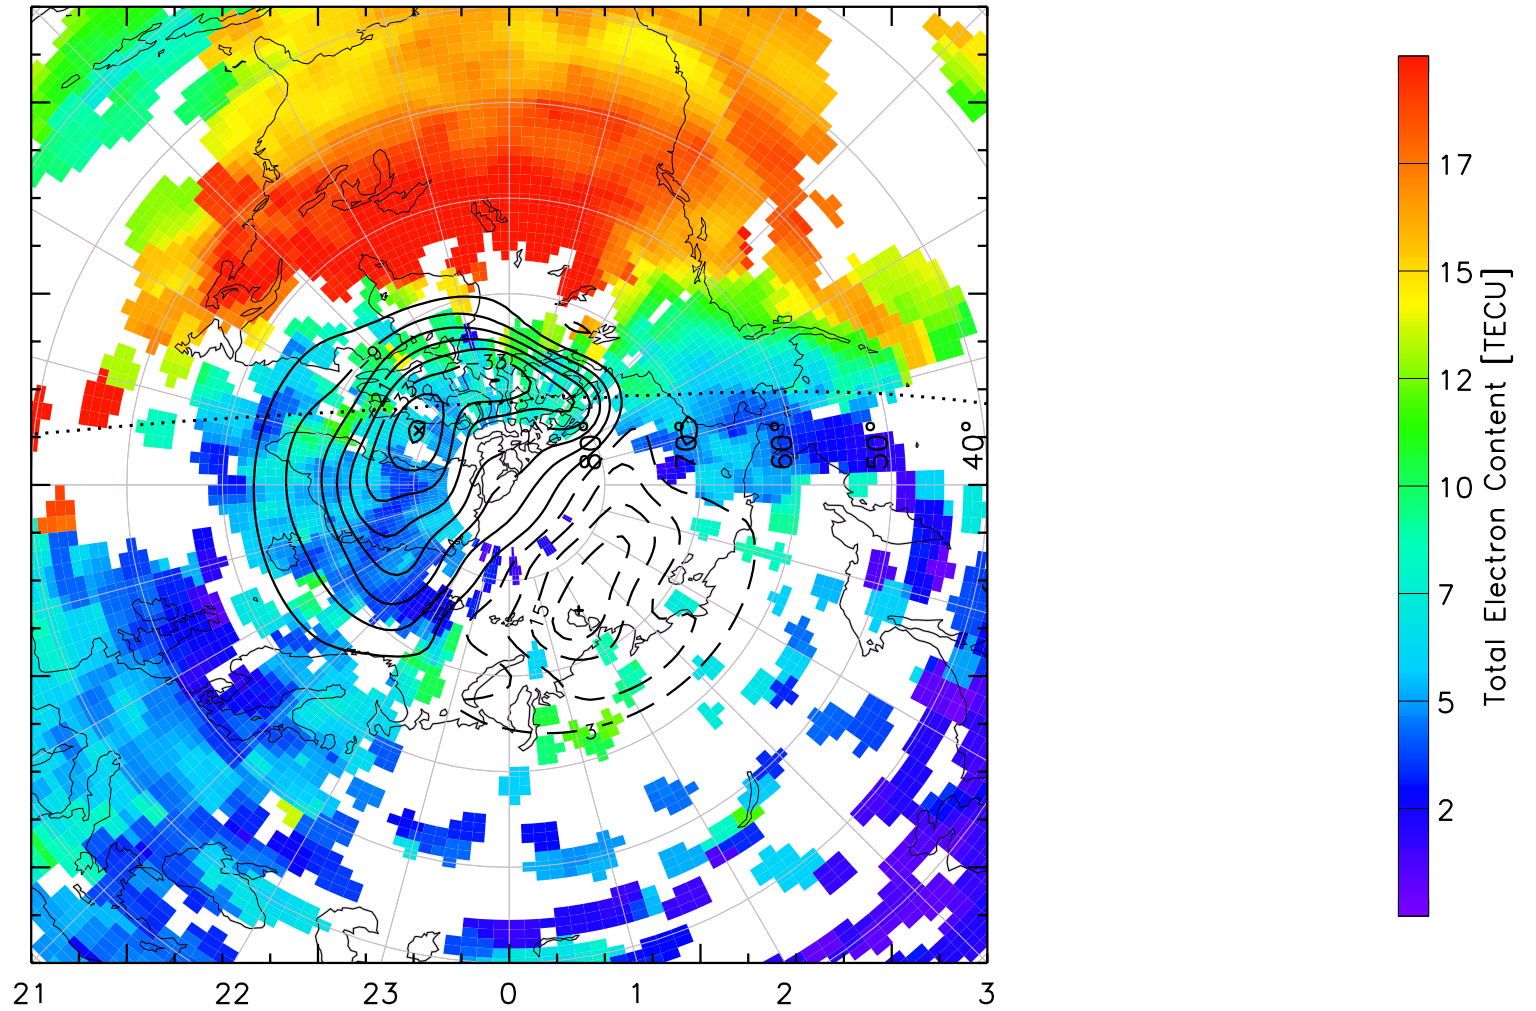

TOTAL ELECTRON CONTENT 04/Feb/2011 19:35:00.0
Median Filtered, Threshold = 0.10 to
04/Feb/2011 19:40:00.0