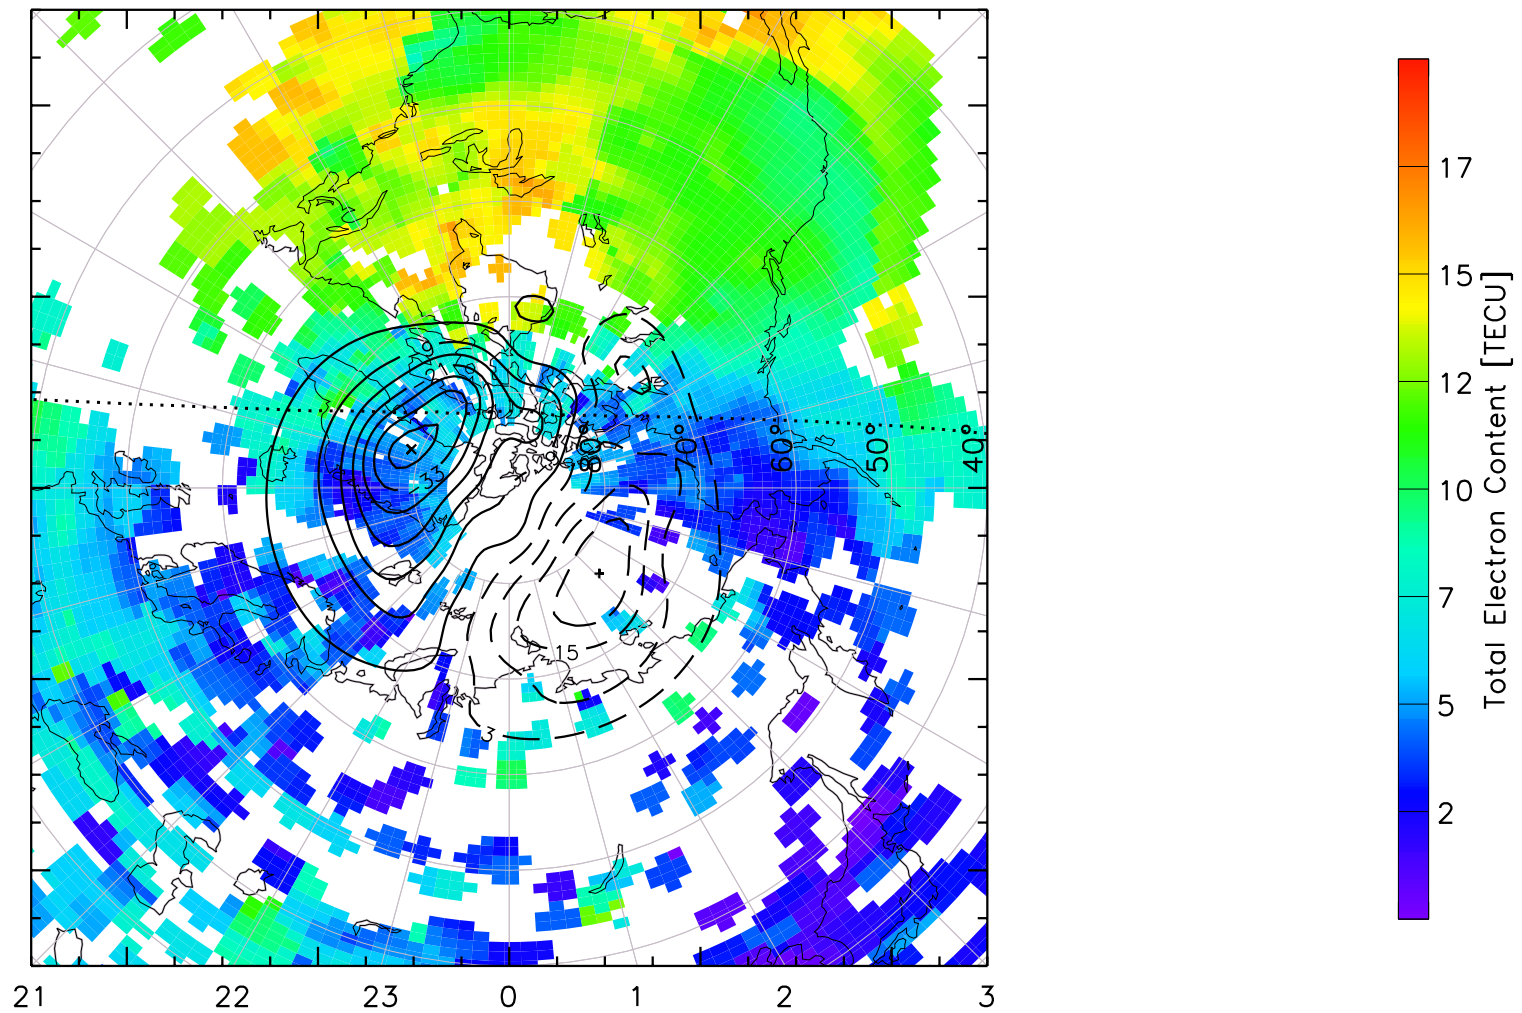

TOTAL ELECTRON CONTENT 04/Feb/2011 18:00:00.0
Median Filtered, Threshold = 0.10 to
04/Feb/2011 18:05:00.0