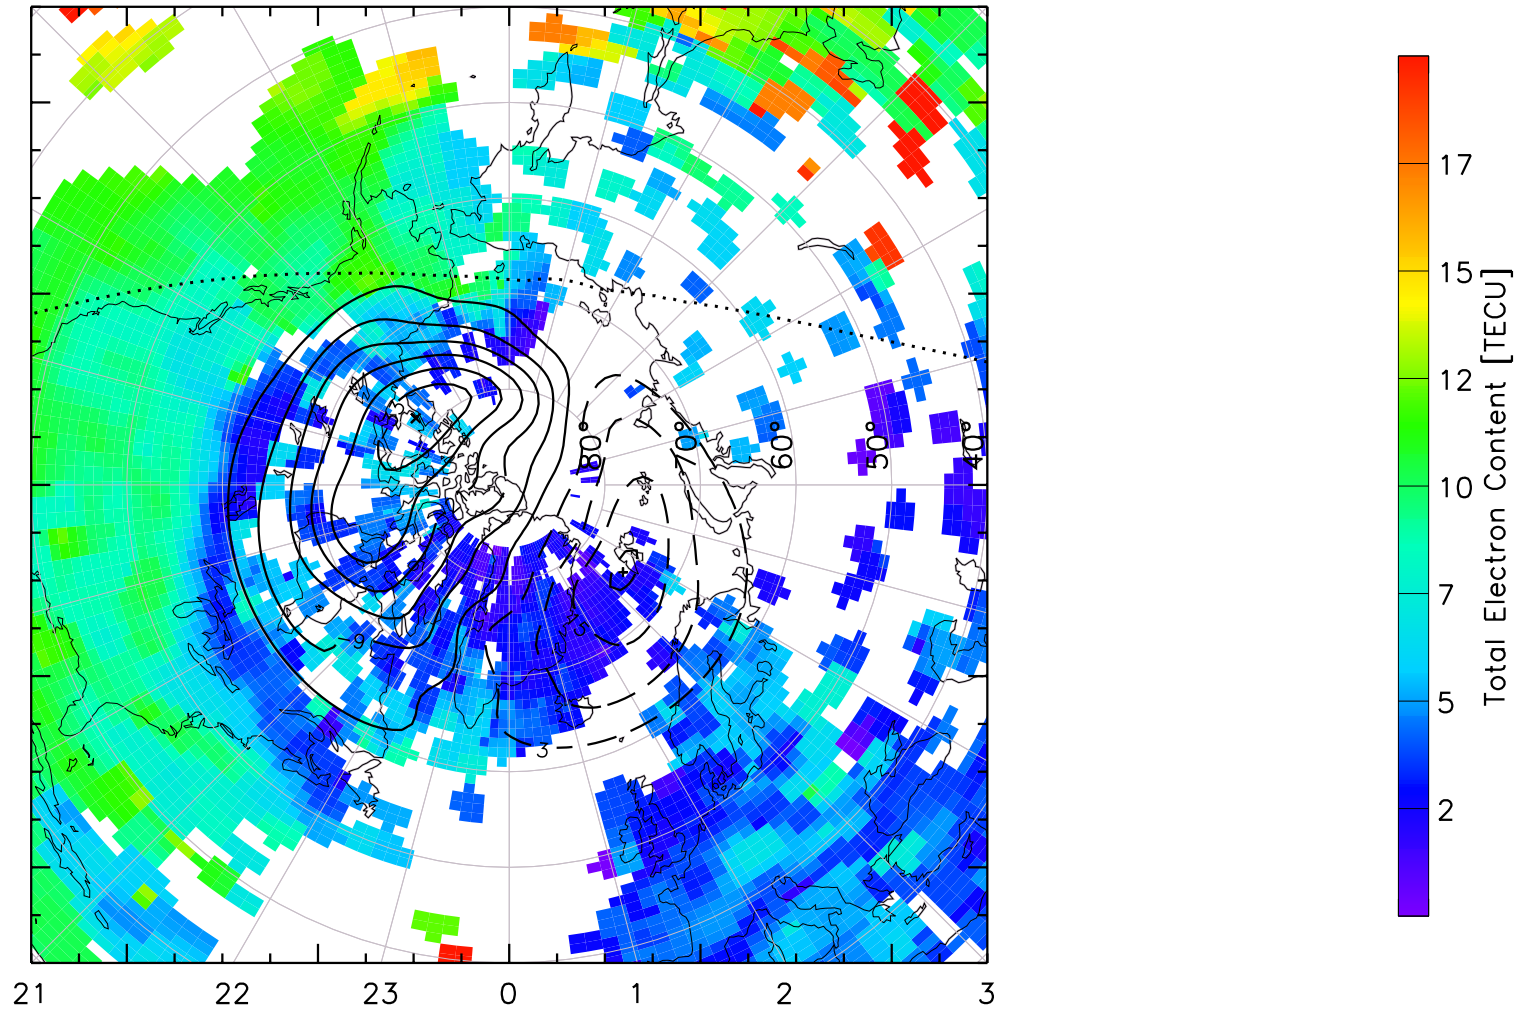

TOTAL ELECTRON CONTENT 05/Feb/2011 01:35:00.0
Median Filtered, Threshold = 0.10 to
05/Feb/2011 01:40:00.0