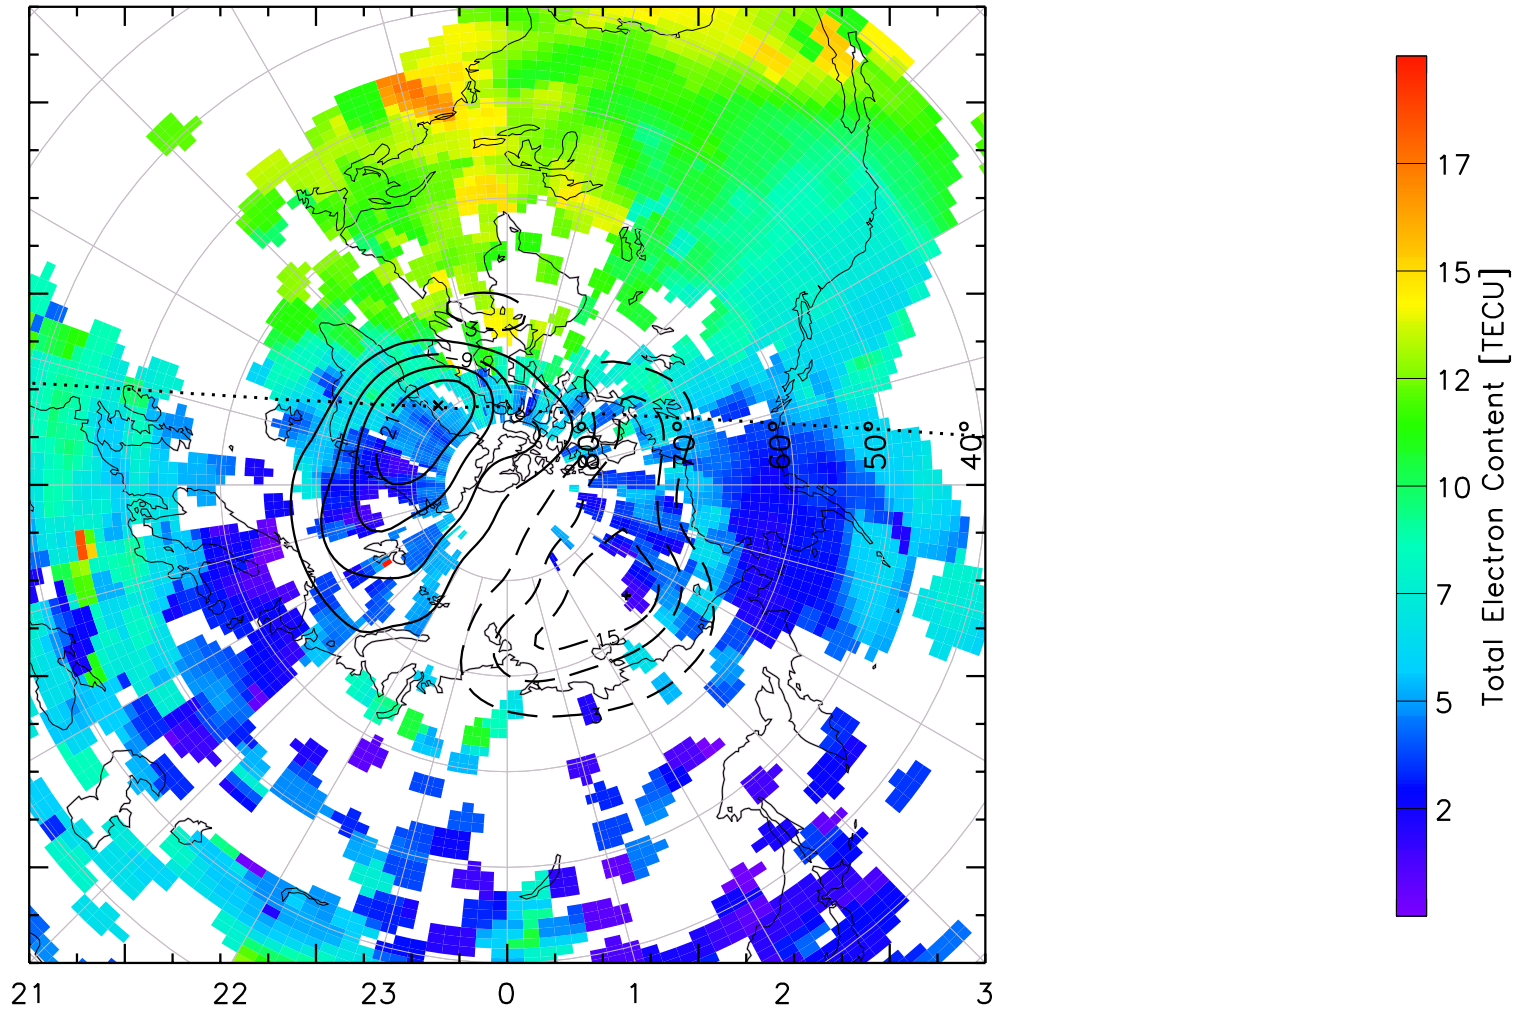

TOTAL ELECTRON CONTENT 04/Feb/2011 17:20:00.0
Median Filtered, Threshold = 0.10 to
04/Feb/2011 17:25:00.0