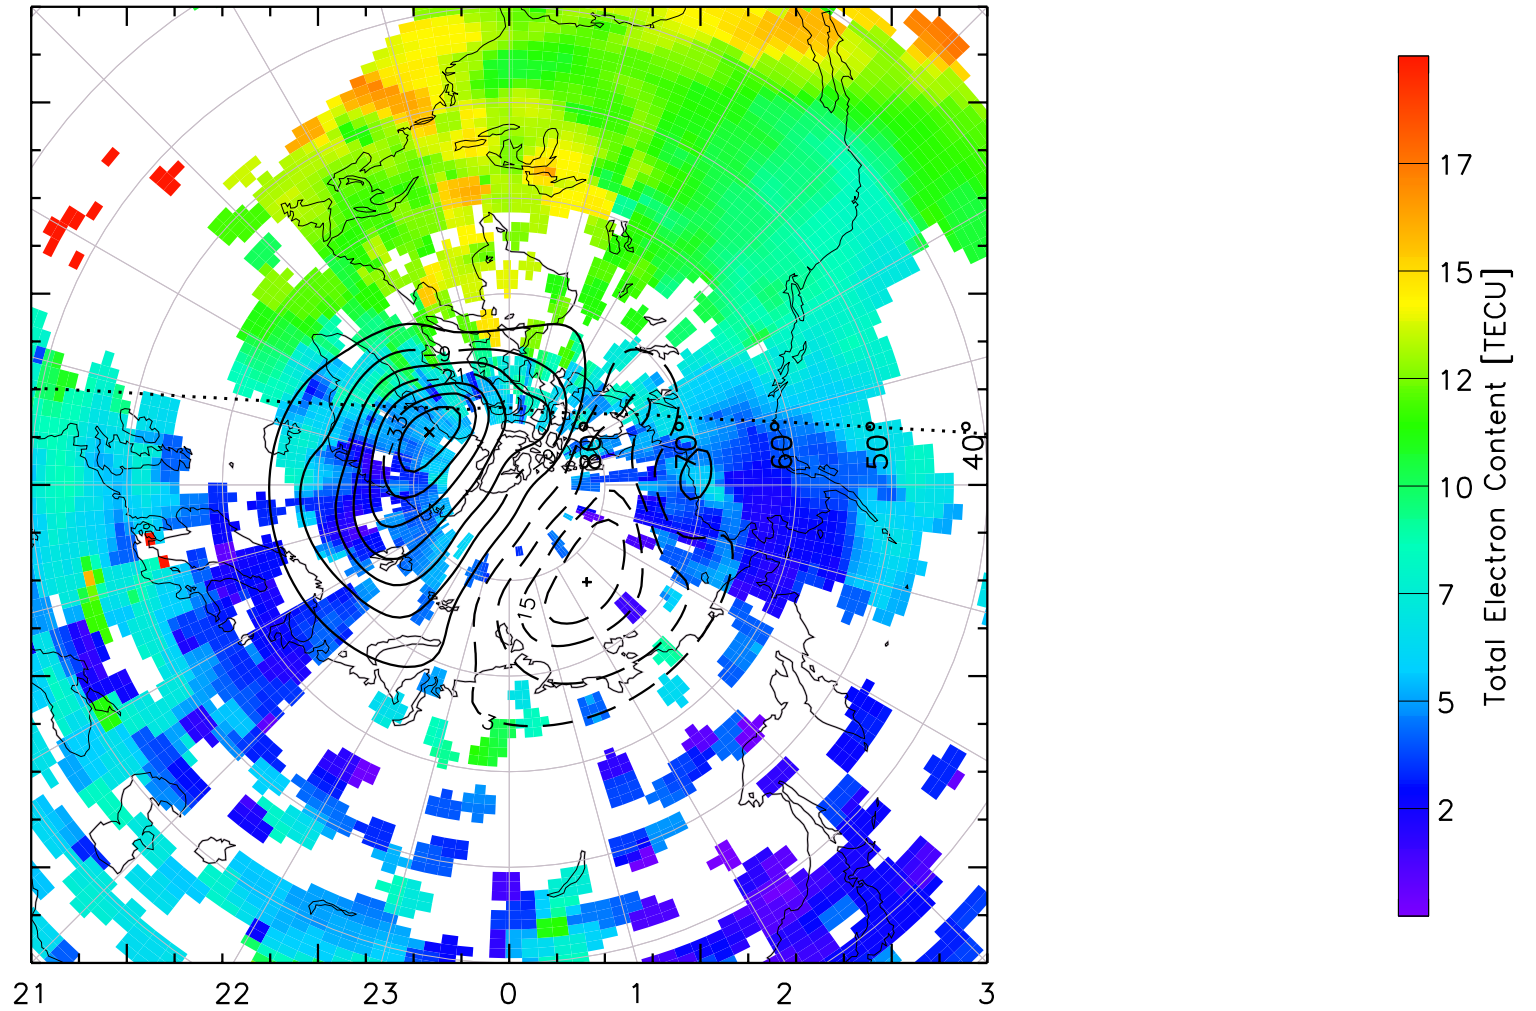

TOTAL ELECTRON CONTENT 04/Feb/2011 17:35:00.0
Median Filtered, Threshold = 0.10 to
04/Feb/2011 17:40:00.0