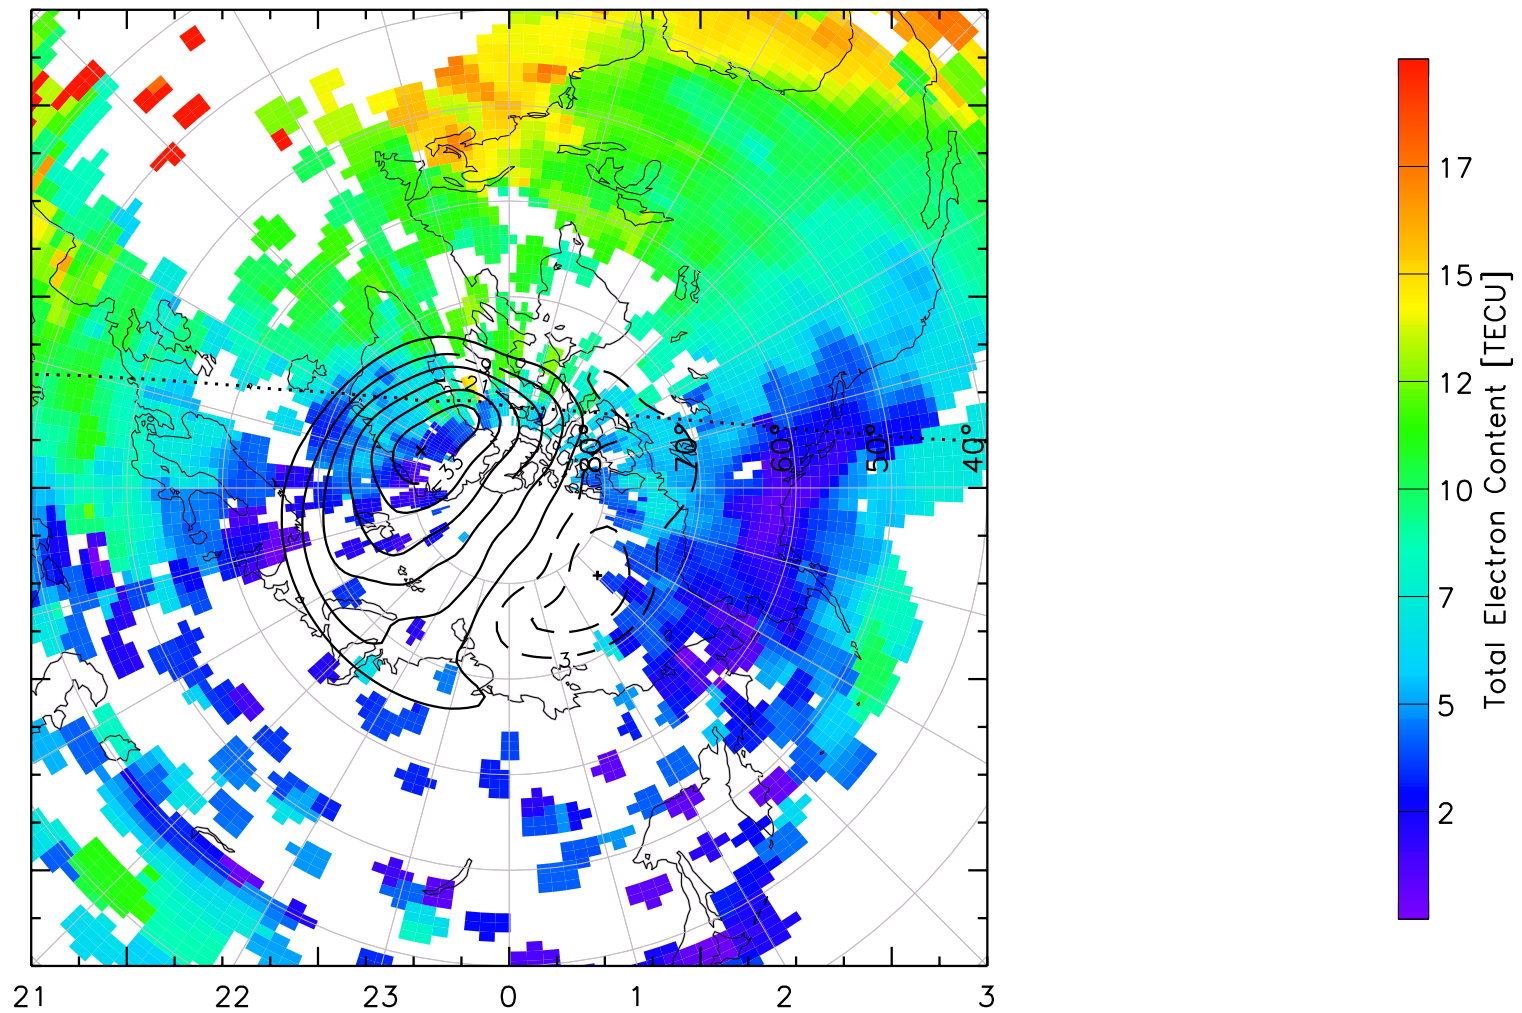

TOTAL ELECTRON CONTENT 04/Feb/2011 16:20:00.0
Median Filtered, Threshold = 0.10 to
04/Feb/2011 16:25:00.0