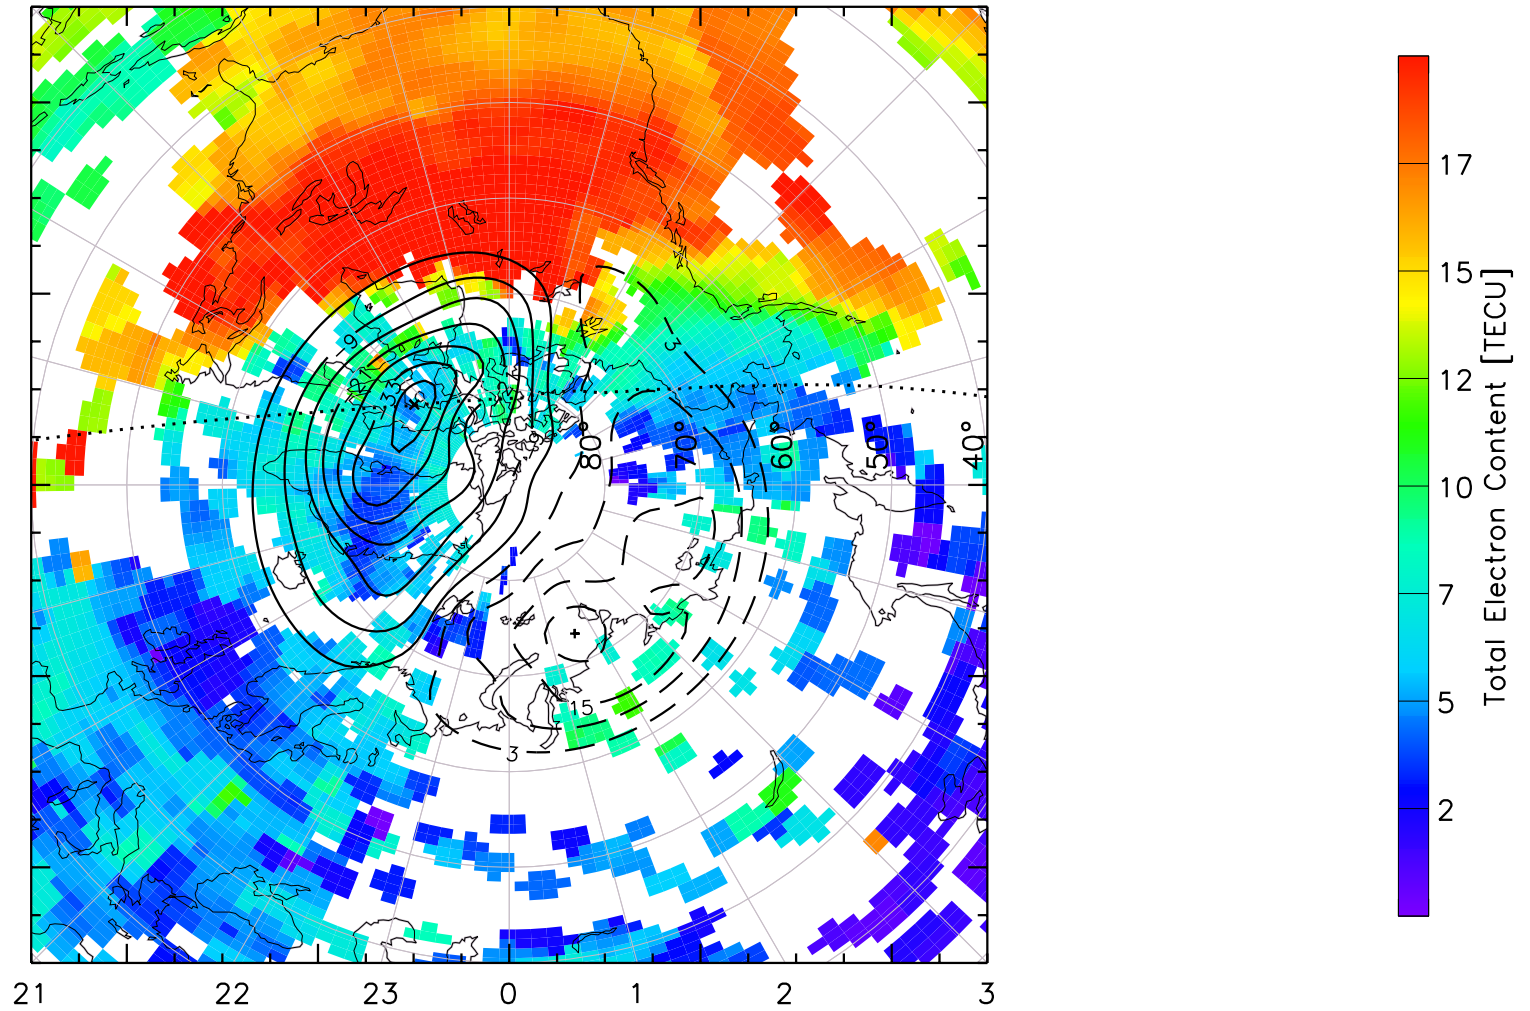

TOTAL ELECTRON CONTENT 04/Feb/2011 19:55:00.0
Median Filtered, Threshold = 0.10 to
04/Feb/2011 20:00:00.0