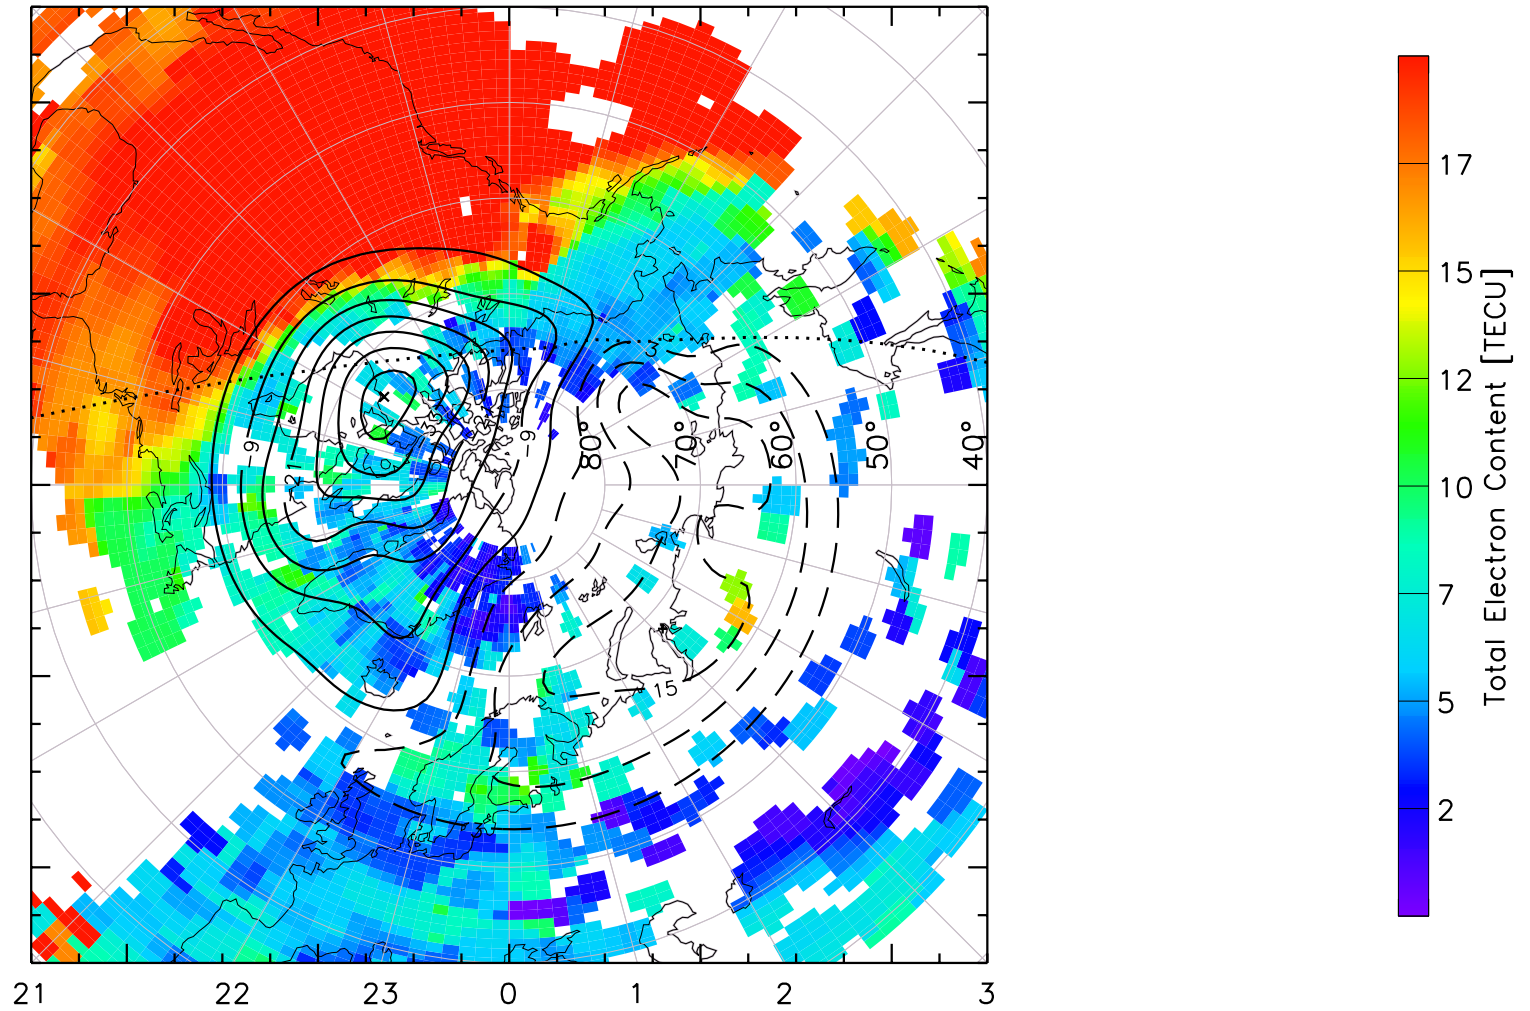

TOTAL ELECTRON CONTENT 04/Feb/2011 22:20:00.0
Median Filtered, Threshold = 0.10 to
04/Feb/2011 22:25:00.0