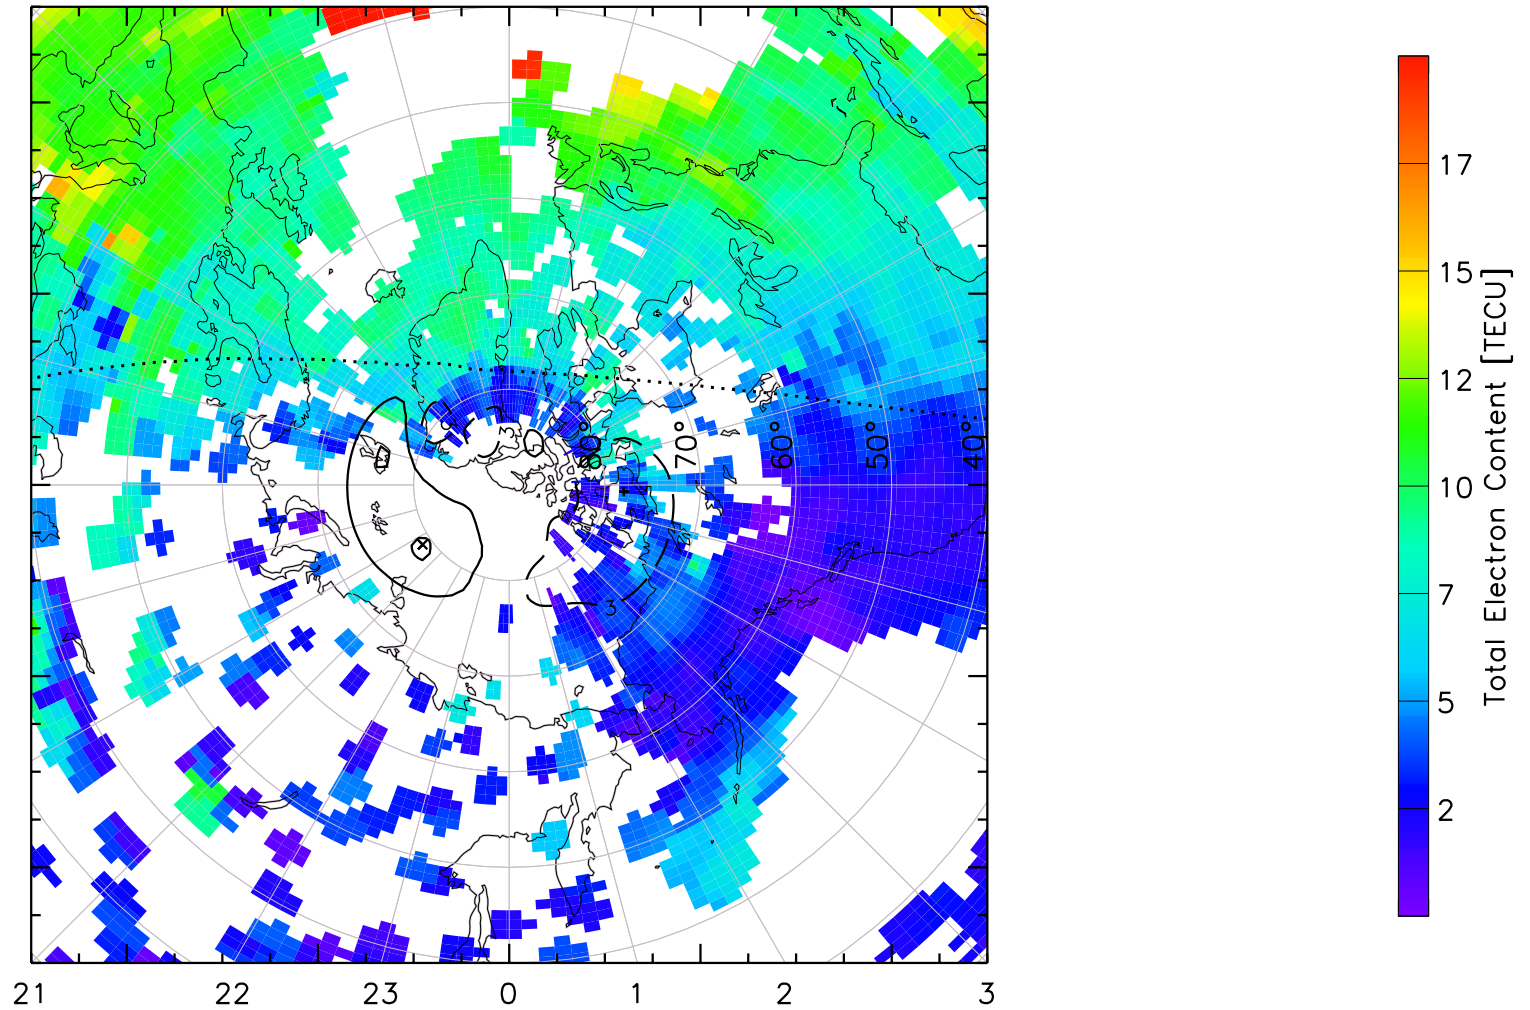

TOTAL ELECTRON CONTENT 04/Feb/2011 14:15:00.0
Median Filtered, Threshold = 0.10 to
04/Feb/2011 14:20:00.0

1400 2400
[Empty box]