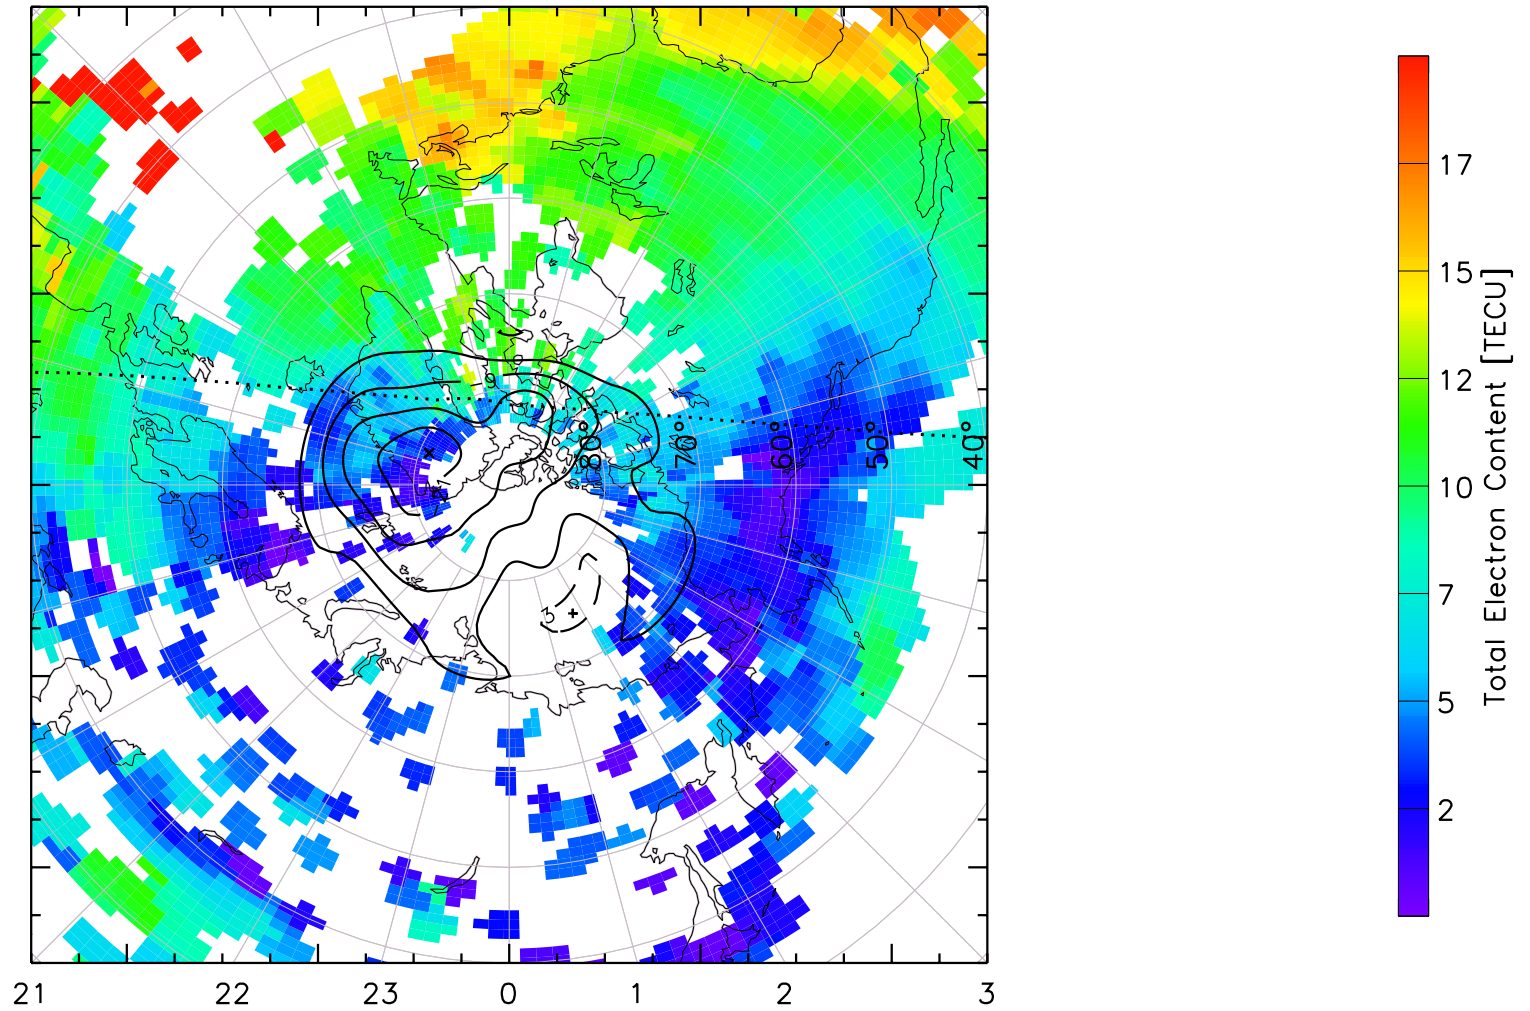

TOTAL ELECTRON CONTENT 04/Feb/2011 16:25:00.0
Median Filtered, Threshold = 0.10 to
04/Feb/2011 16:30:00.0