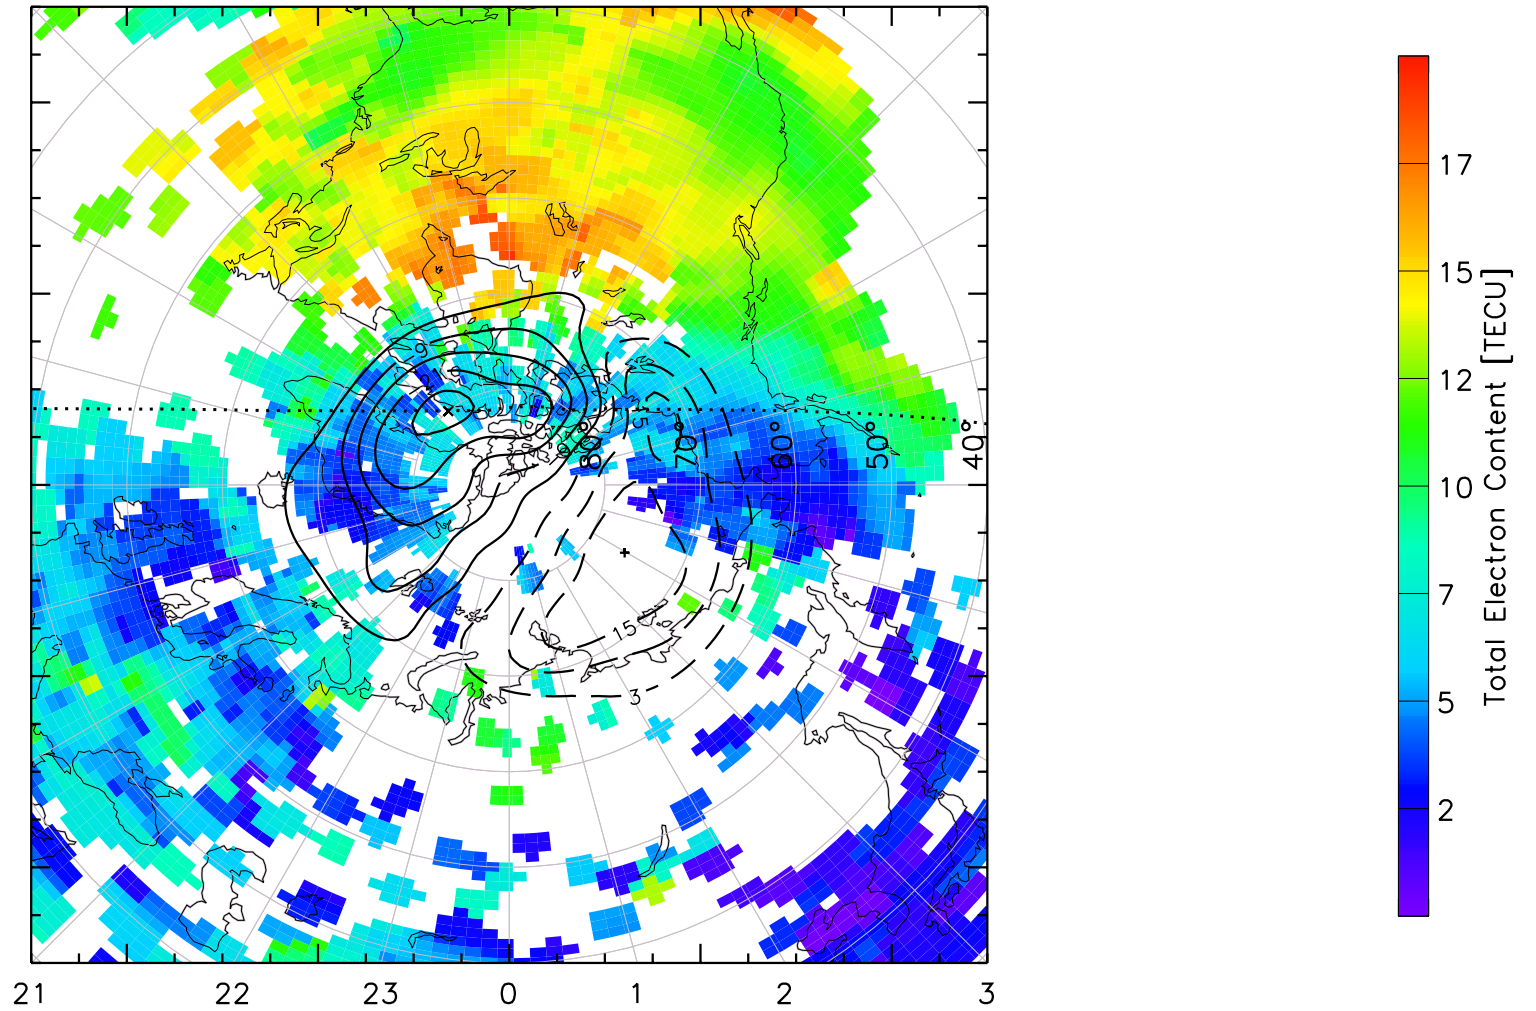

TOTAL ELECTRON CONTENT 04/Feb/2011 18:30:00.0
Median Filtered, Threshold = 0.10 to
04/Feb/2011 18:35:00.0