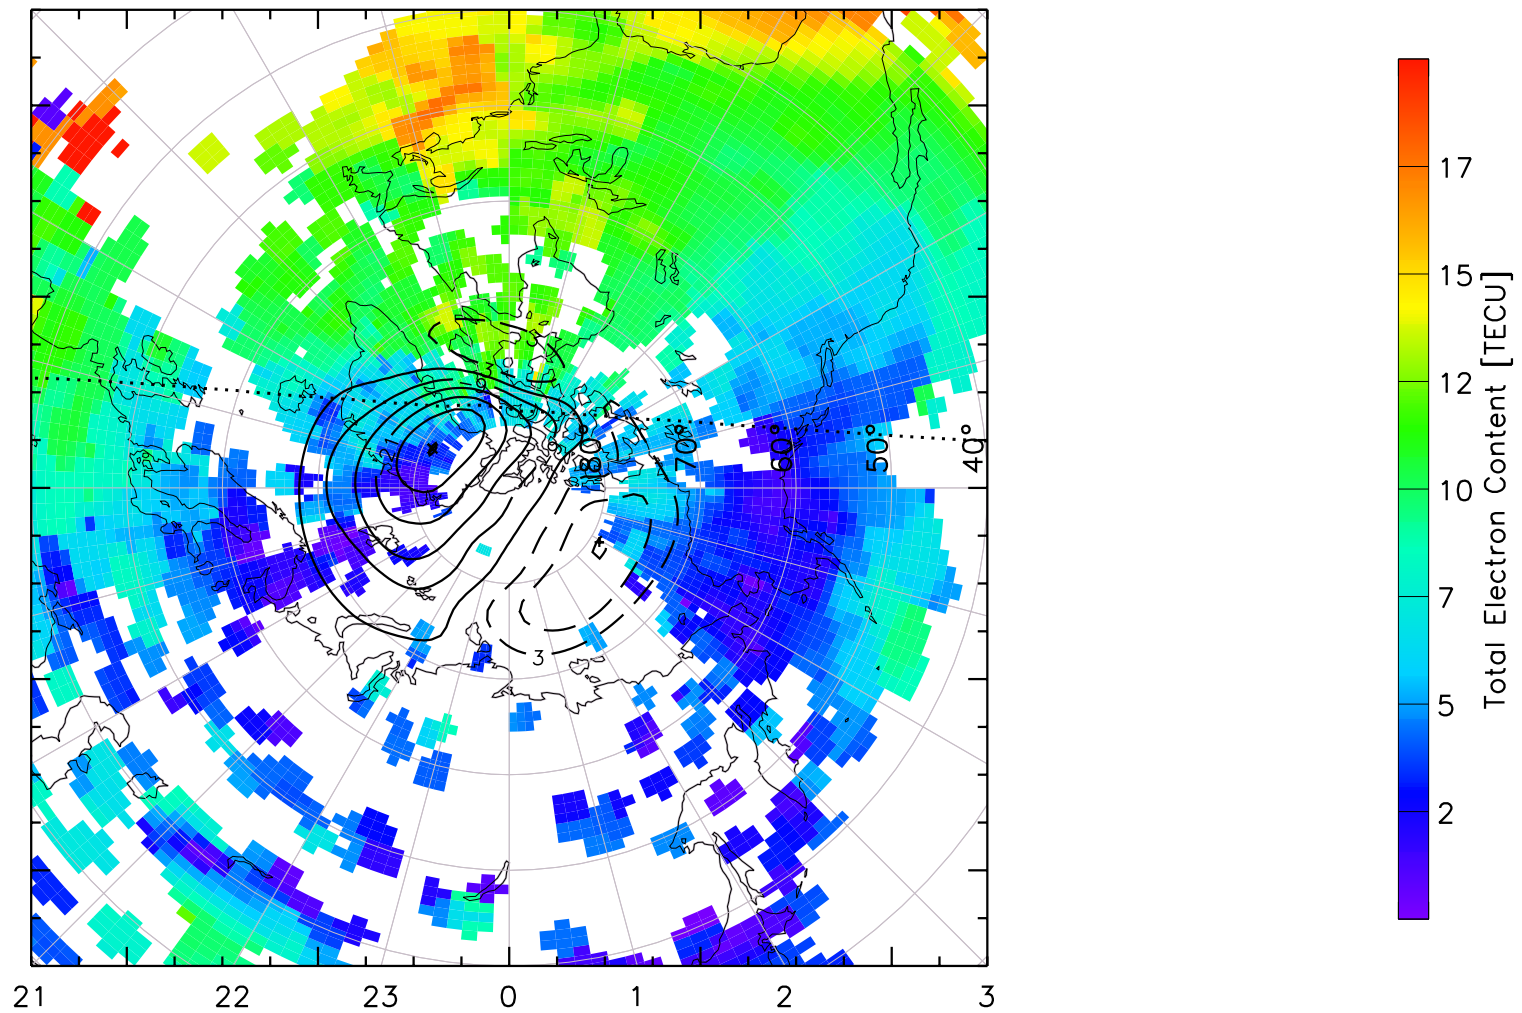

TOTAL ELECTRON CONTENT 04/Feb/2011 16:45:00.0
Median Filtered, Threshold = 0.10 to
04/Feb/2011 16:50:00.0