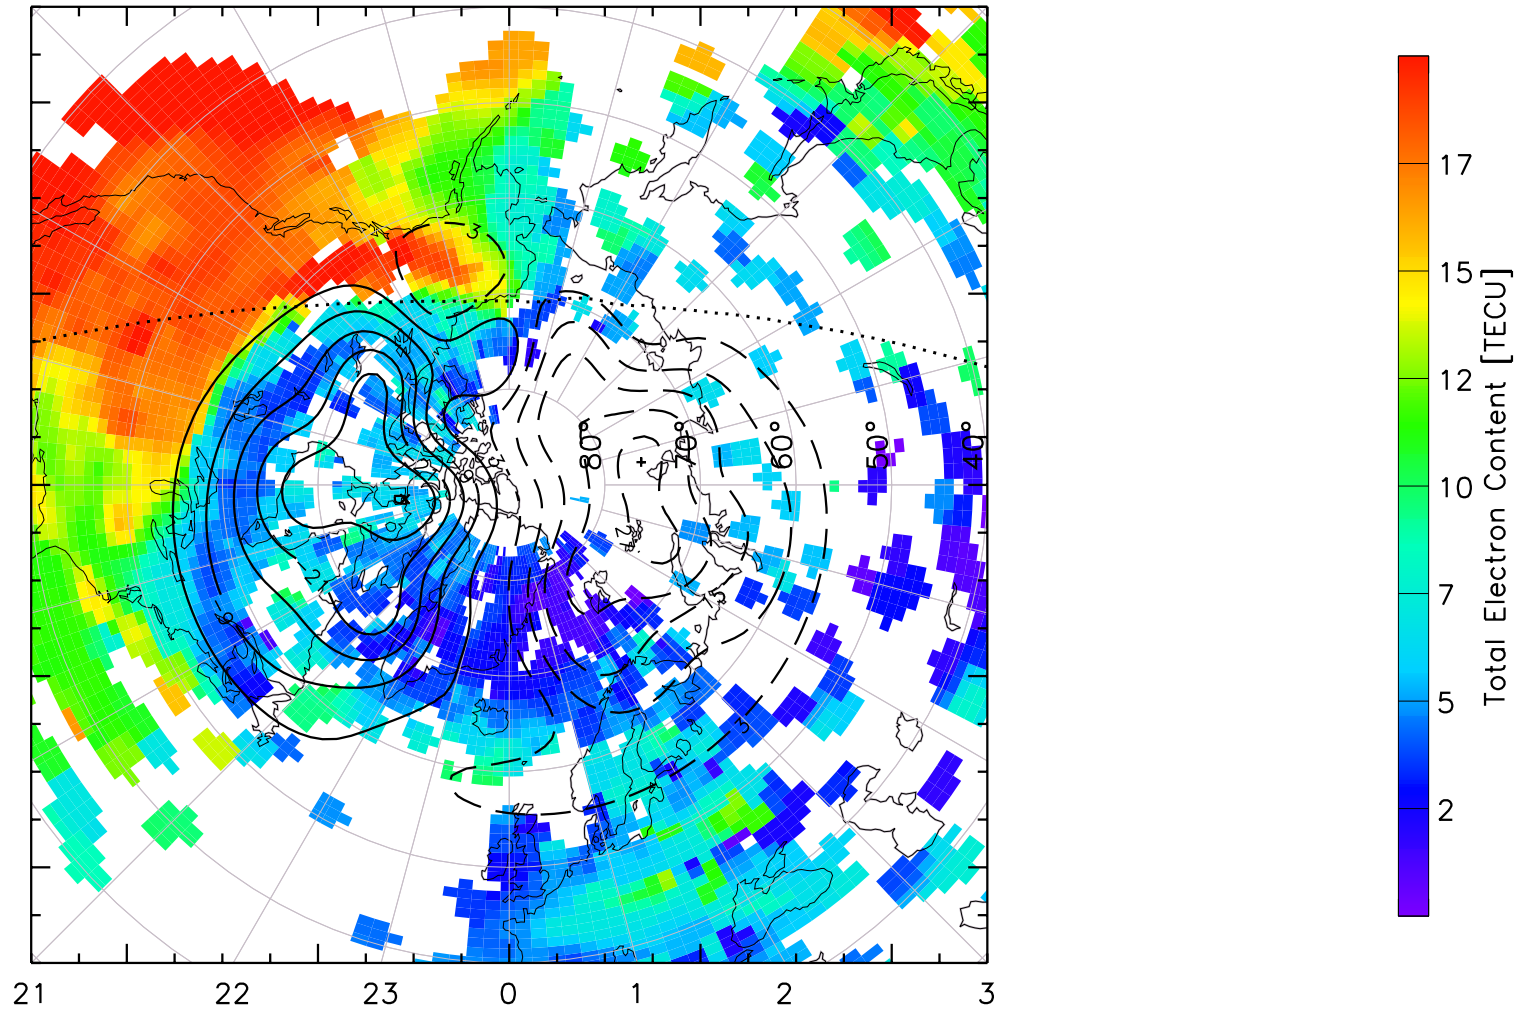

TOTAL ELECTRON CONTENT 05/Feb/2011 00:15:00.0
Median Filtered, Threshold = 0.10 to
05/Feb/2011 00:20:00.0