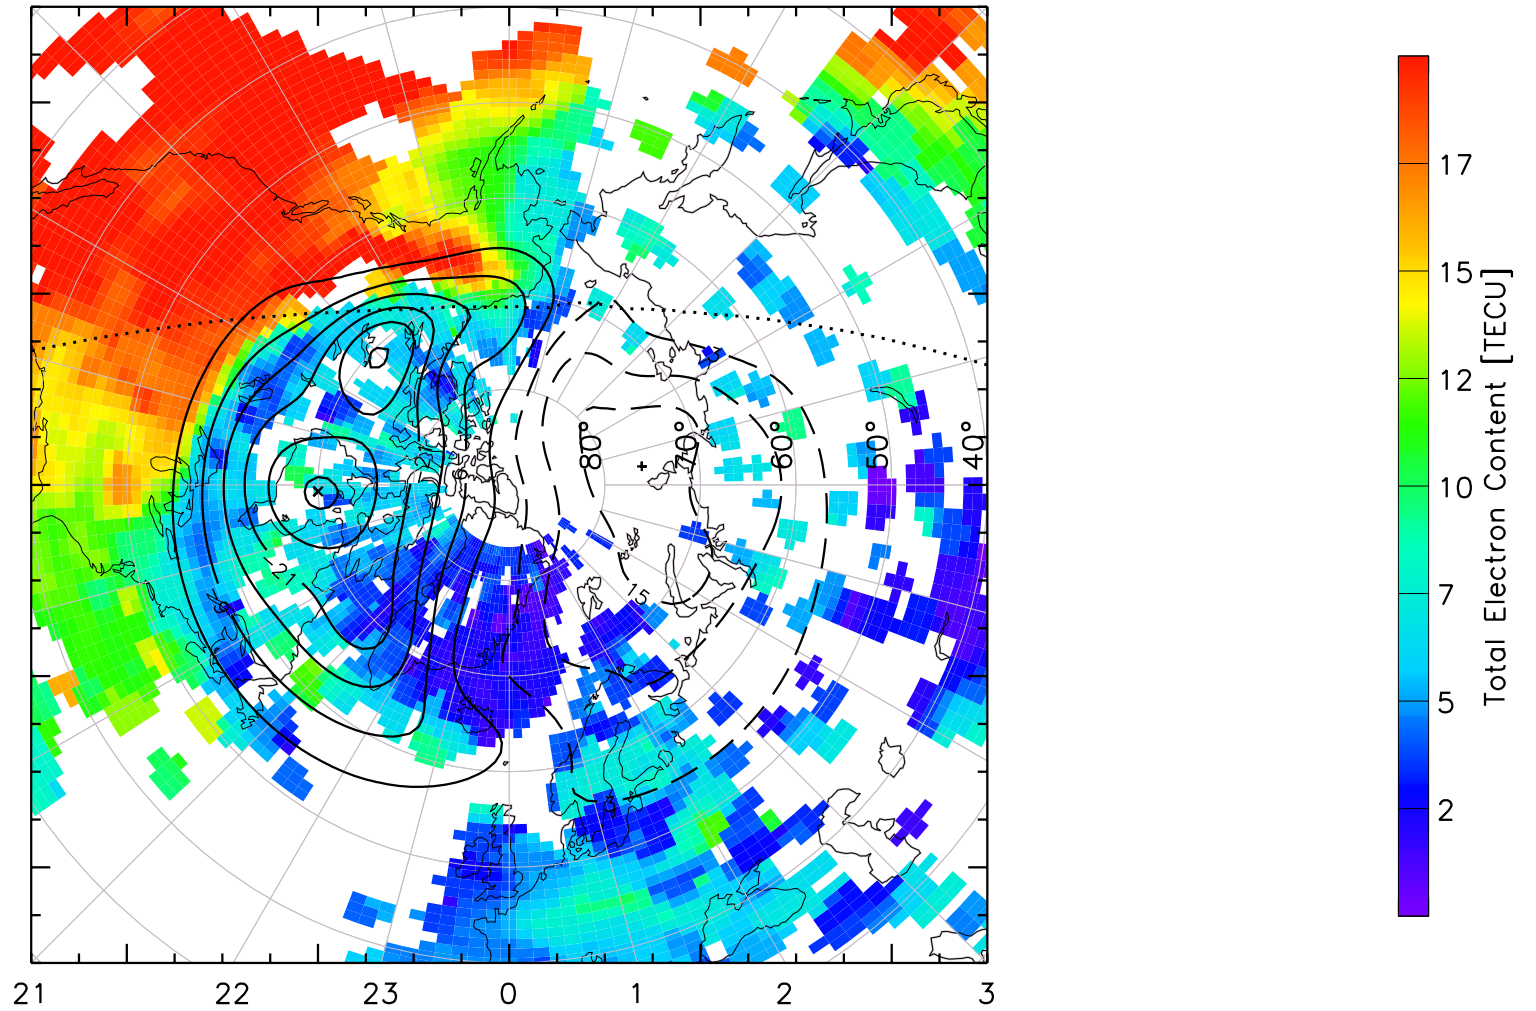

TOTAL ELECTRON CONTENT 05/Feb/2011 00:00:00.0
Median Filtered, Threshold = 0.10 to
05/Feb/2011 00:05:00.0

0000 0500
[Empty box]