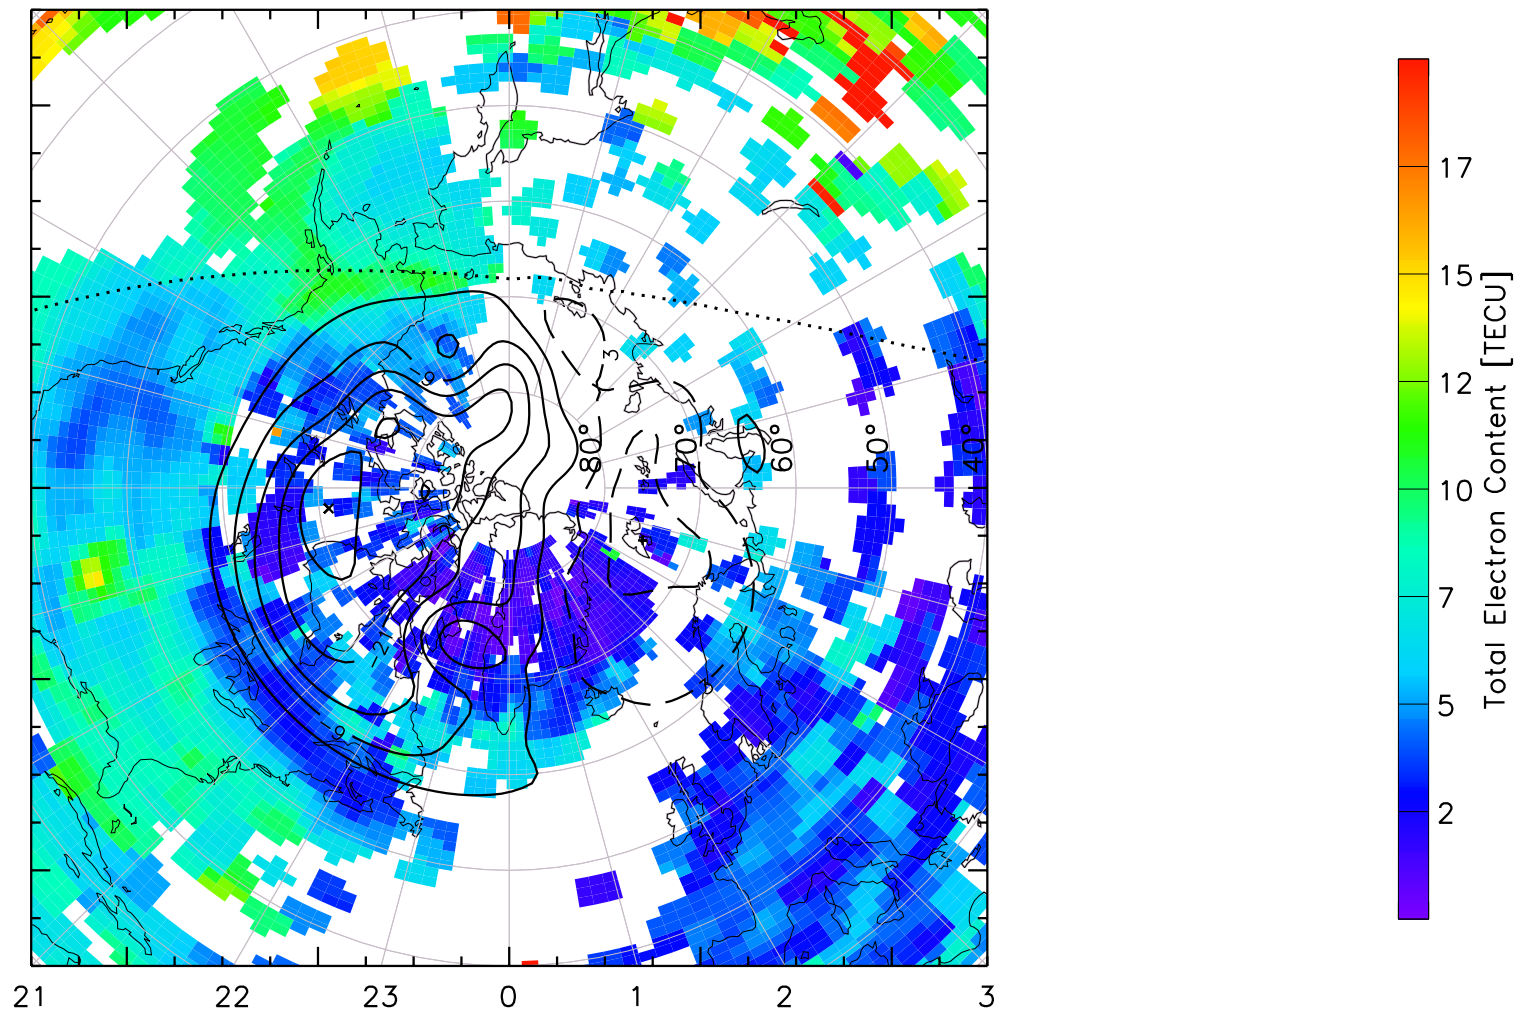

TOTAL ELECTRON CONTENT 05/Feb/2011 02:05:00.0
Median Filtered, Threshold = 0.10 to
05/Feb/2011 02:10:00.0