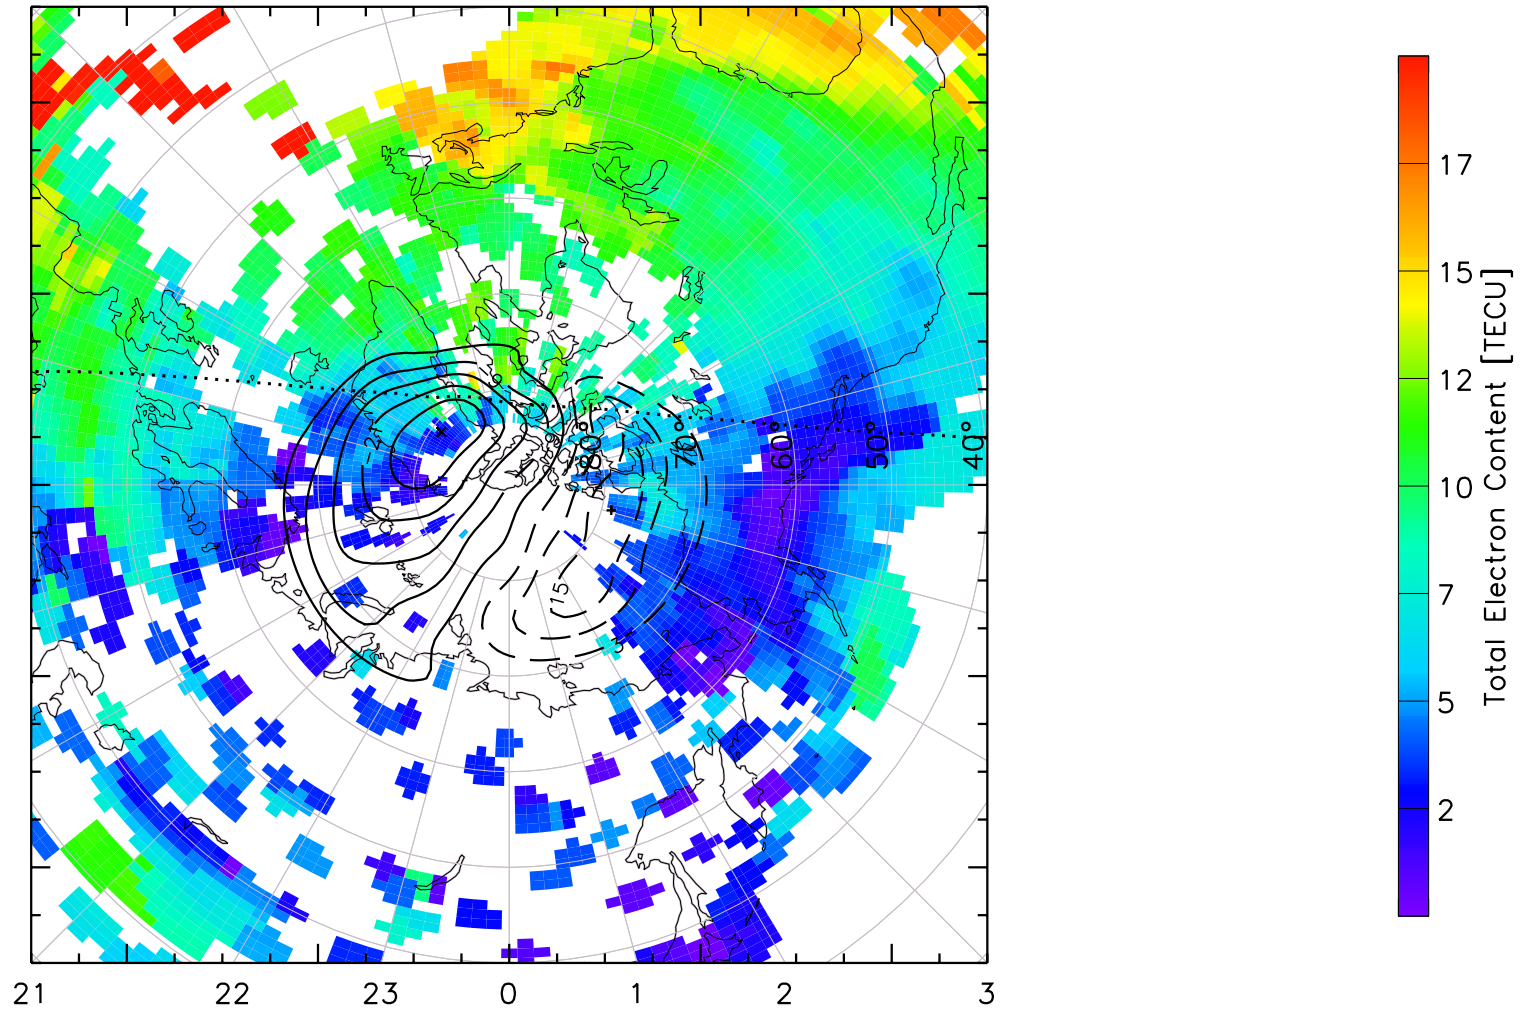

TOTAL ELECTRON CONTENT 04/Feb/2011 16:15:00.0
Median Filtered, Threshold = 0.10 to
04/Feb/2011 16:20:00.0