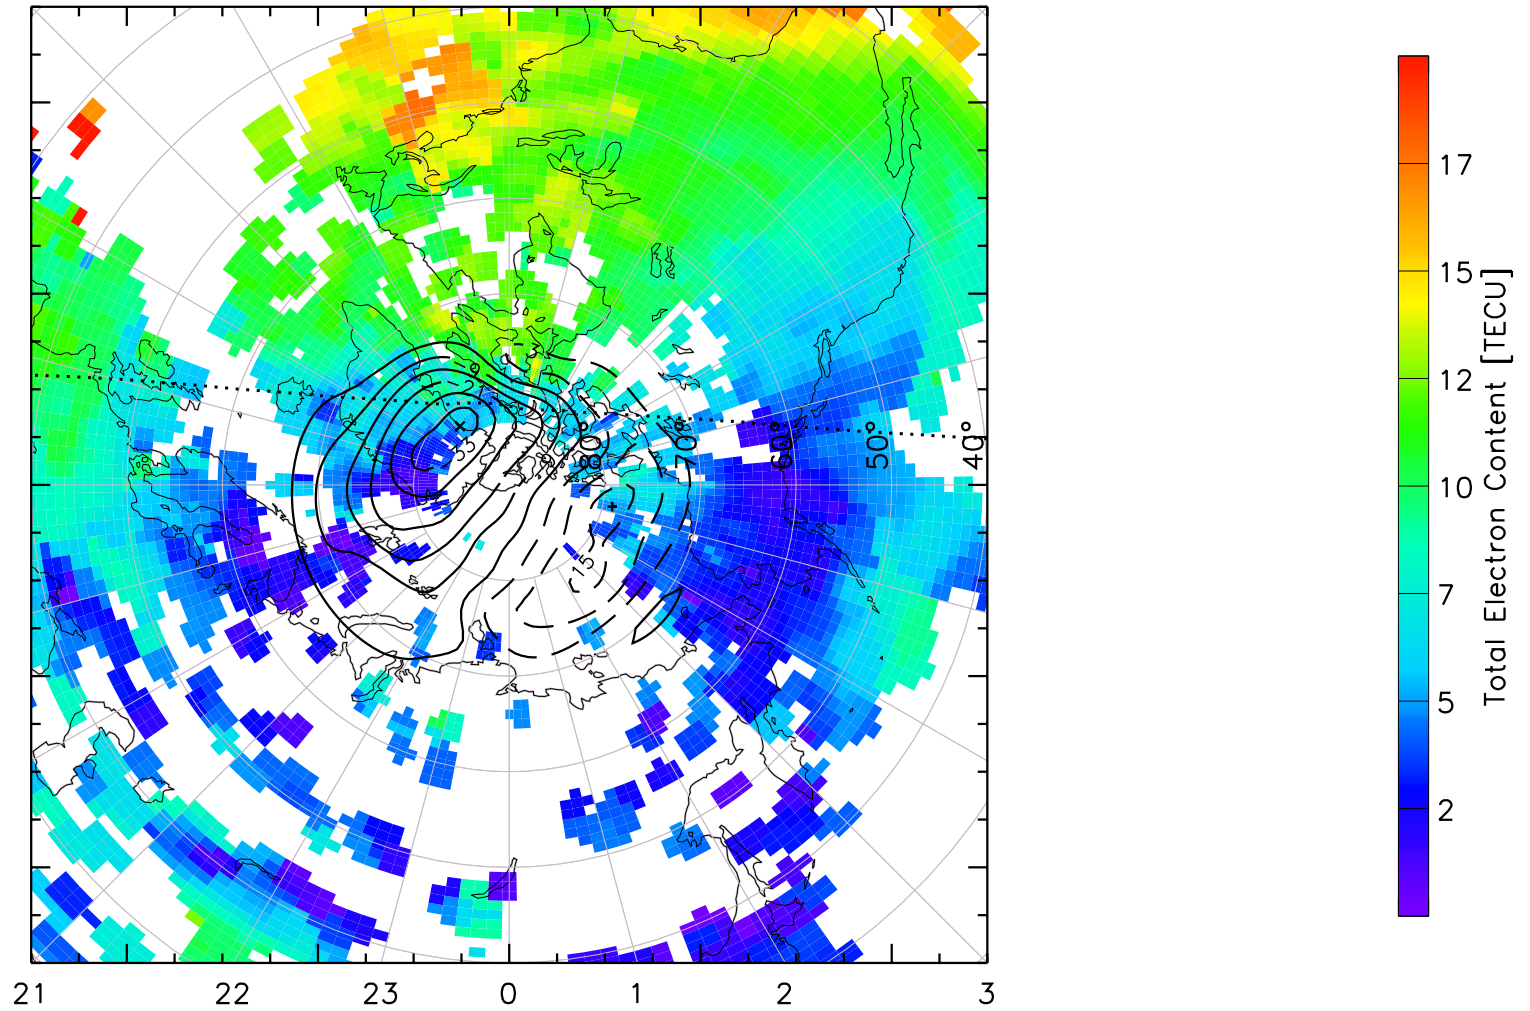

TOTAL ELECTRON CONTENT 04/Feb/2011 16:50:00.0
Median Filtered, Threshold = 0.10 to
04/Feb/2011 16:55:00.0