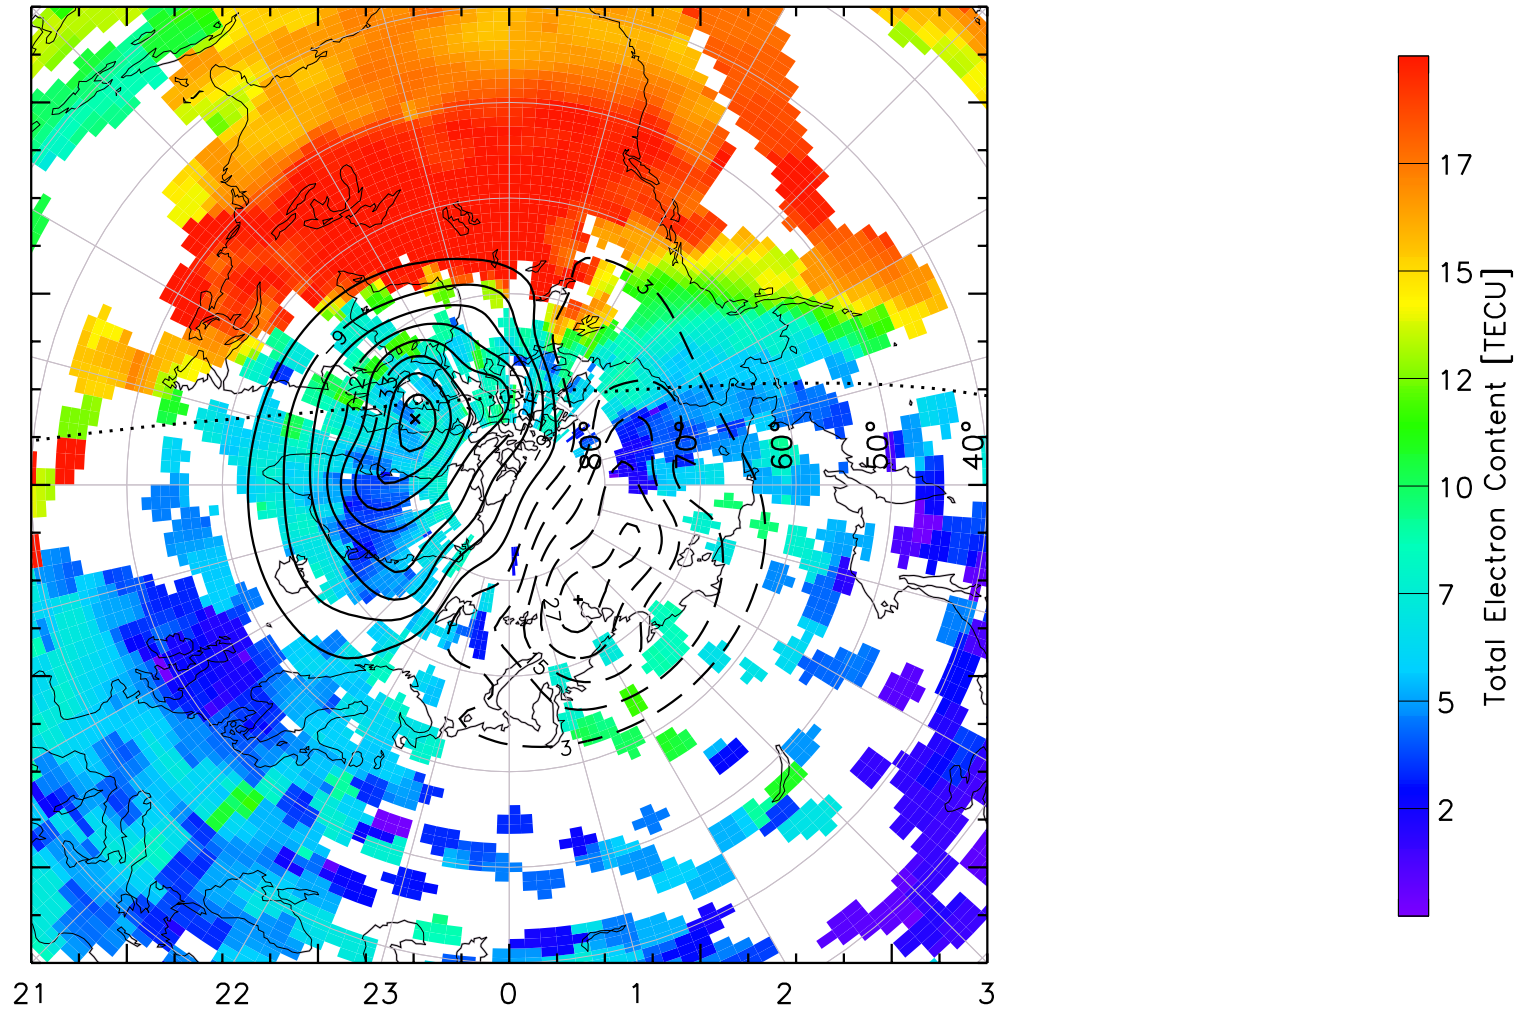

TOTAL ELECTRON CONTENT 04/Feb/2011 20:00:00.0
Median Filtered, Threshold = 0.10 to
04/Feb/2011 20:05:00.0