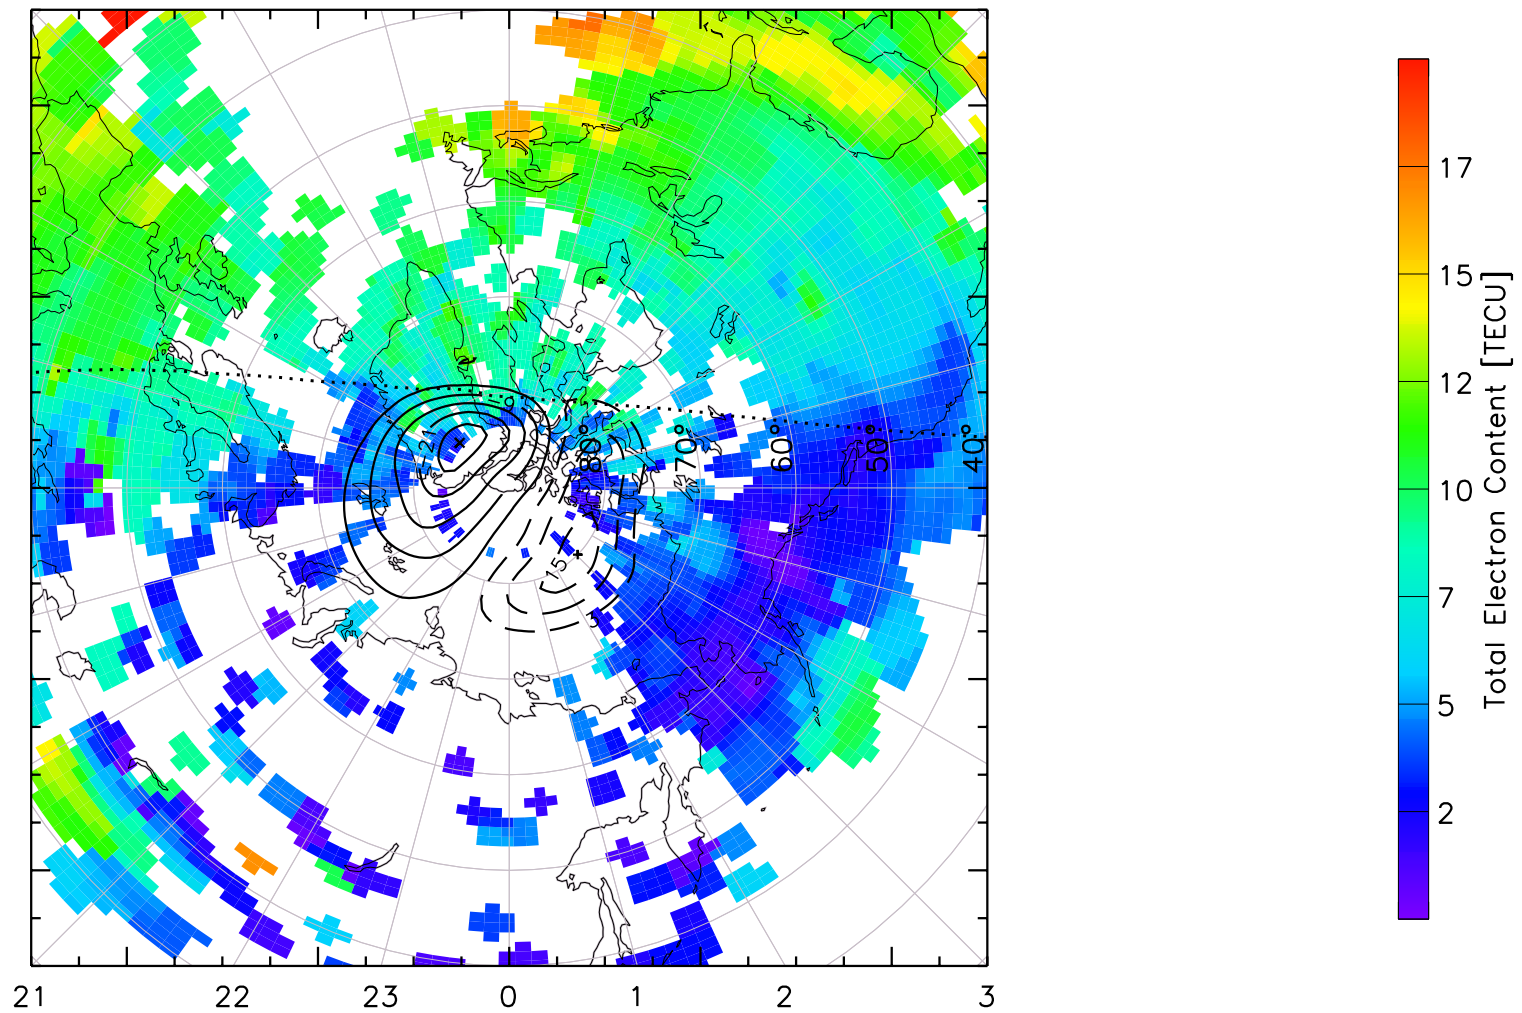

TOTAL ELECTRON CONTENT 04/Feb/2011 15:30:00.0
Median Filtered, Threshold = 0.10 to
04/Feb/2011 15:35:00.0