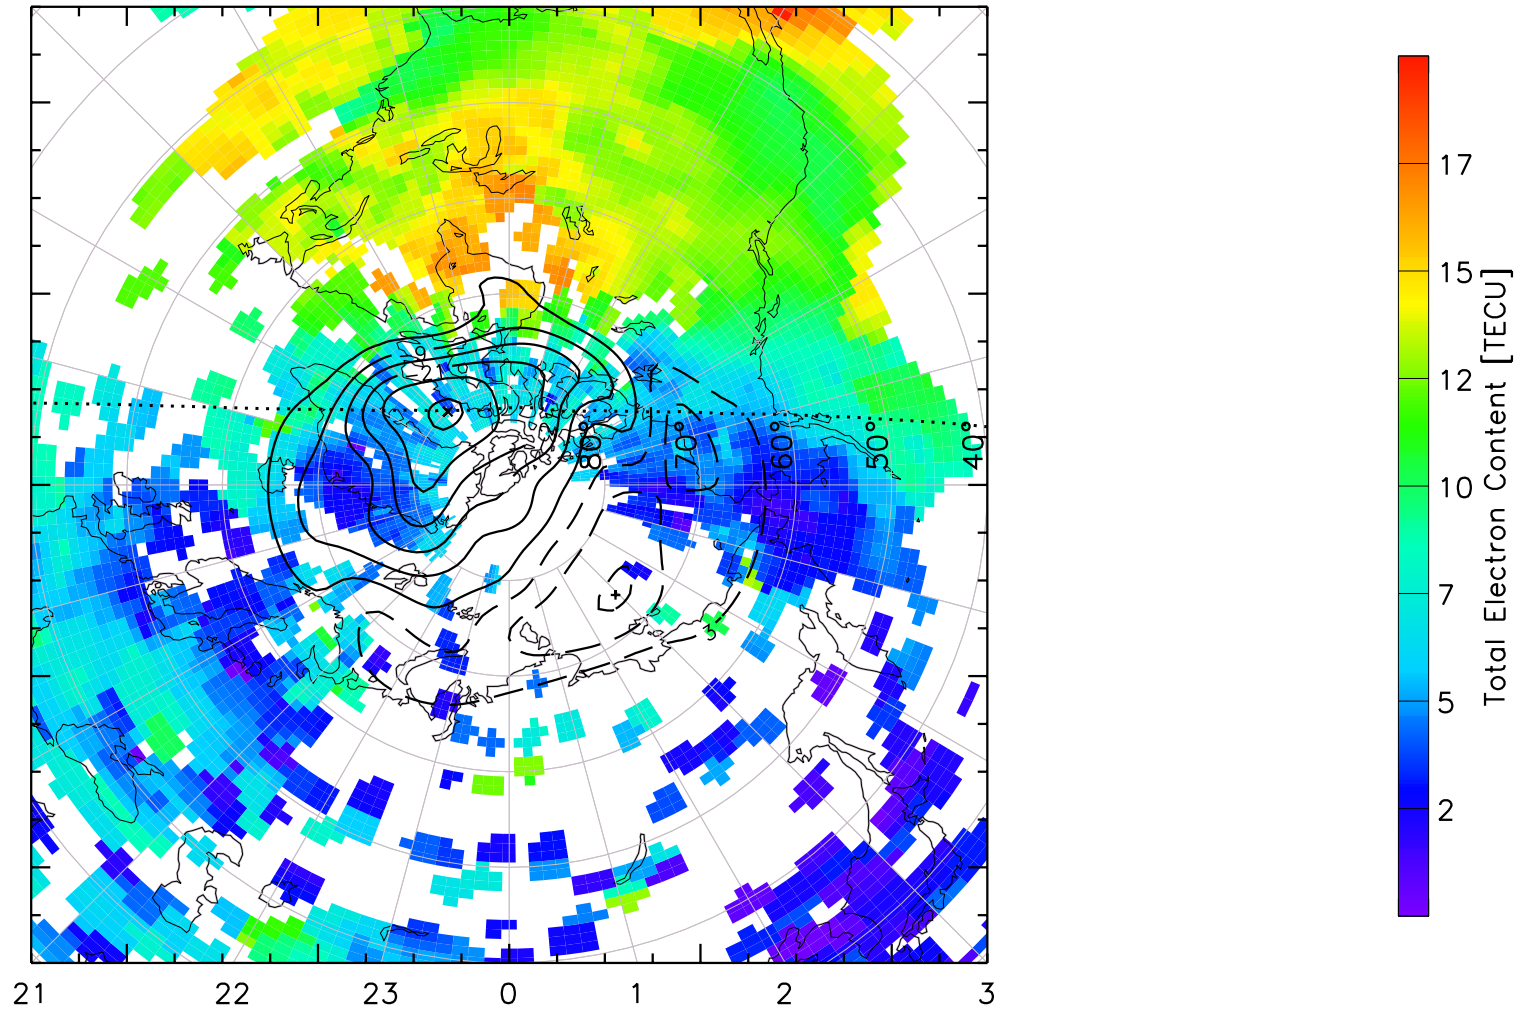

TOTAL ELECTRON CONTENT 04/Feb/2011 18:15:00.0
Median Filtered, Threshold = 0.10 to
04/Feb/2011 18:20:00.0