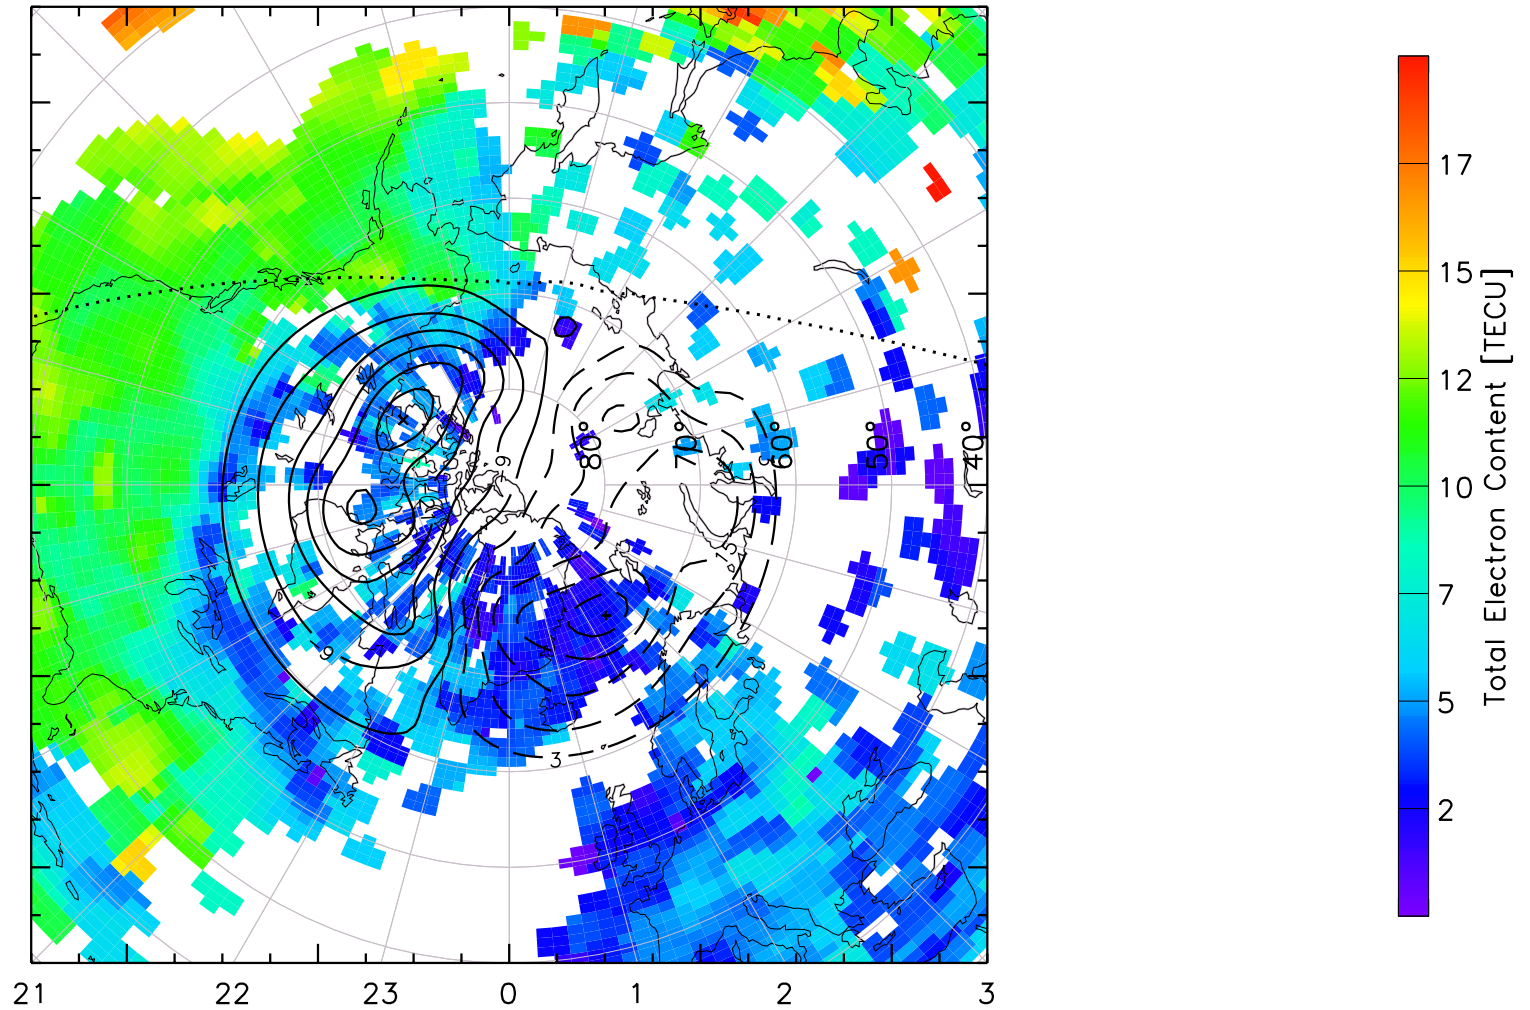

TOTAL ELECTRON CONTENT 05/Feb/2011 01:20:00.0
Median Filtered, Threshold = 0.10 to
05/Feb/2011 01:25:00.0