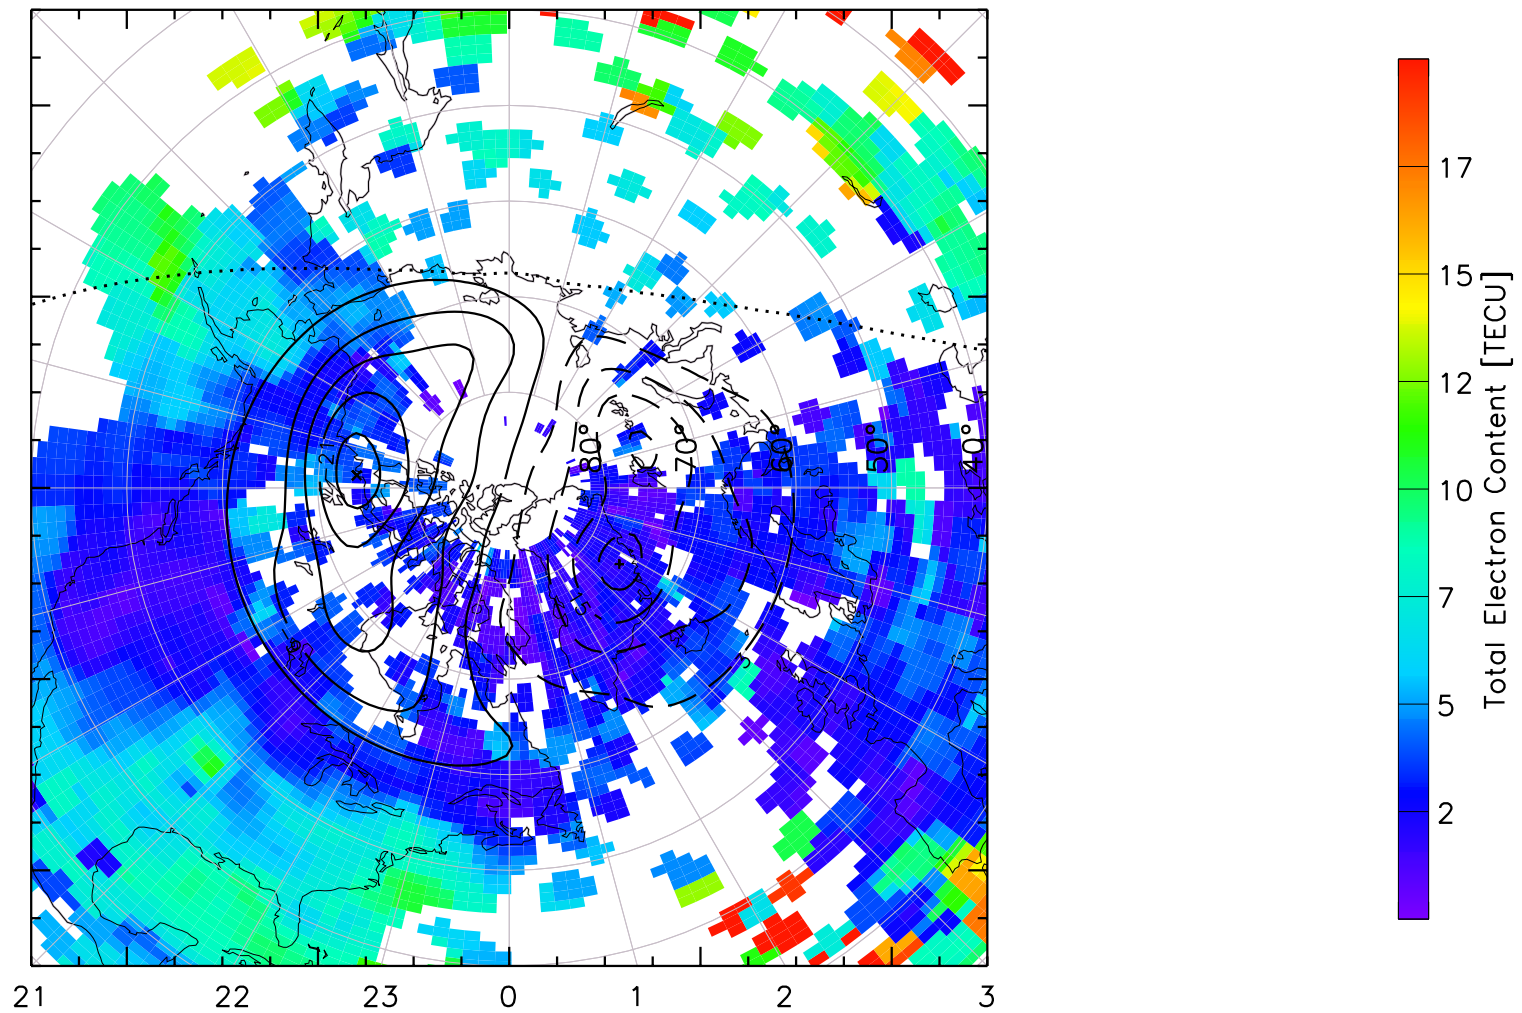

TOTAL ELECTRON CONTENT 05/Feb/2011 03:45:00.0
Median Filtered, Threshold = 0.10 to
05/Feb/2011 03:50:00.0