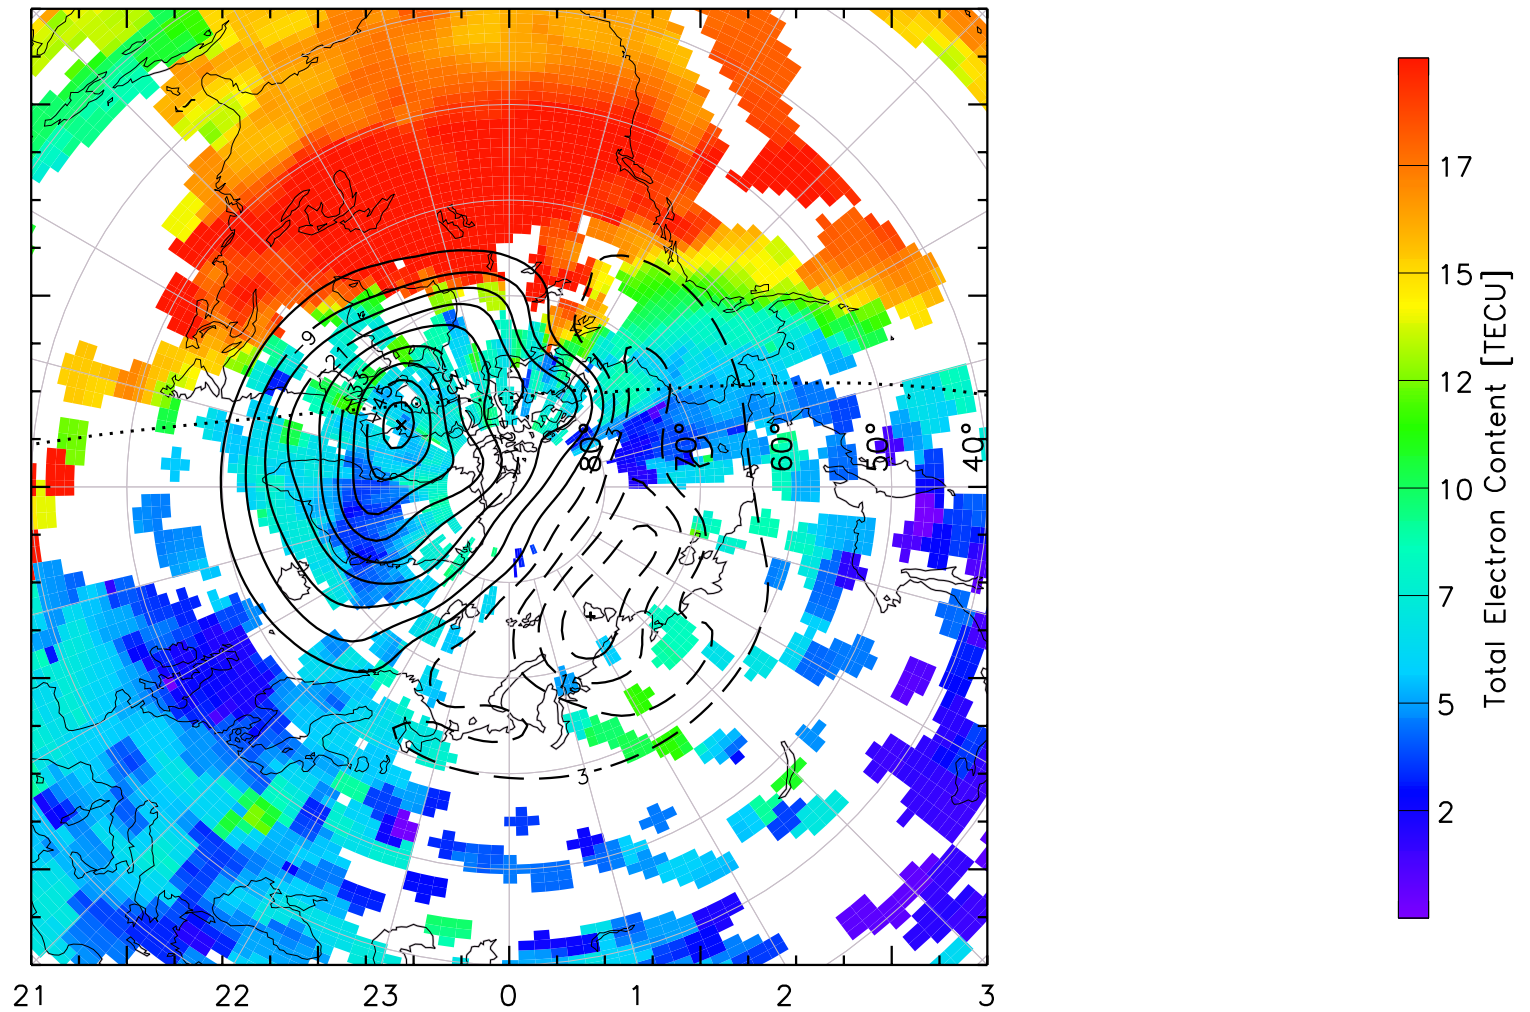

TOTAL ELECTRON CONTENT 04/Feb/2011 20:05:00.0
Median Filtered, Threshold = 0.10 to
04/Feb/2011 20:10:00.0