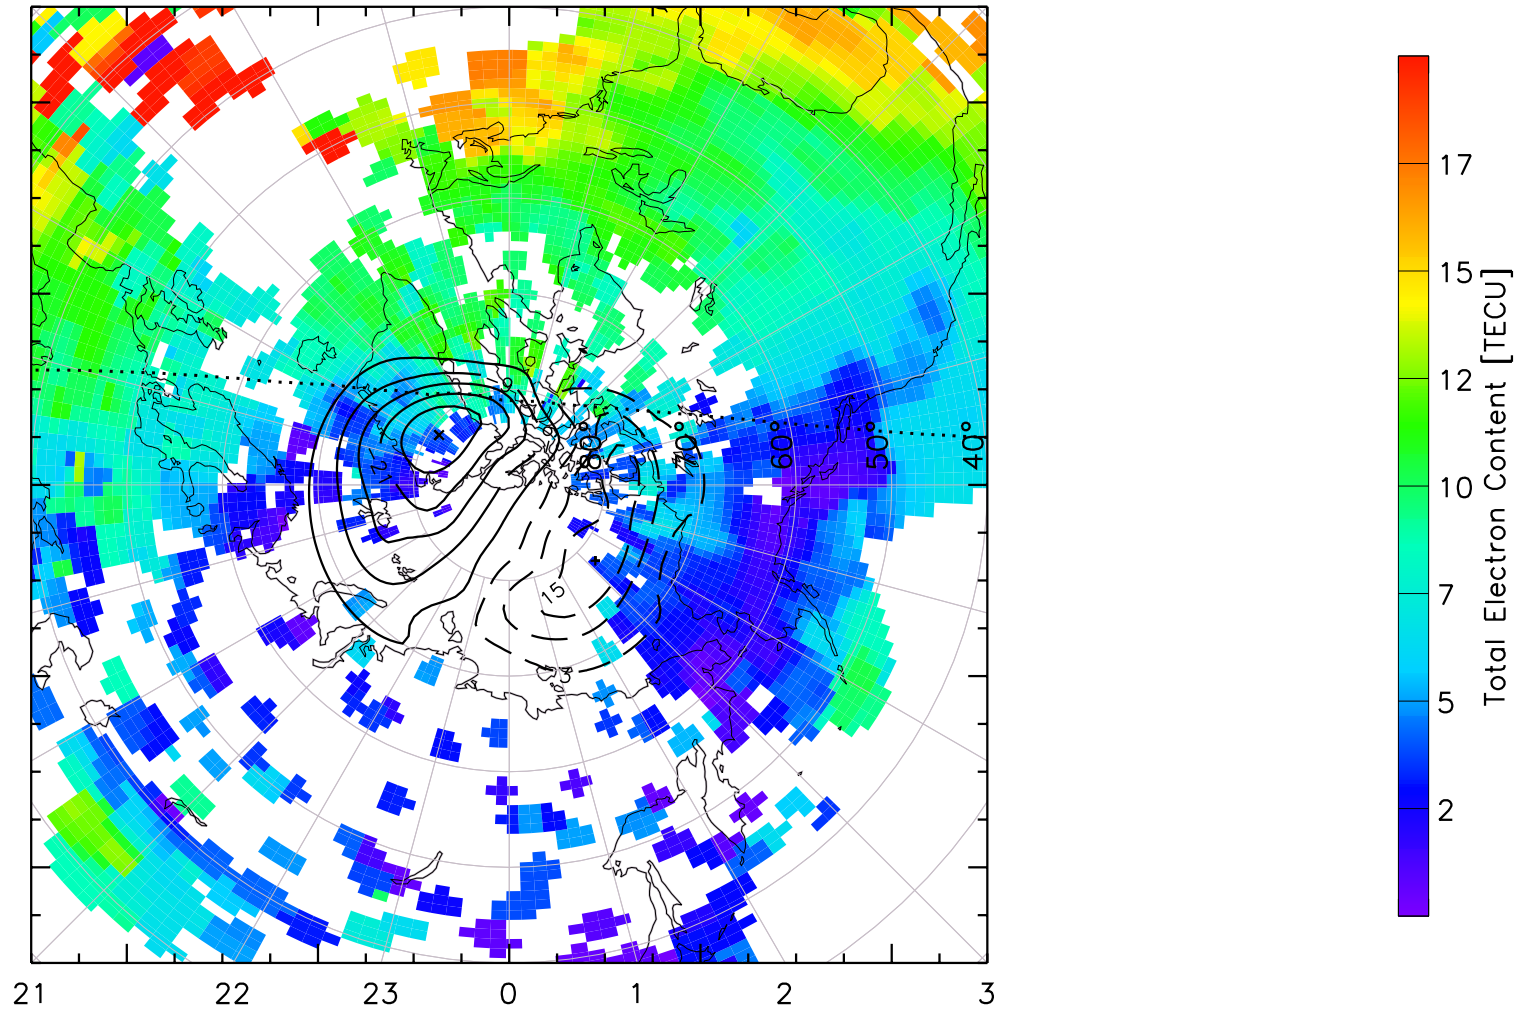

TOTAL ELECTRON CONTENT 04/Feb/2011 16:00:00.0
Median Filtered, Threshold = 0.10 to
04/Feb/2011 16:05:00.0