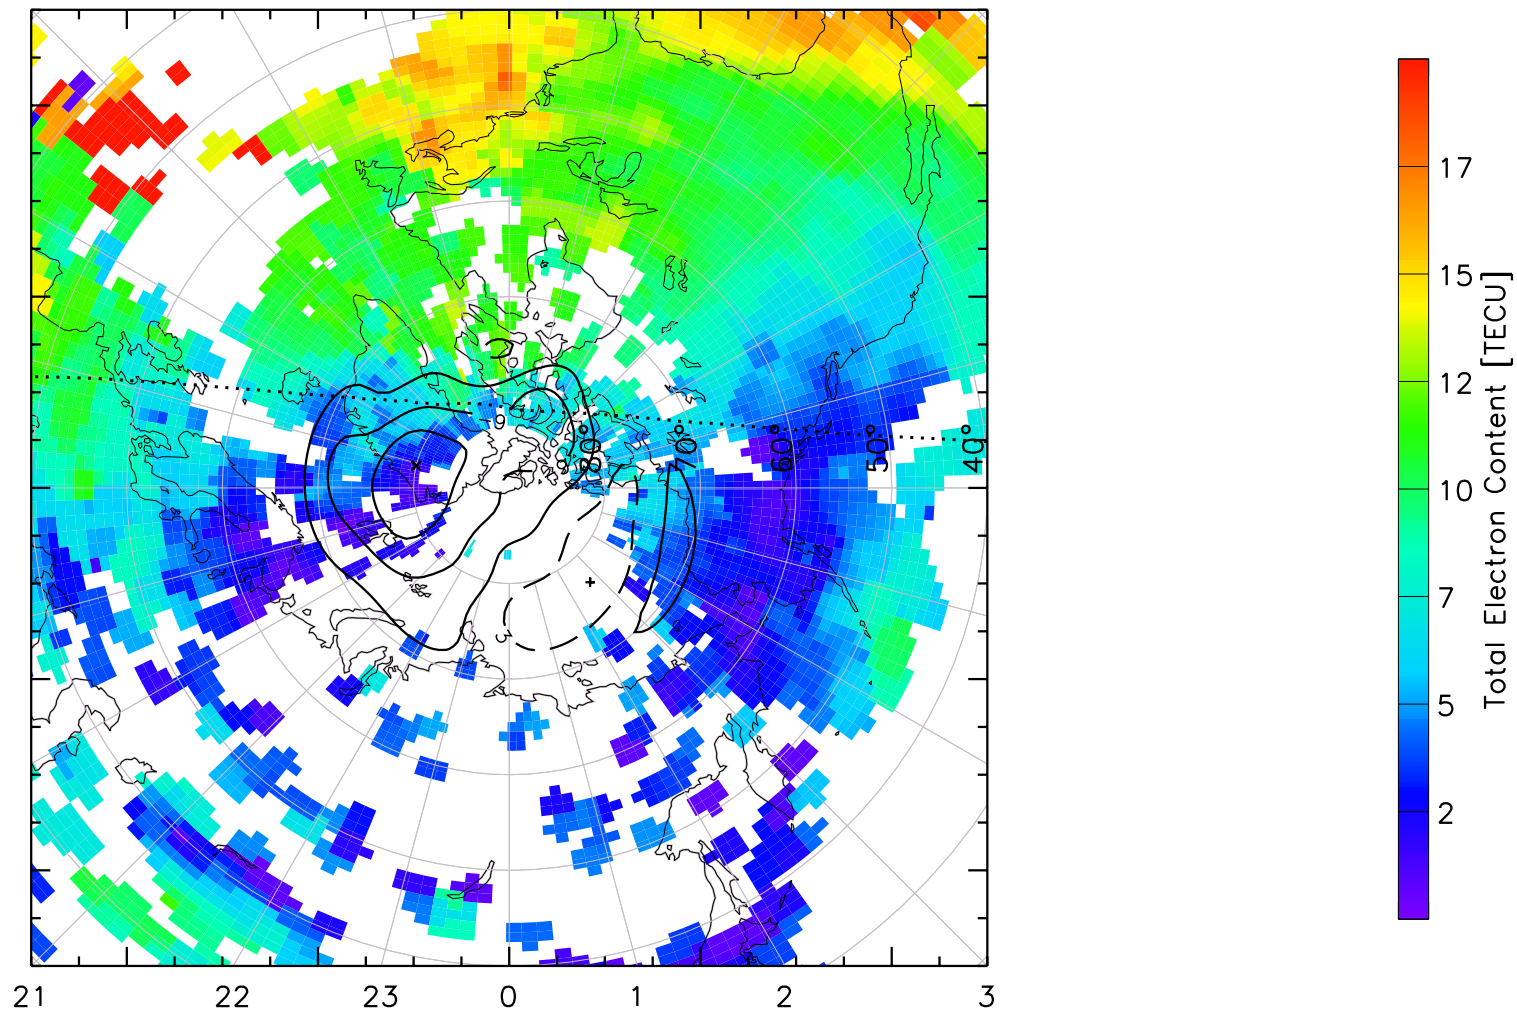

TOTAL ELECTRON CONTENT 04/Feb/2011 16:35:00.0
Median Filtered, Threshold = 0.10 to
04/Feb/2011 16:40:00.0