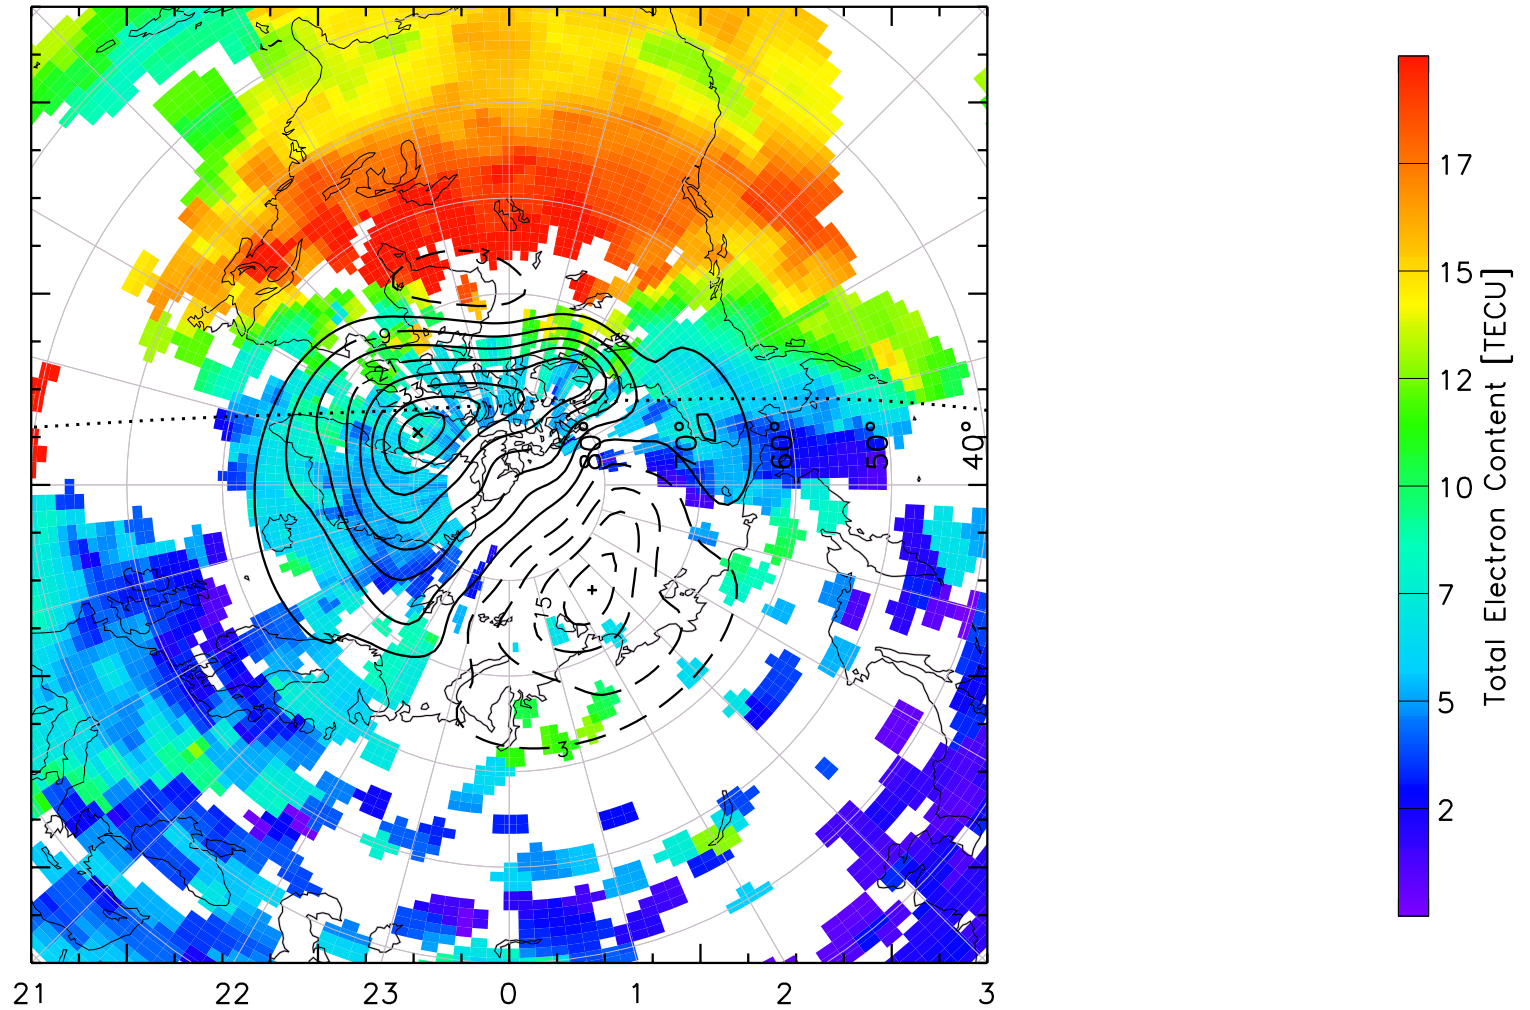

TOTAL ELECTRON CONTENT 04/Feb/2011 19:15:00.0
Median Filtered, Threshold = 0.10 to
04/Feb/2011 19:20:00.0