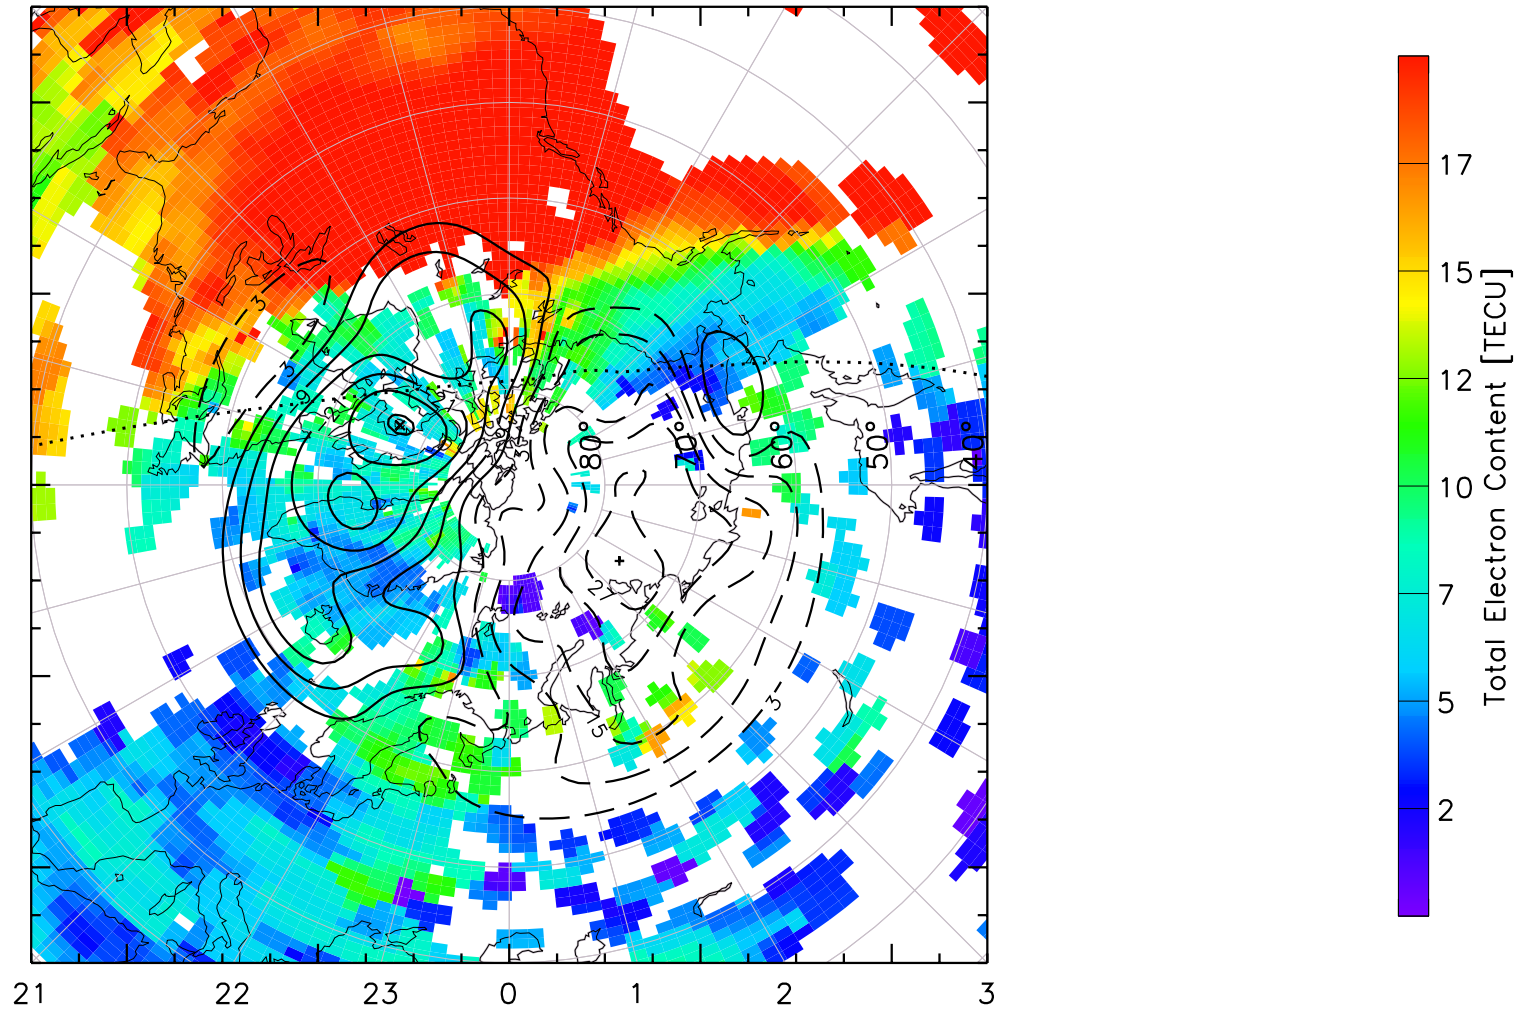

TOTAL ELECTRON CONTENT 04/Feb/2011 21:00:00.0
Median Filtered, Threshold = 0.10 to
04/Feb/2011 21:05:00.0