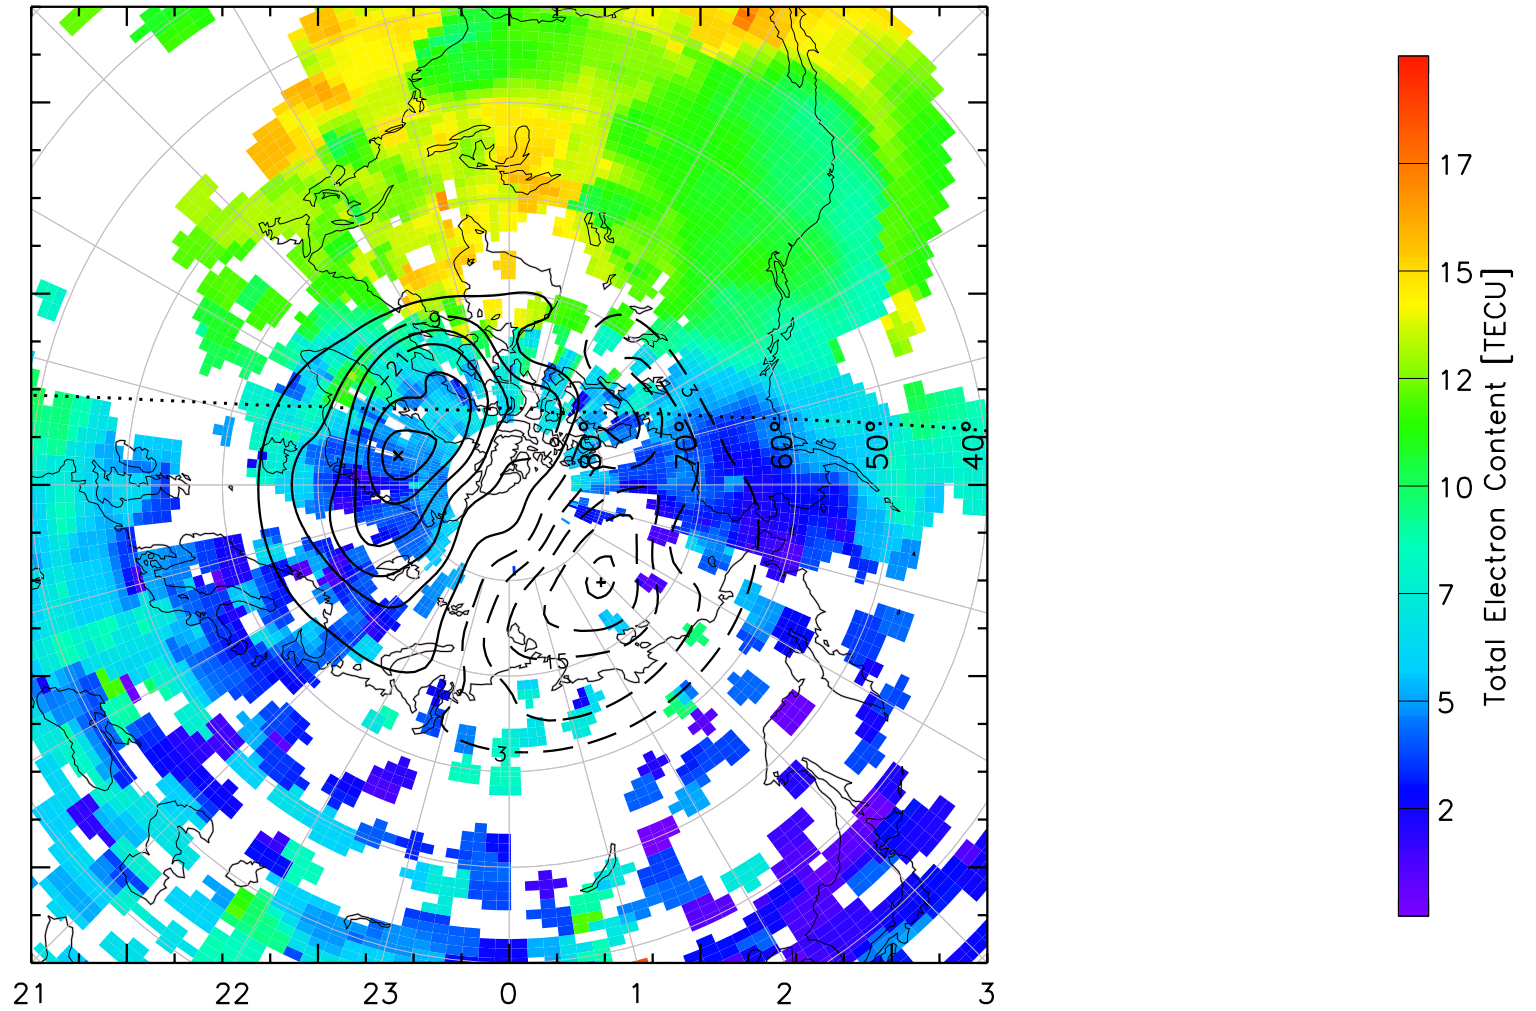

TOTAL ELECTRON CONTENT 04/Feb/2011 17:55:00.0
Median Filtered, Threshold = 0.10 to
04/Feb/2011 18:00:00.0