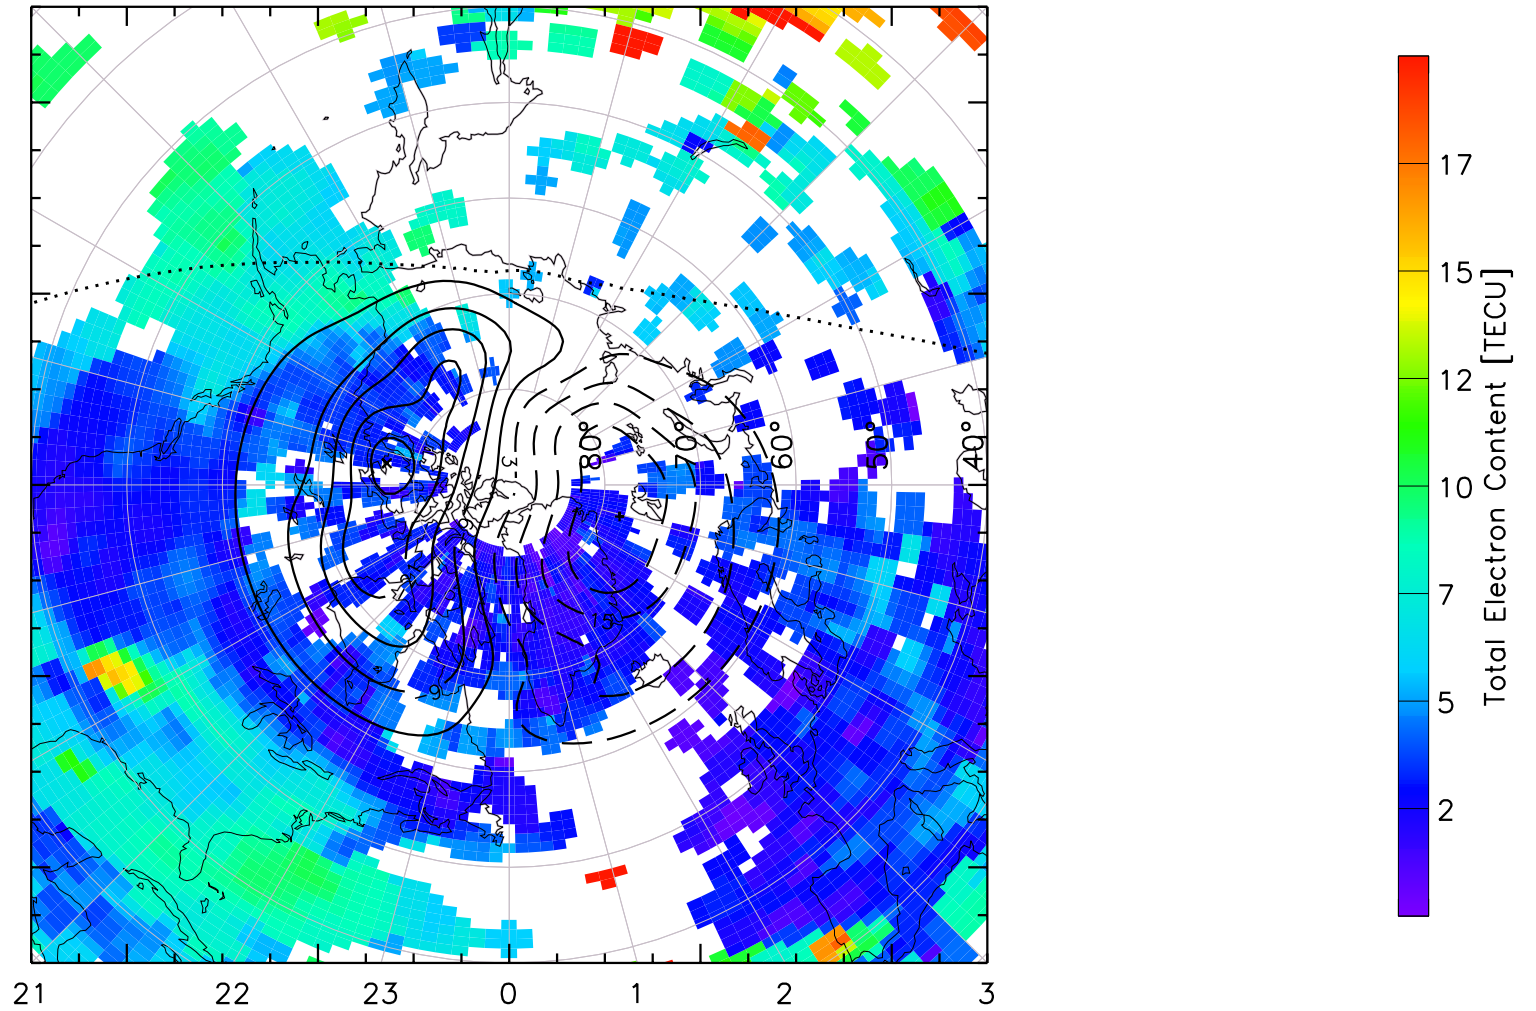

TOTAL ELECTRON CONTENT 05/Feb/2011 02:55:00.0
Median Filtered, Threshold = 0.10 to
05/Feb/2011 03:00:00.0