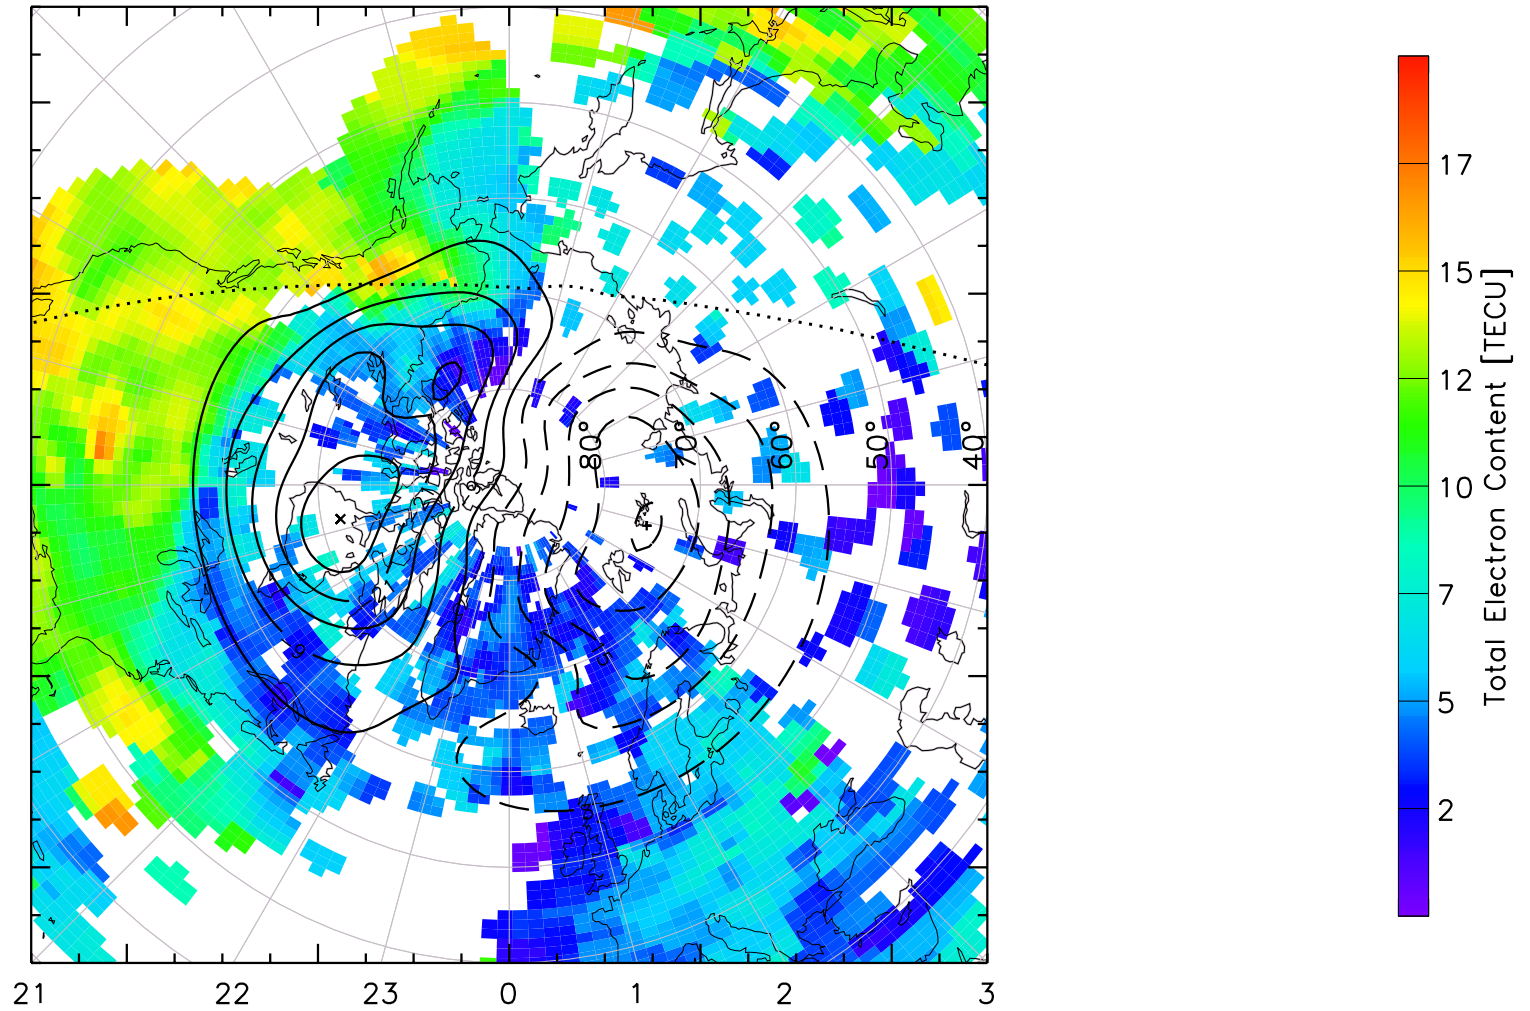

TOTAL ELECTRON CONTENT 05/Feb/2011 01:00:00.0
Median Filtered, Threshold = 0.10 to
05/Feb/2011 01:05:00.0