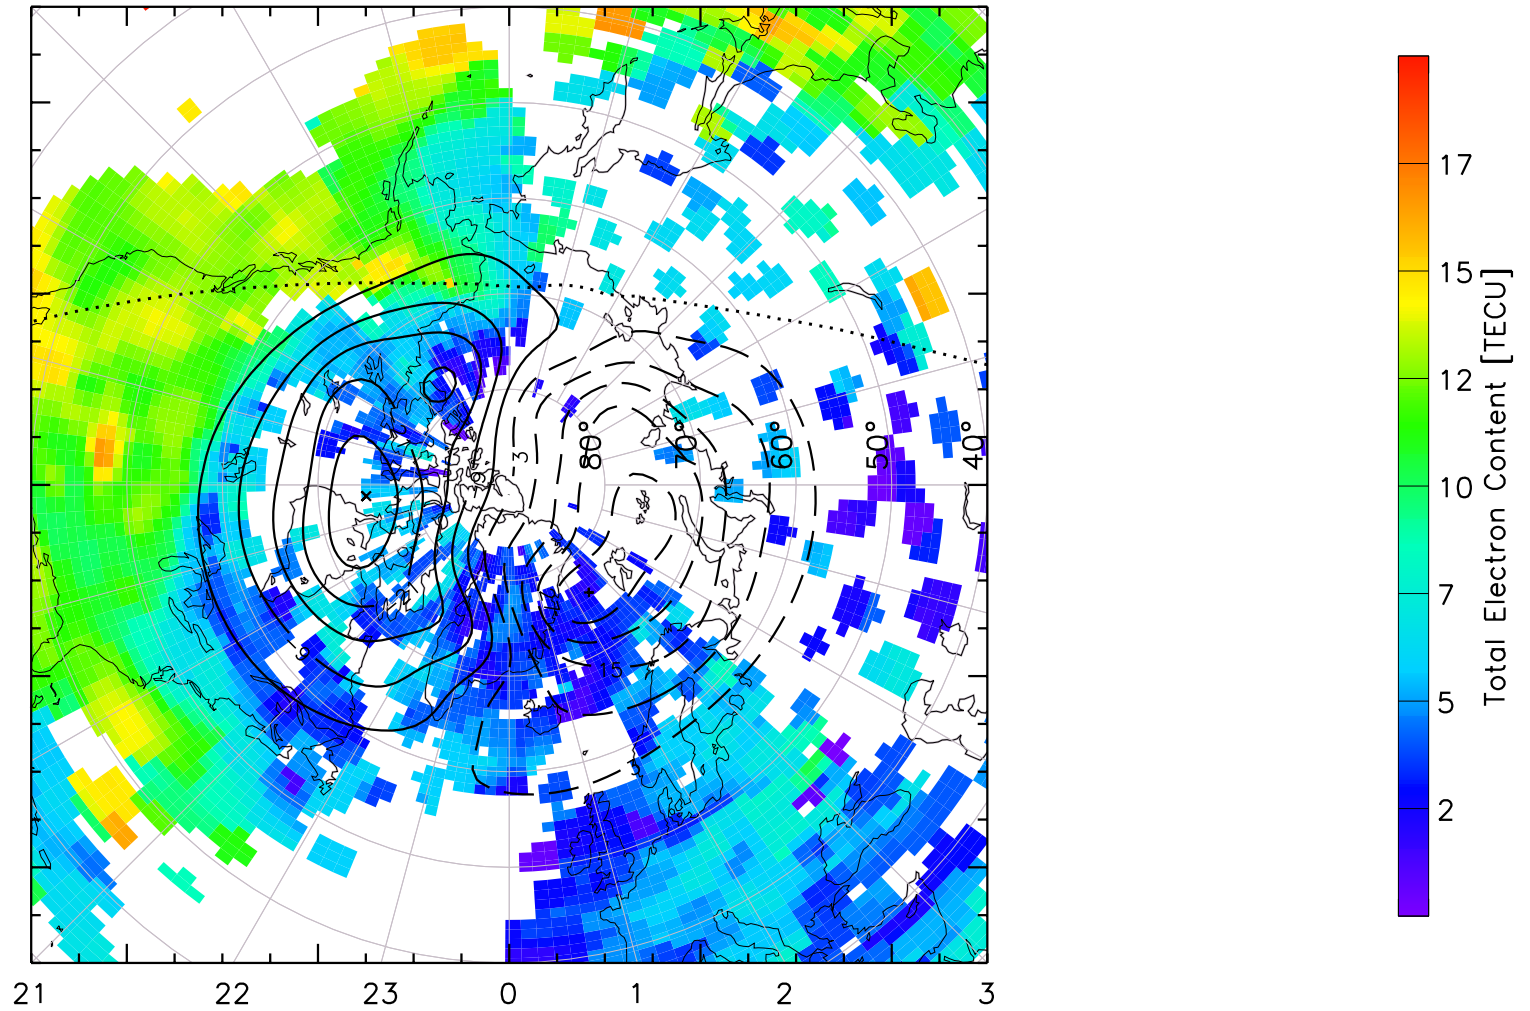

TOTAL ELECTRON CONTENT 05/Feb/2011 01:05:00.0
Median Filtered, Threshold = 0.10 to
05/Feb/2011 01:10:00.0