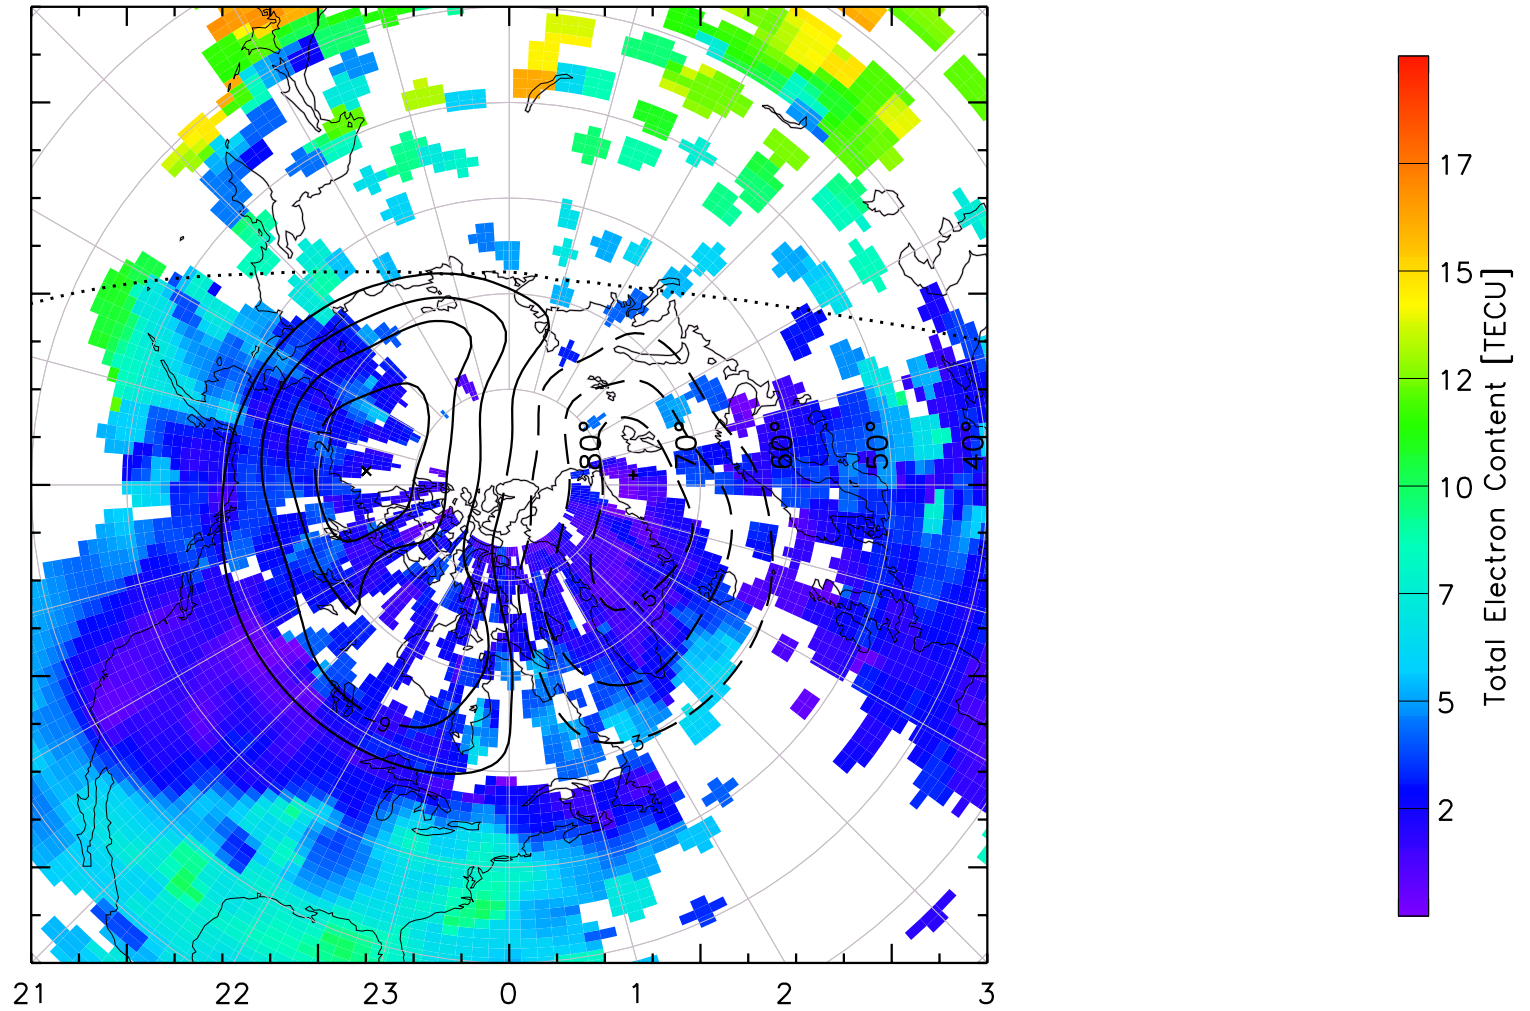

TOTAL ELECTRON CONTENT 05/Feb/2011 04:35:00.0
Median Filtered, Threshold = 0.10 to
05/Feb/2011 04:40:00.0