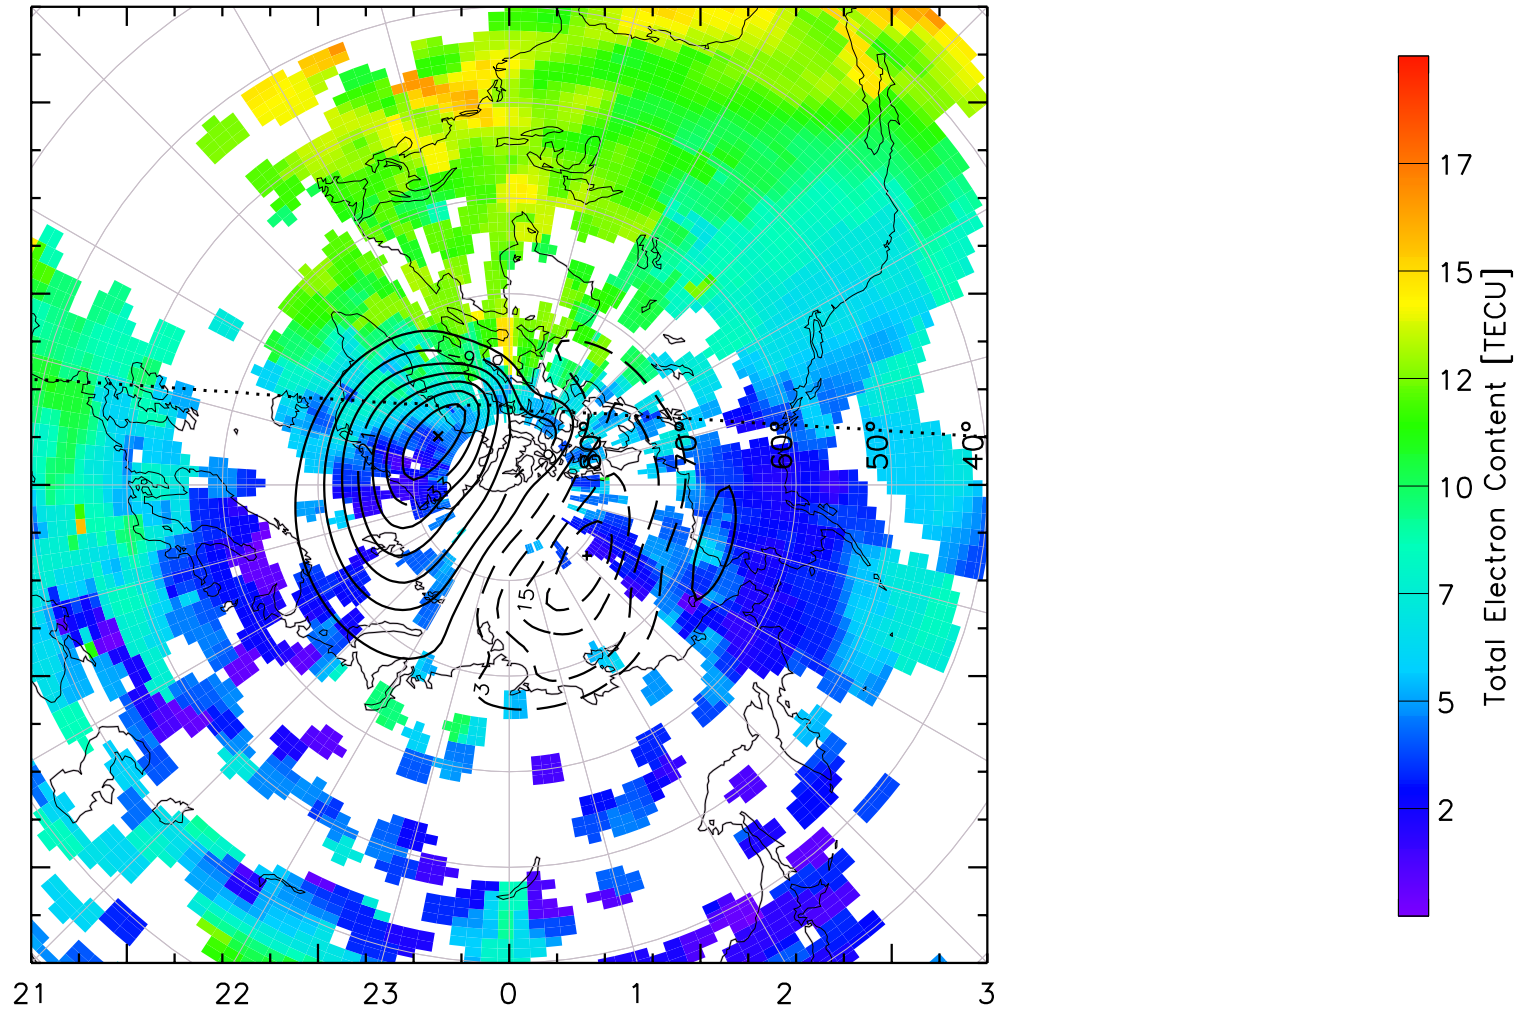

TOTAL ELECTRON CONTENT 04/Feb/2011 17:05:00.0
Median Filtered, Threshold = 0.10 to
04/Feb/2011 17:10:00.0