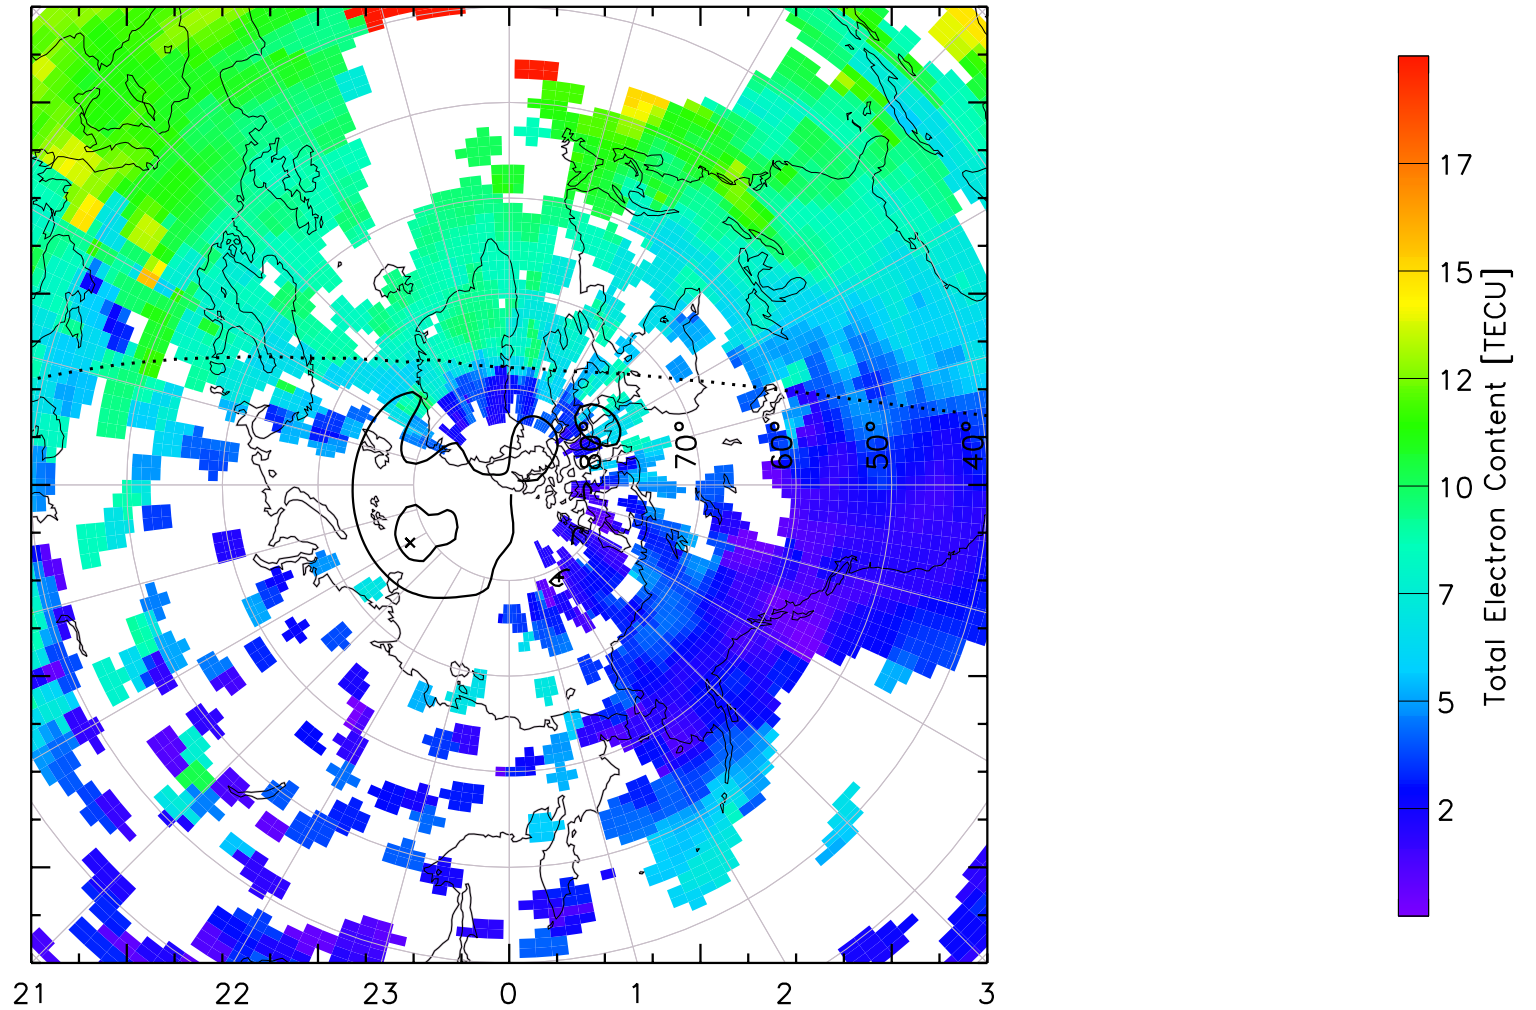

TOTAL ELECTRON CONTENT 04/Feb/2011 14:00:00.0
Median Filtered, Threshold = 0.10 to
04/Feb/2011 14:05:00.0

TOTAL ELECTRON CONTENT 04/Feb/2011 14:05:00.0
Median Filtered, Threshold = 0.10 to
04/Feb/2011 14:10:00.0