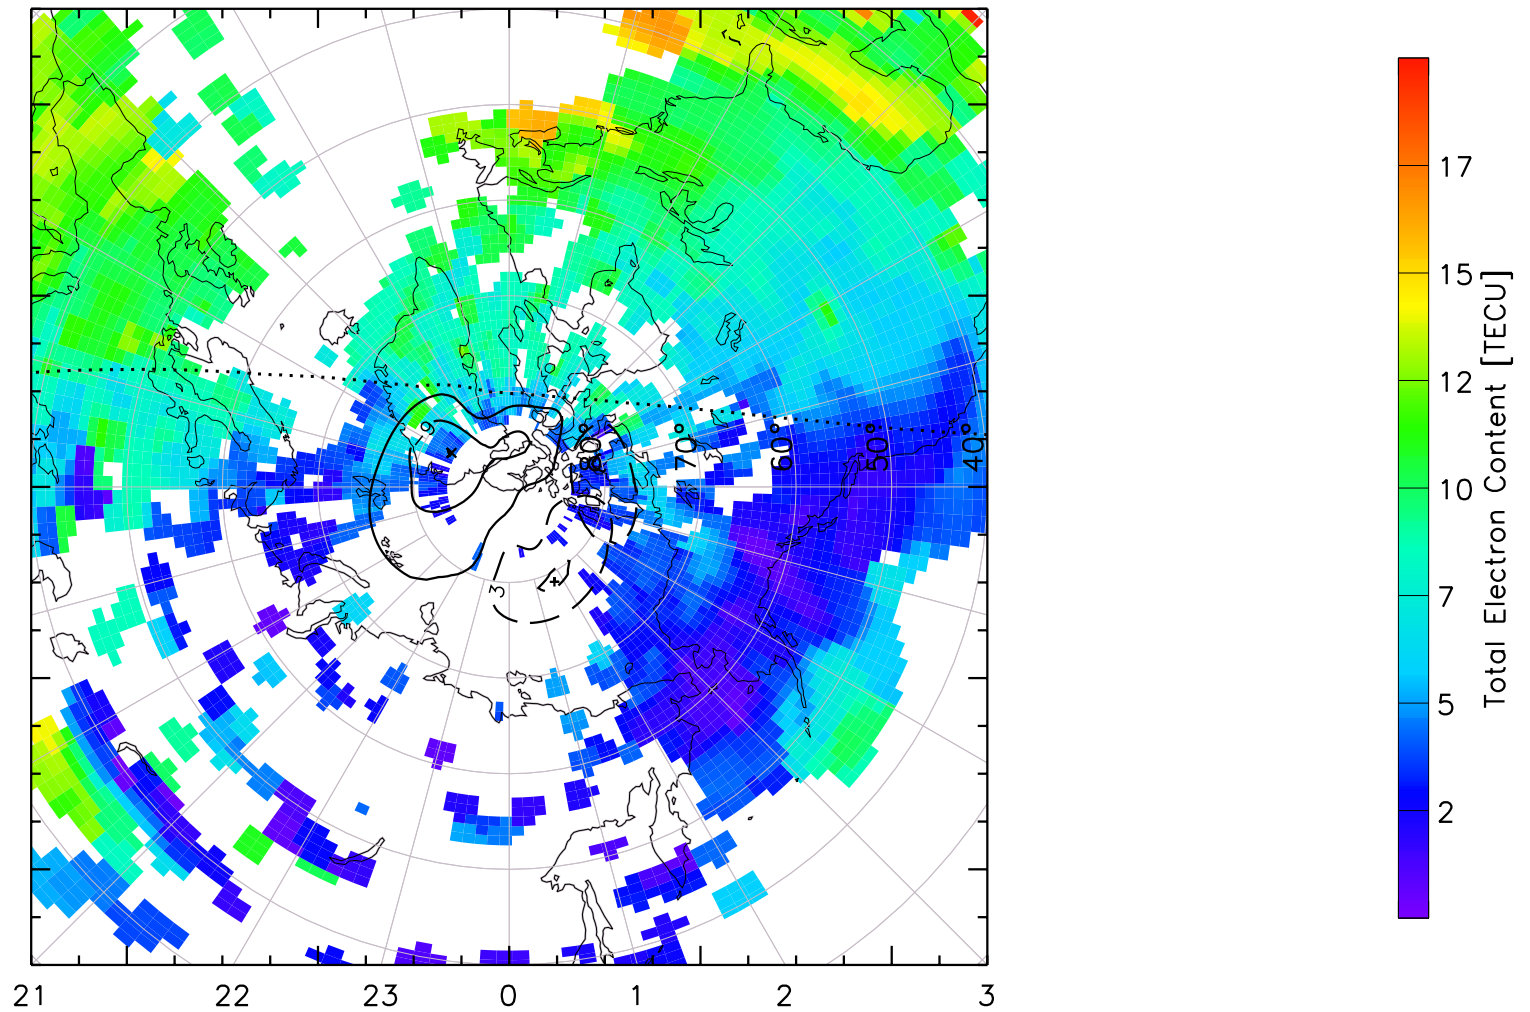

TOTAL ELECTRON CONTENT 04/Feb/2011 15:20:00.0
Median Filtered, Threshold = 0.10 to
04/Feb/2011 15:25:00.0