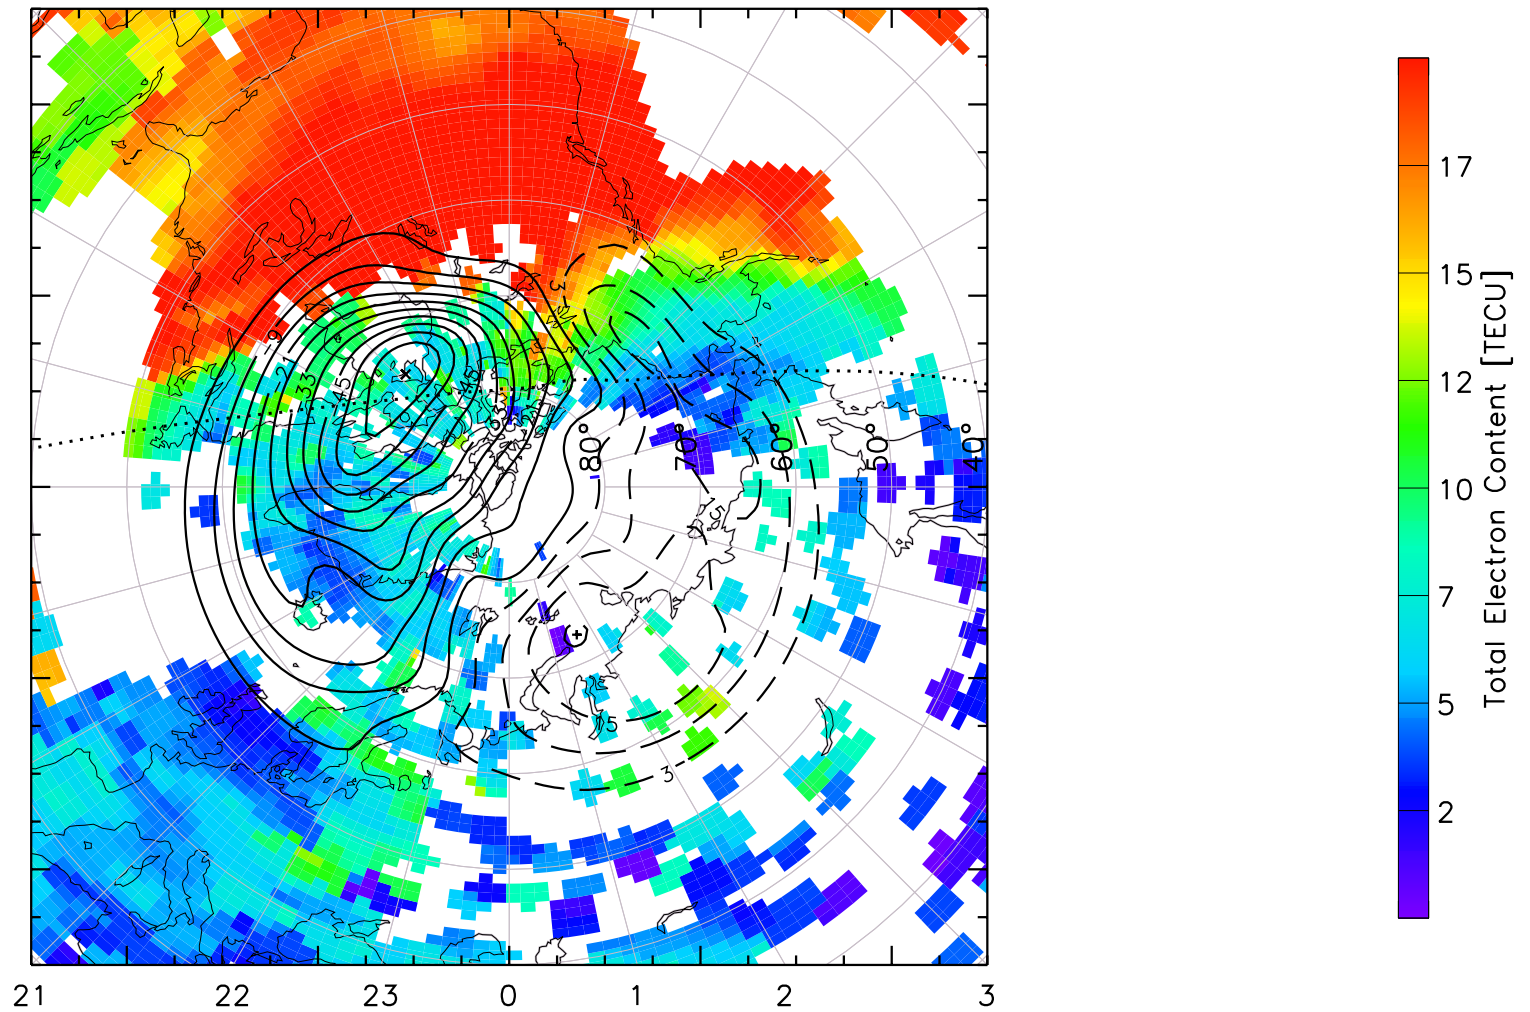

TOTAL ELECTRON CONTENT 04/Feb/2011 20:40:00.0
Median Filtered, Threshold = 0.10 to
04/Feb/2011 20:45:00.0