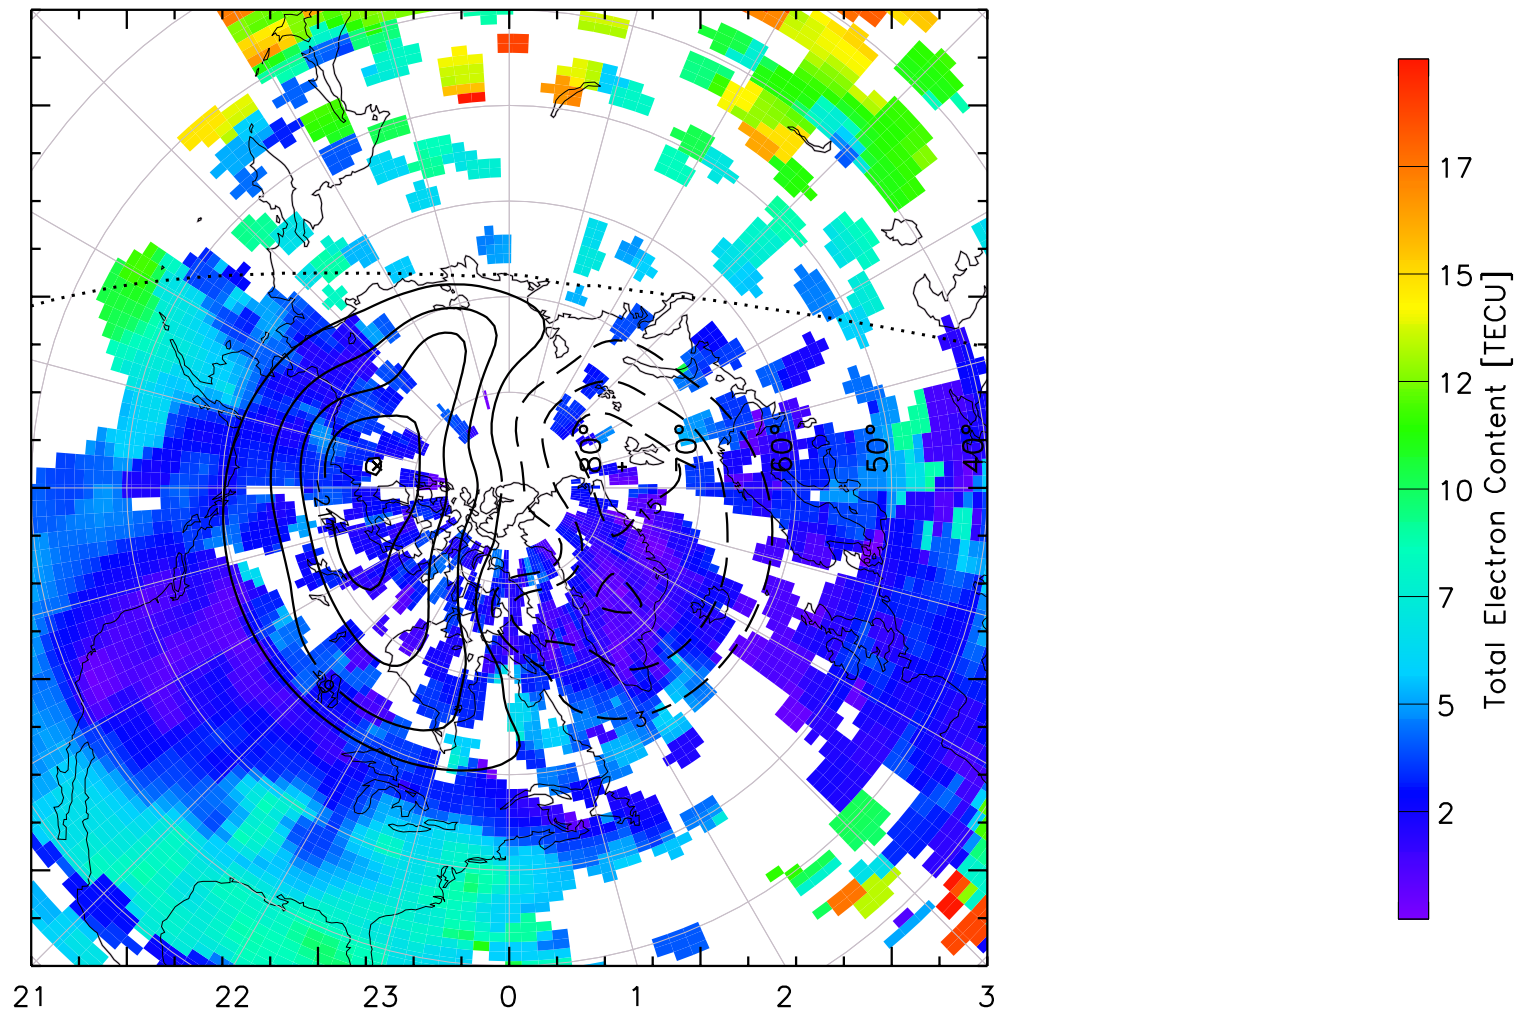

TOTAL ELECTRON CONTENT 05/Feb/2011 04:20:00.0
Median Filtered, Threshold = 0.10 to
05/Feb/2011 04:25:00.0