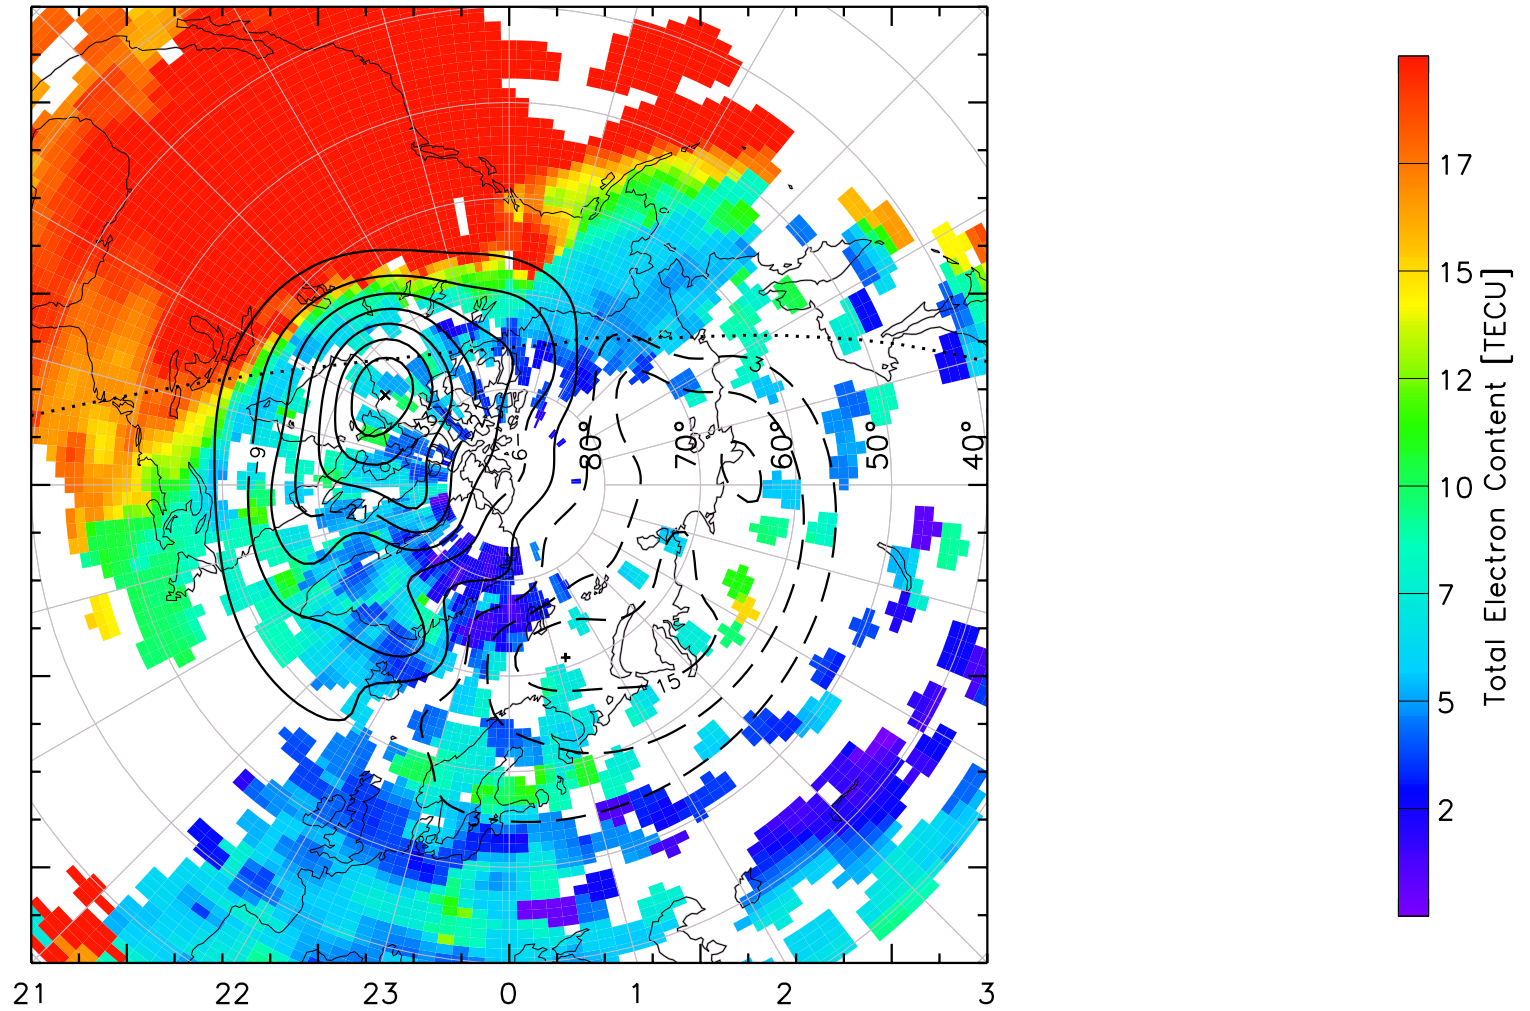

TOTAL ELECTRON CONTENT 04/Feb/2011 22:25:00.0
Median Filtered, Threshold = 0.10 to
04/Feb/2011 22:30:00.0