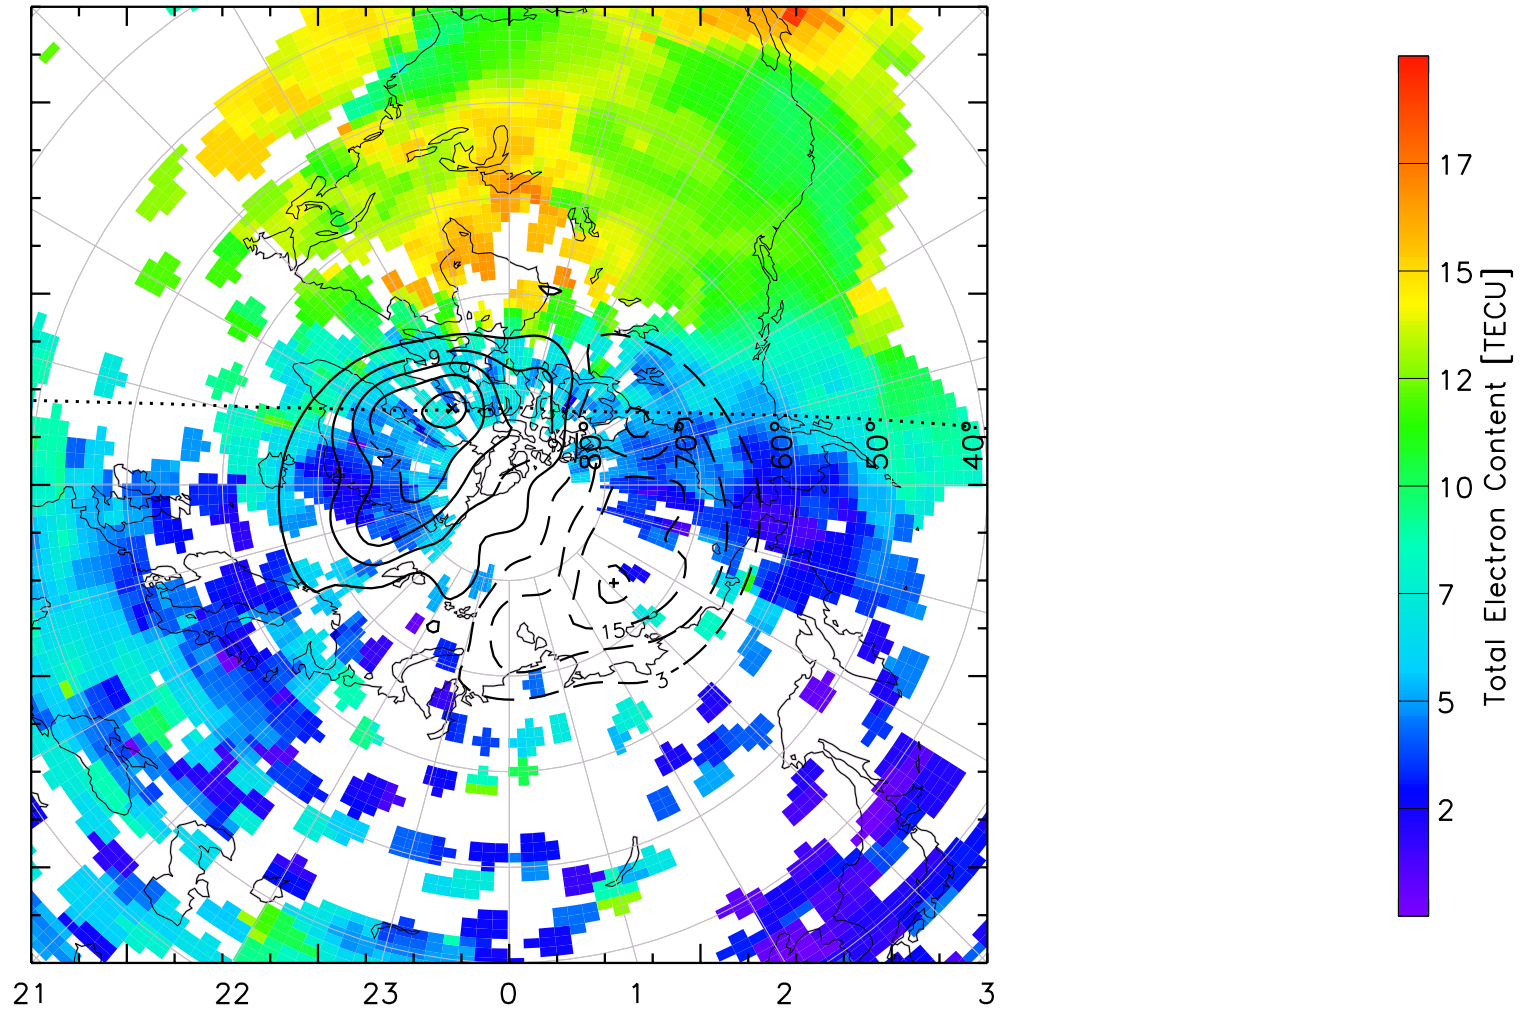

TOTAL ELECTRON CONTENT 04/Feb/2011 18:10:00.0
Median Filtered, Threshold = 0.10 to
04/Feb/2011 18:15:00.0