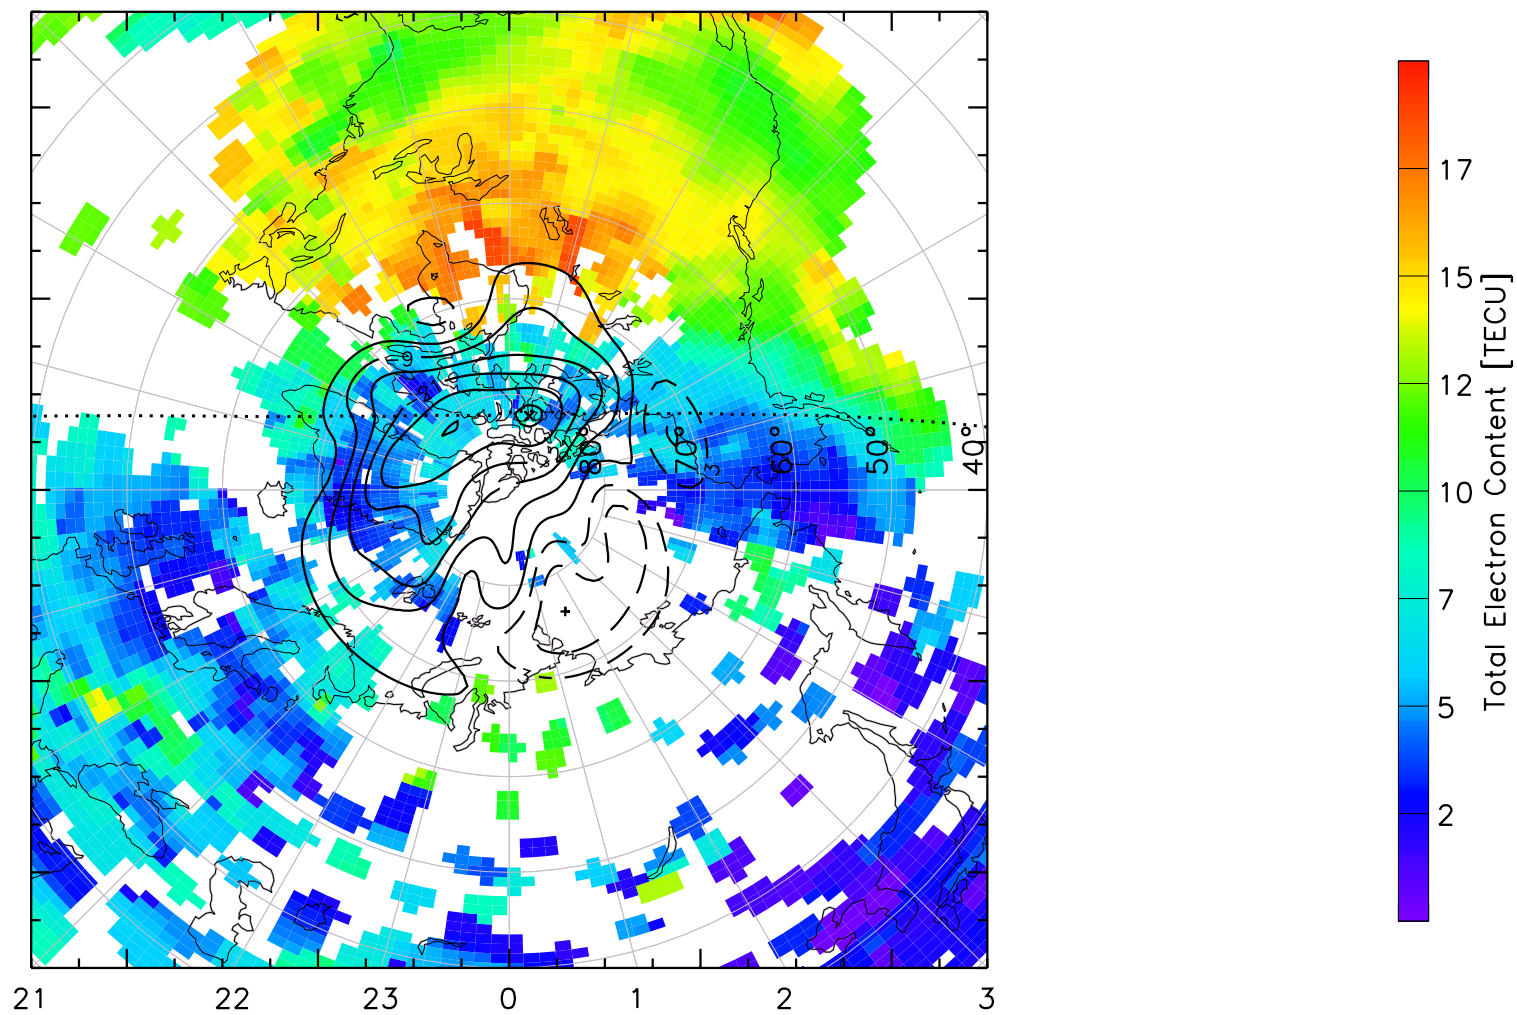

TOTAL ELECTRON CONTENT 04/Feb/2011 18:35:00.0
Median Filtered, Threshold = 0.10 to
04/Feb/2011 18:40:00.0