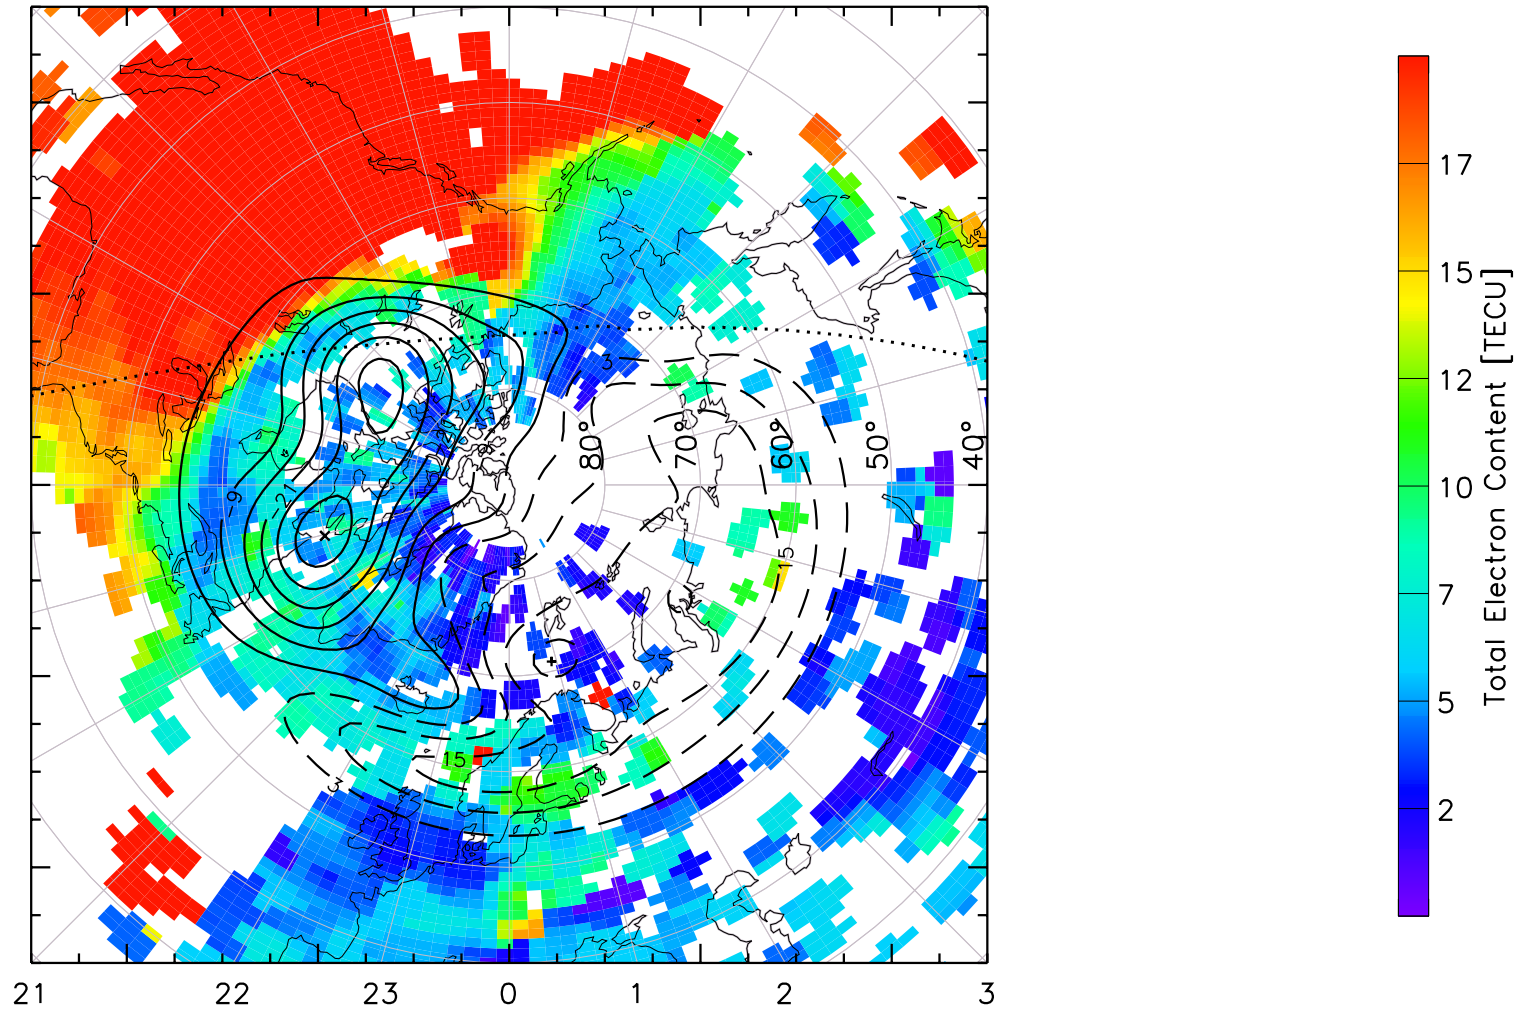

TOTAL ELECTRON CONTENT 04/Feb/2011 22:55:00.0
Median Filtered, Threshold = 0.10 to
04/Feb/2011 23:00:00.0