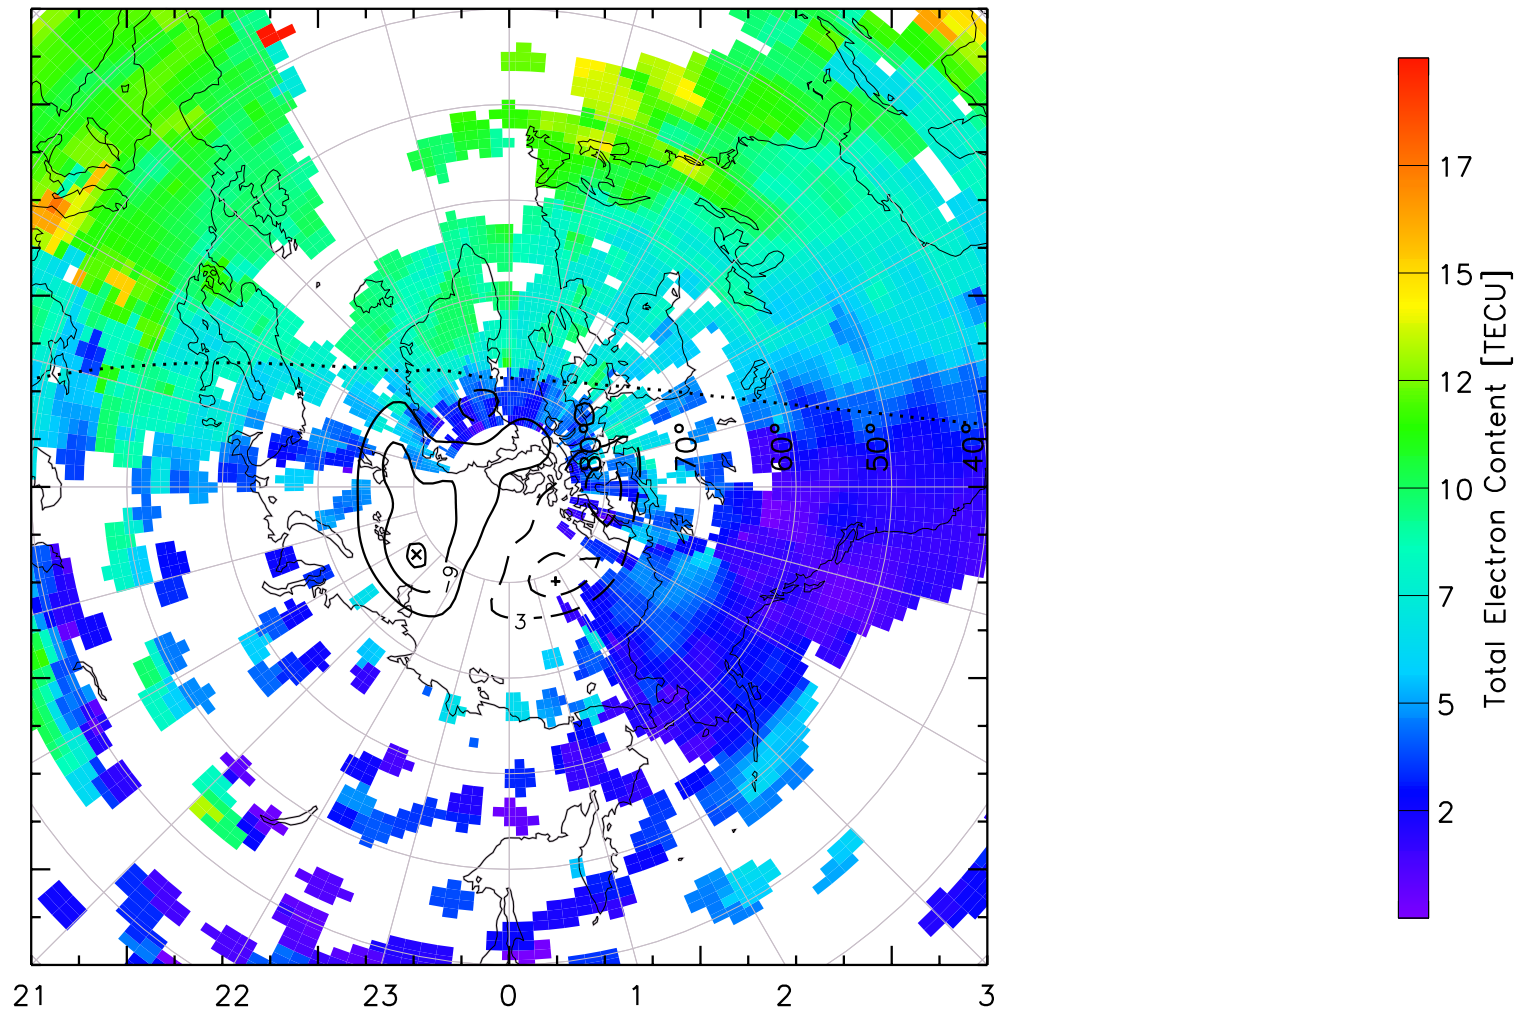

TOTAL ELECTRON CONTENT 04/Feb/2011 14:30:00.0
Median Filtered, Threshold = 0.10 to
04/Feb/2011 14:35:00.0