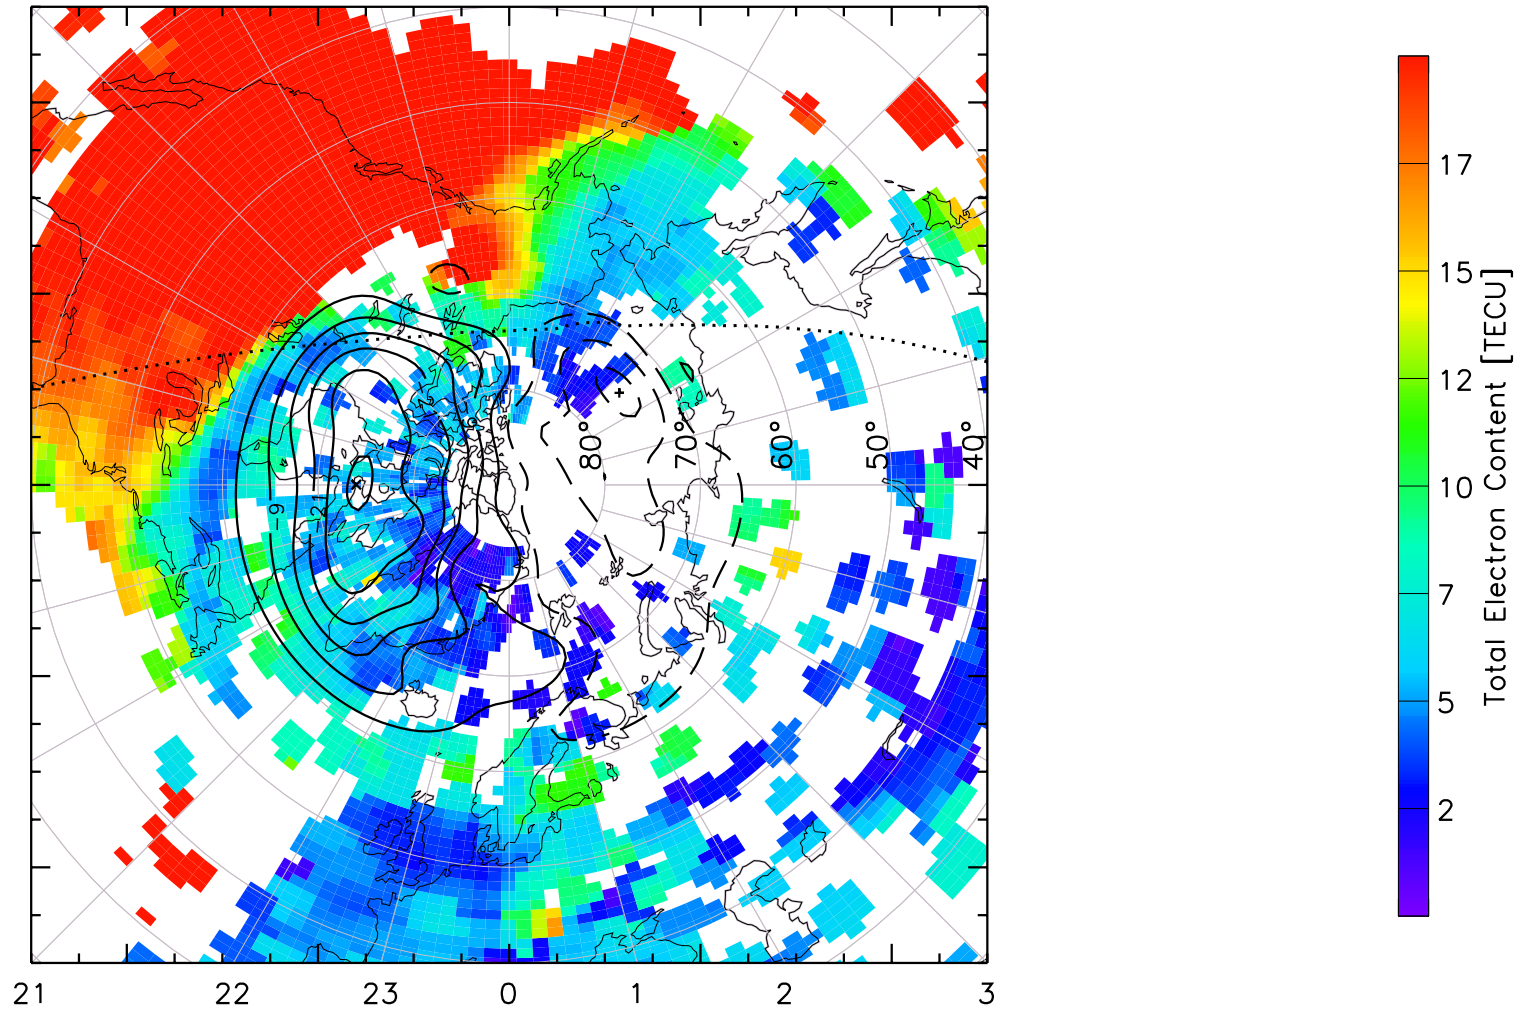

TOTAL ELECTRON CONTENT 04/Feb/2011 23:05:00.0
Median Filtered, Threshold = 0.10 to
04/Feb/2011 23:10:00.0