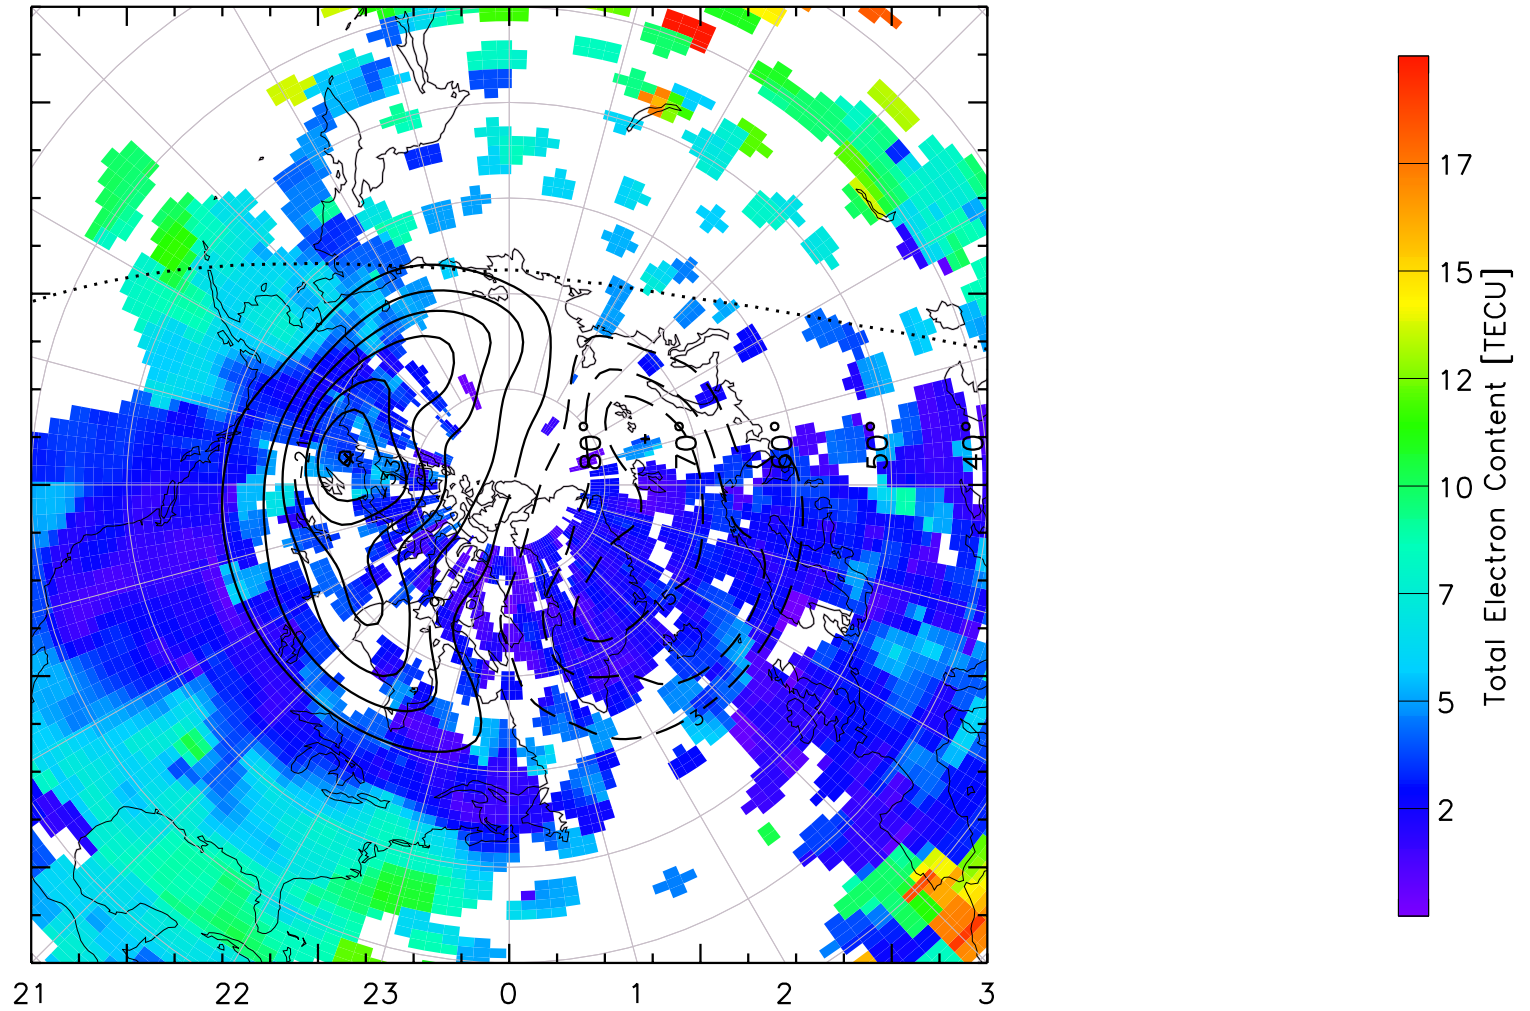

TOTAL ELECTRON CONTENT 05/Feb/2011 03:35:00.0
Median Filtered, Threshold = 0.10 to
05/Feb/2011 03:40:00.0