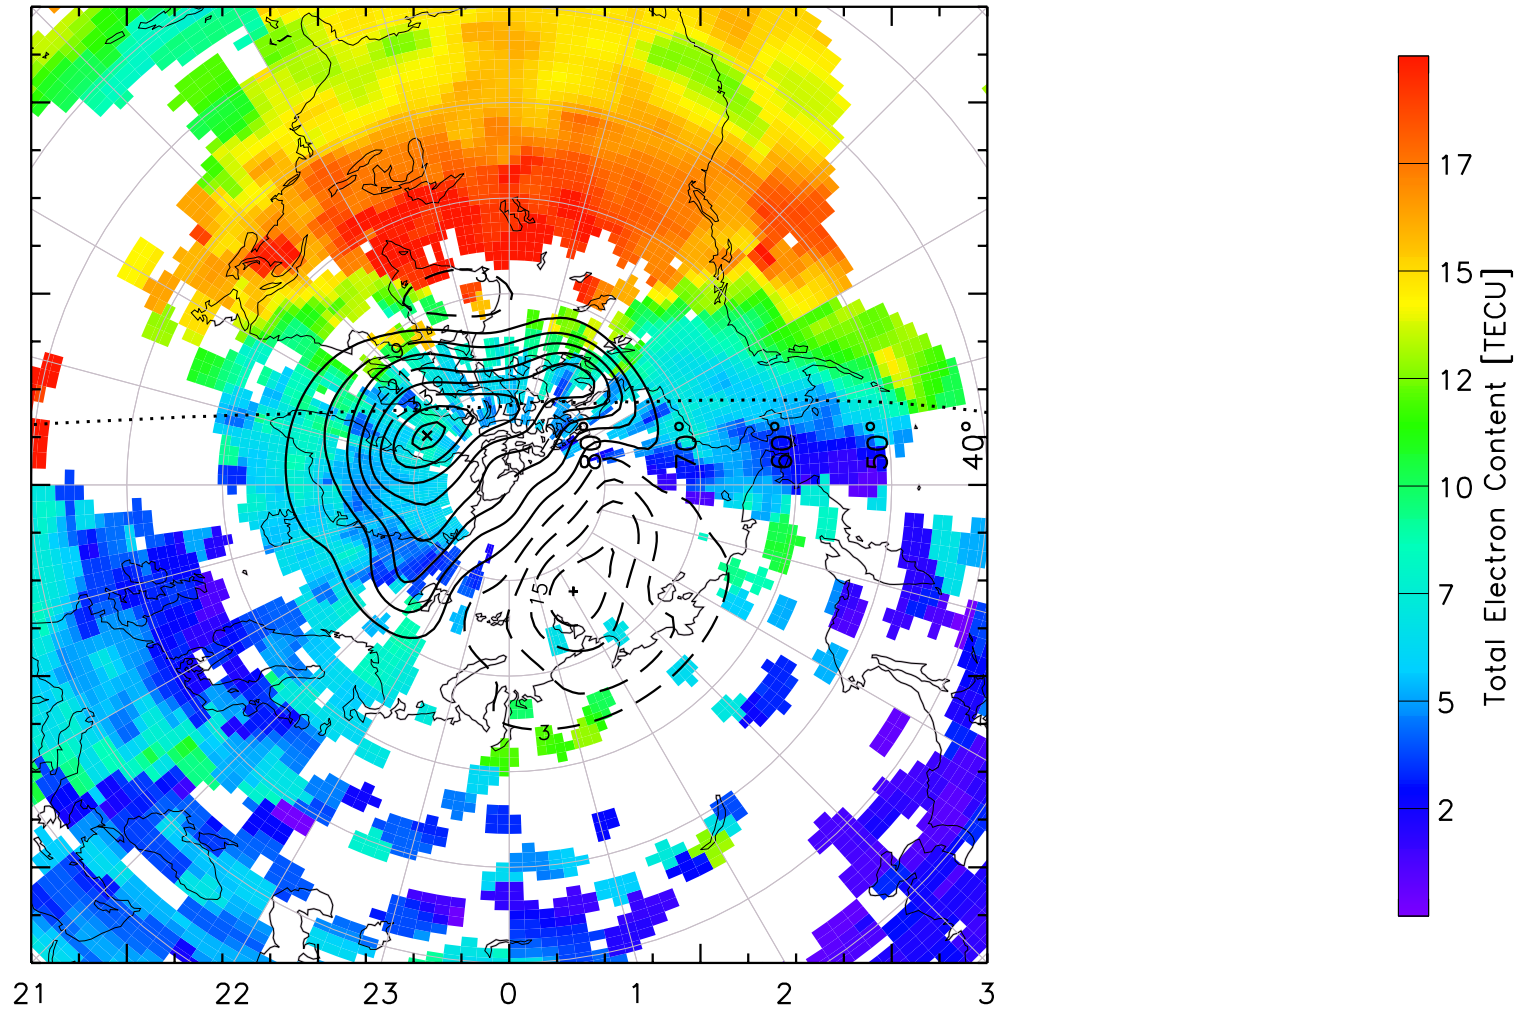

TOTAL ELECTRON CONTENT 04/Feb/2011 19:10:00.0
Median Filtered, Threshold = 0.10 to
04/Feb/2011 19:15:00.0