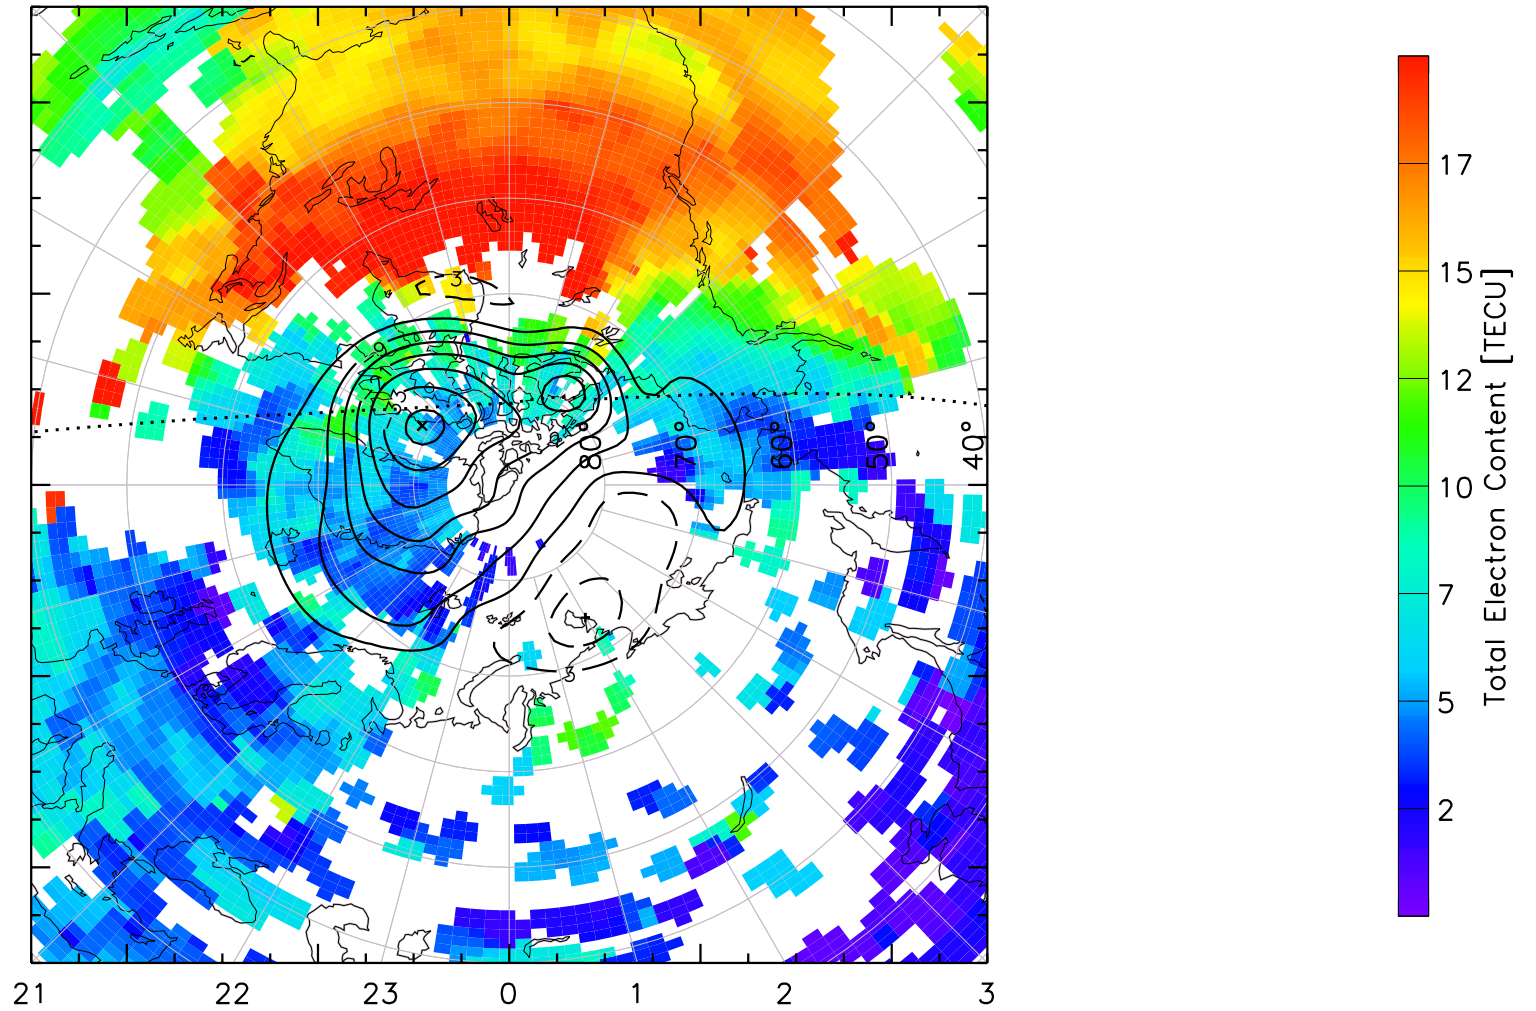

TOTAL ELECTRON CONTENT 04/Feb/2011 19:30:00.0
Median Filtered, Threshold = 0.10 to
04/Feb/2011 19:35:00.0