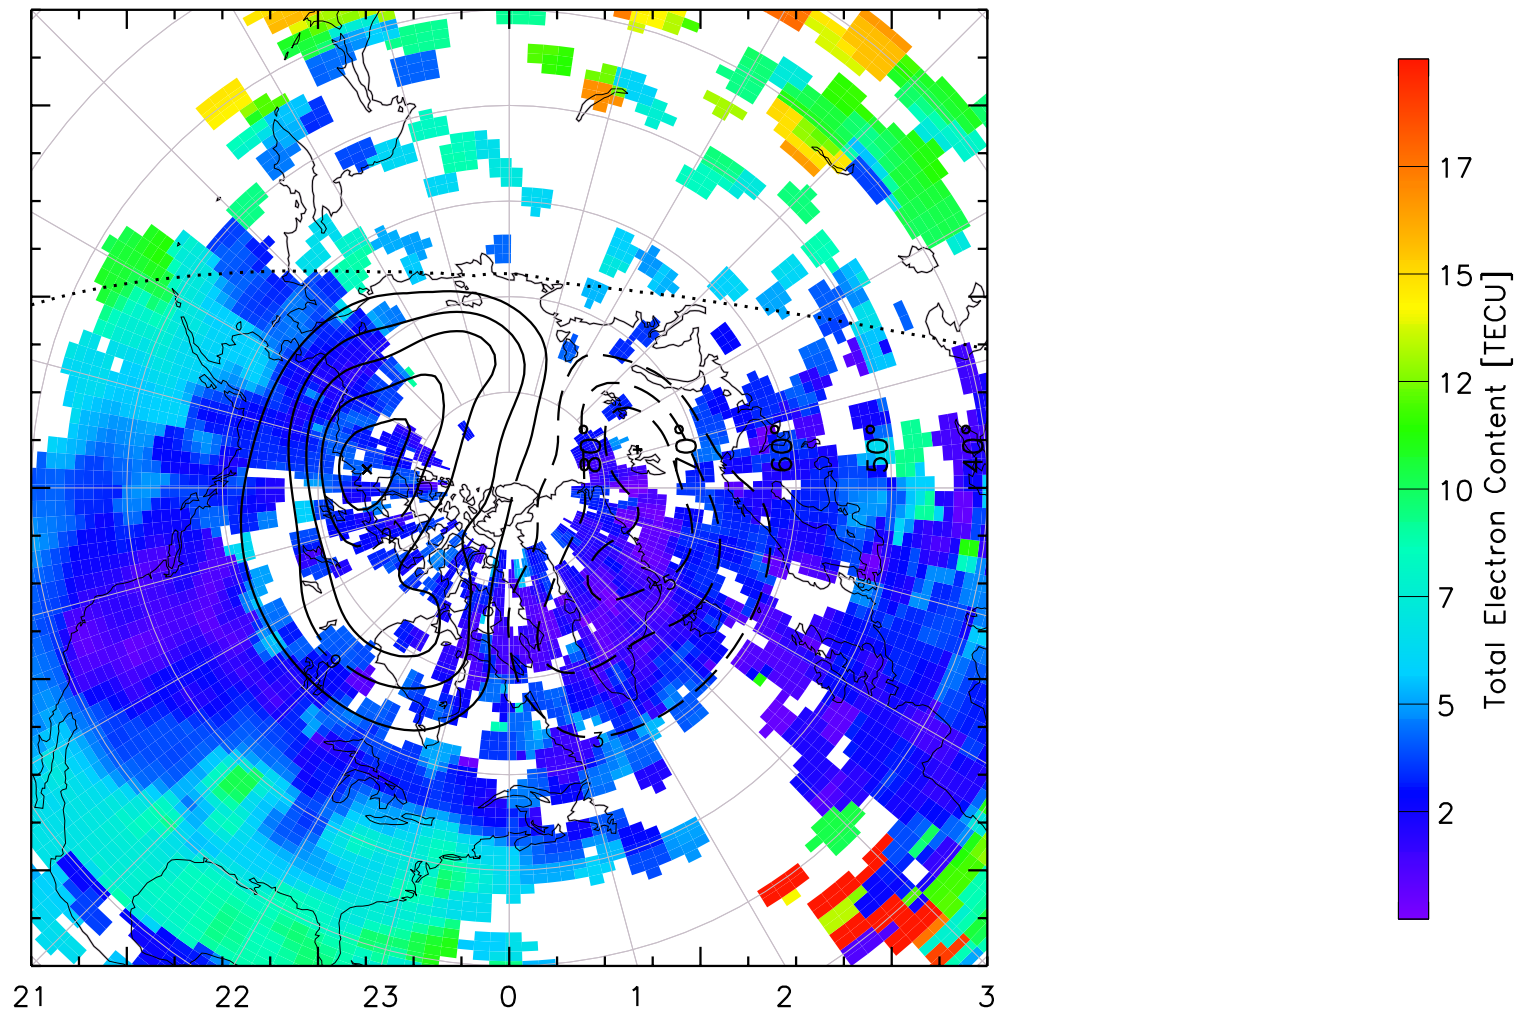

TOTAL ELECTRON CONTENT 05/Feb/2011 04:05:00.0
Median Filtered, Threshold = 0.10 to
05/Feb/2011 04:10:00.0