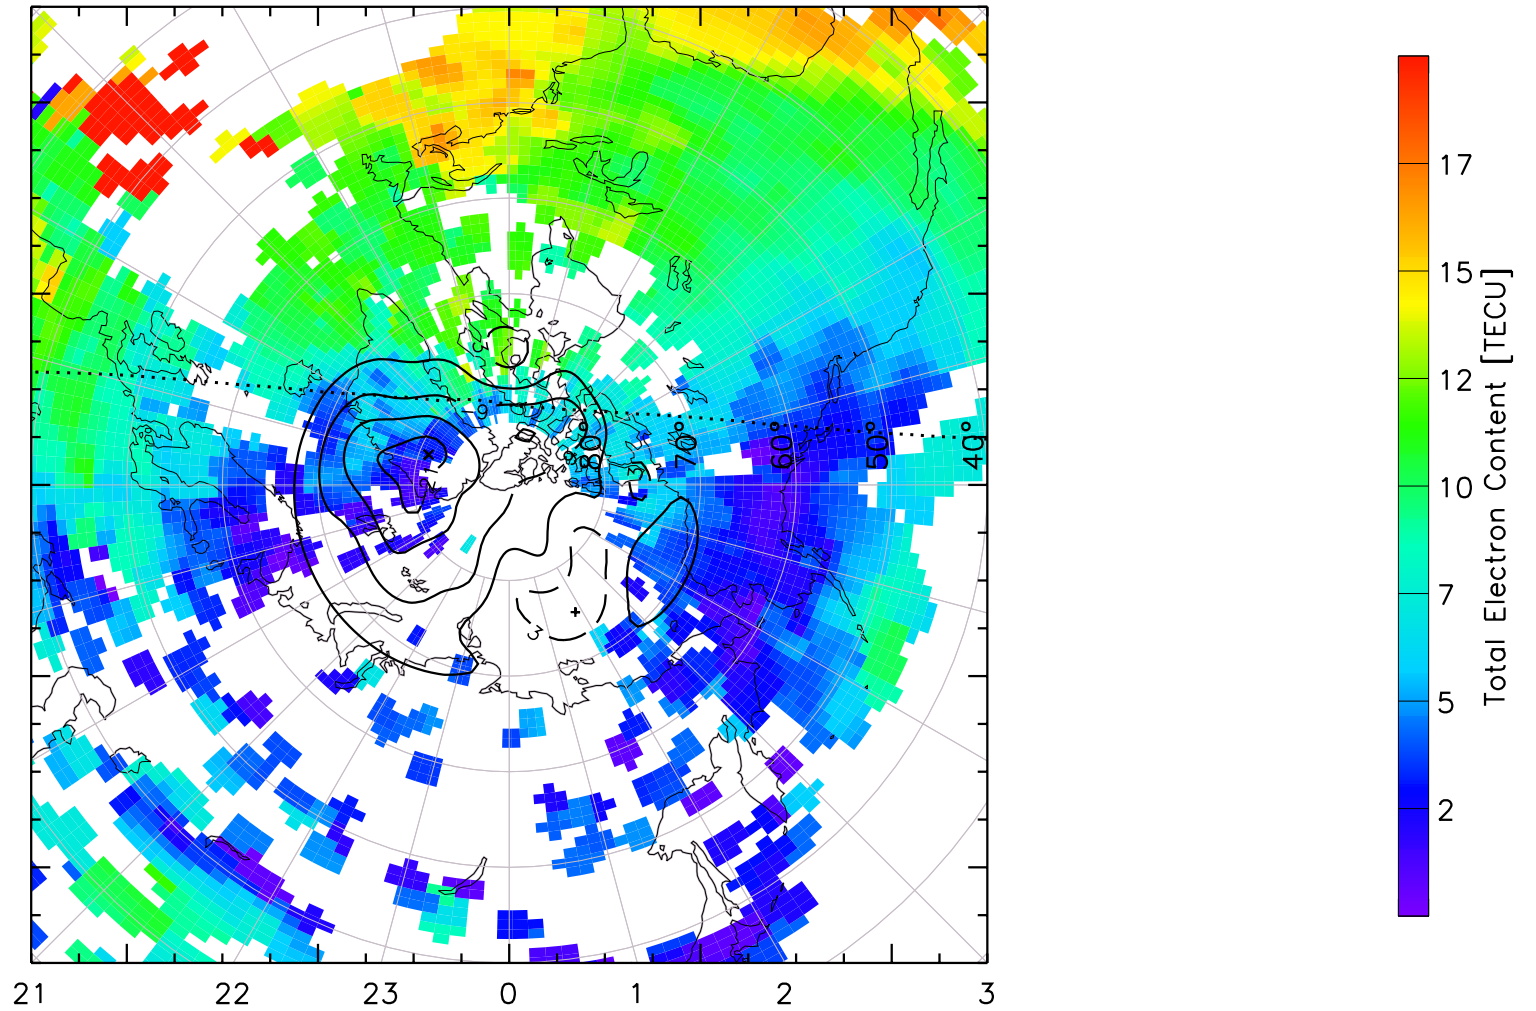

TOTAL ELECTRON CONTENT 04/Feb/2011 16:30:00.0
Median Filtered, Threshold = 0.10 to
04/Feb/2011 16:35:00.0