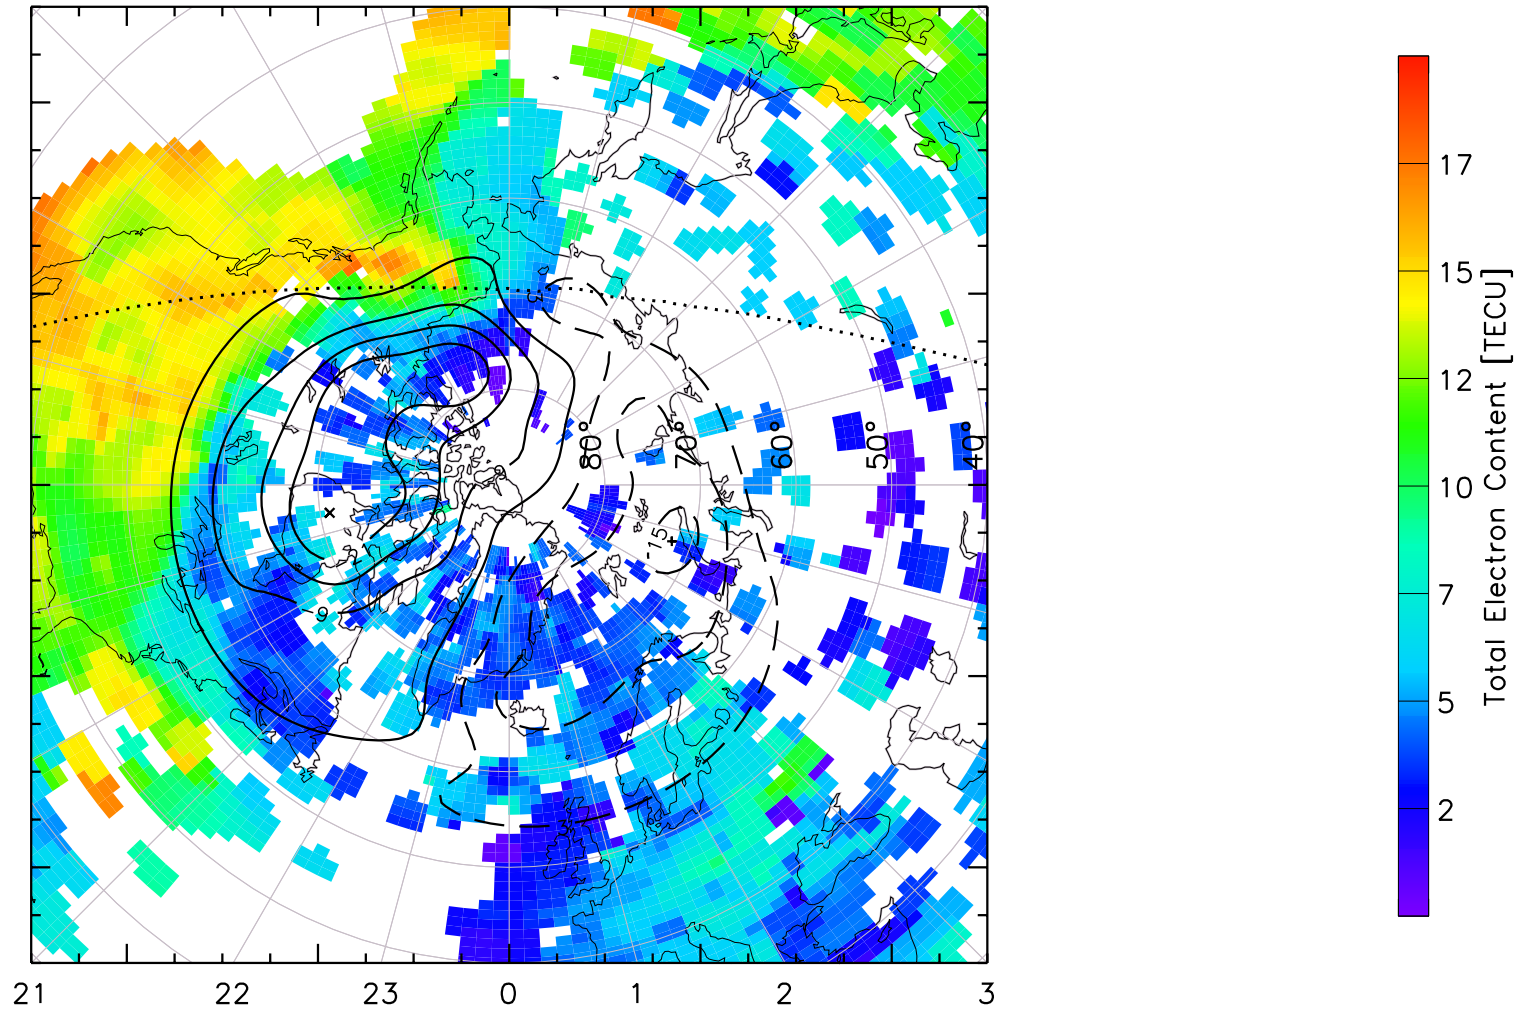

TOTAL ELECTRON CONTENT 05/Feb/2011 00:50:00.0
Median Filtered, Threshold = 0.10 to
05/Feb/2011 00:55:00.0