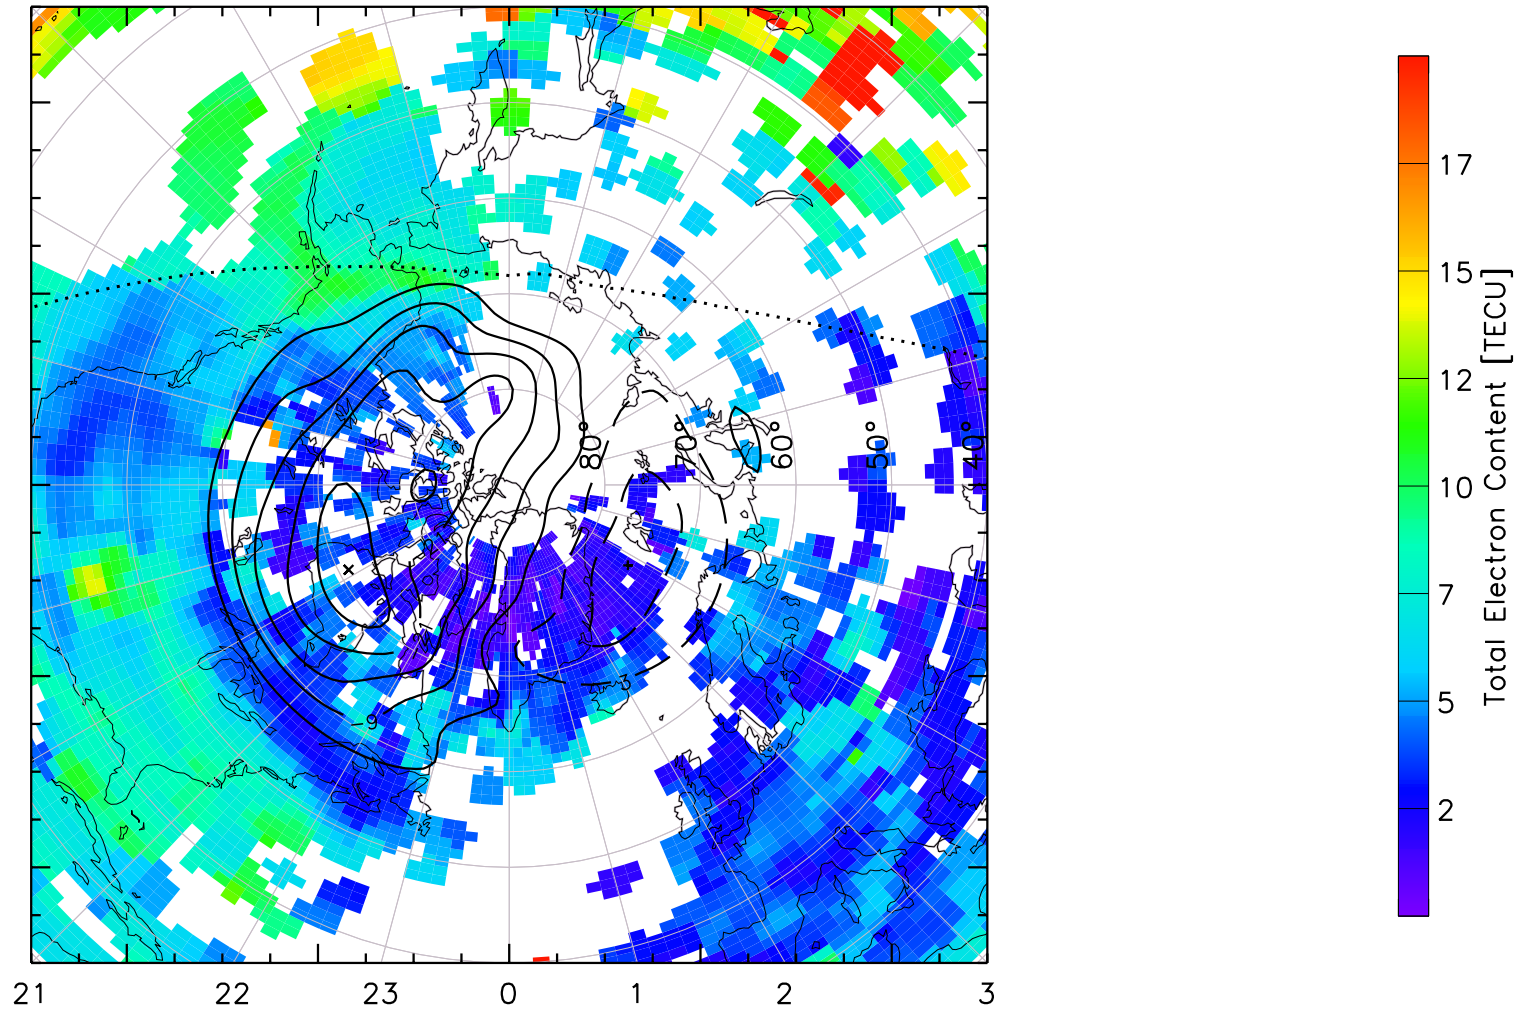

TOTAL ELECTRON CONTENT 05/Feb/2011 02:10:00.0
Median Filtered, Threshold = 0.10 to
05/Feb/2011 02:15:00.0