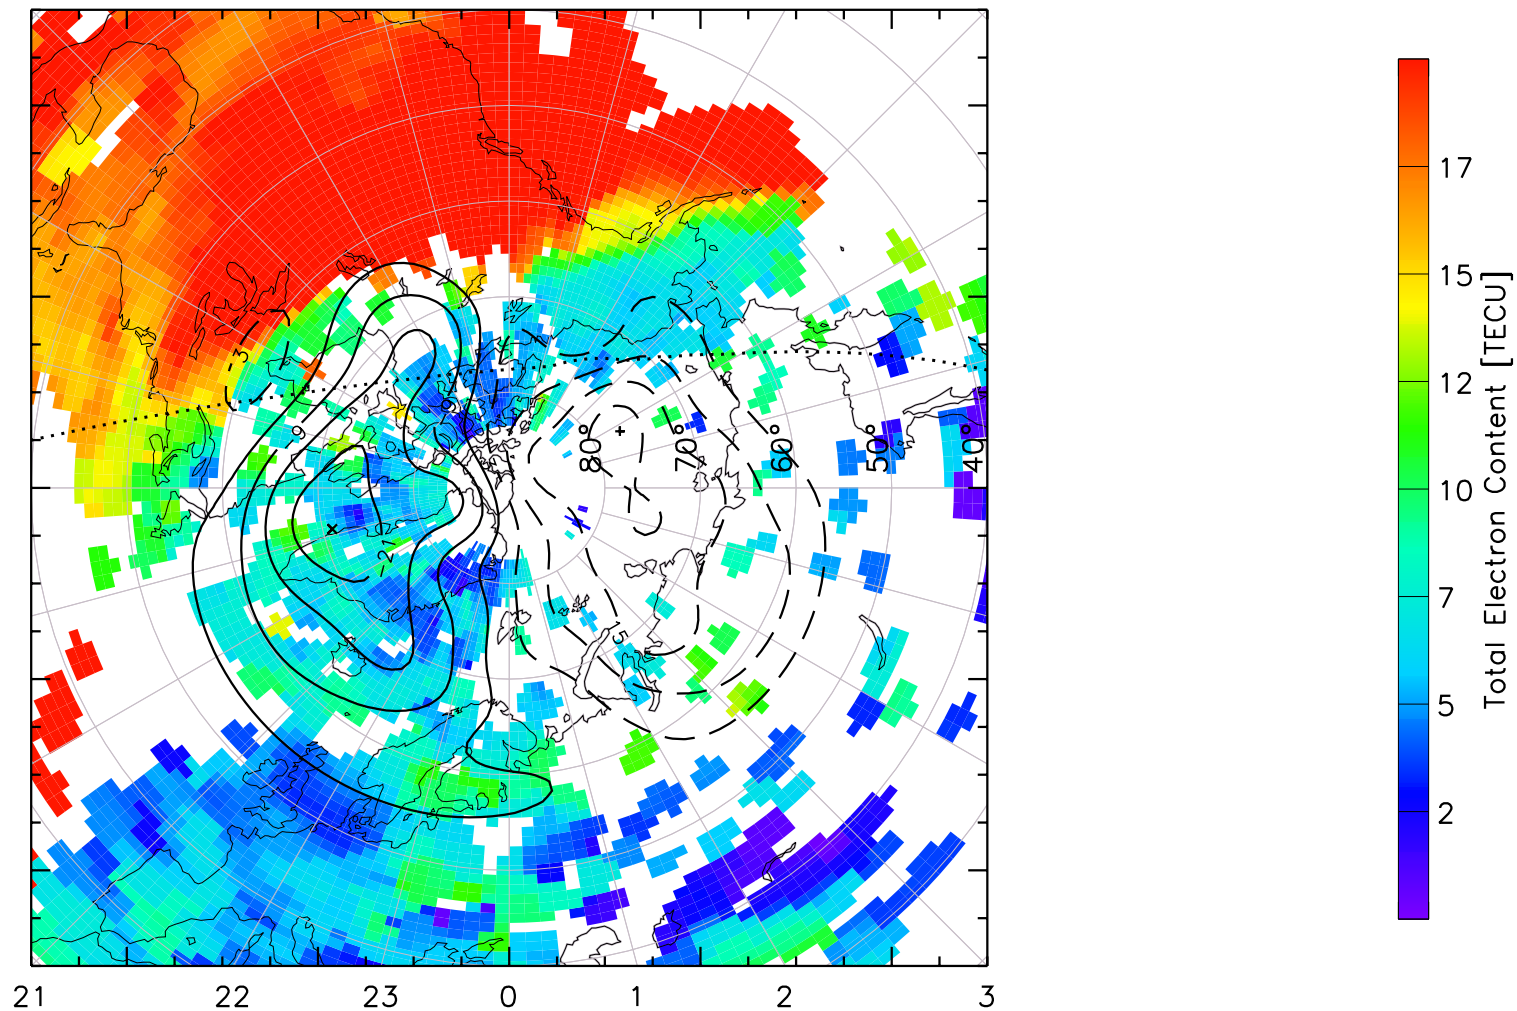

TOTAL ELECTRON CONTENT 04/Feb/2011 21:40:00.0
Median Filtered, Threshold = 0.10 to
04/Feb/2011 21:45:00.0