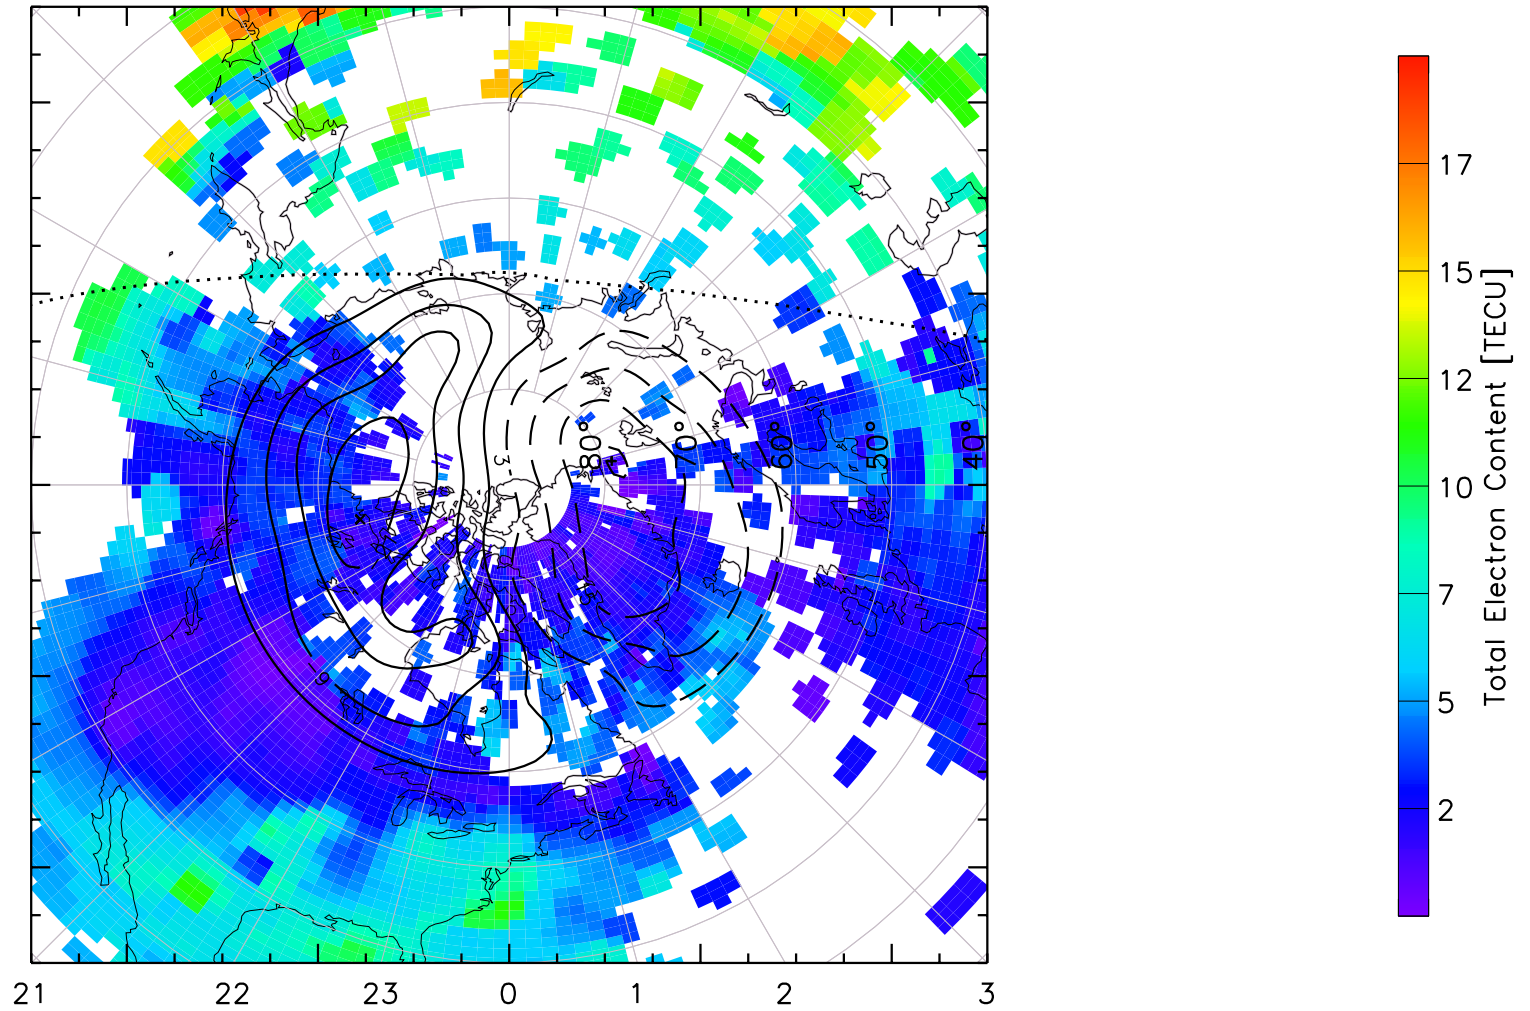

TOTAL ELECTRON CONTENT 05/Feb/2011 04:45:00.0
Median Filtered, Threshold = 0.10 to
05/Feb/2011 04:50:00.0