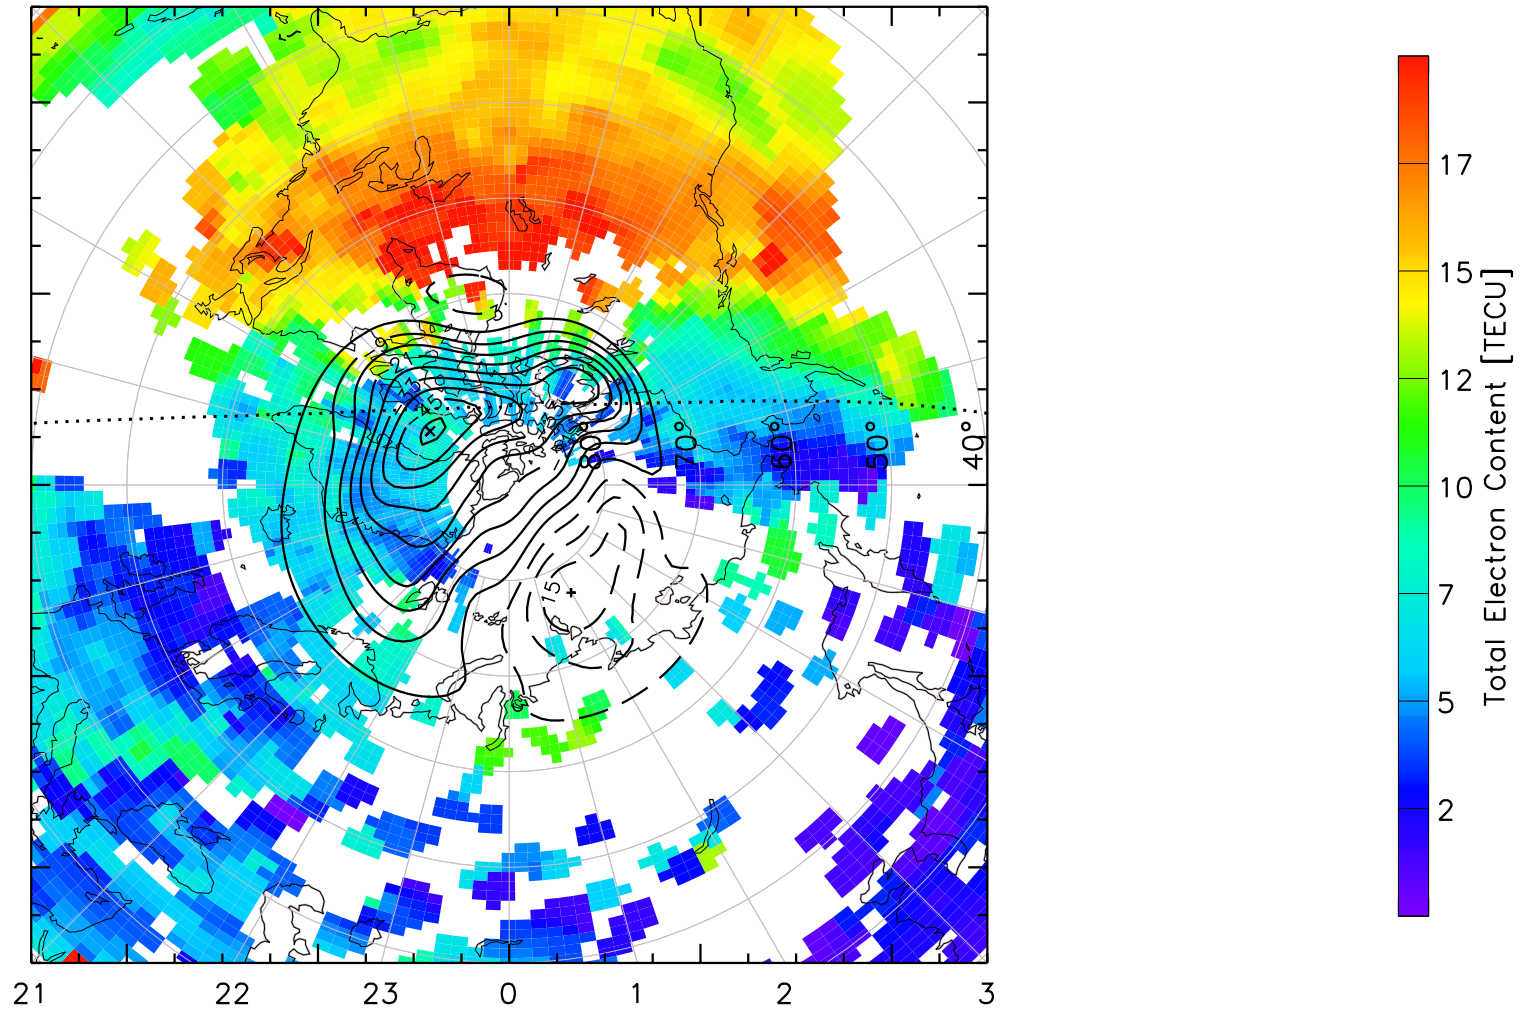

TOTAL ELECTRON CONTENT 04/Feb/2011 19:05:00.0
Median Filtered, Threshold = 0.10 to
04/Feb/2011 19:10:00.0