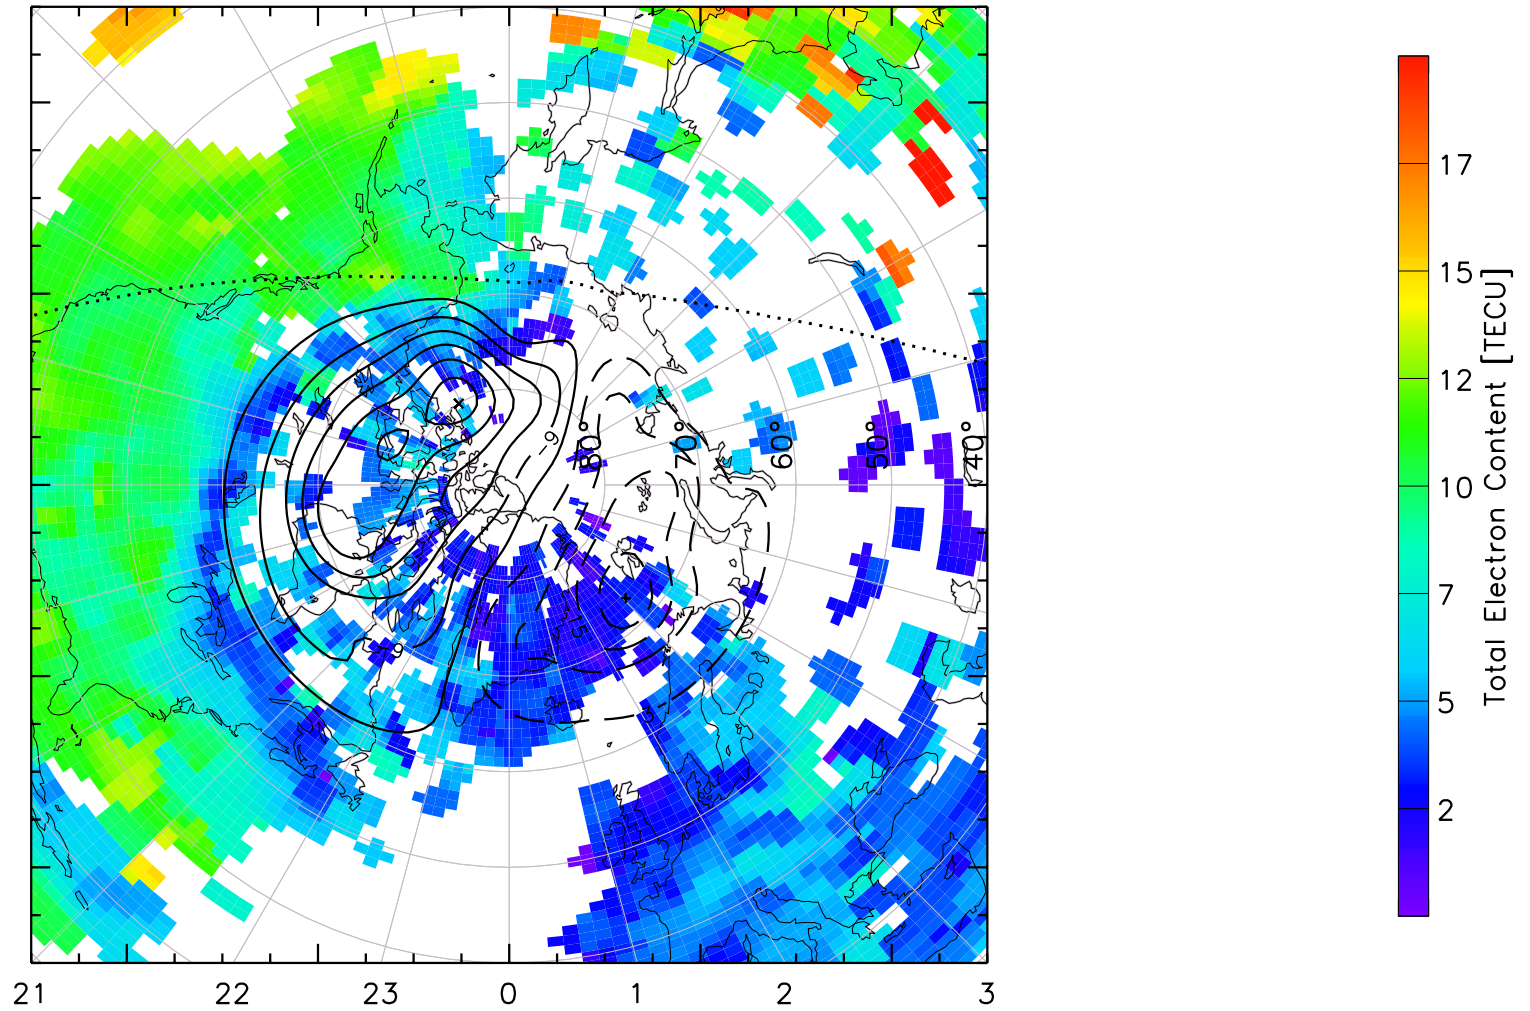

TOTAL ELECTRON CONTENT 05/Feb/2011 01:25:00.0
Median Filtered, Threshold = 0.10 to
05/Feb/2011 01:30:00.0