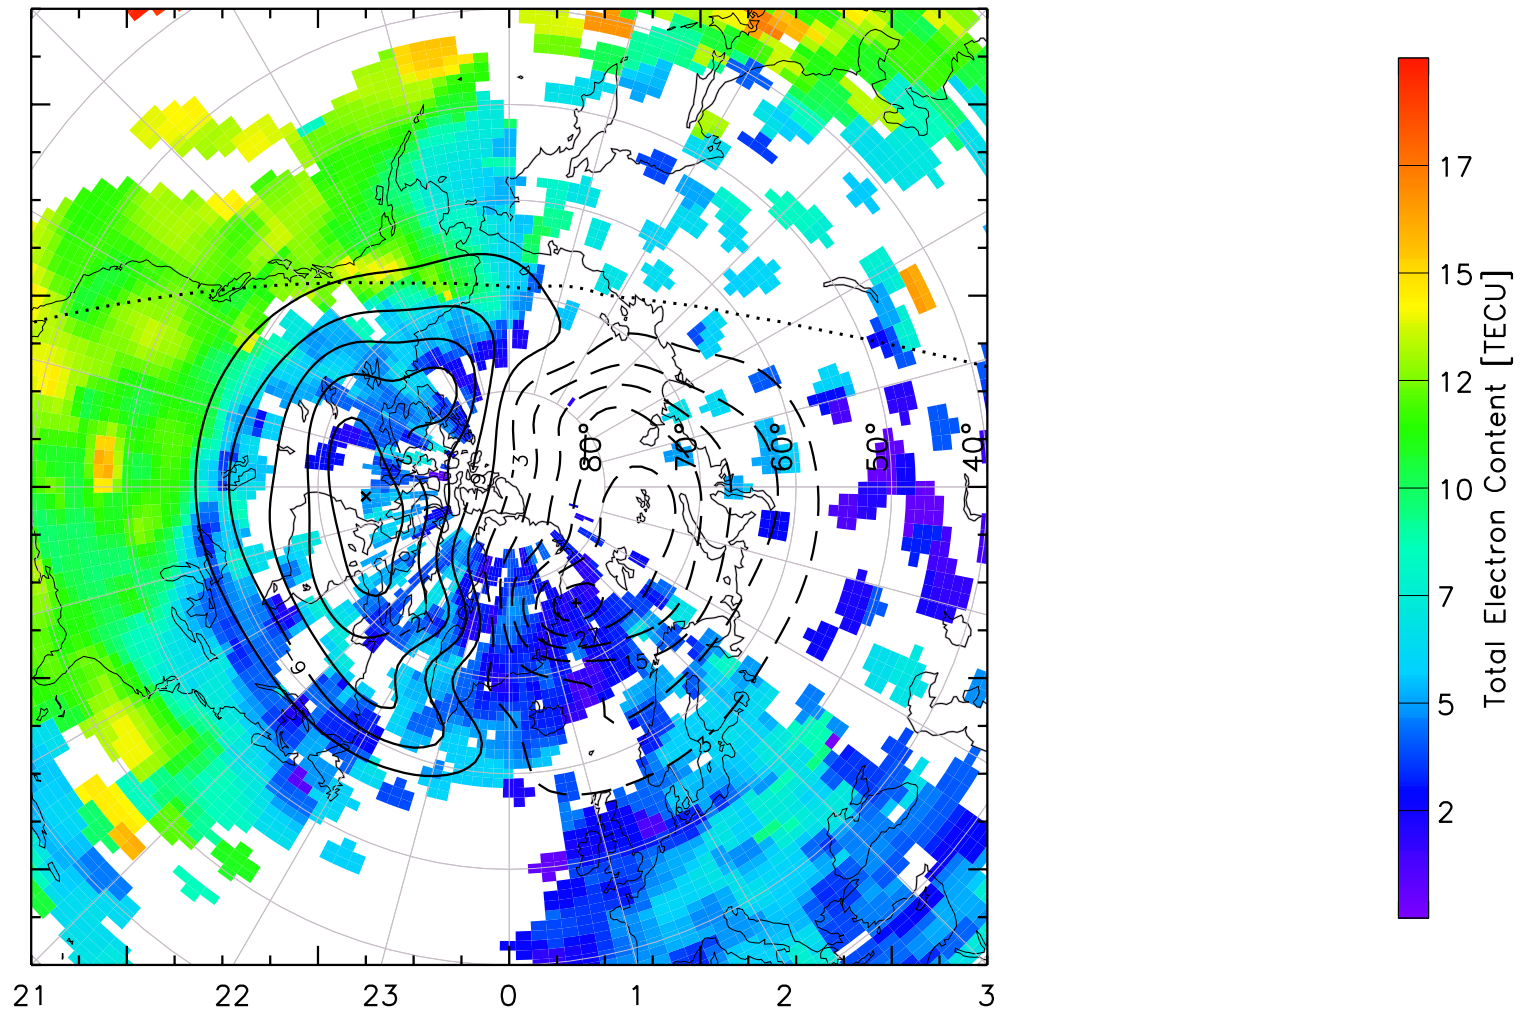

TOTAL ELECTRON CONTENT 05/Feb/2011 01:10:00.0
Median Filtered, Threshold = 0.10 to
05/Feb/2011 01:15:00.0