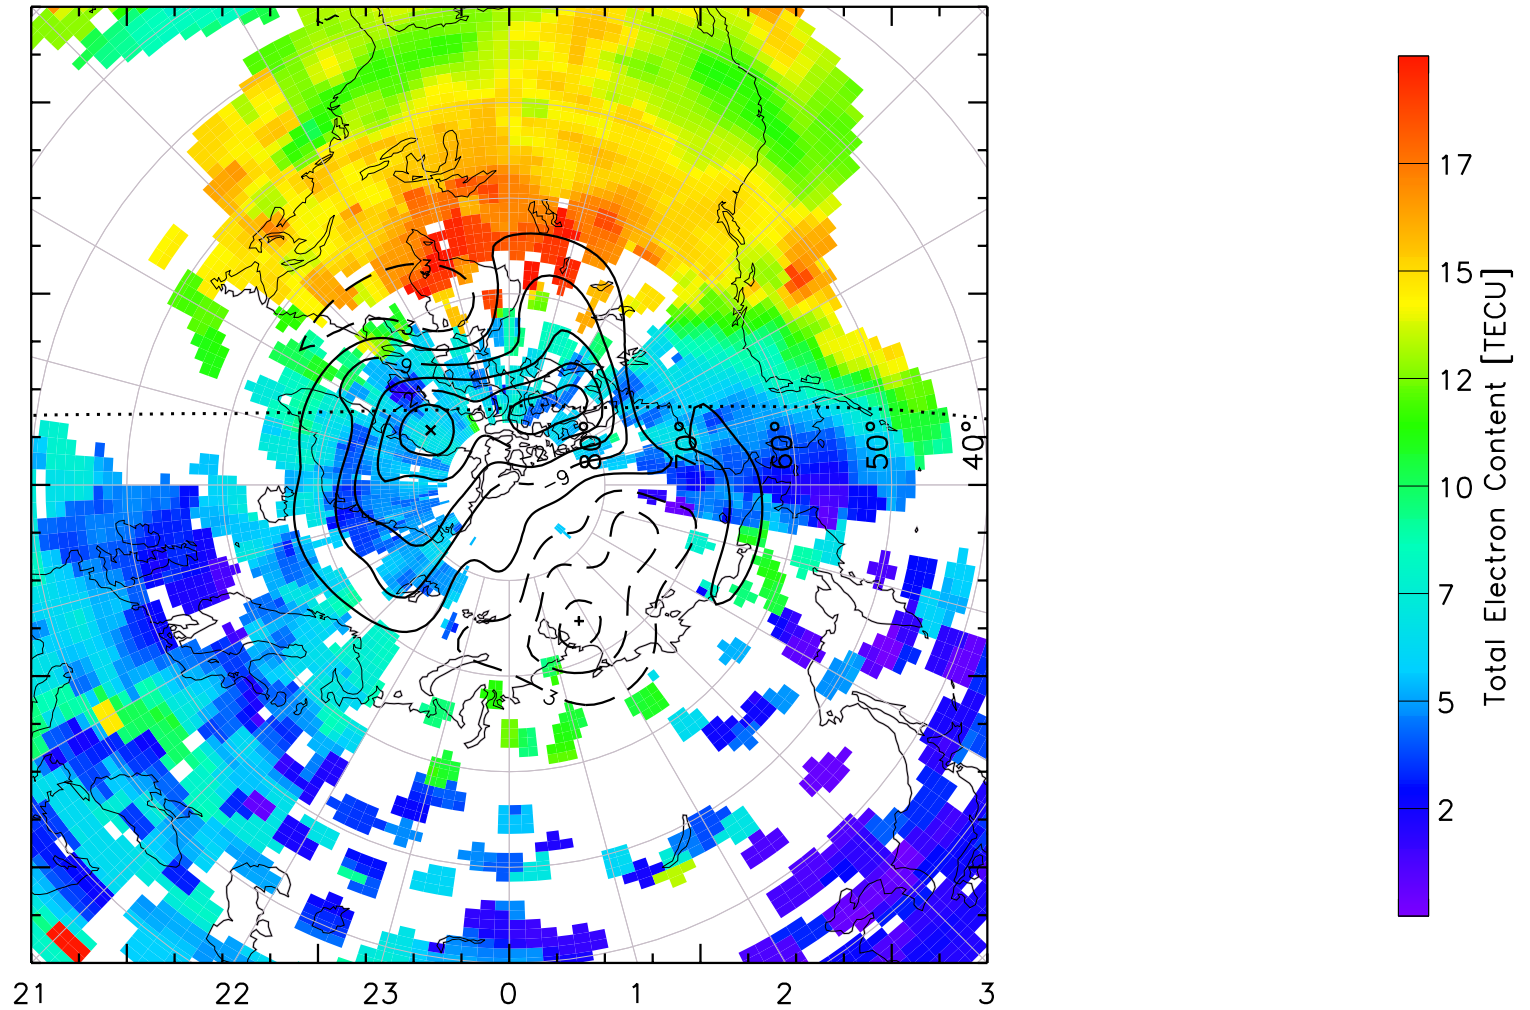

TOTAL ELECTRON CONTENT 04/Feb/2011 18:45:00.0
Median Filtered, Threshold = 0.10 to
04/Feb/2011 18:50:00.0