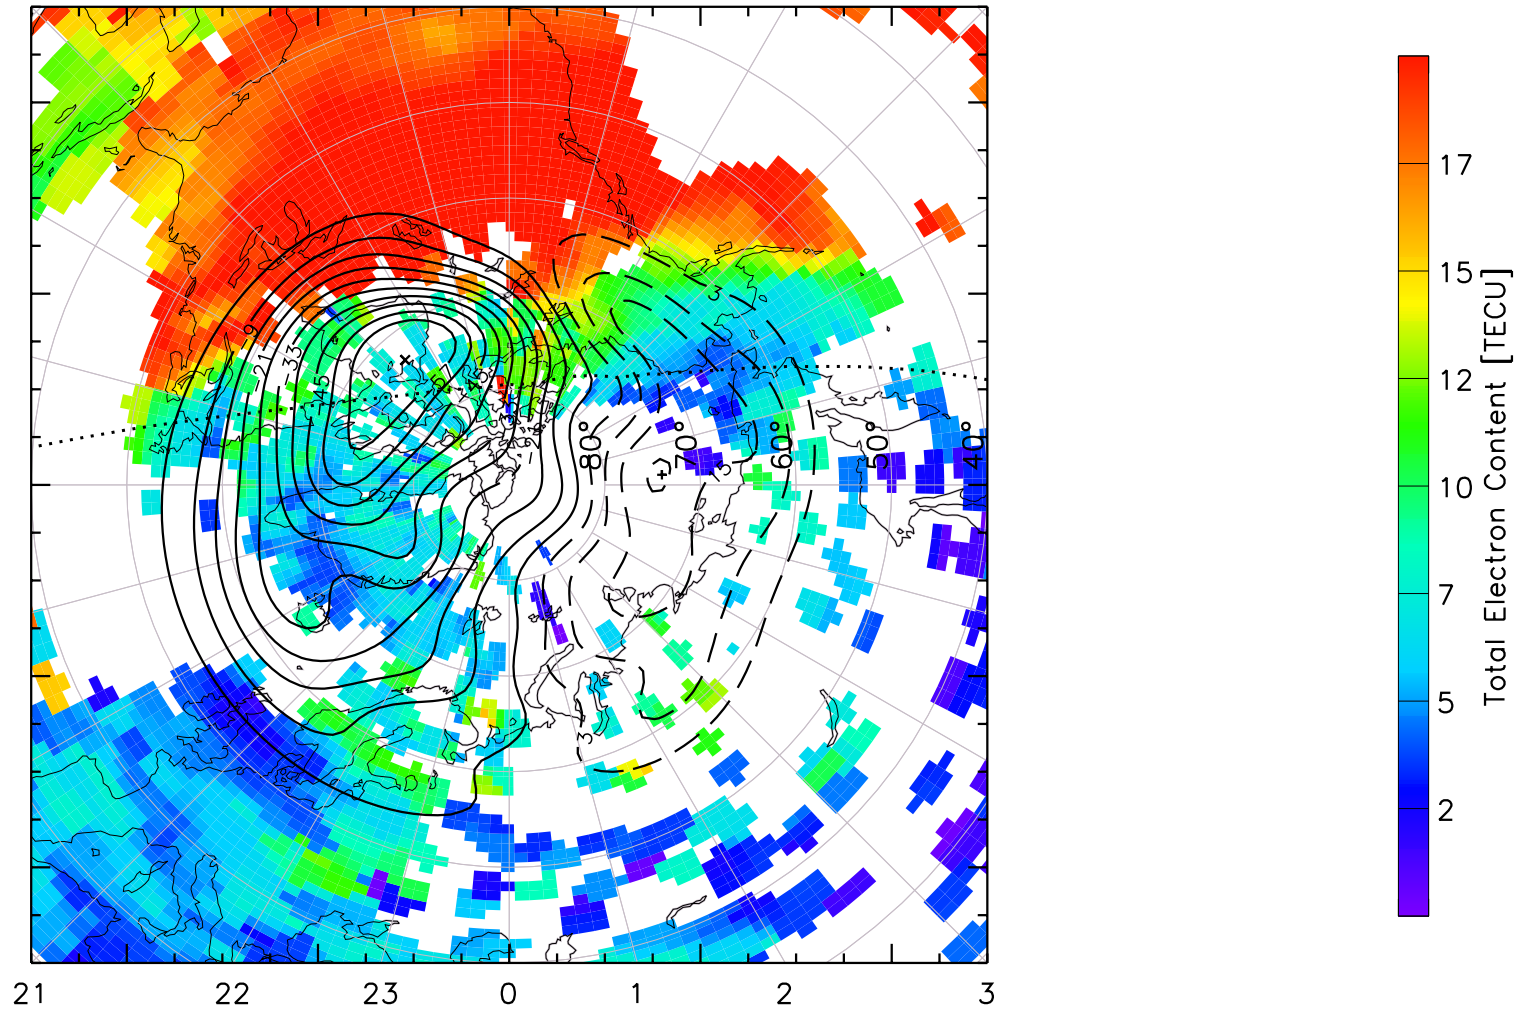

TOTAL ELECTRON CONTENT 04/Feb/2011 20:45:00.0
Median Filtered, Threshold = 0.10 to
04/Feb/2011 20:50:00.0