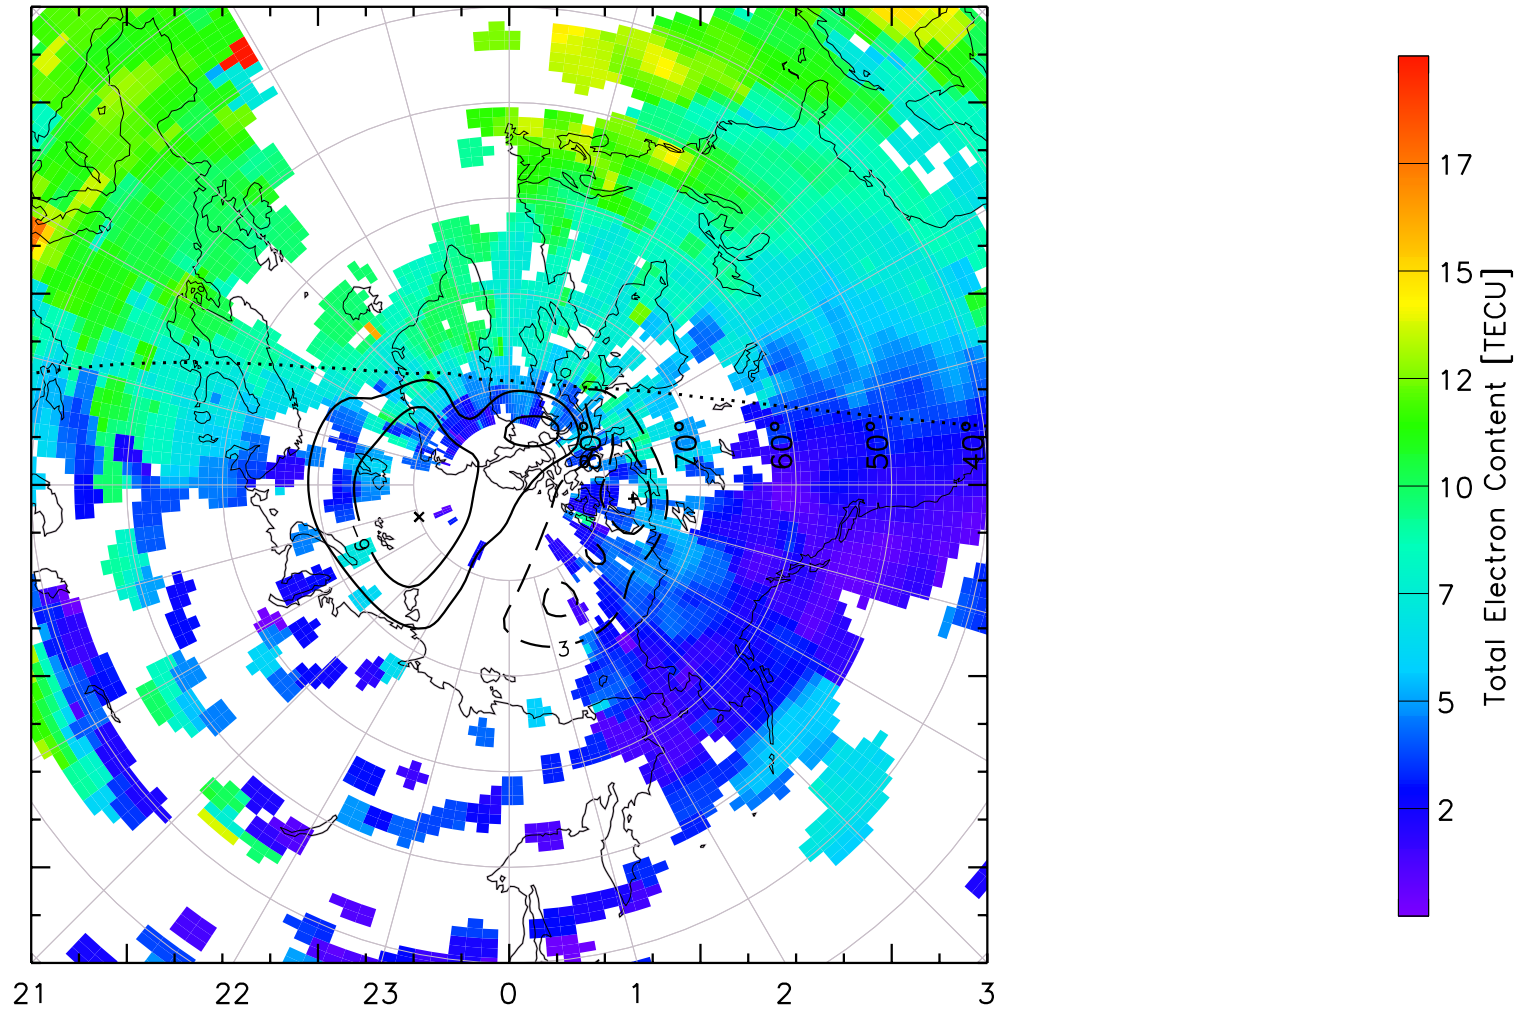

TOTAL ELECTRON CONTENT 04/Feb/2011 14:45:00.0
Median Filtered, Threshold = 0.10 to
04/Feb/2011 14:50:00.0