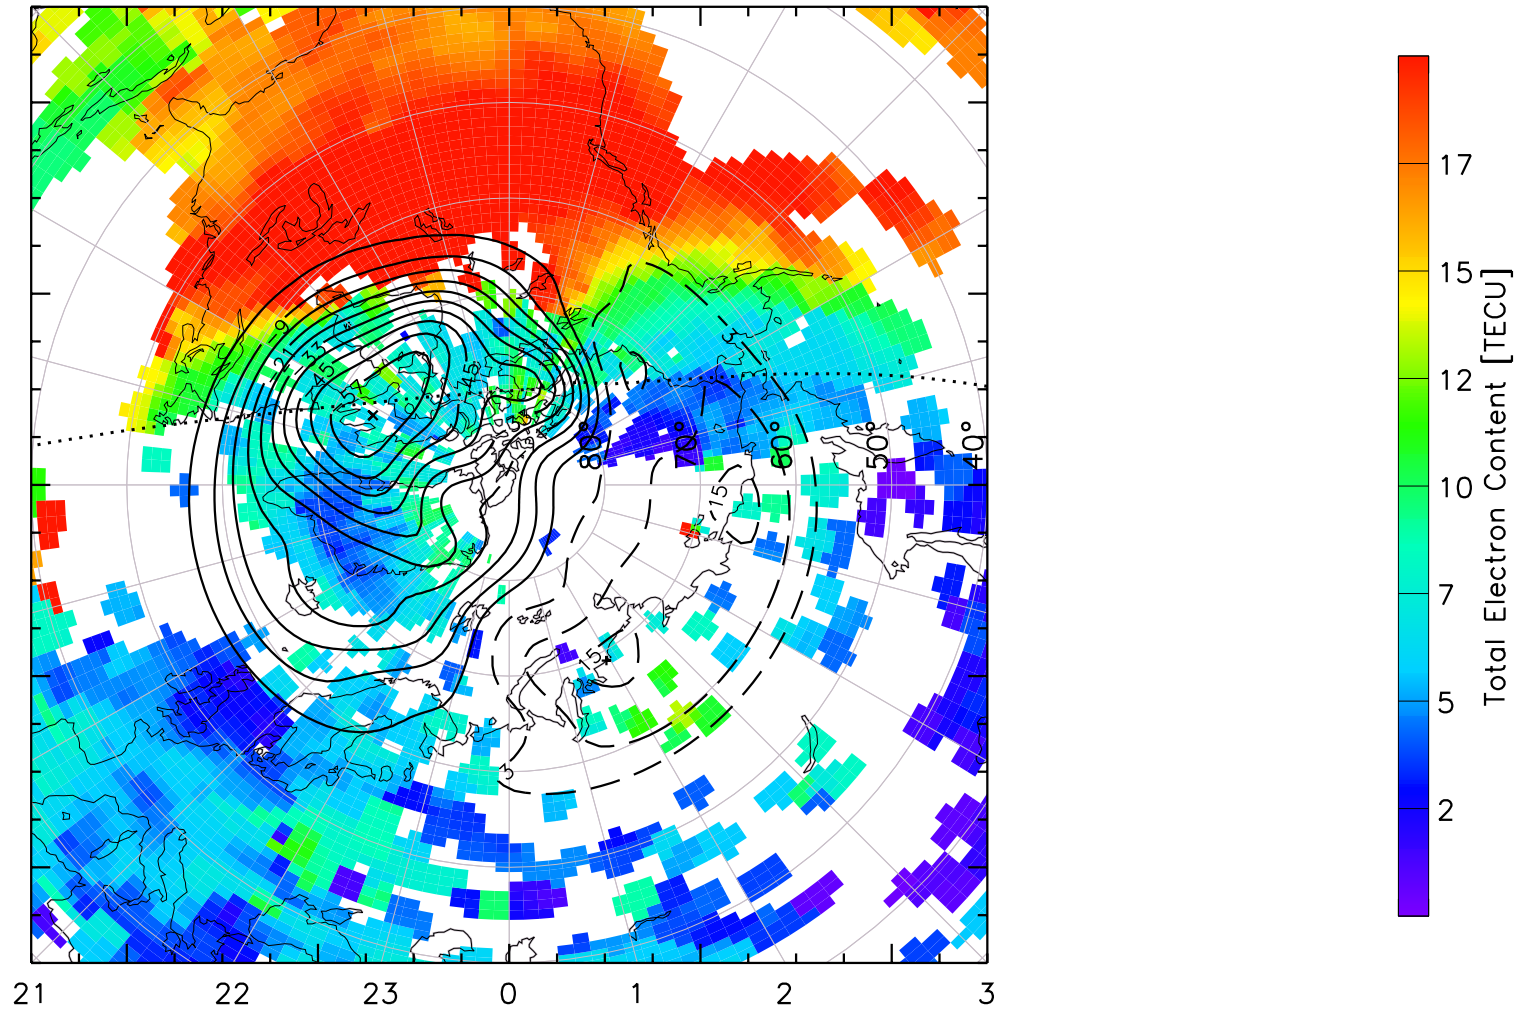

TOTAL ELECTRON CONTENT 04/Feb/2011 20:25:00.0
Median Filtered, Threshold = 0.10 to
04/Feb/2011 20:30:00.0