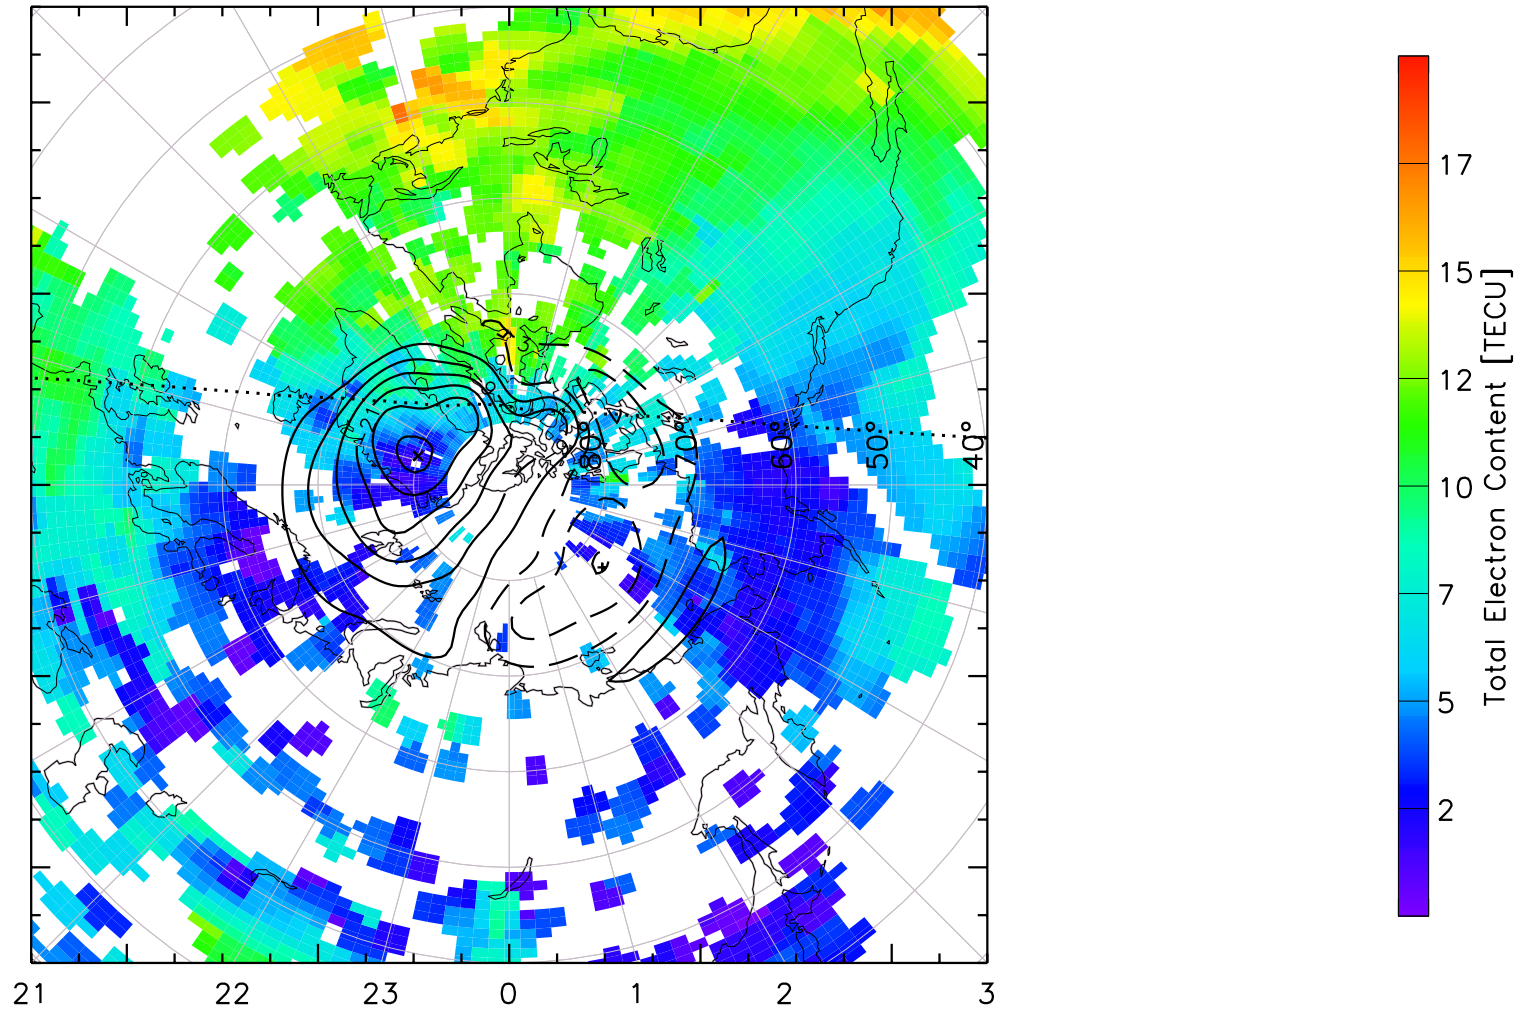

TOTAL ELECTRON CONTENT 04/Feb/2011 17:00:00.0
Median Filtered, Threshold = 0.10 to
04/Feb/2011 17:05:00.0