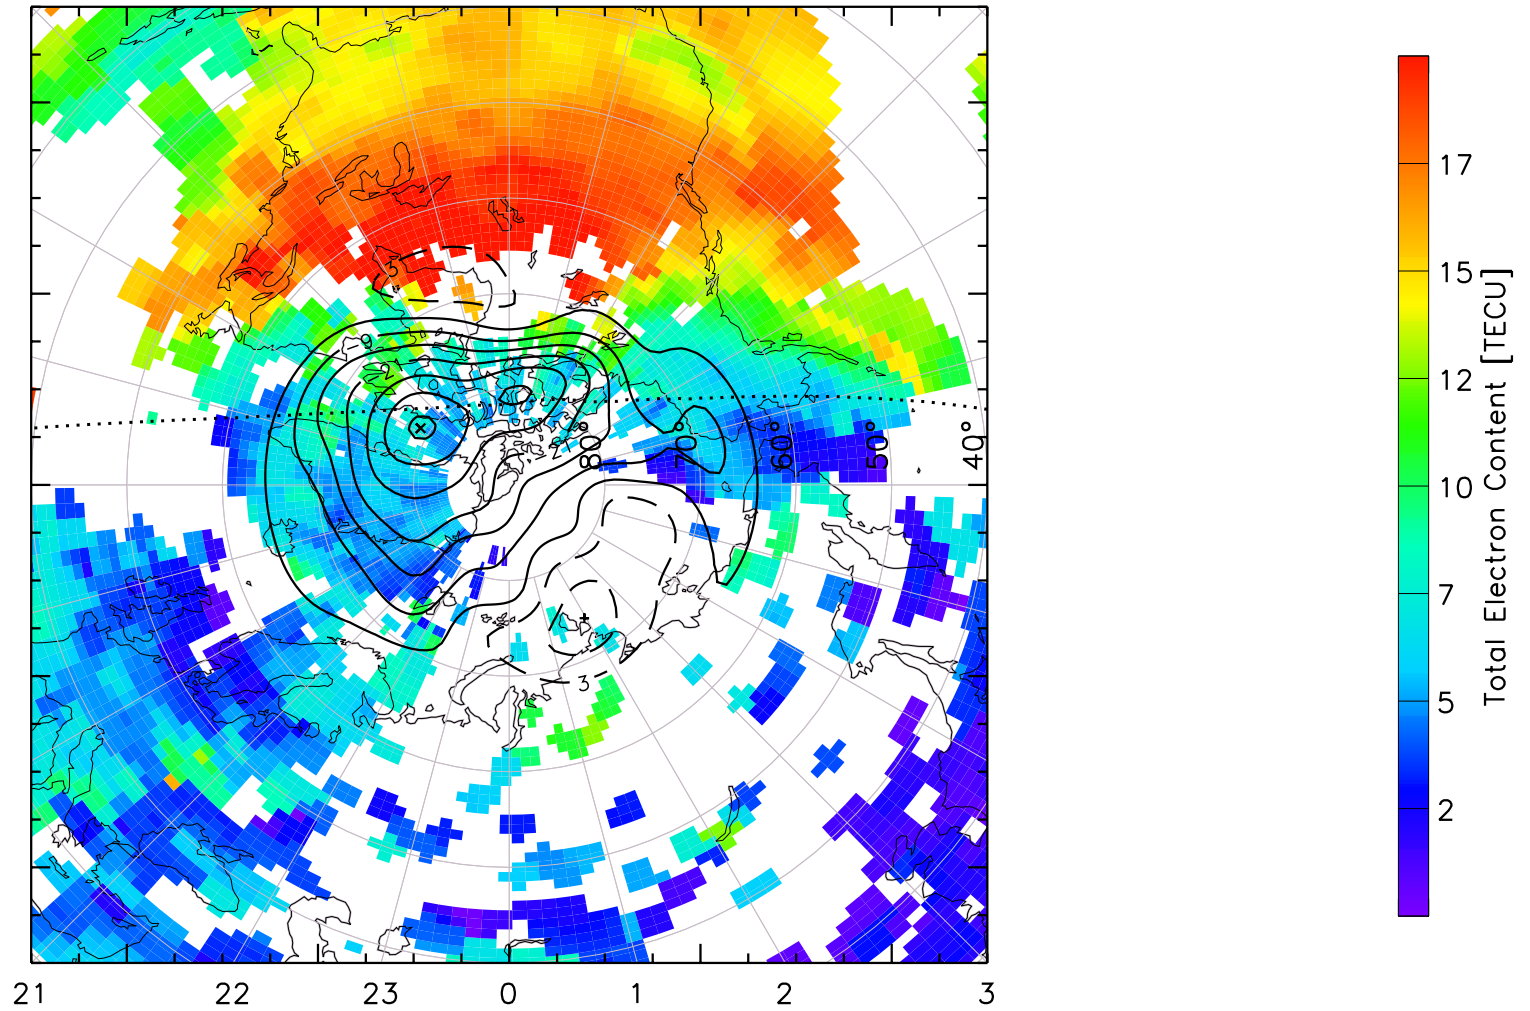

TOTAL ELECTRON CONTENT 04/Feb/2011 19:20:00.0
Median Filtered, Threshold = 0.10 to
04/Feb/2011 19:25:00.0