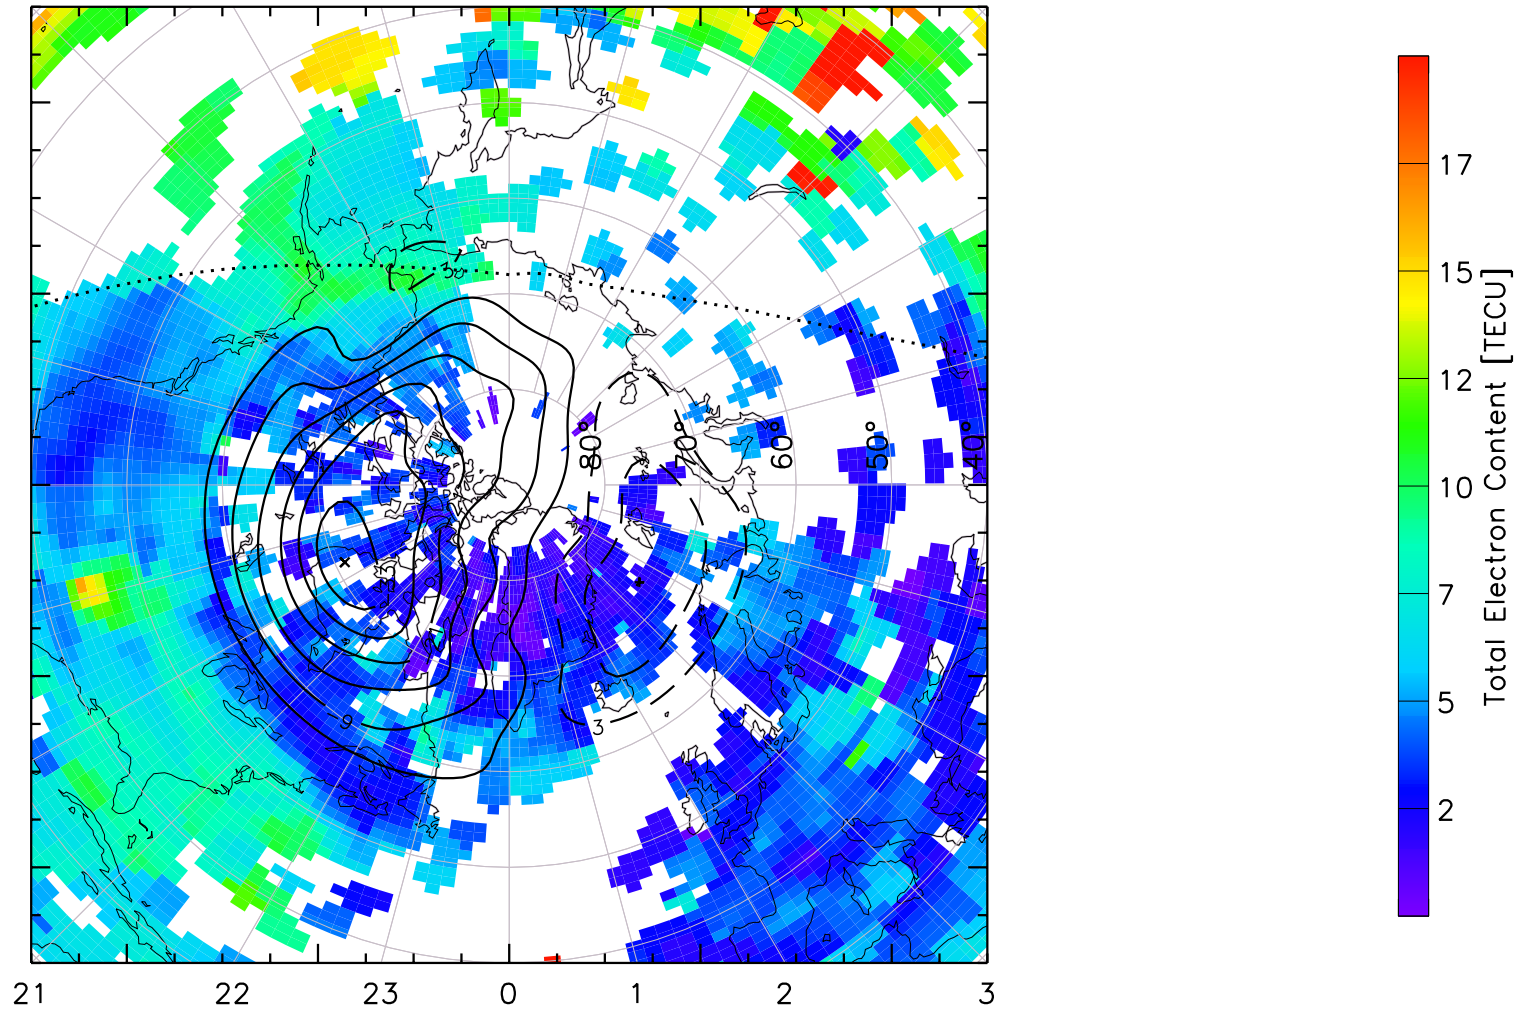

TOTAL ELECTRON CONTENT 05/Feb/2011 02:15:00.0
Median Filtered, Threshold = 0.10 to
05/Feb/2011 02:20:00.0