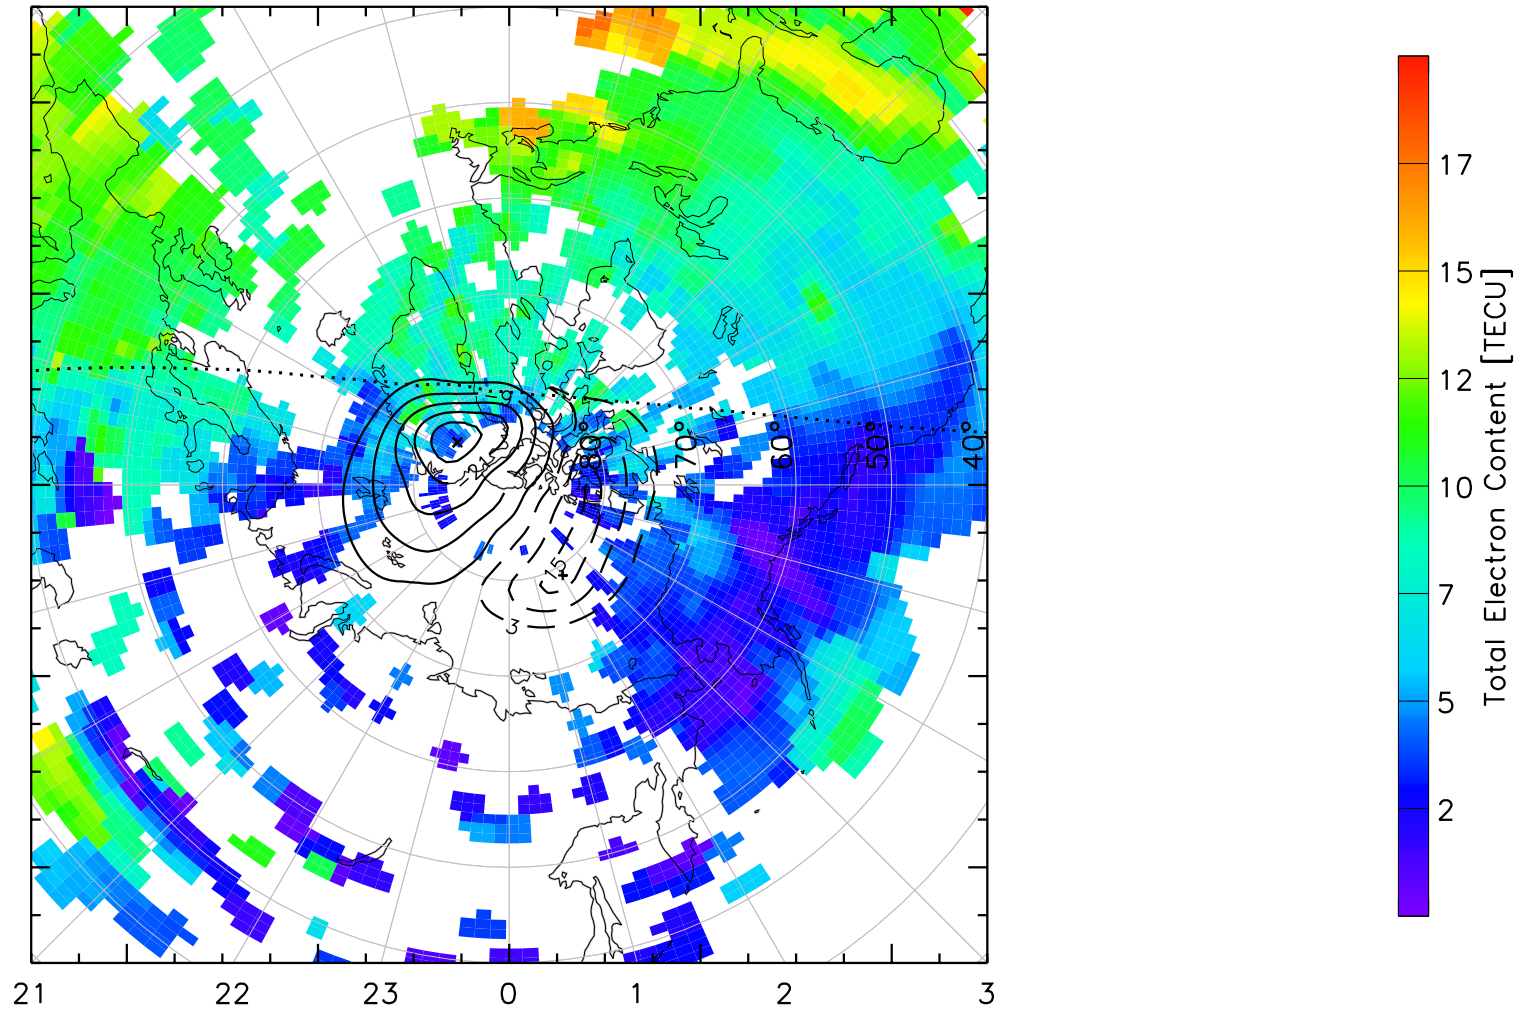

TOTAL ELECTRON CONTENT 04/Feb/2011 15:25:00.0
Median Filtered, Threshold = 0.10 to
04/Feb/2011 15:30:00.0