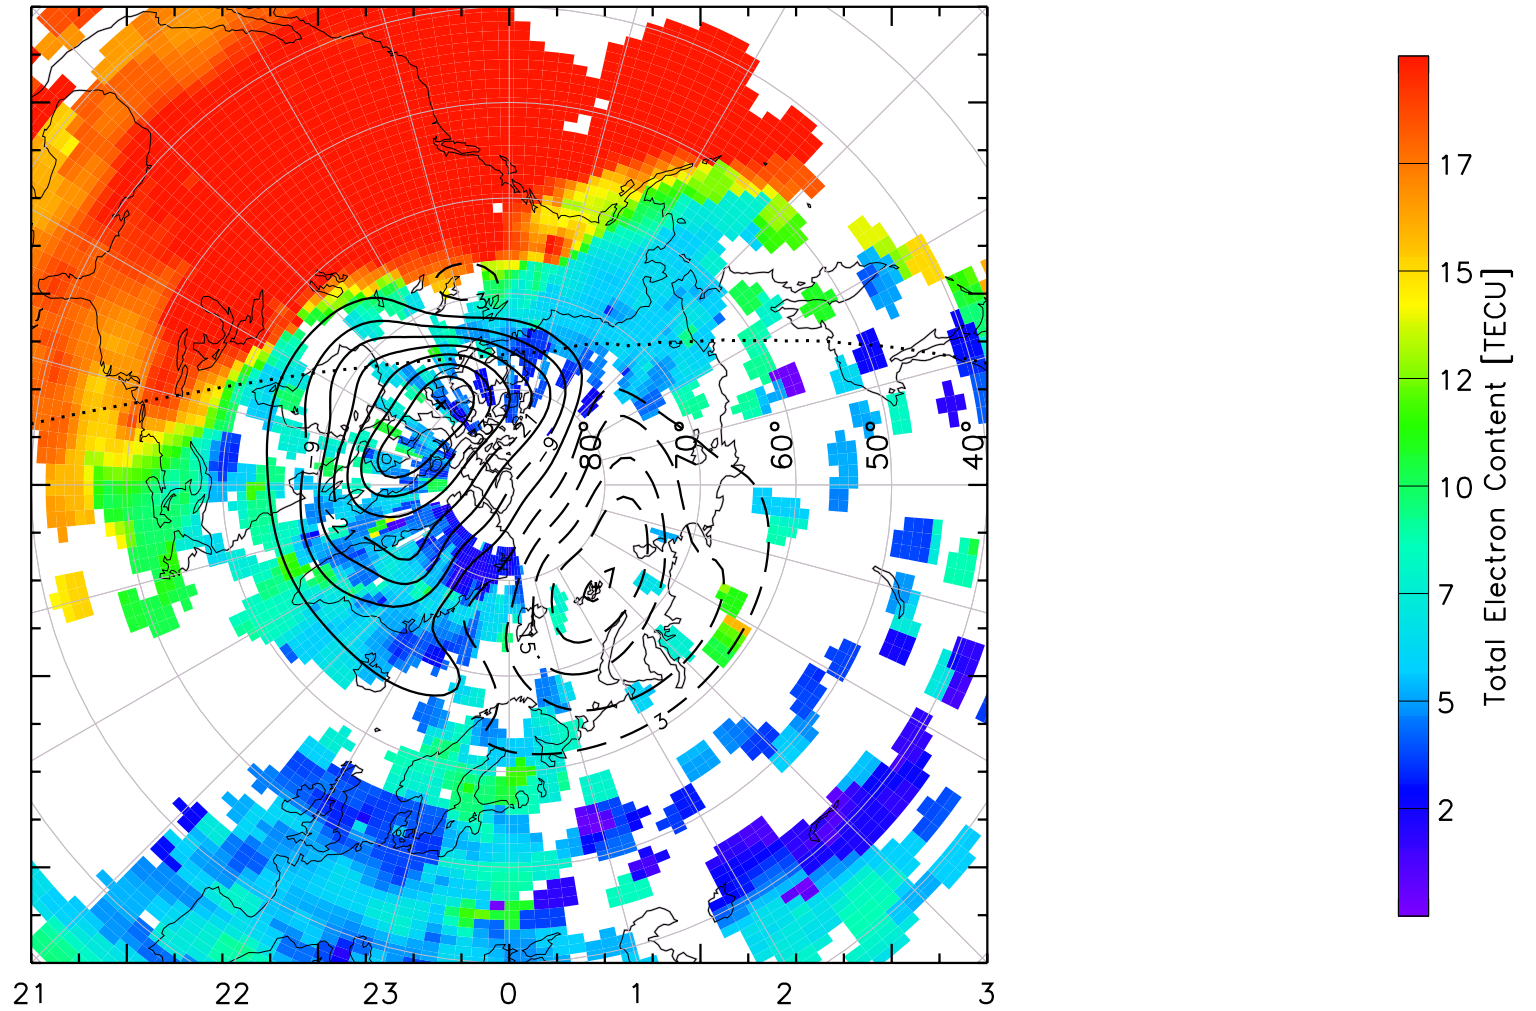

TOTAL ELECTRON CONTENT 04/Feb/2011 22:10:00.0
Median Filtered, Threshold = 0.10 to
04/Feb/2011 22:15:00.0