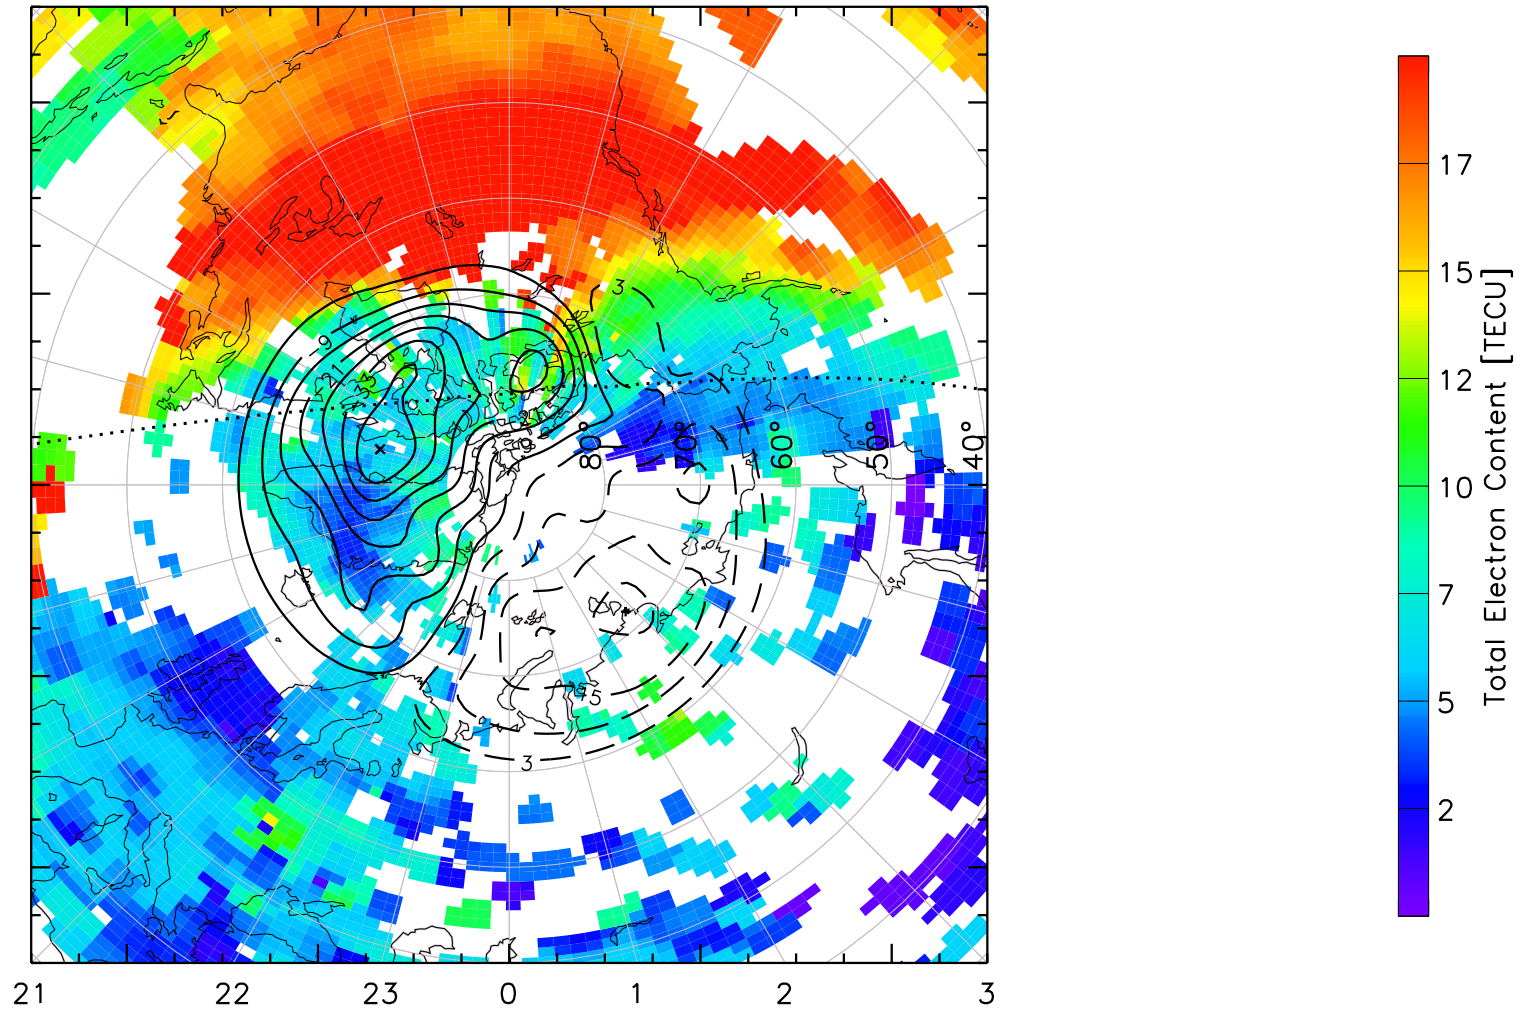

TOTAL ELECTRON CONTENT 04/Feb/2011 20:15:00.0
Median Filtered, Threshold = 0.10 to
04/Feb/2011 20:20:00.0