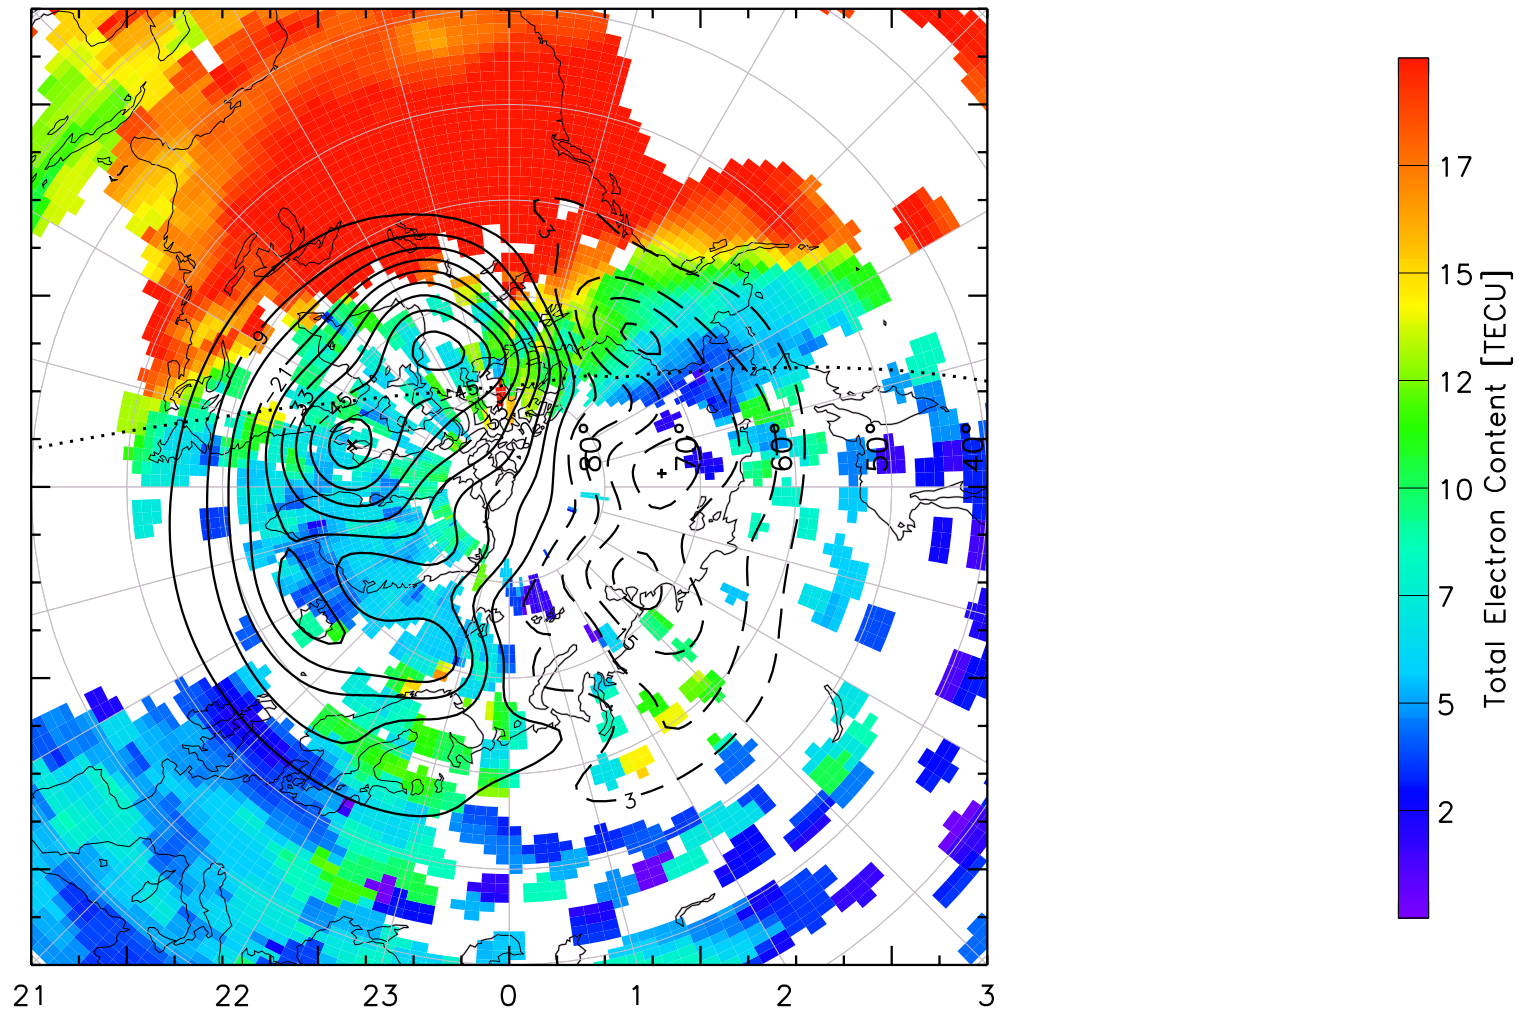

TOTAL ELECTRON CONTENT 04/Feb/2011 20:50:00.0
Median Filtered, Threshold = 0.10 to
04/Feb/2011 20:55:00.0