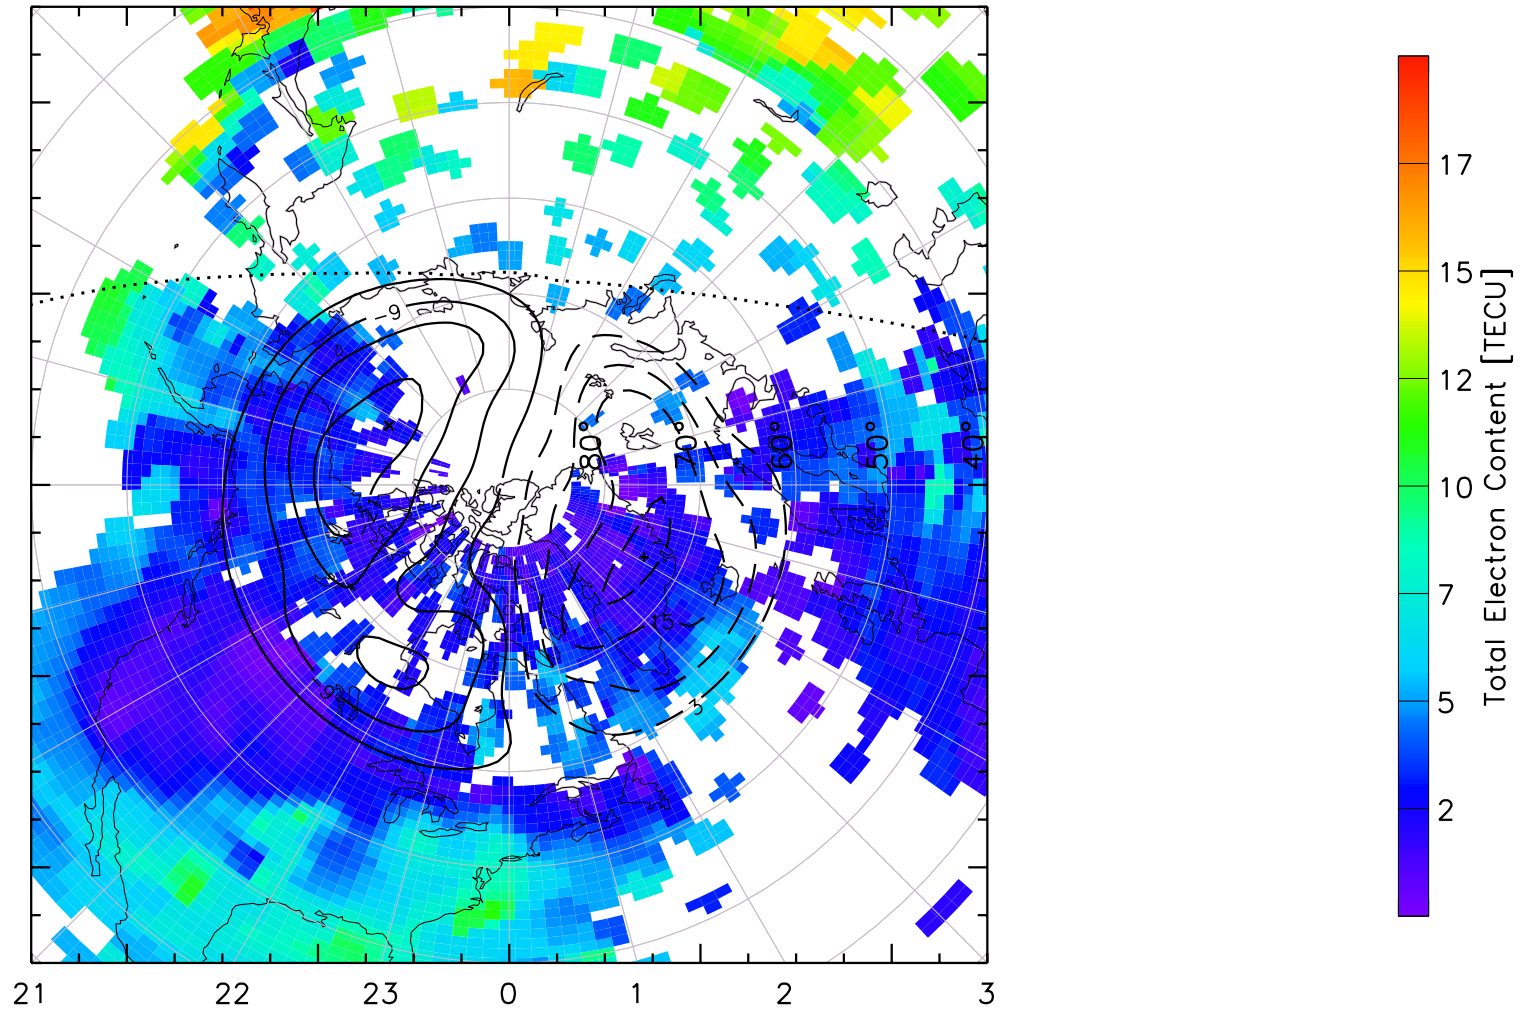

TOTAL ELECTRON CONTENT 05/Feb/2011 04:40:00.0
Median Filtered, Threshold = 0.10 to
05/Feb/2011 04:45:00.0