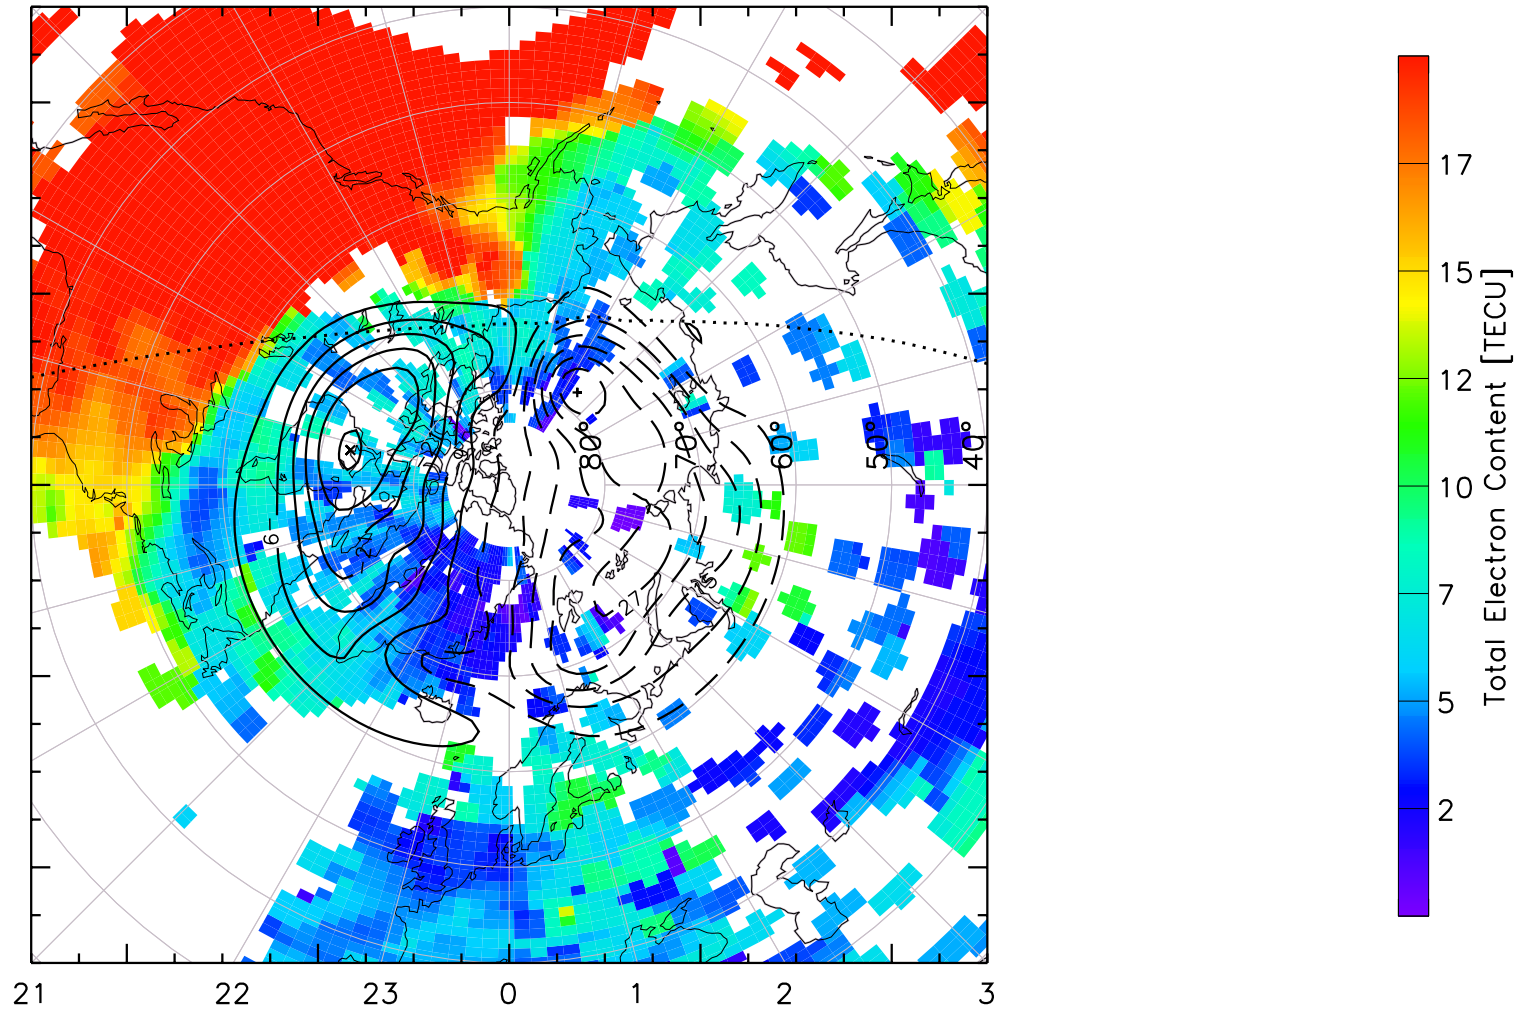

TOTAL ELECTRON CONTENT 04/Feb/2011 23:20:00.0
Median Filtered, Threshold = 0.10 to
04/Feb/2011 23:25:00.0