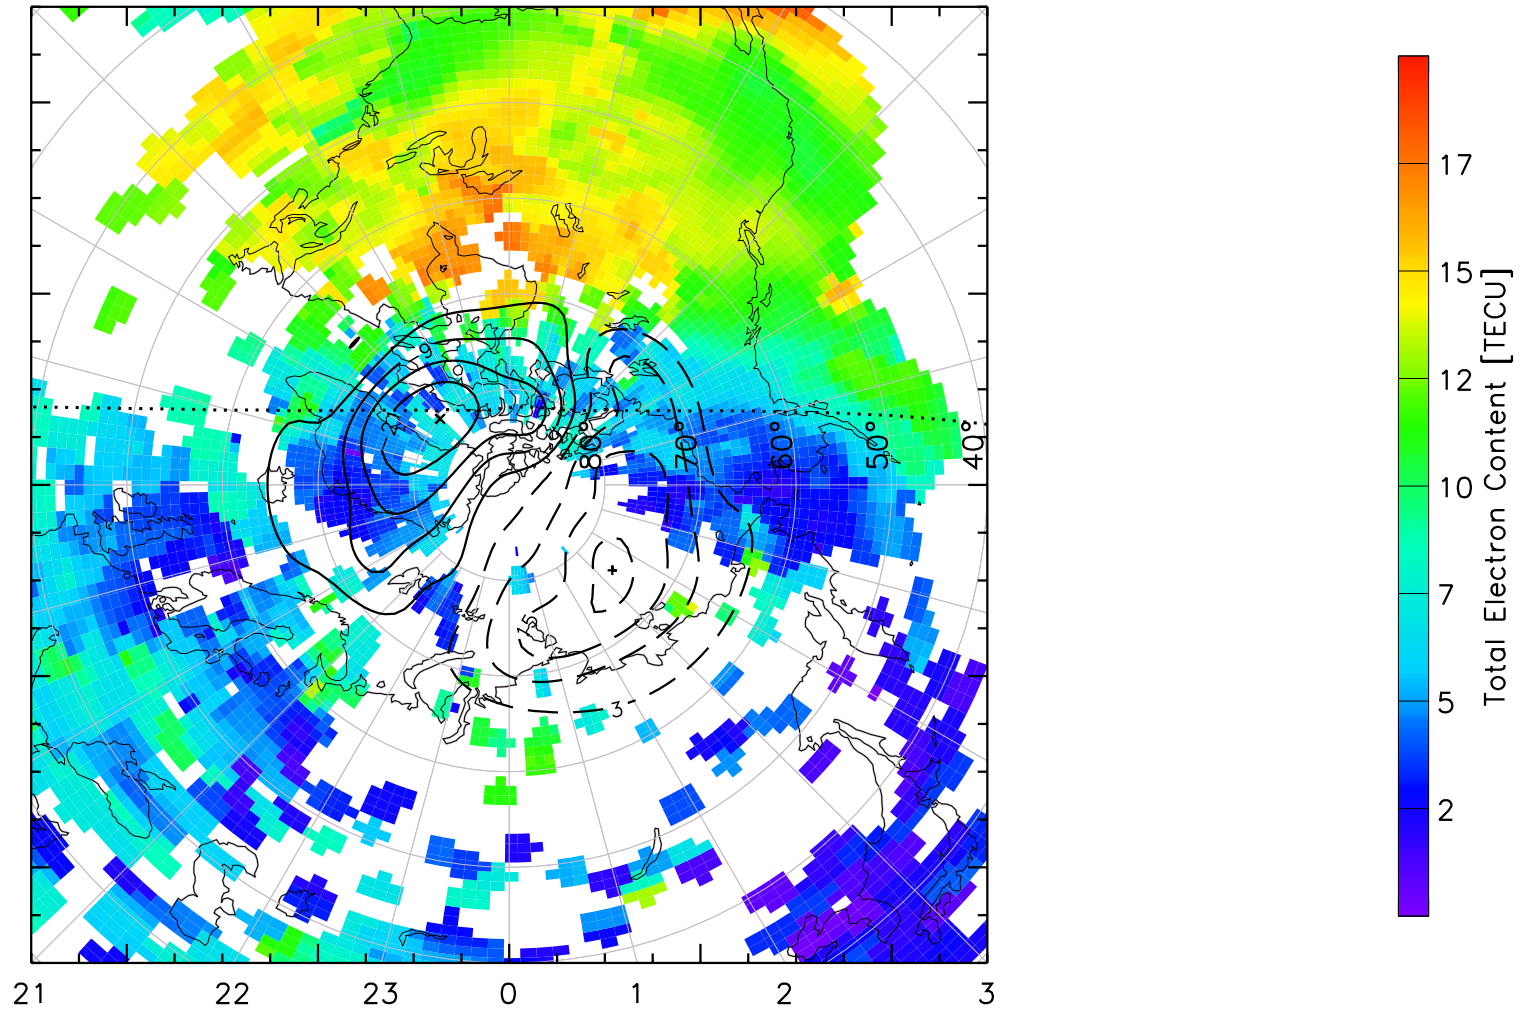

TOTAL ELECTRON CONTENT 04/Feb/2011 18:25:00.0
Median Filtered, Threshold = 0.10 to
04/Feb/2011 18:30:00.0