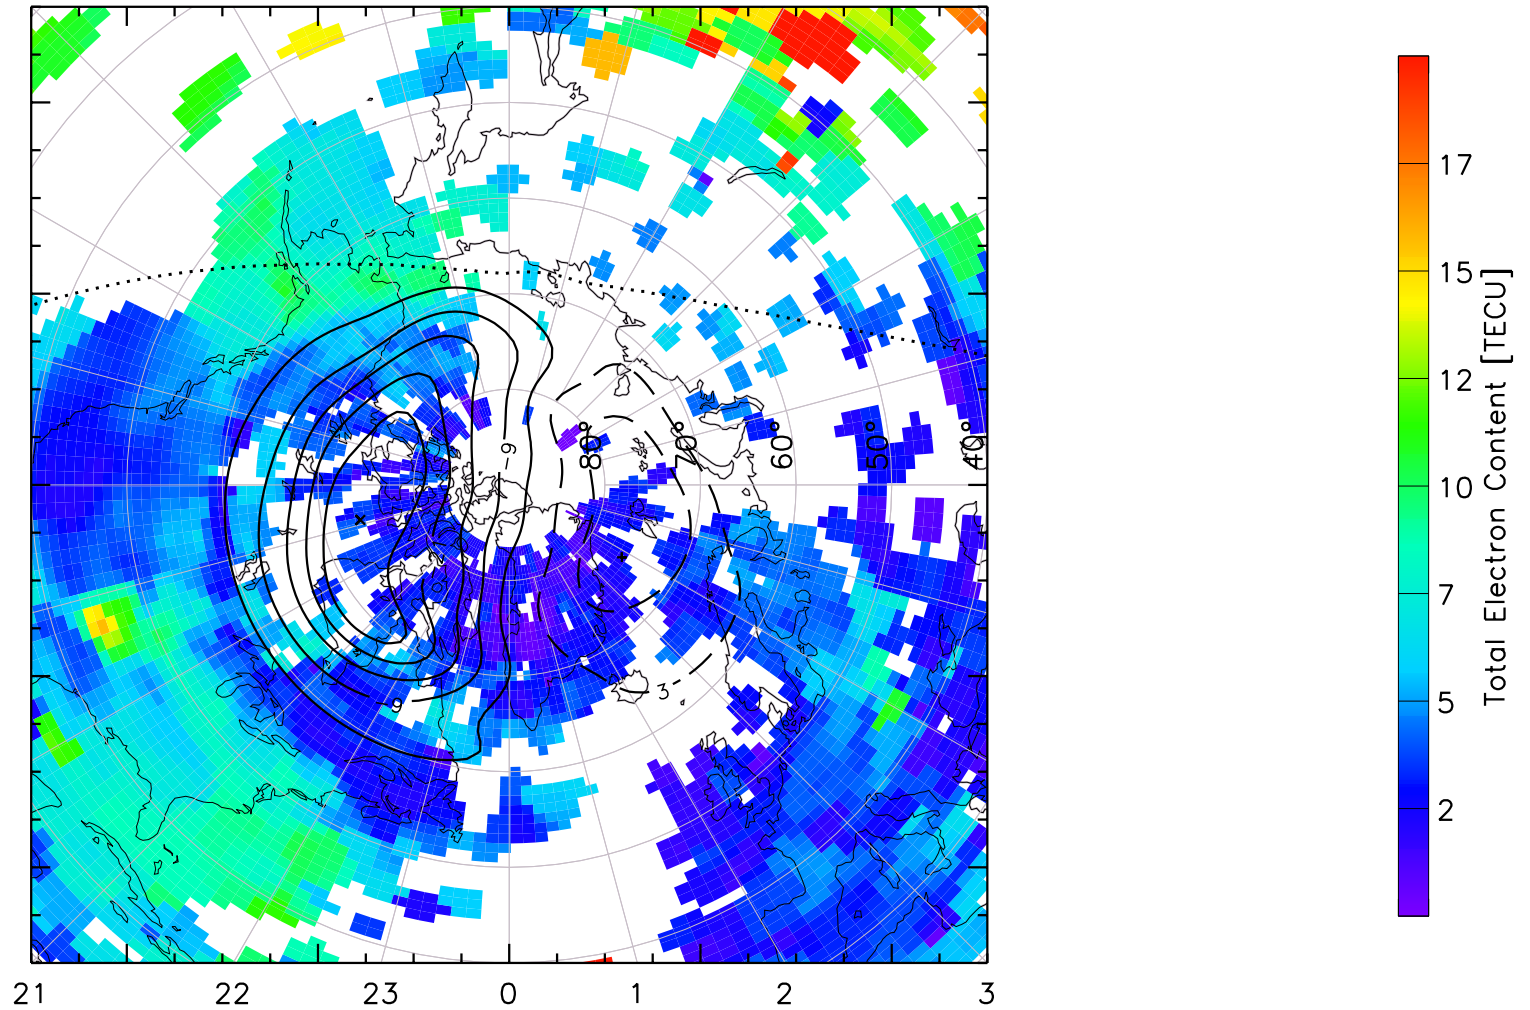

TOTAL ELECTRON CONTENT 05/Feb/2011 02:30:00.0
Median Filtered, Threshold = 0.10 to
05/Feb/2011 02:35:00.0