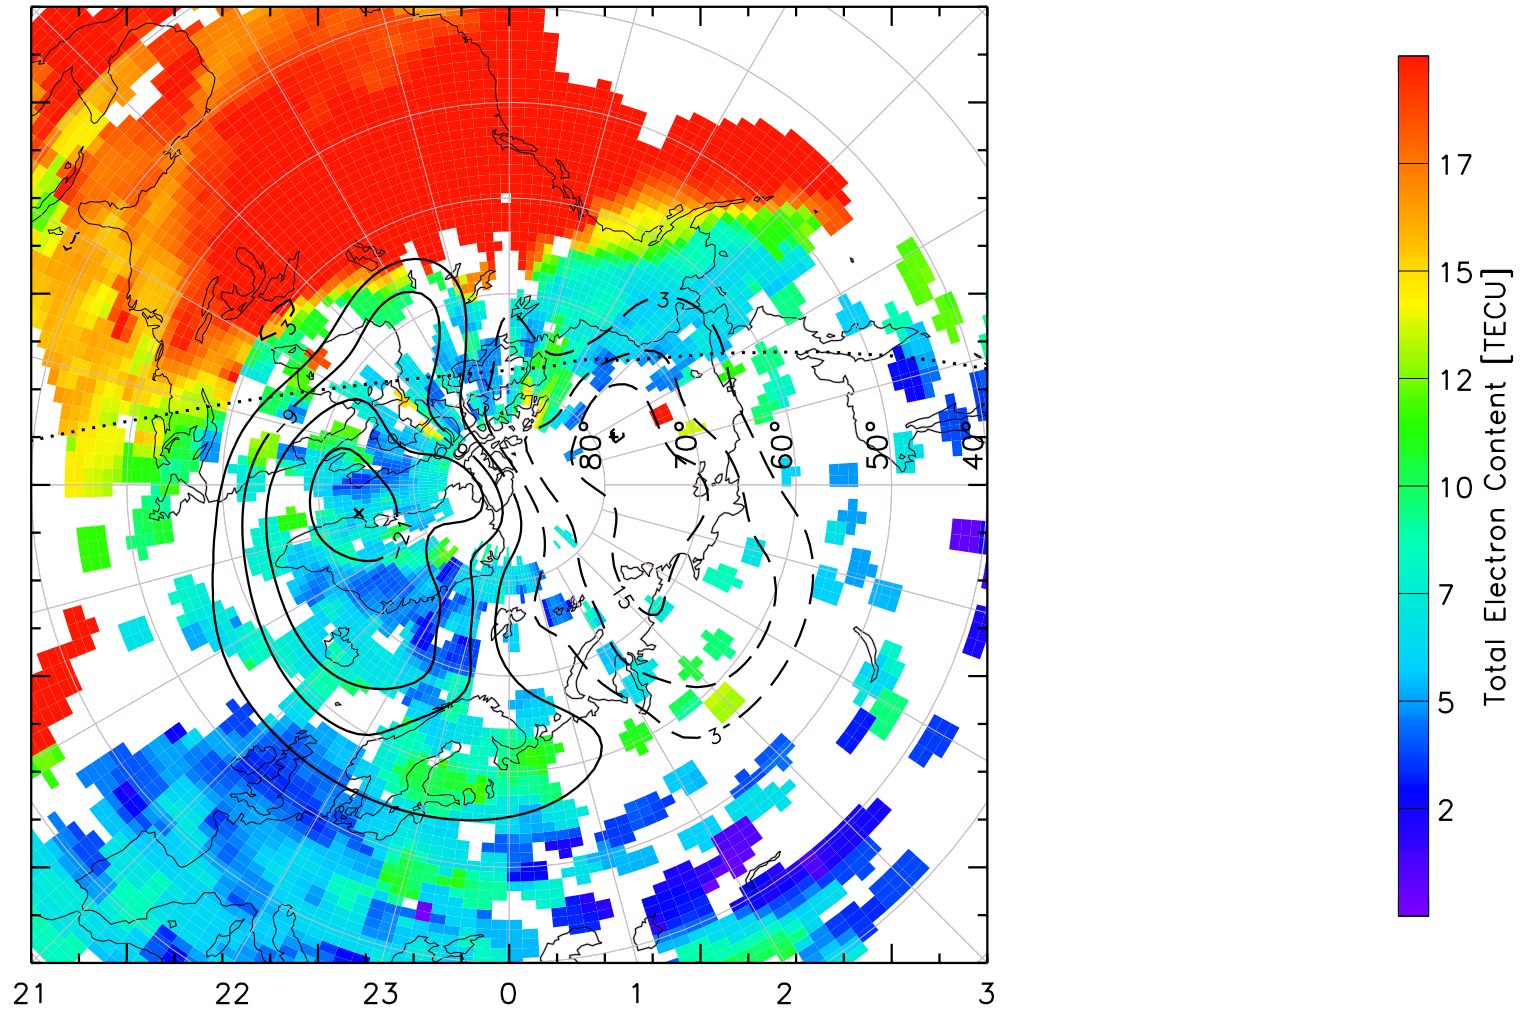

TOTAL ELECTRON CONTENT 04/Feb/2011 21:30:00.0
Median Filtered, Threshold = 0.10 to
04/Feb/2011 21:35:00.0