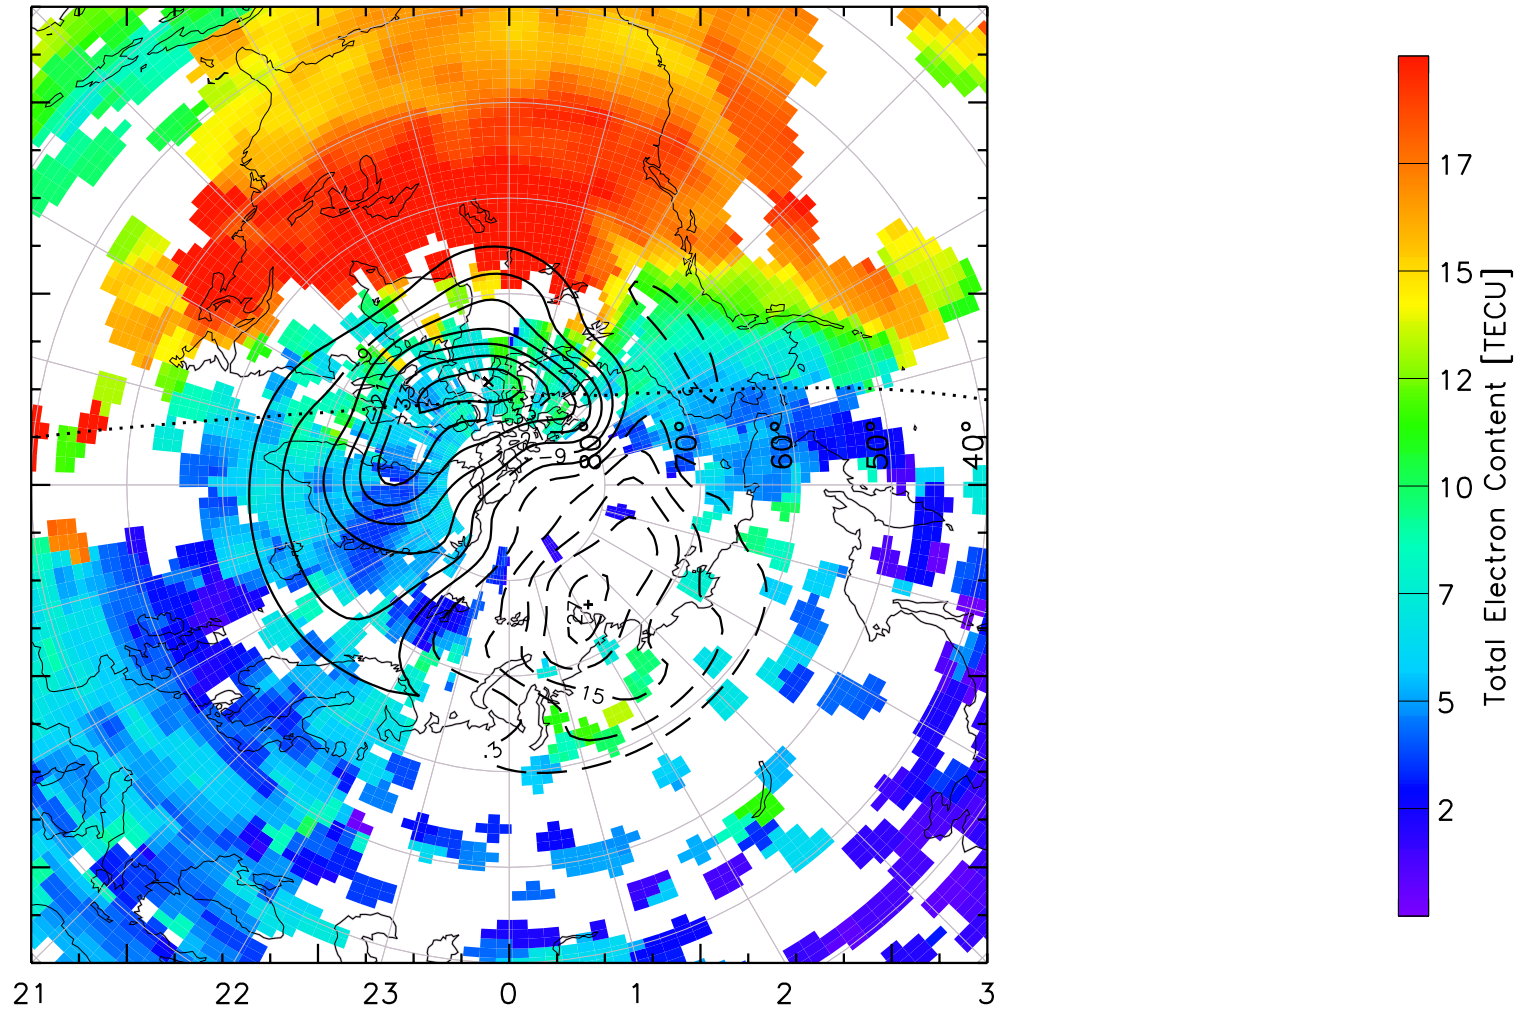

TOTAL ELECTRON CONTENT 04/Feb/2011 19:45:00.0
Median Filtered, Threshold = 0.10 to
04/Feb/2011 19:50:00.0