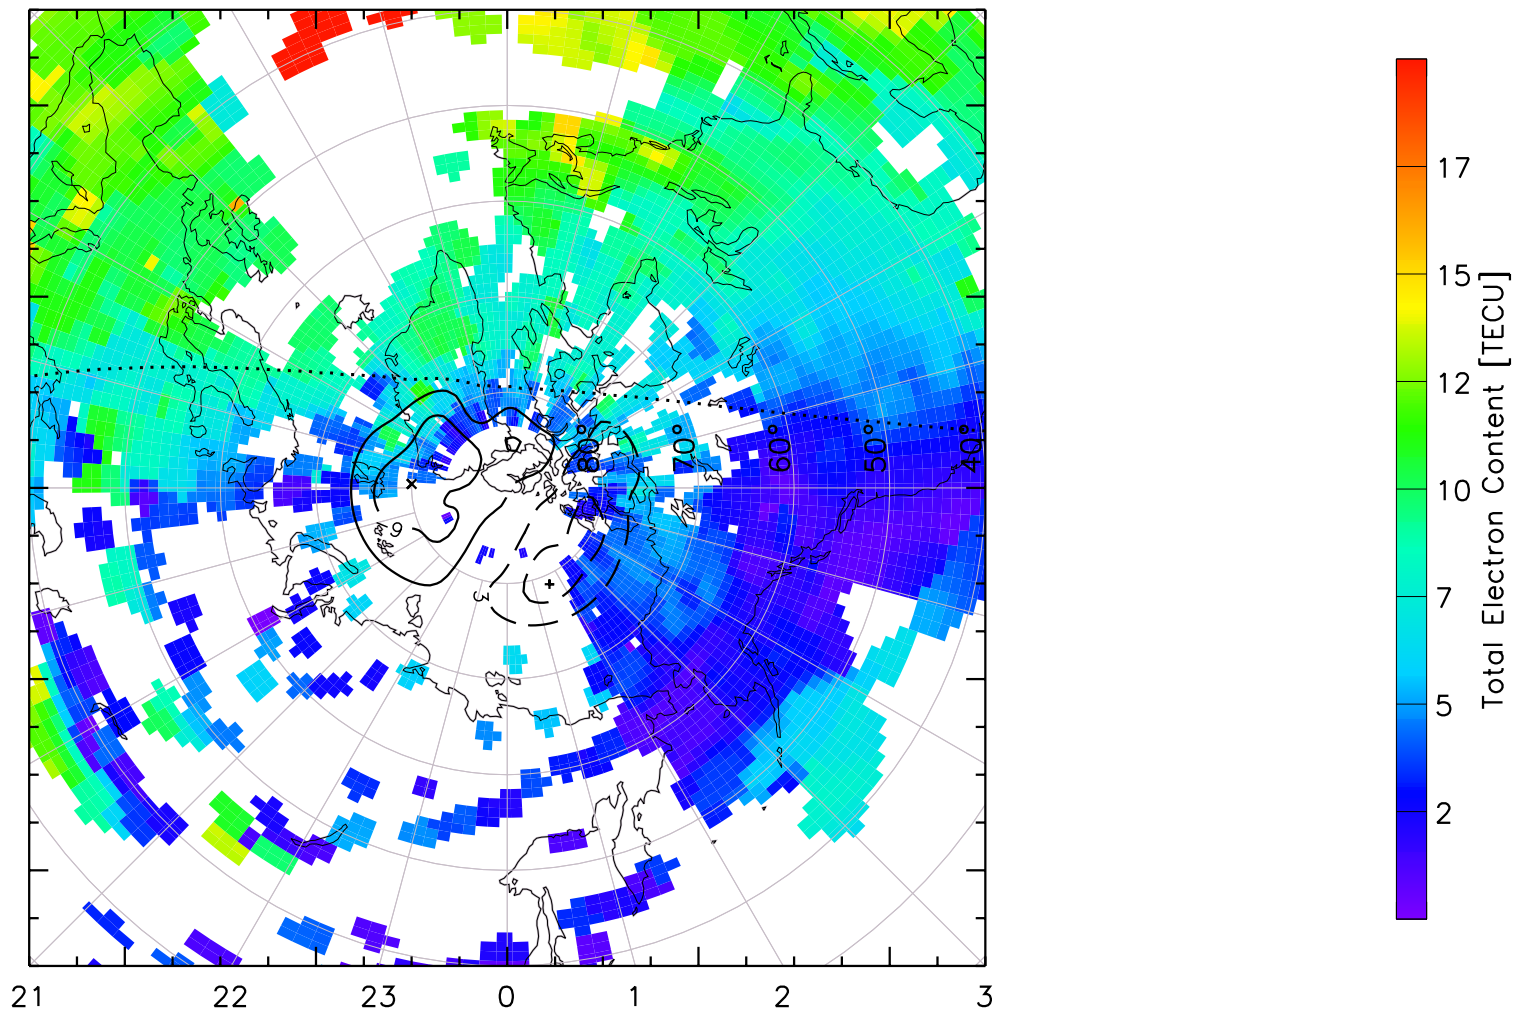

TOTAL ELECTRON CONTENT 04/Feb/2011 14:55:00.0
Median Filtered, Threshold = 0.10 to
04/Feb/2011 15:00:00.0