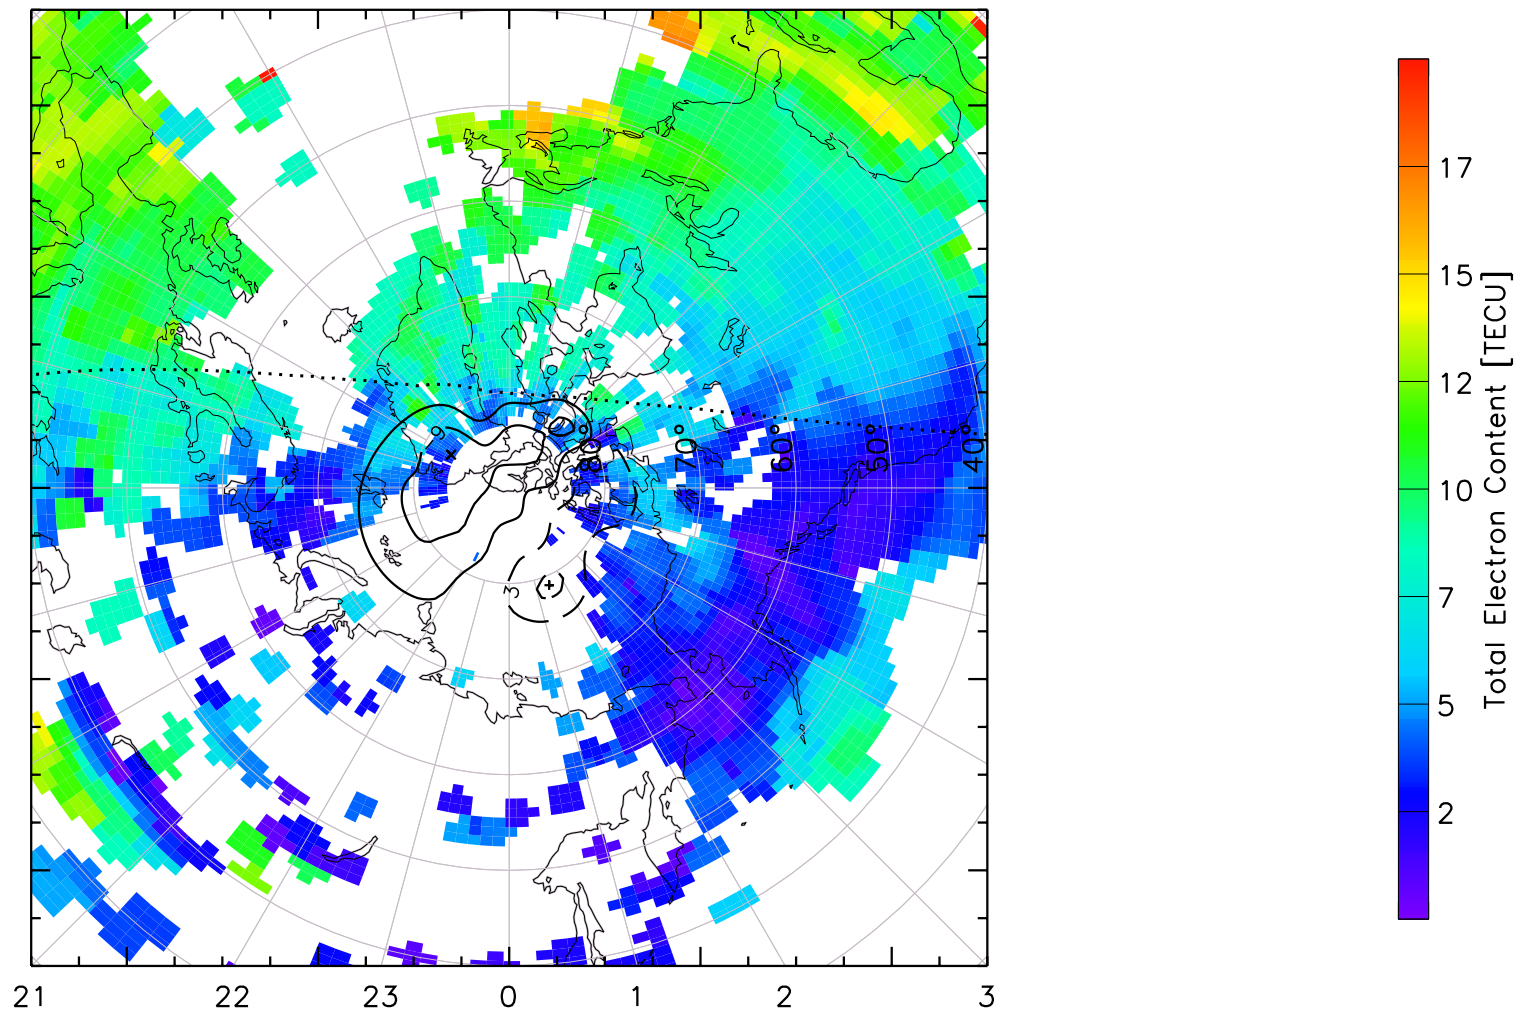

TOTAL ELECTRON CONTENT 04/Feb/2011 15:15:00.0
Median Filtered, Threshold = 0.10 to
04/Feb/2011 15:20:00.0