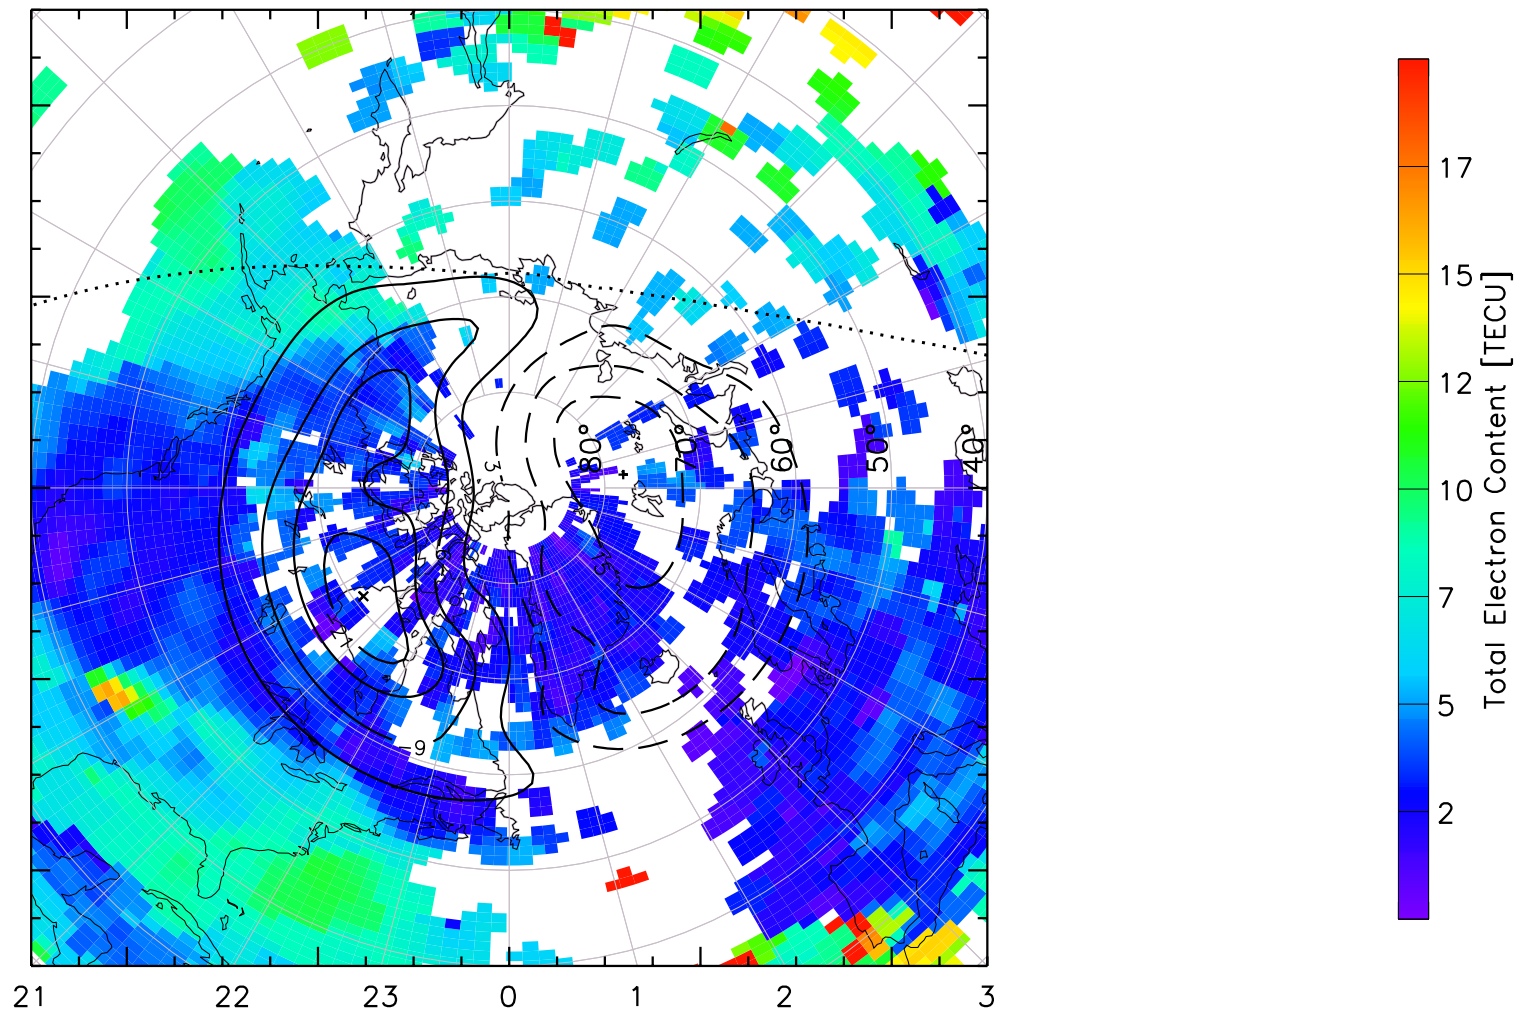

TOTAL ELECTRON CONTENT 05/Feb/2011 03:05:00.0
Median Filtered, Threshold = 0.10 to
05/Feb/2011 03:10:00.0