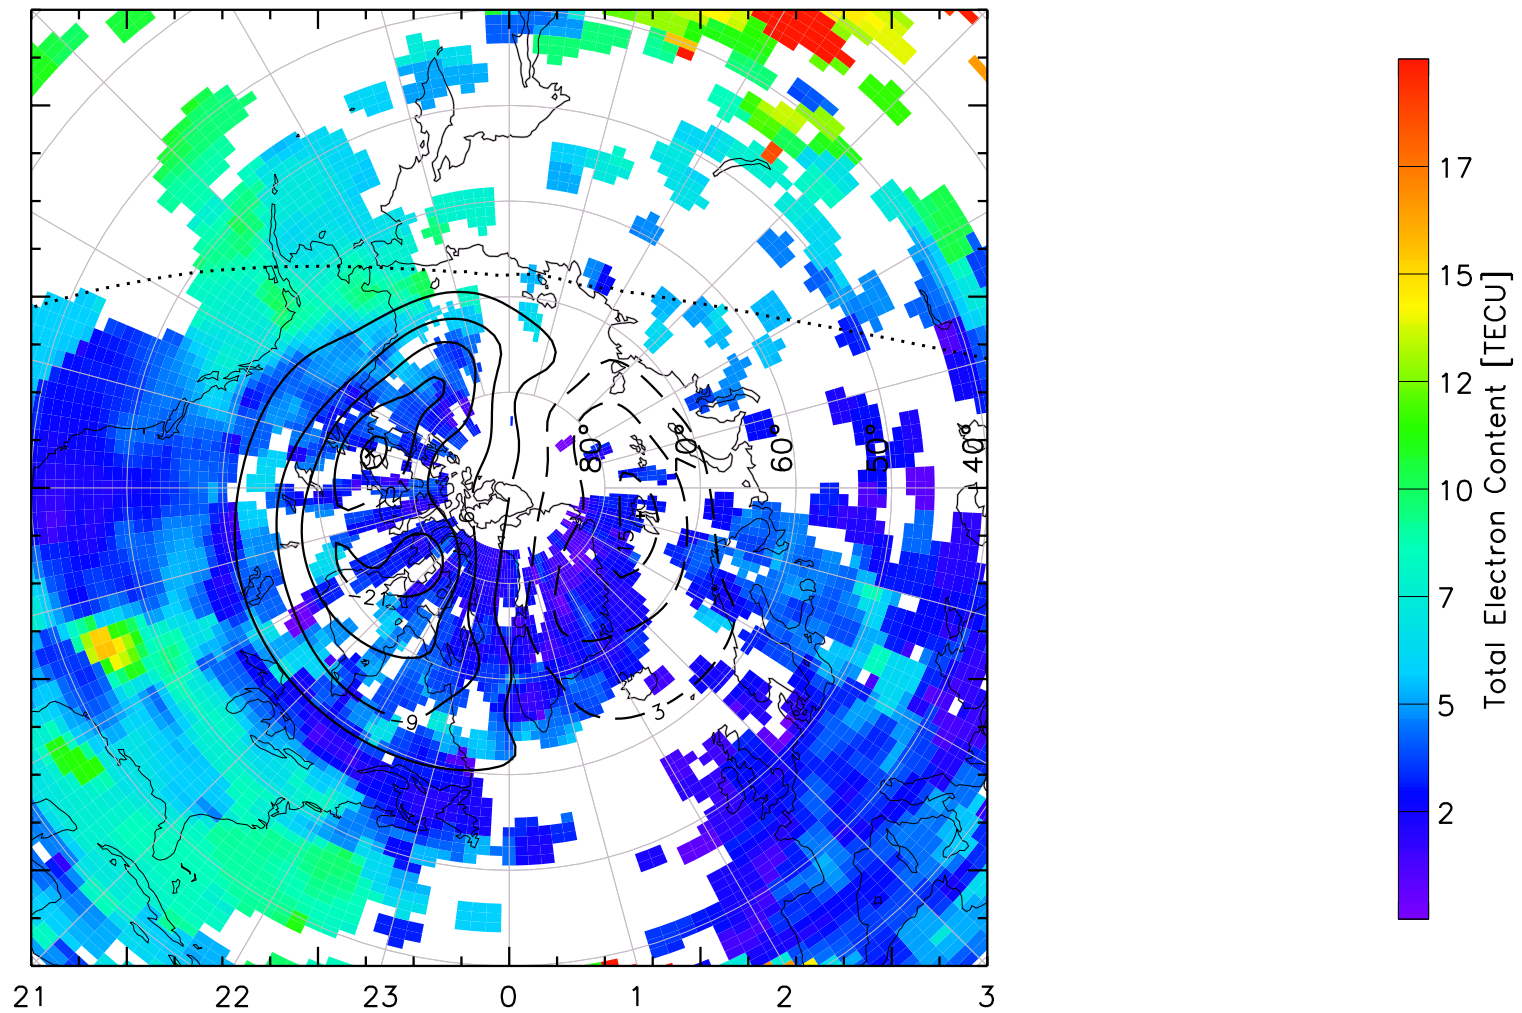

TOTAL ELECTRON CONTENT 05/Feb/2011 02:40:00.0
Median Filtered, Threshold = 0.10 to
05/Feb/2011 02:45:00.0