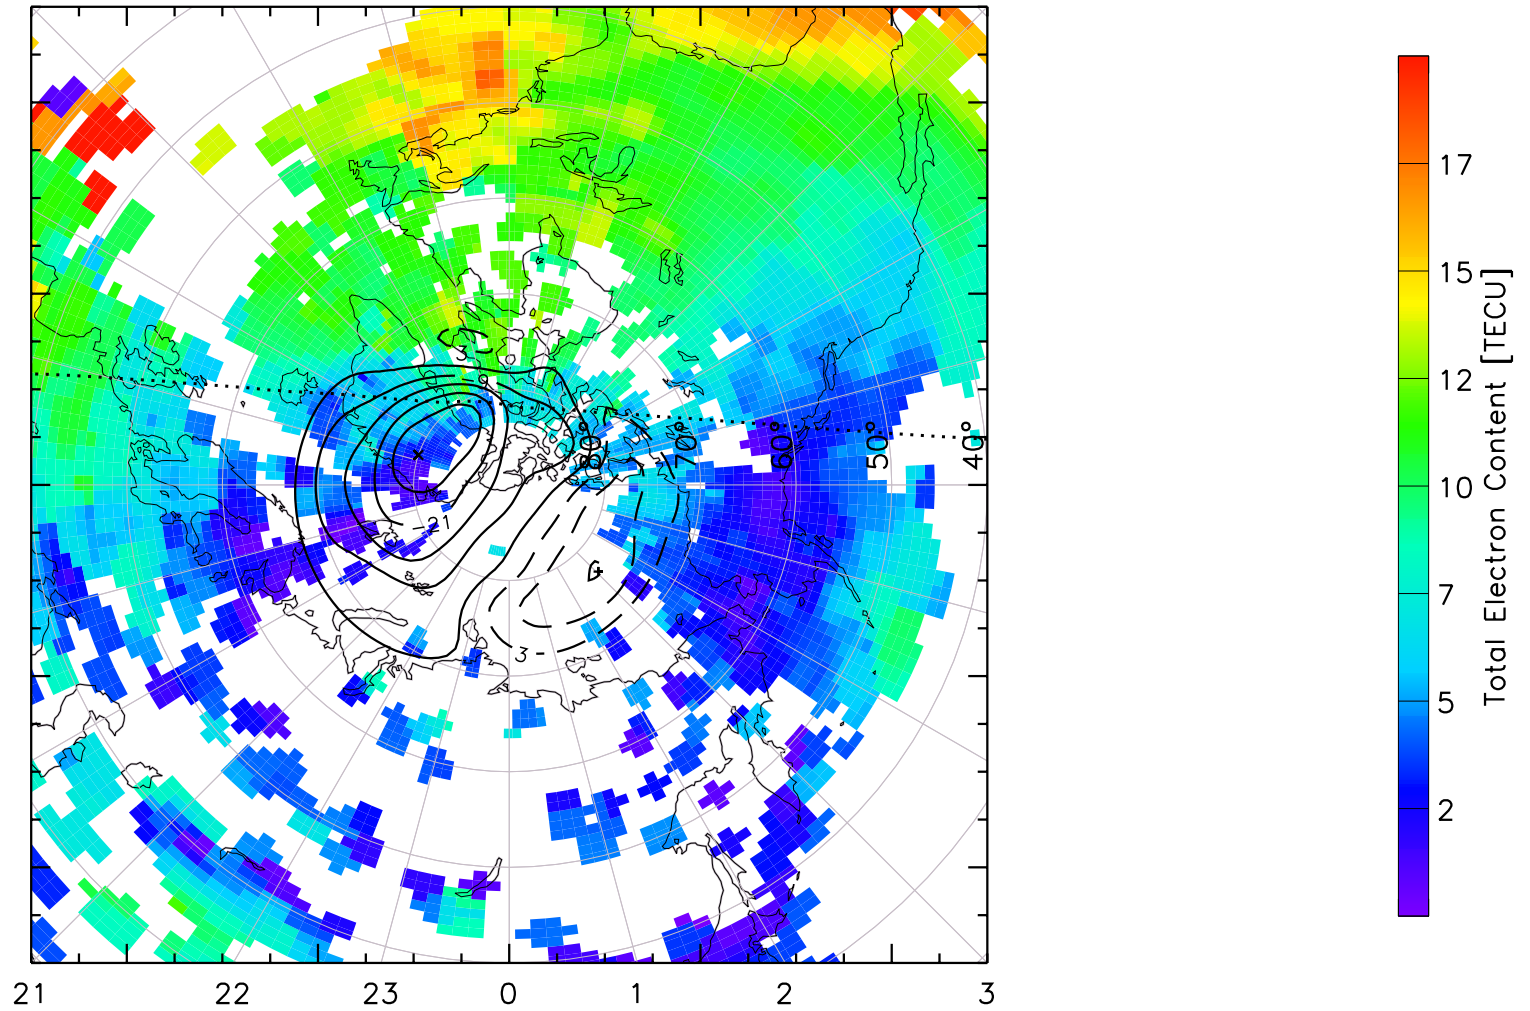

TOTAL ELECTRON CONTENT 04/Feb/2011 16:40:00.0
Median Filtered, Threshold = 0.10 to
04/Feb/2011 16:45:00.0