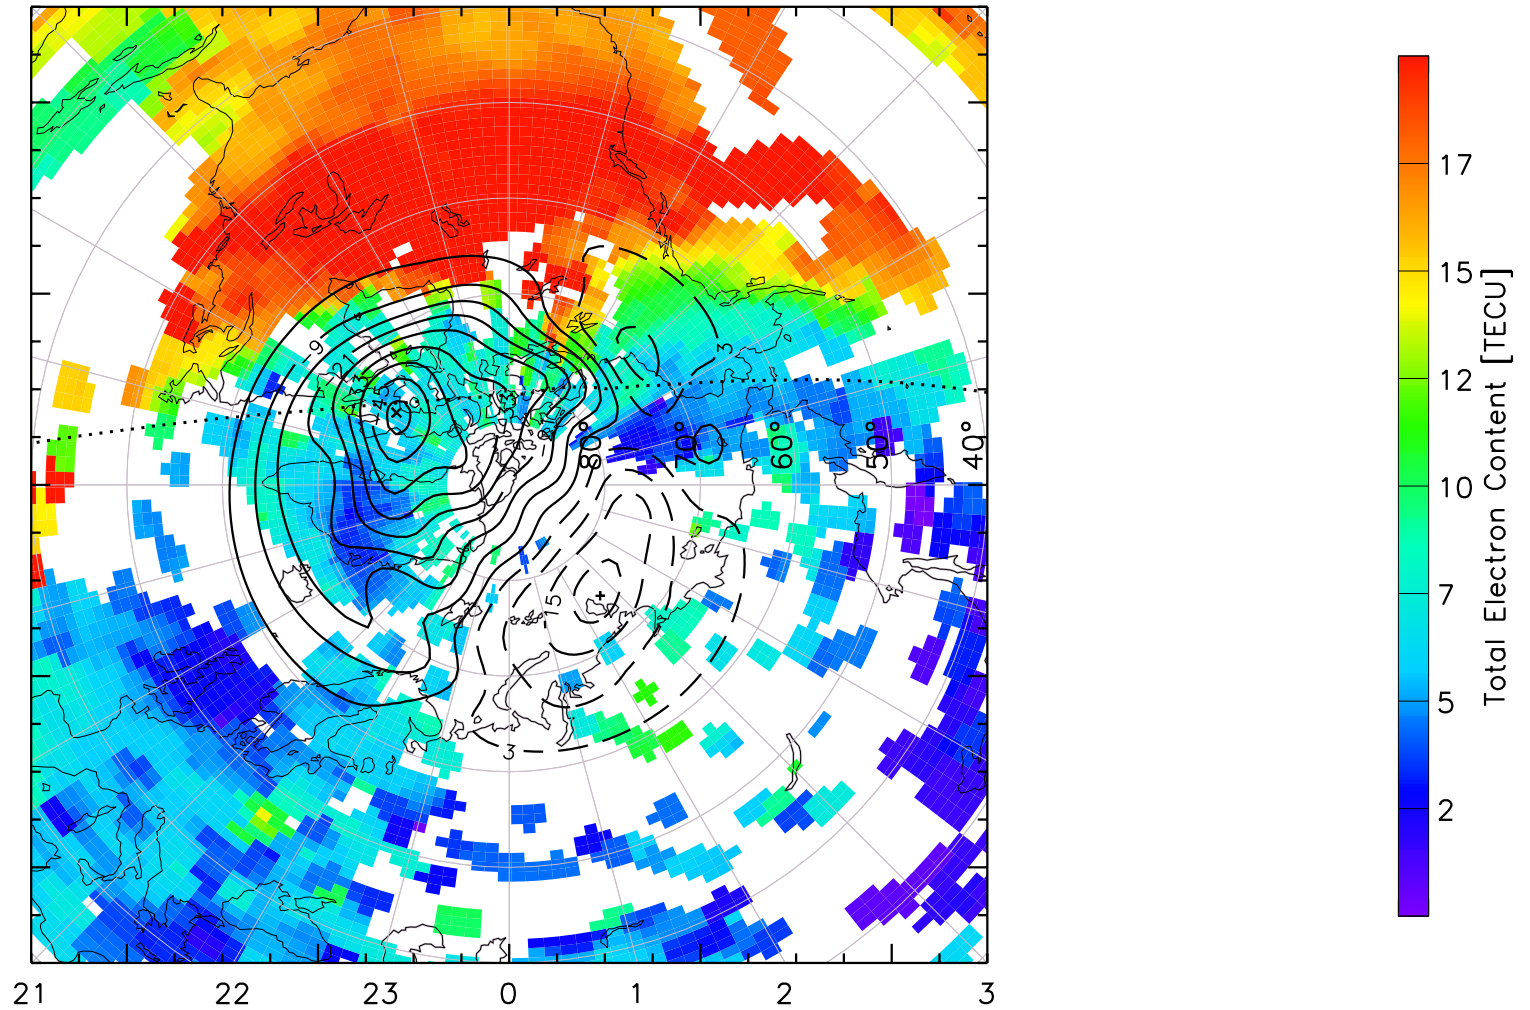

TOTAL ELECTRON CONTENT 04/Feb/2011 20:10:00.0
Median Filtered, Threshold = 0.10 to
04/Feb/2011 20:15:00.0