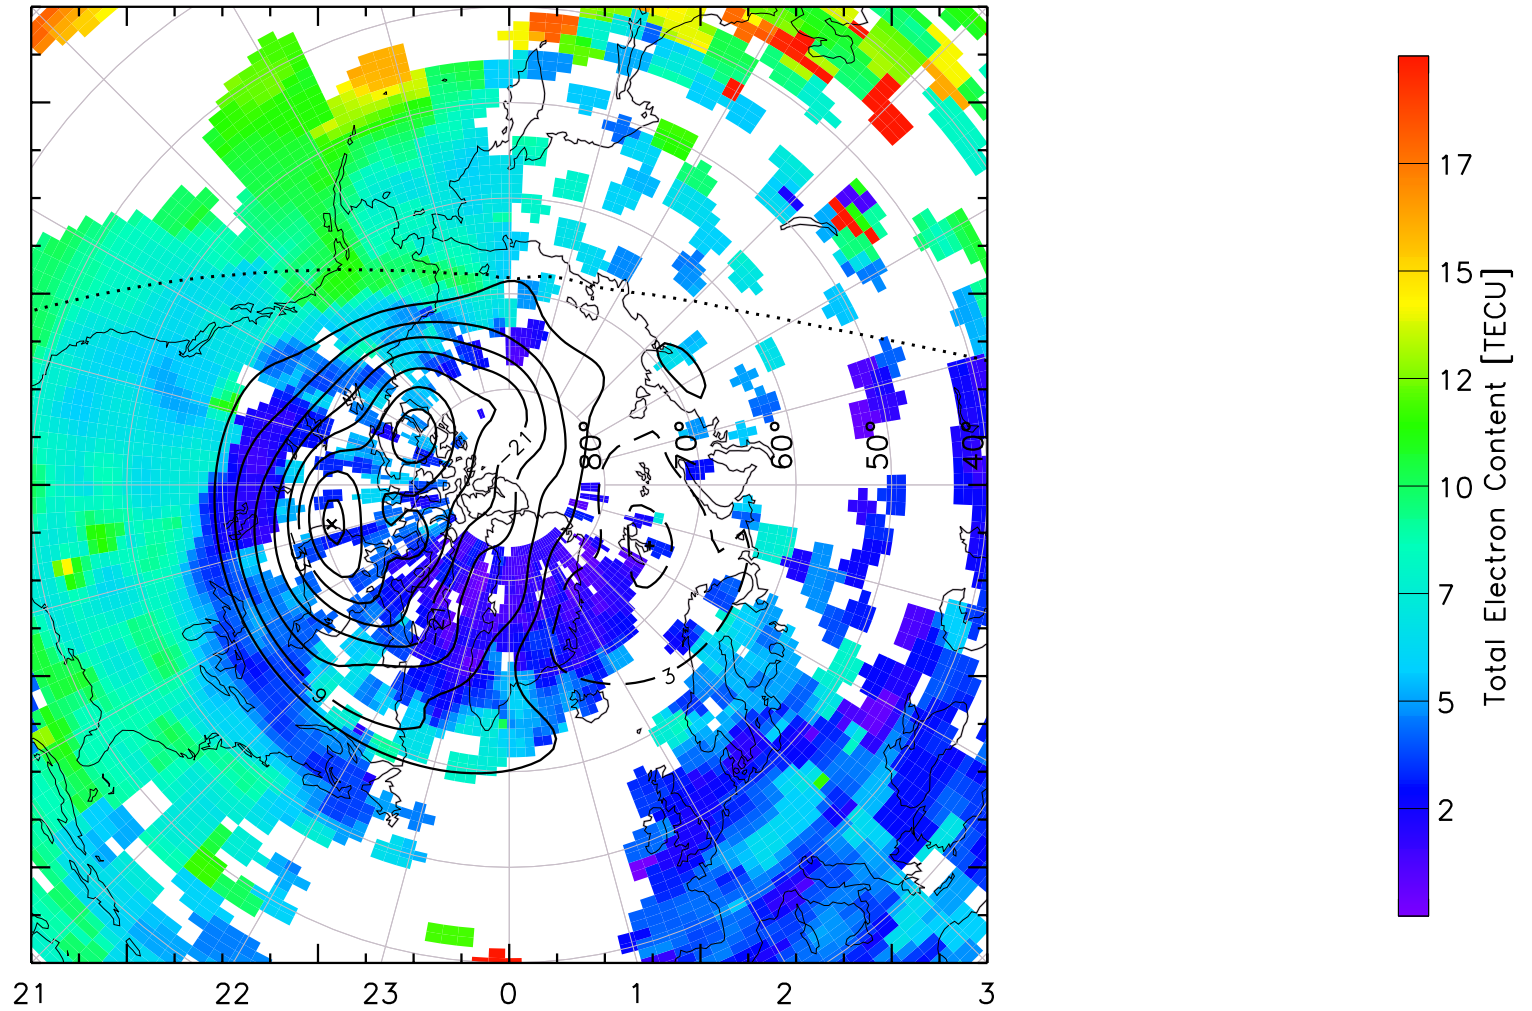

TOTAL ELECTRON CONTENT 05/Feb/2011 01:50:00.0
Median Filtered, Threshold = 0.10 to
05/Feb/2011 01:55:00.0