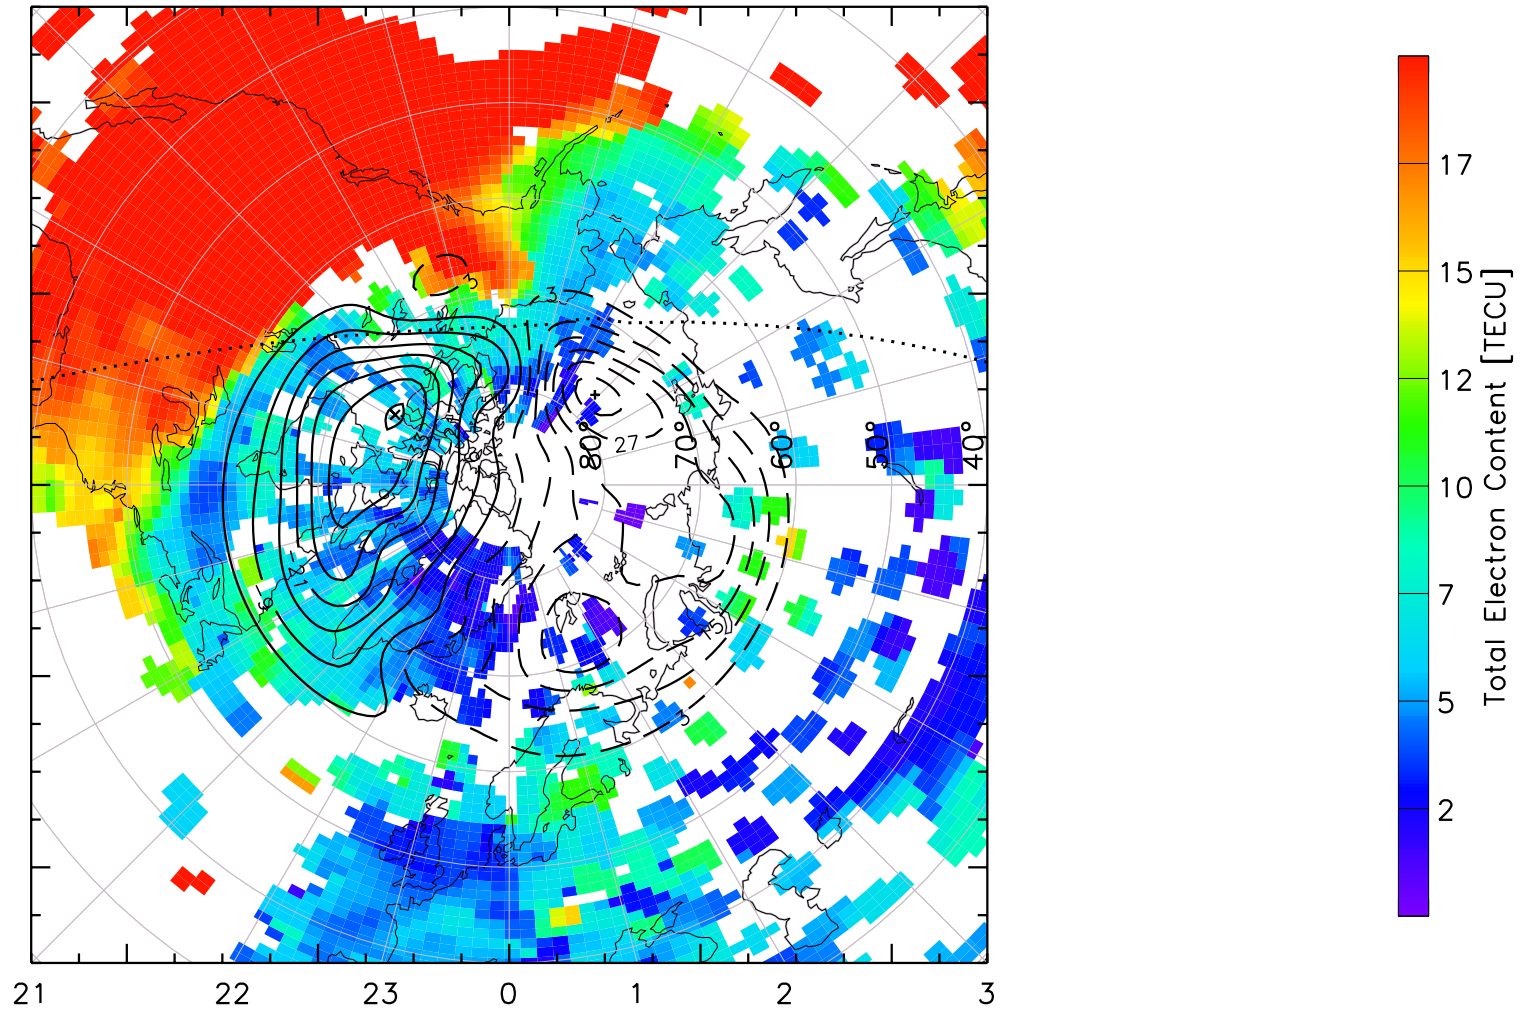

TOTAL ELECTRON CONTENT 04/Feb/2011 23:15:00.0
Median Filtered, Threshold = 0.10 to
04/Feb/2011 23:20:00.0