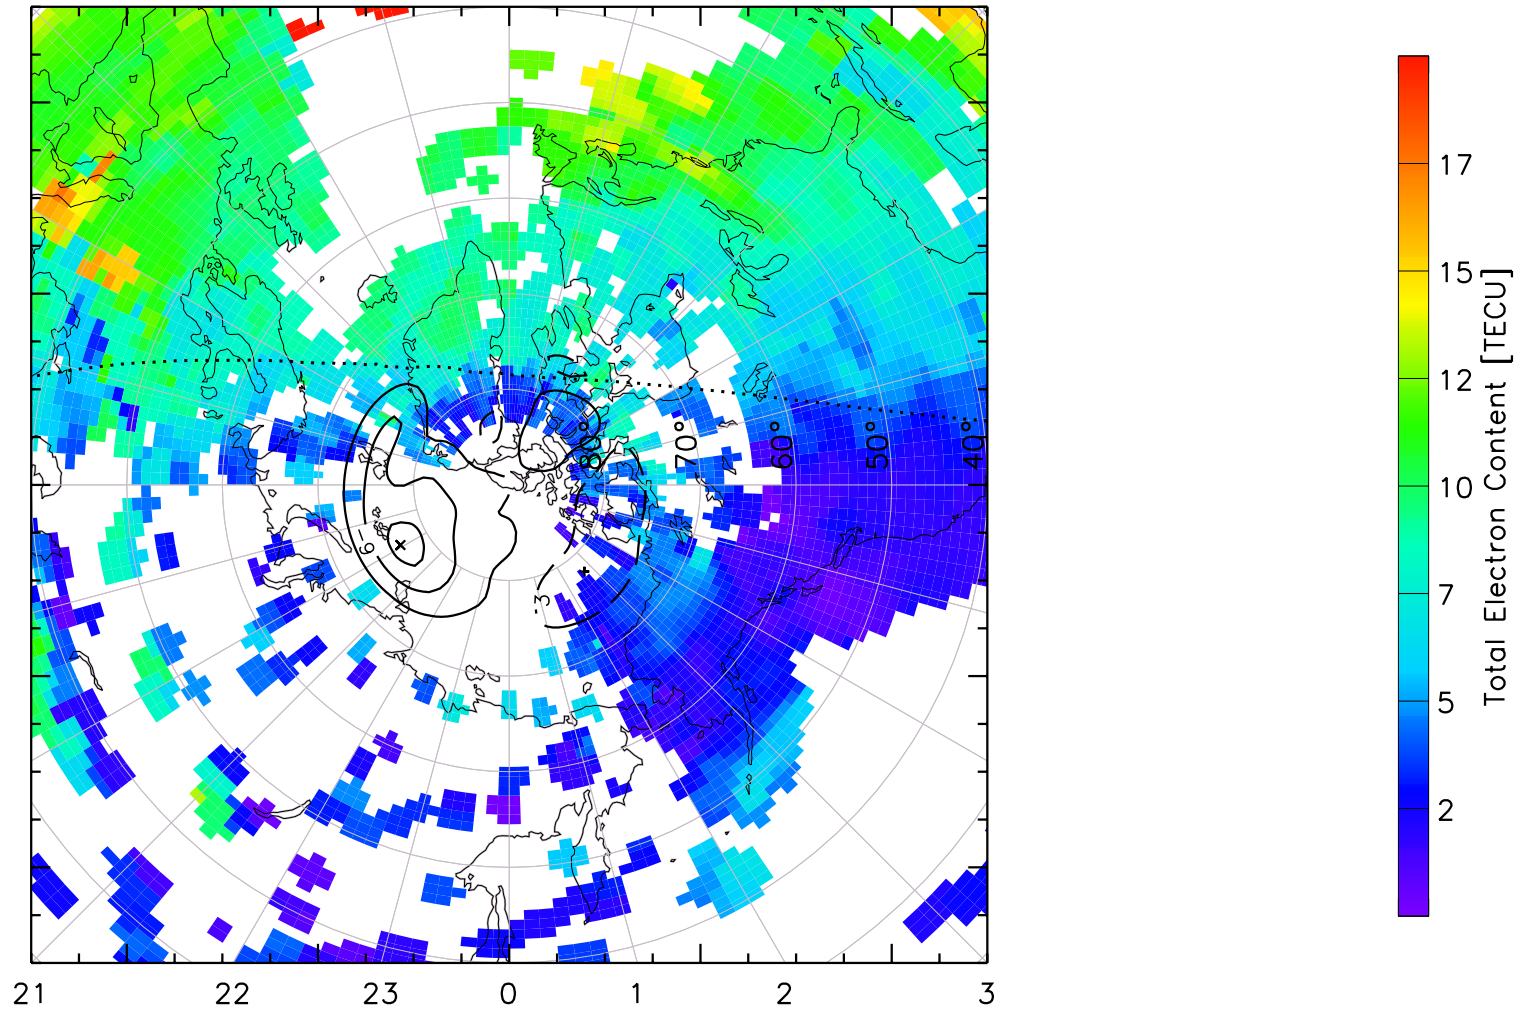

TOTAL ELECTRON CONTENT 04/Feb/2011 14:25:00.0
Median Filtered, Threshold = 0.10 to
04/Feb/2011 14:30:00.0