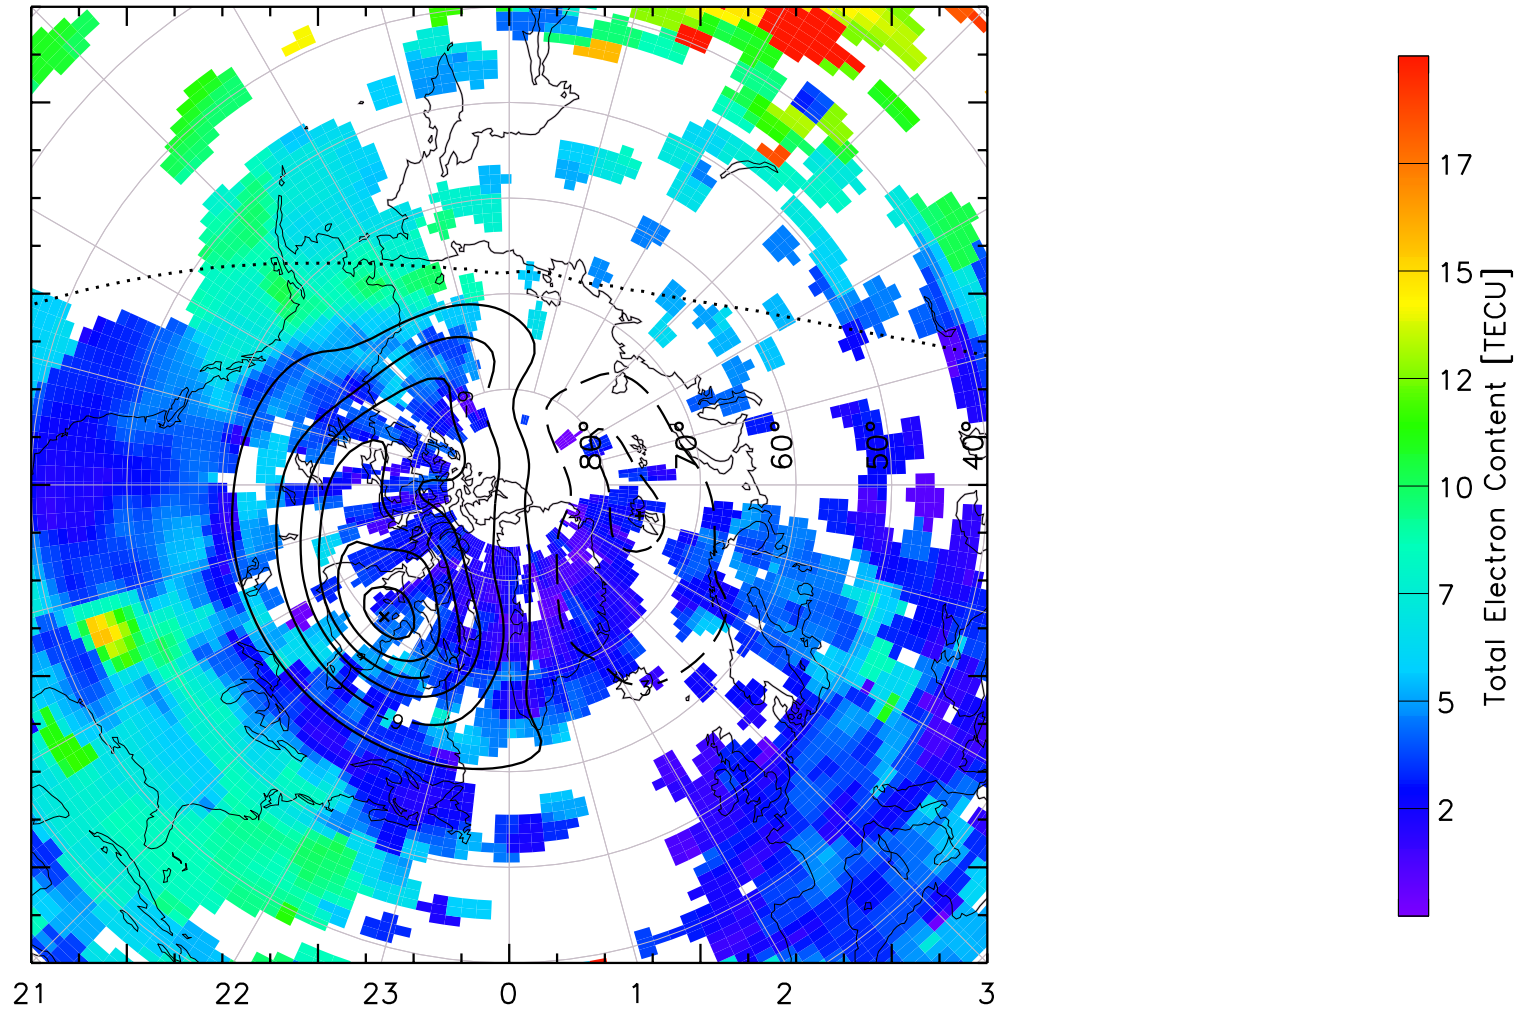

TOTAL ELECTRON CONTENT 05/Feb/2011 02:35:00.0
Median Filtered, Threshold = 0.10 to
05/Feb/2011 02:40:00.0