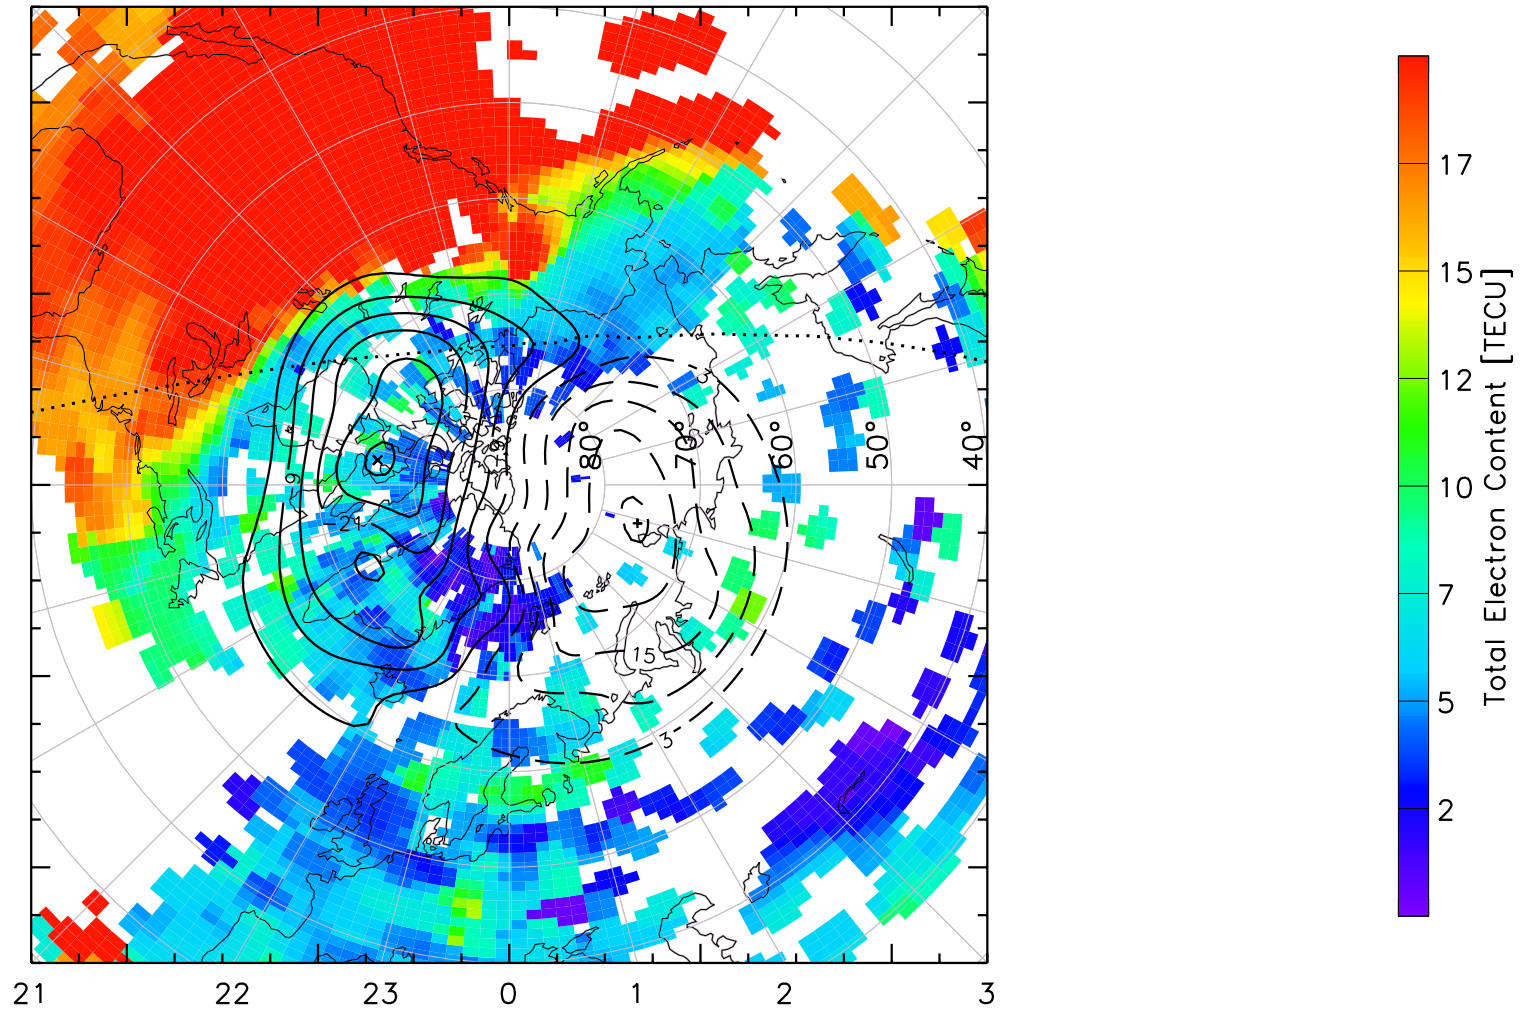

TOTAL ELECTRON CONTENT 04/Feb/2011 22:30:00.0
Median Filtered, Threshold = 0.10 to
04/Feb/2011 22:35:00.0