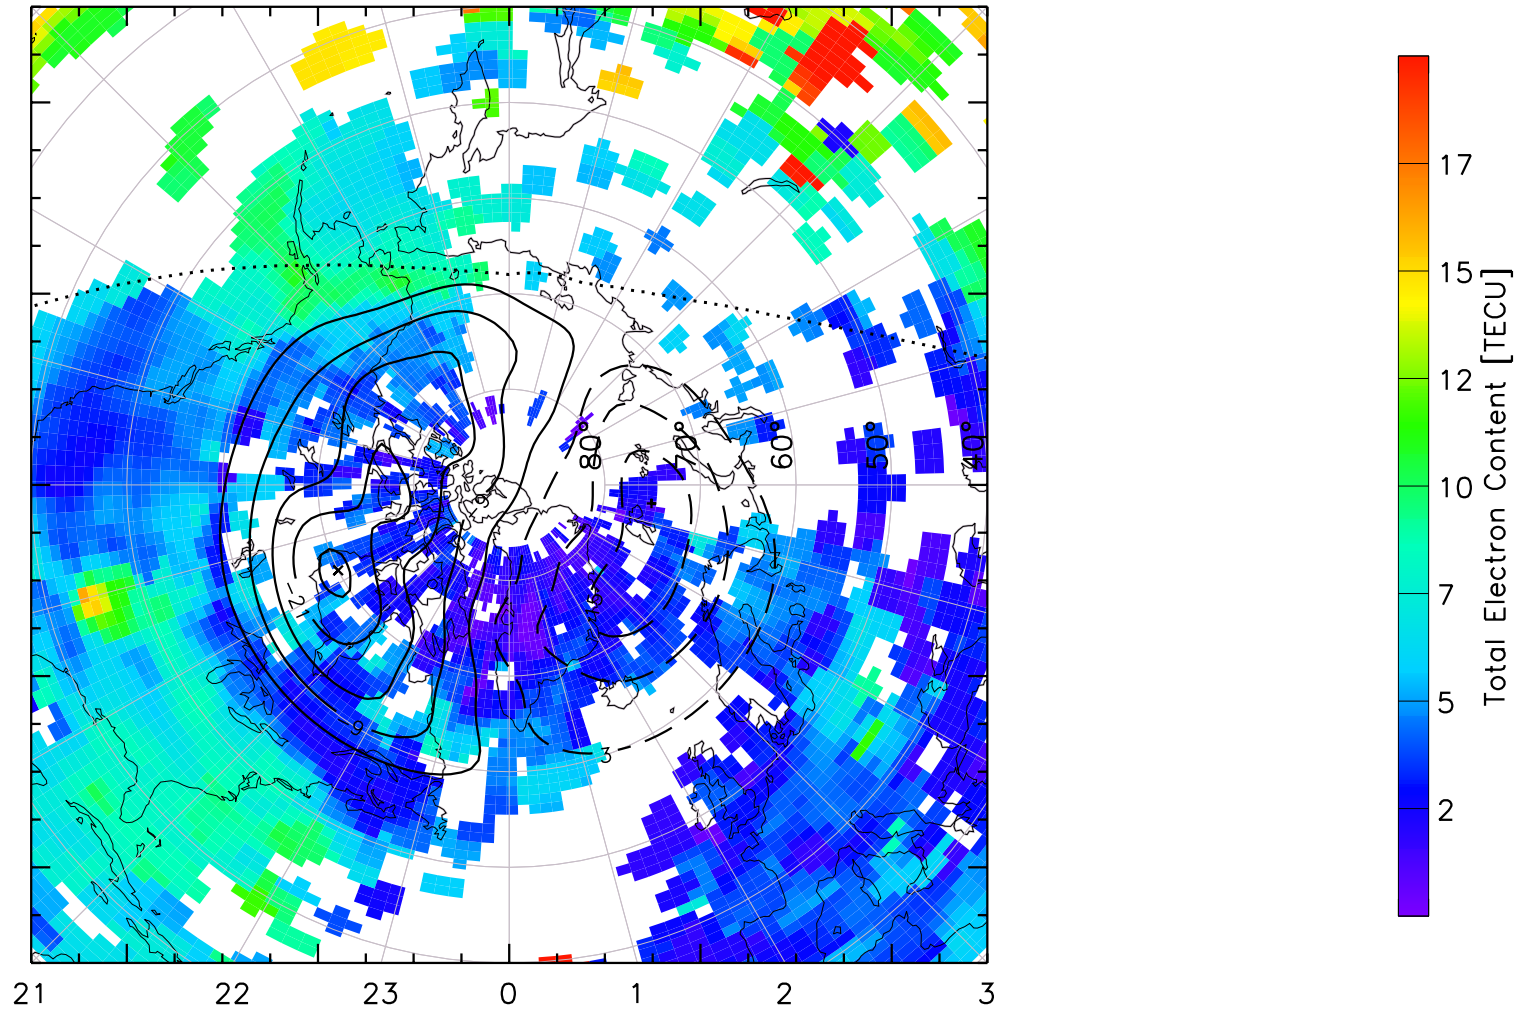

TOTAL ELECTRON CONTENT 05/Feb/2011 02:20:00.0
Median Filtered, Threshold = 0.10 to
05/Feb/2011 02:25:00.0