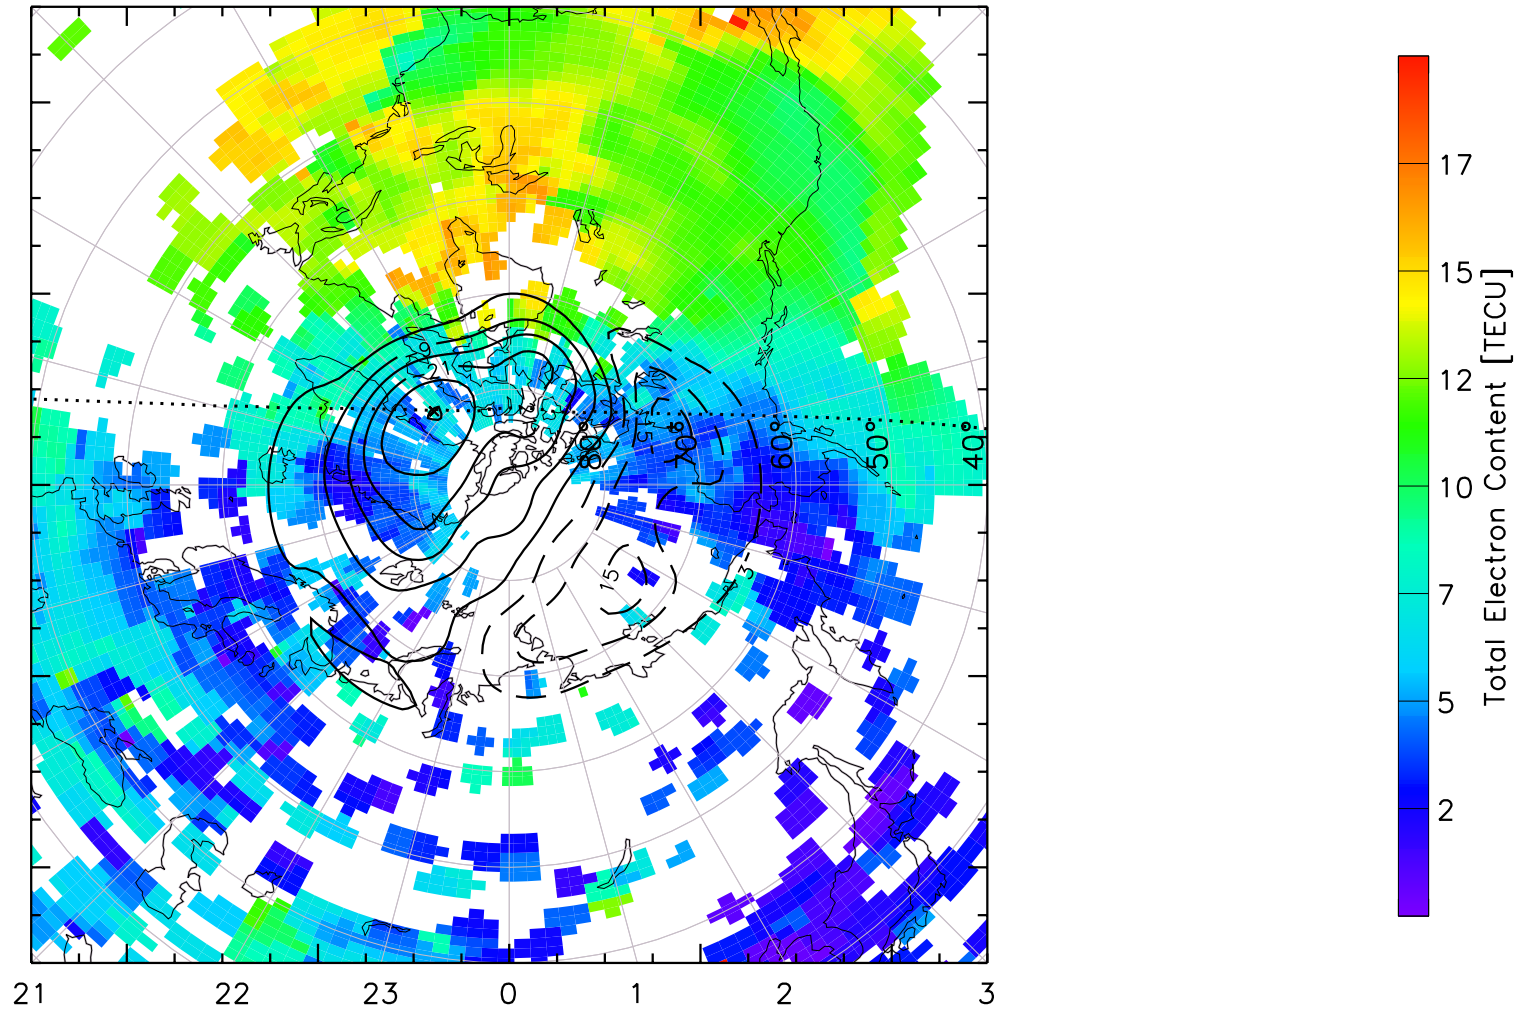

TOTAL ELECTRON CONTENT 04/Feb/2011 18:05:00.0
Median Filtered, Threshold = 0.10 to
04/Feb/2011 18:10:00.0