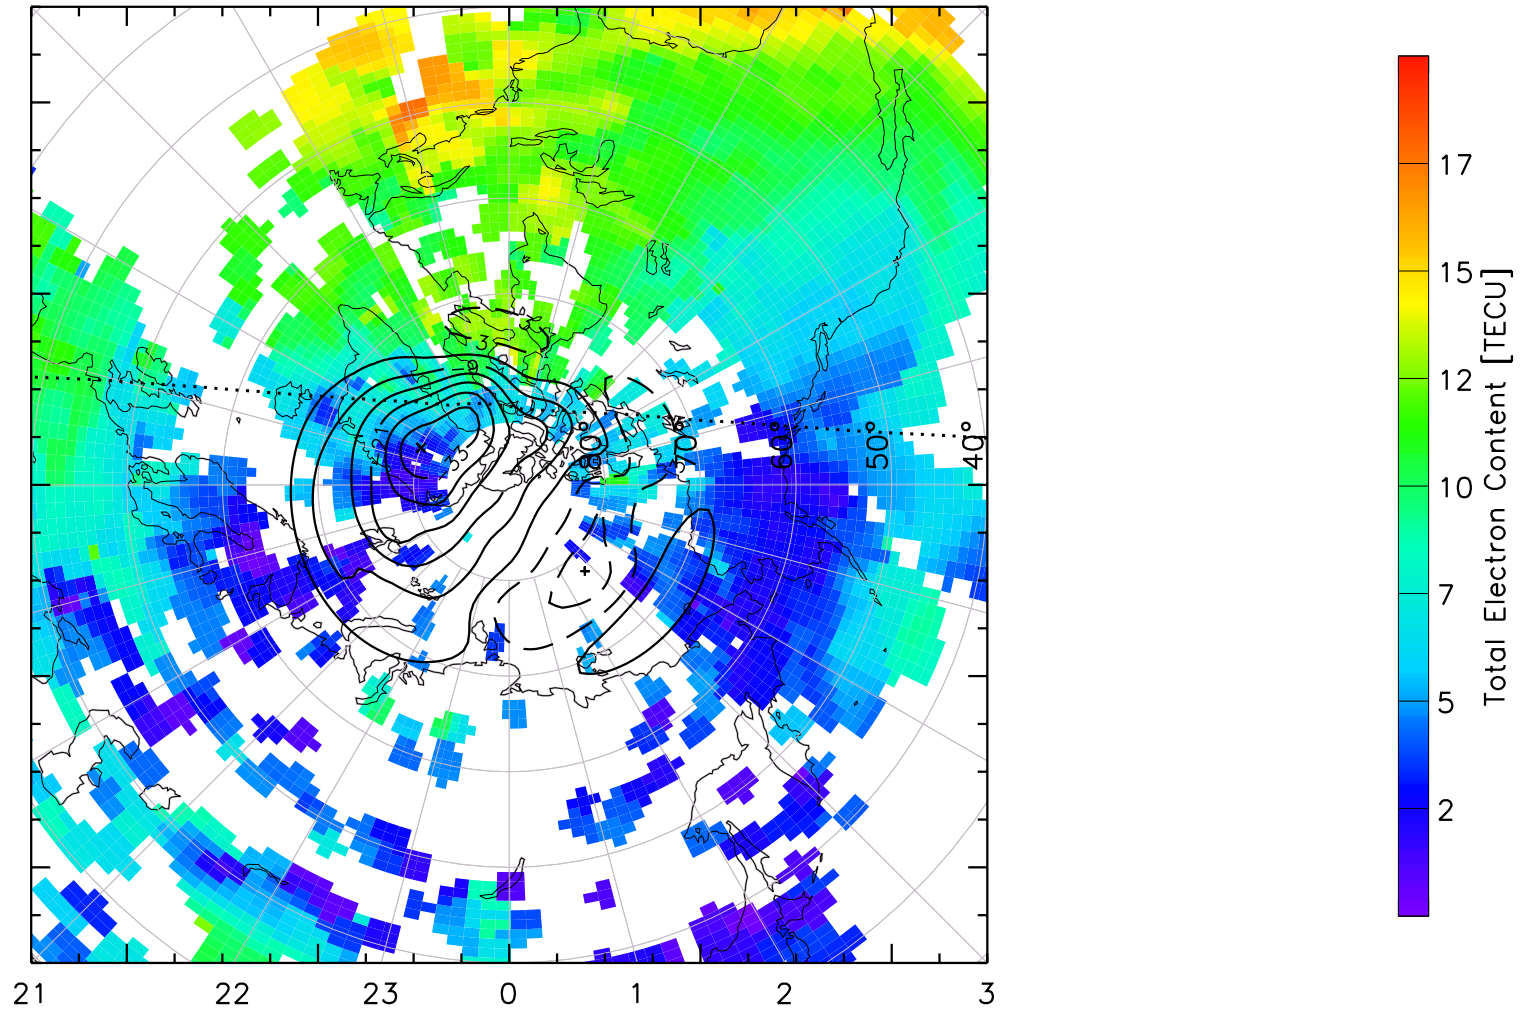

TOTAL ELECTRON CONTENT 04/Feb/2011 16:55:00.0
Median Filtered, Threshold = 0.10 to
04/Feb/2011 17:00:00.0