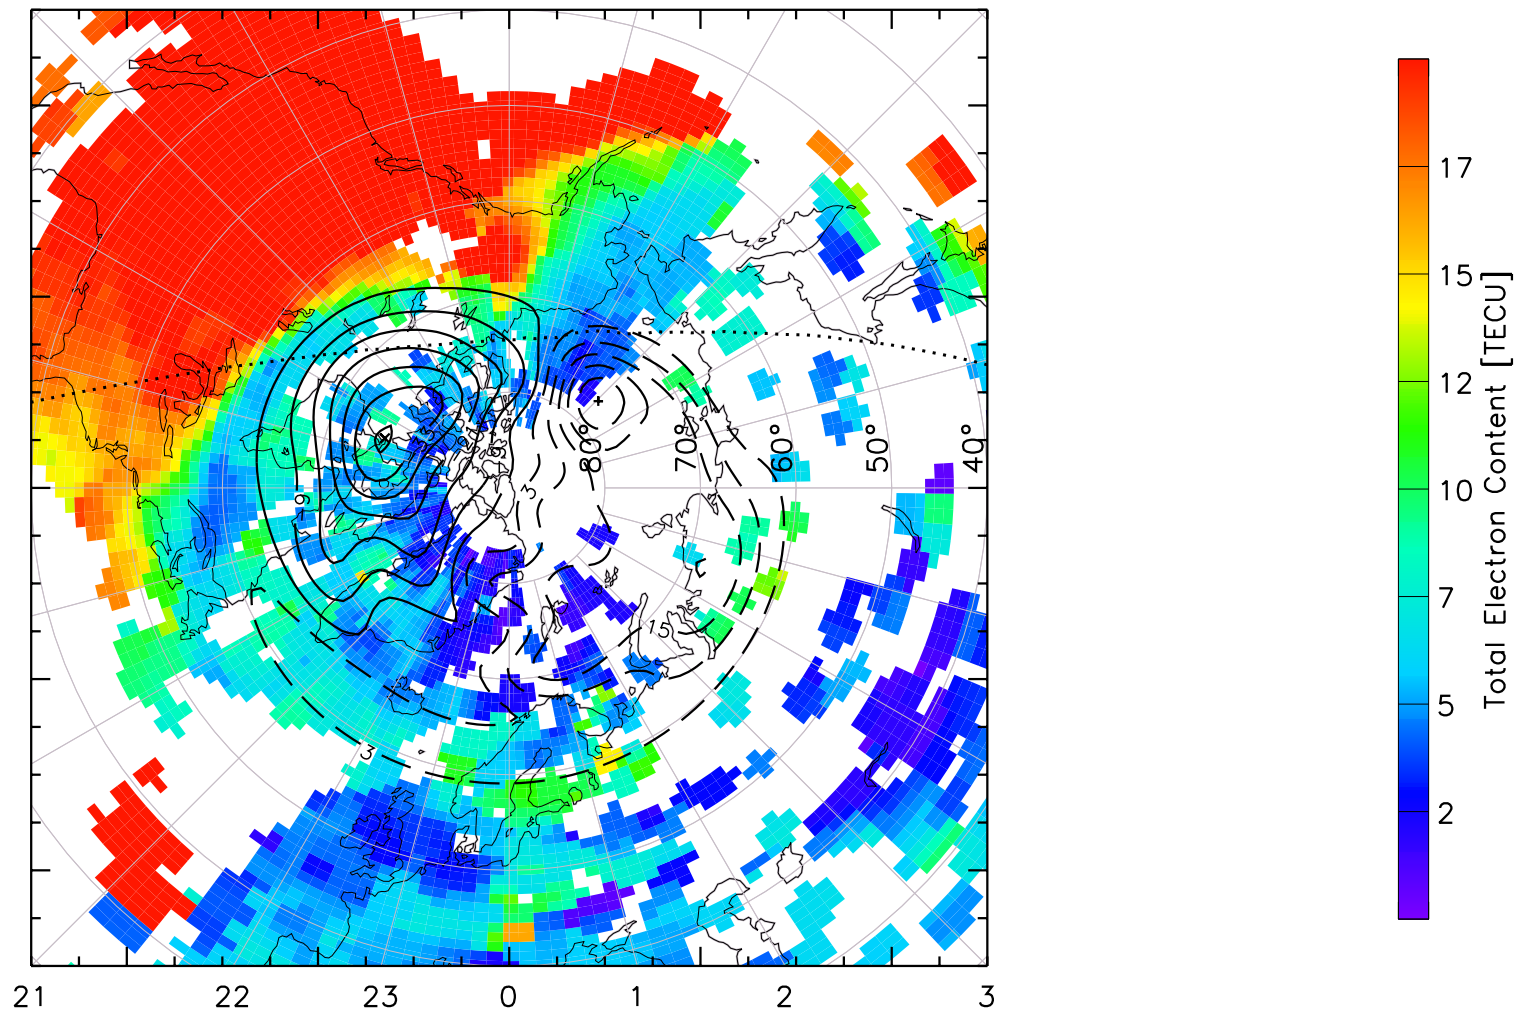

TOTAL ELECTRON CONTENT 04/Feb/2011 22:50:00.0
Median Filtered, Threshold = 0.10 to
04/Feb/2011 22:55:00.0