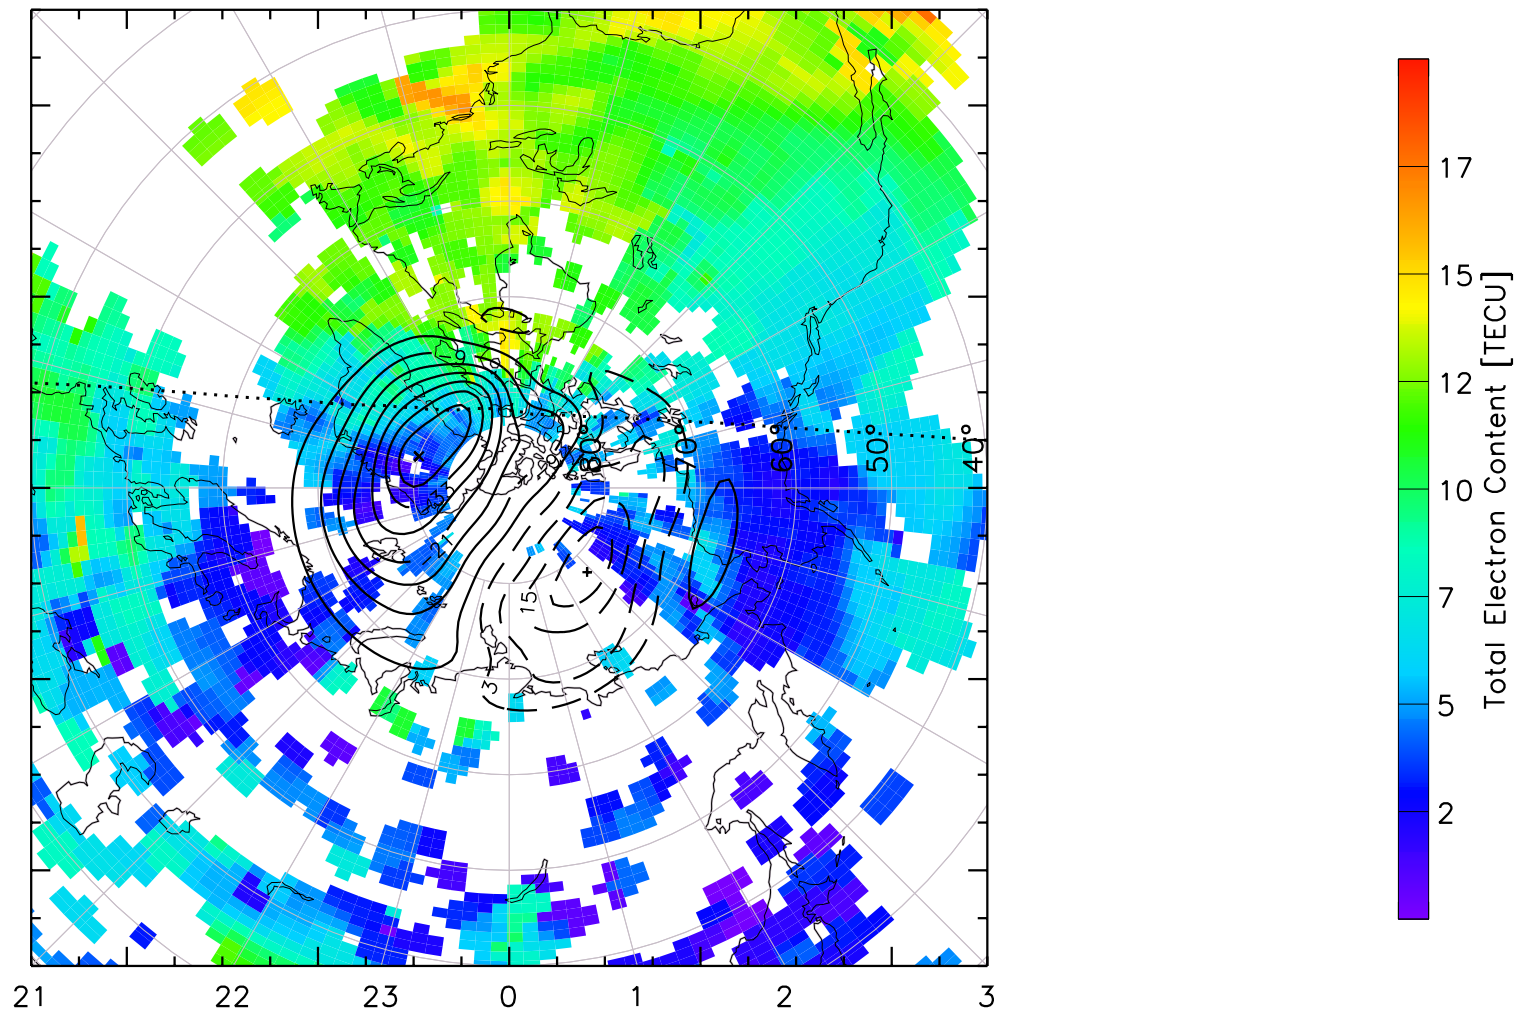

TOTAL ELECTRON CONTENT 04/Feb/2011 17:10:00.0
Median Filtered, Threshold = 0.10 to
04/Feb/2011 17:15:00.0