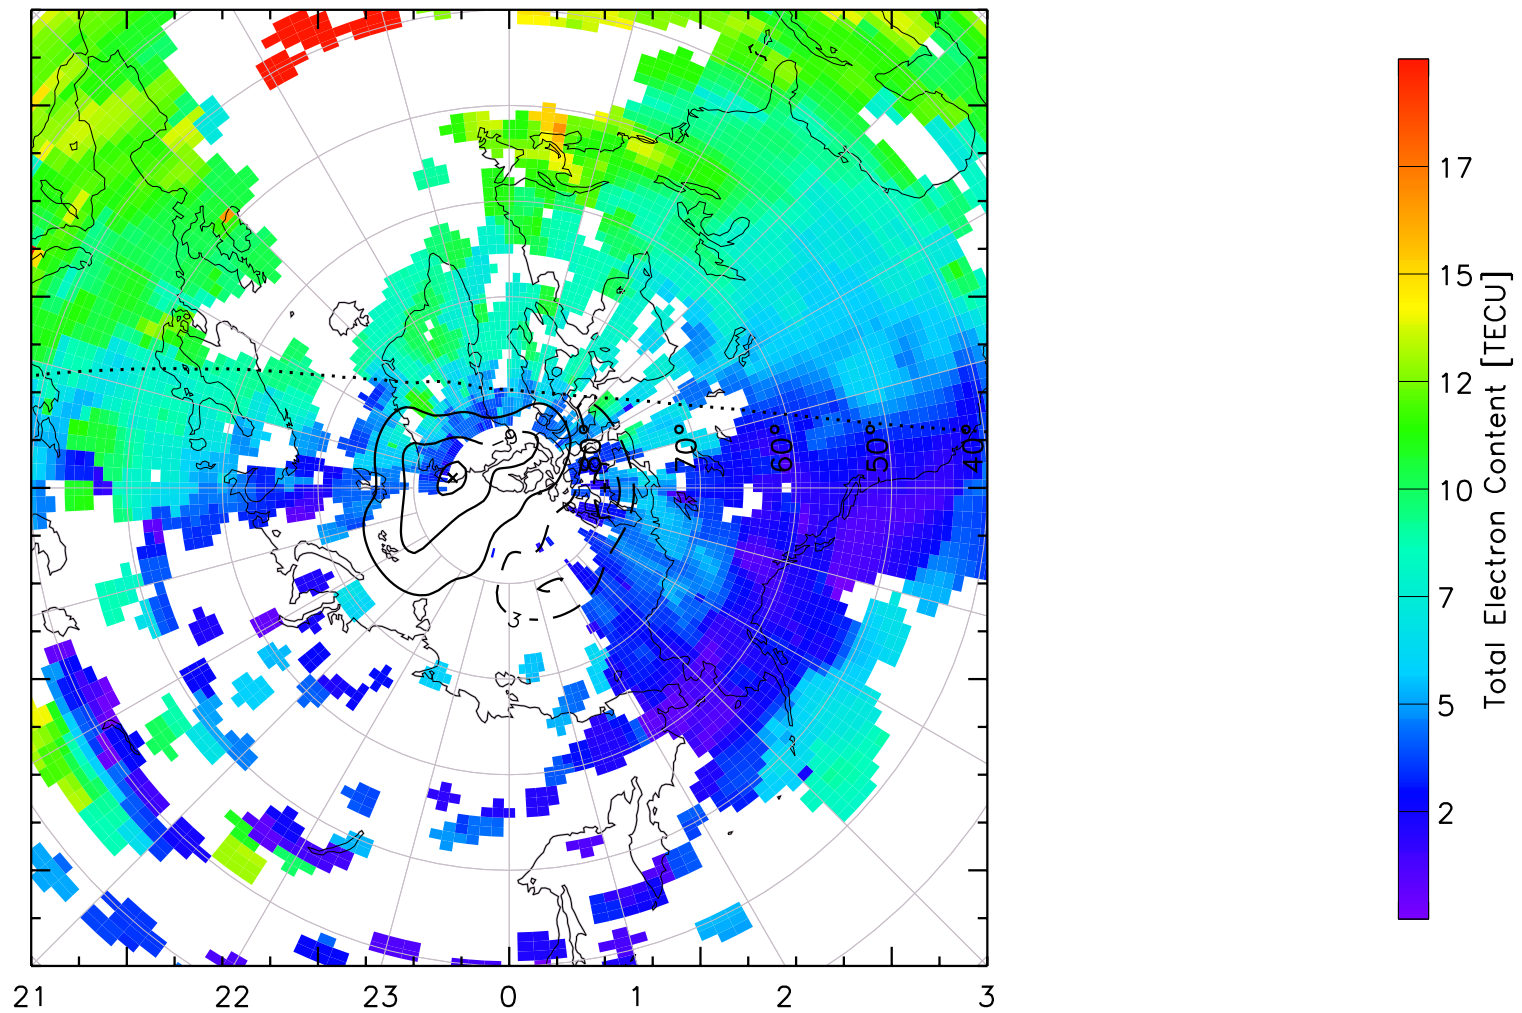

TOTAL ELECTRON CONTENT 04/Feb/2011 15:05:00.0
Median Filtered, Threshold = 0.10 to
04/Feb/2011 15:10:00.0