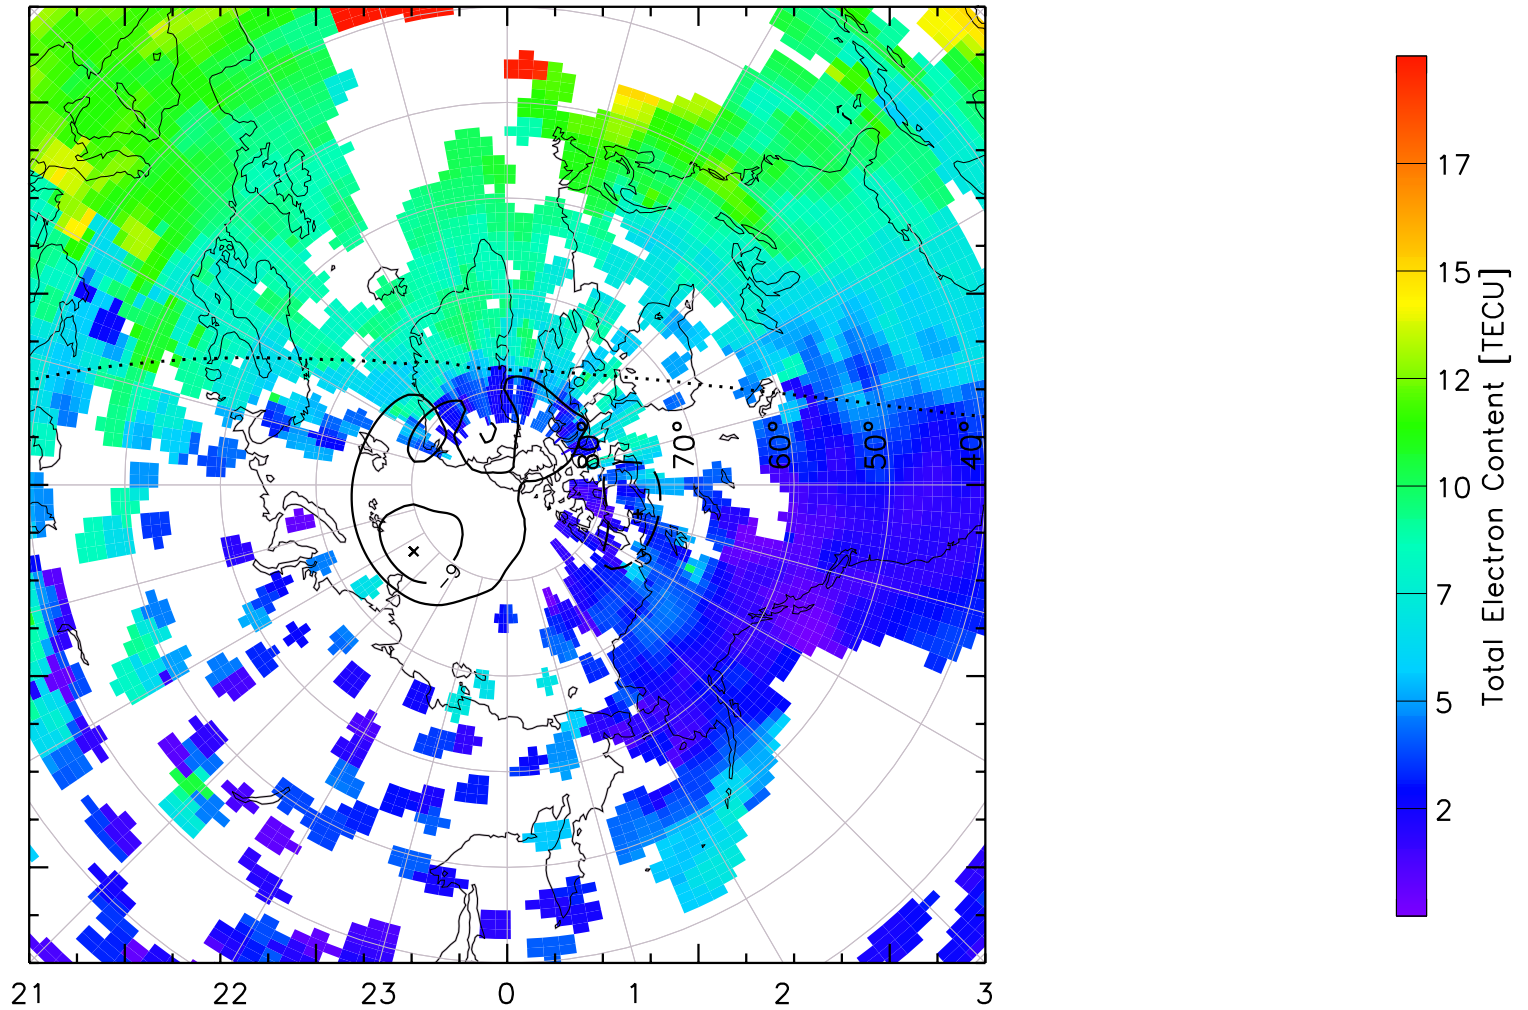

TOTAL ELECTRON CONTENT 04/Feb/2011 14:10:00.0
Median Filtered, Threshold = 0.10 to
04/Feb/2011 14:15:00.0