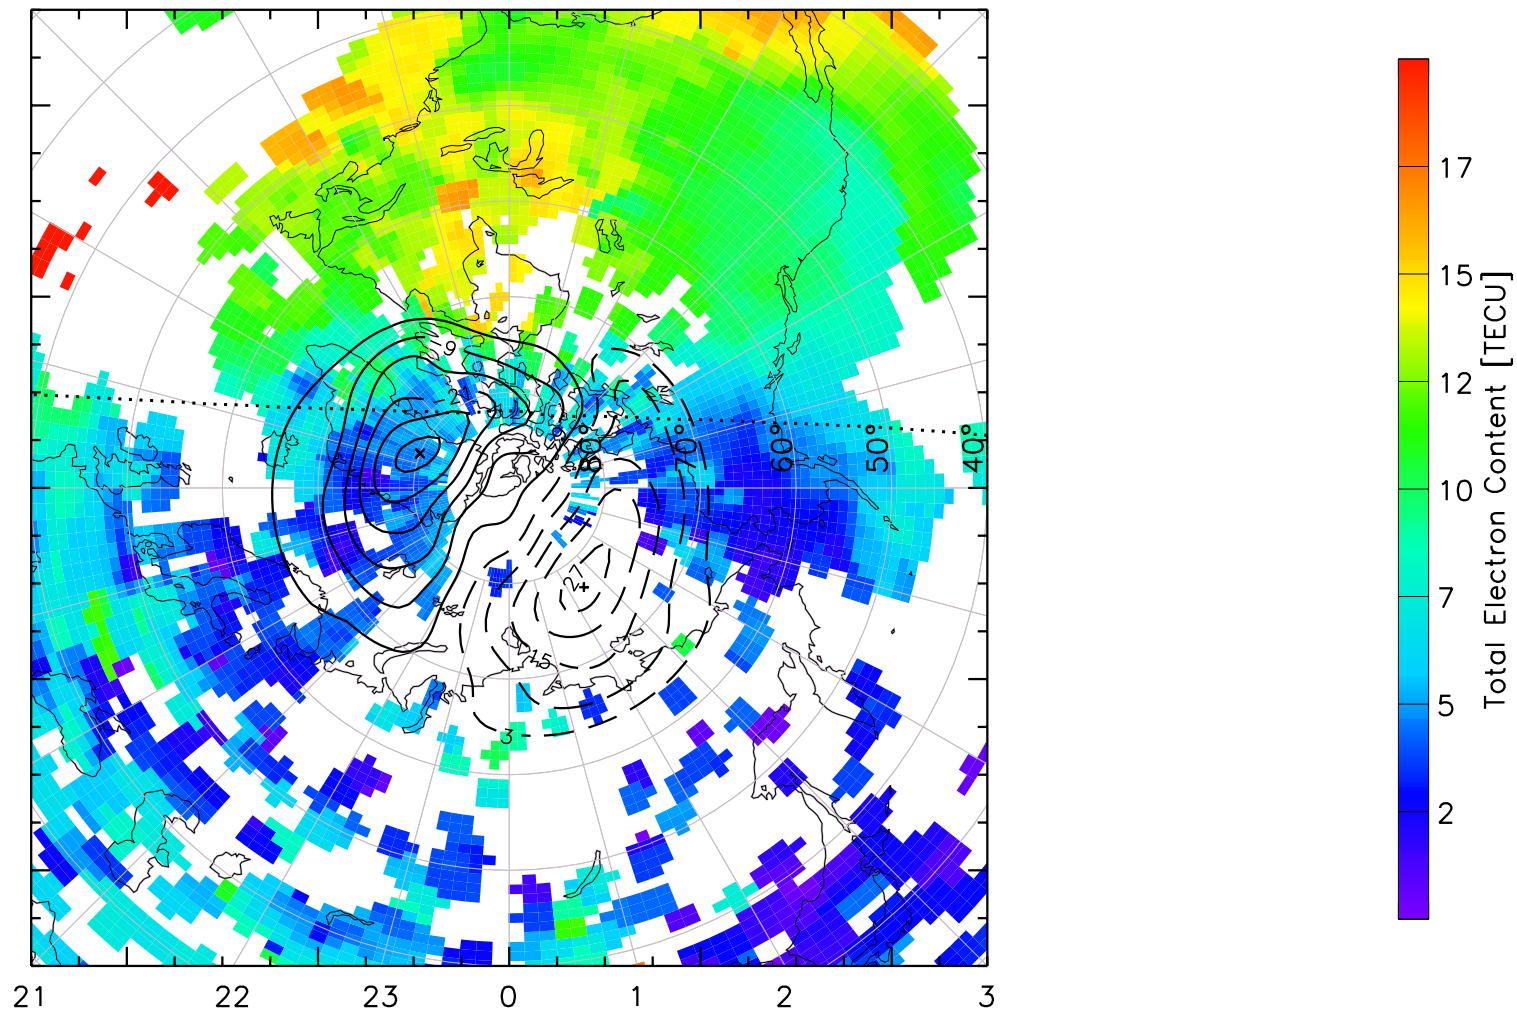

TOTAL ELECTRON CONTENT 04/Feb/2011 17:45:00.0
Median Filtered, Threshold = 0.10 to
04/Feb/2011 17:50:00.0