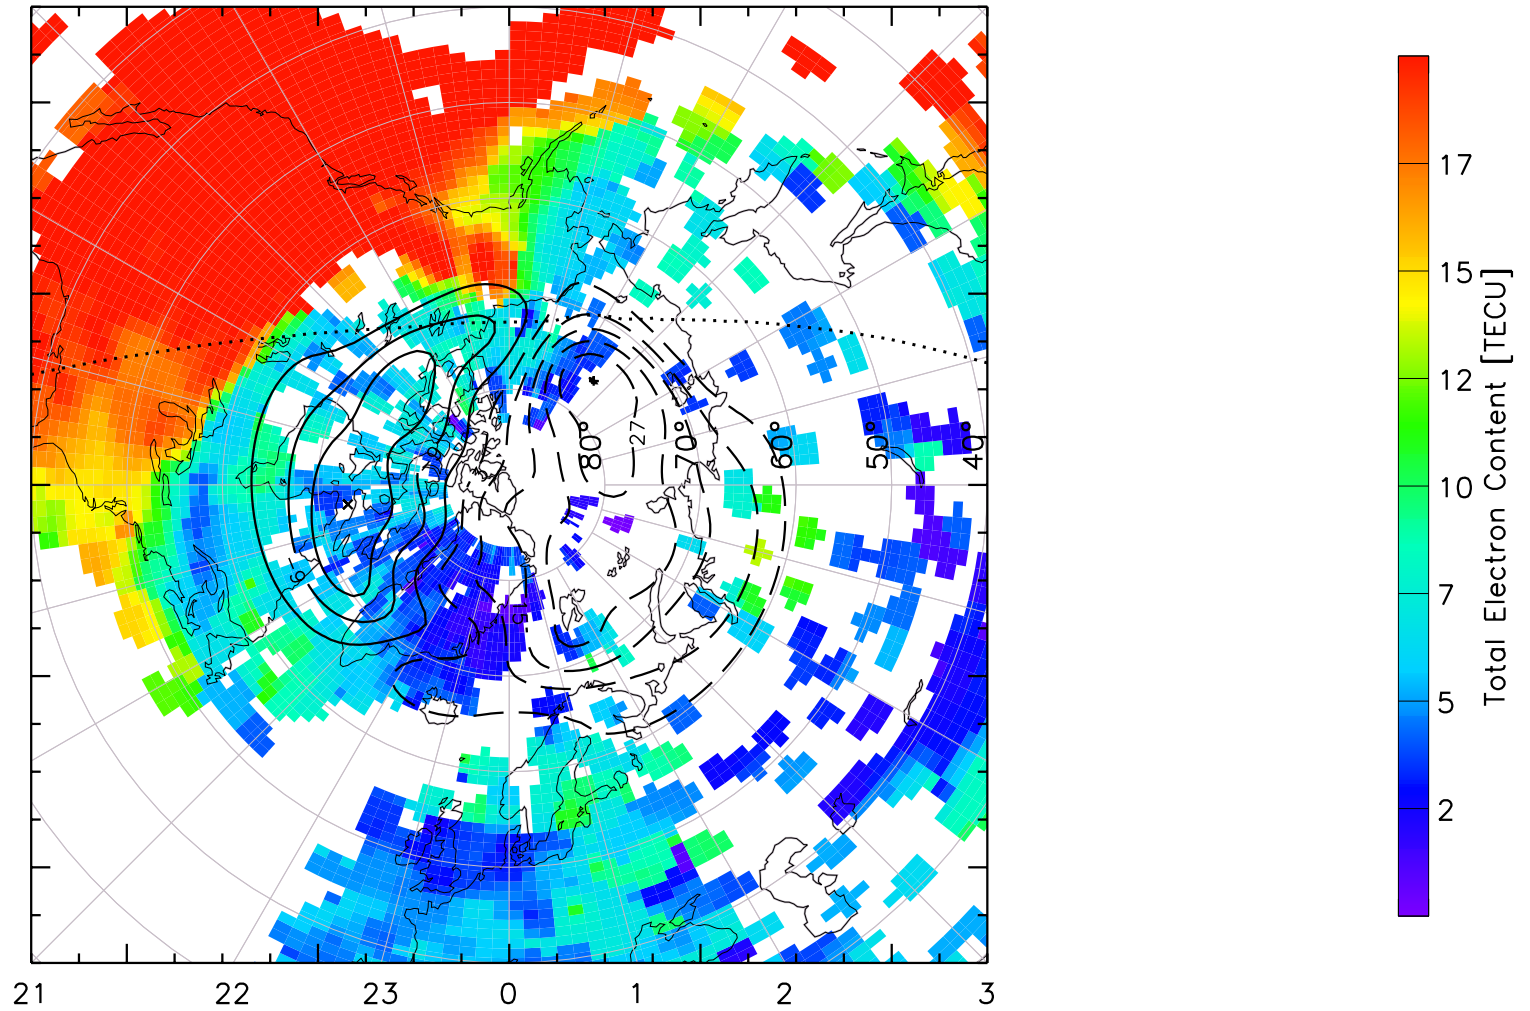

TOTAL ELECTRON CONTENT 04/Feb/2011 23:25:00.0
Median Filtered, Threshold = 0.10 to
04/Feb/2011 23:30:00.0