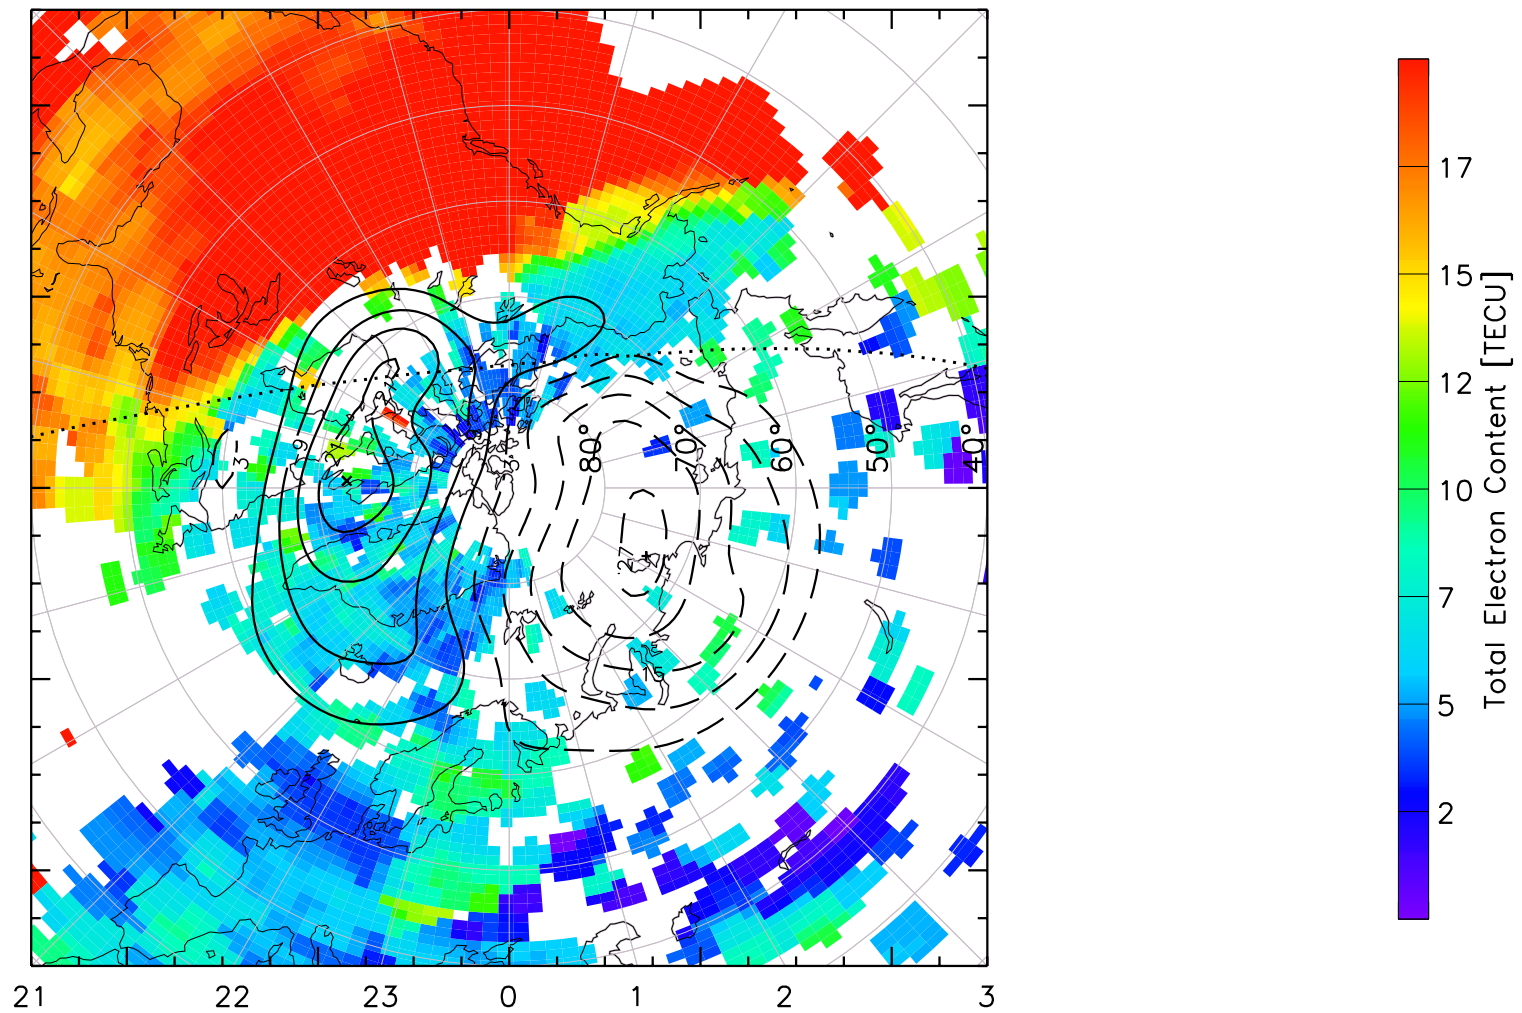

TOTAL ELECTRON CONTENT 04/Feb/2011 21:50:00.0
Median Filtered, Threshold = 0.10 to
04/Feb/2011 21:55:00.0