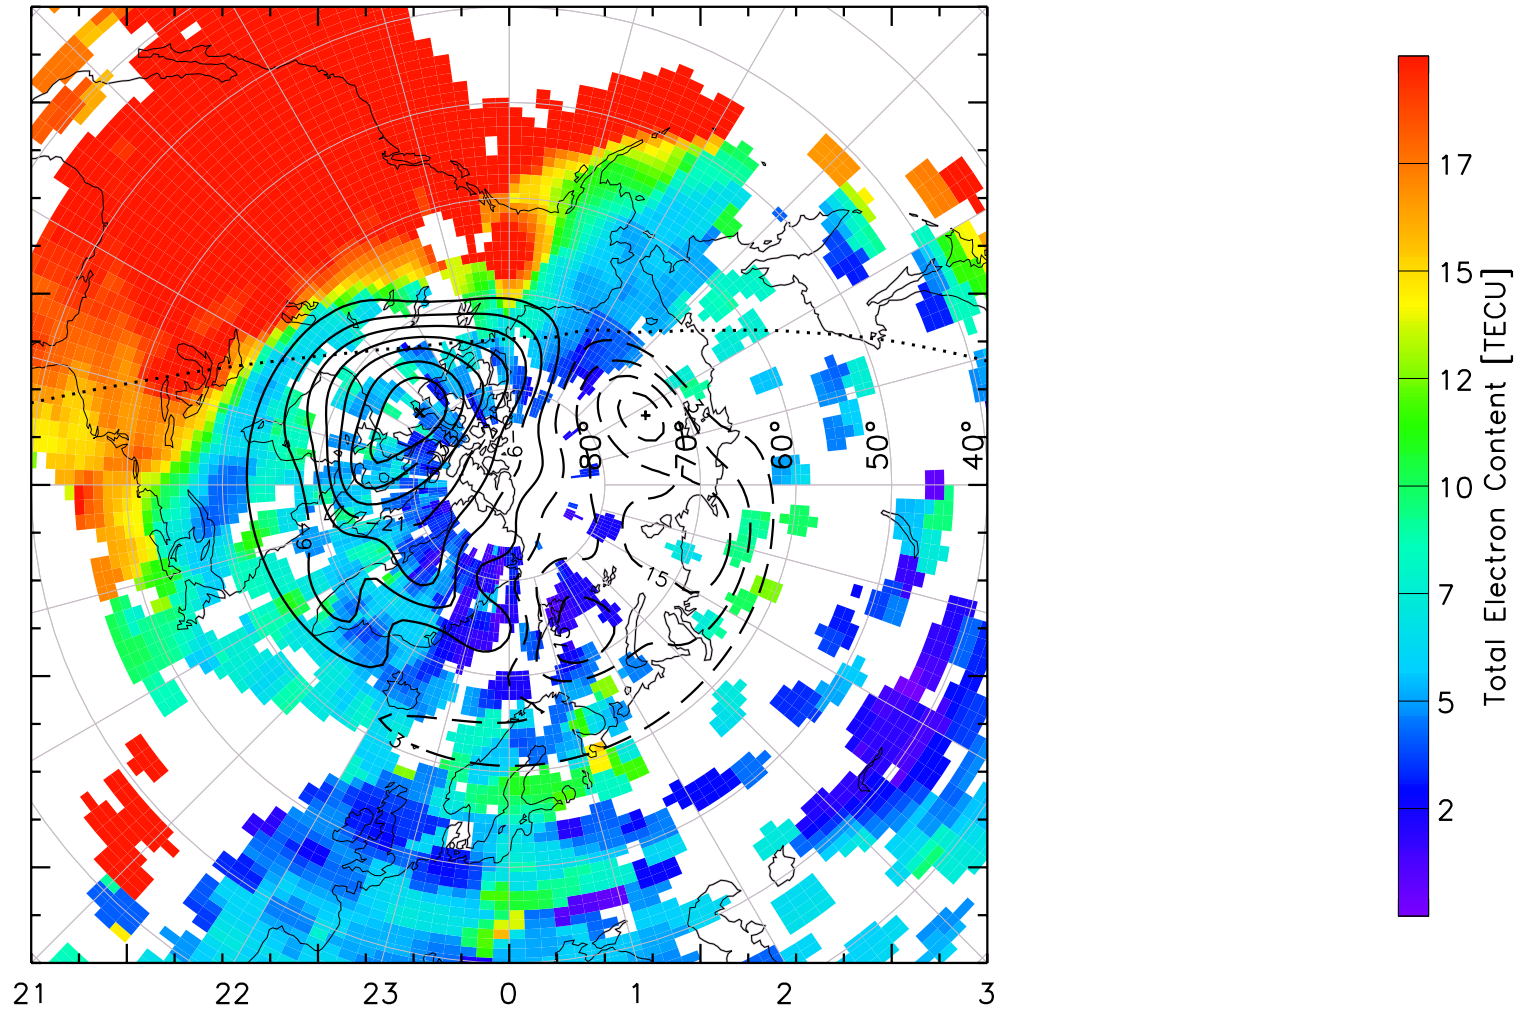

TOTAL ELECTRON CONTENT 04/Feb/2011 22:45:00.0
Median Filtered, Threshold = 0.10 to
04/Feb/2011 22:50:00.0