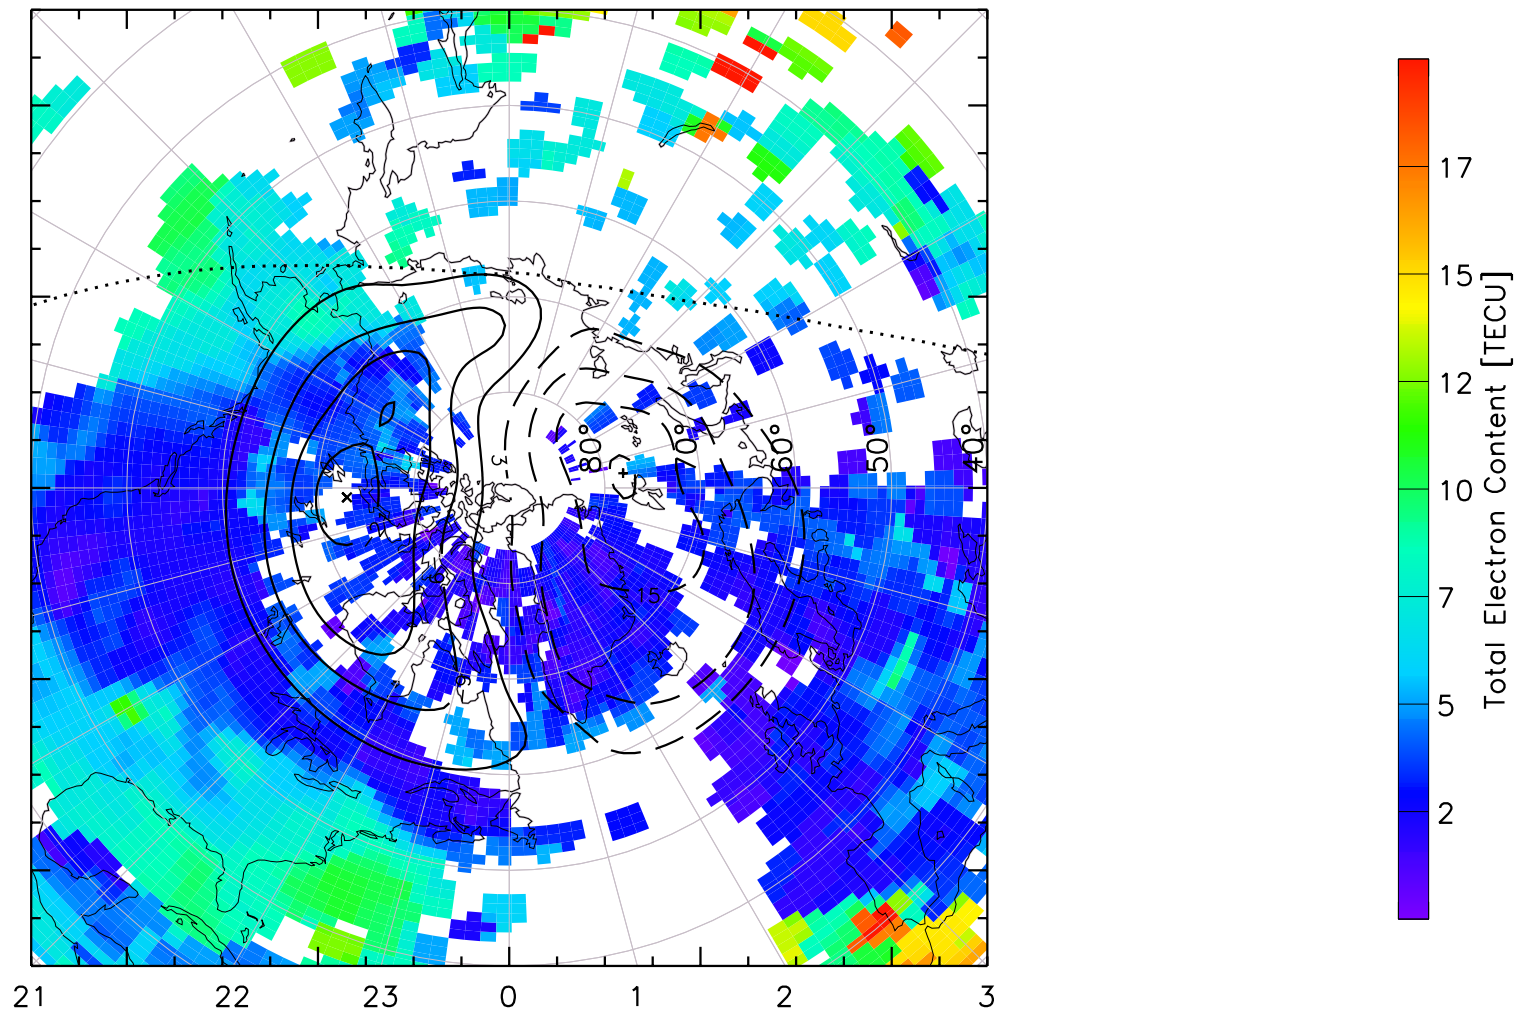

TOTAL ELECTRON CONTENT 05/Feb/2011 03:15:00.0
Median Filtered, Threshold = 0.10 to
05/Feb/2011 03:20:00.0