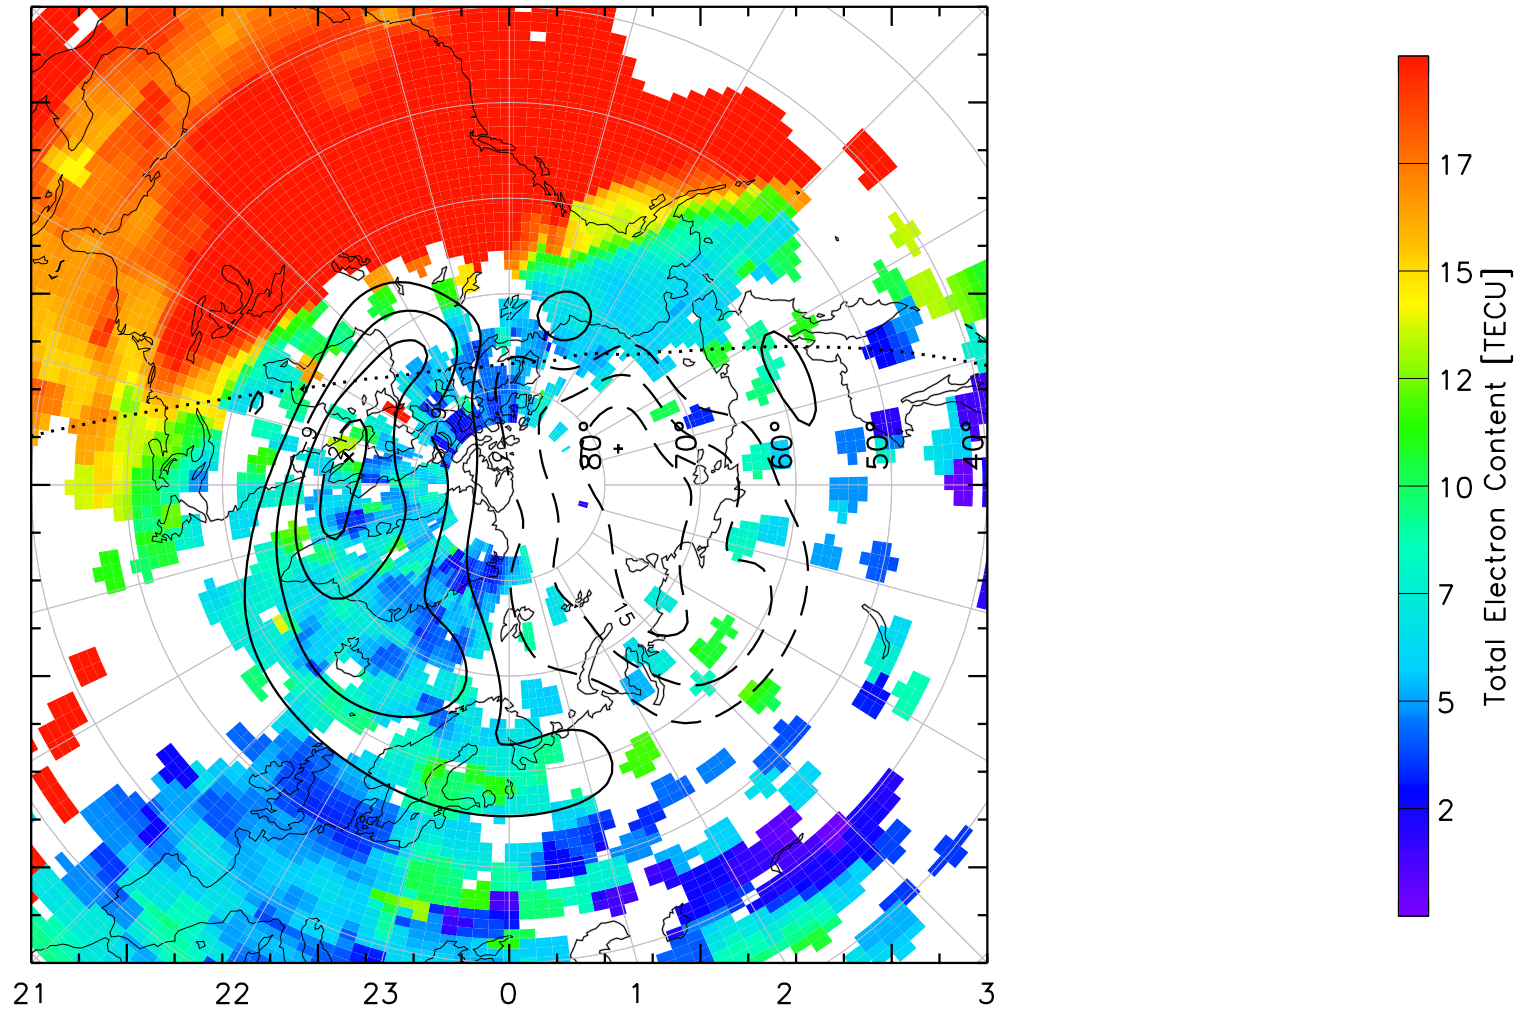

TOTAL ELECTRON CONTENT 04/Feb/2011 21:45:00.0
Median Filtered, Threshold = 0.10 to
04/Feb/2011 21:50:00.0