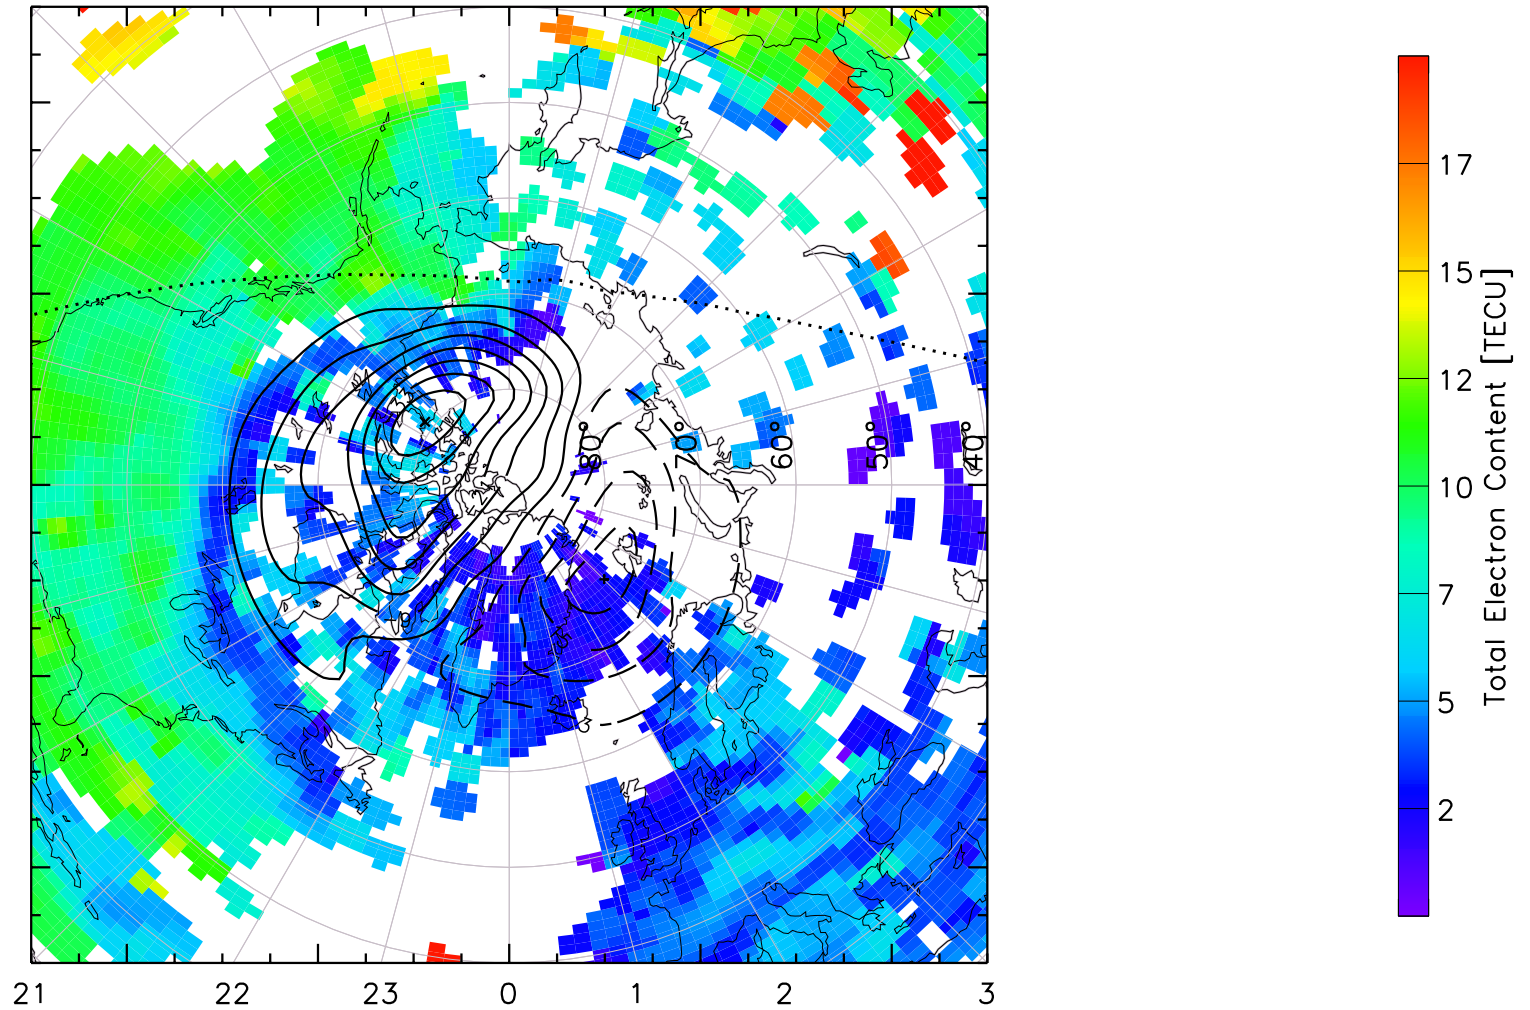

TOTAL ELECTRON CONTENT 05/Feb/2011 01:30:00.0
Median Filtered, Threshold = 0.10 to
05/Feb/2011 01:35:00.0