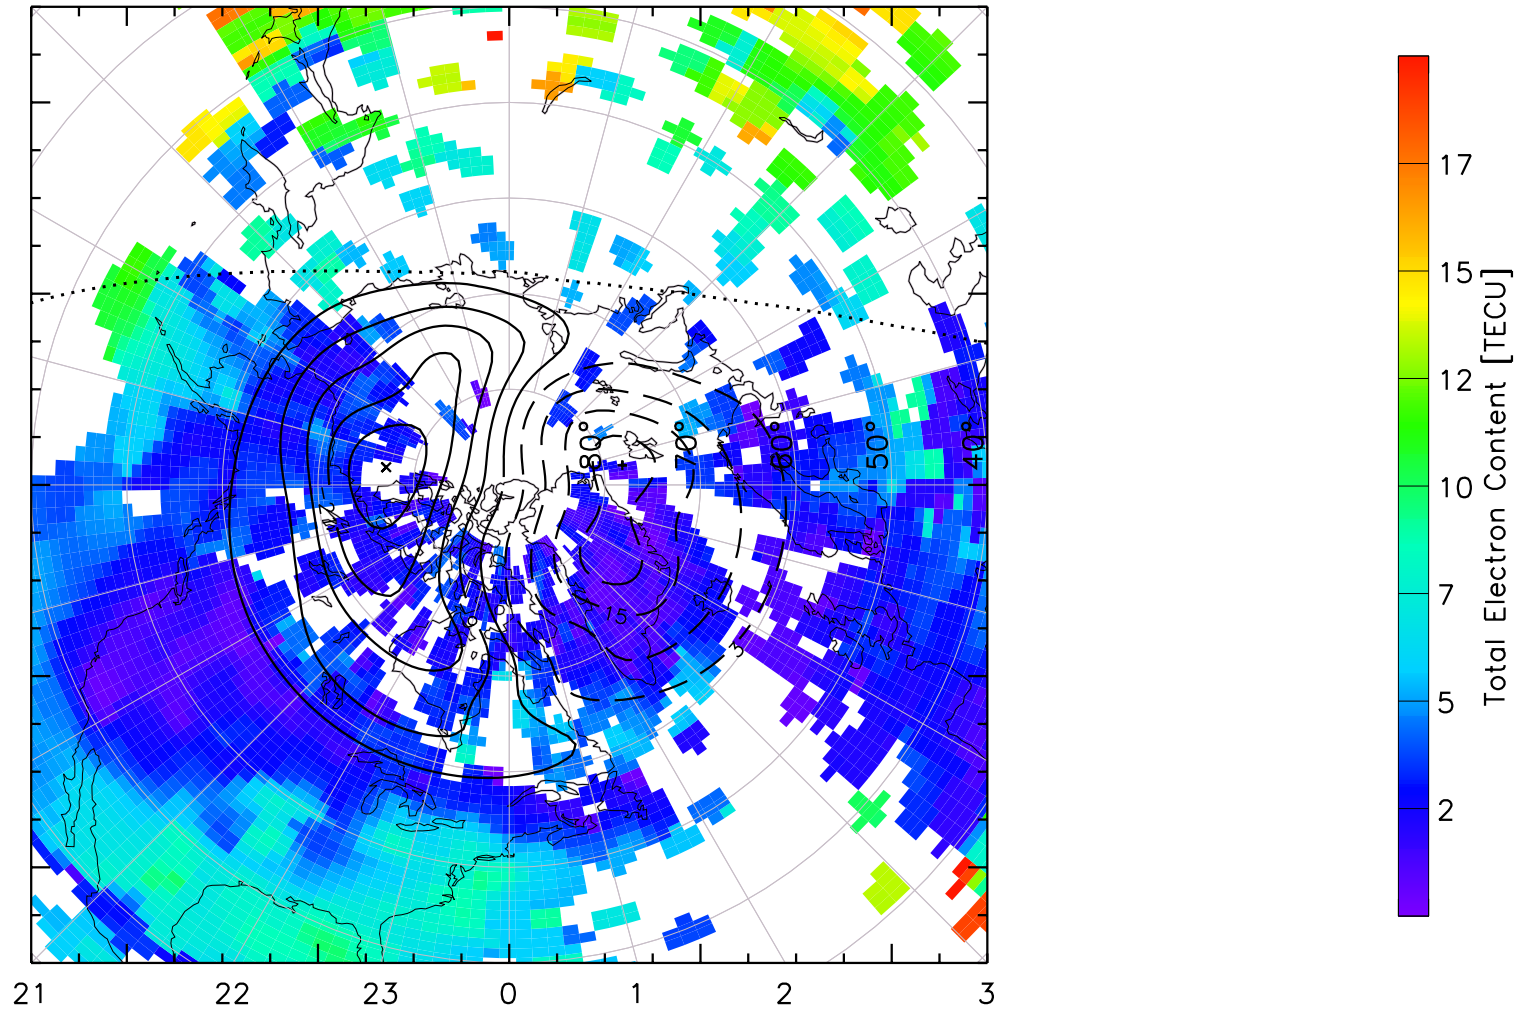

TOTAL ELECTRON CONTENT 05/Feb/2011 04:25:00.0
Median Filtered, Threshold = 0.10 to
05/Feb/2011 04:30:00.0