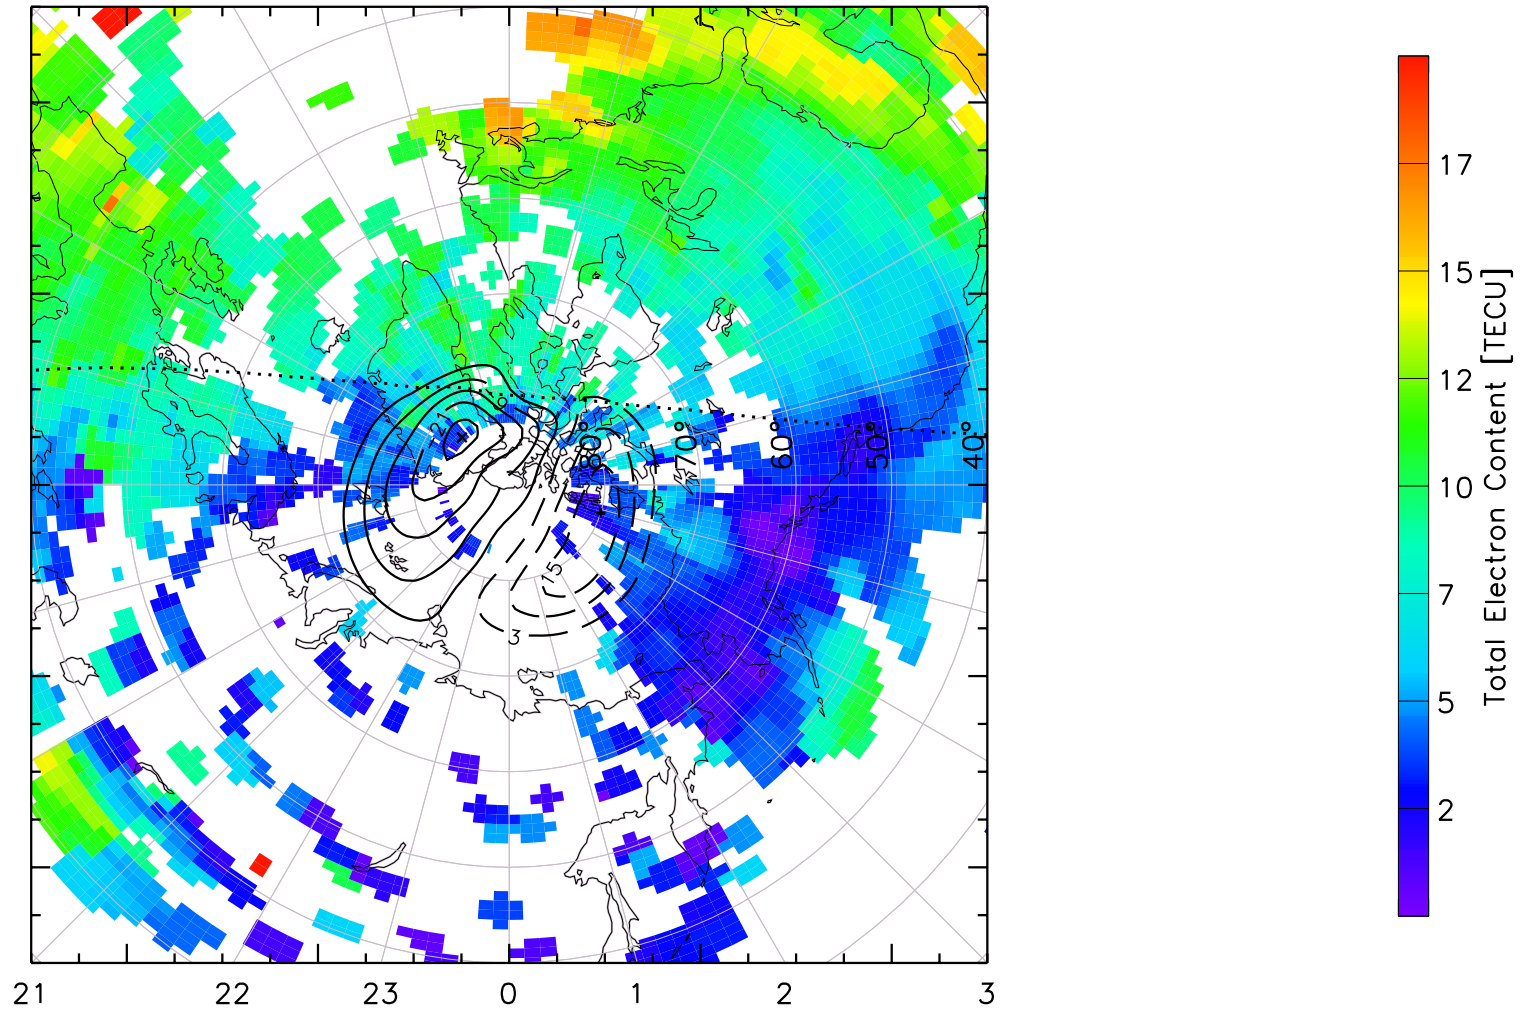

TOTAL ELECTRON CONTENT 04/Feb/2011 15:35:00.0
Median Filtered, Threshold = 0.10 to
04/Feb/2011 15:40:00.0