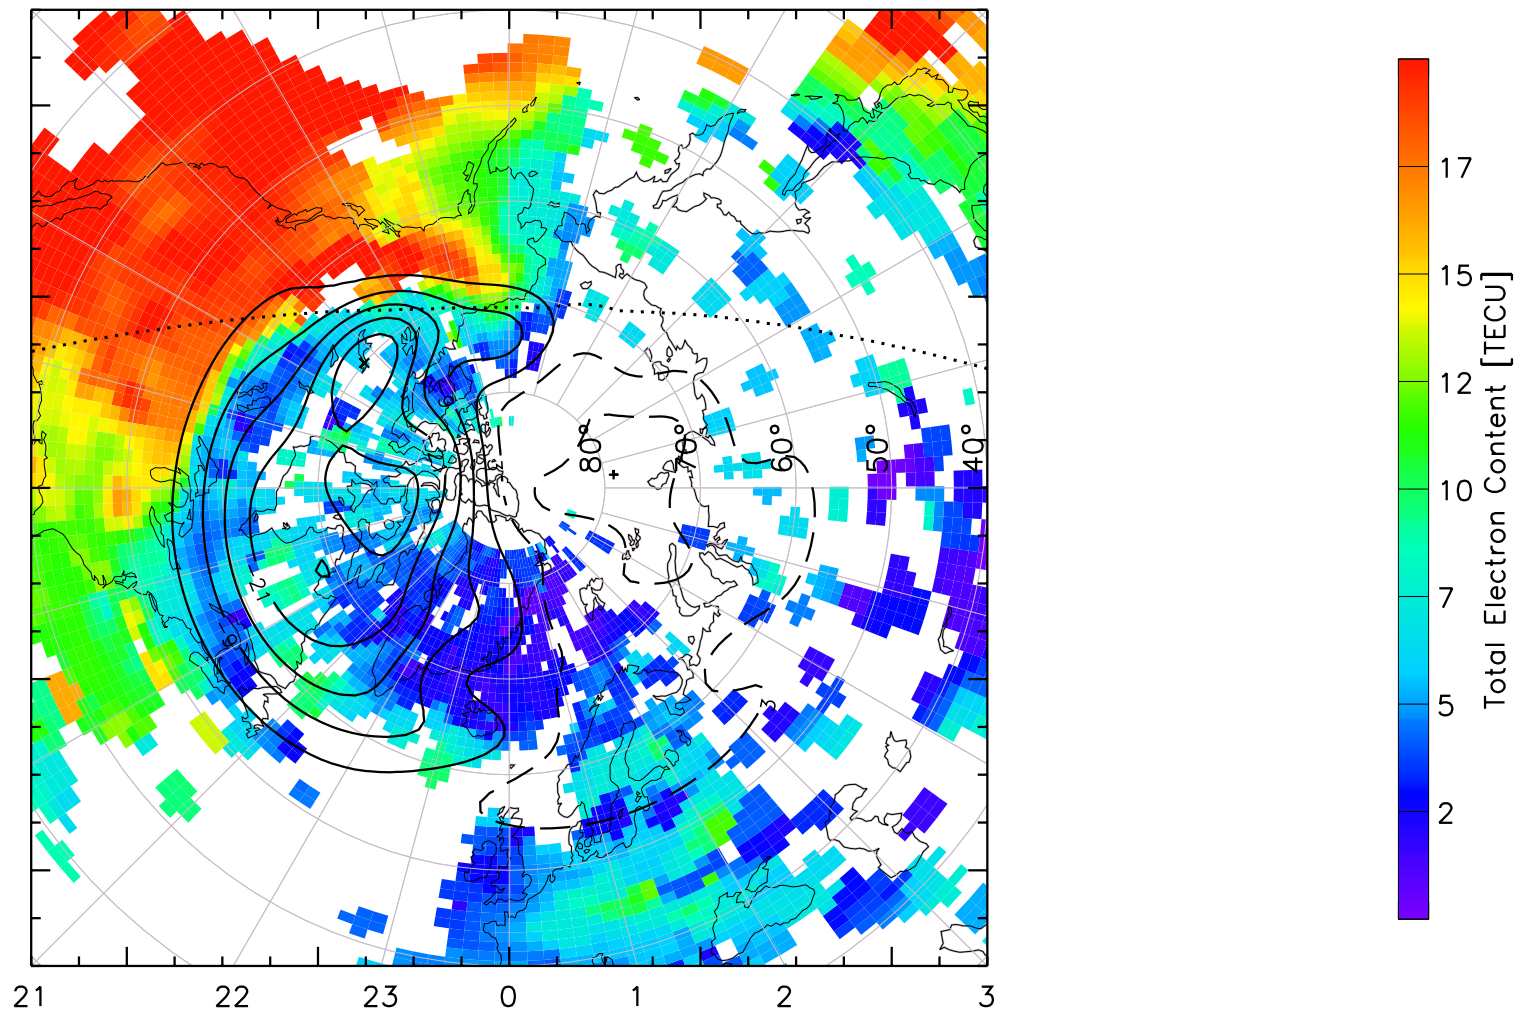

TOTAL ELECTRON CONTENT 05/Feb/2011 00:05:00.0
Median Filtered, Threshold = 0.10 to
05/Feb/2011 00:10:00.0

0000 0500
[Empty box]