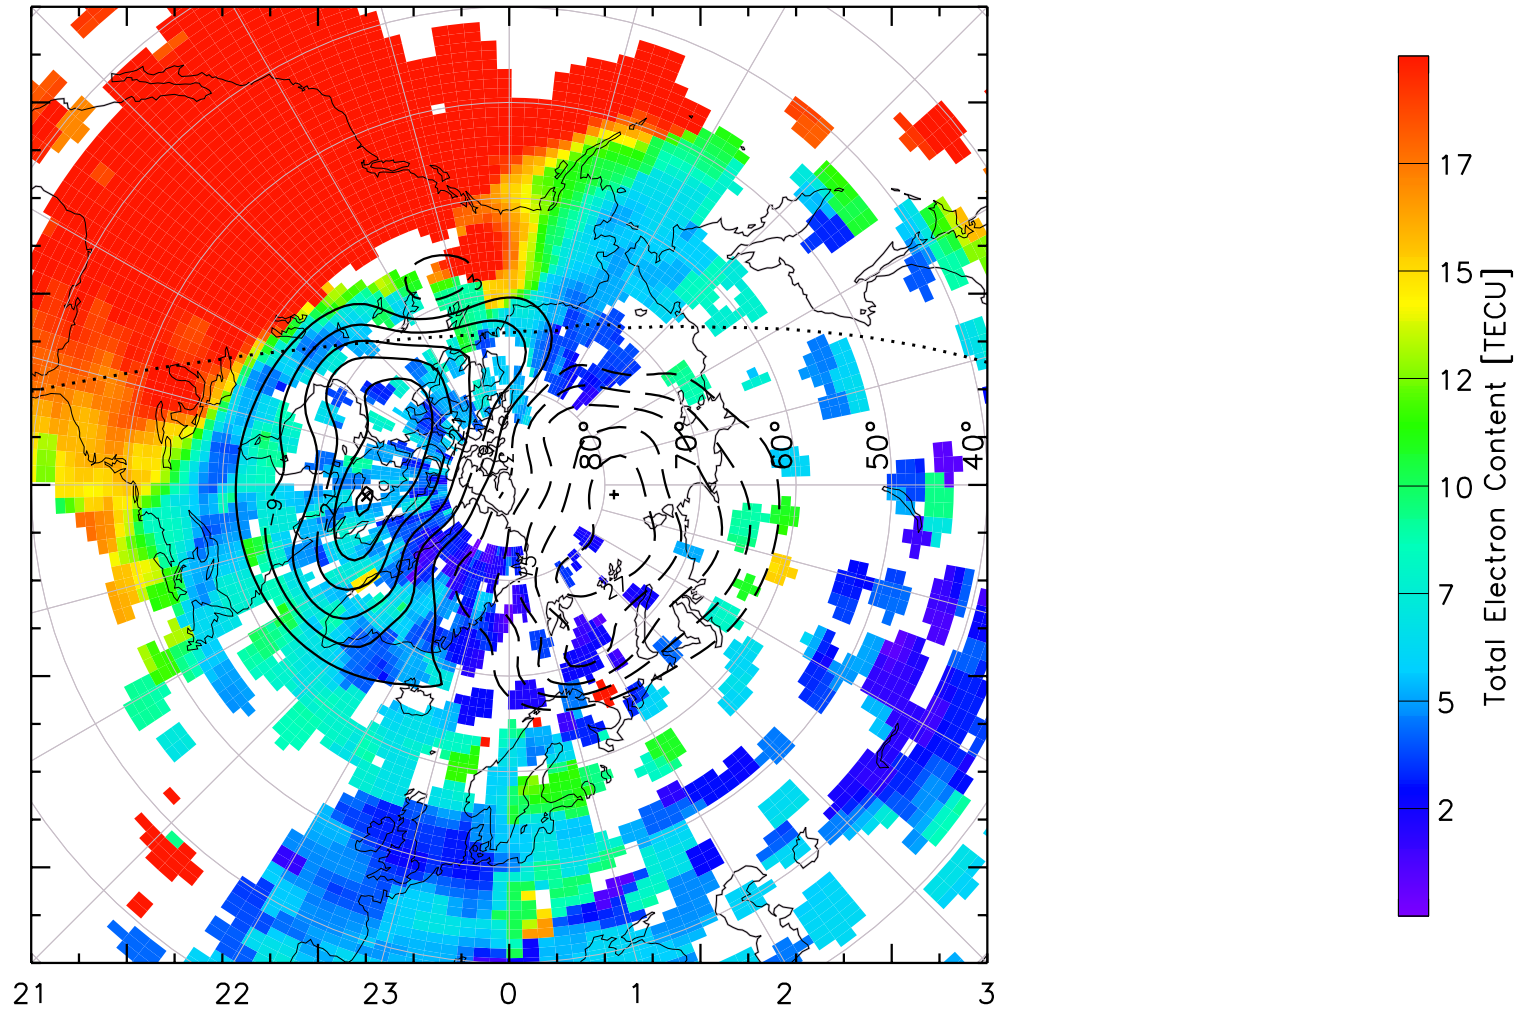

TOTAL ELECTRON CONTENT 04/Feb/2011 23:00:00.0
Median Filtered, Threshold = 0.10 to
04/Feb/2011 23:05:00.0