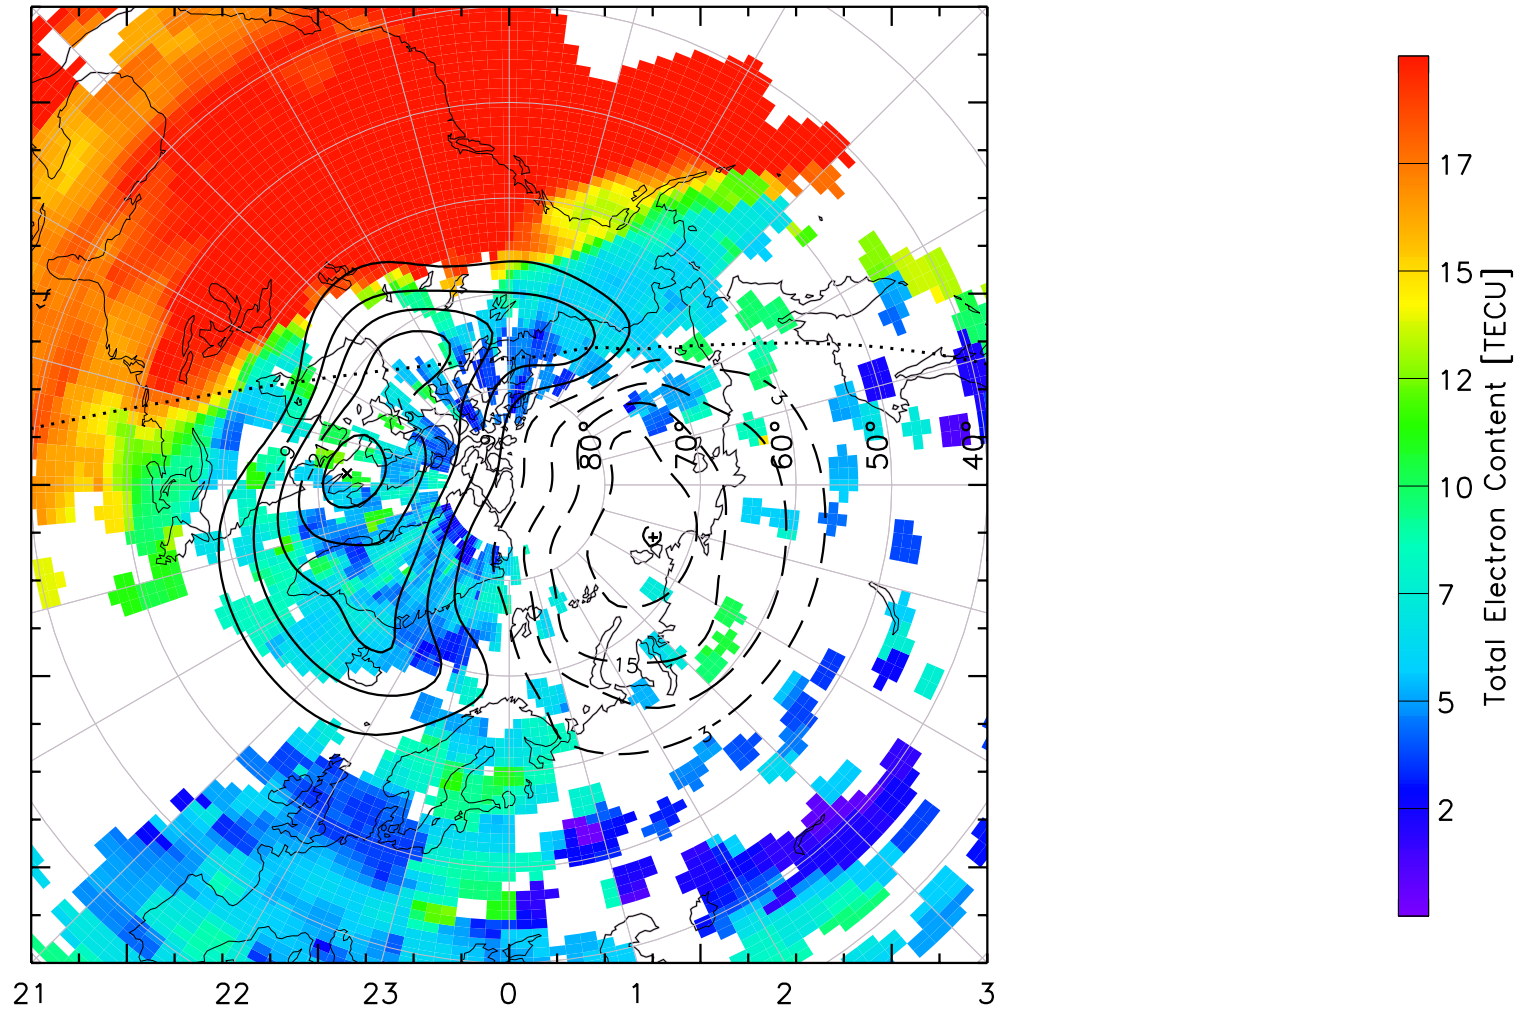

TOTAL ELECTRON CONTENT 04/Feb/2011 22:00:00.0
Median Filtered, Threshold = 0.10 to
04/Feb/2011 22:05:00.0