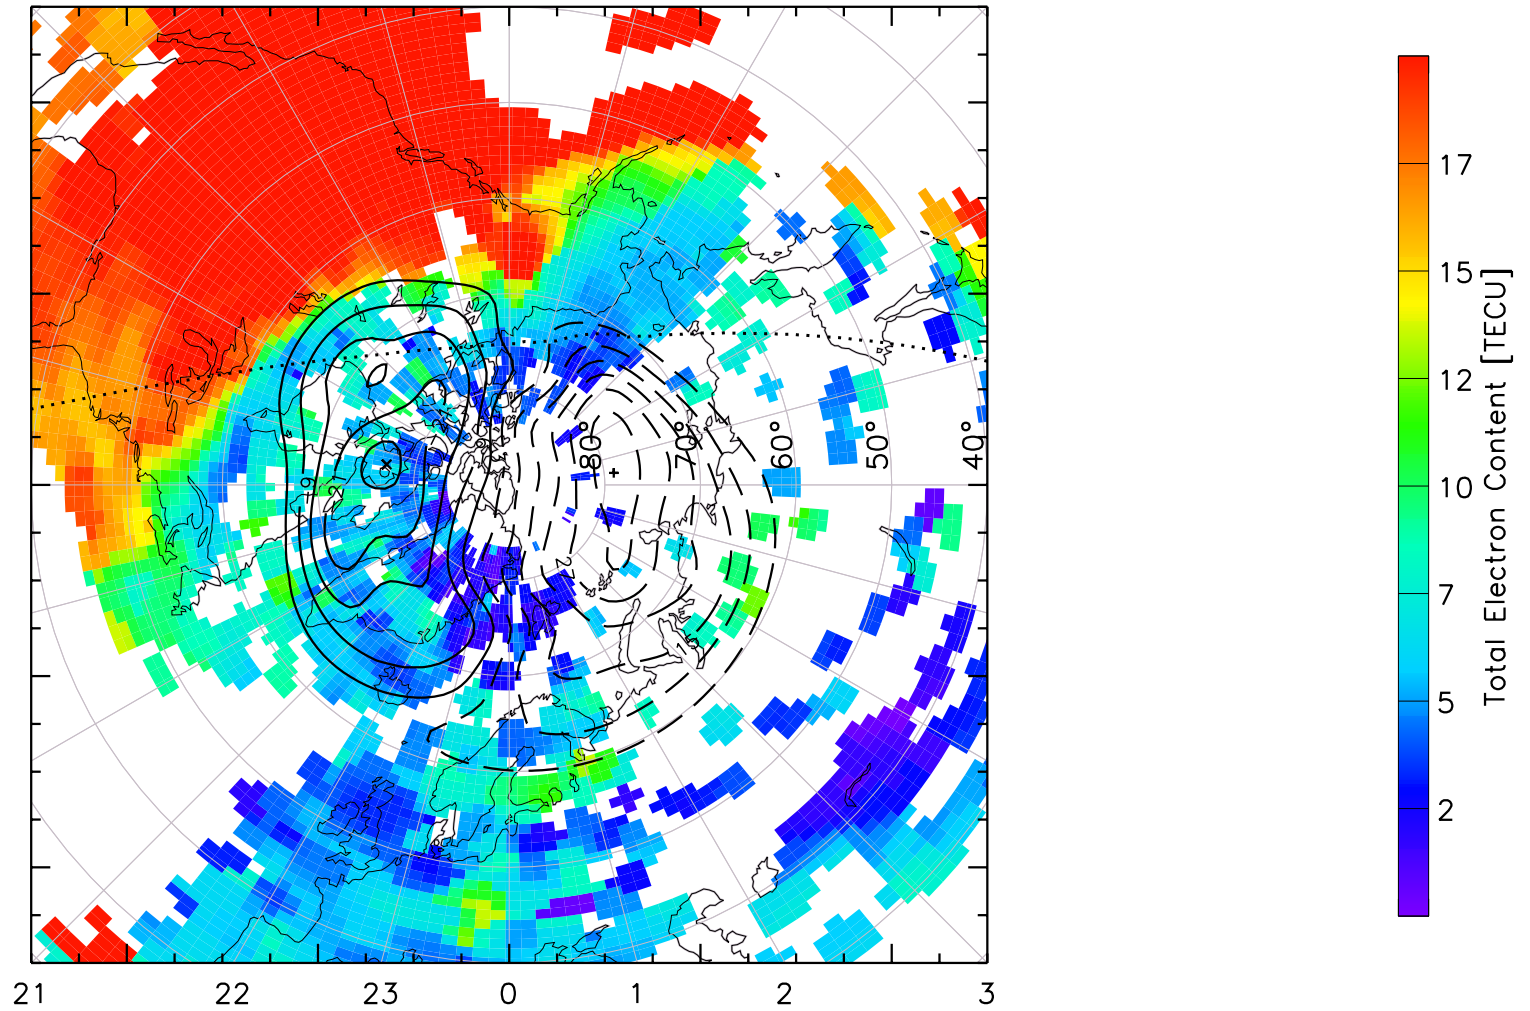

TOTAL ELECTRON CONTENT 04/Feb/2011 22:35:00.0
Median Filtered, Threshold = 0.10 to
04/Feb/2011 22:40:00.0