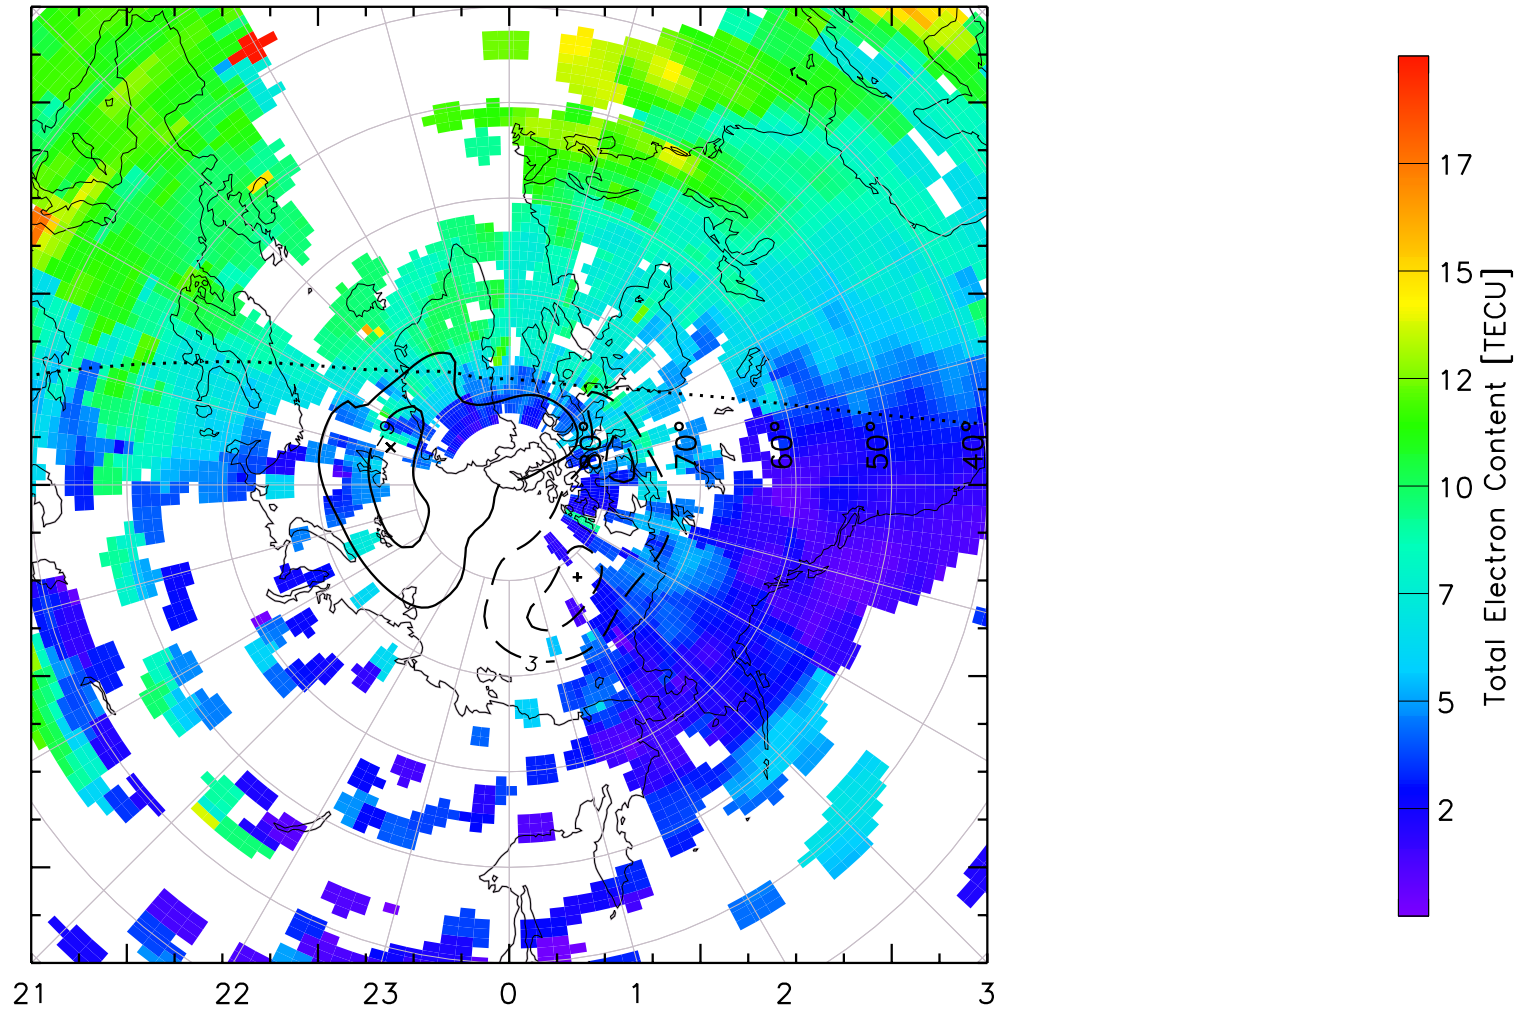

TOTAL ELECTRON CONTENT 04/Feb/2011 14:40:00.0
Median Filtered, Threshold = 0.10 to
04/Feb/2011 14:45:00.0