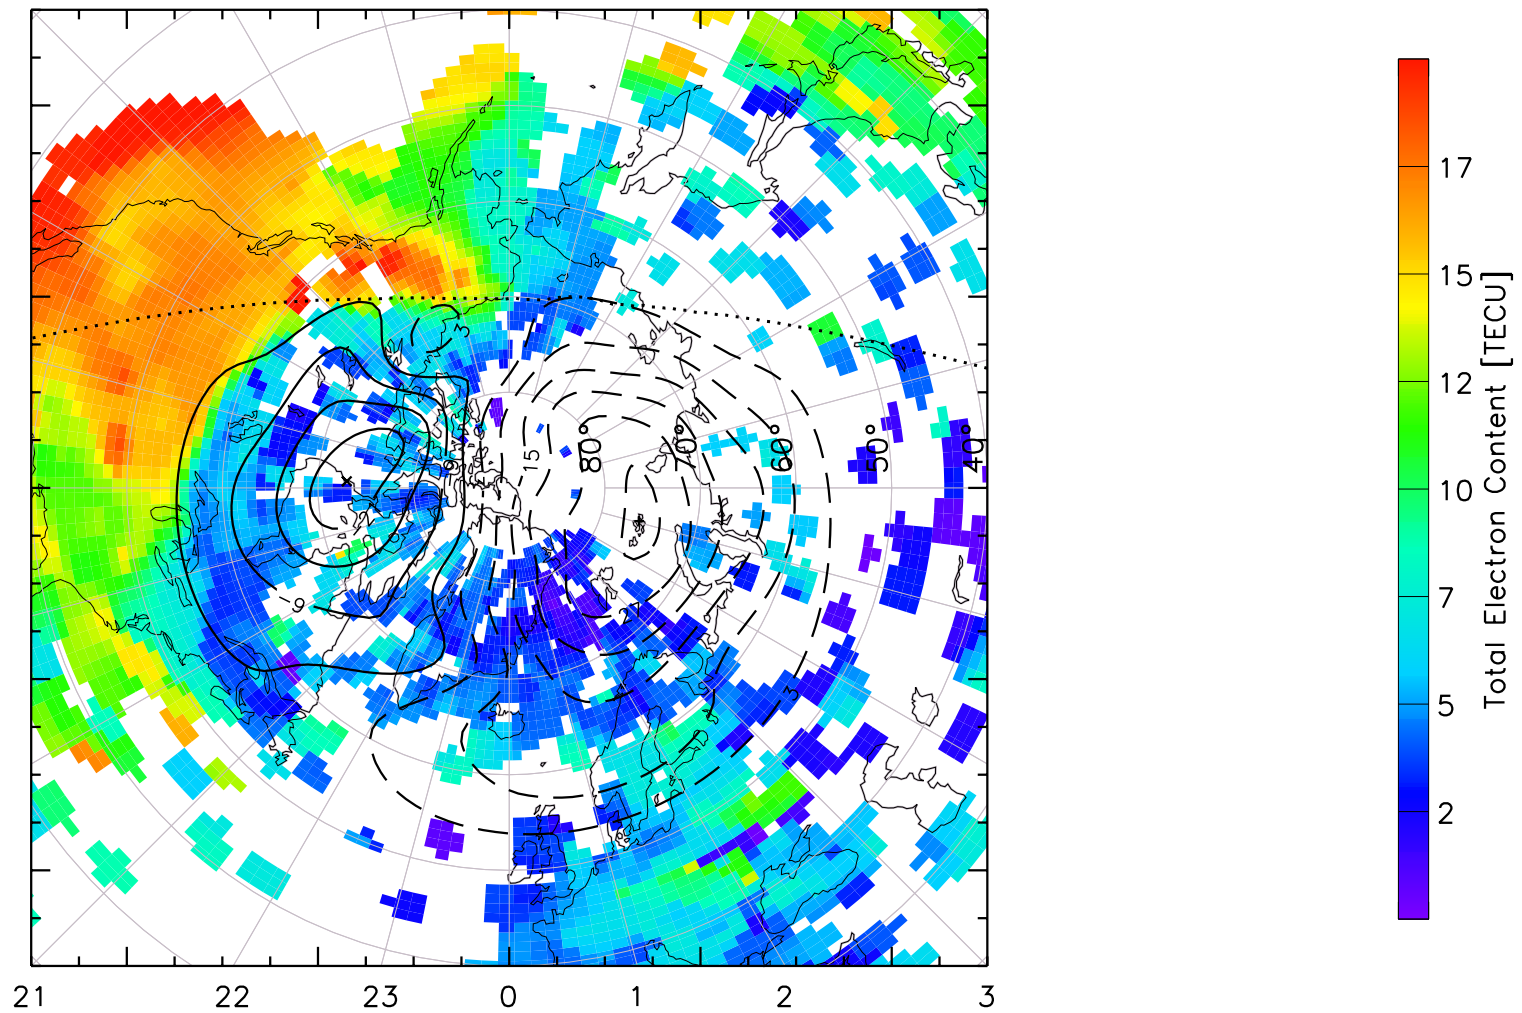

TOTAL ELECTRON CONTENT 05/Feb/2011 00:30:00.0
Median Filtered, Threshold = 0.10 to
05/Feb/2011 00:35:00.0