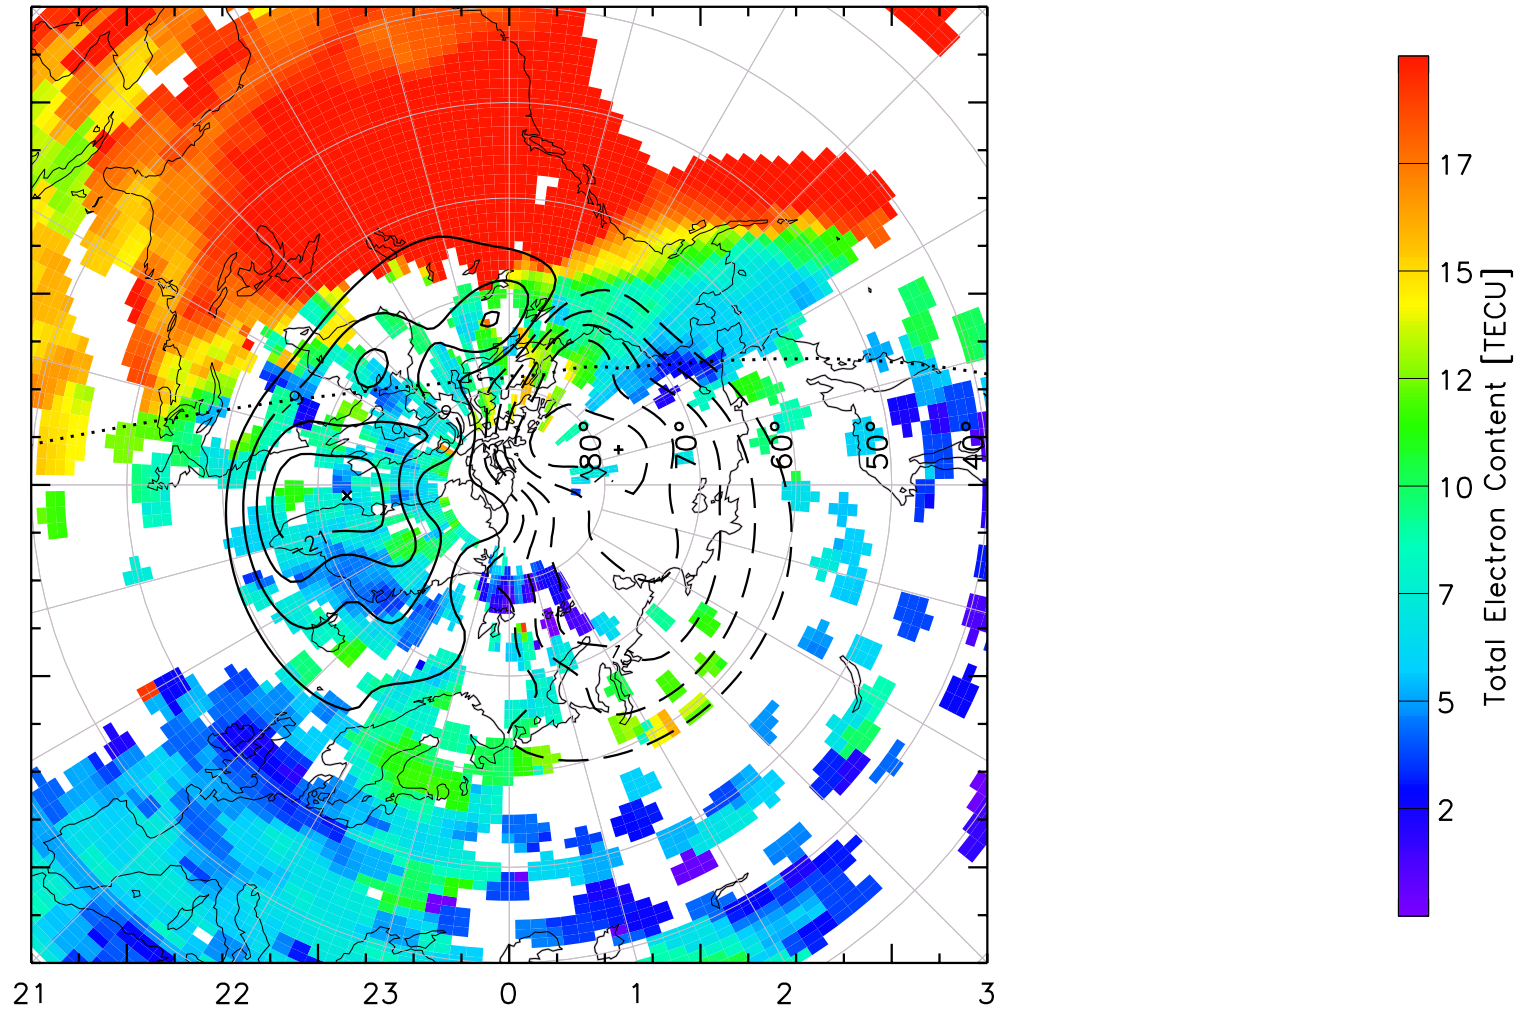

TOTAL ELECTRON CONTENT 04/Feb/2011 21:10:00.0
Median Filtered, Threshold = 0.10 to
04/Feb/2011 21:15:00.0