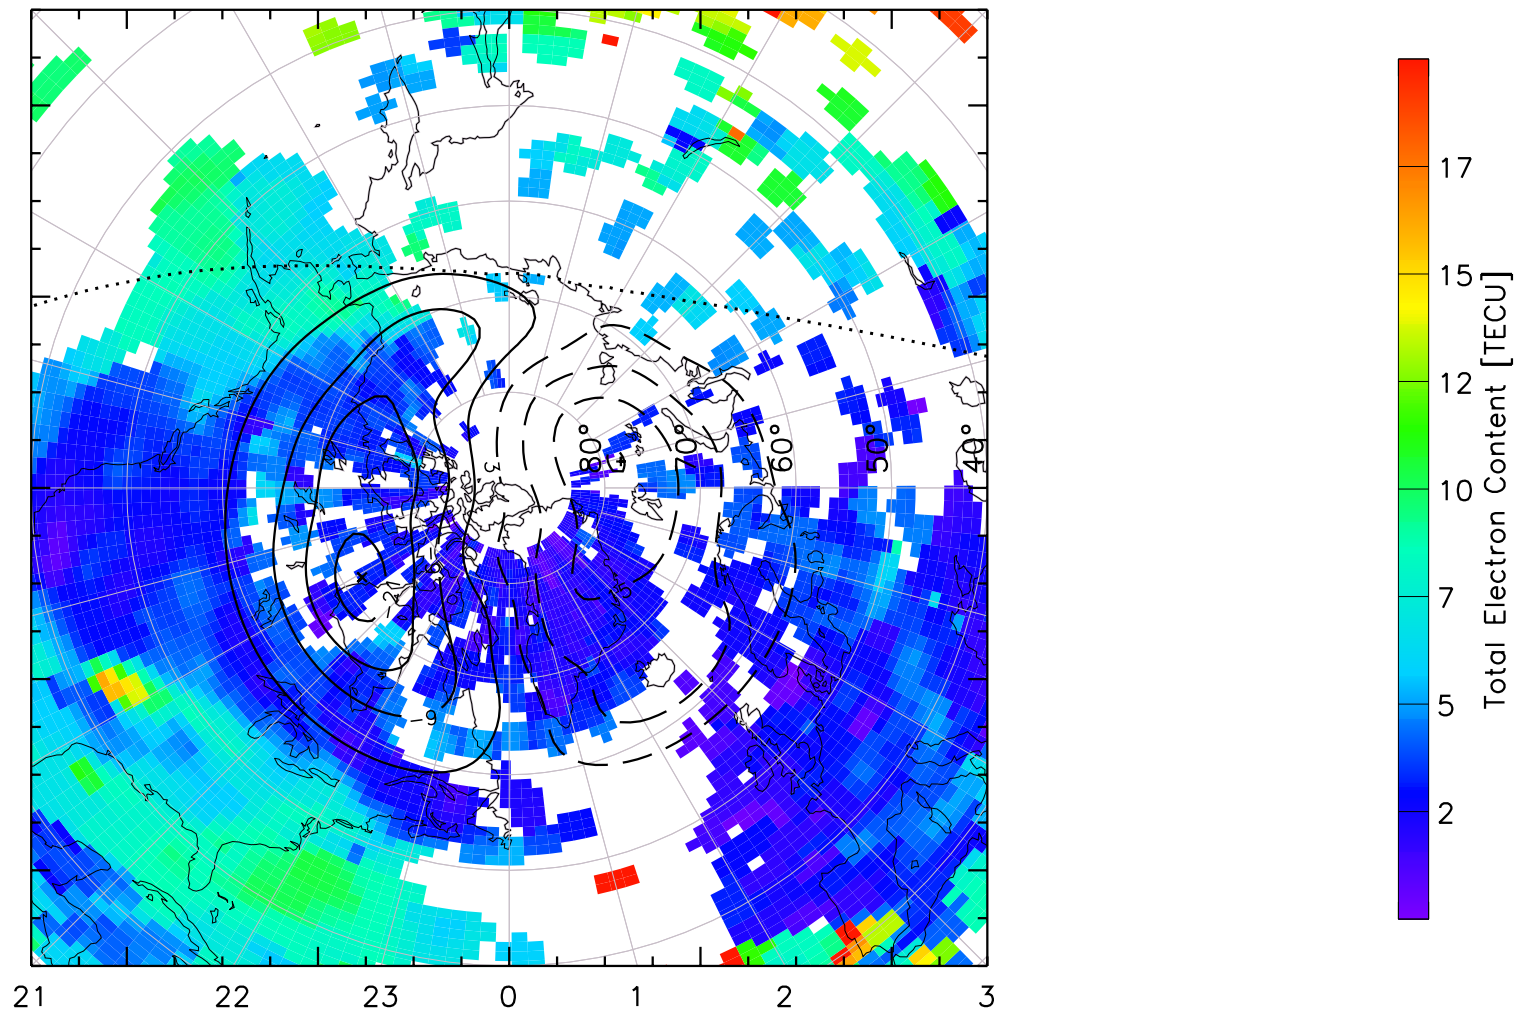

TOTAL ELECTRON CONTENT 05/Feb/2011 03:00:00.0
Median Filtered, Threshold = 0.10 to
05/Feb/2011 03:05:00.0