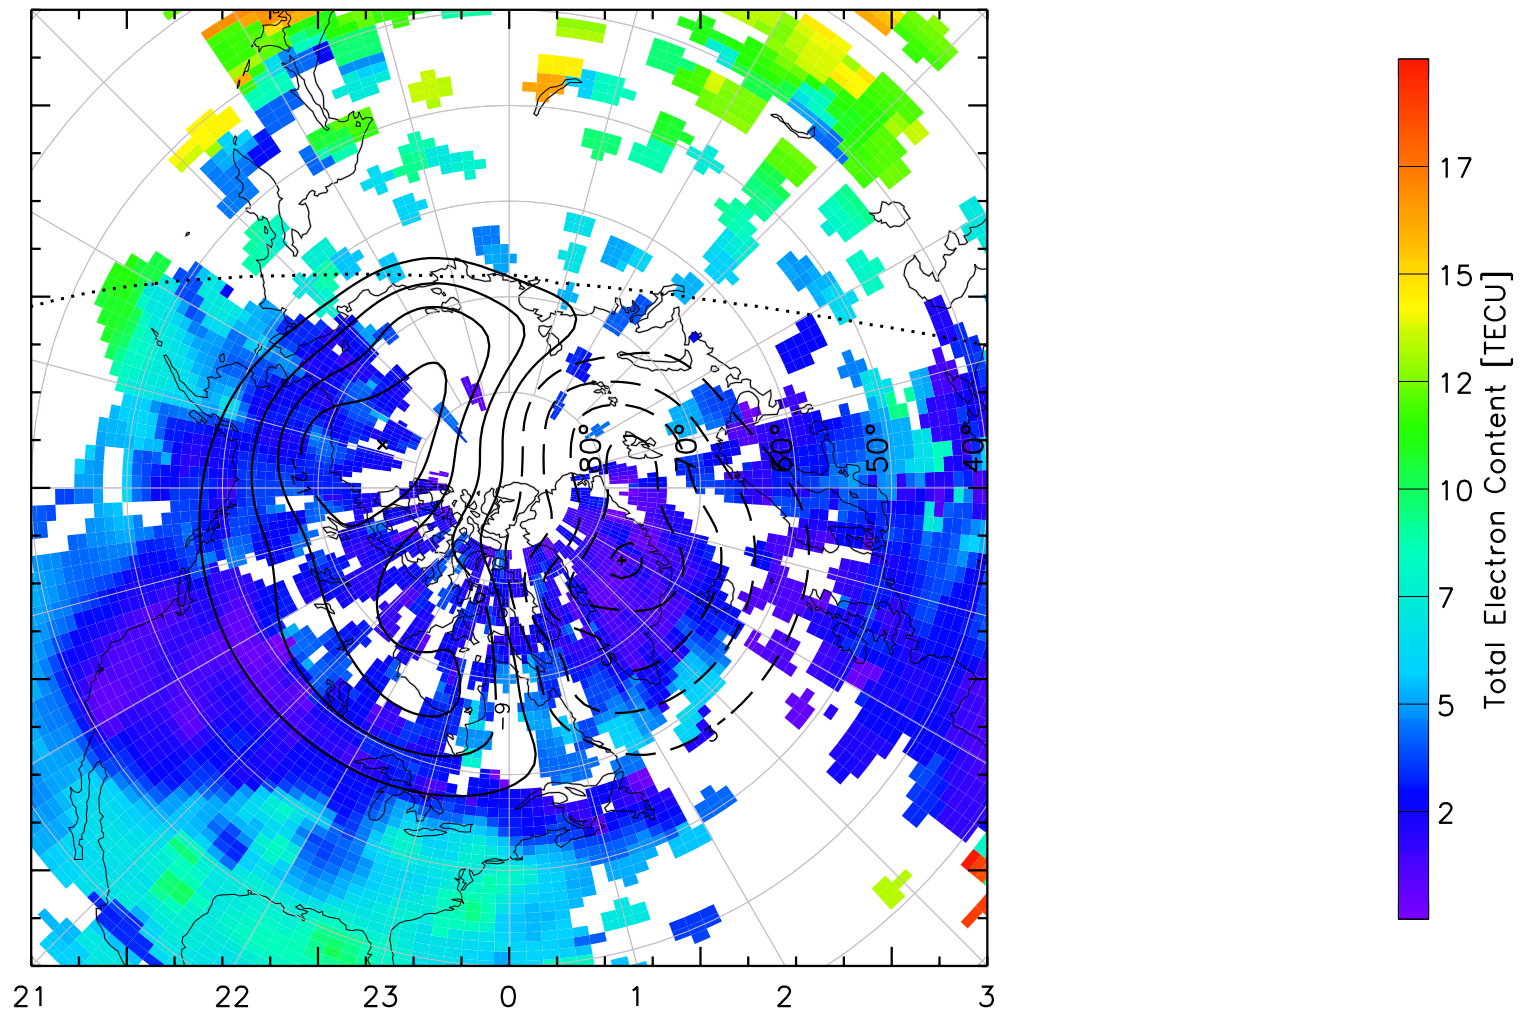

TOTAL ELECTRON CONTENT 05/Feb/2011 04:30:00.0
Median Filtered, Threshold = 0.10 to
05/Feb/2011 04:35:00.0