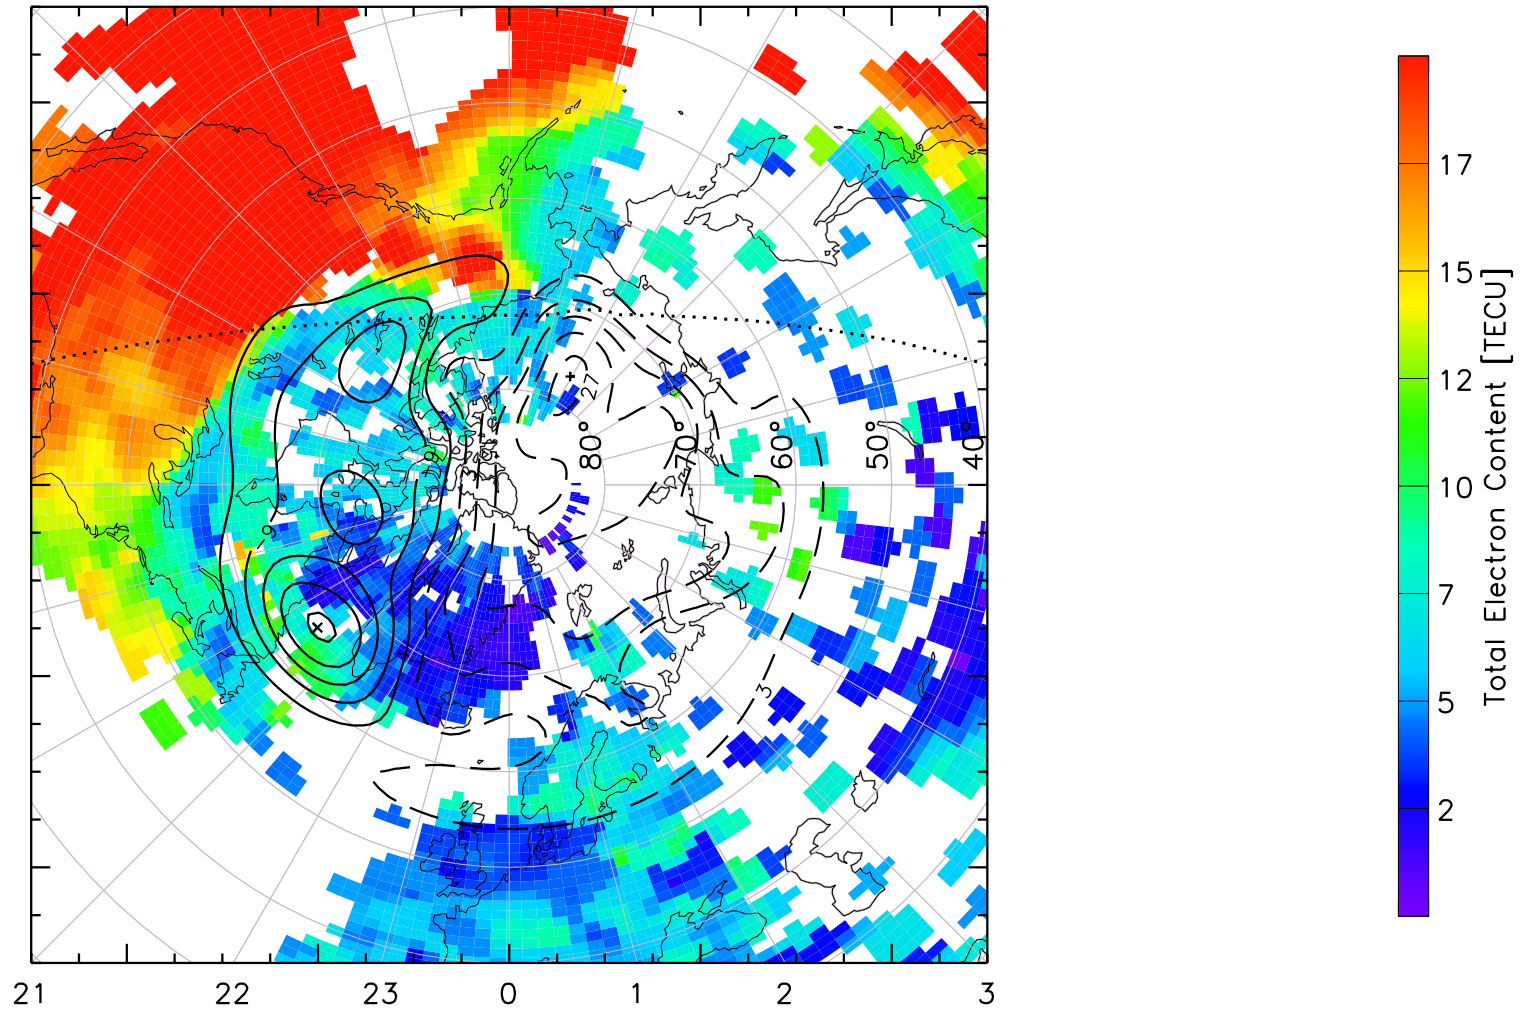

TOTAL ELECTRON CONTENT 04/Feb/2011 23:40:00.0
Median Filtered, Threshold = 0.10 to
04/Feb/2011 23:45:00.0