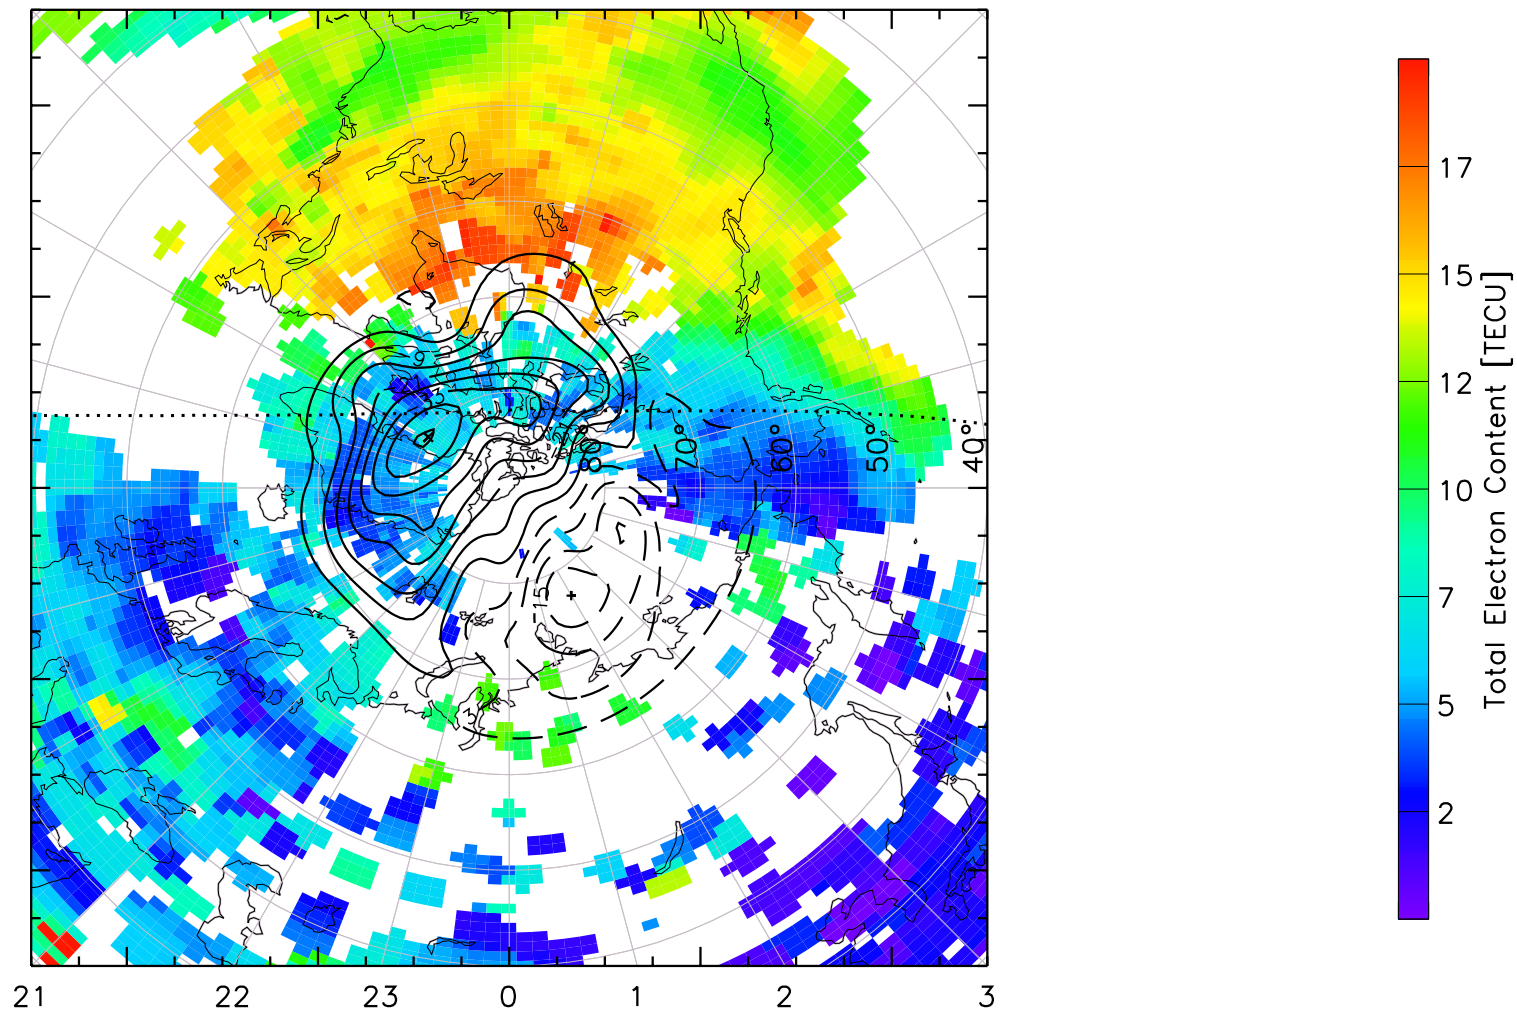

TOTAL ELECTRON CONTENT 04/Feb/2011 18:40:00.0
Median Filtered, Threshold = 0.10 to
04/Feb/2011 18:45:00.0