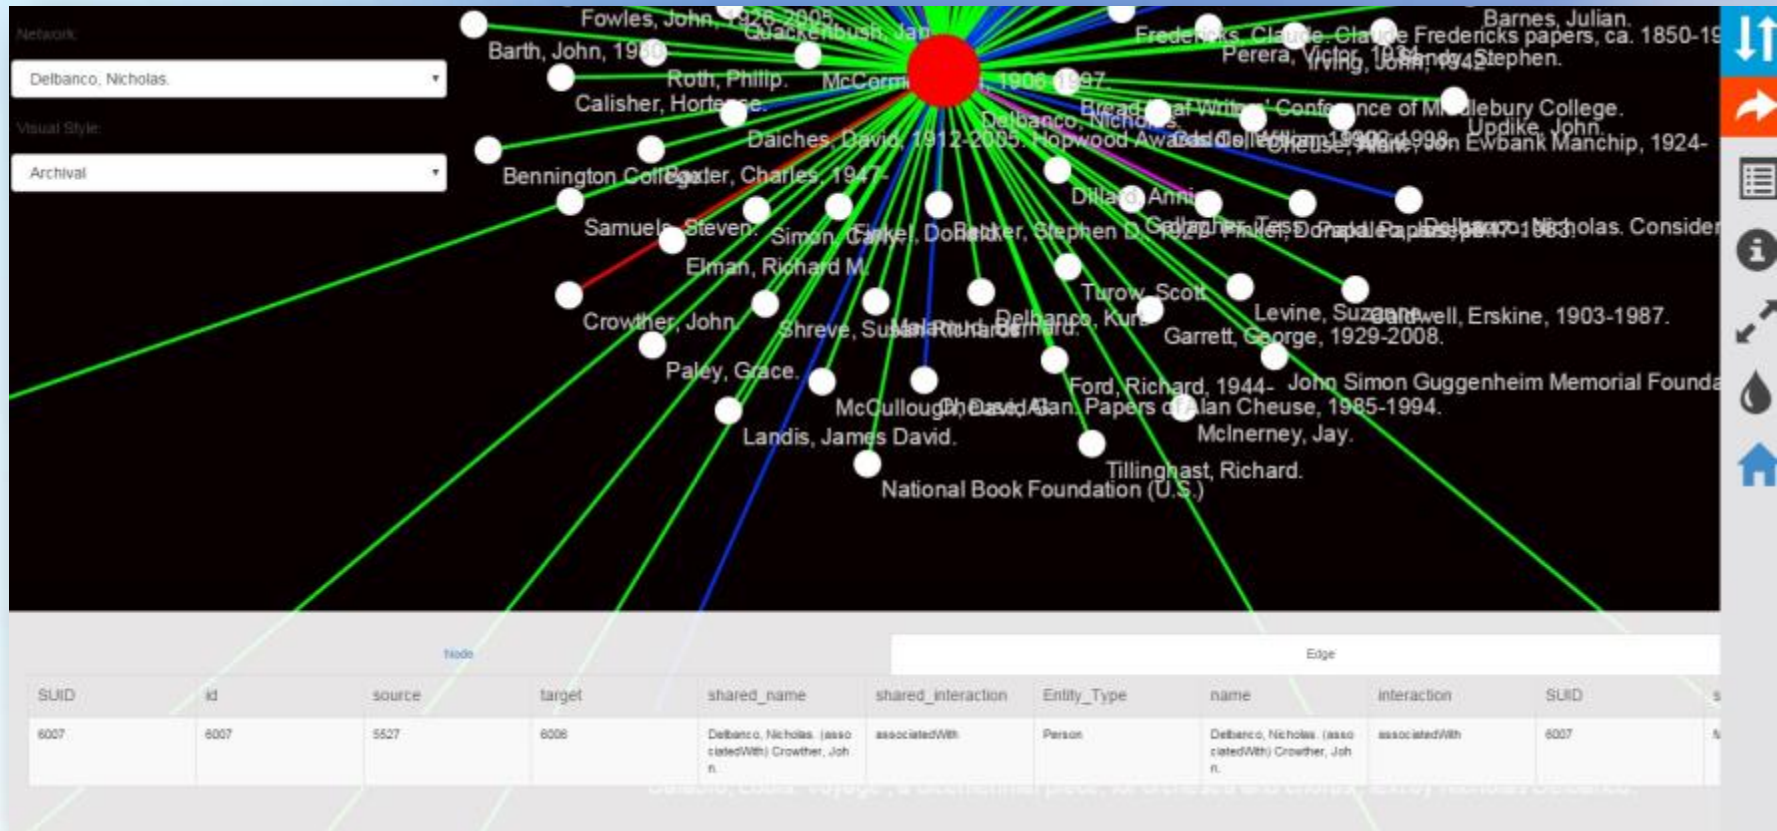

More Data Processing

Information extracted:

- Name of connection
- Type of entity
- Type of connection
- **Link to more information (when available)**

```
<cpfRelation
  xlink:arcrole="http://socialarchive.iath.virginia.edu/control/term#associatedWith"
  xlink:href="http://n2t.net/ark:/99166/w6f48mrk"
  xlink:role="http://socialarchive.iath.virginia.edu/control/term#Person"
  xlink:type="simple" xmlns:xlink="http://www.w3.org/1999/xlink">
  <relationEntry>Zirlin, Larry.</relationEntry>
</cpfRelation>
```

Network Data URL

Enter Network File URL

Visual Style URL
(Optional)

Enter Style URL

Visualize!

Sharing the Visualizations

Sharing the Visualizations

Next Steps