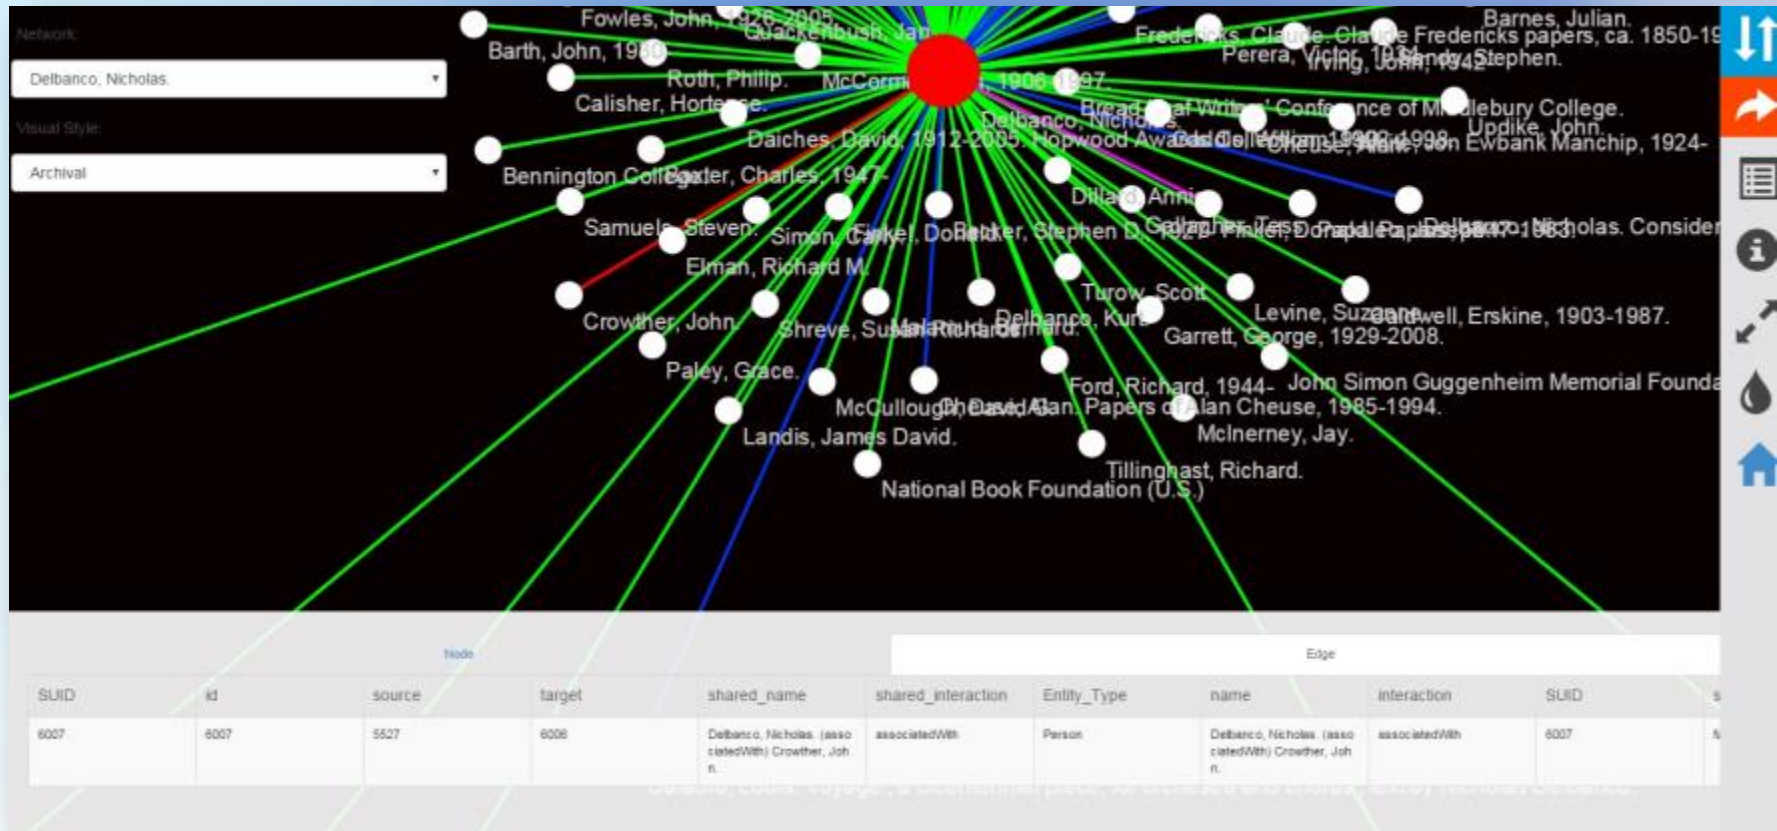

More Data Processing

Information extracted:

- Name of connection
- Type of entity
- Type of connection
- **Link to more information (when available)**

```
<cpfRelation
  xlink:arcrole="http://socialarchive.iath.virginia.edu/control/term#associatedWith"
  xlink:href="http://n2t.net/ark:/99166/w6f48mrk"
  xlink:role="http://socialarchive.iath.virginia.edu/control/term#Person"
  xlink:type="simple" xmlns:xlink="http://www.w3.org/1999/xlink">
  <relationEntry>Zirlin, Larry.</relationEntry>
</cpfRelation>
```

Visualizing the Data

Cytoscape – <http://cytoscape.org/>

- Open source desktop application for visualizing complex networks.

Enter search term...

Control Panel

Network Style Select

Network Nodes Edges

UM Literary Collections

Network Data URL

Enter Network File URL

Visual Style URL
(Optional)

Enter Style URL

Visualize!

Sharing the Visualizations

Sharing the Visualizations

Next Steps