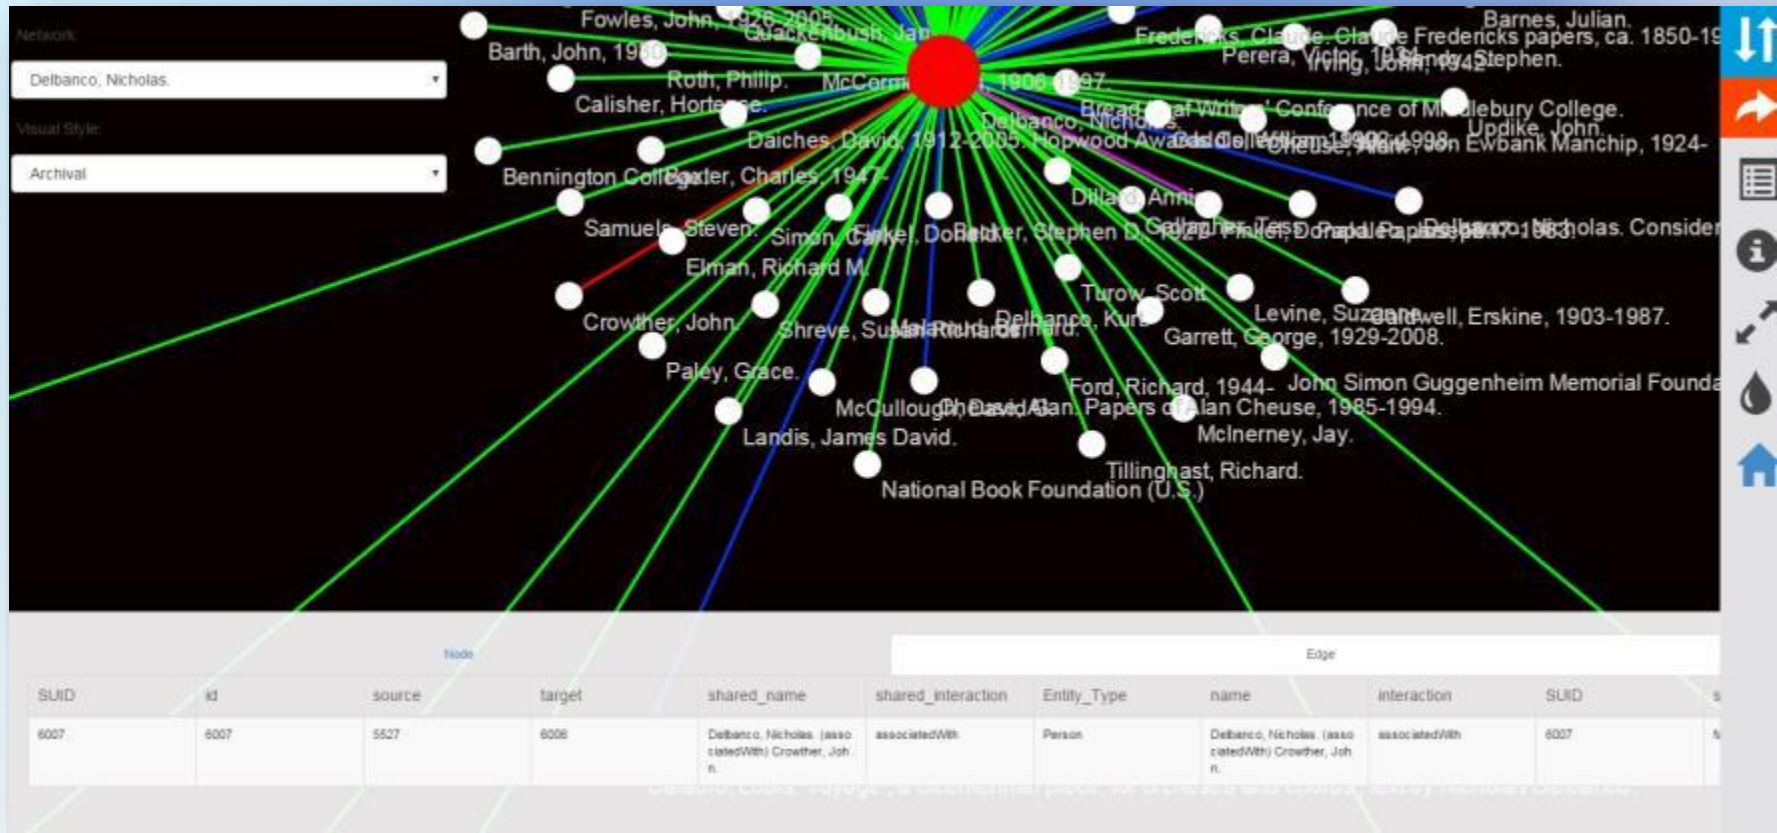

Sharing the Visualizations

ALA Annual 2017
June 24, 2017