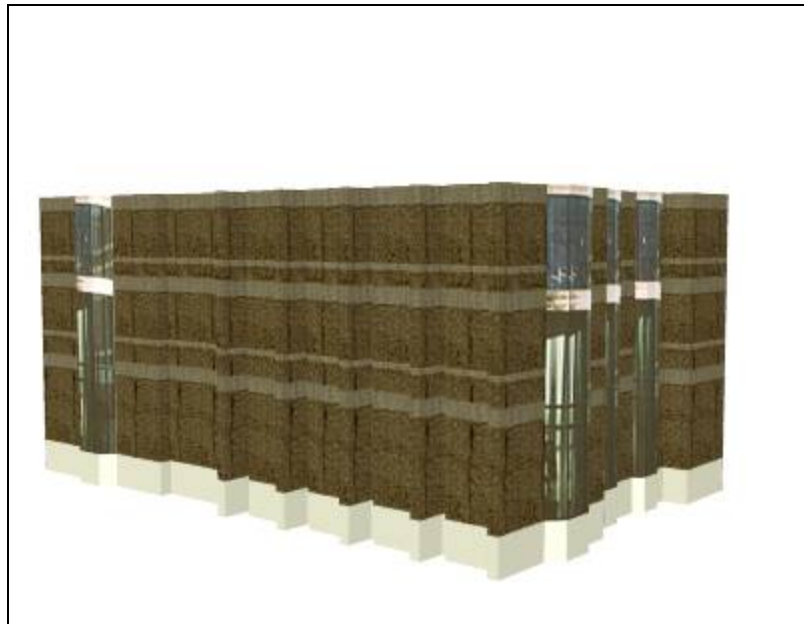

[University of Michigan](#) > Alumni Center

Alumni Center by [Archimedes](#)

Uploaded on June 3, 2007

Feedback

 ★★★★★ [See ratings and reviews](#)

 1 rating [Rate this model](#)

Description

This building is the heart of the Alumni Association of The University of Michigan. This Association is the largest such in the world.

<http://uuis.umich.edu/cic/buildingproject/index.cfm?buildingid=10>

Collections

[University of Michigan](#), [University of Michigan: Textured](#), [Archimedes' Selected Collection](#), [Ann Arbor](#)

Tags