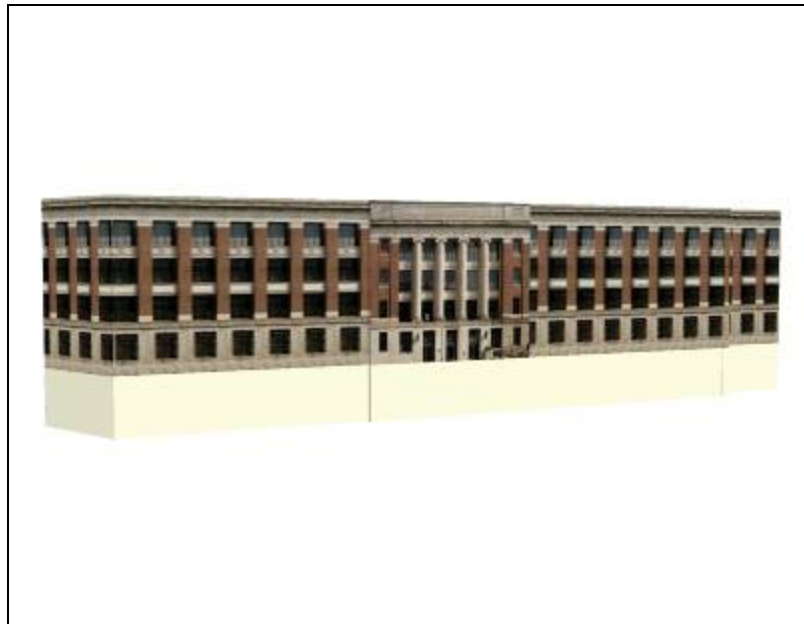

[University of Michigan](#) > C. C. Little Building

C. C. Little Building by [Archimedes](#)

Uploaded on June 3, 2007

Feedback

 ★★★★★ [See ratings and reviews](#)

 1 rating [Rate this model](#)

Description

Classroom, office, and laboratory building at the northeast edge of the Diag.

<http://uuis.umich.edu/cic/buildingproject/index.cfm?buildingid=28>

Collections

[University of Michigan](#), [University of Michigan: Textured](#), [Archimedes' Selected Collection](#), [Ann Arbor](#)

Tags