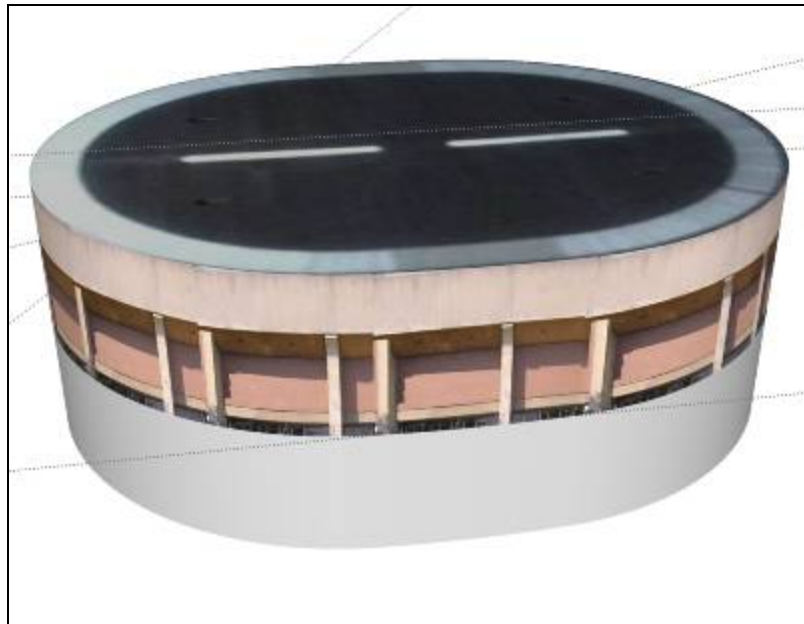

[University of Michigan](#) > Crisler Arena**Crisler Arena** by [Archimedes](#)

Uploaded on June 3, 2007

### Description

Stadium that is home to the Michigan (Basketball) Wolverines. This large arena also serves as host to other events that require such an indoor space.

<http://uis.umich.edu/cic/buildingproject/index.cfm?BuildingID=35>