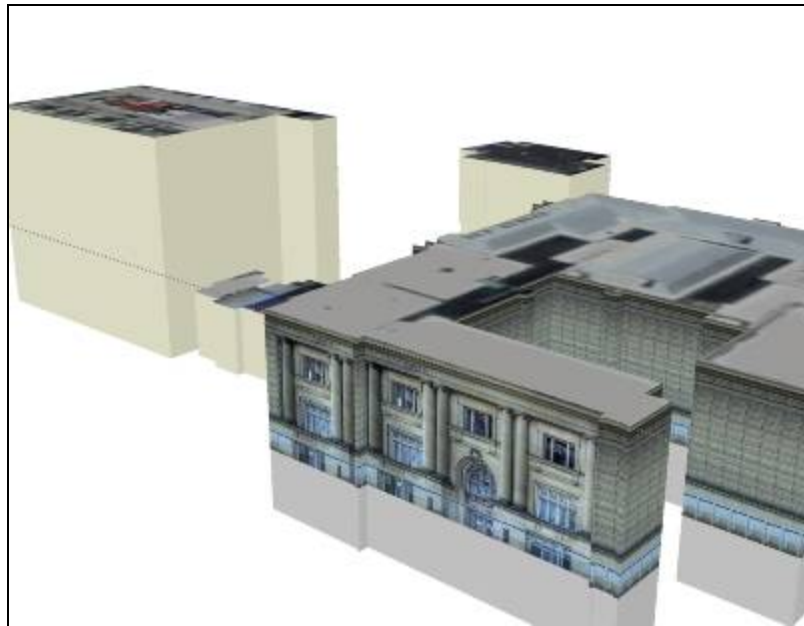

[University of Michigan](#) > Frieze Building

Frieze Building by [Archimedes](#)

Uploaded on June 3, 2007

Feedback

 ★★★★★ [See ratings and reviews](#)

 1 rating [Rate this model](#)

Description

This former Central Campus building is modeled and textured (2007 has seen its destruction-the photo textures indicate the beginnings of such). It serves as the anchor building (as a memorial to its grandeur) for the broader region of nearby buildings. Use the placemarks in the following .kmz file to locate names of other buildings: <http://www-personal.umich.edu/~sarhaus/GoogleContest/FinalEntry/UnivMichiganCampusTours.kmz>

Also, try the following kmz: <http://www-personal.umich.edu/~sarhaus/GoogleContest/FinalEntry/CombinedFrieze.kmz>

<http://uis.umich.edu/cic/buildingproject/index.cfm?BuildingID=61>

Collections

[University of Michigan](#), [University of Michigan: Textured and Partially Textured Building](#)