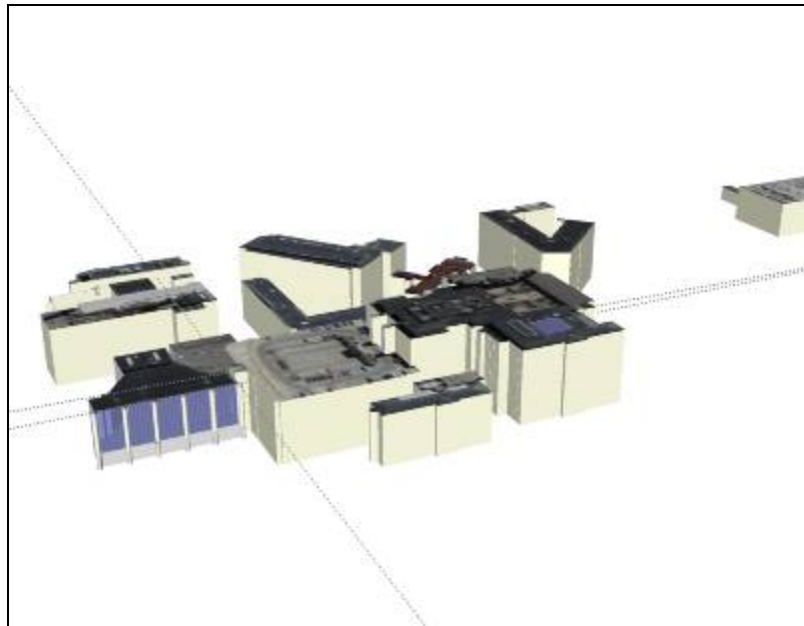

[University of Michigan](#) > Power Center for the Performing Arts

Power Center for the Performing Arts by [Archimedes](#)

Uploaded on June 3, 2007

Feedback

★★★★★ [See ratings and reviews](#)

1 rating [Rate this model](#)

Description

This Central Campus glass-fronted building is modeled and textured. It serves as the anchor building for the broader region of nearby buildings also found in this file. Use the placemarks in the following .kmz file to locate names of other buildings: <http://www-personal.umich.edu/~sarhaus/GoogleContest/FinalEntry/UnivMichiganCampusTours.kmz>

<http://uuis.umich.edu/cic/buildingproject/index.cfm?BuildingID=132>

Collections

[University of Michigan](#), [University of Michigan: Textured and Partially Textured Building Groups](#), [Ann Arbor](#), [Archimedes' Selected Collection](#)

Tags

Available Formats [What's this?](#)

Google SketchUp 6 (.skp)	Download	3 mb
Google SketchUp 5 (.skp)	Download	3 mb
Google Earth 4 (.kmz)	Download	919 kb
Collada (.zip)	Download	919 kb

Model complexity [What's this?](#)

Complex