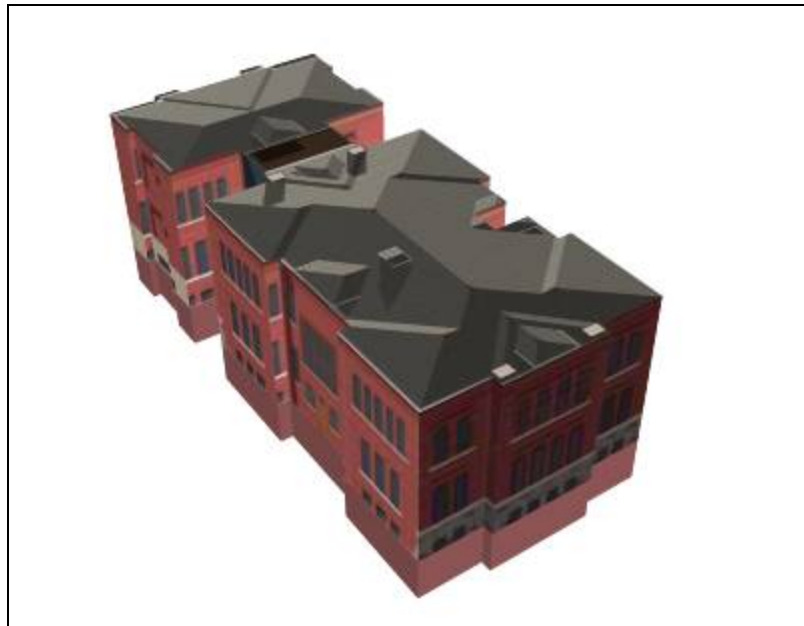

[University of Michigan](#) > Tappan Hall

Tappan Hall by [Archimedes](#)

Uploaded on June 4, 2007

Feedback

 ★★★★★ [See ratings and reviews](#)

 1 rating [Rate this model](#)

Description

This building at the south edge of the "Diag" is named for the first president of the university