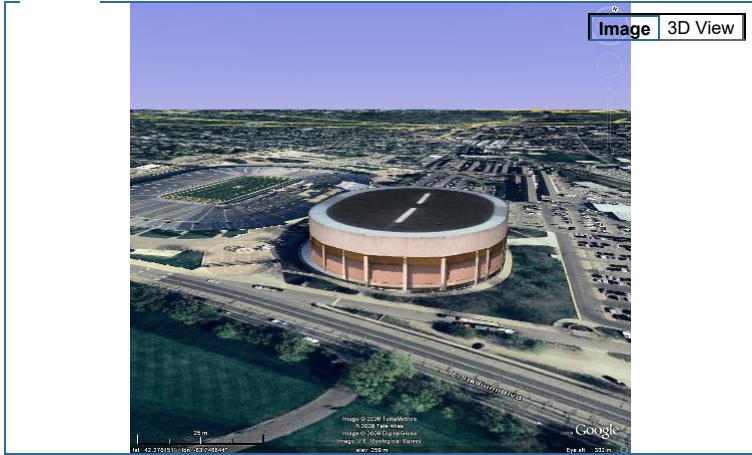

Image Map Street View

Image 3D View

Views: 127 (7 in 7 days)
Downloads: 8 (0 in 7 days)

[Download Model](#) ▼

No ratings [Rate this model](#)

[View in Google Earth](#)
 [View on a 3D map](#)

Adjustment of existing file to fit the building footprint on newer aerals. Original modeler: Sandra Lach Arlinghaus.

<http://sketchup.google.com/3dwarehouse/details?mid=fcc418eff779ed0426007008...>

Contact Link Include [Report a policy violation](#)

Collections containing this model

[University of Michigan, Adjusted](#)

Related items

More models by [Archimedes](#):

[Annex](#)

Other models you might like:

[Horace H. Rackham Building, The University of...](#)

Tags

[Crisler Arena](#), [Basketball Stadium](#), [University of Michigan, Ann Arbor](#), [Michigan](#)