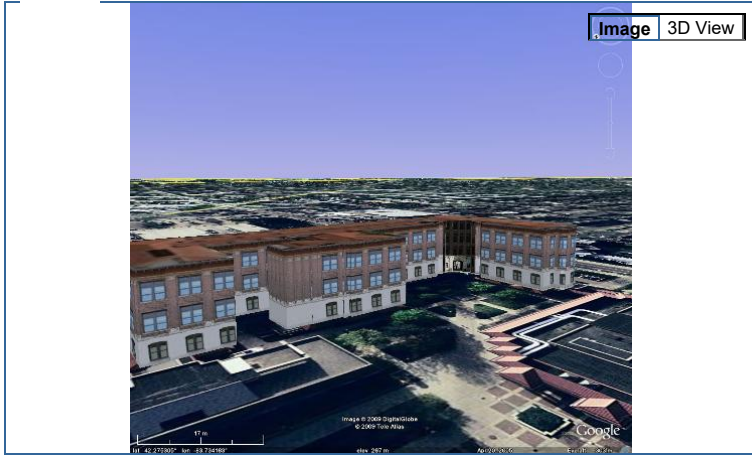

Models ▼

Search

[Advanced Search](#)

[University of Michigan, Adjusted](#) > West Hall, The University of Michigan, Ann Arbor, Michigan

West Hall, The University of Michigan, Ann Arbor, Michigan

uploaded by: [Archimedes](#) on March 11, 2009

Image Map Street View

Views: 179 (10 in 7 days)
Downloads: 12 (1 in 7 days)

[Download Model](#) ▼

No ratings

[Rate this model](#)

[View in Google Earth](#)

[View on a 3D map](#)

Adjustment of existing file to fit the building footprint on newer aerals. Original modeler: Sandra Lach Arlinghaus.