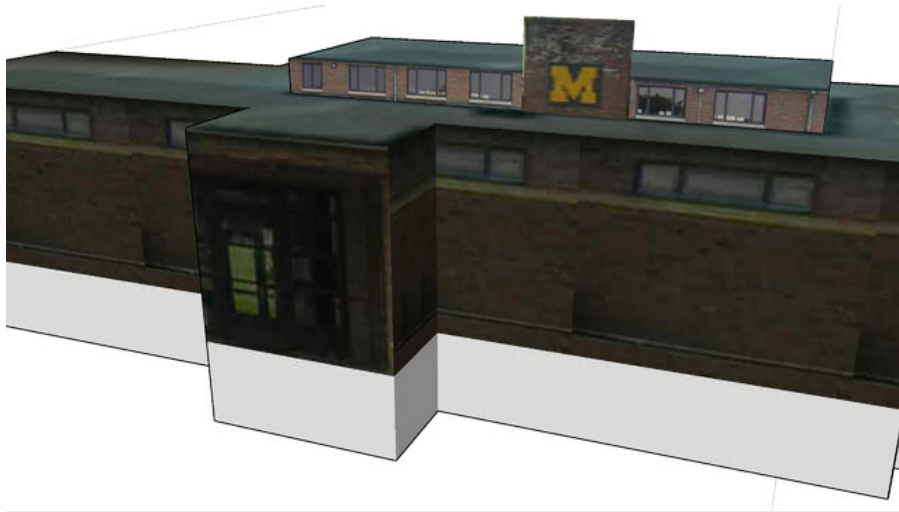

# Got plans September 24-28th 2018?

Now you do! We cordially invite you, our excellent SketchUp friend, to join us in Palm Springs, California for 3D Basecamp 2018.

## Clubhouse University of Michigan Golf Course

Download

Add to Collection

Downloads	426
Likes	0
.skp File Size	137.6 kB
Polygons	41
Materials	9
Components	0
Uploaded	9/18/07
Last Modified	3/25/14

Share

<> Embed