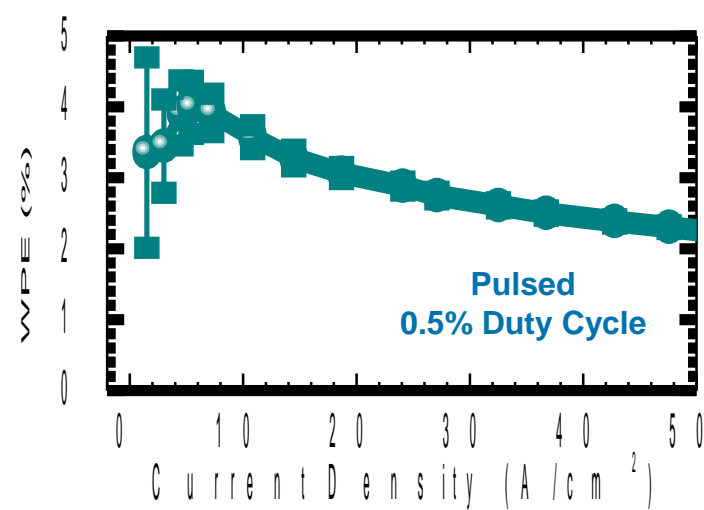

Figures – 255 nm UV LED

Figure 1

Figure 2

Figure 3

Figure 4