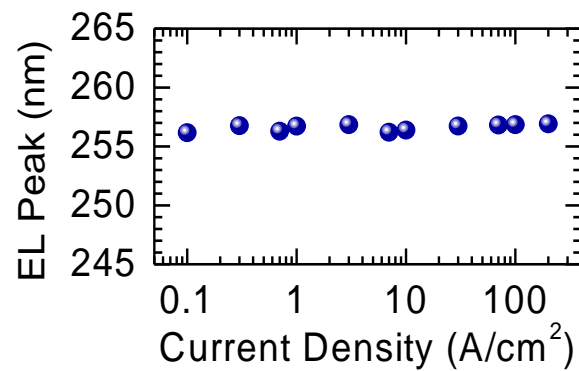

Figures – 255 nm UV LED

Figure 1

Figure 2

Figure 3

Figure 4