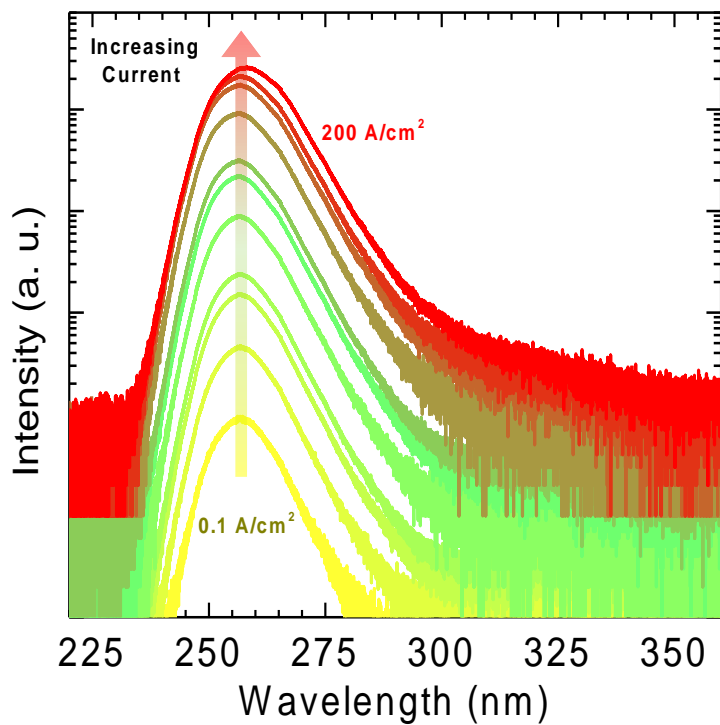

Figures – 255 nm UV LED

Figure 1

Figure 2

Figure 3

Figure 4