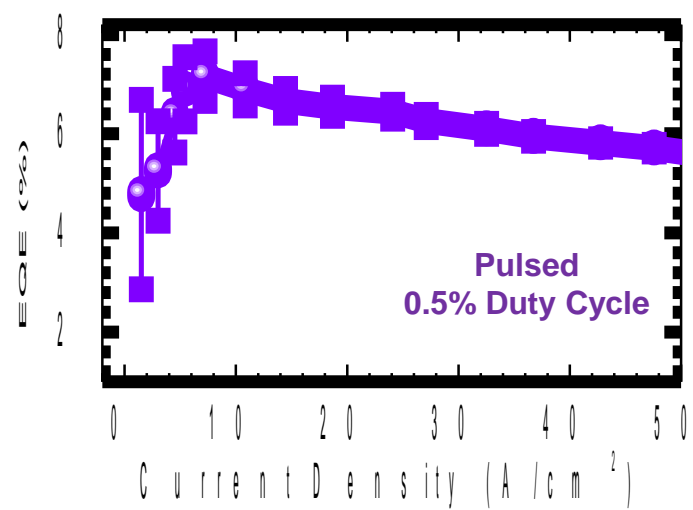

Figures – 255 nm UV LED

Figure 1

Figure 2

Figure 3

Figure 4