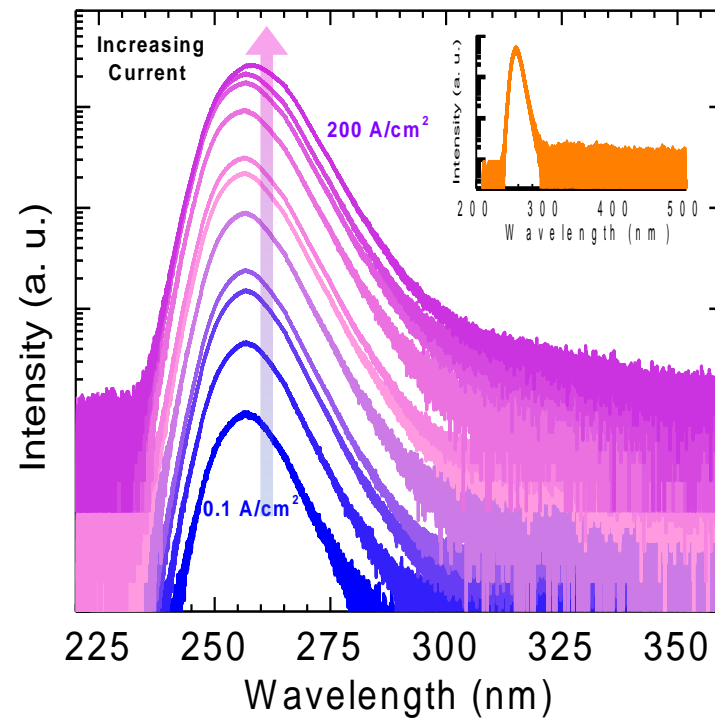

Figures – 255 nm UV LED

Figure 1

Figure 2

Figure 3

Figure 4