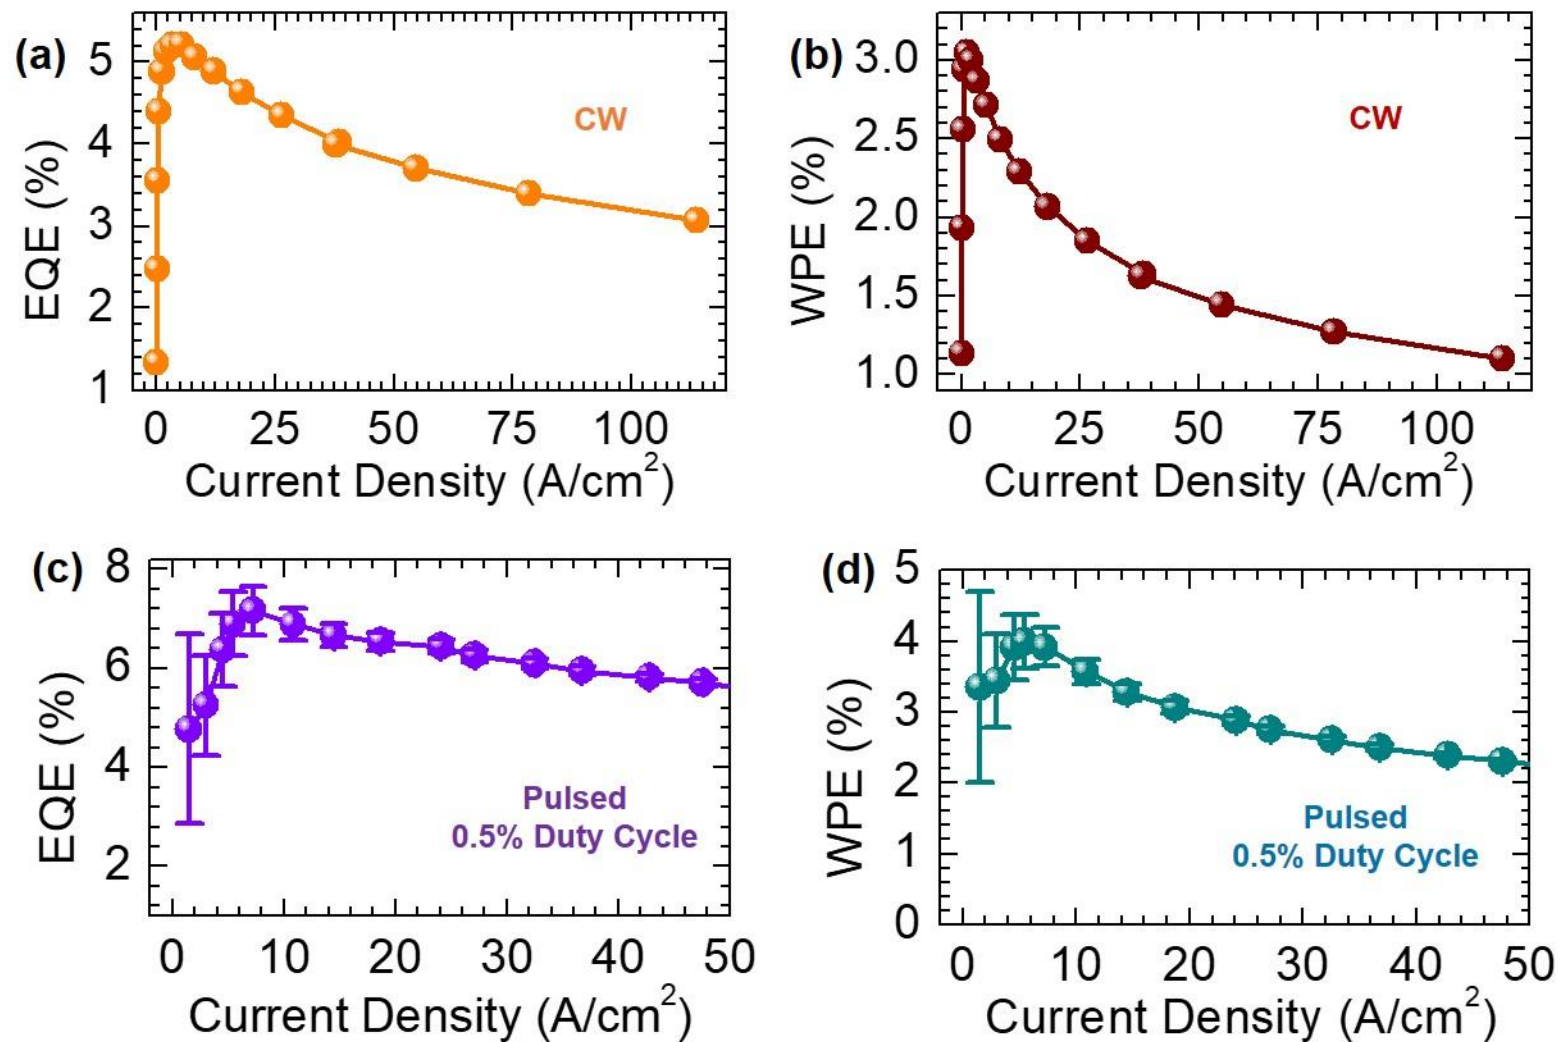

Figures – 255 nm UV LED

Figure 1

Figure 2

Figure 3

Figure 4