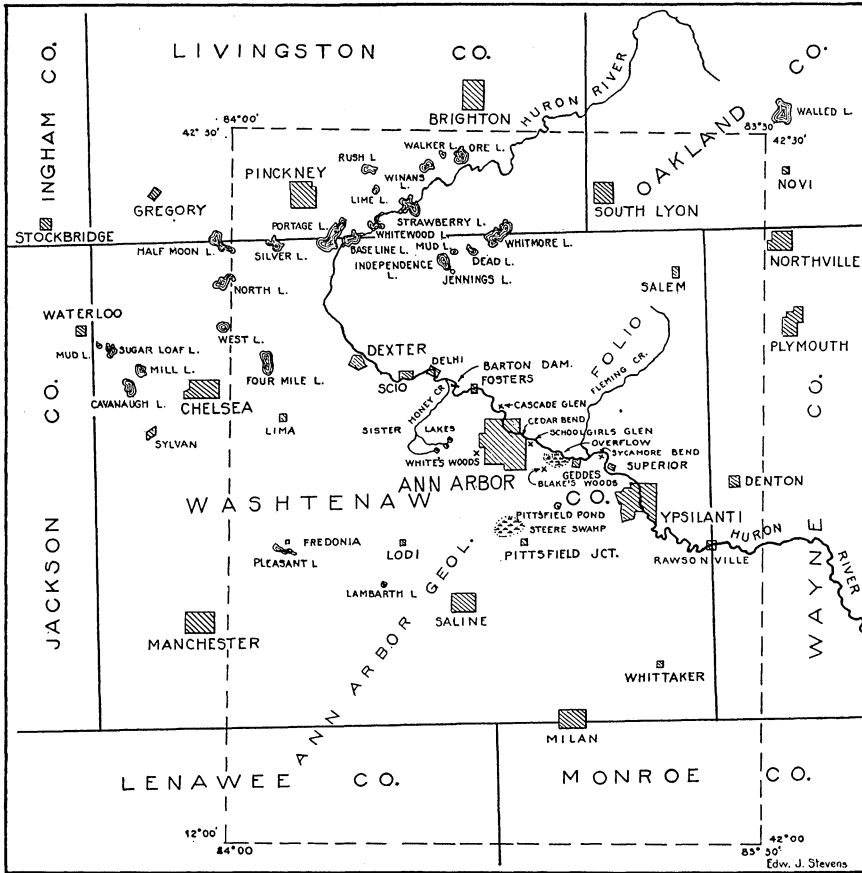

A PAPER entitled "Twenty-five Years of Bird Migration at Ann Arbor, Michigan" was given by N. A. Wood at the Annual Meeting of the Michigan Academy of Science held in Ann Arbor in 1906, and was published in the *Eighth Report* of that society.¹ Because of the scarcity of these reports and the exhaustion of the separates, we have included a summary of the data for 1880-1905 in the present report.

The records included in the present list were secured within a radius of thirty miles of Ann Arbor, Michigan.

¹ *Eighth Ann. Rept., Mich. Acad. Sci.*, May 1, 1906, pp. 151-156.

The white-eyed vireo and the hooded and Kentucky warblers have been added to the list of the birds of this area since the publication of the first paper in 1906. The migration dates of 212 species and subspecies are given in the tables beyond. In addition we class as permanent residents the following 26 species:

PERMANENT RESIDENTS

Eastern Ruffed Grouse (300)
 Greater Prairie Chicken (305)
 Eastern Bob-white (289)
 Barn Owl (365)
 Eastern Screech Owl (373m)
 Great Horned Owl (375)
 Northern Barred Owl (368)
 Long-eared Owl (366)
 Northern Flicker (412a)
 Red-bellied Woodpecker (409)
 Eastern Hairy Woodpecker (393)
 Northern Downy Woodpecker (394c)
 Prairie Horned Lark (474b)
 Northern Blue Jay (477)
 Eastern Crow (488)
 Black-capped Chickadee (735)
 Tufted Titmouse (731)
 White-breasted Nuthatch (727)
 Eastern Robin² (761)
 Cedar Waxwing (619)
 Starling (493)
 English Sparrow (688.2)
 Eastern Meadowlark² (501)
 Eastern Cardinal (593)
 Eastern Goldfinch (529)
 Mississippi Song Sparrow² (581u)

² Our records would indicate that this species should be classed as a permanent resident, since individuals are to be found every month in the year. The majority of the individuals, however, undoubtedly move to the south of Washtenaw County during the winter months.