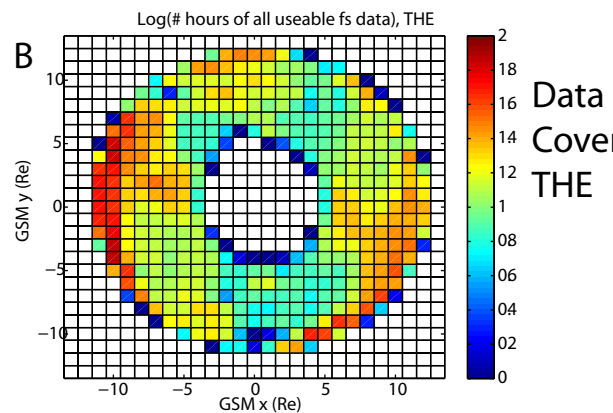

# Log(Hours of Fast Survey)