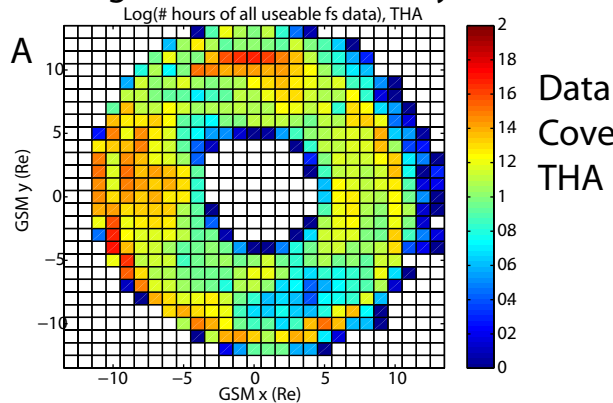

# Log(Hours of Fast Survey)