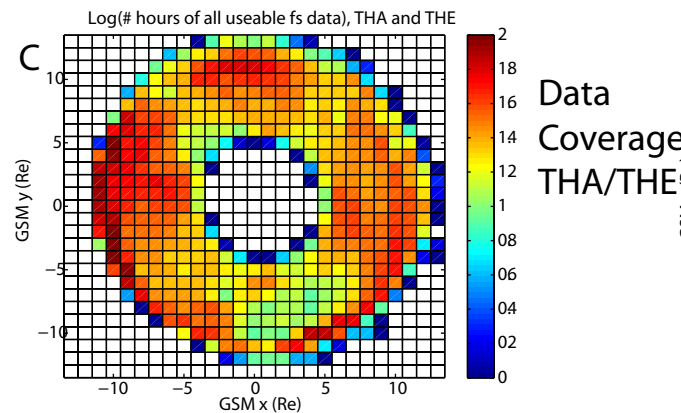

# Log(Hours of Fast Survey)