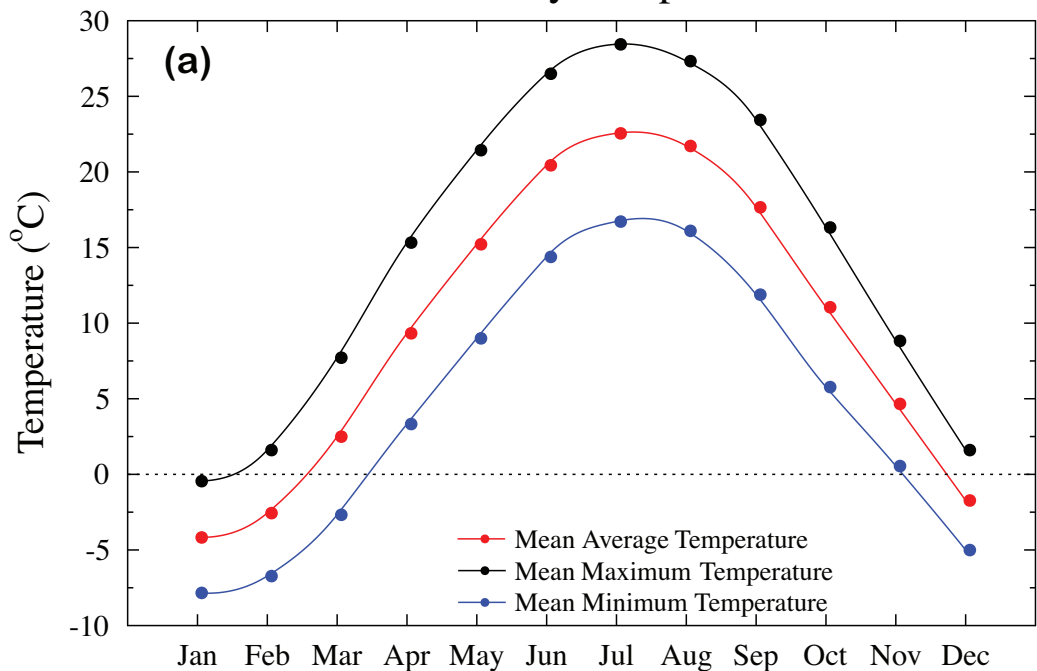

Supplementary Figure 2

1981-2010 Mean Monthly Temperature in Ann Arbor

1981-2010 Mean Monthly Total Precipitation in Ann Arbor