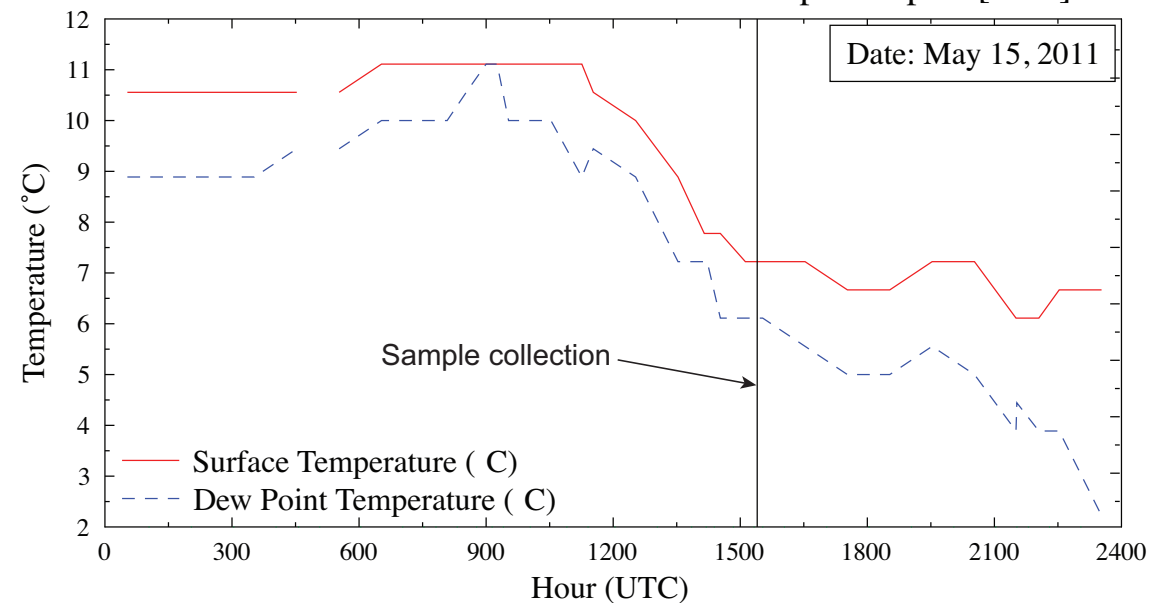

Surface Observation at Ann Arbor Municipal Airport [Nr 1]

Surface Observation at Ann Arbor Municipal Airport [Nr 1]

Surface Observation at Custer Weather station [Nr 12]