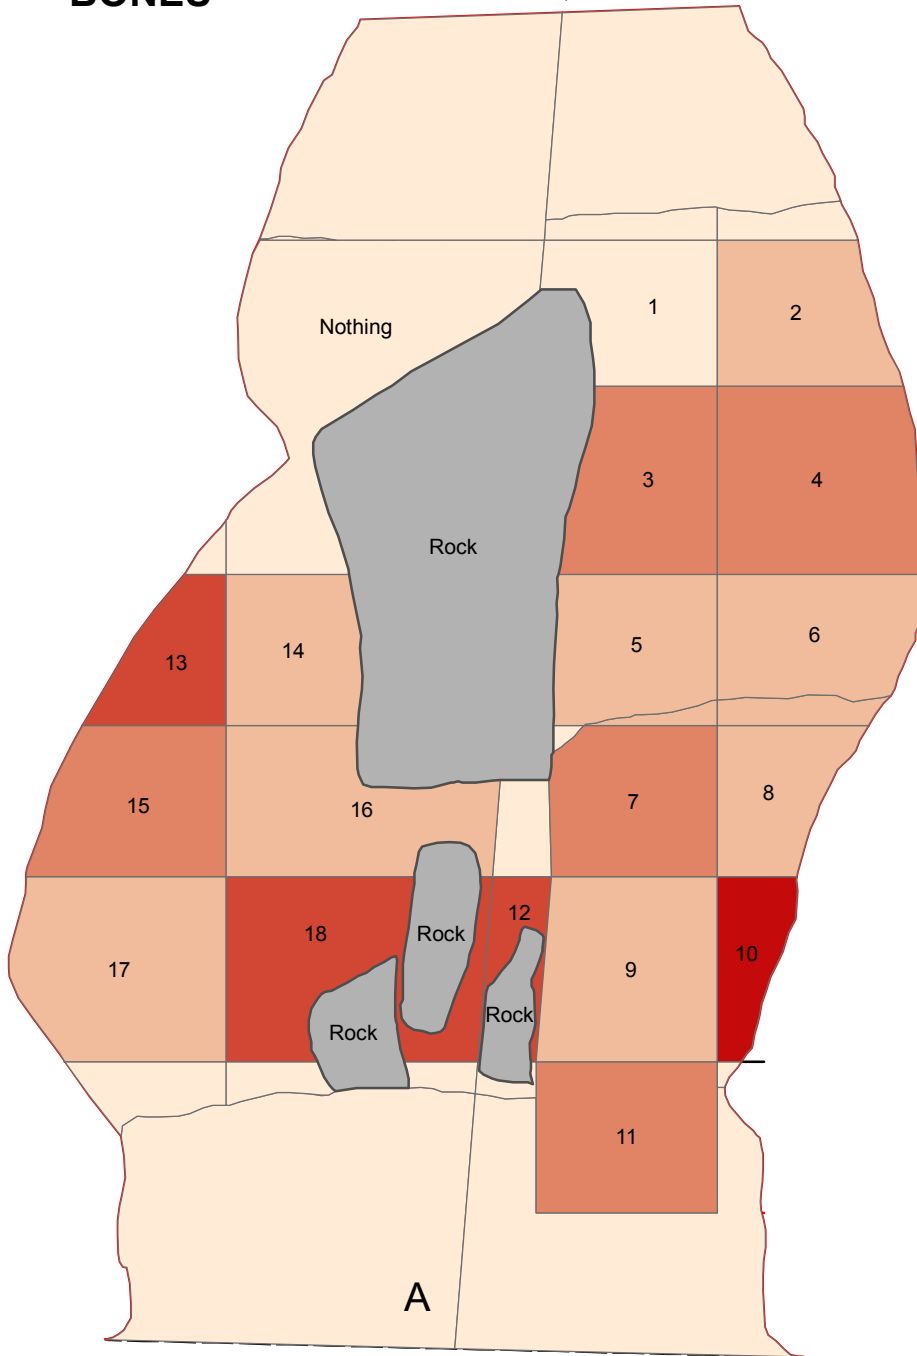

# Shpella e Hudhrës

↑ 30°

Scale 1:50

# Shpella e Hudhrës

LITHICS

↑ 30°

Scale 1:50

# Shpella e Hudhrës

**BONES**

↑ 30°

0 0.5 1 2 3 Meters

Scale 1:50

Site 004

Shpella & Hurdnes  
23/5/12

1m