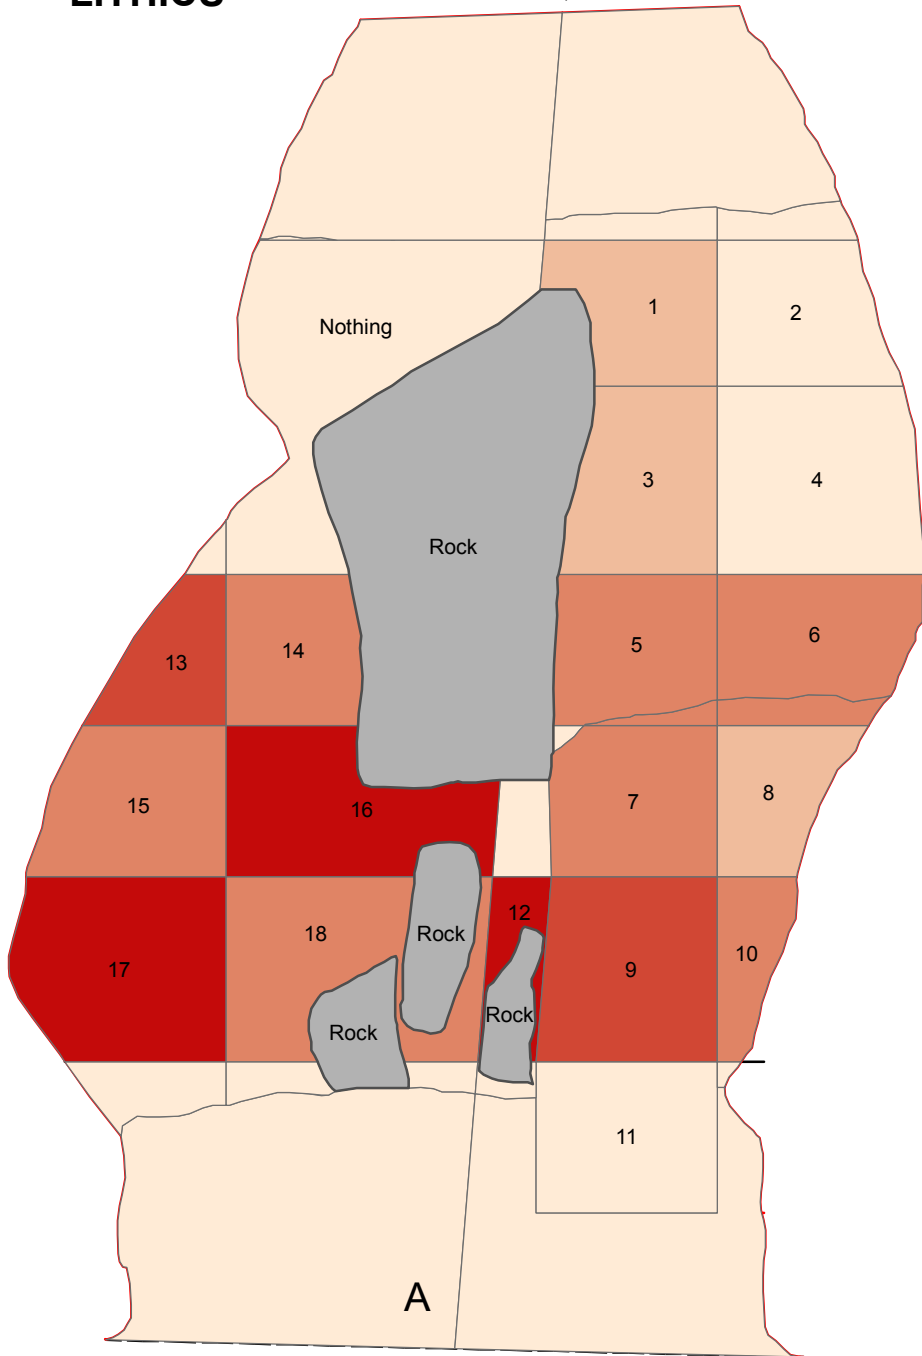

# Shpella e Hudhrës

↑ 30°

Scale 1:50

# Shpella e Hudhrës

LITHICS

↑ 30°

Scale 1:50

# Shpella e Hudhrës

**BONES**

↑ 30°

0 0.5 1 2 3 Meters

Scale 1:50

Site 004

Shpella & Hurdnes  
23/5/12

1m