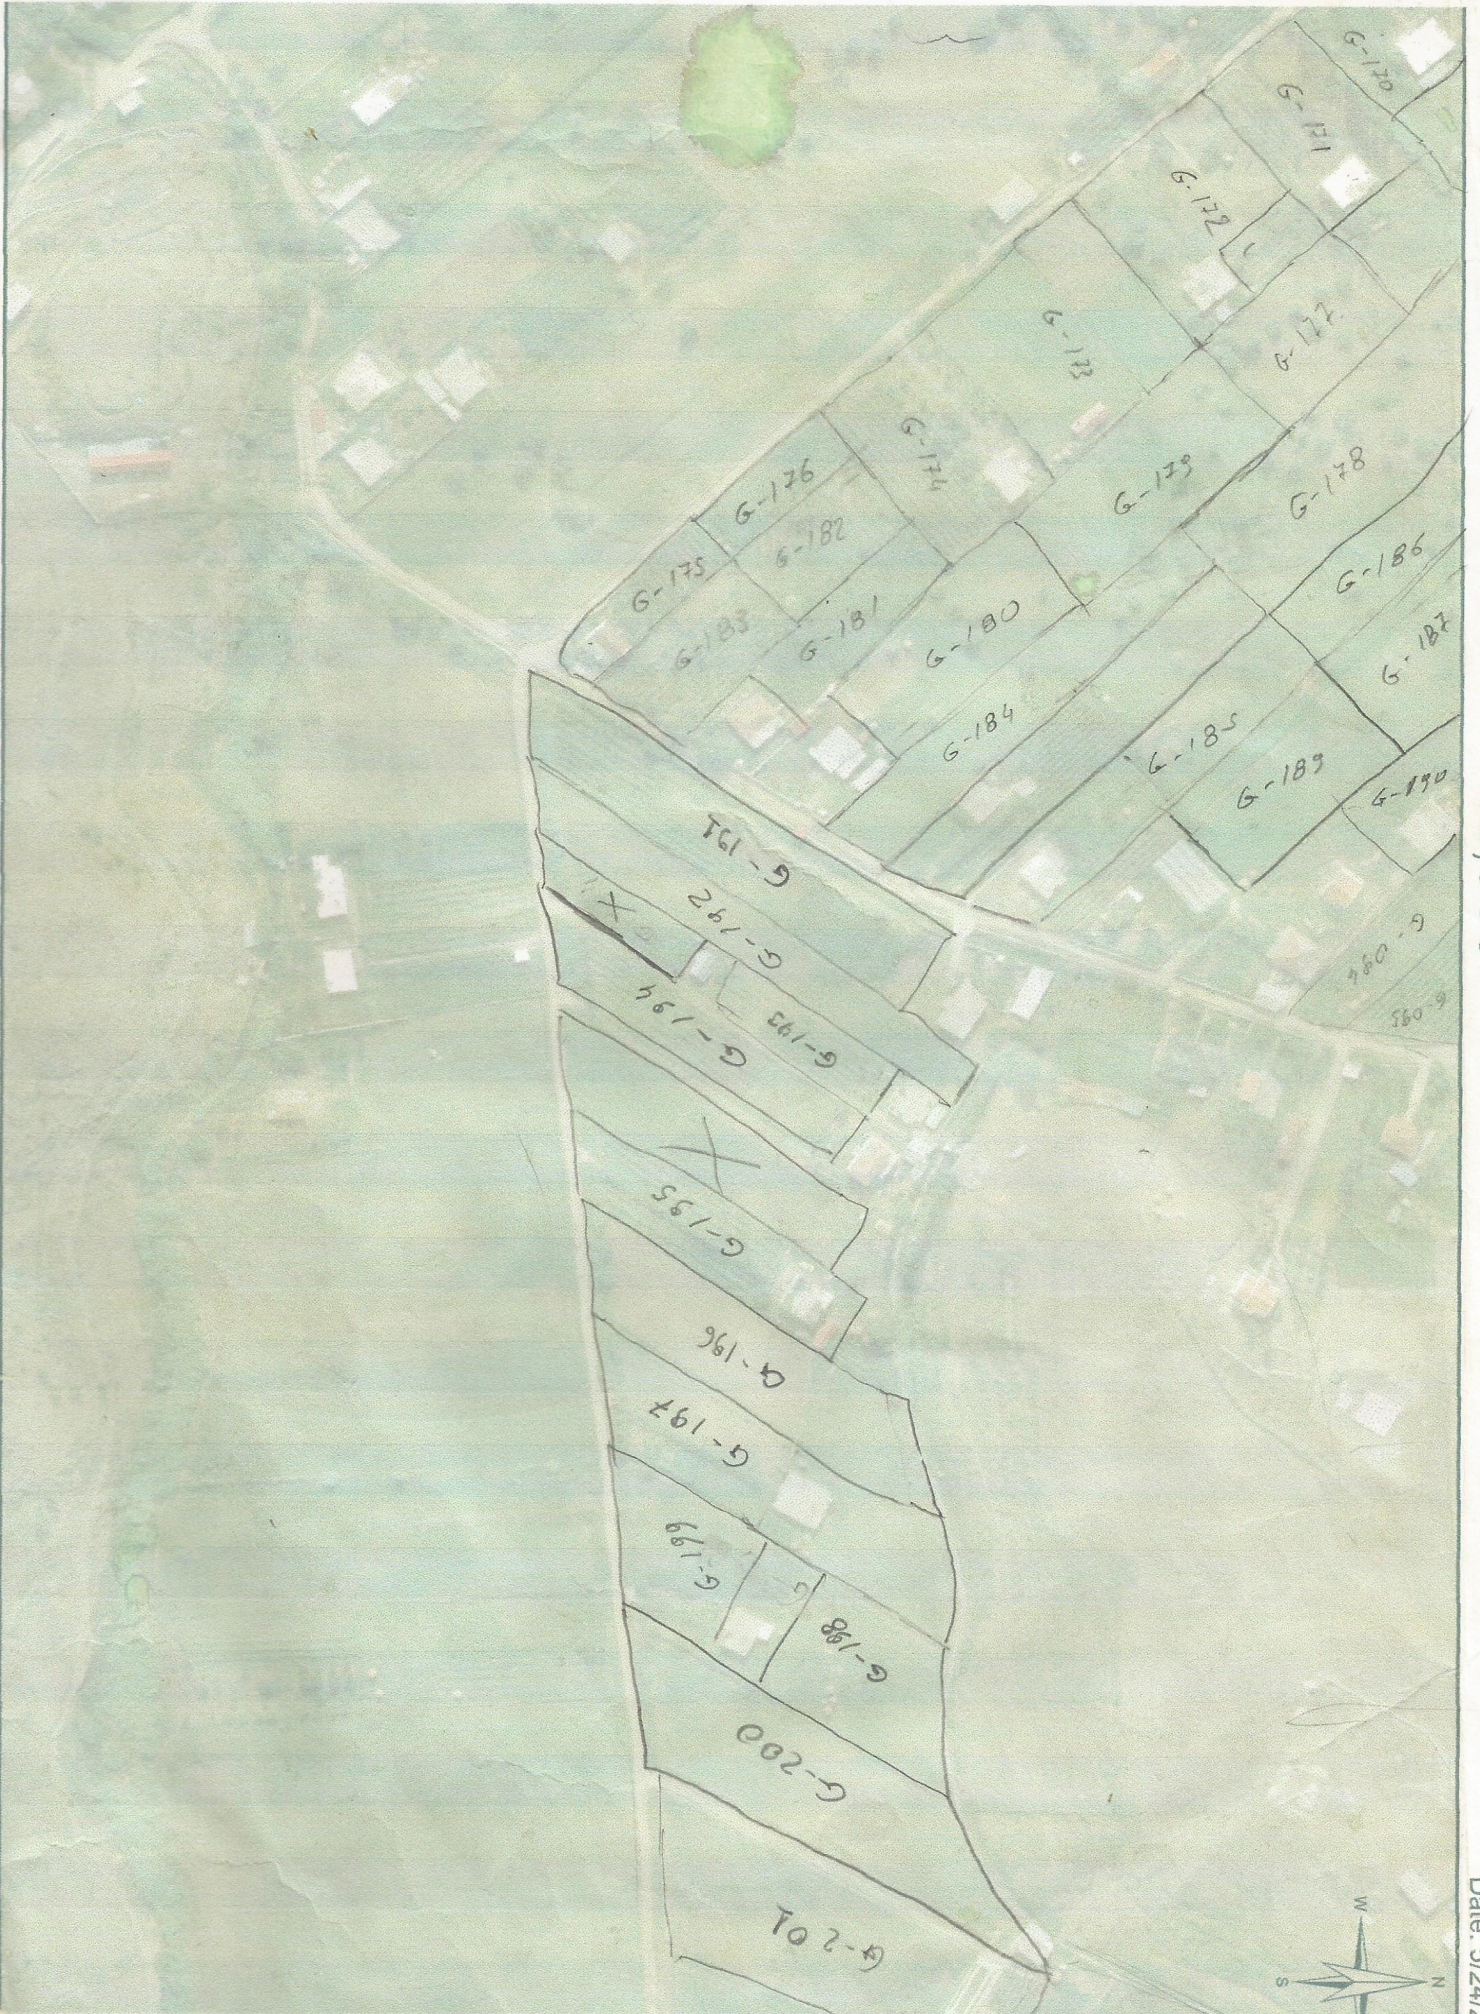

0
50
100
200 Meters

0 50 100 200 Meters

E

1:2,000

3

Date: 4

↑
↓

#37 1110
#38 11010
#34 01110
#36 21310
#35 01110

E: 3800000
N: 4660524

veg: grass, trees
vis: 75%
vegetables
plowed strip

E-380111
N-4660508
#36 01110 olive trees
#34 01110 veg: grass
G-048 vis 80%

0 50 100 200 Meters

→ border

Team A

1:5 000

01/06/2010

Centimeters 20 Meters