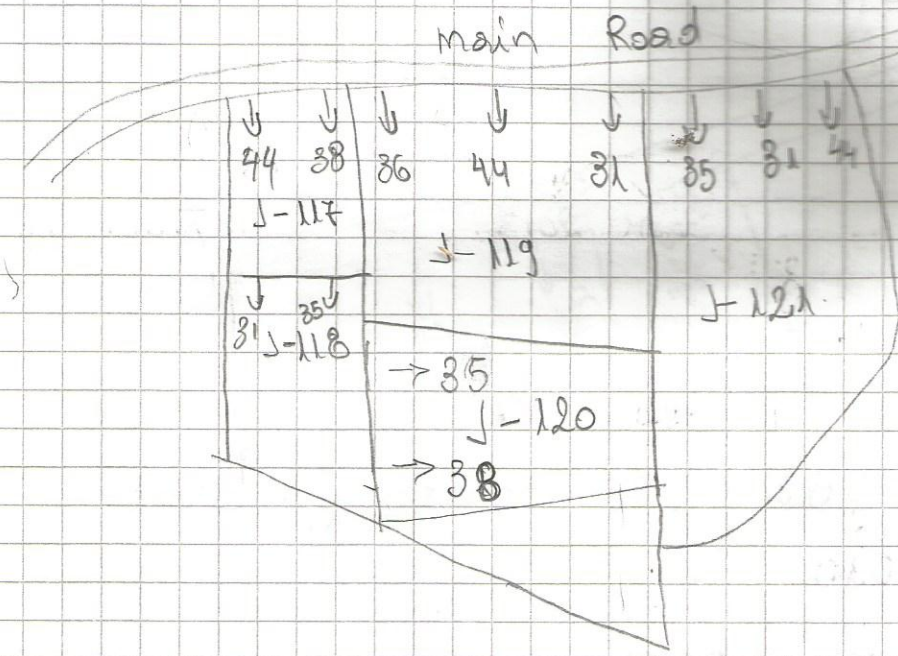

J-118
E-0382035
N-4656936

J-119
E-0382050
N-4656946

J-120
E-0382083
N-4656987

J-121
E-0382103
N-4656986