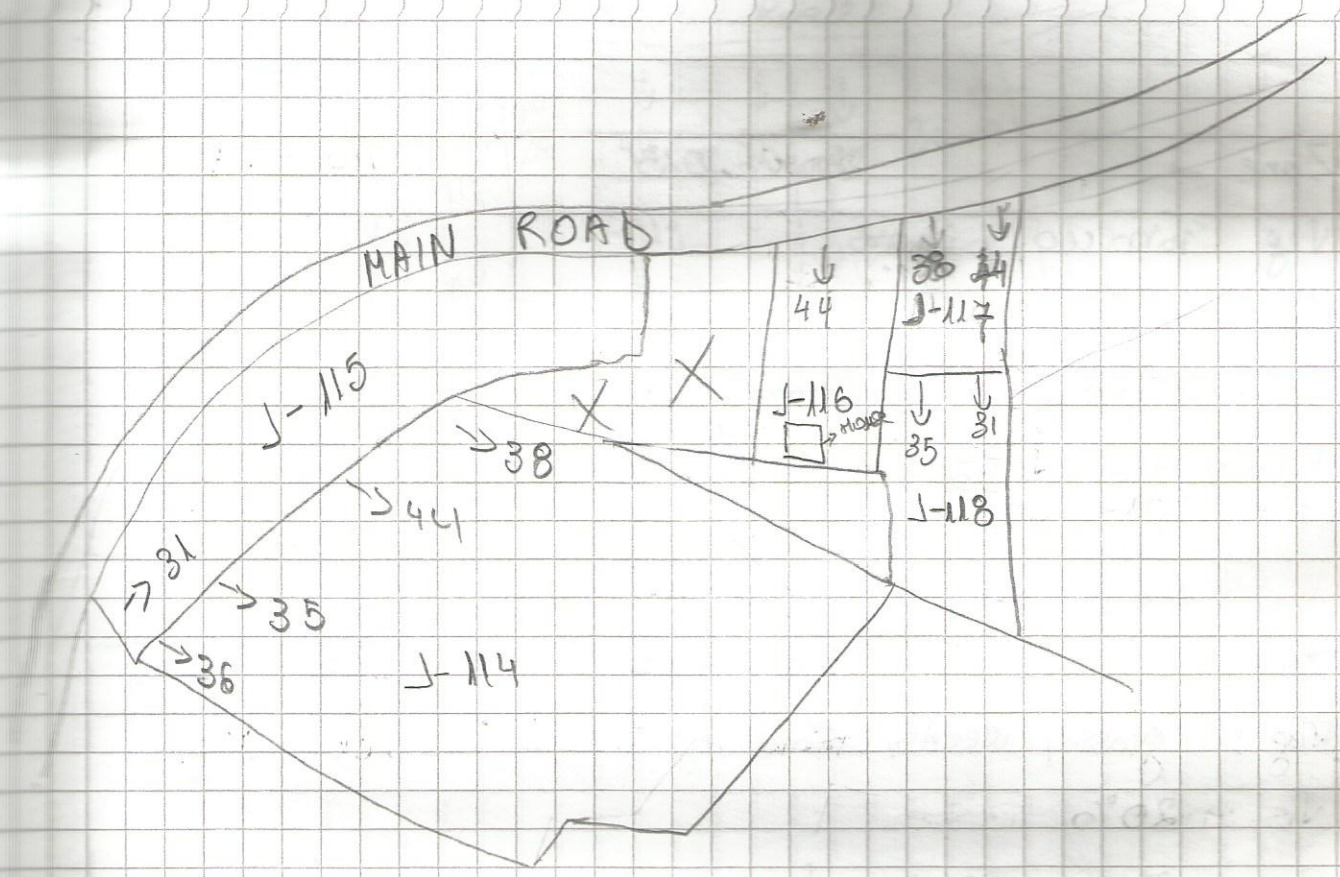

J-114
E 0381965
N 4656960

J-115
E 0381887
N 4646988

J-116
E-0382030
N-4656981

J-117
E 0382044
N 4656976