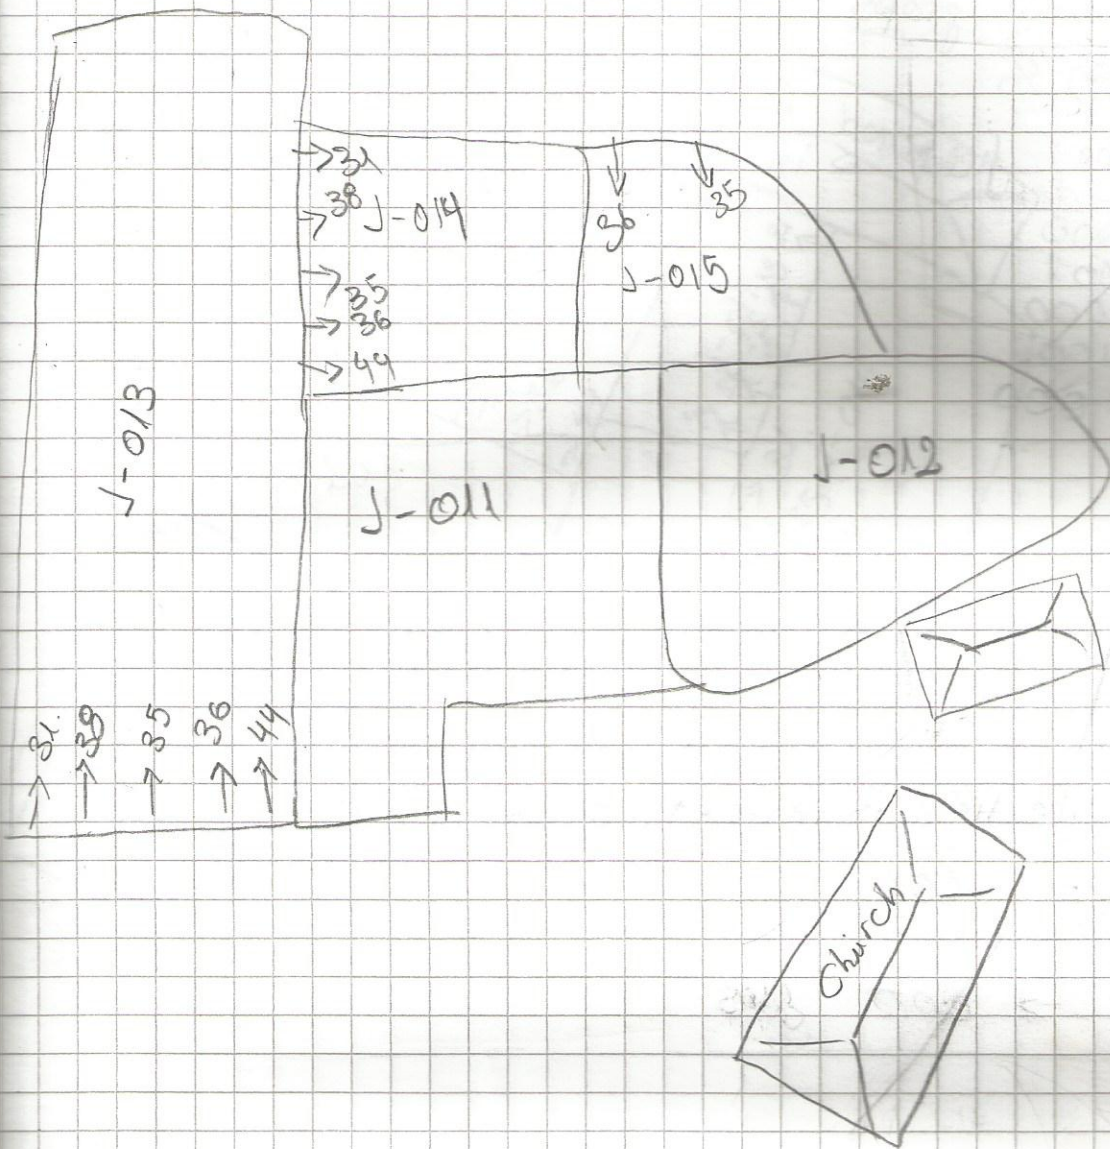

J-013

E 038 16 30

N 465 63 29

J-014

E 038 16 96

N 465 64 00

J-015

E 038 17 01

N 465 64 03

48